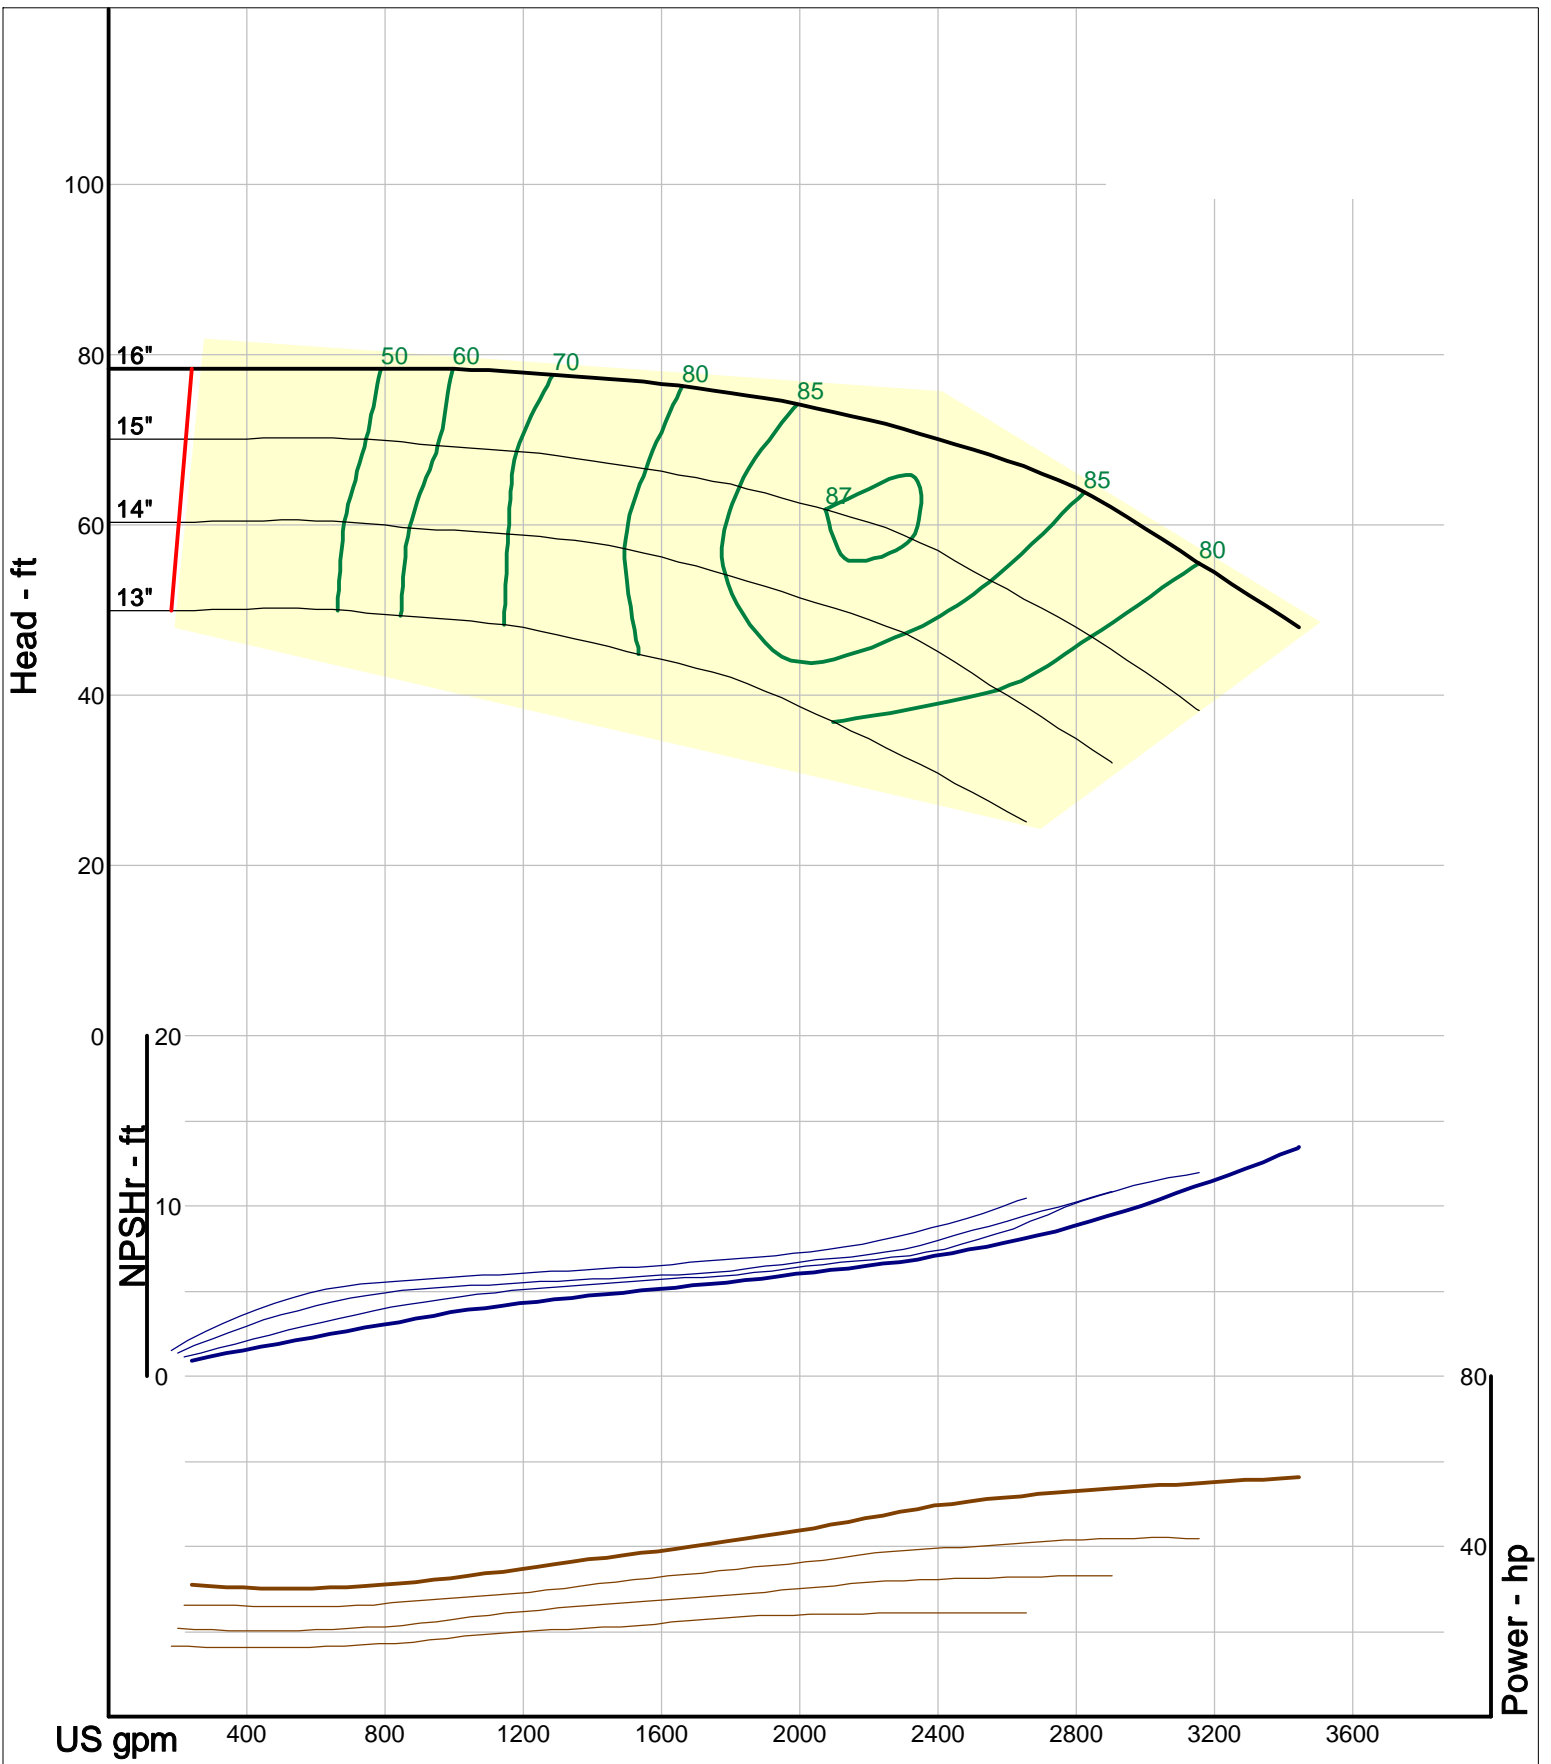

# 460 Series OSD ANSI B73.1 Process Pumps

1500 RPM Performance Curves  
Reverse Vane Impellers

Company: American-Marsh Pumps  
 Name:  
 12/10/05

American-Marsh Pumps  
 Catalog: WTRWKS-2005c.50, vers 2.5c  
 460\_OSD\_RV - 1000

Size: 3L8x10-16/RV  
 Speed: 980 rpm  
 Dia: 16 in  
 Curve: CS-17366

A WILO BRAND

Company: American-Marsh Pumps  
Name:  
12/10/05

American-Marsh Pumps  
Catalog: WTRWKS-2005c.50, vers 2.5c  
460\_OSD\_RV - 1000

Size: 3L8x10-16H/RV  
Speed: 980 rpm  
Dia: 16 in  
Curve: CS-17369