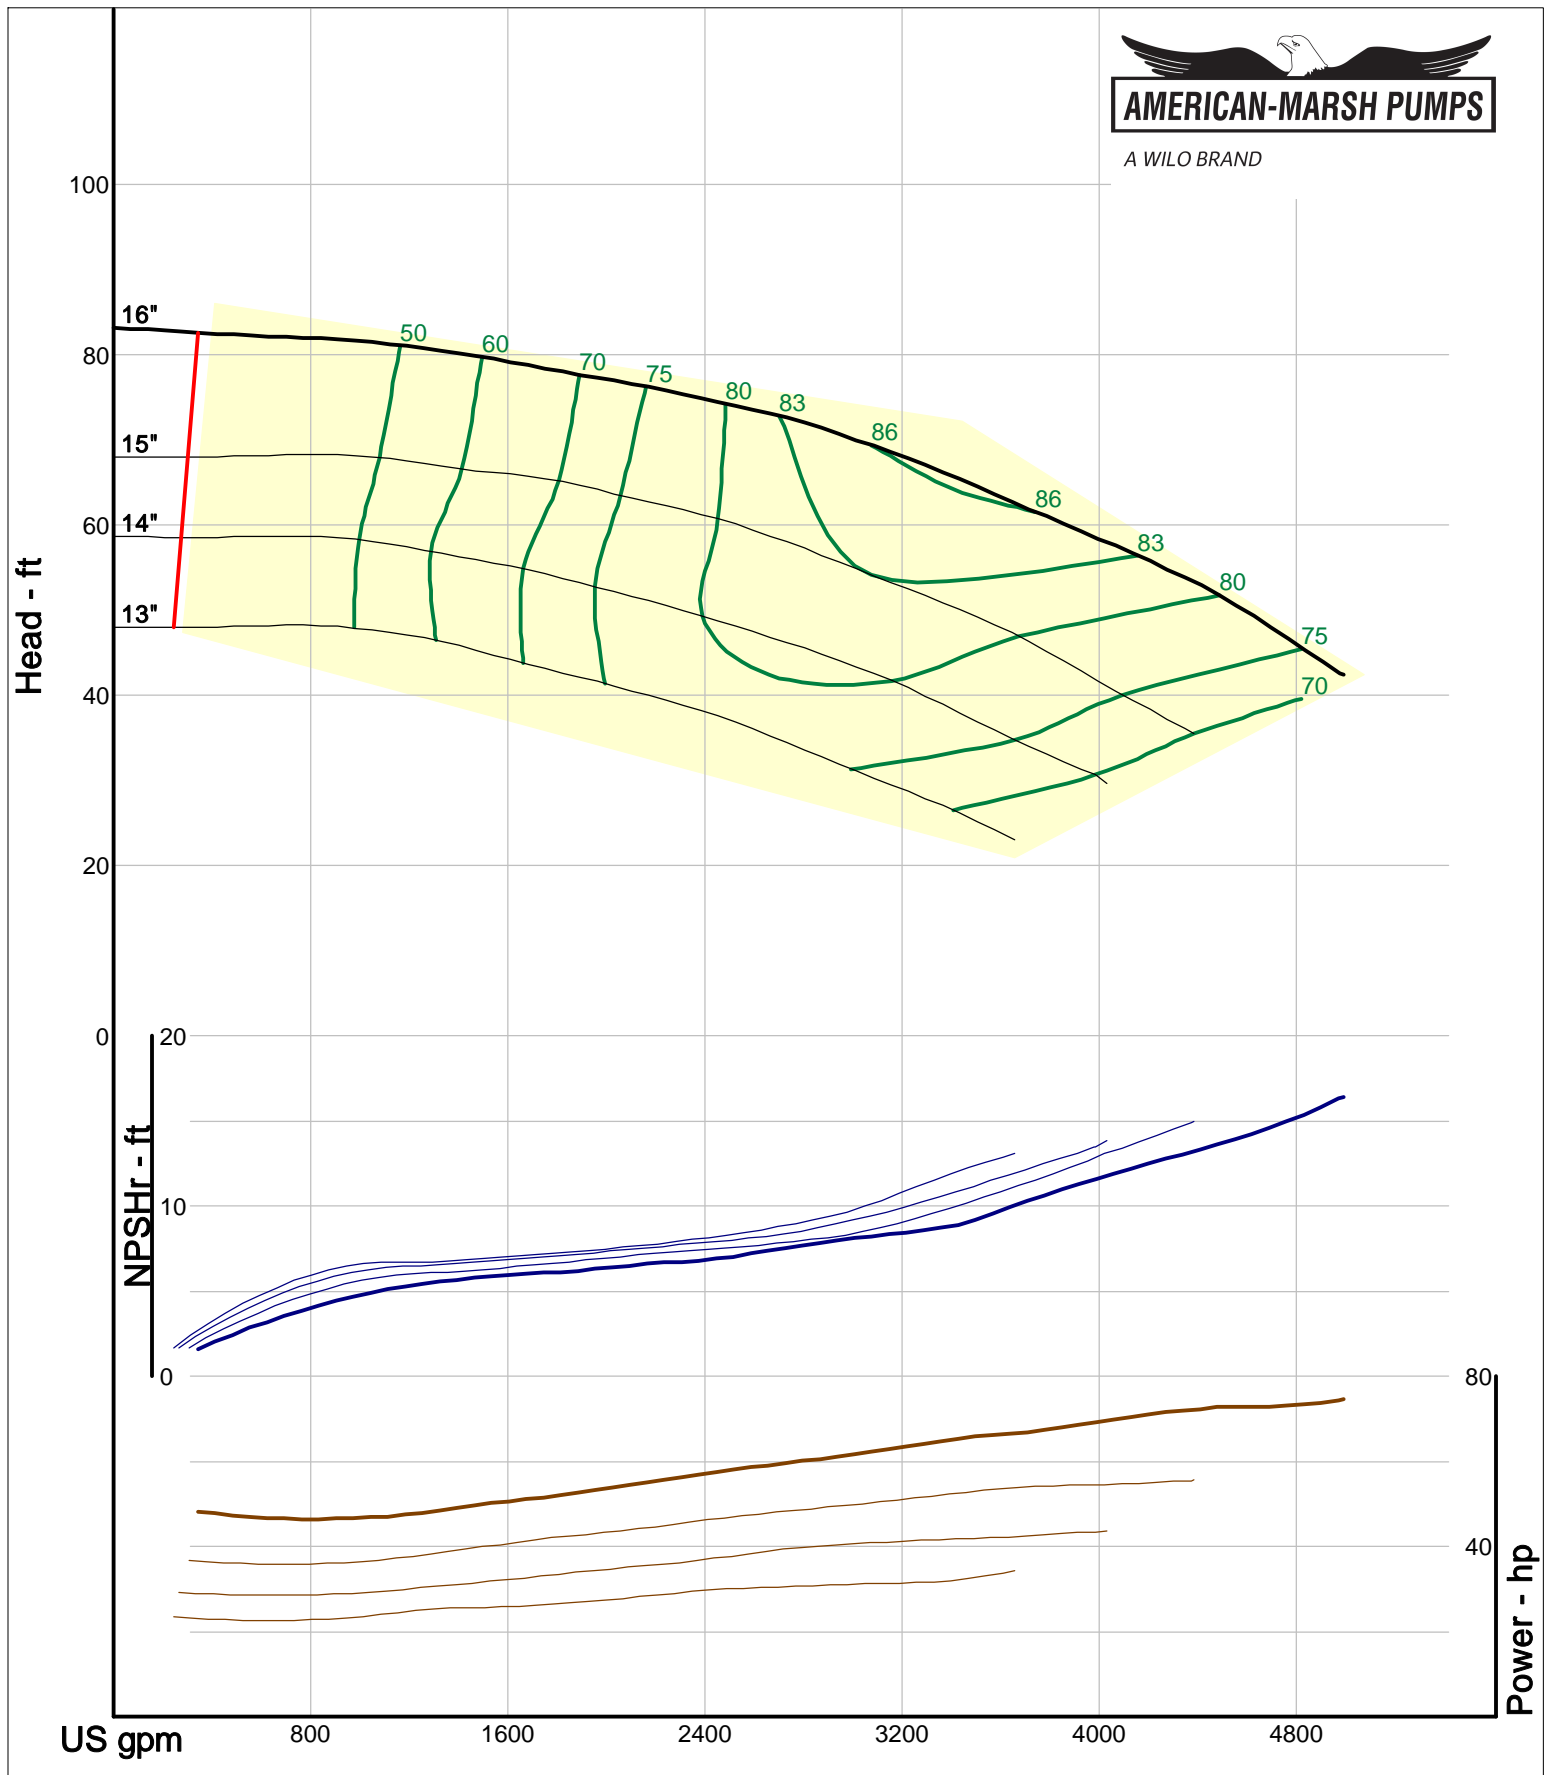

# 460 Series OSD ANSI B73.1 Process Pumps

1500 RPM Performance Curves  
Reverse Vane Impellers

Company: American-Marsh Pumps  
 Name:  
 12/10/05

American-Marsh Pumps  
 Catalog: WTRWKS-2005c.50, vers 2.5c  
 460\_OSD\_RV - 1000

Size: 3L8x10-16/RV  
 Speed: 980 rpm  
 Dia: 16 in  
 Curve: CS-17366

A WILO BRAND

Company: American-Marsh Pumps  
Name:  
12/10/05

American-Marsh Pumps  
Catalog: WTRWKS-2005c.50, vers 2.5c  
460\_OSD\_RV - 1000

Size: 3L8x10-16H/RV  
Speed: 980 rpm  
Dia: 16 in  
Curve: CS-17369