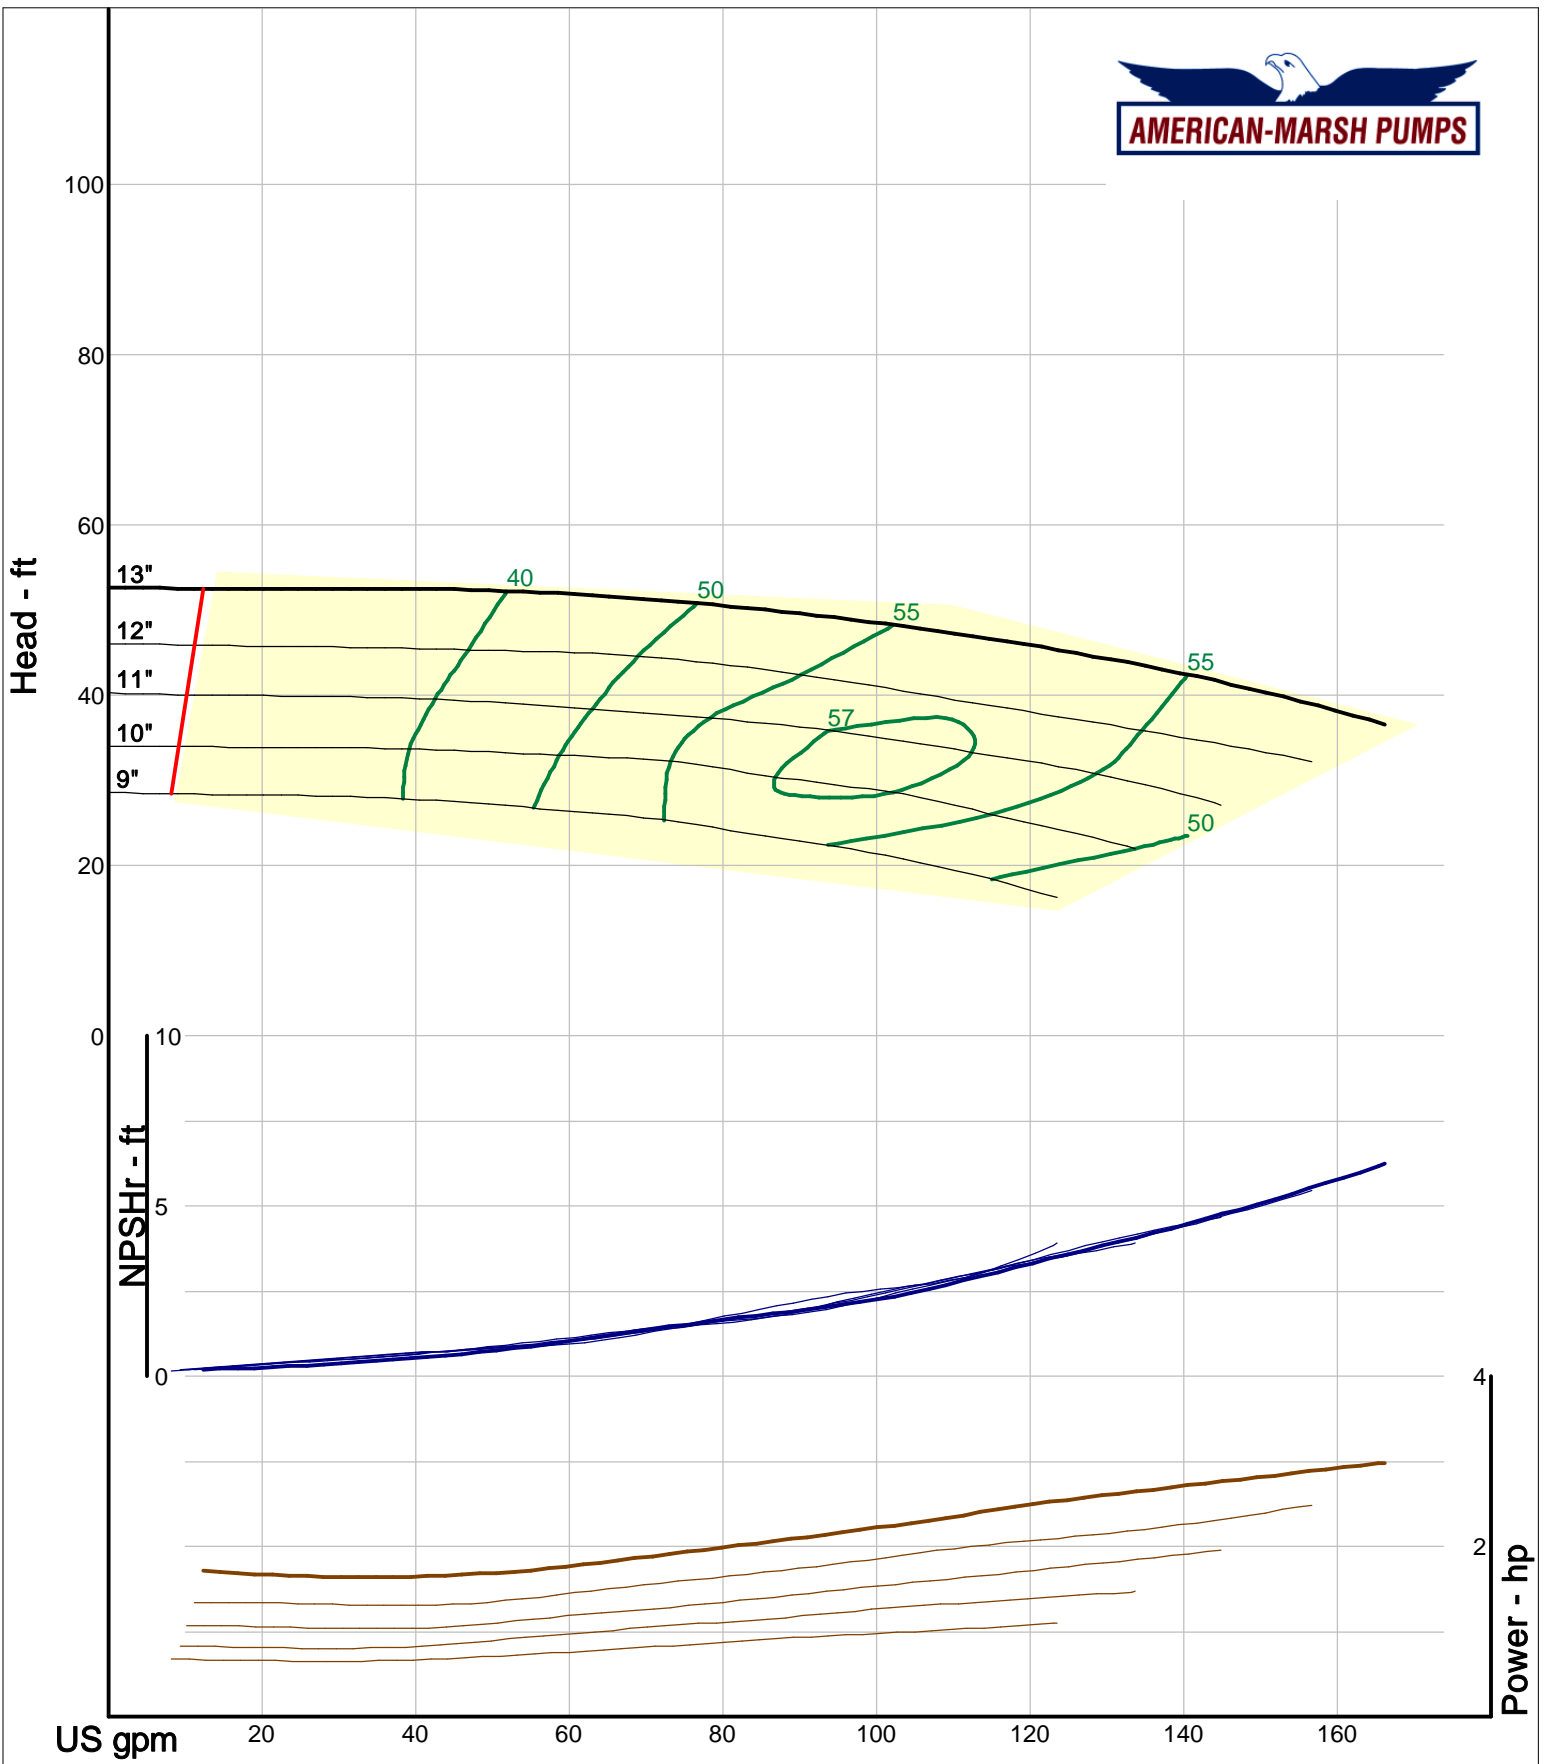

Company: American-Marsh Pumps
Name:
12/10/05

American-Marsh Pumps
Catalog: WTRWKS-2005c.50, vers 2.5c
460_OSD_RV - 1000

Size: 2L1x2-10A/RV
Speed: 980 rpm
Dia: 10 in
Curve: CS-17323

Company: American-Marsh Pumps
Name:
12/10/05

American-Marsh Pumps
Catalog: WTRWKS-2005c.50, vers 2.5c
460_OSD_RV - 1000

Size: 2L1.5x3-10A/RV
Speed: 980 rpm
Dia: 10 in
Curve: CS-17326

Company: American-Marsh Pumps
 Name:
 12/10/05

American-Marsh Pumps
 Catalog: WTRWKS-2005c.50, vers 2.5c
 460_OSD_RV - 1000