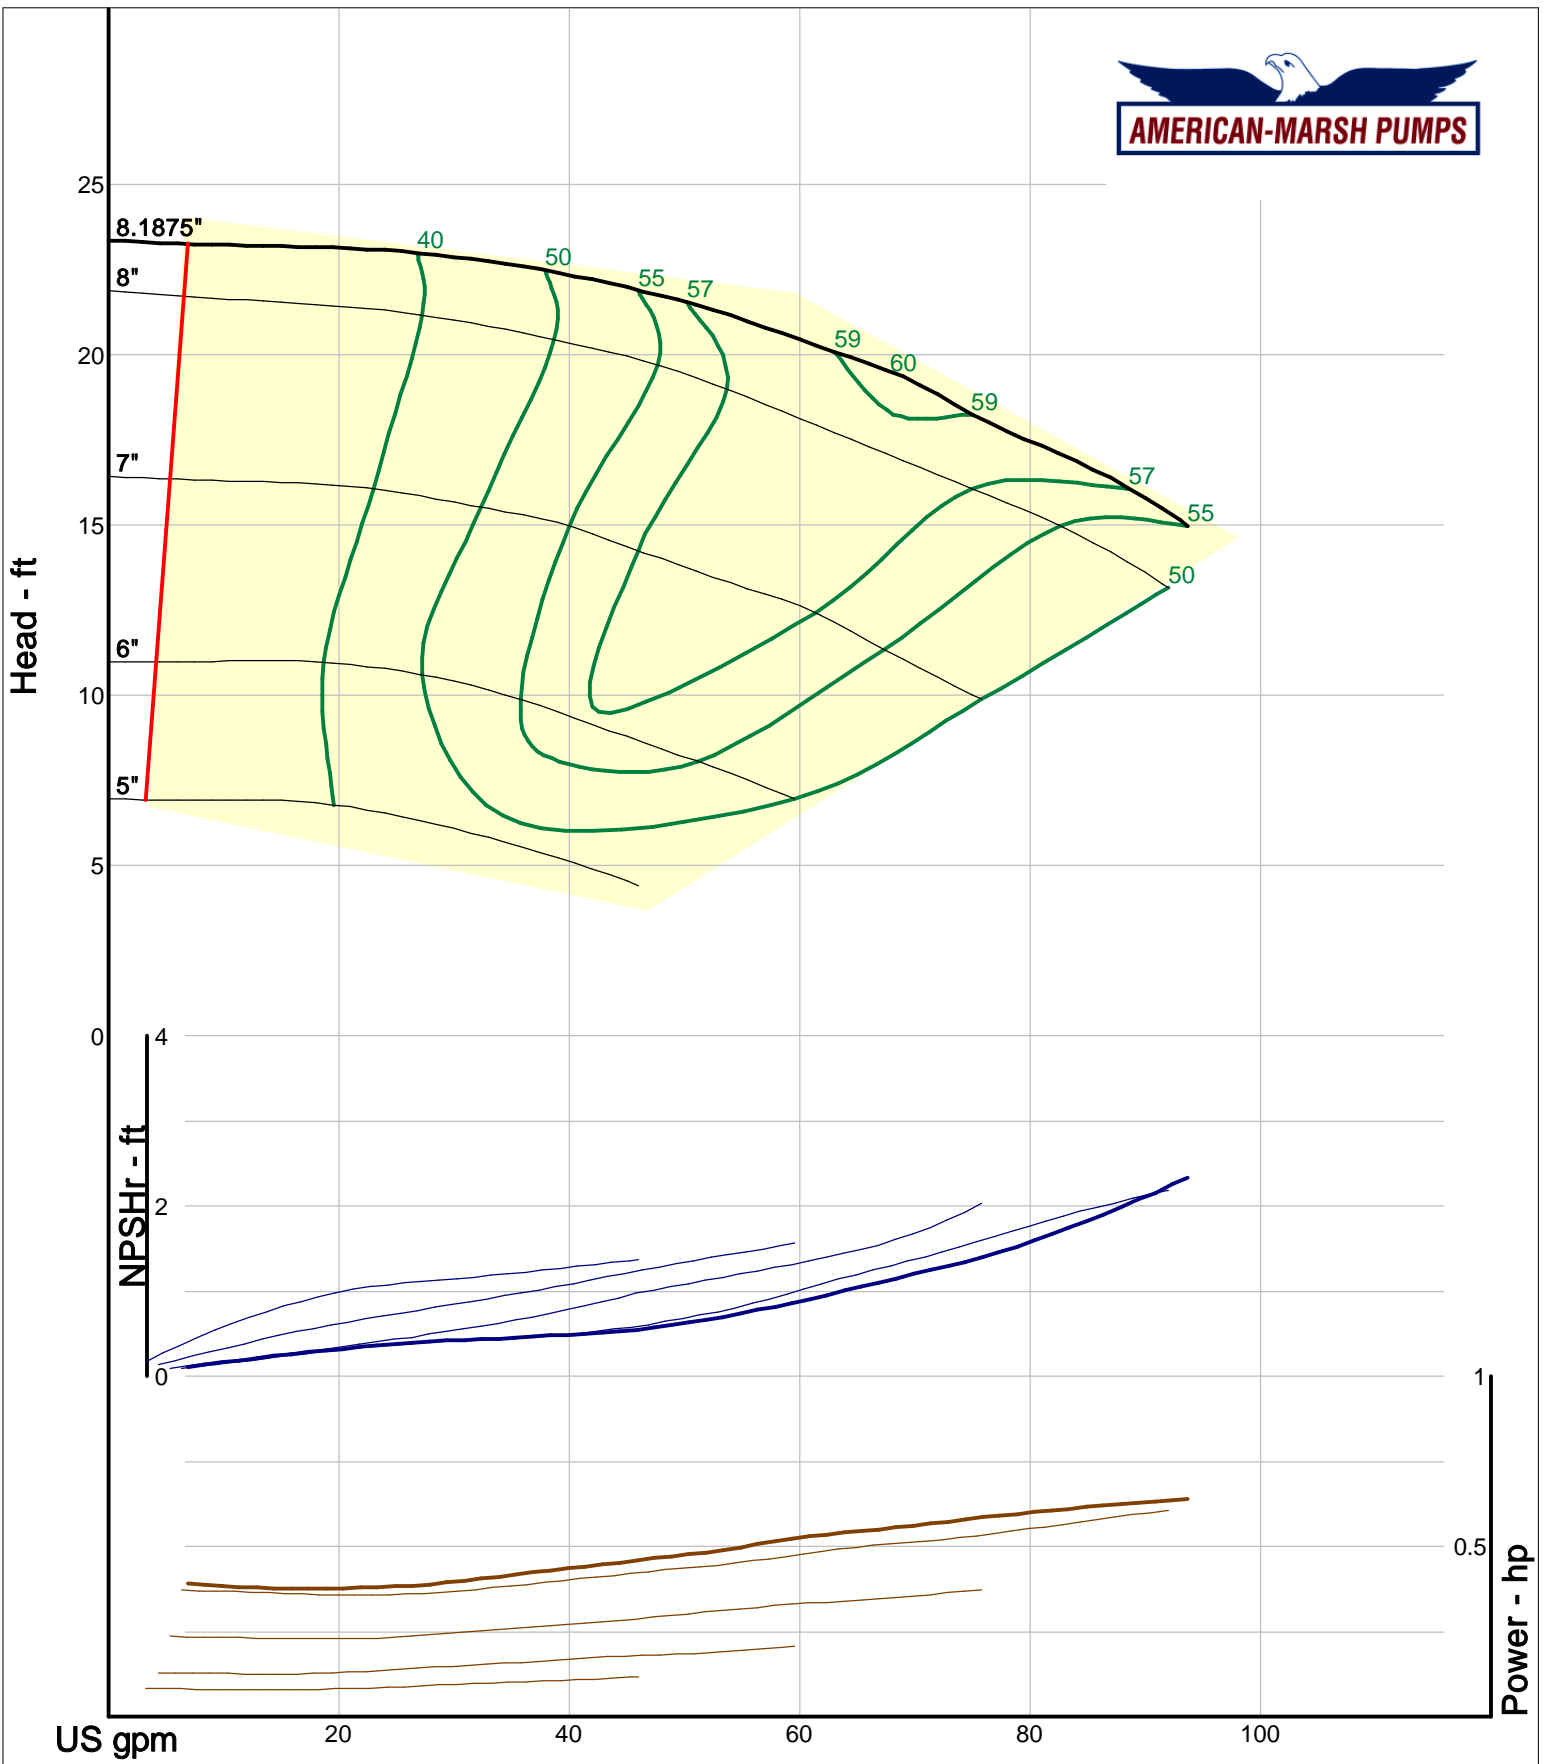

460 Series ANSI Process

1000 RPM Performance Curves
Reverse Vane Impellers

Company: American-Marsh Pumps
 Name:
 12/10/05

American-Marsh Pumps
 Catalog: WTRWKS-2005c.50, vers 2.5c
 460_OSD_RV - 1000

Size: 1L1x1.5-6/RV
 Speed: 980 rpm
 Dia: 6.25 in
 Curve: CS-17302

Company: American-Marsh Pumps
Name:
12/10/05

American-Marsh Pumps
Catalog: WTRWKS-2005c.50, vers 2.5c
460_OSD_RV - 1000

Size: 1L1x1.5-8/RV
Speed: 980 rpm
Dia: 8.1875 in
Curve: CS-17311

Company: American-Marsh Pumps
 Name:
 12/10/05

American-Marsh Pumps
 Catalog: WTRWKS-2005c.50, vers 2.5c
 460_OSD_RV - 1000

Size: 1L1.5x3-6/RV
 Speed: 980 rpm
 Dia: 6.25 in
 Curve: CS-17305

Company: American-Marsh Pumps
 Name:
 12/10/05

American-Marsh Pumps
 Catalog: WTRWKS-2005c.50, vers 2.5c
 460_OSD_RV - 1000

American-Marsh Pumps
Catalog: WTRWKS-2005c.50, vers 2.5c
460_OSD_RV - 1000

Size: 2L1.5x3-10A/RV
Speed: 980 rpm
Dia: 10 in
Curve: CS-17326

Company: American-Marsh Pumps
 Name:
 12/10/05

American-Marsh Pumps
 Catalog: WTRWKS-2005c.50, vers 2.5c
 460_OSD_RV - 1000