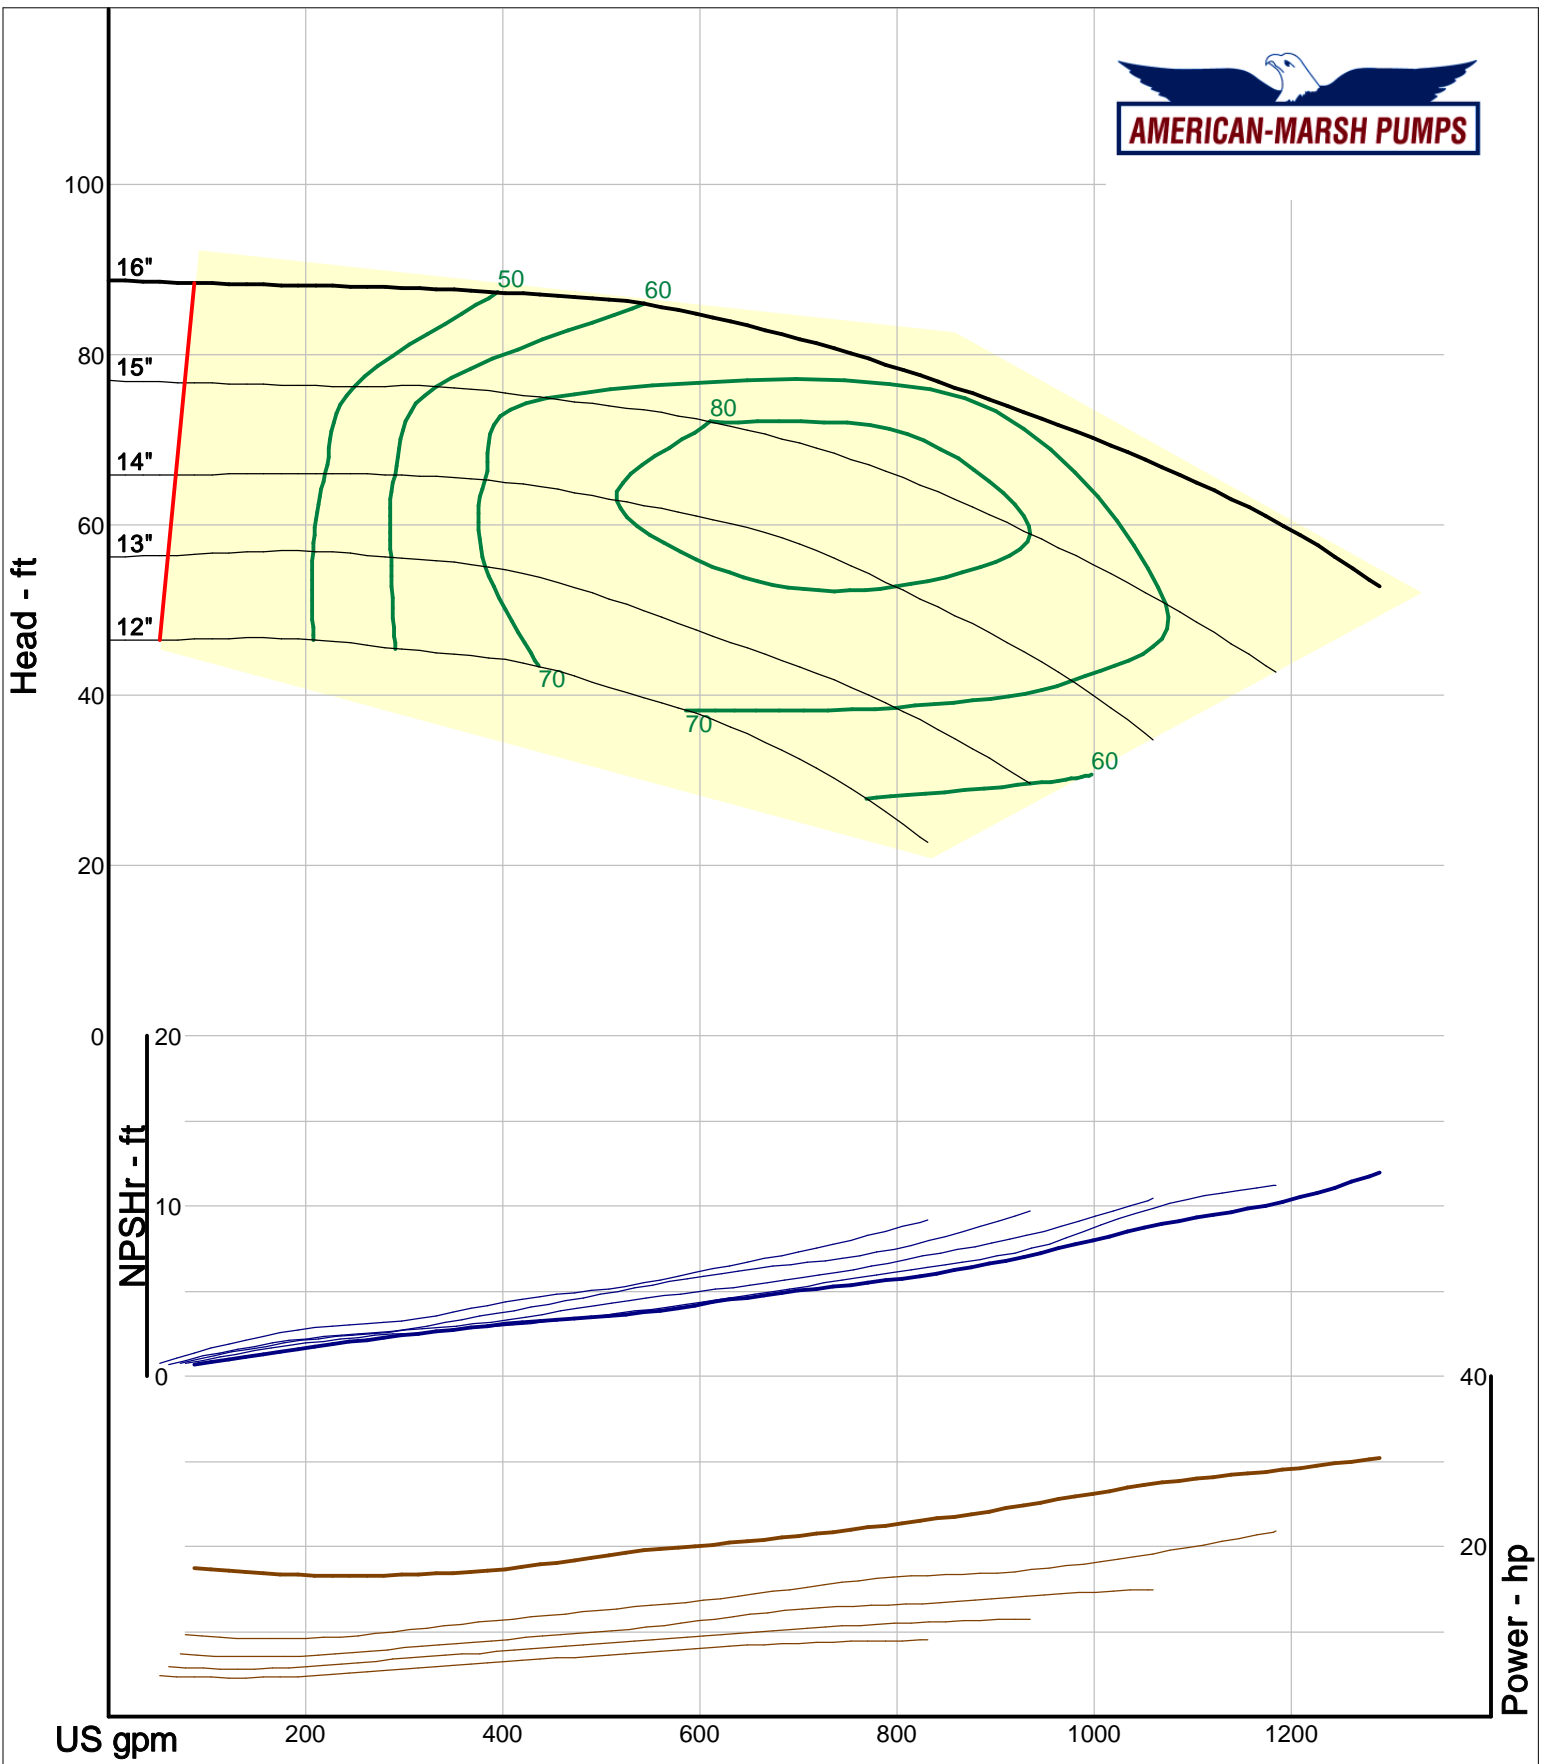

Size: 2L3x4-13HH/RV
 Speed: 980 rpm
 Dia: 13 in
 Curve: CS-17350

Company: American-Marsh Pumps
Name:
12/10/05

American-Marsh Pumps
Catalog: WTRWKS-2005c.50, vers 2.5c
460_OSD_RV - 1000

Size: 2L4x6-10/RV
Speed: 980 rpm
Dia: 10 in
Curve: CS-17337

Company: American-Marsh Pumps
 Name:
 12/10/05

American-Marsh Pumps
 Catalog: WTRWKS-2005c.50, vers 2.5c
 460_OSD_RV - 1000

Size: 2L4x6-10H/RV
 Speed: 980 rpm
 Dia: 10 in
 Curve: CS-17339

Company: American-Marsh Pumps
Name:
12/10/05

American-Marsh Pumps
Catalog: WTRWKS-2005c.50, vers 2.5c
460_OSD_RV - 1000

Size: 2L4x6-13A/RV
Speed: 980 rpm
Dia: 13 in
Curve: CS-17352

Company: American-Marsh Pumps
Name:
12/10/05

American-Marsh Pumps
Catalog: WTRWKS-2005c.50, vers 2.5c
460_OSD_RV - 1000