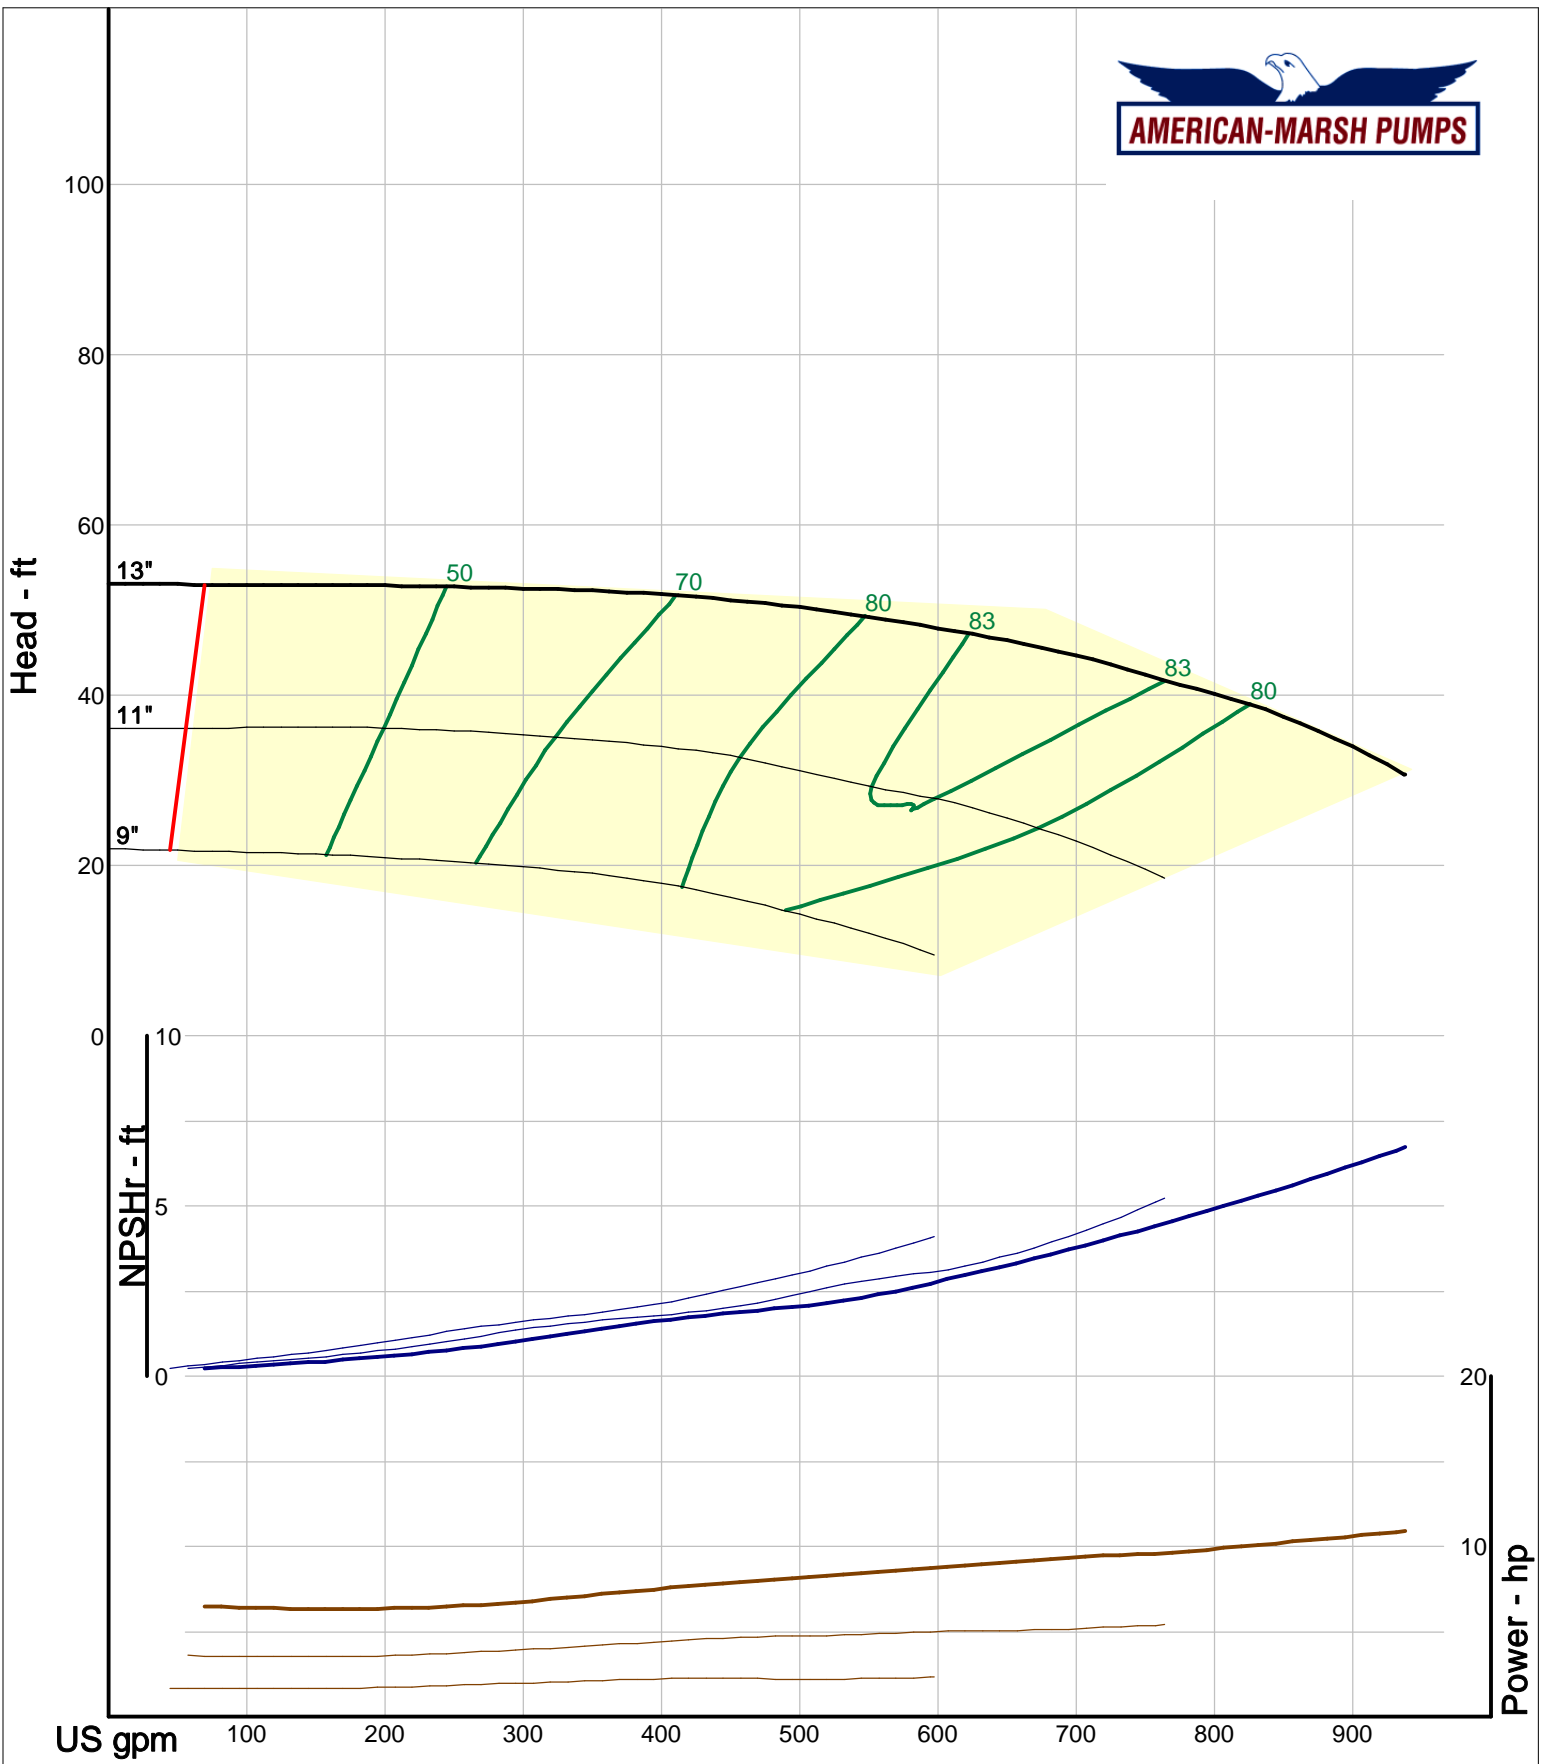

Size: 2L3x4-13HH/RV
 Speed: 980 rpm
 Dia: 13 in
 Curve: CS-17350

Company: American-Marsh Pumps
Name:
12/10/05

American-Marsh Pumps
Catalog: WTRWKS-2005c.50, vers 2.5c
460_OSD_RV - 1000

Size: 2L4x6-10/RV
Speed: 980 rpm
Dia: 10 in
Curve: CS-17337

Company: American-Marsh Pumps
 Name:
 12/10/05

American-Marsh Pumps
 Catalog: WTRWKS-2005c.50, vers 2.5c
 460_OSD_RV - 1000

Size: 2L4x6-10H/RV
 Speed: 980 rpm
 Dia: 10 in
 Curve: CS-17339

Company: American-Marsh Pumps
Name:
12/10/05