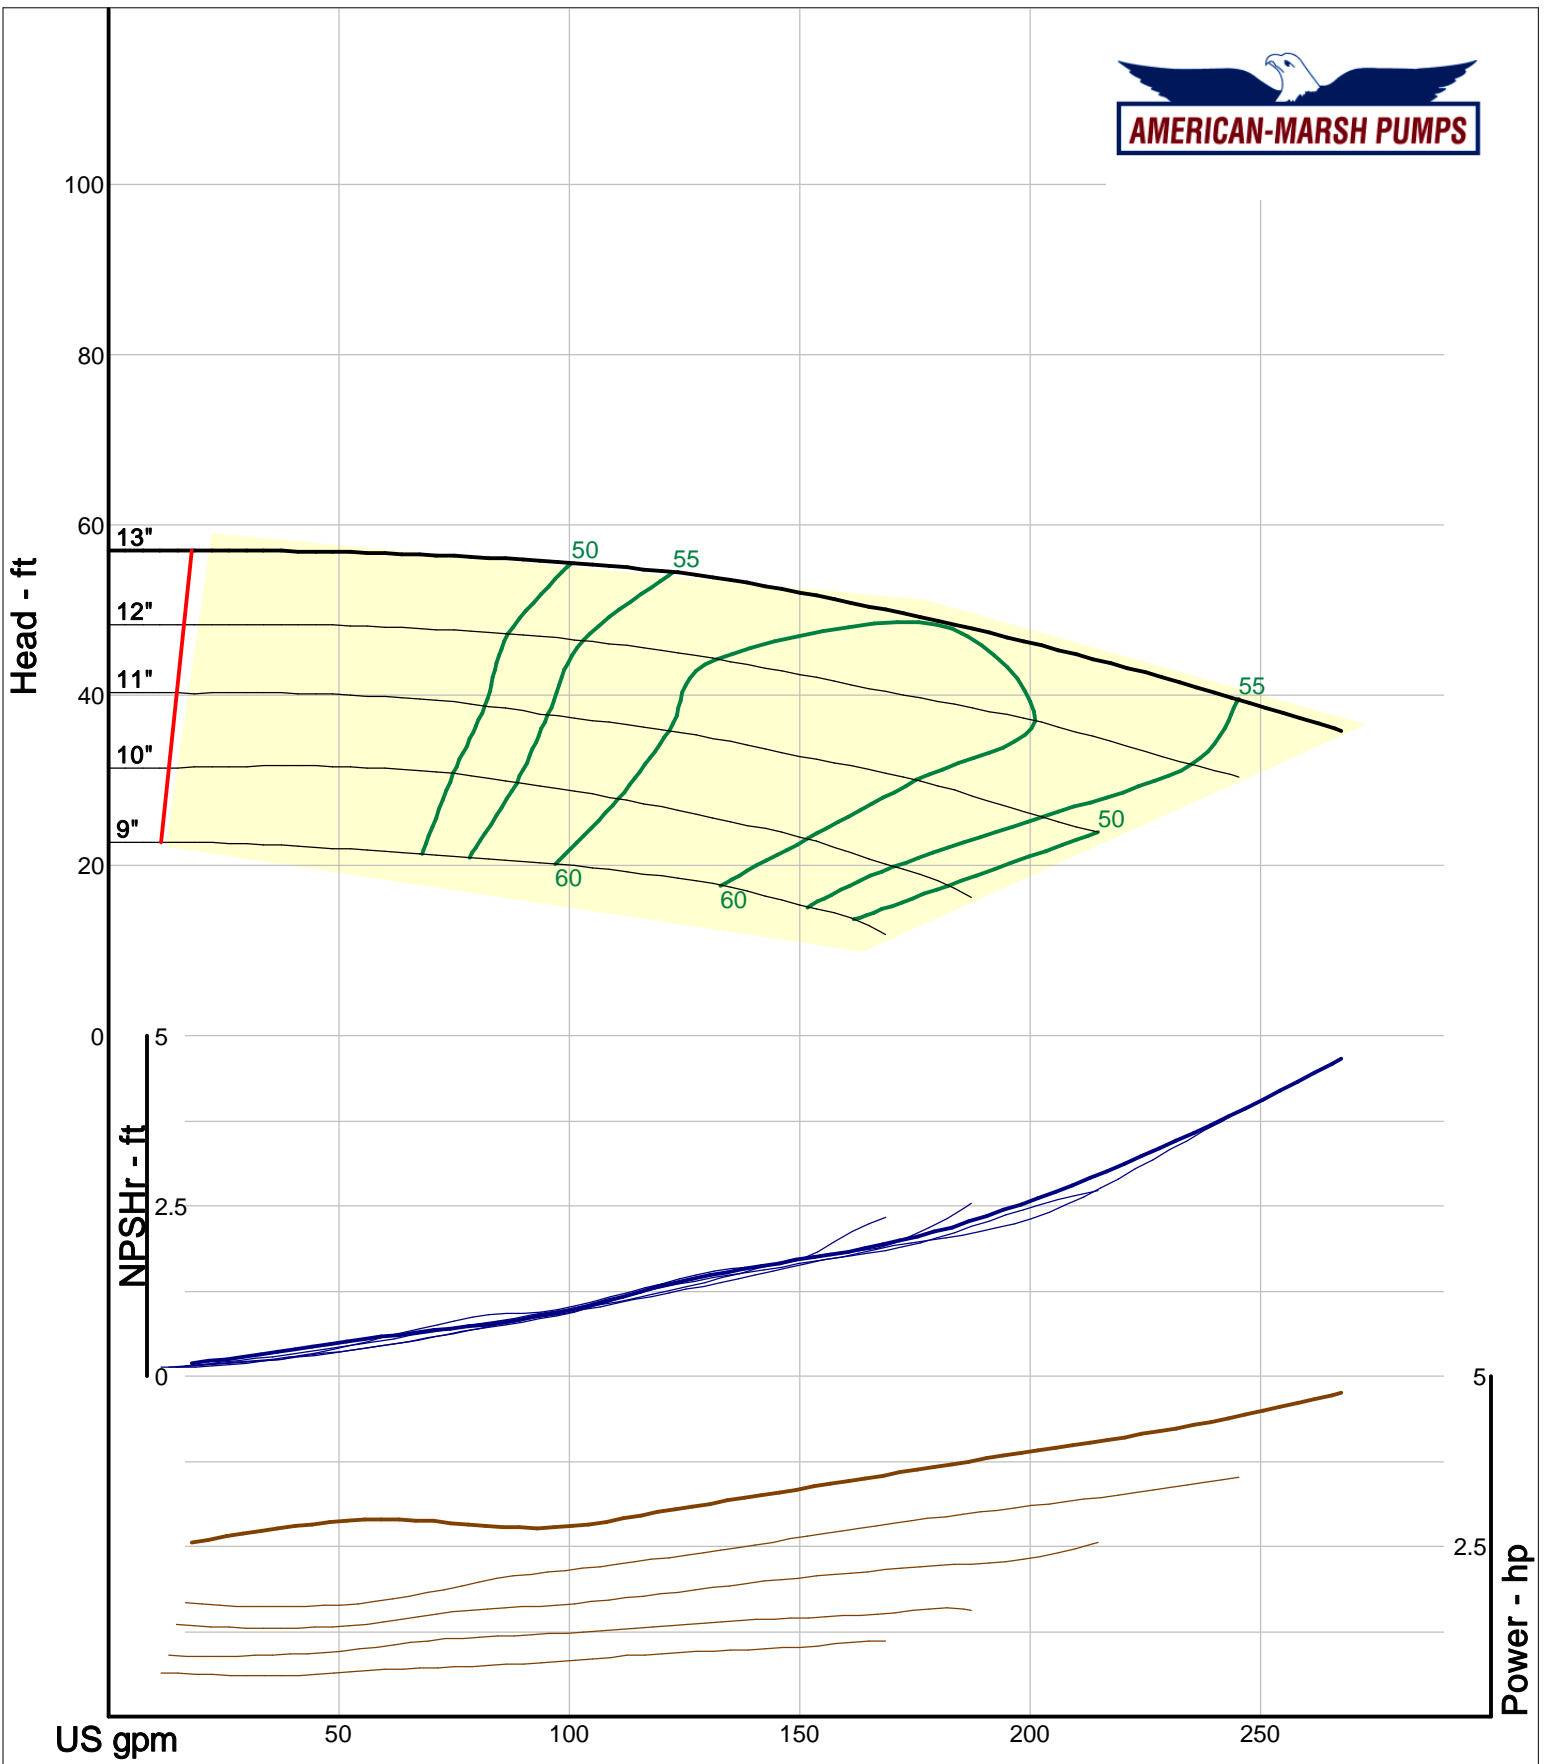

American-Marsh Pumps
Catalog: WTRWKS-2005c.50, vers 2.5c
460_OSD_RV - 1000

Size: 2L1.5x3-10A/RV
Speed: 980 rpm
Dia: 10 in
Curve: CS-17326

Company: American-Marsh Pumps
 Name:
 12/10/05

American-Marsh Pumps
 Catalog: WTRWKS-2005c.50, vers 2.5c
 460_OSD_RV - 1000

Size: 2L1.5x3-13/RV
 Speed: 980 rpm
 Dia: 13 in
 Curve: CS-17342

Company: American-Marsh Pumps
 Name:
 12/10/05

American-Marsh Pumps
 Catalog: WTRWKS-2005c.50, vers 2.5c
 460_OSD_RV - 1000

Size: 2L2x3-8/RV
 Speed: 980 rpm
 Dia: 8.1875 in
 Curve: CS-17317

Company: American-Marsh Pumps
 Name:
 12/10/05

American-Marsh Pumps
 Catalog: WTRWKS-2005c.50, vers 2.5c
 460_OSD_RV - 1000

Size: 2L2x3-10A/RV
 Speed: 980 rpm
 Dia: 10 in
 Curve: CS-17329

Company: American-Marsh Pumps
Name:
12/10/05

American-Marsh Pumps
Catalog: WTRWKS-2005c.50, vers 2.5c
460_OSD_RV - 1000

Size: 2L2x3-13/RV
Speed: 980 rpm
Dia: 13 in
Curve: CS-17345

Company: American-Marsh Pumps
Name:
12/10/05

American-Marsh Pumps
Catalog: WTRWKS-2005c.50, vers 2.5c
460_OSD_RV - 1000