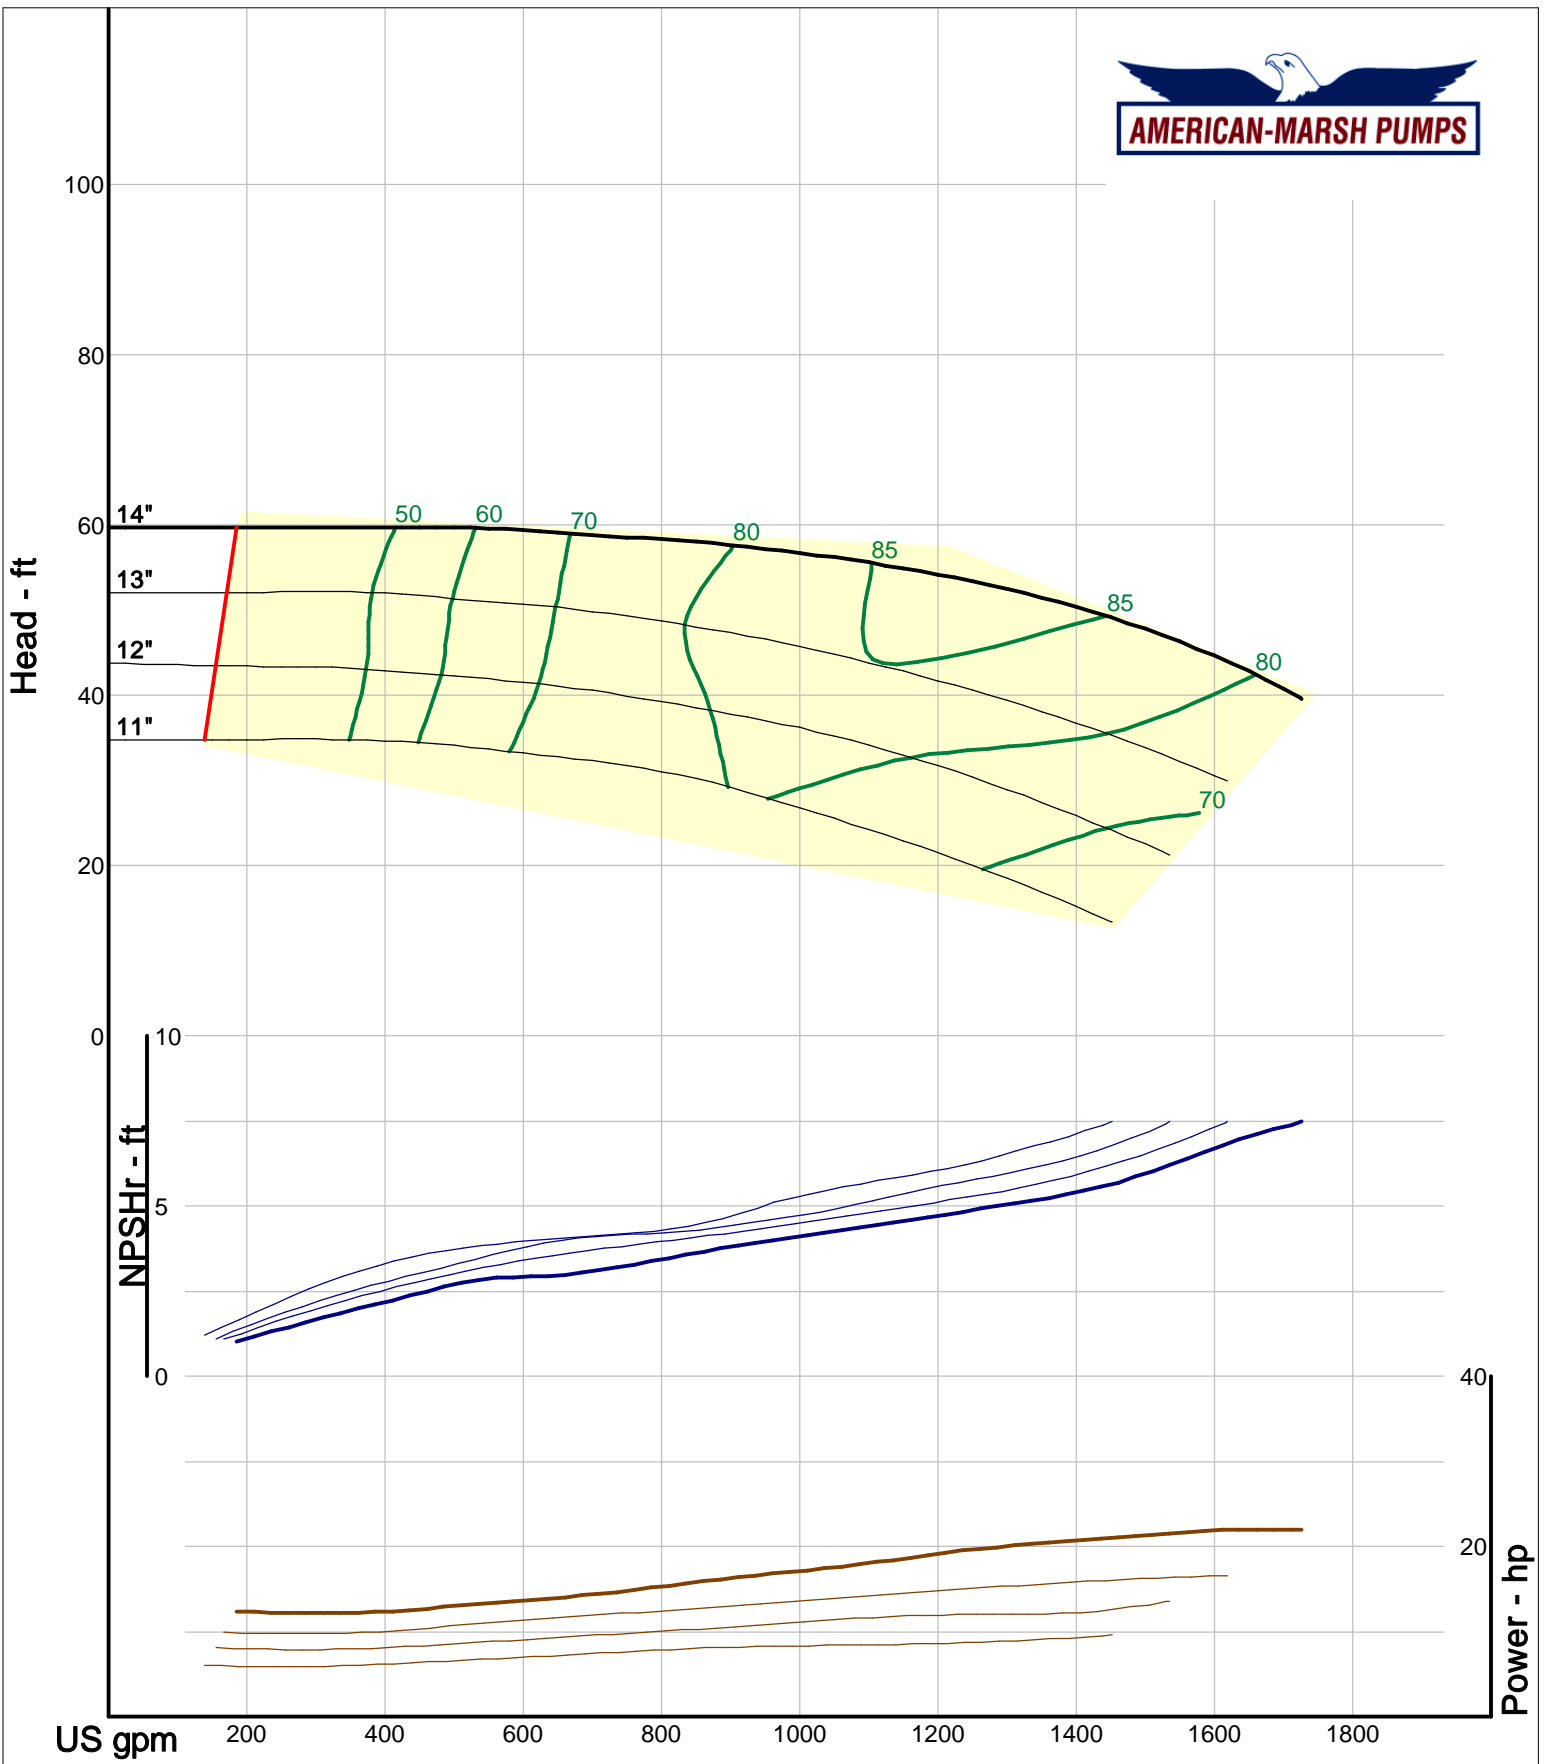

Company: American-Marsh Pumps
 Name:
 12/10/05

American-Marsh Pumps
 Catalog: WTRWKS-2005c.50, vers 2.5c
 460_OSD_RV - 1000

Size: 2L4x6-10H/RV
 Speed: 980 rpm
 Dia: 10 in
 Curve: CS-17339

Company: American-Marsh Pumps
Name:
12/10/05

American-Marsh Pumps
Catalog: WTRWKS-2005c.50, vers 2.5c
460_OSD_RV - 1000

Size: 2L4x6-13A/RV
Speed: 980 rpm
Dia: 13 in
Curve: CS-17352

Company: American-Marsh Pumps
Name:
12/10/05

American-Marsh Pumps
Catalog: WTRWKS-2005c.50, vers 2.5c
460_OSD_RV - 1000

Size: 3L4x6-16/RV
Speed: 980 rpm
Dia: 16 in
Curve: CS-17360

Company: American-Marsh Pumps
 Name:
 12/10/05

American-Marsh Pumps
 Catalog: WTRWKS-2005c.50, vers 2.5c
 460_OSD_RV - 1000

Size: 3L6x8-14A/RV
 Speed: 980 rpm
 Dia: 14 in
 Curve: CS-17354