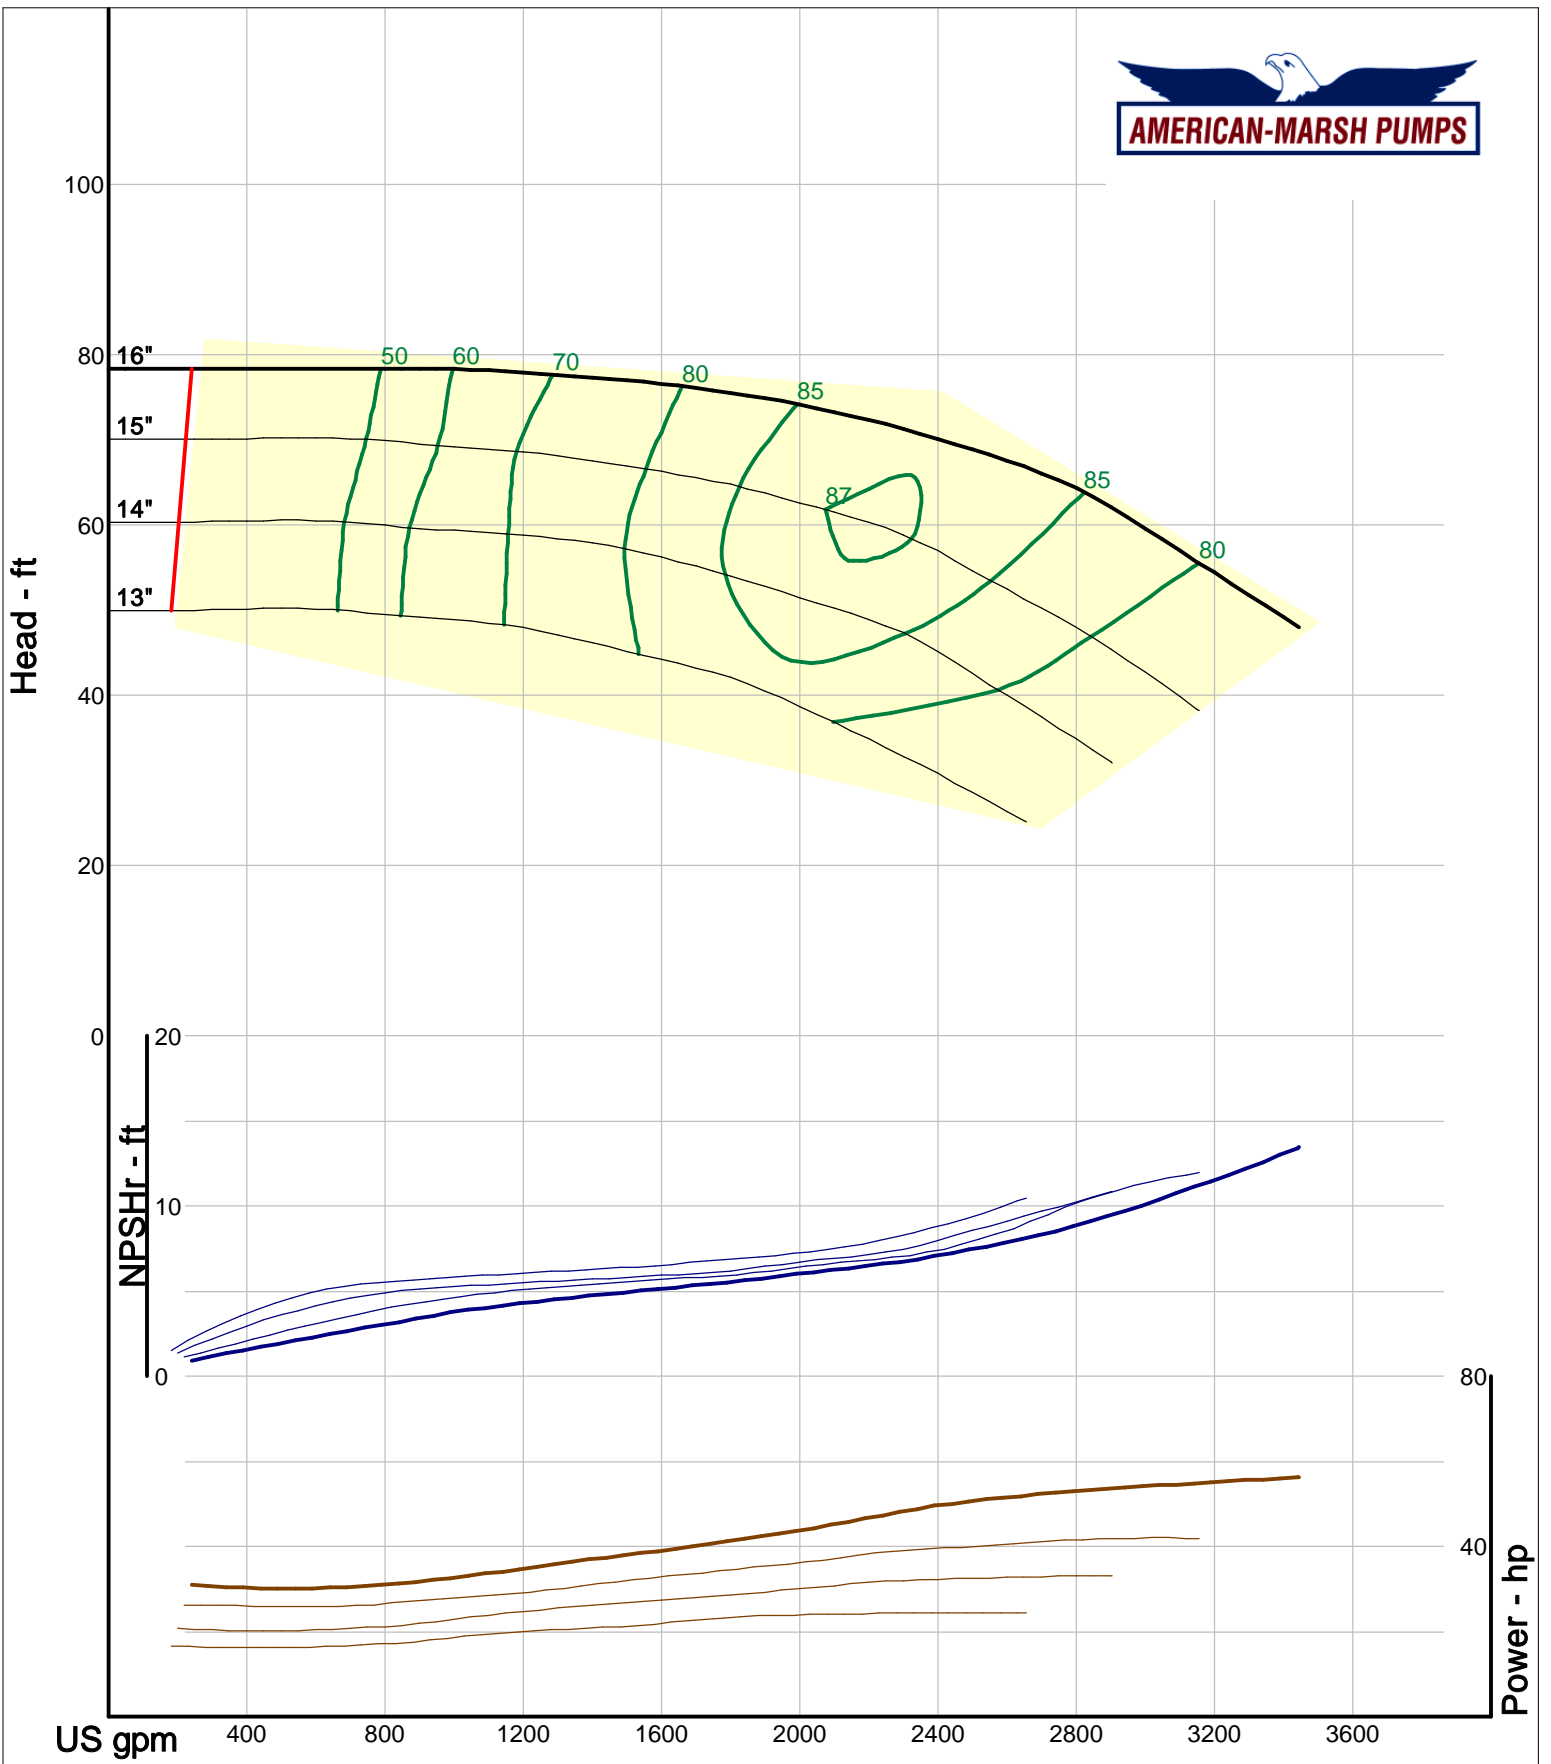

Size: 3L4x6-16/RV
Speed: 980 rpm
Dia: 16 in
Curve: CS-17360

Company: American-Marsh Pumps
 Name:
 12/10/05

American-Marsh Pumps
 Catalog: WTRWKS-2005c.50, vers 2.5c
 460_OSD_RV - 1000

Size: 3L6x8-14A/RV
 Speed: 980 rpm
 Dia: 14 in
 Curve: CS-17354

Company: American-Marsh Pumps
 Name:
 12/10/05

American-Marsh Pumps
 Catalog: WTRWKS-2005c.50, vers 2.5c
 460_OSD_RV - 1000

Size: 3L6X8-16A/RV
 Speed: 980 rpm
 Dia: 16 in
 Curve: CS-17363

Company: American-Marsh Pumps
 Name:
 12/10/05

American-Marsh Pumps
 Catalog: WTRWKS-2005c.50, vers 2.5c
 460_OSD_RV - 1000

Size: 3L8x10-14/RV
 Speed: 980 rpm
 Dia: 14 in
 Curve: CS-17357

Company: American-Marsh Pumps
 Name:
 12/10/05

American-Marsh Pumps
 Catalog: WTRWKS-2005c.50, vers 2.5c
 460_OSD_RV - 1000