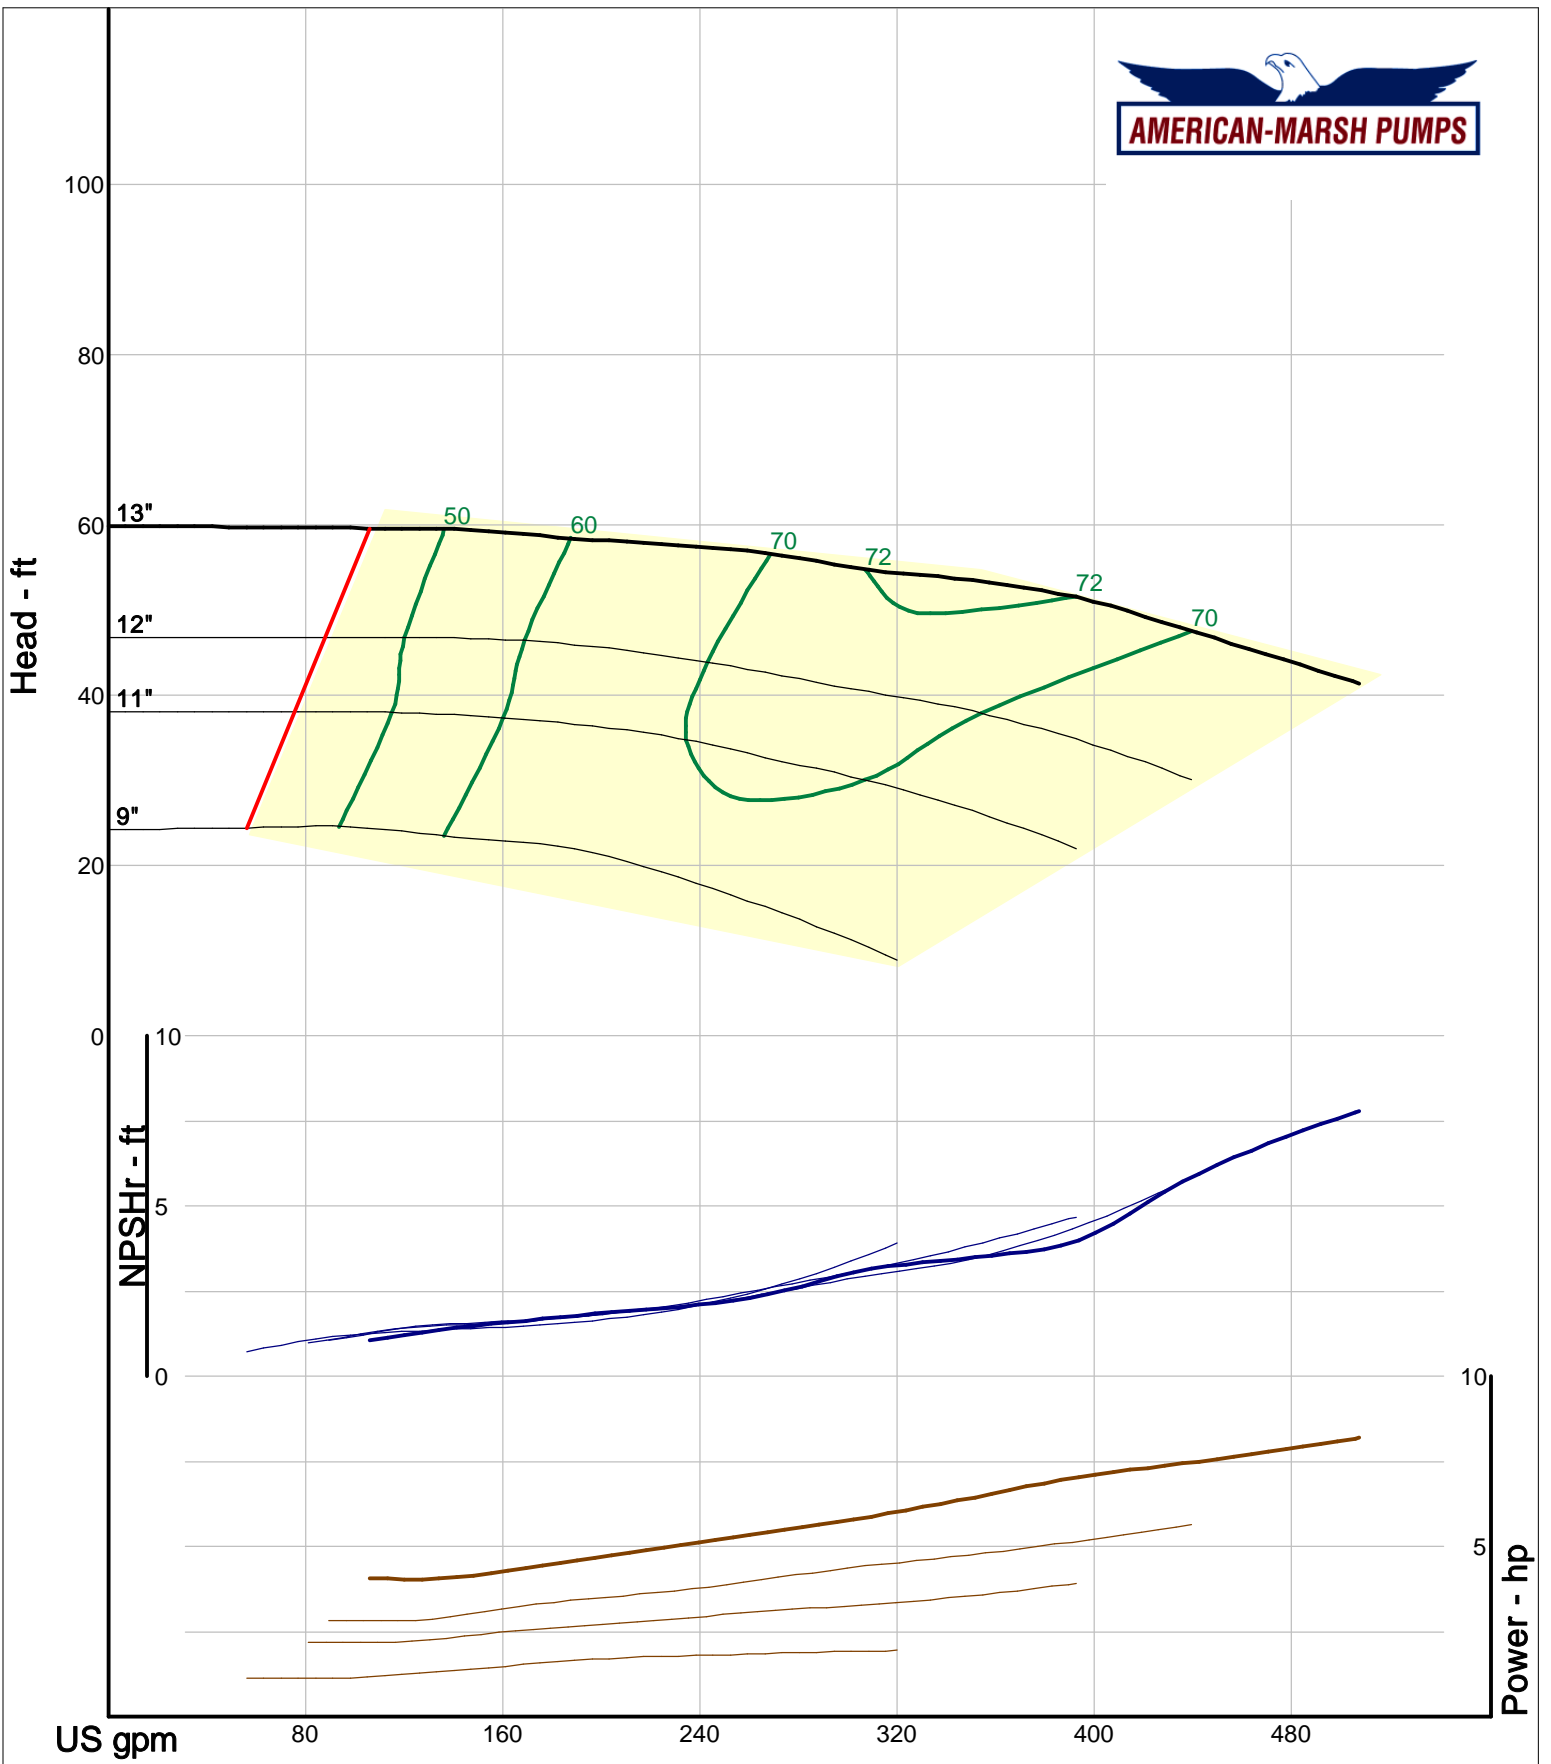

Size: 2L3x4-8/RV
Speed: 980 rpm
Dia: 8.1875 in
Curve: CS-17320

Company: American-Marsh Pumps
 Name:
 12/10/05

American-Marsh Pumps
 Catalog: WTRWKS-2005c.50, vers 2.5c
 460_OSD_RV - 1000

Size: 2L3x4-10/RV
 Speed: 980 rpm
 Dia: 10 in
 Curve: CS-17332

Company: American-Marsh Pumps
 Name:
 12/10/05

American-Marsh Pumps
 Catalog: WTRWKS-2005c.50, vers 2.5c
 460_OSD_RV - 1000

Size: 2L3x4-10H/RV
 Speed: 980 rpm
 Dia: 10 in
 Curve: CS-17334

Company: American-Marsh Pumps
Name:
12/10/05

American-Marsh Pumps
Catalog: WTRWKS-2005c.50, vers 2.5c
460_OSD_RV - 1000

Size: 2L3x4-13/RV
Speed: 980 rpm
Dia: 13 in
Curve: CS-17348

Company: American-Marsh Pumps
 Name:
 12/10/05

American-Marsh Pumps
 Catalog: WTRWKS-2005c.50, vers 2.5c
 460_OSD_RV - 1000