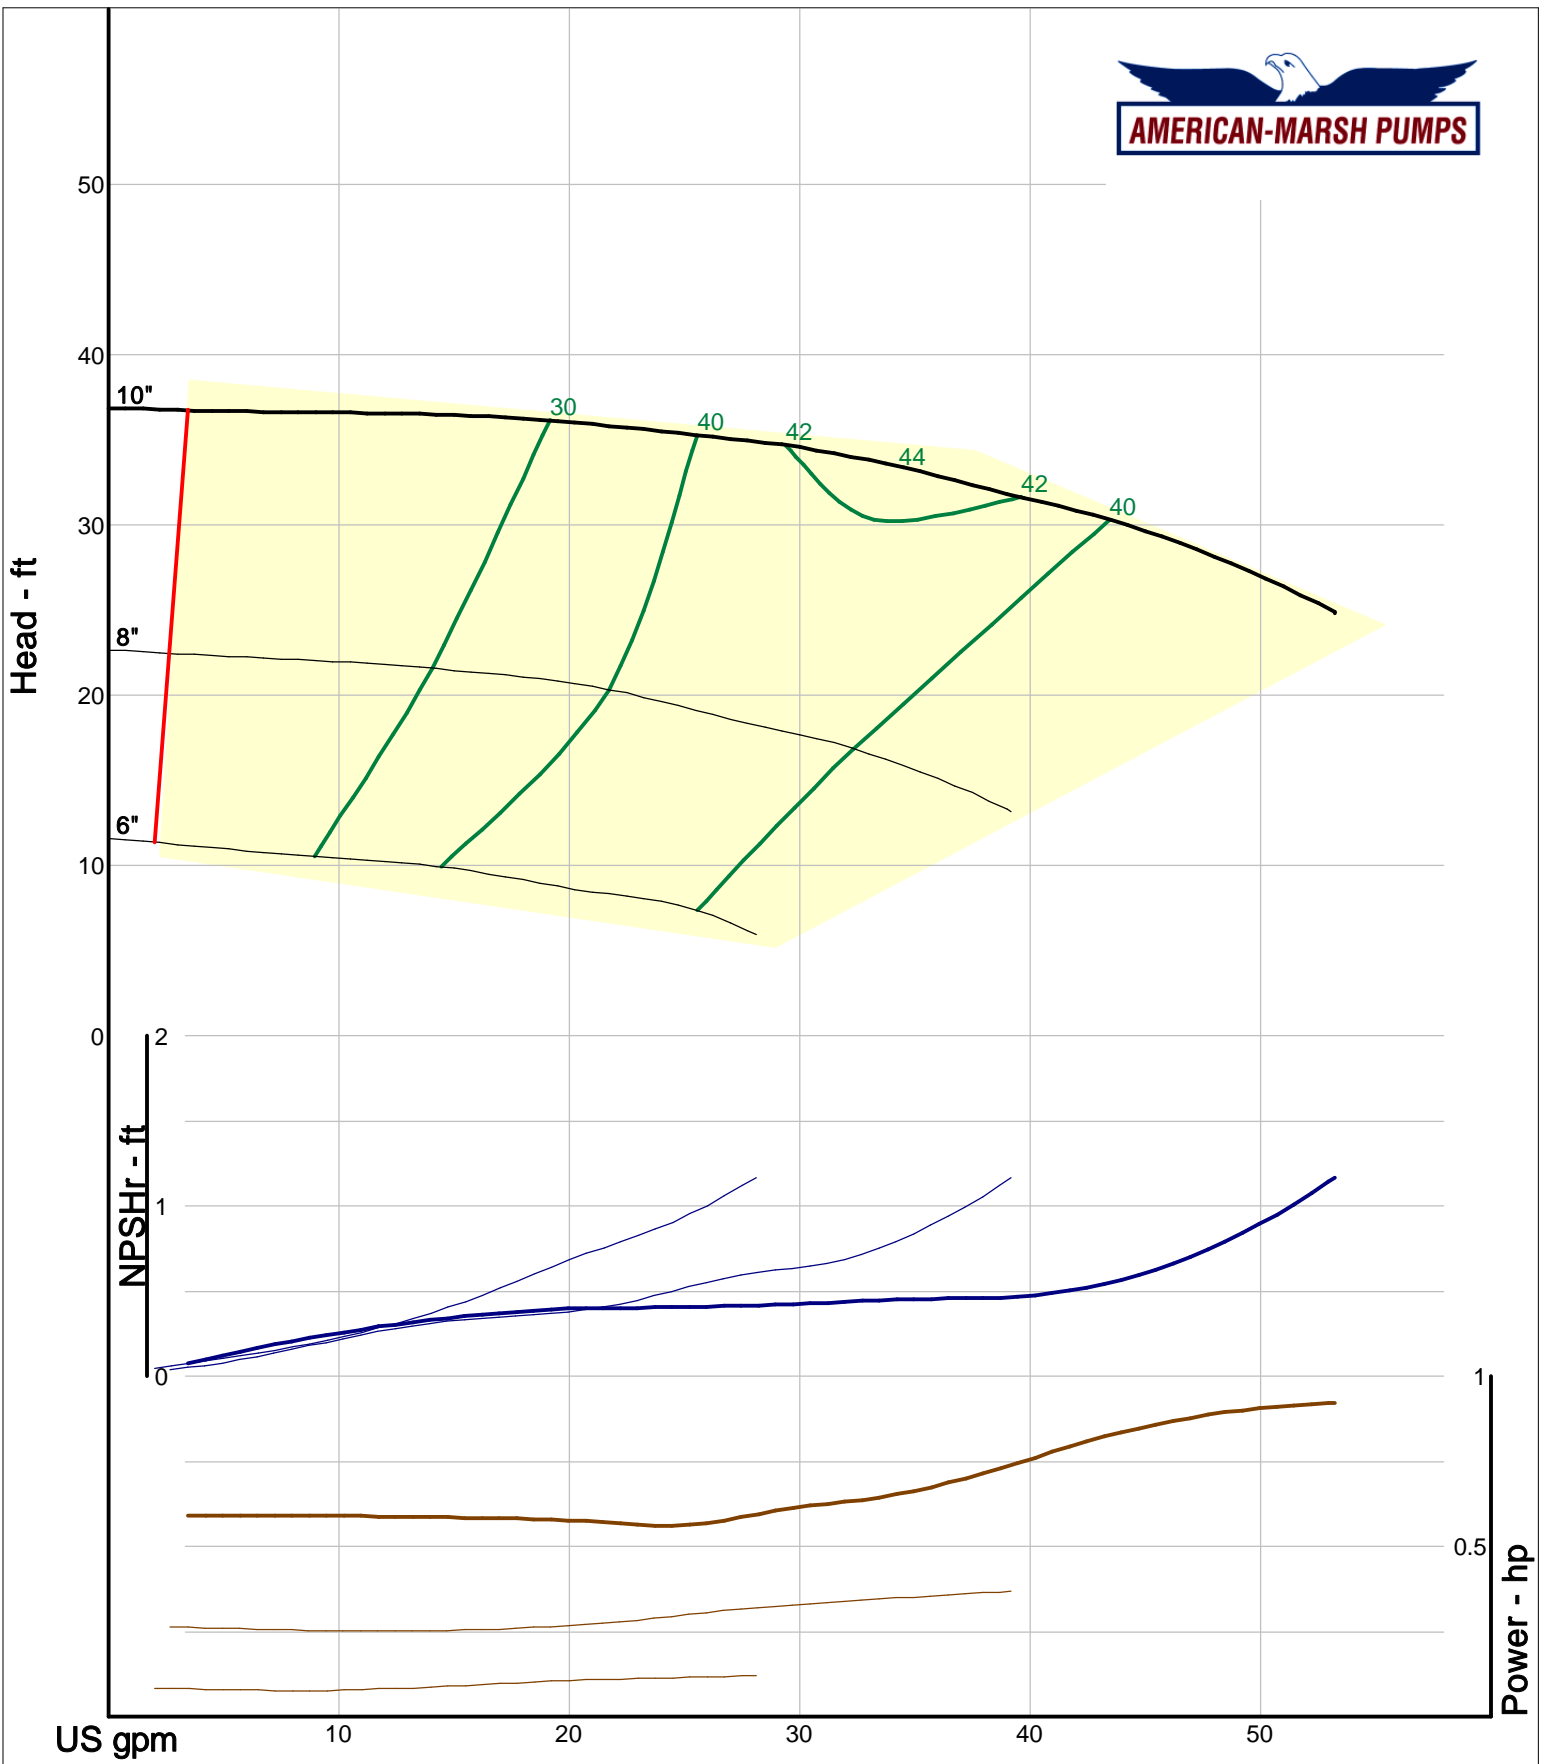

460 Series ANSI Process

1000 RPM Performance Curves
Reverse Vane Impellers

Company: American-Marsh Pumps
 Name:
 12/10/05

American-Marsh Pumps
 Catalog: WTRWKS-2005c.50, vers 2.5c
 460_OSD_RV - 1000

Size: 1L1x1.5-6/RV
 Speed: 980 rpm
 Dia: 6.25 in
 Curve: CS-17302

Company: American-Marsh Pumps
Name:
12/10/05

American-Marsh Pumps
Catalog: WTRWKS-2005c.50, vers 2.5c
460_OSD_RV - 1000

Size: 1L1x1.5-8/RV
Speed: 980 rpm
Dia: 8.1875 in
Curve: CS-17311

Company: American-Marsh Pumps
 Name:
 12/10/05

American-Marsh Pumps
 Catalog: WTRWKS-2005c.50, vers 2.5c
 460_OSD_RV - 1000

Size: 1L1.5x3-6/RV
 Speed: 980 rpm
 Dia: 6.25 in
 Curve: CS-17305

Company: American-Marsh Pumps
 Name:
 12/10/05

American-Marsh Pumps
 Catalog: WTRWKS-2005c.50, vers 2.5c
 460_OSD_RV - 1000

Company: American-Marsh Pumps
Name:
12/10/05

American-Marsh Pumps
Catalog: WTRWKS-2005c.50, vers 2.5c
460_OSD_RV - 1000

Size: 2L1x2-10A/RV
Speed: 980 rpm
Dia: 10 in
Curve: CS-17323

Company: American-Marsh Pumps
Name:
12/10/05