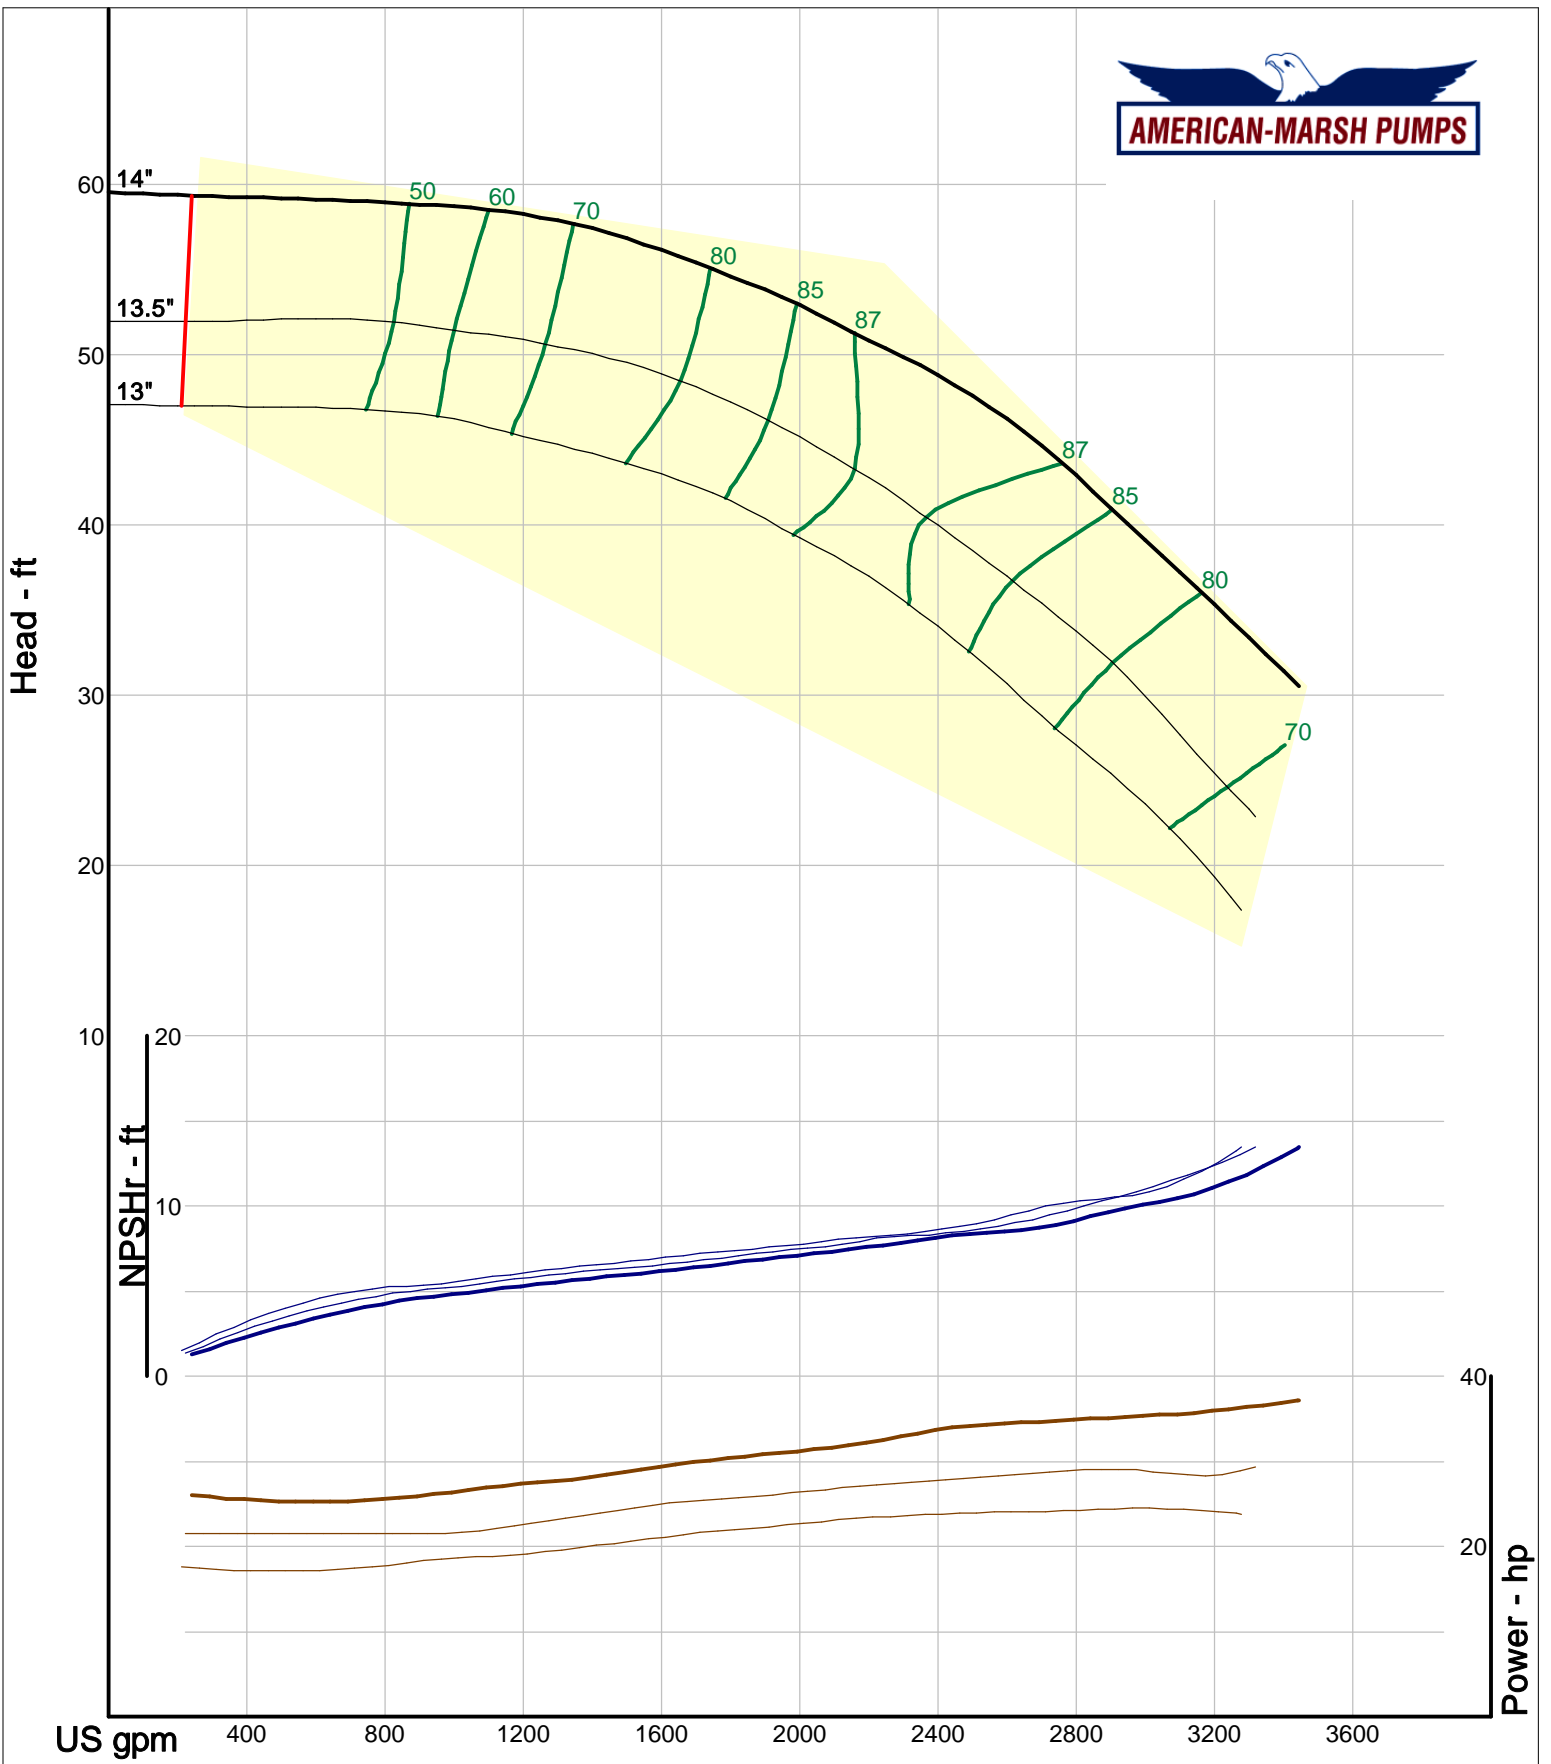

American-Marsh Pumps
Catalog: WTRWKS-2005c.50, vers 2.5c
460_OSD_RV - 1000

Size: 2L4x6-13A/RV
Speed: 980 rpm
Dia: 13 in
Curve: CS-17352

Company: American-Marsh Pumps
Name:
12/10/05

American-Marsh Pumps
Catalog: WTRWKS-2005c.50, vers 2.5c
460_OSD_RV - 1000

Size: 3L4x6-16/RV
Speed: 980 rpm
Dia: 16 in
Curve: CS-17360

Company: American-Marsh Pumps
 Name:
 12/10/05

American-Marsh Pumps
 Catalog: WTRWKS-2005c.50, vers 2.5c
 460_OSD_RV - 1000

Size: 3L6x8-14A/RV
 Speed: 980 rpm
 Dia: 14 in
 Curve: CS-17354

Company: American-Marsh Pumps
 Name:
 12/10/05

American-Marsh Pumps
 Catalog: WTRWKS-2005c.50, vers 2.5c
 460_OSD_RV - 1000

Size: 3L6X8-16A/RV
 Speed: 980 rpm
 Dia: 16 in
 Curve: CS-17363

Company: American-Marsh Pumps
 Name:
 12/10/05