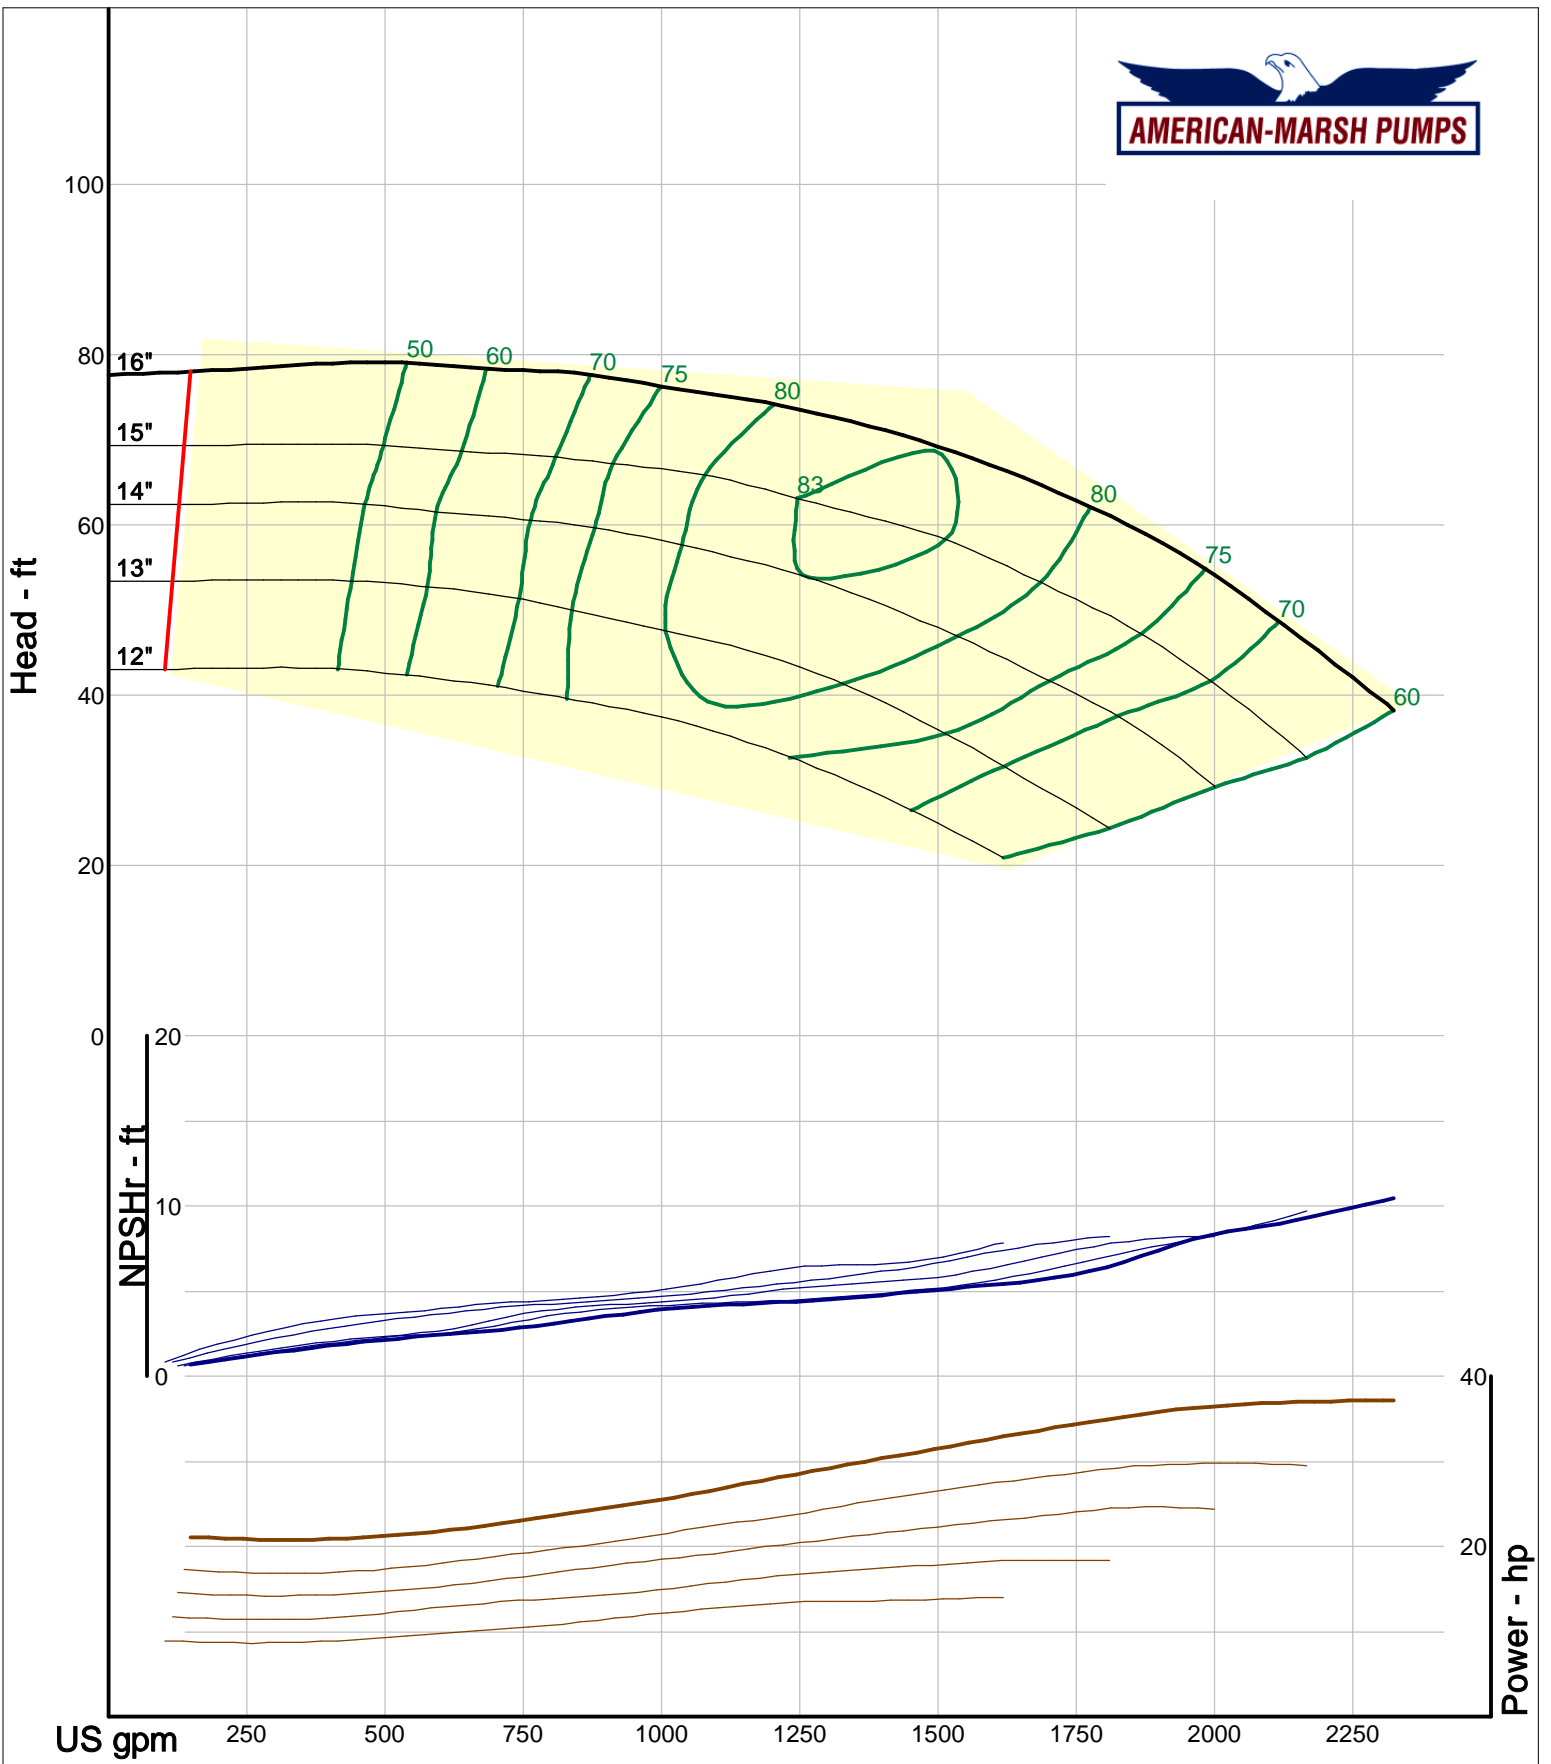

Company: American-Marsh Pumps
 Name:
 12/10/05

American-Marsh Pumps
 Catalog: WTRWKS-2005c.50, vers 2.5c
 460_OSD_RV - 1000

Size: 2L4x6-10H/RV
 Speed: 980 rpm
 Dia: 10 in
 Curve: CS-17339

Company: American-Marsh Pumps
Name:
12/10/05

American-Marsh Pumps
Catalog: WTRWKS-2005c.50, vers 2.5c
460_OSD_RV - 1000

Size: 2L4x6-13A/RV
Speed: 980 rpm
Dia: 13 in
Curve: CS-17352

Company: American-Marsh Pumps
Name:
12/10/05

American-Marsh Pumps
Catalog: WTRWKS-2005c.50, vers 2.5c
460_OSD_RV - 1000

Size: 3L4x6-16/RV
Speed: 980 rpm
Dia: 16 in
Curve: CS-17360

Company: American-Marsh Pumps
 Name:
 12/10/05

American-Marsh Pumps
 Catalog: WTRWKS-2005c.50, vers 2.5c
 460_OSD_RV - 1000

Size: 3L6x8-14A/RV
 Speed: 980 rpm
 Dia: 14 in
 Curve: CS-17354