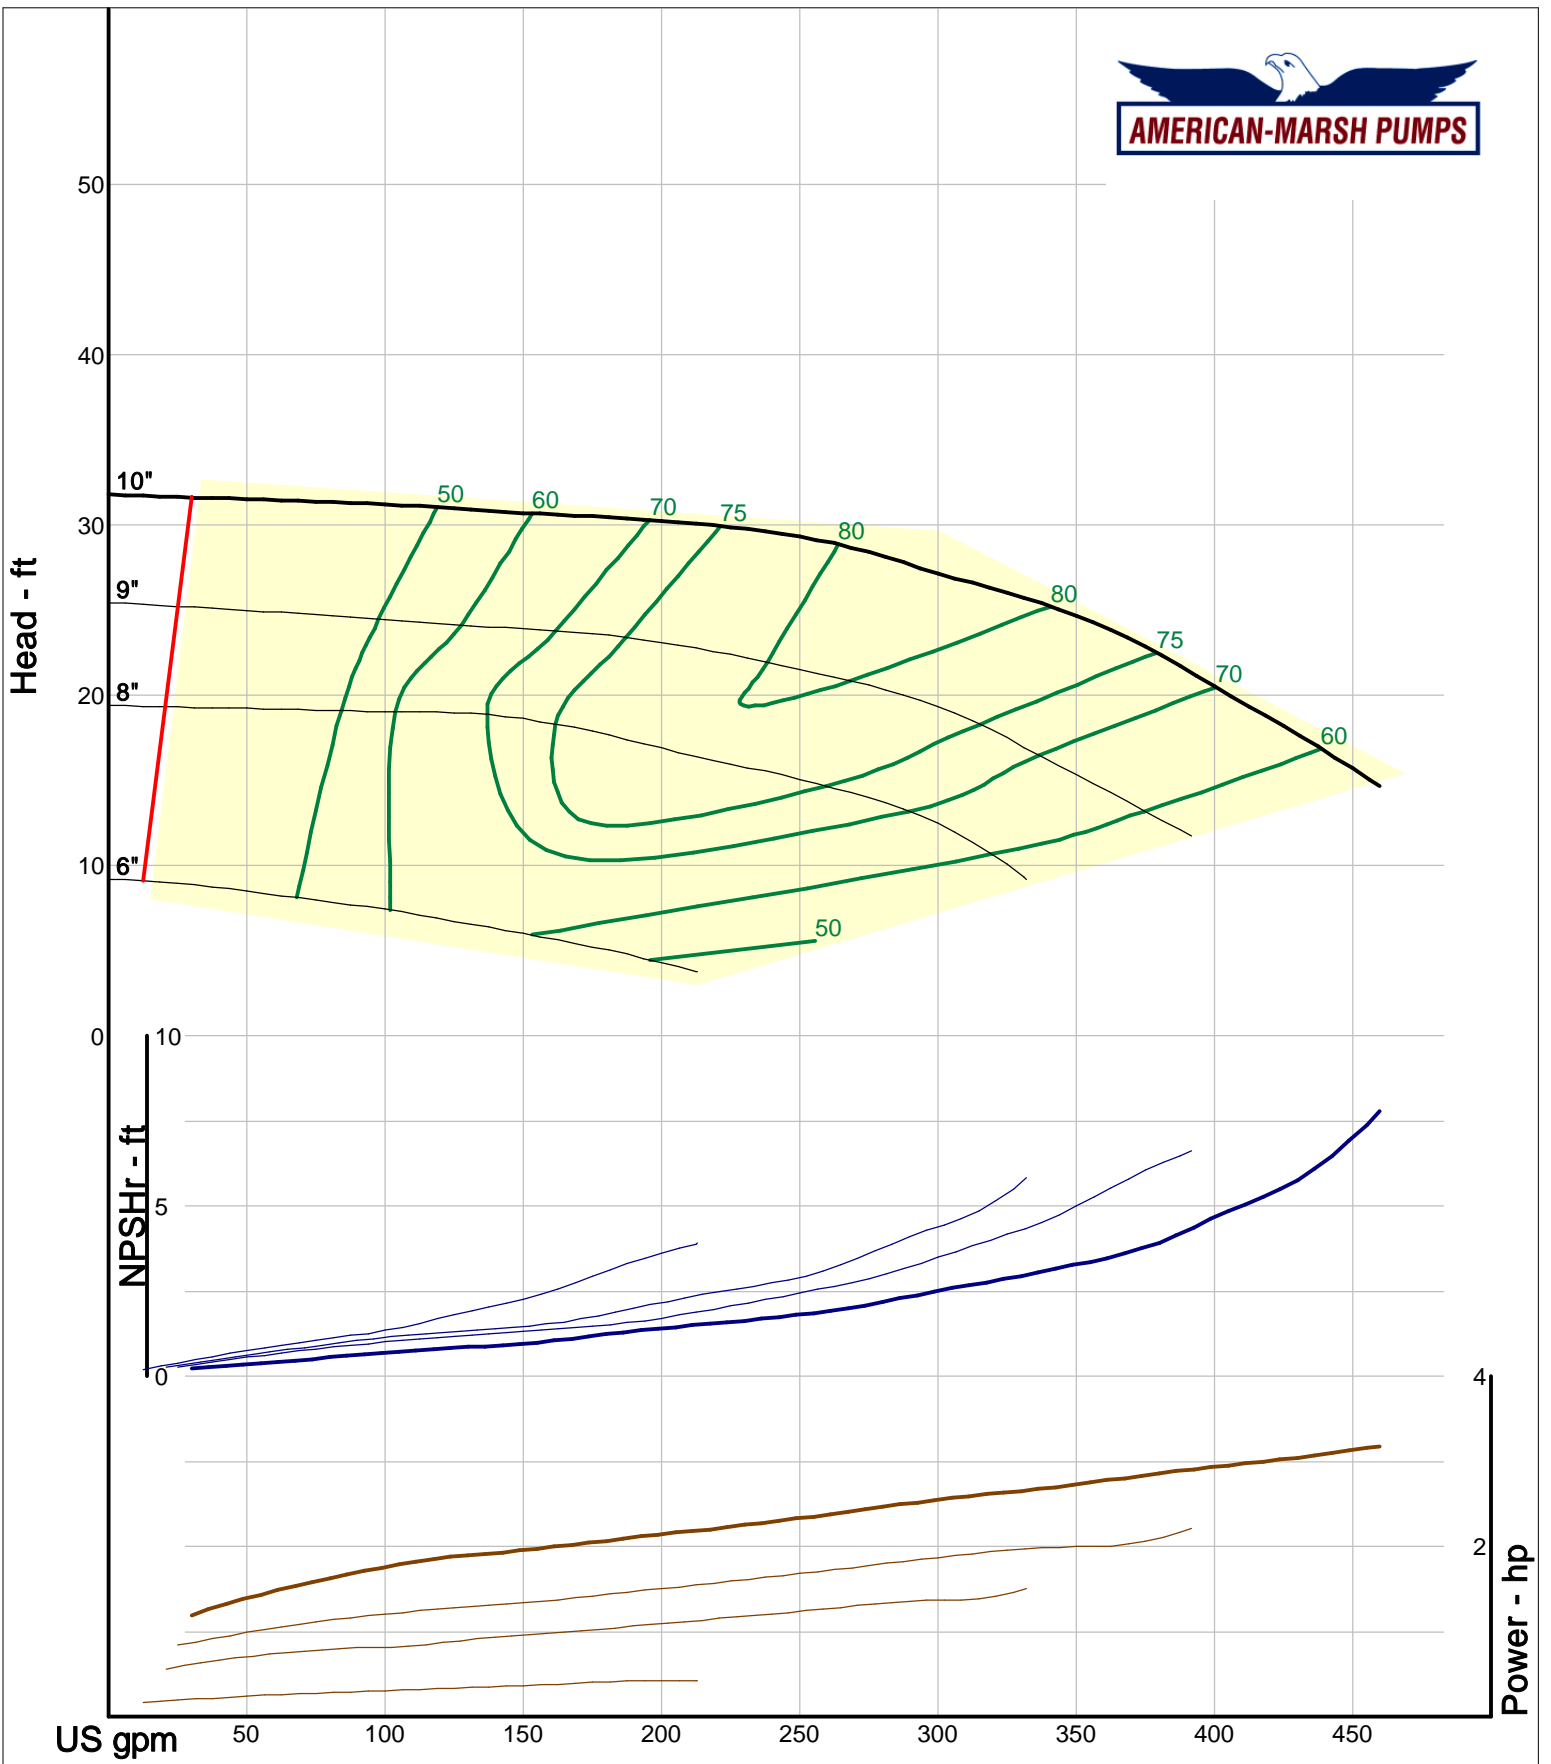

American-Marsh Pumps
Catalog: WTRWKS-2005c.50, vers 2.5c
460_OSD_RV - 1000

Size: 2L2x3-13/RV
Speed: 980 rpm
Dia: 13 in
Curve: CS-17345

Company: American-Marsh Pumps
Name:
12/10/05

American-Marsh Pumps
Catalog: WTRWKS-2005c.50, vers 2.5c
460_OSD_RV - 1000

Size: 2L3x4-8/RV
Speed: 980 rpm
Dia: 8.1875 in
Curve: CS-17320

Company: American-Marsh Pumps
 Name:
 12/10/05

American-Marsh Pumps
 Catalog: WTRWKS-2005c.50, vers 2.5c
 460_OSD_RV - 1000

Size: 2L3x4-10/RV
 Speed: 980 rpm
 Dia: 10 in
 Curve: CS-17332