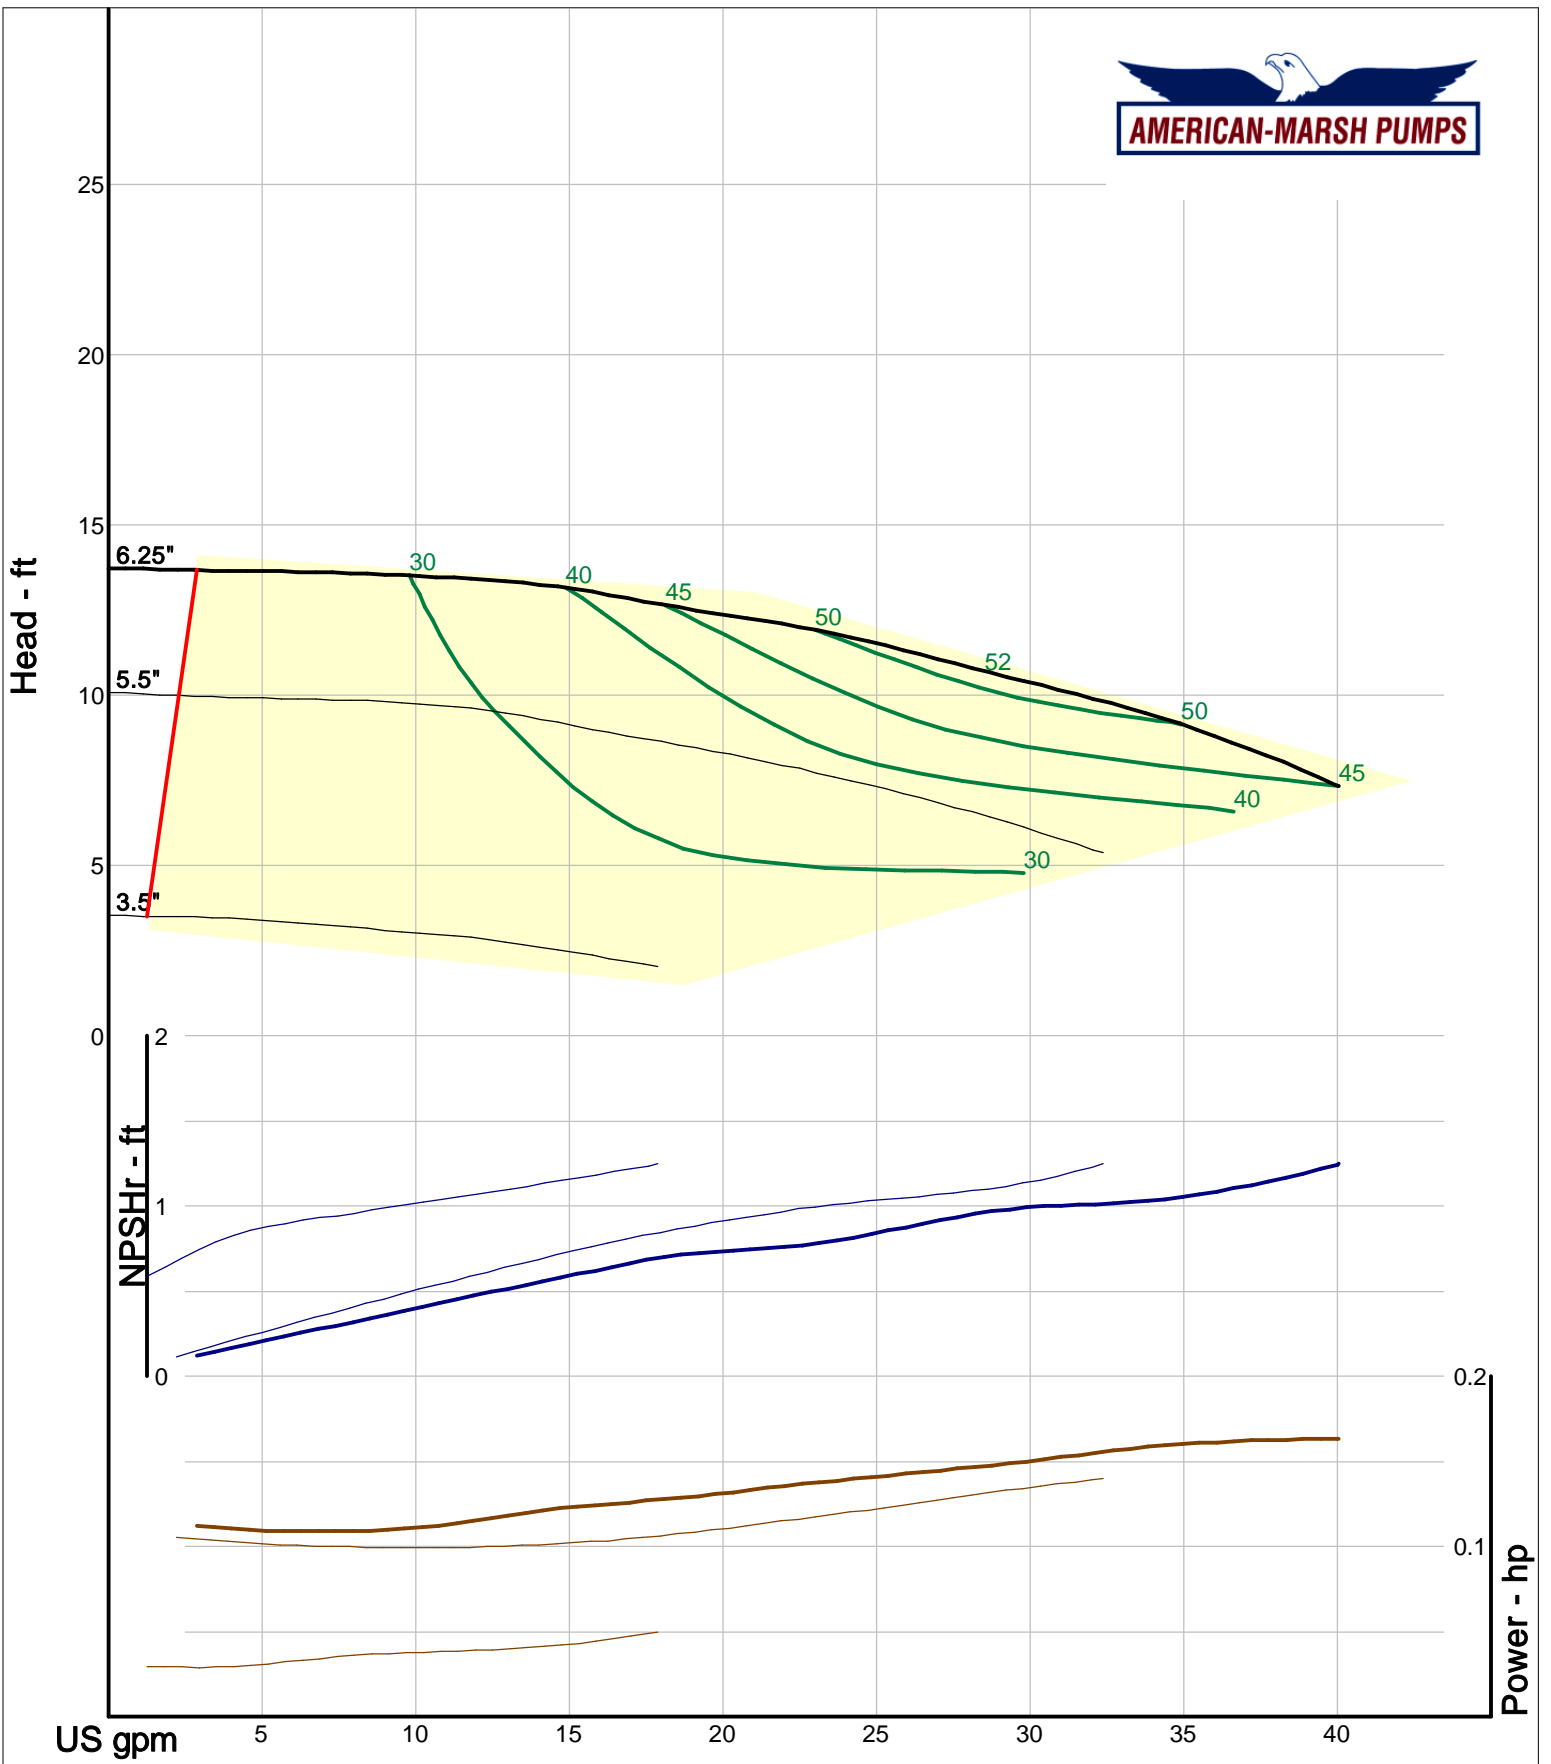

460 Series ANSI Process

1000 RPM Performance Curves
Reverse Vane Impellers

Company: American-Marsh Pumps
 Name:
 12/10/05

American-Marsh Pumps
 Catalog: WTRWKS-2005c.50, vers 2.5c
 460_OSD_RV - 1000

Size: 1L1x1.5-6/RV
 Speed: 980 rpm
 Dia: 6.25 in
 Curve: CS-17302

Company: American-Marsh Pumps
Name:
12/10/05

American-Marsh Pumps
Catalog: WTRWKS-2005c.50, vers 2.5c
460_OSD_RV - 1000

Size: 1L1x1.5-8/RV
Speed: 980 rpm
Dia: 8.1875 in
Curve: CS-17311

Company: American-Marsh Pumps
 Name:
 12/10/05

American-Marsh Pumps
 Catalog: WTRWKS-2005c.50, vers 2.5c
 460_OSD_RV - 1000

Size: 1L1.5x3-6/RV
 Speed: 980 rpm
 Dia: 6.25 in
 Curve: CS-17305

Company: American-Marsh Pumps
 Name:
 12/10/05

American-Marsh Pumps
 Catalog: WTRWKS-2005c.50, vers 2.5c
 460_OSD_RV - 1000

American-Marsh Pumps
Catalog: WTRWKS-2005c.50, vers 2.5c
460_OSD_RV - 1000

Size: 2L1.5x3-10A/RV
Speed: 980 rpm
Dia: 10 in
Curve: CS-17326

Company: American-Marsh Pumps
 Name:
 12/10/05

American-Marsh Pumps
 Catalog: WTRWKS-2005c.50, vers 2.5c
 460_OSD_RV - 1000