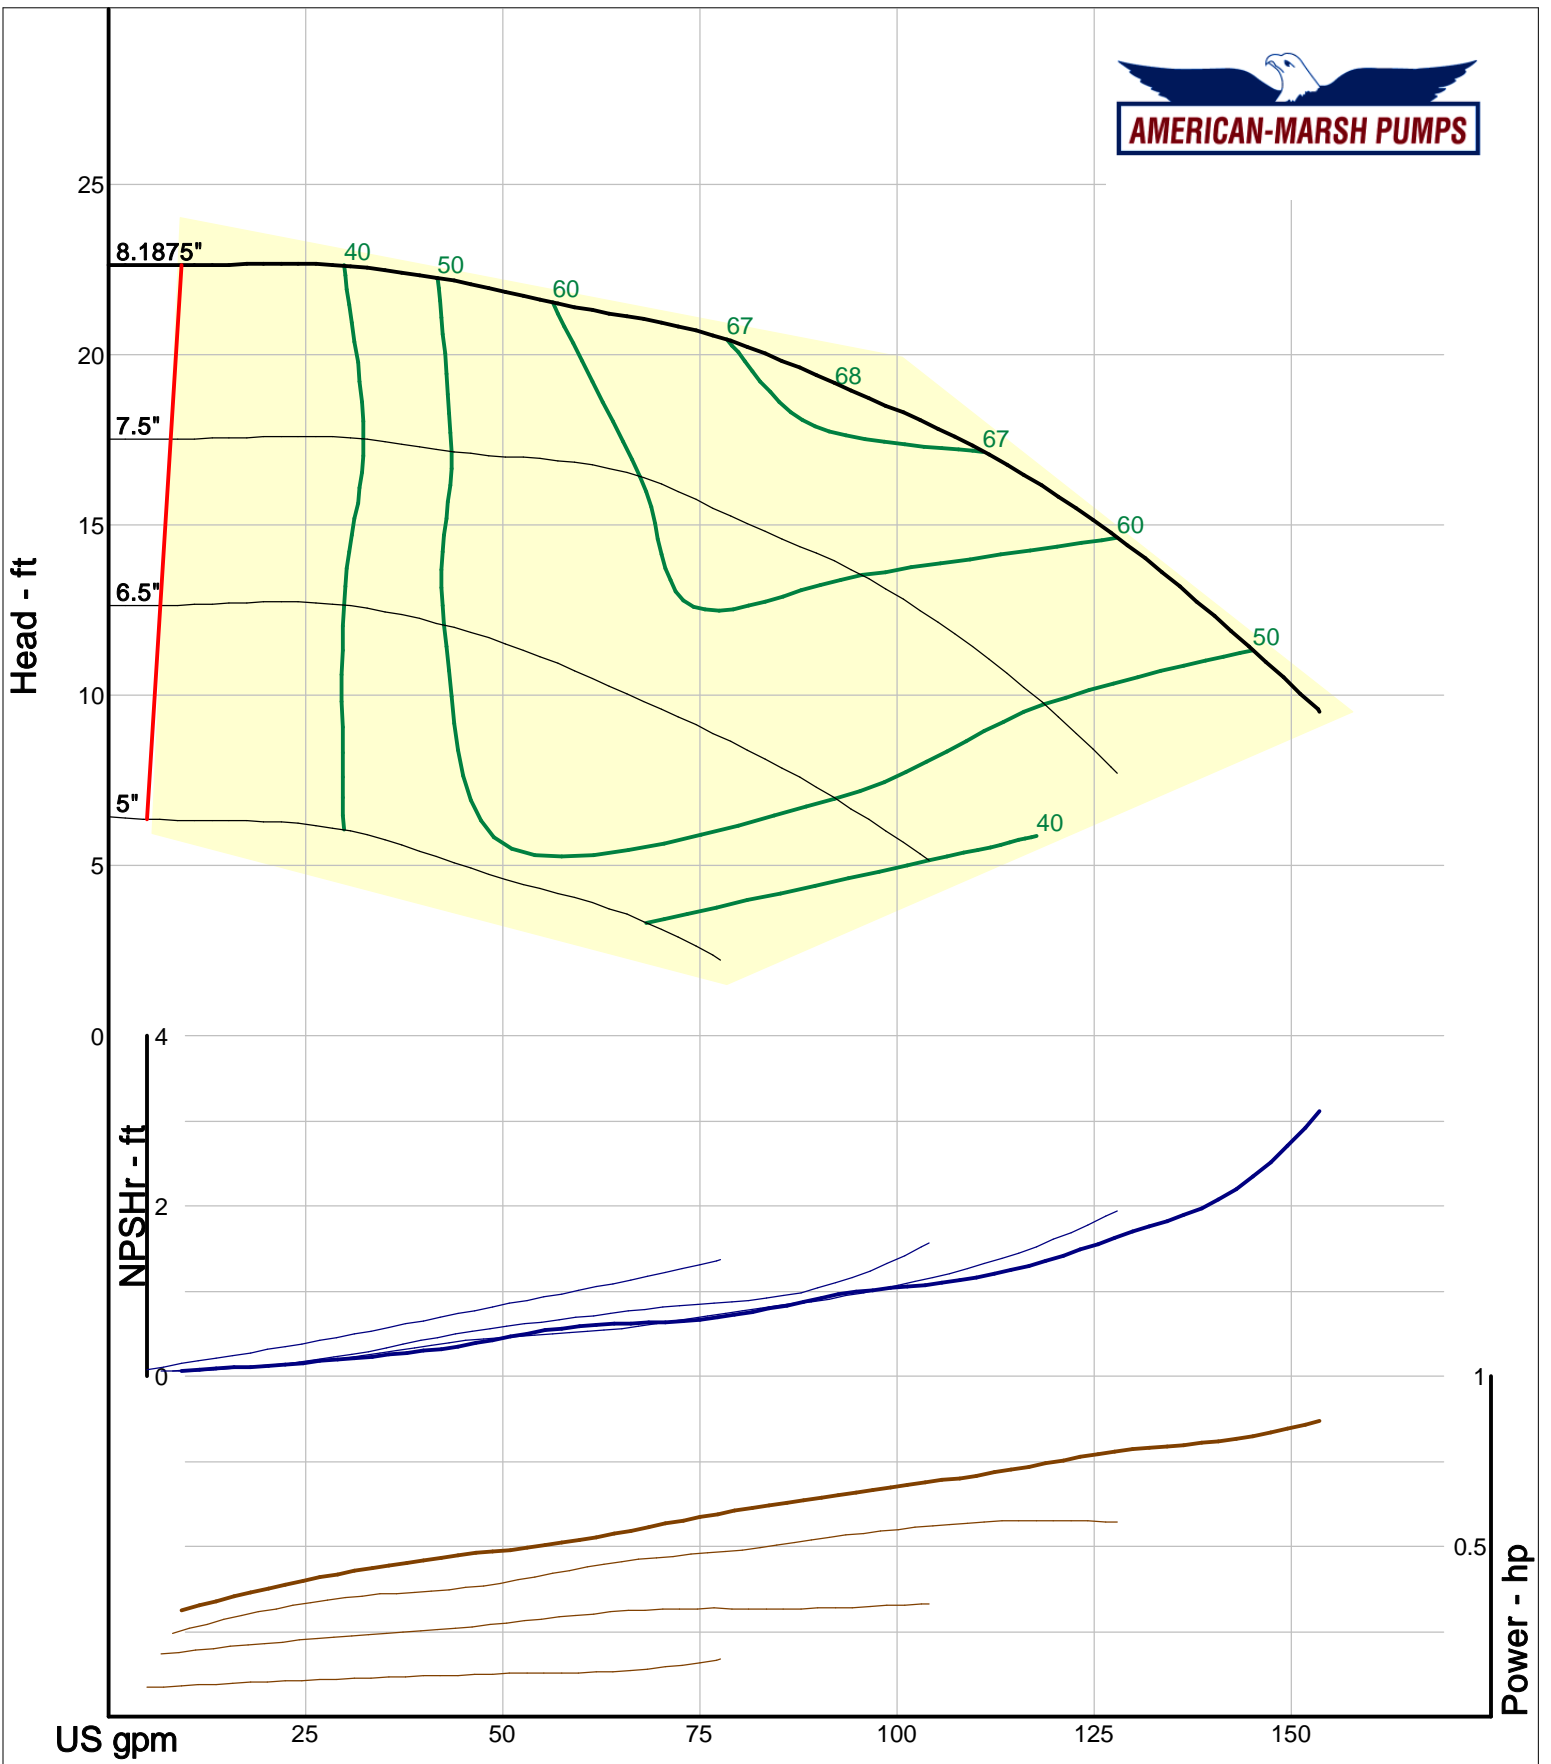

460 Series ANSI Process

1000 RPM Performance Curves
Reverse Vane Impellers

Company: American-Marsh Pumps
 Name:
 12/10/05

American-Marsh Pumps
 Catalog: WTRWKS-2005c.50, vers 2.5c
 460_OSD_RV - 1000

Size: 1L1x1.5-6/RV
 Speed: 980 rpm
 Dia: 6.25 in
 Curve: CS-17302

Company: American-Marsh Pumps
Name:
12/10/05

American-Marsh Pumps
Catalog: WTRWKS-2005c.50, vers 2.5c
460_OSD_RV - 1000

Size: 2L1x2-10A/RV
Speed: 980 rpm
Dia: 10 in
Curve: CS-17323

Company: American-Marsh Pumps
Name:
12/10/05

American-Marsh Pumps
Catalog: WTRWKS-2005c.50, vers 2.5c
460_OSD_RV - 1000

Size: 2L1.5x3-10A/RV
Speed: 980 rpm
Dia: 10 in
Curve: CS-17326

Company: American-Marsh Pumps
 Name:
 12/10/05

American-Marsh Pumps
 Catalog: WTRWKS-2005c.50, vers 2.5c
 460_OSD_RV - 1000

Size: 2L1.5x3-13/RV
 Speed: 980 rpm
 Dia: 13 in
 Curve: CS-17342

Company: American-Marsh Pumps
 Name:
 12/10/05

American-Marsh Pumps
 Catalog: WTRWKS-2005c.50, vers 2.5c
 460_OSD_RV - 1000

Size: 2L2x3-8/RV
 Speed: 980 rpm
 Dia: 8.1875 in
 Curve: CS-17317