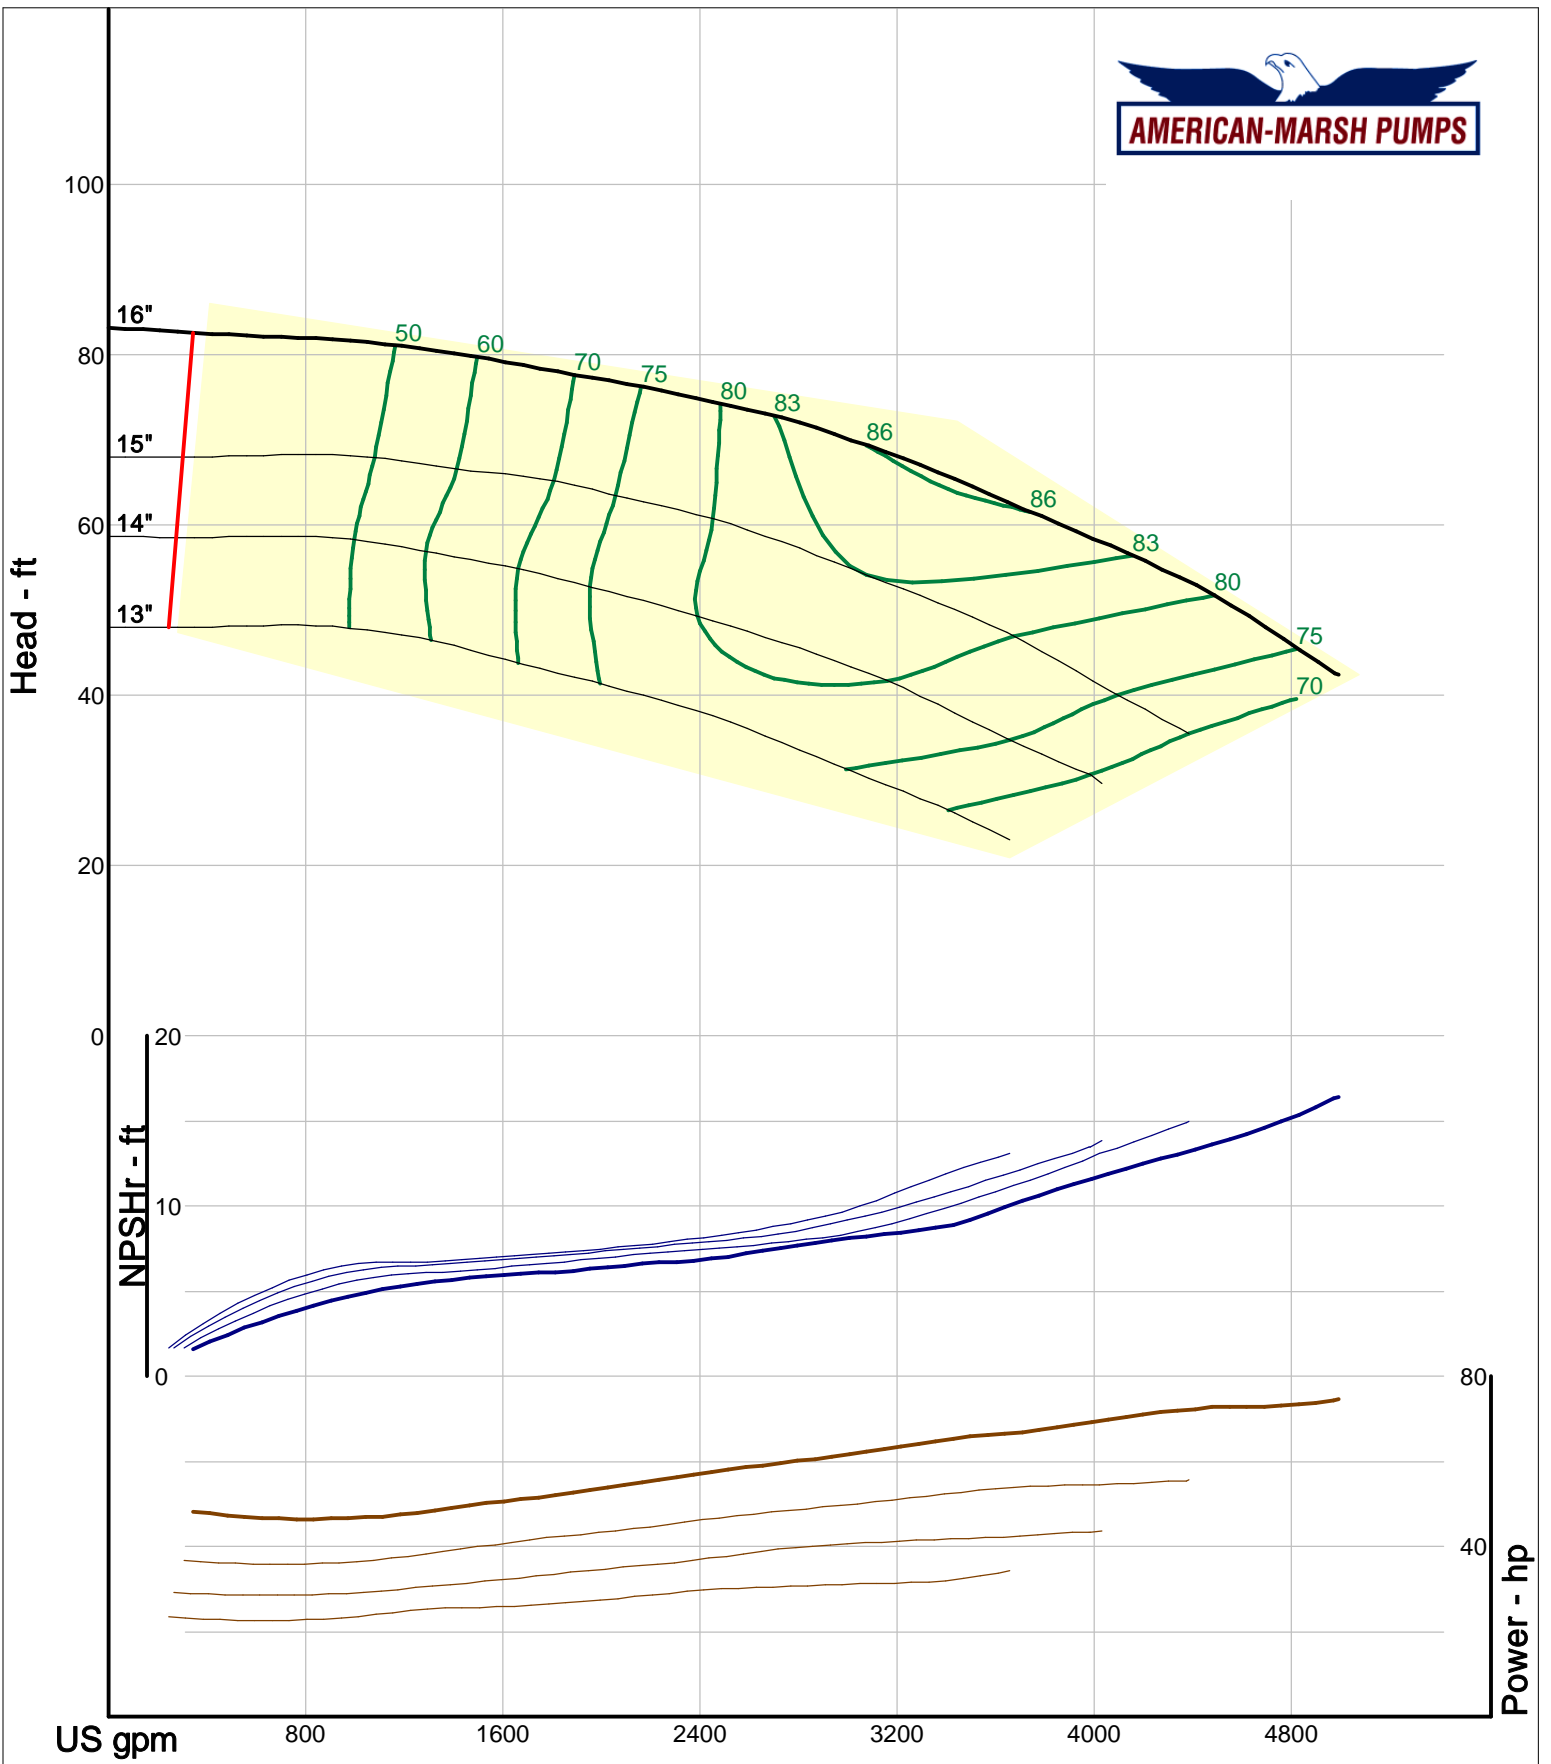

Company: American-Marsh Pumps
 Name:
 12/10/05

American-Marsh Pumps
 Catalog: WTRWKS-2005c.50, vers 2.5c
 460_OSD_RV - 1000

Size: 3L6X8-16A/RV
 Speed: 980 rpm
 Dia: 16 in
 Curve: CS-17363

Company: American-Marsh Pumps
 Name:
 12/10/05

American-Marsh Pumps
 Catalog: WTRWKS-2005c.50, vers 2.5c
 460_OSD_RV - 1000

Size: 3L8x10-14/RV
 Speed: 980 rpm
 Dia: 14 in
 Curve: CS-17357

Company: American-Marsh Pumps
 Name:
 12/10/05

American-Marsh Pumps
 Catalog: WTRWKS-2005c.50, vers 2.5c
 460_OSD_RV - 1000

Size: 3L8x10-16/RV
 Speed: 980 rpm
 Dia: 16 in
 Curve: CS-17366

Company: American-Marsh Pumps
 Name:
 12/10/05

American-Marsh Pumps
 Catalog: WTRWKS-2005c.50, vers 2.5c
 460_OSD_RV - 1000

Size: 3L8x10-16H/RV
 Speed: 980 rpm
 Dia: 16 in
 Curve: CS-17369