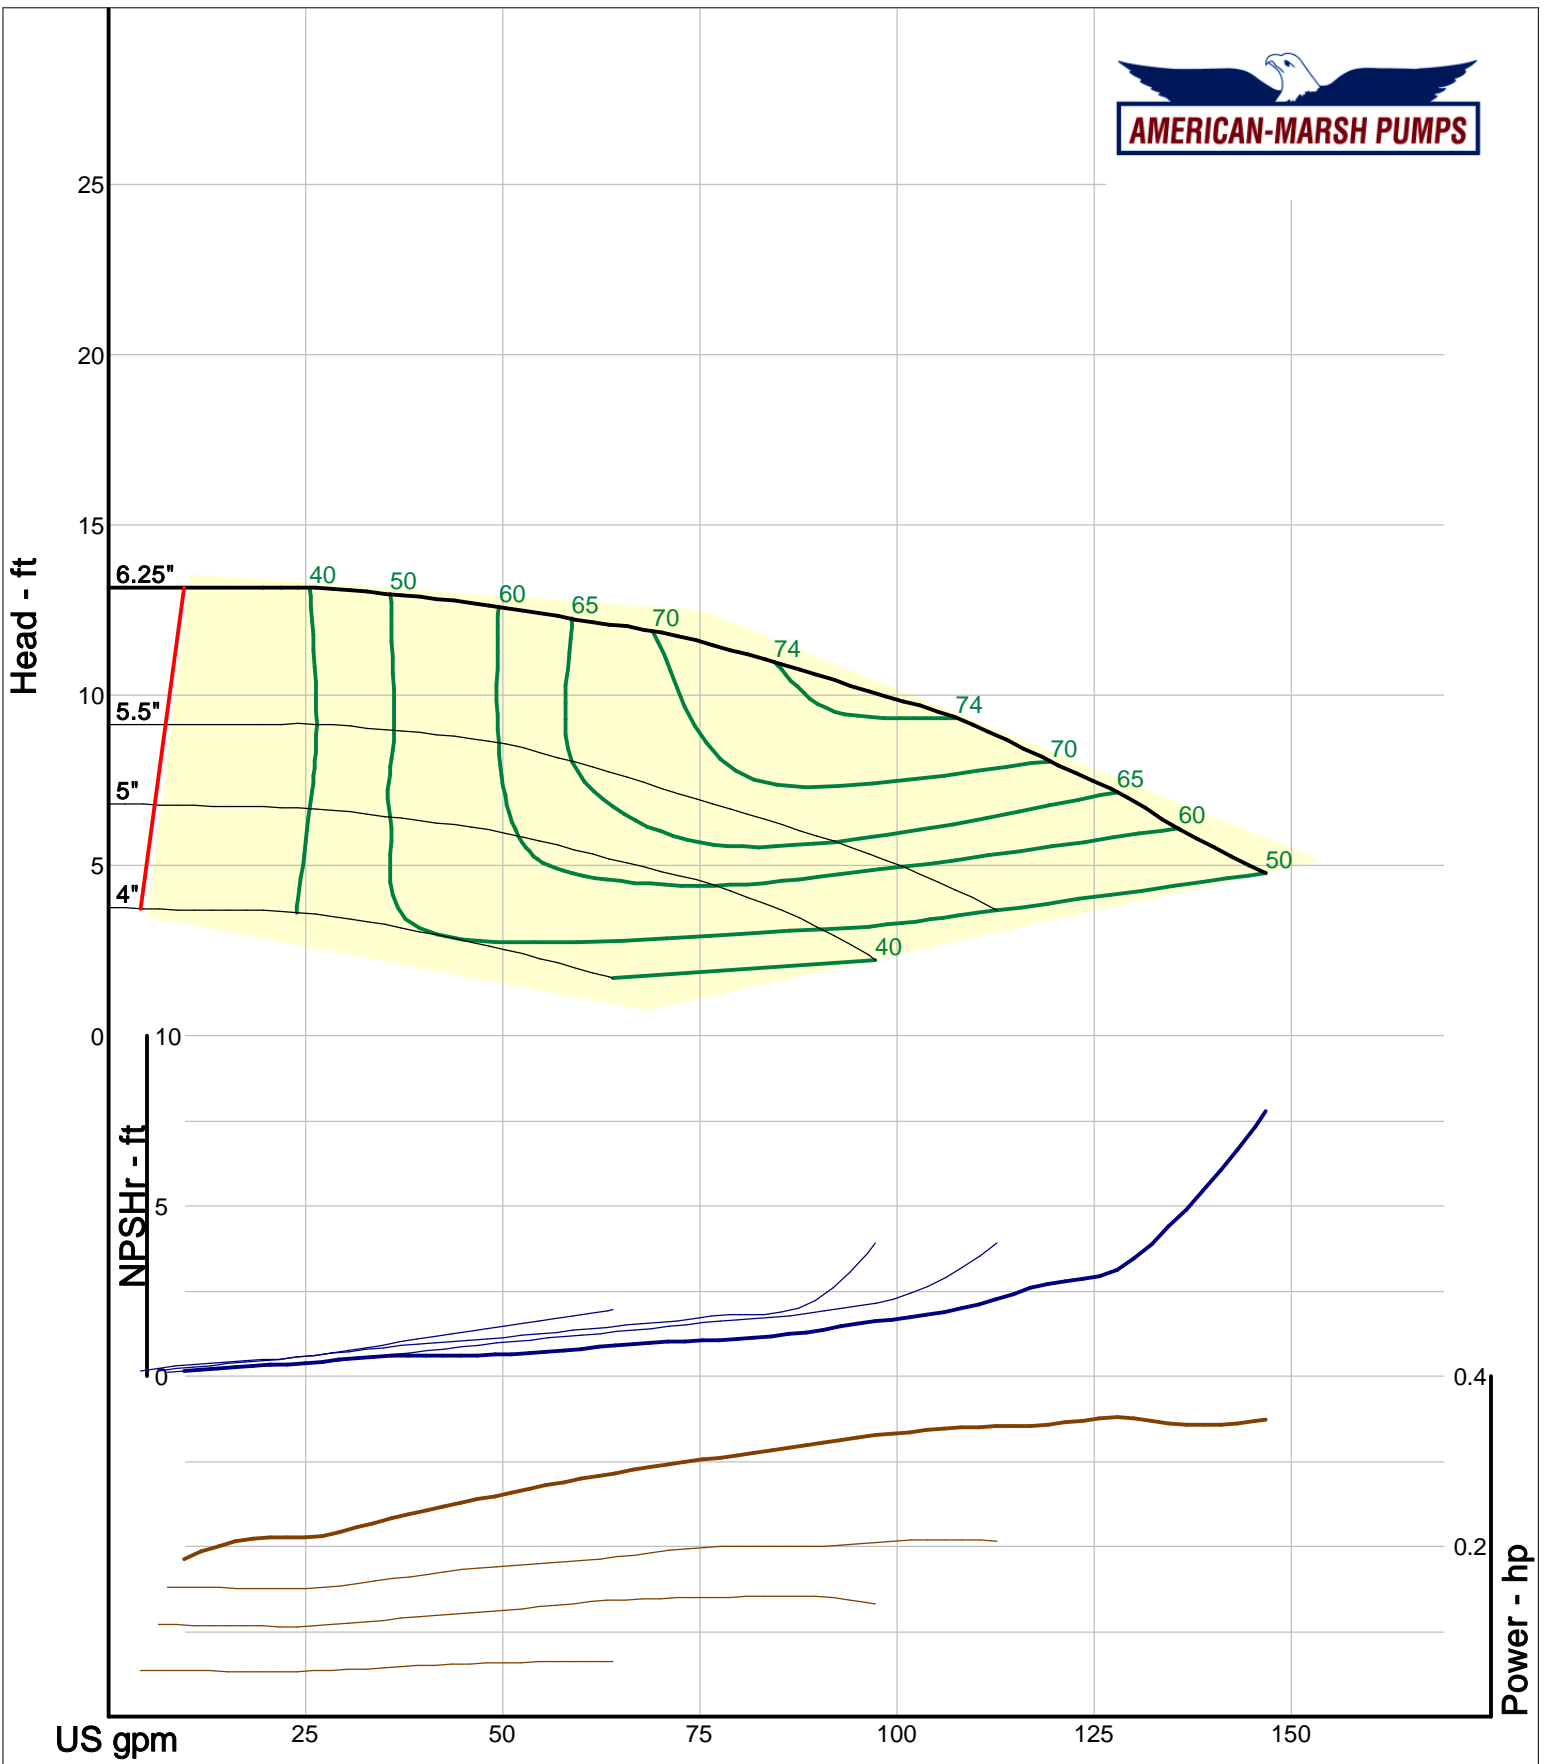

Company: American-Marsh Pumps
Name:
12/10/05

American-Marsh Pumps
Catalog: WTRWKS-2005c.50, vers 2.5c
460_OSD_RV - 1000

Size: 1L2x3-6/RV
Speed: 980 rpm
Dia: 6.25 in
Curve: CS-17308