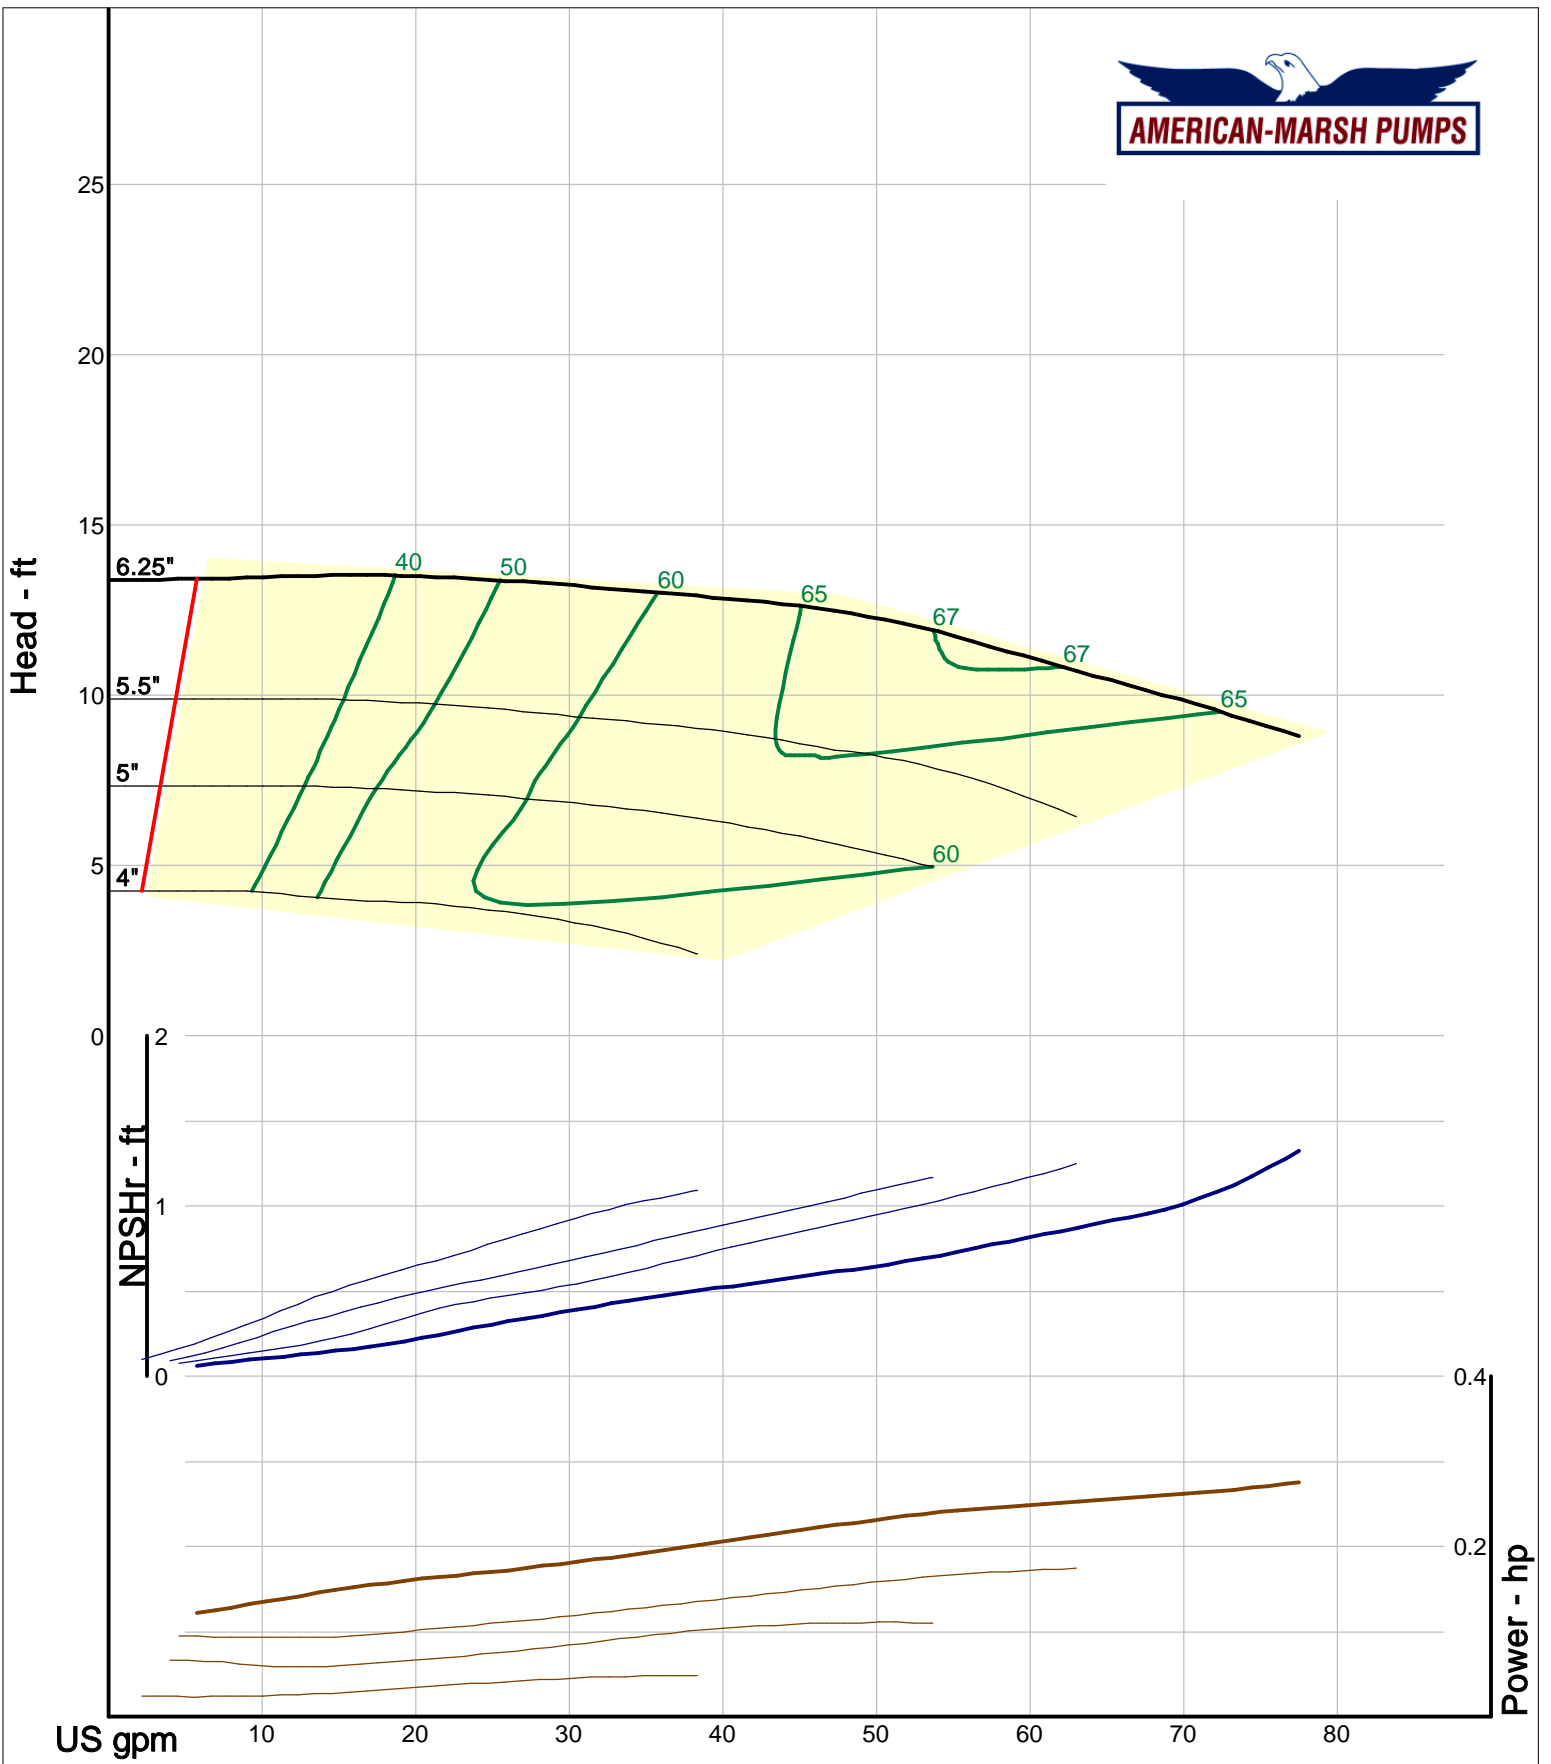

460 Series ANSI Process

1000 RPM Performance Curves
Reverse Vane Impellers

Company: American-Marsh Pumps
 Name:
 12/10/05

American-Marsh Pumps
 Catalog: WTRWKS-2005c.50, vers 2.5c
 460_OSD_RV - 1000

Size: 1L1x1.5-6/RV
 Speed: 980 rpm
 Dia: 6.25 in
 Curve: CS-17302

Company: American-Marsh Pumps
Name:
12/10/05

American-Marsh Pumps
Catalog: WTRWKS-2005c.50, vers 2.5c
460_OSD_RV - 1000

Size: 1L1x1.5-8/RV
Speed: 980 rpm
Dia: 8.1875 in
Curve: CS-17311

Company: American-Marsh Pumps
 Name:
 12/10/05

American-Marsh Pumps
 Catalog: WTRWKS-2005c.50, vers 2.5c
 460_OSD_RV - 1000

Size: 1L1.5x3-6/RV
 Speed: 980 rpm
 Dia: 6.25 in
 Curve: CS-17305

Company: American-Marsh Pumps
 Name:
 12/10/05

American-Marsh Pumps
 Catalog: WTRWKS-2005c.50, vers 2.5c
 460_OSD_RV - 1000

American-Marsh Pumps
Catalog: WTRWKS-2005c.50, vers 2.5c
460_OSD_RV - 1000

Size: 2L1.5x3-10A/RV
Speed: 980 rpm
Dia: 10 in
Curve: CS-17326

Company: American-Marsh Pumps
 Name:
 12/10/05

American-Marsh Pumps
 Catalog: WTRWKS-2005c.50, vers 2.5c
 460_OSD_RV - 1000