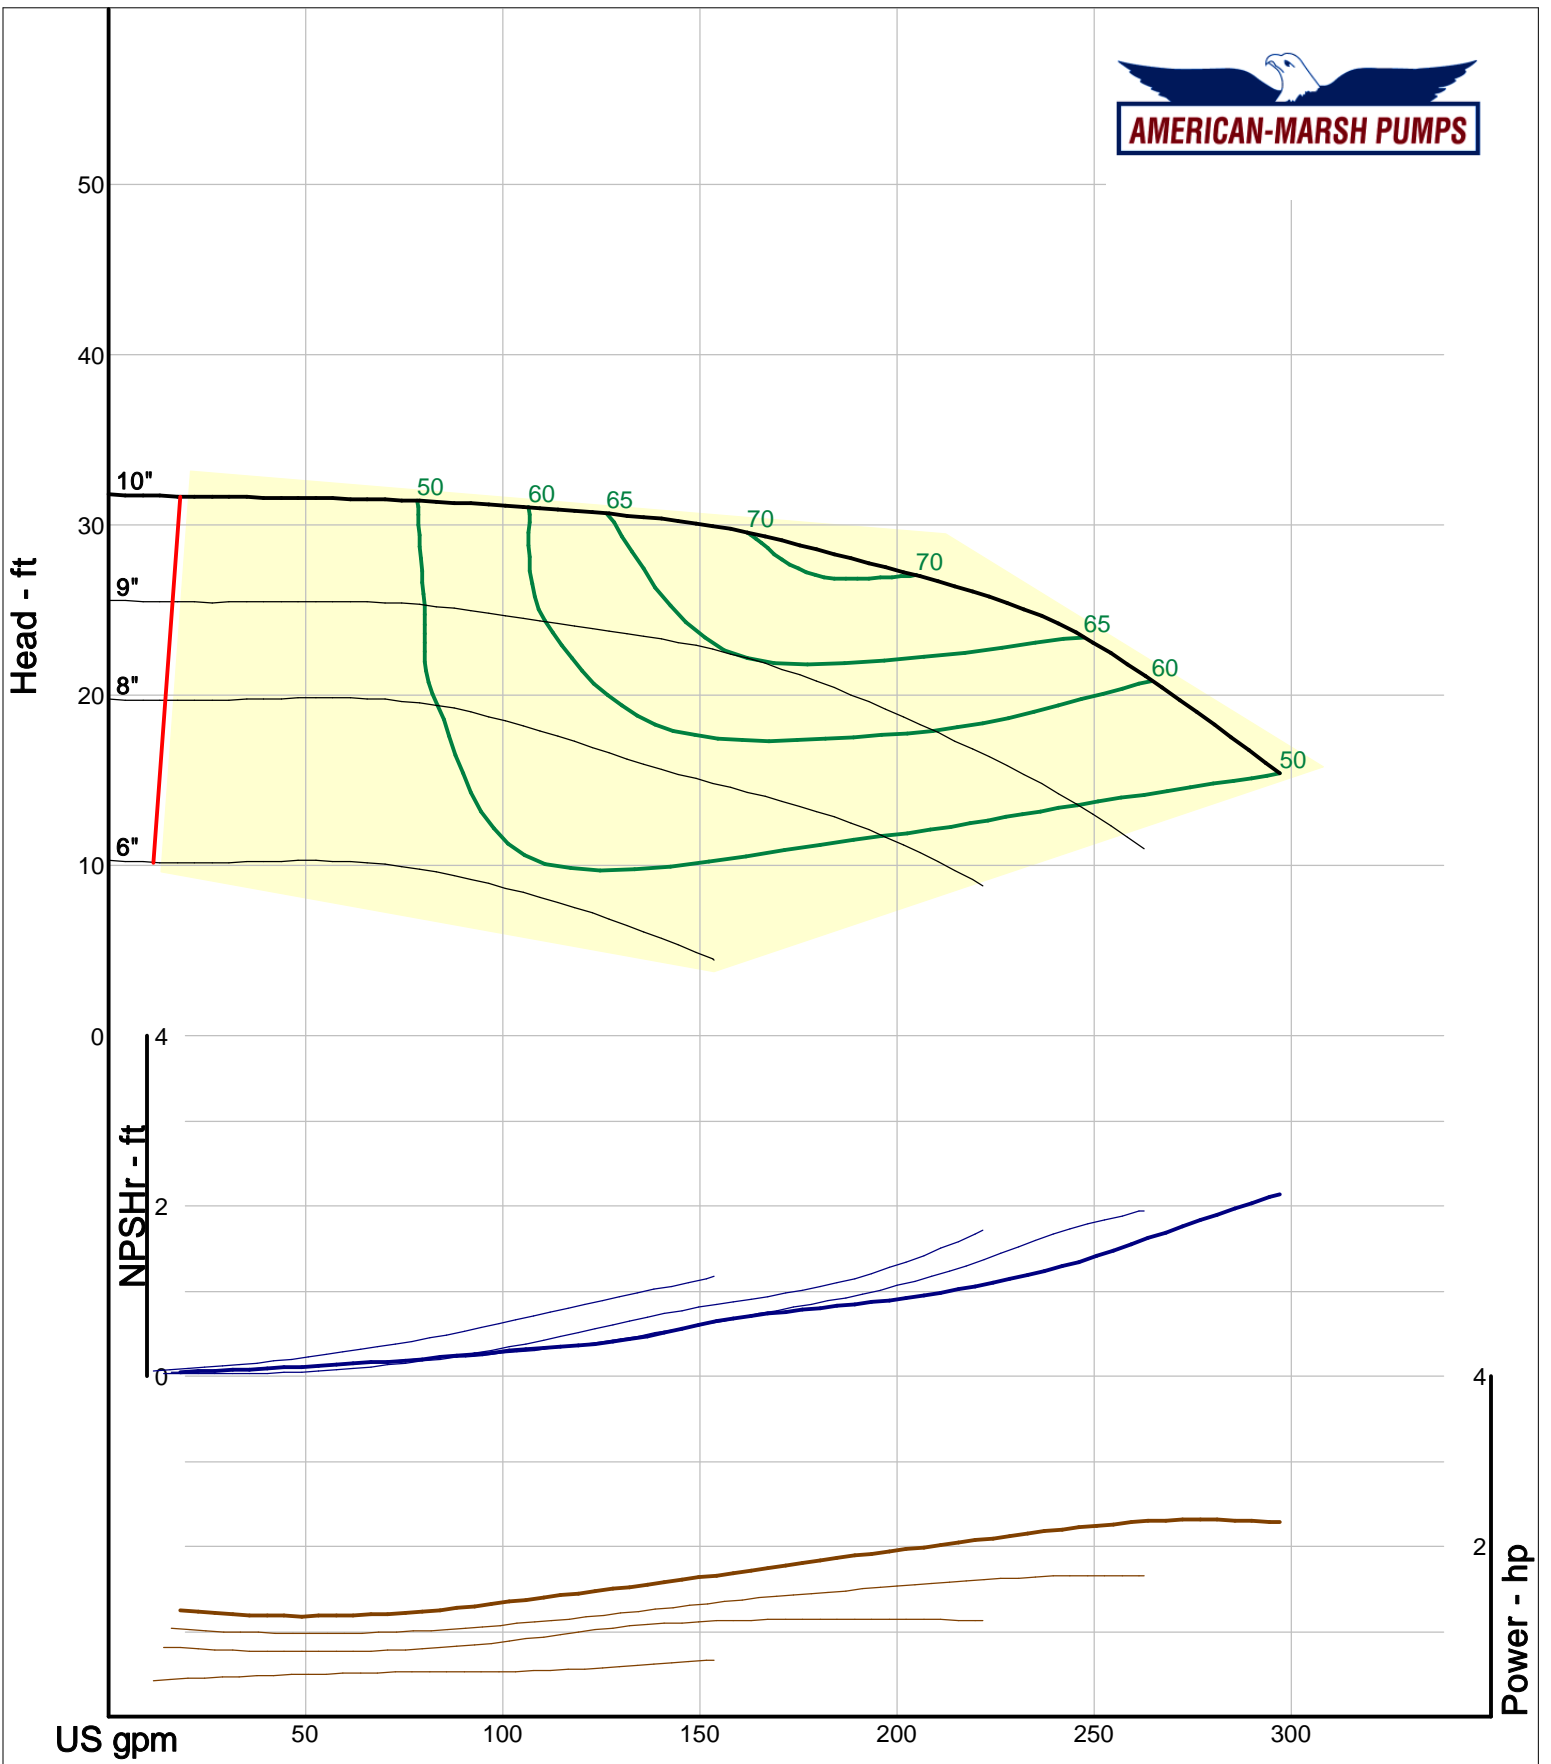

Company: American-Marsh Pumps
 Name:
 12/10/05

American-Marsh Pumps
 Catalog: WTRWKS-2005c.50, vers 2.5c
 460_OSD_RV - 1000

Size: 2L2x3-10A/RV
 Speed: 980 rpm
 Dia: 10 in
 Curve: CS-17329

Company: American-Marsh Pumps
Name:
12/10/05

American-Marsh Pumps
Catalog: WTRWKS-2005c.50, vers 2.5c
460_OSD_RV - 1000

Size: 2L2x3-13/RV
Speed: 980 rpm
Dia: 13 in
Curve: CS-17345

Company: American-Marsh Pumps
Name:
12/10/05

American-Marsh Pumps
Catalog: WTRWKS-2005c.50, vers 2.5c
460_OSD_RV - 1000

Size: 2L3x4-8/RV
Speed: 980 rpm
Dia: 8.1875 in
Curve: CS-17320

Company: American-Marsh Pumps
 Name:
 12/10/05

American-Marsh Pumps
 Catalog: WTRWKS-2005c.50, vers 2.5c
 460_OSD_RV - 1000

Size: 2L3x4-10/RV
 Speed: 980 rpm
 Dia: 10 in
 Curve: CS-17332