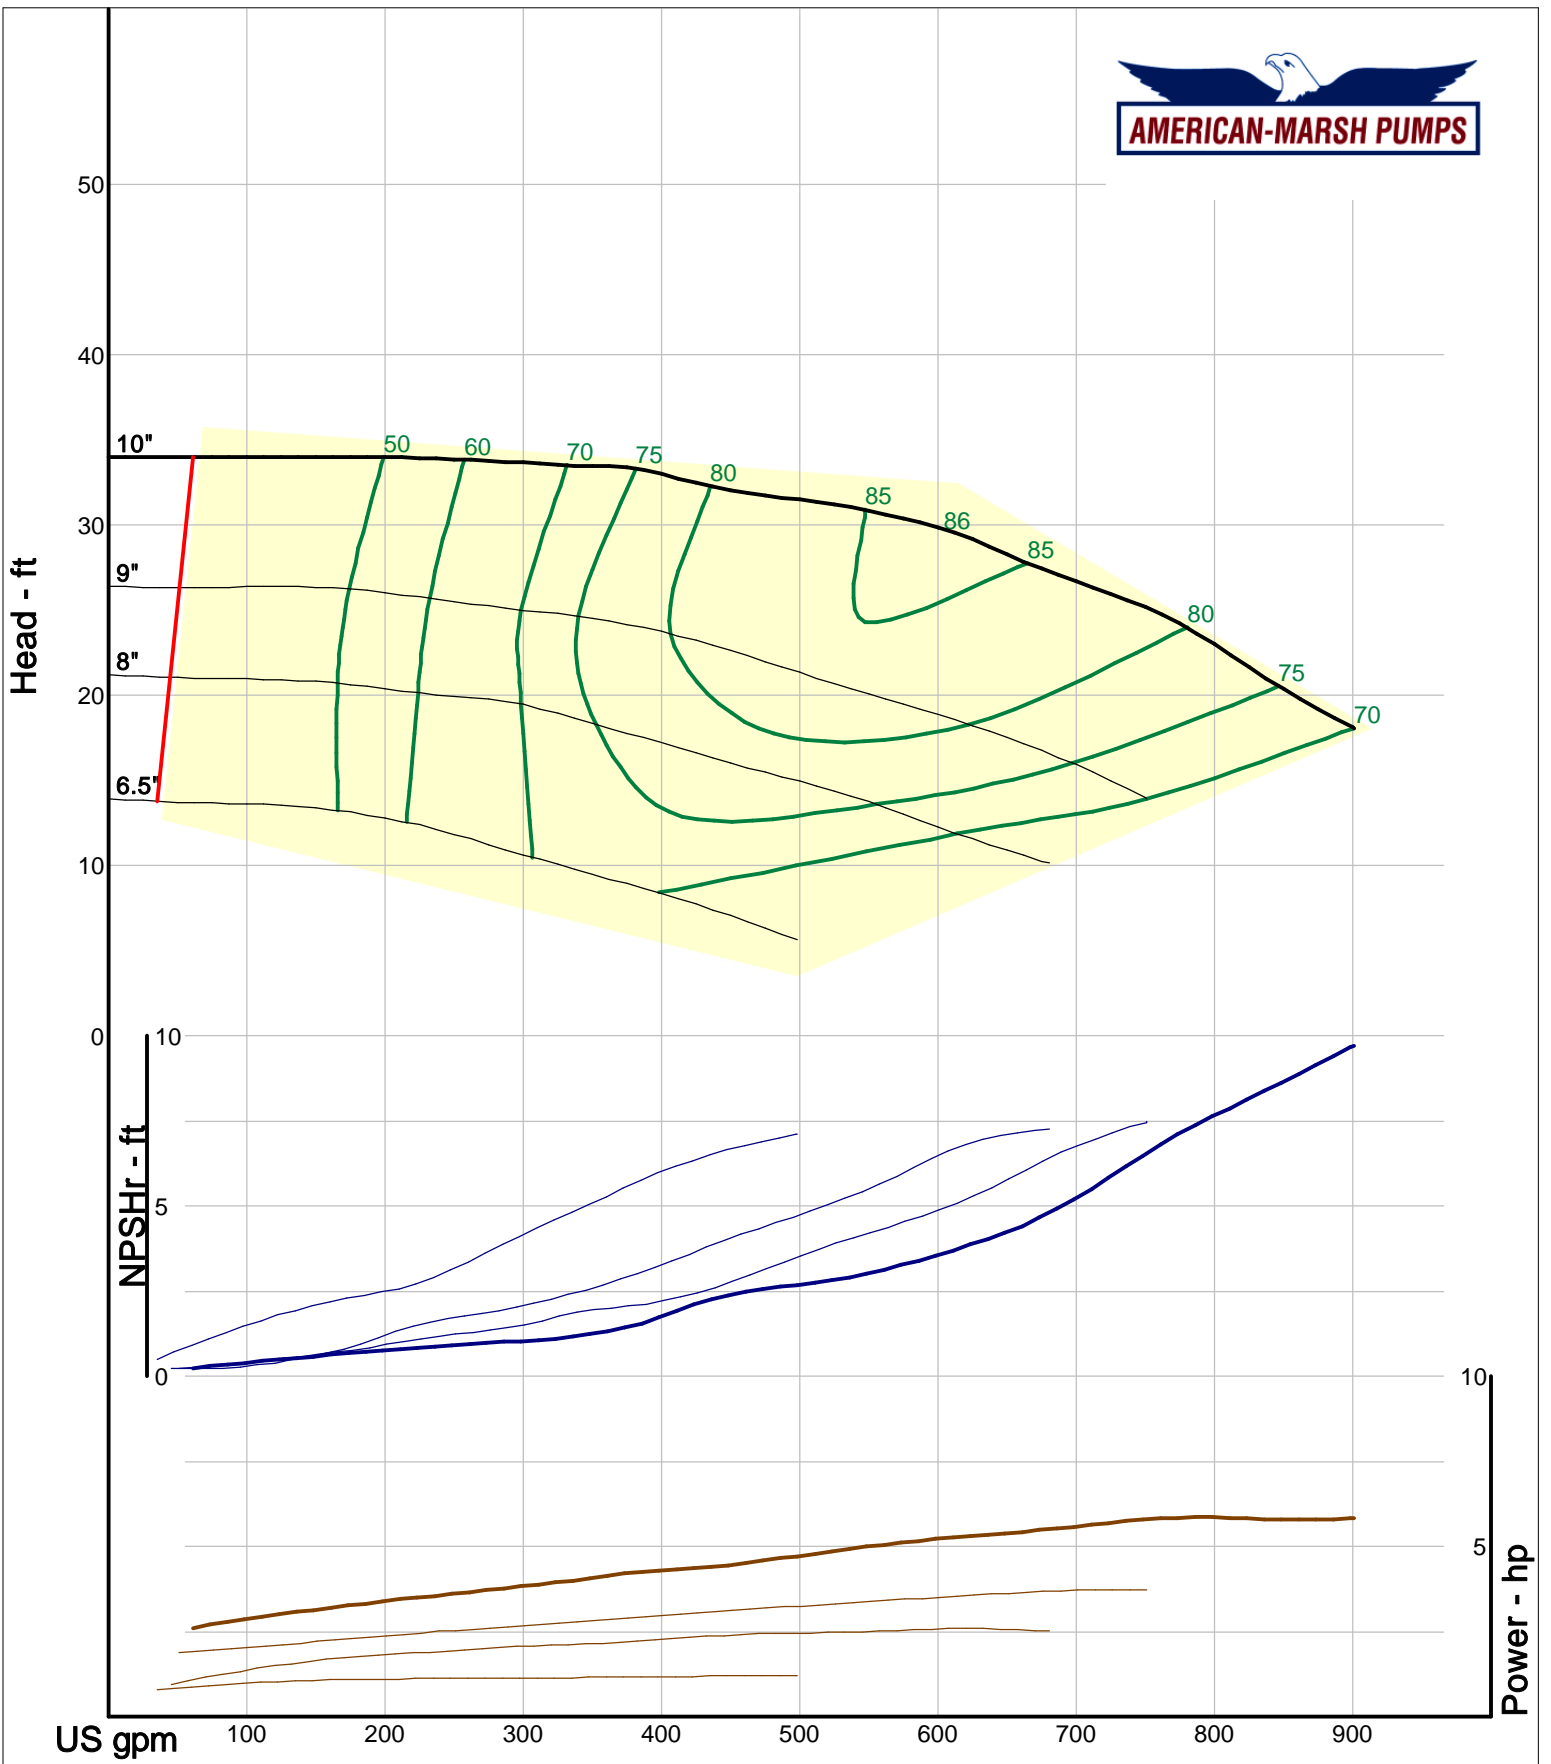

Company: American-Marsh Pumps
 Name:
 12/10/05

American-Marsh Pumps
 Catalog: WTRWKS-2005c.50, vers 2.5c
 460_OSD_RV - 1000

Size: 2L3x4-10H/RV
 Speed: 980 rpm
 Dia: 10 in
 Curve: CS-17334

Company: American-Marsh Pumps
Name:
12/10/05

American-Marsh Pumps
Catalog: WTRWKS-2005c.50, vers 2.5c
460_OSD_RV - 1000

Size: 2L3x4-13/RV
Speed: 980 rpm
Dia: 13 in
Curve: CS-17348

Company: American-Marsh Pumps
 Name:
 12/10/05

American-Marsh Pumps
 Catalog: WTRWKS-2005c.50, vers 2.5c
 460_OSD_RV - 1000

Size: 2L3x4-13HH/RV
 Speed: 980 rpm
 Dia: 13 in
 Curve: CS-17350

Company: American-Marsh Pumps
Name:
12/10/05

American-Marsh Pumps
Catalog: WTRWKS-2005c.50, vers 2.5c
460_OSD_RV - 1000

Size: 2L4x6-10/RV
Speed: 980 rpm
Dia: 10 in
Curve: CS-17337