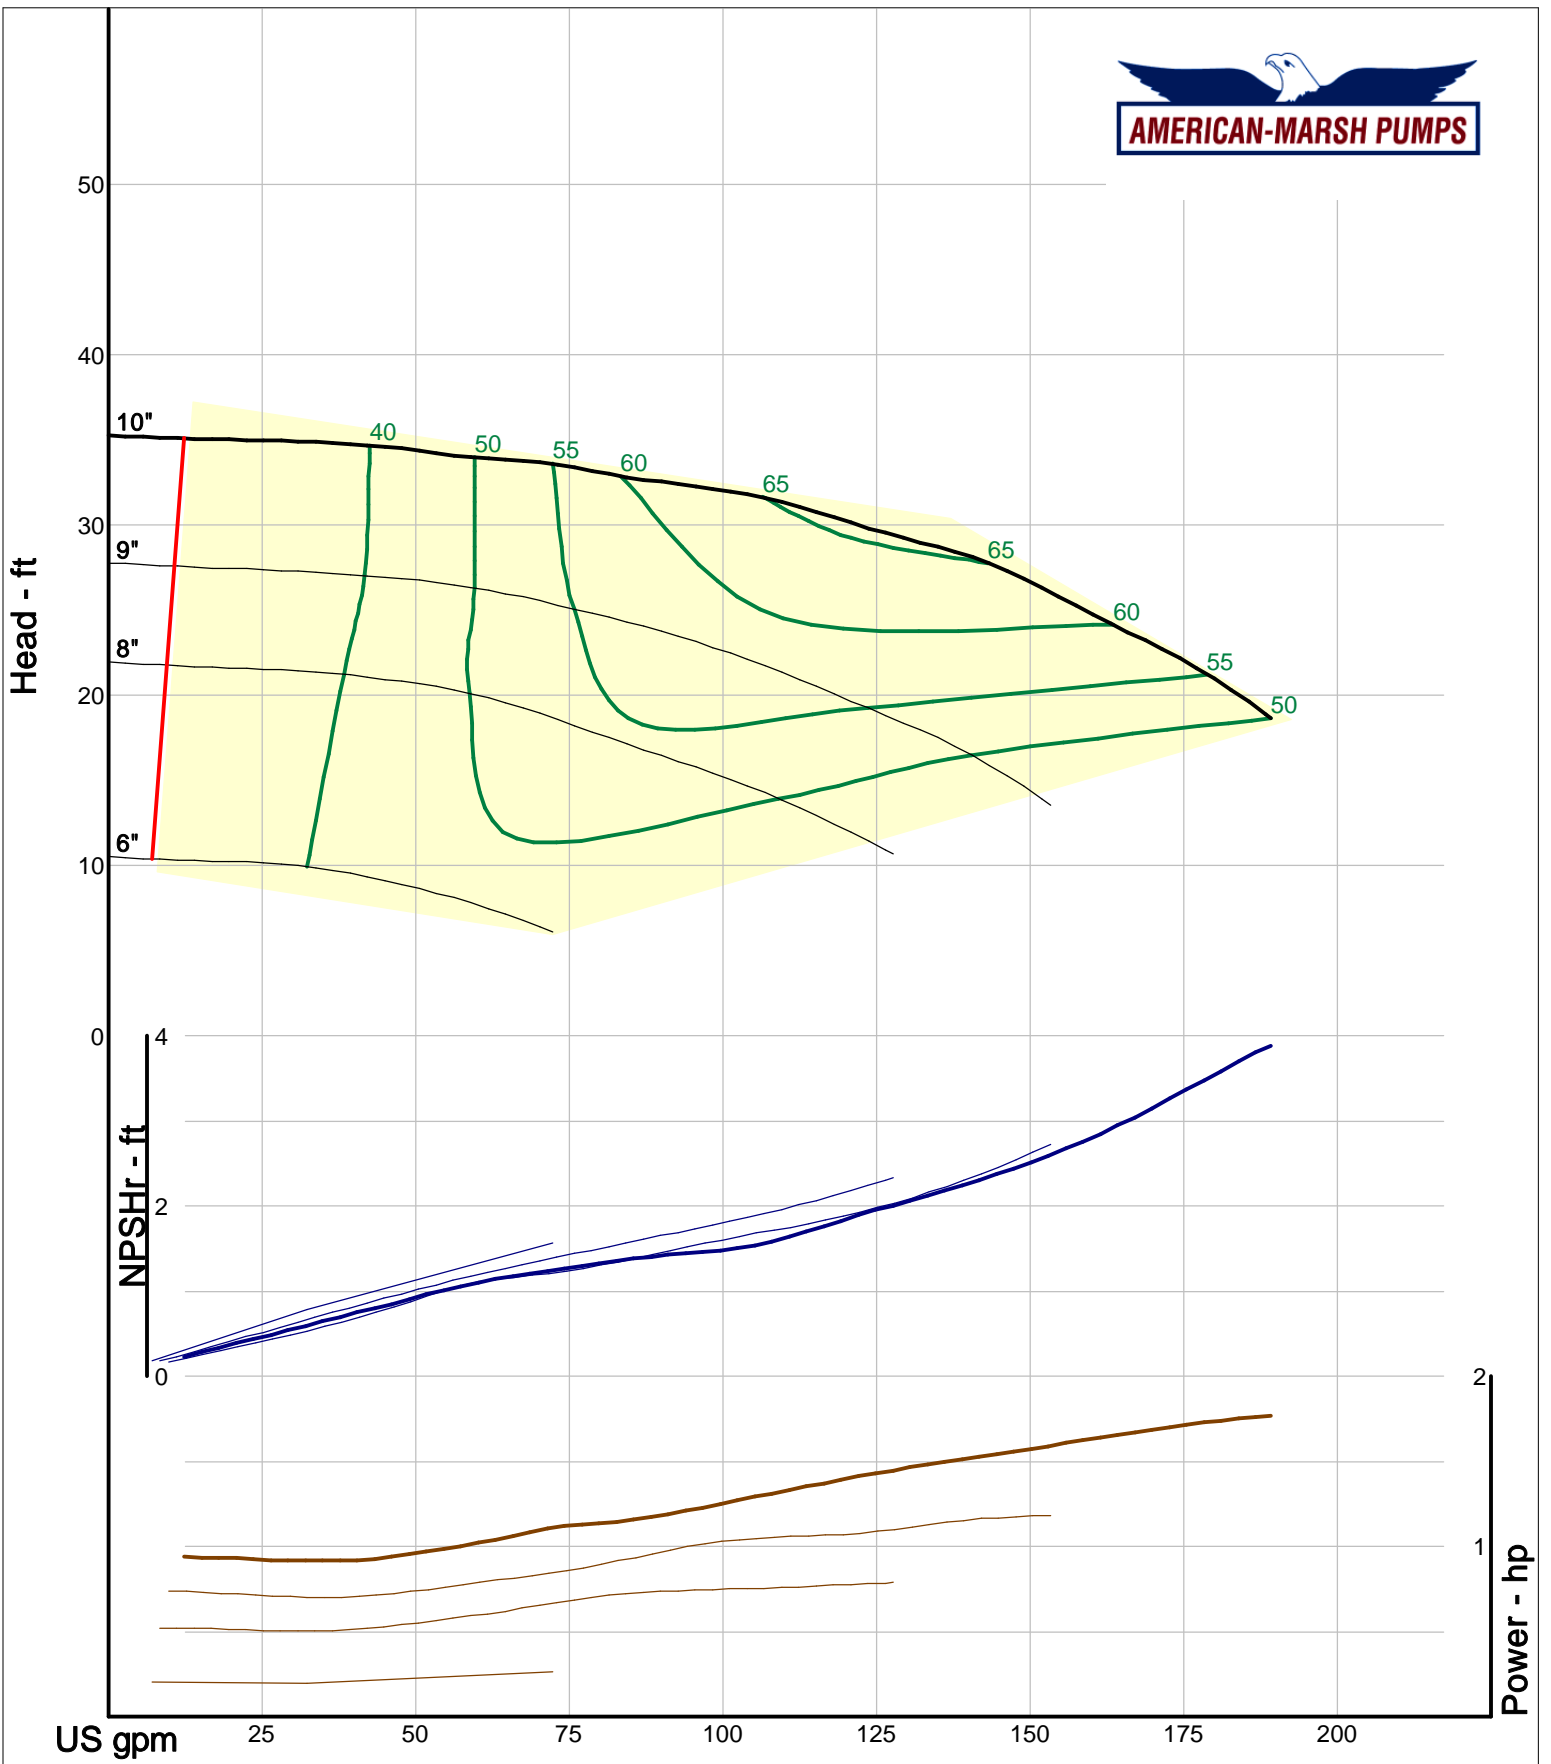

Company: American-Marsh Pumps
Name:
12/10/05

American-Marsh Pumps
Catalog: WTRWKS-2005c.50, vers 2.5c
460_OSD_RV - 1000

Size: 2L1x2-10A/RV
Speed: 980 rpm
Dia: 10 in
Curve: CS-17323

Company: American-Marsh Pumps
Name:
12/10/05

American-Marsh Pumps
Catalog: WTRWKS-2005c.50, vers 2.5c
460_OSD_RV - 1000

Size: 2L1.5x3-10A/RV
Speed: 980 rpm
Dia: 10 in
Curve: CS-17326

Company: American-Marsh Pumps
 Name:
 12/10/05

American-Marsh Pumps
 Catalog: WTRWKS-2005c.50, vers 2.5c
 460_OSD_RV - 1000

Size: 2L1.5x3-13/RV
 Speed: 980 rpm
 Dia: 13 in
 Curve: CS-17342

Company: American-Marsh Pumps
 Name:
 12/10/05

American-Marsh Pumps
 Catalog: WTRWKS-2005c.50, vers 2.5c
 460_OSD_RV - 1000

Size: 2L2x3-8/RV
 Speed: 980 rpm
 Dia: 8.1875 in
 Curve: CS-17317

Company: American-Marsh Pumps
 Name:
 12/10/05

American-Marsh Pumps
 Catalog: WTRWKS-2005c.50, vers 2.5c
 460_OSD_RV - 1000

Size: 2L2x3-10A/RV
 Speed: 980 rpm
 Dia: 10 in
 Curve: CS-17329

Company: American-Marsh Pumps
Name:
12/10/05