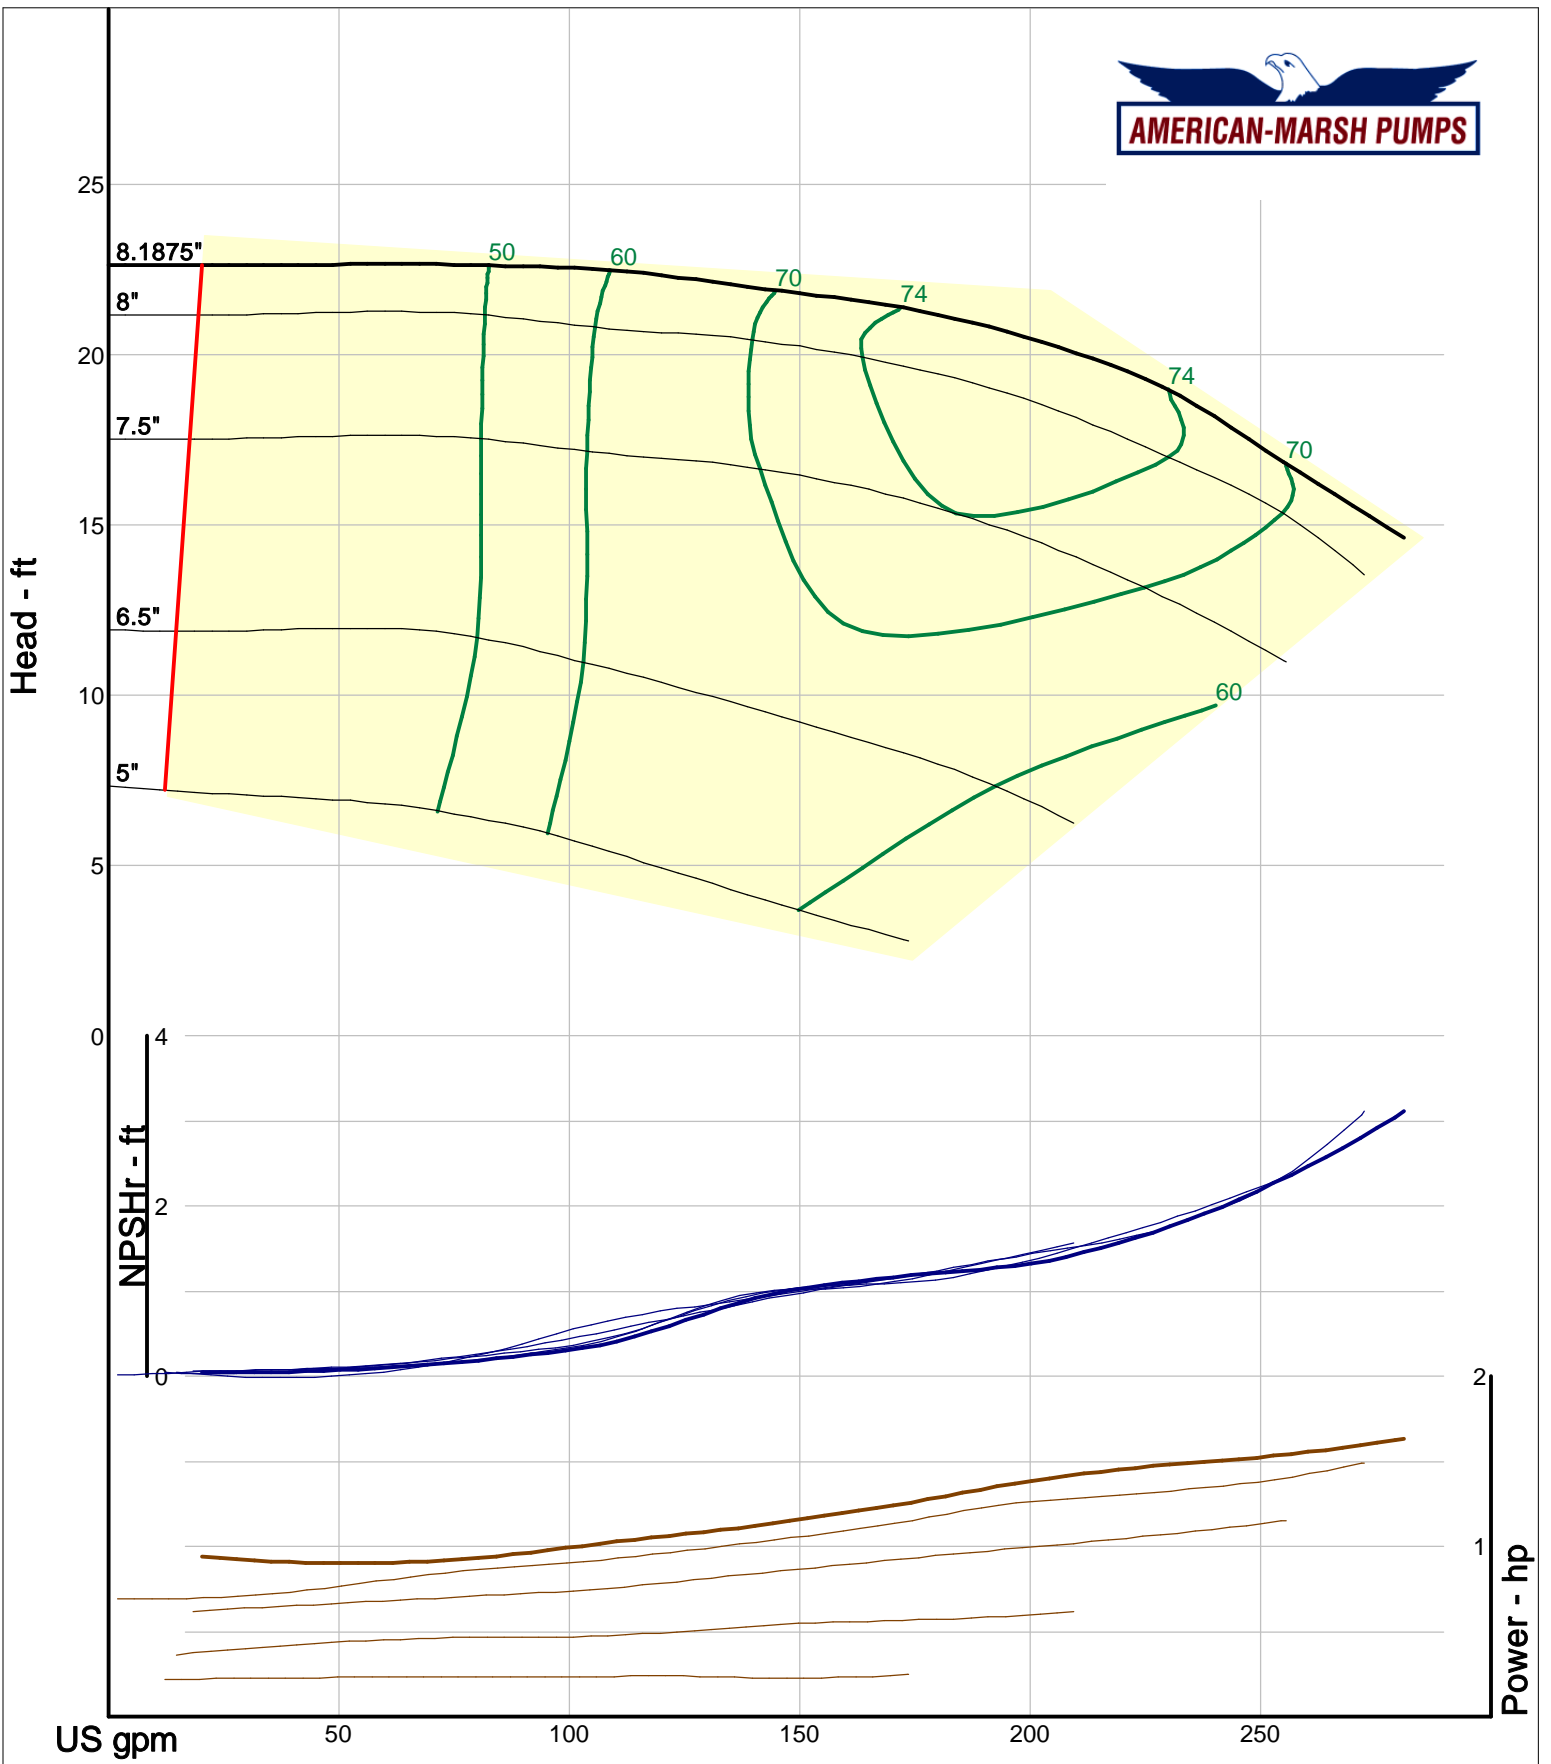

American-Marsh Pumps
Catalog: WTRWKS-2005c.50, vers 2.5c
460_OSD_RV - 1000

Size: 2L1.5x3-10A/RV
Speed: 980 rpm
Dia: 10 in
Curve: CS-17326

Company: American-Marsh Pumps
 Name:
 12/10/05

American-Marsh Pumps
 Catalog: WTRWKS-2005c.50, vers 2.5c
 460_OSD_RV - 1000

Company: American-Marsh Pumps
 Name:
 12/10/05

American-Marsh Pumps
 Catalog: WTRWKS-2005c.50, vers 2.5c
 460_OSD_RV - 1000

Size: 2L2x3-10A/RV
 Speed: 980 rpm
 Dia: 10 in
 Curve: CS-17329

Company: American-Marsh Pumps
Name:
12/10/05

American-Marsh Pumps
Catalog: WTRWKS-2005c.50, vers 2.5c
460_OSD_RV - 1000

Size: 2L2x3-13/RV
Speed: 980 rpm
Dia: 13 in
Curve: CS-17345

Company: American-Marsh Pumps
Name:
12/10/05

American-Marsh Pumps
Catalog: WTRWKS-2005c.50, vers 2.5c
460_OSD_RV - 1000