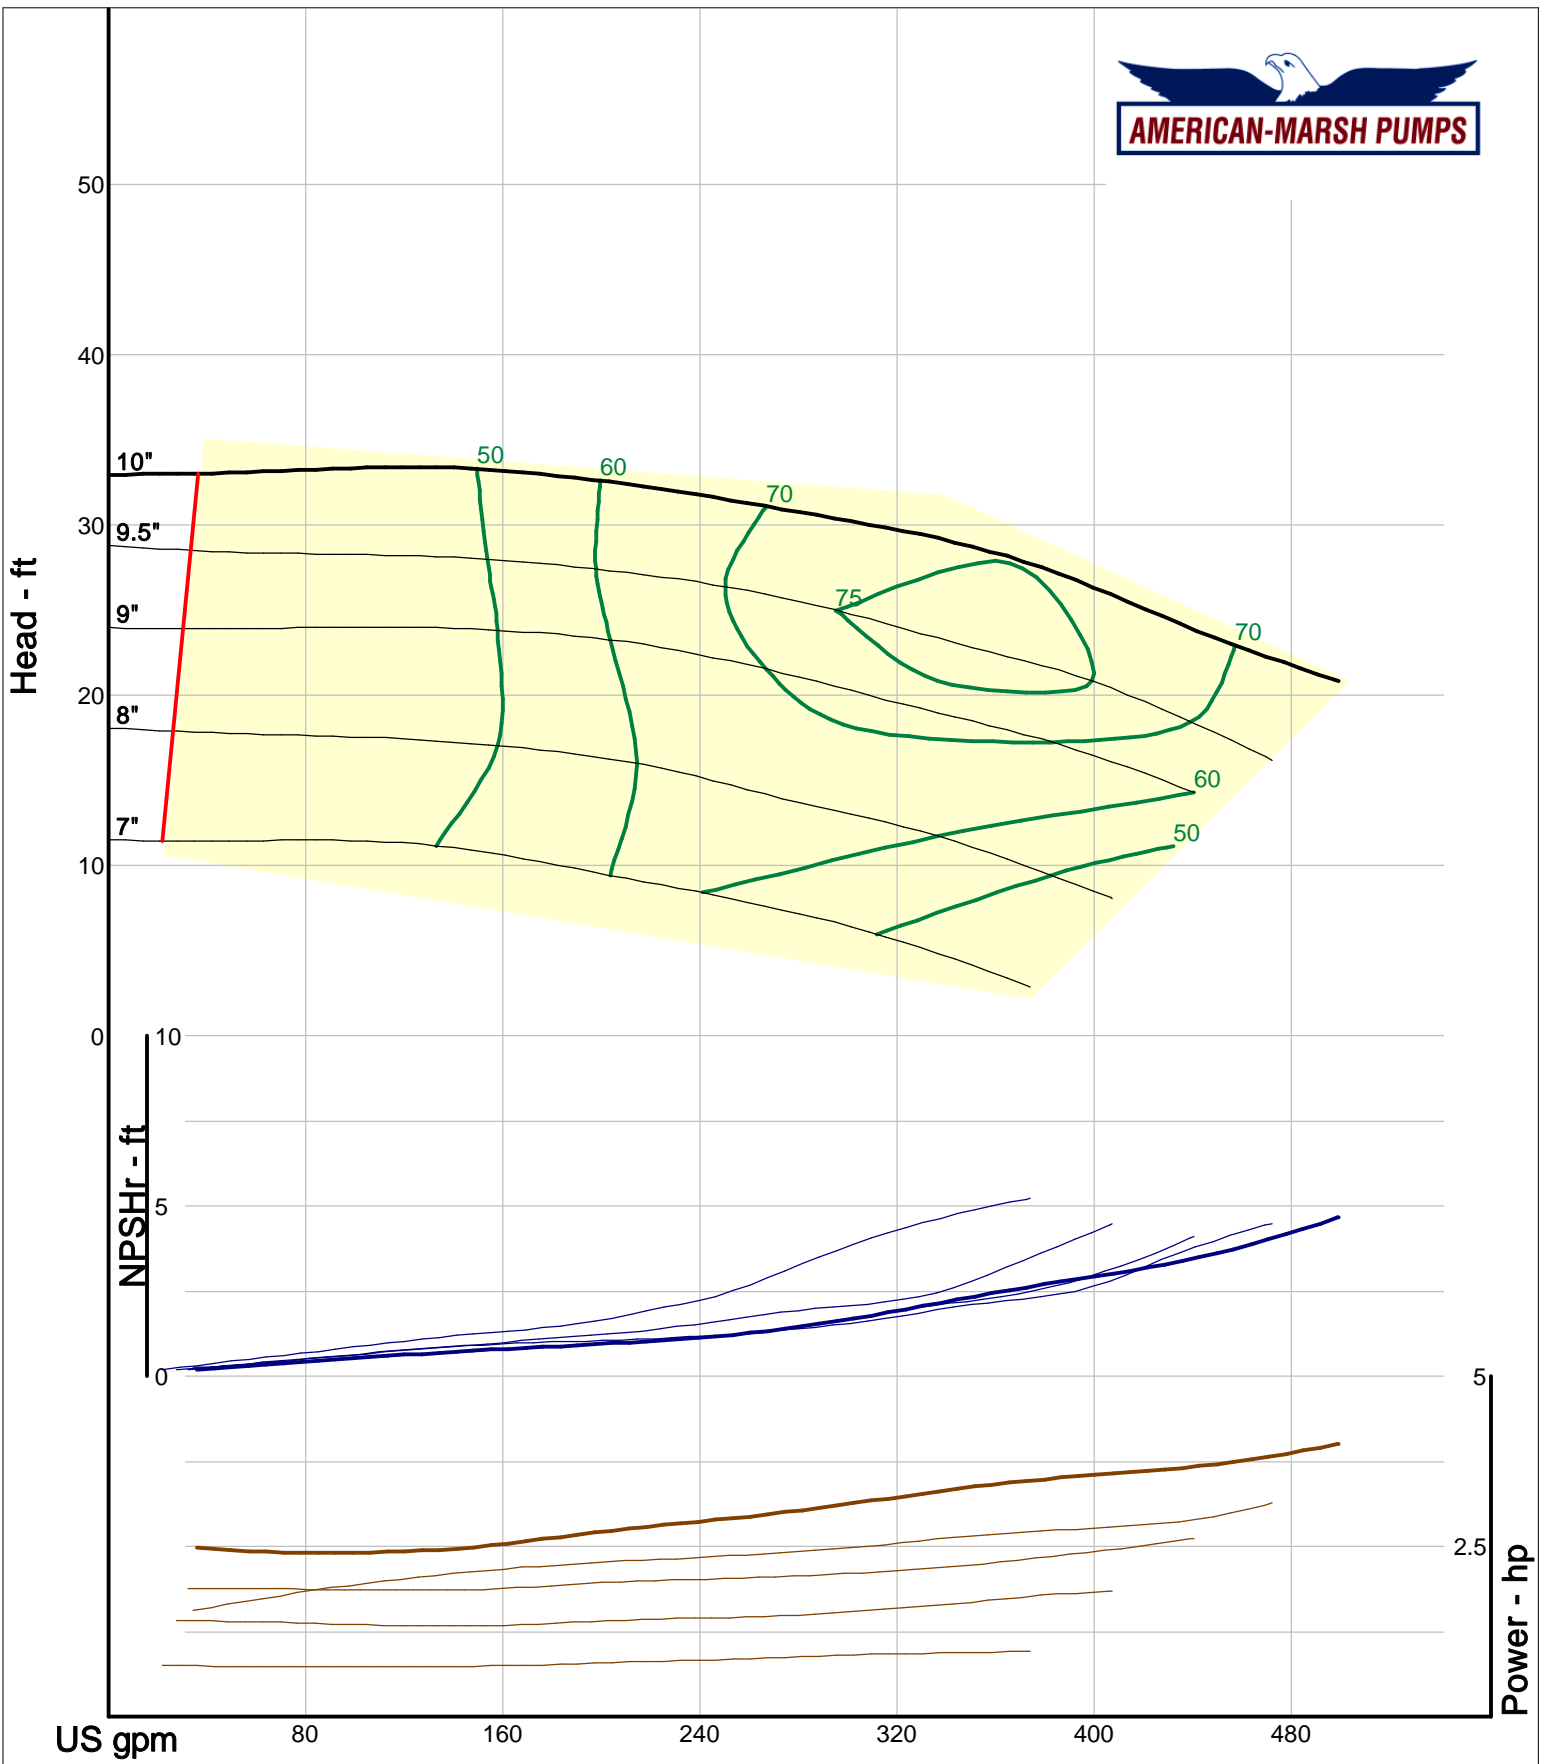

Company: American-Marsh Pumps
 Name:
 12/10/05

American-Marsh Pumps
 Catalog: WTRWKS-2005c.50, vers 2.5c
 460_OSD_RV - 1000

Size: 2L3x4-10H/RV
 Speed: 980 rpm
 Dia: 10 in
 Curve: CS-17334

Company: American-Marsh Pumps
Name:
12/10/05

American-Marsh Pumps
Catalog: WTRWKS-2005c.50, vers 2.5c
460_OSD_RV - 1000

Size: 2L3x4-13/RV
Speed: 980 rpm
Dia: 13 in
Curve: CS-17348

Company: American-Marsh Pumps
 Name:
 12/10/05

American-Marsh Pumps
 Catalog: WTRWKS-2005c.50, vers 2.5c
 460_OSD_RV - 1000

Size: 2L3x4-13HH/RV
 Speed: 980 rpm
 Dia: 13 in
 Curve: CS-17350

Company: American-Marsh Pumps
Name:
12/10/05

American-Marsh Pumps
Catalog: WTRWKS-2005c.50, vers 2.5c
460_OSD_RV - 1000

Size: 2L4x6-10/RV
Speed: 980 rpm
Dia: 10 in
Curve: CS-17337