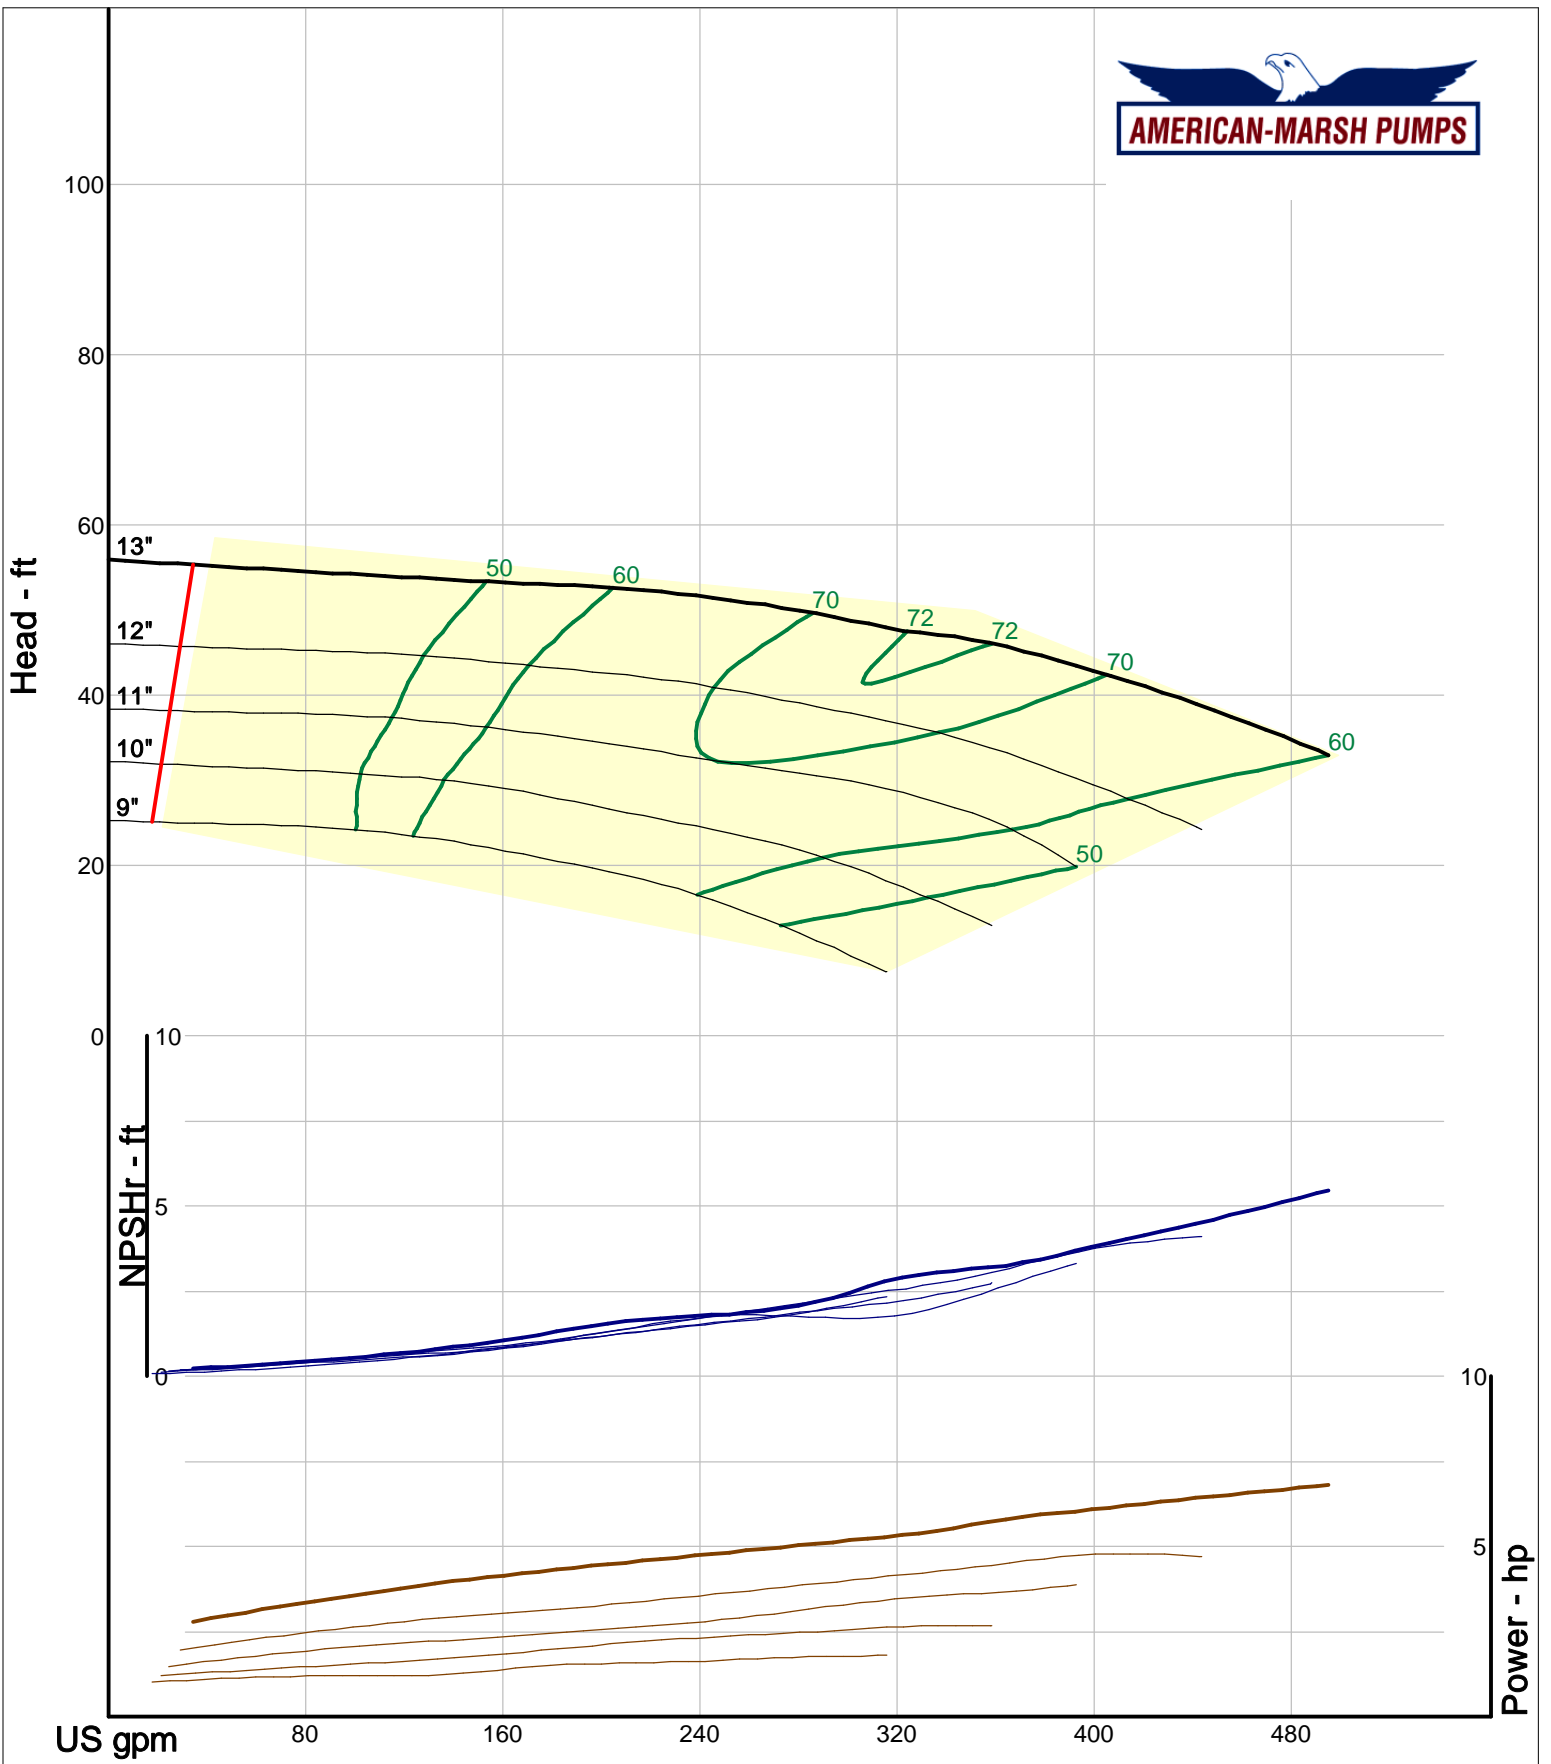

American-Marsh Pumps
Catalog: WTRWKS-2005c.50, vers 2.5c
460_OSD_RV - 1000

Size: 2L2x3-13/RV
Speed: 980 rpm
Dia: 13 in
Curve: CS-17345

Company: American-Marsh Pumps
Name:
12/10/05

American-Marsh Pumps
Catalog: WTRWKS-2005c.50, vers 2.5c
460_OSD_RV - 1000

Size: 2L3x4-8/RV
Speed: 980 rpm
Dia: 8.1875 in
Curve: CS-17320

Company: American-Marsh Pumps
 Name:
 12/10/05

American-Marsh Pumps
 Catalog: WTRWKS-2005c.50, vers 2.5c
 460_OSD_RV - 1000

Size: 2L3x4-10/RV
 Speed: 980 rpm
 Dia: 10 in
 Curve: CS-17332

Company: American-Marsh Pumps
 Name:
 12/10/05

American-Marsh Pumps
 Catalog: WTRWKS-2005c.50, vers 2.5c
 460_OSD_RV - 1000

Size: 2L3x4-10H/RV
 Speed: 980 rpm
 Dia: 10 in
 Curve: CS-17334

Company: American-Marsh Pumps
Name:
12/10/05