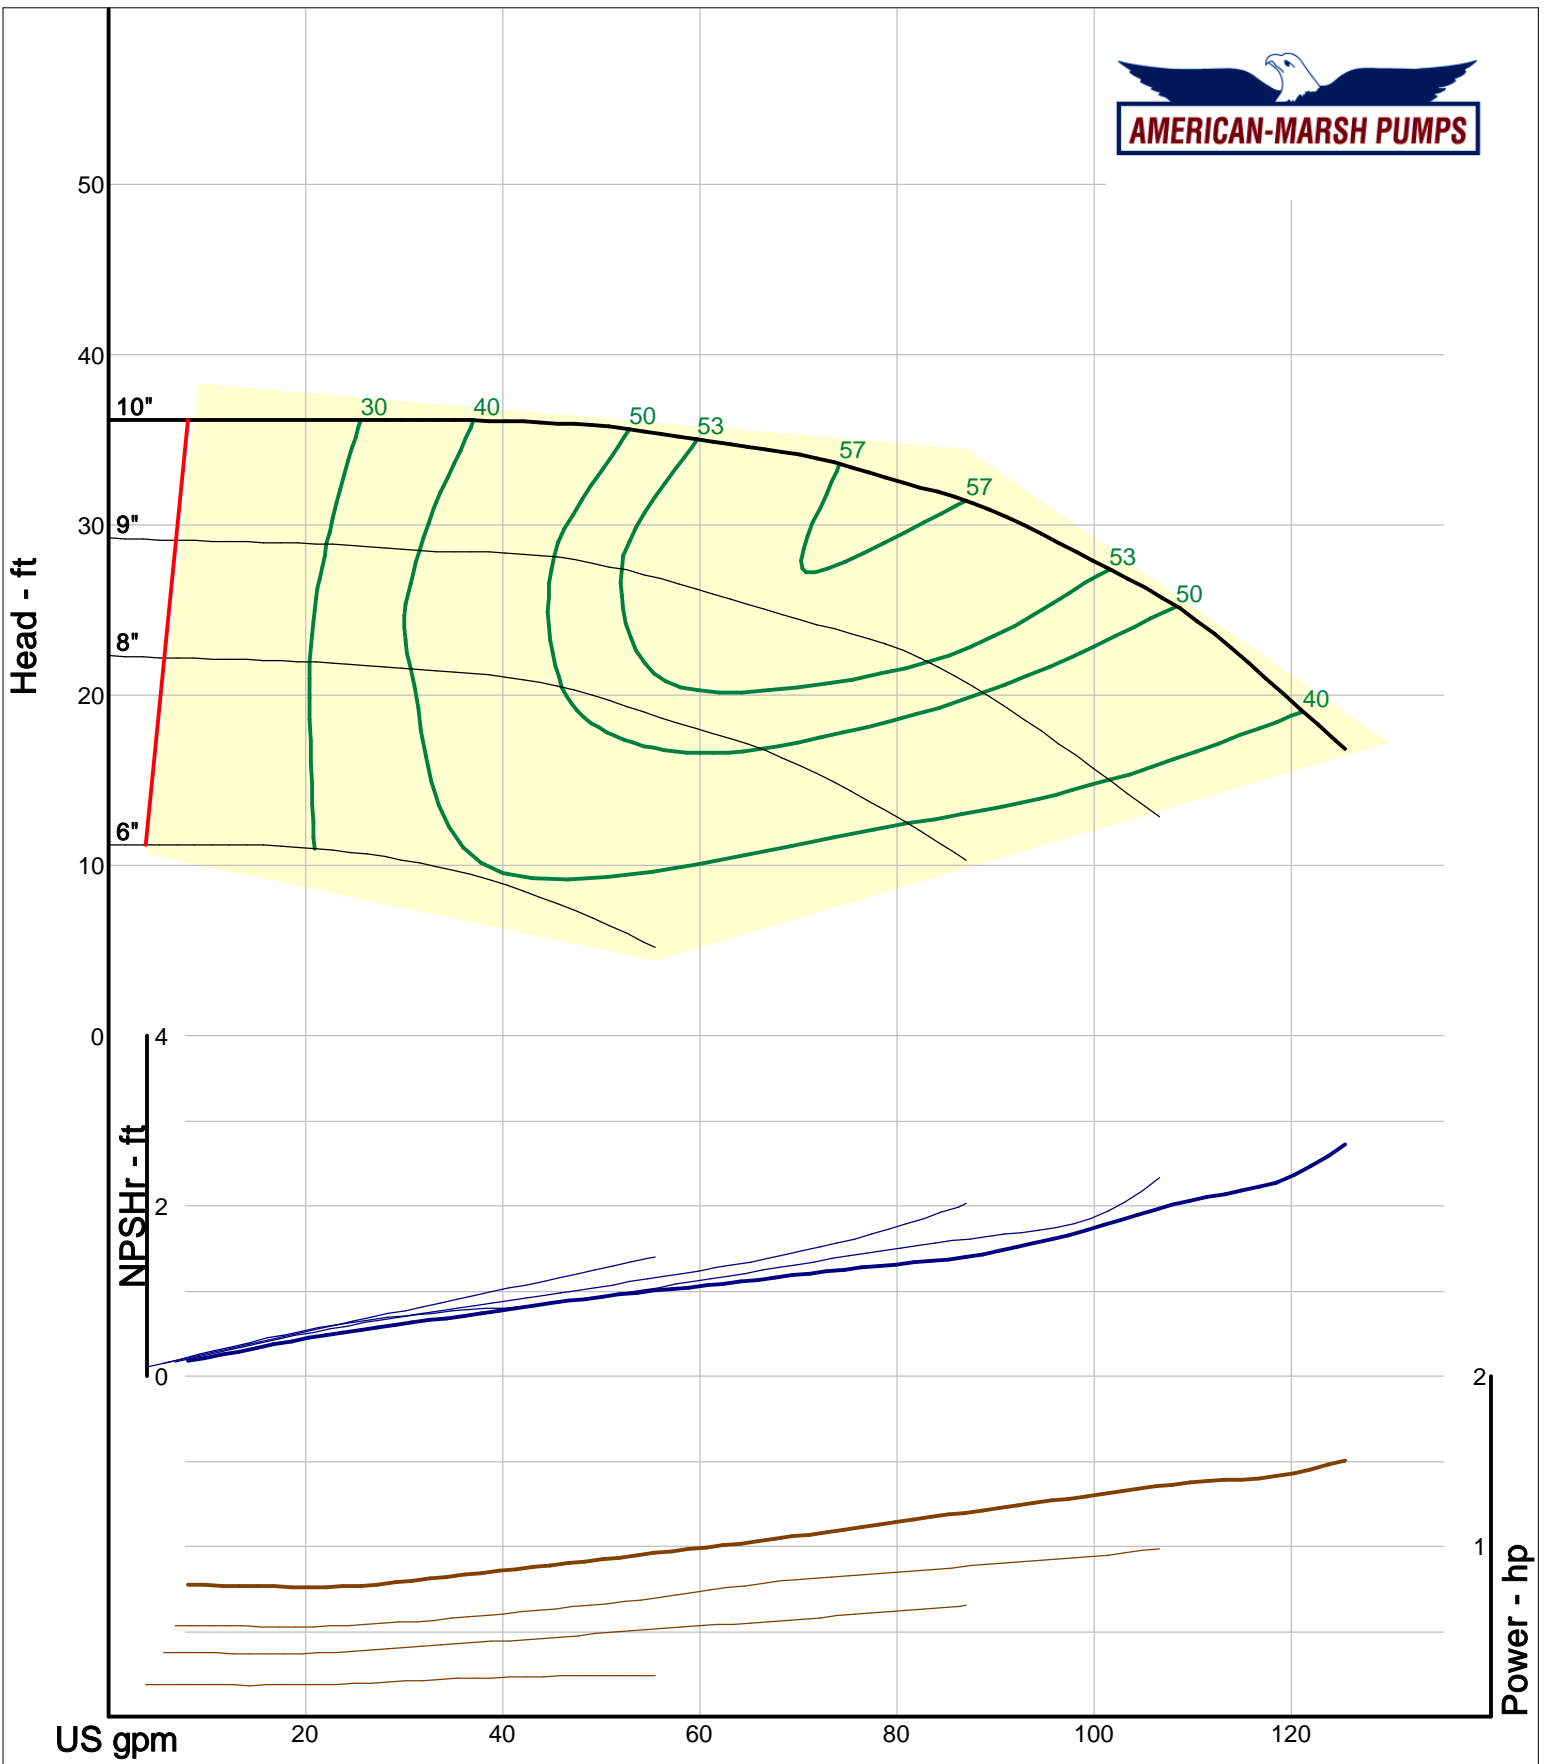

American-Marsh Pumps
 Catalog: WTRWKS-2005c.50, vers 2.5c
 460_OSD_RV - 1000

Size: 1L1.5x3-6/RV
 Speed: 980 rpm
 Dia: 6.25 in
 Curve: CS-17305

Company: American-Marsh Pumps
 Name:
 12/10/05

American-Marsh Pumps
 Catalog: WTRWKS-2005c.50, vers 2.5c
 460_OSD_RV - 1000

Size: 1L1.5x3-8/RV
 Speed: 980 rpm
 Dia: 8.1875 in
 Curve: CS-17314

Company: American-Marsh Pumps
 Name:
 12/10/05

American-Marsh Pumps
 Catalog: WTRWKS-2005c.50, vers 2.5c
 460_OSD_RV - 1000

Size: 1L2x3-6/RV
 Speed: 980 rpm
 Dia: 6.25 in
 Curve: CS-17308

Company: American-Marsh Pumps
Name:
12/10/05

American-Marsh Pumps
Catalog: WTRWKS-2005c.50, vers 2.5c
460_OSD_RV - 1000

Size: 2L1x2-10A/RV
Speed: 980 rpm
Dia: 10 in
Curve: CS-17323

Company: American-Marsh Pumps
Name:
12/10/05

American-Marsh Pumps
Catalog: WTRWKS-2005c.50, vers 2.5c
460_OSD_RV - 1000

Size: 2L1.5x3-10A/RV
Speed: 980 rpm
Dia: 10 in
Curve: CS-17326

Company: American-Marsh Pumps
 Name:
 12/10/05

American-Marsh Pumps
 Catalog: WTRWKS-2005c.50, vers 2.5c
 460_OSD_RV - 1000