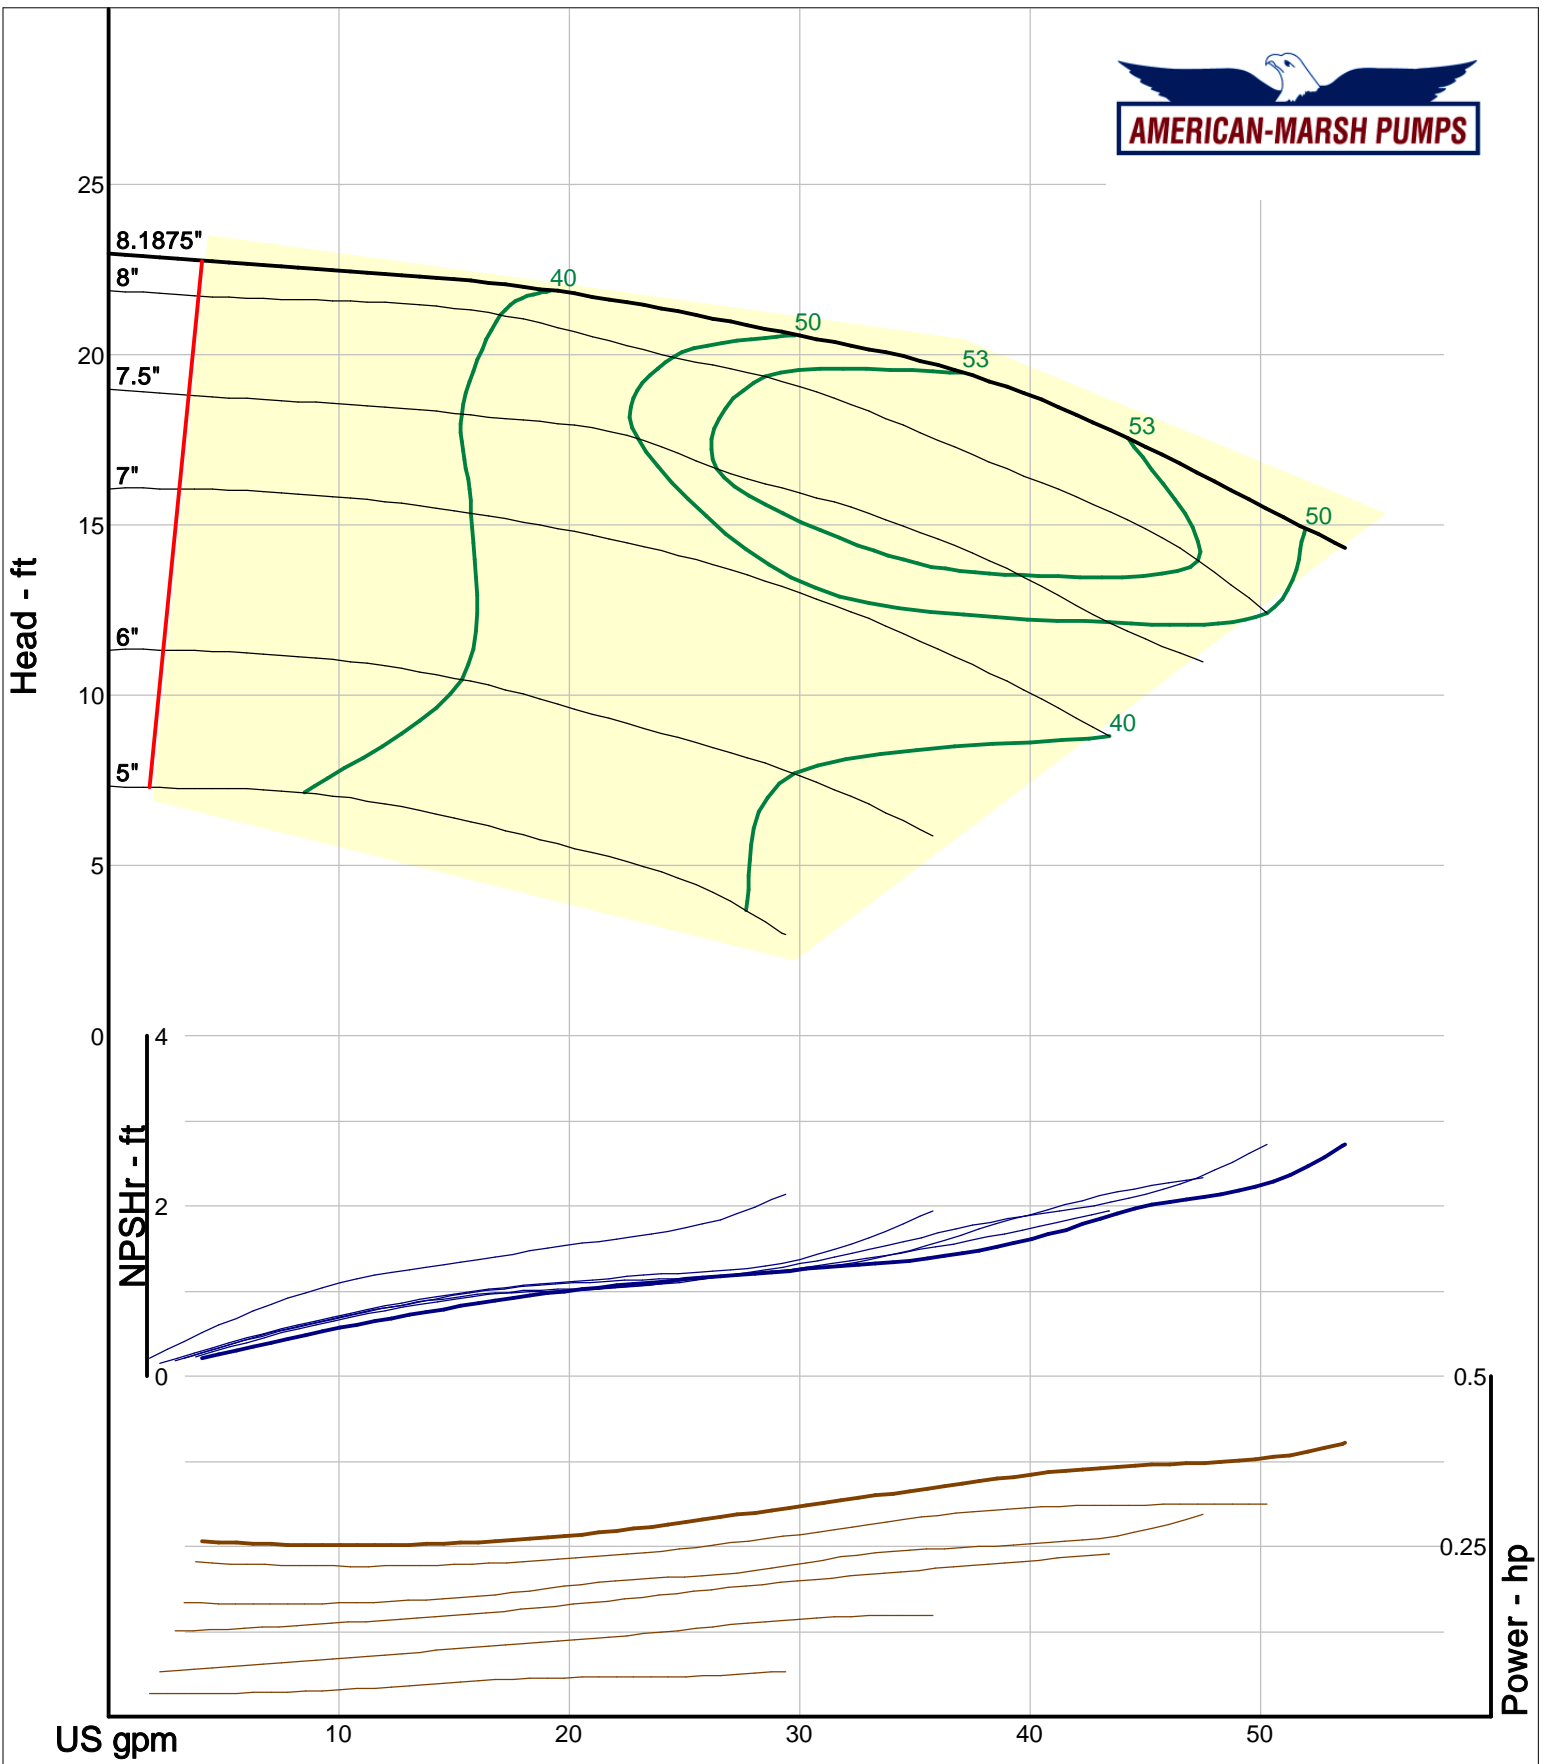

460 Series ANSI Process

1000 RPM Performance Curves
Reverse Vane Impellers

Company: American-Marsh Pumps
 Name:
 12/10/05

American-Marsh Pumps
 Catalog: WTRWKS-2005c.50, vers 2.5c
 460_OSD_RV - 1000

Size: 1L1x1.5-6/RV
 Speed: 980 rpm
 Dia: 6.25 in
 Curve: CS-17302

Company: American-Marsh Pumps
Name:
12/10/05

American-Marsh Pumps
Catalog: WTRWKS-2005c.50, vers 2.5c
460_OSD_RV - 1000

Size: 1L1x1.5-8/RV
Speed: 980 rpm
Dia: 8.1875 in
Curve: CS-17311

Company: American-Marsh Pumps
 Name:
 12/10/05

American-Marsh Pumps
 Catalog: WTRWKS-2005c.50, vers 2.5c
 460_OSD_RV - 1000

Size: 1L1.5x3-6/RV
 Speed: 980 rpm
 Dia: 6.25 in
 Curve: CS-17305

Company: American-Marsh Pumps
 Name:
 12/10/05

American-Marsh Pumps
 Catalog: WTRWKS-2005c.50, vers 2.5c
 460_OSD_RV - 1000

American-Marsh Pumps
Catalog: WTRWKS-2005c.50, vers 2.5c
460_OSD_RV - 1000

Size: 2L1.5x3-10A/RV
Speed: 980 rpm
Dia: 10 in
Curve: CS-17326

Company: American-Marsh Pumps
 Name:
 12/10/05

American-Marsh Pumps
 Catalog: WTRWKS-2005c.50, vers 2.5c
 460_OSD_RV - 1000