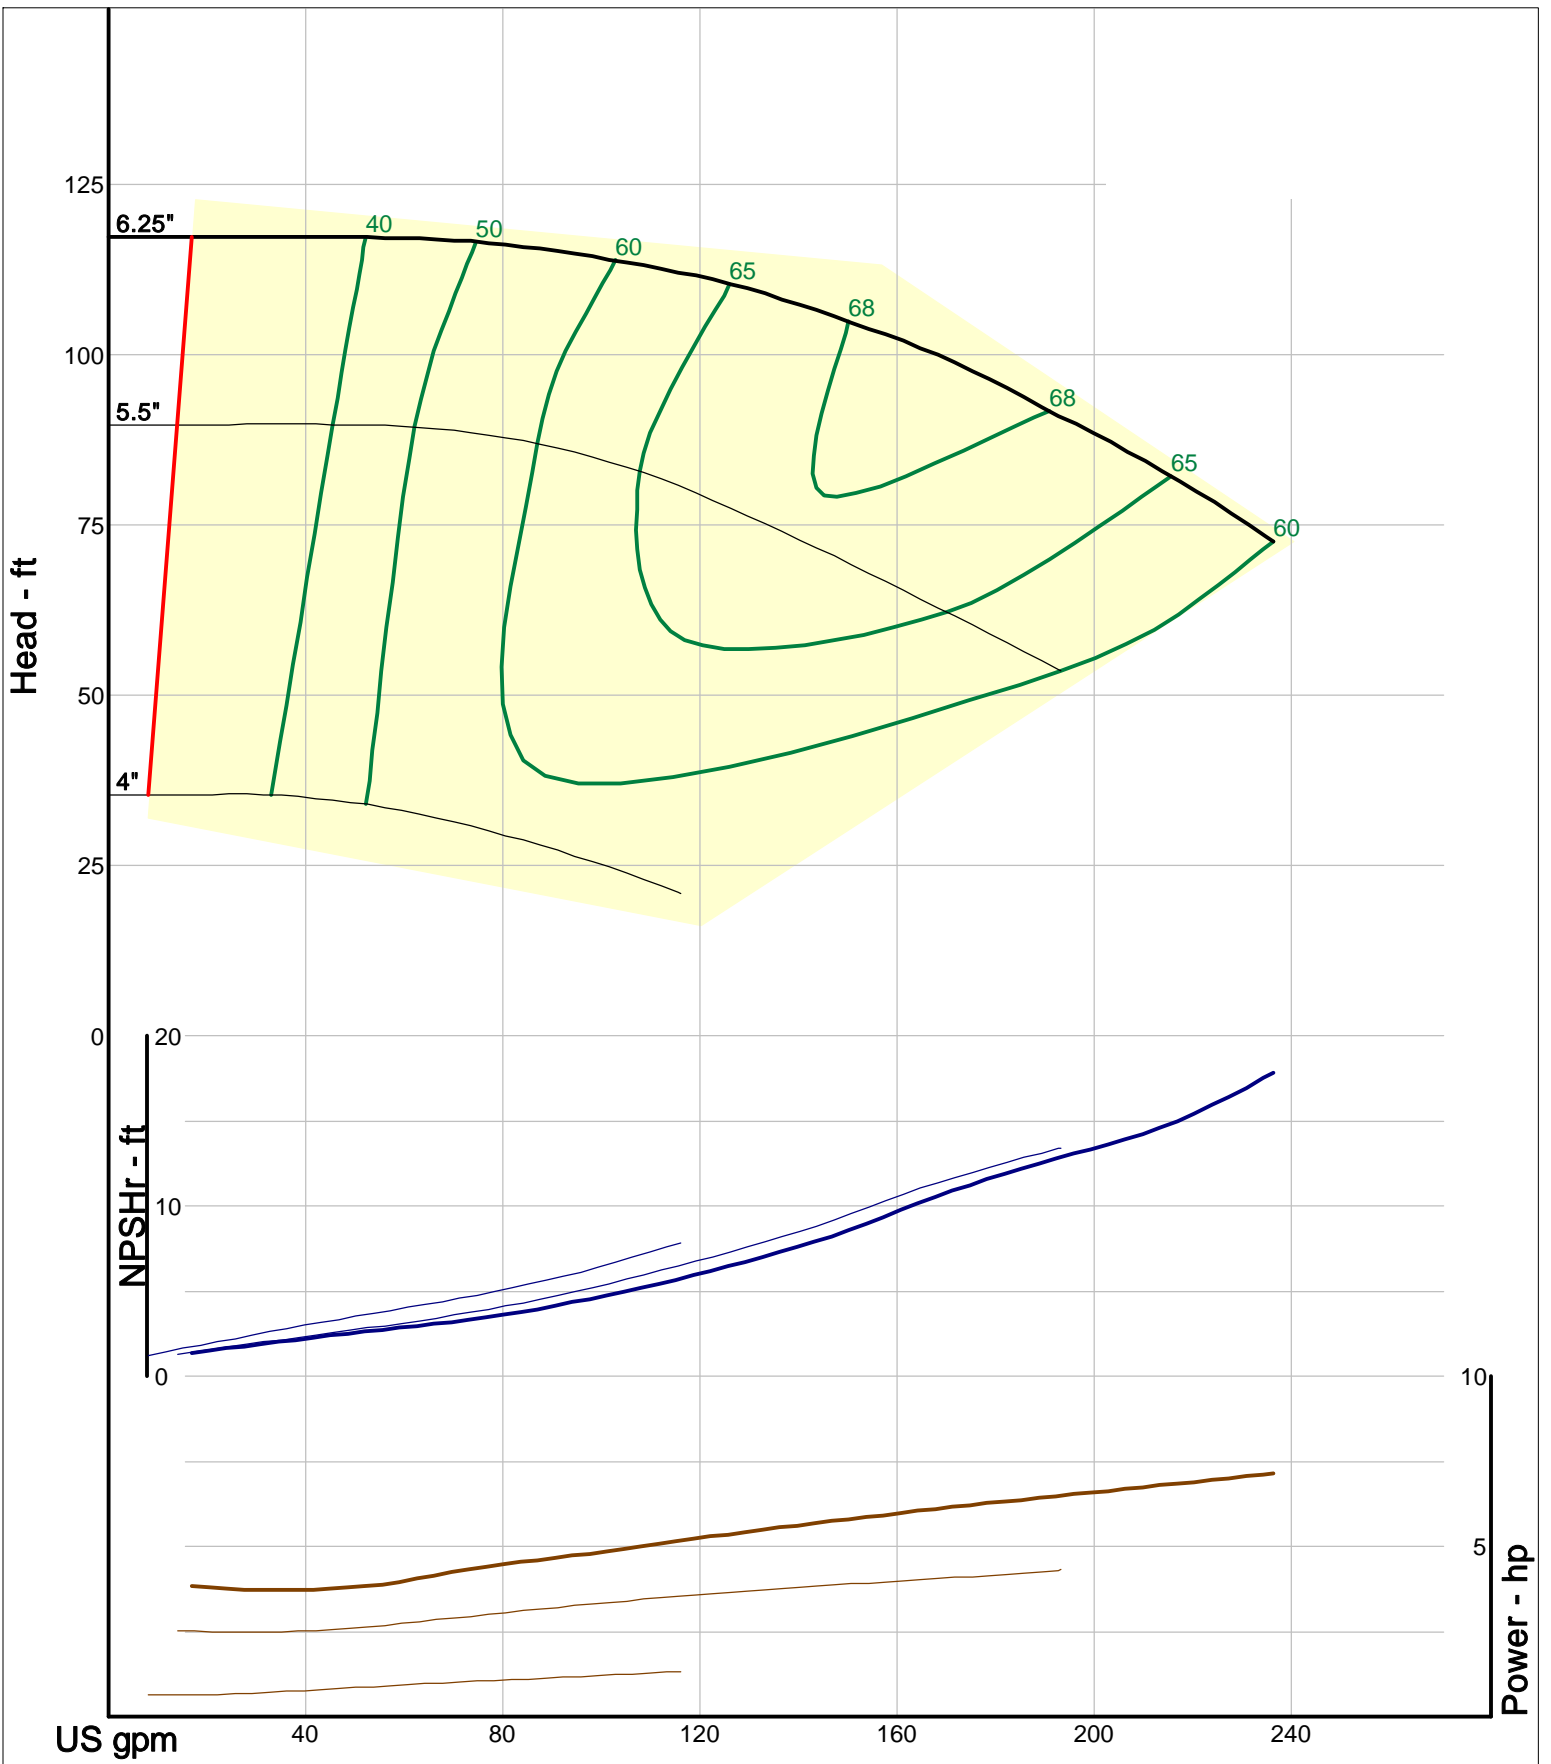

460 Series OSD ANSI B73.1 Process Pumps

3000 RPM Performance Curves
Low Flow Impellers

Company: American-Marsh Pumps
 Name:
 12/09/05

American-Marsh Pumps
 Catalog: WTRWKS-2005c.50, vers 2.5c
 460_OSD_OP - 3000

Size: 1L1.5x3-6/OP
 Speed: 2900 rpm
 Dia: 6.25 in
 Curve: CS-17503

A WILO BRAND

Company: American-Marsh Pumps
 Name:
 12/09/05

American-Marsh Pumps
 Catalog: WTRWKS-2005c.50, vers 2.5c
 460_OSD_OP - 3000

Size: 1L1.5x3-8/OP
 Speed: 2900 rpm
 Dia: 8.188 in
 Curve: CS-17512

A WILO BRAND

Company: American-Marsh Pumps
Name:
12/09/05

American-Marsh Pumps
Catalog: WTRWKS-2005c.50, vers 2.5c
460_OSD_OP - 3000

Size: 2L1x2-10A/OP
Speed: 2900 rpm
Dia: 10 in
Curve: CS-17521