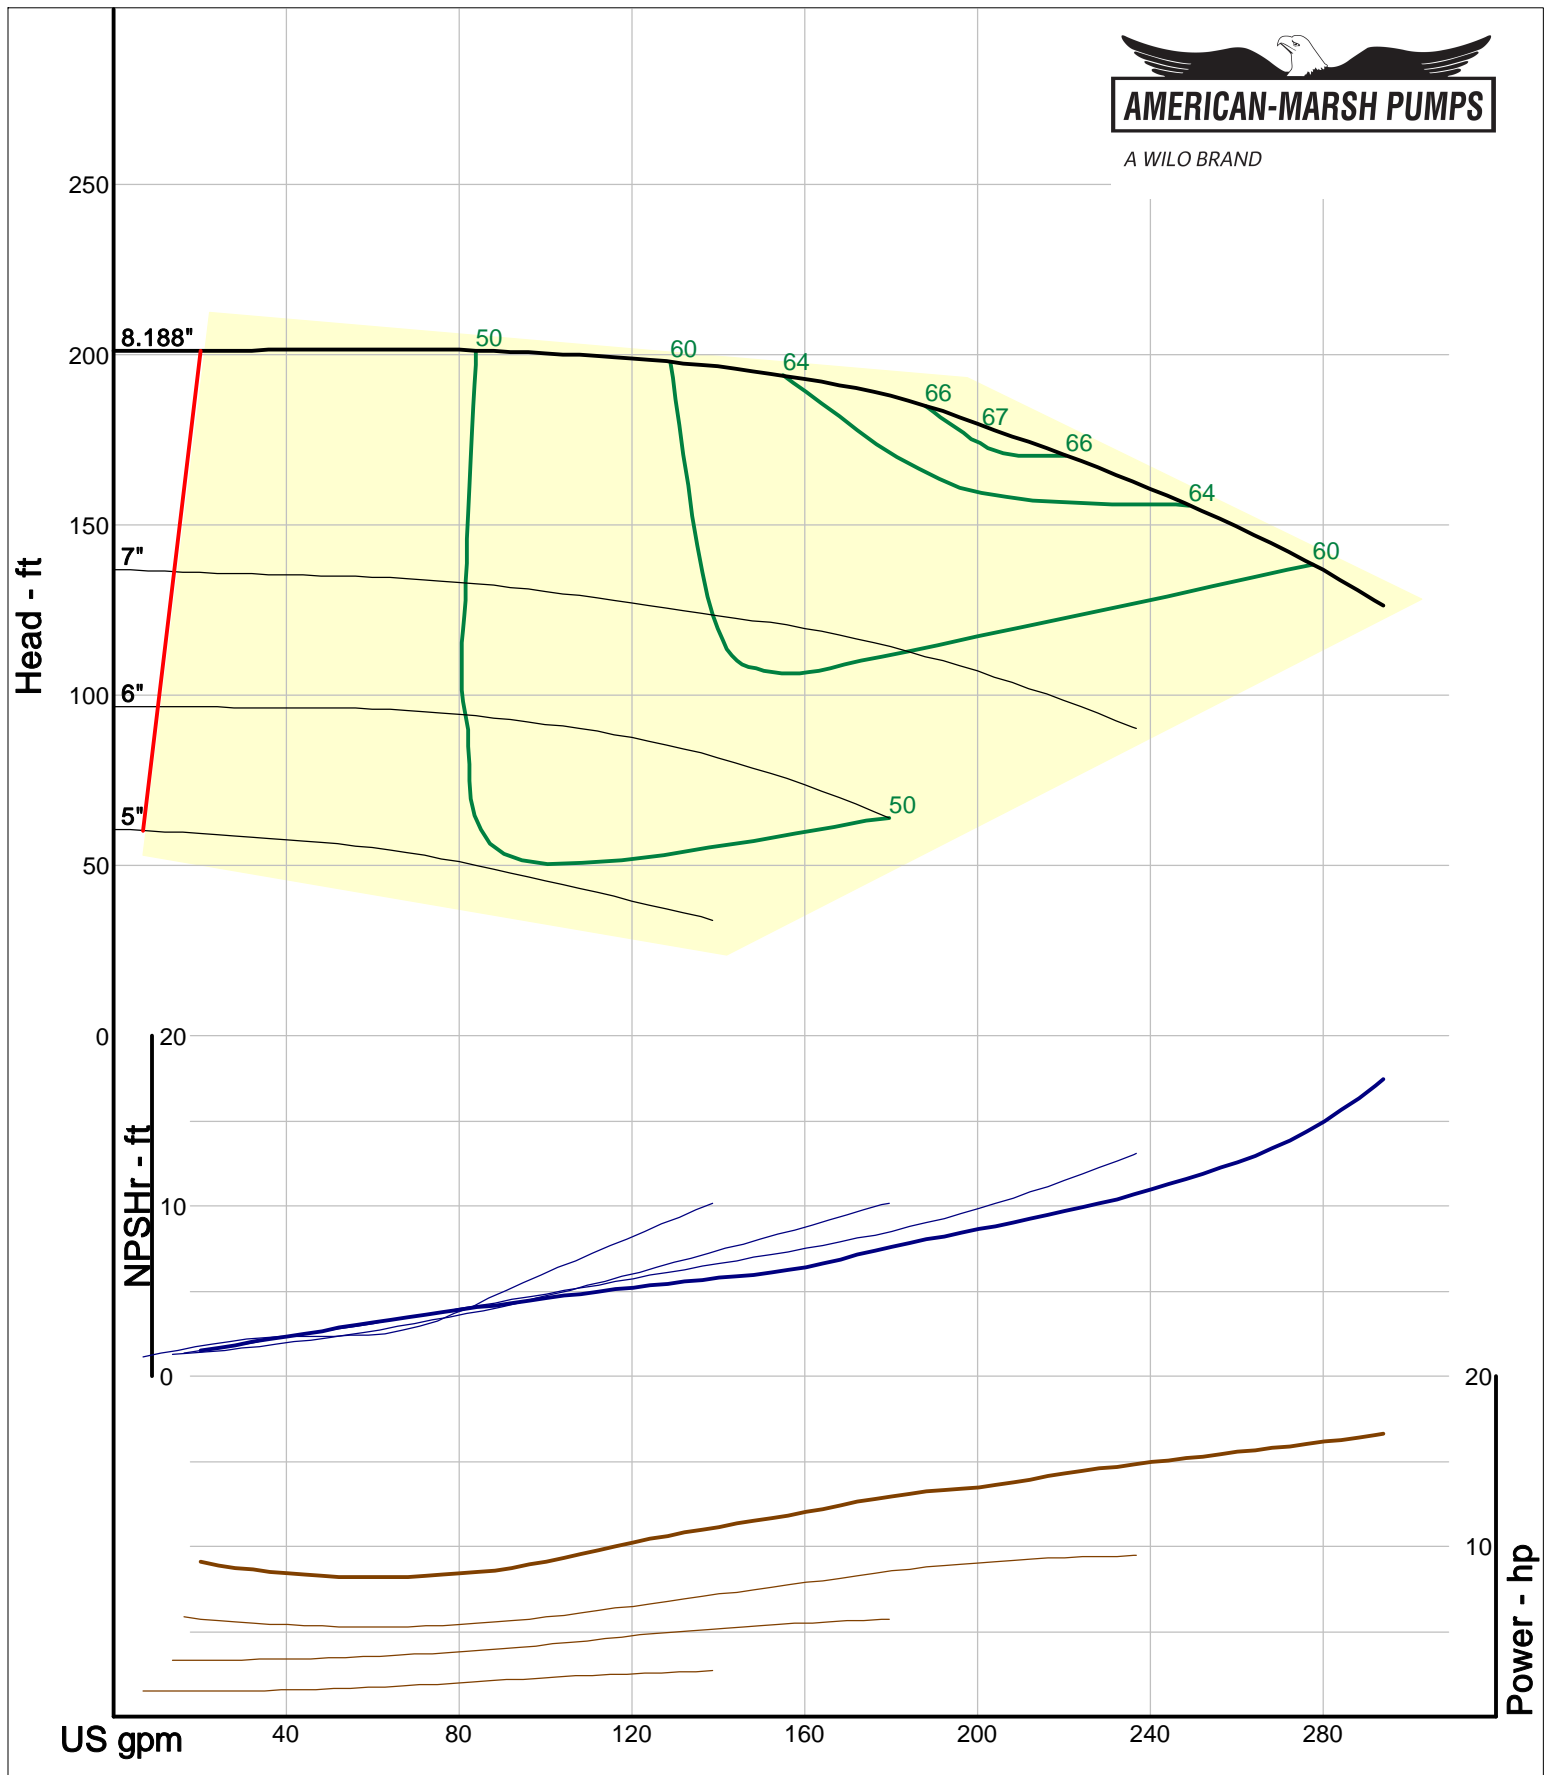

460 Series OSD ANSI B73.1 Process Pumps

3000 RPM Performance Curves
Low Flow Impellers

Company: American-Marsh Pumps
 Name:
 12/09/05

American-Marsh Pumps
 Catalog: WTRWKS-2005c.50, vers 2.5c
 460_OSD_OP - 3000

Size: 1L1.5x3-6/OP
 Speed: 2900 rpm
 Dia: 6.25 in
 Curve: CS-17503

A WILO BRAND

Company: American-Marsh Pumps
 Name:
 12/09/05

American-Marsh Pumps
 Catalog: WTRWKS-2005c.50, vers 2.5c
 460_OSD_OP - 3000

Size: 1L1.5x3-8/OP
 Speed: 2900 rpm
 Dia: 8.188 in
 Curve: CS-17512

A WILO BRAND

Company: American-Marsh Pumps
Name:
12/09/05

American-Marsh Pumps
Catalog: WTRWKS-2005c.50, vers 2.5c
460_OSD_OP - 3000

Size: 2L1x2-10A/OP
Speed: 2900 rpm
Dia: 10 in
Curve: CS-17521