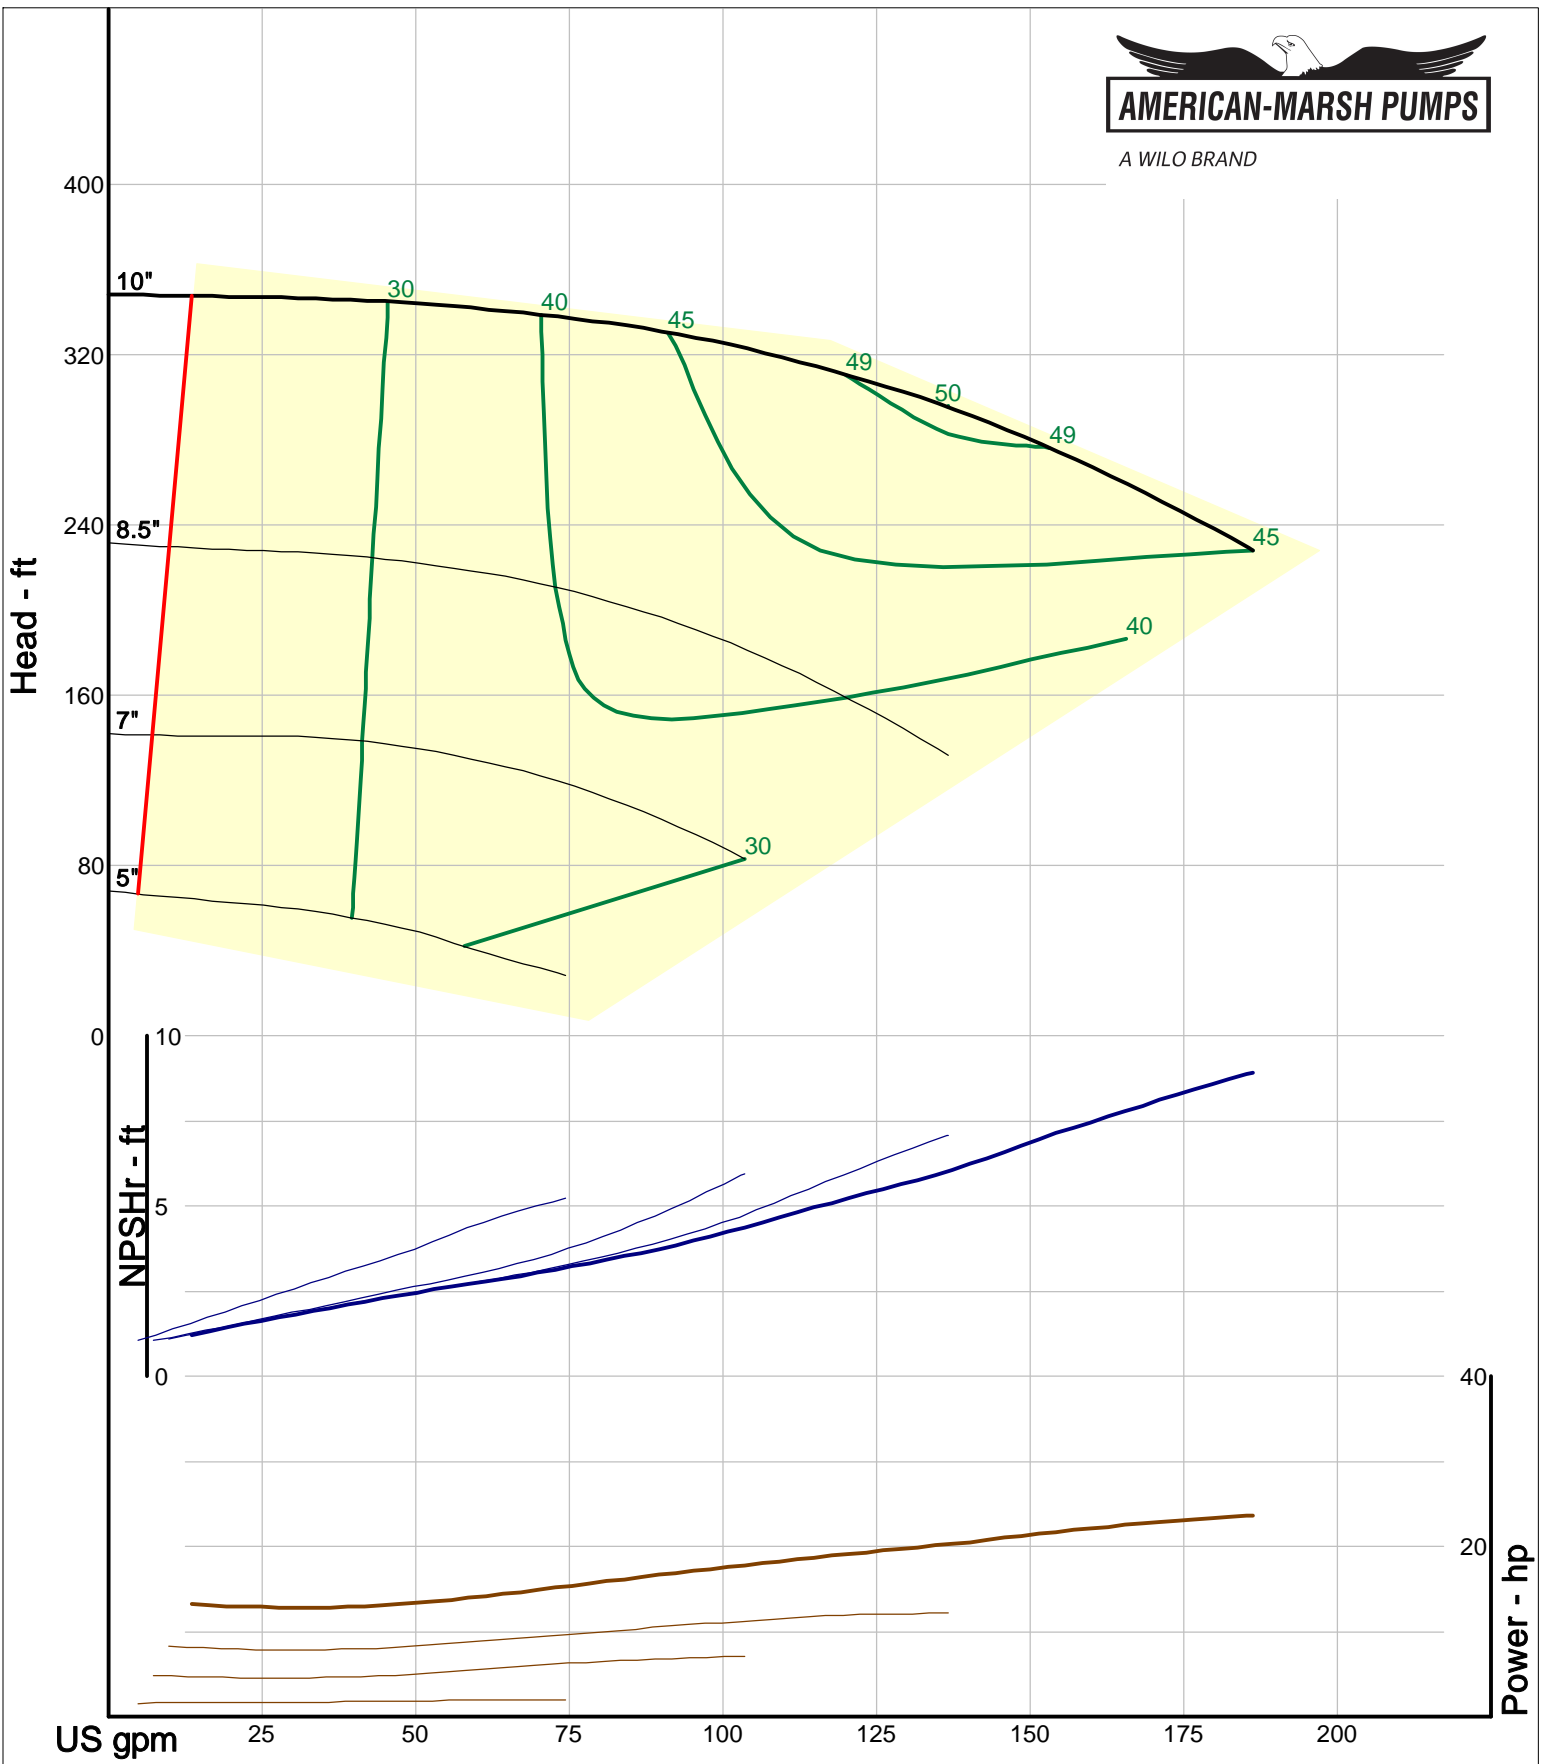

460 Series OSD ANSI B73.1 Process Pumps

3000 RPM Performance Curves
Low Flow Impellers

Company: American-Marsh Pumps
 Name:
 12/09/05

American-Marsh Pumps
 Catalog: WTRWKS-2005c.50, vers 2.5c
 460_OSD_OP - 3000

Size: 1L1.5x3-6/OP
 Speed: 2900 rpm
 Dia: 6.25 in
 Curve: CS-17503

A WILO BRAND

Company: American-Marsh Pumps
 Name:
 12/09/05

American-Marsh Pumps
 Catalog: WTRWKS-2005c.50, vers 2.5c
 460_OSD_OP - 3000

Size: 1L1.5x3-8/OP
 Speed: 2900 rpm
 Dia: 8.188 in
 Curve: CS-17512

A WILO BRAND

Company: American-Marsh Pumps
Name:
12/09/05

American-Marsh Pumps
Catalog: WTRWKS-2005c.50, vers 2.5c
460_OSD_OP - 3000

Size: 2L1x2-10A/OP
Speed: 2900 rpm
Dia: 10 in
Curve: CS-17521