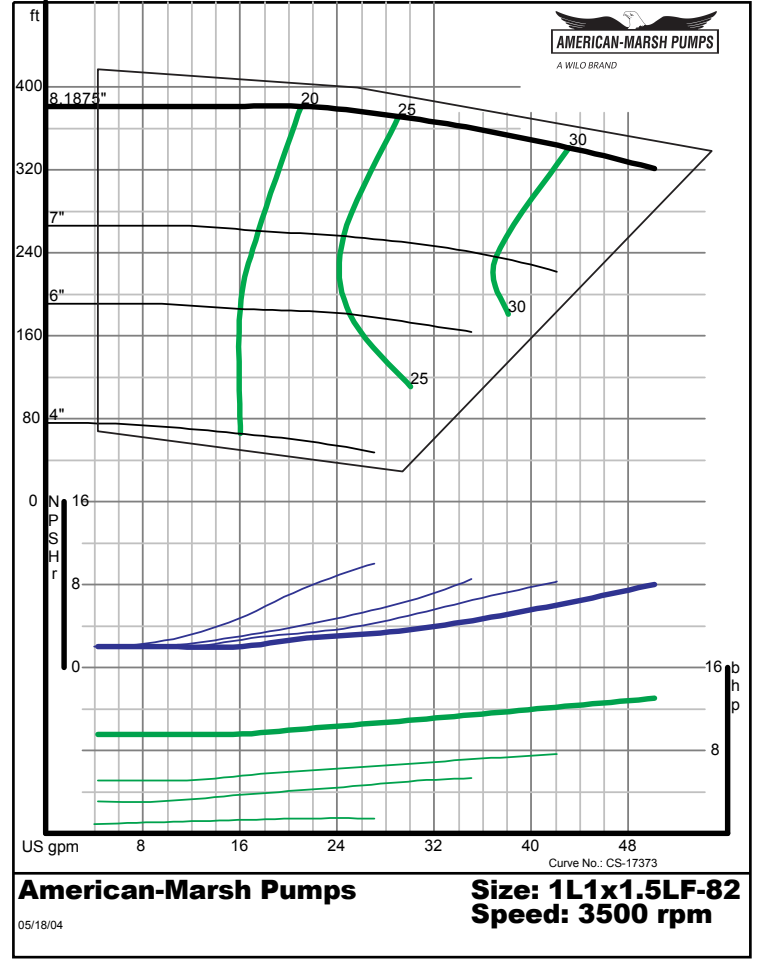

AMERICAN-MARSH PUMPS

A WILO BRAND

460 Series OSD ANSI B73.1 Process Pumps

3600 RPM Performance Curves
Low Flow Impellers

460 SERIES OSD LOW FLOW PERFORMANCE CURVES - 3600 RPM

460 SERIES OSD LOW FLOW PERFORMANCE CURVES - 3600 RPM