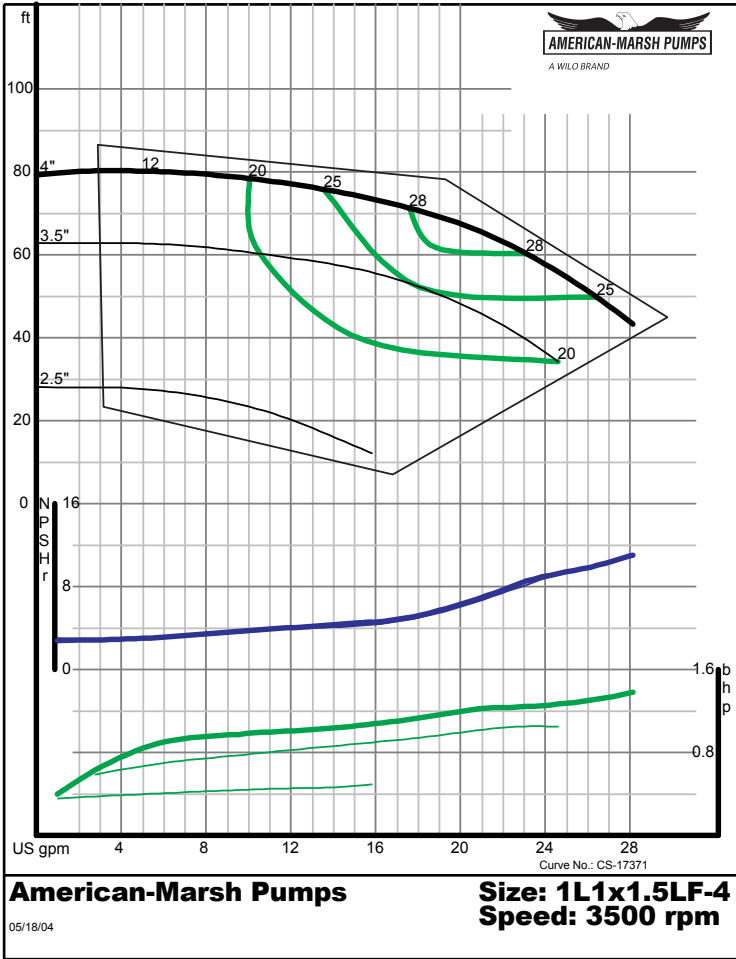

AMERICAN-MARSH PUMPS

A WILO BRAND

460 Series OSD ANSI B73.1 Process Pumps

3600 RPM Performance Curves
Low Flow Impellers

460 SERIES OSD LOW FLOW PERFORMANCE CURVES - 3600 RPM

460 SERIES OSD LOW FLOW PERFORMANCE CURVES - 3600 RPM