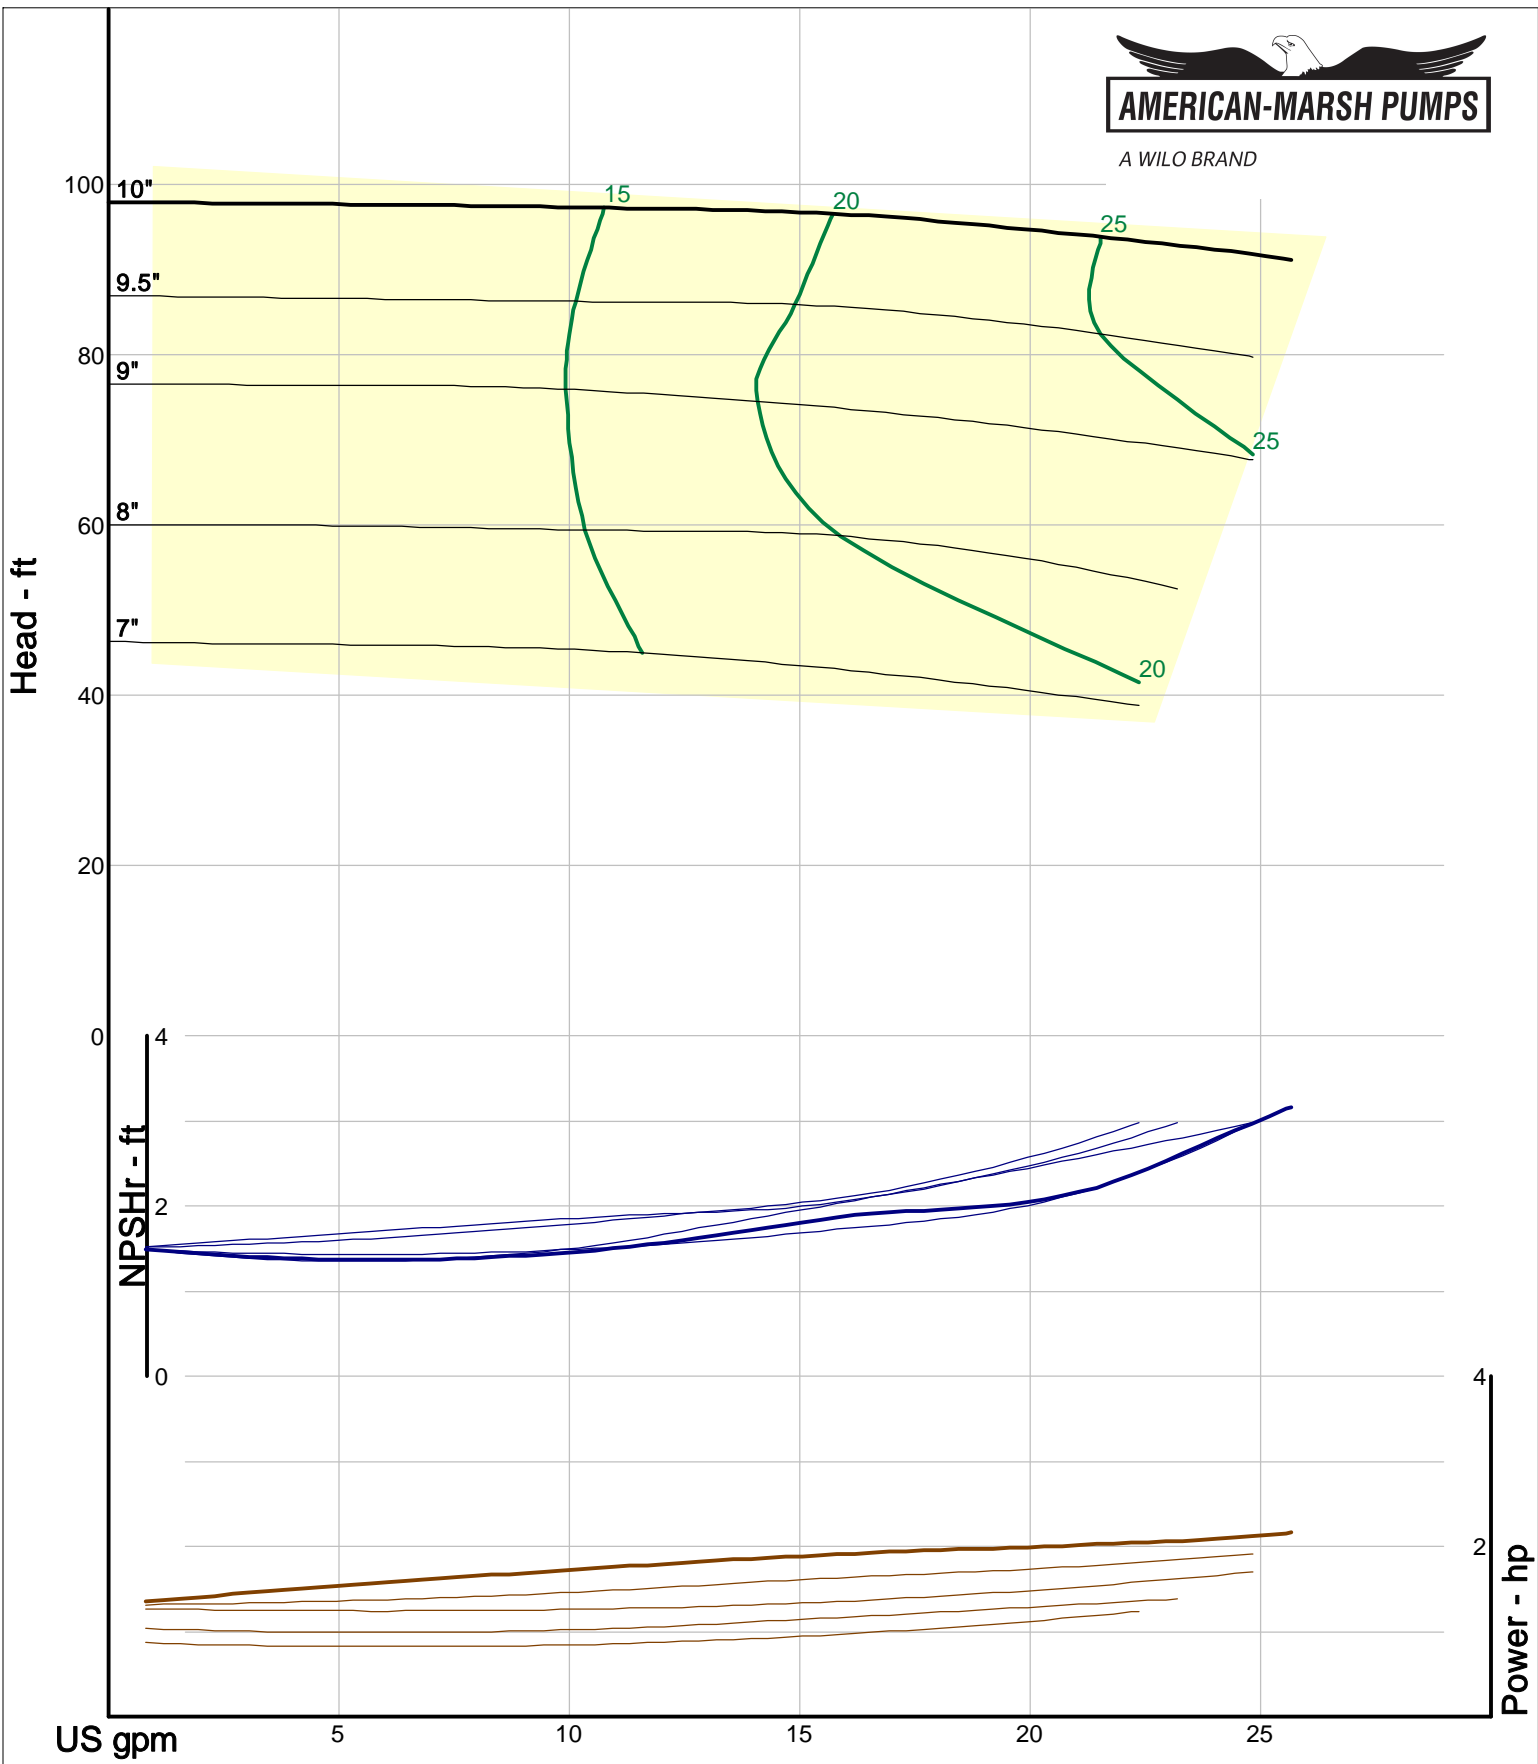

A WILO BRAND

460 Series OSD ANSI B73.1 Process Pumps

1500 RPM Performance Curves
Low Flow Impellers

A WILO BRAND

Company: American-Marsh Pumps
Name:
12/10/05

American-Marsh Pumps
Catalog: WTRWKS-2005c.50, vers 2.5c
460_OSD_OP - 1500

Size: 1L1x1.5LF-4
Speed: 1450 rpm
Dia: 4 in
Curve: CS-17372

A WILO BRAND

Company: American-Marsh Pumps
 Name:
 12/10/05

American-Marsh Pumps
 Catalog: WTRWKS-2005c.50, vers 2.5c
 460_OSD_OP - 1500

Size: 1L1x1.5LF-82
 Speed: 1450 rpm
 Dia: 8.1875 in
 Curve: CS-17374

A WILO BRAND

Company: American-Marsh Pumps
Name:
12/10/05

American-Marsh Pumps
Catalog: WTRWKS-2005c.50, vers 2.5c
460_OSD_OP - 1500

Size: 2L1x2LF-10
Speed: 1450 rpm
Dia: 10 in
Curve: CS-17376

A WILO BRAND

Company: American-Marsh Pumps
Name:
12/10/05

American-Marsh Pumps
Catalog: WTRWKS-2005c.50, vers 2.5c
460_OSD_OP - 1500

Size: 2L1.5x3LF-13
Speed: 1450 rpm
Dia: 13 in
Curve: CS-17378