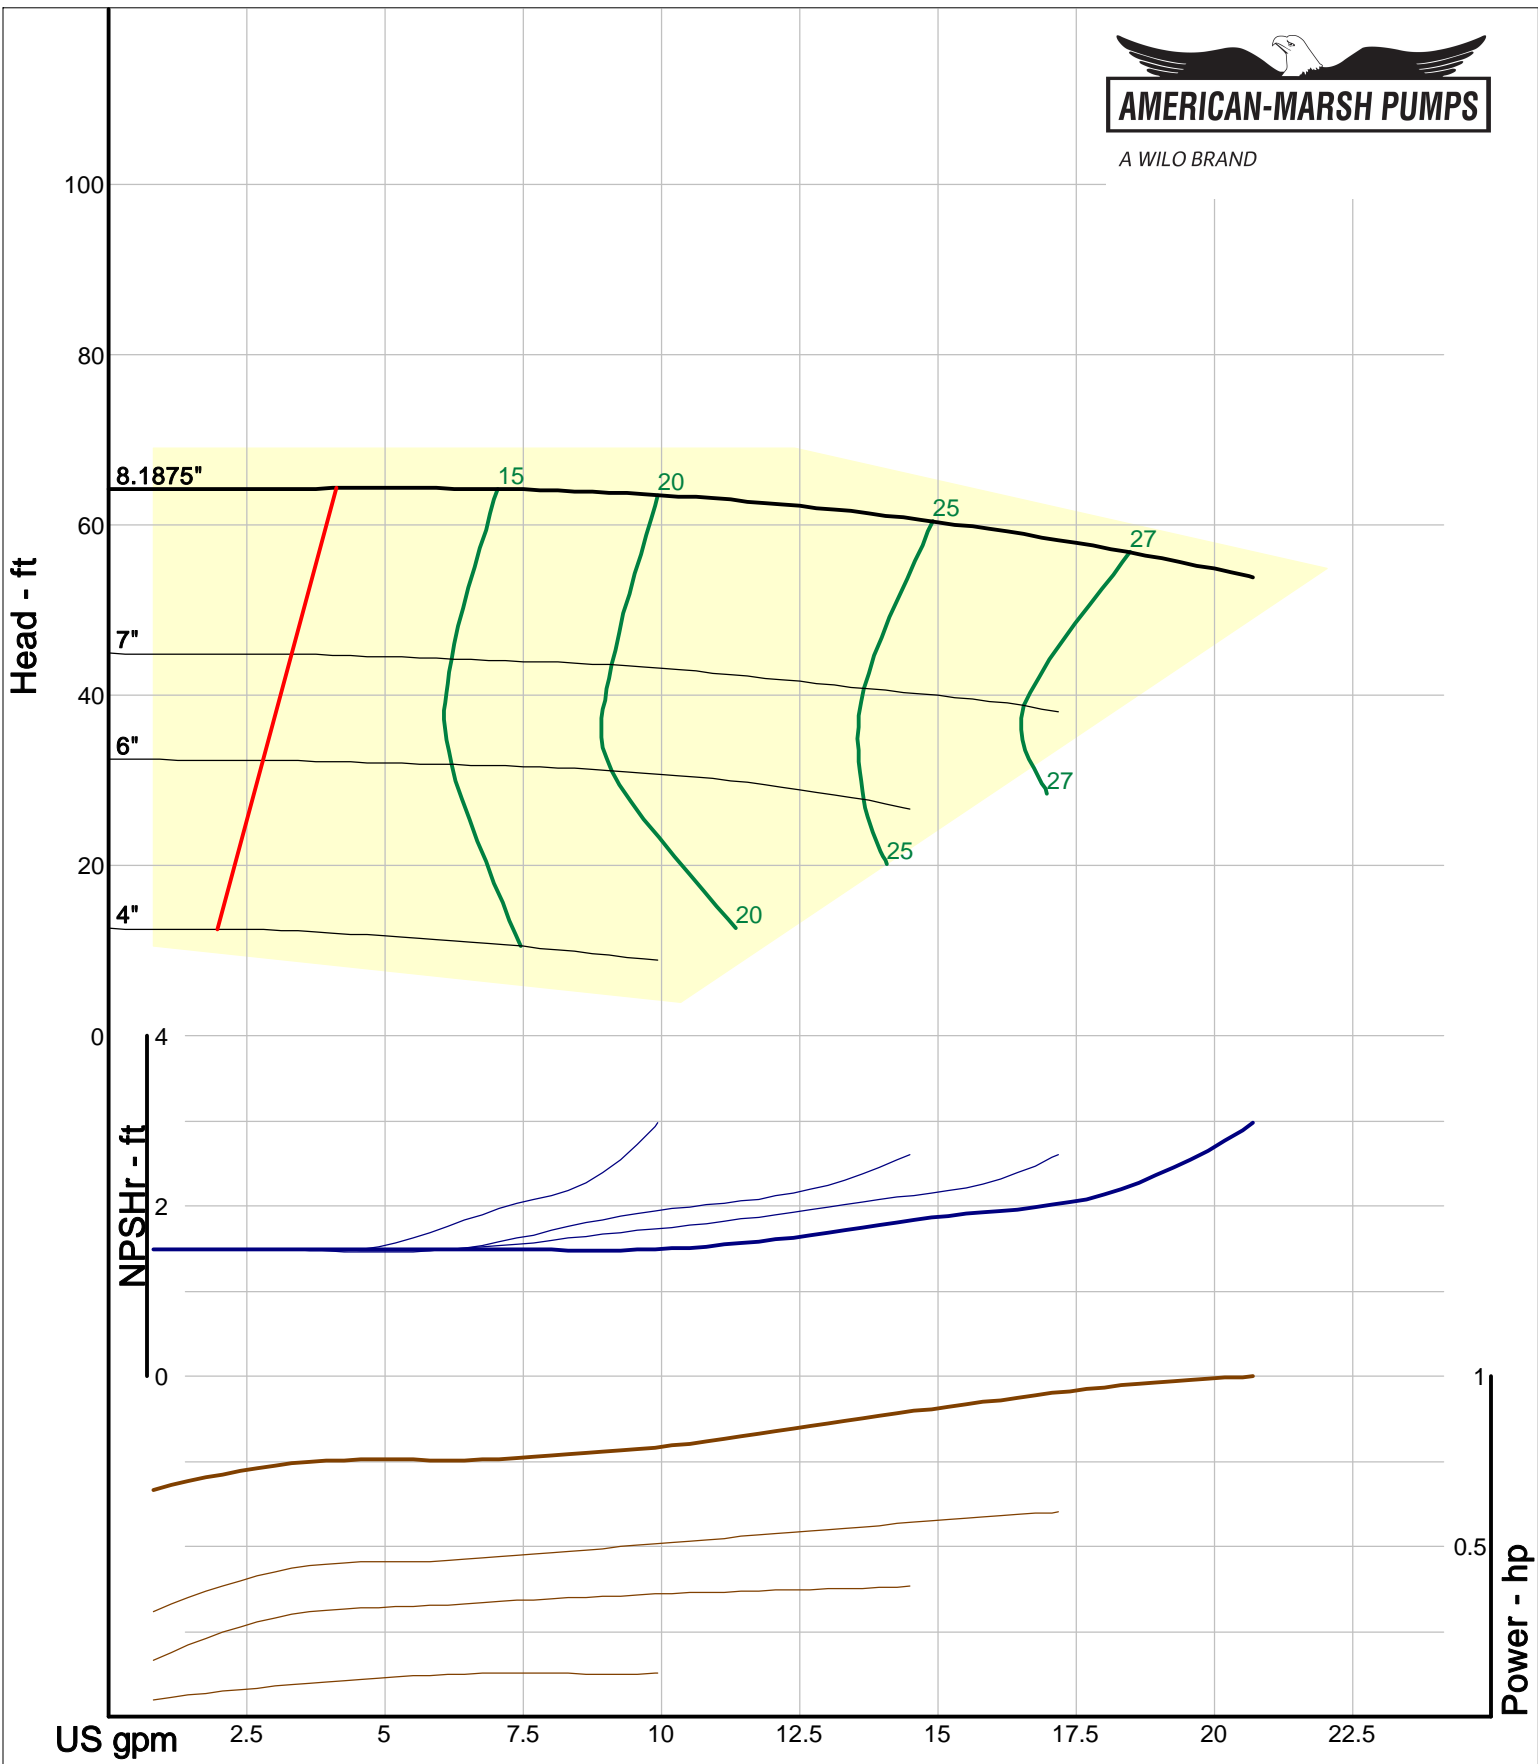

A WILO BRAND

460 Series OSD ANSI B73.1 Process Pumps

1500 RPM Performance Curves
Low Flow Impellers

A WILO BRAND

Company: American-Marsh Pumps
Name:
12/10/05

American-Marsh Pumps
Catalog: WTRWKS-2005c.50, vers 2.5c
460_OSD_OP - 1500

Size: 1L1x1.5LF-4
Speed: 1450 rpm
Dia: 4 in
Curve: CS-17372

A WILO BRAND

Company: American-Marsh Pumps
 Name:
 12/10/05

American-Marsh Pumps
 Catalog: WTRWKS-2005c.50, vers 2.5c
 460_OSD_OP - 1500

Size: 1L1x1.5LF-82
 Speed: 1450 rpm
 Dia: 8.1875 in
 Curve: CS-17374

A WILO BRAND

Company: American-Marsh Pumps
Name:
12/10/05

American-Marsh Pumps
Catalog: WTRWKS-2005c.50, vers 2.5c
460_OSD_OP - 1500

Size: 2L1x2LF-10
Speed: 1450 rpm
Dia: 10 in
Curve: CS-17376

A WILO BRAND

Company: American-Marsh Pumps
Name:
12/10/05

American-Marsh Pumps
Catalog: WTRWKS-2005c.50, vers 2.5c
460_OSD_OP - 1500

Size: 2L1.5x3LF-13
Speed: 1450 rpm
Dia: 13 in
Curve: CS-17378