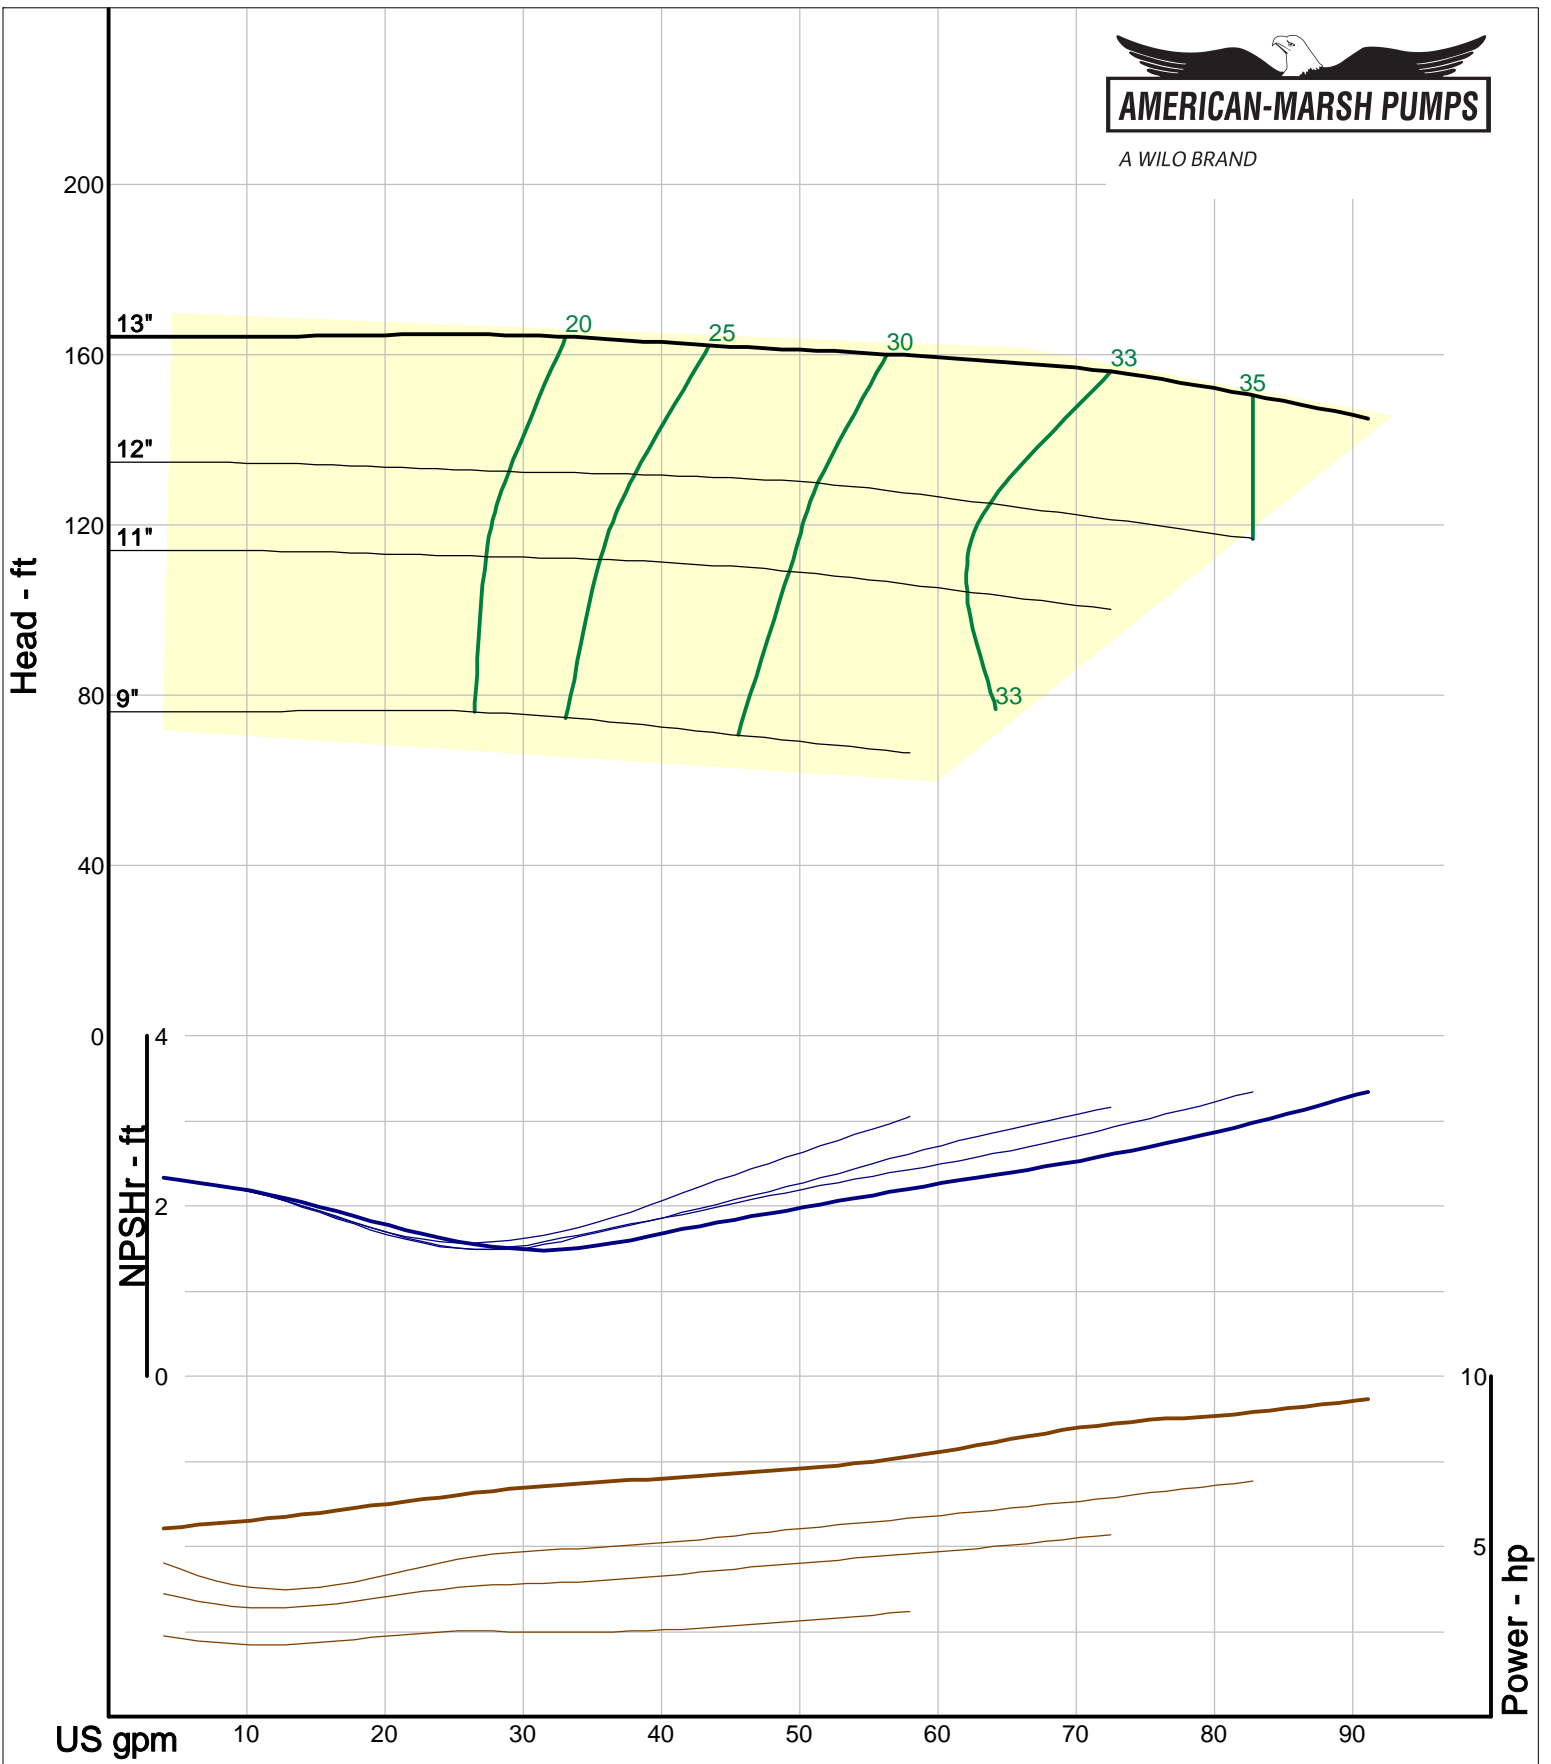

A WILO BRAND

460 Series OSD ANSI B73.1 Process Pumps

1500 RPM Performance Curves
Low Flow Impellers

A WILO BRAND

Company: American-Marsh Pumps
Name:
12/10/05

American-Marsh Pumps
Catalog: WTRWKS-2005c.50, vers 2.5c
460_OSD_OP - 1500

Size: 1L1x1.5LF-4
Speed: 1450 rpm
Dia: 4 in
Curve: CS-17372

A WILO BRAND

Company: American-Marsh Pumps
 Name:
 12/10/05

American-Marsh Pumps
 Catalog: WTRWKS-2005c.50, vers 2.5c
 460_OSD_OP - 1500

Size: 1L1x1.5LF-82
 Speed: 1450 rpm
 Dia: 8.1875 in
 Curve: CS-17374

A WILO BRAND

Company: American-Marsh Pumps
Name:
12/10/05

American-Marsh Pumps
Catalog: WTRWKS-2005c.50, vers 2.5c
460_OSD_OP - 1500

Size: 2L1x2LF-10
Speed: 1450 rpm
Dia: 10 in
Curve: CS-17376

A WILO BRAND

Company: American-Marsh Pumps
Name:
12/10/05

American-Marsh Pumps
Catalog: WTRWKS-2005c.50, vers 2.5c
460_OSD_OP - 1500

Size: 2L1.5x3LF-13
Speed: 1450 rpm
Dia: 13 in
Curve: CS-17378