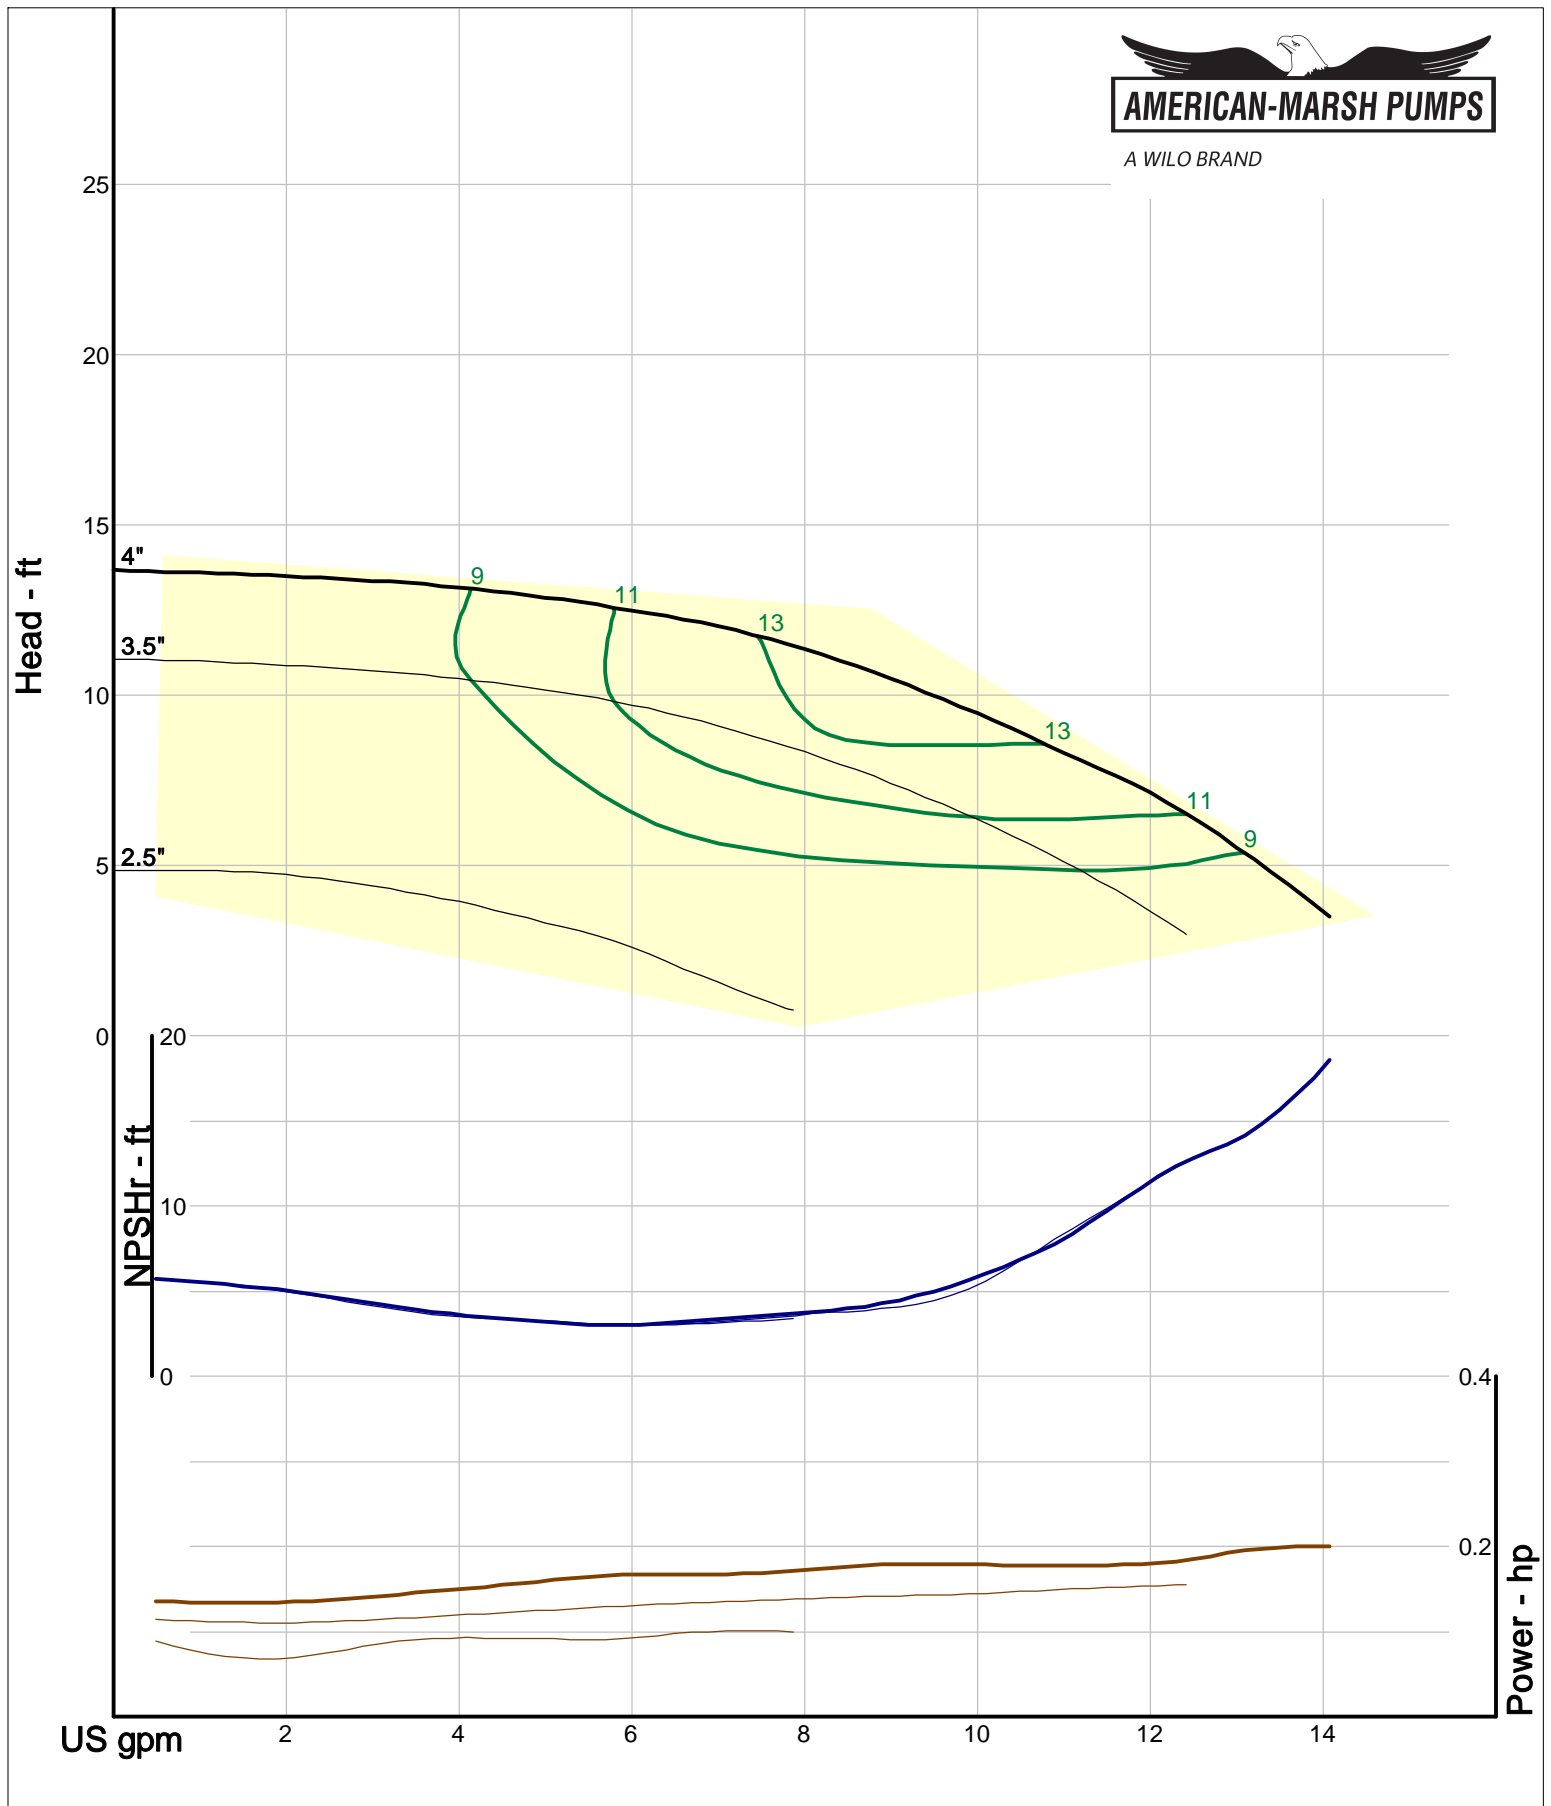

A WILO BRAND

460 Series OSD ANSI B73.1 Process Pumps

1500 RPM Performance Curves
Low Flow Impellers

A WILO BRAND

Company: American-Marsh Pumps
Name:
12/10/05

American-Marsh Pumps
Catalog: WTRWKS-2005c.50, vers 2.5c
460_OSD_OP - 1500

Size: 1L1x1.5LF-4
Speed: 1450 rpm
Dia: 4 in
Curve: CS-17372

A WILO BRAND

Company: American-Marsh Pumps
 Name:
 12/10/05

American-Marsh Pumps
 Catalog: WTRWKS-2005c.50, vers 2.5c
 460_OSD_OP - 1500

Size: 1L1x1.5LF-82
 Speed: 1450 rpm
 Dia: 8.1875 in
 Curve: CS-17374

A WILO BRAND

Company: American-Marsh Pumps
Name:
12/10/05

American-Marsh Pumps
Catalog: WTRWKS-2005c.50, vers 2.5c
460_OSD_OP - 1500

Size: 2L1x2LF-10
Speed: 1450 rpm
Dia: 10 in
Curve: CS-17376

A WILO BRAND

Company: American-Marsh Pumps
Name:
12/10/05

American-Marsh Pumps
Catalog: WTRWKS-2005c.50, vers 2.5c
460_OSD_OP - 1500

Size: 2L1.5x3LF-13
Speed: 1450 rpm
Dia: 13 in
Curve: CS-17378