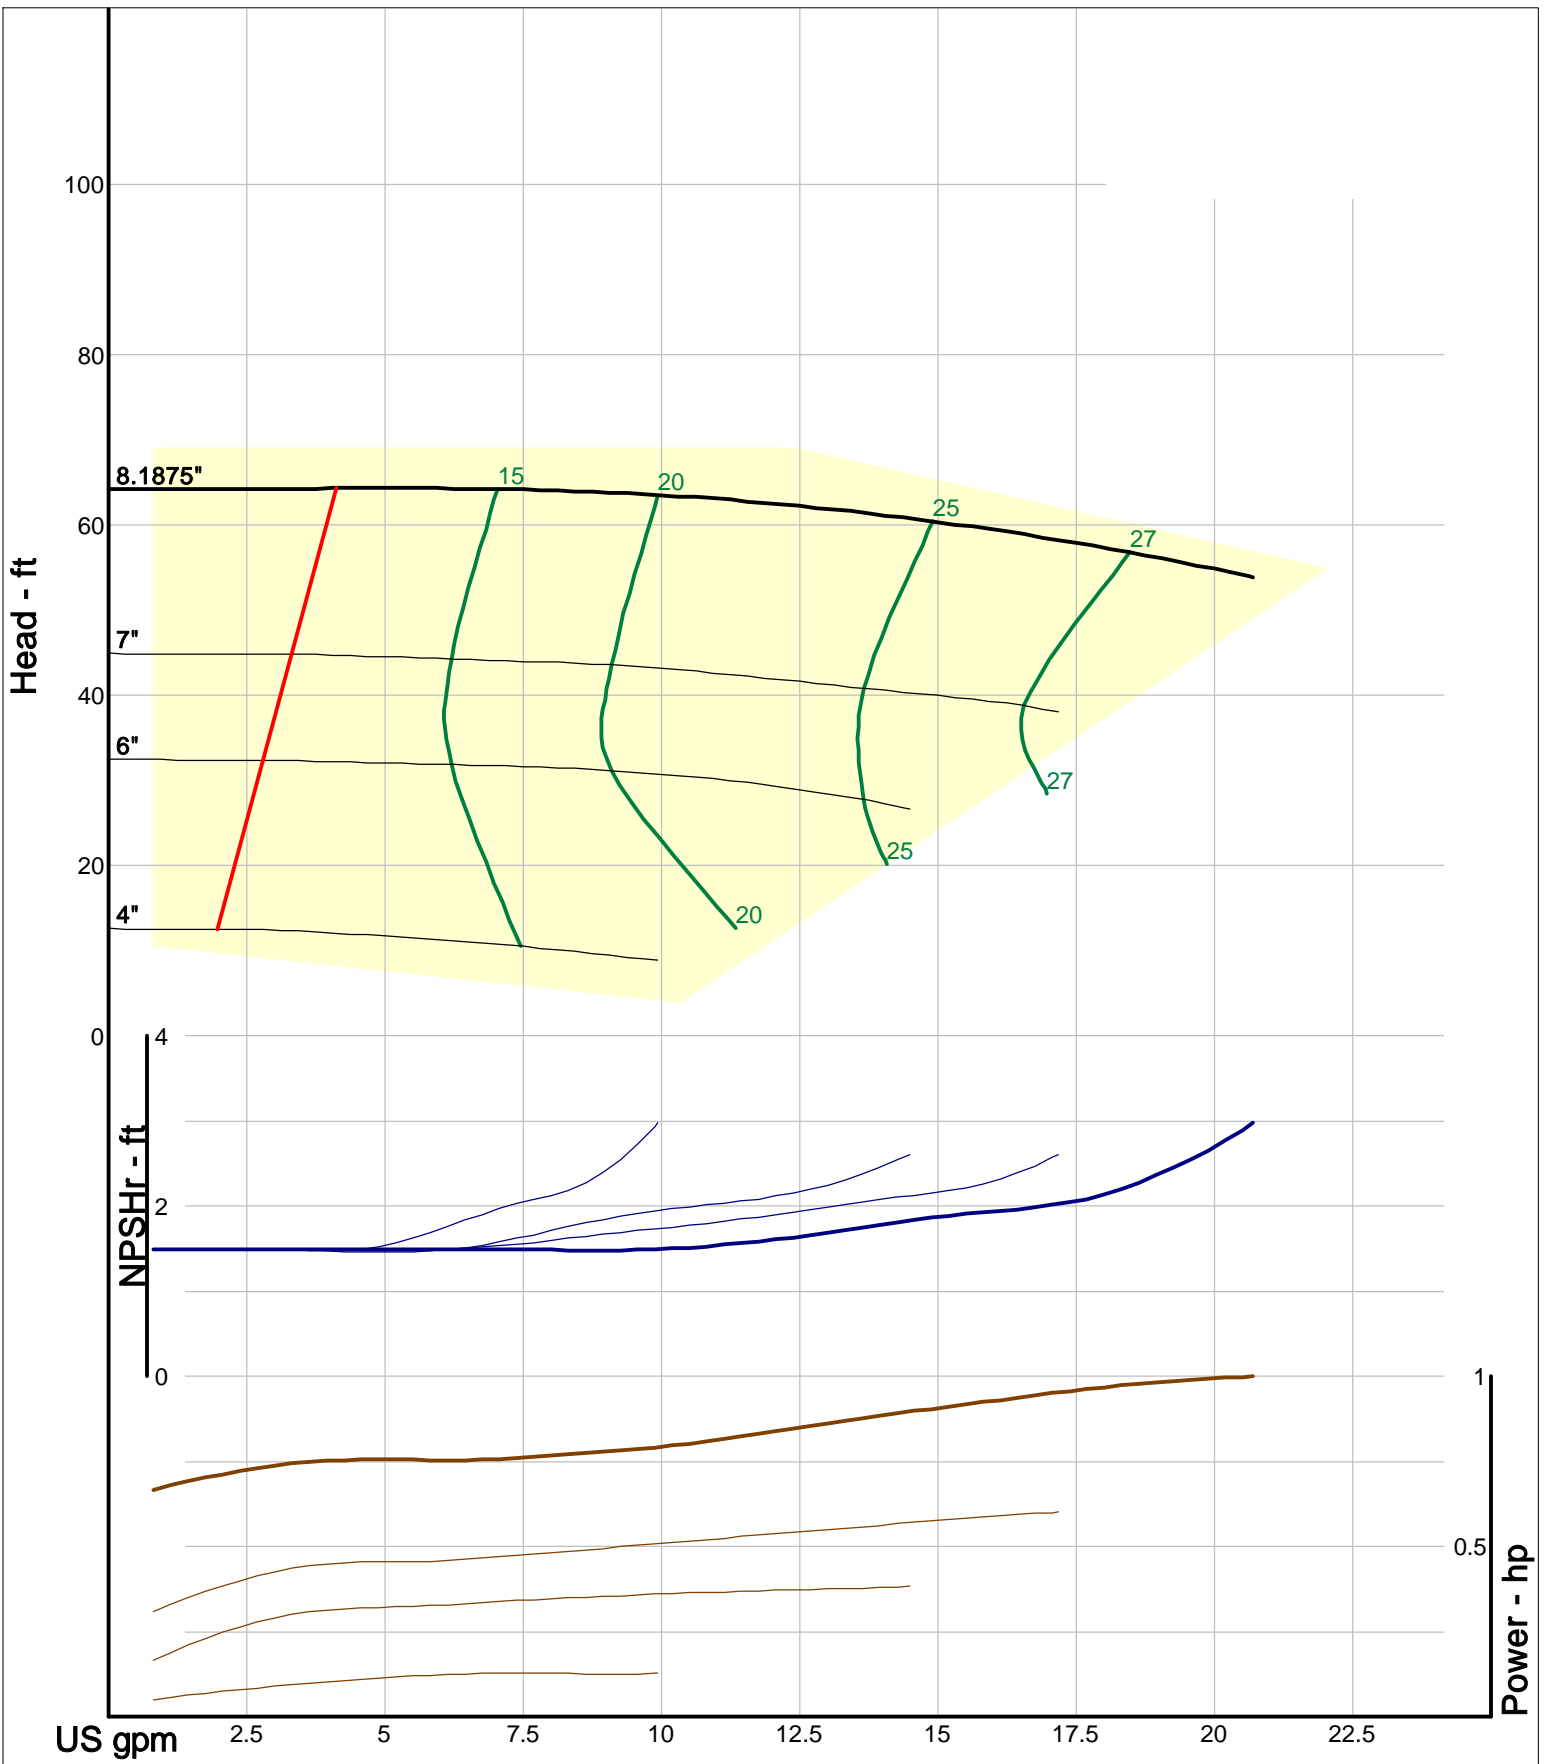

A WILO BRAND

460 Series ANSI Process

1500 RPM Performance Curves
Low Flow Impellers

Company: American-Marsh Pumps
 Name:
 12/10/05

American-Marsh Pumps
 Catalog: WTRWKS-2005c.50, vers 2.5c
 460_OSD_OP - 1500

Size: 1L1x1.5LF-82
 Speed: 1450 rpm
 Dia: 8.1875 in
 Curve: CS-17374

A WILO BRAND

Company: American-Marsh Pumps
Name:
12/10/05

American-Marsh Pumps
Catalog: WTRWKS-2005c.50, vers 2.5c
460_OSD_OP - 1500

Size: 2L1x2LF-10
Speed: 1450 rpm
Dia: 10 in
Curve: CS-17376

A WILO BRAND

Company: American-Marsh Pumps
Name:
12/10/05

American-Marsh Pumps
Catalog: WTRWKS-2005c.50, vers 2.5c
460_OSD_OP - 1500

Size: 2L1.5x3LF-13
Speed: 1450 rpm
Dia: 13 in
Curve: CS-17378