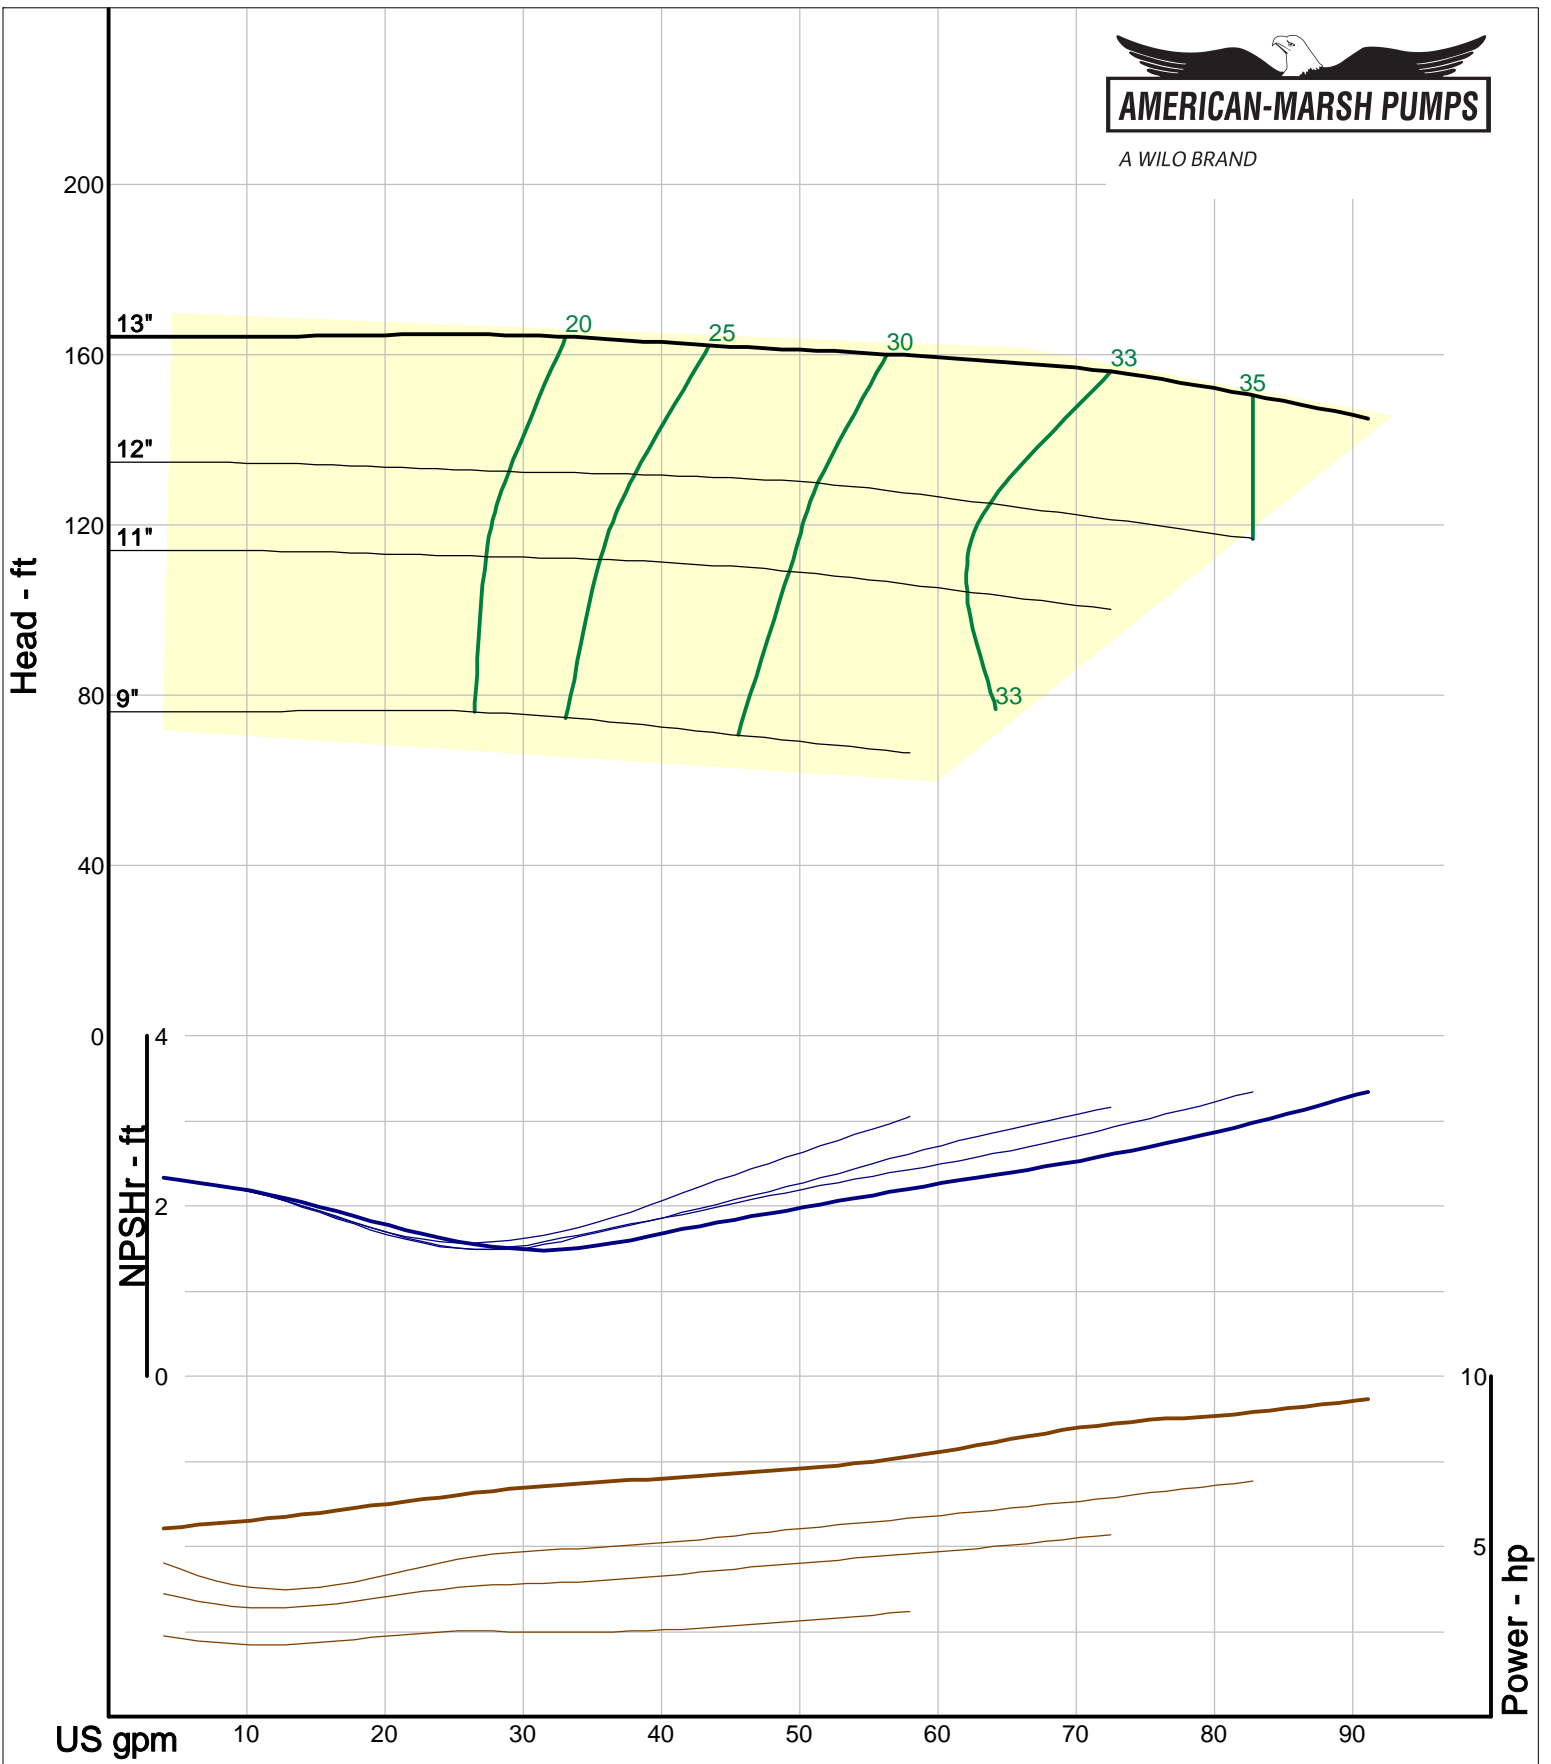

A WILO BRAND

460 Series ANSI Process

1500 RPM Performance Curves
Low Flow Impellers

Company: American-Marsh Pumps
 Name:
 12/10/05

American-Marsh Pumps
 Catalog: WTRWKS-2005c.50, vers 2.5c
 460_OSD_OP - 1500

Size: 1L1x1.5LF-82
 Speed: 1450 rpm
 Dia: 8.1875 in
 Curve: CS-17374

A WILO BRAND

Company: American-Marsh Pumps
Name:
12/10/05

American-Marsh Pumps
Catalog: WTRWKS-2005c.50, vers 2.5c
460_OSD_OP - 1500

Size: 2L1x2LF-10
Speed: 1450 rpm
Dia: 10 in
Curve: CS-17376

A WILO BRAND

Company: American-Marsh Pumps
Name:
12/10/05

American-Marsh Pumps
Catalog: WTRWKS-2005c.50, vers 2.5c
460_OSD_OP - 1500

Size: 2L1.5x3LF-13
Speed: 1450 rpm
Dia: 13 in
Curve: CS-17378