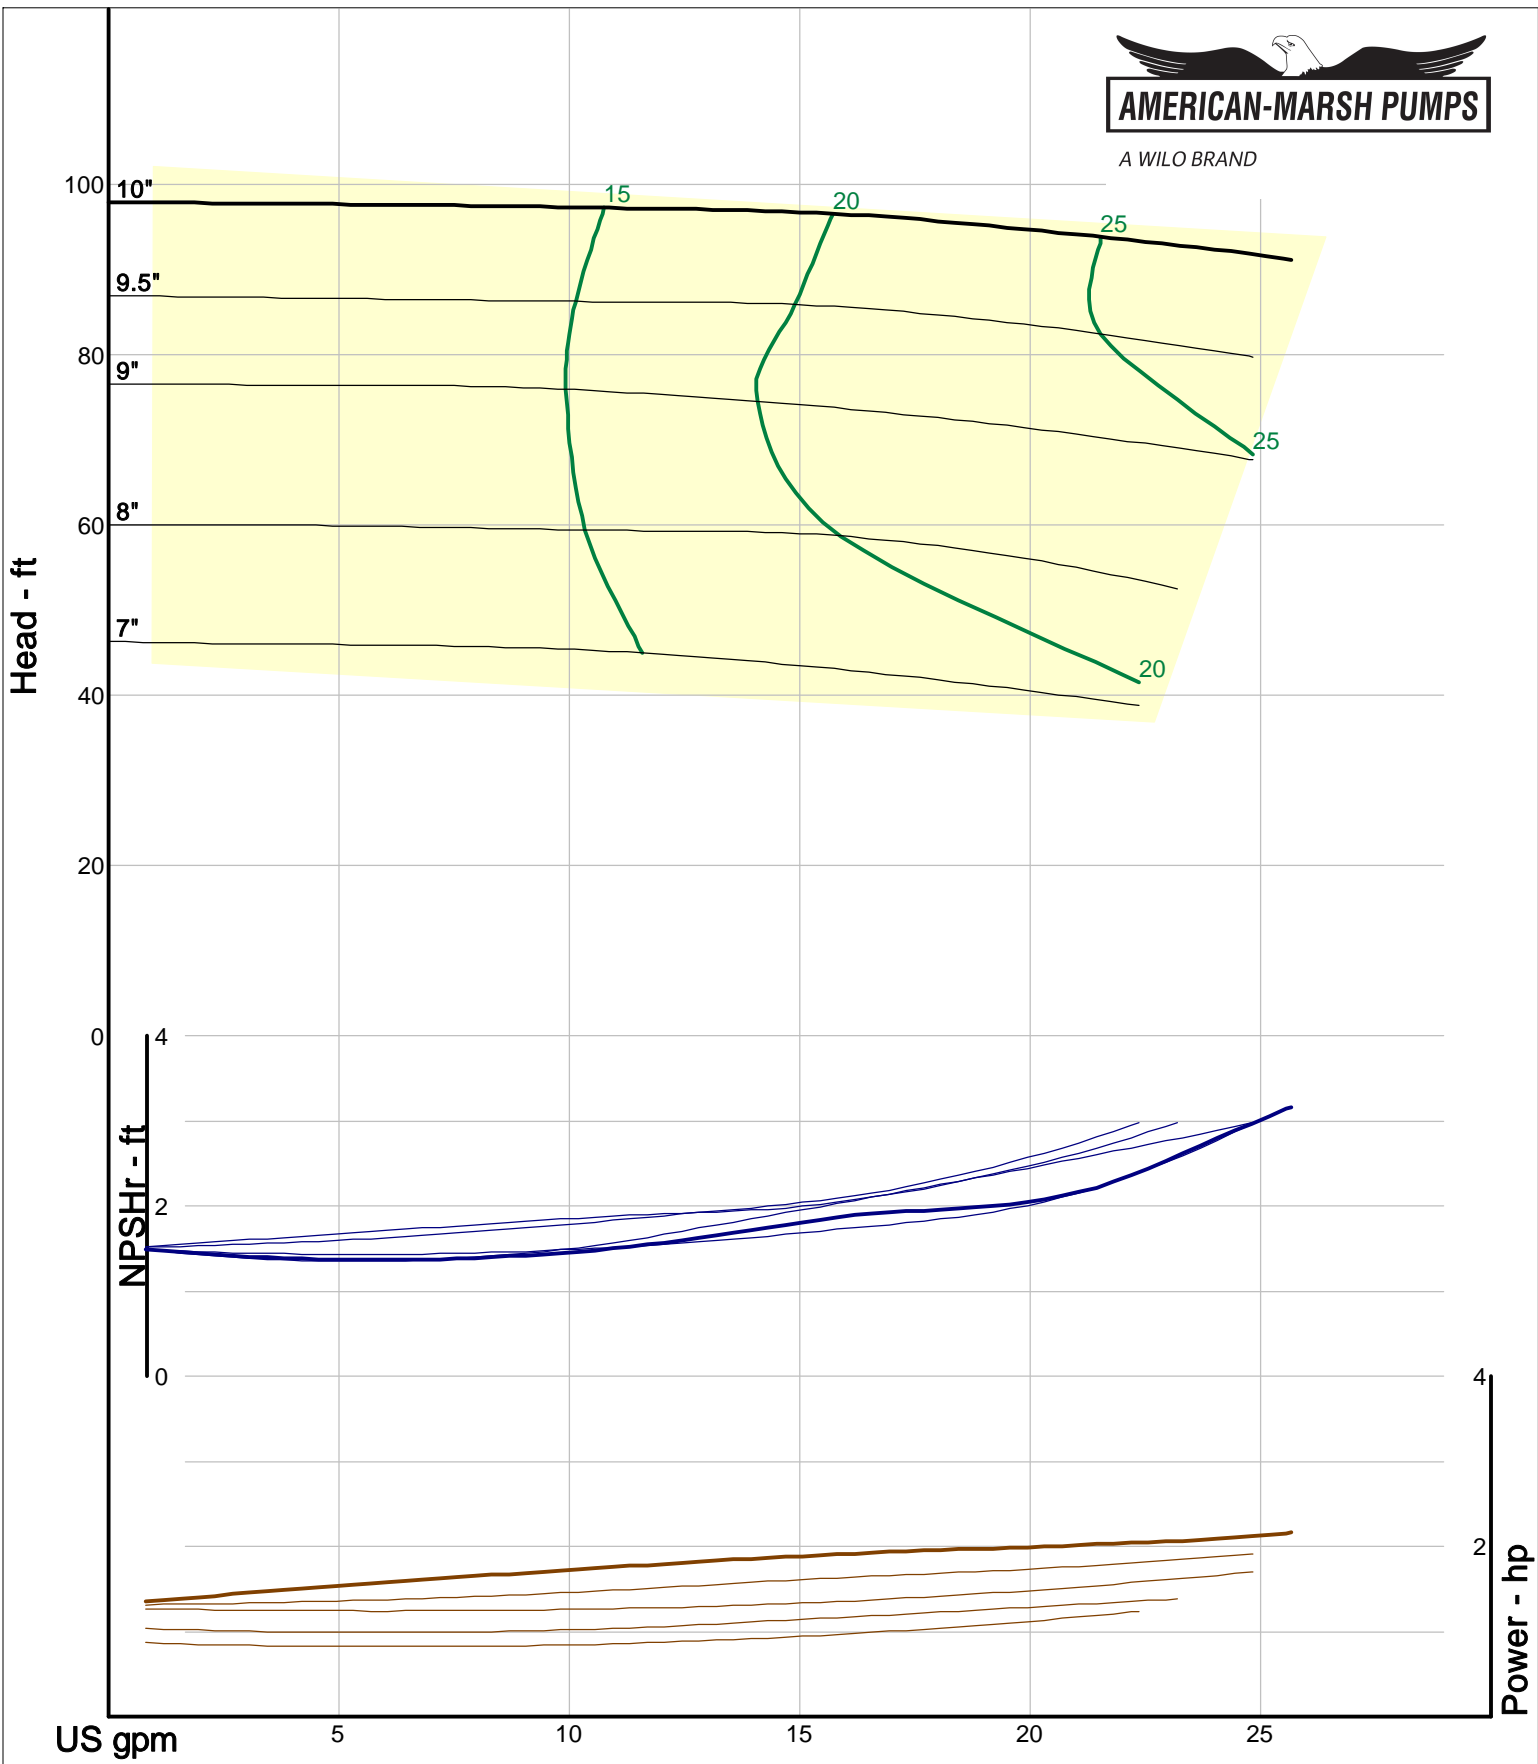

A WILO BRAND

460 Series ANSI Process

1500 RPM Performance Curves
Low Flow Impellers

Company: American-Marsh Pumps
 Name:
 12/10/05

American-Marsh Pumps
 Catalog: WTRWKS-2005c.50, vers 2.5c
 460_OSD_OP - 1500

Size: 1L1x1.5LF-82
 Speed: 1450 rpm
 Dia: 8.1875 in
 Curve: CS-17374

A WILO BRAND

Company: American-Marsh Pumps
Name:
12/10/05

American-Marsh Pumps
Catalog: WTRWKS-2005c.50, vers 2.5c
460_OSD_OP - 1500

Size: 2L1x2LF-10
Speed: 1450 rpm
Dia: 10 in
Curve: CS-17376

A WILO BRAND

Company: American-Marsh Pumps
Name:
12/10/05

American-Marsh Pumps
Catalog: WTRWKS-2005c.50, vers 2.5c
460_OSD_OP - 1500

Size: 2L1.5x3LF-13
Speed: 1450 rpm
Dia: 13 in
Curve: CS-17378