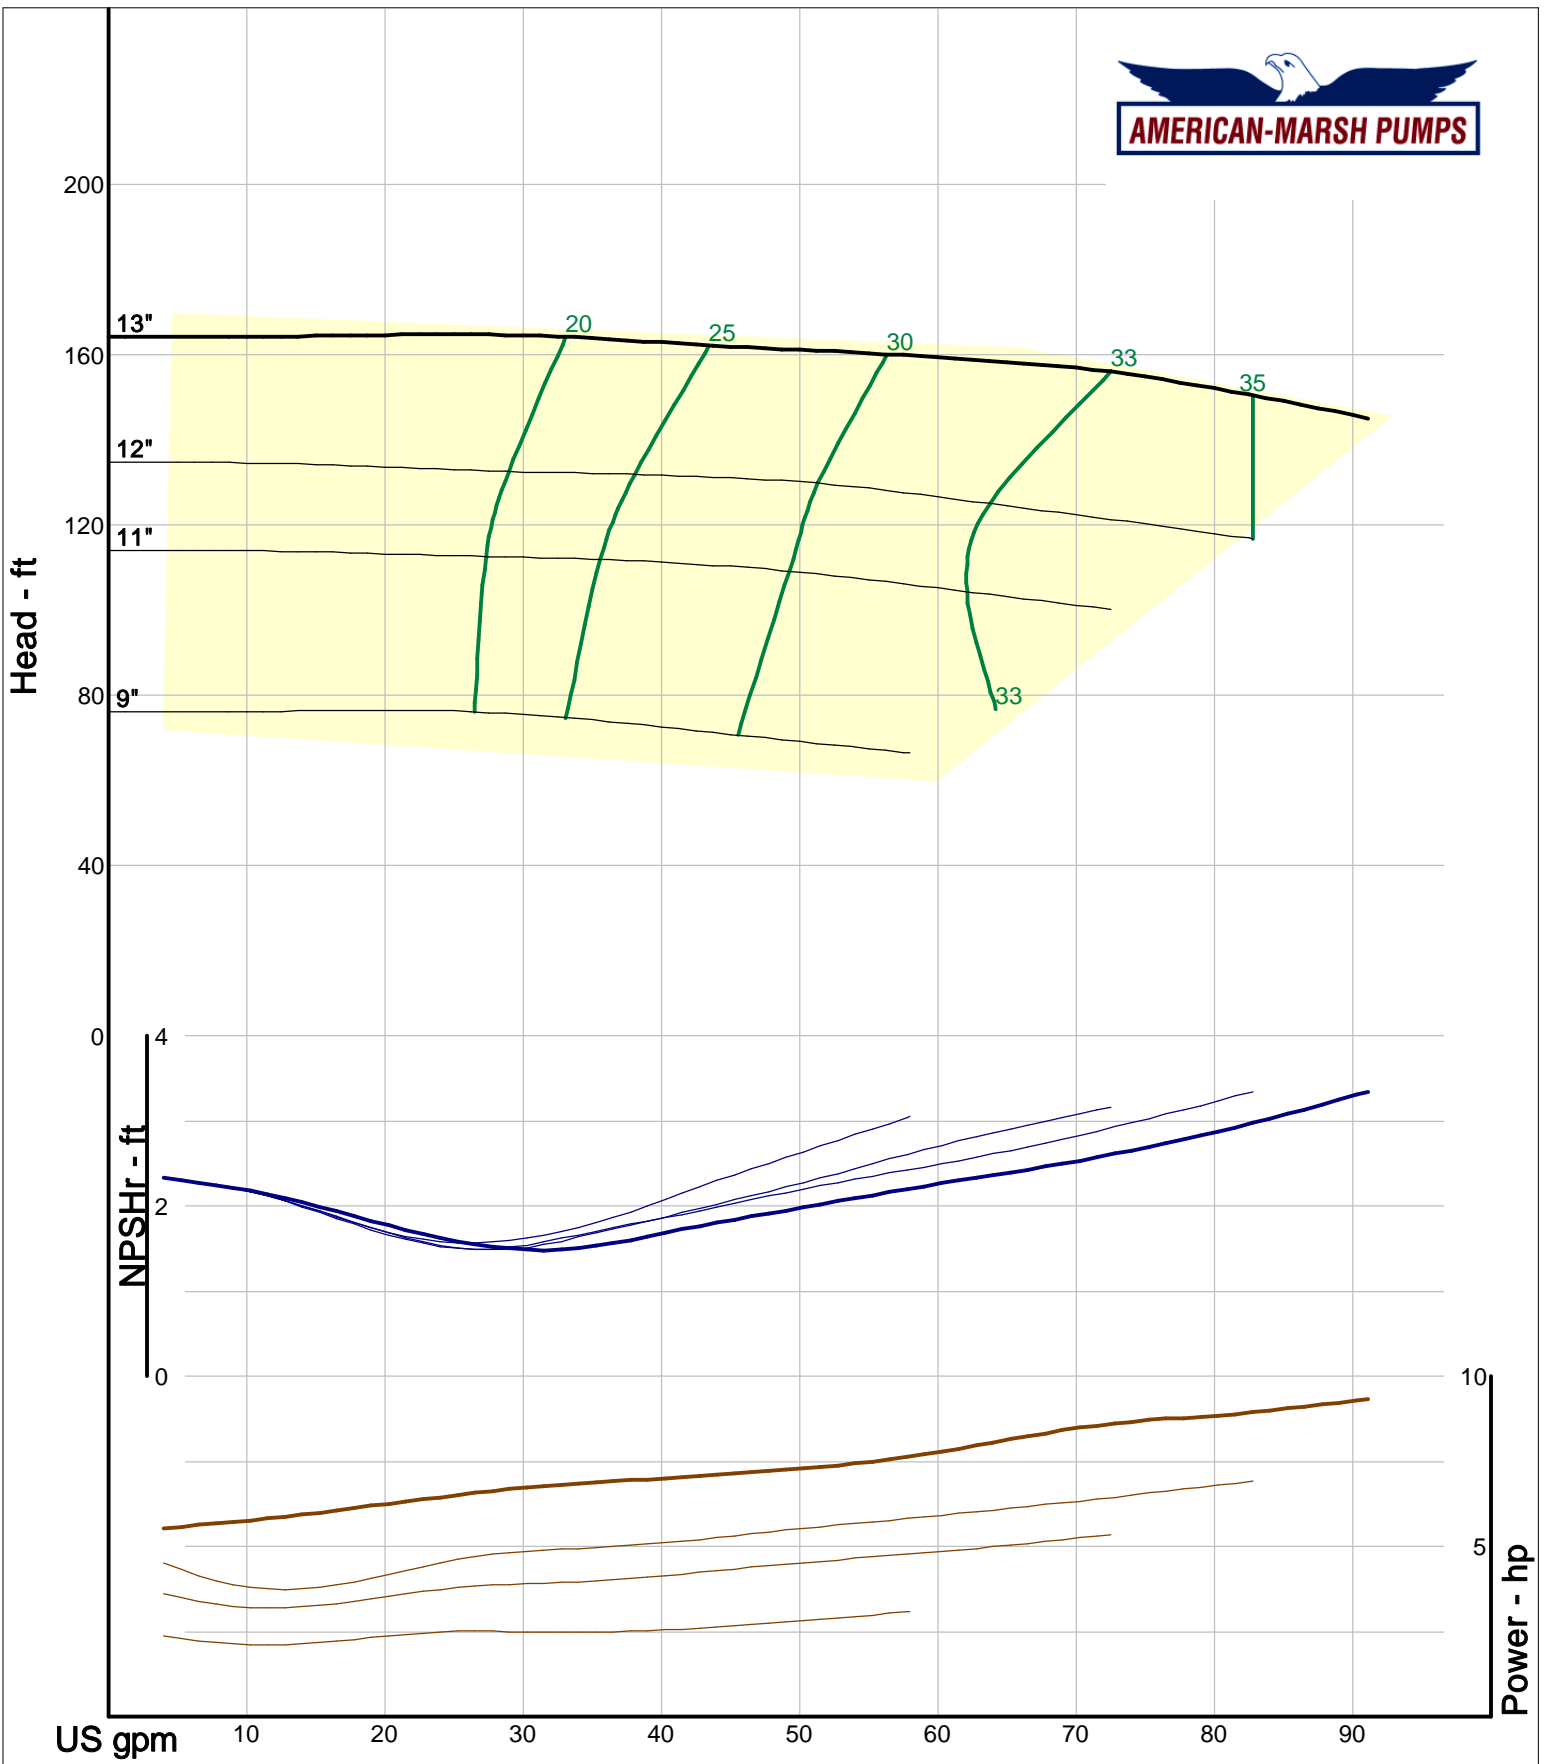

460 Series ANSI Process

1500 RPM Performance Curves
Low Flow Impellers

Company: American-Marsh Pumps
 Name:
 12/10/05

American-Marsh Pumps
 Catalog: WTRWKS-2005c.50, vers 2.5c
 460_OSD_OP - 1500

Size: 1L1x1.5LF-4
 Speed: 1450 rpm
 Dia: 4 in
 Curve: CS-17372

Company: American-Marsh Pumps
 Name:
 12/10/05

American-Marsh Pumps
 Catalog: WTRWKS-2005c.50, vers 2.5c
 460_OSD_OP - 1500

Size: 1L1x1.5LF-82
 Speed: 1450 rpm
 Dia: 8.1875 in
 Curve: CS-17374

Company: American-Marsh Pumps
 Name:
 12/10/05

American-Marsh Pumps
 Catalog: WTRWKS-2005c.50, vers 2.5c
 460_OSD_OP - 1500

Size: 2L1x2LF-10
 Speed: 1450 rpm
 Dia: 10 in
 Curve: CS-17376

Company: American-Marsh Pumps
 Name:
 12/10/05

American-Marsh Pumps
 Catalog: WTRWKS-2005c.50, vers 2.5c
 460_OSD_OP - 1500

Size: 2L1.5x3LF-13
 Speed: 1450 rpm
 Dia: 13 in
 Curve: CS-17378