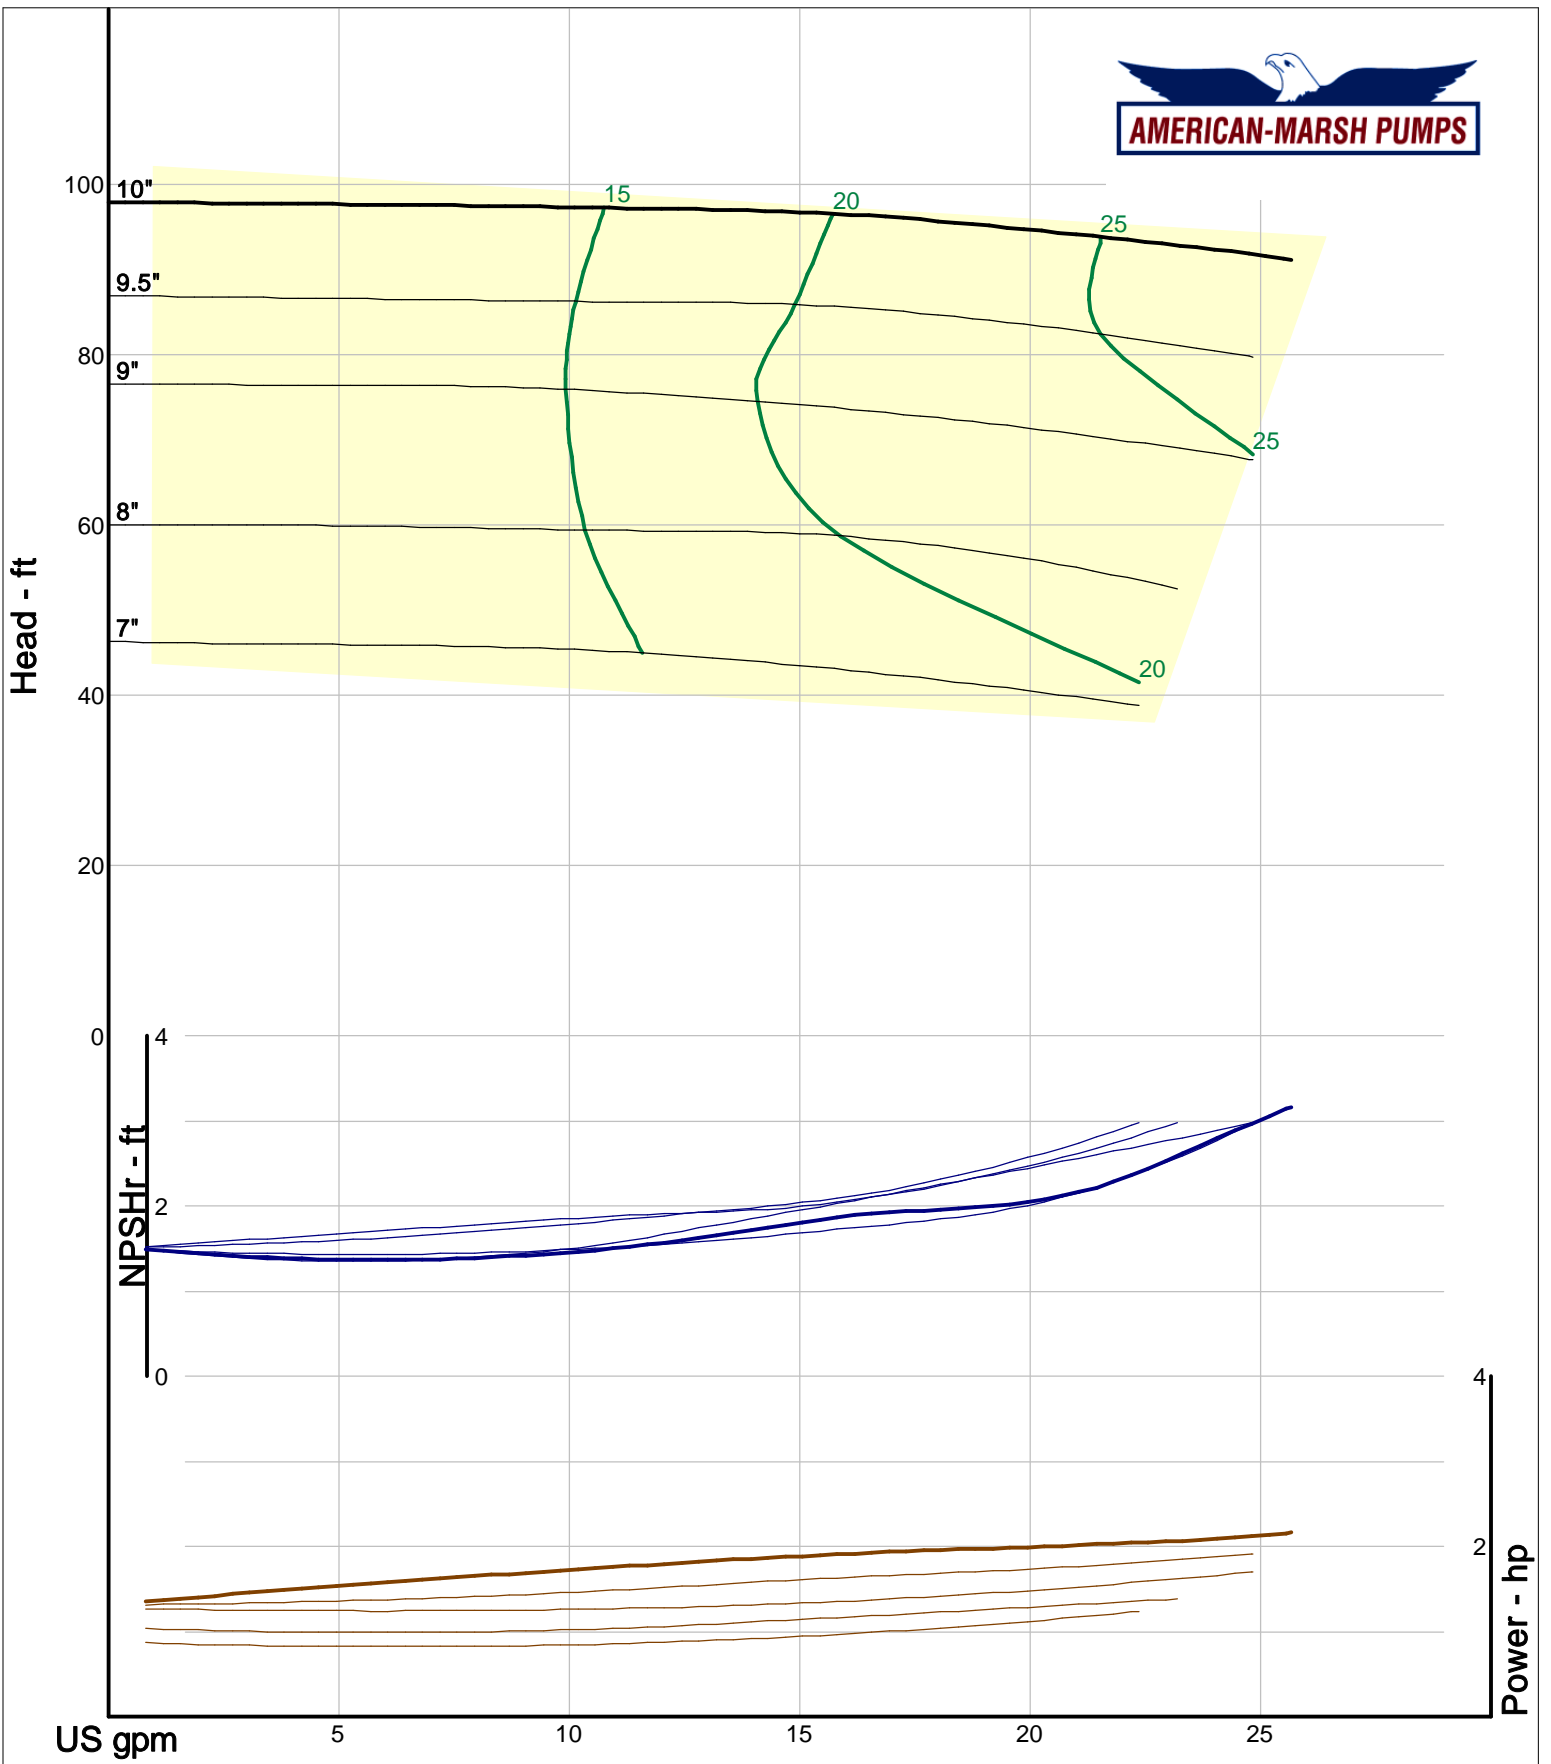

460 Series ANSI Process

1500 RPM Performance Curves
Low Flow Impellers

Company: American-Marsh Pumps
 Name:
 12/10/05

American-Marsh Pumps
 Catalog: WTRWKS-2005c.50, vers 2.5c
 460_OSD_OP - 1500

Size: 1L1x1.5LF-4
 Speed: 1450 rpm
 Dia: 4 in
 Curve: CS-17372

Company: American-Marsh Pumps
 Name:
 12/10/05

American-Marsh Pumps
 Catalog: WTRWKS-2005c.50, vers 2.5c
 460_OSD_OP - 1500

Size: 1L1x1.5LF-82
 Speed: 1450 rpm
 Dia: 8.1875 in
 Curve: CS-17374

Company: American-Marsh Pumps
 Name:
 12/10/05

American-Marsh Pumps
 Catalog: WTRWKS-2005c.50, vers 2.5c
 460_OSD_OP - 1500

Size: 2L1x2LF-10
 Speed: 1450 rpm
 Dia: 10 in
 Curve: CS-17376

Company: American-Marsh Pumps
 Name:
 12/10/05

American-Marsh Pumps
 Catalog: WTRWKS-2005c.50, vers 2.5c
 460_OSD_OP - 1500

Size: 2L1.5x3LF-13
 Speed: 1450 rpm
 Dia: 13 in
 Curve: CS-17378