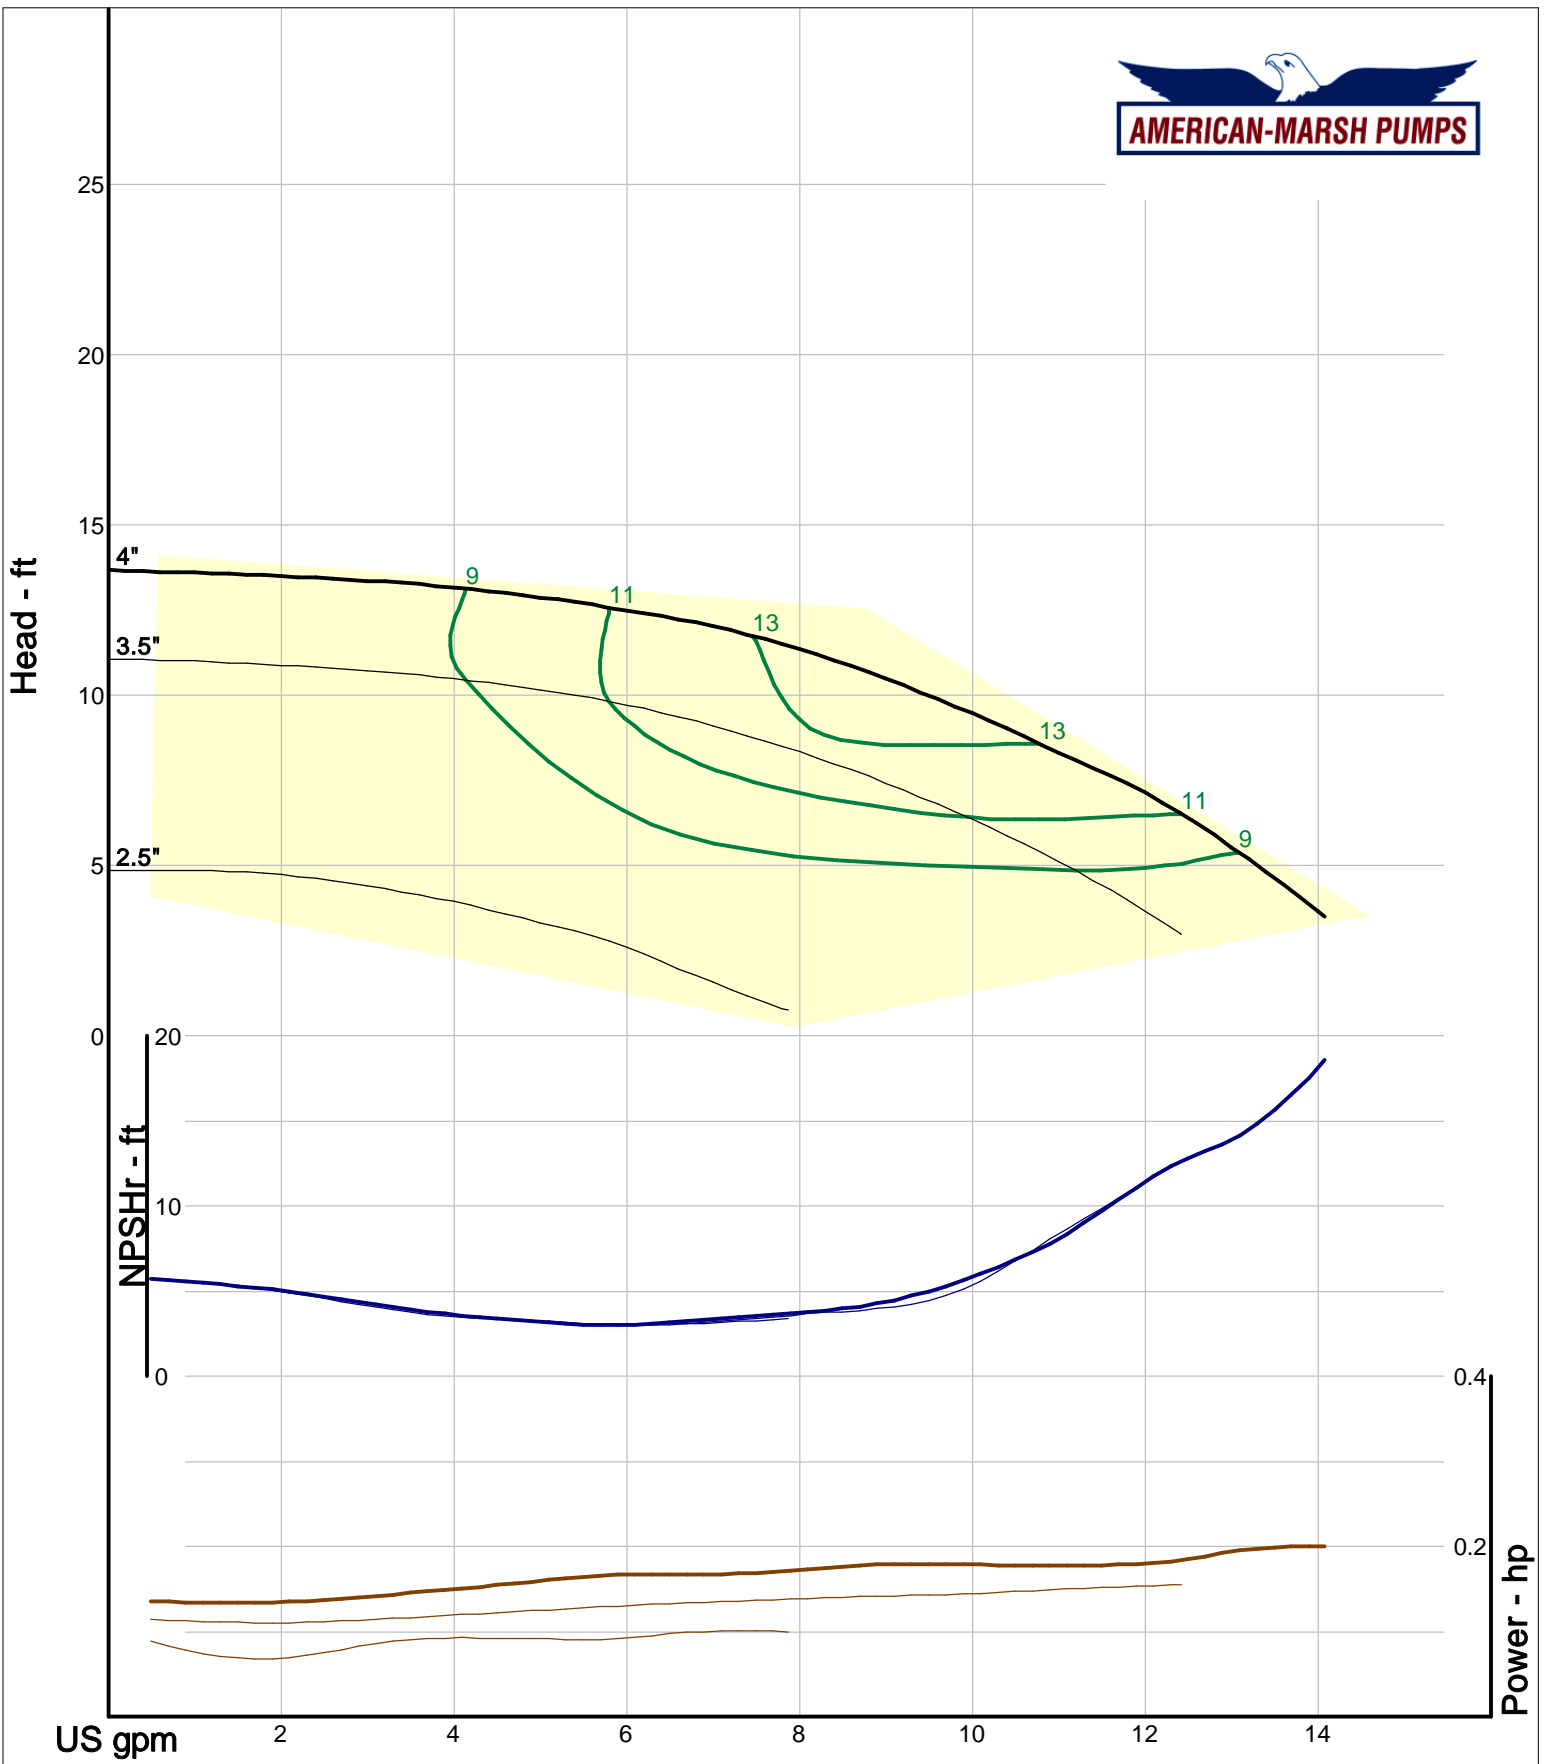

460 Series ANSI Process

1500 RPM Performance Curves
Low Flow Impellers

Company: American-Marsh Pumps
 Name:
 12/10/05

American-Marsh Pumps
 Catalog: WTRWKS-2005c.50, vers 2.5c
 460_OSD_OP - 1500

Size: 1L1x1.5LF-4
 Speed: 1450 rpm
 Dia: 4 in
 Curve: CS-17372

Company: American-Marsh Pumps
 Name:
 12/10/05

American-Marsh Pumps
 Catalog: WTRWKS-2005c.50, vers 2.5c
 460_OSD_OP - 1500

Size: 1L1x1.5LF-82
 Speed: 1450 rpm
 Dia: 8.1875 in
 Curve: CS-17374

Company: American-Marsh Pumps
 Name:
 12/10/05

American-Marsh Pumps
 Catalog: WTRWKS-2005c.50, vers 2.5c
 460_OSD_OP - 1500

Size: 2L1x2LF-10
 Speed: 1450 rpm
 Dia: 10 in
 Curve: CS-17376

Company: American-Marsh Pumps
 Name:
 12/10/05

American-Marsh Pumps
 Catalog: WTRWKS-2005c.50, vers 2.5c
 460_OSD_OP - 1500

Size: 2L1.5x3LF-13
 Speed: 1450 rpm
 Dia: 13 in
 Curve: CS-17378