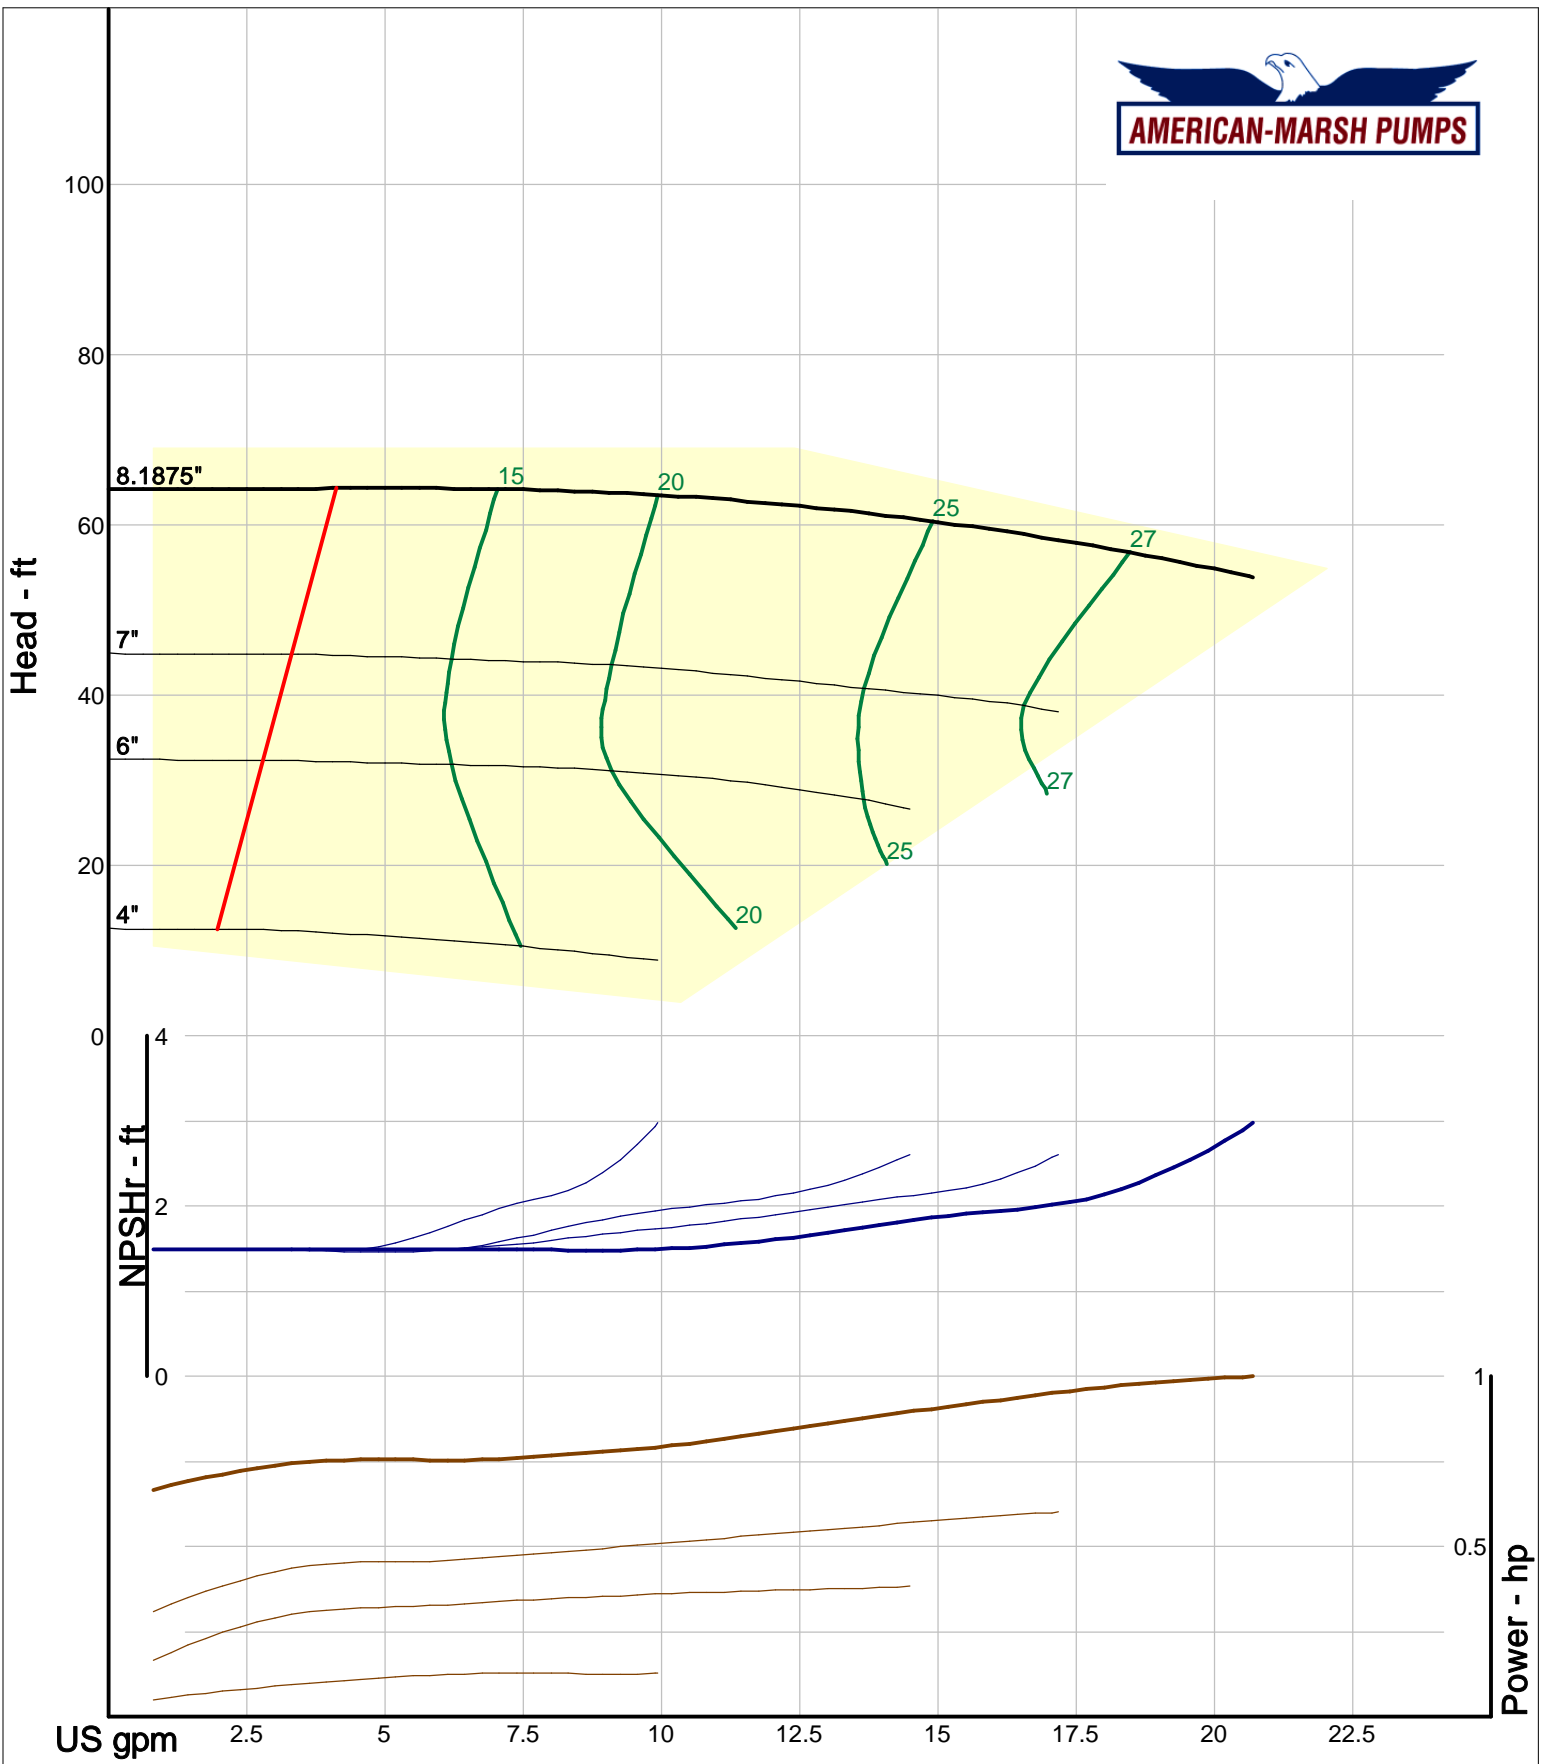

460 Series ANSI Process

1500 RPM Performance Curves
Low Flow Impellers

Company: American-Marsh Pumps
 Name:
 12/10/05

American-Marsh Pumps
 Catalog: WTRWKS-2005c.50, vers 2.5c
 460_OSD_OP - 1500

Size: 1L1x1.5LF-4
 Speed: 1450 rpm
 Dia: 4 in
 Curve: CS-17372

Company: American-Marsh Pumps
 Name:
 12/10/05

American-Marsh Pumps
 Catalog: WTRWKS-2005c.50, vers 2.5c
 460_OSD_OP - 1500

Size: 1L1x1.5LF-82
 Speed: 1450 rpm
 Dia: 8.1875 in
 Curve: CS-17374

Company: American-Marsh Pumps
 Name:
 12/10/05

American-Marsh Pumps
 Catalog: WTRWKS-2005c.50, vers 2.5c
 460_OSD_OP - 1500

Size: 2L1x2LF-10
 Speed: 1450 rpm
 Dia: 10 in
 Curve: CS-17376

Company: American-Marsh Pumps
 Name:
 12/10/05

American-Marsh Pumps
 Catalog: WTRWKS-2005c.50, vers 2.5c
 460_OSD_OP - 1500

Size: 2L1.5x3LF-13
 Speed: 1450 rpm
 Dia: 13 in
 Curve: CS-17378