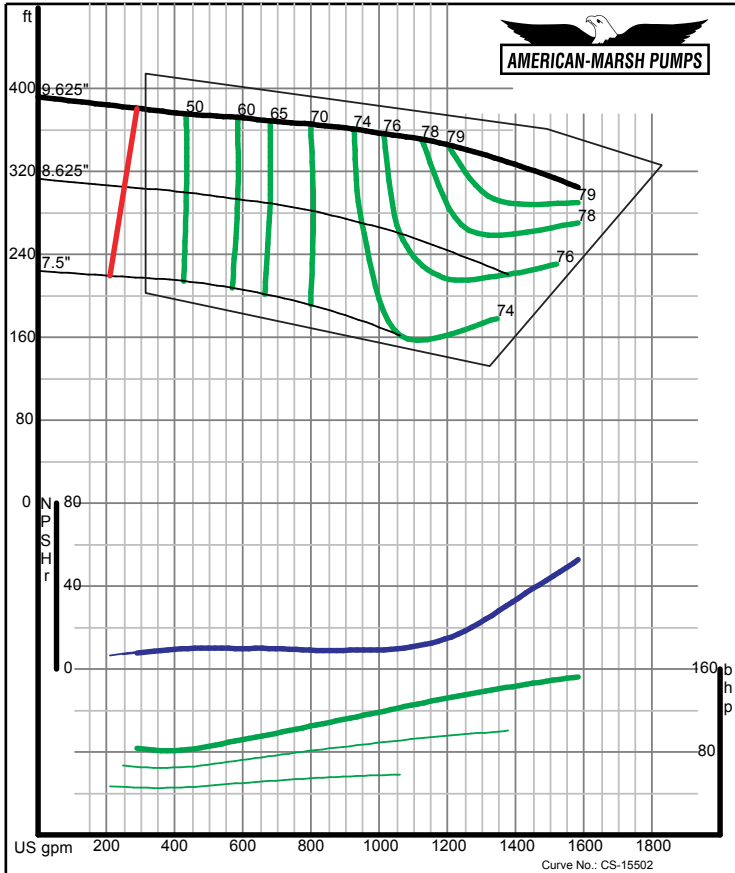

340 Series Double Suction

HD

3600 RPM Performance Curves

Enclosed Impellers

340 SERIES HD SPLIT CASE PERFORMANCE CURVES - 3600 RPM

American-Marsh Pumps **Size: 2.5x3-10 HD**
Speed: 3500 rpm
 09/03/02 Curve No.: CS-15500

American-Marsh Pumps **Size: 3x4-10 HD**
Speed: 3500 rpm
 09/03/02 Curve No.: CS-15501

340 SERIES HD SPLIT CASE PERFORMANCE CURVES - 3600 RPM

American-Marsh Pumps **Size: 4x5-10 HD**
Speed: 3540 rpm
 09/03/02 Curve No.: CS-15502

American-Marsh Pumps **Size: 5x6-10 HD**
Speed: 3500 rpm
 09/03/02 Curve No.: CS-15533