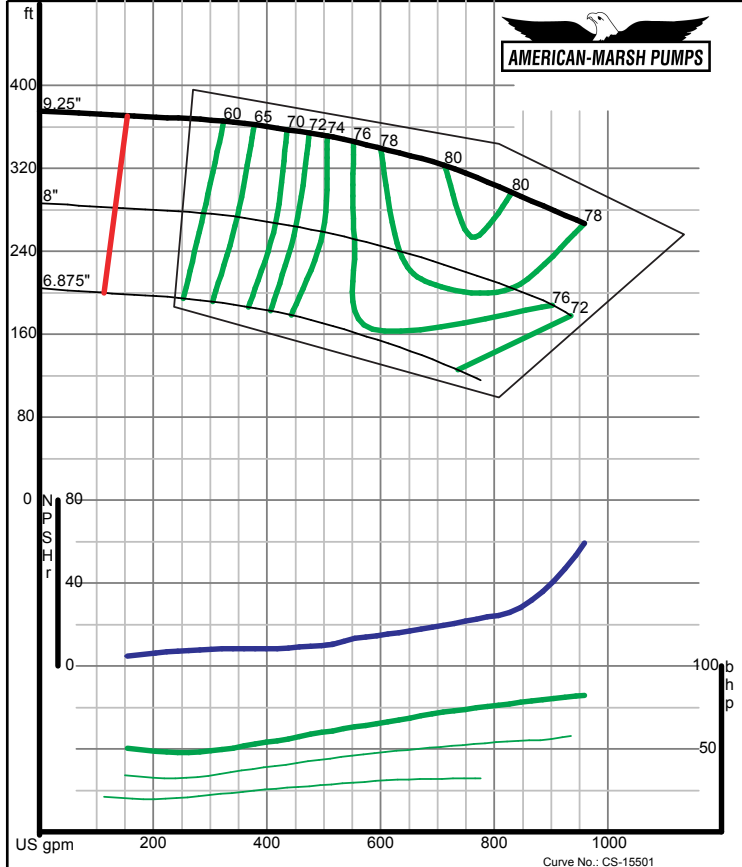

340 Series Double Suction

HD

3600 RPM Performance Curves

Enclosed Impellers

340 SERIES HD SPLIT CASE PERFORMANCE CURVES - 3600 RPM

American-Marsh Pumps **Size: 2.5x3-10 HD**
Speed: 3500 rpm
 09/03/02 Curve No.: CS-15500

American-Marsh Pumps **Size: 3x4-10 HD**
Speed: 3500 rpm
 09/03/02 Curve No.: CS-15501

340 SERIES HD SPLIT CASE PERFORMANCE CURVES - 3600 RPM

American-Marsh Pumps **Size: 4x5-10 HD**
Speed: 3540 rpm
 09/03/02 Curve No.: CS-15502

American-Marsh Pumps **Size: 5x6-10 HD**
Speed: 3500 rpm
 09/03/02 Curve No.: CS-15533