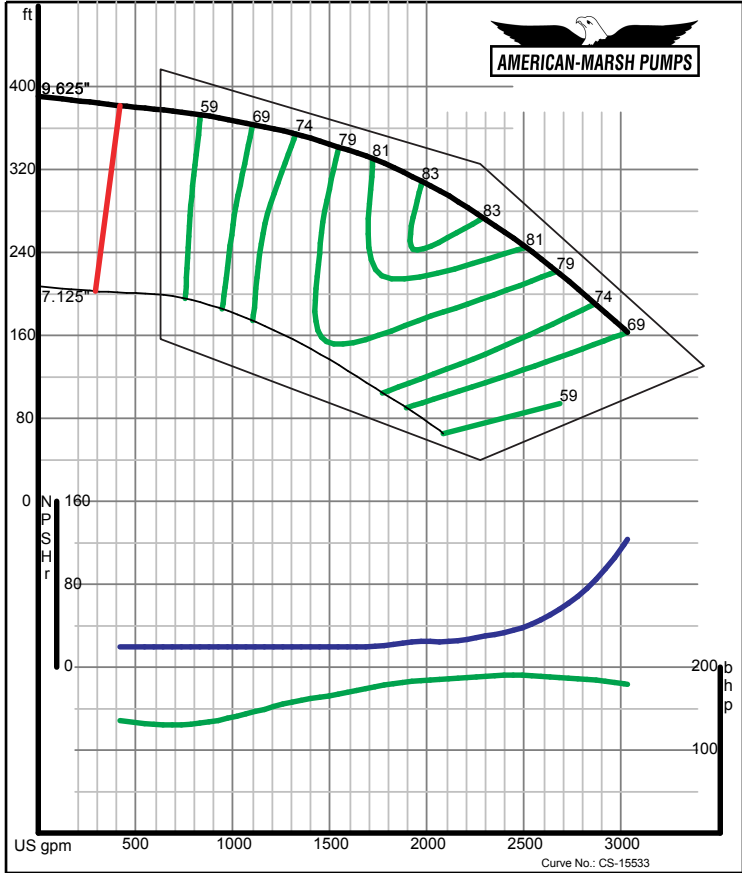

340 Series Double Suction

HD

3600 RPM Performance Curves

Enclosed Impellers

340 SERIES HD SPLIT CASE PERFORMANCE CURVES - 3600 RPM

American-Marsh Pumps **Size: 2.5x3-10 HD**
Speed: 3500 rpm
 09/03/02 Curve No.: CS-15500

American-Marsh Pumps **Size: 3x4-10 HD**
Speed: 3500 rpm
 09/03/02 Curve No.: CS-15501

340 SERIES HD SPLIT CASE PERFORMANCE CURVES - 3600 RPM

American-Marsh Pumps **Size: 4x5-10 HD**
Speed: 3540 rpm
 09/03/02 Curve No.: CS-15502

American-Marsh Pumps **Size: 5x6-10 HD**
Speed: 3500 rpm
 09/03/02 Curve No.: CS-15533