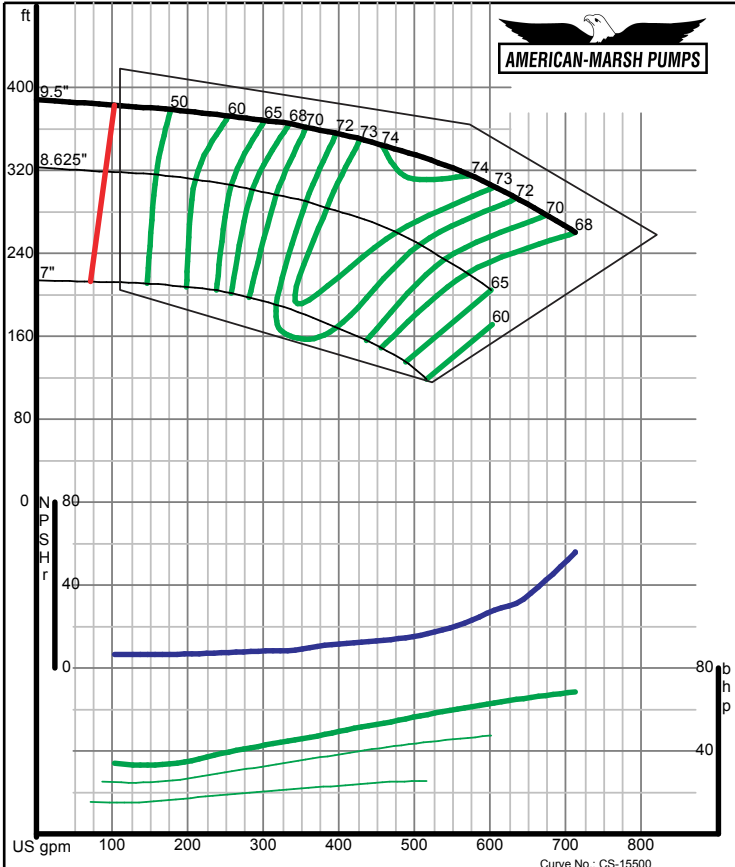

340 Series Double Suction

HD

3600 RPM Performance Curves

Enclosed Impellers

340 SERIES HD SPLIT CASE PERFORMANCE CURVES - 3600 RPM

American-Marsh Pumps **Size: 2.5x3-10 HD**
Speed: 3500 rpm
 09/03/02 Curve No.: CS-15500

American-Marsh Pumps **Size: 3x4-10 HD**
Speed: 3500 rpm
 09/03/02 Curve No.: CS-15501

340 SERIES HD SPLIT CASE PERFORMANCE CURVES - 3600 RPM

American-Marsh Pumps **Size: 4x5-10 HD**
Speed: 3540 rpm
 09/03/02 Curve No.: CS-15502

American-Marsh Pumps **Size: 5x6-10 HD**
Speed: 3500 rpm
 09/03/02 Curve No.: CS-15533