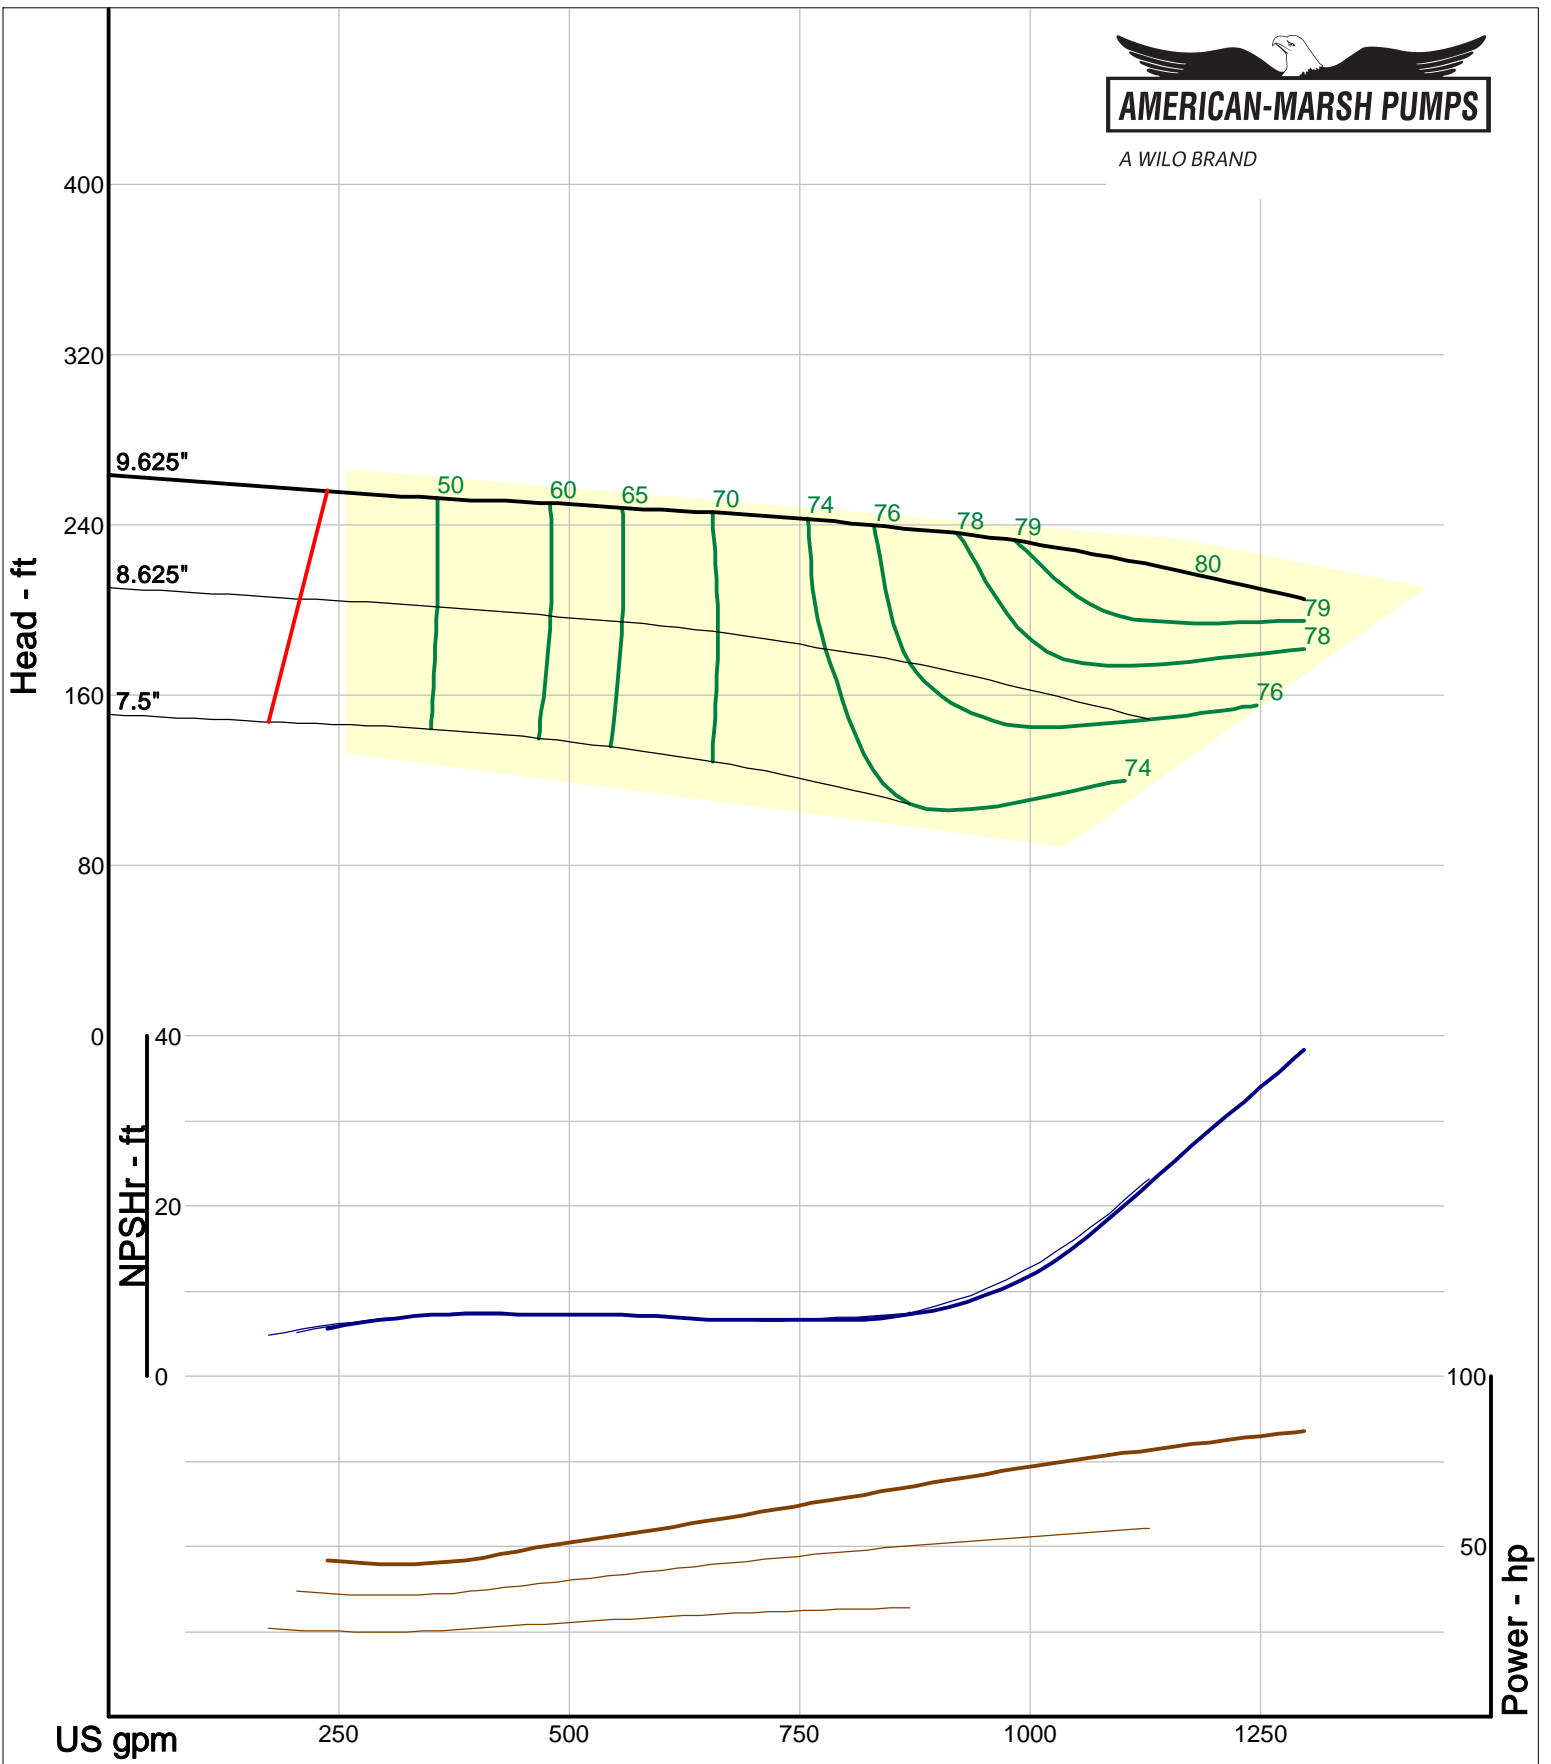

Size: 2.5x3-10 HD  
 Speed: 2900 rpm  
 Dia: 9.5 in  
 Curve: CS-15500

A WILO BRAND

Company: American-Marsh Pumps  
 Name:  
 12/04/05

American-Marsh Pumps  
 Catalog: WTRWKS-2005c.50, vers 2.5c  
 340\_HSC - 3000

Size: 3x4-10 HD  
 Speed: 2900 rpm  
 Dia: 9.25 in  
 Curve: CS-15501

A WILO BRAND

Company: American-Marsh Pumps  
Name:  
12/04/05

American-Marsh Pumps  
Catalog: WTRWKS-2005c.50, vers 2.5c  
340\_HSC - 3000

Size: 4x6-10 HD  
Speed: 2900 rpm  
Dia: 9.625 in  
Curve: CS-15502

A WILO BRAND

Company: American-Marsh Pumps  
Name:  
12/04/05

American-Marsh Pumps  
Catalog: WTRWKS-2005c.50, vers 2.5c  
340\_HSC - 3000

Size: 5x6-10 HD  
Speed: 2900 rpm  
Dia: 9.625 in  
Curve: CS-15533

A WILO BRAND

Company: American-Marsh Pumps  
 Name:  
 12/04/05

American-Marsh Pumps  
 Catalog: WTRWKS-2005c.50, vers 2.5c  
 340\_HSC - 3000