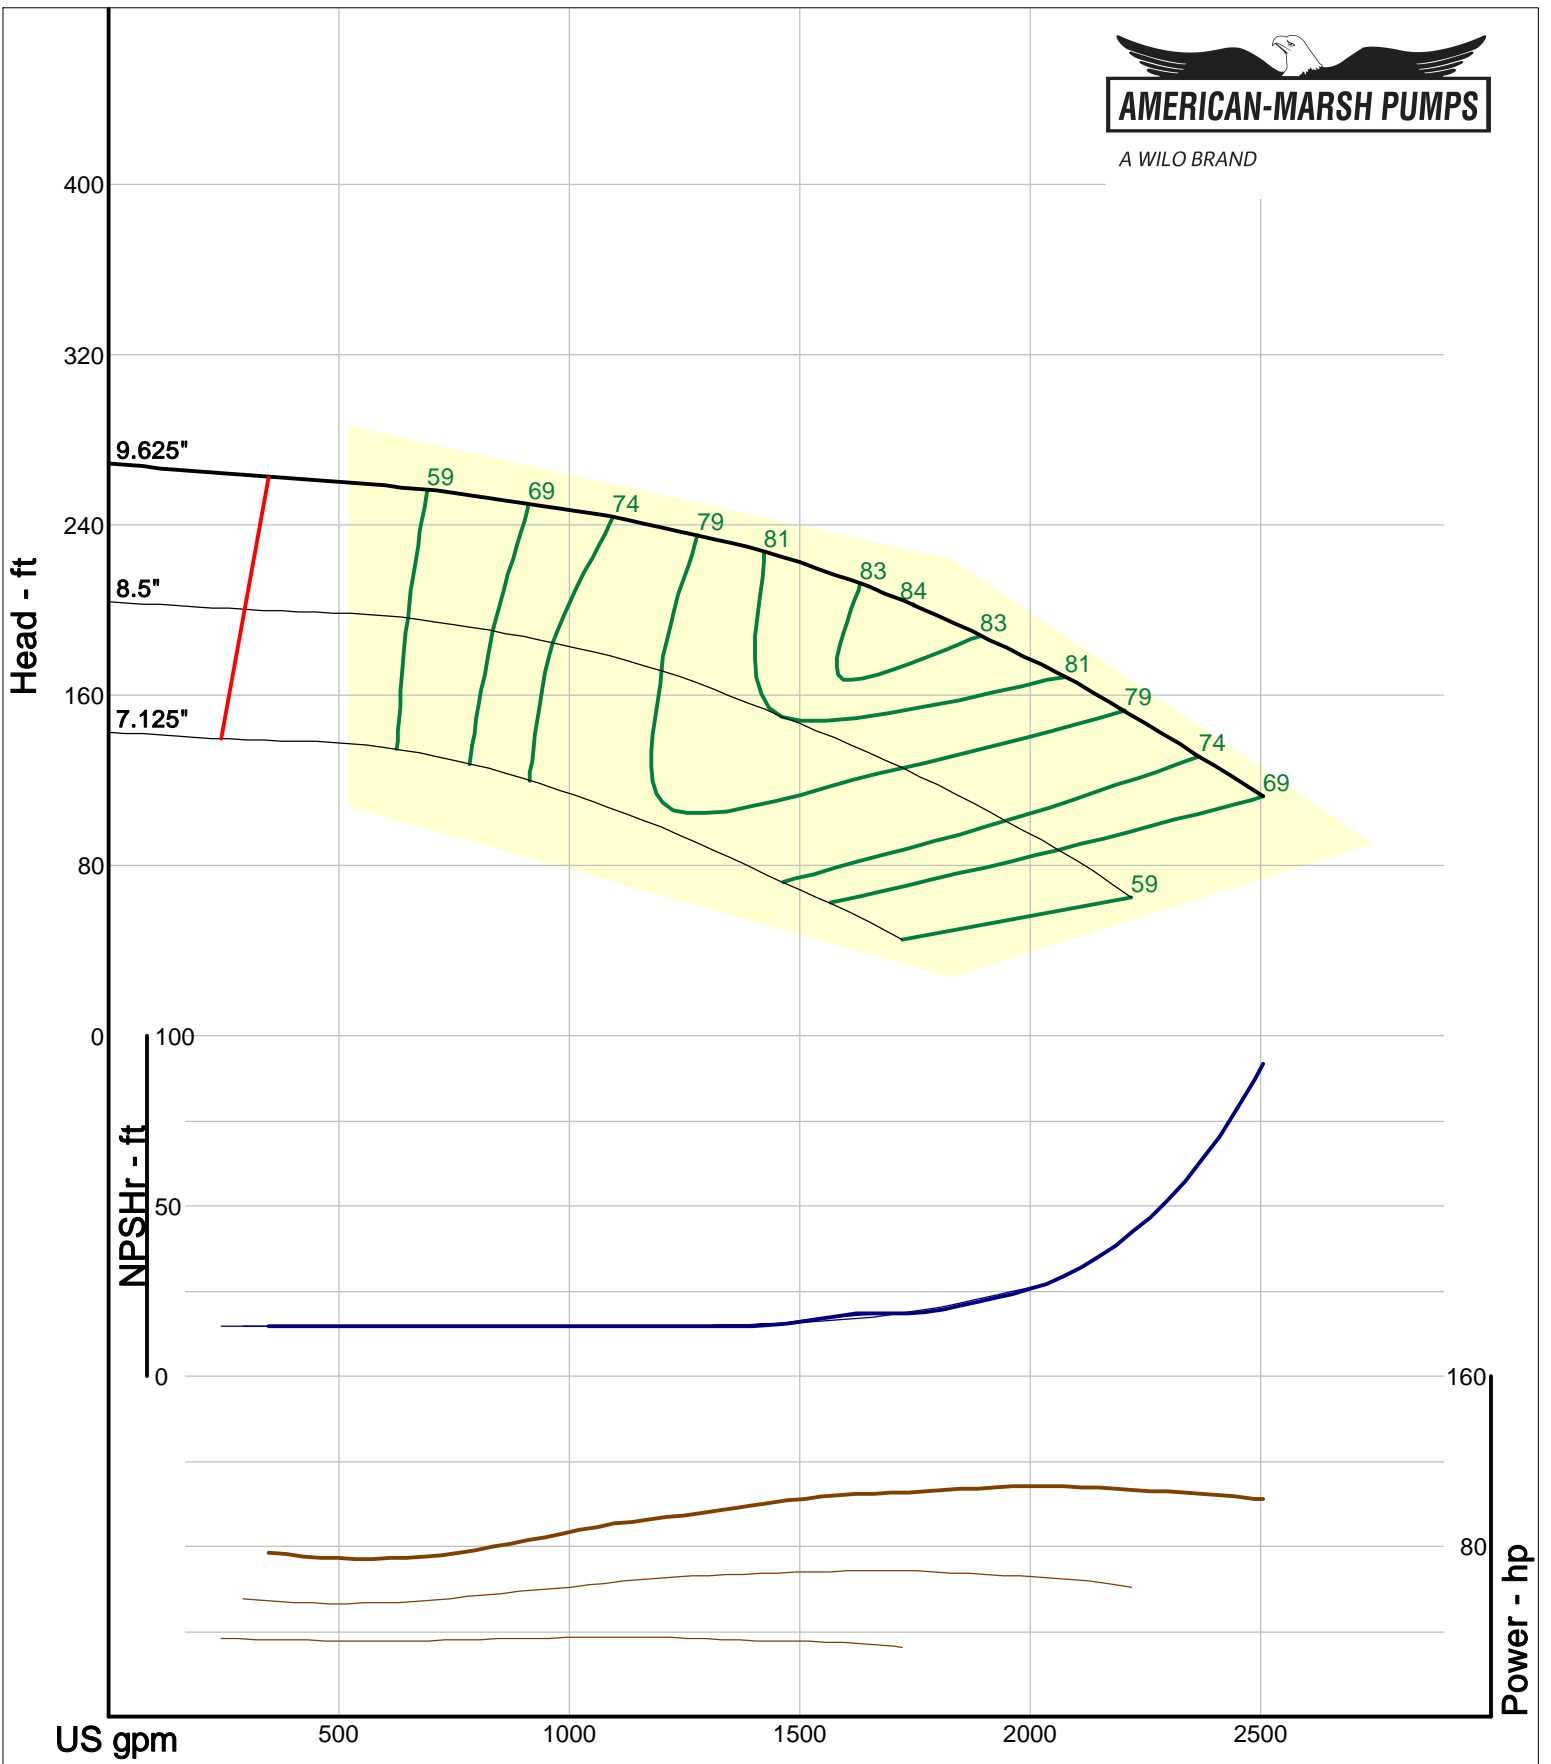

Size: 3x4-10 HD  
 Speed: 2900 rpm  
 Dia: 9.25 in  
 Curve: CS-15501

A WILO BRAND

Company: American-Marsh Pumps  
Name:  
12/04/05

American-Marsh Pumps  
Catalog: WTRWKS-2005c.50, vers 2.5c  
340\_HSC - 3000

Size: 4x6-10 HD  
Speed: 2900 rpm  
Dia: 9.625 in  
Curve: CS-15502

A WILO BRAND

Company: American-Marsh Pumps  
Name:  
12/04/05

American-Marsh Pumps  
Catalog: WTRWKS-2005c.50, vers 2.5c  
340\_HSC - 3000

Size: 5x6-10 HD  
Speed: 2900 rpm  
Dia: 9.625 in  
Curve: CS-15533

A WILO BRAND

Company: American-Marsh Pumps  
 Name:  
 12/04/05

American-Marsh Pumps  
 Catalog: WTRWKS-2005c.50, vers 2.5c  
 340\_HSC - 3000

Size: 5x6-11 HD  
 Speed: 2900 rpm  
 Dia: 11.25 in  
 Curve: CS-15595