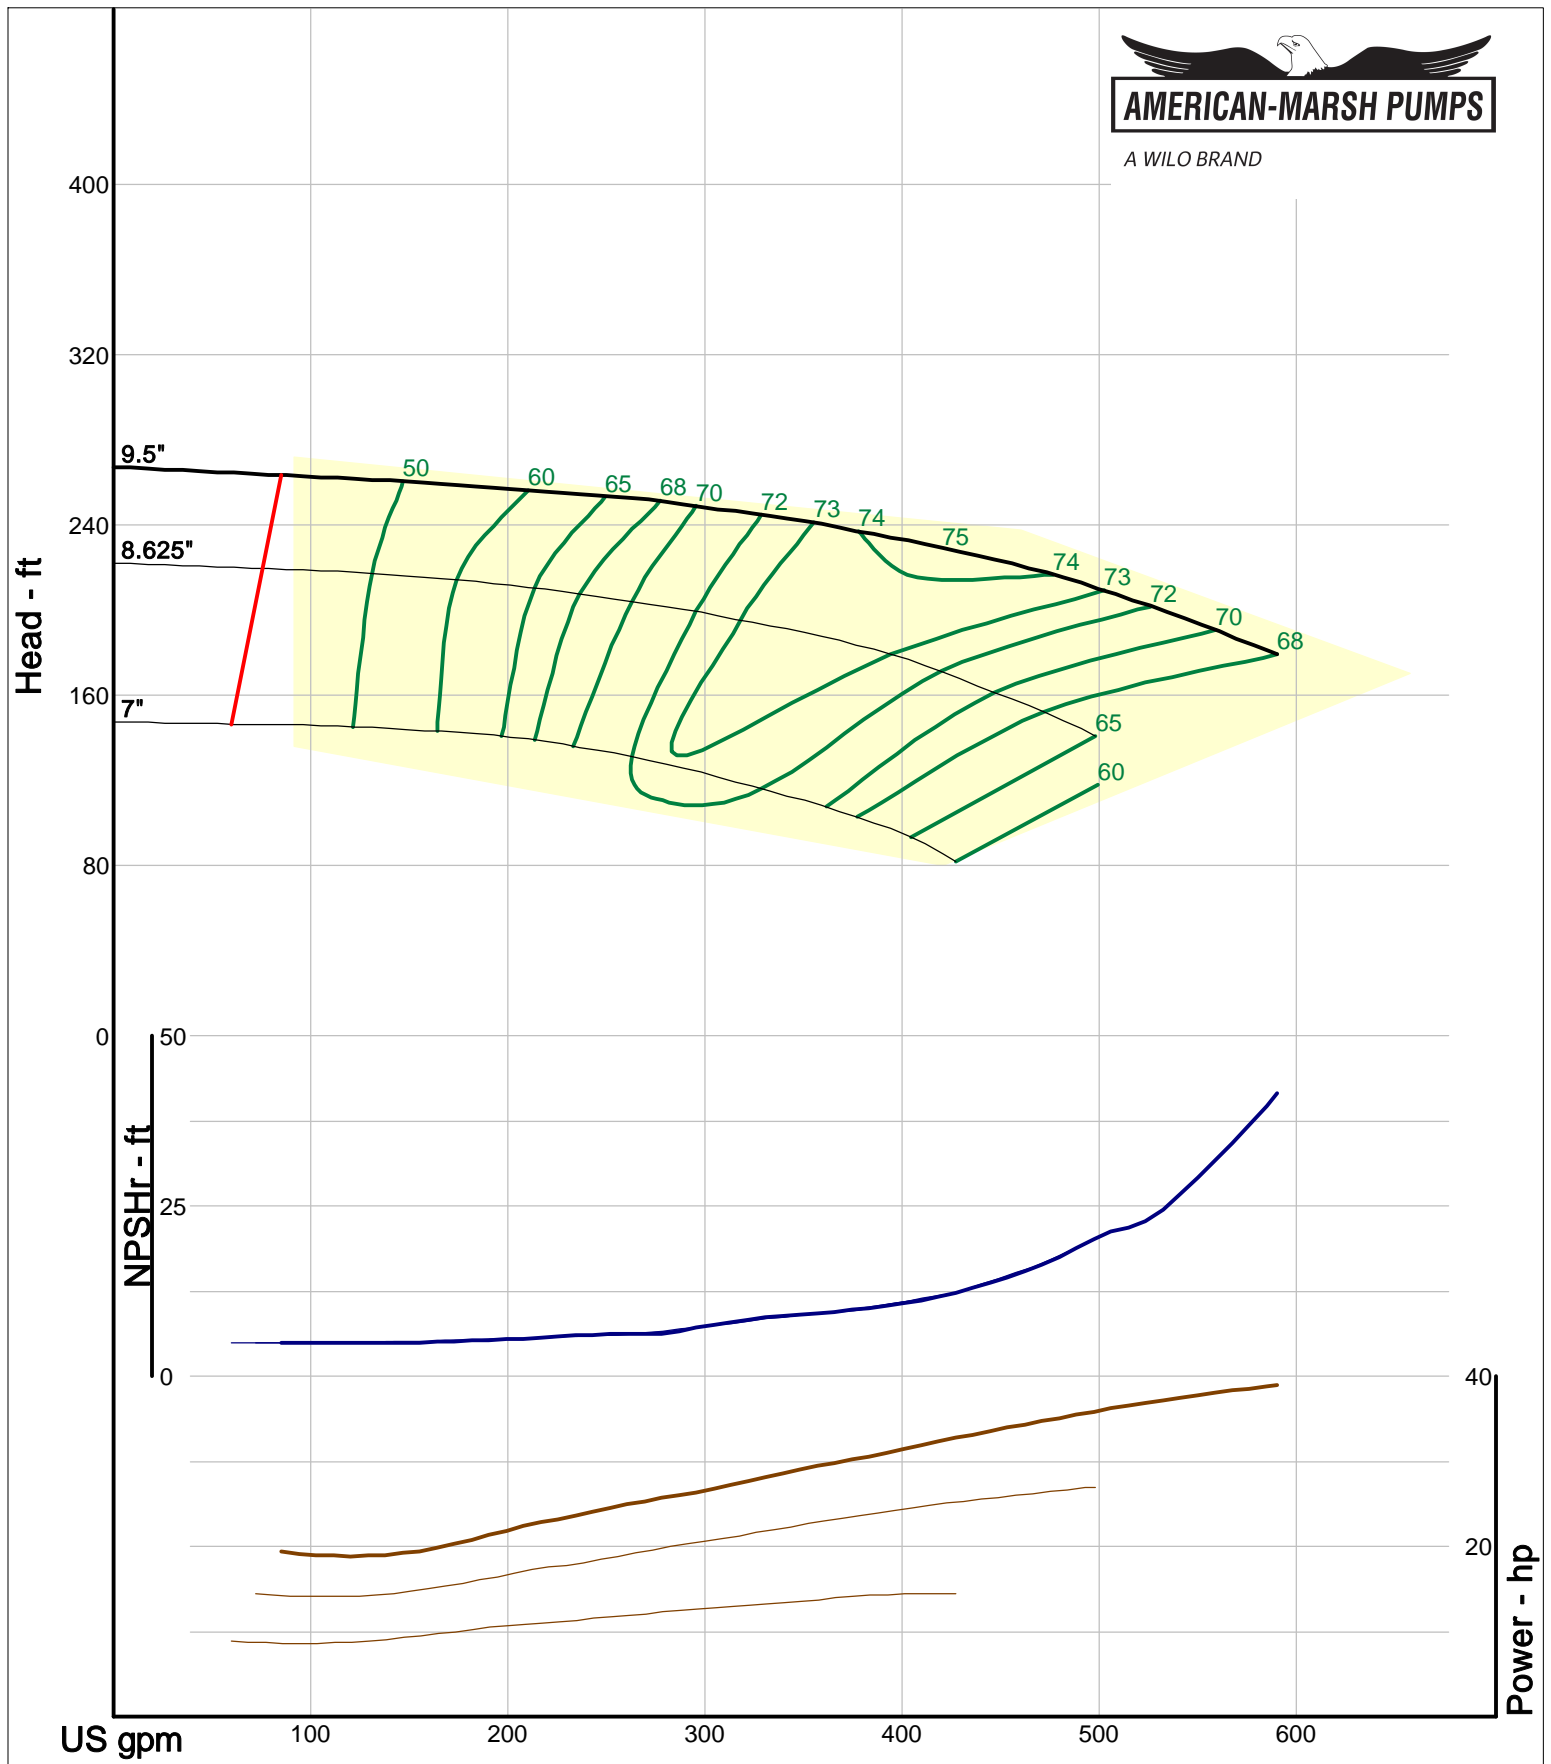

A WILO BRAND

Company: American-Marsh Pumps
Name:
12/04/05

American-Marsh Pumps
Catalog: WTRWKS-2005c.50, vers 2.5c
340_HSC - 3000

Size: 2.5x3-10 HD
Speed: 2900 rpm
Dia: 9.5 in
Curve: CS-15500