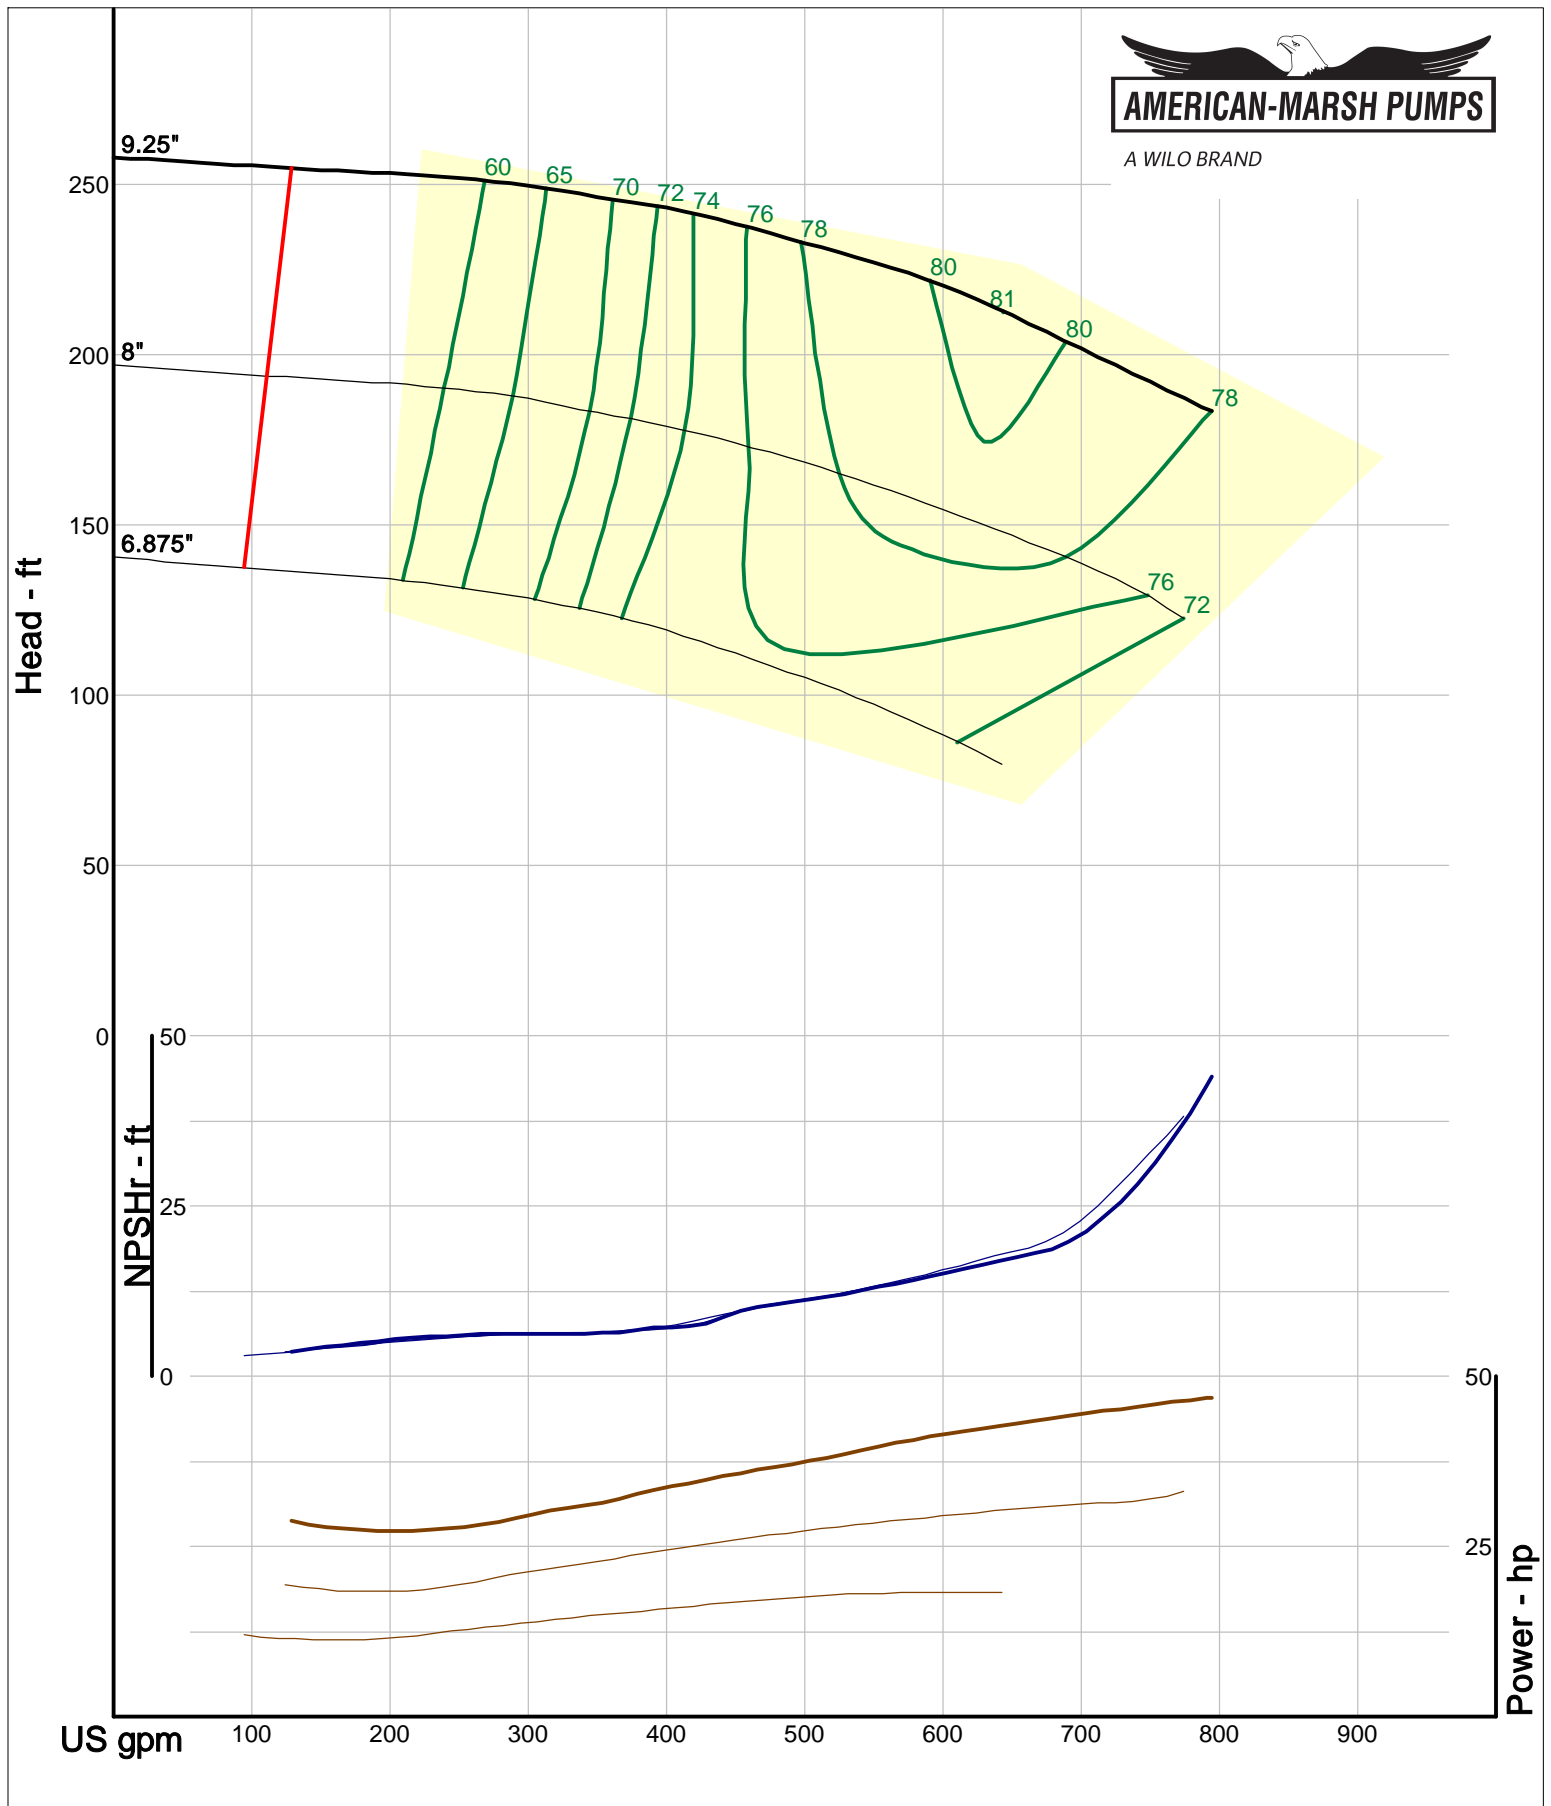

Size: 2.5x3-10 HD  
 Speed: 2900 rpm  
 Dia: 9.5 in  
 Curve: CS-15500

A WILO BRAND

Company: American-Marsh Pumps  
 Name:  
 12/04/05

American-Marsh Pumps  
 Catalog: WTRWKS-2005c.50, vers 2.5c  
 340\_HSC - 3000

Size: 3x4-10 HD  
 Speed: 2900 rpm  
 Dia: 9.25 in  
 Curve: CS-15501

A WILO BRAND

Company: American-Marsh Pumps  
Name:  
12/04/05

American-Marsh Pumps  
Catalog: WTRWKS-2005c.50, vers 2.5c  
340\_HSC - 3000

Size: 5x6-10 HD  
Speed: 2900 rpm  
Dia: 9.625 in  
Curve: CS-15533

A WILO BRAND

Company: American-Marsh Pumps  
 Name:  
 12/04/05

American-Marsh Pumps  
 Catalog: WTRWKS-2005c.50, vers 2.5c  
 340\_HSC - 3000

Size: 5x6-11 HD  
 Speed: 2900 rpm  
 Dia: 11.25 in  
 Curve: CS-15595