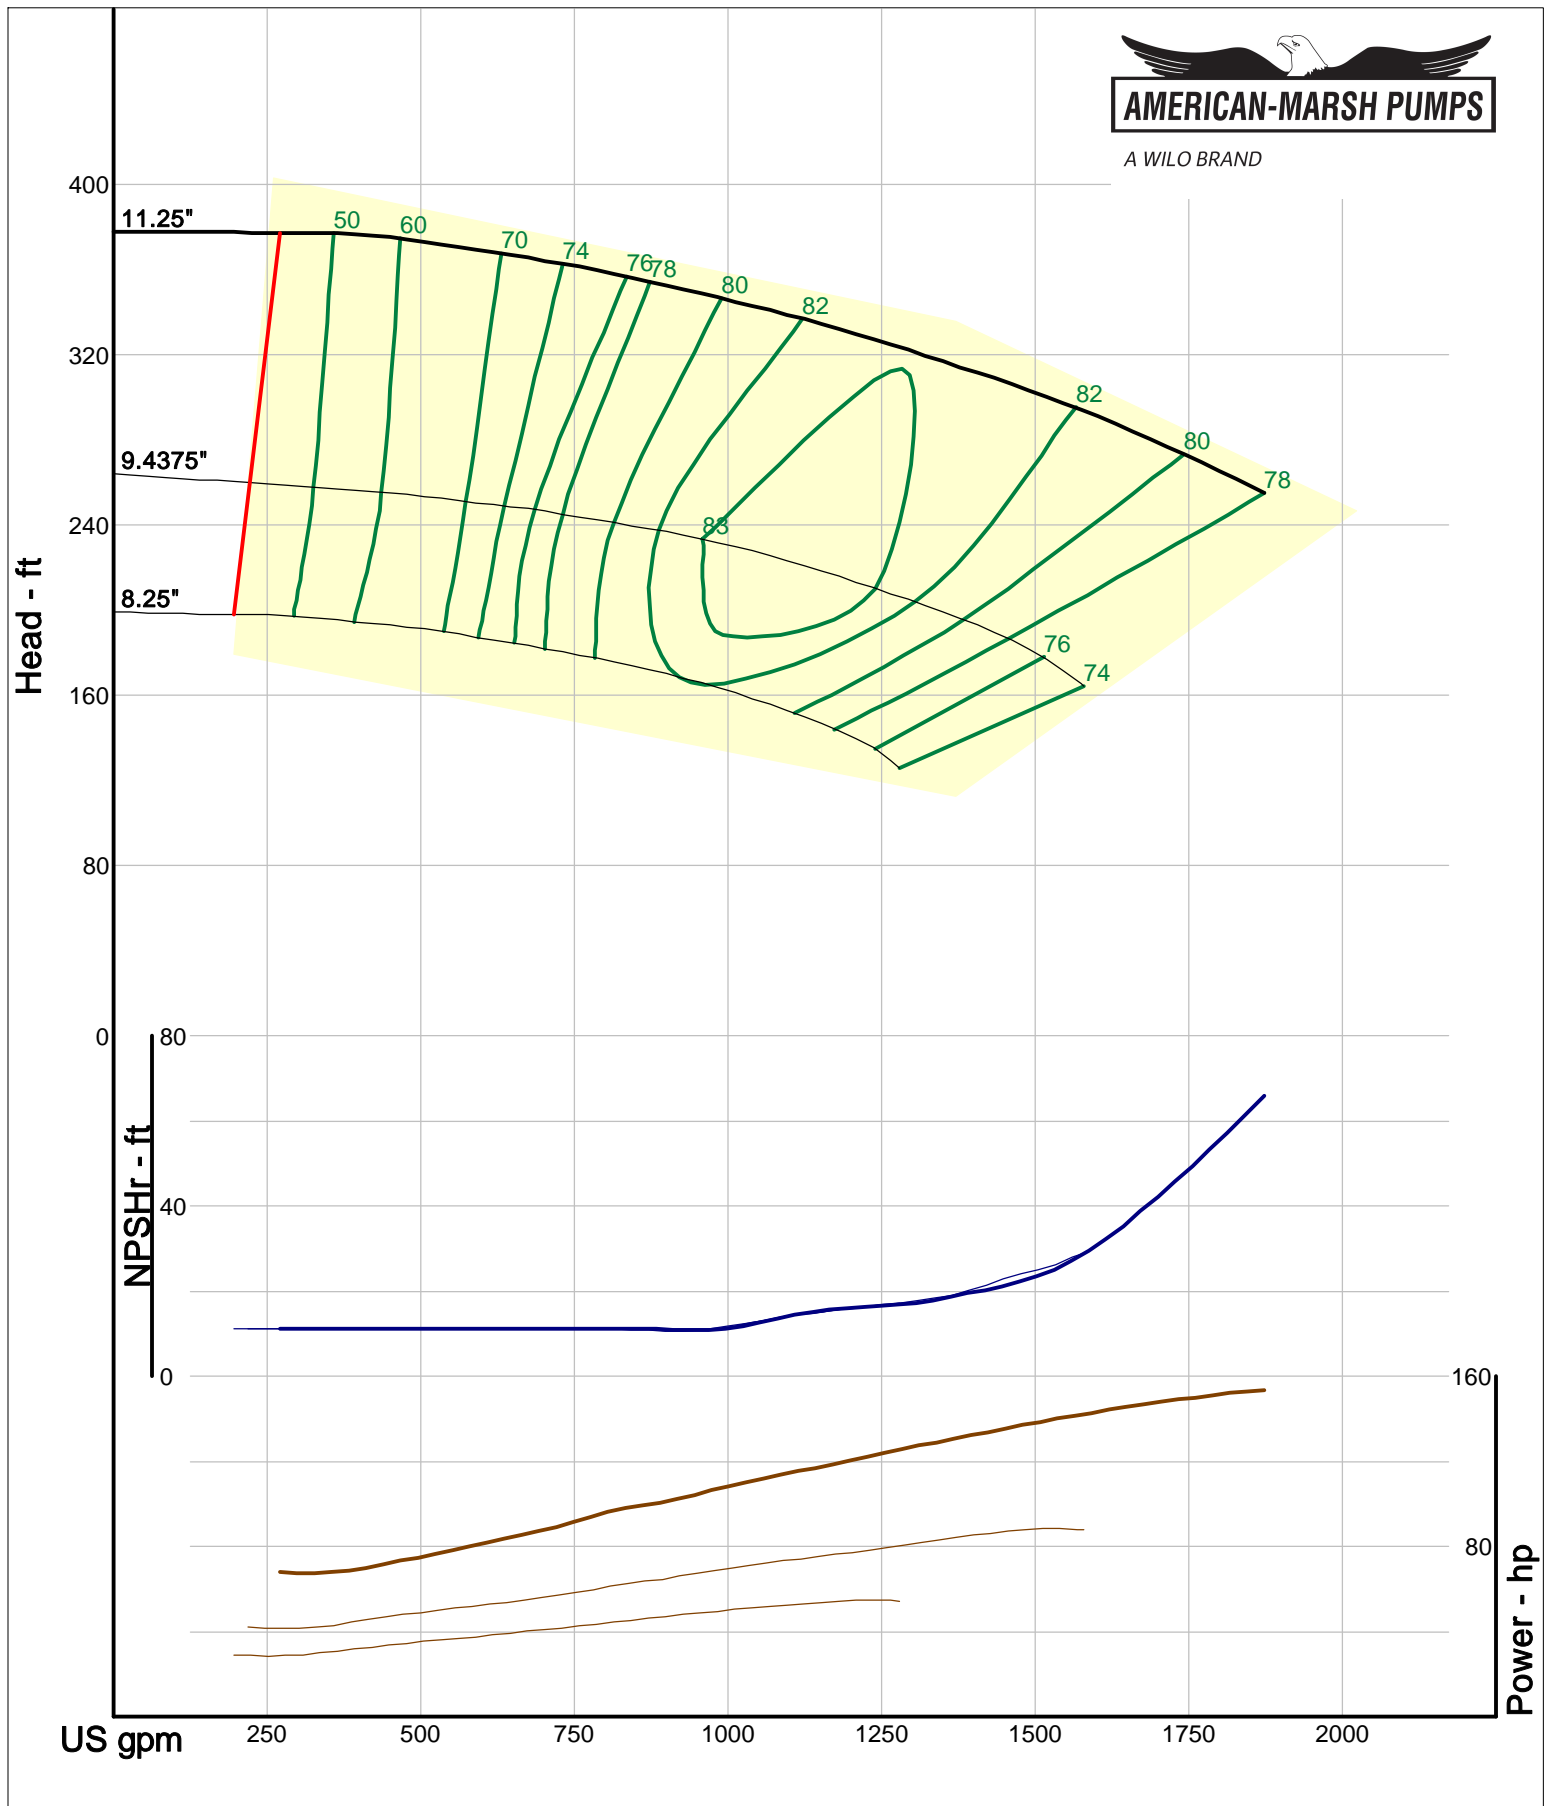

Size: 3x4-10 HD  
 Speed: 2900 rpm  
 Dia: 9.25 in  
 Curve: CS-15501

A WILO BRAND

Company: American-Marsh Pumps  
Name:  
12/04/05

American-Marsh Pumps  
Catalog: WTRWKS-2005c.50, vers 2.5c  
340\_HSC - 3000

Size: 4x6-10 HD  
Speed: 2900 rpm  
Dia: 9.625 in  
Curve: CS-15502

A WILO BRAND

Company: American-Marsh Pumps  
Name:  
12/04/05

American-Marsh Pumps  
Catalog: WTRWKS-2005c.50, vers 2.5c  
340\_HSC - 3000

Size: 5x6-10 HD  
Speed: 2900 rpm  
Dia: 9.625 in  
Curve: CS-15533

A WILO BRAND

Company: American-Marsh Pumps  
 Name:  
 12/04/05

American-Marsh Pumps  
 Catalog: WTRWKS-2005c.50, vers 2.5c  
 340\_HSC - 3000

Size: 5x6-11 HD  
 Speed: 2900 rpm  
 Dia: 11.25 in  
 Curve: CS-15595