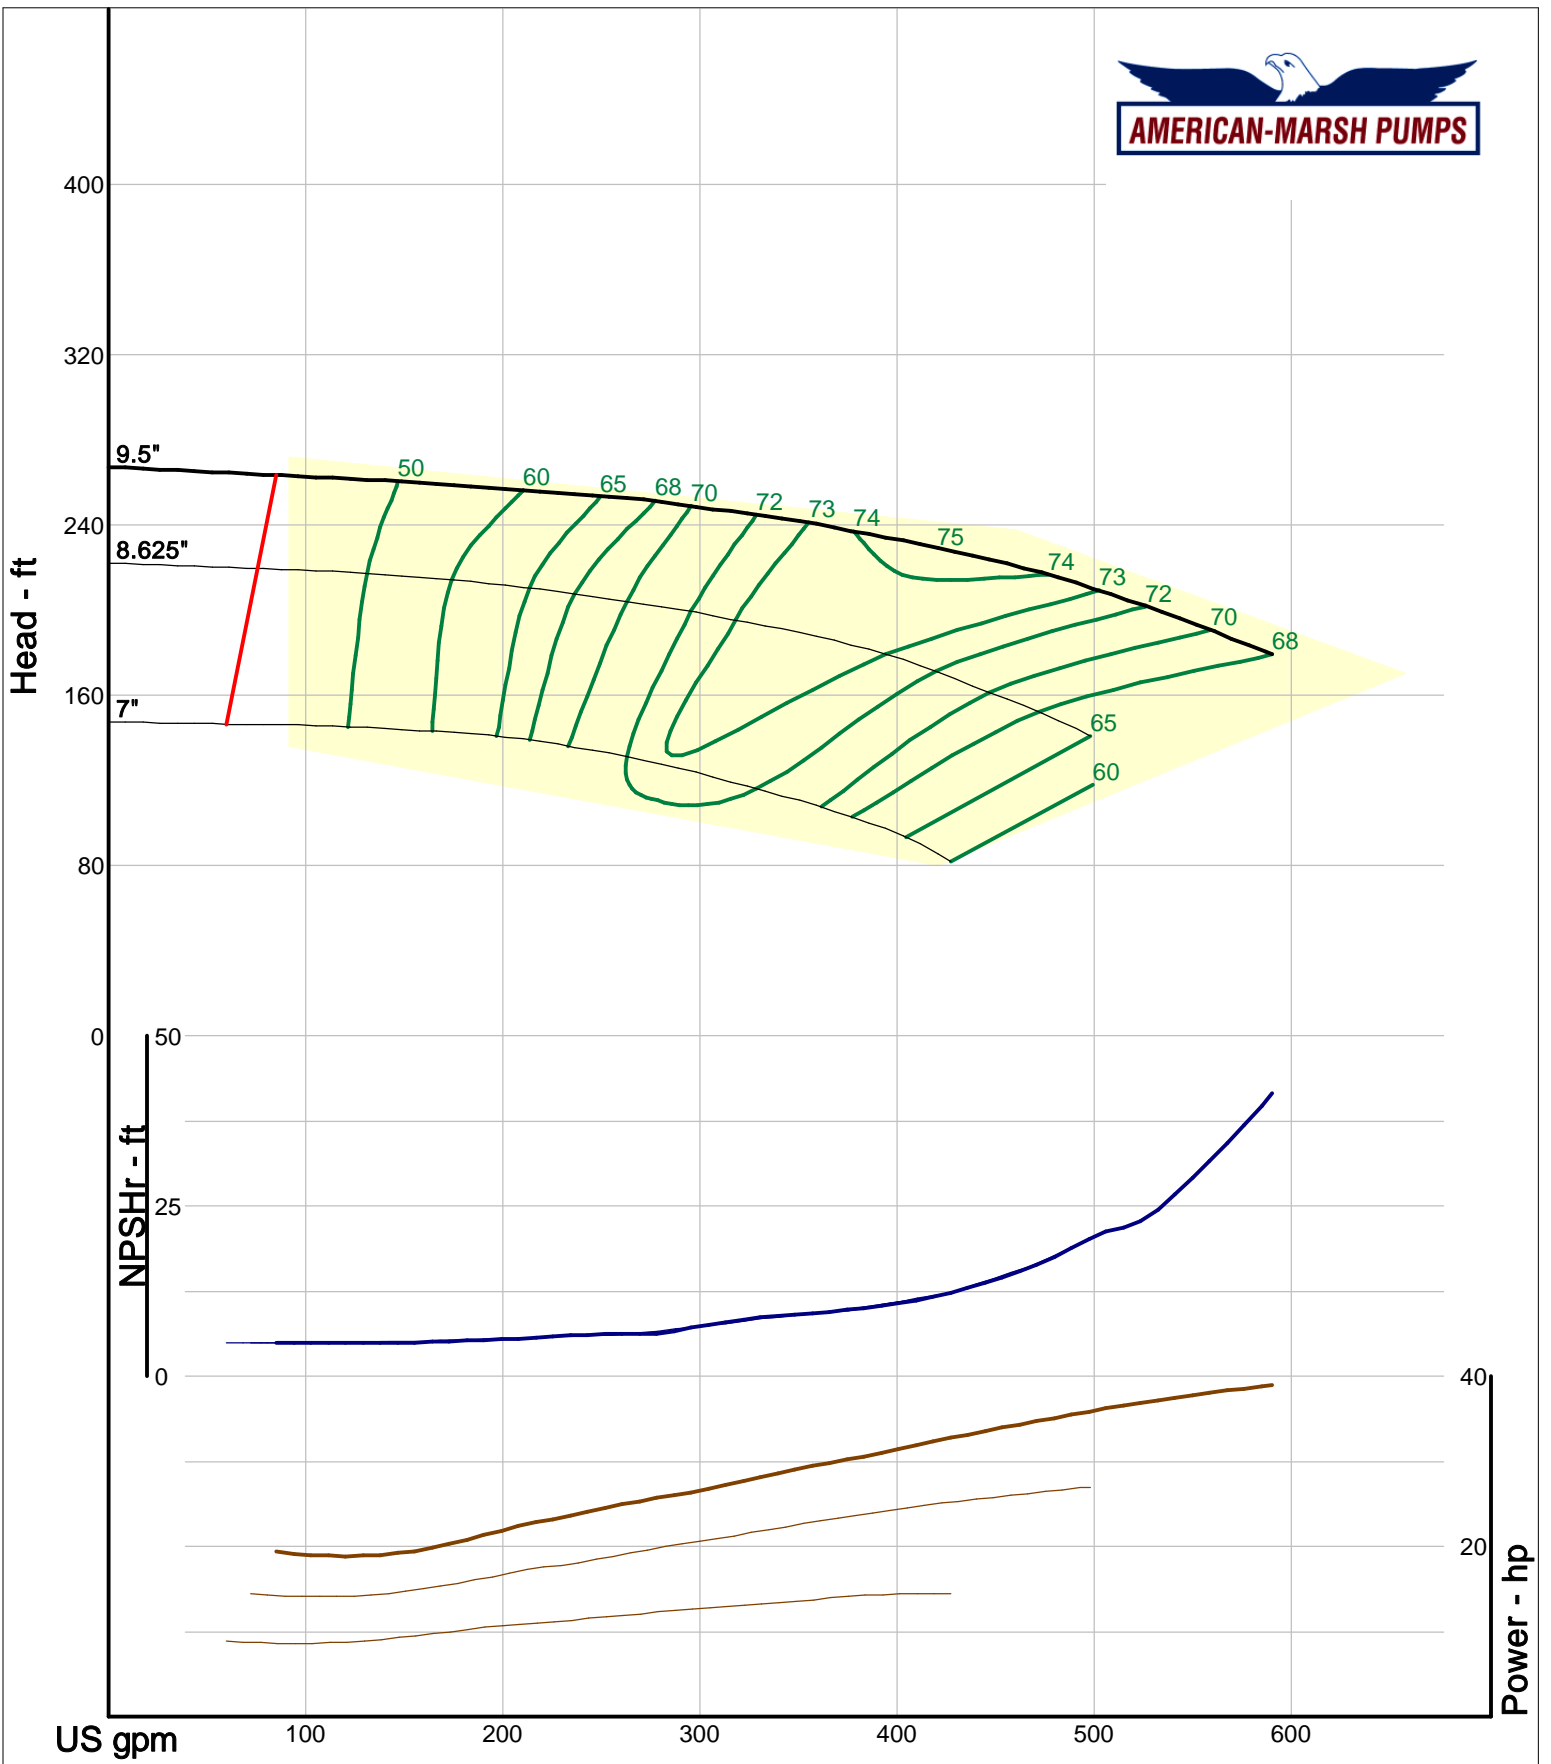

Company: American-Marsh Pumps
Name:
12/04/05

American-Marsh Pumps
Catalog: WTRWKS-2005c.50, vers 2.5c
340_HSC - 3000

Size: 2.5x3-10 HD
Speed: 2900 rpm
Dia: 9.5 in
Curve: CS-15500