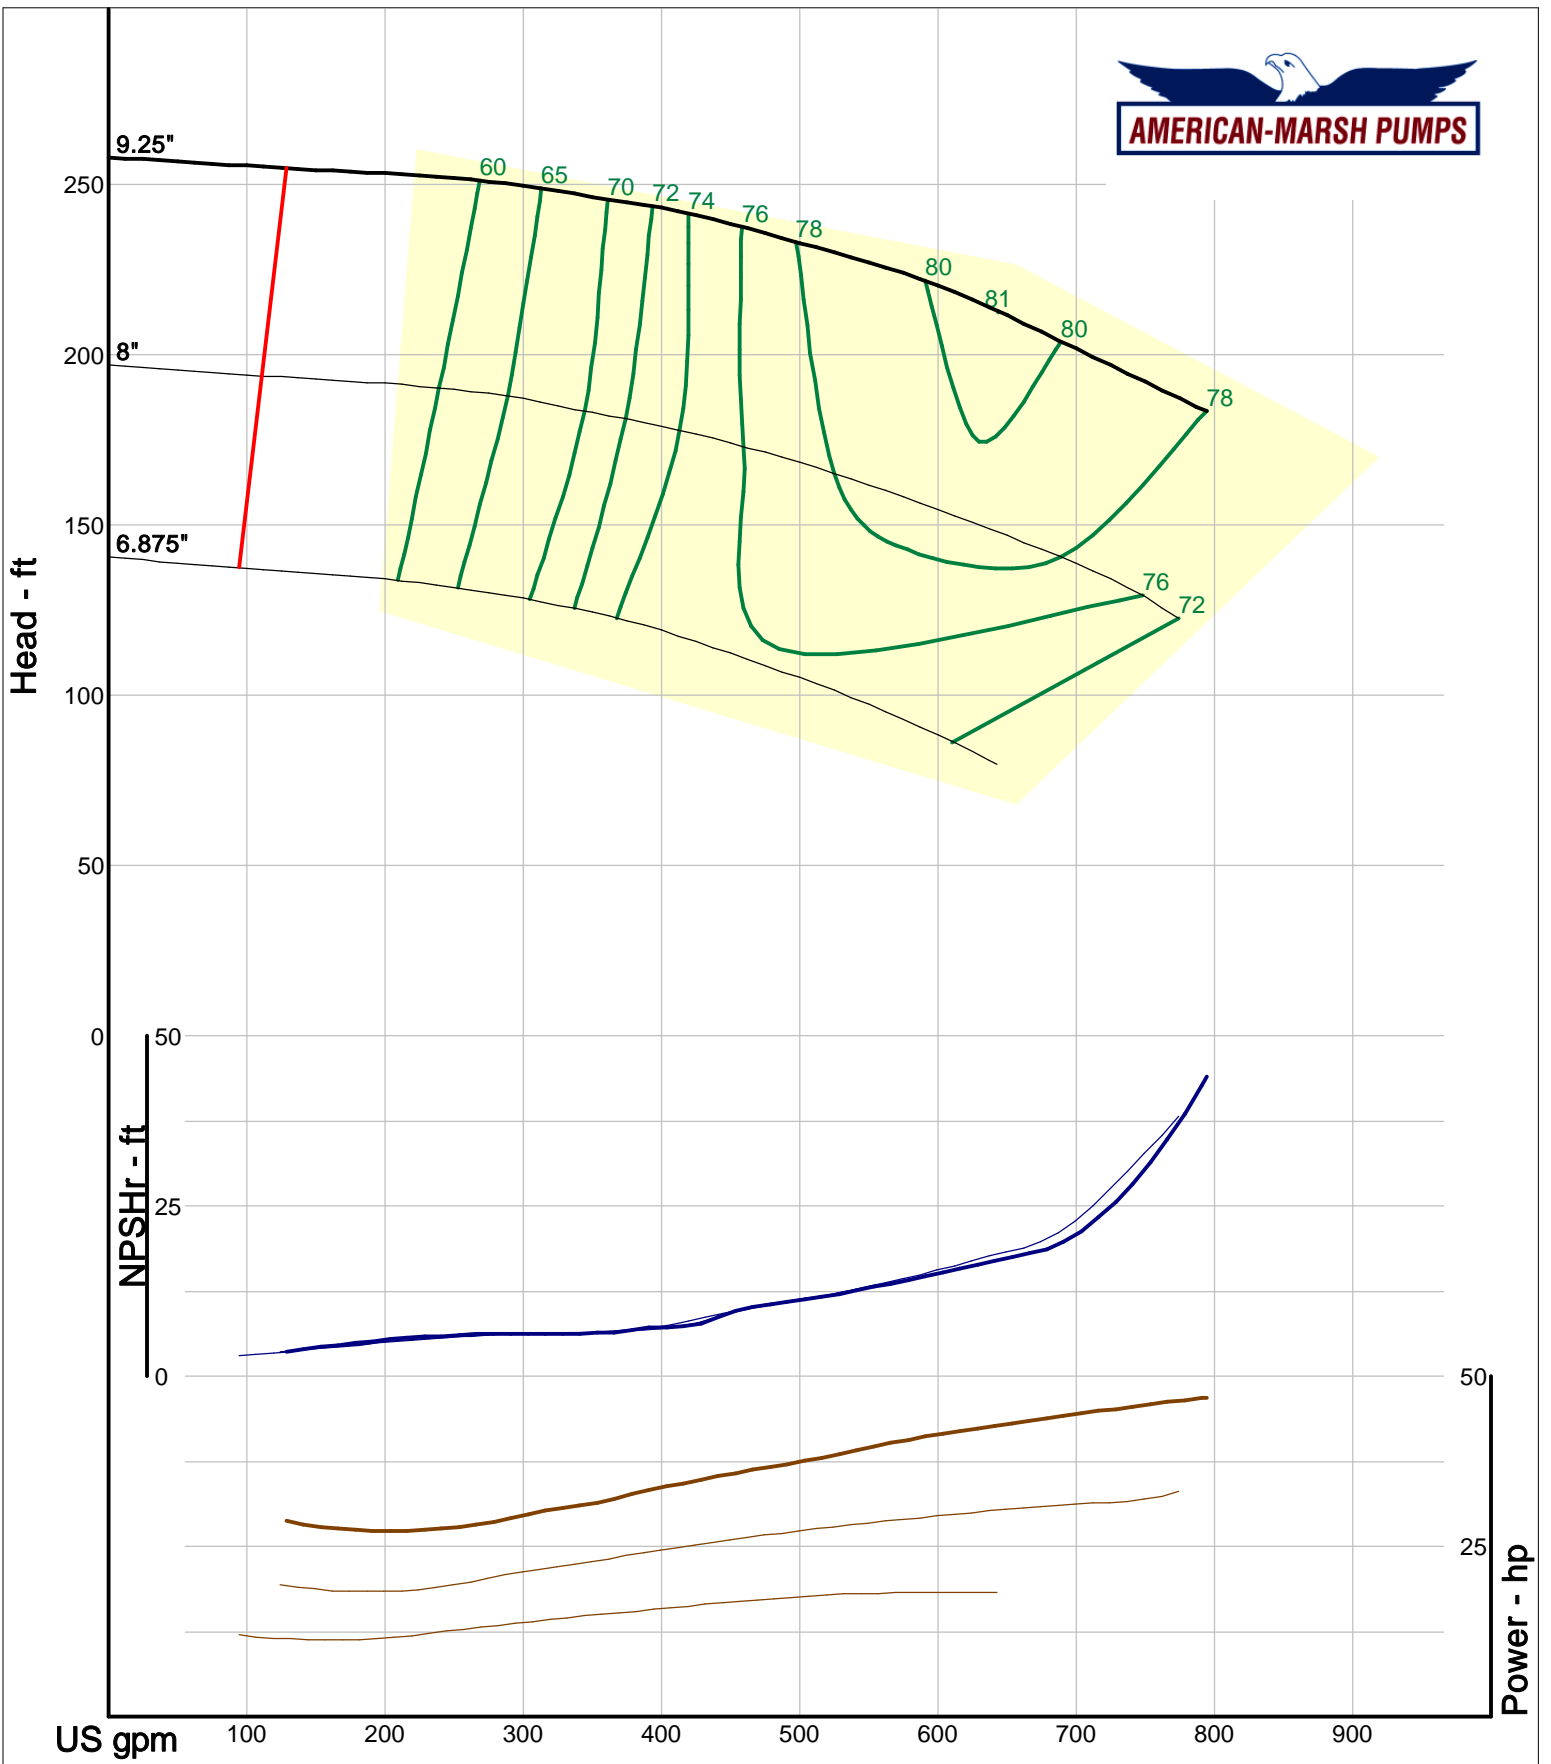

Size: 2.5x3-10 HD  
 Speed: 2900 rpm  
 Dia: 9.5 in  
 Curve: CS-15500

Company: American-Marsh Pumps  
 Name:  
 12/04/05

American-Marsh Pumps  
 Catalog: WTRWKS-2005c.50, vers 2.5c  
 340\_HSC - 3000

Size: 3x4-10 HD  
 Speed: 2900 rpm  
 Dia: 9.25 in  
 Curve: CS-15501

Company: American-Marsh Pumps  
 Name:  
 12/04/05

American-Marsh Pumps  
 Catalog: WTRWKS-2005c.50, vers 2.5c  
 340\_HSC - 3000

Size: 4x6-10 HD  
 Speed: 2900 rpm  
 Dia: 9.625 in  
 Curve: CS-15502

Company: American-Marsh Pumps  
 Name:  
 12/04/05

American-Marsh Pumps  
 Catalog: WTRWKS-2005c.50, vers 2.5c  
 340\_HSC - 3000

Size: 5x6-10 HD  
 Speed: 2900 rpm  
 Dia: 9.625 in  
 Curve: CS-15533

Company: American-Marsh Pumps  
 Name:  
 12/04/05

American-Marsh Pumps  
 Catalog: WTRWKS-2005c.50, vers 2.5c  
 340\_HSC - 3000

Size: 5x6-11 HD  
 Speed: 2900 rpm  
 Dia: 11.25 in  
 Curve: CS-15595