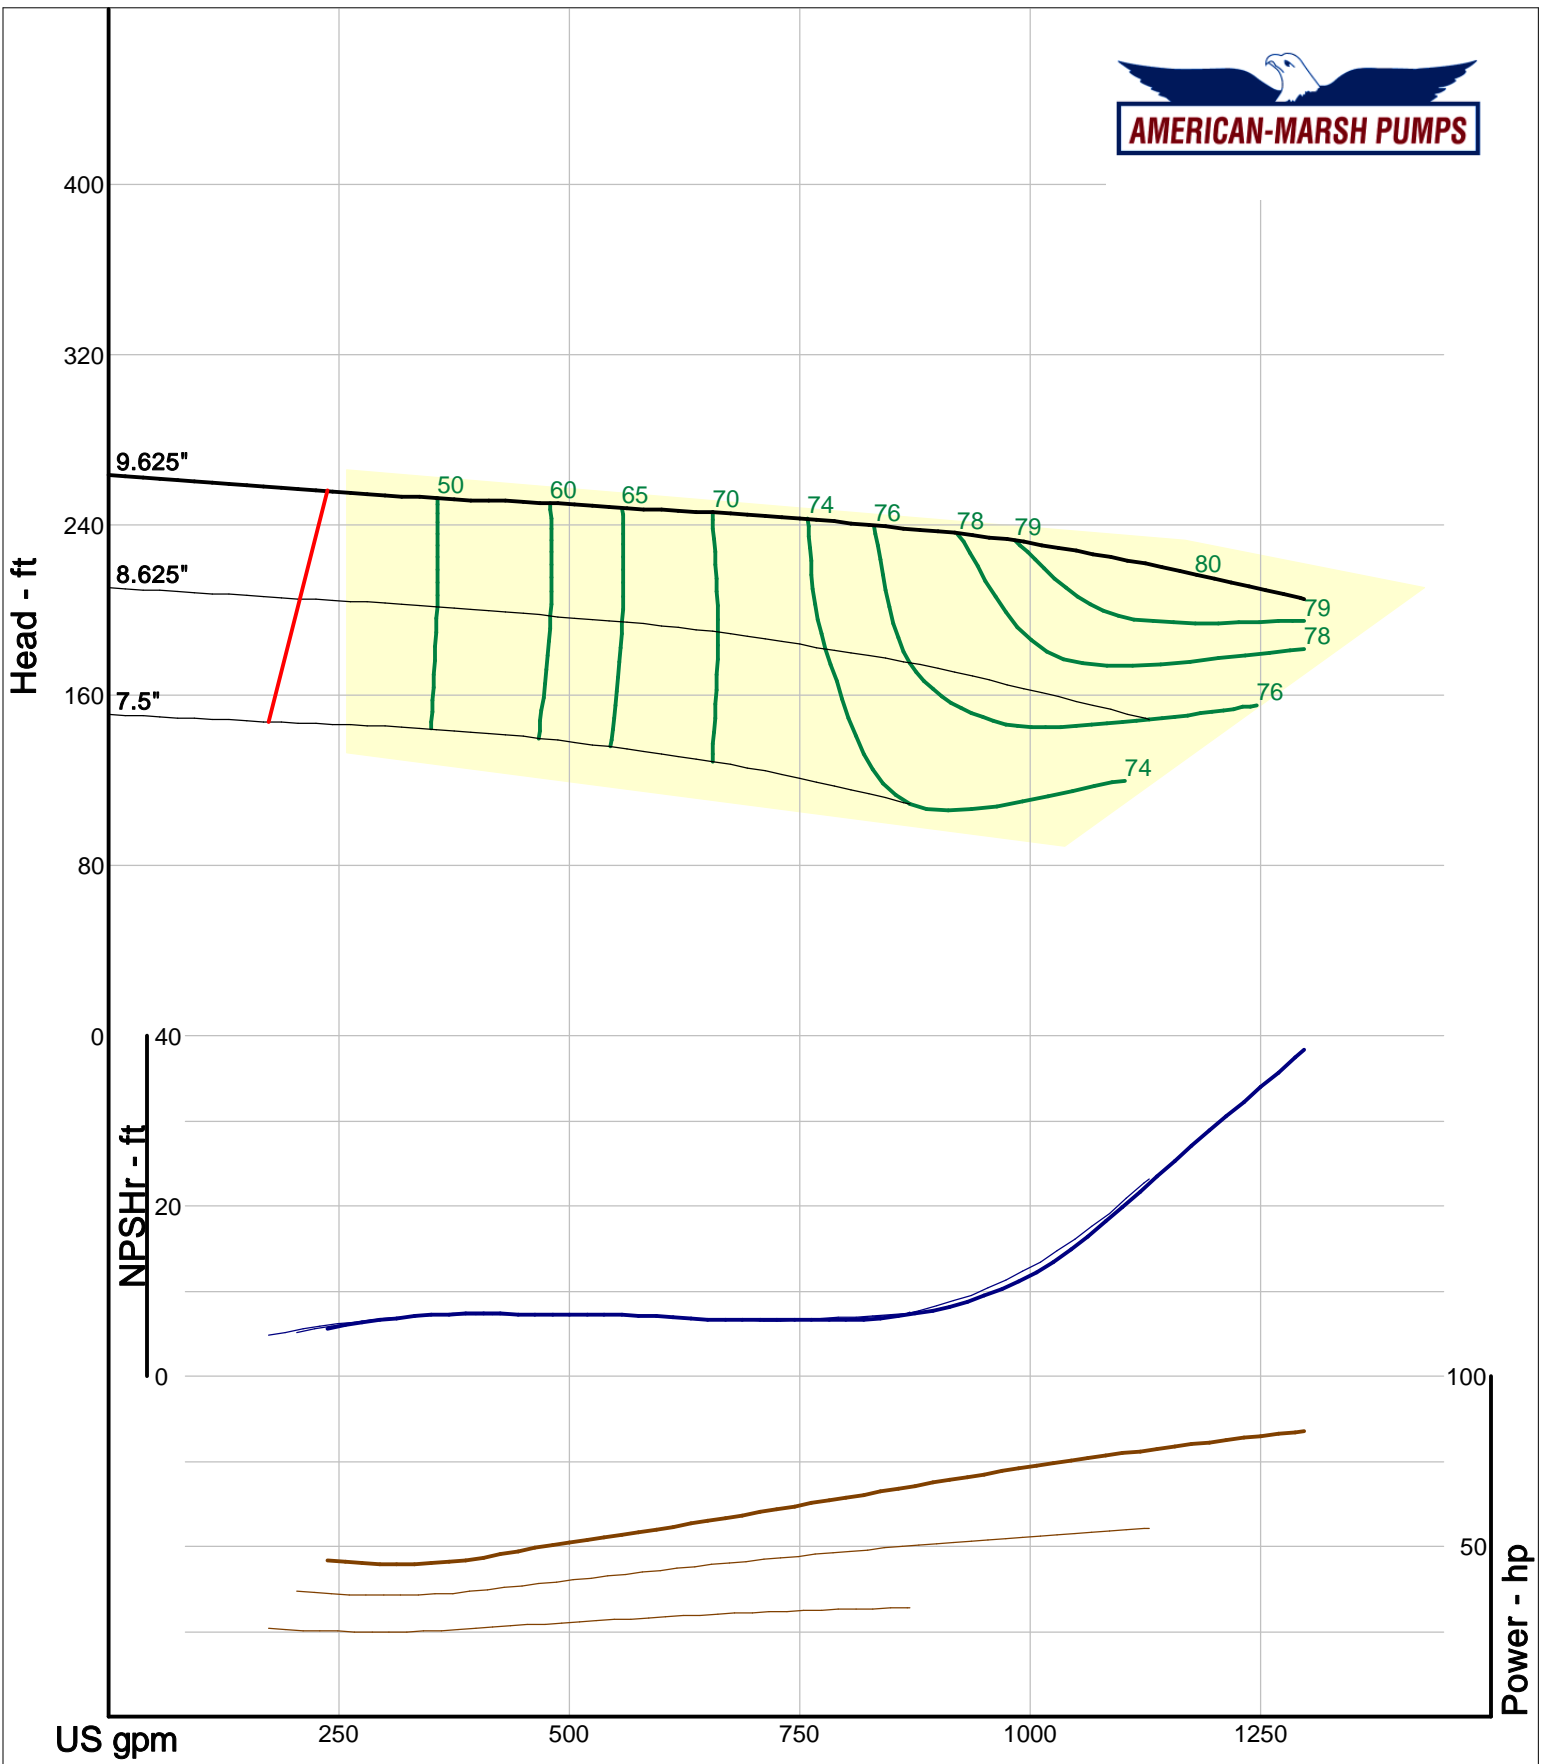

Size: 2.5x3-10 HD  
 Speed: 2900 rpm  
 Dia: 9.5 in  
 Curve: CS-15500

Company: American-Marsh Pumps  
 Name:  
 12/04/05

American-Marsh Pumps  
 Catalog: WTRWKS-2005c.50, vers 2.5c  
 340\_HSC - 3000

Size: 3x4-10 HD  
 Speed: 2900 rpm  
 Dia: 9.25 in  
 Curve: CS-15501

Company: American-Marsh Pumps  
 Name:  
 12/04/05

American-Marsh Pumps  
 Catalog: WTRWKS-2005c.50, vers 2.5c  
 340\_HSC - 3000

Size: 4x6-10 HD  
 Speed: 2900 rpm  
 Dia: 9.625 in  
 Curve: CS-15502

Company: American-Marsh Pumps  
 Name:  
 12/04/05

American-Marsh Pumps  
 Catalog: WTRWKS-2005c.50, vers 2.5c  
 340\_HSC - 3000

Size: 5x6-10 HD  
 Speed: 2900 rpm  
 Dia: 9.625 in  
 Curve: CS-15533

Company: American-Marsh Pumps  
 Name:  
 12/04/05

American-Marsh Pumps  
 Catalog: WTRWKS-2005c.50, vers 2.5c  
 340\_HSC - 3000

Size: 5x6-11 HD  
 Speed: 2900 rpm  
 Dia: 11.25 in  
 Curve: CS-15595