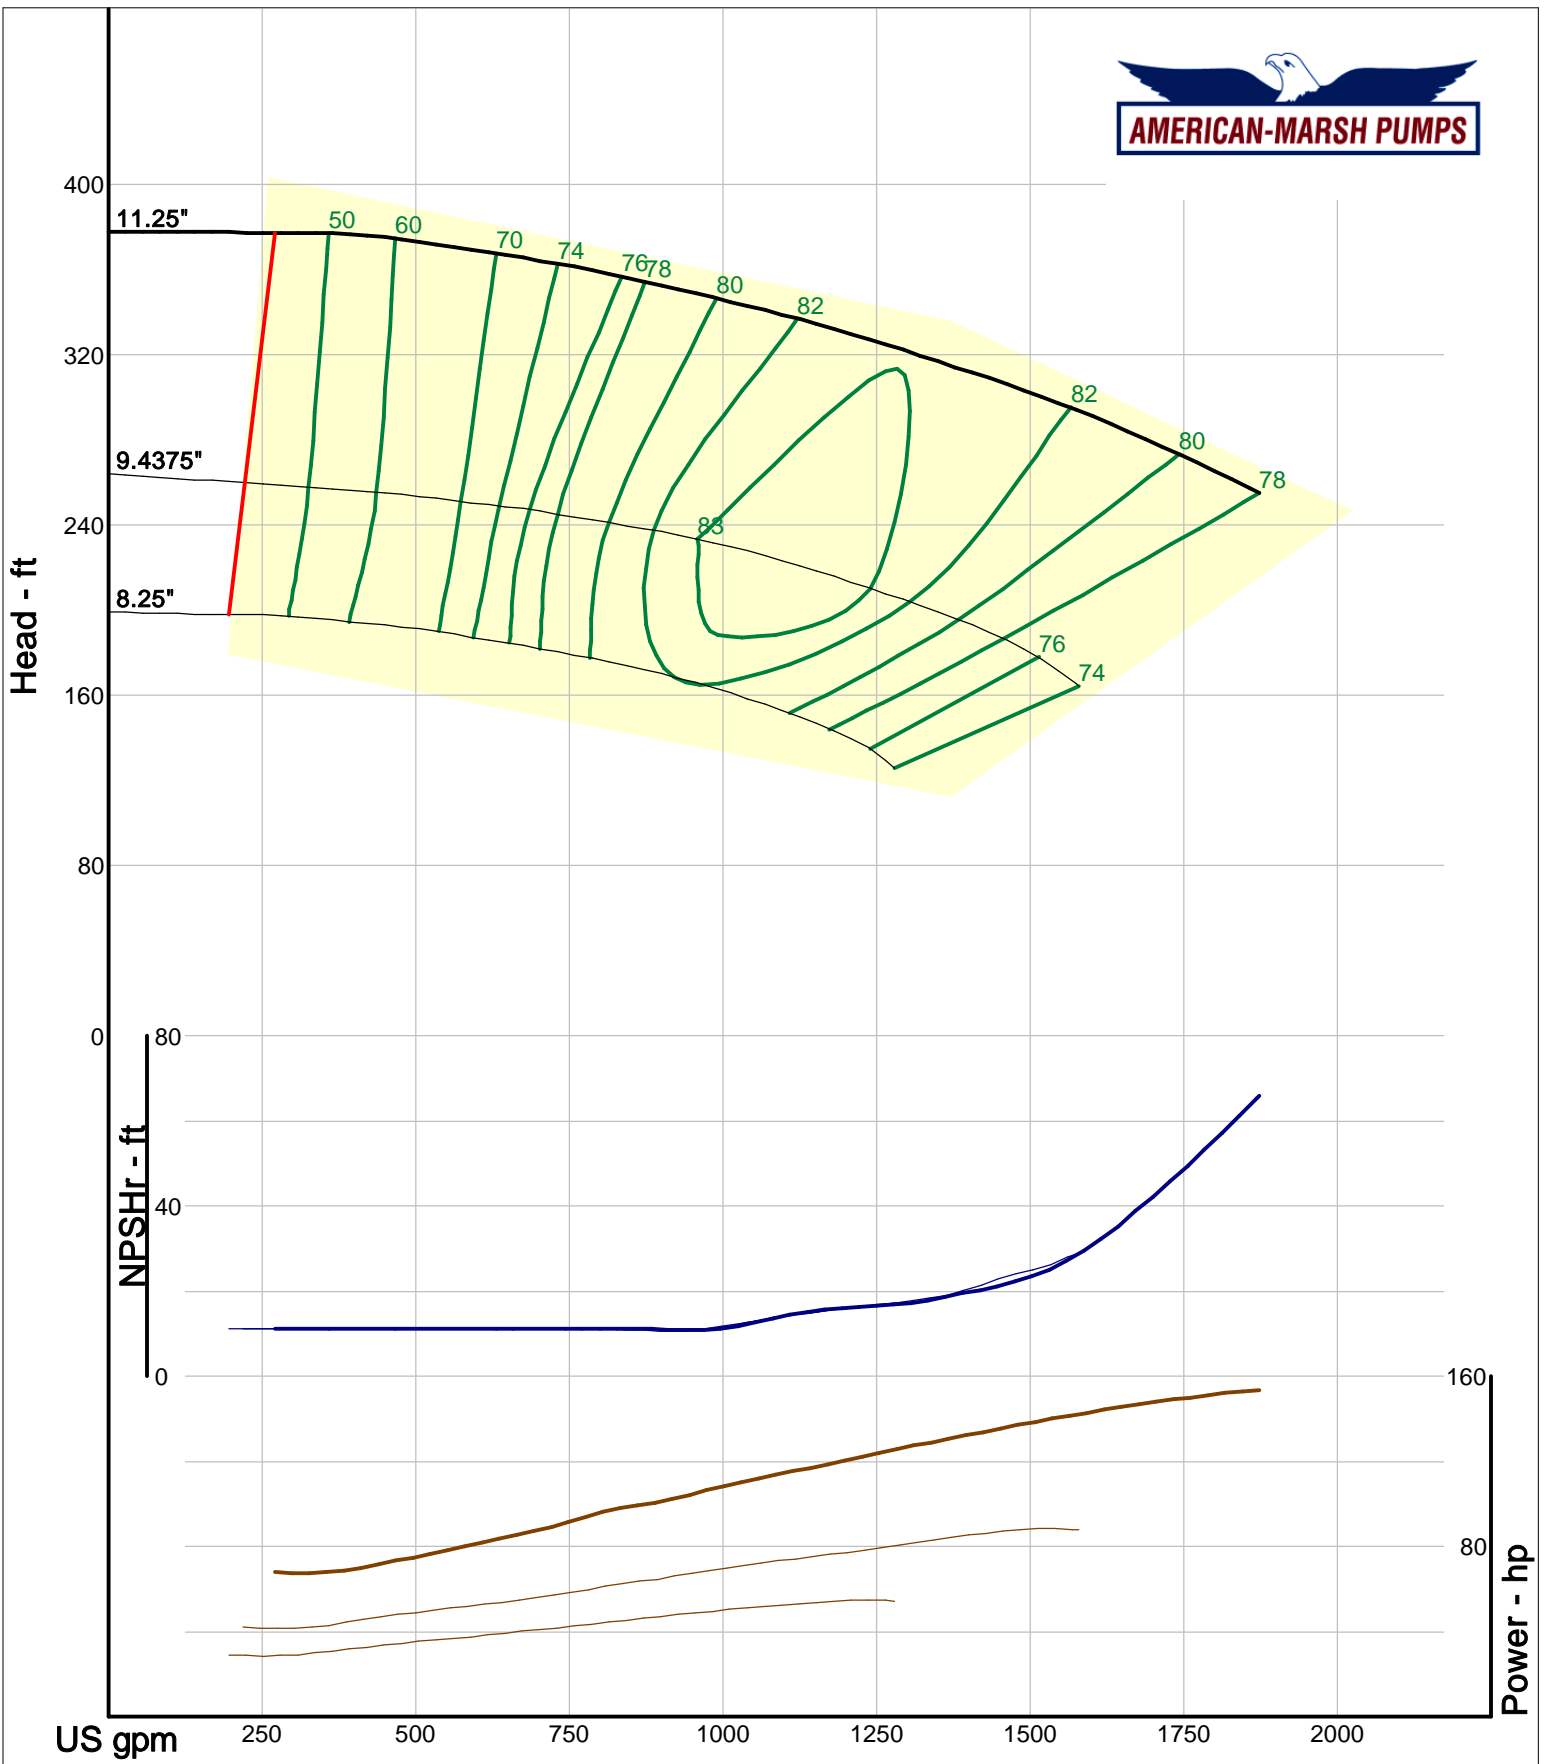

Size: 2.5x3-10 HD  
 Speed: 2900 rpm  
 Dia: 9.5 in  
 Curve: CS-15500

Company: American-Marsh Pumps  
 Name:  
 12/04/05

American-Marsh Pumps  
 Catalog: WTRWKS-2005c.50, vers 2.5c  
 340\_HSC - 3000

Size: 3x4-10 HD  
 Speed: 2900 rpm  
 Dia: 9.25 in  
 Curve: CS-15501

Company: American-Marsh Pumps  
 Name:  
 12/04/05

American-Marsh Pumps  
 Catalog: WTRWKS-2005c.50, vers 2.5c  
 340\_HSC - 3000

Size: 4x6-10 HD  
 Speed: 2900 rpm  
 Dia: 9.625 in  
 Curve: CS-15502

Company: American-Marsh Pumps  
 Name:  
 12/04/05

American-Marsh Pumps  
 Catalog: WTRWKS-2005c.50, vers 2.5c  
 340\_HSC - 3000

Size: 5x6-10 HD  
 Speed: 2900 rpm  
 Dia: 9.625 in  
 Curve: CS-15533

Company: American-Marsh Pumps  
 Name:  
 12/04/05

American-Marsh Pumps  
 Catalog: WTRWKS-2005c.50, vers 2.5c  
 340\_HSC - 3000

Size: 5x6-11 HD  
 Speed: 2900 rpm  
 Dia: 11.25 in  
 Curve: CS-15595