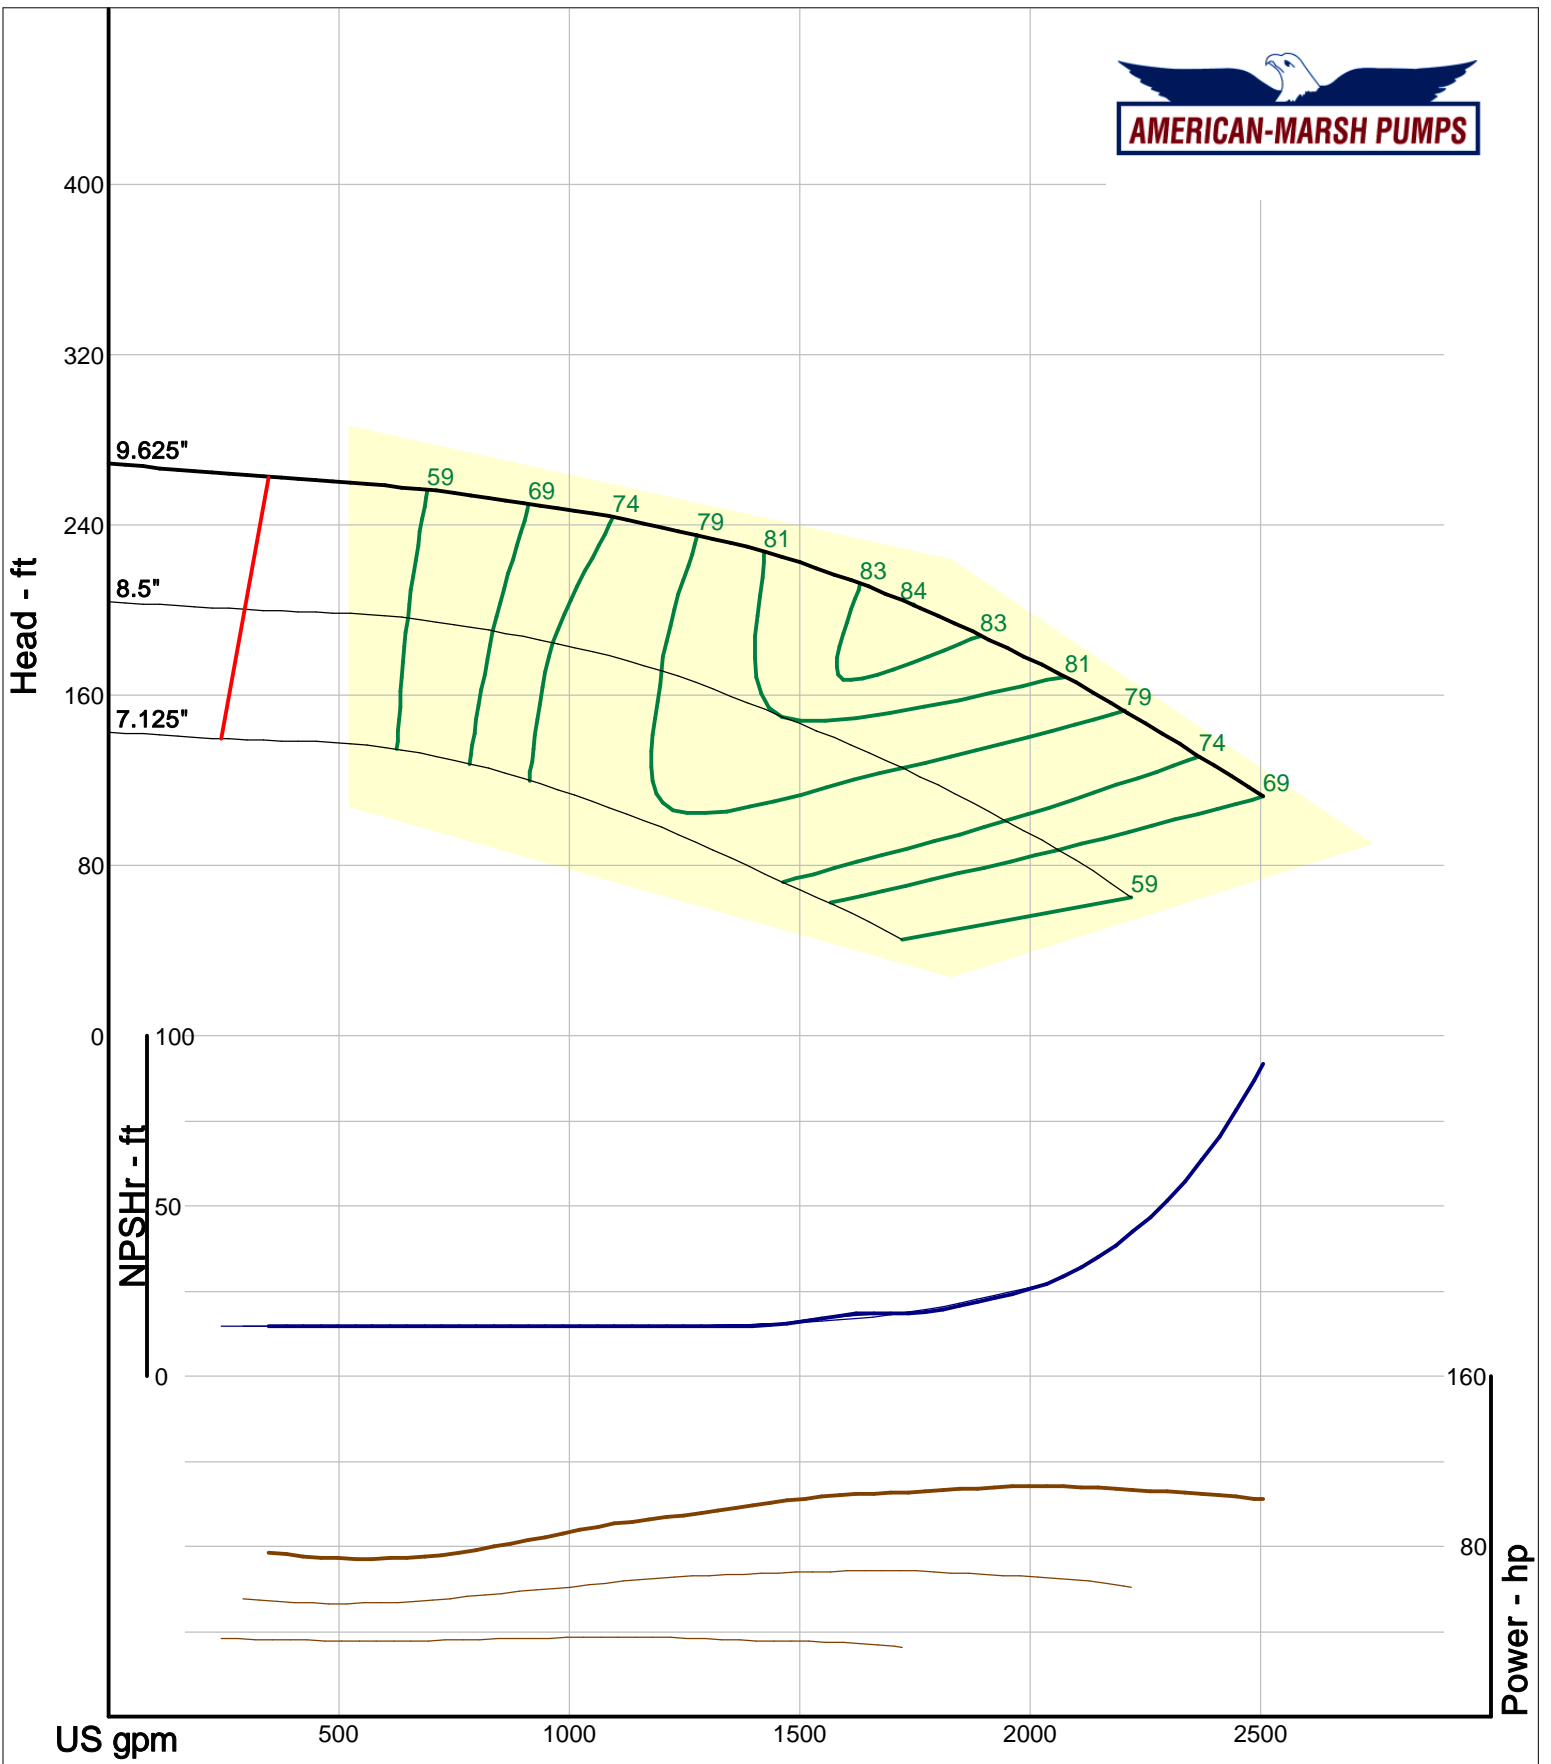

Size: 2.5x3-10 HD  
 Speed: 2900 rpm  
 Dia: 9.5 in  
 Curve: CS-15500

Company: American-Marsh Pumps  
 Name:  
 12/04/05

American-Marsh Pumps  
 Catalog: WTRWKS-2005c.50, vers 2.5c  
 340\_HSC - 3000

Size: 3x4-10 HD  
 Speed: 2900 rpm  
 Dia: 9.25 in  
 Curve: CS-15501

Company: American-Marsh Pumps  
 Name:  
 12/04/05

American-Marsh Pumps  
 Catalog: WTRWKS-2005c.50, vers 2.5c  
 340\_HSC - 3000

Size: 4x6-10 HD  
 Speed: 2900 rpm  
 Dia: 9.625 in  
 Curve: CS-15502

Company: American-Marsh Pumps  
 Name:  
 12/04/05

American-Marsh Pumps  
 Catalog: WTRWKS-2005c.50, vers 2.5c  
 340\_HSC - 3000

Size: 5x6-10 HD  
 Speed: 2900 rpm  
 Dia: 9.625 in  
 Curve: CS-15533

Company: American-Marsh Pumps  
 Name:  
 12/04/05

American-Marsh Pumps  
 Catalog: WTRWKS-2005c.50, vers 2.5c  
 340\_HSC - 3000

Size: 5x6-11 HD  
 Speed: 2900 rpm  
 Dia: 11.25 in  
 Curve: CS-15595