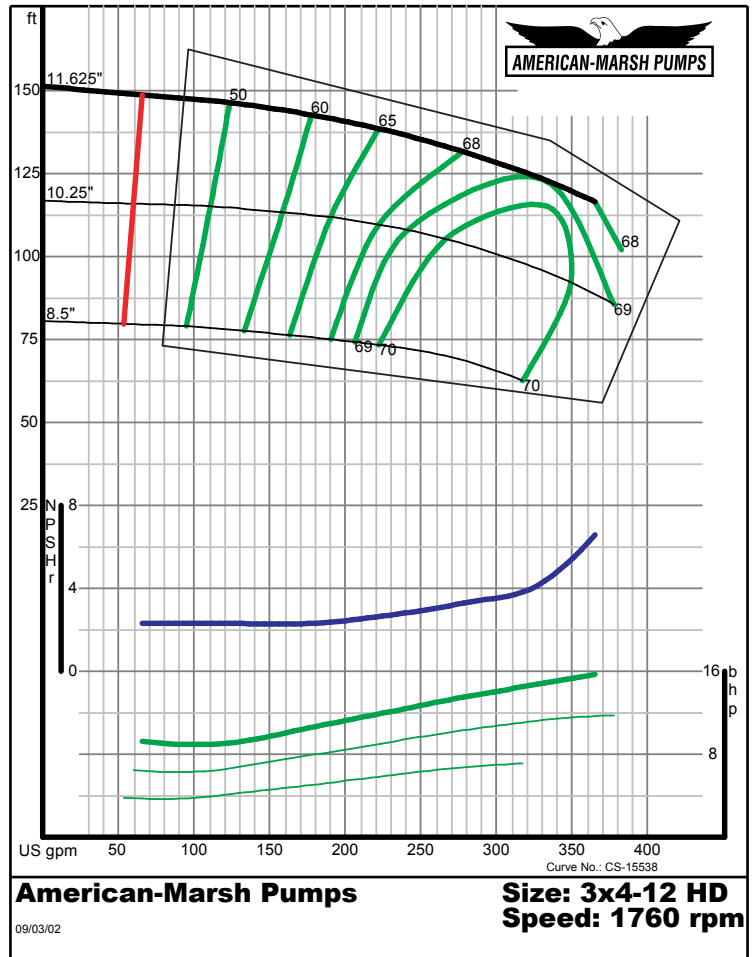

340 SERIES HD SPLIT CASE PERFORMANCE CURVES - 1800 RPM