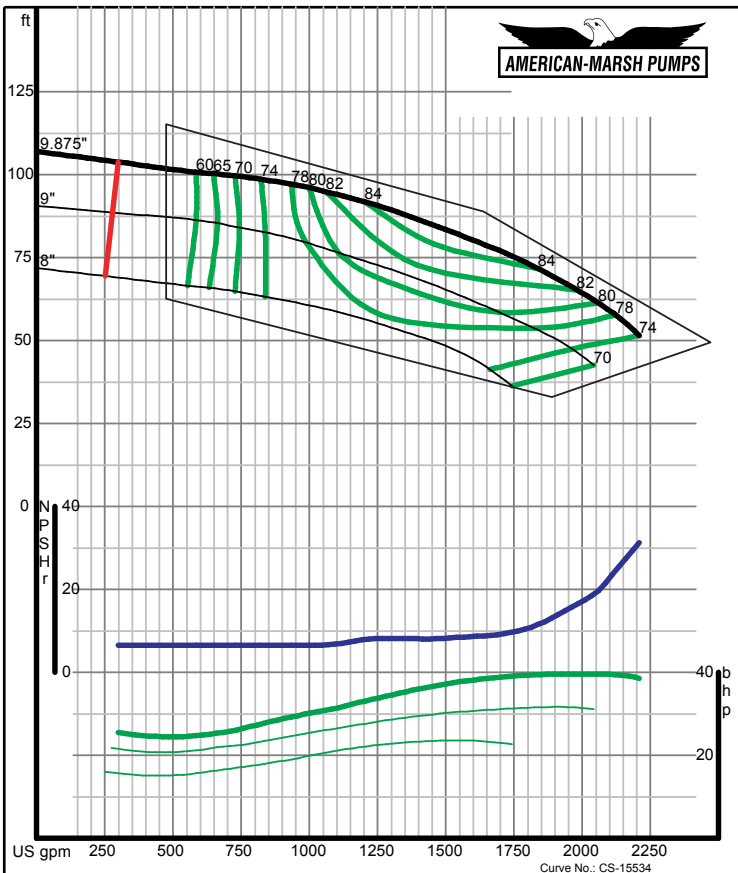

340 SERIES HD SPLIT CASE PERFORMANCE CURVES - 1800 RPM

American-Marsh Pumps **Size: 5x6-11 HD**
 09/03/02 **Speed: 1760 rpm**

American-Marsh Pumps **Size: 5x6-12 HD**
 09/03/02 **Speed: 1760 rpm**

340 SERIES HD SPLIT CASE PERFORMANCE CURVES - 1800 RPM

American-Marsh Pumps **Size: 5x6-15 HD**
Speed: 1760 rpm

09/03/02

American-Marsh Pumps **Size: 5x8-18 HD**
Speed: 1750 rpm

09/03/02

340 SERIES HD SPLIT CASE PERFORMANCE CURVES - 1800 RPM

American-Marsh Pumps **Size: 6x8-10 HD**
Speed: 1760 rpm

09/03/02

American-Marsh Pumps **Size: 6x8-12 HD**
Speed: 1760 rpm

09/03/02

340 SERIES HD SPLIT CASE PERFORMANCE CURVES - 1800 RPM

American-Marsh Pumps **Size: 6x8-15 HD**
Speed: 1760 rpm

09/03/02

American-Marsh Pumps **Size: 6x8-18 HD**
Speed: 1760 rpm

09/03/02

340 SERIES HD SPLIT CASE PERFORMANCE CURVES - 1800 RPM

American-Marsh Pumps **Size: 8x10-12 HD**
Speed: 1760 rpm

09/03/02

American-Marsh Pumps **Size: 8x10-15 HD**
Speed: 1760 rpm

09/03/02

340 SERIES HD SPLIT CASE PERFORMANCE CURVES - 1800 RPM