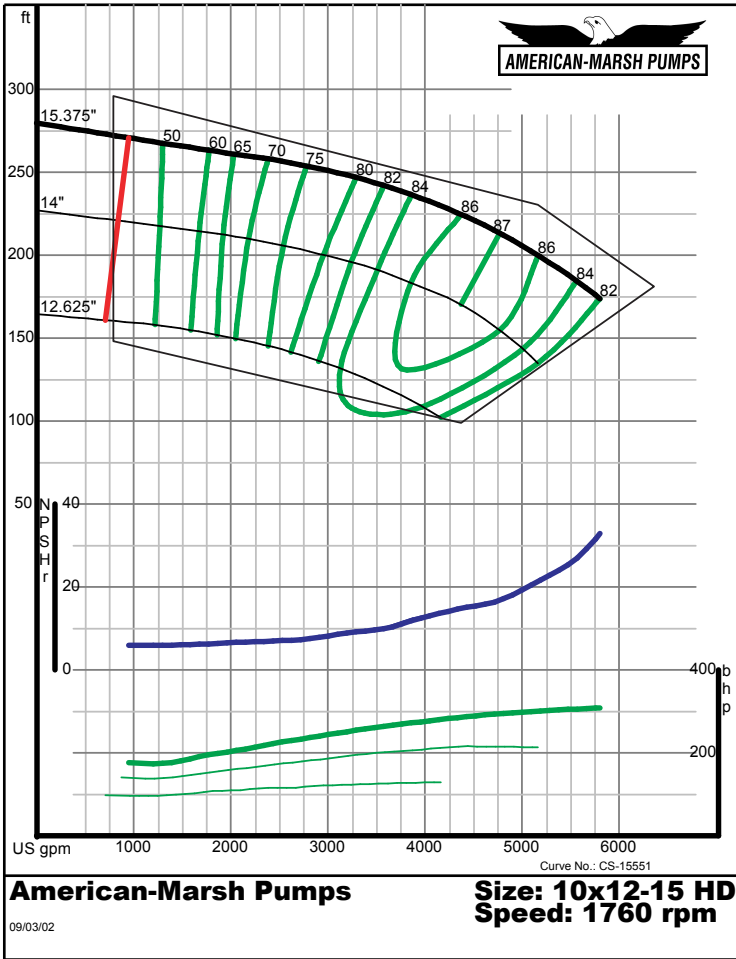

09/03/02

340 SERIES HD SPLIT CASE PERFORMANCE CURVES - 1800 RPM

American-Marsh Pumps **Size: 8x10-12 HD**
Speed: 1760 rpm

09/03/02

American-Marsh Pumps **Size: 8x10-15 HD**
Speed: 1760 rpm

09/03/02

340 SERIES HD SPLIT CASE PERFORMANCE CURVES - 1800 RPM

340 SERIES HD SPLIT CASE PERFORMANCE CURVES - 1800 RPM

340 SERIES HD SPLIT CASE PERFORMANCE CURVES - 1800 RPM

340 SERIES HD SPLIT CASE PERFORMANCE CURVES - 1800 RPM

340 SERIES HD SPLIT CASE PERFORMANCE CURVES - 1800 RPM

American-Marsh Pumps Size: 14x14-15 HD
Speed: 1750 rpm

09/03/02

American-Marsh Pumps Size: 14x18-18 HD
Speed: 1750 rpm

09/03/02

340 SERIES HD SPLIT CASE PERFORMANCE CURVES - 1800 RPM

American-Marsh Pumps Size: 14x18-21 HD
Speed: 1750 rpm