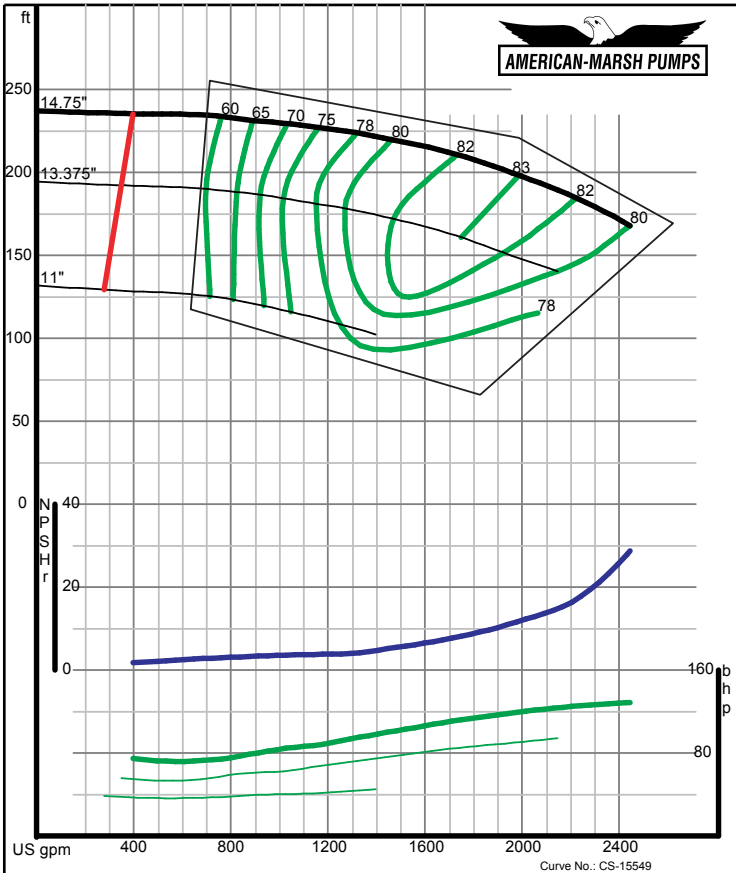

340 SERIES HD SPLIT CASE PERFORMANCE CURVES - 1800 RPM

American-Marsh Pumps **Size: 6x8-15 HD**
Speed: 1760 rpm

09/03/02