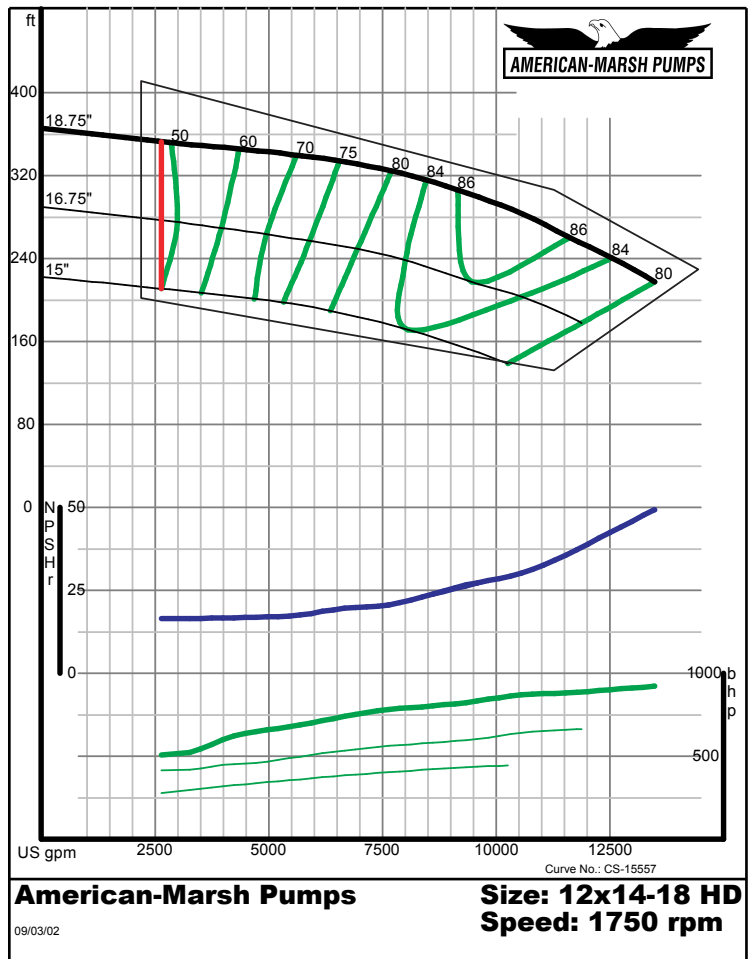

09/03/02

340 SERIES HD SPLIT CASE PERFORMANCE CURVES - 1800 RPM

American-Marsh Pumps **Size: 8x10-12 HD**
Speed: 1760 rpm

09/03/02

American-Marsh Pumps **Size: 8x10-15 HD**
Speed: 1760 rpm

09/03/02

340 SERIES HD SPLIT CASE PERFORMANCE CURVES - 1800 RPM

340 SERIES HD SPLIT CASE PERFORMANCE CURVES - 1800 RPM

340 SERIES HD SPLIT CASE PERFORMANCE CURVES - 1800 RPM

340 SERIES HD SPLIT CASE PERFORMANCE CURVES - 1800 RPM

340 SERIES HD SPLIT CASE PERFORMANCE CURVES - 1800 RPM

American-Marsh Pumps Size: 14x14-15 HD
Speed: 1750 rpm

09/03/02

American-Marsh Pumps Size: 14x18-18 HD
Speed: 1750 rpm

09/03/02

340 SERIES HD SPLIT CASE PERFORMANCE CURVES - 1800 RPM

American-Marsh Pumps Size: 14x18-21 HD
Speed: 1750 rpm