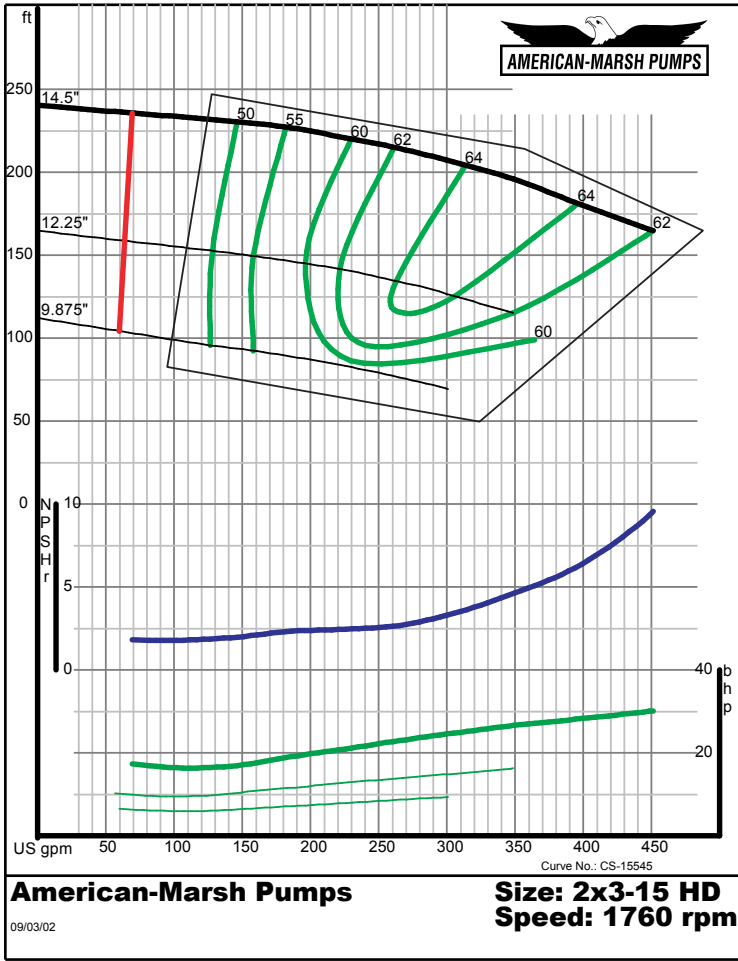

340 Series Double Suction

HD

1800 RPM Performance Curves

Enclosed Impellers

340 SERIES HD SPLIT CASE PERFORMANCE CURVES - 1800 RPM

340 SERIES HD SPLIT CASE PERFORMANCE CURVES - 1800 RPM

340 SERIES HD SPLIT CASE PERFORMANCE CURVES - 1800 RPM

340 SERIES HD SPLIT CASE PERFORMANCE CURVES - 1800 RPM

340 SERIES HD SPLIT CASE PERFORMANCE CURVES - 1800 RPM

American-Marsh Pumps **Size: 4x5-18 HD**
 09/03/02 **Speed: 1750 rpm**

American-Marsh Pumps **Size: 4x6-10 HD**
 09/03/02 **Speed: 1760 rpm**

340 SERIES HD SPLIT CASE PERFORMANCE CURVES - 1800 RPM

American-Marsh Pumps **Size: 5x6-11 HD**
 09/03/02 **Speed: 1760 rpm**

American-Marsh Pumps **Size: 5x6-12 HD**
 09/03/02 **Speed: 1760 rpm**

340 SERIES HD SPLIT CASE PERFORMANCE CURVES - 1800 RPM

American-Marsh Pumps Size: 14x14-15 HD
Speed: 1750 rpm

09/03/02

American-Marsh Pumps Size: 14x18-18 HD
Speed: 1750 rpm

09/03/02

340 SERIES HD SPLIT CASE PERFORMANCE CURVES - 1800 RPM

American-Marsh Pumps Size: 14x18-21 HD
Speed: 1750 rpm