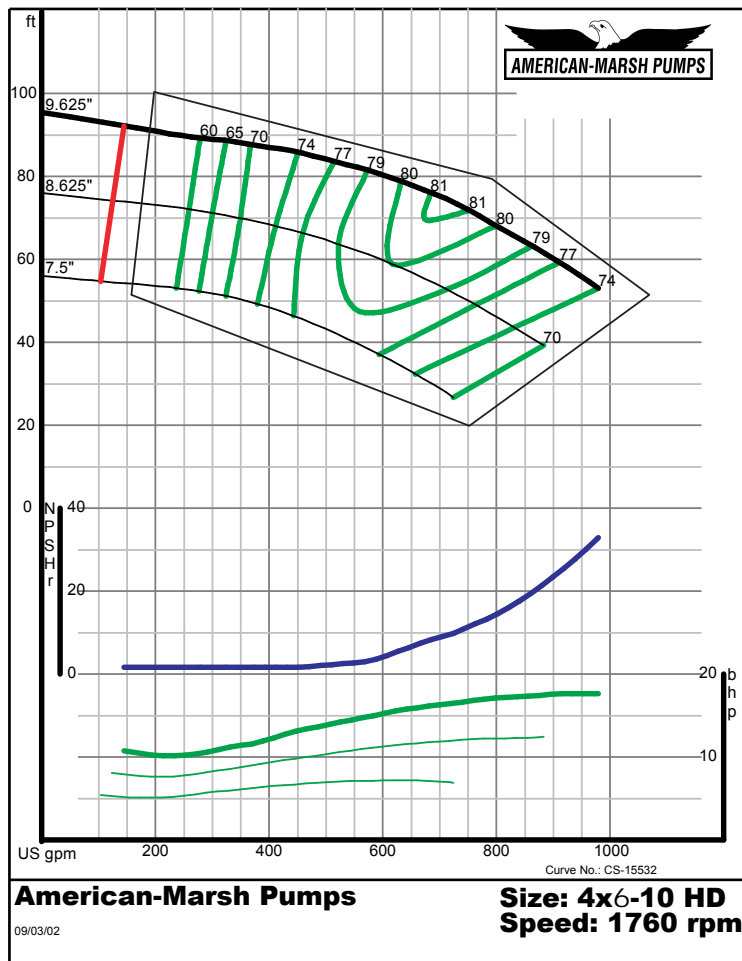

340 SERIES HD SPLIT CASE PERFORMANCE CURVES - 1800 RPM

340 SERIES HD SPLIT CASE PERFORMANCE CURVES - 1800 RPM

American-Marsh Pumps **Size: 4x5-18 HD**
 09/03/02 **Speed: 1750 rpm**

American-Marsh Pumps **Size: 4x6-10 HD**
 09/03/02 **Speed: 1760 rpm**

340 SERIES HD SPLIT CASE PERFORMANCE CURVES - 1800 RPM

American-Marsh Pumps **Size: 5x6-11 HD**
 09/03/02 **Speed: 1760 rpm**

American-Marsh Pumps **Size: 5x6-12 HD**
 09/03/02 **Speed: 1760 rpm**

340 SERIES HD SPLIT CASE PERFORMANCE CURVES - 1800 RPM

American-Marsh Pumps **Size: 5x6-15 HD**
Speed: 1760 rpm

09/03/02

American-Marsh Pumps **Size: 5x8-18 HD**
Speed: 1750 rpm

09/03/02

340 SERIES HD SPLIT CASE PERFORMANCE CURVES - 1800 RPM

American-Marsh Pumps **Size: 6x8-10 HD**
Speed: 1760 rpm

American-Marsh Pumps Size: 14x14-15 HD
Speed: 1750 rpm

09/03/02

American-Marsh Pumps Size: 14x18-18 HD
Speed: 1750 rpm

09/03/02

340 SERIES HD SPLIT CASE PERFORMANCE CURVES - 1800 RPM

American-Marsh Pumps Size: 14x18-21 HD
Speed: 1750 rpm