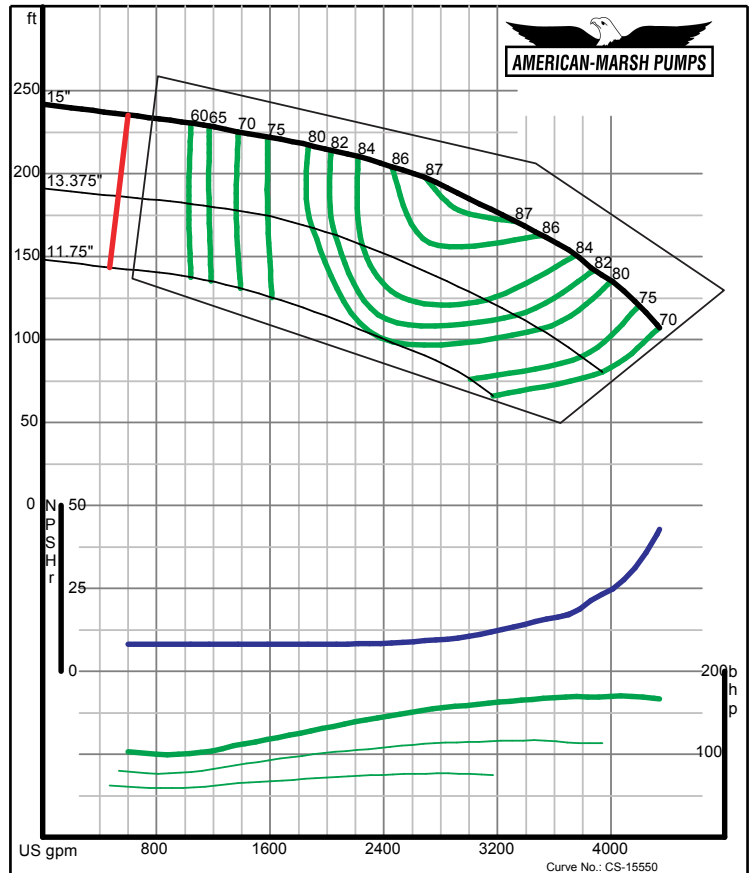

09/03/02

American-Marsh Pumps **Size: 6x8-12 HD**
Speed: 1760 rpm

09/03/02

340 SERIES HD SPLIT CASE PERFORMANCE CURVES - 1800 RPM

American-Marsh Pumps **Size: 6x8-15 HD**
Speed: 1760 rpm

09/03/02

American-Marsh Pumps **Size: 6x8-18 HD**
Speed: 1760 rpm

09/03/02

340 SERIES HD SPLIT CASE PERFORMANCE CURVES - 1800 RPM

American-Marsh Pumps **Size: 8x10-12 HD**
Speed: 1760 rpm

09/03/02

American-Marsh Pumps **Size: 8x10-15 HD**
Speed: 1760 rpm

09/03/02

340 SERIES HD SPLIT CASE PERFORMANCE CURVES - 1800 RPM

American-Marsh Pumps Size: 14x14-15 HD
Speed: 1750 rpm

09/03/02

American-Marsh Pumps Size: 14x18-18 HD
Speed: 1750 rpm

09/03/02

340 SERIES HD SPLIT CASE PERFORMANCE CURVES - 1800 RPM

American-Marsh Pumps Size: 14x18-21 HD
Speed: 1750 rpm