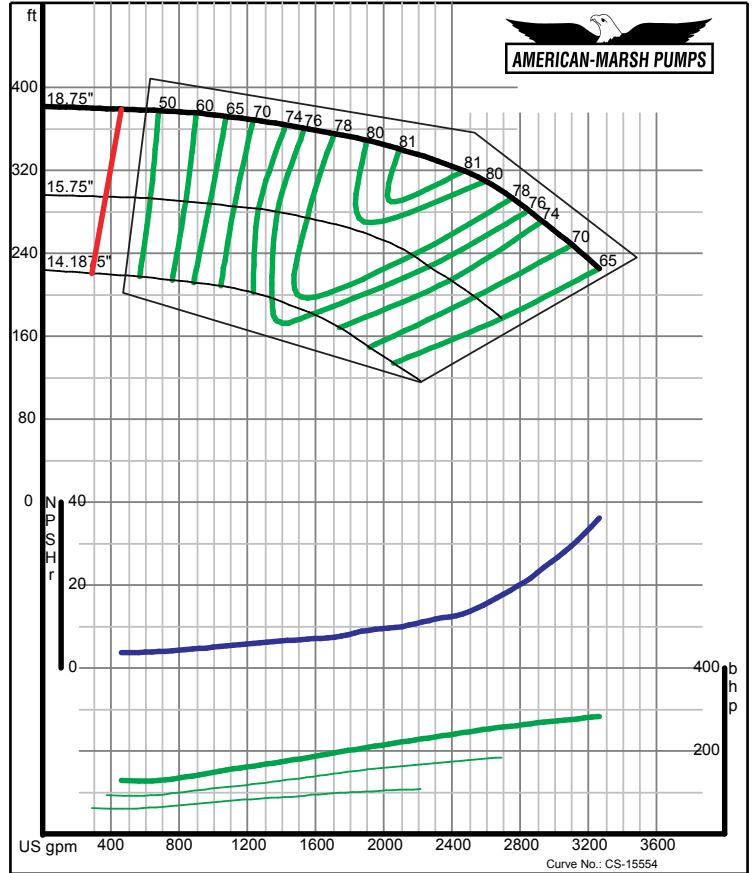

American-Marsh Pumps **Size: 5x6-15 HD**
Speed: 1760 rpm

09/03/02

American-Marsh Pumps **Size: 5x8-18 HD**
Speed: 1750 rpm

09/03/02

340 SERIES HD SPLIT CASE PERFORMANCE CURVES - 1800 RPM

American-Marsh Pumps **Size: 6x8-10 HD**
Speed: 1760 rpm

09/03/02

American-Marsh Pumps **Size: 6x8-12 HD**
Speed: 1760 rpm

09/03/02

340 SERIES HD SPLIT CASE PERFORMANCE CURVES - 1800 RPM

American-Marsh Pumps **Size: 6x8-15 HD**
Speed: 1760 rpm

09/03/02

American-Marsh Pumps **Size: 6x8-18 HD**
Speed: 1760 rpm

09/03/02

340 SERIES HD SPLIT CASE PERFORMANCE CURVES - 1800 RPM

American-Marsh Pumps **Size: 8x10-12 HD**
Speed: 1760 rpm

09/03/02

American-Marsh Pumps **Size: 8x10-15 HD**
Speed: 1760 rpm

09/03/02

340 SERIES HD SPLIT CASE PERFORMANCE CURVES - 1800 RPM

American-Marsh Pumps Size: 14x14-15 HD
Speed: 1750 rpm

09/03/02

American-Marsh Pumps Size: 14x18-18 HD
Speed: 1750 rpm

09/03/02

340 SERIES HD SPLIT CASE PERFORMANCE CURVES - 1800 RPM

American-Marsh Pumps Size: 14x18-21 HD
Speed: 1750 rpm