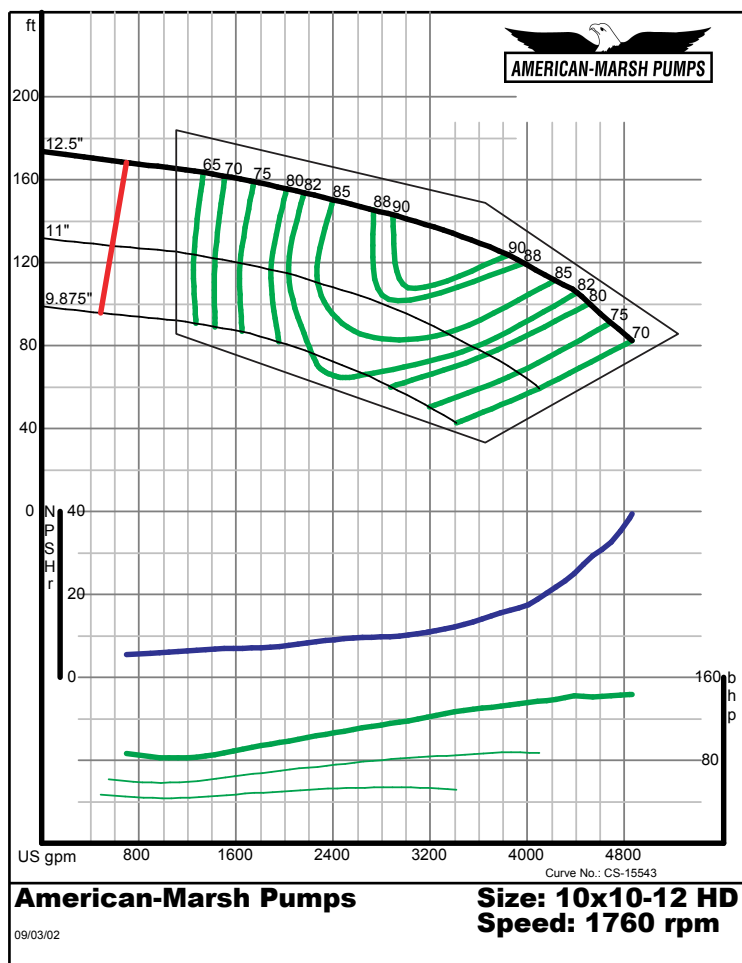

09/03/02

American-Marsh Pumps **Size: 6x8-12 HD**
Speed: 1760 rpm

09/03/02

340 SERIES HD SPLIT CASE PERFORMANCE CURVES - 1800 RPM

American-Marsh Pumps **Size: 6x8-15 HD**
Speed: 1760 rpm

09/03/02

American-Marsh Pumps **Size: 6x8-18 HD**
Speed: 1760 rpm

09/03/02

340 SERIES HD SPLIT CASE PERFORMANCE CURVES - 1800 RPM

American-Marsh Pumps **Size: 8x10-12 HD**
Speed: 1760 rpm

09/03/02

American-Marsh Pumps **Size: 8x10-15 HD**
Speed: 1760 rpm

09/03/02

340 SERIES HD SPLIT CASE PERFORMANCE CURVES - 1800 RPM

340 SERIES HD SPLIT CASE PERFORMANCE CURVES - 1800 RPM

340 SERIES HD SPLIT CASE PERFORMANCE CURVES - 1800 RPM

340 SERIES HD SPLIT CASE PERFORMANCE CURVES - 1800 RPM

340 SERIES HD SPLIT CASE PERFORMANCE CURVES - 1800 RPM

American-Marsh Pumps Size: 14x14-15 HD
Speed: 1750 rpm

09/03/02

American-Marsh Pumps Size: 14x18-18 HD
Speed: 1750 rpm

09/03/02

340 SERIES HD SPLIT CASE PERFORMANCE CURVES - 1800 RPM

American-Marsh Pumps Size: 14x18-21 HD
Speed: 1750 rpm