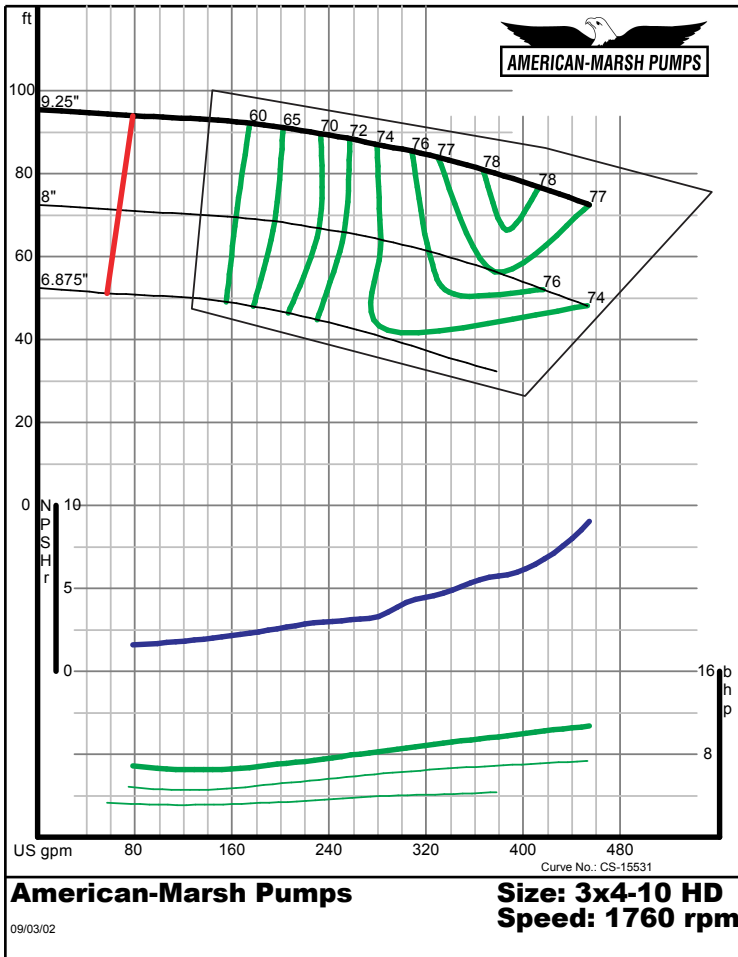

340 Series Double Suction

HD

1800 RPM Performance Curves

Enclosed Impellers

340 SERIES HD SPLIT CASE PERFORMANCE CURVES - 1800 RPM

340 SERIES HD SPLIT CASE PERFORMANCE CURVES - 1800 RPM

340 SERIES HD SPLIT CASE PERFORMANCE CURVES - 1800 RPM

340 SERIES HD SPLIT CASE PERFORMANCE CURVES - 1800 RPM

340 SERIES HD SPLIT CASE PERFORMANCE CURVES - 1800 RPM

American-Marsh Pumps **Size: 4x5-18 HD**
 09/03/02 **Speed: 1750 rpm**

American-Marsh Pumps **Size: 4x6-10 HD**
 09/03/02 **Speed: 1760 rpm**

340 SERIES HD SPLIT CASE PERFORMANCE CURVES - 1800 RPM

American-Marsh Pumps **Size: 5x6-11 HD**
 09/03/02 **Speed: 1760 rpm**

American-Marsh Pumps **Size: 5x6-12 HD**
 09/03/02 **Speed: 1760 rpm**

340 SERIES HD SPLIT CASE PERFORMANCE CURVES - 1800 RPM

American-Marsh Pumps Size: 14x14-15 HD
Speed: 1750 rpm

09/03/02

American-Marsh Pumps Size: 14x18-18 HD
Speed: 1750 rpm

09/03/02

340 SERIES HD SPLIT CASE PERFORMANCE CURVES - 1800 RPM

American-Marsh Pumps Size: 14x18-21 HD
Speed: 1750 rpm