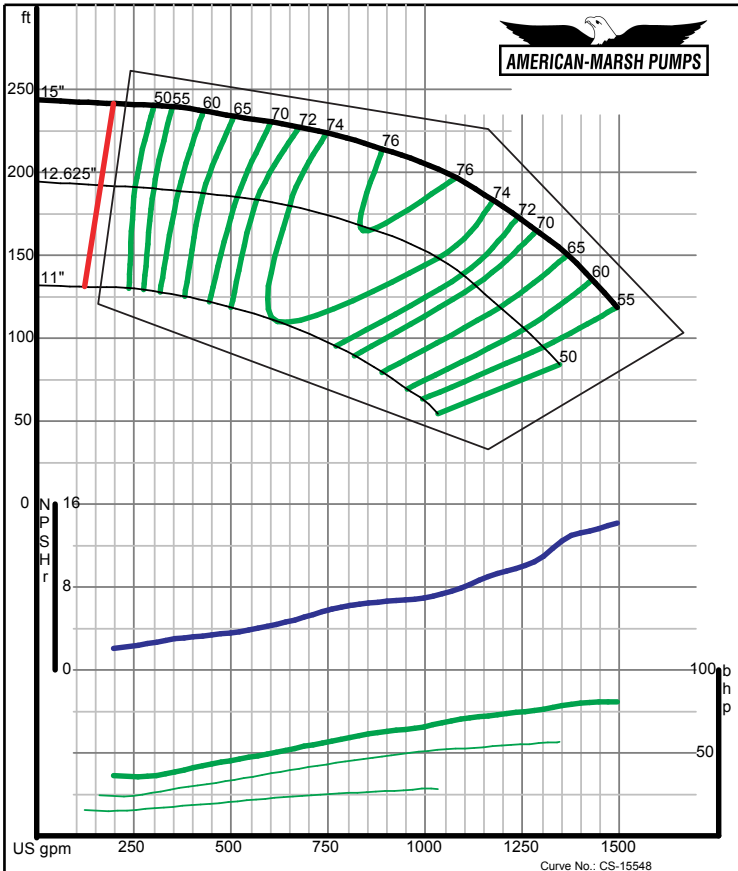

340 SERIES HD SPLIT CASE PERFORMANCE CURVES - 1800 RPM

340 SERIES HD SPLIT CASE PERFORMANCE CURVES - 1800 RPM

American-Marsh Pumps **Size: 4x5-18 HD**
 09/03/02 **Speed: 1750 rpm**

American-Marsh Pumps **Size: 4x6-10 HD**
 09/03/02 **Speed: 1760 rpm**

340 SERIES HD SPLIT CASE PERFORMANCE CURVES - 1800 RPM

American-Marsh Pumps **Size: 5x6-11 HD**
 09/03/02 **Speed: 1760 rpm**

American-Marsh Pumps **Size: 5x6-12 HD**
 09/03/02 **Speed: 1760 rpm**

340 SERIES HD SPLIT CASE PERFORMANCE CURVES - 1800 RPM

American-Marsh Pumps **Size: 5x6-15 HD**
Speed: 1760 rpm

09/03/02

American-Marsh Pumps **Size: 5x8-18 HD**
Speed: 1750 rpm

09/03/02

340 SERIES HD SPLIT CASE PERFORMANCE CURVES - 1800 RPM

American-Marsh Pumps **Size: 6x8-10 HD**
Speed: 1760 rpm

American-Marsh Pumps Size: 14x14-15 HD
Speed: 1750 rpm

09/03/02

American-Marsh Pumps Size: 14x18-18 HD
Speed: 1750 rpm

09/03/02

340 SERIES HD SPLIT CASE PERFORMANCE CURVES - 1800 RPM

American-Marsh Pumps Size: 14x18-21 HD
Speed: 1750 rpm