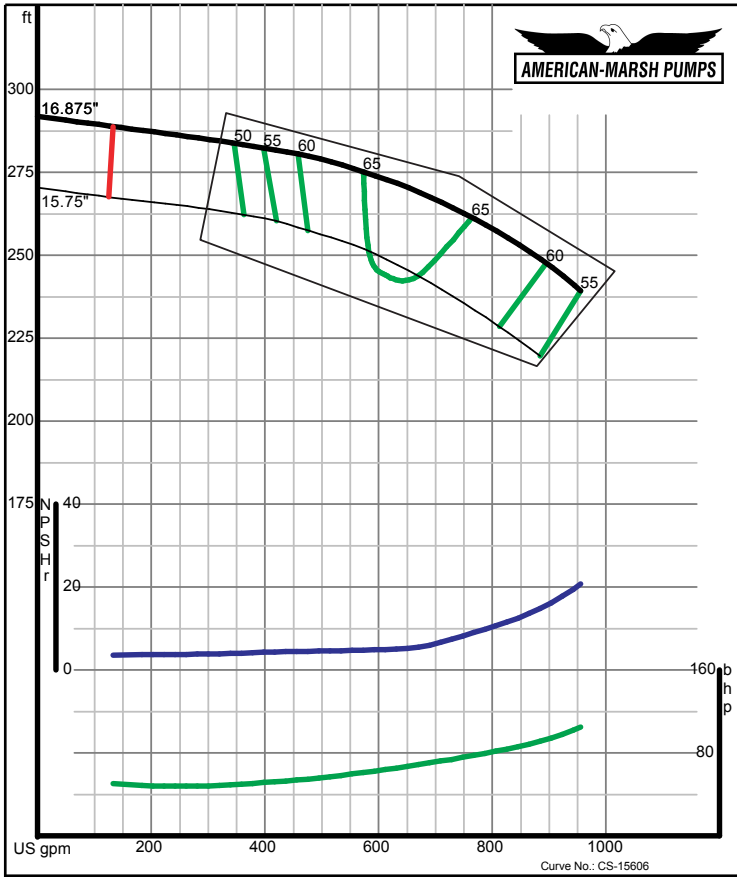

340 SERIES HD SPLIT CASE PERFORMANCE CURVES - 1800 RPM

340 SERIES HD SPLIT CASE PERFORMANCE CURVES - 1800 RPM

American-Marsh Pumps **Size: 4x5-18 HD**
 09/03/02 **Speed: 1750 rpm**

American-Marsh Pumps **Size: 4x6-10 HD**
 09/03/02 **Speed: 1760 rpm**

340 SERIES HD SPLIT CASE PERFORMANCE CURVES - 1800 RPM

American-Marsh Pumps **Size: 5x6-11 HD**
 09/03/02 **Speed: 1760 rpm**

American-Marsh Pumps **Size: 5x6-12 HD**
 09/03/02 **Speed: 1760 rpm**

340 SERIES HD SPLIT CASE PERFORMANCE CURVES - 1800 RPM

American-Marsh Pumps **Size: 5x6-15 HD**
Speed: 1760 rpm

09/03/02

American-Marsh Pumps **Size: 5x8-18 HD**
Speed: 1750 rpm

09/03/02

340 SERIES HD SPLIT CASE PERFORMANCE CURVES - 1800 RPM

American-Marsh Pumps **Size: 6x8-10 HD**
Speed: 1760 rpm

American-Marsh Pumps Size: 14x14-15 HD
Speed: 1750 rpm

09/03/02

American-Marsh Pumps Size: 14x18-18 HD
Speed: 1750 rpm

09/03/02

340 SERIES HD SPLIT CASE PERFORMANCE CURVES - 1800 RPM

American-Marsh Pumps Size: 14x18-21 HD
Speed: 1750 rpm