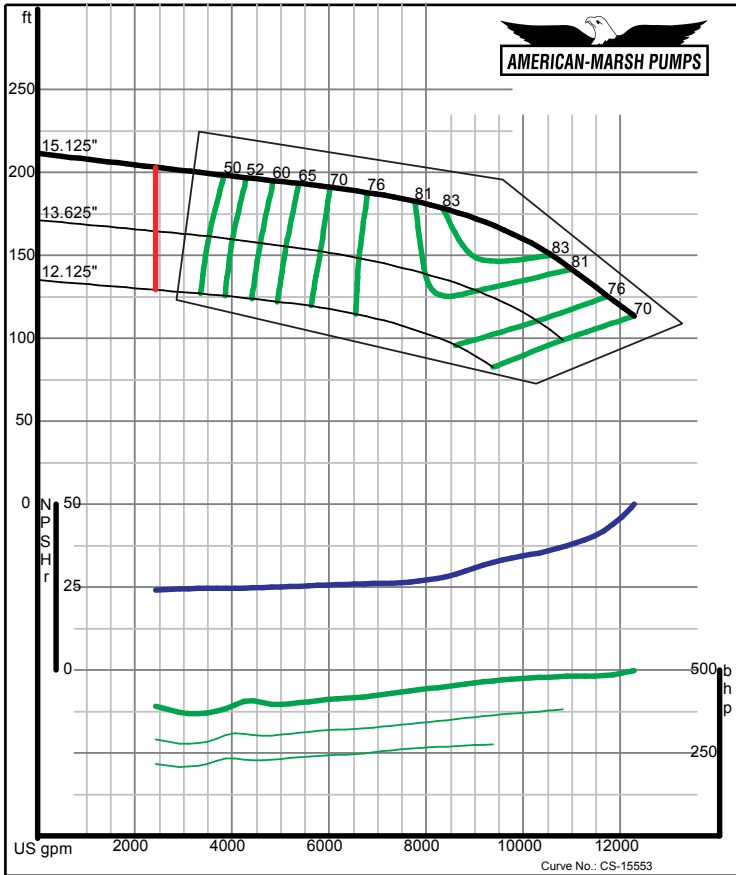

09/03/02

340 SERIES HD SPLIT CASE PERFORMANCE CURVES - 1800 RPM

American-Marsh Pumps **Size: 8x10-12 HD**
Speed: 1760 rpm

09/03/02

American-Marsh Pumps **Size: 8x10-15 HD**
Speed: 1760 rpm

09/03/02

340 SERIES HD SPLIT CASE PERFORMANCE CURVES - 1800 RPM

340 SERIES HD SPLIT CASE PERFORMANCE CURVES - 1800 RPM

340 SERIES HD SPLIT CASE PERFORMANCE CURVES - 1800 RPM

340 SERIES HD SPLIT CASE PERFORMANCE CURVES - 1800 RPM

340 SERIES HD SPLIT CASE PERFORMANCE CURVES - 1800 RPM

American-Marsh Pumps Size: 14x14-15 HD
Speed: 1750 rpm

09/03/02

American-Marsh Pumps Size: 14x18-18 HD
Speed: 1750 rpm

09/03/02

340 SERIES HD SPLIT CASE PERFORMANCE CURVES - 1800 RPM

American-Marsh Pumps Size: 14x18-21 HD
Speed: 1750 rpm