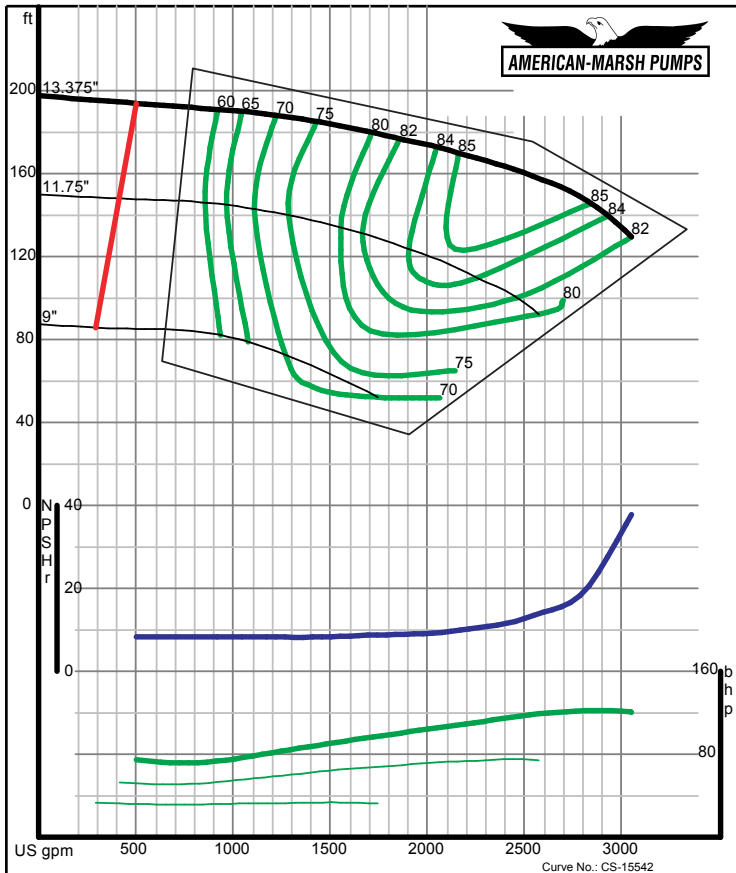

American-Marsh Pumps **Size: 5x6-15 HD**
Speed: 1760 rpm

09/03/02

American-Marsh Pumps **Size: 5x8-18 HD**
Speed: 1750 rpm

09/03/02

340 SERIES HD SPLIT CASE PERFORMANCE CURVES - 1800 RPM

American-Marsh Pumps **Size: 6x8-10 HD**
Speed: 1760 rpm

09/03/02

American-Marsh Pumps **Size: 6x8-12 HD**
Speed: 1760 rpm

09/03/02

340 SERIES HD SPLIT CASE PERFORMANCE CURVES - 1800 RPM

American-Marsh Pumps **Size: 6x8-15 HD**
Speed: 1760 rpm

09/03/02

American-Marsh Pumps **Size: 6x8-18 HD**
Speed: 1760 rpm

09/03/02

340 SERIES HD SPLIT CASE PERFORMANCE CURVES - 1800 RPM

American-Marsh Pumps **Size: 8x10-12 HD**
Speed: 1760 rpm

09/03/02

American-Marsh Pumps **Size: 8x10-15 HD**
Speed: 1760 rpm

09/03/02

340 SERIES HD SPLIT CASE PERFORMANCE CURVES - 1800 RPM

American-Marsh Pumps Size: 14x14-15 HD
Speed: 1750 rpm

09/03/02

American-Marsh Pumps Size: 14x18-18 HD
Speed: 1750 rpm

09/03/02

340 SERIES HD SPLIT CASE PERFORMANCE CURVES - 1800 RPM

American-Marsh Pumps Size: 14x18-21 HD
Speed: 1750 rpm