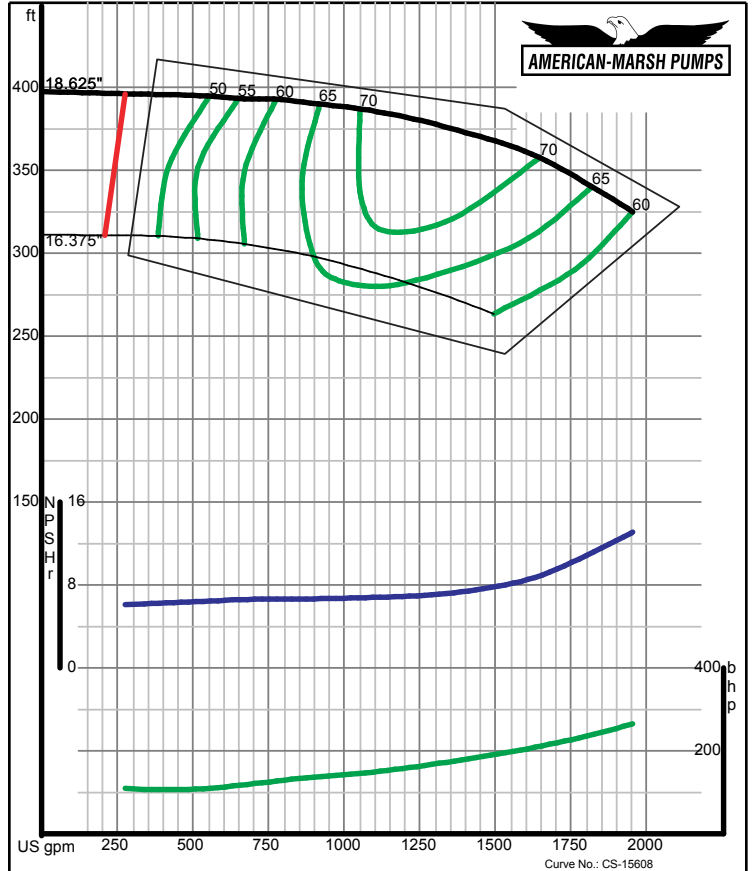

340 SERIES HD SPLIT CASE PERFORMANCE CURVES - 1800 RPM

340 SERIES HD SPLIT CASE PERFORMANCE CURVES - 1800 RPM

American-Marsh Pumps **Size: 4x5-18 HD**
 09/03/02 **Speed: 1750 rpm**

American-Marsh Pumps **Size: 4x6-10 HD**
 09/03/02 **Speed: 1760 rpm**

340 SERIES HD SPLIT CASE PERFORMANCE CURVES - 1800 RPM

American-Marsh Pumps **Size: 5x6-11 HD**
 09/03/02 **Speed: 1760 rpm**

American-Marsh Pumps **Size: 5x6-12 HD**
 09/03/02 **Speed: 1760 rpm**

340 SERIES HD SPLIT CASE PERFORMANCE CURVES - 1800 RPM

American-Marsh Pumps **Size: 5x6-15 HD**
Speed: 1760 rpm

09/03/02

American-Marsh Pumps **Size: 5x8-18 HD**
Speed: 1750 rpm

09/03/02

340 SERIES HD SPLIT CASE PERFORMANCE CURVES - 1800 RPM

American-Marsh Pumps **Size: 6x8-10 HD**
Speed: 1760 rpm

American-Marsh Pumps Size: 14x14-15 HD
Speed: 1750 rpm

09/03/02

American-Marsh Pumps Size: 14x18-18 HD
Speed: 1750 rpm

09/03/02

340 SERIES HD SPLIT CASE PERFORMANCE CURVES - 1800 RPM

American-Marsh Pumps Size: 14x18-21 HD
Speed: 1750 rpm