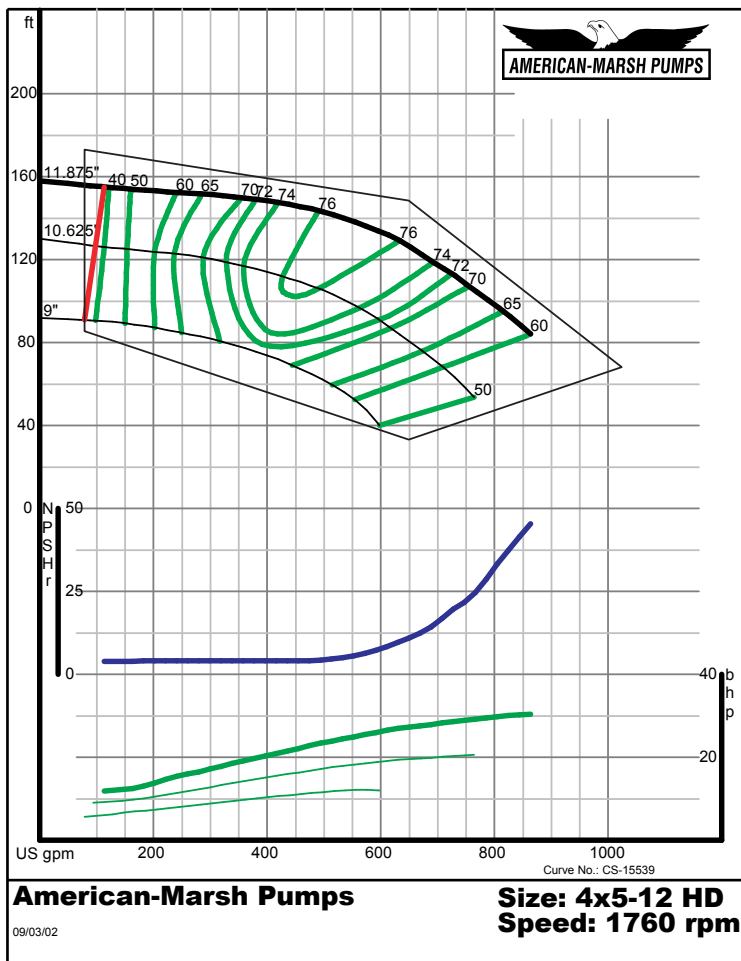

340 SERIES HD SPLIT CASE PERFORMANCE CURVES - 1800 RPM

340 SERIES HD SPLIT CASE PERFORMANCE CURVES - 1800 RPM

American-Marsh Pumps **Size: 4x5-18 HD**
 09/03/02 **Speed: 1750 rpm**

American-Marsh Pumps **Size: 4x6-10 HD**
 09/03/02 **Speed: 1760 rpm**

340 SERIES HD SPLIT CASE PERFORMANCE CURVES - 1800 RPM

American-Marsh Pumps **Size: 5x6-11 HD**
 09/03/02 **Speed: 1760 rpm**

American-Marsh Pumps **Size: 5x6-12 HD**
 09/03/02 **Speed: 1760 rpm**

340 SERIES HD SPLIT CASE PERFORMANCE CURVES - 1800 RPM

American-Marsh Pumps **Size: 5x6-15 HD**
Speed: 1760 rpm

09/03/02

American-Marsh Pumps **Size: 5x8-18 HD**
Speed: 1750 rpm

09/03/02

340 SERIES HD SPLIT CASE PERFORMANCE CURVES - 1800 RPM

American-Marsh Pumps **Size: 6x8-10 HD**
Speed: 1760 rpm

American-Marsh Pumps Size: 14x14-15 HD
Speed: 1750 rpm

09/03/02

American-Marsh Pumps Size: 14x18-18 HD
Speed: 1750 rpm

09/03/02

340 SERIES HD SPLIT CASE PERFORMANCE CURVES - 1800 RPM

American-Marsh Pumps Size: 14x18-21 HD
Speed: 1750 rpm