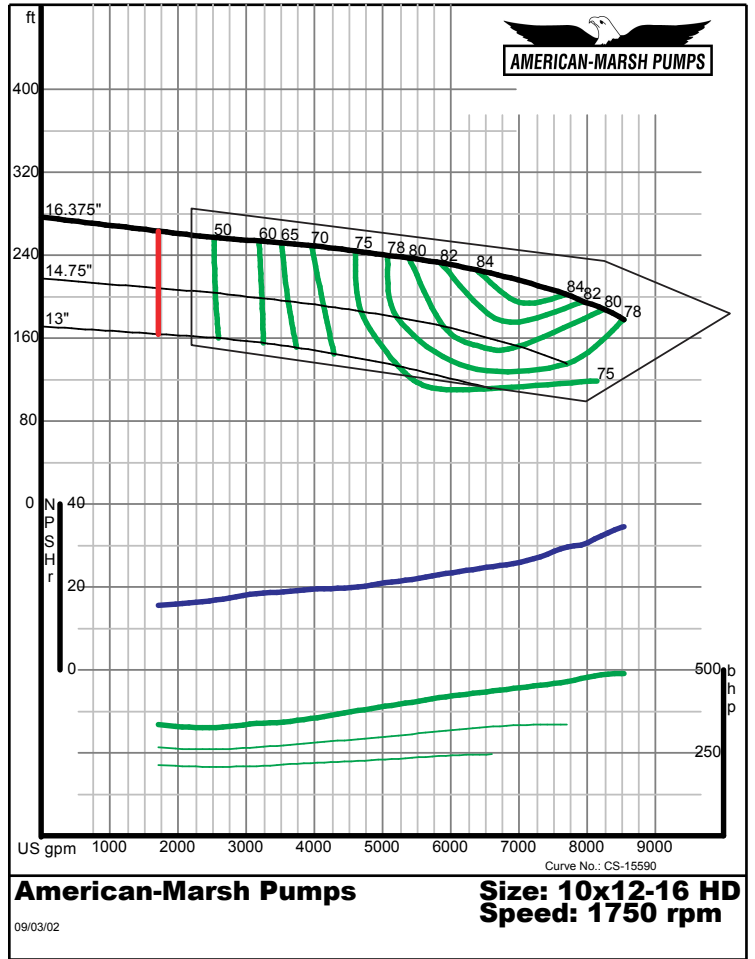

09/03/02

340 SERIES HD SPLIT CASE PERFORMANCE CURVES - 1800 RPM

American-Marsh Pumps **Size: 8x10-12 HD**
Speed: 1760 rpm

09/03/02

American-Marsh Pumps **Size: 8x10-15 HD**
Speed: 1760 rpm

09/03/02

340 SERIES HD SPLIT CASE PERFORMANCE CURVES - 1800 RPM

340 SERIES HD SPLIT CASE PERFORMANCE CURVES - 1800 RPM

340 SERIES HD SPLIT CASE PERFORMANCE CURVES - 1800 RPM

340 SERIES HD SPLIT CASE PERFORMANCE CURVES - 1800 RPM

340 SERIES HD SPLIT CASE PERFORMANCE CURVES - 1800 RPM

American-Marsh Pumps Size: 14x14-15 HD
Speed: 1750 rpm

09/03/02

American-Marsh Pumps Size: 14x18-18 HD
Speed: 1750 rpm

09/03/02

340 SERIES HD SPLIT CASE PERFORMANCE CURVES - 1800 RPM

American-Marsh Pumps Size: 14x18-21 HD
Speed: 1750 rpm