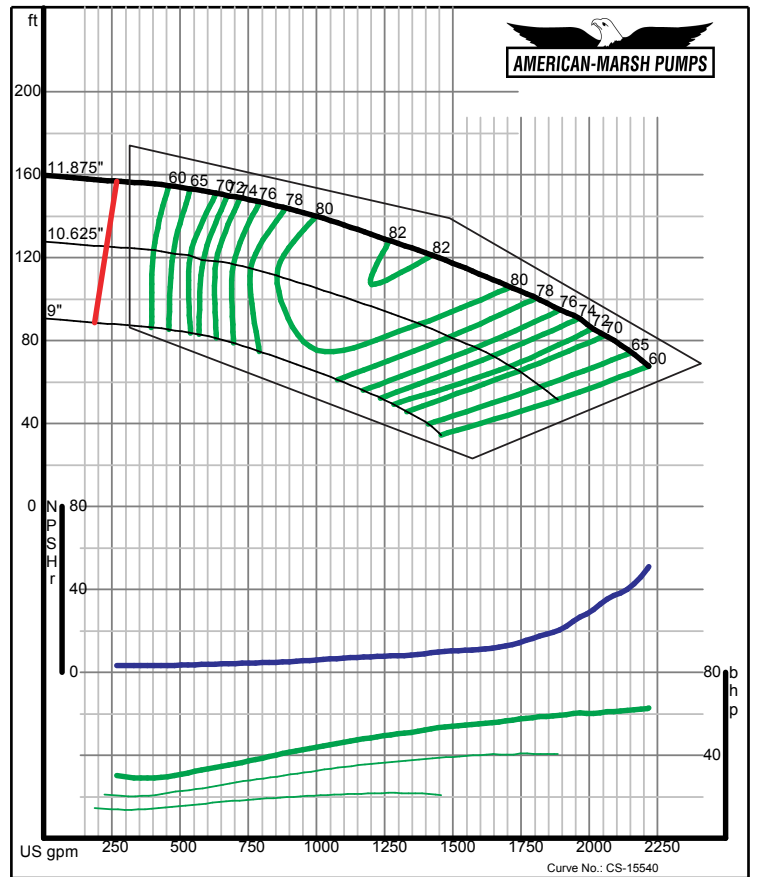

340 SERIES HD SPLIT CASE PERFORMANCE CURVES - 1800 RPM

340 SERIES HD SPLIT CASE PERFORMANCE CURVES - 1800 RPM

American-Marsh Pumps **Size: 4x5-18 HD**
 09/03/02 **Speed: 1750 rpm**

American-Marsh Pumps **Size: 4x6-10 HD**
 09/03/02 **Speed: 1760 rpm**

340 SERIES HD SPLIT CASE PERFORMANCE CURVES - 1800 RPM

American-Marsh Pumps **Size: 5x6-11 HD**
 09/03/02 **Speed: 1760 rpm**

American-Marsh Pumps **Size: 5x6-12 HD**
 09/03/02 **Speed: 1760 rpm**

340 SERIES HD SPLIT CASE PERFORMANCE CURVES - 1800 RPM

American-Marsh Pumps **Size: 5x6-15 HD**
Speed: 1760 rpm

09/03/02

American-Marsh Pumps **Size: 5x8-18 HD**
Speed: 1750 rpm

09/03/02

340 SERIES HD SPLIT CASE PERFORMANCE CURVES - 1800 RPM

American-Marsh Pumps **Size: 6x8-10 HD**
Speed: 1760 rpm

American-Marsh Pumps Size: 14x14-15 HD
Speed: 1750 rpm

09/03/02

American-Marsh Pumps Size: 14x18-18 HD
Speed: 1750 rpm

09/03/02

340 SERIES HD SPLIT CASE PERFORMANCE CURVES - 1800 RPM

American-Marsh Pumps Size: 14x18-21 HD
Speed: 1750 rpm