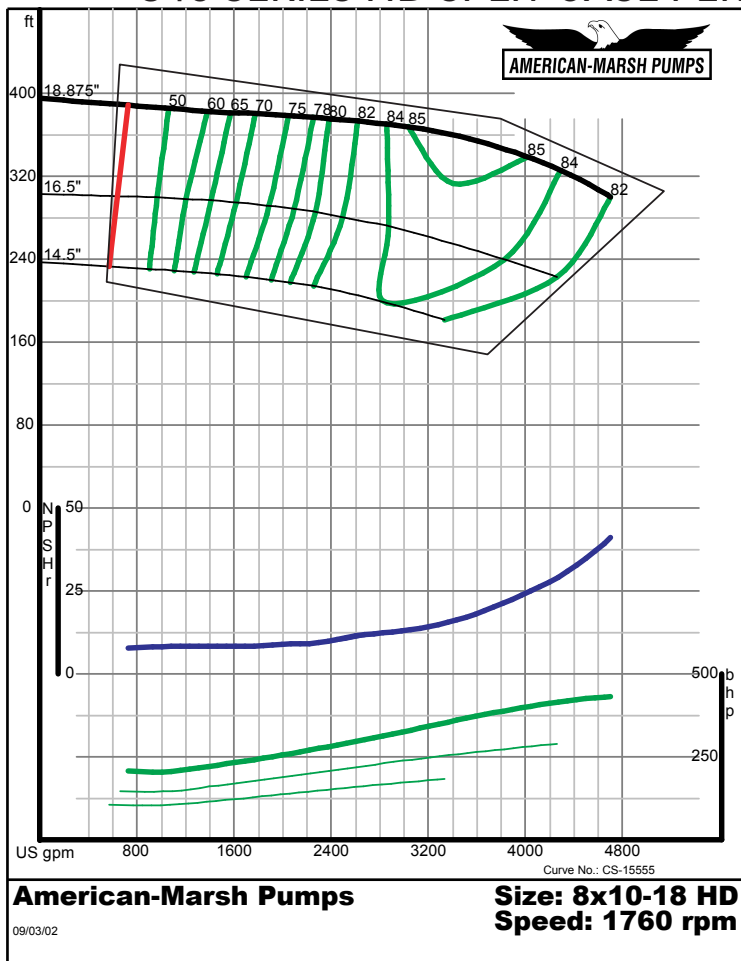

09/03/02

340 SERIES HD SPLIT CASE PERFORMANCE CURVES - 1800 RPM

American-Marsh Pumps **Size: 8x10-12 HD**
Speed: 1760 rpm

09/03/02

American-Marsh Pumps **Size: 8x10-15 HD**
Speed: 1760 rpm

09/03/02

340 SERIES HD SPLIT CASE PERFORMANCE CURVES - 1800 RPM

340 SERIES HD SPLIT CASE PERFORMANCE CURVES - 1800 RPM

340 SERIES HD SPLIT CASE PERFORMANCE CURVES - 1800 RPM

340 SERIES HD SPLIT CASE PERFORMANCE CURVES - 1800 RPM

340 SERIES HD SPLIT CASE PERFORMANCE CURVES - 1800 RPM

American-Marsh Pumps Size: 14x14-15 HD
Speed: 1750 rpm

09/03/02

American-Marsh Pumps Size: 14x18-18 HD
Speed: 1750 rpm

09/03/02

340 SERIES HD SPLIT CASE PERFORMANCE CURVES - 1800 RPM

American-Marsh Pumps Size: 14x18-21 HD
Speed: 1750 rpm