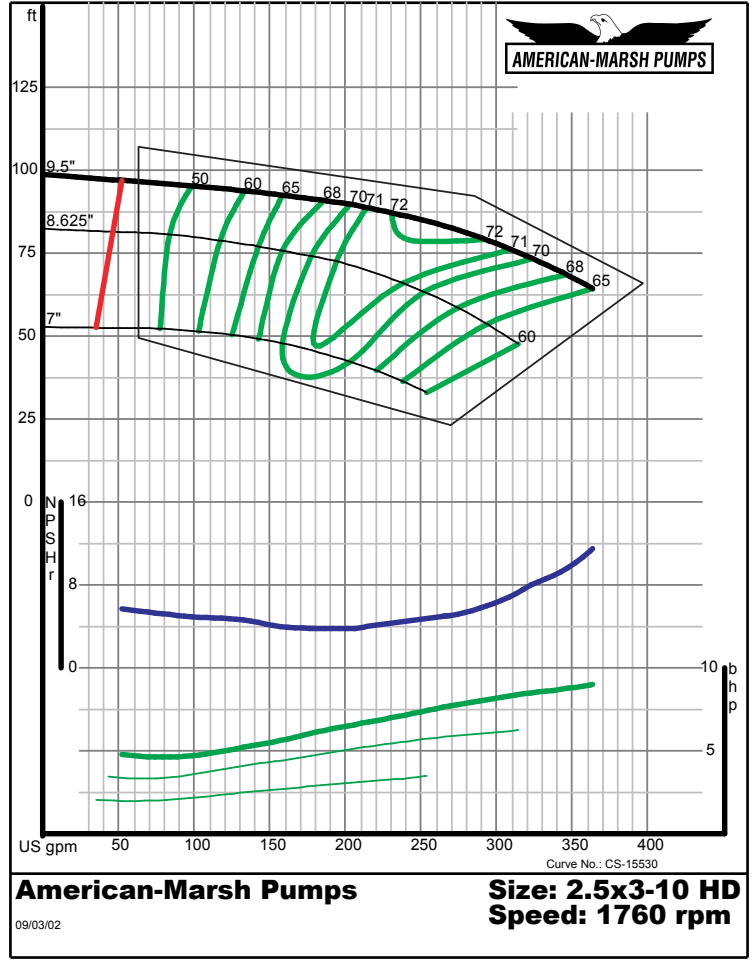

340 Series Double Suction

HD

1800 RPM Performance Curves

Enclosed Impellers

340 SERIES HD SPLIT CASE PERFORMANCE CURVES - 1800 RPM

340 SERIES HD SPLIT CASE PERFORMANCE CURVES - 1800 RPM

340 SERIES HD SPLIT CASE PERFORMANCE CURVES - 1800 RPM

340 SERIES HD SPLIT CASE PERFORMANCE CURVES - 1800 RPM

340 SERIES HD SPLIT CASE PERFORMANCE CURVES - 1800 RPM

American-Marsh Pumps **Size: 4x5-18 HD**
 09/03/02 **Speed: 1750 rpm**

American-Marsh Pumps **Size: 4x6-10 HD**
 09/03/02 **Speed: 1760 rpm**

340 SERIES HD SPLIT CASE PERFORMANCE CURVES - 1800 RPM

American-Marsh Pumps **Size: 5x6-11 HD**
 09/03/02 **Speed: 1760 rpm**

American-Marsh Pumps **Size: 5x6-12 HD**
 09/03/02 **Speed: 1760 rpm**

340 SERIES HD SPLIT CASE PERFORMANCE CURVES - 1800 RPM

American-Marsh Pumps Size: 14x14-15 HD
Speed: 1750 rpm

09/03/02

American-Marsh Pumps Size: 14x18-18 HD
Speed: 1750 rpm

09/03/02

340 SERIES HD SPLIT CASE PERFORMANCE CURVES - 1800 RPM

American-Marsh Pumps Size: 14x18-21 HD
Speed: 1750 rpm