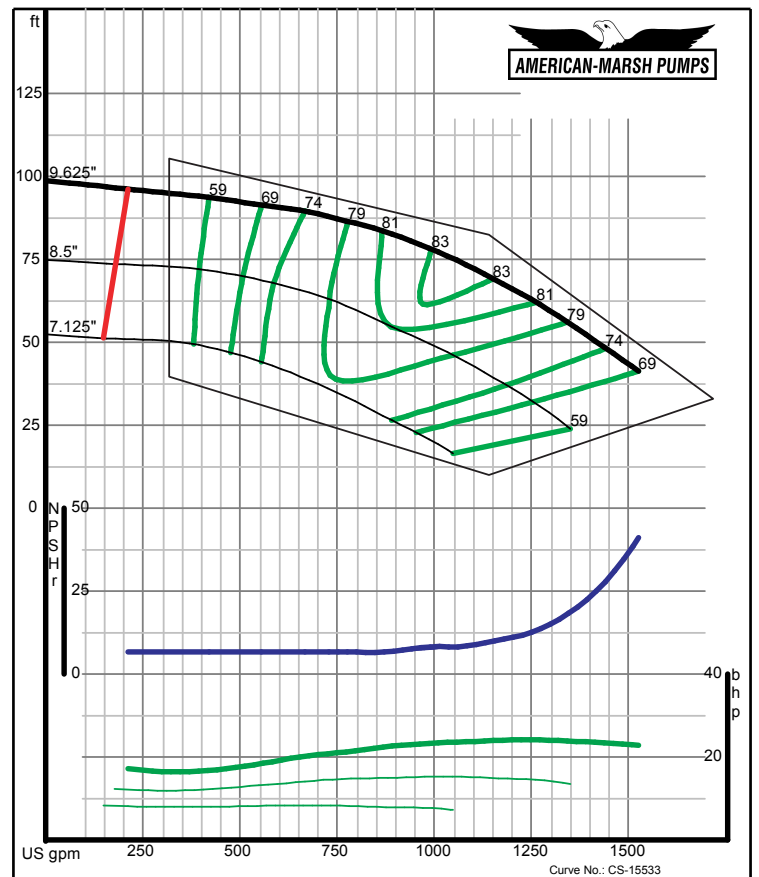

340 Series Double Suction

HD

1800 RPM Performance Curves

Enclosed Impellers

340 SERIES HD SPLIT CASE PERFORMANCE CURVES - 1800 RPM

340 SERIES HD SPLIT CASE PERFORMANCE CURVES - 1800 RPM

340 SERIES HD SPLIT CASE PERFORMANCE CURVES - 1800 RPM

340 SERIES HD SPLIT CASE PERFORMANCE CURVES - 1800 RPM

340 SERIES HD SPLIT CASE PERFORMANCE CURVES - 1800 RPM

American-Marsh Pumps **Size: 4x5-18 HD**
 09/03/02 **Speed: 1750 rpm**

American-Marsh Pumps **Size: 4x6-10 HD**
 09/03/02 **Speed: 1760 rpm**

340 SERIES HD SPLIT CASE PERFORMANCE CURVES - 1800 RPM

American-Marsh Pumps **Size: 5x6-11 HD**
 09/03/02 **Speed: 1760 rpm**

American-Marsh Pumps **Size: 5x6-12 HD**
 09/03/02 **Speed: 1760 rpm**

340 SERIES HD SPLIT CASE PERFORMANCE CURVES - 1800 RPM

American-Marsh Pumps Size: 14x14-15 HD
Speed: 1750 rpm

09/03/02

American-Marsh Pumps Size: 14x18-18 HD
Speed: 1750 rpm

09/03/02

340 SERIES HD SPLIT CASE PERFORMANCE CURVES - 1800 RPM

American-Marsh Pumps Size: 14x18-21 HD
Speed: 1750 rpm