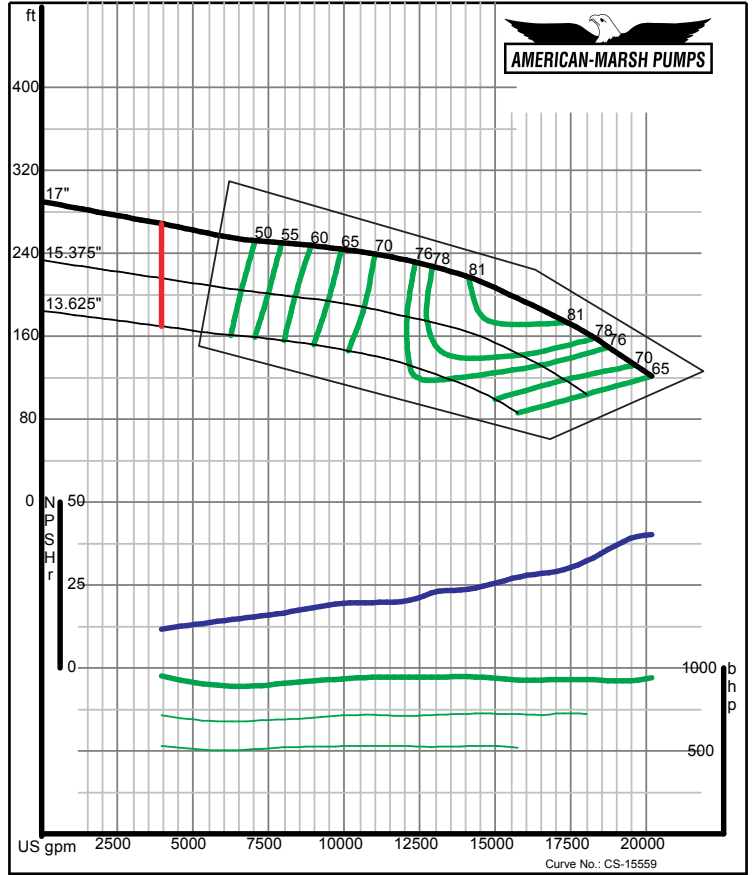

09/03/02

340 SERIES HD SPLIT CASE PERFORMANCE CURVES - 1800 RPM

American-Marsh Pumps **Size: 8x10-12 HD**
Speed: 1760 rpm

09/03/02

American-Marsh Pumps **Size: 8x10-15 HD**
Speed: 1760 rpm

09/03/02

340 SERIES HD SPLIT CASE PERFORMANCE CURVES - 1800 RPM

340 SERIES HD SPLIT CASE PERFORMANCE CURVES - 1800 RPM

340 SERIES HD SPLIT CASE PERFORMANCE CURVES - 1800 RPM

340 SERIES HD SPLIT CASE PERFORMANCE CURVES - 1800 RPM

340 SERIES HD SPLIT CASE PERFORMANCE CURVES - 1800 RPM

American-Marsh Pumps Size: 14x14-15 HD
Speed: 1750 rpm

09/03/02

American-Marsh Pumps Size: 14x18-18 HD
Speed: 1750 rpm

09/03/02

340 SERIES HD SPLIT CASE PERFORMANCE CURVES - 1800 RPM

American-Marsh Pumps Size: 14x18-21 HD
Speed: 1750 rpm