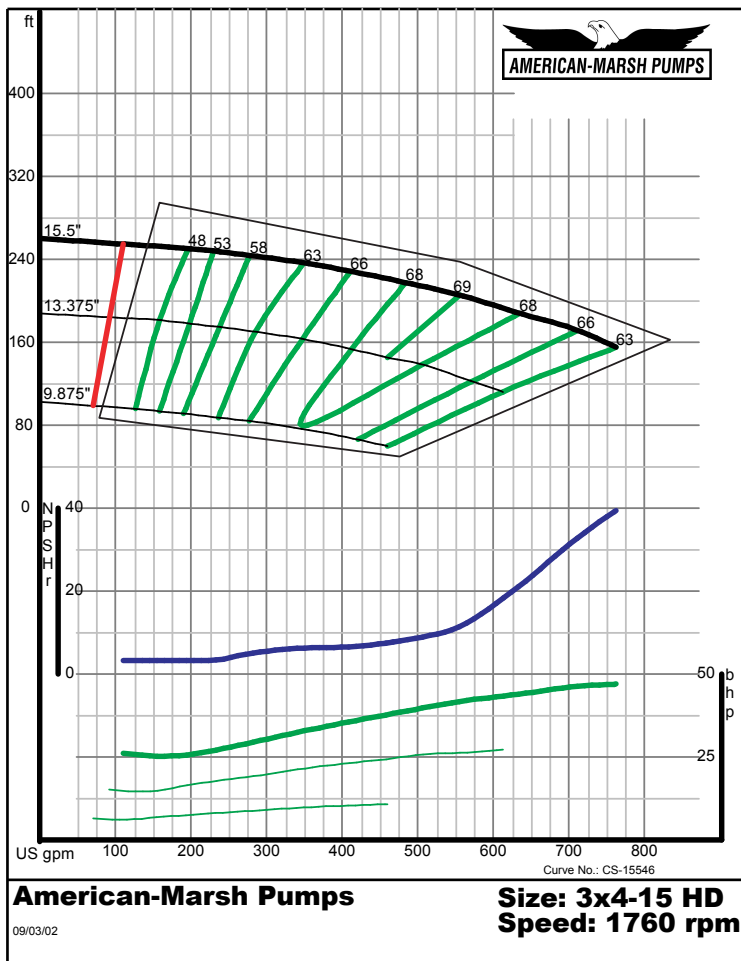

340 Series Double Suction

HD

1800 RPM Performance Curves

Enclosed Impellers

340 SERIES HD SPLIT CASE PERFORMANCE CURVES - 1800 RPM

340 SERIES HD SPLIT CASE PERFORMANCE CURVES - 1800 RPM

340 SERIES HD SPLIT CASE PERFORMANCE CURVES - 1800 RPM

340 SERIES HD SPLIT CASE PERFORMANCE CURVES - 1800 RPM

340 SERIES HD SPLIT CASE PERFORMANCE CURVES - 1800 RPM

American-Marsh Pumps **Size: 4x5-18 HD**
 09/03/02 **Speed: 1750 rpm**

American-Marsh Pumps **Size: 4x6-10 HD**
 09/03/02 **Speed: 1760 rpm**

340 SERIES HD SPLIT CASE PERFORMANCE CURVES - 1800 RPM

American-Marsh Pumps **Size: 5x6-11 HD**
 09/03/02 **Speed: 1760 rpm**

American-Marsh Pumps **Size: 5x6-12 HD**
 09/03/02 **Speed: 1760 rpm**

340 SERIES HD SPLIT CASE PERFORMANCE CURVES - 1800 RPM

American-Marsh Pumps **Size: 5x6-15 HD**
Speed: 1760 rpm

09/03/02

American-Marsh Pumps **Size: 5x8-18 HD**
Speed: 1750 rpm

09/03/02

340 SERIES HD SPLIT CASE PERFORMANCE CURVES - 1800 RPM

American-Marsh Pumps **Size: 6x8-10 HD**
Speed: 1760 rpm