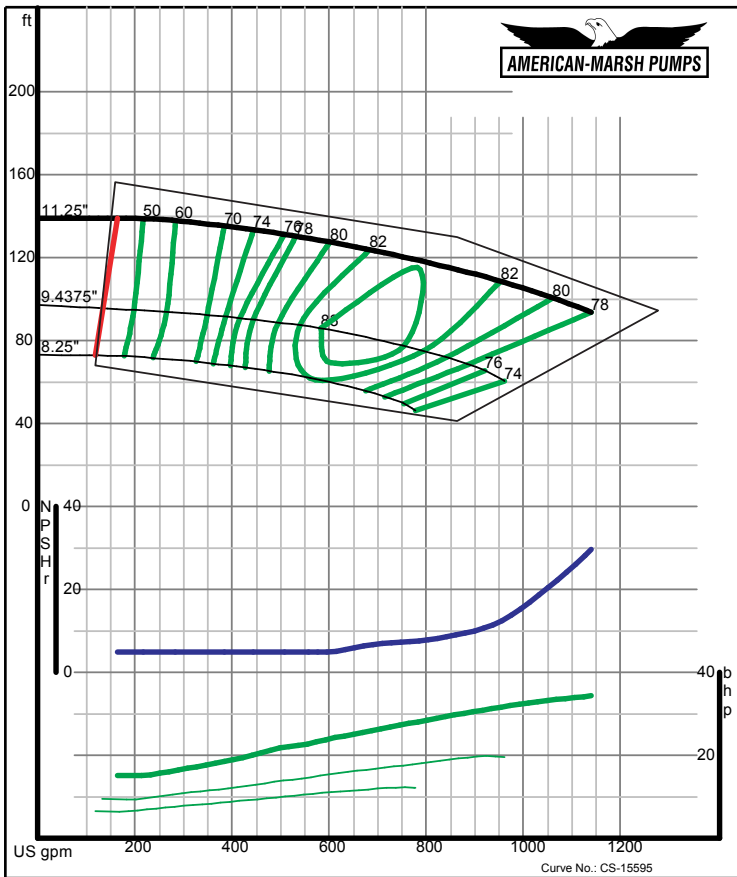

340 SERIES HD SPLIT CASE PERFORMANCE CURVES - 1800 RPM

340 SERIES HD SPLIT CASE PERFORMANCE CURVES - 1800 RPM

American-Marsh Pumps **Size: 4x5-18 HD**
 09/03/02 **Speed: 1750 rpm**

American-Marsh Pumps **Size: 4x6-10 HD**
 09/03/02 **Speed: 1760 rpm**

340 SERIES HD SPLIT CASE PERFORMANCE CURVES - 1800 RPM

American-Marsh Pumps **Size: 5x6-11 HD**
 09/03/02 **Speed: 1760 rpm**

American-Marsh Pumps **Size: 5x6-12 HD**
 09/03/02 **Speed: 1760 rpm**

340 SERIES HD SPLIT CASE PERFORMANCE CURVES - 1800 RPM

American-Marsh Pumps **Size: 5x6-15 HD**
Speed: 1760 rpm

09/03/02

American-Marsh Pumps **Size: 5x8-18 HD**
Speed: 1750 rpm

09/03/02

340 SERIES HD SPLIT CASE PERFORMANCE CURVES - 1800 RPM

American-Marsh Pumps **Size: 6x8-10 HD**
Speed: 1760 rpm

American-Marsh Pumps Size: 14x14-15 HD
Speed: 1750 rpm

09/03/02

American-Marsh Pumps Size: 14x18-18 HD
Speed: 1750 rpm

09/03/02

340 SERIES HD SPLIT CASE PERFORMANCE CURVES - 1800 RPM

American-Marsh Pumps Size: 14x18-21 HD
Speed: 1750 rpm