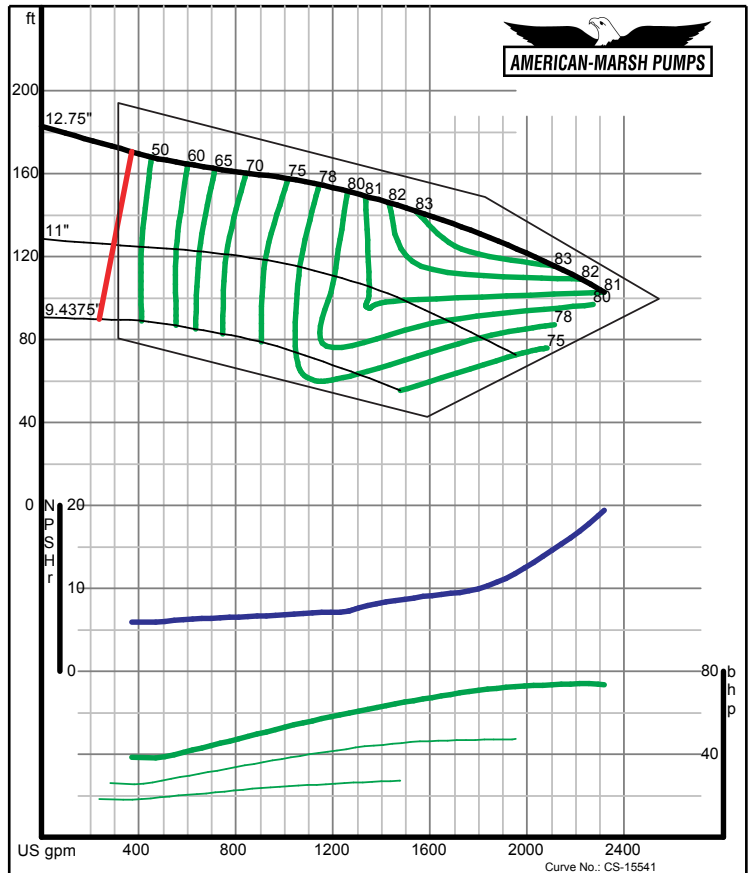

340 SERIES HD SPLIT CASE PERFORMANCE CURVES - 1800 RPM

American-Marsh Pumps **Size: 5x6-11 HD**
 09/03/02 **Speed: 1760 rpm**

American-Marsh Pumps **Size: 5x6-12 HD**
 09/03/02 **Speed: 1760 rpm**

340 SERIES HD SPLIT CASE PERFORMANCE CURVES - 1800 RPM

American-Marsh Pumps **Size: 5x6-15 HD**
Speed: 1760 rpm

09/03/02

American-Marsh Pumps **Size: 5x8-18 HD**
Speed: 1750 rpm

09/03/02

340 SERIES HD SPLIT CASE PERFORMANCE CURVES - 1800 RPM

American-Marsh Pumps **Size: 6x8-10 HD**
Speed: 1760 rpm

09/03/02

American-Marsh Pumps **Size: 6x8-12 HD**
Speed: 1760 rpm

09/03/02

340 SERIES HD SPLIT CASE PERFORMANCE CURVES - 1800 RPM

American-Marsh Pumps **Size: 6x8-15 HD**
Speed: 1760 rpm

09/03/02

American-Marsh Pumps **Size: 6x8-18 HD**
Speed: 1760 rpm

American-Marsh Pumps Size: 14x14-15 HD
Speed: 1750 rpm

09/03/02

American-Marsh Pumps Size: 14x18-18 HD
Speed: 1750 rpm

09/03/02

340 SERIES HD SPLIT CASE PERFORMANCE CURVES - 1800 RPM

American-Marsh Pumps Size: 14x18-21 HD
Speed: 1750 rpm