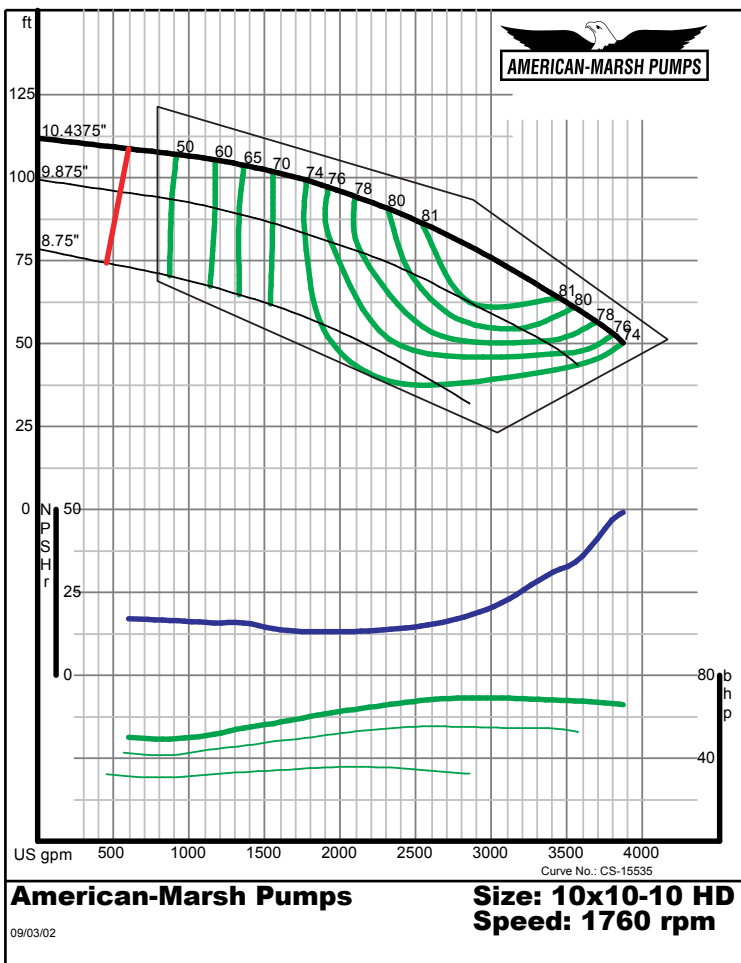

09/03/02

340 SERIES HD SPLIT CASE PERFORMANCE CURVES - 1800 RPM

American-Marsh Pumps **Size: 8x10-12 HD**
Speed: 1760 rpm

09/03/02

American-Marsh Pumps **Size: 8x10-15 HD**
Speed: 1760 rpm

09/03/02

340 SERIES HD SPLIT CASE PERFORMANCE CURVES - 1800 RPM

340 SERIES HD SPLIT CASE PERFORMANCE CURVES - 1800 RPM

340 SERIES HD SPLIT CASE PERFORMANCE CURVES - 1800 RPM

340 SERIES HD SPLIT CASE PERFORMANCE CURVES - 1800 RPM

340 SERIES HD SPLIT CASE PERFORMANCE CURVES - 1800 RPM

American-Marsh Pumps Size: 14x14-15 HD
Speed: 1750 rpm

09/03/02

American-Marsh Pumps Size: 14x18-18 HD
Speed: 1750 rpm

09/03/02

340 SERIES HD SPLIT CASE PERFORMANCE CURVES - 1800 RPM

American-Marsh Pumps Size: 14x18-21 HD
Speed: 1750 rpm