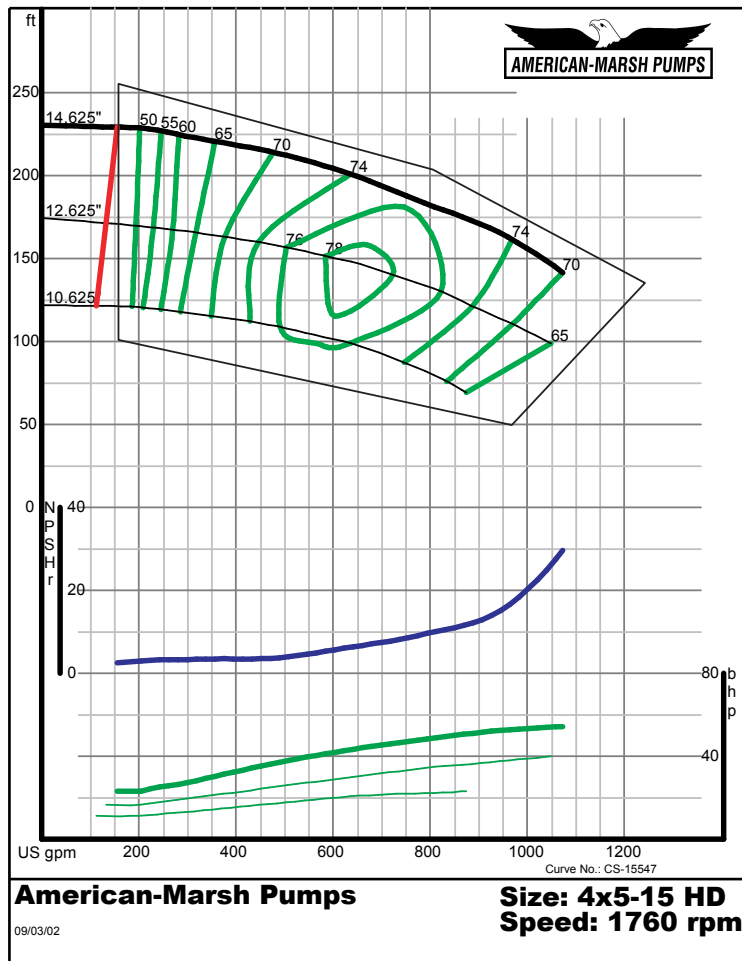

340 Series Double Suction

HD

1800 RPM Performance Curves

Enclosed Impellers

340 SERIES HD SPLIT CASE PERFORMANCE CURVES - 1800 RPM

340 SERIES HD SPLIT CASE PERFORMANCE CURVES - 1800 RPM

340 SERIES HD SPLIT CASE PERFORMANCE CURVES - 1800 RPM

340 SERIES HD SPLIT CASE PERFORMANCE CURVES - 1800 RPM

340 SERIES HD SPLIT CASE PERFORMANCE CURVES - 1800 RPM

American-Marsh Pumps **Size: 4x5-18 HD**
 09/03/02 **Speed: 1750 rpm**

American-Marsh Pumps **Size: 4x6-10 HD**
 09/03/02 **Speed: 1760 rpm**

340 SERIES HD SPLIT CASE PERFORMANCE CURVES - 1800 RPM

American-Marsh Pumps **Size: 5x6-11 HD**
 09/03/02 **Speed: 1760 rpm**

American-Marsh Pumps **Size: 5x6-12 HD**
 09/03/02 **Speed: 1760 rpm**

340 SERIES HD SPLIT CASE PERFORMANCE CURVES - 1800 RPM

American-Marsh Pumps **Size: 5x6-15 HD**
Speed: 1760 rpm

09/03/02

American-Marsh Pumps **Size: 5x8-18 HD**
Speed: 1750 rpm

09/03/02

340 SERIES HD SPLIT CASE PERFORMANCE CURVES - 1800 RPM

American-Marsh Pumps **Size: 6x8-10 HD**
Speed: 1760 rpm