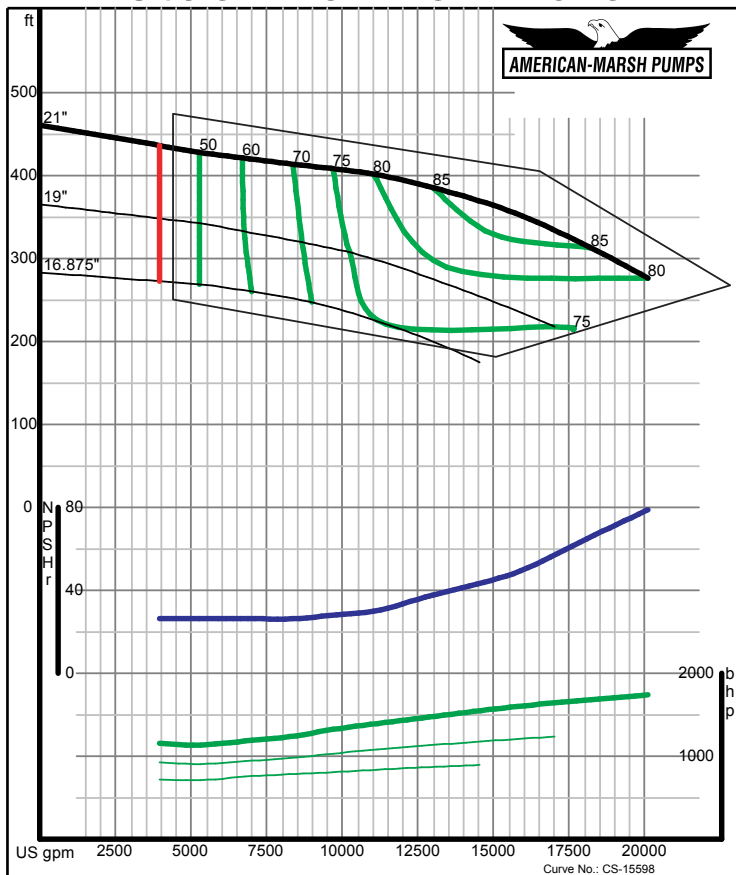

340 SERIES HD SPLIT CASE PERFORMANCE CURVES - 1800 RPM

340 SERIES HD SPLIT CASE PERFORMANCE CURVES - 1800 RPM

340 SERIES HD SPLIT CASE PERFORMANCE CURVES - 1800 RPM

340 SERIES HD SPLIT CASE PERFORMANCE CURVES - 1800 RPM

American-Marsh Pumps Size: 14x14-15 HD
Speed: 1750 rpm

09/03/02

American-Marsh Pumps Size: 14x18-18 HD
Speed: 1750 rpm

09/03/02

340 SERIES HD SPLIT CASE PERFORMANCE CURVES - 1800 RPM

American-Marsh Pumps Size: 14x18-21 HD
Speed: 1750 rpm