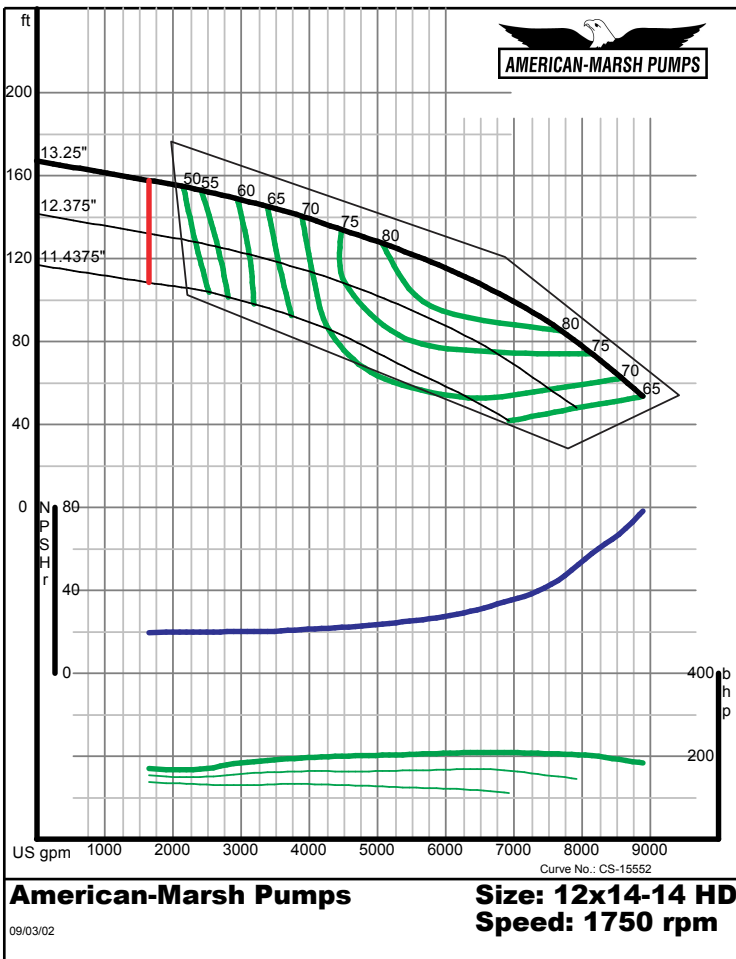

09/03/02

340 SERIES HD SPLIT CASE PERFORMANCE CURVES - 1800 RPM

American-Marsh Pumps **Size: 8x10-12 HD**
Speed: 1760 rpm

09/03/02

American-Marsh Pumps **Size: 8x10-15 HD**
Speed: 1760 rpm

09/03/02

340 SERIES HD SPLIT CASE PERFORMANCE CURVES - 1800 RPM

340 SERIES HD SPLIT CASE PERFORMANCE CURVES - 1800 RPM

340 SERIES HD SPLIT CASE PERFORMANCE CURVES - 1800 RPM

340 SERIES HD SPLIT CASE PERFORMANCE CURVES - 1800 RPM

340 SERIES HD SPLIT CASE PERFORMANCE CURVES - 1800 RPM

American-Marsh Pumps Size: 14x14-15 HD
Speed: 1750 rpm

09/03/02

American-Marsh Pumps Size: 14x18-18 HD
Speed: 1750 rpm

09/03/02

340 SERIES HD SPLIT CASE PERFORMANCE CURVES - 1800 RPM

American-Marsh Pumps Size: 14x18-21 HD
Speed: 1750 rpm