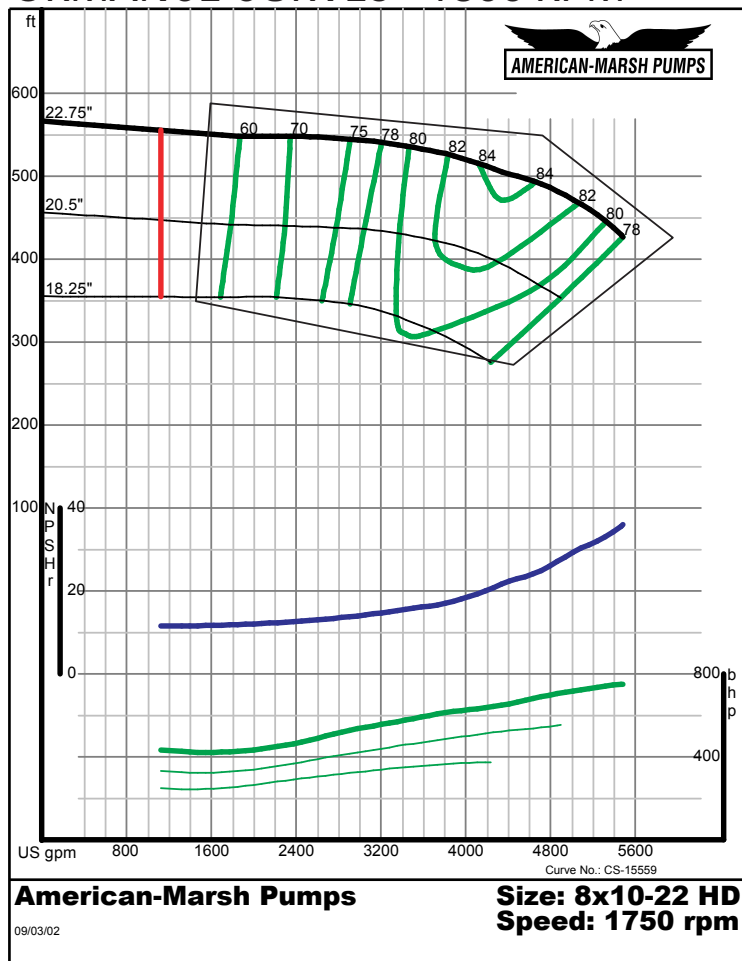

09/03/02

American-Marsh Pumps **Size: 6x8-12 HD**
Speed: 1760 rpm

09/03/02

340 SERIES HD SPLIT CASE PERFORMANCE CURVES - 1800 RPM

American-Marsh Pumps **Size: 6x8-15 HD**
Speed: 1760 rpm

09/03/02

American-Marsh Pumps **Size: 6x8-18 HD**
Speed: 1760 rpm

09/03/02

340 SERIES HD SPLIT CASE PERFORMANCE CURVES - 1800 RPM

American-Marsh Pumps **Size: 8x10-12 HD**
Speed: 1760 rpm

09/03/02

American-Marsh Pumps **Size: 8x10-15 HD**
Speed: 1760 rpm

09/03/02

340 SERIES HD SPLIT CASE PERFORMANCE CURVES - 1800 RPM

340 SERIES HD SPLIT CASE PERFORMANCE CURVES - 1800 RPM

340 SERIES HD SPLIT CASE PERFORMANCE CURVES - 1800 RPM

340 SERIES HD SPLIT CASE PERFORMANCE CURVES - 1800 RPM

340 SERIES HD SPLIT CASE PERFORMANCE CURVES - 1800 RPM

American-Marsh Pumps Size: 14x14-15 HD
Speed: 1750 rpm

09/03/02

American-Marsh Pumps Size: 14x18-18 HD
Speed: 1750 rpm

09/03/02

340 SERIES HD SPLIT CASE PERFORMANCE CURVES - 1800 RPM

American-Marsh Pumps Size: 14x18-21 HD
Speed: 1750 rpm