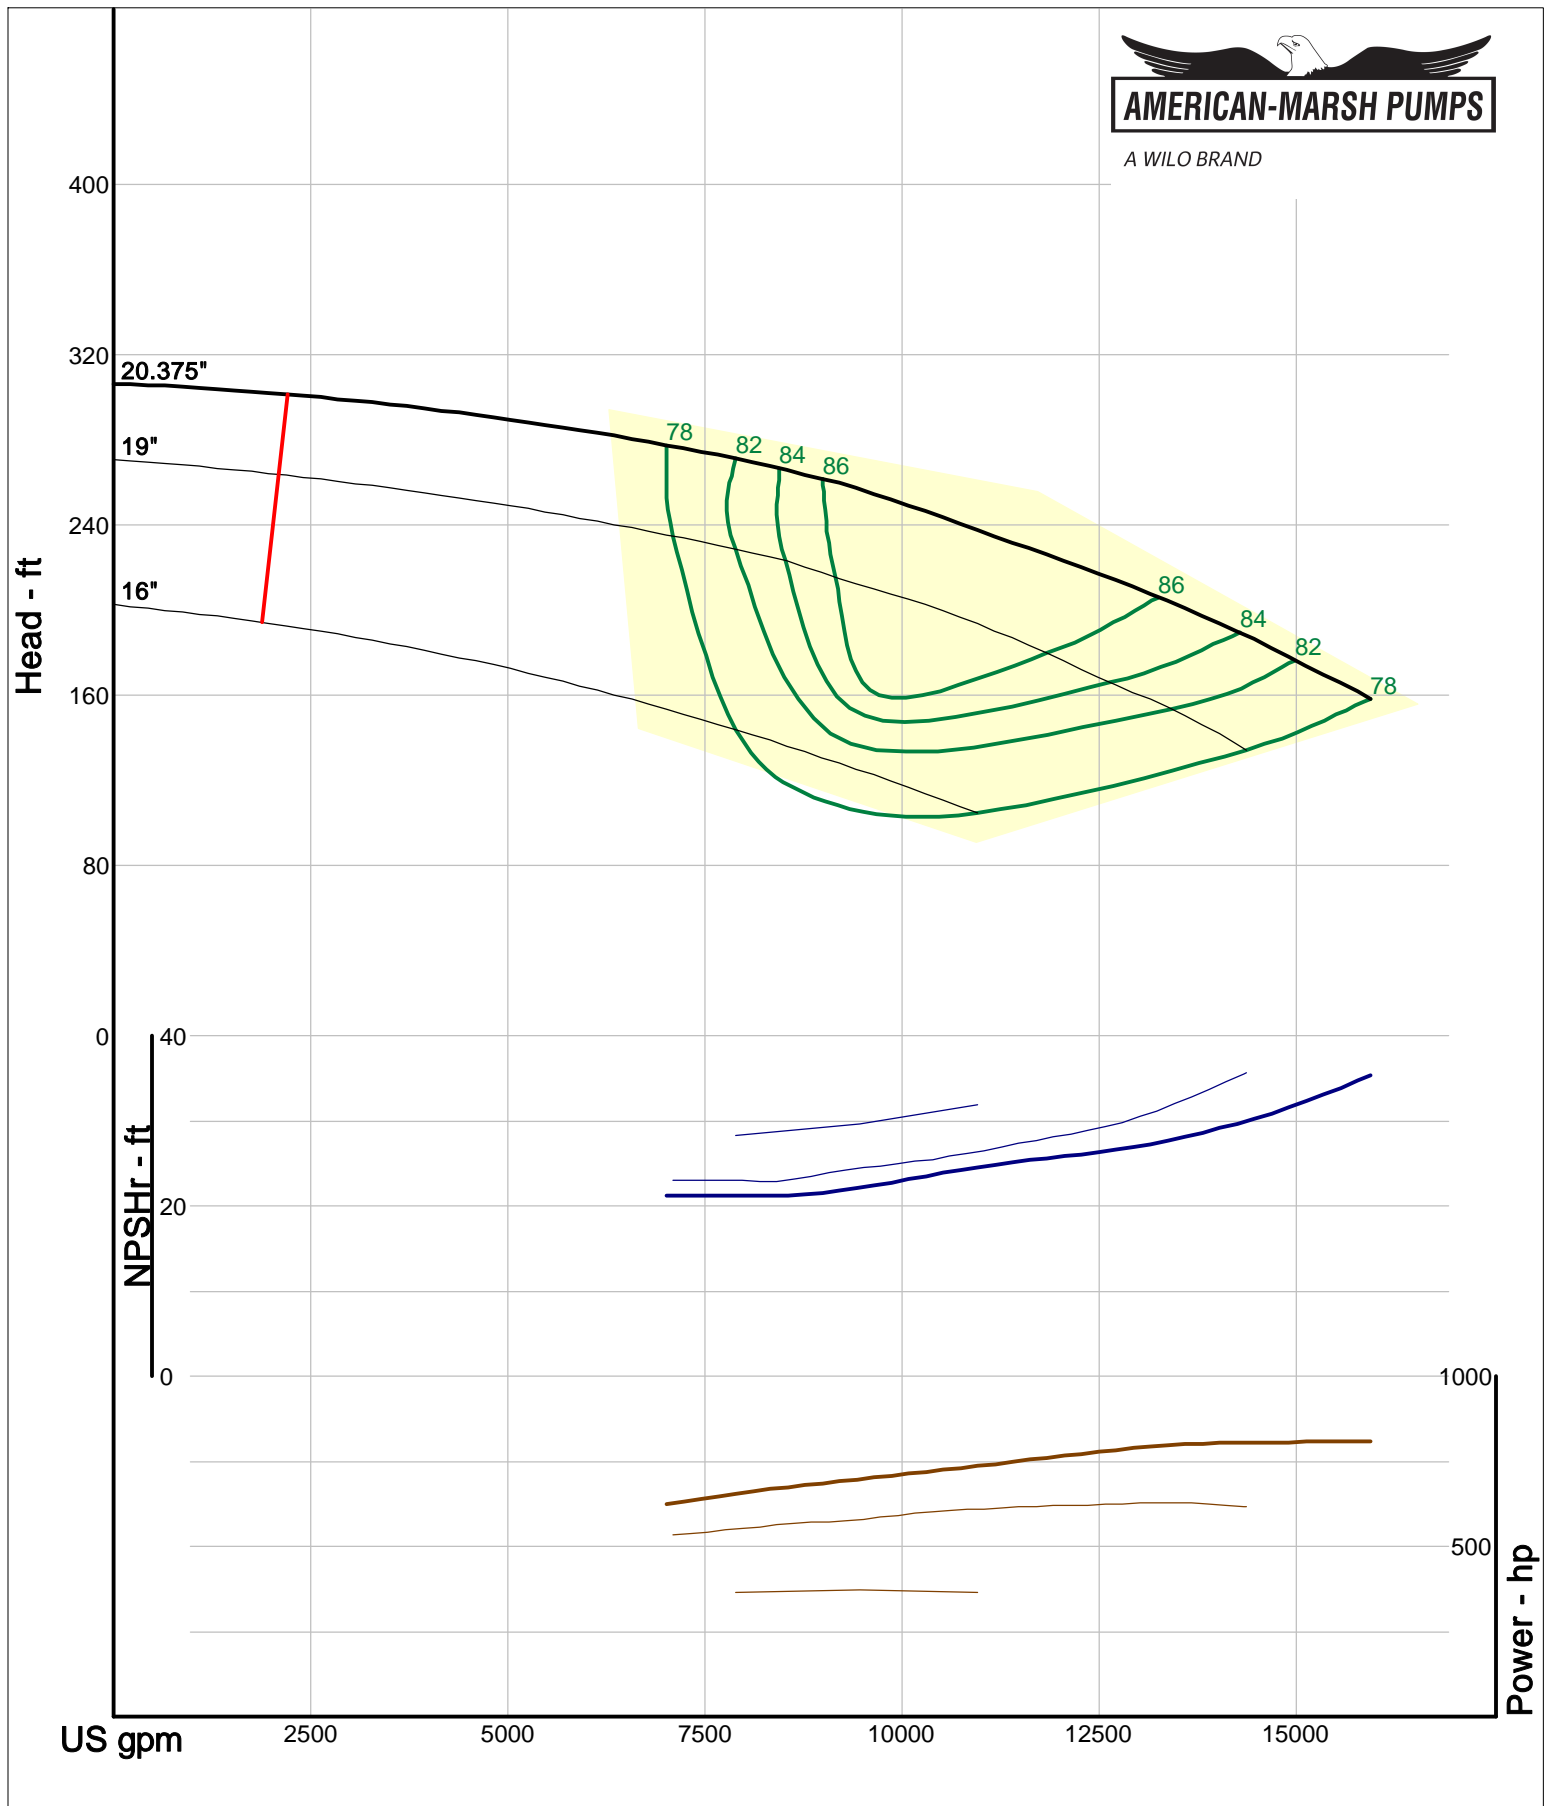

Company: American-Marsh Pumps
 Name:
 12/04/05

American-Marsh Pumps
 Catalog: WTRWKS-2005c.50, vers 2.5c
 340_HSC - 1500

Size: 14x16-15 HD
 Speed: 1450 rpm
 Dia: 15 in
 Curve: CS-15635

A WILO BRAND

Company: American-Marsh Pumps
Name:
12/04/05

American-Marsh Pumps
Catalog: WTRWKS-2005c.50, vers 2.5c
340_HSC - 1500

Size: 14x18-21 HD
Speed: 1450 rpm
Dia: 20.375 in
Curve: CS-15631