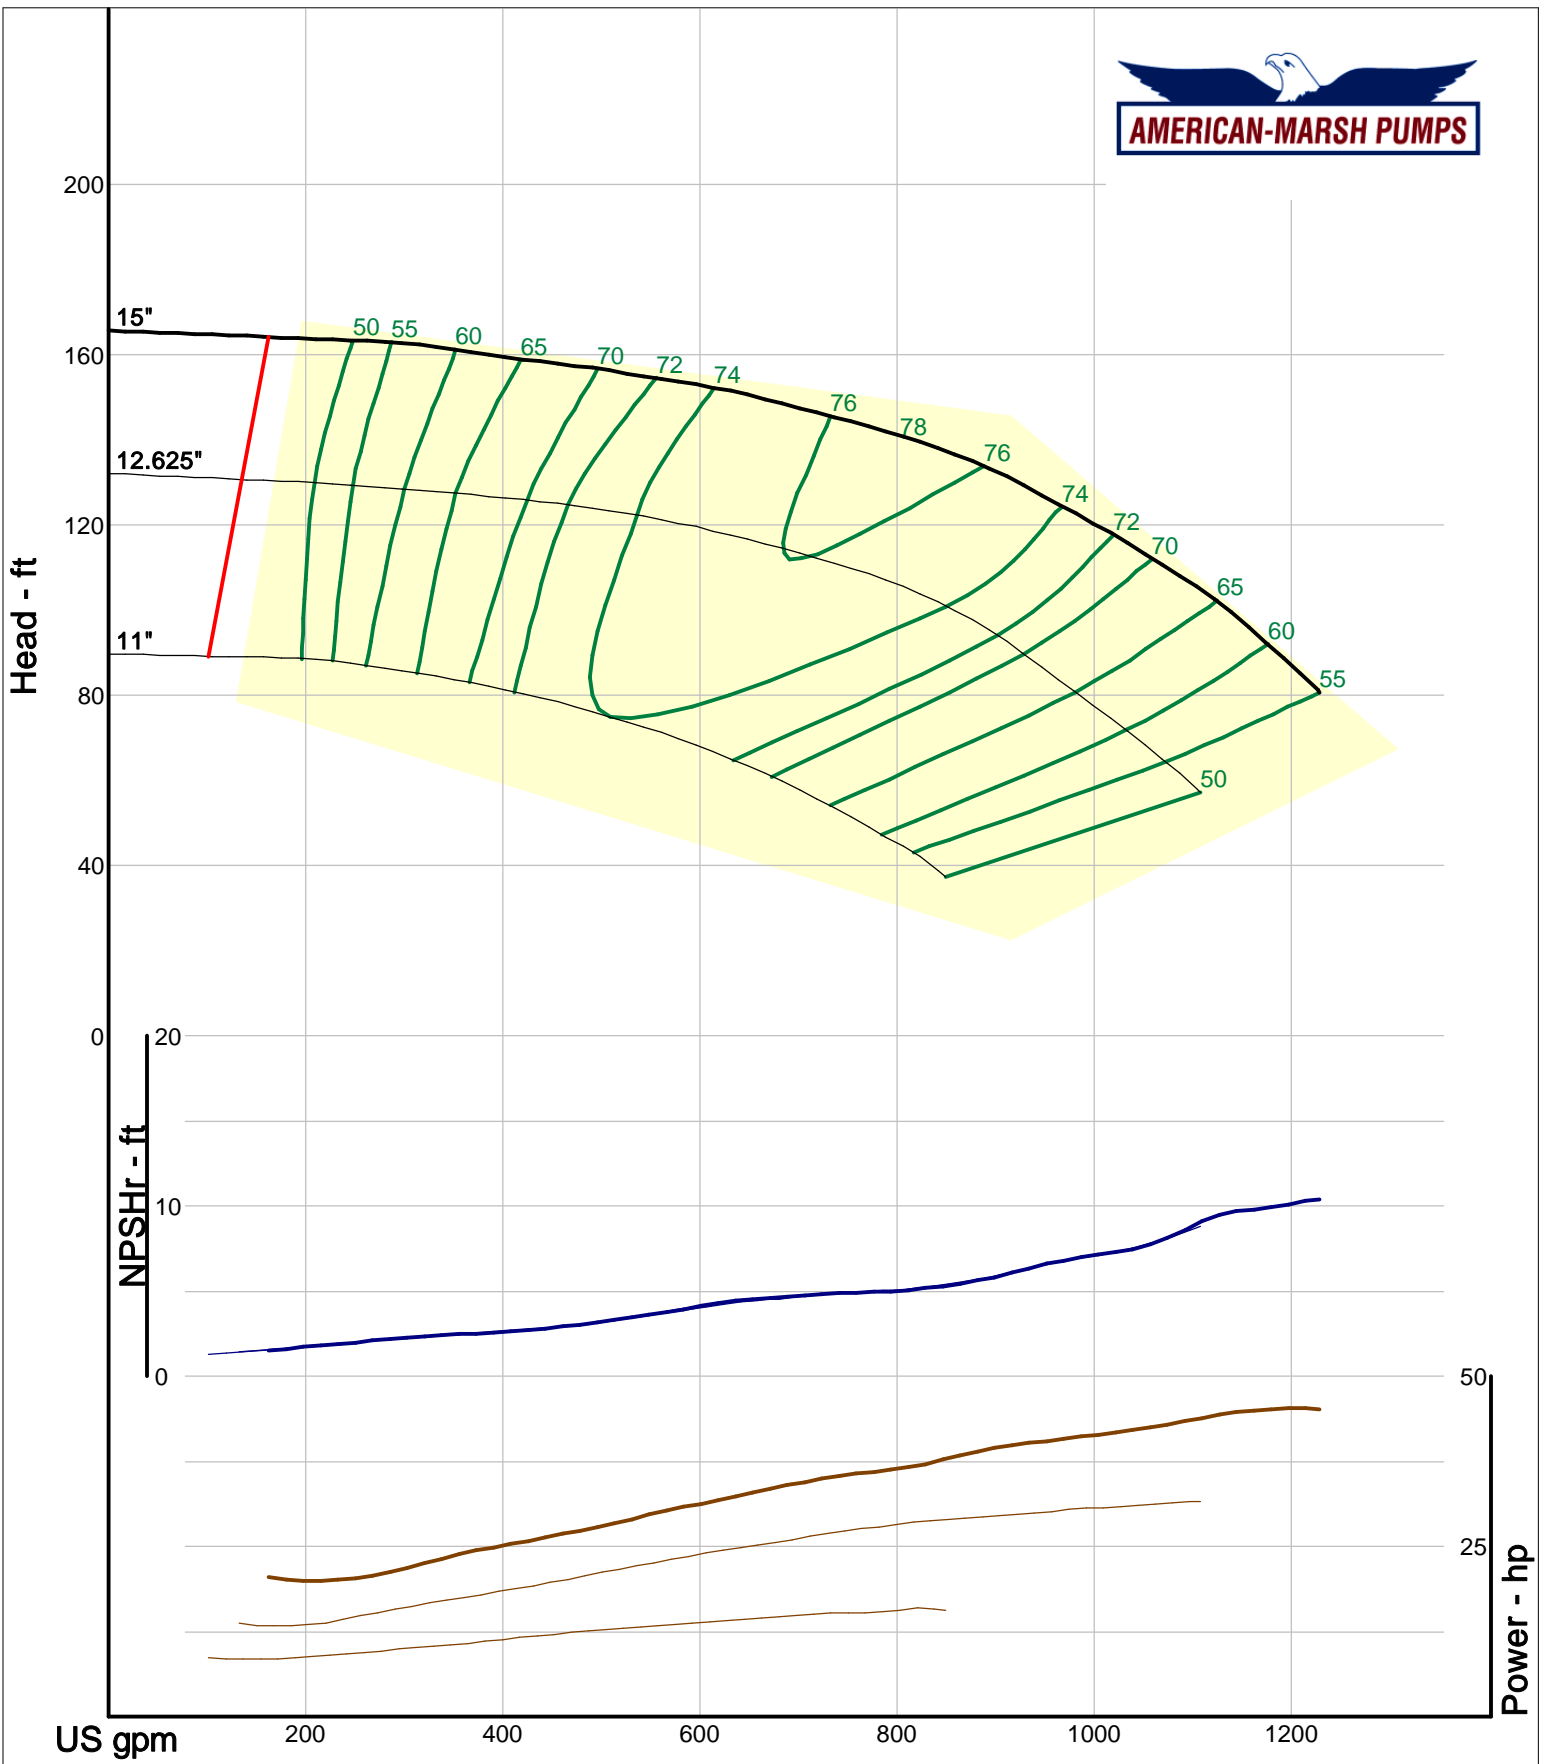

American-Marsh Pumps
 Catalog: WTRWKS-2005c.50, vers 2.5c
 340_HSC - 1500

Size: 3x4-10 HD
 Speed: 1450 rpm
 Dia: 9.25 in
 Curve: CS-15531

Company: American-Marsh Pumps
 Name:
 12/04/05

American-Marsh Pumps
 Catalog: WTRWKS-2005c.50, vers 2.5c
 340_HSC - 1500

Company: American-Marsh Pumps
 Name:
 12/04/05

American-Marsh Pumps
 Catalog: WTRWKS-2005c.50, vers 2.5c
 340_HSC - 1500

Size: 5x6-10 HD
 Speed: 1450 rpm
 Dia: 9.625 in
 Curve: CS-15533

Company: American-Marsh Pumps
 Name:
 12/04/05

American-Marsh Pumps
 Catalog: WTRWKS-2005c.50, vers 2.5c
 340_HSC - 1500

Size: 5x6-11 HD
 Speed: 1450 rpm
 Dia: 11.25 in
 Curve: CS-15595

Company: American-Marsh Pumps
 Name:
 12/04/05

American-Marsh Pumps
 Catalog: WTRWKS-2005c.50, vers 2.5c
 340_HSC - 1500

Size: 5x6-12 HD
 Speed: 1450 rpm
 Dia: 11.875 in
 Curve: CS-15540

Company: American-Marsh Pumps
 Name:
 12/04/05

American-Marsh Pumps
 Catalog: WTRWKS-2005c.50, vers 2.5c
 340_HSC - 1500

Size: 5x6-15 HD
 Speed: 1450 rpm
 Dia: 15 in
 Curve: CS-15548