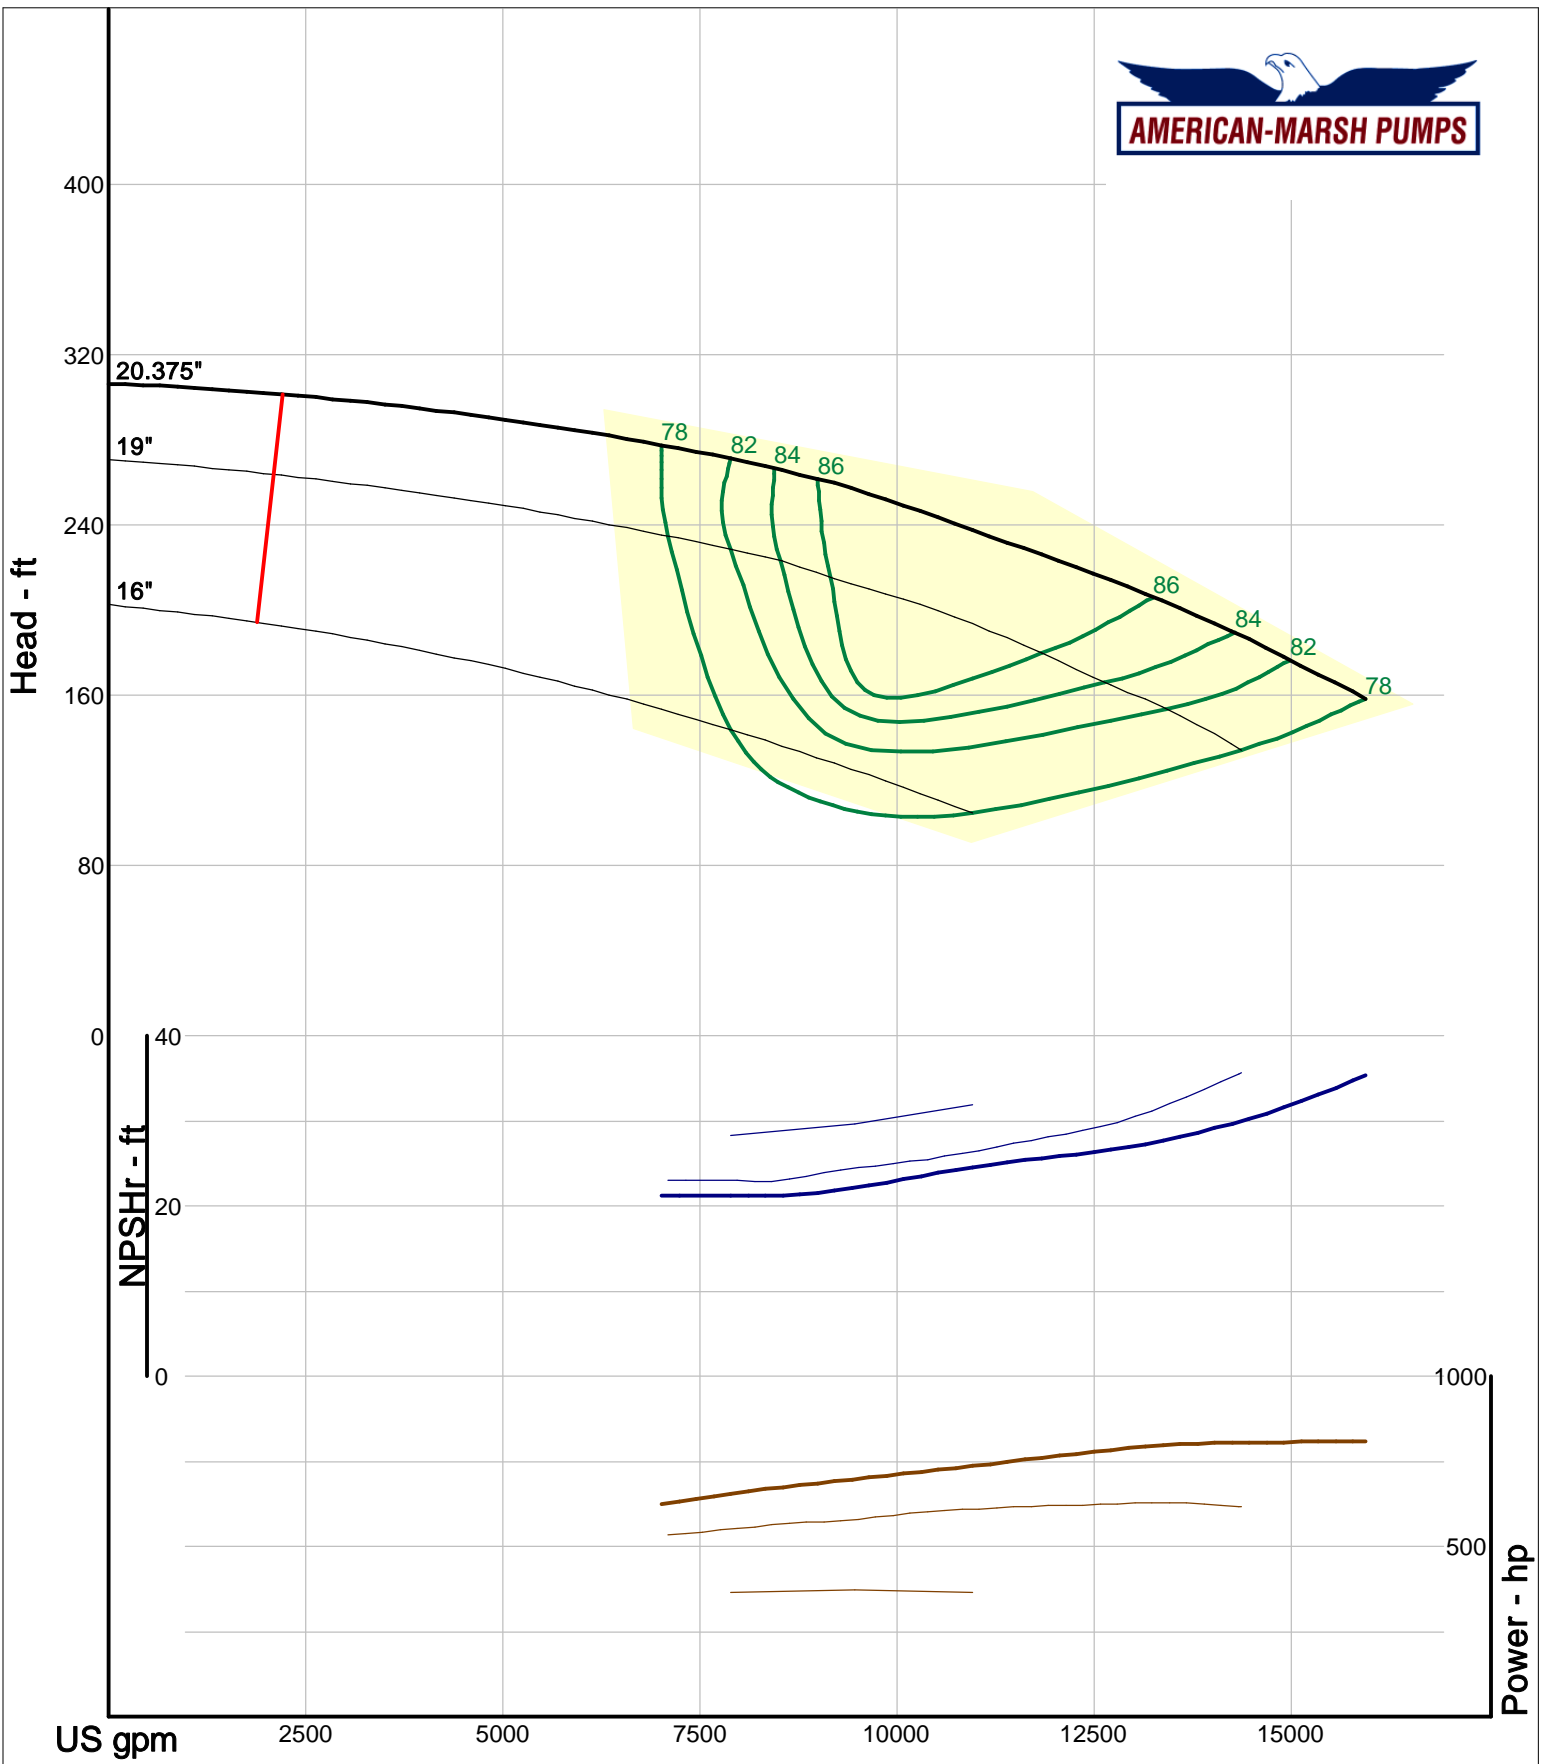

340 Series Double Suction

HD

1500 RPM Performance Curves

Enclosed Impellers

Company: American-Marsh Pumps
 Name:
 12/04/05

American-Marsh Pumps
 Catalog: WTRWKS-2005c.50, vers 2.5c
 340_HSC - 1500

Size: 2x3-15 HD
 Speed: 1450 rpm
 Dia: 14.5 in
 Curve: CS-15545

Size: 10x10-12 HD
Speed: 1450 rpm
Dia: 12.5 in
Curve: CS-15543

Company: American-Marsh Pumps
 Name:
 12/04/05

American-Marsh Pumps
 Catalog: WTRWKS-2005c.50, vers 2.5c
 340_HSC - 1500

Size: 10x12-15 HD
 Speed: 1450 rpm
 Dia: 15.375 in
 Curve: CS-15551

American-Marsh Pumps
 Catalog: WTRWKS-2005c.50, vers 2.5c
 340_HSC - 1500

Size: 12x14-15 HD
 Speed: 1450 rpm
 Dia: 16 in
 Curve: CS-15643

Company: American-Marsh Pumps
 Name:
 12/04/05

American-Marsh Pumps
 Catalog: WTRWKS-2005c.50, vers 2.5c
 340_HSC - 1500

Size: 12x14-21 HD
 Speed: 1450 rpm
 Dia: 20.75 in
 Curve: CS-15633

Company: American-Marsh Pumps
 Name:
 12/04/05

American-Marsh Pumps
 Catalog: WTRWKS-2005c.50, vers 2.5c
 340_HSC - 1500

Size: 14x16-15 HD
 Speed: 1450 rpm
 Dia: 15 in
 Curve: CS-15635