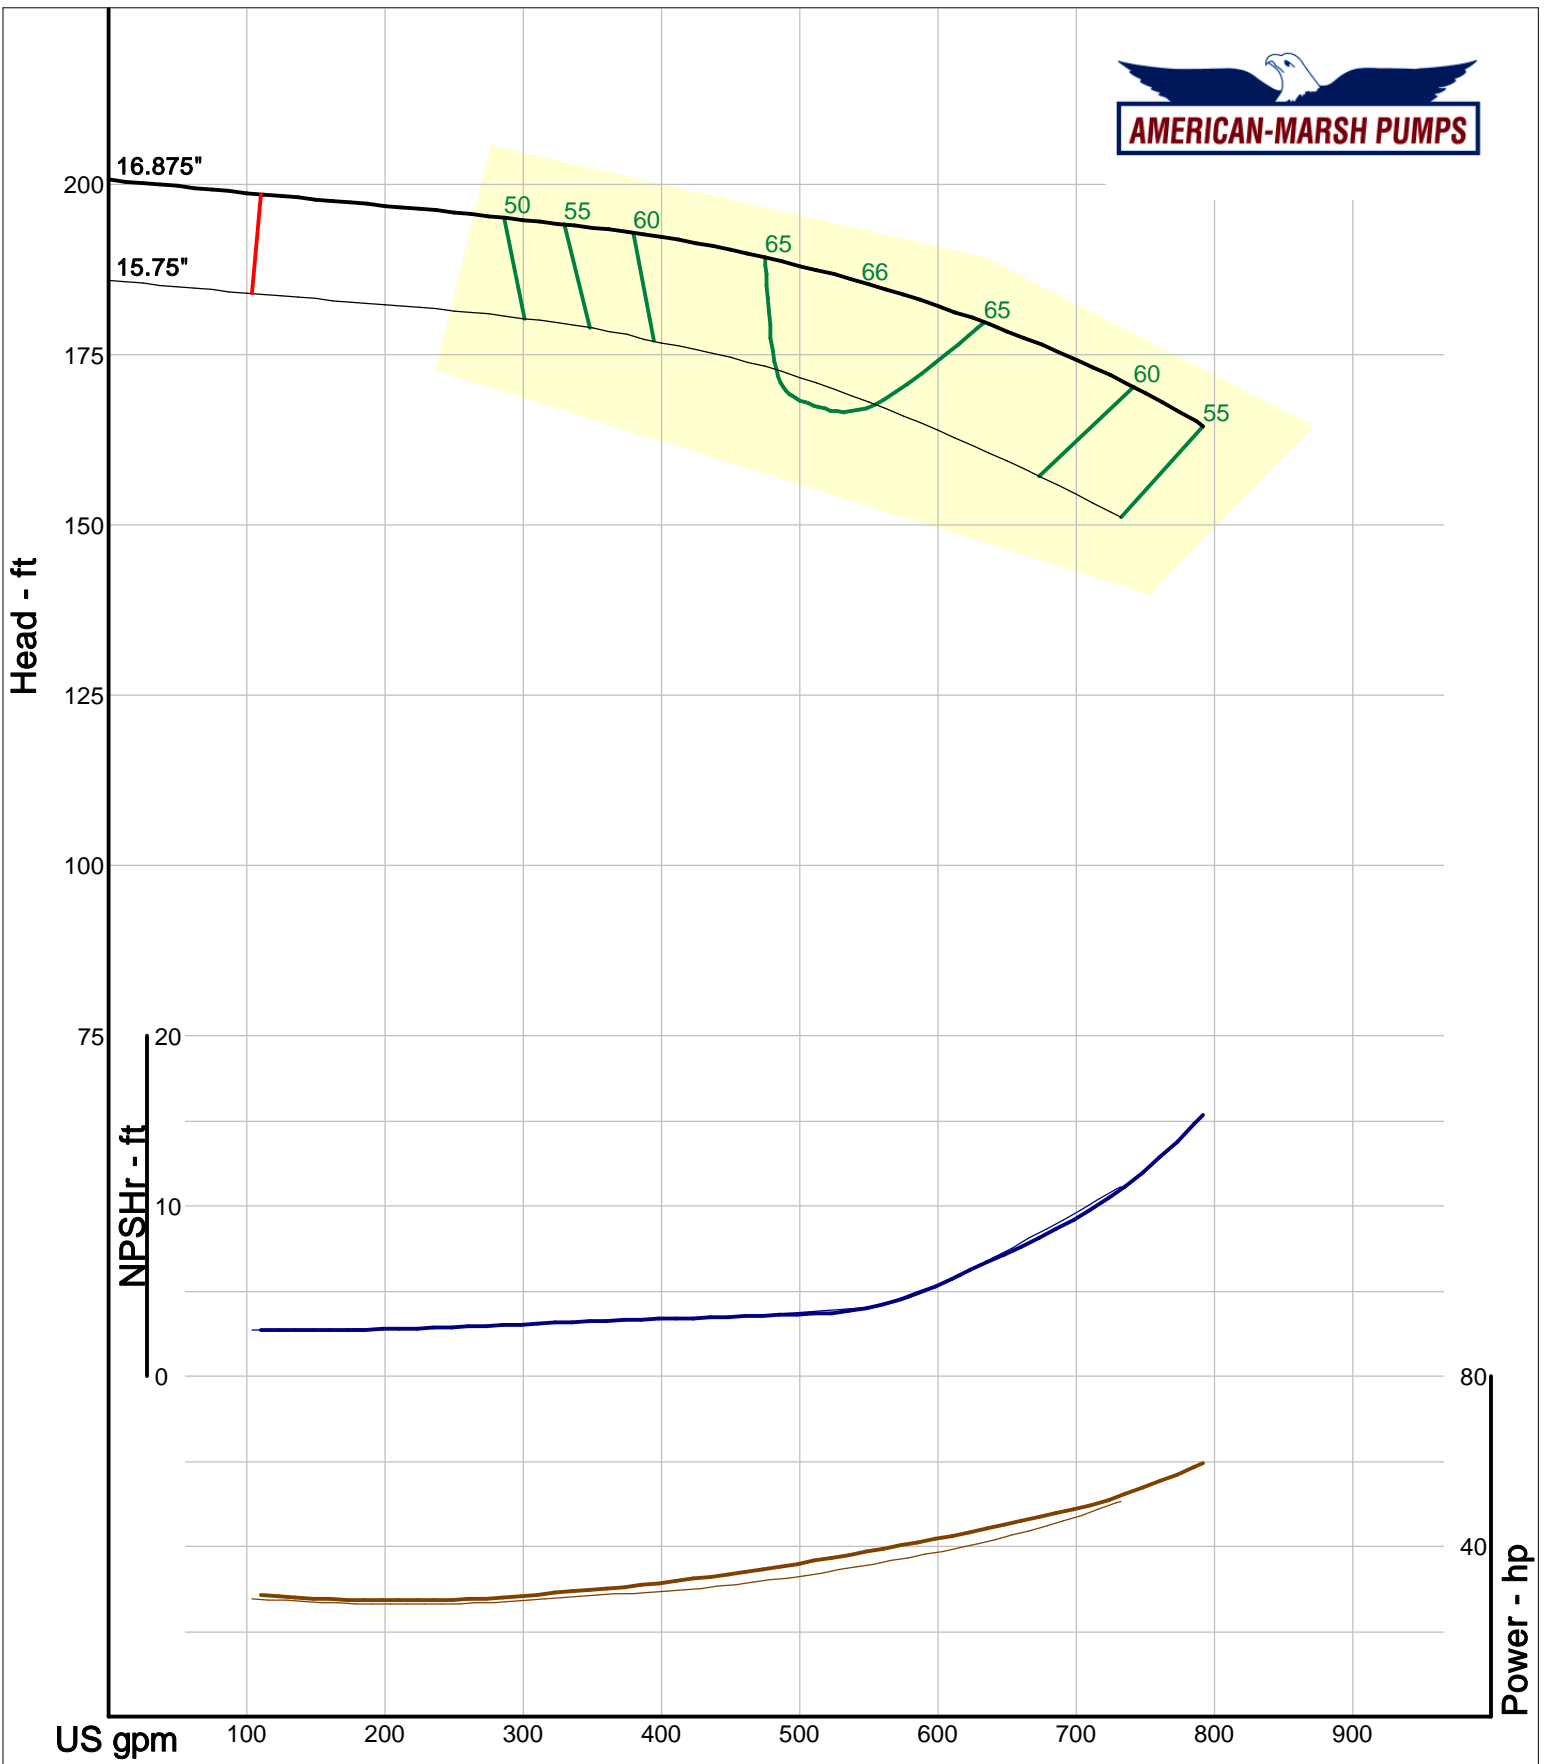

American-Marsh Pumps
 Catalog: WTRWKS-2005c.50, vers 2.5c
 340_HSC - 1500

Size: 3x4-10 HD
 Speed: 1450 rpm
 Dia: 9.25 in
 Curve: CS-15531

Company: American-Marsh Pumps
 Name:
 12/04/05

American-Marsh Pumps
 Catalog: WTRWKS-2005c.50, vers 2.5c
 340_HSC - 1500

Company: American-Marsh Pumps
 Name:
 12/04/05

American-Marsh Pumps
 Catalog: WTRWKS-2005c.50, vers 2.5c
 340_HSC - 1500

Size: 4x5-12 HD
 Speed: 1450 rpm
 Dia: 11.875 in
 Curve: CS-15539

Company: American-Marsh Pumps
Name:
12/04/05

American-Marsh Pumps
Catalog: WTRWKS-2005c.50, vers 2.5c
340_HSC - 1500

Size: 4x5-15 HD
Speed: 1450 rpm
Dia: 14.625 in
Curve: CS-15547

Company: American-Marsh Pumps
 Name:
 12/04/05

American-Marsh Pumps
 Catalog: WTRWKS-2005c.50, vers 2.5c
 340_HSC - 1500