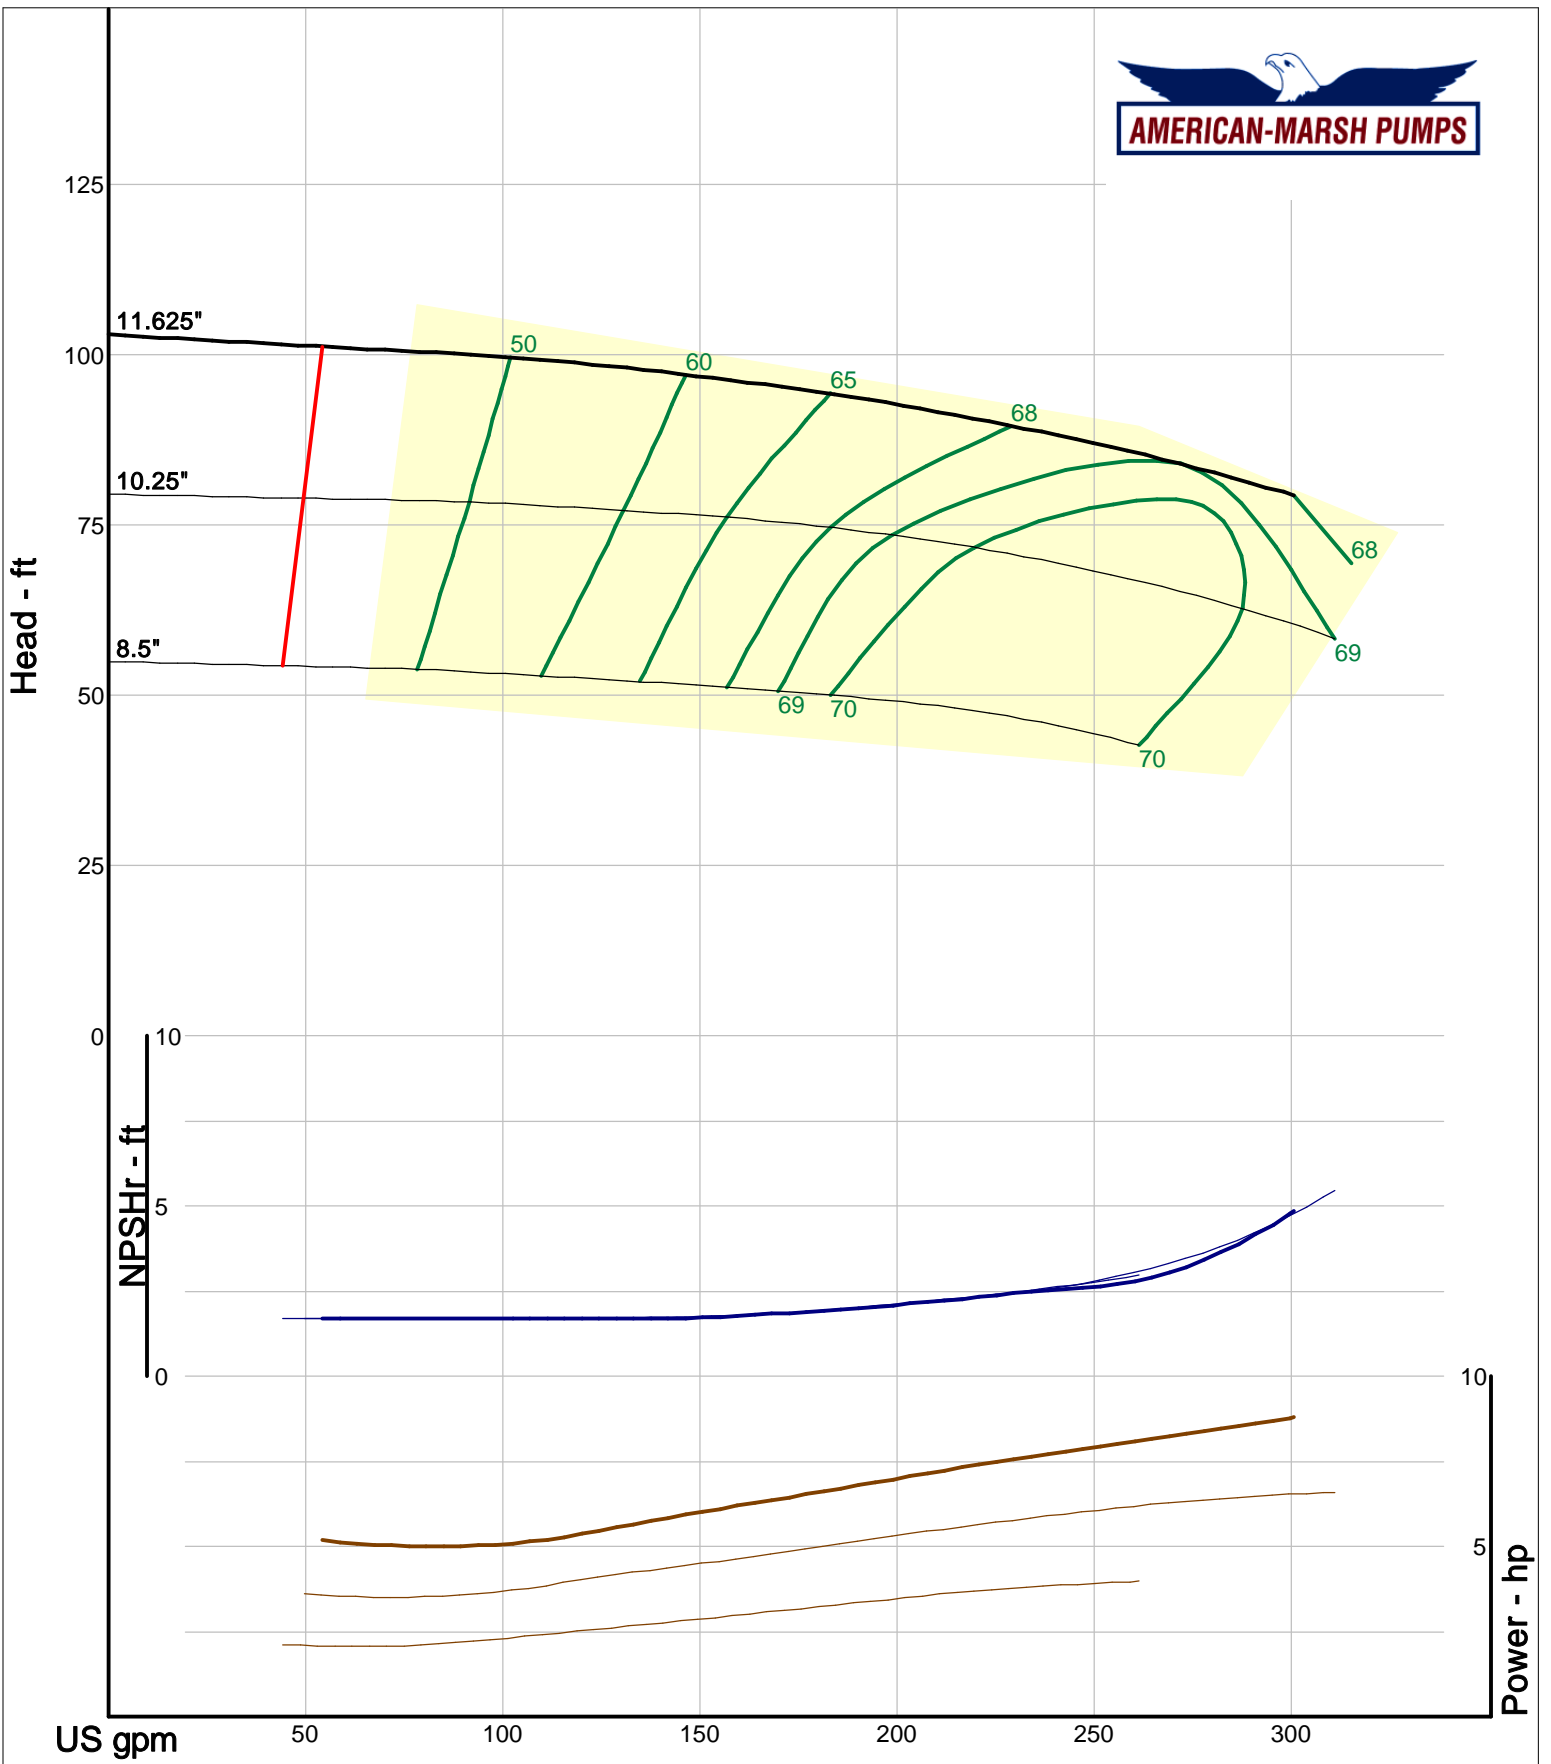

340 Series Double Suction

HD

1500 RPM Performance Curves

Enclosed Impellers

Company: American-Marsh Pumps
 Name:
 12/04/05

American-Marsh Pumps
 Catalog: WTRWKS-2005c.50, vers 2.5c
 340_HSC - 1500

Size: 2x3-15 HD
 Speed: 1450 rpm
 Dia: 14.5 in
 Curve: CS-15545

Company: American-Marsh Pumps
 Name:
 12/04/05

American-Marsh Pumps
 Catalog: WTRWKS-2005c.50, vers 2.5c
 340_HSC - 1500

Size: 2.5x3-10 HD
 Speed: 1450 rpm
 Dia: 9.5 in
 Curve: CS-15530

Company: American-Marsh Pumps
 Name:
 12/04/05

American-Marsh Pumps
 Catalog: WTRWKS-2005c.50, vers 2.5c
 340_HSC - 1500

Size: 3x4-10 HD
 Speed: 1450 rpm
 Dia: 9.25 in
 Curve: CS-15531

Company: American-Marsh Pumps
 Name:
 12/04/05

American-Marsh Pumps
 Catalog: WTRWKS-2005c.50, vers 2.5c
 340_HSC - 1500

Size: 3x4-12 HD
 Speed: 1450 rpm
 Dia: 11.625 in
 Curve: CS-15538

Company: American-Marsh Pumps
 Name:
 12/04/05

American-Marsh Pumps
 Catalog: WTRWKS-2005c.50, vers 2.5c
 340_HSC - 1500

Size: 3x4-15 HD
 Speed: 1450 rpm
 Dia: 15.5 in
 Curve: CS-15546