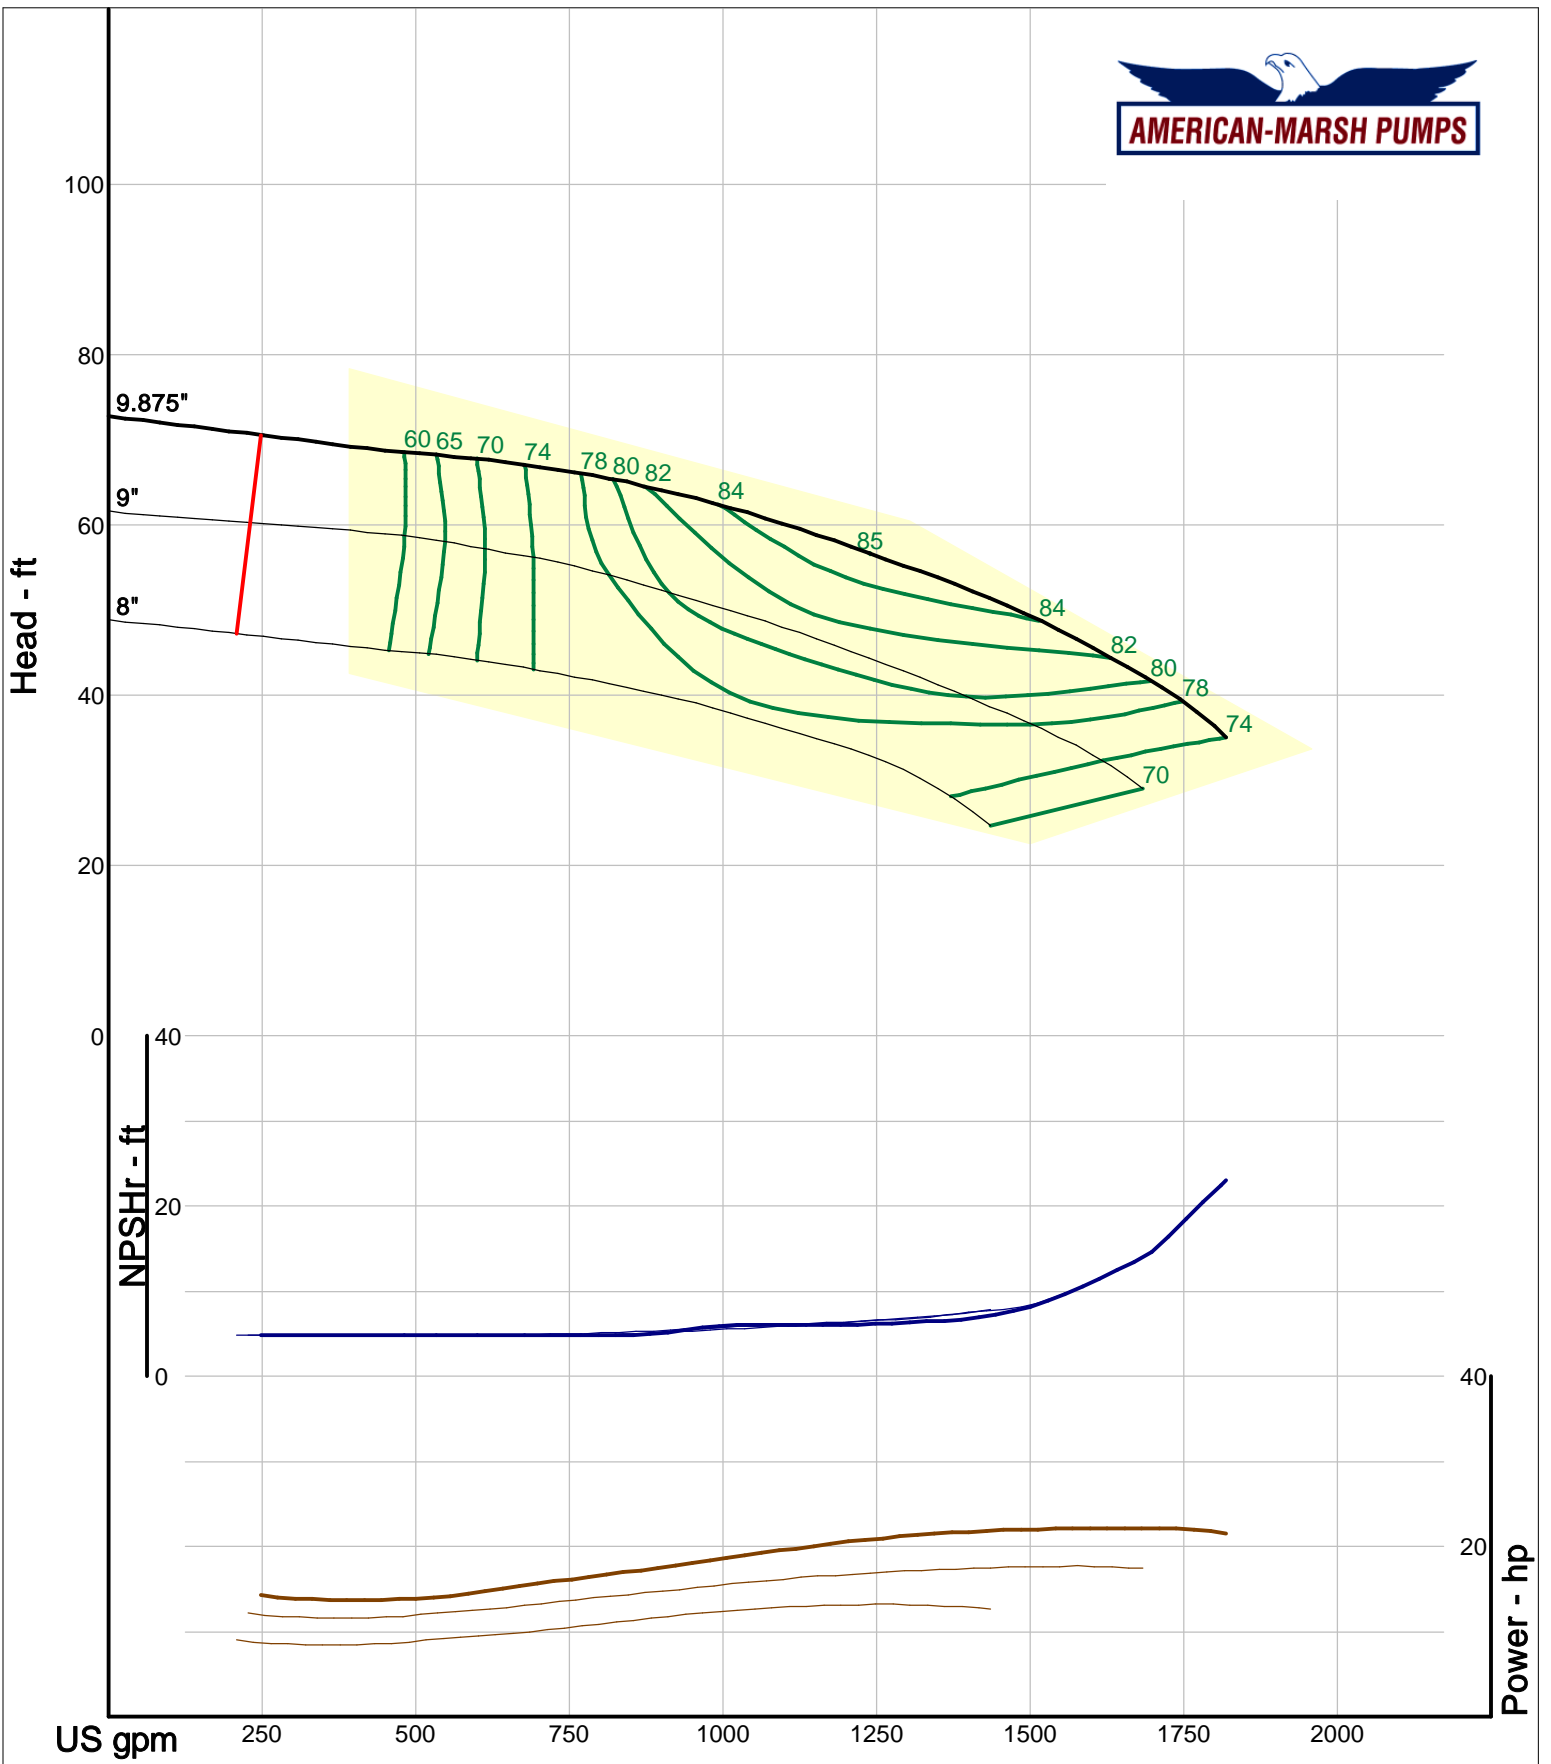

American-Marsh Pumps
 Catalog: WTRWKS-2005c.50, vers 2.5c
 340_HSC - 1500

Size: 5x6-11 HD
 Speed: 1450 rpm
 Dia: 11.25 in
 Curve: CS-15595

Company: American-Marsh Pumps
 Name:
 12/04/05

American-Marsh Pumps
 Catalog: WTRWKS-2005c.50, vers 2.5c
 340_HSC - 1500

Size: 5x6-12 HD
 Speed: 1450 rpm
 Dia: 11.875 in
 Curve: CS-15540

Company: American-Marsh Pumps
 Name:
 12/04/05

American-Marsh Pumps
 Catalog: WTRWKS-2005c.50, vers 2.5c
 340_HSC - 1500

Size: 5x6-15 HD
 Speed: 1450 rpm
 Dia: 15 in
 Curve: CS-15548

Company: American-Marsh Pumps
 Name:
 12/04/05

American-Marsh Pumps
 Catalog: WTRWKS-2005c.50, vers 2.5c
 340_HSC - 1500

Size: 5x8-18 HD
 Speed: 1450 rpm
 Dia: 18.625 in
 Curve: CS-15608

Company: American-Marsh Pumps
 Name:
 12/04/05