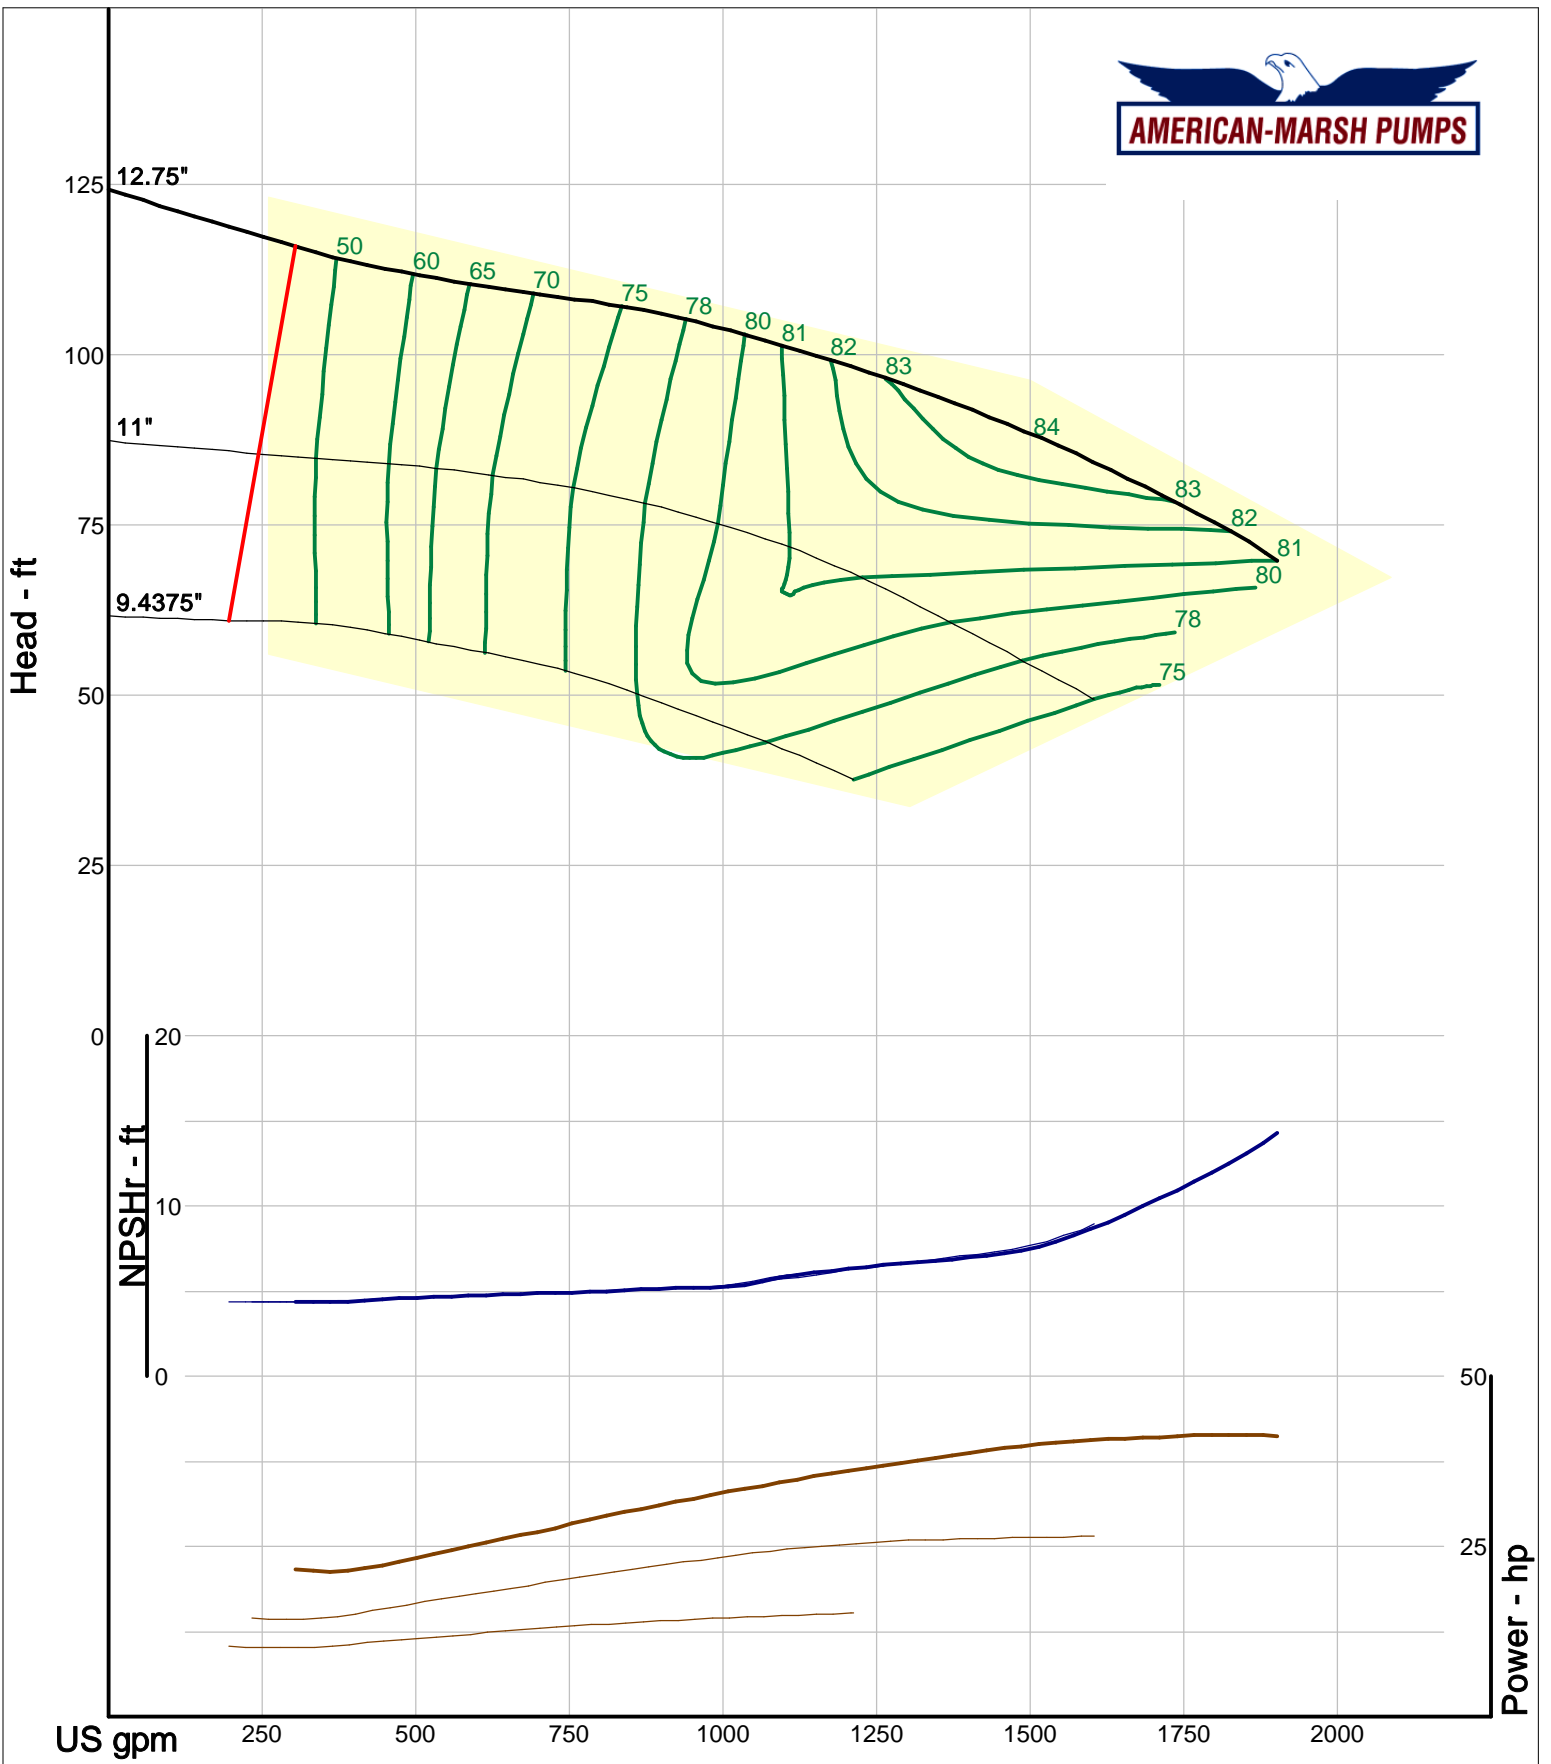

American-Marsh Pumps
 Catalog: WTRWKS-2005c.50, vers 2.5c
 340_HSC - 1500

Size: 5x6-11 HD
 Speed: 1450 rpm
 Dia: 11.25 in
 Curve: CS-15595

Company: American-Marsh Pumps
 Name:
 12/04/05

American-Marsh Pumps
 Catalog: WTRWKS-2005c.50, vers 2.5c
 340_HSC - 1500

Size: 5x6-12 HD
 Speed: 1450 rpm
 Dia: 11.875 in
 Curve: CS-15540

Company: American-Marsh Pumps
 Name:
 12/04/05

American-Marsh Pumps
 Catalog: WTRWKS-2005c.50, vers 2.5c
 340_HSC - 1500

Size: 5x6-15 HD
 Speed: 1450 rpm
 Dia: 15 in
 Curve: CS-15548

Company: American-Marsh Pumps
 Name:
 12/04/05

American-Marsh Pumps
 Catalog: WTRWKS-2005c.50, vers 2.5c
 340_HSC - 1500

Size: 5x8-18 HD
 Speed: 1450 rpm
 Dia: 18.625 in
 Curve: CS-15608

Company: American-Marsh Pumps
 Name:
 12/04/05

American-Marsh Pumps
 Catalog: WTRWKS-2005c.50, vers 2.5c
 340_HSC - 1500

Size: 6x8-10 HD
 Speed: 1450 rpm
 Dia: 9.875 in
 Curve: CS-15534

Company: American-Marsh Pumps
 Name:
 12/04/05

American-Marsh Pumps
 Catalog: WTRWKS-2005c.50, vers 2.5c
 340_HSC - 1500