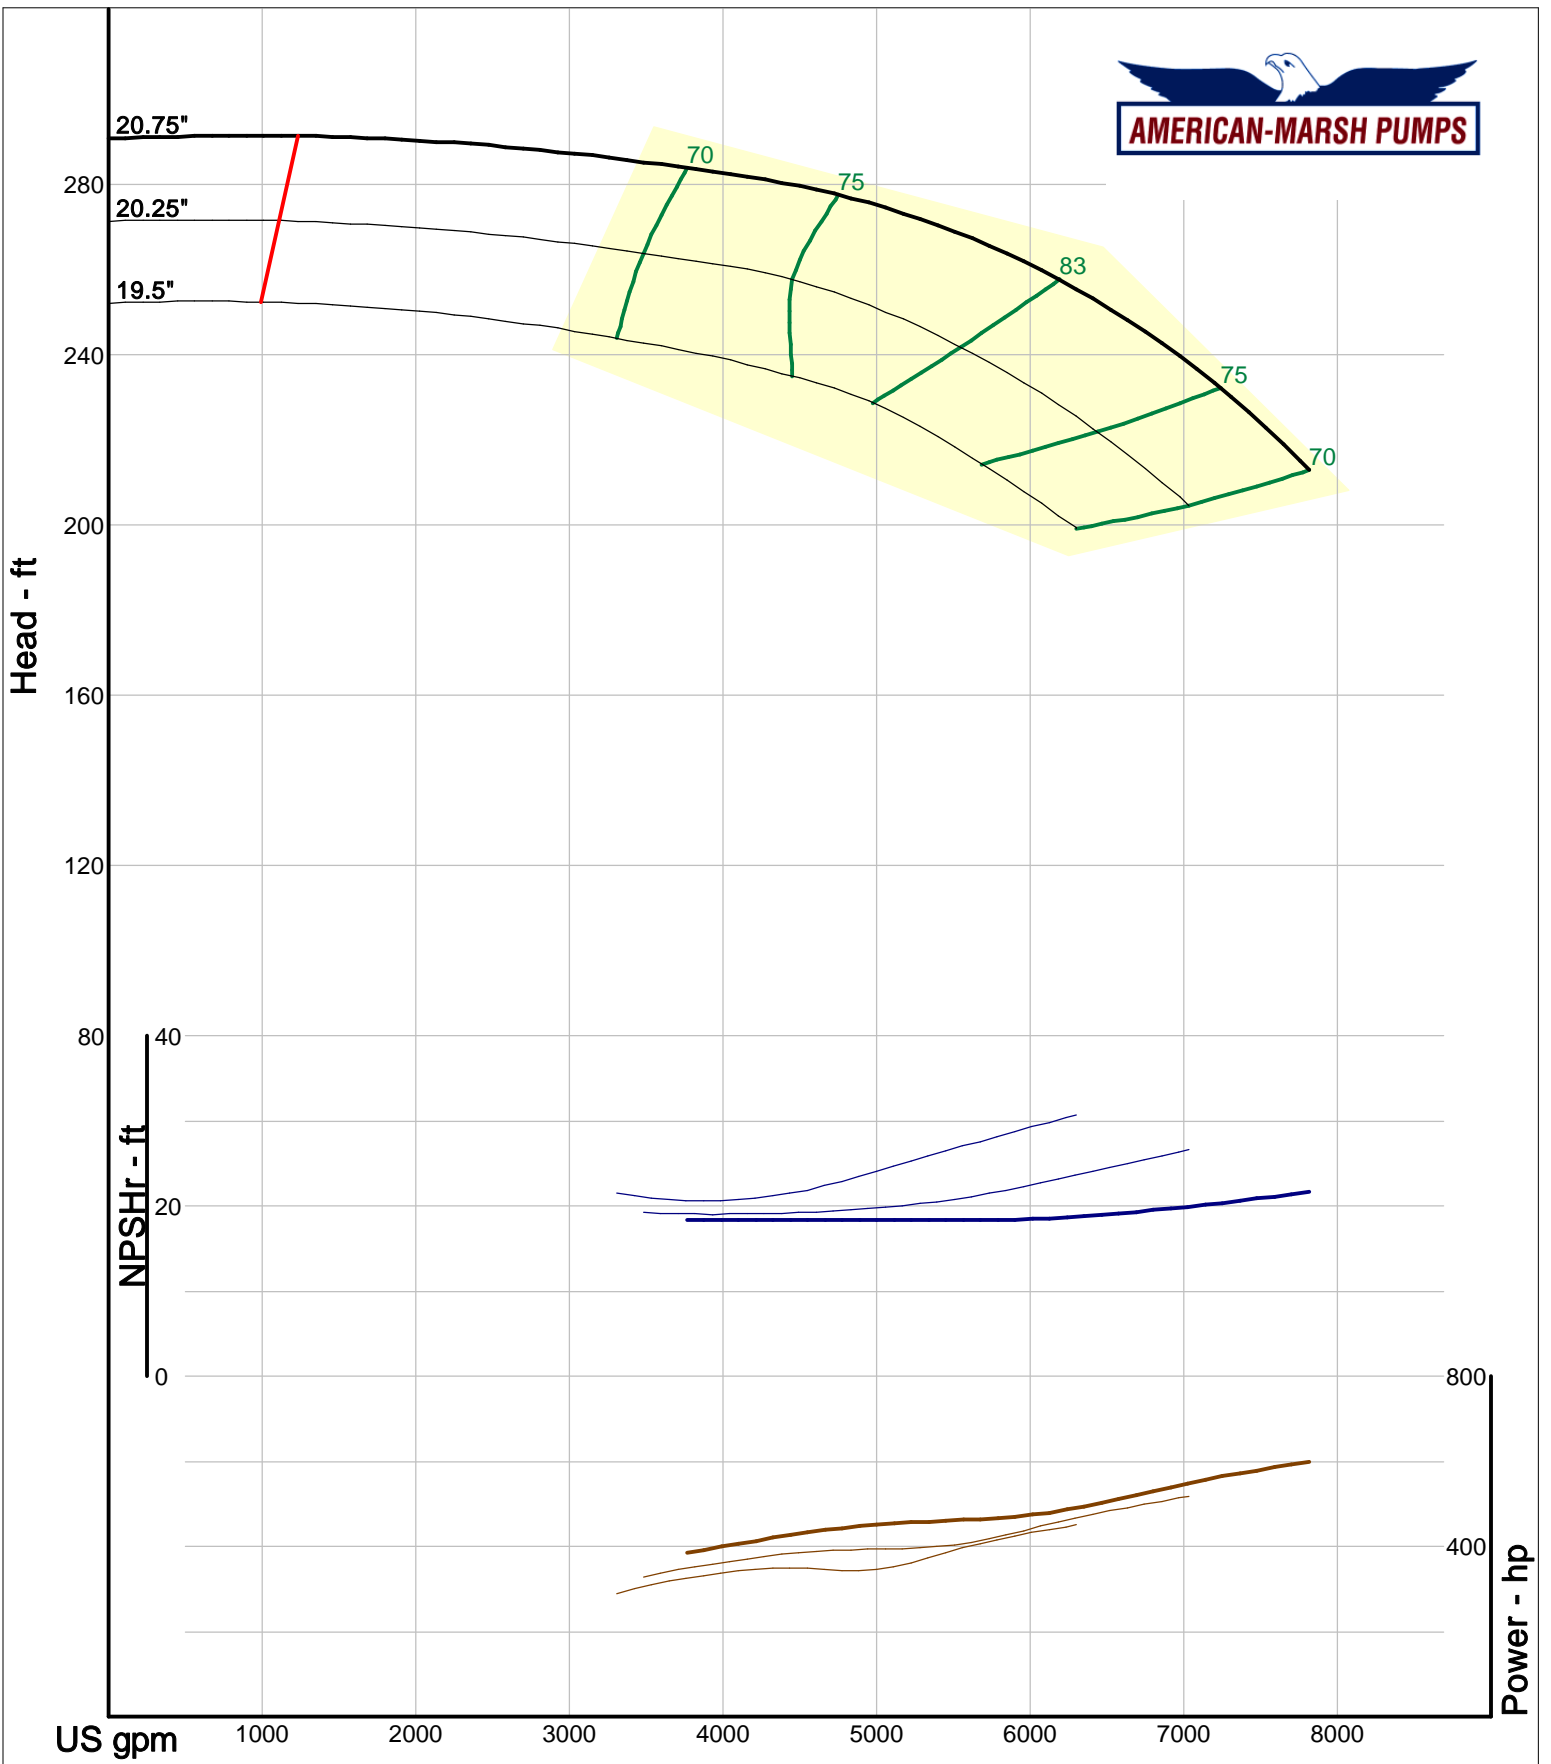

340 Series Double Suction

HD

1500 RPM Performance Curves

Enclosed Impellers

Company: American-Marsh Pumps
 Name:
 12/04/05

American-Marsh Pumps
 Catalog: WTRWKS-2005c.50, vers 2.5c
 340_HSC - 1500

Size: 2x3-15 HD
 Speed: 1450 rpm
 Dia: 14.5 in
 Curve: CS-15545

Size: 10x10-12 HD
Speed: 1450 rpm
Dia: 12.5 in
Curve: CS-15543

Company: American-Marsh Pumps
 Name:
 12/04/05

American-Marsh Pumps
 Catalog: WTRWKS-2005c.50, vers 2.5c
 340_HSC - 1500

Size: 10x12-15 HD
 Speed: 1450 rpm
 Dia: 15.375 in
 Curve: CS-15551

Company: American-Marsh Pumps
 Name:
 12/04/05

American-Marsh Pumps
 Catalog: WTRWKS-2005c.50, vers 2.5c
 340_HSC - 1500

Size: 12x14-14 HD
 Speed: 1450 rpm
 Dia: 13.375 in
 Curve: CS-15612

Company: American-Marsh Pumps
 Name:
 12/04/05

American-Marsh Pumps
 Catalog: WTRWKS-2005c.50, vers 2.5c
 340_HSC - 1500

Size: 12x14-15 HD
 Speed: 1450 rpm
 Dia: 16 in
 Curve: CS-15643

Company: American-Marsh Pumps
 Name:
 12/04/05

American-Marsh Pumps
 Catalog: WTRWKS-2005c.50, vers 2.5c
 340_HSC - 1500