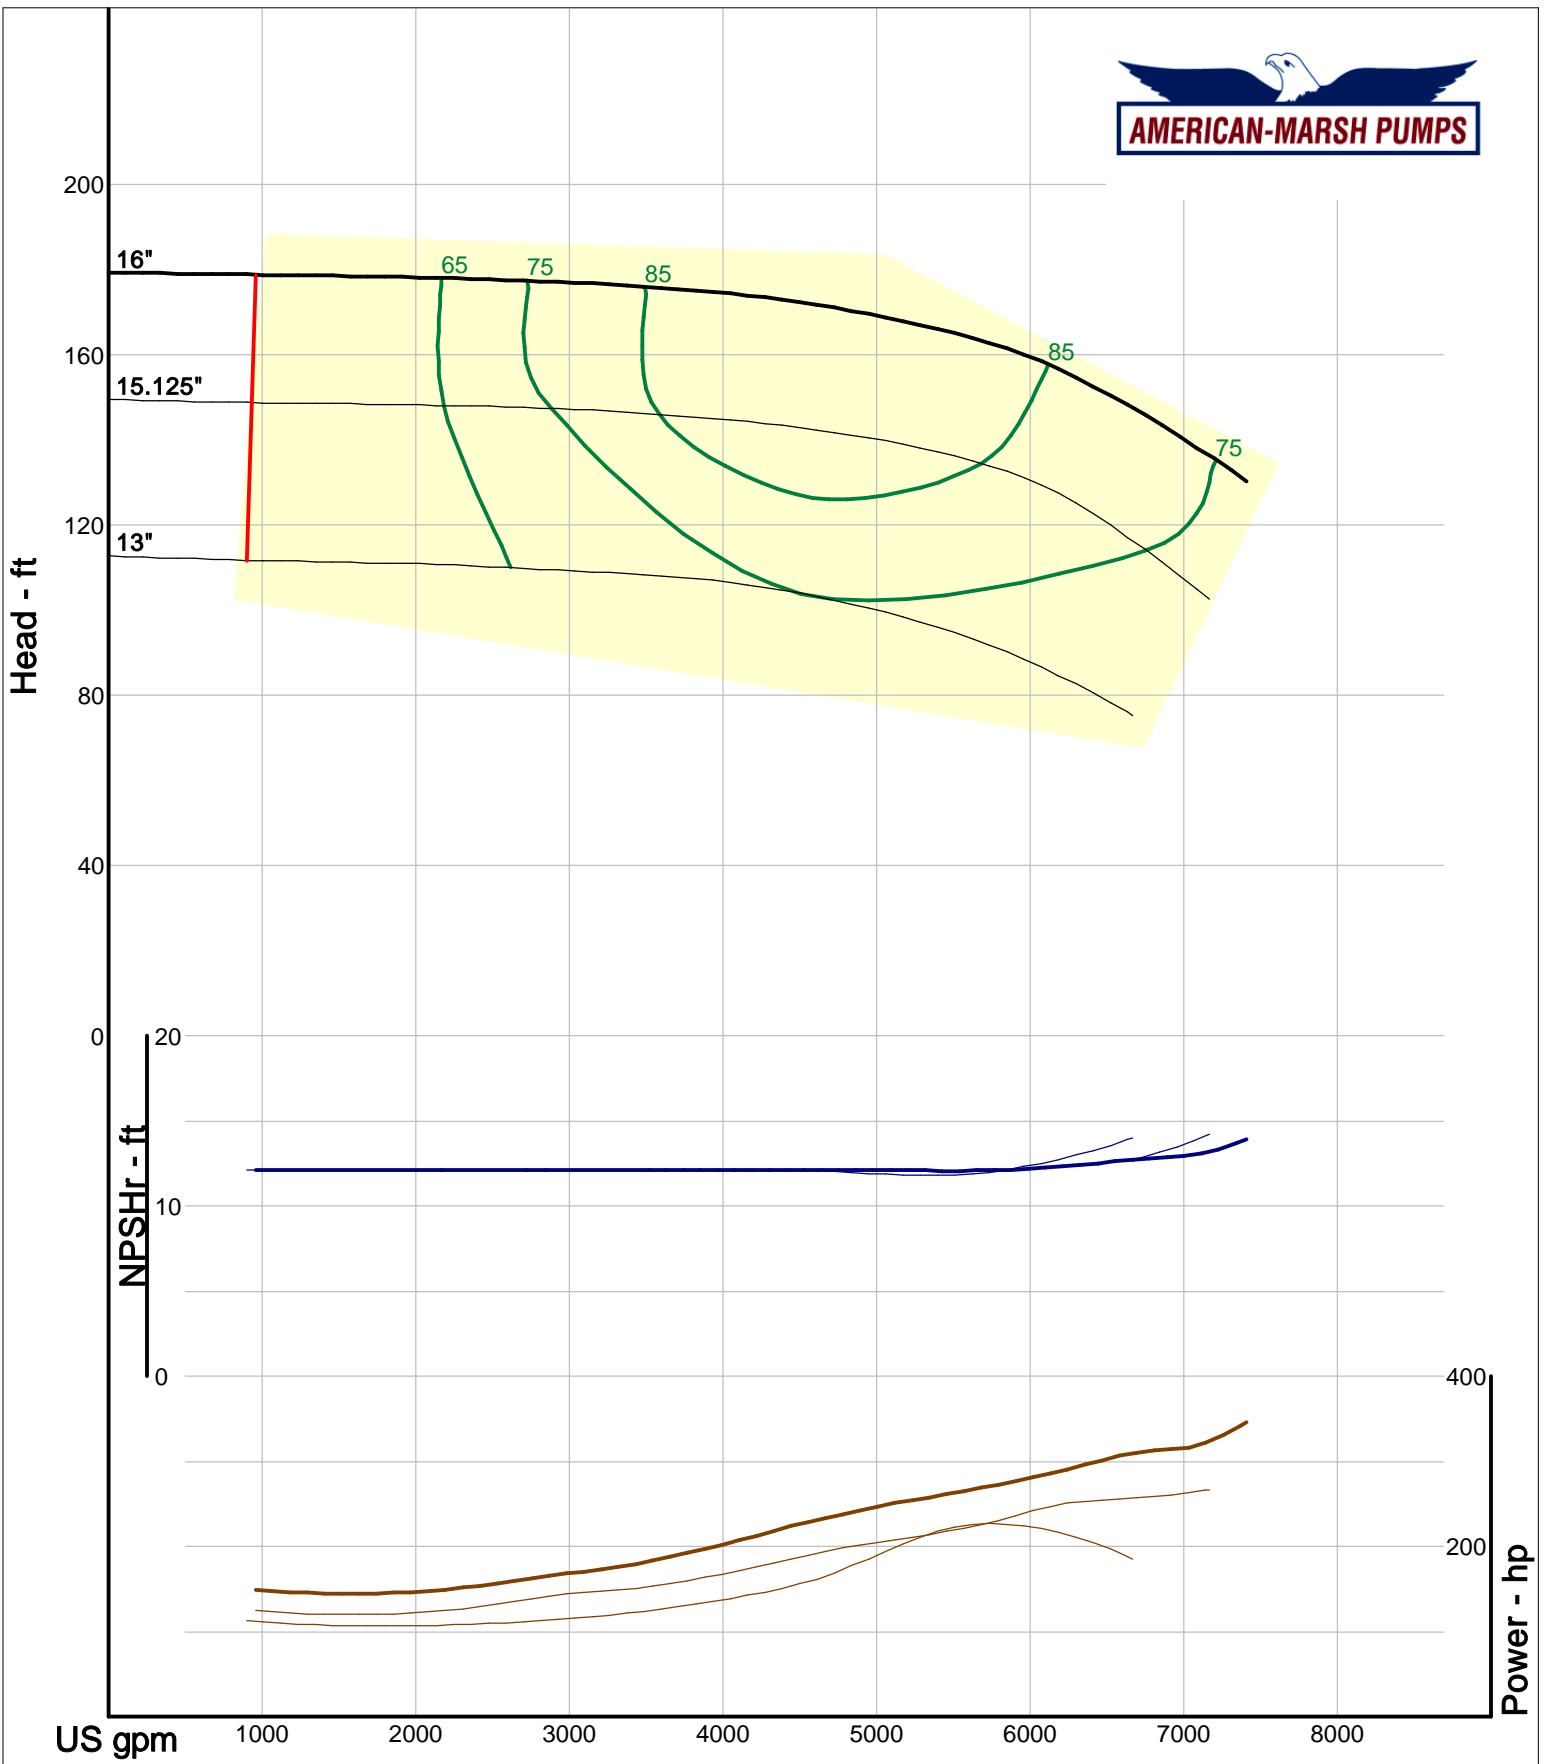

Size: 10x10-12 HD
Speed: 1450 rpm
Dia: 12.5 in
Curve: CS-15543

Company: American-Marsh Pumps
 Name:
 12/04/05

American-Marsh Pumps
 Catalog: WTRWKS-2005c.50, vers 2.5c
 340_HSC - 1500

Size: 10x12-15 HD
 Speed: 1450 rpm
 Dia: 15.375 in
 Curve: CS-15551

Company: American-Marsh Pumps
 Name:
 12/04/05

American-Marsh Pumps
 Catalog: WTRWKS-2005c.50, vers 2.5c
 340_HSC - 1500

Size: 12x14-14 HD
 Speed: 1450 rpm
 Dia: 13.375 in
 Curve: CS-15612

Company: American-Marsh Pumps
 Name:
 12/04/05