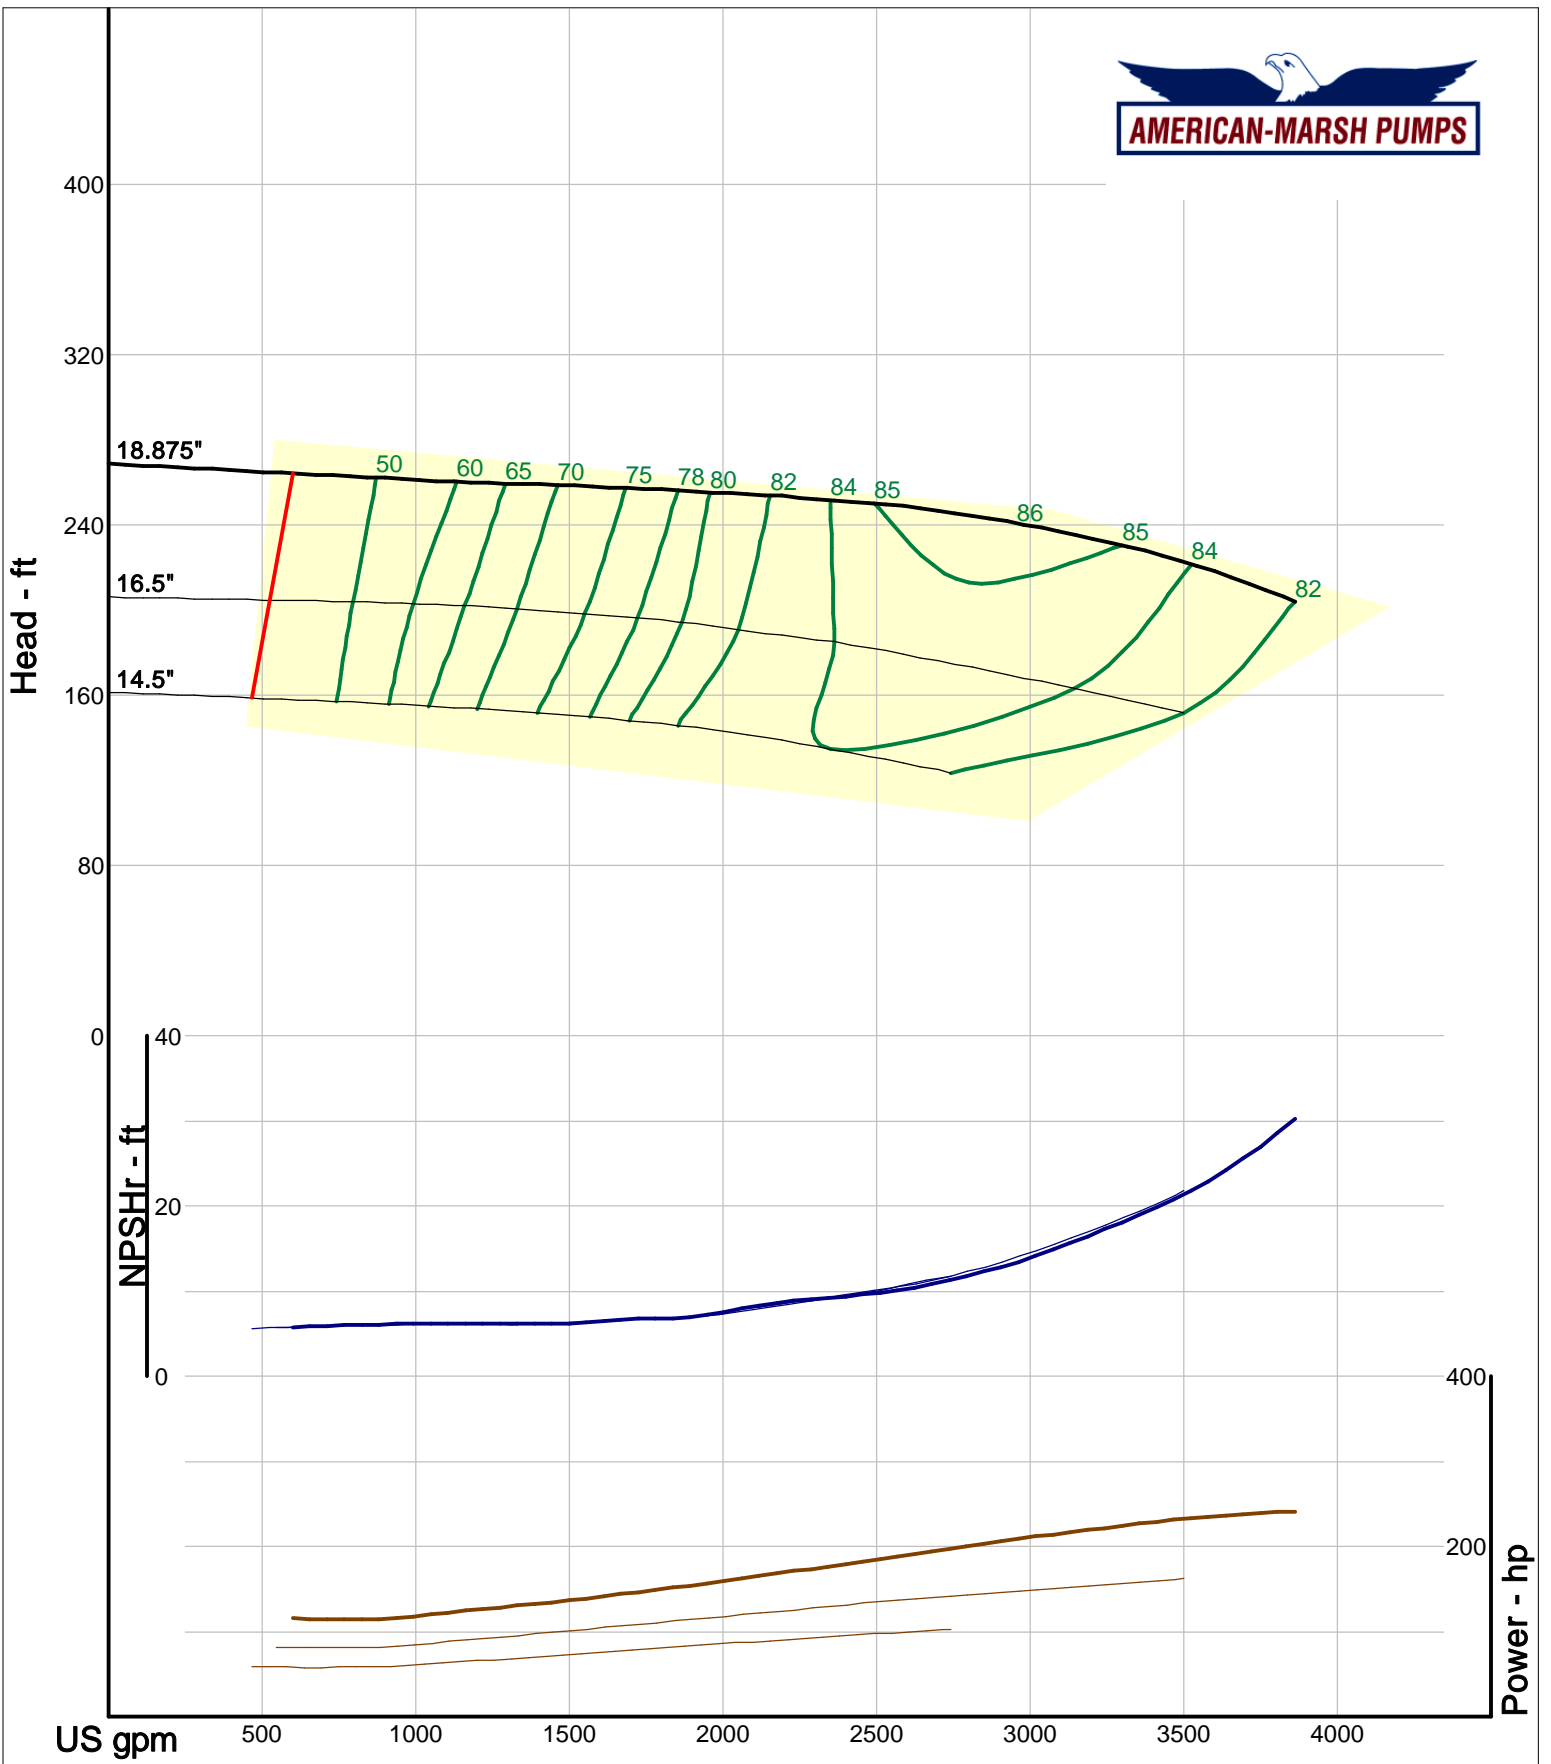

Company: American-Marsh Pumps
Name:
12/04/05

American-Marsh Pumps
Catalog: WTRWKS-2005c.50, vers 2.5c
340_HSC - 1500

Size: 8x10-18 HD
Speed: 1450 rpm
Dia: 18.875 in
Curve: CS-15555