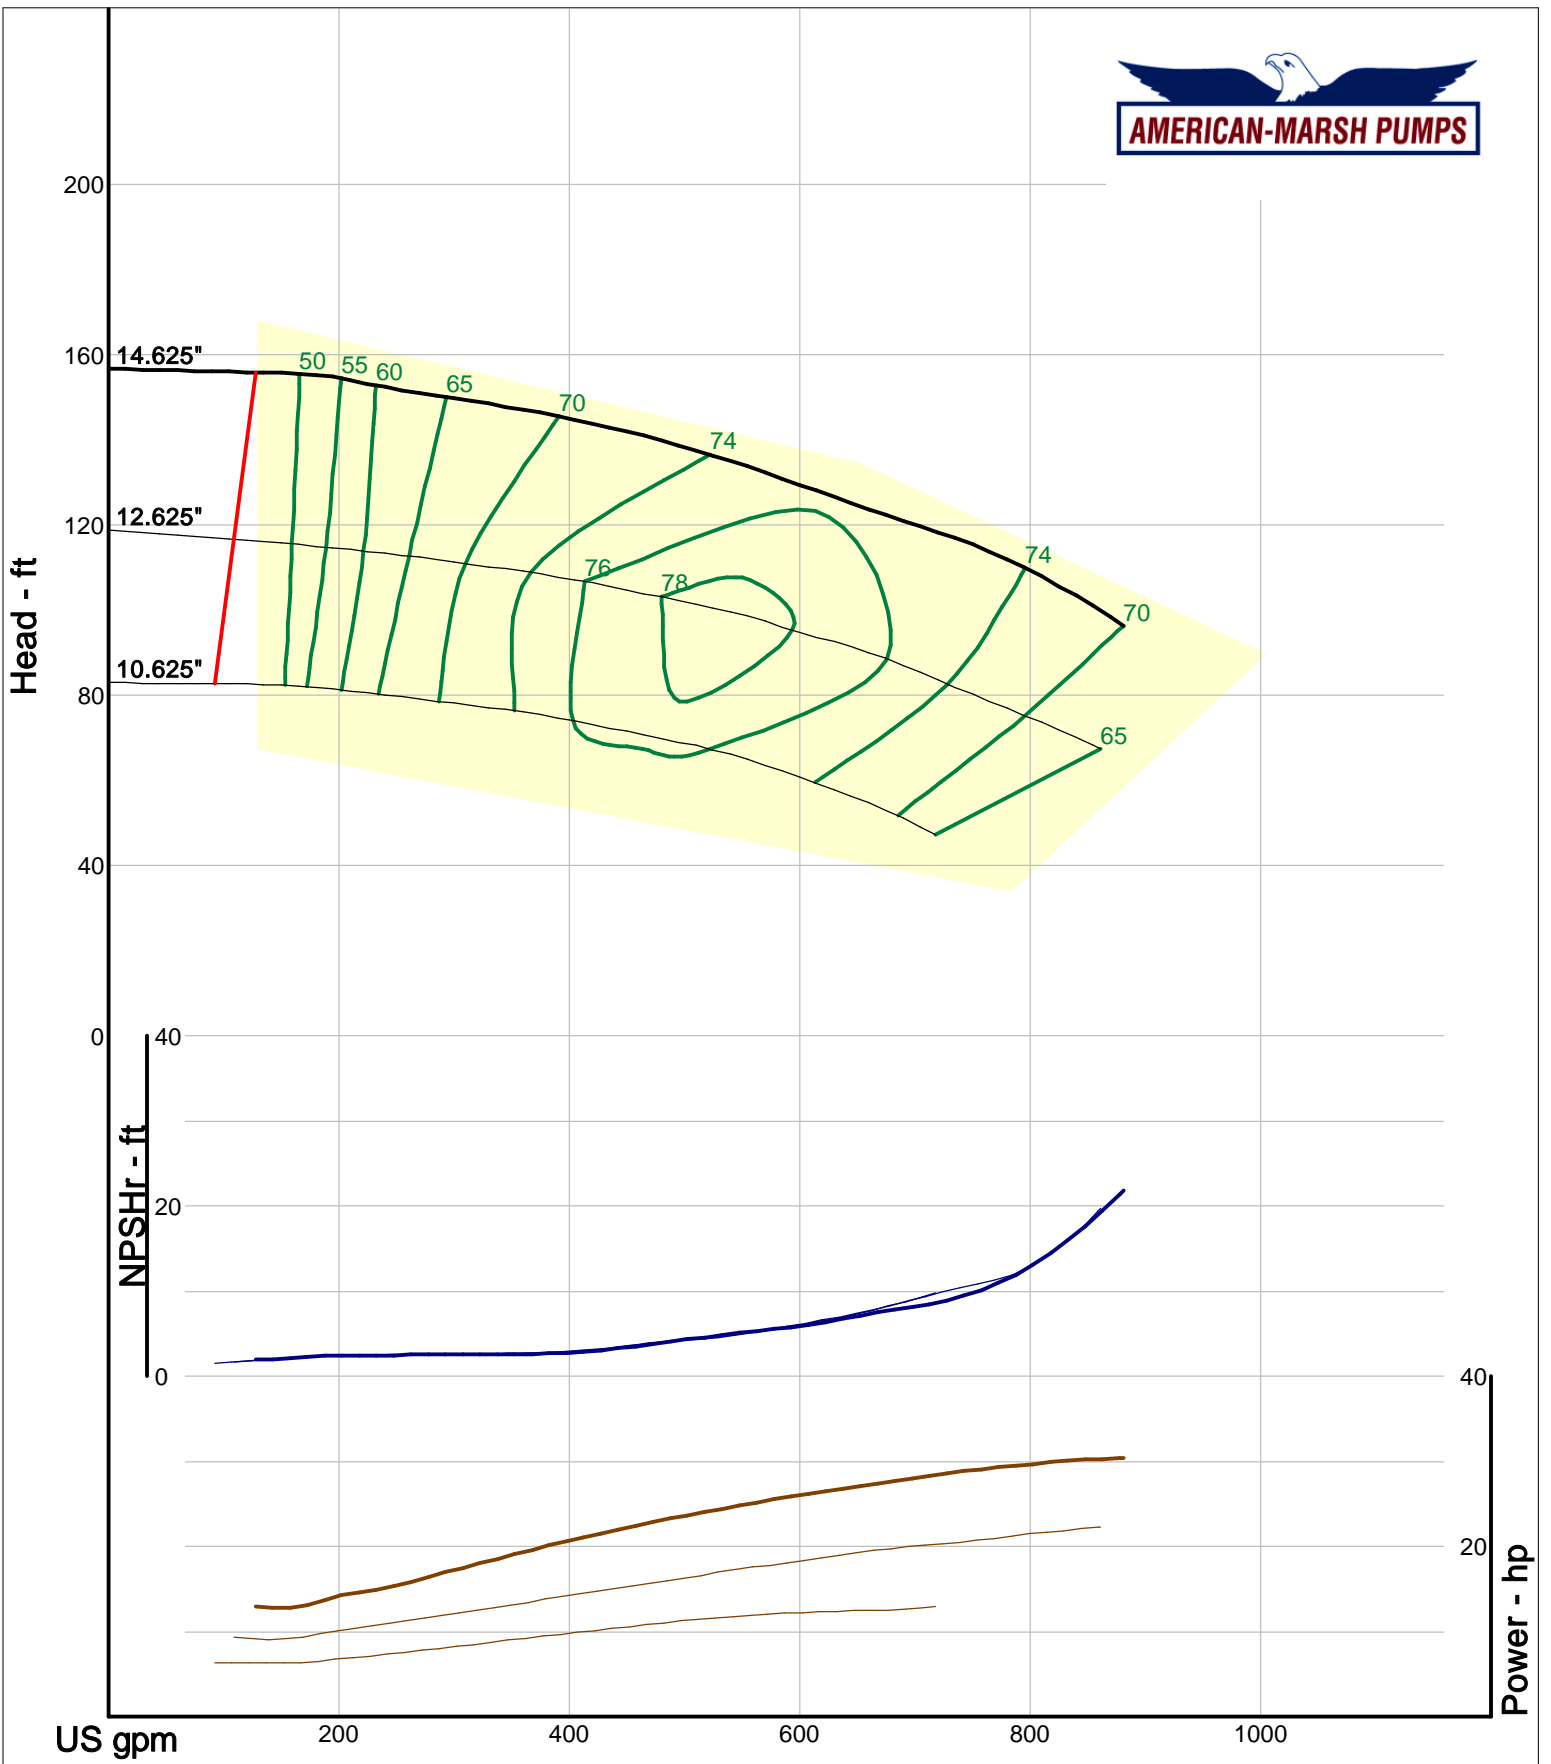

Company: American-Marsh Pumps
 Name:
 12/04/05

American-Marsh Pumps
 Catalog: WTRWKS-2005c.50, vers 2.5c
 340_HSC - 1500

Size: 2.5x3-10 HD
 Speed: 1450 rpm
 Dia: 9.5 in
 Curve: CS-15530

Company: American-Marsh Pumps
 Name:
 12/04/05

American-Marsh Pumps
 Catalog: WTRWKS-2005c.50, vers 2.5c
 340_HSC - 1500

Size: 3x4-10 HD
 Speed: 1450 rpm
 Dia: 9.25 in
 Curve: CS-15531

Company: American-Marsh Pumps
 Name:
 12/04/05

American-Marsh Pumps
 Catalog: WTRWKS-2005c.50, vers 2.5c
 340_HSC - 1500

Size: 3x4-12 HD
 Speed: 1450 rpm
 Dia: 11.625 in
 Curve: CS-15538

Company: American-Marsh Pumps
 Name:
 12/04/05

American-Marsh Pumps
 Catalog: WTRWKS-2005c.50, vers 2.5c
 340_HSC - 1500

Size: 3x4-15 HD
 Speed: 1450 rpm
 Dia: 15.5 in
 Curve: CS-15546

Company: American-Marsh Pumps
 Name:
 12/04/05

American-Marsh Pumps
 Catalog: WTRWKS-2005c.50, vers 2.5c
 340_HSC - 1500

Size: 4x5-12 HD
 Speed: 1450 rpm
 Dia: 11.875 in
 Curve: CS-15539

Company: American-Marsh Pumps
Name:
12/04/05