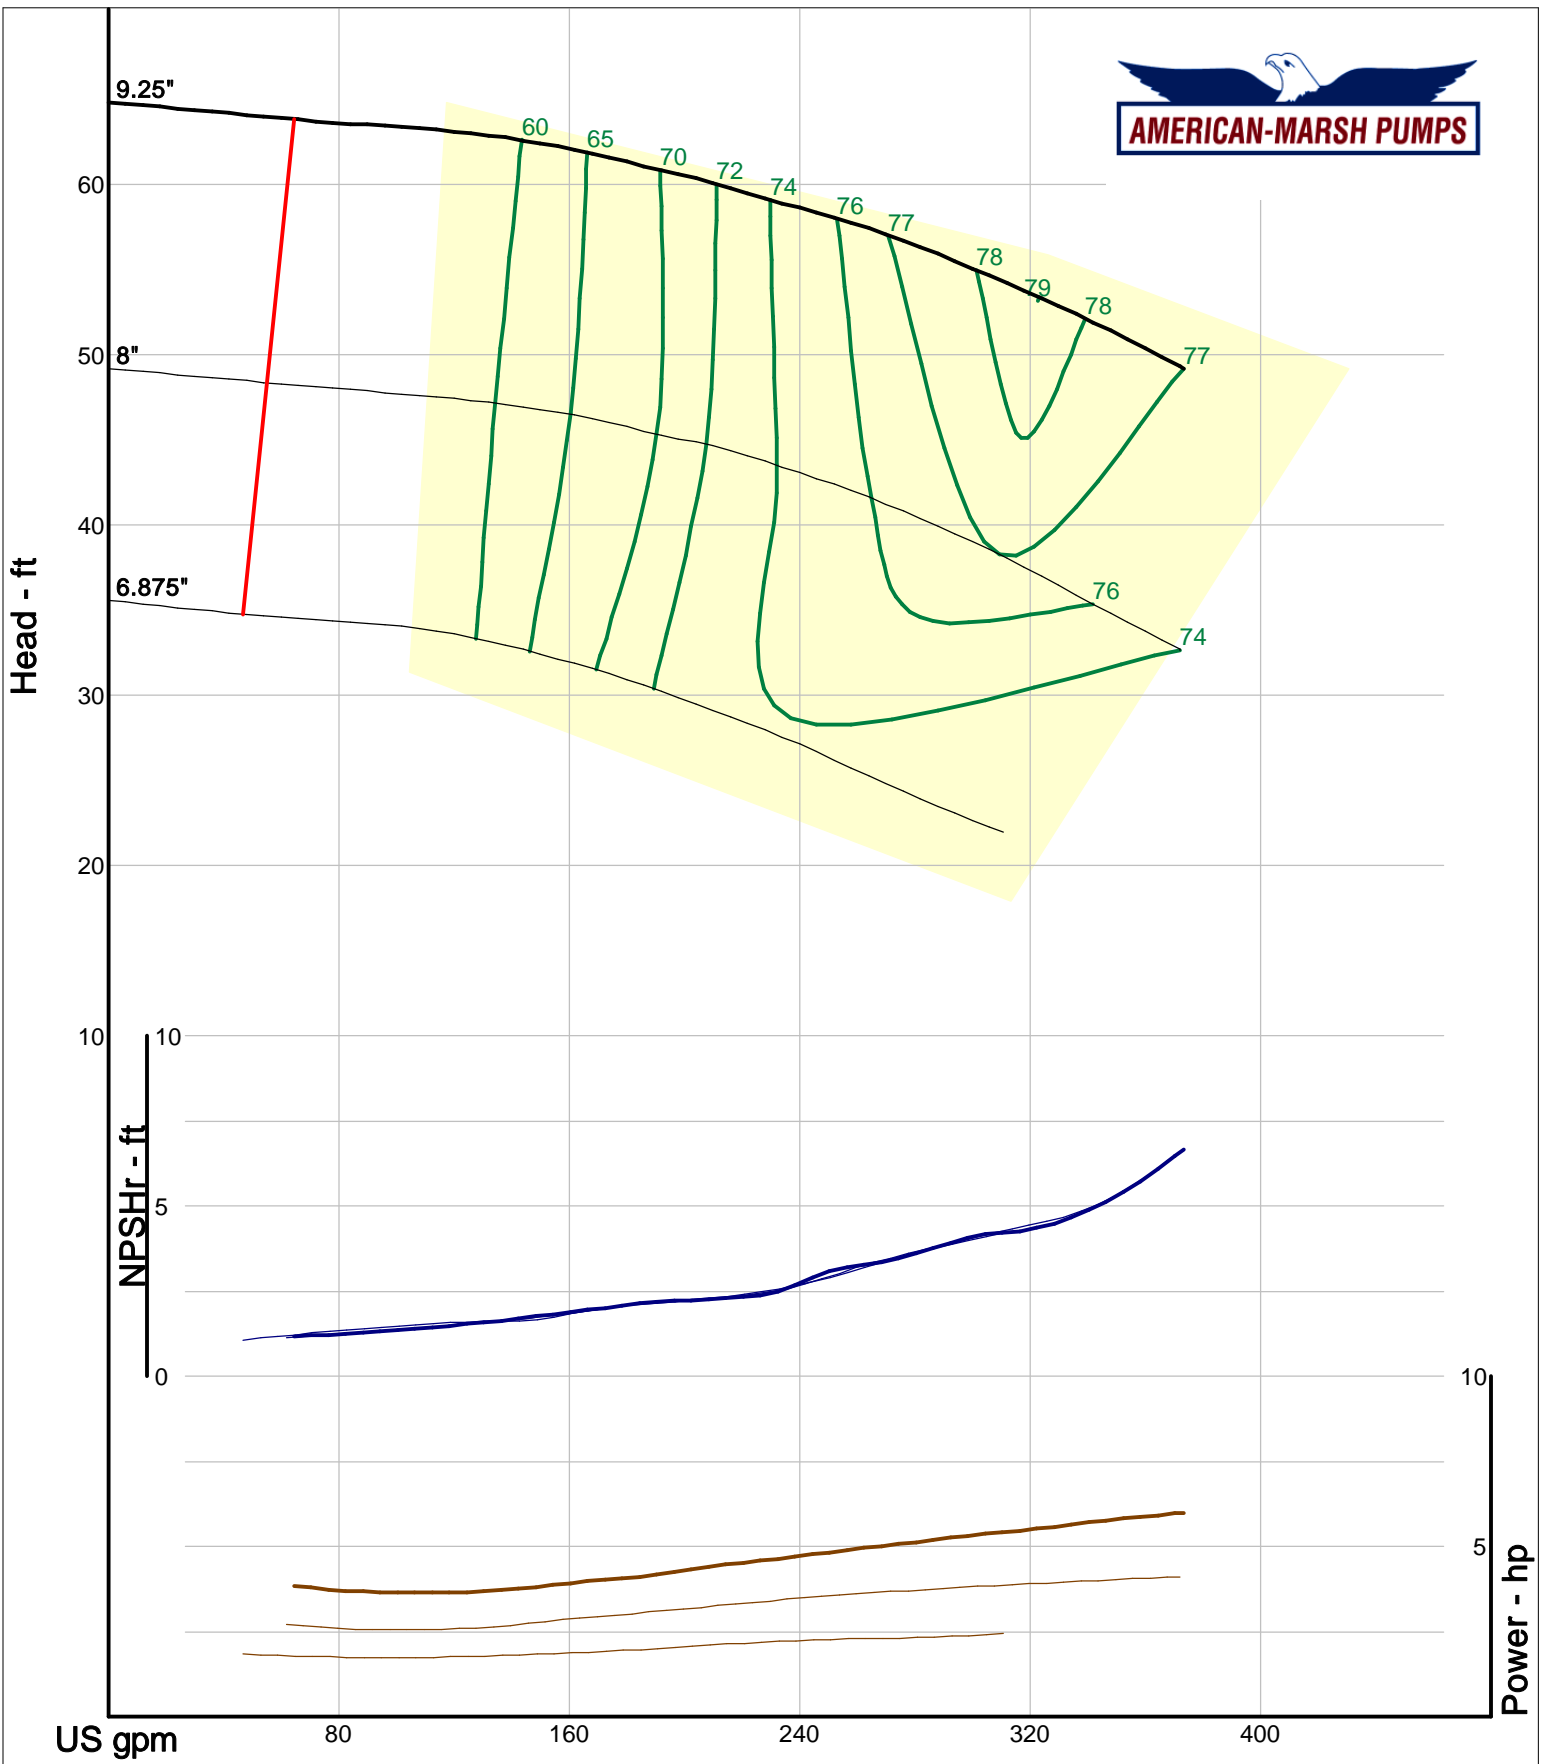

340 Series Double Suction

HD

1500 RPM Performance Curves

Enclosed Impellers

Company: American-Marsh Pumps
 Name:
 12/04/05

American-Marsh Pumps
 Catalog: WTRWKS-2005c.50, vers 2.5c
 340_HSC - 1500

Size: 2x3-15 HD
 Speed: 1450 rpm
 Dia: 14.5 in
 Curve: CS-15545

Company: American-Marsh Pumps
 Name:
 12/04/05

American-Marsh Pumps
 Catalog: WTRWKS-2005c.50, vers 2.5c
 340_HSC - 1500

Size: 2.5x3-10 HD
 Speed: 1450 rpm
 Dia: 9.5 in
 Curve: CS-15530

Company: American-Marsh Pumps
 Name:
 12/04/05

American-Marsh Pumps
 Catalog: WTRWKS-2005c.50, vers 2.5c
 340_HSC - 1500

Size: 3x4-10 HD
 Speed: 1450 rpm
 Dia: 9.25 in
 Curve: CS-15531

Company: American-Marsh Pumps
 Name:
 12/04/05

American-Marsh Pumps
 Catalog: WTRWKS-2005c.50, vers 2.5c
 340_HSC - 1500

Company: American-Marsh Pumps
 Name:
 12/04/05

American-Marsh Pumps
 Catalog: WTRWKS-2005c.50, vers 2.5c
 340_HSC - 1500

Size: 4x5-12 HD
 Speed: 1450 rpm
 Dia: 11.875 in
 Curve: CS-15539

Company: American-Marsh Pumps
Name:
12/04/05