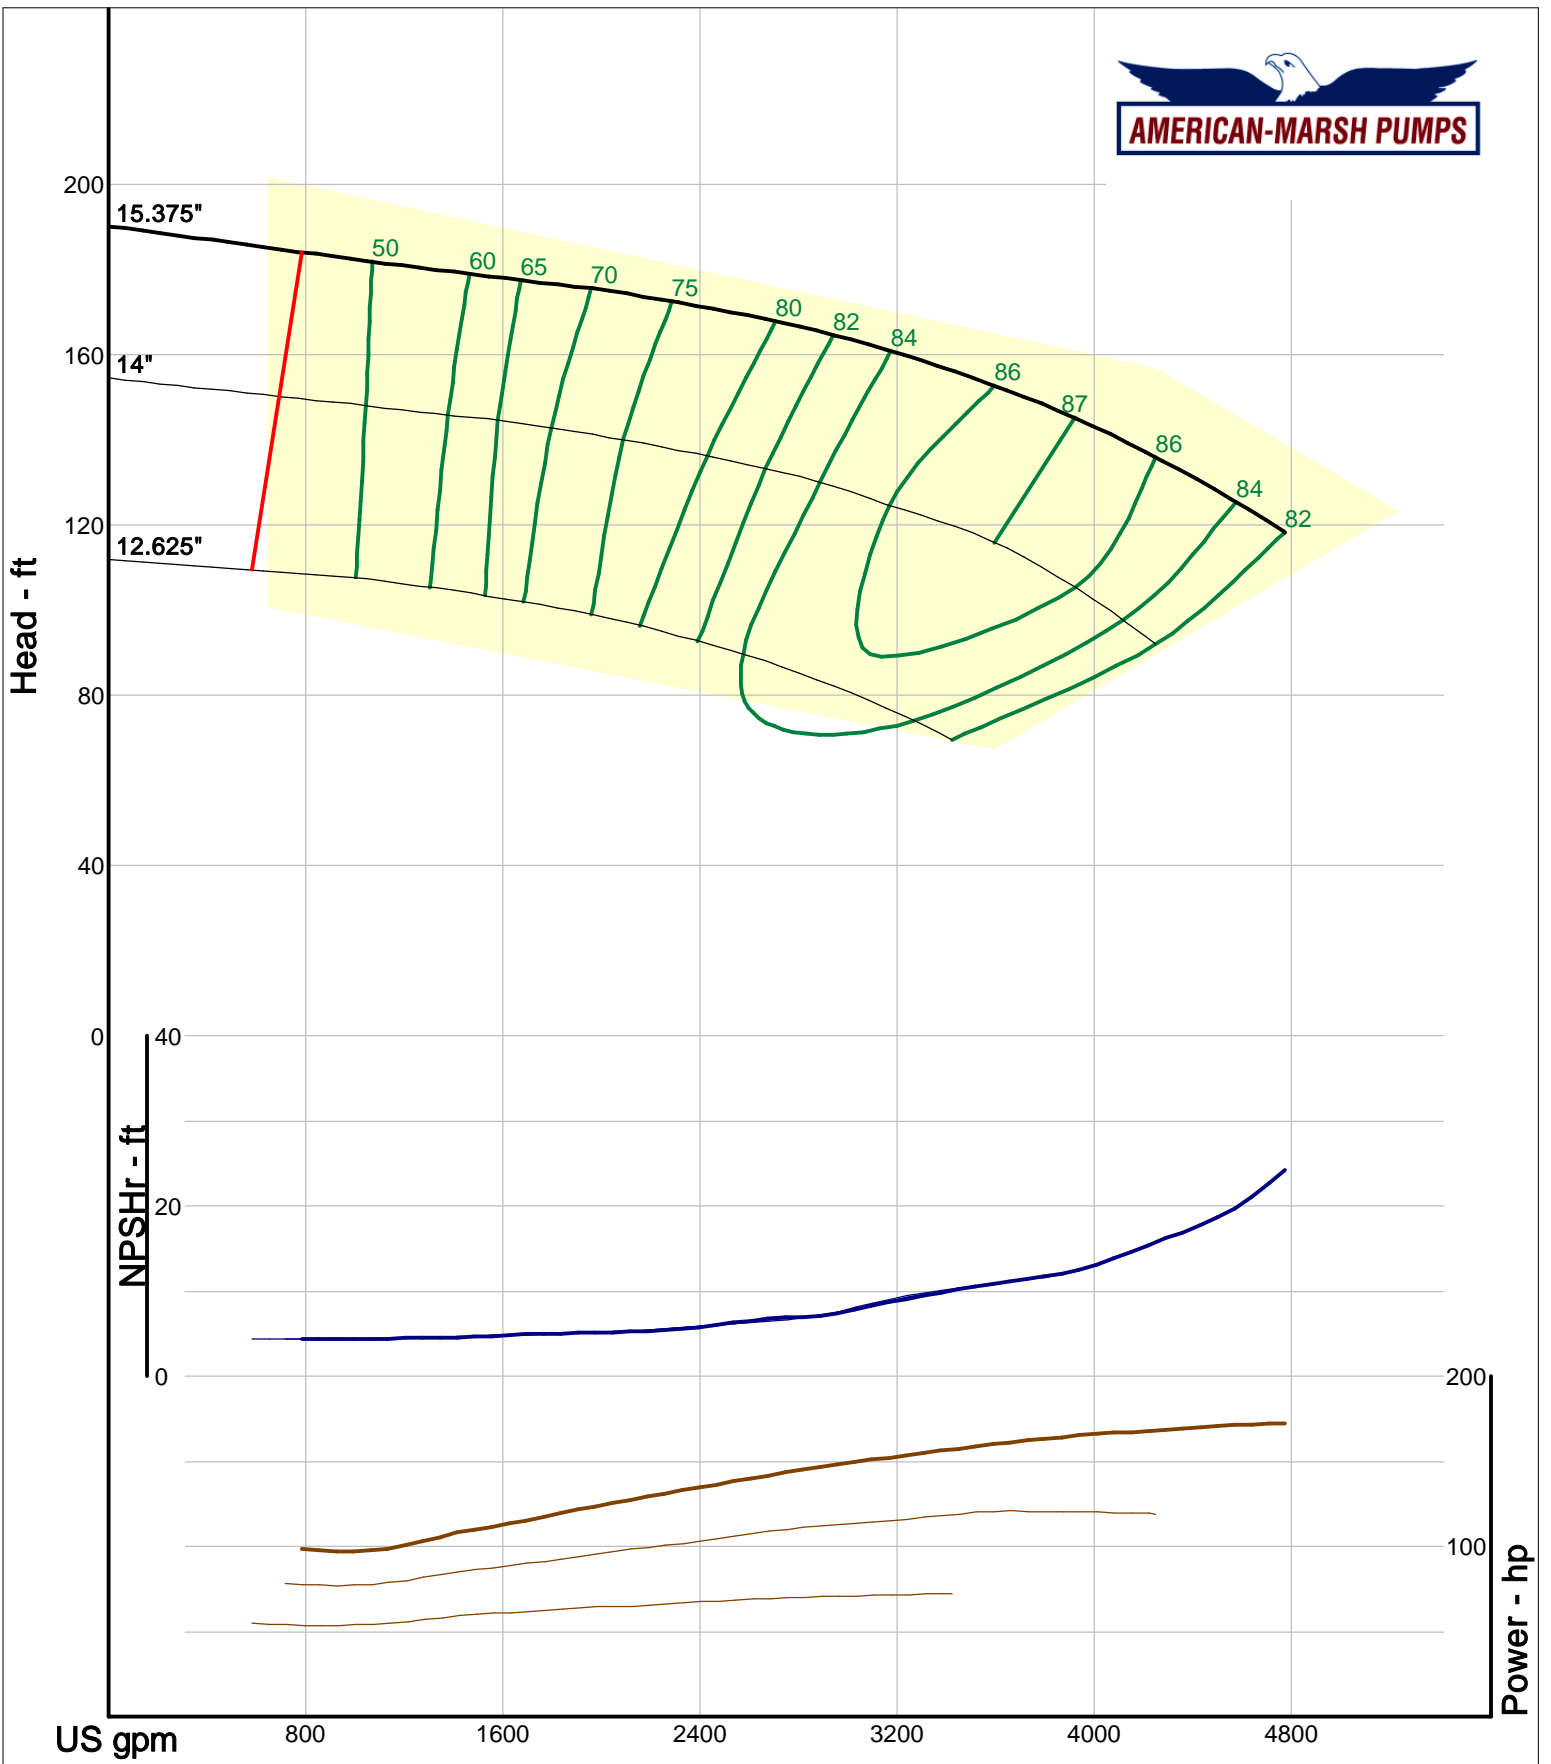

American-Marsh Pumps
 Catalog: WTRWKS-2005c.50, vers 2.5c
 340_HSC - 1500

Size: 10x10-10 HD
 Speed: 1450 rpm
 Dia: 10.4375 in
 Curve: CS-15535

Company: American-Marsh Pumps
Name:
12/04/05

American-Marsh Pumps
Catalog: WTRWKS-2005c.50, vers 2.5c
340_HSC - 1500

Size: 10x10-12 HD
Speed: 1450 rpm
Dia: 12.5 in
Curve: CS-15543

Company: American-Marsh Pumps
 Name:
 12/04/05

American-Marsh Pumps
 Catalog: WTRWKS-2005c.50, vers 2.5c
 340_HSC - 1500

Size: 10x12-15 HD
 Speed: 1450 rpm
 Dia: 15.375 in
 Curve: CS-15551