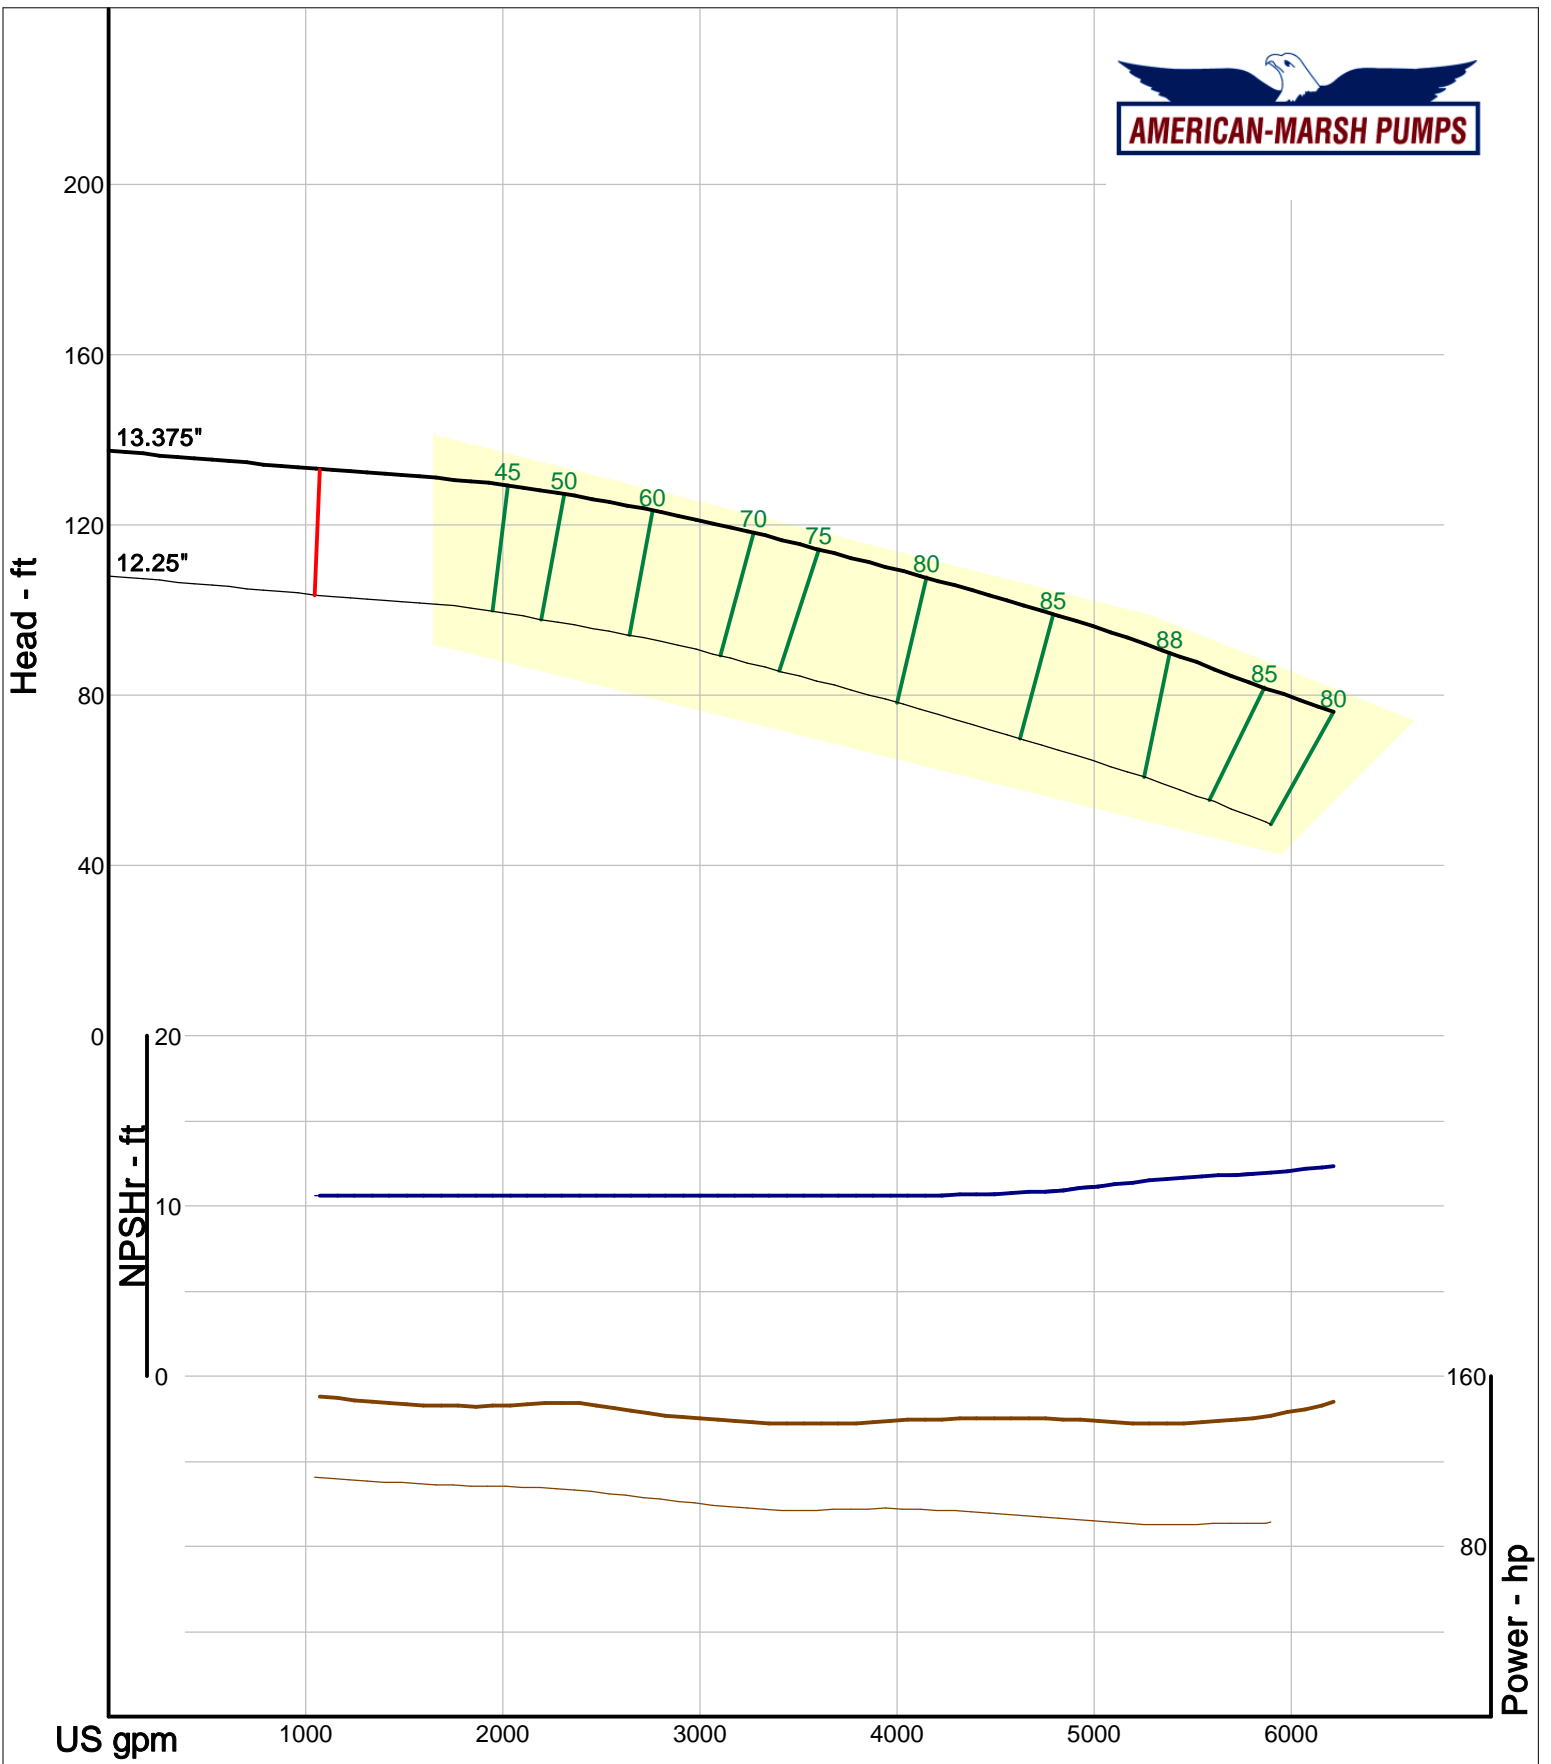

340 Series Double Suction

HD

1500 RPM Performance Curves

Enclosed Impellers

Company: American-Marsh Pumps
 Name:
 12/04/05

American-Marsh Pumps
 Catalog: WTRWKS-2005c.50, vers 2.5c
 340_HSC - 1500

Size: 2x3-15 HD
 Speed: 1450 rpm
 Dia: 14.5 in
 Curve: CS-15545

Company: American-Marsh Pumps
Name:
12/04/05

American-Marsh Pumps
Catalog: WTRWKS-2005c.50, vers 2.5c
340_HSC - 1500

Size: 8x12-21 HD
Speed: 1450 rpm
Dia: 20.875 in
Curve: CS-15637

Company: American-Marsh Pumps
 Name:
 12/04/05

American-Marsh Pumps
 Catalog: WTRWKS-2005c.50, vers 2.5c
 340_HSC - 1500

Size: 10x10-10 HD
 Speed: 1450 rpm
 Dia: 10.4375 in
 Curve: CS-15535

Company: American-Marsh Pumps
Name:
12/04/05

American-Marsh Pumps
Catalog: WTRWKS-2005c.50, vers 2.5c
340_HSC - 1500

Size: 10x10-12 HD
Speed: 1450 rpm
Dia: 12.5 in
Curve: CS-15543

Company: American-Marsh Pumps
 Name:
 12/04/05

American-Marsh Pumps
 Catalog: WTRWKS-2005c.50, vers 2.5c
 340_HSC - 1500

Size: 10x12-15 HD
 Speed: 1450 rpm
 Dia: 15.375 in
 Curve: CS-15551