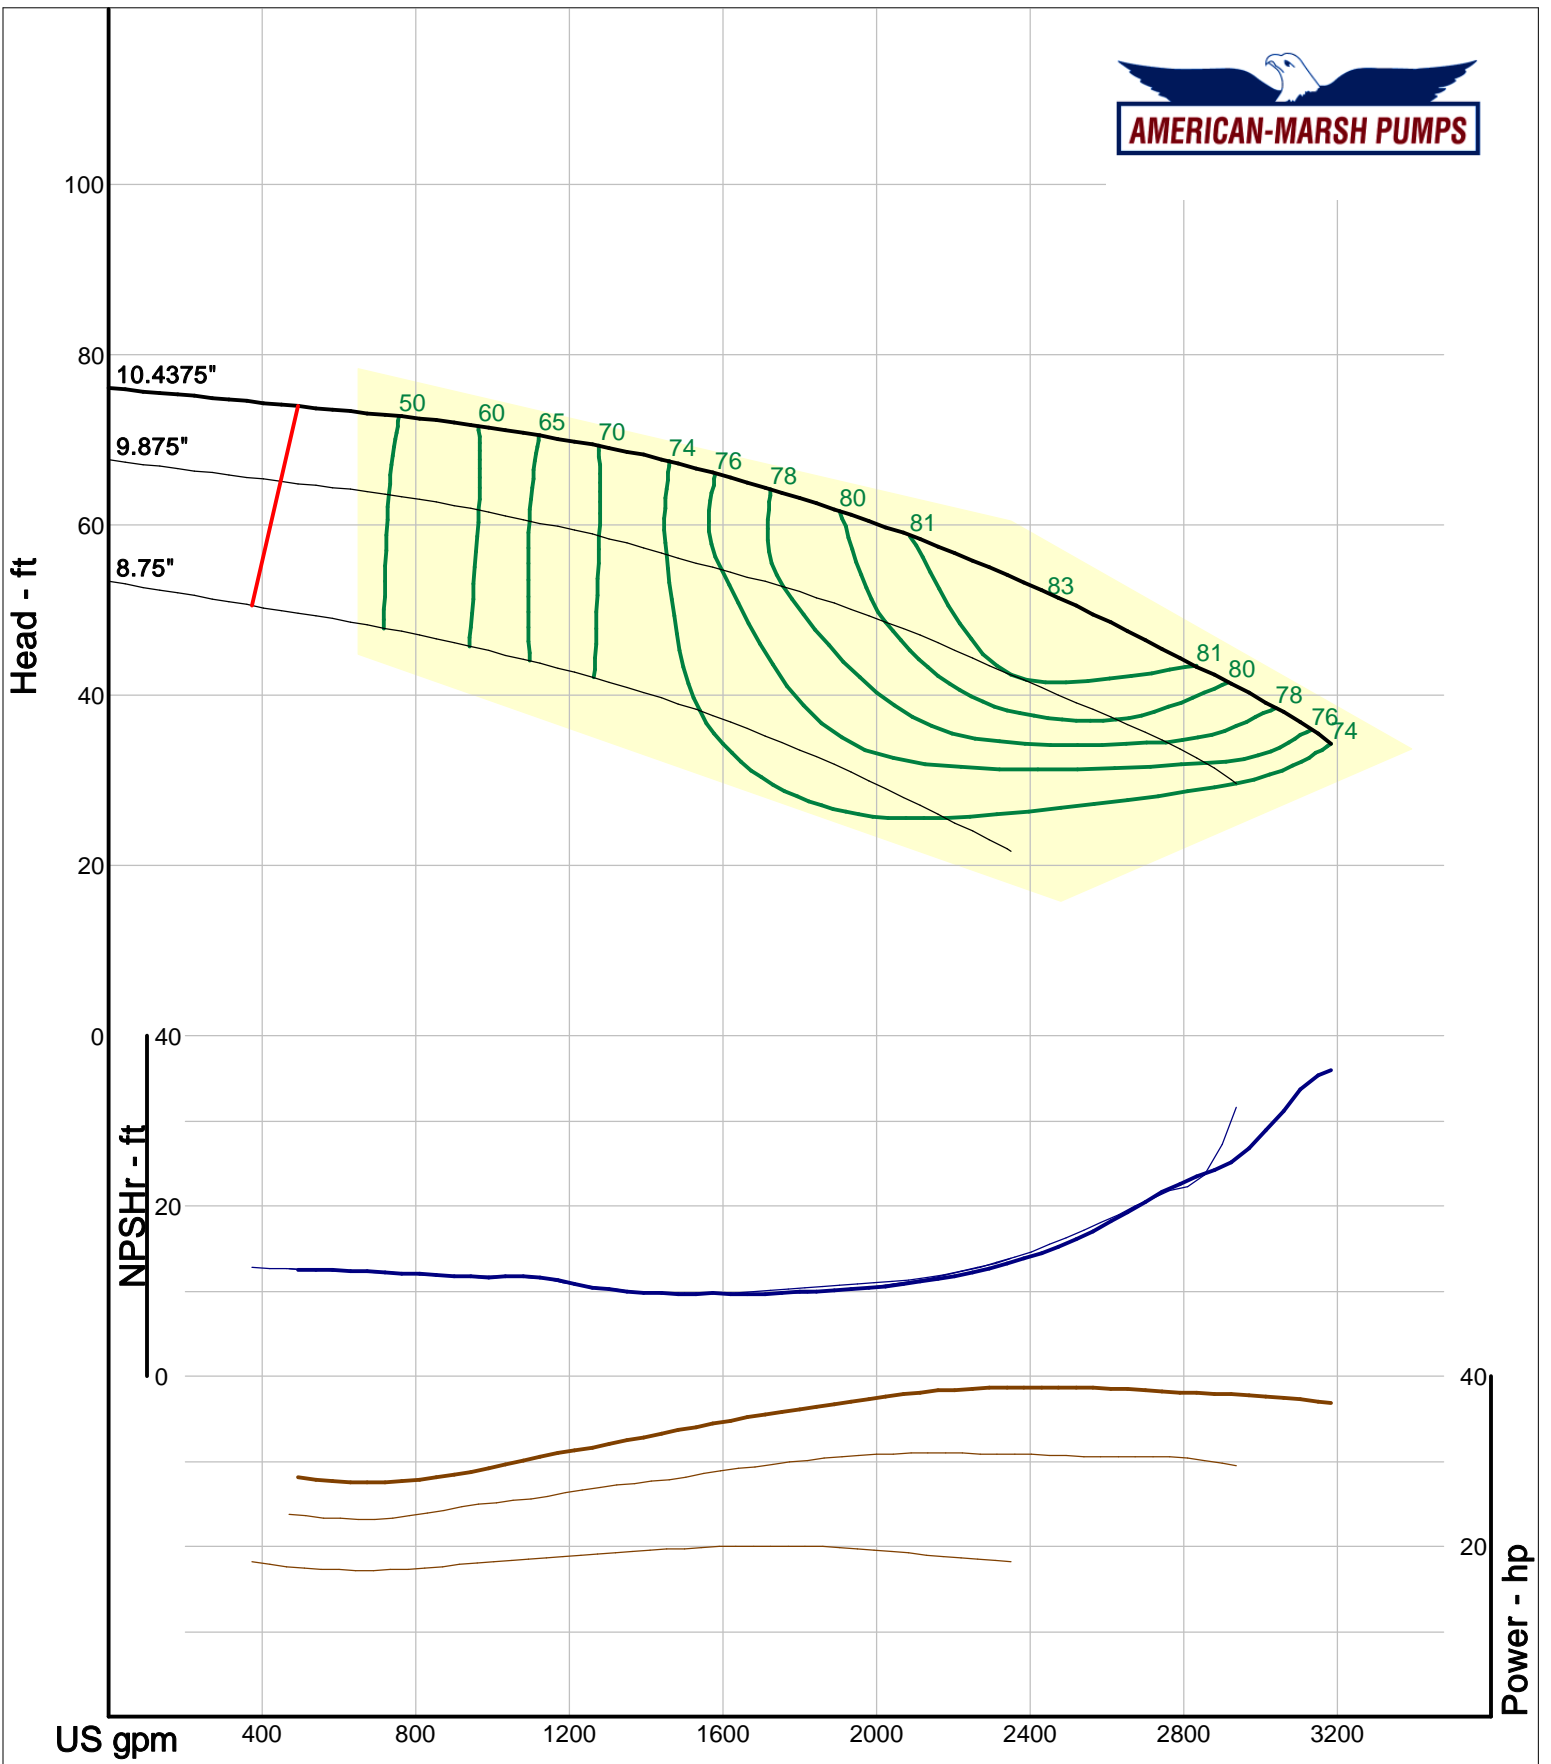

American-Marsh Pumps
 Catalog: WTRWKS-2005c.50, vers 2.5c
 340_HSC - 1500

Size: 8x10-12 HD
 Speed: 1450 rpm
 Dia: 13.375 in
 Curve: CS-15542

Company: American-Marsh Pumps
 Name:
 12/04/05

American-Marsh Pumps
 Catalog: WTRWKS-2005c.50, vers 2.5c
 340_HSC - 1500

Size: 8x10-15 HD
 Speed: 1450 rpm
 Dia: 15 in
 Curve: CS-15550

Company: American-Marsh Pumps
 Name:
 12/04/05

American-Marsh Pumps
 Catalog: WTRWKS-2005c.50, vers 2.5c
 340_HSC - 1500

Size: 8x10-18 HD
 Speed: 1450 rpm
 Dia: 18.875 in
 Curve: CS-15555

Company: American-Marsh Pumps
Name:
12/04/05

American-Marsh Pumps
Catalog: WTRWKS-2005c.50, vers 2.5c
340_HSC - 1500

Size: 8x12-21 HD
Speed: 1450 rpm
Dia: 20.875 in
Curve: CS-15637

Company: American-Marsh Pumps
 Name:
 12/04/05