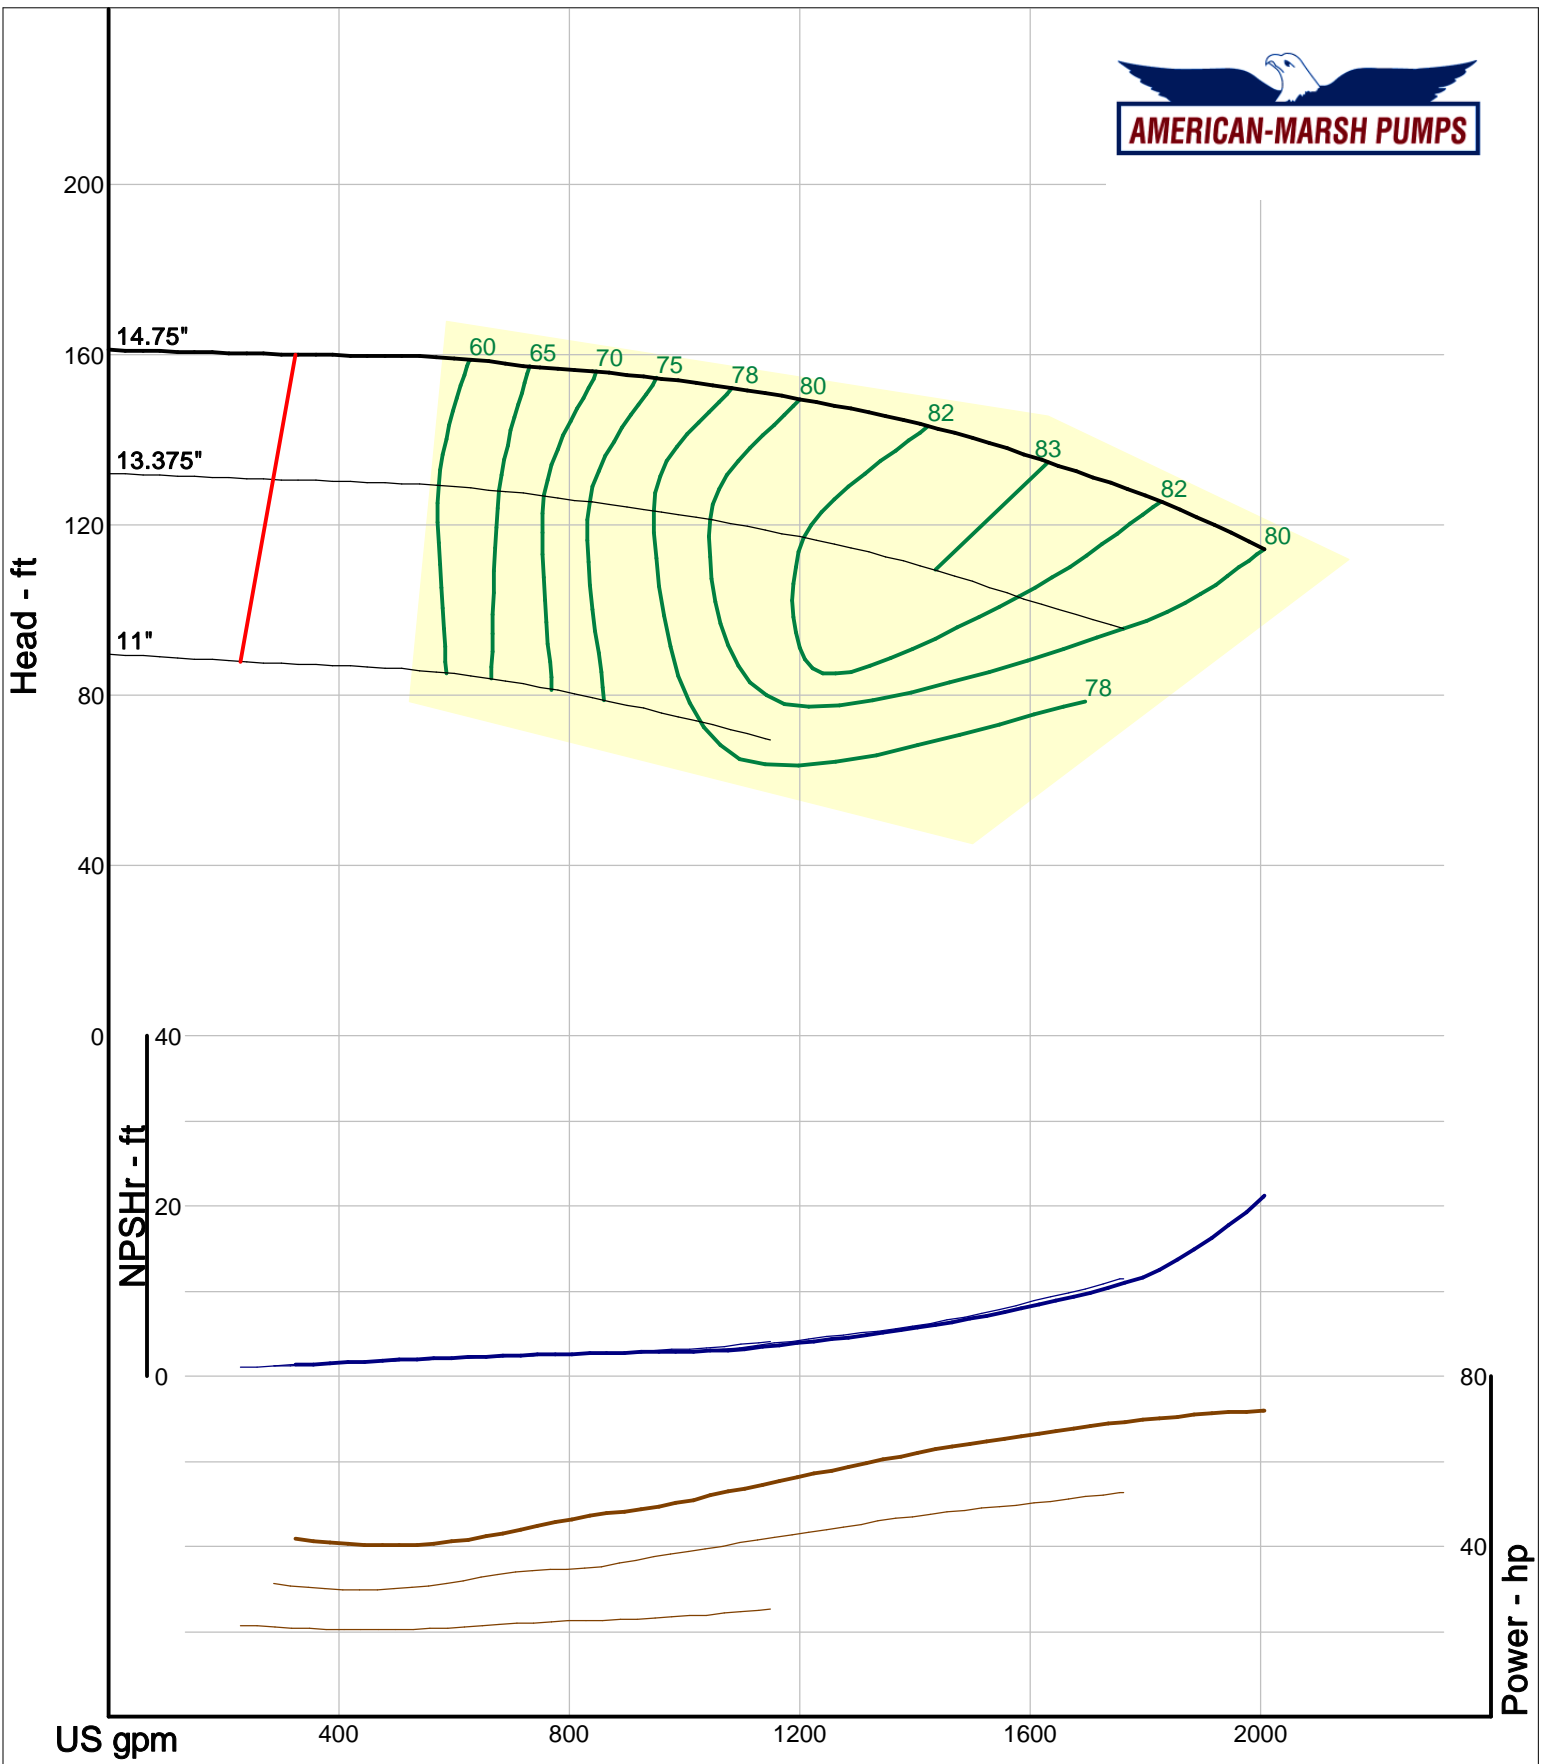

Size: 5x6-12 HD
 Speed: 1450 rpm
 Dia: 11.875 in
 Curve: CS-15540

Company: American-Marsh Pumps
 Name:
 12/04/05

American-Marsh Pumps
 Catalog: WTRWKS-2005c.50, vers 2.5c
 340_HSC - 1500

Size: 5x6-15 HD
 Speed: 1450 rpm
 Dia: 15 in
 Curve: CS-15548

Company: American-Marsh Pumps
 Name:
 12/04/05

American-Marsh Pumps
 Catalog: WTRWKS-2005c.50, vers 2.5c
 340_HSC - 1500

Size: 5x8-18 HD
 Speed: 1450 rpm
 Dia: 18.625 in
 Curve: CS-15608

Company: American-Marsh Pumps
 Name:
 12/04/05

American-Marsh Pumps
 Catalog: WTRWKS-2005c.50, vers 2.5c
 340_HSC - 1500

Size: 6x8-10 HD
 Speed: 1450 rpm
 Dia: 9.875 in
 Curve: CS-15534

Company: American-Marsh Pumps
 Name:
 12/04/05

American-Marsh Pumps
 Catalog: WTRWKS-2005c.50, vers 2.5c
 340_HSC - 1500

Size: 6x8-12 HD
 Speed: 1450 rpm
 Dia: 12.75 in
 Curve: CS-15541

Company: American-Marsh Pumps
 Name:
 12/04/05

American-Marsh Pumps
 Catalog: WTRWKS-2005c.50, vers 2.5c
 340_HSC - 1500

Size: 6x8-15 HD
 Speed: 1450 rpm
 Dia: 14.75 in
 Curve: CS-15549