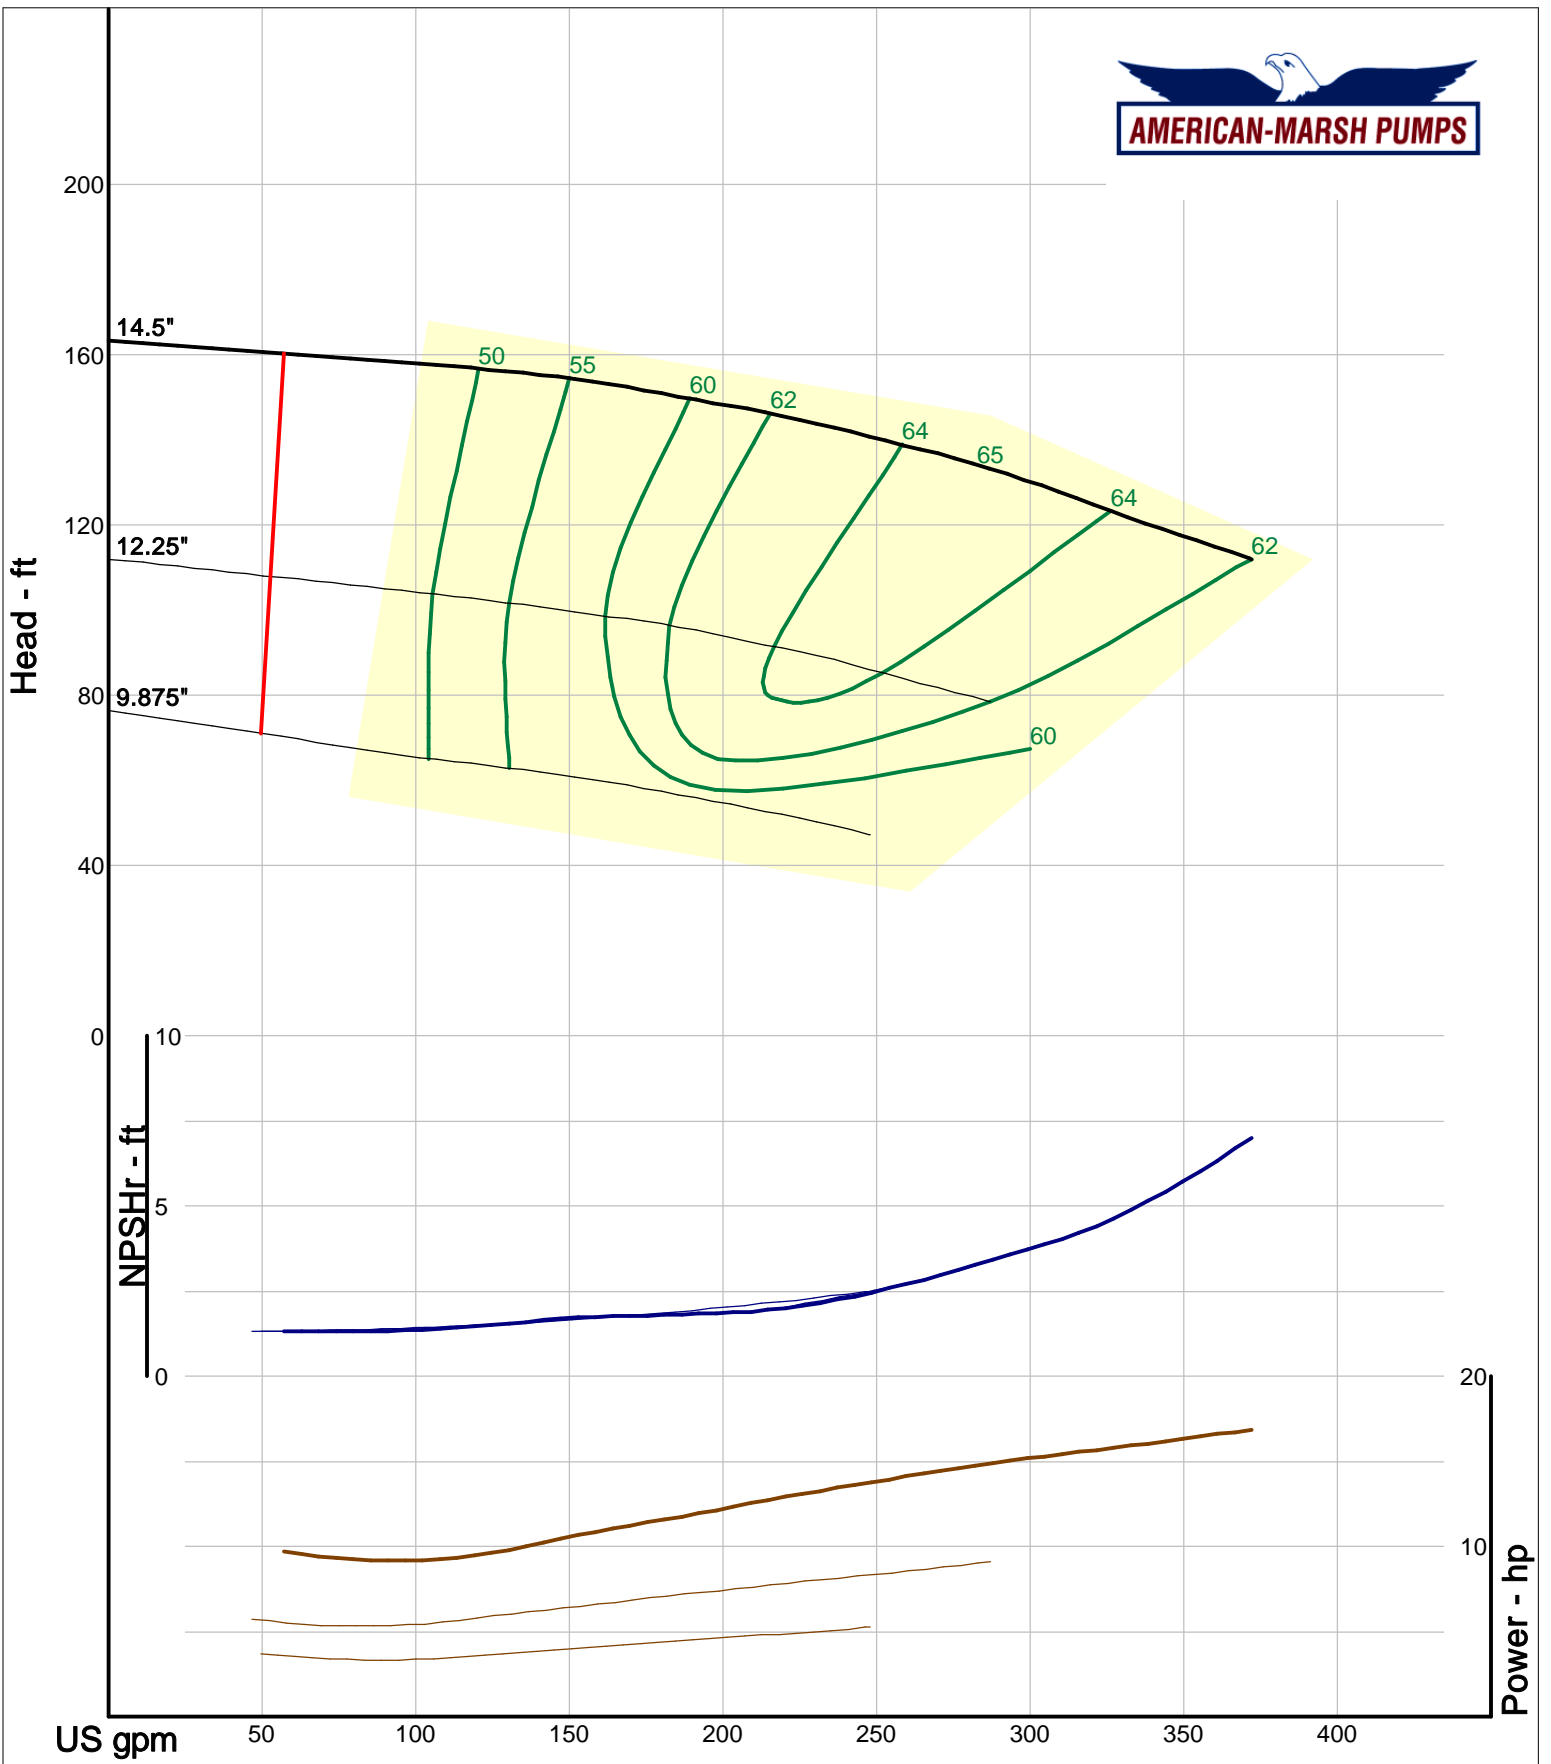

340 Series Double Suction

HD

1500 RPM Performance Curves

Enclosed Impellers

Company: American-Marsh Pumps
 Name:
 12/04/05

American-Marsh Pumps
 Catalog: WTRWKS-2005c.50, vers 2.5c
 340_HSC - 1500

Size: 2x3-15 HD
 Speed: 1450 rpm
 Dia: 14.5 in
 Curve: CS-15545

Company: American-Marsh Pumps
 Name:
 12/04/05

American-Marsh Pumps
 Catalog: WTRWKS-2005c.50, vers 2.5c
 340_HSC - 1500

Size: 2.5x3-10 HD
 Speed: 1450 rpm
 Dia: 9.5 in
 Curve: CS-15530

Company: American-Marsh Pumps
 Name:
 12/04/05

American-Marsh Pumps
 Catalog: WTRWKS-2005c.50, vers 2.5c
 340_HSC - 1500

Size: 3x4-10 HD
 Speed: 1450 rpm
 Dia: 9.25 in
 Curve: CS-15531

Company: American-Marsh Pumps
 Name:
 12/04/05

American-Marsh Pumps
 Catalog: WTRWKS-2005c.50, vers 2.5c
 340_HSC - 1500