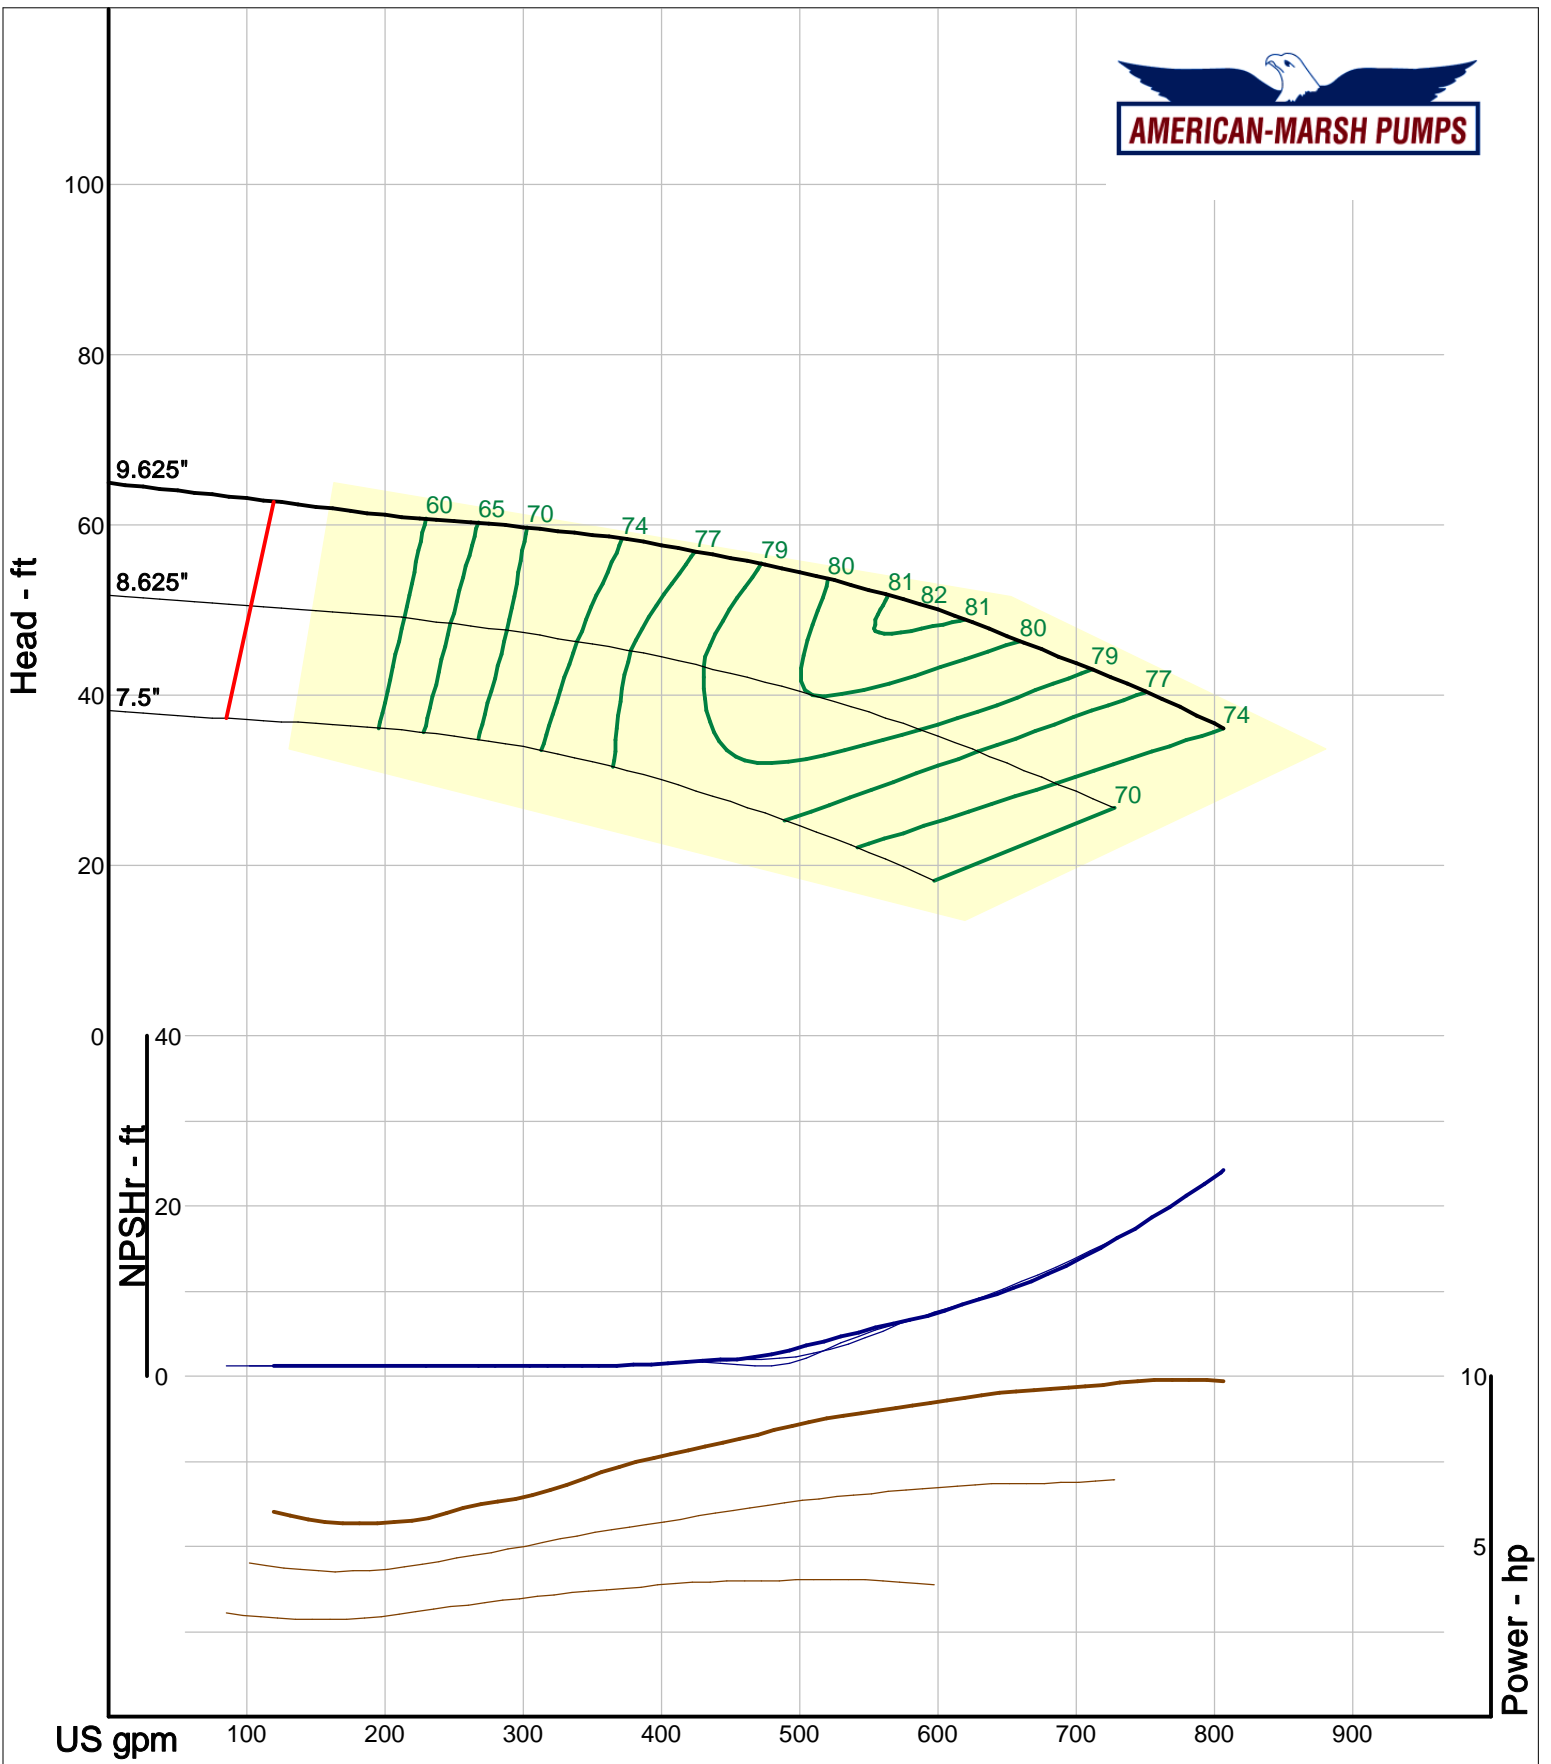

American-Marsh Pumps
 Catalog: WTRWKS-2005c.50, vers 2.5c
 340_HSC - 1500

Size: 3x4-10 HD
 Speed: 1450 rpm
 Dia: 9.25 in
 Curve: CS-15531

Company: American-Marsh Pumps
 Name:
 12/04/05

American-Marsh Pumps
 Catalog: WTRWKS-2005c.50, vers 2.5c
 340_HSC - 1500

Company: American-Marsh Pumps
 Name:
 12/04/05

American-Marsh Pumps
 Catalog: WTRWKS-2005c.50, vers 2.5c
 340_HSC - 1500

Size: 4x5-12 HD
 Speed: 1450 rpm
 Dia: 11.875 in
 Curve: CS-15539

Company: American-Marsh Pumps
Name:
12/04/05

American-Marsh Pumps
Catalog: WTRWKS-2005c.50, vers 2.5c
340_HSC - 1500

Size: 4x5-15 HD
Speed: 1450 rpm
Dia: 14.625 in
Curve: CS-15547

Company: American-Marsh Pumps
 Name:
 12/04/05

American-Marsh Pumps
 Catalog: WTRWKS-2005c.50, vers 2.5c
 340_HSC - 1500

Size: 4x5-18 HD
 Speed: 1450 rpm
 Dia: 16.875 in
 Curve: CS-15606

Company: American-Marsh Pumps
 Name:
 12/04/05

American-Marsh Pumps
 Catalog: WTRWKS-2005c.50, vers 2.5c
 340_HSC - 1500

Size: 4x6-10 HD
 Speed: 1450 rpm
 Dia: 9.625 in
 Curve: CS-15532