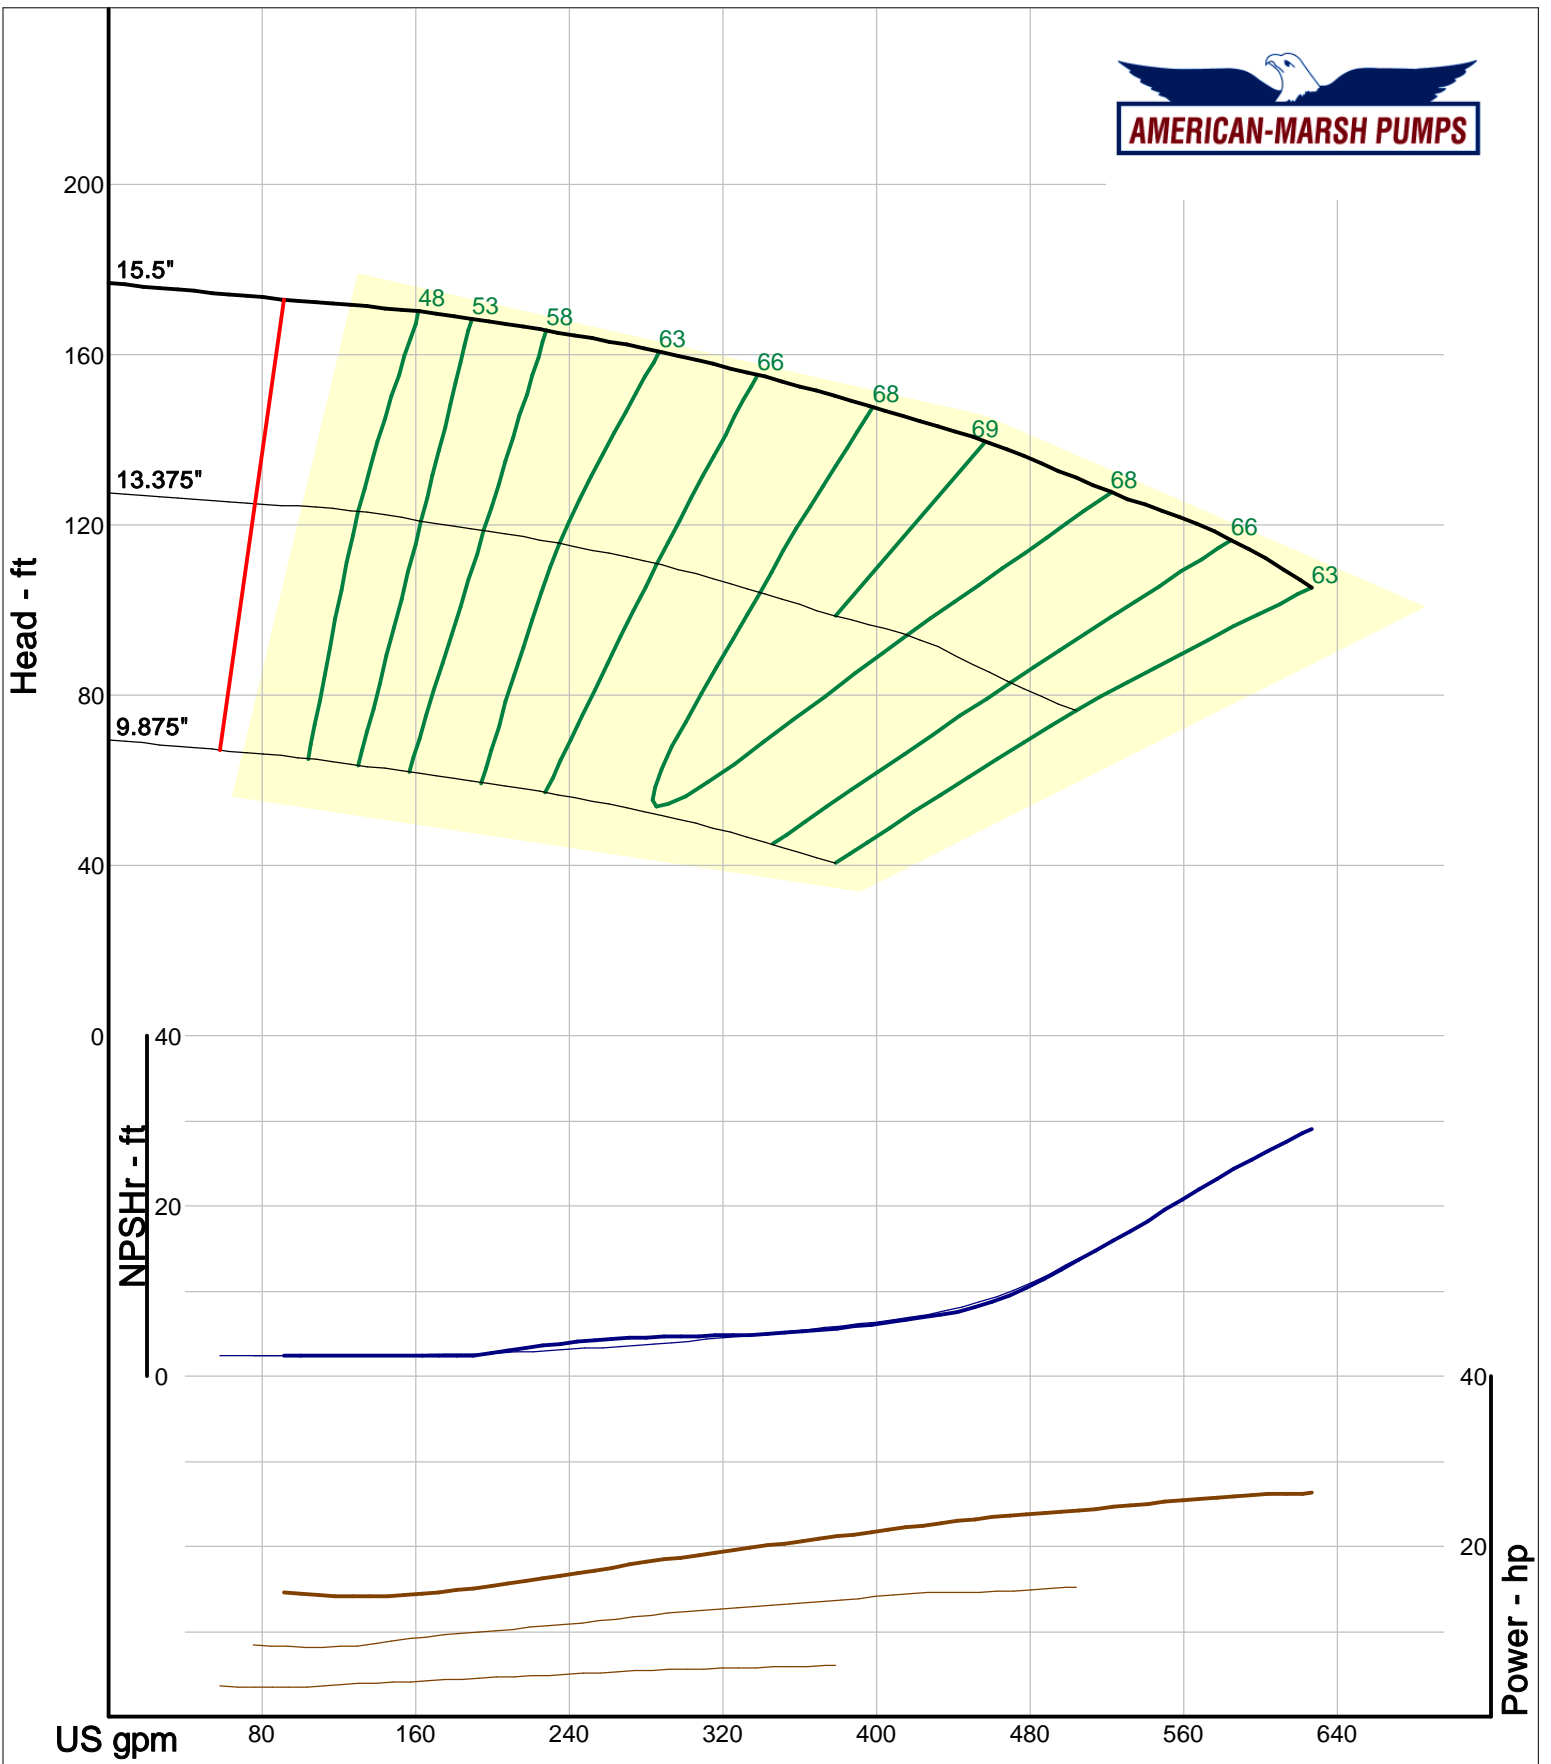

340 Series Double Suction

HD

1500 RPM Performance Curves

Enclosed Impellers

Company: American-Marsh Pumps
 Name:
 12/04/05

American-Marsh Pumps
 Catalog: WTRWKS-2005c.50, vers 2.5c
 340_HSC - 1500

Size: 2x3-15 HD
 Speed: 1450 rpm
 Dia: 14.5 in
 Curve: CS-15545

Company: American-Marsh Pumps
 Name:
 12/04/05

American-Marsh Pumps
 Catalog: WTRWKS-2005c.50, vers 2.5c
 340_HSC - 1500

Size: 2.5x3-10 HD
 Speed: 1450 rpm
 Dia: 9.5 in
 Curve: CS-15530

Company: American-Marsh Pumps
 Name:
 12/04/05

American-Marsh Pumps
 Catalog: WTRWKS-2005c.50, vers 2.5c
 340_HSC - 1500

Size: 3x4-10 HD
 Speed: 1450 rpm
 Dia: 9.25 in
 Curve: CS-15531

Company: American-Marsh Pumps
 Name:
 12/04/05

American-Marsh Pumps
 Catalog: WTRWKS-2005c.50, vers 2.5c
 340_HSC - 1500

Size: 3x4-12 HD
 Speed: 1450 rpm
 Dia: 11.625 in
 Curve: CS-15538

Company: American-Marsh Pumps
 Name:
 12/04/05

American-Marsh Pumps
 Catalog: WTRWKS-2005c.50, vers 2.5c
 340_HSC - 1500

Size: 3x4-15 HD
 Speed: 1450 rpm
 Dia: 15.5 in
 Curve: CS-15546