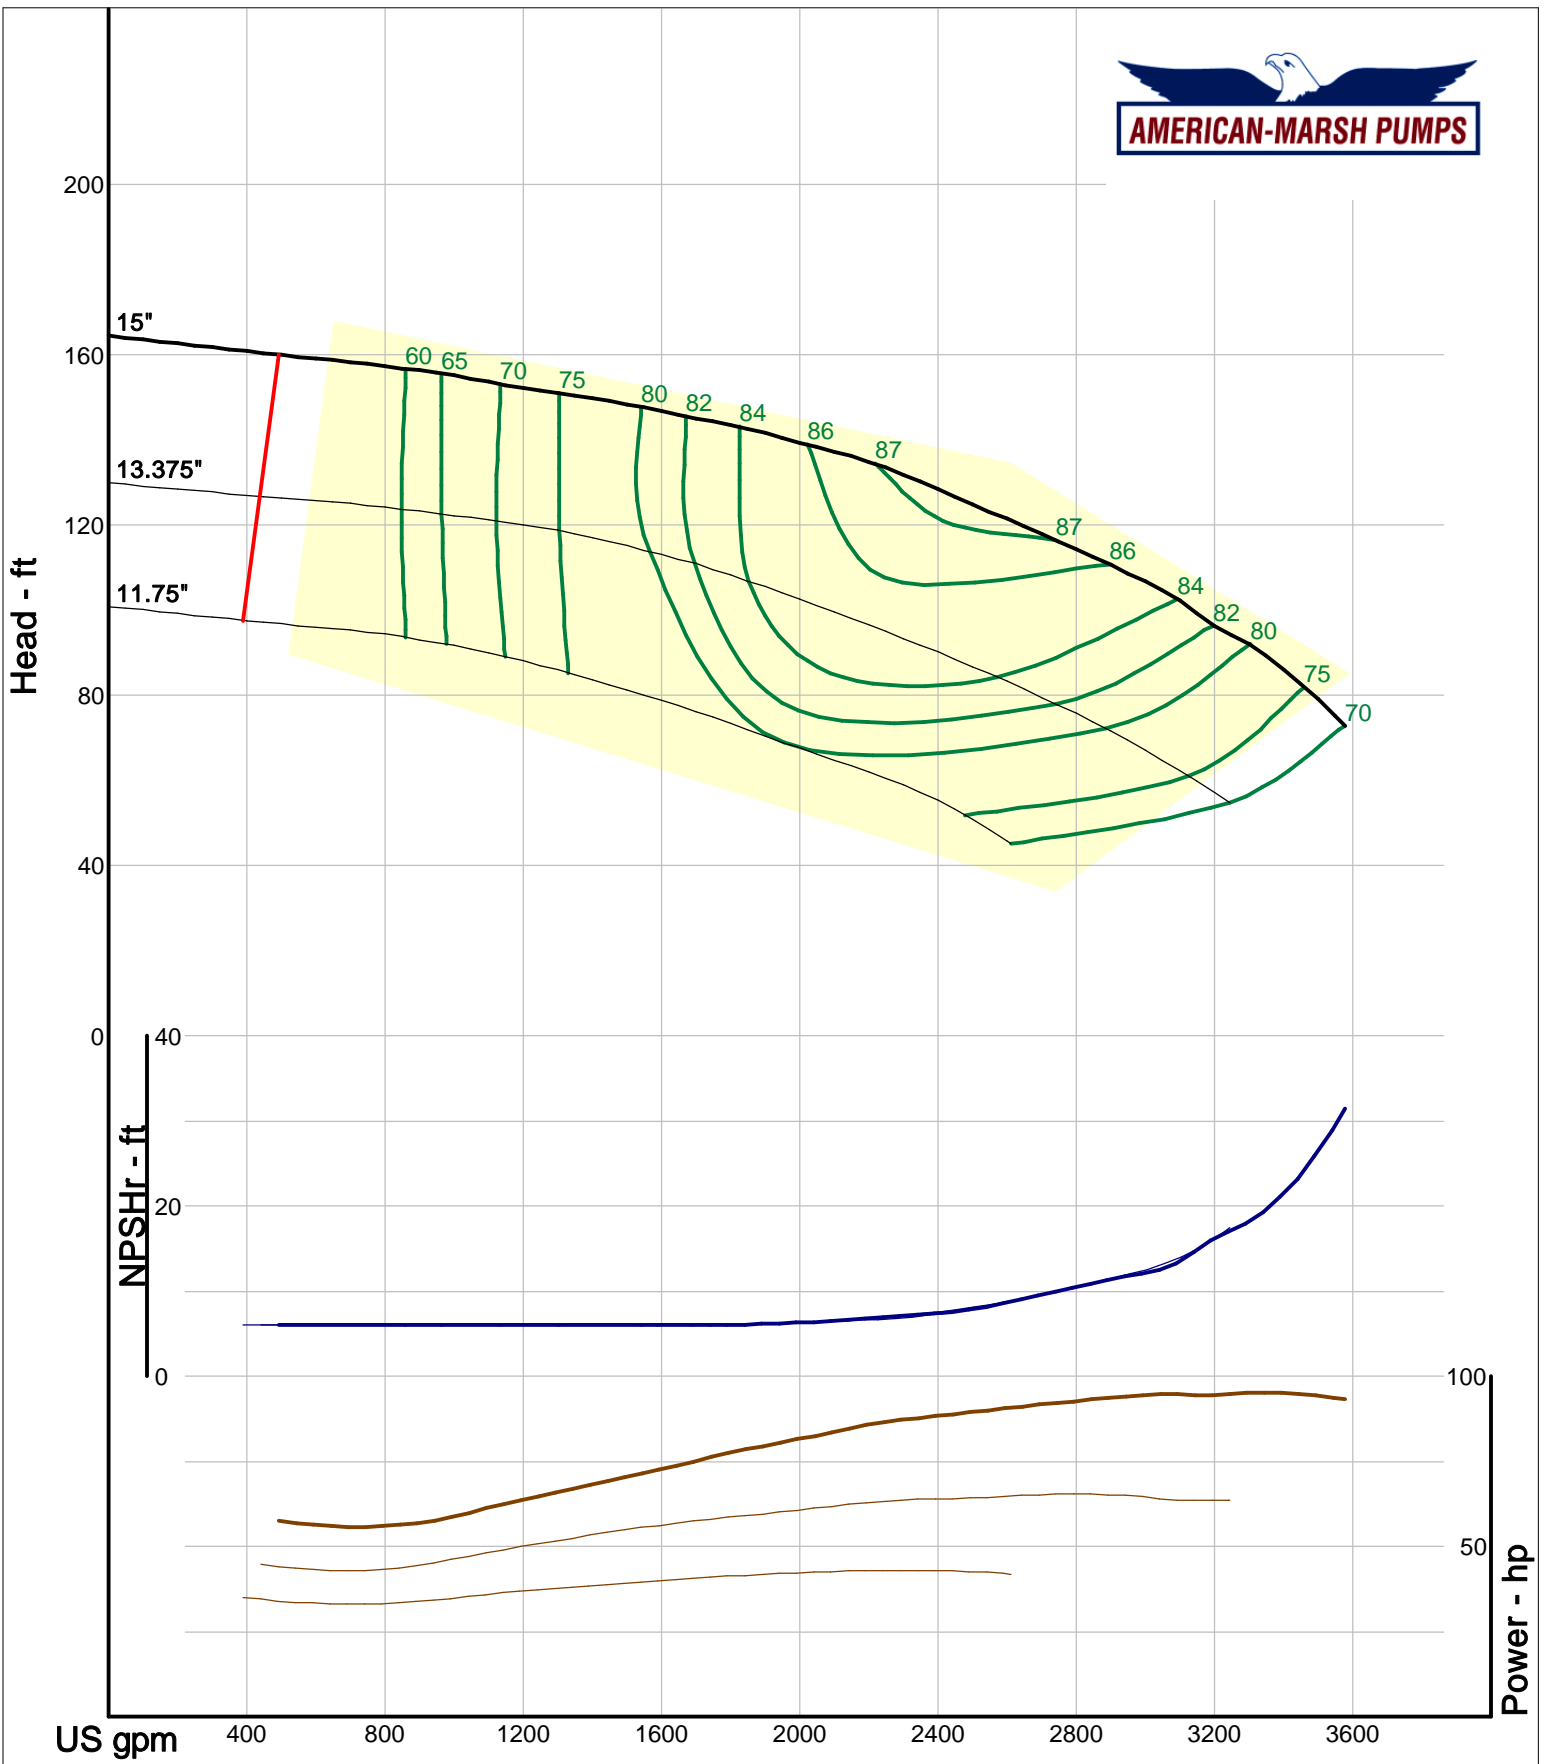

Company: American-Marsh Pumps
 Name:
 12/04/05

American-Marsh Pumps
 Catalog: WTRWKS-2005c.50, vers 2.5c
 340_HSC - 1500

Size: 6x8-18 HD
 Speed: 1450 rpm
 Dia: 18.75 in
 Curve: CS-15554

Company: American-Marsh Pumps
 Name:
 12/04/05

American-Marsh Pumps
 Catalog: WTRWKS-2005c.50, vers 2.5c
 340_HSC - 1500

Size: 8x10-12 HD
 Speed: 1450 rpm
 Dia: 13.375 in
 Curve: CS-15542

Company: American-Marsh Pumps
 Name:
 12/04/05

American-Marsh Pumps
 Catalog: WTRWKS-2005c.50, vers 2.5c
 340_HSC - 1500