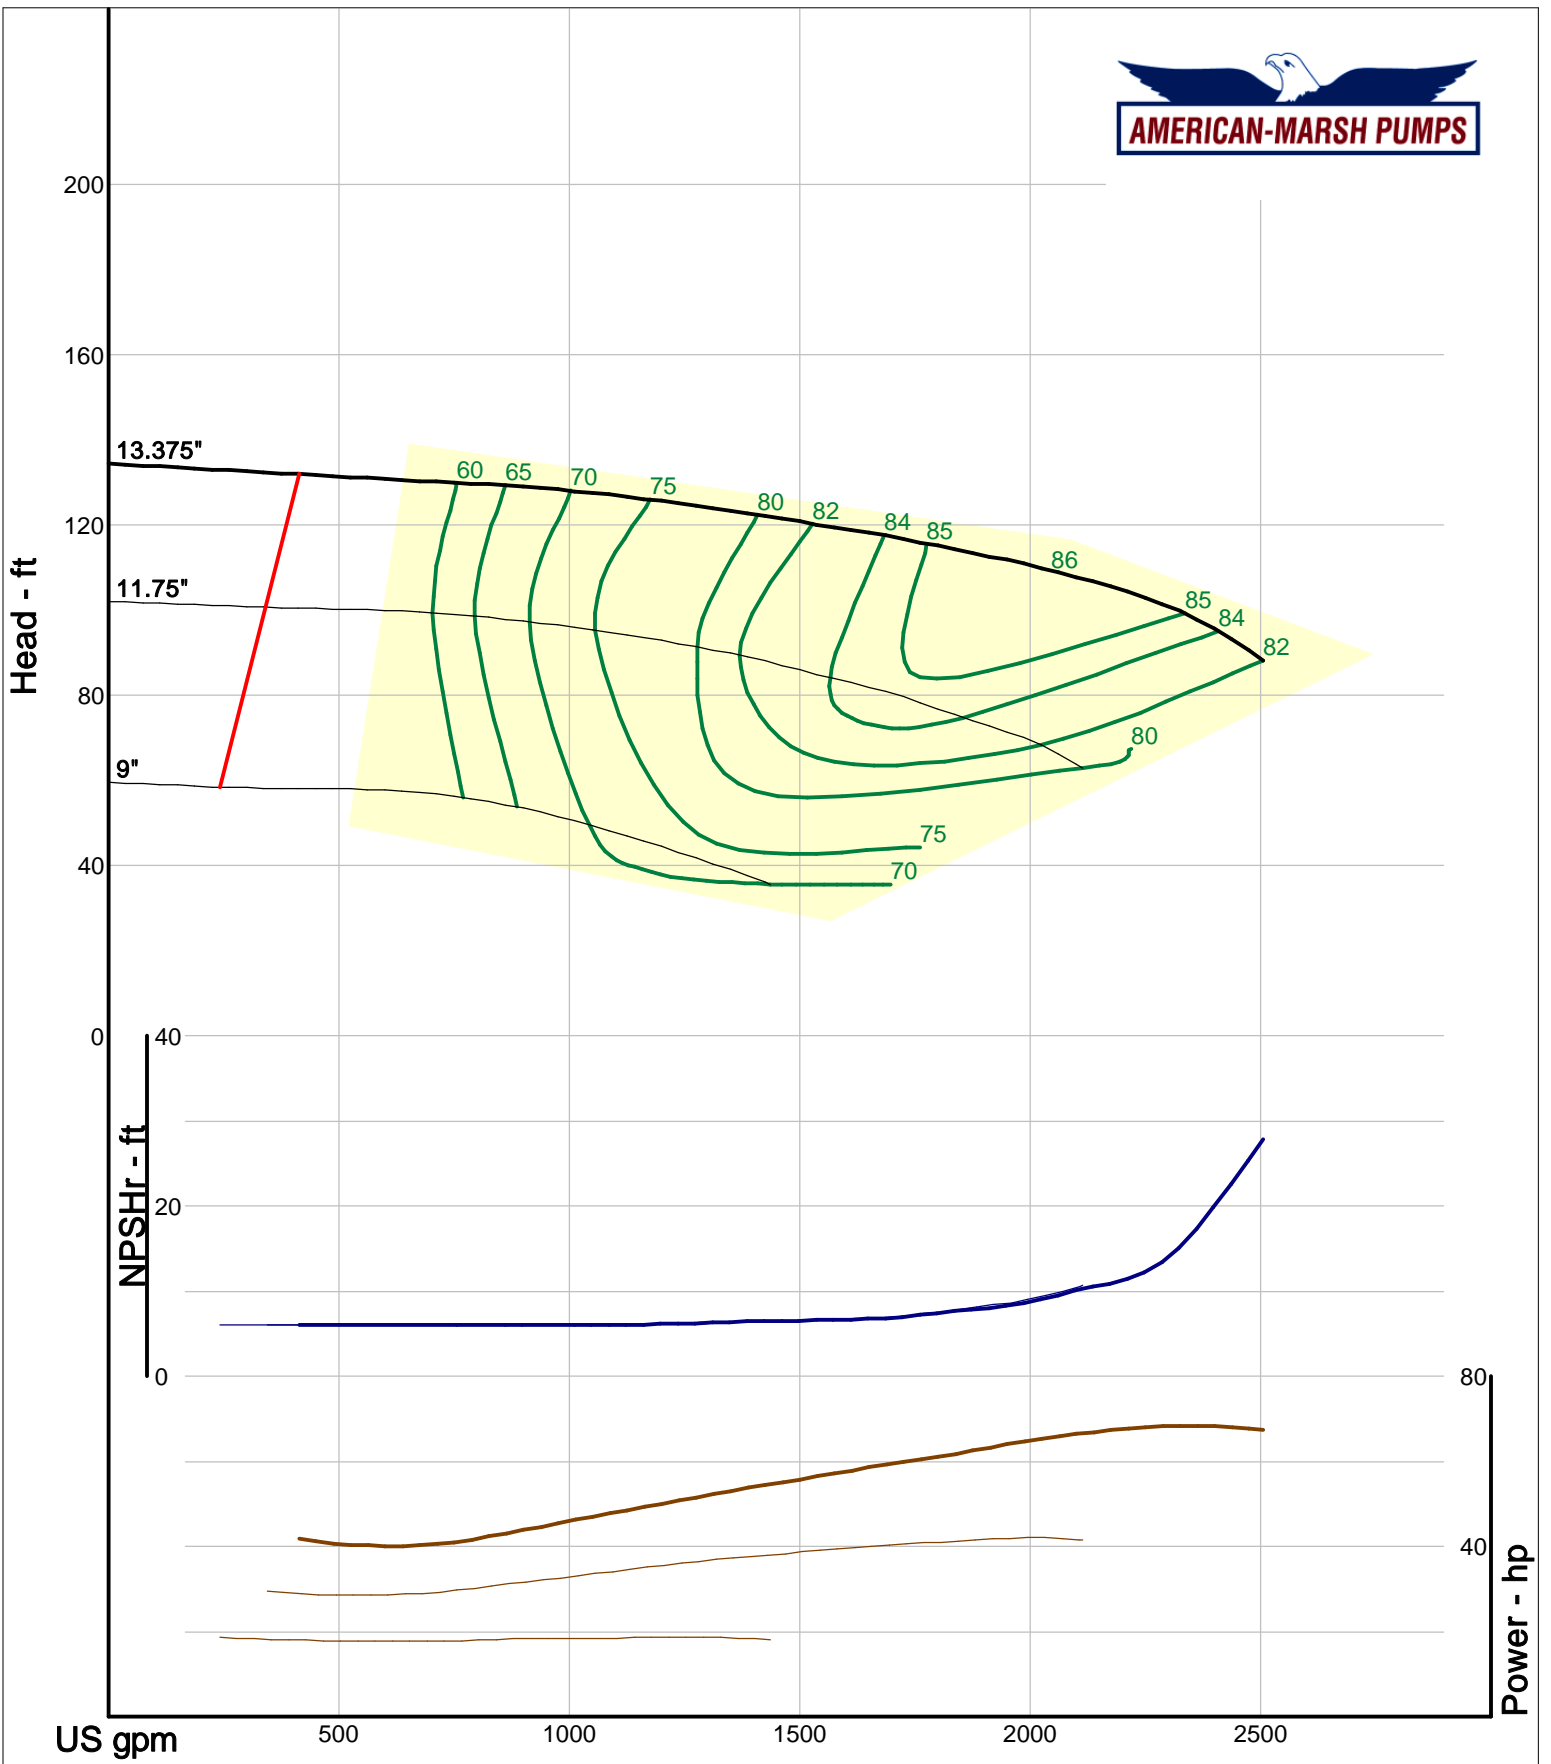

340 Series Double Suction

HD

1500 RPM Performance Curves

Enclosed Impellers

Company: American-Marsh Pumps
 Name:
 12/04/05

American-Marsh Pumps
 Catalog: WTRWKS-2005c.50, vers 2.5c
 340_HSC - 1500

Size: 2x3-15 HD
 Speed: 1450 rpm
 Dia: 14.5 in
 Curve: CS-15545

American-Marsh Pumps
 Catalog: WTRWKS-2005c.50, vers 2.5c
 340_HSC - 1500

Size: 6x8-10 HD
 Speed: 1450 rpm
 Dia: 9.875 in
 Curve: CS-15534

Company: American-Marsh Pumps
 Name:
 12/04/05

American-Marsh Pumps
 Catalog: WTRWKS-2005c.50, vers 2.5c
 340_HSC - 1500

Size: 6x8-12 HD
 Speed: 1450 rpm
 Dia: 12.75 in
 Curve: CS-15541

Company: American-Marsh Pumps
 Name:
 12/04/05

American-Marsh Pumps
 Catalog: WTRWKS-2005c.50, vers 2.5c
 340_HSC - 1500

Size: 6x8-15 HD
 Speed: 1450 rpm
 Dia: 14.75 in
 Curve: CS-15549

Company: American-Marsh Pumps
 Name:
 12/04/05

American-Marsh Pumps
 Catalog: WTRWKS-2005c.50, vers 2.5c
 340_HSC - 1500

Size: 6x8-18 HD
 Speed: 1450 rpm
 Dia: 18.75 in
 Curve: CS-15554

Company: American-Marsh Pumps
 Name:
 12/04/05