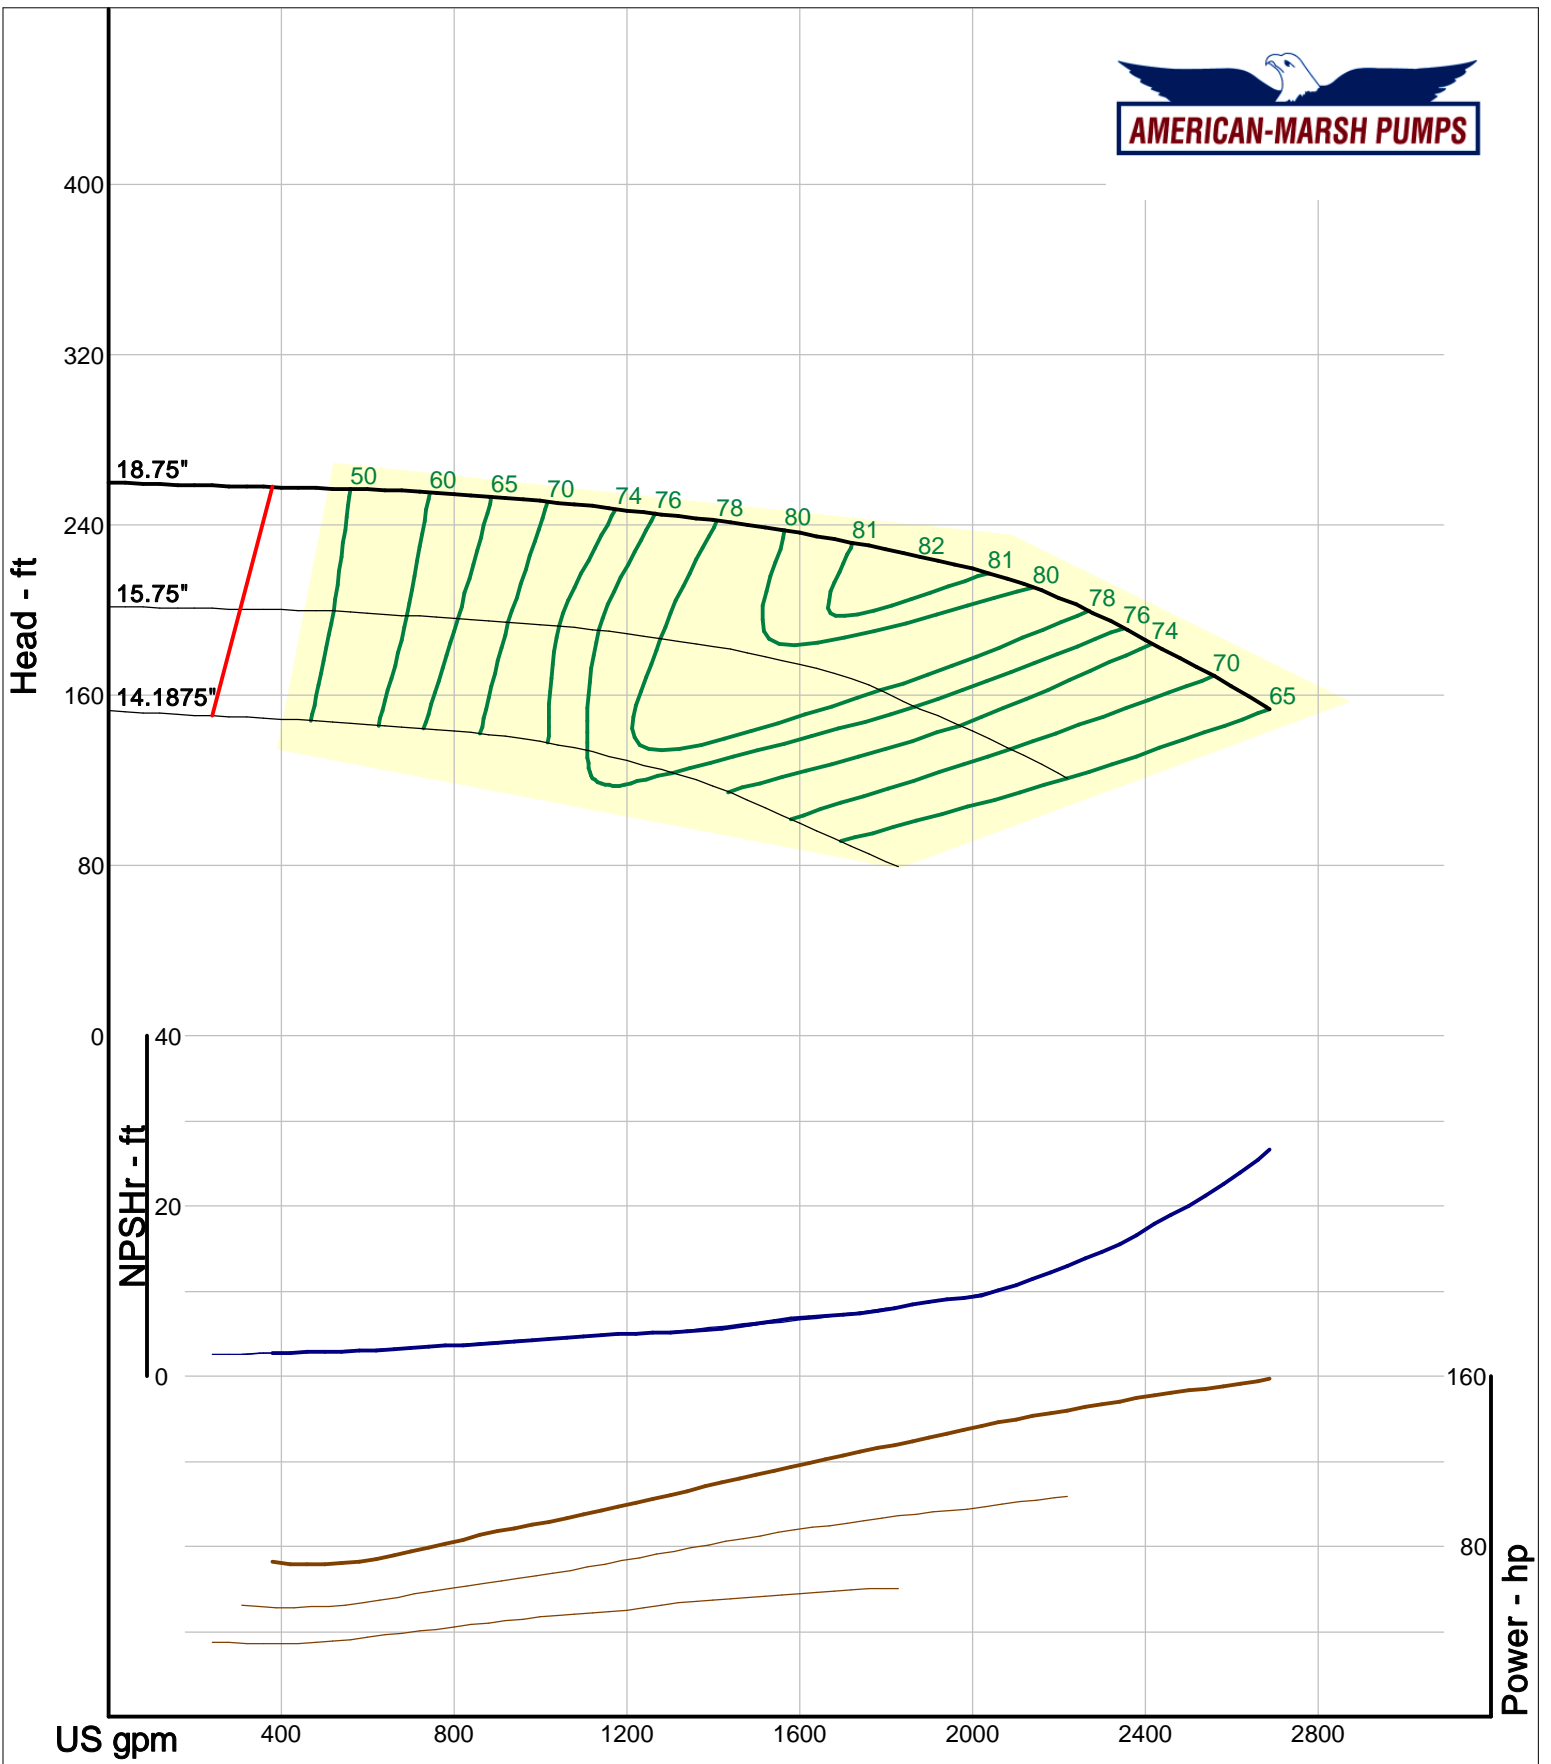

Company: American-Marsh Pumps
 Name:
 12/04/05

American-Marsh Pumps
 Catalog: WTRWKS-2005c.50, vers 2.5c
 340_HSC - 1500

Size: 5x8-18 HD
 Speed: 1450 rpm
 Dia: 18.625 in
 Curve: CS-15608

Company: American-Marsh Pumps
 Name:
 12/04/05

American-Marsh Pumps
 Catalog: WTRWKS-2005c.50, vers 2.5c
 340_HSC - 1500

Size: 6x8-10 HD
 Speed: 1450 rpm
 Dia: 9.875 in
 Curve: CS-15534

Company: American-Marsh Pumps
 Name:
 12/04/05

American-Marsh Pumps
 Catalog: WTRWKS-2005c.50, vers 2.5c
 340_HSC - 1500

Size: 6x8-12 HD
 Speed: 1450 rpm
 Dia: 12.75 in
 Curve: CS-15541

Company: American-Marsh Pumps
 Name:
 12/04/05

American-Marsh Pumps
 Catalog: WTRWKS-2005c.50, vers 2.5c
 340_HSC - 1500

Size: 6x8-15 HD
 Speed: 1450 rpm
 Dia: 14.75 in
 Curve: CS-15549