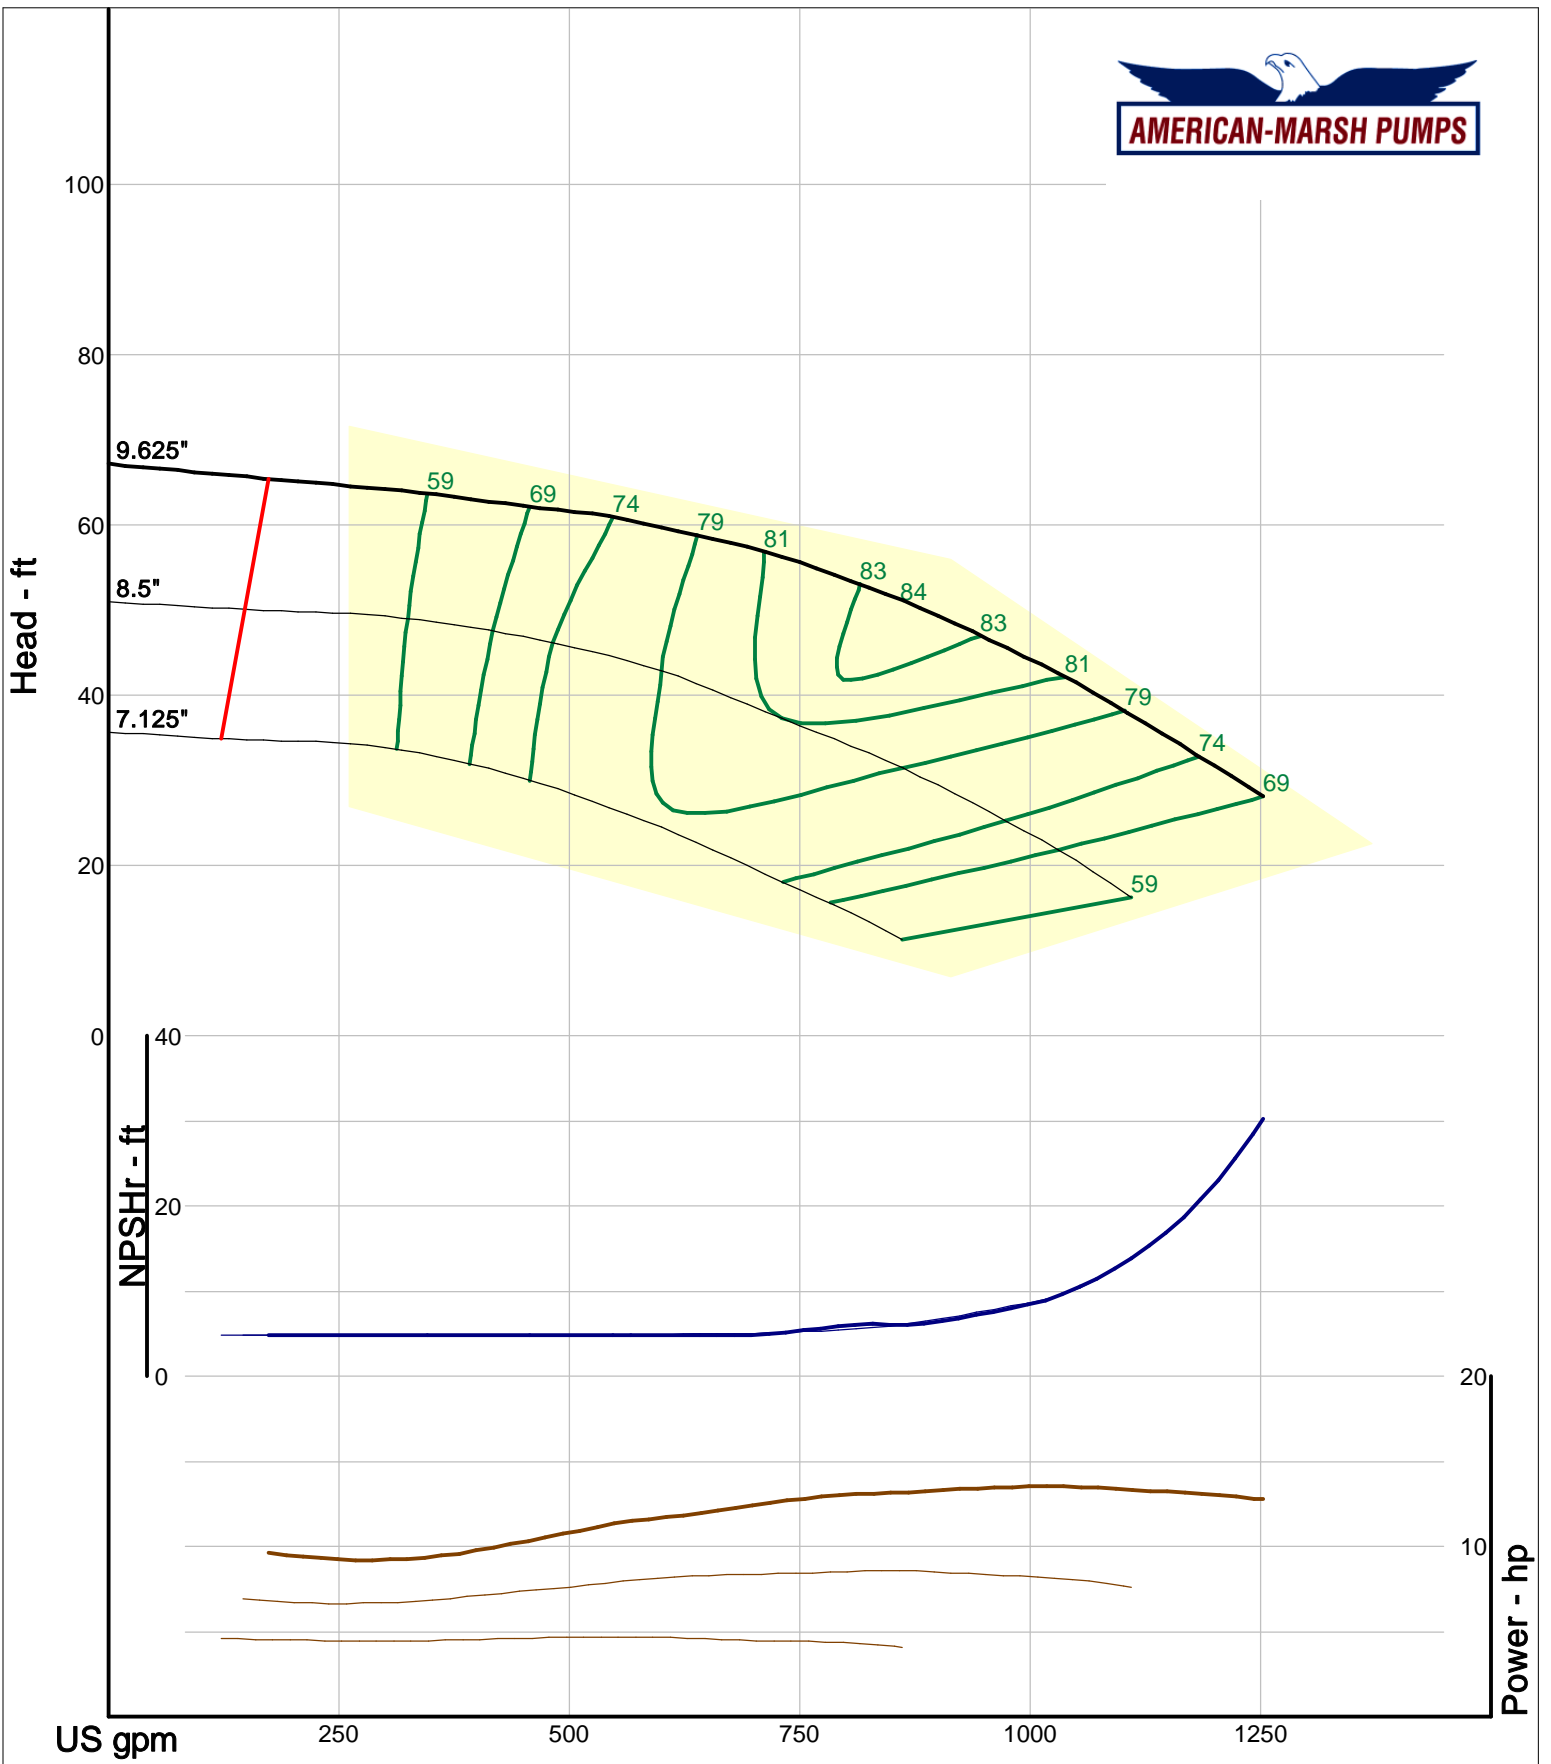

American-Marsh Pumps
 Catalog: WTRWKS-2005c.50, vers 2.5c
 340_HSC - 1500

Size: 3x4-10 HD
 Speed: 1450 rpm
 Dia: 9.25 in
 Curve: CS-15531

Company: American-Marsh Pumps
 Name:
 12/04/05

American-Marsh Pumps
 Catalog: WTRWKS-2005c.50, vers 2.5c
 340_HSC - 1500

Company: American-Marsh Pumps
 Name:
 12/04/05

American-Marsh Pumps
 Catalog: WTRWKS-2005c.50, vers 2.5c
 340_HSC - 1500

Size: 4x5-12 HD
 Speed: 1450 rpm
 Dia: 11.875 in
 Curve: CS-15539

Company: American-Marsh Pumps
Name:
12/04/05

American-Marsh Pumps
Catalog: WTRWKS-2005c.50, vers 2.5c
340_HSC - 1500

Size: 4x5-15 HD
Speed: 1450 rpm
Dia: 14.625 in
Curve: CS-15547

Company: American-Marsh Pumps
 Name:
 12/04/05

American-Marsh Pumps
 Catalog: WTRWKS-2005c.50, vers 2.5c
 340_HSC - 1500

Size: 4x5-18 HD
 Speed: 1450 rpm
 Dia: 16.875 in
 Curve: CS-15606

Company: American-Marsh Pumps
 Name:
 12/04/05

American-Marsh Pumps
 Catalog: WTRWKS-2005c.50, vers 2.5c
 340_HSC - 1500

Size: 4x6-10 HD
 Speed: 1450 rpm
 Dia: 9.625 in
 Curve: CS-15532