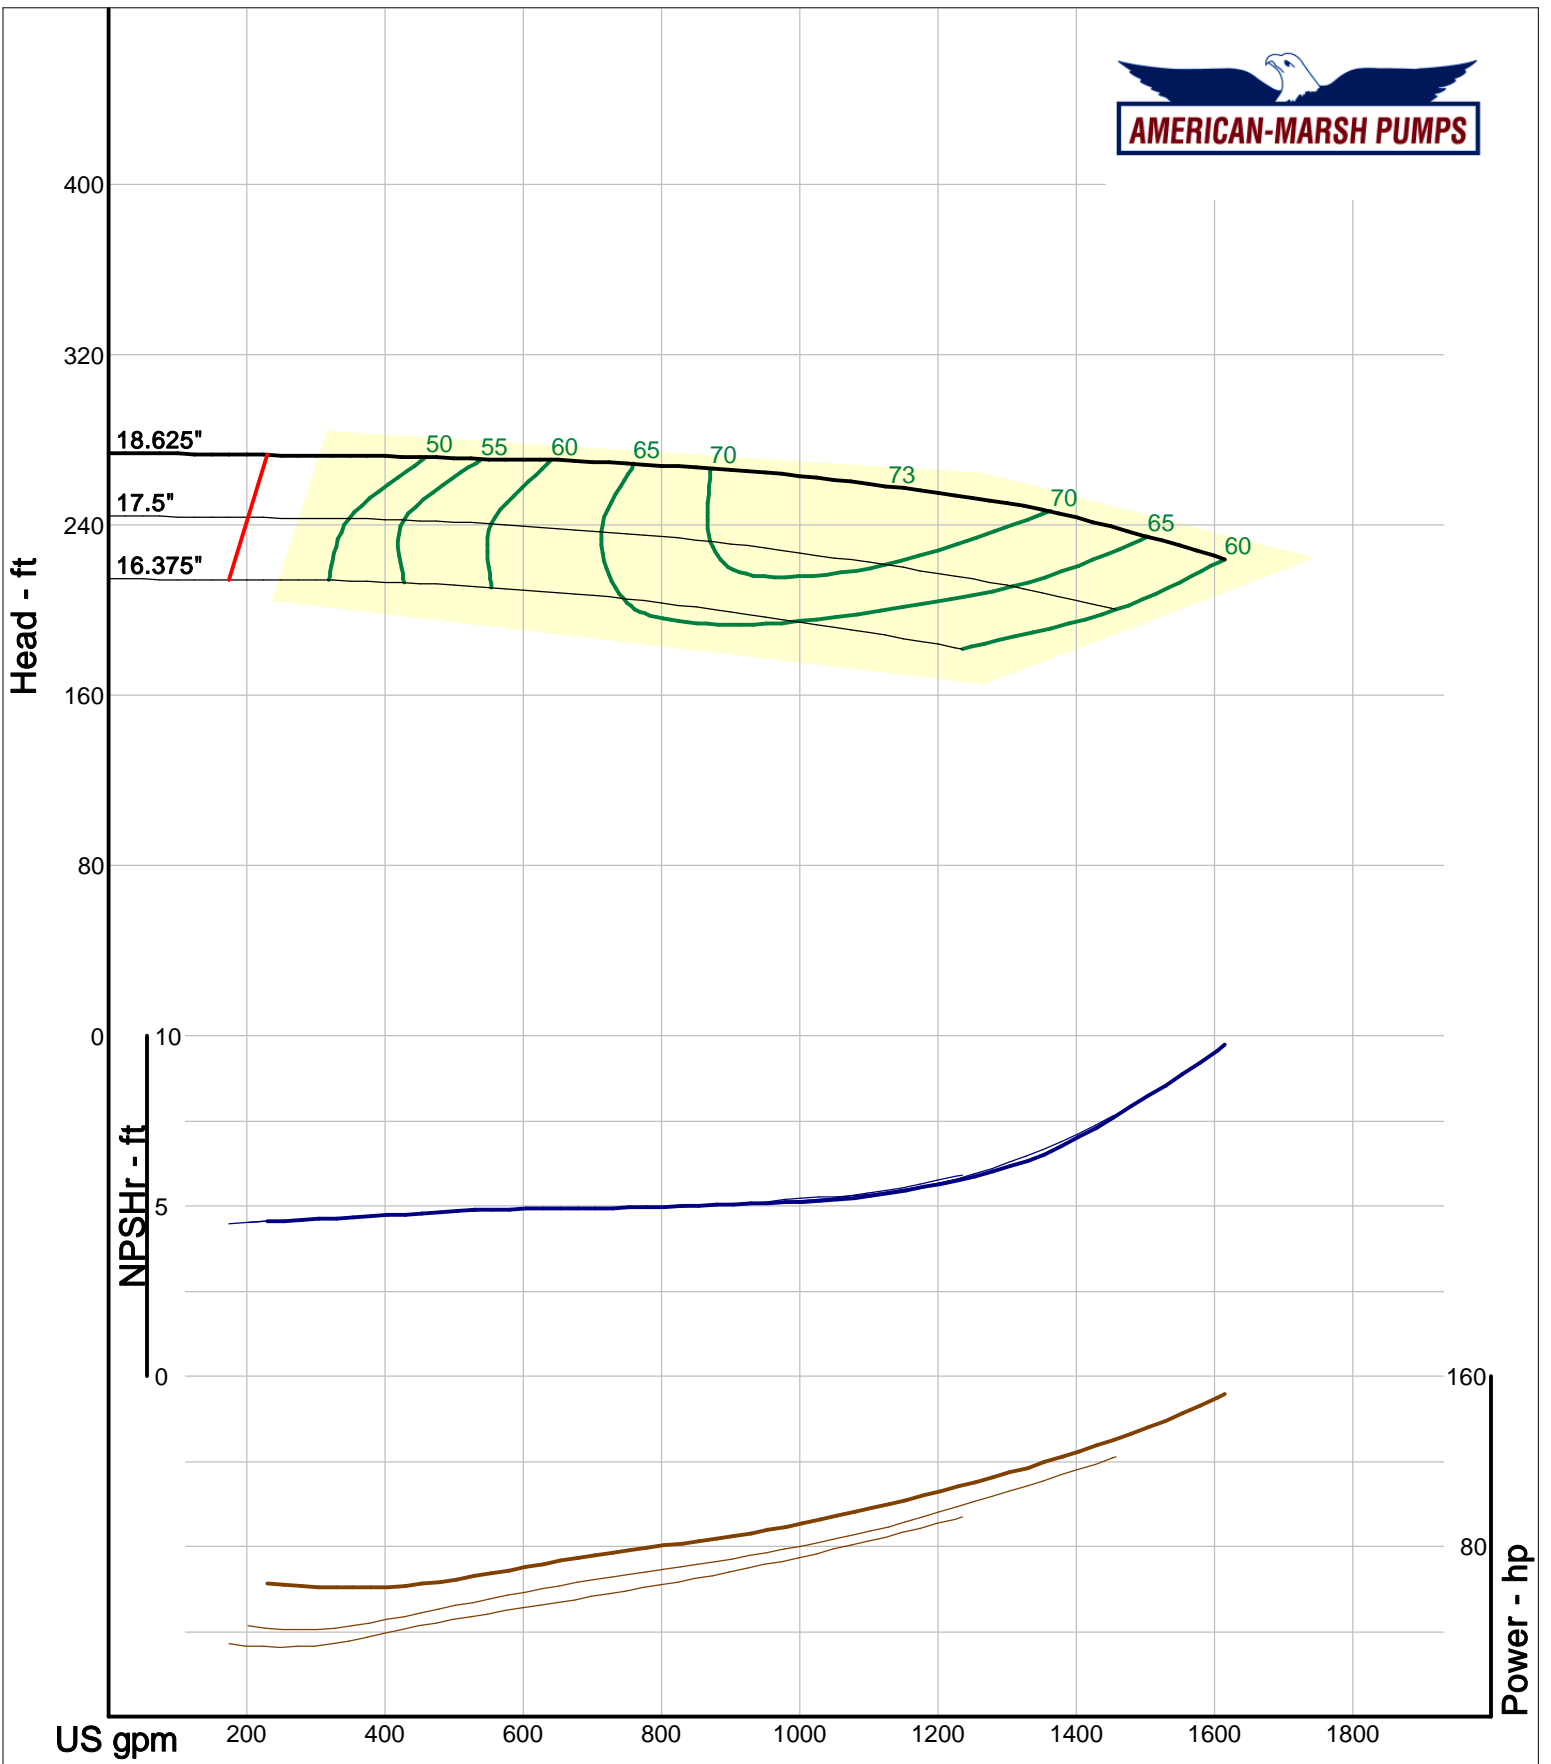

American-Marsh Pumps
 Catalog: WTRWKS-2005c.50, vers 2.5c
 340_HSC - 1500

Size: 5x6-11 HD
 Speed: 1450 rpm
 Dia: 11.25 in
 Curve: CS-15595

Company: American-Marsh Pumps
 Name:
 12/04/05

American-Marsh Pumps
 Catalog: WTRWKS-2005c.50, vers 2.5c
 340_HSC - 1500

Size: 5x6-12 HD
 Speed: 1450 rpm
 Dia: 11.875 in
 Curve: CS-15540

Company: American-Marsh Pumps
 Name:
 12/04/05

American-Marsh Pumps
 Catalog: WTRWKS-2005c.50, vers 2.5c
 340_HSC - 1500

Size: 5x6-15 HD
 Speed: 1450 rpm
 Dia: 15 in
 Curve: CS-15548