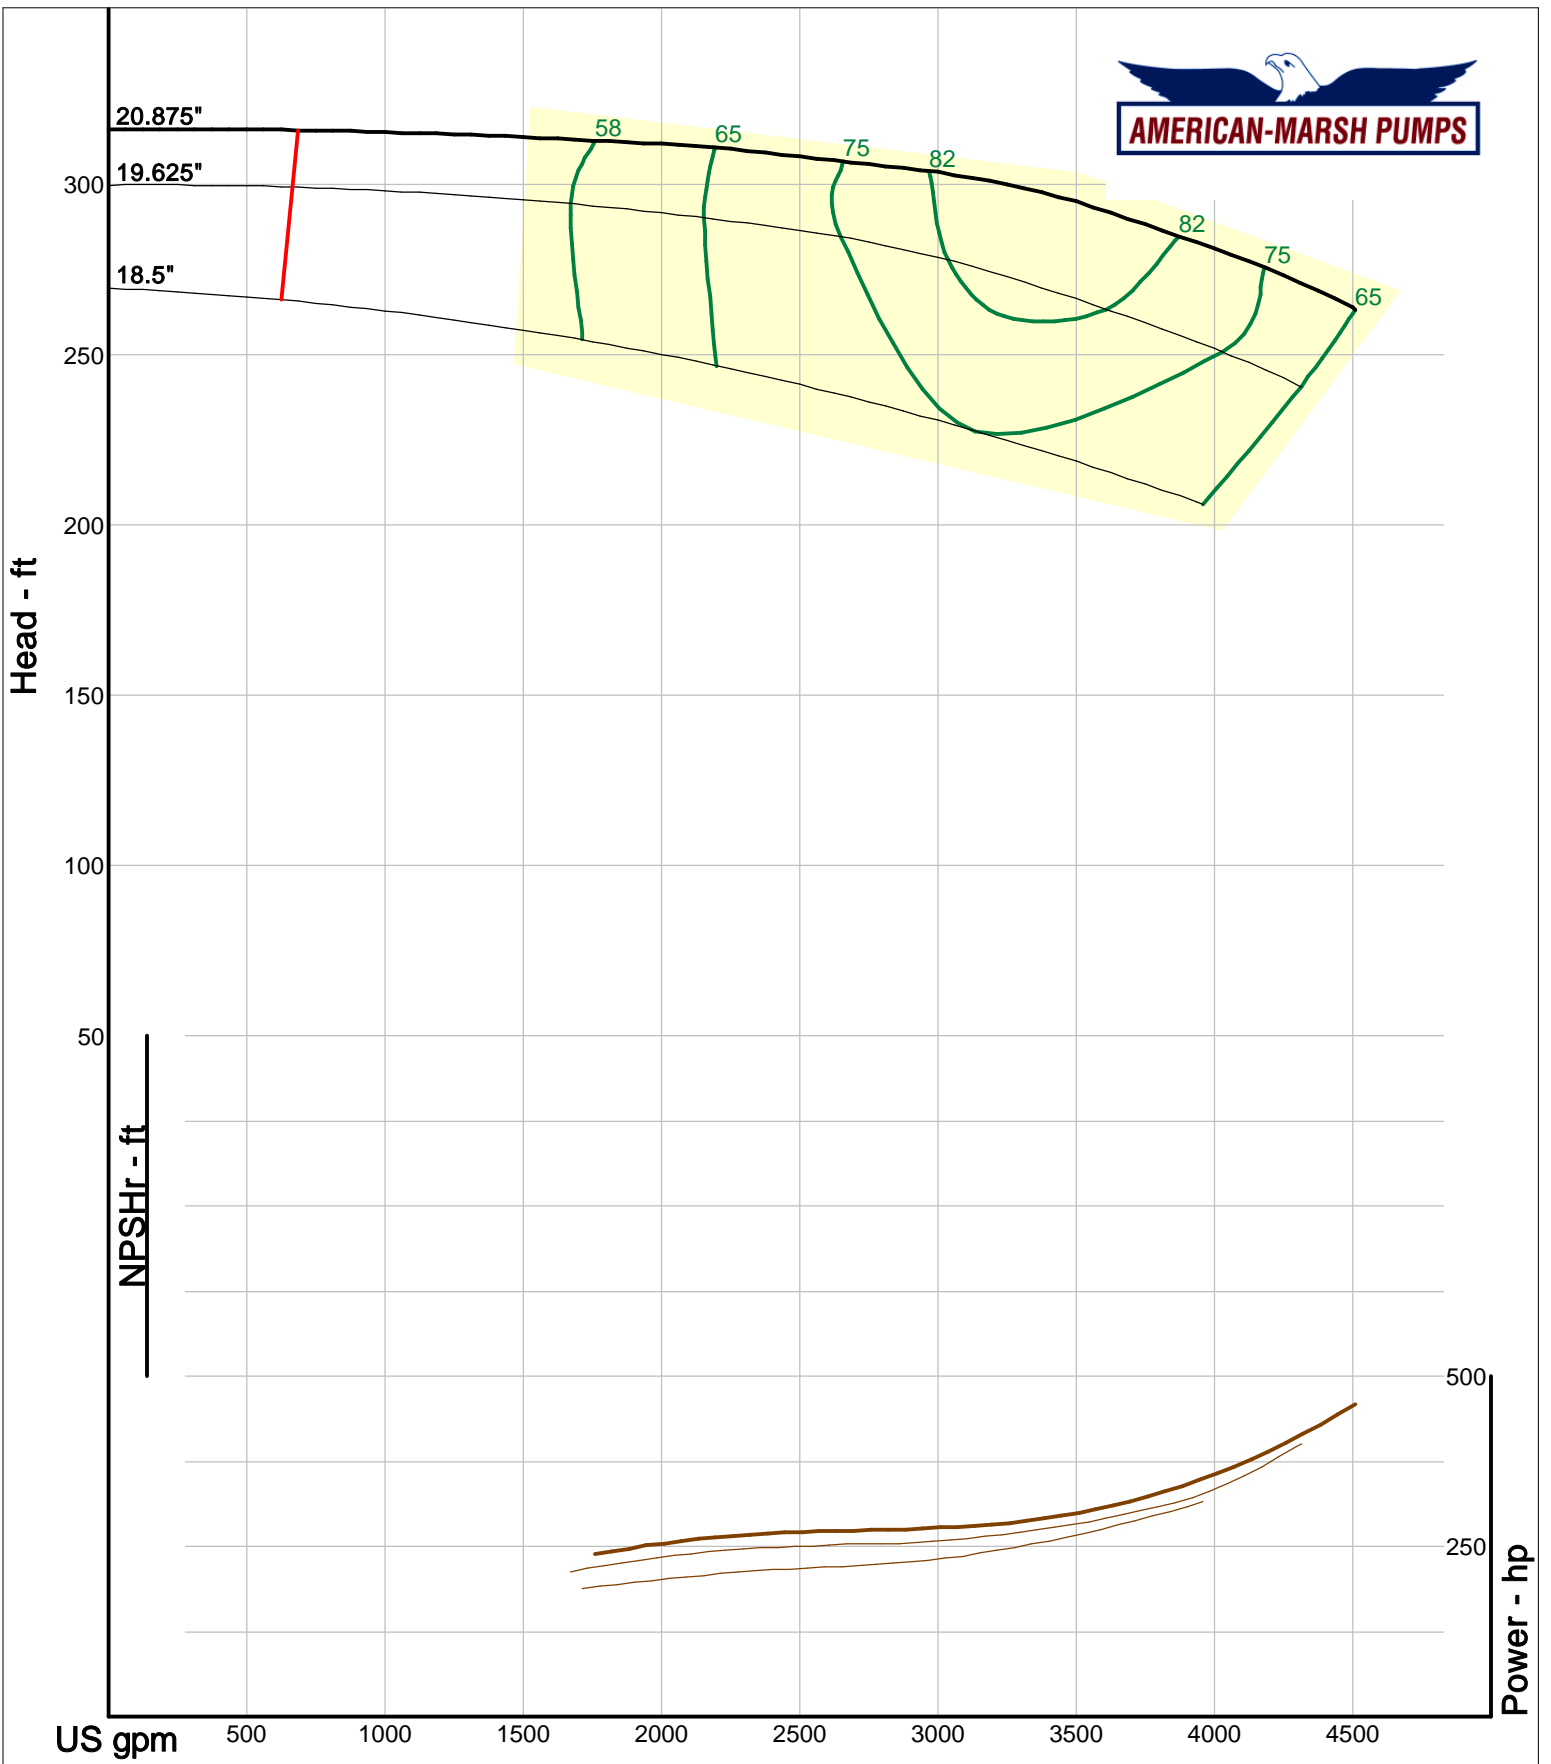

Company: American-Marsh Pumps
Name:
12/04/05

American-Marsh Pumps
Catalog: WTRWKS-2005c.50, vers 2.5c
340_HSC - 1500

Size: 8x12-21 HD
Speed: 1450 rpm
Dia: 20.875 in
Curve: CS-15637