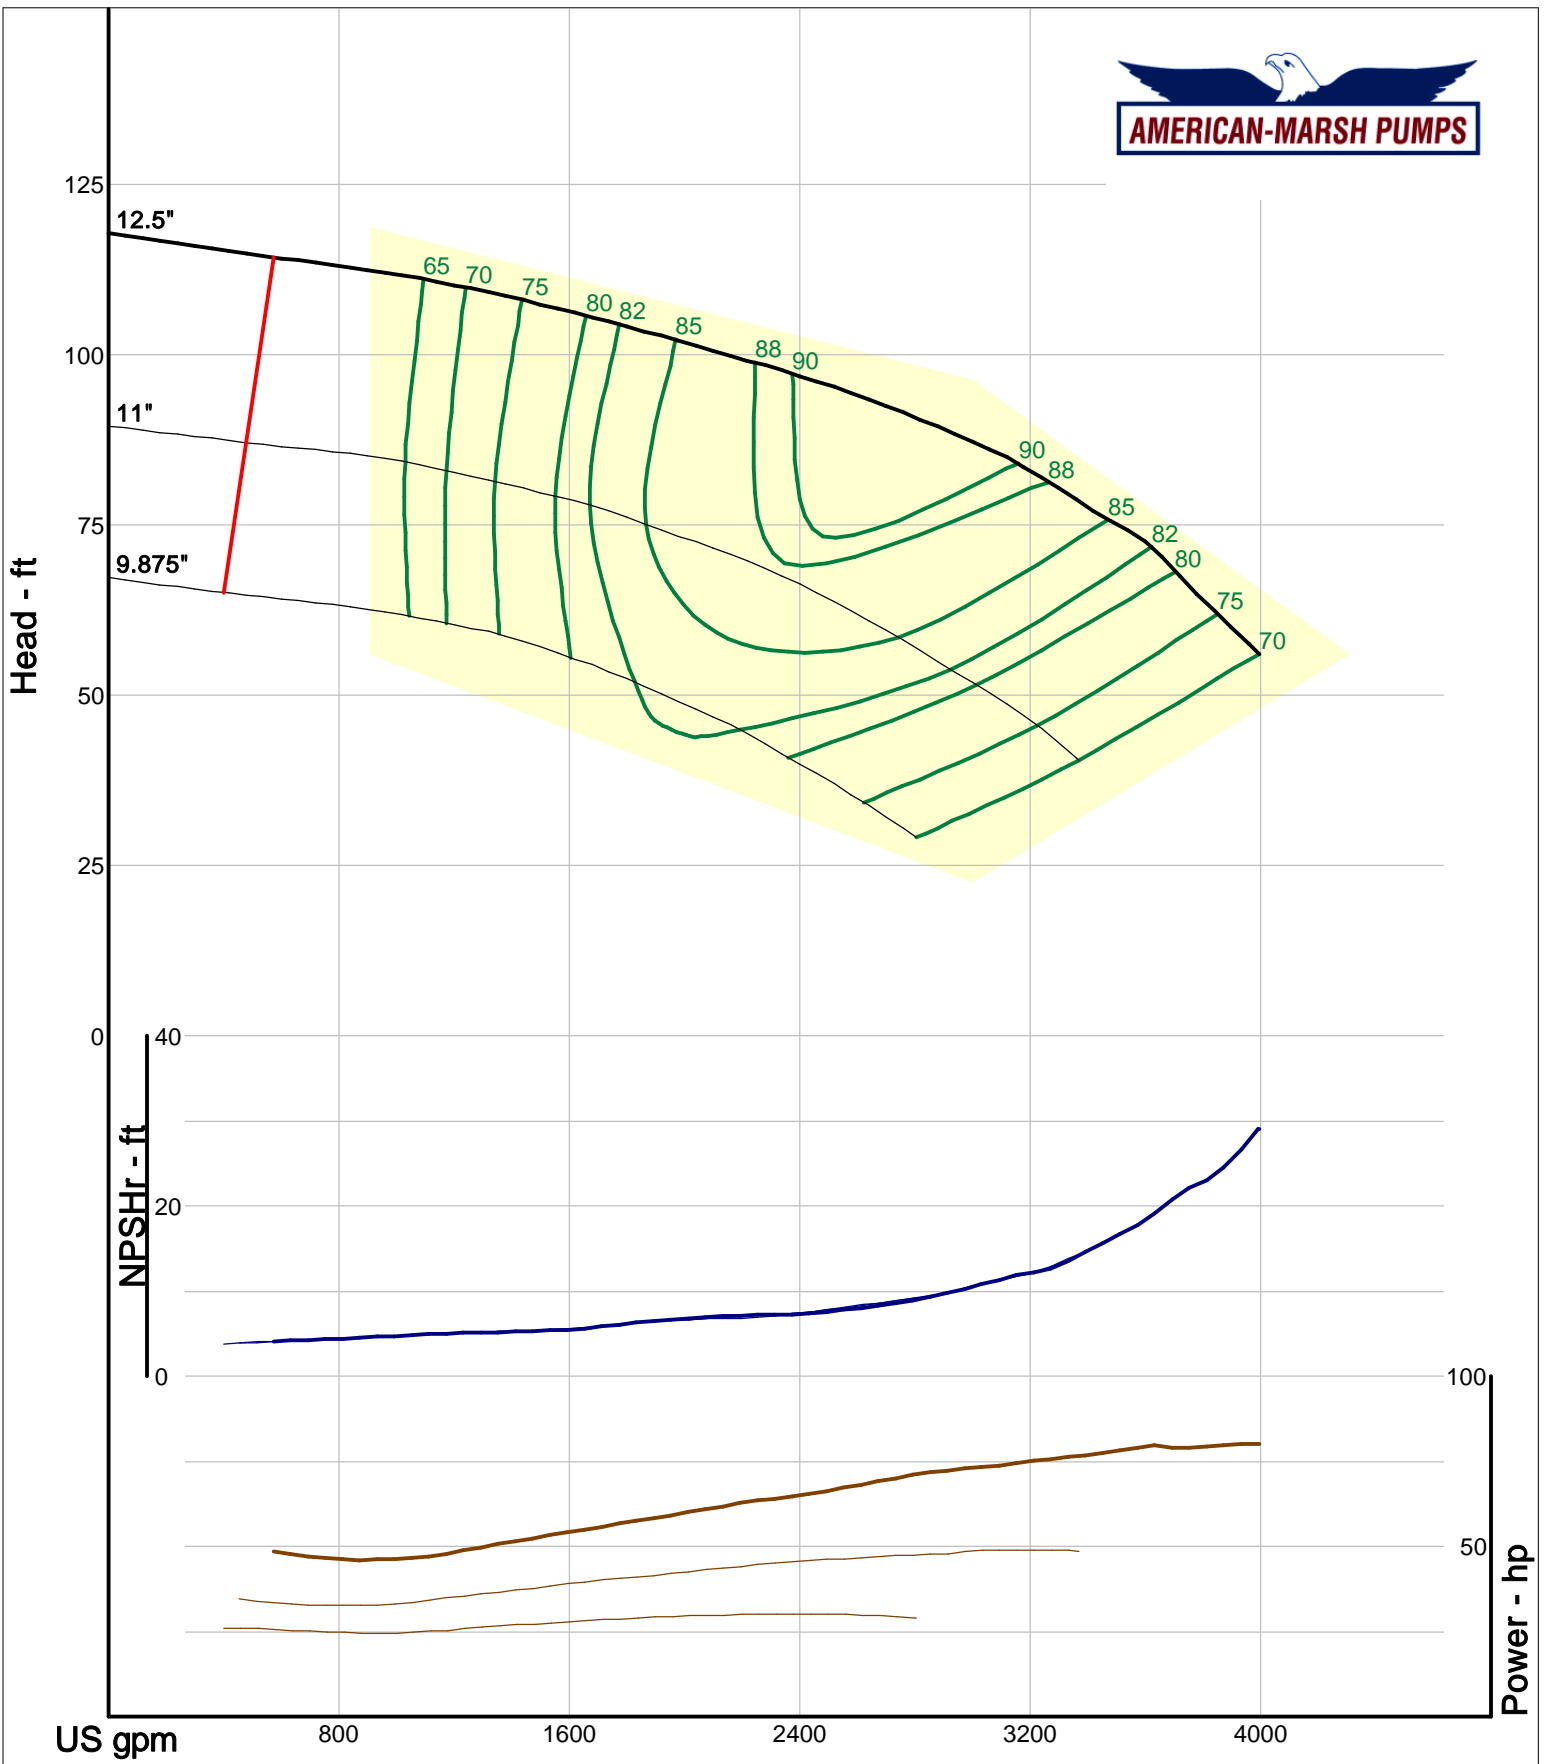

340 Series Double Suction

HD

1500 RPM Performance Curves

Enclosed Impellers

Company: American-Marsh Pumps
 Name:
 12/04/05

American-Marsh Pumps
 Catalog: WTRWKS-2005c.50, vers 2.5c
 340_HSC - 1500

Size: 2x3-15 HD
 Speed: 1450 rpm
 Dia: 14.5 in
 Curve: CS-15545

Size: 8x10-15 HD
 Speed: 1450 rpm
 Dia: 15 in
 Curve: CS-15550

Company: American-Marsh Pumps
 Name:
 12/04/05

American-Marsh Pumps
 Catalog: WTRWKS-2005c.50, vers 2.5c
 340_HSC - 1500

Size: 8x10-18 HD
 Speed: 1450 rpm
 Dia: 18.875 in
 Curve: CS-15555

Company: American-Marsh Pumps
Name:
12/04/05

American-Marsh Pumps
Catalog: WTRWKS-2005c.50, vers 2.5c
340_HSC - 1500

Size: 8x12-21 HD
Speed: 1450 rpm
Dia: 20.875 in
Curve: CS-15637

Company: American-Marsh Pumps
 Name:
 12/04/05

American-Marsh Pumps
 Catalog: WTRWKS-2005c.50, vers 2.5c
 340_HSC - 1500

Size: 10x10-10 HD
 Speed: 1450 rpm
 Dia: 10.4375 in
 Curve: CS-15535

Company: American-Marsh Pumps
Name:
12/04/05

American-Marsh Pumps
Catalog: WTRWKS-2005c.50, vers 2.5c
340_HSC - 1500