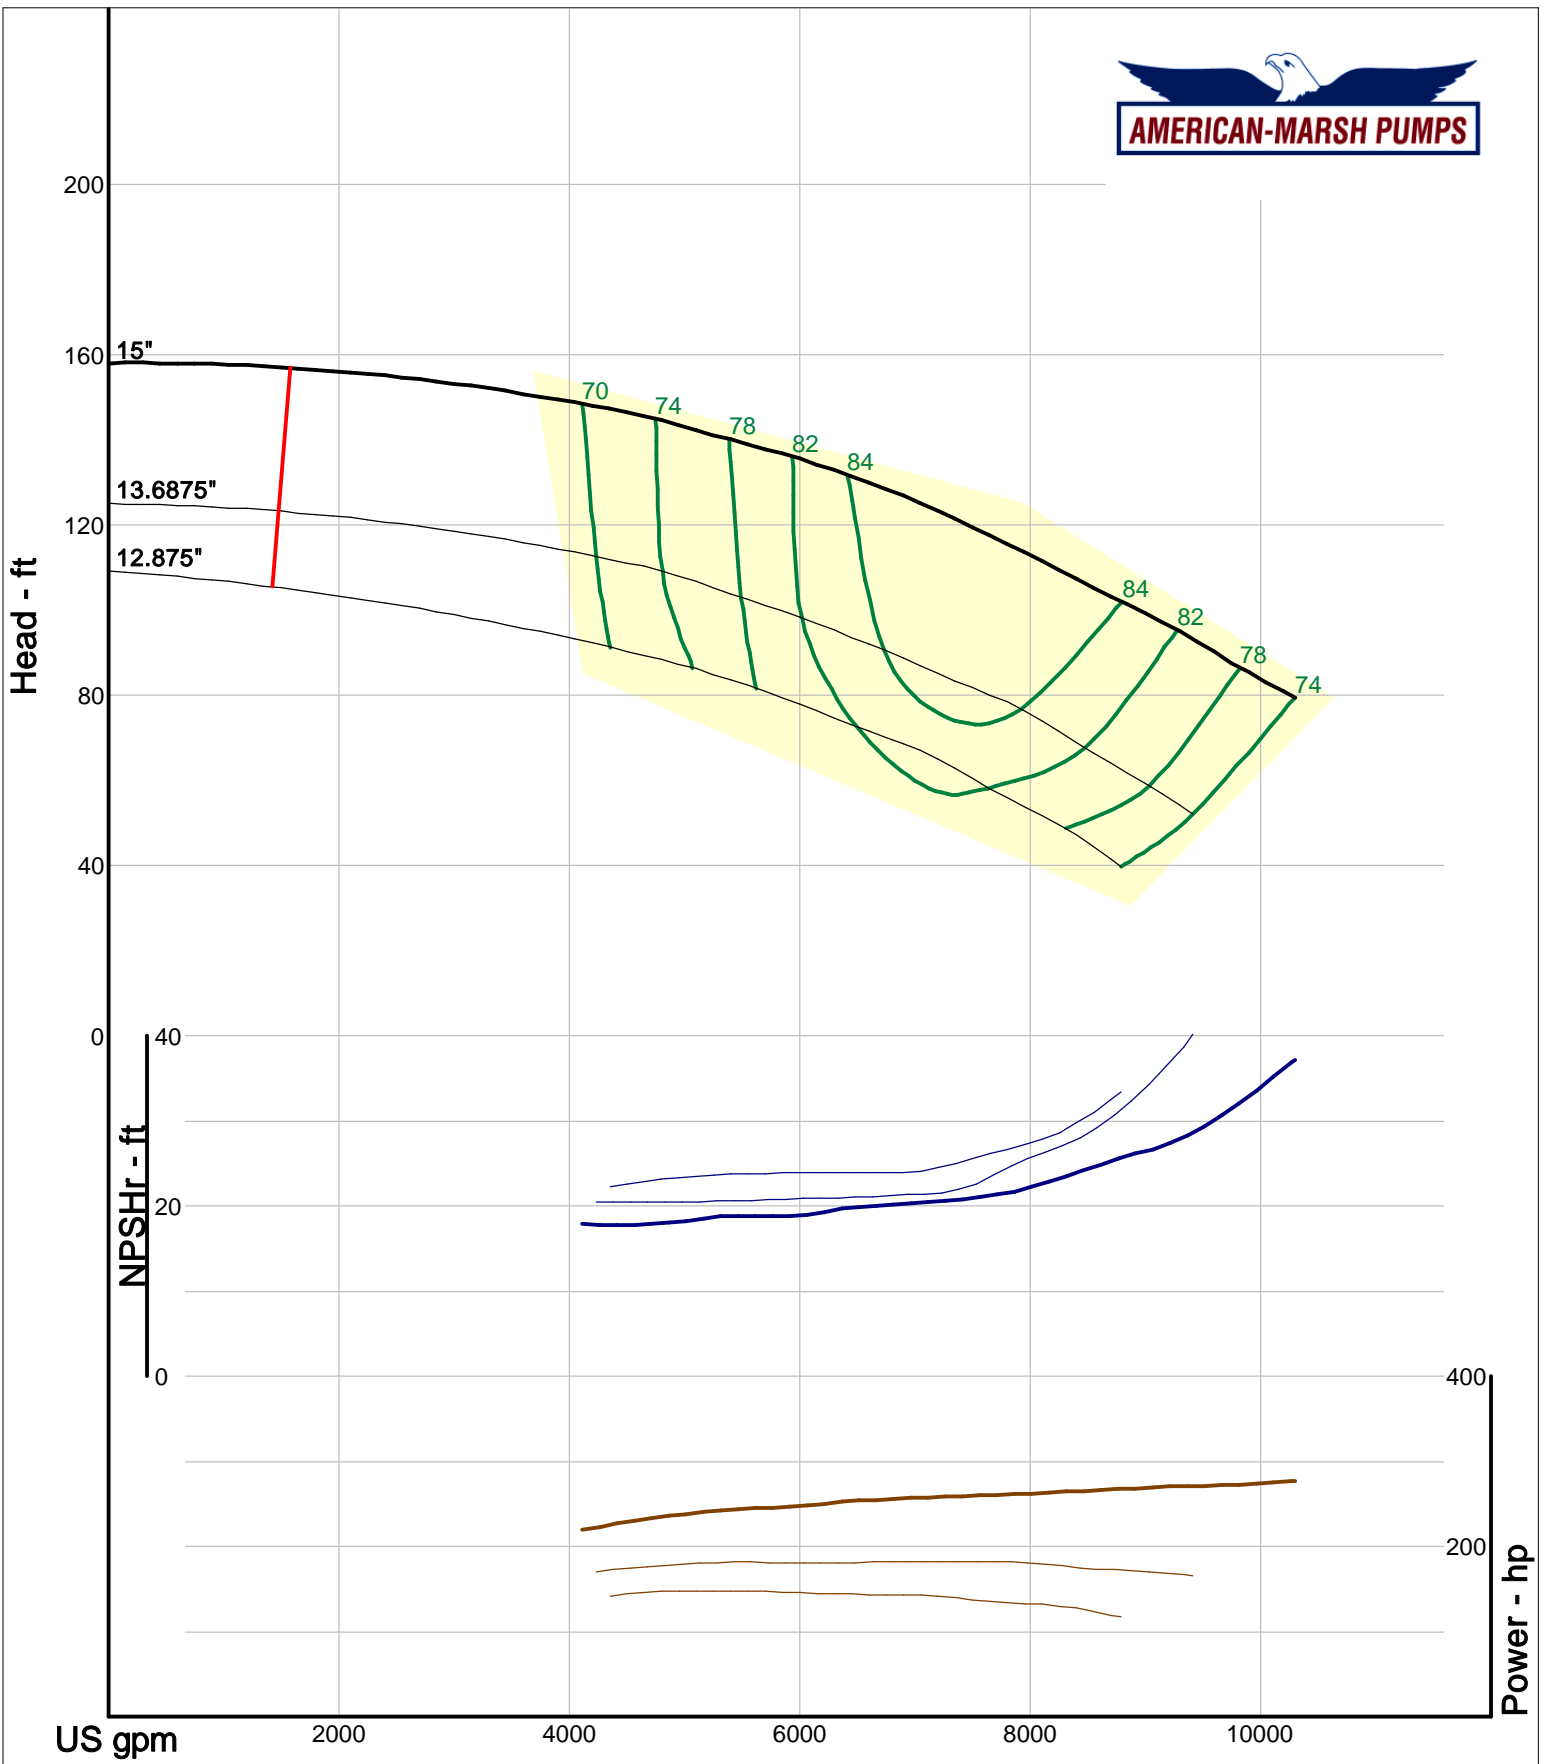

Size: 10x10-12 HD
Speed: 1450 rpm
Dia: 12.5 in
Curve: CS-15543

Company: American-Marsh Pumps
 Name:
 12/04/05

American-Marsh Pumps
 Catalog: WTRWKS-2005c.50, vers 2.5c
 340_HSC - 1500

Size: 10x12-15 HD
 Speed: 1450 rpm
 Dia: 15.375 in
 Curve: CS-15551

Company: American-Marsh Pumps
 Name:
 12/04/05

American-Marsh Pumps
 Catalog: WTRWKS-2005c.50, vers 2.5c
 340_HSC - 1500

Size: 12x14-14 HD
 Speed: 1450 rpm
 Dia: 13.375 in
 Curve: CS-15612

Company: American-Marsh Pumps
 Name:
 12/04/05

American-Marsh Pumps
 Catalog: WTRWKS-2005c.50, vers 2.5c
 340_HSC - 1500

Size: 12x14-15 HD
 Speed: 1450 rpm
 Dia: 16 in
 Curve: CS-15643

Company: American-Marsh Pumps
 Name:
 12/04/05

American-Marsh Pumps
 Catalog: WTRWKS-2005c.50, vers 2.5c
 340_HSC - 1500

Size: 12x14-21 HD
 Speed: 1450 rpm
 Dia: 20.75 in
 Curve: CS-15633

Company: American-Marsh Pumps
 Name:
 12/04/05

American-Marsh Pumps
 Catalog: WTRWKS-2005c.50, vers 2.5c
 340_HSC - 1500

Size: 14x16-15 HD
 Speed: 1450 rpm
 Dia: 15 in
 Curve: CS-15635