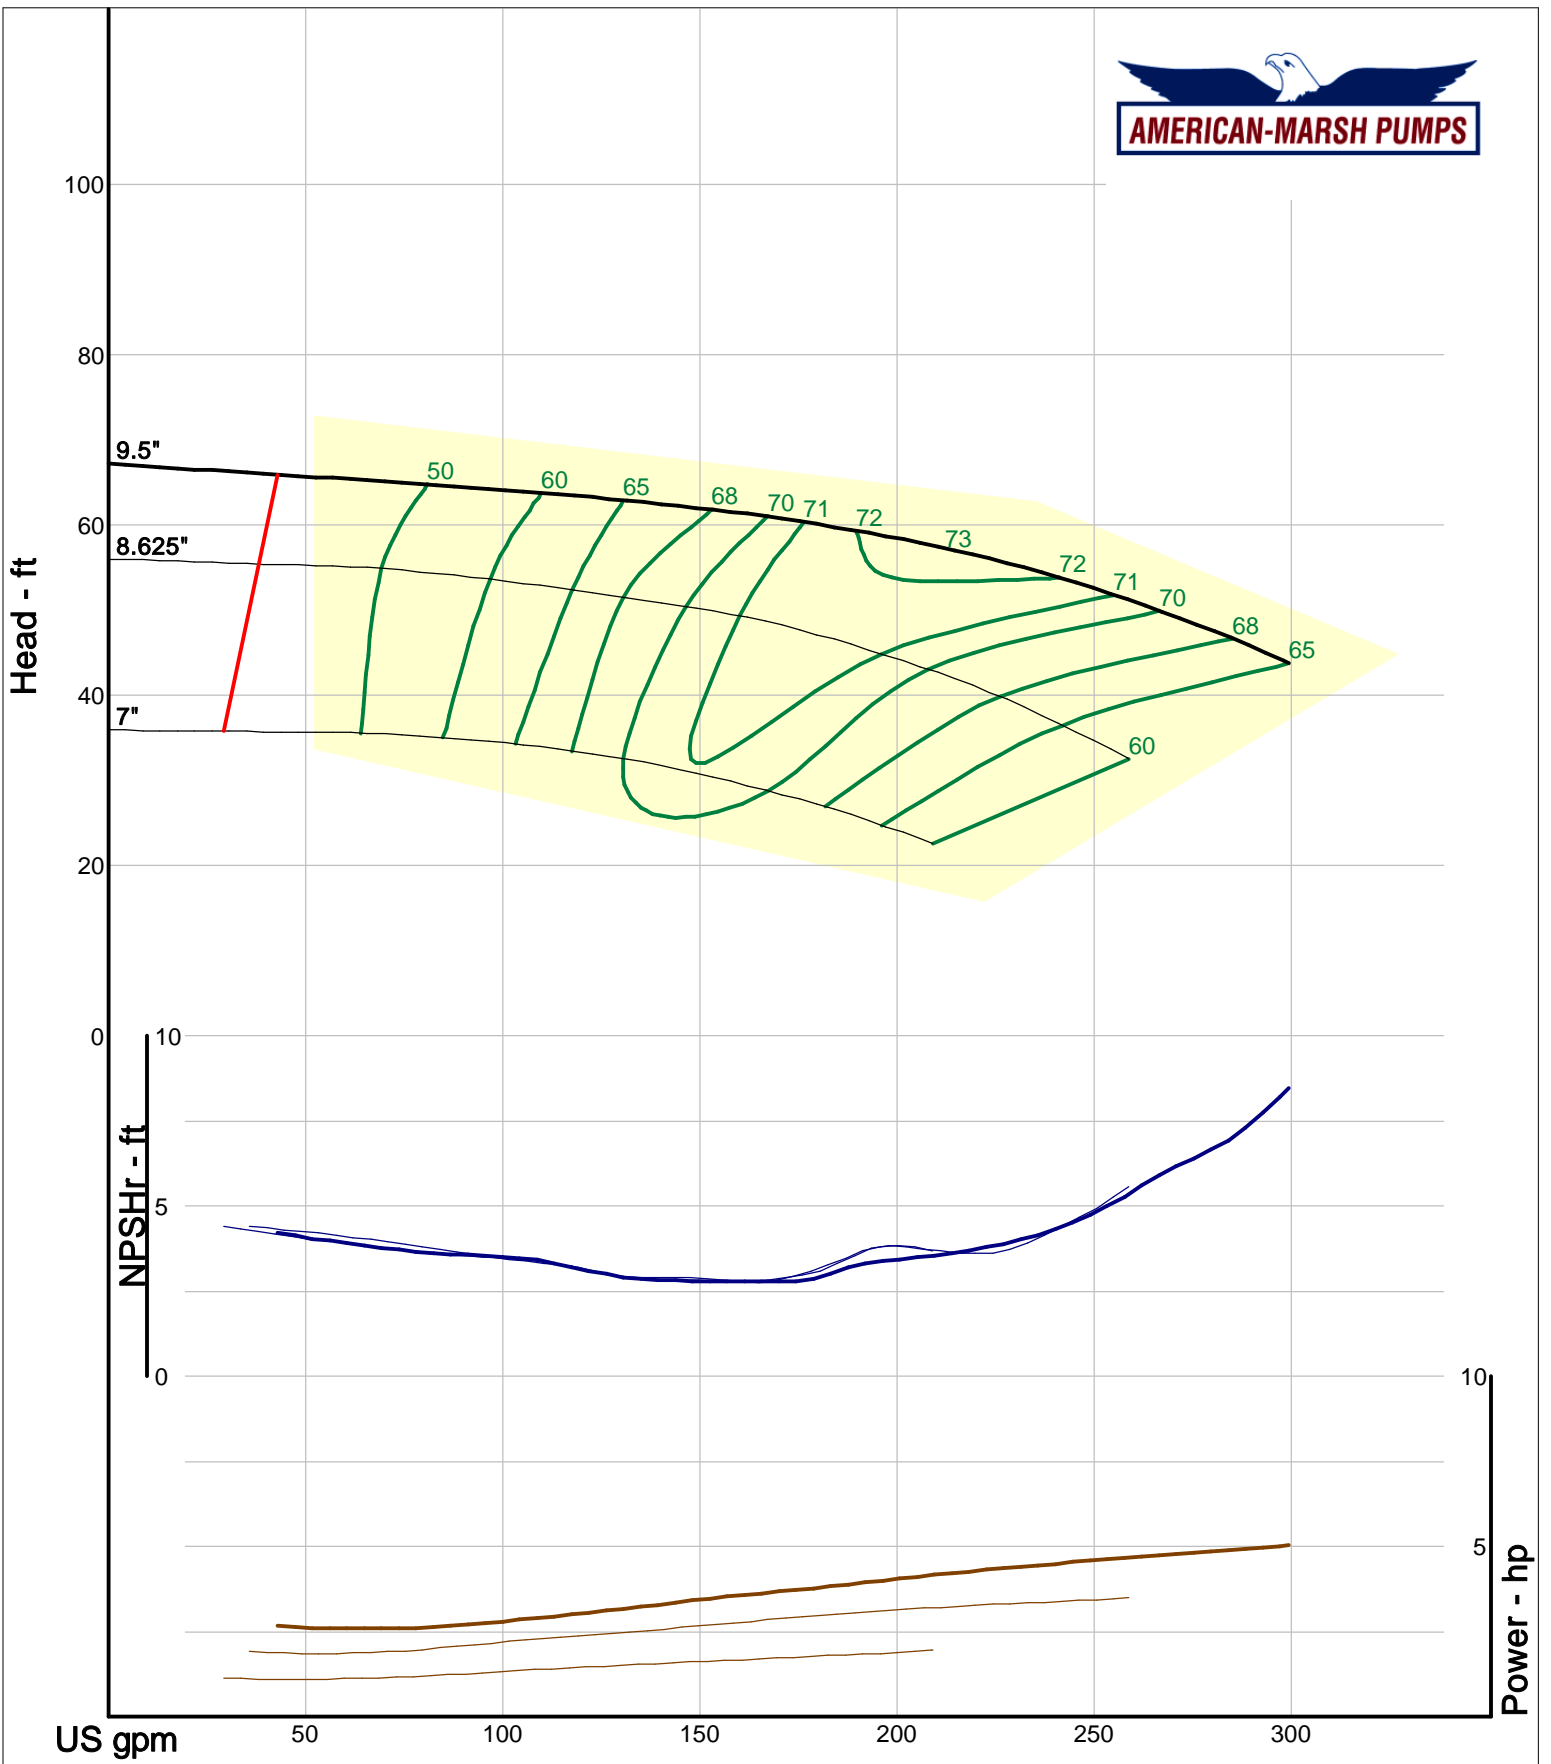

340 Series Double Suction

HD

1500 RPM Performance Curves

Enclosed Impellers

Company: American-Marsh Pumps
 Name:
 12/04/05

American-Marsh Pumps
 Catalog: WTRWKS-2005c.50, vers 2.5c
 340_HSC - 1500

Size: 2x3-15 HD
 Speed: 1450 rpm
 Dia: 14.5 in
 Curve: CS-15545

Company: American-Marsh Pumps
 Name:
 12/04/05

American-Marsh Pumps
 Catalog: WTRWKS-2005c.50, vers 2.5c
 340_HSC - 1500

Size: 2.5x3-10 HD
 Speed: 1450 rpm
 Dia: 9.5 in
 Curve: CS-15530

Company: American-Marsh Pumps
 Name:
 12/04/05

American-Marsh Pumps
 Catalog: WTRWKS-2005c.50, vers 2.5c
 340_HSC - 1500

Size: 3x4-10 HD
 Speed: 1450 rpm
 Dia: 9.25 in
 Curve: CS-15531

Company: American-Marsh Pumps
 Name:
 12/04/05

American-Marsh Pumps
 Catalog: WTRWKS-2005c.50, vers 2.5c
 340_HSC - 1500

Company: American-Marsh Pumps
 Name:
 12/04/05

American-Marsh Pumps
 Catalog: WTRWKS-2005c.50, vers 2.5c
 340_HSC - 1500

Size: 4x5-12 HD
 Speed: 1450 rpm
 Dia: 11.875 in
 Curve: CS-15539

Company: American-Marsh Pumps
Name:
12/04/05