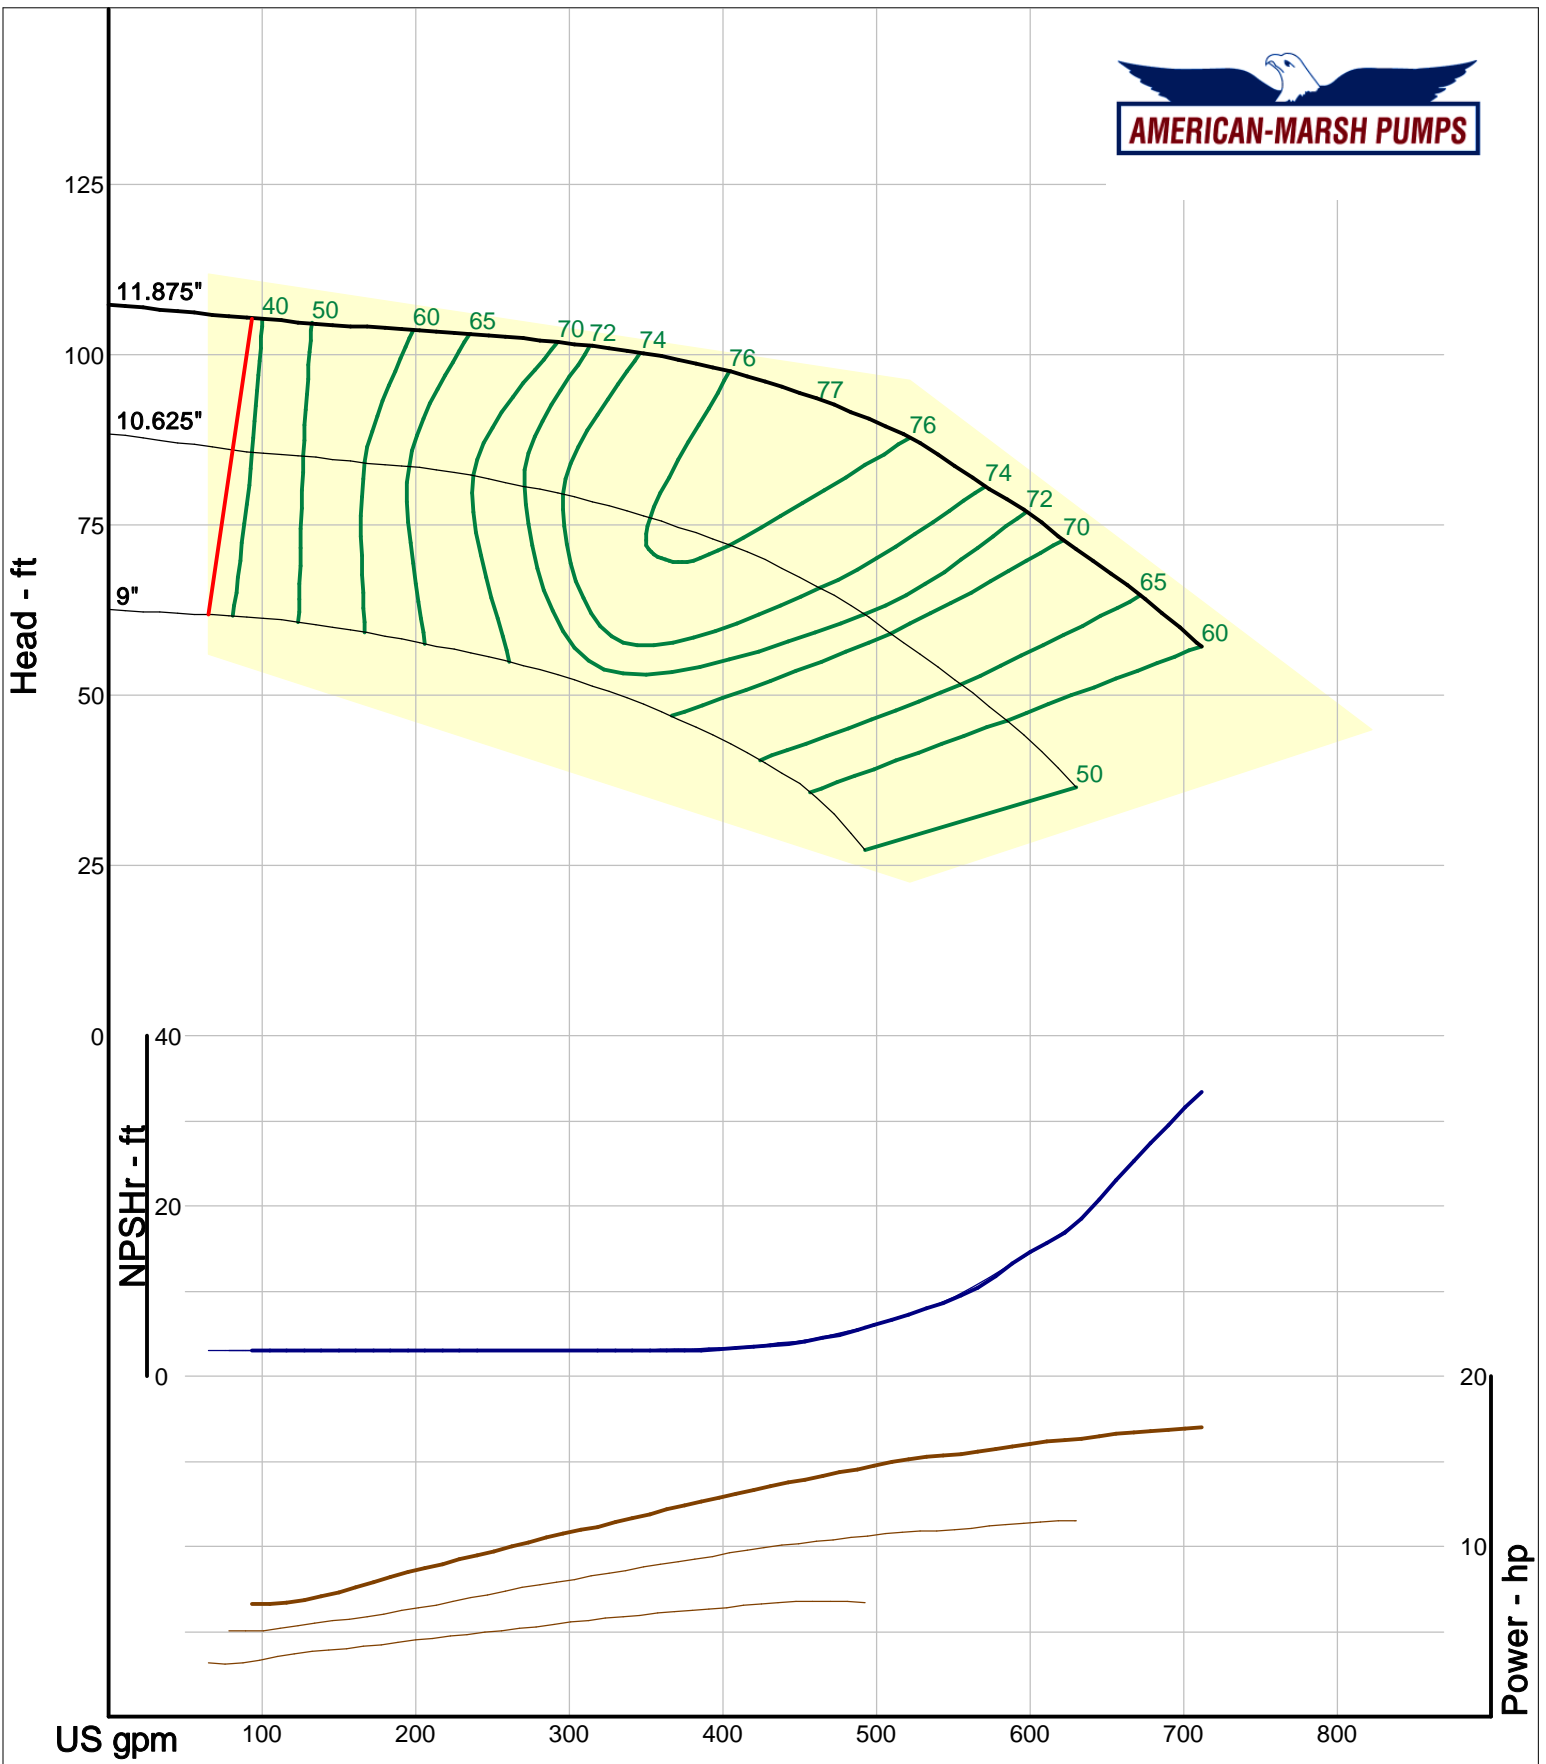

340 Series Double Suction

HD

1500 RPM Performance Curves

Enclosed Impellers

Company: American-Marsh Pumps
 Name:
 12/04/05

American-Marsh Pumps
 Catalog: WTRWKS-2005c.50, vers 2.5c
 340_HSC - 1500

Size: 2x3-15 HD
 Speed: 1450 rpm
 Dia: 14.5 in
 Curve: CS-15545

Company: American-Marsh Pumps
 Name:
 12/04/05

American-Marsh Pumps
 Catalog: WTRWKS-2005c.50, vers 2.5c
 340_HSC - 1500

Size: 2.5x3-10 HD
 Speed: 1450 rpm
 Dia: 9.5 in
 Curve: CS-15530

Company: American-Marsh Pumps
 Name:
 12/04/05

American-Marsh Pumps
 Catalog: WTRWKS-2005c.50, vers 2.5c
 340_HSC - 1500

Size: 3x4-10 HD
 Speed: 1450 rpm
 Dia: 9.25 in
 Curve: CS-15531

Company: American-Marsh Pumps
 Name:
 12/04/05

American-Marsh Pumps
 Catalog: WTRWKS-2005c.50, vers 2.5c
 340_HSC - 1500

Size: 3x4-12 HD
 Speed: 1450 rpm
 Dia: 11.625 in
 Curve: CS-15538

Company: American-Marsh Pumps
 Name:
 12/04/05

American-Marsh Pumps
 Catalog: WTRWKS-2005c.50, vers 2.5c
 340_HSC - 1500

Size: 3x4-15 HD
 Speed: 1450 rpm
 Dia: 15.5 in
 Curve: CS-15546