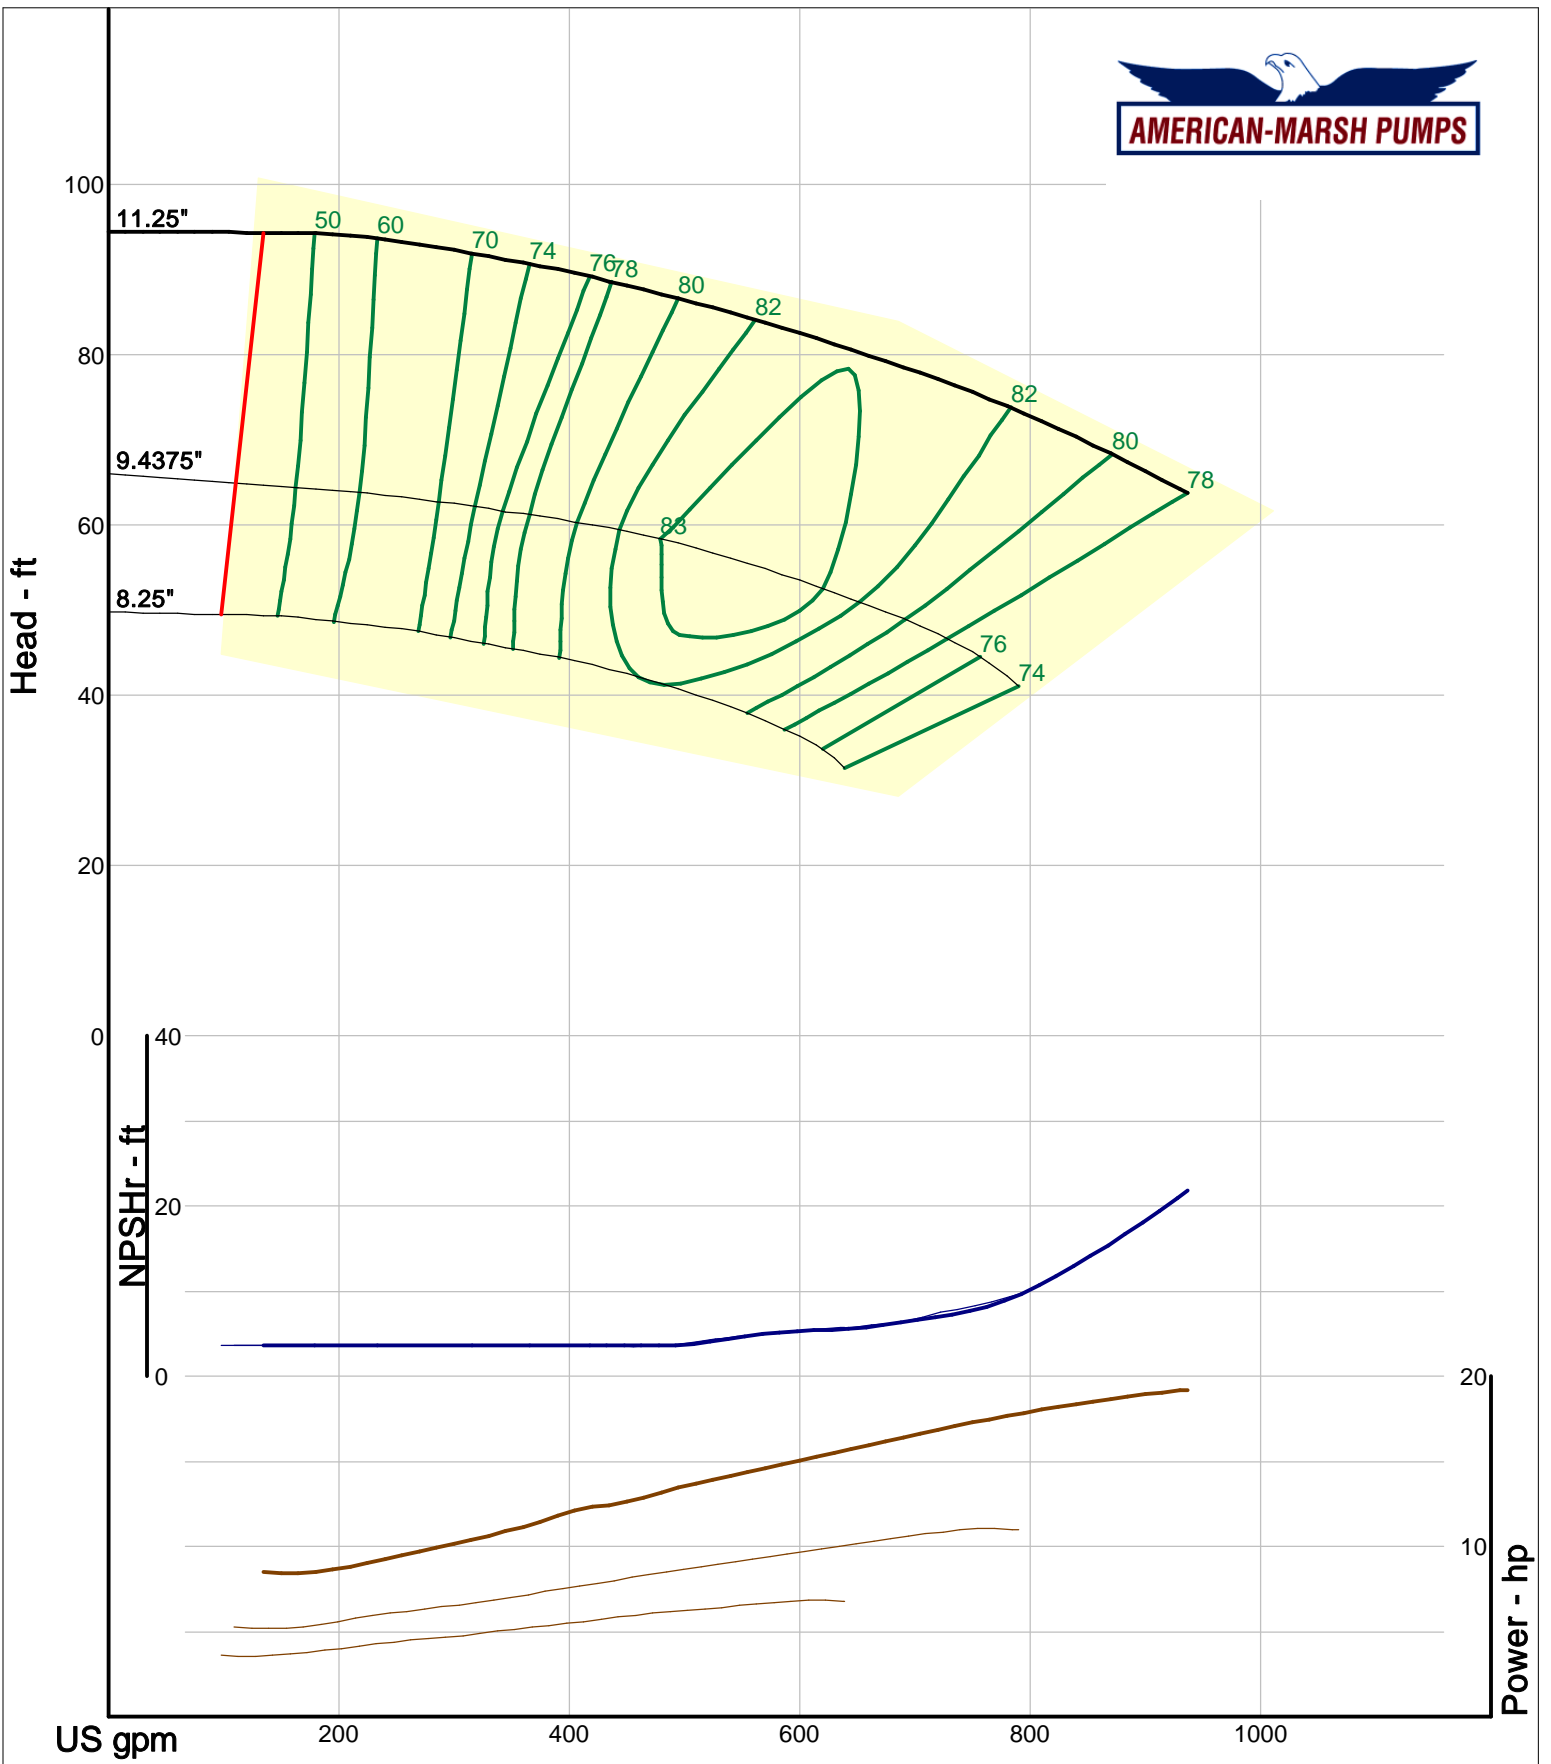

American-Marsh Pumps
Catalog: WTRWKS-2005c.50, vers 2.5c
340_HSC - 1500

Size: 4x5-15 HD
Speed: 1450 rpm
Dia: 14.625 in
Curve: CS-15547

Company: American-Marsh Pumps
 Name:
 12/04/05

American-Marsh Pumps
 Catalog: WTRWKS-2005c.50, vers 2.5c
 340_HSC - 1500

Size: 4x5-18 HD
 Speed: 1450 rpm
 Dia: 16.875 in
 Curve: CS-15606

Company: American-Marsh Pumps
 Name:
 12/04/05

American-Marsh Pumps
 Catalog: WTRWKS-2005c.50, vers 2.5c
 340_HSC - 1500

Size: 4x6-10 HD
 Speed: 1450 rpm
 Dia: 9.625 in
 Curve: CS-15532

Company: American-Marsh Pumps
 Name:
 12/04/05

American-Marsh Pumps
 Catalog: WTRWKS-2005c.50, vers 2.5c
 340_HSC - 1500

Size: 5x6-10 HD
 Speed: 1450 rpm
 Dia: 9.625 in
 Curve: CS-15533

Company: American-Marsh Pumps
 Name:
 12/04/05

American-Marsh Pumps
 Catalog: WTRWKS-2005c.50, vers 2.5c
 340_HSC - 1500

Size: 5x6-11 HD
 Speed: 1450 rpm
 Dia: 11.25 in
 Curve: CS-15595

Company: American-Marsh Pumps
 Name:
 12/04/05

American-Marsh Pumps
 Catalog: WTRWKS-2005c.50, vers 2.5c
 340_HSC - 1500