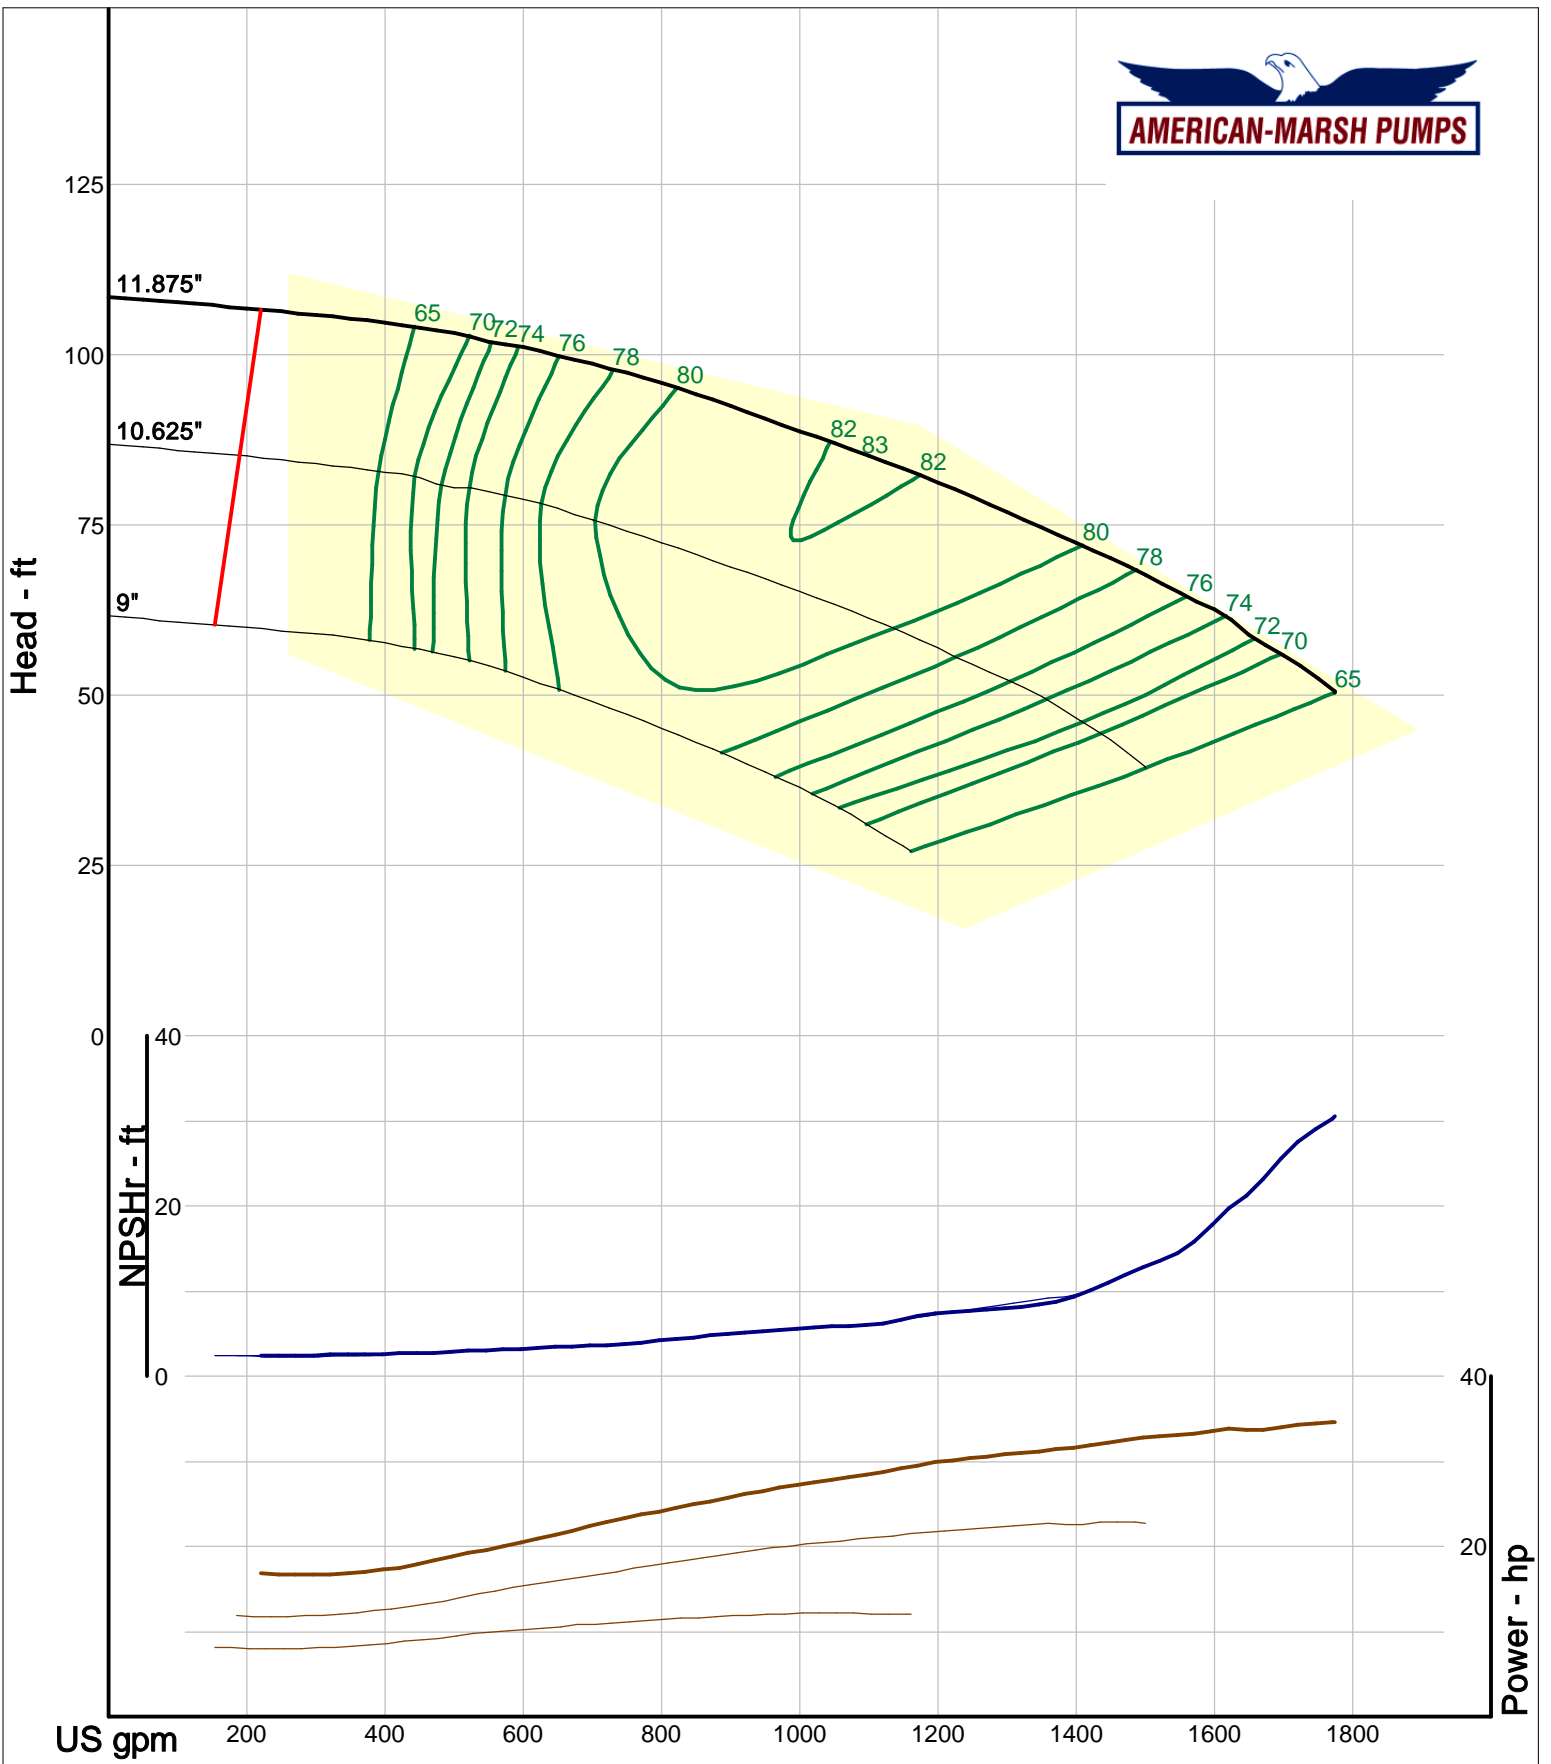

340 Series Double Suction

HD

1500 RPM Performance Curves

Enclosed Impellers

Company: American-Marsh Pumps
 Name:
 12/04/05

American-Marsh Pumps
 Catalog: WTRWKS-2005c.50, vers 2.5c
 340_HSC - 1500

Size: 2x3-15 HD
 Speed: 1450 rpm
 Dia: 14.5 in
 Curve: CS-15545

Size: 4x5-18 HD
 Speed: 1450 rpm
 Dia: 16.875 in
 Curve: CS-15606

Company: American-Marsh Pumps
 Name:
 12/04/05

American-Marsh Pumps
 Catalog: WTRWKS-2005c.50, vers 2.5c
 340_HSC - 1500

Size: 4x6-10 HD
 Speed: 1450 rpm
 Dia: 9.625 in
 Curve: CS-15532

Company: American-Marsh Pumps
 Name:
 12/04/05

American-Marsh Pumps
 Catalog: WTRWKS-2005c.50, vers 2.5c
 340_HSC - 1500

Size: 5x6-10 HD
 Speed: 1450 rpm
 Dia: 9.625 in
 Curve: CS-15533

Company: American-Marsh Pumps
 Name:
 12/04/05

American-Marsh Pumps
 Catalog: WTRWKS-2005c.50, vers 2.5c
 340_HSC - 1500

Size: 5x6-11 HD
 Speed: 1450 rpm
 Dia: 11.25 in
 Curve: CS-15595

Company: American-Marsh Pumps
 Name:
 12/04/05

American-Marsh Pumps
 Catalog: WTRWKS-2005c.50, vers 2.5c
 340_HSC - 1500