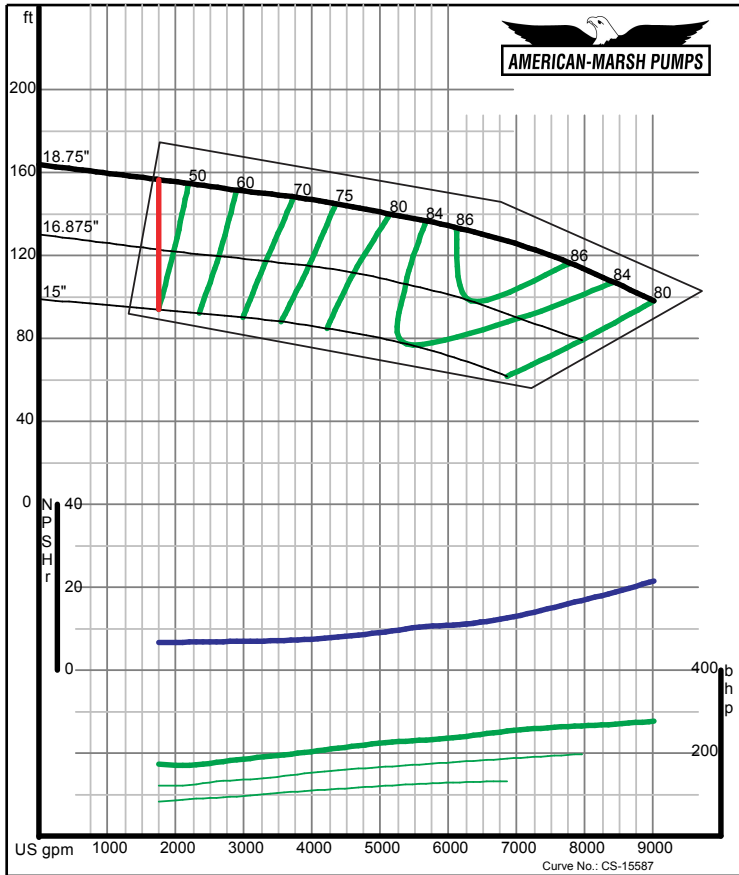

340 SERIES HD SPLIT CASE PERFORMANCE CURVES - 1200 RPM

340 SERIES HD SPLIT CASE PERFORMANCE CURVES - 1200 RPM

340 SERIES HD SPLIT CASE PERFORMANCE CURVES - 1200 RPM

American-Marsh Pumps **Size: 10x12-16 HD**
Speed: 1170 rpm

09/03/02

American-Marsh Pumps **Size: 10x12-20 HD**
Speed: 1170 rpm

09/03/02

340 SERIES HD SPLIT CASE PERFORMANCE CURVES - 1200 RPM

American-Marsh Pumps **Size: 10x12-27 HD**
Speed: 1170 rpm

09/03/02

American-Marsh Pumps **Size: 12x14-14 HD**
Speed: 1170 rpm

09/03/02

340 SERIES HD SPLIT CASE PERFORMANCE CURVES - 1200 RPM

American-Marsh Pumps **Size: 12x14-18 HD**
Speed: 1170 rpm
 09/03/02 Curve No.: CS-15587

American-Marsh Pumps **Size: 12x14-23 HD**
Speed: 1170 rpm
 09/03/02 Curve No.: CS-15597