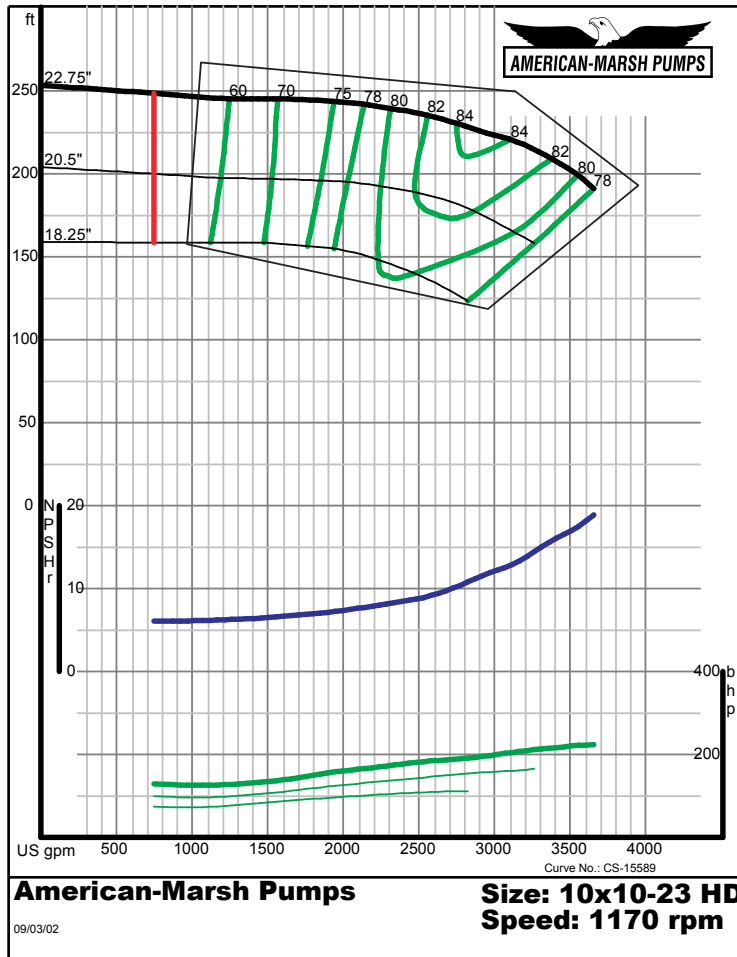

**Size: 6x8-12 HD
Speed: 1160 rpm**

09/03/02

American-Marsh Pumps

**Size: 6x8-15 HD
Speed: 1160 rpm**

09/03/02

340 SERIES HD SPLIT CASE PERFORMANCE CURVES - 1200 RPM

340 SERIES HD SPLIT CASE PERFORMANCE CURVES - 1200 RPM

340 SERIES HD SPLIT CASE PERFORMANCE CURVES - 1200 RPM

340 SERIES HD SPLIT CASE PERFORMANCE CURVES - 1200 RPM

340 SERIES HD SPLIT CASE PERFORMANCE CURVES - 1200 RPM

American-Marsh Pumps **Size: 10x12-16 HD**
Speed: 1170 rpm

09/03/02

American-Marsh Pumps **Size: 10x12-20 HD**
Speed: 1170 rpm

09/03/02

340 SERIES HD SPLIT CASE PERFORMANCE CURVES - 1200 RPM

American-Marsh Pumps **Size: 10x12-27 HD**
Speed: 1170 rpm

09/03/02

American-Marsh Pumps **Size: 12x14-14 HD**
Speed: 1170 rpm