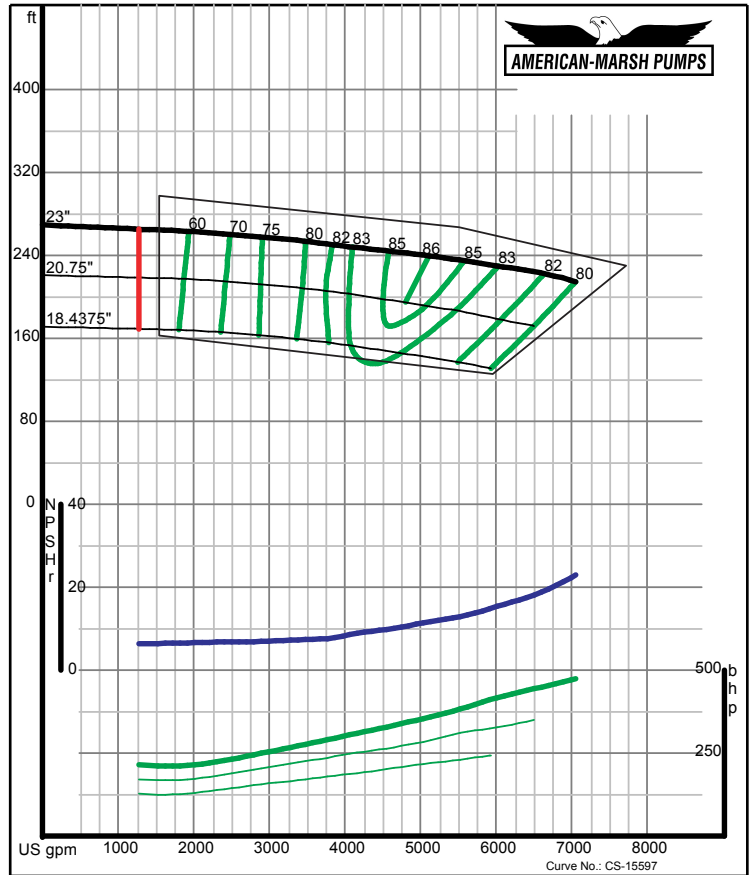

340 SERIES HD SPLIT CASE PERFORMANCE CURVES - 1200 RPM

340 SERIES HD SPLIT CASE PERFORMANCE CURVES - 1200 RPM

340 SERIES HD SPLIT CASE PERFORMANCE CURVES - 1200 RPM

American-Marsh Pumps **Size: 10x12-16 HD**
Speed: 1170 rpm

09/03/02

American-Marsh Pumps **Size: 10x12-20 HD**
Speed: 1170 rpm

09/03/02

340 SERIES HD SPLIT CASE PERFORMANCE CURVES - 1200 RPM

American-Marsh Pumps **Size: 10x12-27 HD**
Speed: 1170 rpm

09/03/02

American-Marsh Pumps **Size: 12x14-14 HD**
Speed: 1170 rpm

09/03/02

340 SERIES HD SPLIT CASE PERFORMANCE CURVES - 1200 RPM

American-Marsh Pumps **Size: 12x14-18 HD**
Speed: 1170 rpm
 09/03/02 Curve No.: CS-15587

American-Marsh Pumps **Size: 12x14-23 HD**
Speed: 1170 rpm
 09/03/02 Curve No.: CS-15597

340 SERIES HD SPLIT CASE PERFORMANCE CURVES - 1200 RPM

American-Marsh Pumps **Size: 12x14-30 HD**
Speed: 1170 rpm
 09/03/02 Curve No.: CS-15603

American-Marsh Pumps **Size: 14x14-15 HD**
Speed: 1170 rpm
 09/03/02 Curve No.: CS-15583