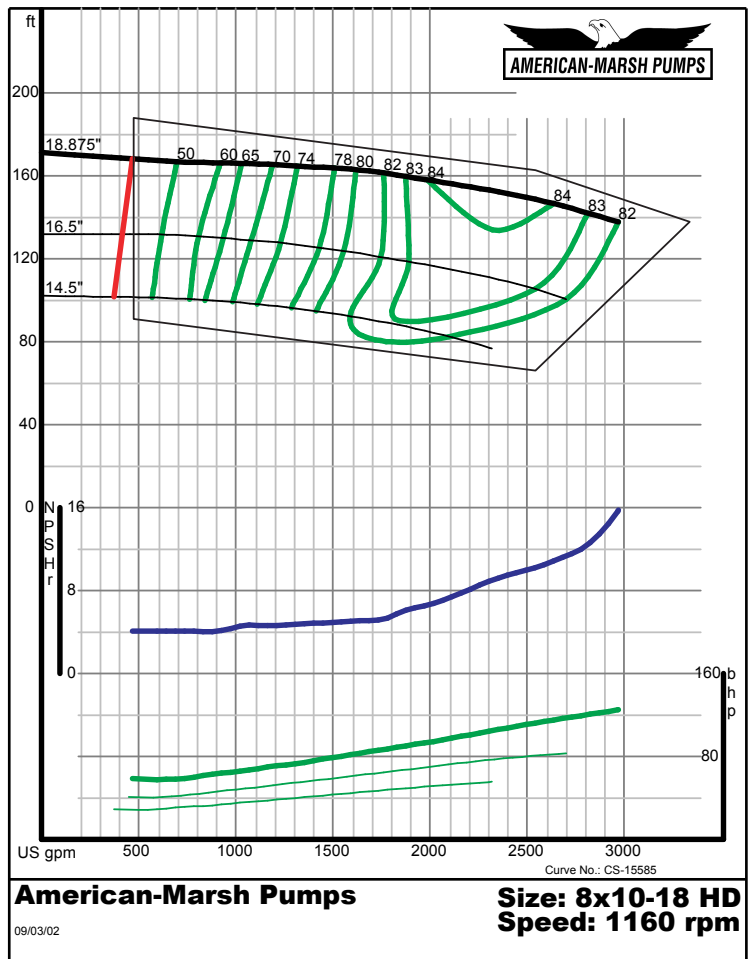

**Size: 6x8-12 HD
Speed: 1160 rpm**

09/03/02

American-Marsh Pumps

**Size: 6x8-15 HD
Speed: 1160 rpm**

09/03/02

340 SERIES HD SPLIT CASE PERFORMANCE CURVES - 1200 RPM

340 SERIES HD SPLIT CASE PERFORMANCE CURVES - 1200 RPM

340 SERIES HD SPLIT CASE PERFORMANCE CURVES - 1200 RPM

340 SERIES HD SPLIT CASE PERFORMANCE CURVES - 1200 RPM

340 SERIES HD SPLIT CASE PERFORMANCE CURVES - 1200 RPM

American-Marsh Pumps **Size: 10x12-16 HD**
Speed: 1170 rpm