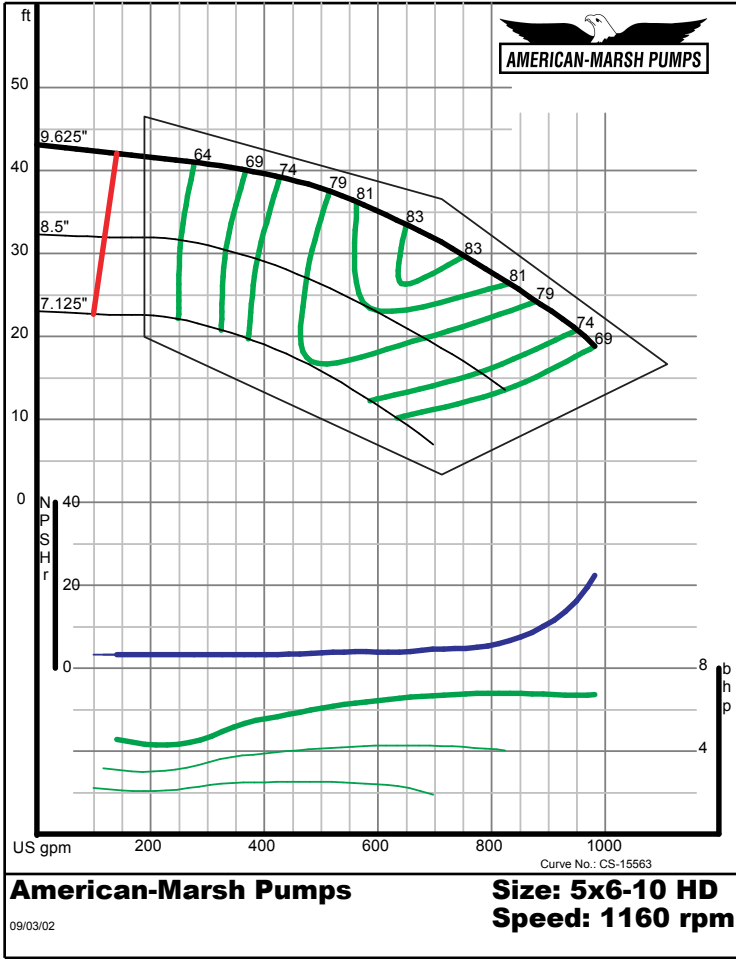

340 SERIES HD SPLIT CASE PERFORMANCE CURVES - 1200 RPM