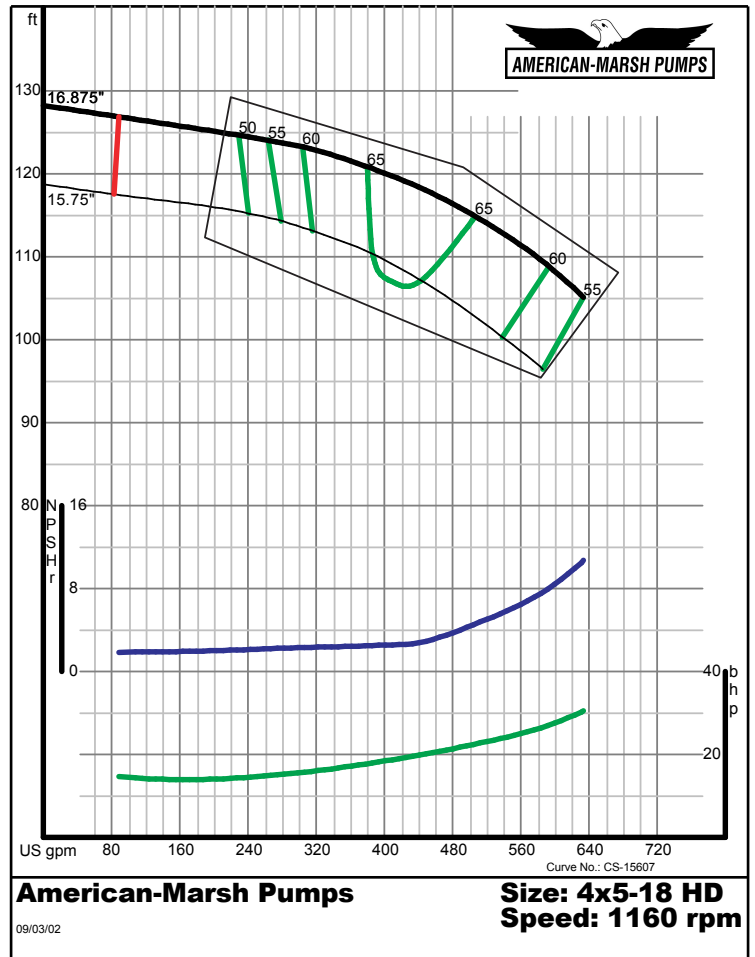

340 SERIES HD SPLIT CASE PERFORMANCE CURVES - 1200 RPM