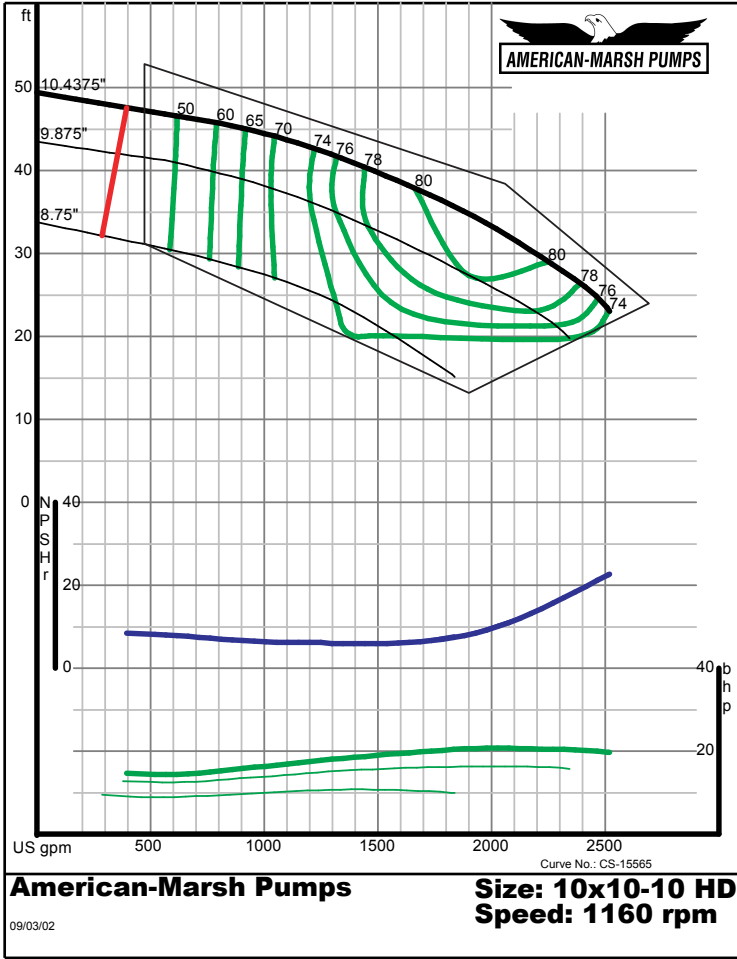

**Size: 6x8-12 HD
Speed: 1160 rpm**

09/03/02

American-Marsh Pumps

**Size: 6x8-15 HD
Speed: 1160 rpm**

09/03/02

340 SERIES HD SPLIT CASE PERFORMANCE CURVES - 1200 RPM

340 SERIES HD SPLIT CASE PERFORMANCE CURVES - 1200 RPM

340 SERIES HD SPLIT CASE PERFORMANCE CURVES - 1200 RPM

340 SERIES HD SPLIT CASE PERFORMANCE CURVES - 1200 RPM

340 SERIES HD SPLIT CASE PERFORMANCE CURVES - 1200 RPM

American-Marsh Pumps **Size: 10x12-16 HD**
Speed: 1170 rpm