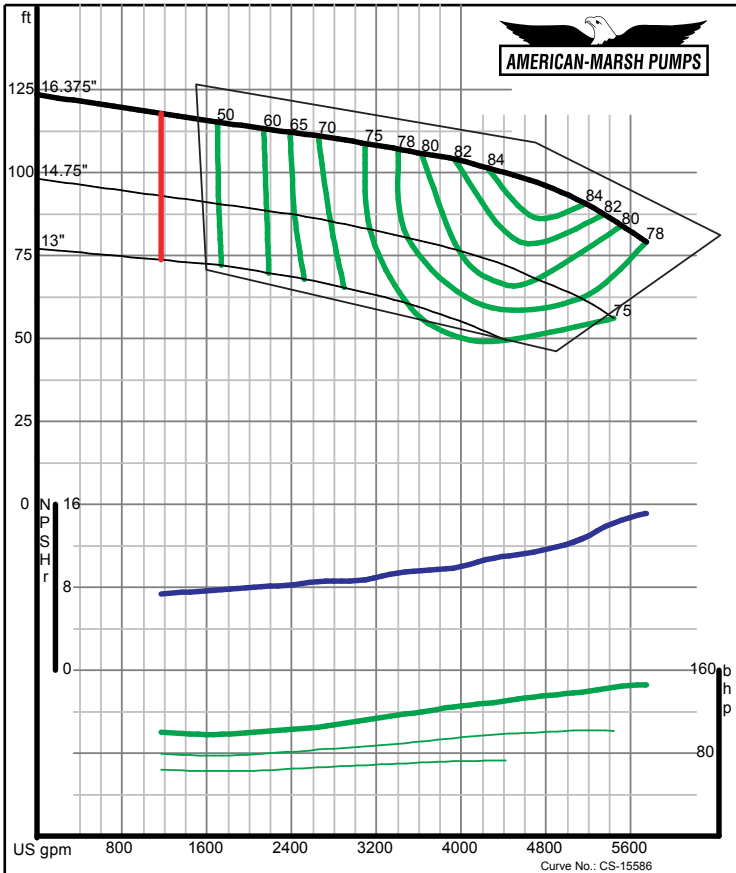

**Size: 6x8-12 HD
Speed: 1160 rpm**

09/03/02

American-Marsh Pumps

**Size: 6x8-15 HD
Speed: 1160 rpm**

09/03/02

340 SERIES HD SPLIT CASE PERFORMANCE CURVES - 1200 RPM

340 SERIES HD SPLIT CASE PERFORMANCE CURVES - 1200 RPM

340 SERIES HD SPLIT CASE PERFORMANCE CURVES - 1200 RPM

340 SERIES HD SPLIT CASE PERFORMANCE CURVES - 1200 RPM

340 SERIES HD SPLIT CASE PERFORMANCE CURVES - 1200 RPM

American-Marsh Pumps **Size: 10x12-16 HD**
Speed: 1170 rpm