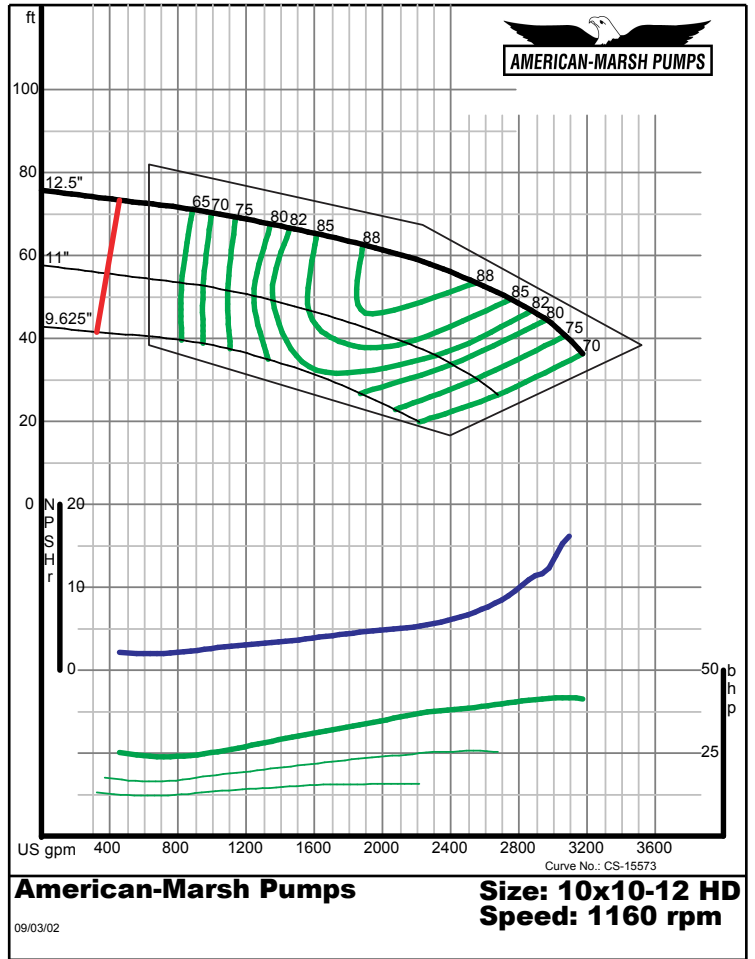

**Size: 6x8-12 HD
Speed: 1160 rpm**

09/03/02

American-Marsh Pumps

**Size: 6x8-15 HD
Speed: 1160 rpm**

09/03/02

340 SERIES HD SPLIT CASE PERFORMANCE CURVES - 1200 RPM

340 SERIES HD SPLIT CASE PERFORMANCE CURVES - 1200 RPM

340 SERIES HD SPLIT CASE PERFORMANCE CURVES - 1200 RPM

340 SERIES HD SPLIT CASE PERFORMANCE CURVES - 1200 RPM

340 SERIES HD SPLIT CASE PERFORMANCE CURVES - 1200 RPM

American-Marsh Pumps **Size: 10x12-16 HD**
Speed: 1170 rpm