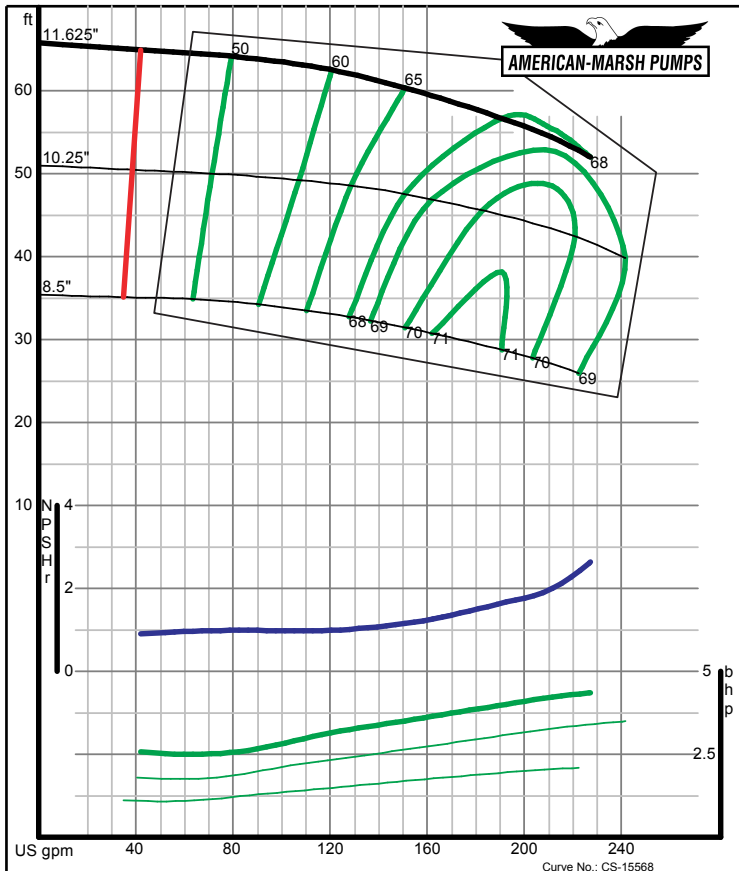

340 Series Double Suction

HD

1200 RPM Performance Curves

Enclosed Impellers

340 SERIES HD SPLIT CASE PERFORMANCE CURVES - 1200 RPM

American-Marsh Pumps **Size: 2x3-15 HD**
Speed: 1160 rpm

09/03/02

American-Marsh Pumps **Size: 3x4-10 HD**
Speed: 1160 rpm

09/03/02

340 SERIES HD SPLIT CASE PERFORMANCE CURVES - 1200 RPM

American-Marsh Pumps **Size: 3x4-12 HD**
Speed: 1160 rpm

09/03/02

American-Marsh Pumps **Size: 3x4-15 HD**
Speed: 1160 rpm

09/03/02

340 SERIES HD SPLIT CASE PERFORMANCE CURVES - 1200 RPM

340 SERIES HD SPLIT CASE PERFORMANCE CURVES - 1200 RPM

340 SERIES HD SPLIT CASE PERFORMANCE CURVES - 1200 RPM

340 SERIES HD SPLIT CASE PERFORMANCE CURVES - 1200 RPM

American-Marsh Pumps **Size: 10x12-16 HD**
Speed: 1170 rpm