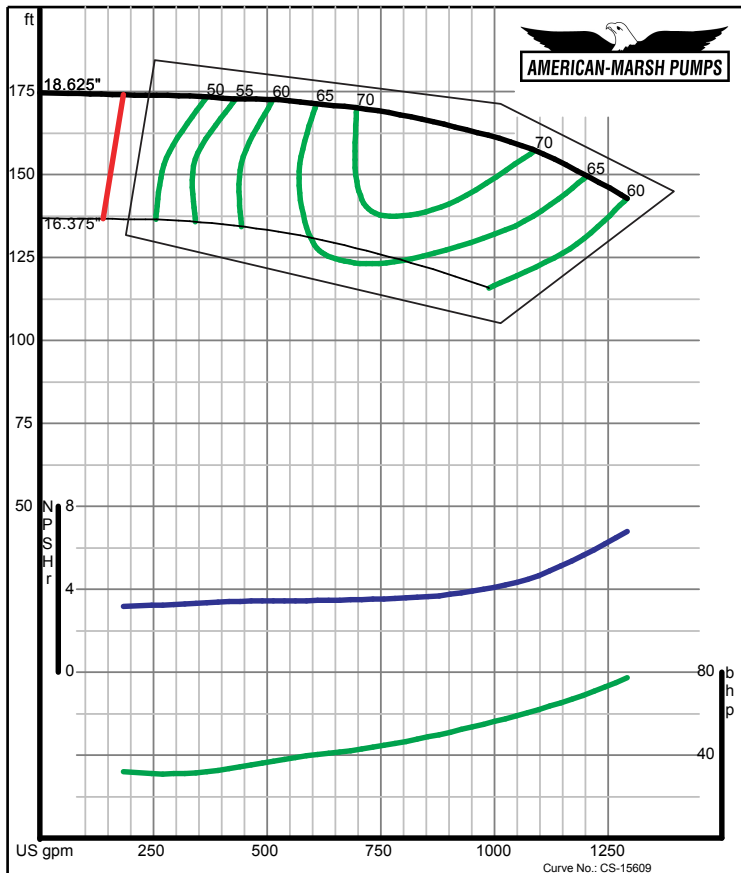

340 Series Double Suction

HD

1200 RPM Performance Curves

Enclosed Impellers

340 SERIES HD SPLIT CASE PERFORMANCE CURVES - 1200 RPM

American-Marsh Pumps **Size: 2x3-15 HD**
Speed: 1160 rpm

09/03/02

American-Marsh Pumps **Size: 3x4-10 HD**
Speed: 1160 rpm

340 SERIES HD SPLIT CASE PERFORMANCE CURVES - 1200 RPM

340 SERIES HD SPLIT CASE PERFORMANCE CURVES - 1200 RPM

340 SERIES HD SPLIT CASE PERFORMANCE CURVES - 1200 RPM

340 SERIES HD SPLIT CASE PERFORMANCE CURVES - 1200 RPM

American-Marsh Pumps

**Size: 5x8-18 HD
Speed: 1160 rpm**

10/28/02

American-Marsh Pumps

**Size: 6x8-10 HD
Speed: 1160 rpm**

09/03/02

340 SERIES HD SPLIT CASE PERFORMANCE CURVES - 1200 RPM

American-Marsh Pumps

340 SERIES HD SPLIT CASE PERFORMANCE CURVES - 1200 RPM

340 SERIES HD SPLIT CASE PERFORMANCE CURVES - 1200 RPM

340 SERIES HD SPLIT CASE PERFORMANCE CURVES - 1200 RPM

American-Marsh Pumps **Size: 10x12-16 HD**
Speed: 1170 rpm