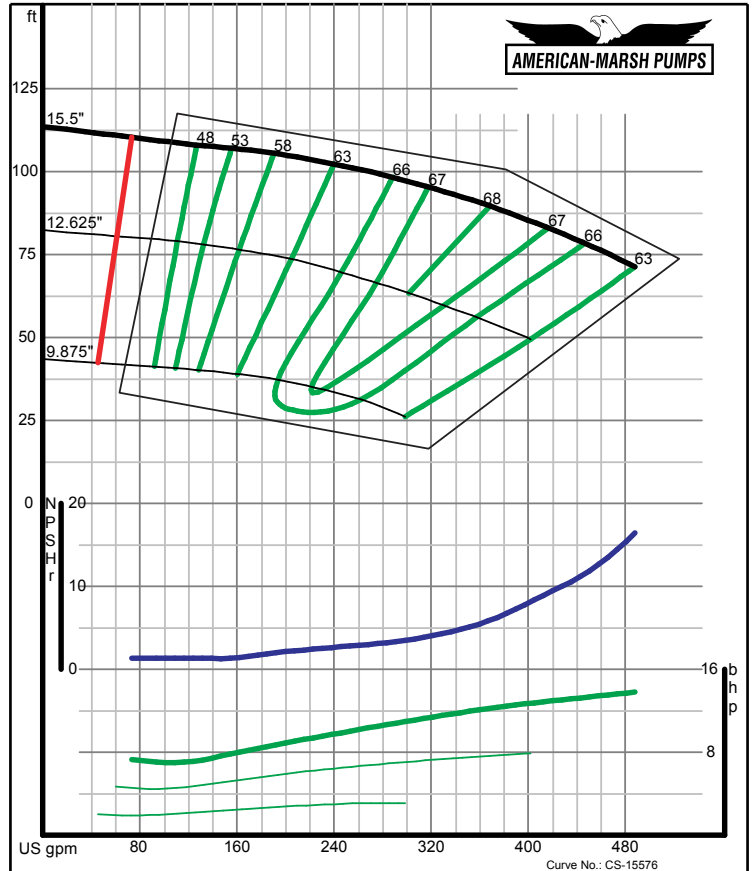

340 Series Double Suction

HD

1200 RPM Performance Curves

Enclosed Impellers

340 SERIES HD SPLIT CASE PERFORMANCE CURVES - 1200 RPM

American-Marsh Pumps **Size: 2x3-15 HD**
Speed: 1160 rpm

09/03/02

American-Marsh Pumps **Size: 3x4-10 HD**
Speed: 1160 rpm

09/03/02

340 SERIES HD SPLIT CASE PERFORMANCE CURVES - 1200 RPM

American-Marsh Pumps **Size: 3x4-12 HD**
Speed: 1160 rpm

09/03/02

American-Marsh Pumps **Size: 3x4-15 HD**
Speed: 1160 rpm

09/03/02

340 SERIES HD SPLIT CASE PERFORMANCE CURVES - 1200 RPM

340 SERIES HD SPLIT CASE PERFORMANCE CURVES - 1200 RPM

340 SERIES HD SPLIT CASE PERFORMANCE CURVES - 1200 RPM

340 SERIES HD SPLIT CASE PERFORMANCE CURVES - 1200 RPM

American-Marsh Pumps **Size: 10x12-16 HD**
Speed: 1170 rpm

340 SERIES HD SPLIT CASE PERFORMANCE CURVES - 1200 RPM

American-Marsh Pumps
09/03/02
Size: 14x18-18 HD
Speed: 1170 rpm

American-Marsh Pumps
09/03/02
Size: 14x18-22 HD
Speed: 1170 rpm

340 SERIES HD SPLIT CASE PERFORMANCE CURVES - 1200 RPM