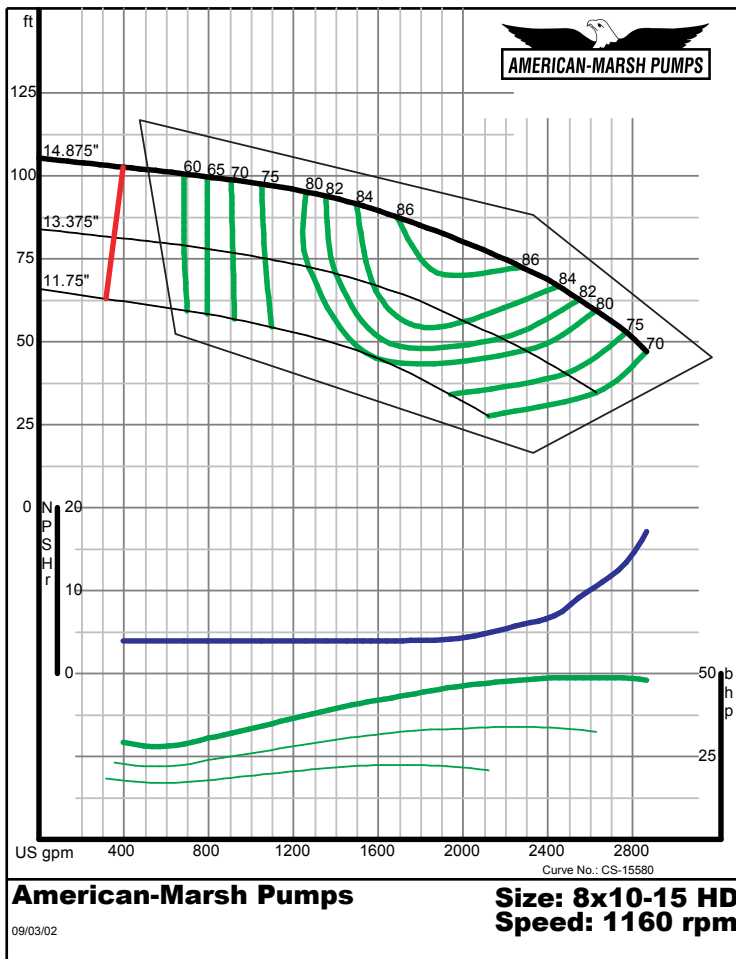

**Size: 6x8-12 HD
Speed: 1160 rpm**

09/03/02

American-Marsh Pumps

**Size: 6x8-15 HD
Speed: 1160 rpm**

09/03/02

340 SERIES HD SPLIT CASE PERFORMANCE CURVES - 1200 RPM

340 SERIES HD SPLIT CASE PERFORMANCE CURVES - 1200 RPM

340 SERIES HD SPLIT CASE PERFORMANCE CURVES - 1200 RPM

340 SERIES HD SPLIT CASE PERFORMANCE CURVES - 1200 RPM

340 SERIES HD SPLIT CASE PERFORMANCE CURVES - 1200 RPM

American-Marsh Pumps **Size: 10x12-16 HD**
Speed: 1170 rpm