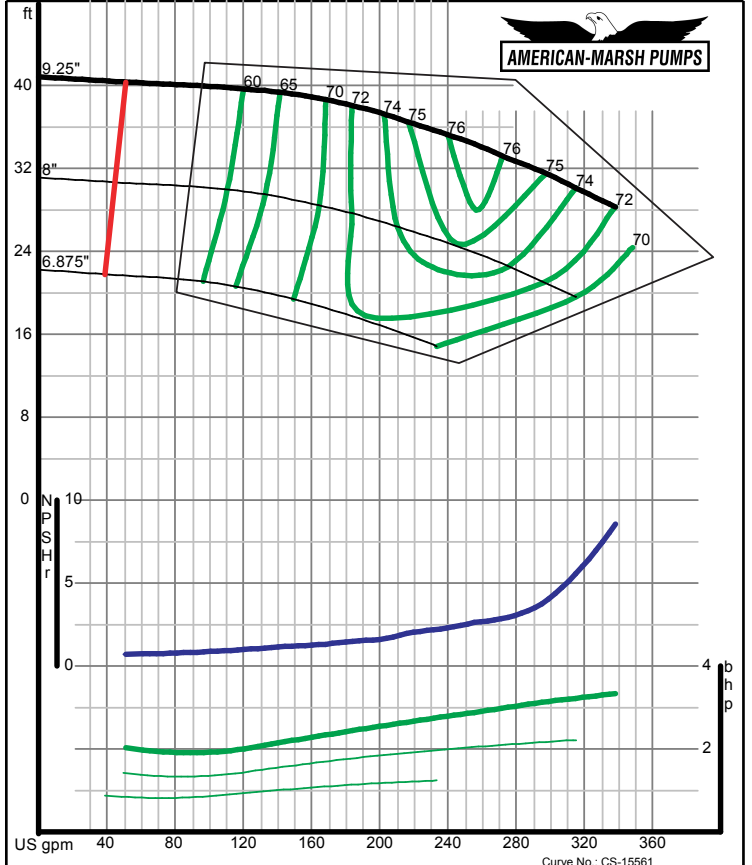

340 Series Double Suction

HD

1200 RPM Performance Curves

Enclosed Impellers

340 SERIES HD SPLIT CASE PERFORMANCE CURVES - 1200 RPM

American-Marsh Pumps **Size: 2x3-15 HD**
Speed: 1160 rpm

09/03/02

American-Marsh Pumps **Size: 3x4-10 HD**
Speed: 1160 rpm

09/03/02

340 SERIES HD SPLIT CASE PERFORMANCE CURVES - 1200 RPM

American-Marsh Pumps **Size: 3x4-12 HD**
Speed: 1160 rpm

09/03/02

American-Marsh Pumps **Size: 3x4-15 HD**
Speed: 1160 rpm

09/03/02

340 SERIES HD SPLIT CASE PERFORMANCE CURVES - 1200 RPM

340 SERIES HD SPLIT CASE PERFORMANCE CURVES - 1200 RPM

340 SERIES HD SPLIT CASE PERFORMANCE CURVES - 1200 RPM

340 SERIES HD SPLIT CASE PERFORMANCE CURVES - 1200 RPM

American-Marsh Pumps **Size: 10x12-16 HD**
Speed: 1170 rpm

340 SERIES HD SPLIT CASE PERFORMANCE CURVES - 1200 RPM

American-Marsh Pumps
09/03/02
Size: 14x18-18 HD
Speed: 1170 rpm

American-Marsh Pumps
09/03/02
Size: 14x18-22 HD
Speed: 1170 rpm

340 SERIES HD SPLIT CASE PERFORMANCE CURVES - 1200 RPM