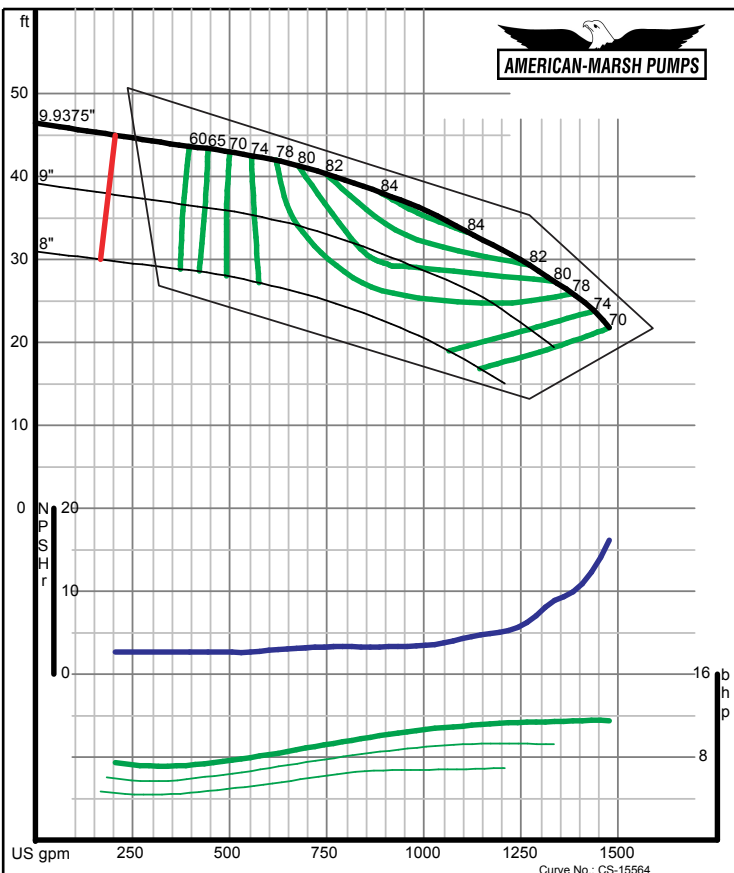

340 Series Double Suction

HD

1200 RPM Performance Curves

Enclosed Impellers

340 SERIES HD SPLIT CASE PERFORMANCE CURVES - 1200 RPM

American-Marsh Pumps **Size: 2x3-15 HD**
Speed: 1160 rpm

09/03/02

American-Marsh Pumps **Size: 3x4-10 HD**
Speed: 1160 rpm

340 SERIES HD SPLIT CASE PERFORMANCE CURVES - 1200 RPM

340 SERIES HD SPLIT CASE PERFORMANCE CURVES - 1200 RPM

340 SERIES HD SPLIT CASE PERFORMANCE CURVES - 1200 RPM

340 SERIES HD SPLIT CASE PERFORMANCE CURVES - 1200 RPM

American-Marsh Pumps

**Size: 5x8-18 HD
Speed: 1160 rpm**

10/28/02

American-Marsh Pumps

**Size: 6x8-10 HD
Speed: 1160 rpm**

09/03/02

340 SERIES HD SPLIT CASE PERFORMANCE CURVES - 1200 RPM

American-Marsh Pumps

340 SERIES HD SPLIT CASE PERFORMANCE CURVES - 1200 RPM

340 SERIES HD SPLIT CASE PERFORMANCE CURVES - 1200 RPM

340 SERIES HD SPLIT CASE PERFORMANCE CURVES - 1200 RPM

American-Marsh Pumps **Size: 10x12-16 HD**
Speed: 1170 rpm