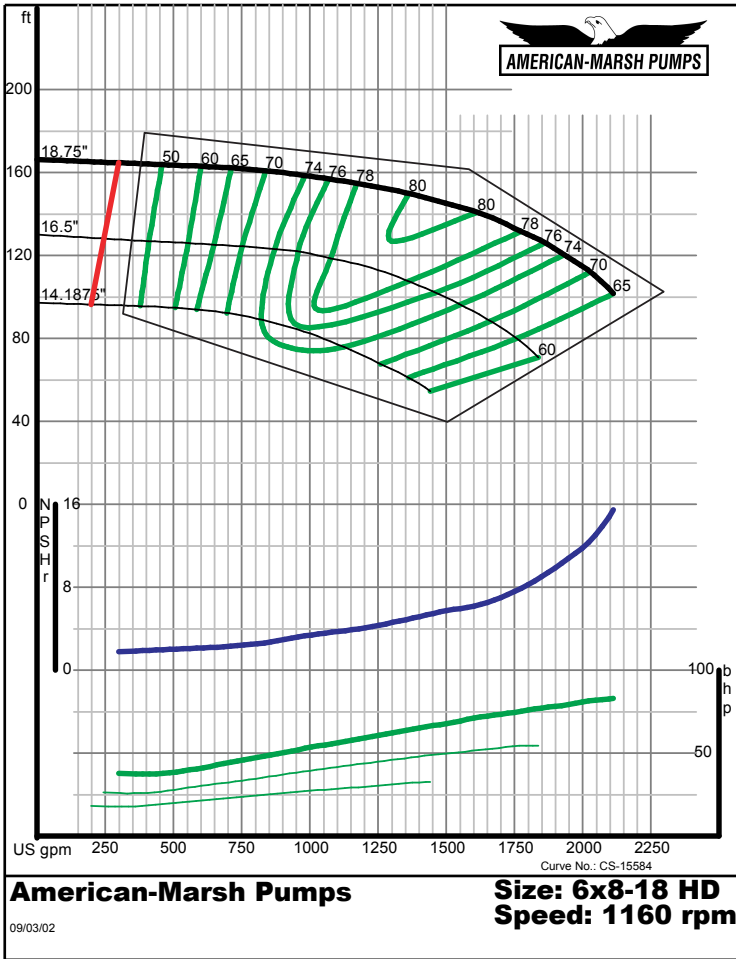

**Size: 6x8-12 HD
Speed: 1160 rpm**

09/03/02

American-Marsh Pumps

**Size: 6x8-15 HD
Speed: 1160 rpm**

09/03/02

340 SERIES HD SPLIT CASE PERFORMANCE CURVES - 1200 RPM

340 SERIES HD SPLIT CASE PERFORMANCE CURVES - 1200 RPM

340 SERIES HD SPLIT CASE PERFORMANCE CURVES - 1200 RPM

340 SERIES HD SPLIT CASE PERFORMANCE CURVES - 1200 RPM

340 SERIES HD SPLIT CASE PERFORMANCE CURVES - 1200 RPM

American-Marsh Pumps **Size: 10x12-16 HD**
Speed: 1170 rpm

09/03/02

American-Marsh Pumps **Size: 10x12-20 HD**
Speed: 1170 rpm

09/03/02

340 SERIES HD SPLIT CASE PERFORMANCE CURVES - 1200 RPM

American-Marsh Pumps **Size: 10x12-27 HD**
Speed: 1170 rpm

09/03/02

American-Marsh Pumps **Size: 12x14-14 HD**
Speed: 1170 rpm