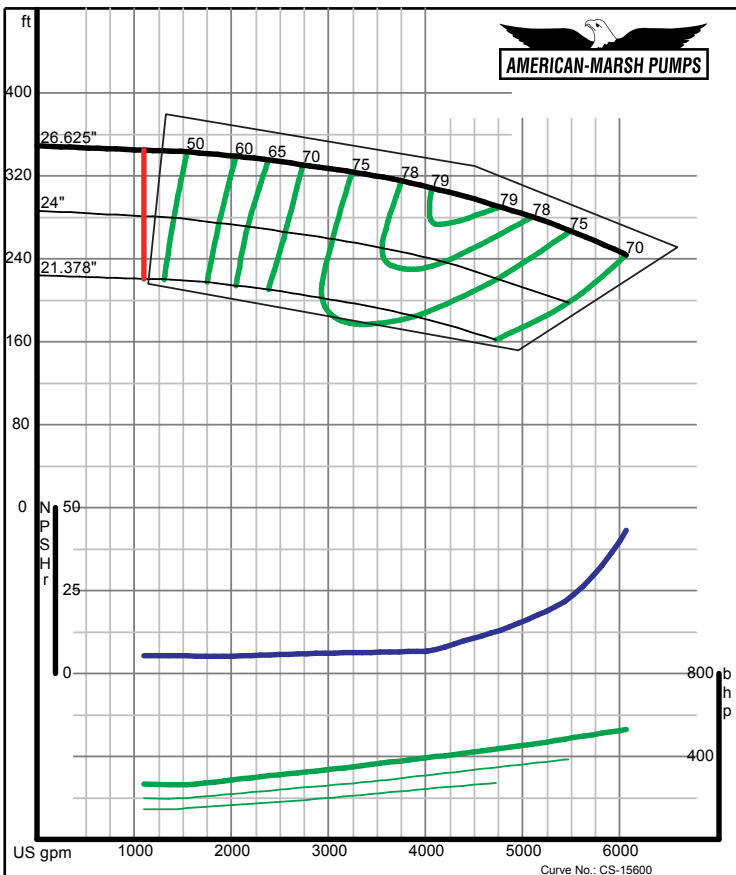

340 SERIES HD SPLIT CASE PERFORMANCE CURVES - 1200 RPM

340 SERIES HD SPLIT CASE PERFORMANCE CURVES - 1200 RPM

340 SERIES HD SPLIT CASE PERFORMANCE CURVES - 1200 RPM

American-Marsh Pumps **Size: 10x12-16 HD**
Speed: 1170 rpm

09/03/02

American-Marsh Pumps **Size: 10x12-20 HD**
Speed: 1170 rpm

09/03/02

340 SERIES HD SPLIT CASE PERFORMANCE CURVES - 1200 RPM

American-Marsh Pumps **Size: 10x12-27 HD**
Speed: 1170 rpm

09/03/02

American-Marsh Pumps **Size: 12x14-14 HD**
Speed: 1170 rpm