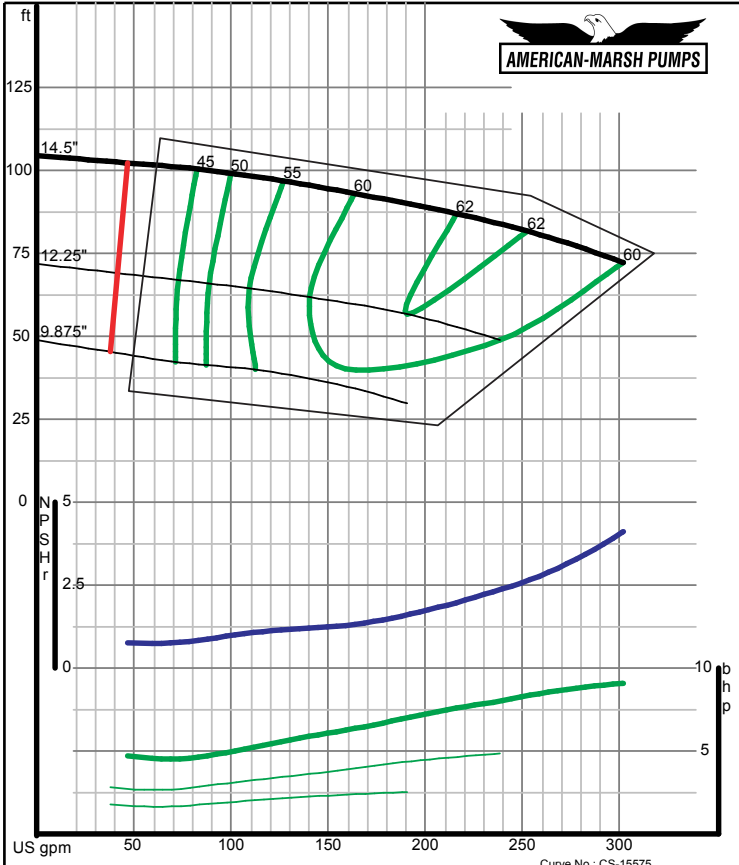

340 Series Double Suction

HD

1200 RPM Performance Curves

Enclosed Impellers

340 SERIES HD SPLIT CASE PERFORMANCE CURVES - 1200 RPM

American-Marsh Pumps **Size: 2x3-15 HD**
Speed: 1160 rpm

09/03/02

American-Marsh Pumps **Size: 3x4-10 HD**
Speed: 1160 rpm

09/03/02

340 SERIES HD SPLIT CASE PERFORMANCE CURVES - 1200 RPM

American-Marsh Pumps **Size: 3x4-12 HD**
Speed: 1160 rpm

09/03/02

American-Marsh Pumps **Size: 3x4-15 HD**
Speed: 1160 rpm

09/03/02

340 SERIES HD SPLIT CASE PERFORMANCE CURVES - 1200 RPM

340 SERIES HD SPLIT CASE PERFORMANCE CURVES - 1200 RPM

340 SERIES HD SPLIT CASE PERFORMANCE CURVES - 1200 RPM

340 SERIES HD SPLIT CASE PERFORMANCE CURVES - 1200 RPM

American-Marsh Pumps **Size: 10x12-16 HD**
Speed: 1170 rpm

340 SERIES HD SPLIT CASE PERFORMANCE CURVES - 1200 RPM

American-Marsh Pumps
09/03/02
Size: 14x18-18 HD
Speed: 1170 rpm

American-Marsh Pumps
09/03/02
Size: 14x18-22 HD
Speed: 1170 rpm

340 SERIES HD SPLIT CASE PERFORMANCE CURVES - 1200 RPM