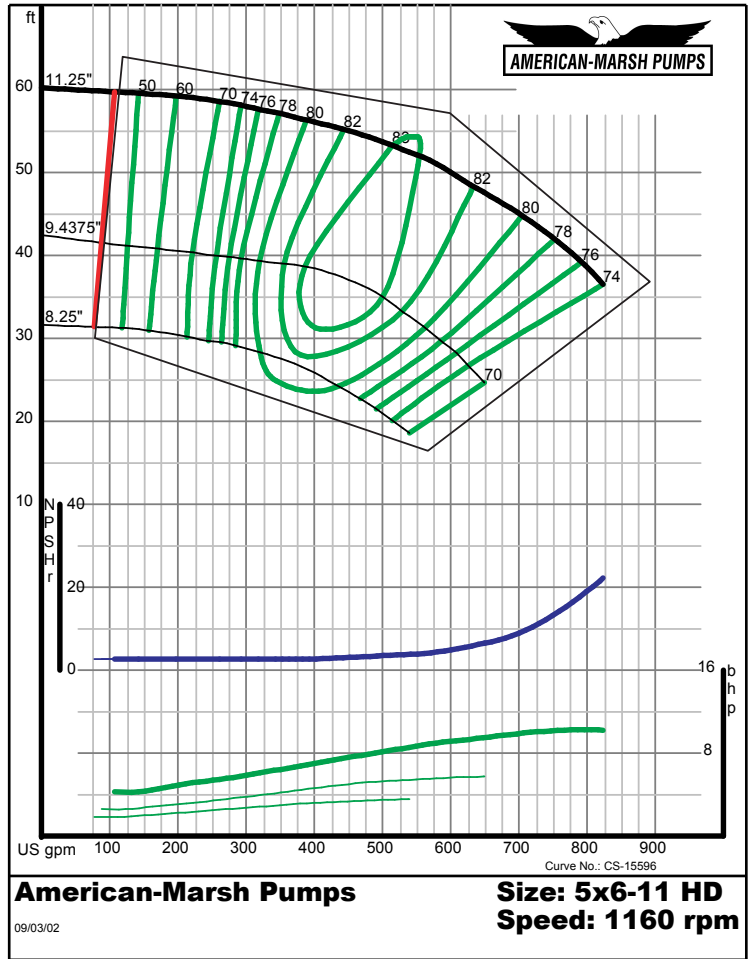

340 SERIES HD SPLIT CASE PERFORMANCE CURVES - 1200 RPM