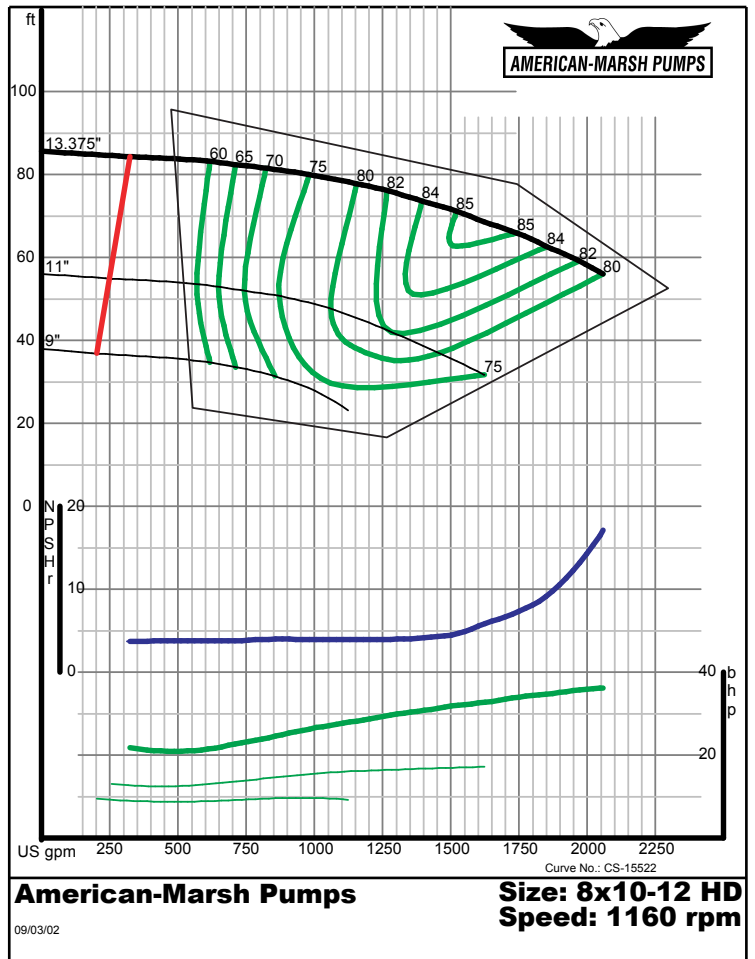

**Size: 6x8-12 HD
Speed: 1160 rpm**

09/03/02

American-Marsh Pumps

**Size: 6x8-15 HD
Speed: 1160 rpm**

09/03/02

340 SERIES HD SPLIT CASE PERFORMANCE CURVES - 1200 RPM

340 SERIES HD SPLIT CASE PERFORMANCE CURVES - 1200 RPM

340 SERIES HD SPLIT CASE PERFORMANCE CURVES - 1200 RPM

340 SERIES HD SPLIT CASE PERFORMANCE CURVES - 1200 RPM

340 SERIES HD SPLIT CASE PERFORMANCE CURVES - 1200 RPM

American-Marsh Pumps **Size: 10x12-16 HD**
Speed: 1170 rpm