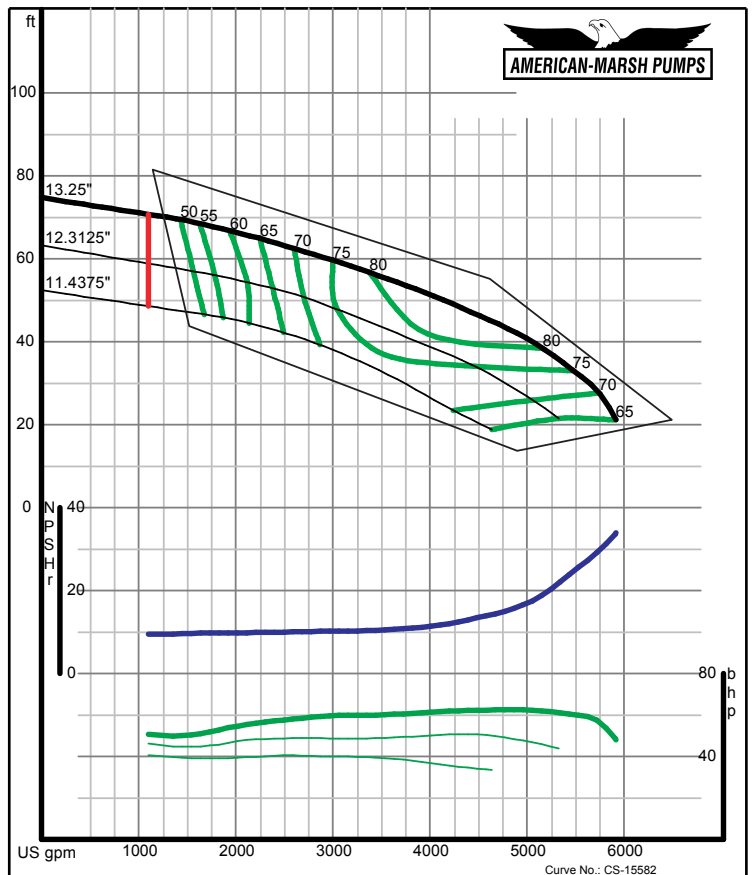

340 SERIES HD SPLIT CASE PERFORMANCE CURVES - 1200 RPM

340 SERIES HD SPLIT CASE PERFORMANCE CURVES - 1200 RPM

340 SERIES HD SPLIT CASE PERFORMANCE CURVES - 1200 RPM

American-Marsh Pumps **Size: 10x12-16 HD**
Speed: 1170 rpm

09/03/02

American-Marsh Pumps **Size: 10x12-20 HD**
Speed: 1170 rpm

09/03/02

340 SERIES HD SPLIT CASE PERFORMANCE CURVES - 1200 RPM

American-Marsh Pumps **Size: 10x12-27 HD**
Speed: 1170 rpm

09/03/02

American-Marsh Pumps **Size: 12x14-14 HD**
Speed: 1170 rpm

09/03/02

340 SERIES HD SPLIT CASE PERFORMANCE CURVES - 1200 RPM

American-Marsh Pumps **Size: 12x14-18 HD**
Speed: 1170 rpm
 09/03/02 Curve No.: CS-15587

American-Marsh Pumps **Size: 12x14-23 HD**
Speed: 1170 rpm
 09/03/02 Curve No.: CS-15597