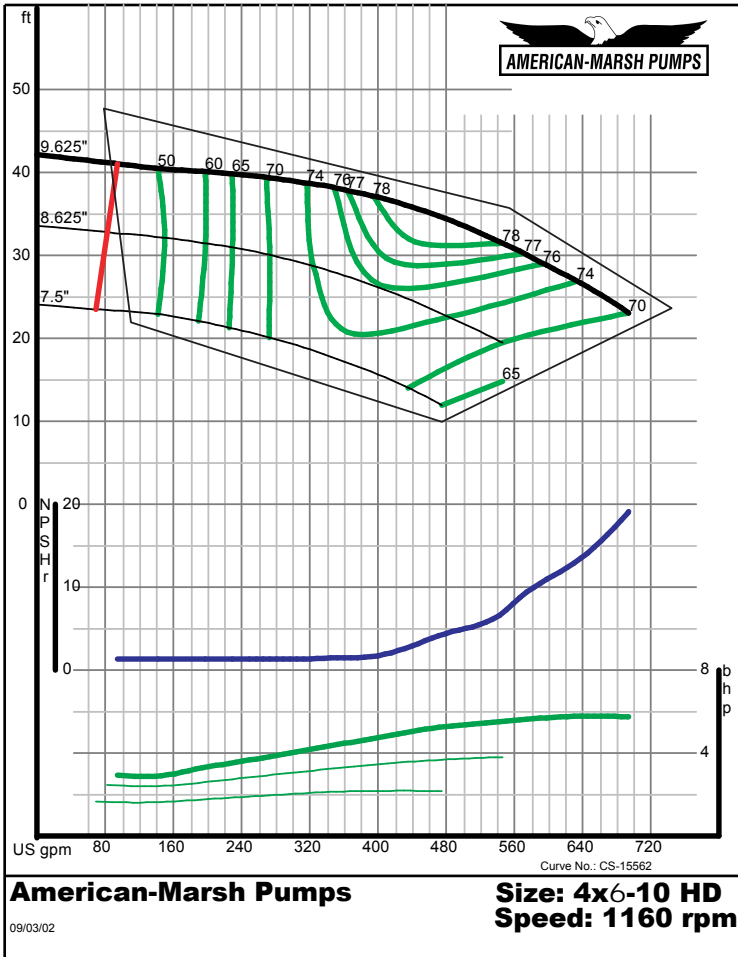

340 Series Double Suction

HD

1200 RPM Performance Curves

Enclosed Impellers

340 SERIES HD SPLIT CASE PERFORMANCE CURVES - 1200 RPM

American-Marsh Pumps **Size: 2x3-15 HD**
Speed: 1160 rpm

09/03/02

American-Marsh Pumps **Size: 3x4-10 HD**
Speed: 1160 rpm

09/03/02

340 SERIES HD SPLIT CASE PERFORMANCE CURVES - 1200 RPM

American-Marsh Pumps **Size: 3x4-12 HD**
Speed: 1160 rpm

09/03/02

American-Marsh Pumps **Size: 3x4-15 HD**
Speed: 1160 rpm

09/03/02

340 SERIES HD SPLIT CASE PERFORMANCE CURVES - 1200 RPM