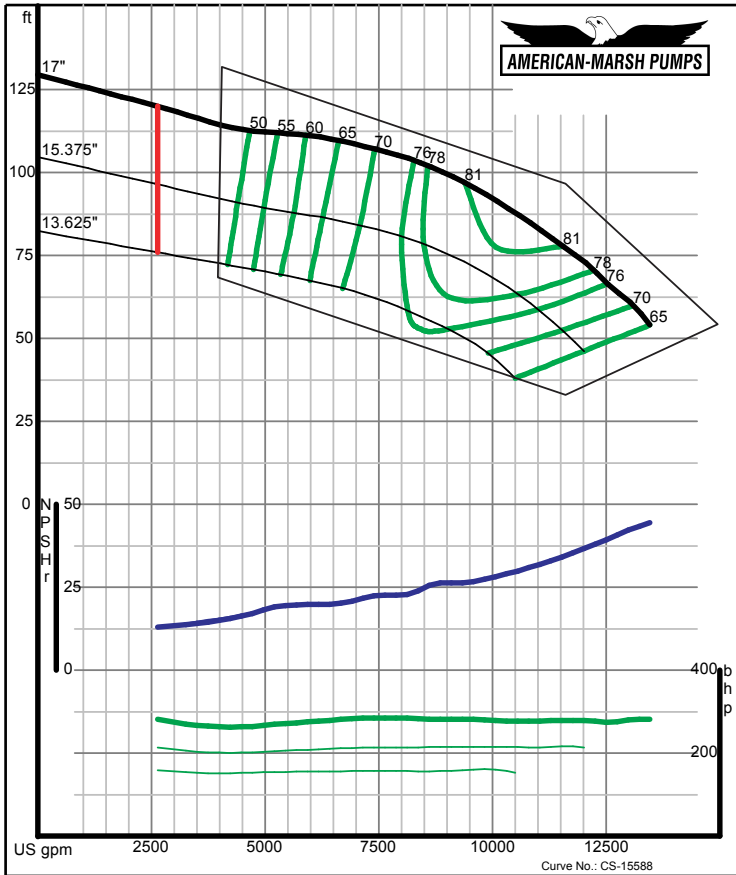

09/03/02

340 SERIES HD SPLIT CASE PERFORMANCE CURVES - 1200 RPM

American-Marsh Pumps **Size: 12x14-18 HD**
Speed: 1170 rpm
 09/03/02 Curve No.: CS-15587

American-Marsh Pumps **Size: 12x14-23 HD**
Speed: 1170 rpm
 09/03/02 Curve No.: CS-15597

340 SERIES HD SPLIT CASE PERFORMANCE CURVES - 1200 RPM

American-Marsh Pumps **Size: 12x14-30 HD**
Speed: 1170 rpm
 09/03/02 Curve No.: CS-15603

American-Marsh Pumps **Size: 14x14-15 HD**
Speed: 1170 rpm
 09/03/02 Curve No.: CS-15583

340 SERIES HD SPLIT CASE PERFORMANCE CURVES - 1200 RPM

American-Marsh Pumps
09/03/02
Size: 14x18-18 HD
Speed: 1170 rpm

American-Marsh Pumps
09/03/02
Size: 14x18-22 HD
Speed: 1170 rpm

340 SERIES HD SPLIT CASE PERFORMANCE CURVES - 1200 RPM

American-Marsh Pumps
09/03/02
Size: 14x18-26 HD
Speed: 1170 rpm

Intentionally Left Blank