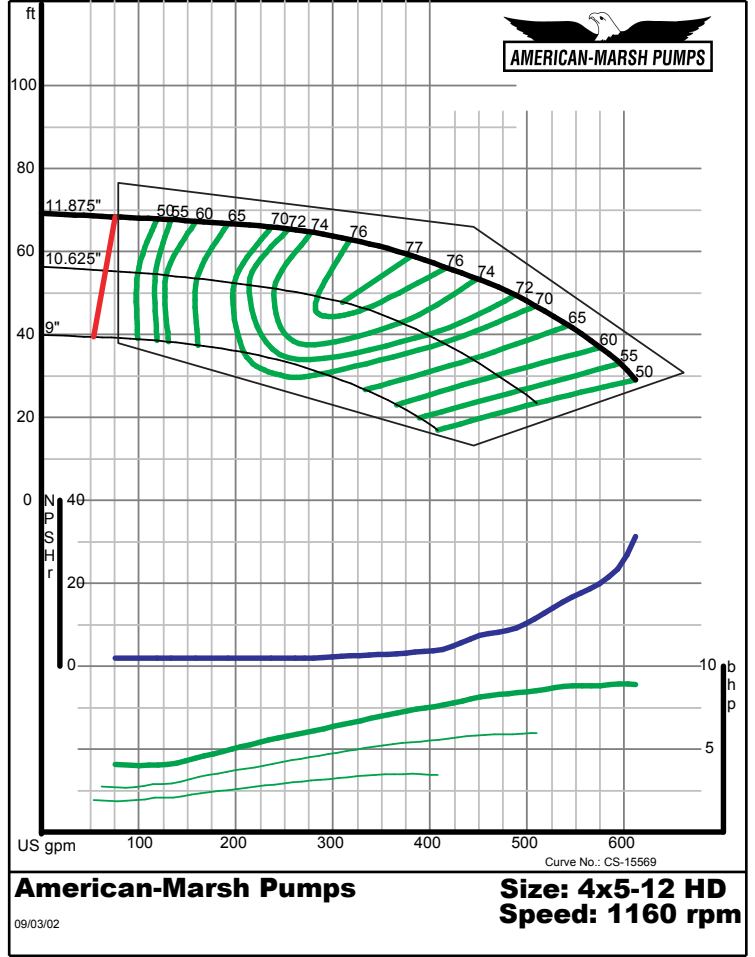

340 Series Double Suction

HD

1200 RPM Performance Curves

Enclosed Impellers

340 SERIES HD SPLIT CASE PERFORMANCE CURVES - 1200 RPM

American-Marsh Pumps **Size: 2x3-15 HD**
Speed: 1160 rpm

09/03/02

American-Marsh Pumps **Size: 3x4-10 HD**
Speed: 1160 rpm

09/03/02

340 SERIES HD SPLIT CASE PERFORMANCE CURVES - 1200 RPM

American-Marsh Pumps **Size: 3x4-12 HD**
Speed: 1160 rpm

09/03/02

American-Marsh Pumps **Size: 3x4-15 HD**
Speed: 1160 rpm

09/03/02

340 SERIES HD SPLIT CASE PERFORMANCE CURVES - 1200 RPM

340 SERIES HD SPLIT CASE PERFORMANCE CURVES - 1200 RPM

340 SERIES HD SPLIT CASE PERFORMANCE CURVES - 1200 RPM

340 SERIES HD SPLIT CASE PERFORMANCE CURVES - 1200 RPM

American-Marsh Pumps **Size: 10x12-16 HD**
Speed: 1170 rpm