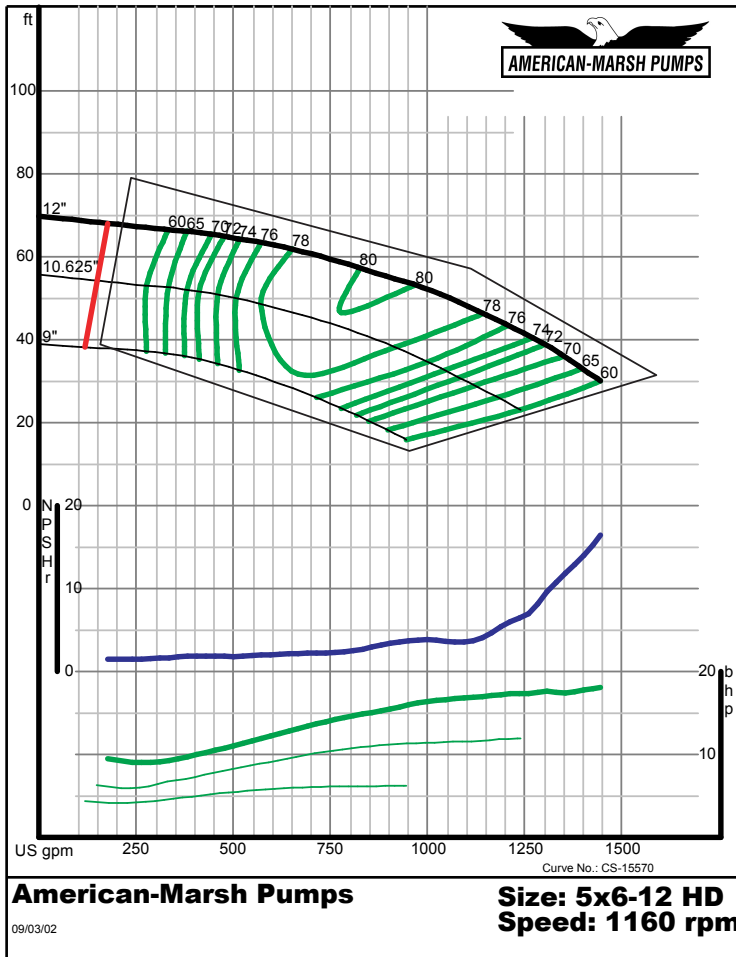

340 SERIES HD SPLIT CASE PERFORMANCE CURVES - 1200 RPM