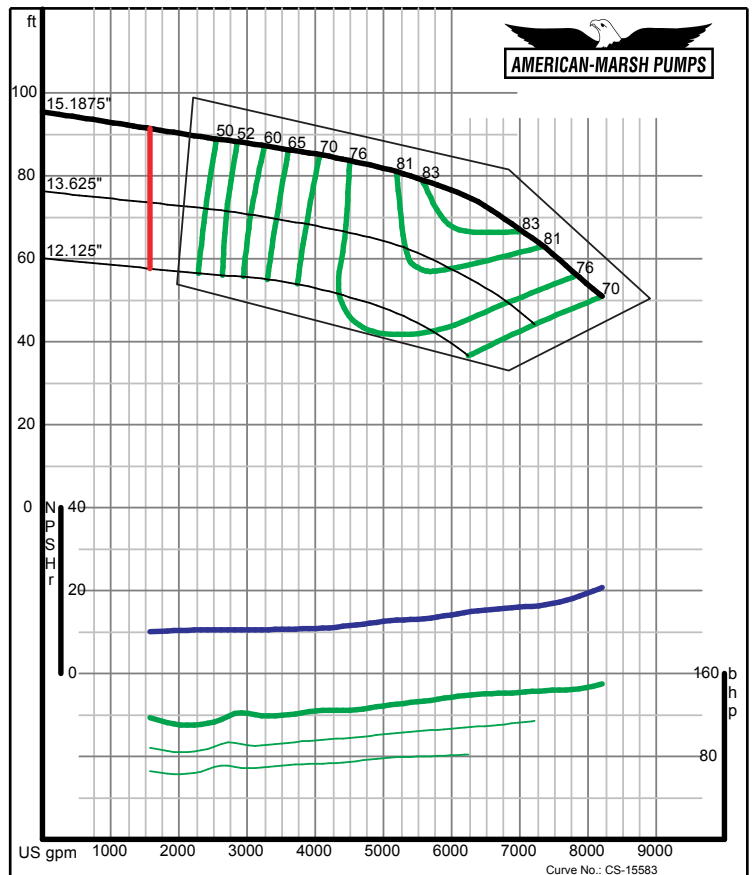

09/03/02

American-Marsh Pumps **Size: 10x12-20 HD**
Speed: 1170 rpm

09/03/02

340 SERIES HD SPLIT CASE PERFORMANCE CURVES - 1200 RPM

American-Marsh Pumps **Size: 10x12-27 HD**
Speed: 1170 rpm

09/03/02

American-Marsh Pumps **Size: 12x14-14 HD**
Speed: 1170 rpm

09/03/02

340 SERIES HD SPLIT CASE PERFORMANCE CURVES - 1200 RPM

American-Marsh Pumps **Size: 12x14-18 HD**
Speed: 1170 rpm
 09/03/02 Curve No.: CS-15587

American-Marsh Pumps **Size: 12x14-23 HD**
Speed: 1170 rpm
 09/03/02 Curve No.: CS-15597

340 SERIES HD SPLIT CASE PERFORMANCE CURVES - 1200 RPM

American-Marsh Pumps **Size: 12x14-30 HD**
Speed: 1170 rpm
 09/03/02 Curve No.: CS-15603

American-Marsh Pumps **Size: 14x14-15 HD**
Speed: 1170 rpm
 09/03/02 Curve No.: CS-15583

340 SERIES HD SPLIT CASE PERFORMANCE CURVES - 1200 RPM

American-Marsh Pumps
09/03/02
Size: 14x18-18 HD
Speed: 1170 rpm

American-Marsh Pumps
09/03/02
Size: 14x18-22 HD
Speed: 1170 rpm

340 SERIES HD SPLIT CASE PERFORMANCE CURVES - 1200 RPM