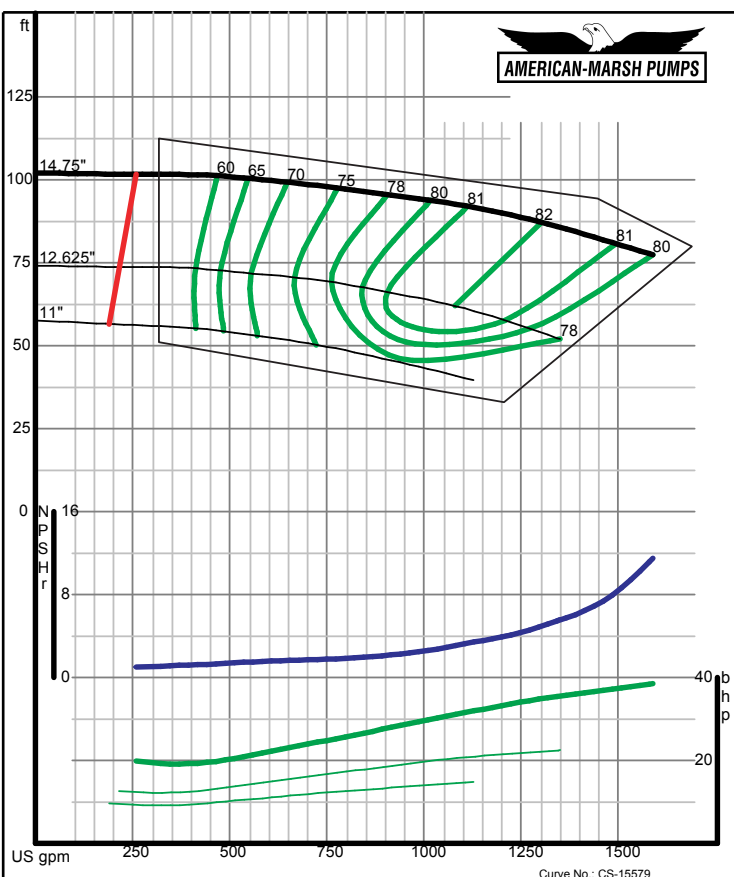

American-Marsh Pumps

**Size: 5x8-18 HD
Speed: 1160 rpm**

10/28/02

American-Marsh Pumps

**Size: 6x8-10 HD
Speed: 1160 rpm**

09/03/02

340 SERIES HD SPLIT CASE PERFORMANCE CURVES - 1200 RPM

American-Marsh Pumps

**Size: 6x8-12 HD
Speed: 1160 rpm**

09/03/02

American-Marsh Pumps

**Size: 6x8-15 HD
Speed: 1160 rpm**

09/03/02

340 SERIES HD SPLIT CASE PERFORMANCE CURVES - 1200 RPM

340 SERIES HD SPLIT CASE PERFORMANCE CURVES - 1200 RPM

340 SERIES HD SPLIT CASE PERFORMANCE CURVES - 1200 RPM

340 SERIES HD SPLIT CASE PERFORMANCE CURVES - 1200 RPM

340 SERIES HD SPLIT CASE PERFORMANCE CURVES - 1200 RPM

American-Marsh Pumps **Size: 10x12-16 HD**
Speed: 1170 rpm