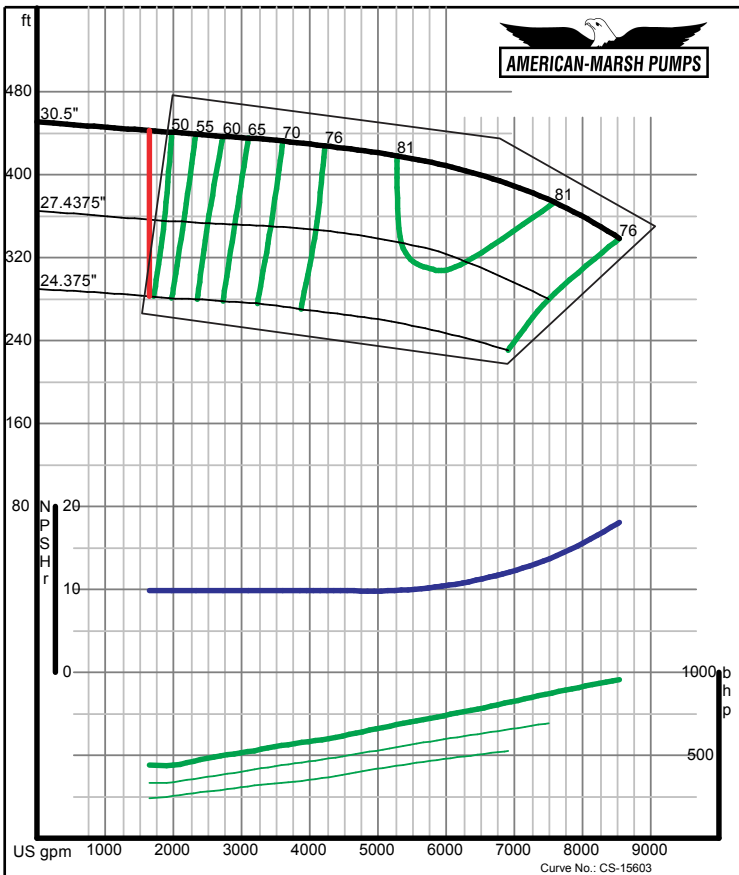

09/03/02

American-Marsh Pumps **Size: 10x12-20 HD**
Speed: 1170 rpm

09/03/02

340 SERIES HD SPLIT CASE PERFORMANCE CURVES - 1200 RPM

American-Marsh Pumps **Size: 10x12-27 HD**
Speed: 1170 rpm

09/03/02

American-Marsh Pumps **Size: 12x14-14 HD**
Speed: 1170 rpm

09/03/02

340 SERIES HD SPLIT CASE PERFORMANCE CURVES - 1200 RPM

American-Marsh Pumps **Size: 12x14-18 HD**
Speed: 1170 rpm
 09/03/02 Curve No.: CS-15587

American-Marsh Pumps **Size: 12x14-23 HD**
Speed: 1170 rpm
 09/03/02 Curve No.: CS-15597

340 SERIES HD SPLIT CASE PERFORMANCE CURVES - 1200 RPM

American-Marsh Pumps **Size: 12x14-30 HD**
Speed: 1170 rpm
 09/03/02 Curve No.: CS-15603

American-Marsh Pumps **Size: 14x14-15 HD**
Speed: 1170 rpm
 09/03/02 Curve No.: CS-15583

340 SERIES HD SPLIT CASE PERFORMANCE CURVES - 1200 RPM

American-Marsh Pumps
09/03/02
Size: 14x18-18 HD
Speed: 1170 rpm

American-Marsh Pumps
09/03/02
Size: 14x18-22 HD
Speed: 1170 rpm

340 SERIES HD SPLIT CASE PERFORMANCE CURVES - 1200 RPM