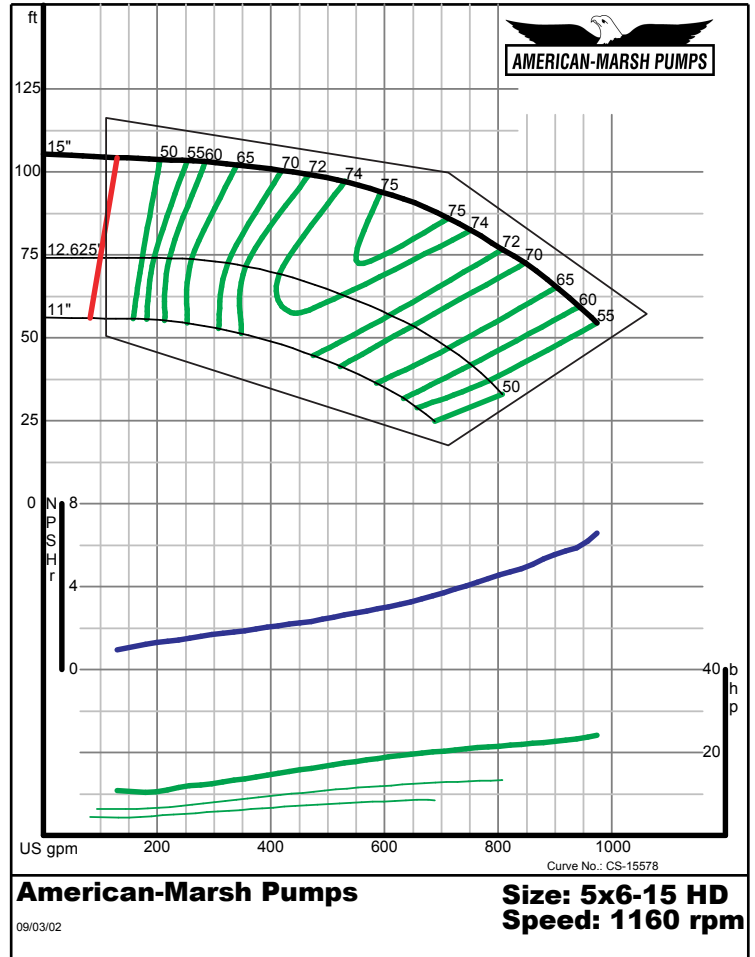

340 SERIES HD SPLIT CASE PERFORMANCE CURVES - 1200 RPM