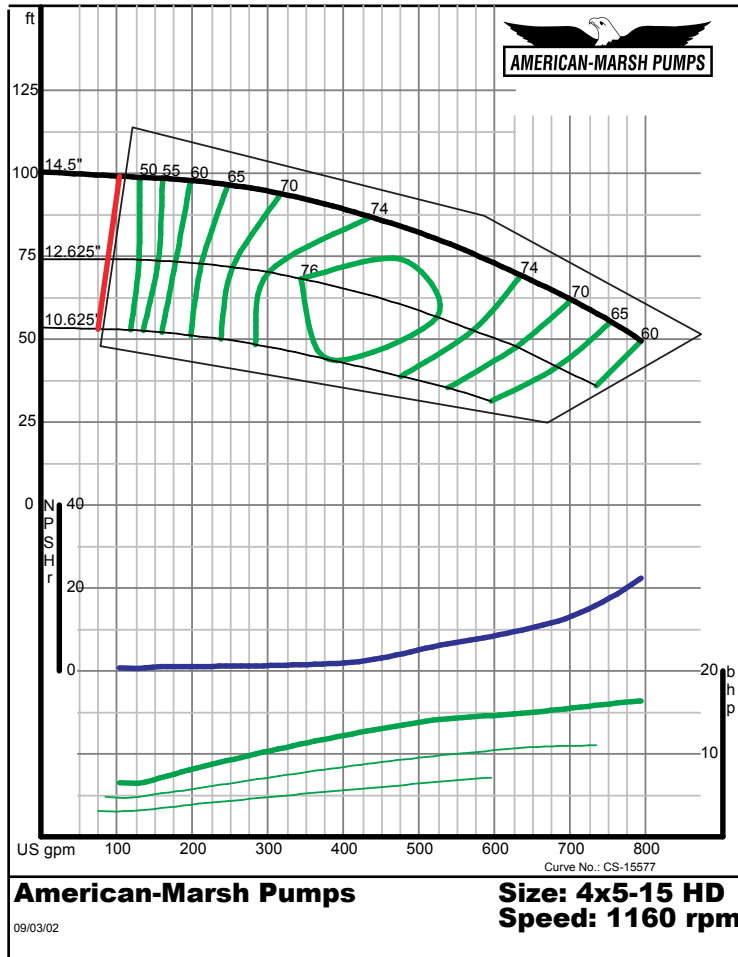

340 SERIES HD SPLIT CASE PERFORMANCE CURVES - 1200 RPM