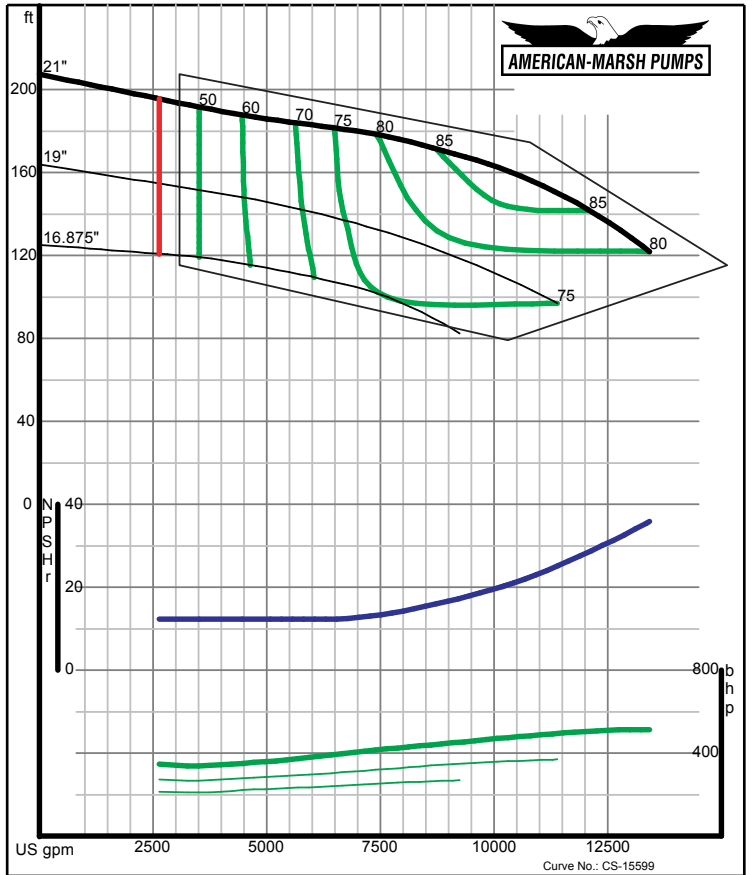

09/03/02

340 SERIES HD SPLIT CASE PERFORMANCE CURVES - 1200 RPM

American-Marsh Pumps **Size: 12x14-18 HD**
Speed: 1170 rpm
 09/03/02 Curve No.: CS-15587

American-Marsh Pumps **Size: 12x14-23 HD**
Speed: 1170 rpm
 09/03/02 Curve No.: CS-15597

340 SERIES HD SPLIT CASE PERFORMANCE CURVES - 1200 RPM

American-Marsh Pumps **Size: 12x14-30 HD**
Speed: 1170 rpm
 09/03/02 Curve No.: CS-15603

American-Marsh Pumps **Size: 14x14-15 HD**
Speed: 1170 rpm
 09/03/02 Curve No.: CS-15583

340 SERIES HD SPLIT CASE PERFORMANCE CURVES - 1200 RPM

American-Marsh Pumps
09/03/02
Size: 14x18-18 HD
Speed: 1170 rpm

American-Marsh Pumps
09/03/02
Size: 14x18-22 HD
Speed: 1170 rpm

340 SERIES HD SPLIT CASE PERFORMANCE CURVES - 1200 RPM

American-Marsh Pumps
09/03/02
Size: 14x18-26 HD
Speed: 1170 rpm

Intentionally Left Blank