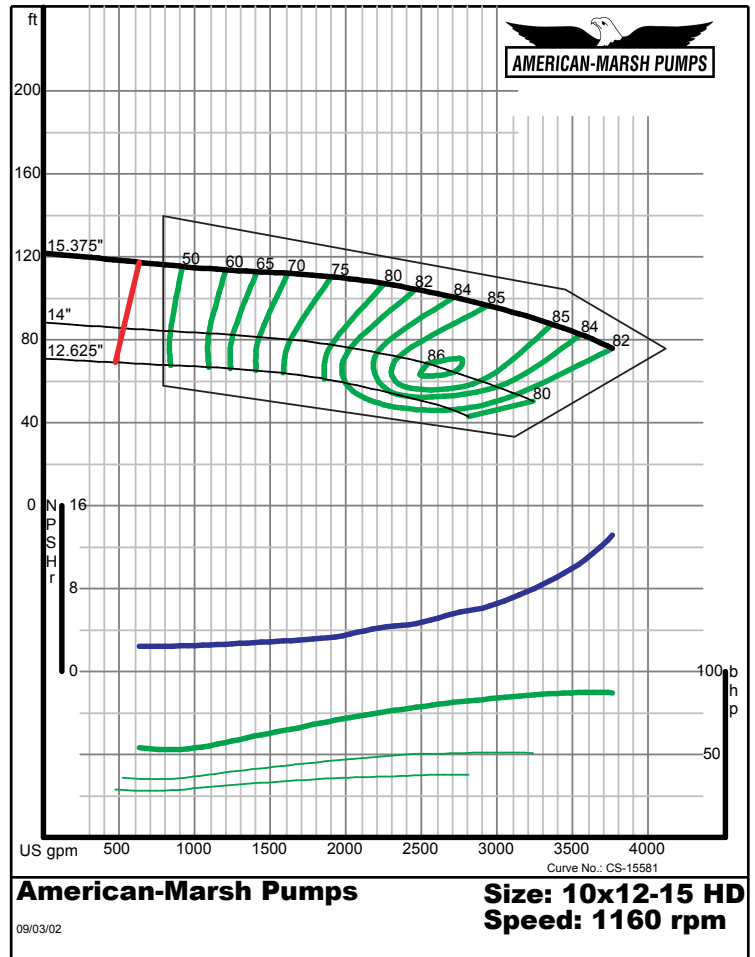

**Size: 6x8-12 HD
Speed: 1160 rpm**

09/03/02

American-Marsh Pumps

**Size: 6x8-15 HD
Speed: 1160 rpm**

09/03/02

340 SERIES HD SPLIT CASE PERFORMANCE CURVES - 1200 RPM

340 SERIES HD SPLIT CASE PERFORMANCE CURVES - 1200 RPM

340 SERIES HD SPLIT CASE PERFORMANCE CURVES - 1200 RPM

340 SERIES HD SPLIT CASE PERFORMANCE CURVES - 1200 RPM

340 SERIES HD SPLIT CASE PERFORMANCE CURVES - 1200 RPM

American-Marsh Pumps **Size: 10x12-16 HD**
Speed: 1170 rpm