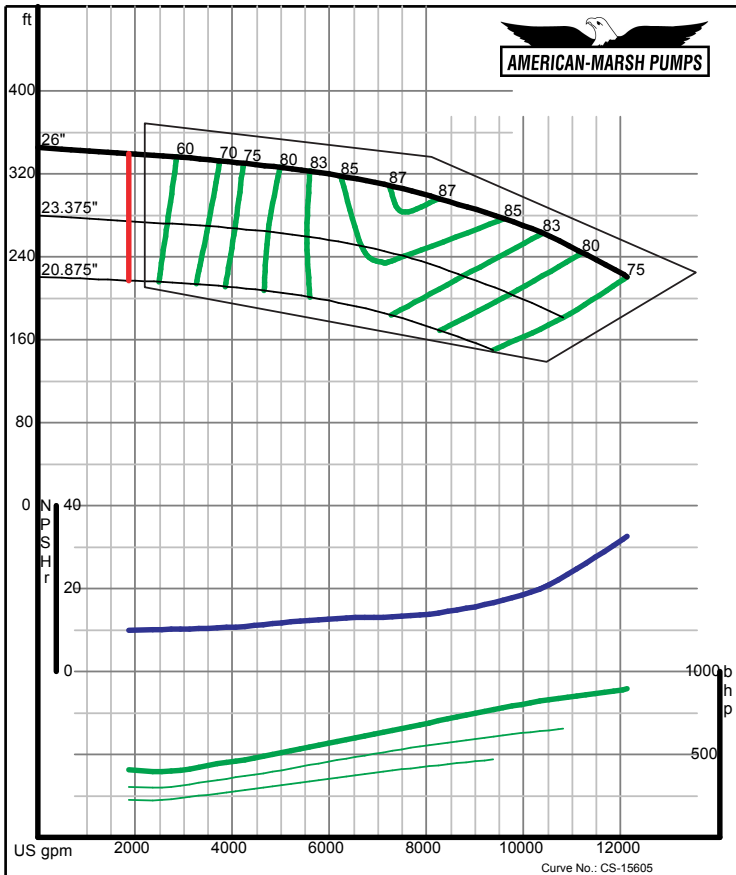

09/03/02

340 SERIES HD SPLIT CASE PERFORMANCE CURVES - 1200 RPM

American-Marsh Pumps **Size: 12x14-18 HD**
Speed: 1170 rpm
 09/03/02 Curve No.: CS-15587

American-Marsh Pumps **Size: 12x14-23 HD**
Speed: 1170 rpm
 09/03/02 Curve No.: CS-15597

340 SERIES HD SPLIT CASE PERFORMANCE CURVES - 1200 RPM

American-Marsh Pumps **Size: 12x14-30 HD**
Speed: 1170 rpm
 09/03/02 Curve No.: CS-15603

American-Marsh Pumps **Size: 14x14-15 HD**
Speed: 1170 rpm
 09/03/02 Curve No.: CS-15583

340 SERIES HD SPLIT CASE PERFORMANCE CURVES - 1200 RPM

American-Marsh Pumps
09/03/02
Size: 14x18-18 HD
Speed: 1170 rpm

American-Marsh Pumps
09/03/02
Size: 14x18-22 HD
Speed: 1170 rpm

340 SERIES HD SPLIT CASE PERFORMANCE CURVES - 1200 RPM

American-Marsh Pumps
09/03/02
Size: 14x18-26 HD
Speed: 1170 rpm

Intentionally Left Blank