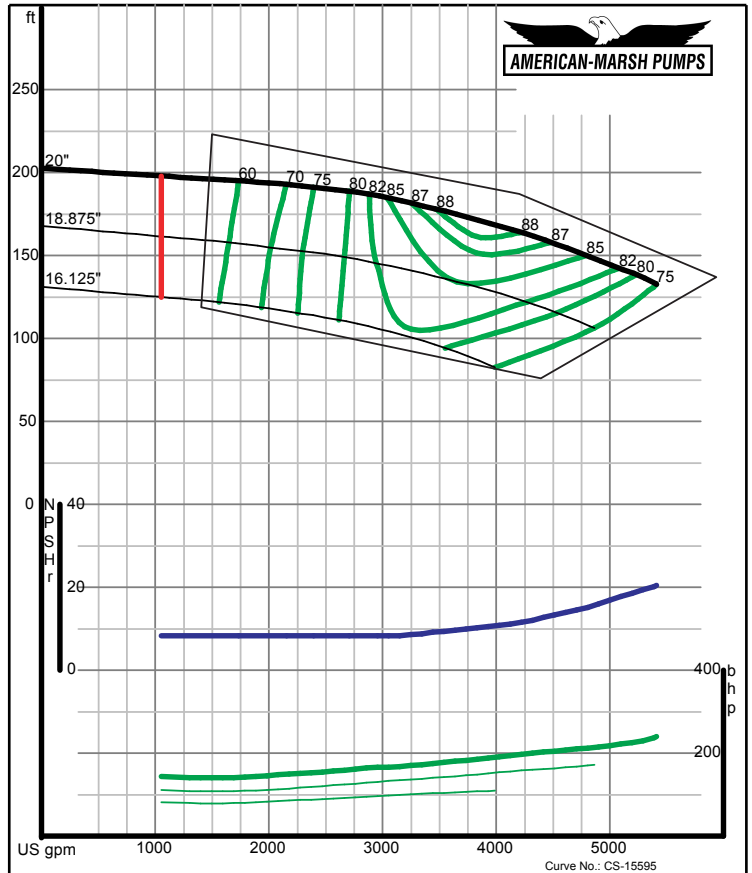

340 SERIES HD SPLIT CASE PERFORMANCE CURVES - 1200 RPM

340 SERIES HD SPLIT CASE PERFORMANCE CURVES - 1200 RPM

340 SERIES HD SPLIT CASE PERFORMANCE CURVES - 1200 RPM

American-Marsh Pumps **Size: 10x12-16 HD**
Speed: 1170 rpm

09/03/02

American-Marsh Pumps **Size: 10x12-20 HD**
Speed: 1170 rpm

09/03/02

340 SERIES HD SPLIT CASE PERFORMANCE CURVES - 1200 RPM

American-Marsh Pumps **Size: 10x12-27 HD**
Speed: 1170 rpm

09/03/02

American-Marsh Pumps **Size: 12x14-14 HD**
Speed: 1170 rpm