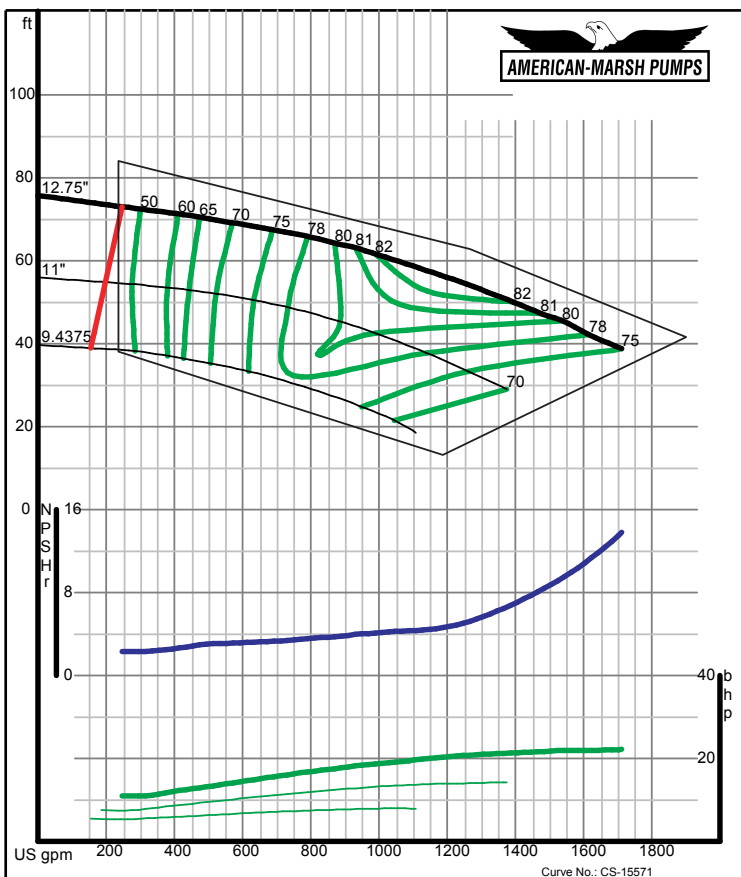

American-Marsh Pumps

**Size: 5x8-18 HD
Speed: 1160 rpm**

10/28/02

American-Marsh Pumps

**Size: 6x8-10 HD
Speed: 1160 rpm**

09/03/02

340 SERIES HD SPLIT CASE PERFORMANCE CURVES - 1200 RPM

American-Marsh Pumps

**Size: 6x8-12 HD
Speed: 1160 rpm**

09/03/02

American-Marsh Pumps

**Size: 6x8-15 HD
Speed: 1160 rpm**

09/03/02

340 SERIES HD SPLIT CASE PERFORMANCE CURVES - 1200 RPM

340 SERIES HD SPLIT CASE PERFORMANCE CURVES - 1200 RPM

340 SERIES HD SPLIT CASE PERFORMANCE CURVES - 1200 RPM

340 SERIES HD SPLIT CASE PERFORMANCE CURVES - 1200 RPM

340 SERIES HD SPLIT CASE PERFORMANCE CURVES - 1200 RPM

American-Marsh Pumps **Size: 10x12-16 HD**
Speed: 1170 rpm