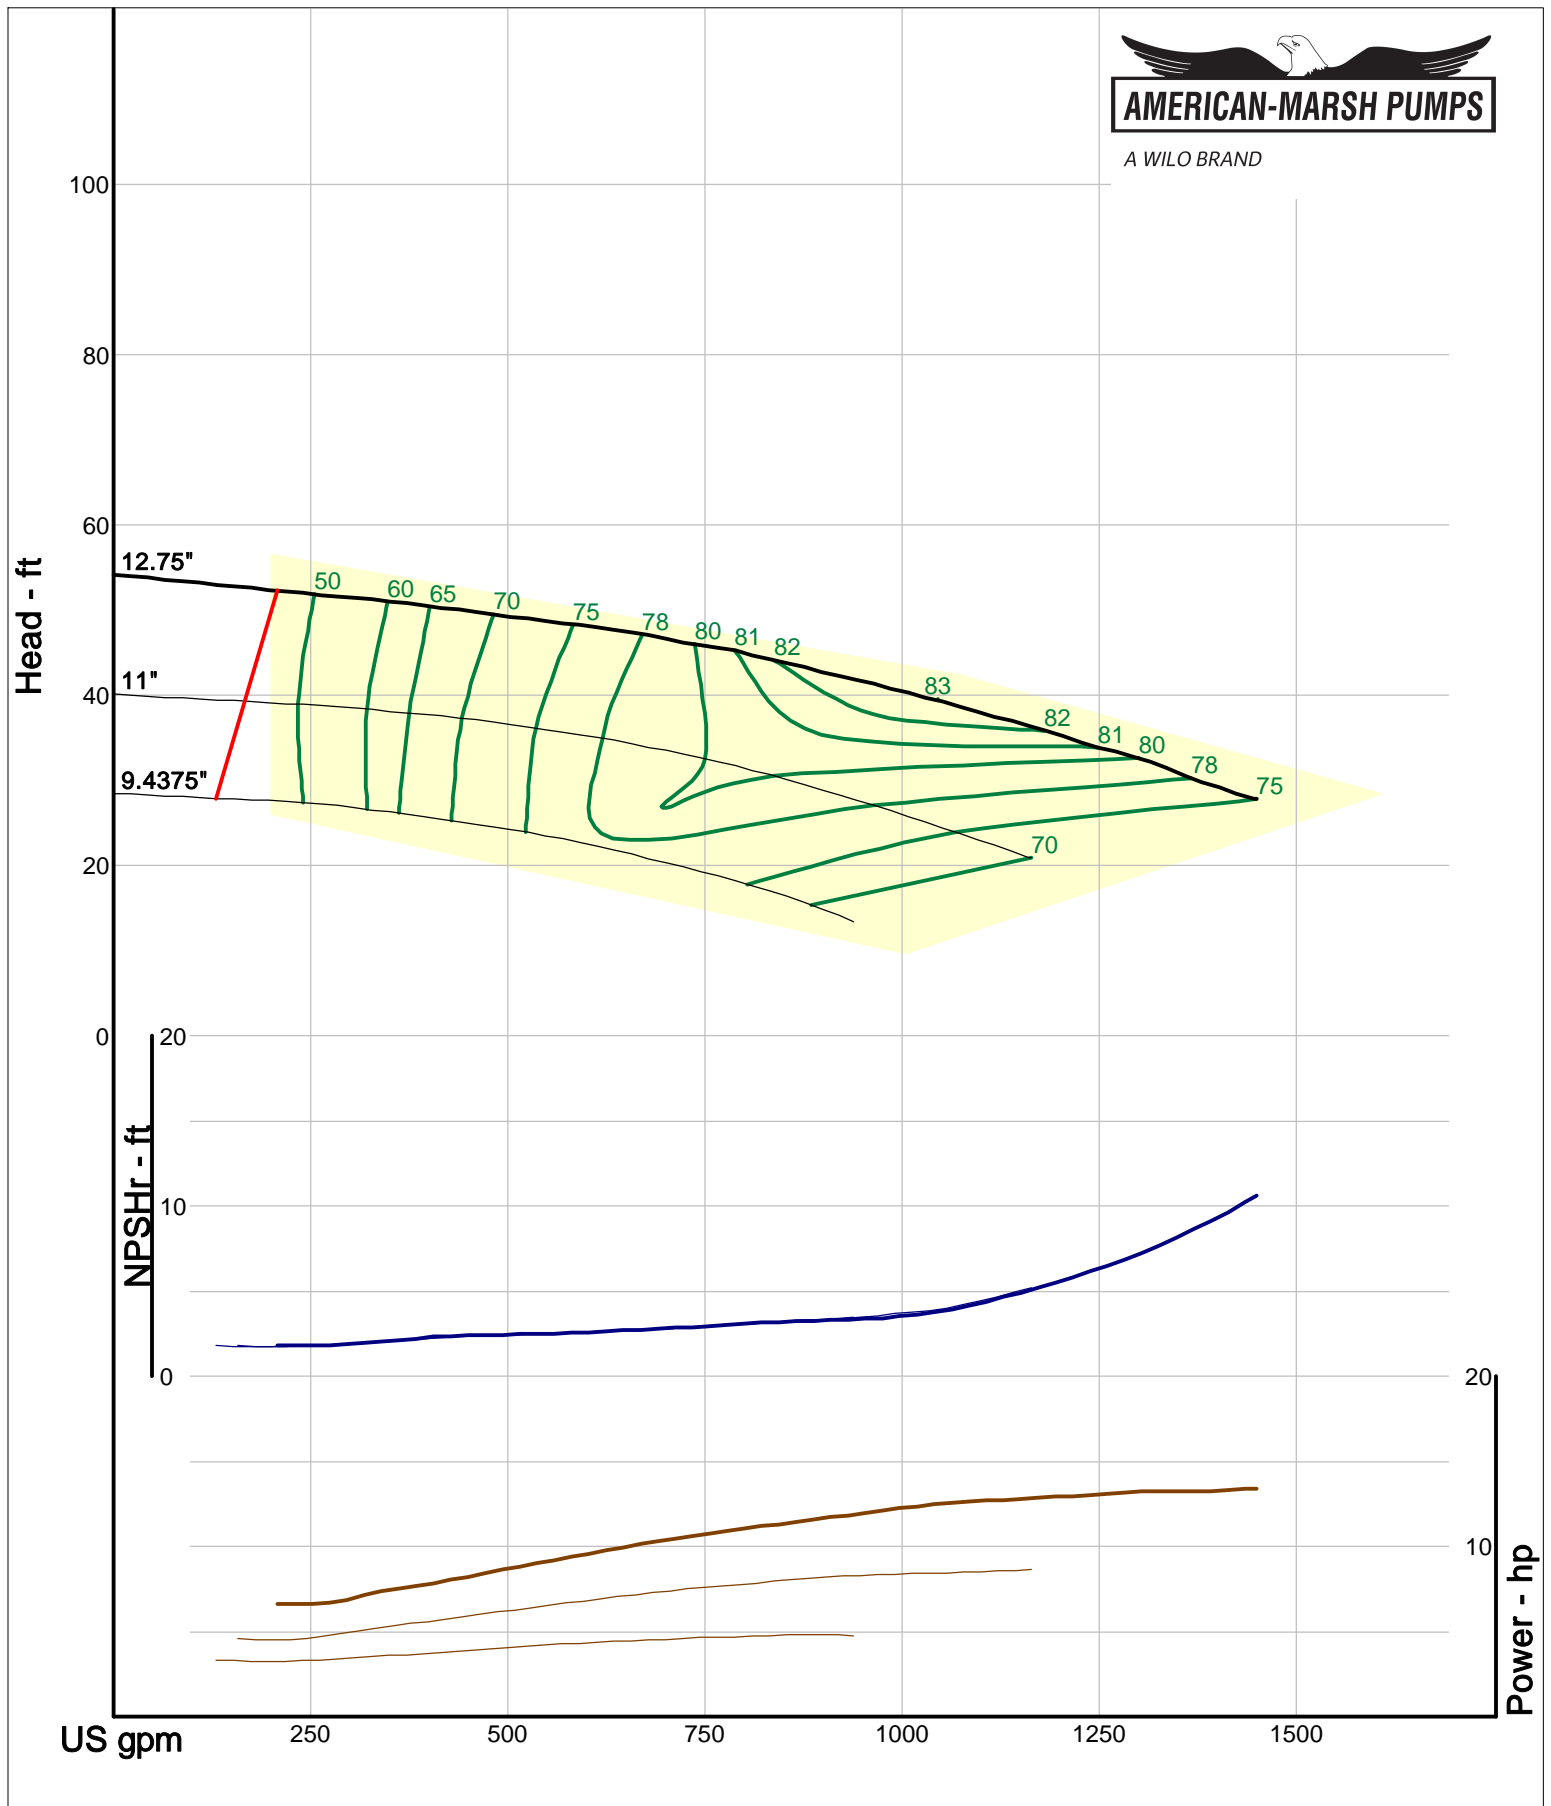

A WILO BRAND

Company: American-Marsh Pumps
Name:
12/04/05

American-Marsh Pumps
Catalog: WTRWKS-2005c.50, vers 2.5c
340_HSC - 1000

Size: 6x8-12 HD
Speed: 980 rpm
Dia: 12.75 in
Curve: CS-15571