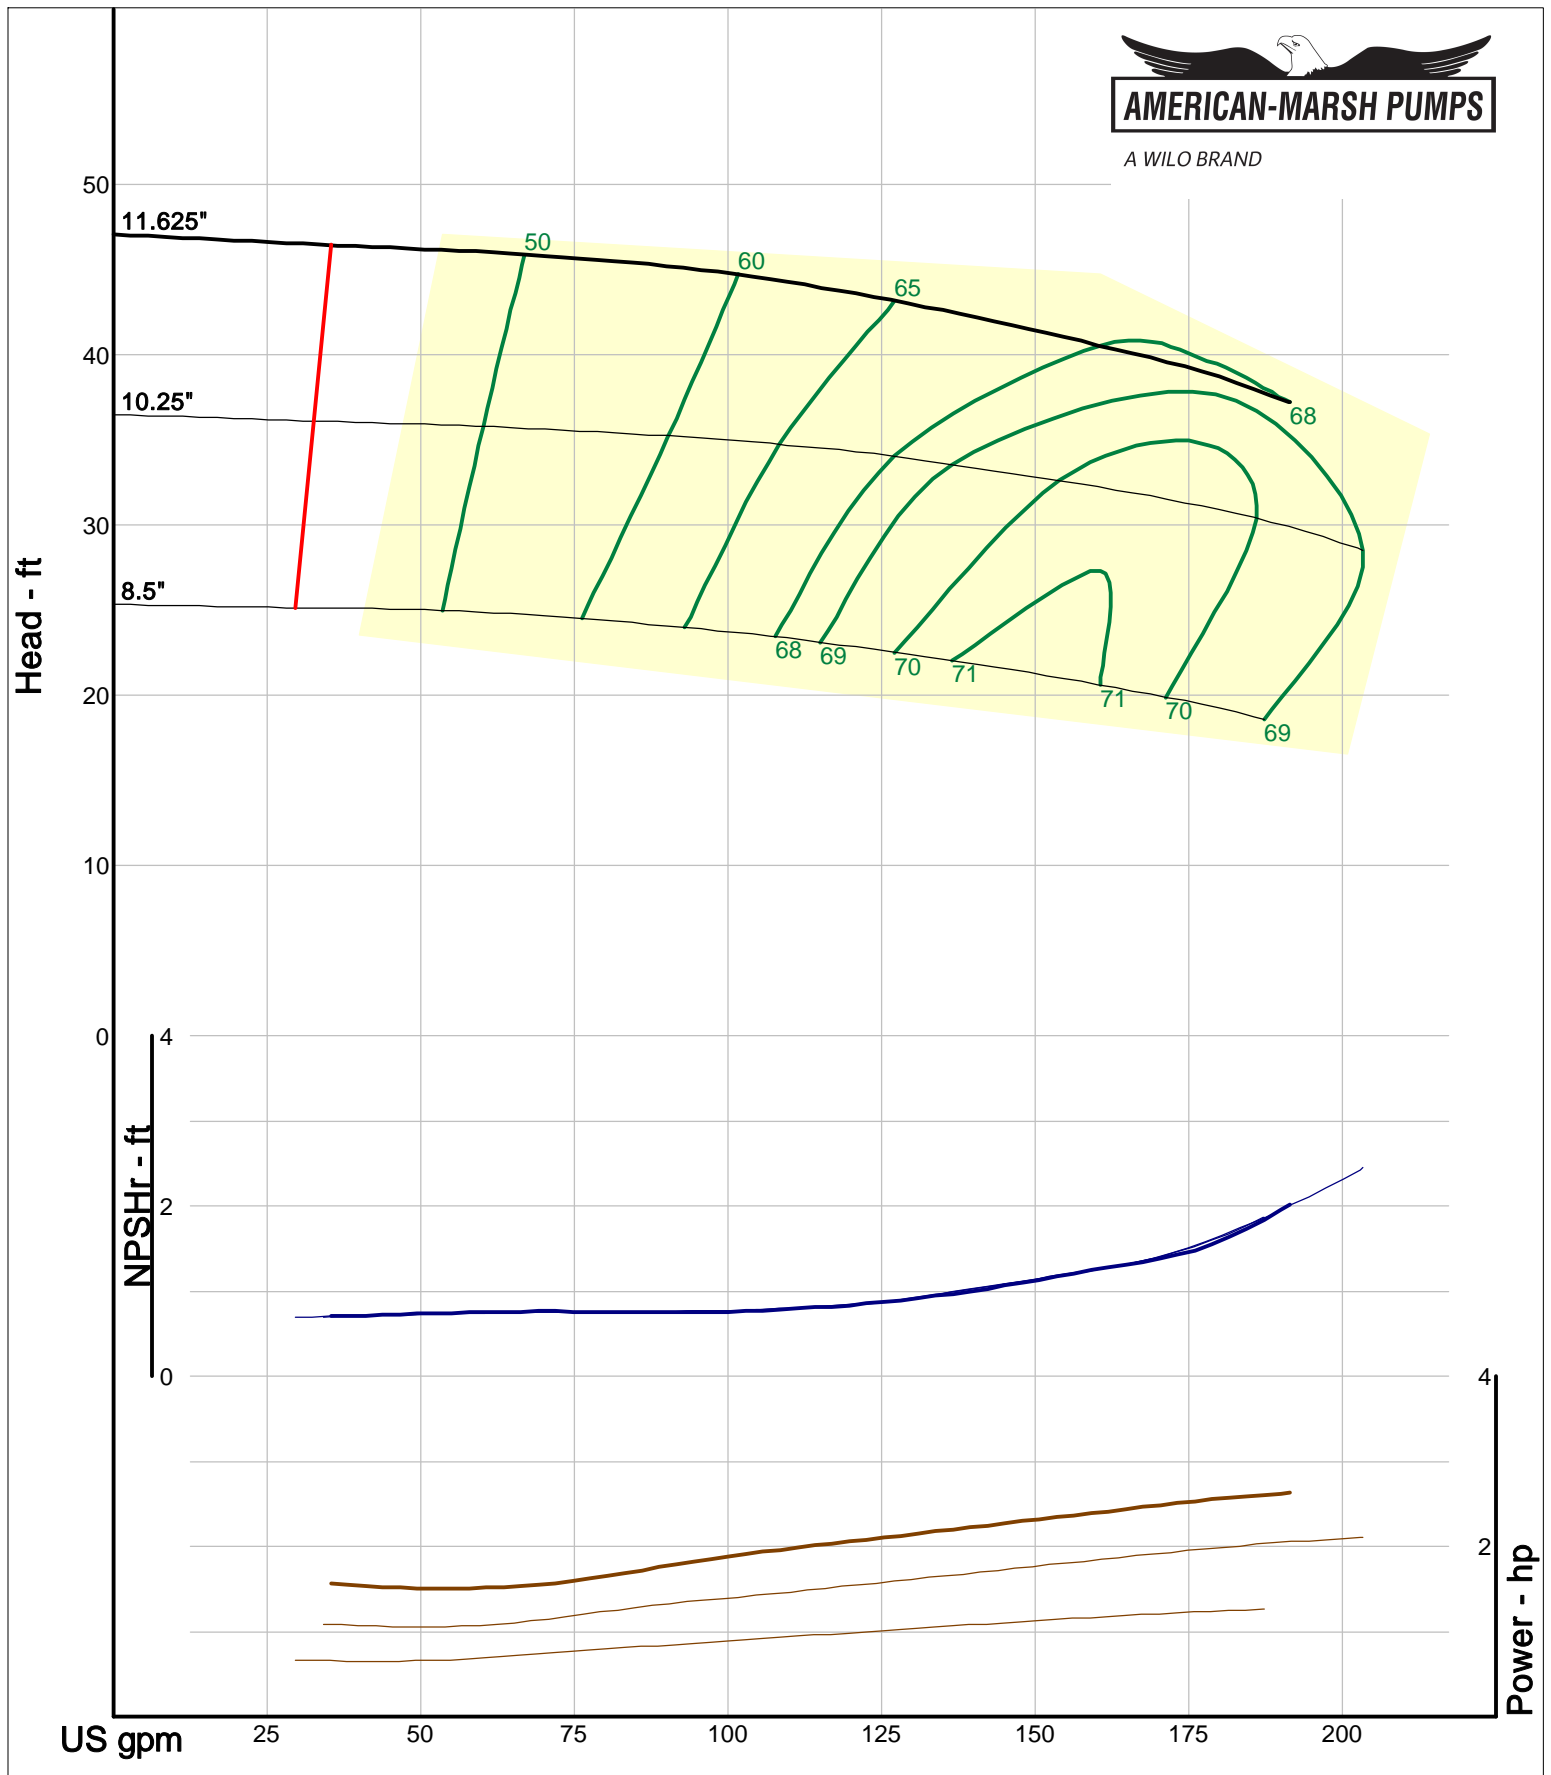

A WILO BRAND

Company: American-Marsh Pumps
Name:
12/04/05

American-Marsh Pumps
Catalog: WTRWKS-2005c.50, vers 2.5c
340_HSC - 1000

Size: 3x4-12 HD
Speed: 980 rpm
Dia: 11.625 in
Curve: CS-15568