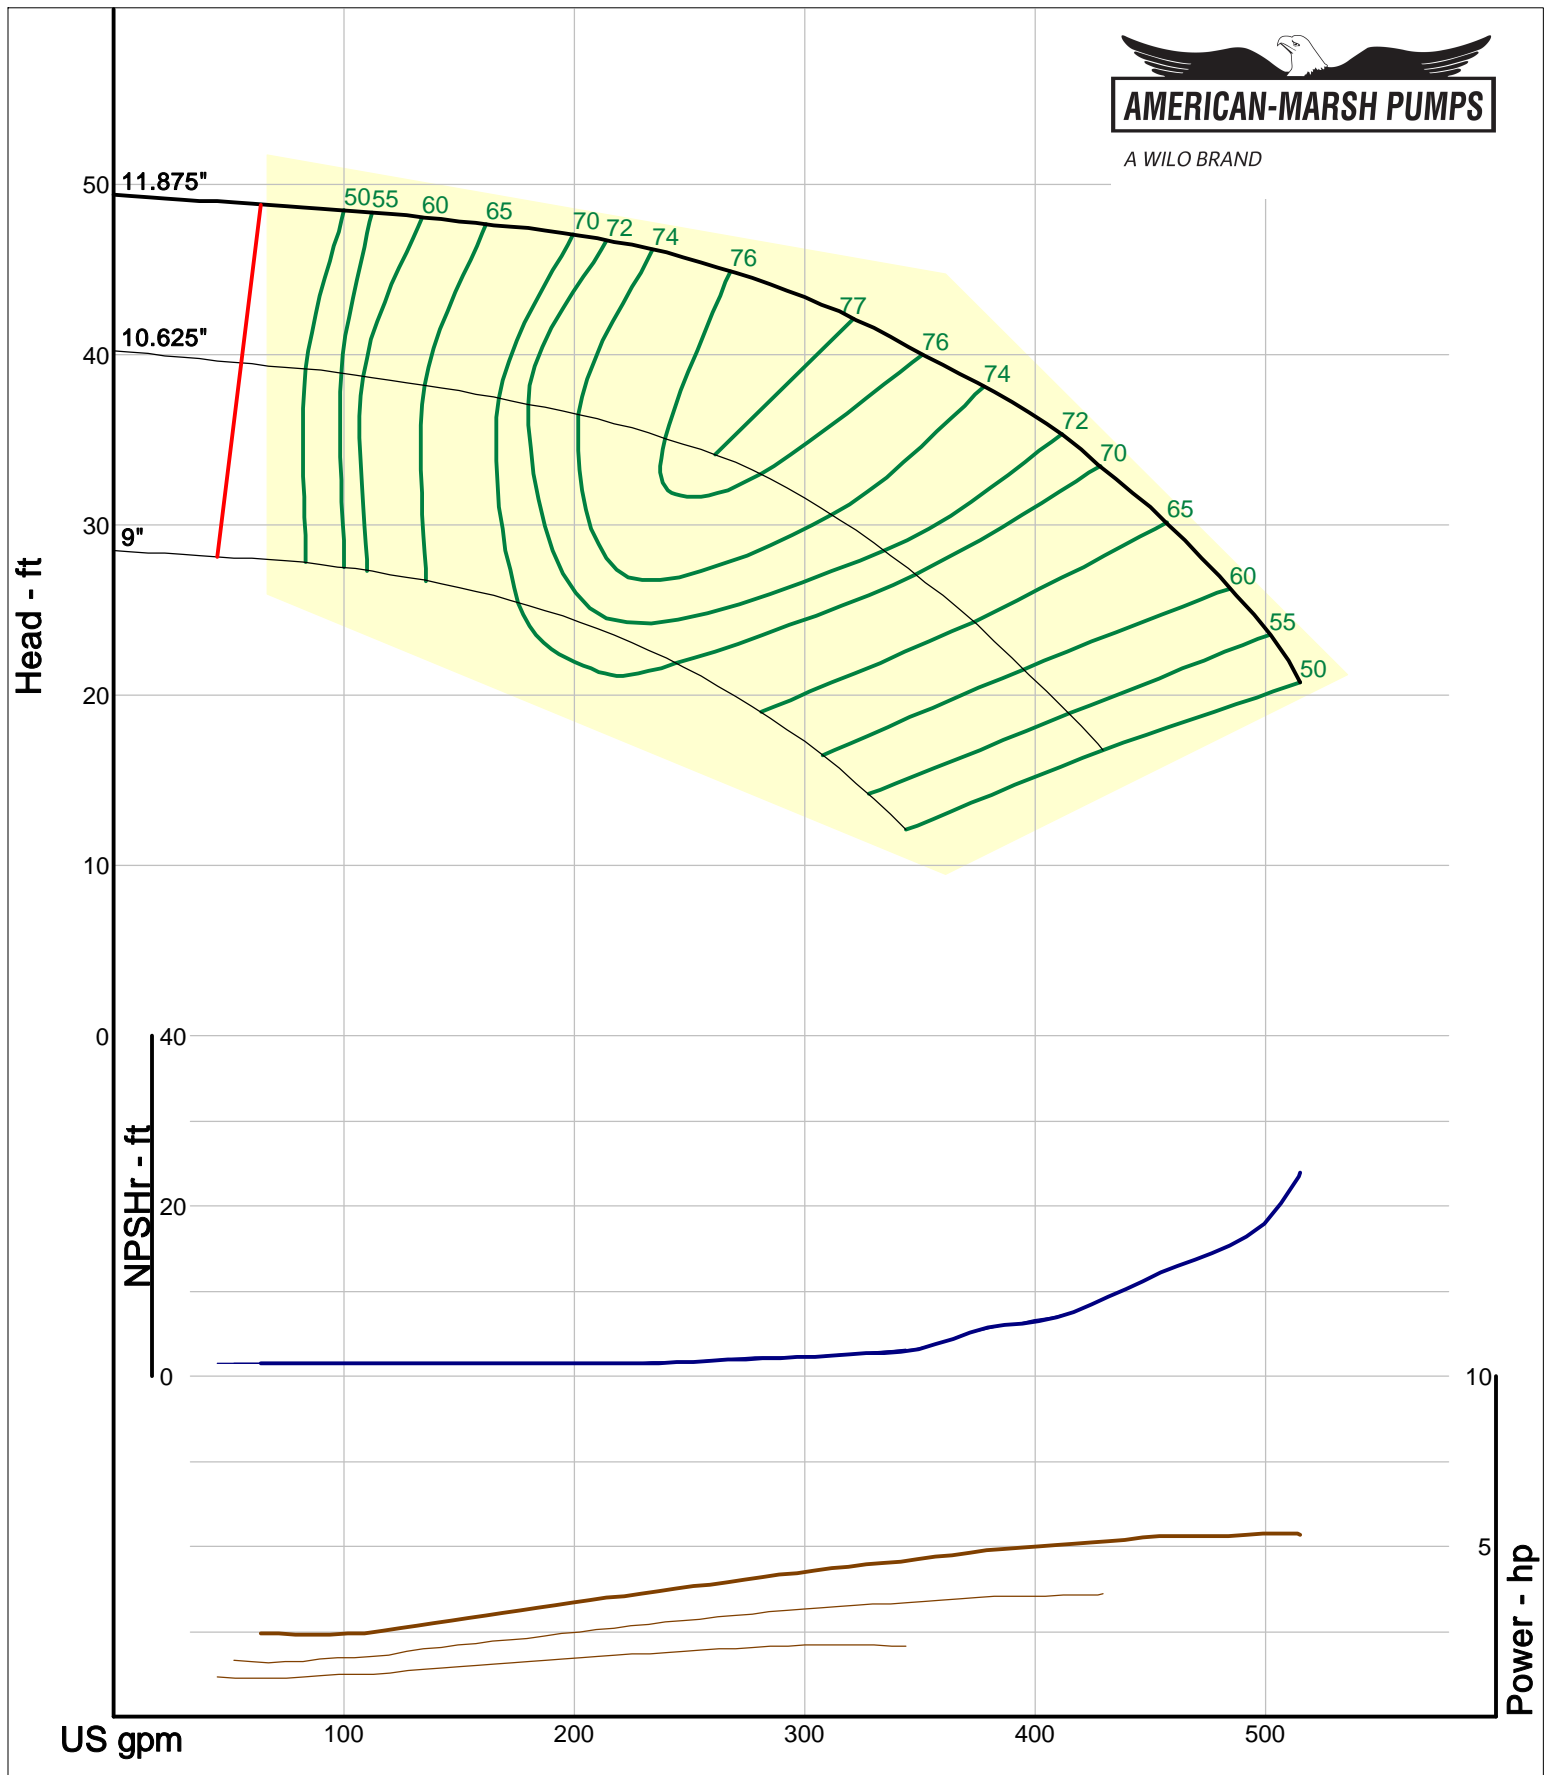

Size: 2x3-15 HD
Speed: 980 rpm
Dia: 14.5 in
Curve: CS-15575

A WILO BRAND

Company: American-Marsh Pumps
 Name:
 12/04/05

American-Marsh Pumps
 Catalog: WTRWKS-2005c.50, vers 2.5c
 340_HSC - 1000

Size: 3x4-10 HD
 Speed: 980 rpm
 Dia: 9.25 in
 Curve: CS-15561

A WILO BRAND

Company: American-Marsh Pumps
Name:
12/04/05

American-Marsh Pumps
Catalog: WTRWKS-2005c.50, vers 2.5c
340_HSC - 1000

Size: 3x4-12 HD
Speed: 980 rpm
Dia: 11.625 in
Curve: CS-15568

A WILO BRAND

Company: American-Marsh Pumps
Name:
12/04/05

American-Marsh Pumps
Catalog: WTRWKS-2005c.50, vers 2.5c
340_HSC - 1000

Size: 3x4-15 HD
Speed: 980 rpm
Dia: 15.5 in
Curve: CS-15576

A WILO BRAND

Company: American-Marsh Pumps
 Name:
 12/04/05

American-Marsh Pumps
 Catalog: WTRWKS-2005c.50, vers 2.5c
 340_HSC - 1000

Size: 4x5-12 HD
 Speed: 980 rpm
 Dia: 11.875 in
 Curve: CS-15569

A WILO BRAND

Company: American-Marsh Pumps
 Name:
 12/04/05

American-Marsh Pumps
 Catalog: WTRWKS-2005c.50, vers 2.5c
 340_HSC - 1000