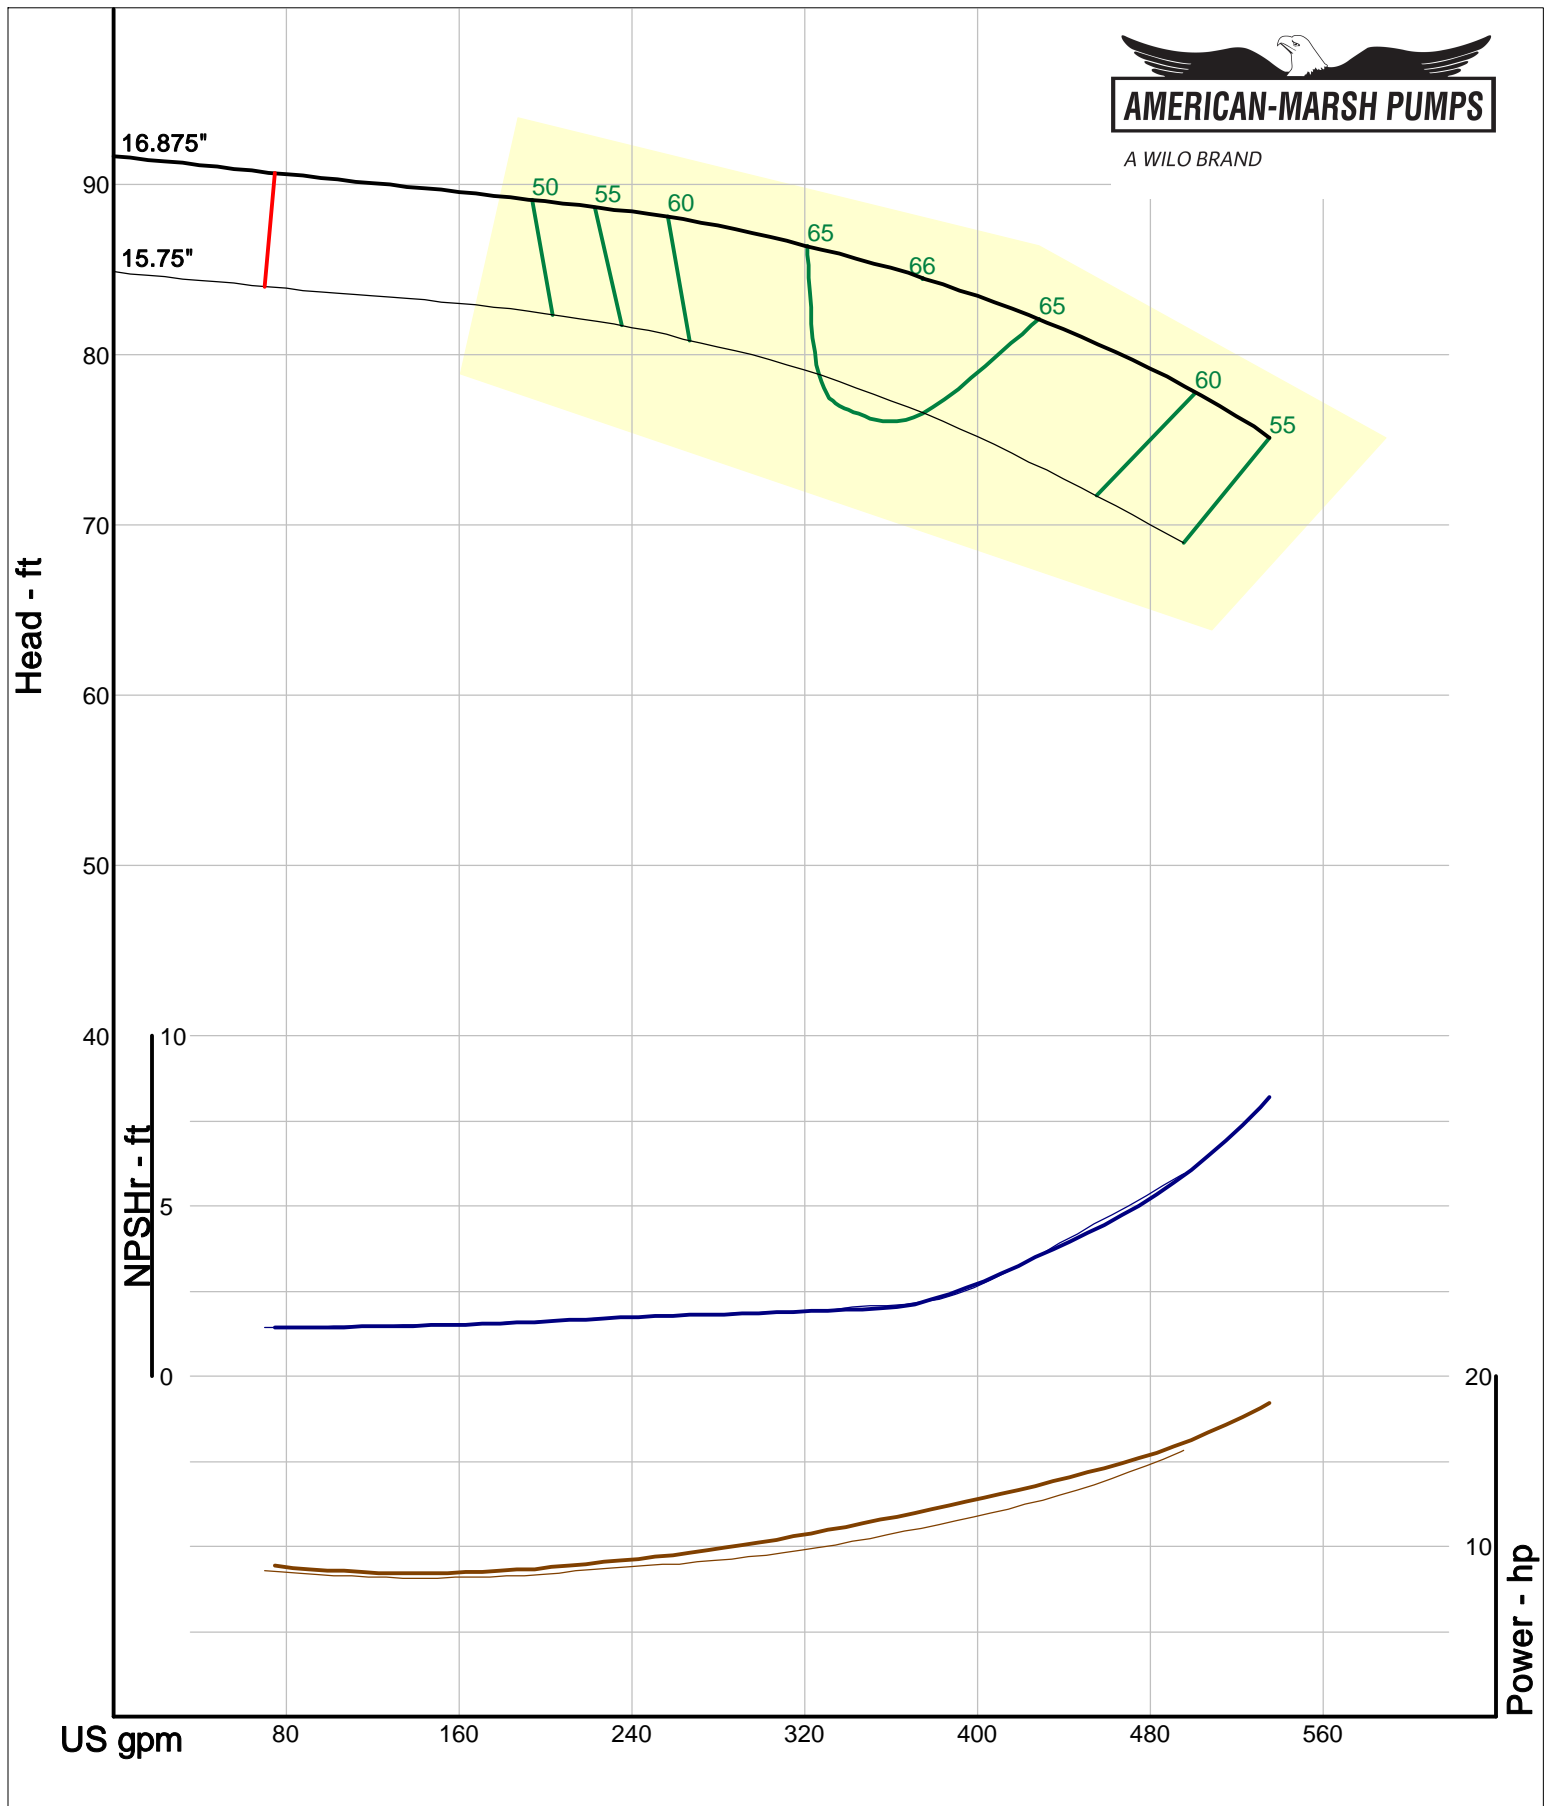

A WILO BRAND

Company: American-Marsh Pumps
Name:
12/04/05

American-Marsh Pumps
Catalog: WTRWKS-2005c.50, vers 2.5c
340_HSC - 1000

Size: 4x5-18 HD
Speed: 980 rpm
Dia: 16.875 in
Curve: CS-15607