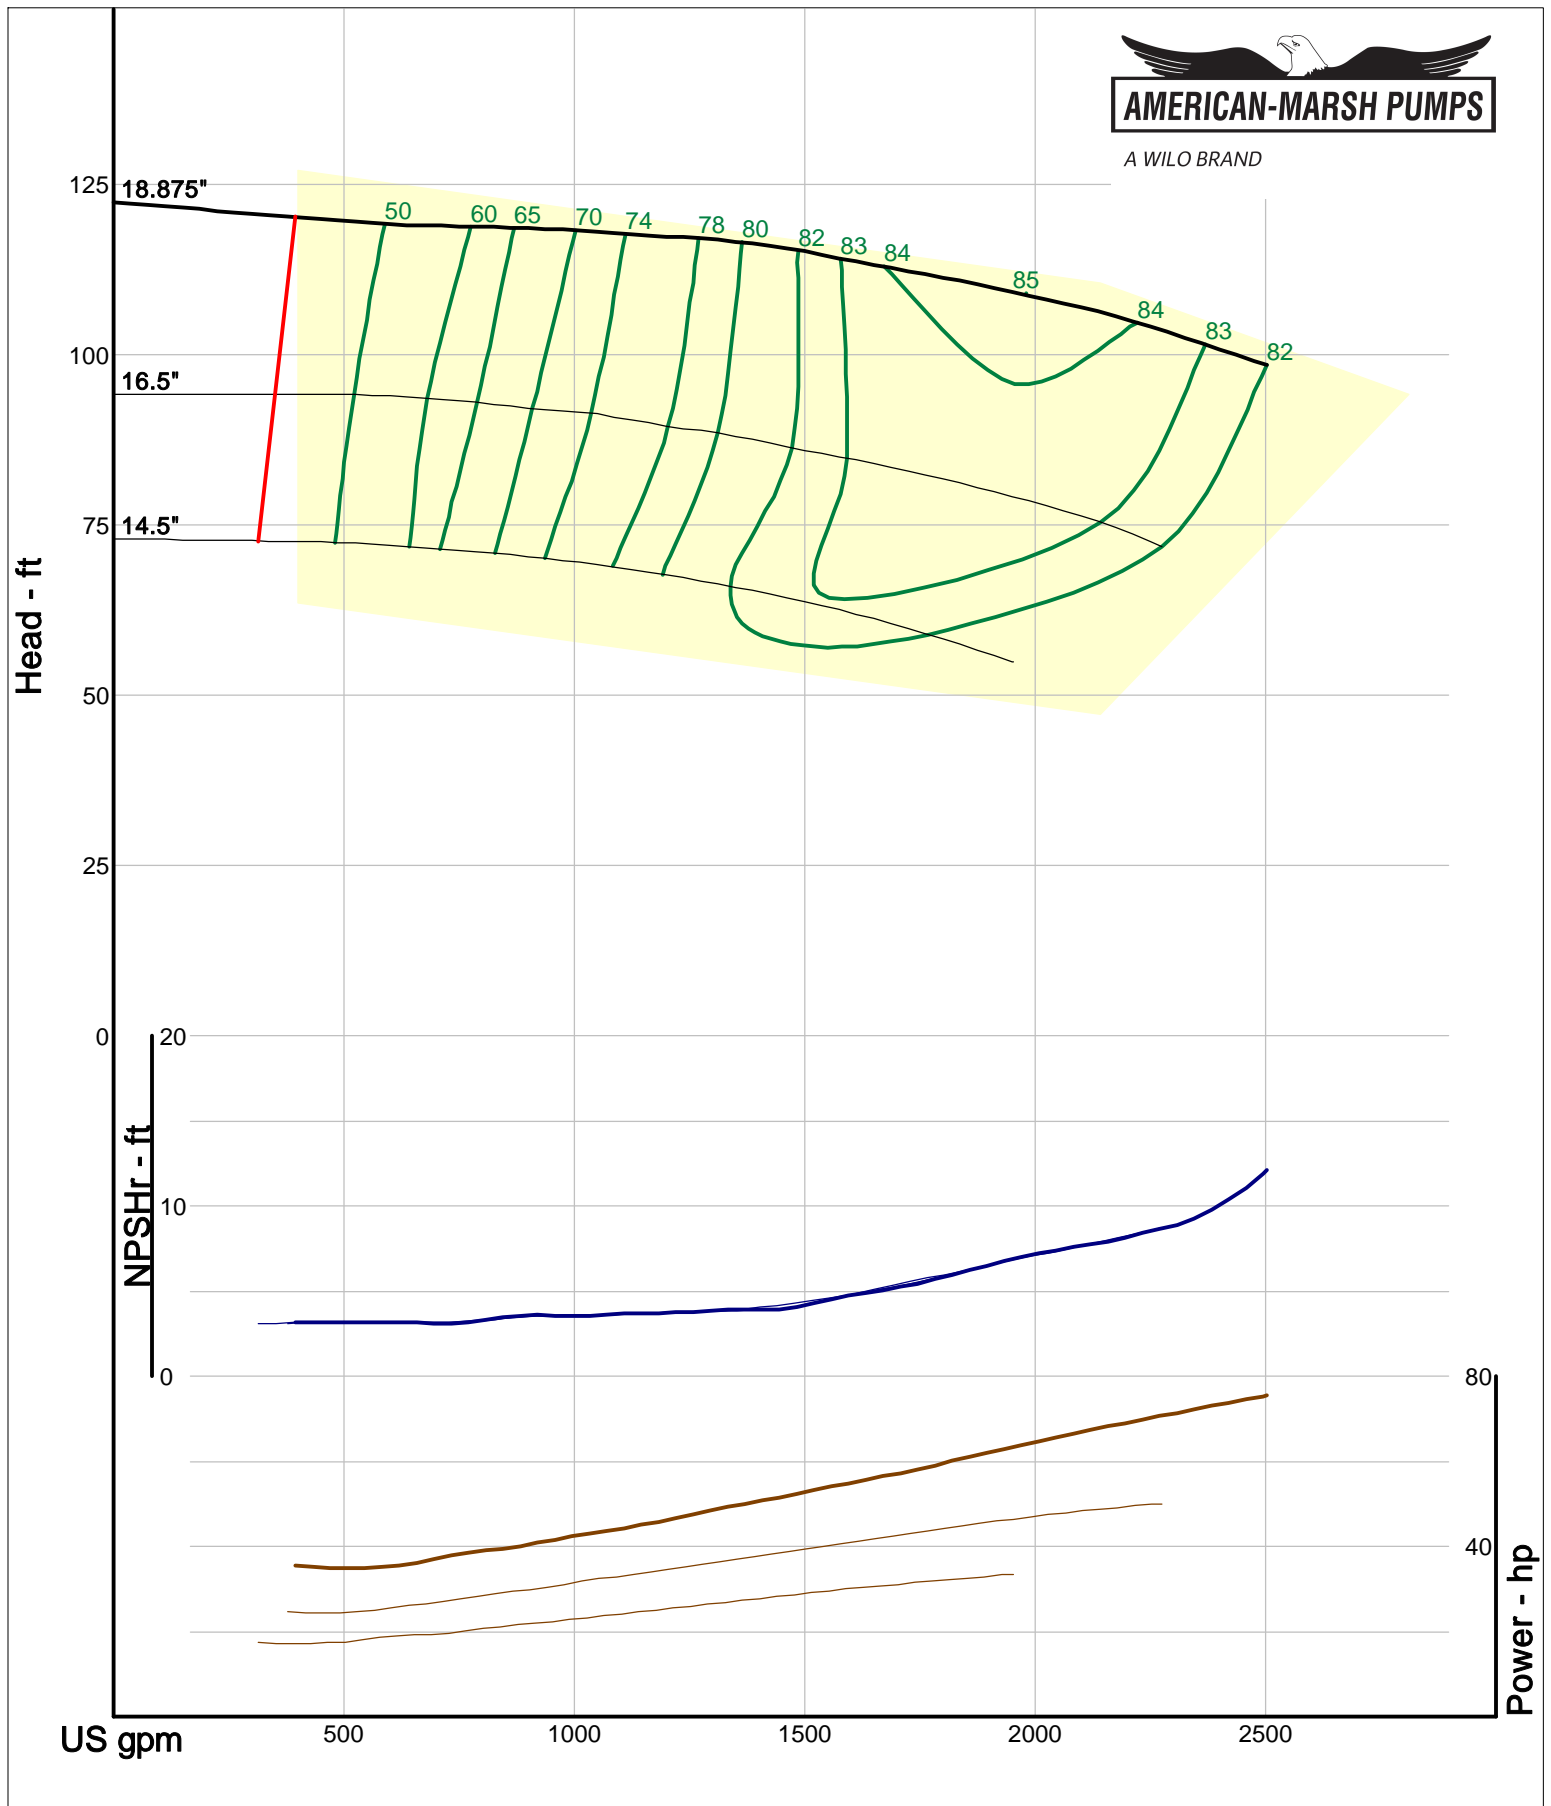

A WILO BRAND

Company: American-Marsh Pumps
Name:
12/04/05

American-Marsh Pumps
Catalog: WTRWKS-2005c.50, vers 2.5c
340_HSC - 1000

Size: 8x10-18 HD
Speed: 980 rpm
Dia: 18.875 in
Curve: CS-15585