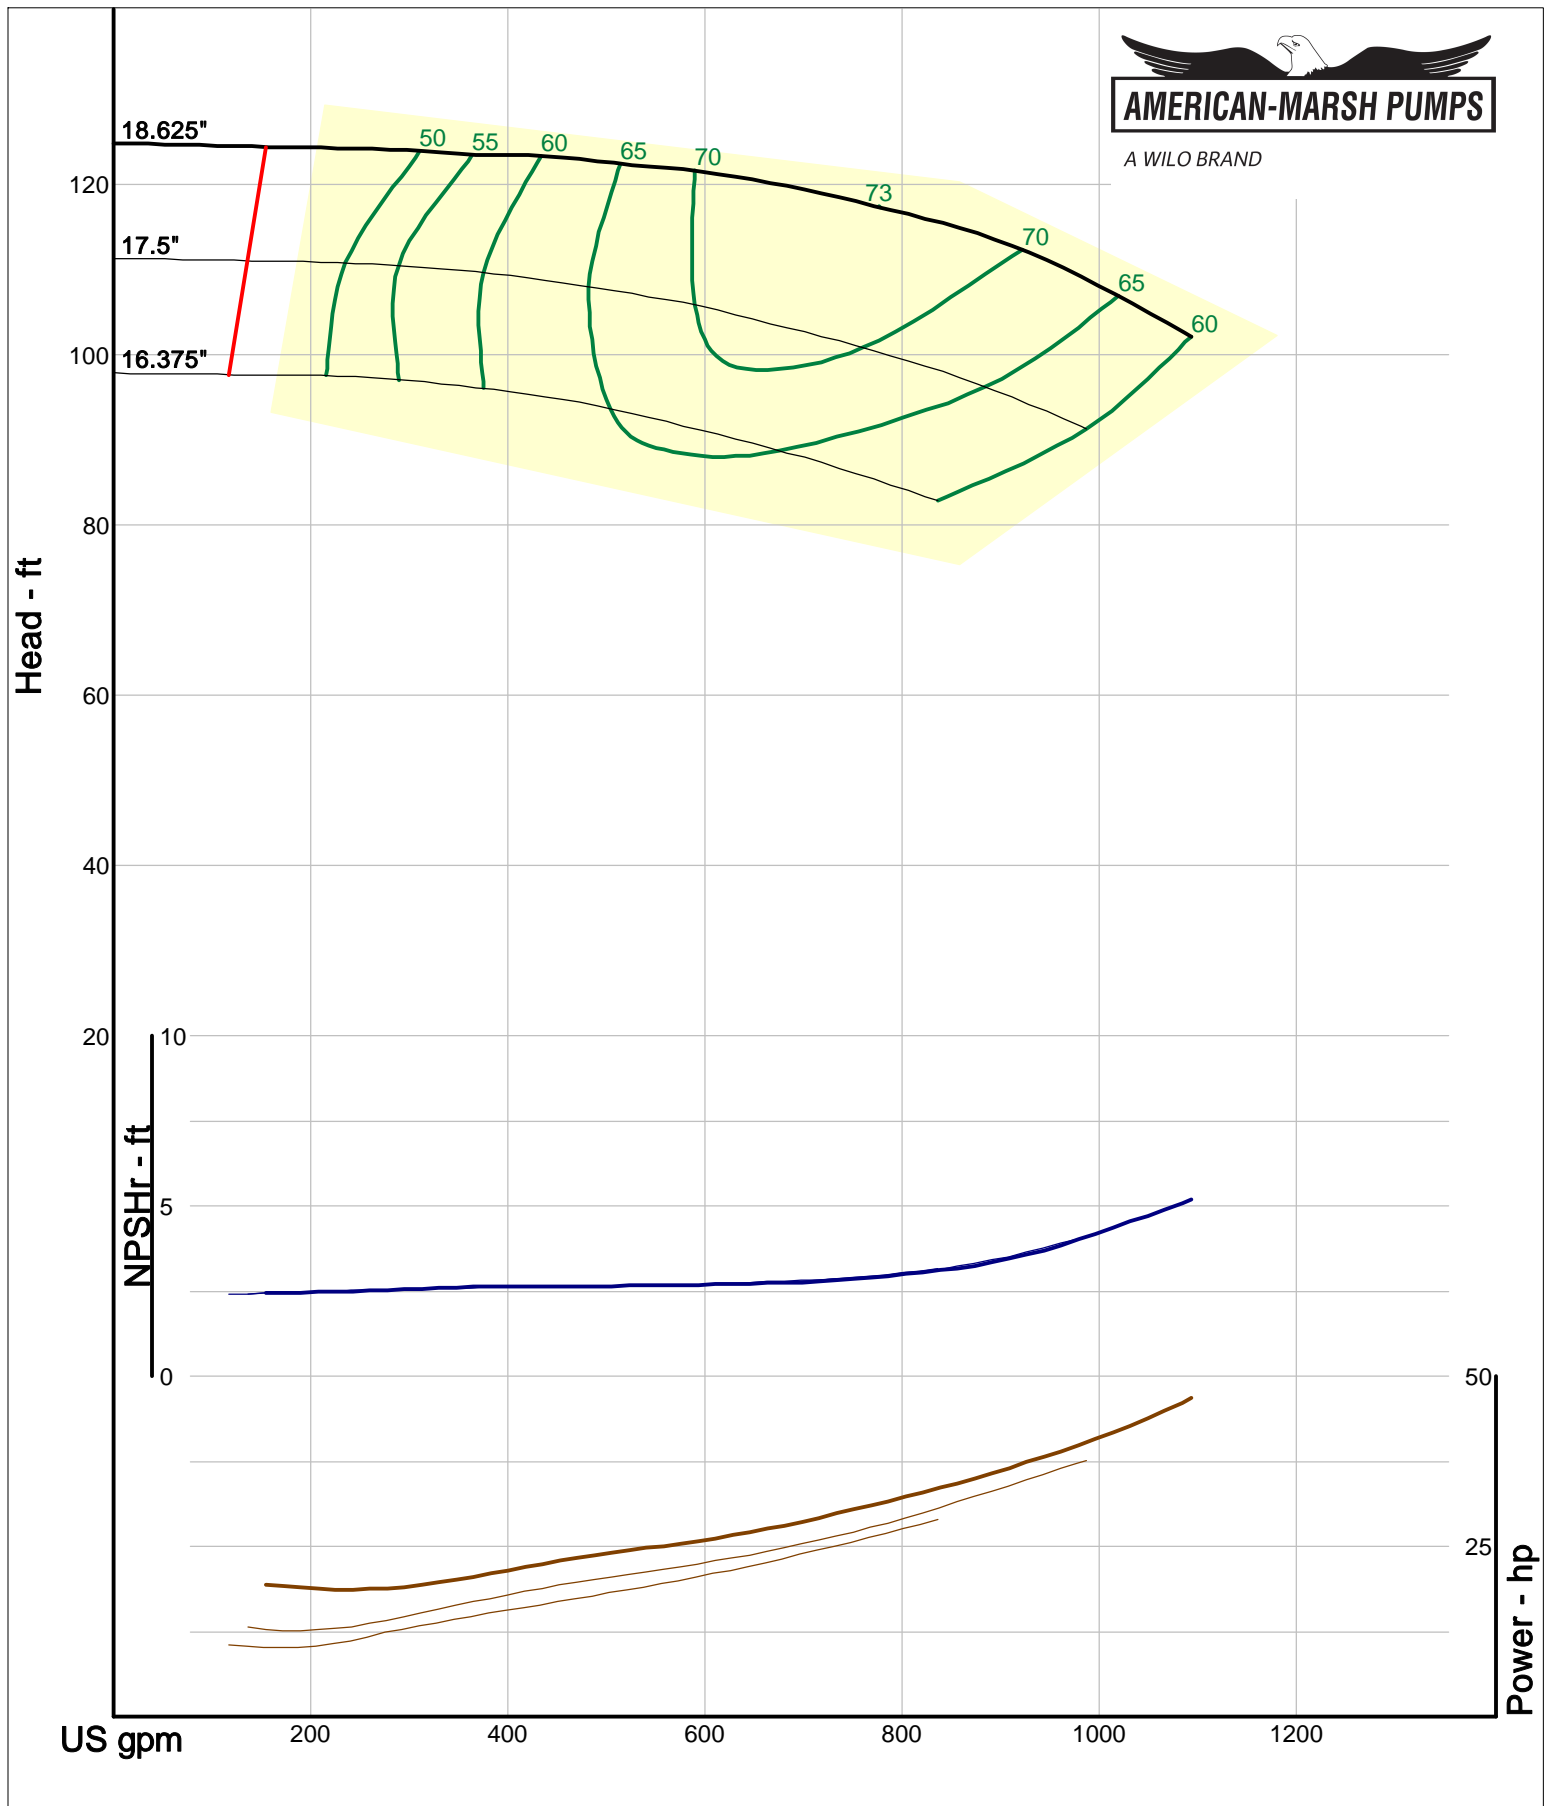

A WILO BRAND

Company: American-Marsh Pumps
Name:
12/04/05

American-Marsh Pumps
Catalog: WTRWKS-2005c.50, vers 2.5c
340_HSC - 1000

Size: 5x8-18 HD
Speed: 980 rpm
Dia: 18.625 in
Curve: CS-15609