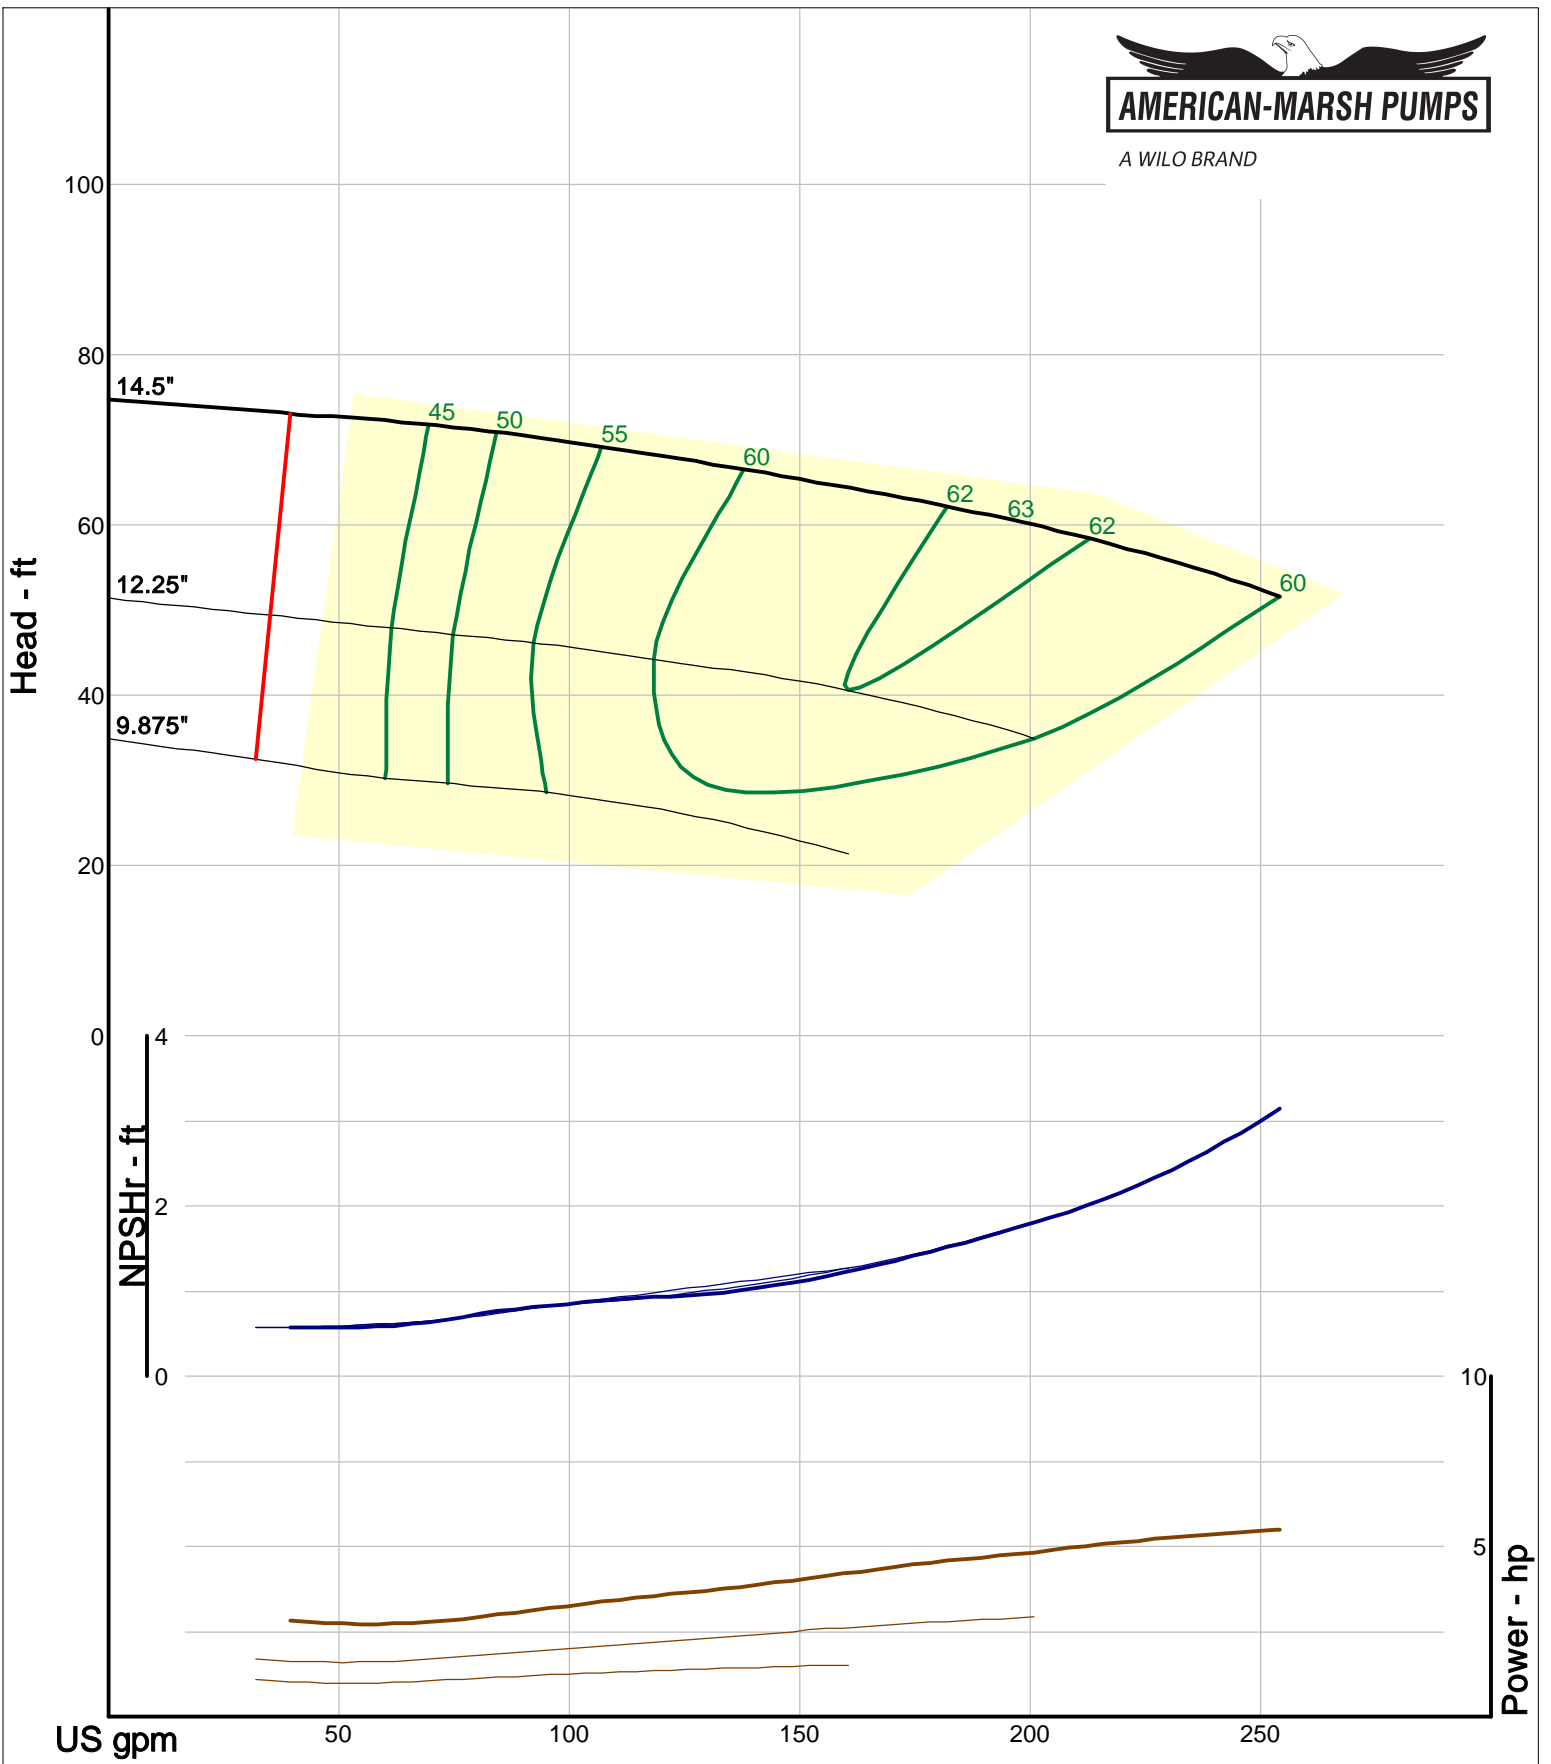

A WILO BRAND

Company: American-Marsh Pumps
Name:
12/04/05

American-Marsh Pumps
Catalog: WTRWKS-2005c.50, vers 2.5c
340_HSC - 1000

Size: 2x3-15 HD
Speed: 980 rpm
Dia: 14.5 in
Curve: CS-15575