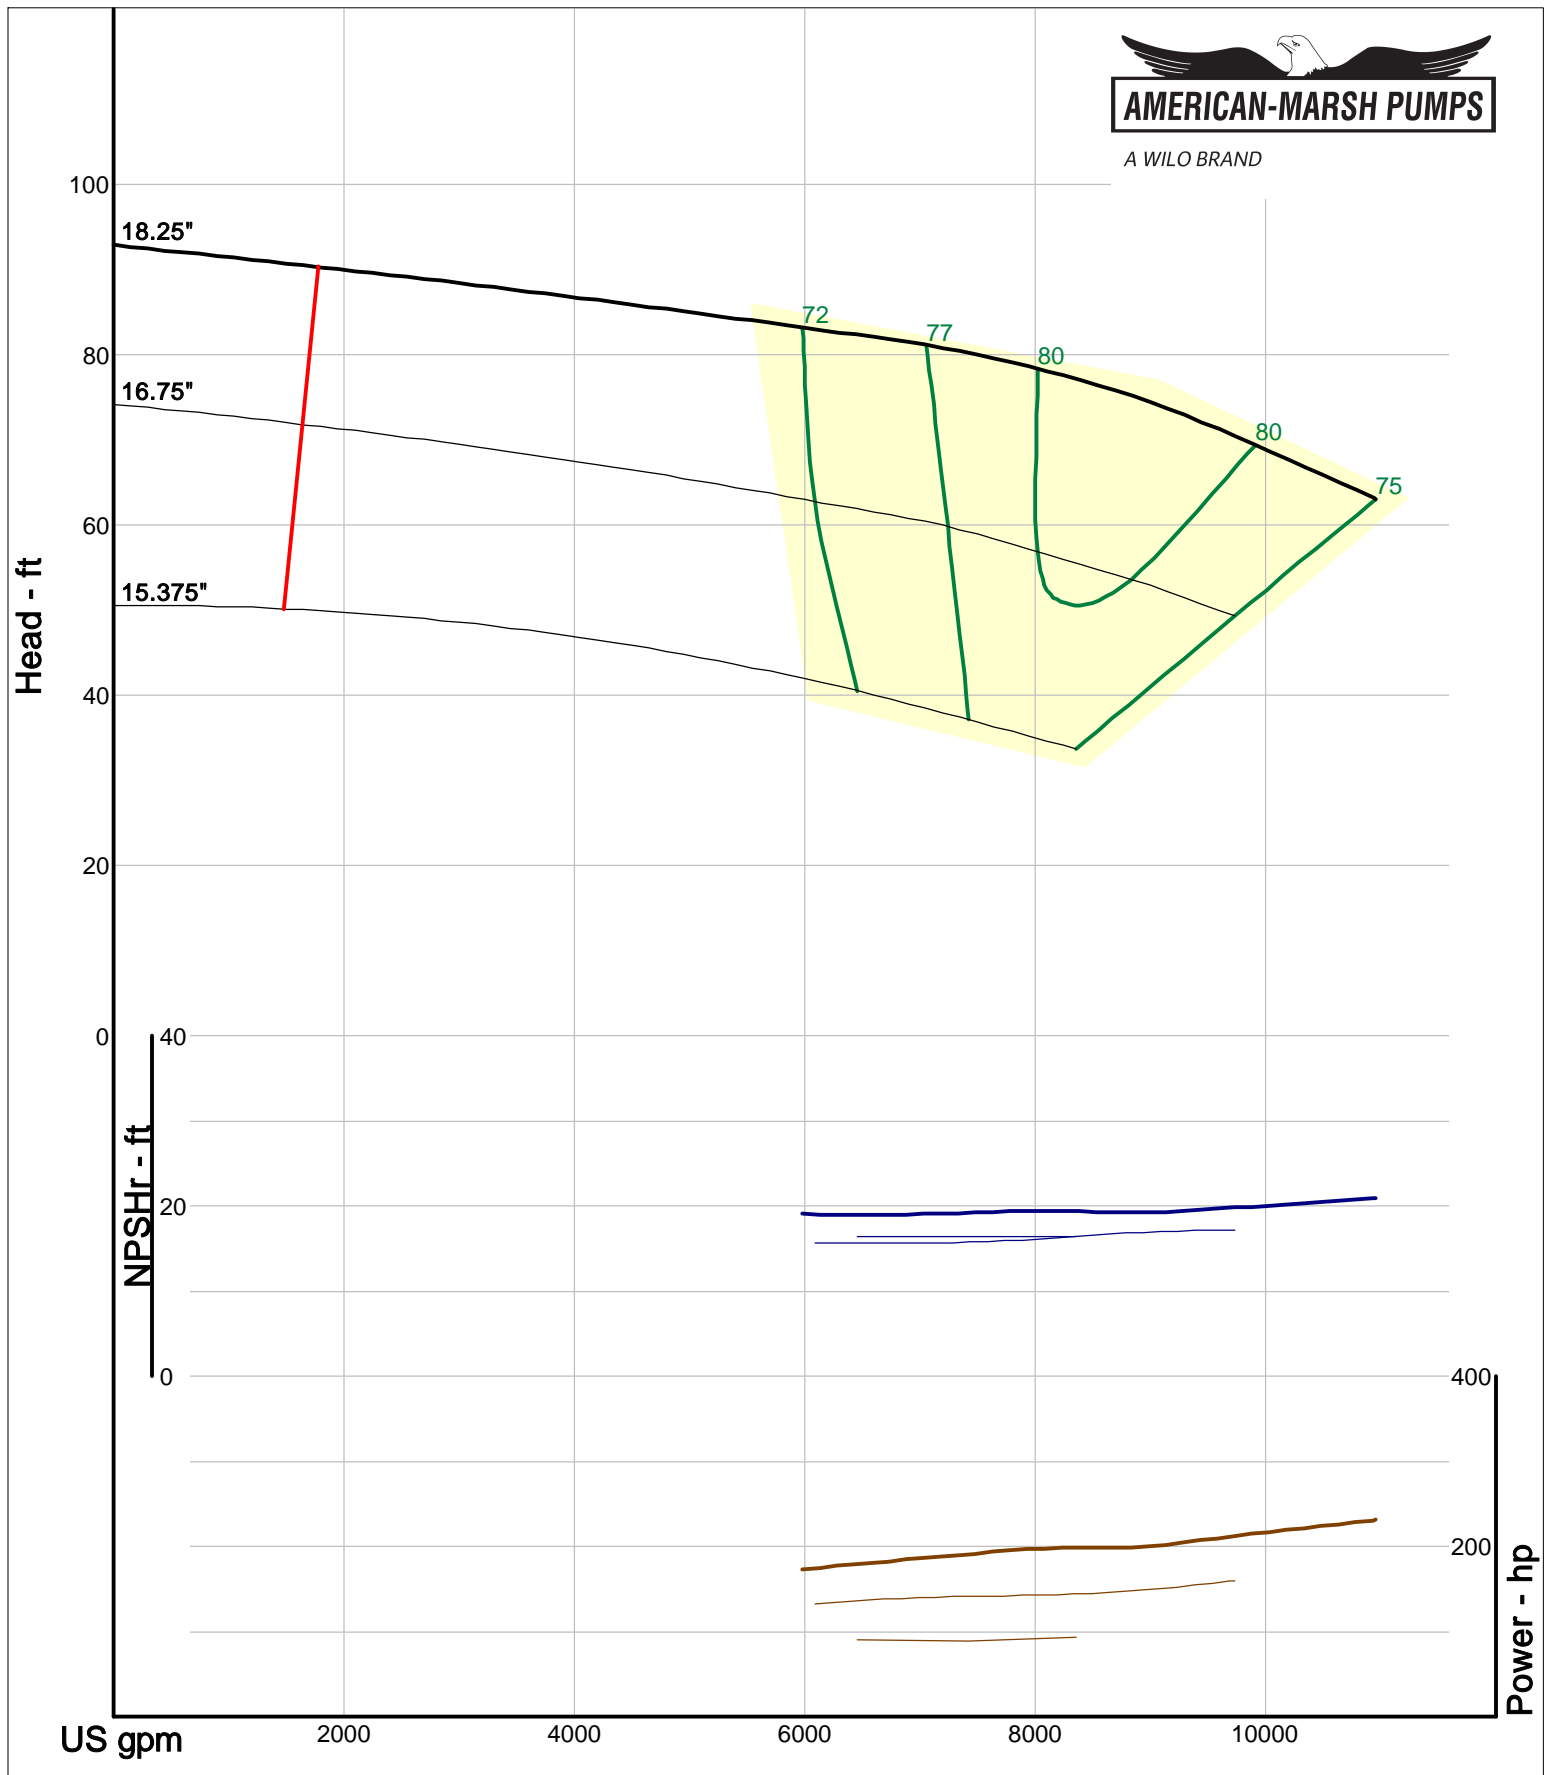

A WILO BRAND

Company: American-Marsh Pumps
Name:
12/04/05

American-Marsh Pumps
Catalog: WTRWKS-2005c.50, vers 2.5c
340_HSC - 1000

Size: 16x20-18 HD
Speed: 980 rpm
Dia: 18.25 in
Curve: CS-XXXXX