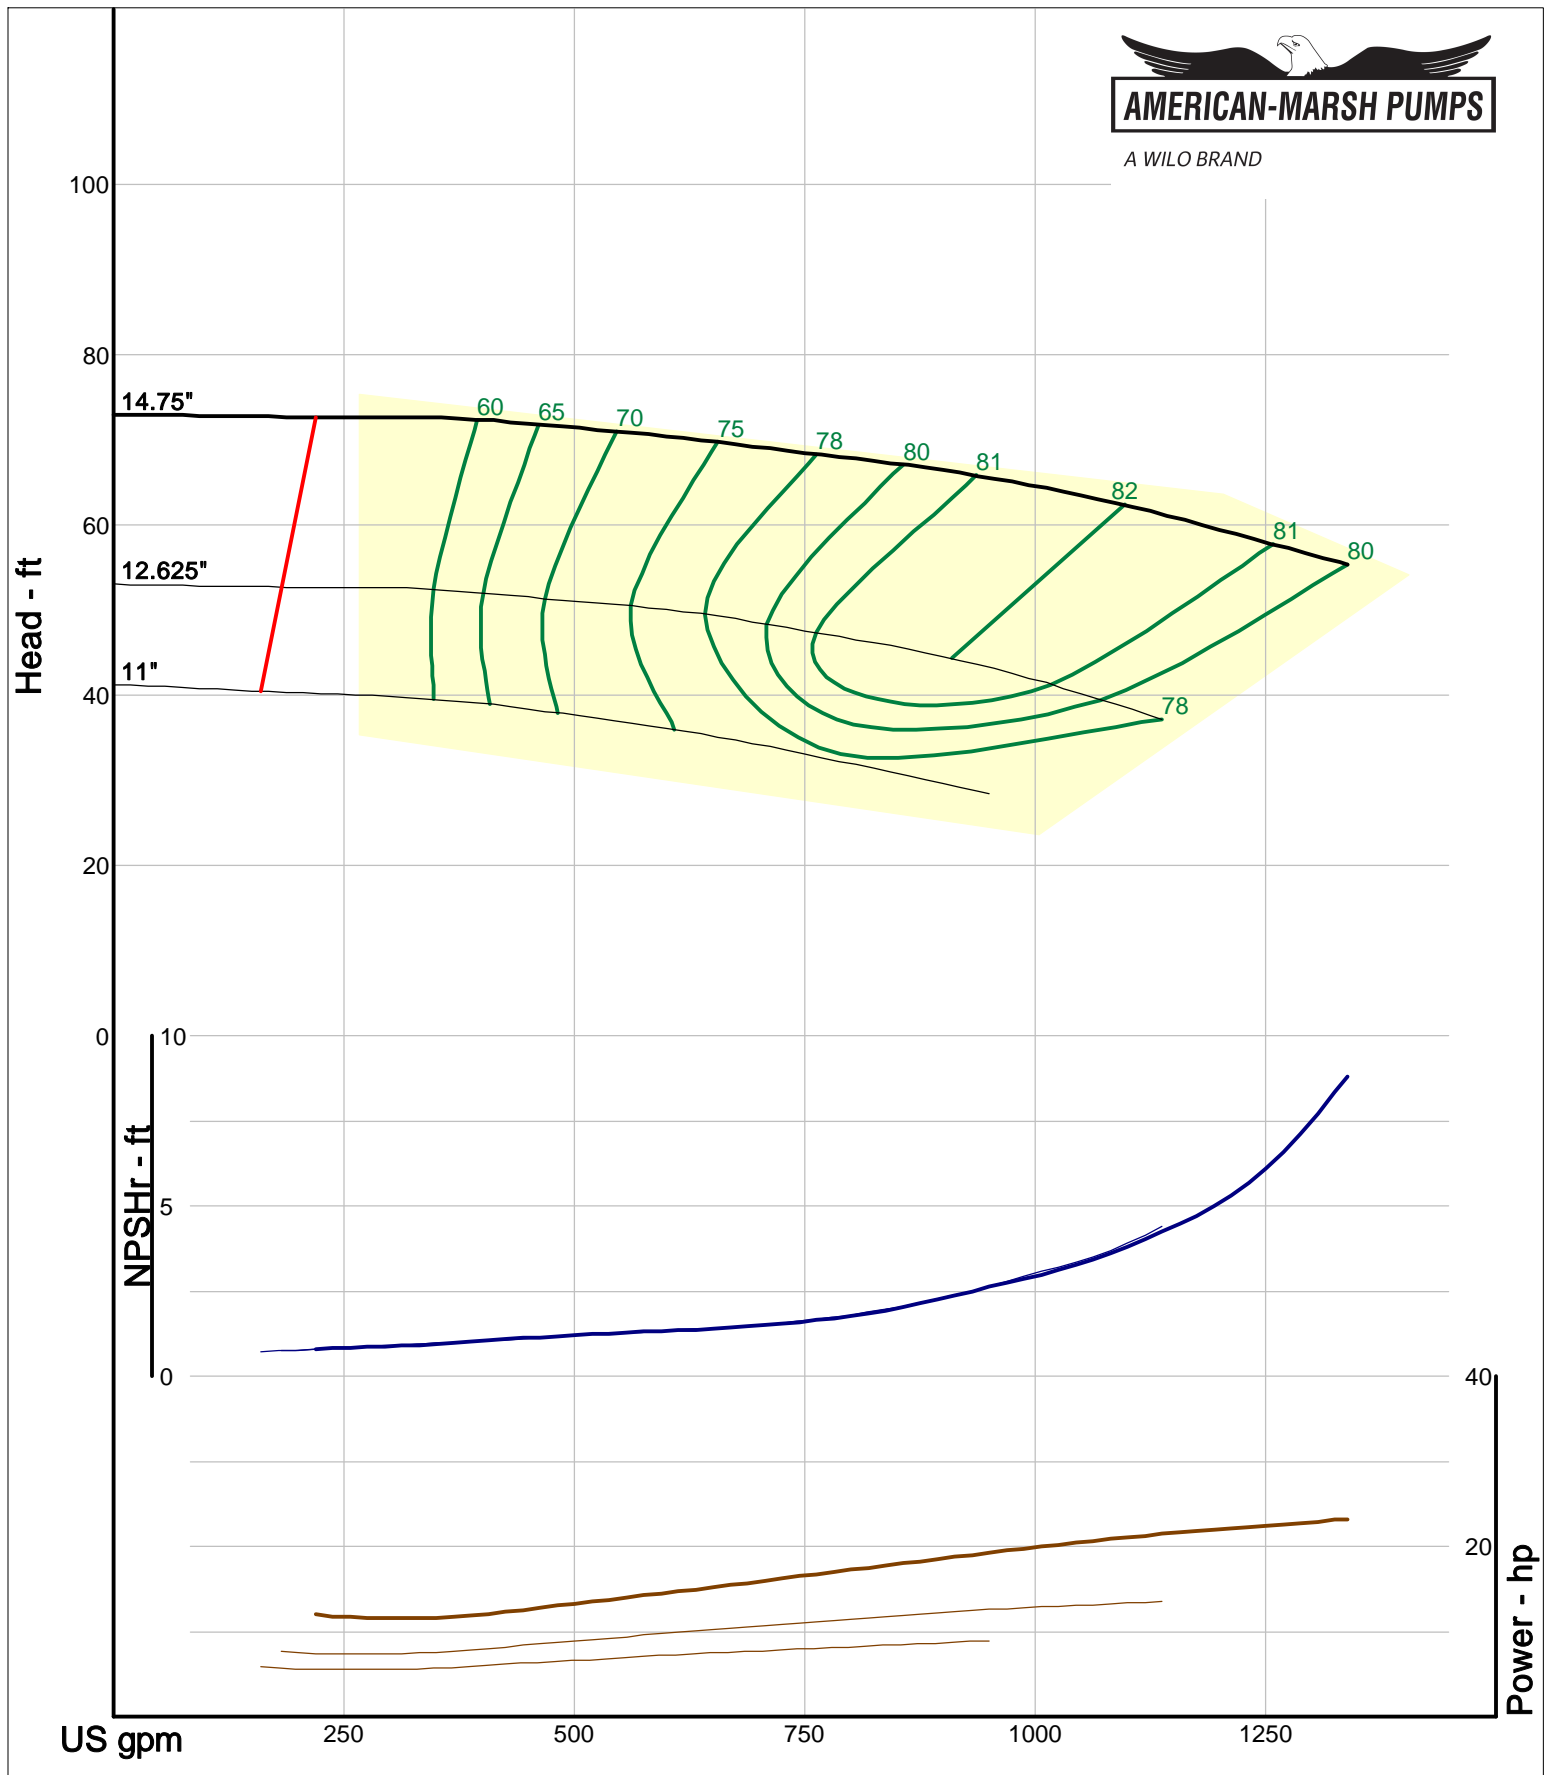

A WILO BRAND

Company: American-Marsh Pumps
Name:
12/04/05

American-Marsh Pumps
Catalog: WTRWKS-2005c.50, vers 2.5c
340_HSC - 1000

Size: 6x8-15 HD
Speed: 980 rpm
Dia: 14.75 in
Curve: CS-15579