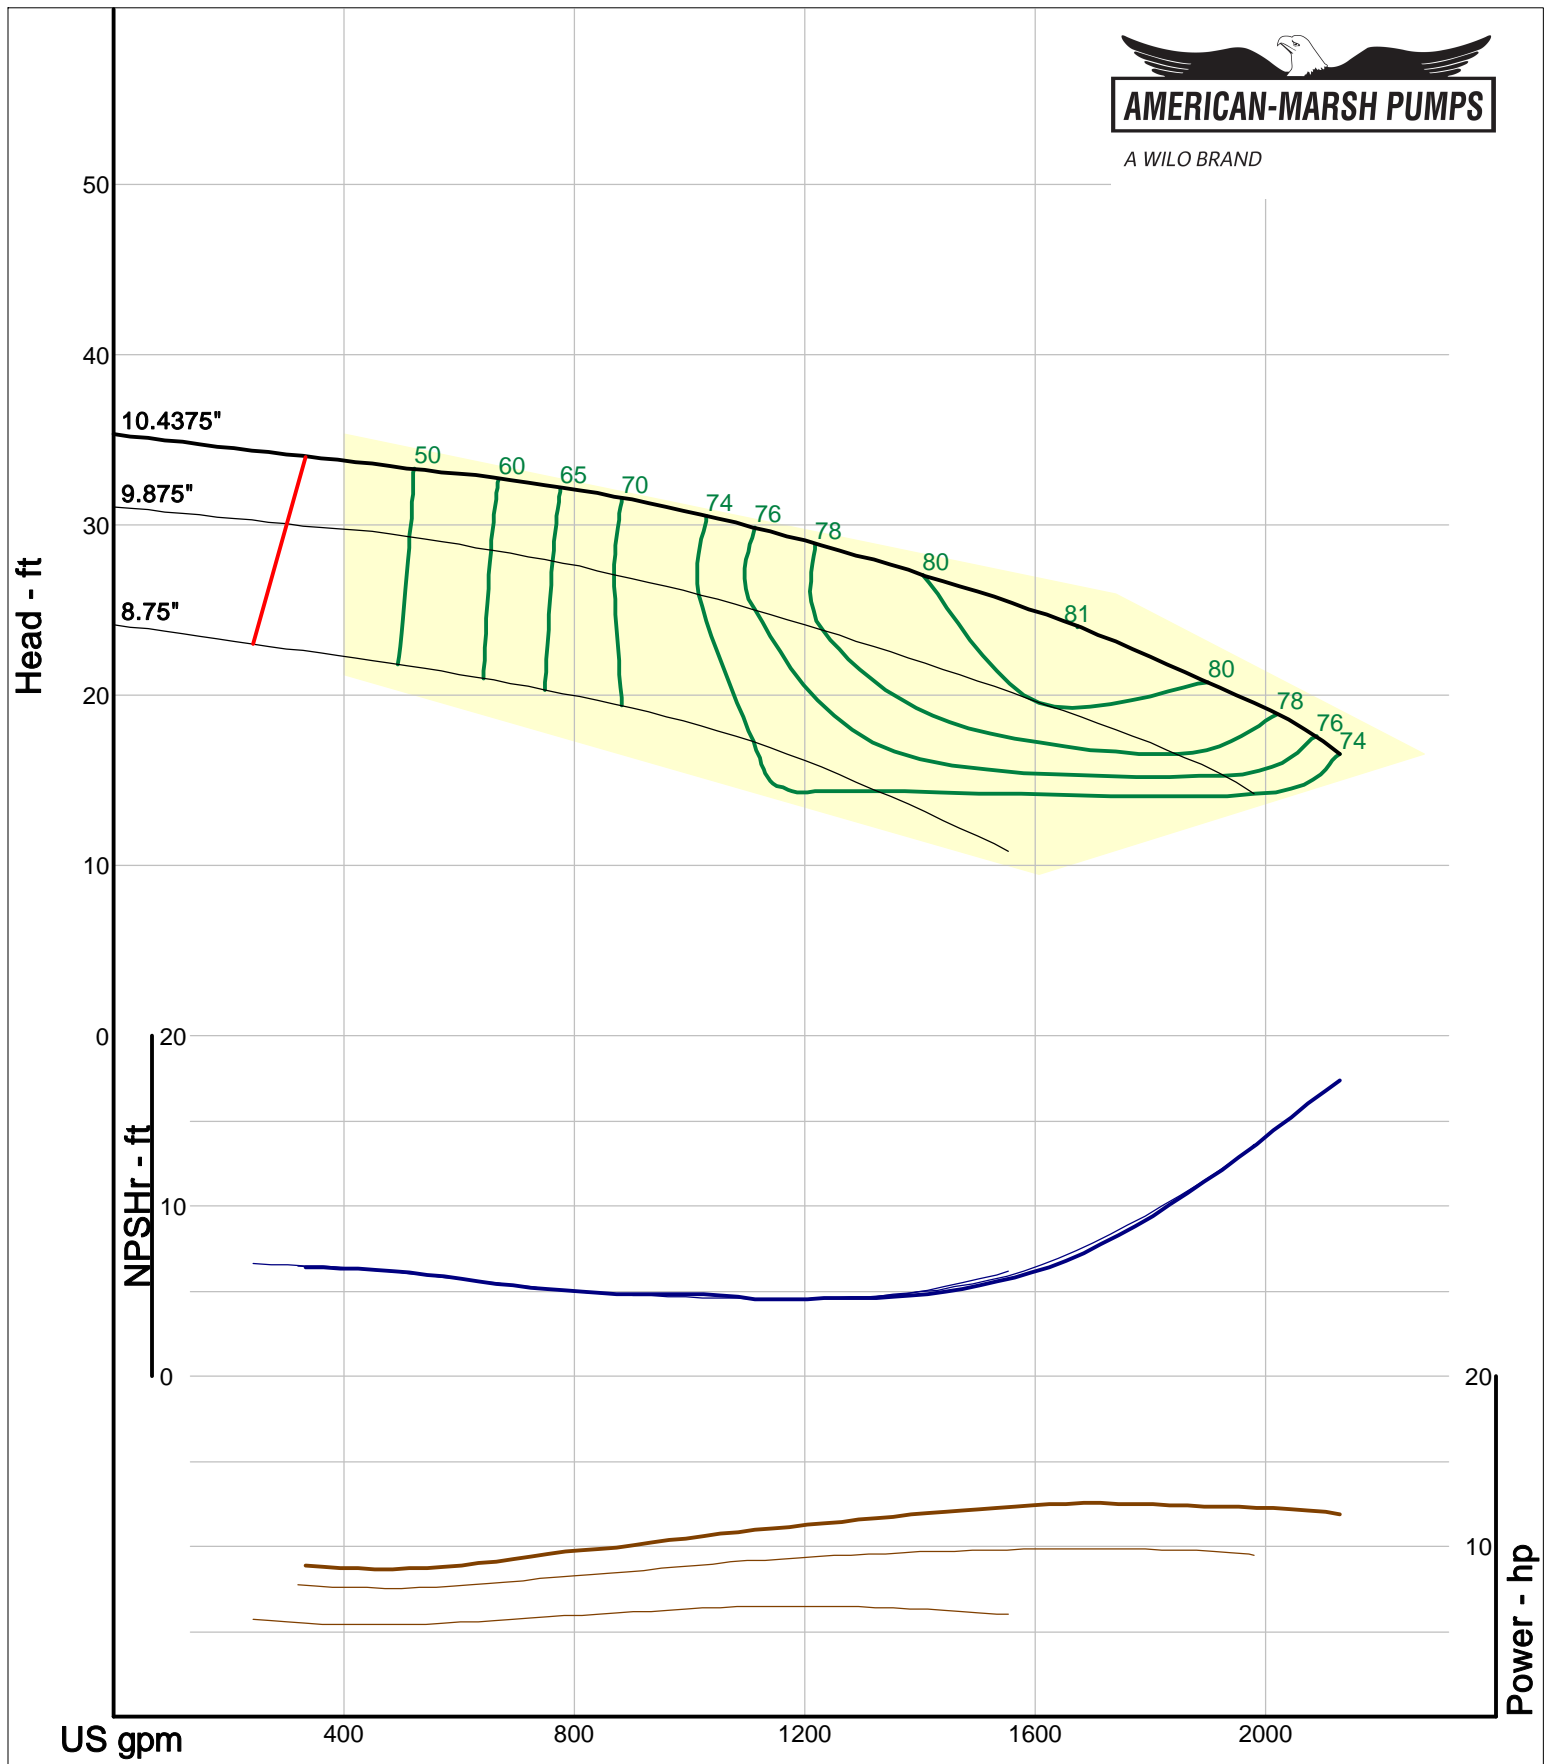

A WILO BRAND

Company: American-Marsh Pumps
Name:
12/04/05

American-Marsh Pumps
Catalog: WTRWKS-2005c.50, vers 2.5c
340_HSC - 1000

Size: 10x10-10 HD
Speed: 980 rpm
Dia: 10.4375 in
Curve: CS-15565