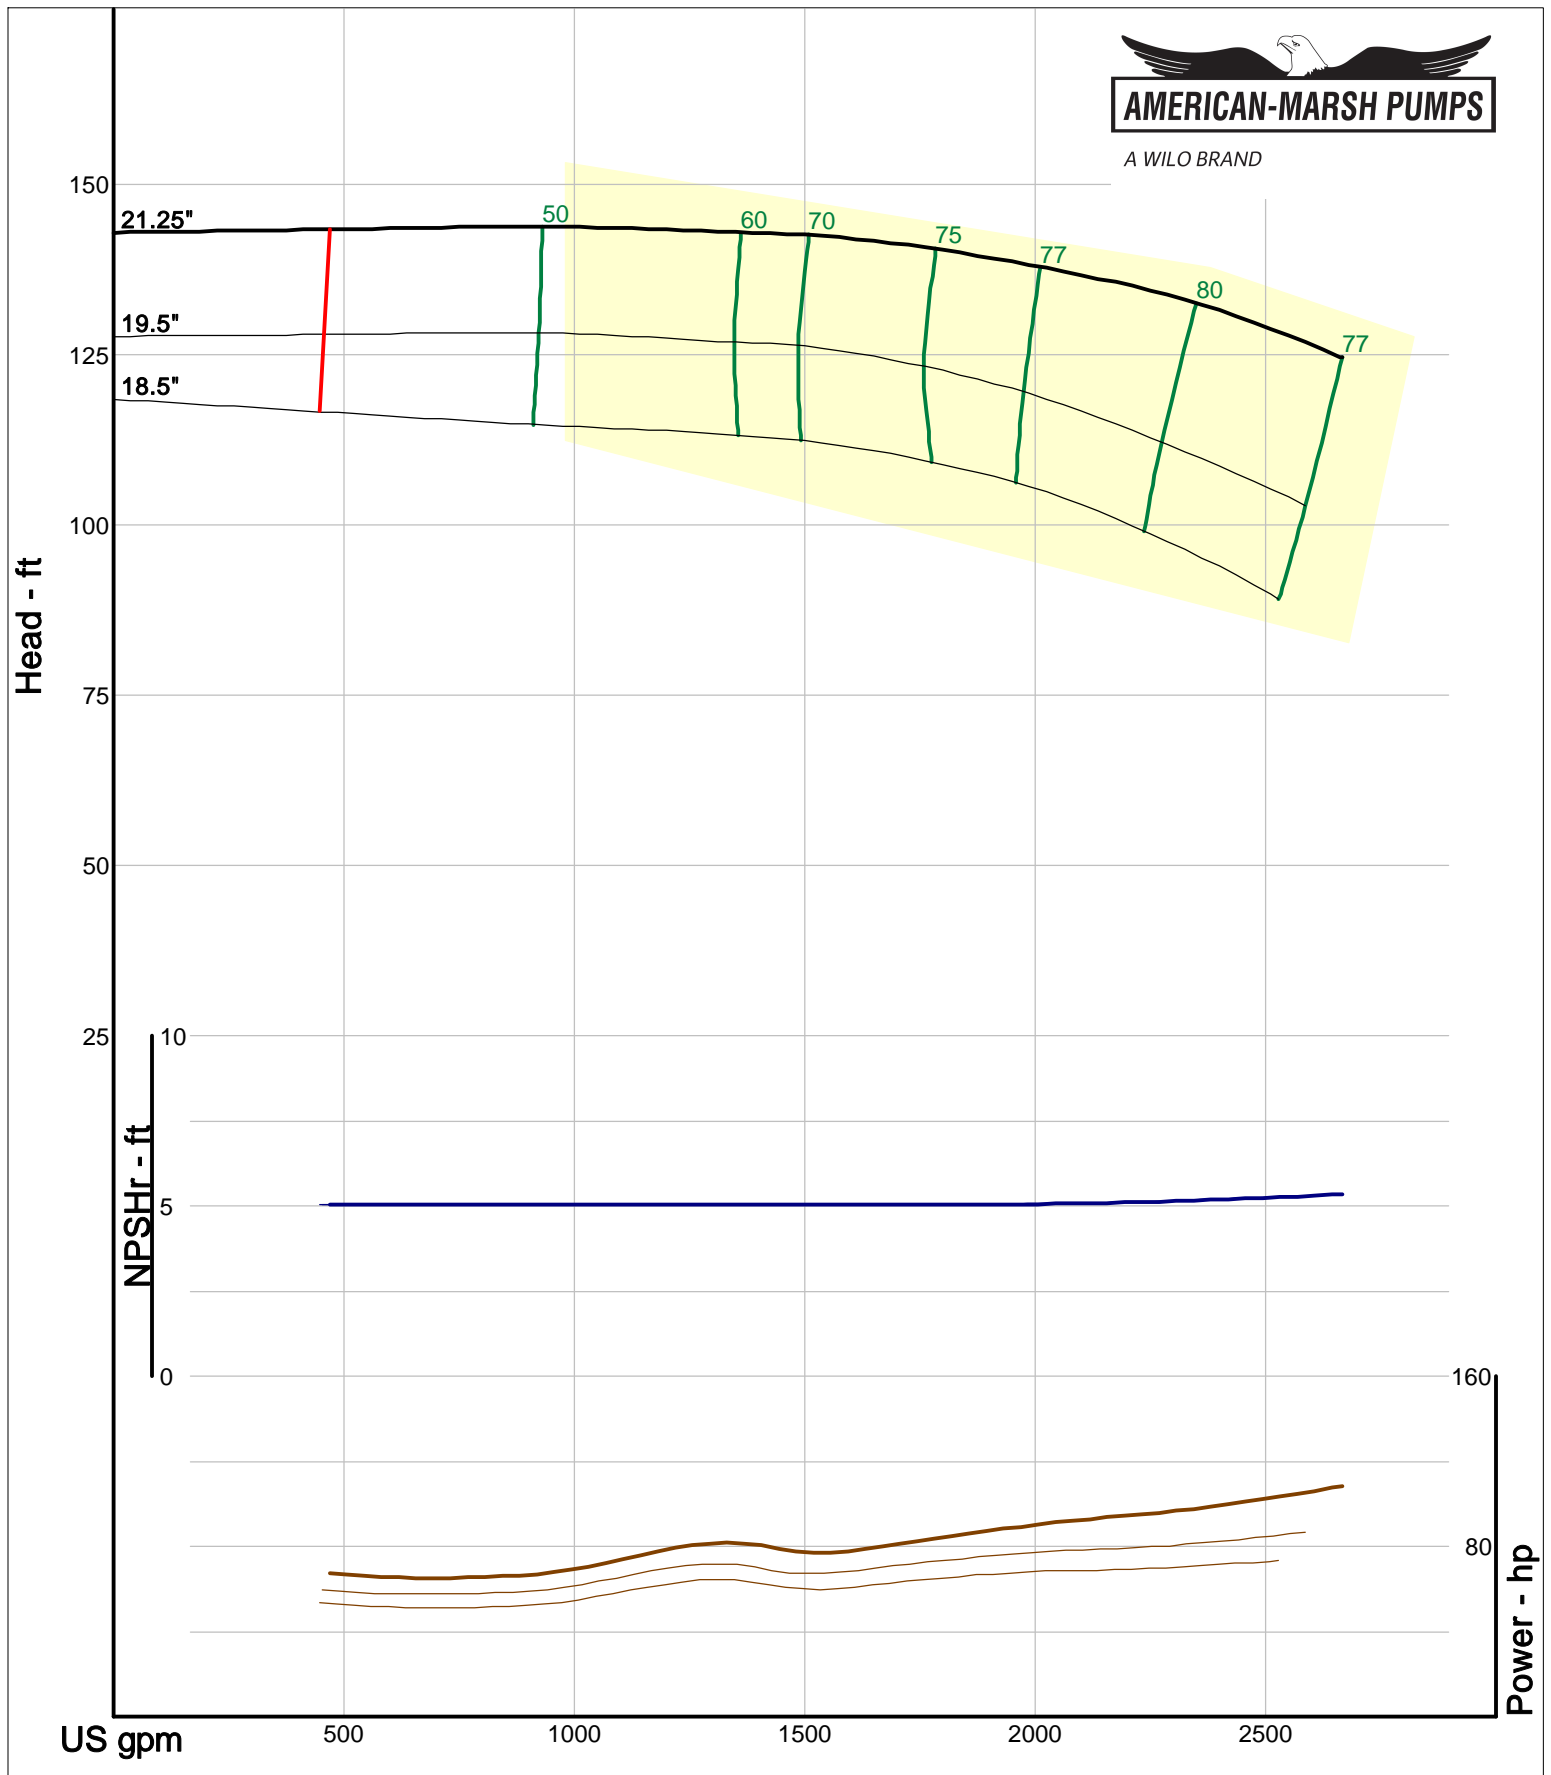

A WILO BRAND

Company: American-Marsh Pumps
 Name:
 12/04/05

American-Marsh Pumps
 Catalog: WTRWKS-2005c.50, vers 2.5c
 340_HSC - 1000

Size: 8x10-18 HD
 Speed: 980 rpm
 Dia: 18.875 in
 Curve: CS-15585

A WILO BRAND