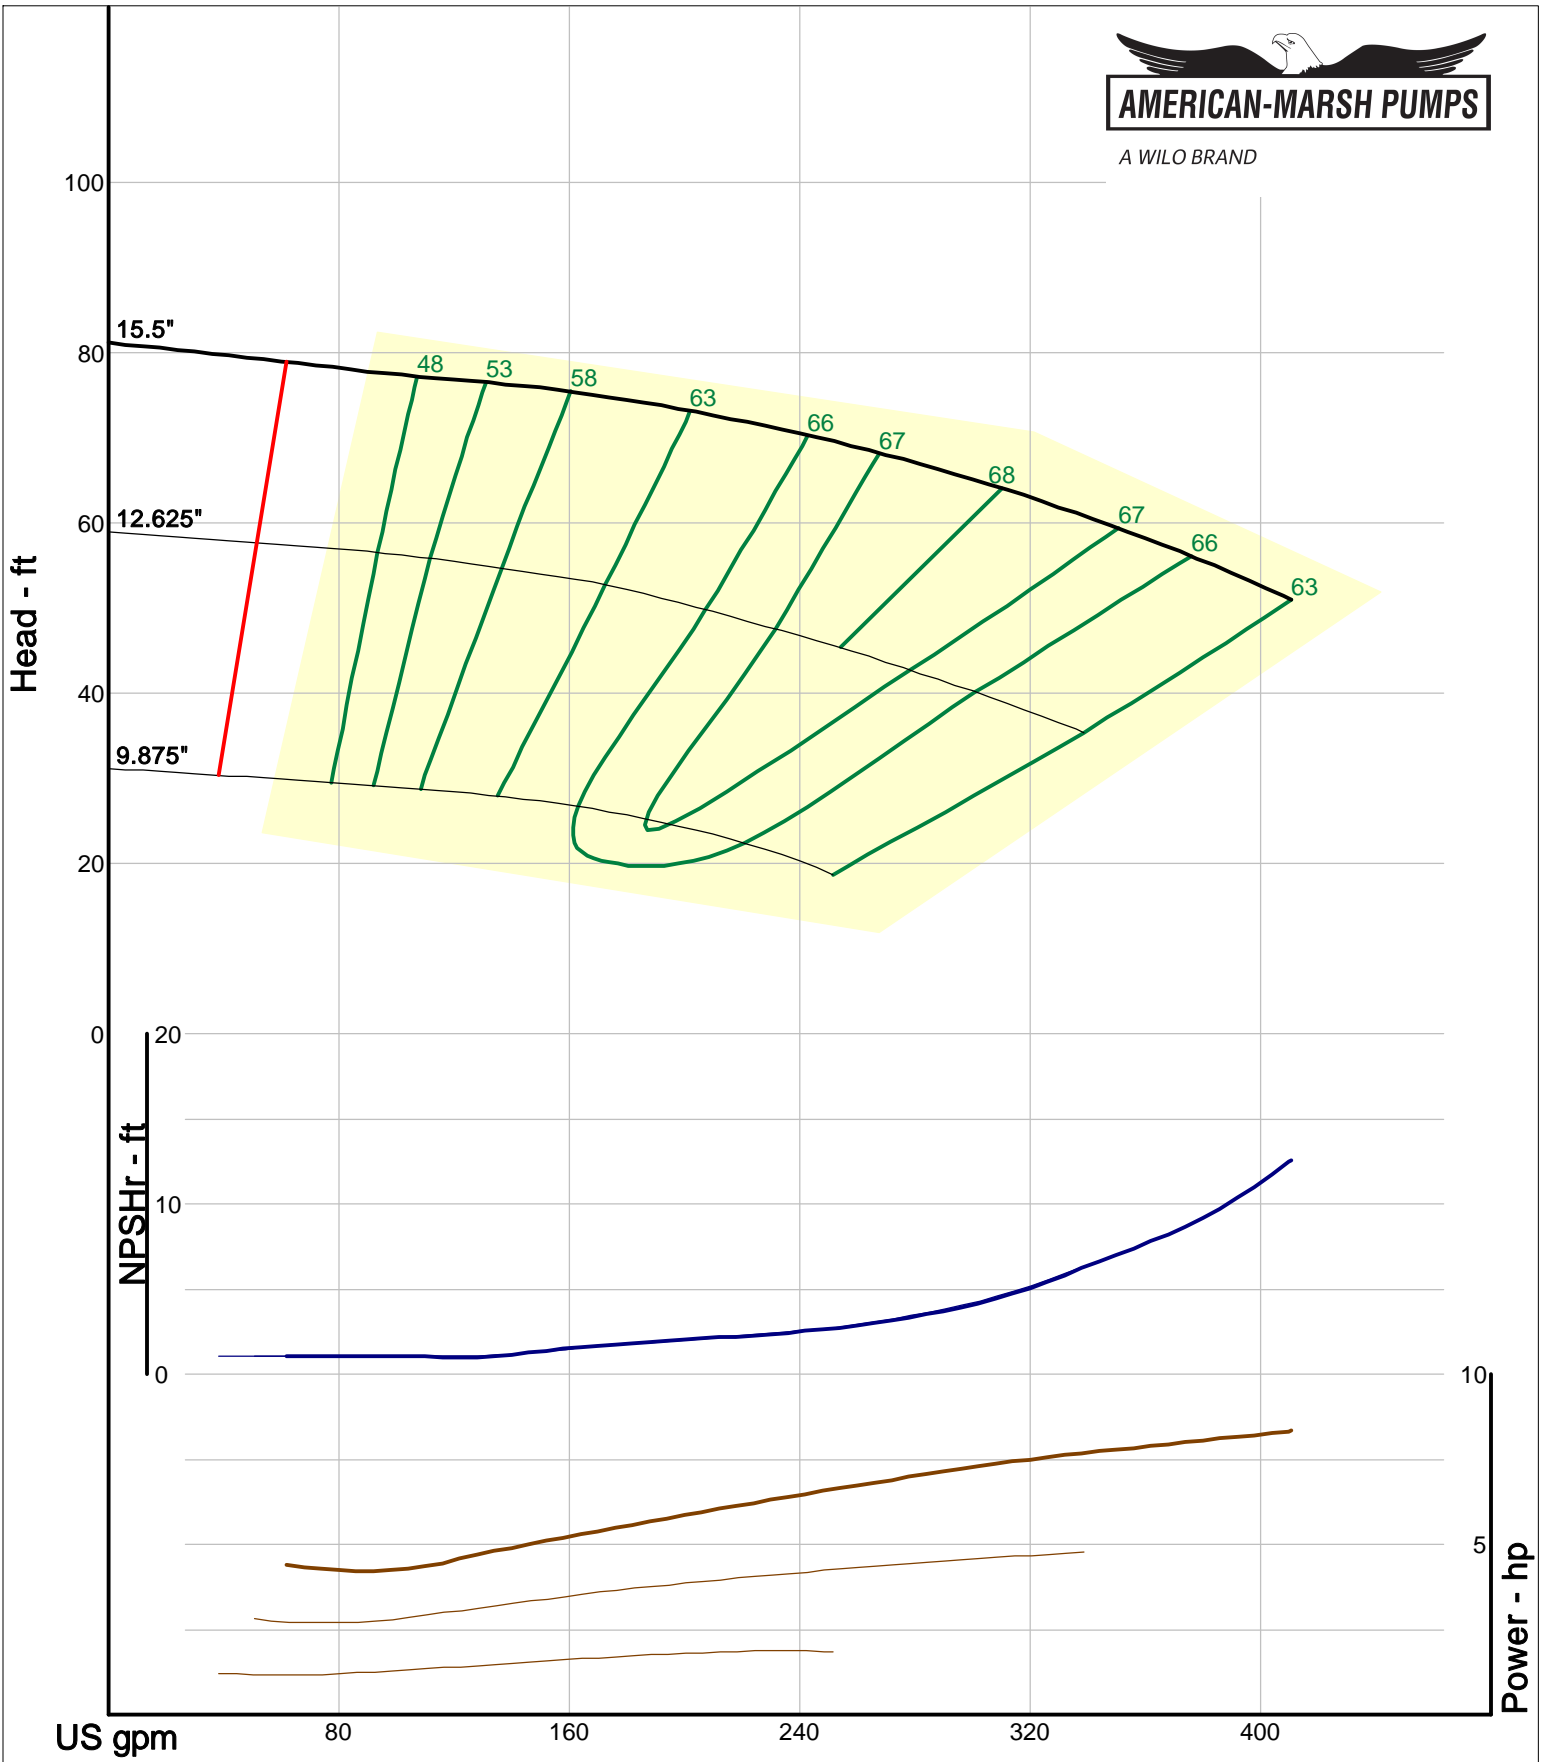

A WILO BRAND

Company: American-Marsh Pumps
Name:
12/04/05

American-Marsh Pumps
Catalog: WTRWKS-2005c.50, vers 2.5c
340_HSC - 1000

Size: 3x4-12 HD
Speed: 980 rpm
Dia: 11.625 in
Curve: CS-15568

A WILO BRAND