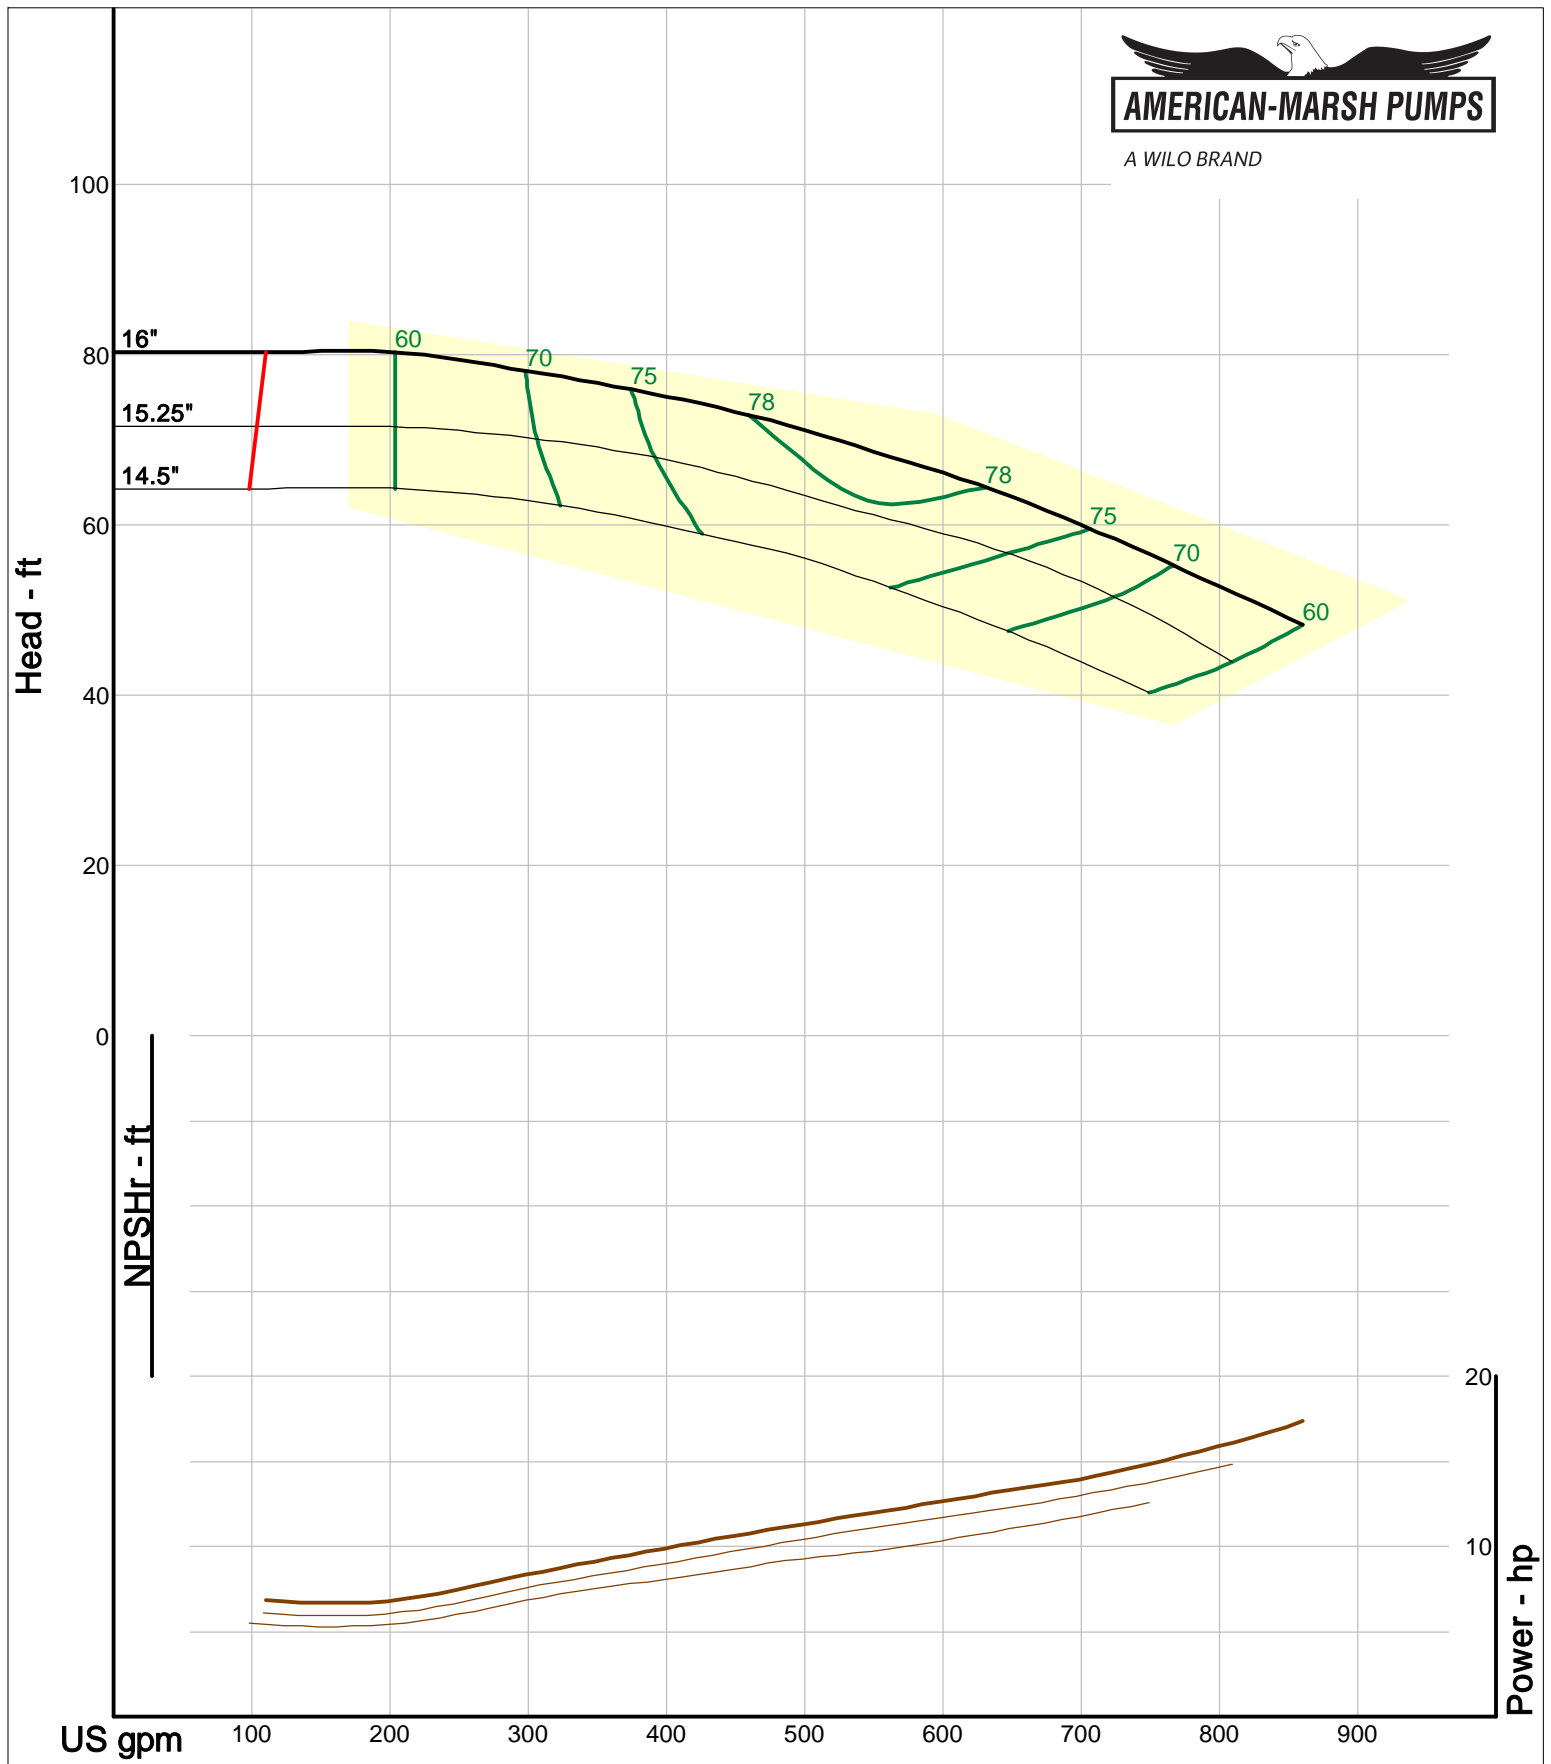

A WILO BRAND

Company: American-Marsh Pumps
Name:
12/04/05

American-Marsh Pumps
Catalog: WTRWKS-2005c.50, vers 2.5c
340_HSC - 1000

Size: 4x5-16 HC
Speed: 980 rpm
Dia: 16 in
Curve: CS-10469B