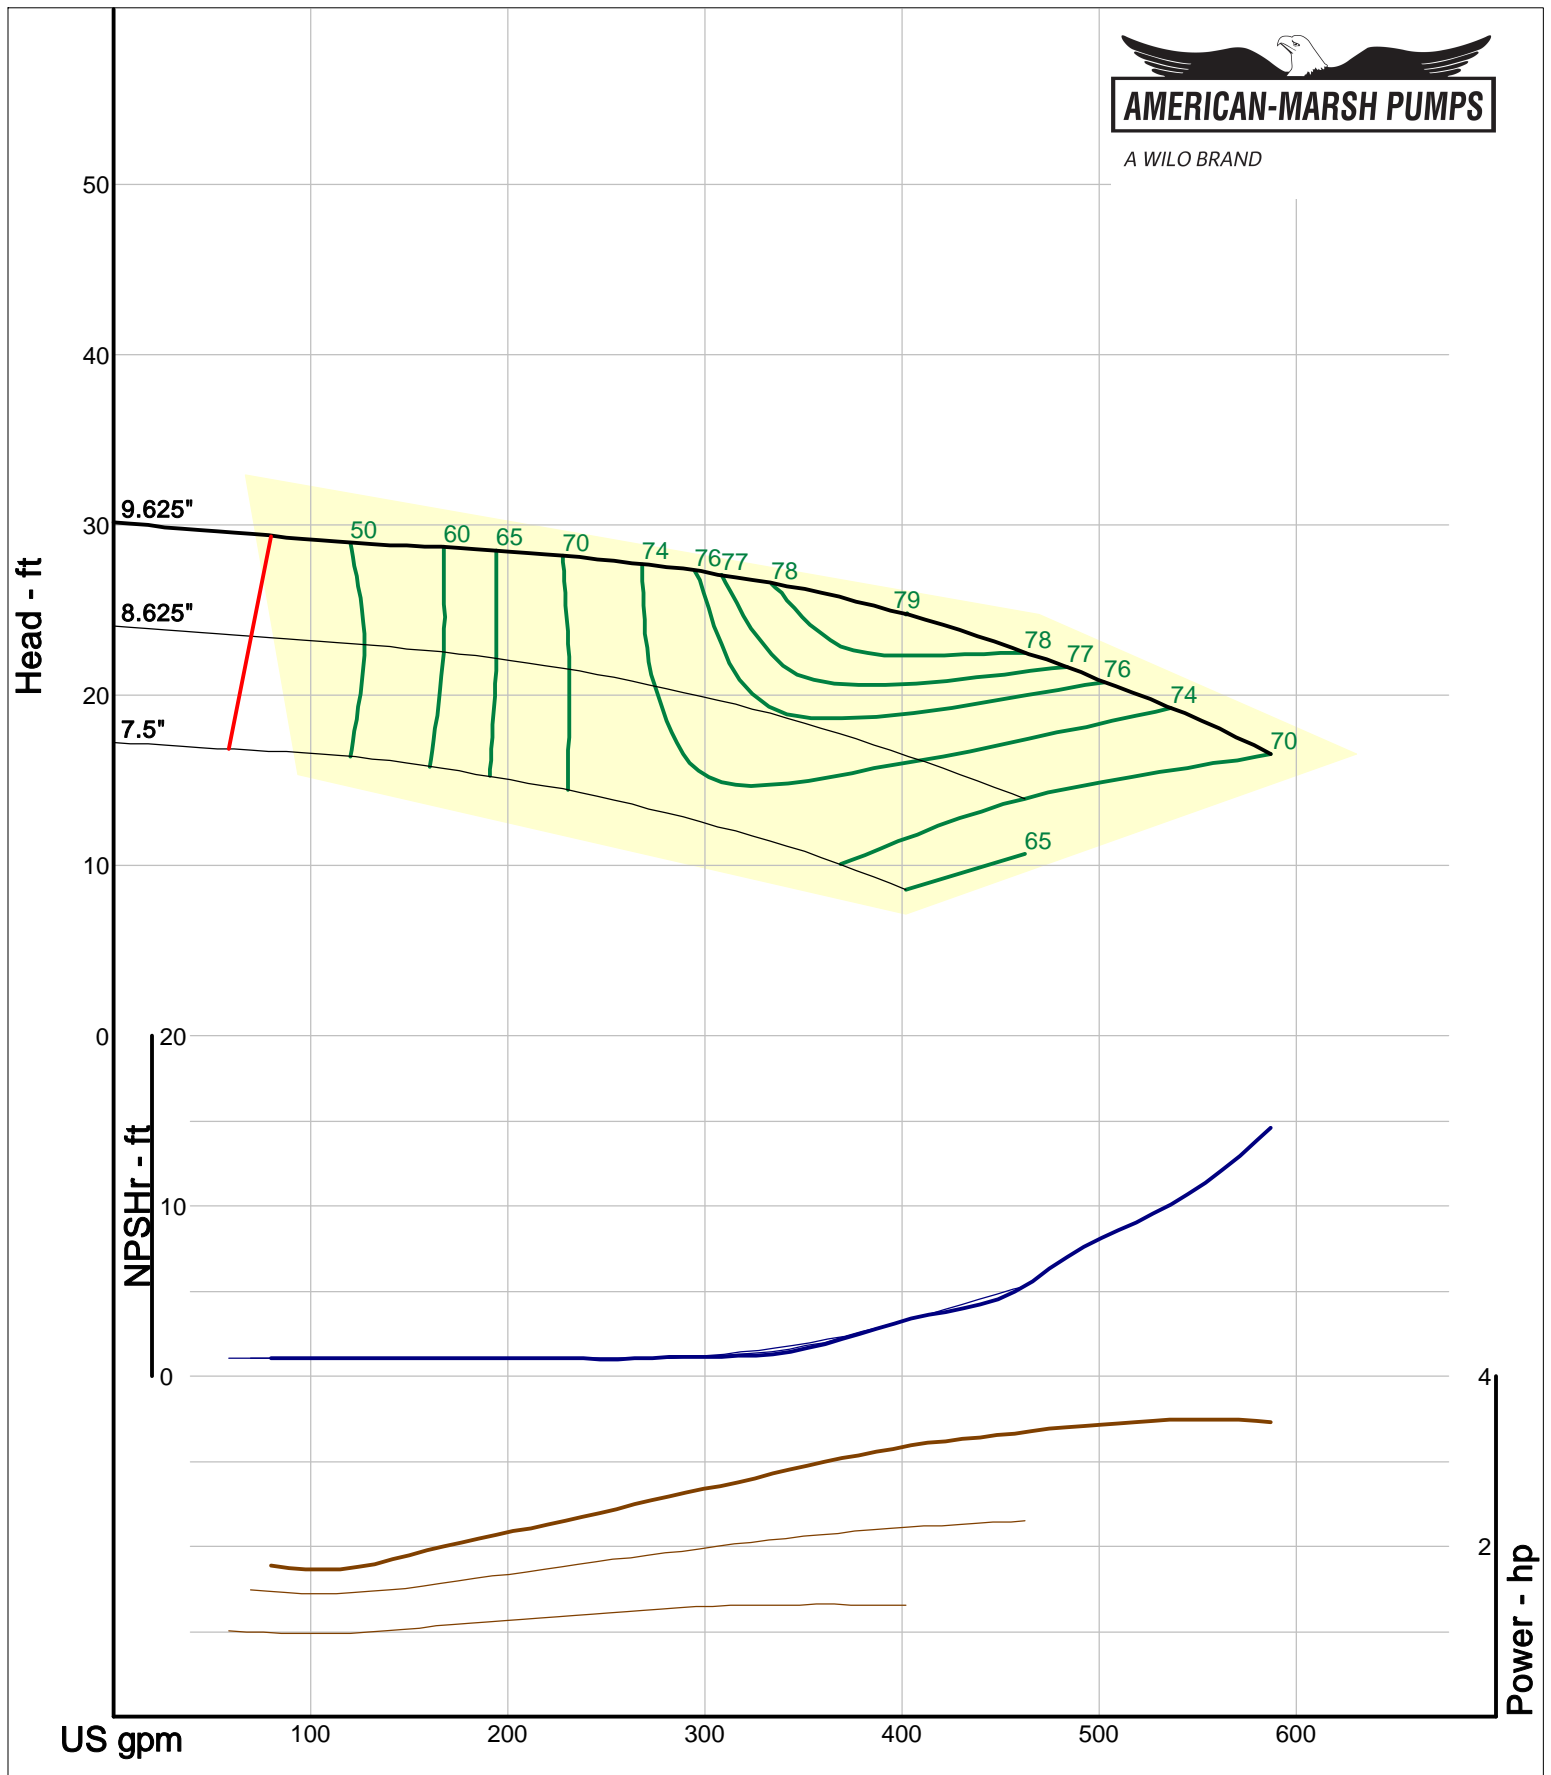

American-Marsh Pumps
 Catalog: WTRWKS-2005c.50, vers 2.5c
 340_HSC - 1000

Size: 4x5-12 HD
 Speed: 980 rpm
 Dia: 11.875 in
 Curve: CS-15569

A WILO BRAND

Company: American-Marsh Pumps
 Name:
 12/04/05

American-Marsh Pumps
 Catalog: WTRWKS-2005c.50, vers 2.5c
 340_HSC - 1000

A WILO BRAND

Company: American-Marsh Pumps
Name:
12/04/05

American-Marsh Pumps
Catalog: WTRWKS-2005c.50, vers 2.5c
340_HSC - 1000

Size: 4x5-18 HD
Speed: 980 rpm
Dia: 16.875 in
Curve: CS-15607

A WILO BRAND

Company: American-Marsh Pumps
Name:
12/04/05

American-Marsh Pumps
Catalog: WTRWKS-2005c.50, vers 2.5c
340_HSC - 1000

Size: 4x6-10 HD
Speed: 980 rpm
Dia: 9.625 in
Curve: CS-15562

A WILO BRAND

Company: American-Marsh Pumps
 Name:
 12/04/05

American-Marsh Pumps
 Catalog: WTRWKS-2005c.50, vers 2.5c
 340_HSC - 1000

Size: 5x6-10 HD
 Speed: 980 rpm
 Dia: 9.625 in
 Curve: CS-15563

A WILO BRAND

Company: American-Marsh Pumps
Name:
12/04/05

American-Marsh Pumps
Catalog: WTRWKS-2005c.50, vers 2.5c
340_HSC - 1000