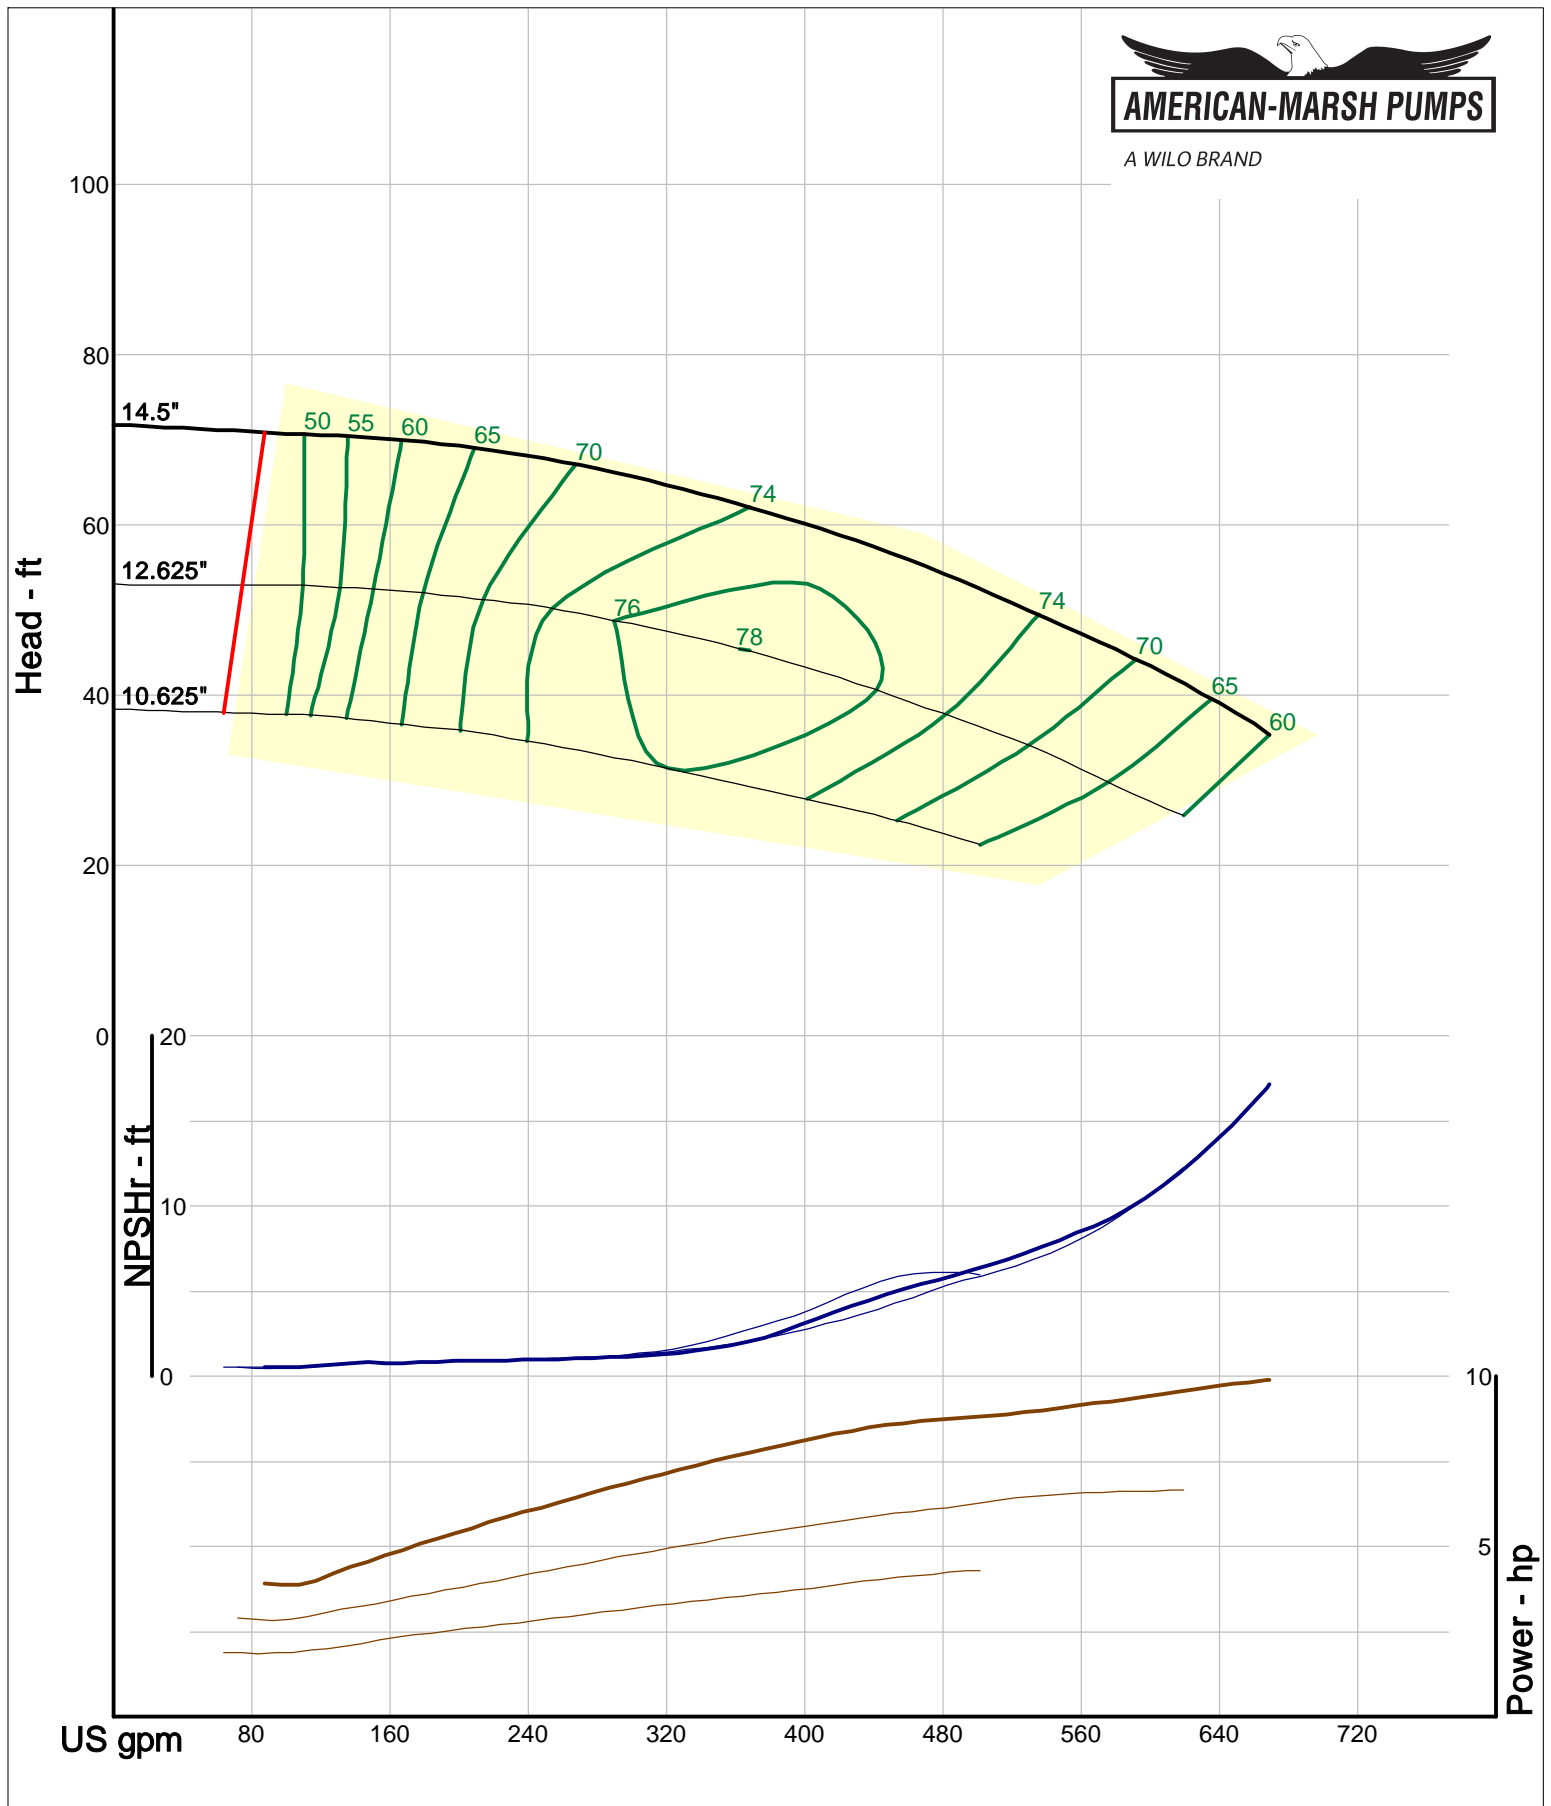

Company: American-Marsh Pumps
Name:
12/04/05

American-Marsh Pumps
Catalog: WTRWKS-2005c.50, vers 2.5c
340_HSC - 1000

Size: 3x4-15 HD
Speed: 980 rpm
Dia: 15.5 in
Curve: CS-15576

A WILO BRAND

Company: American-Marsh Pumps
 Name:
 12/04/05

American-Marsh Pumps
 Catalog: WTRWKS-2005c.50, vers 2.5c
 340_HSC - 1000

Size: 4x5-12 HD
 Speed: 980 rpm
 Dia: 11.875 in
 Curve: CS-15569

A WILO BRAND

Company: American-Marsh Pumps
 Name:
 12/04/05

American-Marsh Pumps
 Catalog: WTRWKS-2005c.50, vers 2.5c
 340_HSC - 1000