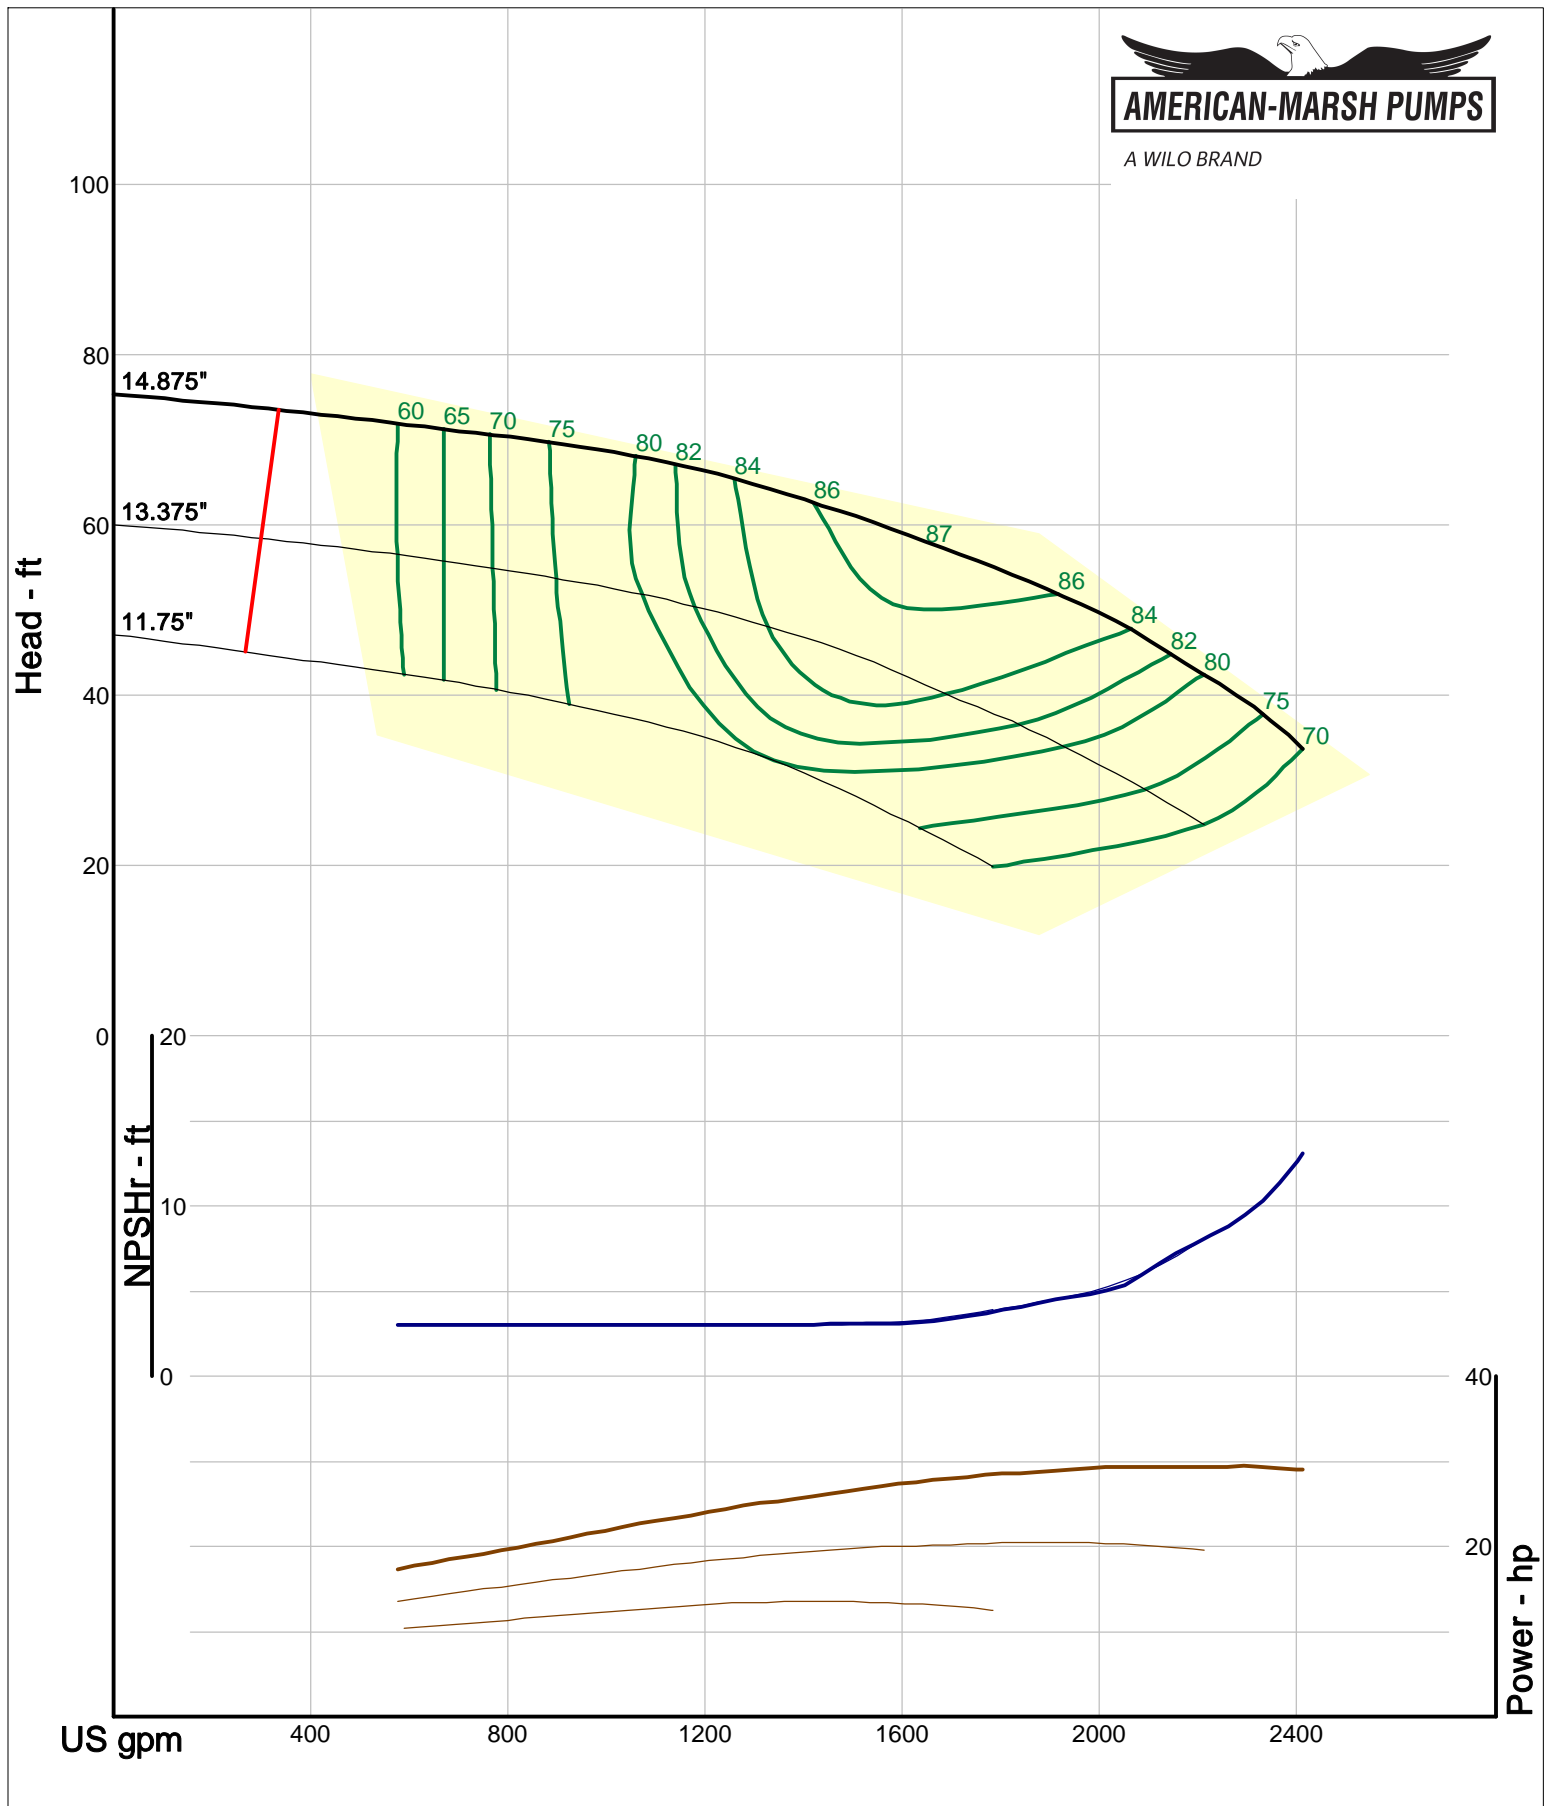

A WILO BRAND

Company: American-Marsh Pumps
Name:
12/04/05

American-Marsh Pumps
Catalog: WTRWKS-2005c.50, vers 2.5c
340_HSC - 1000

Size: 8x10-15 HD
Speed: 980 rpm
Dia: 14.875 in
Curve: CS-15580