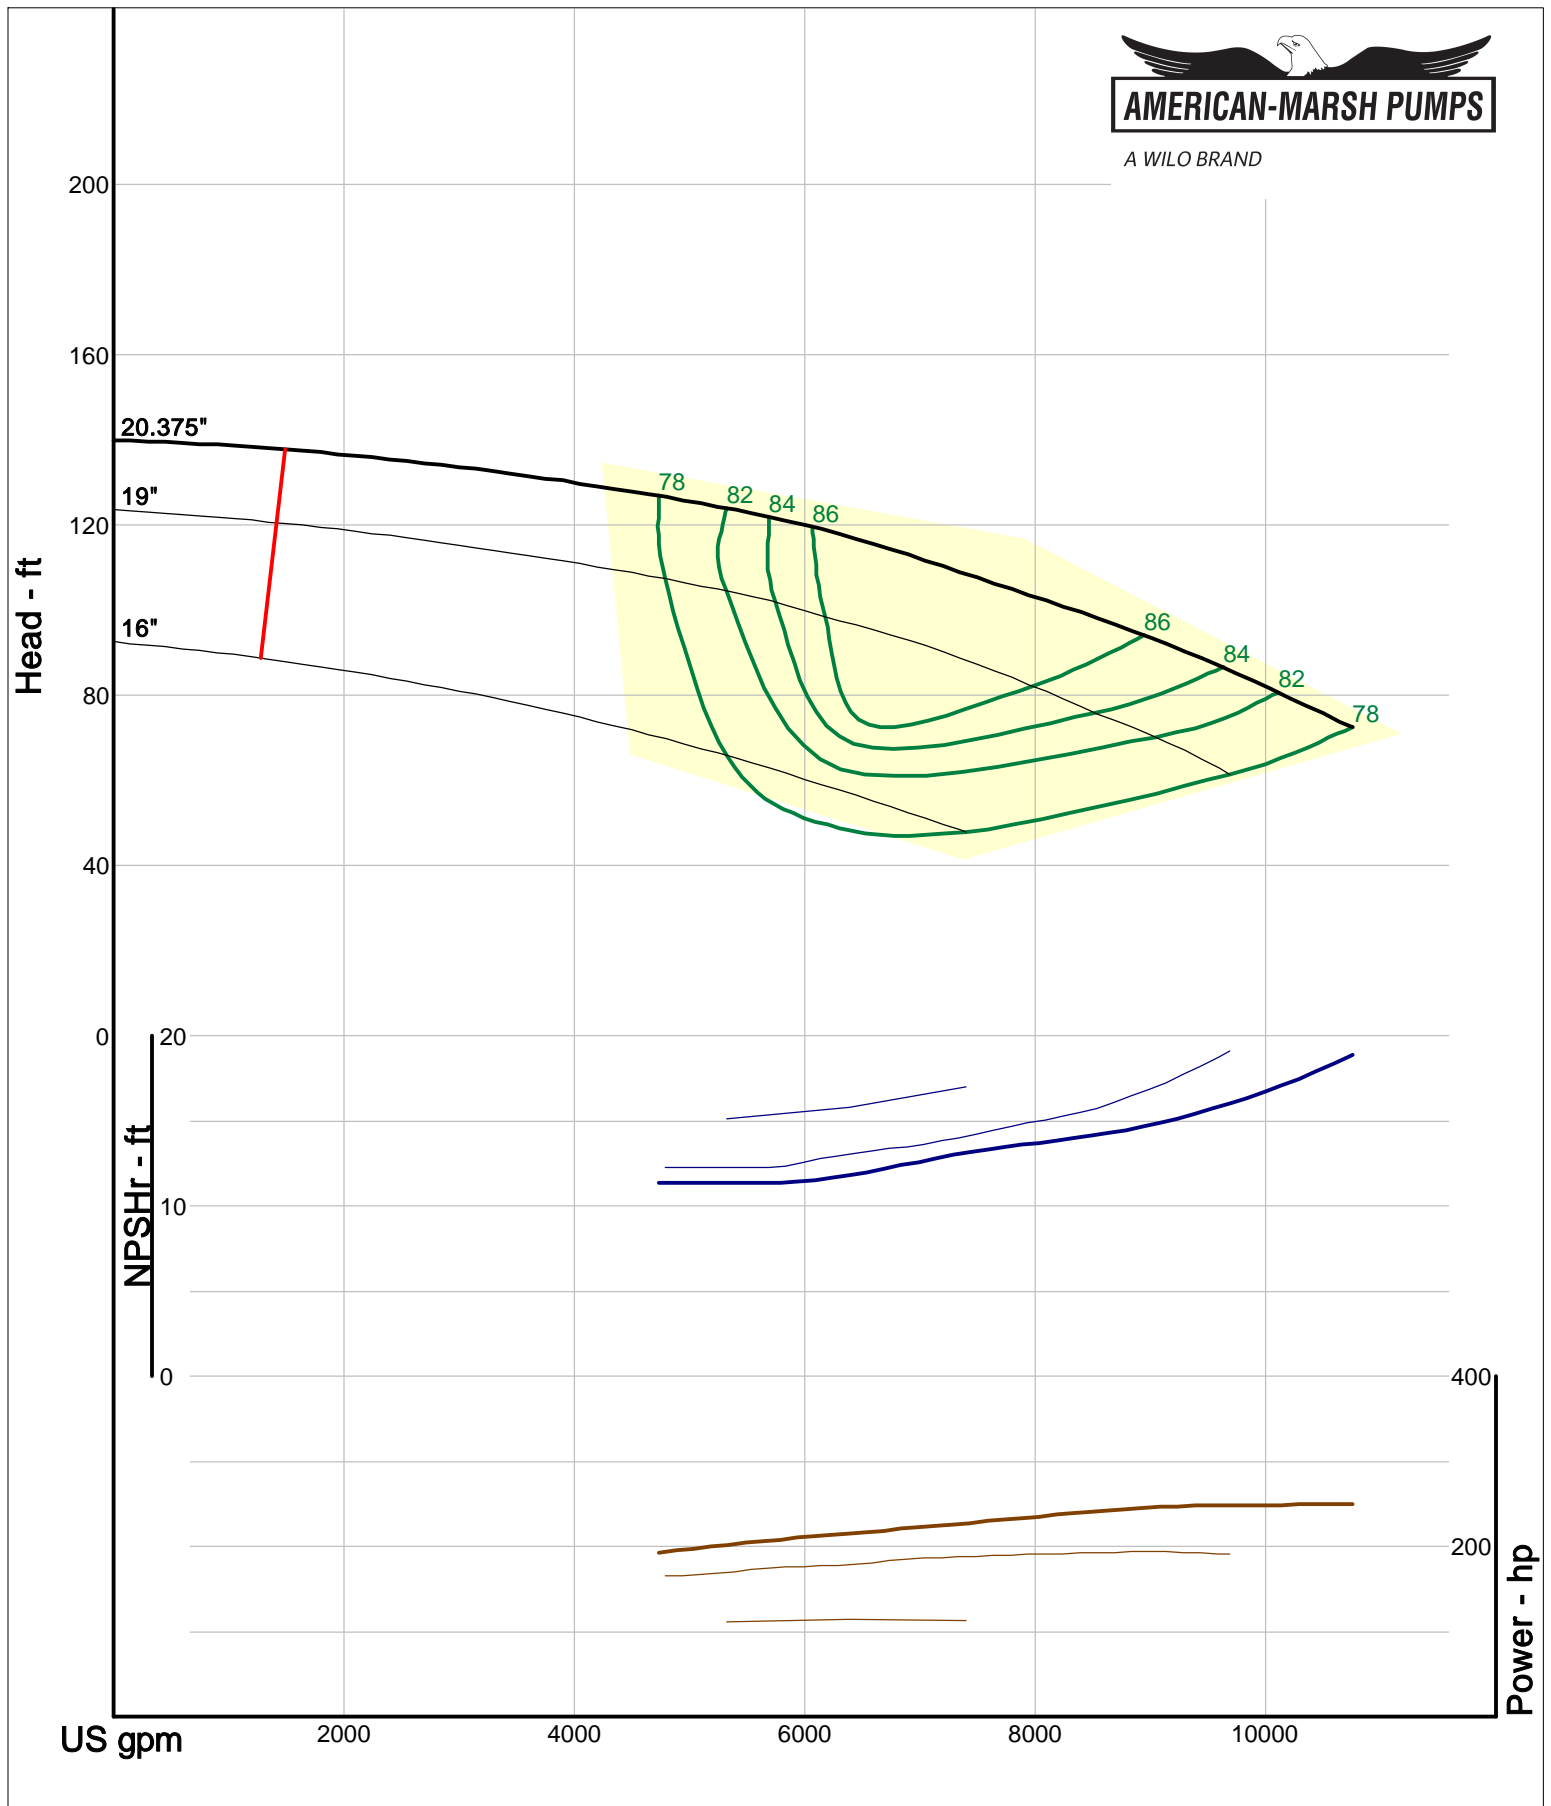

A WILO BRAND

Company: American-Marsh Pumps
Name:
12/04/05

American-Marsh Pumps
Catalog: WTRWKS-2005c.50, vers 2.5c
340_HSC - 1000

Size: 14x16-20 HD
Speed: 980 rpm
Dia: 20.375 in
Curve: CS-15646

A WILO BRAND