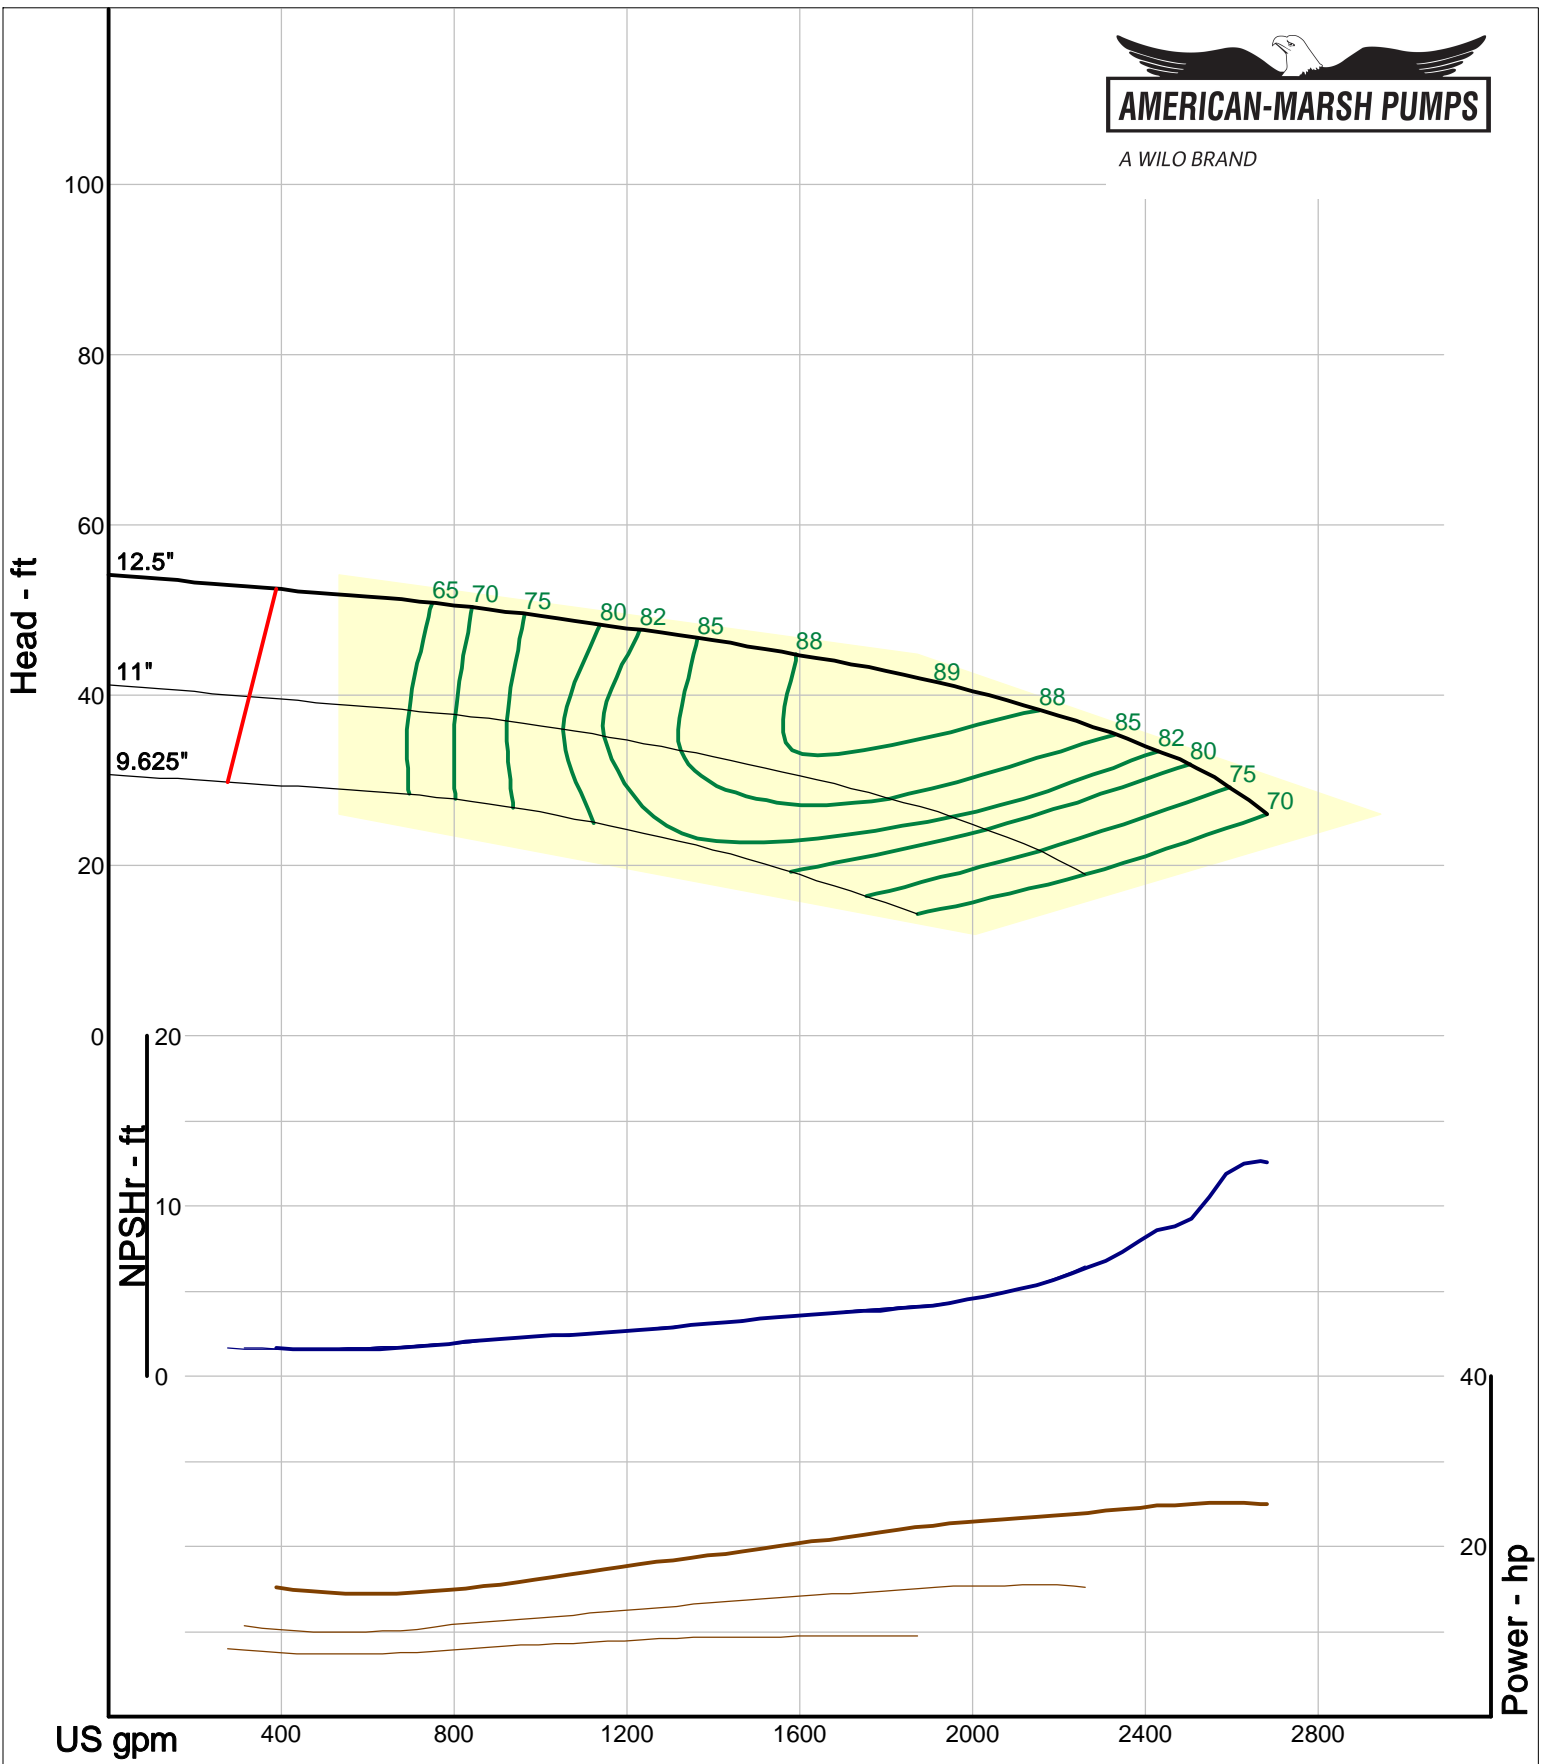

A WILO BRAND

Company: American-Marsh Pumps
Name:
12/04/05

American-Marsh Pumps
Catalog: WTRWKS-2005c.50, vers 2.5c
340_HSC - 1000

Size: 10x10-12 HD
Speed: 980 rpm
Dia: 12.5 in
Curve: CS-15573