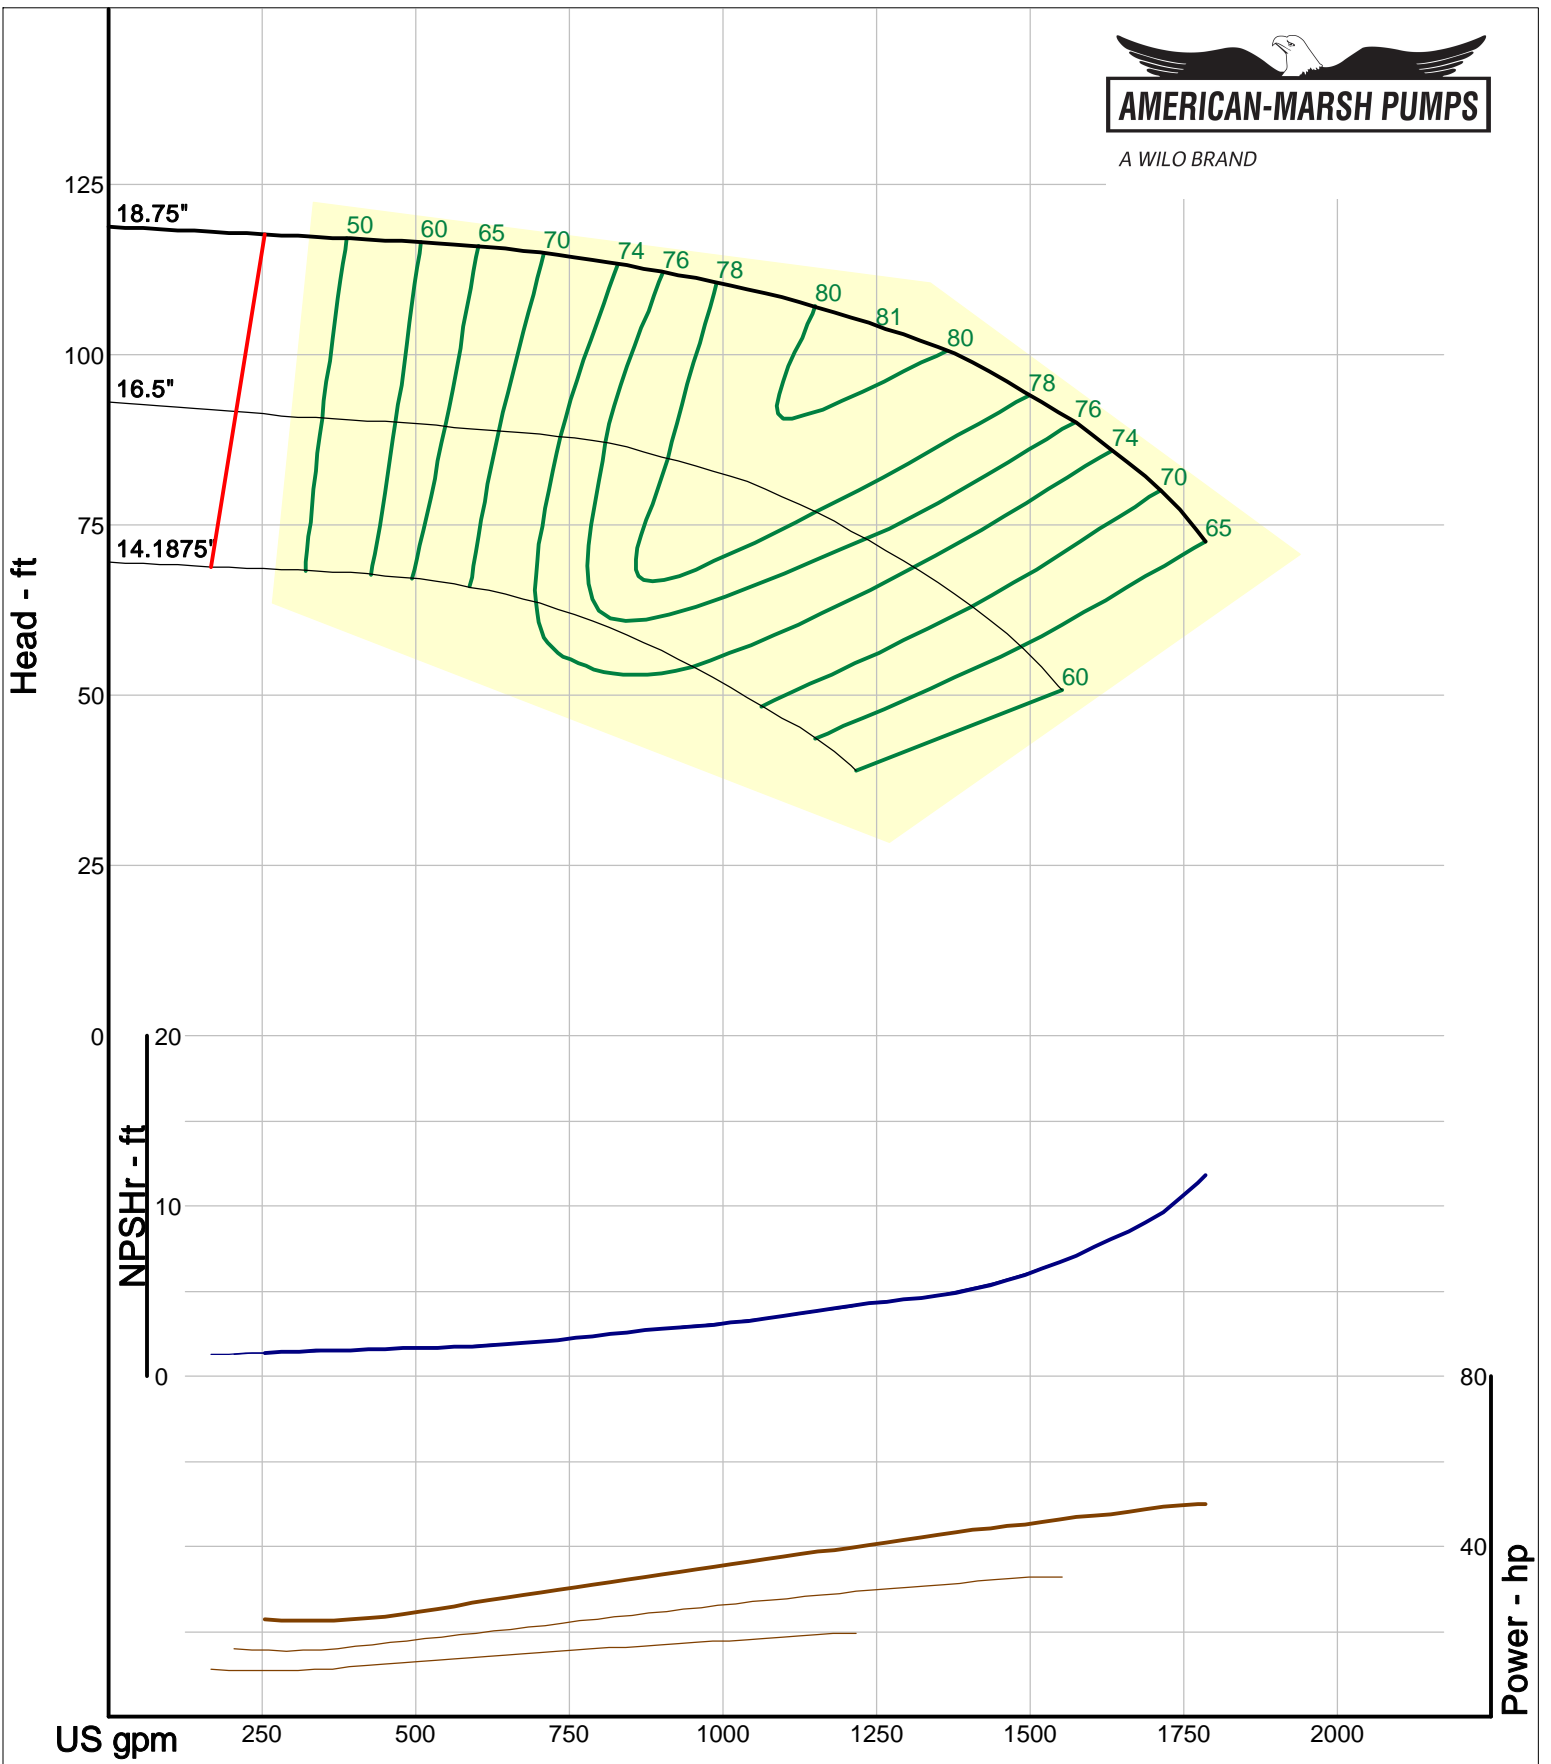

A WILO BRAND

Company: American-Marsh Pumps
Name:
12/04/05

American-Marsh Pumps
Catalog: WTRWKS-2005c.50, vers 2.5c
340_HSC - 1000

Size: 6x8-18 HD
Speed: 980 rpm
Dia: 18.75 in
Curve: CS-15584