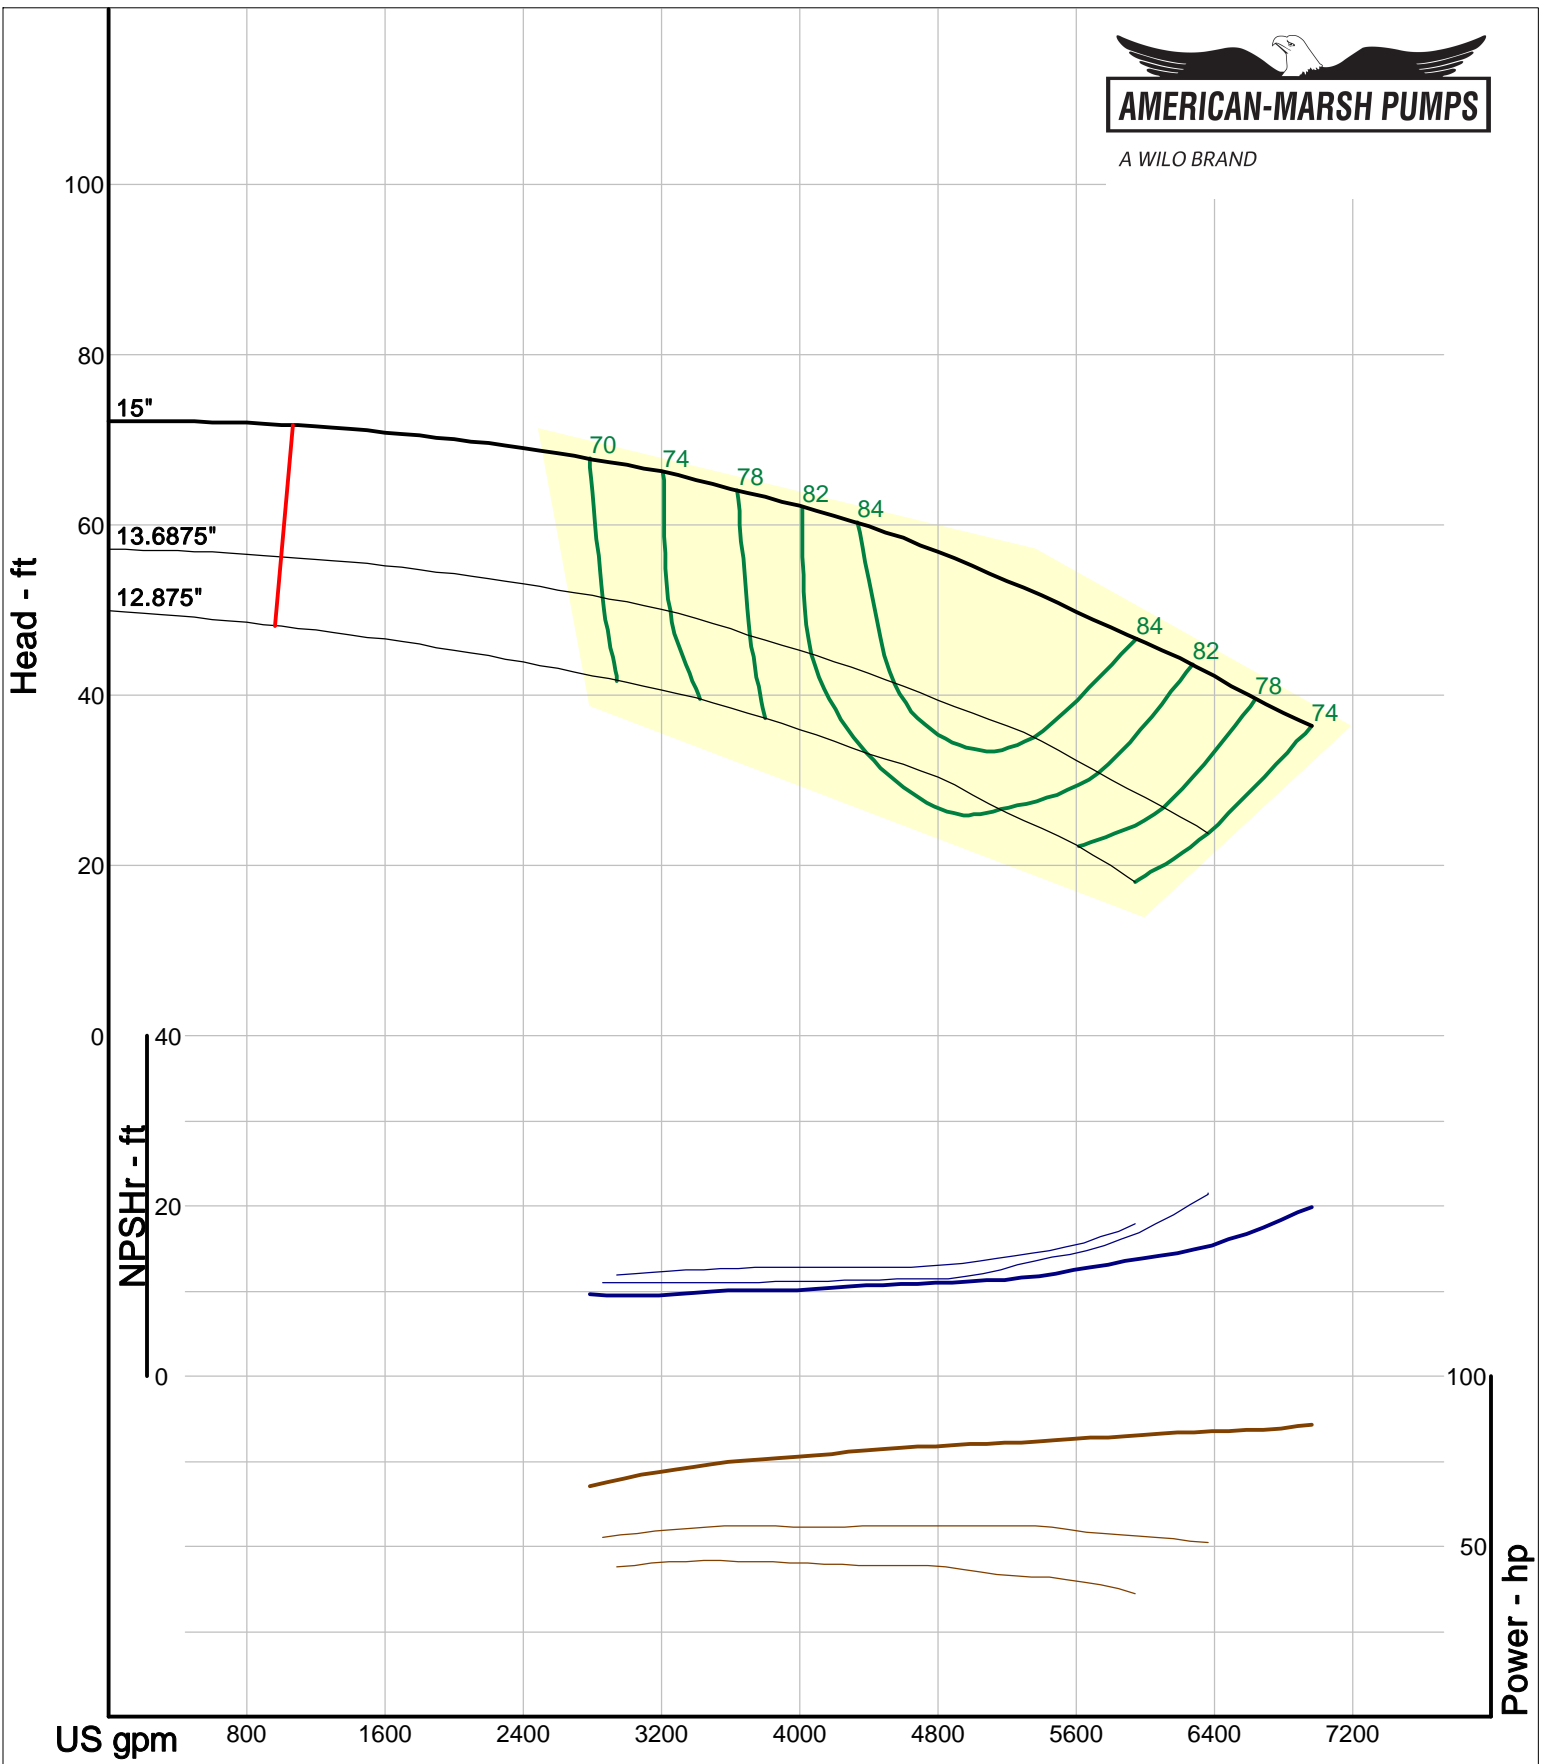

A WILO BRAND

Company: American-Marsh Pumps
Name:
12/04/05

American-Marsh Pumps
Catalog: WTRWKS-2005c.50, vers 2.5c
340_HSC - 1000

Size: 14x16-15 HD
Speed: 980 rpm
Dia: 15 in
Curve: CS-15635