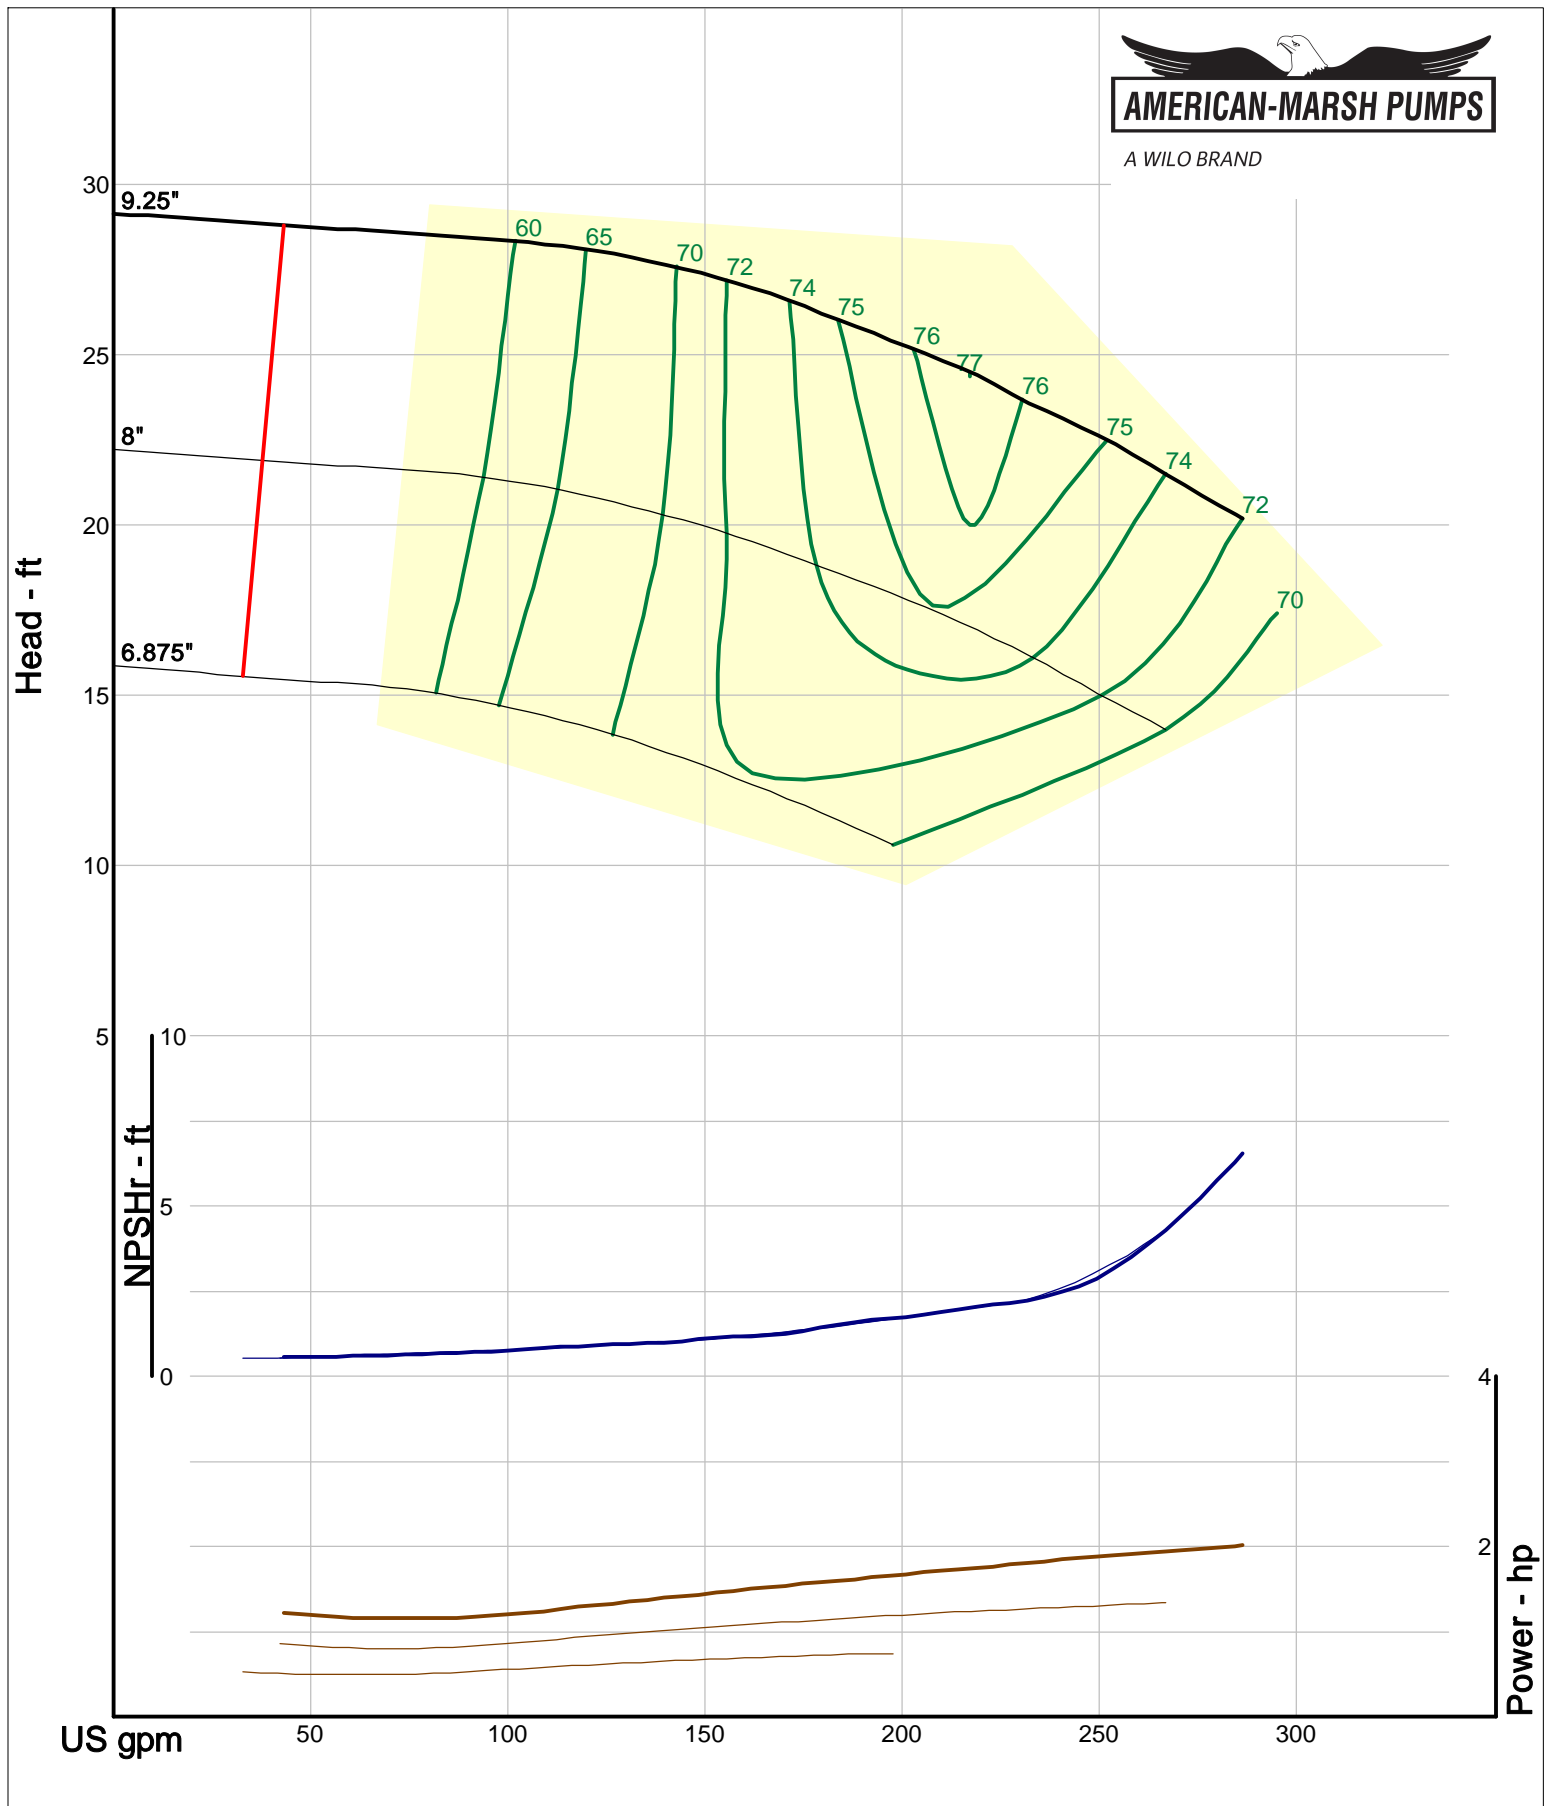

Size: 2x3-15 HD
Speed: 980 rpm
Dia: 14.5 in
Curve: CS-15575

A WILO BRAND

Company: American-Marsh Pumps
 Name:
 12/04/05

American-Marsh Pumps
 Catalog: WTRWKS-2005c.50, vers 2.5c
 340_HSC - 1000

Size: 3x4-10 HD
 Speed: 980 rpm
 Dia: 9.25 in
 Curve: CS-15561