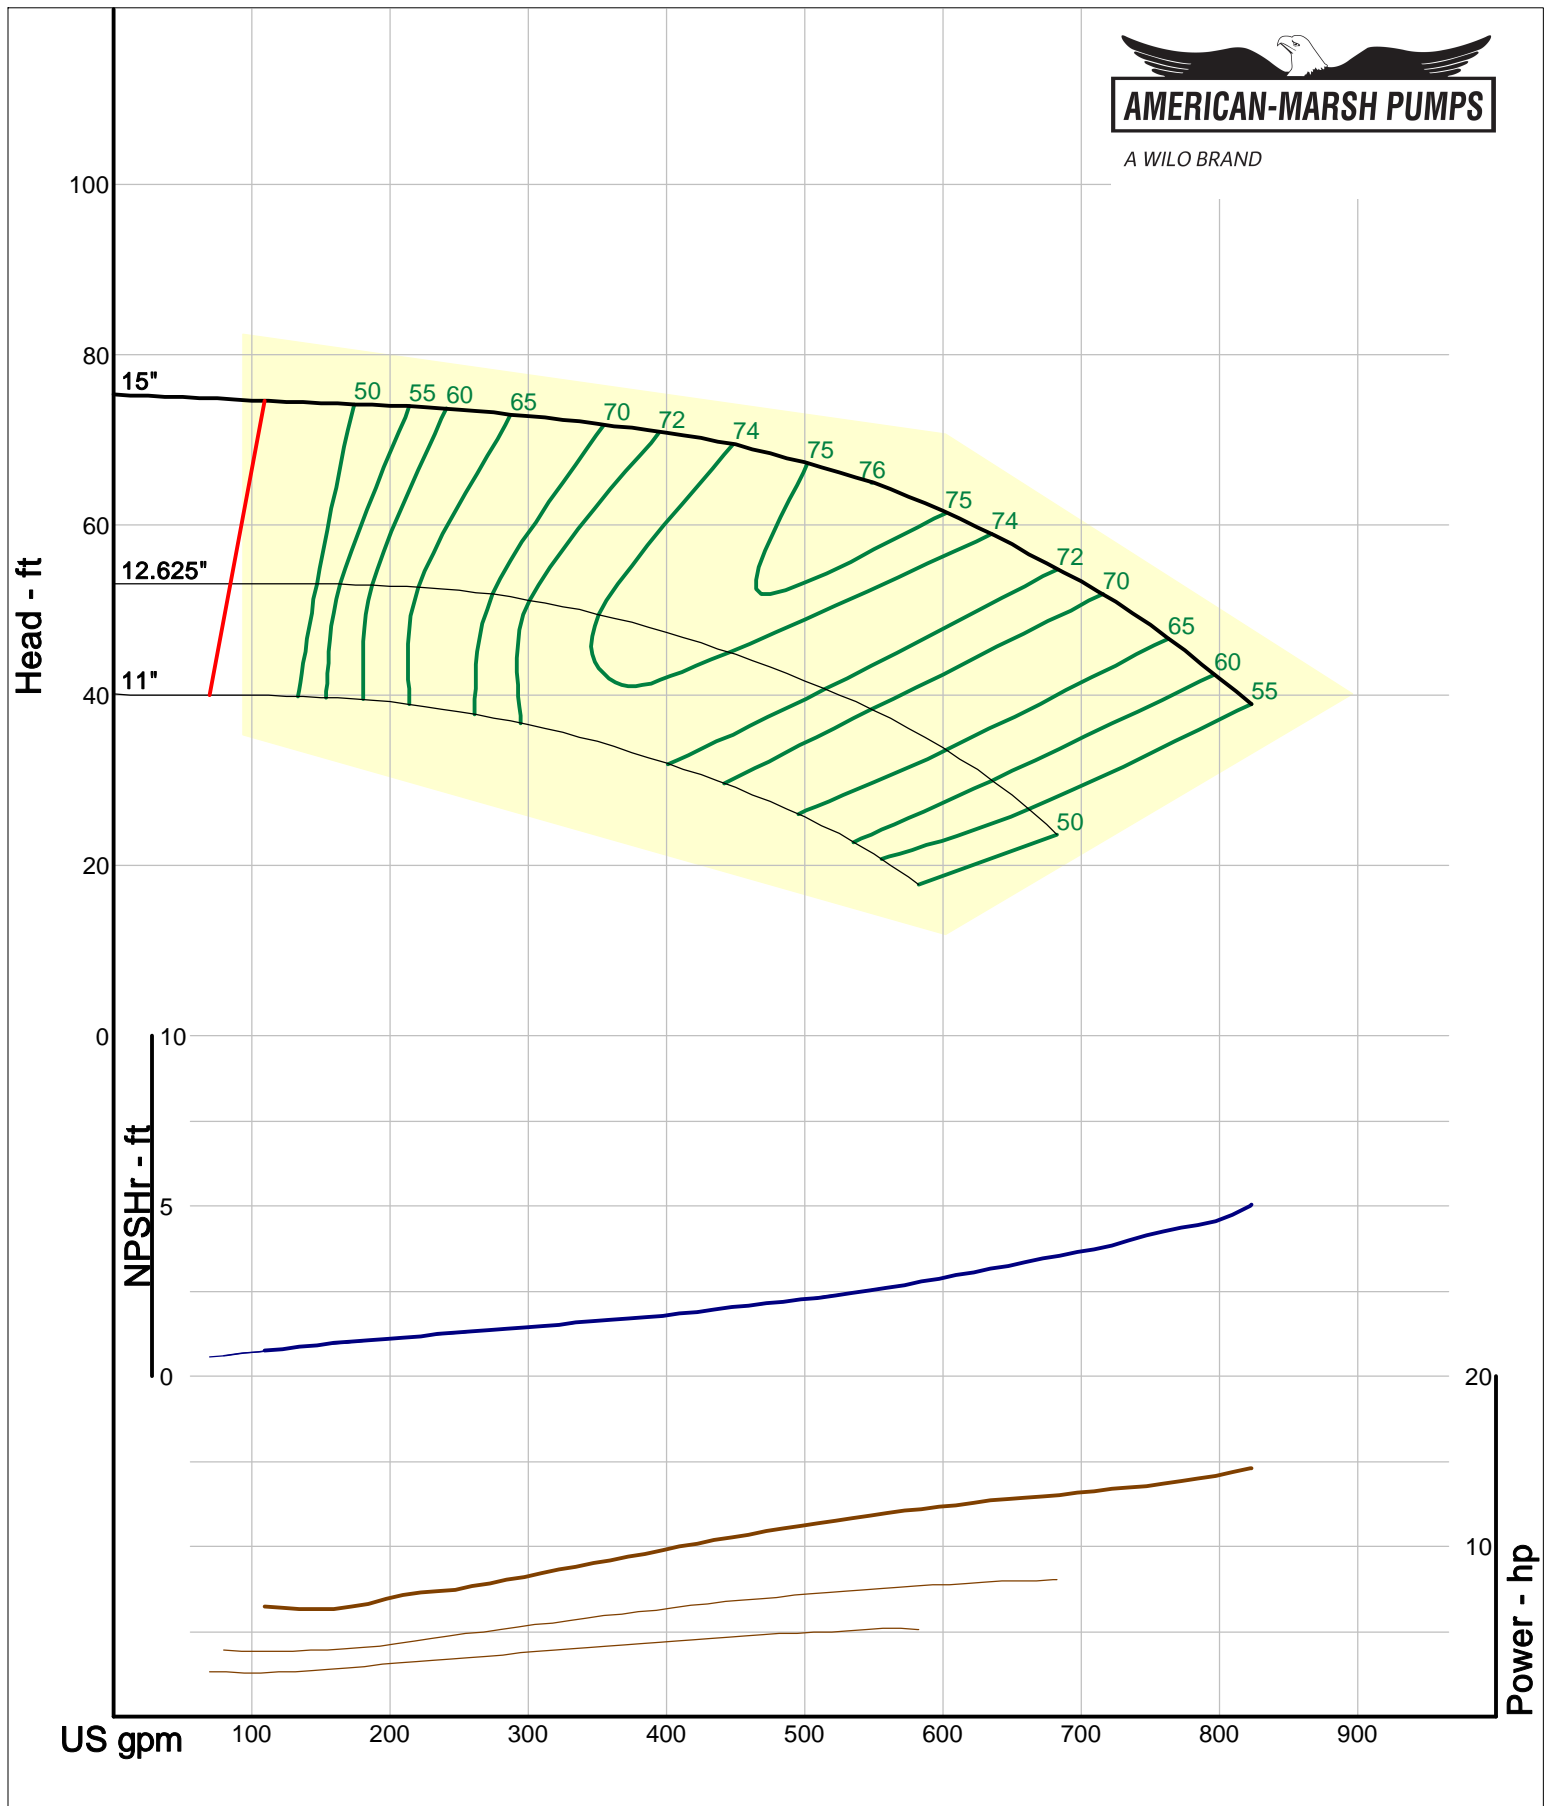

A WILO BRAND

Company: American-Marsh Pumps
Name:
12/04/05

American-Marsh Pumps
Catalog: WTRWKS-2005c.50, vers 2.5c
340_HSC - 1000

Size: 5x6-15 HD
Speed: 980 rpm
Dia: 15 in
Curve: CS-15578