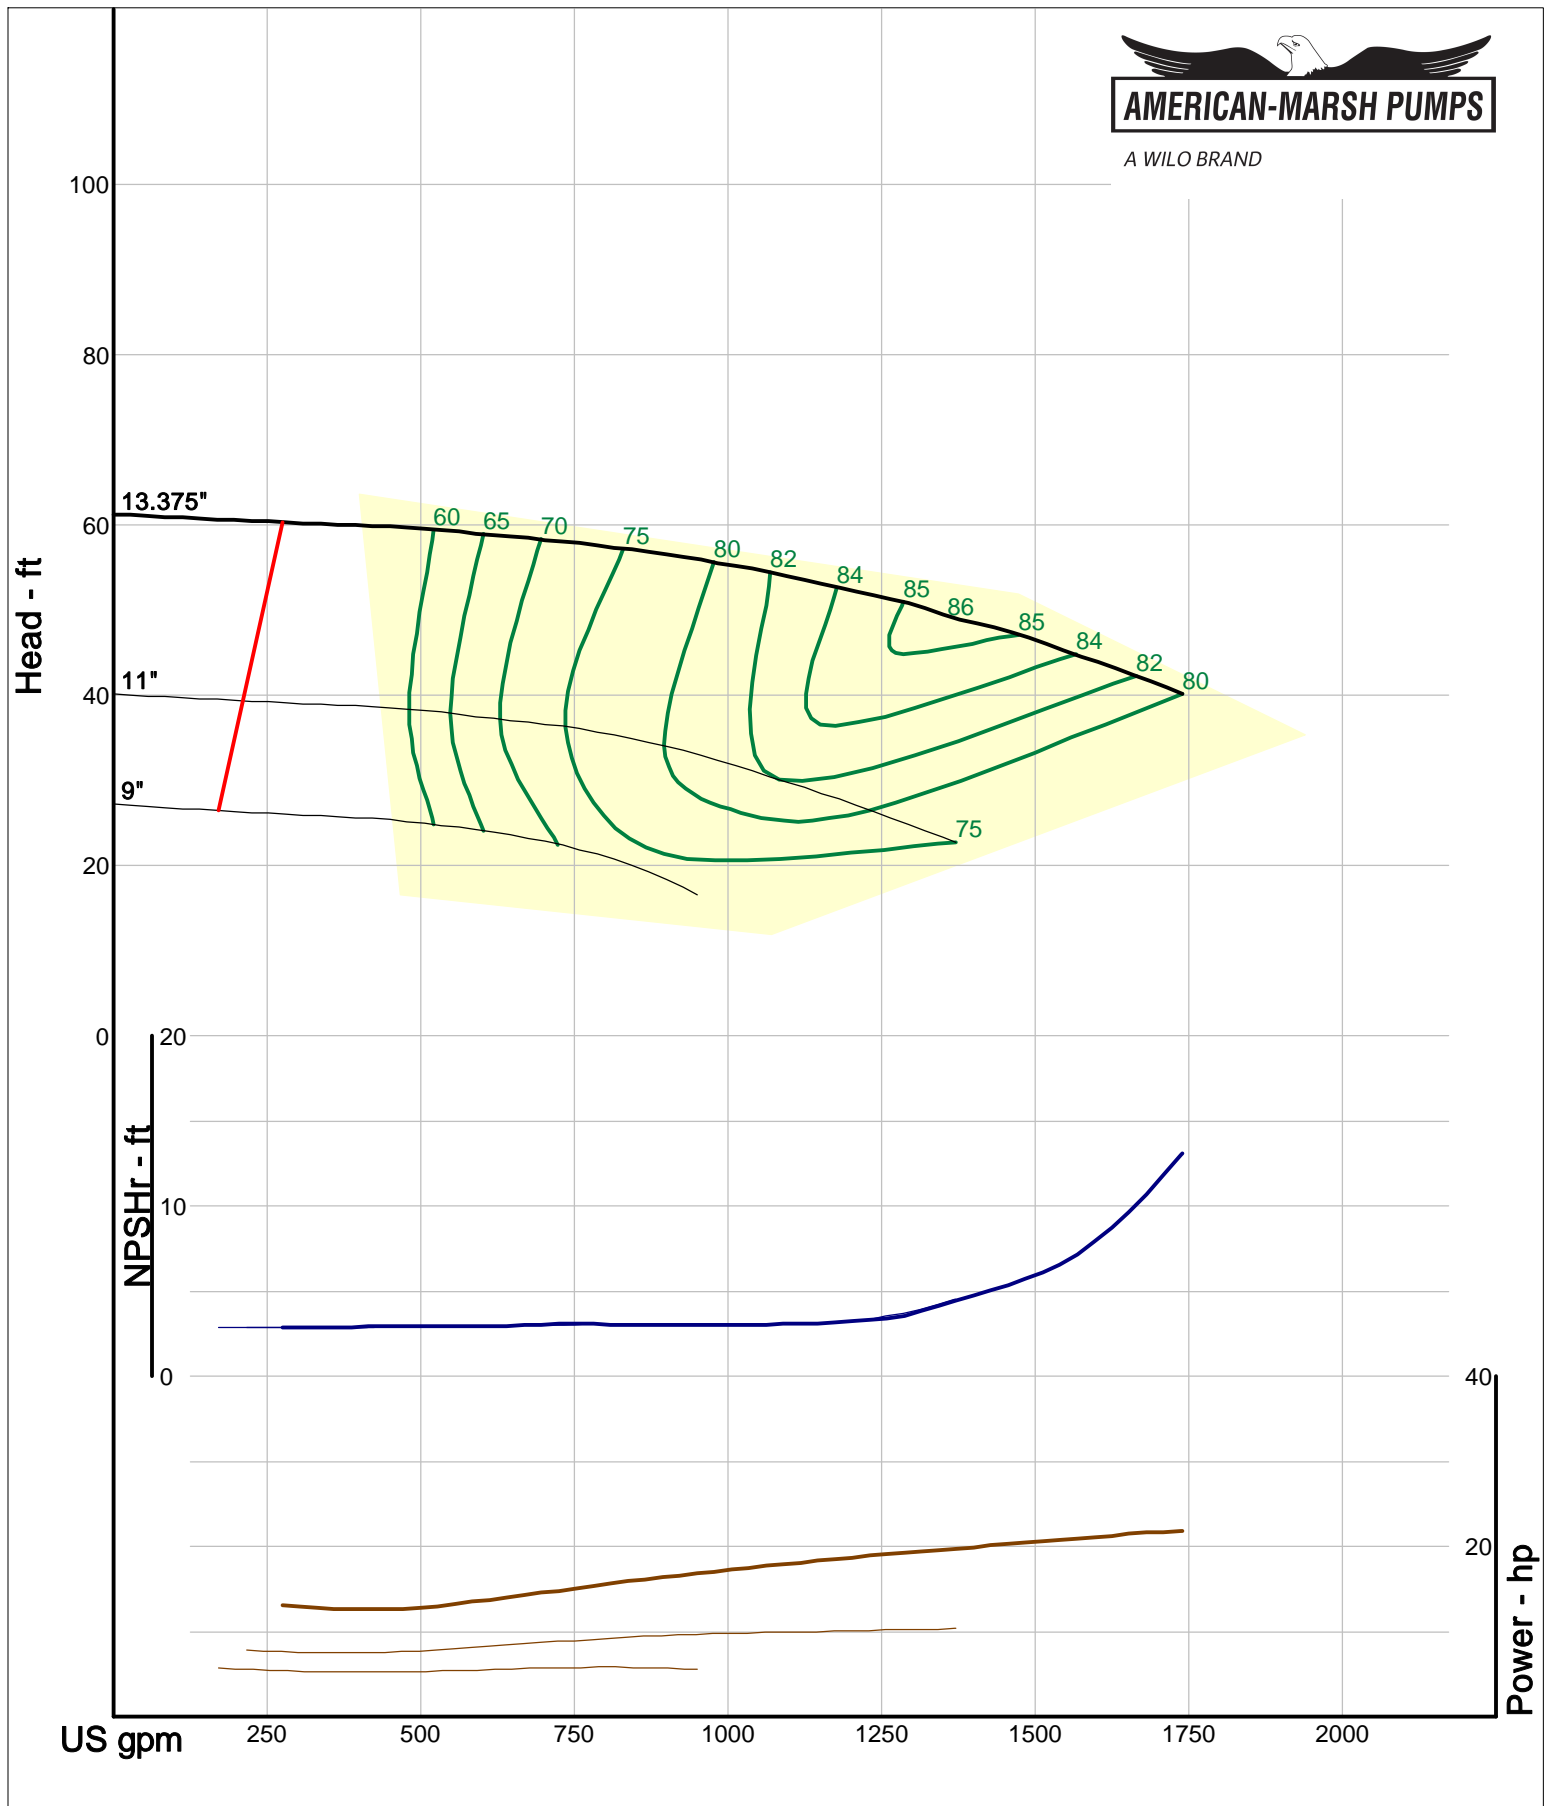

American-Marsh Pumps
Catalog: WTRWKS-2005c.50, vers 2.5c
340_HSC - 1000

Size: 6x8-18 HD
Speed: 980 rpm
Dia: 18.75 in
Curve: CS-15584

A WILO BRAND

Company: American-Marsh Pumps
 Name:
 12/04/05

American-Marsh Pumps
 Catalog: WTRWKS-2005c.50, vers 2.5c
 340_HSC - 1000