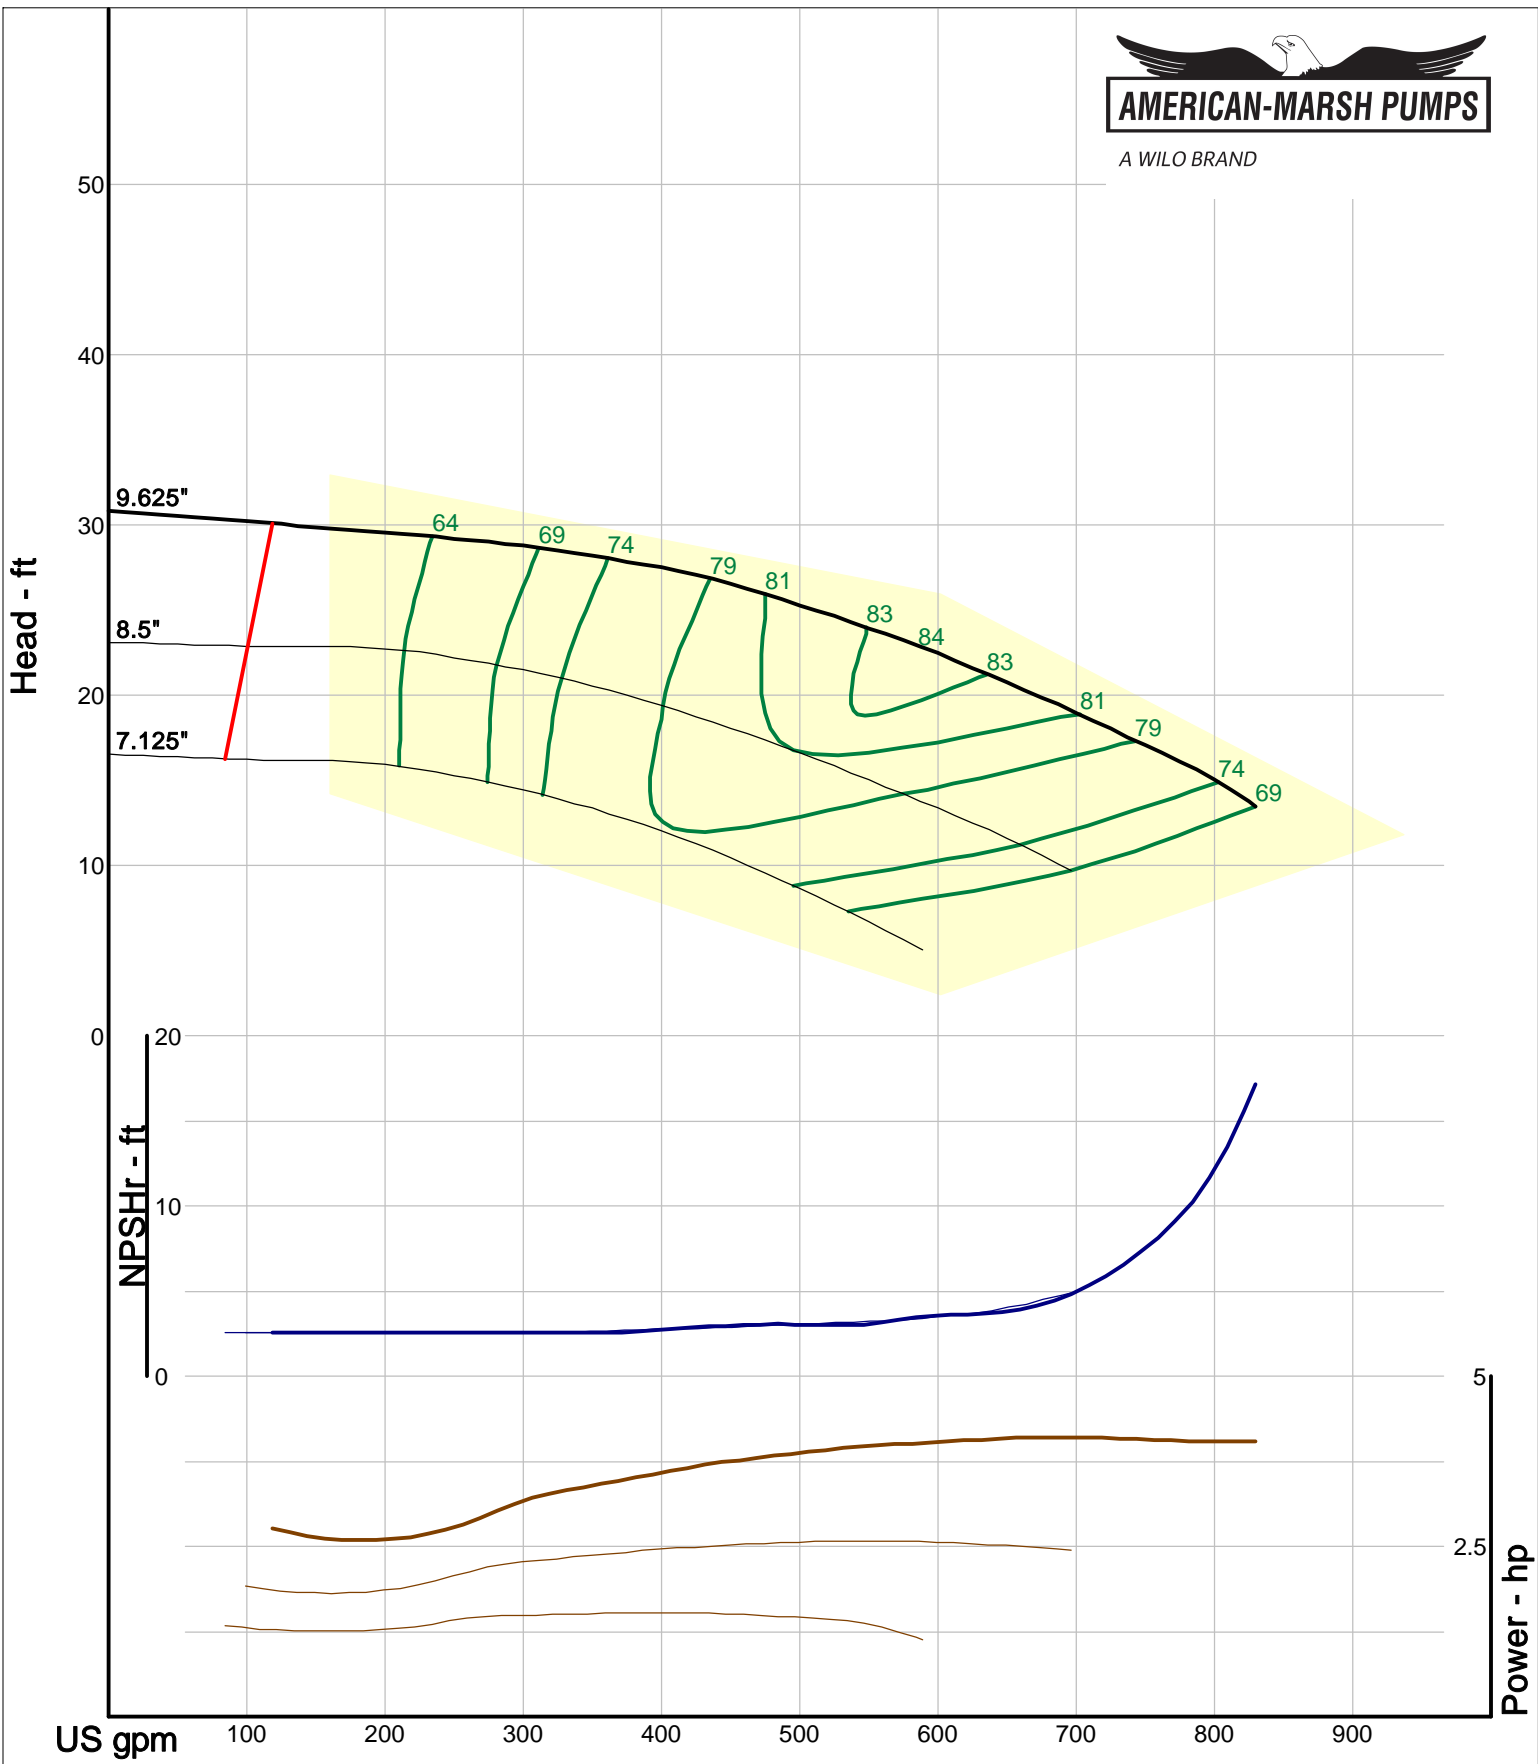

A WILO BRAND

Company: American-Marsh Pumps
Name:
12/04/05

American-Marsh Pumps
Catalog: WTRWKS-2005c.50, vers 2.5c
340_HSC - 1000

Size: 5x6-10 HD
Speed: 980 rpm
Dia: 9.625 in
Curve: CS-15563