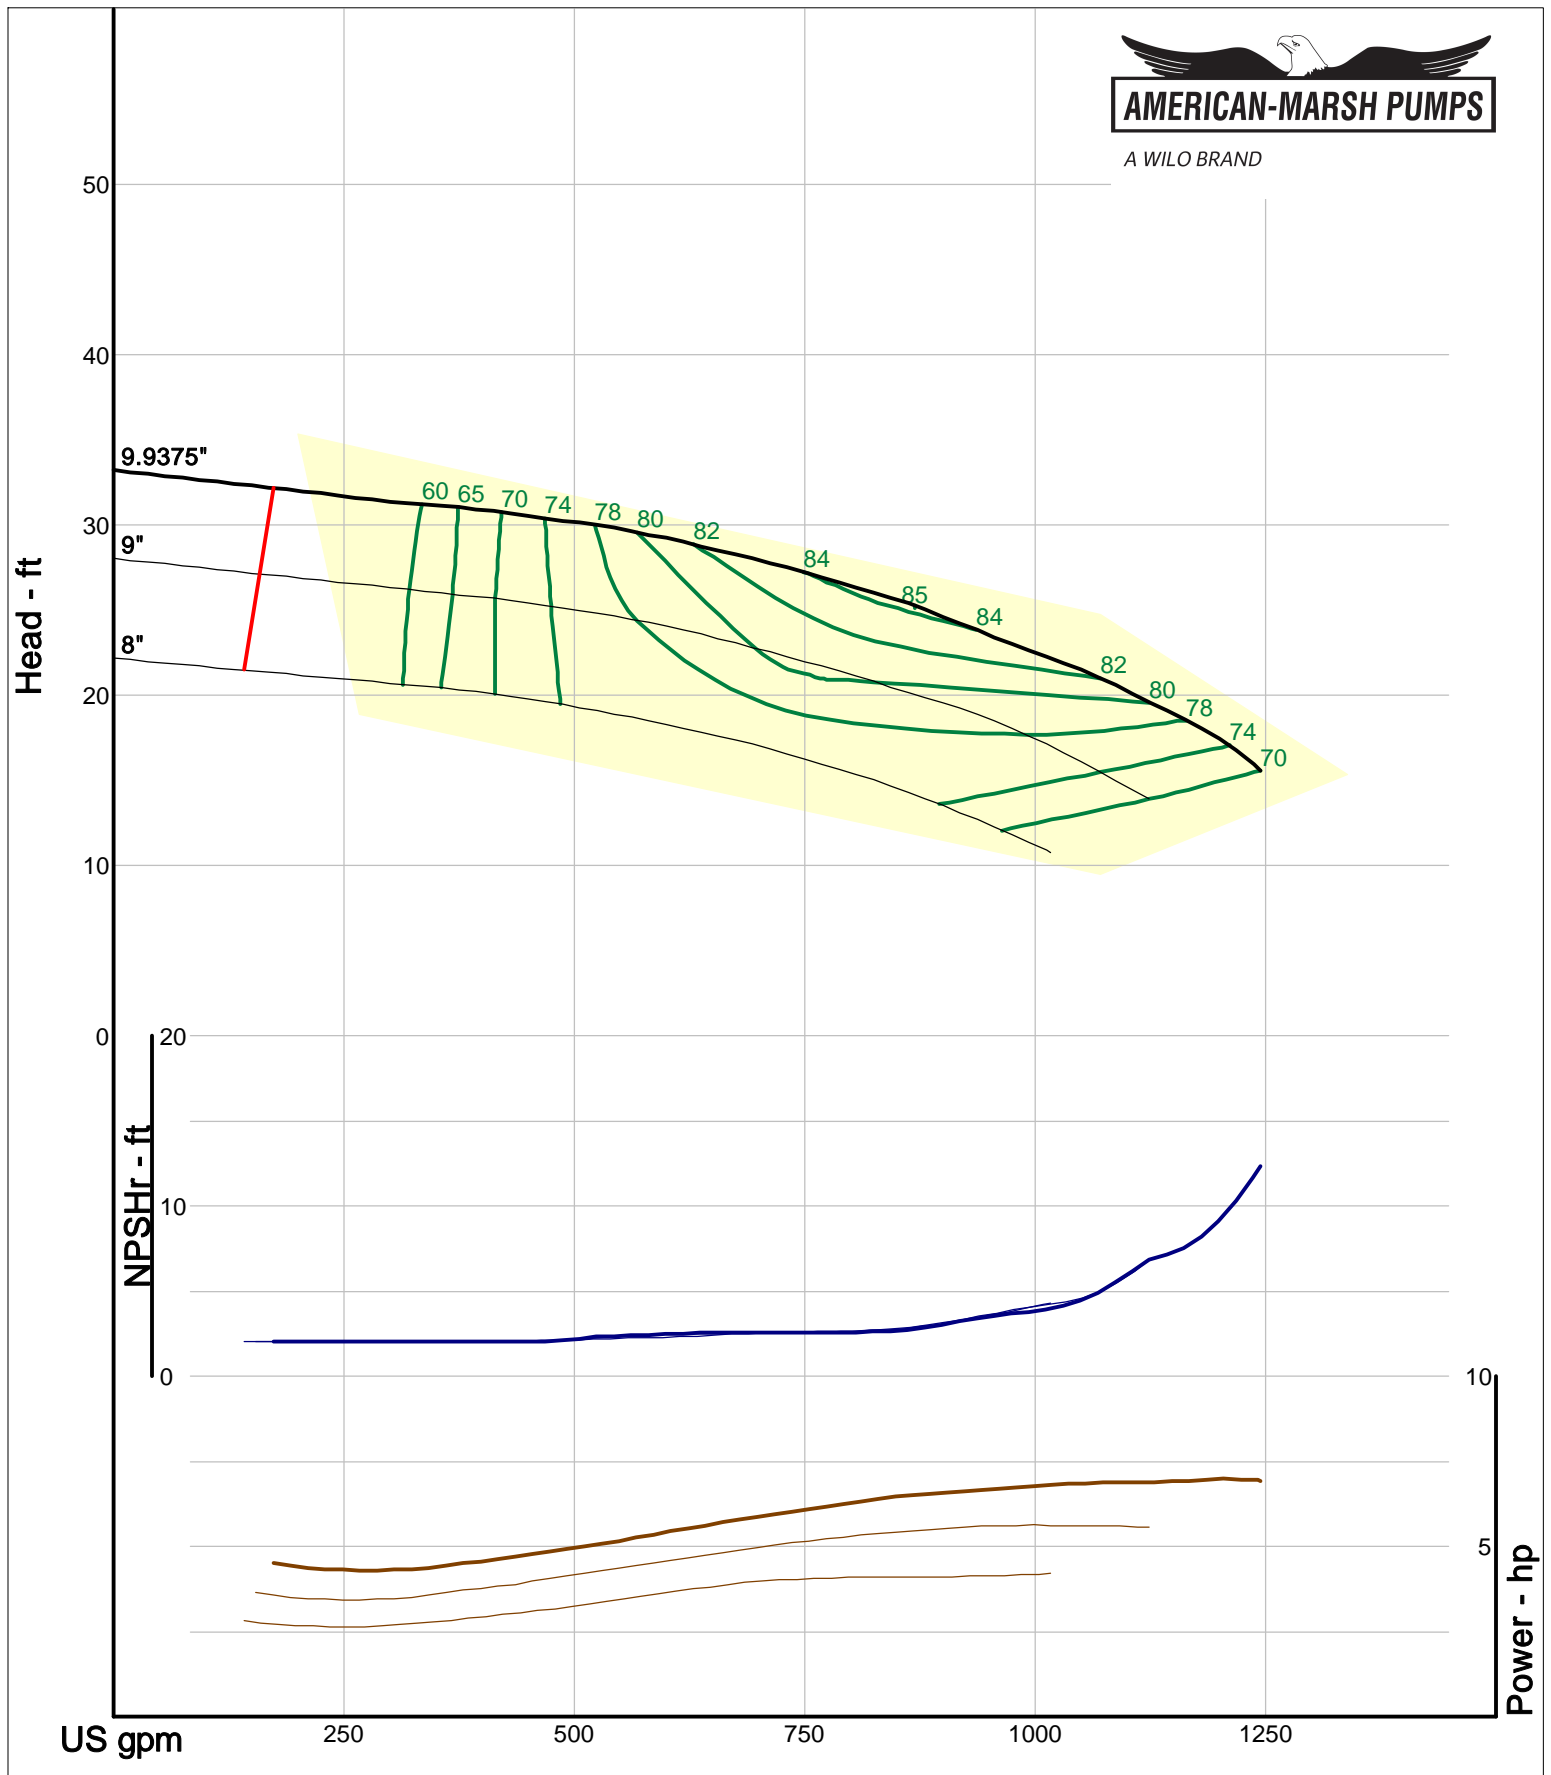

American-Marsh Pumps
Catalog: WTRWKS-2005c.50, vers 2.5c
340_HSC - 1000

Size: 5x8-18 HD
Speed: 980 rpm
Dia: 18.625 in
Curve: CS-15609

A WILO BRAND

Company: American-Marsh Pumps
Name:
12/04/05

American-Marsh Pumps
Catalog: WTRWKS-2005c.50, vers 2.5c
340_HSC - 1000