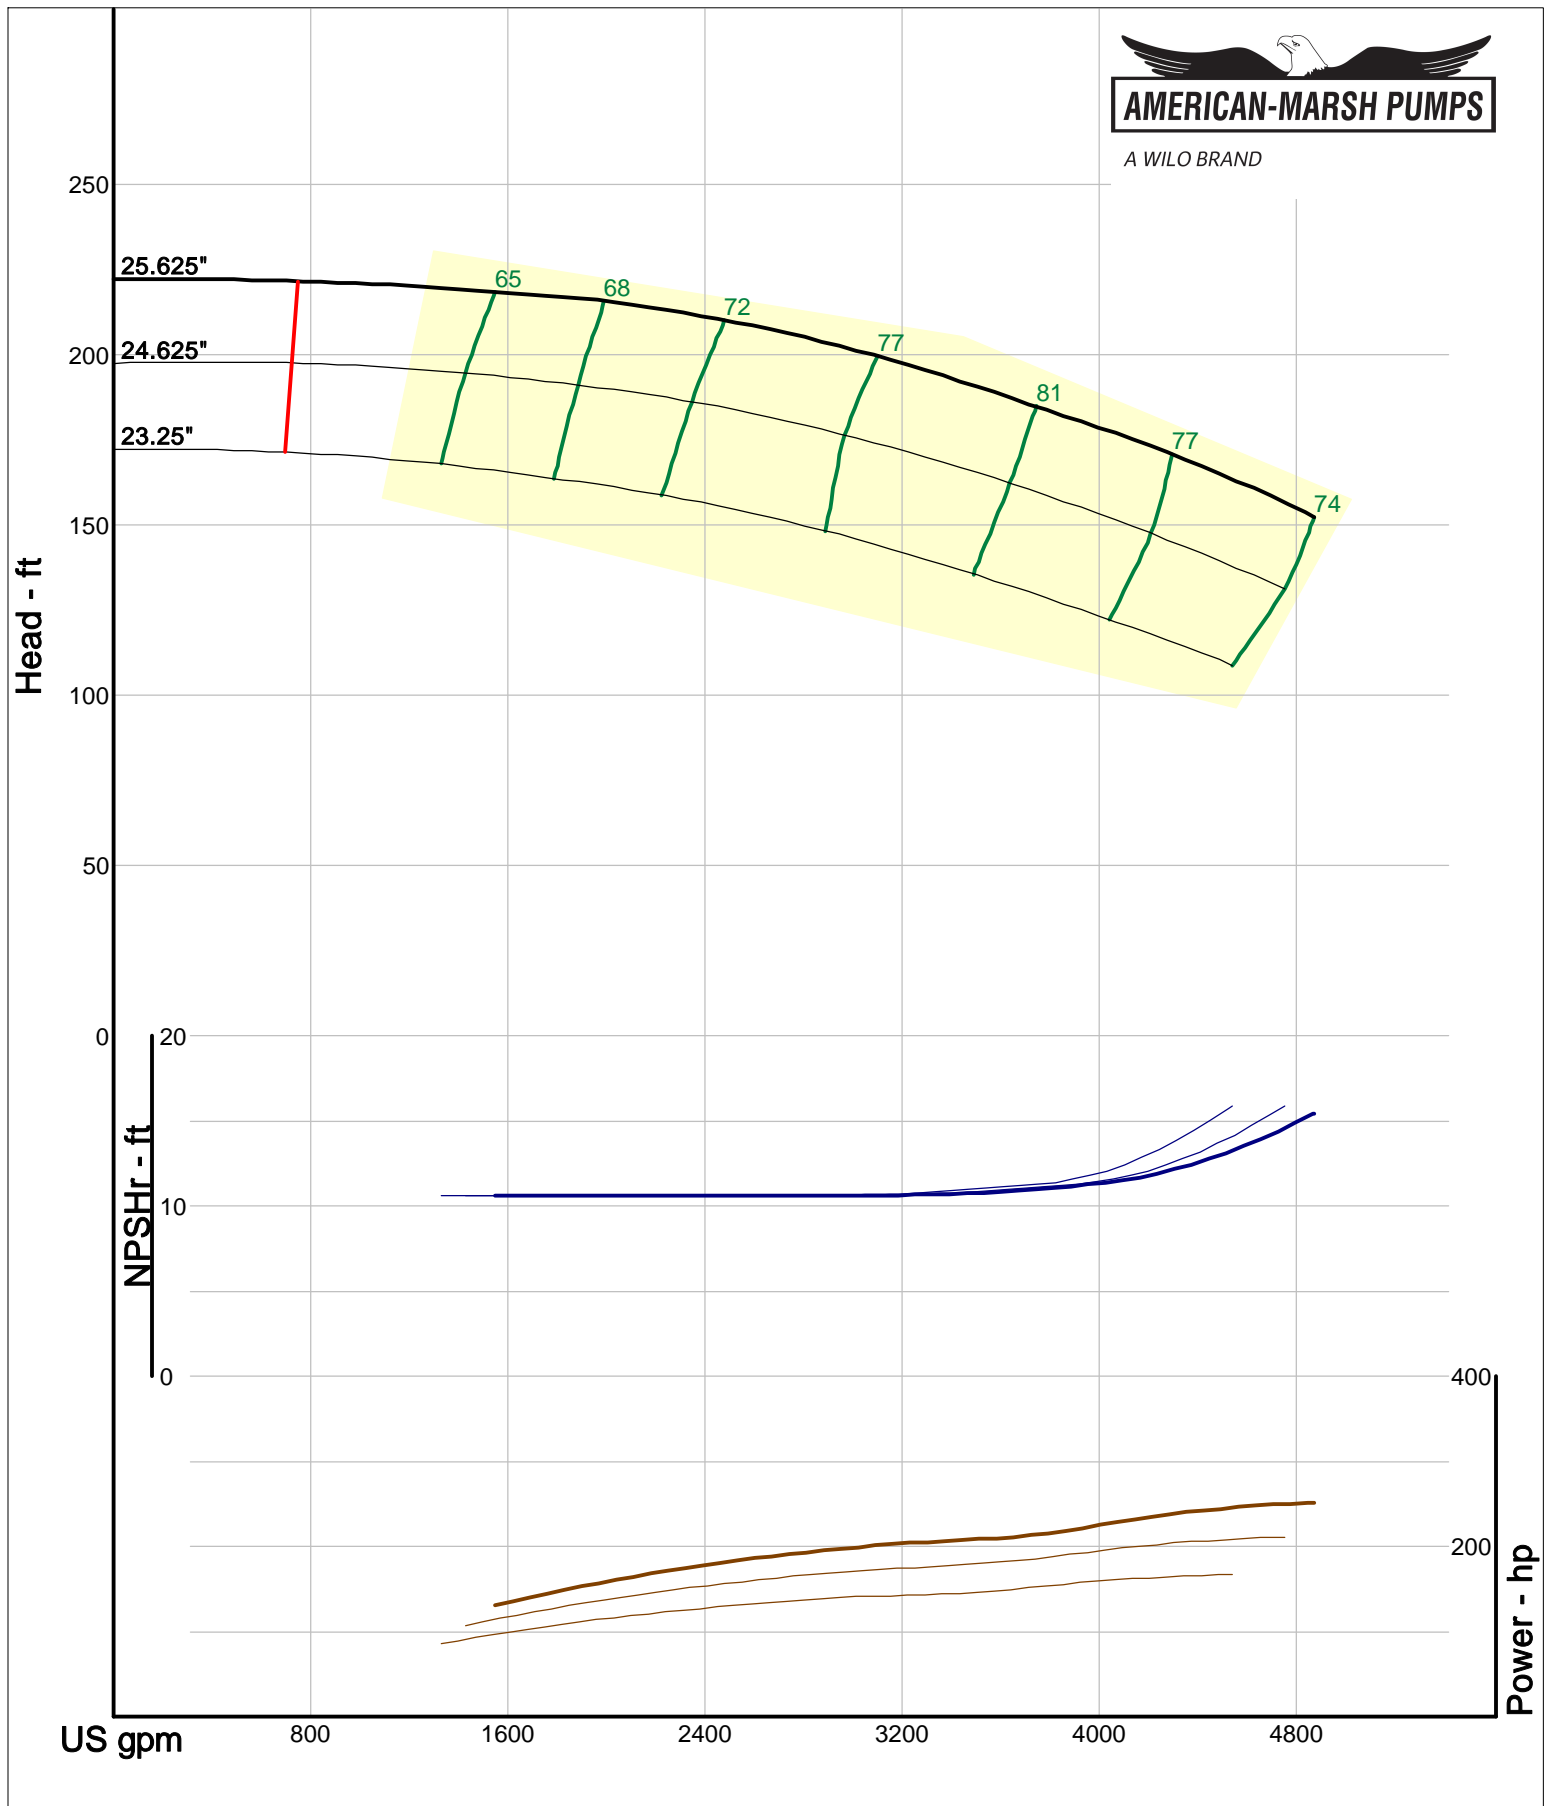

A WILO BRAND

Company: American-Marsh Pumps
Name:
12/04/05

American-Marsh Pumps
Catalog: WTRWKS-2005c.50, vers 2.5c
340_HSC - 1000

Size: 10x14-24 HD
Speed: 980 rpm
Dia: 25.625 in
Curve: CS-15650