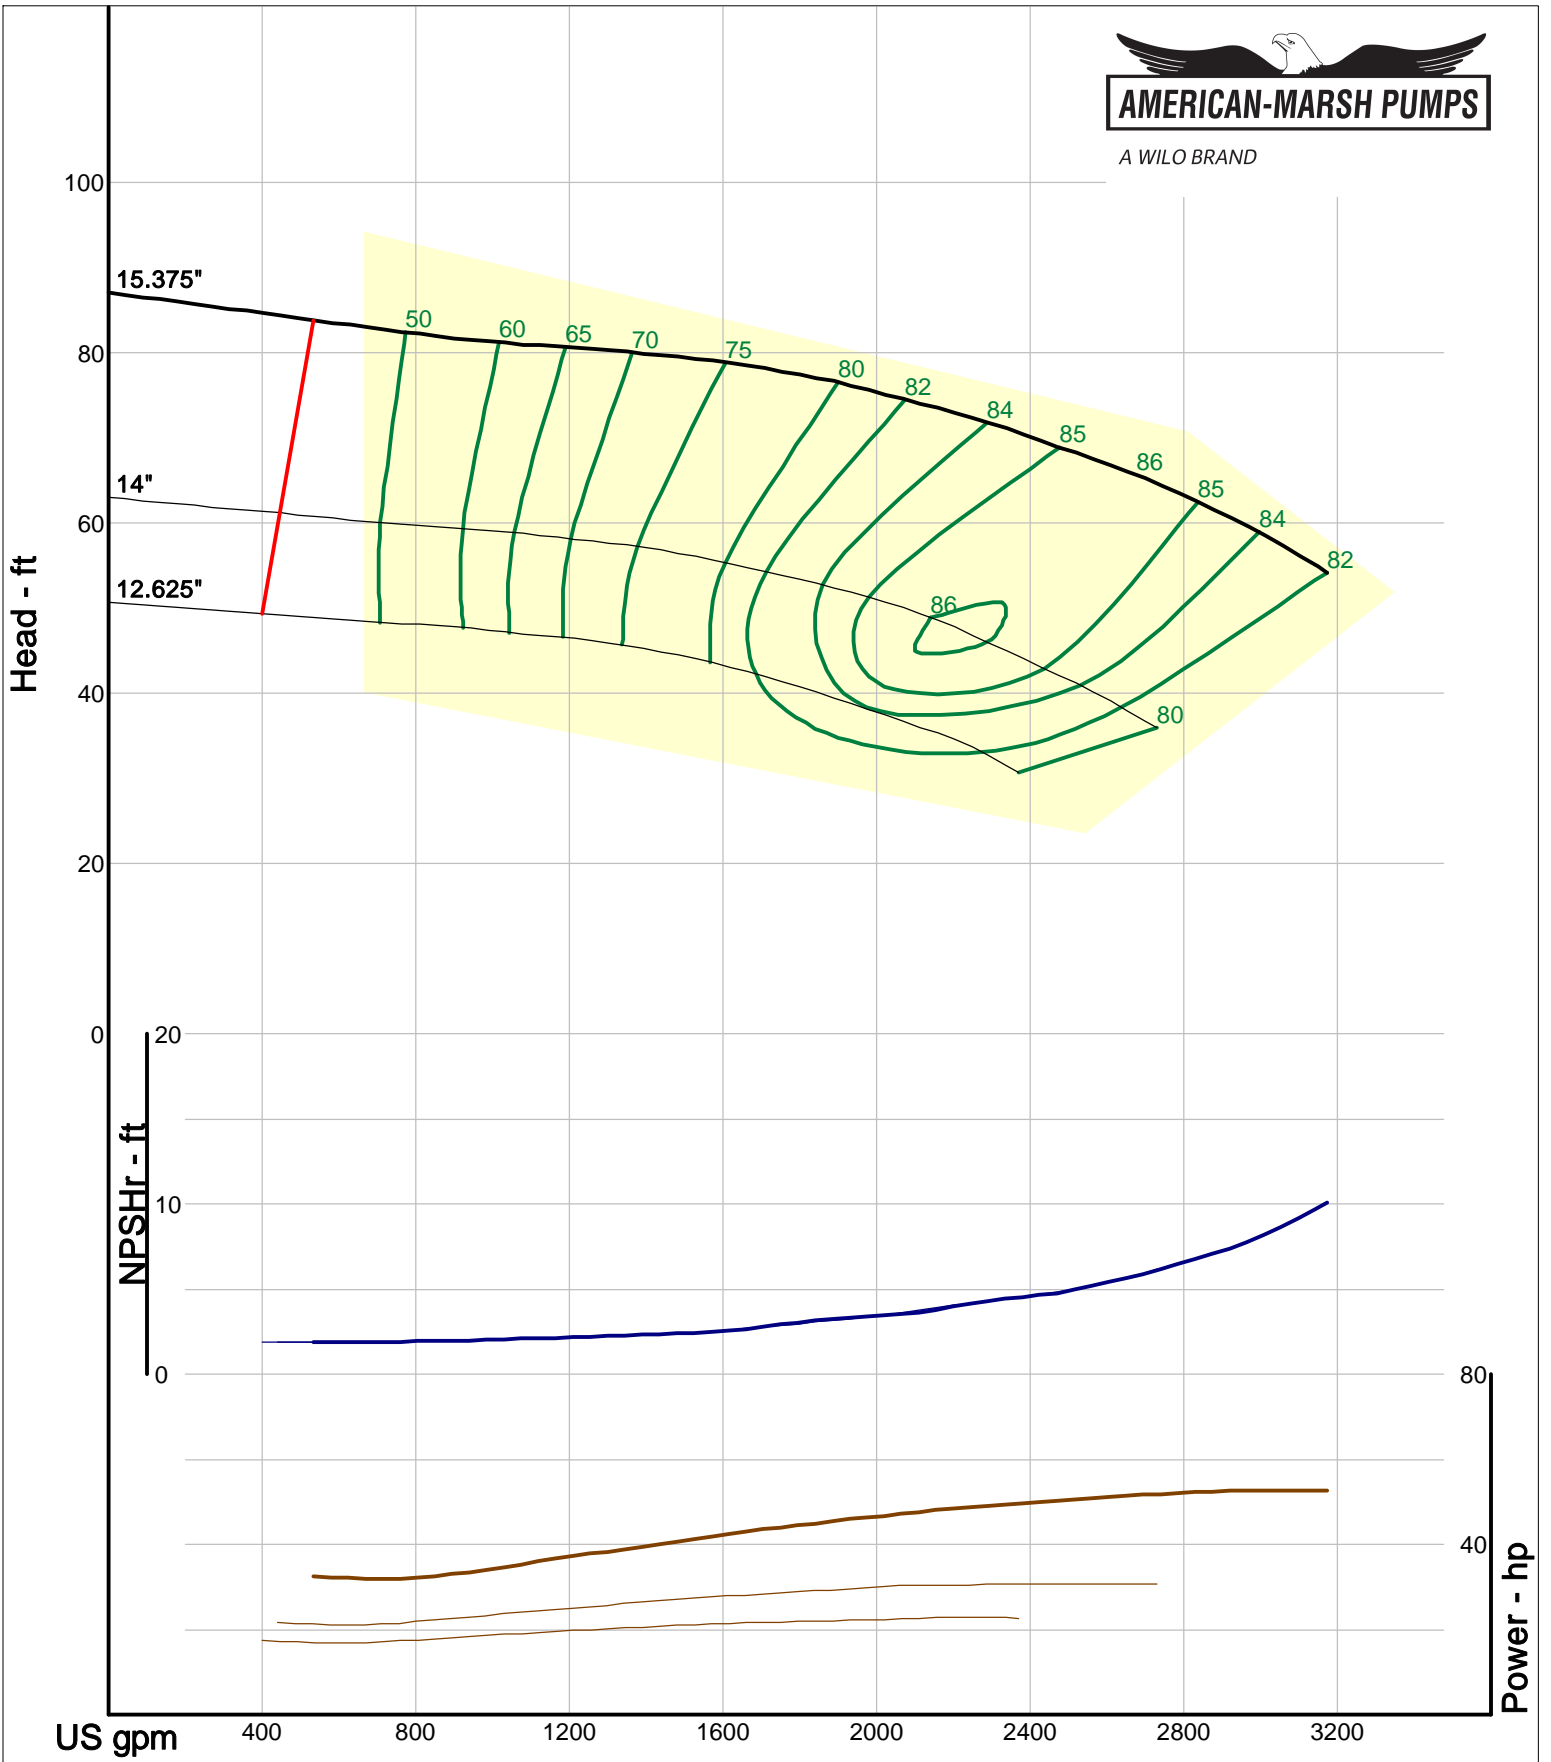

A WILO BRAND

Company: American-Marsh Pumps
Name:
12/04/05

American-Marsh Pumps
Catalog: WTRWKS-2005c.50, vers 2.5c
340_HSC - 1000

Size: 10x12-15 HD
Speed: 980 rpm
Dia: 15.375 in
Curve: CS-15581