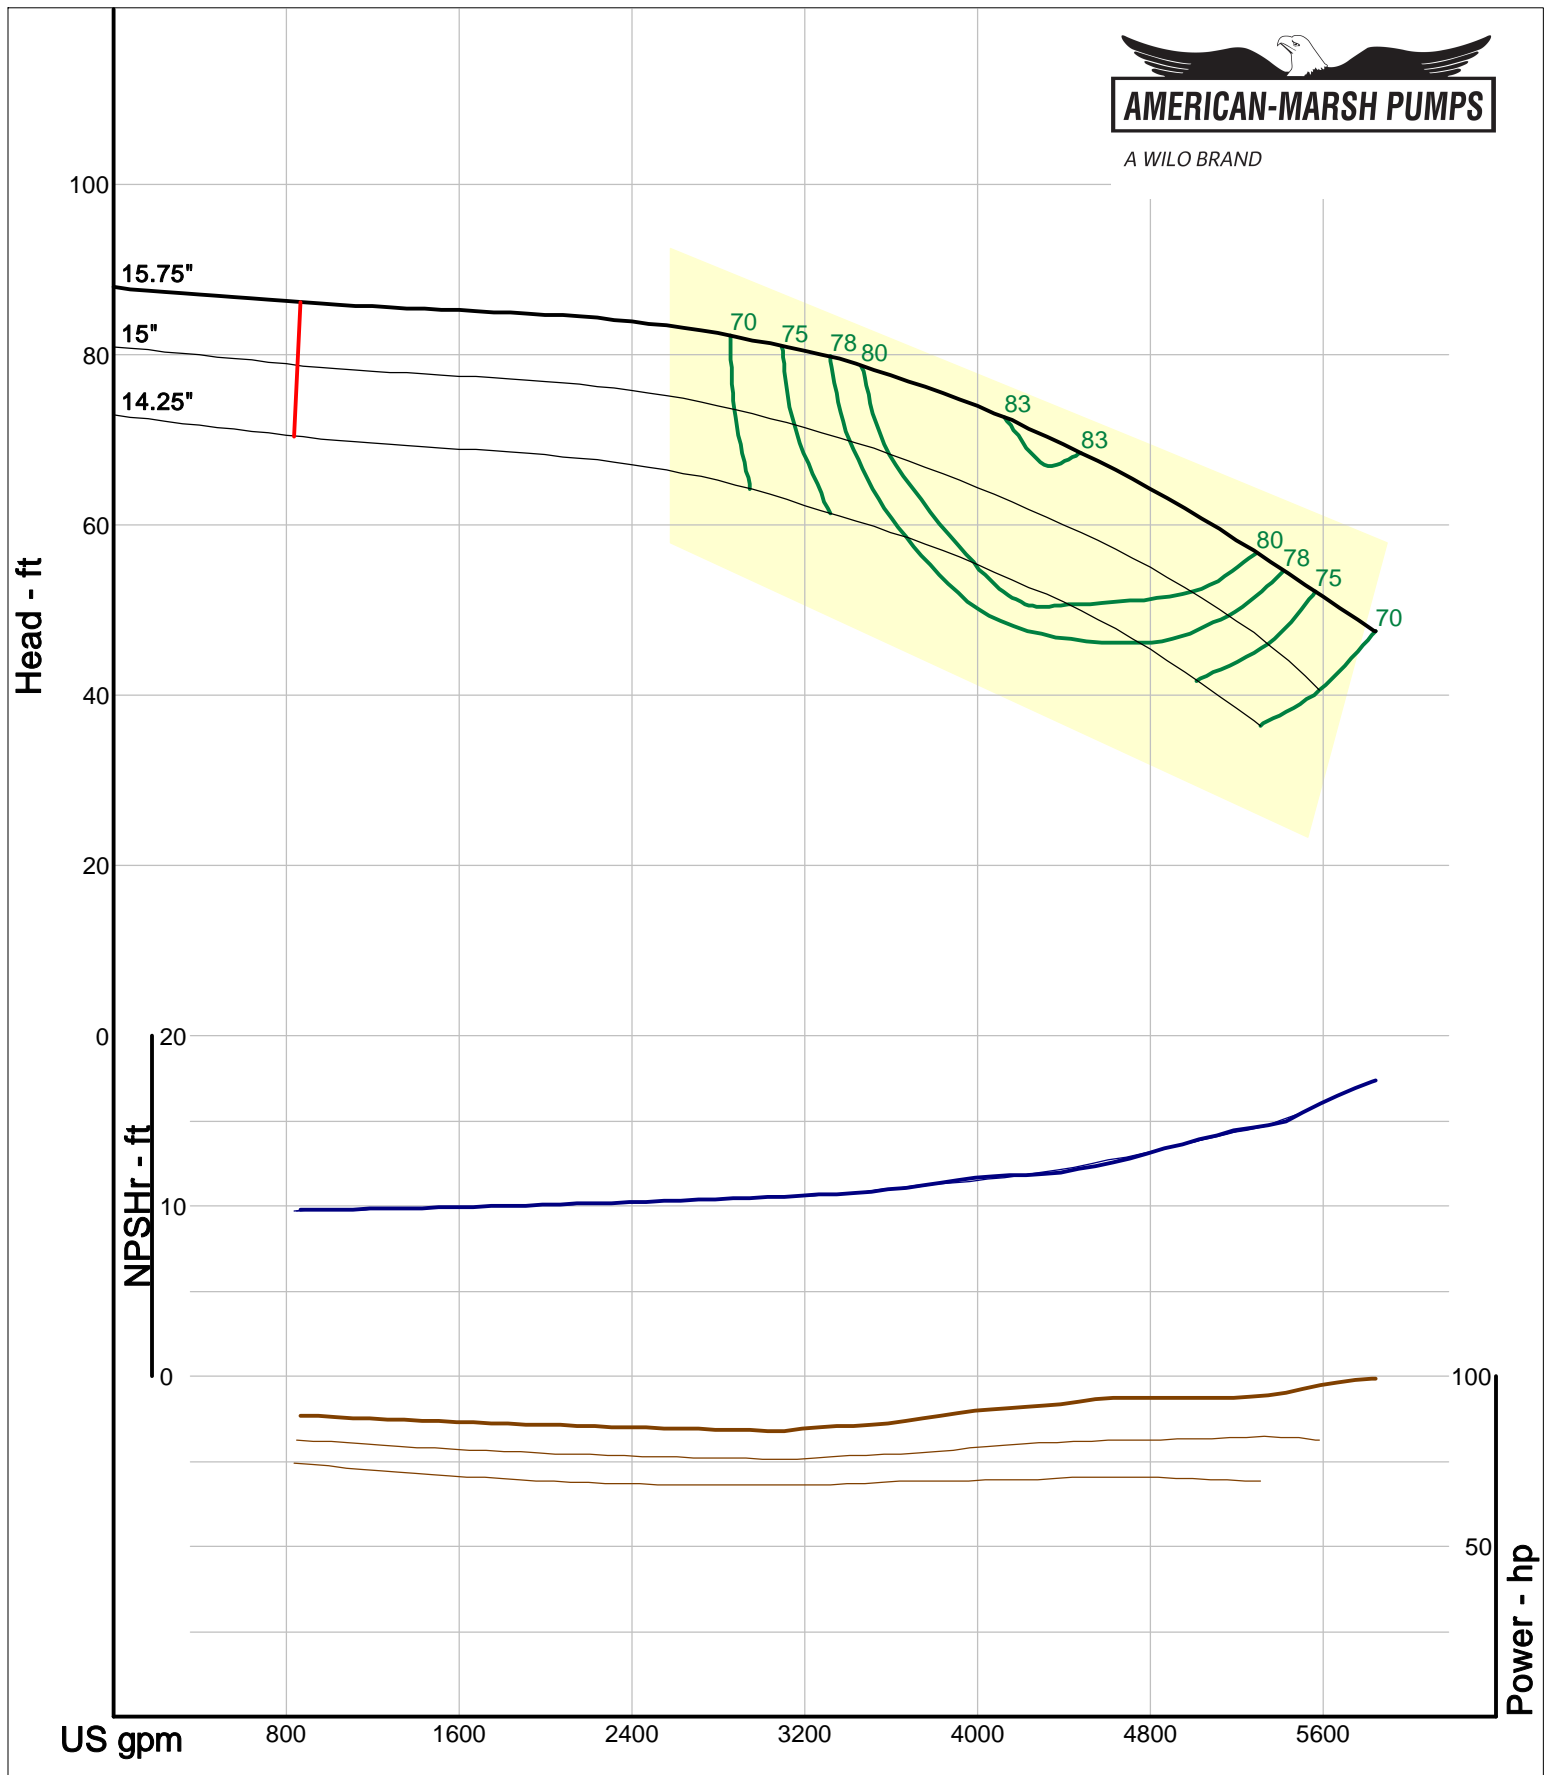

A WILO BRAND

Company: American-Marsh Pumps
Name:
12/04/05

American-Marsh Pumps
Catalog: WTRWKS-2005c.50, vers 2.5c
340_HSC - 1000

Size: 12x14-16 HD
Speed: 980 rpm
Dia: 15.75 in
Curve: CS-15615