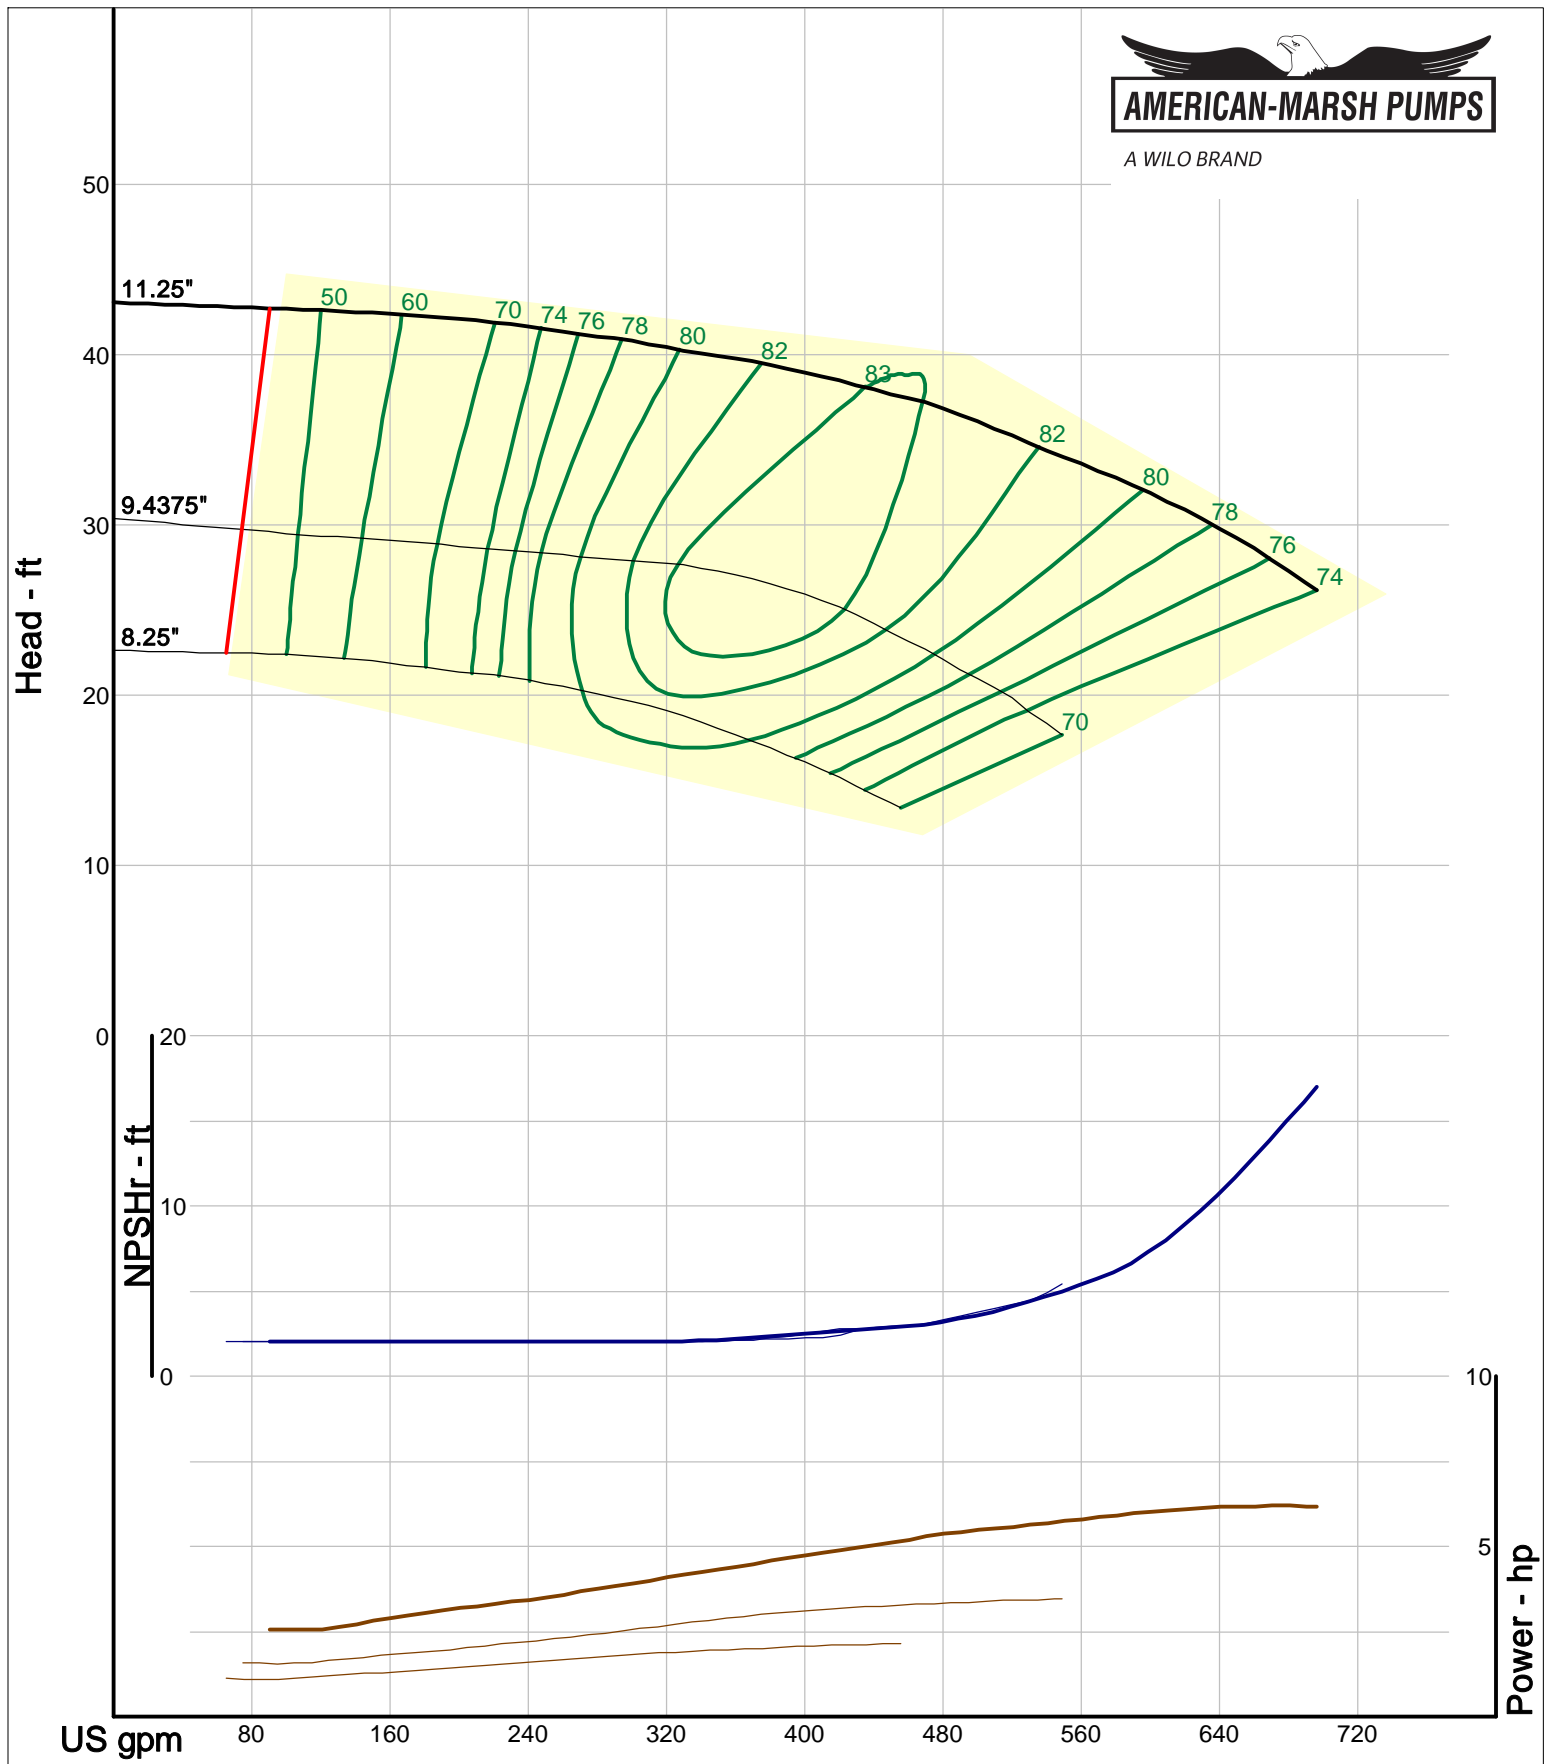

Company: American-Marsh Pumps
Name:
12/04/05

American-Marsh Pumps
Catalog: WTRWKS-2005c.50, vers 2.5c
340_HSC - 1000

Size: 4x6-10 HD
Speed: 980 rpm
Dia: 9.625 in
Curve: CS-15562

A WILO BRAND

Company: American-Marsh Pumps
 Name:
 12/04/05

American-Marsh Pumps
 Catalog: WTRWKS-2005c.50, vers 2.5c
 340_HSC - 1000

Size: 5x6-10 HD
 Speed: 980 rpm
 Dia: 9.625 in
 Curve: CS-15563

A WILO BRAND

Company: American-Marsh Pumps
Name:
12/04/05

American-Marsh Pumps
Catalog: WTRWKS-2005c.50, vers 2.5c
340_HSC - 1000