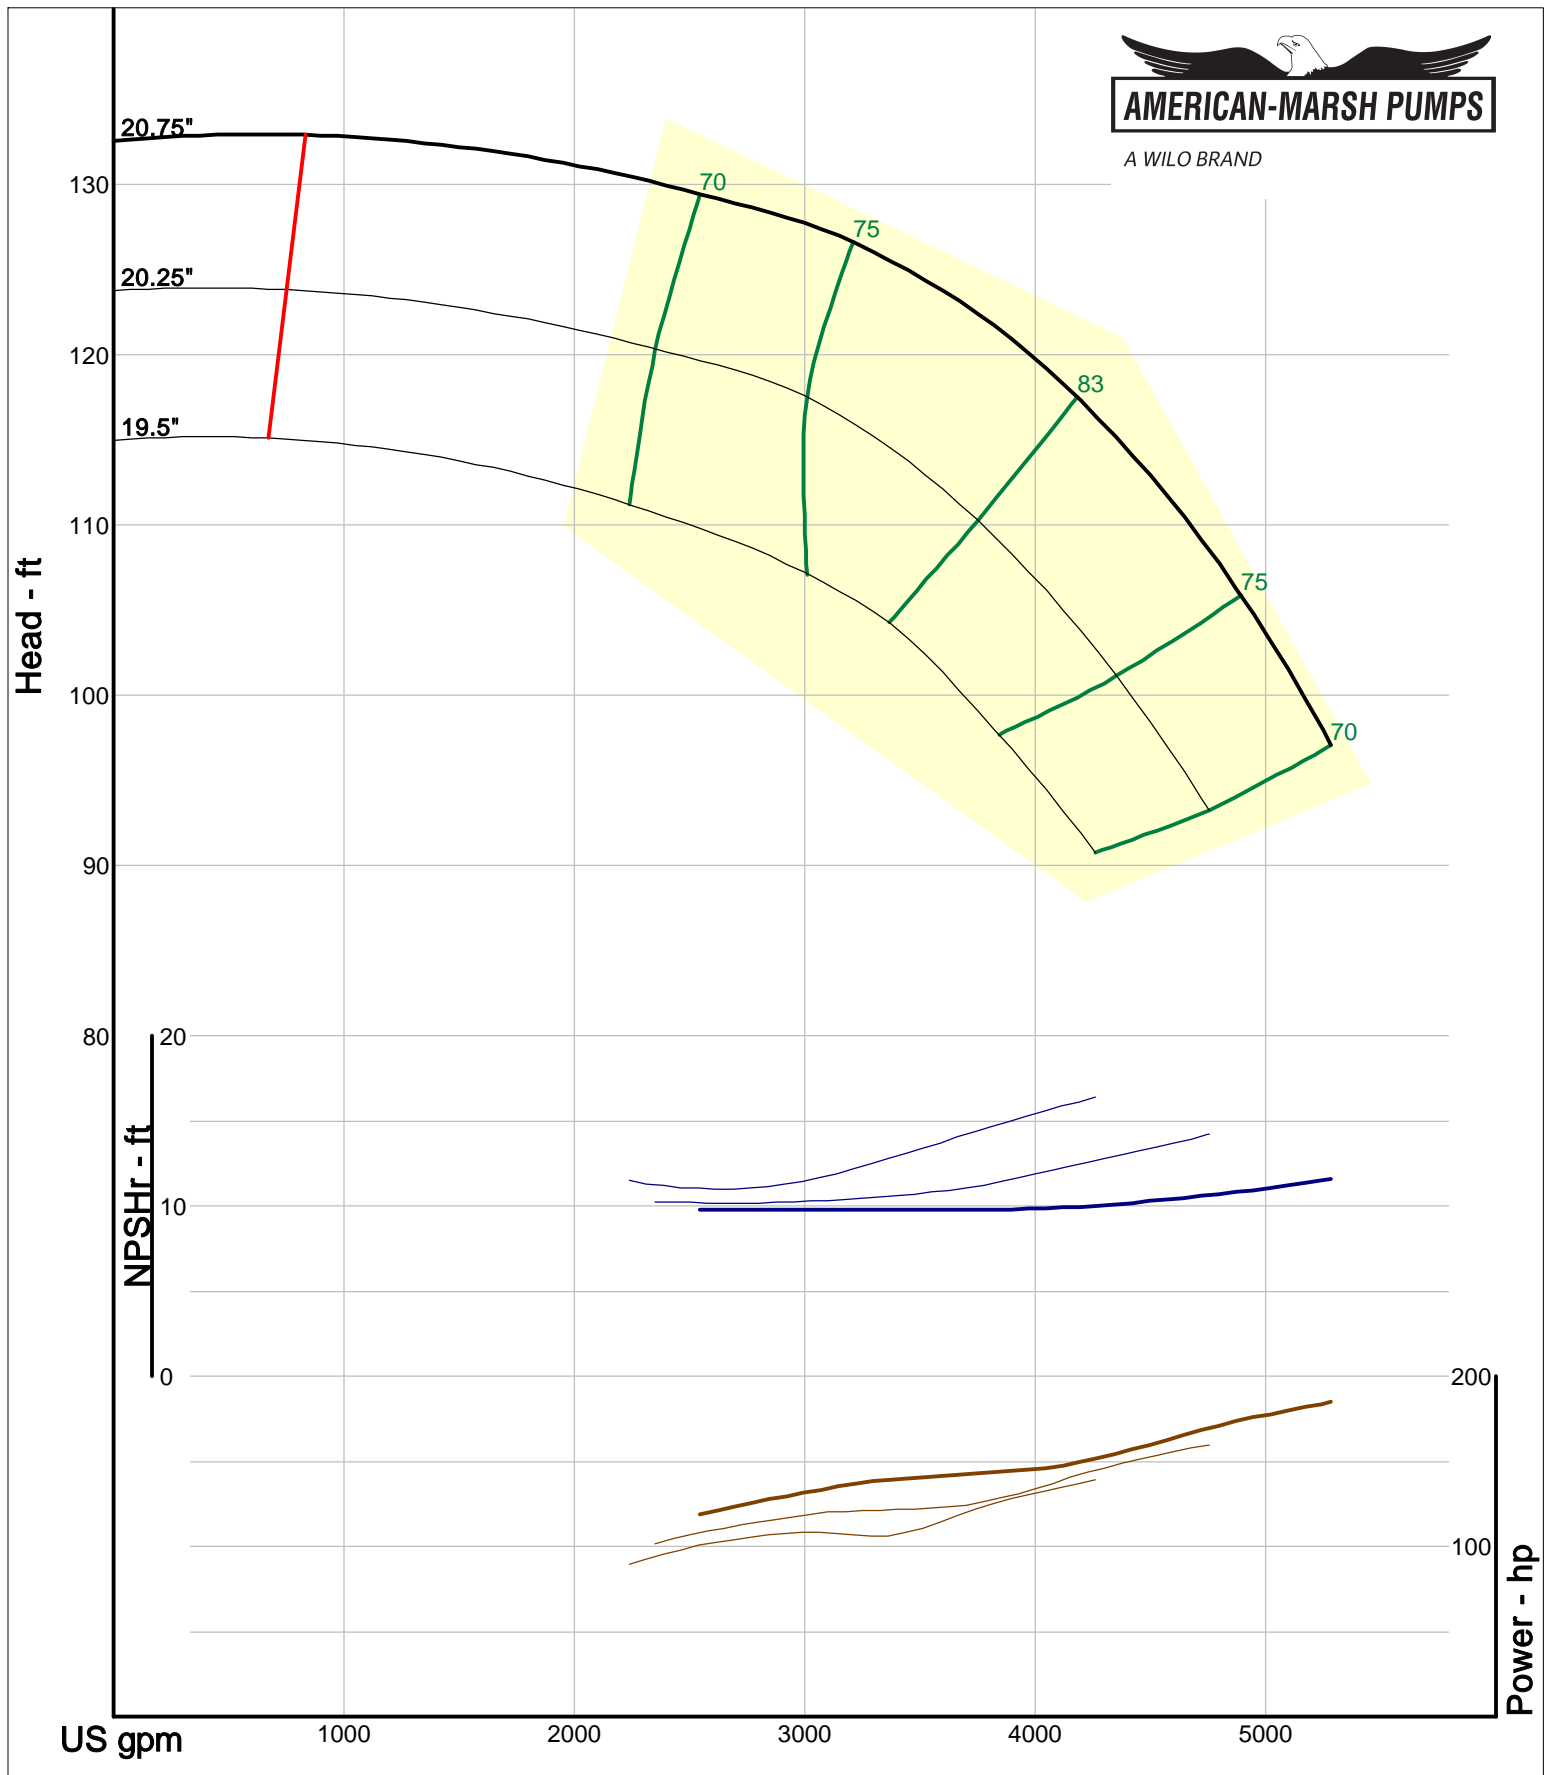

Company: American-Marsh Pumps
Name:
12/04/05

American-Marsh Pumps
Catalog: WTRWKS-2005c.50, vers 2.5c
340_HSC - 1000

Size: 12x14-15 HD
Speed: 980 rpm
Dia: 16 in
Curve: CS-15644

A WILO BRAND

Company: American-Marsh Pumps
 Name:
 12/04/05

American-Marsh Pumps
 Catalog: WTRWKS-2005c.50, vers 2.5c
 340_HSC - 1000

Size: 12x14-16 HD
 Speed: 980 rpm
 Dia: 15.75 in
 Curve: CS-15615

A WILO BRAND

Company: American-Marsh Pumps
Name:
12/04/05

American-Marsh Pumps
Catalog: WTRWKS-2005c.50, vers 2.5c
340_HSC - 1000