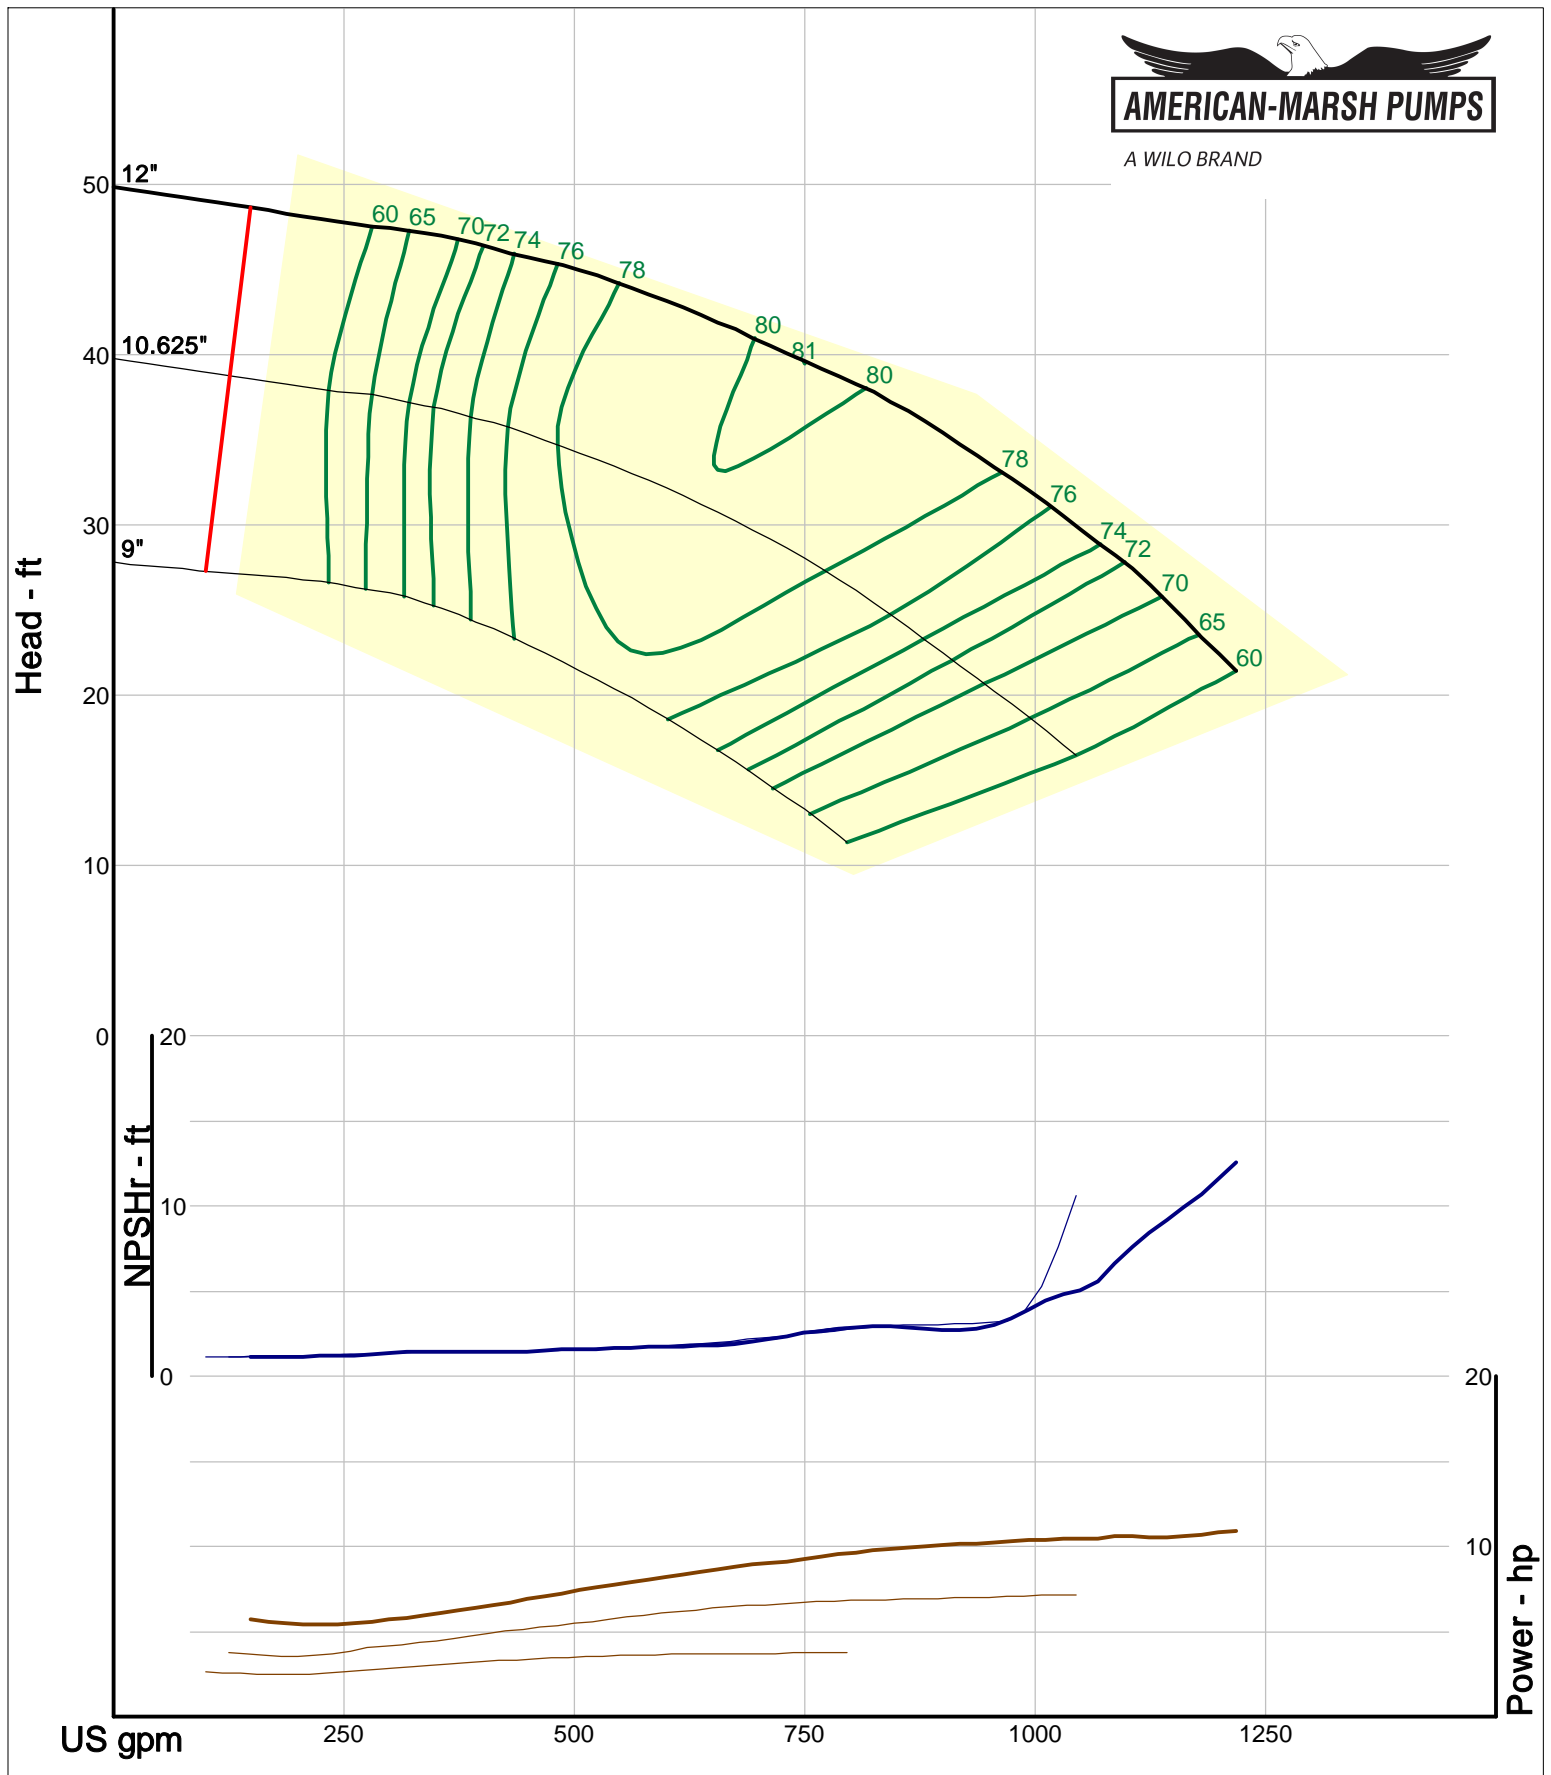

Company: American-Marsh Pumps
Name:
12/04/05

American-Marsh Pumps
Catalog: WTRWKS-2005c.50, vers 2.5c
340_HSC - 1000

Size: 4x6-10 HD
Speed: 980 rpm
Dia: 9.625 in
Curve: CS-15562

A WILO BRAND

Company: American-Marsh Pumps
 Name:
 12/04/05

American-Marsh Pumps
 Catalog: WTRWKS-2005c.50, vers 2.5c
 340_HSC - 1000

Size: 5x6-10 HD
 Speed: 980 rpm
 Dia: 9.625 in
 Curve: CS-15563

A WILO BRAND

Company: American-Marsh Pumps
Name:
12/04/05

American-Marsh Pumps
Catalog: WTRWKS-2005c.50, vers 2.5c
340_HSC - 1000

Size: 5x6-11 HD
Speed: 980 rpm
Dia: 11.25 in
Curve: CS-15596

A WILO BRAND

Company: American-Marsh Pumps
Name:
12/04/05

American-Marsh Pumps
Catalog: WTRWKS-2005c.50, vers 2.5c
340_HSC - 1000

Size: 5x6-12 HD
Speed: 980 rpm
Dia: 12 in
Curve: CS-15570