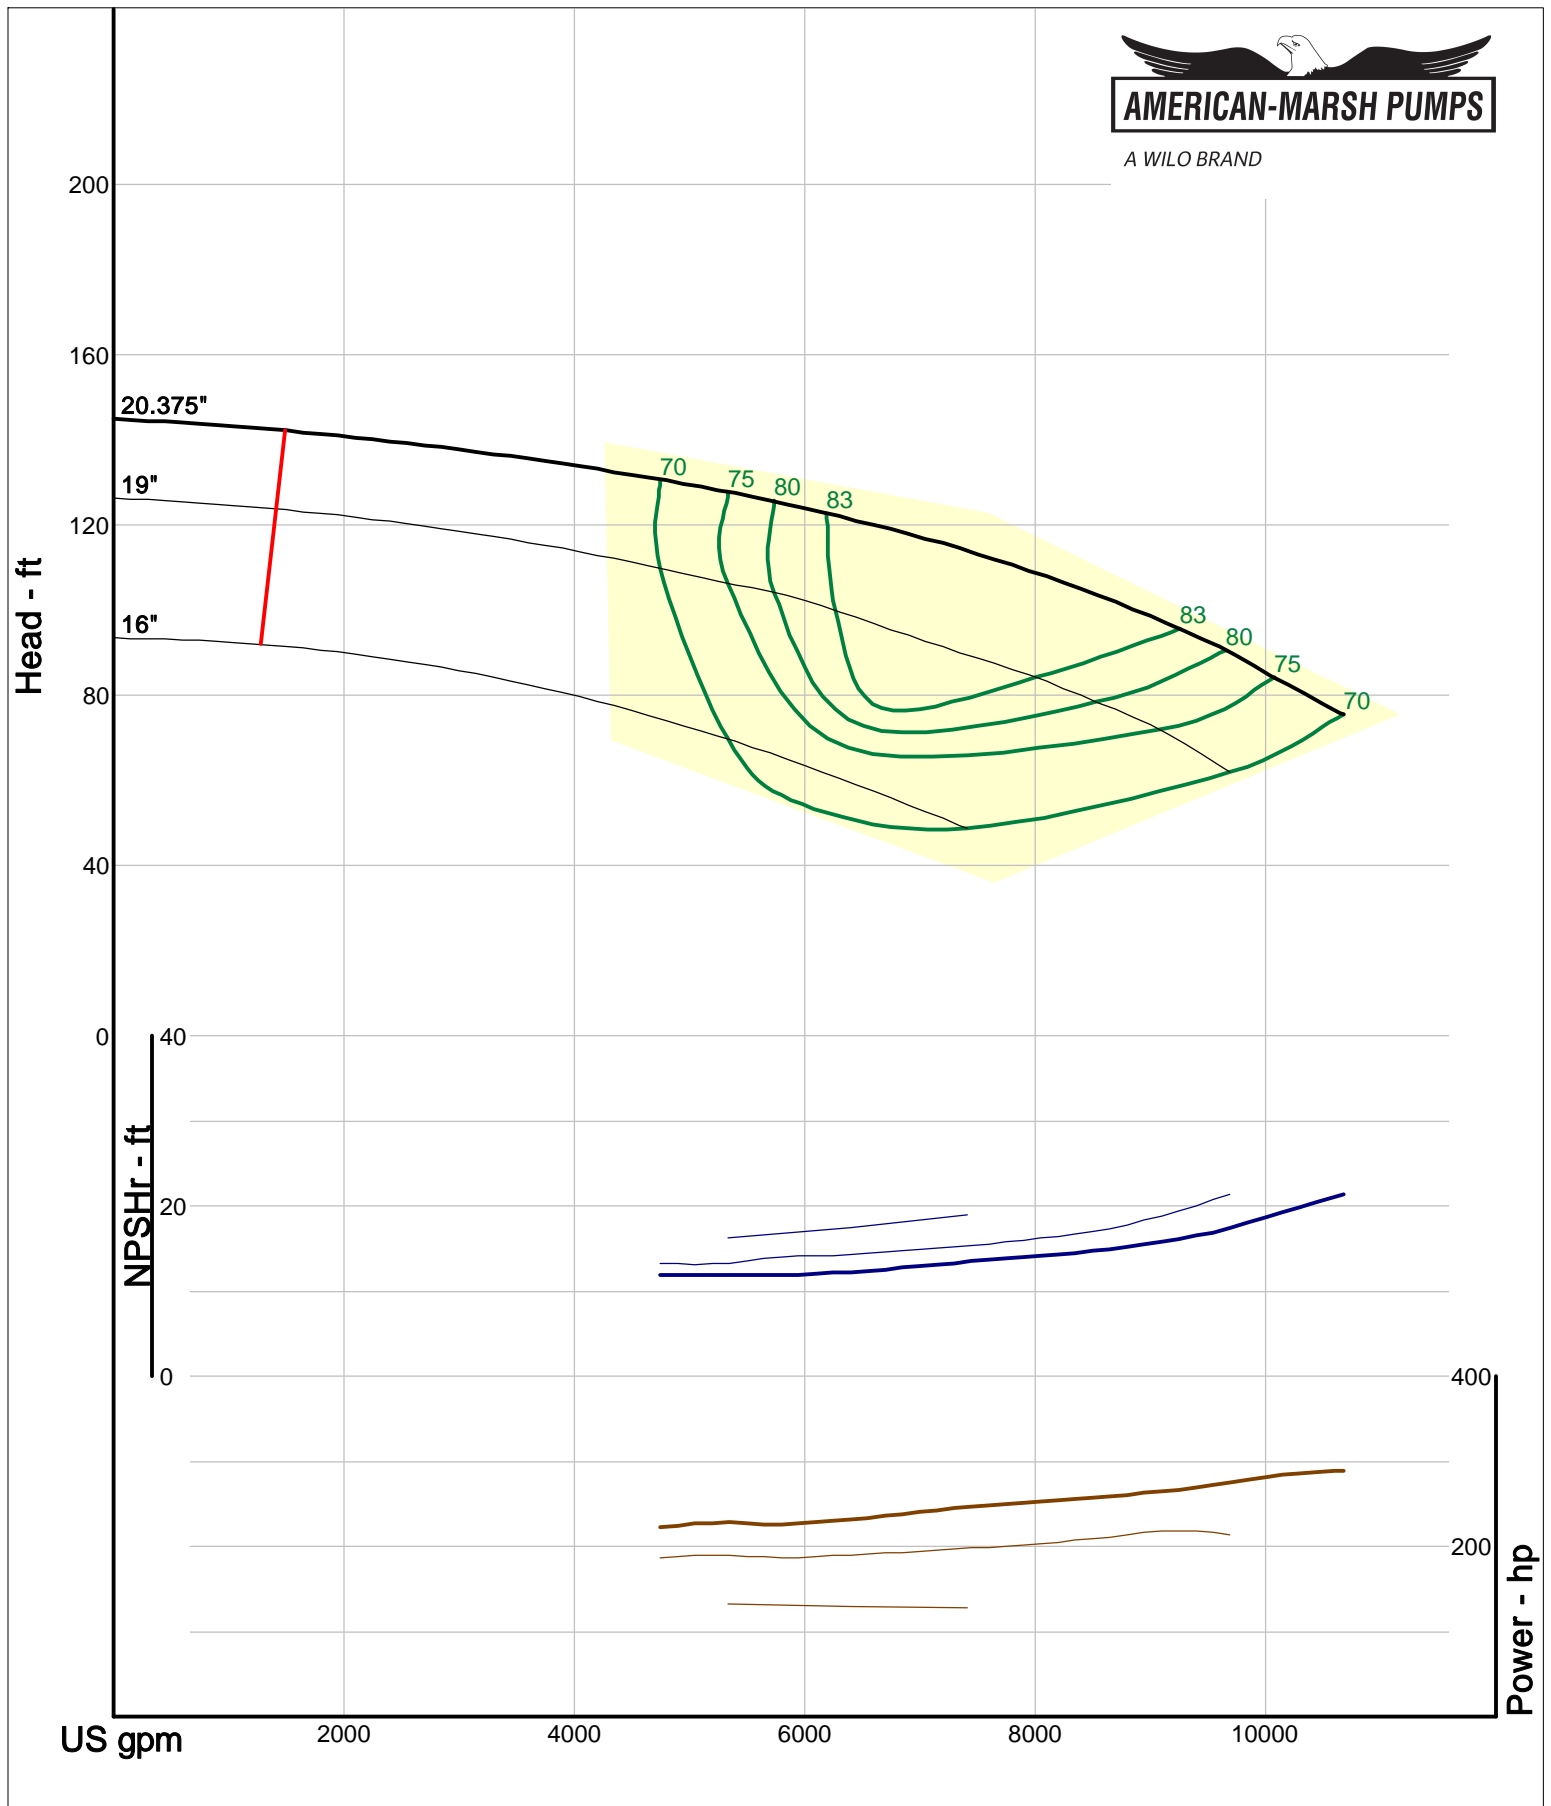

A WILO BRAND

Company: American-Marsh Pumps
Name:
12/04/05

American-Marsh Pumps
Catalog: WTRWKS-2005c.50, vers 2.5c
340_HSC - 1000

Size: 14x16-20 HD
Speed: 980 rpm
Dia: 20.375 in
Curve: CS-15646