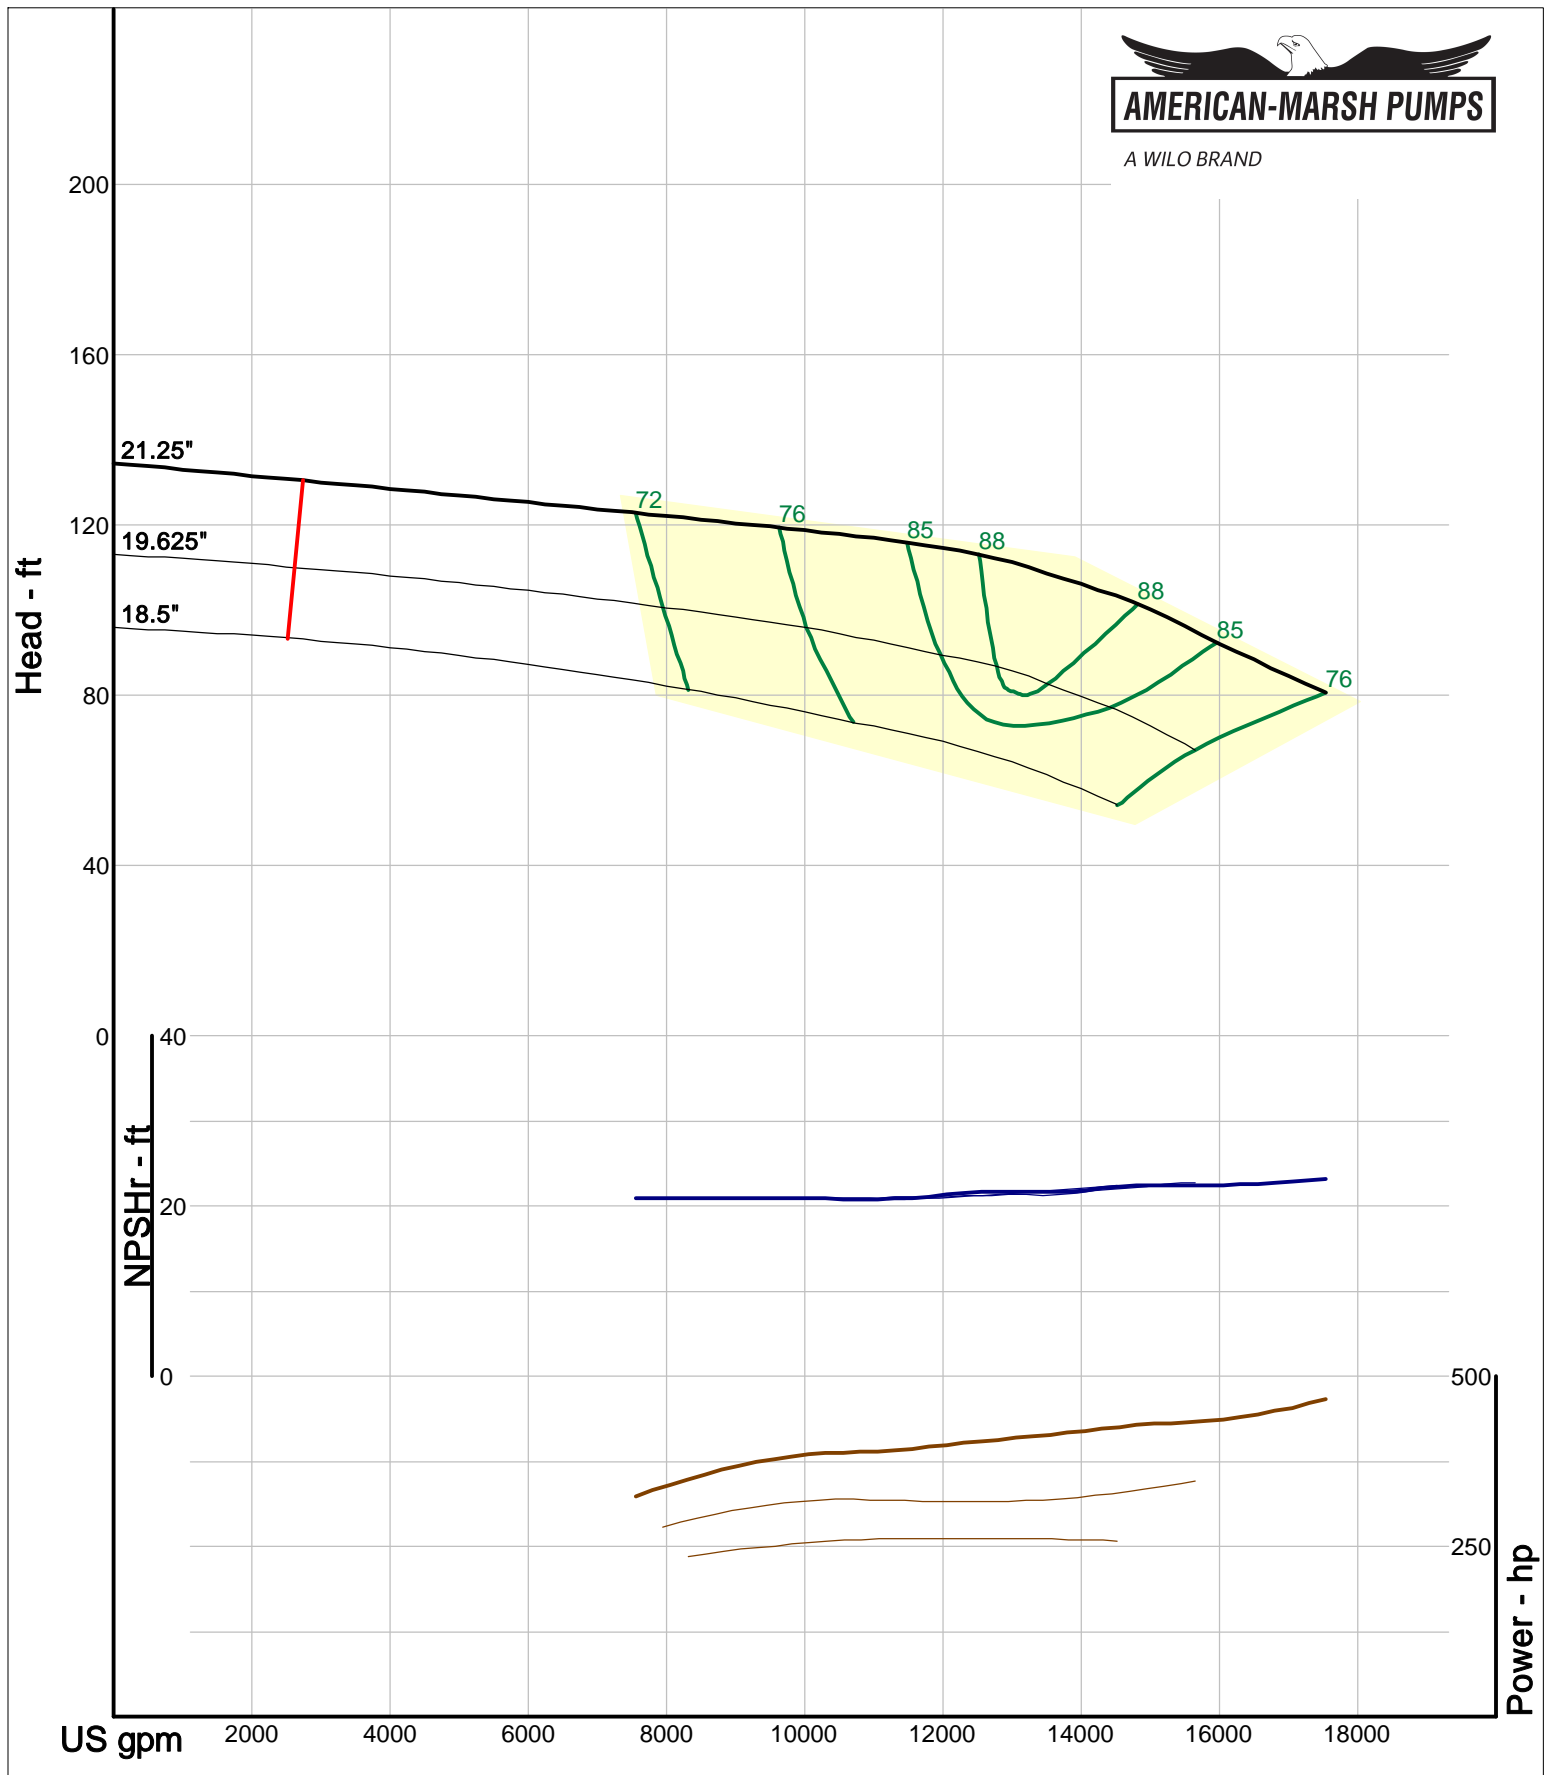

A WILO BRAND

Company: American-Marsh Pumps
Name:
12/04/05

American-Marsh Pumps
Catalog: WTRWKS-2005c.50, vers 2.5c
340_HSC - 1000

Size: 20x24-22 HD
Speed: 980 rpm
Dia: 21.25 in
Curve: CS-XXXXX