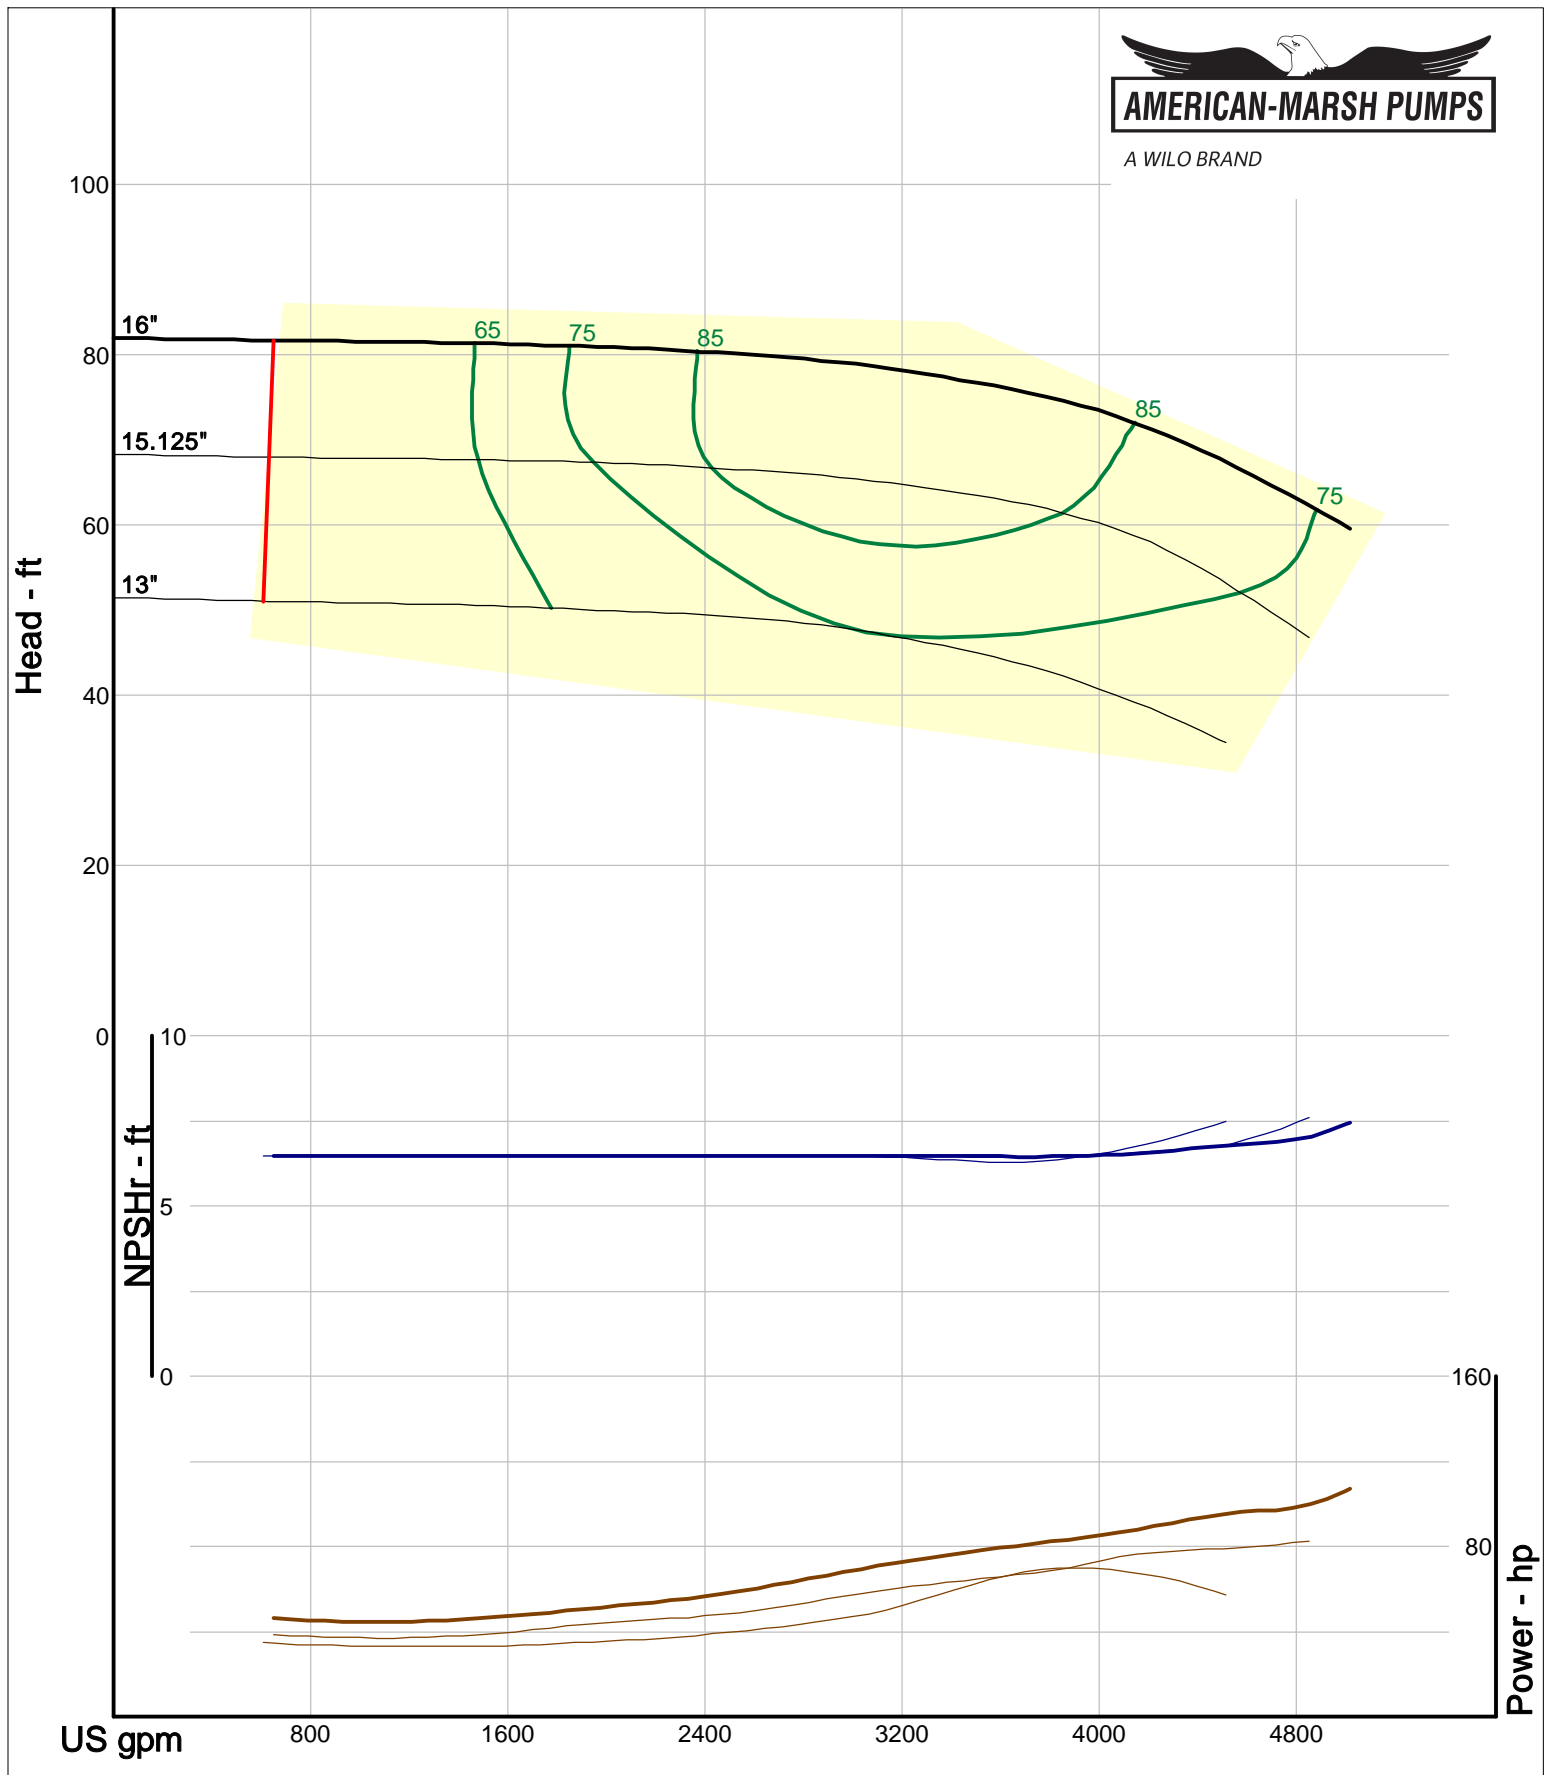

Size: 10x10-12 HD
Speed: 980 rpm
Dia: 12.5 in
Curve: CS-15573

A WILO BRAND

Company: American-Marsh Pumps
Name:
12/04/05

American-Marsh Pumps
Catalog: WTRWKS-2005c.50, vers 2.5c
340_HSC - 1000

Size: 10x12-15 HD
Speed: 980 rpm
Dia: 15.375 in
Curve: CS-15581

A WILO BRAND

Company: American-Marsh Pumps
 Name:
 12/04/05

American-Marsh Pumps
 Catalog: WTRWKS-2005c.50, vers 2.5c
 340_HSC - 1000

Size: 10x14-24 HD
 Speed: 980 rpm
 Dia: 25.625 in
 Curve: CS-15650

A WILO BRAND