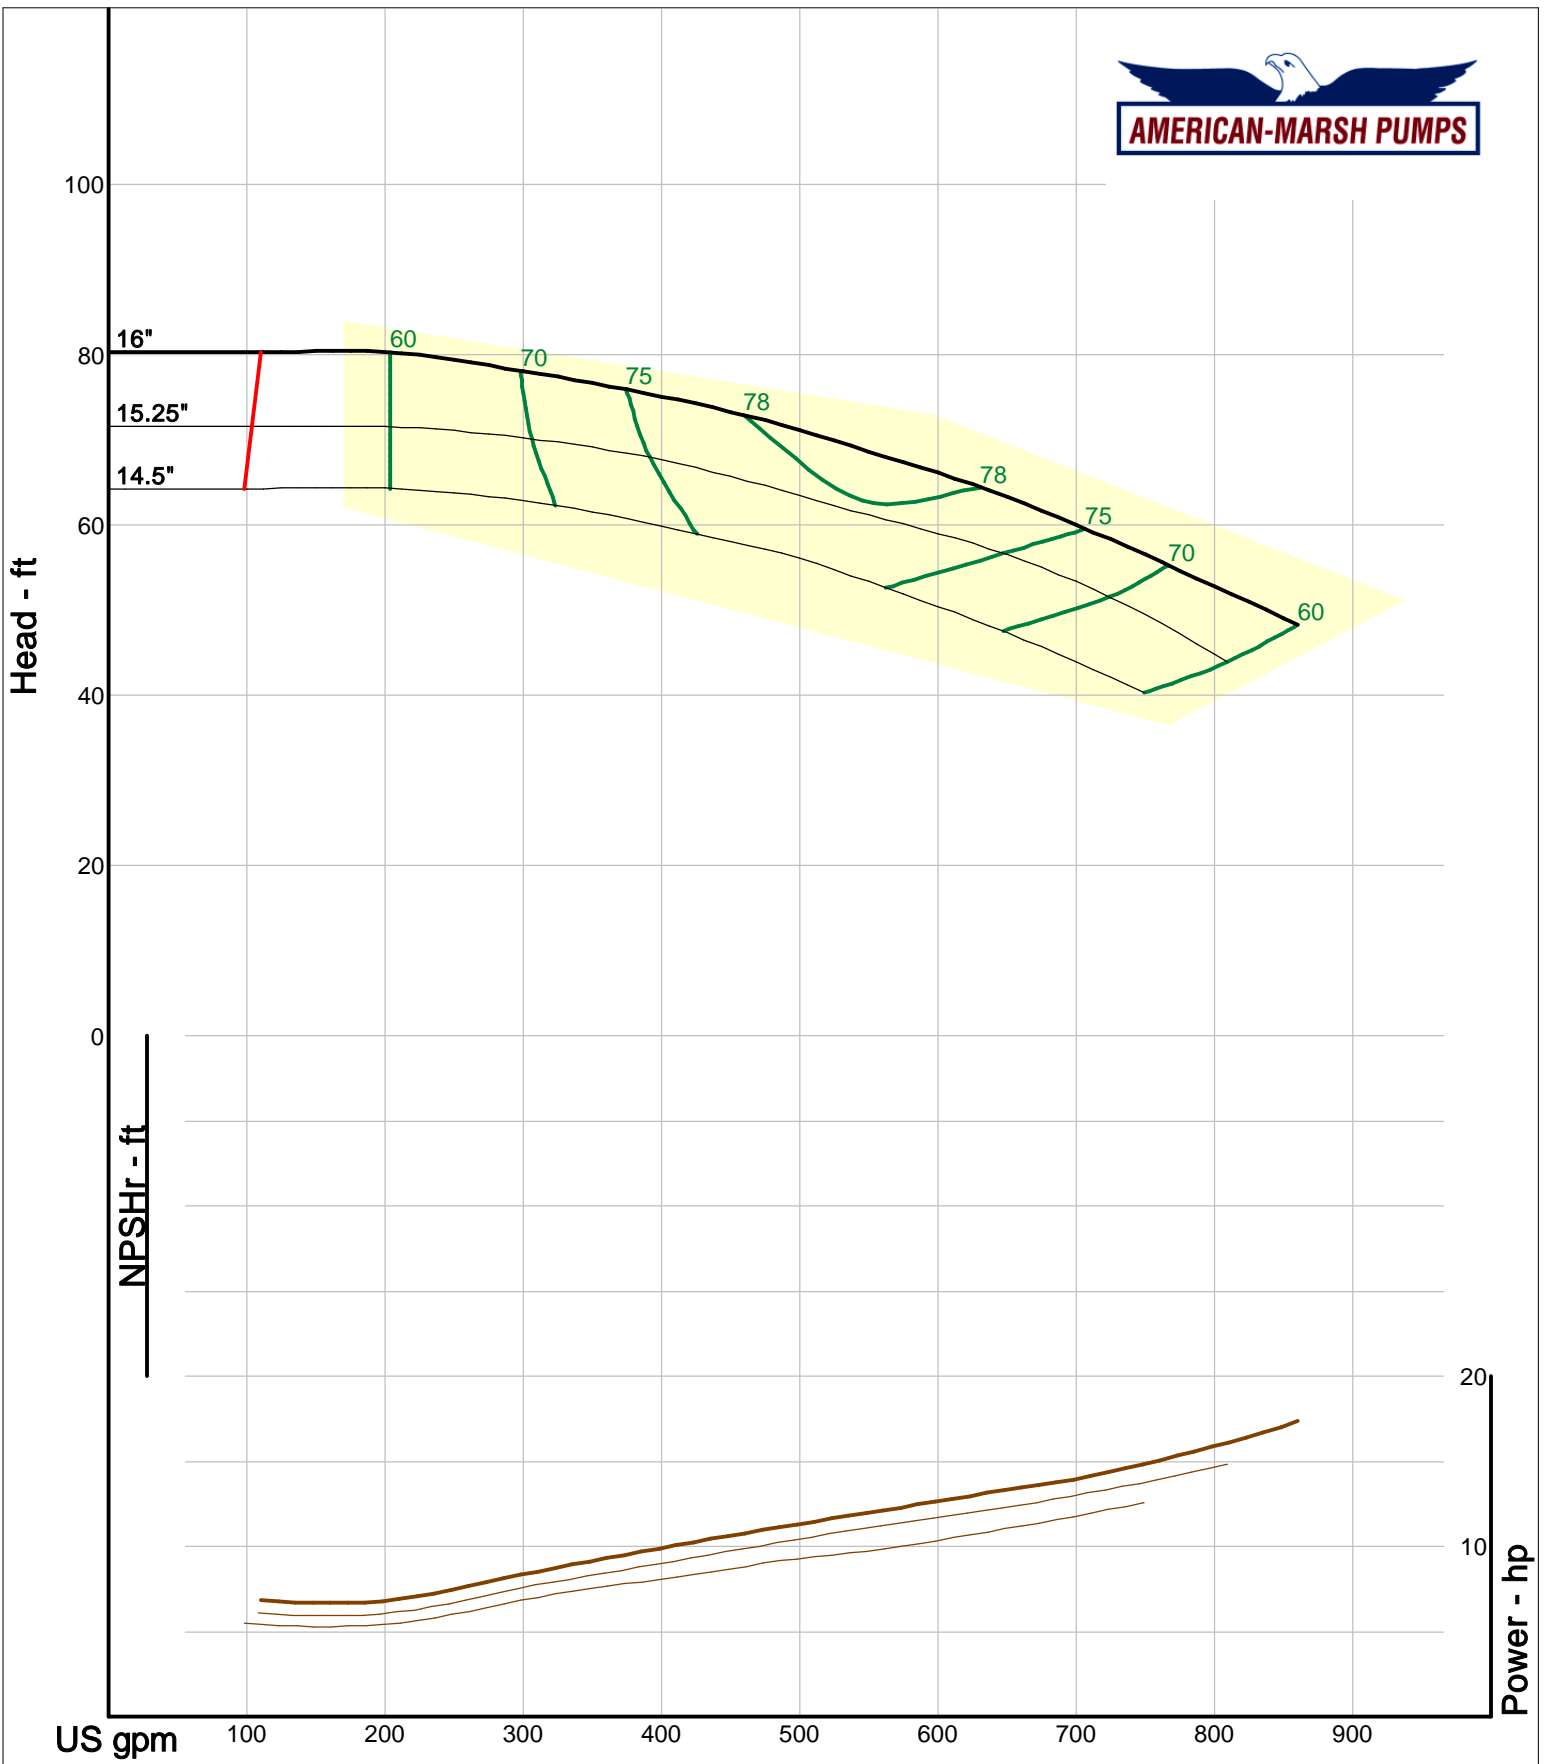

American-Marsh Pumps
 Catalog: WTRWKS-2005c.50, vers 2.5c
 340_HSC - 1000

Size: 3x4-12 HD
 Speed: 980 rpm
 Dia: 11.625 in
 Curve: CS-15568

Company: American-Marsh Pumps
 Name:
 12/04/05

American-Marsh Pumps
 Catalog: WTRWKS-2005c.50, vers 2.5c
 340_HSC - 1000

Size: 3x4-15 HD
 Speed: 980 rpm
 Dia: 15.5 in
 Curve: CS-15576

Company: American-Marsh Pumps
 Name:
 12/04/05

American-Marsh Pumps
 Catalog: WTRWKS-2005c.50, vers 2.5c
 340_HSC - 1000

Size: 4x5-12 HD
 Speed: 980 rpm
 Dia: 11.875 in
 Curve: CS-15569

Company: American-Marsh Pumps
 Name:
 12/04/05

American-Marsh Pumps
 Catalog: WTRWKS-2005c.50, vers 2.5c
 340_HSC - 1000

Size: 4x5-15 HD
 Speed: 980 rpm
 Dia: 14.5 in
 Curve: CS-15577

Company: American-Marsh Pumps
 Name:
 12/04/05

American-Marsh Pumps
 Catalog: WTRWKS-2005c.50, vers 2.5c
 340_HSC - 1000

Size: 4x5-16 HC
 Speed: 980 rpm
 Dia: 16 in
 Curve: CS-10469B

Company: American-Marsh Pumps
 Name:
 12/04/05

American-Marsh Pumps
 Catalog: WTRWKS-2005c.50, vers 2.5c
 340_HSC - 1000