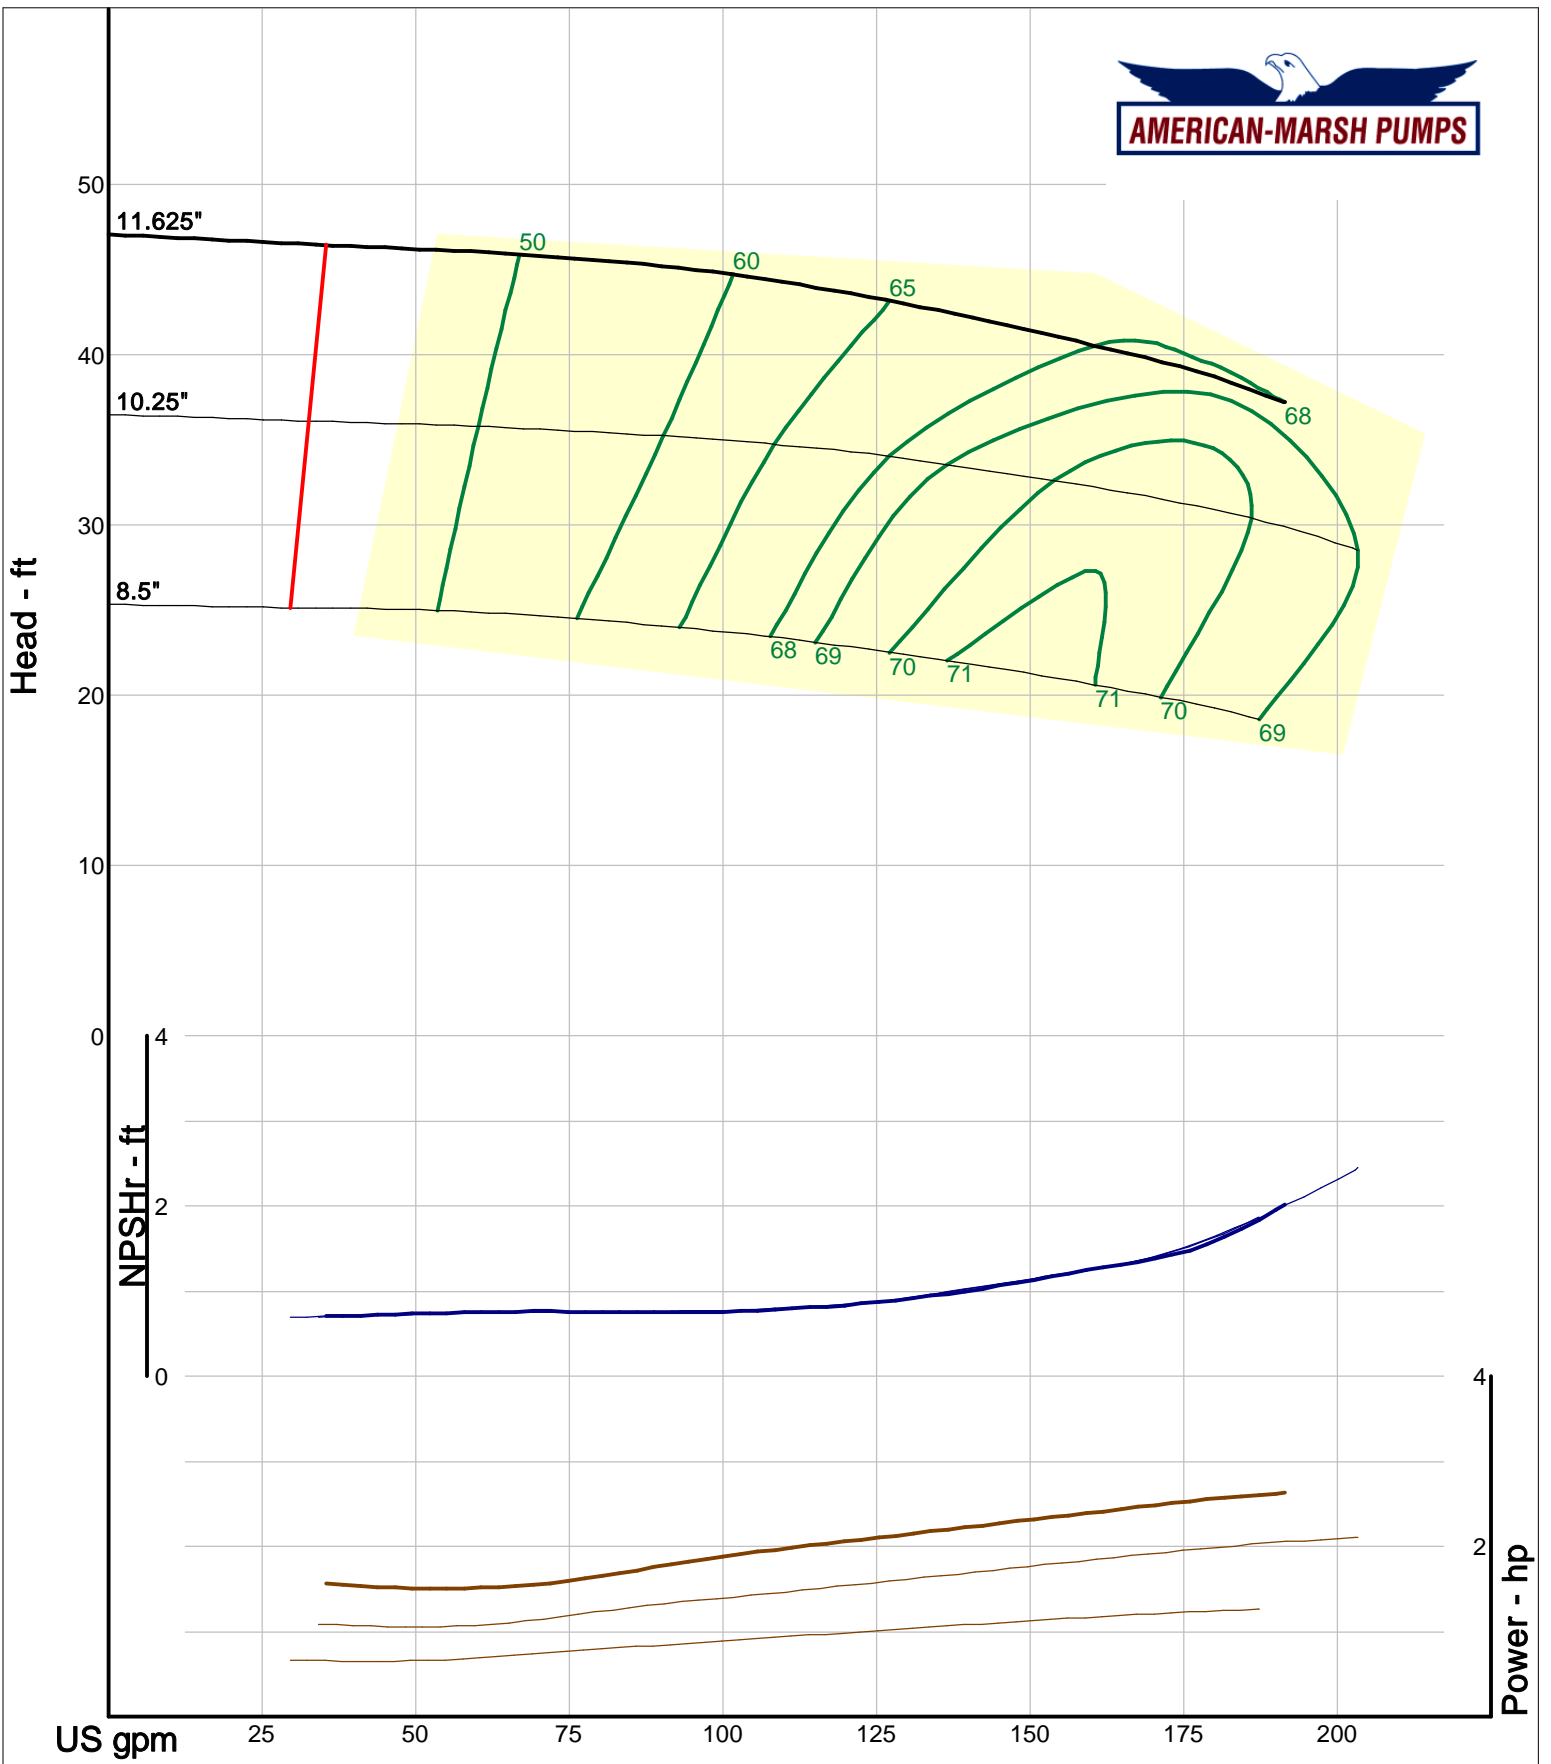

340 Series Double Suction

HD

1000 RPM Performance Curves

Enclosed Impellers

Company: American-Marsh Pumps
 Name:
 12/04/05

American-Marsh Pumps
 Catalog: WTRWKS-2005c.50, vers 2.5c
 340_HSC - 1000

Size: 2x3-15 HD
 Speed: 980 rpm
 Dia: 14.5 in
 Curve: CS-15575

Company: American-Marsh Pumps
 Name:
 12/04/05

American-Marsh Pumps
 Catalog: WTRWKS-2005c.50, vers 2.5c
 340_HSC - 1000

Size: 3x4-10 HD
 Speed: 980 rpm
 Dia: 9.25 in
 Curve: CS-15561

Company: American-Marsh Pumps
 Name:
 12/04/05

American-Marsh Pumps
 Catalog: WTRWKS-2005c.50, vers 2.5c
 340_HSC - 1000

Size: 3x4-12 HD
 Speed: 980 rpm
 Dia: 11.625 in
 Curve: CS-15568

Company: American-Marsh Pumps
 Name:
 12/04/05

American-Marsh Pumps
 Catalog: WTRWKS-2005c.50, vers 2.5c
 340_HSC - 1000