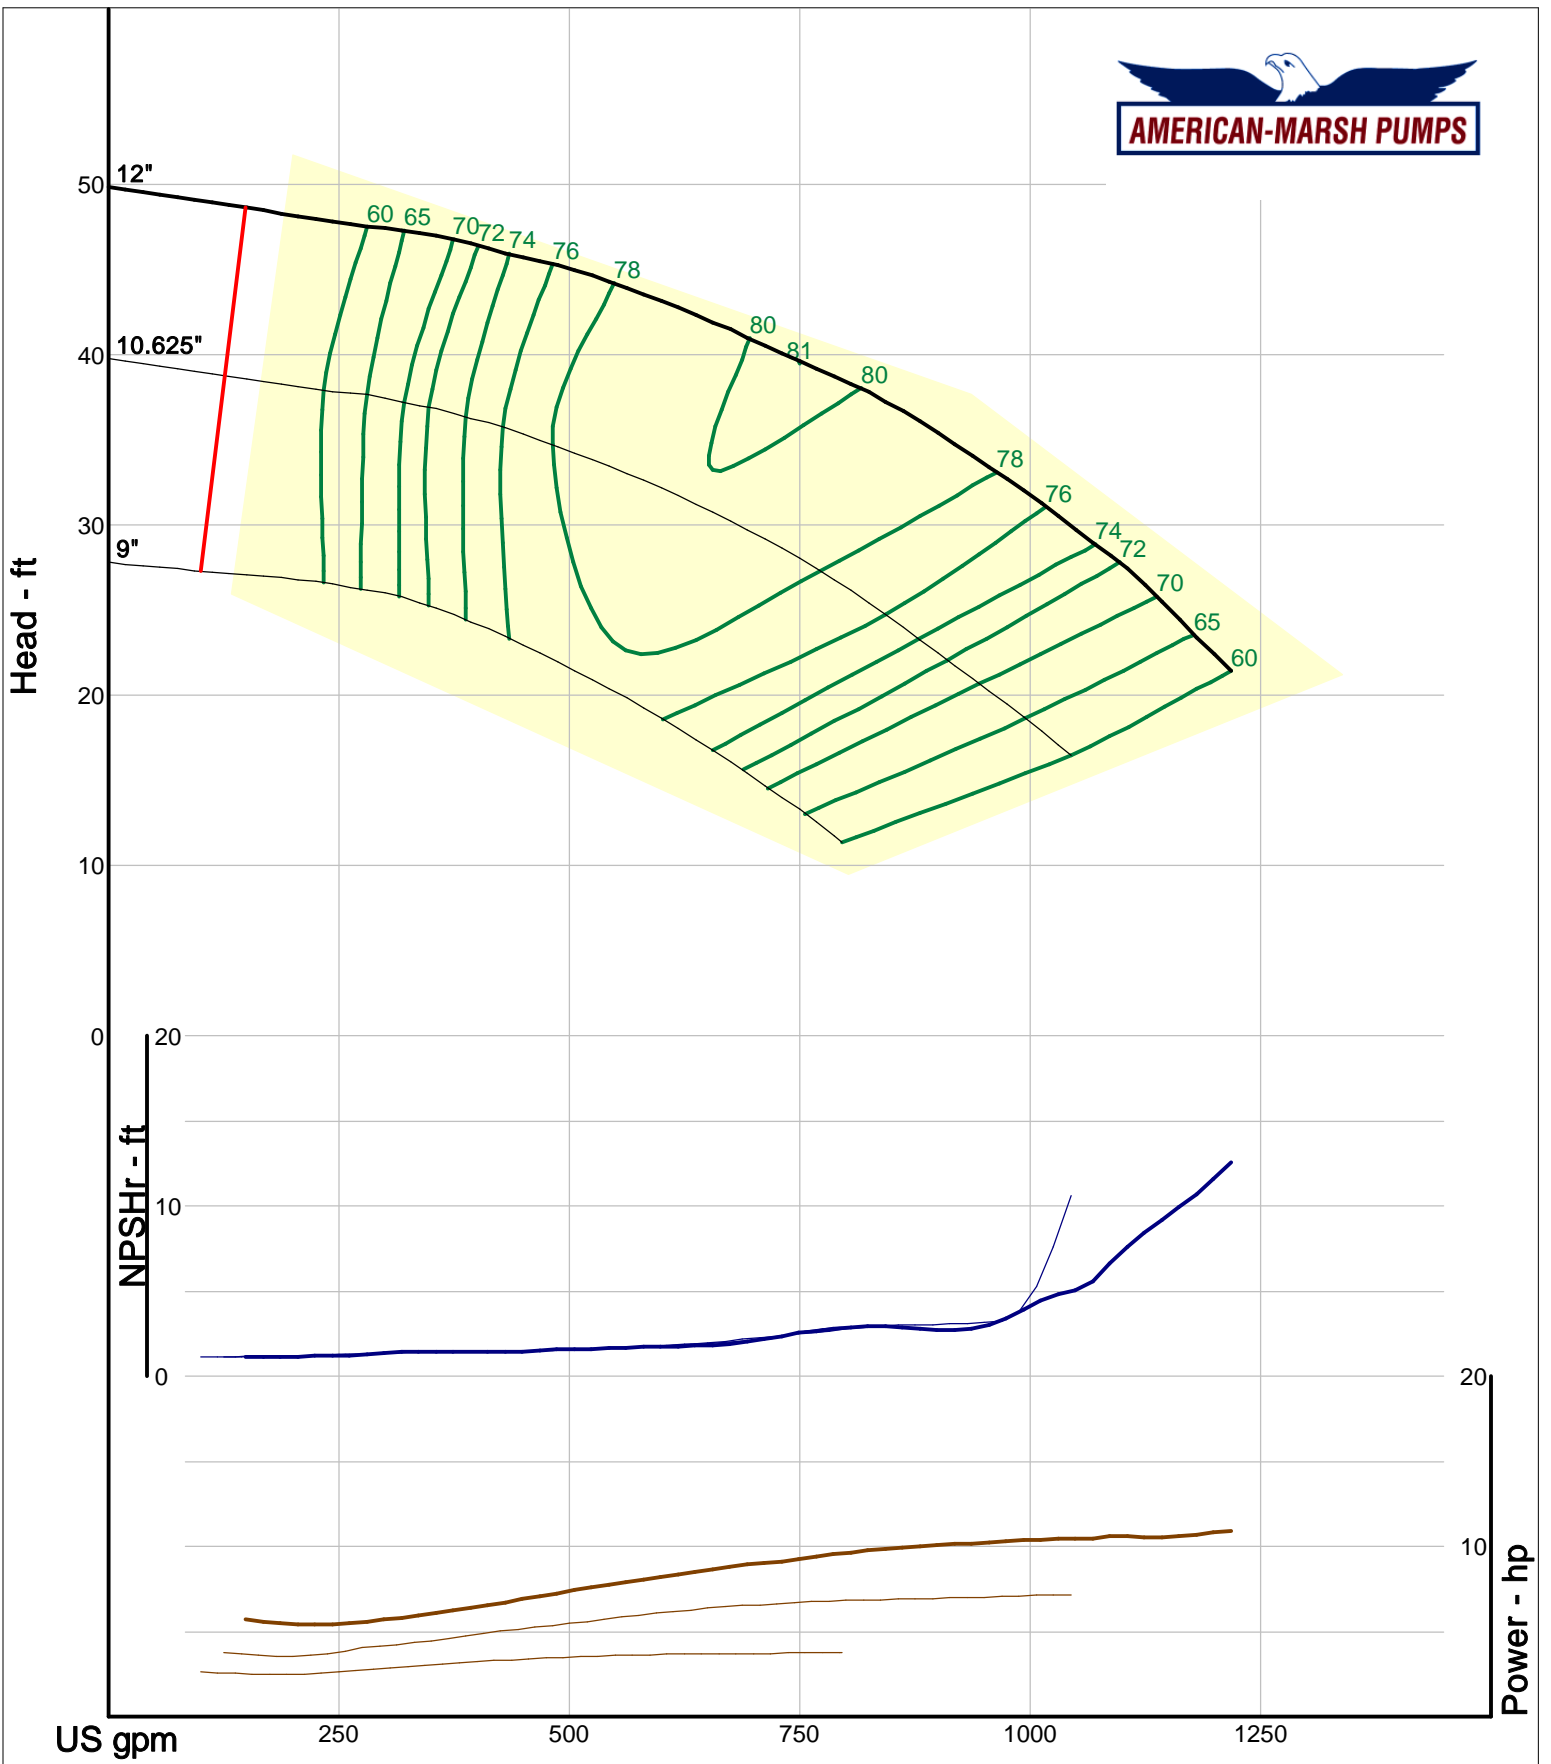

American-Marsh Pumps
 Catalog: WTRWKS-2005c.50, vers 2.5c
 340_HSC - 1000

Size: 4x5-16 HC
 Speed: 980 rpm
 Dia: 16 in
 Curve: CS-10469B

Company: American-Marsh Pumps
 Name:
 12/04/05

American-Marsh Pumps
 Catalog: WTRWKS-2005c.50, vers 2.5c
 340_HSC - 1000

Size: 4x5-18 HD
 Speed: 980 rpm
 Dia: 16.875 in
 Curve: CS-15607

Company: American-Marsh Pumps
 Name:
 12/04/05

American-Marsh Pumps
 Catalog: WTRWKS-2005c.50, vers 2.5c
 340_HSC - 1000

Size: 4x6-10 HD
 Speed: 980 rpm
 Dia: 9.625 in
 Curve: CS-15562

Company: American-Marsh Pumps
 Name:
 12/04/05

American-Marsh Pumps
 Catalog: WTRWKS-2005c.50, vers 2.5c
 340_HSC - 1000

Size: 5x6-10 HD
 Speed: 980 rpm
 Dia: 9.625 in
 Curve: CS-15563

Company: American-Marsh Pumps
 Name:
 12/04/05

American-Marsh Pumps
 Catalog: WTRWKS-2005c.50, vers 2.5c
 340_HSC - 1000

Size: 5x6-11 HD
 Speed: 980 rpm
 Dia: 11.25 in
 Curve: CS-15596

Company: American-Marsh Pumps
 Name:
 12/04/05

American-Marsh Pumps
 Catalog: WTRWKS-2005c.50, vers 2.5c
 340_HSC - 1000