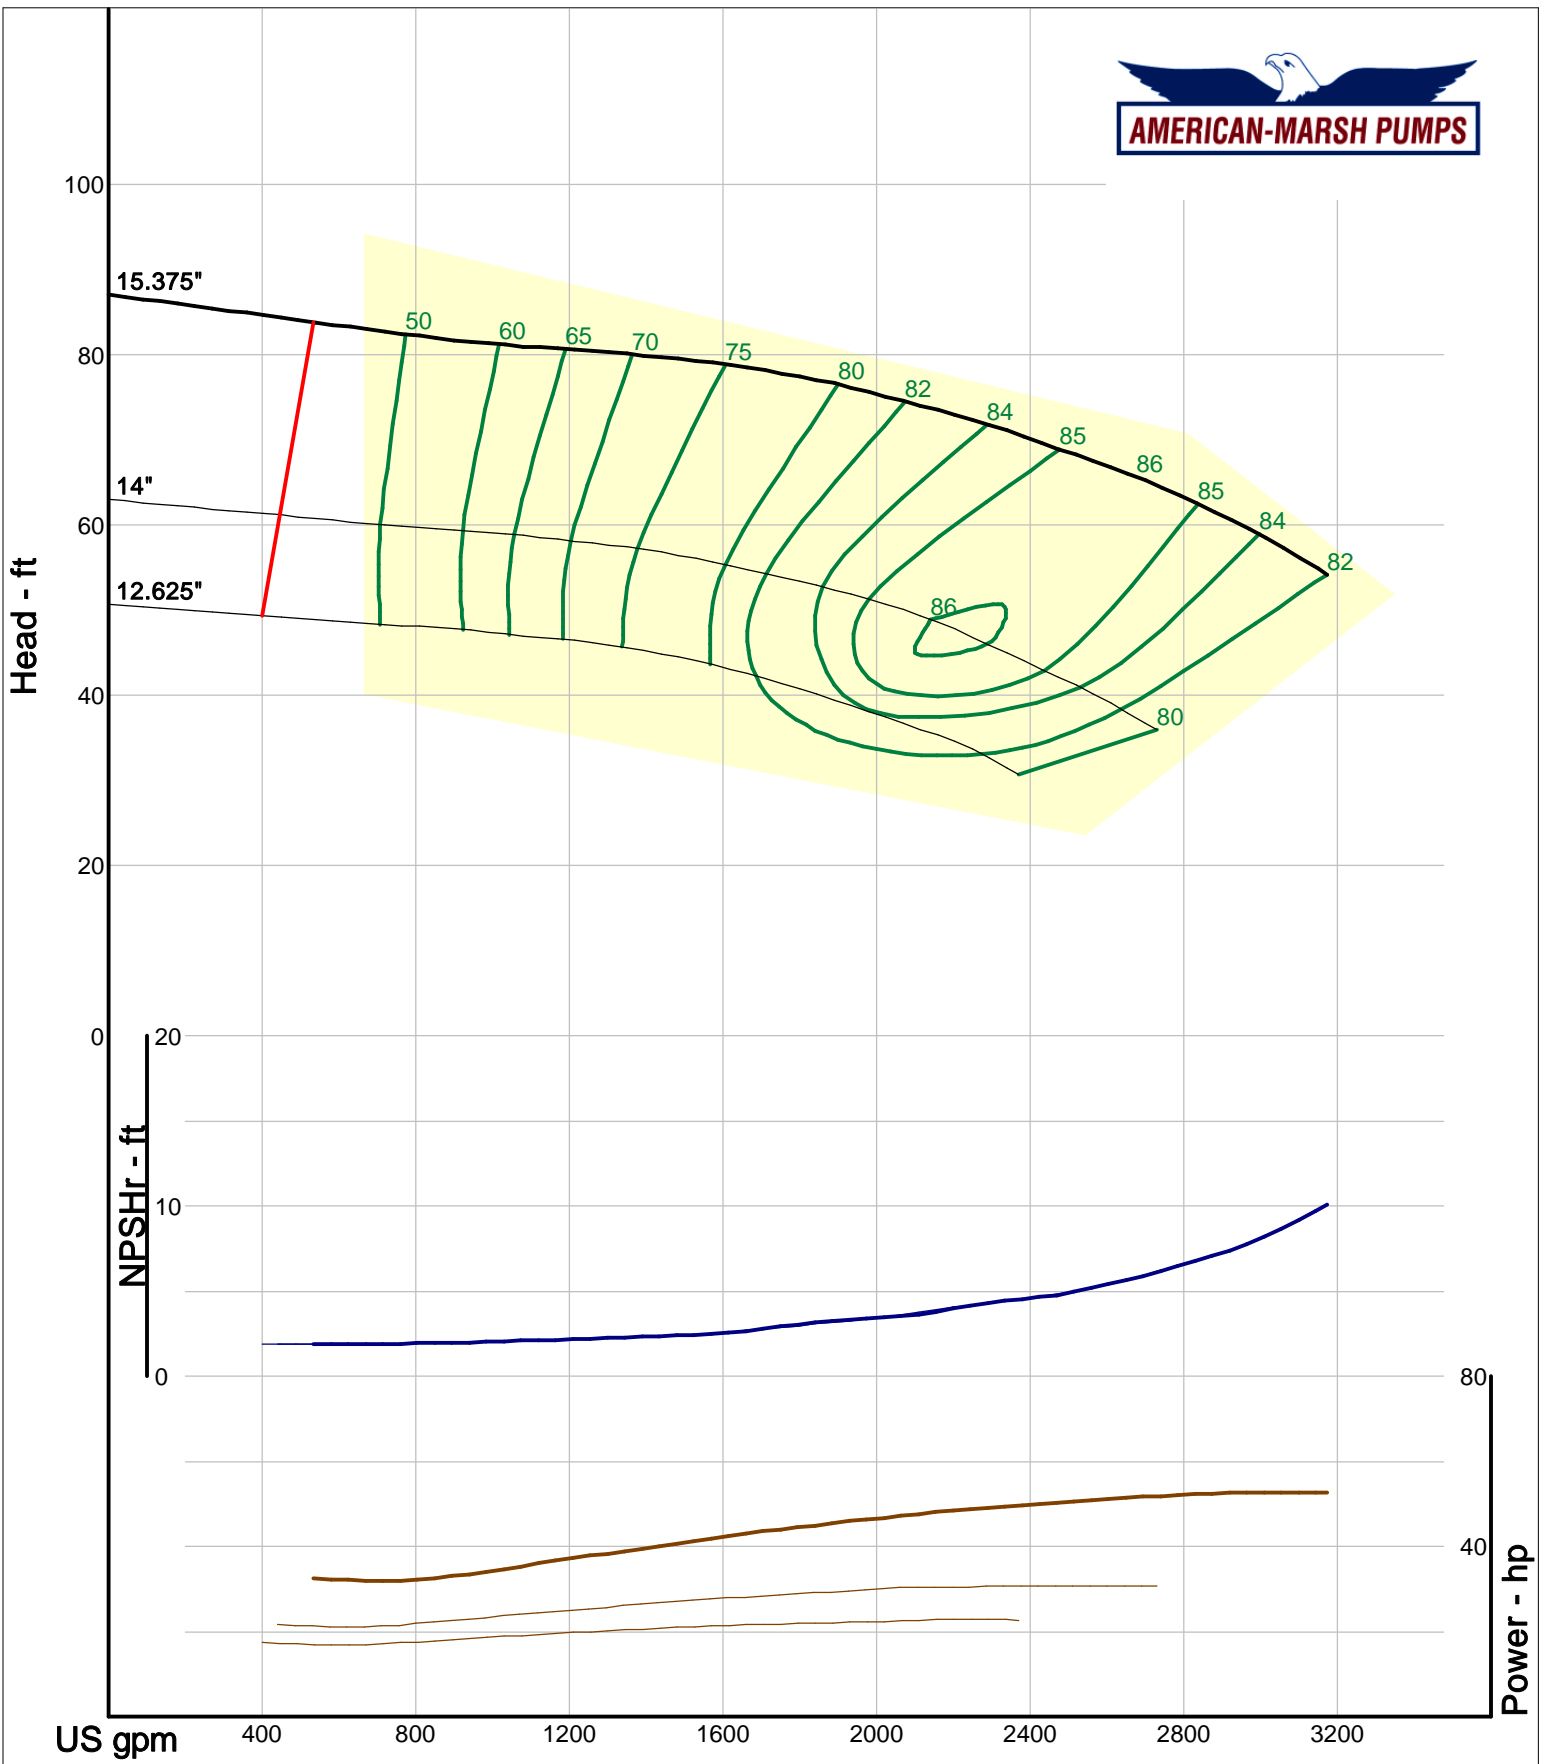

American-Marsh Pumps
 Catalog: WTRWKS-2005c.50, vers 2.5c
 340_HSC - 1000

Size: 10x10-10 HD
 Speed: 980 rpm
 Dia: 10.4375 in
 Curve: CS-15565

Company: American-Marsh Pumps
 Name:
 12/04/05

American-Marsh Pumps
 Catalog: WTRWKS-2005c.50, vers 2.5c
 340_HSC - 1000

Size: 10x10-12 HD
 Speed: 980 rpm
 Dia: 12.5 in
 Curve: CS-15573

Company: American-Marsh Pumps
 Name:
 12/04/05

American-Marsh Pumps
 Catalog: WTRWKS-2005c.50, vers 2.5c
 340_HSC - 1000

Size: 10x12-15 HD
 Speed: 980 rpm
 Dia: 15.375 in
 Curve: CS-15581