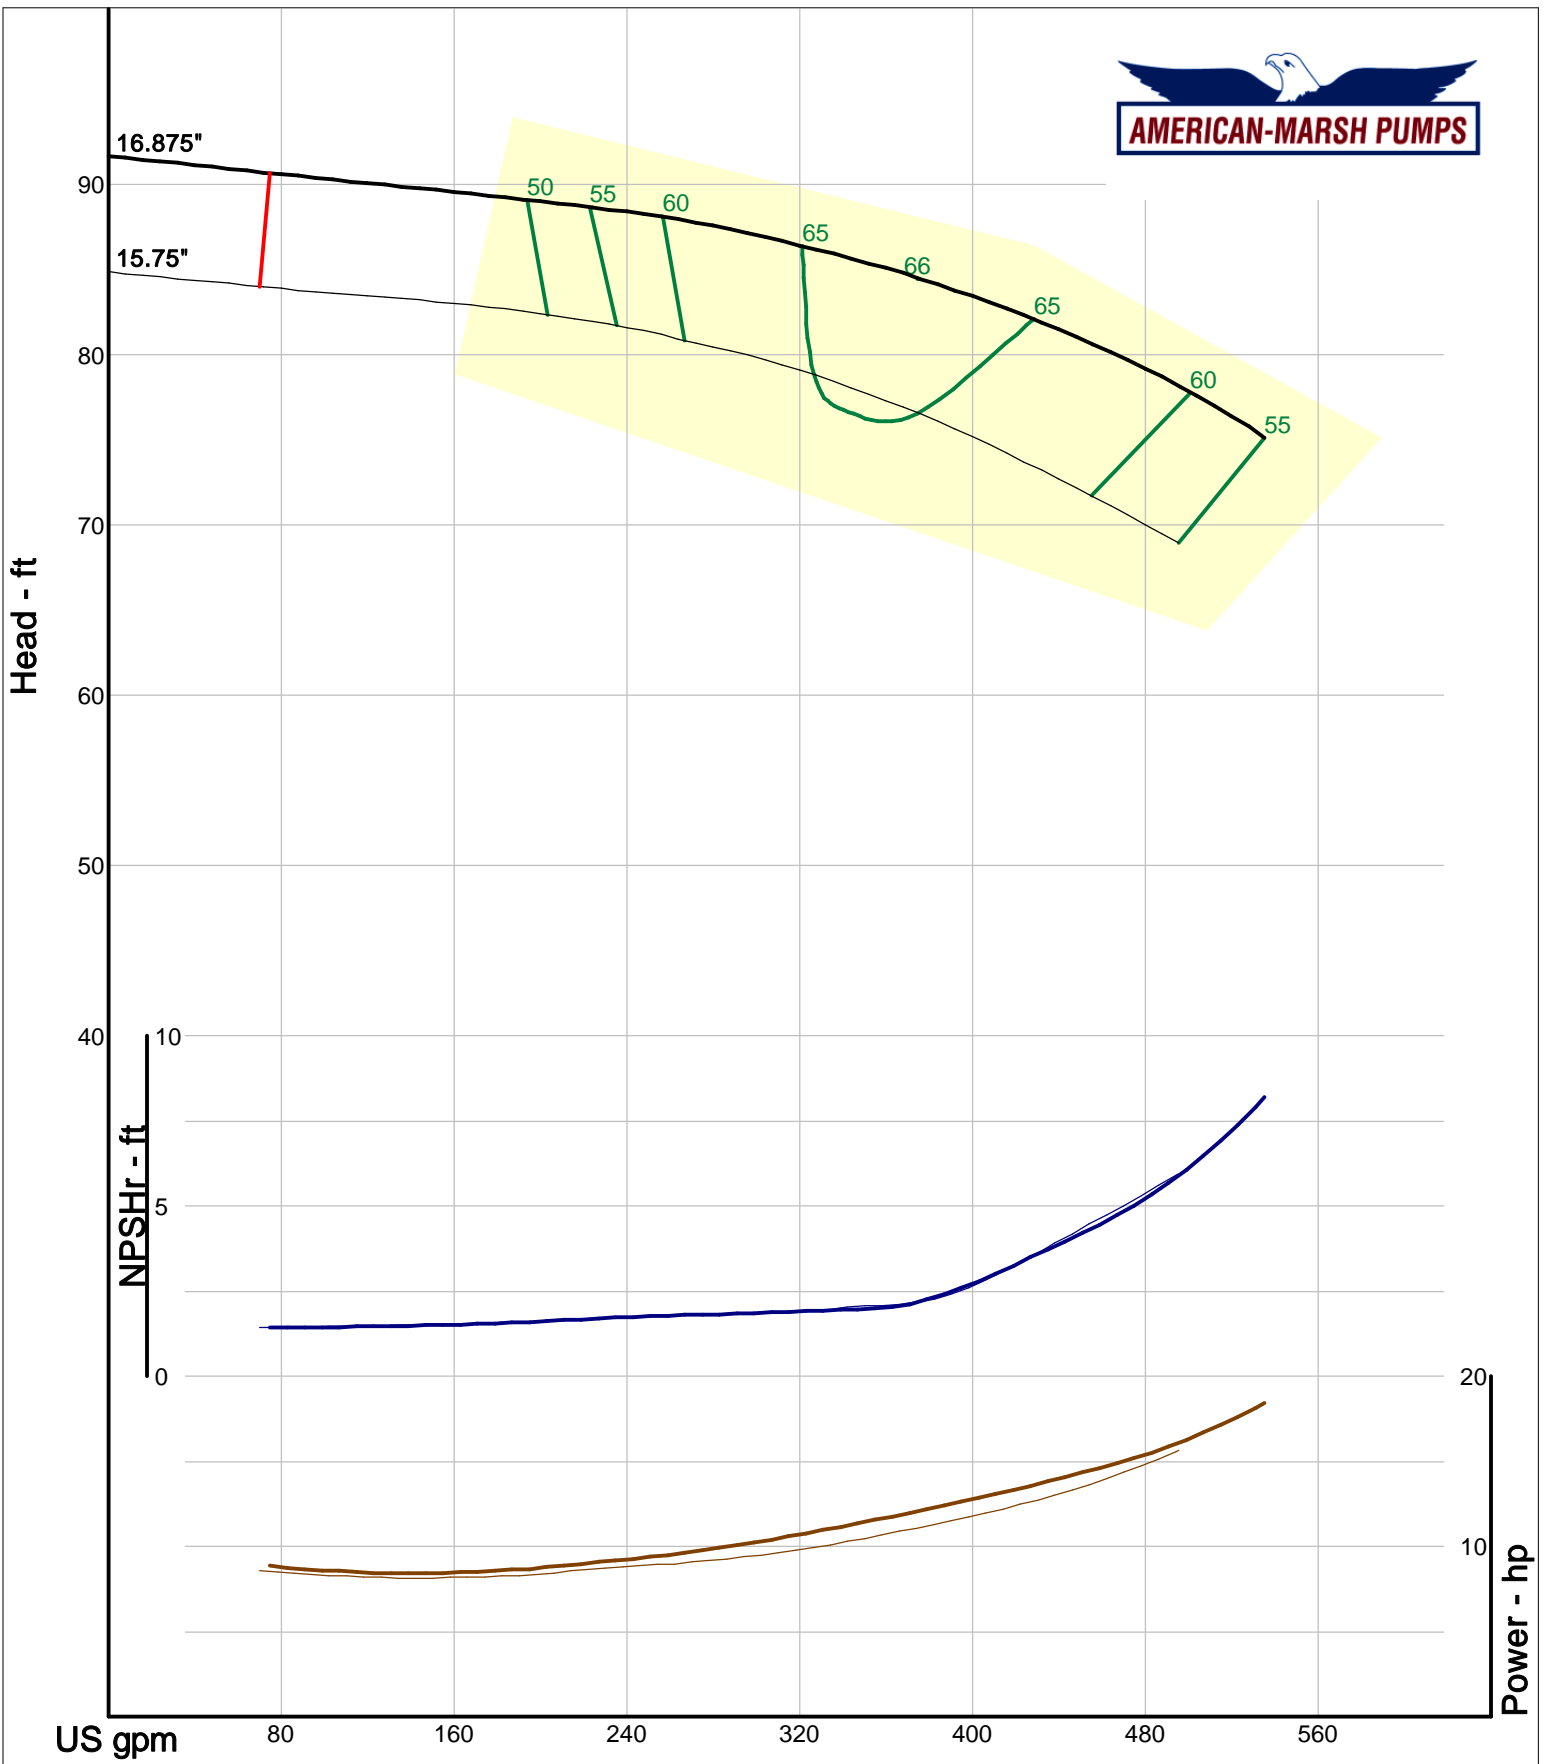

340 Series Double Suction

HD

1000 RPM Performance Curves

Enclosed Impellers

Company: American-Marsh Pumps
 Name:
 12/04/05

American-Marsh Pumps
 Catalog: WTRWKS-2005c.50, vers 2.5c
 340_HSC - 1000

Size: 2x3-15 HD
 Speed: 980 rpm
 Dia: 14.5 in
 Curve: CS-15575

American-Marsh Pumps
 Catalog: WTRWKS-2005c.50, vers 2.5c
 340_HSC - 1000

Size: 3x4-12 HD
 Speed: 980 rpm
 Dia: 11.625 in
 Curve: CS-15568

Company: American-Marsh Pumps
 Name:
 12/04/05

American-Marsh Pumps
 Catalog: WTRWKS-2005c.50, vers 2.5c
 340_HSC - 1000

Company: American-Marsh Pumps
 Name:
 12/04/05

American-Marsh Pumps
 Catalog: WTRWKS-2005c.50, vers 2.5c
 340_HSC - 1000

Size: 4x5-15 HD
 Speed: 980 rpm
 Dia: 14.5 in
 Curve: CS-15577

Company: American-Marsh Pumps
 Name:
 12/04/05

American-Marsh Pumps
 Catalog: WTRWKS-2005c.50, vers 2.5c
 340_HSC - 1000

Size: 4x5-16 HC
 Speed: 980 rpm
 Dia: 16 in
 Curve: CS-10469B

Company: American-Marsh Pumps
 Name:
 12/04/05

American-Marsh Pumps
 Catalog: WTRWKS-2005c.50, vers 2.5c
 340_HSC - 1000