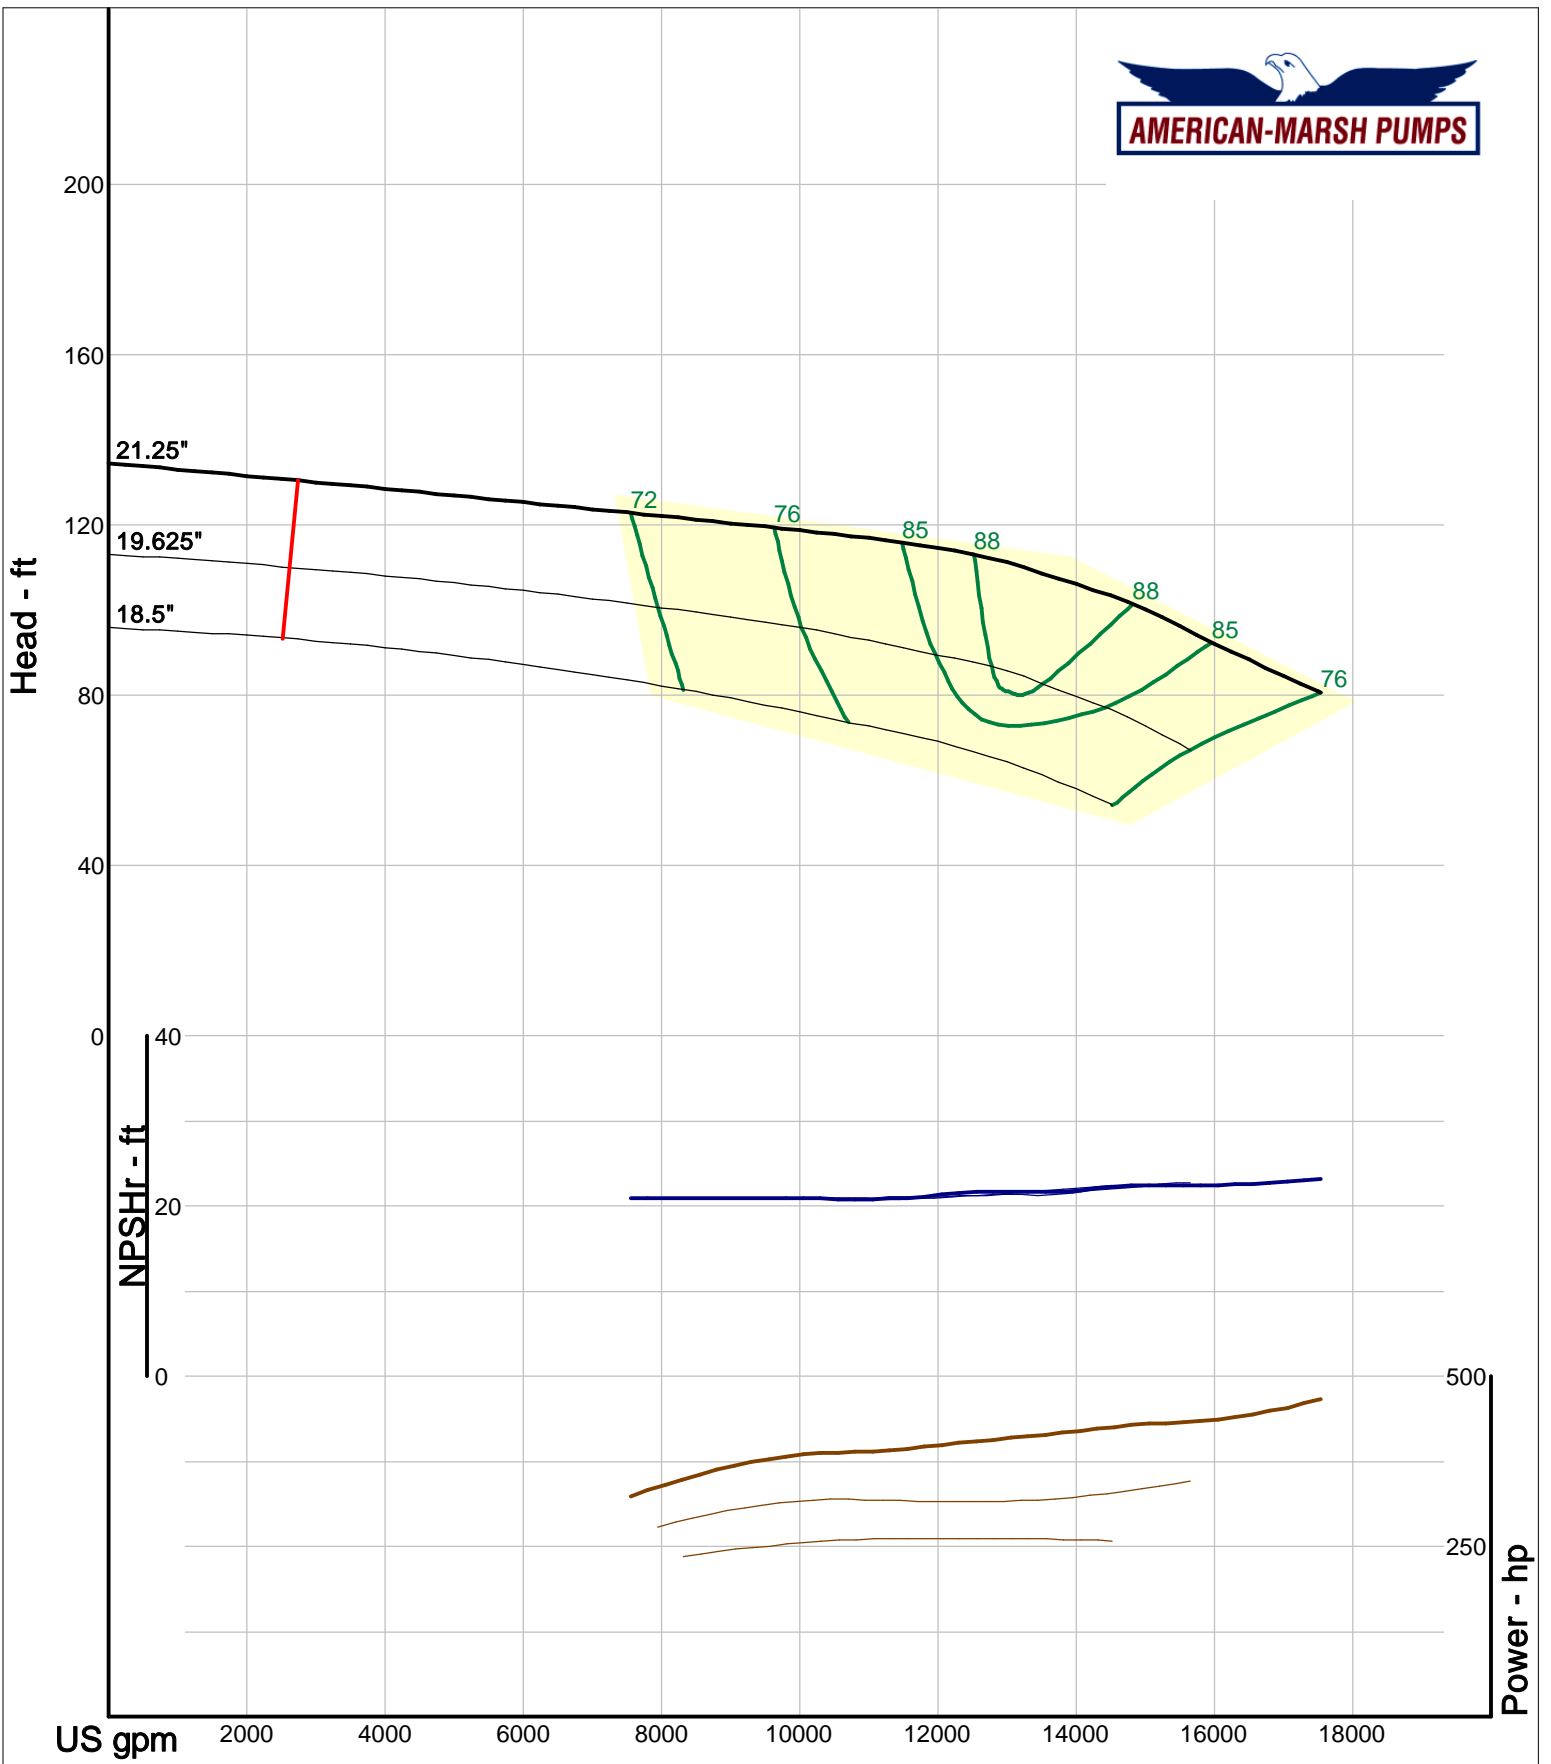

340 Series Double Suction

HD

1000 RPM Performance Curves

Enclosed Impellers

Company: American-Marsh Pumps
 Name:
 12/04/05

American-Marsh Pumps
 Catalog: WTRWKS-2005c.50, vers 2.5c
 340_HSC - 1000

Size: 2x3-15 HD
 Speed: 980 rpm
 Dia: 14.5 in
 Curve: CS-15575

Size: 10x10-12 HD
 Speed: 980 rpm
 Dia: 12.5 in
 Curve: CS-15573

Company: American-Marsh Pumps
 Name:
 12/04/05

American-Marsh Pumps
 Catalog: WTRWKS-2005c.50, vers 2.5c
 340_HSC - 1000

Size: 10x12-15 HD
 Speed: 980 rpm
 Dia: 15.375 in
 Curve: CS-15581

American-Marsh Pumps
 Catalog: WTRWKS-2005c.50, vers 2.5c
 340_HSC - 1000

Size: 14x16-20 HD
 Speed: 980 rpm
 Dia: 20.375 in
 Curve: CS-15646

Company: American-Marsh Pumps
 Name:
 12/04/05

American-Marsh Pumps
 Catalog: WTRWKS-2005c.50, vers 2.5c
 340_HSC - 1000

Size: 14x18-21 HD
 Speed: 980 rpm
 Dia: 20.375 in
 Curve: CS-15631

Company: American-Marsh Pumps
Name:
12/04/05

American-Marsh Pumps
Catalog: WTRWKS-2005c.50, vers 2.5c
340_HSC - 1000

Size: 16x20-18 HD
Speed: 980 rpm
Dia: 18.25 in
Curve: CS-XXXXX