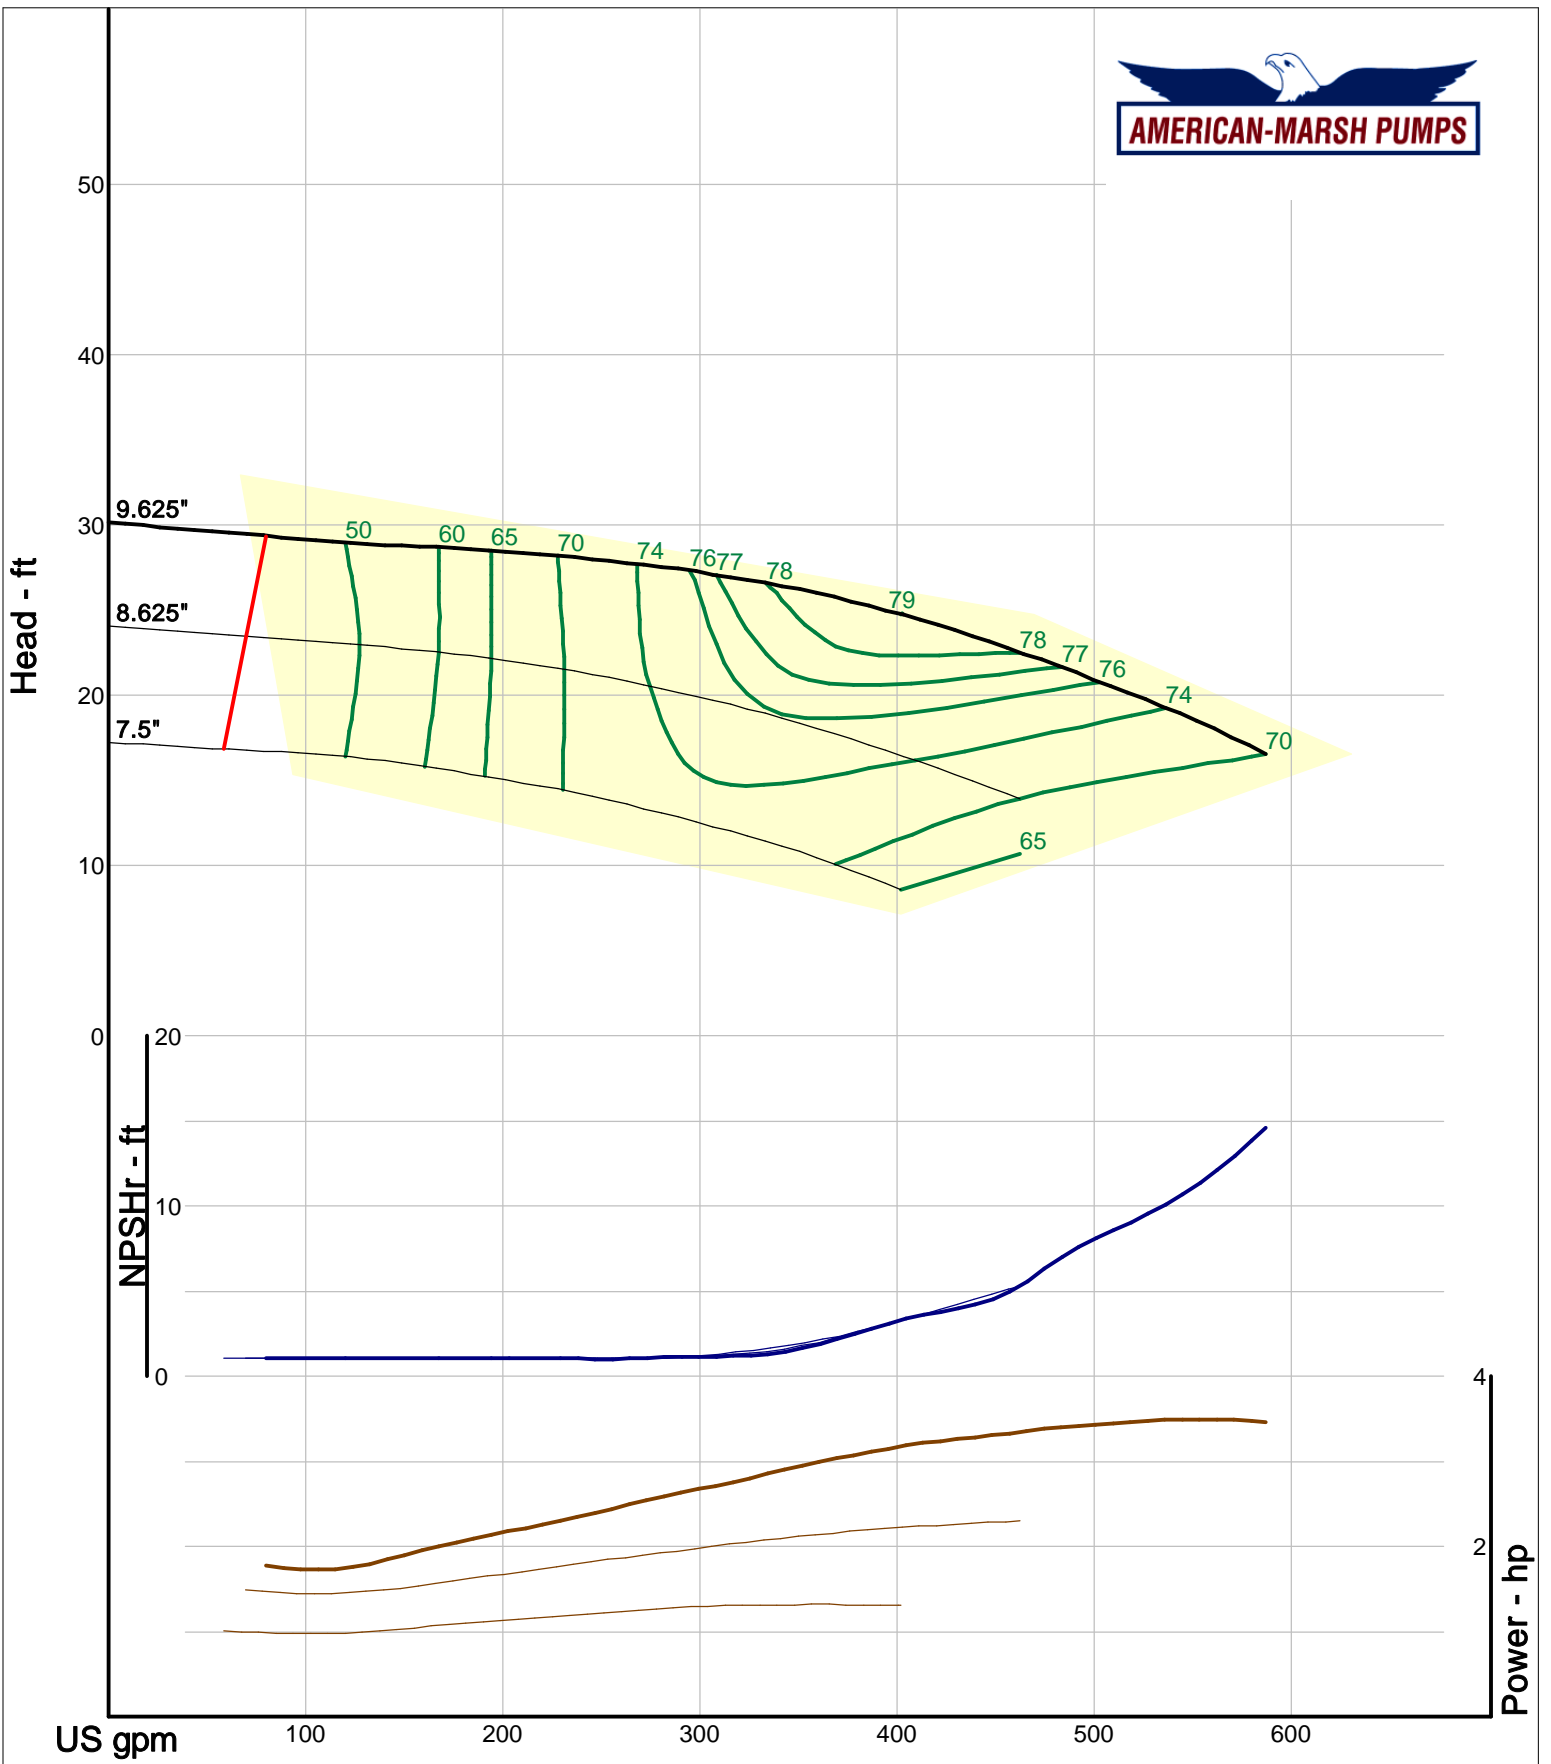

American-Marsh Pumps
 Catalog: WTRWKS-2005c.50, vers 2.5c
 340_HSC - 1000

Size: 3x4-12 HD
 Speed: 980 rpm
 Dia: 11.625 in
 Curve: CS-15568

Company: American-Marsh Pumps
 Name:
 12/04/05

American-Marsh Pumps
 Catalog: WTRWKS-2005c.50, vers 2.5c
 340_HSC - 1000

Company: American-Marsh Pumps
 Name:
 12/04/05

American-Marsh Pumps
 Catalog: WTRWKS-2005c.50, vers 2.5c
 340_HSC - 1000

Size: 4x5-15 HD
 Speed: 980 rpm
 Dia: 14.5 in
 Curve: CS-15577

Company: American-Marsh Pumps
 Name:
 12/04/05

American-Marsh Pumps
 Catalog: WTRWKS-2005c.50, vers 2.5c
 340_HSC - 1000

Size: 4x5-16 HC
 Speed: 980 rpm
 Dia: 16 in
 Curve: CS-10469B

Company: American-Marsh Pumps
 Name:
 12/04/05

American-Marsh Pumps
 Catalog: WTRWKS-2005c.50, vers 2.5c
 340_HSC - 1000

Size: 4x5-18 HD
 Speed: 980 rpm
 Dia: 16.875 in
 Curve: CS-15607

Company: American-Marsh Pumps
 Name:
 12/04/05

American-Marsh Pumps
 Catalog: WTRWKS-2005c.50, vers 2.5c
 340_HSC - 1000

Size: 4x6-10 HD
 Speed: 980 rpm
 Dia: 9.625 in
 Curve: CS-15562