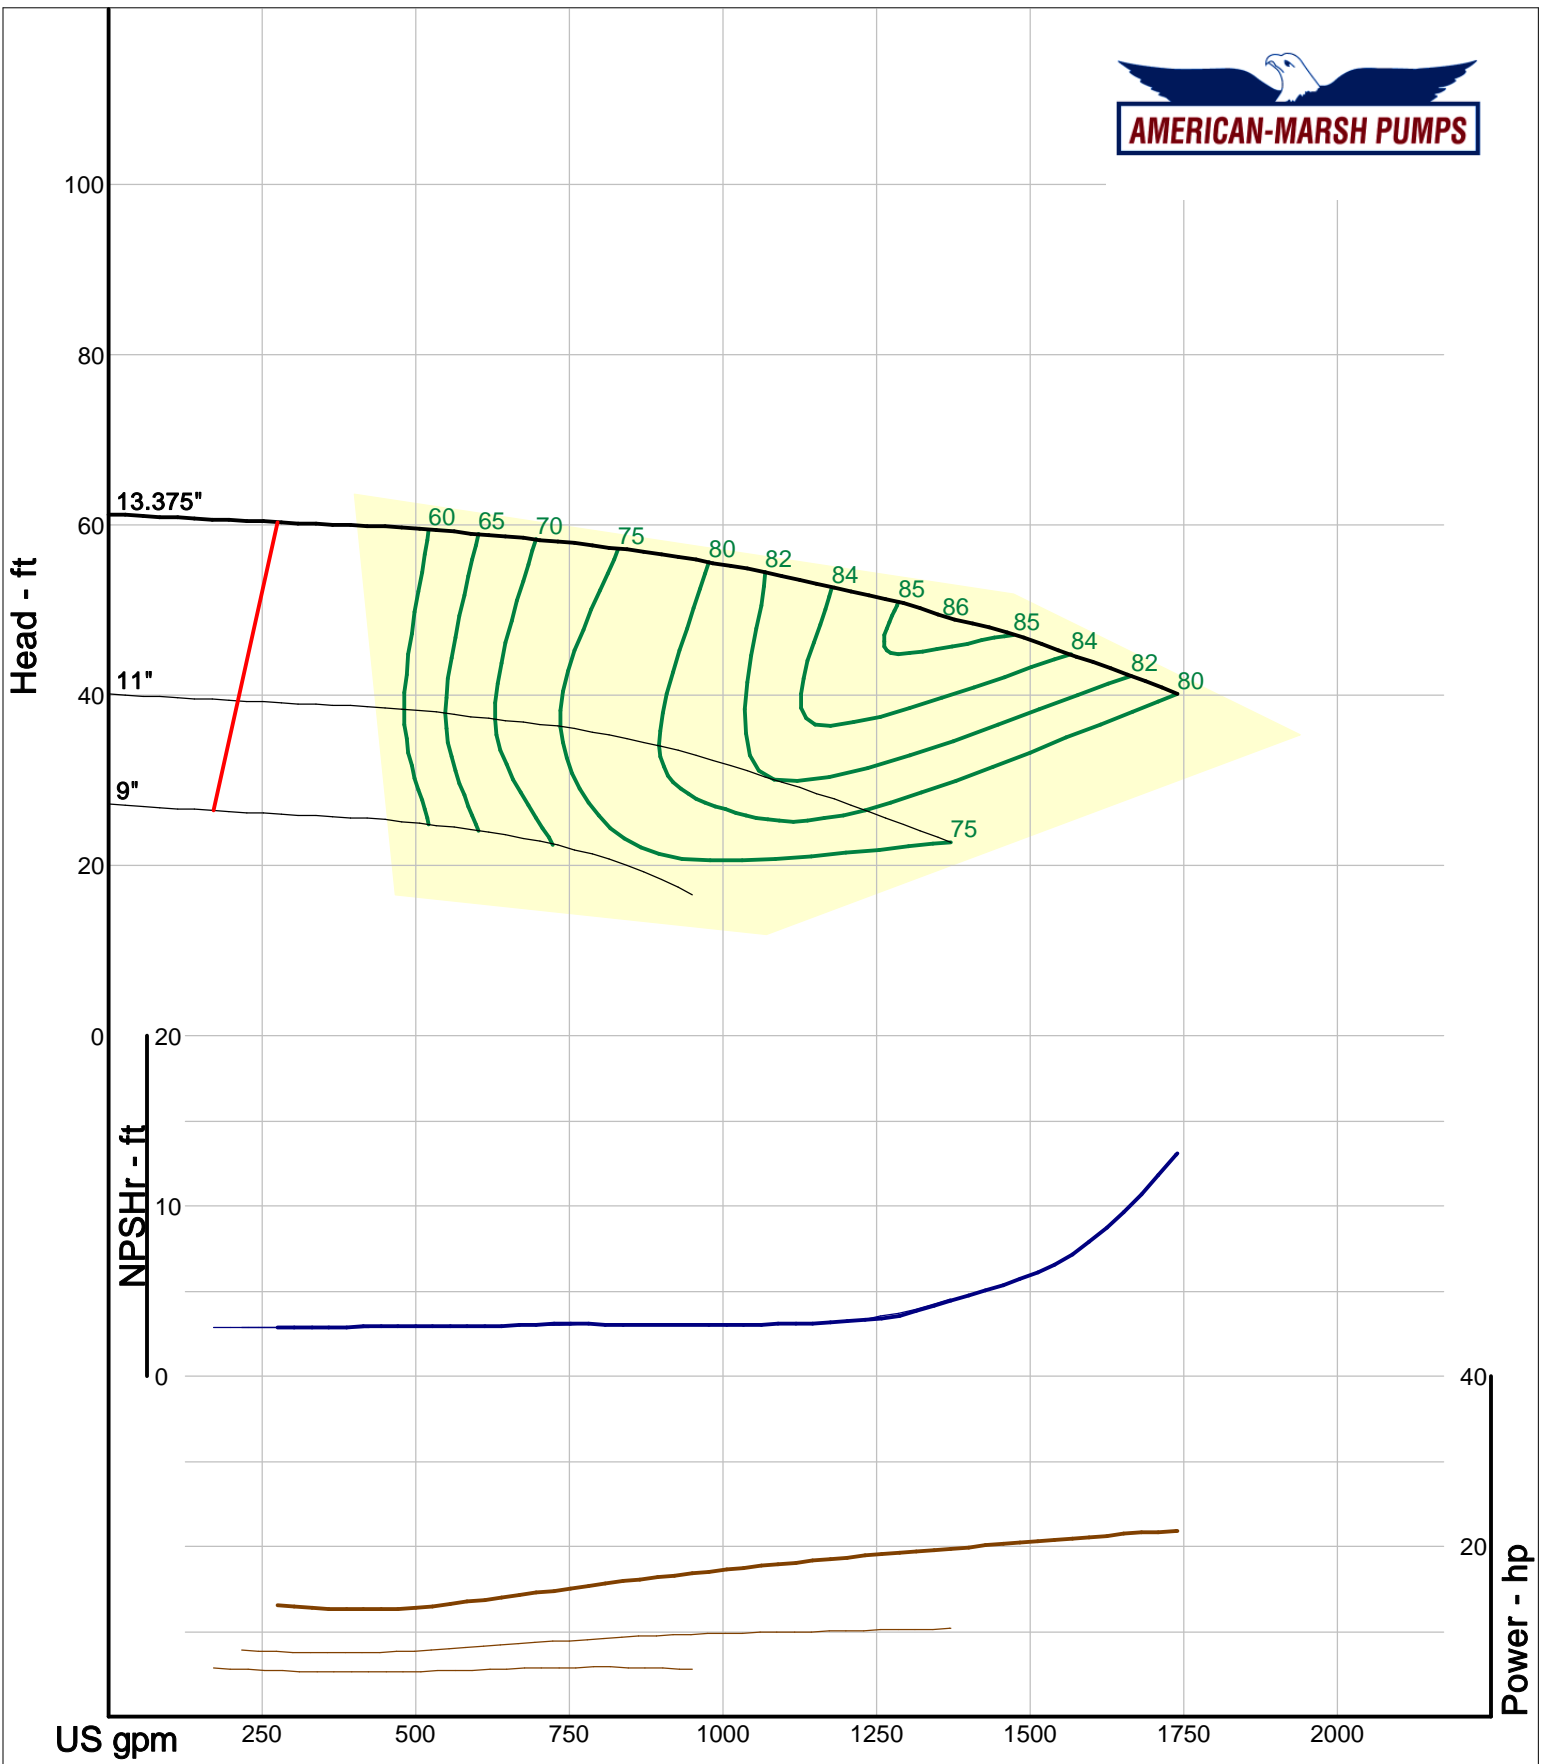

American-Marsh Pumps
 Catalog: WTRWKS-2005c.50, vers 2.5c
 340_HSC - 1000

Size: 6x8-10 HD
 Speed: 980 rpm
 Dia: 9.9375 in
 Curve: CS-15564

Company: American-Marsh Pumps
 Name:
 12/04/05

American-Marsh Pumps
 Catalog: WTRWKS-2005c.50, vers 2.5c
 340_HSC - 1000

Size: 6x8-12 HD
 Speed: 980 rpm
 Dia: 12.75 in
 Curve: CS-15571

Company: American-Marsh Pumps
 Name:
 12/04/05

American-Marsh Pumps
 Catalog: WTRWKS-2005c.50, vers 2.5c
 340_HSC - 1000

Size: 6x8-15 HD
 Speed: 980 rpm
 Dia: 14.75 in
 Curve: CS-15579

Company: American-Marsh Pumps
 Name:
 12/04/05

American-Marsh Pumps
 Catalog: WTRWKS-2005c.50, vers 2.5c
 340_HSC - 1000

Size: 6x8-18 HD
 Speed: 980 rpm
 Dia: 18.75 in
 Curve: CS-15584

Company: American-Marsh Pumps
Name:
12/04/05