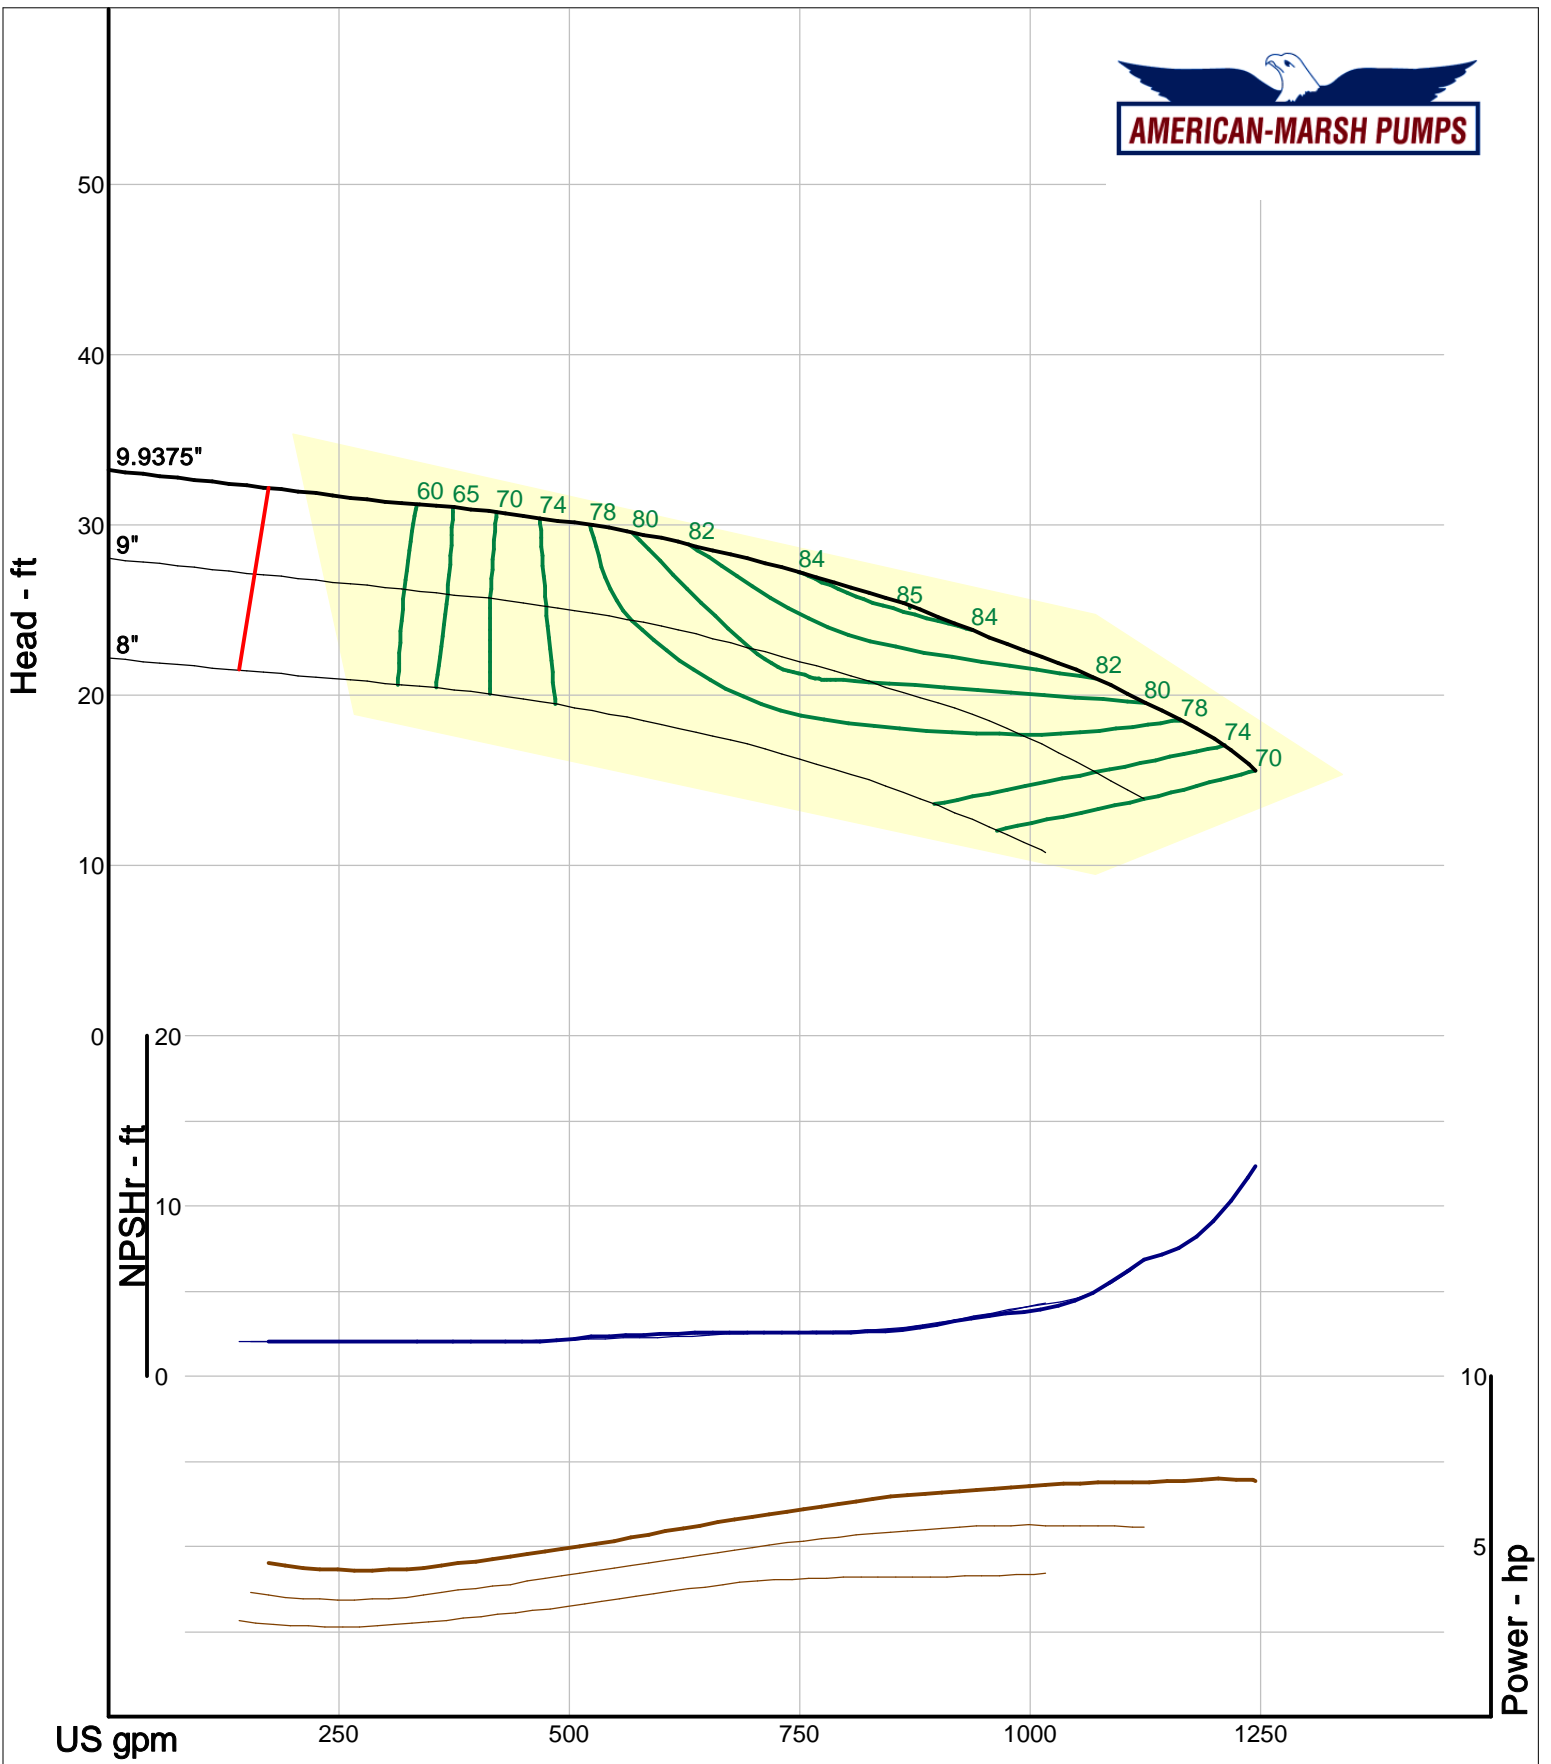

340 Series Double Suction

HD

1000 RPM Performance Curves

Enclosed Impellers

Company: American-Marsh Pumps
 Name:
 12/04/05

American-Marsh Pumps
 Catalog: WTRWKS-2005c.50, vers 2.5c
 340_HSC - 1000

Size: 2x3-15 HD
 Speed: 980 rpm
 Dia: 14.5 in
 Curve: CS-15575

American-Marsh Pumps
 Catalog: WTRWKS-2005c.50, vers 2.5c
 340_HSC - 1000

Size: 5x6-11 HD
 Speed: 980 rpm
 Dia: 11.25 in
 Curve: CS-15596

Company: American-Marsh Pumps
 Name:
 12/04/05

American-Marsh Pumps
 Catalog: WTRWKS-2005c.50, vers 2.5c
 340_HSC - 1000

Size: 5x6-12 HD
 Speed: 980 rpm
 Dia: 12 in
 Curve: CS-15570

Company: American-Marsh Pumps
 Name:
 12/04/05

American-Marsh Pumps
 Catalog: WTRWKS-2005c.50, vers 2.5c
 340_HSC - 1000

Size: 5x6-15 HD
 Speed: 980 rpm
 Dia: 15 in
 Curve: CS-15578

Company: American-Marsh Pumps
Name:
12/04/05

American-Marsh Pumps
Catalog: WTRWKS-2005c.50, vers 2.5c
340_HSC - 1000

Size: 5x8-18 HD
Speed: 980 rpm
Dia: 18.625 in
Curve: CS-15609

Company: American-Marsh Pumps
 Name:
 12/04/05