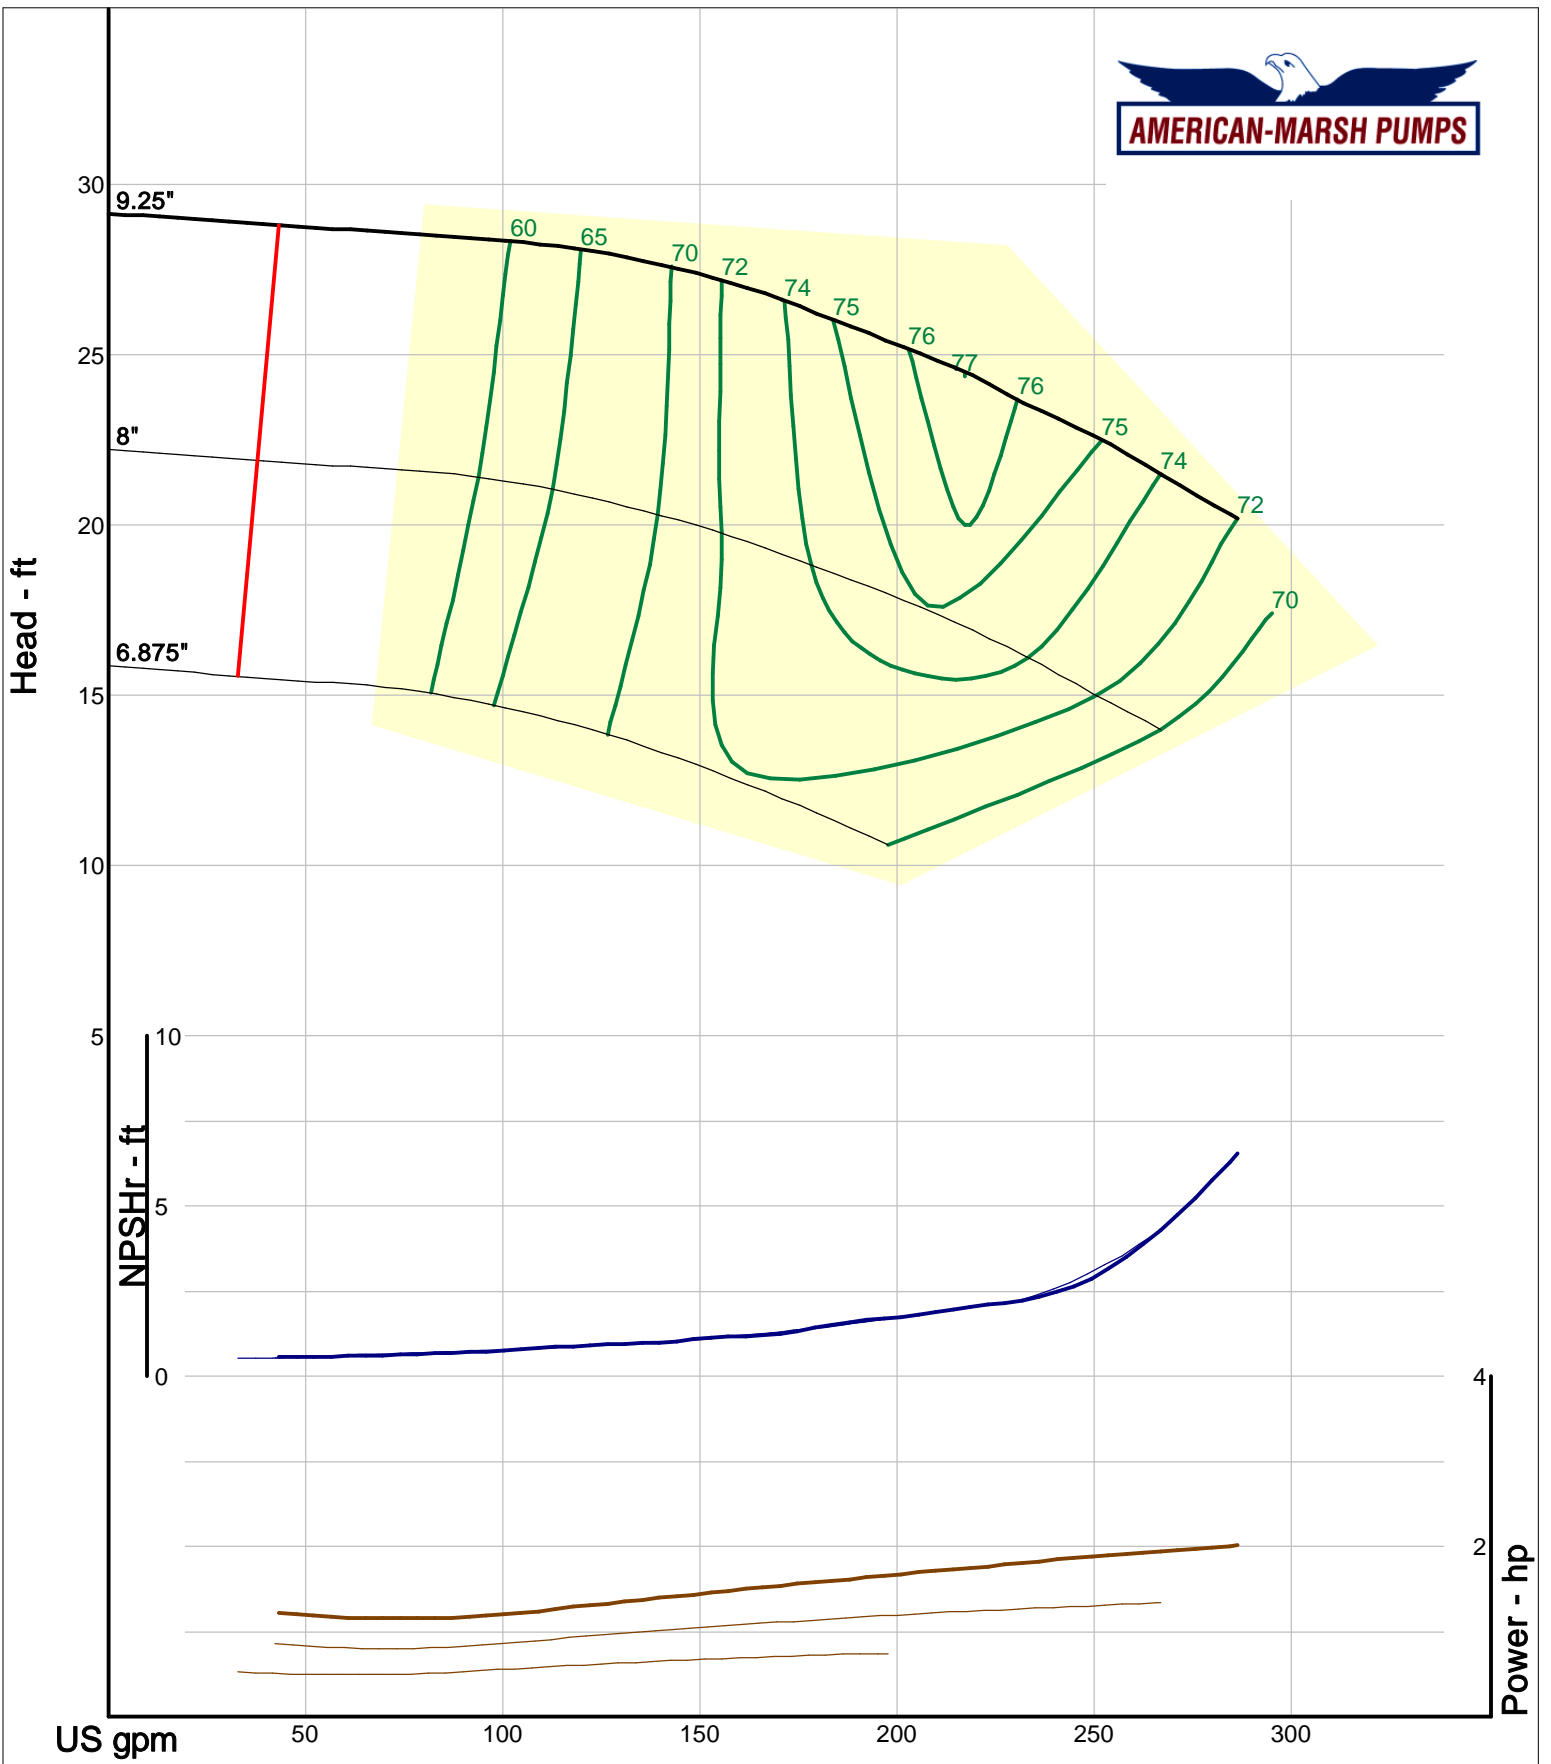

340 Series Double Suction

HD

1000 RPM Performance Curves

Enclosed Impellers

Company: American-Marsh Pumps
 Name:
 12/04/05

American-Marsh Pumps
 Catalog: WTRWKS-2005c.50, vers 2.5c
 340_HSC - 1000

Size: 2x3-15 HD
 Speed: 980 rpm
 Dia: 14.5 in
 Curve: CS-15575

Company: American-Marsh Pumps
 Name:
 12/04/05

American-Marsh Pumps
 Catalog: WTRWKS-2005c.50, vers 2.5c
 340_HSC - 1000

Size: 3x4-10 HD
 Speed: 980 rpm
 Dia: 9.25 in
 Curve: CS-15561

Company: American-Marsh Pumps
 Name:
 12/04/05

American-Marsh Pumps
 Catalog: WTRWKS-2005c.50, vers 2.5c
 340_HSC - 1000

Size: 3x4-12 HD
 Speed: 980 rpm
 Dia: 11.625 in
 Curve: CS-15568

Company: American-Marsh Pumps
 Name:
 12/04/05

American-Marsh Pumps
 Catalog: WTRWKS-2005c.50, vers 2.5c
 340_HSC - 1000

American-Marsh Pumps
 Catalog: WTRWKS-2005c.50, vers 2.5c
 340_HSC - 1000

Size: 4x5-16 HC
 Speed: 980 rpm
 Dia: 16 in
 Curve: CS-10469B

Company: American-Marsh Pumps
 Name:
 12/04/05

American-Marsh Pumps
 Catalog: WTRWKS-2005c.50, vers 2.5c
 340_HSC - 1000