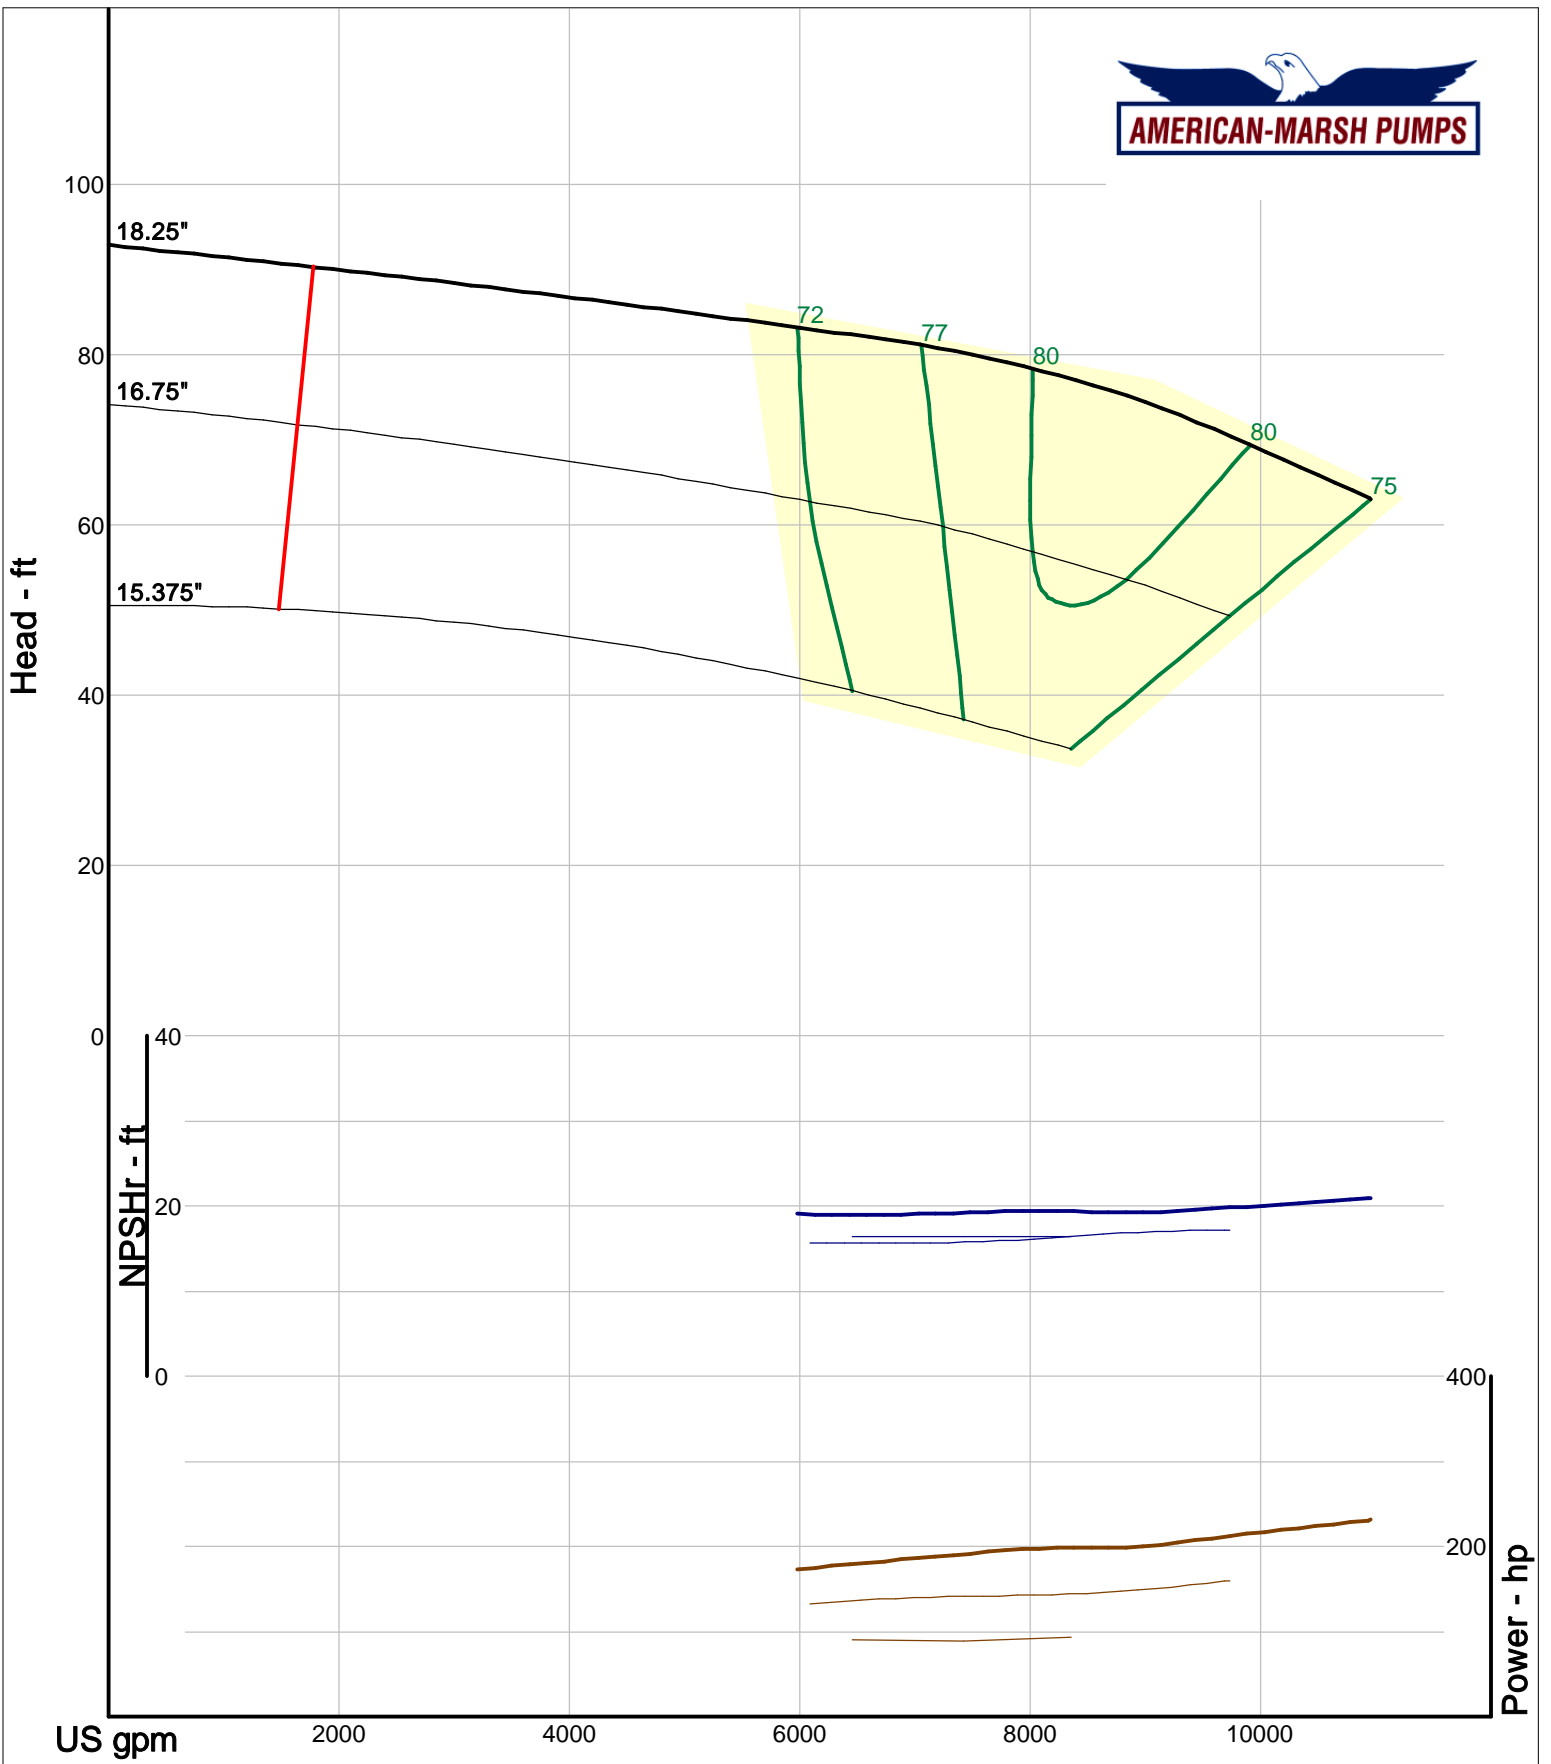

340 Series Double Suction

HD

1000 RPM Performance Curves

Enclosed Impellers

Company: American-Marsh Pumps
 Name:
 12/04/05

American-Marsh Pumps
 Catalog: WTRWKS-2005c.50, vers 2.5c
 340_HSC - 1000

Size: 2x3-15 HD
 Speed: 980 rpm
 Dia: 14.5 in
 Curve: CS-15575

Size: 10x10-12 HD
 Speed: 980 rpm
 Dia: 12.5 in
 Curve: CS-15573

Company: American-Marsh Pumps
 Name:
 12/04/05

American-Marsh Pumps
 Catalog: WTRWKS-2005c.50, vers 2.5c
 340_HSC - 1000

Size: 10x12-15 HD
 Speed: 980 rpm
 Dia: 15.375 in
 Curve: CS-15581

American-Marsh Pumps
 Catalog: WTRWKS-2005c.50, vers 2.5c
 340_HSC - 1000

Size: 14x16-20 HD
 Speed: 980 rpm
 Dia: 20.375 in
 Curve: CS-15646

Company: American-Marsh Pumps
 Name:
 12/04/05

American-Marsh Pumps
 Catalog: WTRWKS-2005c.50, vers 2.5c
 340_HSC - 1000

Size: 14x18-21 HD
 Speed: 980 rpm
 Dia: 20.375 in
 Curve: CS-15631

Company: American-Marsh Pumps
Name:
12/04/05

American-Marsh Pumps
Catalog: WTRWKS-2005c.50, vers 2.5c
340_HSC - 1000

Size: 16x20-18 HD
Speed: 980 rpm
Dia: 18.25 in
Curve: CS-XXXXX