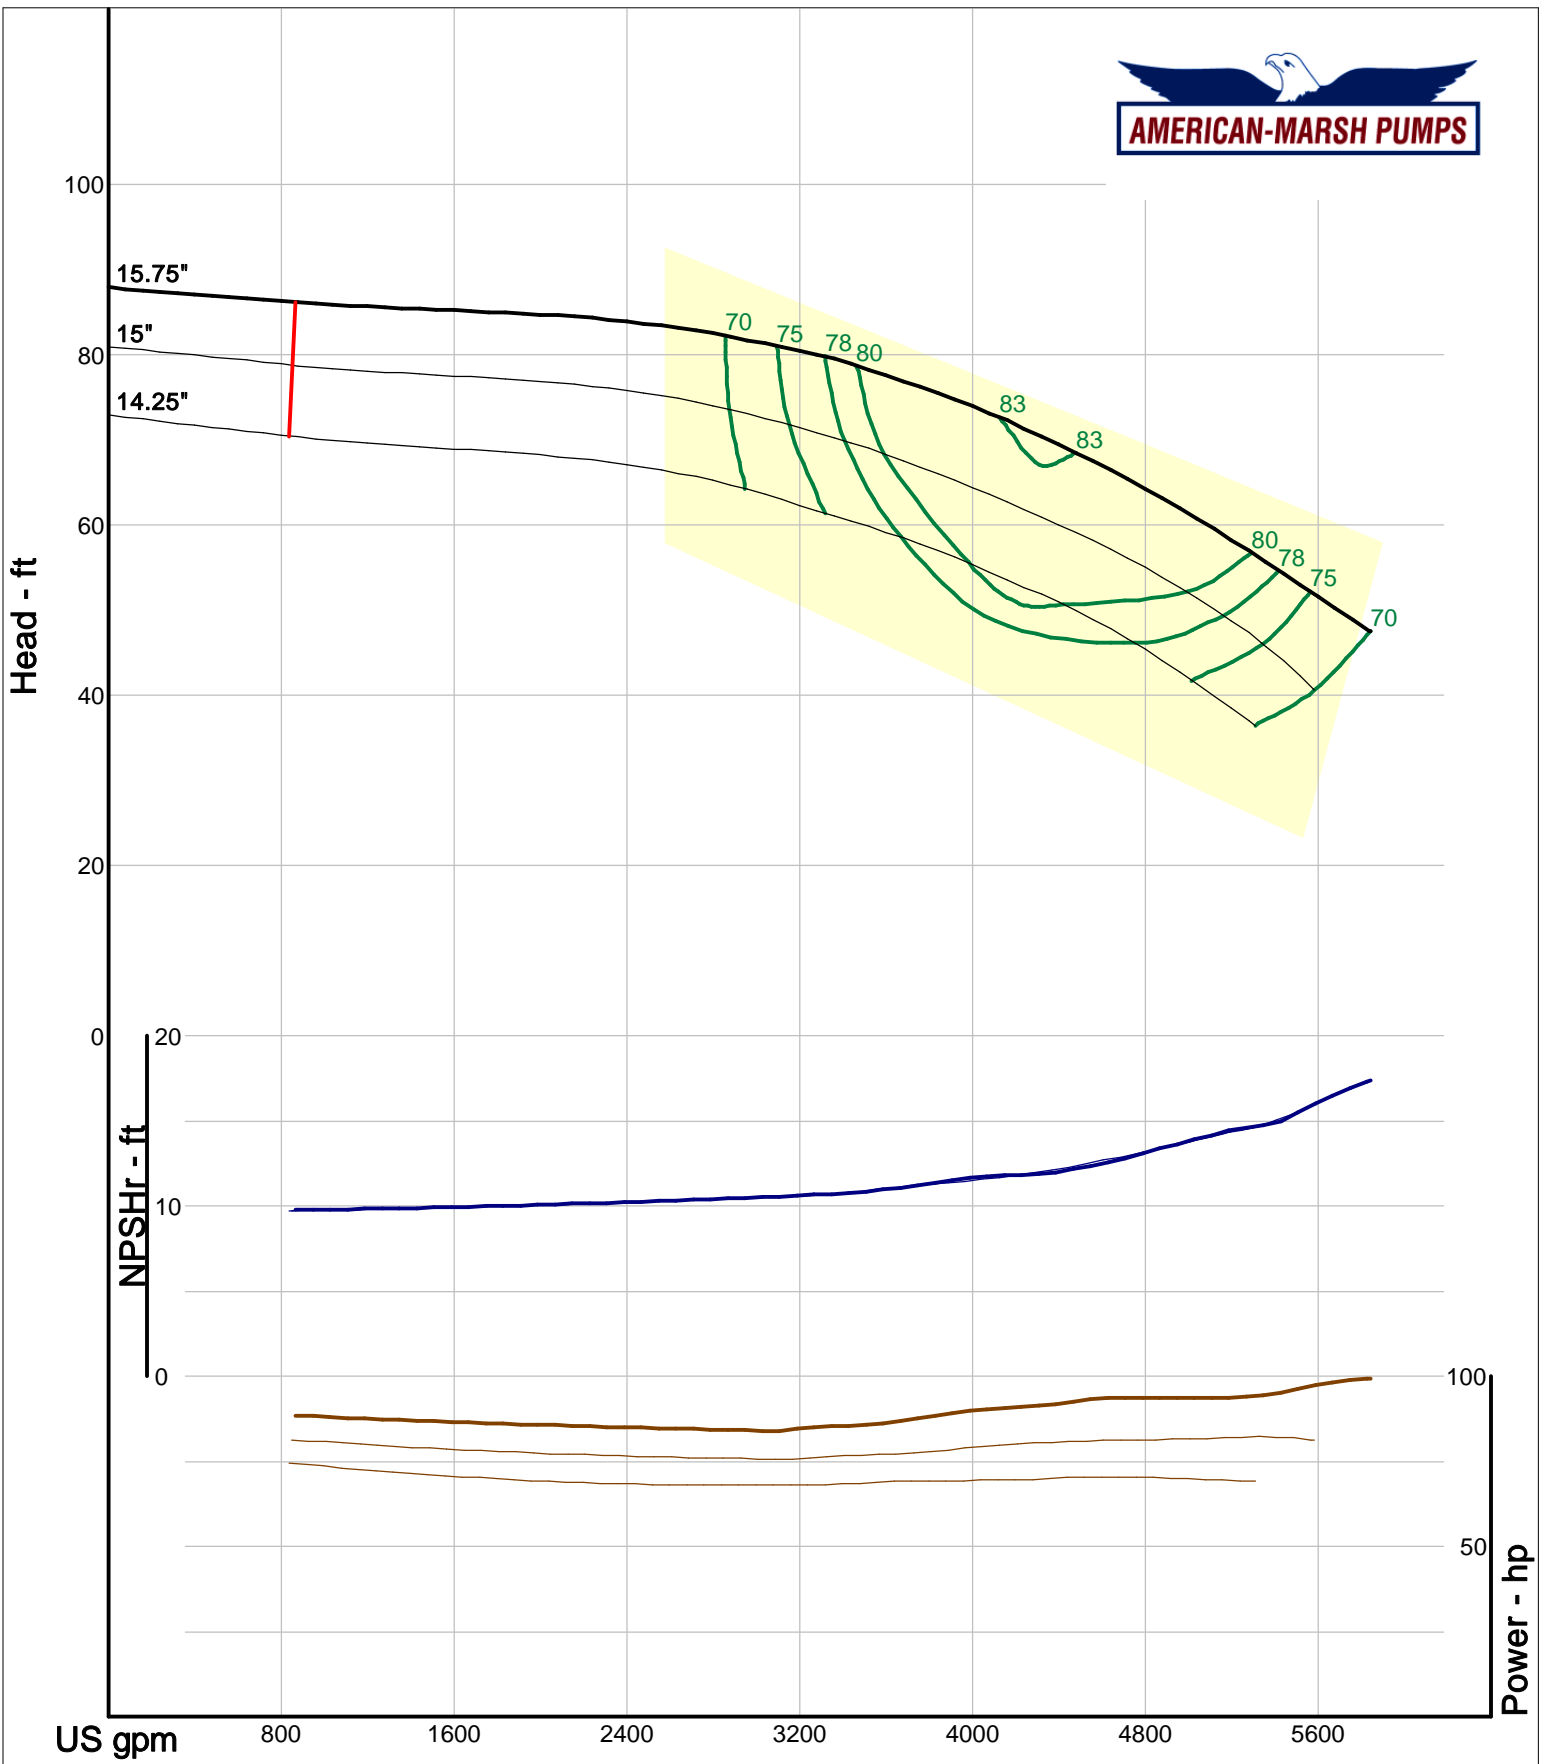

340 Series Double Suction

HD

1000 RPM Performance Curves

Enclosed Impellers

Company: American-Marsh Pumps
 Name:
 12/04/05

American-Marsh Pumps
 Catalog: WTRWKS-2005c.50, vers 2.5c
 340_HSC - 1000

Size: 2x3-15 HD
 Speed: 980 rpm
 Dia: 14.5 in
 Curve: CS-15575

Size: 10x10-12 HD
 Speed: 980 rpm
 Dia: 12.5 in
 Curve: CS-15573

Company: American-Marsh Pumps
 Name:
 12/04/05

American-Marsh Pumps
 Catalog: WTRWKS-2005c.50, vers 2.5c
 340_HSC - 1000

Size: 10x12-15 HD
 Speed: 980 rpm
 Dia: 15.375 in
 Curve: CS-15581

Company: American-Marsh Pumps
 Name:
 12/04/05

American-Marsh Pumps
 Catalog: WTRWKS-2005c.50, vers 2.5c
 340_HSC - 1000

Size: 10x14-24 HD
 Speed: 980 rpm
 Dia: 25.625 in
 Curve: CS-15650

Company: American-Marsh Pumps
 Name:
 12/04/05

American-Marsh Pumps
 Catalog: WTRWKS-2005c.50, vers 2.5c
 340_HSC - 1000

Size: 12x14-15 HD
 Speed: 980 rpm
 Dia: 16 in
 Curve: CS-15644

Company: American-Marsh Pumps
 Name:
 12/04/05

American-Marsh Pumps
 Catalog: WTRWKS-2005c.50, vers 2.5c
 340_HSC - 1000