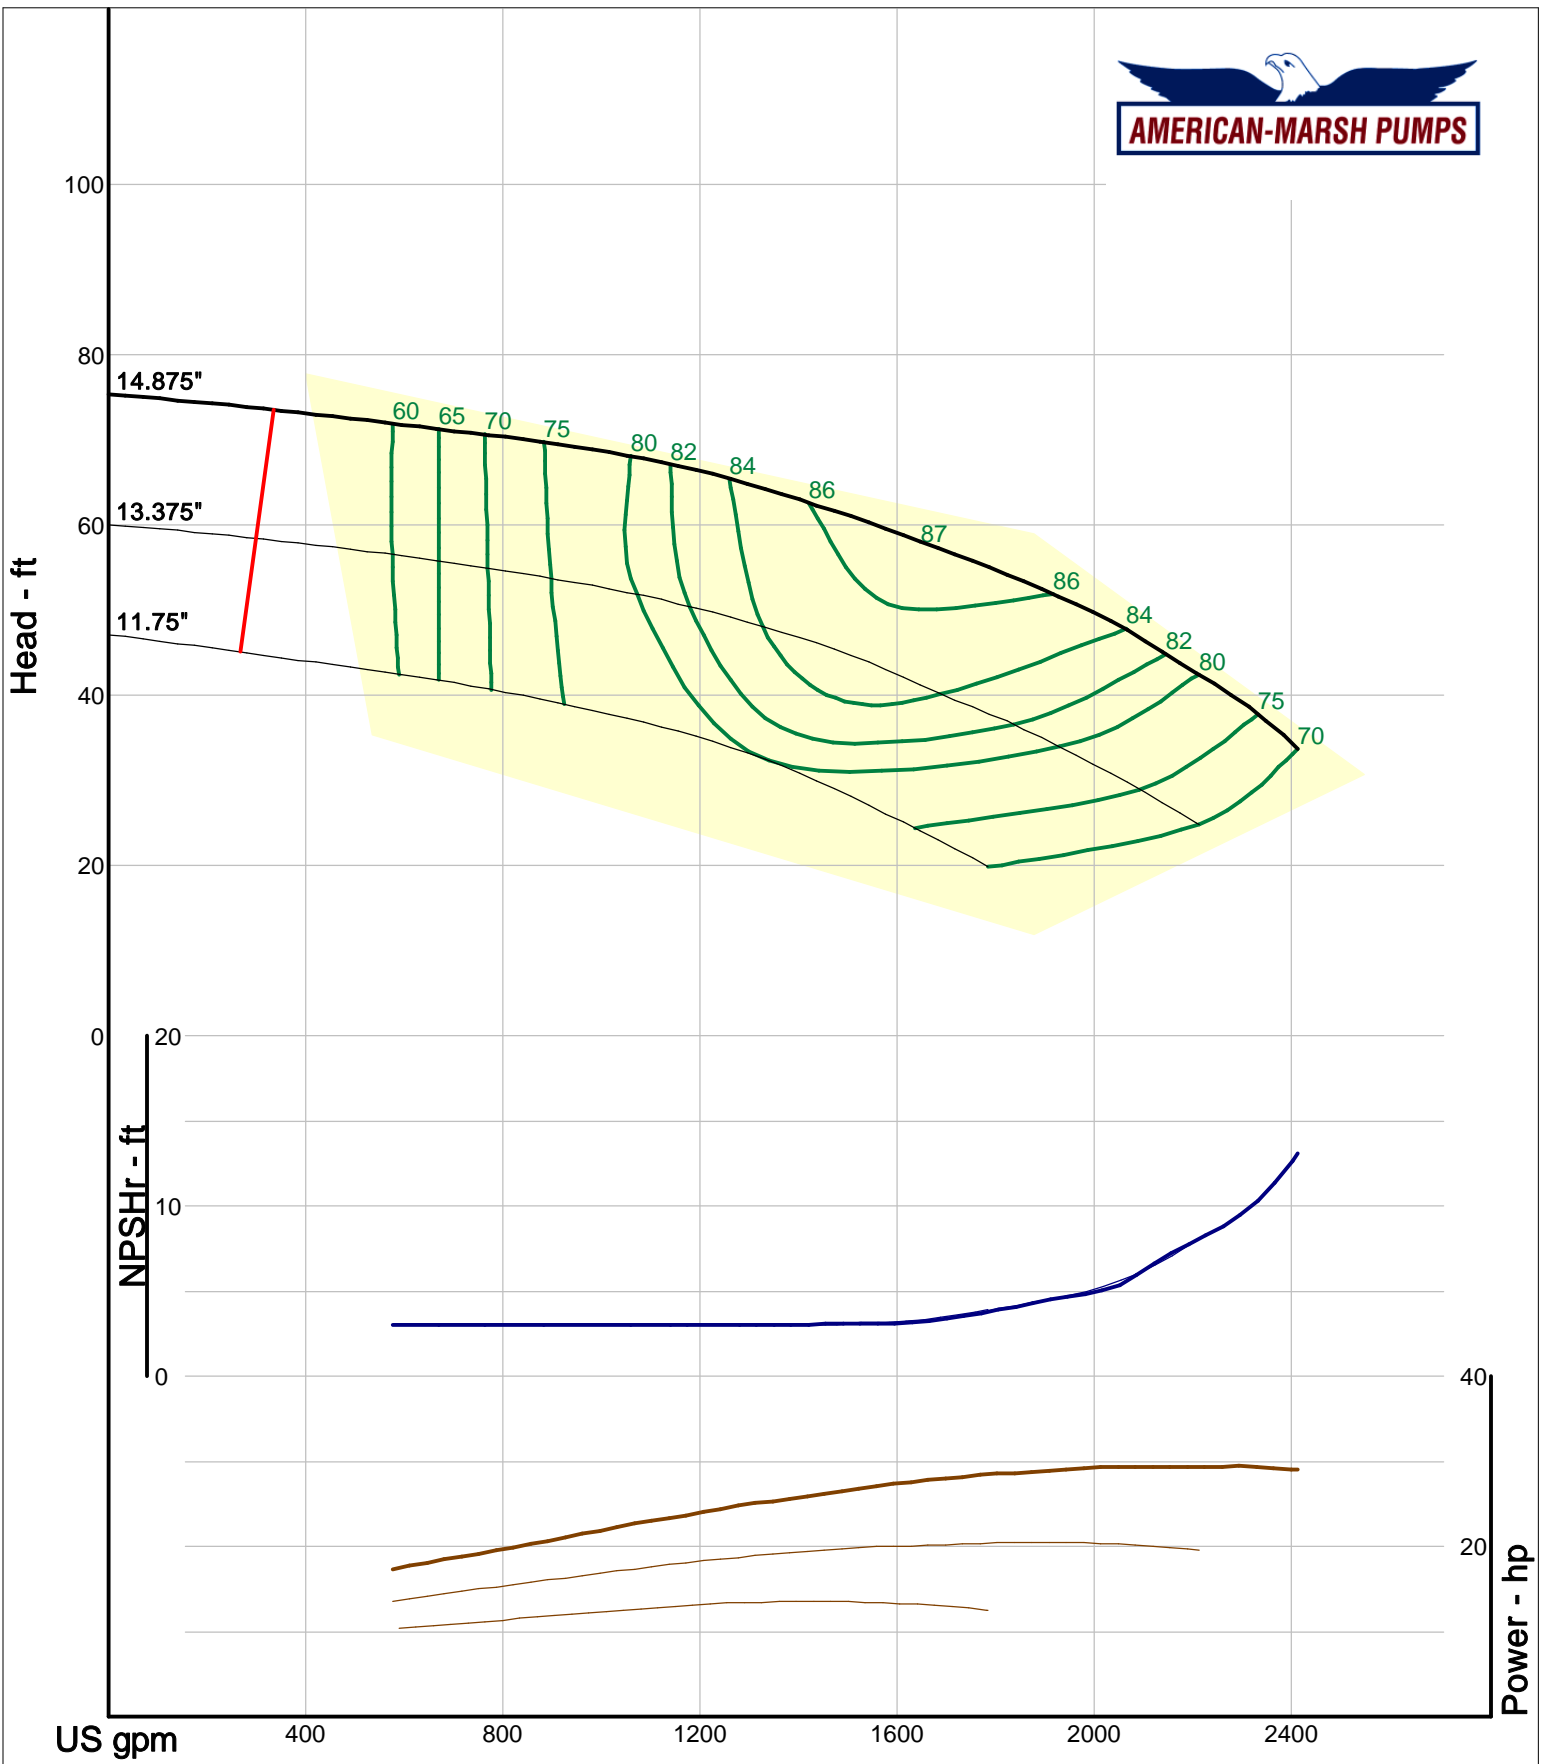

Company: American-Marsh Pumps
 Name:
 12/04/05

American-Marsh Pumps
 Catalog: WTRWKS-2005c.50, vers 2.5c
 340_HSC - 1000

Size: 6x8-18 HD
 Speed: 980 rpm
 Dia: 18.75 in
 Curve: CS-15584

Company: American-Marsh Pumps
Name:
12/04/05

American-Marsh Pumps
Catalog: WTRWKS-2005c.50, vers 2.5c
340_HSC - 1000

Size: 8x10-12 HD
Speed: 980 rpm
Dia: 13.375 in
Curve: CS-15522

Company: American-Marsh Pumps
 Name:
 12/04/05

American-Marsh Pumps
 Catalog: WTRWKS-2005c.50, vers 2.5c
 340_HSC - 1000