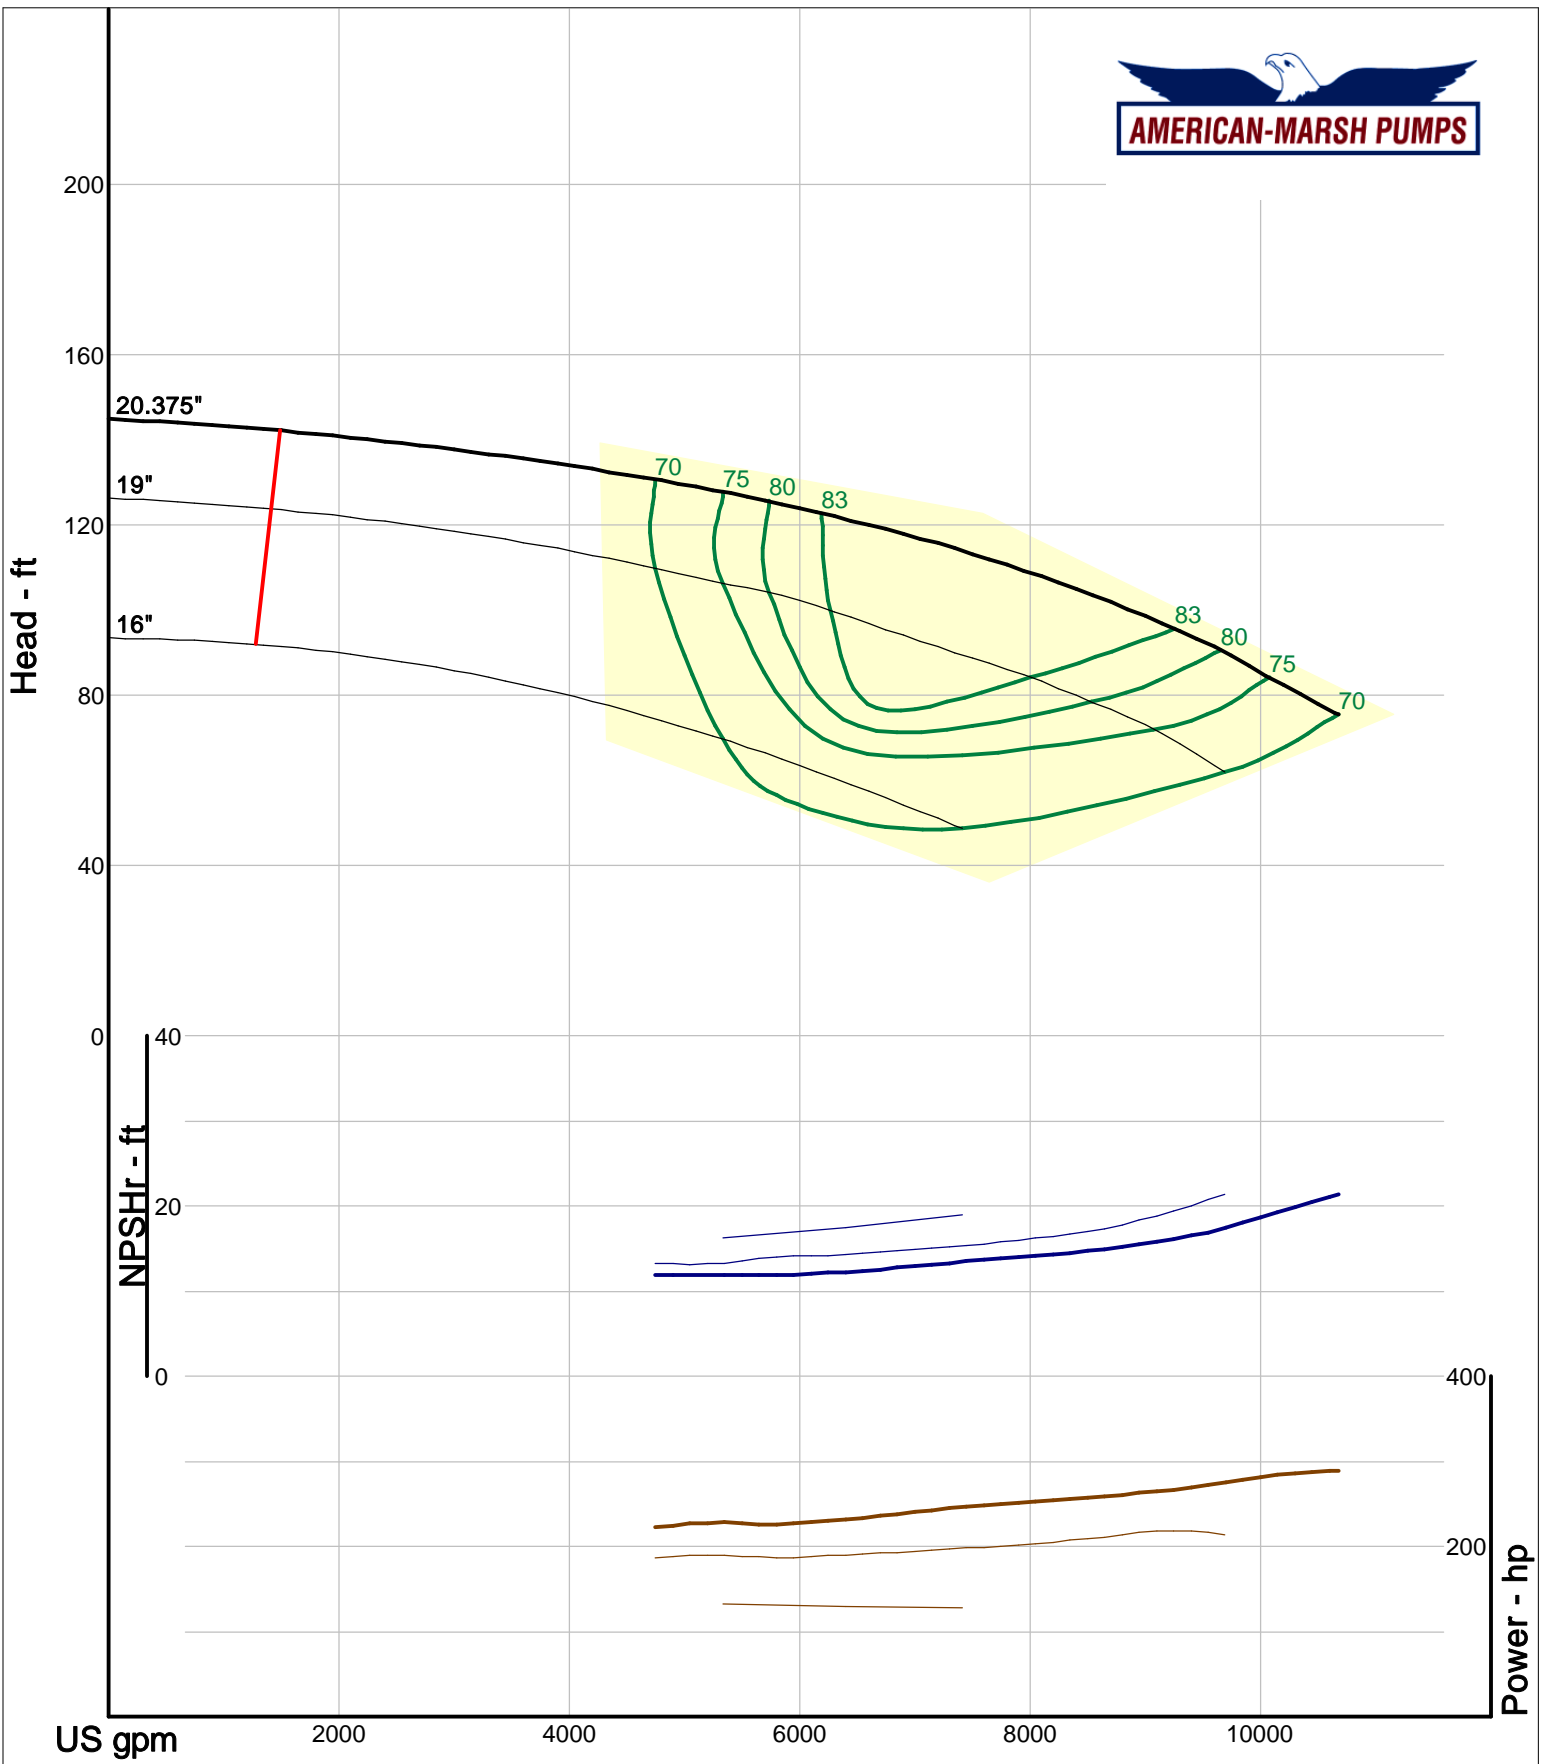

340 Series Double Suction

HD

1000 RPM Performance Curves

Enclosed Impellers

Company: American-Marsh Pumps
 Name:
 12/04/05

American-Marsh Pumps
 Catalog: WTRWKS-2005c.50, vers 2.5c
 340_HSC - 1000

Size: 2x3-15 HD
 Speed: 980 rpm
 Dia: 14.5 in
 Curve: CS-15575

American-Marsh Pumps
 Catalog: WTRWKS-2005c.50, vers 2.5c
 340_HSC - 1000

Size: 12x14-15 HD
 Speed: 980 rpm
 Dia: 16 in
 Curve: CS-15644

Company: American-Marsh Pumps
 Name:
 12/04/05

American-Marsh Pumps
 Catalog: WTRWKS-2005c.50, vers 2.5c
 340_HSC - 1000

Size: 12x14-16 HD
 Speed: 980 rpm
 Dia: 15.75 in
 Curve: CS-15615

Company: American-Marsh Pumps
 Name:
 12/04/05

American-Marsh Pumps
 Catalog: WTRWKS-2005c.50, vers 2.5c
 340_HSC - 1000

Size: 12x14-21 HD
 Speed: 980 rpm
 Dia: 20.75 in
 Curve: CS-15633

Company: American-Marsh Pumps
 Name:
 12/04/05

American-Marsh Pumps
 Catalog: WTRWKS-2005c.50, vers 2.5c
 340_HSC - 1000

Size: 14x16-15 HD
 Speed: 980 rpm
 Dia: 15 in
 Curve: CS-15635

Company: American-Marsh Pumps
 Name:
 12/04/05