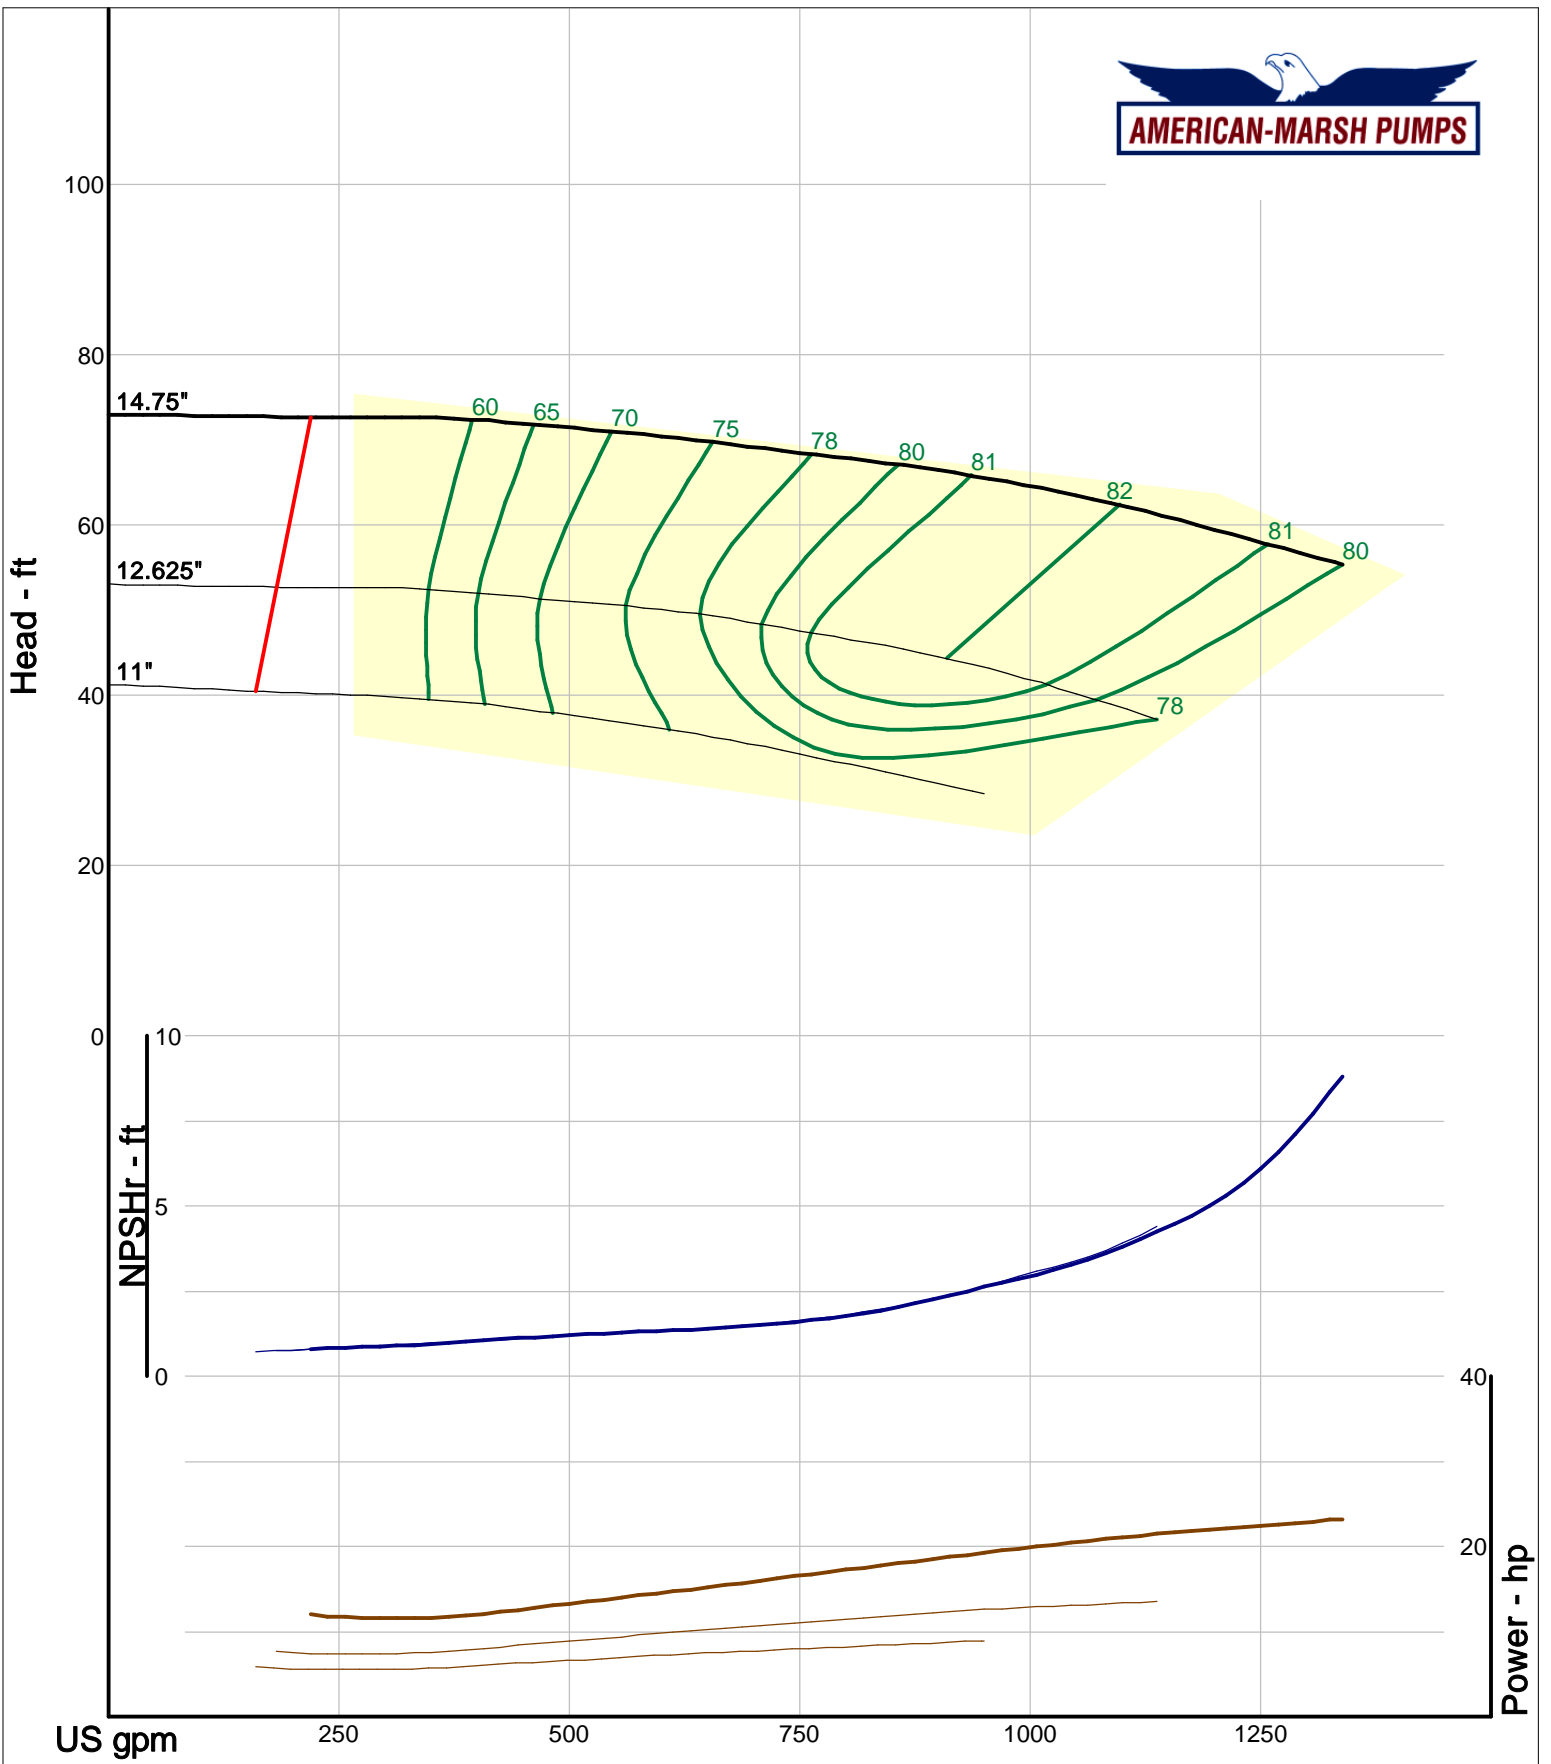

Company: American-Marsh Pumps
Name:
12/04/05

American-Marsh Pumps
Catalog: WTRWKS-2005c.50, vers 2.5c
340_HSC - 1000

Size: 5x8-18 HD
Speed: 980 rpm
Dia: 18.625 in
Curve: CS-15609

Company: American-Marsh Pumps
 Name:
 12/04/05

American-Marsh Pumps
 Catalog: WTRWKS-2005c.50, vers 2.5c
 340_HSC - 1000

Size: 6x8-10 HD
 Speed: 980 rpm
 Dia: 9.9375 in
 Curve: CS-15564

Company: American-Marsh Pumps
 Name:
 12/04/05

American-Marsh Pumps
 Catalog: WTRWKS-2005c.50, vers 2.5c
 340_HSC - 1000

Size: 6x8-12 HD
 Speed: 980 rpm
 Dia: 12.75 in
 Curve: CS-15571

Company: American-Marsh Pumps
 Name:
 12/04/05

American-Marsh Pumps
 Catalog: WTRWKS-2005c.50, vers 2.5c
 340_HSC - 1000

Size: 6x8-15 HD
 Speed: 980 rpm
 Dia: 14.75 in
 Curve: CS-15579