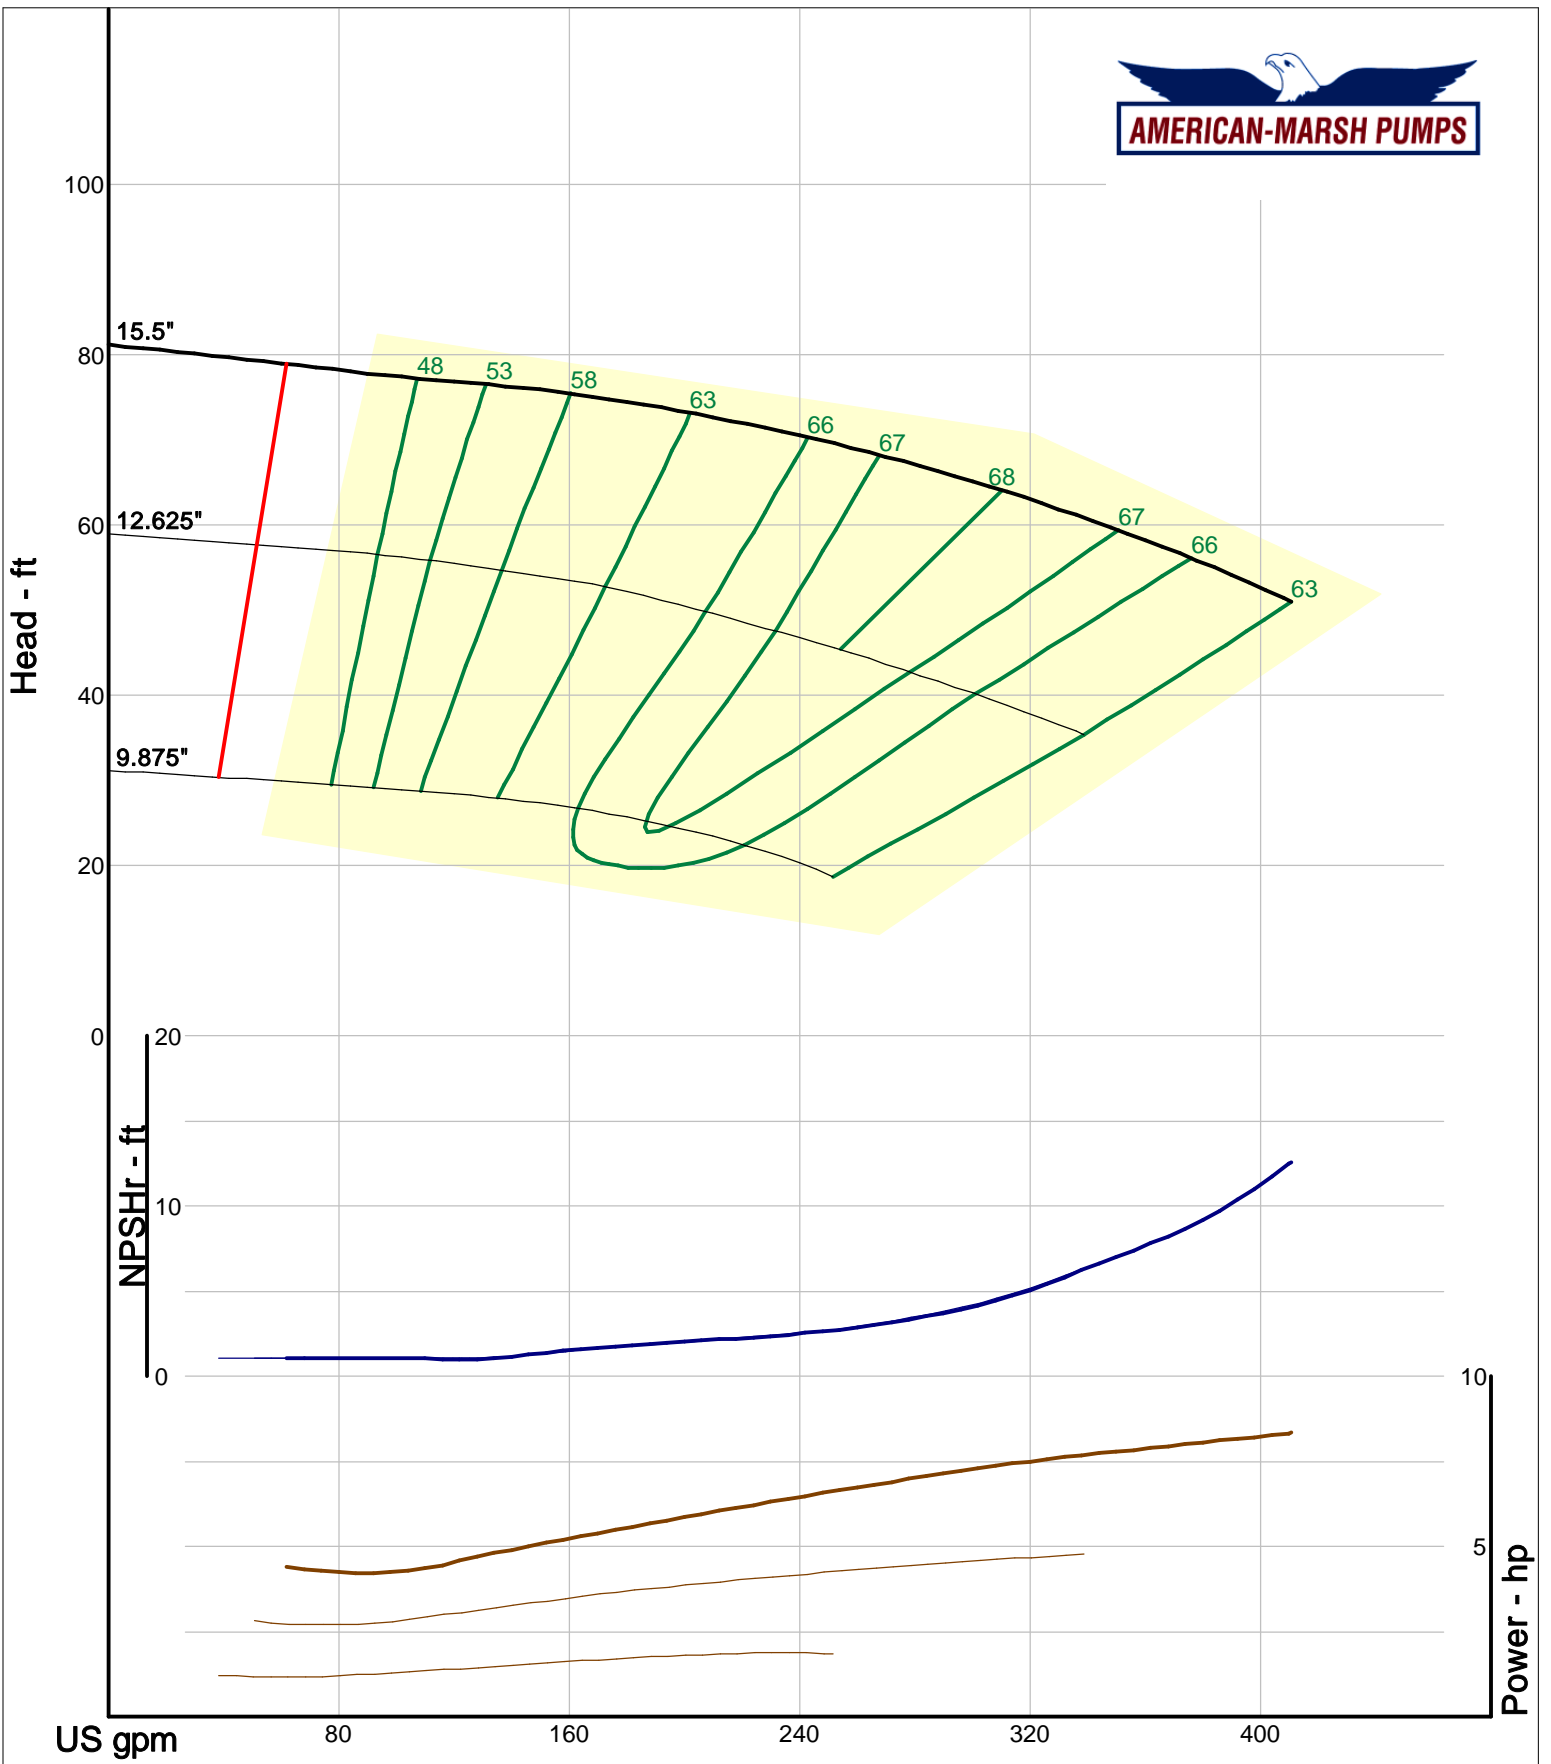

340 Series Double Suction

HD

1000 RPM Performance Curves

Enclosed Impellers

Company: American-Marsh Pumps
 Name:
 12/04/05

American-Marsh Pumps
 Catalog: WTRWKS-2005c.50, vers 2.5c
 340_HSC - 1000

Size: 2x3-15 HD
 Speed: 980 rpm
 Dia: 14.5 in
 Curve: CS-15575

Company: American-Marsh Pumps
 Name:
 12/04/05

American-Marsh Pumps
 Catalog: WTRWKS-2005c.50, vers 2.5c
 340_HSC - 1000

Size: 3x4-10 HD
 Speed: 980 rpm
 Dia: 9.25 in
 Curve: CS-15561

Company: American-Marsh Pumps
 Name:
 12/04/05

American-Marsh Pumps
 Catalog: WTRWKS-2005c.50, vers 2.5c
 340_HSC - 1000

Size: 3x4-12 HD
 Speed: 980 rpm
 Dia: 11.625 in
 Curve: CS-15568

Company: American-Marsh Pumps
 Name:
 12/04/05

American-Marsh Pumps
 Catalog: WTRWKS-2005c.50, vers 2.5c
 340_HSC - 1000

American-Marsh Pumps
 Catalog: WTRWKS-2005c.50, vers 2.5c
 340_HSC - 1000

Size: 4x5-16 HC
 Speed: 980 rpm
 Dia: 16 in
 Curve: CS-10469B

Company: American-Marsh Pumps
 Name:
 12/04/05

American-Marsh Pumps
 Catalog: WTRWKS-2005c.50, vers 2.5c
 340_HSC - 1000