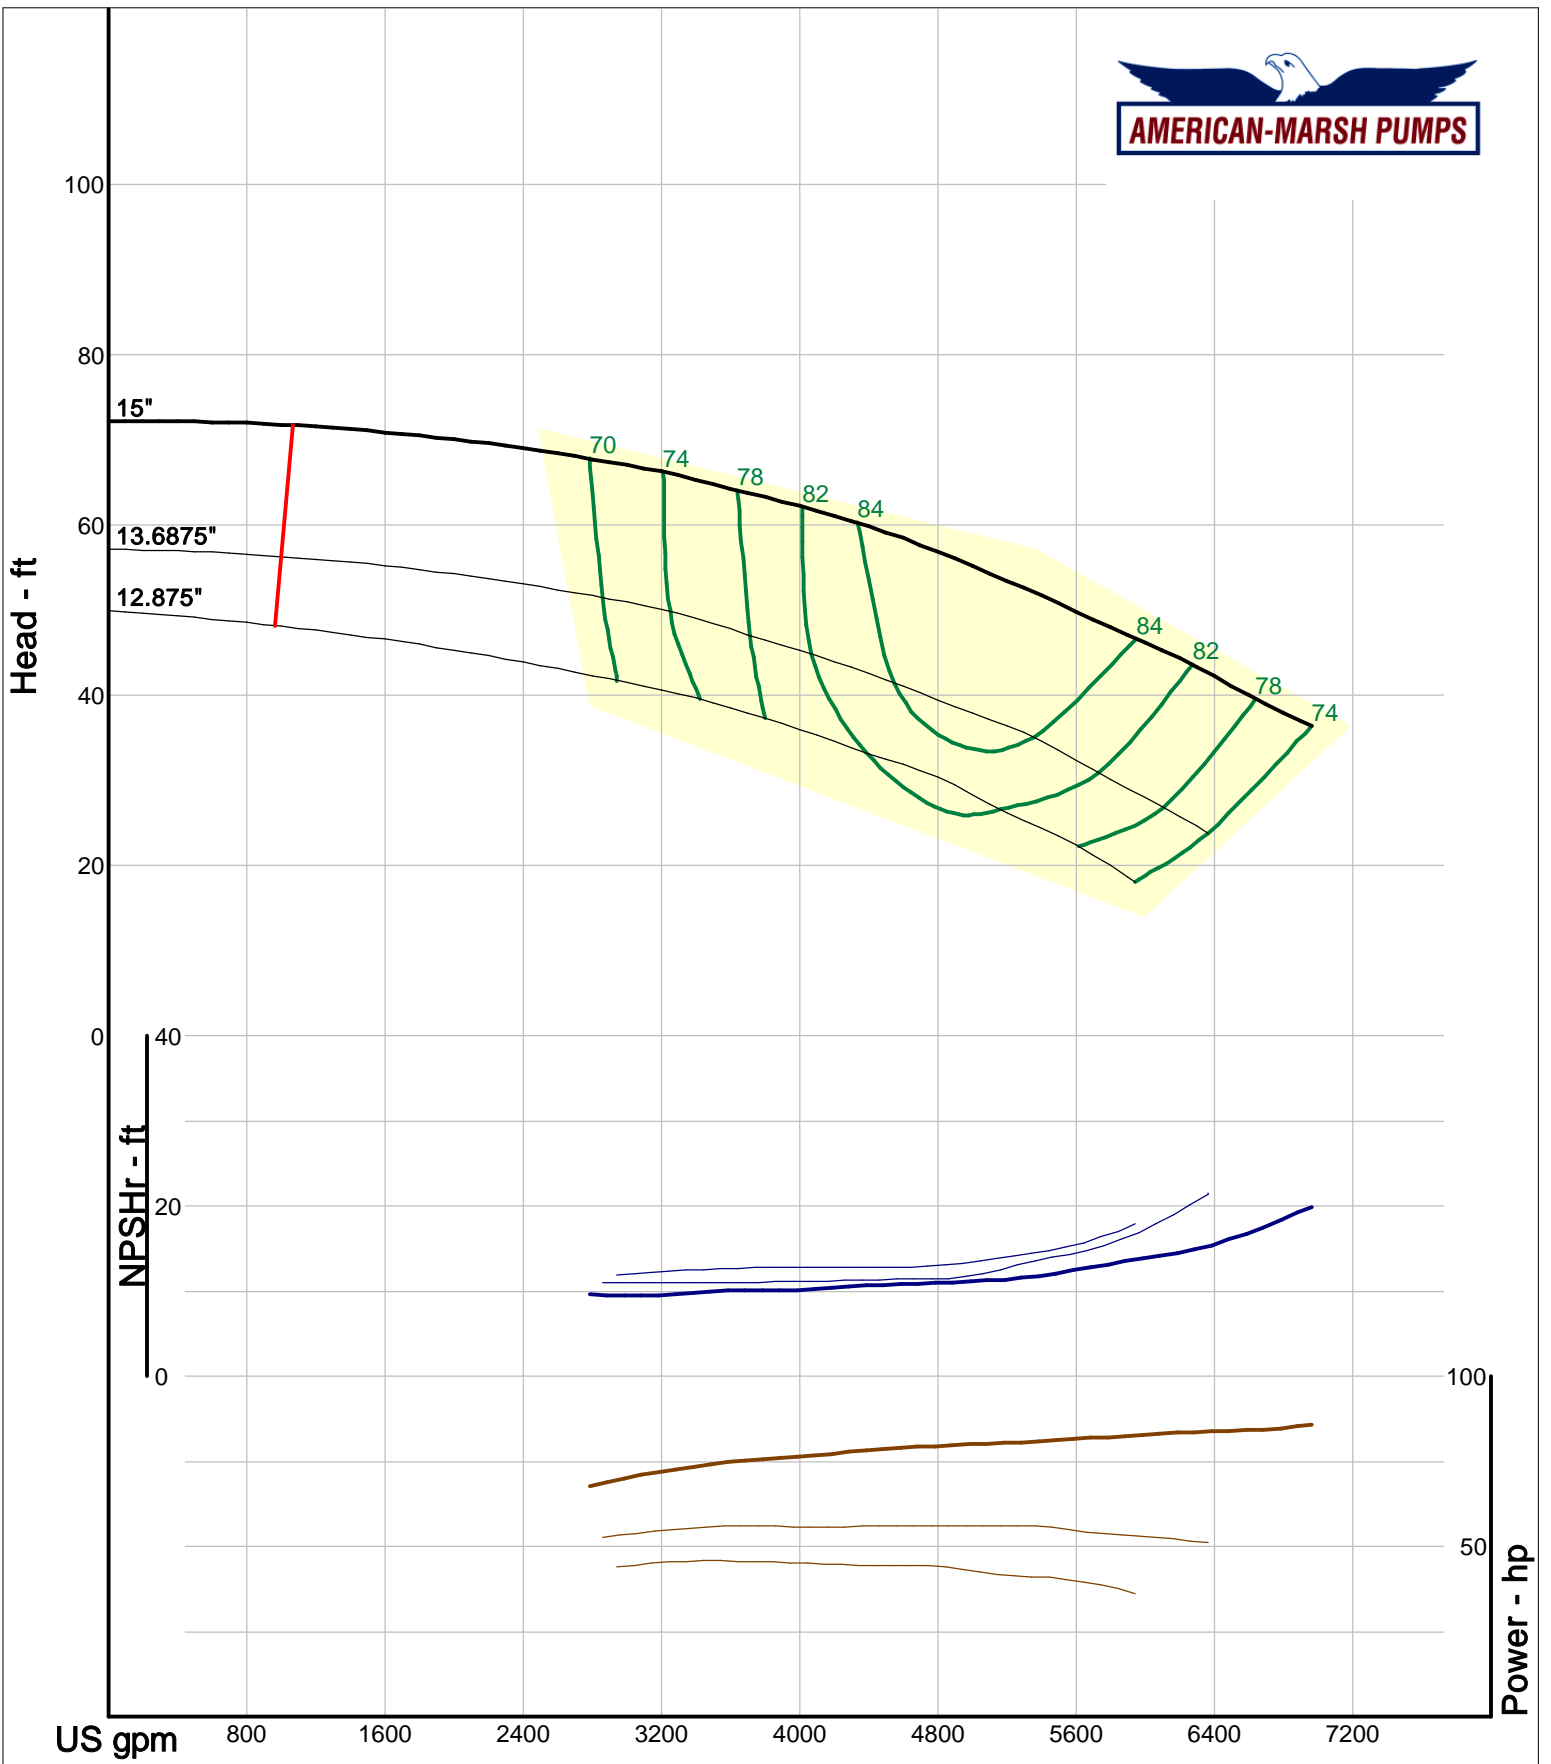

American-Marsh Pumps
 Catalog: WTRWKS-2005c.50, vers 2.5c
 340_HSC - 1000

Size: 12x14-15 HD
 Speed: 980 rpm
 Dia: 16 in
 Curve: CS-15644

Company: American-Marsh Pumps
 Name:
 12/04/05

American-Marsh Pumps
 Catalog: WTRWKS-2005c.50, vers 2.5c
 340_HSC - 1000

Size: 12x14-16 HD
 Speed: 980 rpm
 Dia: 15.75 in
 Curve: CS-15615

Company: American-Marsh Pumps
 Name:
 12/04/05

American-Marsh Pumps
 Catalog: WTRWKS-2005c.50, vers 2.5c
 340_HSC - 1000

Size: 12x14-21 HD
 Speed: 980 rpm
 Dia: 20.75 in
 Curve: CS-15633