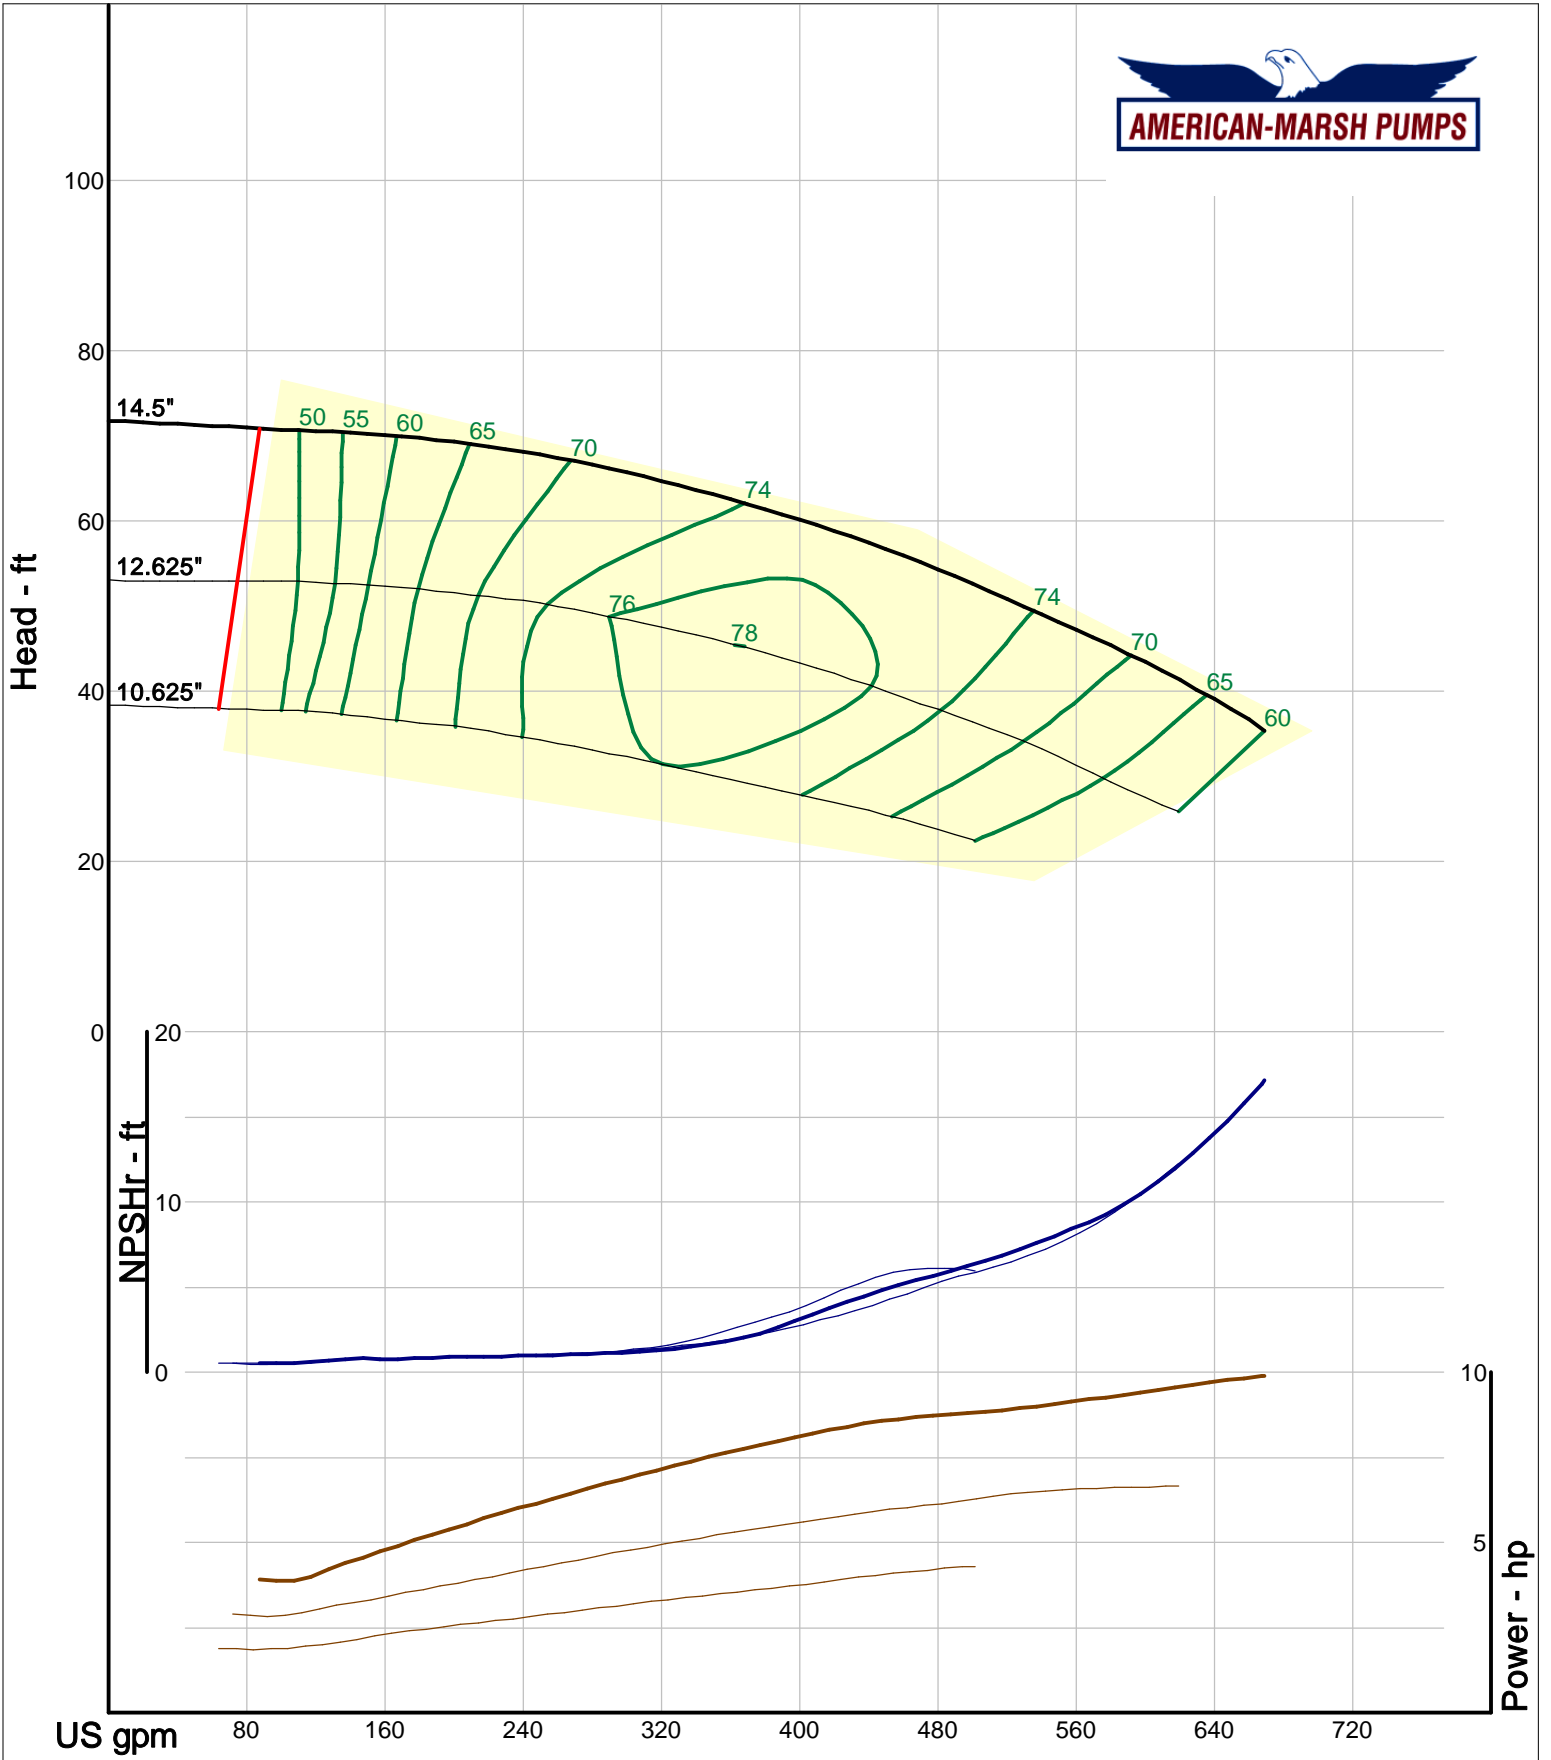

340 Series Double Suction

HD

1000 RPM Performance Curves

Enclosed Impellers

Company: American-Marsh Pumps
 Name:
 12/04/05

American-Marsh Pumps
 Catalog: WTRWKS-2005c.50, vers 2.5c
 340_HSC - 1000

Size: 2x3-15 HD
 Speed: 980 rpm
 Dia: 14.5 in
 Curve: CS-15575

Company: American-Marsh Pumps
 Name:
 12/04/05

American-Marsh Pumps
 Catalog: WTRWKS-2005c.50, vers 2.5c
 340_HSC - 1000

Size: 3x4-10 HD
 Speed: 980 rpm
 Dia: 9.25 in
 Curve: CS-15561

Company: American-Marsh Pumps
 Name:
 12/04/05

American-Marsh Pumps
 Catalog: WTRWKS-2005c.50, vers 2.5c
 340_HSC - 1000

Size: 3x4-12 HD
 Speed: 980 rpm
 Dia: 11.625 in
 Curve: CS-15568

Company: American-Marsh Pumps
 Name:
 12/04/05

American-Marsh Pumps
 Catalog: WTRWKS-2005c.50, vers 2.5c
 340_HSC - 1000

Size: 3x4-15 HD
 Speed: 980 rpm
 Dia: 15.5 in
 Curve: CS-15576

Company: American-Marsh Pumps
 Name:
 12/04/05

American-Marsh Pumps
 Catalog: WTRWKS-2005c.50, vers 2.5c
 340_HSC - 1000

Size: 4x5-12 HD
 Speed: 980 rpm
 Dia: 11.875 in
 Curve: CS-15569