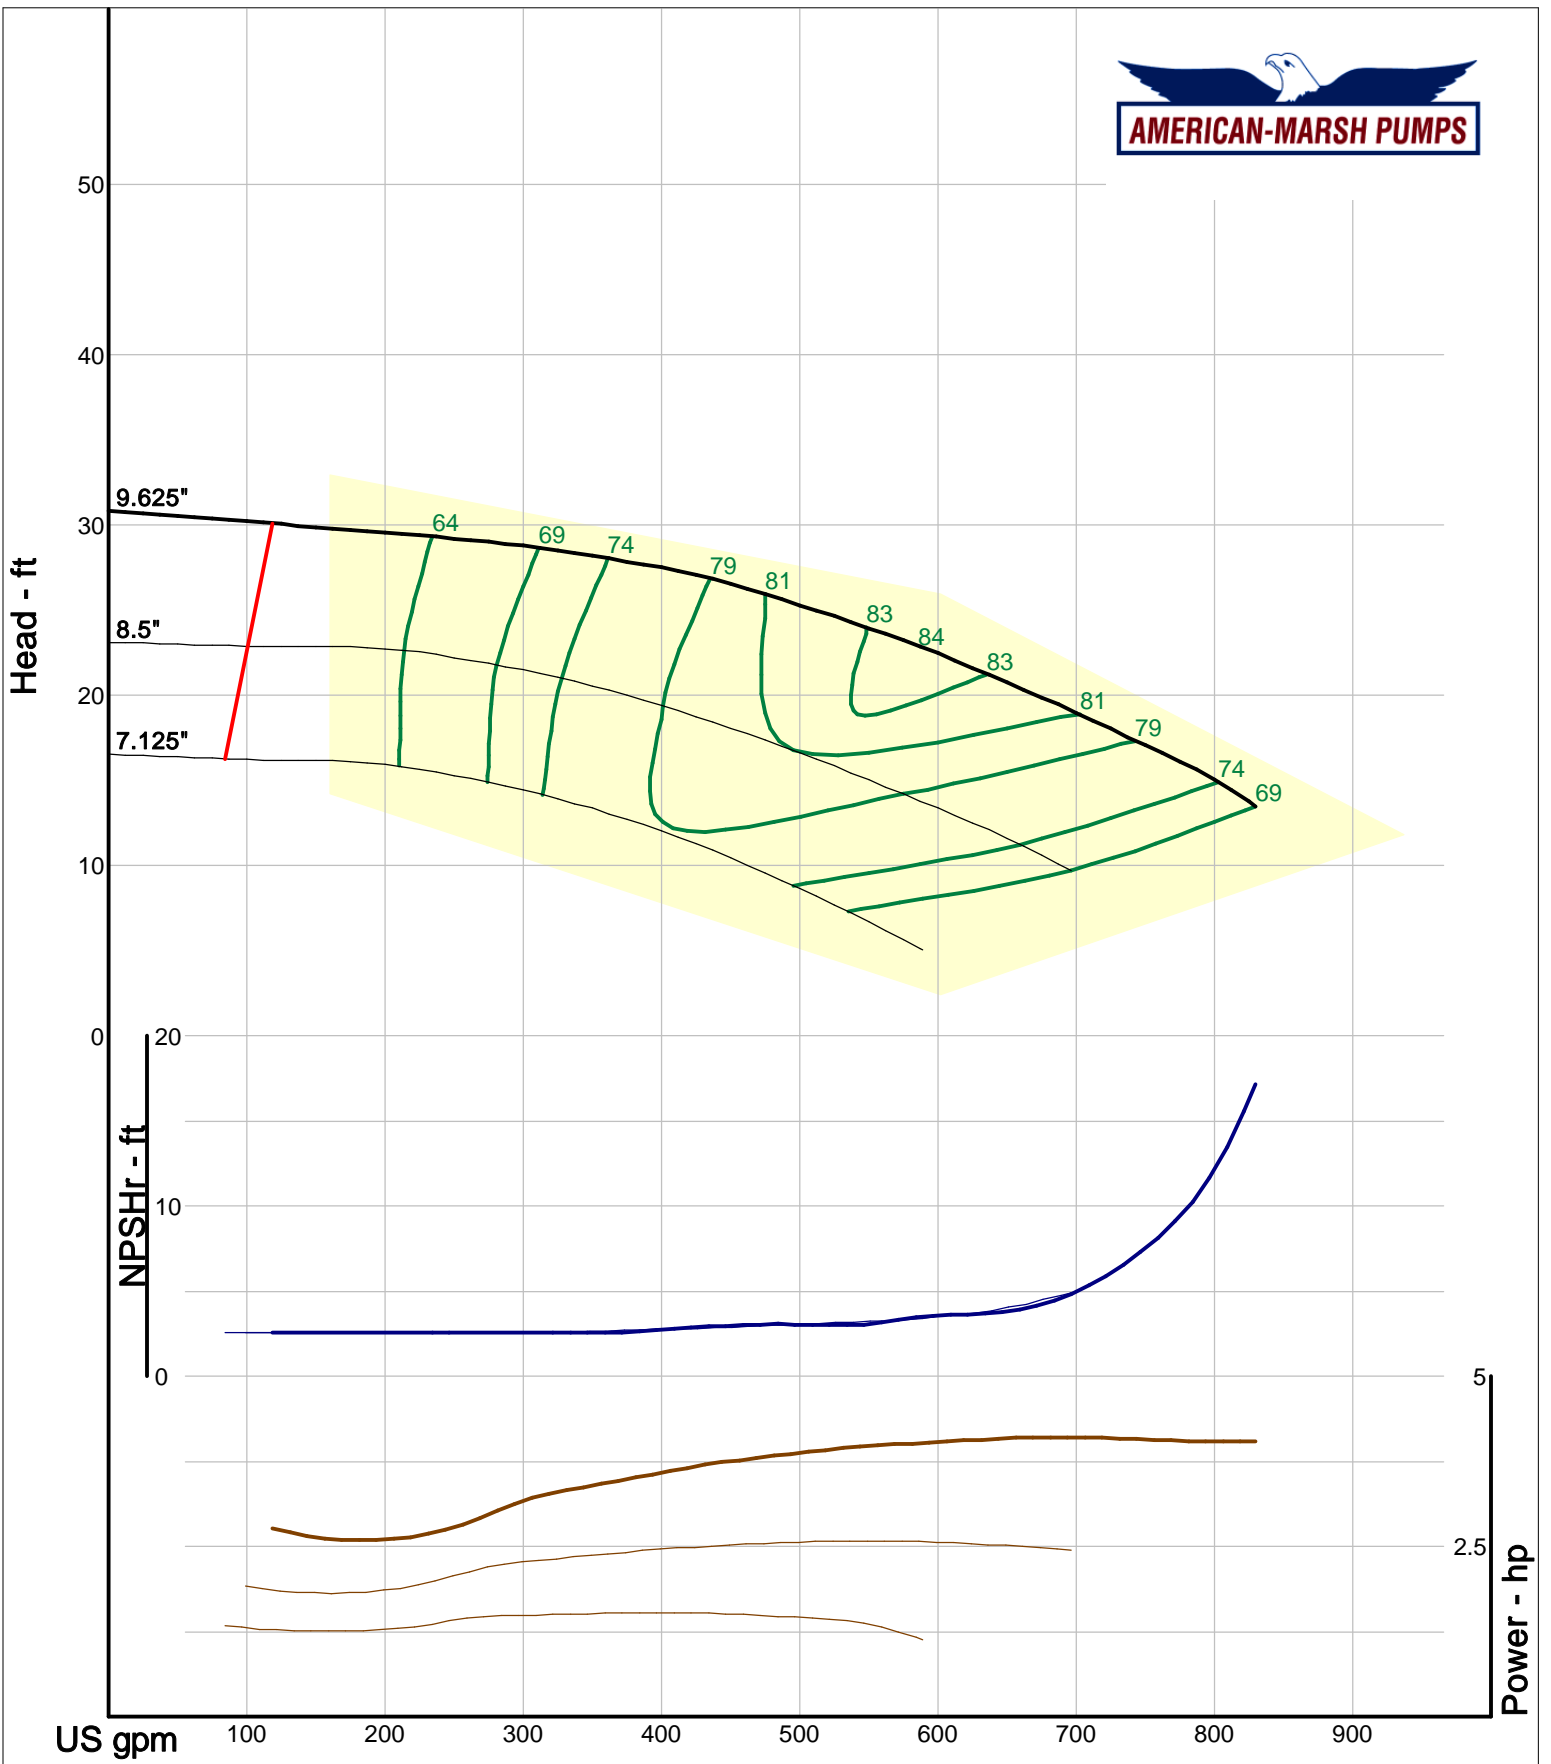

American-Marsh Pumps
 Catalog: WTRWKS-2005c.50, vers 2.5c
 340_HSC - 1000

Size: 3x4-12 HD
 Speed: 980 rpm
 Dia: 11.625 in
 Curve: CS-15568

Company: American-Marsh Pumps
 Name:
 12/04/05

American-Marsh Pumps
 Catalog: WTRWKS-2005c.50, vers 2.5c
 340_HSC - 1000

Company: American-Marsh Pumps
 Name:
 12/04/05

American-Marsh Pumps
 Catalog: WTRWKS-2005c.50, vers 2.5c
 340_HSC - 1000

Size: 4x5-15 HD
 Speed: 980 rpm
 Dia: 14.5 in
 Curve: CS-15577

Company: American-Marsh Pumps
 Name:
 12/04/05

American-Marsh Pumps
 Catalog: WTRWKS-2005c.50, vers 2.5c
 340_HSC - 1000

Size: 4x5-16 HC
 Speed: 980 rpm
 Dia: 16 in
 Curve: CS-10469B

Company: American-Marsh Pumps
 Name:
 12/04/05

American-Marsh Pumps
 Catalog: WTRWKS-2005c.50, vers 2.5c
 340_HSC - 1000

Size: 4x5-18 HD
 Speed: 980 rpm
 Dia: 16.875 in
 Curve: CS-15607

Company: American-Marsh Pumps
 Name:
 12/04/05

American-Marsh Pumps
 Catalog: WTRWKS-2005c.50, vers 2.5c
 340_HSC - 1000

Size: 4x6-10 HD
 Speed: 980 rpm
 Dia: 9.625 in
 Curve: CS-15562