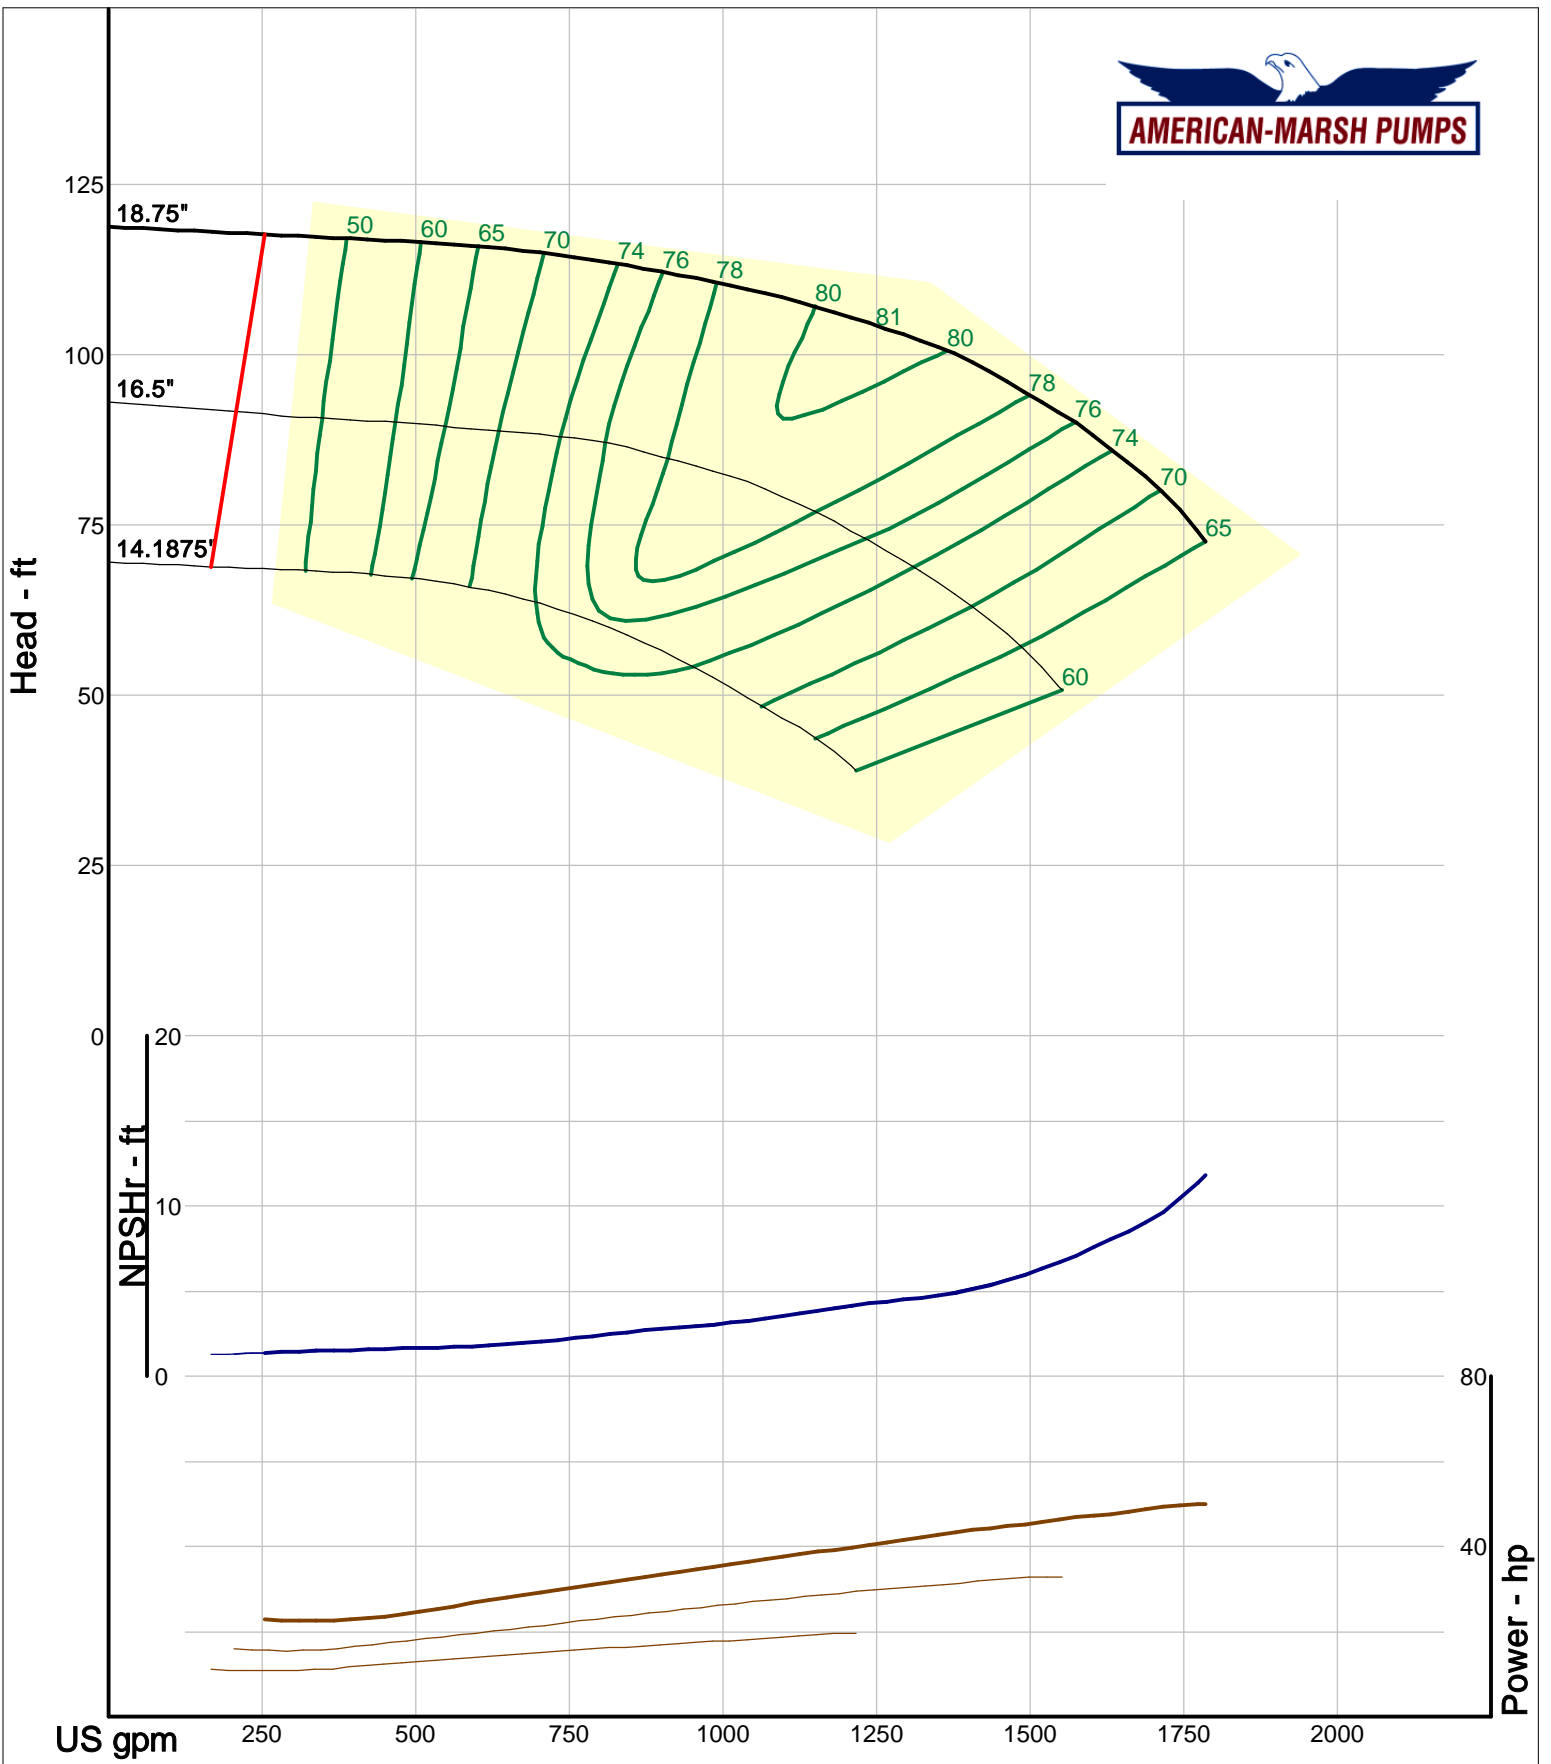

Size: 5x6-12 HD
 Speed: 980 rpm
 Dia: 12 in
 Curve: CS-15570

Company: American-Marsh Pumps
 Name:
 12/04/05

American-Marsh Pumps
 Catalog: WTRWKS-2005c.50, vers 2.5c
 340_HSC - 1000

Size: 5x6-15 HD
 Speed: 980 rpm
 Dia: 15 in
 Curve: CS-15578

Company: American-Marsh Pumps
Name:
12/04/05

American-Marsh Pumps
Catalog: WTRWKS-2005c.50, vers 2.5c
340_HSC - 1000

Size: 5x8-18 HD
Speed: 980 rpm
Dia: 18.625 in
Curve: CS-15609

Company: American-Marsh Pumps
 Name:
 12/04/05

American-Marsh Pumps
 Catalog: WTRWKS-2005c.50, vers 2.5c
 340_HSC - 1000

Size: 6x8-10 HD
 Speed: 980 rpm
 Dia: 9.9375 in
 Curve: CS-15564

Company: American-Marsh Pumps
 Name:
 12/04/05

American-Marsh Pumps
 Catalog: WTRWKS-2005c.50, vers 2.5c
 340_HSC - 1000

Size: 6x8-12 HD
 Speed: 980 rpm
 Dia: 12.75 in
 Curve: CS-15571

Company: American-Marsh Pumps
 Name:
 12/04/05

American-Marsh Pumps
 Catalog: WTRWKS-2005c.50, vers 2.5c
 340_HSC - 1000

Size: 6x8-15 HD
 Speed: 980 rpm
 Dia: 14.75 in
 Curve: CS-15579