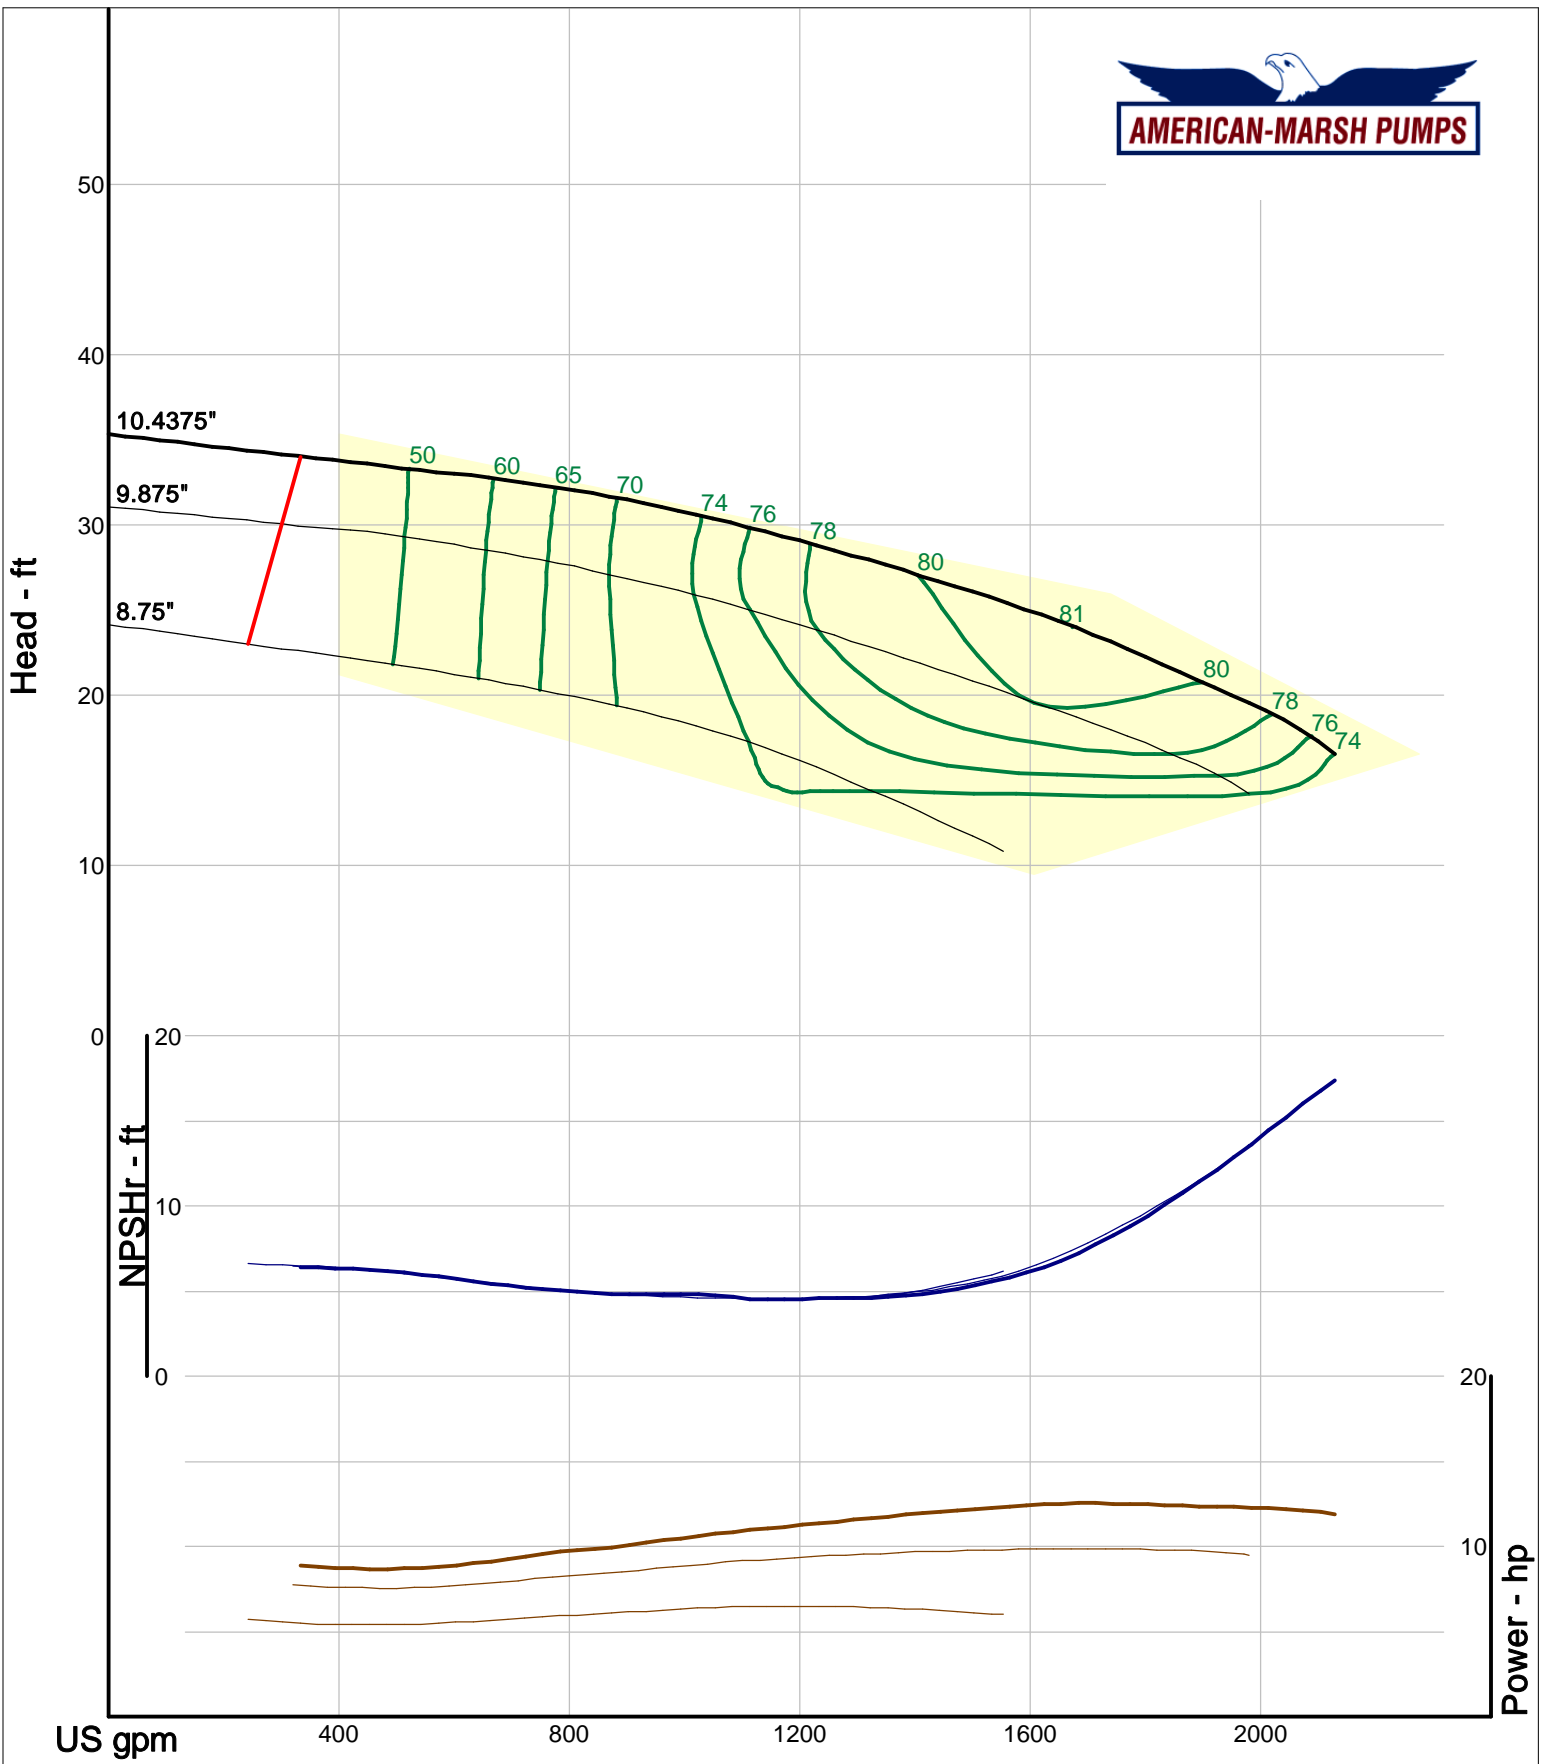

Company: American-Marsh Pumps
Name:
12/04/05

American-Marsh Pumps
Catalog: WTRWKS-2005c.50, vers 2.5c
340_HSC - 1000

Size: 10x10-10 HD
Speed: 980 rpm
Dia: 10.4375 in
Curve: CS-15565