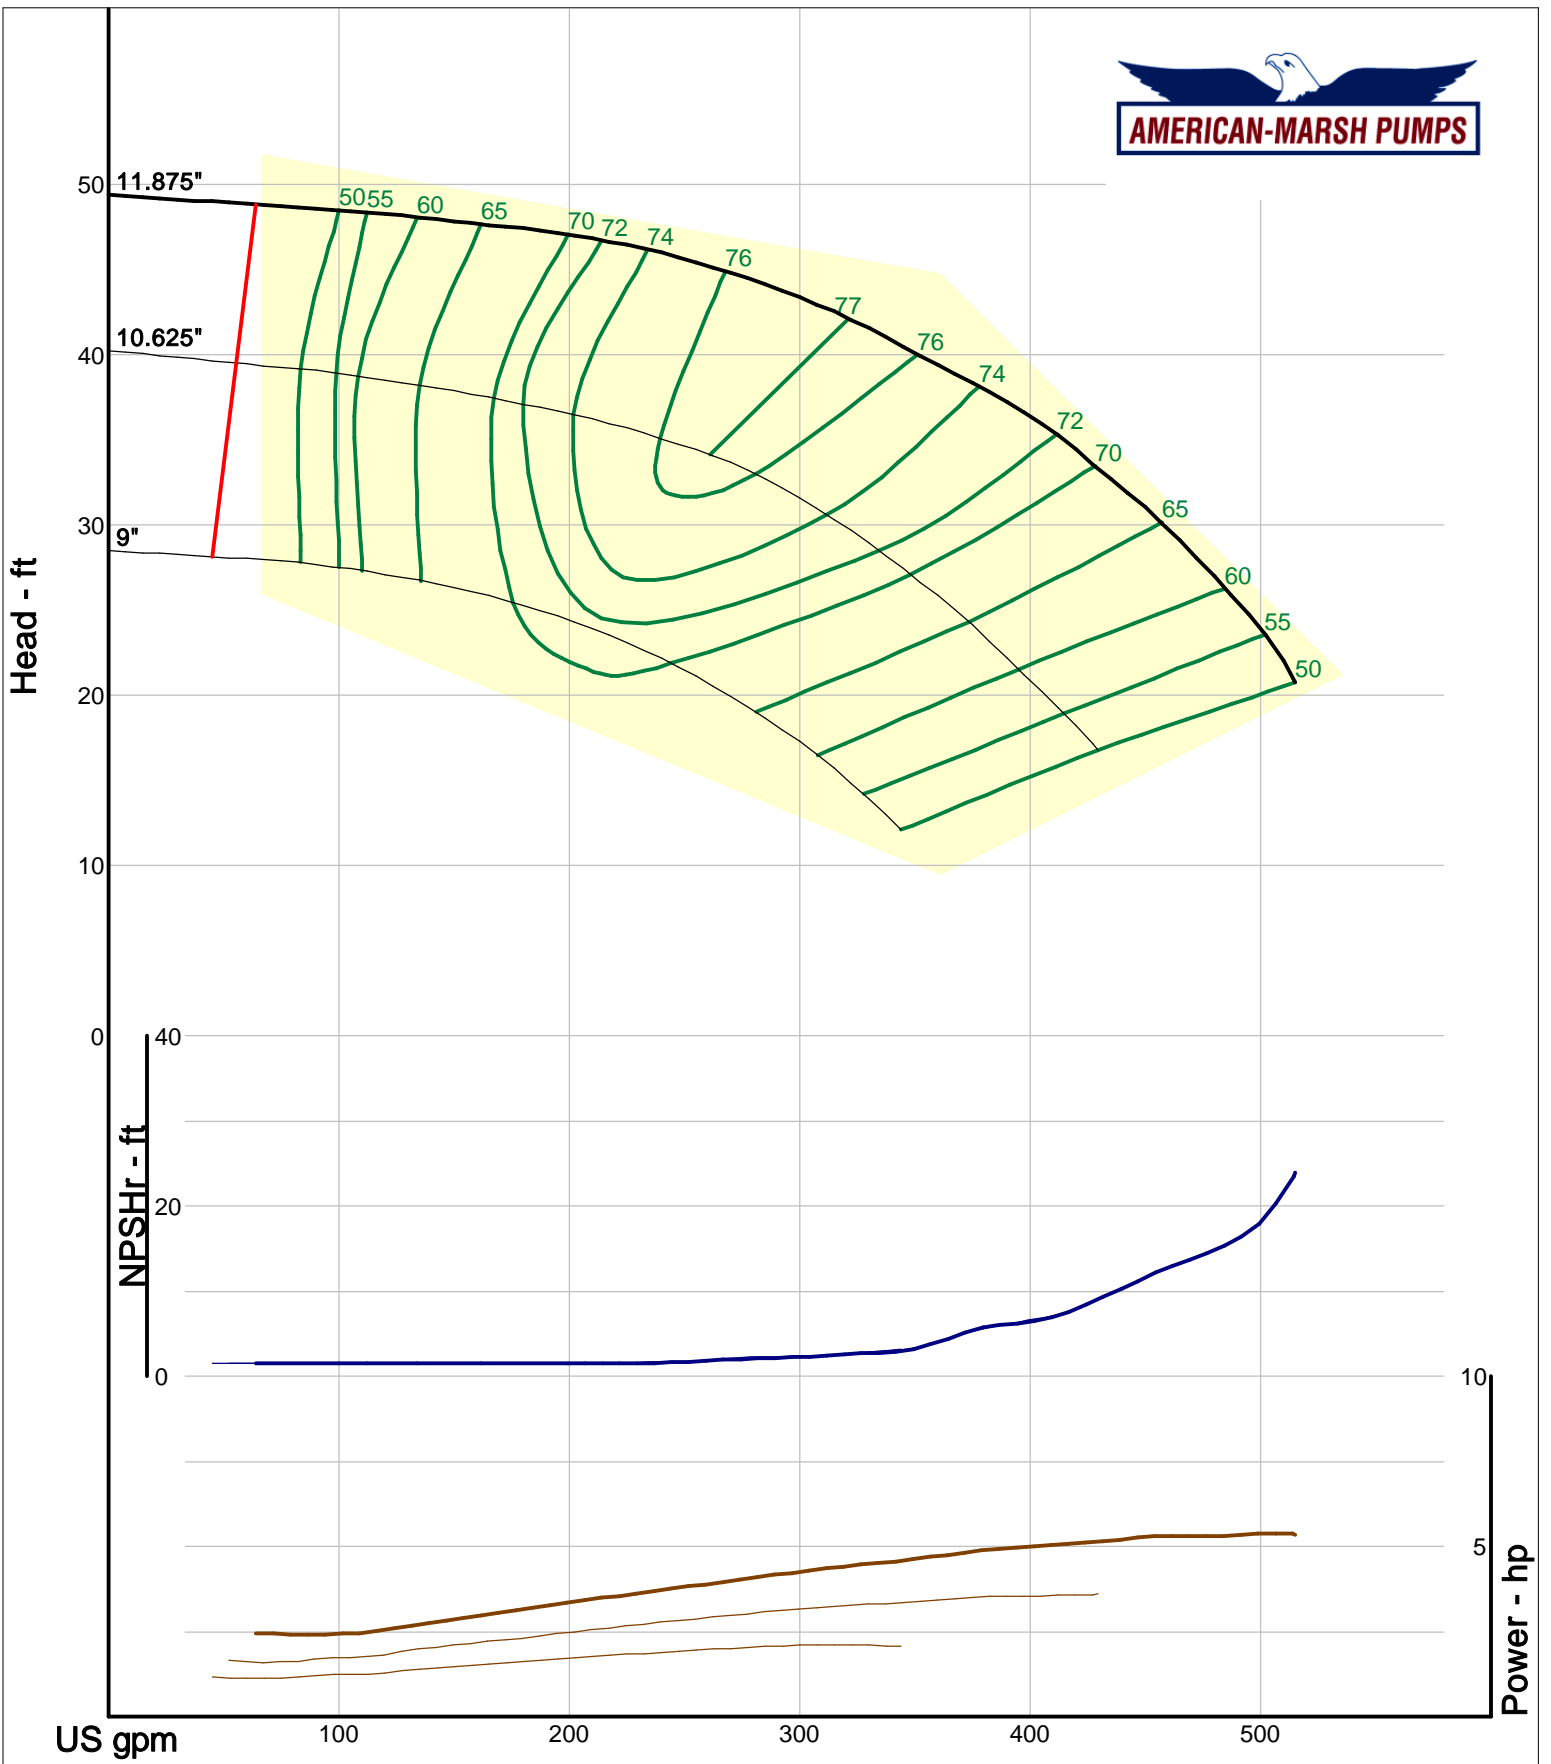

340 Series Double Suction

HD

1000 RPM Performance Curves

Enclosed Impellers

Company: American-Marsh Pumps
 Name:
 12/04/05

American-Marsh Pumps
 Catalog: WTRWKS-2005c.50, vers 2.5c
 340_HSC - 1000

Size: 2x3-15 HD
 Speed: 980 rpm
 Dia: 14.5 in
 Curve: CS-15575

Company: American-Marsh Pumps
 Name:
 12/04/05

American-Marsh Pumps
 Catalog: WTRWKS-2005c.50, vers 2.5c
 340_HSC - 1000

Size: 3x4-10 HD
 Speed: 980 rpm
 Dia: 9.25 in
 Curve: CS-15561

Company: American-Marsh Pumps
 Name:
 12/04/05

American-Marsh Pumps
 Catalog: WTRWKS-2005c.50, vers 2.5c
 340_HSC - 1000

Size: 3x4-12 HD
 Speed: 980 rpm
 Dia: 11.625 in
 Curve: CS-15568

Company: American-Marsh Pumps
 Name:
 12/04/05

American-Marsh Pumps
 Catalog: WTRWKS-2005c.50, vers 2.5c
 340_HSC - 1000

Size: 3x4-15 HD
 Speed: 980 rpm
 Dia: 15.5 in
 Curve: CS-15576

Company: American-Marsh Pumps
 Name:
 12/04/05

American-Marsh Pumps
 Catalog: WTRWKS-2005c.50, vers 2.5c
 340_HSC - 1000

Size: 4x5-12 HD
 Speed: 980 rpm
 Dia: 11.875 in
 Curve: CS-15569