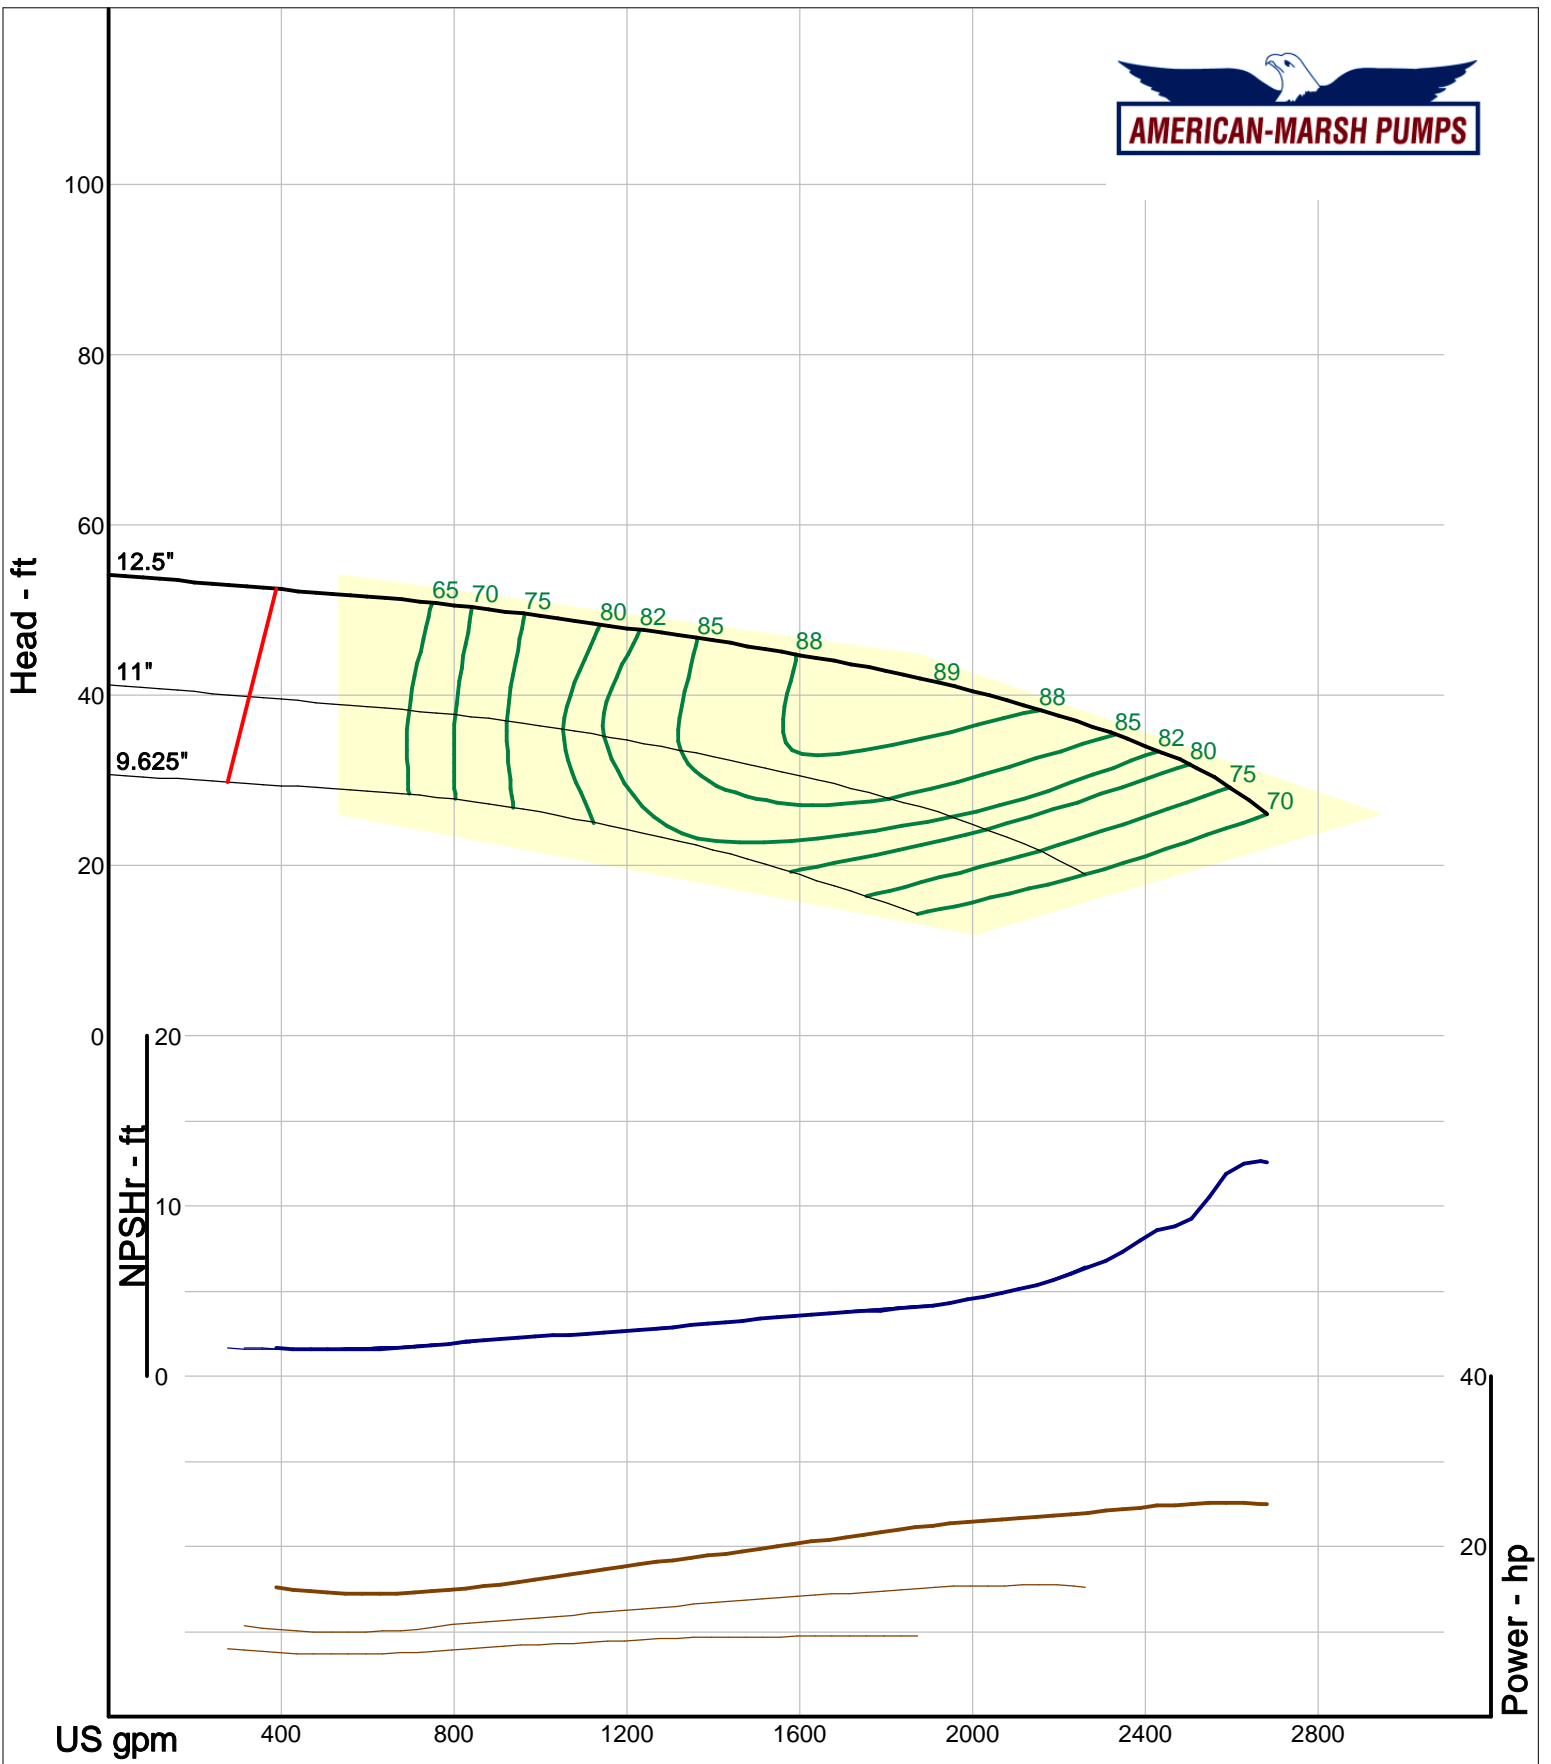

Company: American-Marsh Pumps
 Name:
 12/04/05

American-Marsh Pumps
 Catalog: WTRWKS-2005c.50, vers 2.5c
 340_HSC - 1000

Size: 8x12-22 HD
 Speed: 980 rpm
 Dia: 21.25 in
 Curve: CS-15611

Company: American-Marsh Pumps
 Name:
 12/04/05

American-Marsh Pumps
 Catalog: WTRWKS-2005c.50, vers 2.5c
 340_HSC - 1000

Size: 10x10-10 HD
 Speed: 980 rpm
 Dia: 10.4375 in
 Curve: CS-15565

Company: American-Marsh Pumps
 Name:
 12/04/05

American-Marsh Pumps
 Catalog: WTRWKS-2005c.50, vers 2.5c
 340_HSC - 1000

Size: 10x10-12 HD
 Speed: 980 rpm
 Dia: 12.5 in
 Curve: CS-15573

Company: American-Marsh Pumps
 Name:
 12/04/05

American-Marsh Pumps
 Catalog: WTRWKS-2005c.50, vers 2.5c
 340_HSC - 1000

Size: 10x12-15 HD
 Speed: 980 rpm
 Dia: 15.375 in
 Curve: CS-15581