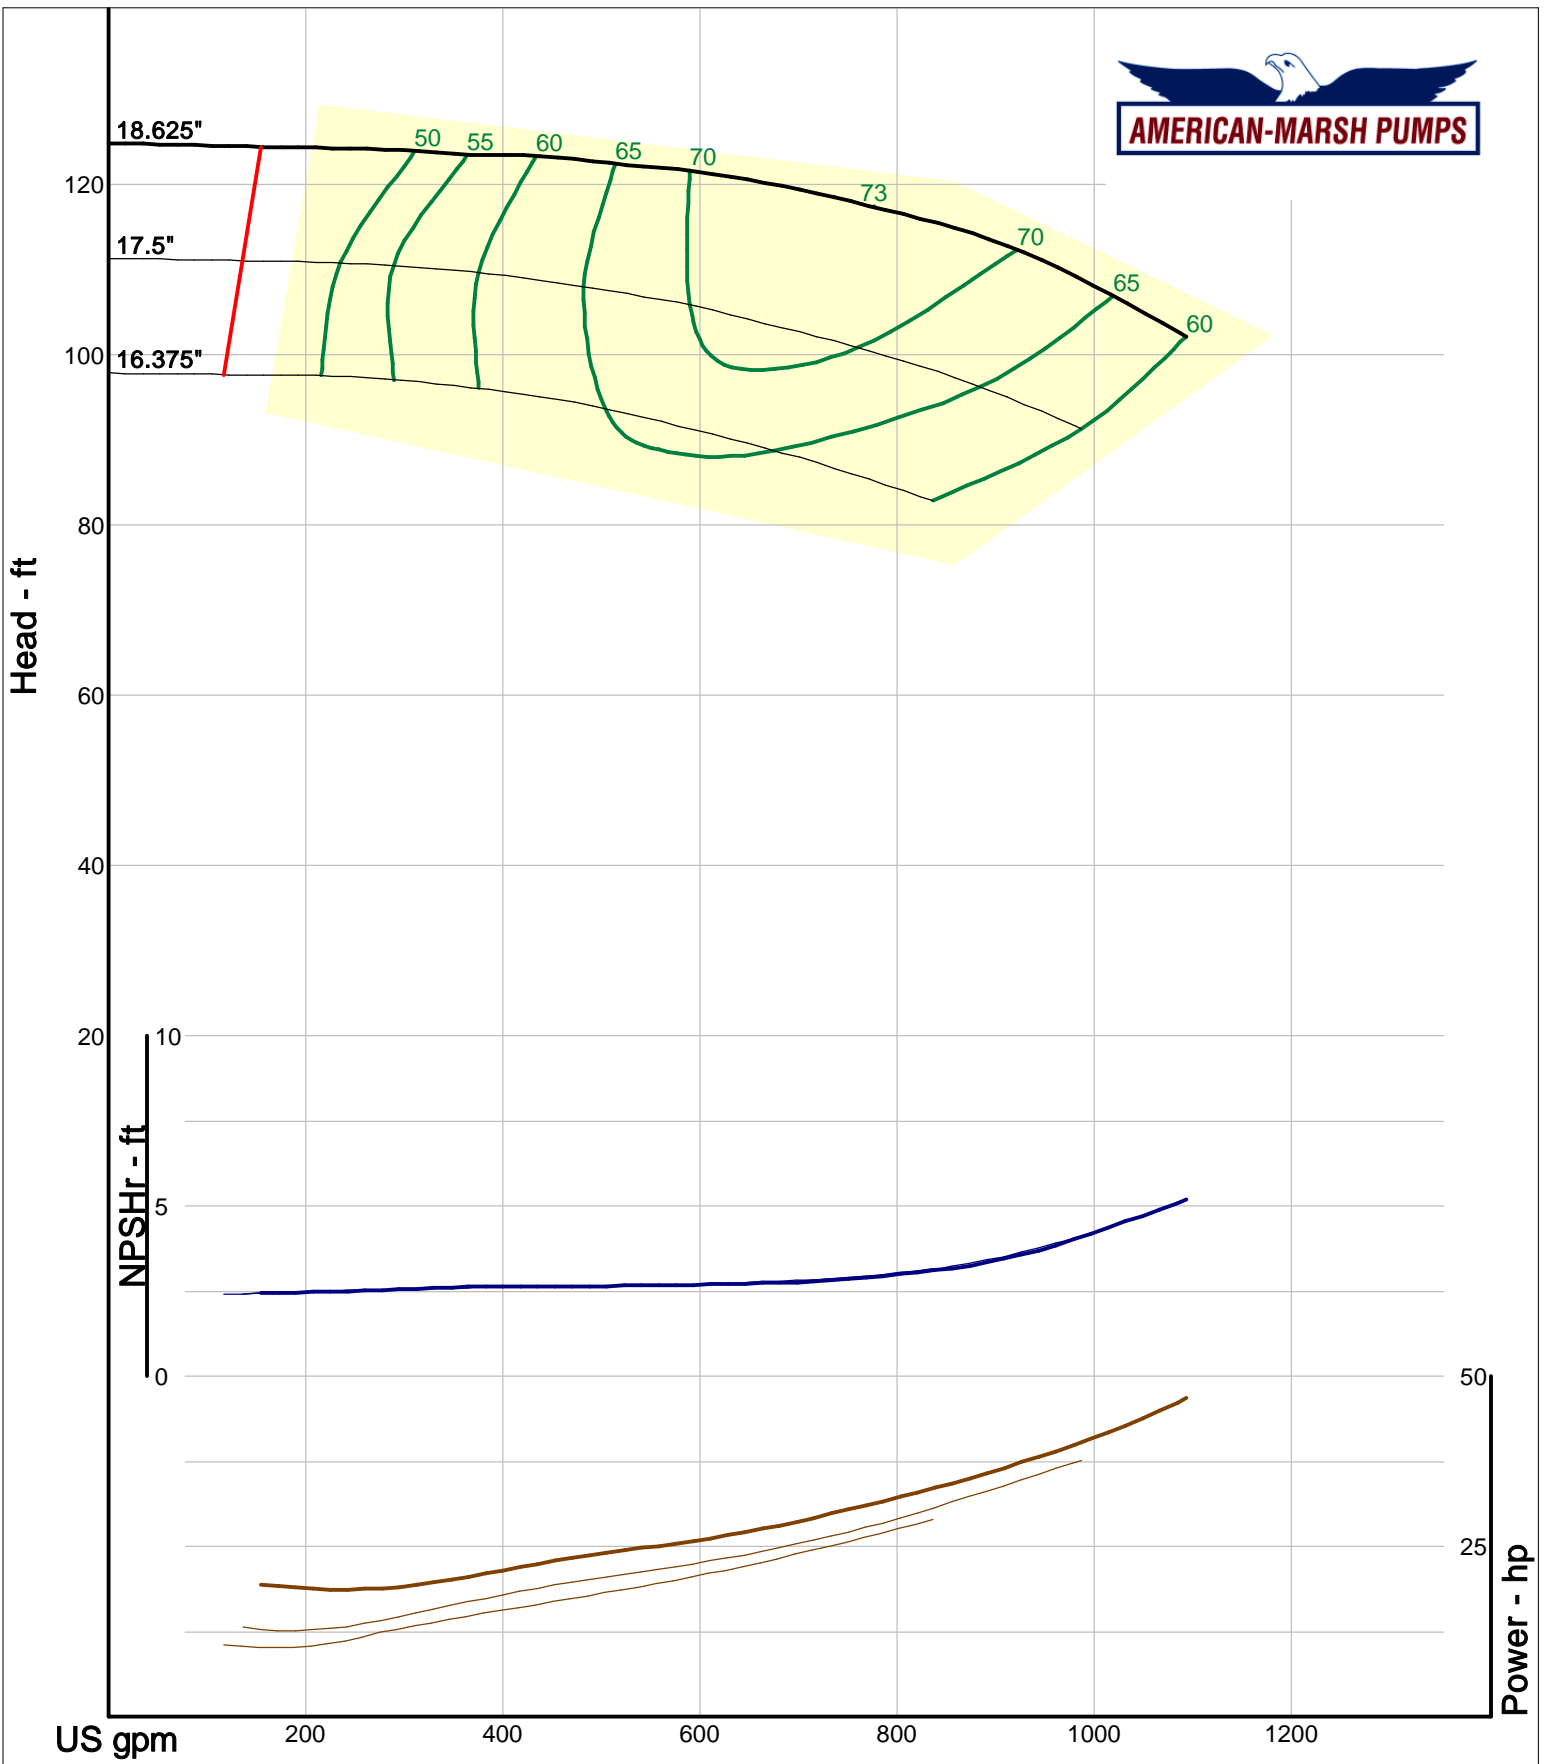

340 Series Double Suction

HD

1000 RPM Performance Curves

Enclosed Impellers

Company: American-Marsh Pumps
 Name:
 12/04/05

American-Marsh Pumps
 Catalog: WTRWKS-2005c.50, vers 2.5c
 340_HSC - 1000

Size: 2x3-15 HD
 Speed: 980 rpm
 Dia: 14.5 in
 Curve: CS-15575

Company: American-Marsh Pumps
 Name:
 12/04/05

American-Marsh Pumps
 Catalog: WTRWKS-2005c.50, vers 2.5c
 340_HSC - 1000

Size: 5x6-10 HD
 Speed: 980 rpm
 Dia: 9.625 in
 Curve: CS-15563

Company: American-Marsh Pumps
 Name:
 12/04/05

American-Marsh Pumps
 Catalog: WTRWKS-2005c.50, vers 2.5c
 340_HSC - 1000

Size: 5x6-11 HD
 Speed: 980 rpm
 Dia: 11.25 in
 Curve: CS-15596

Company: American-Marsh Pumps
 Name:
 12/04/05

American-Marsh Pumps
 Catalog: WTRWKS-2005c.50, vers 2.5c
 340_HSC - 1000

Size: 5x6-12 HD
 Speed: 980 rpm
 Dia: 12 in
 Curve: CS-15570

Company: American-Marsh Pumps
 Name:
 12/04/05

American-Marsh Pumps
 Catalog: WTRWKS-2005c.50, vers 2.5c
 340_HSC - 1000

Size: 5x6-15 HD
 Speed: 980 rpm
 Dia: 15 in
 Curve: CS-15578