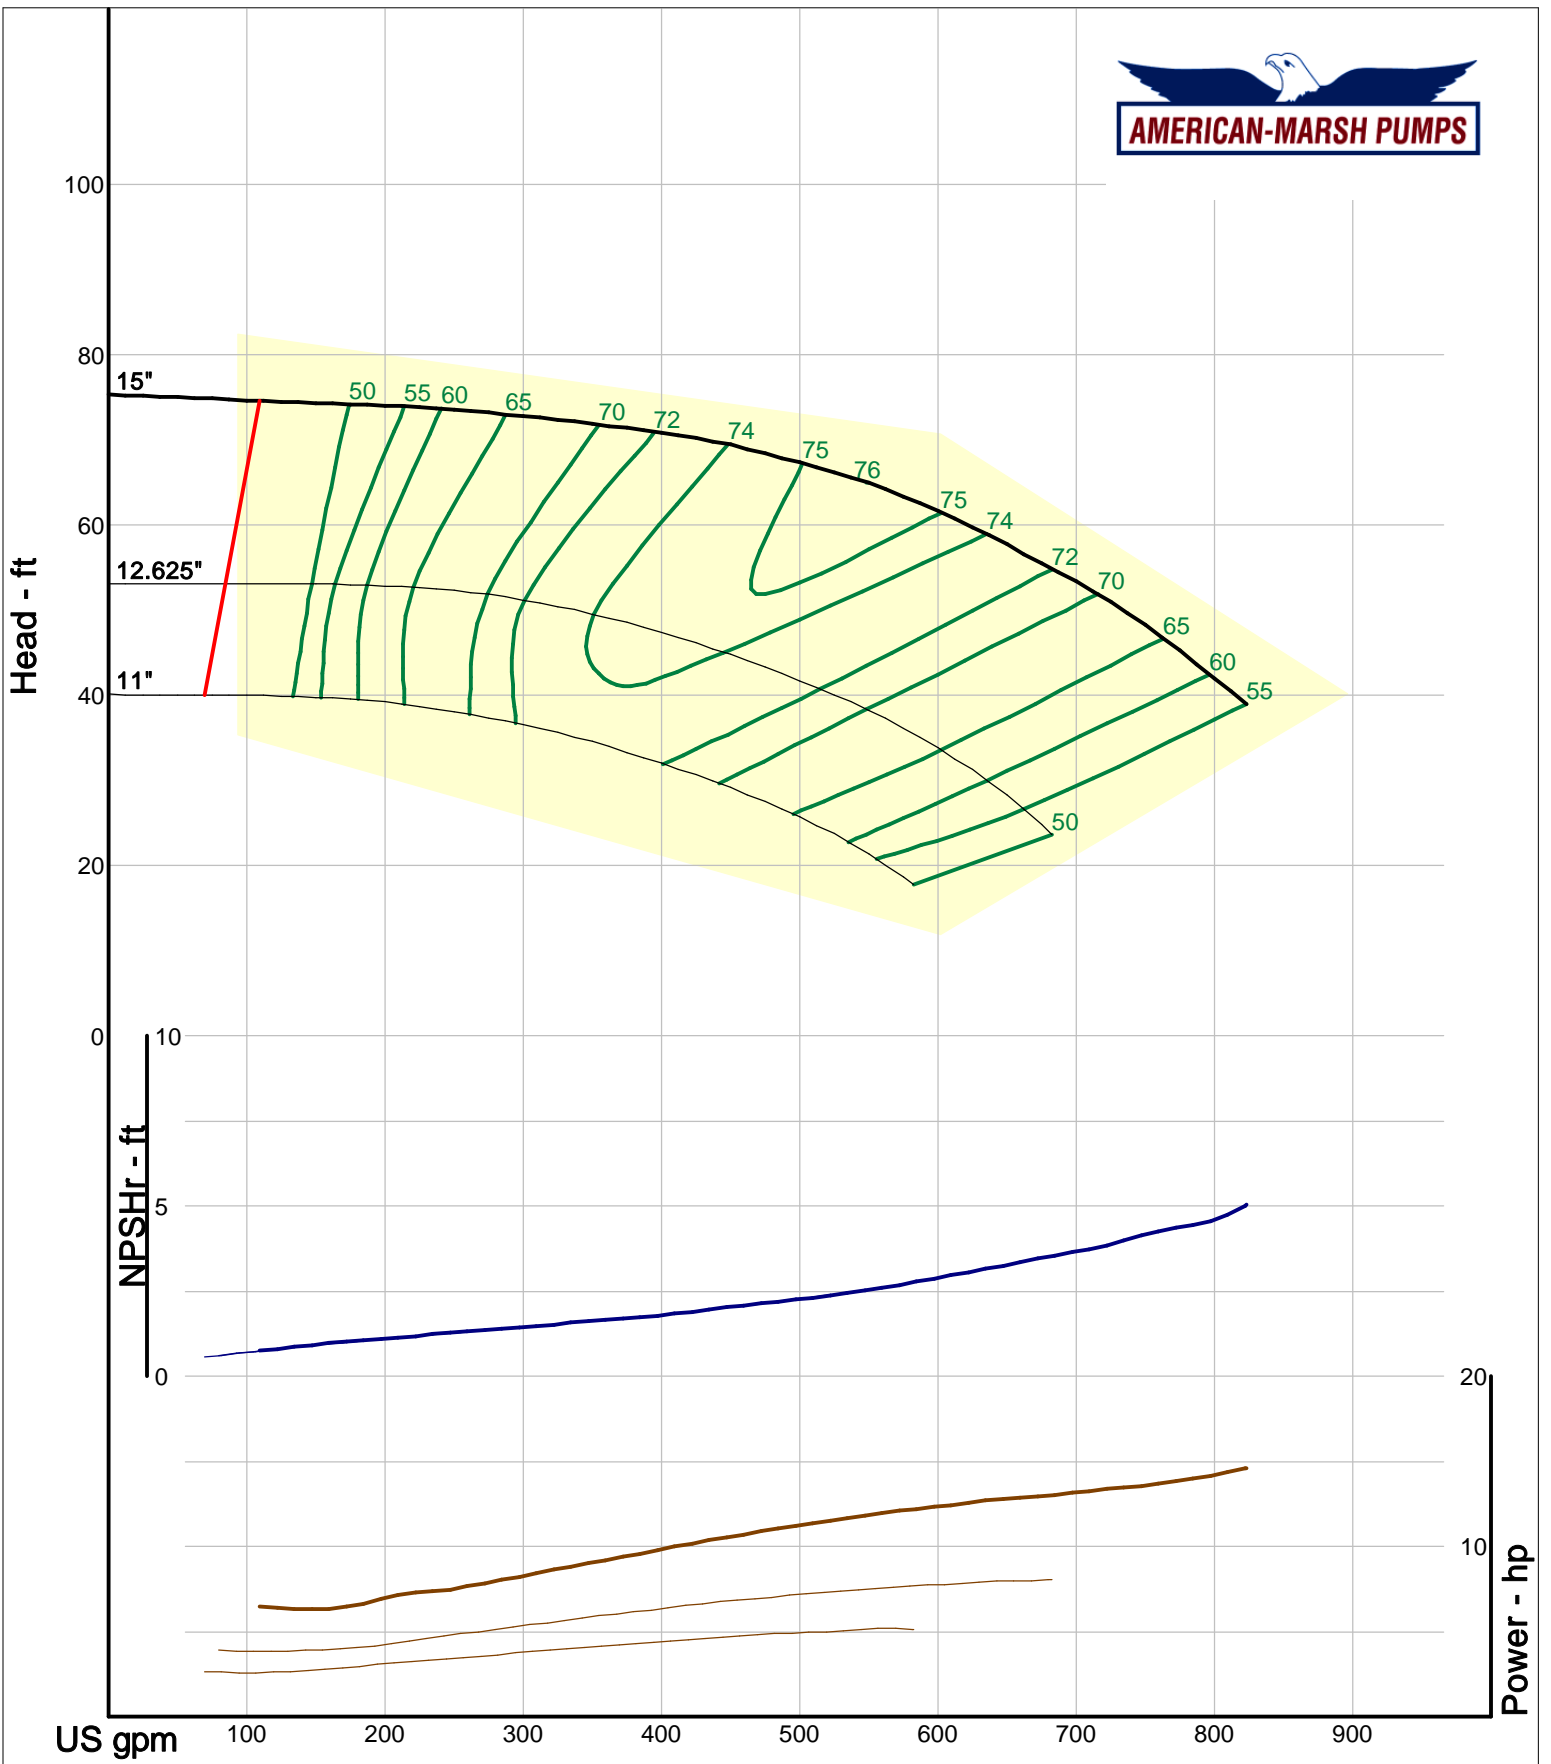

Company: American-Marsh Pumps
 Name:
 12/04/05

American-Marsh Pumps
 Catalog: WTRWKS-2005c.50, vers 2.5c
 340_HSC - 1000

Size: 5x6-10 HD
 Speed: 980 rpm
 Dia: 9.625 in
 Curve: CS-15563

Company: American-Marsh Pumps
 Name:
 12/04/05

American-Marsh Pumps
 Catalog: WTRWKS-2005c.50, vers 2.5c
 340_HSC - 1000

Size: 5x6-11 HD
 Speed: 980 rpm
 Dia: 11.25 in
 Curve: CS-15596

Company: American-Marsh Pumps
 Name:
 12/04/05

American-Marsh Pumps
 Catalog: WTRWKS-2005c.50, vers 2.5c
 340_HSC - 1000

Size: 5x6-12 HD
 Speed: 980 rpm
 Dia: 12 in
 Curve: CS-15570

Company: American-Marsh Pumps
 Name:
 12/04/05

American-Marsh Pumps
 Catalog: WTRWKS-2005c.50, vers 2.5c
 340_HSC - 1000

Size: 5x6-15 HD
 Speed: 980 rpm
 Dia: 15 in
 Curve: CS-15578