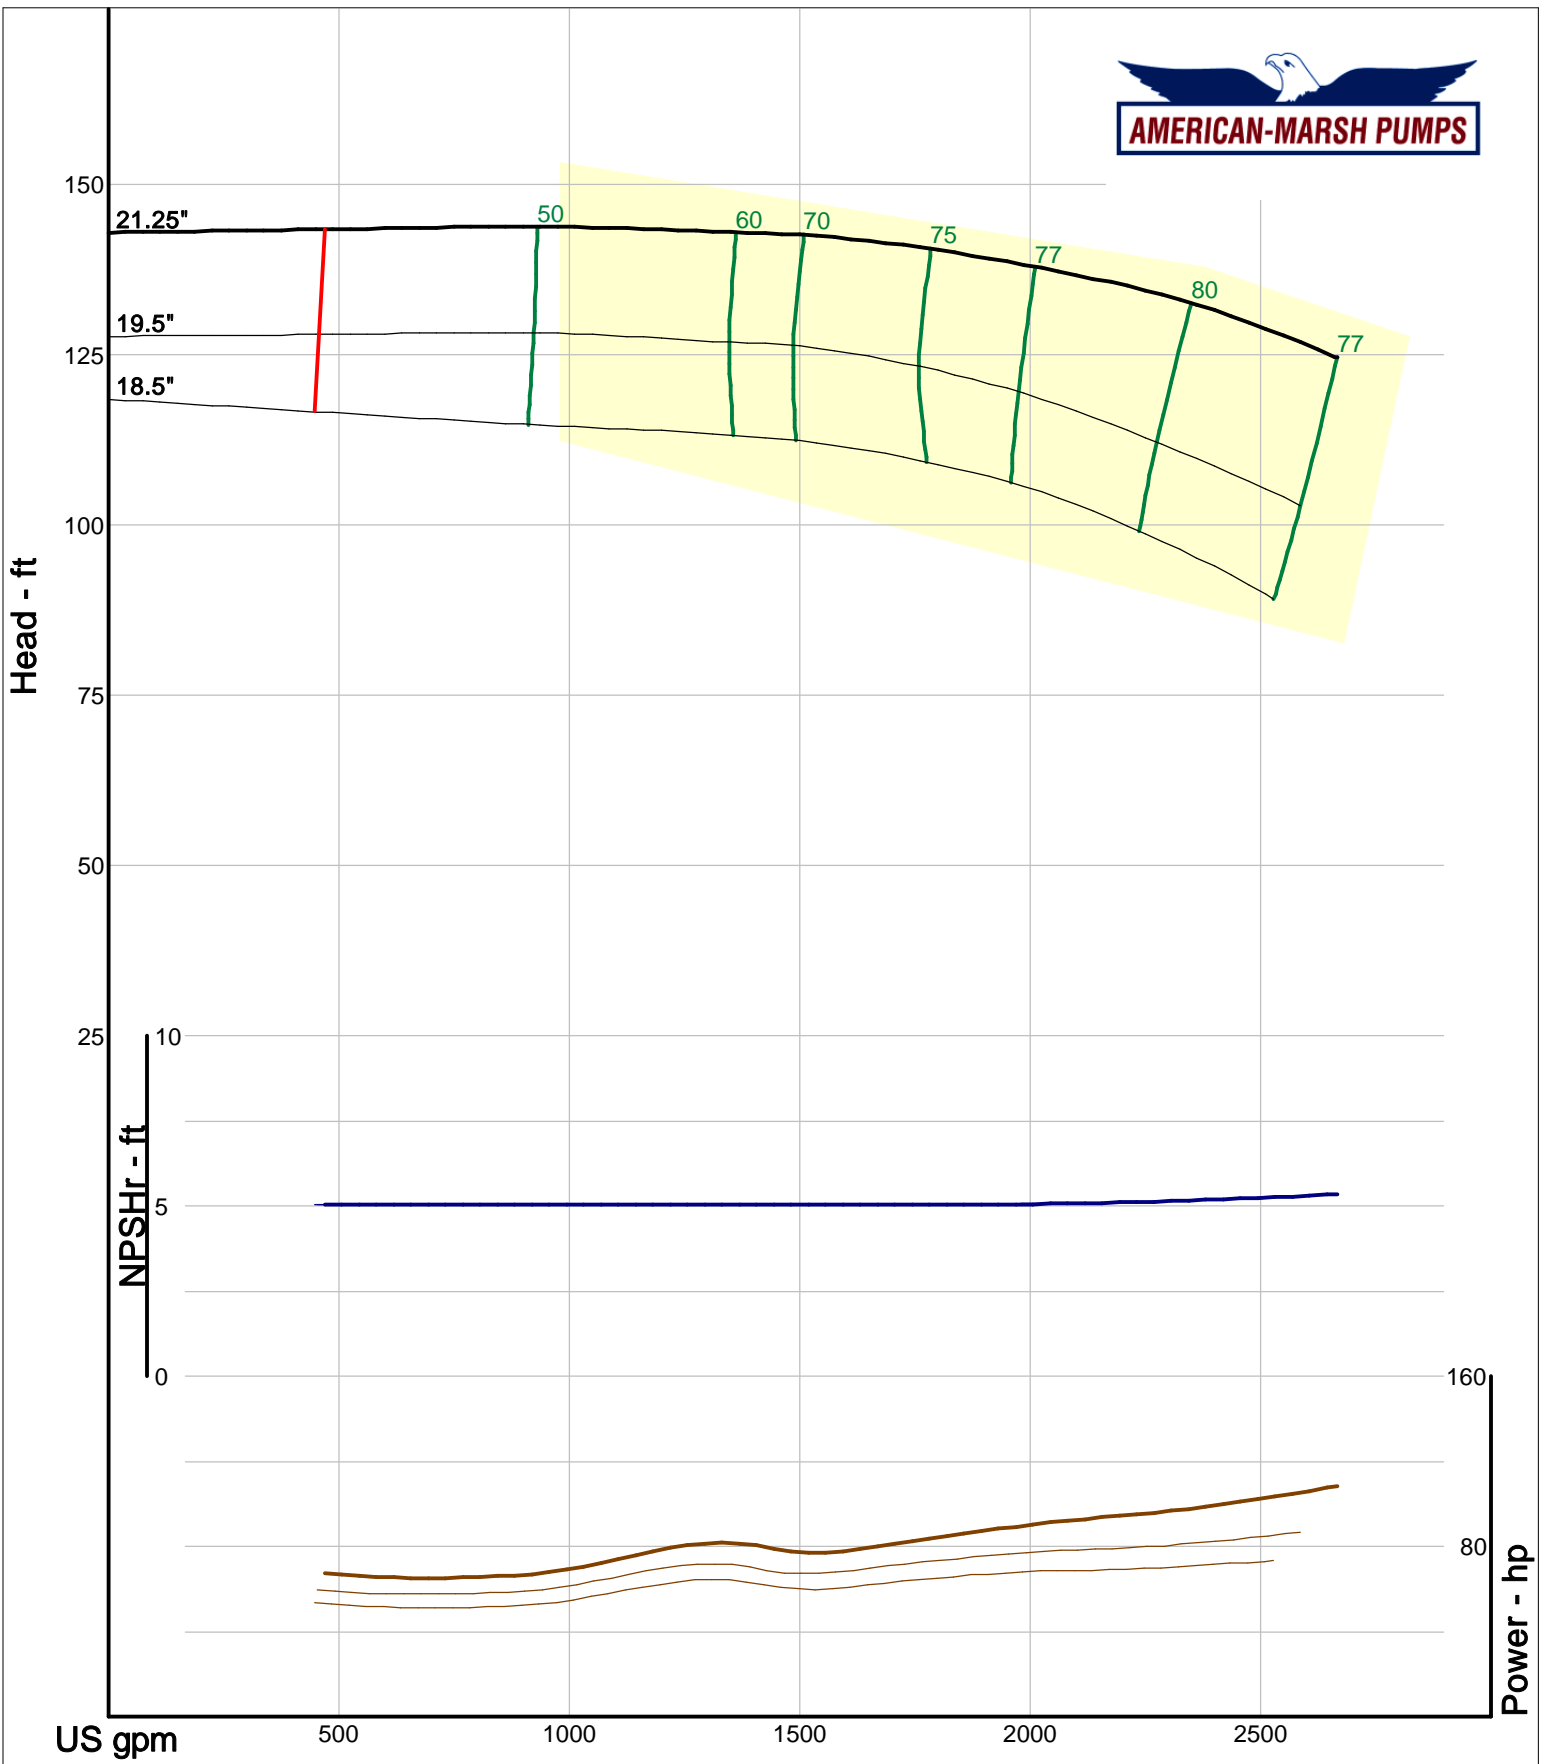

Company: American-Marsh Pumps
Name:
12/04/05

American-Marsh Pumps
Catalog: WTRWKS-2005c.50, vers 2.5c
340_HSC - 1000

Size: 8x12-22 HD
Speed: 980 rpm
Dia: 21.25 in
Curve: CS-15611