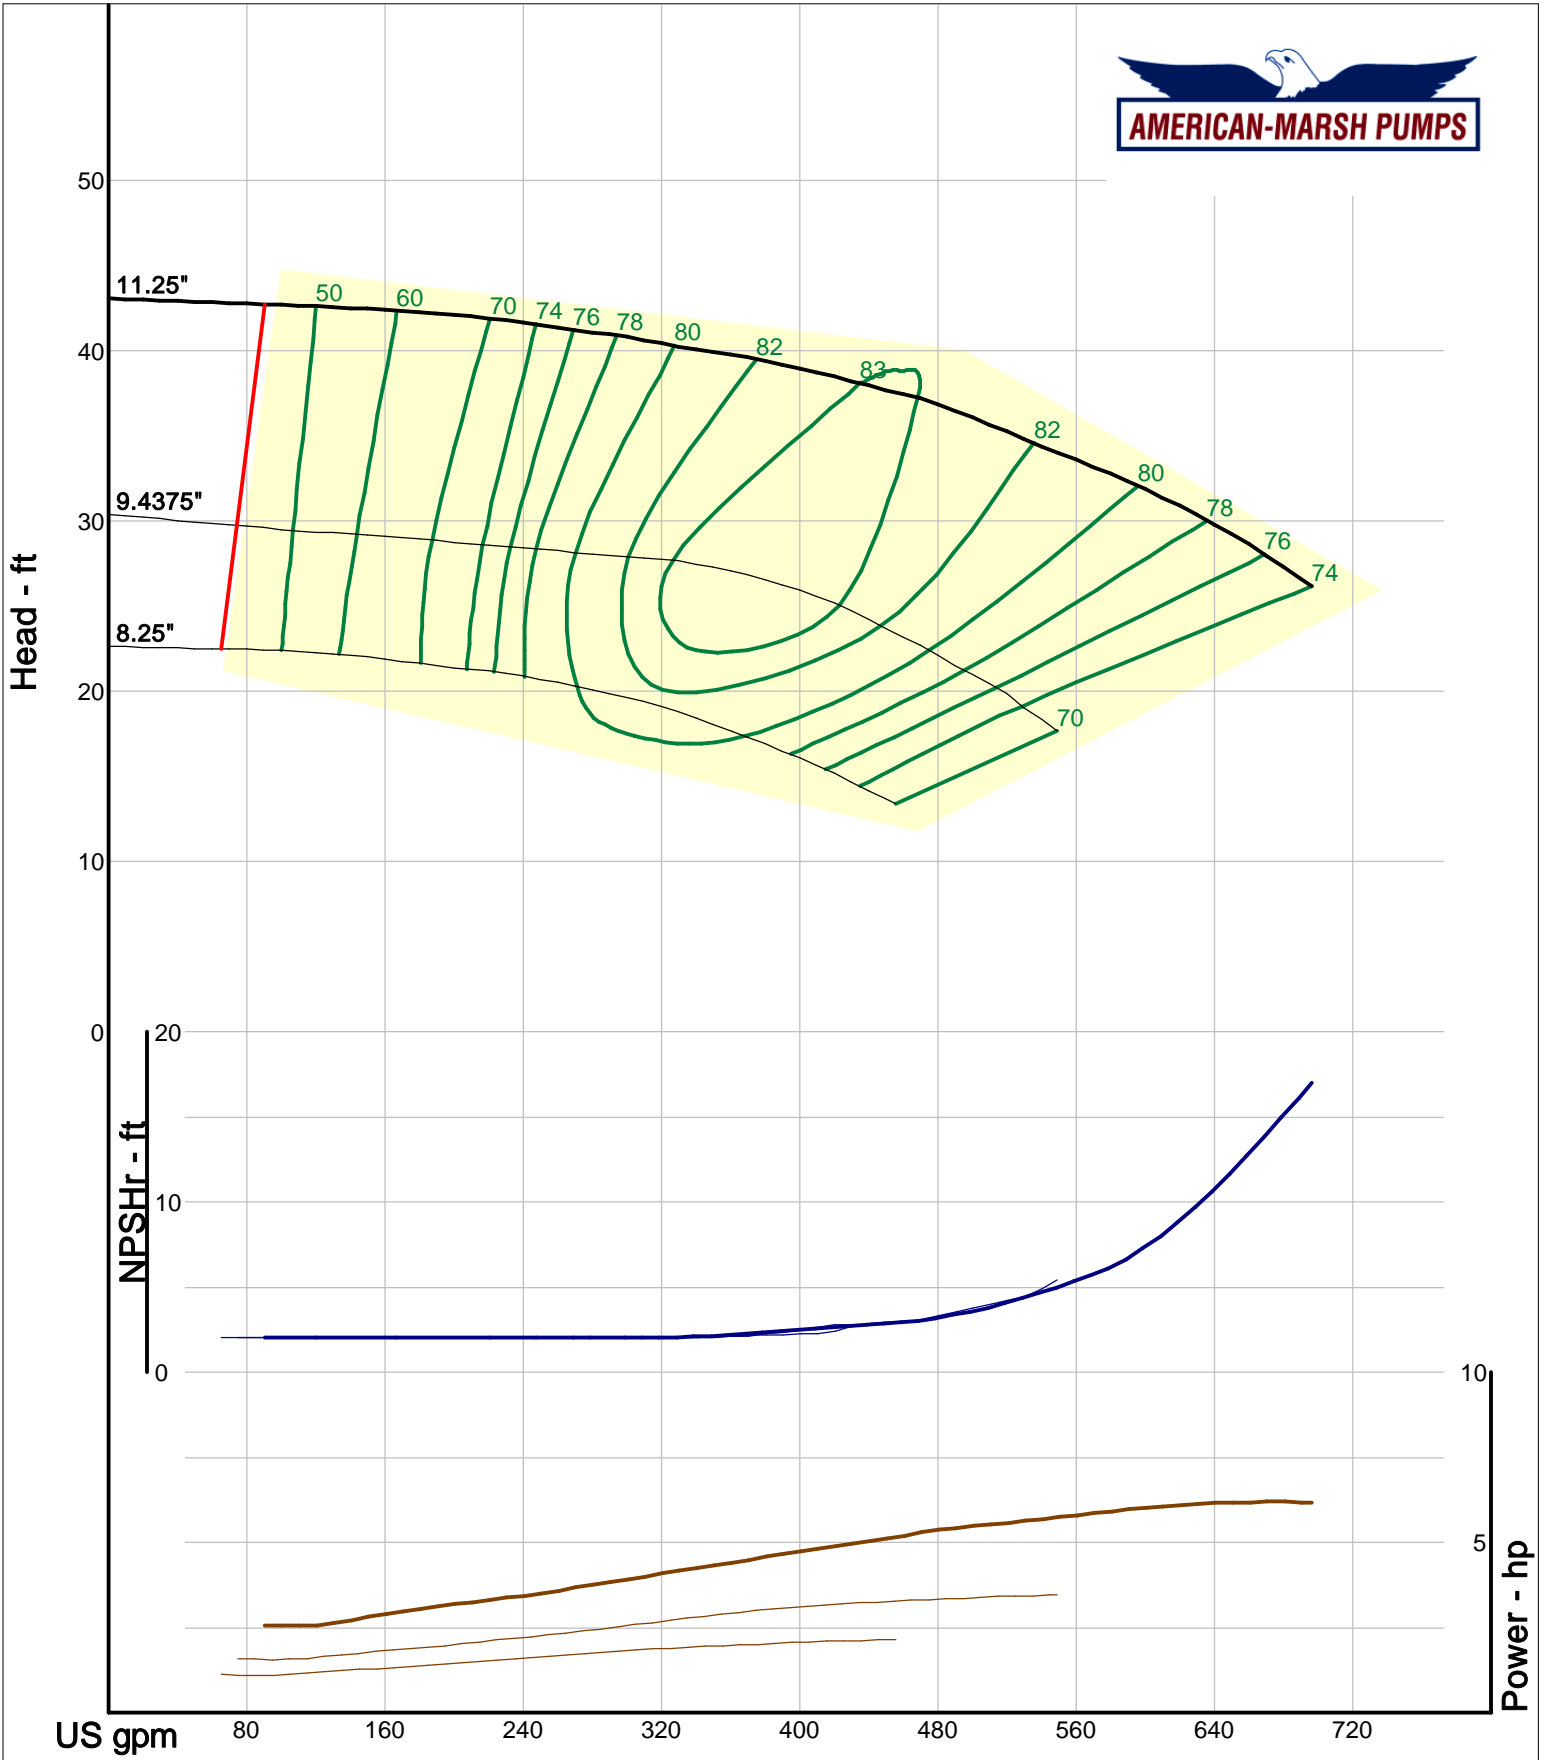

American-Marsh Pumps
 Catalog: WTRWKS-2005c.50, vers 2.5c
 340_HSC - 1000

Size: 3x4-12 HD
 Speed: 980 rpm
 Dia: 11.625 in
 Curve: CS-15568

Company: American-Marsh Pumps
 Name:
 12/04/05

American-Marsh Pumps
 Catalog: WTRWKS-2005c.50, vers 2.5c
 340_HSC - 1000

American-Marsh Pumps
 Catalog: WTRWKS-2005c.50, vers 2.5c
 340_HSC - 1000

Size: 4x5-16 HC
 Speed: 980 rpm
 Dia: 16 in
 Curve: CS-10469B

Company: American-Marsh Pumps
 Name:
 12/04/05

American-Marsh Pumps
 Catalog: WTRWKS-2005c.50, vers 2.5c
 340_HSC - 1000

Size: 4x5-18 HD
 Speed: 980 rpm
 Dia: 16.875 in
 Curve: CS-15607

Company: American-Marsh Pumps
 Name:
 12/04/05

American-Marsh Pumps
 Catalog: WTRWKS-2005c.50, vers 2.5c
 340_HSC - 1000

Size: 4x6-10 HD
 Speed: 980 rpm
 Dia: 9.625 in
 Curve: CS-15562

Company: American-Marsh Pumps
 Name:
 12/04/05

American-Marsh Pumps
 Catalog: WTRWKS-2005c.50, vers 2.5c
 340_HSC - 1000

Size: 5x6-10 HD
 Speed: 980 rpm
 Dia: 9.625 in
 Curve: CS-15563

Company: American-Marsh Pumps
 Name:
 12/04/05