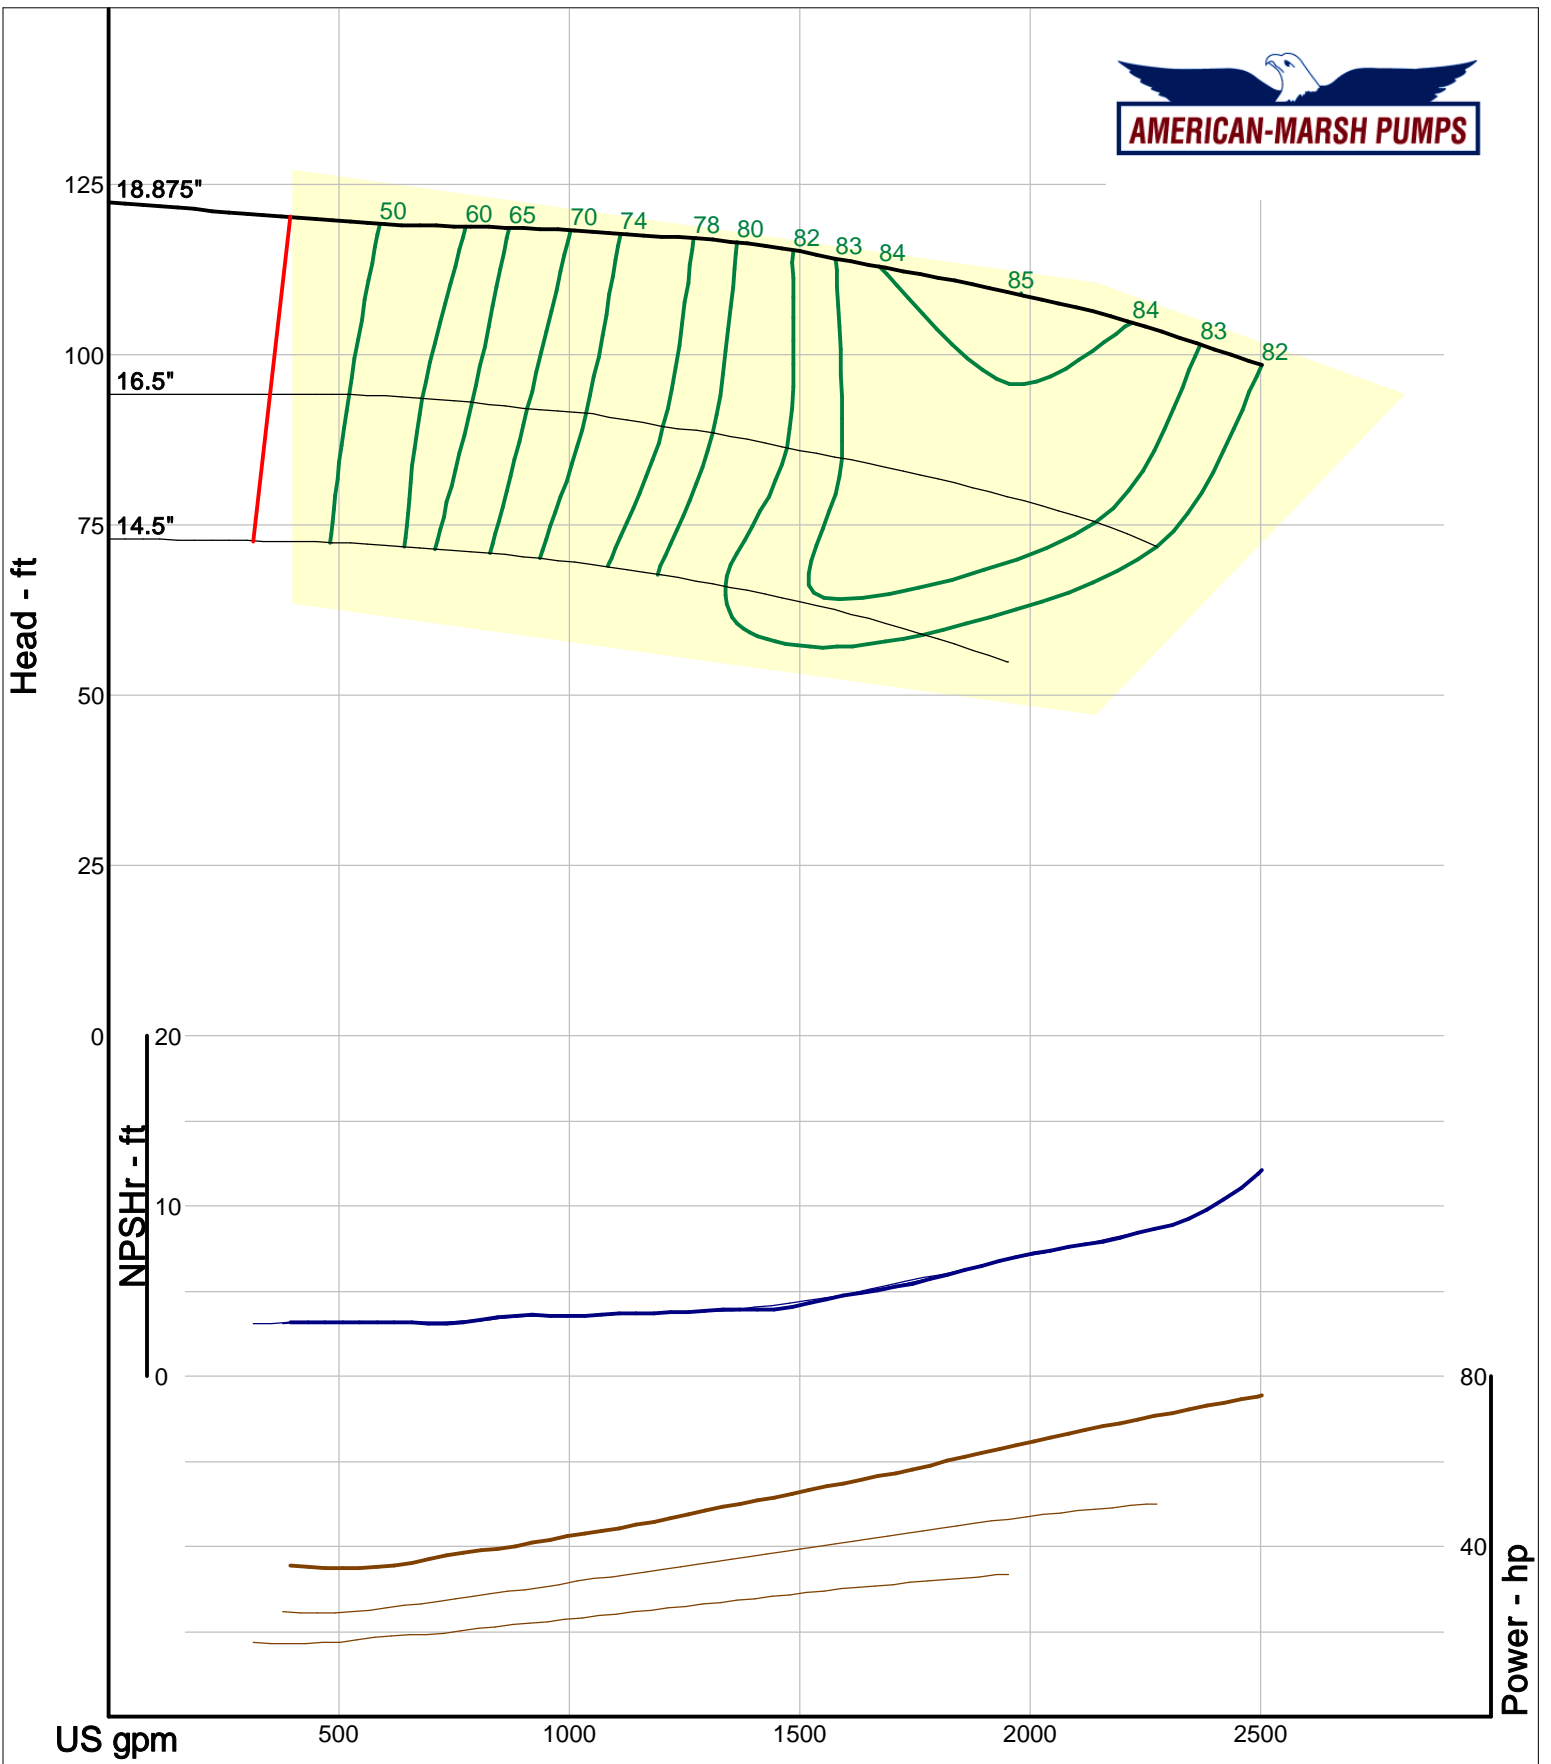

Company: American-Marsh Pumps
Name:
12/04/05

American-Marsh Pumps
Catalog: WTRWKS-2005c.50, vers 2.5c
340_HSC - 1000

Size: 8x10-18 HD
Speed: 980 rpm
Dia: 18.875 in
Curve: CS-15585