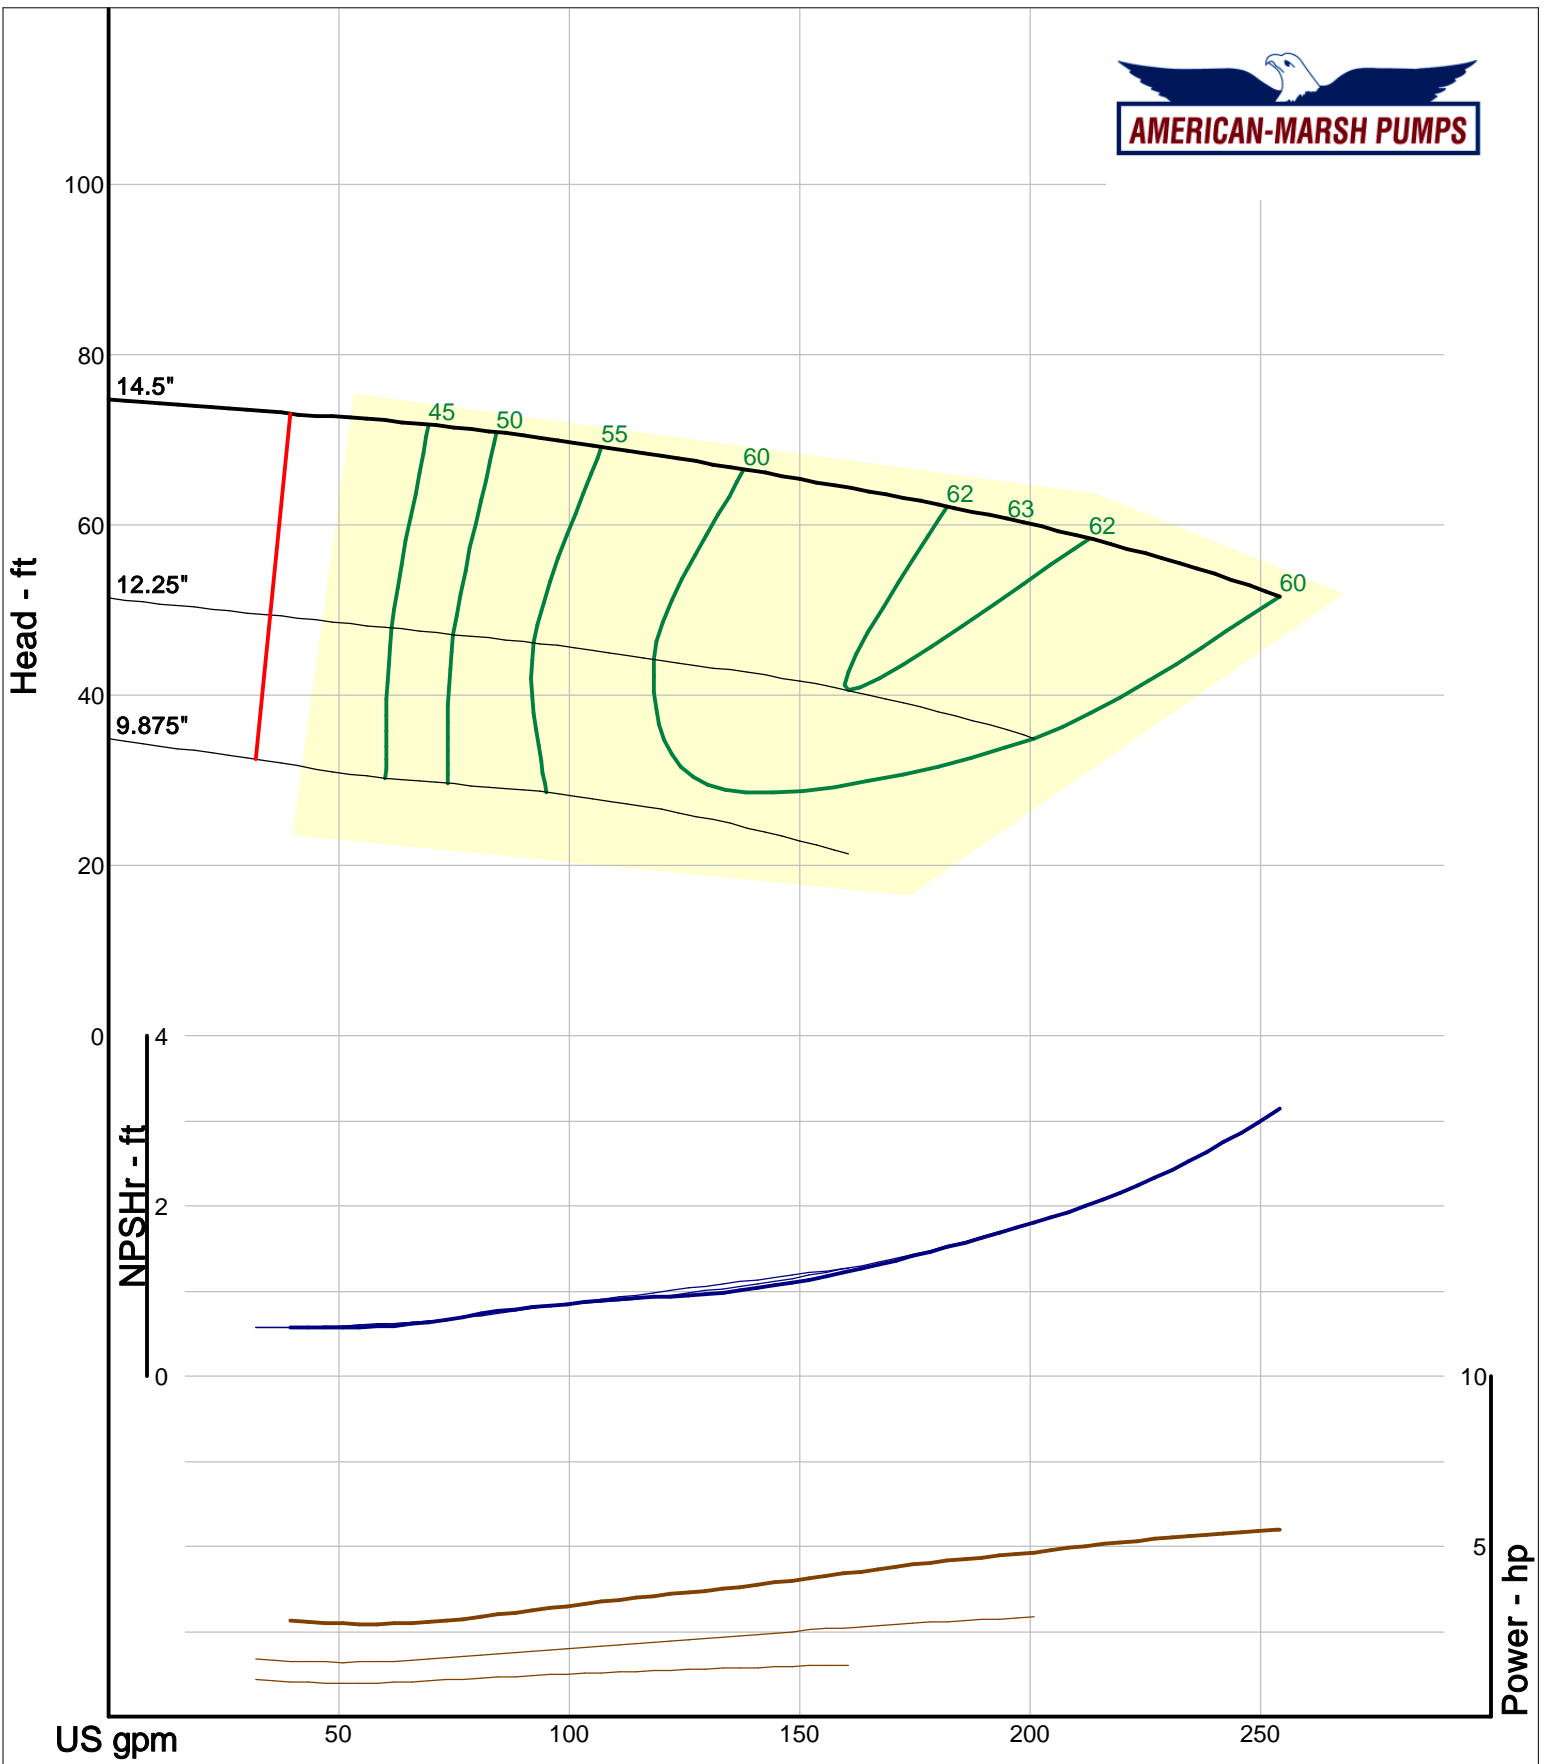

340 Series Double Suction

HD

1000 RPM Performance Curves

Enclosed Impellers

Company: American-Marsh Pumps
 Name:
 12/04/05

American-Marsh Pumps
 Catalog: WTRWKS-2005c.50, vers 2.5c
 340_HSC - 1000

Size: 2x3-15 HD
 Speed: 980 rpm
 Dia: 14.5 in
 Curve: CS-15575

Company: American-Marsh Pumps
 Name:
 12/04/05

American-Marsh Pumps
 Catalog: WTRWKS-2005c.50, vers 2.5c
 340_HSC - 1000

Size: 3x4-10 HD
 Speed: 980 rpm
 Dia: 9.25 in
 Curve: CS-15561

Company: American-Marsh Pumps
 Name:
 12/04/05

American-Marsh Pumps
 Catalog: WTRWKS-2005c.50, vers 2.5c
 340_HSC - 1000

Size: 3x4-12 HD
 Speed: 980 rpm
 Dia: 11.625 in
 Curve: CS-15568

Company: American-Marsh Pumps
 Name:
 12/04/05

American-Marsh Pumps
 Catalog: WTRWKS-2005c.50, vers 2.5c
 340_HSC - 1000

American-Marsh Pumps
 Catalog: WTRWKS-2005c.50, vers 2.5c
 340_HSC - 1000

Size: 4x5-16 HC
 Speed: 980 rpm
 Dia: 16 in
 Curve: CS-10469B

Company: American-Marsh Pumps
 Name:
 12/04/05

American-Marsh Pumps
 Catalog: WTRWKS-2005c.50, vers 2.5c
 340_HSC - 1000