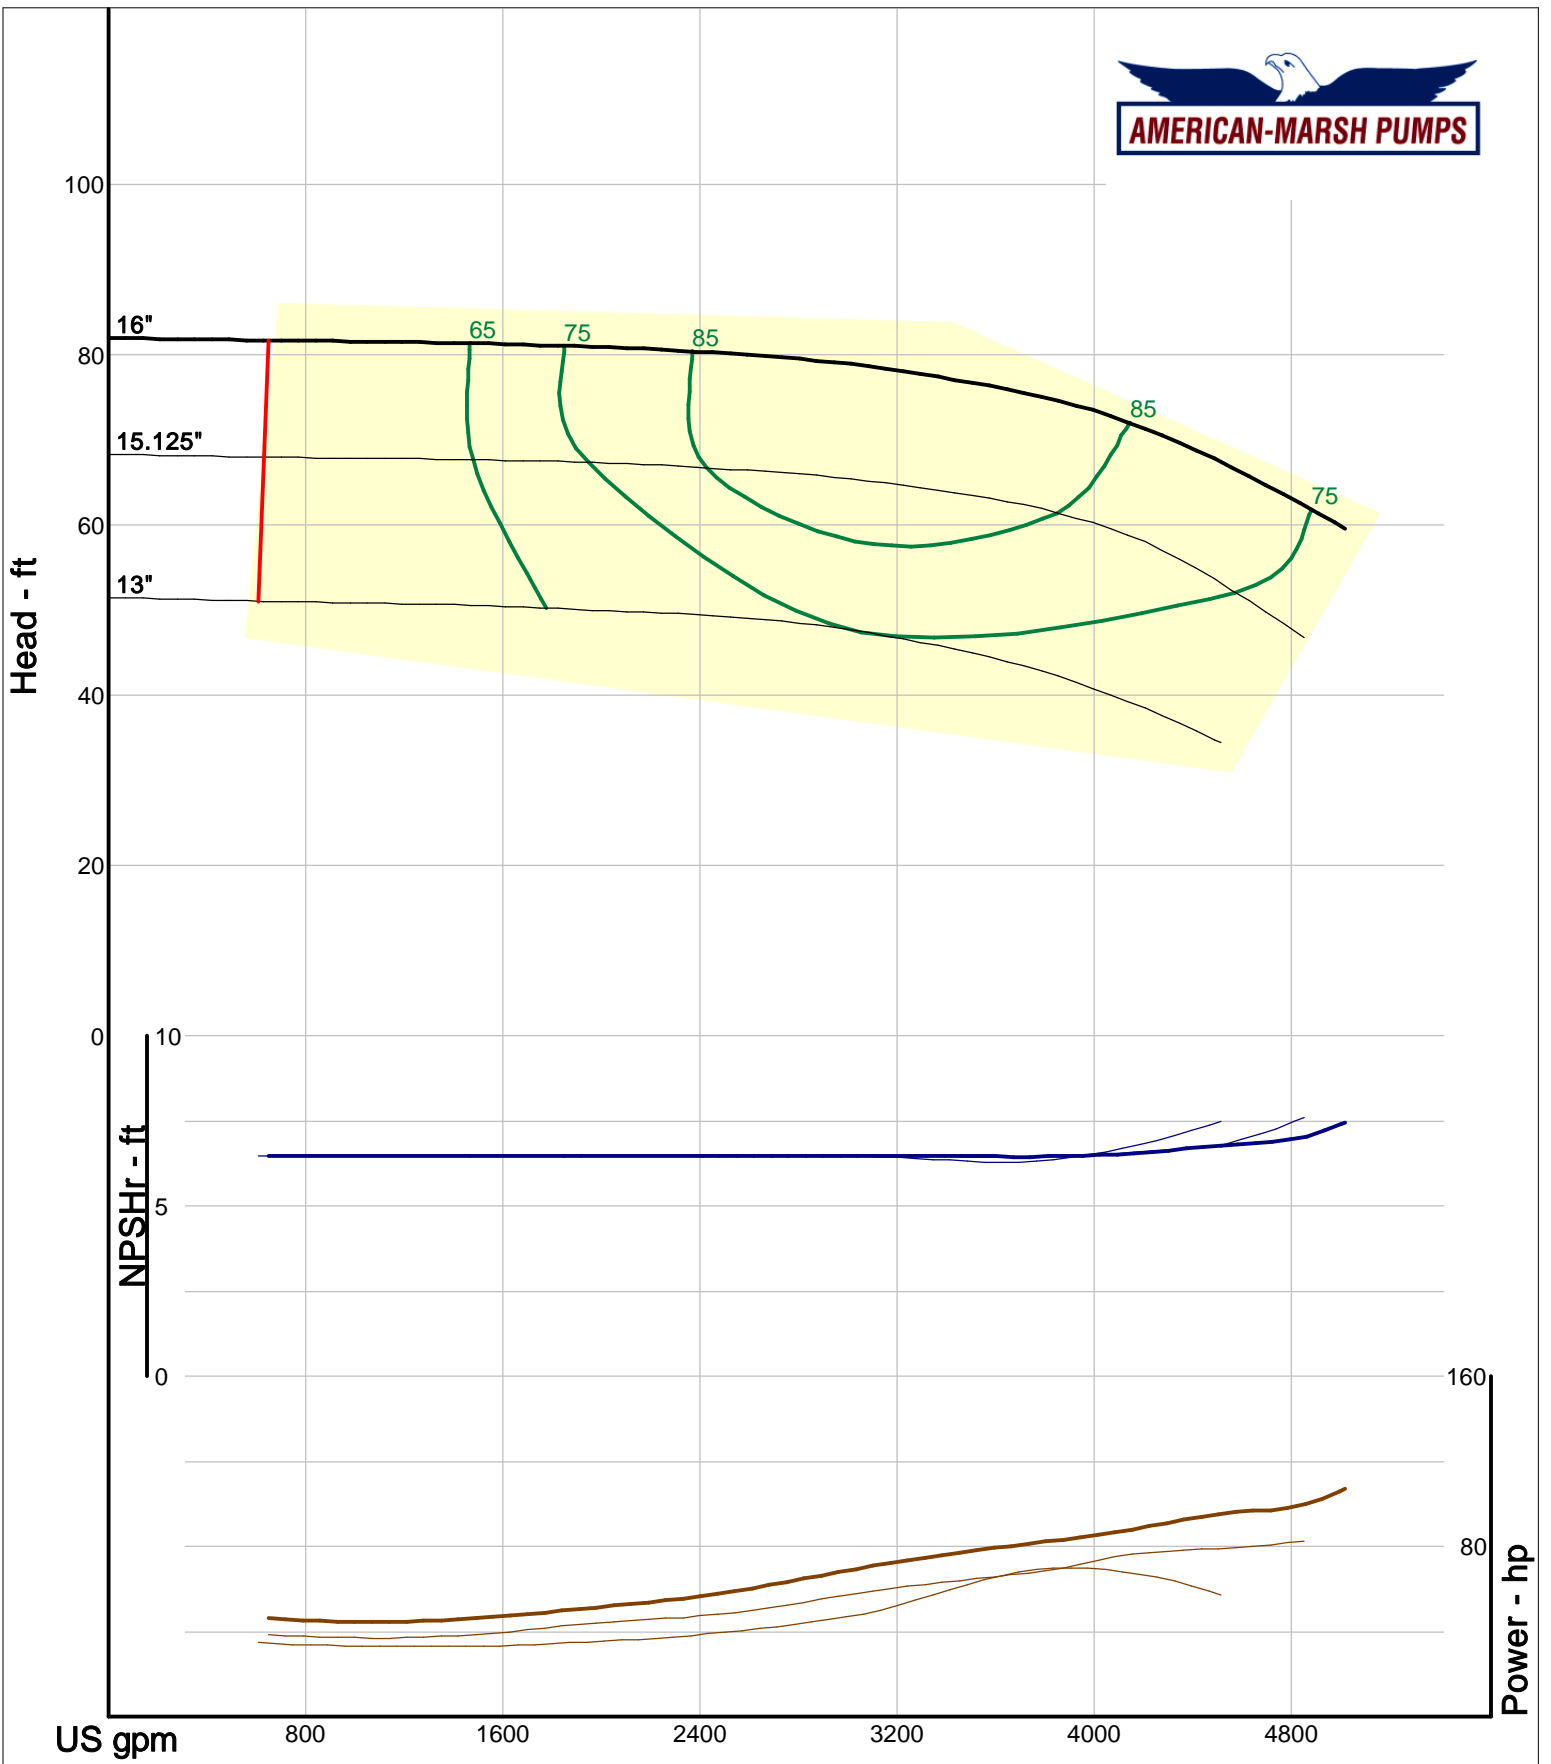

340 Series Double Suction

HD

1000 RPM Performance Curves

Enclosed Impellers

Company: American-Marsh Pumps
 Name:
 12/04/05

American-Marsh Pumps
 Catalog: WTRWKS-2005c.50, vers 2.5c
 340_HSC - 1000

Size: 2x3-15 HD
 Speed: 980 rpm
 Dia: 14.5 in
 Curve: CS-15575

American-Marsh Pumps
 Catalog: WTRWKS-2005c.50, vers 2.5c
 340_HSC - 1000

Size: 10x10-10 HD
 Speed: 980 rpm
 Dia: 10.4375 in
 Curve: CS-15565

Company: American-Marsh Pumps
 Name:
 12/04/05

American-Marsh Pumps
 Catalog: WTRWKS-2005c.50, vers 2.5c
 340_HSC - 1000

Size: 10x10-12 HD
 Speed: 980 rpm
 Dia: 12.5 in
 Curve: CS-15573

Company: American-Marsh Pumps
 Name:
 12/04/05

American-Marsh Pumps
 Catalog: WTRWKS-2005c.50, vers 2.5c
 340_HSC - 1000

Size: 10x12-15 HD
 Speed: 980 rpm
 Dia: 15.375 in
 Curve: CS-15581

Company: American-Marsh Pumps
 Name:
 12/04/05

American-Marsh Pumps
 Catalog: WTRWKS-2005c.50, vers 2.5c
 340_HSC - 1000

Size: 10x14-24 HD
 Speed: 980 rpm
 Dia: 25.625 in
 Curve: CS-15650

Company: American-Marsh Pumps
 Name:
 12/04/05