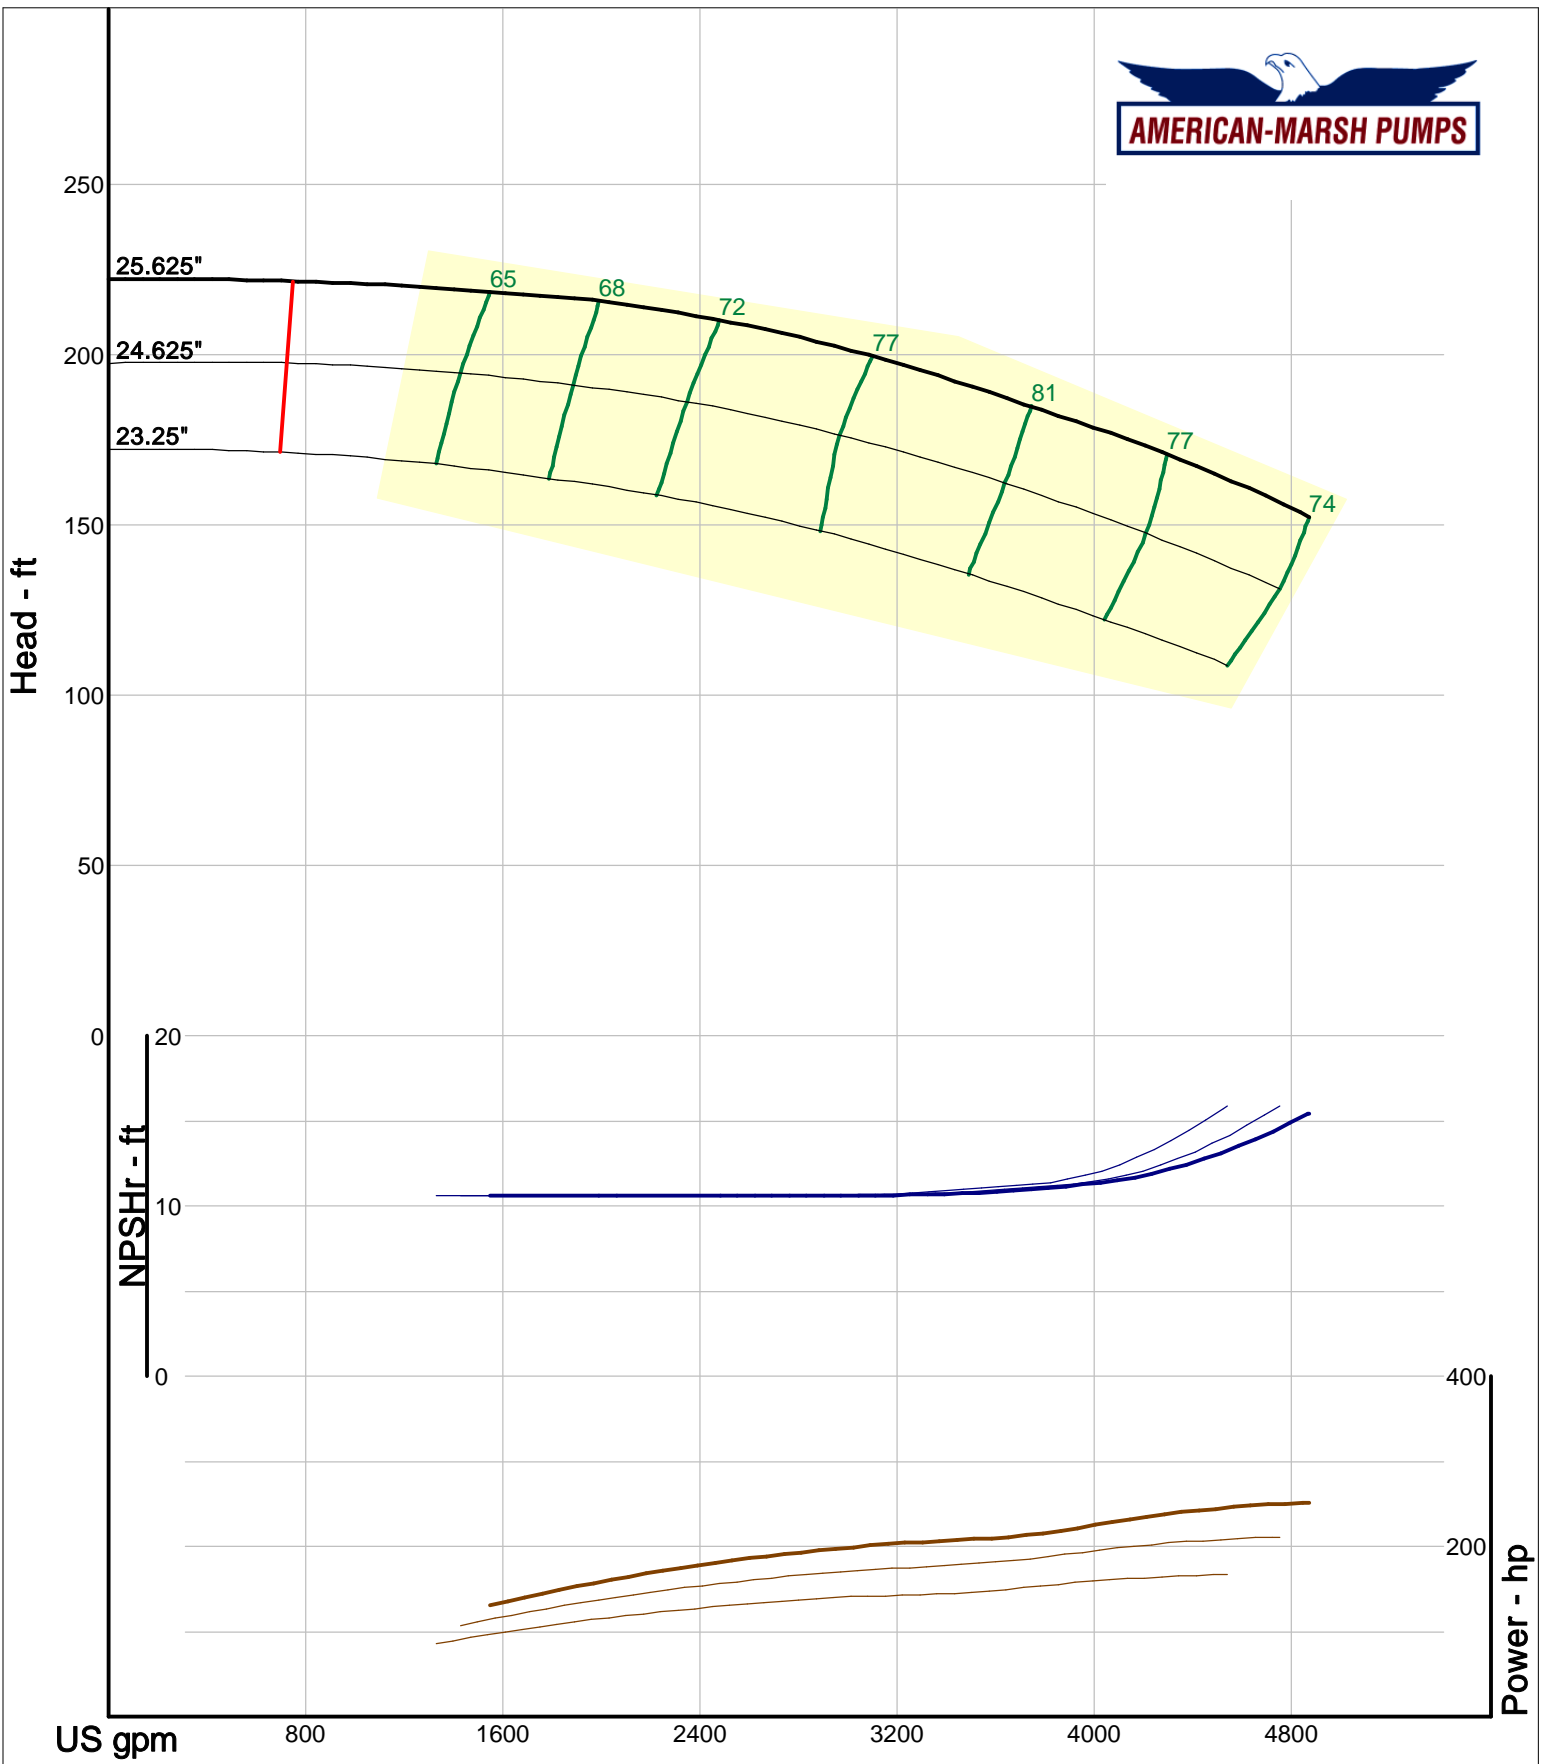

American-Marsh Pumps
 Catalog: WTRWKS-2005c.50, vers 2.5c
 340_HSC - 1000

Size: 10x10-10 HD
 Speed: 980 rpm
 Dia: 10.4375 in
 Curve: CS-15565

Company: American-Marsh Pumps
 Name:
 12/04/05

American-Marsh Pumps
 Catalog: WTRWKS-2005c.50, vers 2.5c
 340_HSC - 1000

Size: 10x10-12 HD
 Speed: 980 rpm
 Dia: 12.5 in
 Curve: CS-15573

Company: American-Marsh Pumps
 Name:
 12/04/05

American-Marsh Pumps
 Catalog: WTRWKS-2005c.50, vers 2.5c
 340_HSC - 1000

Size: 10x12-15 HD
 Speed: 980 rpm
 Dia: 15.375 in
 Curve: CS-15581