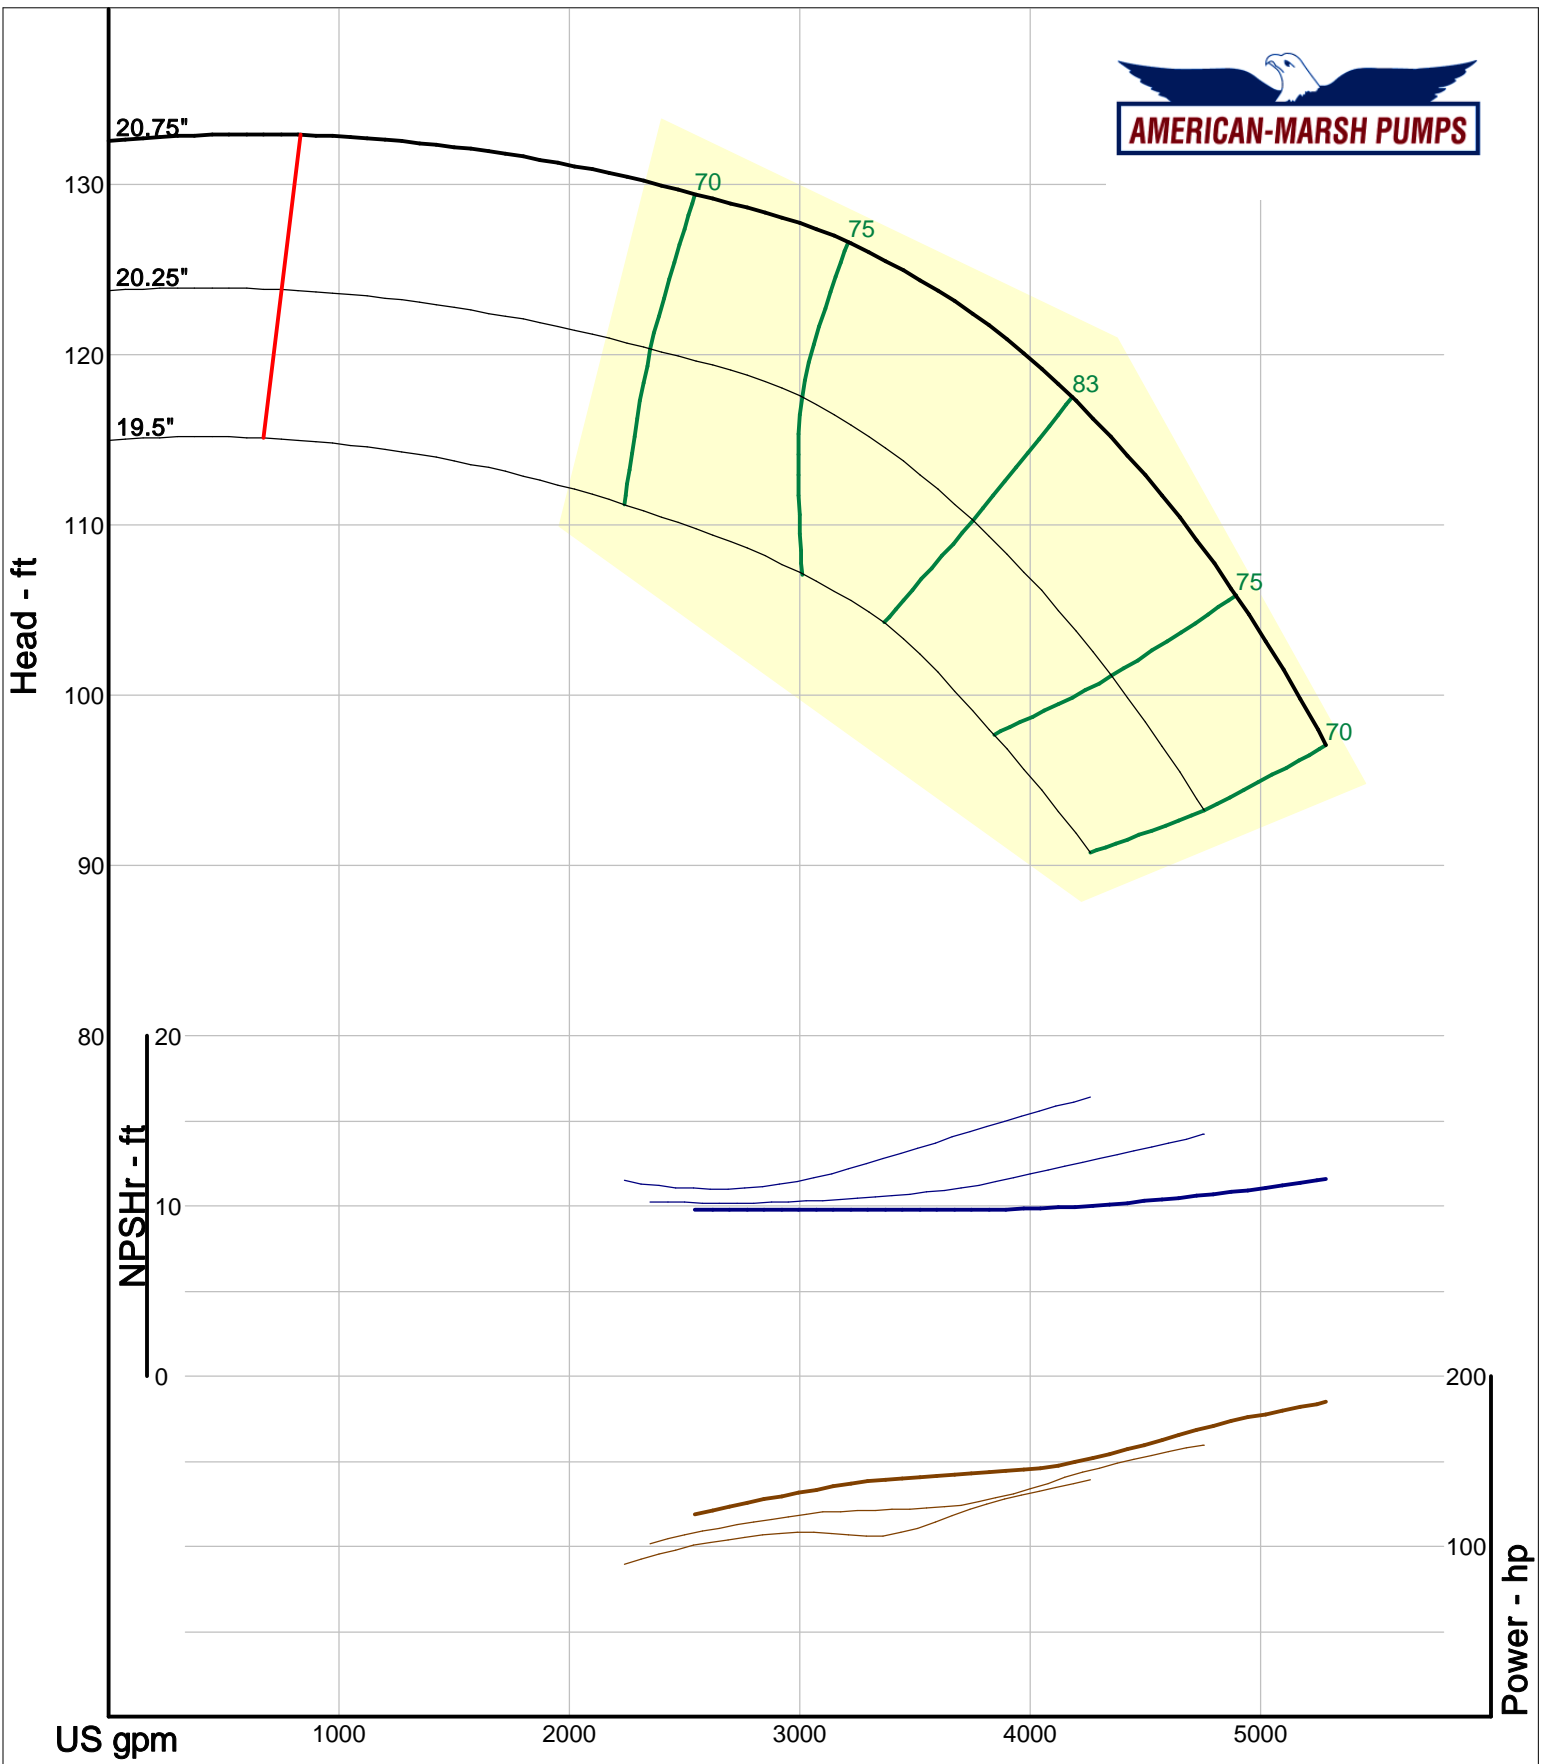

340 Series Double Suction

HD

1000 RPM Performance Curves

Enclosed Impellers

Company: American-Marsh Pumps
 Name:
 12/04/05

American-Marsh Pumps
 Catalog: WTRWKS-2005c.50, vers 2.5c
 340_HSC - 1000

Size: 2x3-15 HD
 Speed: 980 rpm
 Dia: 14.5 in
 Curve: CS-15575

Company: American-Marsh Pumps
 Name:
 12/04/05

American-Marsh Pumps
 Catalog: WTRWKS-2005c.50, vers 2.5c
 340_HSC - 1000

Size: 10x14-24 HD
 Speed: 980 rpm
 Dia: 25.625 in
 Curve: CS-15650

Company: American-Marsh Pumps
 Name:
 12/04/05

American-Marsh Pumps
 Catalog: WTRWKS-2005c.50, vers 2.5c
 340_HSC - 1000

Size: 12x14-15 HD
 Speed: 980 rpm
 Dia: 16 in
 Curve: CS-15644

Company: American-Marsh Pumps
 Name:
 12/04/05

American-Marsh Pumps
 Catalog: WTRWKS-2005c.50, vers 2.5c
 340_HSC - 1000

Size: 12x14-16 HD
 Speed: 980 rpm
 Dia: 15.75 in
 Curve: CS-15615

Company: American-Marsh Pumps
 Name:
 12/04/05

American-Marsh Pumps
 Catalog: WTRWKS-2005c.50, vers 2.5c
 340_HSC - 1000

Size: 12x14-21 HD
 Speed: 980 rpm
 Dia: 20.75 in
 Curve: CS-15633