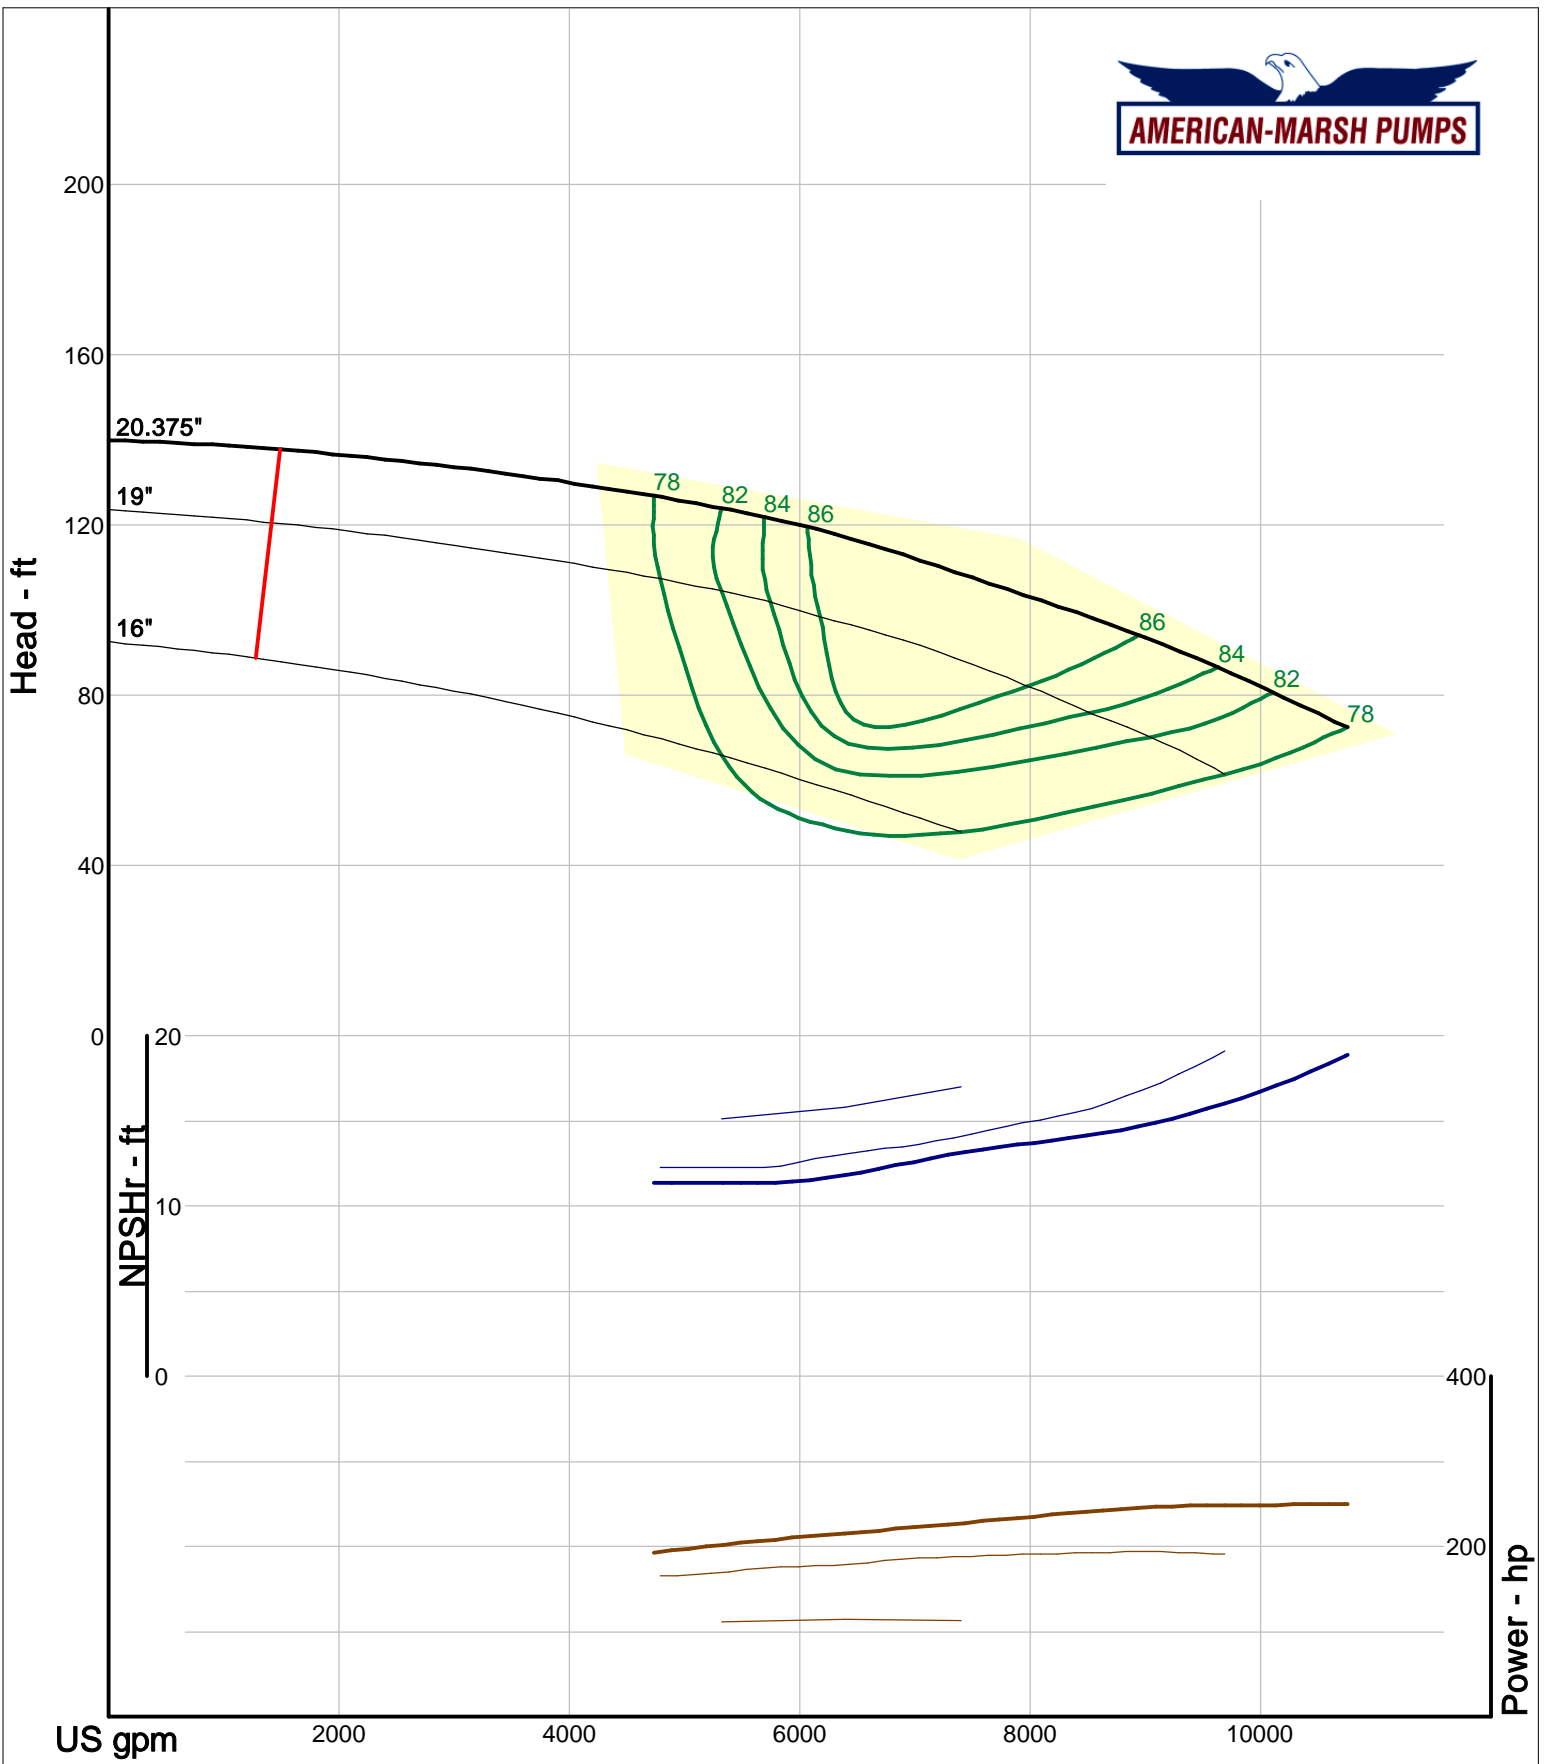

340 Series Double Suction

HD

1000 RPM Performance Curves

Enclosed Impellers

Company: American-Marsh Pumps
 Name:
 12/04/05

American-Marsh Pumps
 Catalog: WTRWKS-2005c.50, vers 2.5c
 340_HSC - 1000

Size: 2x3-15 HD
 Speed: 980 rpm
 Dia: 14.5 in
 Curve: CS-15575

Size: 12x14-16 HD
 Speed: 980 rpm
 Dia: 15.75 in
 Curve: CS-15615

Company: American-Marsh Pumps
 Name:
 12/04/05

American-Marsh Pumps
 Catalog: WTRWKS-2005c.50, vers 2.5c
 340_HSC - 1000

Size: 12x14-21 HD
 Speed: 980 rpm
 Dia: 20.75 in
 Curve: CS-15633

Company: American-Marsh Pumps
 Name:
 12/04/05

American-Marsh Pumps
 Catalog: WTRWKS-2005c.50, vers 2.5c
 340_HSC - 1000

Size: 14x16-15 HD
 Speed: 980 rpm
 Dia: 15 in
 Curve: CS-15635

Company: American-Marsh Pumps
 Name:
 12/04/05

American-Marsh Pumps
 Catalog: WTRWKS-2005c.50, vers 2.5c
 340_HSC - 1000

Size: 14x16-20 HD
 Speed: 980 rpm
 Dia: 20.375 in
 Curve: CS-15646

Company: American-Marsh Pumps
 Name:
 12/04/05

American-Marsh Pumps
 Catalog: WTRWKS-2005c.50, vers 2.5c
 340_HSC - 1000