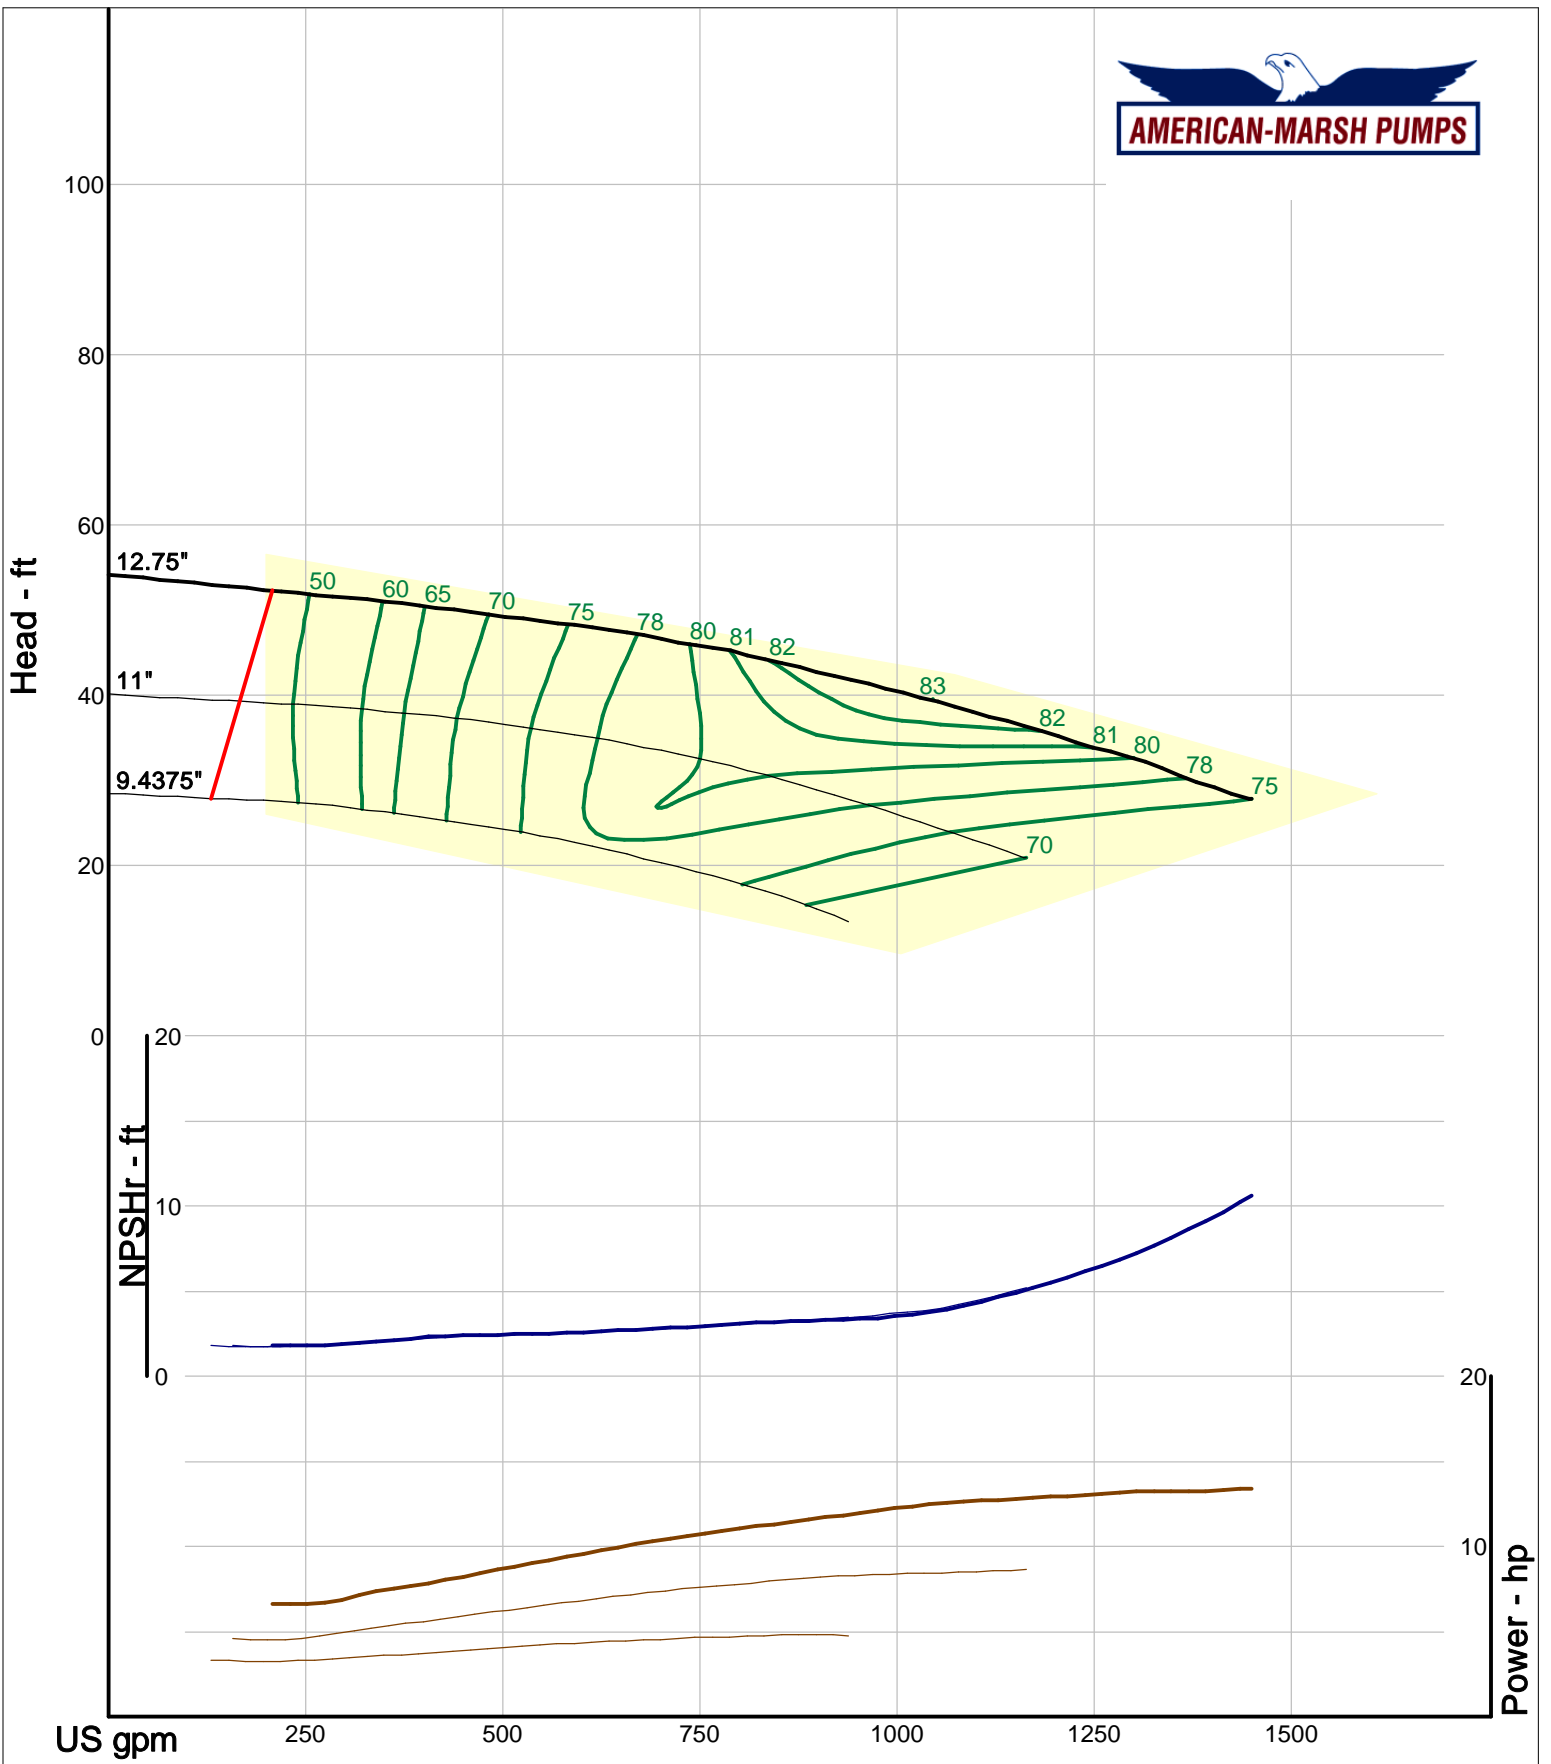

American-Marsh Pumps
 Catalog: WTRWKS-2005c.50, vers 2.5c
 340_HSC - 1000

Size: 5x6-11 HD
 Speed: 980 rpm
 Dia: 11.25 in
 Curve: CS-15596

Company: American-Marsh Pumps
 Name:
 12/04/05

American-Marsh Pumps
 Catalog: WTRWKS-2005c.50, vers 2.5c
 340_HSC - 1000

Size: 5x6-12 HD
 Speed: 980 rpm
 Dia: 12 in
 Curve: CS-15570

Company: American-Marsh Pumps
 Name:
 12/04/05

American-Marsh Pumps
 Catalog: WTRWKS-2005c.50, vers 2.5c
 340_HSC - 1000

Size: 5x6-15 HD
 Speed: 980 rpm
 Dia: 15 in
 Curve: CS-15578

Company: American-Marsh Pumps
Name:
12/04/05

American-Marsh Pumps
Catalog: WTRWKS-2005c.50, vers 2.5c
340_HSC - 1000

Size: 5x8-18 HD
Speed: 980 rpm
Dia: 18.625 in
Curve: CS-15609

Company: American-Marsh Pumps
 Name:
 12/04/05

American-Marsh Pumps
 Catalog: WTRWKS-2005c.50, vers 2.5c
 340_HSC - 1000

Size: 6x8-10 HD
 Speed: 980 rpm
 Dia: 9.9375 in
 Curve: CS-15564

Company: American-Marsh Pumps
 Name:
 12/04/05

American-Marsh Pumps
 Catalog: WTRWKS-2005c.50, vers 2.5c
 340_HSC - 1000