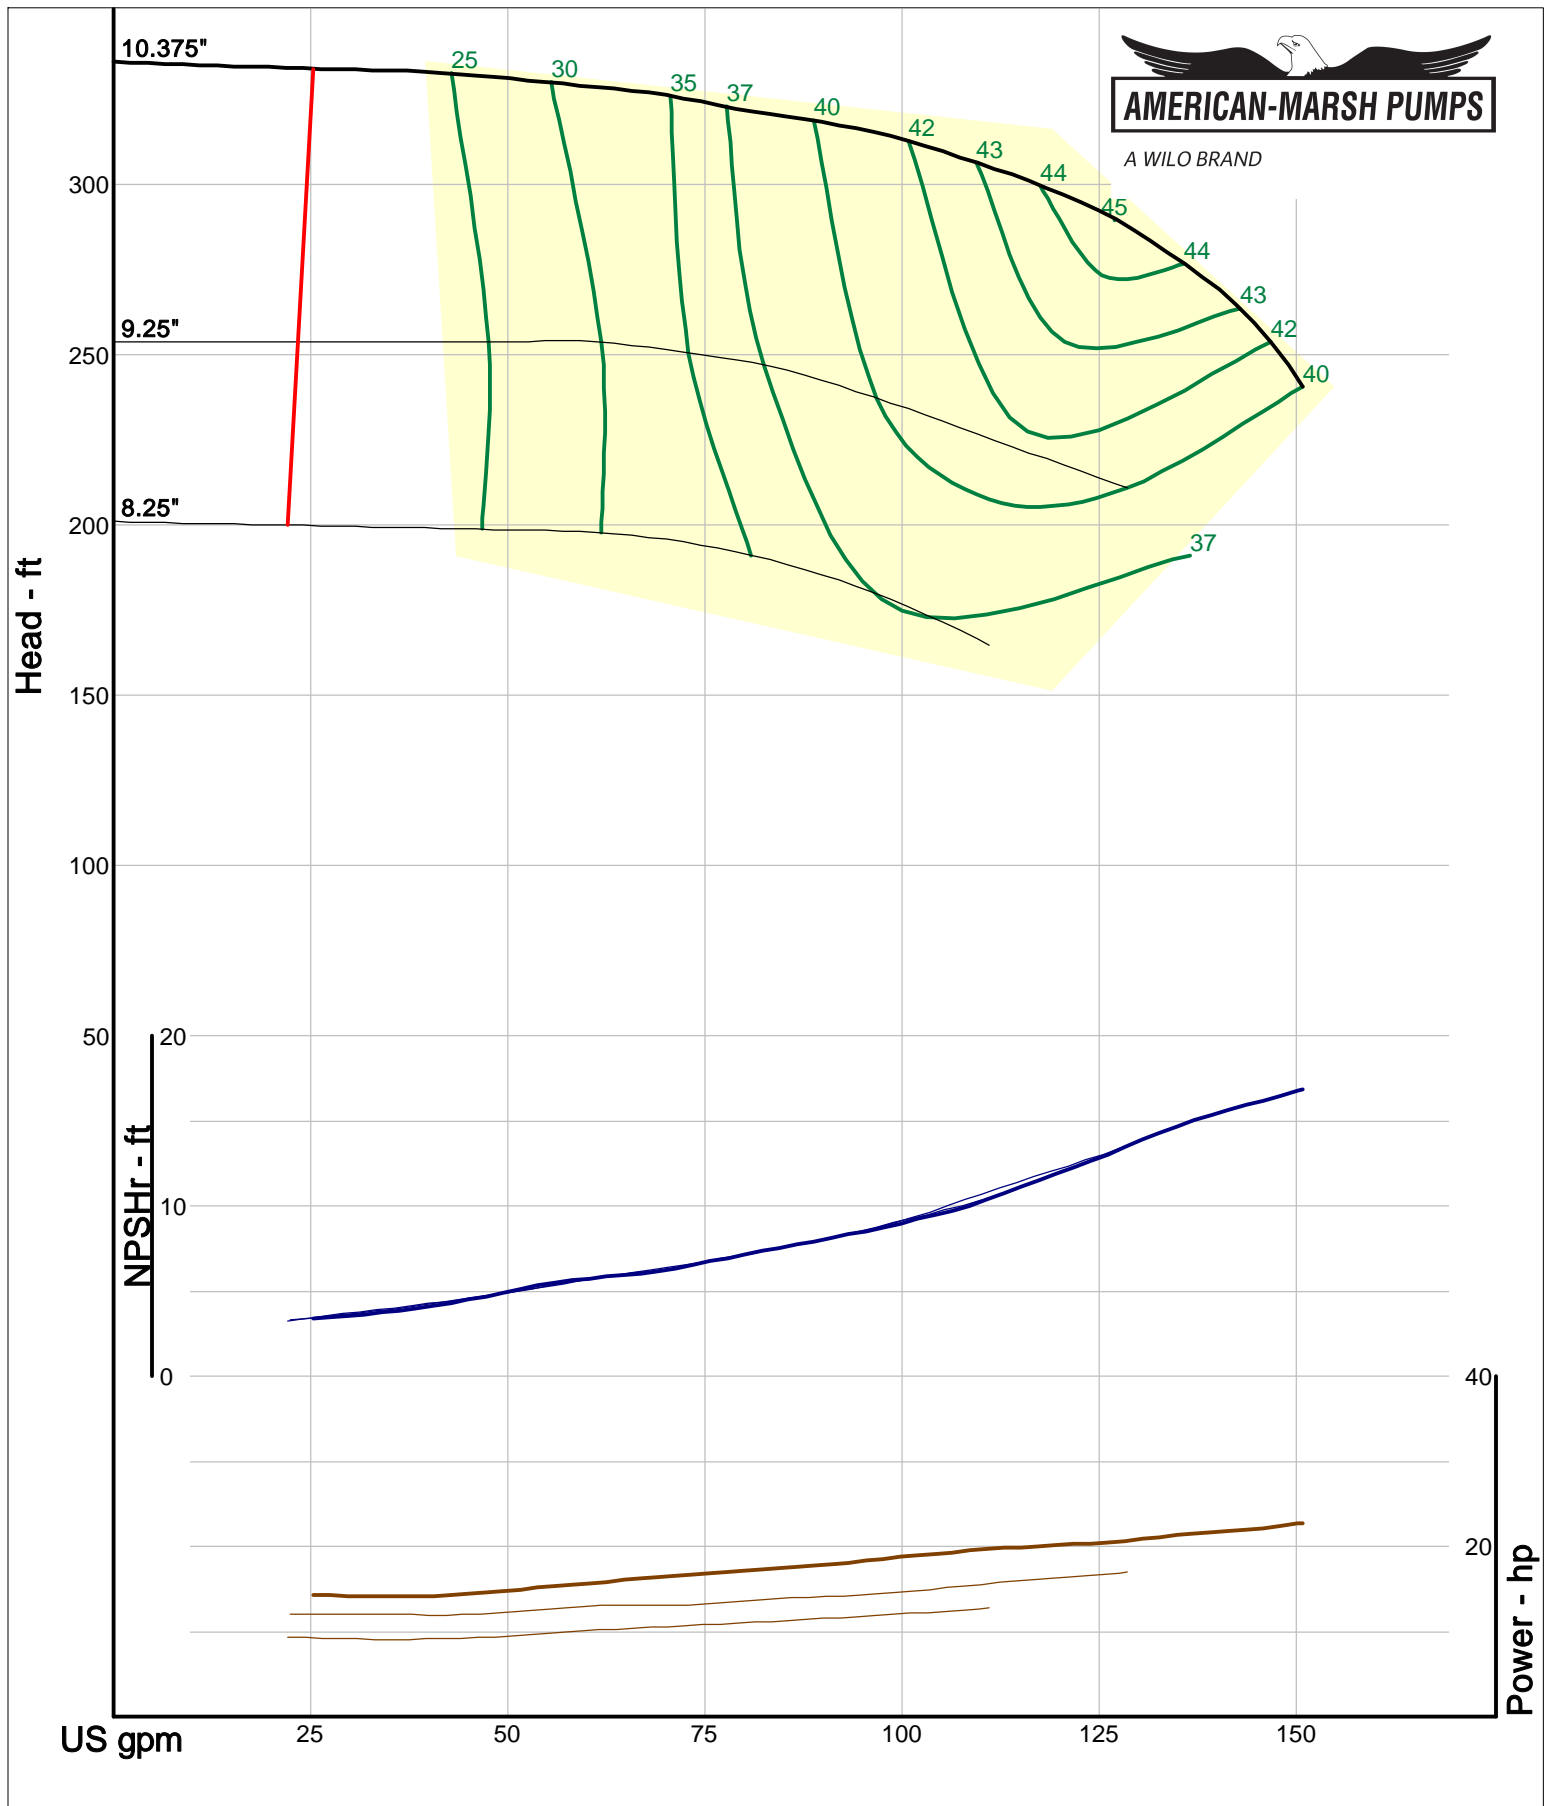

Size: 1.25x2-5 RE
Speed: 2900 rpm
Dia: 5.5 in
Curve: CS-15102

A WILO BRAND

Company: American-Marsh Pumps
 Name:
 12/03/05

American-Marsh Pumps
 Catalog: WTRWKS-2005c.50, vers 2.5c
 320_SUMP/SRE - 3000

Size: 1.25x2-7 RE
 Speed: 2900 rpm
 Dia: 6.875 in
 Curve: CS-15104

A WILO BRAND

Company: American-Marsh Pumps
 Name:
 12/03/05

American-Marsh Pumps
 Catalog: WTRWKS-2005c.50, vers 2.5c
 320_SUMP/SRE - 3000

Size: 1.25x2-8 RE
 Speed: 2900 rpm
 Dia: 8.5 in
 Curve: CS-15106

A WILO BRAND

Company: American-Marsh Pumps
 Name:
 12/03/05

American-Marsh Pumps
 Catalog: WTRWKS-2005c.50, vers 2.5c
 320_SUMP/SRE - 3000

Size: 1.25x2-10 RE
 Speed: 2900 rpm
 Dia: 10.375 in
 Curve: CS-15108

Size: 3x4-10 RE
Speed: 2900 rpm
Dia: 10.375 in
Curve: CS-15144