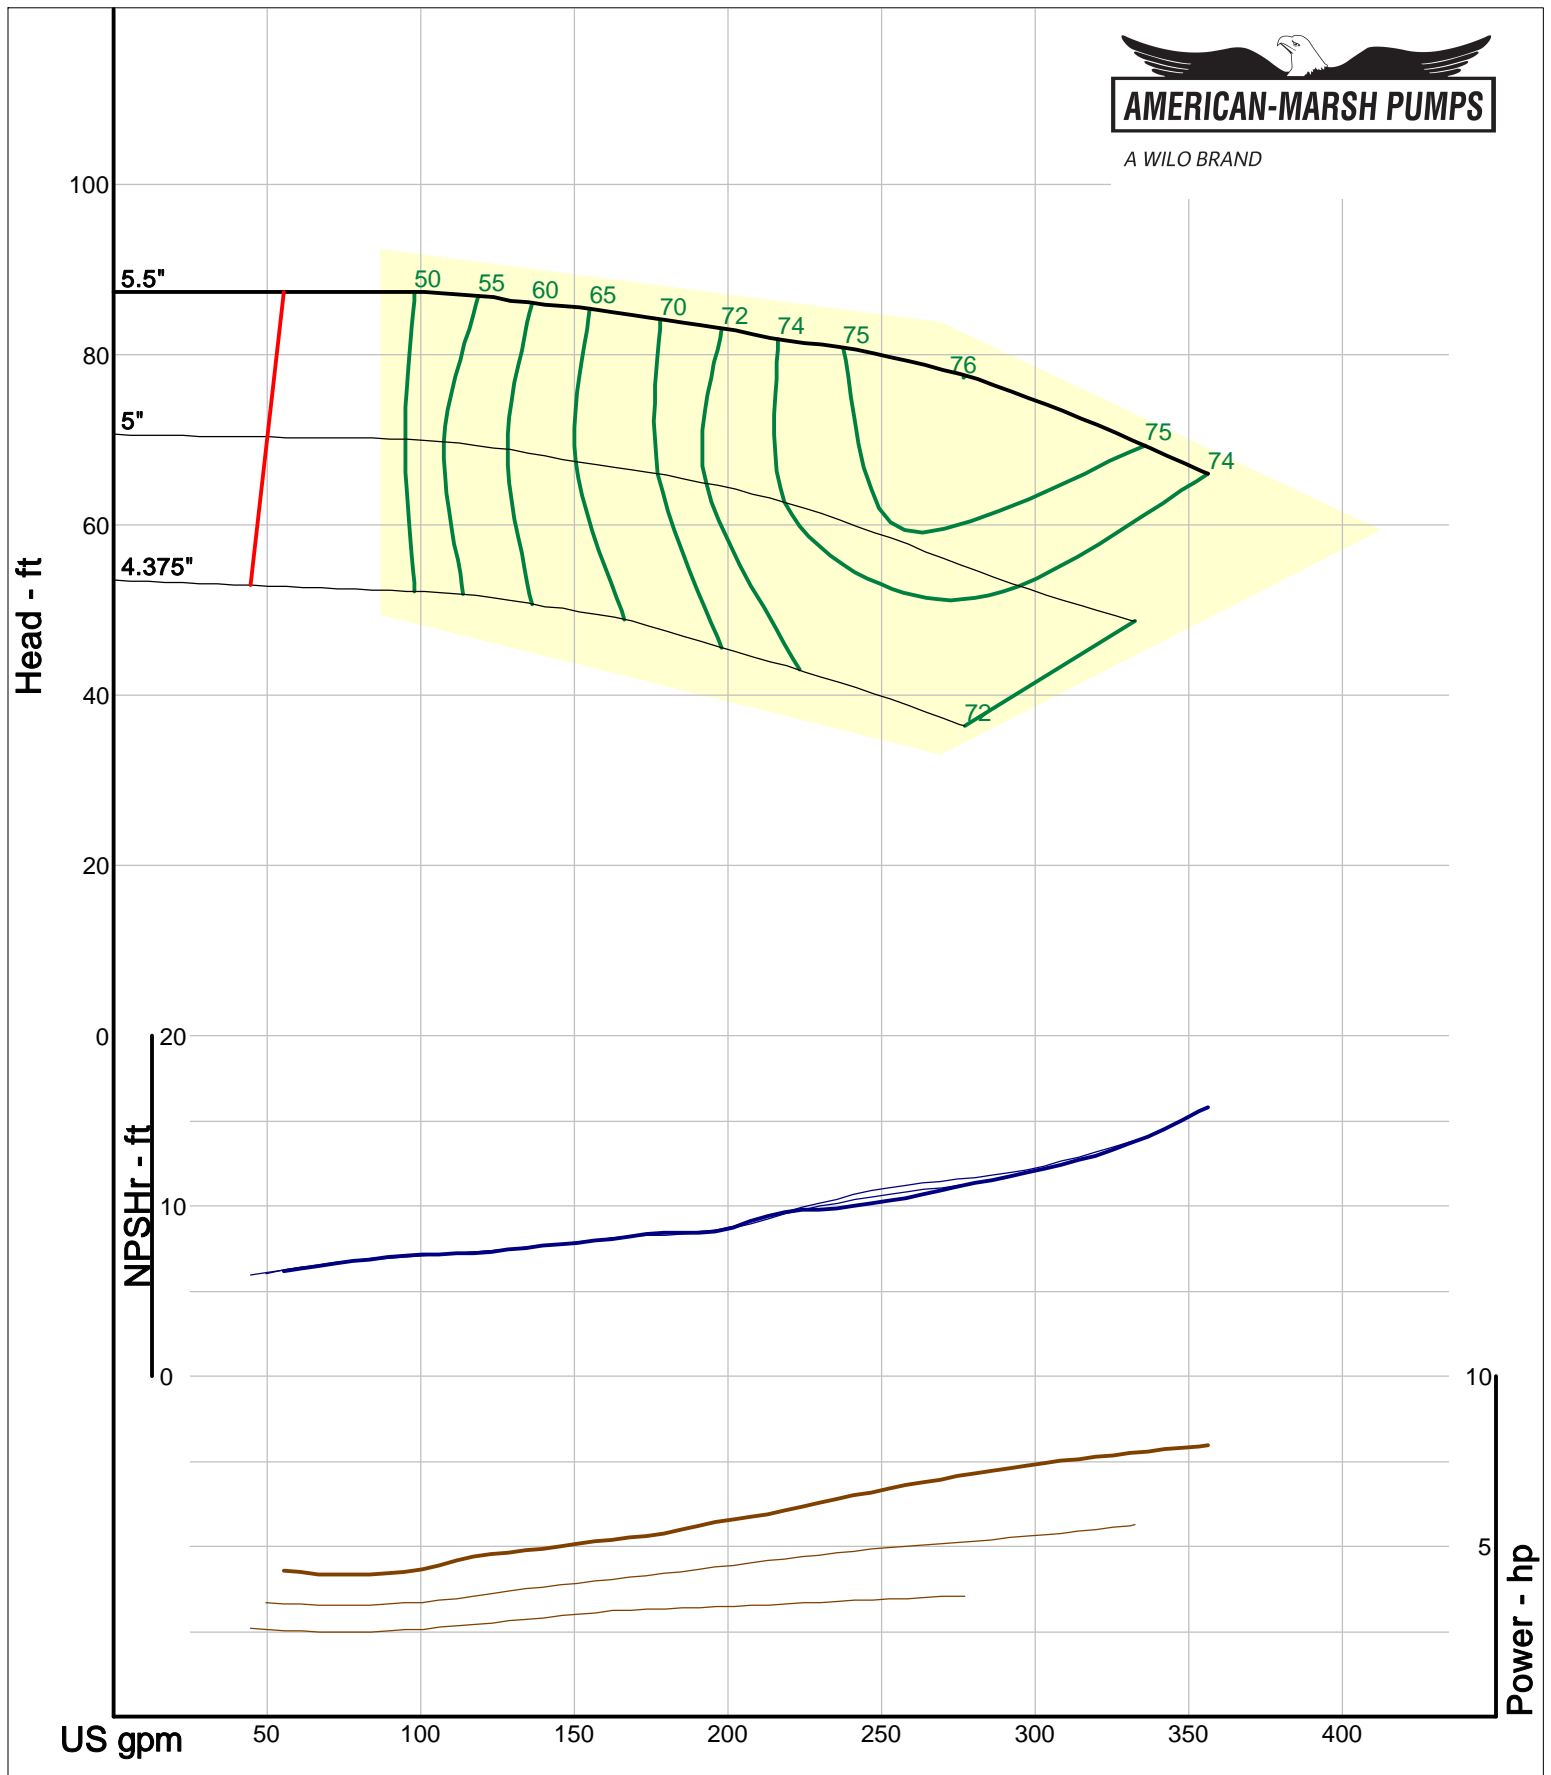

American-Marsh Pumps
 Catalog: WTRWKS-2005c.50, vers 2.5c
 320_SUMP/SRE - 3000

Size: 1.5x2.5-8 RE
 Speed: 2900 rpm
 Dia: 8.375 in
 Curve: CS-15114

A WILO BRAND

Company: American-Marsh Pumps
Name:
12/03/05

American-Marsh Pumps
Catalog: WTRWKS-2005c.50, vers 2.5c
320_SUMP/SRE - 3000

Size: 1.5x2.5-10 RE
Speed: 2900 rpm
Dia: 10.375 in
Curve: CS-15116

A WILO BRAND

Company: American-Marsh Pumps
Name:
12/03/05

American-Marsh Pumps
Catalog: WTRWKS-2005c.50, vers 2.5c
320_SUMP/SRE - 3000