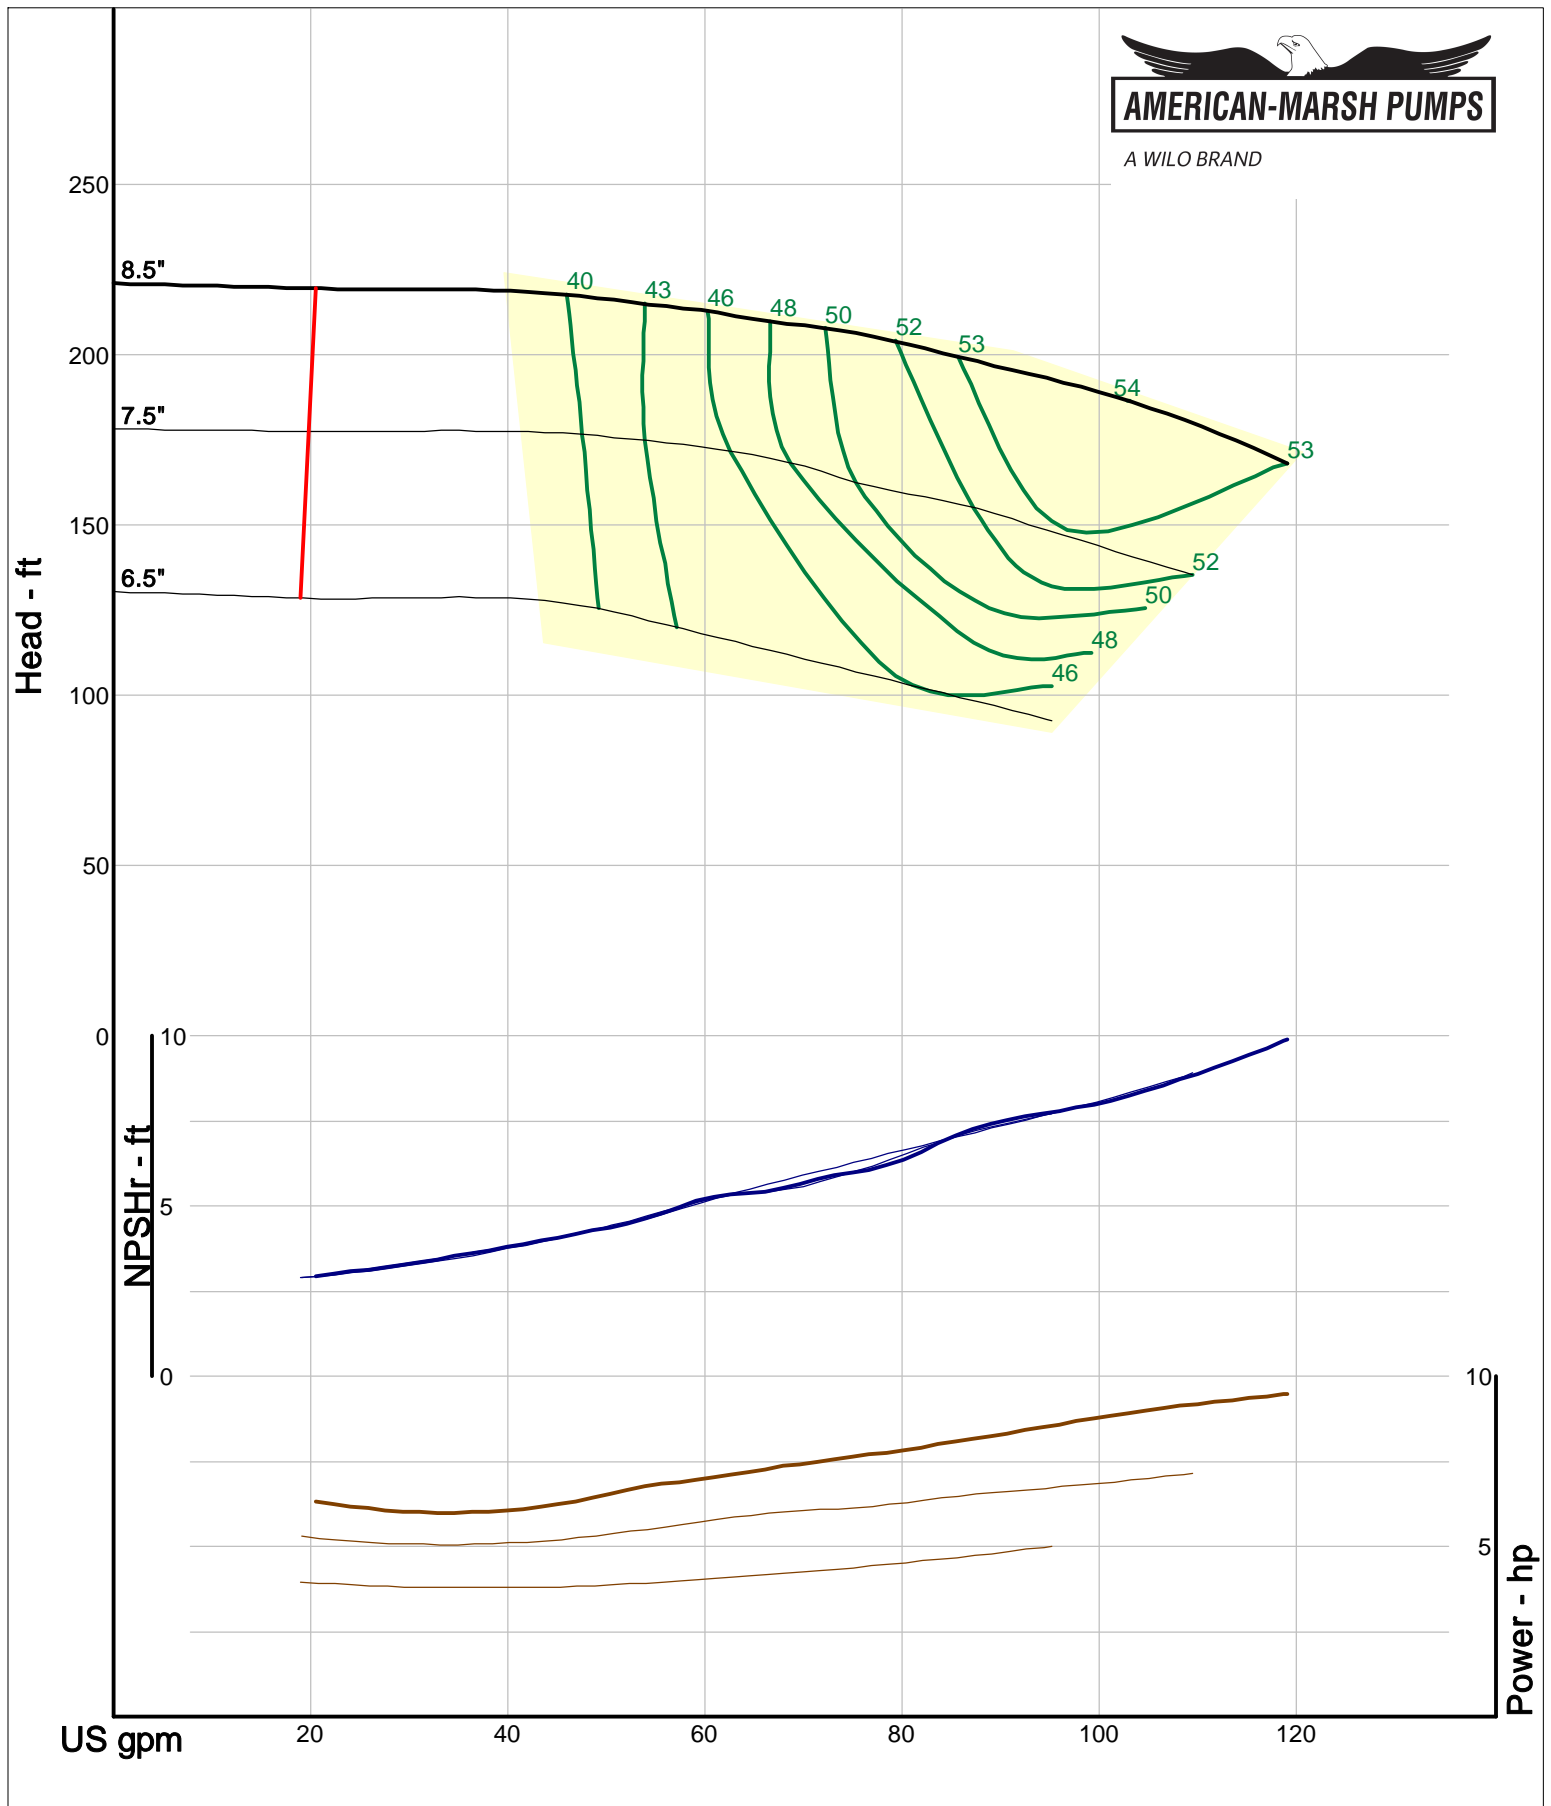

A WILO BRAND

Company: American-Marsh Pumps
Name:
12/03/05

American-Marsh Pumps
Catalog: WTRWKS-2005c.50, vers 2.5c
320_SUMP/SRE - 3000

Size: 1.25x2-8 RE
Speed: 2900 rpm
Dia: 8.5 in
Curve: CS-15106