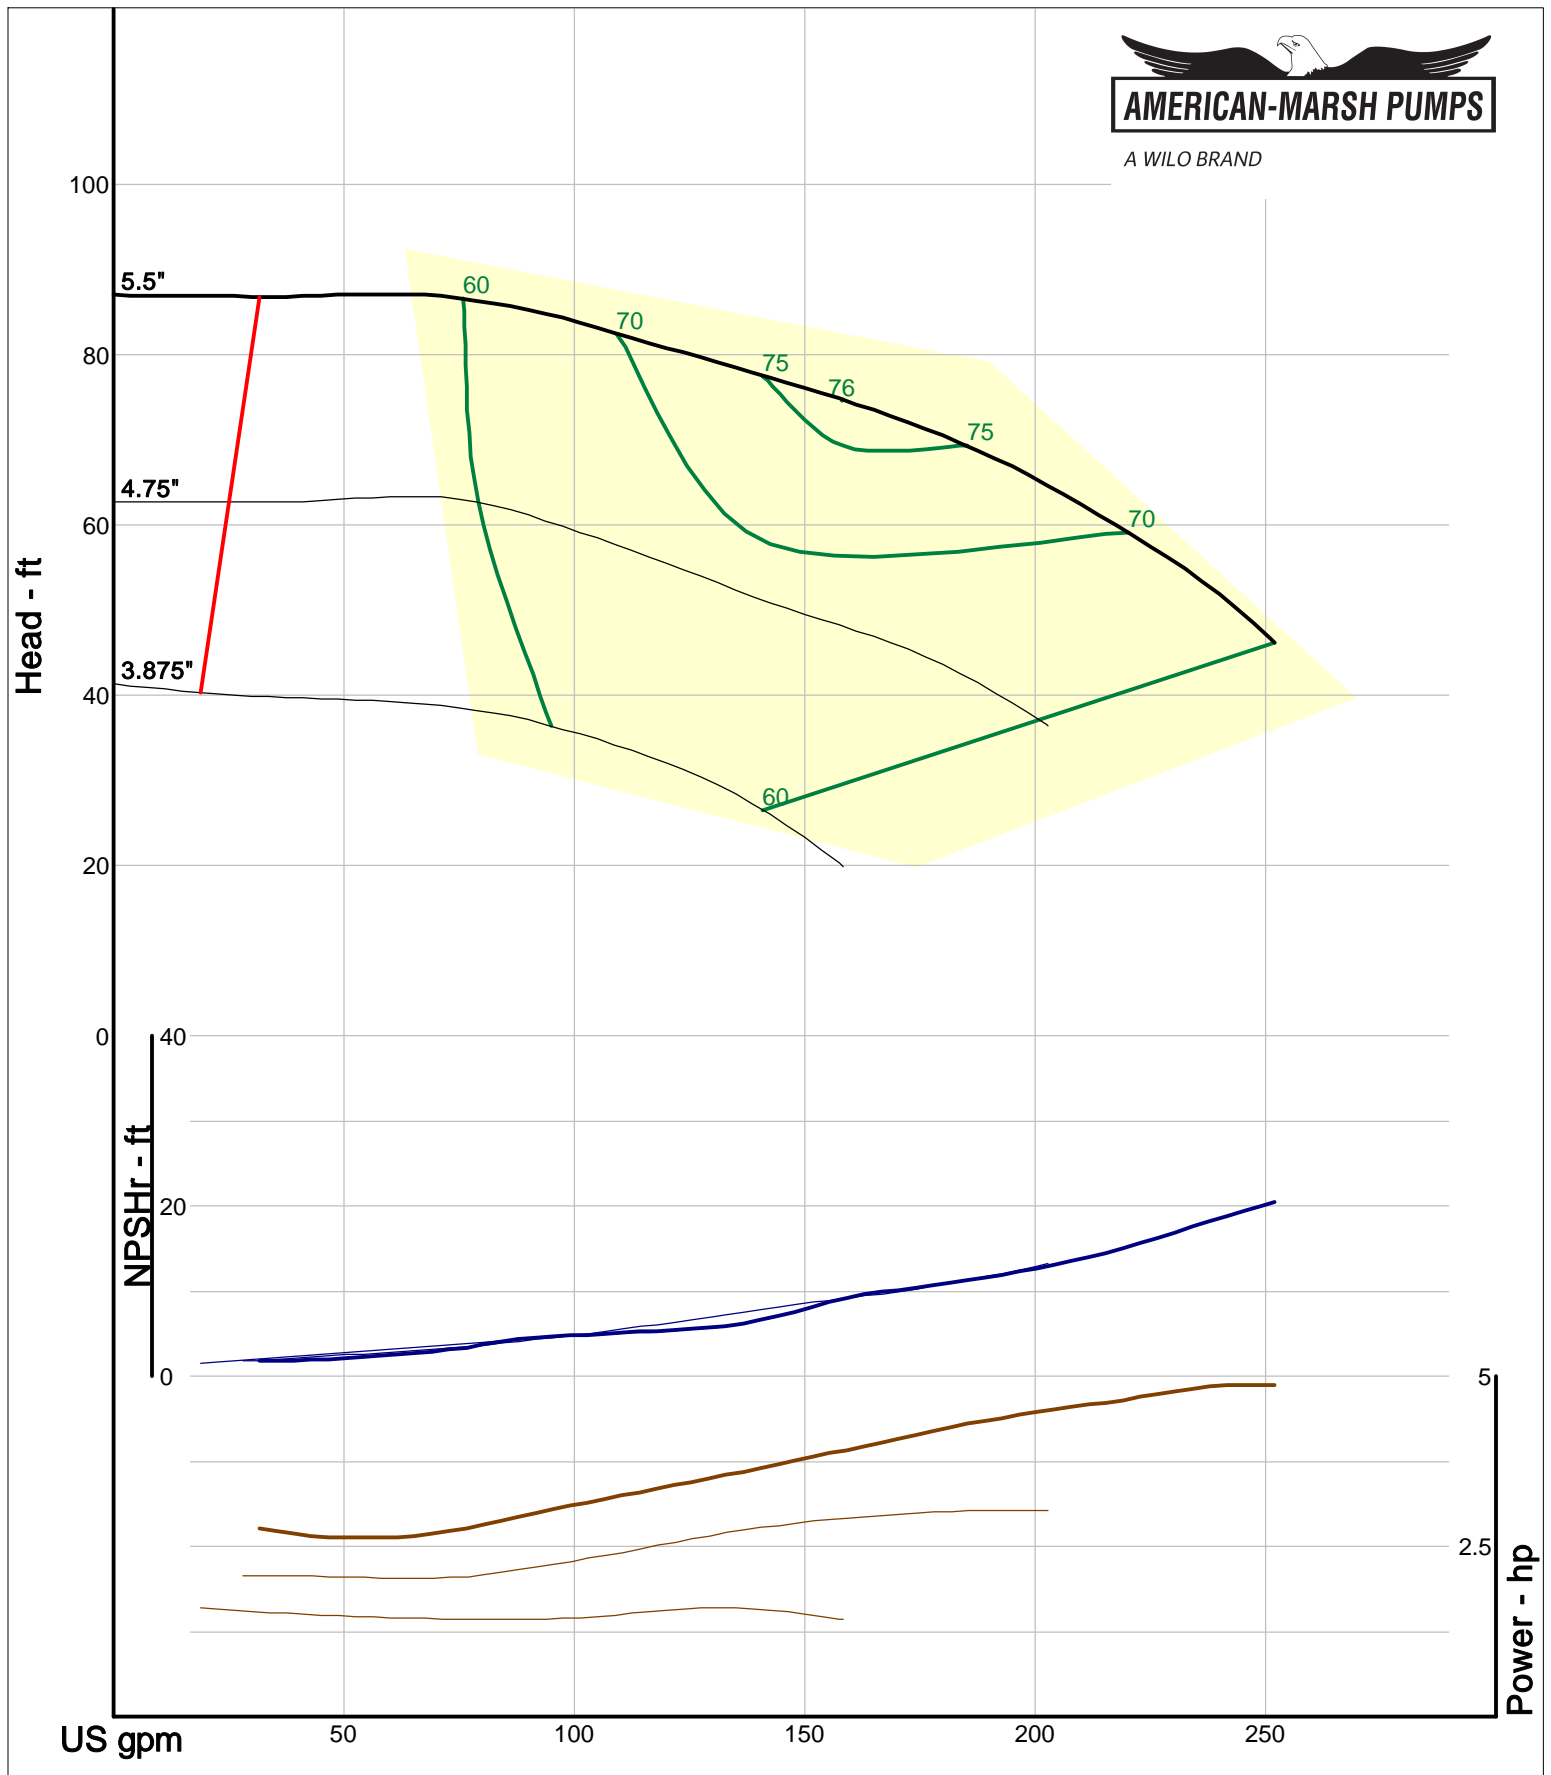

Size: 1.25x2-5 RE
Speed: 2900 rpm
Dia: 5.5 in
Curve: CS-15102

A WILO BRAND

Company: American-Marsh Pumps
 Name:
 12/03/05

American-Marsh Pumps
 Catalog: WTRWKS-2005c.50, vers 2.5c
 320_SUMP/SRE - 3000

Size: 1.25x2-7 RE
 Speed: 2900 rpm
 Dia: 6.875 in
 Curve: CS-15104

A WILO BRAND

Company: American-Marsh Pumps
 Name:
 12/03/05

American-Marsh Pumps
 Catalog: WTRWKS-2005c.50, vers 2.5c
 320_SUMP/SRE - 3000

Size: 1.25x2-8 RE
 Speed: 2900 rpm
 Dia: 8.5 in
 Curve: CS-15106

A WILO BRAND

Company: American-Marsh Pumps
 Name:
 12/03/05

American-Marsh Pumps
 Catalog: WTRWKS-2005c.50, vers 2.5c
 320_SUMP/SRE - 3000

Size: 1.25x2-10 RE
 Speed: 2900 rpm
 Dia: 10.375 in
 Curve: CS-15108

A WILO BRAND

Company: American-Marsh Pumps
Name:
12/03/05

American-Marsh Pumps
Catalog: WTRWKS-2005c.50, vers 2.5c
320_SUMP/SRE - 3000

Size: 1.5x2.5-5 RE
Speed: 2900 rpm
Dia: 5.5 in
Curve: CS-15110

A WILO BRAND