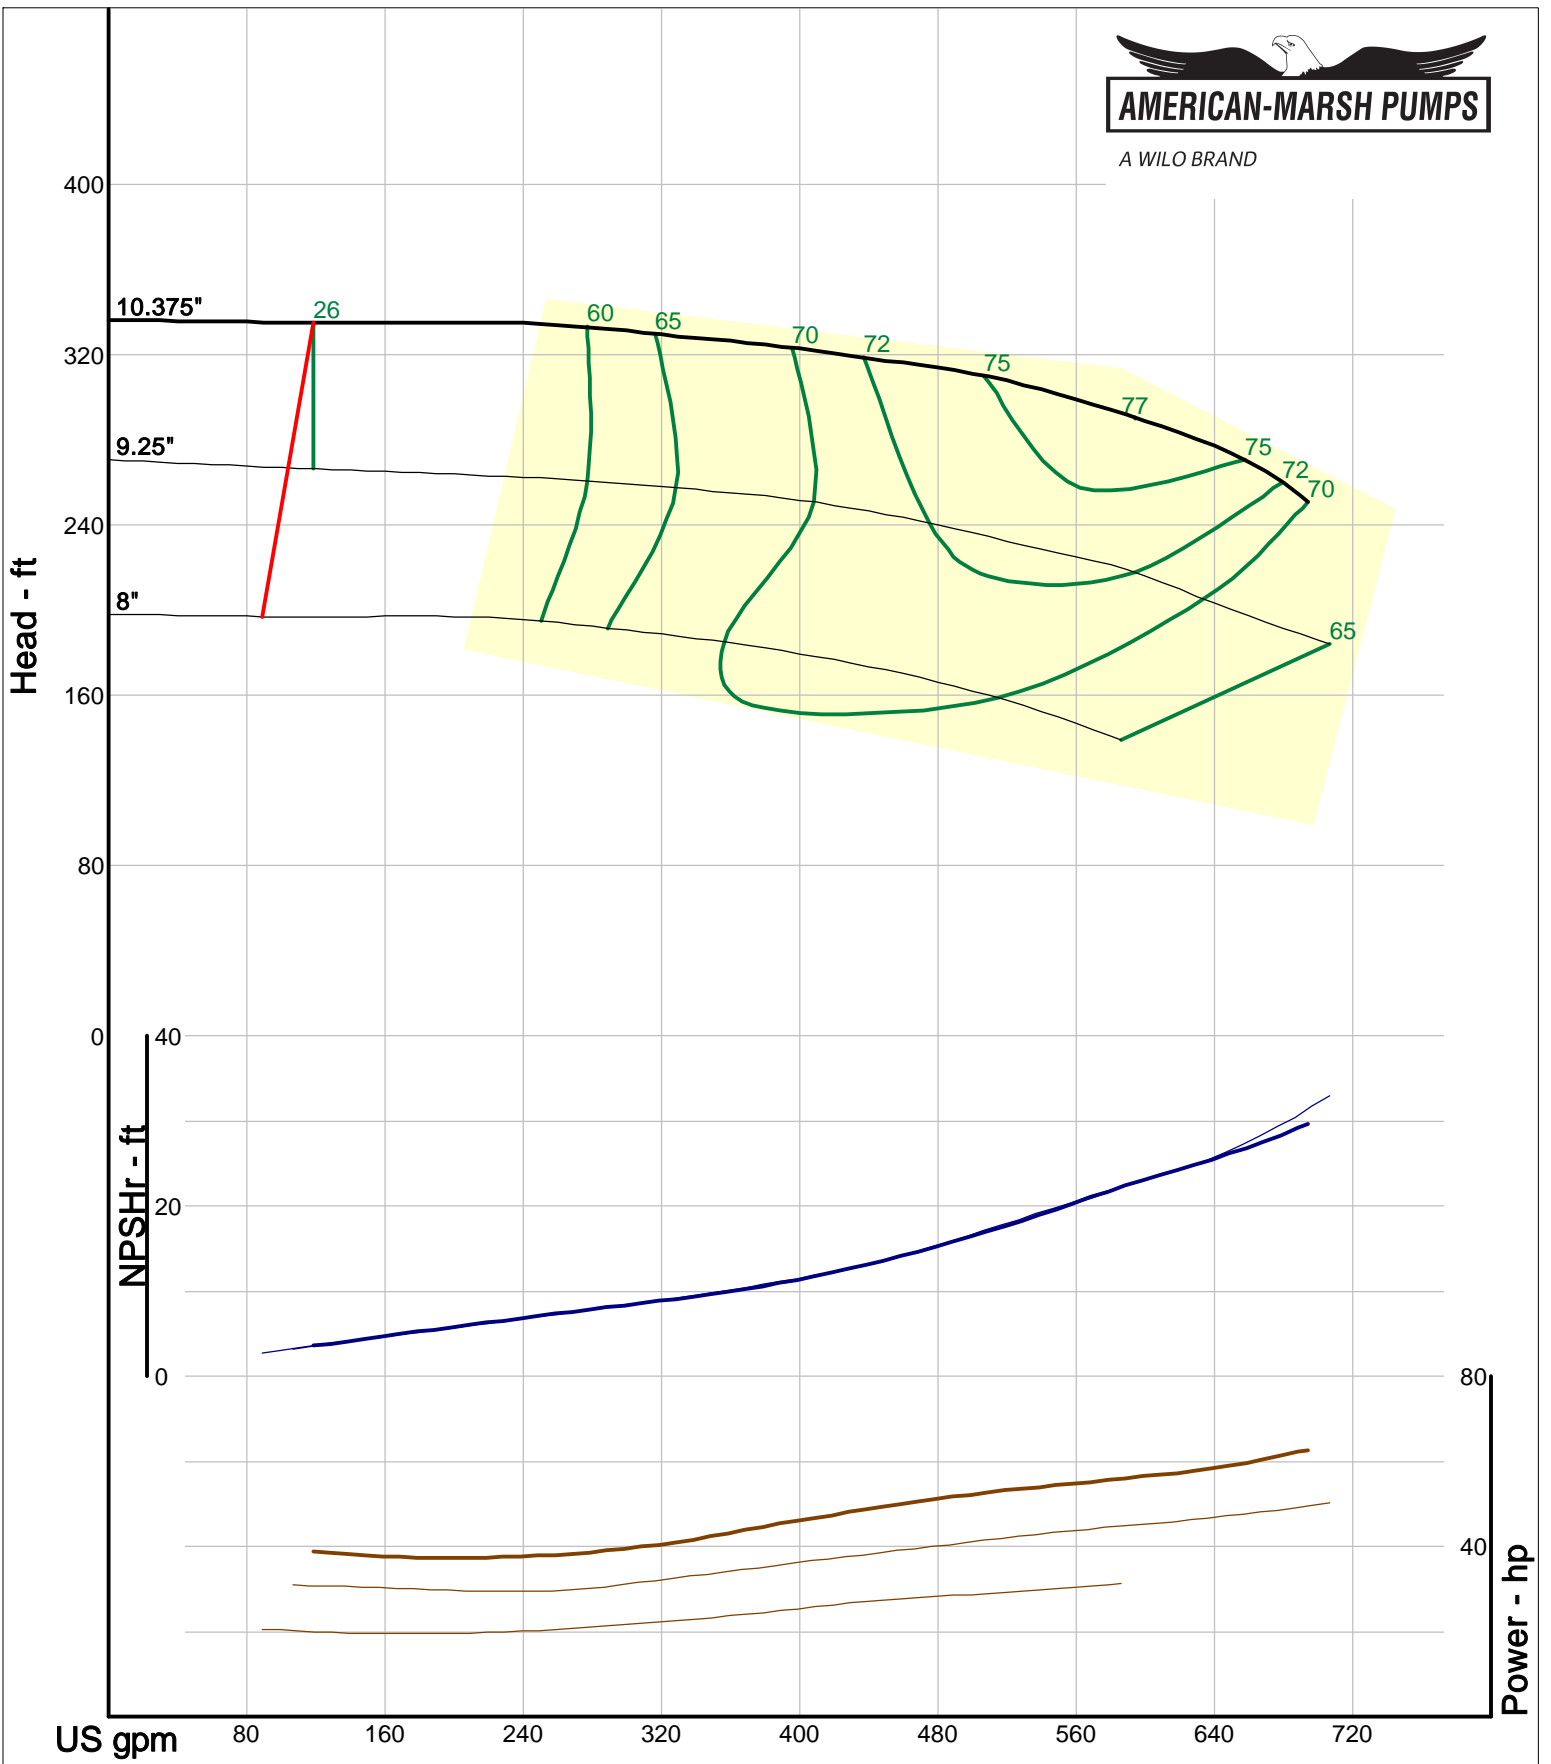

A WILO BRAND

Company: American-Marsh Pumps
Name:
12/03/05

American-Marsh Pumps
Catalog: WTRWKS-2005c.50, vers 2.5c
320_SUMP/SRE - 3000

Size: 2.5x3-10 RE
Speed: 2900 rpm
Dia: 10.375 in
Curve: CS-15136