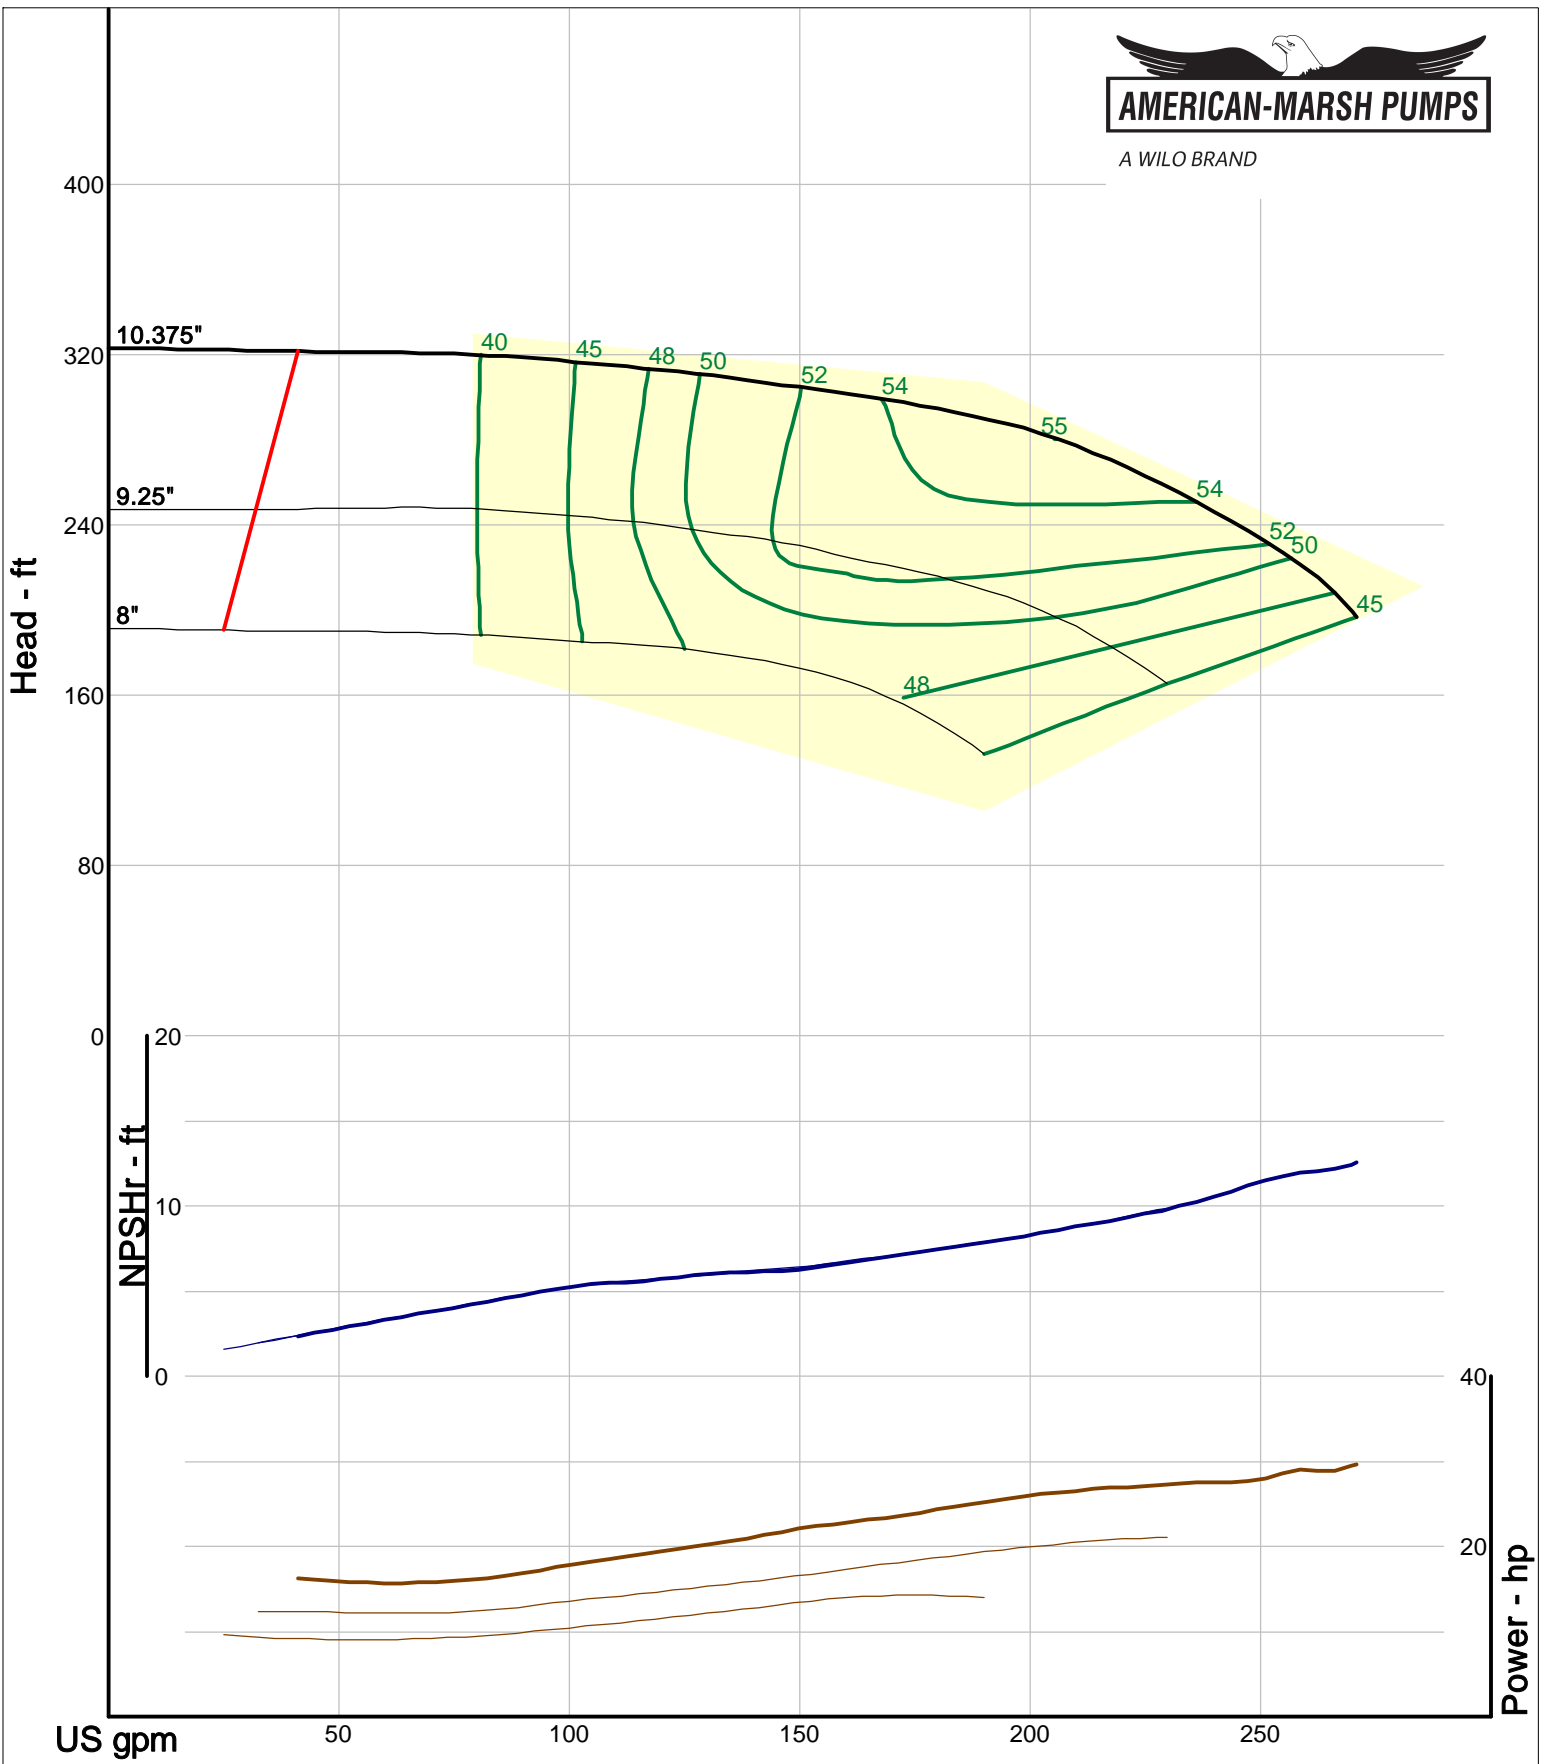

Company: American-Marsh Pumps
Name:
12/03/05

American-Marsh Pumps
Catalog: WTRWKS-2005c.50, vers 2.5c
320_SUMP/SRE - 3000

Size: 1.5x2.5-7 RE
Speed: 2900 rpm
Dia: 6.875 in
Curve: CS-15112

A WILO BRAND

Company: American-Marsh Pumps
 Name:
 12/03/05

American-Marsh Pumps
 Catalog: WTRWKS-2005c.50, vers 2.5c
 320_SUMP/SRE - 3000

Size: 1.5x2.5-8 RE
 Speed: 2900 rpm
 Dia: 8.375 in
 Curve: CS-15114

A WILO BRAND

Company: American-Marsh Pumps
Name:
12/03/05

American-Marsh Pumps
Catalog: WTRWKS-2005c.50, vers 2.5c
320_SUMP/SRE - 3000

Size: 1.5x2.5-10 RE
Speed: 2900 rpm
Dia: 10.375 in
Curve: CS-15116

A WILO BRAND

Company: American-Marsh Pumps
Name:
12/03/05

American-Marsh Pumps
Catalog: WTRWKS-2005c.50, vers 2.5c
320_SUMP/SRE - 3000

Size: 3x4-10 RE
Speed: 2900 rpm
Dia: 10.375 in
Curve: CS-15144