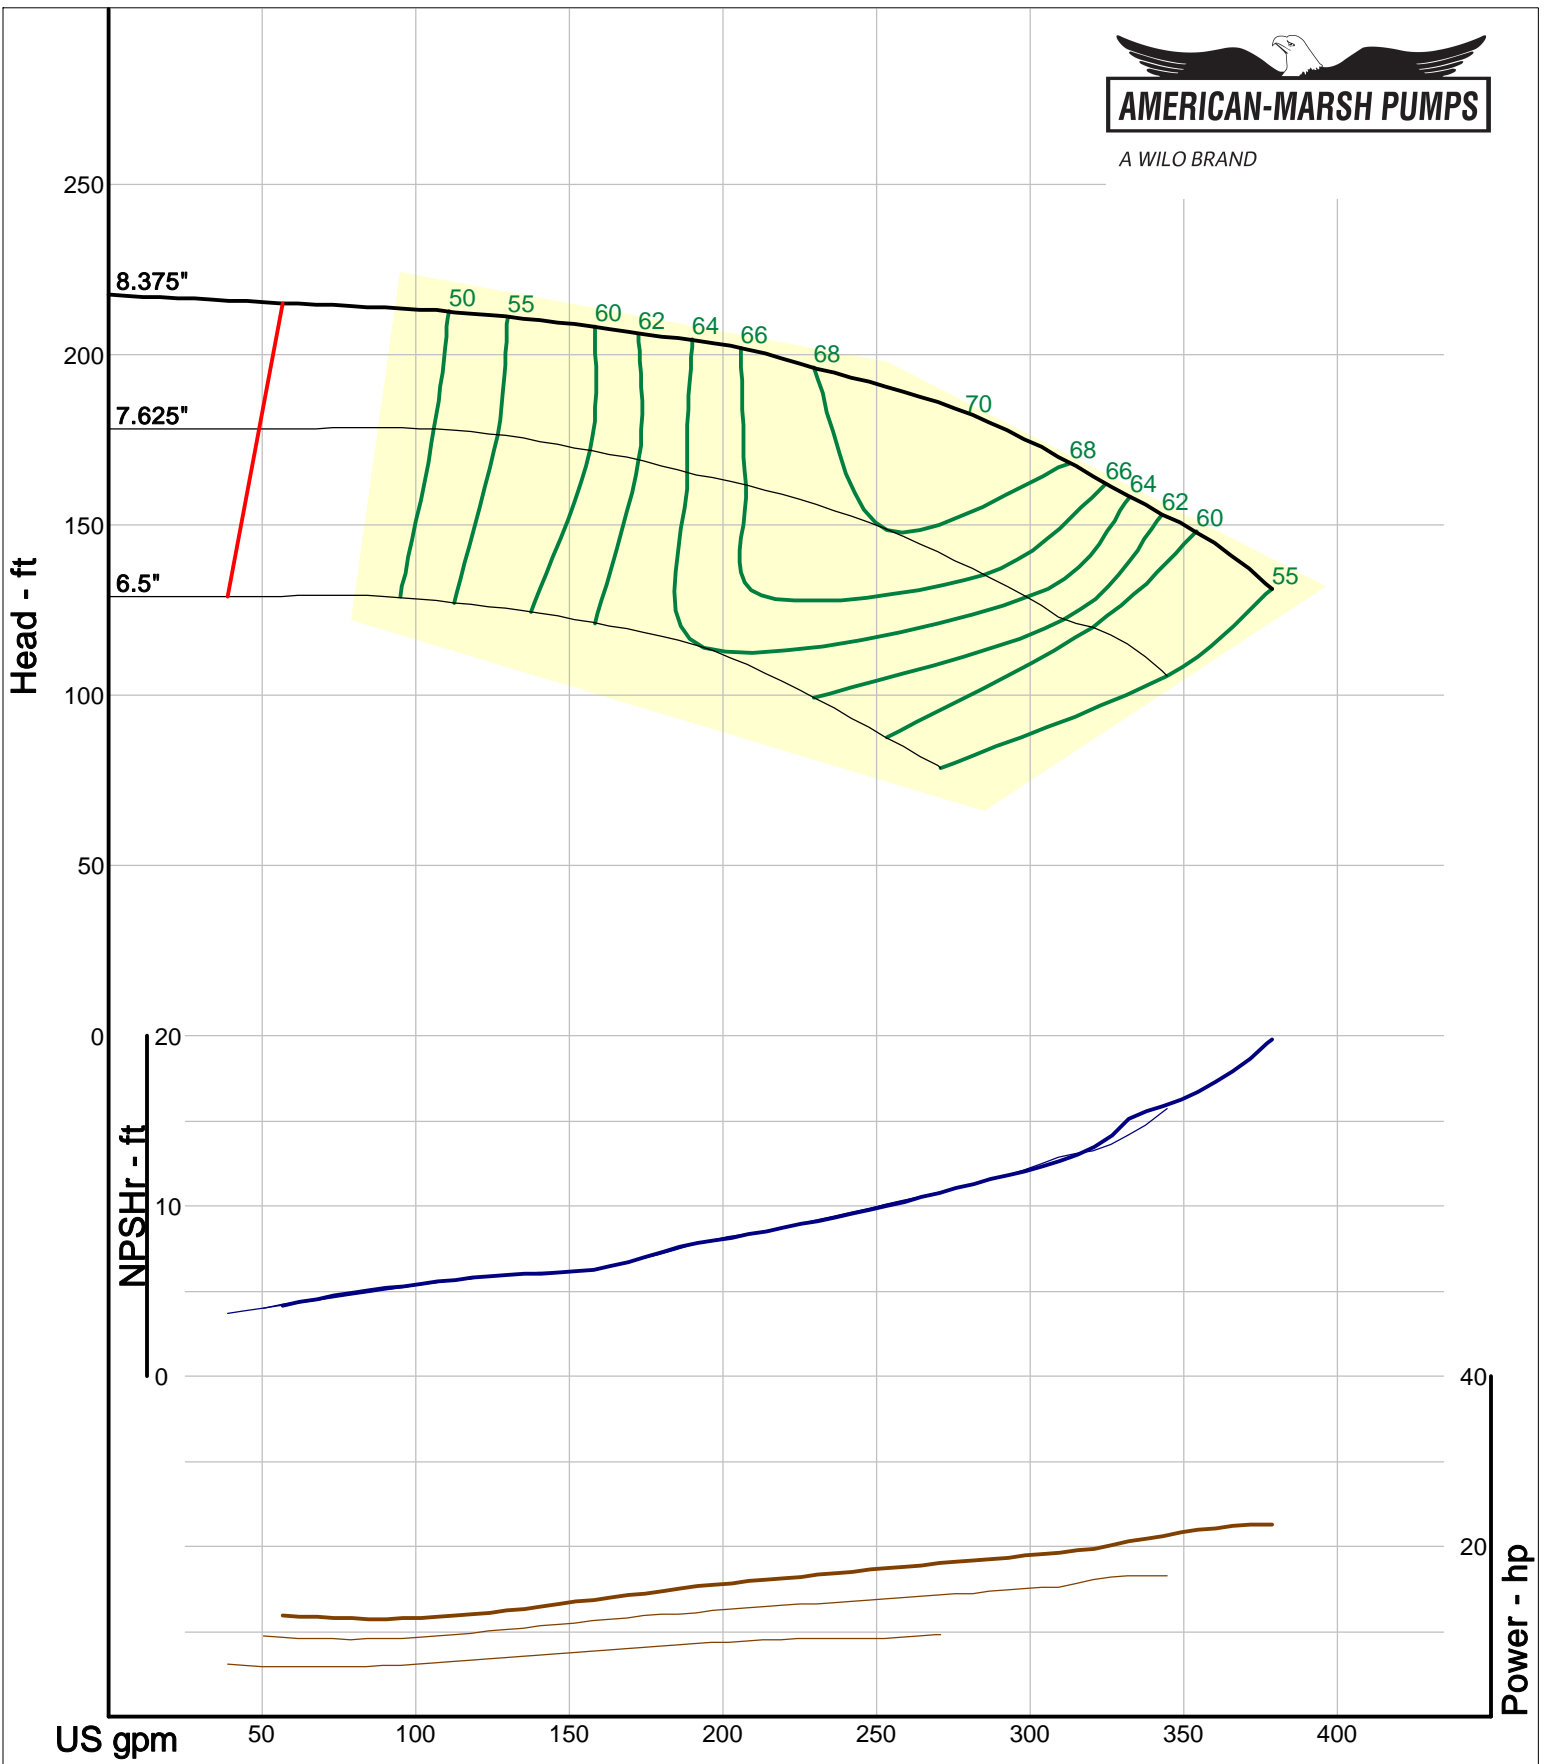

A WILO BRAND

Company: American-Marsh Pumps
Name:
12/03/05

American-Marsh Pumps
Catalog: WTRWKS-2005c.50, vers 2.5c
320_SUMP/SRE - 3000

Size: 2x2.5-8 RE
Speed: 2900 rpm
Dia: 8.375 in
Curve: CS-15124