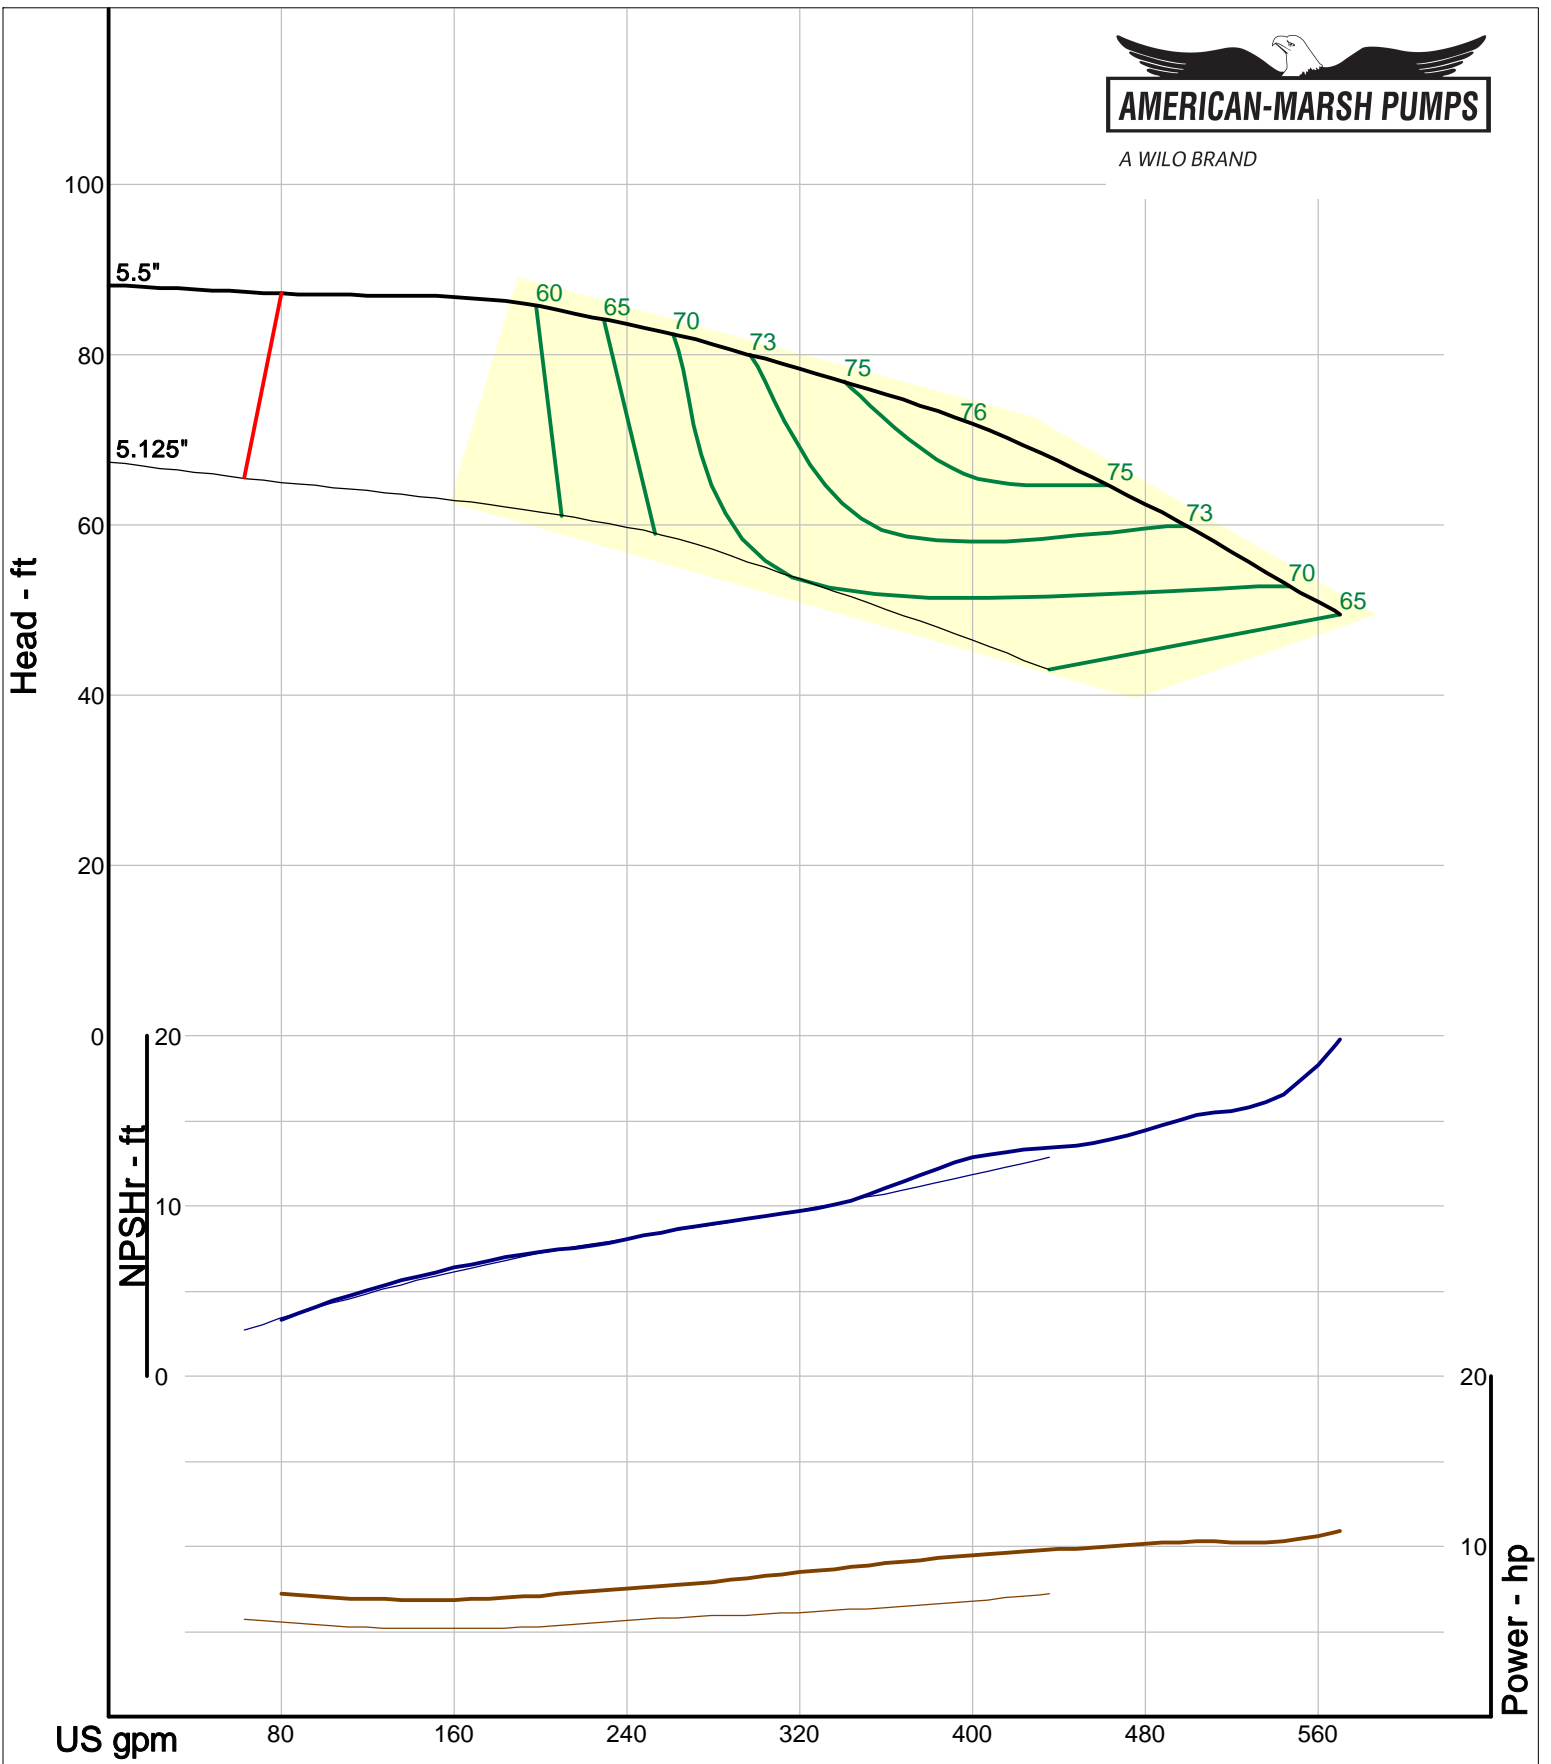

A WILO BRAND

Company: American-Marsh Pumps
Name:
12/03/05

American-Marsh Pumps
Catalog: WTRWKS-2005c.50, vers 2.5c
320_SUMP/SRE - 3000

Size: 2.5x3-5 RE
Speed: 2900 rpm
Dia: 5.5 in
Curve: CS-15130