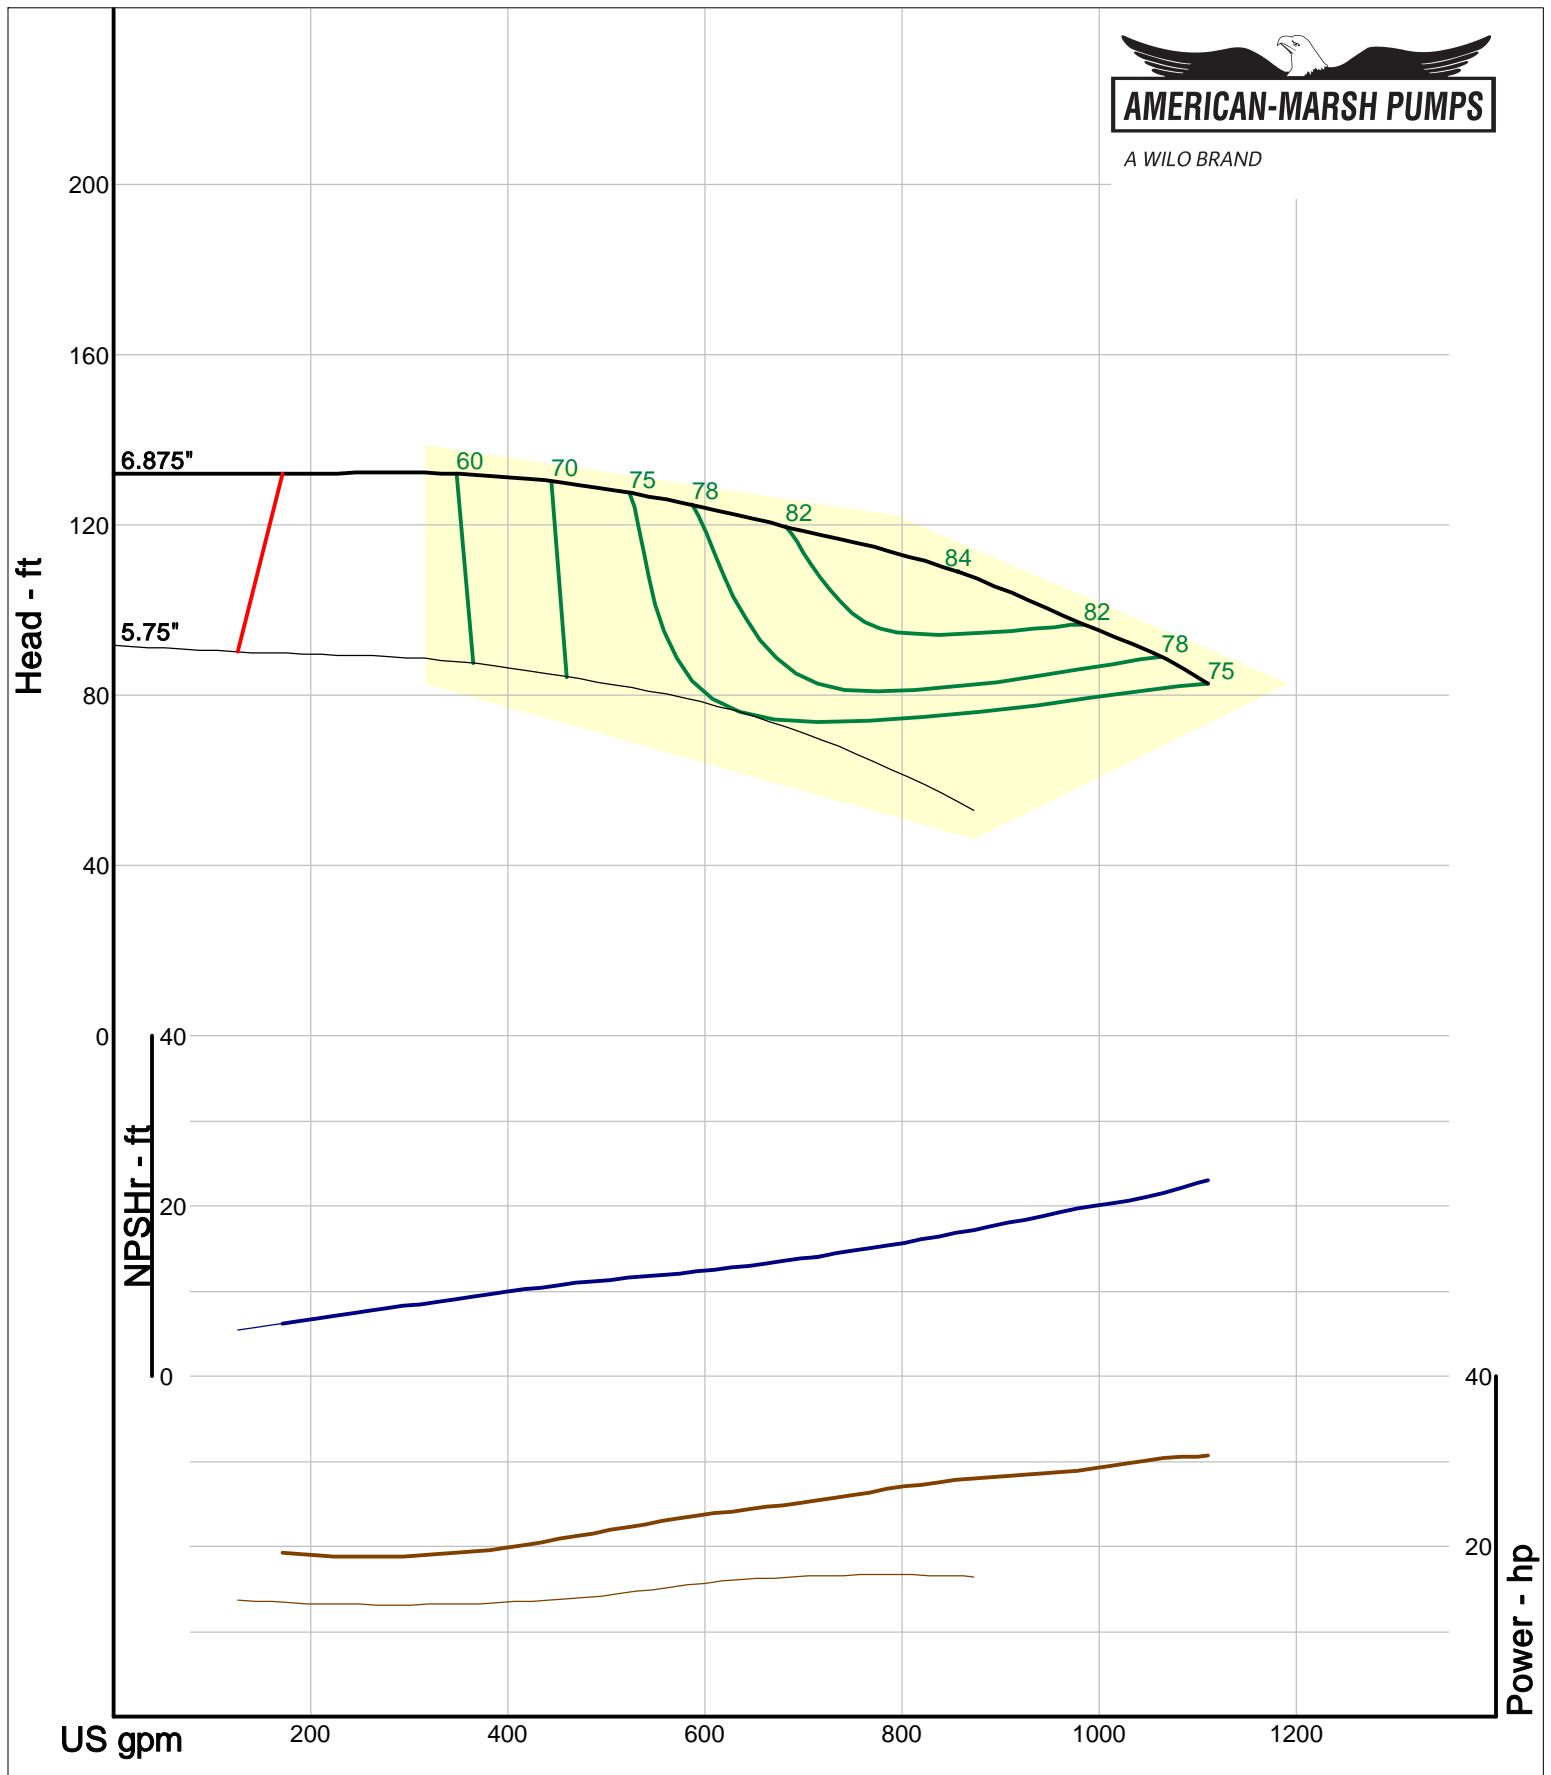

A WILO BRAND

Company: American-Marsh Pumps
Name:
12/03/05

American-Marsh Pumps
Catalog: WTRWKS-2005c.50, vers 2.5c
320_SUMP/SRE - 3000

Size: 2.5x3-10 RE
Speed: 2900 rpm
Dia: 10.375 in
Curve: CS-15136

A WILO BRAND

Size: 3x4-10 RE
Speed: 2900 rpm
Dia: 10.375 in
Curve: CS-15144