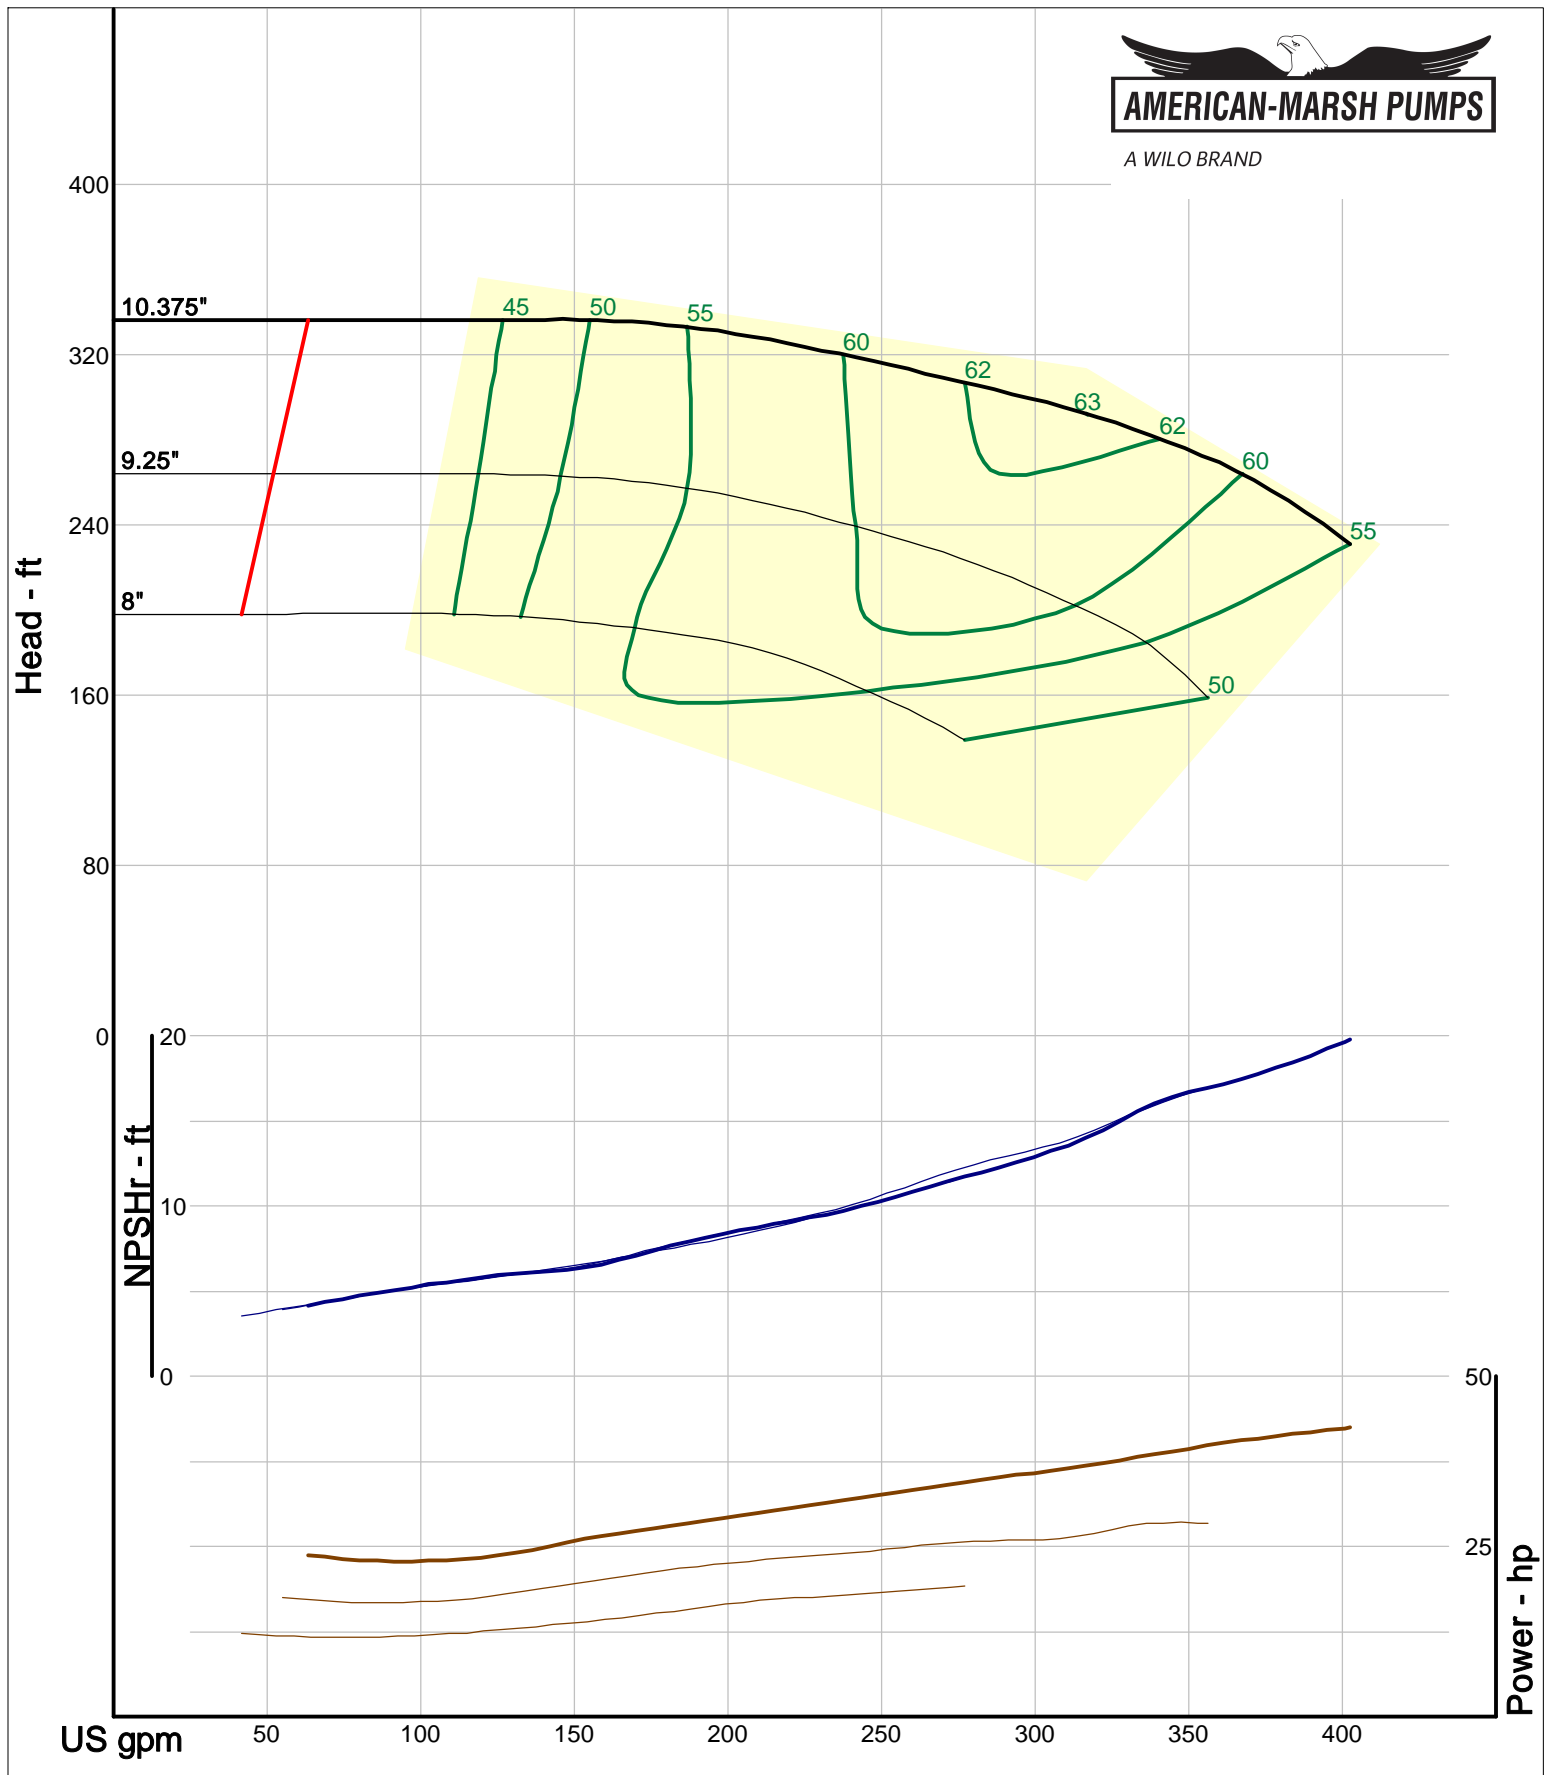

Size: 2x2.5-5 RE
Speed: 2900 rpm
Dia: 5.5 in
Curve: CS-15120

A WILO BRAND

Company: American-Marsh Pumps
Name:
12/03/05

American-Marsh Pumps
Catalog: WTRWKS-2005c.50, vers 2.5c
320_SUMP/SRE - 3000

Size: 2x2.5-7 RE
Speed: 2900 rpm
Dia: 6.875 in
Curve: CS-15122

A WILO BRAND

Company: American-Marsh Pumps
Name:
12/03/05

American-Marsh Pumps
Catalog: WTRWKS-2005c.50, vers 2.5c
320_SUMP/SRE - 3000

Size: 2x2.5-8 RE
Speed: 2900 rpm
Dia: 8.375 in
Curve: CS-15124

A WILO BRAND

Company: American-Marsh Pumps
Name:
12/03/05

American-Marsh Pumps
Catalog: WTRWKS-2005c.50, vers 2.5c
320_SUMP/SRE - 3000

Size: 2x2.5-10 RE
Speed: 2900 rpm
Dia: 10.375 in
Curve: CS-15126

A WILO BRAND

Company: American-Marsh Pumps
Name:
12/03/05

Size: 3x4-10 RE
Speed: 2900 rpm
Dia: 10.375 in
Curve: CS-15144