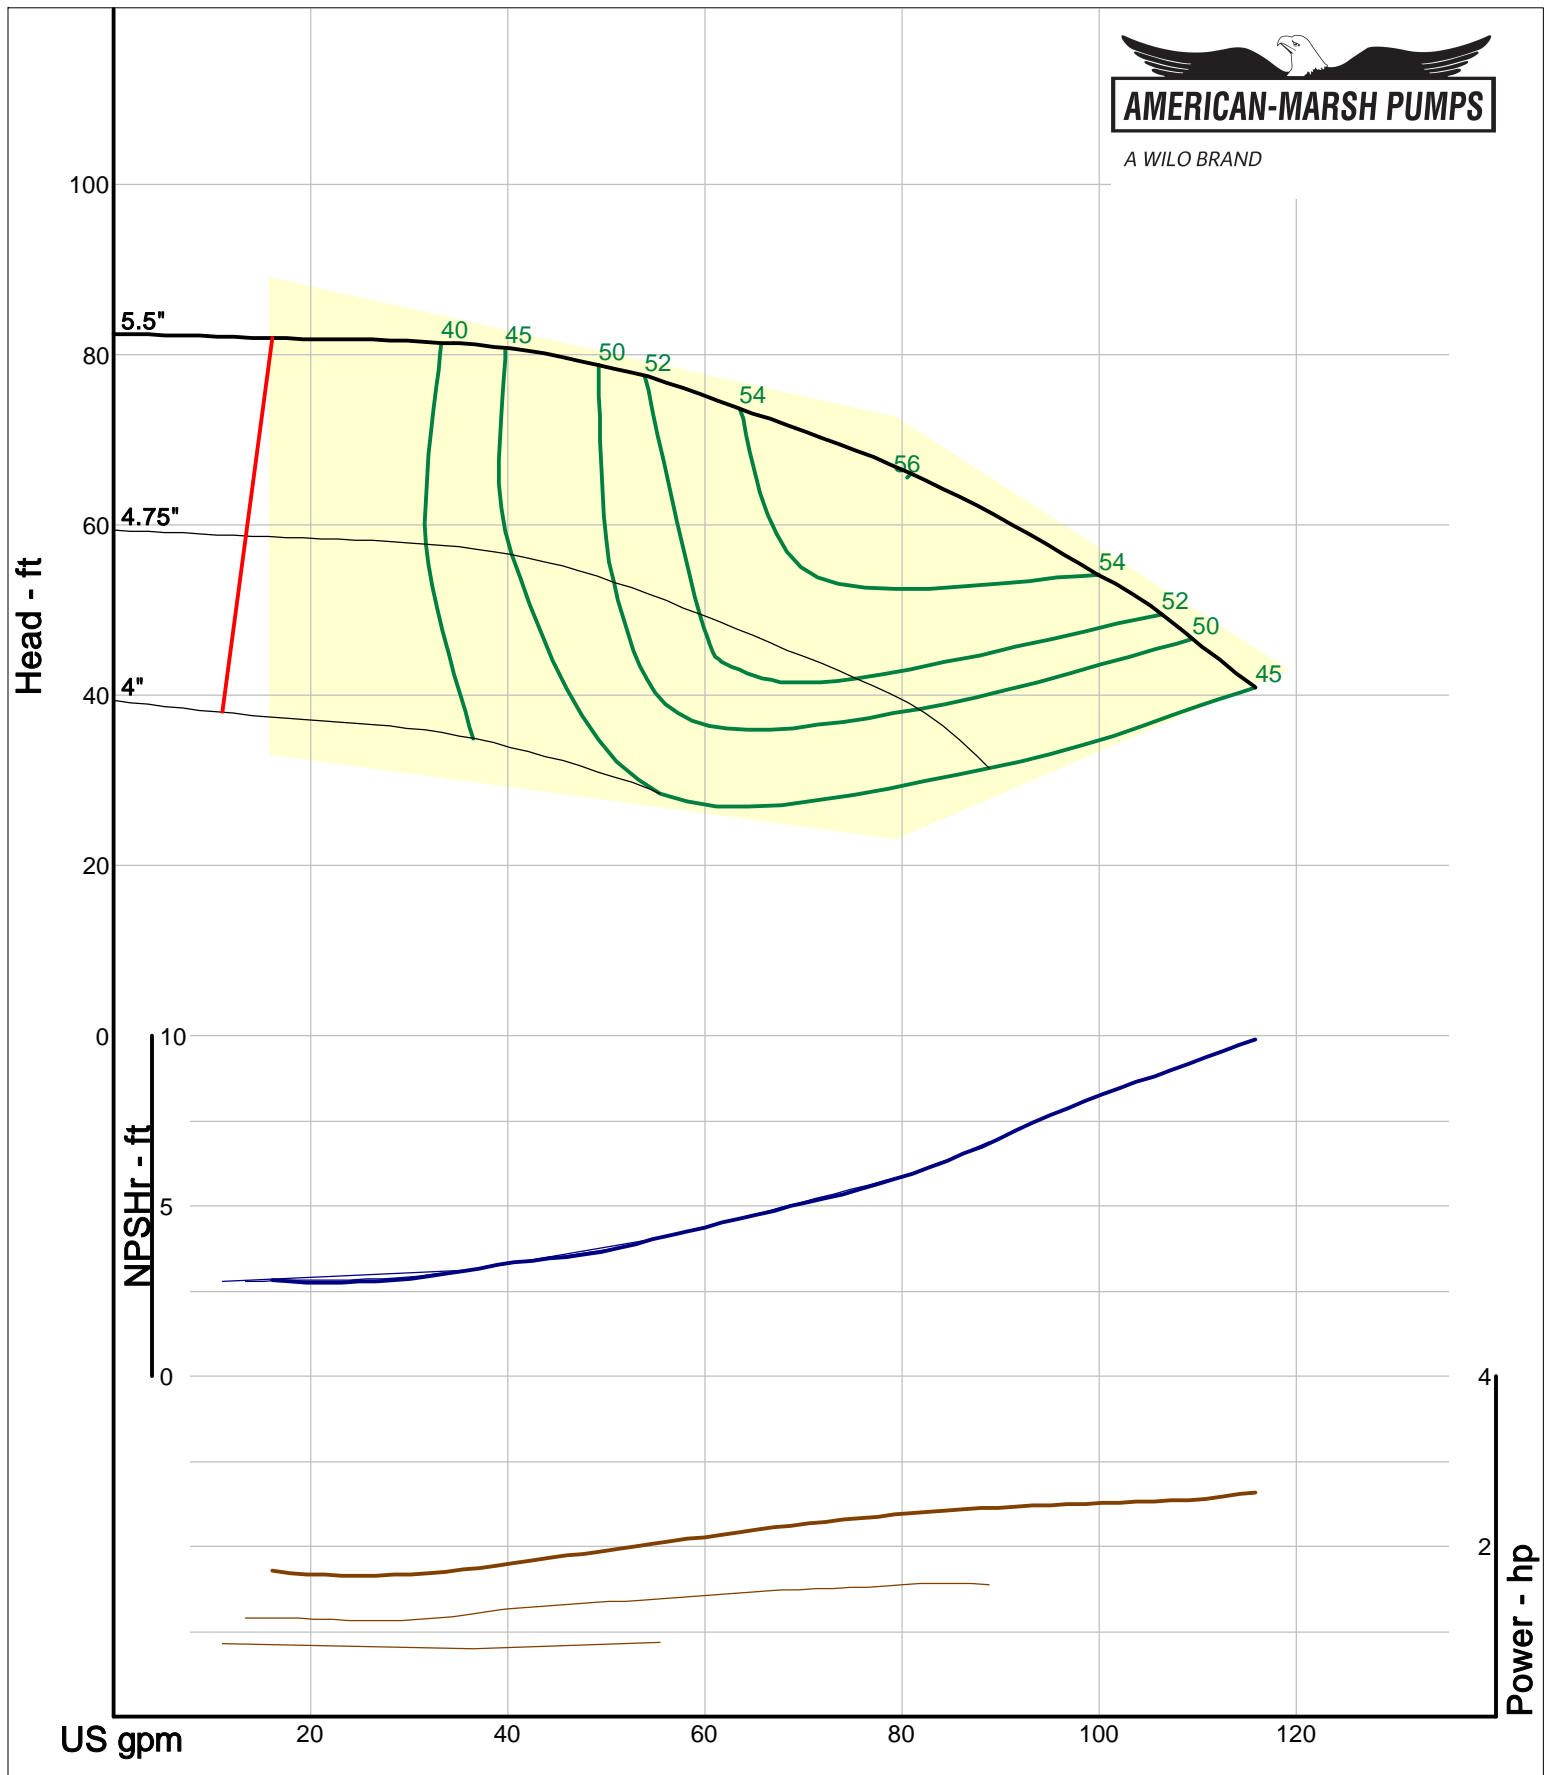

AMERICAN-MARSH PUMPS

A WILO BRAND

320 Series Vertical Sump

3000 RPM Performance Curves
Enclosed Impellers

A WILO BRAND

Company: American-Marsh Pumps
Name:
12/03/05

American-Marsh Pumps
Catalog: WTRWKS-2005c.50, vers 2.5c
320_SUMP/SRE - 3000

Size: 1.25x2-5 RE
Speed: 2900 rpm
Dia: 5.5 in
Curve: CS-15102

A WILO BRAND

Company: American-Marsh Pumps
 Name:
 12/03/05

American-Marsh Pumps
 Catalog: WTRWKS-2005c.50, vers 2.5c
 320_SUMP/SRE - 3000

Size: 1.25x2-7 RE
 Speed: 2900 rpm
 Dia: 6.875 in
 Curve: CS-15104

Size: 3x4-10 RE
Speed: 2900 rpm
Dia: 10.375 in
Curve: CS-15144