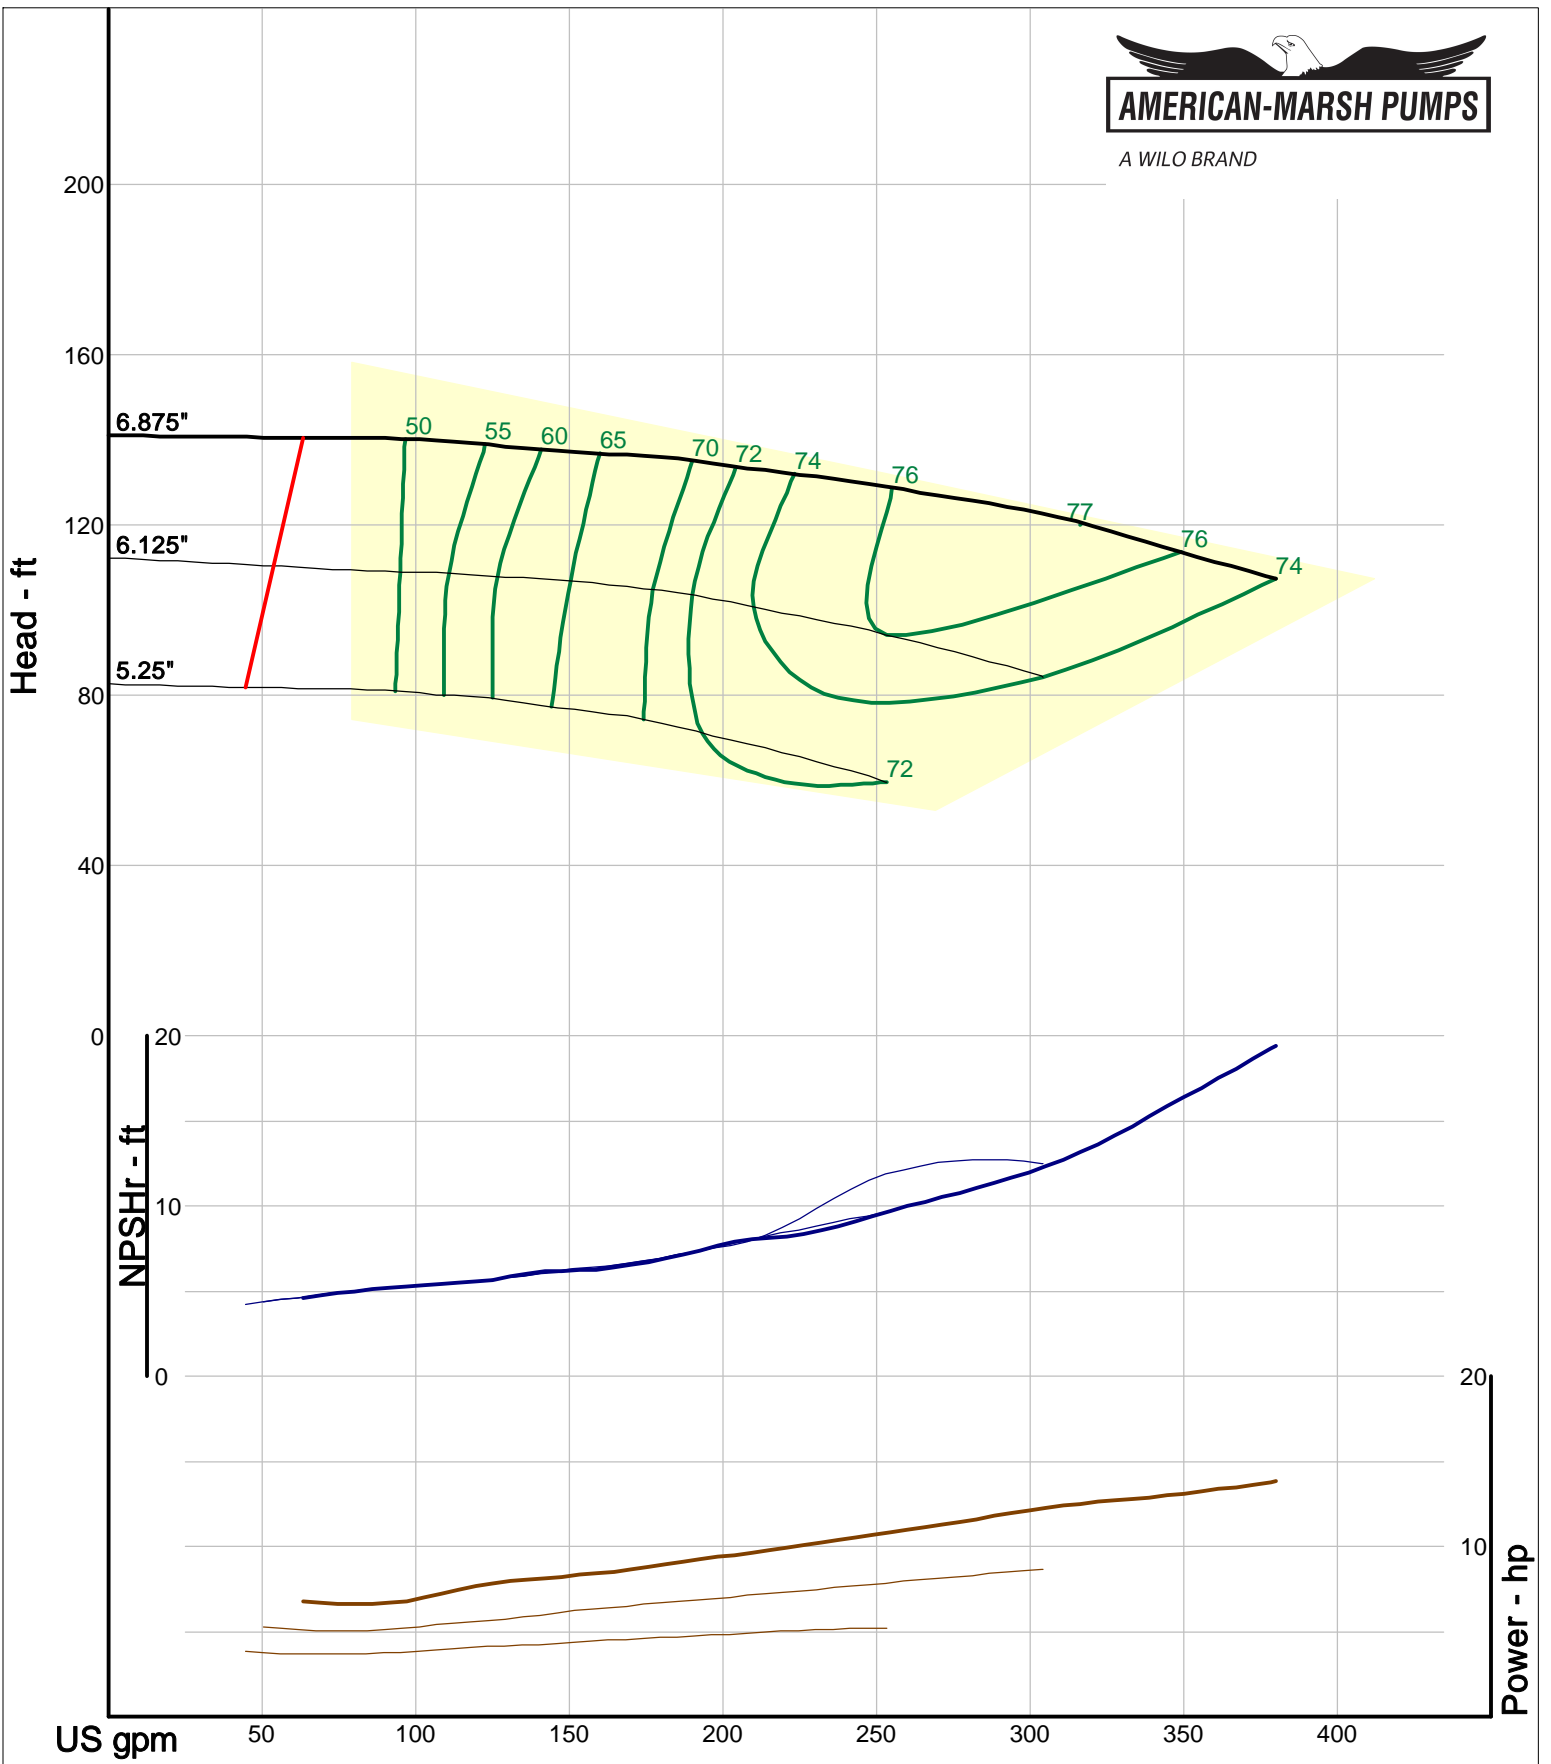

American-Marsh Pumps
 Catalog: WTRWKS-2005c.50, vers 2.5c
 320_SUMP/SRE - 3000

Size: 1.5x2.5-8 RE
 Speed: 2900 rpm
 Dia: 8.375 in
 Curve: CS-15114

A WILO BRAND

Company: American-Marsh Pumps
Name:
12/03/05

American-Marsh Pumps
Catalog: WTRWKS-2005c.50, vers 2.5c
320_SUMP/SRE - 3000

Size: 1.5x2.5-10 RE
Speed: 2900 rpm
Dia: 10.375 in
Curve: CS-15116

A WILO BRAND

Company: American-Marsh Pumps
Name:
12/03/05

American-Marsh Pumps
Catalog: WTRWKS-2005c.50, vers 2.5c
320_SUMP/SRE - 3000

Size: 2x2.5-5 RE
Speed: 2900 rpm
Dia: 5.5 in
Curve: CS-15120

A WILO BRAND

Company: American-Marsh Pumps
Name:
12/03/05

American-Marsh Pumps
Catalog: WTRWKS-2005c.50, vers 2.5c
320_SUMP/SRE - 3000

Size: 2x2.5-7 RE
Speed: 2900 rpm
Dia: 6.875 in
Curve: CS-15122