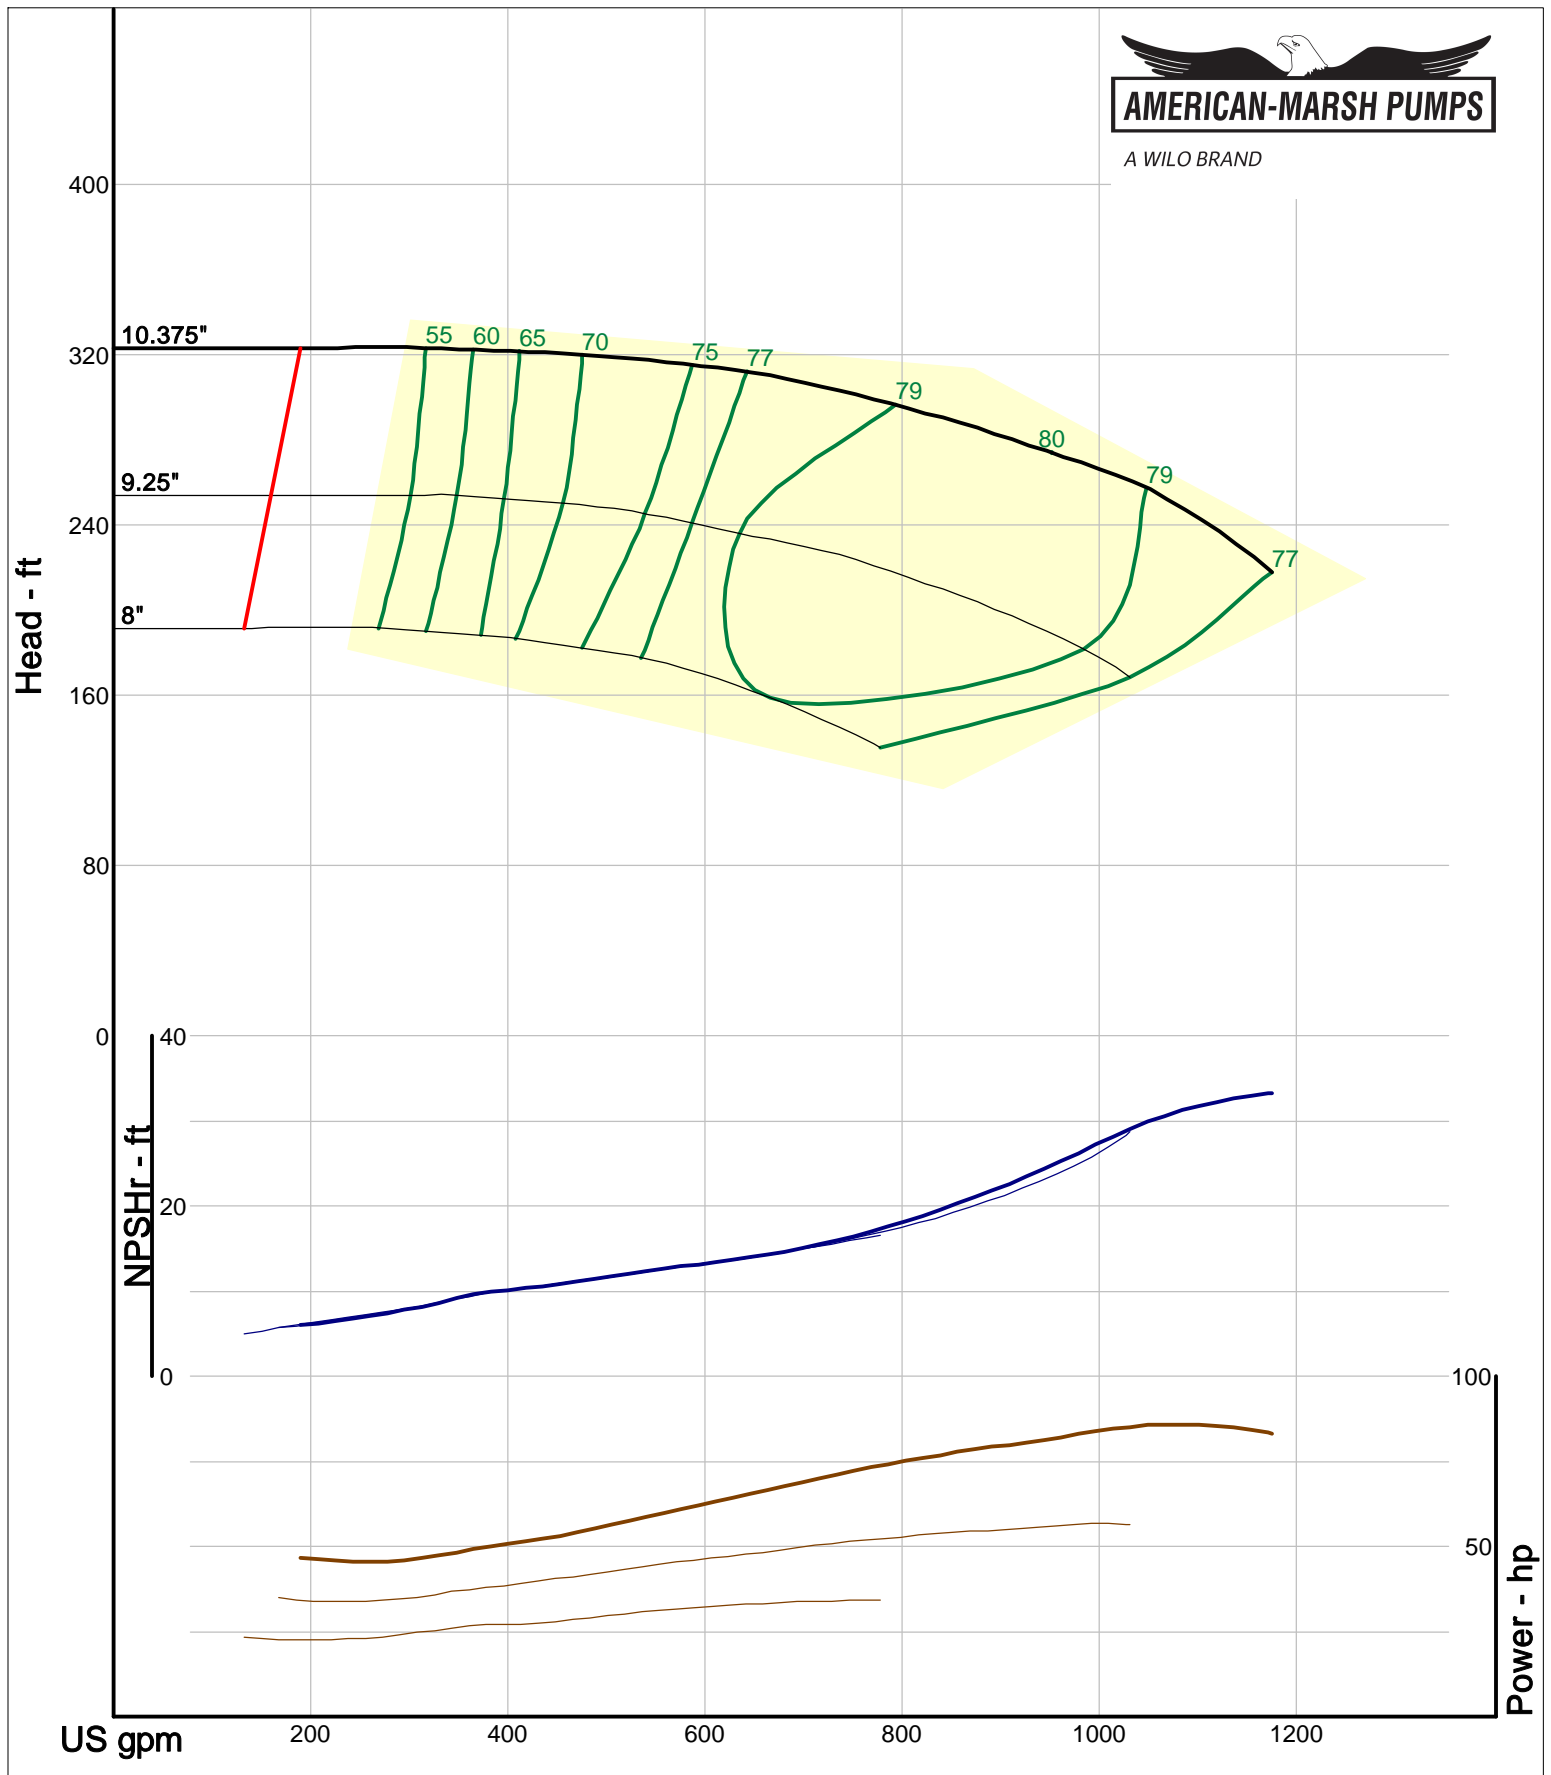

A WILO BRAND

Company: American-Marsh Pumps
Name:
12/03/05

American-Marsh Pumps
Catalog: WTRWKS-2005c.50, vers 2.5c
320_SUMP/SRE - 3000

Size: 3x4-10 RE
Speed: 2900 rpm
Dia: 10.375 in
Curve: CS-15144