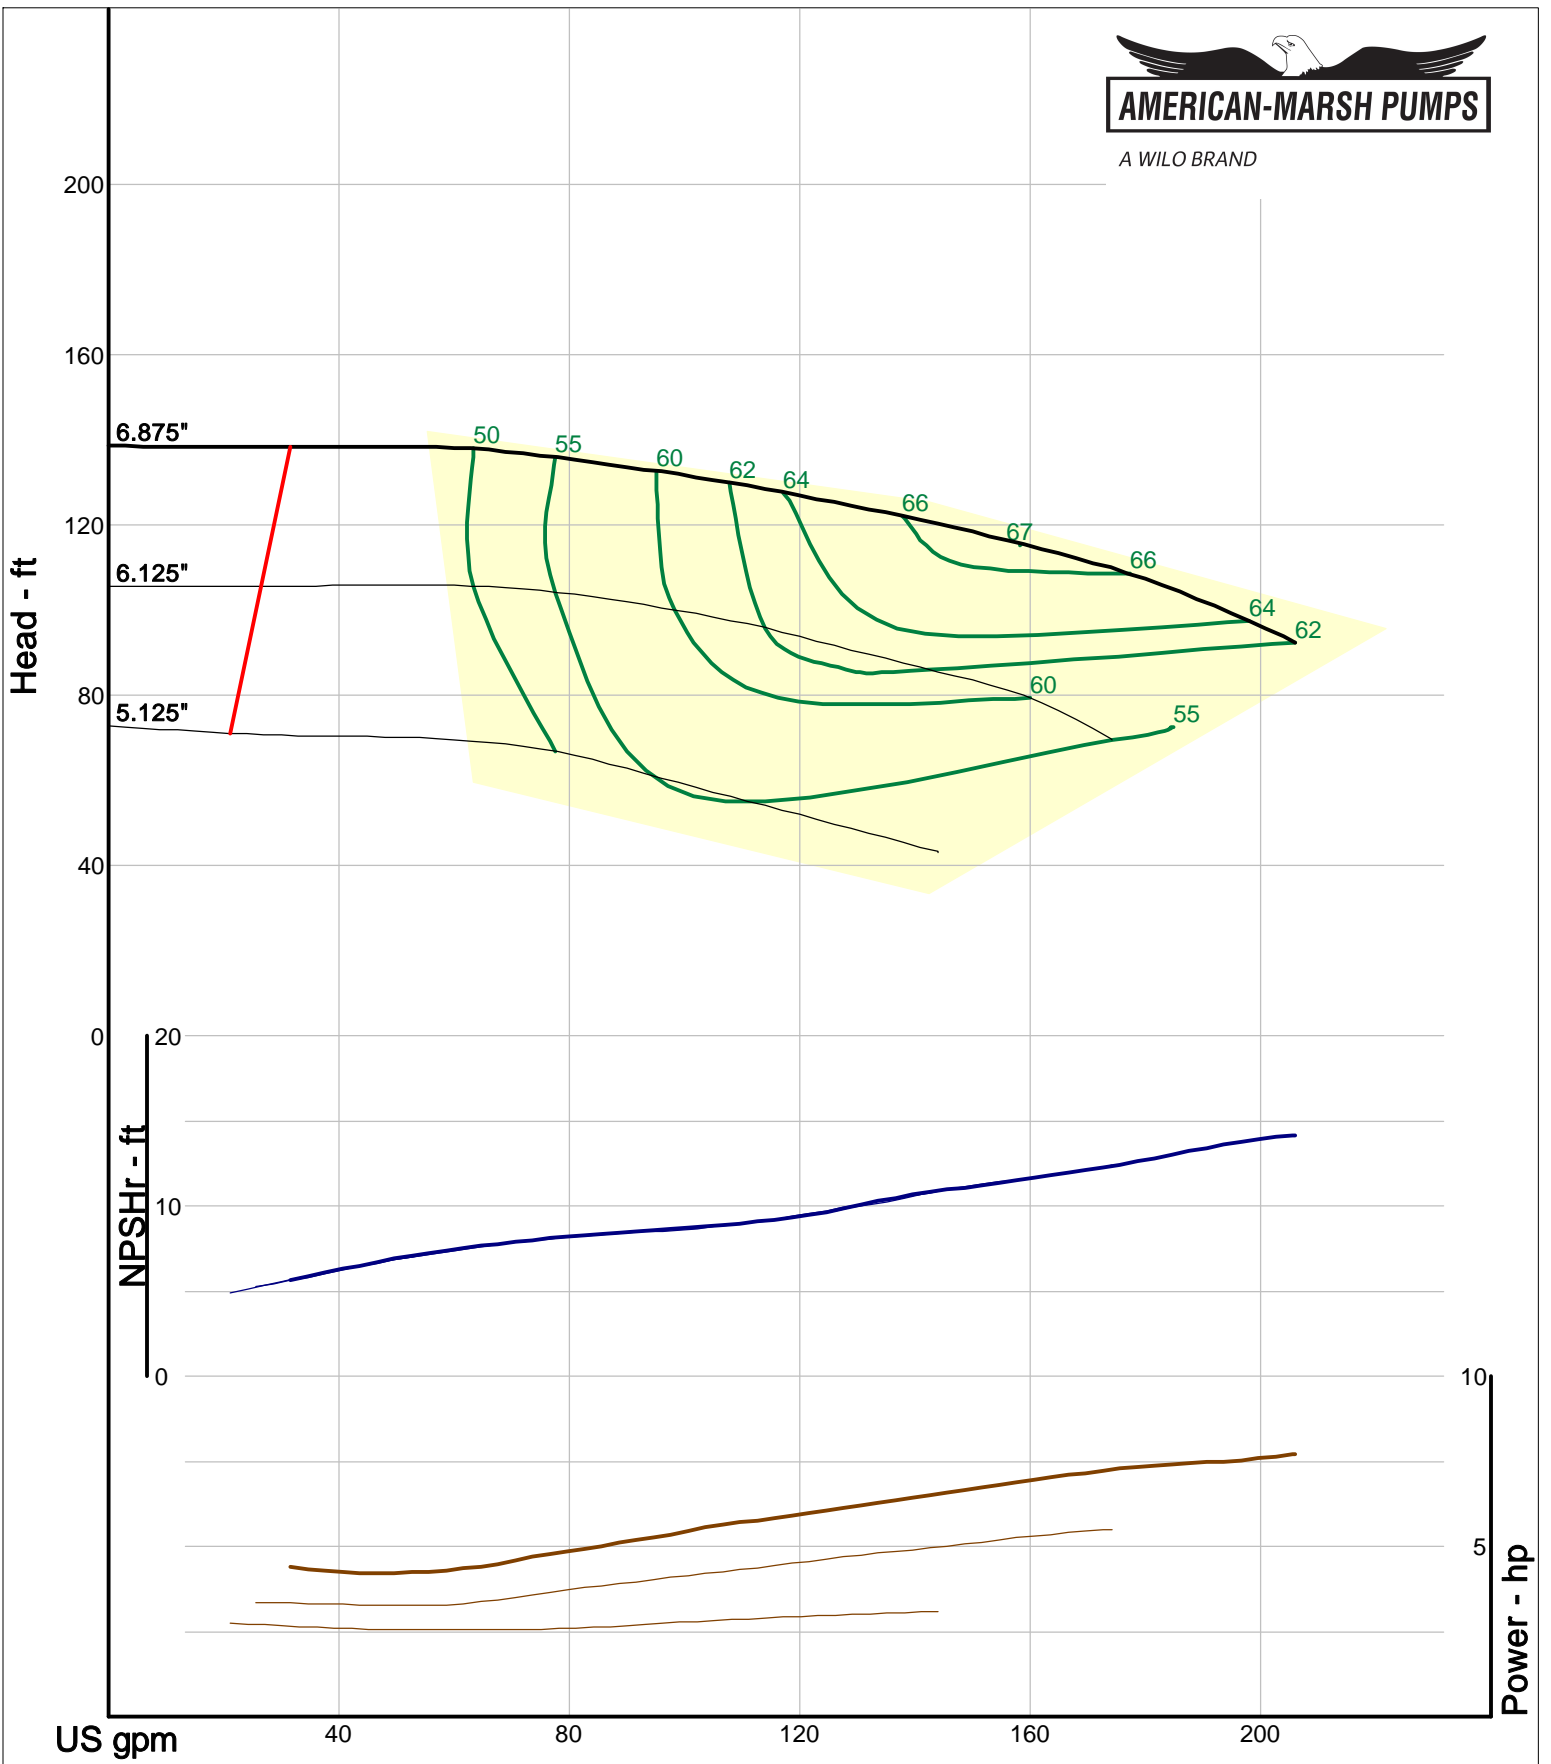

A WILO BRAND

Company: American-Marsh Pumps
 Name:
 12/03/05

American-Marsh Pumps
 Catalog: WTRWKS-2005c.50, vers 2.5c
 320_SUMP/SRE - 3000

Size: 1.25x2-10 RE
 Speed: 2900 rpm
 Dia: 10.375 in
 Curve: CS-15108

A WILO BRAND

Company: American-Marsh Pumps
Name:
12/03/05

American-Marsh Pumps
Catalog: WTRWKS-2005c.50, vers 2.5c
320_SUMP/SRE - 3000

Size: 1.5x2.5-5 RE
Speed: 2900 rpm
Dia: 5.5 in
Curve: CS-15110

A WILO BRAND

Company: American-Marsh Pumps
Name:
12/03/05

American-Marsh Pumps
Catalog: WTRWKS-2005c.50, vers 2.5c
320_SUMP/SRE - 3000

Size: 1.5x2.5-7 RE
Speed: 2900 rpm
Dia: 6.875 in
Curve: CS-15112

A WILO BRAND

Company: American-Marsh Pumps
 Name:
 12/03/05

American-Marsh Pumps
 Catalog: WTRWKS-2005c.50, vers 2.5c
 320_SUMP/SRE - 3000

Size: 1.5x2.5-8 RE
 Speed: 2900 rpm
 Dia: 8.375 in
 Curve: CS-15114

A WILO BRAND

Company: American-Marsh Pumps
Name:
12/03/05