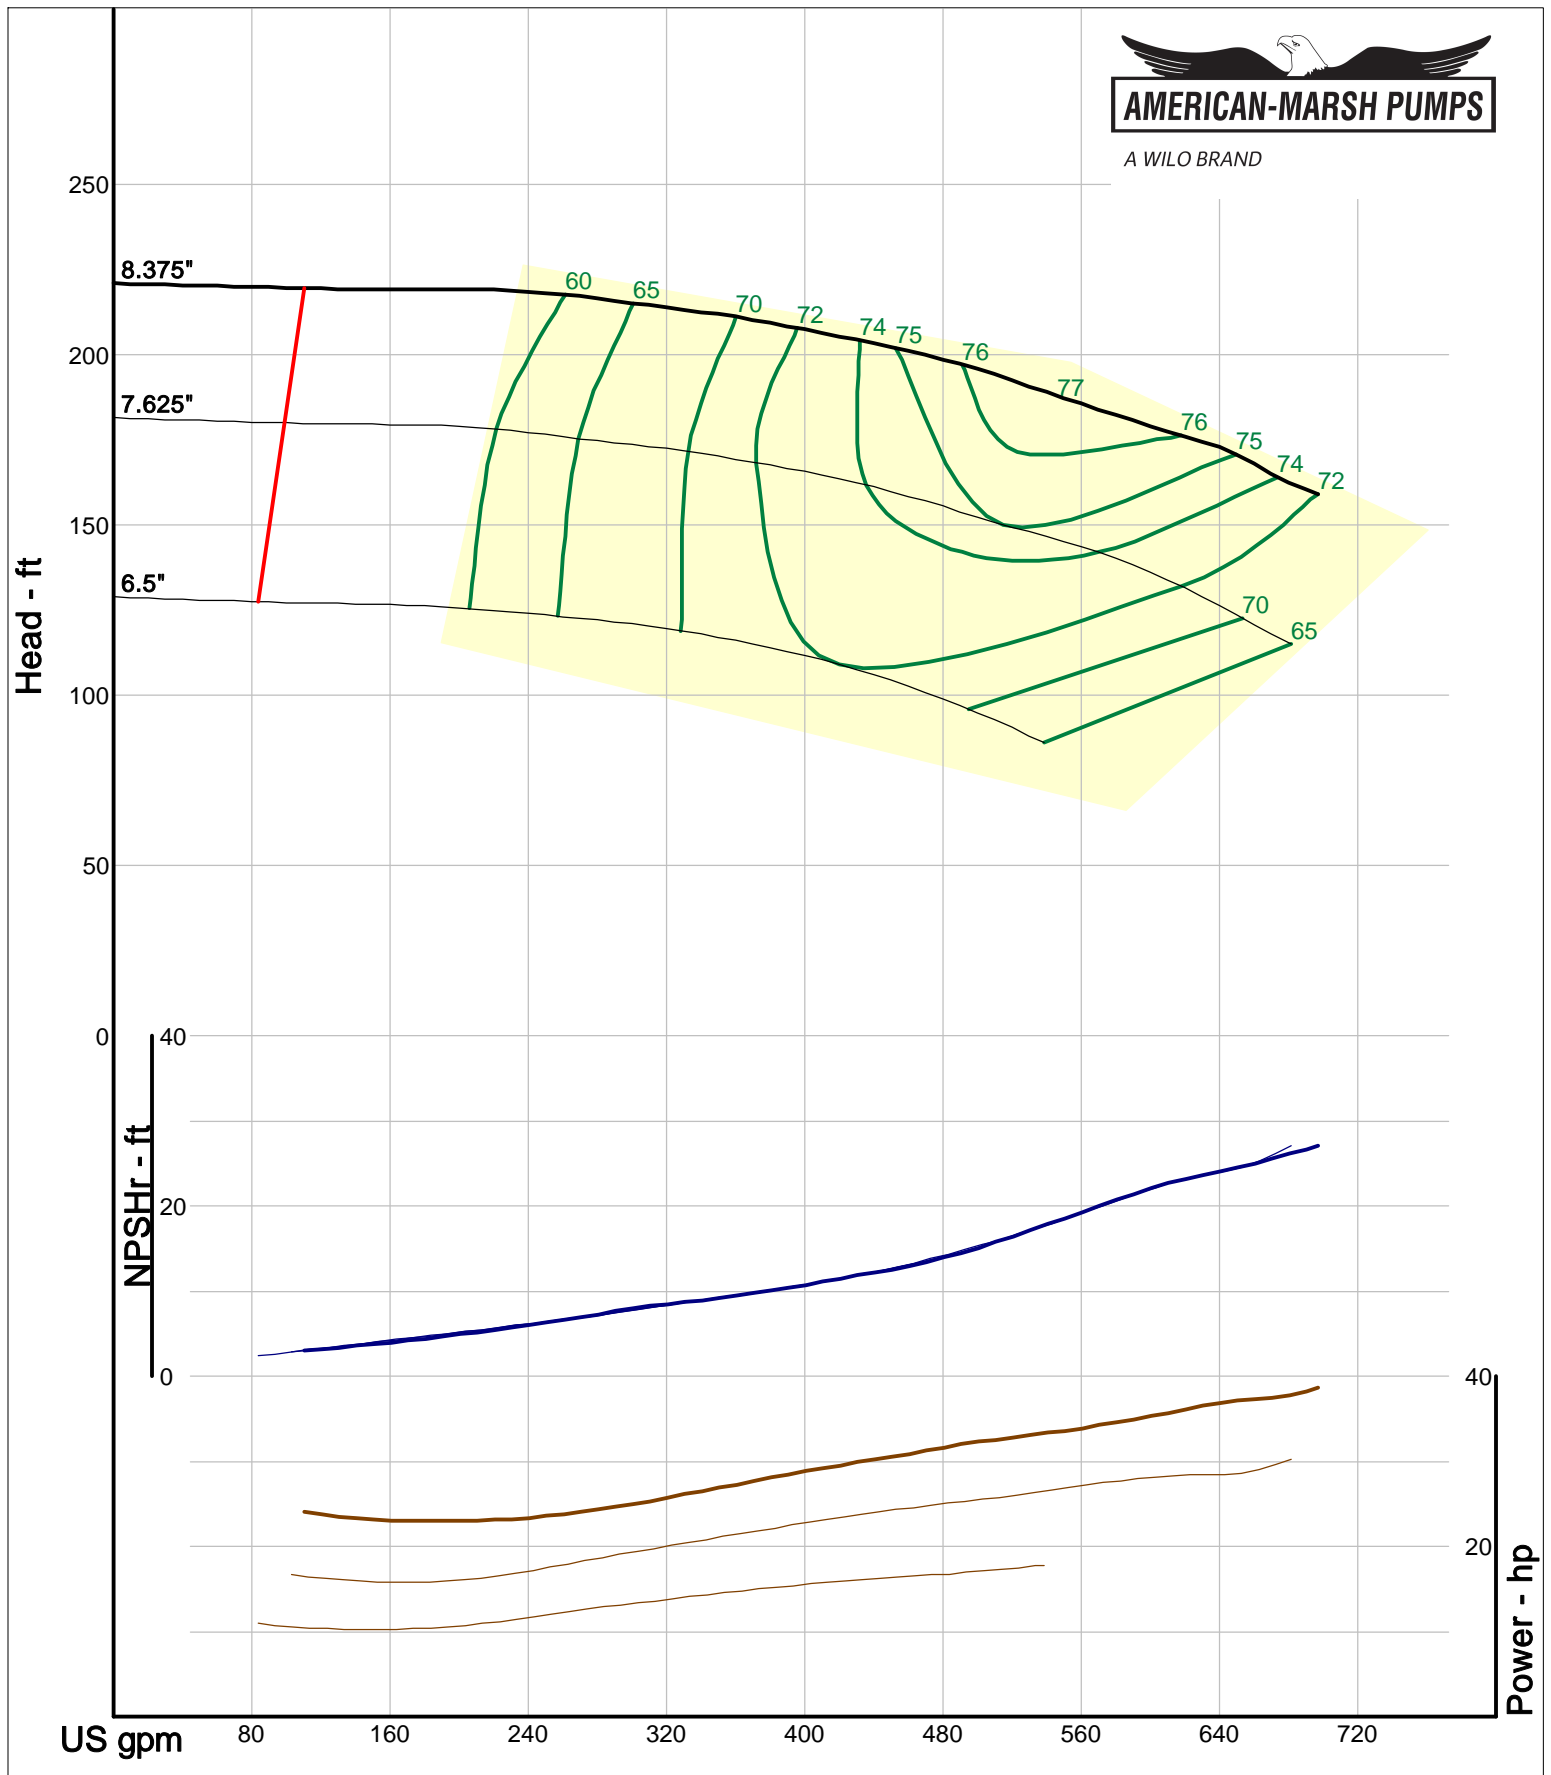

A WILO BRAND

Company: American-Marsh Pumps
Name:
12/03/05

American-Marsh Pumps
Catalog: WTRWKS-2005c.50, vers 2.5c
320_SUMP/SRE - 3000

Size: 2.5x3-8 RE
Speed: 2900 rpm
Dia: 8.375 in
Curve: CS-15134