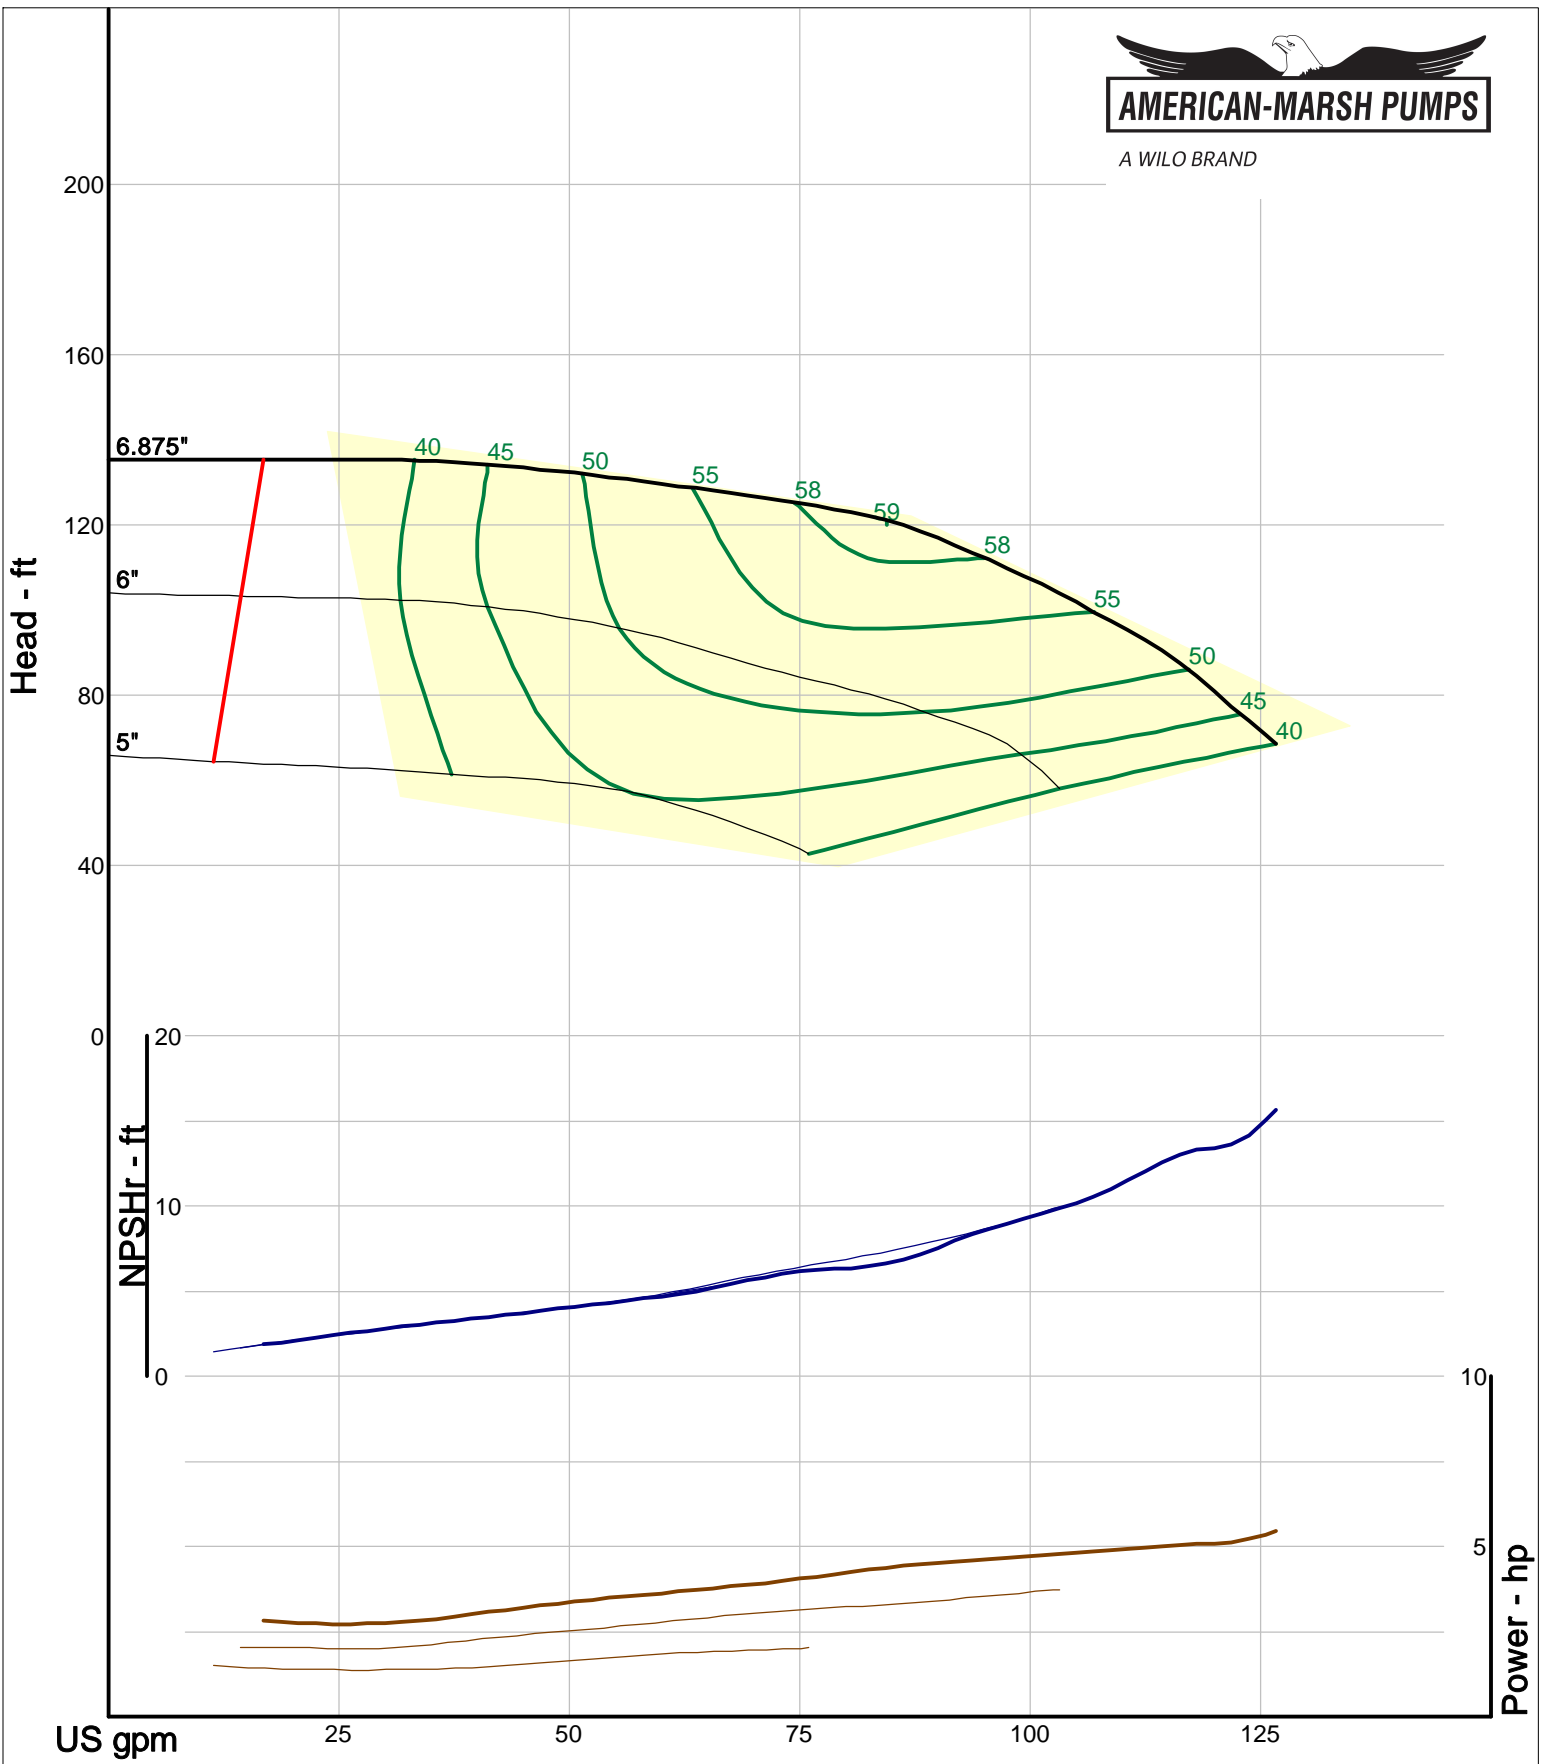

AMERICAN-MARSH PUMPS

A WILO BRAND

320 Series Vertical Sump

3000 RPM Performance Curves
Enclosed Impellers

A WILO BRAND

Company: American-Marsh Pumps
Name:
12/03/05

American-Marsh Pumps
Catalog: WTRWKS-2005c.50, vers 2.5c
320_SUMP/SRE - 3000

Size: 1.25x2-5 RE
Speed: 2900 rpm
Dia: 5.5 in
Curve: CS-15102

A WILO BRAND

Company: American-Marsh Pumps
 Name:
 12/03/05

American-Marsh Pumps
 Catalog: WTRWKS-2005c.50, vers 2.5c
 320_SUMP/SRE - 3000

Size: 1.25x2-7 RE
 Speed: 2900 rpm
 Dia: 6.875 in
 Curve: CS-15104

A WILO BRAND

Company: American-Marsh Pumps
 Name:
 12/03/05

American-Marsh Pumps
 Catalog: WTRWKS-2005c.50, vers 2.5c
 320_SUMP/SRE - 3000

Size: 1.25x2-8 RE
 Speed: 2900 rpm
 Dia: 8.5 in
 Curve: CS-15106

Size: 3x4-10 RE
Speed: 2900 rpm
Dia: 10.375 in
Curve: CS-15144