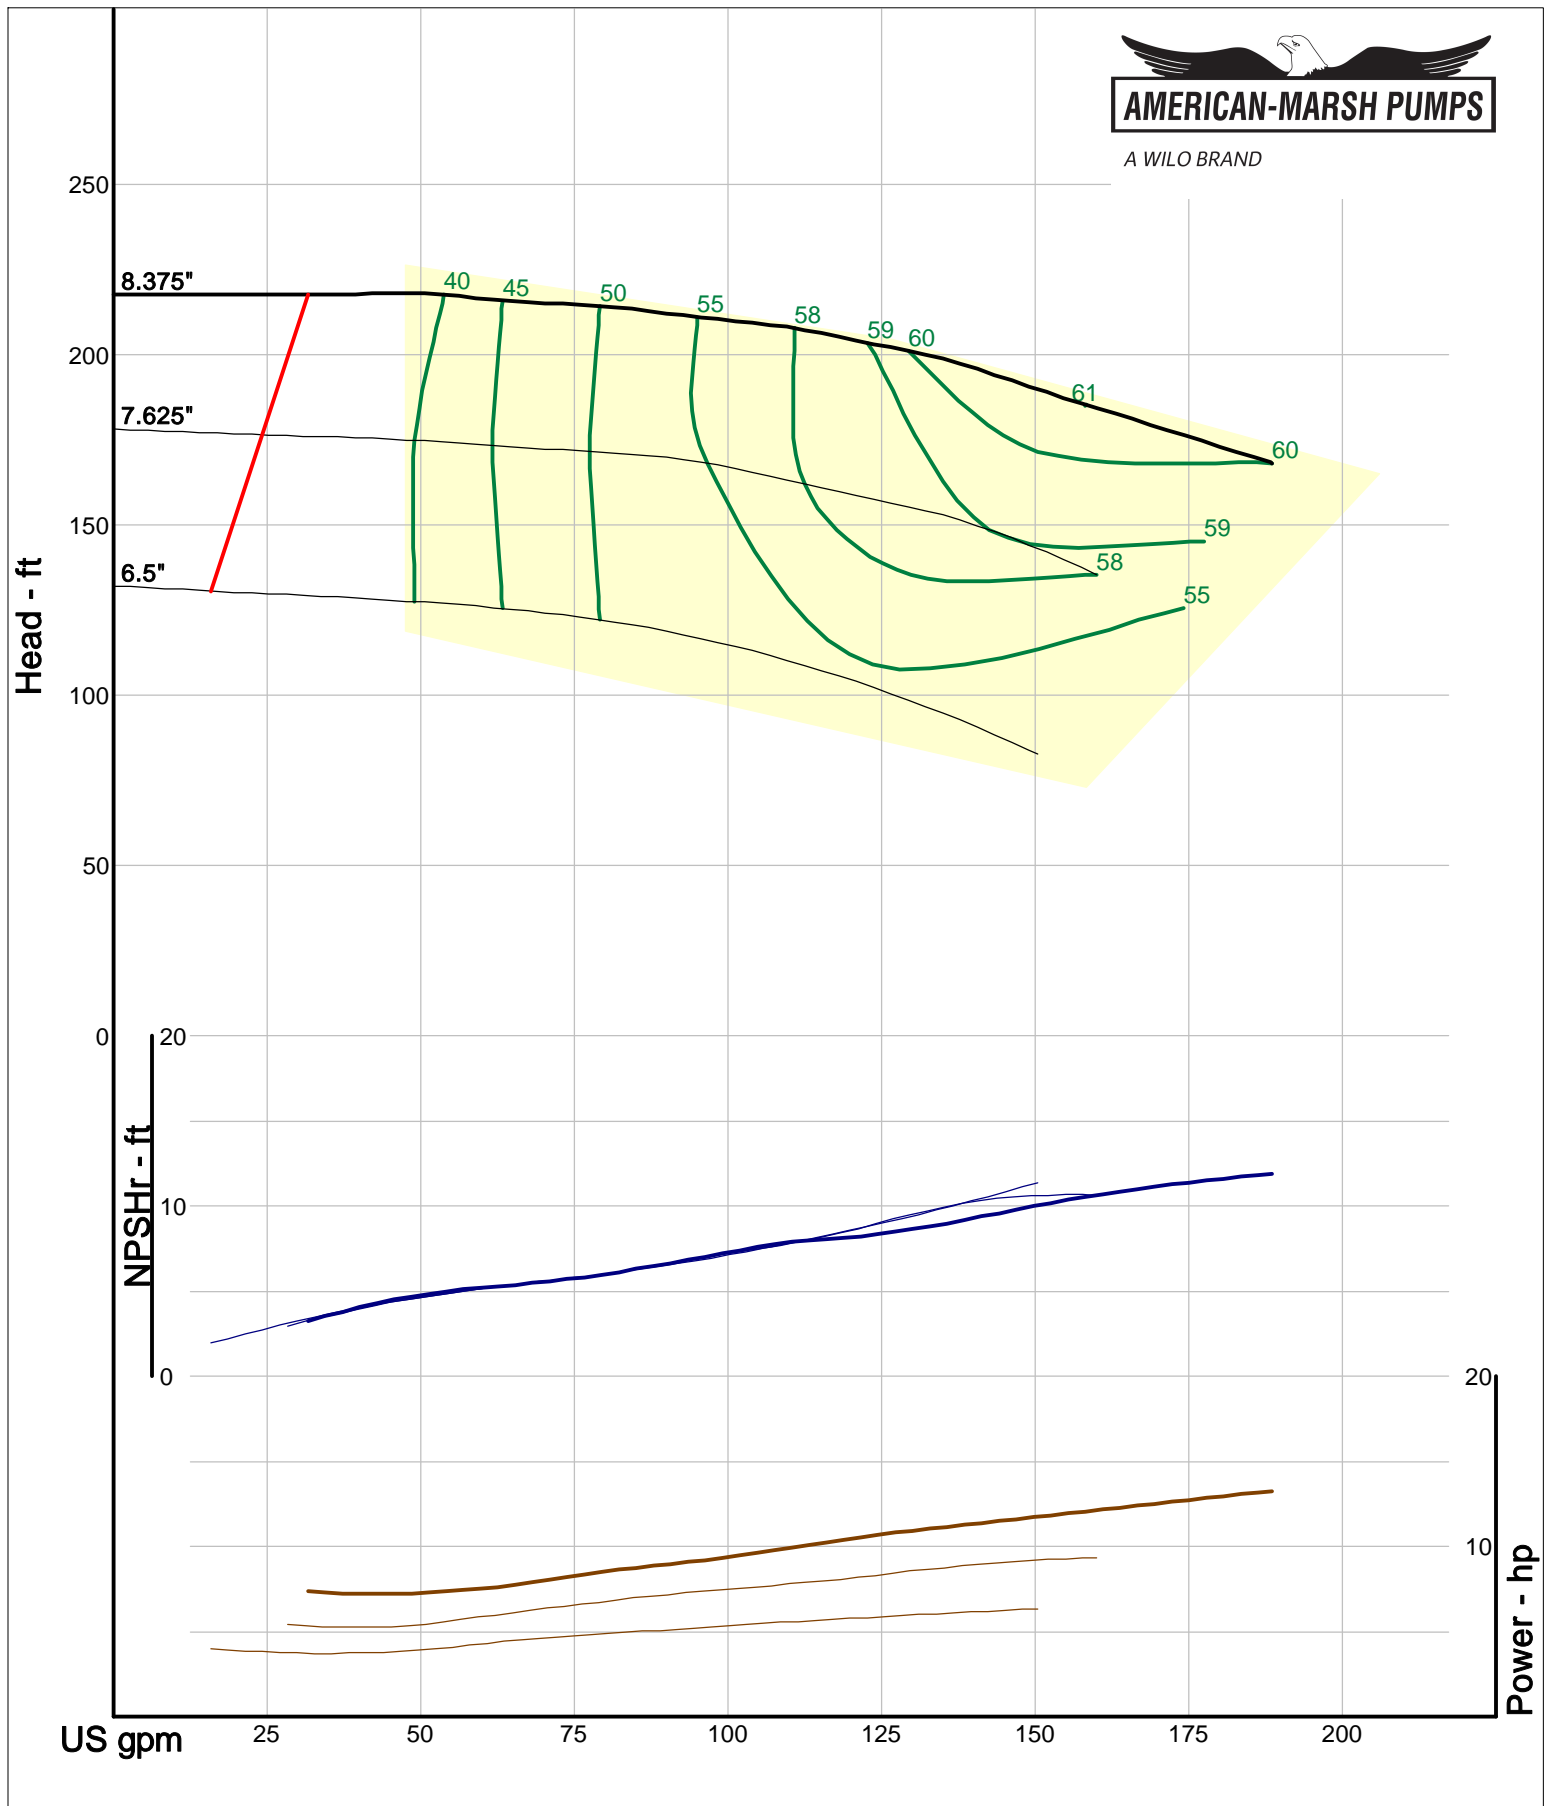

A WILO BRAND

Company: American-Marsh Pumps
Name:
12/03/05

American-Marsh Pumps
Catalog: WTRWKS-2005c.50, vers 2.5c
320_SUMP/SRE - 3000

Size: 1.5x2.5-5 RE
Speed: 2900 rpm
Dia: 5.5 in
Curve: CS-15110

A WILO BRAND

Company: American-Marsh Pumps
Name:
12/03/05

American-Marsh Pumps
Catalog: WTRWKS-2005c.50, vers 2.5c
320_SUMP/SRE - 3000

Size: 1.5x2.5-7 RE
Speed: 2900 rpm
Dia: 6.875 in
Curve: CS-15112

A WILO BRAND

Company: American-Marsh Pumps
 Name:
 12/03/05