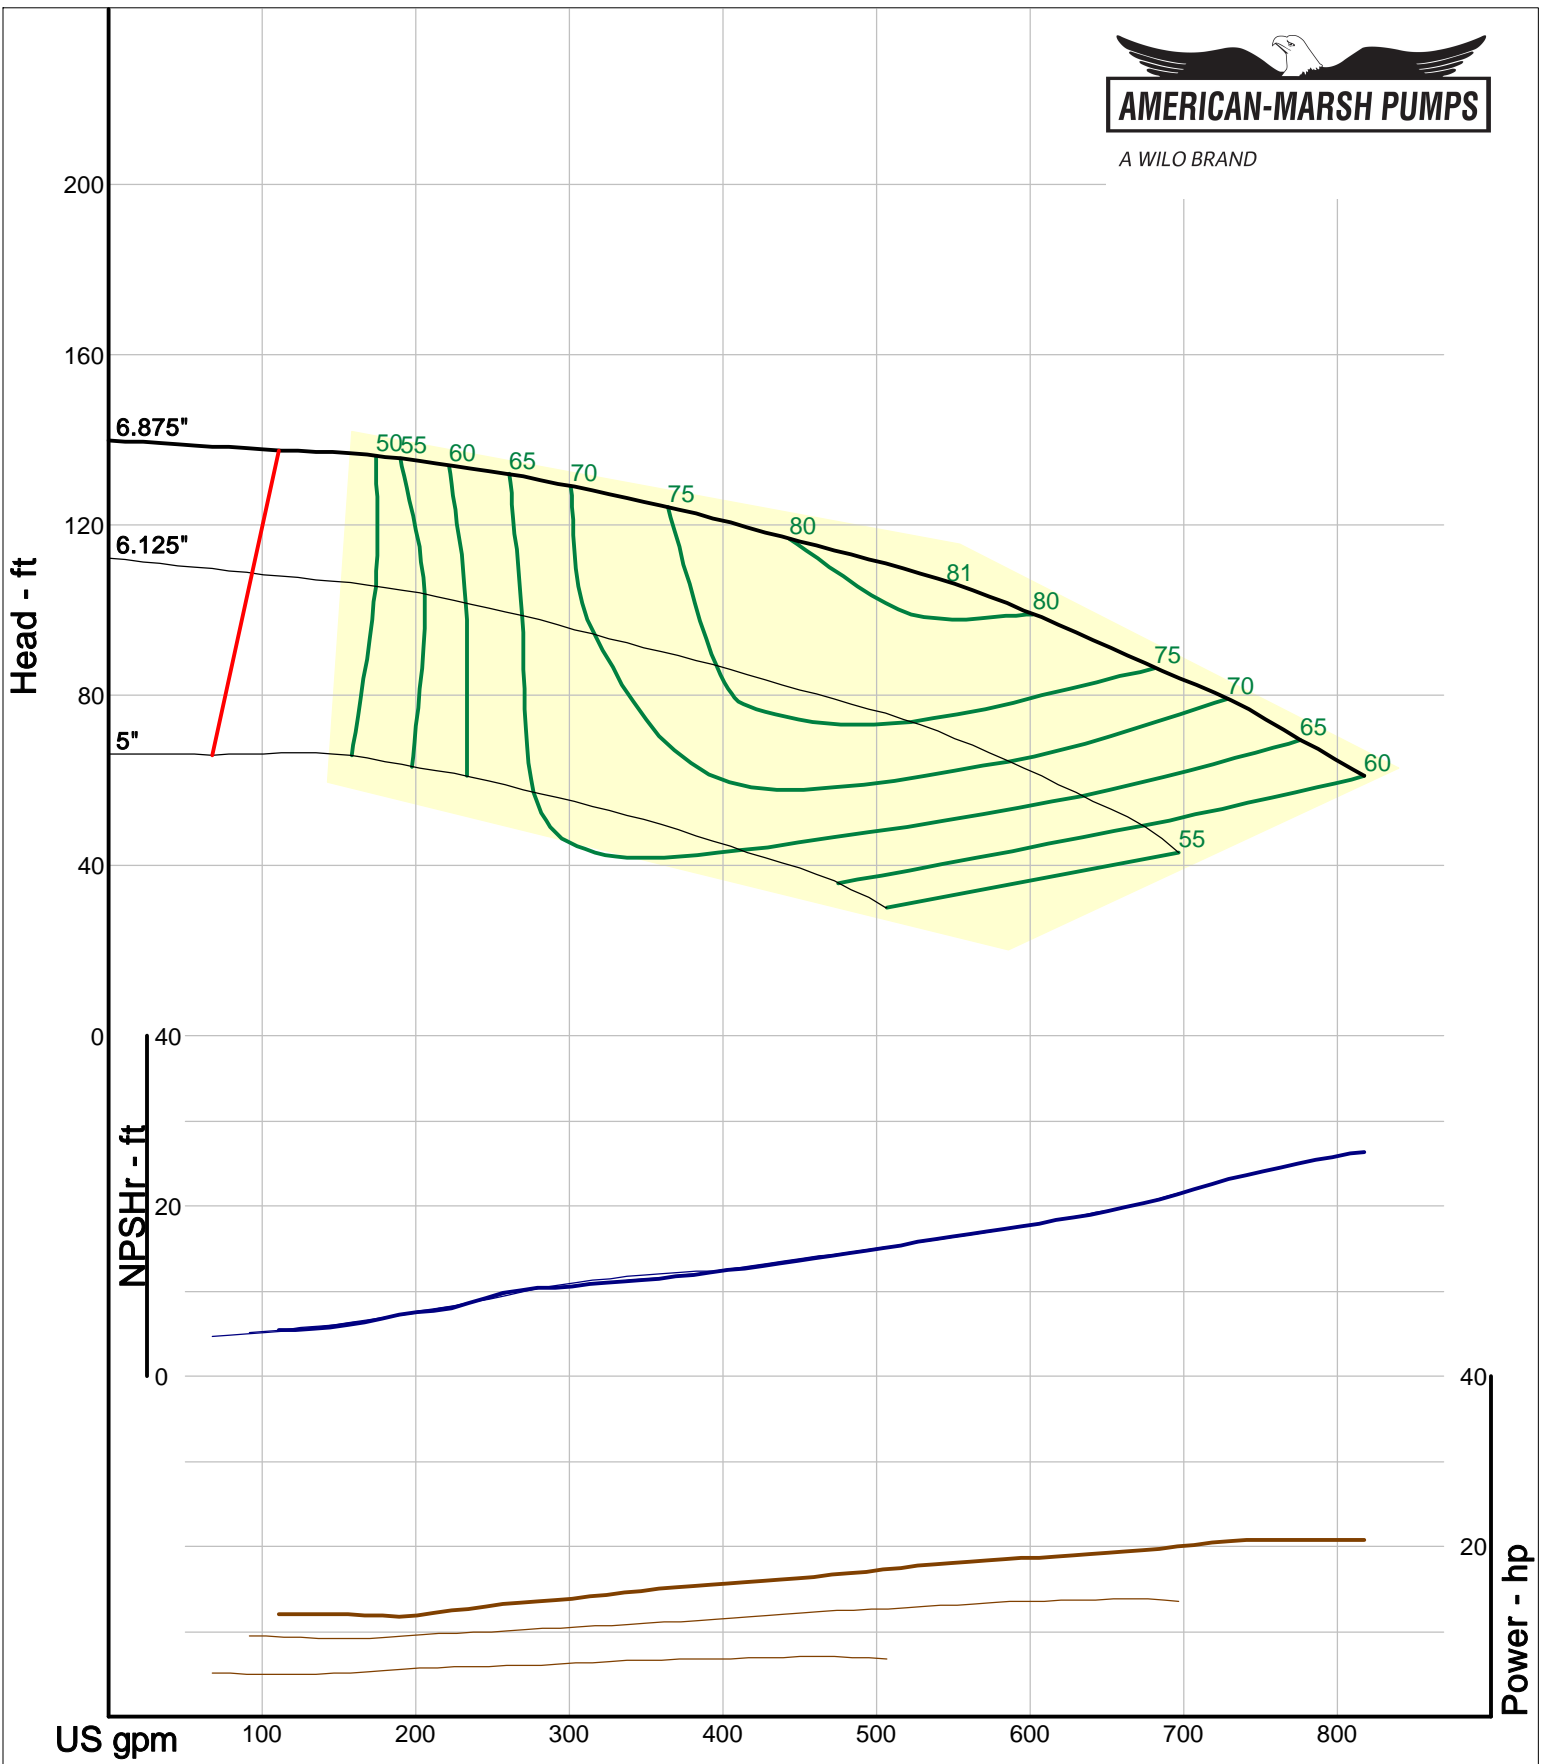

Company: American-Marsh Pumps
Name:
12/03/05

American-Marsh Pumps
Catalog: WTRWKS-2005c.50, vers 2.5c
320_SUMP/SRE - 3000

Size: 2x2.5-10 RE
Speed: 2900 rpm
Dia: 10.375 in
Curve: CS-15126

A WILO BRAND

Company: American-Marsh Pumps
Name:
12/03/05

American-Marsh Pumps
Catalog: WTRWKS-2005c.50, vers 2.5c
320_SUMP/SRE - 3000

Size: 2.5x3-5 RE
Speed: 2900 rpm
Dia: 5.5 in
Curve: CS-15130

A WILO BRAND

Company: American-Marsh Pumps
Name:
12/03/05

American-Marsh Pumps
Catalog: WTRWKS-2005c.50, vers 2.5c
320_SUMP/SRE - 3000