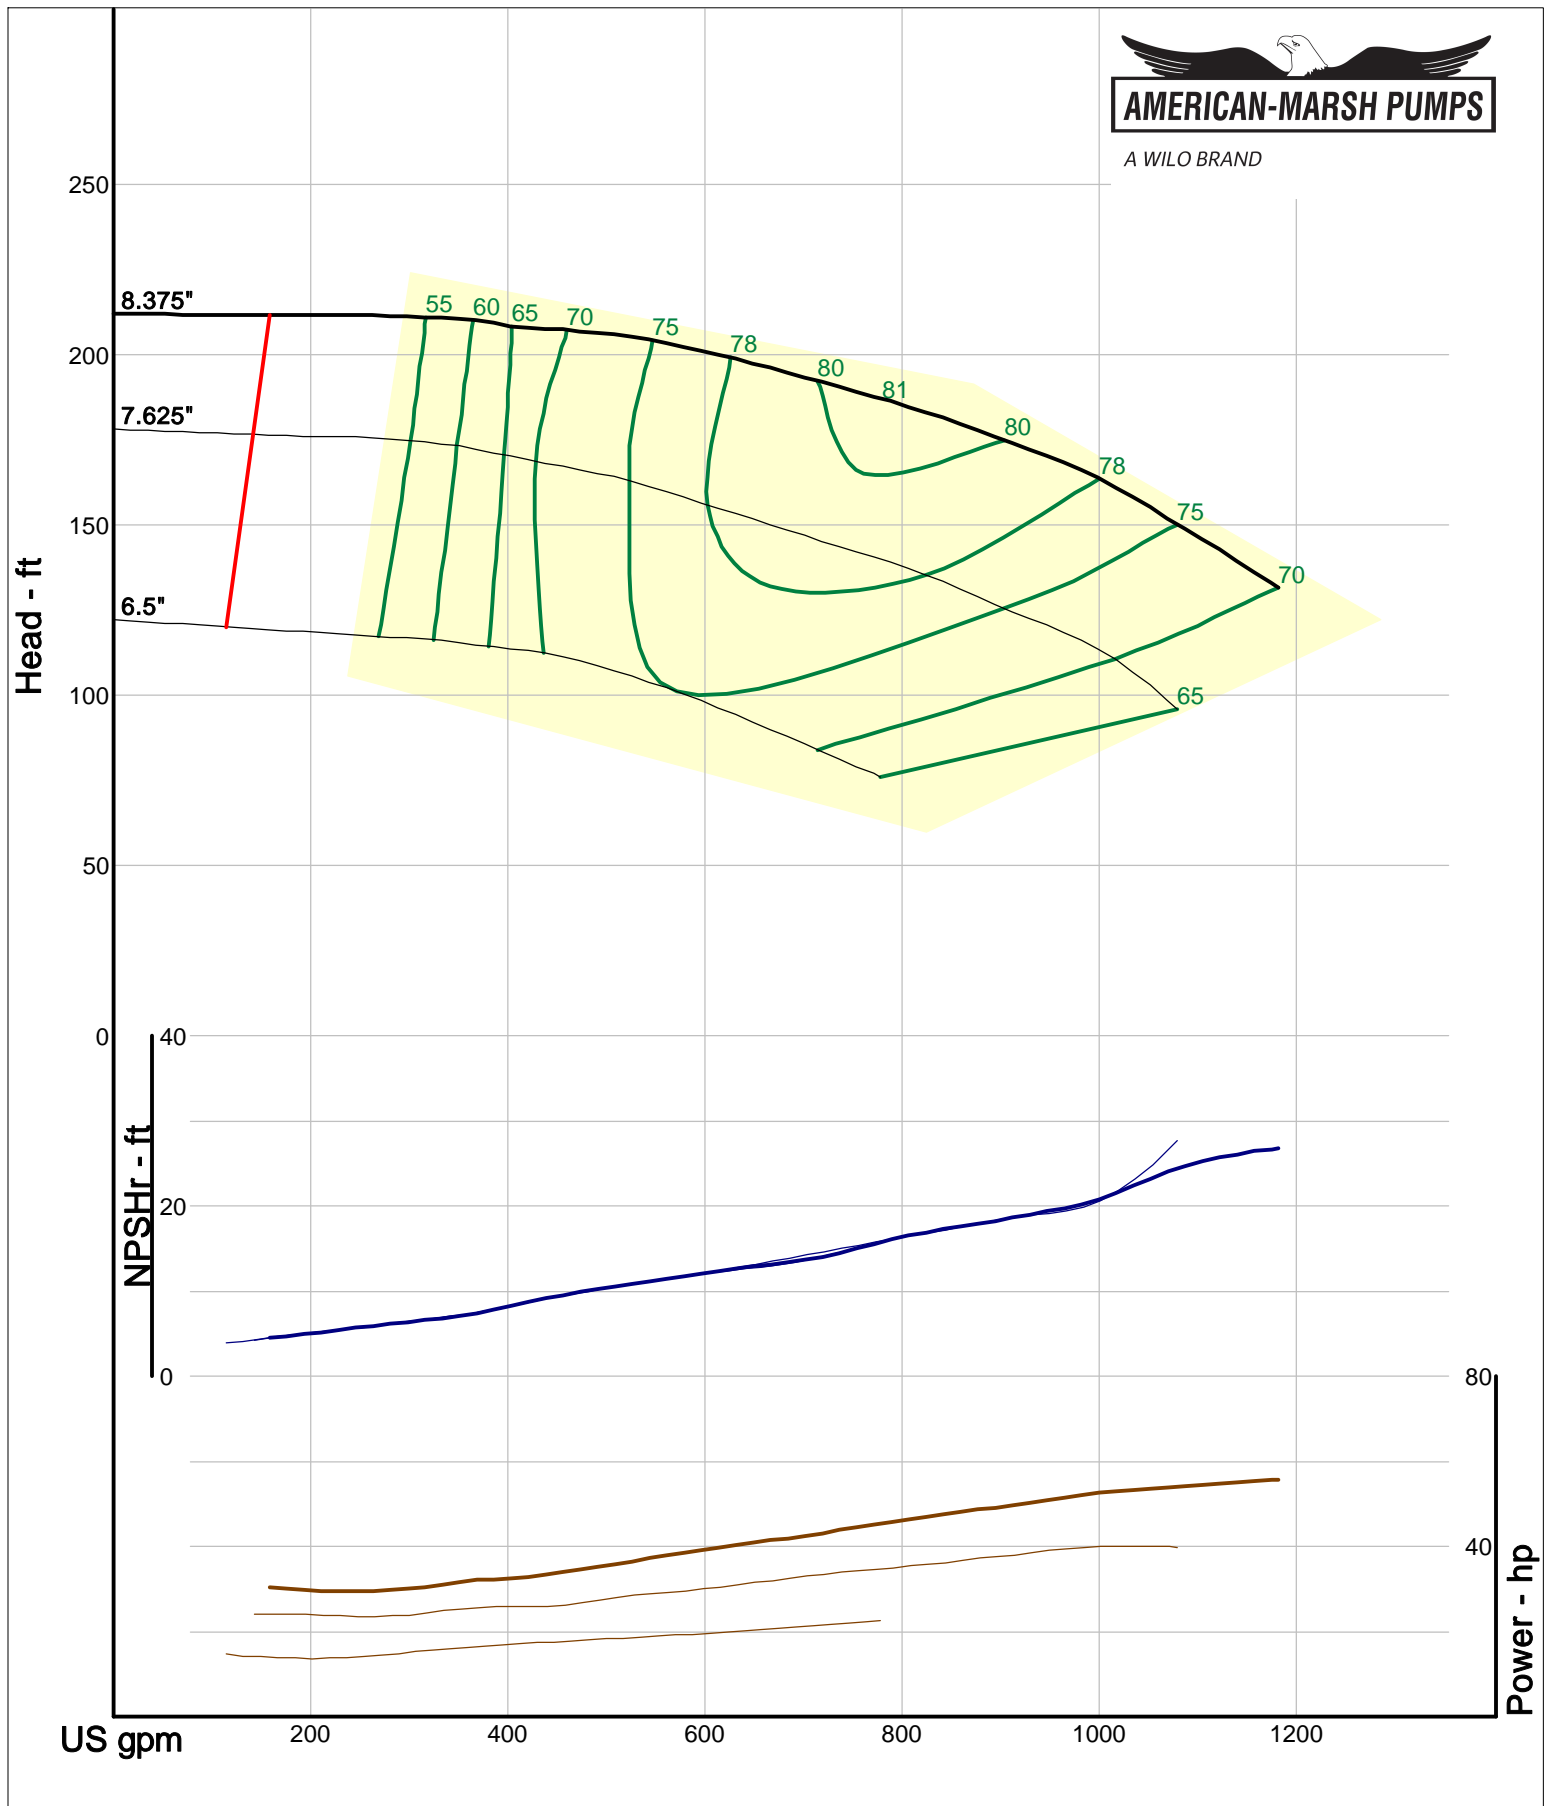

A WILO BRAND

Company: American-Marsh Pumps
Name:
12/03/05

American-Marsh Pumps
Catalog: WTRWKS-2005c.50, vers 2.5c
320_SUMP/SRE - 3000

Size: 3x4-8 RE
Speed: 2900 rpm
Dia: 8.375 in
Curve: CS-15142