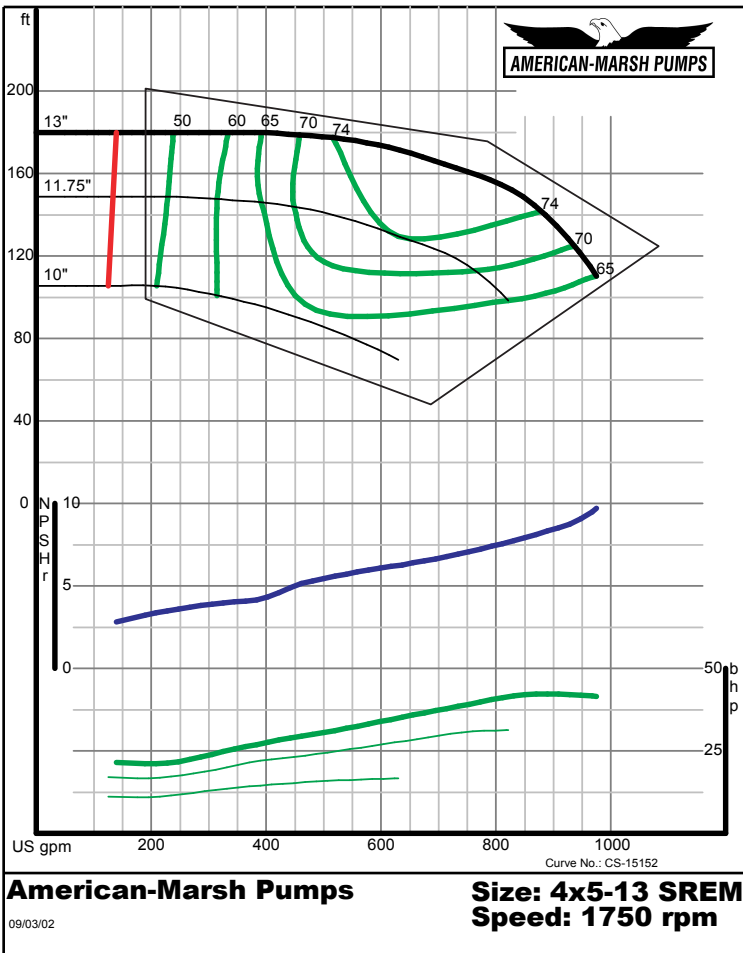

American-Marsh Pumps Size: 3x4-8 SREM
Speed: 1750 rpm

09/03/02

American-Marsh Pumps Size: 3x4-10 SREM
Speed: 1750 rpm

09/03/02

320 SERIES SREM ENCLOSED PERFORMANCE CURVES - 1800 RPM

American-Marsh Pumps Size: 3x4-13 SREM
Speed: 1750 rpm

09/03/02

American-Marsh Pumps Size: 3x4-16 SREM
Speed: 1750 rpm

09/03/02

320 SERIES SREM ENCLOSED PERFORMANCE CURVES - 1800 RPM

320 SERIES SREM ENCLOSED PERFORMANCE CURVES - 1800 RPM

320 SERIES SREM ENCLOSED PERFORMANCE CURVES - 1800 RPM

American-Marsh Pumps **Size: 5x6-8 SREM**
 Speed: 1750 rpm
 09/03/02

American-Marsh Pumps **Size: 5x6-10 SREM**
 Speed: 1750 rpm
 09/03/02

320 SERIES SREM ENCLOSED PERFORMANCE CURVES - 1800 RPM

American-Marsh Pumps **Size: 5x6-13 SREM**
 Speed: 1750 rpm
 09/03/02

American-Marsh Pumps **Size: 5x6-16 SREM**
 Speed: 1750 rpm
 09/03/02

320 SERIES SREM ENCLOSED PERFORMANCE CURVES - 1800 RPM

American-Marsh Pumps **Size: 6x8-8 SREM**
Speed: 1750 rpm

09/03/02

American-Marsh Pumps **Size: 6x8-10 SREM**
Speed: 1750 rpm