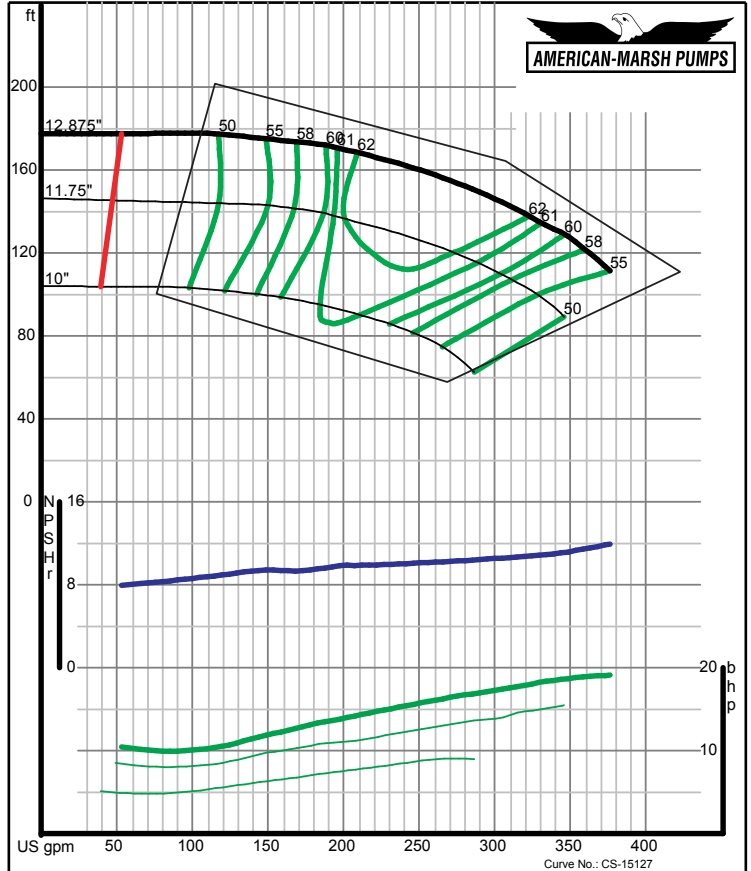

Curve No.: CS-15105

American-Marsh Pumps Size: 1.25x2-10 SREM
Speed: 1750 rpm

09/03/02

Curve No.: CS-15107

320 SERIES SREM ENCLOSED PERFORMANCE CURVES - 1800 RPM

320 SERIES SREM ENCLOSED PERFORMANCE CURVES - 1800 RPM

320 SERIES SREM ENCLOSED PERFORMANCE CURVES - 1800 RPM

320 SERIES SREM ENCLOSED PERFORMANCE CURVES - 1800 RPM

320 SERIES SREM ENCLOSED PERFORMANCE CURVES - 1800 RPM

American-Marsh Pumps **Size: 2x2.5-10 SREM**
 Speed: 1750 rpm

12/07/02

American-Marsh Pumps **Size: 2x2.5-13 SREM**
 Speed: 1750 rpm

12/07/02

320 SERIES SREM ENCLOSED PERFORMANCE CURVES - 1800 RPM

American-Marsh Pumps **Size: 2.5x3-5 SREM**
 Speed: 1750 rpm

12/07/02

American-Marsh Pumps **Size: 2.5x3-7 SREM**
 Speed: 1750 rpm

12/07/02

320 SERIES SREM ENCLOSED PERFORMANCE CURVES - 1800 RPM

American-Marsh Pumps Size: **2.5x3-8 SREM**
Speed: **1750 rpm**
12/07/02

American-Marsh Pumps Size: **2.5x3-10 SREM**
Speed: **1750 rpm**
12/07/02