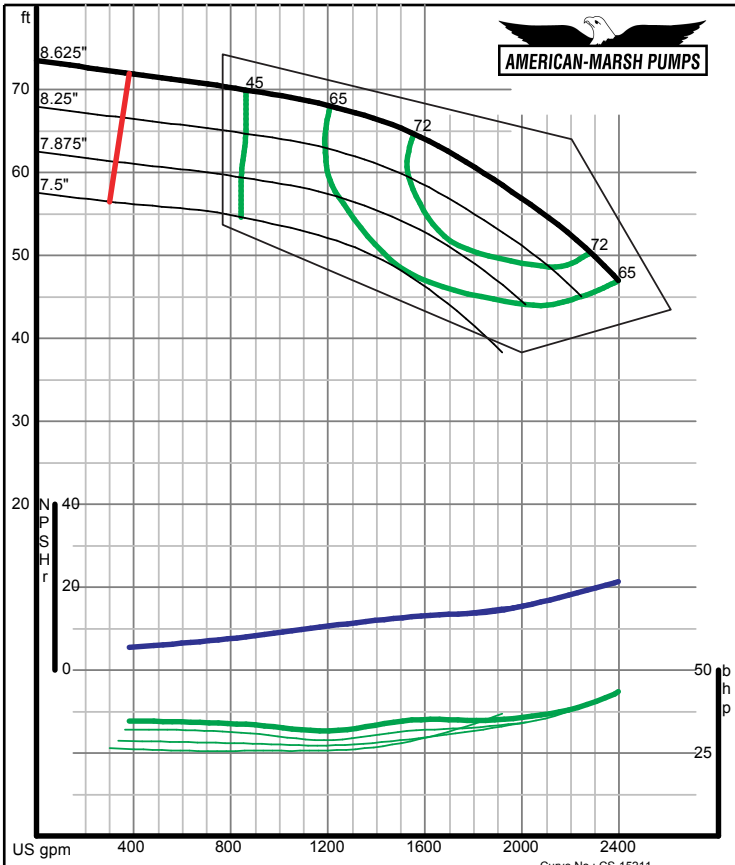

09/03/02

American-Marsh Pumps Size: 3x4-16 SREM
Speed: 1750 rpm

09/03/02

320 SERIES SREM ENCLOSED PERFORMANCE CURVES - 1800 RPM

320 SERIES SREM ENCLOSED PERFORMANCE CURVES - 1800 RPM

320 SERIES SREM ENCLOSED PERFORMANCE CURVES - 1800 RPM

American-Marsh Pumps **Size: 5x6-8 SREM**
 Speed: 1750 rpm
 09/03/02

American-Marsh Pumps **Size: 5x6-10 SREM**
 Speed: 1750 rpm
 09/03/02

320 SERIES SREM ENCLOSED PERFORMANCE CURVES - 1800 RPM

American-Marsh Pumps **Size: 5x6-13 SREM**
 Speed: 1750 rpm
 09/03/02

American-Marsh Pumps **Size: 5x6-16 SREM**
 Speed: 1750 rpm
 09/03/02

320 SERIES SREM ENCLOSED PERFORMANCE CURVES - 1800 RPM

American-Marsh Pumps **Size: 6x8-8 SREM**
Speed: 1750 rpm

09/03/02

American-Marsh Pumps **Size: 6x8-10 SREM**
Speed: 1750 rpm

09/03/02

320 SERIES SREM ENCLOSED PERFORMANCE CURVES - 1800 RPM

American-Marsh Pumps **Size: 6x8-13 SREM**
Speed: 1750 rpm

09/03/02

American-Marsh Pumps **Size: 6x8-16 SREM**
Speed: 1750 rpm

09/03/02

320 SERIES SREM ENCLOSED PERFORMANCE CURVES - 1800 RPM