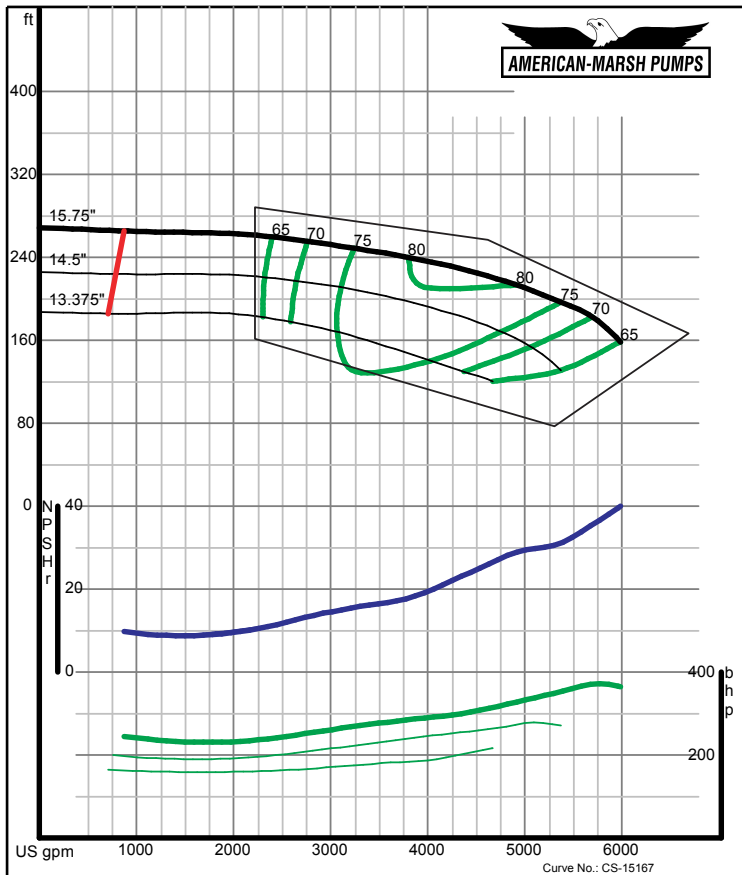

09/03/02

320 SERIES SREM ENCLOSED PERFORMANCE CURVES - 1800 RPM

American-Marsh Pumps **Size: 6x8-13 SREM**
Speed: 1750 rpm

09/03/02

American-Marsh Pumps **Size: 6x8-16 SREM**
Speed: 1750 rpm

09/03/02

320 SERIES SREM ENCLOSED PERFORMANCE CURVES - 1800 RPM

American-Marsh Pumps Size: **6x8-20 SREM**
Speed: **1750 rpm**

09/03/02

American-Marsh Pumps Size: **8x10-10 SREM**
Speed: **1750 rpm**

05/18/04

320 SERIES SREM ENCLOSED PERFORMANCE CURVES - 1800 RPM

American-Marsh Pumps Size: **8x10-13 SREM**
Speed: **1750 rpm**

09/03/02

American-Marsh Pumps Size: **8x10-16 SREM**
Speed: **1750 rpm**

09/03/02

320 SERIES SREM ENCLOSED PERFORMANCE CURVES - 1800 RPM

American-Marsh Pumps **Size: 8x10-20 SREM**
 Speed: 1750 rpm
 09/03/02

American-Marsh Pumps **Size: 10x12-16 SREM**
 Speed: 1750 rpm
 09/03/02

320 SERIES SREM ENCLOSED PERFORMANCE CURVES - 1800 RPM

American-Marsh Pumps **Size: 10x12-20 SREM**
 Speed: 1750 rpm
 09/03/02

American-Marsh Pumps **Size: 12x14-16 SREM**
 Speed: 1750 rpm
 09/03/02