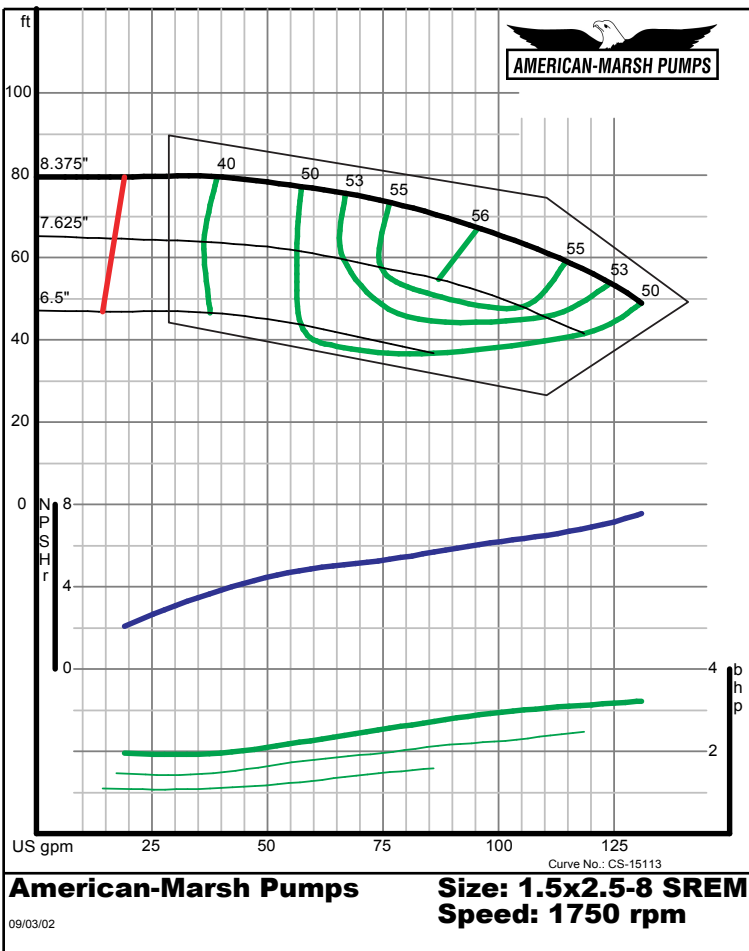

American-Marsh Pumps Size: 1.25x2-6 SREM
Speed: 1750 rpm

09/03/02

Curve No.: CS-15103

320 SERIES SREM ENCLOSED PERFORMANCE CURVES - 1800 RPM

American-Marsh Pumps Size: 1.25x2-8 SREM
Speed: 1750 rpm

09/03/02

Curve No.: CS-15105

American-Marsh Pumps Size: 1.25x2-10 SREM
Speed: 1750 rpm

09/03/02

Curve No.: CS-15107

320 SERIES SREM ENCLOSED PERFORMANCE CURVES - 1800 RPM

320 SERIES SREM ENCLOSED PERFORMANCE CURVES - 1800 RPM

320 SERIES SREM ENCLOSED PERFORMANCE CURVES - 1800 RPM

320 SERIES SREM ENCLOSED PERFORMANCE CURVES - 1800 RPM

320 SERIES SREM ENCLOSED PERFORMANCE CURVES - 1800 RPM

American-Marsh Pumps **Size: 2x2.5-10 SREM**
 Speed: 1750 rpm