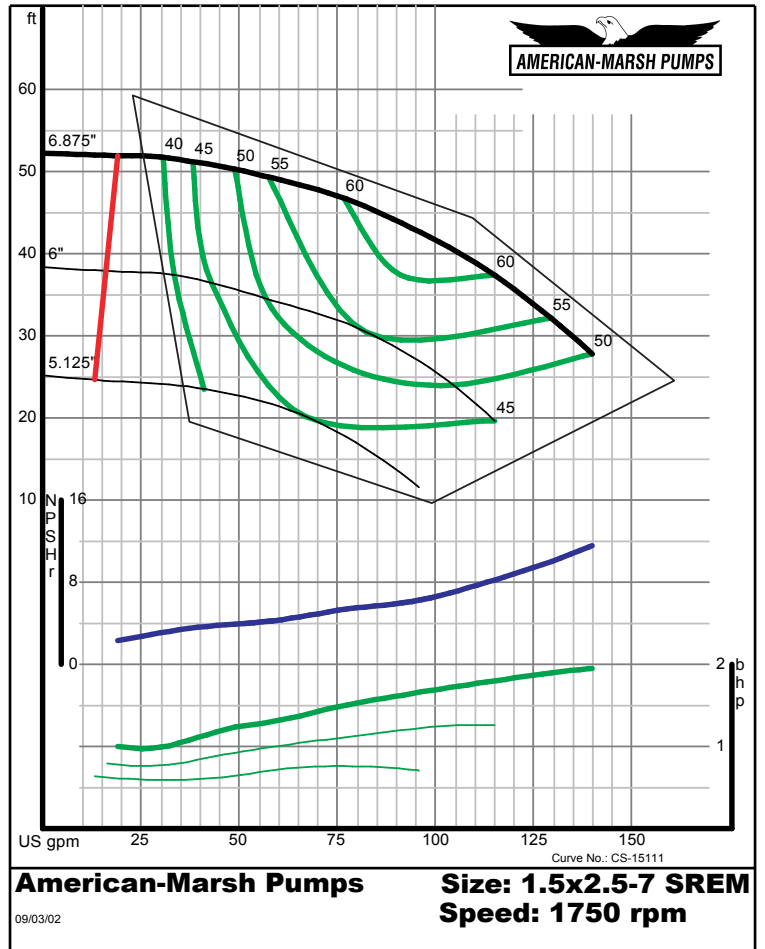

320 Series Vertical Sump

1800 RPM Performance Curves
Enclosed Impellers

320 SERIES SREM ENCLOSED PERFORMANCE CURVES - 1800 RPM

American-Marsh Pumps Size: 1.25x2-5 SREM
Speed: 1750 rpm

09/03/02

Curve No.: CS-15101

American-Marsh Pumps Size: 1.25x2-6 SREM
Speed: 1750 rpm

09/03/02

Curve No.: CS-15103

320 SERIES SREM ENCLOSED PERFORMANCE CURVES - 1800 RPM

American-Marsh Pumps Size: 1.25x2-8 SREM
Speed: 1750 rpm

09/03/02

Curve No.: CS-15105

American-Marsh Pumps Size: 1.25x2-10 SREM
Speed: 1750 rpm

09/03/02

Curve No.: CS-15107

320 SERIES SREM ENCLOSED PERFORMANCE CURVES - 1800 RPM

320 SERIES SREM ENCLOSED PERFORMANCE CURVES - 1800 RPM

320 SERIES SREM ENCLOSED PERFORMANCE CURVES - 1800 RPM

320 SERIES SREM ENCLOSED PERFORMANCE CURVES - 1800 RPM

320 SERIES SREM ENCLOSED PERFORMANCE CURVES - 1800 RPM

American-Marsh Pumps **Size: 2x2.5-10 SREM**
 Speed: 1750 rpm