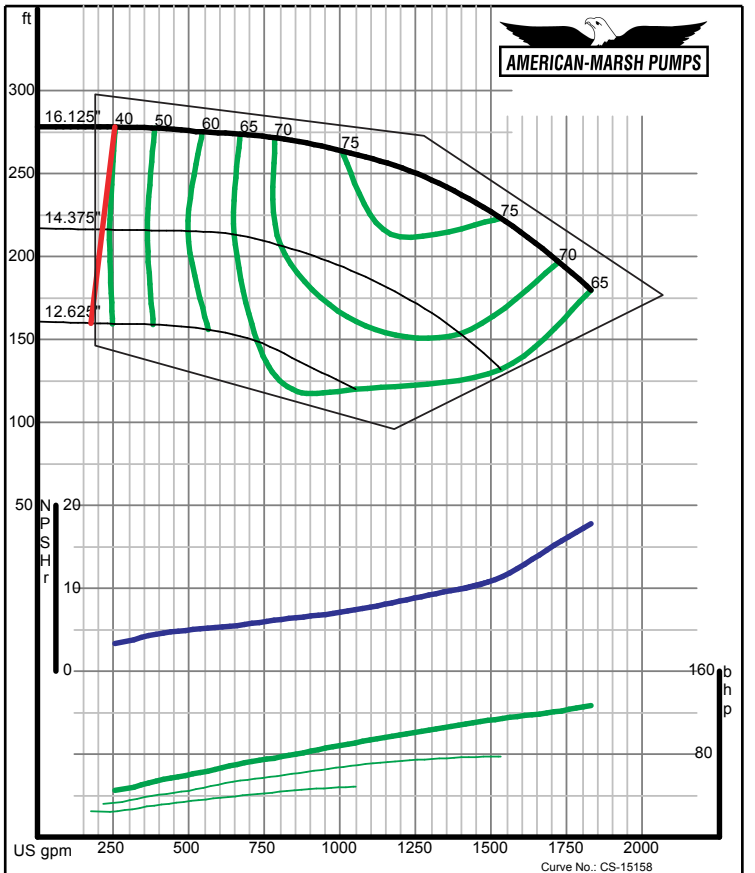

09/03/02

American-Marsh Pumps Size: 3x4-16 SREM
Speed: 1750 rpm

09/03/02

320 SERIES SREM ENCLOSED PERFORMANCE CURVES - 1800 RPM

320 SERIES SREM ENCLOSED PERFORMANCE CURVES - 1800 RPM

320 SERIES SREM ENCLOSED PERFORMANCE CURVES - 1800 RPM

American-Marsh Pumps **Size: 5x6-8 SREM**
 Speed: 1750 rpm
 09/03/02

American-Marsh Pumps **Size: 5x6-10 SREM**
 Speed: 1750 rpm
 09/03/02

320 SERIES SREM ENCLOSED PERFORMANCE CURVES - 1800 RPM

American-Marsh Pumps **Size: 5x6-13 SREM**
 Speed: 1750 rpm
 09/03/02

American-Marsh Pumps **Size: 5x6-16 SREM**
 Speed: 1750 rpm
 09/03/02

320 SERIES SREM ENCLOSED PERFORMANCE CURVES - 1800 RPM

American-Marsh Pumps **Size: 6x8-8 SREM**
Speed: 1750 rpm

09/03/02

American-Marsh Pumps **Size: 6x8-10 SREM**
Speed: 1750 rpm

09/03/02

320 SERIES SREM ENCLOSED PERFORMANCE CURVES - 1800 RPM

American-Marsh Pumps **Size: 6x8-13 SREM**
Speed: 1750 rpm

09/03/02

American-Marsh Pumps **Size: 6x8-16 SREM**
Speed: 1750 rpm

09/03/02

320 SERIES SREM ENCLOSED PERFORMANCE CURVES - 1800 RPM