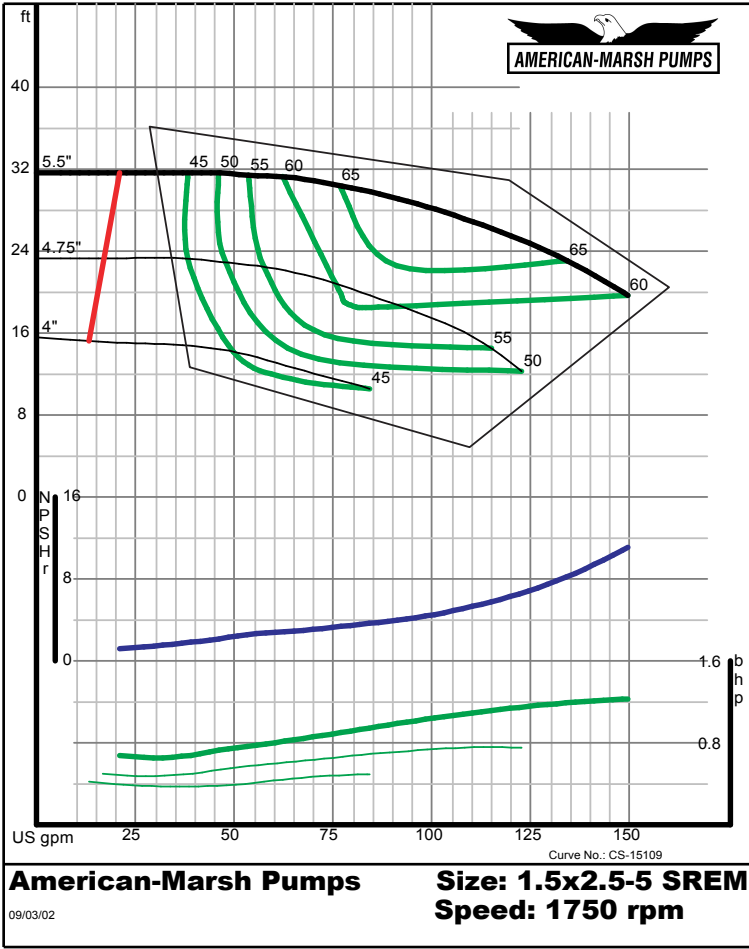

American-Marsh Pumps Size: 1.25x2-6 SREM
Speed: 1750 rpm

09/03/02

Curve No.: CS-15103

320 SERIES SREM ENCLOSED PERFORMANCE CURVES - 1800 RPM

American-Marsh Pumps Size: 1.25x2-8 SREM
Speed: 1750 rpm

09/03/02

Curve No.: CS-15105

American-Marsh Pumps Size: 1.25x2-10 SREM
Speed: 1750 rpm

09/03/02

Curve No.: CS-15107

320 SERIES SREM ENCLOSED PERFORMANCE CURVES - 1800 RPM

320 SERIES SREM ENCLOSED PERFORMANCE CURVES - 1800 RPM

320 SERIES SREM ENCLOSED PERFORMANCE CURVES - 1800 RPM

320 SERIES SREM ENCLOSED PERFORMANCE CURVES - 1800 RPM

320 SERIES SREM ENCLOSED PERFORMANCE CURVES - 1800 RPM

American-Marsh Pumps **Size: 2x2.5-10 SREM**
 Speed: 1750 rpm

American-Marsh Pumps **Size: 10x12-16 SREM**
 Speed: 1750 rpm
 09/03/02

320 SERIES SREM ENCLOSED PERFORMANCE CURVES - 1800 RPM

American-Marsh Pumps **Size: 10x12-20 SREM**
 Speed: 1750 rpm
 09/03/02

American-Marsh Pumps **Size: 12x14-16 SREM**
 Speed: 1750 rpm
 09/03/02