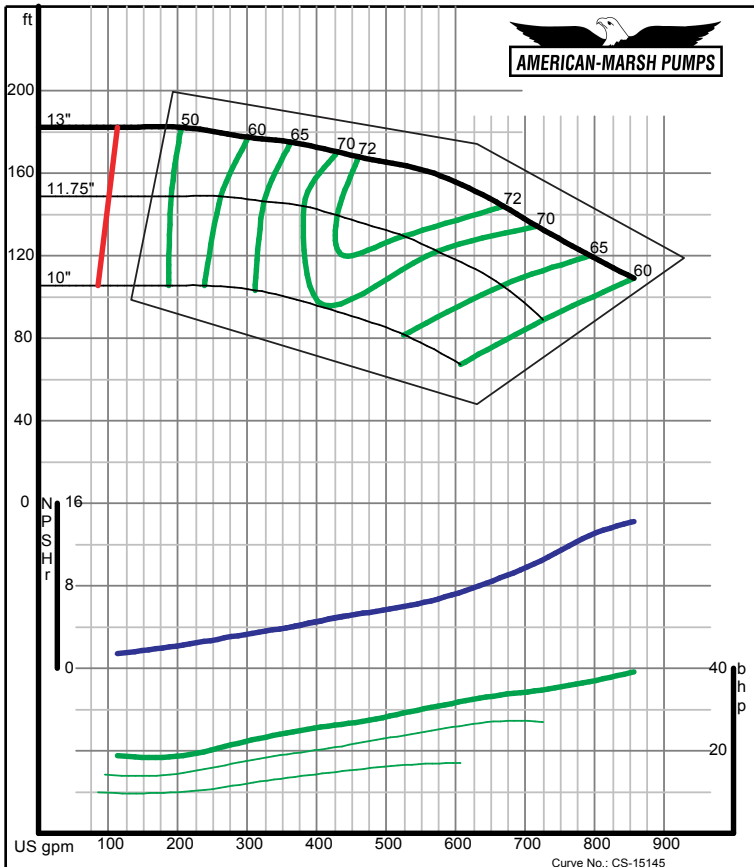

320 SERIES SREM ENCLOSED PERFORMANCE CURVES - 1800 RPM

American-Marsh Pumps Size: **2.5x3-13 SREM**
Speed: **1750 rpm**
12/07/02

American-Marsh Pumps Size: **3x4-7 SREM**
Speed: **1750 rpm**
09/03/02

320 SERIES SREM ENCLOSED PERFORMANCE CURVES - 1800 RPM

American-Marsh Pumps Size: 3x4-8 SREM
Speed: 1750 rpm

09/03/02

American-Marsh Pumps Size: 3x4-10 SREM
Speed: 1750 rpm

09/03/02

320 SERIES SREM ENCLOSED PERFORMANCE CURVES - 1800 RPM

American-Marsh Pumps Size: 3x4-13 SREM
Speed: 1750 rpm

09/03/02

American-Marsh Pumps Size: 3x4-16 SREM
Speed: 1750 rpm

09/03/02

320 SERIES SREM ENCLOSED PERFORMANCE CURVES - 1800 RPM

320 SERIES SREM ENCLOSED PERFORMANCE CURVES - 1800 RPM

320 SERIES SREM ENCLOSED PERFORMANCE CURVES - 1800 RPM

American-Marsh Pumps **Size: 5x6-8 SREM**
 Speed: 1750 rpm
 09/03/02

American-Marsh Pumps **Size: 5x6-10 SREM**
 Speed: 1750 rpm
 09/03/02

320 SERIES SREM ENCLOSED PERFORMANCE CURVES - 1800 RPM

American-Marsh Pumps **Size: 5x6-13 SREM**
 Speed: 1750 rpm
 09/03/02