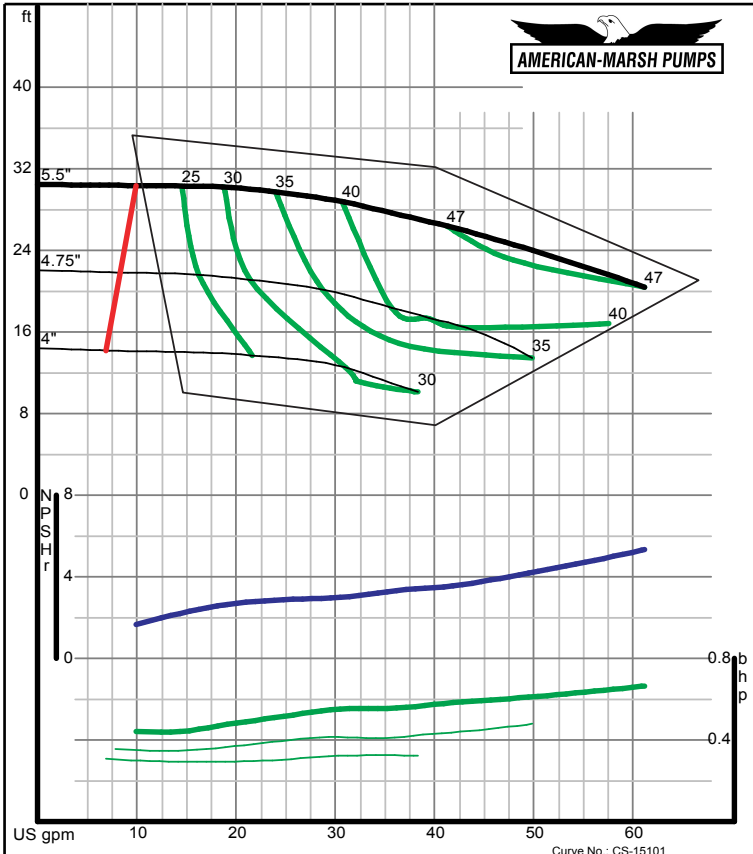

320 Series Vertical Sump

1800 RPM Performance Curves
Enclosed Impellers

320 SERIES SREM ENCLOSED PERFORMANCE CURVES - 1800 RPM

American-Marsh Pumps Size: 1.25x2-5 SREM
Speed: 1750 rpm

09/03/02

Curve No.: CS-15101

American-Marsh Pumps Size: 1.25x2-6 SREM
Speed: 1750 rpm

09/03/02

Curve No.: CS-15103

320 SERIES SREM ENCLOSED PERFORMANCE CURVES - 1800 RPM

American-Marsh Pumps Size: 1.25x2-8 SREM
Speed: 1750 rpm

09/03/02

Curve No.: CS-15105

American-Marsh Pumps Size: 1.25x2-10 SREM
Speed: 1750 rpm

09/03/02

Curve No.: CS-15107

320 SERIES SREM ENCLOSED PERFORMANCE CURVES - 1800 RPM

320 SERIES SREM ENCLOSED PERFORMANCE CURVES - 1800 RPM

320 SERIES SREM ENCLOSED PERFORMANCE CURVES - 1800 RPM

320 SERIES SREM ENCLOSED PERFORMANCE CURVES - 1800 RPM

320 SERIES SREM ENCLOSED PERFORMANCE CURVES - 1800 RPM

American-Marsh Pumps **Size: 2x2.5-10 SREM**
 Speed: 1750 rpm