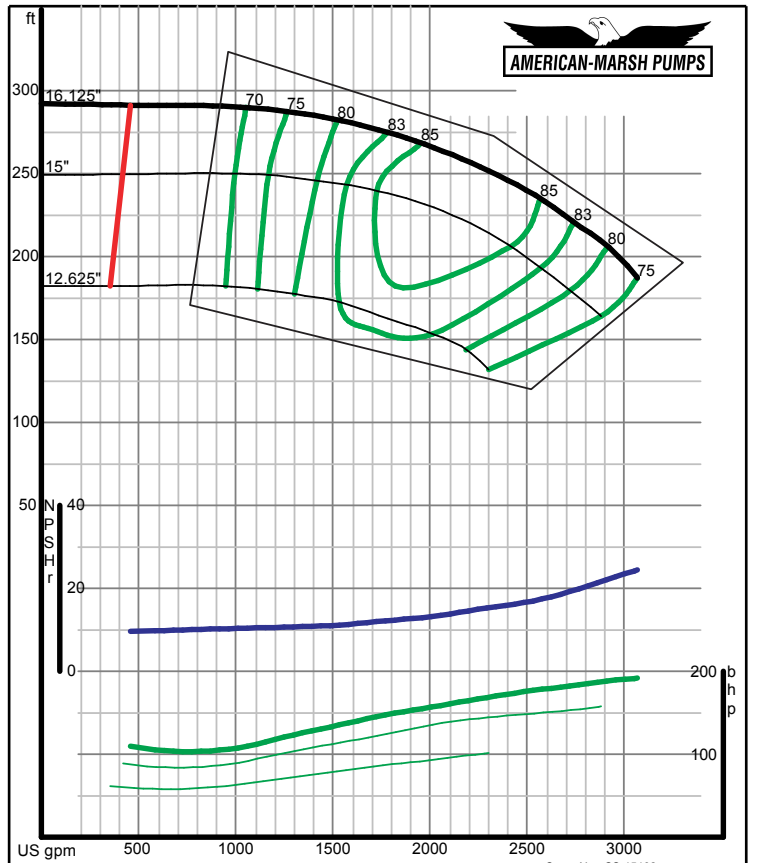

American-Marsh Pumps **Size: 5x6-8 SREM**
 Speed: 1750 rpm
 09/03/02

American-Marsh Pumps **Size: 5x6-10 SREM**
 Speed: 1750 rpm
 09/03/02

320 SERIES SREM ENCLOSED PERFORMANCE CURVES - 1800 RPM

American-Marsh Pumps **Size: 5x6-13 SREM**
 Speed: 1750 rpm
 09/03/02

American-Marsh Pumps **Size: 5x6-16 SREM**
 Speed: 1750 rpm
 09/03/02

320 SERIES SREM ENCLOSED PERFORMANCE CURVES - 1800 RPM

American-Marsh Pumps **Size: 6x8-8 SREM**
Speed: 1750 rpm

09/03/02

American-Marsh Pumps **Size: 6x8-10 SREM**
Speed: 1750 rpm

09/03/02

320 SERIES SREM ENCLOSED PERFORMANCE CURVES - 1800 RPM

American-Marsh Pumps **Size: 6x8-13 SREM**
Speed: 1750 rpm

09/03/02

American-Marsh Pumps **Size: 6x8-16 SREM**
Speed: 1750 rpm

09/03/02

320 SERIES SREM ENCLOSED PERFORMANCE CURVES - 1800 RPM

American-Marsh Pumps Size: **6x8-20 SREM**
Speed: **1750 rpm**

09/03/02

American-Marsh Pumps Size: **8x10-10 SREM**
Speed: **1750 rpm**

05/18/04

320 SERIES SREM ENCLOSED PERFORMANCE CURVES - 1800 RPM

American-Marsh Pumps Size: **8x10-13 SREM**
Speed: **1750 rpm**