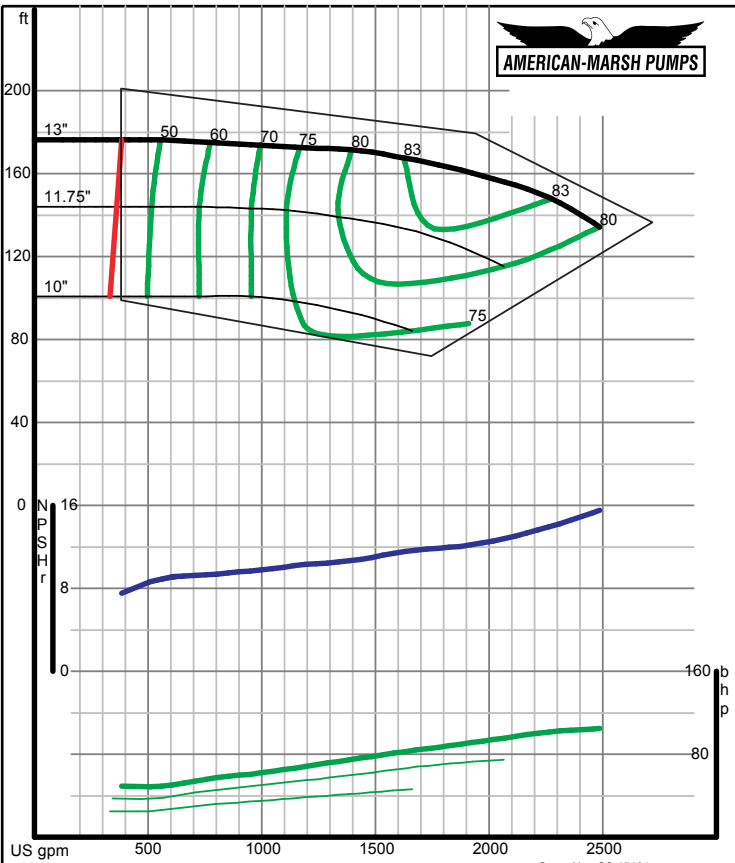

American-Marsh Pumps **Size: 5x6-8 SREM**
 Speed: 1750 rpm
 09/03/02

American-Marsh Pumps **Size: 5x6-10 SREM**
 Speed: 1750 rpm
 09/03/02

320 SERIES SREM ENCLOSED PERFORMANCE CURVES - 1800 RPM

American-Marsh Pumps **Size: 5x6-13 SREM**
 Speed: 1750 rpm
 09/03/02

American-Marsh Pumps **Size: 5x6-16 SREM**
 Speed: 1750 rpm
 09/03/02

320 SERIES SREM ENCLOSED PERFORMANCE CURVES - 1800 RPM

American-Marsh Pumps **Size: 6x8-8 SREM**
Speed: 1750 rpm

09/03/02

American-Marsh Pumps **Size: 6x8-10 SREM**
Speed: 1750 rpm

09/03/02

320 SERIES SREM ENCLOSED PERFORMANCE CURVES - 1800 RPM

American-Marsh Pumps **Size: 6x8-13 SREM**
Speed: 1750 rpm

09/03/02

American-Marsh Pumps **Size: 6x8-16 SREM**
Speed: 1750 rpm

09/03/02

320 SERIES SREM ENCLOSED PERFORMANCE CURVES - 1800 RPM

American-Marsh Pumps Size: **6x8-20 SREM**
Speed: **1750 rpm**

09/03/02

American-Marsh Pumps Size: **8x10-10 SREM**
Speed: **1750 rpm**

05/18/04

320 SERIES SREM ENCLOSED PERFORMANCE CURVES - 1800 RPM

American-Marsh Pumps Size: **8x10-13 SREM**
Speed: **1750 rpm**