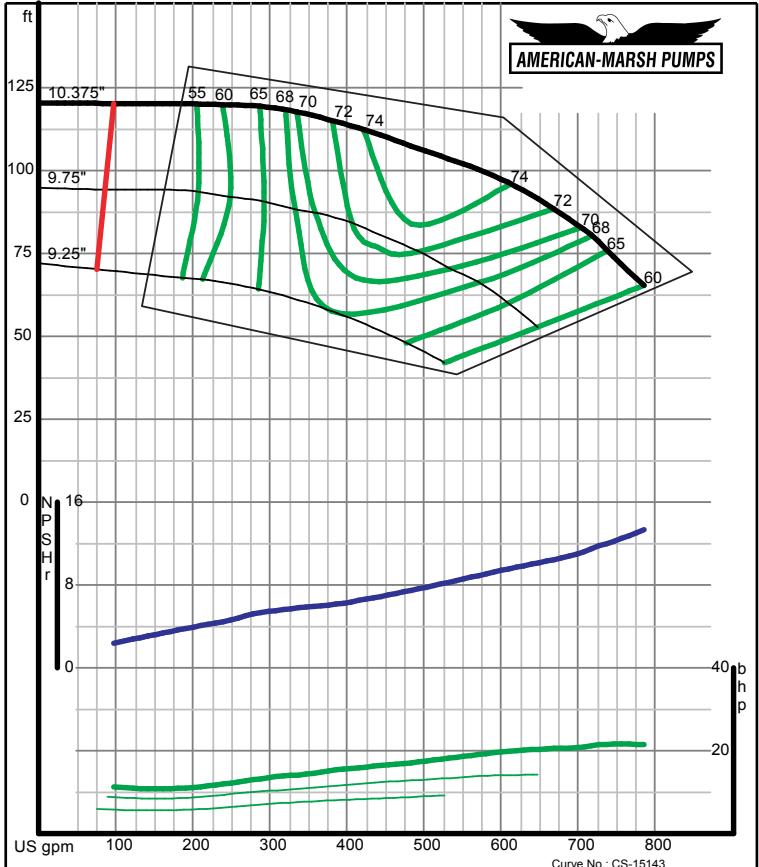

12/07/02

320 SERIES SREM ENCLOSED PERFORMANCE CURVES - 1800 RPM

American-Marsh Pumps Size: **2.5x3-8 SREM**
Speed: **1750 rpm**
12/07/02

American-Marsh Pumps Size: **2.5x3-10 SREM**
Speed: **1750 rpm**
12/07/02

320 SERIES SREM ENCLOSED PERFORMANCE CURVES - 1800 RPM

American-Marsh Pumps Size: **2.5x3-13 SREM**
Speed: **1750 rpm**
12/07/02

American-Marsh Pumps Size: **3x4-7 SREM**
Speed: **1750 rpm**
09/03/02

320 SERIES SREM ENCLOSED PERFORMANCE CURVES - 1800 RPM

American-Marsh Pumps Size: 3x4-8 SREM
Speed: 1750 rpm

09/03/02

American-Marsh Pumps Size: 3x4-10 SREM
Speed: 1750 rpm

09/03/02

320 SERIES SREM ENCLOSED PERFORMANCE CURVES - 1800 RPM

American-Marsh Pumps Size: 3x4-13 SREM
Speed: 1750 rpm

09/03/02

American-Marsh Pumps Size: 3x4-16 SREM
Speed: 1750 rpm

09/03/02

320 SERIES SREM ENCLOSED PERFORMANCE CURVES - 1800 RPM

320 SERIES SREM ENCLOSED PERFORMANCE CURVES - 1800 RPM

320 SERIES SREM ENCLOSED PERFORMANCE CURVES - 1800 RPM