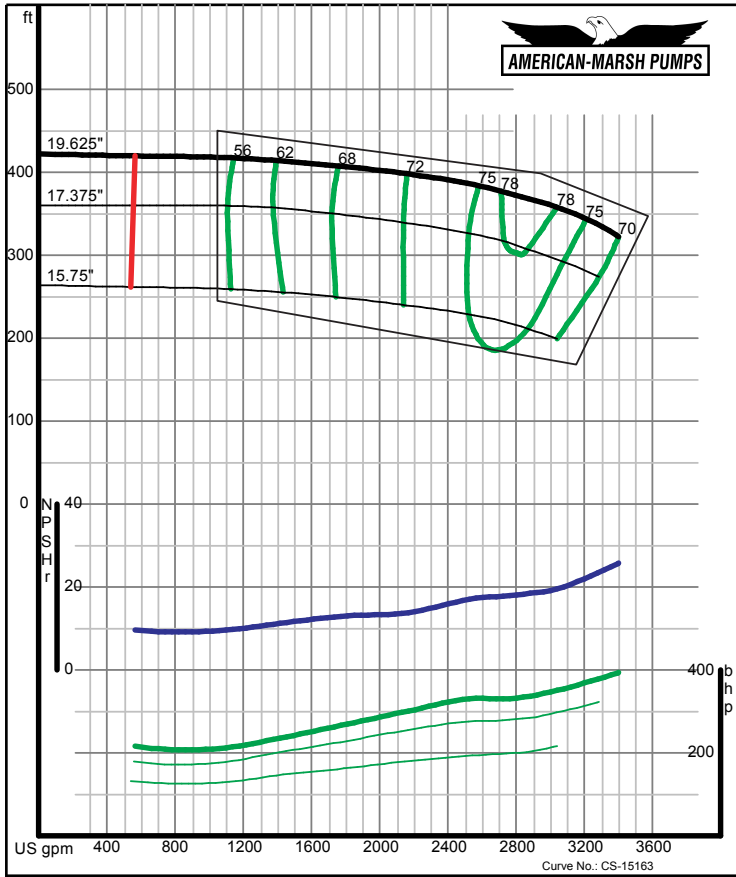

American-Marsh Pumps **Size: 5x6-16 SREM**
 Speed: 1750 rpm
 09/03/02

320 SERIES SREM ENCLOSED PERFORMANCE CURVES - 1800 RPM

American-Marsh Pumps **Size: 6x8-8 SREM**
Speed: 1750 rpm

09/03/02

American-Marsh Pumps **Size: 6x8-10 SREM**
Speed: 1750 rpm

09/03/02

320 SERIES SREM ENCLOSED PERFORMANCE CURVES - 1800 RPM

American-Marsh Pumps **Size: 6x8-13 SREM**
Speed: 1750 rpm

09/03/02

American-Marsh Pumps **Size: 6x8-16 SREM**
Speed: 1750 rpm

09/03/02

320 SERIES SREM ENCLOSED PERFORMANCE CURVES - 1800 RPM

American-Marsh Pumps Size: **6x8-20 SREM**
Speed: **1750 rpm**

09/03/02

American-Marsh Pumps Size: **8x10-10 SREM**
Speed: **1750 rpm**

05/18/04

320 SERIES SREM ENCLOSED PERFORMANCE CURVES - 1800 RPM

American-Marsh Pumps Size: **8x10-13 SREM**
Speed: **1750 rpm**

09/03/02

American-Marsh Pumps Size: **8x10-16 SREM**
Speed: **1750 rpm**

09/03/02

320 SERIES SREM ENCLOSED PERFORMANCE CURVES - 1800 RPM

American-Marsh Pumps **Size: 8x10-20 SREM**
 Speed: 1750 rpm
 09/03/02