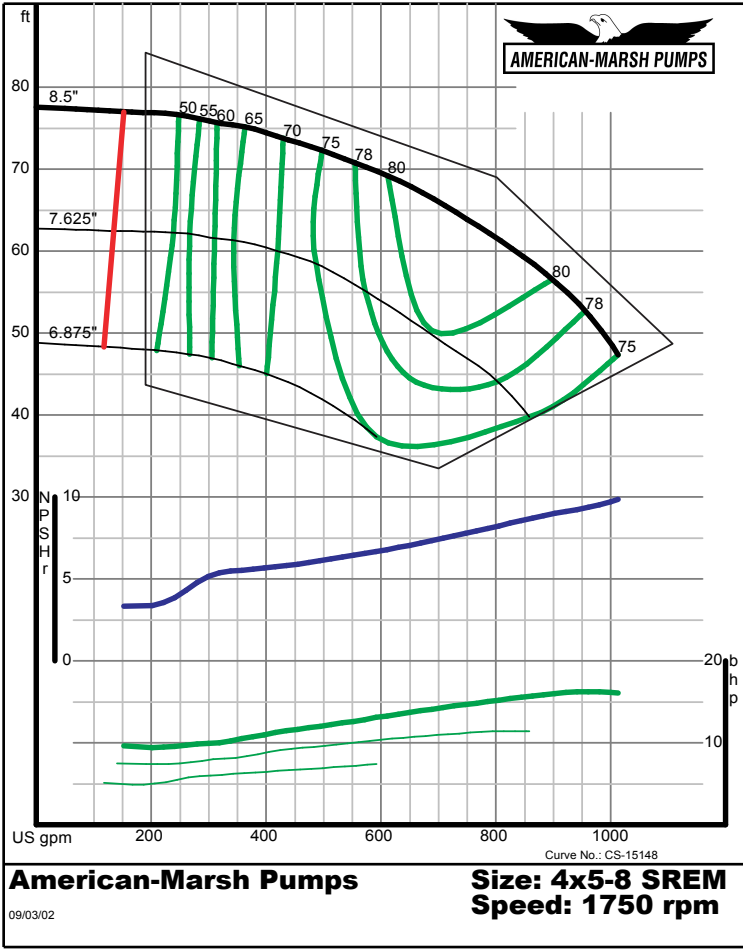

320 SERIES SREM ENCLOSED PERFORMANCE CURVES - 1800 RPM

American-Marsh Pumps Size: **2.5x3-13 SREM**
Speed: **1750 rpm**
12/07/02

American-Marsh Pumps Size: **3x4-7 SREM**
Speed: **1750 rpm**
09/03/02

320 SERIES SREM ENCLOSED PERFORMANCE CURVES - 1800 RPM

American-Marsh Pumps Size: 3x4-8 SREM
Speed: 1750 rpm

09/03/02

American-Marsh Pumps Size: 3x4-10 SREM
Speed: 1750 rpm

09/03/02

320 SERIES SREM ENCLOSED PERFORMANCE CURVES - 1800 RPM

American-Marsh Pumps Size: 3x4-13 SREM
Speed: 1750 rpm

09/03/02

American-Marsh Pumps Size: 3x4-16 SREM
Speed: 1750 rpm

09/03/02

320 SERIES SREM ENCLOSED PERFORMANCE CURVES - 1800 RPM

320 SERIES SREM ENCLOSED PERFORMANCE CURVES - 1800 RPM

320 SERIES SREM ENCLOSED PERFORMANCE CURVES - 1800 RPM

American-Marsh Pumps **Size: 5x6-8 SREM**
 Speed: 1750 rpm
 09/03/02

American-Marsh Pumps **Size: 5x6-10 SREM**
 Speed: 1750 rpm
 09/03/02

320 SERIES SREM ENCLOSED PERFORMANCE CURVES - 1800 RPM

American-Marsh Pumps **Size: 5x6-13 SREM**
 Speed: 1750 rpm
 09/03/02