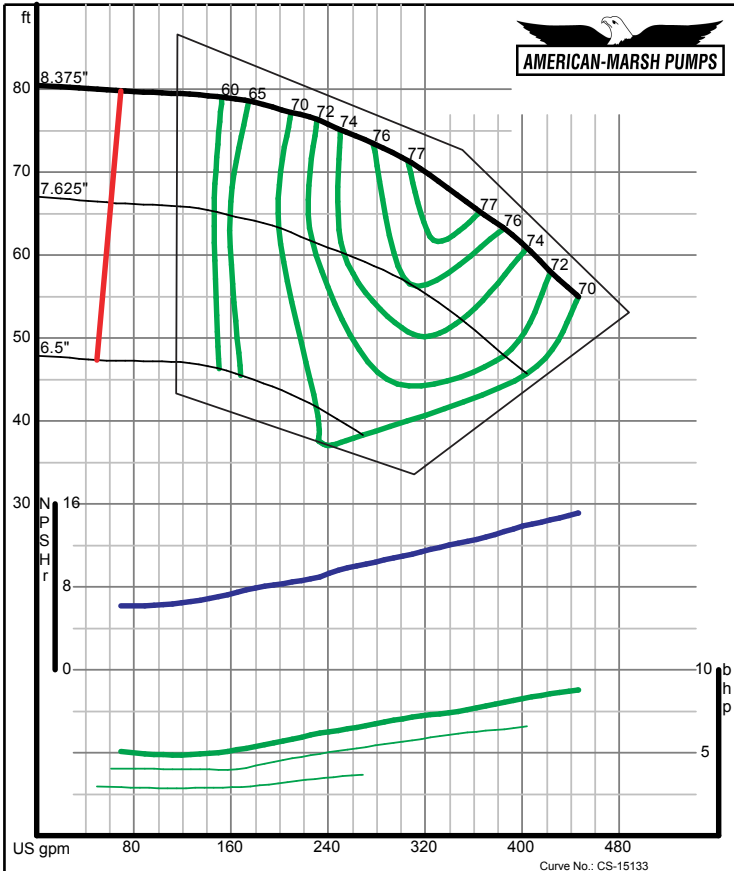

320 SERIES SREM ENCLOSED PERFORMANCE CURVES - 1800 RPM

320 SERIES SREM ENCLOSED PERFORMANCE CURVES - 1800 RPM

320 SERIES SREM ENCLOSED PERFORMANCE CURVES - 1800 RPM

American-Marsh Pumps **Size: 2x2.5-10 SREM**
 Speed: 1750 rpm

12/07/02

American-Marsh Pumps **Size: 2x2.5-13 SREM**
 Speed: 1750 rpm

12/07/02

320 SERIES SREM ENCLOSED PERFORMANCE CURVES - 1800 RPM

American-Marsh Pumps **Size: 2.5x3-5 SREM**
 Speed: 1750 rpm

12/07/02

American-Marsh Pumps **Size: 2.5x3-7 SREM**
 Speed: 1750 rpm

12/07/02

320 SERIES SREM ENCLOSED PERFORMANCE CURVES - 1800 RPM

American-Marsh Pumps Size: **2.5x3-8 SREM**
Speed: **1750 rpm**
12/07/02

American-Marsh Pumps Size: **2.5x3-10 SREM**
Speed: **1750 rpm**
12/07/02

320 SERIES SREM ENCLOSED PERFORMANCE CURVES - 1800 RPM

American-Marsh Pumps Size: **2.5x3-13 SREM**
Speed: **1750 rpm**
12/07/02

American-Marsh Pumps Size: **3x4-7 SREM**
Speed: **1750 rpm**
09/03/02

320 SERIES SREM ENCLOSED PERFORMANCE CURVES - 1800 RPM