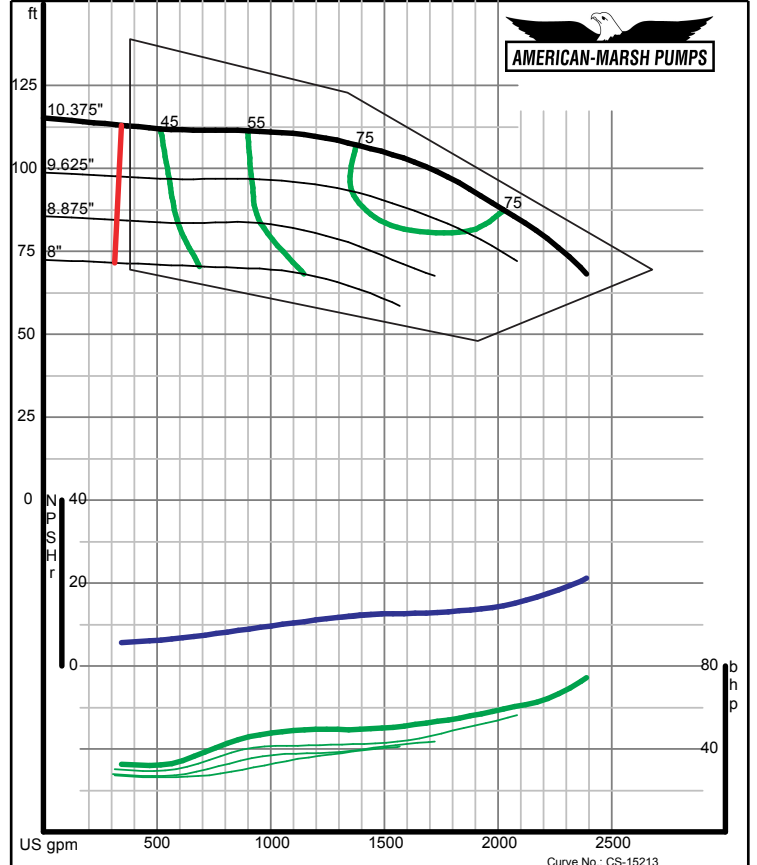

09/03/02

American-Marsh Pumps Size: 3x4-16 SREM
Speed: 1750 rpm

09/03/02

320 SERIES SREM ENCLOSED PERFORMANCE CURVES - 1800 RPM

320 SERIES SREM ENCLOSED PERFORMANCE CURVES - 1800 RPM

320 SERIES SREM ENCLOSED PERFORMANCE CURVES - 1800 RPM

American-Marsh Pumps **Size: 5x6-8 SREM**
 Speed: 1750 rpm
 09/03/02

American-Marsh Pumps **Size: 5x6-10 SREM**
 Speed: 1750 rpm
 09/03/02

320 SERIES SREM ENCLOSED PERFORMANCE CURVES - 1800 RPM

American-Marsh Pumps **Size: 5x6-13 SREM**
 Speed: 1750 rpm
 09/03/02

American-Marsh Pumps **Size: 5x6-16 SREM**
 Speed: 1750 rpm
 09/03/02

320 SERIES SREM ENCLOSED PERFORMANCE CURVES - 1800 RPM

American-Marsh Pumps **Size: 6x8-8 SREM**
Speed: 1750 rpm

09/03/02

American-Marsh Pumps **Size: 6x8-10 SREM**
Speed: 1750 rpm

09/03/02

320 SERIES SREM ENCLOSED PERFORMANCE CURVES - 1800 RPM

American-Marsh Pumps **Size: 6x8-13 SREM**
Speed: 1750 rpm

09/03/02

American-Marsh Pumps **Size: 6x8-16 SREM**
Speed: 1750 rpm

09/03/02

320 SERIES SREM ENCLOSED PERFORMANCE CURVES - 1800 RPM