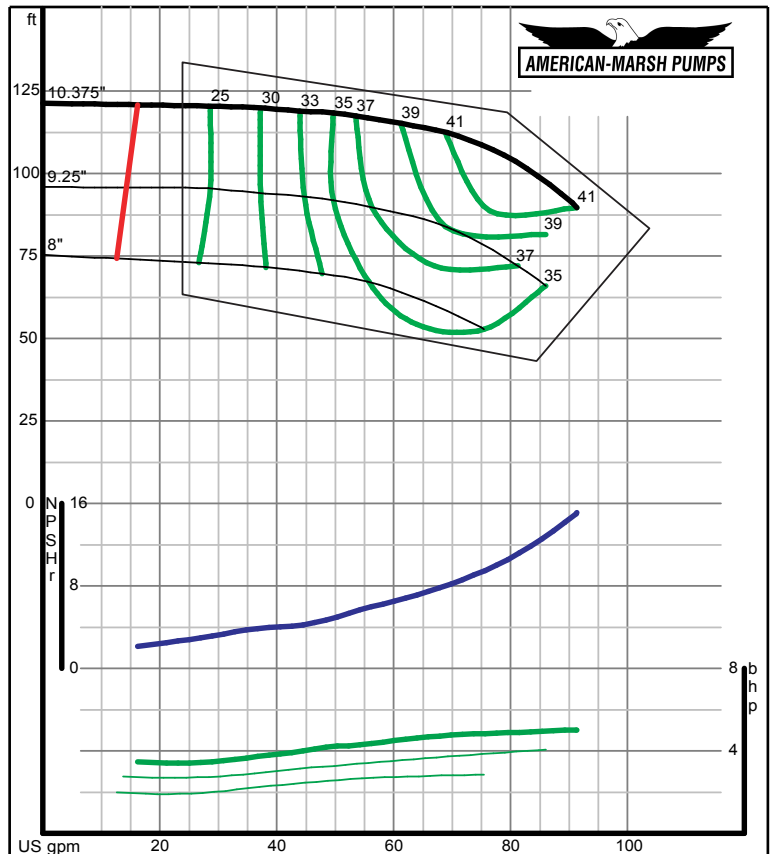

320 Series Vertical Sump

1800 RPM Performance Curves
Enclosed Impellers

320 SERIES SREM ENCLOSED PERFORMANCE CURVES - 1800 RPM

American-Marsh Pumps Size: 1.25x2-5 SREM
Speed: 1750 rpm

09/03/02

Curve No.: CS-15101

American-Marsh Pumps Size: 1.25x2-6 SREM
Speed: 1750 rpm

09/03/02

Curve No.: CS-15103

320 SERIES SREM ENCLOSED PERFORMANCE CURVES - 1800 RPM

American-Marsh Pumps Size: 1.25x2-8 SREM
Speed: 1750 rpm

09/03/02

Curve No.: CS-15105

American-Marsh Pumps Size: 1.25x2-10 SREM
Speed: 1750 rpm

09/03/02

Curve No.: CS-15107

320 SERIES SREM ENCLOSED PERFORMANCE CURVES - 1800 RPM

320 SERIES SREM ENCLOSED PERFORMANCE CURVES - 1800 RPM

320 SERIES SREM ENCLOSED PERFORMANCE CURVES - 1800 RPM

320 SERIES SREM ENCLOSED PERFORMANCE CURVES - 1800 RPM

320 SERIES SREM ENCLOSED PERFORMANCE CURVES - 1800 RPM

American-Marsh Pumps **Size: 2x2.5-10 SREM**
 Speed: 1750 rpm