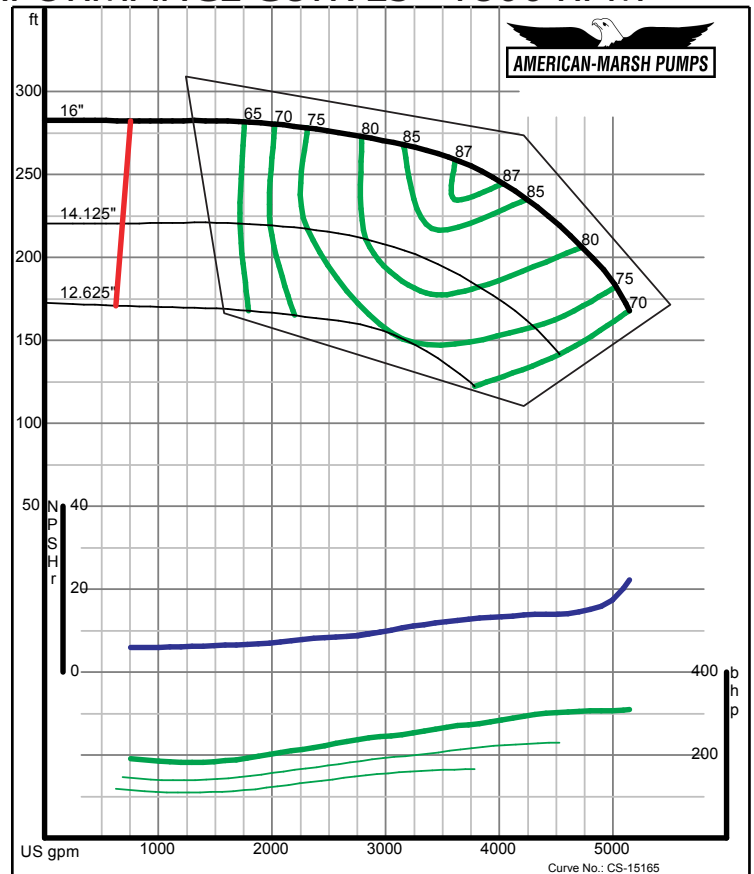

09/03/02

320 SERIES SREM ENCLOSED PERFORMANCE CURVES - 1800 RPM

American-Marsh Pumps **Size: 6x8-13 SREM**
Speed: 1750 rpm

09/03/02

American-Marsh Pumps **Size: 6x8-16 SREM**
Speed: 1750 rpm

09/03/02

320 SERIES SREM ENCLOSED PERFORMANCE CURVES - 1800 RPM

American-Marsh Pumps Size: **6x8-20 SREM**
Speed: **1750 rpm**

09/03/02

American-Marsh Pumps Size: **8x10-10 SREM**
Speed: **1750 rpm**

05/18/04

320 SERIES SREM ENCLOSED PERFORMANCE CURVES - 1800 RPM

American-Marsh Pumps Size: **8x10-13 SREM**
Speed: **1750 rpm**

09/03/02

American-Marsh Pumps Size: **8x10-16 SREM**
Speed: **1750 rpm**

09/03/02

320 SERIES SREM ENCLOSED PERFORMANCE CURVES - 1800 RPM

American-Marsh Pumps **Size: 8x10-20 SREM**
 Speed: 1750 rpm
 09/03/02

American-Marsh Pumps **Size: 10x12-16 SREM**
 Speed: 1750 rpm
 09/03/02

320 SERIES SREM ENCLOSED PERFORMANCE CURVES - 1800 RPM

American-Marsh Pumps **Size: 10x12-20 SREM**
 Speed: 1750 rpm
 09/03/02

American-Marsh Pumps **Size: 12x14-16 SREM**
 Speed: 1750 rpm
 09/03/02