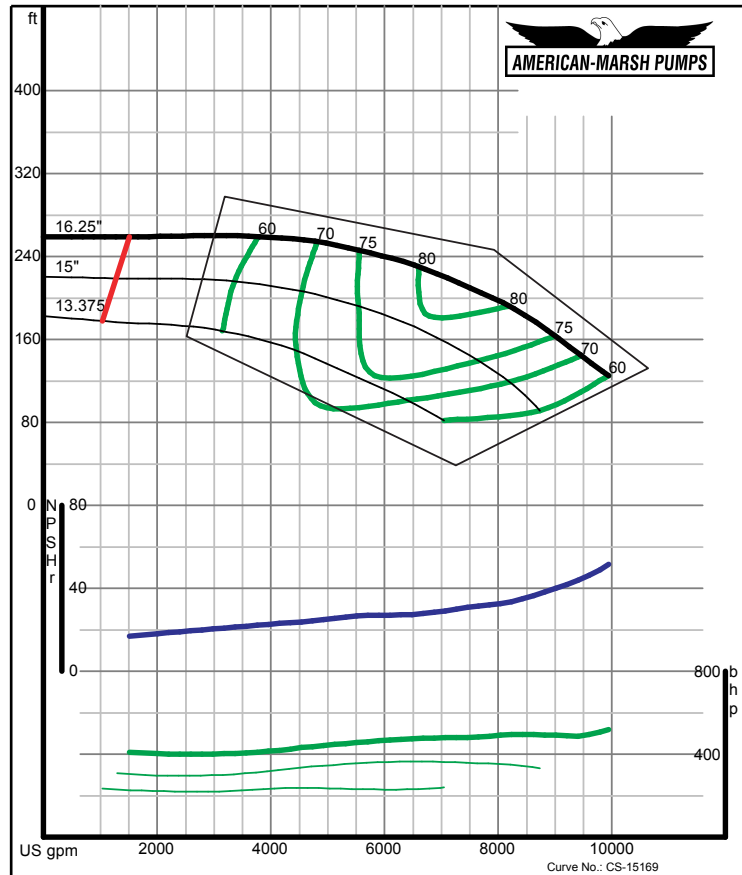

09/03/02

320 SERIES SREM ENCLOSED PERFORMANCE CURVES - 1800 RPM

American-Marsh Pumps **Size: 6x8-13 SREM**
Speed: 1750 rpm

09/03/02

American-Marsh Pumps **Size: 6x8-16 SREM**
Speed: 1750 rpm

09/03/02

320 SERIES SREM ENCLOSED PERFORMANCE CURVES - 1800 RPM

American-Marsh Pumps Size: **6x8-20 SREM**
Speed: **1750 rpm**

09/03/02

American-Marsh Pumps Size: **8x10-10 SREM**
Speed: **1750 rpm**

05/18/04

320 SERIES SREM ENCLOSED PERFORMANCE CURVES - 1800 RPM

American-Marsh Pumps Size: **8x10-13 SREM**
Speed: **1750 rpm**

09/03/02

American-Marsh Pumps Size: **8x10-16 SREM**
Speed: **1750 rpm**

09/03/02

320 SERIES SREM ENCLOSED PERFORMANCE CURVES - 1800 RPM

American-Marsh Pumps **Size: 8x10-20 SREM**
 Speed: 1750 rpm
 09/03/02

American-Marsh Pumps **Size: 10x12-16 SREM**
 Speed: 1750 rpm
 09/03/02

320 SERIES SREM ENCLOSED PERFORMANCE CURVES - 1800 RPM

American-Marsh Pumps **Size: 10x12-20 SREM**
 Speed: 1750 rpm
 09/03/02

American-Marsh Pumps **Size: 12x14-16 SREM**
 Speed: 1750 rpm
 09/03/02