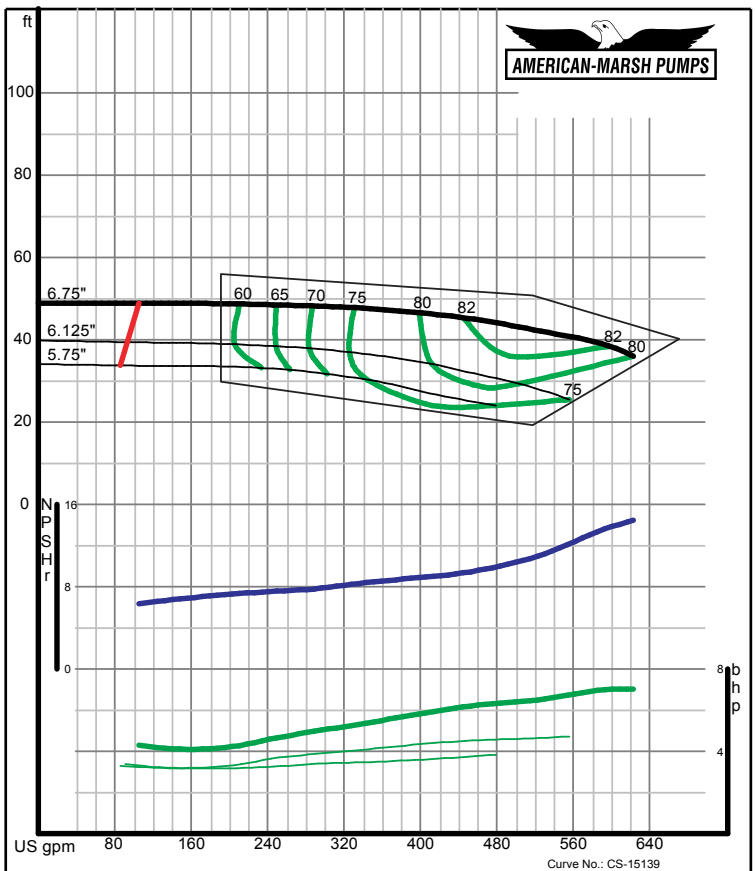

320 SERIES SREM ENCLOSED PERFORMANCE CURVES - 1800 RPM

320 SERIES SREM ENCLOSED PERFORMANCE CURVES - 1800 RPM

320 SERIES SREM ENCLOSED PERFORMANCE CURVES - 1800 RPM

American-Marsh Pumps **Size: 2x2.5-10 SREM**
 Speed: 1750 rpm

12/07/02

American-Marsh Pumps **Size: 2x2.5-13 SREM**
 Speed: 1750 rpm

12/07/02

320 SERIES SREM ENCLOSED PERFORMANCE CURVES - 1800 RPM

American-Marsh Pumps **Size: 2.5x3-5 SREM**
 Speed: 1750 rpm

12/07/02

American-Marsh Pumps **Size: 2.5x3-7 SREM**
 Speed: 1750 rpm

12/07/02

320 SERIES SREM ENCLOSED PERFORMANCE CURVES - 1800 RPM

American-Marsh Pumps Size: **2.5x3-8 SREM**
Speed: **1750 rpm**
12/07/02

American-Marsh Pumps Size: **2.5x3-10 SREM**
Speed: **1750 rpm**
12/07/02

320 SERIES SREM ENCLOSED PERFORMANCE CURVES - 1800 RPM

American-Marsh Pumps Size: **2.5x3-13 SREM**
Speed: **1750 rpm**
12/07/02

American-Marsh Pumps Size: **3x4-7 SREM**
Speed: **1750 rpm**
09/03/02

320 SERIES SREM ENCLOSED PERFORMANCE CURVES - 1800 RPM