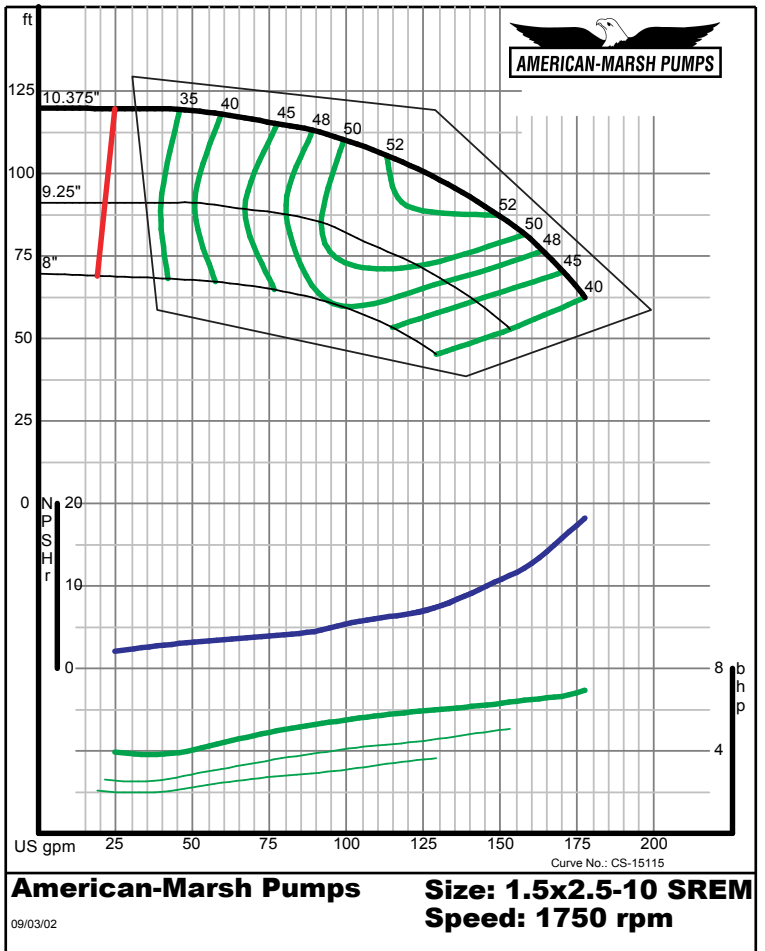

320 Series Vertical Sump

1800 RPM Performance Curves
Enclosed Impellers

320 SERIES SREM ENCLOSED PERFORMANCE CURVES - 1800 RPM

American-Marsh Pumps Size: 1.25x2-5 SREM
Speed: 1750 rpm

09/03/02

Curve No.: CS-15101

American-Marsh Pumps Size: 1.25x2-6 SREM
Speed: 1750 rpm

09/03/02

Curve No.: CS-15103

320 SERIES SREM ENCLOSED PERFORMANCE CURVES - 1800 RPM

American-Marsh Pumps Size: 1.25x2-8 SREM
Speed: 1750 rpm

09/03/02

Curve No.: CS-15105

American-Marsh Pumps Size: 1.25x2-10 SREM
Speed: 1750 rpm

09/03/02

Curve No.: CS-15107

320 SERIES SREM ENCLOSED PERFORMANCE CURVES - 1800 RPM

320 SERIES SREM ENCLOSED PERFORMANCE CURVES - 1800 RPM

320 SERIES SREM ENCLOSED PERFORMANCE CURVES - 1800 RPM

320 SERIES SREM ENCLOSED PERFORMANCE CURVES - 1800 RPM

320 SERIES SREM ENCLOSED PERFORMANCE CURVES - 1800 RPM

American-Marsh Pumps **Size: 2x2.5-10 SREM**
 Speed: 1750 rpm