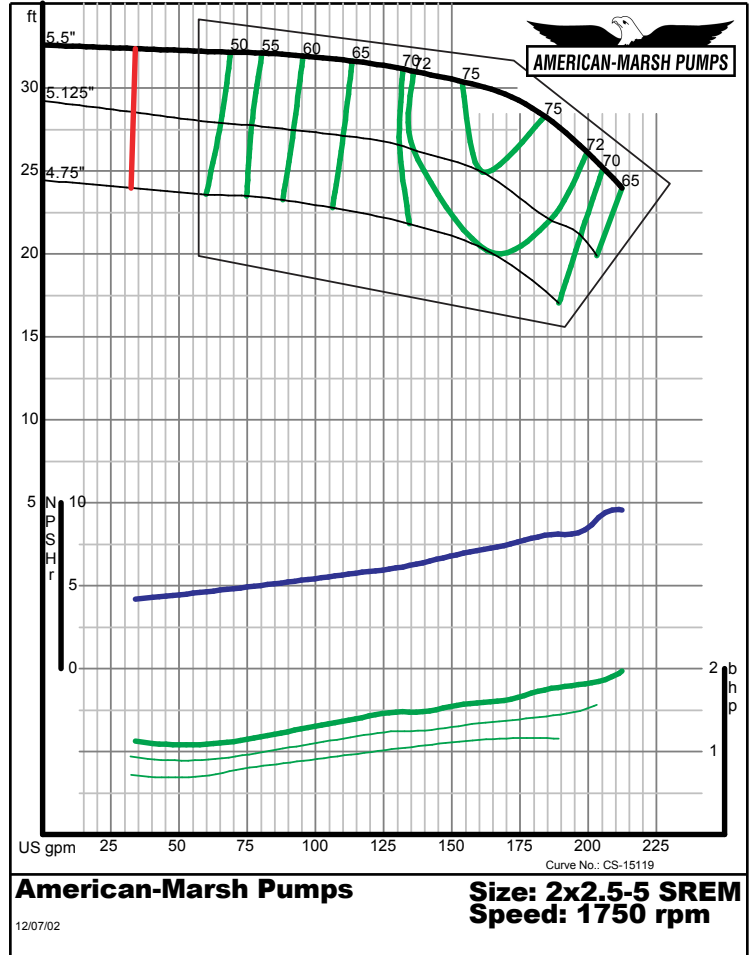

American-Marsh Pumps Size: 1.25x2-6 SREM
Speed: 1750 rpm

09/03/02

Curve No.: CS-15103

320 SERIES SREM ENCLOSED PERFORMANCE CURVES - 1800 RPM

American-Marsh Pumps Size: 1.25x2-8 SREM
Speed: 1750 rpm

09/03/02

Curve No.: CS-15105

American-Marsh Pumps Size: 1.25x2-10 SREM
Speed: 1750 rpm

09/03/02

Curve No.: CS-15107

320 SERIES SREM ENCLOSED PERFORMANCE CURVES - 1800 RPM

320 SERIES SREM ENCLOSED PERFORMANCE CURVES - 1800 RPM

320 SERIES SREM ENCLOSED PERFORMANCE CURVES - 1800 RPM

320 SERIES SREM ENCLOSED PERFORMANCE CURVES - 1800 RPM

320 SERIES SREM ENCLOSED PERFORMANCE CURVES - 1800 RPM

American-Marsh Pumps **Size: 2x2.5-10 SREM**
 Speed: 1750 rpm

American-Marsh Pumps **Size: 10x12-16 SREM**
 Speed: 1750 rpm
 09/03/02

320 SERIES SREM ENCLOSED PERFORMANCE CURVES - 1800 RPM

American-Marsh Pumps **Size: 10x12-20 SREM**
 Speed: 1750 rpm
 09/03/02

American-Marsh Pumps **Size: 12x14-16 SREM**
 Speed: 1750 rpm
 09/03/02