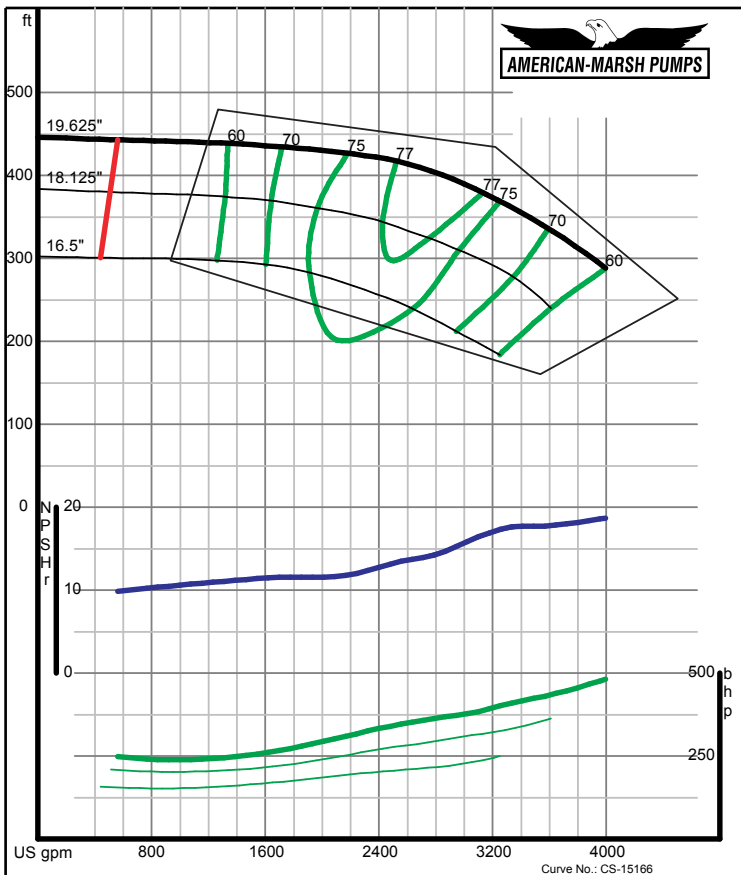

09/03/02

320 SERIES SREM ENCLOSED PERFORMANCE CURVES - 1800 RPM

American-Marsh Pumps **Size: 6x8-13 SREM**
Speed: 1750 rpm

09/03/02

American-Marsh Pumps **Size: 6x8-16 SREM**
Speed: 1750 rpm

09/03/02

320 SERIES SREM ENCLOSED PERFORMANCE CURVES - 1800 RPM

American-Marsh Pumps Size: **6x8-20 SREM**
Speed: **1750 rpm**

09/03/02

American-Marsh Pumps Size: **8x10-10 SREM**
Speed: **1750 rpm**

05/18/04

320 SERIES SREM ENCLOSED PERFORMANCE CURVES - 1800 RPM

American-Marsh Pumps Size: **8x10-13 SREM**
Speed: **1750 rpm**

09/03/02

American-Marsh Pumps Size: **8x10-16 SREM**
Speed: **1750 rpm**

09/03/02

320 SERIES SREM ENCLOSED PERFORMANCE CURVES - 1800 RPM

American-Marsh Pumps **Size: 8x10-20 SREM**
 Speed: 1750 rpm
 09/03/02

American-Marsh Pumps **Size: 10x12-16 SREM**
 Speed: 1750 rpm
 09/03/02

320 SERIES SREM ENCLOSED PERFORMANCE CURVES - 1800 RPM

American-Marsh Pumps **Size: 10x12-20 SREM**
 Speed: 1750 rpm
 09/03/02

American-Marsh Pumps **Size: 12x14-16 SREM**
 Speed: 1750 rpm
 09/03/02