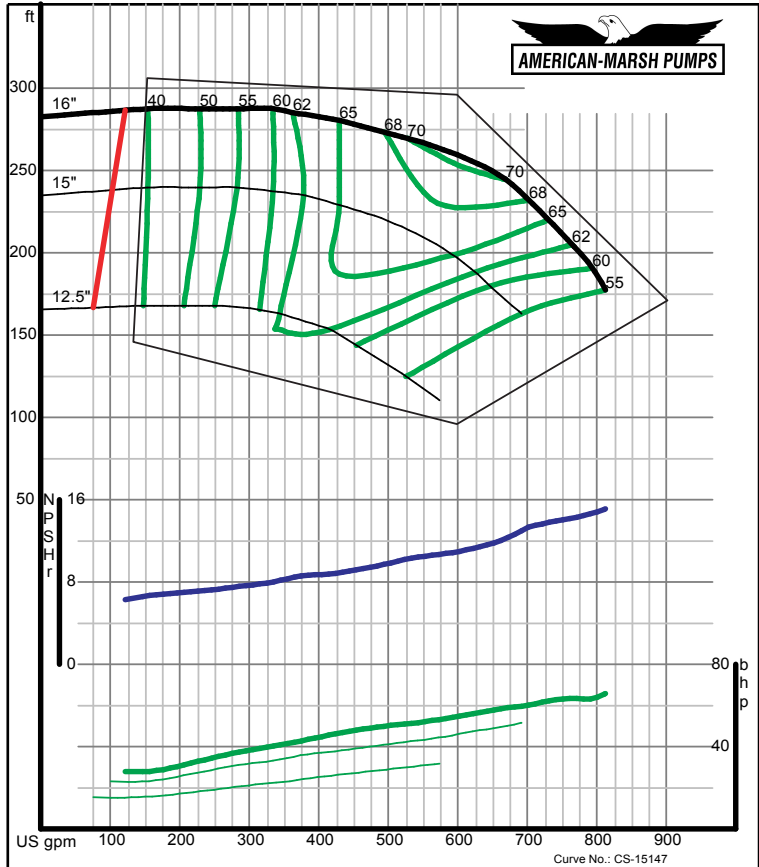

320 SERIES SREM ENCLOSED PERFORMANCE CURVES - 1800 RPM

American-Marsh Pumps Size: **2.5x3-13 SREM**
Speed: **1750 rpm**
12/07/02

American-Marsh Pumps Size: **3x4-7 SREM**
Speed: **1750 rpm**
09/03/02

320 SERIES SREM ENCLOSED PERFORMANCE CURVES - 1800 RPM

American-Marsh Pumps Size: 3x4-8 SREM
Speed: 1750 rpm

09/03/02

American-Marsh Pumps Size: 3x4-10 SREM
Speed: 1750 rpm

09/03/02

320 SERIES SREM ENCLOSED PERFORMANCE CURVES - 1800 RPM

American-Marsh Pumps Size: 3x4-13 SREM
Speed: 1750 rpm

09/03/02

American-Marsh Pumps Size: 3x4-16 SREM
Speed: 1750 rpm

09/03/02

320 SERIES SREM ENCLOSED PERFORMANCE CURVES - 1800 RPM

320 SERIES SREM ENCLOSED PERFORMANCE CURVES - 1800 RPM

320 SERIES SREM ENCLOSED PERFORMANCE CURVES - 1800 RPM

American-Marsh Pumps **Size: 5x6-8 SREM**
 Speed: 1750 rpm
 09/03/02

American-Marsh Pumps **Size: 5x6-10 SREM**
 Speed: 1750 rpm
 09/03/02

320 SERIES SREM ENCLOSED PERFORMANCE CURVES - 1800 RPM

American-Marsh Pumps **Size: 5x6-13 SREM**
 Speed: 1750 rpm
 09/03/02