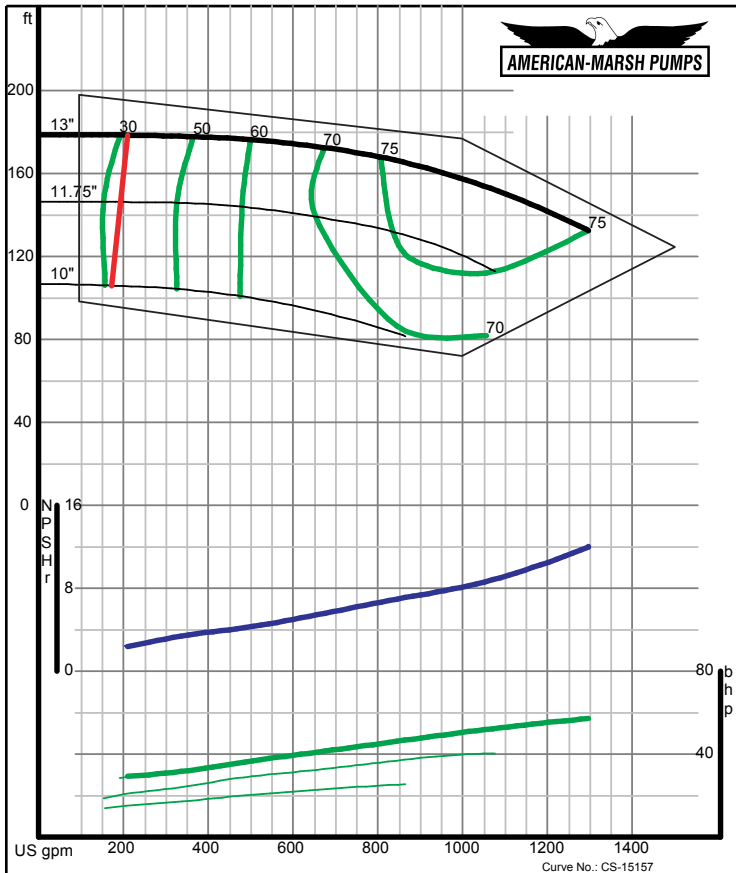

American-Marsh Pumps Size: 3x4-8 SREM
Speed: 1750 rpm

09/03/02

American-Marsh Pumps Size: 3x4-10 SREM
Speed: 1750 rpm

09/03/02

320 SERIES SREM ENCLOSED PERFORMANCE CURVES - 1800 RPM

American-Marsh Pumps Size: 3x4-13 SREM
Speed: 1750 rpm

09/03/02

American-Marsh Pumps Size: 3x4-16 SREM
Speed: 1750 rpm

09/03/02

320 SERIES SREM ENCLOSED PERFORMANCE CURVES - 1800 RPM

320 SERIES SREM ENCLOSED PERFORMANCE CURVES - 1800 RPM

320 SERIES SREM ENCLOSED PERFORMANCE CURVES - 1800 RPM

American-Marsh Pumps **Size: 5x6-8 SREM**
 Speed: 1750 rpm
 09/03/02

American-Marsh Pumps **Size: 5x6-10 SREM**
 Speed: 1750 rpm
 09/03/02

320 SERIES SREM ENCLOSED PERFORMANCE CURVES - 1800 RPM

American-Marsh Pumps **Size: 5x6-13 SREM**
 Speed: 1750 rpm
 09/03/02

American-Marsh Pumps **Size: 5x6-16 SREM**
 Speed: 1750 rpm
 09/03/02

320 SERIES SREM ENCLOSED PERFORMANCE CURVES - 1800 RPM

American-Marsh Pumps **Size: 6x8-8 SREM**
Speed: 1750 rpm

09/03/02

American-Marsh Pumps **Size: 6x8-10 SREM**
Speed: 1750 rpm