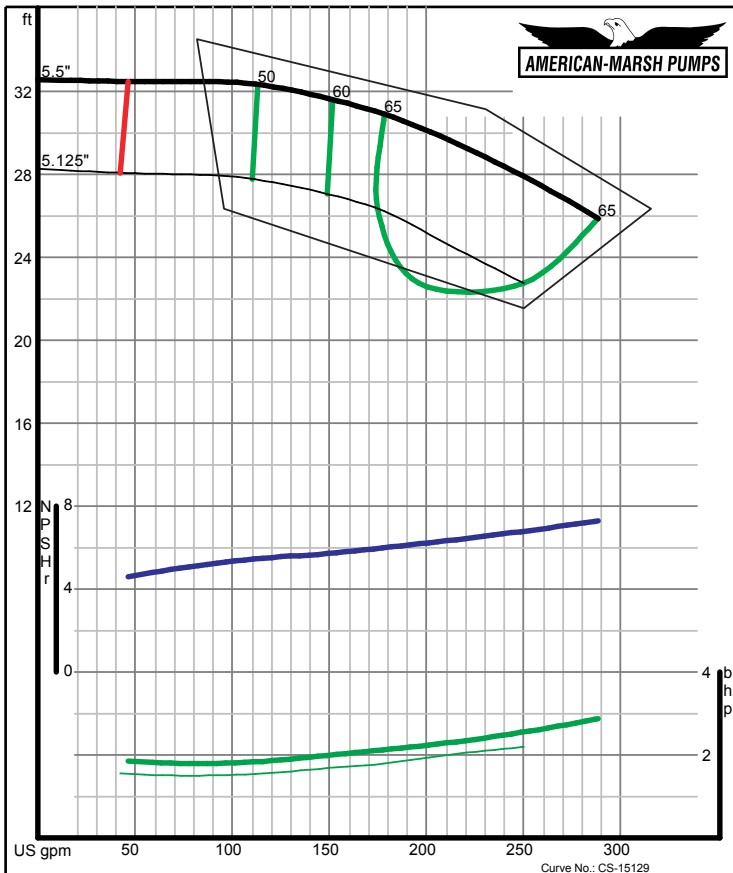

Curve No.: CS-15105

American-Marsh Pumps Size: 1.25x2-10 SREM
Speed: 1750 rpm

09/03/02

Curve No.: CS-15107

320 SERIES SREM ENCLOSED PERFORMANCE CURVES - 1800 RPM

320 SERIES SREM ENCLOSED PERFORMANCE CURVES - 1800 RPM

320 SERIES SREM ENCLOSED PERFORMANCE CURVES - 1800 RPM

320 SERIES SREM ENCLOSED PERFORMANCE CURVES - 1800 RPM

320 SERIES SREM ENCLOSED PERFORMANCE CURVES - 1800 RPM

American-Marsh Pumps **Size: 2x2.5-10 SREM**
 Speed: 1750 rpm

12/07/02

American-Marsh Pumps **Size: 2x2.5-13 SREM**
 Speed: 1750 rpm

12/07/02

320 SERIES SREM ENCLOSED PERFORMANCE CURVES - 1800 RPM

American-Marsh Pumps **Size: 2.5x3-5 SREM**
 Speed: 1750 rpm

12/07/02

American-Marsh Pumps **Size: 2.5x3-7 SREM**
 Speed: 1750 rpm

12/07/02

320 SERIES SREM ENCLOSED PERFORMANCE CURVES - 1800 RPM

American-Marsh Pumps Size: **2.5x3-8 SREM**
Speed: **1750 rpm**
12/07/02

American-Marsh Pumps Size: **2.5x3-10 SREM**
Speed: **1750 rpm**
12/07/02