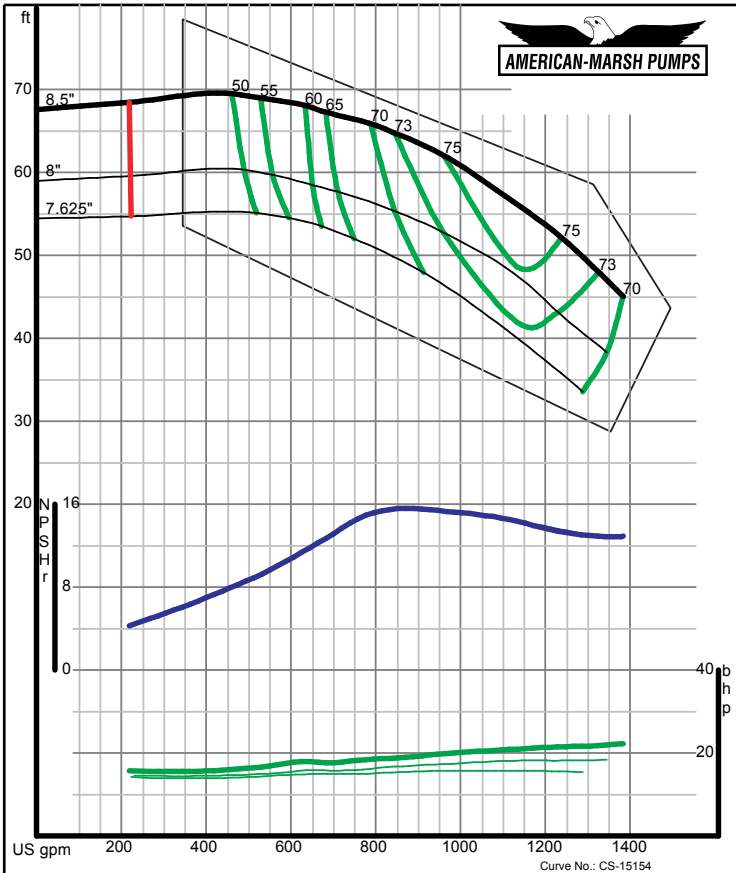

American-Marsh Pumps Size: 3x4-8 SREM
Speed: 1750 rpm

09/03/02

American-Marsh Pumps Size: 3x4-10 SREM
Speed: 1750 rpm

09/03/02

320 SERIES SREM ENCLOSED PERFORMANCE CURVES - 1800 RPM

American-Marsh Pumps Size: 3x4-13 SREM
Speed: 1750 rpm

09/03/02

American-Marsh Pumps Size: 3x4-16 SREM
Speed: 1750 rpm

09/03/02

320 SERIES SREM ENCLOSED PERFORMANCE CURVES - 1800 RPM

320 SERIES SREM ENCLOSED PERFORMANCE CURVES - 1800 RPM

320 SERIES SREM ENCLOSED PERFORMANCE CURVES - 1800 RPM

American-Marsh Pumps **Size: 5x6-8 SREM**
 Speed: 1750 rpm
 09/03/02

American-Marsh Pumps **Size: 5x6-10 SREM**
 Speed: 1750 rpm
 09/03/02

320 SERIES SREM ENCLOSED PERFORMANCE CURVES - 1800 RPM

American-Marsh Pumps **Size: 5x6-13 SREM**
 Speed: 1750 rpm
 09/03/02

American-Marsh Pumps **Size: 5x6-16 SREM**
 Speed: 1750 rpm
 09/03/02

320 SERIES SREM ENCLOSED PERFORMANCE CURVES - 1800 RPM

American-Marsh Pumps **Size: 6x8-8 SREM**
Speed: 1750 rpm

09/03/02

American-Marsh Pumps **Size: 6x8-10 SREM**
Speed: 1750 rpm