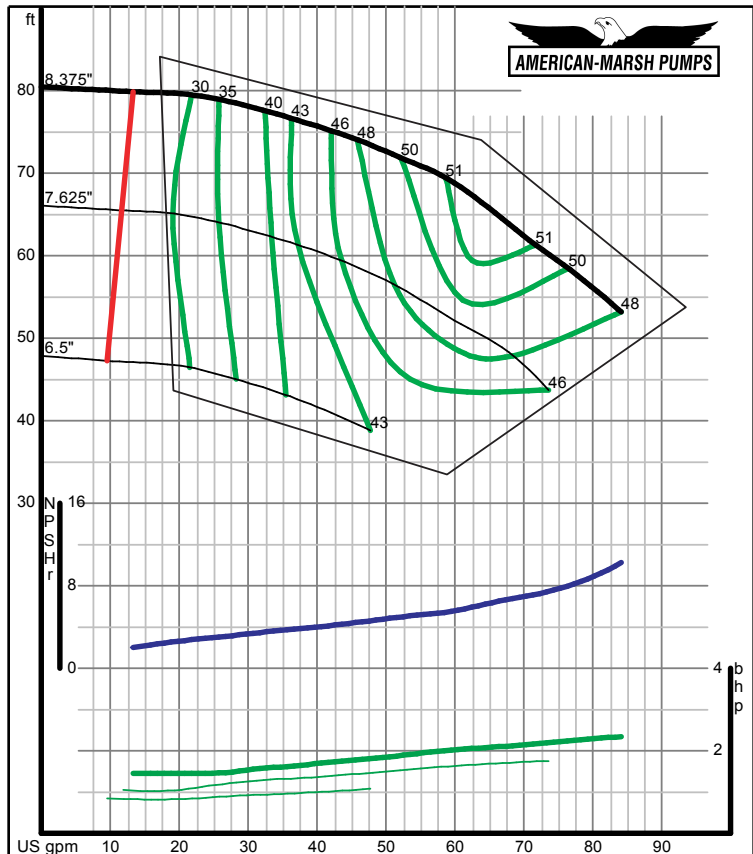

320 Series Vertical Sump

1800 RPM Performance Curves
Enclosed Impellers

320 SERIES SREM ENCLOSED PERFORMANCE CURVES - 1800 RPM

American-Marsh Pumps Size: 1.25x2-5 SREM
Speed: 1750 rpm

09/03/02

Curve No.: CS-15101

American-Marsh Pumps Size: 1.25x2-6 SREM
Speed: 1750 rpm

09/03/02

Curve No.: CS-15103

320 SERIES SREM ENCLOSED PERFORMANCE CURVES - 1800 RPM

American-Marsh Pumps Size: 1.25x2-8 SREM
Speed: 1750 rpm

09/03/02

Curve No.: CS-15105

American-Marsh Pumps Size: 1.25x2-10 SREM
Speed: 1750 rpm

09/03/02

Curve No.: CS-15107

320 SERIES SREM ENCLOSED PERFORMANCE CURVES - 1800 RPM

320 SERIES SREM ENCLOSED PERFORMANCE CURVES - 1800 RPM

320 SERIES SREM ENCLOSED PERFORMANCE CURVES - 1800 RPM

320 SERIES SREM ENCLOSED PERFORMANCE CURVES - 1800 RPM

320 SERIES SREM ENCLOSED PERFORMANCE CURVES - 1800 RPM

American-Marsh Pumps **Size: 2x2.5-10 SREM**
 Speed: 1750 rpm