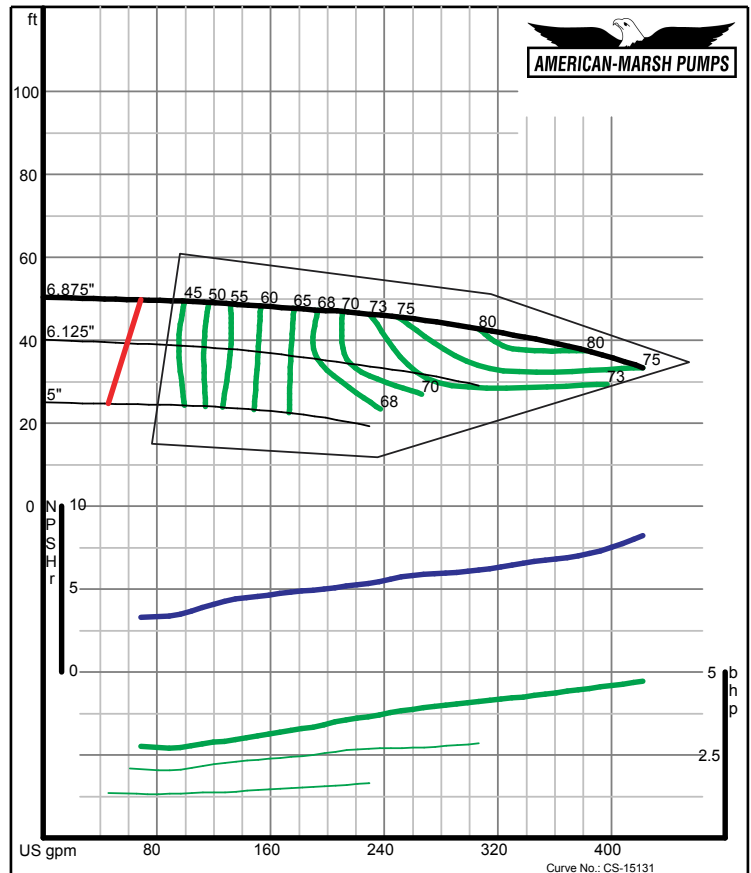

320 SERIES SREM ENCLOSED PERFORMANCE CURVES - 1800 RPM

320 SERIES SREM ENCLOSED PERFORMANCE CURVES - 1800 RPM

320 SERIES SREM ENCLOSED PERFORMANCE CURVES - 1800 RPM

American-Marsh Pumps **Size: 2x2.5-10 SREM**
 Speed: 1750 rpm

12/07/02

American-Marsh Pumps **Size: 2x2.5-13 SREM**
 Speed: 1750 rpm

12/07/02

320 SERIES SREM ENCLOSED PERFORMANCE CURVES - 1800 RPM

American-Marsh Pumps **Size: 2.5x3-5 SREM**
 Speed: 1750 rpm

12/07/02

American-Marsh Pumps **Size: 2.5x3-7 SREM**
 Speed: 1750 rpm

12/07/02

320 SERIES SREM ENCLOSED PERFORMANCE CURVES - 1800 RPM

American-Marsh Pumps Size: **2.5x3-8 SREM**
Speed: **1750 rpm**
12/07/02

American-Marsh Pumps Size: **2.5x3-10 SREM**
Speed: **1750 rpm**
12/07/02

320 SERIES SREM ENCLOSED PERFORMANCE CURVES - 1800 RPM

American-Marsh Pumps Size: **2.5x3-13 SREM**
Speed: **1750 rpm**
12/07/02

American-Marsh Pumps Size: **3x4-7 SREM**
Speed: **1750 rpm**
09/03/02

320 SERIES SREM ENCLOSED PERFORMANCE CURVES - 1800 RPM