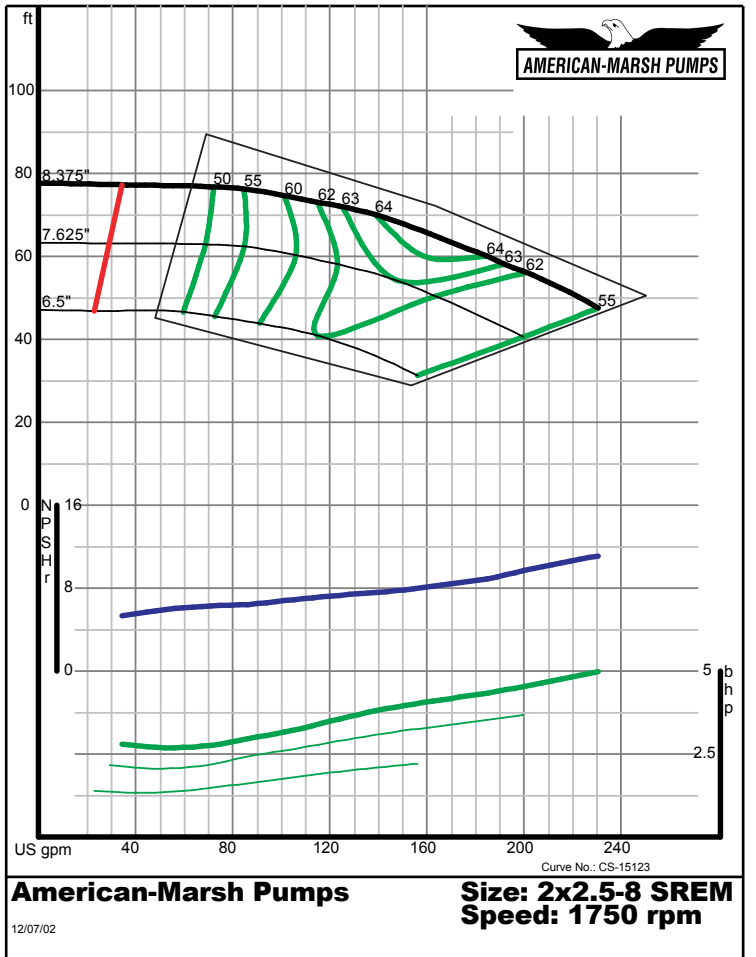

American-Marsh Pumps Size: 1.25x2-6 SREM
Speed: 1750 rpm

09/03/02

Curve No.: CS-15103

320 SERIES SREM ENCLOSED PERFORMANCE CURVES - 1800 RPM

American-Marsh Pumps Size: 1.25x2-8 SREM
Speed: 1750 rpm

09/03/02

Curve No.: CS-15105

American-Marsh Pumps Size: 1.25x2-10 SREM
Speed: 1750 rpm

09/03/02

Curve No.: CS-15107

320 SERIES SREM ENCLOSED PERFORMANCE CURVES - 1800 RPM

320 SERIES SREM ENCLOSED PERFORMANCE CURVES - 1800 RPM

320 SERIES SREM ENCLOSED PERFORMANCE CURVES - 1800 RPM

320 SERIES SREM ENCLOSED PERFORMANCE CURVES - 1800 RPM

320 SERIES SREM ENCLOSED PERFORMANCE CURVES - 1800 RPM

American-Marsh Pumps **Size: 2x2.5-10 SREM**
 Speed: 1750 rpm