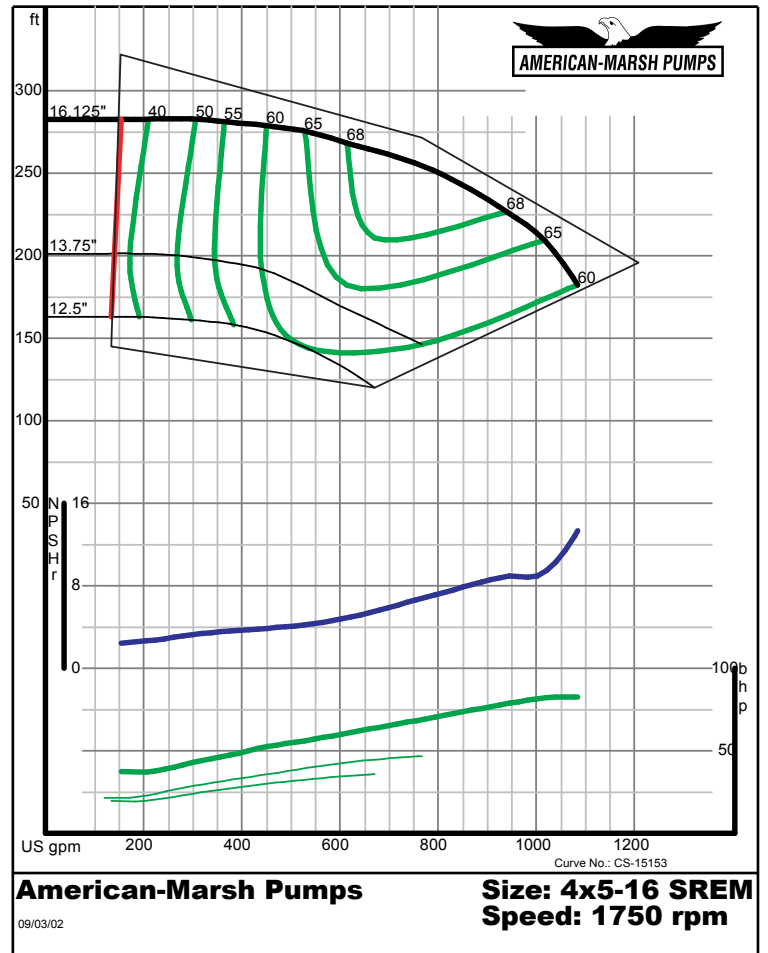

American-Marsh Pumps Size: 3x4-8 SREM
Speed: 1750 rpm

09/03/02

American-Marsh Pumps Size: 3x4-10 SREM
Speed: 1750 rpm

09/03/02

320 SERIES SREM ENCLOSED PERFORMANCE CURVES - 1800 RPM

American-Marsh Pumps Size: 3x4-13 SREM
Speed: 1750 rpm

09/03/02

American-Marsh Pumps Size: 3x4-16 SREM
Speed: 1750 rpm

09/03/02

320 SERIES SREM ENCLOSED PERFORMANCE CURVES - 1800 RPM

320 SERIES SREM ENCLOSED PERFORMANCE CURVES - 1800 RPM

320 SERIES SREM ENCLOSED PERFORMANCE CURVES - 1800 RPM

American-Marsh Pumps **Size: 5x6-8 SREM**
 Speed: 1750 rpm
 09/03/02

American-Marsh Pumps **Size: 5x6-10 SREM**
 Speed: 1750 rpm
 09/03/02

320 SERIES SREM ENCLOSED PERFORMANCE CURVES - 1800 RPM

American-Marsh Pumps **Size: 5x6-13 SREM**
 Speed: 1750 rpm
 09/03/02

American-Marsh Pumps **Size: 5x6-16 SREM**
 Speed: 1750 rpm
 09/03/02

320 SERIES SREM ENCLOSED PERFORMANCE CURVES - 1800 RPM

American-Marsh Pumps **Size: 6x8-8 SREM**
Speed: 1750 rpm

09/03/02

American-Marsh Pumps **Size: 6x8-10 SREM**
Speed: 1750 rpm