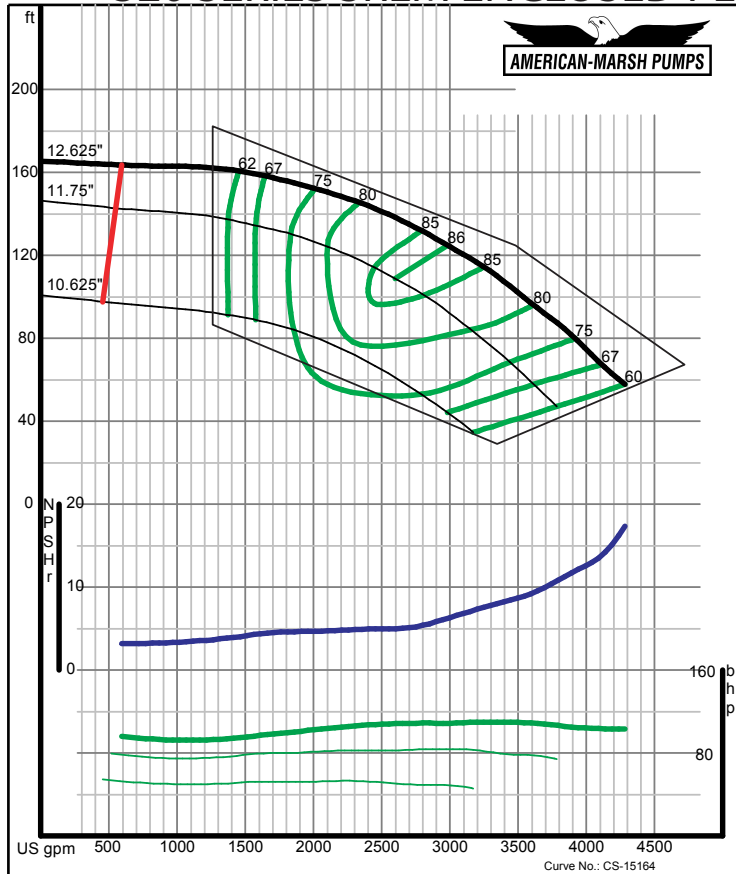

09/03/02

320 SERIES SREM ENCLOSED PERFORMANCE CURVES - 1800 RPM

American-Marsh Pumps **Size: 6x8-13 SREM**
Speed: 1750 rpm

09/03/02

American-Marsh Pumps **Size: 6x8-16 SREM**
Speed: 1750 rpm

09/03/02

320 SERIES SREM ENCLOSED PERFORMANCE CURVES - 1800 RPM

American-Marsh Pumps Size: **6x8-20 SREM**
Speed: **1750 rpm**

09/03/02

American-Marsh Pumps Size: **8x10-10 SREM**
Speed: **1750 rpm**

05/18/04

320 SERIES SREM ENCLOSED PERFORMANCE CURVES - 1800 RPM

American-Marsh Pumps Size: **8x10-13 SREM**
Speed: **1750 rpm**

09/03/02

American-Marsh Pumps Size: **8x10-16 SREM**
Speed: **1750 rpm**

09/03/02

320 SERIES SREM ENCLOSED PERFORMANCE CURVES - 1800 RPM

American-Marsh Pumps **Size: 8x10-20 SREM**
 Speed: 1750 rpm
 09/03/02

American-Marsh Pumps **Size: 10x12-16 SREM**
 Speed: 1750 rpm
 09/03/02

320 SERIES SREM ENCLOSED PERFORMANCE CURVES - 1800 RPM

American-Marsh Pumps **Size: 10x12-20 SREM**
 Speed: 1750 rpm
 09/03/02

American-Marsh Pumps **Size: 12x14-16 SREM**
 Speed: 1750 rpm
 09/03/02