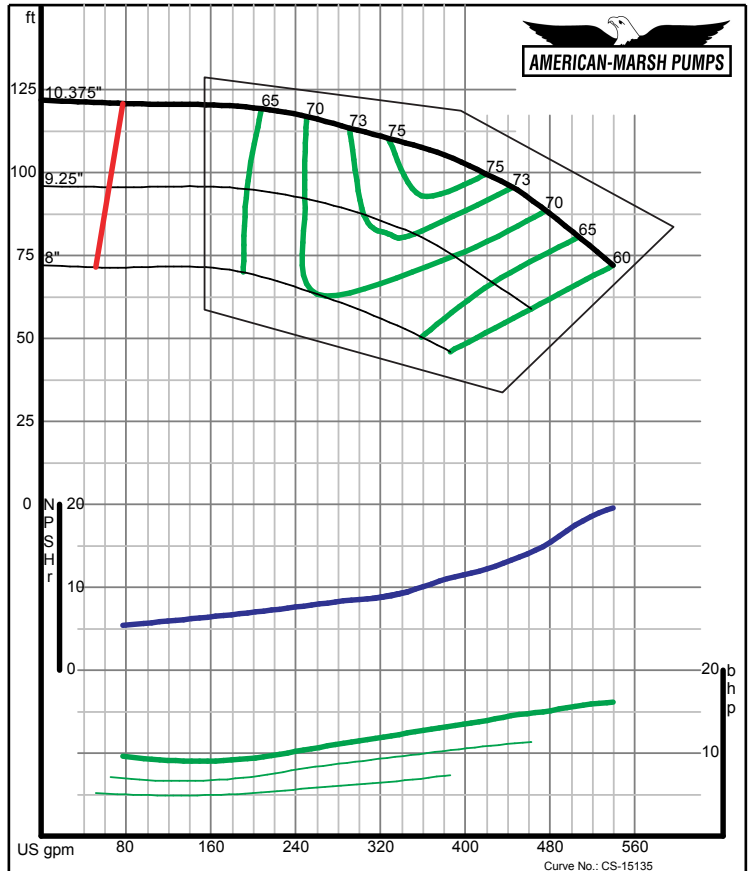

320 SERIES SREM ENCLOSED PERFORMANCE CURVES - 1800 RPM

320 SERIES SREM ENCLOSED PERFORMANCE CURVES - 1800 RPM

320 SERIES SREM ENCLOSED PERFORMANCE CURVES - 1800 RPM

American-Marsh Pumps **Size: 2x2.5-10 SREM**
 Speed: 1750 rpm

12/07/02

American-Marsh Pumps **Size: 2x2.5-13 SREM**
 Speed: 1750 rpm

12/07/02

320 SERIES SREM ENCLOSED PERFORMANCE CURVES - 1800 RPM

American-Marsh Pumps **Size: 2.5x3-5 SREM**
 Speed: 1750 rpm

12/07/02

American-Marsh Pumps **Size: 2.5x3-7 SREM**
 Speed: 1750 rpm

12/07/02

320 SERIES SREM ENCLOSED PERFORMANCE CURVES - 1800 RPM

American-Marsh Pumps Size: **2.5x3-8 SREM**
Speed: **1750 rpm**
12/07/02

American-Marsh Pumps Size: **2.5x3-10 SREM**
Speed: **1750 rpm**
12/07/02

320 SERIES SREM ENCLOSED PERFORMANCE CURVES - 1800 RPM

American-Marsh Pumps Size: **2.5x3-13 SREM**
Speed: **1750 rpm**
12/07/02

American-Marsh Pumps Size: **3x4-7 SREM**
Speed: **1750 rpm**
09/03/02

320 SERIES SREM ENCLOSED PERFORMANCE CURVES - 1800 RPM