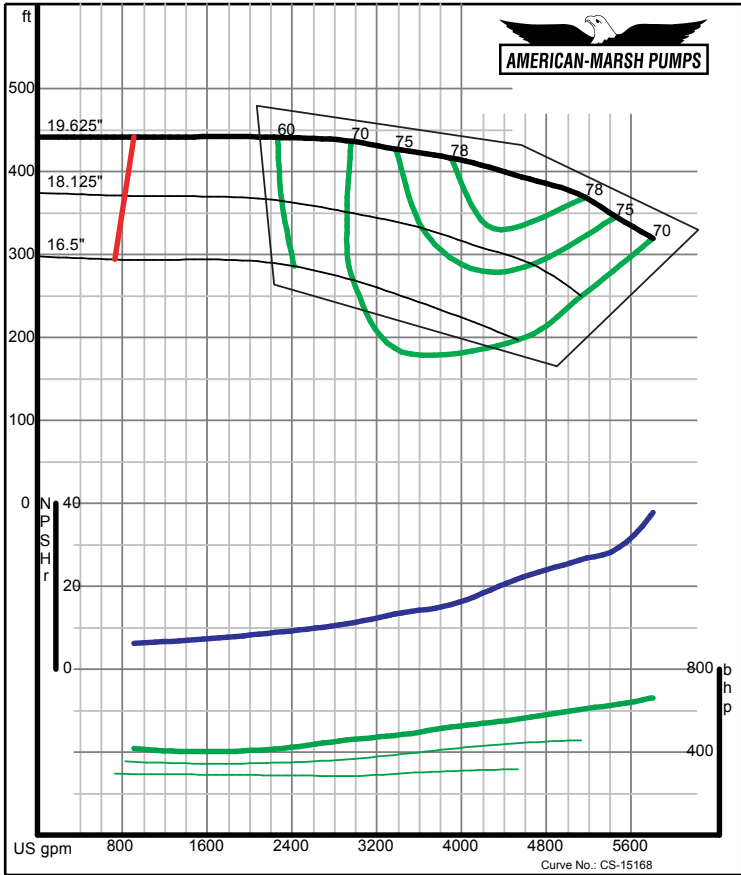

09/03/02

320 SERIES SREM ENCLOSED PERFORMANCE CURVES - 1800 RPM

American-Marsh Pumps **Size: 6x8-13 SREM**
Speed: 1750 rpm

09/03/02

American-Marsh Pumps **Size: 6x8-16 SREM**
Speed: 1750 rpm

09/03/02

320 SERIES SREM ENCLOSED PERFORMANCE CURVES - 1800 RPM

American-Marsh Pumps Size: **6x8-20 SREM**
Speed: **1750 rpm**

09/03/02

American-Marsh Pumps Size: **8x10-10 SREM**
Speed: **1750 rpm**

05/18/04

320 SERIES SREM ENCLOSED PERFORMANCE CURVES - 1800 RPM

American-Marsh Pumps Size: **8x10-13 SREM**
Speed: **1750 rpm**

09/03/02

American-Marsh Pumps Size: **8x10-16 SREM**
Speed: **1750 rpm**

09/03/02

320 SERIES SREM ENCLOSED PERFORMANCE CURVES - 1800 RPM

American-Marsh Pumps **Size: 8x10-20 SREM**
 Speed: 1750 rpm
 09/03/02

American-Marsh Pumps **Size: 10x12-16 SREM**
 Speed: 1750 rpm
 09/03/02

320 SERIES SREM ENCLOSED PERFORMANCE CURVES - 1800 RPM

American-Marsh Pumps **Size: 10x12-20 SREM**
 Speed: 1750 rpm
 09/03/02

American-Marsh Pumps **Size: 12x14-16 SREM**
 Speed: 1750 rpm
 09/03/02