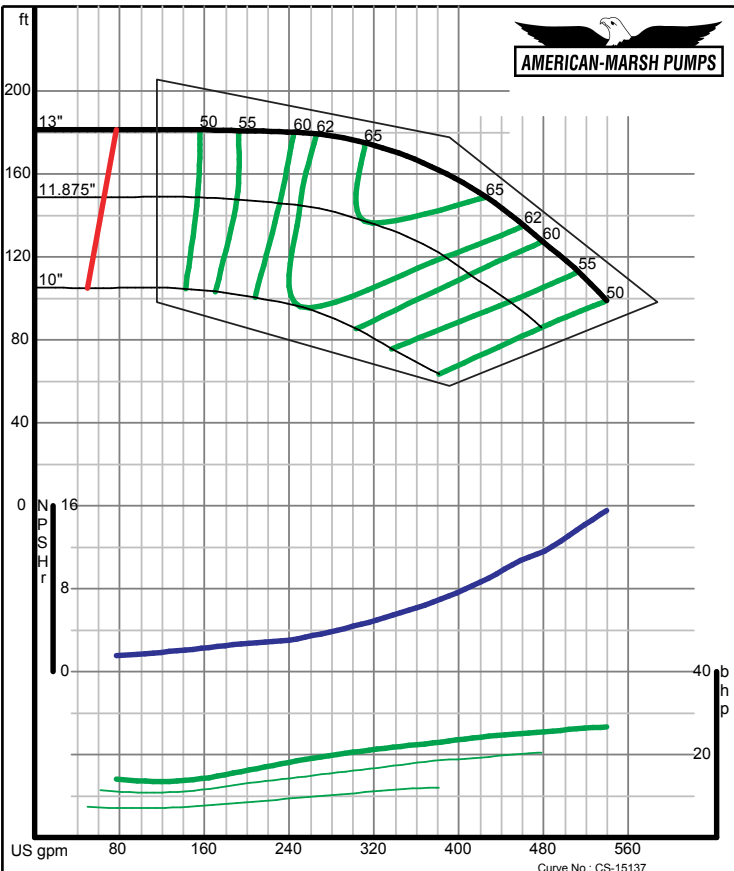

320 SERIES SREM ENCLOSED PERFORMANCE CURVES - 1800 RPM

320 SERIES SREM ENCLOSED PERFORMANCE CURVES - 1800 RPM

320 SERIES SREM ENCLOSED PERFORMANCE CURVES - 1800 RPM

American-Marsh Pumps **Size: 2x2.5-10 SREM**
 Speed: 1750 rpm

12/07/02

American-Marsh Pumps **Size: 2x2.5-13 SREM**
 Speed: 1750 rpm

12/07/02

320 SERIES SREM ENCLOSED PERFORMANCE CURVES - 1800 RPM

American-Marsh Pumps **Size: 2.5x3-5 SREM**
 Speed: 1750 rpm

12/07/02

American-Marsh Pumps **Size: 2.5x3-7 SREM**
 Speed: 1750 rpm

12/07/02

320 SERIES SREM ENCLOSED PERFORMANCE CURVES - 1800 RPM

American-Marsh Pumps Size: **2.5x3-8 SREM**
Speed: **1750 rpm**
12/07/02

American-Marsh Pumps Size: **2.5x3-10 SREM**
Speed: **1750 rpm**
12/07/02

320 SERIES SREM ENCLOSED PERFORMANCE CURVES - 1800 RPM

American-Marsh Pumps Size: **2.5x3-13 SREM**
Speed: **1750 rpm**
12/07/02

American-Marsh Pumps Size: **3x4-7 SREM**
Speed: **1750 rpm**
09/03/02

320 SERIES SREM ENCLOSED PERFORMANCE CURVES - 1800 RPM