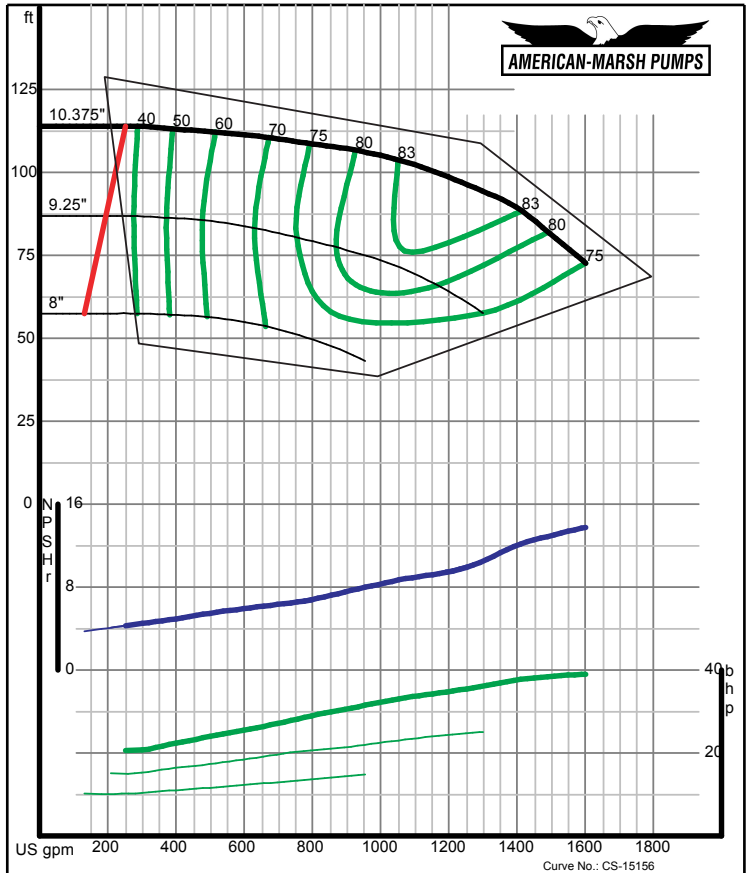

American-Marsh Pumps Size: 3x4-8 SREM
Speed: 1750 rpm

09/03/02

American-Marsh Pumps Size: 3x4-10 SREM
Speed: 1750 rpm

09/03/02

320 SERIES SREM ENCLOSED PERFORMANCE CURVES - 1800 RPM

American-Marsh Pumps Size: 3x4-13 SREM
Speed: 1750 rpm

09/03/02

American-Marsh Pumps Size: 3x4-16 SREM
Speed: 1750 rpm

09/03/02

320 SERIES SREM ENCLOSED PERFORMANCE CURVES - 1800 RPM

320 SERIES SREM ENCLOSED PERFORMANCE CURVES - 1800 RPM

320 SERIES SREM ENCLOSED PERFORMANCE CURVES - 1800 RPM

American-Marsh Pumps **Size: 5x6-8 SREM**
 Speed: 1750 rpm
 09/03/02

American-Marsh Pumps **Size: 5x6-10 SREM**
 Speed: 1750 rpm
 09/03/02

320 SERIES SREM ENCLOSED PERFORMANCE CURVES - 1800 RPM

American-Marsh Pumps **Size: 5x6-13 SREM**
 Speed: 1750 rpm
 09/03/02

American-Marsh Pumps **Size: 5x6-16 SREM**
 Speed: 1750 rpm
 09/03/02

320 SERIES SREM ENCLOSED PERFORMANCE CURVES - 1800 RPM

American-Marsh Pumps **Size: 6x8-8 SREM**
Speed: 1750 rpm

09/03/02

American-Marsh Pumps **Size: 6x8-10 SREM**
Speed: 1750 rpm