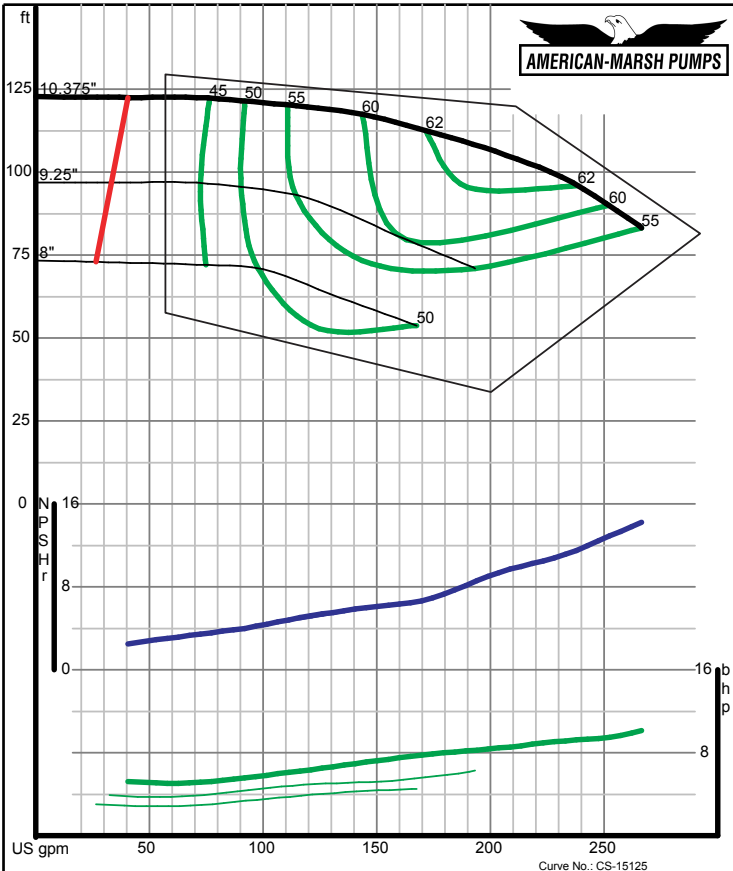

320 Series Vertical Sump

1800 RPM Performance Curves
Enclosed Impellers

320 SERIES SREM ENCLOSED PERFORMANCE CURVES - 1800 RPM

American-Marsh Pumps Size: 1.25x2-5 SREM
Speed: 1750 rpm

09/03/02

Curve No.: CS-15101

American-Marsh Pumps Size: 1.25x2-6 SREM
Speed: 1750 rpm

09/03/02

Curve No.: CS-15103

320 SERIES SREM ENCLOSED PERFORMANCE CURVES - 1800 RPM

American-Marsh Pumps Size: 1.25x2-8 SREM
Speed: 1750 rpm

09/03/02

Curve No.: CS-15105

American-Marsh Pumps Size: 1.25x2-10 SREM
Speed: 1750 rpm

09/03/02

Curve No.: CS-15107

320 SERIES SREM ENCLOSED PERFORMANCE CURVES - 1800 RPM

320 SERIES SREM ENCLOSED PERFORMANCE CURVES - 1800 RPM

320 SERIES SREM ENCLOSED PERFORMANCE CURVES - 1800 RPM

320 SERIES SREM ENCLOSED PERFORMANCE CURVES - 1800 RPM

320 SERIES SREM ENCLOSED PERFORMANCE CURVES - 1800 RPM

American-Marsh Pumps **Size: 2x2.5-10 SREM**
 Speed: 1750 rpm