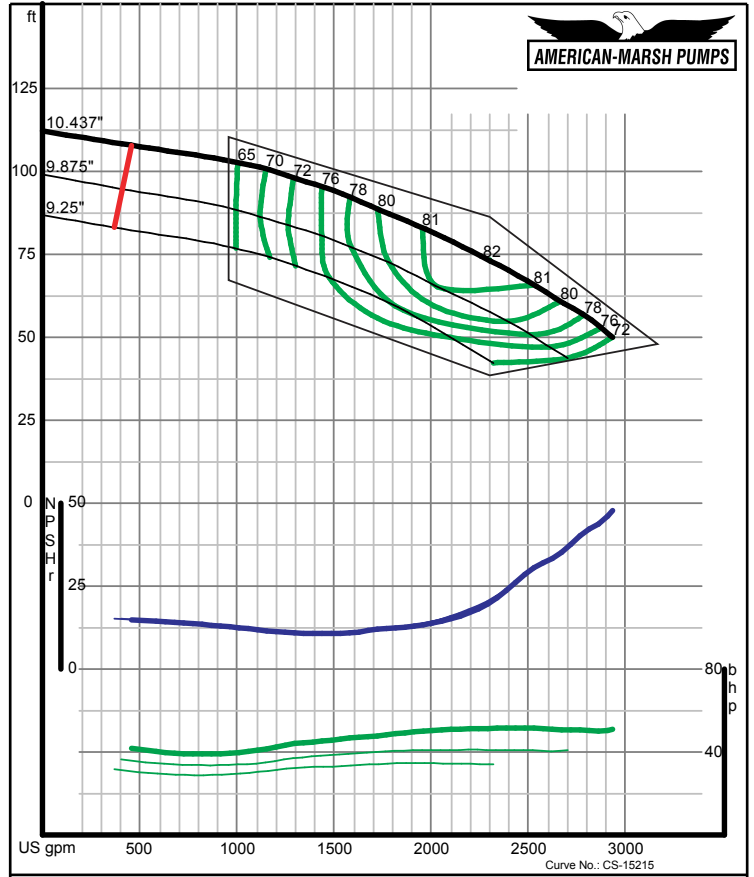

American-Marsh Pumps **Size: 5x6-16 SREM**
 Speed: 1750 rpm
 09/03/02

320 SERIES SREM ENCLOSED PERFORMANCE CURVES - 1800 RPM

American-Marsh Pumps **Size: 6x8-8 SREM**
Speed: 1750 rpm

09/03/02

American-Marsh Pumps **Size: 6x8-10 SREM**
Speed: 1750 rpm

09/03/02

320 SERIES SREM ENCLOSED PERFORMANCE CURVES - 1800 RPM

American-Marsh Pumps **Size: 6x8-13 SREM**
Speed: 1750 rpm

09/03/02

American-Marsh Pumps **Size: 6x8-16 SREM**
Speed: 1750 rpm

09/03/02

320 SERIES SREM ENCLOSED PERFORMANCE CURVES - 1800 RPM

American-Marsh Pumps Size: **6x8-20 SREM**
Speed: **1750 rpm**

09/03/02

American-Marsh Pumps Size: **8x10-10 SREM**
Speed: **1750 rpm**

05/18/04

320 SERIES SREM ENCLOSED PERFORMANCE CURVES - 1800 RPM

American-Marsh Pumps Size: **8x10-13 SREM**
Speed: **1750 rpm**

09/03/02

American-Marsh Pumps Size: **8x10-16 SREM**
Speed: **1750 rpm**

09/03/02

320 SERIES SREM ENCLOSED PERFORMANCE CURVES - 1800 RPM

American-Marsh Pumps **Size: 8x10-20 SREM**
 Speed: 1750 rpm
 09/03/02