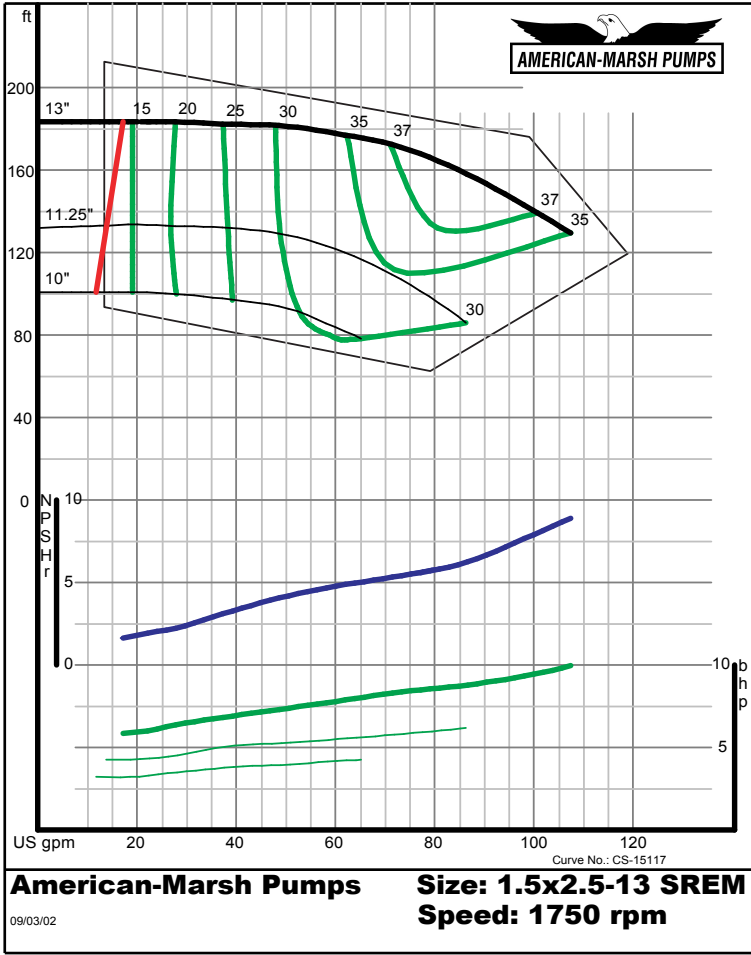

320 Series Vertical Sump

1800 RPM Performance Curves
Enclosed Impellers

320 SERIES SREM ENCLOSED PERFORMANCE CURVES - 1800 RPM

American-Marsh Pumps Size: 1.25x2-5 SREM
Speed: 1750 rpm

09/03/02

Curve No.: CS-15101

American-Marsh Pumps Size: 1.25x2-6 SREM
Speed: 1750 rpm

09/03/02

Curve No.: CS-15103

320 SERIES SREM ENCLOSED PERFORMANCE CURVES - 1800 RPM

American-Marsh Pumps Size: 1.25x2-8 SREM
Speed: 1750 rpm

09/03/02

Curve No.: CS-15105

American-Marsh Pumps Size: 1.25x2-10 SREM
Speed: 1750 rpm

09/03/02

Curve No.: CS-15107

320 SERIES SREM ENCLOSED PERFORMANCE CURVES - 1800 RPM

320 SERIES SREM ENCLOSED PERFORMANCE CURVES - 1800 RPM

320 SERIES SREM ENCLOSED PERFORMANCE CURVES - 1800 RPM

320 SERIES SREM ENCLOSED PERFORMANCE CURVES - 1800 RPM

320 SERIES SREM ENCLOSED PERFORMANCE CURVES - 1800 RPM

American-Marsh Pumps **Size: 2x2.5-10 SREM**
 Speed: 1750 rpm