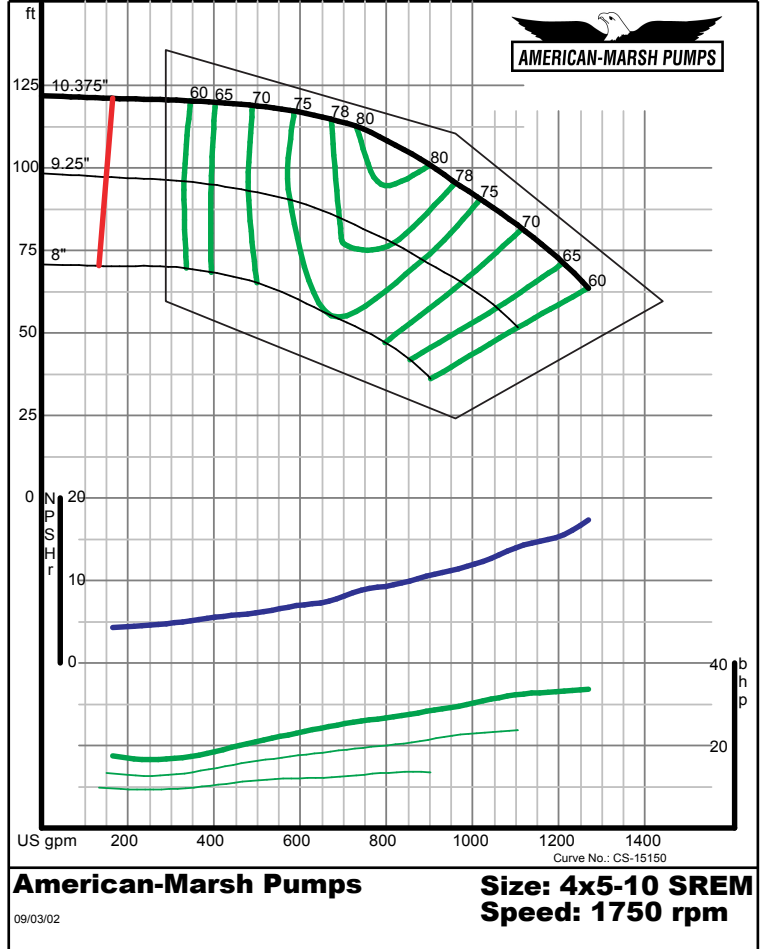

320 SERIES SREM ENCLOSED PERFORMANCE CURVES - 1800 RPM

American-Marsh Pumps Size: **2.5x3-13 SREM**
Speed: **1750 rpm**
12/07/02

American-Marsh Pumps Size: **3x4-7 SREM**
Speed: **1750 rpm**
09/03/02

320 SERIES SREM ENCLOSED PERFORMANCE CURVES - 1800 RPM

American-Marsh Pumps Size: 3x4-8 SREM
Speed: 1750 rpm

09/03/02

American-Marsh Pumps Size: 3x4-10 SREM
Speed: 1750 rpm

09/03/02

320 SERIES SREM ENCLOSED PERFORMANCE CURVES - 1800 RPM

American-Marsh Pumps Size: 3x4-13 SREM
Speed: 1750 rpm

09/03/02

American-Marsh Pumps Size: 3x4-16 SREM
Speed: 1750 rpm

09/03/02

320 SERIES SREM ENCLOSED PERFORMANCE CURVES - 1800 RPM

320 SERIES SREM ENCLOSED PERFORMANCE CURVES - 1800 RPM

320 SERIES SREM ENCLOSED PERFORMANCE CURVES - 1800 RPM

American-Marsh Pumps **Size: 5x6-8 SREM**
 Speed: 1750 rpm
 09/03/02

American-Marsh Pumps **Size: 5x6-10 SREM**
 Speed: 1750 rpm
 09/03/02

320 SERIES SREM ENCLOSED PERFORMANCE CURVES - 1800 RPM

American-Marsh Pumps **Size: 5x6-13 SREM**
 Speed: 1750 rpm
 09/03/02