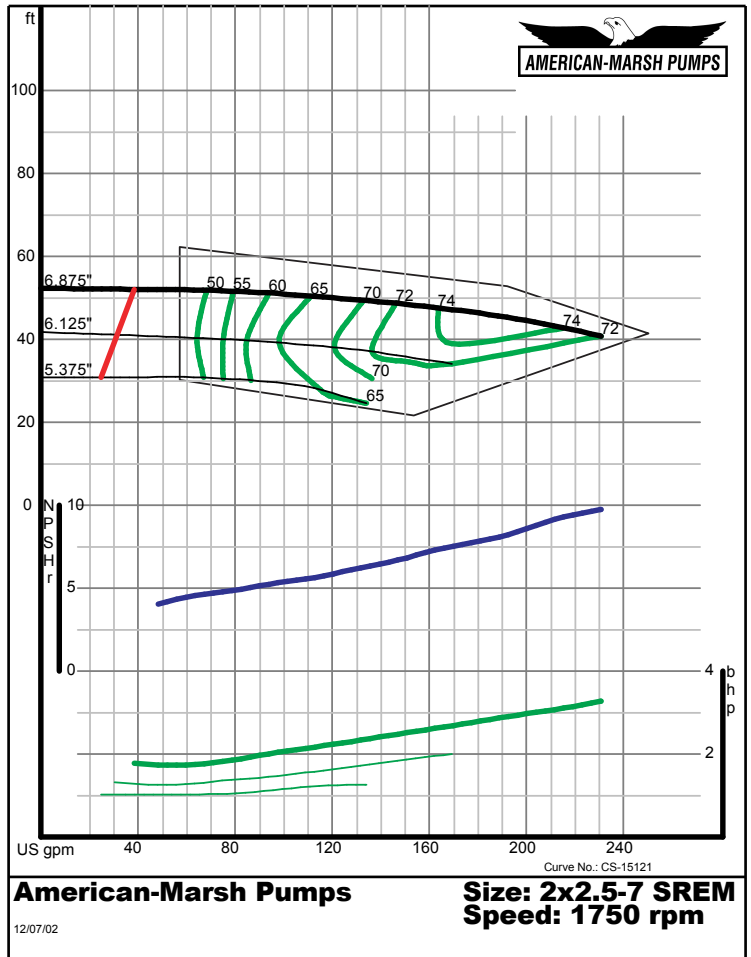

American-Marsh Pumps Size: 1.25x2-6 SREM
Speed: 1750 rpm

09/03/02

Curve No.: CS-15103

320 SERIES SREM ENCLOSED PERFORMANCE CURVES - 1800 RPM

American-Marsh Pumps Size: 1.25x2-8 SREM
Speed: 1750 rpm

09/03/02

Curve No.: CS-15105

American-Marsh Pumps Size: 1.25x2-10 SREM
Speed: 1750 rpm

09/03/02

Curve No.: CS-15107

320 SERIES SREM ENCLOSED PERFORMANCE CURVES - 1800 RPM

320 SERIES SREM ENCLOSED PERFORMANCE CURVES - 1800 RPM

320 SERIES SREM ENCLOSED PERFORMANCE CURVES - 1800 RPM

320 SERIES SREM ENCLOSED PERFORMANCE CURVES - 1800 RPM

320 SERIES SREM ENCLOSED PERFORMANCE CURVES - 1800 RPM

American-Marsh Pumps **Size: 2x2.5-10 SREM**
 Speed: 1750 rpm