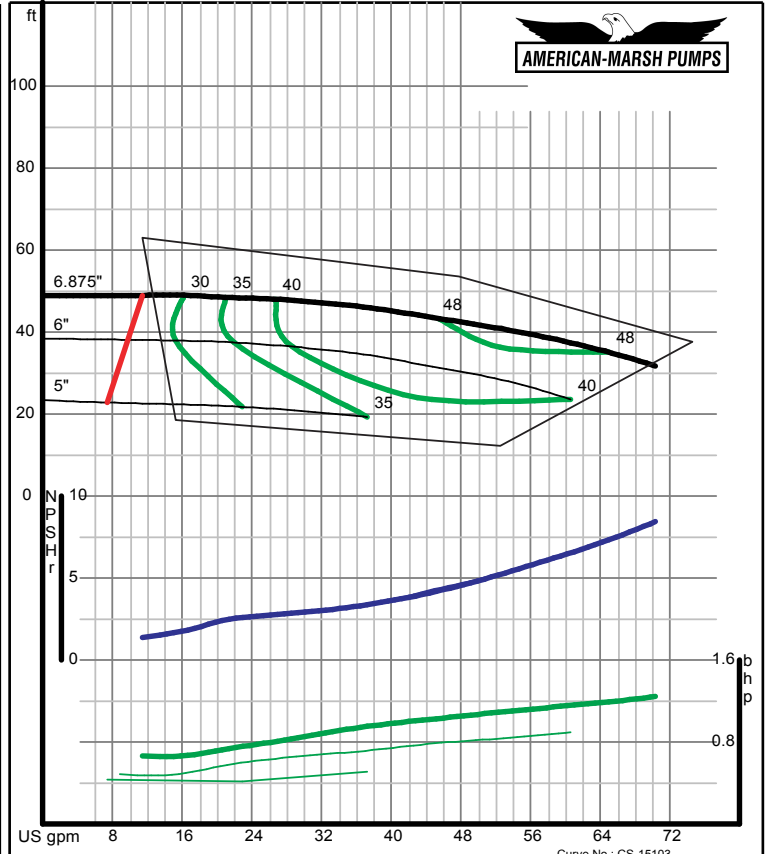

320 Series Vertical Sump

1800 RPM Performance Curves
Enclosed Impellers

320 SERIES SREM ENCLOSED PERFORMANCE CURVES - 1800 RPM

American-Marsh Pumps Size: 1.25x2-5 SREM
Speed: 1750 rpm

09/03/02

Curve No.: CS-15101

American-Marsh Pumps Size: 1.25x2-6 SREM
Speed: 1750 rpm

09/03/02

Curve No.: CS-15103

320 SERIES SREM ENCLOSED PERFORMANCE CURVES - 1800 RPM

American-Marsh Pumps Size: 1.25x2-8 SREM
Speed: 1750 rpm

09/03/02

Curve No.: CS-15105

American-Marsh Pumps Size: 1.25x2-10 SREM
Speed: 1750 rpm

09/03/02

Curve No.: CS-15107

320 SERIES SREM ENCLOSED PERFORMANCE CURVES - 1800 RPM

320 SERIES SREM ENCLOSED PERFORMANCE CURVES - 1800 RPM

320 SERIES SREM ENCLOSED PERFORMANCE CURVES - 1800 RPM

320 SERIES SREM ENCLOSED PERFORMANCE CURVES - 1800 RPM

320 SERIES SREM ENCLOSED PERFORMANCE CURVES - 1800 RPM

American-Marsh Pumps **Size: 2x2.5-10 SREM**
 Speed: 1750 rpm