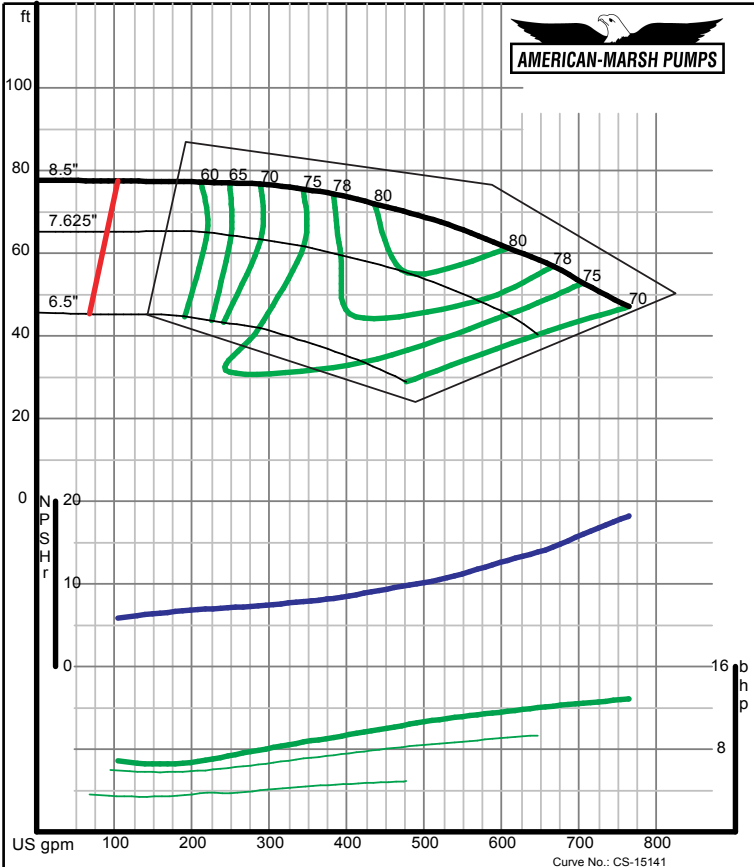

12/07/02

320 SERIES SREM ENCLOSED PERFORMANCE CURVES - 1800 RPM

American-Marsh Pumps Size: **2.5x3-8 SREM**
Speed: **1750 rpm**
12/07/02

American-Marsh Pumps Size: **2.5x3-10 SREM**
Speed: **1750 rpm**
12/07/02

320 SERIES SREM ENCLOSED PERFORMANCE CURVES - 1800 RPM

American-Marsh Pumps Size: **2.5x3-13 SREM**
Speed: **1750 rpm**
12/07/02

American-Marsh Pumps Size: **3x4-7 SREM**
Speed: **1750 rpm**
09/03/02

320 SERIES SREM ENCLOSED PERFORMANCE CURVES - 1800 RPM

American-Marsh Pumps Size: 3x4-8 SREM
Speed: 1750 rpm

09/03/02

American-Marsh Pumps Size: 3x4-10 SREM
Speed: 1750 rpm

09/03/02

320 SERIES SREM ENCLOSED PERFORMANCE CURVES - 1800 RPM

American-Marsh Pumps Size: 3x4-13 SREM
Speed: 1750 rpm

09/03/02

American-Marsh Pumps Size: 3x4-16 SREM
Speed: 1750 rpm

09/03/02

320 SERIES SREM ENCLOSED PERFORMANCE CURVES - 1800 RPM

320 SERIES SREM ENCLOSED PERFORMANCE CURVES - 1800 RPM

320 SERIES SREM ENCLOSED PERFORMANCE CURVES - 1800 RPM