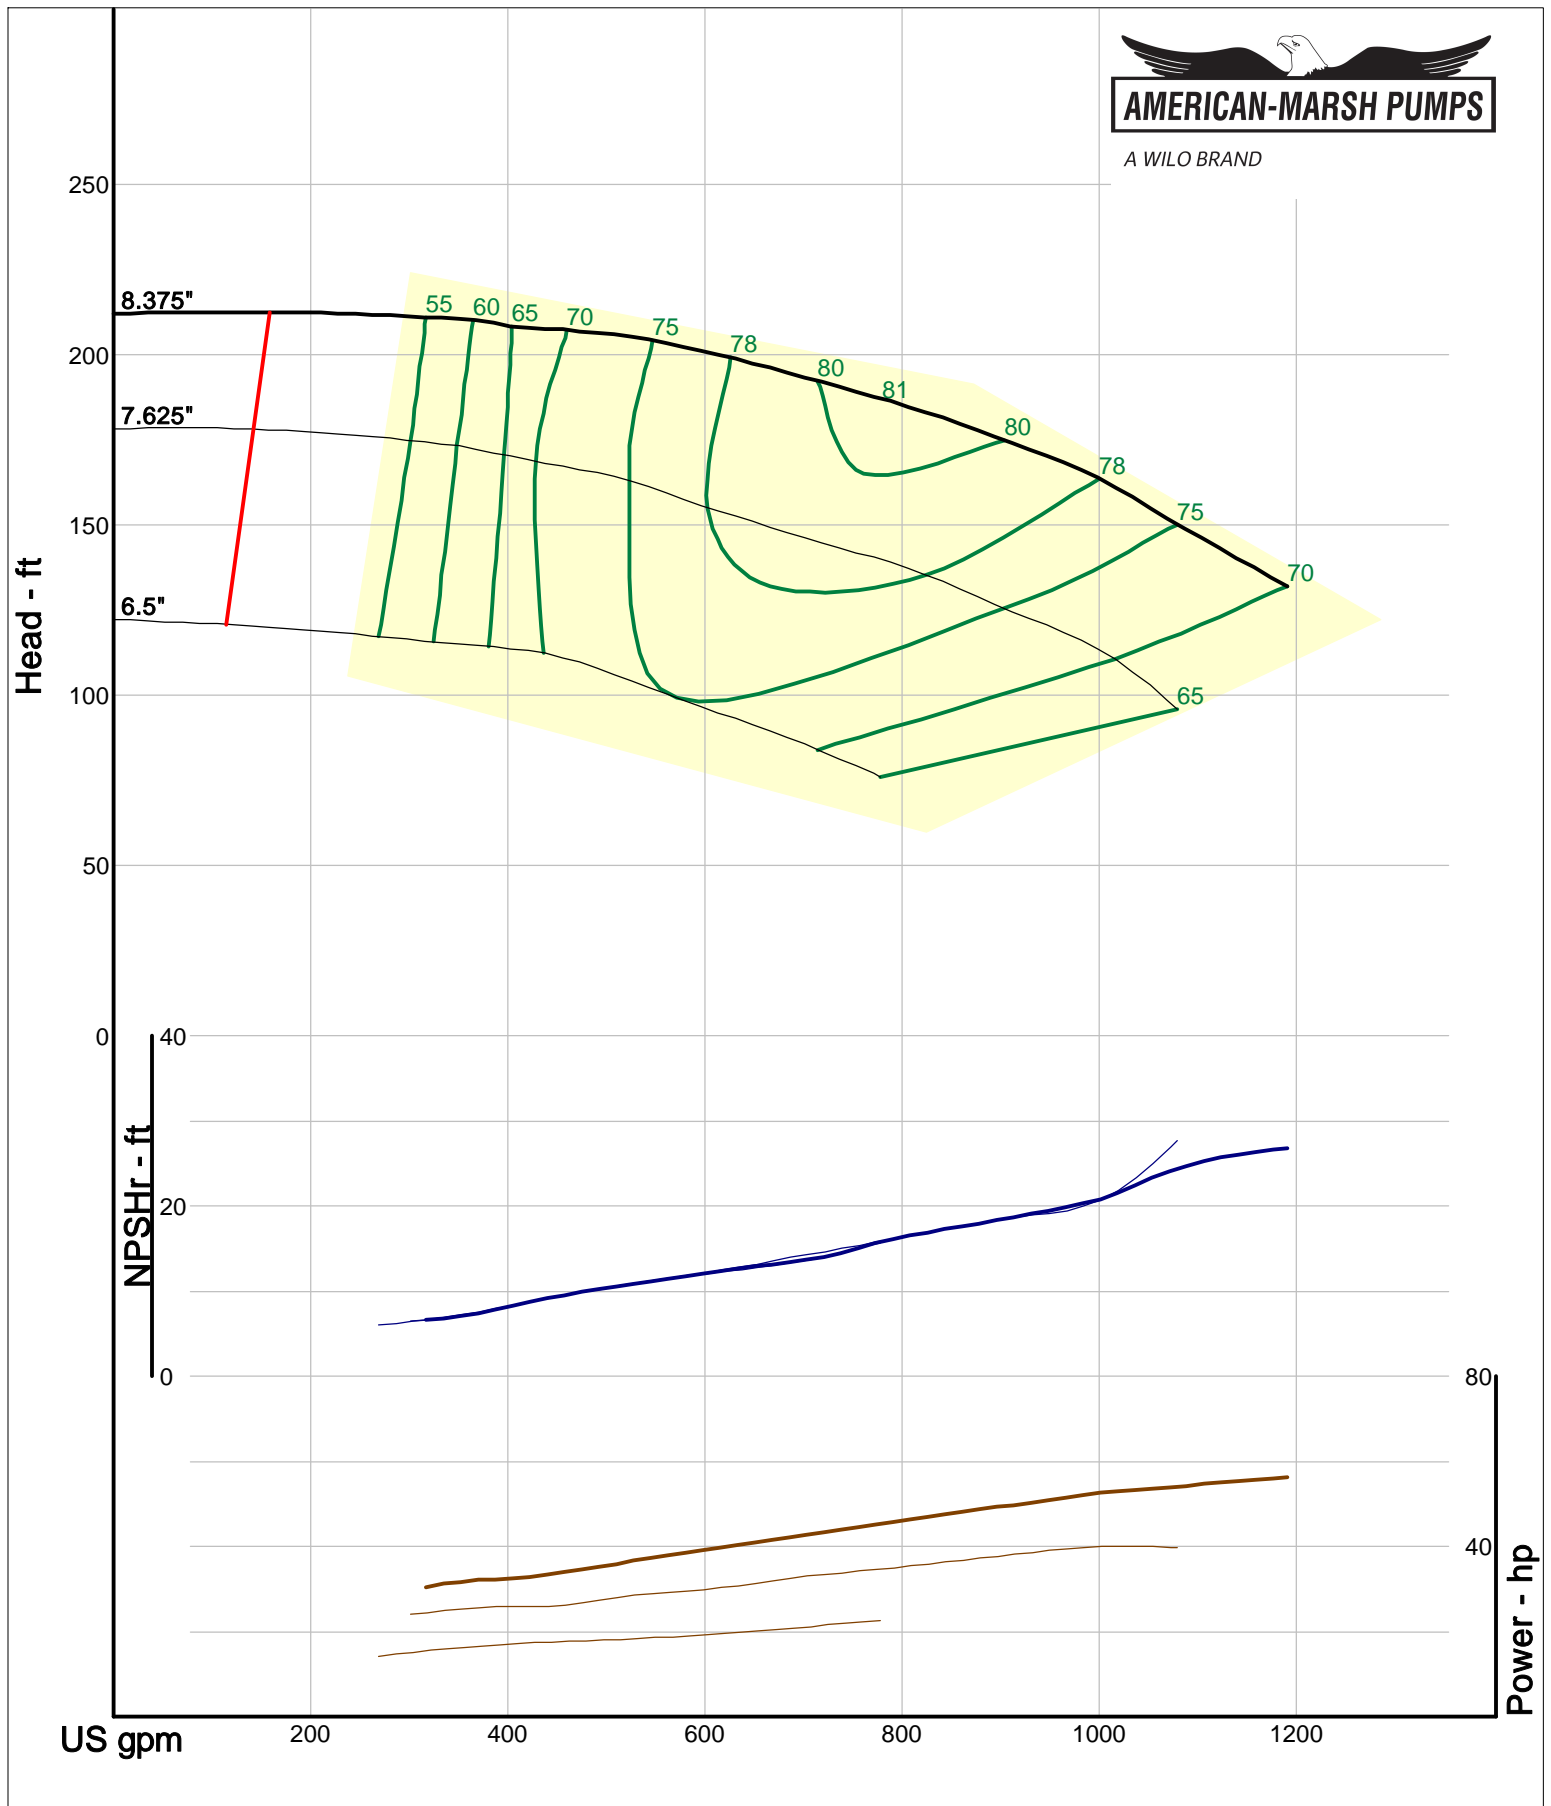

# 310 Series REI End Suction

3000 RPM Performance Curves  
Enclosed Impellers

Company: American-Marsh Pumps  
 Name:  
 12/03/05

American-Marsh Pumps  
 Catalog: WTRWKS-2005c.50, vers 2.5c  
 310\_REI - 3000

Size: 4x4-7 REI  
 Speed: 2900 rpm  
 Dia: 6.875 in  
 Curve: CS-17056

A WILO BRAND

Company: American-Marsh Pumps  
Name:  
12/03/05

American-Marsh Pumps  
Catalog: WTRWKS-2005c.50, vers 2.5c  
310\_REI - 3000

Size: 4x4-8 REI  
Speed: 2900 rpm  
Dia: 8.375 in  
Curve: CS-17059

A WILO BRAND

Company: American-Marsh Pumps  
Name:  
12/03/05

American-Marsh Pumps  
Catalog: WTRWKS-2005c.50, vers 2.5c  
310\_REI - 3000

Size: 4x4-10 REI  
Speed: 2900 rpm  
Dia: 10.375 in  
Curve: CS-17062