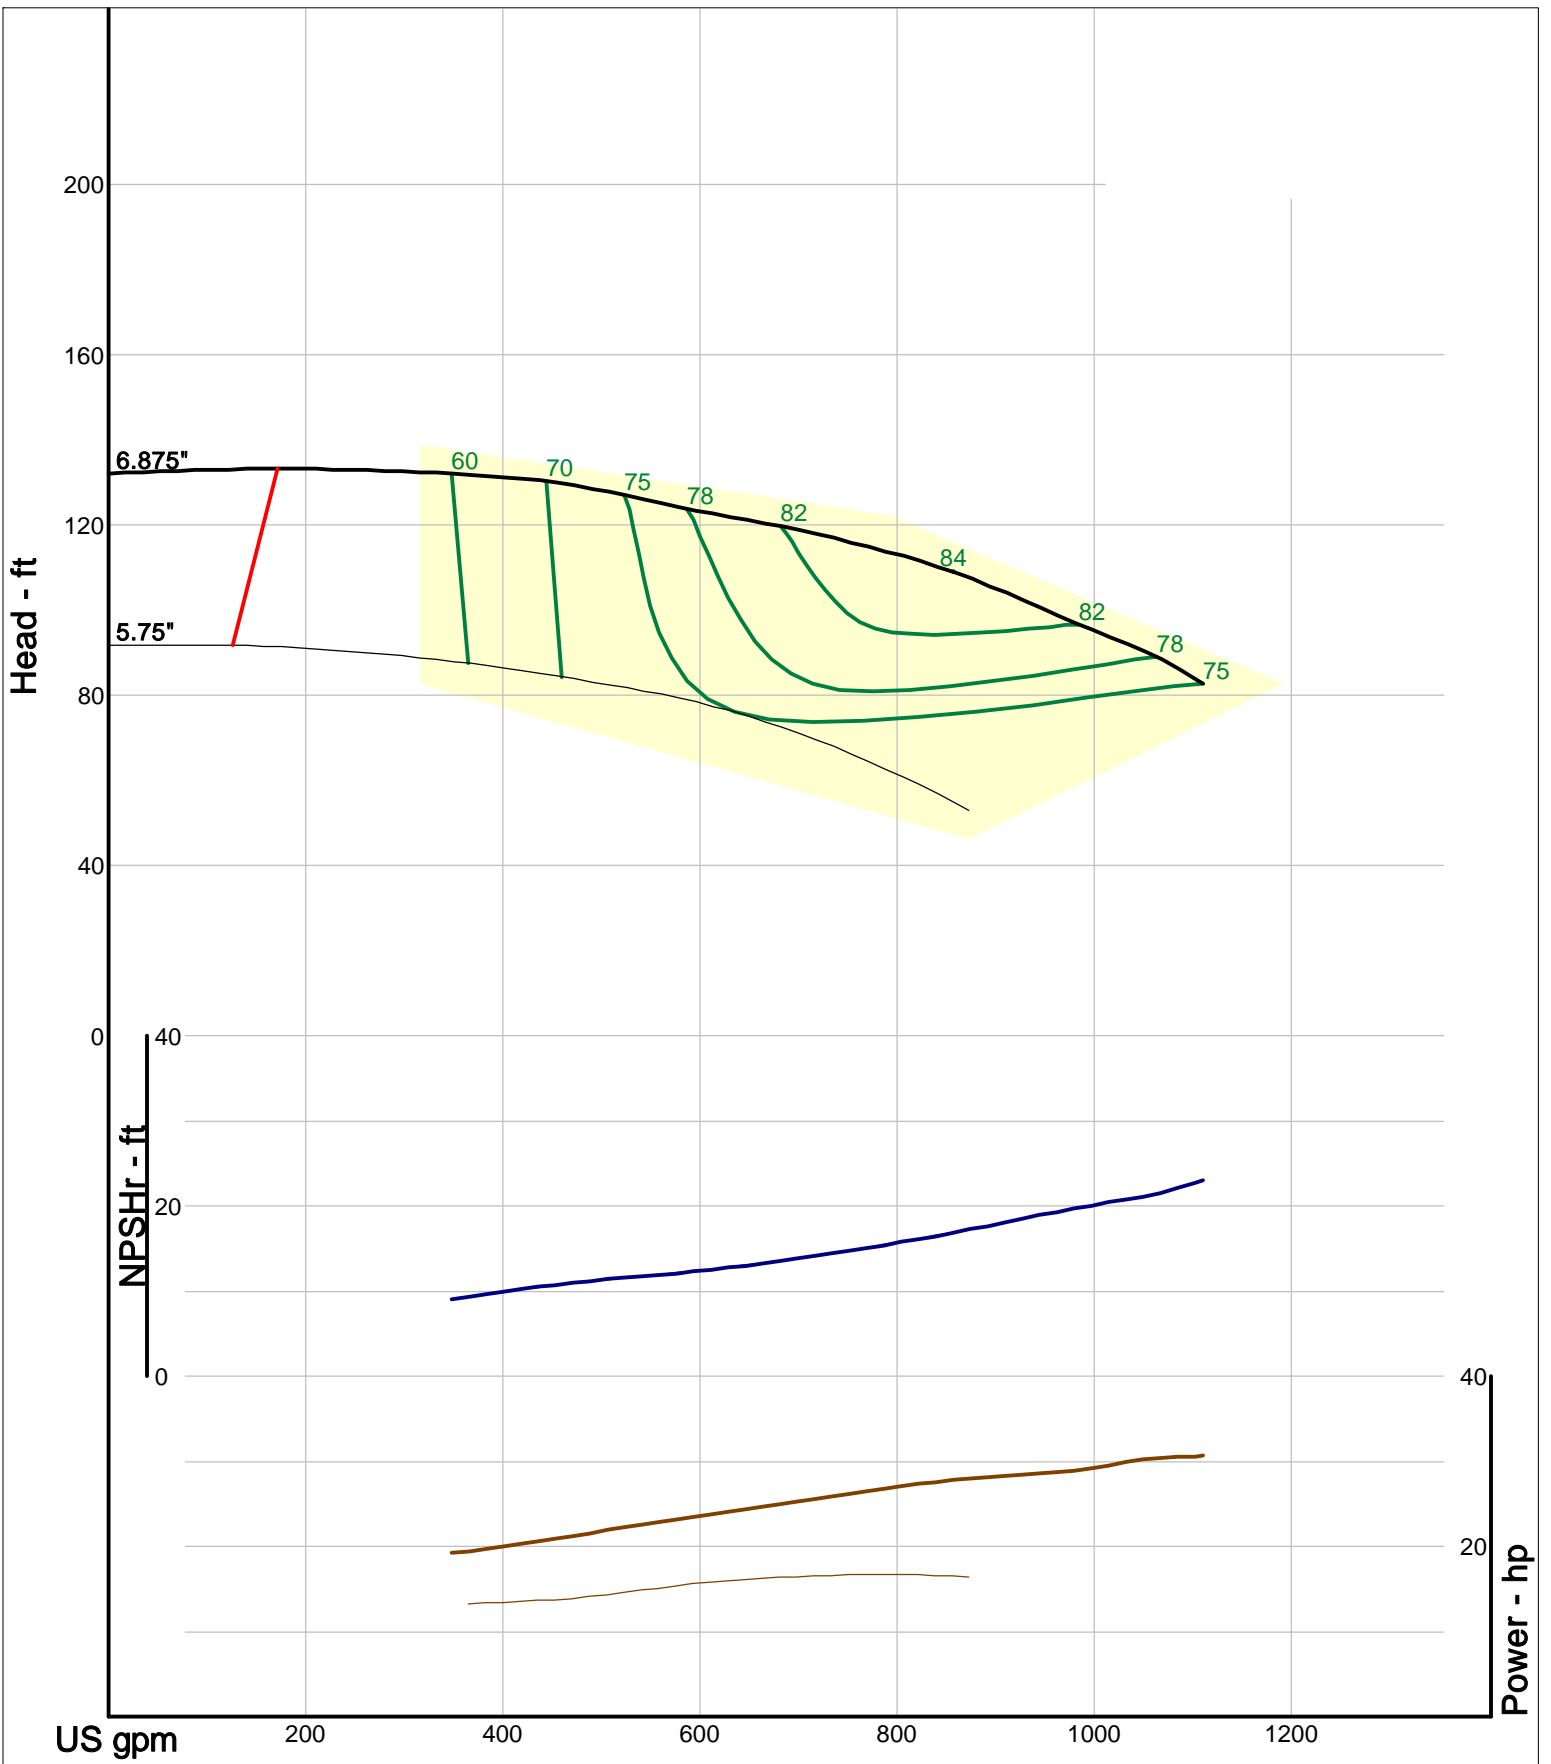

# 310 Series REI End Suction

3000 RPM Performance Curves  
Enclosed Impellers

Company: American-Marsh Pumps  
 Name:  
 12/03/05

American-Marsh Pumps  
 Catalog: WTRWKS-2005c.50, vers 2.5c  
 310\_REI - 3000

Size: 4x4-7 REI  
 Speed: 2900 rpm  
 Dia: 6.875 in  
 Curve: CS-17056

A WILO BRAND

Company: American-Marsh Pumps  
Name:  
12/03/05

American-Marsh Pumps  
Catalog: WTRWKS-2005c.50, vers 2.5c  
310\_REI - 3000

Size: 4x4-8 REI  
Speed: 2900 rpm  
Dia: 8.375 in  
Curve: CS-17059

A WILO BRAND

Company: American-Marsh Pumps  
Name:  
12/03/05

American-Marsh Pumps  
Catalog: WTRWKS-2005c.50, vers 2.5c  
310\_REI - 3000

Size: 4x4-10 REI  
Speed: 2900 rpm  
Dia: 10.375 in  
Curve: CS-17062