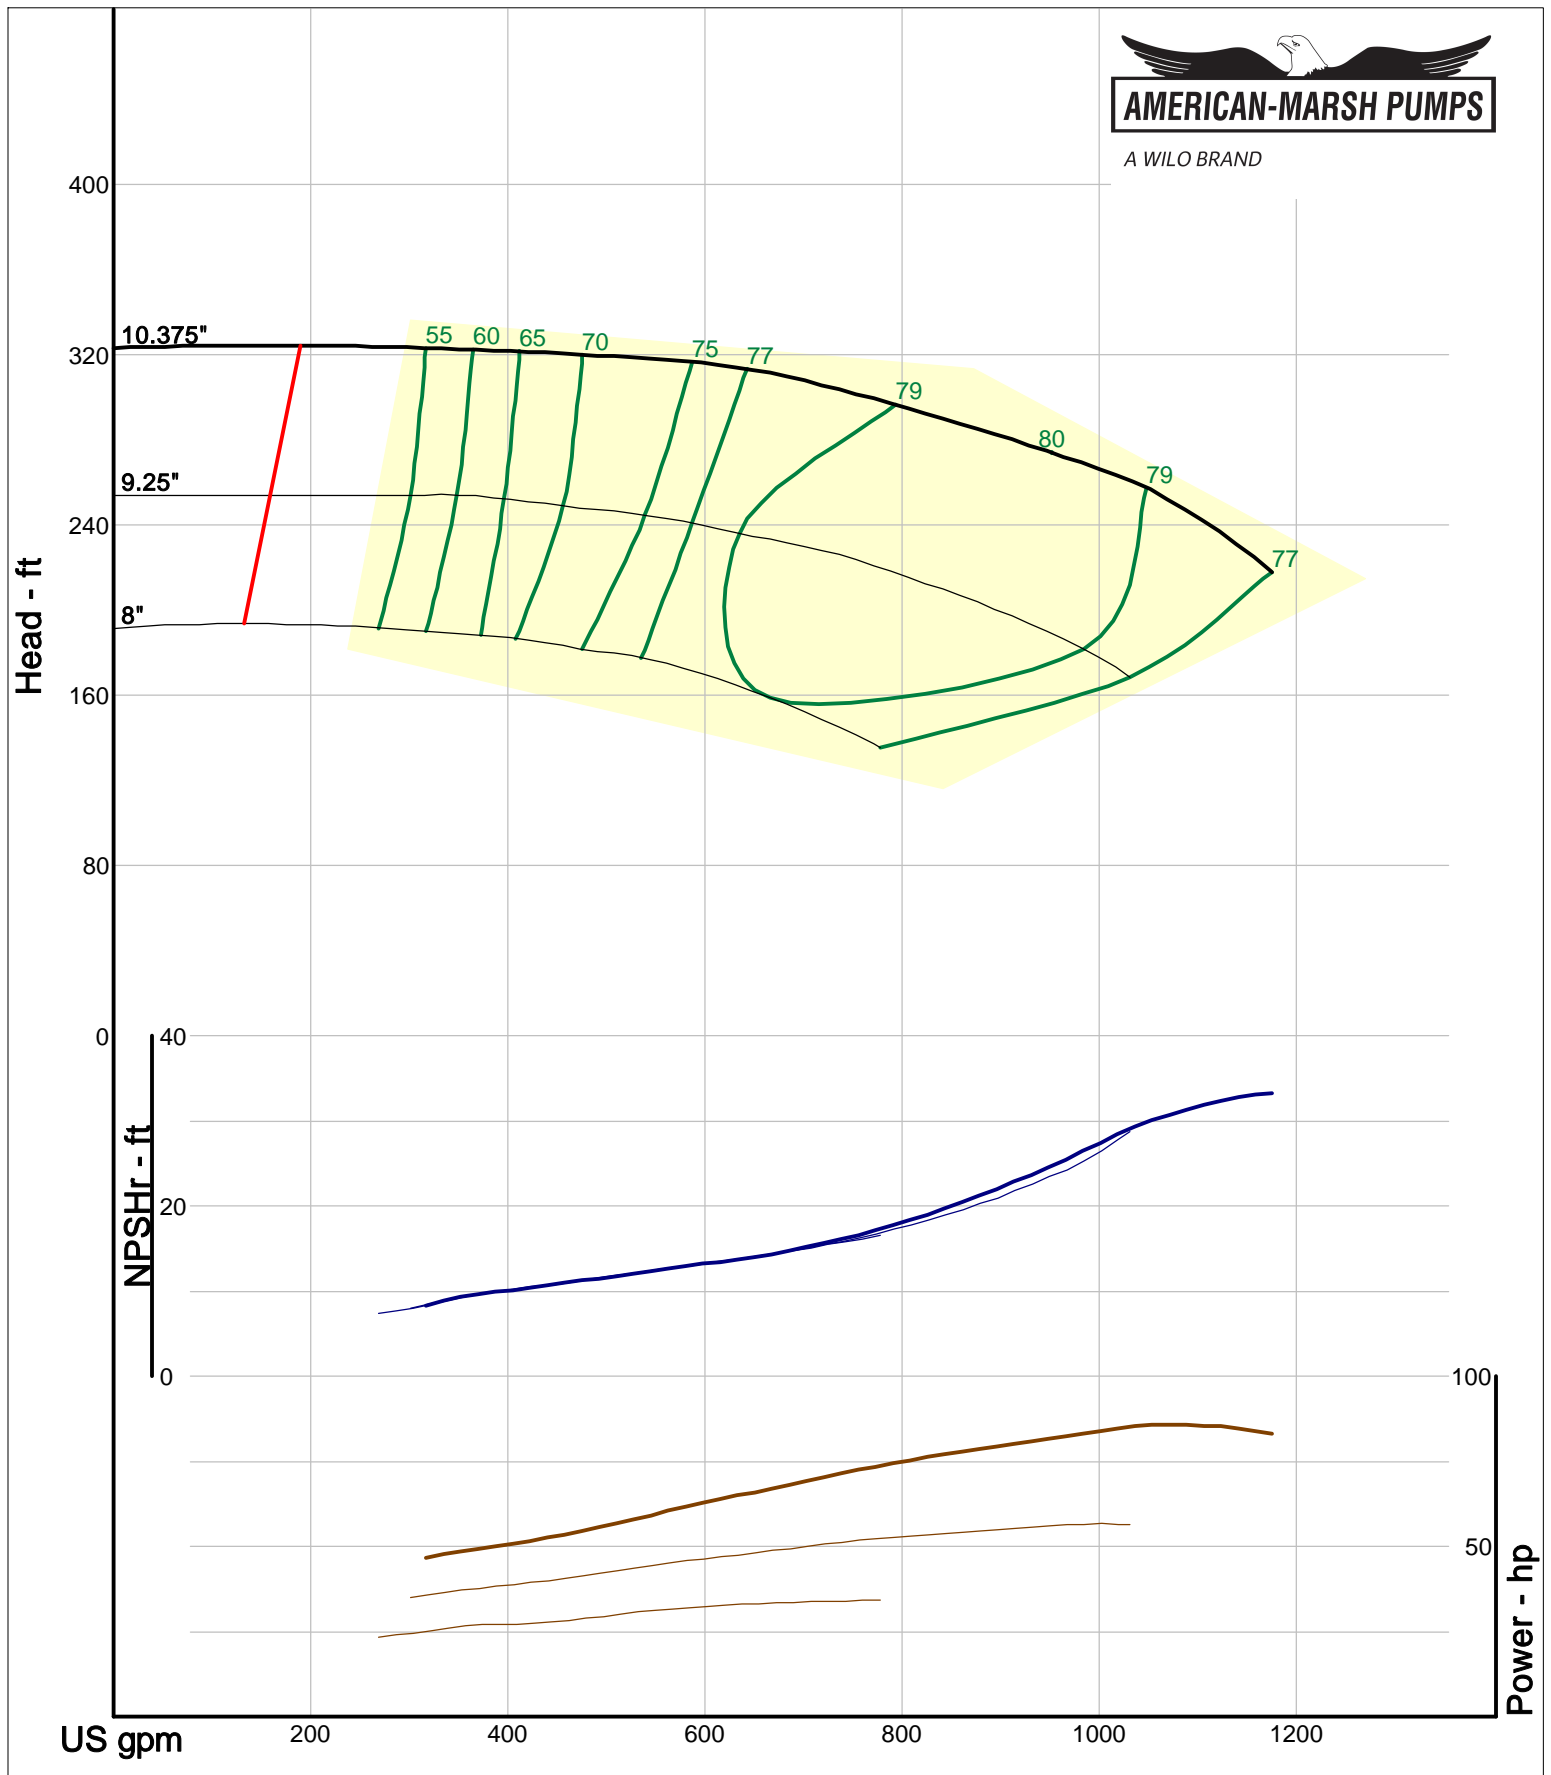

# 310 Series REI End Suction

3000 RPM Performance Curves  
Enclosed Impellers

Company: American-Marsh Pumps  
 Name:  
 12/03/05

American-Marsh Pumps  
 Catalog: WTRWKS-2005c.50, vers 2.5c  
 310\_REI - 3000

Size: 4x4-7 REI  
 Speed: 2900 rpm  
 Dia: 6.875 in  
 Curve: CS-17056

A WILO BRAND

Company: American-Marsh Pumps  
Name:  
12/03/05

American-Marsh Pumps  
Catalog: WTRWKS-2005c.50, vers 2.5c  
310\_REI - 3000

Size: 4x4-8 REI  
Speed: 2900 rpm  
Dia: 8.375 in  
Curve: CS-17059

A WILO BRAND

Company: American-Marsh Pumps  
Name:  
12/03/05

American-Marsh Pumps  
Catalog: WTRWKS-2005c.50, vers 2.5c  
310\_REI - 3000

Size: 4x4-10 REI  
Speed: 2900 rpm  
Dia: 10.375 in  
Curve: CS-17062