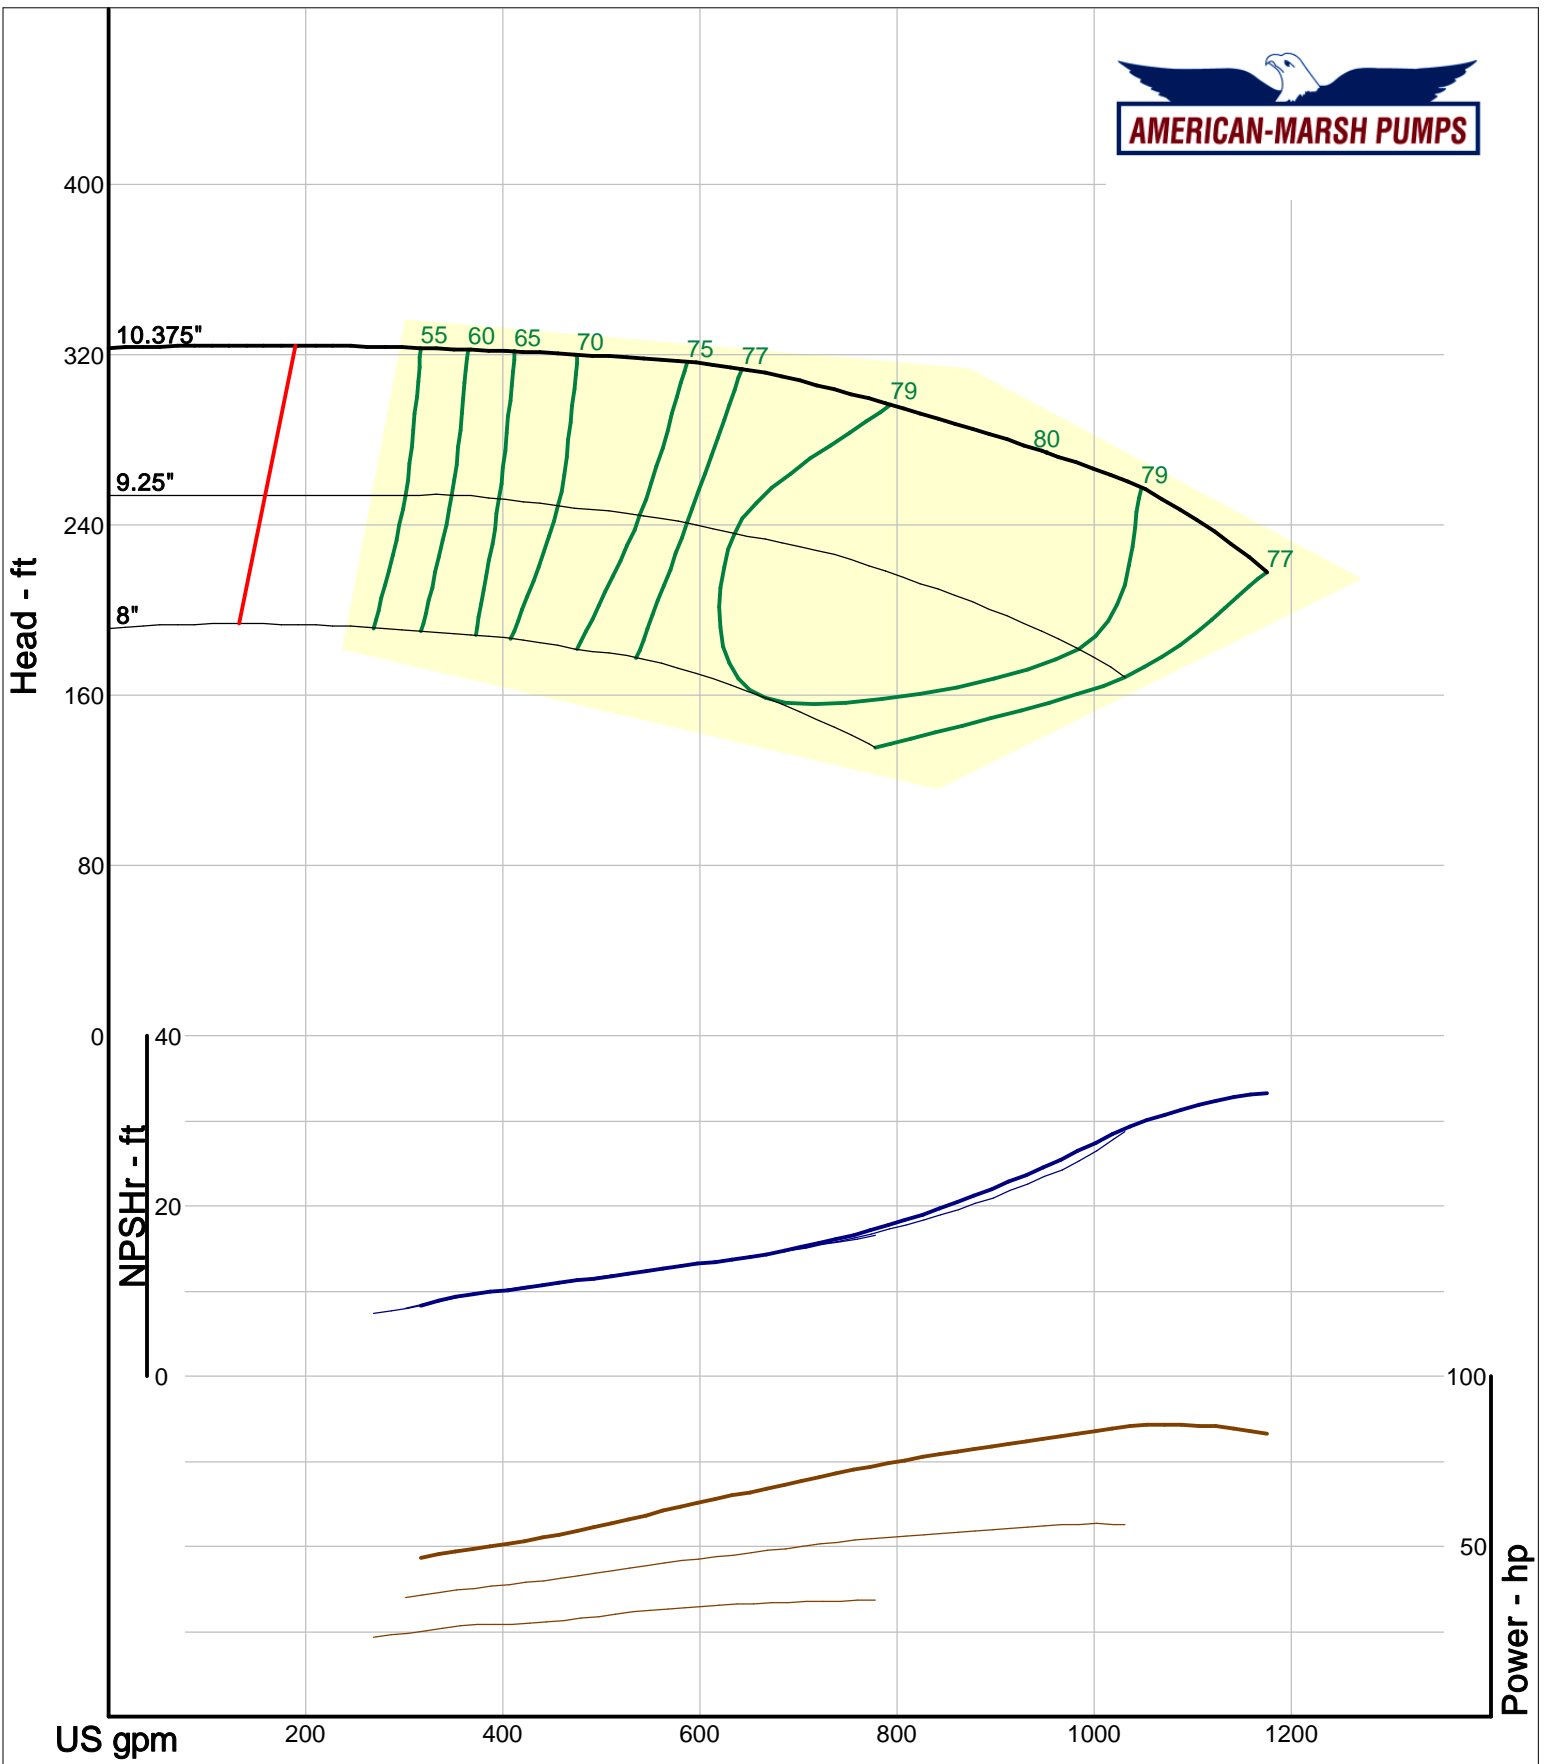

Company: American-Marsh Pumps
Name:
12/03/05

American-Marsh Pumps
Catalog: WTRWKS-2005c.50, vers 2.5c
310_REI - 3000

Size: 4x4-10 REI
Speed: 2900 rpm
Dia: 10.375 in
Curve: CS-17062