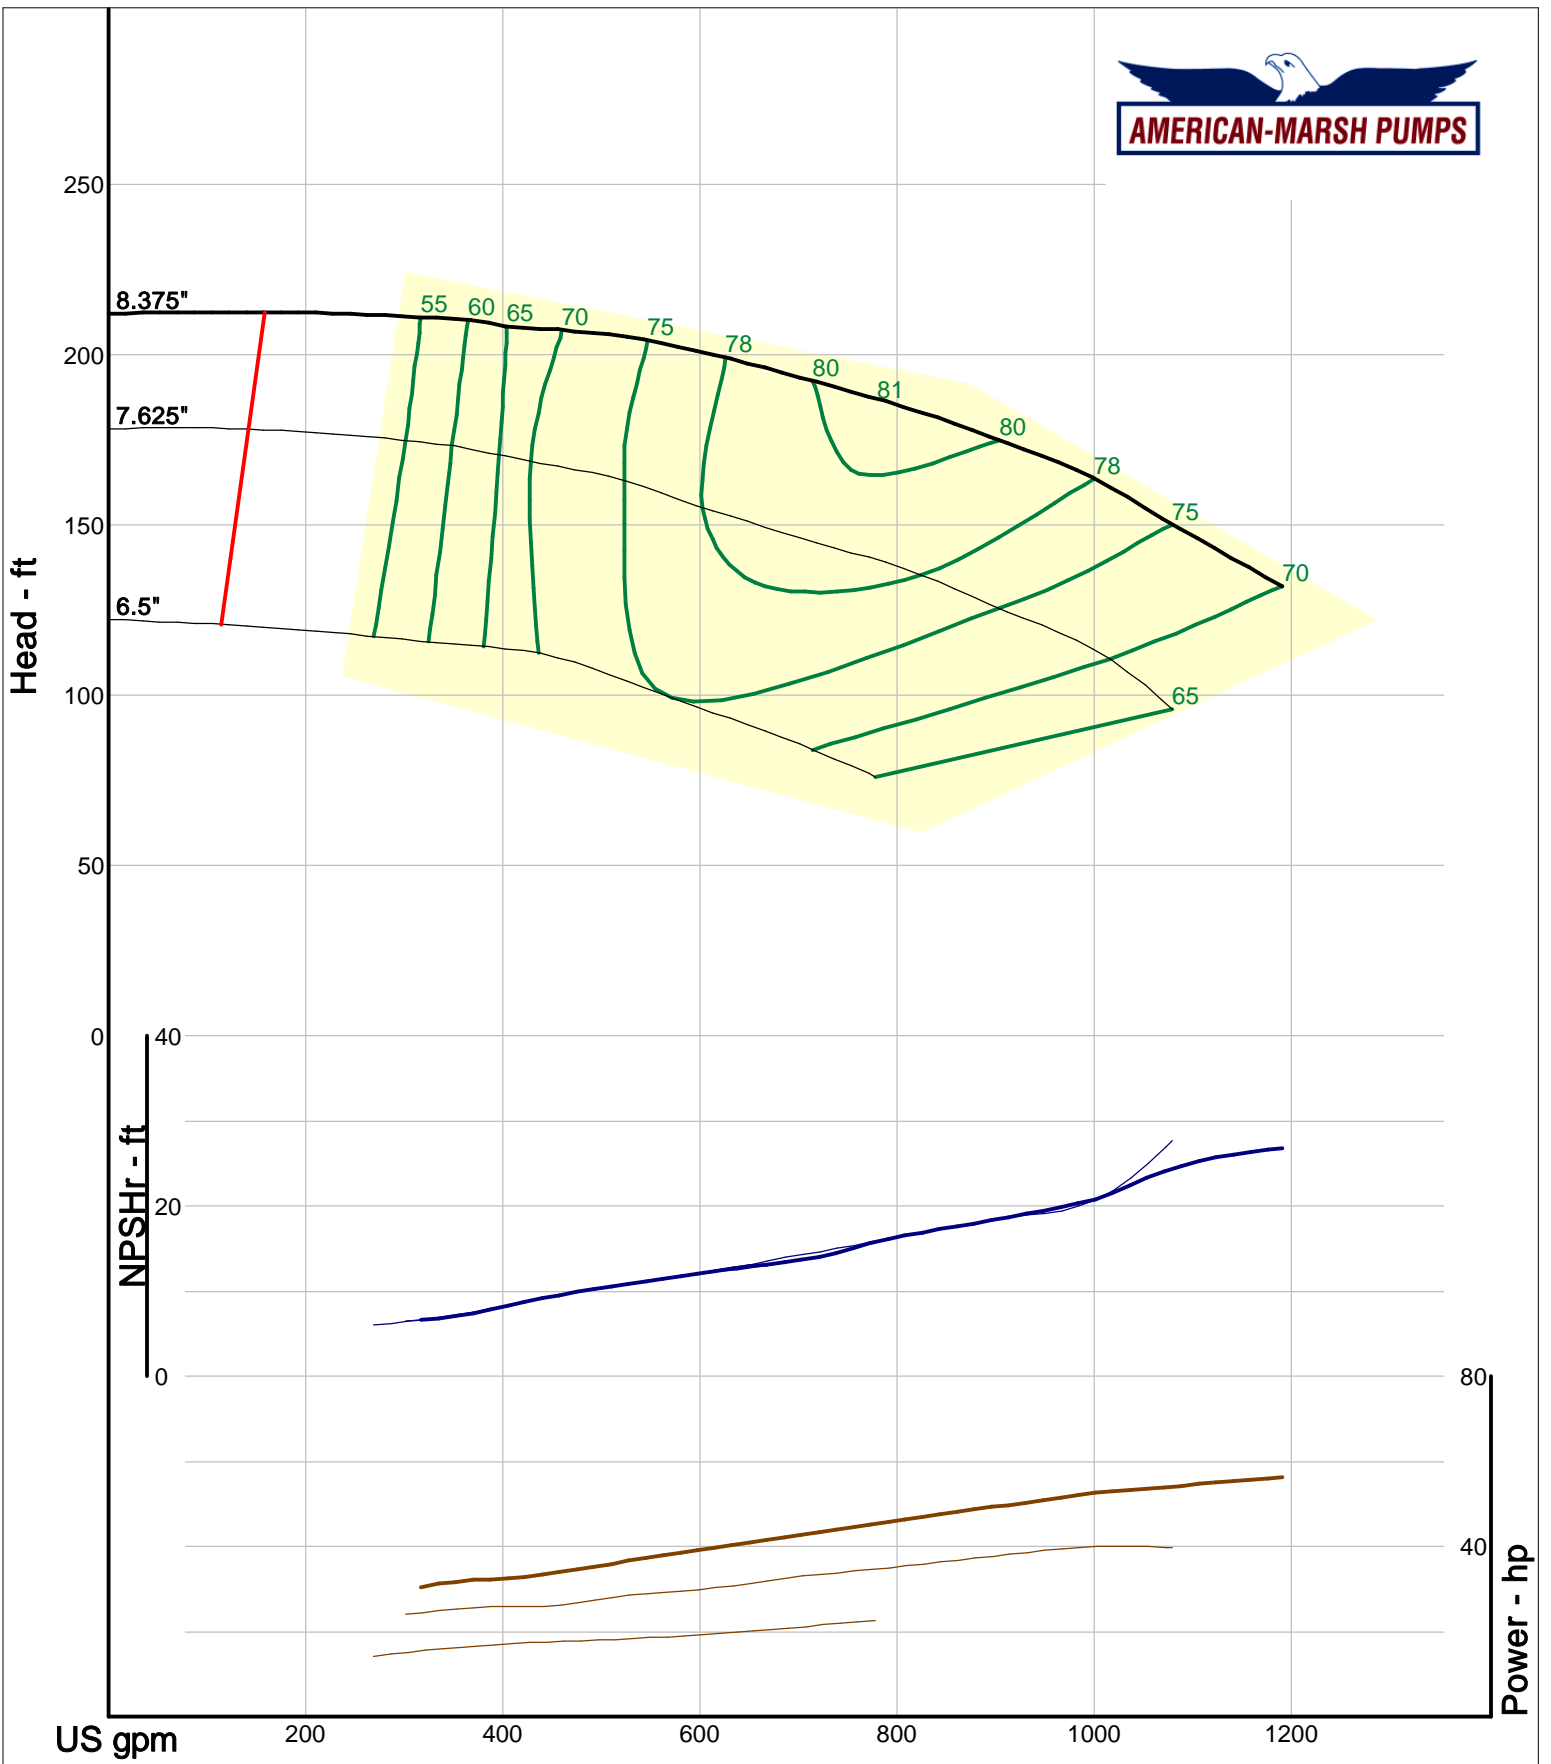

Size: 3x3-7 REI  
 Speed: 2900 rpm  
 Dia: 6.875 in  
 Curve: CS-17045

Company: American-Marsh Pumps  
 Name:  
 12/03/05

American-Marsh Pumps  
 Catalog: WTRWKS-2005c.50, vers 2.5c  
 310\_REI - 3000

Size: 3x3-8 REI  
 Speed: 2900 rpm  
 Dia: 8.375 in  
 Curve: CS-17048

Company: American-Marsh Pumps  
 Name:  
 12/03/05

American-Marsh Pumps  
 Catalog: WTRWKS-2005c.50, vers 2.5c  
 310\_REI - 3000

Size: 3x3-10 REI  
 Speed: 2900 rpm  
 Dia: 10.375 in  
 Curve: CS-17051

Company: American-Marsh Pumps  
 Name:  
 12/03/05

American-Marsh Pumps  
 Catalog: WTRWKS-2005c.50, vers 2.5c  
 310\_REI - 3000

Size: 4x4-7 REI  
 Speed: 2900 rpm  
 Dia: 6.875 in  
 Curve: CS-17056

Company: American-Marsh Pumps  
Name:  
12/03/05

Size: 4x4-10 REI  
Speed: 2900 rpm  
Dia: 10.375 in  
Curve: CS-17062