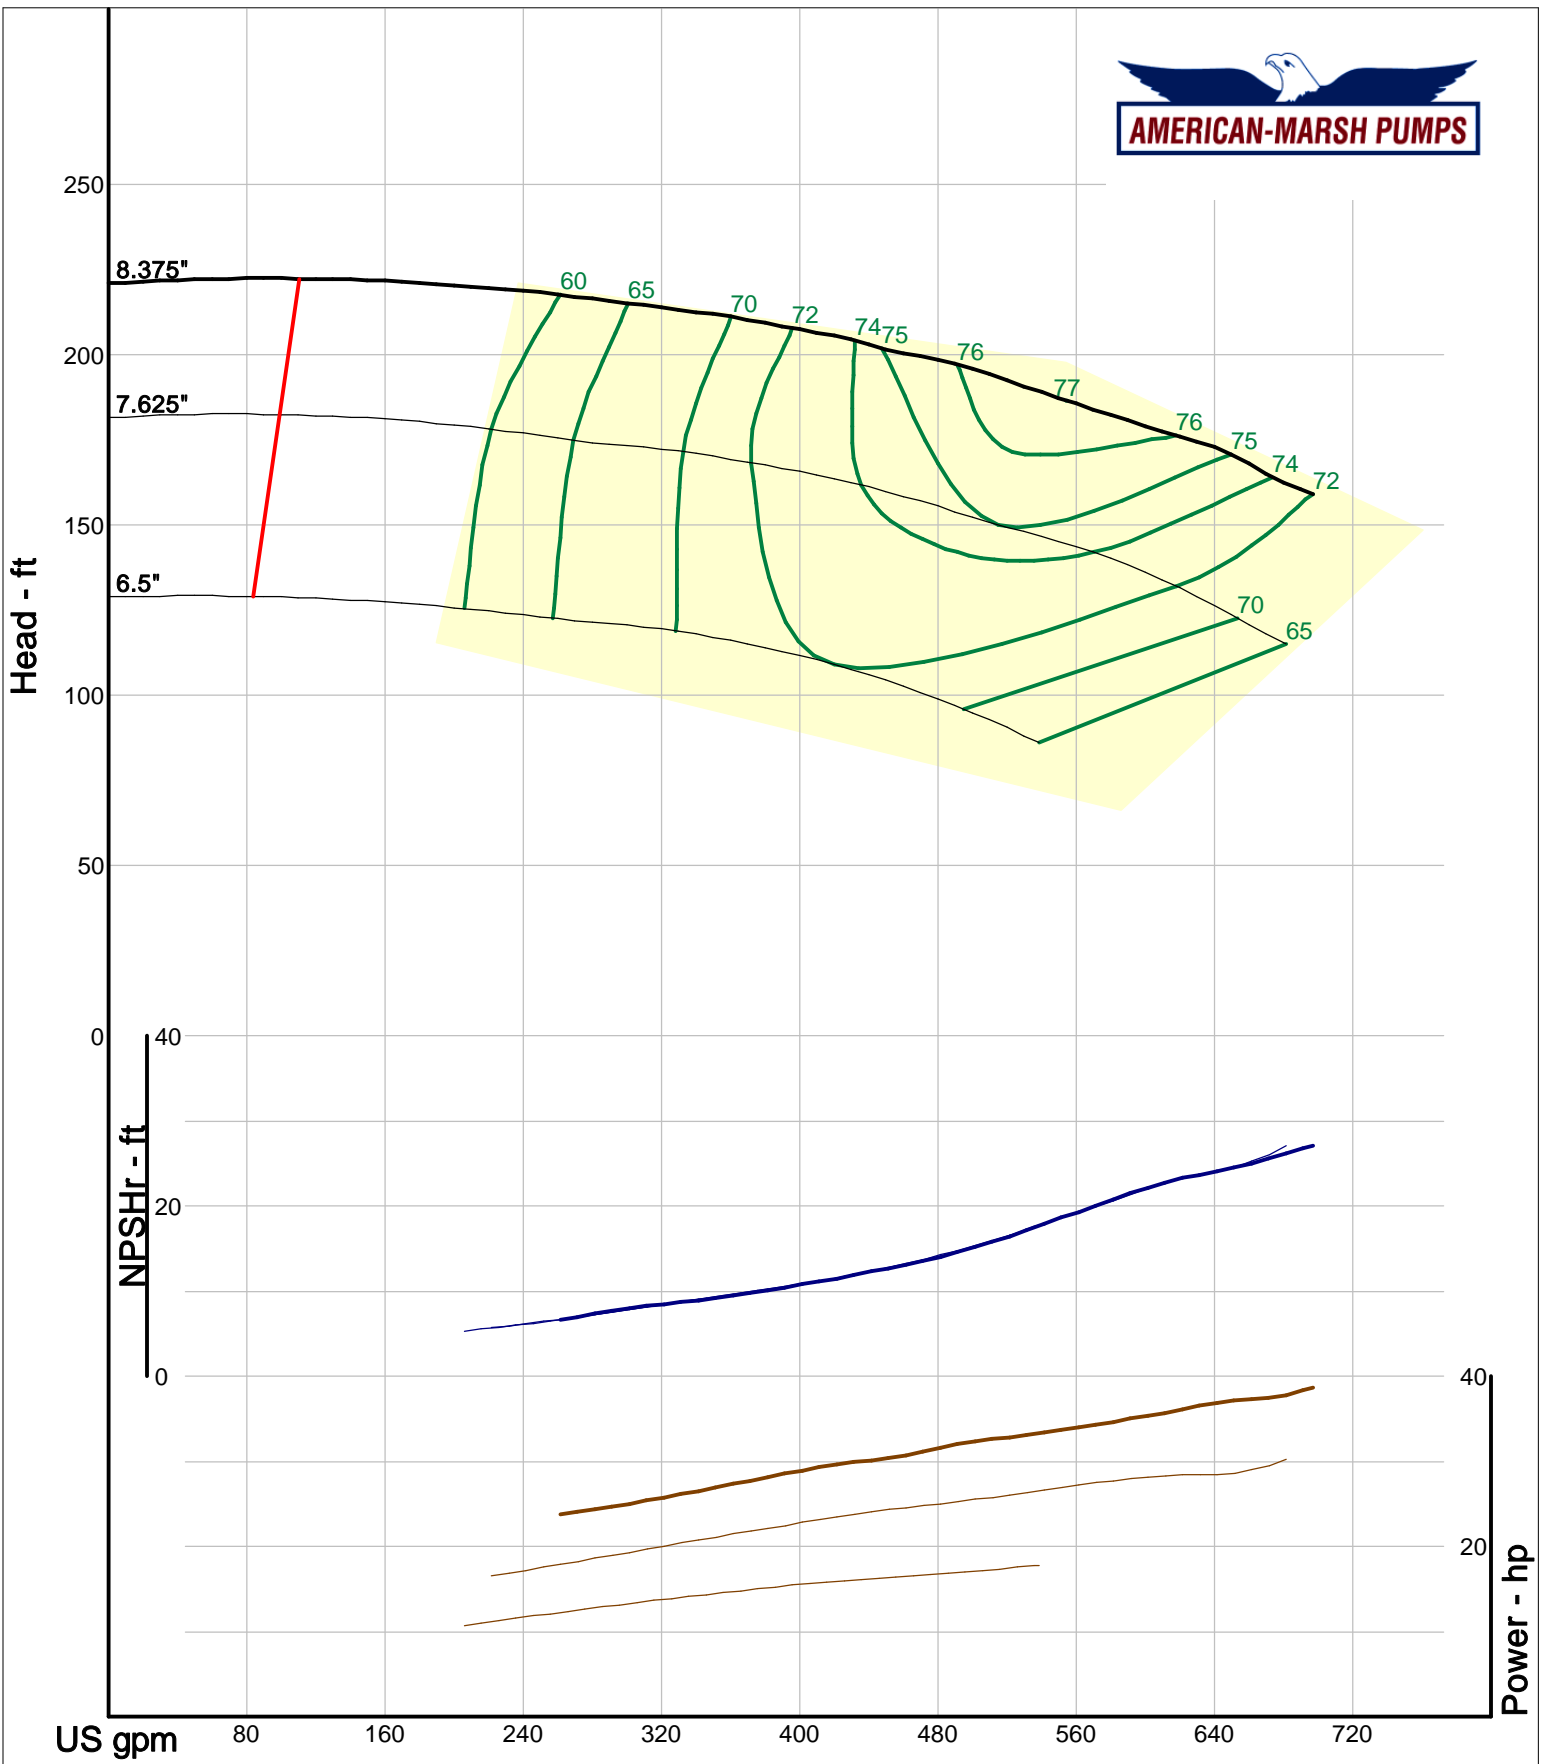

American-Marsh Pumps  
 Catalog: WTRWKS-2005c.50, vers 2.5c  
 310\_REI - 3000

Size: 2.5x2.5-10A REI  
 Speed: 2900 rpm  
 Dia: 10.375 in  
 Curve: CS-17022

Company: American-Marsh Pumps  
 Name:  
 12/03/05

American-Marsh Pumps  
 Catalog: WTRWKS-2005c.50, vers 2.5c  
 310\_REI - 3000

Size: 2.5x2.5-10B REI  
 Speed: 2900 rpm  
 Dia: 10.375 in  
 Curve: CS-17037

Company: American-Marsh Pumps  
 Name:  
 12/03/05

American-Marsh Pumps  
 Catalog: WTRWKS-2005c.50, vers 2.5c  
 310\_REI - 3000

Size: 3x3-5 REI  
 Speed: 2900 rpm  
 Dia: 5.5 in  
 Curve: CS-17042

Company: American-Marsh Pumps  
 Name:  
 12/03/05

American-Marsh Pumps  
 Catalog: WTRWKS-2005c.50, vers 2.5c  
 310\_REI - 3000

Size: 3x3-7 REI  
 Speed: 2900 rpm  
 Dia: 6.875 in  
 Curve: CS-17045

Company: American-Marsh Pumps  
 Name:  
 12/03/05

American-Marsh Pumps  
 Catalog: WTRWKS-2005c.50, vers 2.5c  
 310\_REI - 3000

Size: 3x3-8 REI  
 Speed: 2900 rpm  
 Dia: 8.375 in  
 Curve: CS-17048