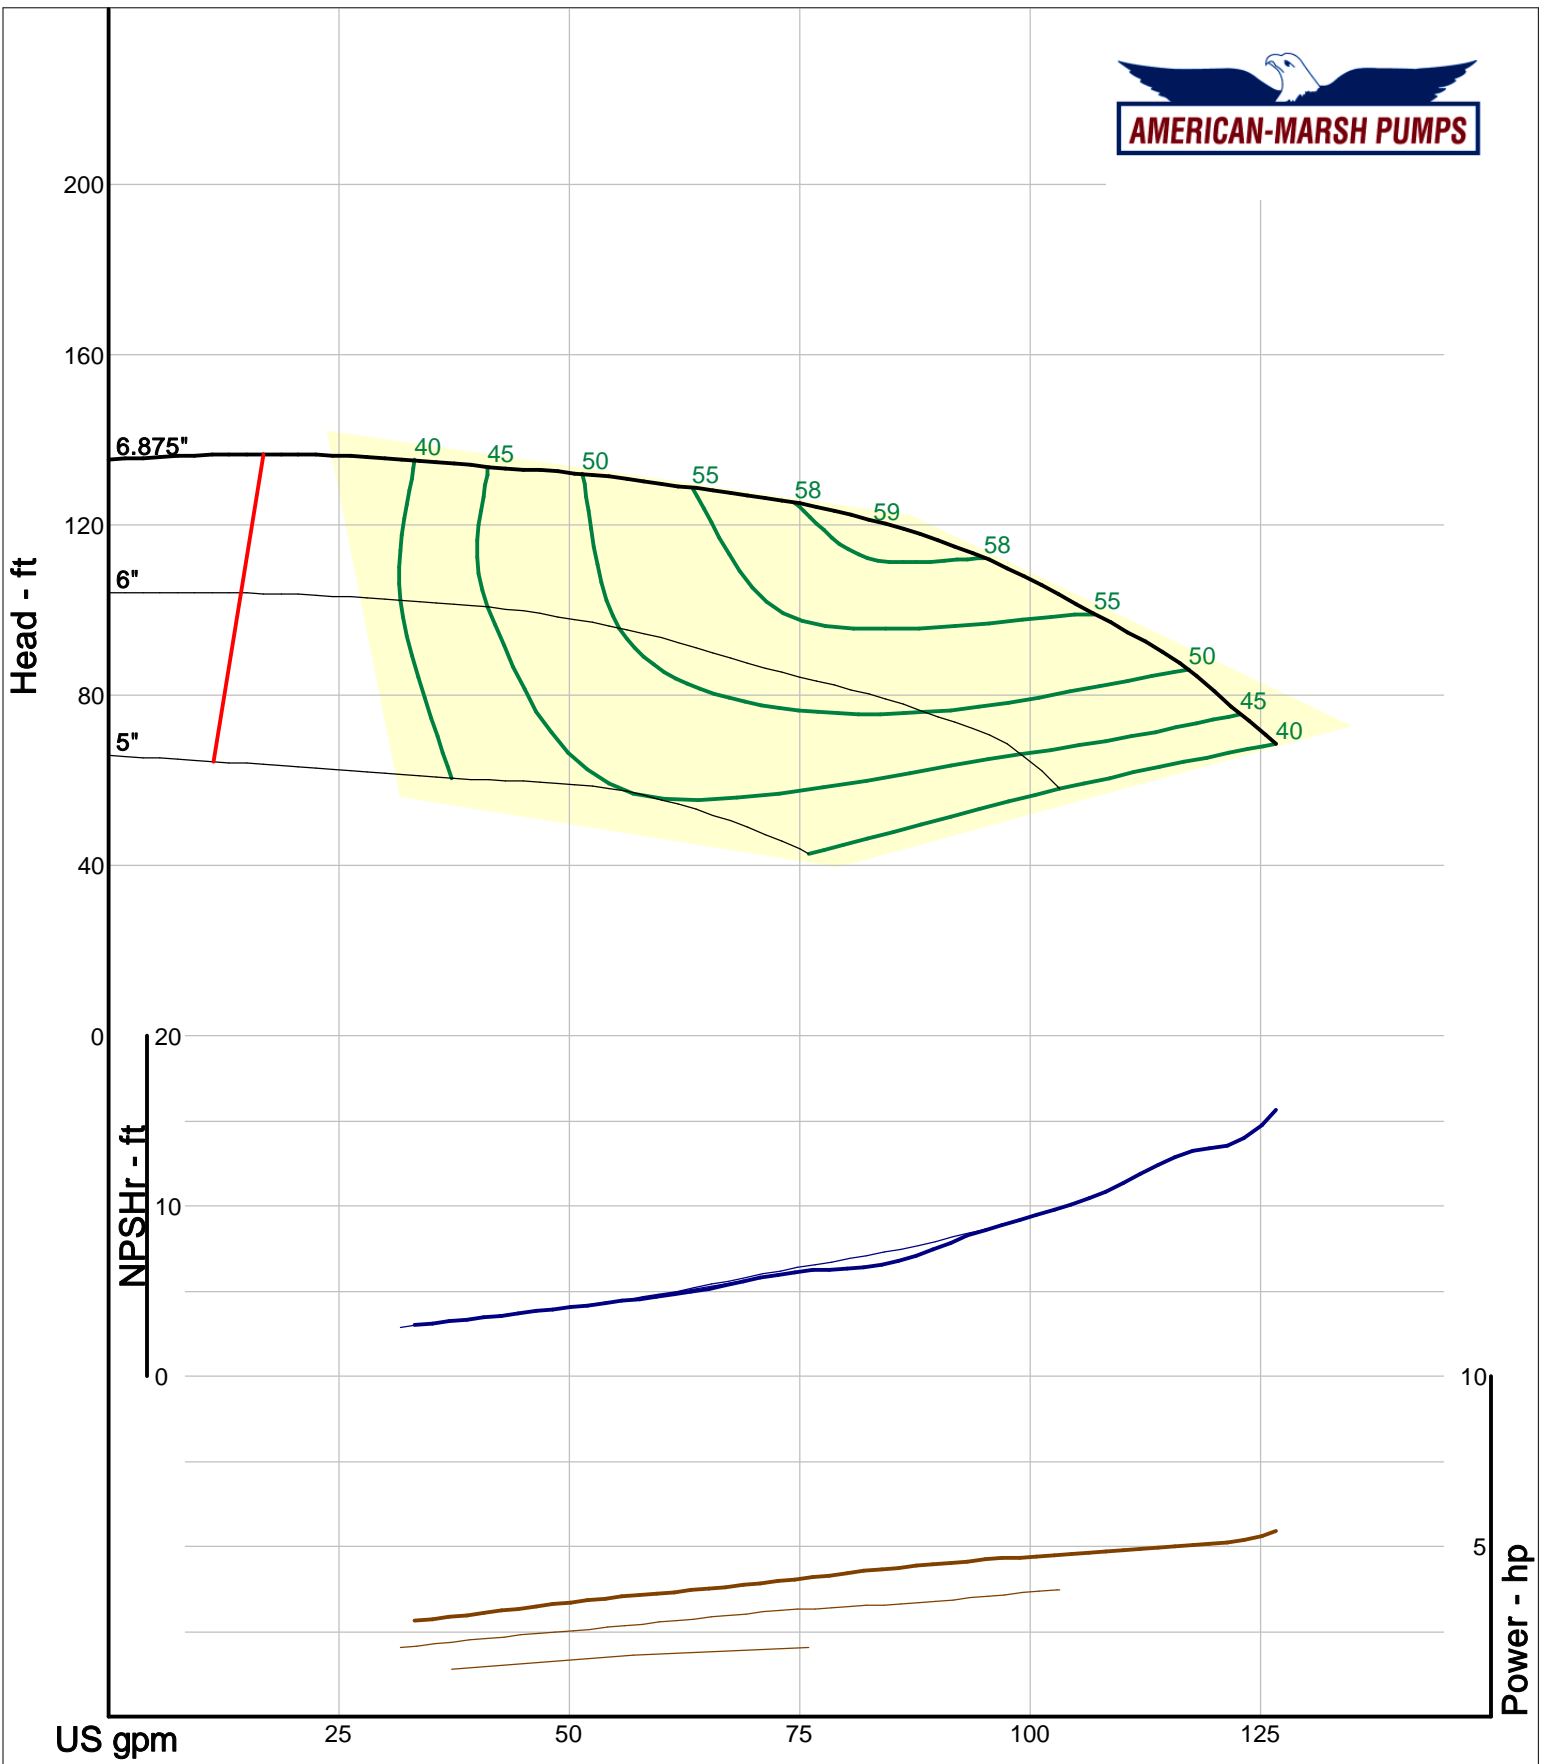

# 310 Series End Suction

3000 RPM Performance Curves  
Enclosed Impellers

Company: American-Marsh Pumps  
 Name:  
 12/03/05

American-Marsh Pumps  
 Catalog: WTRWKS-2005c.50, vers 2.5c  
 310\_REI - 3000

Size: 2x2-5 REI  
 Speed: 2900 rpm  
 Dia: 5.5 in  
 Curve: CS-17001

Company: American-Marsh Pumps  
 Name:  
 12/03/05

American-Marsh Pumps  
 Catalog: WTRWKS-2005c.50, vers 2.5c  
 310\_REI - 3000

Size: 2x2-7 REI  
 Speed: 2900 rpm  
 Dia: 6.875 in  
 Curve: CS-17004

Company: American-Marsh Pumps  
 Name:  
 12/03/05

American-Marsh Pumps  
 Catalog: WTRWKS-2005c.50, vers 2.5c  
 310\_REI - 3000

Size: 2x2-8 REI  
 Speed: 2900 rpm  
 Dia: 8.5 in  
 Curve: CS-17007

Company: American-Marsh Pumps  
 Name:  
 12/03/05

American-Marsh Pumps  
 Catalog: WTRWKS-2005c.50, vers 2.5c  
 310\_REI - 3000

Size: 2x2-10 REI  
 Speed: 2900 rpm  
 Dia: 10.375 in  
 Curve: CS-17010

Company: American-Marsh Pumps  
 Name:  
 12/03/05