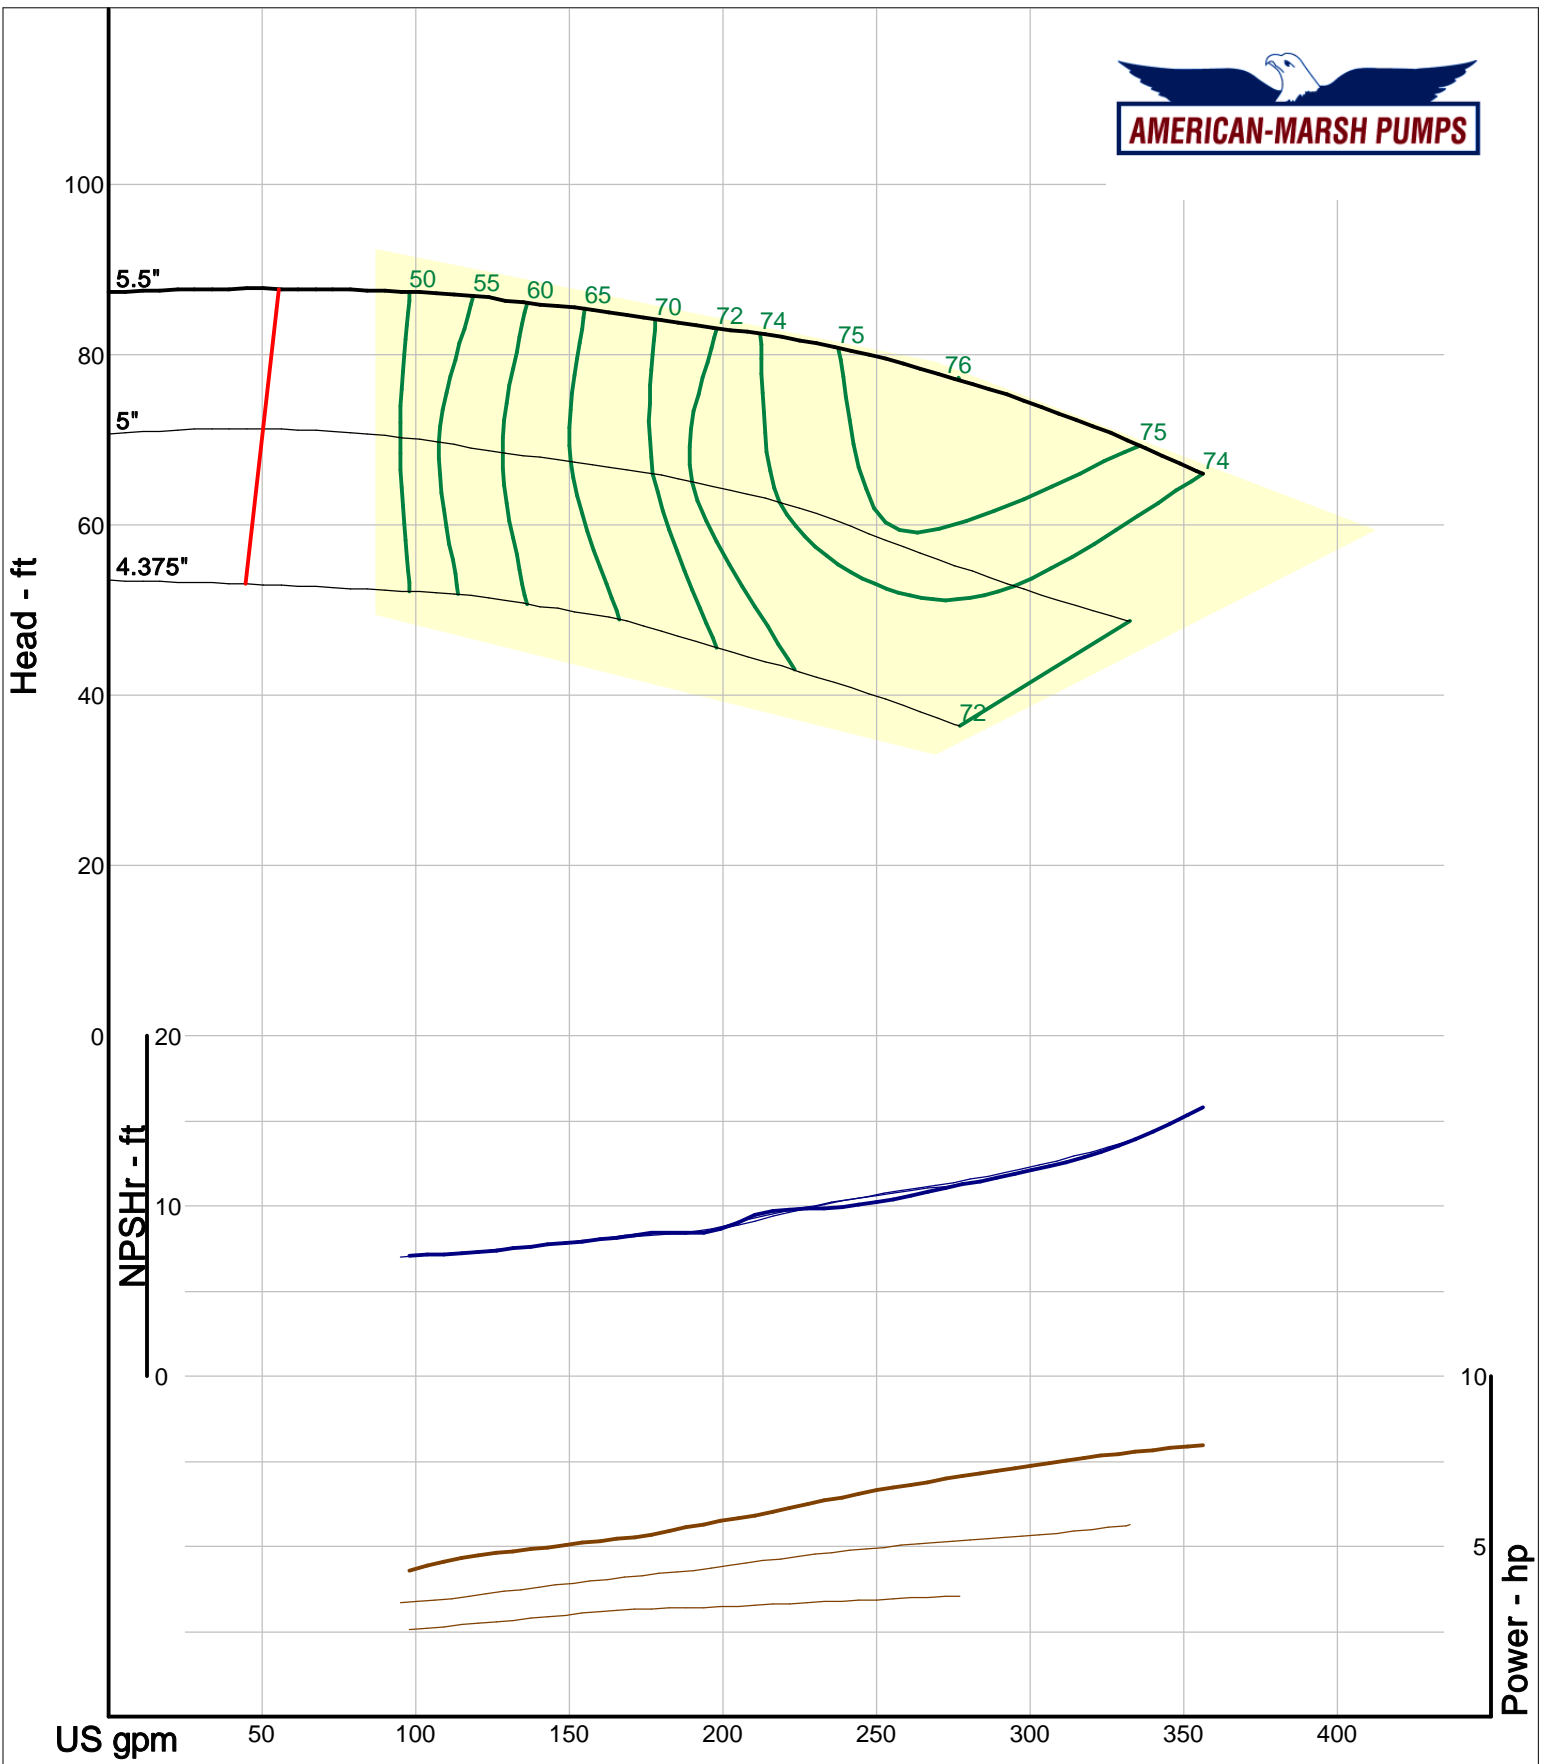

Size: 2x2-5 REI  
 Speed: 2900 rpm  
 Dia: 5.5 in  
 Curve: CS-17001

Company: American-Marsh Pumps  
 Name:  
 12/03/05

American-Marsh Pumps  
 Catalog: WTRWKS-2005c.50, vers 2.5c  
 310\_REI - 3000

Size: 2x2-7 REI  
 Speed: 2900 rpm  
 Dia: 6.875 in  
 Curve: CS-17004

Company: American-Marsh Pumps  
 Name:  
 12/03/05

American-Marsh Pumps  
 Catalog: WTRWKS-2005c.50, vers 2.5c  
 310\_REI - 3000

Size: 2x2-8 REI  
 Speed: 2900 rpm  
 Dia: 8.5 in  
 Curve: CS-17007

Company: American-Marsh Pumps  
 Name:  
 12/03/05

American-Marsh Pumps  
 Catalog: WTRWKS-2005c.50, vers 2.5c  
 310\_REI - 3000

Size: 2x2-10 REI  
 Speed: 2900 rpm  
 Dia: 10.375 in  
 Curve: CS-17010

Company: American-Marsh Pumps  
 Name:  
 12/03/05

American-Marsh Pumps  
 Catalog: WTRWKS-2005c.50, vers 2.5c  
 310\_REI - 3000

Size: 2.5x2.5-5A REI  
 Speed: 2900 rpm  
 Dia: 5.5 in  
 Curve: CS-17013

Company: American-Marsh Pumps  
 Name:  
 12/03/05