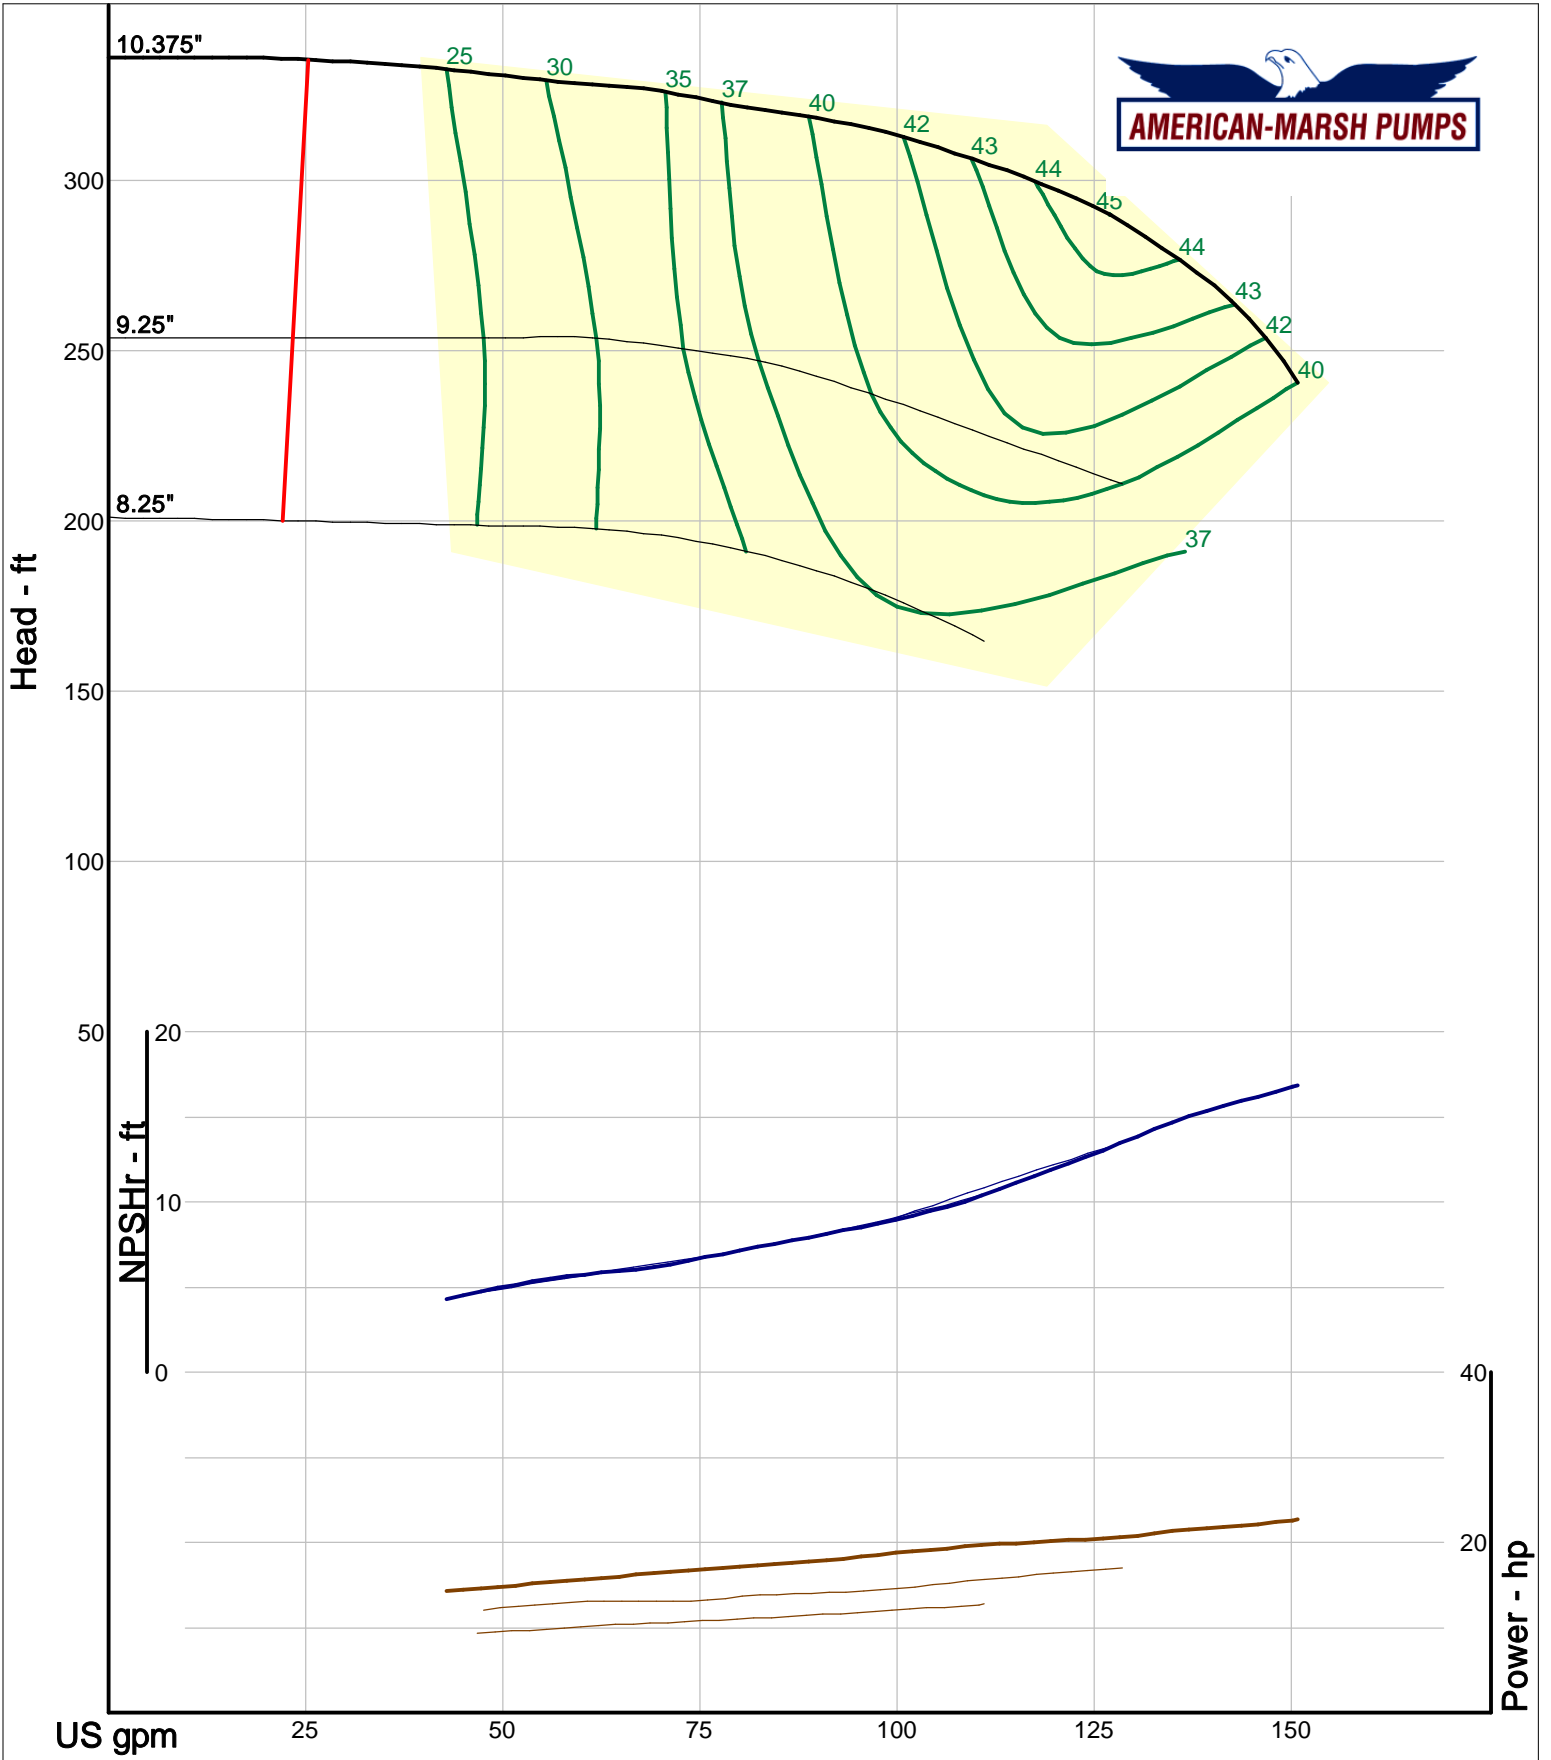

Size: 2x2-5 REI  
 Speed: 2900 rpm  
 Dia: 5.5 in  
 Curve: CS-17001

Company: American-Marsh Pumps  
 Name:  
 12/03/05

American-Marsh Pumps  
 Catalog: WTRWKS-2005c.50, vers 2.5c  
 310\_REI - 3000

Size: 2x2-7 REI  
 Speed: 2900 rpm  
 Dia: 6.875 in  
 Curve: CS-17004

Company: American-Marsh Pumps  
 Name:  
 12/03/05

American-Marsh Pumps  
 Catalog: WTRWKS-2005c.50, vers 2.5c  
 310\_REI - 3000

Size: 2x2-8 REI  
 Speed: 2900 rpm  
 Dia: 8.5 in  
 Curve: CS-17007

Company: American-Marsh Pumps  
 Name:  
 12/03/05

American-Marsh Pumps  
 Catalog: WTRWKS-2005c.50, vers 2.5c  
 310\_REI - 3000

Size: 2x2-10 REI  
 Speed: 2900 rpm  
 Dia: 10.375 in  
 Curve: CS-17010

Company: American-Marsh Pumps  
 Name:  
 12/03/05

American-Marsh Pumps  
 Catalog: WTRWKS-2005c.50, vers 2.5c  
 310\_REI - 3000

Size: 2.5x2.5-5A REI  
 Speed: 2900 rpm  
 Dia: 5.5 in  
 Curve: CS-17013

Company: American-Marsh Pumps  
 Name:  
 12/03/05