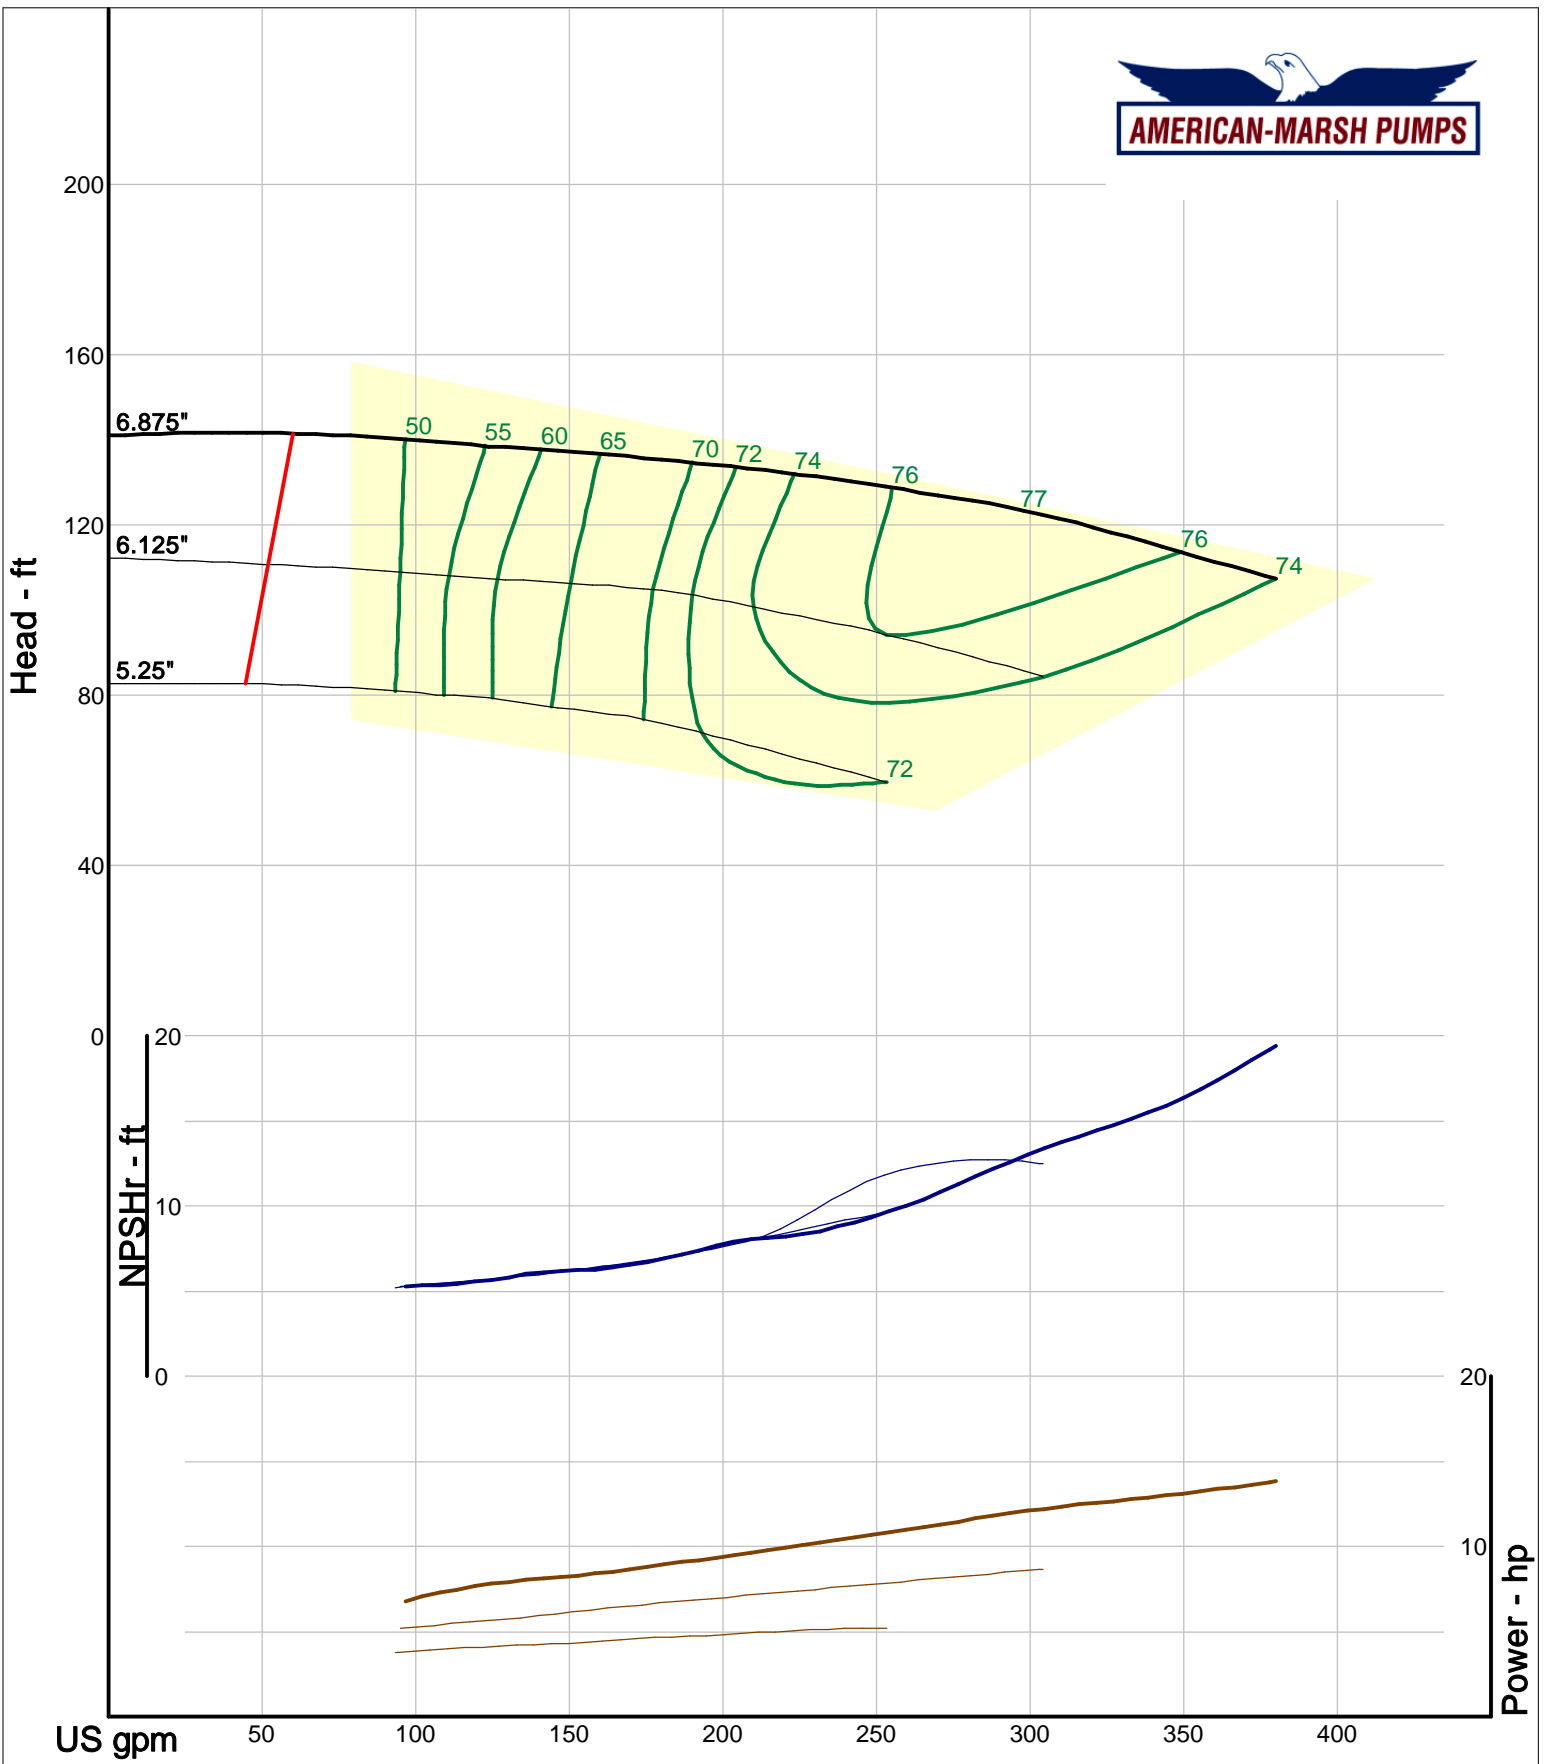

American-Marsh Pumps  
 Catalog: WTRWKS-2005c.50, vers 2.5c  
 310\_REI - 3000

Size: 2x2-10 REI  
 Speed: 2900 rpm  
 Dia: 10.375 in  
 Curve: CS-17010

Company: American-Marsh Pumps  
 Name:  
 12/03/05

American-Marsh Pumps  
 Catalog: WTRWKS-2005c.50, vers 2.5c  
 310\_REI - 3000

Size: 2.5x2.5-5A REI  
 Speed: 2900 rpm  
 Dia: 5.5 in  
 Curve: CS-17013

Company: American-Marsh Pumps  
 Name:  
 12/03/05

American-Marsh Pumps  
 Catalog: WTRWKS-2005c.50, vers 2.5c  
 310\_REI - 3000

Size: 2.5x2.5-5B REI  
 Speed: 2900 rpm  
 Dia: 5.5 in  
 Curve: CS-17028

Company: American-Marsh Pumps  
 Name:  
 12/03/05

American-Marsh Pumps  
 Catalog: WTRWKS-2005c.50, vers 2.5c  
 310\_REI - 3000

Size: 2.5x2.5-7A REI  
 Speed: 2900 rpm  
 Dia: 6.875 in  
 Curve: CS-17016

Company: American-Marsh Pumps  
 Name:  
 12/03/05