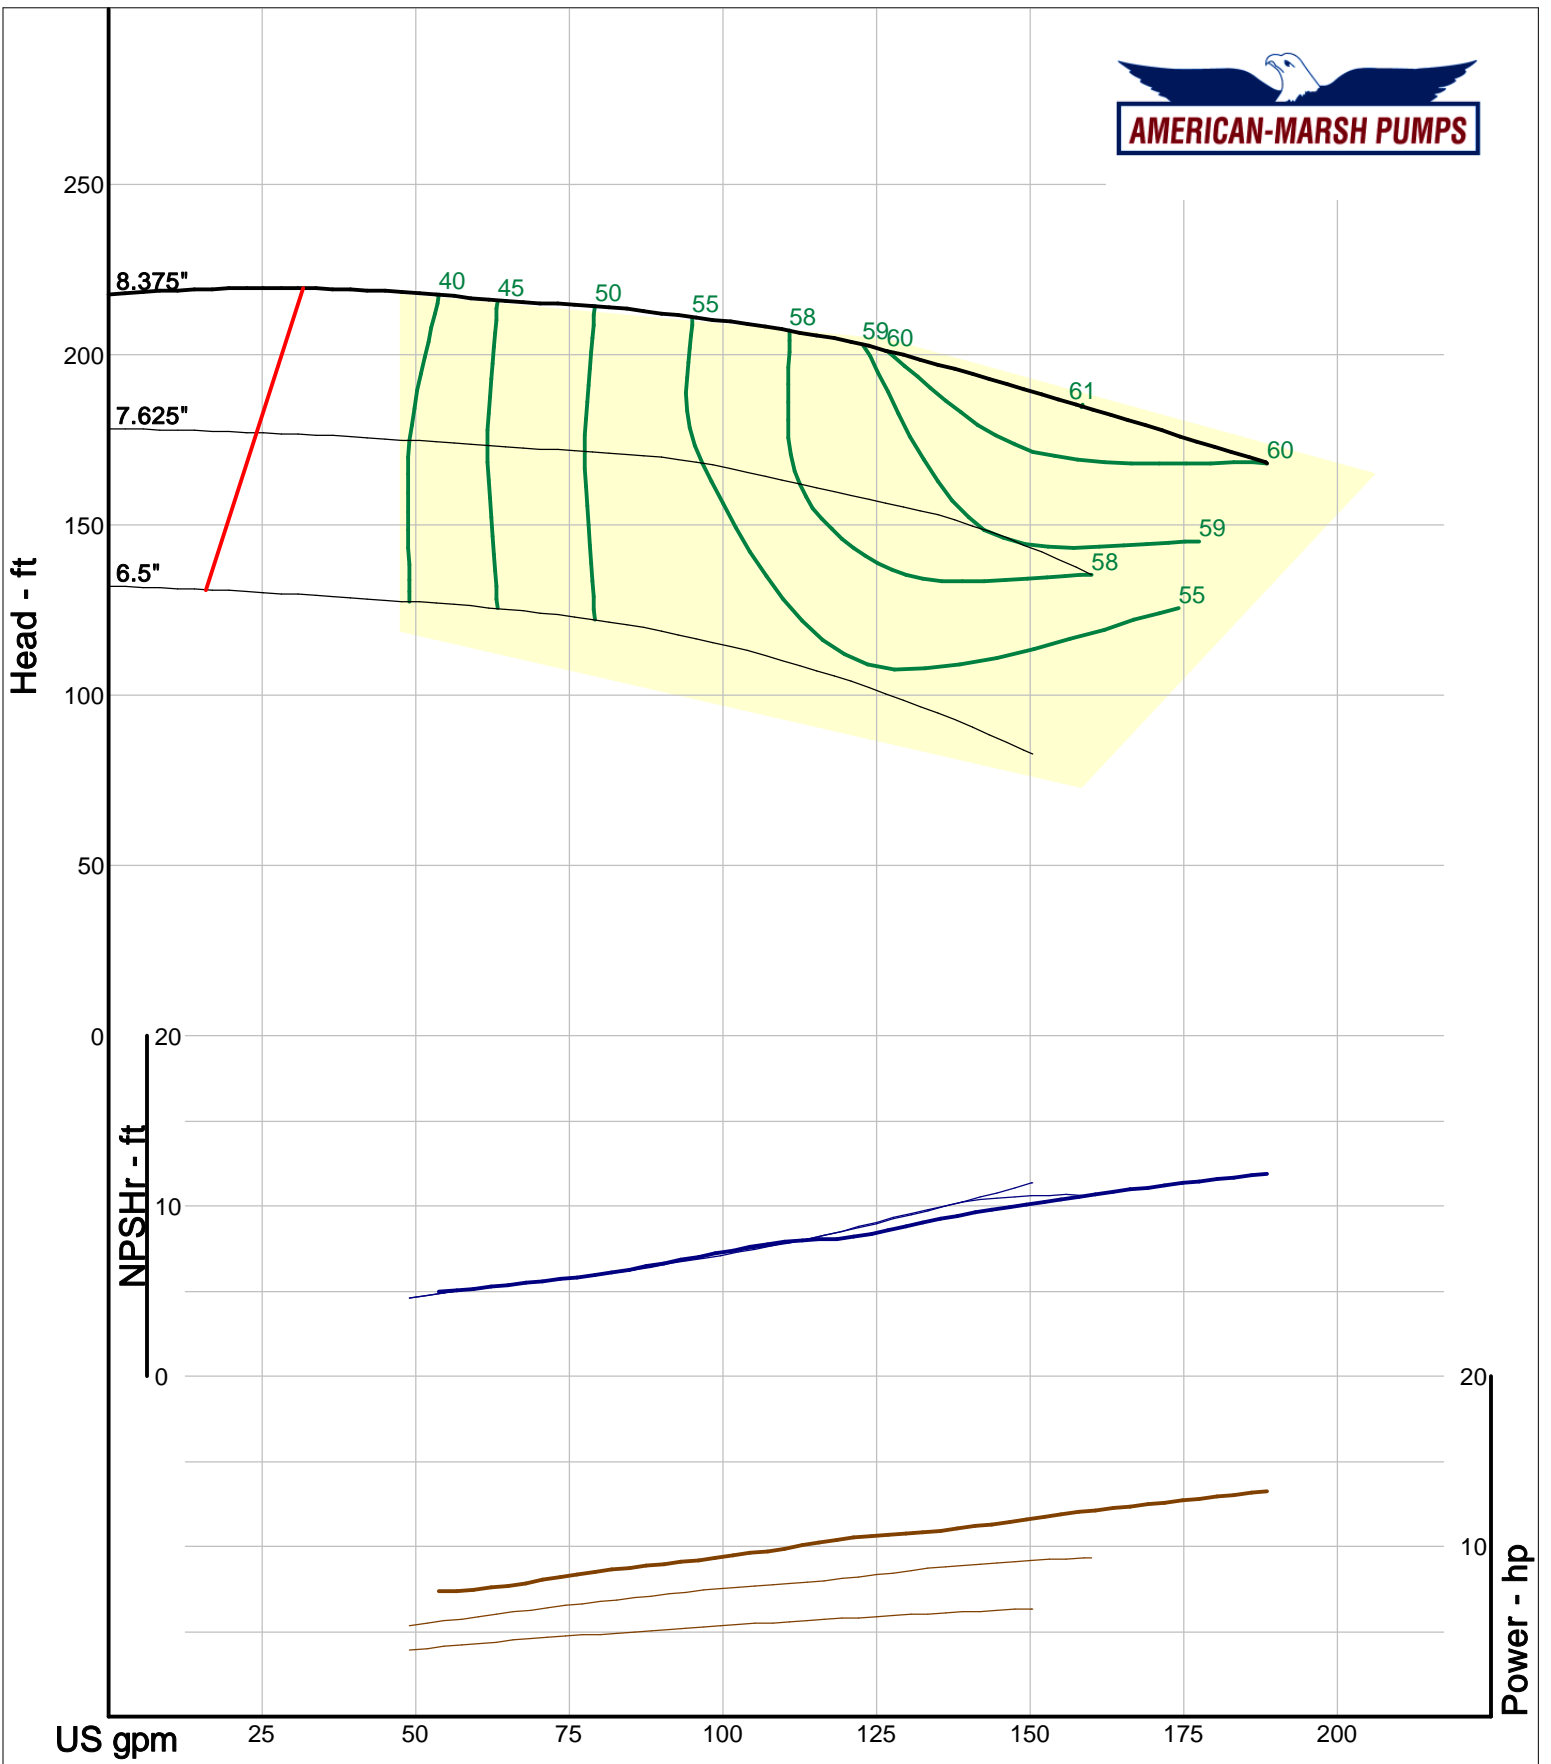

American-Marsh Pumps  
 Catalog: WTRWKS-2005c.50, vers 2.5c  
 310\_REI - 3000

Size: 2x2-10 REI  
 Speed: 2900 rpm  
 Dia: 10.375 in  
 Curve: CS-17010

Company: American-Marsh Pumps  
 Name:  
 12/03/05

American-Marsh Pumps  
 Catalog: WTRWKS-2005c.50, vers 2.5c  
 310\_REI - 3000

Size: 2.5x2.5-5B REI  
 Speed: 2900 rpm  
 Dia: 5.5 in  
 Curve: CS-17028

Company: American-Marsh Pumps  
 Name:  
 12/03/05

American-Marsh Pumps  
 Catalog: WTRWKS-2005c.50, vers 2.5c  
 310\_REI - 3000

Size: 2.5x2.5-7A REI  
 Speed: 2900 rpm  
 Dia: 6.875 in  
 Curve: CS-17016

Company: American-Marsh Pumps  
 Name:  
 12/03/05

American-Marsh Pumps  
 Catalog: WTRWKS-2005c.50, vers 2.5c  
 310\_REI - 3000

Size: 2.5x2.5-7B REI  
 Speed: 2900 rpm  
 Dia: 6.875 in  
 Curve: CS-17031

Company: American-Marsh Pumps  
 Name:  
 12/03/05