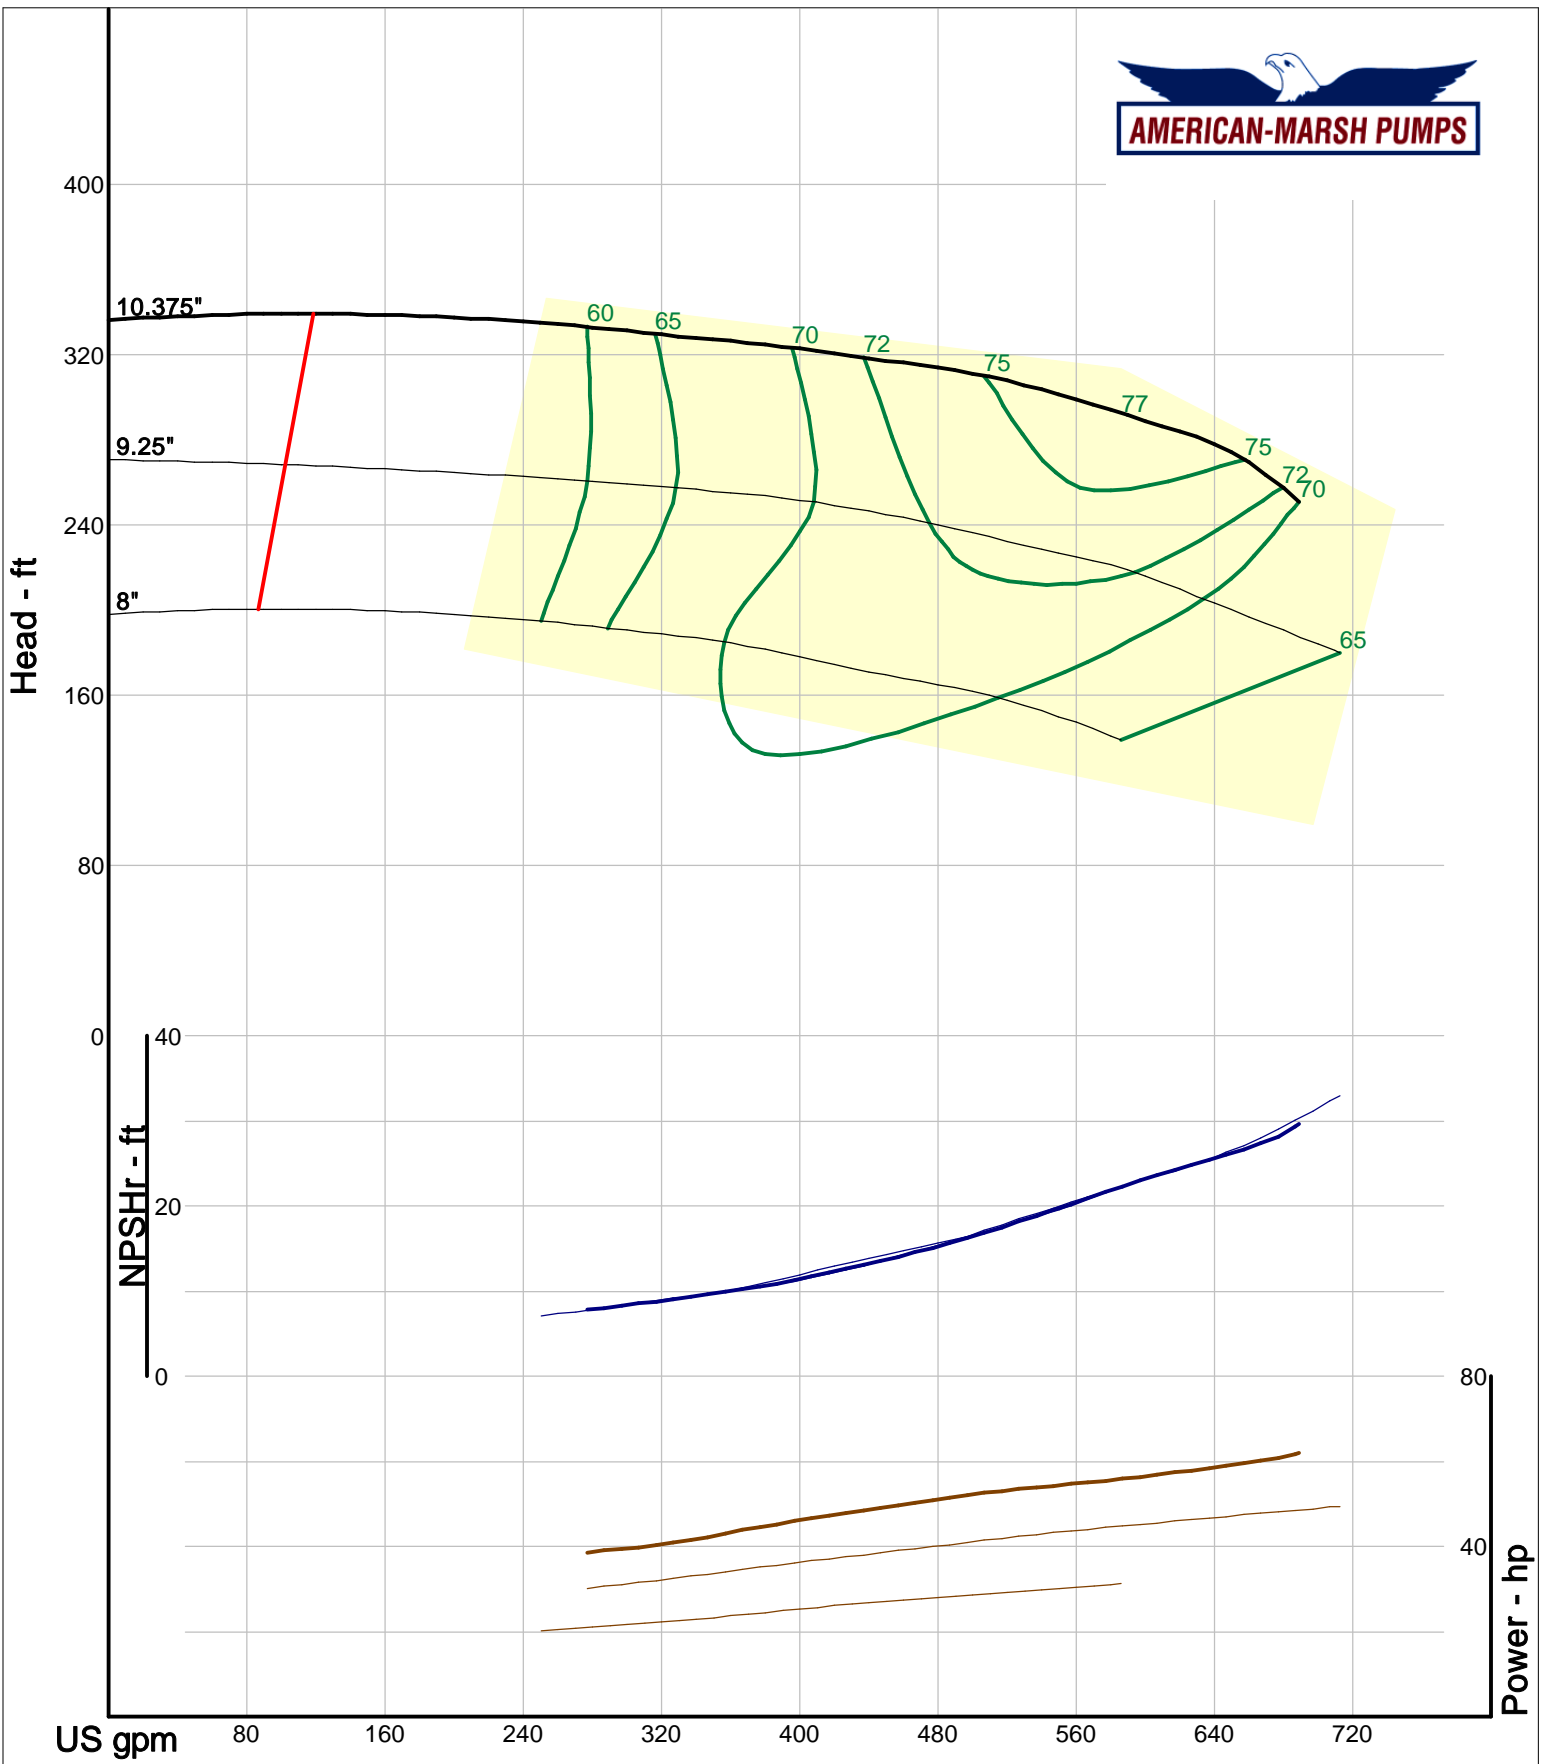

American-Marsh Pumps  
 Catalog: WTRWKS-2005c.50, vers 2.5c  
 310\_REI - 3000

Size: 2.5x2.5-10B REI  
 Speed: 2900 rpm  
 Dia: 10.375 in  
 Curve: CS-17037

Company: American-Marsh Pumps  
 Name:  
 12/03/05

American-Marsh Pumps  
 Catalog: WTRWKS-2005c.50, vers 2.5c  
 310\_REI - 3000

Size: 3x3-5 REI  
 Speed: 2900 rpm  
 Dia: 5.5 in  
 Curve: CS-17042

Company: American-Marsh Pumps  
 Name:  
 12/03/05

American-Marsh Pumps  
 Catalog: WTRWKS-2005c.50, vers 2.5c  
 310\_REI - 3000

Size: 3x3-7 REI  
 Speed: 2900 rpm  
 Dia: 6.875 in  
 Curve: CS-17045

Company: American-Marsh Pumps  
 Name:  
 12/03/05

American-Marsh Pumps  
 Catalog: WTRWKS-2005c.50, vers 2.5c  
 310\_REI - 3000

Size: 3x3-8 REI  
 Speed: 2900 rpm  
 Dia: 8.375 in  
 Curve: CS-17048

Company: American-Marsh Pumps  
 Name:  
 12/03/05

American-Marsh Pumps  
 Catalog: WTRWKS-2005c.50, vers 2.5c  
 310\_REI - 3000

Size: 3x3-10 REI  
 Speed: 2900 rpm  
 Dia: 10.375 in  
 Curve: CS-17051