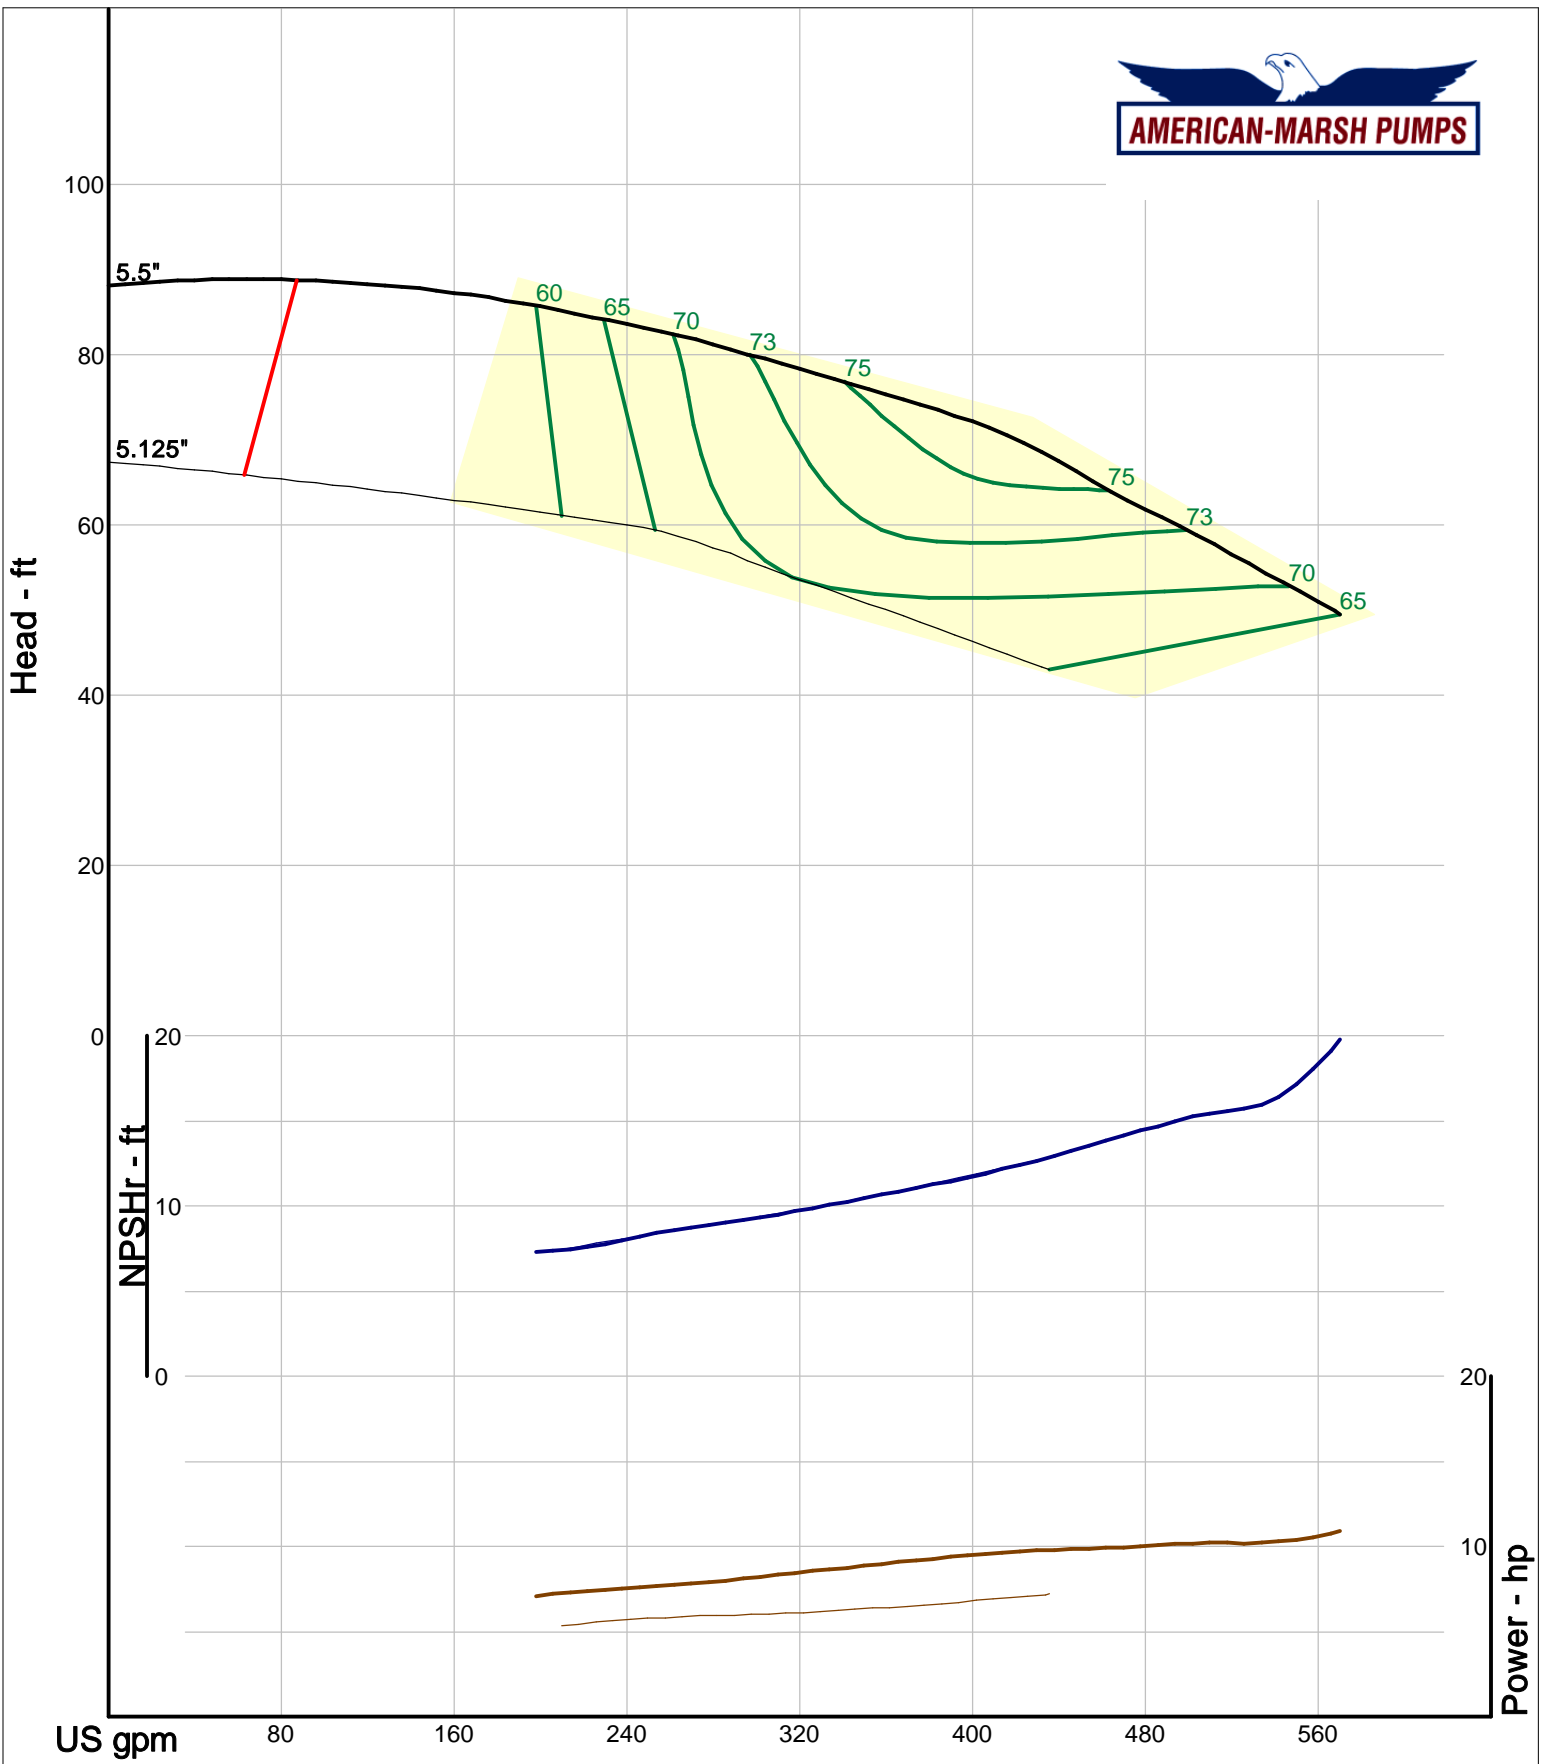

American-Marsh Pumps  
 Catalog: WTRWKS-2005c.50, vers 2.5c  
 310\_REI - 3000

Size: 2x2-10 REI  
 Speed: 2900 rpm  
 Dia: 10.375 in  
 Curve: CS-17010

Company: American-Marsh Pumps  
 Name:  
 12/03/05

American-Marsh Pumps  
 Catalog: WTRWKS-2005c.50, vers 2.5c  
 310\_REI - 3000

Size: 2.5x2.5-8B REI  
 Speed: 2900 rpm  
 Dia: 8.75 in  
 Curve: CS-17034

Company: American-Marsh Pumps  
 Name:  
 12/03/05

American-Marsh Pumps  
 Catalog: WTRWKS-2005c.50, vers 2.5c  
 310\_REI - 3000

Size: 2.5x2.5-10A REI  
 Speed: 2900 rpm  
 Dia: 10.375 in  
 Curve: CS-17022

Company: American-Marsh Pumps  
 Name:  
 12/03/05

American-Marsh Pumps  
 Catalog: WTRWKS-2005c.50, vers 2.5c  
 310\_REI - 3000

Size: 2.5x2.5-10B REI  
 Speed: 2900 rpm  
 Dia: 10.375 in  
 Curve: CS-17037

Company: American-Marsh Pumps  
 Name:  
 12/03/05