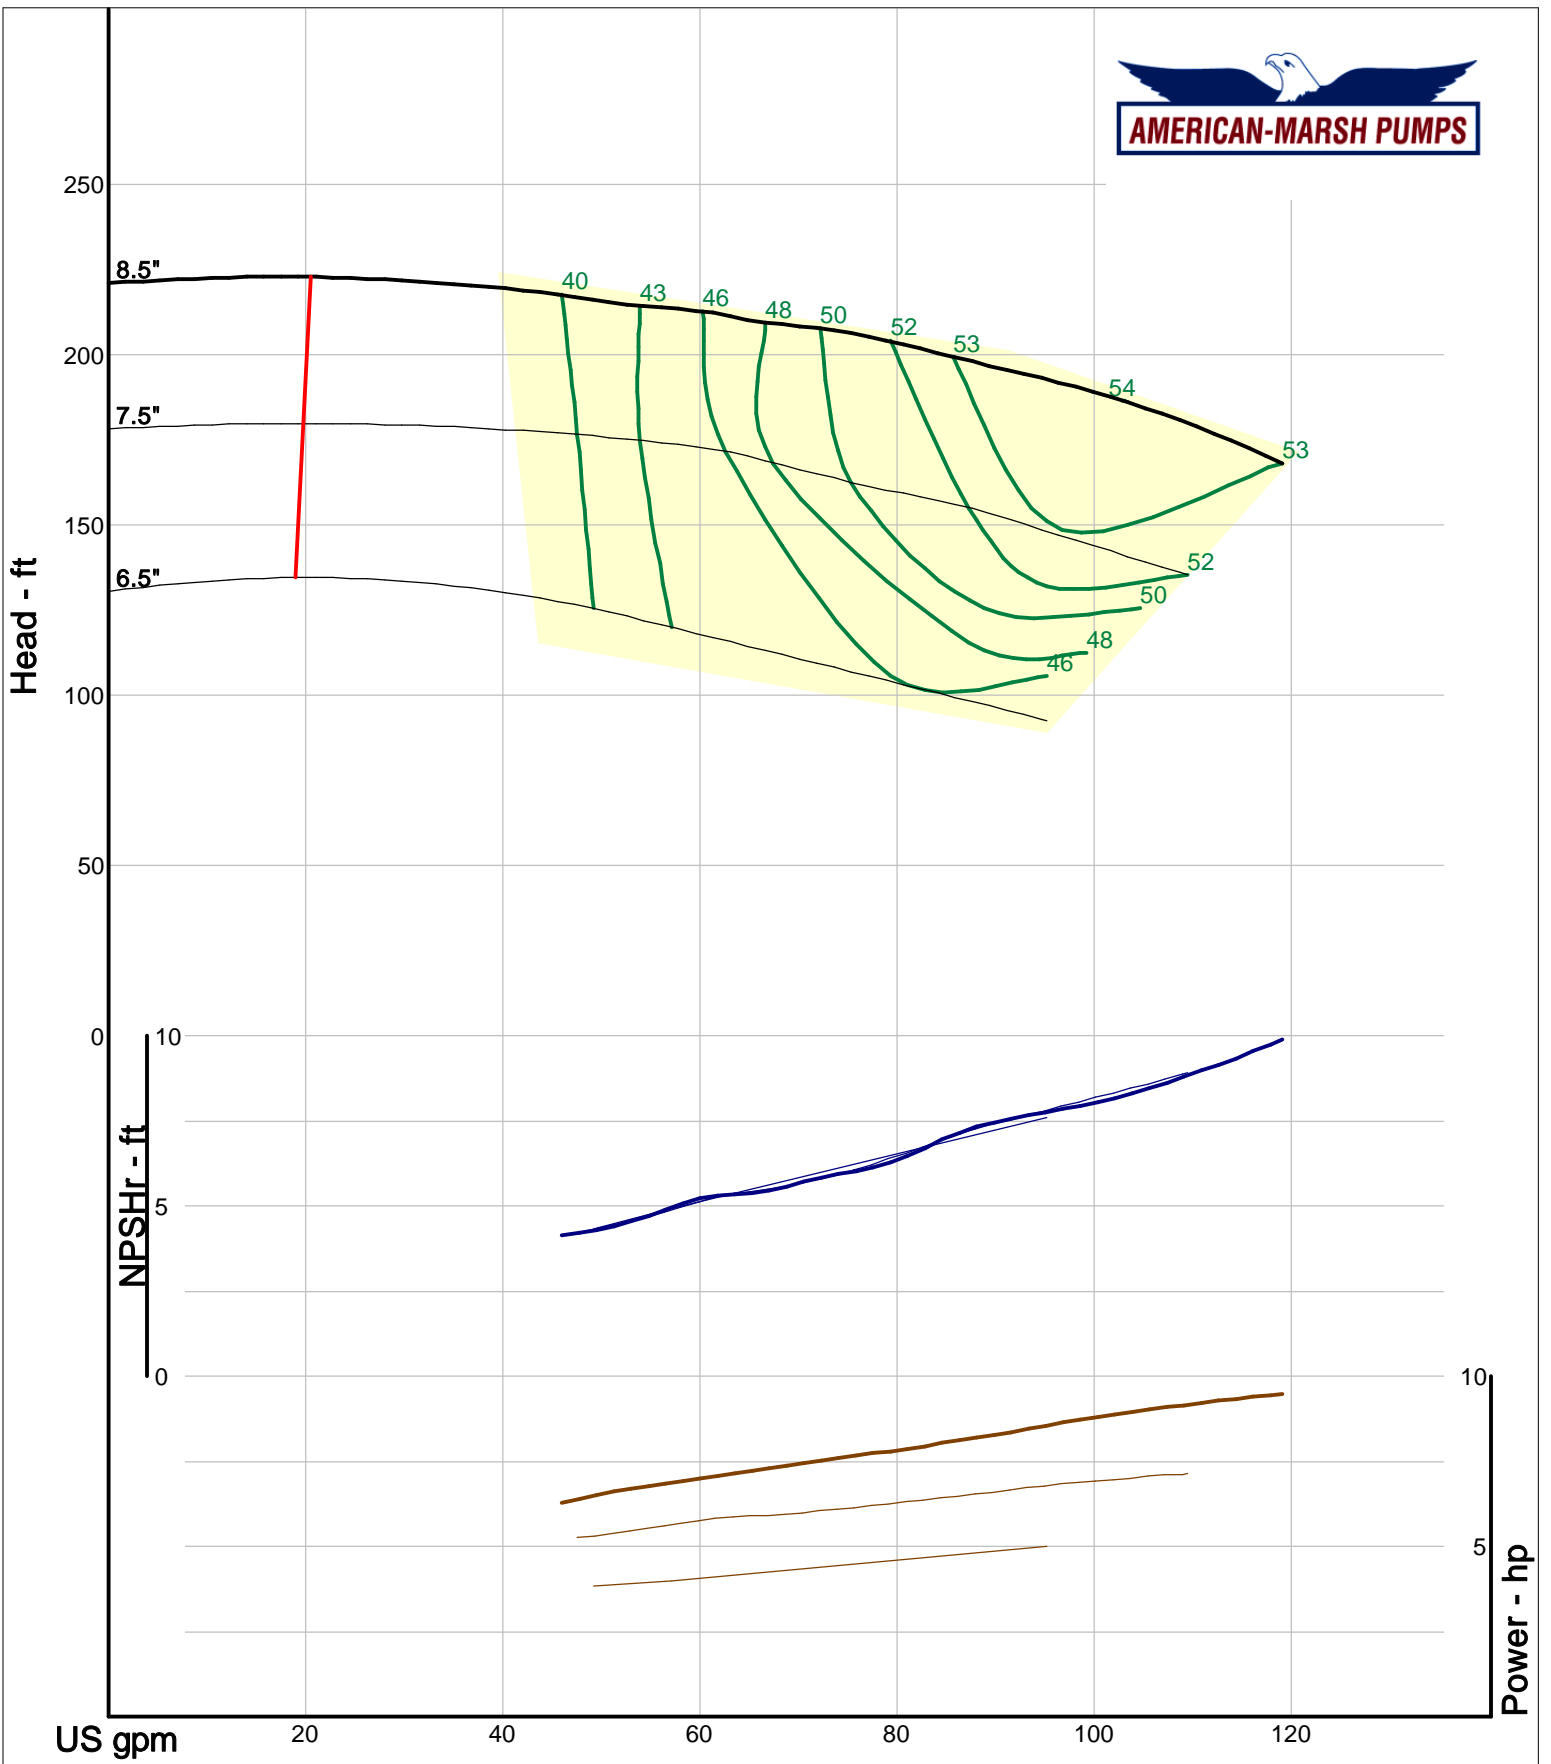

# 310 Series End Suction

3000 RPM Performance Curves  
Enclosed Impellers

Company: American-Marsh Pumps  
 Name:  
 12/03/05

American-Marsh Pumps  
 Catalog: WTRWKS-2005c.50, vers 2.5c  
 310\_REI - 3000

Size: 2x2-5 REI  
 Speed: 2900 rpm  
 Dia: 5.5 in  
 Curve: CS-17001

Company: American-Marsh Pumps  
 Name:  
 12/03/05

American-Marsh Pumps  
 Catalog: WTRWKS-2005c.50, vers 2.5c  
 310\_REI - 3000

Size: 2x2-7 REI  
 Speed: 2900 rpm  
 Dia: 6.875 in  
 Curve: CS-17004

Company: American-Marsh Pumps  
 Name:  
 12/03/05

American-Marsh Pumps  
 Catalog: WTRWKS-2005c.50, vers 2.5c  
 310\_REI - 3000

Size: 2x2-8 REI  
 Speed: 2900 rpm  
 Dia: 8.5 in  
 Curve: CS-17007

Company: American-Marsh Pumps  
 Name:  
 12/03/05

American-Marsh Pumps  
 Catalog: WTRWKS-2005c.50, vers 2.5c  
 310\_REI - 3000

Size: 2x2-10 REI  
 Speed: 2900 rpm  
 Dia: 10.375 in  
 Curve: CS-17010

Company: American-Marsh Pumps  
 Name:  
 12/03/05