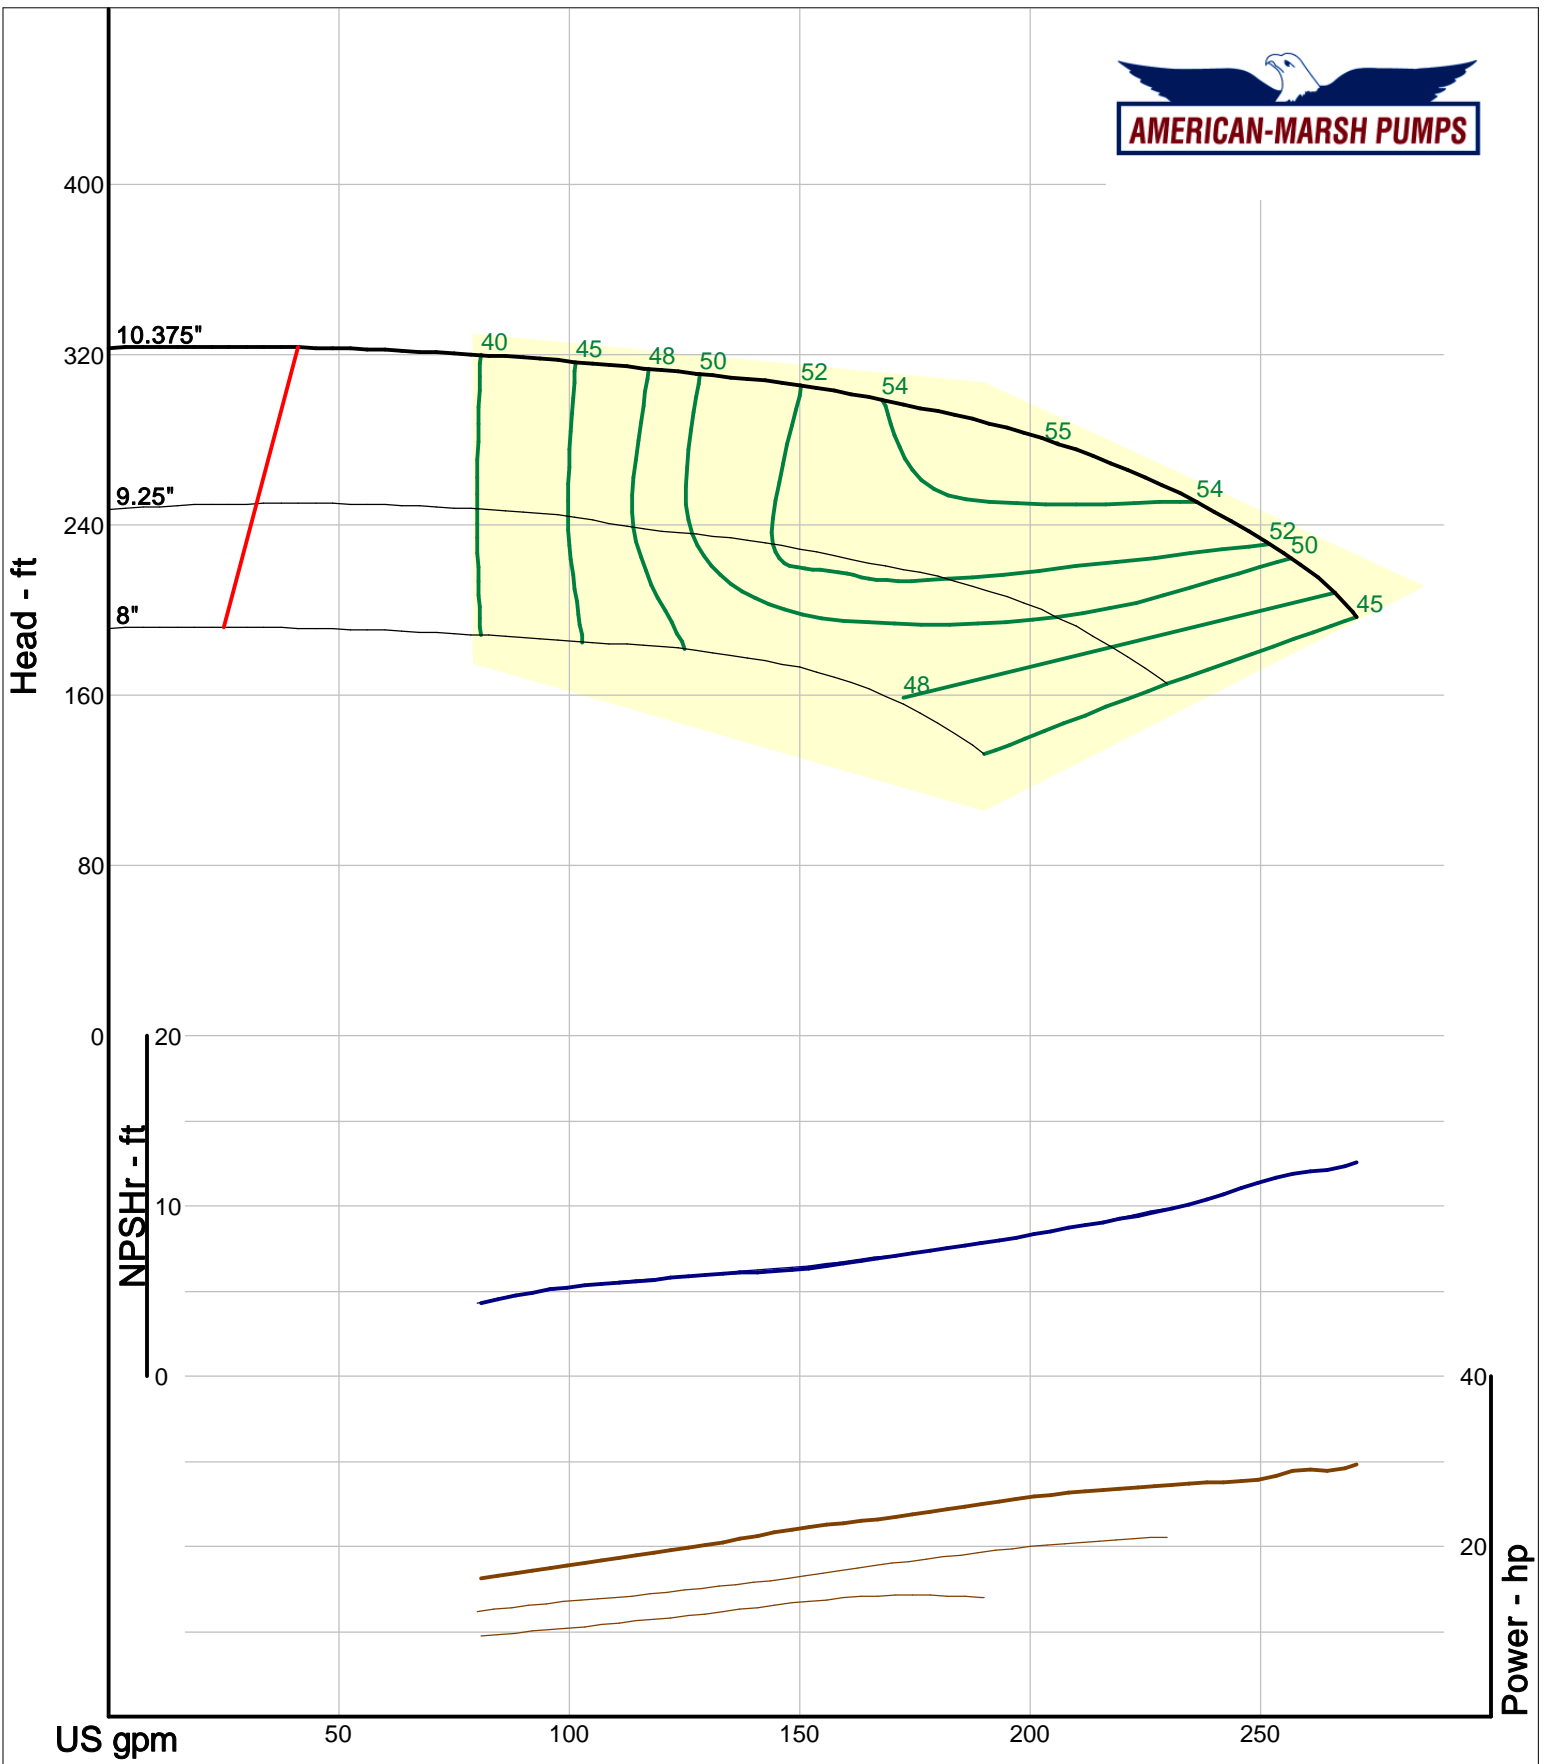

American-Marsh Pumps  
 Catalog: WTRWKS-2005c.50, vers 2.5c  
 310\_REI - 3000

Size: 2x2-10 REI  
 Speed: 2900 rpm  
 Dia: 10.375 in  
 Curve: CS-17010

Company: American-Marsh Pumps  
 Name:  
 12/03/05

American-Marsh Pumps  
 Catalog: WTRWKS-2005c.50, vers 2.5c  
 310\_REI - 3000

Size: 2.5x2.5-7B REI  
 Speed: 2900 rpm  
 Dia: 6.875 in  
 Curve: CS-17031

Company: American-Marsh Pumps  
 Name:  
 12/03/05

American-Marsh Pumps  
 Catalog: WTRWKS-2005c.50, vers 2.5c  
 310\_REI - 3000

Size: 2.5x2.5-8A REI  
 Speed: 2900 rpm  
 Dia: 8.375 in  
 Curve: CS-17019

Company: American-Marsh Pumps  
 Name:  
 12/03/05

American-Marsh Pumps  
 Catalog: WTRWKS-2005c.50, vers 2.5c  
 310\_REI - 3000

Size: 2.5x2.5-8B REI  
 Speed: 2900 rpm  
 Dia: 8.75 in  
 Curve: CS-17034

Company: American-Marsh Pumps  
 Name:  
 12/03/05