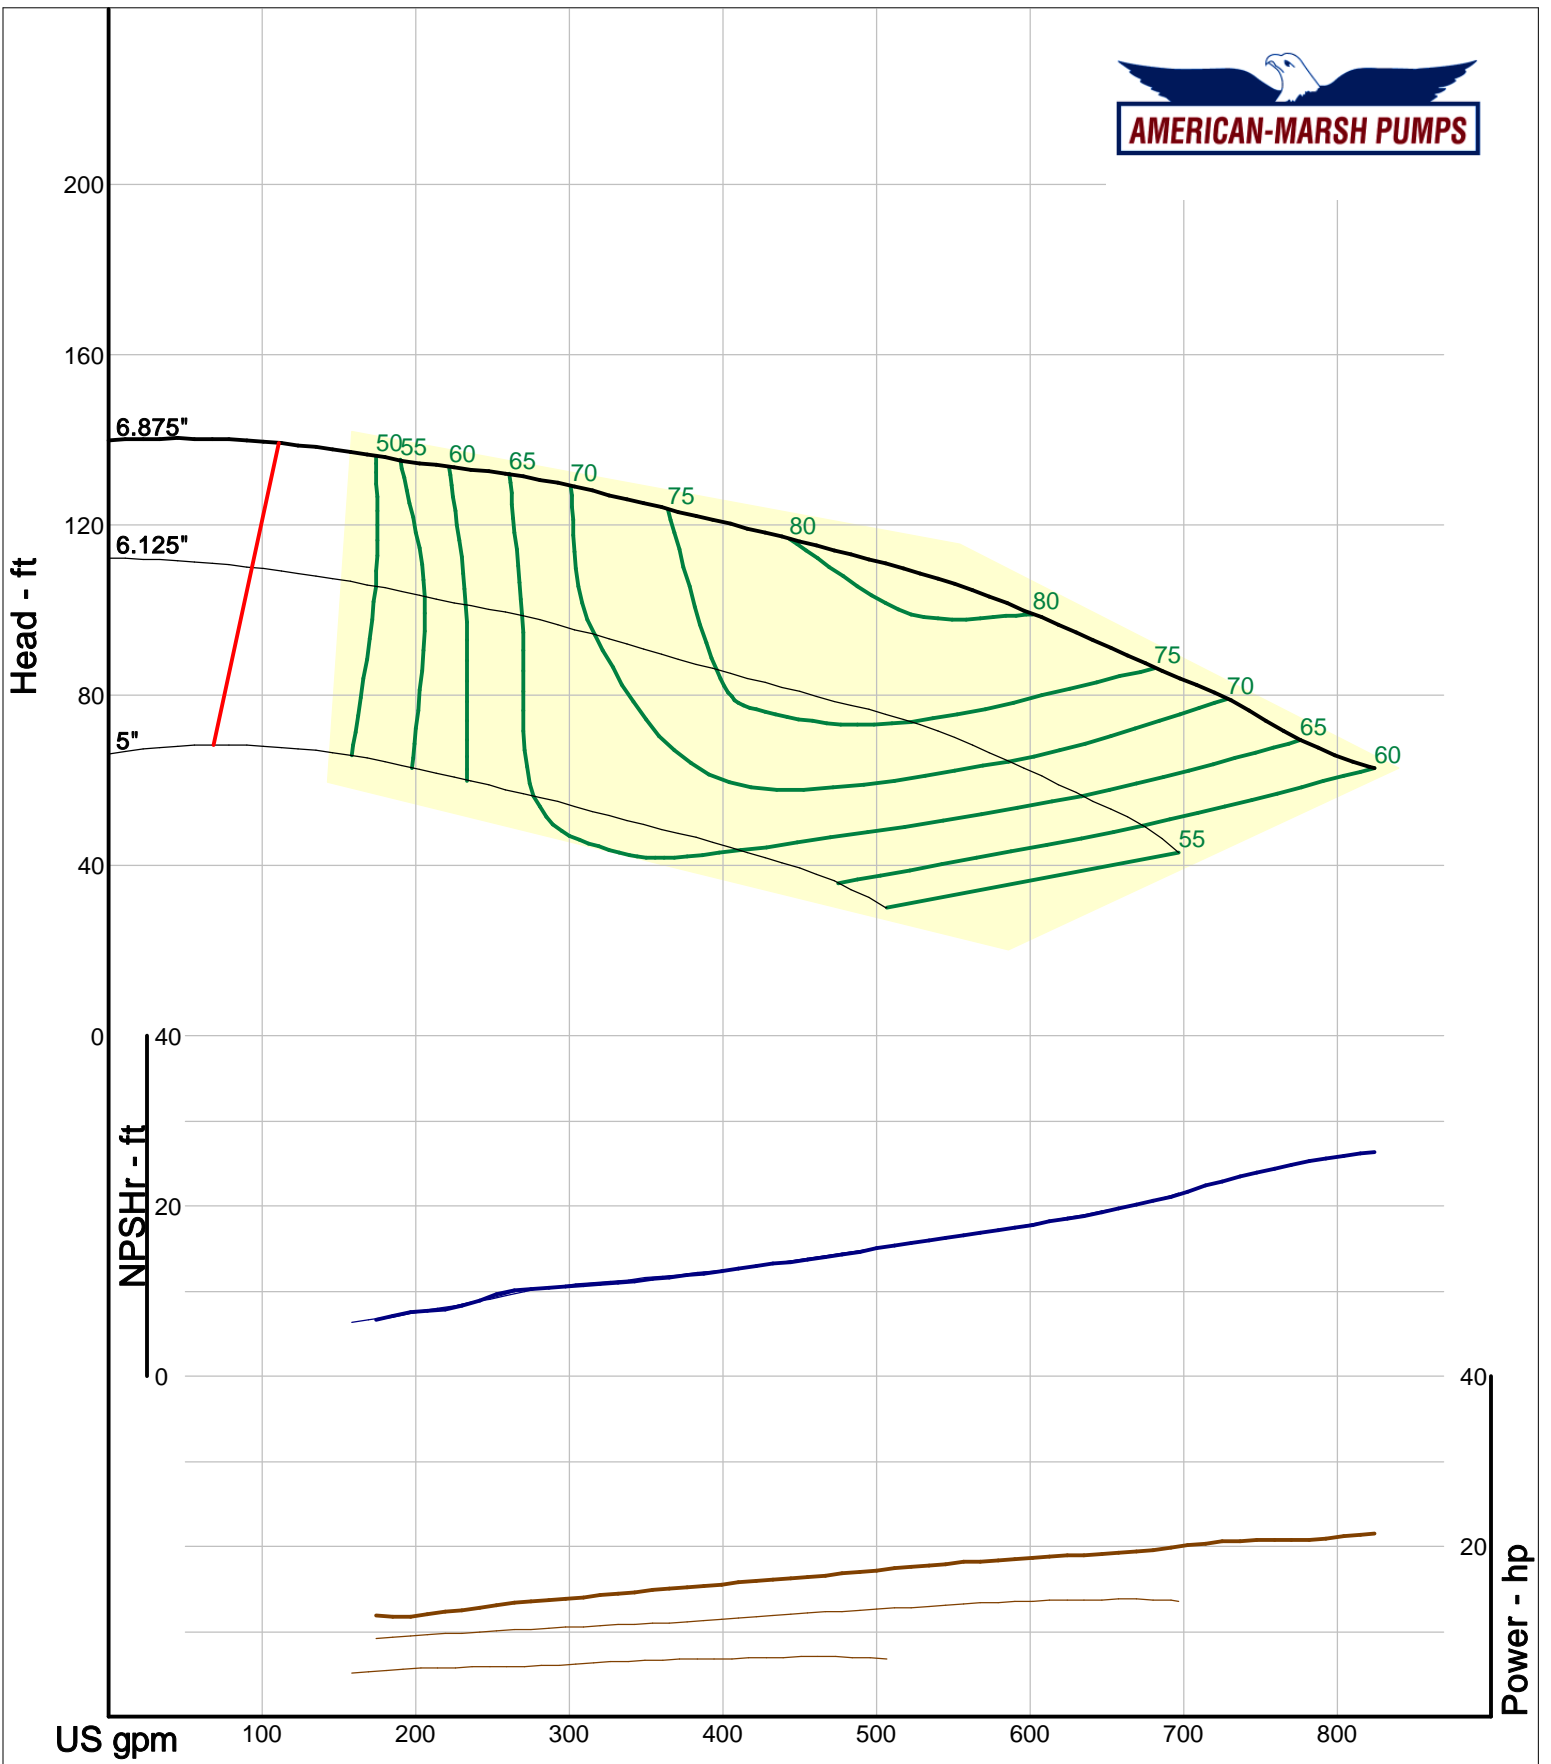

American-Marsh Pumps  
 Catalog: WTRWKS-2005c.50, vers 2.5c  
 310\_REI - 3000

Size: 2x2-10 REI  
 Speed: 2900 rpm  
 Dia: 10.375 in  
 Curve: CS-17010

Company: American-Marsh Pumps  
 Name:  
 12/03/05

American-Marsh Pumps  
 Catalog: WTRWKS-2005c.50, vers 2.5c  
 310\_REI - 3000

Size: 2.5x2.5-10A REI  
 Speed: 2900 rpm  
 Dia: 10.375 in  
 Curve: CS-17022

Company: American-Marsh Pumps  
 Name:  
 12/03/05

American-Marsh Pumps  
 Catalog: WTRWKS-2005c.50, vers 2.5c  
 310\_REI - 3000

Size: 2.5x2.5-10B REI  
 Speed: 2900 rpm  
 Dia: 10.375 in  
 Curve: CS-17037

Company: American-Marsh Pumps  
 Name:  
 12/03/05

American-Marsh Pumps  
 Catalog: WTRWKS-2005c.50, vers 2.5c  
 310\_REI - 3000

Size: 3x3-5 REI  
 Speed: 2900 rpm  
 Dia: 5.5 in  
 Curve: CS-17042

Company: American-Marsh Pumps  
 Name:  
 12/03/05

American-Marsh Pumps  
 Catalog: WTRWKS-2005c.50, vers 2.5c  
 310\_REI - 3000