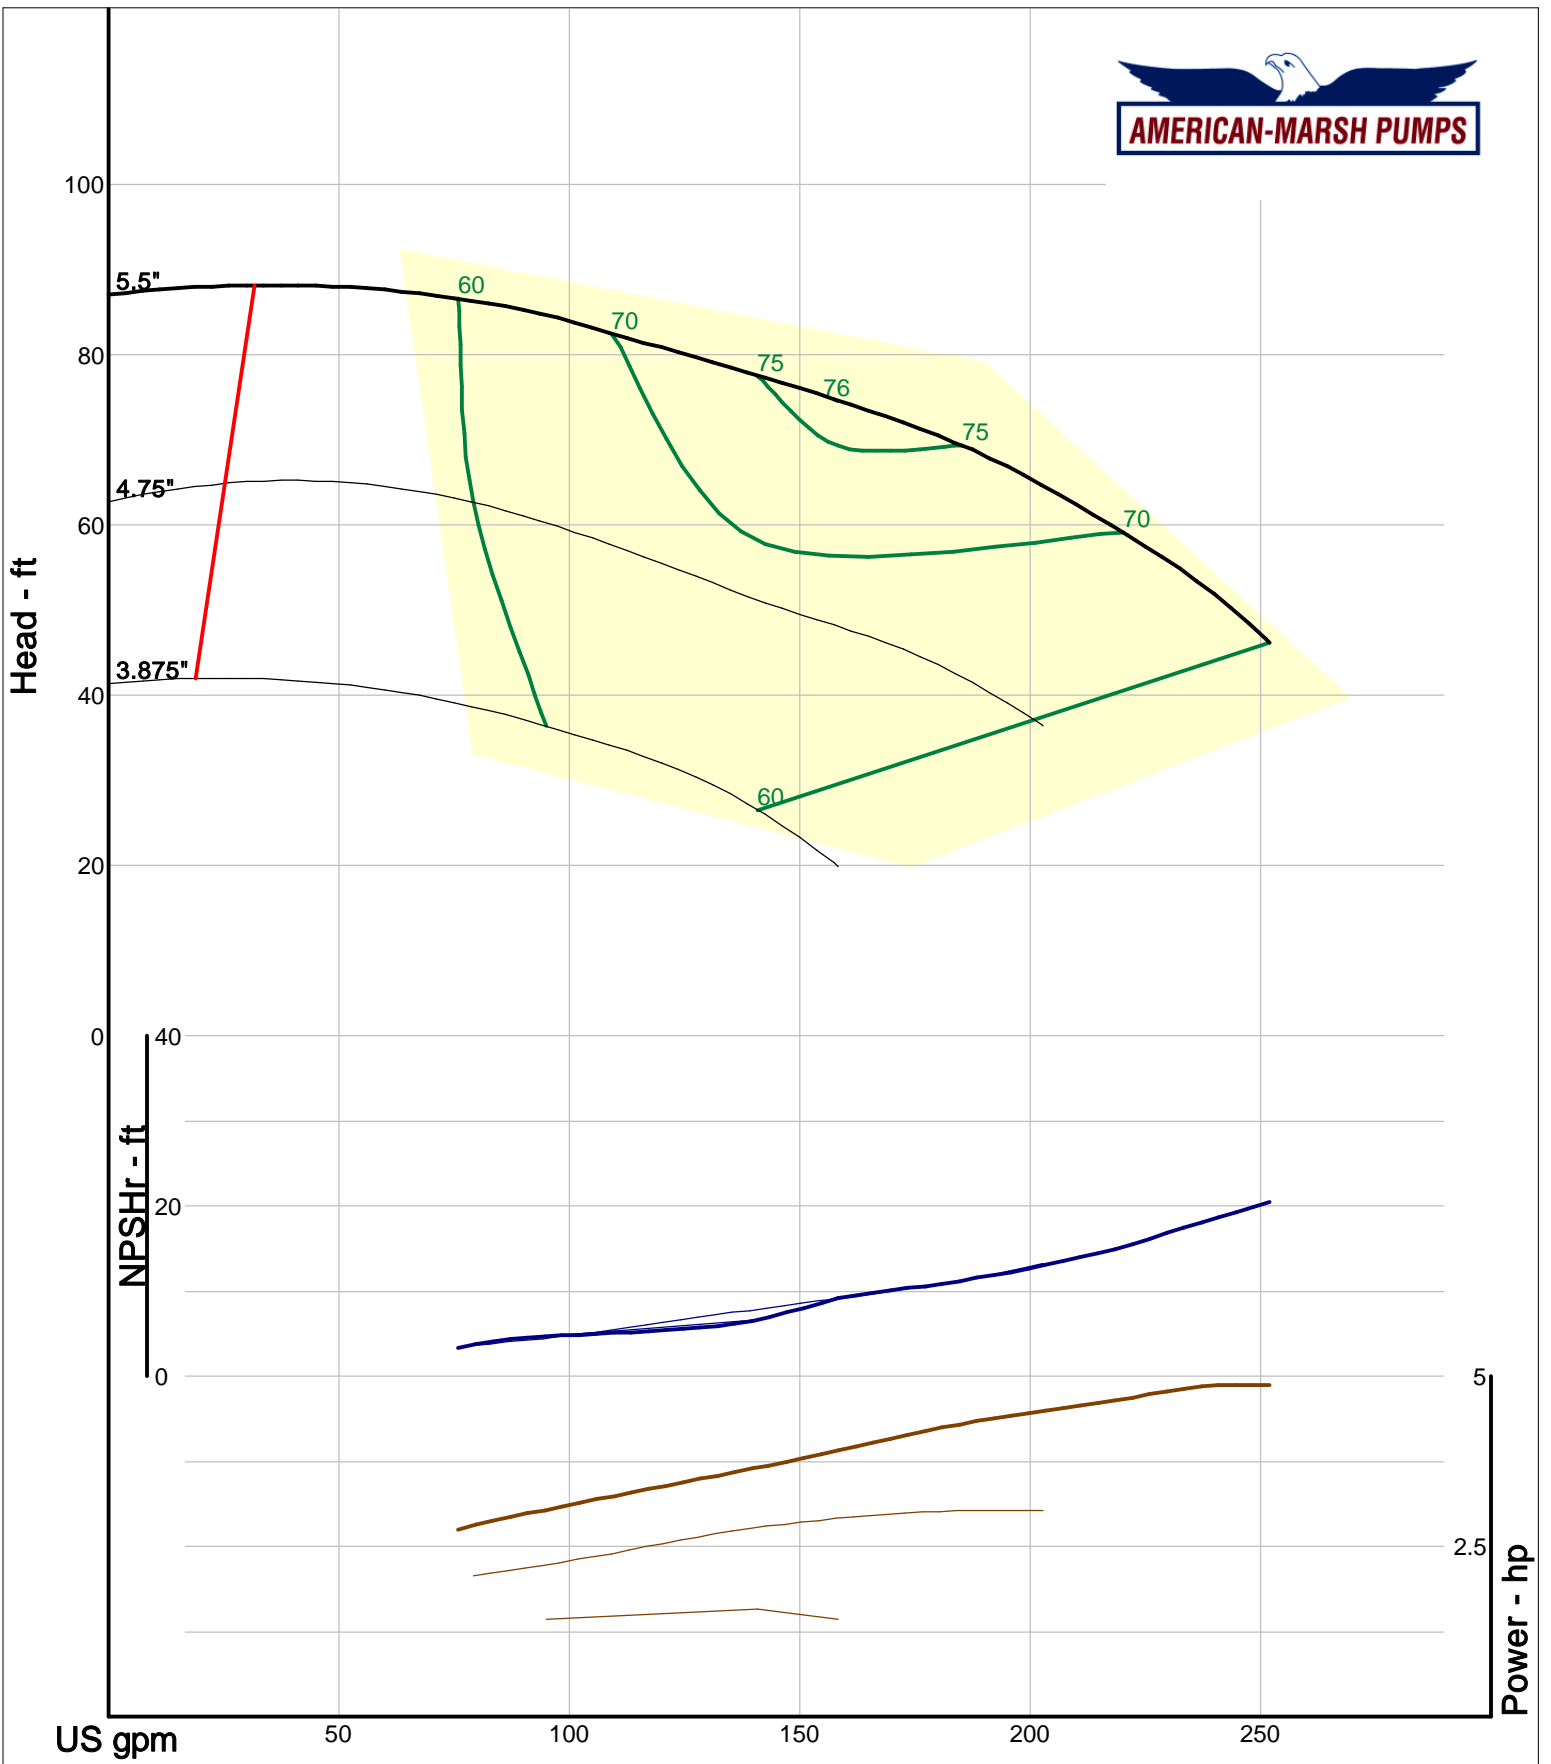

Size: 2x2-5 REI  
 Speed: 2900 rpm  
 Dia: 5.5 in  
 Curve: CS-17001

Company: American-Marsh Pumps  
 Name:  
 12/03/05

American-Marsh Pumps  
 Catalog: WTRWKS-2005c.50, vers 2.5c  
 310\_REI - 3000

Size: 2x2-7 REI  
 Speed: 2900 rpm  
 Dia: 6.875 in  
 Curve: CS-17004

Company: American-Marsh Pumps  
 Name:  
 12/03/05

American-Marsh Pumps  
 Catalog: WTRWKS-2005c.50, vers 2.5c  
 310\_REI - 3000

Size: 2x2-8 REI  
 Speed: 2900 rpm  
 Dia: 8.5 in  
 Curve: CS-17007

Company: American-Marsh Pumps  
 Name:  
 12/03/05

American-Marsh Pumps  
 Catalog: WTRWKS-2005c.50, vers 2.5c  
 310\_REI - 3000

Size: 2x2-10 REI  
 Speed: 2900 rpm  
 Dia: 10.375 in  
 Curve: CS-17010

Company: American-Marsh Pumps  
 Name:  
 12/03/05

American-Marsh Pumps  
 Catalog: WTRWKS-2005c.50, vers 2.5c  
 310\_REI - 3000

Size: 2.5x2.5-5A REI  
 Speed: 2900 rpm  
 Dia: 5.5 in  
 Curve: CS-17013

Company: American-Marsh Pumps  
 Name:  
 12/03/05