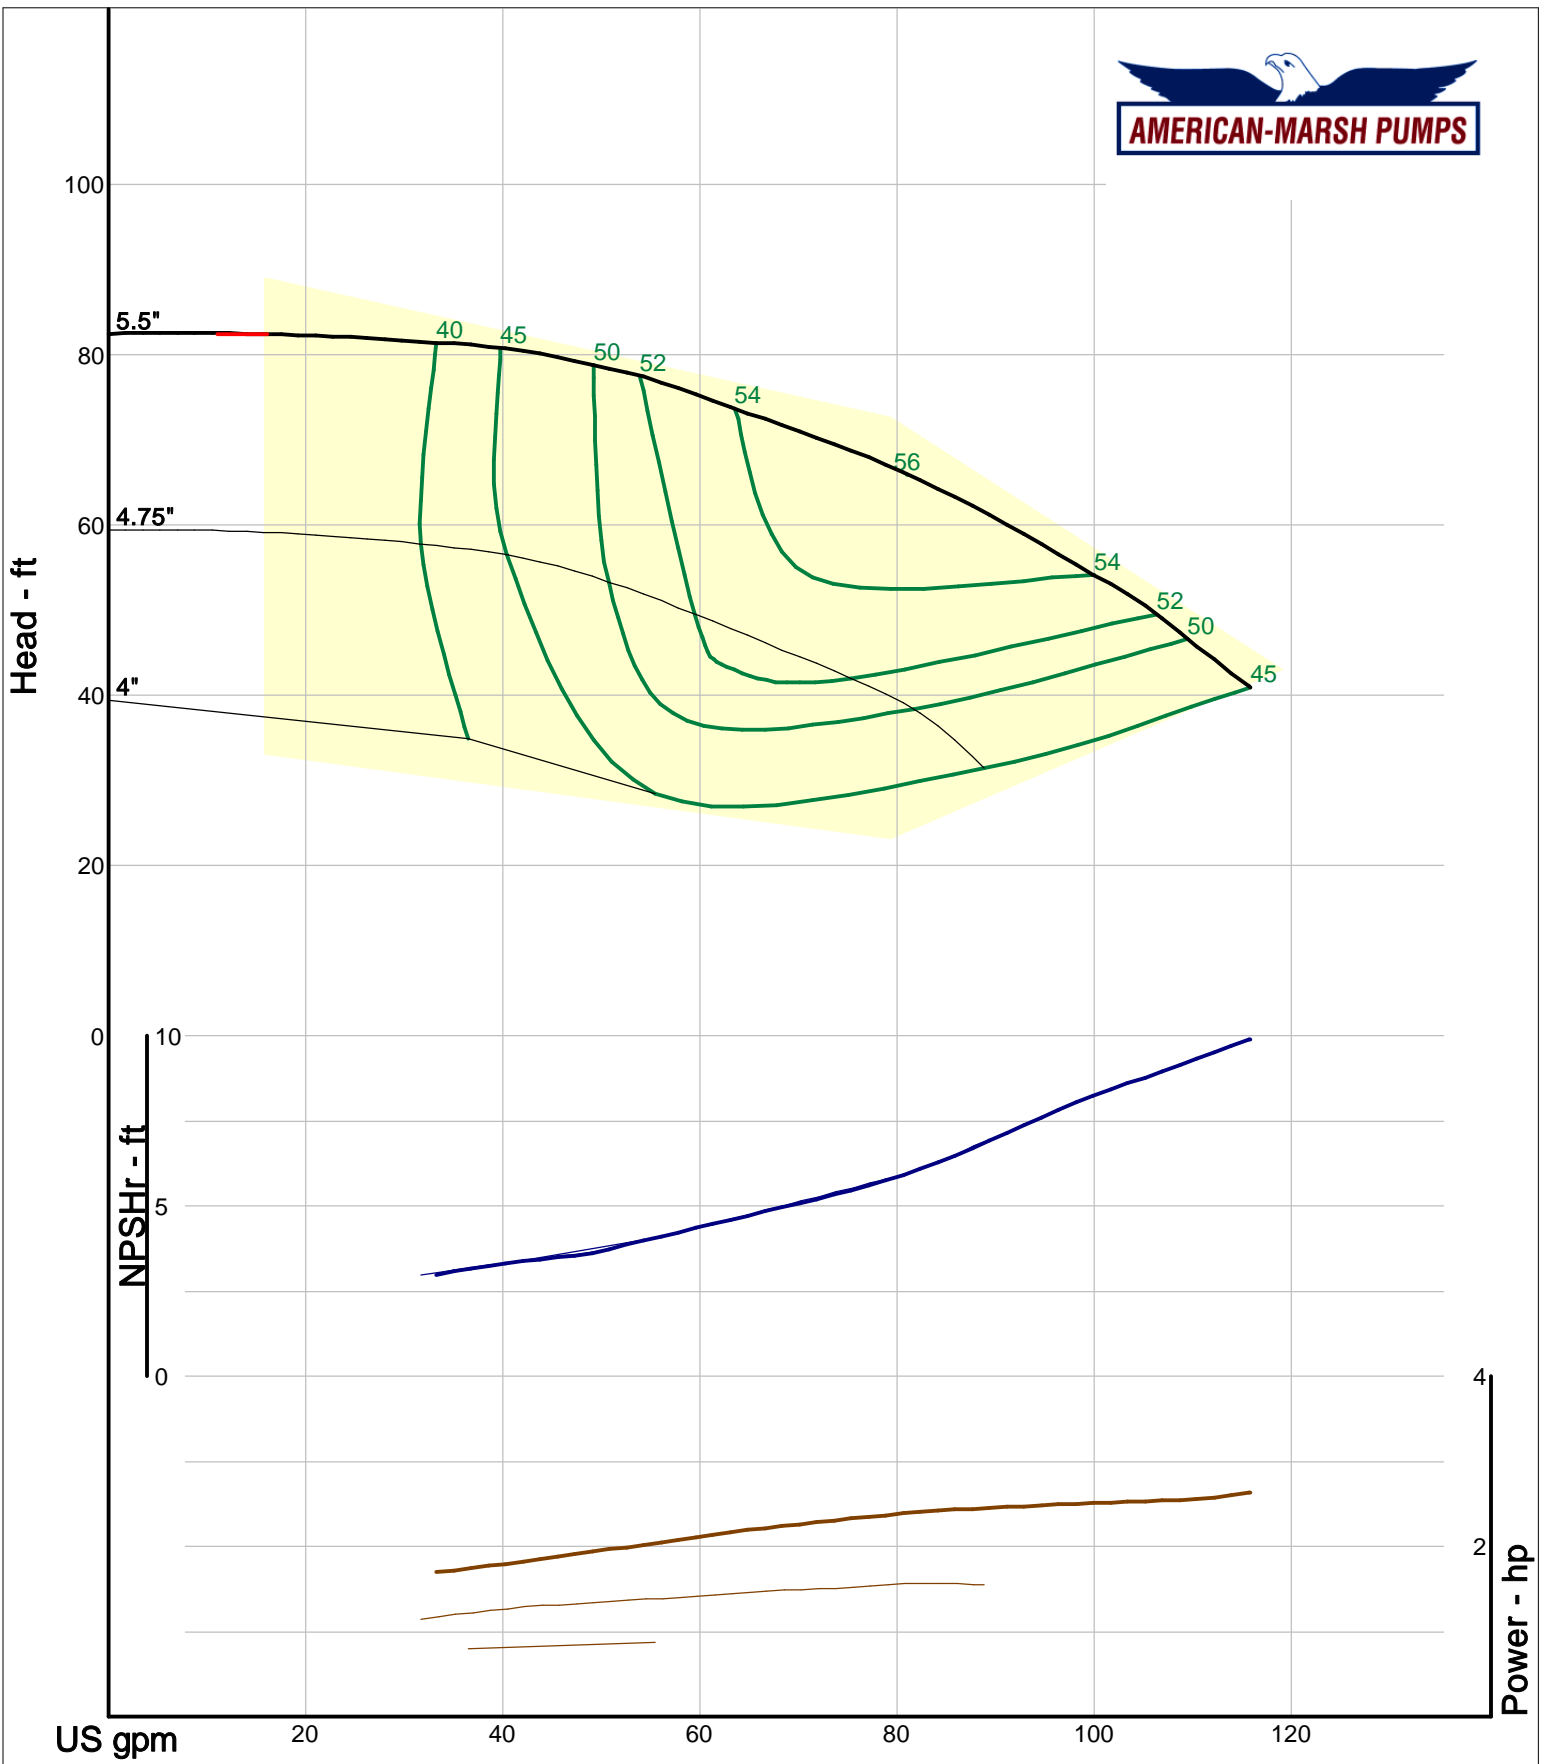

# 310 Series End Suction

3000 RPM Performance Curves  
Enclosed Impellers

Company: American-Marsh Pumps  
 Name:  
 12/03/05

American-Marsh Pumps  
 Catalog: WTRWKS-2005c.50, vers 2.5c  
 310\_REI - 3000

Size: 2x2-5 REI  
 Speed: 2900 rpm  
 Dia: 5.5 in  
 Curve: CS-17001

Company: American-Marsh Pumps  
 Name:  
 12/03/05

American-Marsh Pumps  
 Catalog: WTRWKS-2005c.50, vers 2.5c  
 310\_REI - 3000

Size: 2x2-7 REI  
 Speed: 2900 rpm  
 Dia: 6.875 in  
 Curve: CS-17004

Company: American-Marsh Pumps  
 Name:  
 12/03/05

American-Marsh Pumps  
 Catalog: WTRWKS-2005c.50, vers 2.5c  
 310\_REI - 3000

Size: 2x2-8 REI  
 Speed: 2900 rpm  
 Dia: 8.5 in  
 Curve: CS-17007

Company: American-Marsh Pumps  
 Name:  
 12/03/05

American-Marsh Pumps  
 Catalog: WTRWKS-2005c.50, vers 2.5c  
 310\_REI - 3000

Size: 2x2-10 REI  
 Speed: 2900 rpm  
 Dia: 10.375 in  
 Curve: CS-17010

Company: American-Marsh Pumps  
 Name:  
 12/03/05