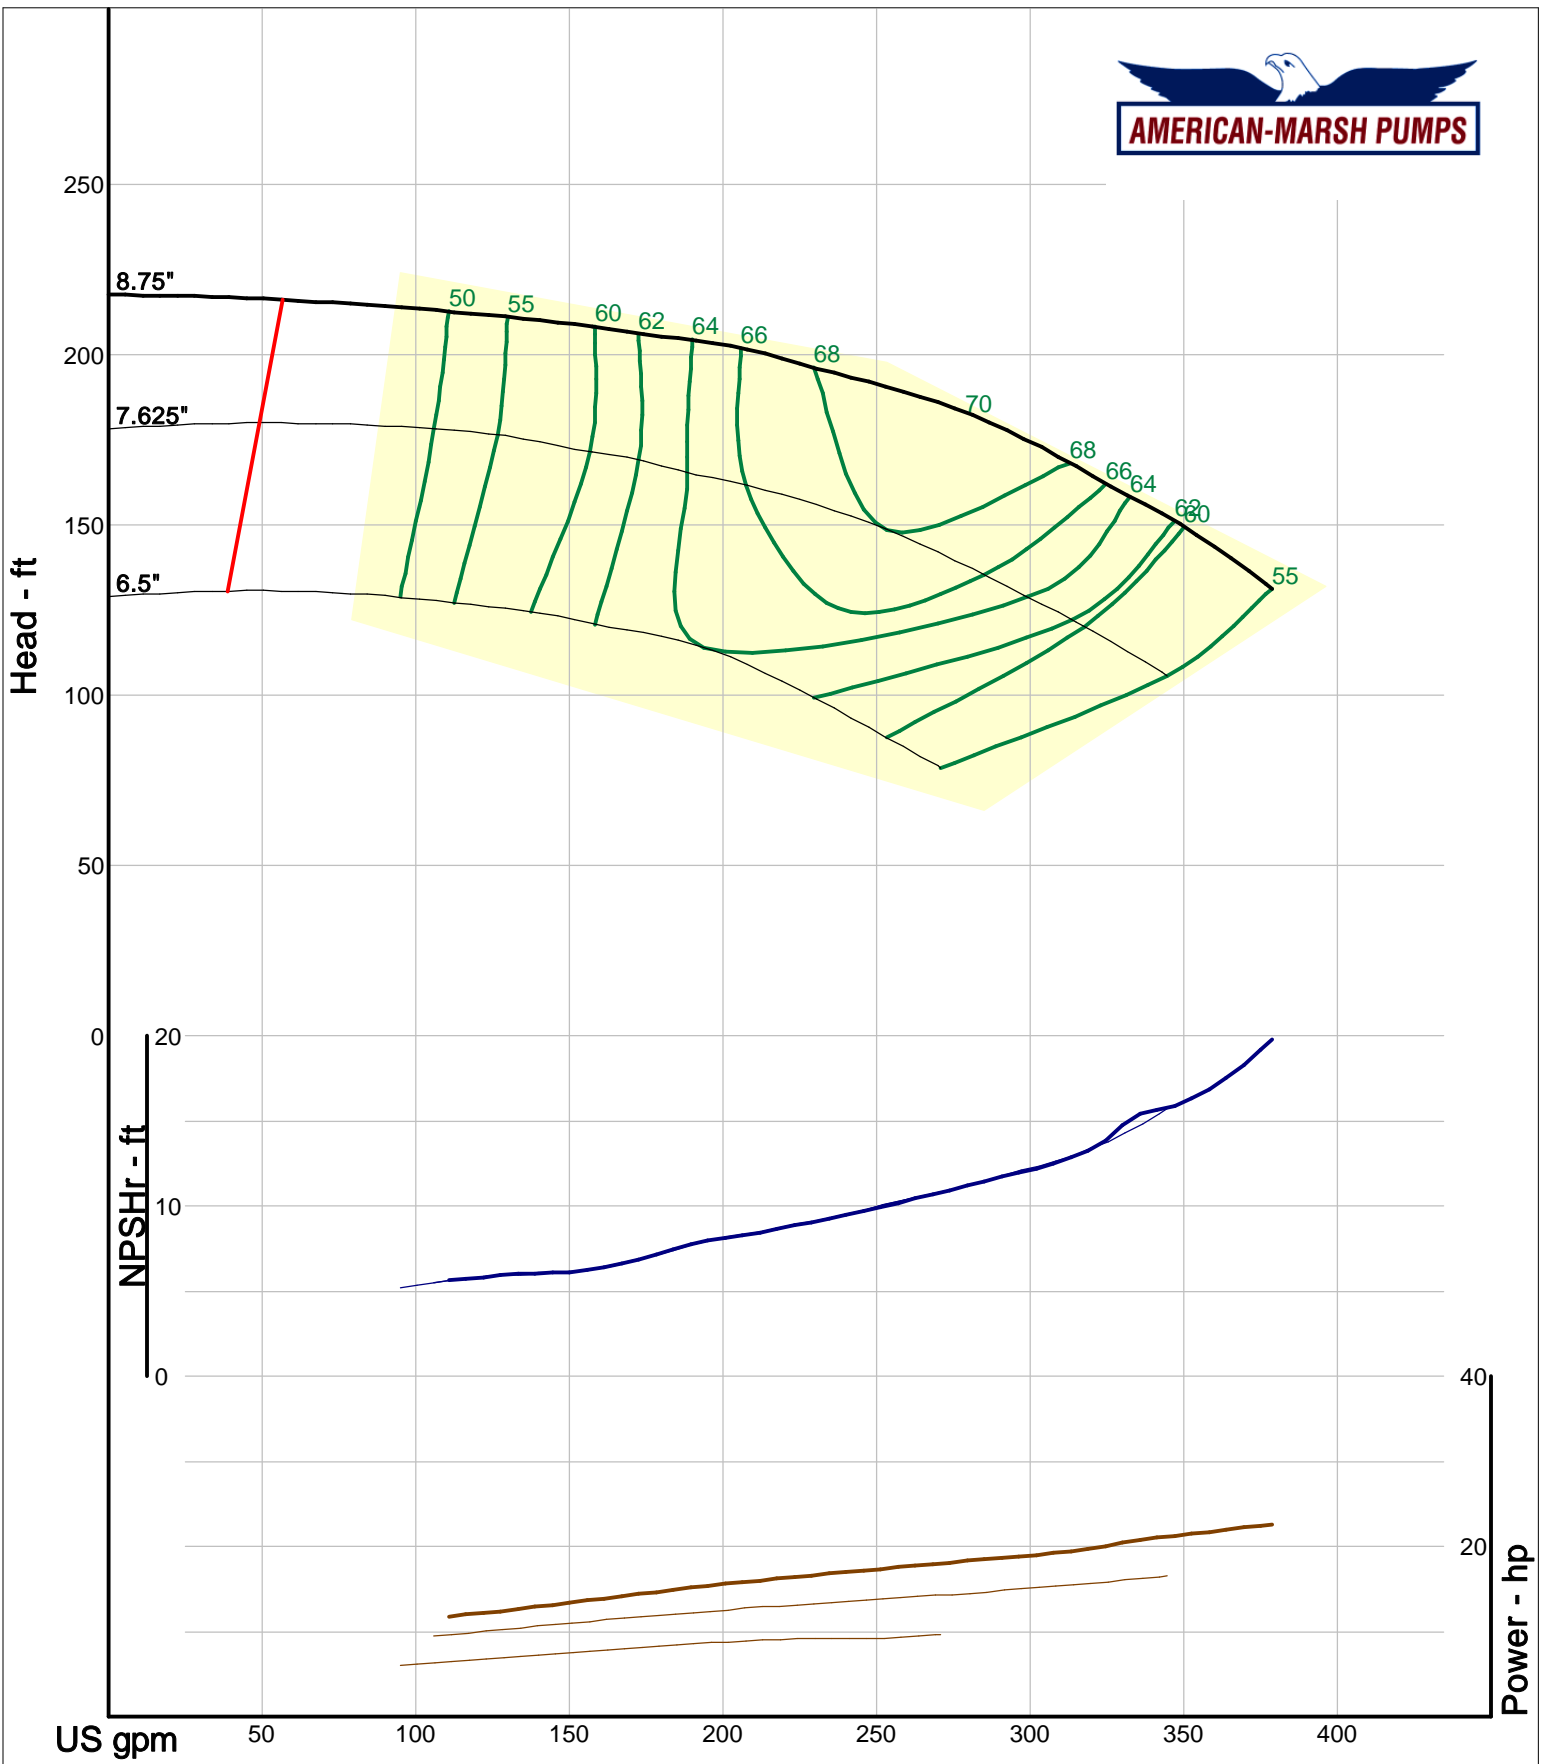

American-Marsh Pumps  
 Catalog: WTRWKS-2005c.50, vers 2.5c  
 310\_REI - 3000

Size: 2x2-10 REI  
 Speed: 2900 rpm  
 Dia: 10.375 in  
 Curve: CS-17010

Company: American-Marsh Pumps  
 Name:  
 12/03/05

American-Marsh Pumps  
 Catalog: WTRWKS-2005c.50, vers 2.5c  
 310\_REI - 3000

Size: 2.5x2.5-7A REI  
 Speed: 2900 rpm  
 Dia: 6.875 in  
 Curve: CS-17016

Company: American-Marsh Pumps  
 Name:  
 12/03/05

American-Marsh Pumps  
 Catalog: WTRWKS-2005c.50, vers 2.5c  
 310\_REI - 3000

Size: 2.5x2.5-7B REI  
 Speed: 2900 rpm  
 Dia: 6.875 in  
 Curve: CS-17031

Company: American-Marsh Pumps  
 Name:  
 12/03/05

American-Marsh Pumps  
 Catalog: WTRWKS-2005c.50, vers 2.5c  
 310\_REI - 3000

Size: 2.5x2.5-8A REI  
 Speed: 2900 rpm  
 Dia: 8.375 in  
 Curve: CS-17019

Company: American-Marsh Pumps  
 Name:  
 12/03/05