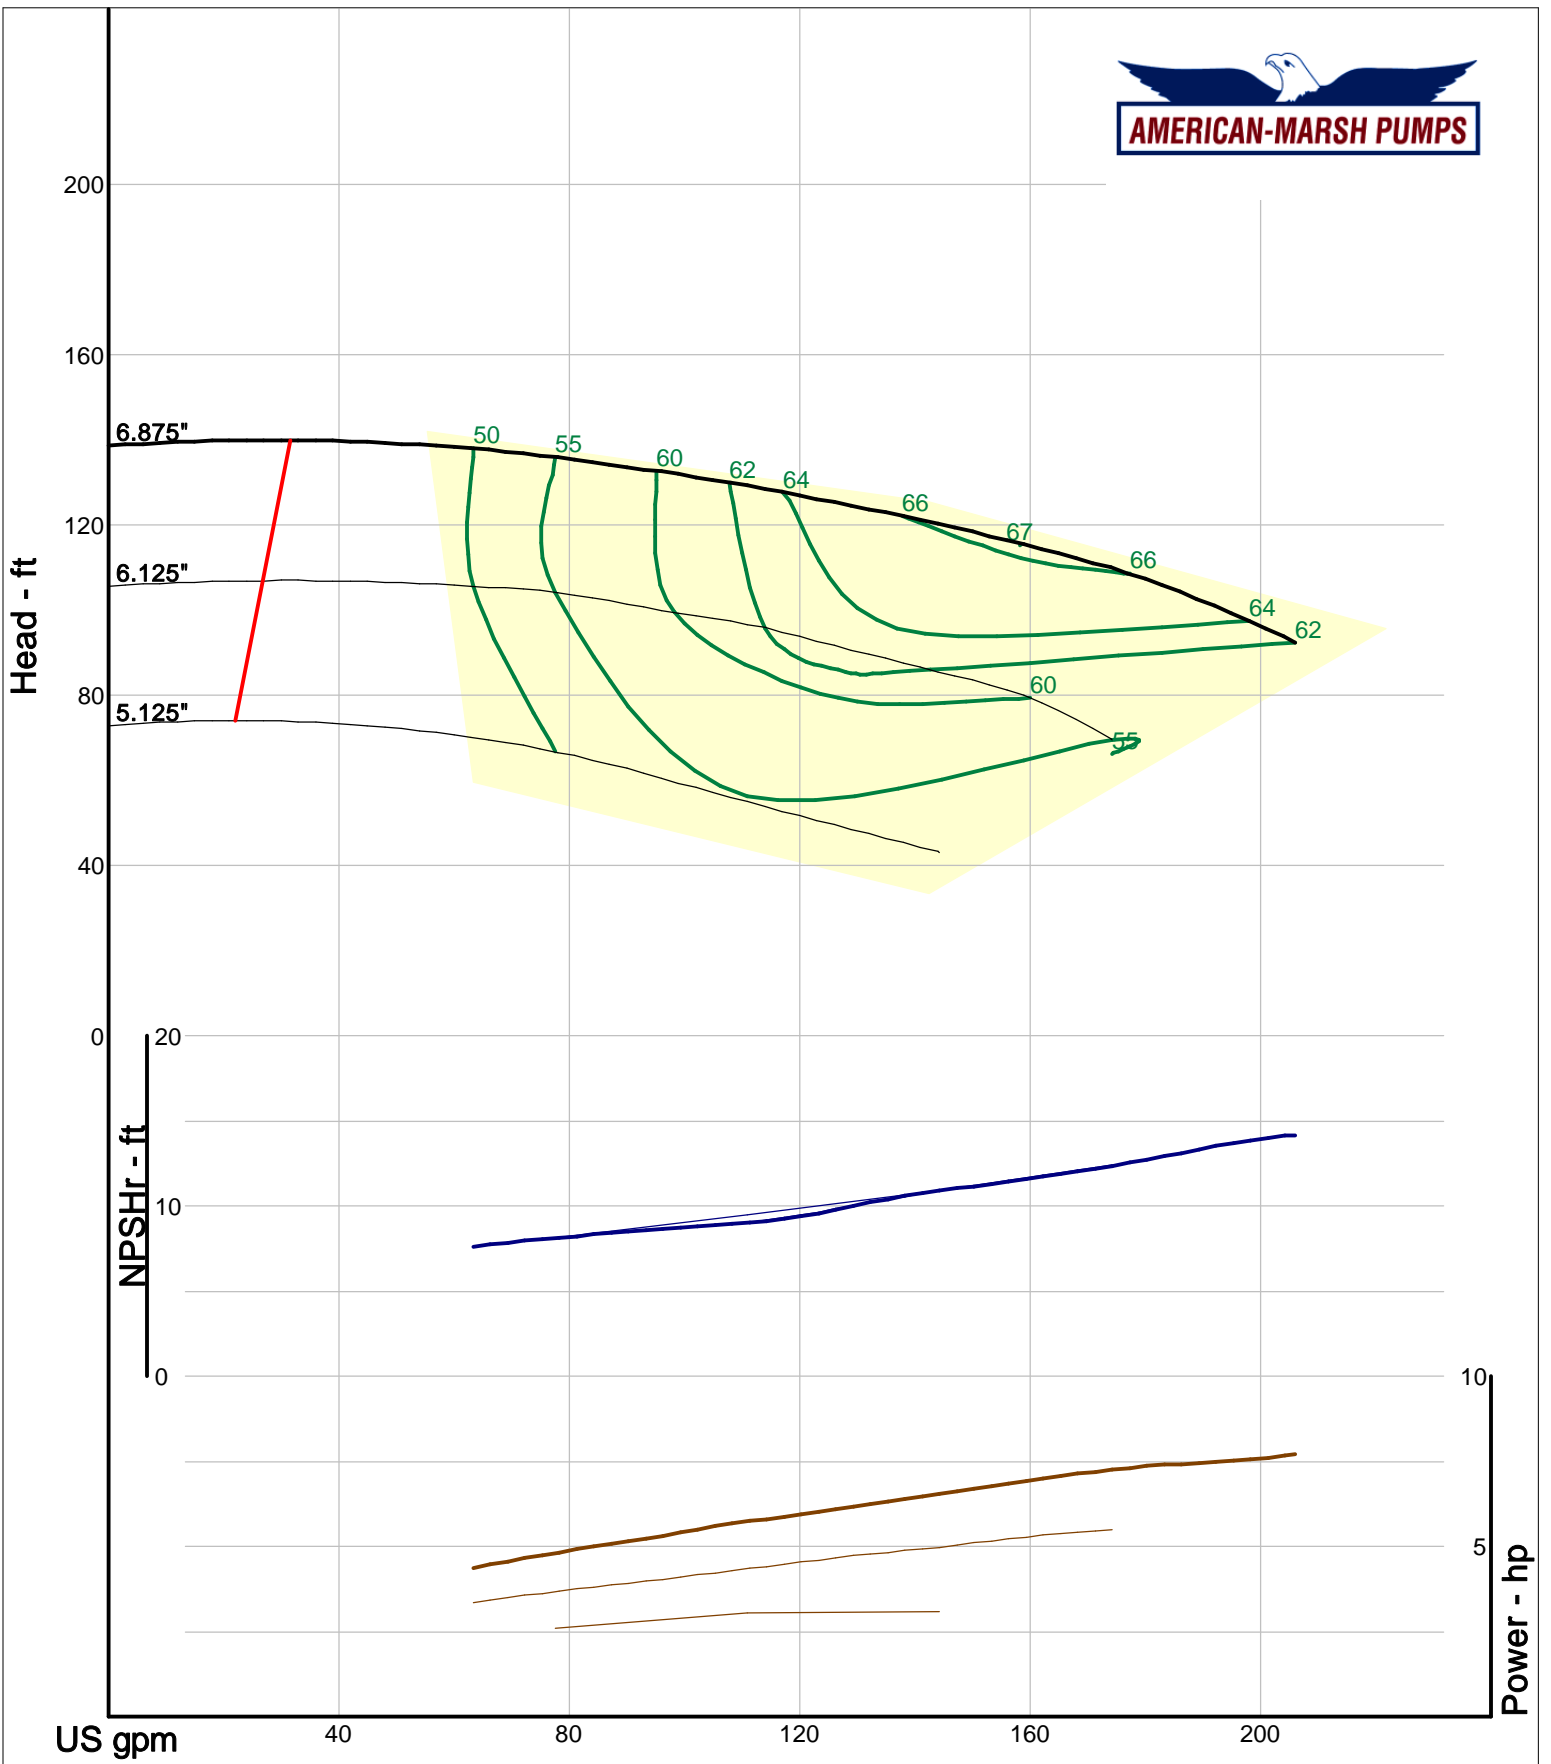

Size: 2x2-5 REI  
 Speed: 2900 rpm  
 Dia: 5.5 in  
 Curve: CS-17001

Company: American-Marsh Pumps  
 Name:  
 12/03/05

American-Marsh Pumps  
 Catalog: WTRWKS-2005c.50, vers 2.5c  
 310\_REI - 3000

Size: 2x2-7 REI  
 Speed: 2900 rpm  
 Dia: 6.875 in  
 Curve: CS-17004

American-Marsh Pumps  
 Catalog: WTRWKS-2005c.50, vers 2.5c  
 310\_REI - 3000

Size: 2x2-10 REI  
 Speed: 2900 rpm  
 Dia: 10.375 in  
 Curve: CS-17010

Company: American-Marsh Pumps  
 Name:  
 12/03/05

American-Marsh Pumps  
 Catalog: WTRWKS-2005c.50, vers 2.5c  
 310\_REI - 3000

Size: 2.5x2.5-5A REI  
 Speed: 2900 rpm  
 Dia: 5.5 in  
 Curve: CS-17013

Company: American-Marsh Pumps  
 Name:  
 12/03/05

American-Marsh Pumps  
 Catalog: WTRWKS-2005c.50, vers 2.5c  
 310\_REI - 3000

Size: 2.5x2.5-5B REI  
 Speed: 2900 rpm  
 Dia: 5.5 in  
 Curve: CS-17028

Company: American-Marsh Pumps  
 Name:  
 12/03/05