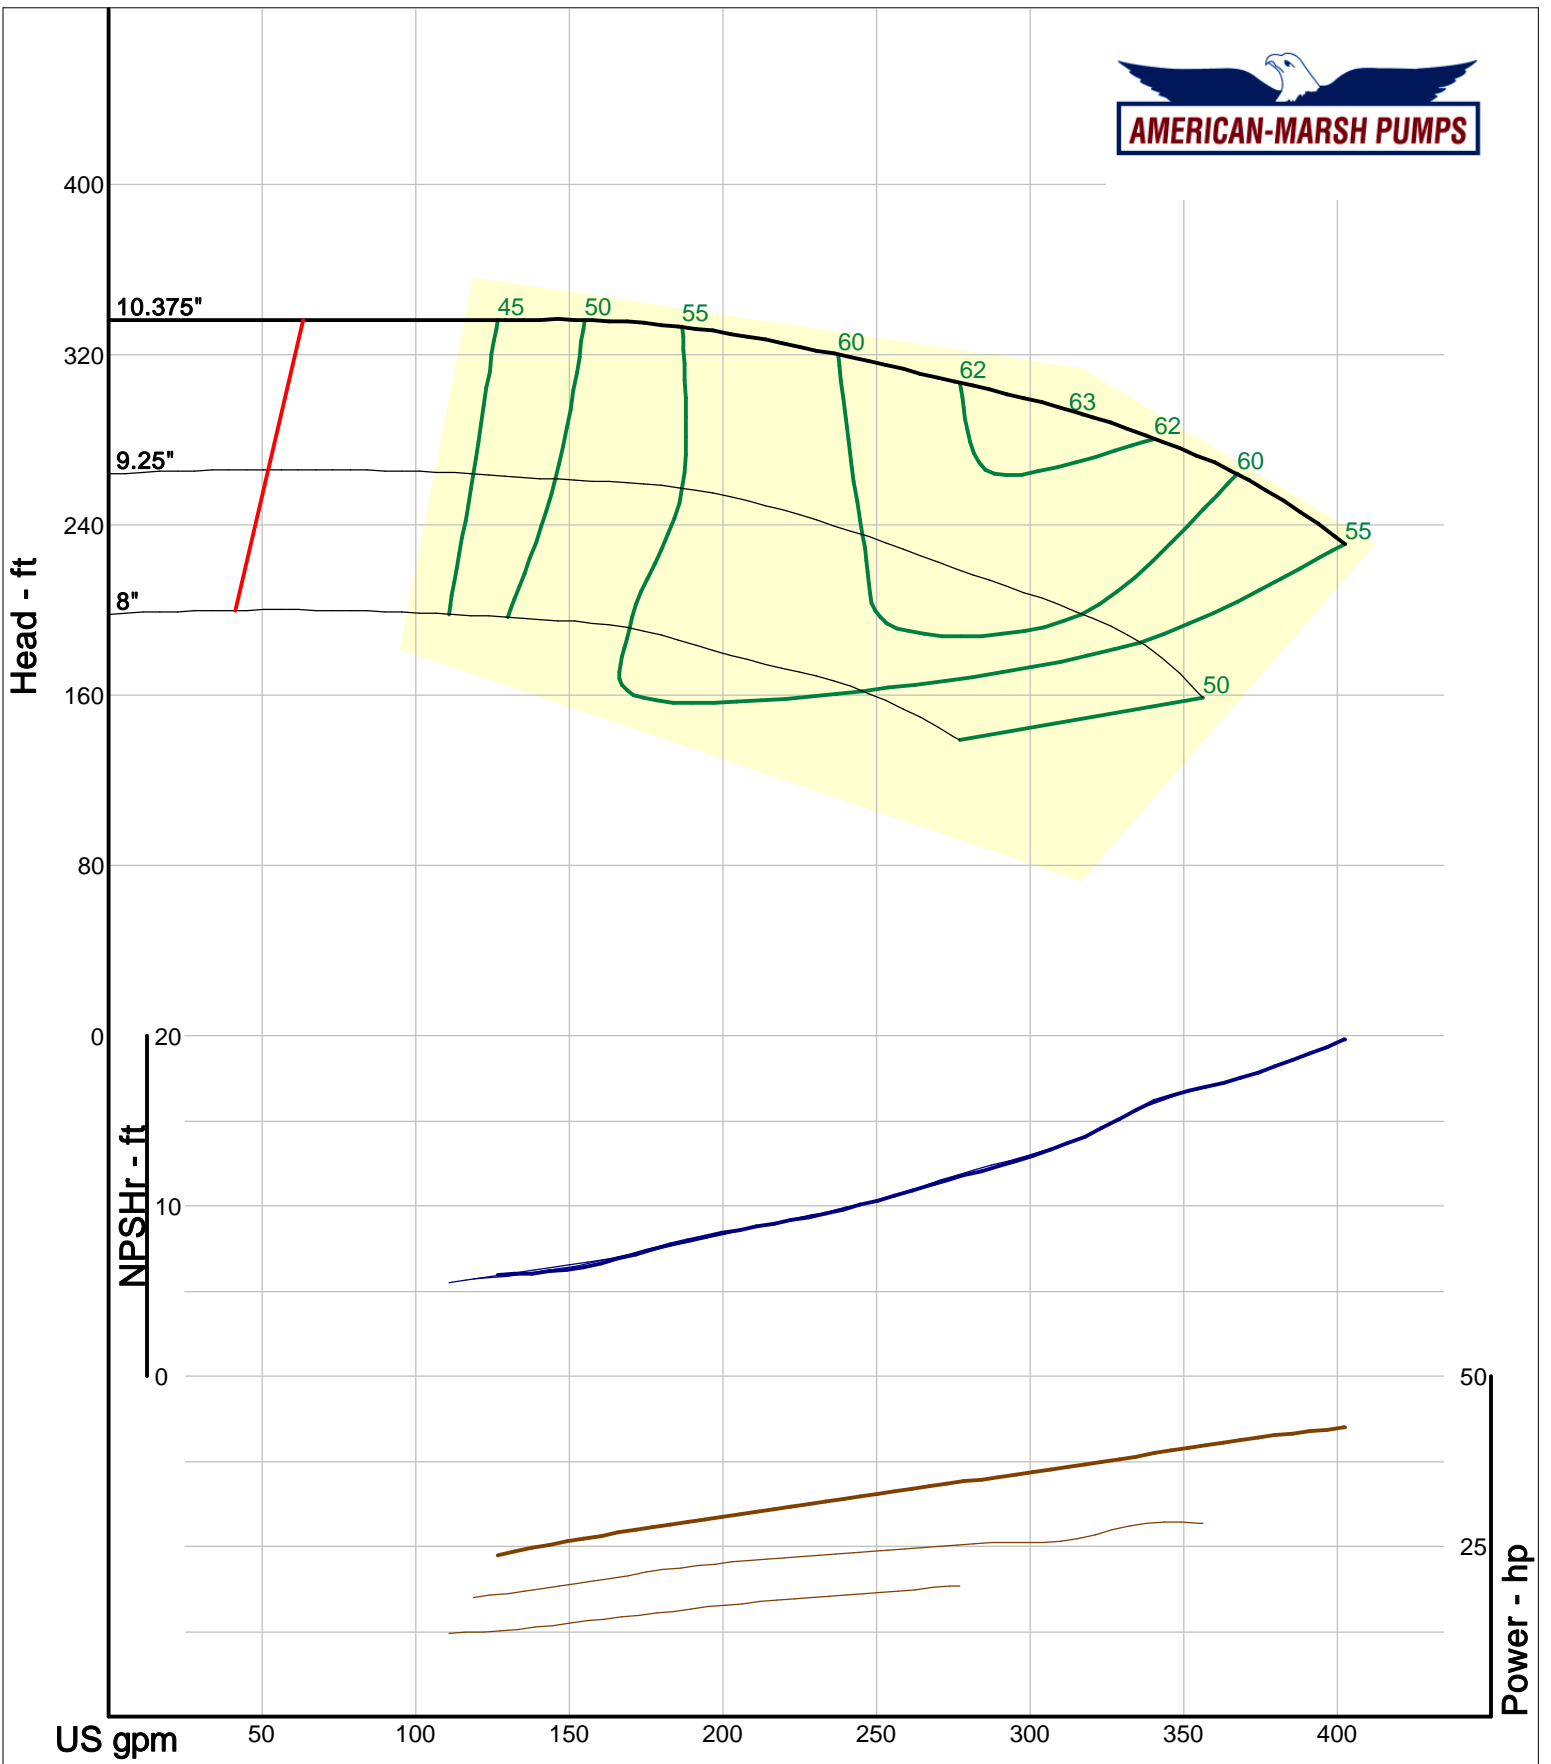

American-Marsh Pumps  
 Catalog: WTRWKS-2005c.50, vers 2.5c  
 310\_REI - 3000

Size: 2x2-10 REI  
 Speed: 2900 rpm  
 Dia: 10.375 in  
 Curve: CS-17010

Company: American-Marsh Pumps  
 Name:  
 12/03/05

American-Marsh Pumps  
 Catalog: WTRWKS-2005c.50, vers 2.5c  
 310\_REI - 3000

Size: 2.5x2.5-8A REI  
 Speed: 2900 rpm  
 Dia: 8.375 in  
 Curve: CS-17019

Company: American-Marsh Pumps  
 Name:  
 12/03/05

American-Marsh Pumps  
 Catalog: WTRWKS-2005c.50, vers 2.5c  
 310\_REI - 3000

Size: 2.5x2.5-8B REI  
 Speed: 2900 rpm  
 Dia: 8.75 in  
 Curve: CS-17034

Company: American-Marsh Pumps  
 Name:  
 12/03/05

American-Marsh Pumps  
 Catalog: WTRWKS-2005c.50, vers 2.5c  
 310\_REI - 3000

Size: 2.5x2.5-10A REI  
 Speed: 2900 rpm  
 Dia: 10.375 in  
 Curve: CS-17022

Company: American-Marsh Pumps  
 Name:  
 12/03/05