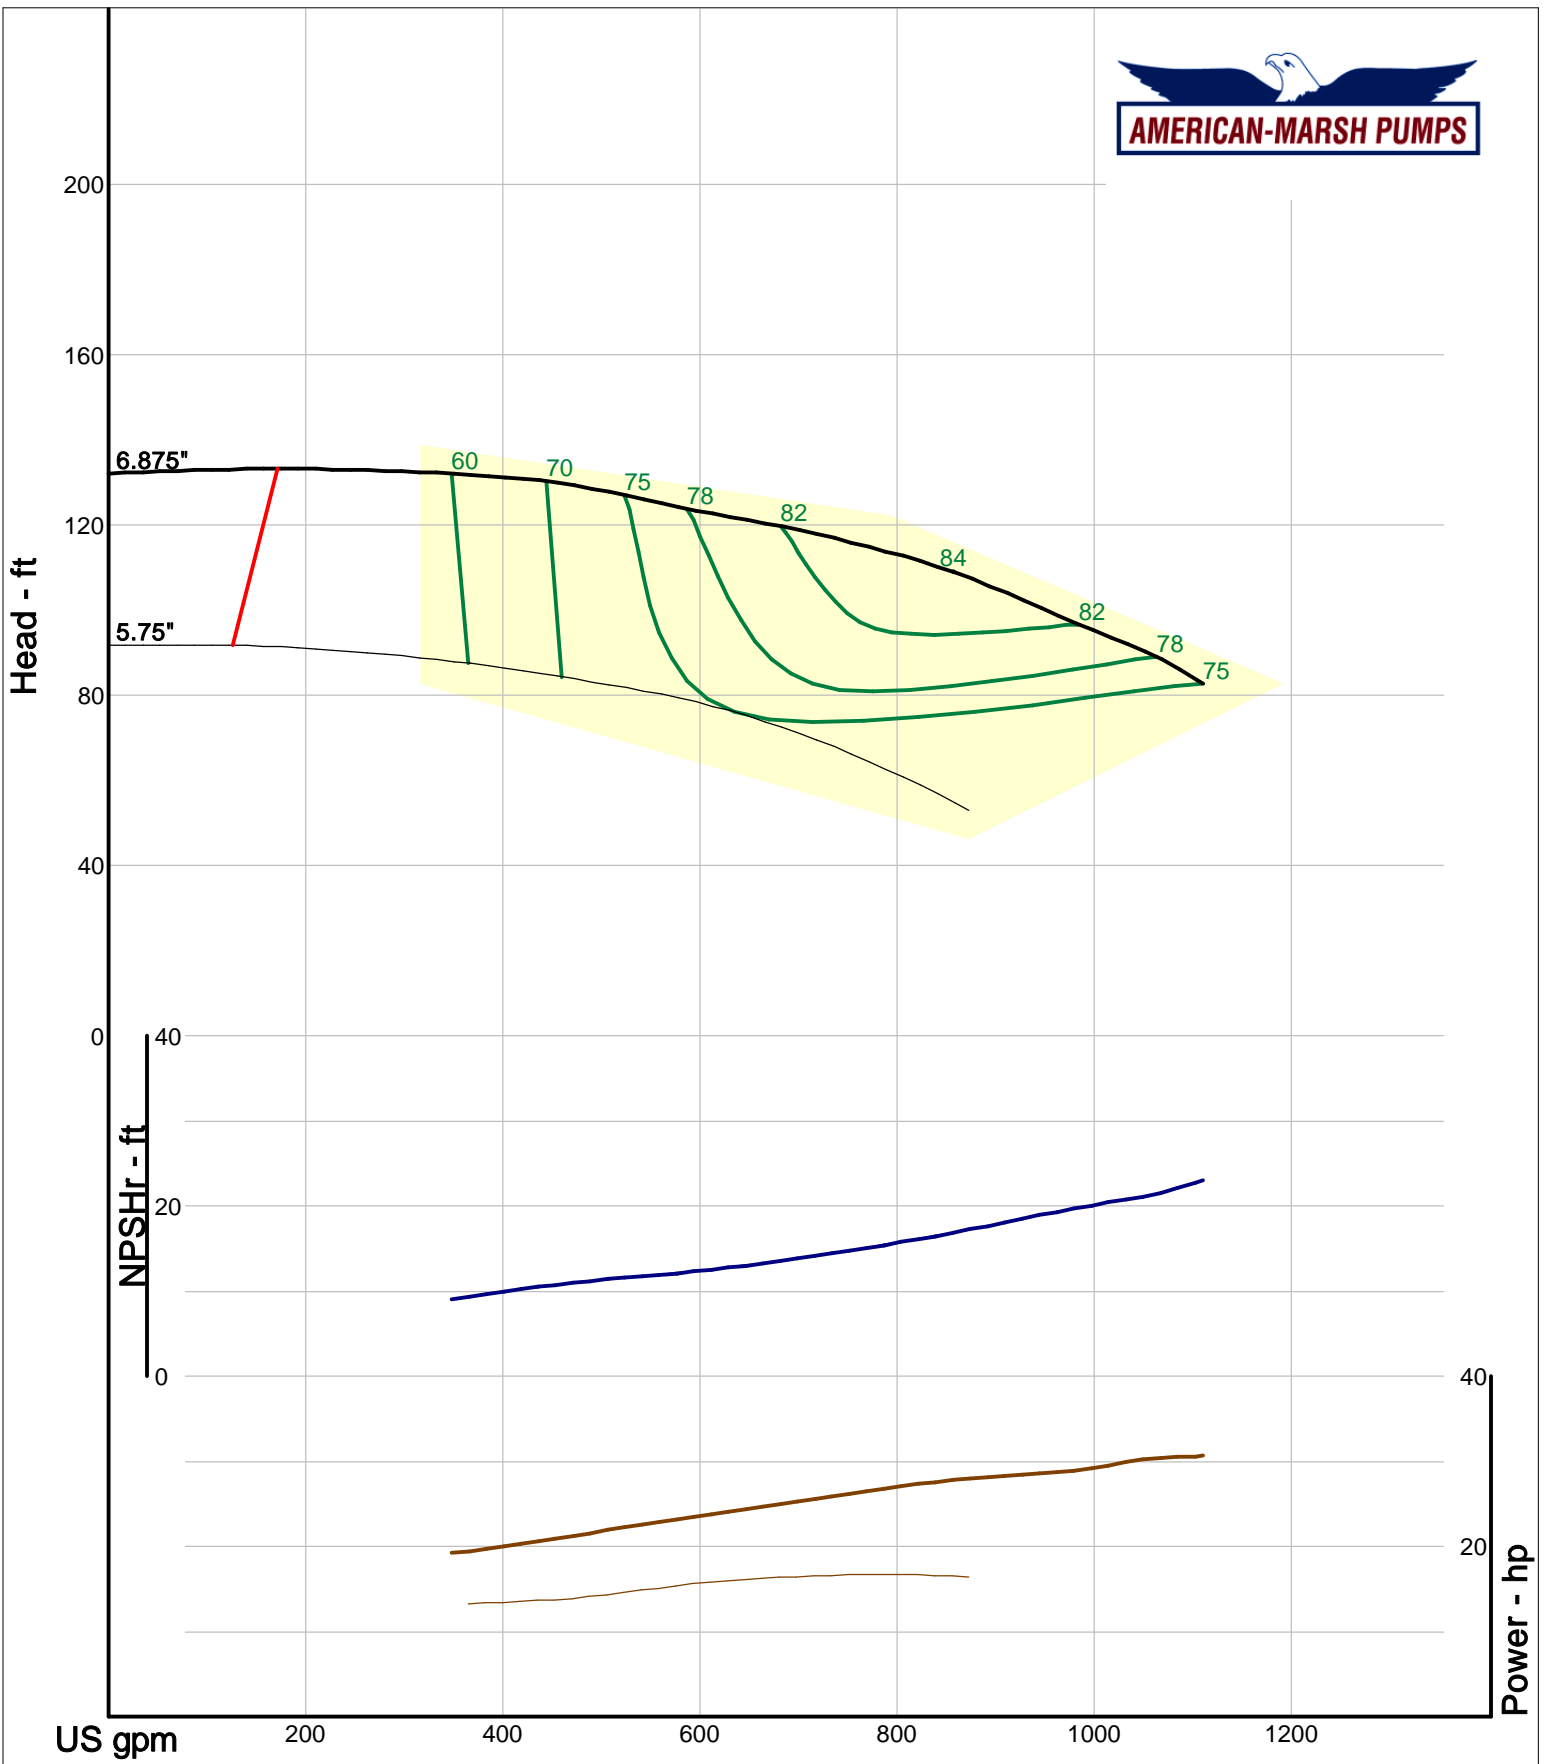

American-Marsh Pumps  
 Catalog: WTRWKS-2005c.50, vers 2.5c  
 310\_REI - 3000

Size: 2.5x2.5-10B REI  
 Speed: 2900 rpm  
 Dia: 10.375 in  
 Curve: CS-17037

Company: American-Marsh Pumps  
 Name:  
 12/03/05

American-Marsh Pumps  
 Catalog: WTRWKS-2005c.50, vers 2.5c  
 310\_REI - 3000

Size: 3x3-5 REI  
 Speed: 2900 rpm  
 Dia: 5.5 in  
 Curve: CS-17042

Company: American-Marsh Pumps  
 Name:  
 12/03/05

American-Marsh Pumps  
 Catalog: WTRWKS-2005c.50, vers 2.5c  
 310\_REI - 3000

Size: 3x3-7 REI  
 Speed: 2900 rpm  
 Dia: 6.875 in  
 Curve: CS-17045

Company: American-Marsh Pumps  
 Name:  
 12/03/05

American-Marsh Pumps  
 Catalog: WTRWKS-2005c.50, vers 2.5c  
 310\_REI - 3000

Size: 3x3-8 REI  
 Speed: 2900 rpm  
 Dia: 8.375 in  
 Curve: CS-17048

Company: American-Marsh Pumps  
 Name:  
 12/03/05

American-Marsh Pumps  
 Catalog: WTRWKS-2005c.50, vers 2.5c  
 310\_REI - 3000

Size: 3x3-10 REI  
 Speed: 2900 rpm  
 Dia: 10.375 in  
 Curve: CS-17051