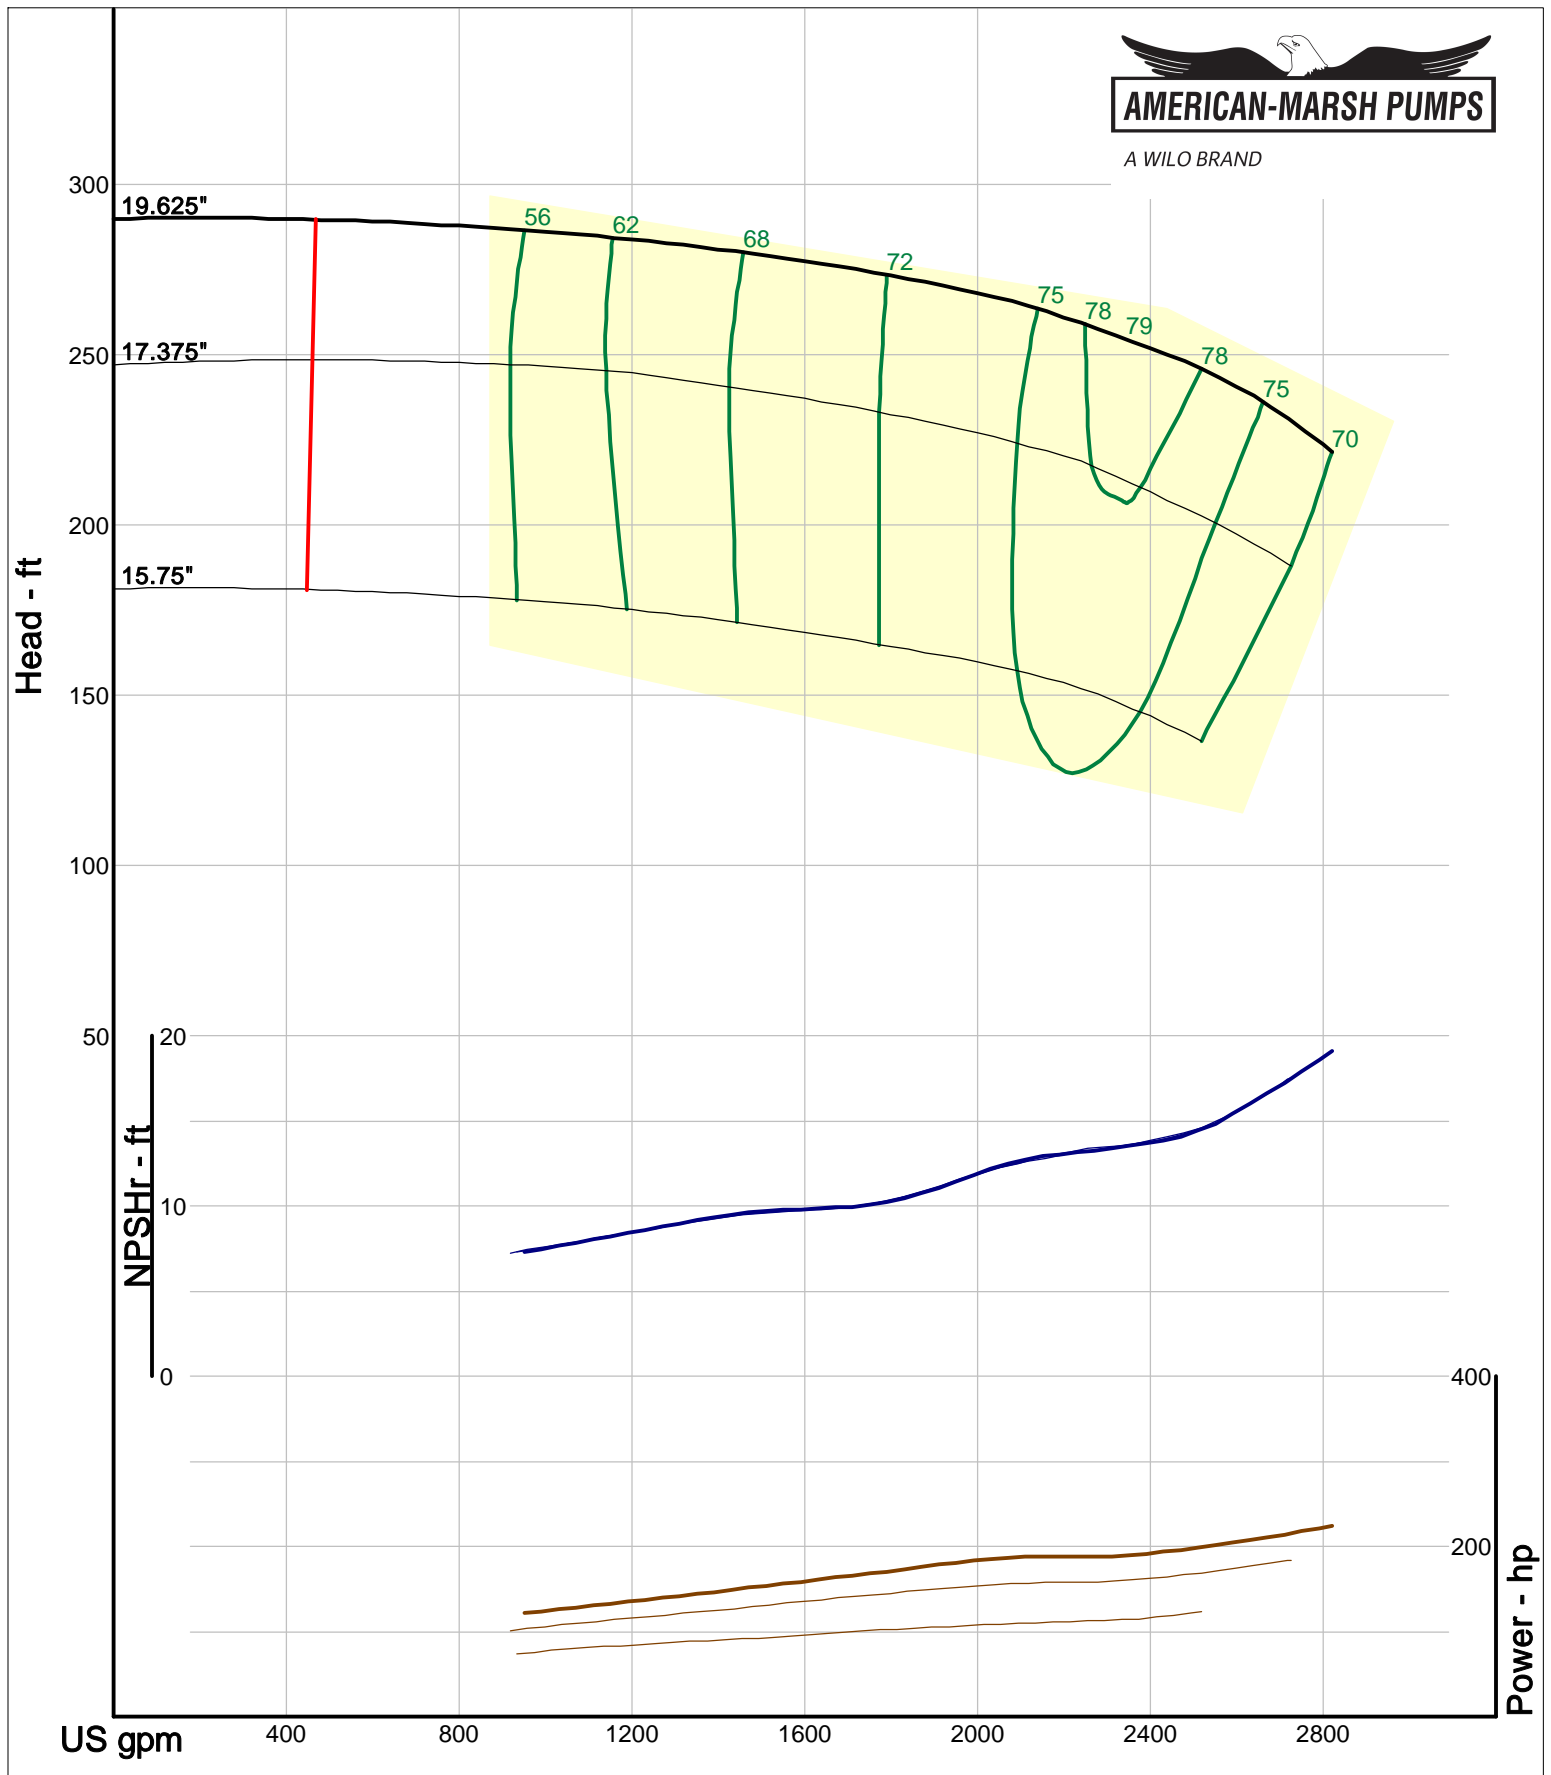

300 Series REI End Suction

1500 RPM Performance Curves
Enclosed Impellers

Company: American-Marsh Pumps
 Name:
 12/03/05

American-Marsh Pumps
 Catalog: WTRWKS-2005c.50, vers 2.5c
 310_REI - 1500

Size: 8x8-16 REI
 Speed: 1450 rpm
 Dia: 16.125 in
 Curve: CS-17094

A WILO BRAND

Company: American-Marsh Pumps
 Name:
 12/03/05

American-Marsh Pumps
 Catalog: WTRWKS-2005c.50, vers 2.5c
 310_REI - 1500

Size: 8x8-20 REI
 Speed: 1450 rpm
 Dia: 19.625 in
 Curve: CS-17096