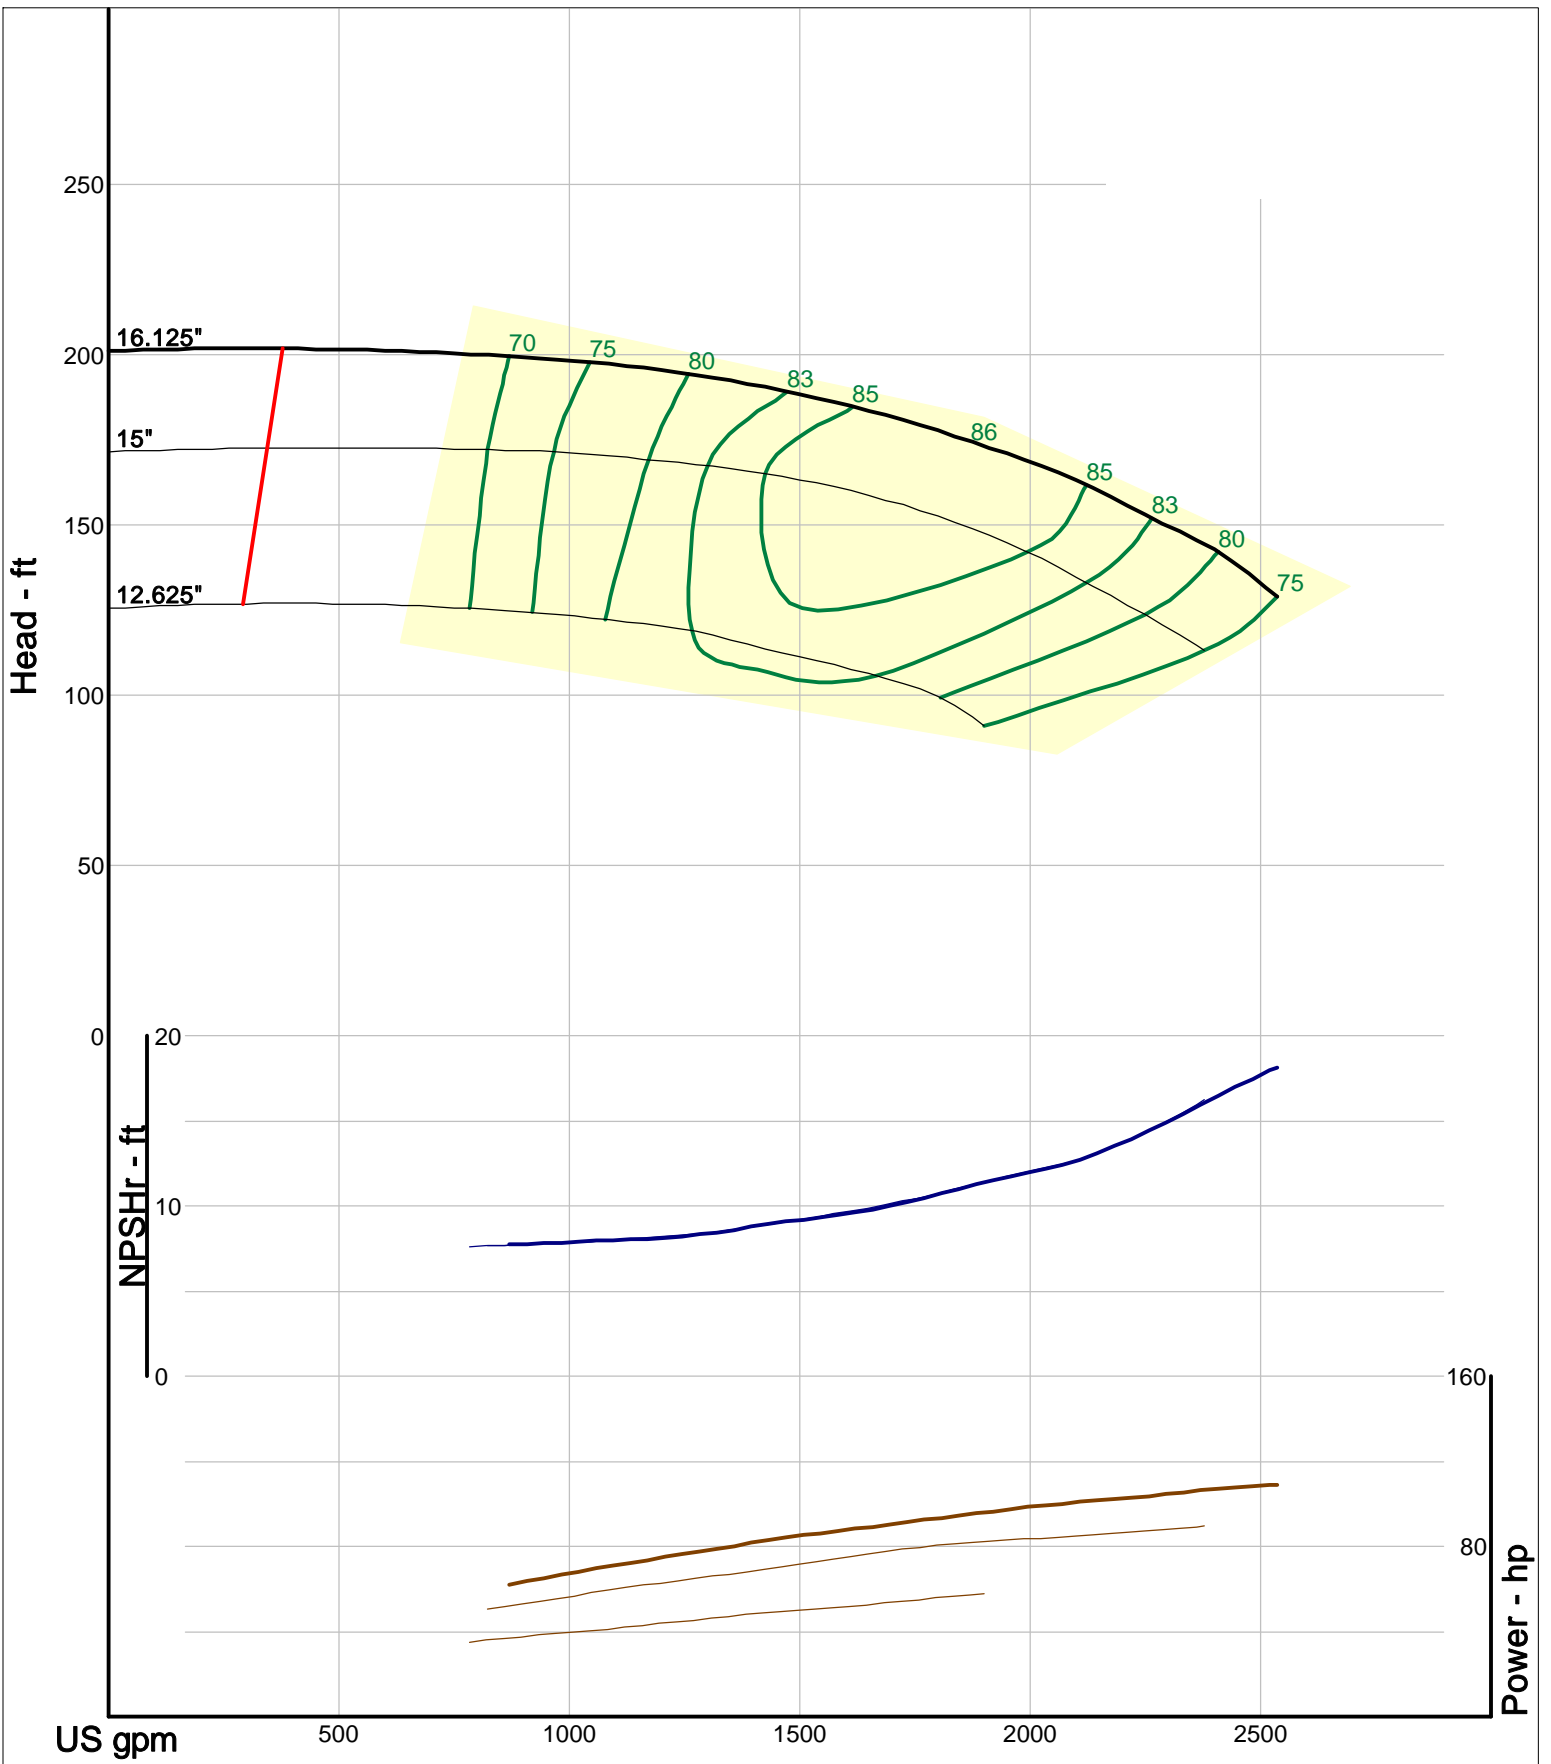

300 Series REI End Suction

1500 RPM Performance Curves
Enclosed Impellers

Company: American-Marsh Pumps
 Name:
 12/03/05

American-Marsh Pumps
 Catalog: WTRWKS-2005c.50, vers 2.5c
 310_REI - 1500

Size: 8x8-16 REI
 Speed: 1450 rpm
 Dia: 16.125 in
 Curve: CS-17094

A WILO BRAND

Company: American-Marsh Pumps
 Name:
 12/03/05

American-Marsh Pumps
 Catalog: WTRWKS-2005c.50, vers 2.5c
 310_REI - 1500

Size: 8x8-20 REI
 Speed: 1450 rpm
 Dia: 19.625 in
 Curve: CS-17096