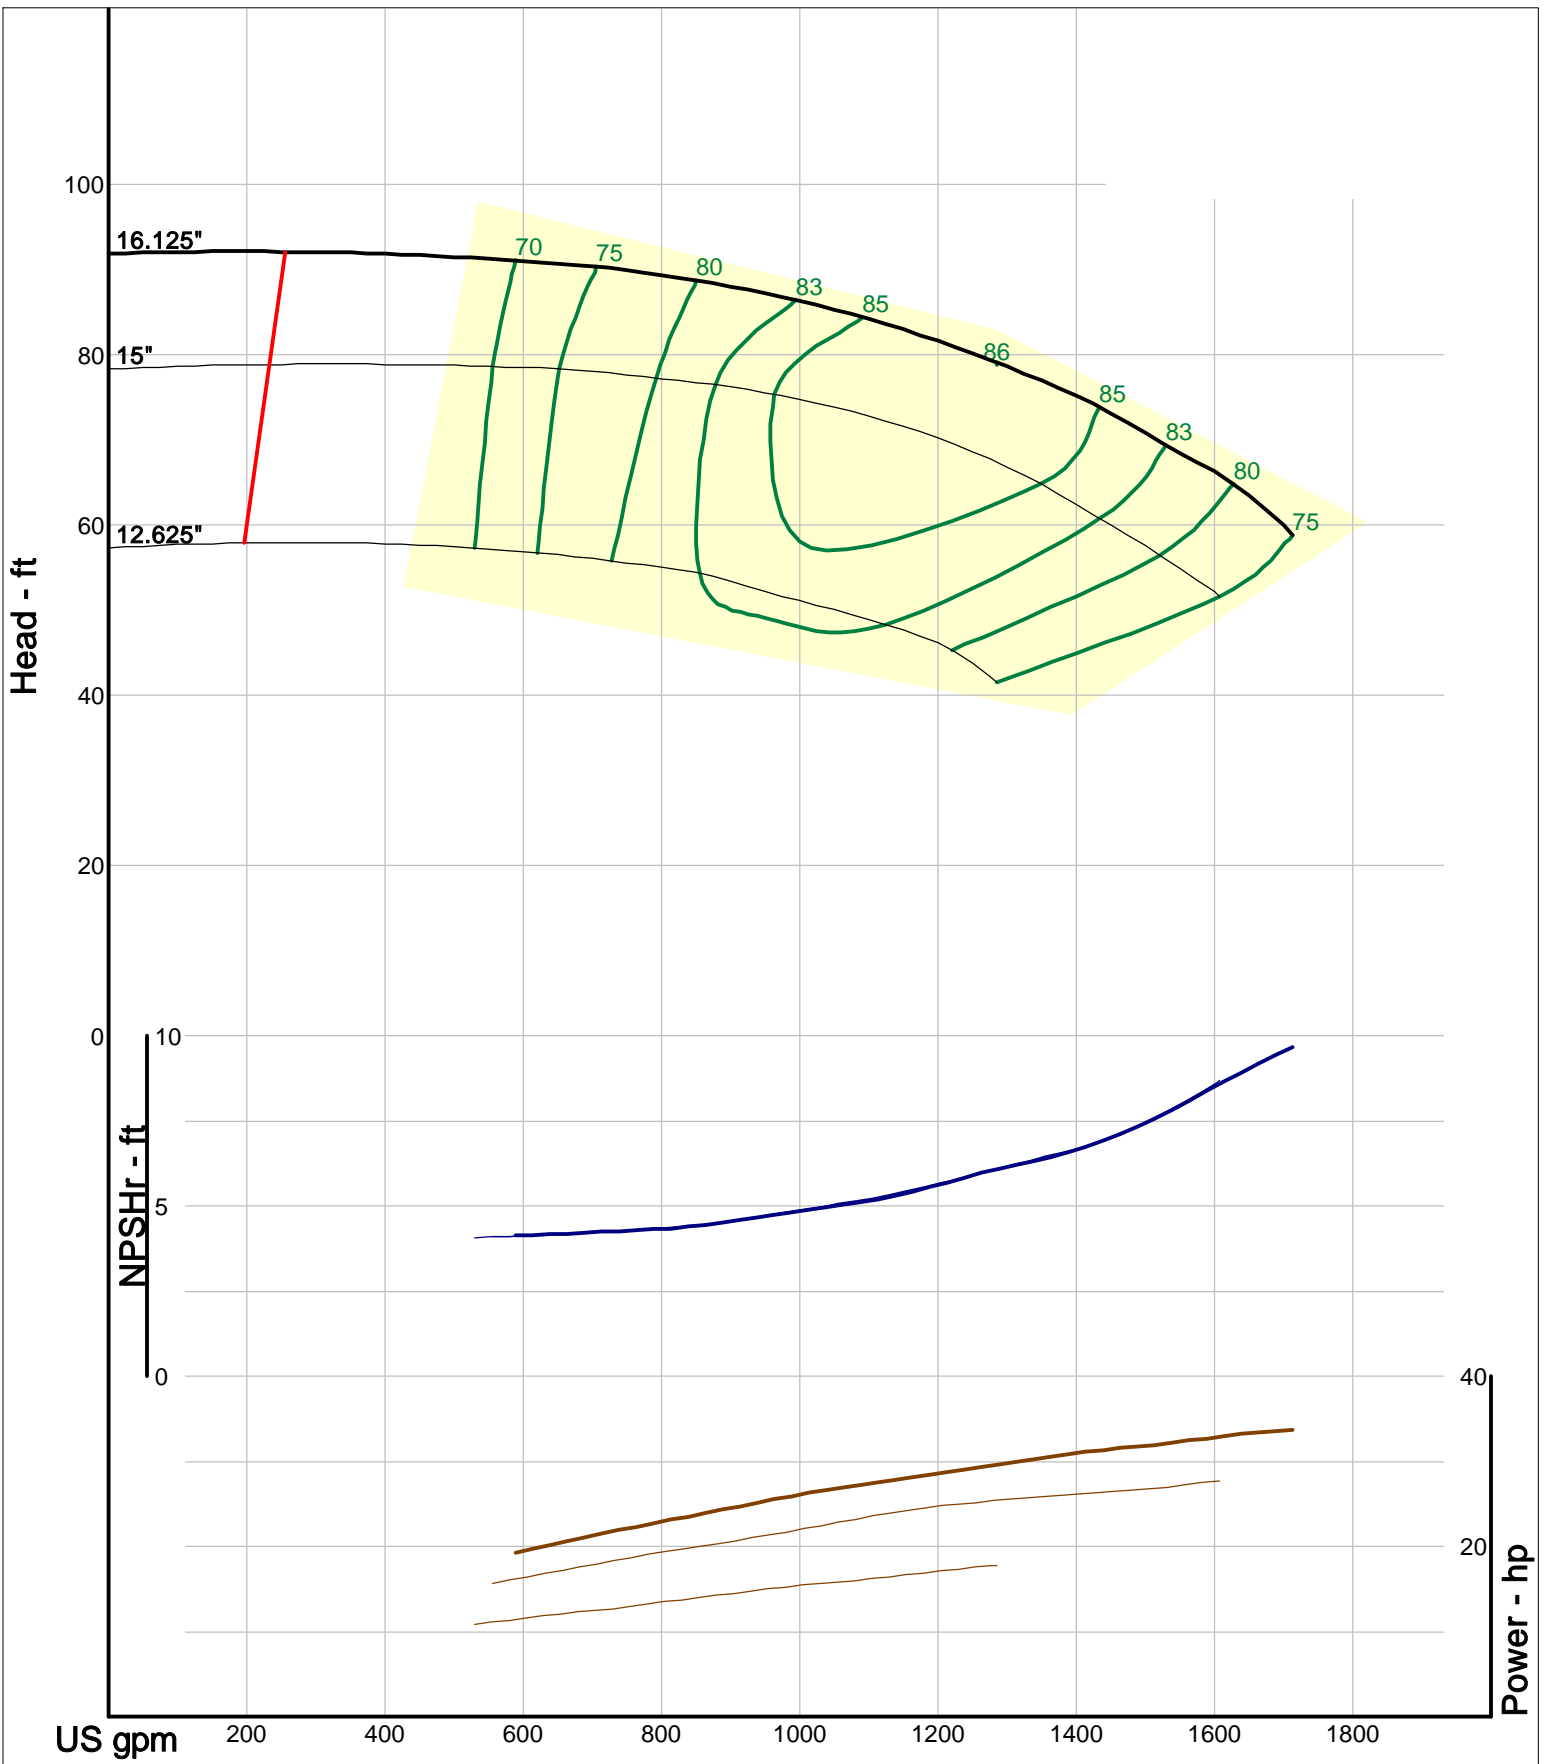

AMERICAN-MARSH PUMPS

A WILO BRAND

310 Series End Suction

1000 RPM Performance Curves
Enclosed Impellers

Company: American-Marsh Pumps
 Name:
 12/03/05

American-Marsh Pumps
 Catalog: WTRWKS-2005c.50, vers 2.5c
 310_REI - 1000

Size: 8x8-16 REI
 Speed: 980 rpm
 Dia: 16.125 in
 Curve: CS-17095

A WILO BRAND

Company: American-Marsh Pumps
Name:
12/03/05

American-Marsh Pumps
Catalog: WTRWKS-2005c.50, vers 2.5c
310_REI - 1000

Size: 8x8-20 REI
Speed: 980 rpm
Dia: 19.625 in
Curve: CS-17097