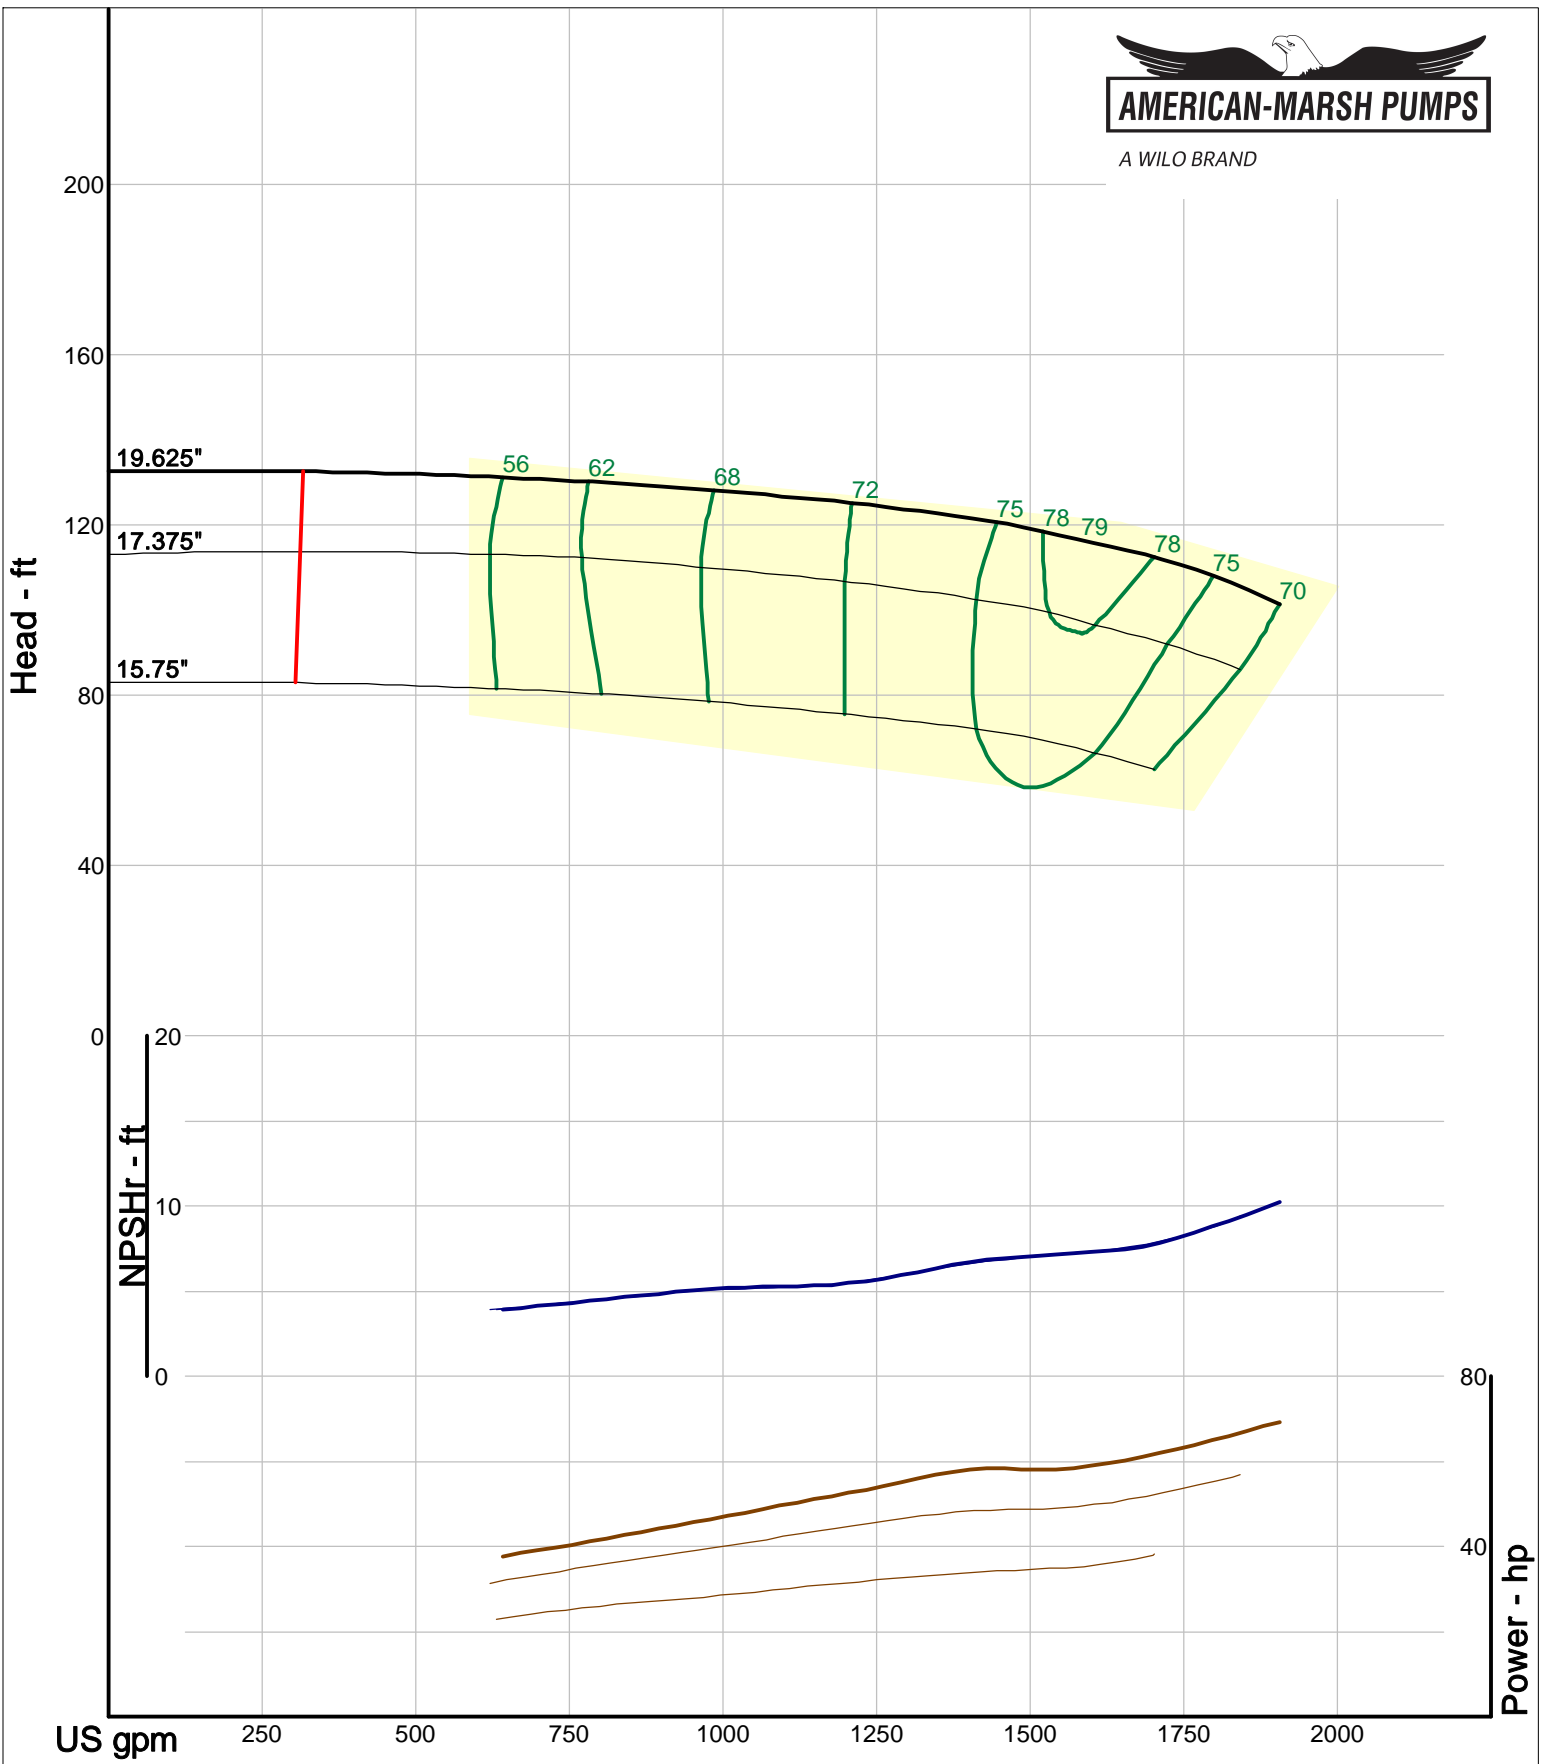

AMERICAN-MARSH PUMPS

A WILO BRAND

310 Series End Suction

1000 RPM Performance Curves
Enclosed Impellers

Company: American-Marsh Pumps
 Name:
 12/03/05

American-Marsh Pumps
 Catalog: WTRWKS-2005c.50, vers 2.5c
 310_REI - 1000

Size: 8x8-16 REI
 Speed: 980 rpm
 Dia: 16.125 in
 Curve: CS-17095

A WILO BRAND

Company: American-Marsh Pumps
Name:
12/03/05

American-Marsh Pumps
Catalog: WTRWKS-2005c.50, vers 2.5c
310_REI - 1000

Size: 8x8-20 REI
Speed: 980 rpm
Dia: 19.625 in
Curve: CS-17097