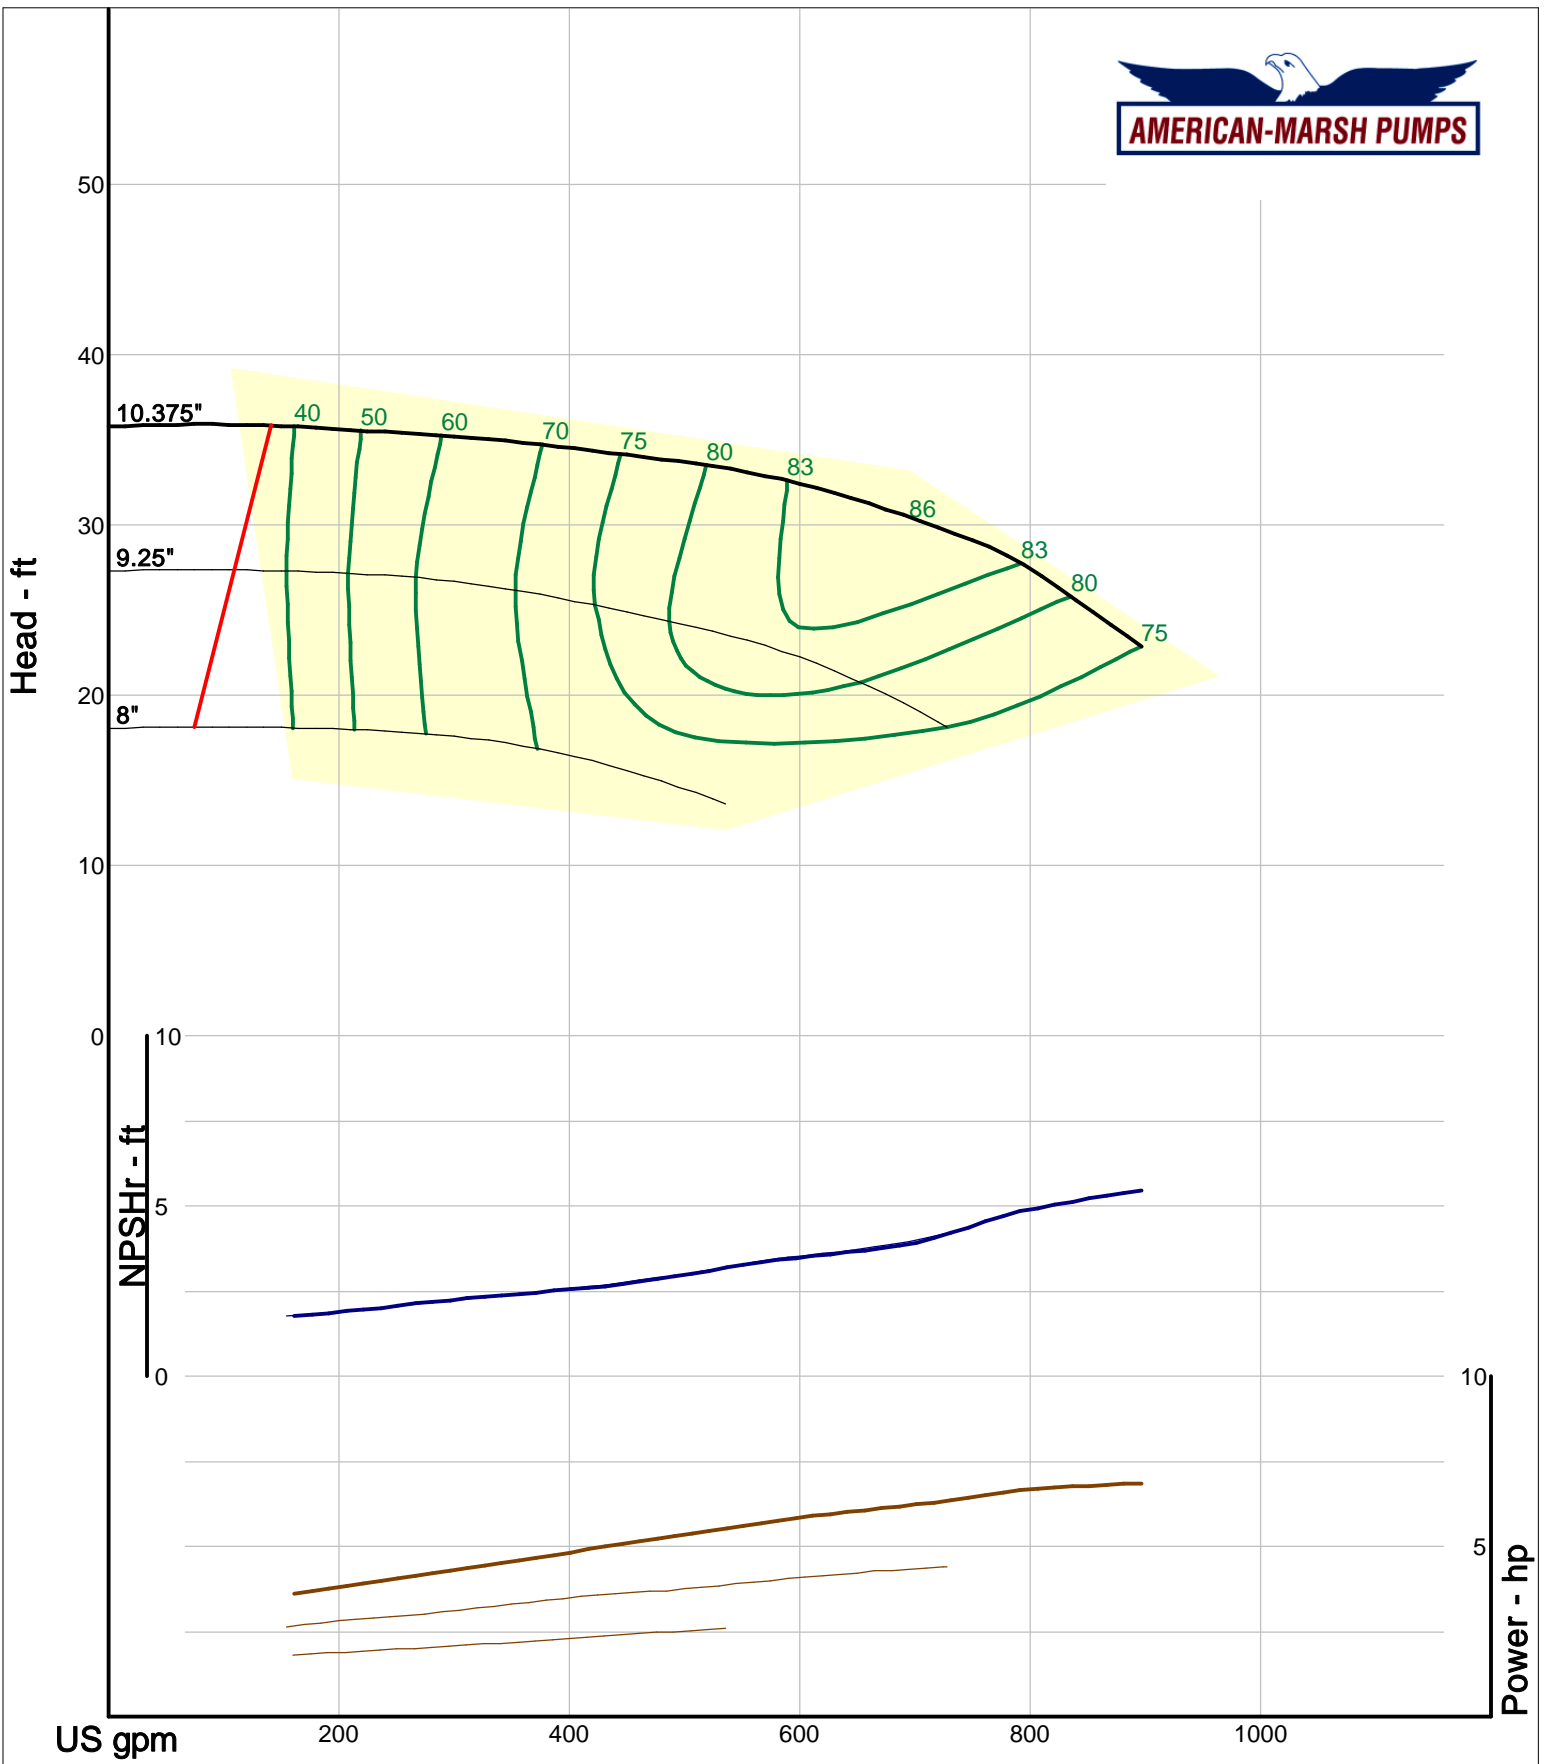

American-Marsh Pumps  
 Catalog: WTRWKS-2005c.50, vers 2.5c  
 310\_REI - 1000

Size: 5x5-16 REI  
 Speed: 980 rpm  
 Dia: 16.125 in  
 Curve: CS-17078

Company: American-Marsh Pumps  
 Name:  
 12/03/05

American-Marsh Pumps  
 Catalog: WTRWKS-2005c.50, vers 2.5c  
 310\_REI - 1000

Size: 6x6-8 REI  
 Speed: 980 rpm  
 Dia: 8.5 in  
 Curve: CS-17081

Company: American-Marsh Pumps  
 Name:  
 12/03/05

American-Marsh Pumps  
 Catalog: WTRWKS-2005c.50, vers 2.5c  
 310\_REI - 1000

Size: 6x6-10 REI  
 Speed: 980 rpm  
 Dia: 10.375 in  
 Curve: CS-17083