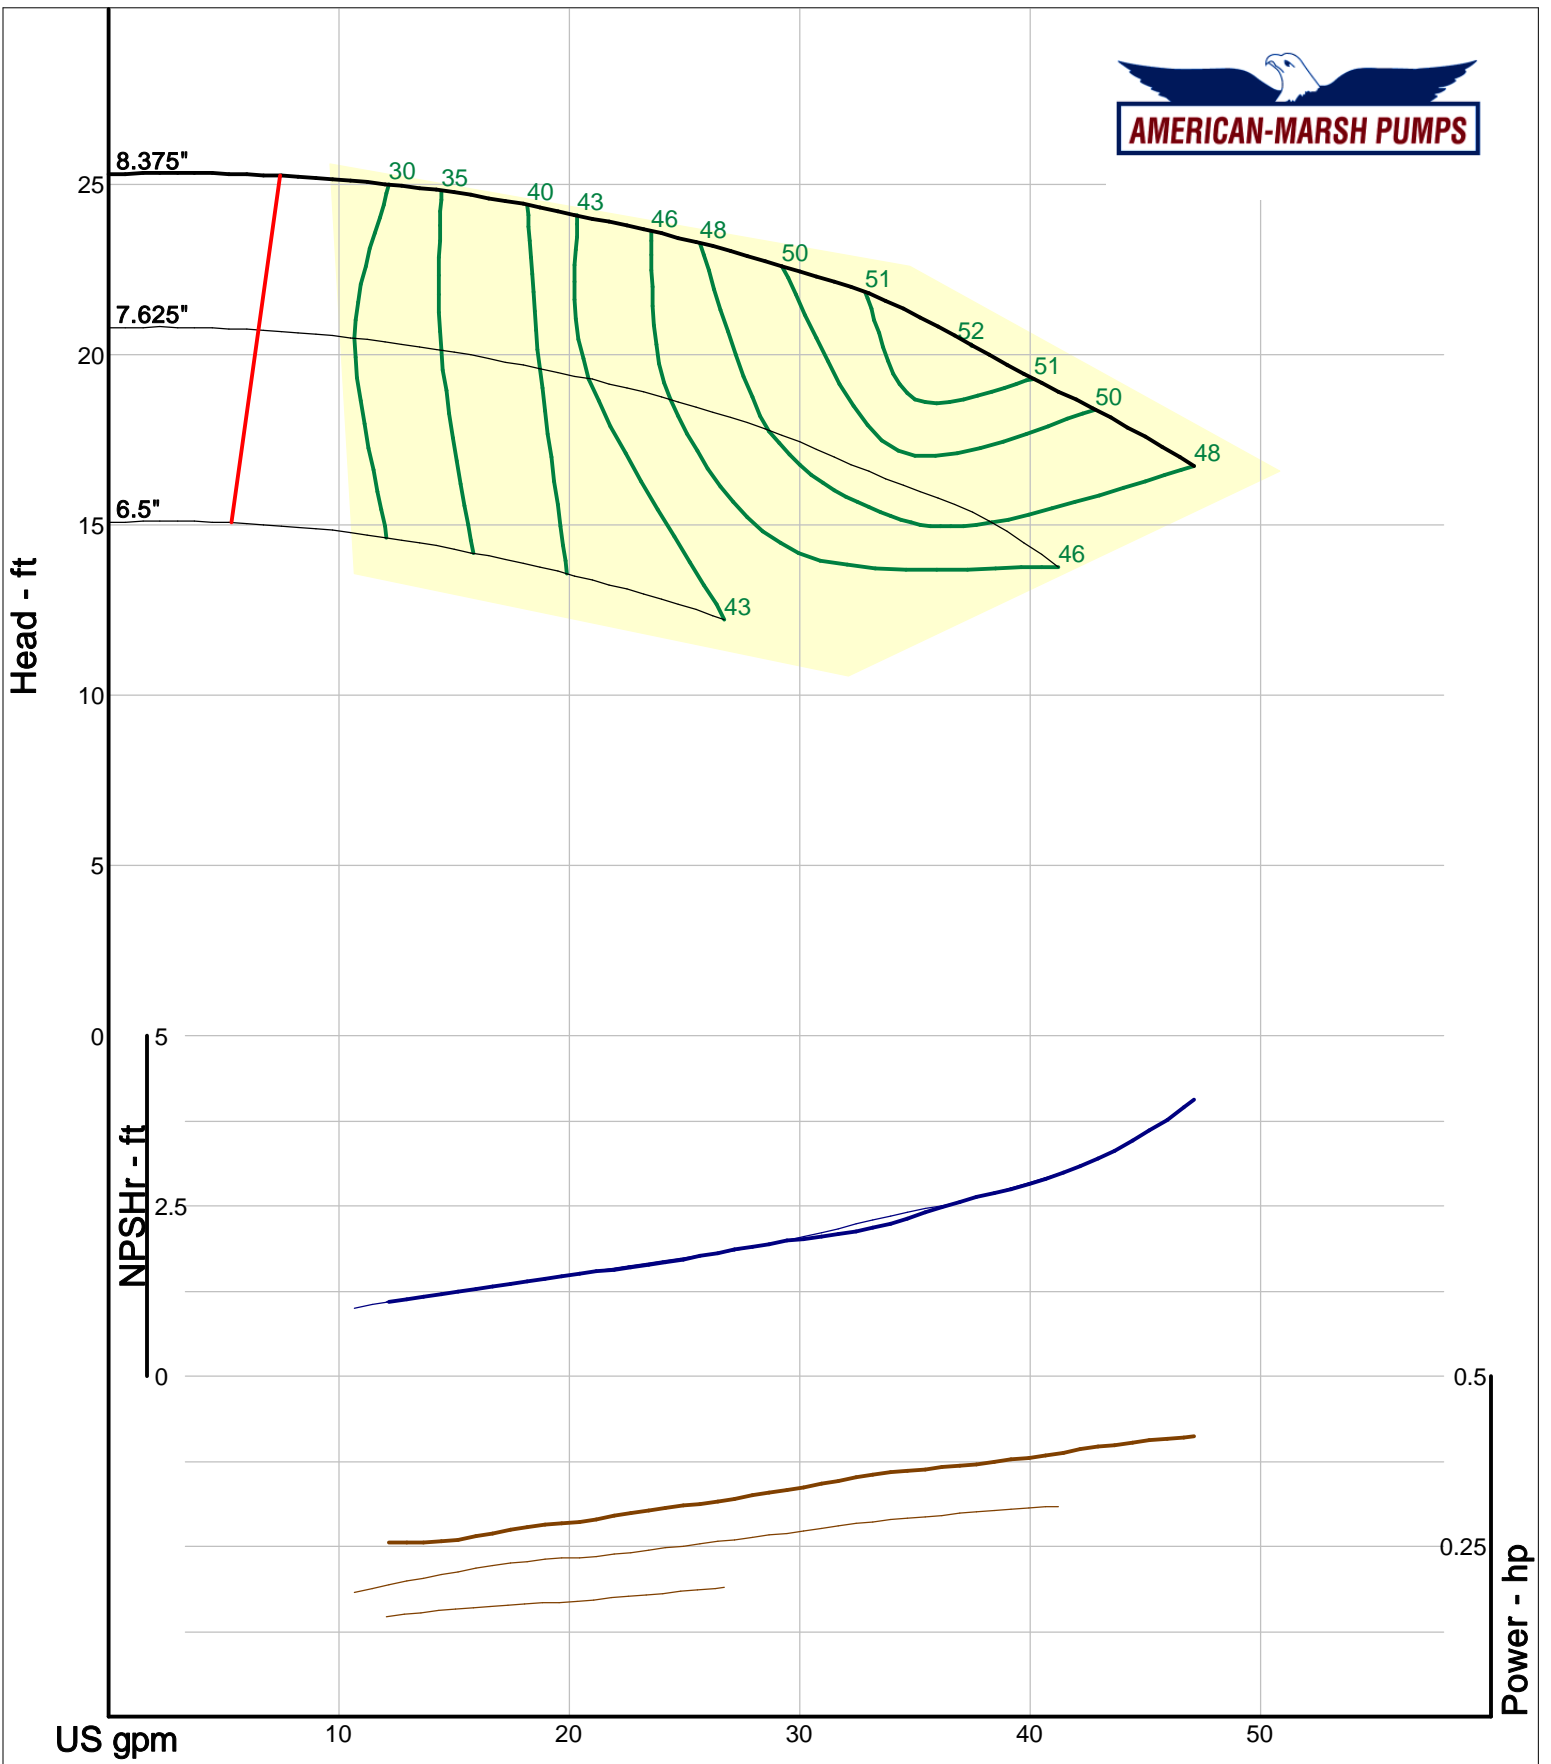

# 310 Series End Suction

1000 RPM Performance Curves  
Enclosed Impellers

Company: American-Marsh Pumps  
 Name:  
 12/03/05

American-Marsh Pumps  
 Catalog: WTRWKS-2005c.50, vers 2.5c  
 310\_REI - 1000

Size: 2x2-5 REI  
 Speed: 980 rpm  
 Dia: 5.5 in  
 Curve: CS-17003

Company: American-Marsh Pumps  
 Name:  
 12/03/05

American-Marsh Pumps  
 Catalog: WTRWKS-2005c.50, vers 2.5c  
 310\_REI - 1000

Size: 2x2-7 REI  
 Speed: 980 rpm  
 Dia: 6.875 in  
 Curve: CS-17006

Company: American-Marsh Pumps  
 Name:  
 12/03/05

American-Marsh Pumps  
 Catalog: WTRWKS-2005c.50, vers 2.5c  
 310\_REI - 1000

Size: 2x2-8 REI  
 Speed: 980 rpm  
 Dia: 8.375 in  
 Curve: CS-17009

Company: American-Marsh Pumps  
 Name:  
 12/03/05

American-Marsh Pumps  
 Catalog: WTRWKS-2005c.50, vers 2.5c  
 310\_REI - 1000

Size: 2x2-10 REI  
 Speed: 980 rpm  
 Dia: 10.375 in  
 Curve: CS-17012

Company: American-Marsh Pumps  
 Name:  
 12/03/05

American-Marsh Pumps  
 Catalog: WTRWKS-2005c.50, vers 2.5c  
 310\_REI - 1000