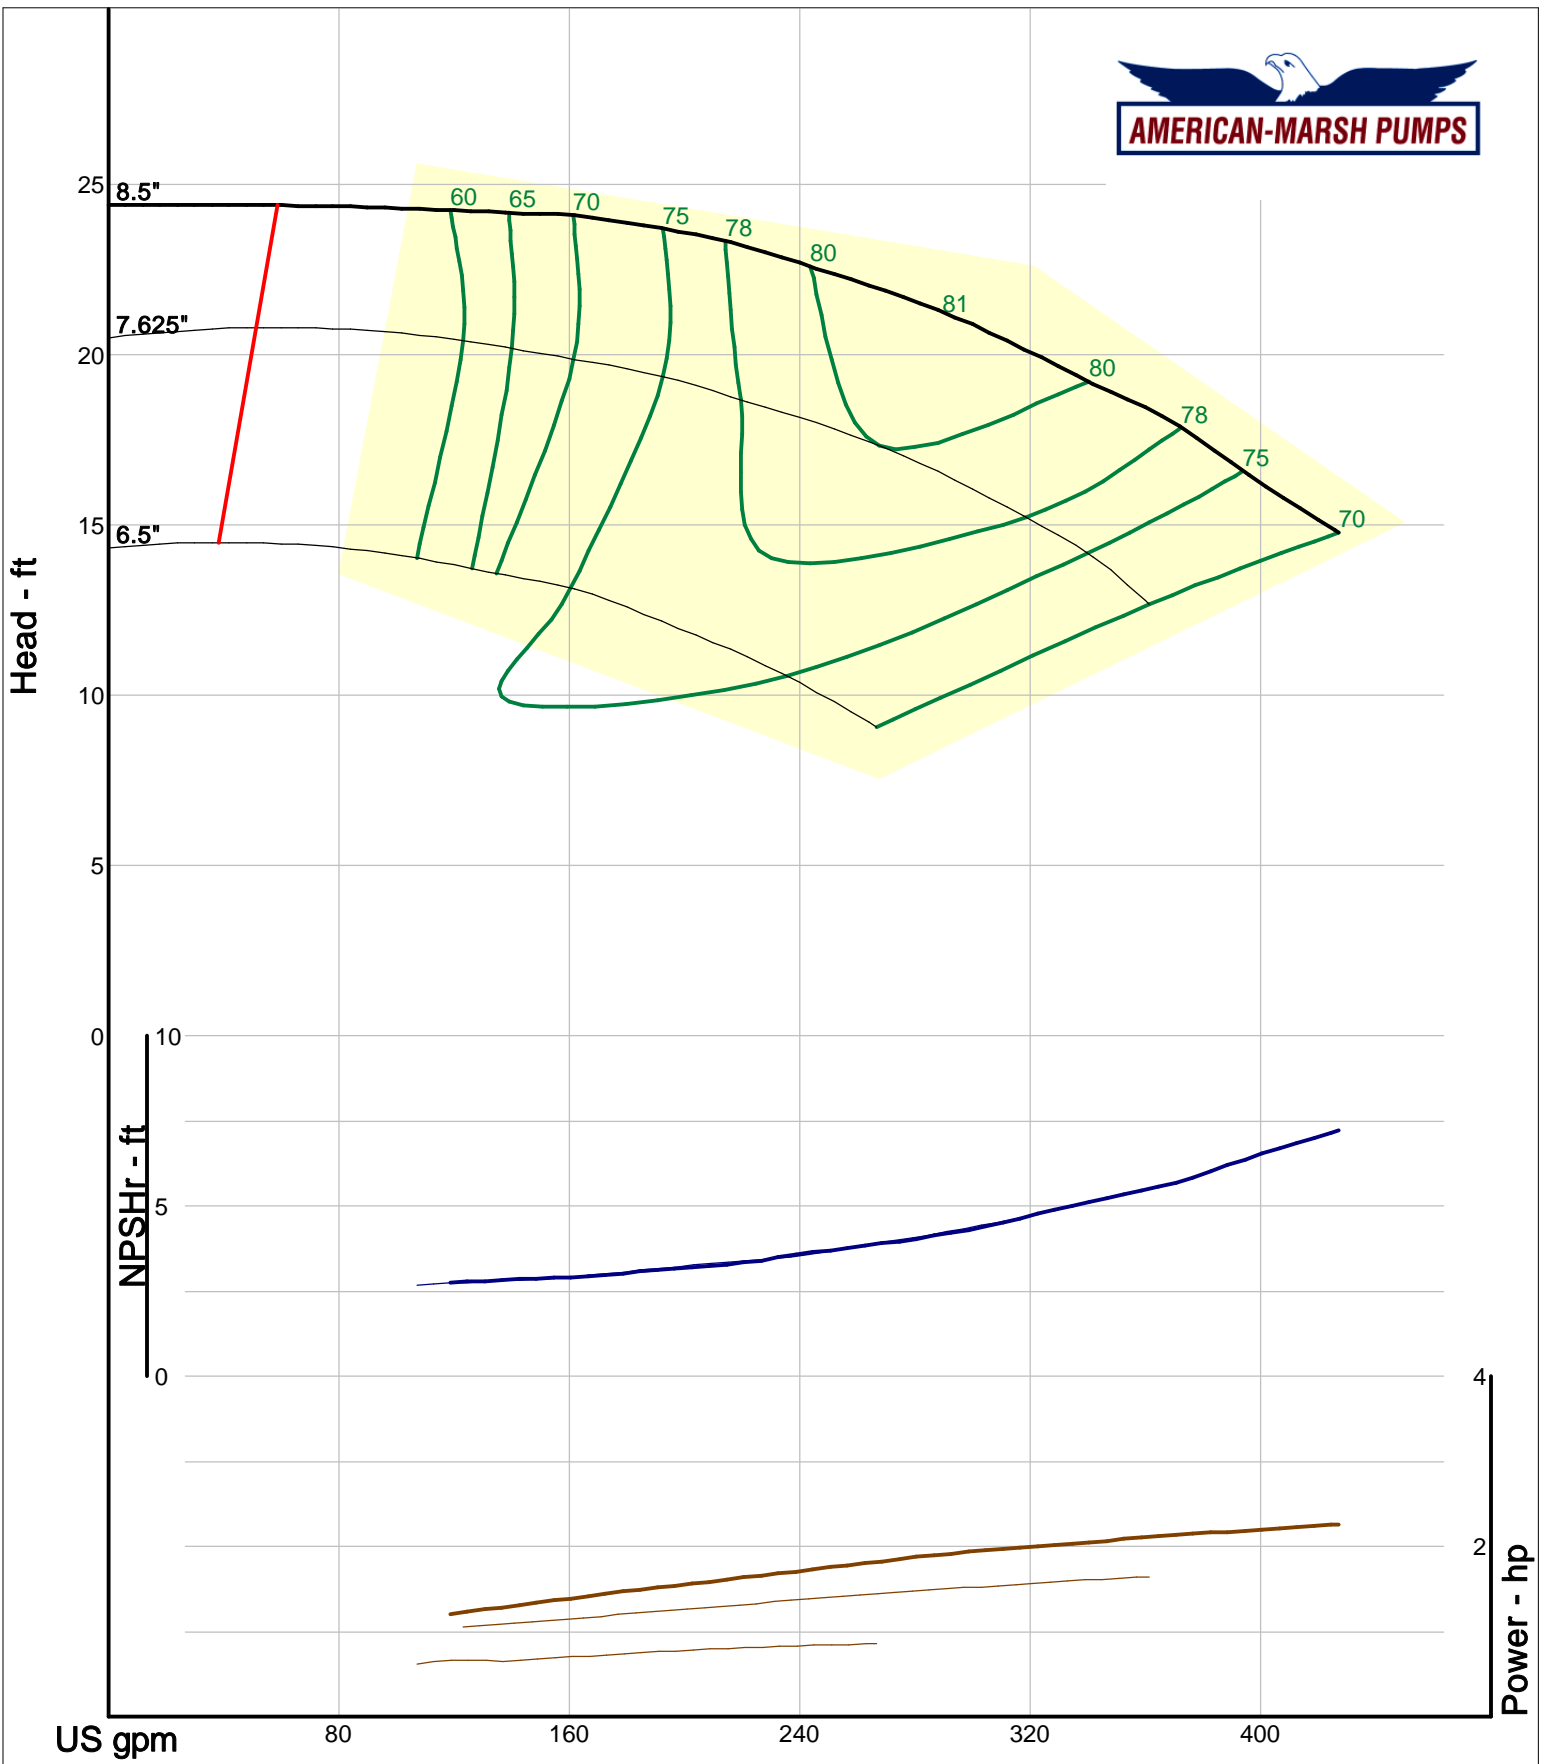

Company: American-Marsh Pumps  
 Name:  
 12/03/05

American-Marsh Pumps  
 Catalog: WTRWKS-2005c.50, vers 2.5c  
 310\_REI - 1000

Size: 3x3-13 REI  
 Speed: 980 rpm  
 Dia: 13 in  
 Curve: CS-17055

Company: American-Marsh Pumps  
 Name:  
 12/03/05

American-Marsh Pumps  
 Catalog: WTRWKS-2005c.50, vers 2.5c  
 310\_REI - 1000

Size: 4x4-7 REI  
 Speed: 980 rpm  
 Dia: 6.75 in  
 Curve: CS-17058

Company: American-Marsh Pumps  
 Name:  
 12/03/05

American-Marsh Pumps  
 Catalog: WTRWKS-2005c.50, vers 2.5c  
 310\_REI - 1000