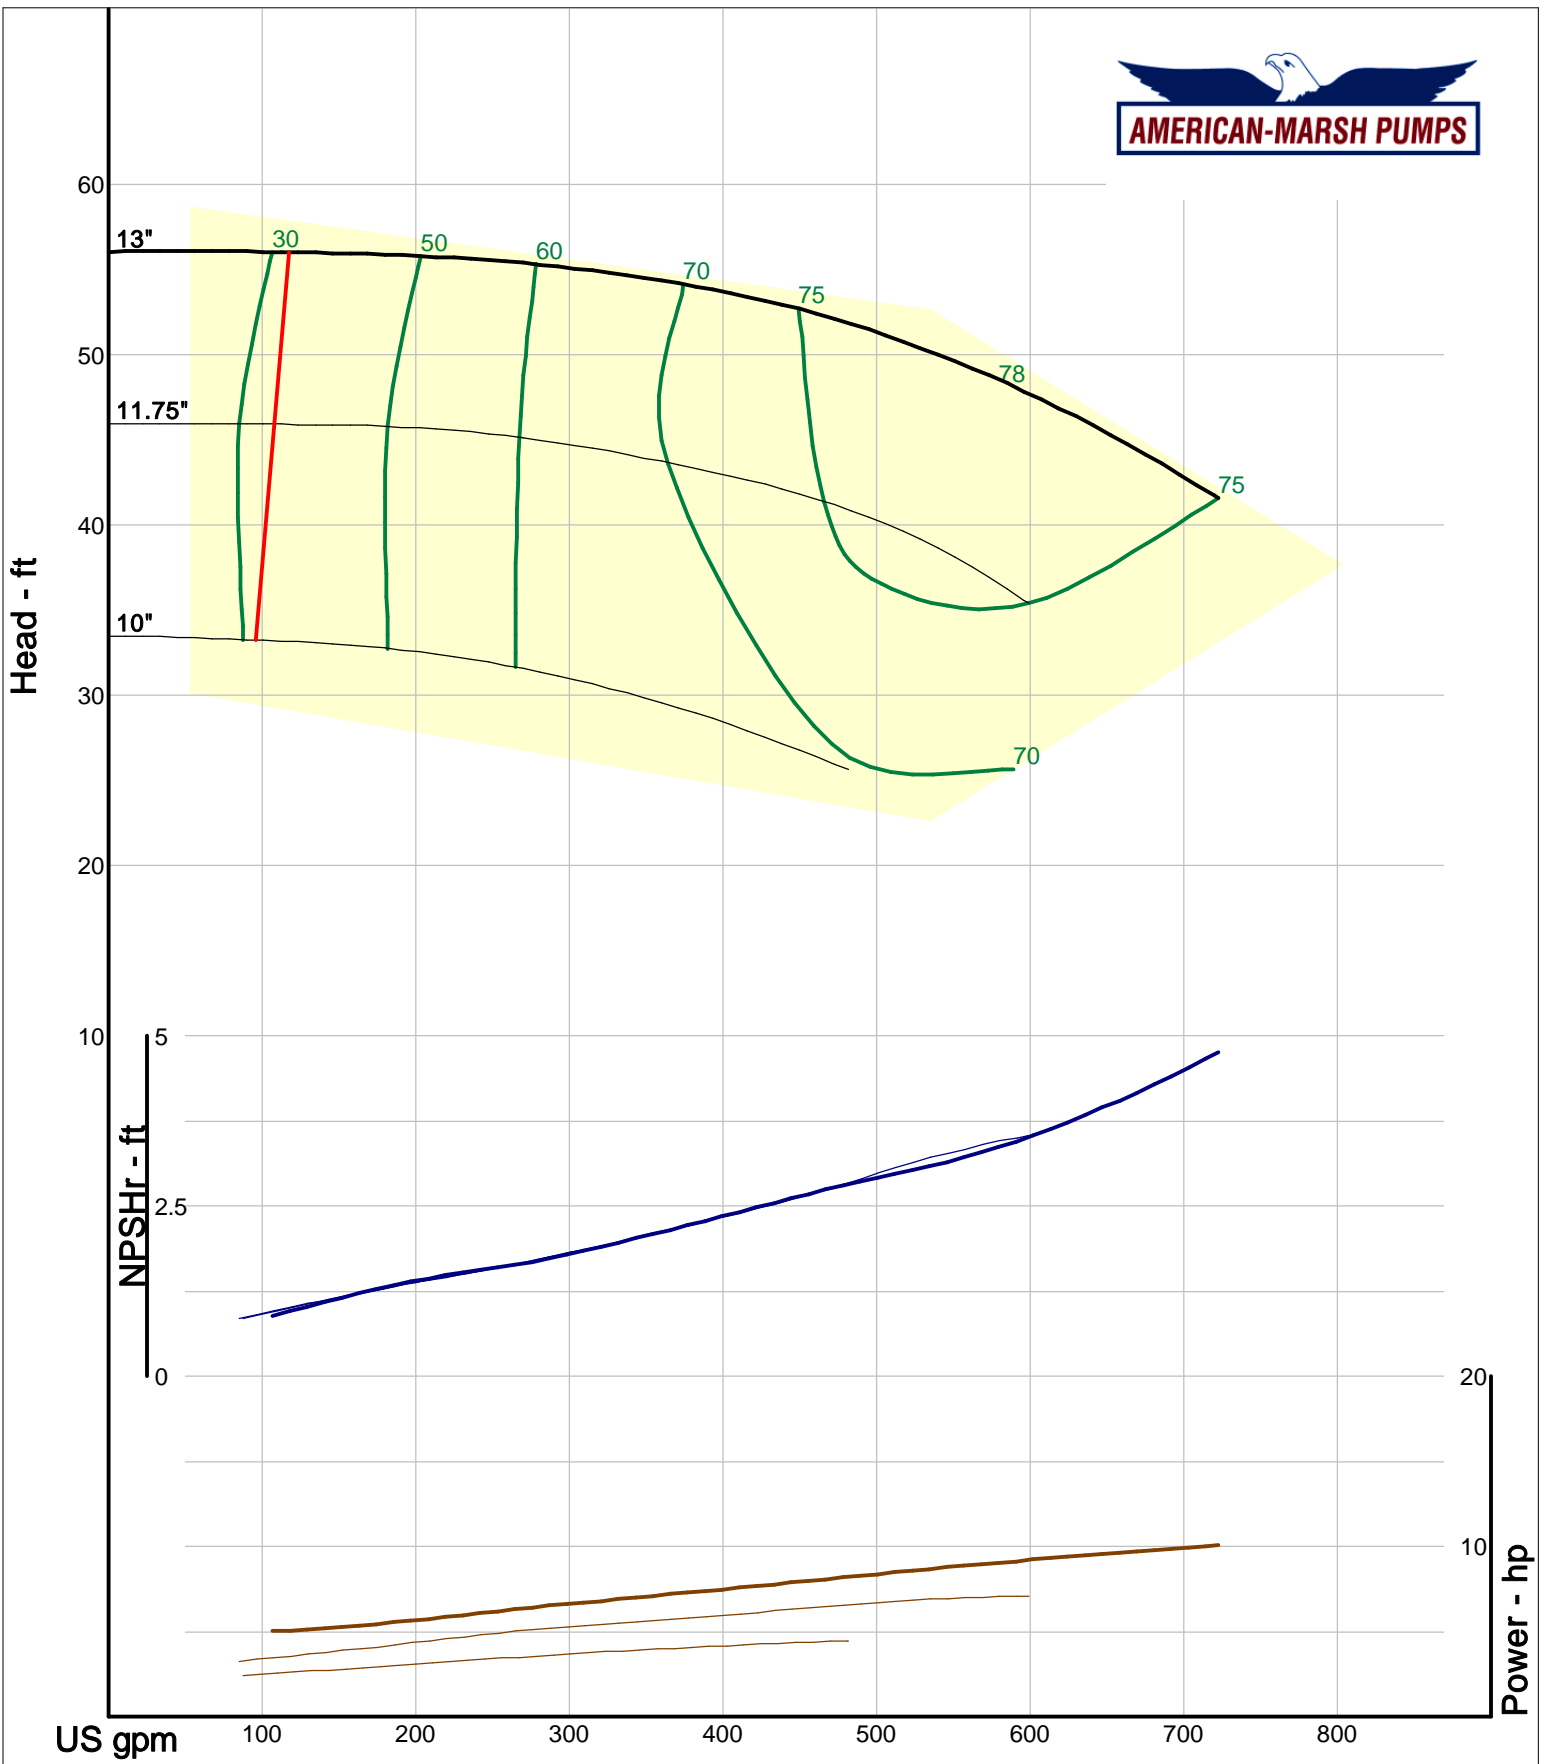

American-Marsh Pumps  
 Catalog: WTRWKS-2005c.50, vers 2.5c  
 310\_REI - 1000

Size: 5x5-16 REI  
 Speed: 980 rpm  
 Dia: 16.125 in  
 Curve: CS-17078

Company: American-Marsh Pumps  
 Name:  
 12/03/05

American-Marsh Pumps  
 Catalog: WTRWKS-2005c.50, vers 2.5c  
 310\_REI - 1000

Size: 6x6-8 REI  
 Speed: 980 rpm  
 Dia: 8.5 in  
 Curve: CS-17081

Company: American-Marsh Pumps  
 Name:  
 12/03/05

American-Marsh Pumps  
 Catalog: WTRWKS-2005c.50, vers 2.5c  
 310\_REI - 1000

Size: 6x6-10 REI  
 Speed: 980 rpm  
 Dia: 10.375 in  
 Curve: CS-17083