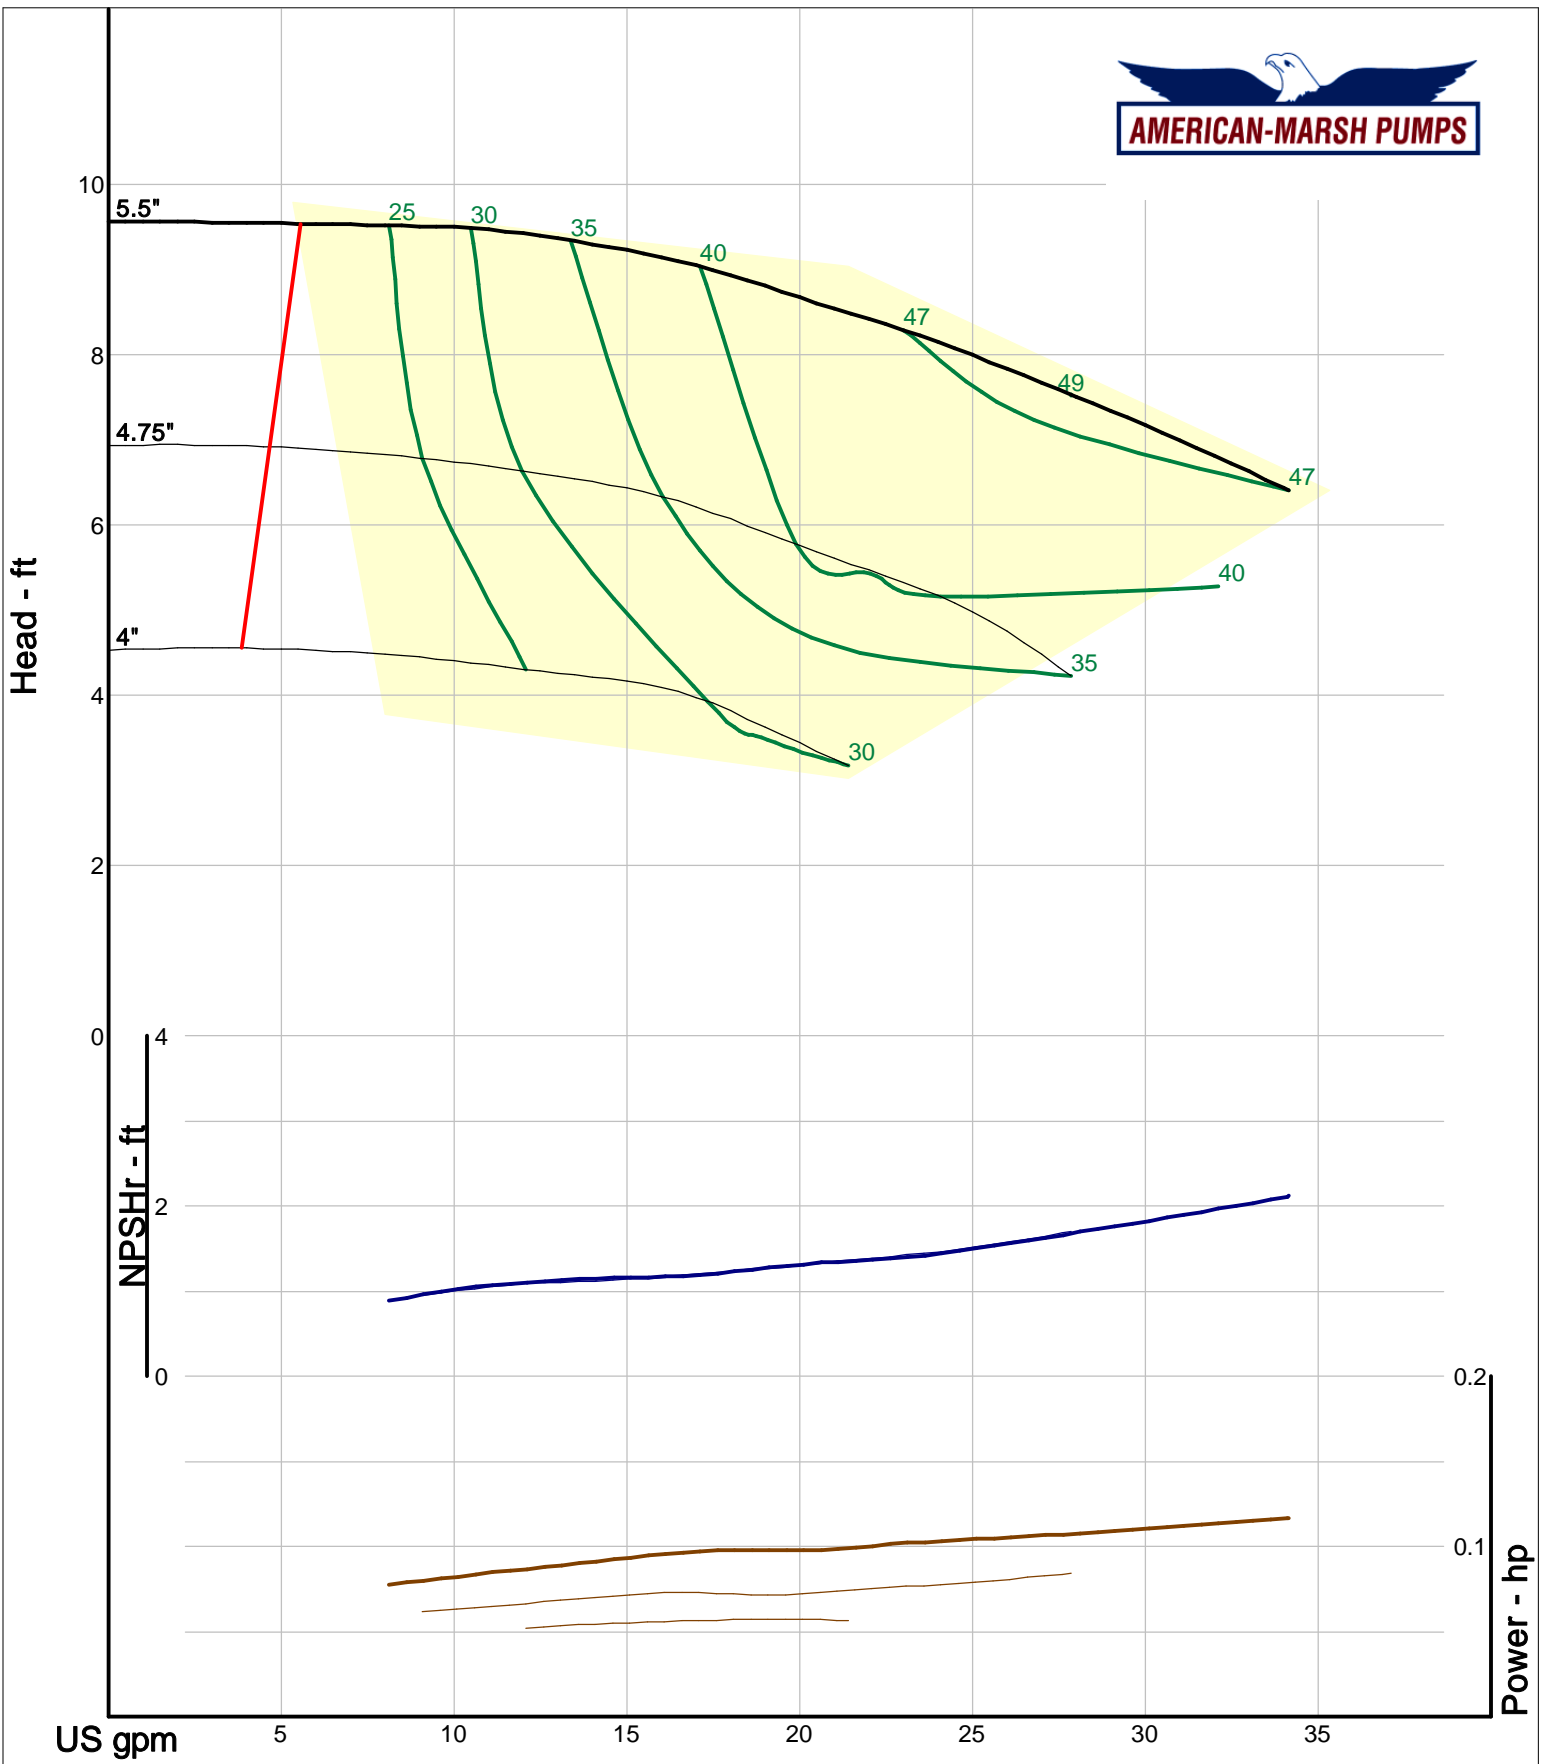

# 310 Series End Suction

1000 RPM Performance Curves  
Enclosed Impellers

Company: American-Marsh Pumps  
 Name:  
 12/03/05

American-Marsh Pumps  
 Catalog: WTRWKS-2005c.50, vers 2.5c  
 310\_REI - 1000

Size: 2x2-5 REI  
 Speed: 980 rpm  
 Dia: 5.5 in  
 Curve: CS-17003

Company: American-Marsh Pumps  
 Name:  
 12/03/05

American-Marsh Pumps  
 Catalog: WTRWKS-2005c.50, vers 2.5c  
 310\_REI - 1000

Size: 2x2-7 REI  
 Speed: 980 rpm  
 Dia: 6.875 in  
 Curve: CS-17006

Company: American-Marsh Pumps  
 Name:  
 12/03/05

American-Marsh Pumps  
 Catalog: WTRWKS-2005c.50, vers 2.5c  
 310\_REI - 1000

Size: 2x2-8 REI  
 Speed: 980 rpm  
 Dia: 8.375 in  
 Curve: CS-17009

Company: American-Marsh Pumps  
 Name:  
 12/03/05

American-Marsh Pumps  
 Catalog: WTRWKS-2005c.50, vers 2.5c  
 310\_REI - 1000

Size: 2x2-10 REI  
 Speed: 980 rpm  
 Dia: 10.375 in  
 Curve: CS-17012

Company: American-Marsh Pumps  
 Name:  
 12/03/05

American-Marsh Pumps  
 Catalog: WTRWKS-2005c.50, vers 2.5c  
 310\_REI - 1000