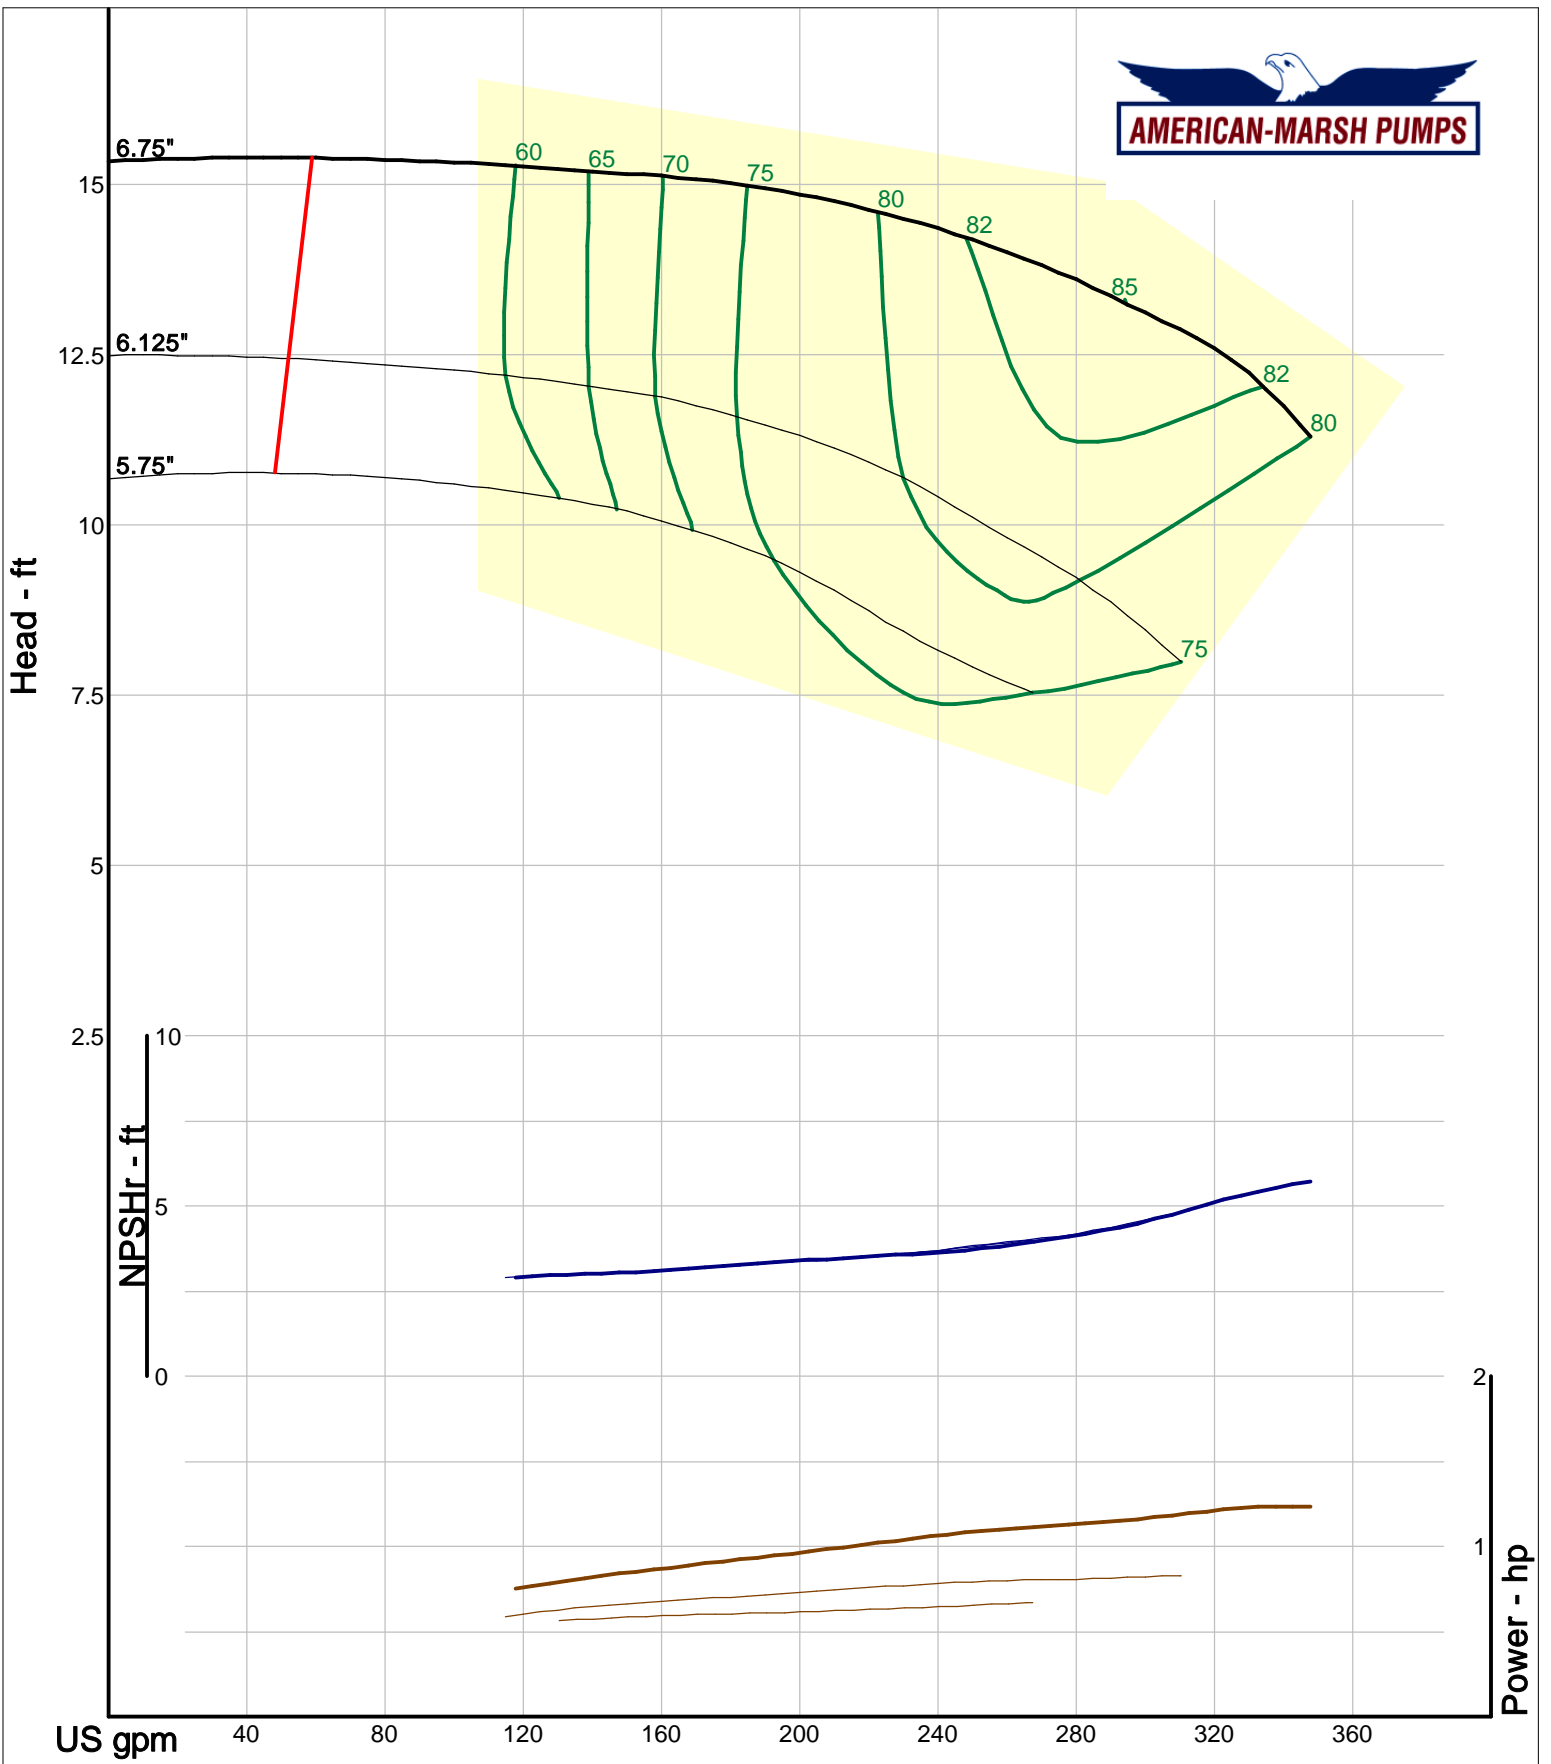

Company: American-Marsh Pumps
Name:
12/03/05

American-Marsh Pumps
Catalog: WTRWKS-2005c.50, vers 2.5c
310_REI - 1000

Size: 4x4-7 REI
Speed: 980 rpm
Dia: 6.75 in
Curve: CS-17058