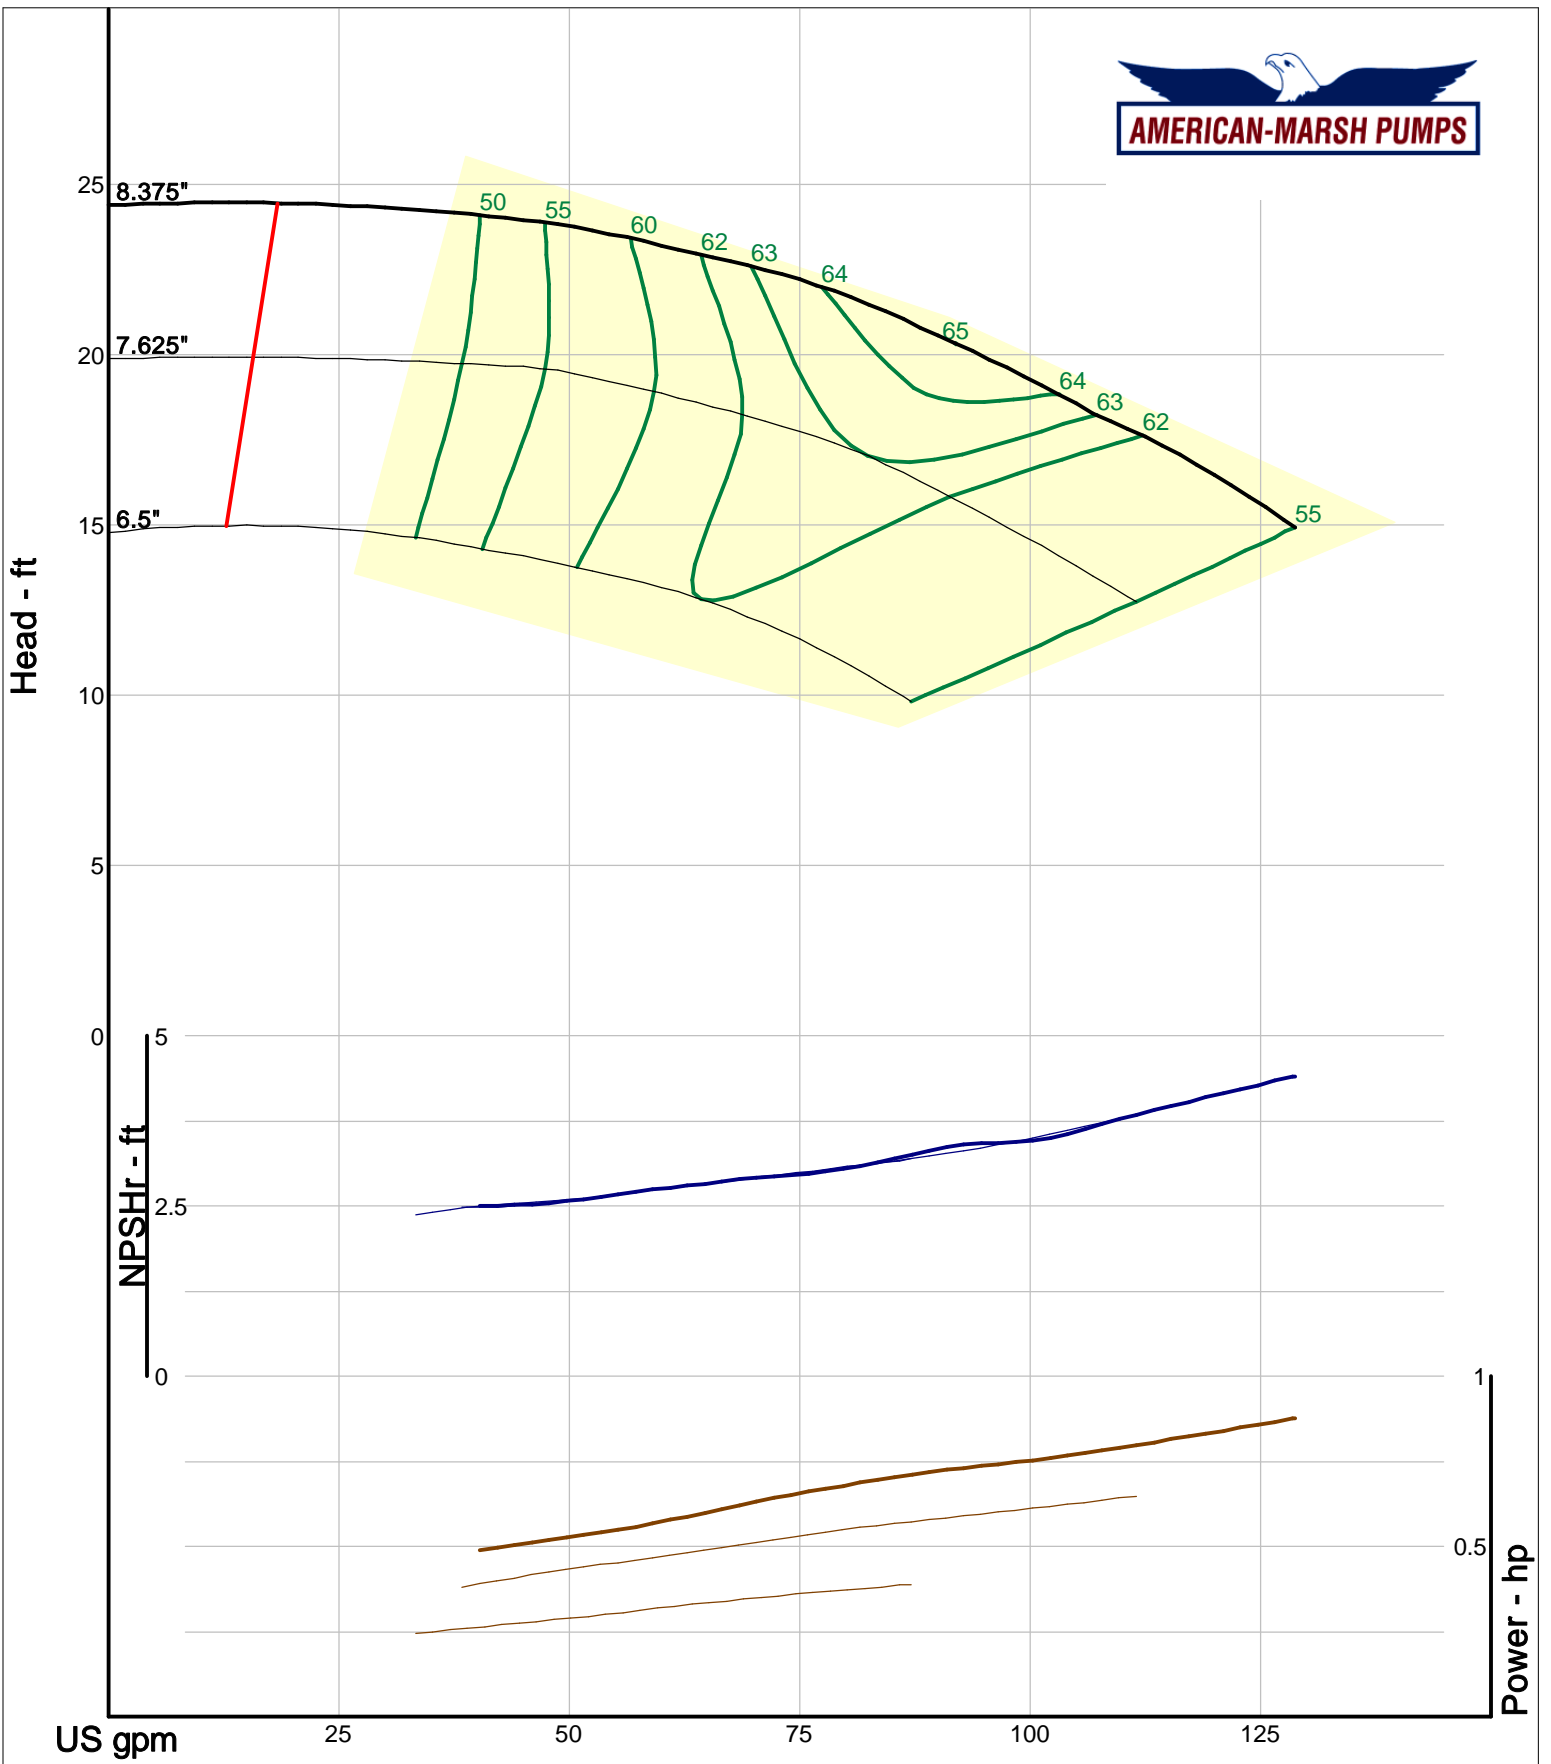

Company: American-Marsh Pumps
Name:
12/03/05

American-Marsh Pumps
Catalog: WTRWKS-2005c.50, vers 2.5c
310_REI - 1000

Size: 2.5x2.5-8B REI
Speed: 980 rpm
Dia: 8.375 in
Curve: CS-17036