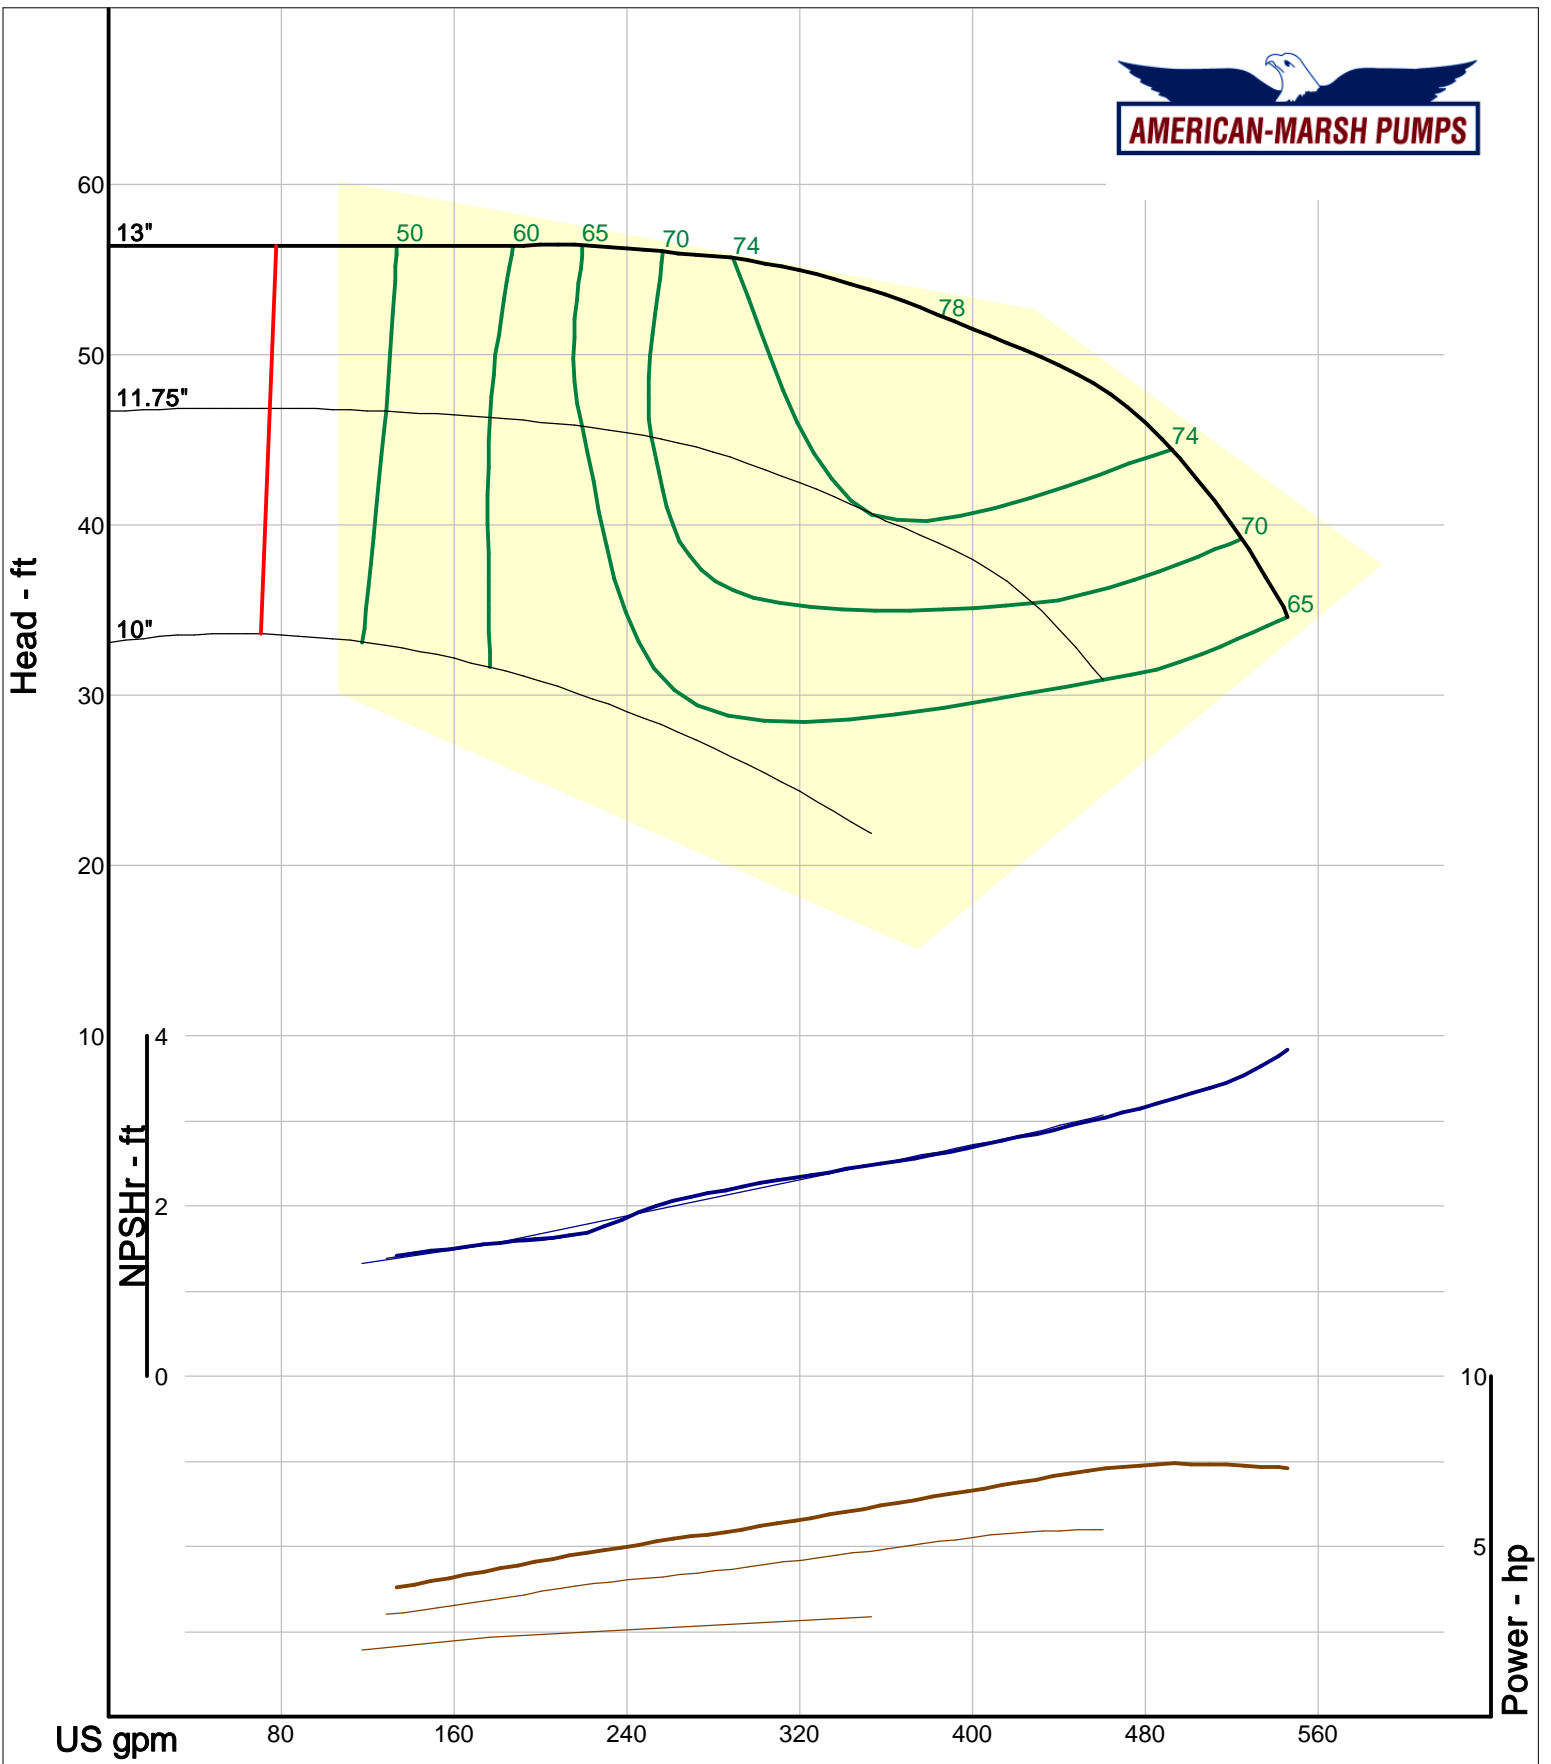

American-Marsh Pumps  
 Catalog: WTRWKS-2005c.50, vers 2.5c  
 310\_REI - 1000

Size: 4x4-16 REI  
 Speed: 980 rpm  
 Dia: 16 in  
 Curve: CS-17068

Company: American-Marsh Pumps  
 Name:  
 12/03/05

American-Marsh Pumps  
 Catalog: WTRWKS-2005c.50, vers 2.5c  
 310\_REI - 1000

Size: 5x5-8 REI  
 Speed: 980 rpm  
 Dia: 8.5 in  
 Curve: CS-17071

Company: American-Marsh Pumps  
 Name:  
 12/03/05

American-Marsh Pumps  
 Catalog: WTRWKS-2005c.50, vers 2.5c  
 310\_REI - 1000

Size: 5x5-10 REI  
 Speed: 980 rpm  
 Dia: 10.375 in  
 Curve: CS-17074