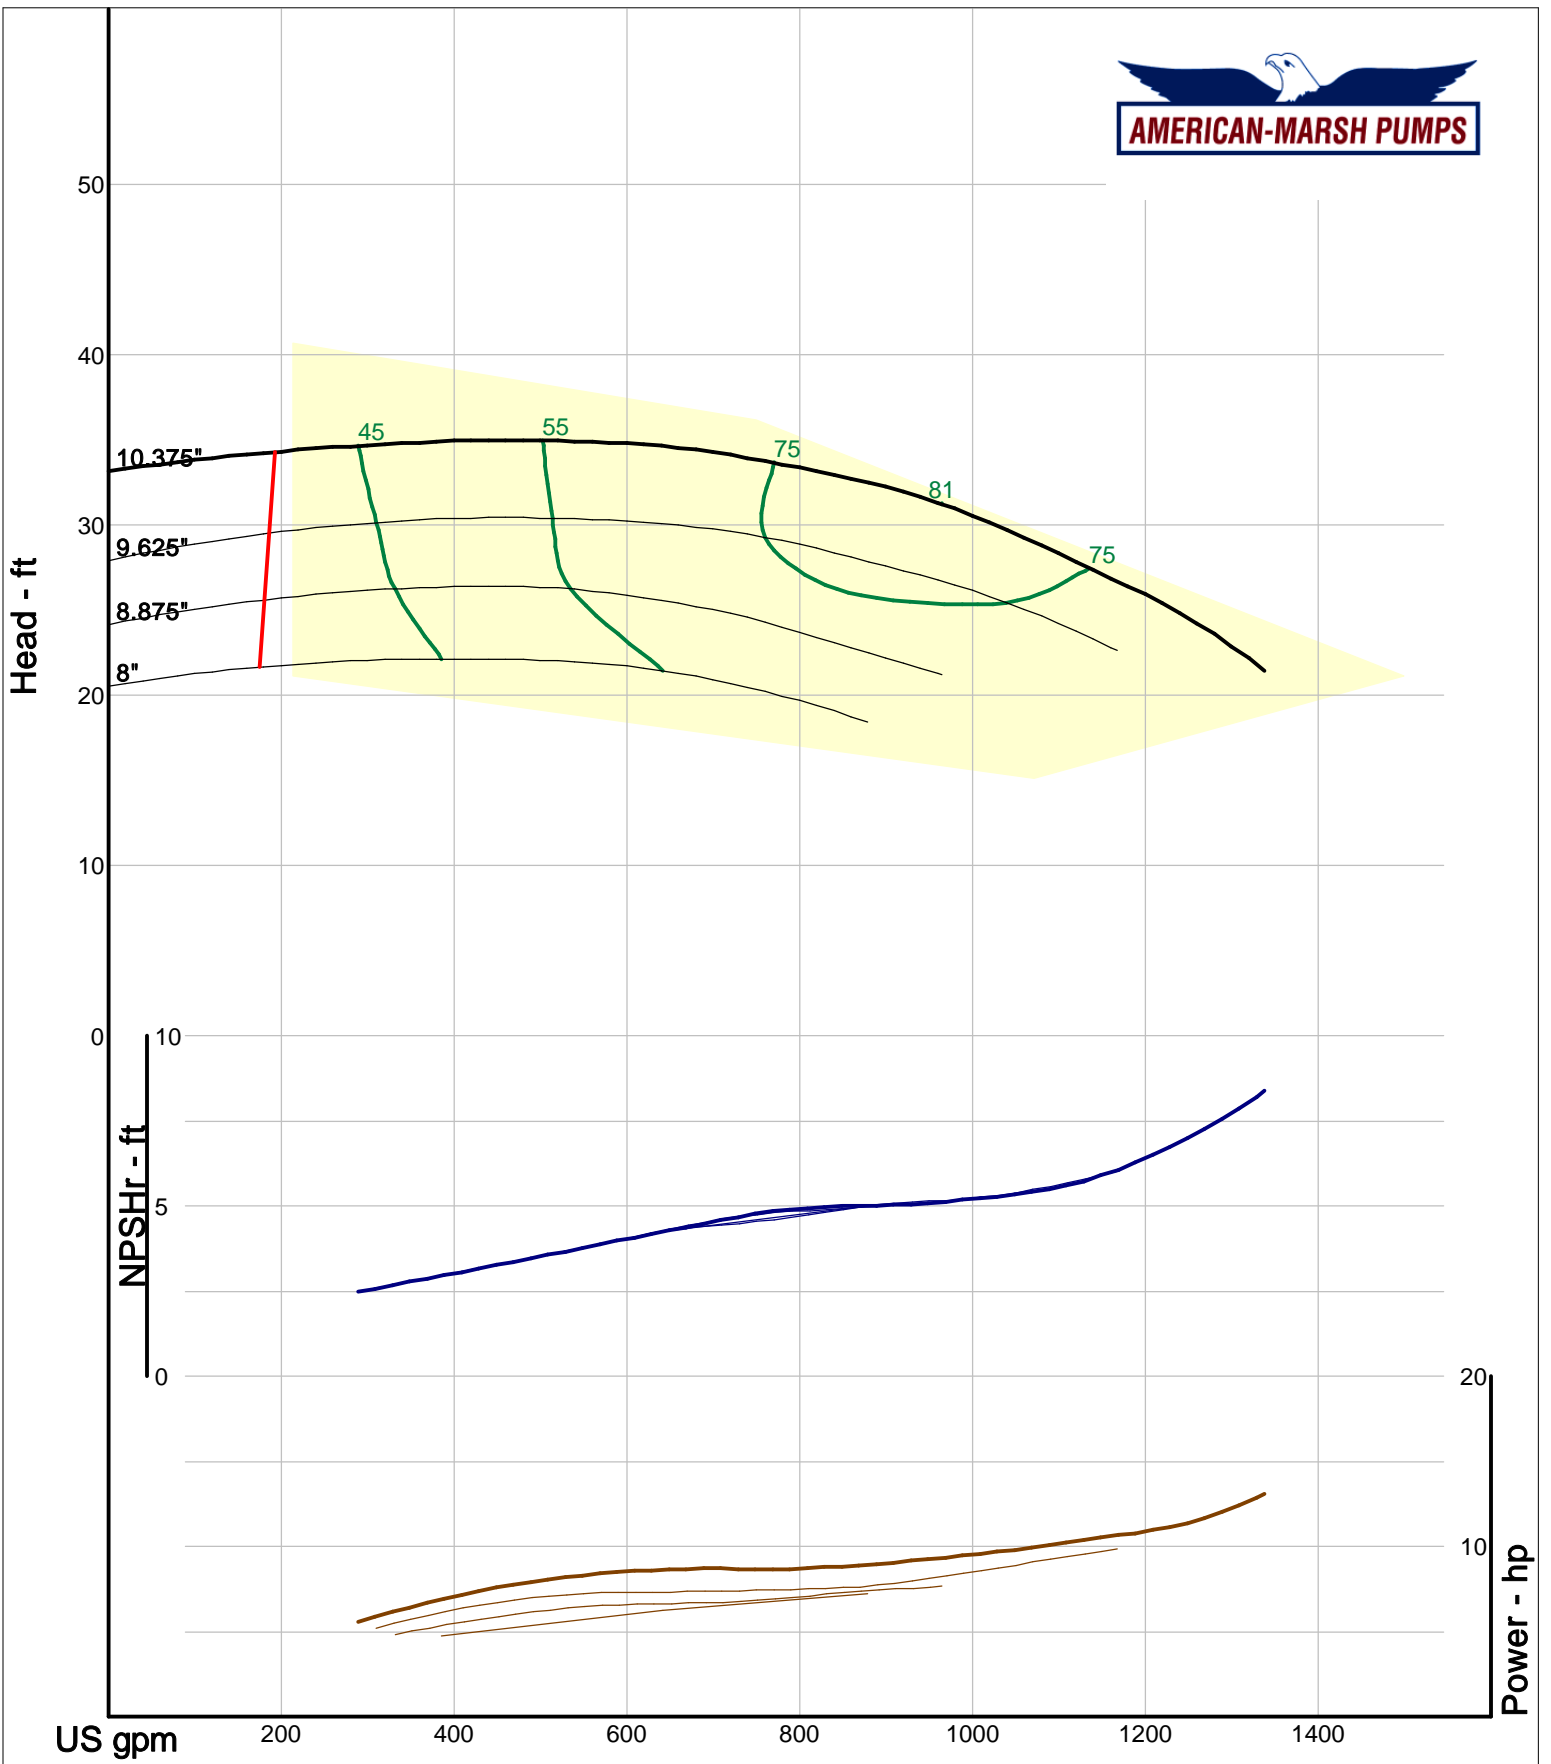

Company: American-Marsh Pumps
Name:
12/03/05

American-Marsh Pumps
Catalog: WTRWKS-2005c.50, vers 2.5c
310_REI - 1000

Size: 8x8-10 REI
Speed: 980 rpm
Dia: 10.375 in
Curve: CS-17091