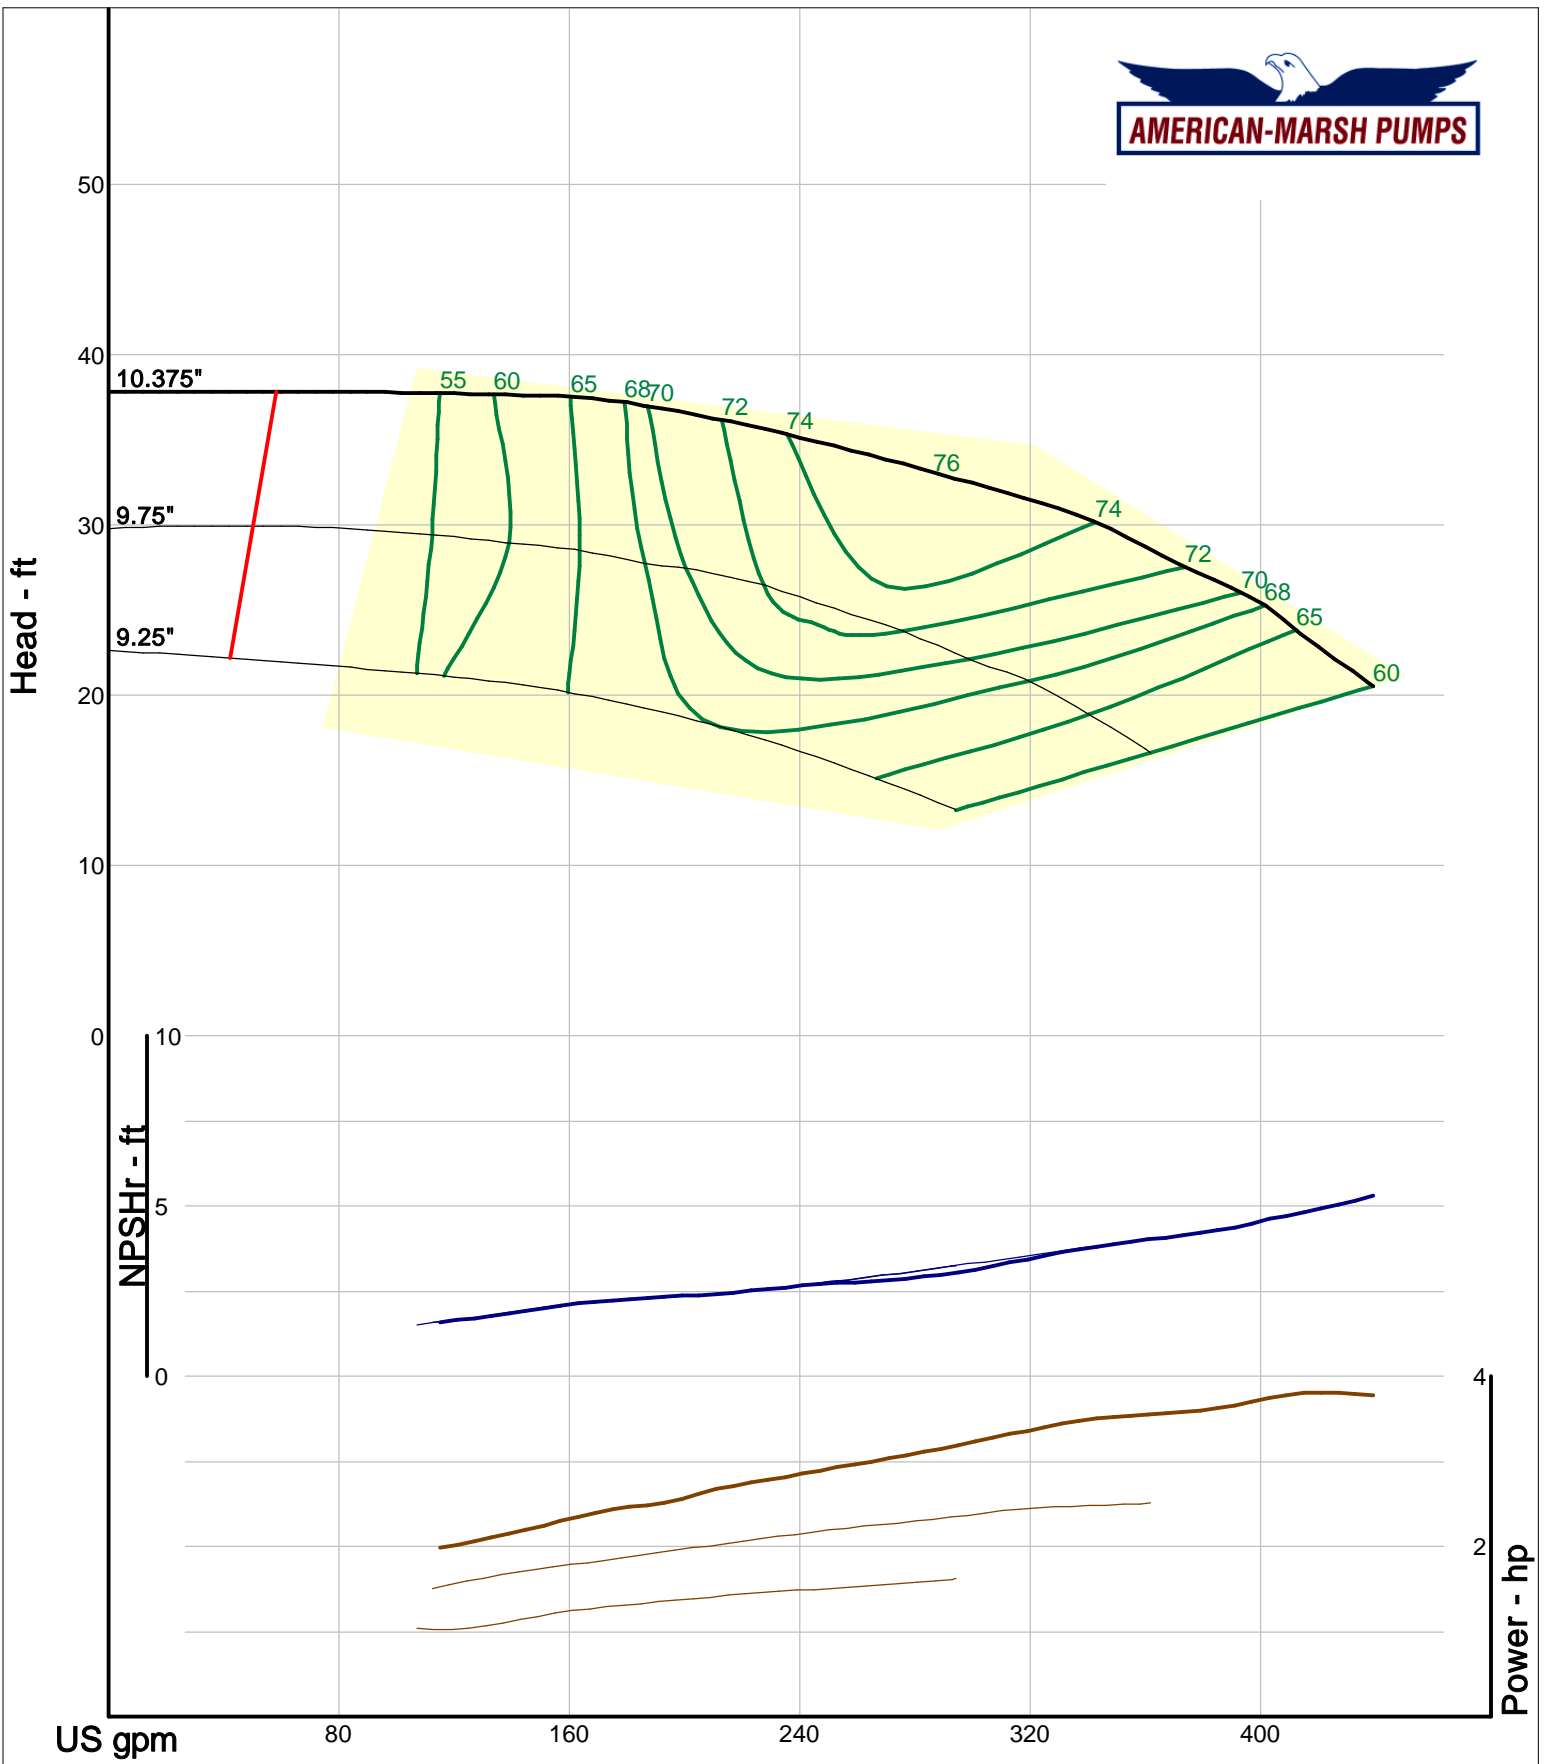

Company: American-Marsh Pumps
Name:
12/03/05

American-Marsh Pumps
Catalog: WTRWKS-2005c.50, vers 2.5c
310_REI - 1000

Size: 4x4-10 REI
Speed: 980 rpm
Dia: 10.375 in
Curve: CS-17064