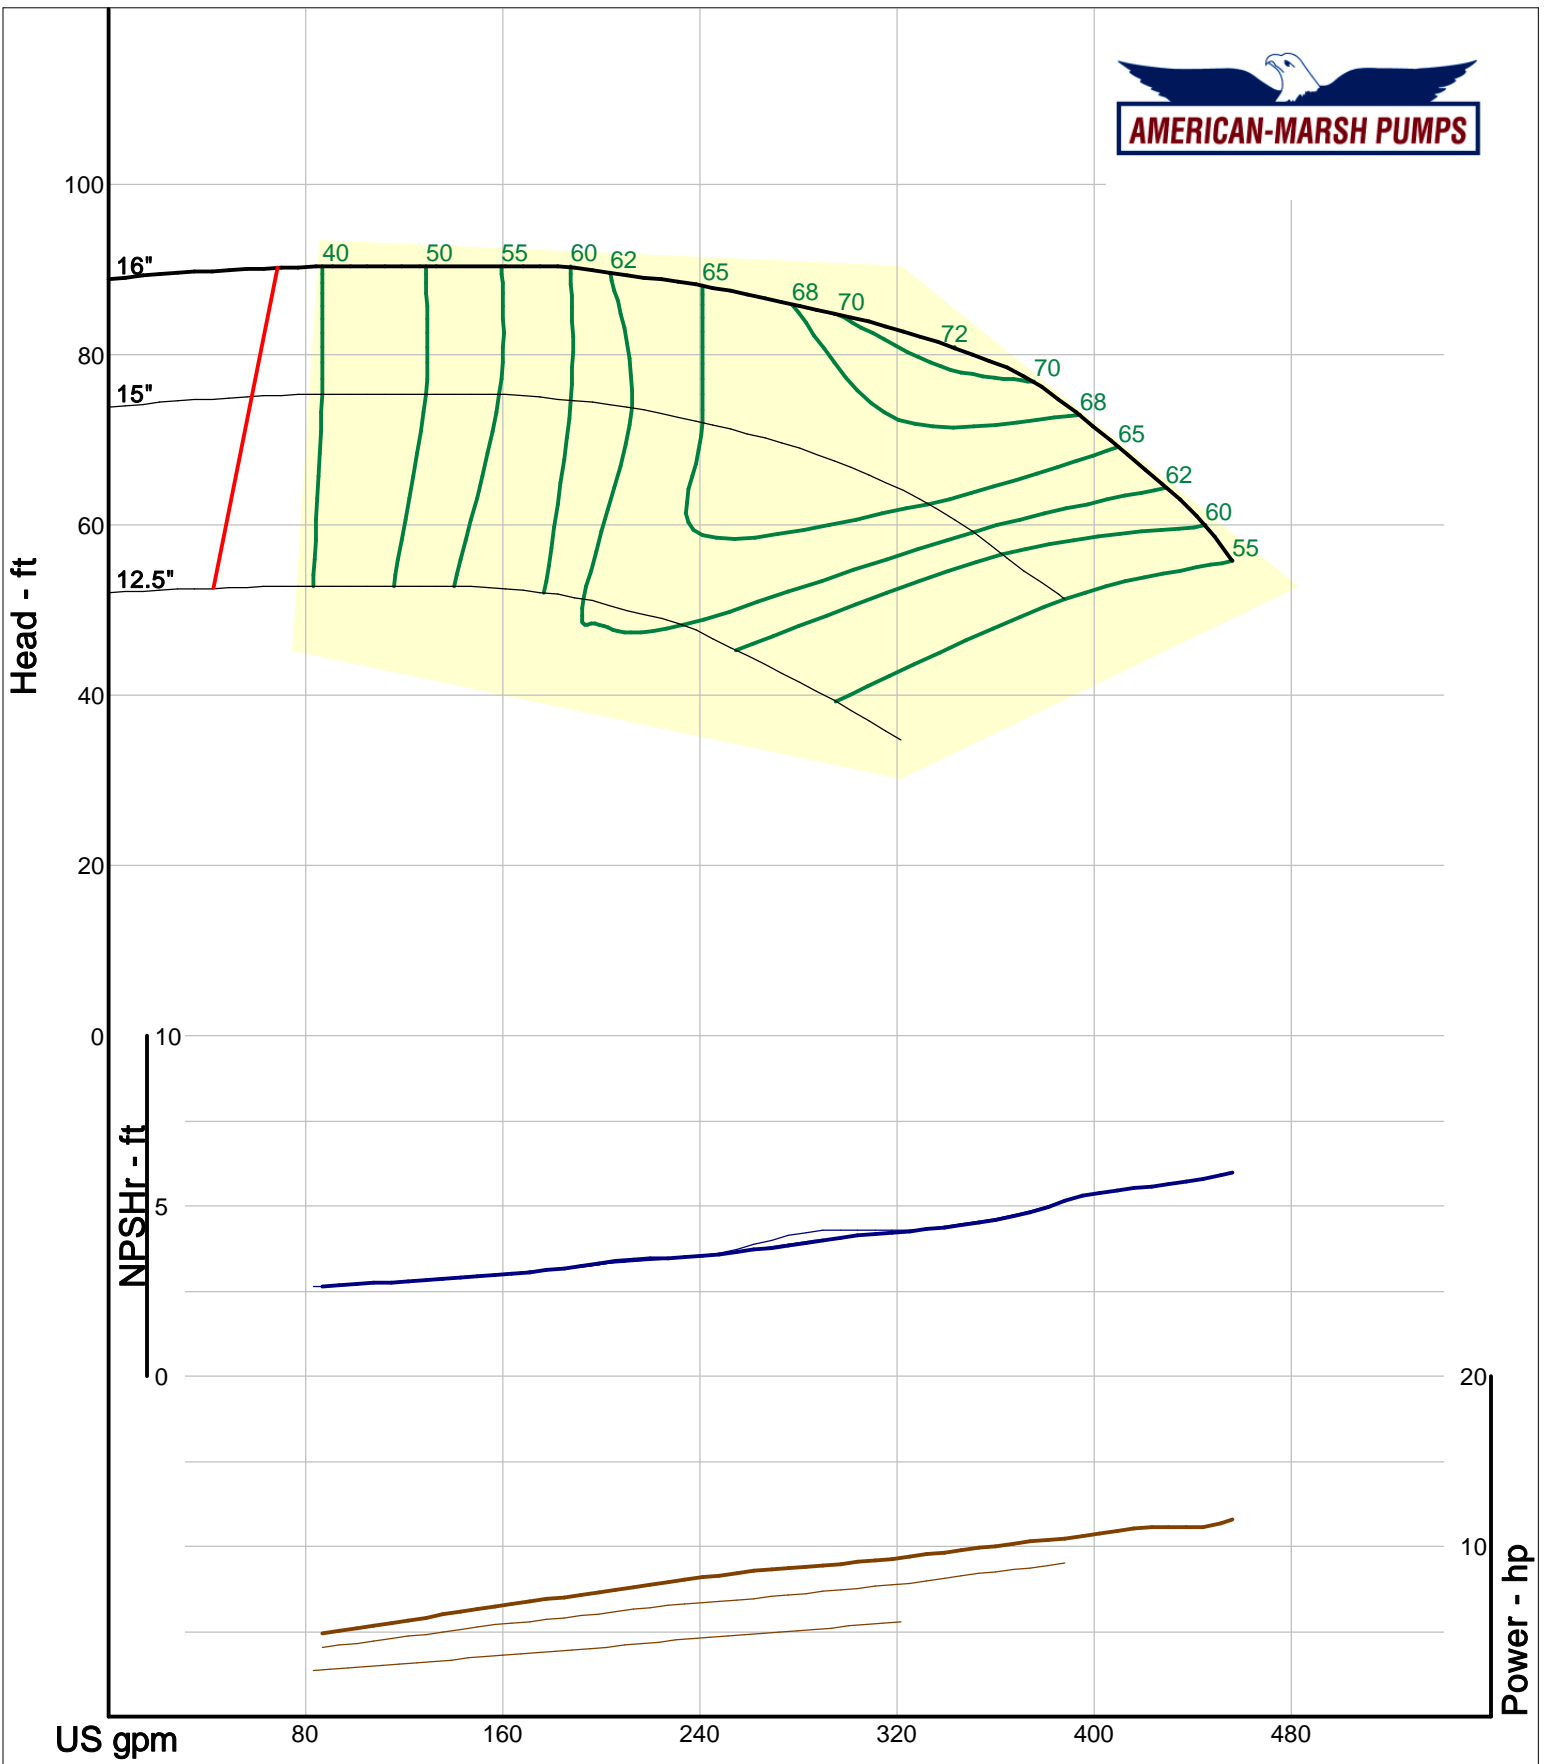

Company: American-Marsh Pumps
Name:
12/03/05

American-Marsh Pumps
Catalog: WTRWKS-2005c.50, vers 2.5c
310_REI - 1000

Size: 4x4-16 REI
Speed: 980 rpm
Dia: 16 in
Curve: CS-17068