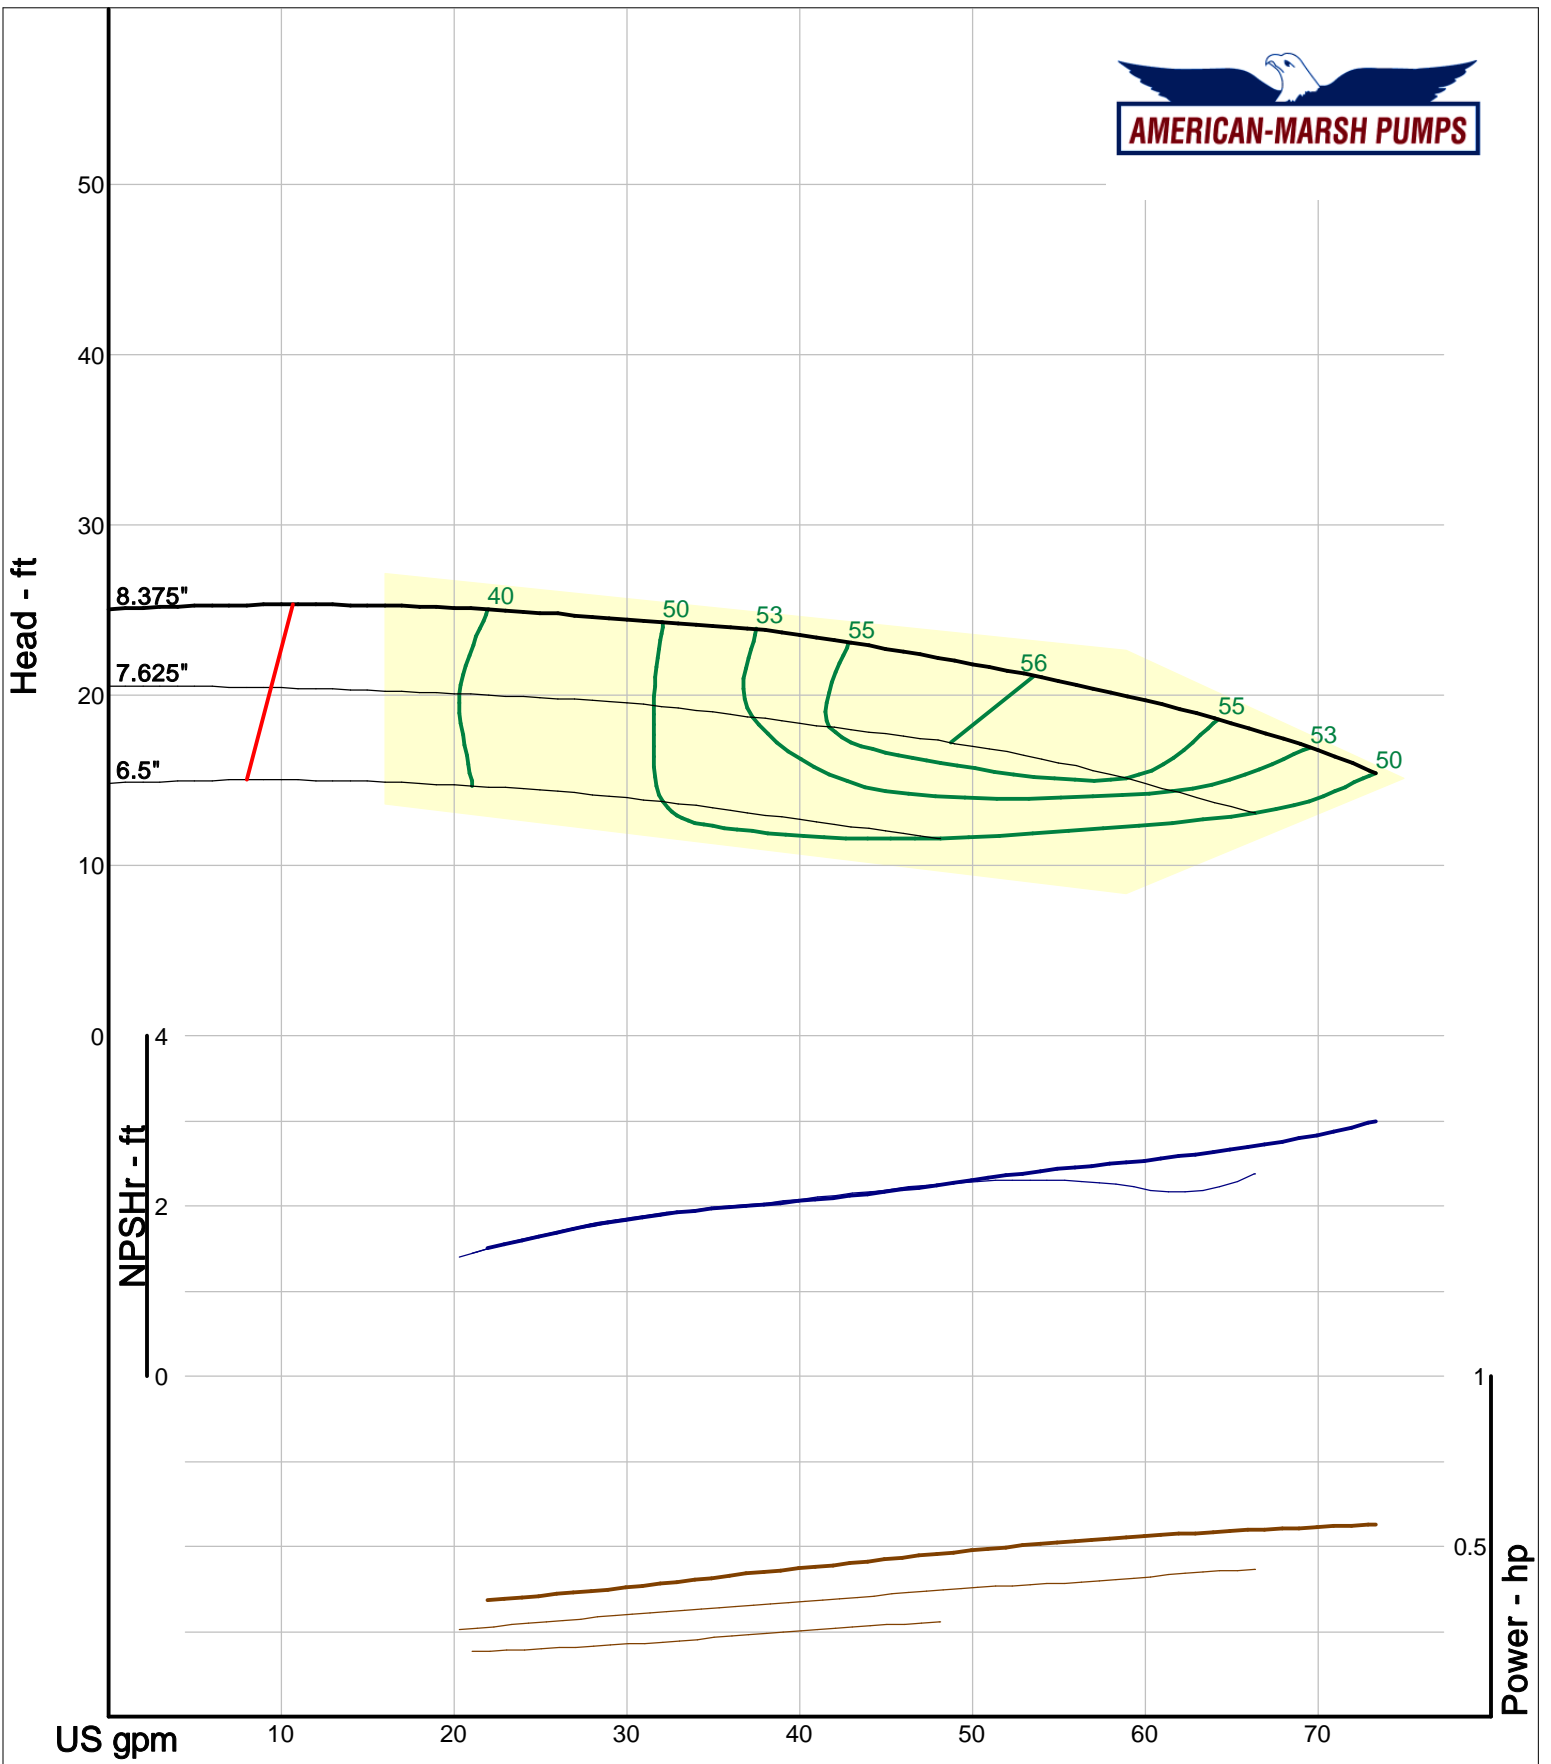

American-Marsh Pumps  
 Catalog: WTRWKS-2005c.50, vers 2.5c  
 310\_REI - 1000

Size: 2x2-10 REI  
 Speed: 980 rpm  
 Dia: 10.375 in  
 Curve: CS-17012

Company: American-Marsh Pumps  
 Name:  
 12/03/05

American-Marsh Pumps  
 Catalog: WTRWKS-2005c.50, vers 2.5c  
 310\_REI - 1000

Size: 2.5x2.5-5B REI  
 Speed: 980 rpm  
 Dia: 5.5 in  
 Curve: CS-17030

Company: American-Marsh Pumps  
 Name:  
 12/03/05

American-Marsh Pumps  
 Catalog: WTRWKS-2005c.50, vers 2.5c  
 310\_REI - 1000

Size: 2.5x2.5-7A REI  
 Speed: 980 rpm  
 Dia: 6.875 in  
 Curve: CS-17018

Company: American-Marsh Pumps  
 Name:  
 12/03/05

American-Marsh Pumps  
 Catalog: WTRWKS-2005c.50, vers 2.5c  
 310\_REI - 1000

Size: 2.5x2.5-7B REI  
 Speed: 980 rpm  
 Dia: 6.875 in  
 Curve: CS-17033

Company: American-Marsh Pumps  
 Name:  
 12/03/05

American-Marsh Pumps  
 Catalog: WTRWKS-2005c.50, vers 2.5c  
 310\_REI - 1000