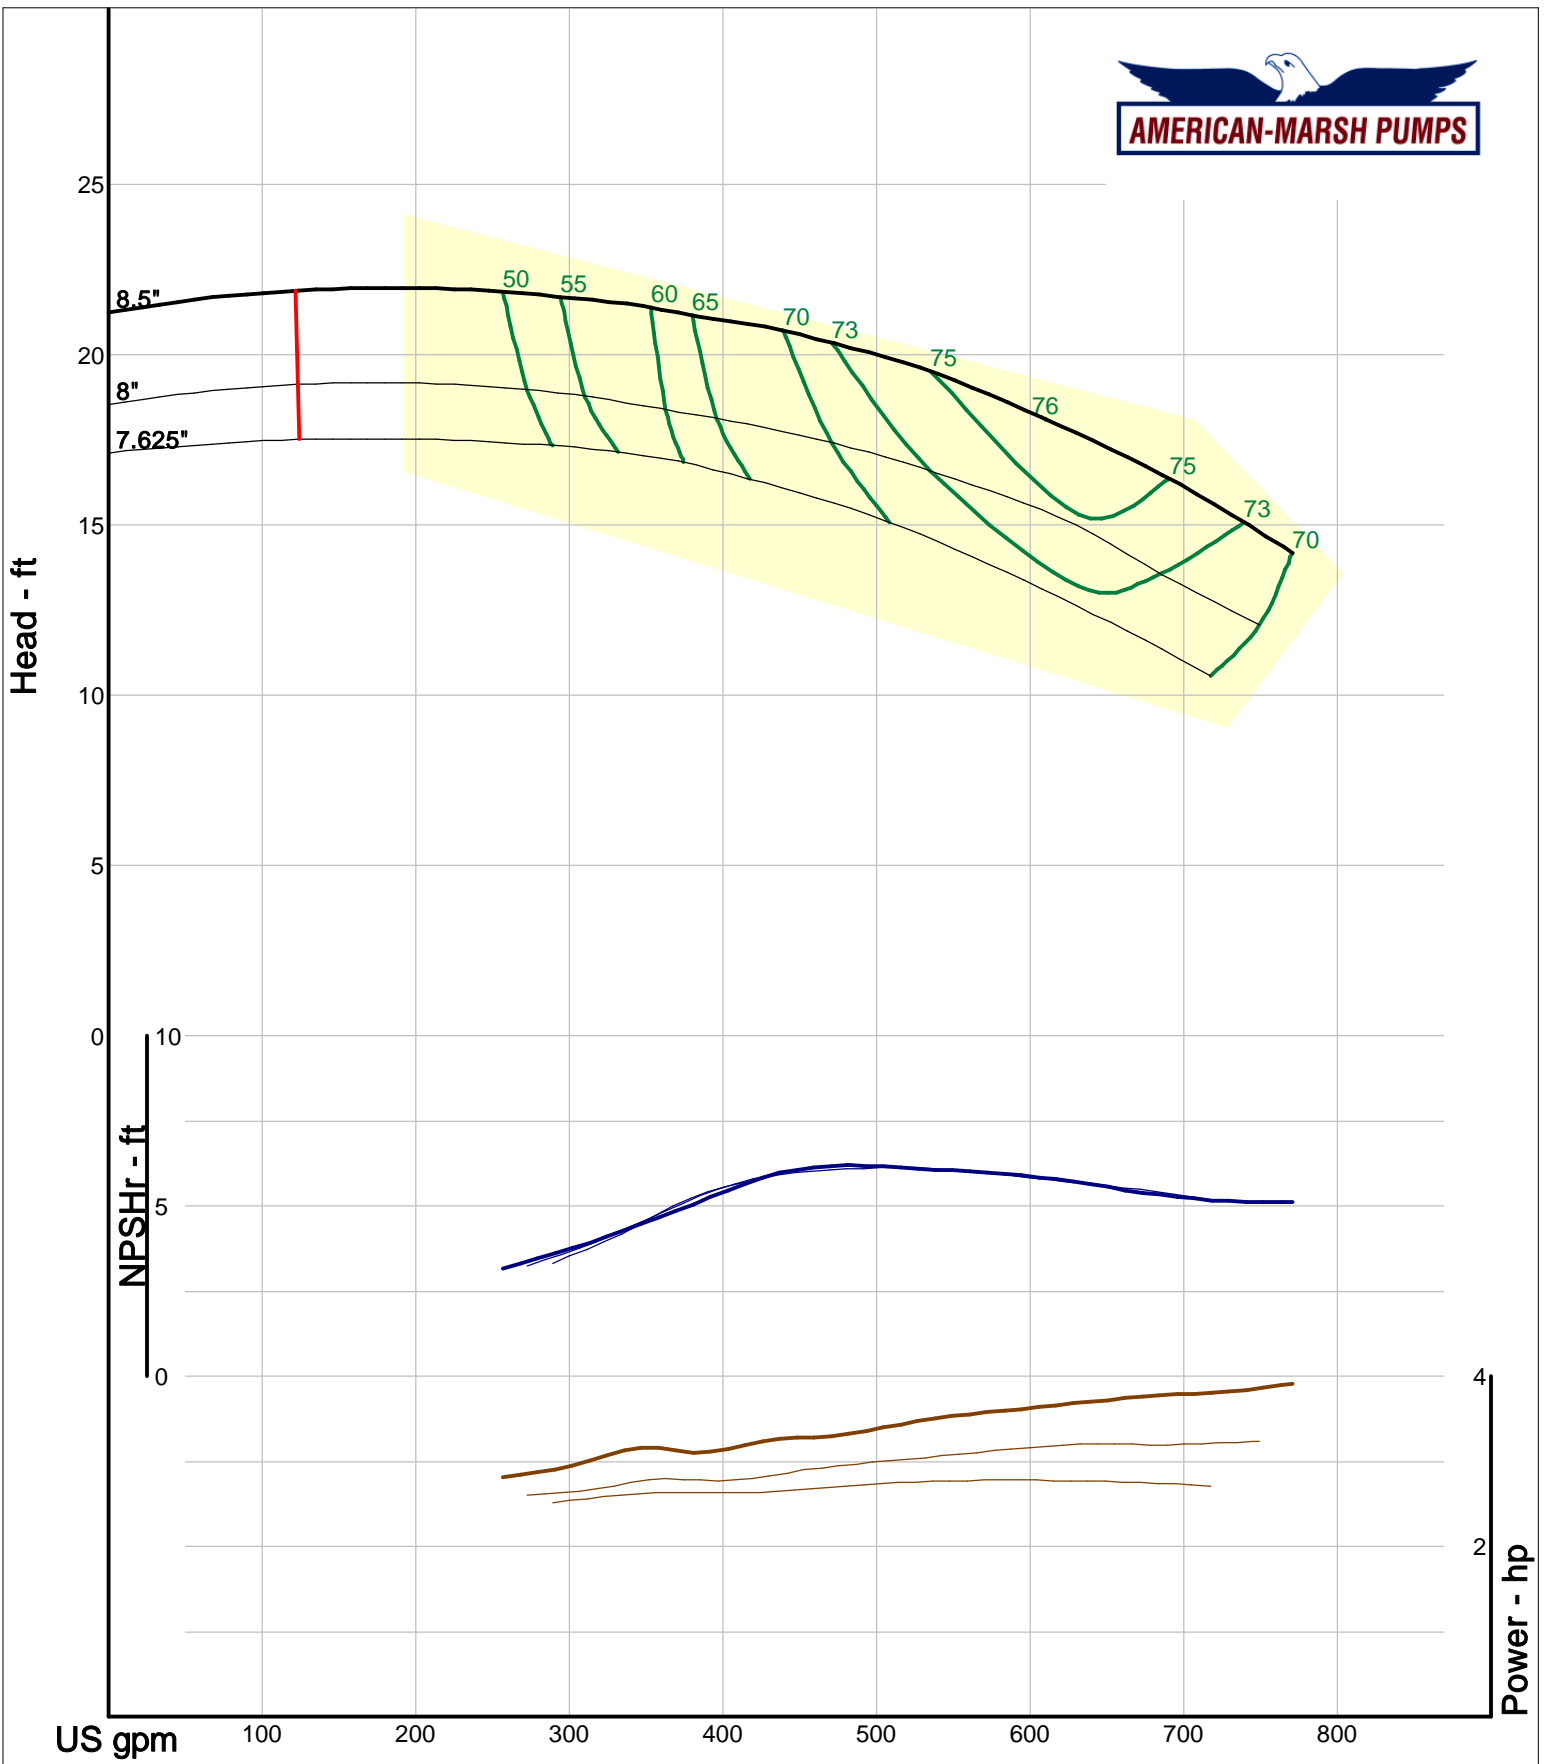

Company: American-Marsh Pumps
Name:
12/03/05

American-Marsh Pumps
Catalog: WTRWKS-2005c.50, vers 2.5c
310_REI - 1000

Size: 6x6-8 REI
Speed: 980 rpm
Dia: 8.5 in
Curve: CS-17081