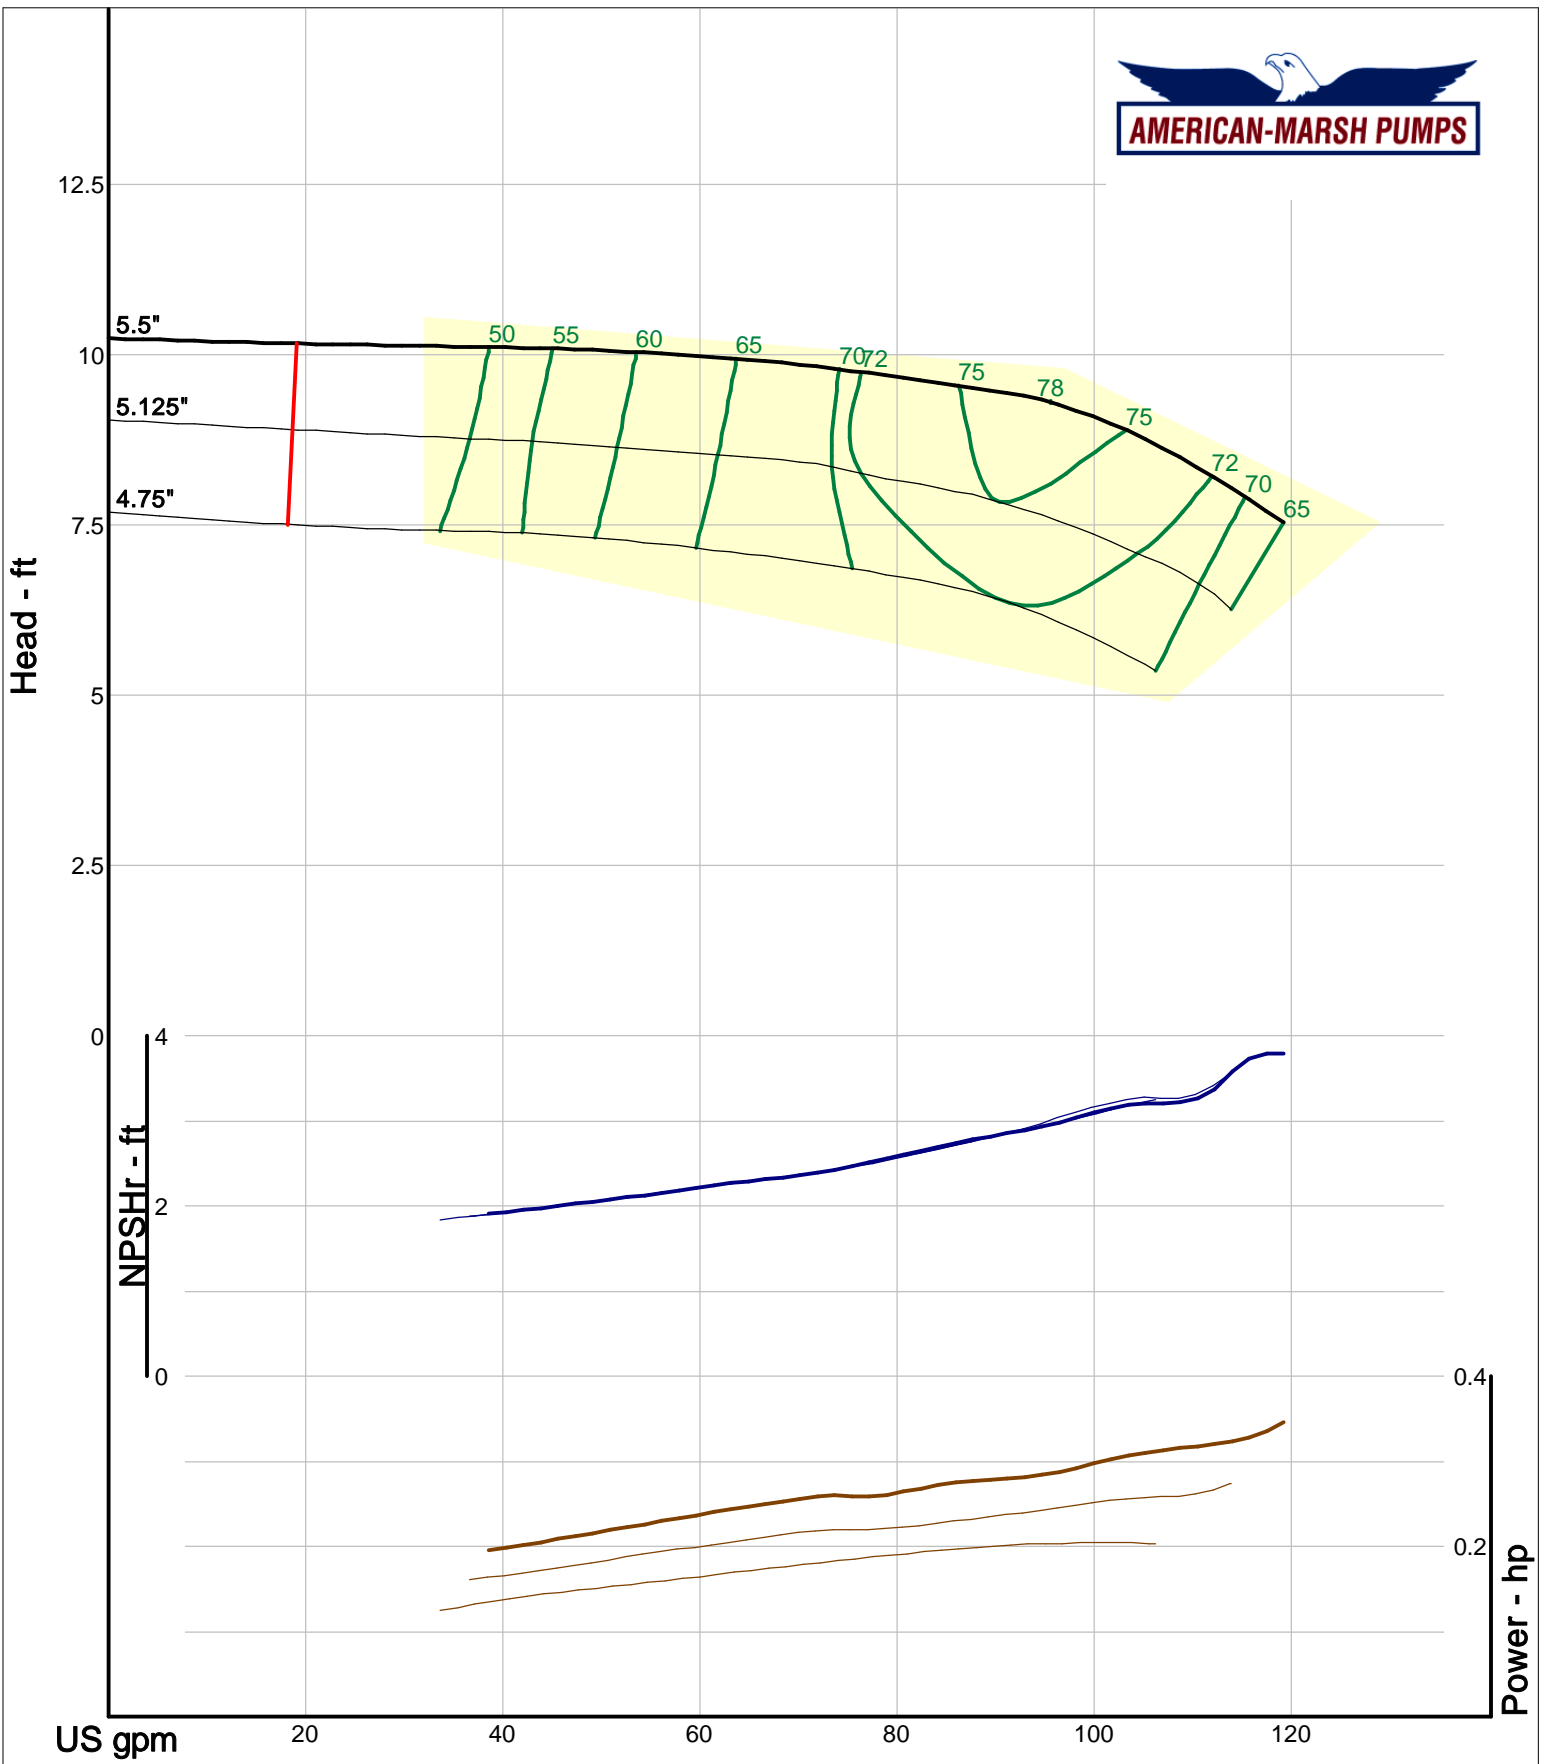

Size: 2x2-5 REI  
 Speed: 980 rpm  
 Dia: 5.5 in  
 Curve: CS-17003

Company: American-Marsh Pumps  
 Name:  
 12/03/05

American-Marsh Pumps  
 Catalog: WTRWKS-2005c.50, vers 2.5c  
 310\_REI - 1000

Size: 2x2-7 REI  
 Speed: 980 rpm  
 Dia: 6.875 in  
 Curve: CS-17006

Company: American-Marsh Pumps  
 Name:  
 12/03/05

American-Marsh Pumps  
 Catalog: WTRWKS-2005c.50, vers 2.5c  
 310\_REI - 1000

Size: 2x2-8 REI  
 Speed: 980 rpm  
 Dia: 8.375 in  
 Curve: CS-17009

Company: American-Marsh Pumps  
 Name:  
 12/03/05

American-Marsh Pumps  
 Catalog: WTRWKS-2005c.50, vers 2.5c  
 310\_REI - 1000

Size: 2x2-10 REI  
 Speed: 980 rpm  
 Dia: 10.375 in  
 Curve: CS-17012

Company: American-Marsh Pumps  
 Name:  
 12/03/05

American-Marsh Pumps  
 Catalog: WTRWKS-2005c.50, vers 2.5c  
 310\_REI - 1000

Size: 2.5x2.5-5A REI  
 Speed: 980 rpm  
 Dia: 5.5 in  
 Curve: CS-17015

Company: American-Marsh Pumps  
 Name:  
 12/03/05

American-Marsh Pumps  
 Catalog: WTRWKS-2005c.50, vers 2.5c  
 310\_REI - 1000