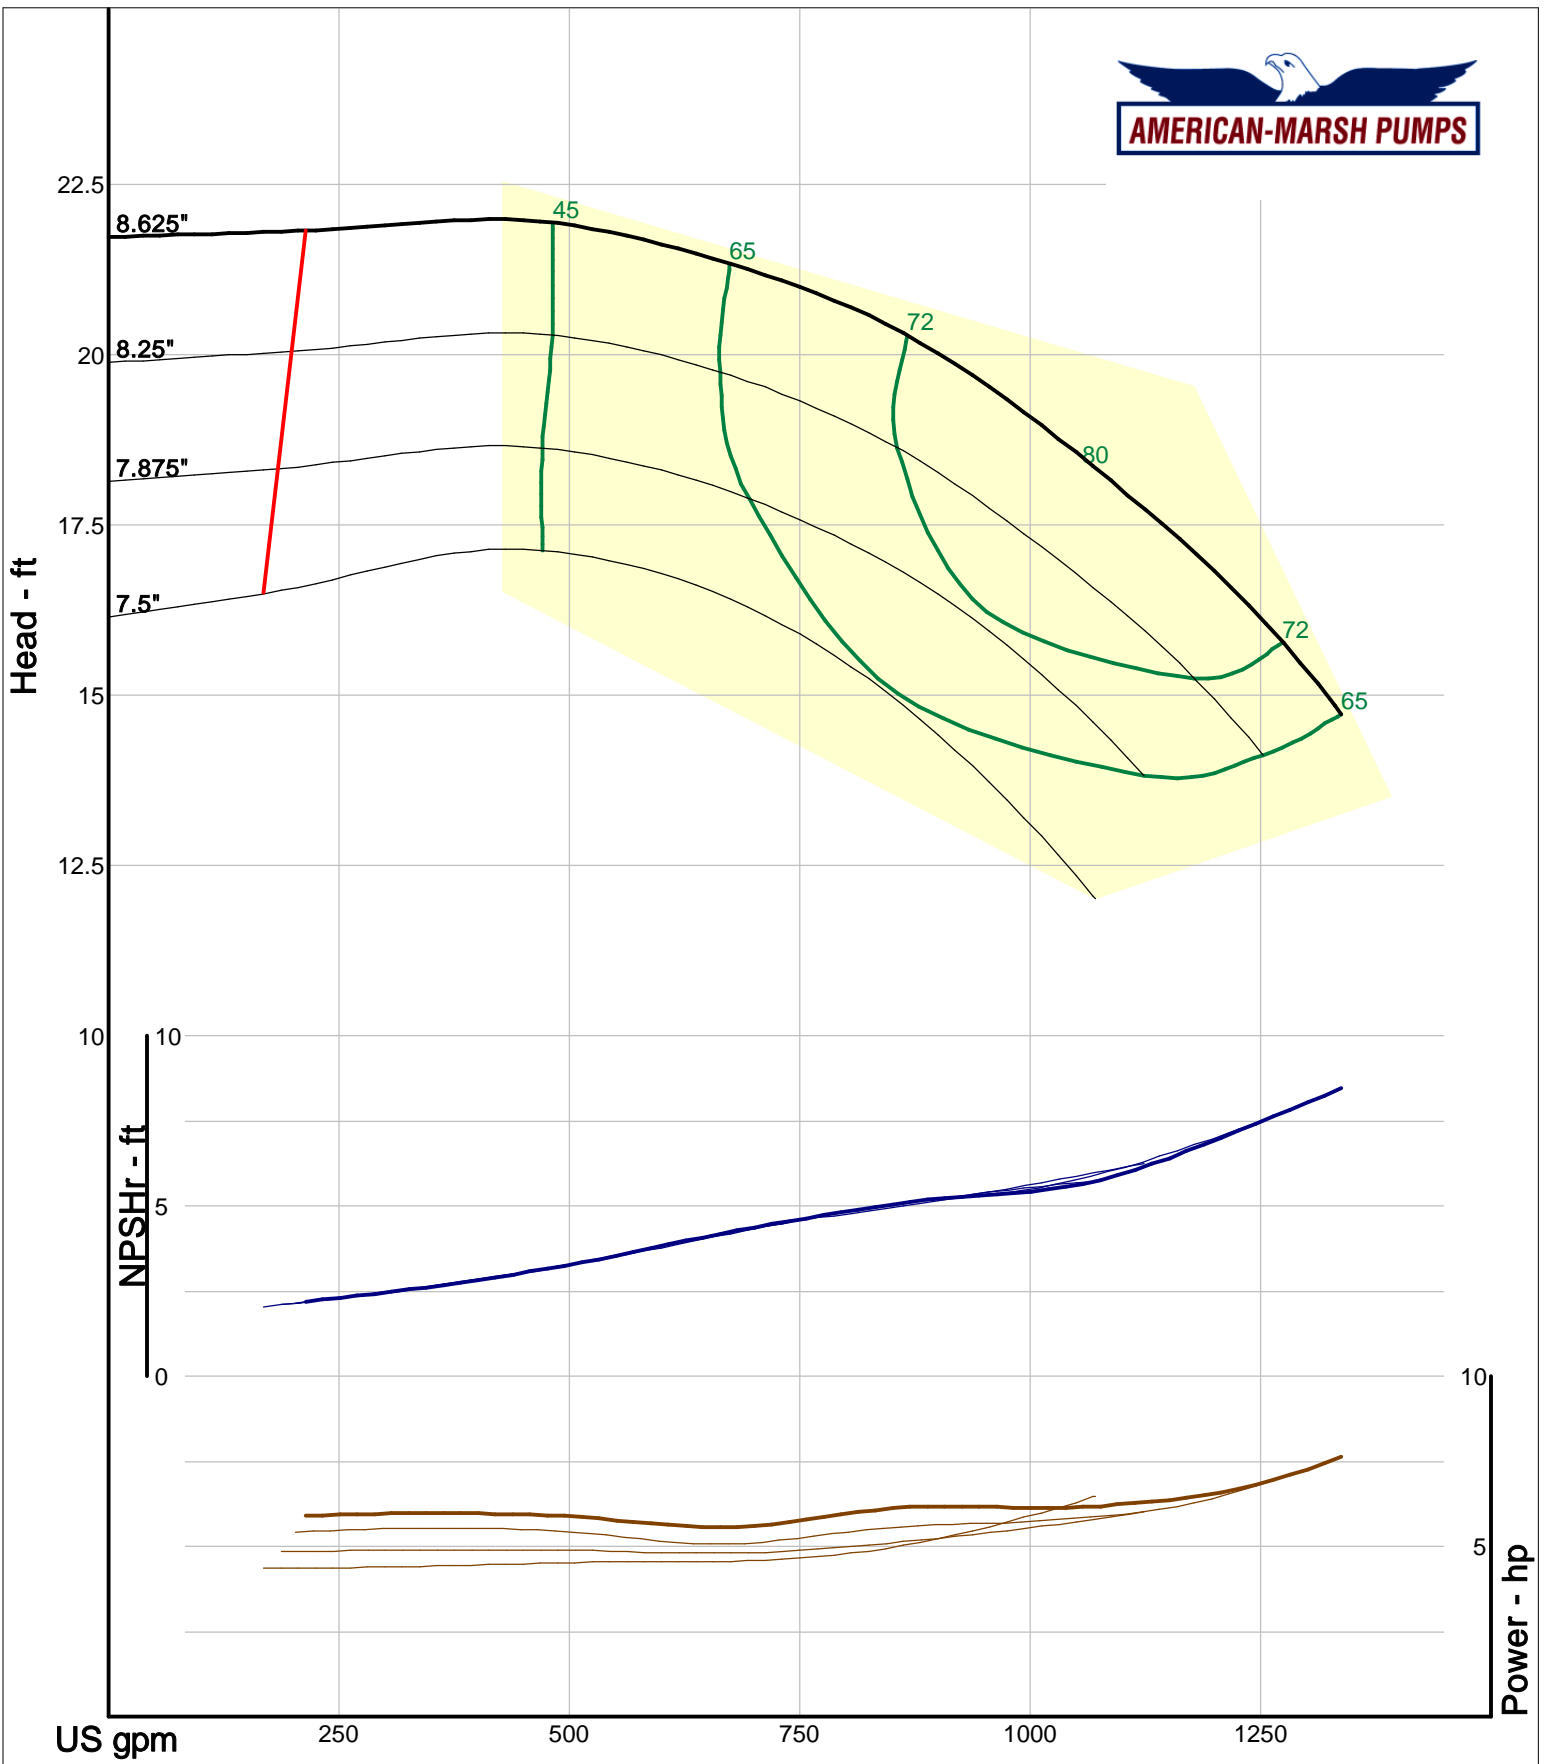

Company: American-Marsh Pumps
Name:
12/03/05

American-Marsh Pumps
Catalog: WTRWKS-2005c.50, vers 2.5c
310_REI - 1000

Size: 8x8-8 REI
Speed: 980 rpm
Dia: 8.625 in
Curve: CS-17089