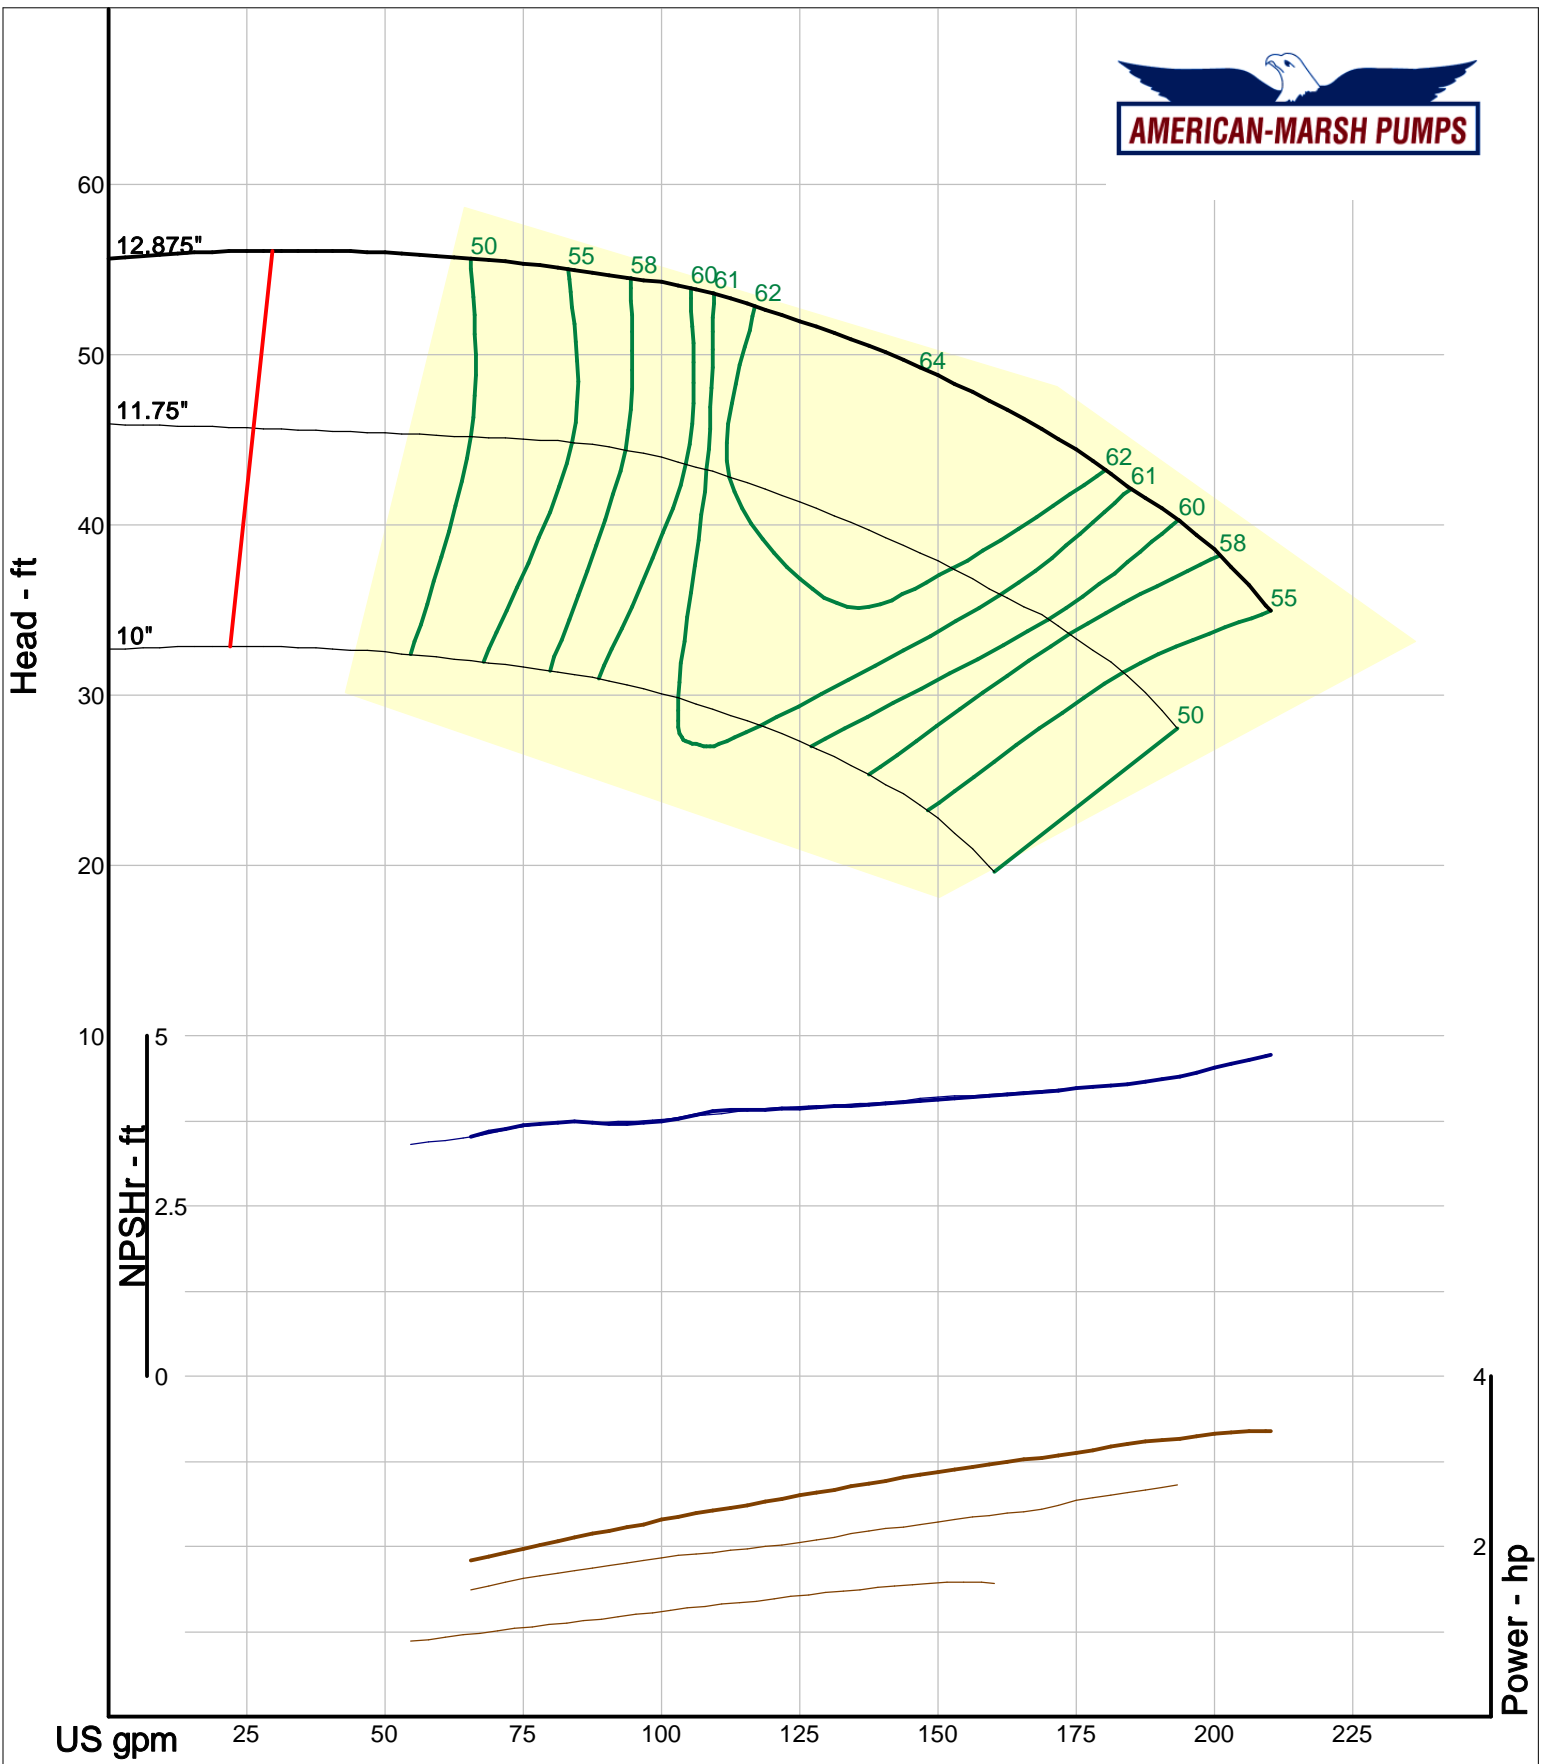

Size: 2x2-5 REI  
 Speed: 980 rpm  
 Dia: 5.5 in  
 Curve: CS-17003

Company: American-Marsh Pumps  
 Name:  
 12/03/05

American-Marsh Pumps  
 Catalog: WTRWKS-2005c.50, vers 2.5c  
 310\_REI - 1000

Size: 2x2-7 REI  
 Speed: 980 rpm  
 Dia: 6.875 in  
 Curve: CS-17006

American-Marsh Pumps  
 Catalog: WTRWKS-2005c.50, vers 2.5c  
 310\_REI - 1000

Size: 2x2-10 REI  
 Speed: 980 rpm  
 Dia: 10.375 in  
 Curve: CS-17012

Company: American-Marsh Pumps  
 Name:  
 12/03/05

American-Marsh Pumps  
 Catalog: WTRWKS-2005c.50, vers 2.5c  
 310\_REI - 1000

Company: American-Marsh Pumps  
 Name:  
 12/03/05

American-Marsh Pumps  
 Catalog: WTRWKS-2005c.50, vers 2.5c  
 310\_REI - 1000

Size: 2.5x2.5-10B REI  
 Speed: 980 rpm  
 Dia: 10.375 in  
 Curve: CS-17039

Company: American-Marsh Pumps  
 Name:  
 12/03/05

American-Marsh Pumps  
 Catalog: WTRWKS-2005c.50, vers 2.5c  
 310\_REI - 1000

Size: 2.5x2.5-13A REI  
 Speed: 980 rpm  
 Dia: 13 in  
 Curve: CS-17027