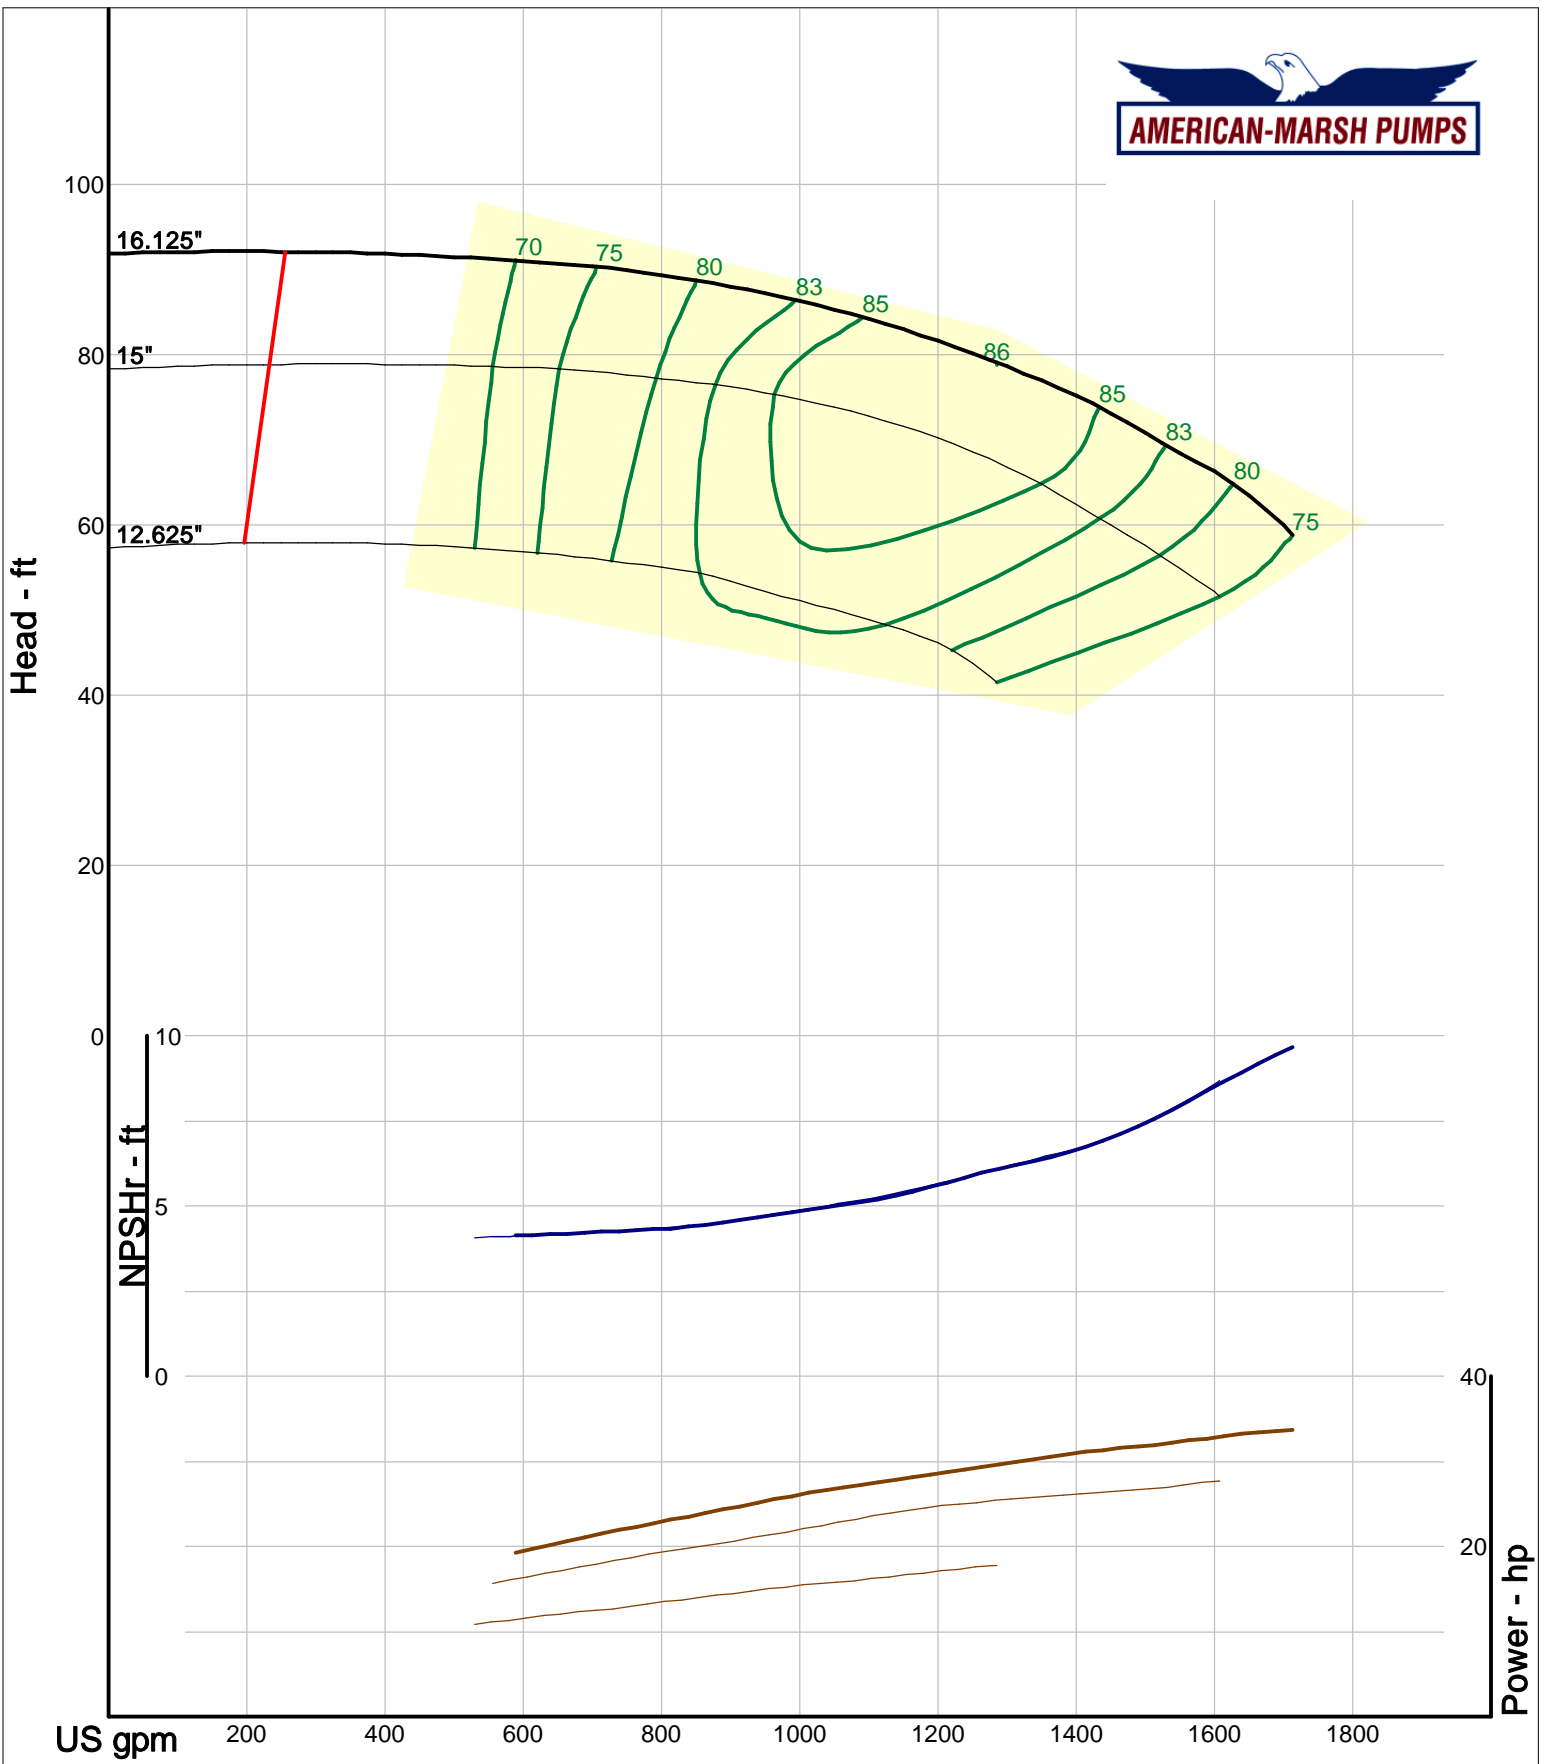

Company: American-Marsh Pumps
Name:
12/03/05

American-Marsh Pumps
Catalog: WTRWKS-2005c.50, vers 2.5c
310_REI - 1000

Size: 8x8-16 REI
Speed: 980 rpm
Dia: 16.125 in
Curve: CS-17095