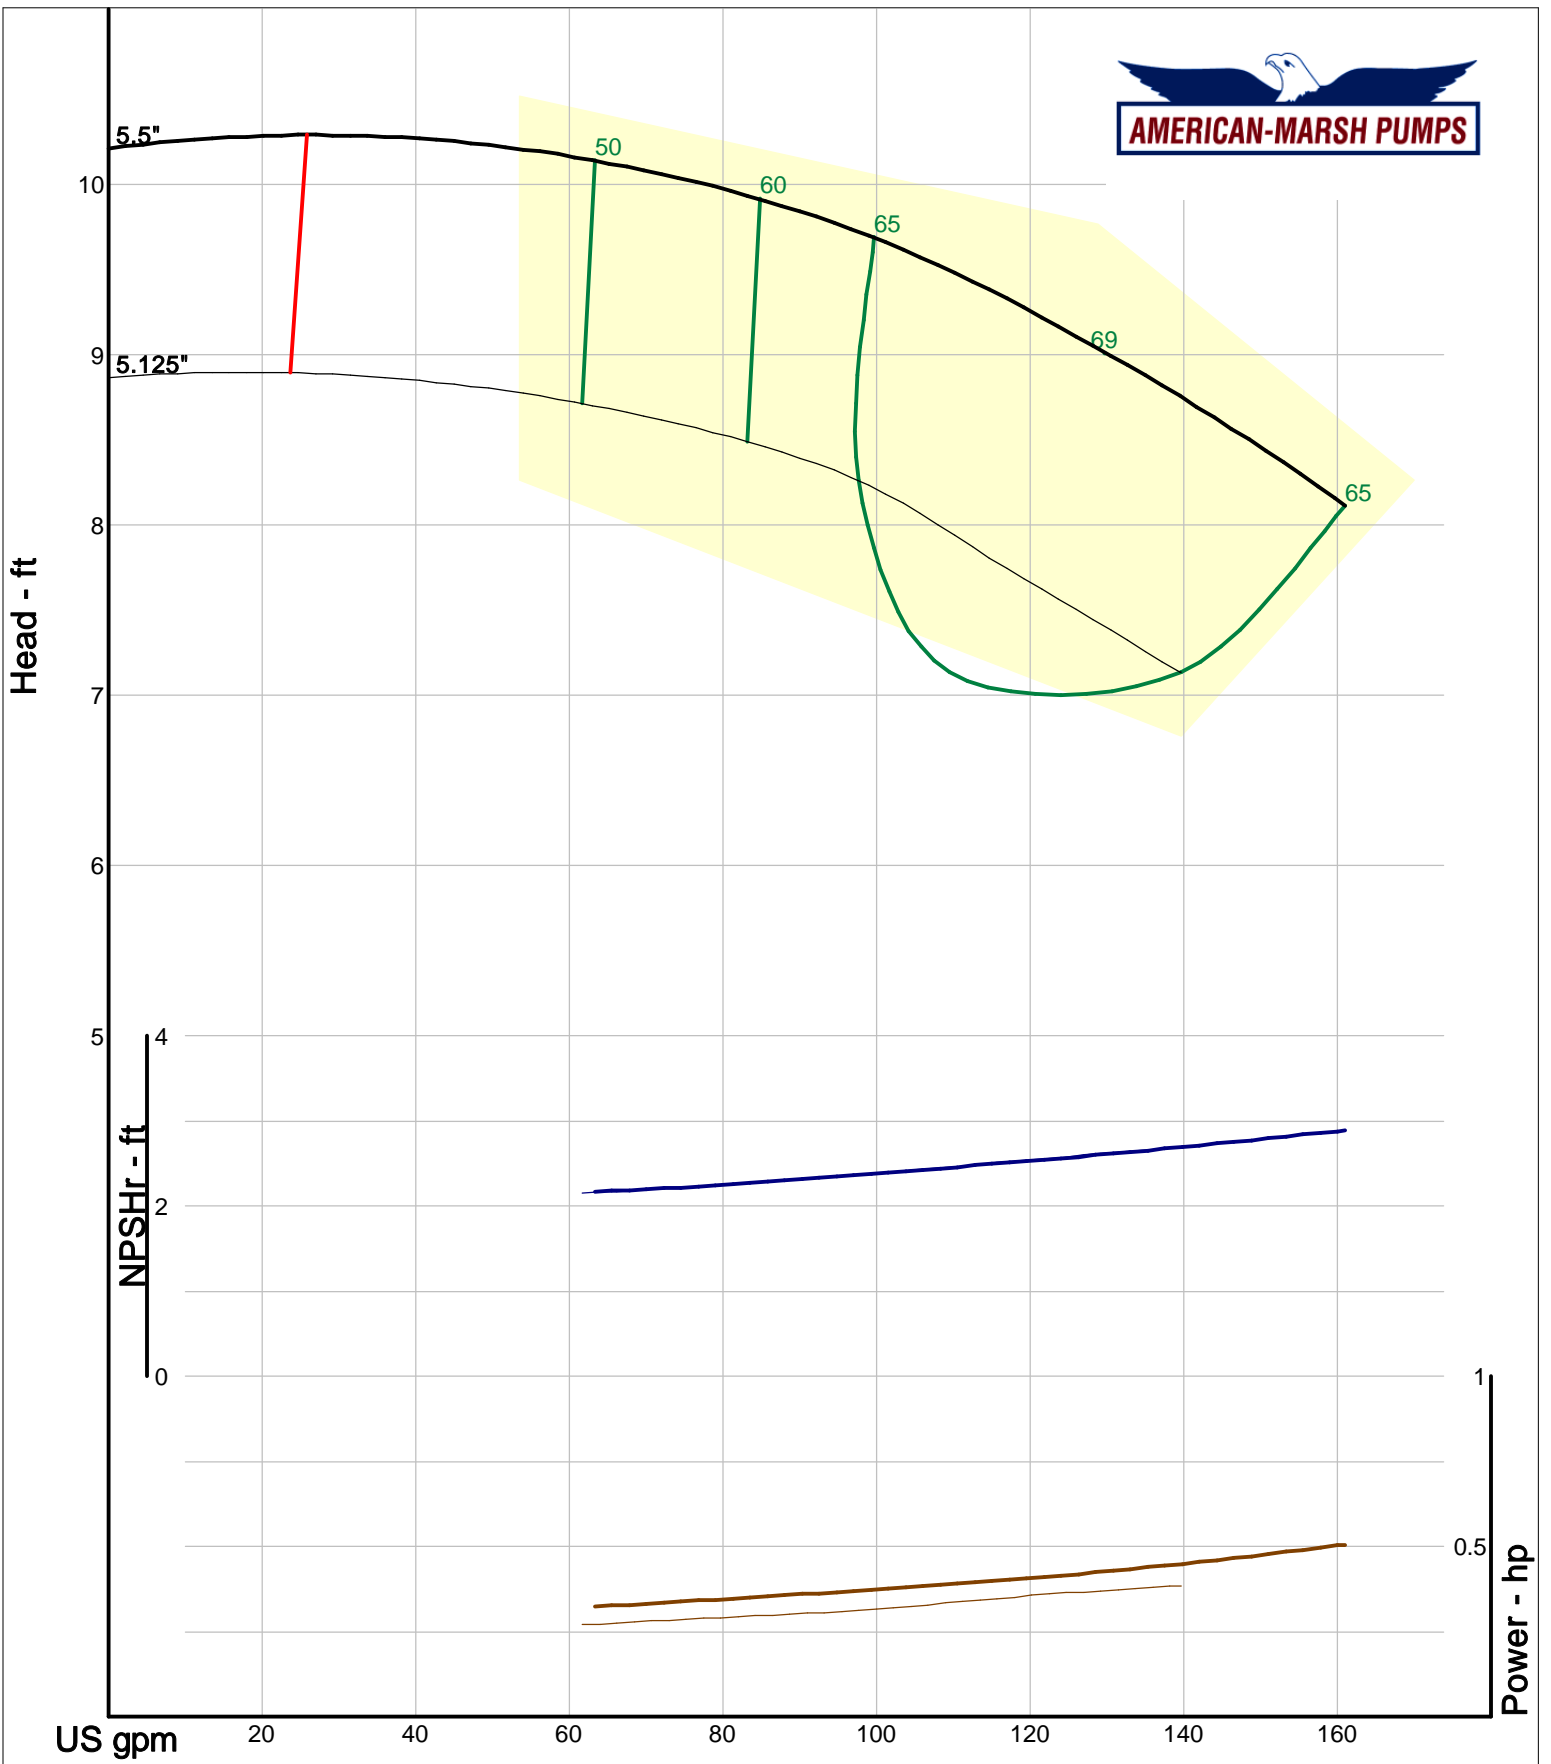

Company: American-Marsh Pumps
Name:
12/03/05

American-Marsh Pumps
Catalog: WTRWKS-2005c.50, vers 2.5c
310_REI - 1000

Size: 3x3-5 REI
Speed: 980 rpm
Dia: 5.5 in
Curve: CS-17044