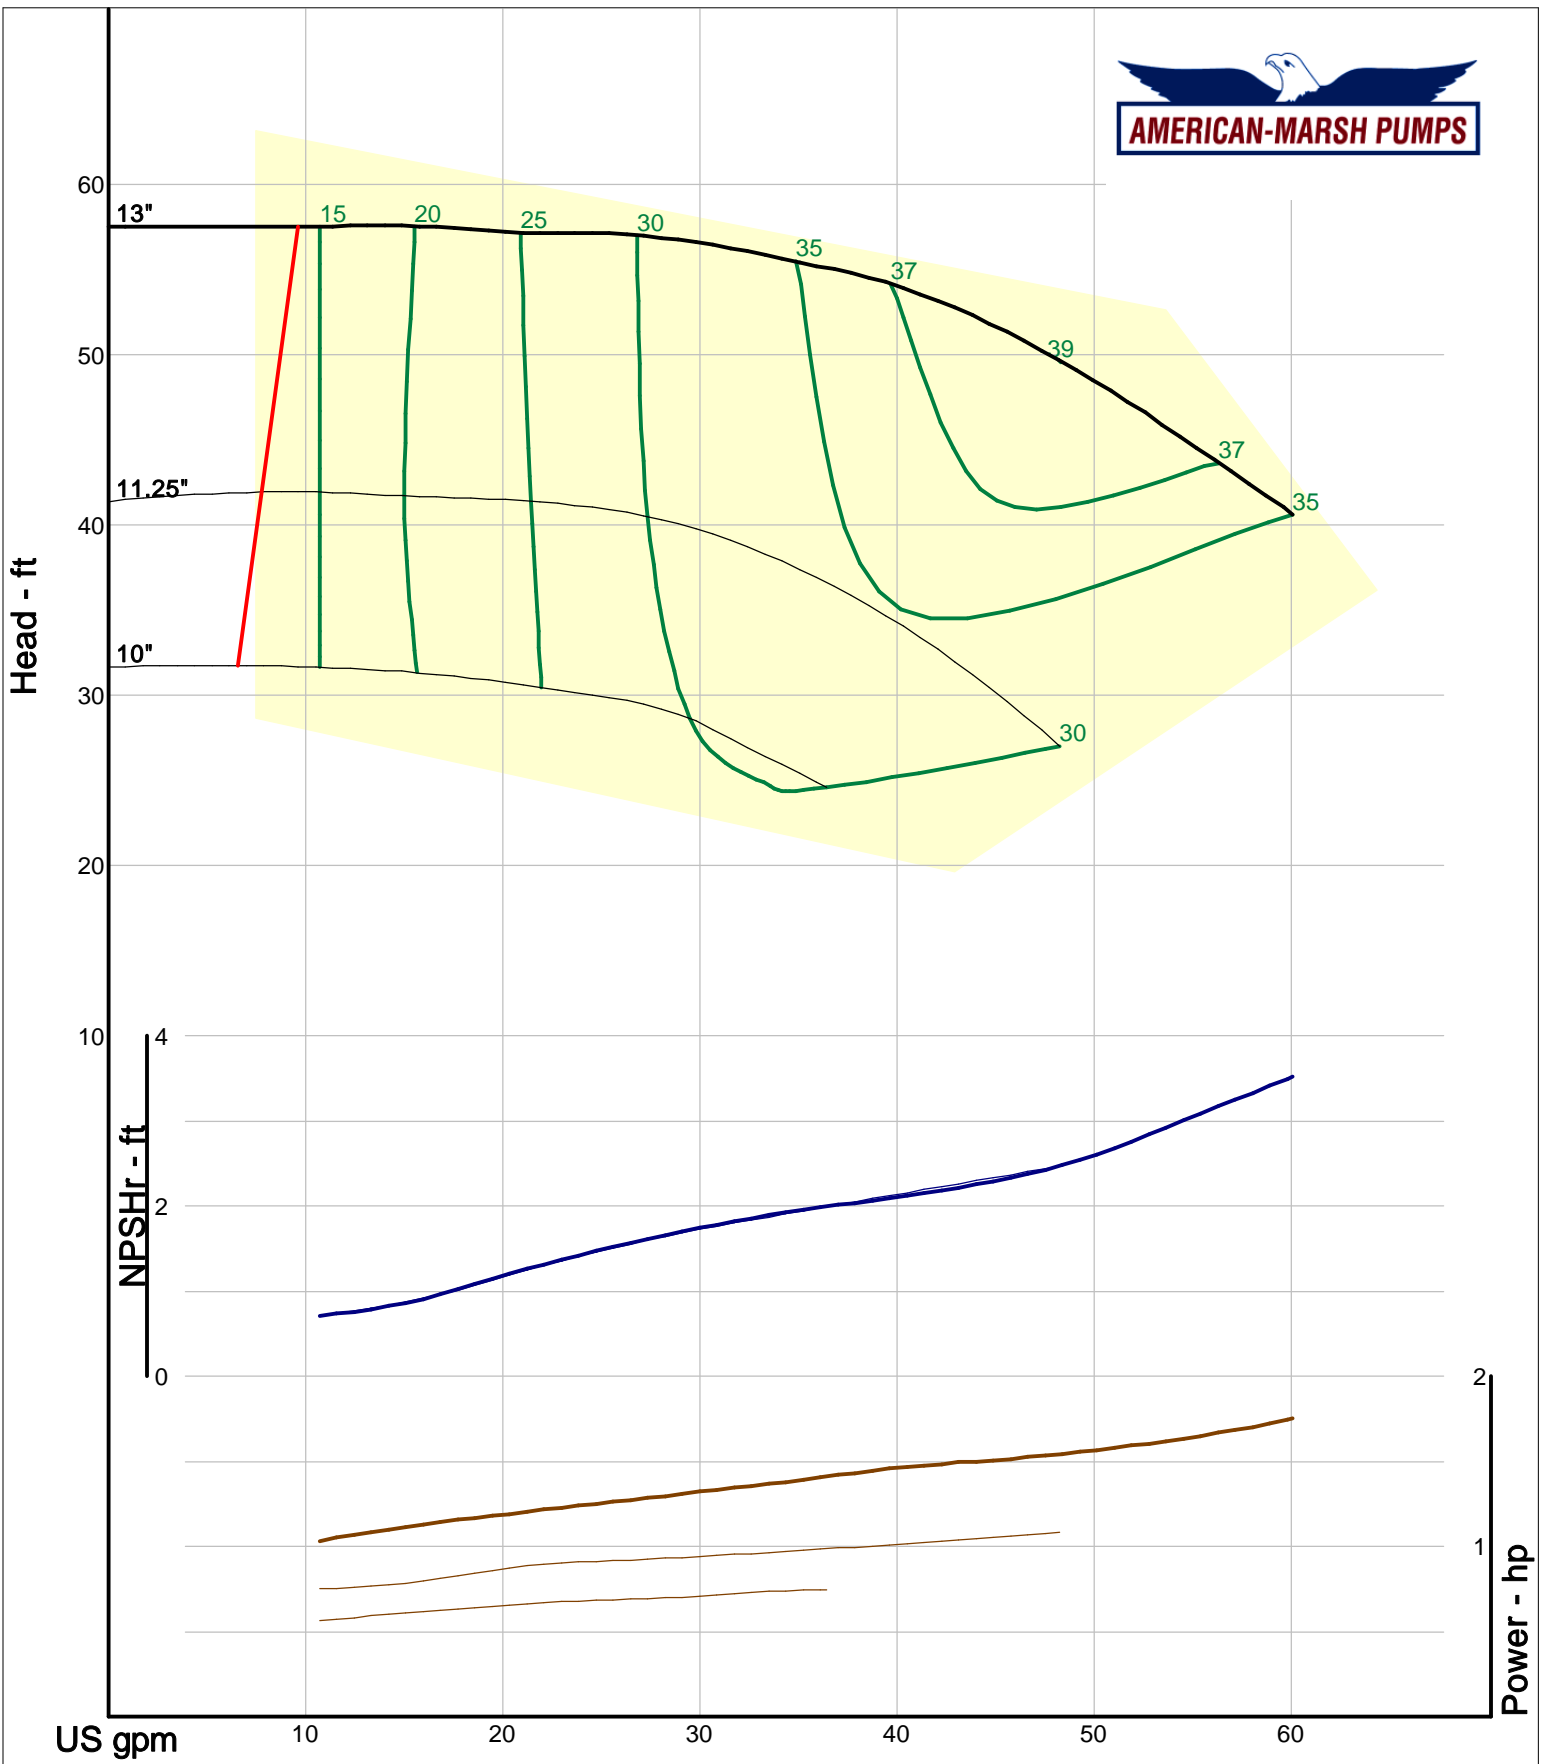

Size: 2x2-5 REI  
 Speed: 980 rpm  
 Dia: 5.5 in  
 Curve: CS-17003

Company: American-Marsh Pumps  
 Name:  
 12/03/05

American-Marsh Pumps  
 Catalog: WTRWKS-2005c.50, vers 2.5c  
 310\_REI - 1000

Size: 2x2-7 REI  
 Speed: 980 rpm  
 Dia: 6.875 in  
 Curve: CS-17006

American-Marsh Pumps  
 Catalog: WTRWKS-2005c.50, vers 2.5c  
 310\_REI - 1000

Size: 2x2-10 REI  
 Speed: 980 rpm  
 Dia: 10.375 in  
 Curve: CS-17012

Company: American-Marsh Pumps  
 Name:  
 12/03/05

American-Marsh Pumps  
 Catalog: WTRWKS-2005c.50, vers 2.5c  
 310\_REI - 1000

Size: 2.5x2.5-8B REI  
 Speed: 980 rpm  
 Dia: 8.375 in  
 Curve: CS-17036

Company: American-Marsh Pumps  
Name:  
12/03/05

American-Marsh Pumps  
Catalog: WTRWKS-2005c.50, vers 2.5c  
310\_REI - 1000

Size: 2.5x2.5-10A REI  
Speed: 980 rpm  
Dia: 10.375 in  
Curve: CS-17024

Company: American-Marsh Pumps  
 Name:  
 12/03/05

American-Marsh Pumps  
 Catalog: WTRWKS-2005c.50, vers 2.5c  
 310\_REI - 1000

Size: 2.5x2.5-10B REI  
 Speed: 980 rpm  
 Dia: 10.375 in  
 Curve: CS-17039