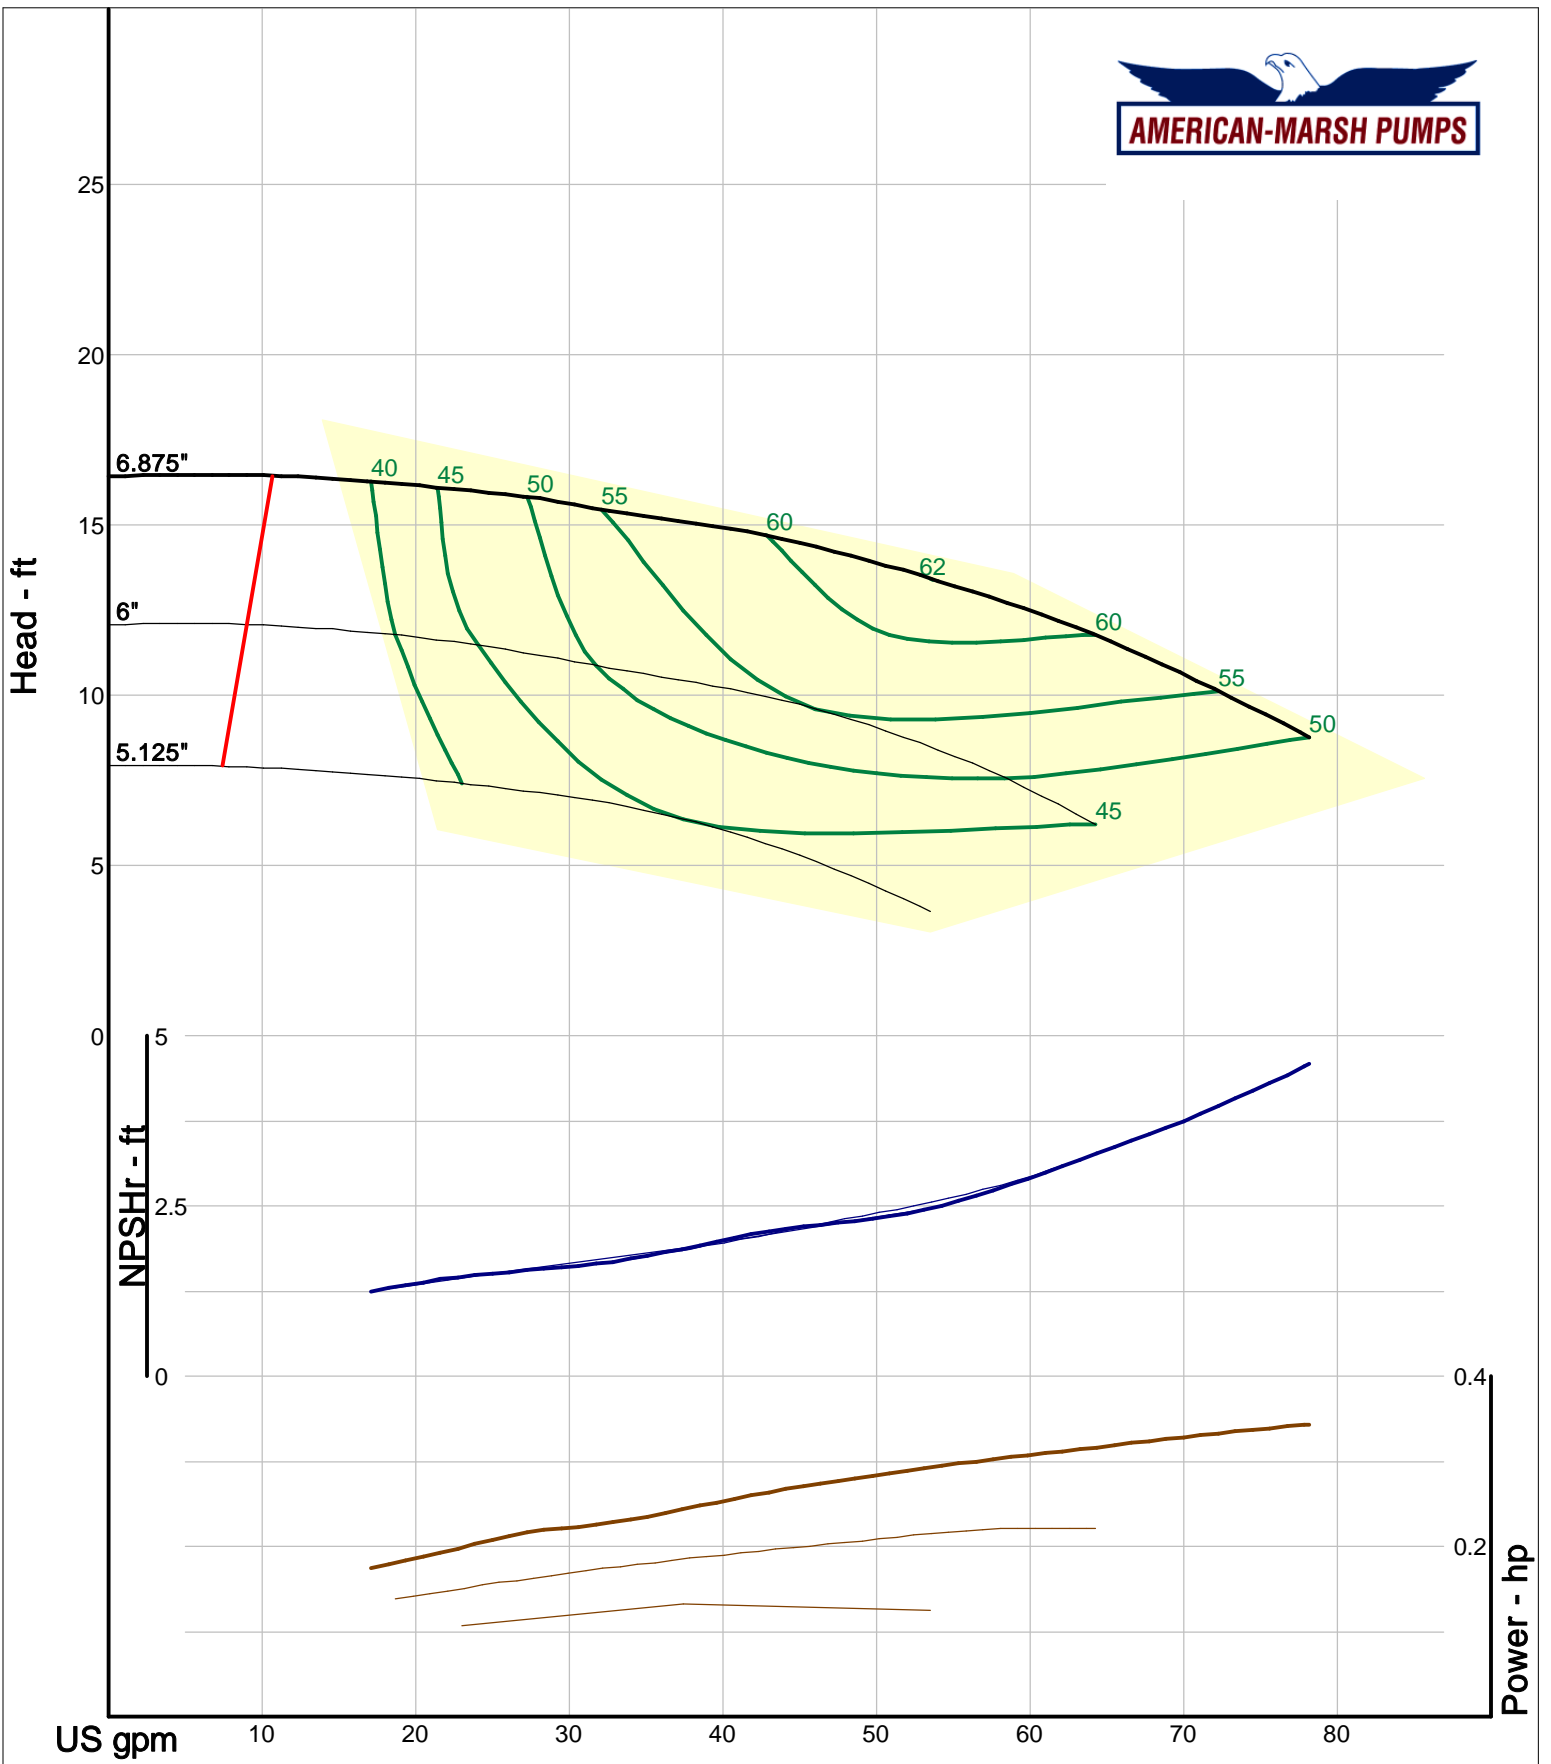

Company: American-Marsh Pumps
Name:
12/03/05

American-Marsh Pumps
Catalog: WTRWKS-2005c.50, vers 2.5c
310_REI - 1000

Size: 2.5x2.5-7A REI
Speed: 980 rpm
Dia: 6.875 in
Curve: CS-17018