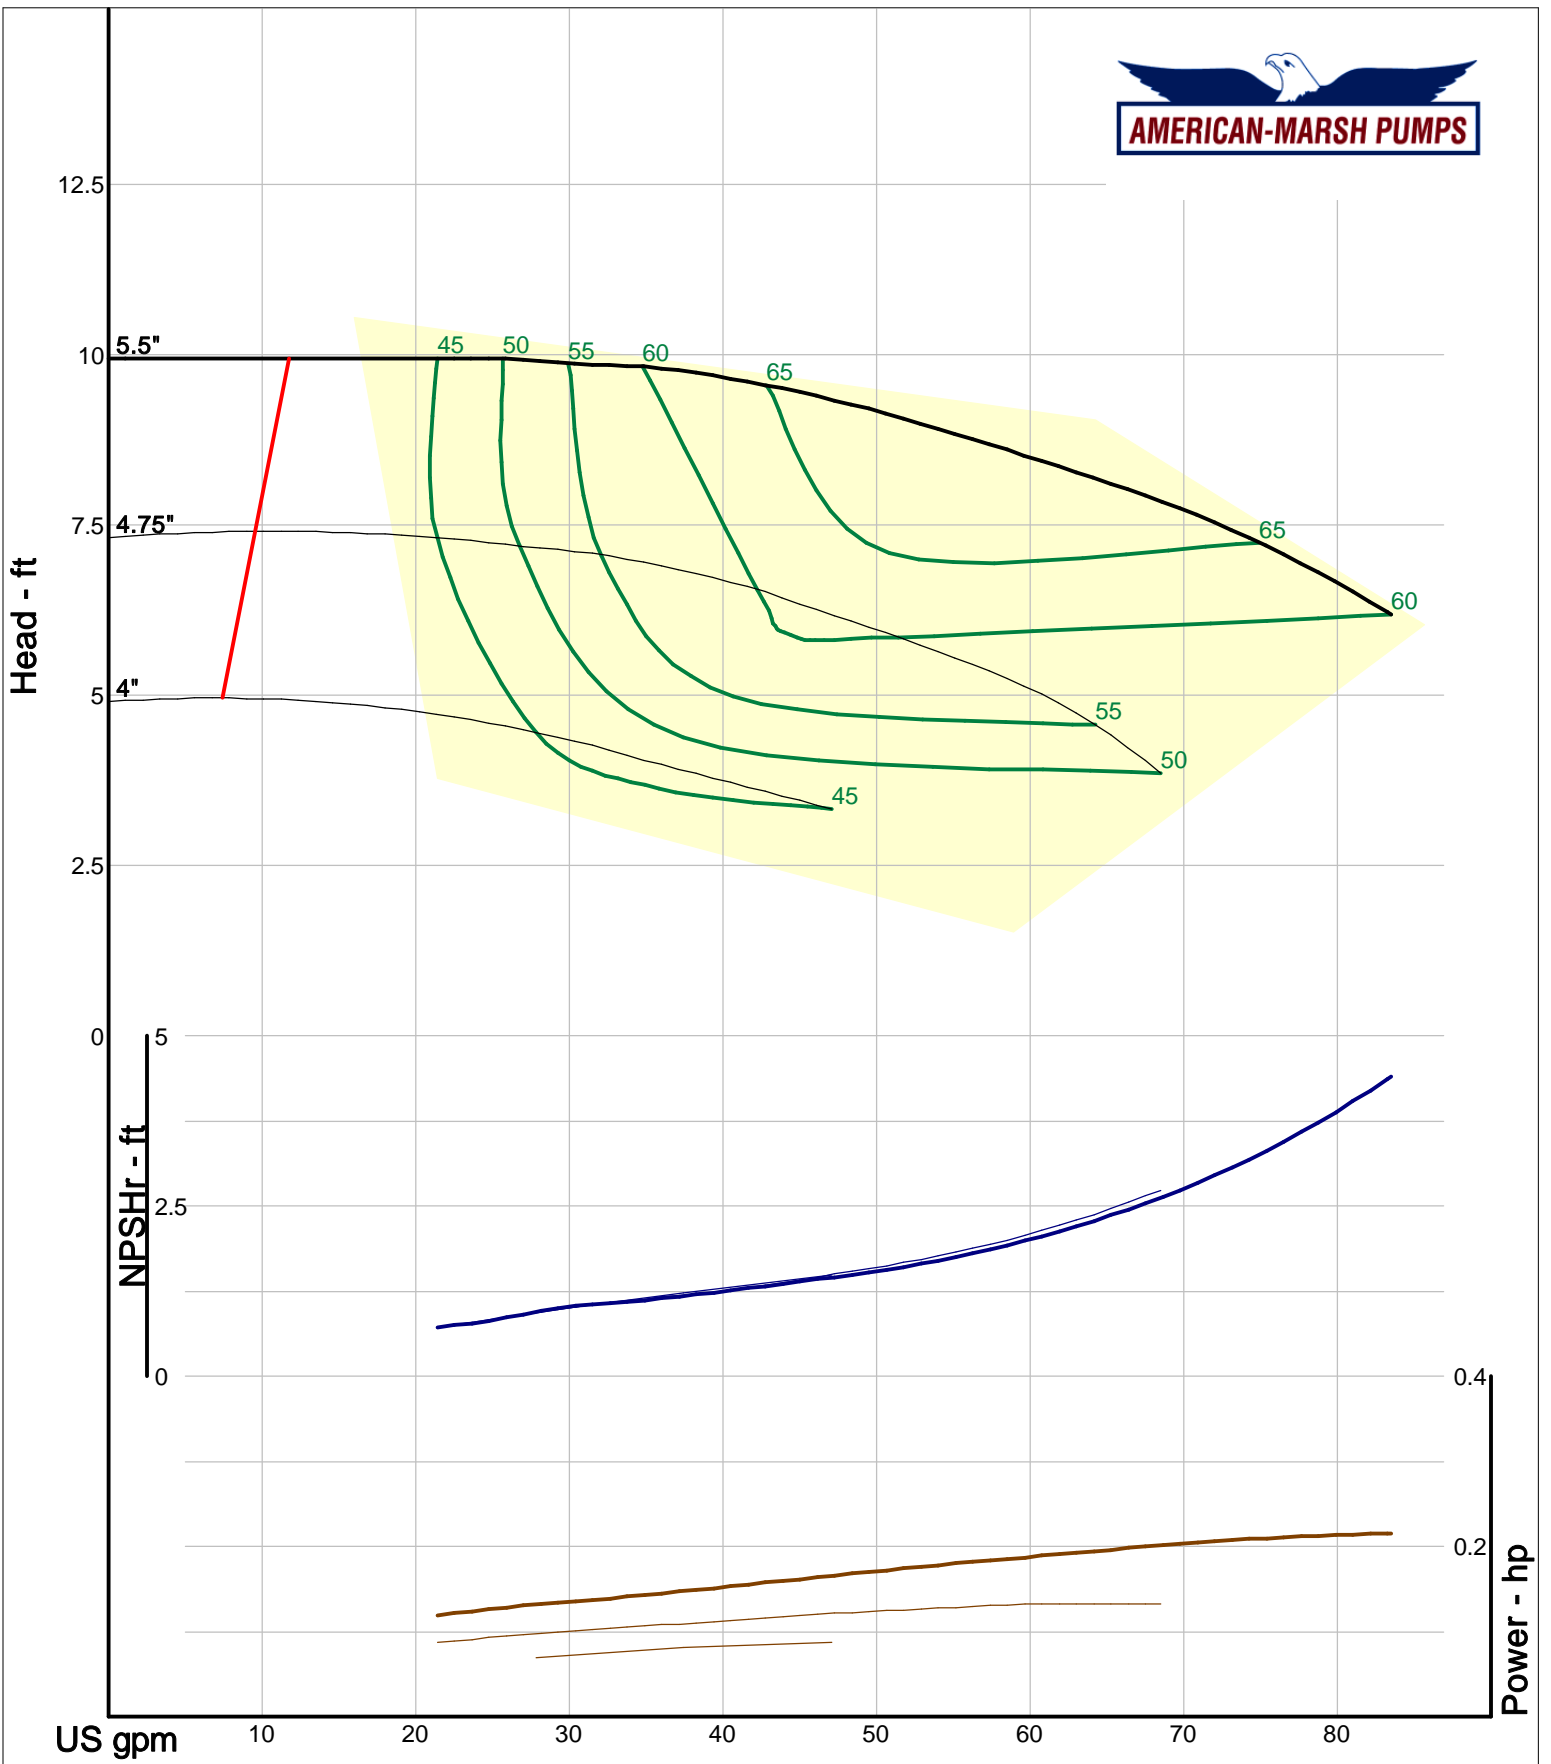

Size: 2x2-5 REI  
 Speed: 980 rpm  
 Dia: 5.5 in  
 Curve: CS-17003

Company: American-Marsh Pumps  
 Name:  
 12/03/05

American-Marsh Pumps  
 Catalog: WTRWKS-2005c.50, vers 2.5c  
 310\_REI - 1000

Size: 2x2-7 REI  
 Speed: 980 rpm  
 Dia: 6.875 in  
 Curve: CS-17006

Company: American-Marsh Pumps  
 Name:  
 12/03/05

American-Marsh Pumps  
 Catalog: WTRWKS-2005c.50, vers 2.5c  
 310\_REI - 1000

Size: 2x2-8 REI  
 Speed: 980 rpm  
 Dia: 8.375 in  
 Curve: CS-17009

Company: American-Marsh Pumps  
 Name:  
 12/03/05

American-Marsh Pumps  
 Catalog: WTRWKS-2005c.50, vers 2.5c  
 310\_REI - 1000

Size: 2x2-10 REI  
 Speed: 980 rpm  
 Dia: 10.375 in  
 Curve: CS-17012

Company: American-Marsh Pumps  
 Name:  
 12/03/05

American-Marsh Pumps  
 Catalog: WTRWKS-2005c.50, vers 2.5c  
 310\_REI - 1000