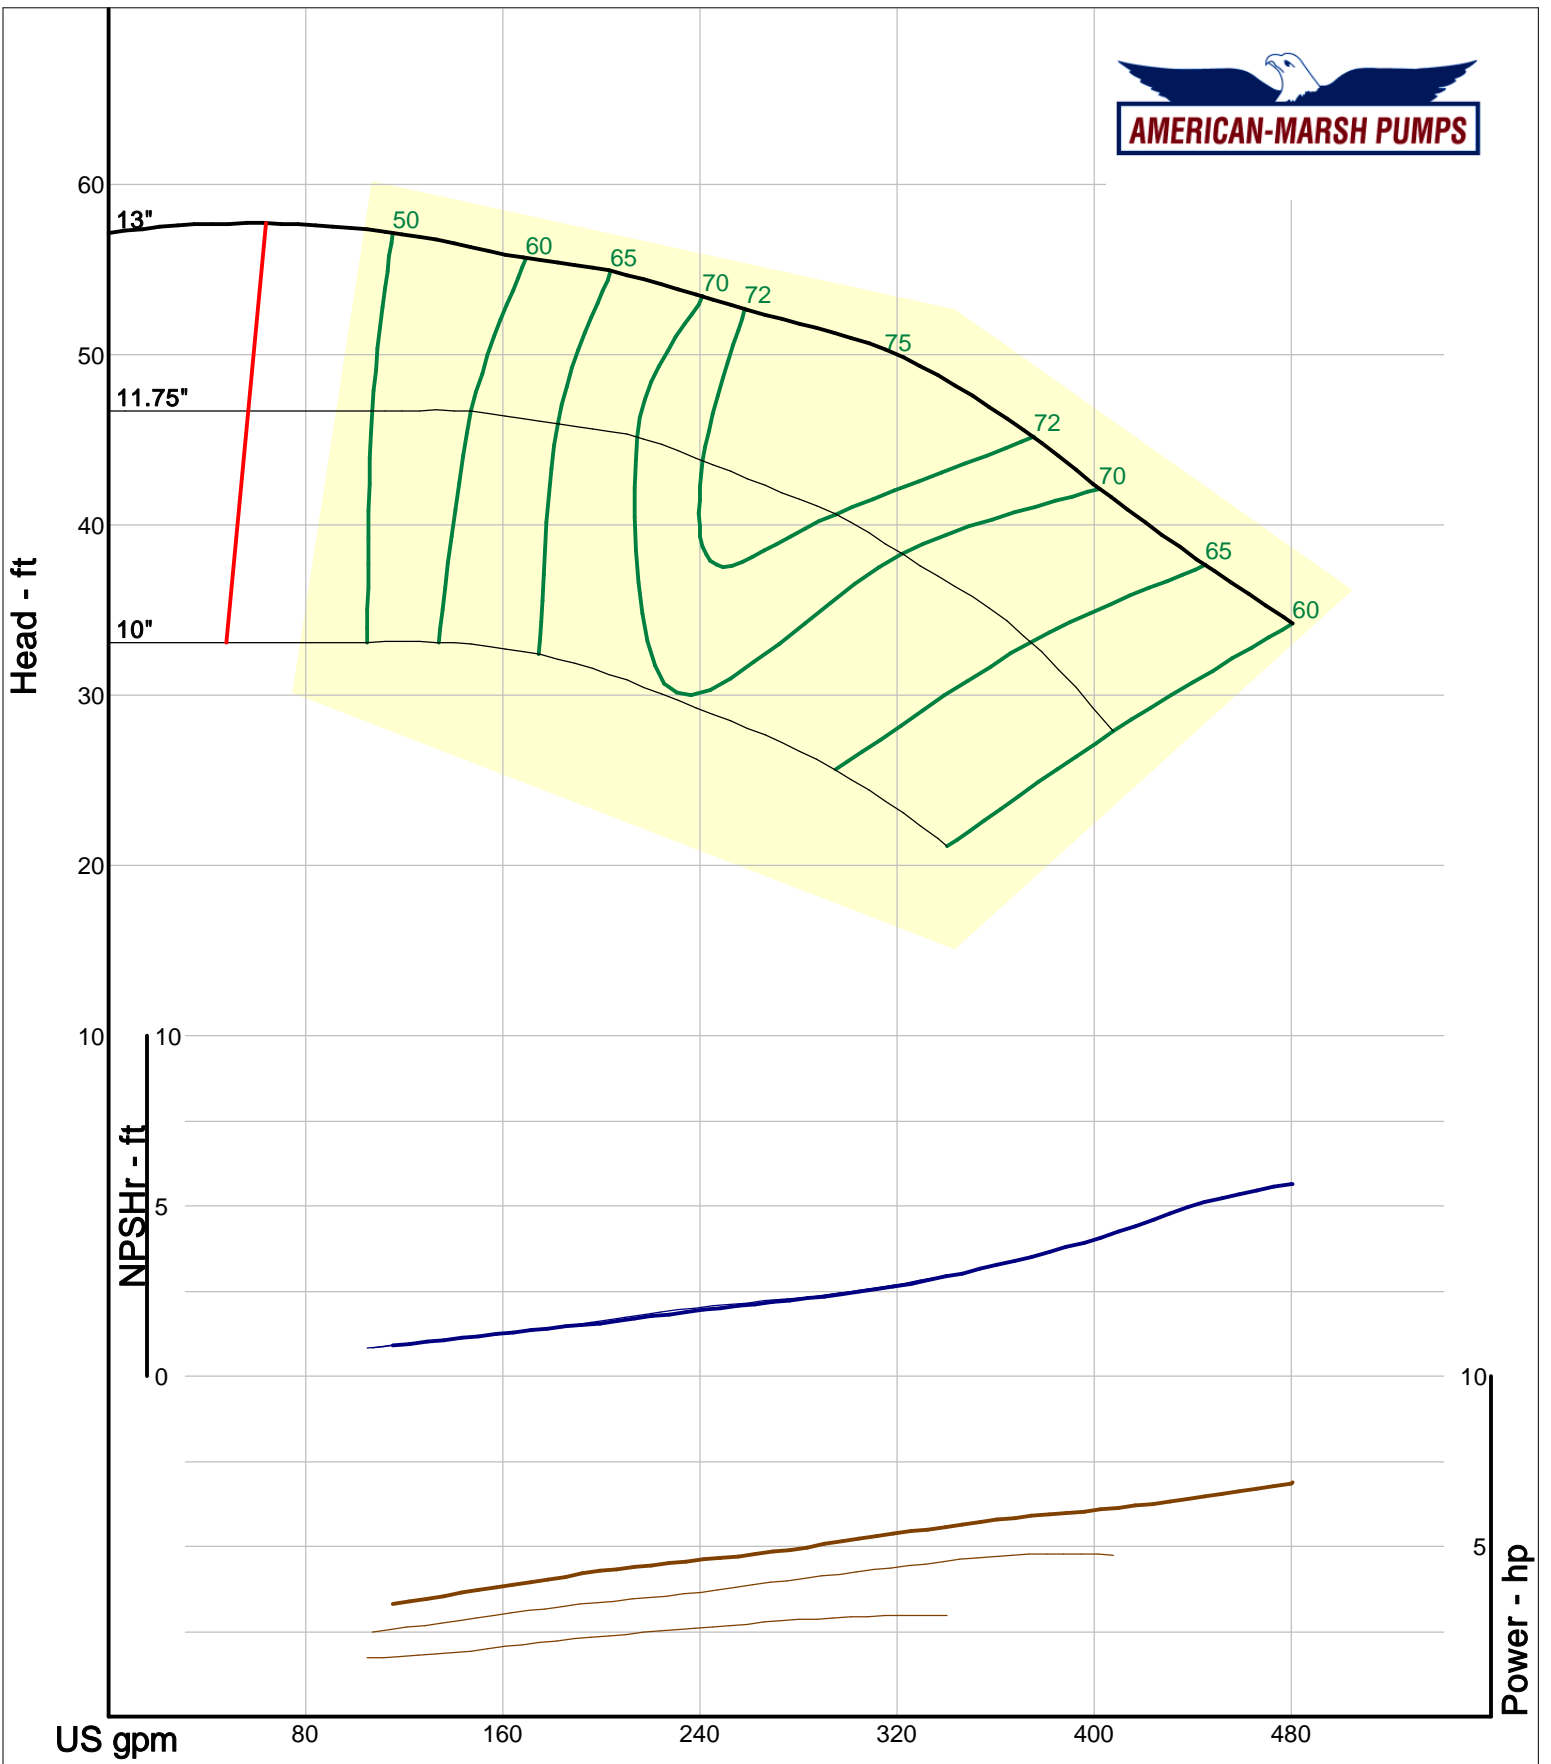

Company: American-Marsh Pumps
Name:
12/03/05

American-Marsh Pumps
Catalog: WTRWKS-2005c.50, vers 2.5c
310_REI - 1000

Size: 4x4-13 REI
Speed: 980 rpm
Dia: 13 in
Curve: CS-17066