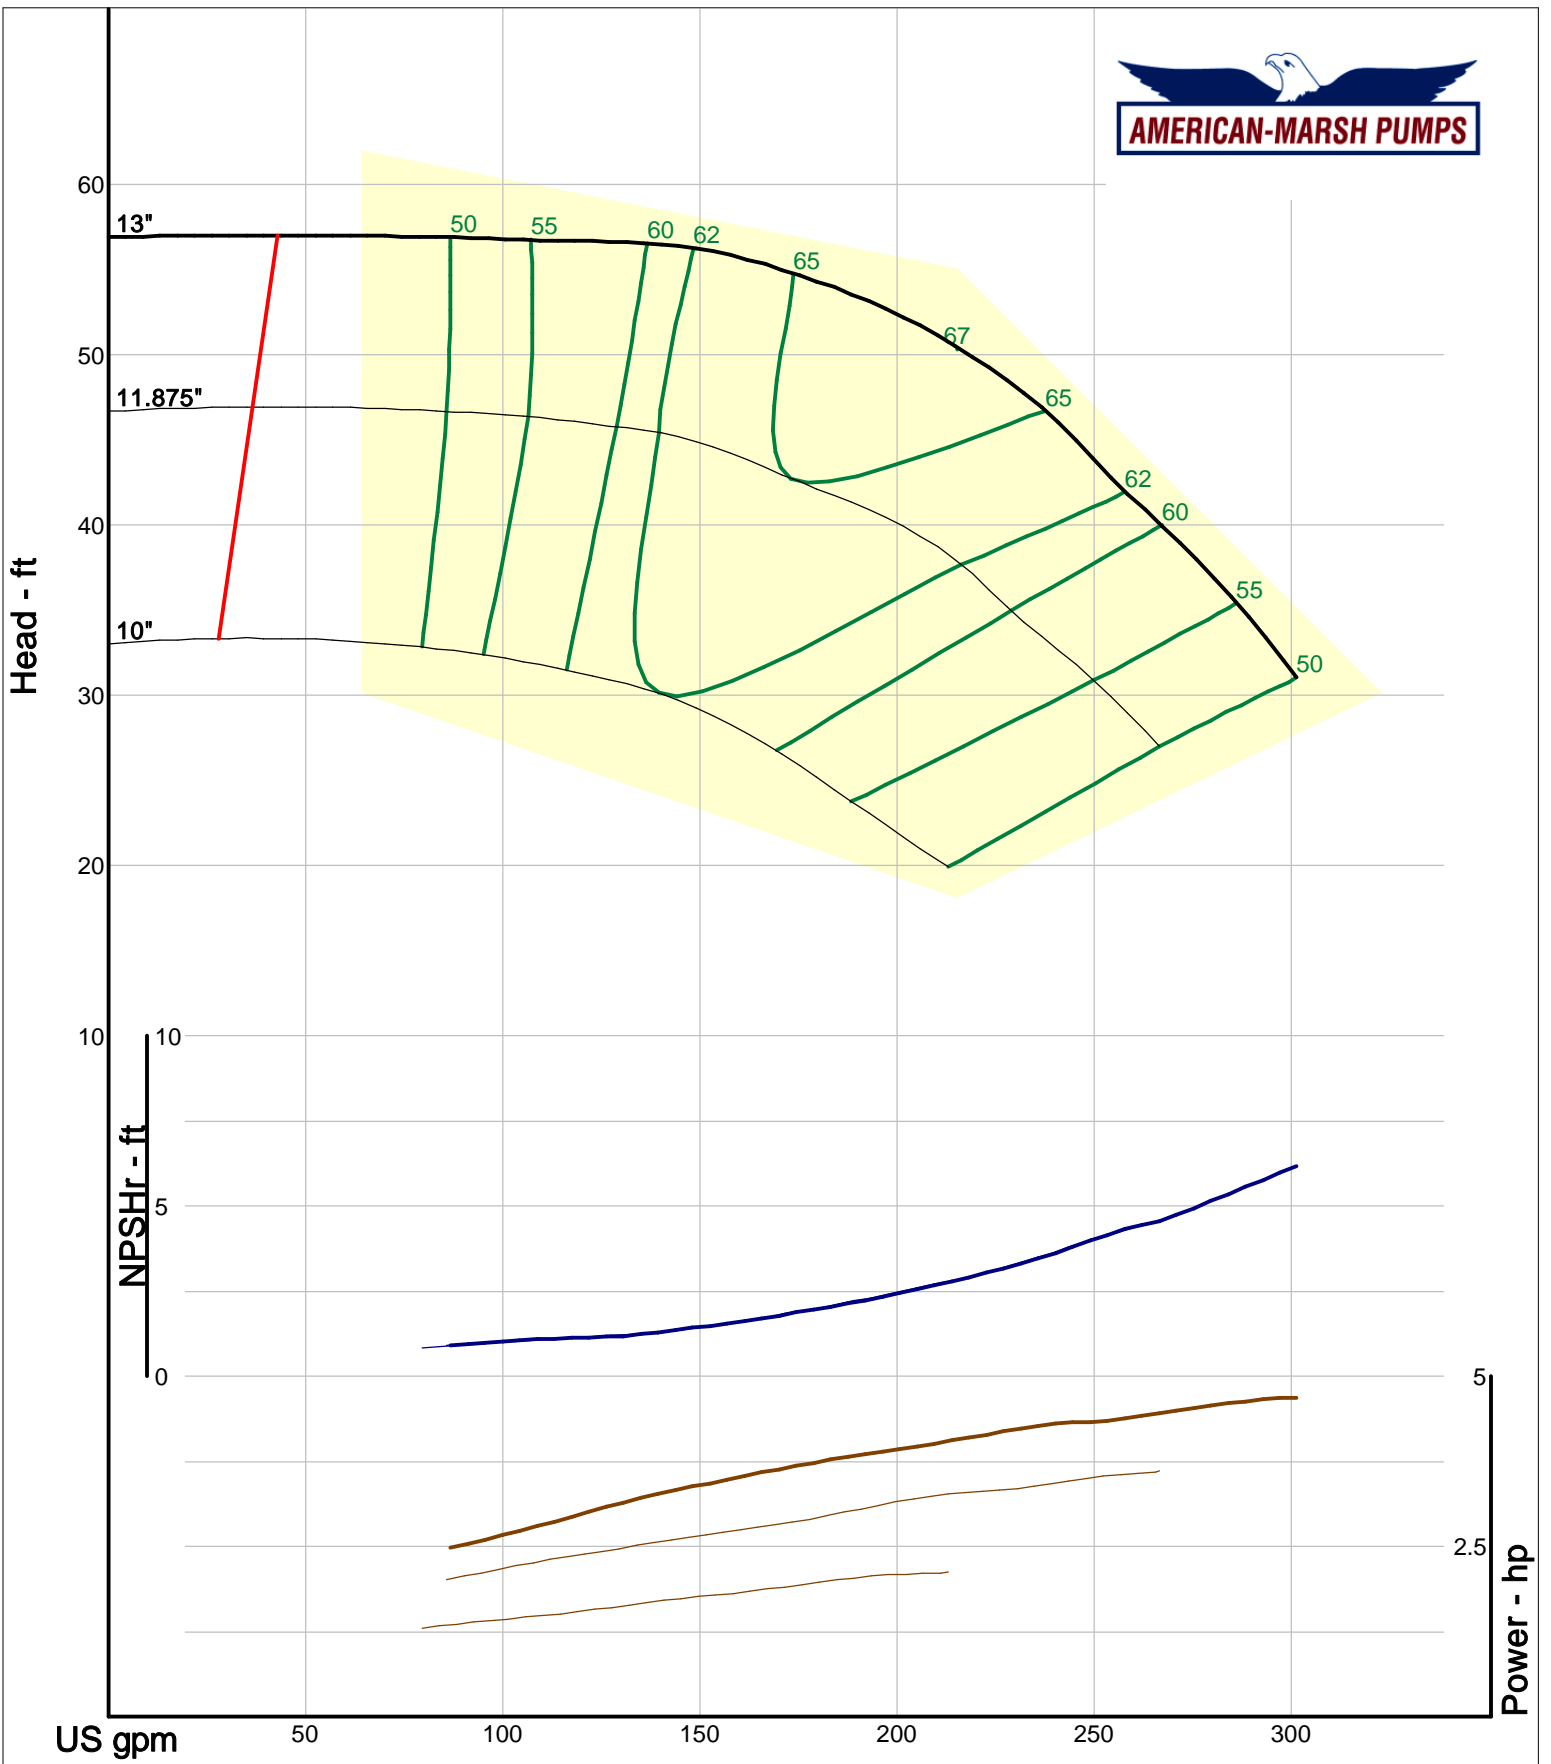

Company: American-Marsh Pumps
Name:
12/03/05

American-Marsh Pumps
Catalog: WTRWKS-2005c.50, vers 2.5c
310_REI - 1000

Size: 3x3-13 REI
Speed: 980 rpm
Dia: 13 in
Curve: CS-17055