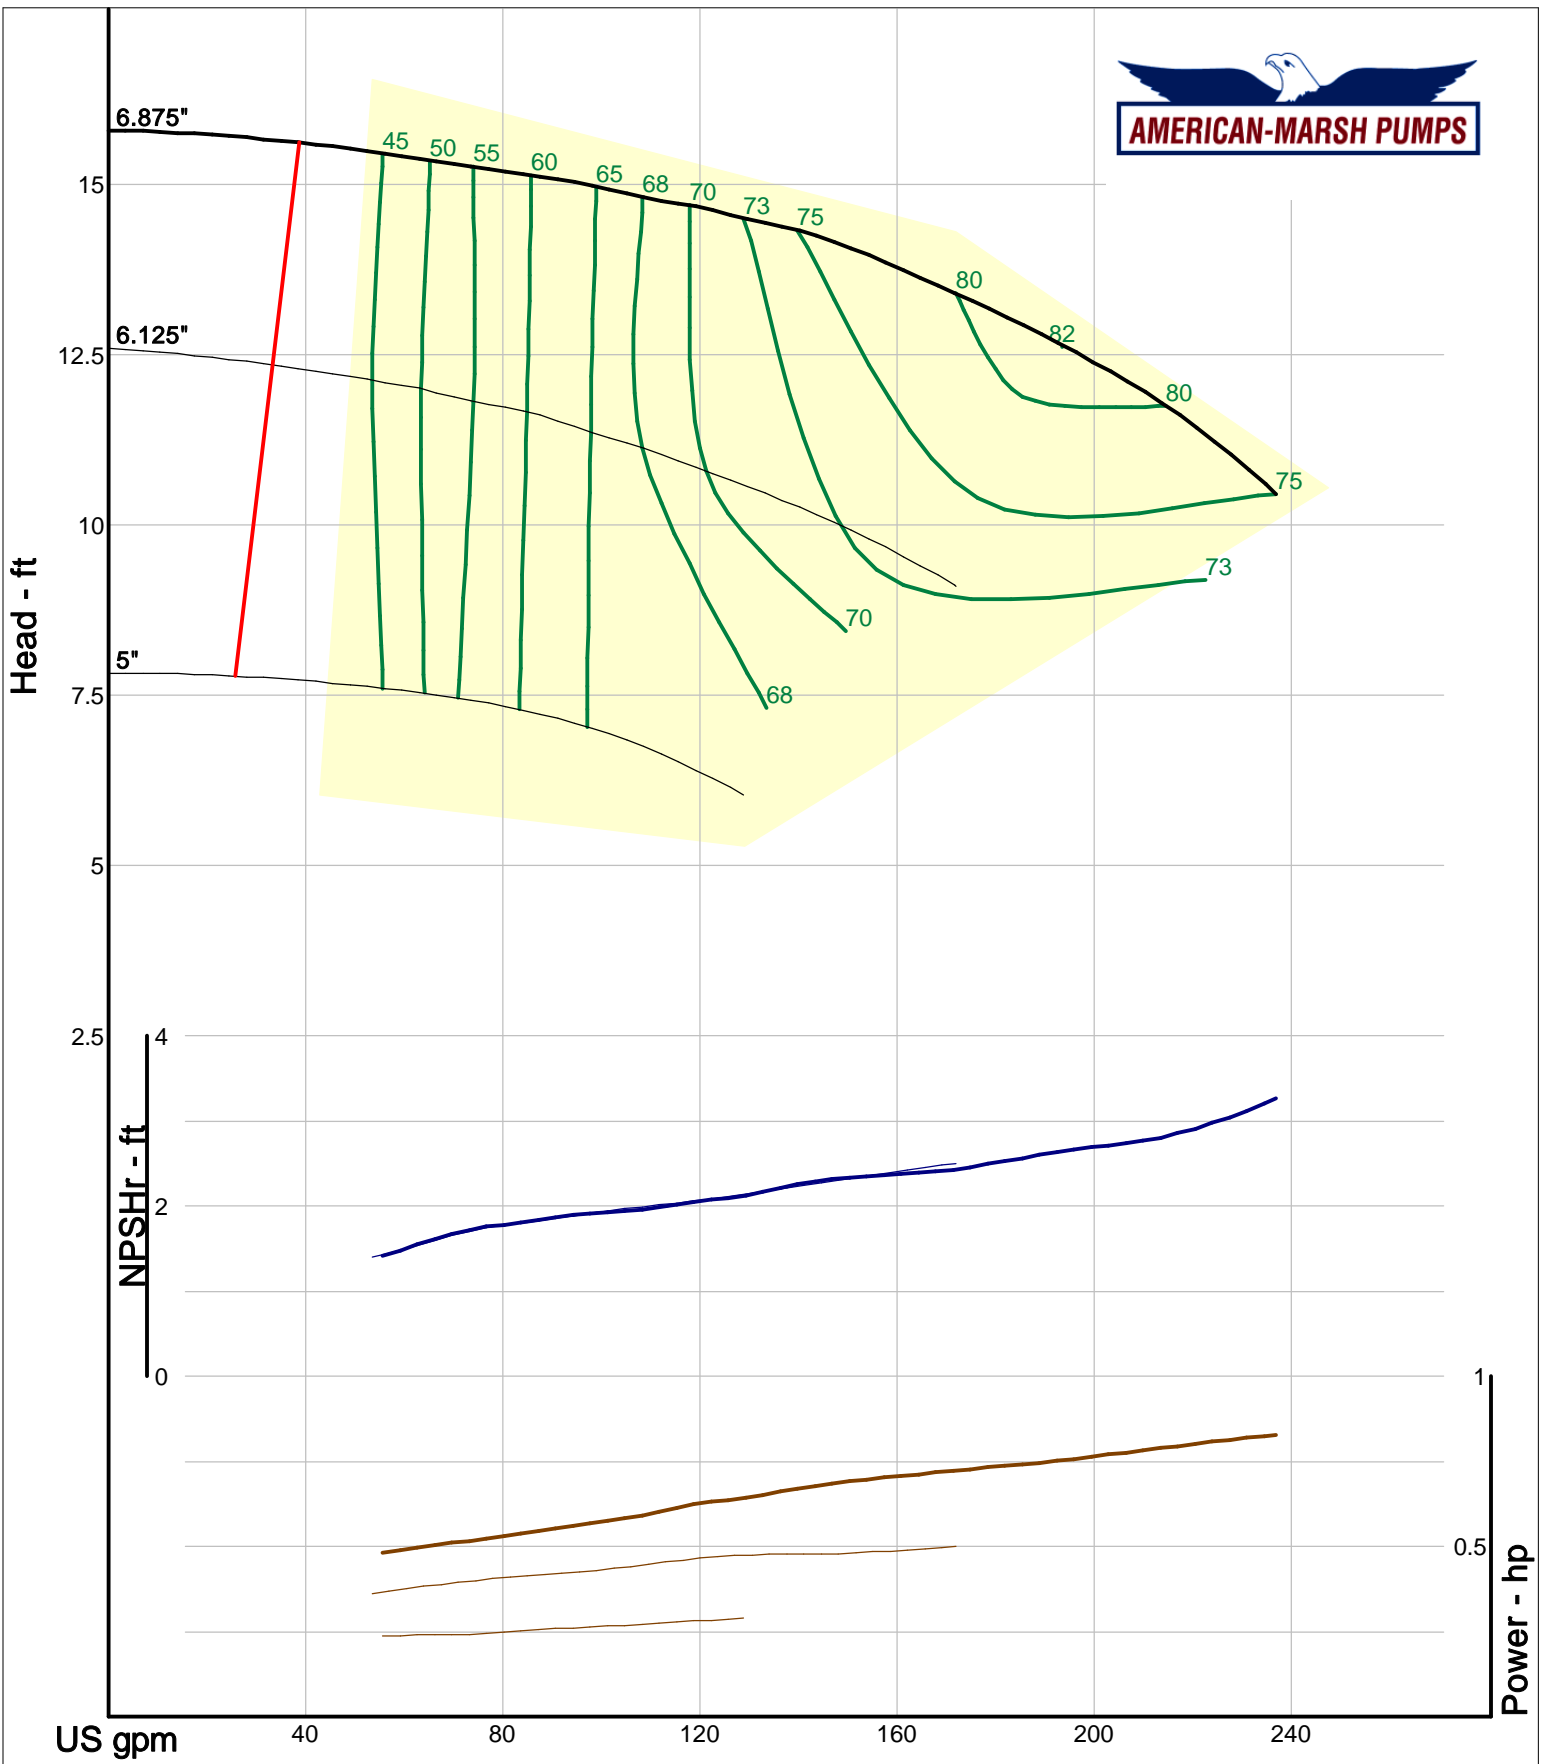

Size: 2x2-5 REI  
 Speed: 980 rpm  
 Dia: 5.5 in  
 Curve: CS-17003

Company: American-Marsh Pumps  
 Name:  
 12/03/05

American-Marsh Pumps  
 Catalog: WTRWKS-2005c.50, vers 2.5c  
 310\_REI - 1000

Size: 2x2-7 REI  
 Speed: 980 rpm  
 Dia: 6.875 in  
 Curve: CS-17006

American-Marsh Pumps  
 Catalog: WTRWKS-2005c.50, vers 2.5c  
 310\_REI - 1000

Size: 2x2-10 REI  
 Speed: 980 rpm  
 Dia: 10.375 in  
 Curve: CS-17012

Company: American-Marsh Pumps  
 Name:  
 12/03/05

American-Marsh Pumps  
 Catalog: WTRWKS-2005c.50, vers 2.5c  
 310\_REI - 1000

Company: American-Marsh Pumps  
 Name:  
 12/03/05

American-Marsh Pumps  
 Catalog: WTRWKS-2005c.50, vers 2.5c  
 310\_REI - 1000

Size: 2.5x2.5-13B REI  
 Speed: 980 rpm  
 Dia: 12.875 in  
 Curve: CS-17041

Company: American-Marsh Pumps  
 Name:  
 12/03/05

American-Marsh Pumps  
 Catalog: WTRWKS-2005c.50, vers 2.5c  
 310\_REI - 1000

Size: 3x3-5 REI  
 Speed: 980 rpm  
 Dia: 5.5 in  
 Curve: CS-17044

Company: American-Marsh Pumps  
 Name:  
 12/03/05