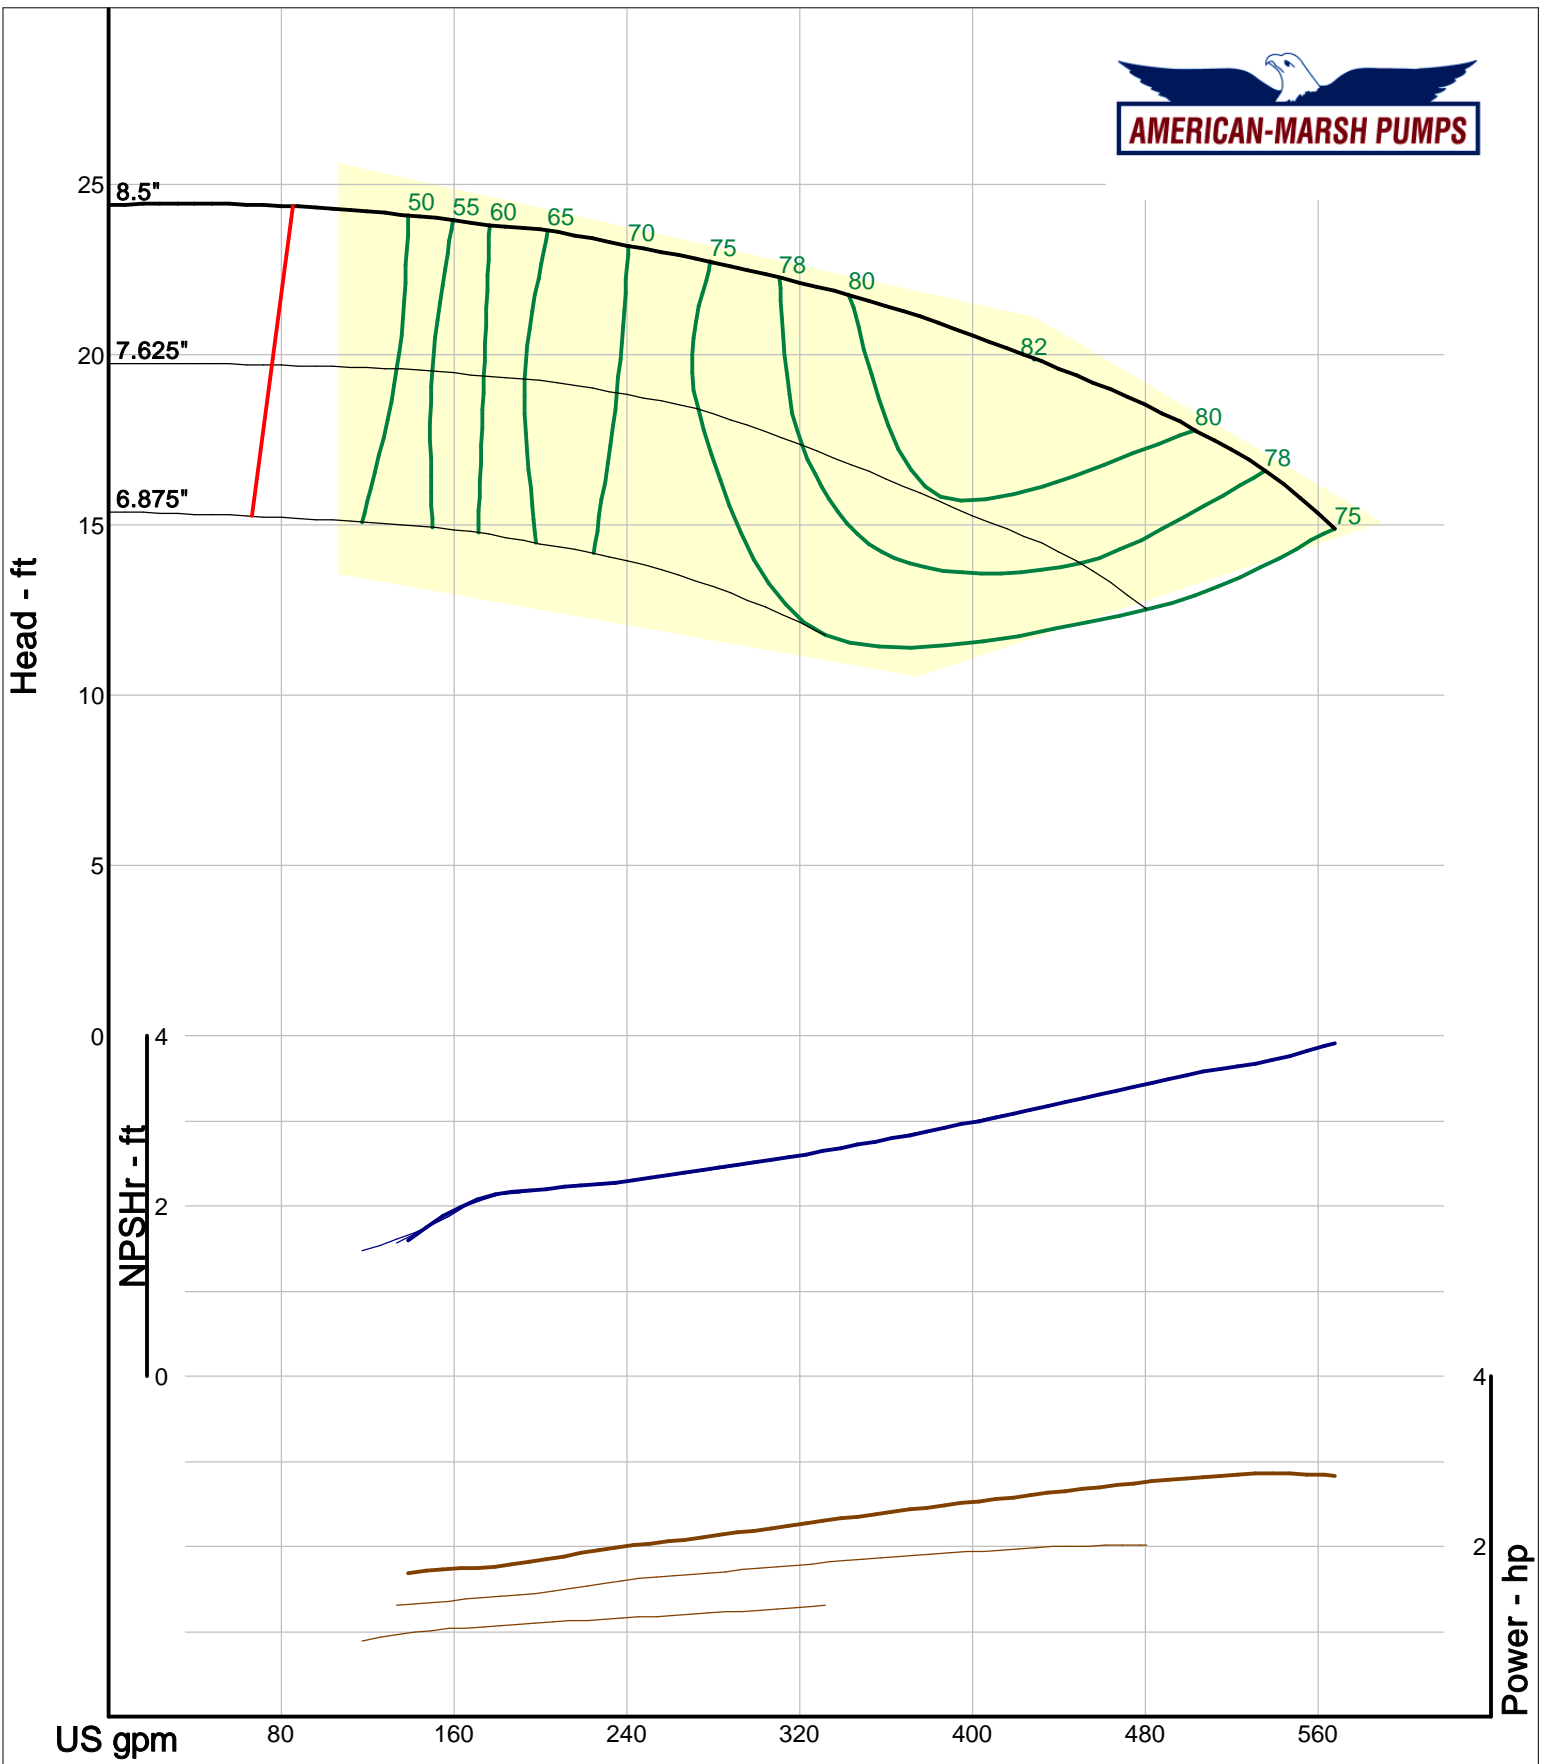

Company: American-Marsh Pumps
Name:
12/03/05

American-Marsh Pumps
Catalog: WTRWKS-2005c.50, vers 2.5c
310_REI - 1000

Size: 5x5-8 REI
Speed: 980 rpm
Dia: 8.5 in
Curve: CS-17071