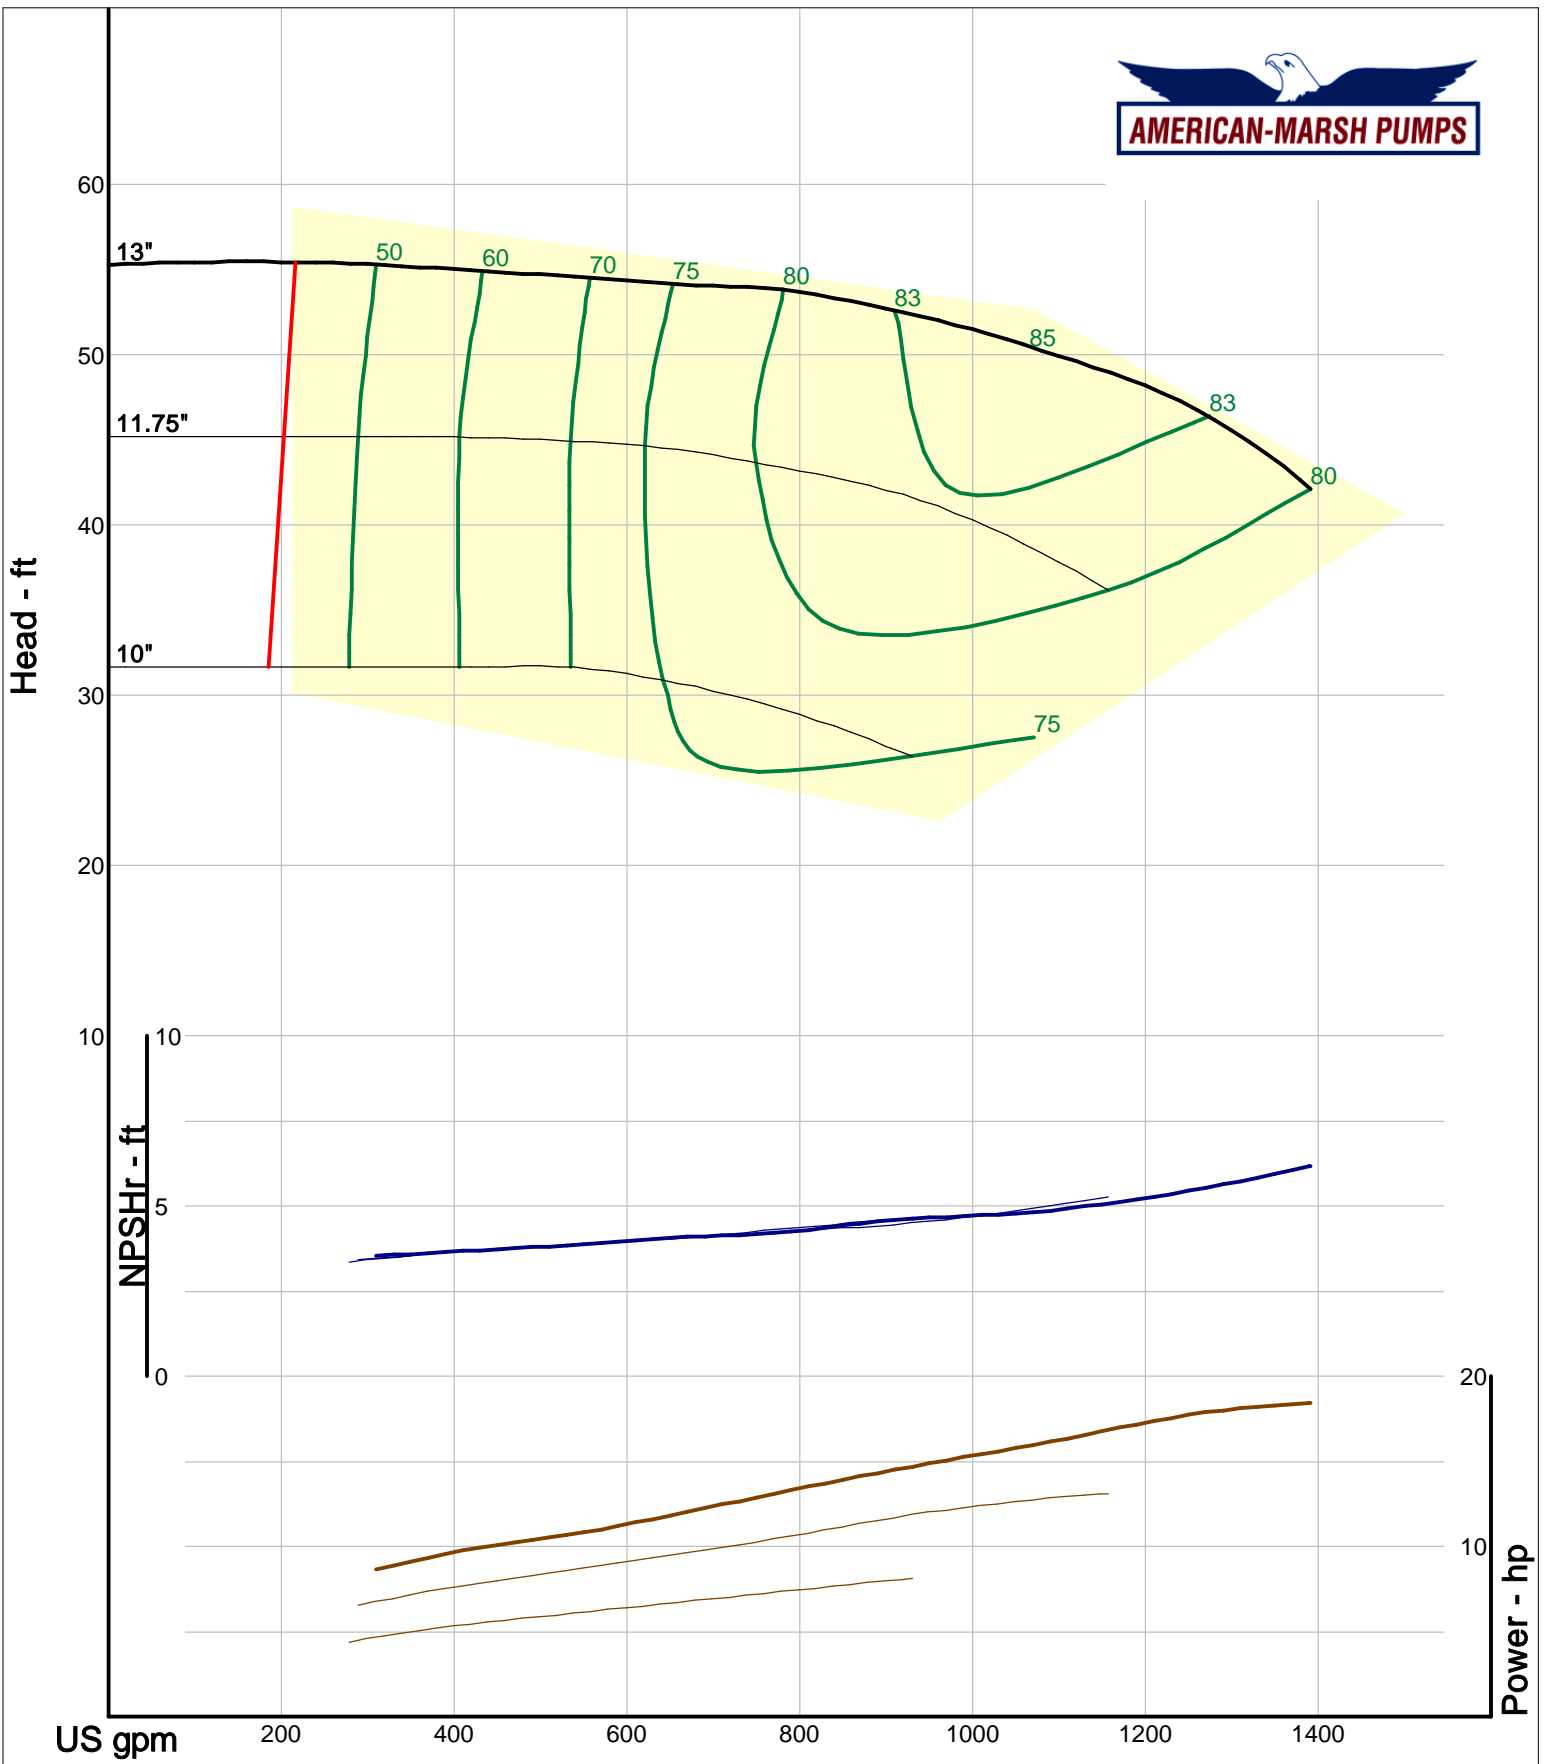

Company: American-Marsh Pumps
Name:
12/03/05

American-Marsh Pumps
Catalog: WTRWKS-2005c.50, vers 2.5c
310_REI - 1000

Size: 8x8-13 REI
Speed: 980 rpm
Dia: 13 in
Curve: CS-17093