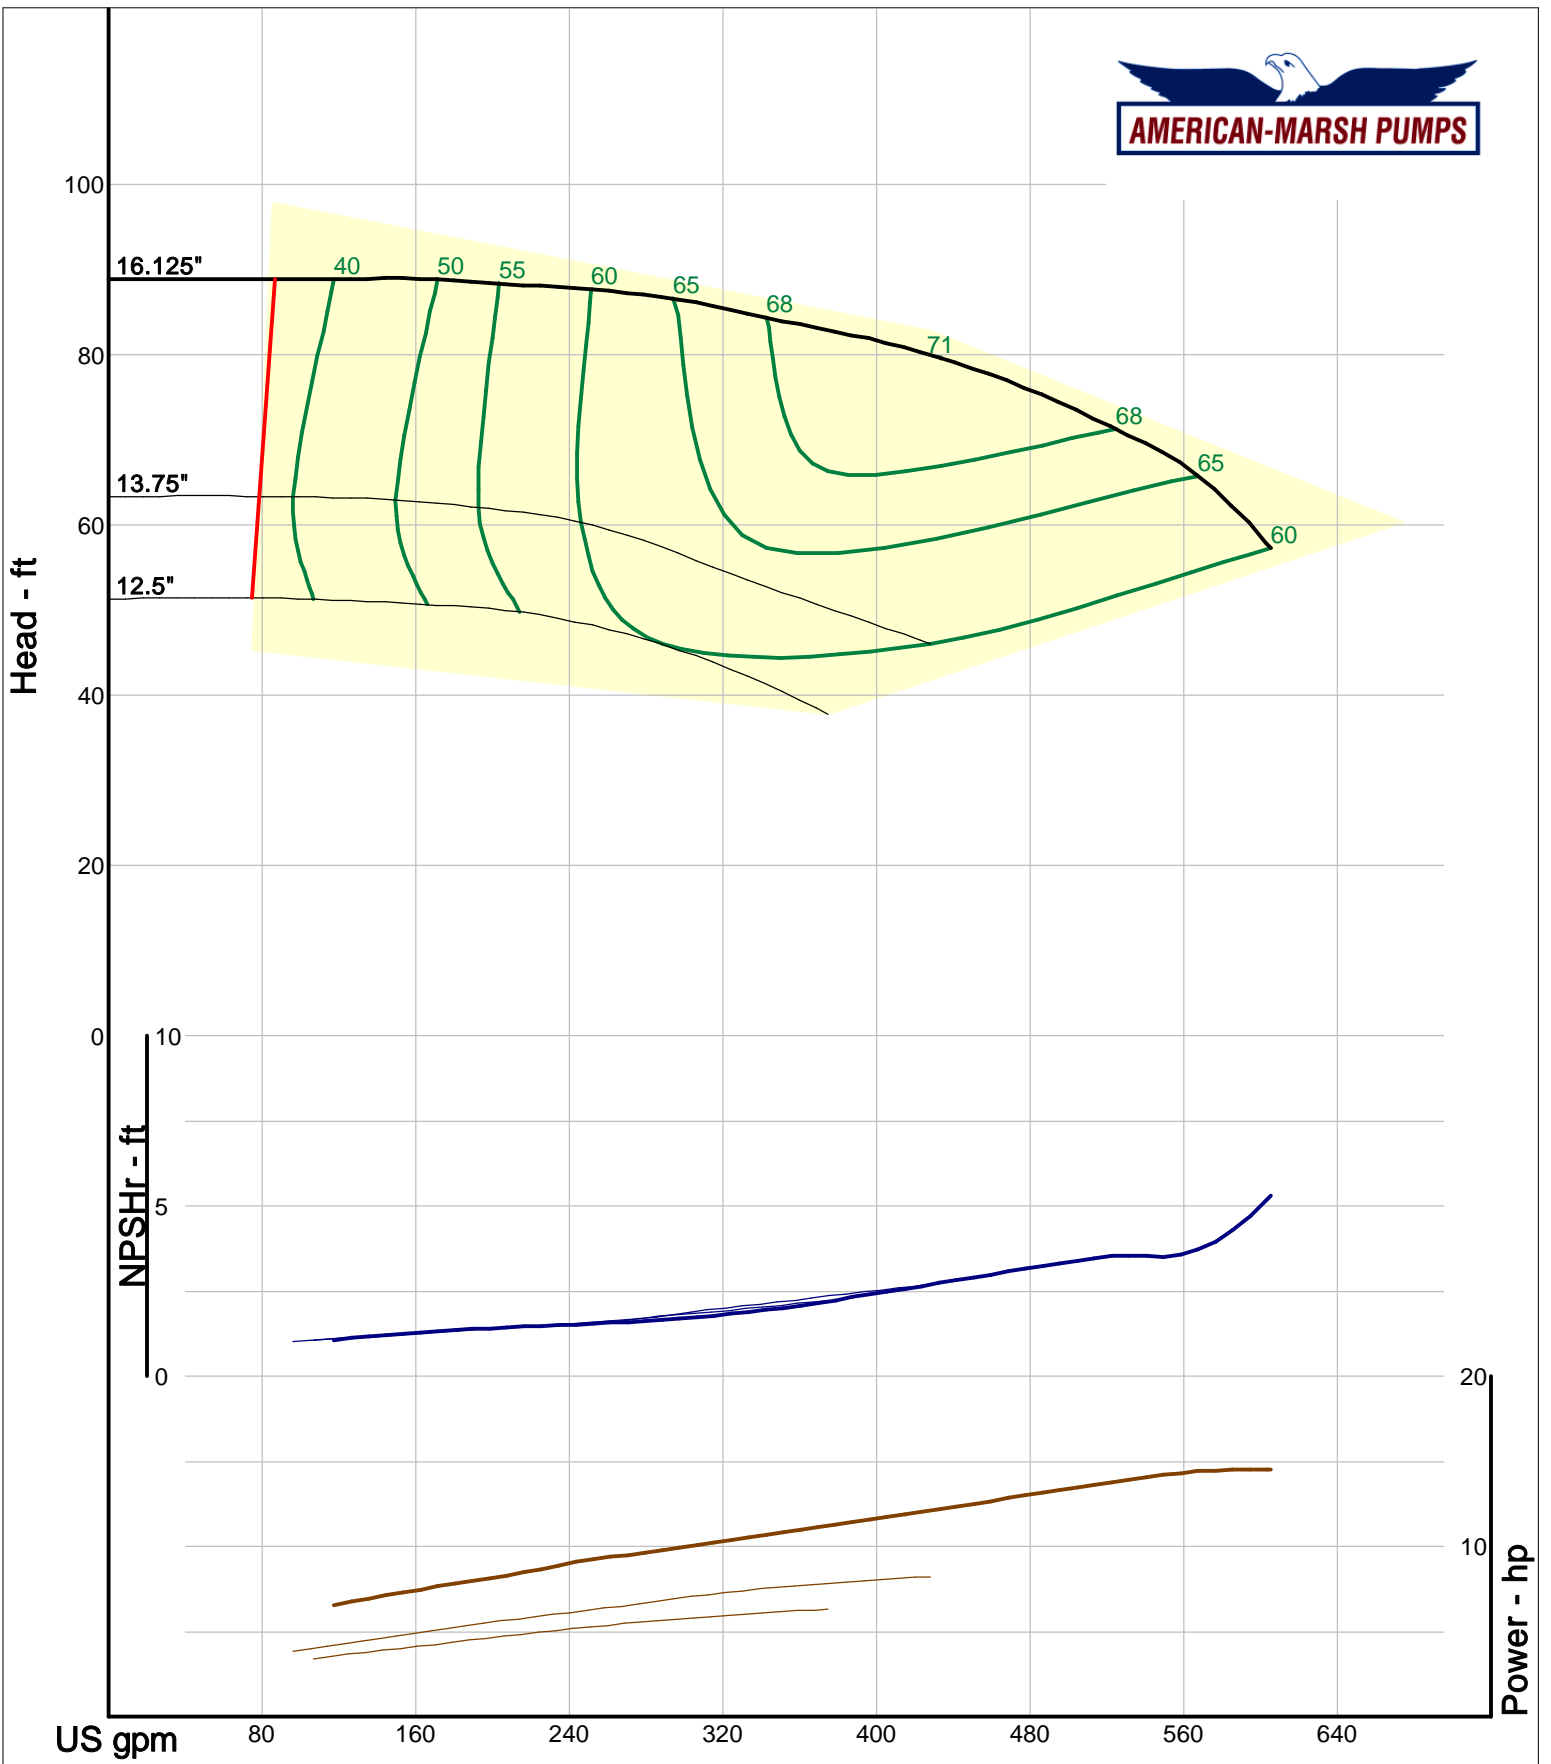

Company: American-Marsh Pumps
Name:
12/03/05

American-Marsh Pumps
Catalog: WTRWKS-2005c.50, vers 2.5c
310_REI - 1000

Size: 5x5-16 REI
Speed: 980 rpm
Dia: 16.125 in
Curve: CS-17078