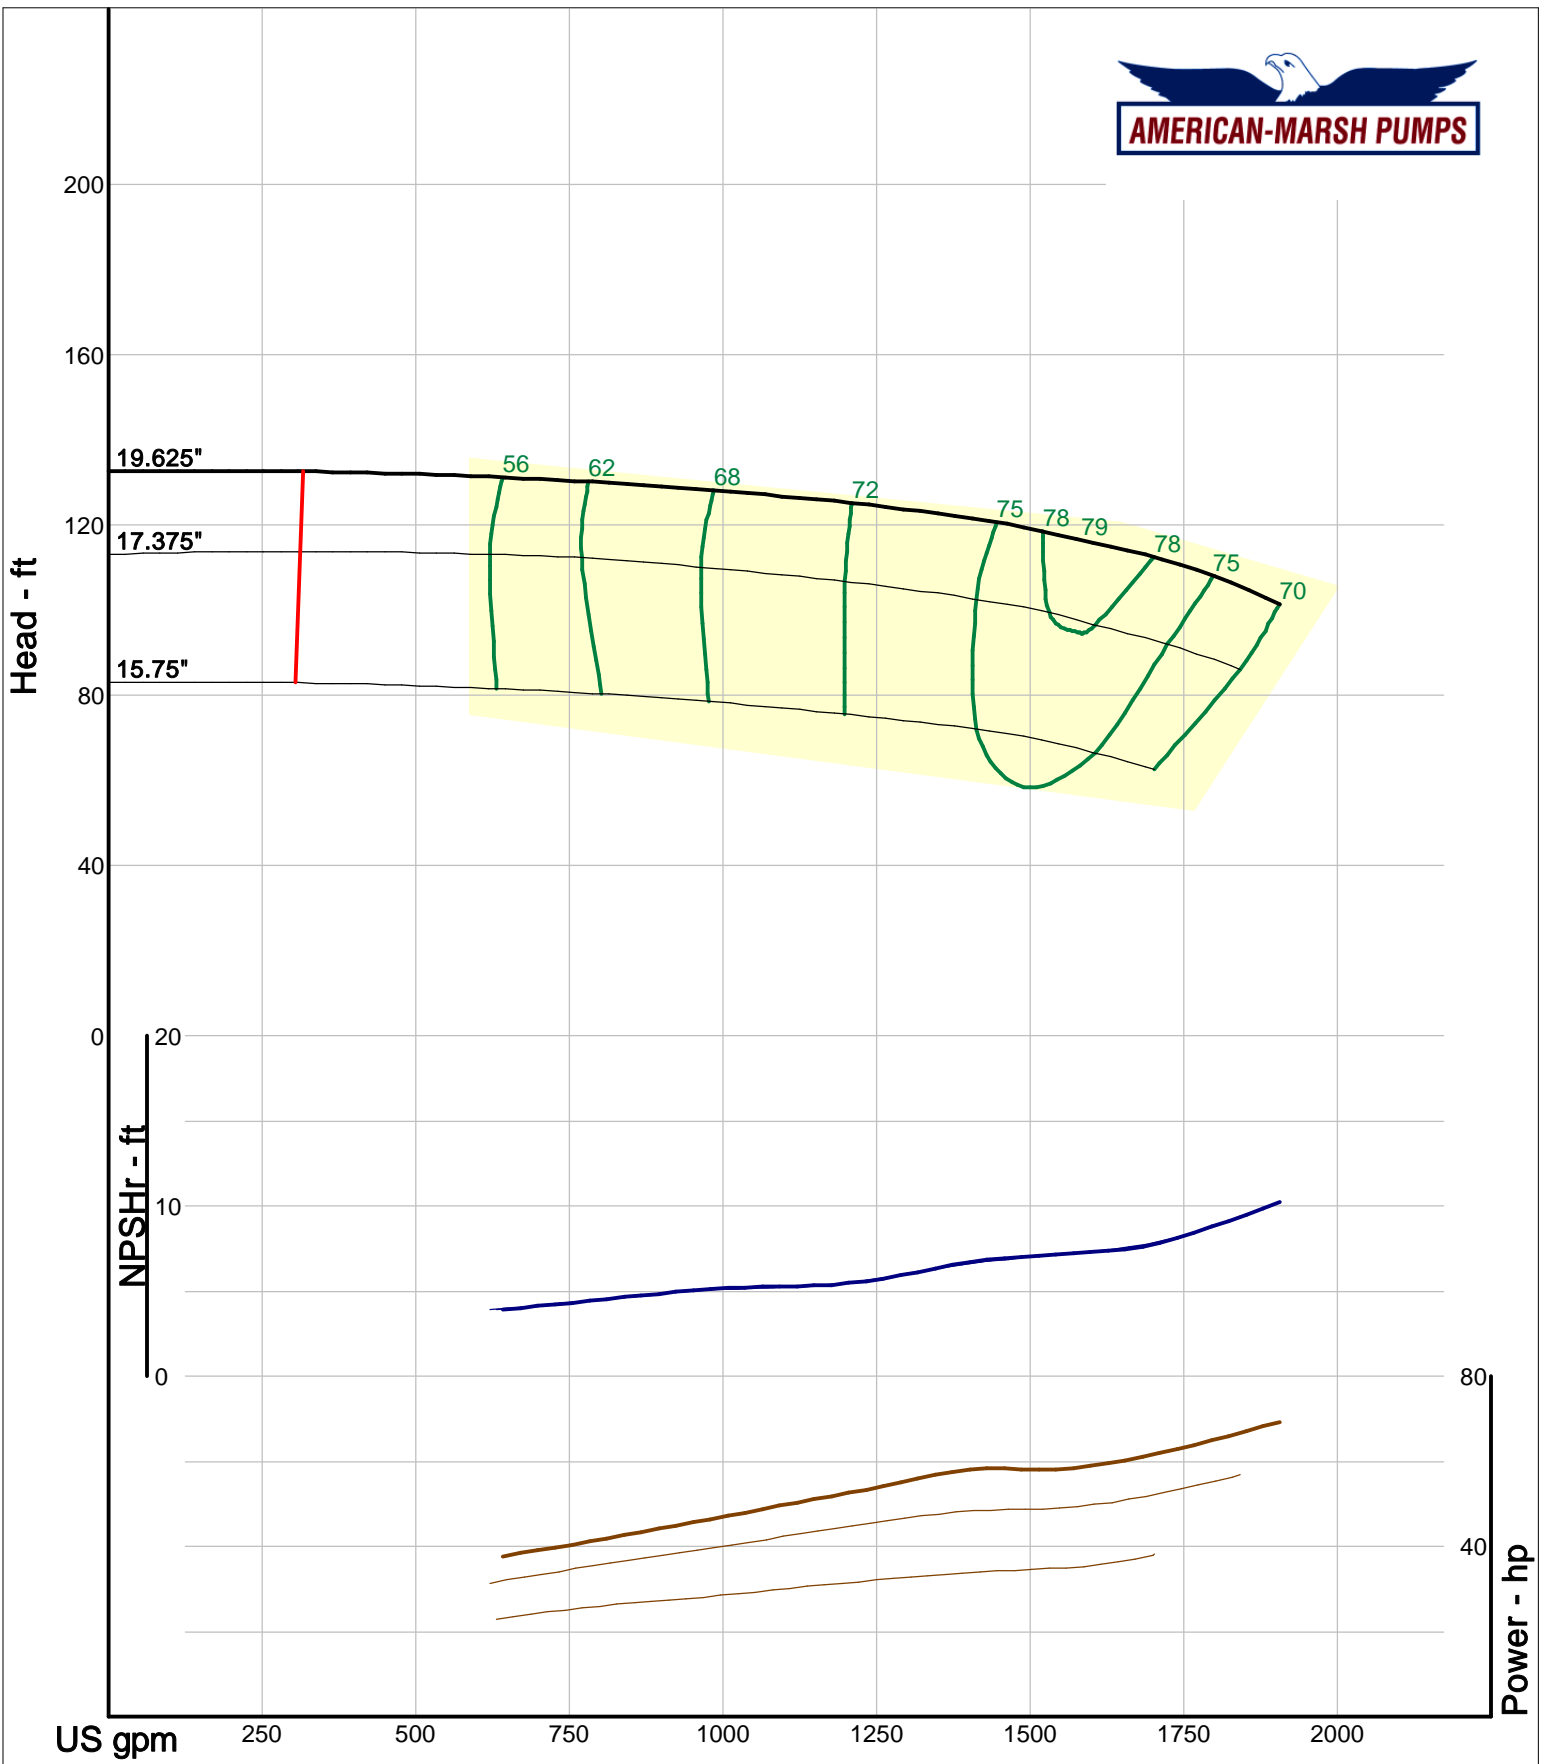

Company: American-Marsh Pumps
Name:
12/03/05

American-Marsh Pumps
Catalog: WTRWKS-2005c.50, vers 2.5c
310_REI - 1000

Size: 8x8-20 REI
Speed: 980 rpm
Dia: 19.625 in
Curve: CS-17097