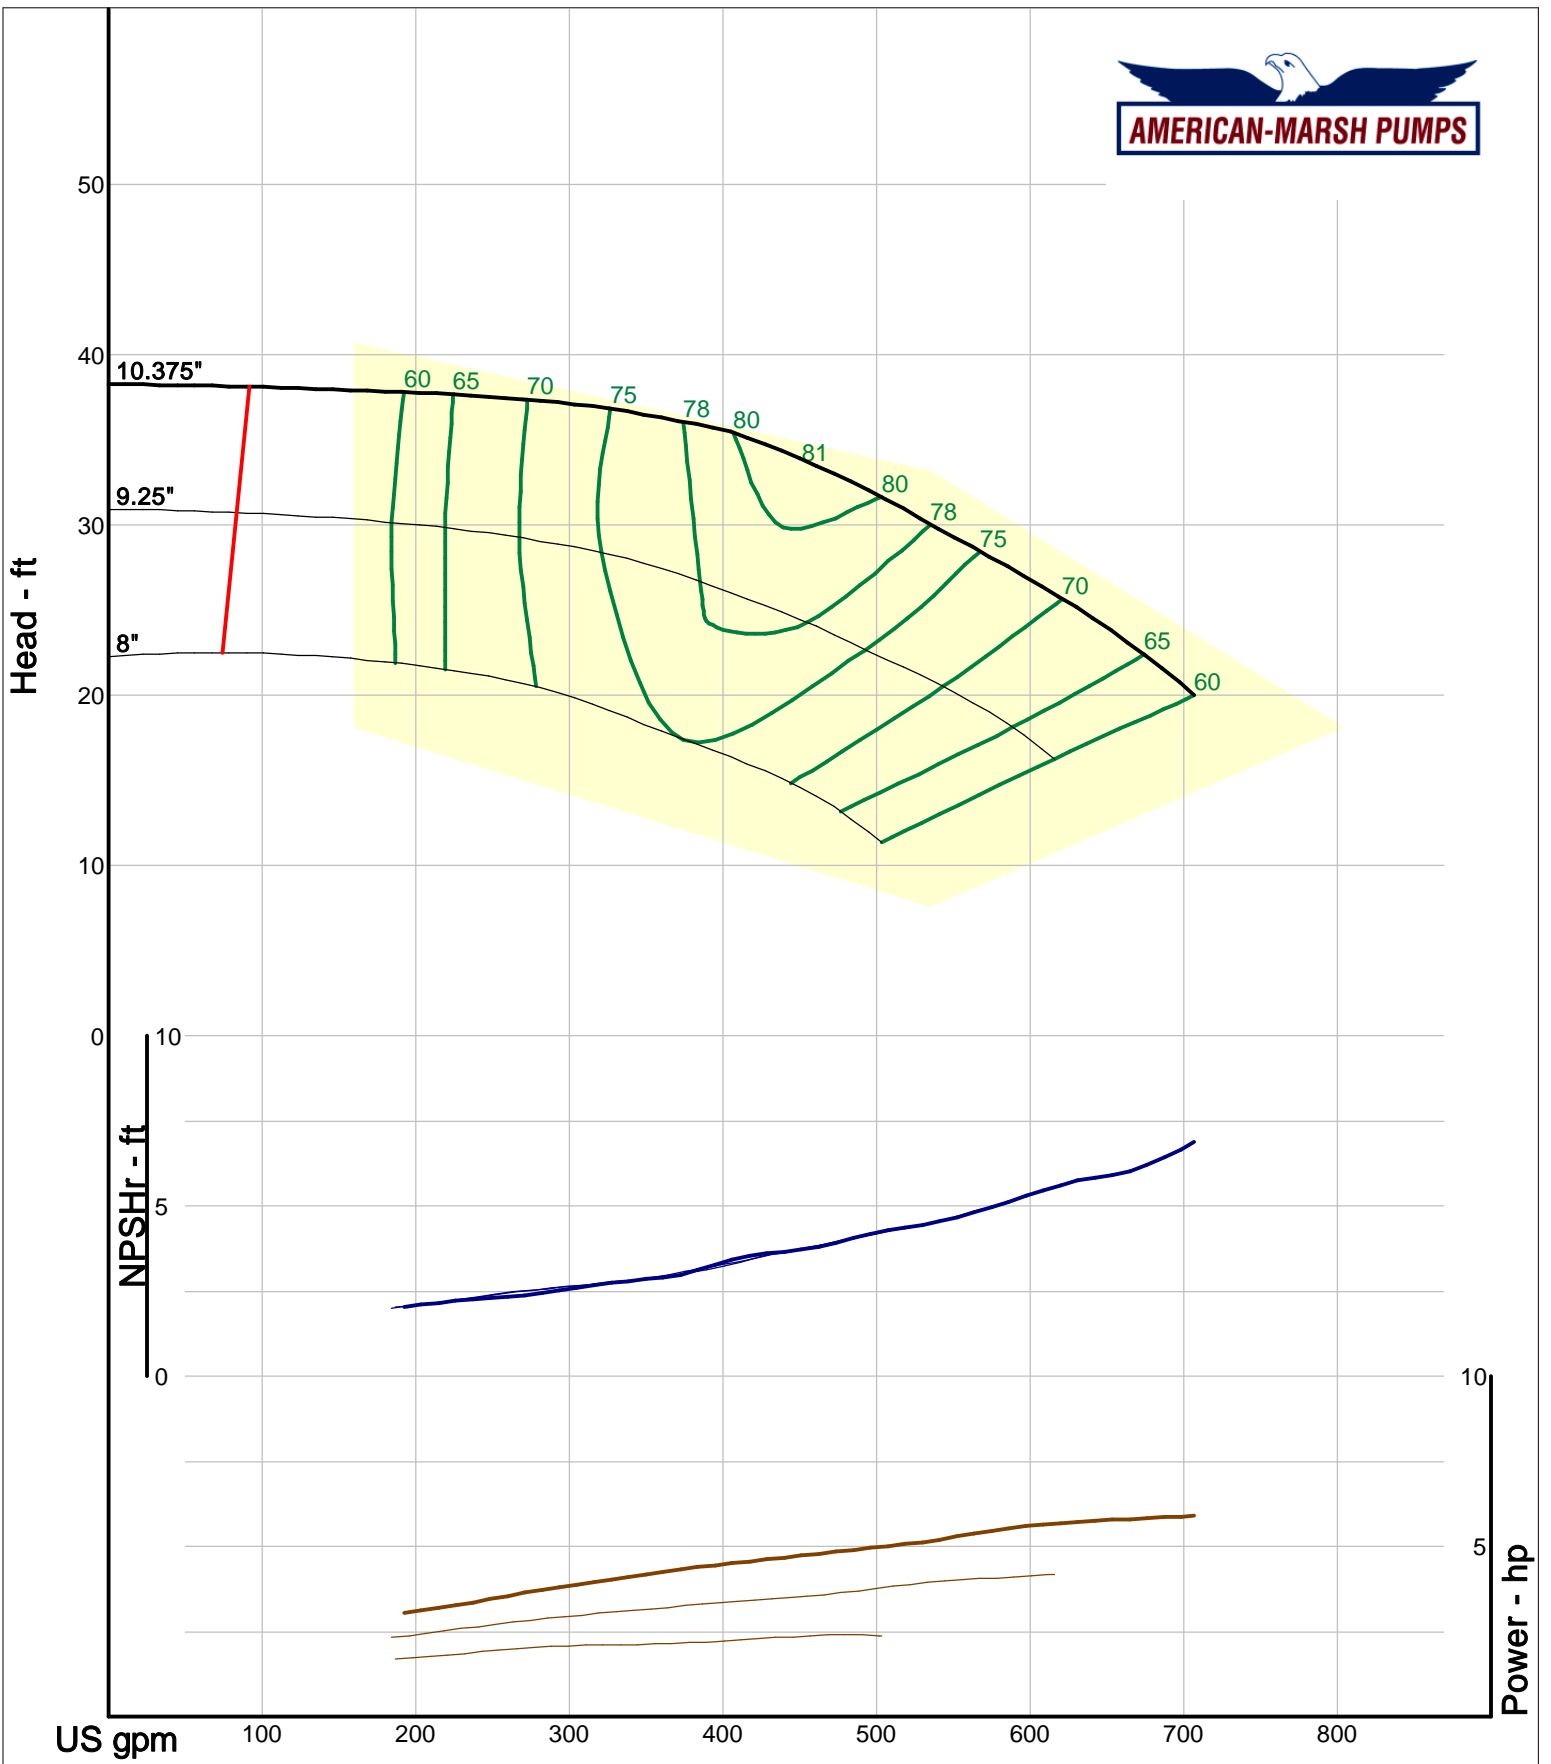

American-Marsh Pumps  
 Catalog: WTRWKS-2005c.50, vers 2.5c  
 310\_REI - 1000

Size: 4x4-16 REI  
 Speed: 980 rpm  
 Dia: 16 in  
 Curve: CS-17068

Company: American-Marsh Pumps  
 Name:  
 12/03/05

American-Marsh Pumps  
 Catalog: WTRWKS-2005c.50, vers 2.5c  
 310\_REI - 1000

Size: 5x5-8 REI  
 Speed: 980 rpm  
 Dia: 8.5 in  
 Curve: CS-17071

Company: American-Marsh Pumps  
 Name:  
 12/03/05

American-Marsh Pumps  
 Catalog: WTRWKS-2005c.50, vers 2.5c  
 310\_REI - 1000

Size: 5x5-10 REI  
 Speed: 980 rpm  
 Dia: 10.375 in  
 Curve: CS-17074