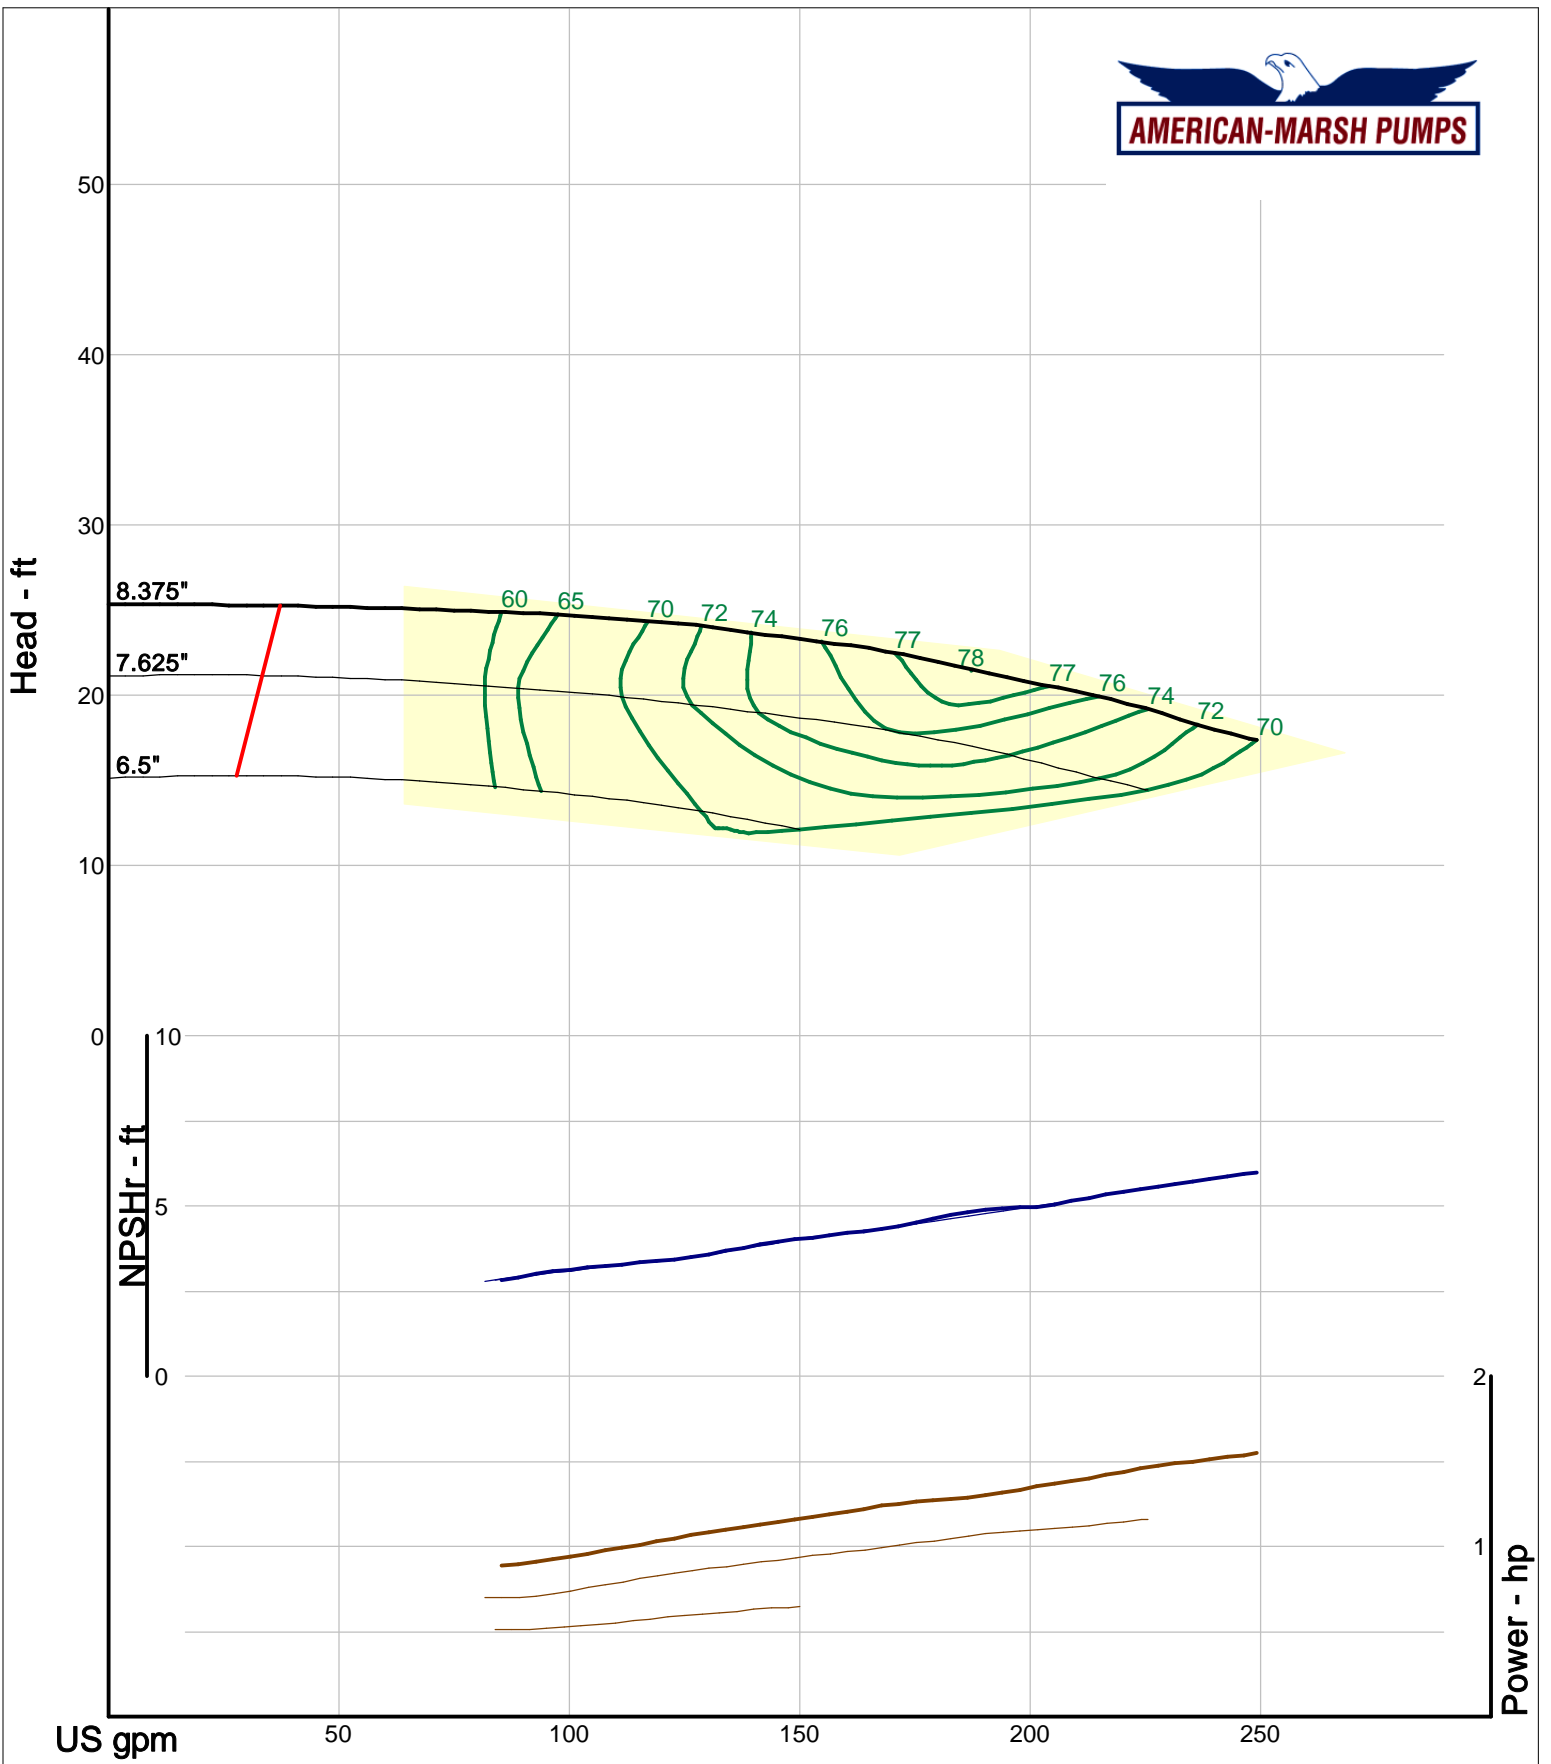

Company: American-Marsh Pumps  
 Name:  
 12/03/05

American-Marsh Pumps  
 Catalog: WTRWKS-2005c.50, vers 2.5c  
 310\_REI - 1000

Size: 3x3-5 REI  
 Speed: 980 rpm  
 Dia: 5.5 in  
 Curve: CS-17044

Company: American-Marsh Pumps  
 Name:  
 12/03/05

American-Marsh Pumps  
 Catalog: WTRWKS-2005c.50, vers 2.5c  
 310\_REI - 1000

Size: 3x3-7 REI  
 Speed: 980 rpm  
 Dia: 6.875 in  
 Curve: CS-17047

Company: American-Marsh Pumps  
Name:  
12/03/05

American-Marsh Pumps  
Catalog: WTRWKS-2005c.50, vers 2.5c  
310\_REI - 1000