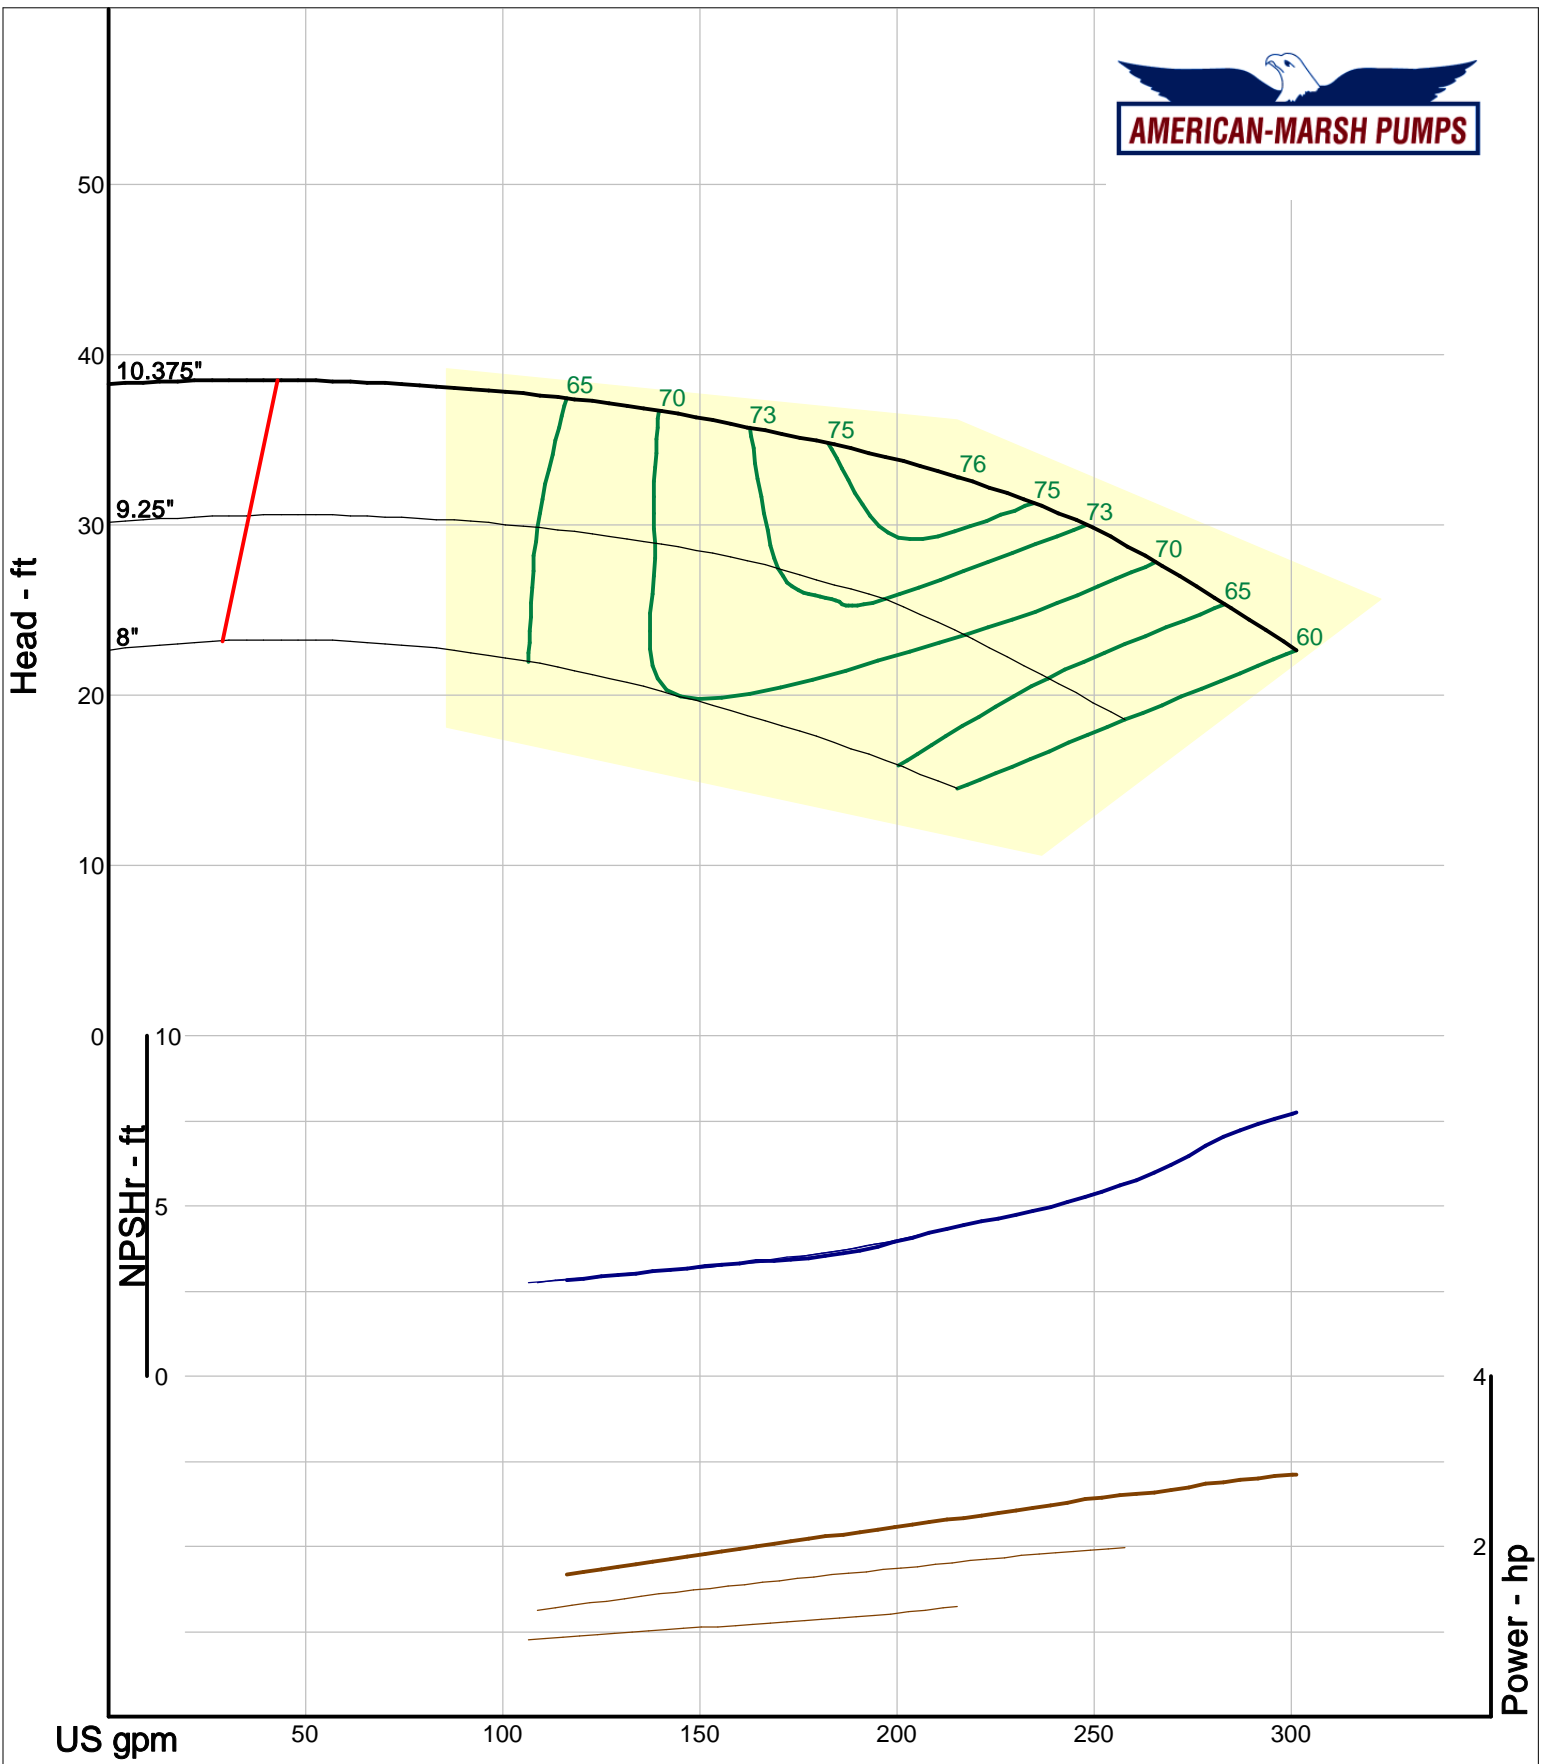

Company: American-Marsh Pumps
Name:
12/03/05

American-Marsh Pumps
Catalog: WTRWKS-2005c.50, vers 2.5c
310_REI - 1000

Size: 3x3-10 REI
Speed: 980 rpm
Dia: 10.375 in
Curve: CS-17053