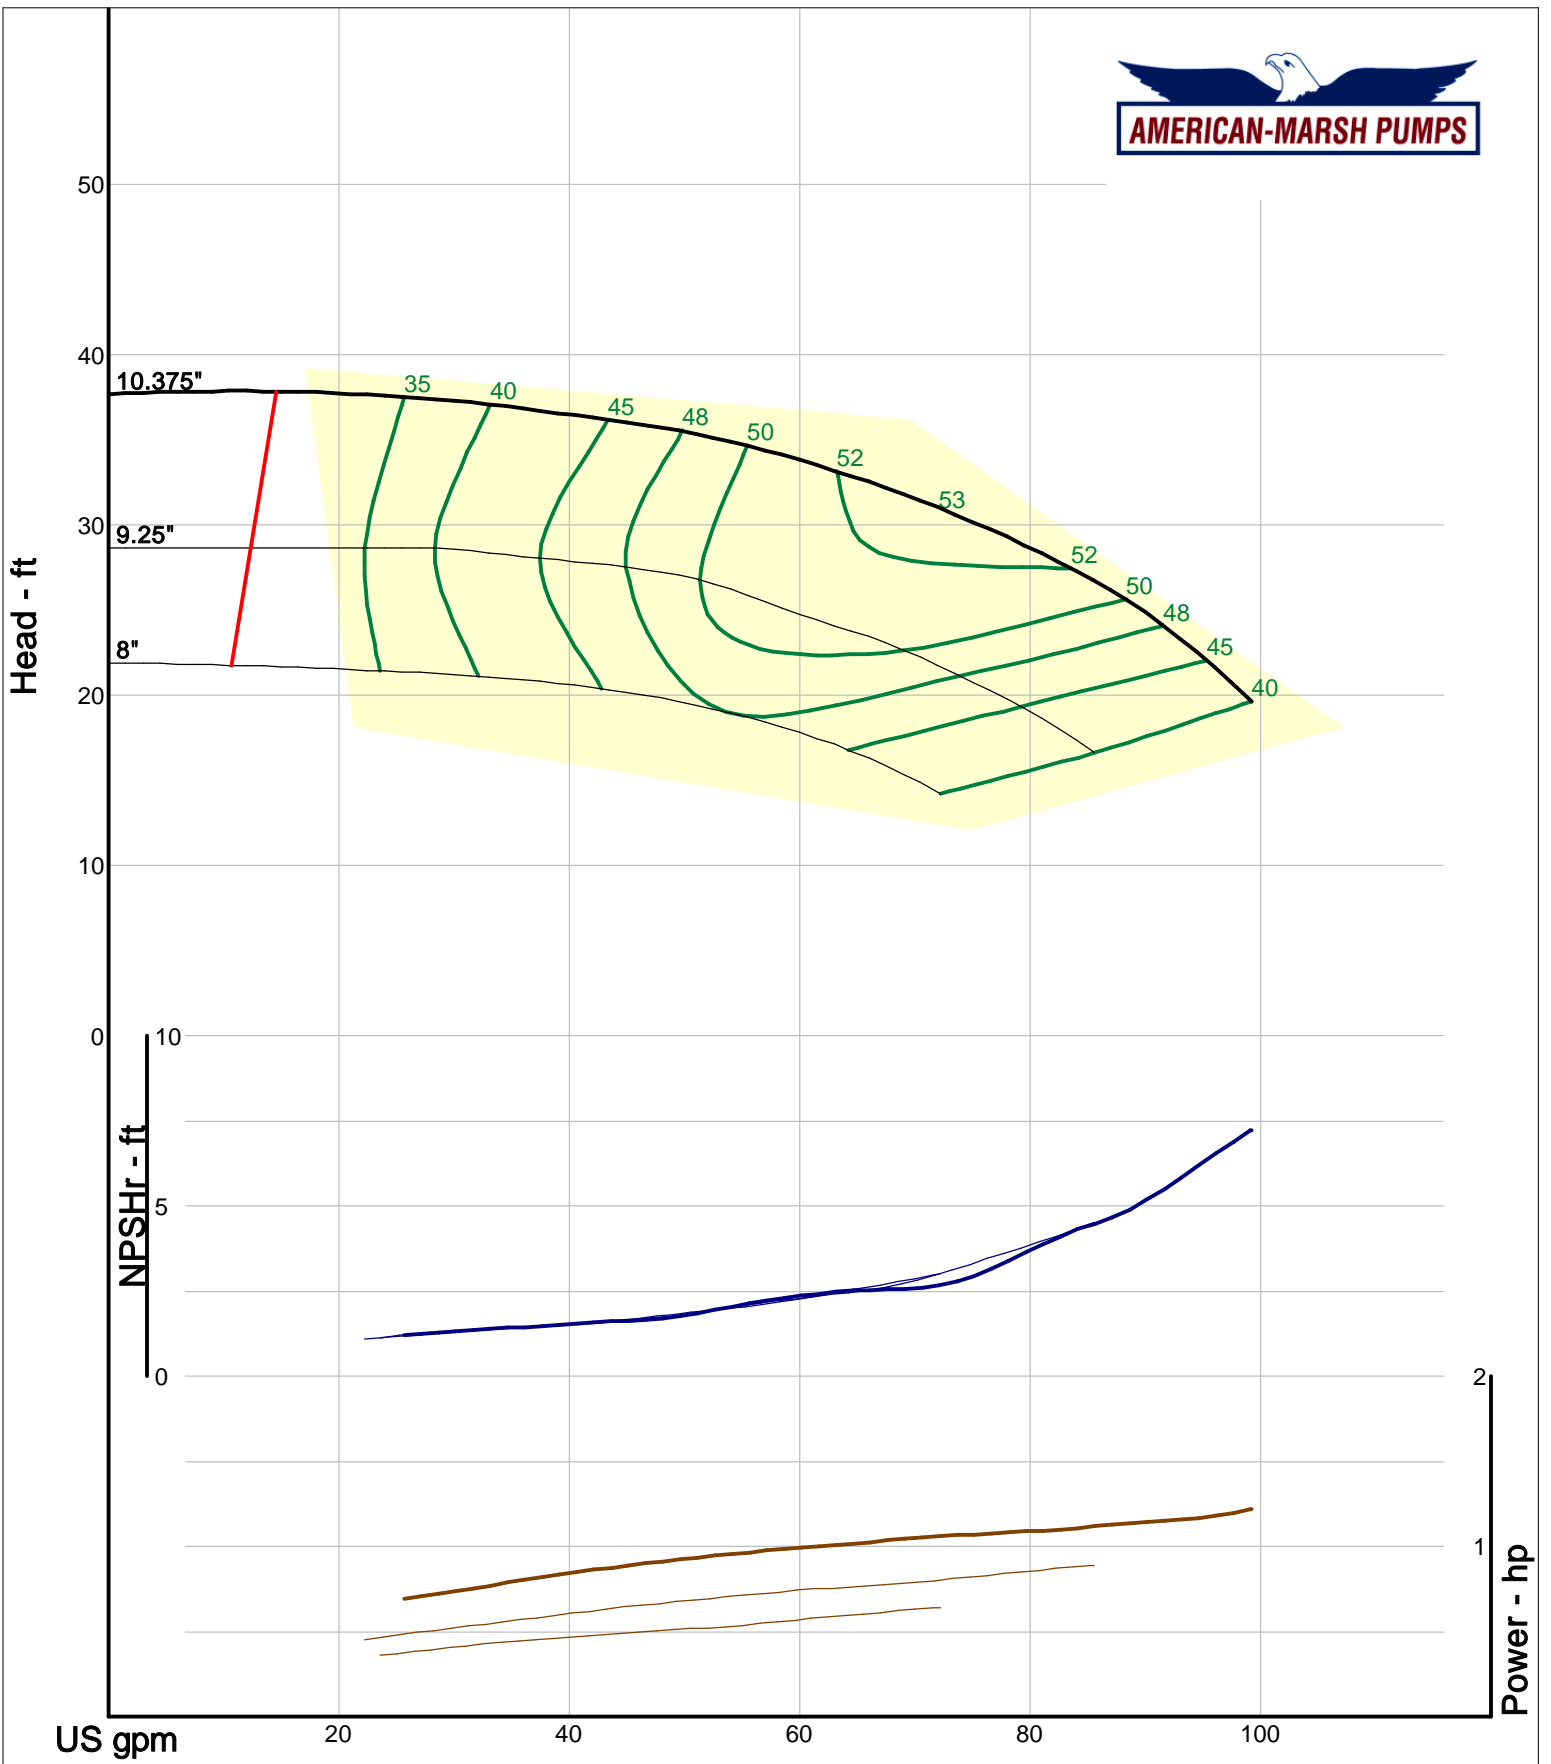

Company: American-Marsh Pumps
Name:
12/03/05

American-Marsh Pumps
Catalog: WTRWKS-2005c.50, vers 2.5c
310_REI - 1000

Size: 2.5x2.5-10A REI
Speed: 980 rpm
Dia: 10.375 in
Curve: CS-17024