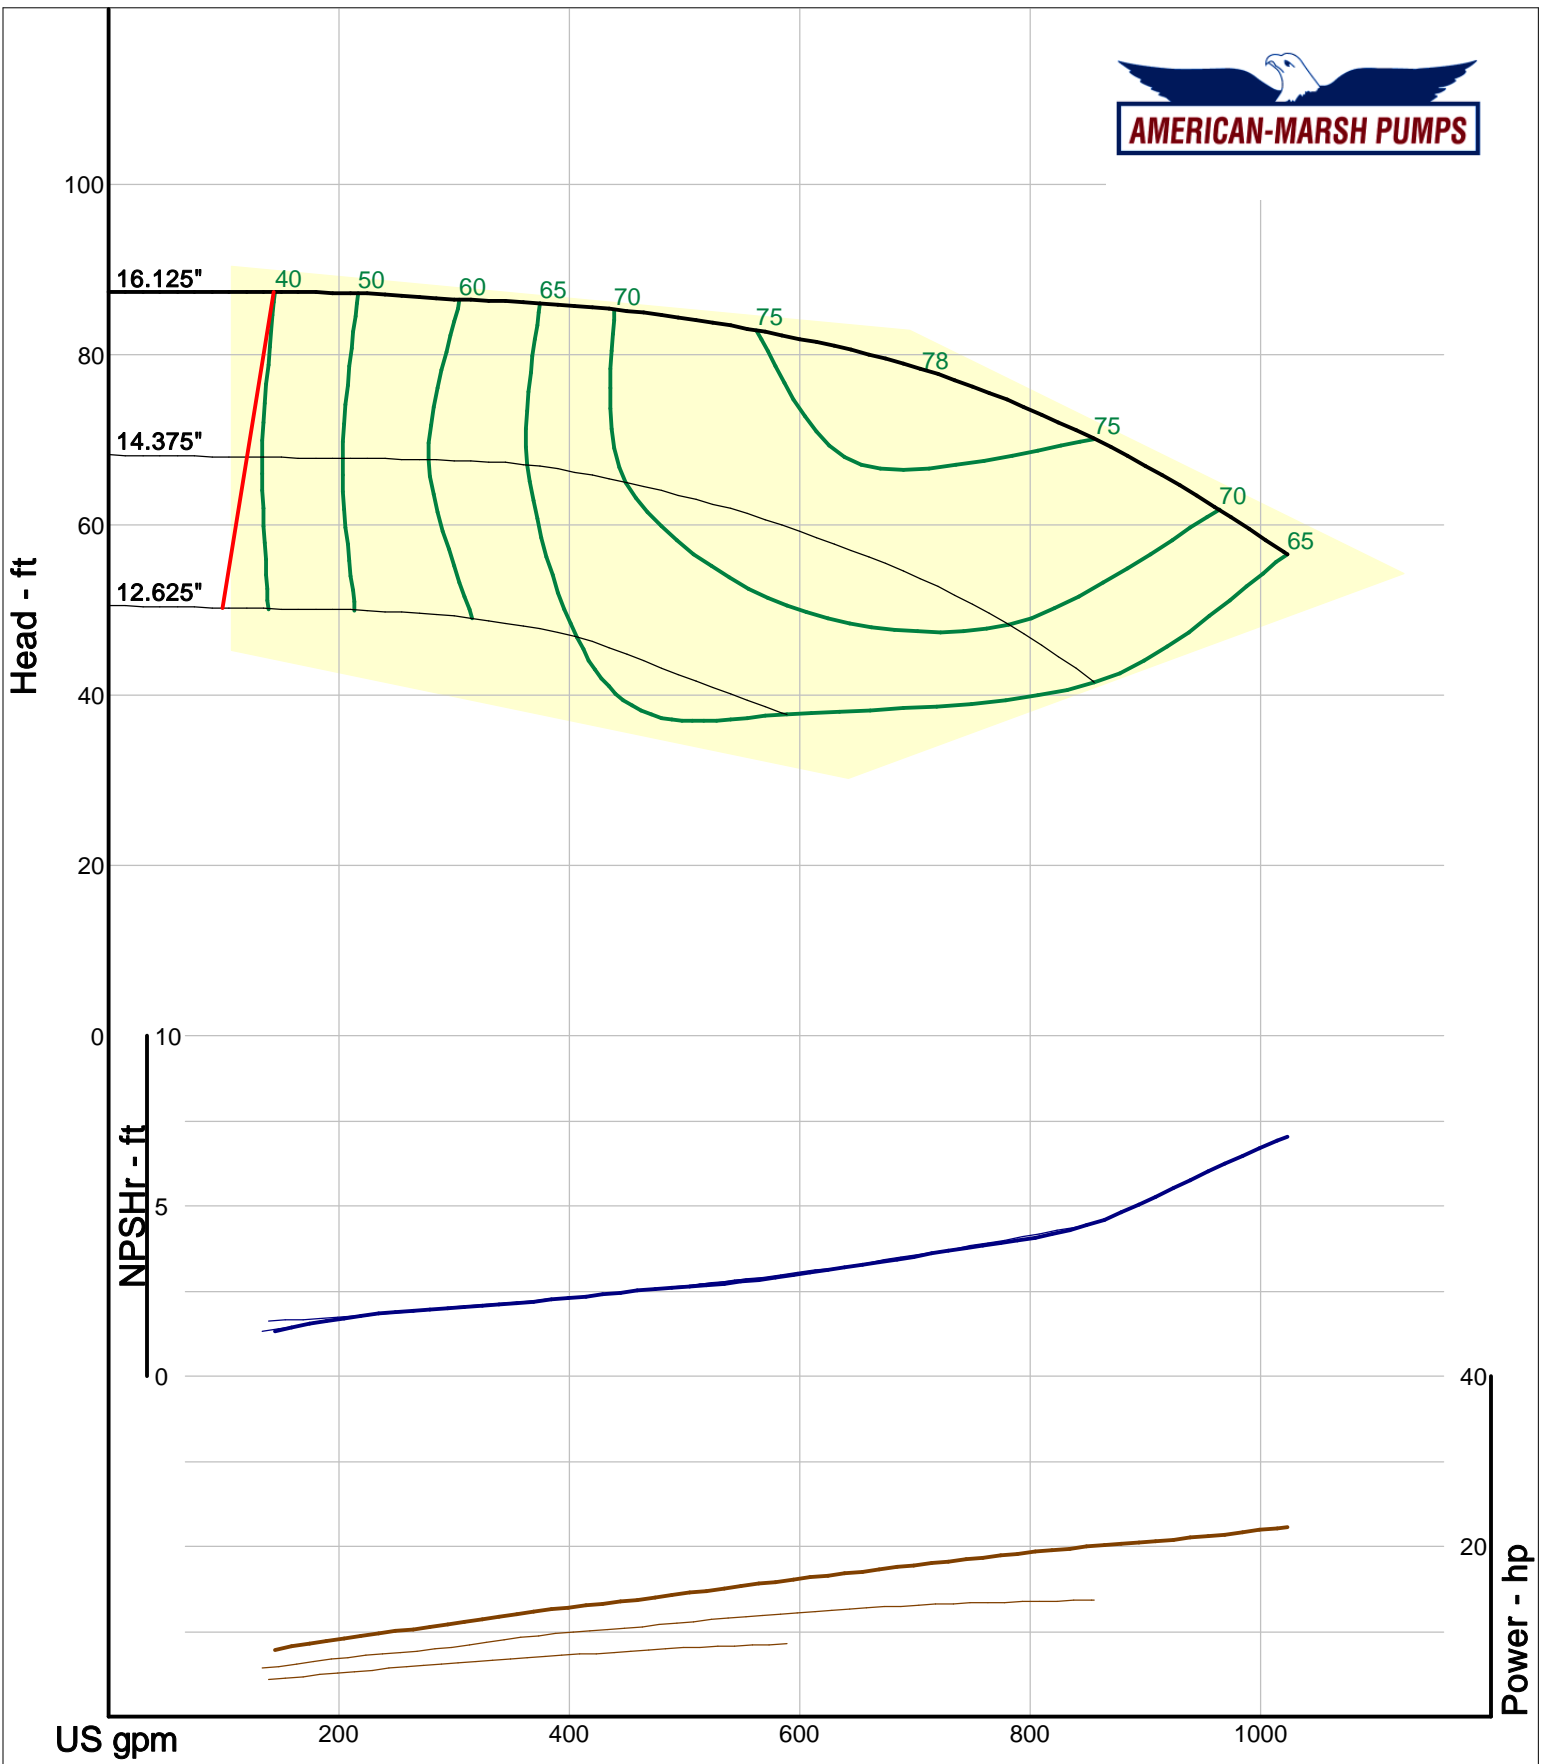

Company: American-Marsh Pumps
Name:
12/03/05

American-Marsh Pumps
Catalog: WTRWKS-2005c.50, vers 2.5c
310_REI - 1000

Size: 6x6-16 REI
Speed: 980 rpm
Dia: 16.125 in
Curve: CS-17087