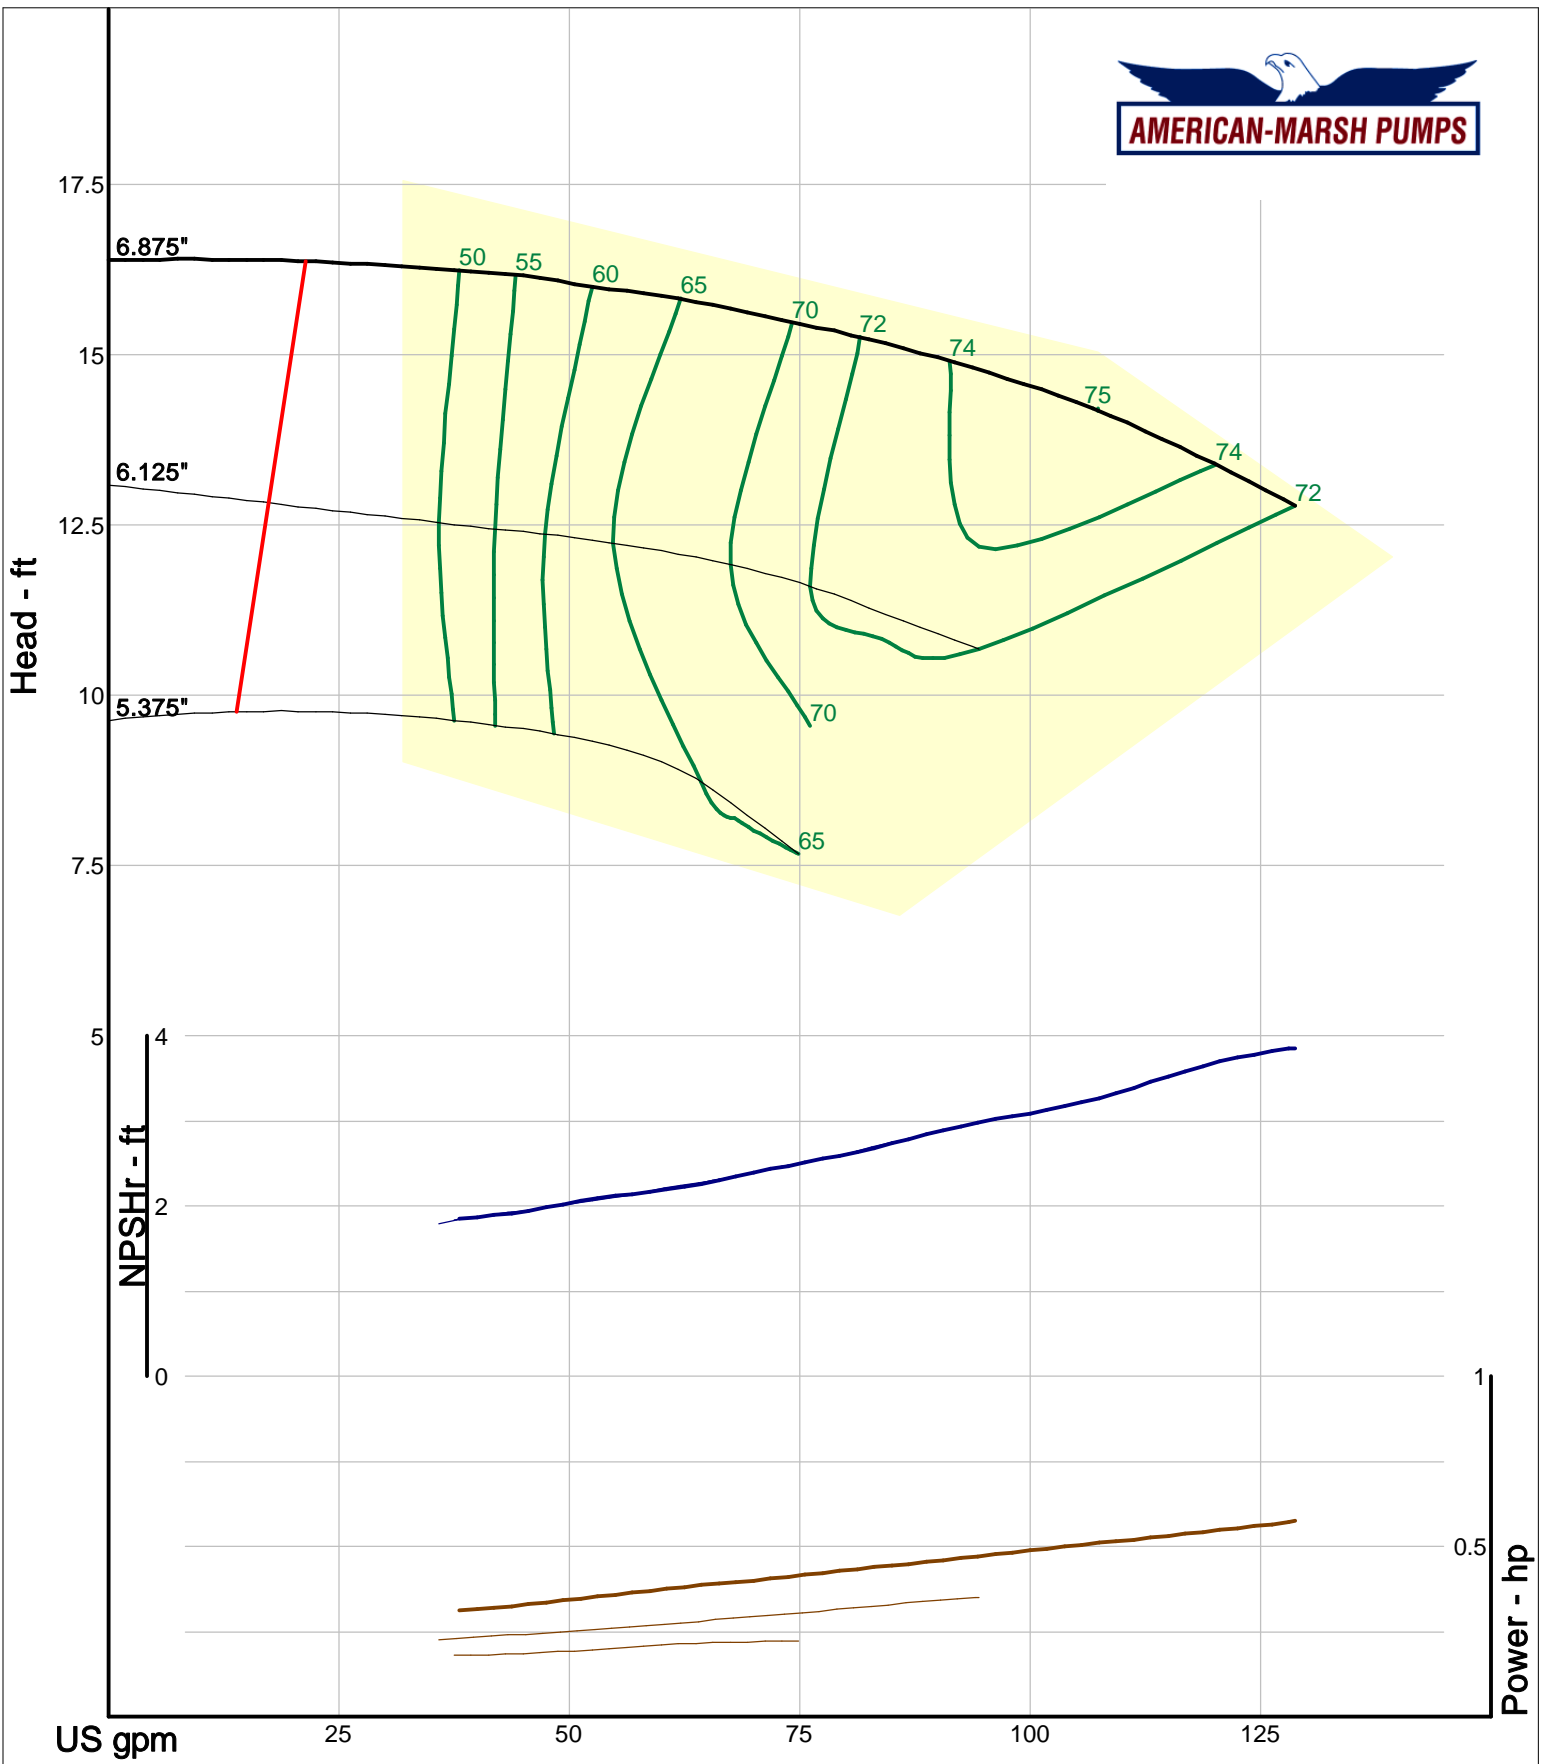

American-Marsh Pumps  
 Catalog: WTRWKS-2005c.50, vers 2.5c  
 310\_REI - 1000

Size: 2x2-10 REI  
 Speed: 980 rpm  
 Dia: 10.375 in  
 Curve: CS-17012

Company: American-Marsh Pumps  
 Name:  
 12/03/05

American-Marsh Pumps  
 Catalog: WTRWKS-2005c.50, vers 2.5c  
 310\_REI - 1000

Size: 2.5x2.5-5A REI  
 Speed: 980 rpm  
 Dia: 5.5 in  
 Curve: CS-17015

Company: American-Marsh Pumps  
 Name:  
 12/03/05

American-Marsh Pumps  
 Catalog: WTRWKS-2005c.50, vers 2.5c  
 310\_REI - 1000

Size: 2.5x2.5-5B REI  
 Speed: 980 rpm  
 Dia: 5.5 in  
 Curve: CS-17030

Company: American-Marsh Pumps  
 Name:  
 12/03/05

American-Marsh Pumps  
 Catalog: WTRWKS-2005c.50, vers 2.5c  
 310\_REI - 1000

Size: 2.5x2.5-7A REI  
 Speed: 980 rpm  
 Dia: 6.875 in  
 Curve: CS-17018

Company: American-Marsh Pumps  
 Name:  
 12/03/05

American-Marsh Pumps  
 Catalog: WTRWKS-2005c.50, vers 2.5c  
 310\_REI - 1000