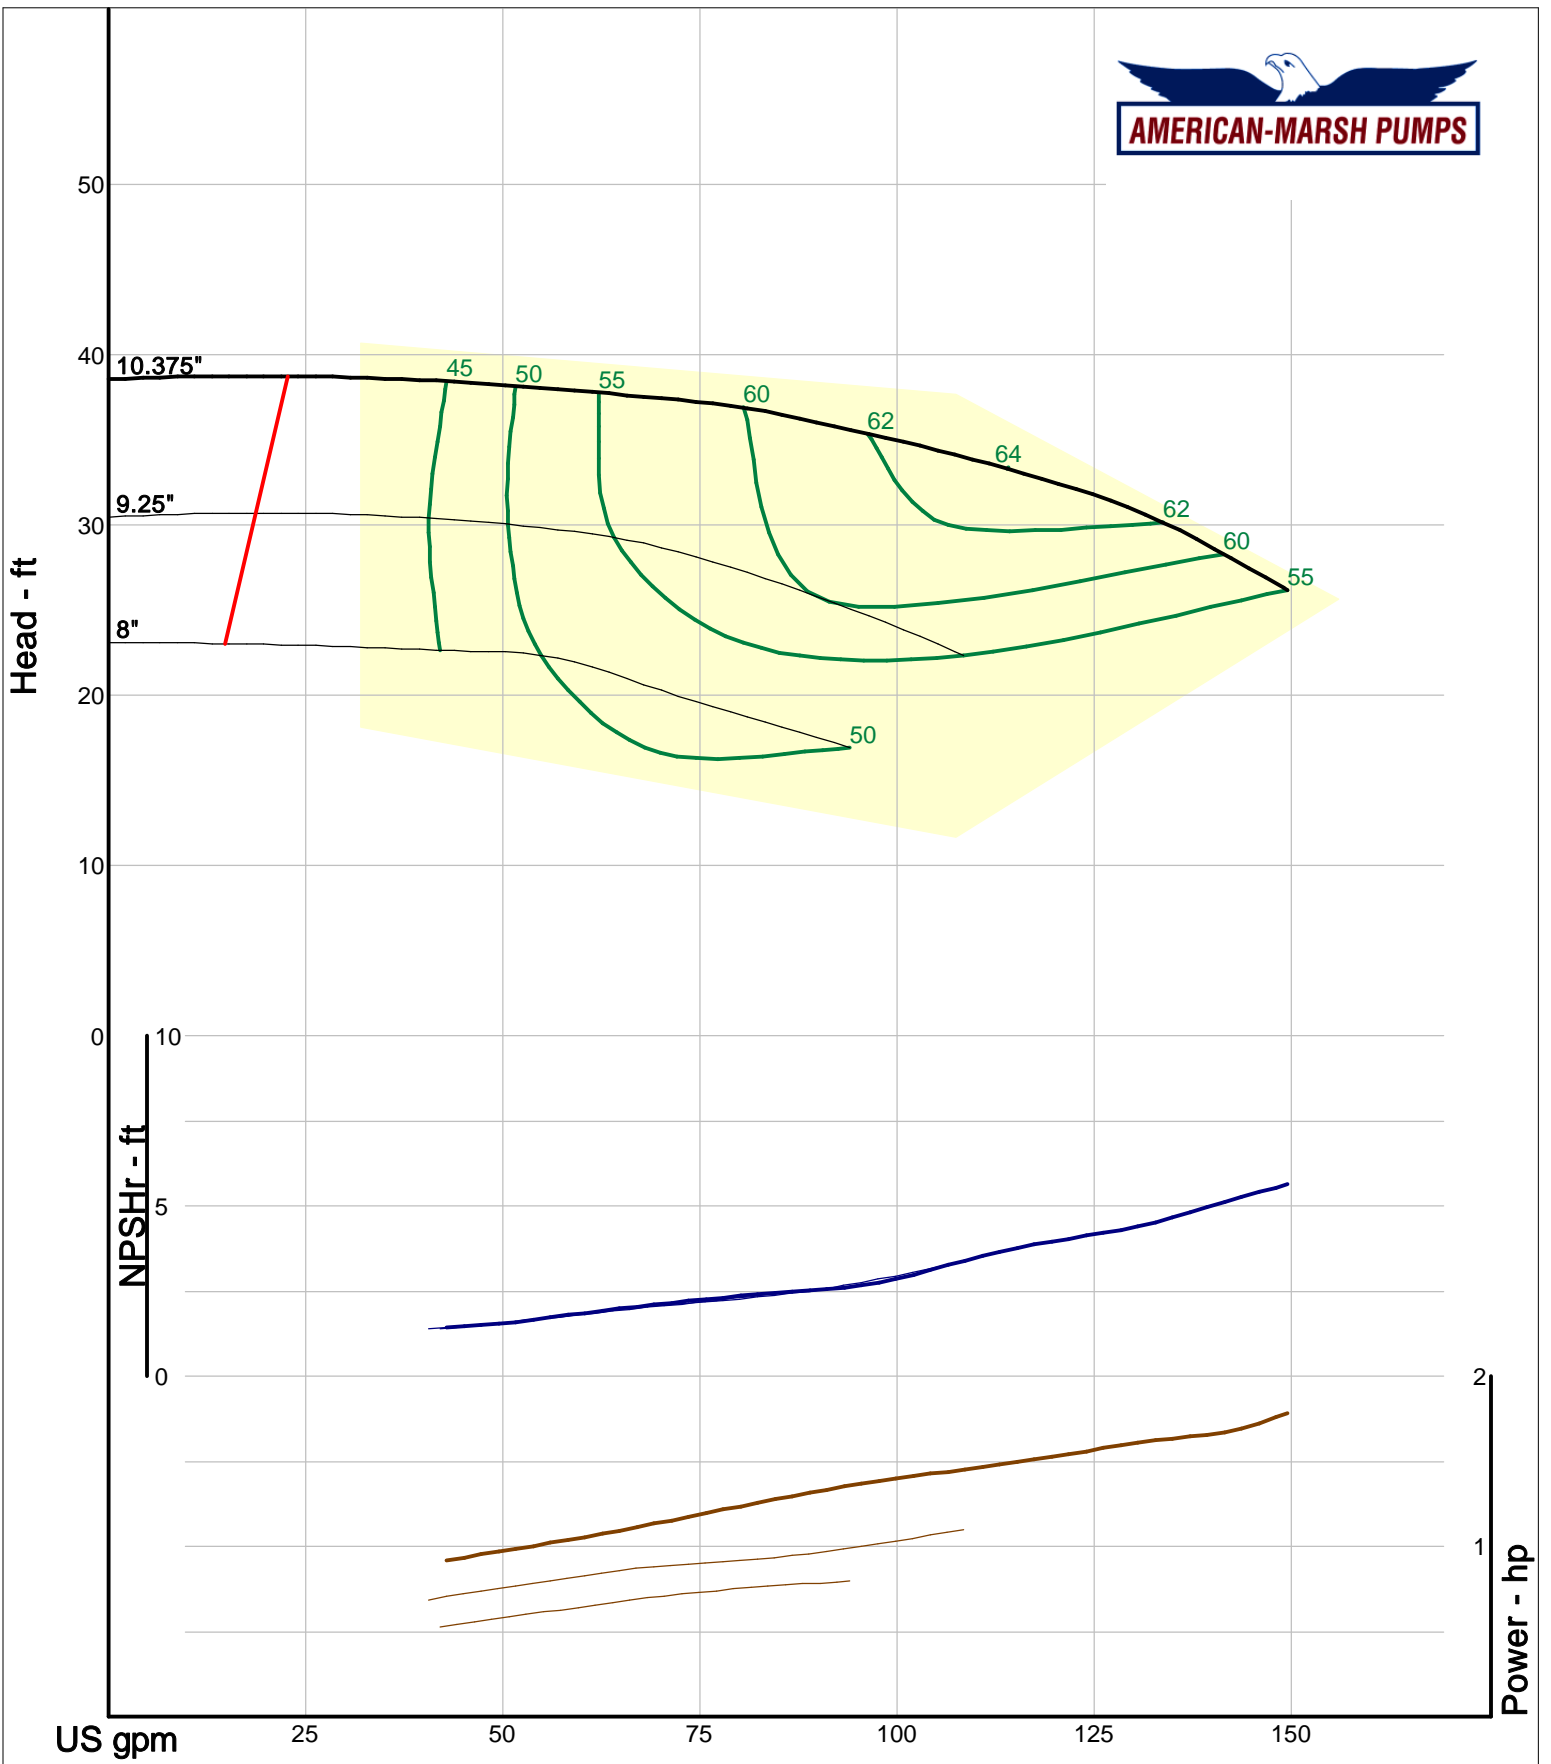

Company: American-Marsh Pumps
Name:
12/03/05

American-Marsh Pumps
Catalog: WTRWKS-2005c.50, vers 2.5c
310_REI - 1000

Size: 2.5x2.5-10B REI
Speed: 980 rpm
Dia: 10.375 in
Curve: CS-17039