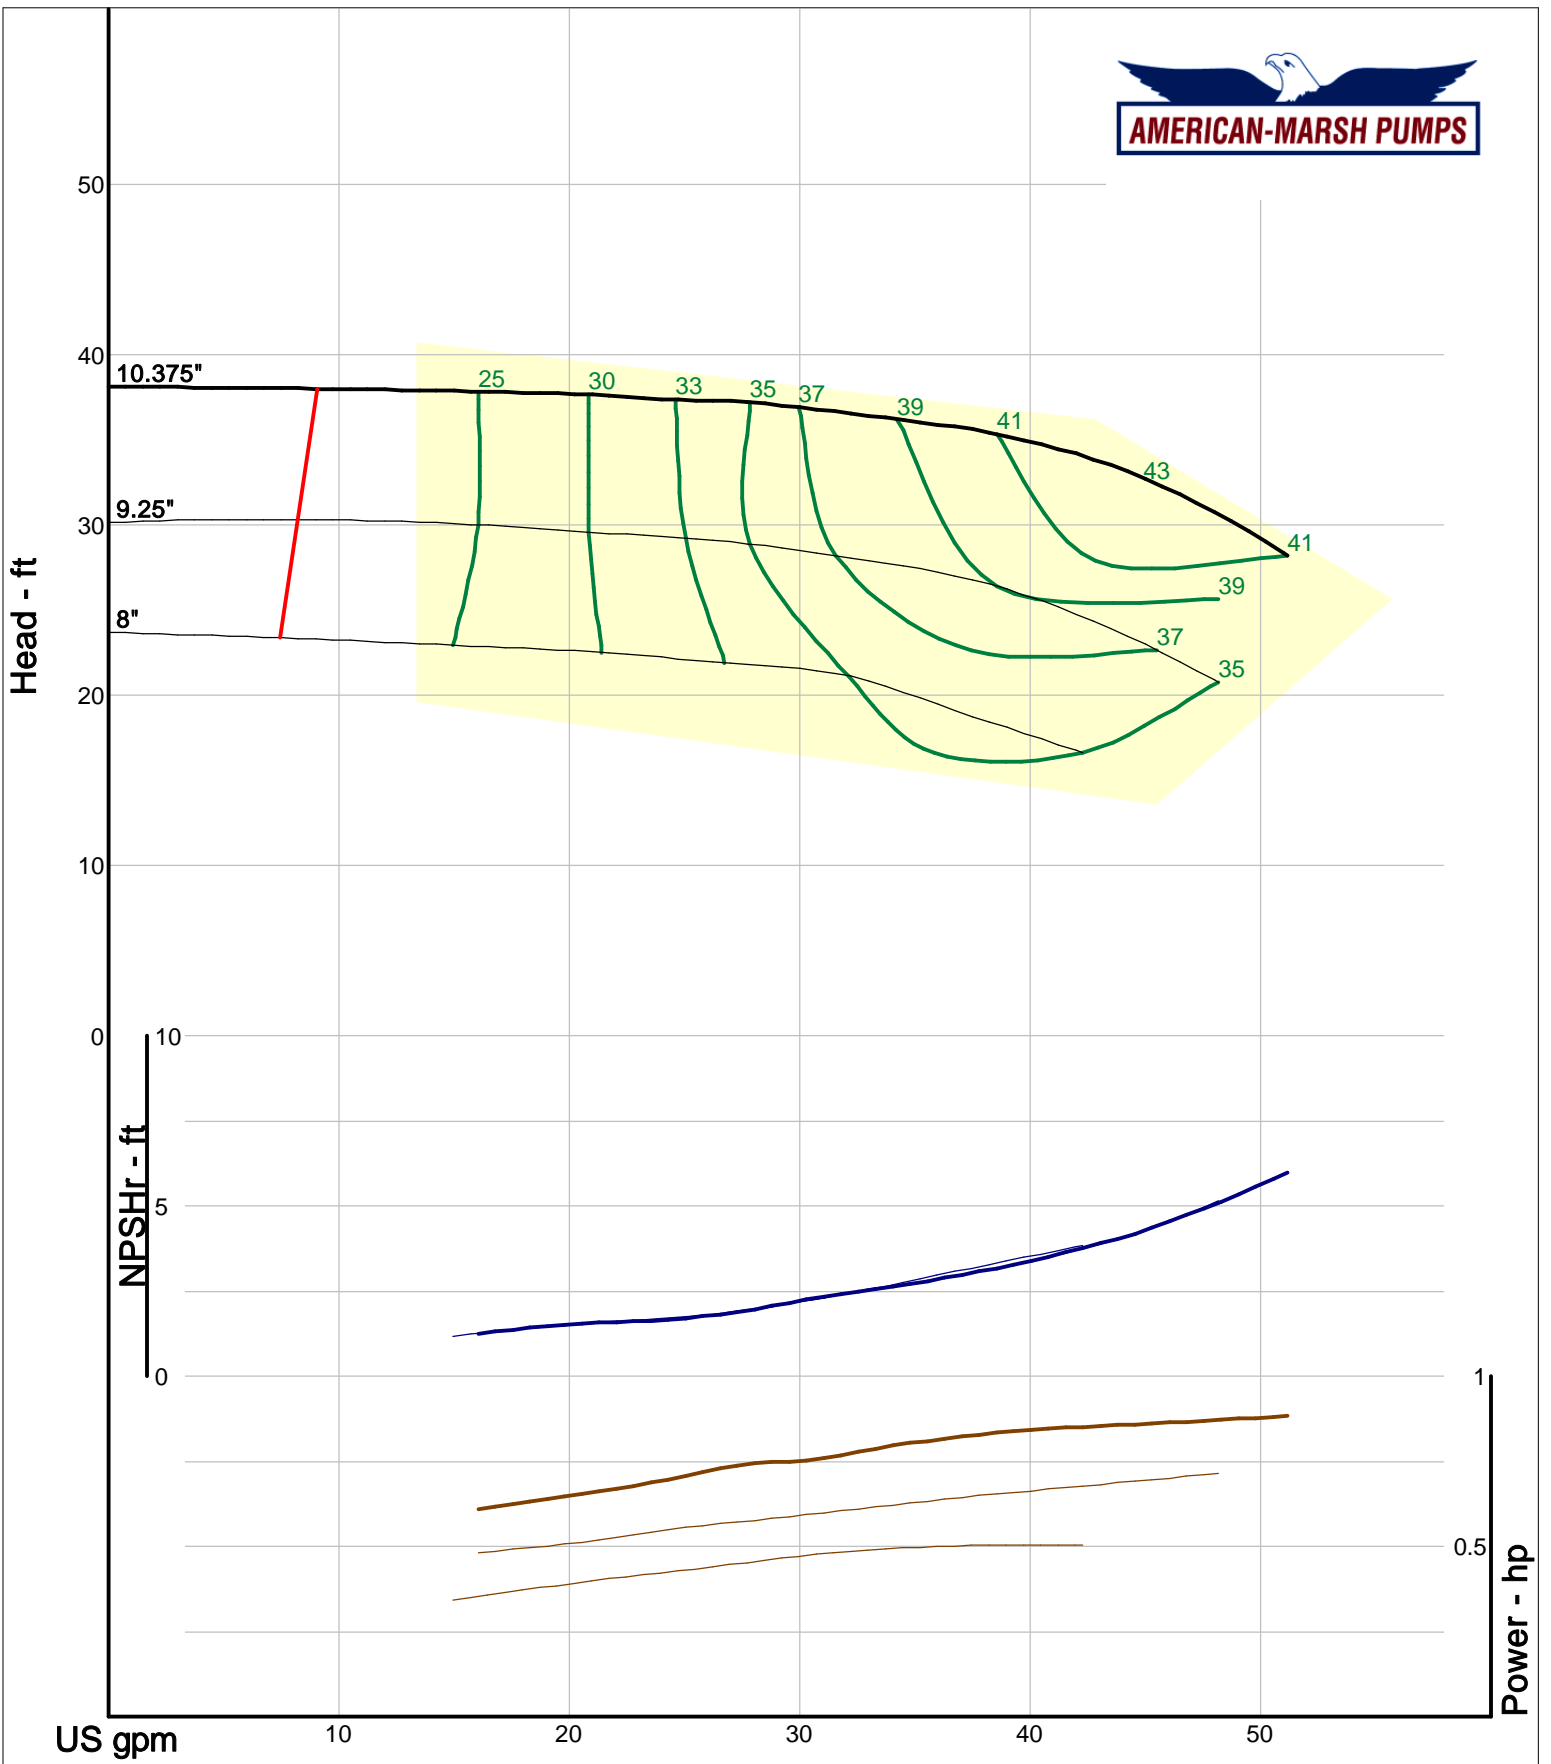

Size: 2x2-5 REI  
 Speed: 980 rpm  
 Dia: 5.5 in  
 Curve: CS-17003

Company: American-Marsh Pumps  
 Name:  
 12/03/05

American-Marsh Pumps  
 Catalog: WTRWKS-2005c.50, vers 2.5c  
 310\_REI - 1000

Size: 2x2-7 REI  
 Speed: 980 rpm  
 Dia: 6.875 in  
 Curve: CS-17006

Company: American-Marsh Pumps  
 Name:  
 12/03/05

American-Marsh Pumps  
 Catalog: WTRWKS-2005c.50, vers 2.5c  
 310\_REI - 1000

Size: 2x2-8 REI  
 Speed: 980 rpm  
 Dia: 8.375 in  
 Curve: CS-17009

Company: American-Marsh Pumps  
 Name:  
 12/03/05

American-Marsh Pumps  
 Catalog: WTRWKS-2005c.50, vers 2.5c  
 310\_REI - 1000

Size: 2x2-10 REI  
 Speed: 980 rpm  
 Dia: 10.375 in  
 Curve: CS-17012

Company: American-Marsh Pumps  
 Name:  
 12/03/05

American-Marsh Pumps  
 Catalog: WTRWKS-2005c.50, vers 2.5c  
 310\_REI - 1000