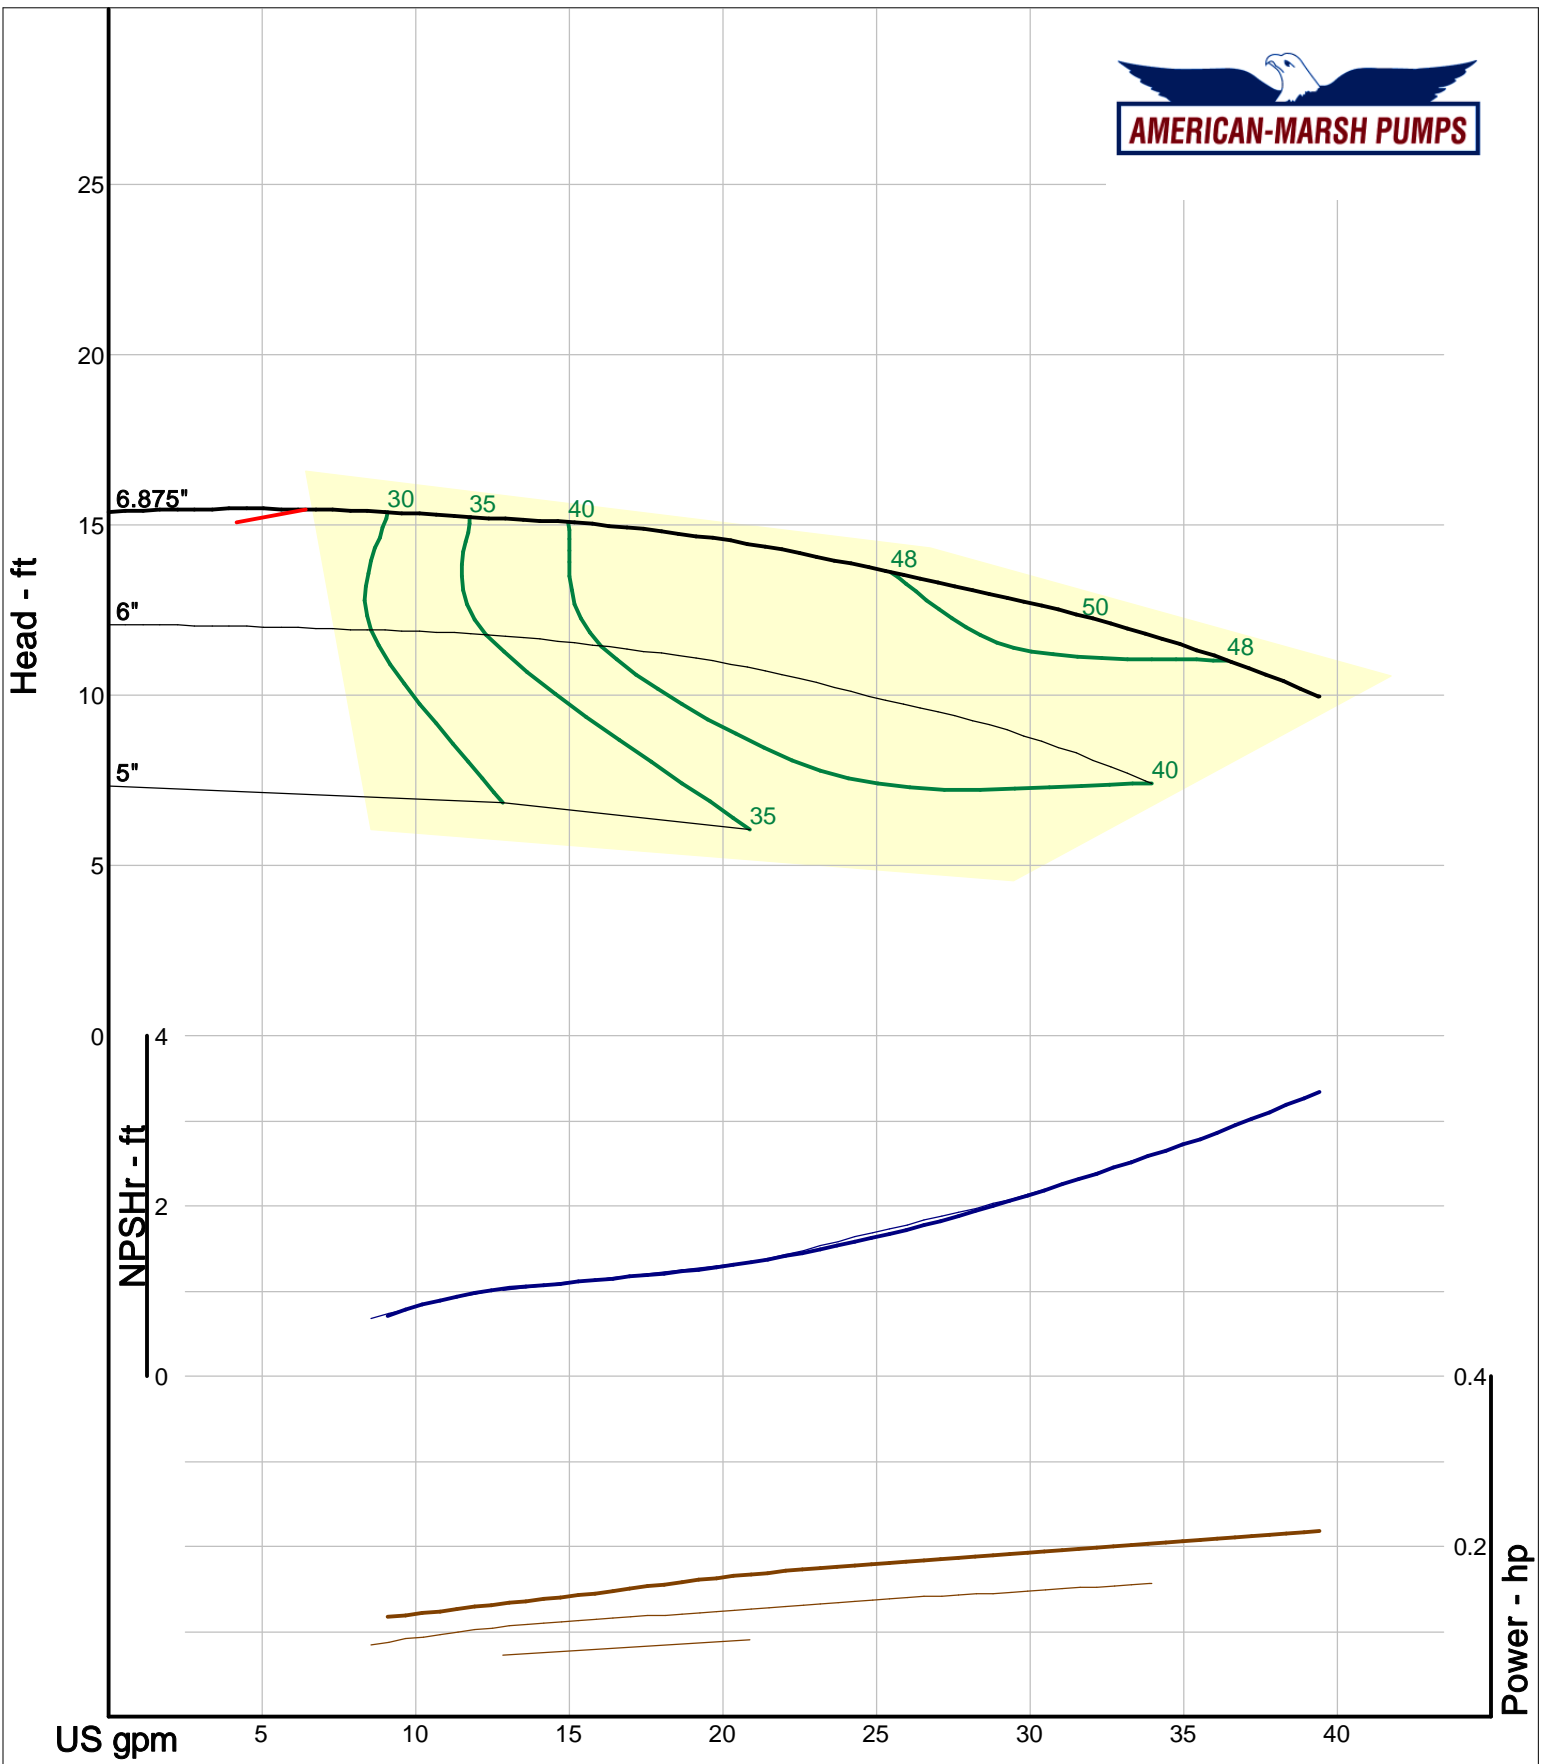

# 310 Series End Suction

1000 RPM Performance Curves  
Enclosed Impellers

Company: American-Marsh Pumps  
 Name:  
 12/03/05

American-Marsh Pumps  
 Catalog: WTRWKS-2005c.50, vers 2.5c  
 310\_REI - 1000

Size: 2x2-5 REI  
 Speed: 980 rpm  
 Dia: 5.5 in  
 Curve: CS-17003

Company: American-Marsh Pumps  
 Name:  
 12/03/05

American-Marsh Pumps  
 Catalog: WTRWKS-2005c.50, vers 2.5c  
 310\_REI - 1000

Size: 2x2-7 REI  
 Speed: 980 rpm  
 Dia: 6.875 in  
 Curve: CS-17006

Company: American-Marsh Pumps  
 Name:  
 12/03/05

American-Marsh Pumps  
 Catalog: WTRWKS-2005c.50, vers 2.5c  
 310\_REI - 1000

Size: 2x2-8 REI  
 Speed: 980 rpm  
 Dia: 8.375 in  
 Curve: CS-17009

Company: American-Marsh Pumps  
 Name:  
 12/03/05

American-Marsh Pumps  
 Catalog: WTRWKS-2005c.50, vers 2.5c  
 310\_REI - 1000

Size: 2x2-10 REI  
 Speed: 980 rpm  
 Dia: 10.375 in  
 Curve: CS-17012

Company: American-Marsh Pumps  
 Name:  
 12/03/05

American-Marsh Pumps  
 Catalog: WTRWKS-2005c.50, vers 2.5c  
 310\_REI - 1000