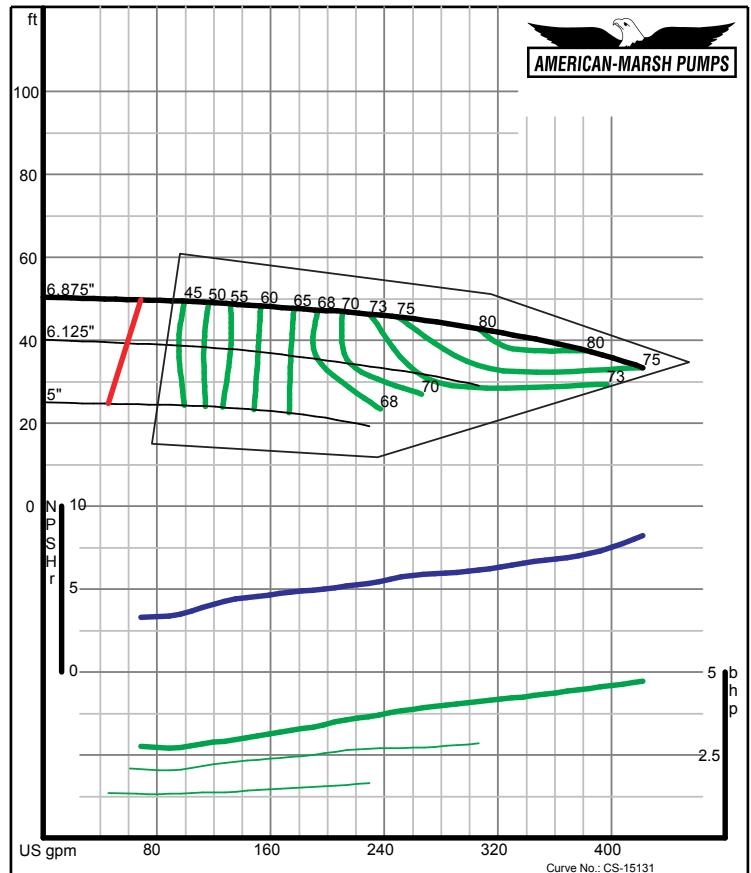

American-Marsh Pumps

Size: 2.5x3-7 RE
Speed: 1750 rpm

12/07/02