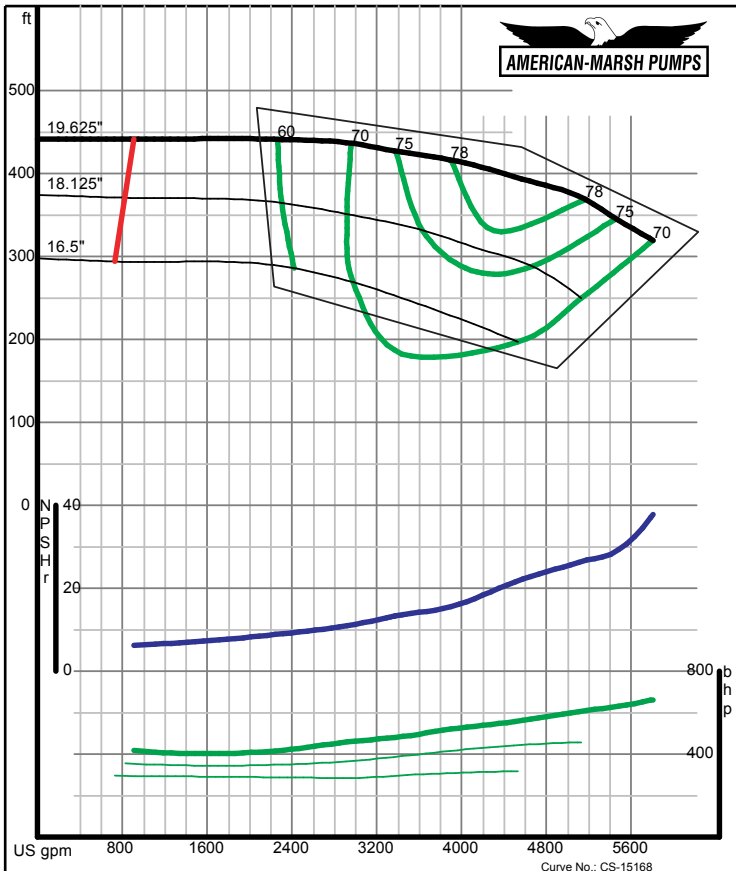

09/03/02

American-Marsh Pumps **Size: 6x8-10 RE**
Speed: 1750 rpm

09/03/02

300 SERIES REC/REF ENCLOSED PERFORMANCE CURVES - 1800 RPM

American-Marsh Pumps **Size: 6x8-13 RE**
Speed: 1750 rpm

09/03/02

American-Marsh Pumps **Size: 6x8-16 RE**
Speed: 1750 rpm

09/03/02

300 SERIES REC/REF ENCLOSED PERFORMANCE CURVES - 1800 RPM

300 SERIES REC/REF ENCLOSED PERFORMANCE CURVES - 1800 RPM

300 SERIES REC/REF ENCLOSED PERFORMANCE CURVES - 1800 RPM

American-Marsh Pumps

Size: 8x10-20 RE
Speed: 1750 rpm

09/03/02

American-Marsh Pumps

Size: 10x12-16 RE
Speed: 1750 rpm

09/03/02

300 SERIES REC/REF ENCLOSED PERFORMANCE CURVES - 1800 RPM

American-Marsh Pumps

Size: 10x12-20 RE
Speed: 1750 rpm

09/03/02

American-Marsh Pumps

Size: 12x14-16 RE
Speed: 1750 rpm

09/03/02