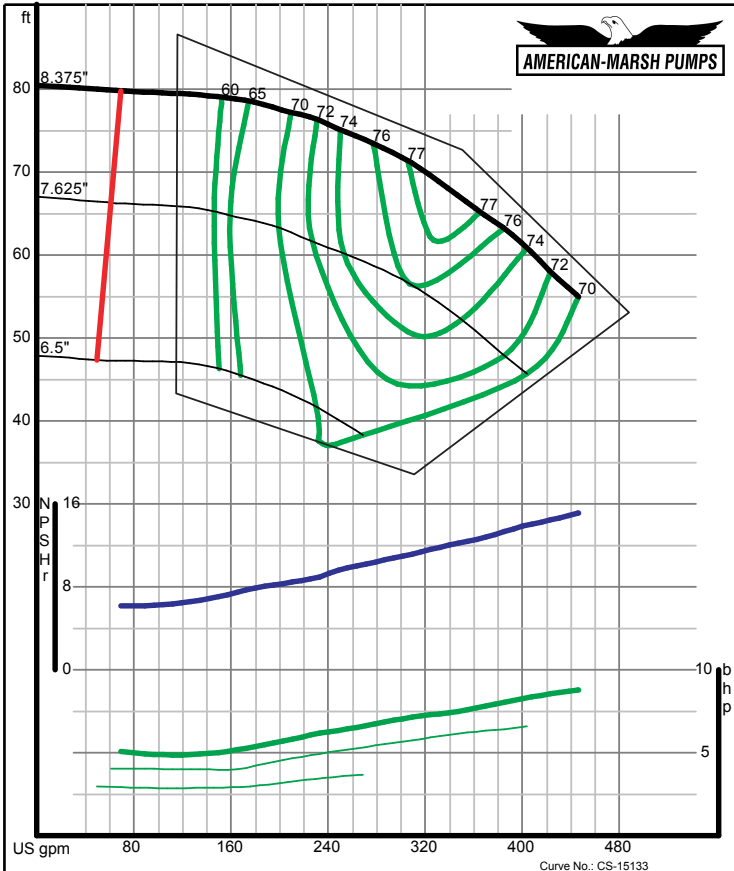

300 SERIES REC/REF ENCLOSED PERFORMANCE CURVES - 1800 RPM

American-Marsh Pumps

Size: 2x2.5-10 RE
Speed: 1750 rpm

12/07/02

American-Marsh Pumps

Size: 2x2.5-13 RE
Speed: 1750 rpm

12/07/02

300 SERIES REC/REF ENCLOSED PERFORMANCE CURVES - 1800 RPM

American-Marsh Pumps

Size: 2.5x3-5 RE
Speed: 1750 rpm

12/07/02

American-Marsh Pumps

Size: 2.5x3-7 RE
Speed: 1750 rpm

12/07/02

300 SERIES REC/REF ENCLOSED PERFORMANCE CURVES - 1800 RPM

American-Marsh Pumps
 Size: 2.5x3-8 RE
 Speed: 1750 rpm
 12/07/02

American-Marsh Pumps
 Size: 2.5x3-10 RE
 Speed: 1750 rpm
 12/07/02

300 SERIES REC/REF ENCLOSED PERFORMANCE CURVES - 1800 RPM

American-Marsh Pumps
 Size: 2.5x3-13 RE
 Speed: 1750 rpm
 12/07/02

American-Marsh Pumps
 Size: 3x4-7 RE
 Speed: 1750 rpm
 09/03/02

300 SERIES REC/REF ENCLOSED PERFORMANCE CURVES - 1800 RPM

American-Marsh Pumps Size: **3x4-8 RE** Speed: **1750 rpm**
09/03/02

American-Marsh Pumps Size: **3x4-10 RE** Speed: **1750 rpm**
09/03/02

300 SERIES REC/REF ENCLOSED PERFORMANCE CURVES - 1800 RPM