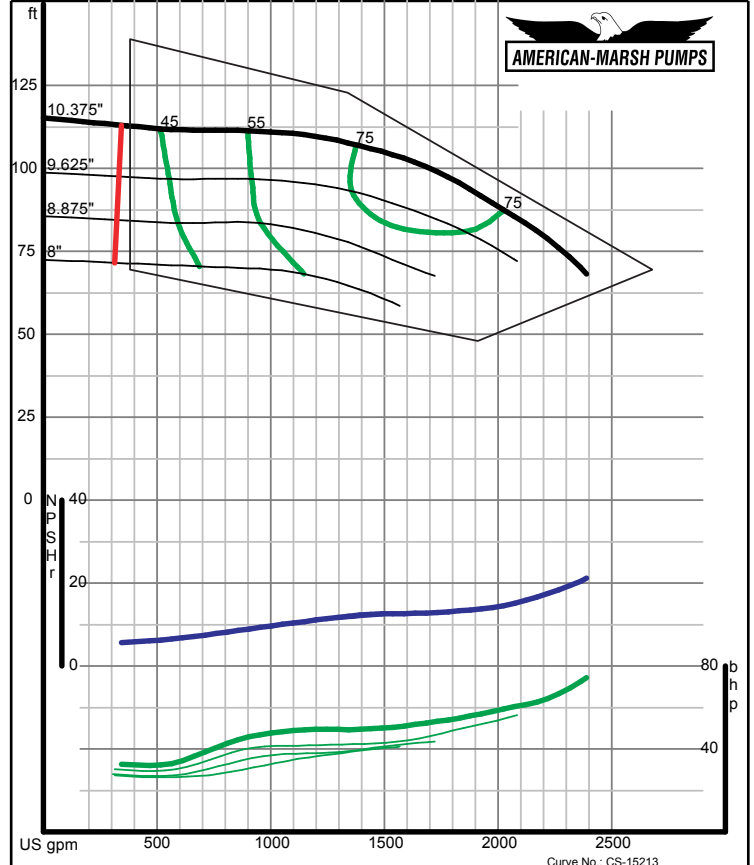

300 SERIES REC/REF ENCLOSED PERFORMANCE CURVES - 1800 RPM

American-Marsh Pumps **Size: 5x6-8 RE**
 Speed: 1750 rpm
 09/03/02

American-Marsh Pumps **Size: 5x6-10 RE**
 Speed: 1750 rpm
 09/03/02

300 SERIES REC/REF ENCLOSED PERFORMANCE CURVES - 1800 RPM

American-Marsh Pumps **Size: 5x6-13 RE**
 Speed: 1750 rpm
 09/03/02

American-Marsh Pumps **Size: 5x6-16 RE**
 Speed: 1750 rpm
 09/03/02

300 SERIES REC/REF ENCLOSED PERFORMANCE CURVES - 1800 RPM

American-Marsh Pumps **Size: 6x8-8 RE**
Speed: 1750 rpm

09/03/02

American-Marsh Pumps **Size: 6x8-10 RE**
Speed: 1750 rpm

09/03/02

300 SERIES REC/REF ENCLOSED PERFORMANCE CURVES - 1800 RPM

American-Marsh Pumps **Size: 6x8-13 RE**
Speed: 1750 rpm

09/03/02

American-Marsh Pumps **Size: 6x8-16 RE**
Speed: 1750 rpm

09/03/02

300 SERIES REC/REF ENCLOSED PERFORMANCE CURVES - 1800 RPM

300 SERIES REC/REF ENCLOSED PERFORMANCE CURVES - 1800 RPM

300 SERIES REC/REF ENCLOSED PERFORMANCE CURVES - 1800 RPM

American-Marsh Pumps

Size: 8x10-20 RE
Speed: 1750 rpm