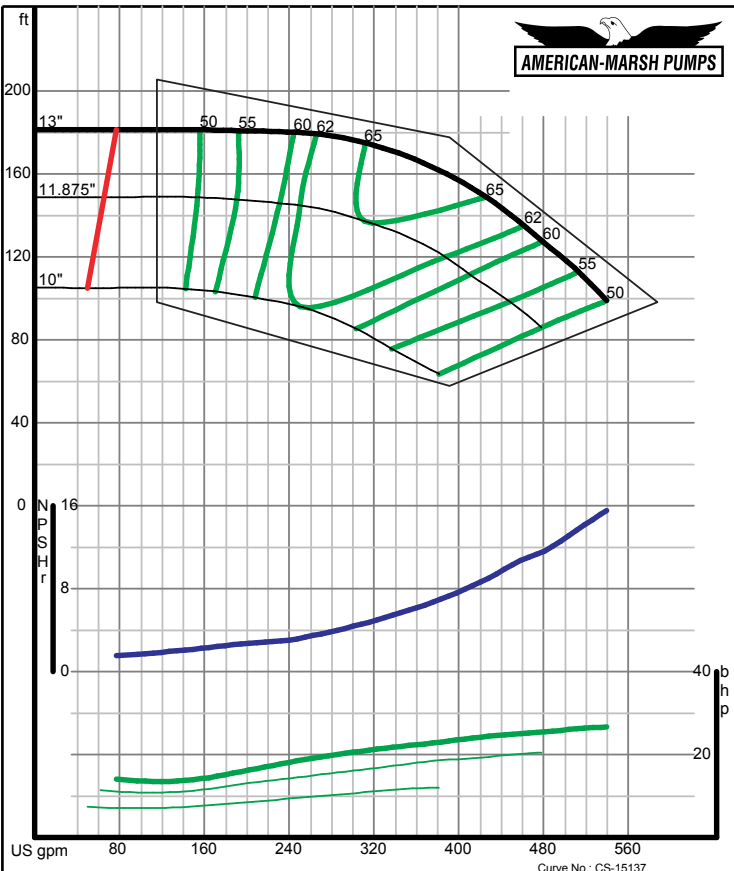

300 SERIES REC/REF ENCLOSED PERFORMANCE CURVES - 1800 RPM

American-Marsh Pumps

Size: 2x2.5-10 RE
Speed: 1750 rpm

12/07/02

American-Marsh Pumps

Size: 2x2.5-13 RE
Speed: 1750 rpm

12/07/02

300 SERIES REC/REF ENCLOSED PERFORMANCE CURVES - 1800 RPM

American-Marsh Pumps

Size: 2.5x3-5 RE
Speed: 1750 rpm

12/07/02

American-Marsh Pumps

Size: 2.5x3-7 RE
Speed: 1750 rpm

12/07/02

300 SERIES REC/REF ENCLOSED PERFORMANCE CURVES - 1800 RPM

American-Marsh Pumps
 Size: 2.5x3-8 RE
 Speed: 1750 rpm
 12/07/02

American-Marsh Pumps
 Size: 2.5x3-10 RE
 Speed: 1750 rpm
 12/07/02

300 SERIES REC/REF ENCLOSED PERFORMANCE CURVES - 1800 RPM

American-Marsh Pumps
 Size: 2.5x3-13 RE
 Speed: 1750 rpm
 12/07/02

American-Marsh Pumps
 Size: 3x4-7 RE
 Speed: 1750 rpm
 09/03/02

300 SERIES REC/REF ENCLOSED PERFORMANCE CURVES - 1800 RPM

American-Marsh Pumps Size: **3x4-8 RE** Speed: **1750 rpm**
09/03/02

American-Marsh Pumps Size: **3x4-10 RE** Speed: **1750 rpm**
09/03/02

300 SERIES REC/REF ENCLOSED PERFORMANCE CURVES - 1800 RPM