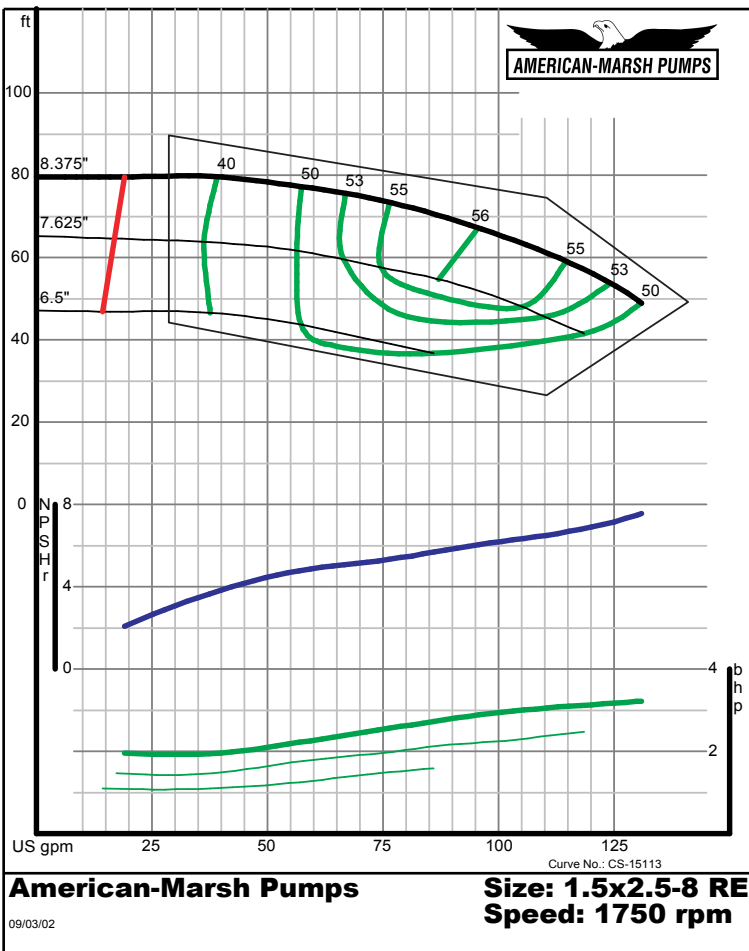

Size: 1.25x2-7 RE
Speed: 1750 rpm

09/03/02

300 SERIES REC/REF ENCLOSED PERFORMANCE CURVES - 1800 RPM

American-Marsh Pumps

Size: 1.25x2-8 RE
Speed: 1750 rpm

09/03/02

American-Marsh Pumps

Size: 1.25x2-10 RE
Speed: 1750 rpm

09/03/02

300 SERIES REC/REF ENCLOSED PERFORMANCE CURVES - 1800 RPM

300 SERIES REC/REF ENCLOSED PERFORMANCE CURVES - 1800 RPM

300 SERIES REC/REF ENCLOSED PERFORMANCE CURVES - 1800 RPM

300 SERIES REC/REF ENCLOSED PERFORMANCE CURVES - 1800 RPM

300 SERIES REC/REF ENCLOSED PERFORMANCE CURVES - 1800 RPM

American-Marsh Pumps

Size: 2x2.5-10 RE
Speed: 1750 rpm

12/07/02

American-Marsh Pumps

Size: 2x2.5-13 RE
Speed: 1750 rpm

12/07/02

300 SERIES REC/REF ENCLOSED PERFORMANCE CURVES - 1800 RPM