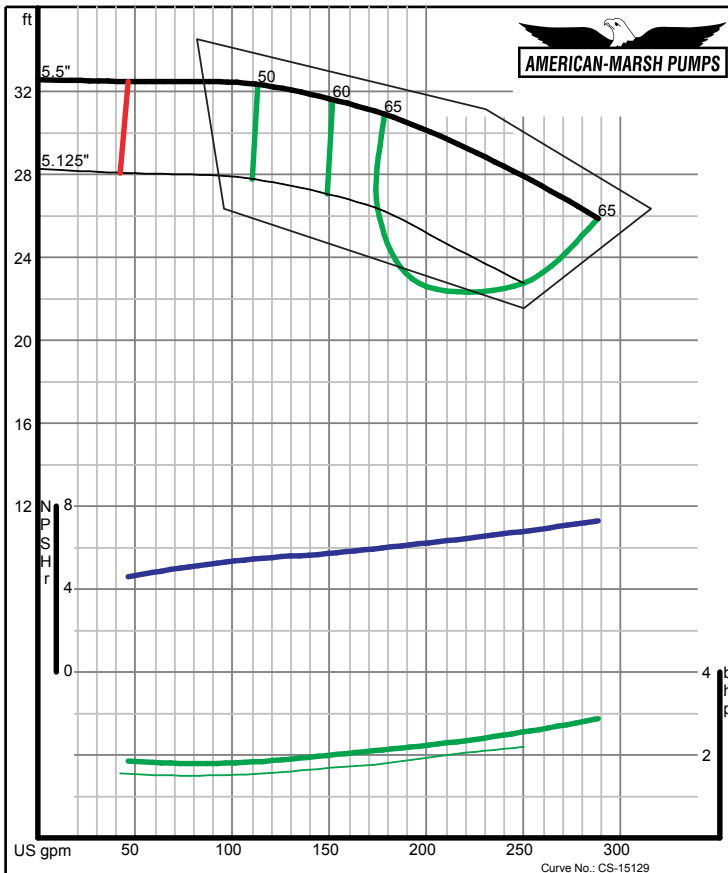

300 SERIES REC/REF ENCLOSED PERFORMANCE CURVES - 1800 RPM

American-Marsh Pumps

Size: 2x2.5-10 RE
Speed: 1750 rpm

12/07/02

American-Marsh Pumps

Size: 2x2.5-13 RE
Speed: 1750 rpm

12/07/02

300 SERIES REC/REF ENCLOSED PERFORMANCE CURVES - 1800 RPM