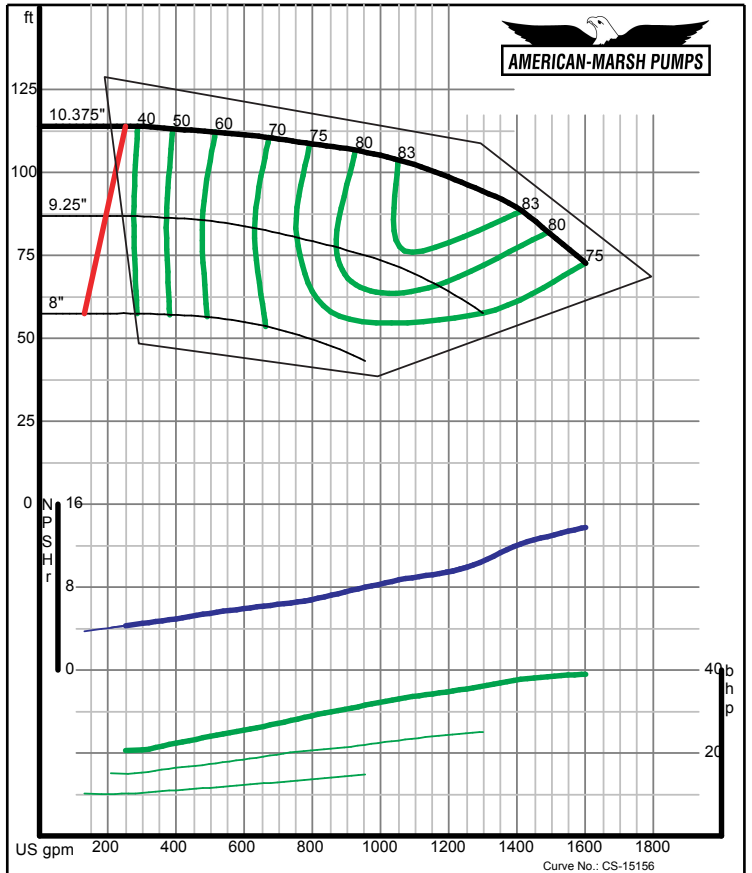

300 SERIES REC/REF ENCLOSED PERFORMANCE CURVES - 1800 RPM

American-Marsh Pumps Size: **3x4-8 RE** Speed: **1750 rpm**
09/03/02

American-Marsh Pumps Size: **3x4-10 RE** Speed: **1750 rpm**
09/03/02

300 SERIES REC/REF ENCLOSED PERFORMANCE CURVES - 1800 RPM

American-Marsh Pumps Size: **3x4-13 RE** Speed: **1750 rpm**
09/03/02

American-Marsh Pumps Size: **3x4-16 RE** Speed: **1750 rpm**
09/03/02

300 SERIES REC/REF ENCLOSED PERFORMANCE CURVES - 1800 RPM

300 SERIES REC/REF ENCLOSED PERFORMANCE CURVES - 1800 RPM

300 SERIES REC/REF ENCLOSED PERFORMANCE CURVES - 1800 RPM

American-Marsh Pumps **Size: 5x6-8 RE**
 Speed: 1750 rpm
 09/03/02

American-Marsh Pumps **Size: 5x6-10 RE**
 Speed: 1750 rpm
 09/03/02

300 SERIES REC/REF ENCLOSED PERFORMANCE CURVES - 1800 RPM