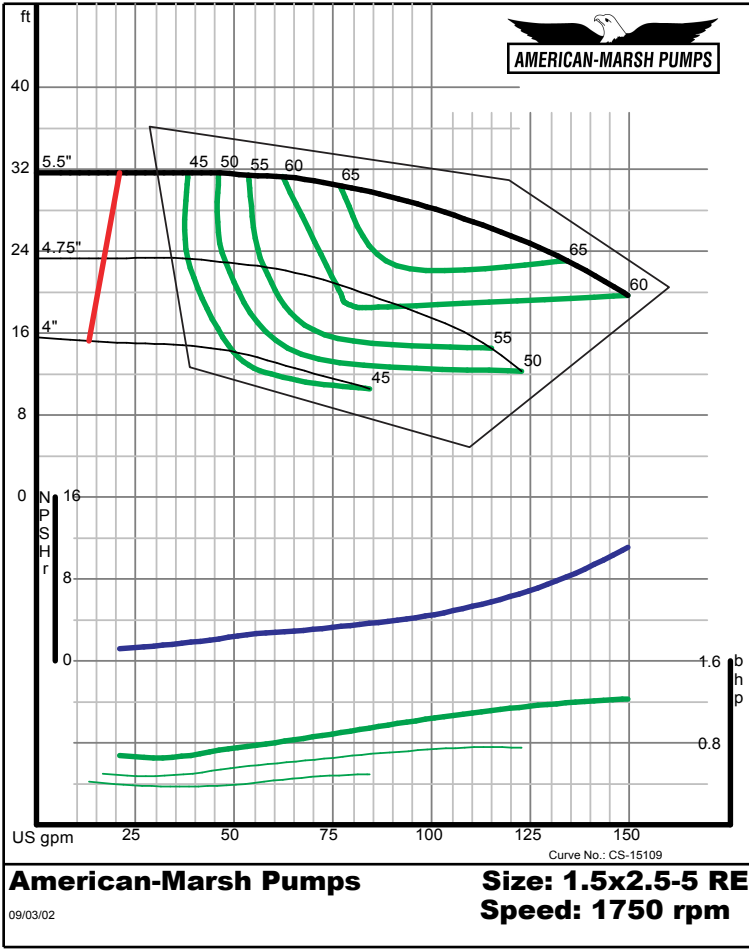

Size: 1.25x2-7 RE
Speed: 1750 rpm

09/03/02

300 SERIES REC/REF ENCLOSED PERFORMANCE CURVES - 1800 RPM

American-Marsh Pumps

Size: 1.25x2-8 RE
Speed: 1750 rpm

09/03/02

American-Marsh Pumps

Size: 1.25x2-10 RE
Speed: 1750 rpm

09/03/02

300 SERIES REC/REF ENCLOSED PERFORMANCE CURVES - 1800 RPM

300 SERIES REC/REF ENCLOSED PERFORMANCE CURVES - 1800 RPM

300 SERIES REC/REF ENCLOSED PERFORMANCE CURVES - 1800 RPM

300 SERIES REC/REF ENCLOSED PERFORMANCE CURVES - 1800 RPM

300 SERIES REC/REF ENCLOSED PERFORMANCE CURVES - 1800 RPM

American-Marsh Pumps

Size: 2x2.5-10 RE
Speed: 1750 rpm

12/07/02

American-Marsh Pumps

Size: 2x2.5-13 RE
Speed: 1750 rpm

12/07/02

300 SERIES REC/REF ENCLOSED PERFORMANCE CURVES - 1800 RPM