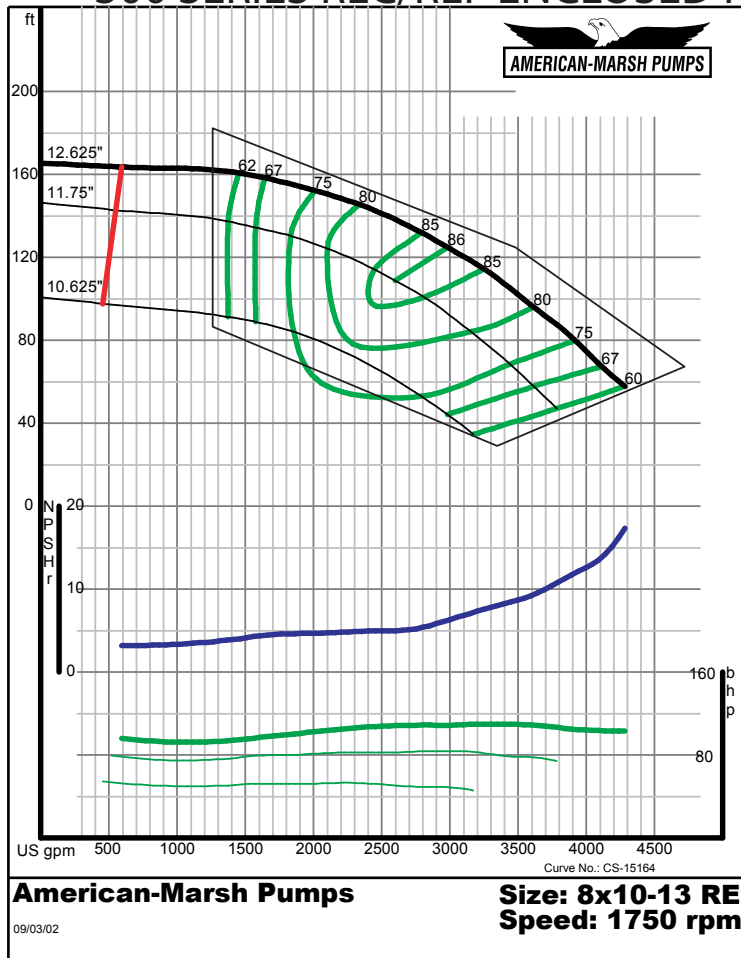

300 SERIES REC/REF ENCLOSED PERFORMANCE CURVES - 1800 RPM

American-Marsh Pumps **Size: 5x6-8 RE**
 Speed: 1750 rpm
 09/03/02

American-Marsh Pumps **Size: 5x6-10 RE**
 Speed: 1750 rpm
 09/03/02

300 SERIES REC/REF ENCLOSED PERFORMANCE CURVES - 1800 RPM

American-Marsh Pumps **Size: 5x6-13 RE**
 Speed: 1750 rpm
 09/03/02

American-Marsh Pumps **Size: 5x6-16 RE**
 Speed: 1750 rpm
 09/03/02

300 SERIES REC/REF ENCLOSED PERFORMANCE CURVES - 1800 RPM

American-Marsh Pumps **Size: 6x8-8 RE**
Speed: 1750 rpm

09/03/02

American-Marsh Pumps **Size: 6x8-10 RE**
Speed: 1750 rpm

09/03/02

300 SERIES REC/REF ENCLOSED PERFORMANCE CURVES - 1800 RPM

American-Marsh Pumps **Size: 6x8-13 RE**
Speed: 1750 rpm

09/03/02

American-Marsh Pumps **Size: 6x8-16 RE**
Speed: 1750 rpm

09/03/02

300 SERIES REC/REF ENCLOSED PERFORMANCE CURVES - 1800 RPM

300 SERIES REC/REF ENCLOSED PERFORMANCE CURVES - 1800 RPM

300 SERIES REC/REF ENCLOSED PERFORMANCE CURVES - 1800 RPM

American-Marsh Pumps

Size: 8x10-20 RE
Speed: 1750 rpm