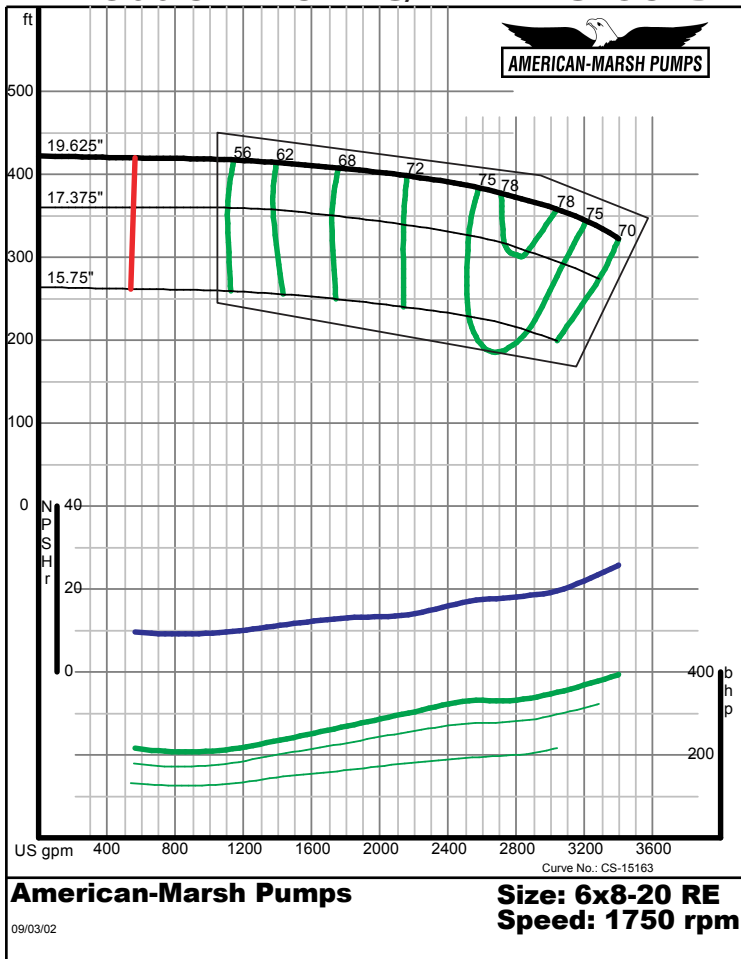

300 SERIES REC/REF ENCLOSED PERFORMANCE CURVES - 1800 RPM

American-Marsh Pumps **Size: 5x6-8 RE**
 Speed: 1750 rpm
 09/03/02

American-Marsh Pumps **Size: 5x6-10 RE**
 Speed: 1750 rpm
 09/03/02

300 SERIES REC/REF ENCLOSED PERFORMANCE CURVES - 1800 RPM

American-Marsh Pumps **Size: 5x6-13 RE**
 Speed: 1750 rpm
 09/03/02

American-Marsh Pumps **Size: 5x6-16 RE**
 Speed: 1750 rpm
 09/03/02

300 SERIES REC/REF ENCLOSED PERFORMANCE CURVES - 1800 RPM

American-Marsh Pumps **Size: 6x8-8 RE**
Speed: 1750 rpm

09/03/02

American-Marsh Pumps **Size: 6x8-10 RE**
Speed: 1750 rpm

09/03/02

300 SERIES REC/REF ENCLOSED PERFORMANCE CURVES - 1800 RPM

American-Marsh Pumps **Size: 6x8-13 RE**
Speed: 1750 rpm

09/03/02

American-Marsh Pumps **Size: 6x8-16 RE**
Speed: 1750 rpm

09/03/02

300 SERIES REC/REF ENCLOSED PERFORMANCE CURVES - 1800 RPM

300 SERIES REC/REF ENCLOSED PERFORMANCE CURVES - 1800 RPM

300 SERIES REC/REF ENCLOSED PERFORMANCE CURVES - 1800 RPM

American-Marsh Pumps

Size: 8x10-20 RE
Speed: 1750 rpm