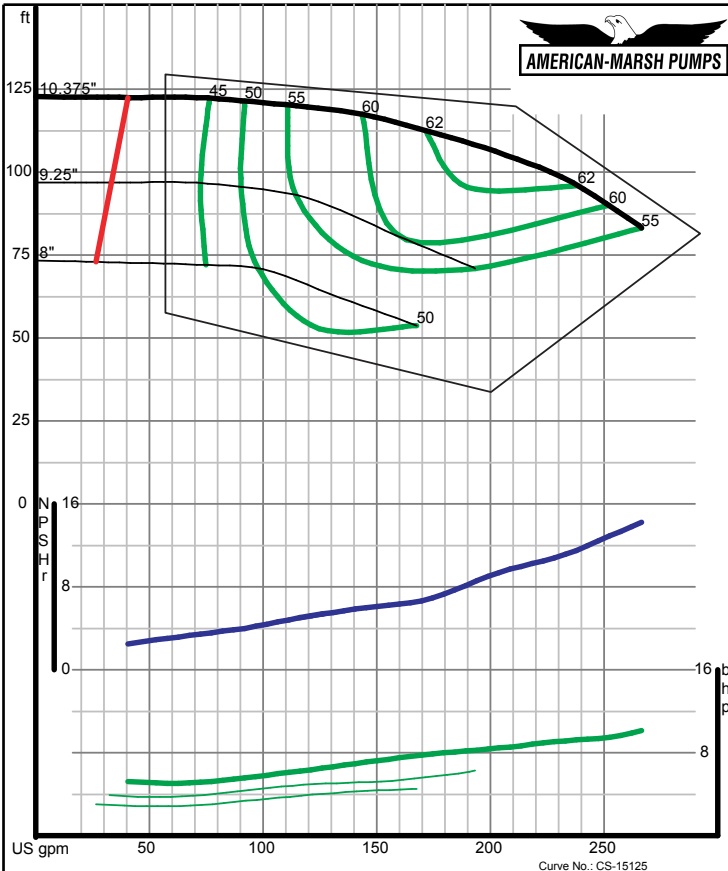

09/03/02

300 SERIES REC/REF ENCLOSED PERFORMANCE CURVES - 1800 RPM

300 SERIES REC/REF ENCLOSED PERFORMANCE CURVES - 1800 RPM

300 SERIES REC/REF ENCLOSED PERFORMANCE CURVES - 1800 RPM

300 SERIES REC/REF ENCLOSED PERFORMANCE CURVES - 1800 RPM

300 SERIES REC/REF ENCLOSED PERFORMANCE CURVES - 1800 RPM

American-Marsh Pumps

Size: 2x2.5-10 RE
Speed: 1750 rpm

12/07/02

American-Marsh Pumps

Size: 2x2.5-13 RE
Speed: 1750 rpm

12/07/02

300 SERIES REC/REF ENCLOSED PERFORMANCE CURVES - 1800 RPM