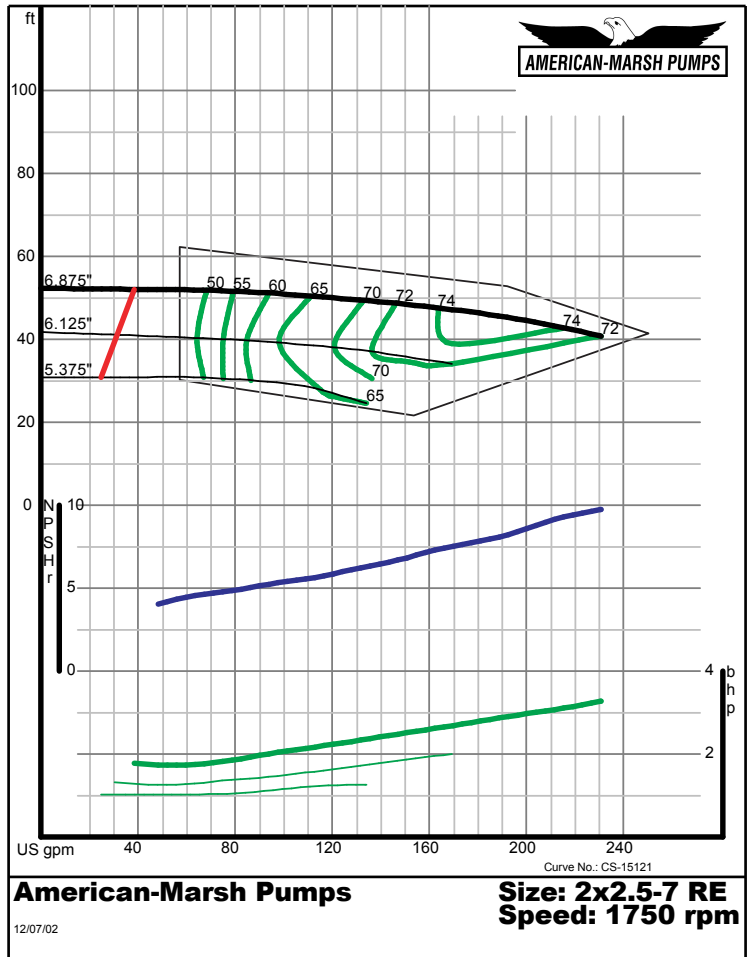

09/03/02

300 SERIES REC/REF ENCLOSED PERFORMANCE CURVES - 1800 RPM

300 SERIES REC/REF ENCLOSED PERFORMANCE CURVES - 1800 RPM

300 SERIES REC/REF ENCLOSED PERFORMANCE CURVES - 1800 RPM

300 SERIES REC/REF ENCLOSED PERFORMANCE CURVES - 1800 RPM

300 SERIES REC/REF ENCLOSED PERFORMANCE CURVES - 1800 RPM

American-Marsh Pumps

Size: 2x2.5-10 RE
Speed: 1750 rpm

12/07/02

American-Marsh Pumps

Size: 2x2.5-13 RE
Speed: 1750 rpm

12/07/02

300 SERIES REC/REF ENCLOSED PERFORMANCE CURVES - 1800 RPM