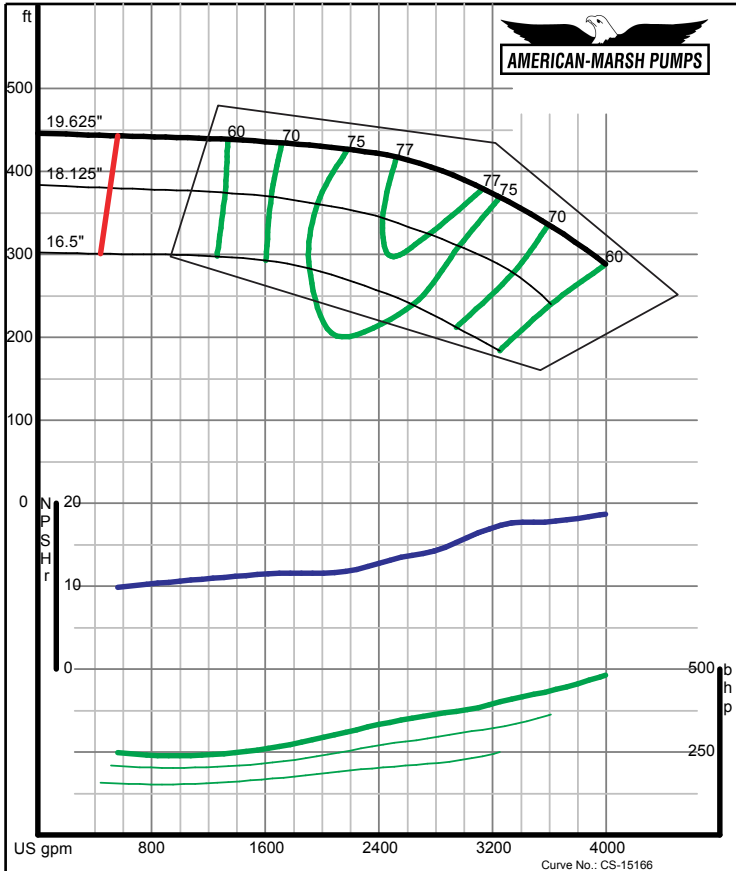

American-Marsh Pumps **Size: 5x6-13 RE**
 Speed: 1750 rpm
 09/03/02

American-Marsh Pumps **Size: 5x6-16 RE**
 Speed: 1750 rpm
 09/03/02

300 SERIES REC/REF ENCLOSED PERFORMANCE CURVES - 1800 RPM

American-Marsh Pumps **Size: 6x8-8 RE**
Speed: 1750 rpm

09/03/02

American-Marsh Pumps **Size: 6x8-10 RE**
Speed: 1750 rpm

09/03/02

300 SERIES REC/REF ENCLOSED PERFORMANCE CURVES - 1800 RPM

American-Marsh Pumps **Size: 6x8-13 RE**
Speed: 1750 rpm

09/03/02

American-Marsh Pumps **Size: 6x8-16 RE**
Speed: 1750 rpm

09/03/02

300 SERIES REC/REF ENCLOSED PERFORMANCE CURVES - 1800 RPM

300 SERIES REC/REF ENCLOSED PERFORMANCE CURVES - 1800 RPM

300 SERIES REC/REF ENCLOSED PERFORMANCE CURVES - 1800 RPM

American-Marsh Pumps

Size: 8x10-20 RE
Speed: 1750 rpm

09/03/02

American-Marsh Pumps

Size: 10x12-16 RE
Speed: 1750 rpm

09/03/02

300 SERIES REC/REF ENCLOSED PERFORMANCE CURVES - 1800 RPM

American-Marsh Pumps

Size: 10x12-20 RE
Speed: 1750 rpm

09/03/02