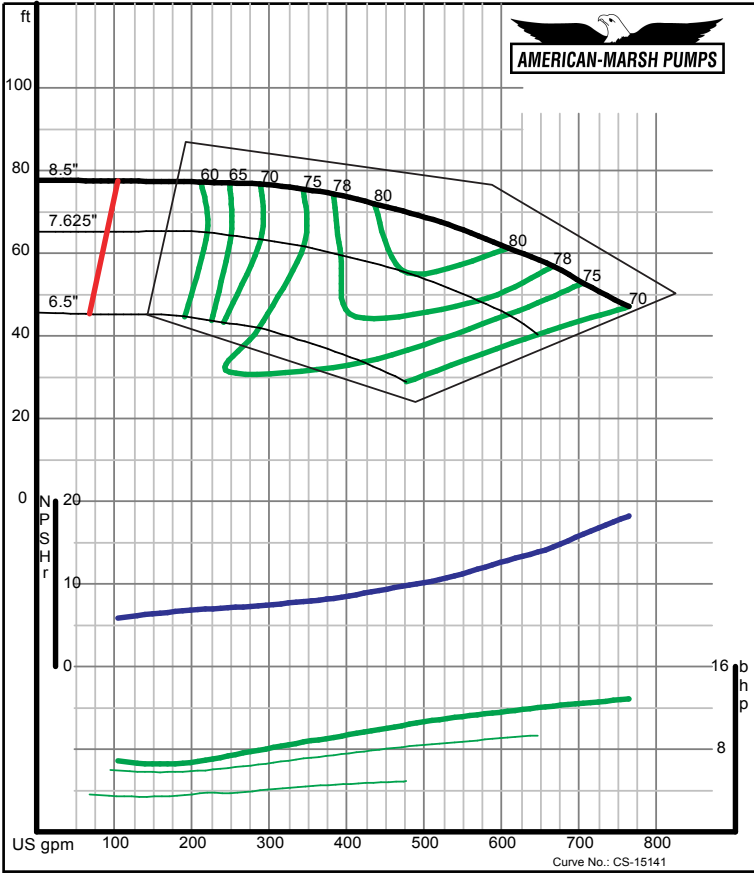

American-Marsh Pumps
 Size: 2.5x3-10 RE
 Speed: 1750 rpm
 12/07/02

300 SERIES REC/REF ENCLOSED PERFORMANCE CURVES - 1800 RPM

American-Marsh Pumps
 Size: 2.5x3-13 RE
 Speed: 1750 rpm
 12/07/02

American-Marsh Pumps
 Size: 3x4-7 RE
 Speed: 1750 rpm
 09/03/02

300 SERIES REC/REF ENCLOSED PERFORMANCE CURVES - 1800 RPM

American-Marsh Pumps Size: **3x4-8 RE** Speed: **1750 rpm**
09/03/02

American-Marsh Pumps Size: **3x4-10 RE** Speed: **1750 rpm**
09/03/02

300 SERIES REC/REF ENCLOSED PERFORMANCE CURVES - 1800 RPM

300 SERIES REC/REF ENCLOSED PERFORMANCE CURVES - 1800 RPM

American-Marsh Pumps **Size: 5x6-8 RE**
 Speed: 1750 rpm
 09/03/02

American-Marsh Pumps **Size: 5x6-10 RE**
 Speed: 1750 rpm
 09/03/02

300 SERIES REC/REF ENCLOSED PERFORMANCE CURVES - 1800 RPM