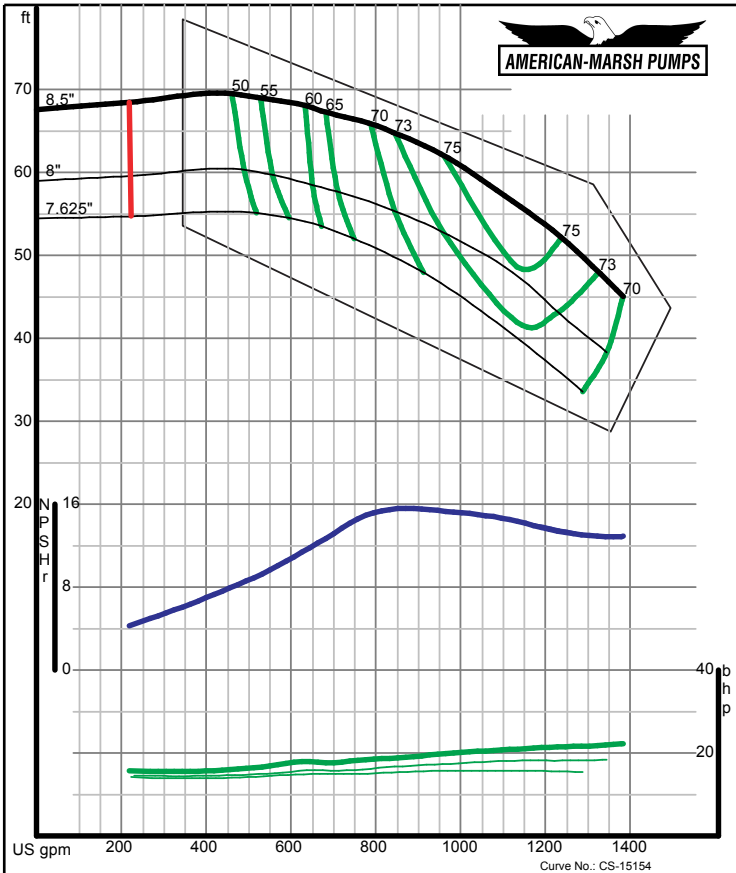

300 SERIES REC/REF ENCLOSED PERFORMANCE CURVES - 1800 RPM

American-Marsh Pumps Size: **3x4-8 RE** Speed: **1750 rpm**
09/03/02

American-Marsh Pumps Size: **3x4-10 RE** Speed: **1750 rpm**
09/03/02

300 SERIES REC/REF ENCLOSED PERFORMANCE CURVES - 1800 RPM

American-Marsh Pumps Size: **3x4-13 RE** Speed: **1750 rpm**
09/03/02

American-Marsh Pumps Size: **3x4-16 RE** Speed: **1750 rpm**
09/03/02

300 SERIES REC/REF ENCLOSED PERFORMANCE CURVES - 1800 RPM

300 SERIES REC/REF ENCLOSED PERFORMANCE CURVES - 1800 RPM

300 SERIES REC/REF ENCLOSED PERFORMANCE CURVES - 1800 RPM

American-Marsh Pumps **Size: 5x6-8 RE**
 Speed: 1750 rpm
 09/03/02

American-Marsh Pumps **Size: 5x6-10 RE**
 Speed: 1750 rpm
 09/03/02

300 SERIES REC/REF ENCLOSED PERFORMANCE CURVES - 1800 RPM