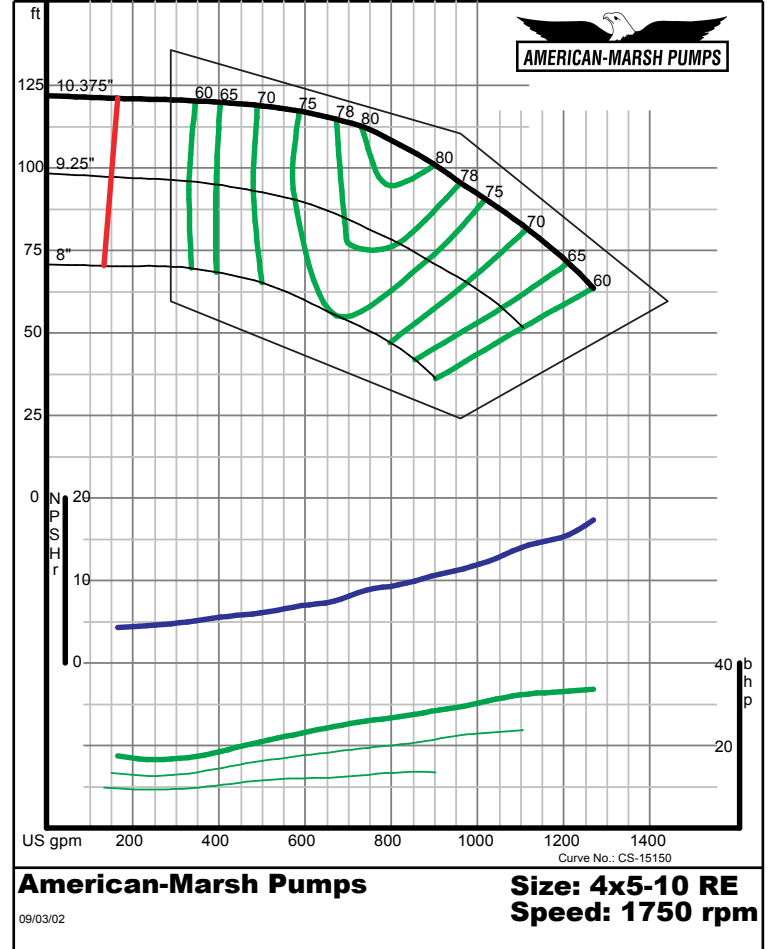

300 SERIES REC/REF ENCLOSED PERFORMANCE CURVES - 1800 RPM

American-Marsh Pumps Size: **3x4-8 RE** Speed: **1750 rpm**
09/03/02

American-Marsh Pumps Size: **3x4-10 RE** Speed: **1750 rpm**
09/03/02

300 SERIES REC/REF ENCLOSED PERFORMANCE CURVES - 1800 RPM

American-Marsh Pumps Size: **3x4-13 RE** Speed: **1750 rpm**
09/03/02

American-Marsh Pumps Size: **3x4-16 RE** Speed: **1750 rpm**
09/03/02

300 SERIES REC/REF ENCLOSED PERFORMANCE CURVES - 1800 RPM

300 SERIES REC/REF ENCLOSED PERFORMANCE CURVES - 1800 RPM

300 SERIES REC/REF ENCLOSED PERFORMANCE CURVES - 1800 RPM

American-Marsh Pumps **Size: 5x6-8 RE**
 Speed: 1750 rpm
 09/03/02

American-Marsh Pumps **Size: 5x6-10 RE**
 Speed: 1750 rpm
 09/03/02

300 SERIES REC/REF ENCLOSED PERFORMANCE CURVES - 1800 RPM