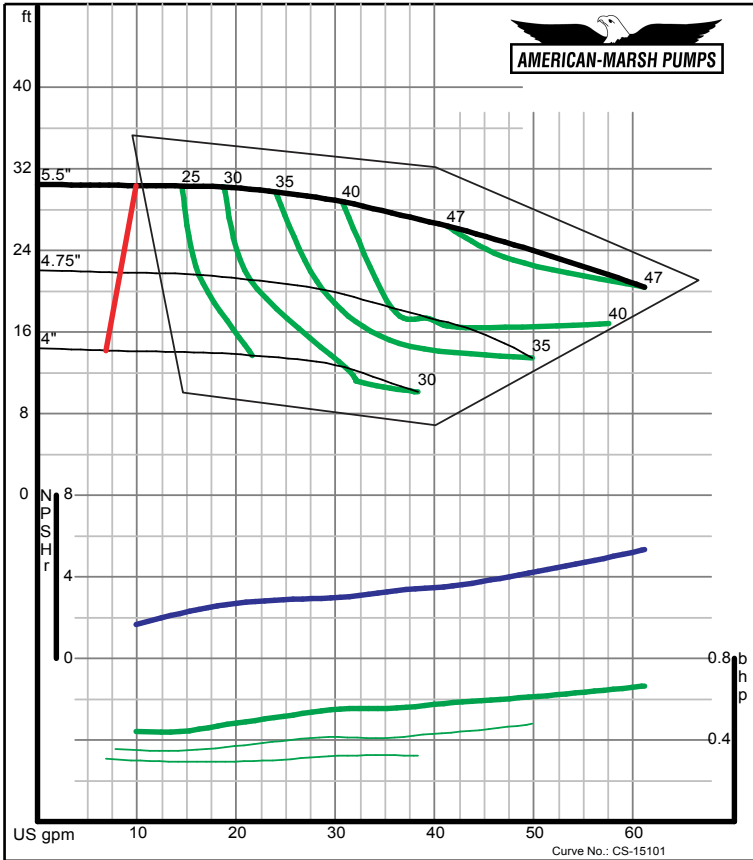

300 Series End Suction

1800 RPM Performance Curves
Enclosed Impellers

300 SERIES REC/REF ENCLOSED PERFORMANCE CURVES - 1800 RPM

American-Marsh Pumps

Size: 1.25x2-5 RE
Speed: 1750 rpm

09/03/02

American-Marsh Pumps

Size: 1.25x2-7 RE
Speed: 1750 rpm

09/03/02

300 SERIES REC/REF ENCLOSED PERFORMANCE CURVES - 1800 RPM

American-Marsh Pumps

Size: 1.25x2-8 RE
Speed: 1750 rpm

09/03/02

American-Marsh Pumps

Size: 1.25x2-10 RE
Speed: 1750 rpm

300 SERIES REC/REF ENCLOSED PERFORMANCE CURVES - 1800 RPM

American-Marsh Pumps

Size: 2x2.5-10 RE
Speed: 1750 rpm

12/07/02

American-Marsh Pumps

Size: 2x2.5-13 RE
Speed: 1750 rpm

12/07/02

300 SERIES REC/REF ENCLOSED PERFORMANCE CURVES - 1800 RPM