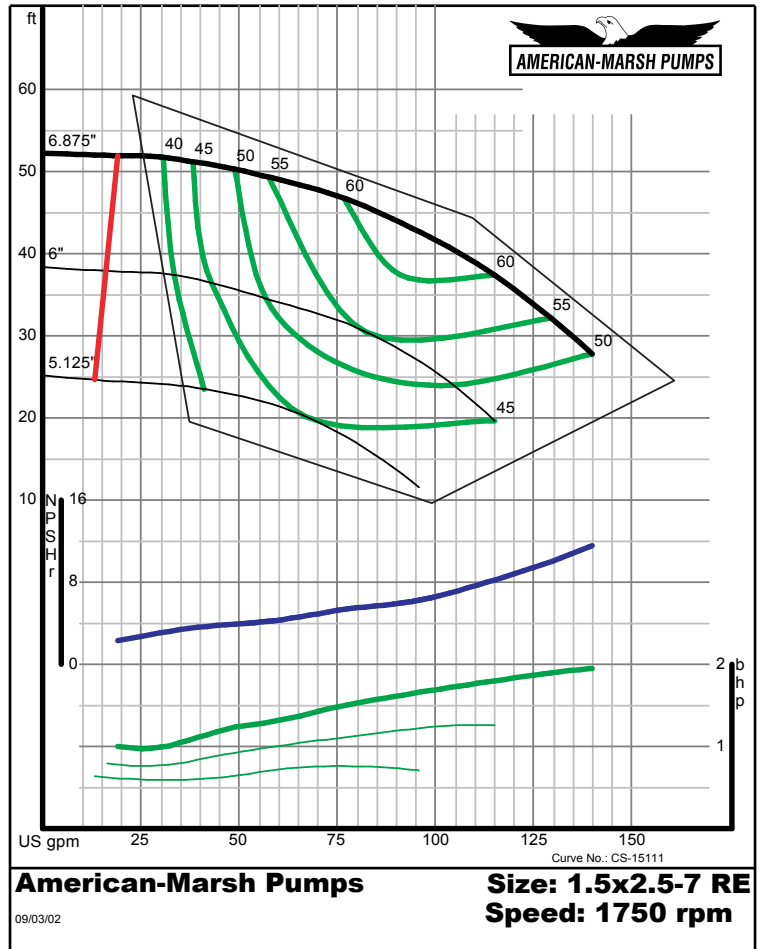

Size: 1.25x2-7 RE
Speed: 1750 rpm

09/03/02

300 SERIES REC/REF ENCLOSED PERFORMANCE CURVES - 1800 RPM

American-Marsh Pumps

Size: 1.25x2-8 RE
Speed: 1750 rpm

09/03/02

American-Marsh Pumps

Size: 1.25x2-10 RE
Speed: 1750 rpm

09/03/02

300 SERIES REC/REF ENCLOSED PERFORMANCE CURVES - 1800 RPM

300 SERIES REC/REF ENCLOSED PERFORMANCE CURVES - 1800 RPM

300 SERIES REC/REF ENCLOSED PERFORMANCE CURVES - 1800 RPM

300 SERIES REC/REF ENCLOSED PERFORMANCE CURVES - 1800 RPM