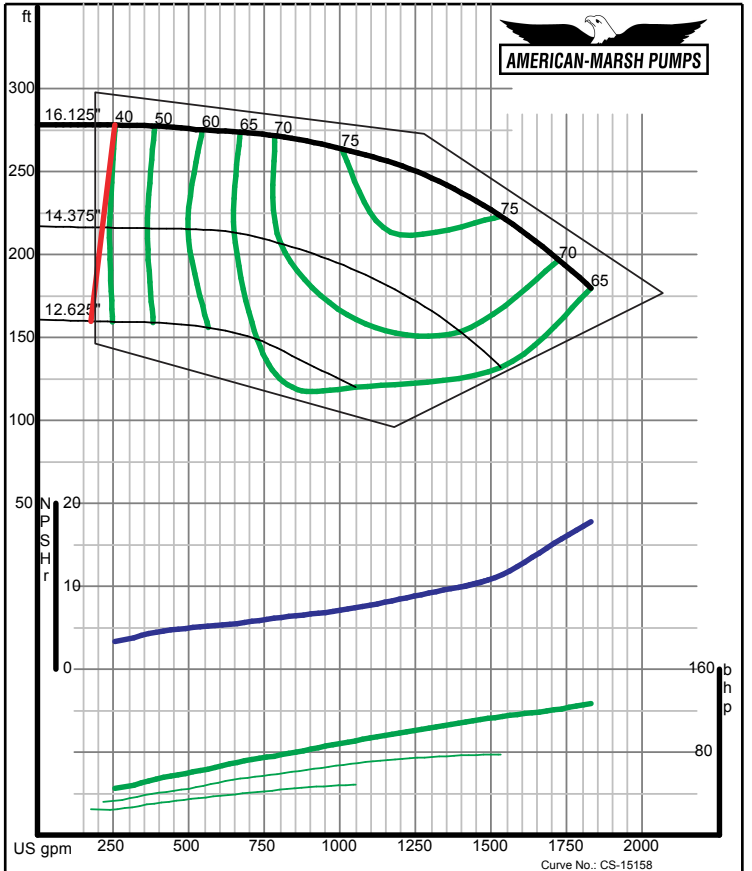

American-Marsh Pumps Size: **3x4-13 RE** Speed: **1750 rpm**
09/03/02

American-Marsh Pumps Size: **3x4-16 RE** Speed: **1750 rpm**
09/03/02

300 SERIES REC/REF ENCLOSED PERFORMANCE CURVES - 1800 RPM

300 SERIES REC/REF ENCLOSED PERFORMANCE CURVES - 1800 RPM

300 SERIES REC/REF ENCLOSED PERFORMANCE CURVES - 1800 RPM

American-Marsh Pumps **Size: 5x6-8 RE**
 Speed: 1750 rpm
 09/03/02

American-Marsh Pumps **Size: 5x6-10 RE**
 Speed: 1750 rpm
 09/03/02

300 SERIES REC/REF ENCLOSED PERFORMANCE CURVES - 1800 RPM

American-Marsh Pumps **Size: 5x6-13 RE**
 Speed: 1750 rpm
 09/03/02

American-Marsh Pumps **Size: 5x6-16 RE**
 Speed: 1750 rpm
 09/03/02

300 SERIES REC/REF ENCLOSED PERFORMANCE CURVES - 1800 RPM

American-Marsh Pumps **Size: 6x8-8 RE**
Speed: 1750 rpm

09/03/02

300 SERIES REC/REF ENCLOSED PERFORMANCE CURVES - 1800 RPM

300 SERIES REC/REF ENCLOSED PERFORMANCE CURVES - 1800 RPM

300 SERIES REC/REF ENCLOSED PERFORMANCE CURVES - 1800 RPM

American-Marsh Pumps

Size: 8x10-20 RE
Speed: 1750 rpm