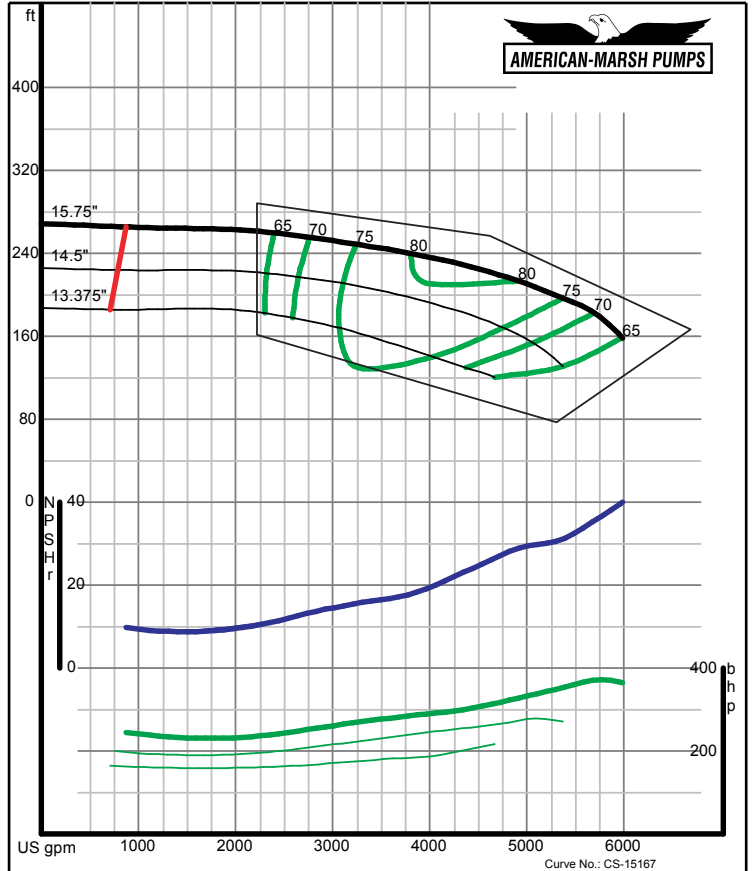

American-Marsh Pumps **Size: 5x6-13 RE**
 Speed: 1750 rpm
 09/03/02

American-Marsh Pumps **Size: 5x6-16 RE**
 Speed: 1750 rpm
 09/03/02

300 SERIES REC/REF ENCLOSED PERFORMANCE CURVES - 1800 RPM

American-Marsh Pumps **Size: 6x8-8 RE**
Speed: 1750 rpm

09/03/02

American-Marsh Pumps **Size: 6x8-10 RE**
Speed: 1750 rpm

09/03/02

300 SERIES REC/REF ENCLOSED PERFORMANCE CURVES - 1800 RPM

American-Marsh Pumps **Size: 6x8-13 RE**
Speed: 1750 rpm

09/03/02

American-Marsh Pumps **Size: 6x8-16 RE**
Speed: 1750 rpm

09/03/02

300 SERIES REC/REF ENCLOSED PERFORMANCE CURVES - 1800 RPM

300 SERIES REC/REF ENCLOSED PERFORMANCE CURVES - 1800 RPM

300 SERIES REC/REF ENCLOSED PERFORMANCE CURVES - 1800 RPM

American-Marsh Pumps

Size: 8x10-20 RE
Speed: 1750 rpm

09/03/02

American-Marsh Pumps

Size: 10x12-16 RE
Speed: 1750 rpm

09/03/02

300 SERIES REC/REF ENCLOSED PERFORMANCE CURVES - 1800 RPM

American-Marsh Pumps

Size: 10x12-20 RE
Speed: 1750 rpm

09/03/02