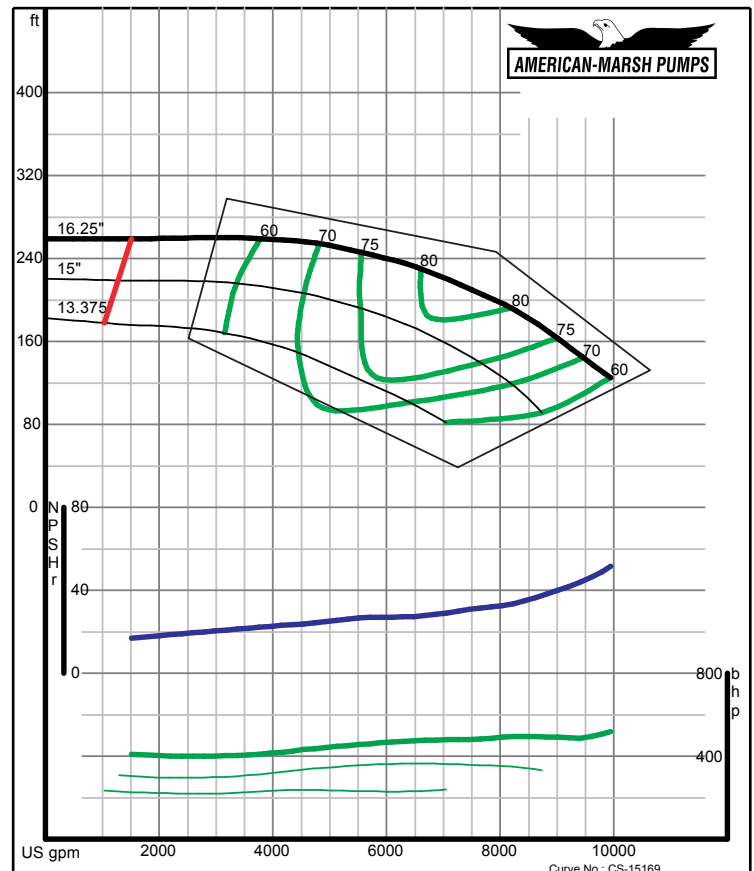

09/03/02

American-Marsh Pumps **Size: 6x8-10 RE**
Speed: 1750 rpm

09/03/02

300 SERIES REC/REF ENCLOSED PERFORMANCE CURVES - 1800 RPM

American-Marsh Pumps **Size: 6x8-13 RE**
Speed: 1750 rpm

09/03/02

American-Marsh Pumps **Size: 6x8-16 RE**
Speed: 1750 rpm

09/03/02

300 SERIES REC/REF ENCLOSED PERFORMANCE CURVES - 1800 RPM

300 SERIES REC/REF ENCLOSED PERFORMANCE CURVES - 1800 RPM

300 SERIES REC/REF ENCLOSED PERFORMANCE CURVES - 1800 RPM

American-Marsh Pumps

Size: 8x10-20 RE
Speed: 1750 rpm

09/03/02

American-Marsh Pumps

Size: 10x12-16 RE
Speed: 1750 rpm

09/03/02

300 SERIES REC/REF ENCLOSED PERFORMANCE CURVES - 1800 RPM

American-Marsh Pumps

Size: 10x12-20 RE
Speed: 1750 rpm

09/03/02

American-Marsh Pumps

Size: 12x14-16 RE
Speed: 1750 rpm

09/03/02