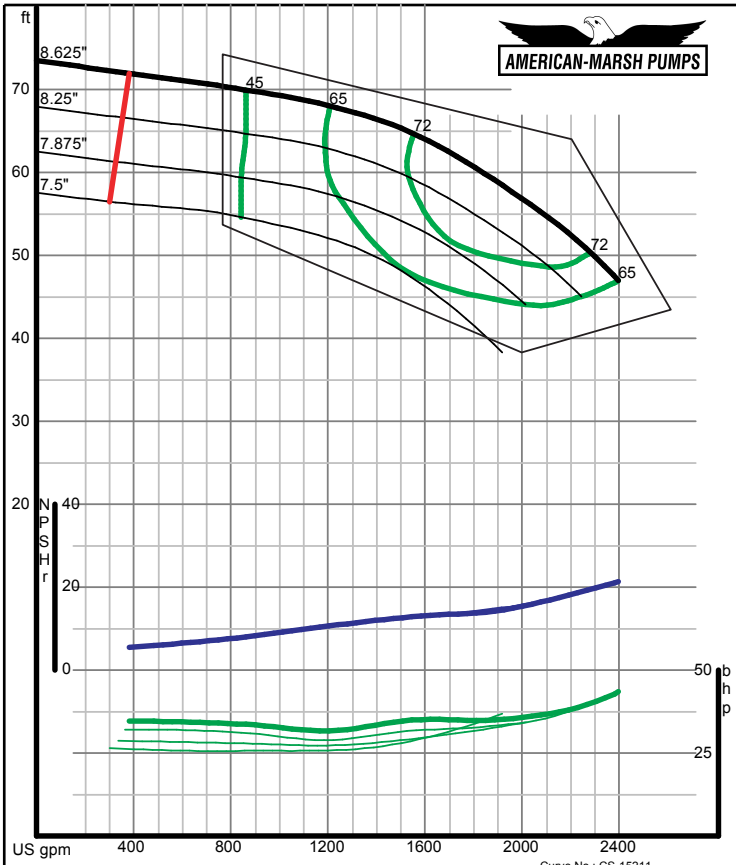

American-Marsh Pumps Size: **3x4-13 RE** Speed: **1750 rpm**
09/03/02

American-Marsh Pumps Size: **3x4-16 RE** Speed: **1750 rpm**
09/03/02

300 SERIES REC/REF ENCLOSED PERFORMANCE CURVES - 1800 RPM

300 SERIES REC/REF ENCLOSED PERFORMANCE CURVES - 1800 RPM

300 SERIES REC/REF ENCLOSED PERFORMANCE CURVES - 1800 RPM

American-Marsh Pumps **Size: 5x6-8 RE**
 Speed: 1750 rpm
 09/03/02

American-Marsh Pumps **Size: 5x6-10 RE**
 Speed: 1750 rpm
 09/03/02

300 SERIES REC/REF ENCLOSED PERFORMANCE CURVES - 1800 RPM

American-Marsh Pumps **Size: 5x6-13 RE**
 Speed: 1750 rpm
 09/03/02

American-Marsh Pumps **Size: 5x6-16 RE**
 Speed: 1750 rpm
 09/03/02

300 SERIES REC/REF ENCLOSED PERFORMANCE CURVES - 1800 RPM

American-Marsh Pumps **Size: 6x8-8 RE**
Speed: 1750 rpm

09/03/02

300 SERIES REC/REF ENCLOSED PERFORMANCE CURVES - 1800 RPM

300 SERIES REC/REF ENCLOSED PERFORMANCE CURVES - 1800 RPM

300 SERIES REC/REF ENCLOSED PERFORMANCE CURVES - 1800 RPM

American-Marsh Pumps

Size: 8x10-20 RE
Speed: 1750 rpm