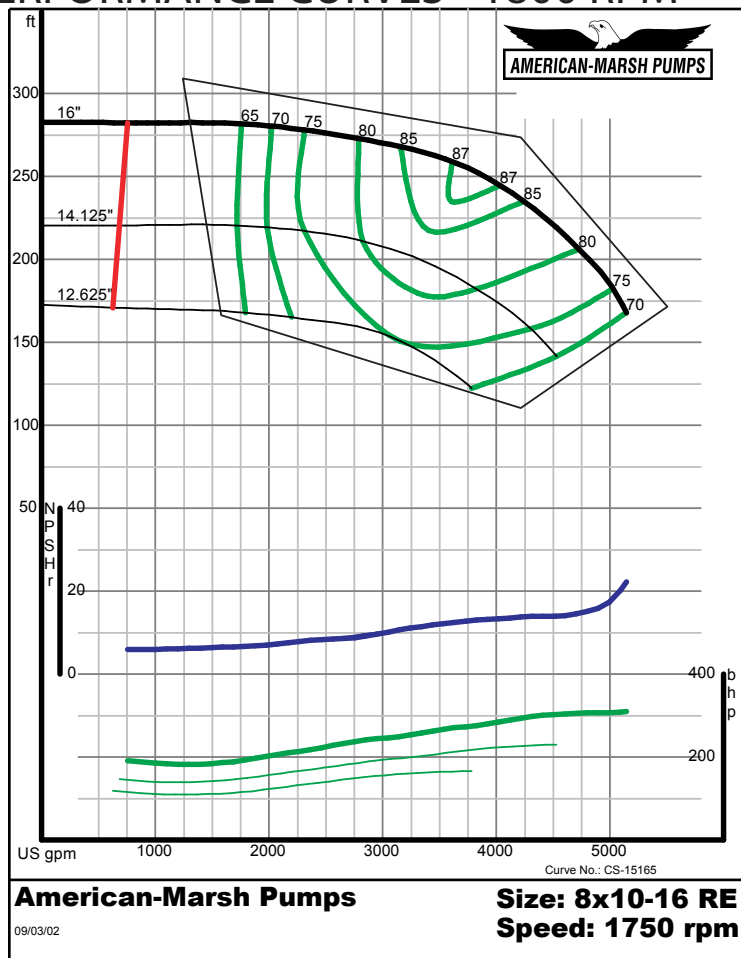

American-Marsh Pumps **Size: 5x6-13 RE**
 Speed: 1750 rpm
 09/03/02

American-Marsh Pumps **Size: 5x6-16 RE**
 Speed: 1750 rpm
 09/03/02

300 SERIES REC/REF ENCLOSED PERFORMANCE CURVES - 1800 RPM

American-Marsh Pumps **Size: 6x8-8 RE**
Speed: 1750 rpm

09/03/02

American-Marsh Pumps **Size: 6x8-10 RE**
Speed: 1750 rpm

09/03/02

300 SERIES REC/REF ENCLOSED PERFORMANCE CURVES - 1800 RPM

American-Marsh Pumps **Size: 6x8-13 RE**
Speed: 1750 rpm

09/03/02

American-Marsh Pumps **Size: 6x8-16 RE**
Speed: 1750 rpm

09/03/02

300 SERIES REC/REF ENCLOSED PERFORMANCE CURVES - 1800 RPM

300 SERIES REC/REF ENCLOSED PERFORMANCE CURVES - 1800 RPM

300 SERIES REC/REF ENCLOSED PERFORMANCE CURVES - 1800 RPM

American-Marsh Pumps

Size: 8x10-20 RE
Speed: 1750 rpm

09/03/02

American-Marsh Pumps

Size: 10x12-16 RE
Speed: 1750 rpm

09/03/02

300 SERIES REC/REF ENCLOSED PERFORMANCE CURVES - 1800 RPM

American-Marsh Pumps

Size: 10x12-20 RE
Speed: 1750 rpm

09/03/02