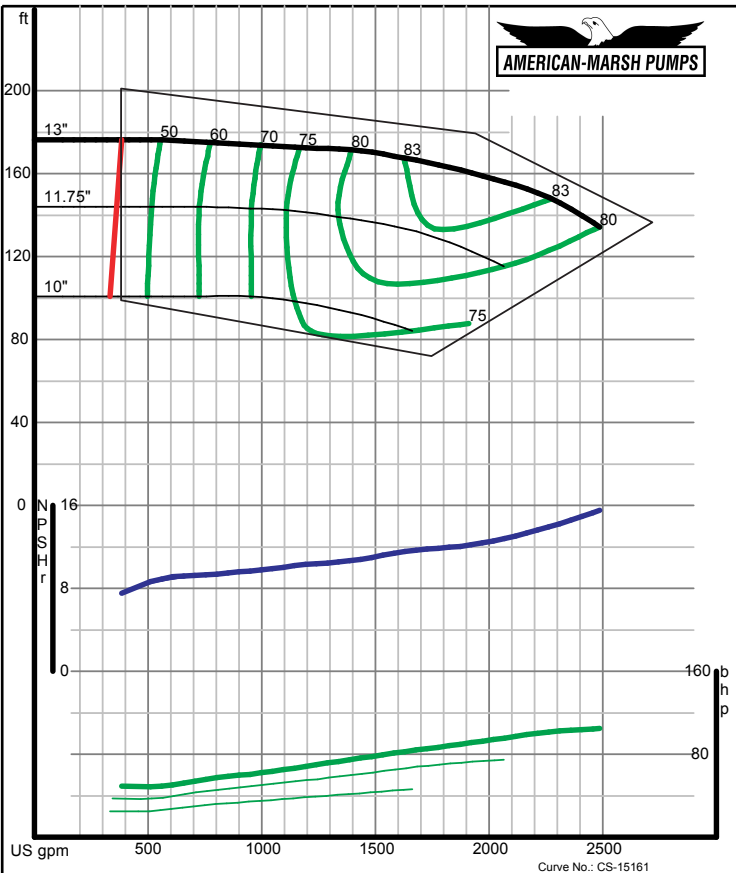

300 SERIES REC/REF ENCLOSED PERFORMANCE CURVES - 1800 RPM

American-Marsh Pumps **Size: 5x6-8 RE**
 Speed: 1750 rpm
 09/03/02

American-Marsh Pumps **Size: 5x6-10 RE**
 Speed: 1750 rpm
 09/03/02

300 SERIES REC/REF ENCLOSED PERFORMANCE CURVES - 1800 RPM

American-Marsh Pumps **Size: 5x6-13 RE**
 Speed: 1750 rpm
 09/03/02

American-Marsh Pumps **Size: 5x6-16 RE**
 Speed: 1750 rpm
 09/03/02

300 SERIES REC/REF ENCLOSED PERFORMANCE CURVES - 1800 RPM

American-Marsh Pumps **Size: 6x8-8 RE**
Speed: 1750 rpm

09/03/02

American-Marsh Pumps **Size: 6x8-10 RE**
Speed: 1750 rpm

09/03/02

300 SERIES REC/REF ENCLOSED PERFORMANCE CURVES - 1800 RPM

American-Marsh Pumps **Size: 6x8-13 RE**
Speed: 1750 rpm

09/03/02

American-Marsh Pumps **Size: 6x8-16 RE**
Speed: 1750 rpm

09/03/02

300 SERIES REC/REF ENCLOSED PERFORMANCE CURVES - 1800 RPM

300 SERIES REC/REF ENCLOSED PERFORMANCE CURVES - 1800 RPM

300 SERIES REC/REF ENCLOSED PERFORMANCE CURVES - 1800 RPM

American-Marsh Pumps

Size: 8x10-20 RE
Speed: 1750 rpm