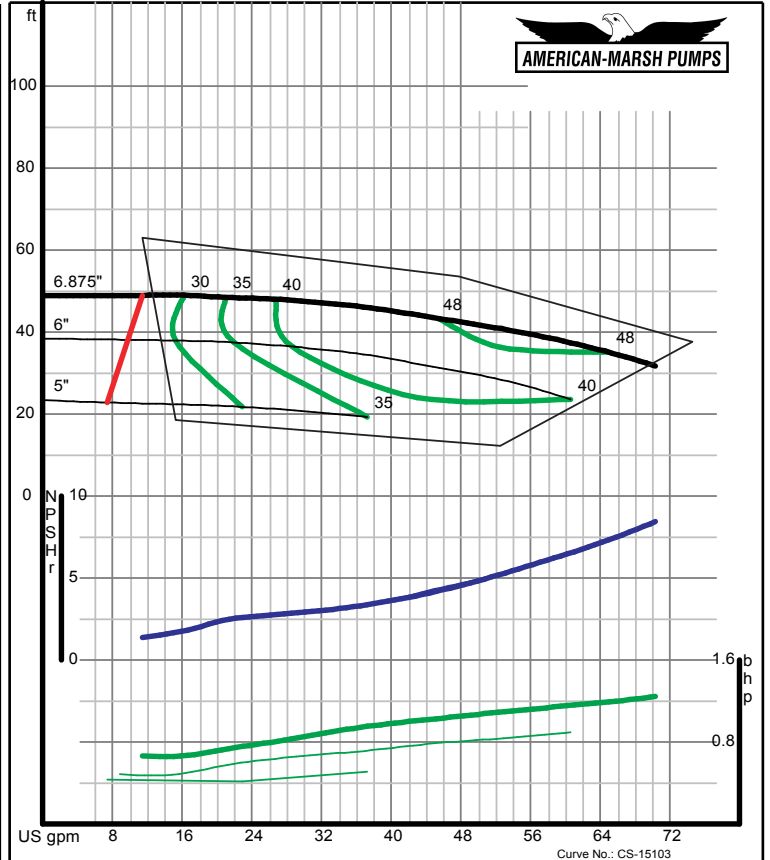

300 Series End Suction

1800 RPM Performance Curves
Enclosed Impellers

300 SERIES REC/REF ENCLOSED PERFORMANCE CURVES - 1800 RPM

American-Marsh Pumps

Size: 1.25x2-5 RE
Speed: 1750 rpm

09/03/02

American-Marsh Pumps