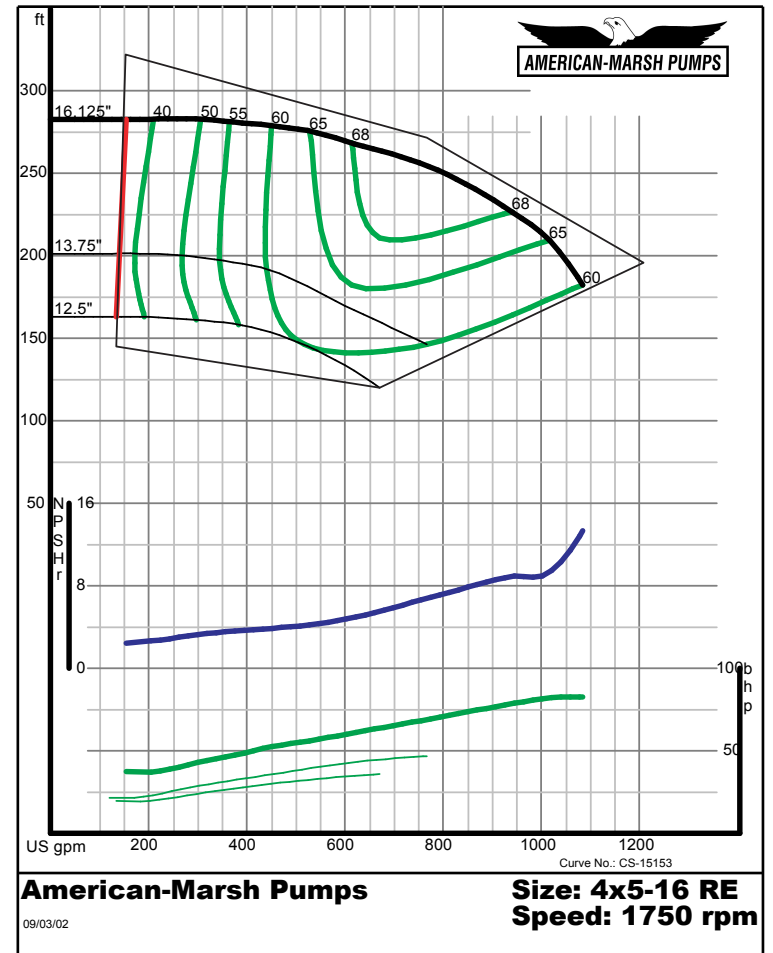

300 SERIES REC/REF ENCLOSED PERFORMANCE CURVES - 1800 RPM

American-Marsh Pumps Size: **3x4-8 RE** Speed: **1750 rpm**
09/03/02

American-Marsh Pumps Size: **3x4-10 RE** Speed: **1750 rpm**
09/03/02

300 SERIES REC/REF ENCLOSED PERFORMANCE CURVES - 1800 RPM

American-Marsh Pumps Size: **3x4-13 RE** Speed: **1750 rpm**
09/03/02

American-Marsh Pumps Size: **3x4-16 RE** Speed: **1750 rpm**
09/03/02

300 SERIES REC/REF ENCLOSED PERFORMANCE CURVES - 1800 RPM

300 SERIES REC/REF ENCLOSED PERFORMANCE CURVES - 1800 RPM

300 SERIES REC/REF ENCLOSED PERFORMANCE CURVES - 1800 RPM

American-Marsh Pumps **Size: 5x6-8 RE**
 Speed: 1750 rpm
 09/03/02

American-Marsh Pumps **Size: 5x6-10 RE**
 Speed: 1750 rpm
 09/03/02

300 SERIES REC/REF ENCLOSED PERFORMANCE CURVES - 1800 RPM

American-Marsh Pumps **Size: 5x6-13 RE**
 Speed: 1750 rpm
 09/03/02

American-Marsh Pumps **Size: 5x6-16 RE**
 Speed: 1750 rpm
 09/03/02

300 SERIES REC/REF ENCLOSED PERFORMANCE CURVES - 1800 RPM

American-Marsh Pumps **Size: 6x8-8 RE**
Speed: 1750 rpm