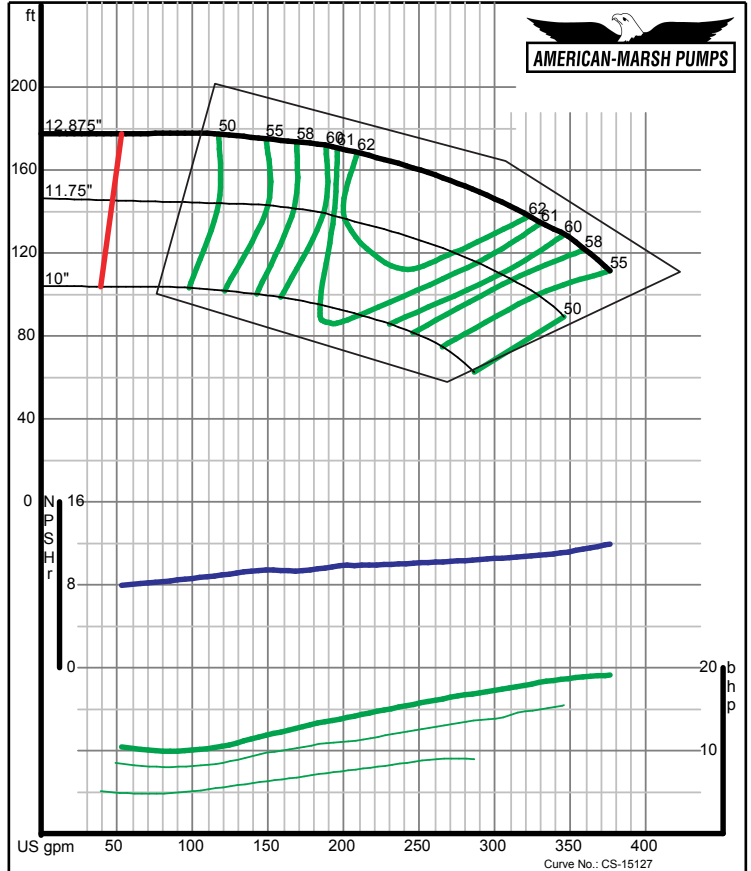

09/03/02

300 SERIES REC/REF ENCLOSED PERFORMANCE CURVES - 1800 RPM

300 SERIES REC/REF ENCLOSED PERFORMANCE CURVES - 1800 RPM

300 SERIES REC/REF ENCLOSED PERFORMANCE CURVES - 1800 RPM

300 SERIES REC/REF ENCLOSED PERFORMANCE CURVES - 1800 RPM

300 SERIES REC/REF ENCLOSED PERFORMANCE CURVES - 1800 RPM

American-Marsh Pumps

Size: 2x2.5-10 RE
Speed: 1750 rpm

12/07/02

American-Marsh Pumps

Size: 2x2.5-13 RE
Speed: 1750 rpm

12/07/02

300 SERIES REC/REF ENCLOSED PERFORMANCE CURVES - 1800 RPM

300 SERIES REC/REF ENCLOSED PERFORMANCE CURVES - 1800 RPM

American-Marsh Pumps **Size: 5x6-8 RE**
 Speed: 1750 rpm
 09/03/02

American-Marsh Pumps **Size: 5x6-10 RE**
 Speed: 1750 rpm
 09/03/02

300 SERIES REC/REF ENCLOSED PERFORMANCE CURVES - 1800 RPM