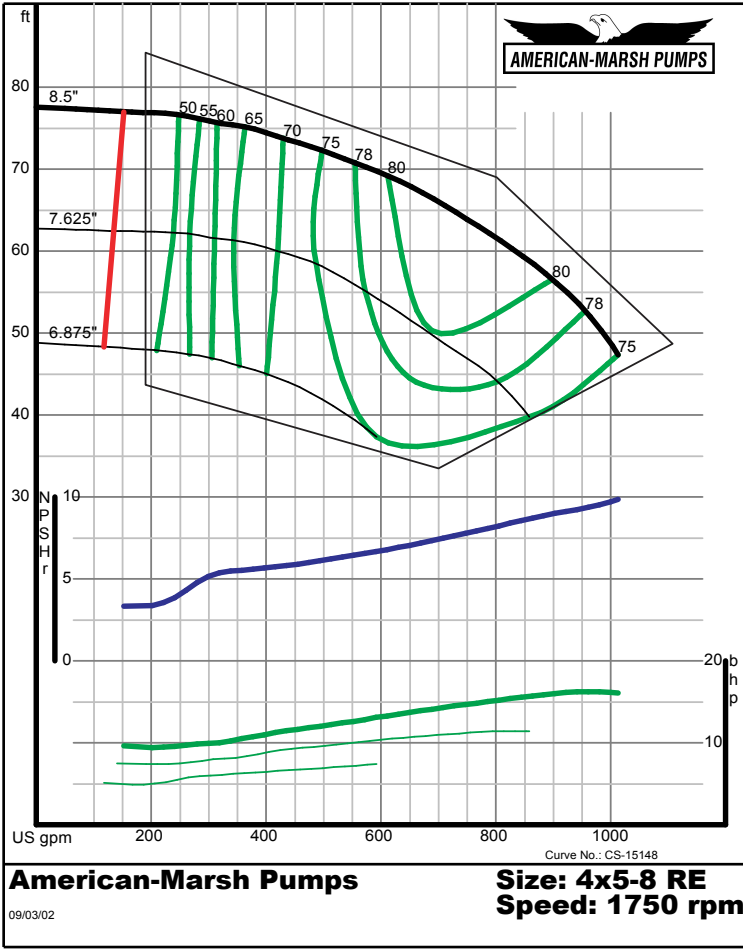

300 SERIES REC/REF ENCLOSED PERFORMANCE CURVES - 1800 RPM

American-Marsh Pumps Size: **3x4-8 RE** Speed: **1750 rpm**
09/03/02

American-Marsh Pumps Size: **3x4-10 RE** Speed: **1750 rpm**
09/03/02

300 SERIES REC/REF ENCLOSED PERFORMANCE CURVES - 1800 RPM

American-Marsh Pumps Size: **3x4-13 RE** Speed: **1750 rpm**
09/03/02

American-Marsh Pumps Size: **3x4-16 RE** Speed: **1750 rpm**
09/03/02

300 SERIES REC/REF ENCLOSED PERFORMANCE CURVES - 1800 RPM

300 SERIES REC/REF ENCLOSED PERFORMANCE CURVES - 1800 RPM

300 SERIES REC/REF ENCLOSED PERFORMANCE CURVES - 1800 RPM

American-Marsh Pumps **Size: 5x6-8 RE**
 Speed: 1750 rpm
 09/03/02

American-Marsh Pumps **Size: 5x6-10 RE**
 Speed: 1750 rpm
 09/03/02

300 SERIES REC/REF ENCLOSED PERFORMANCE CURVES - 1800 RPM