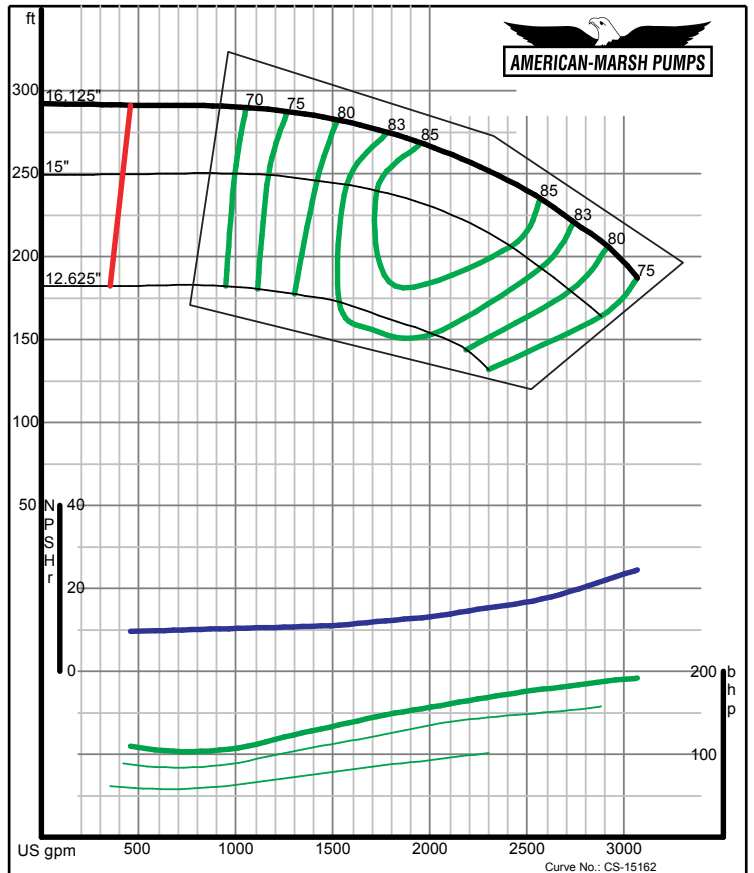

American-Marsh Pumps **Size: 5x6-13 RE**
 Speed: 1750 rpm
 09/03/02

American-Marsh Pumps **Size: 5x6-16 RE**
 Speed: 1750 rpm
 09/03/02

300 SERIES REC/REF ENCLOSED PERFORMANCE CURVES - 1800 RPM

American-Marsh Pumps **Size: 6x8-8 RE**
Speed: 1750 rpm

09/03/02

American-Marsh Pumps **Size: 6x8-10 RE**
Speed: 1750 rpm

09/03/02

300 SERIES REC/REF ENCLOSED PERFORMANCE CURVES - 1800 RPM

American-Marsh Pumps **Size: 6x8-13 RE**
Speed: 1750 rpm

09/03/02

American-Marsh Pumps **Size: 6x8-16 RE**
Speed: 1750 rpm

09/03/02

300 SERIES REC/REF ENCLOSED PERFORMANCE CURVES - 1800 RPM

300 SERIES REC/REF ENCLOSED PERFORMANCE CURVES - 1800 RPM

300 SERIES REC/REF ENCLOSED PERFORMANCE CURVES - 1800 RPM

American-Marsh Pumps

Size: 8x10-20 RE
Speed: 1750 rpm

09/03/02

American-Marsh Pumps

Size: 10x12-16 RE
Speed: 1750 rpm

09/03/02

300 SERIES REC/REF ENCLOSED PERFORMANCE CURVES - 1800 RPM

American-Marsh Pumps

Size: 10x12-20 RE
Speed: 1750 rpm

09/03/02