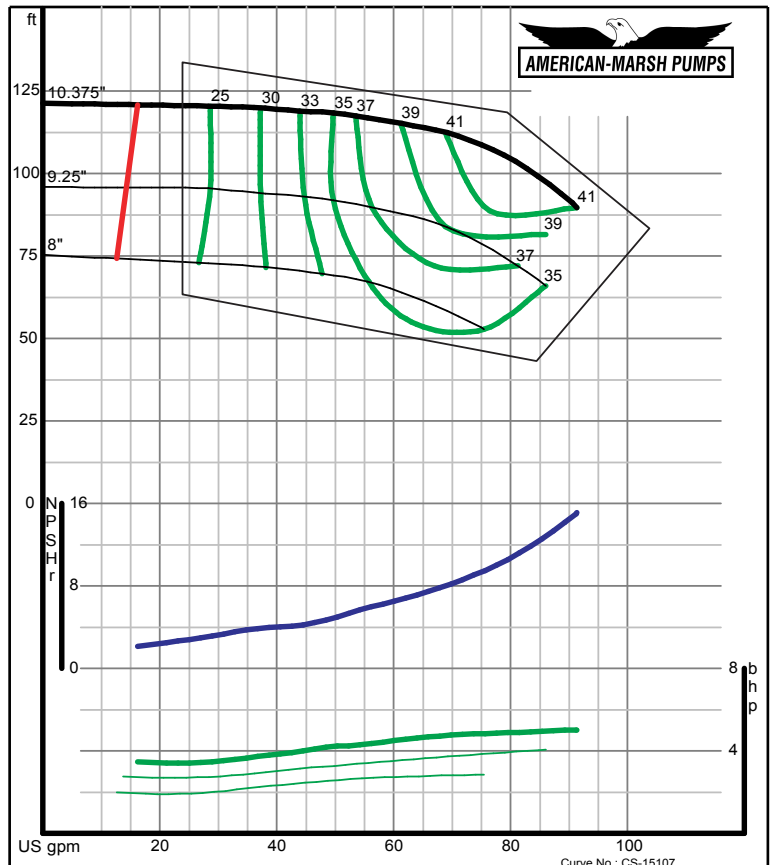

Size: 1.25x2-7 RE
Speed: 1750 rpm

09/03/02

300 SERIES REC/REF ENCLOSED PERFORMANCE CURVES - 1800 RPM

American-Marsh Pumps

Size: 1.25x2-8 RE
Speed: 1750 rpm

09/03/02

American-Marsh Pumps

Size: 1.25x2-10 RE
Speed: 1750 rpm

09/03/02

300 SERIES REC/REF ENCLOSED PERFORMANCE CURVES - 1800 RPM

300 SERIES REC/REF ENCLOSED PERFORMANCE CURVES - 1800 RPM

300 SERIES REC/REF ENCLOSED PERFORMANCE CURVES - 1800 RPM

300 SERIES REC/REF ENCLOSED PERFORMANCE CURVES - 1800 RPM

300 SERIES REC/REF ENCLOSED PERFORMANCE CURVES - 1800 RPM

American-Marsh Pumps

Size: 2x2.5-10 RE
Speed: 1750 rpm

12/07/02

American-Marsh Pumps

Size: 2x2.5-13 RE
Speed: 1750 rpm

12/07/02

300 SERIES REC/REF ENCLOSED PERFORMANCE CURVES - 1800 RPM