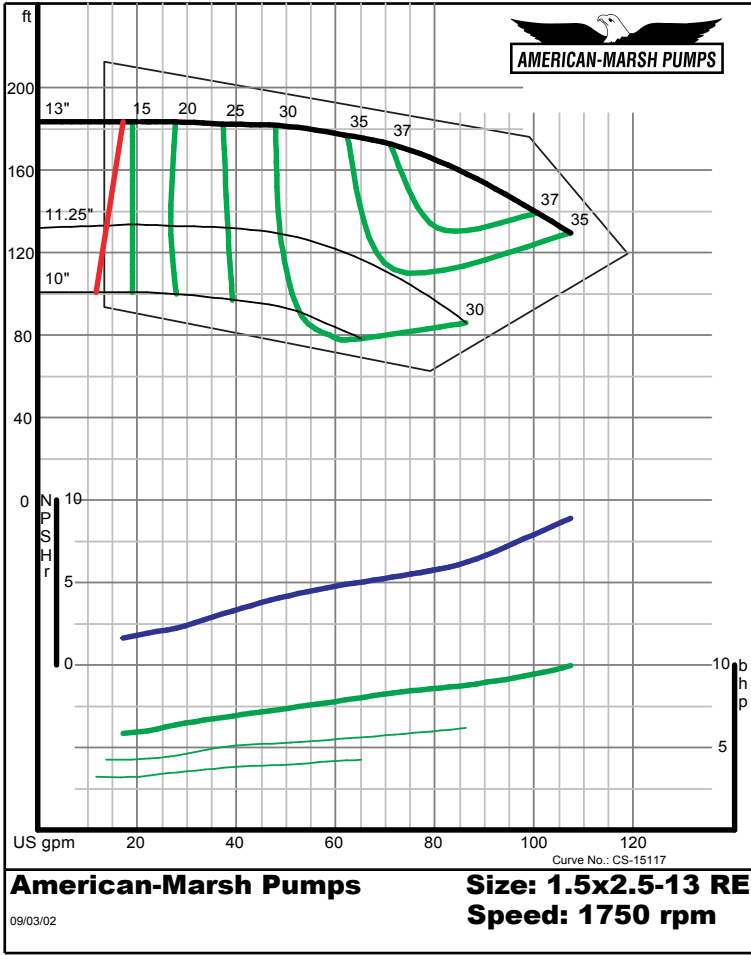

09/03/02

300 SERIES REC/REF ENCLOSED PERFORMANCE CURVES - 1800 RPM

300 SERIES REC/REF ENCLOSED PERFORMANCE CURVES - 1800 RPM

300 SERIES REC/REF ENCLOSED PERFORMANCE CURVES - 1800 RPM

300 SERIES REC/REF ENCLOSED PERFORMANCE CURVES - 1800 RPM

300 SERIES REC/REF ENCLOSED PERFORMANCE CURVES - 1800 RPM

American-Marsh Pumps

Size: 2x2.5-10 RE
Speed: 1750 rpm

12/07/02

American-Marsh Pumps

Size: 2x2.5-13 RE
Speed: 1750 rpm

12/07/02

300 SERIES REC/REF ENCLOSED PERFORMANCE CURVES - 1800 RPM