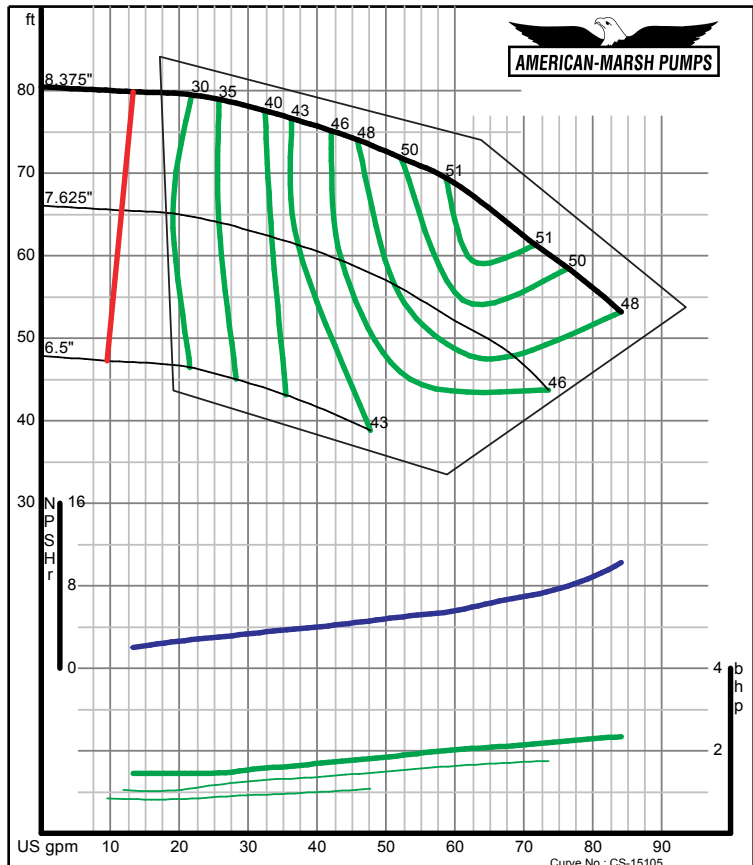

300 Series End Suction

1800 RPM Performance Curves
Enclosed Impellers

300 SERIES REC/REF ENCLOSED PERFORMANCE CURVES - 1800 RPM

American-Marsh Pumps

Size: 1.25x2-5 RE
Speed: 1750 rpm

09/03/02

American-Marsh Pumps

Size: 1.25x2-7 RE
Speed: 1750 rpm

09/03/02

300 SERIES REC/REF ENCLOSED PERFORMANCE CURVES - 1800 RPM

American-Marsh Pumps

Size: 1.25x2-8 RE
Speed: 1750 rpm

09/03/02

American-Marsh Pumps

Size: 1.25x2-10 RE
Speed: 1750 rpm