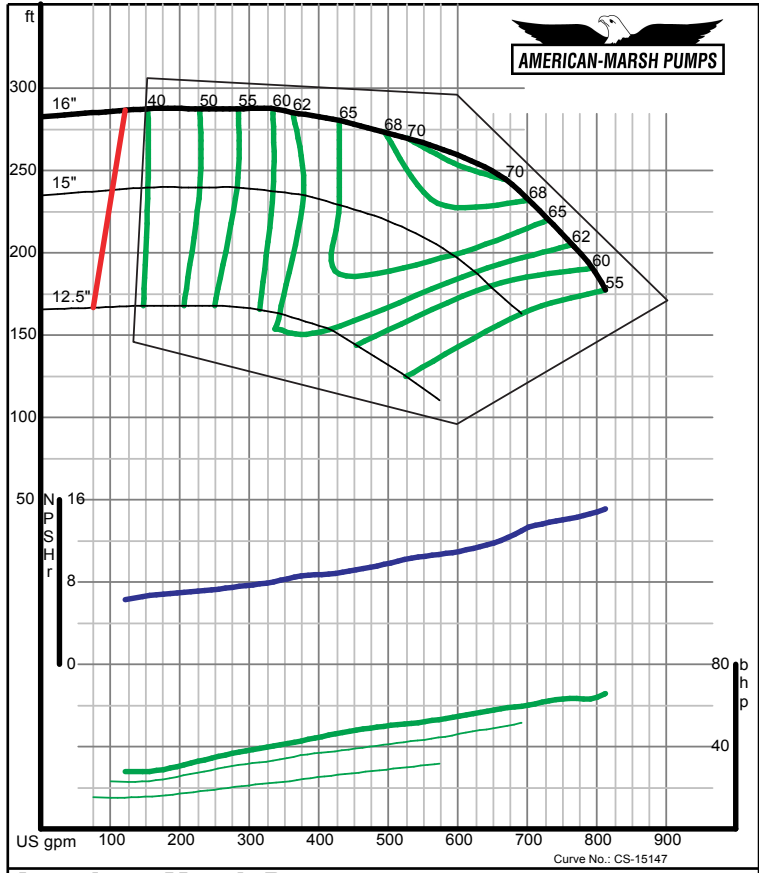

300 SERIES REC/REF ENCLOSED PERFORMANCE CURVES - 1800 RPM

American-Marsh Pumps Size: **3x4-8 RE** Speed: **1750 rpm**
09/03/02

American-Marsh Pumps Size: **3x4-10 RE** Speed: **1750 rpm**
09/03/02

300 SERIES REC/REF ENCLOSED PERFORMANCE CURVES - 1800 RPM

American-Marsh Pumps Size: **3x4-13 RE** Speed: **1750 rpm**
09/03/02

American-Marsh Pumps Size: **3x4-16 RE** Speed: **1750 rpm**
09/03/02

300 SERIES REC/REF ENCLOSED PERFORMANCE CURVES - 1800 RPM

300 SERIES REC/REF ENCLOSED PERFORMANCE CURVES - 1800 RPM

300 SERIES REC/REF ENCLOSED PERFORMANCE CURVES - 1800 RPM

American-Marsh Pumps **Size: 5x6-8 RE**
 Speed: 1750 rpm
 09/03/02

American-Marsh Pumps **Size: 5x6-10 RE**
 Speed: 1750 rpm
 09/03/02

300 SERIES REC/REF ENCLOSED PERFORMANCE CURVES - 1800 RPM