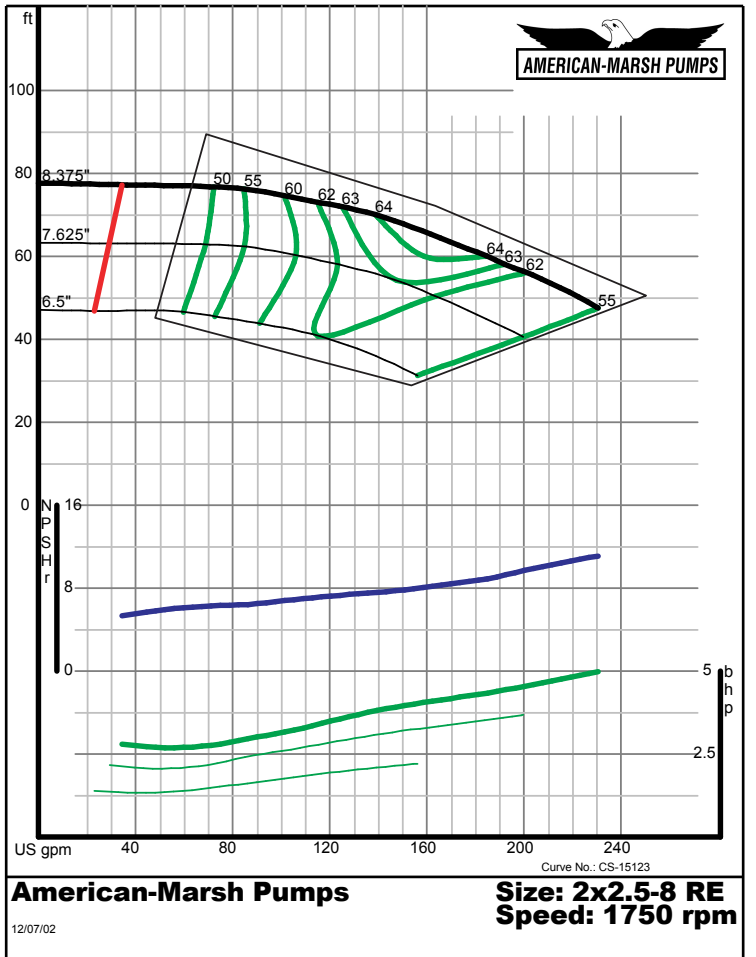

09/03/02

300 SERIES REC/REF ENCLOSED PERFORMANCE CURVES - 1800 RPM

300 SERIES REC/REF ENCLOSED PERFORMANCE CURVES - 1800 RPM

300 SERIES REC/REF ENCLOSED PERFORMANCE CURVES - 1800 RPM

300 SERIES REC/REF ENCLOSED PERFORMANCE CURVES - 1800 RPM

300 SERIES REC/REF ENCLOSED PERFORMANCE CURVES - 1800 RPM

American-Marsh Pumps

Size: 2x2.5-10 RE
Speed: 1750 rpm

12/07/02

American-Marsh Pumps

Size: 2x2.5-13 RE
Speed: 1750 rpm

12/07/02

300 SERIES REC/REF ENCLOSED PERFORMANCE CURVES - 1800 RPM