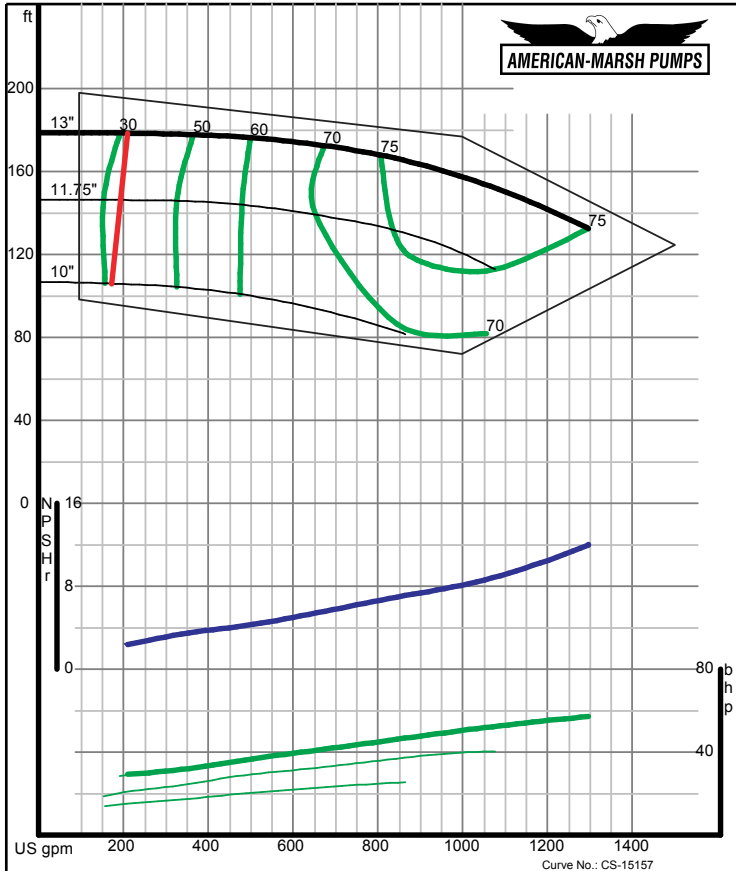

300 SERIES REC/REF ENCLOSED PERFORMANCE CURVES - 1800 RPM

American-Marsh Pumps **Size: 5x6-8 RE**
 Speed: 1750 rpm
 09/03/02

American-Marsh Pumps **Size: 5x6-10 RE**
 Speed: 1750 rpm
 09/03/02

300 SERIES REC/REF ENCLOSED PERFORMANCE CURVES - 1800 RPM

American-Marsh Pumps **Size: 5x6-13 RE**
 Speed: 1750 rpm
 09/03/02

American-Marsh Pumps **Size: 5x6-16 RE**
 Speed: 1750 rpm
 09/03/02

300 SERIES REC/REF ENCLOSED PERFORMANCE CURVES - 1800 RPM

American-Marsh Pumps **Size: 6x8-8 RE**
Speed: 1750 rpm