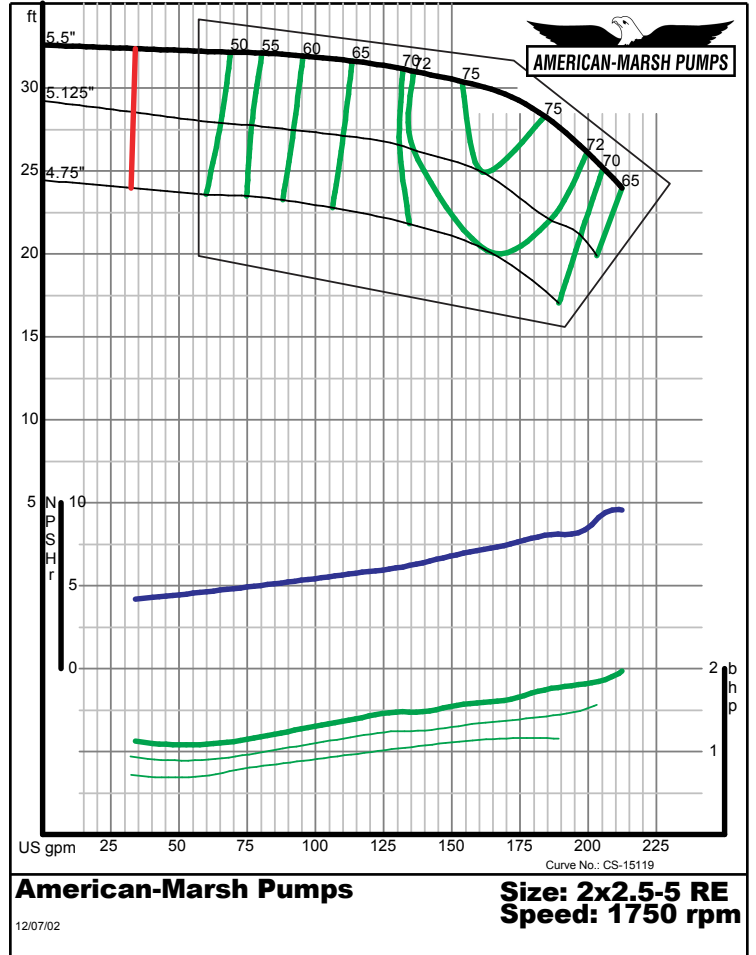

09/03/02

300 SERIES REC/REF ENCLOSED PERFORMANCE CURVES - 1800 RPM

300 SERIES REC/REF ENCLOSED PERFORMANCE CURVES - 1800 RPM

300 SERIES REC/REF ENCLOSED PERFORMANCE CURVES - 1800 RPM

300 SERIES REC/REF ENCLOSED PERFORMANCE CURVES - 1800 RPM

300 SERIES REC/REF ENCLOSED PERFORMANCE CURVES - 1800 RPM

American-Marsh Pumps

Size: 2x2.5-10 RE
Speed: 1750 rpm

12/07/02

American-Marsh Pumps

Size: 2x2.5-13 RE
Speed: 1750 rpm

12/07/02

300 SERIES REC/REF ENCLOSED PERFORMANCE CURVES - 1800 RPM