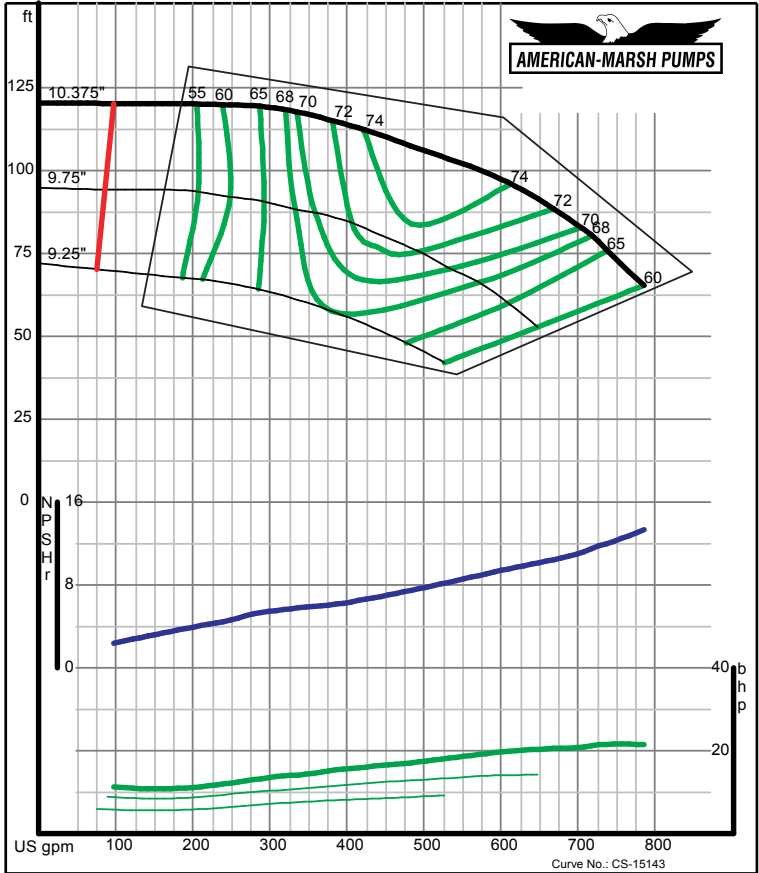

American-Marsh Pumps
 Size: 2.5x3-10 RE
 Speed: 1750 rpm
 12/07/02

300 SERIES REC/REF ENCLOSED PERFORMANCE CURVES - 1800 RPM

American-Marsh Pumps
 Size: 2.5x3-13 RE
 Speed: 1750 rpm
 12/07/02

American-Marsh Pumps
 Size: 3x4-7 RE
 Speed: 1750 rpm
 09/03/02

300 SERIES REC/REF ENCLOSED PERFORMANCE CURVES - 1800 RPM

American-Marsh Pumps Size: **3x4-8 RE** Speed: **1750 rpm**
09/03/02

American-Marsh Pumps Size: **3x4-10 RE** Speed: **1750 rpm**
09/03/02

300 SERIES REC/REF ENCLOSED PERFORMANCE CURVES - 1800 RPM

300 SERIES REC/REF ENCLOSED PERFORMANCE CURVES - 1800 RPM

American-Marsh Pumps **Size: 5x6-8 RE**
 Speed: 1750 rpm
 09/03/02

American-Marsh Pumps **Size: 5x6-10 RE**
 Speed: 1750 rpm
 09/03/02

300 SERIES REC/REF ENCLOSED PERFORMANCE CURVES - 1800 RPM