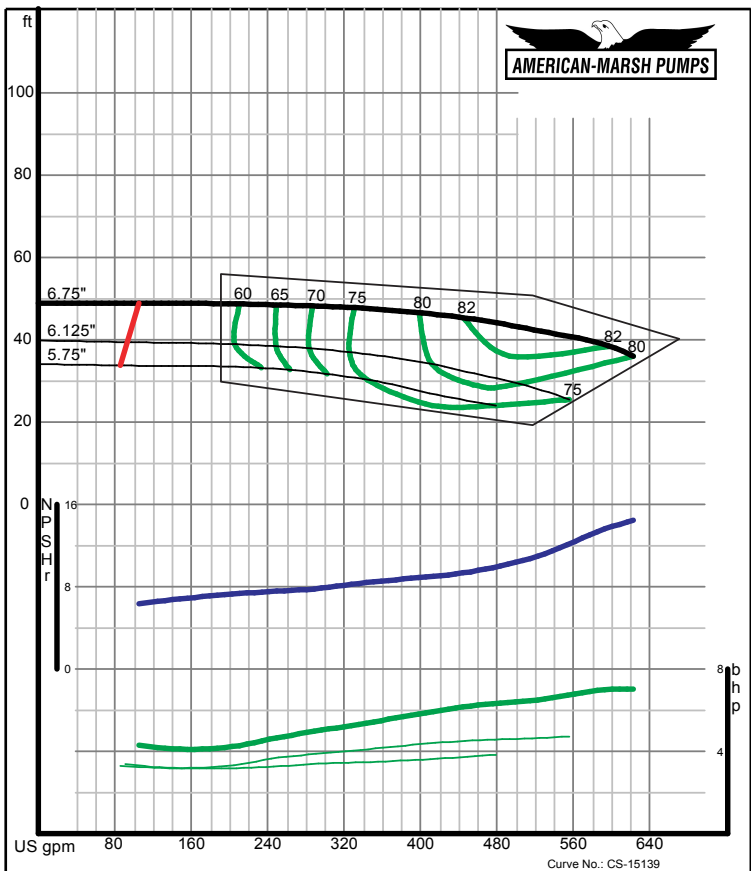

300 SERIES REC/REF ENCLOSED PERFORMANCE CURVES - 1800 RPM

American-Marsh Pumps

Size: 2x2.5-10 RE
Speed: 1750 rpm

12/07/02

American-Marsh Pumps

Size: 2x2.5-13 RE
Speed: 1750 rpm

12/07/02

300 SERIES REC/REF ENCLOSED PERFORMANCE CURVES - 1800 RPM

American-Marsh Pumps

Size: 2.5x3-5 RE
Speed: 1750 rpm

12/07/02

American-Marsh Pumps

Size: 2.5x3-7 RE
Speed: 1750 rpm

12/07/02

300 SERIES REC/REF ENCLOSED PERFORMANCE CURVES - 1800 RPM

American-Marsh Pumps
 Size: 2.5x3-8 RE
 Speed: 1750 rpm
 12/07/02

American-Marsh Pumps
 Size: 2.5x3-10 RE
 Speed: 1750 rpm
 12/07/02

300 SERIES REC/REF ENCLOSED PERFORMANCE CURVES - 1800 RPM

American-Marsh Pumps
 Size: 2.5x3-13 RE
 Speed: 1750 rpm
 12/07/02

American-Marsh Pumps
 Size: 3x4-7 RE
 Speed: 1750 rpm
 09/03/02

300 SERIES REC/REF ENCLOSED PERFORMANCE CURVES - 1800 RPM

American-Marsh Pumps Size: **3x4-8 RE** Speed: **1750 rpm**
09/03/02

American-Marsh Pumps Size: **3x4-10 RE** Speed: **1750 rpm**
09/03/02

300 SERIES REC/REF ENCLOSED PERFORMANCE CURVES - 1800 RPM