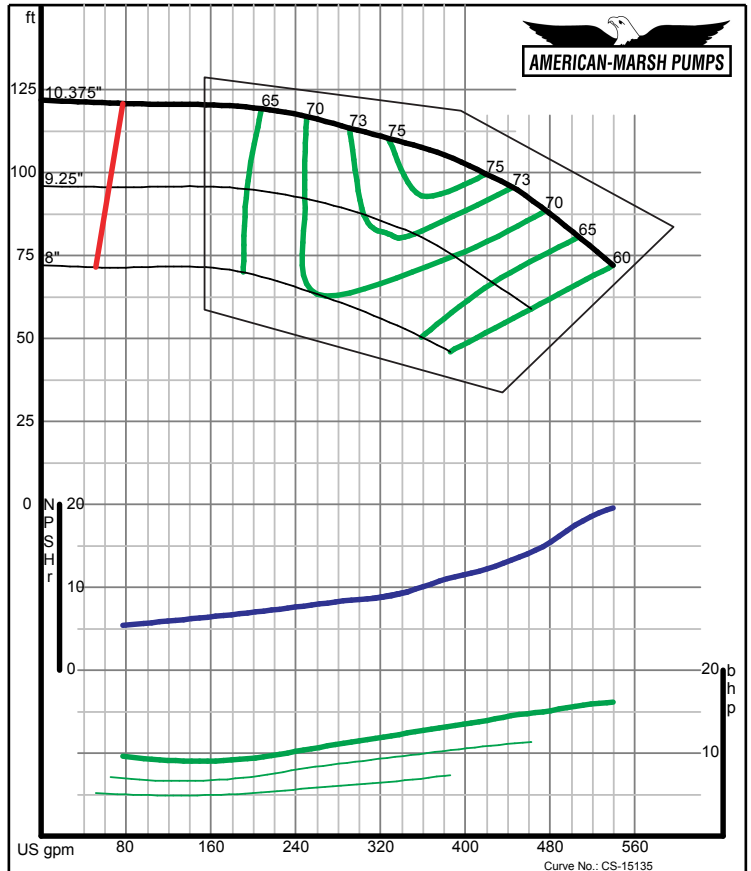

300 SERIES REC/REF ENCLOSED PERFORMANCE CURVES - 1800 RPM

American-Marsh Pumps

Size: 2x2.5-10 RE
Speed: 1750 rpm

12/07/02

American-Marsh Pumps

Size: 2x2.5-13 RE
Speed: 1750 rpm

12/07/02

300 SERIES REC/REF ENCLOSED PERFORMANCE CURVES - 1800 RPM

American-Marsh Pumps

Size: 2.5x3-5 RE
Speed: 1750 rpm

12/07/02

American-Marsh Pumps

Size: 2.5x3-7 RE
Speed: 1750 rpm

12/07/02

300 SERIES REC/REF ENCLOSED PERFORMANCE CURVES - 1800 RPM

American-Marsh Pumps
 Size: 2.5x3-8 RE
 Speed: 1750 rpm
 12/07/02