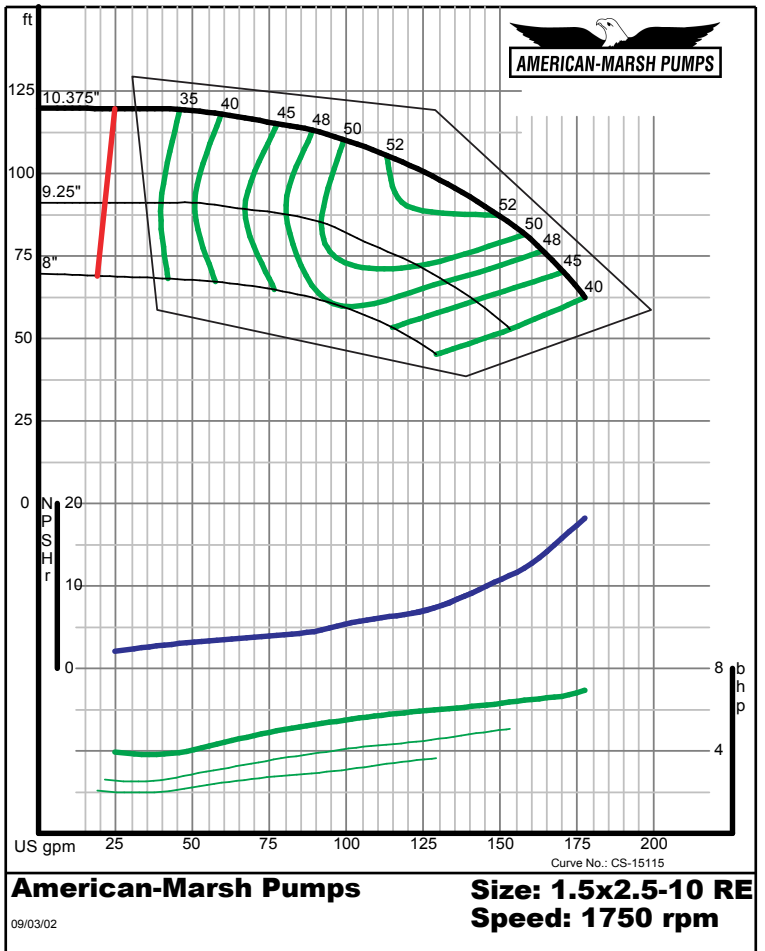

300 Series End Suction

1800 RPM Performance Curves
Enclosed Impellers

300 SERIES REC/REF ENCLOSED PERFORMANCE CURVES - 1800 RPM

American-Marsh Pumps

Size: 1.25x2-5 RE
Speed: 1750 rpm

09/03/02

American-Marsh Pumps

Size: 1.25x2-7 RE
Speed: 1750 rpm

09/03/02

300 SERIES REC/REF ENCLOSED PERFORMANCE CURVES - 1800 RPM

American-Marsh Pumps

Size: 1.25x2-8 RE
Speed: 1750 rpm

09/03/02

American-Marsh Pumps

Size: 1.25x2-10 RE
Speed: 1750 rpm

09/03/02

300 SERIES REC/REF ENCLOSED PERFORMANCE CURVES - 1800 RPM

300 SERIES REC/REF ENCLOSED PERFORMANCE CURVES - 1800 RPM

300 SERIES REC/REF ENCLOSED PERFORMANCE CURVES - 1800 RPM

300 SERIES REC/REF ENCLOSED PERFORMANCE CURVES - 1800 RPM

300 SERIES REC/REF ENCLOSED PERFORMANCE CURVES - 1800 RPM

American-Marsh Pumps

Size: 2x2.5-10 RE
Speed: 1750 rpm

12/07/02

American-Marsh Pumps

Size: 2x2.5-13 RE
Speed: 1750 rpm

12/07/02

300 SERIES REC/REF ENCLOSED PERFORMANCE CURVES - 1800 RPM