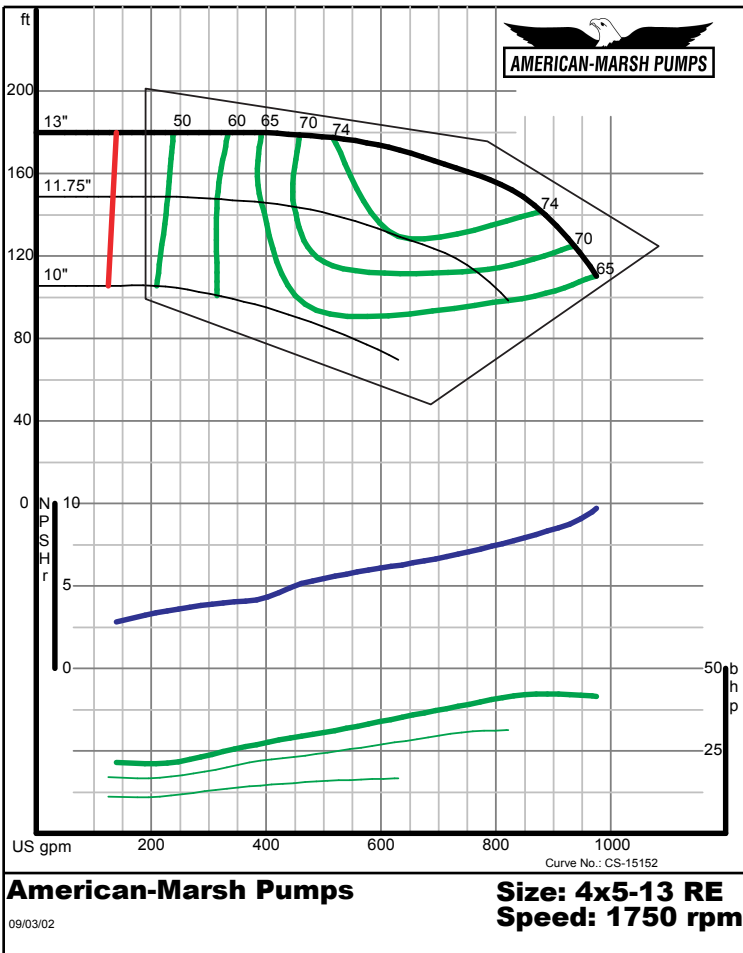

300 SERIES REC/REF ENCLOSED PERFORMANCE CURVES - 1800 RPM

American-Marsh Pumps Size: **3x4-8 RE** Speed: **1750 rpm**
09/03/02

American-Marsh Pumps Size: **3x4-10 RE** Speed: **1750 rpm**
09/03/02

300 SERIES REC/REF ENCLOSED PERFORMANCE CURVES - 1800 RPM

American-Marsh Pumps Size: **3x4-13 RE** Speed: **1750 rpm**
09/03/02

American-Marsh Pumps Size: **3x4-16 RE** Speed: **1750 rpm**
09/03/02

300 SERIES REC/REF ENCLOSED PERFORMANCE CURVES - 1800 RPM

300 SERIES REC/REF ENCLOSED PERFORMANCE CURVES - 1800 RPM

300 SERIES REC/REF ENCLOSED PERFORMANCE CURVES - 1800 RPM

American-Marsh Pumps **Size: 5x6-8 RE**
 Speed: 1750 rpm
 09/03/02

American-Marsh Pumps **Size: 5x6-10 RE**
 Speed: 1750 rpm
 09/03/02

300 SERIES REC/REF ENCLOSED PERFORMANCE CURVES - 1800 RPM

American-Marsh Pumps **Size: 5x6-13 RE**
 Speed: 1750 rpm
 09/03/02

American-Marsh Pumps **Size: 5x6-16 RE**
 Speed: 1750 rpm
 09/03/02

300 SERIES REC/REF ENCLOSED PERFORMANCE CURVES - 1800 RPM

American-Marsh Pumps **Size: 6x8-8 RE**
Speed: 1750 rpm