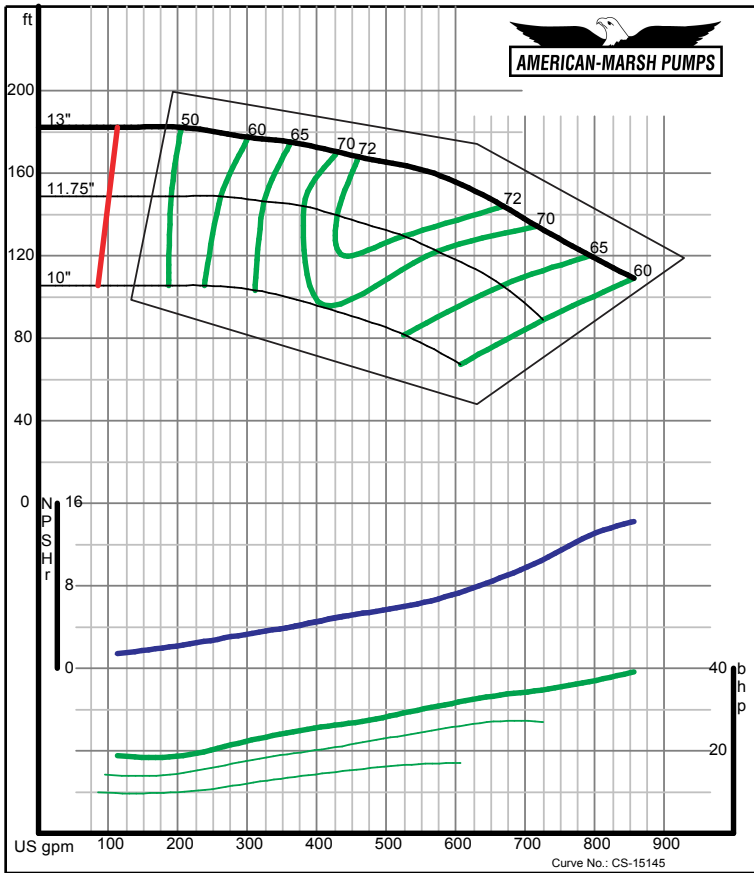

300 SERIES REC/REF ENCLOSED PERFORMANCE CURVES - 1800 RPM

American-Marsh Pumps Size: **3x4-8 RE** Speed: **1750 rpm**
09/03/02

American-Marsh Pumps Size: **3x4-10 RE** Speed: **1750 rpm**
09/03/02

300 SERIES REC/REF ENCLOSED PERFORMANCE CURVES - 1800 RPM

American-Marsh Pumps Size: **3x4-13 RE** Speed: **1750 rpm**
09/03/02

American-Marsh Pumps Size: **3x4-16 RE** Speed: **1750 rpm**
09/03/02

300 SERIES REC/REF ENCLOSED PERFORMANCE CURVES - 1800 RPM

300 SERIES REC/REF ENCLOSED PERFORMANCE CURVES - 1800 RPM

300 SERIES REC/REF ENCLOSED PERFORMANCE CURVES - 1800 RPM

American-Marsh Pumps **Size: 5x6-8 RE**
 Speed: 1750 rpm
 09/03/02

American-Marsh Pumps **Size: 5x6-10 RE**
 Speed: 1750 rpm
 09/03/02

300 SERIES REC/REF ENCLOSED PERFORMANCE CURVES - 1800 RPM