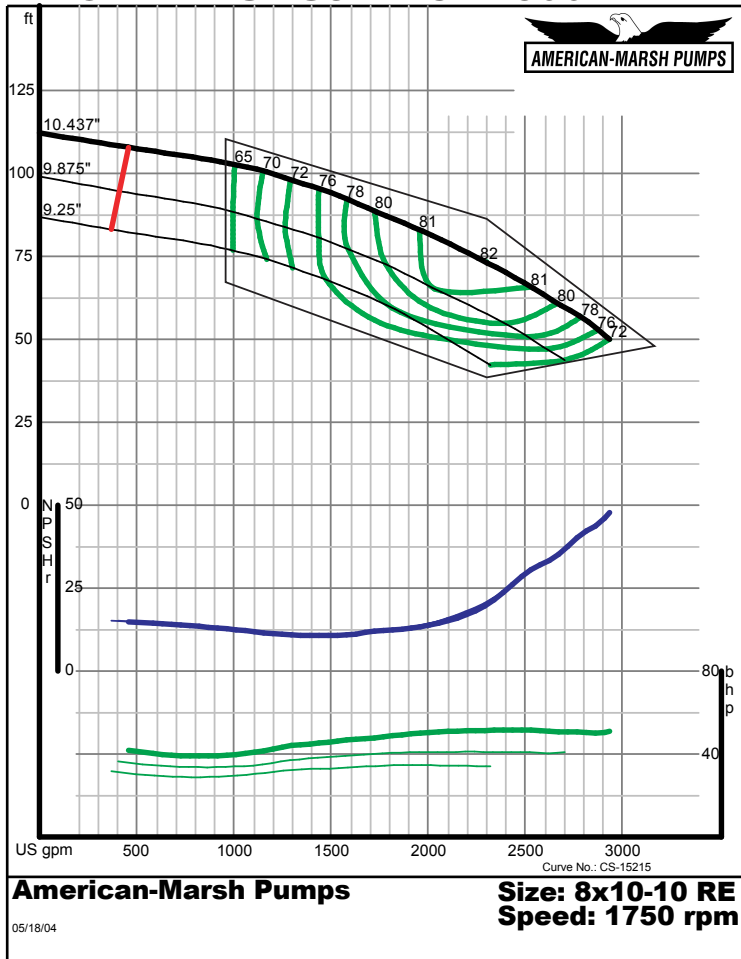

American-Marsh Pumps **Size: 5x6-13 RE**
 Speed: 1750 rpm
 09/03/02

American-Marsh Pumps **Size: 5x6-16 RE**
 Speed: 1750 rpm
 09/03/02

300 SERIES REC/REF ENCLOSED PERFORMANCE CURVES - 1800 RPM

American-Marsh Pumps **Size: 6x8-8 RE**
Speed: 1750 rpm

09/03/02

American-Marsh Pumps **Size: 6x8-10 RE**
Speed: 1750 rpm

09/03/02

300 SERIES REC/REF ENCLOSED PERFORMANCE CURVES - 1800 RPM

American-Marsh Pumps **Size: 6x8-13 RE**
Speed: 1750 rpm

09/03/02

American-Marsh Pumps **Size: 6x8-16 RE**
Speed: 1750 rpm

09/03/02

300 SERIES REC/REF ENCLOSED PERFORMANCE CURVES - 1800 RPM

300 SERIES REC/REF ENCLOSED PERFORMANCE CURVES - 1800 RPM

300 SERIES REC/REF ENCLOSED PERFORMANCE CURVES - 1800 RPM

American-Marsh Pumps

Size: 8x10-20 RE
Speed: 1750 rpm

09/03/02

American-Marsh Pumps

Size: 10x12-16 RE
Speed: 1750 rpm

09/03/02

300 SERIES REC/REF ENCLOSED PERFORMANCE CURVES - 1800 RPM

American-Marsh Pumps

Size: 10x12-20 RE
Speed: 1750 rpm

09/03/02