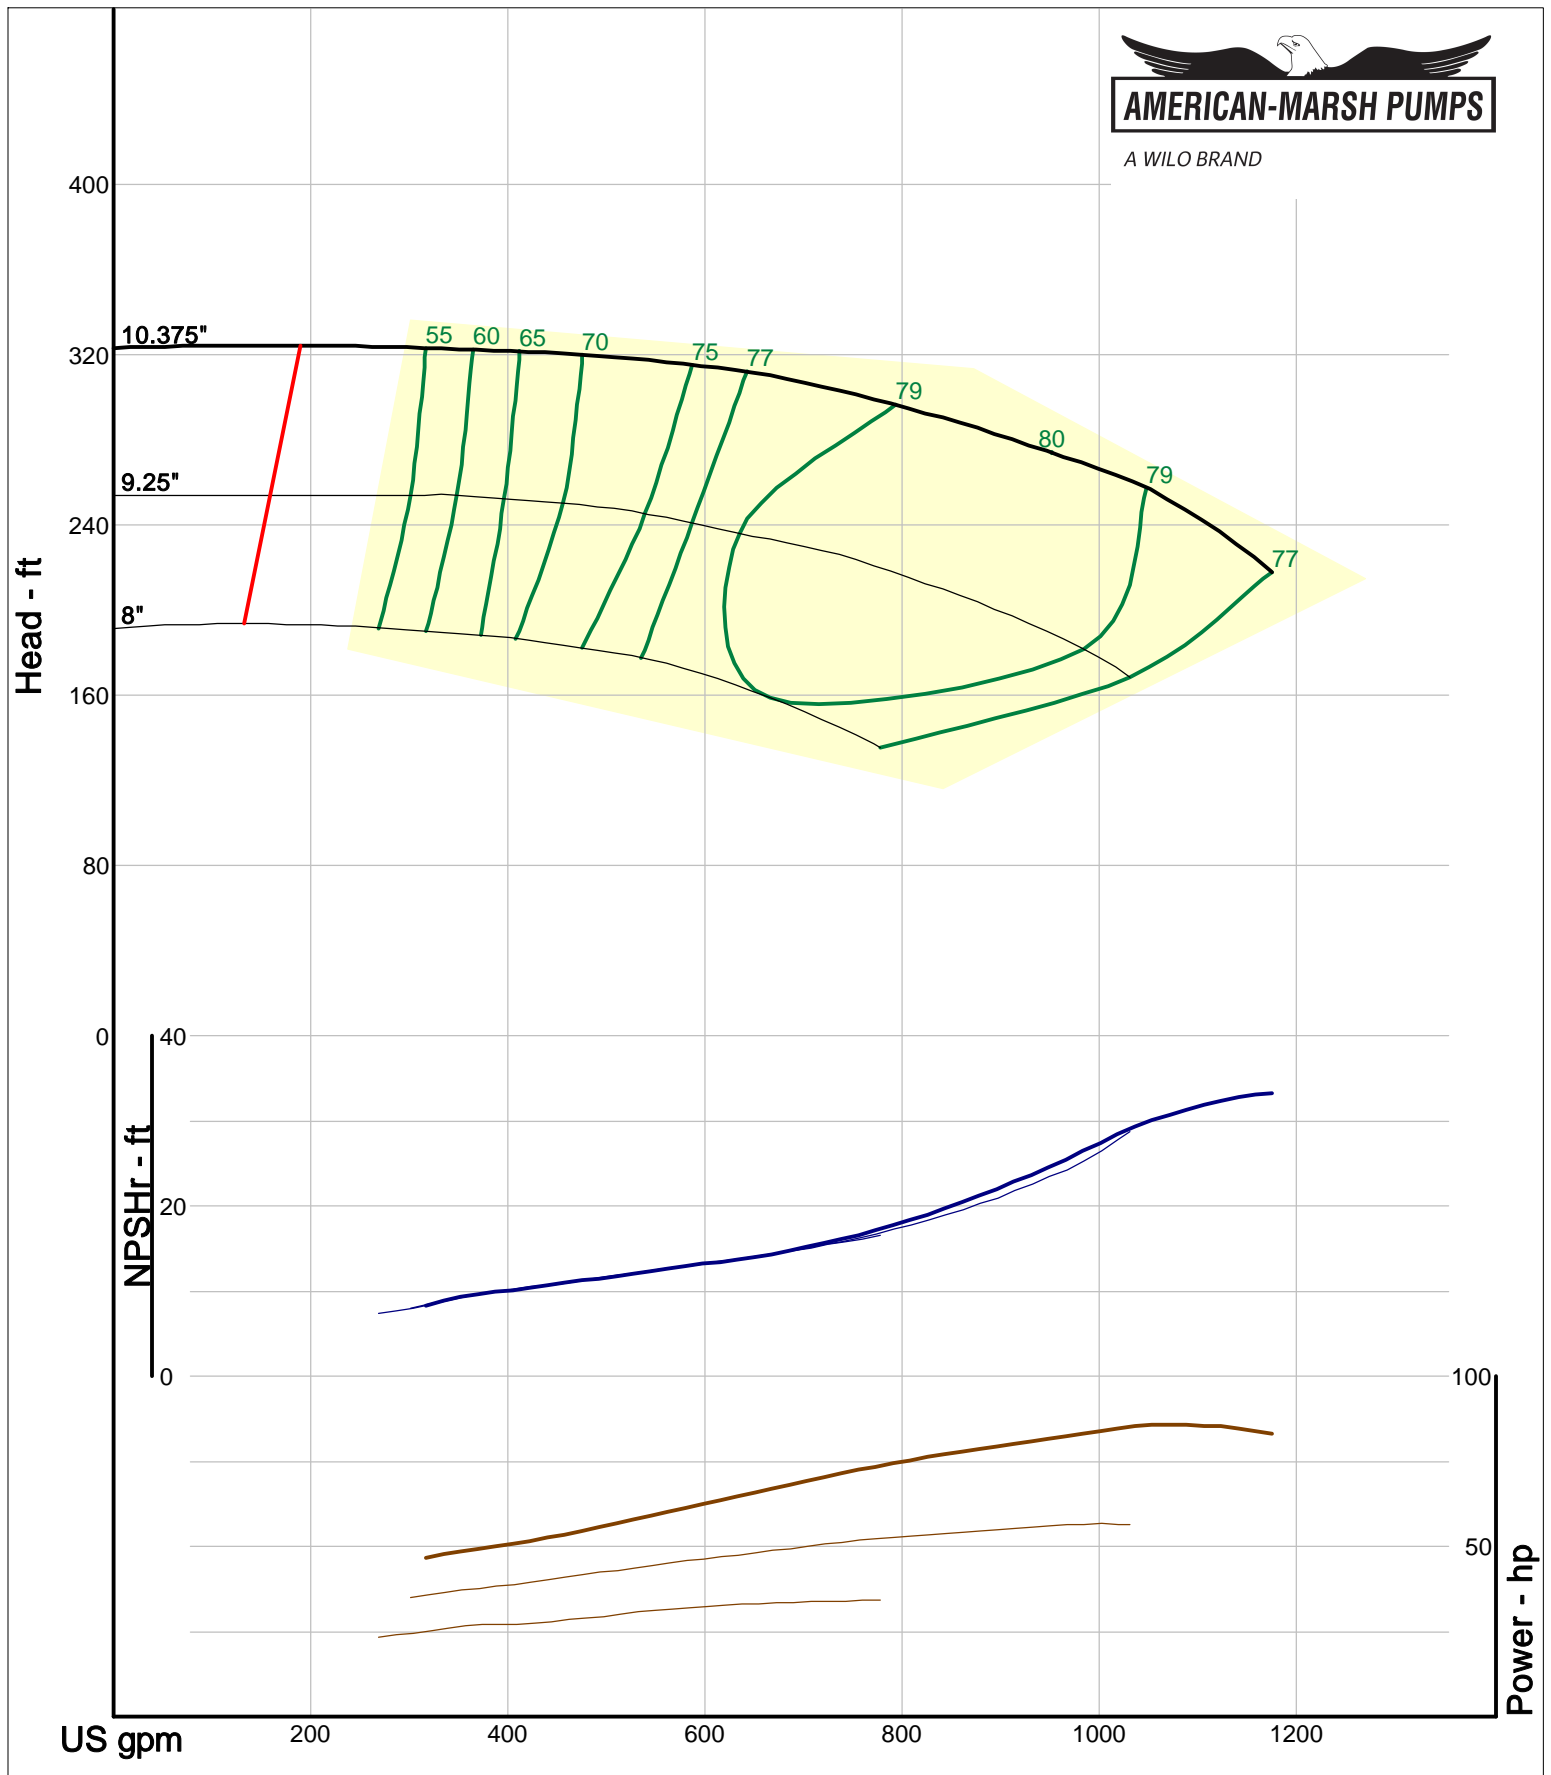

AMERICAN-MARSH PUMPS

A WILO BRAND

300 Series End Suction

3000 RPM Performance Curves
Enclosed Impellers

Company: American-Marsh Pumps
 Name:
 12/03/05

American-Marsh Pumps
 Catalog: WTRWKS-2005c.50, vers 2.5c
 300_REC/REF - 3000

Size: 3x4-8 RE
 Speed: 2900 rpm
 Dia: 8.375 in
 Curve: CS-15142

A WILO BRAND

Company: American-Marsh Pumps
Name:
12/03/05

American-Marsh Pumps
Catalog: WTRWKS-2005c.50, vers 2.5c
300_REC/REF - 3000

Size: 3x4-10 RE
Speed: 2900 rpm
Dia: 10.375 in
Curve: CS-15144