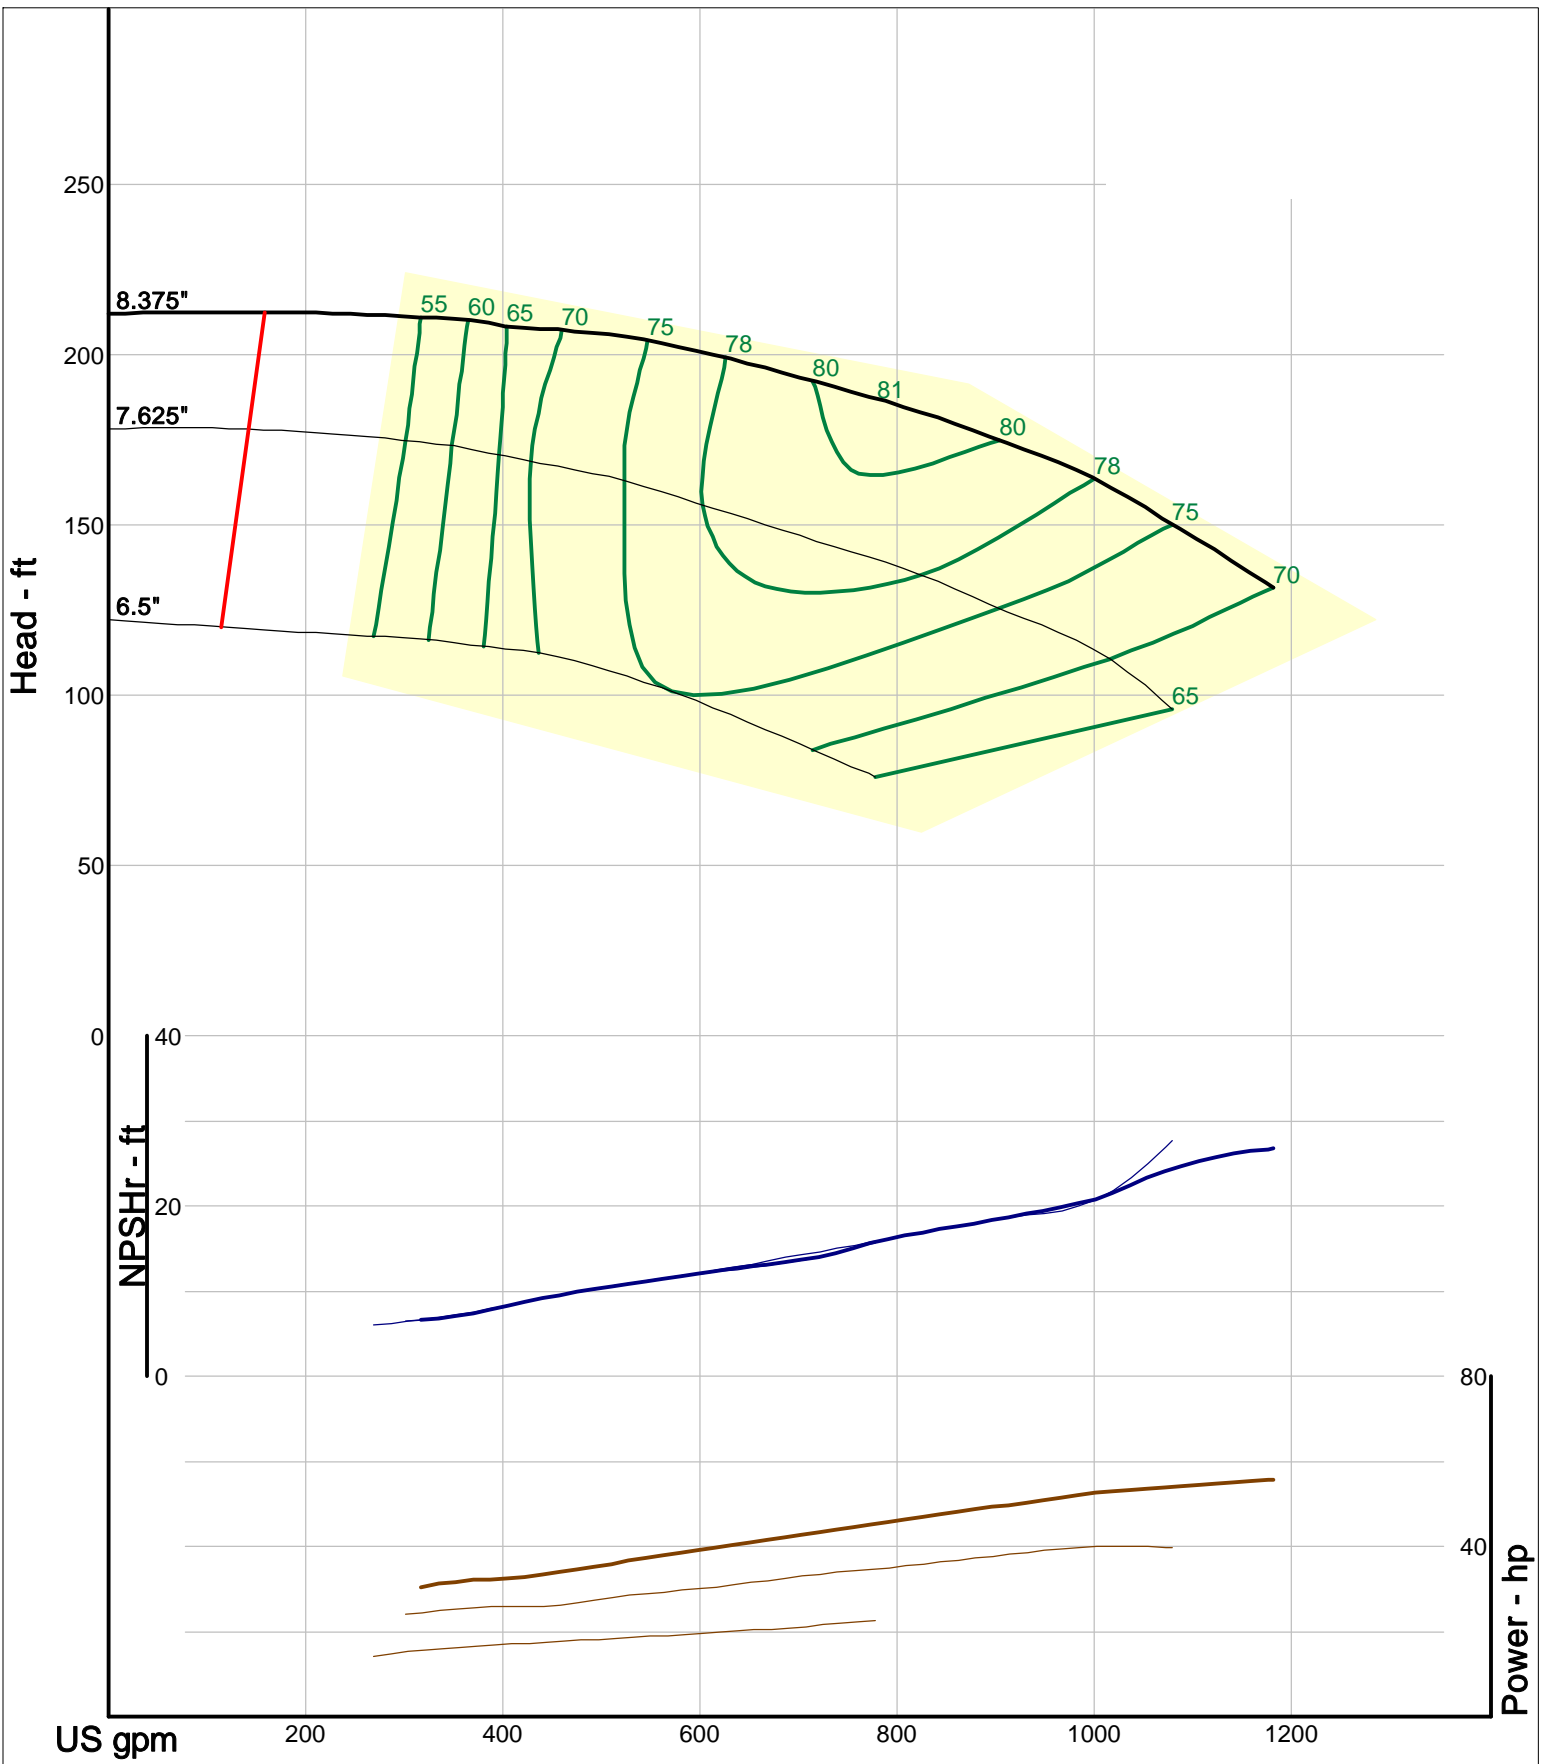

AMERICAN-MARSH PUMPS

A WILO BRAND

300 Series End Suction

3000 RPM Performance Curves
Enclosed Impellers

Company: American-Marsh Pumps
 Name:
 12/03/05

American-Marsh Pumps
 Catalog: WTRWKS-2005c.50, vers 2.5c
 300_REC/REF - 3000

Size: 3x4-8 RE
 Speed: 2900 rpm
 Dia: 8.375 in
 Curve: CS-15142

A WILO BRAND

Company: American-Marsh Pumps
Name:
12/03/05

American-Marsh Pumps
Catalog: WTRWKS-2005c.50, vers 2.5c
300_REC/REF - 3000

Size: 3x4-10 RE
Speed: 2900 rpm
Dia: 10.375 in
Curve: CS-15144