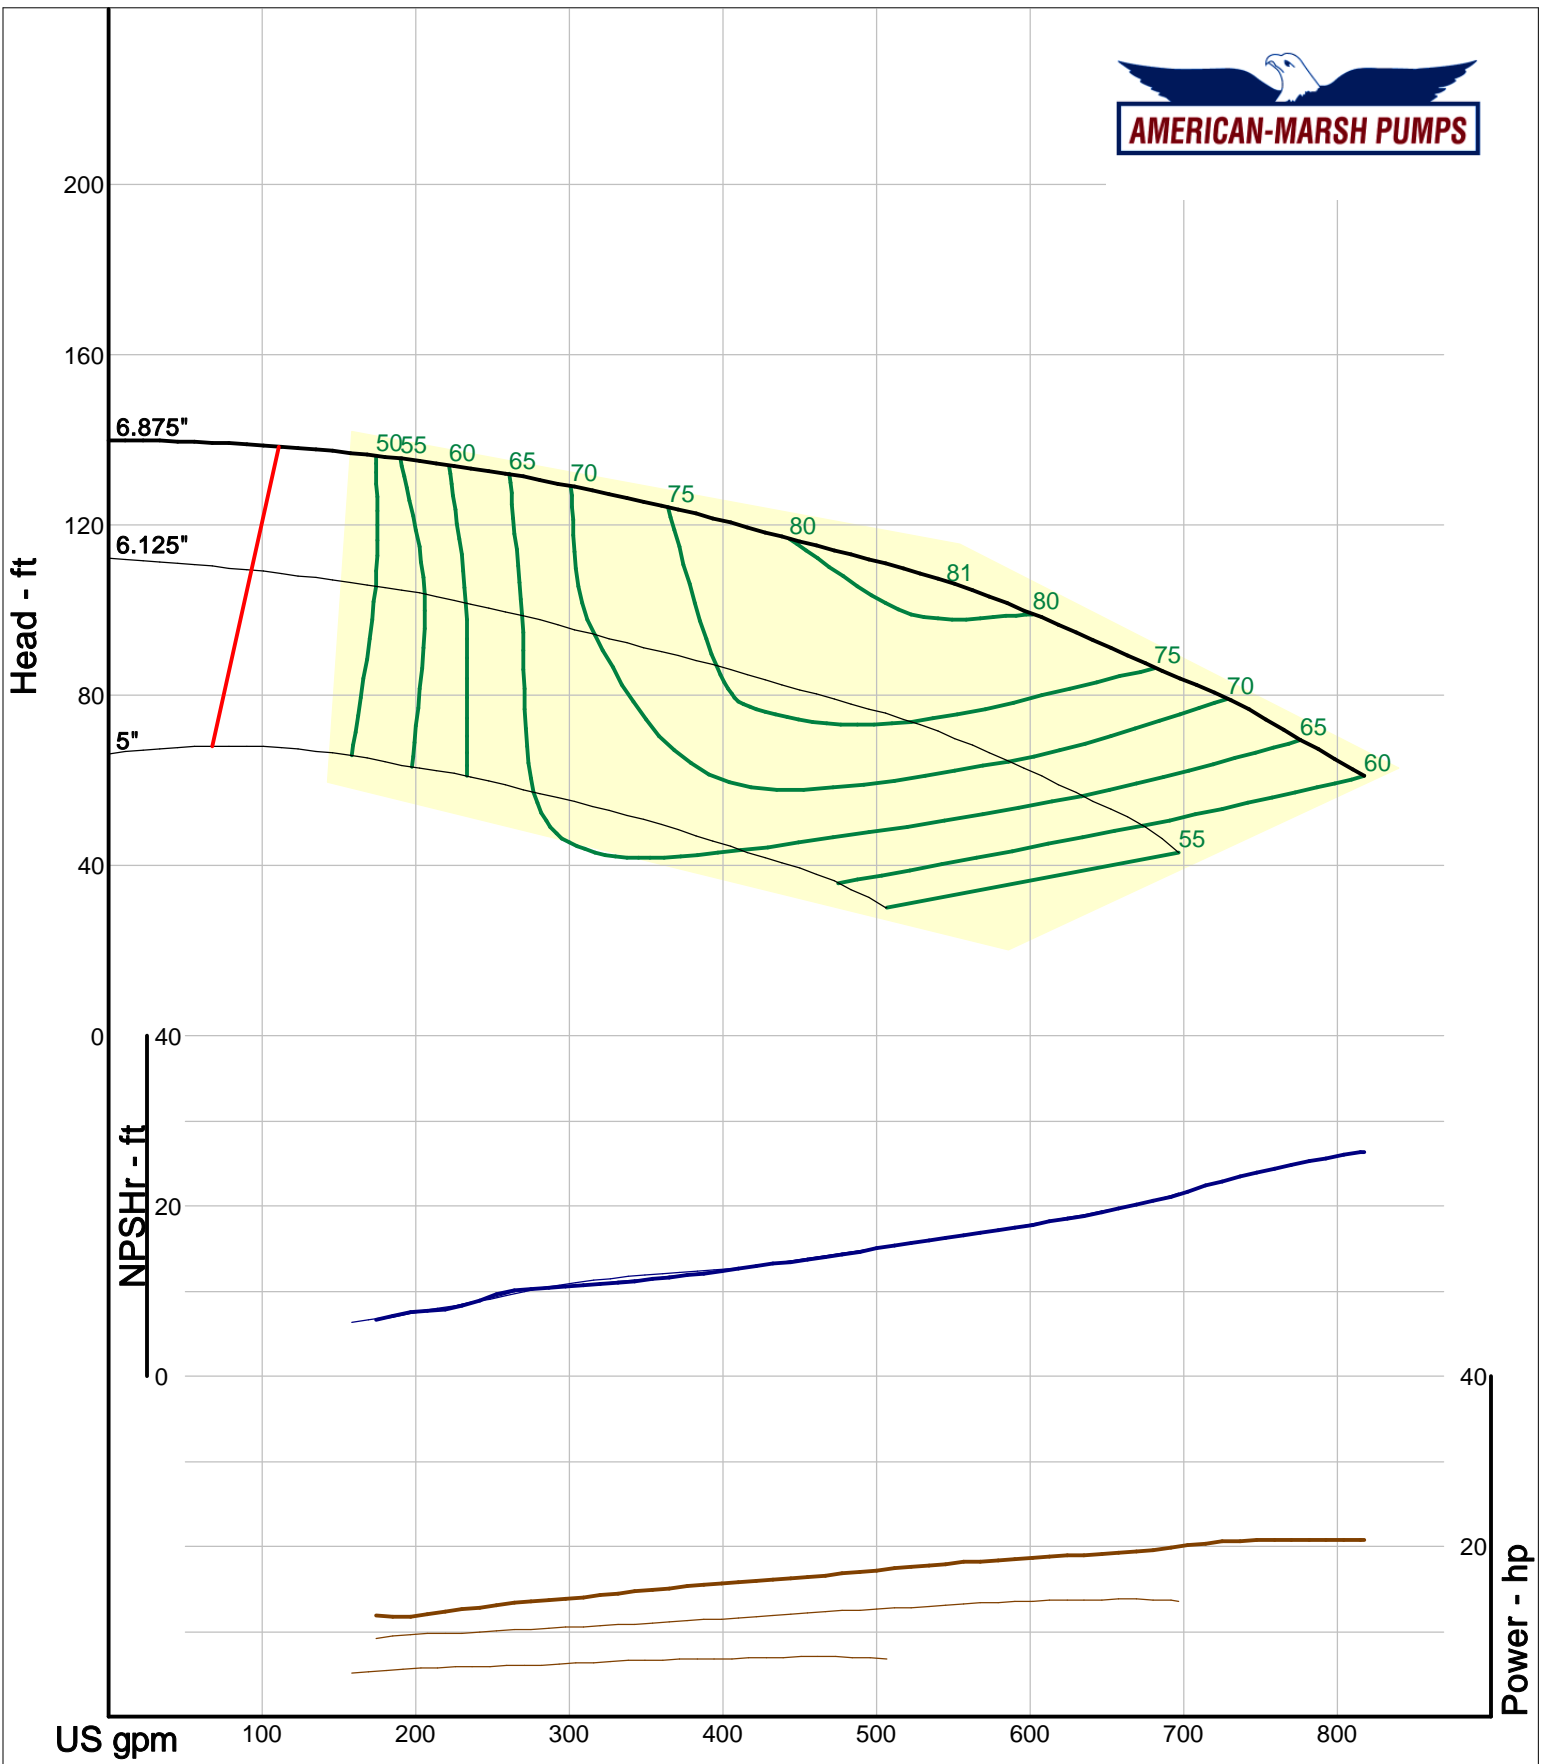

American-Marsh Pumps
 Catalog: WTRWKS-2005c.50, vers 2.5c
 300_REC/REF - 3000

Size: 2x2.5-5 RE
 Speed: 2900 rpm
 Dia: 5.5 in
 Curve: CS-15120

Company: American-Marsh Pumps
 Name:
 12/03/05

American-Marsh Pumps
 Catalog: WTRWKS-2005c.50, vers 2.5c
 300_REC/REF - 3000

Size: 2x2.5-7 RE
 Speed: 2900 rpm
 Dia: 6.875 in
 Curve: CS-15122

Company: American-Marsh Pumps
Name:
12/03/05

American-Marsh Pumps
Catalog: WTRWKS-2005c.50, vers 2.5c
300_REC/REF - 3000

Size: 2x2.5-8 RE
Speed: 2900 rpm
Dia: 8.75 in
Curve: CS-15124

Company: American-Marsh Pumps
 Name:
 12/03/05

American-Marsh Pumps
 Catalog: WTRWKS-2005c.50, vers 2.5c
 300_REC/REF - 3000

Size: 2x2.5-10 RE
 Speed: 2900 rpm
 Dia: 10.375 in
 Curve: CS-15126

Company: American-Marsh Pumps
 Name:
 12/03/05

American-Marsh Pumps
 Catalog: WTRWKS-2005c.50, vers 2.5c
 300_REC/REF - 3000

Size: 2.5x3-5 RE
 Speed: 2900 rpm
 Dia: 5.5 in
 Curve: CS-15130

Company: American-Marsh Pumps
 Name:
 12/03/05

American-Marsh Pumps
 Catalog: WTRWKS-2005c.50, vers 2.5c
 300_REC/REF - 3000