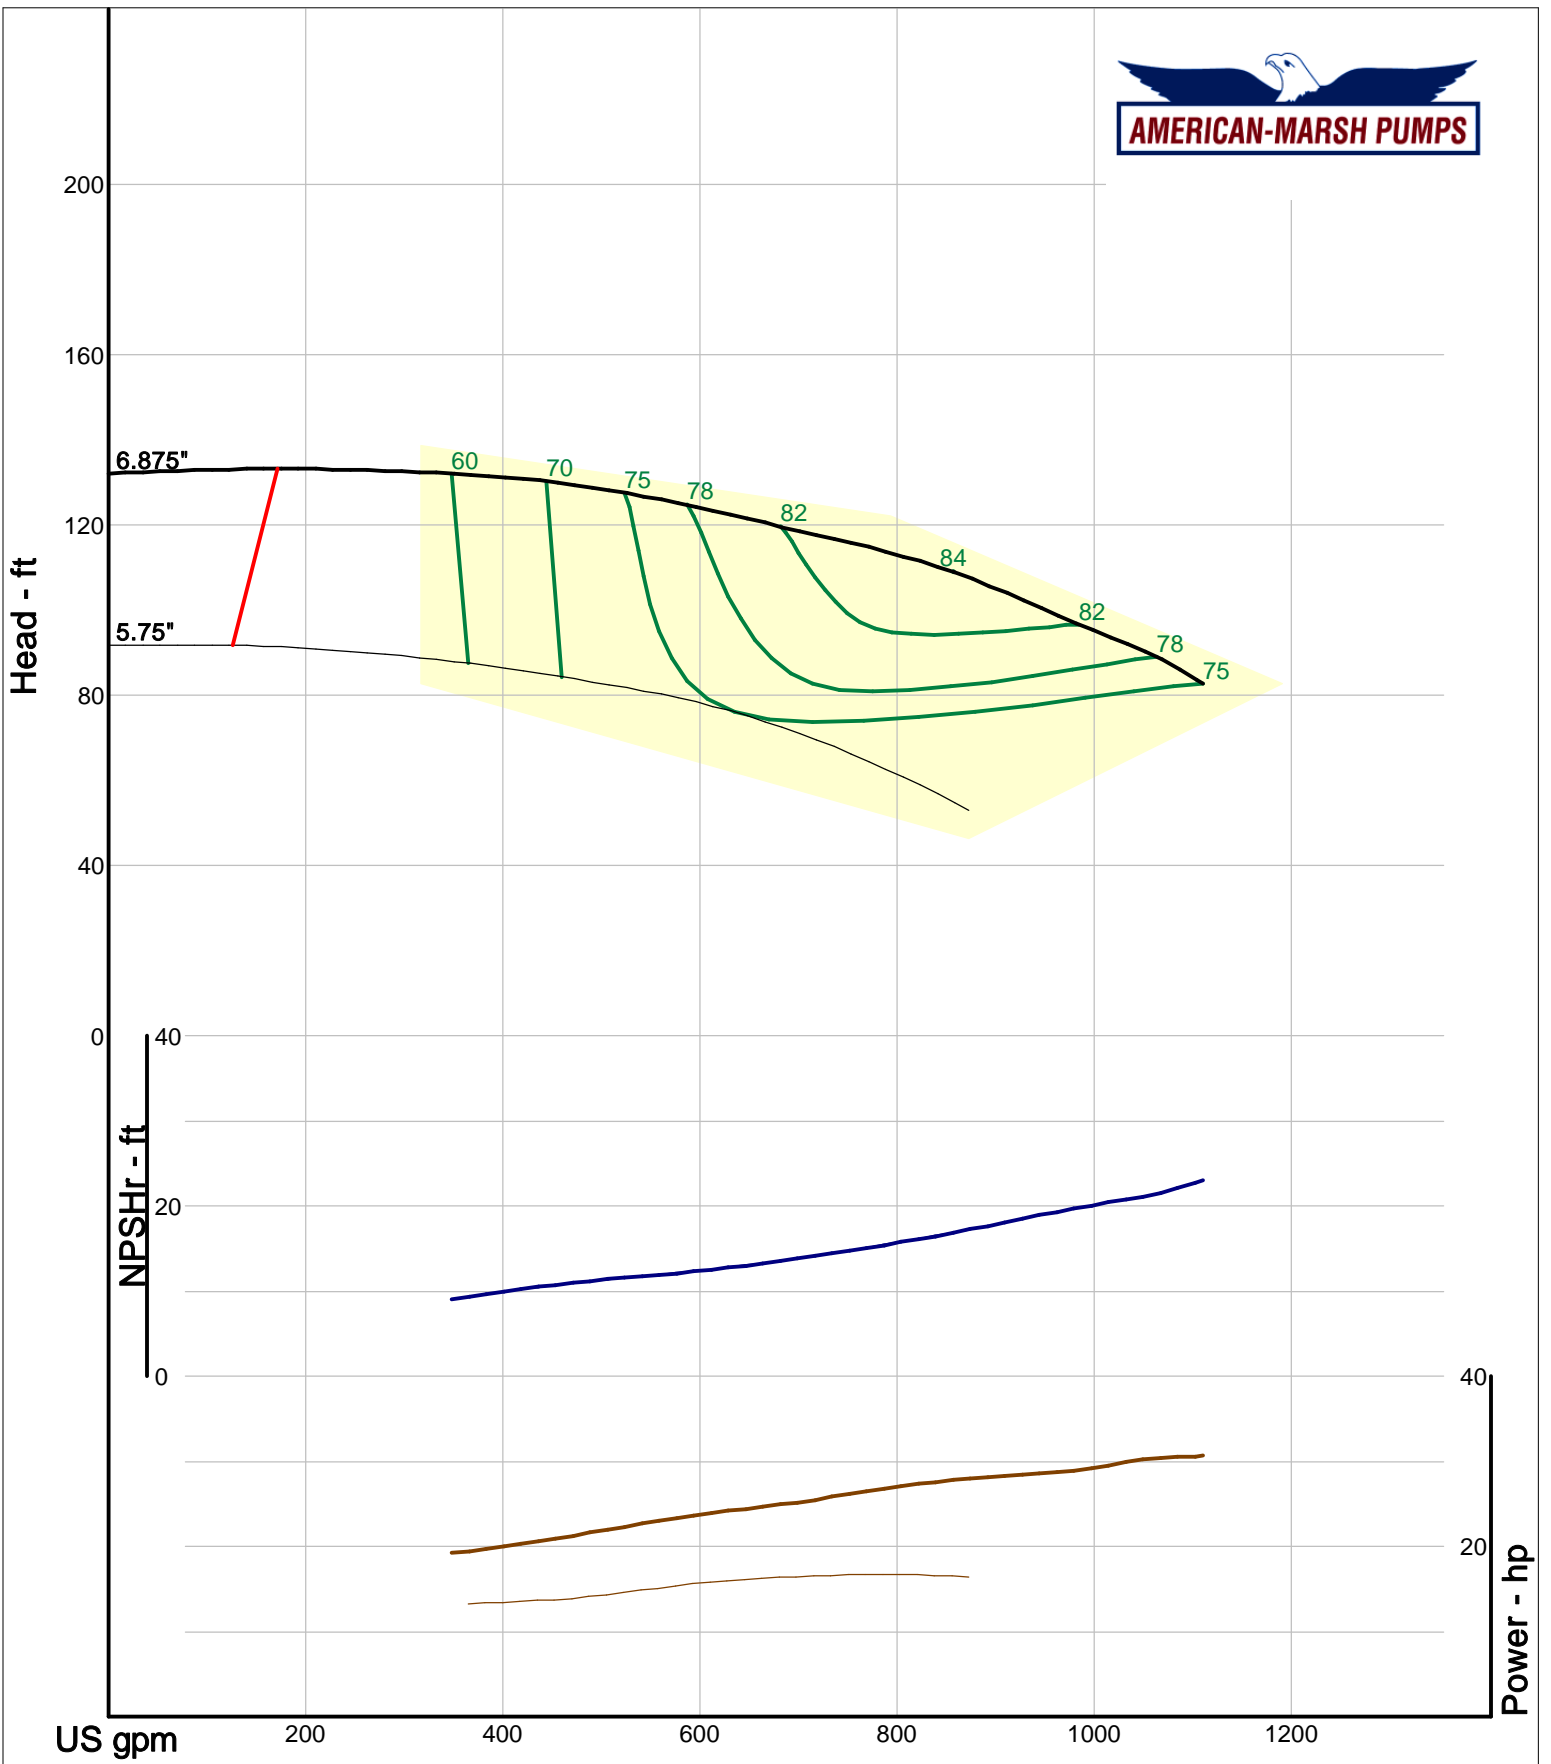

American-Marsh Pumps
 Catalog: WTRWKS-2005c.50, vers 2.5c
 300_REC/REF - 3000

Size: 2x2.5-5 RE
 Speed: 2900 rpm
 Dia: 5.5 in
 Curve: CS-15120

Company: American-Marsh Pumps
 Name:
 12/03/05

American-Marsh Pumps
 Catalog: WTRWKS-2005c.50, vers 2.5c
 300_REC/REF - 3000

American-Marsh Pumps
 Catalog: WTRWKS-2005c.50, vers 2.5c
 300_REC/REF - 3000

Size: 2.5x3-5 RE
 Speed: 2900 rpm
 Dia: 5.5 in
 Curve: CS-15130

Company: American-Marsh Pumps
 Name:
 12/03/05

American-Marsh Pumps
 Catalog: WTRWKS-2005c.50, vers 2.5c
 300_REC/REF - 3000

Size: 2.5x3-7 RE
 Speed: 2900 rpm
 Dia: 6.875 in
 Curve: CS-15132

Company: American-Marsh Pumps
Name:
12/03/05

American-Marsh Pumps
Catalog: WTRWKS-2005c.50, vers 2.5c
300_REC/REF - 3000

Size: 2.5x3-8 RE
Speed: 2900 rpm
Dia: 8.375 in
Curve: CS-15134

Company: American-Marsh Pumps
 Name:
 12/03/05

American-Marsh Pumps
 Catalog: WTRWKS-2005c.50, vers 2.5c
 300_REC/REF - 3000

Size: 2.5x3-10 RE
 Speed: 2900 rpm
 Dia: 10.375 in
 Curve: CS-15136

Company: American-Marsh Pumps
 Name:
 12/03/05