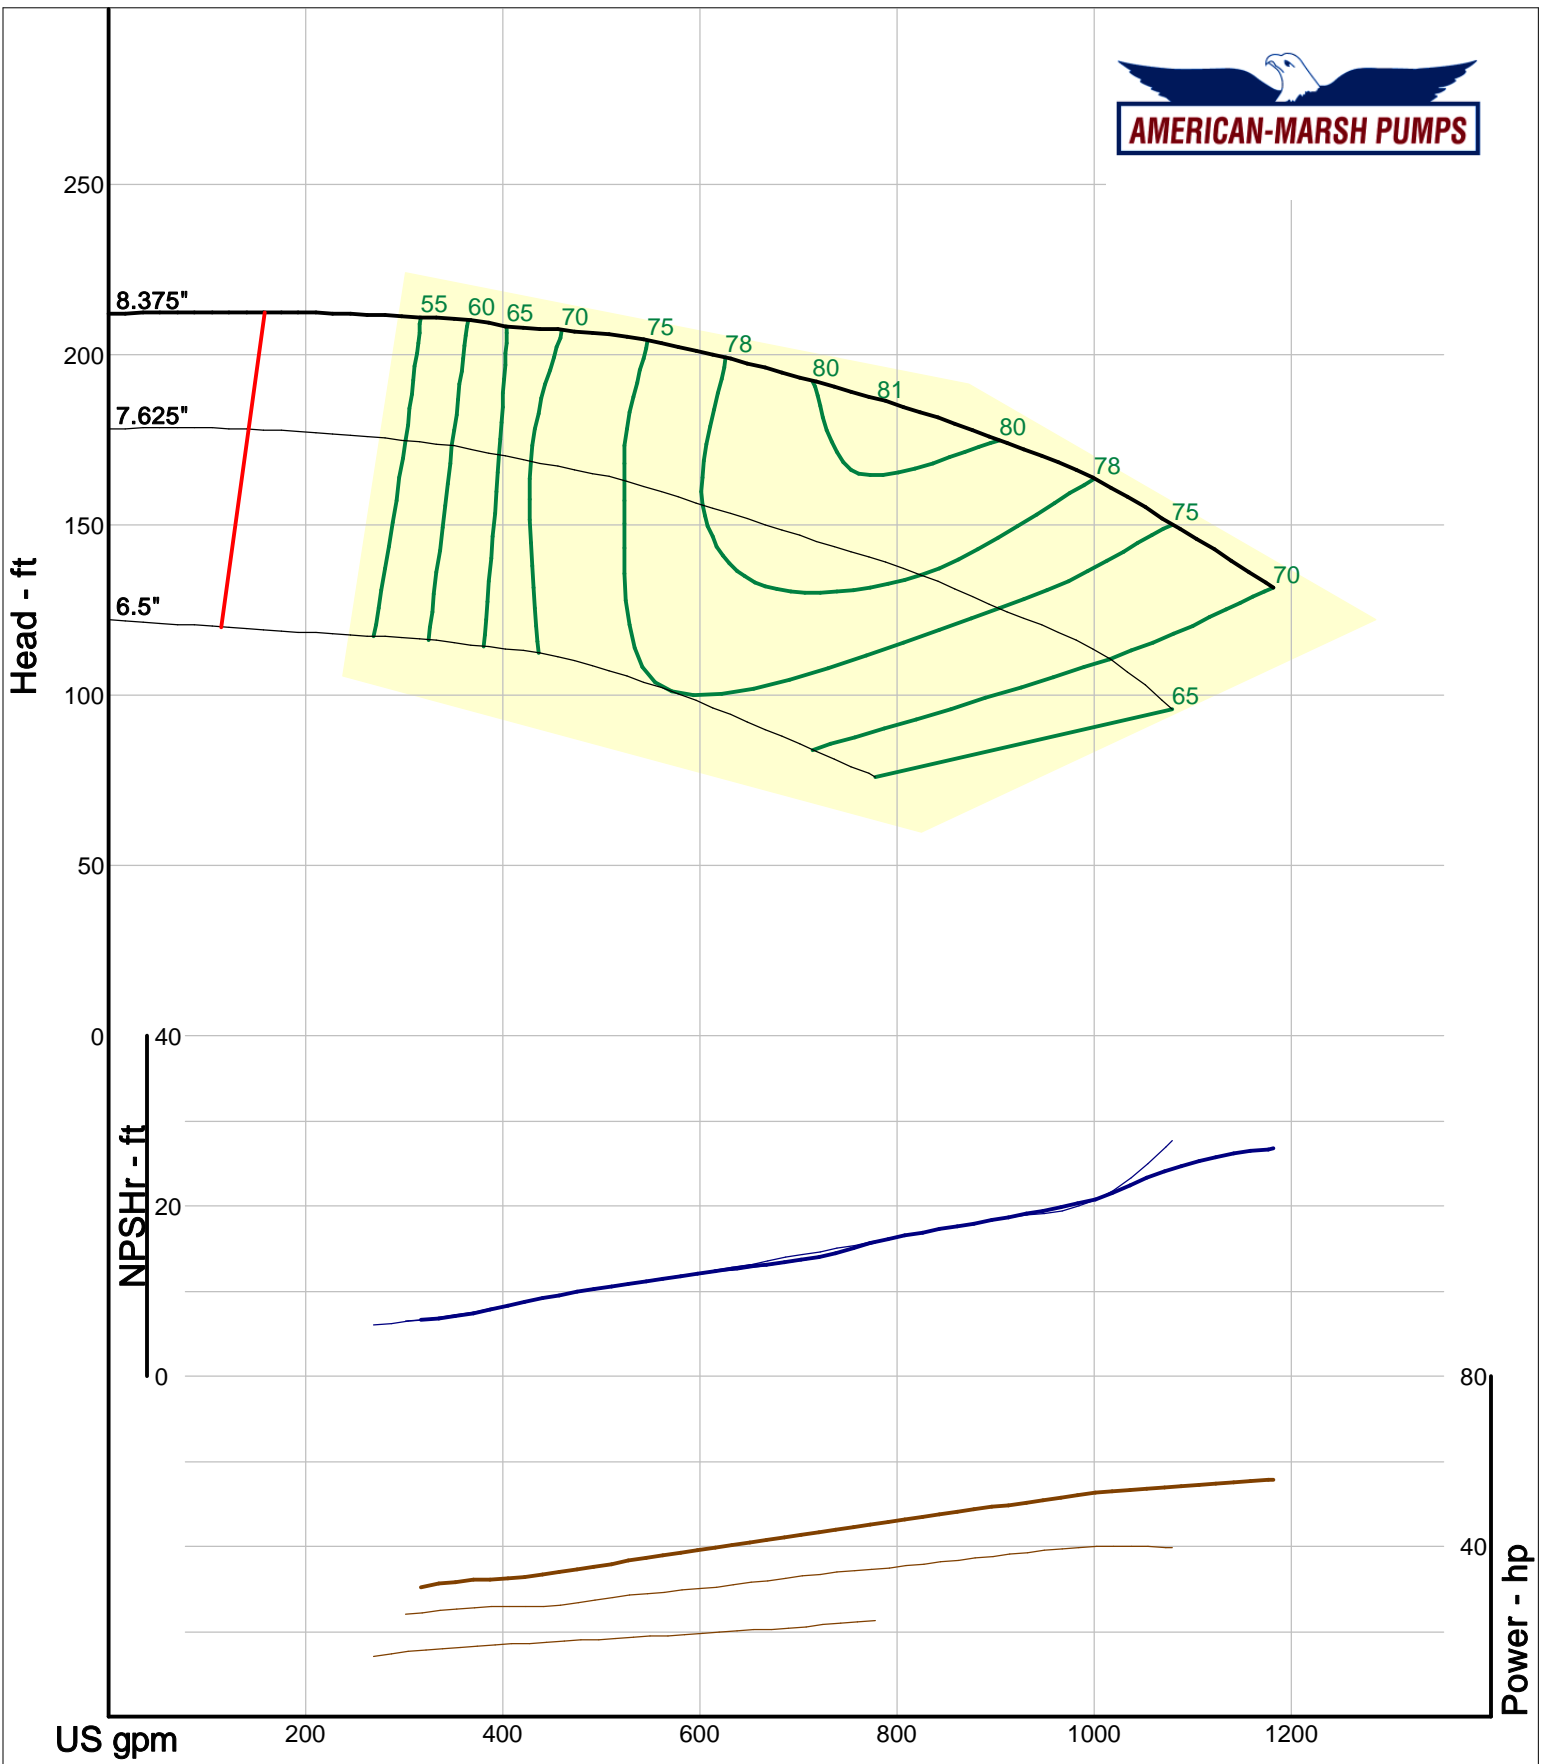

American-Marsh Pumps
 Catalog: WTRWKS-2005c.50, vers 2.5c
 300_REC/REF - 3000

Size: 2.5x3-5 RE
 Speed: 2900 rpm
 Dia: 5.5 in
 Curve: CS-15130

Company: American-Marsh Pumps
 Name:
 12/03/05

American-Marsh Pumps
 Catalog: WTRWKS-2005c.50, vers 2.5c
 300_REC/REF - 3000

Size: 2.5x3-7 RE
 Speed: 2900 rpm
 Dia: 6.875 in
 Curve: CS-15132

Company: American-Marsh Pumps
Name:
12/03/05

American-Marsh Pumps
Catalog: WTRWKS-2005c.50, vers 2.5c
300_REC/REF - 3000

Size: 2.5x3-8 RE
Speed: 2900 rpm
Dia: 8.375 in
Curve: CS-15134

Company: American-Marsh Pumps
 Name:
 12/03/05

American-Marsh Pumps
 Catalog: WTRWKS-2005c.50, vers 2.5c
 300_REC/REF - 3000

Size: 2.5x3-10 RE
 Speed: 2900 rpm
 Dia: 10.375 in
 Curve: CS-15136

Company: American-Marsh Pumps
 Name:
 12/03/05

American-Marsh Pumps
 Catalog: WTRWKS-2005c.50, vers 2.5c
 300_REC/REF - 3000

Size: 3x4-7 RE
 Speed: 2900 rpm
 Dia: 6.875 in
 Curve: CS-15140

Company: American-Marsh Pumps
 Name:
 12/03/05

American-Marsh Pumps
 Catalog: WTRWKS-2005c.50, vers 2.5c
 300_REC/REF - 3000