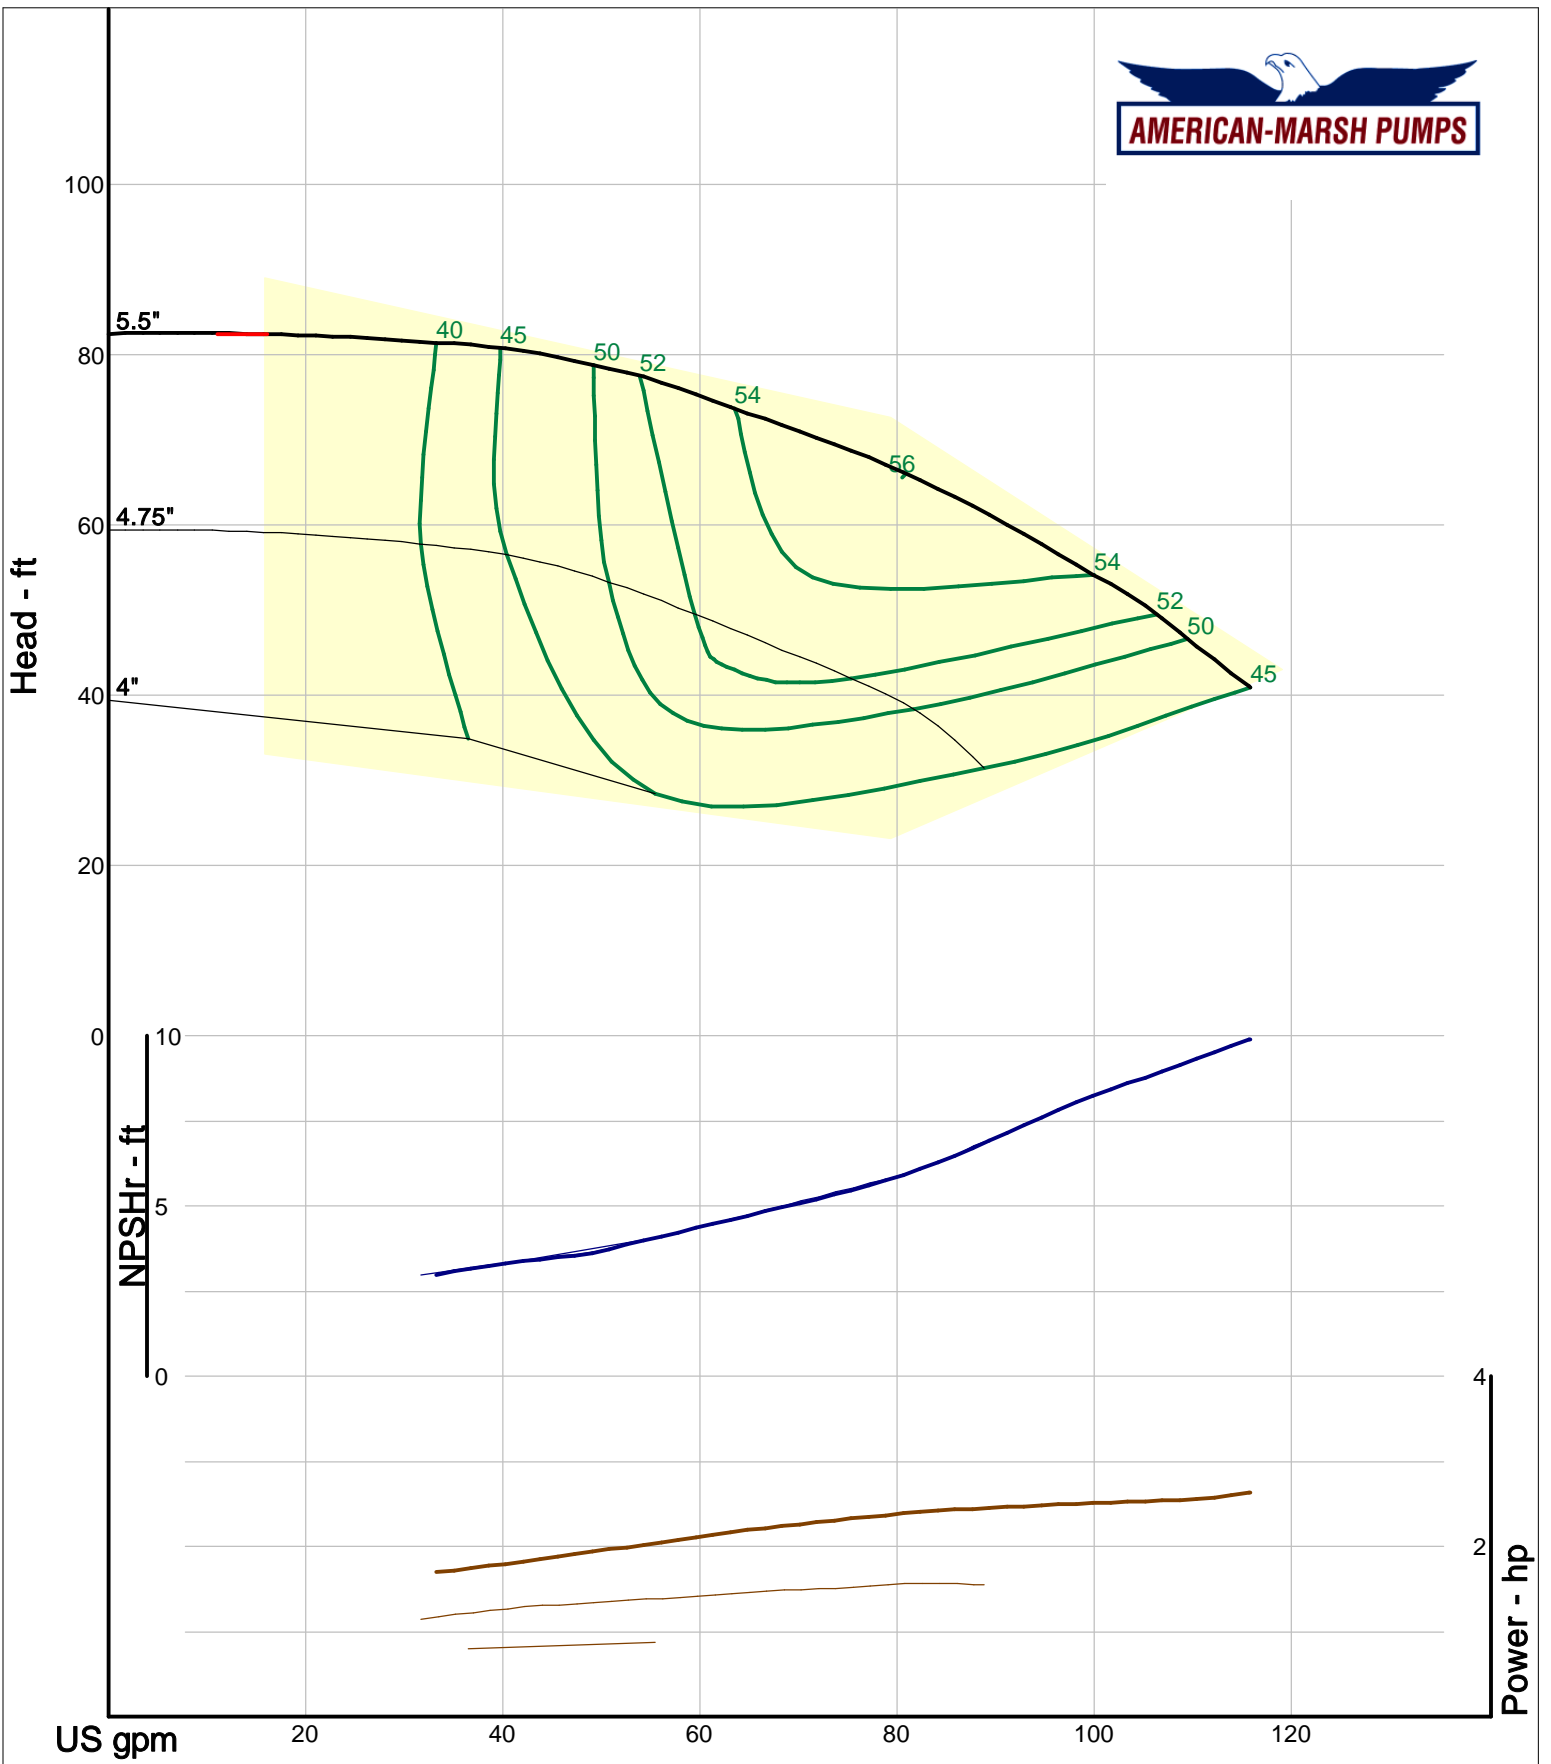

300 Series End Suction

3000 RPM Performance Curves
Enclosed Impellers

Company: American-Marsh Pumps
Name:
12/03/05

American-Marsh Pumps
Catalog: WTRWKS-2005c.50, vers 2.5c
300_REC/REF - 3000

Size: 1 x 1.25-5 REC
Speed: 2900 rpm
Curve: 1.5 HP

Company: American-Marsh Pumps
Name:
12/03/05

American-Marsh Pumps
Catalog: WTRWKS-2005c.50, vers 2.5c
300_REC/REF - 3000

Size: 1.25x1.25-5 REC
Speed: 2900 rpm
Curve: 1.5 HP

Company: American-Marsh Pumps
 Name:
 12/03/05

American-Marsh Pumps
 Catalog: WTRWKS-2005c.50, vers 2.5c
 300_REC/REF - 3000

Size: 1.25x2-5 RE
 Speed: 2900 rpm
 Dia: 5.5 in
 Curve: CS-15102

Company: American-Marsh Pumps
 Name:
 12/03/05

American-Marsh Pumps
 Catalog: WTRWKS-2005c.50, vers 2.5c
 300_REC/REF - 3000

American-Marsh Pumps
 Catalog: WTRWKS-2005c.50, vers 2.5c
 300_REC/REF - 3000

Size: 1.5x2.5-5 RE
 Speed: 2900 rpm
 Dia: 5.5 in
 Curve: CS-15110

Company: American-Marsh Pumps
 Name:
 12/03/05

American-Marsh Pumps
 Catalog: WTRWKS-2005c.50, vers 2.5c
 300_REC/REF - 3000