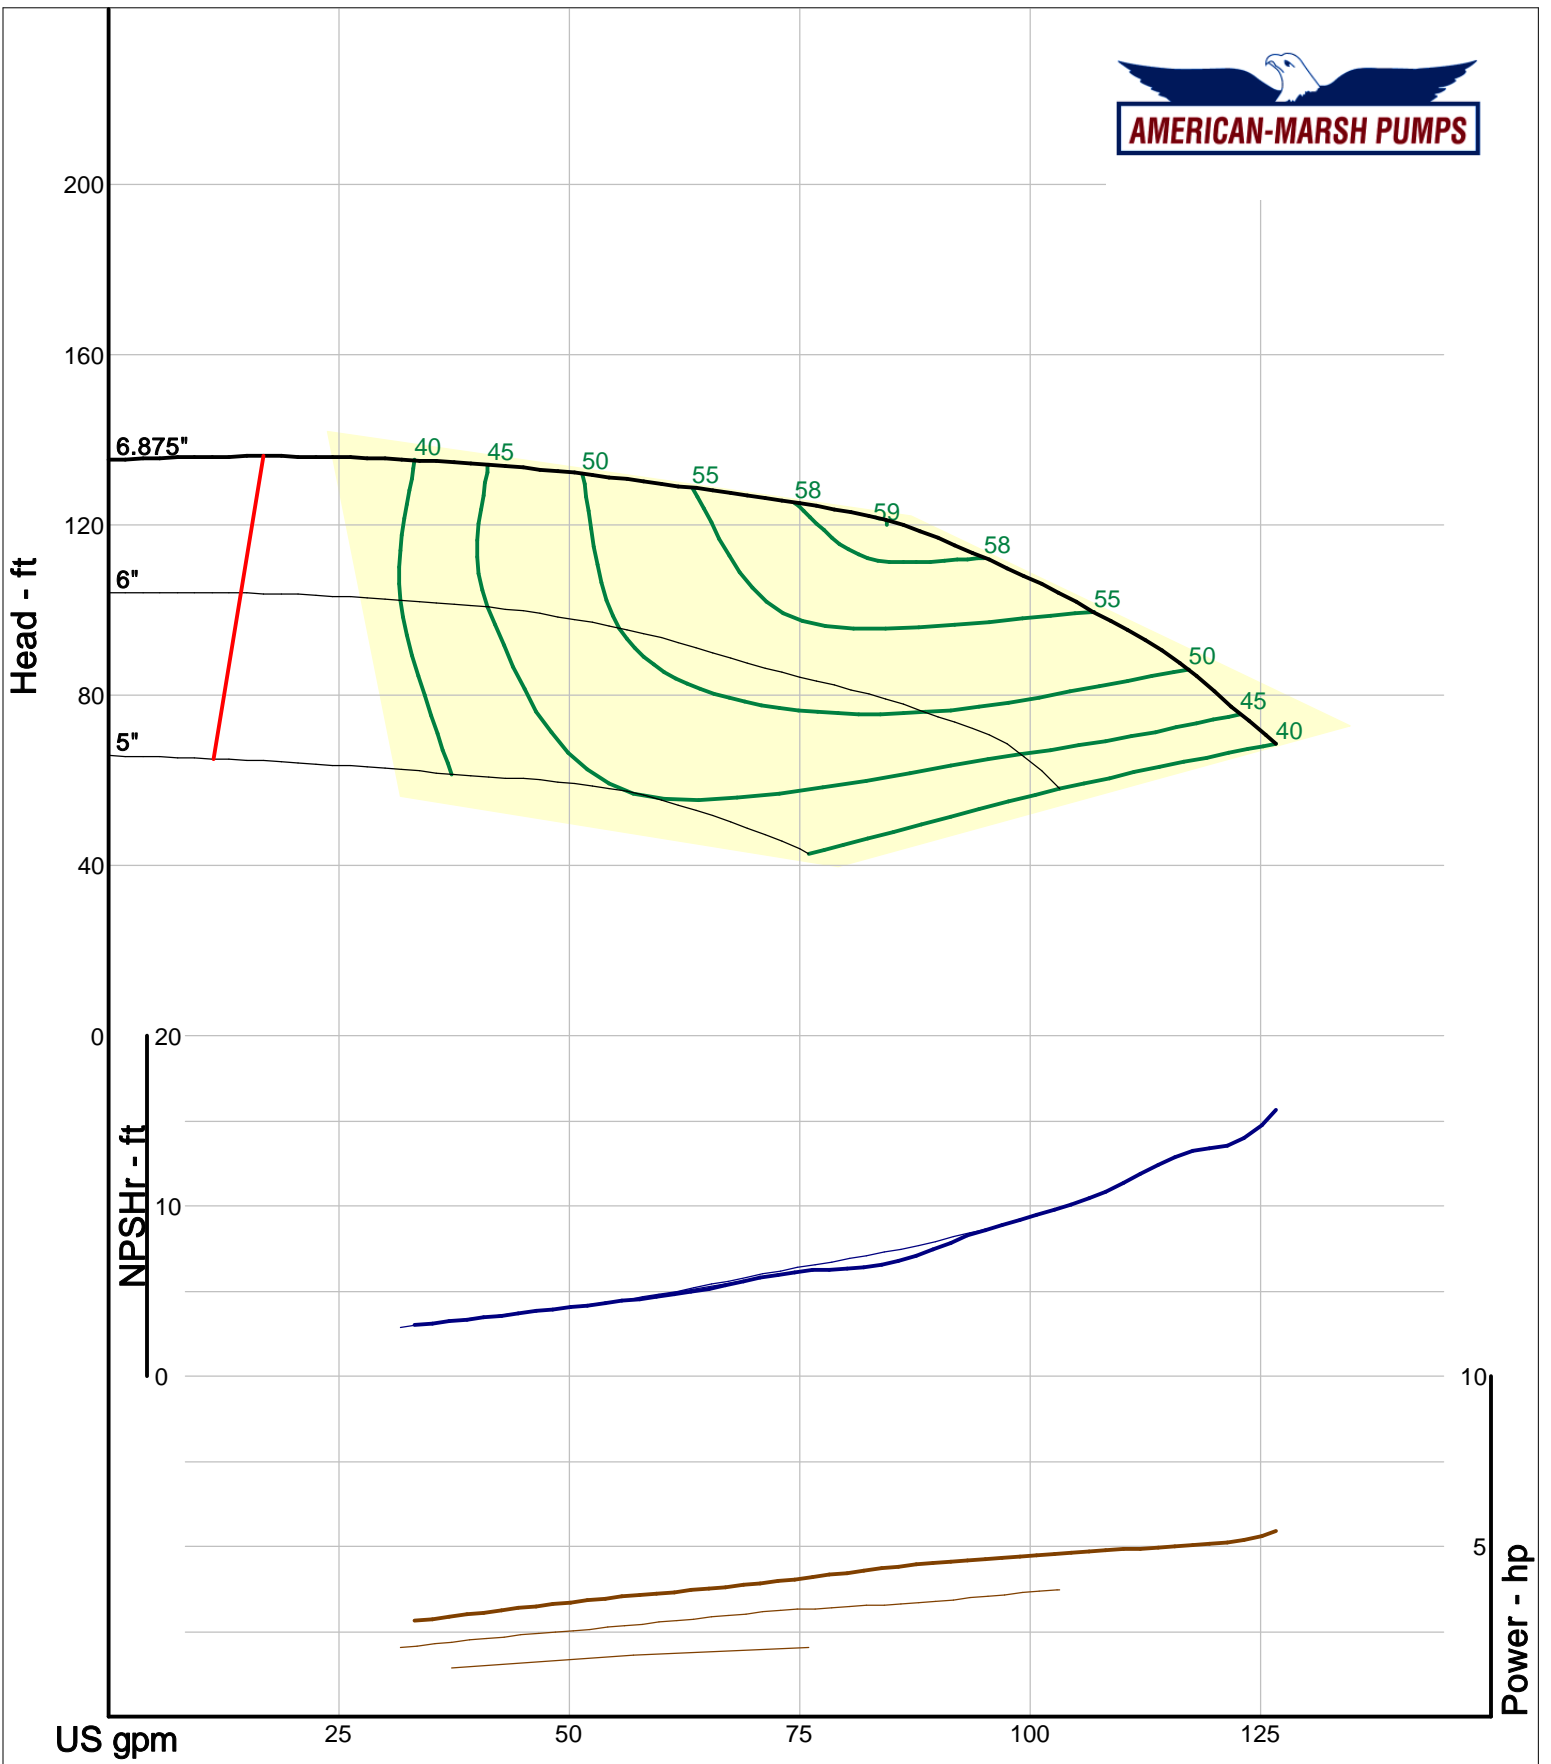

300 Series End Suction

3000 RPM Performance Curves
Enclosed Impellers

Company: American-Marsh Pumps
Name:
12/03/05

American-Marsh Pumps
Catalog: WTRWKS-2005c.50, vers 2.5c
300_REC/REF - 3000

Size: 1 x 1.25-5 REC
Speed: 2900 rpm
Curve: 1.5 HP

Company: American-Marsh Pumps
Name:
12/03/05

American-Marsh Pumps
Catalog: WTRWKS-2005c.50, vers 2.5c
300_REC/REF - 3000

Size: 1.25x1.25-5 REC
Speed: 2900 rpm
Curve: 1.5 HP

Company: American-Marsh Pumps
 Name:
 12/03/05

American-Marsh Pumps
 Catalog: WTRWKS-2005c.50, vers 2.5c
 300_REC/REF - 3000

Size: 1.25x2-5 RE
 Speed: 2900 rpm
 Dia: 5.5 in
 Curve: CS-15102

Company: American-Marsh Pumps
 Name:
 12/03/05

American-Marsh Pumps
 Catalog: WTRWKS-2005c.50, vers 2.5c
 300_REC/REF - 3000

Size: 1.25x2-7 RE
 Speed: 2900 rpm
 Dia: 6.875 in
 Curve: CS-15104

Company: American-Marsh Pumps
 Name:
 12/03/05

American-Marsh Pumps
 Catalog: WTRWKS-2005c.50, vers 2.5c
 300_REC/REF - 3000

Size: 1.25x2-8 RE
 Speed: 2900 rpm
 Dia: 8.5 in
 Curve: CS-15106