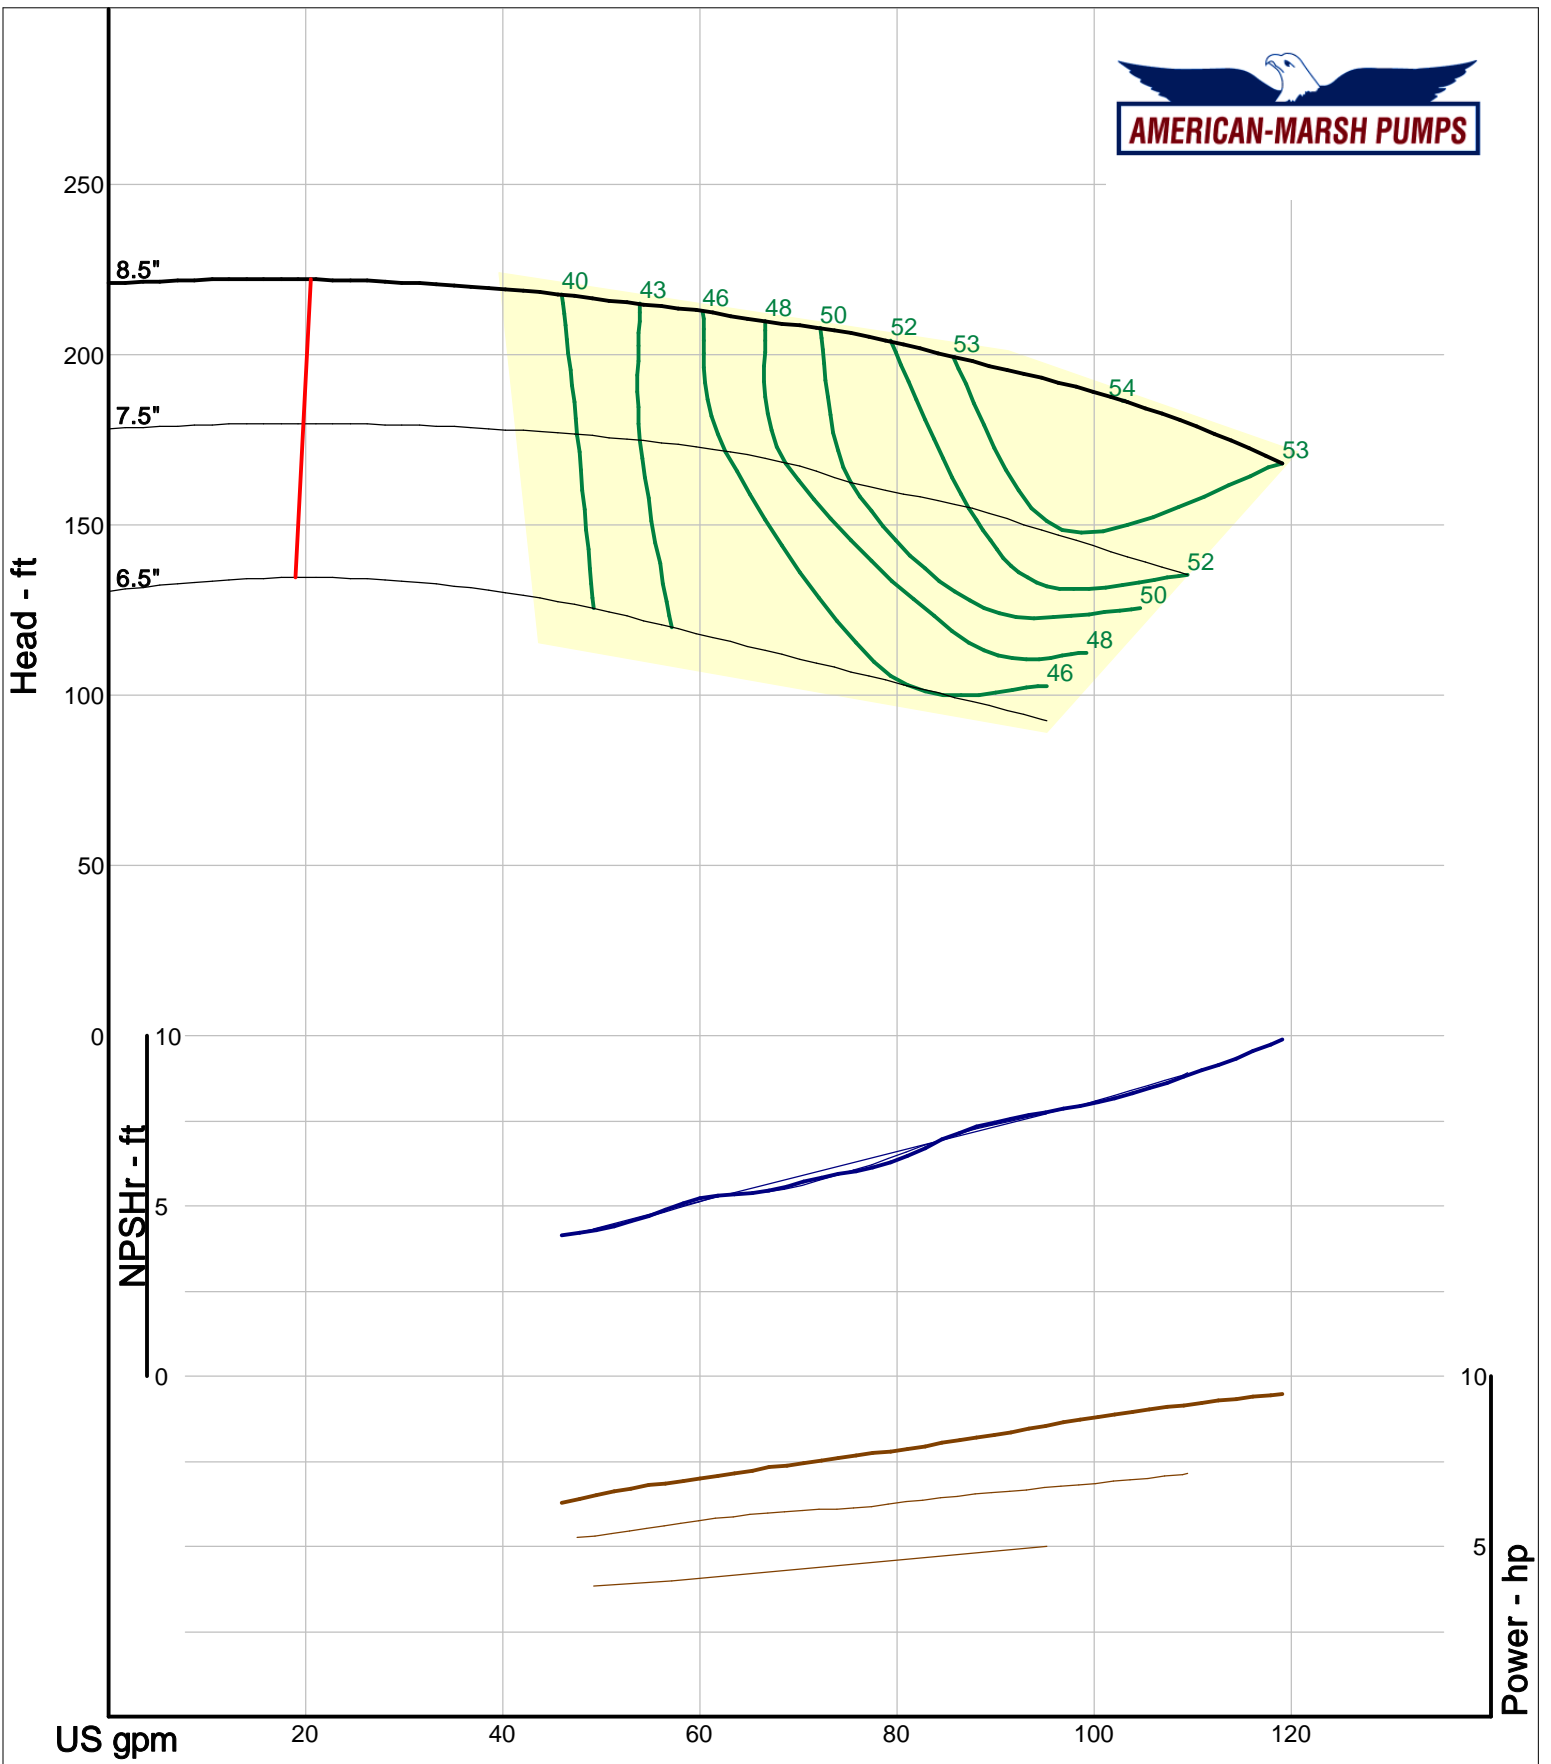

Company: American-Marsh Pumps
Name:
12/03/05

American-Marsh Pumps
Catalog: WTRWKS-2005c.50, vers 2.5c
300_REC/REF - 3000

Size: 1.25x1.25-5 REC
Speed: 2900 rpm
Curve: 1.5 HP

Company: American-Marsh Pumps
 Name:
 12/03/05

American-Marsh Pumps
 Catalog: WTRWKS-2005c.50, vers 2.5c
 300_REC/REF - 3000

Size: 1.25x2-5 RE
 Speed: 2900 rpm
 Dia: 5.5 in
 Curve: CS-15102

Company: American-Marsh Pumps
 Name:
 12/03/05

American-Marsh Pumps
 Catalog: WTRWKS-2005c.50, vers 2.5c
 300_REC/REF - 3000

Size: 1.25x2-7 RE
 Speed: 2900 rpm
 Dia: 6.875 in
 Curve: CS-15104

Company: American-Marsh Pumps
 Name:
 12/03/05

American-Marsh Pumps
 Catalog: WTRWKS-2005c.50, vers 2.5c
 300_REC/REF - 3000

Size: 1.25x2-8 RE
 Speed: 2900 rpm
 Dia: 8.5 in
 Curve: CS-15106

American-Marsh Pumps
 Catalog: WTRWKS-2005c.50, vers 2.5c
 300_REC/REF - 3000

Size: 1.5x2.5-5 RE
 Speed: 2900 rpm
 Dia: 5.5 in
 Curve: CS-15110

Company: American-Marsh Pumps
 Name:
 12/03/05

American-Marsh Pumps
 Catalog: WTRWKS-2005c.50, vers 2.5c
 300_REC/REF - 3000