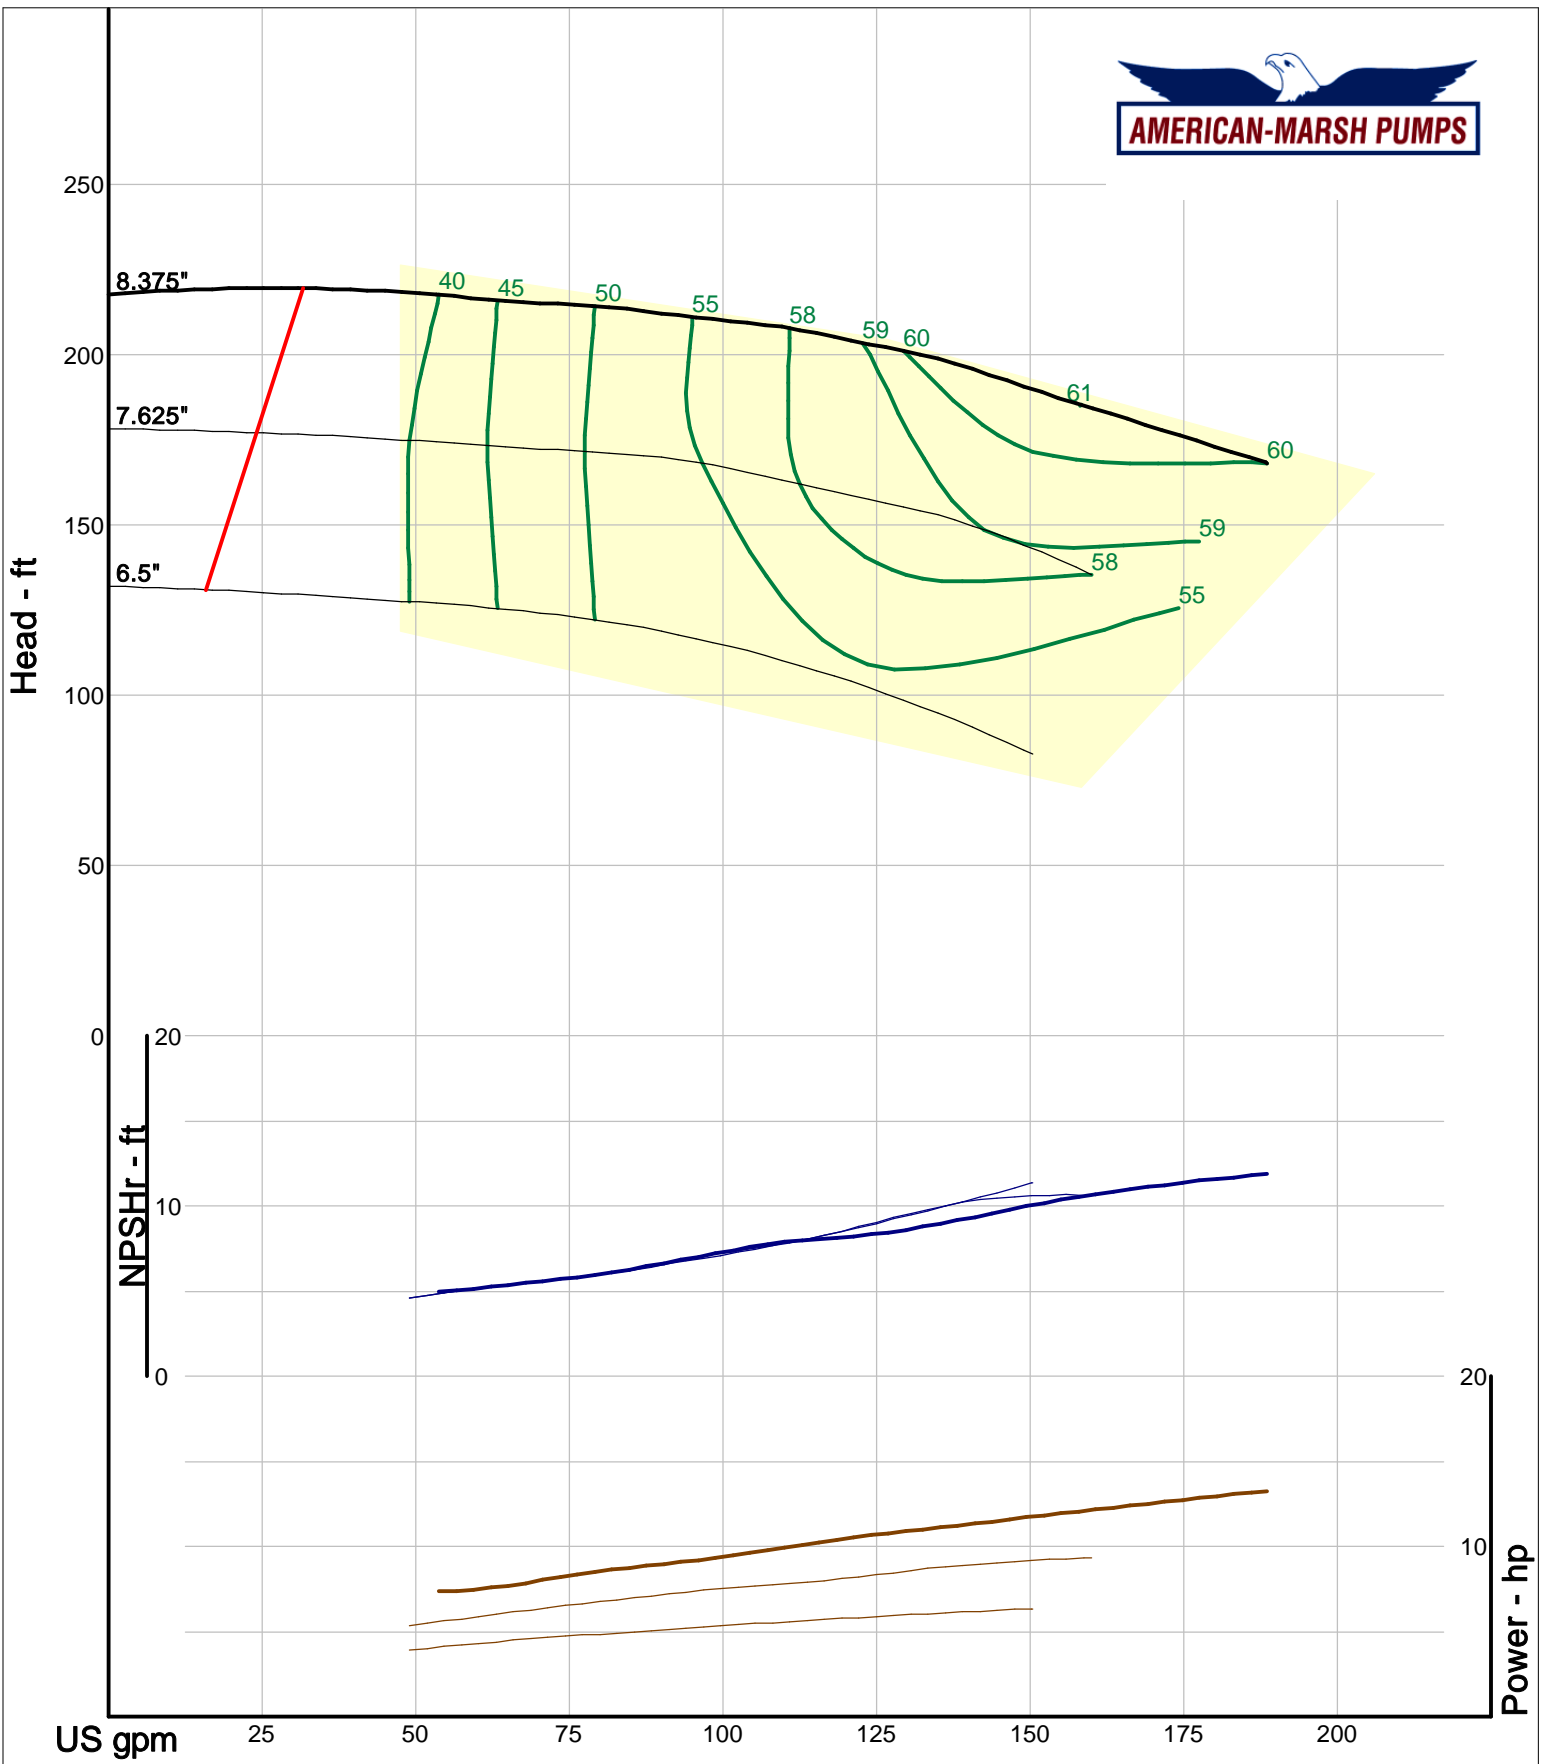

Company: American-Marsh Pumps
Name:
12/03/05

American-Marsh Pumps
Catalog: WTRWKS-2005c.50, vers 2.5c
300_REC/REF - 3000

Size: 1.5x2.5-8 RE
Speed: 2900 rpm
Dia: 8.375 in
Curve: CS-15114