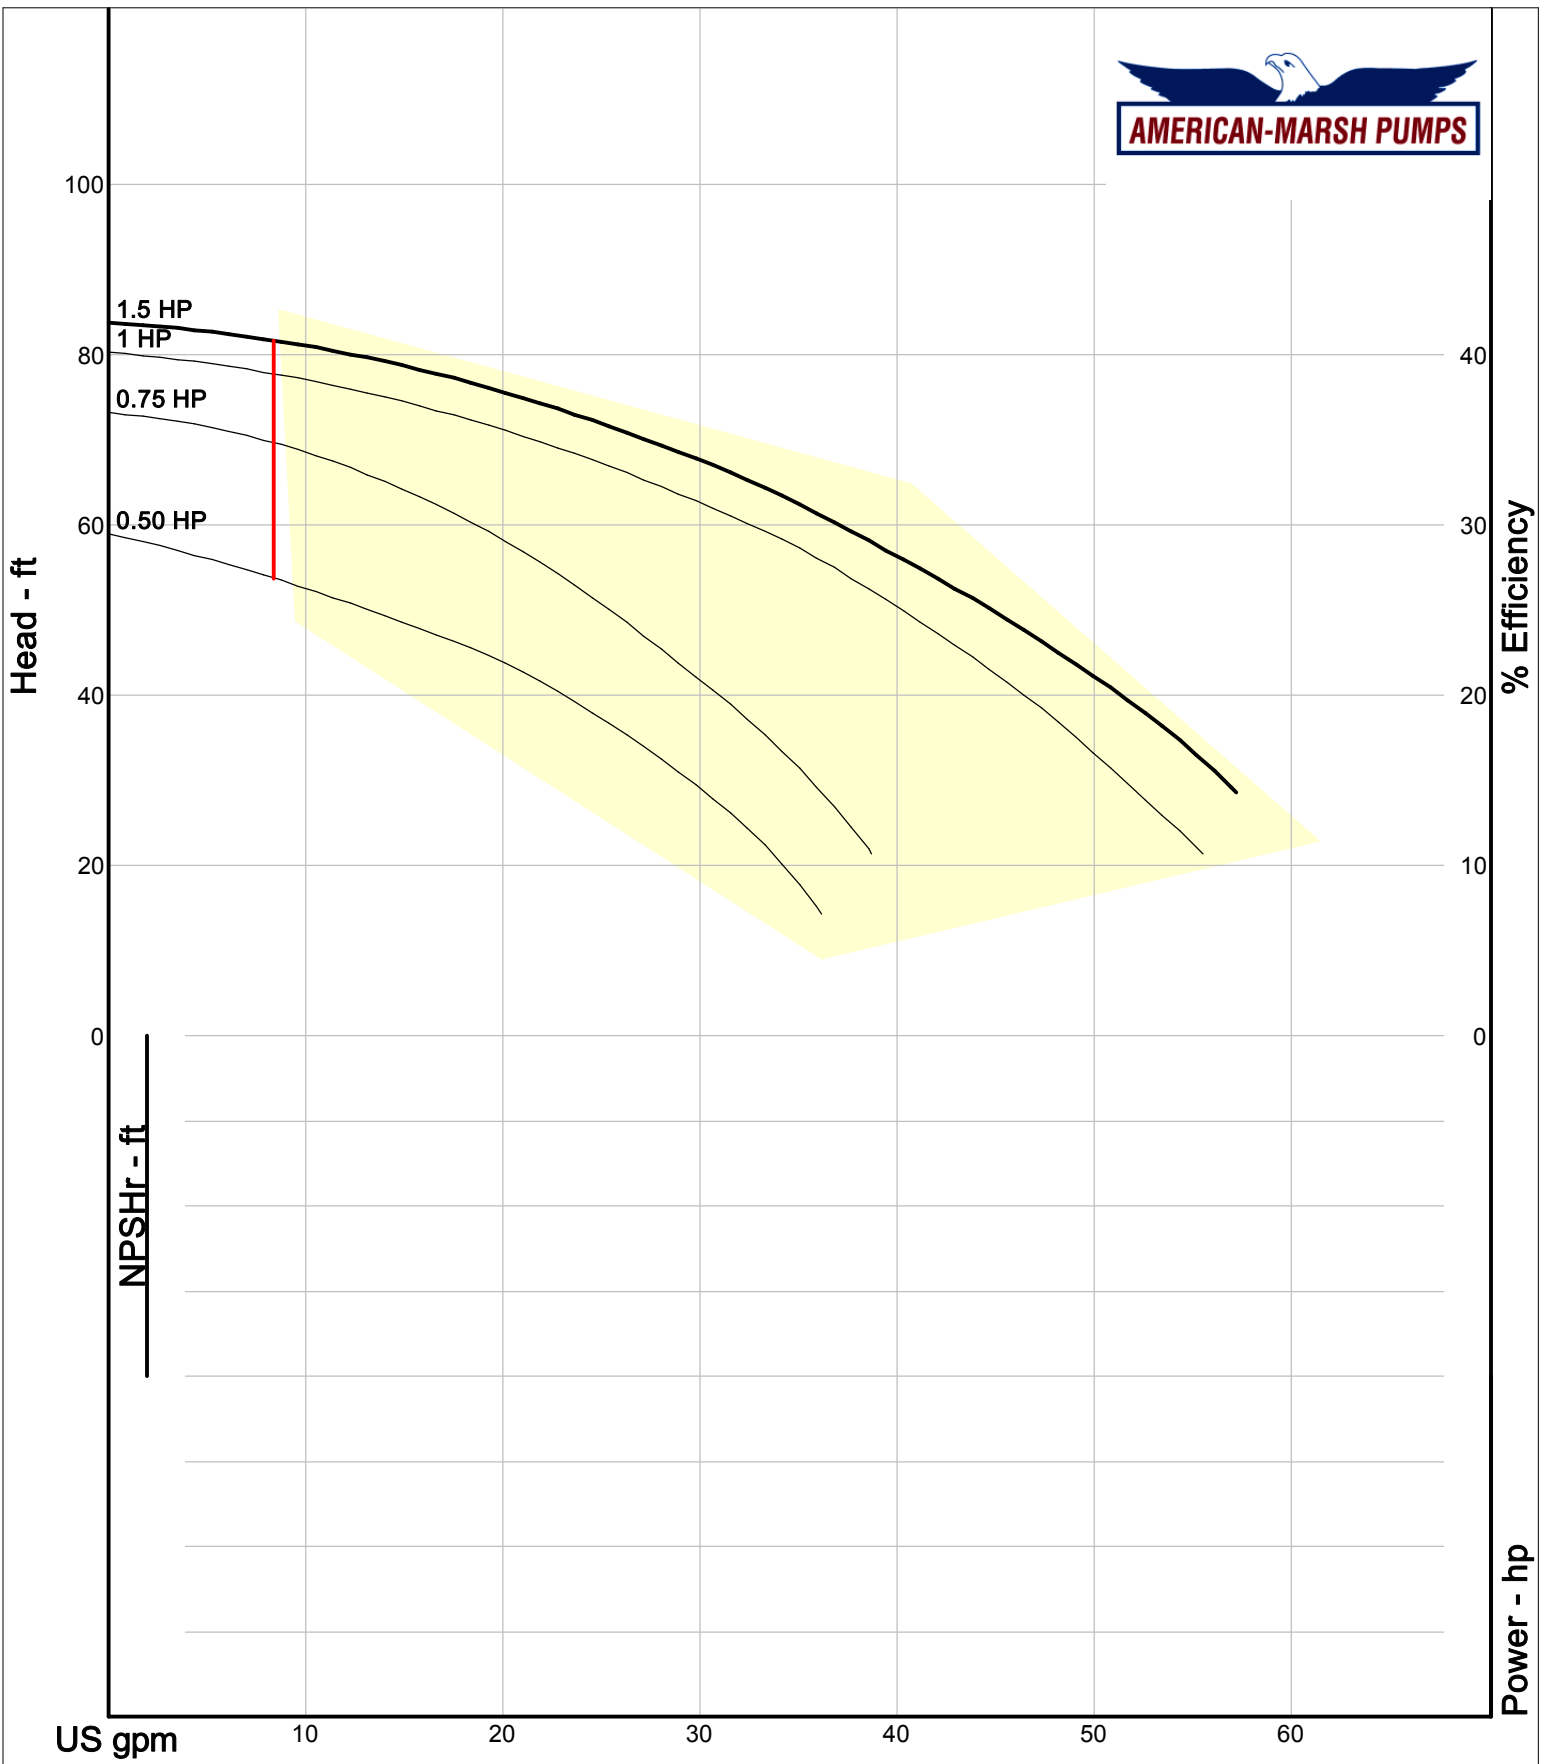

300 Series End Suction

3000 RPM Performance Curves
Enclosed Impellers

Company: American-Marsh Pumps
Name:
12/03/05

American-Marsh Pumps
Catalog: WTRWKS-2005c.50, vers 2.5c
300_REC/REF - 3000

Size: 1 x 1.25-5 REC
Speed: 2900 rpm
Curve: 1.5 HP

Company: American-Marsh Pumps
Name:
12/03/05

American-Marsh Pumps
Catalog: WTRWKS-2005c.50, vers 2.5c
300_REC/REF - 3000

Size: 1.25x1.25-5 REC
Speed: 2900 rpm
Curve: 1.5 HP

Company: American-Marsh Pumps
 Name:
 12/03/05

American-Marsh Pumps
 Catalog: WTRWKS-2005c.50, vers 2.5c
 300_REC/REF - 3000

Size: 1.25x2-5 RE
 Speed: 2900 rpm
 Dia: 5.5 in
 Curve: CS-15102

Company: American-Marsh Pumps
 Name:
 12/03/05

American-Marsh Pumps
 Catalog: WTRWKS-2005c.50, vers 2.5c
 300_REC/REF - 3000

American-Marsh Pumps
 Catalog: WTRWKS-2005c.50, vers 2.5c
 300_REC/REF - 3000

Size: 1.5x2.5-5 RE
 Speed: 2900 rpm
 Dia: 5.5 in
 Curve: CS-15110

Company: American-Marsh Pumps
 Name:
 12/03/05

American-Marsh Pumps
 Catalog: WTRWKS-2005c.50, vers 2.5c
 300_REC/REF - 3000