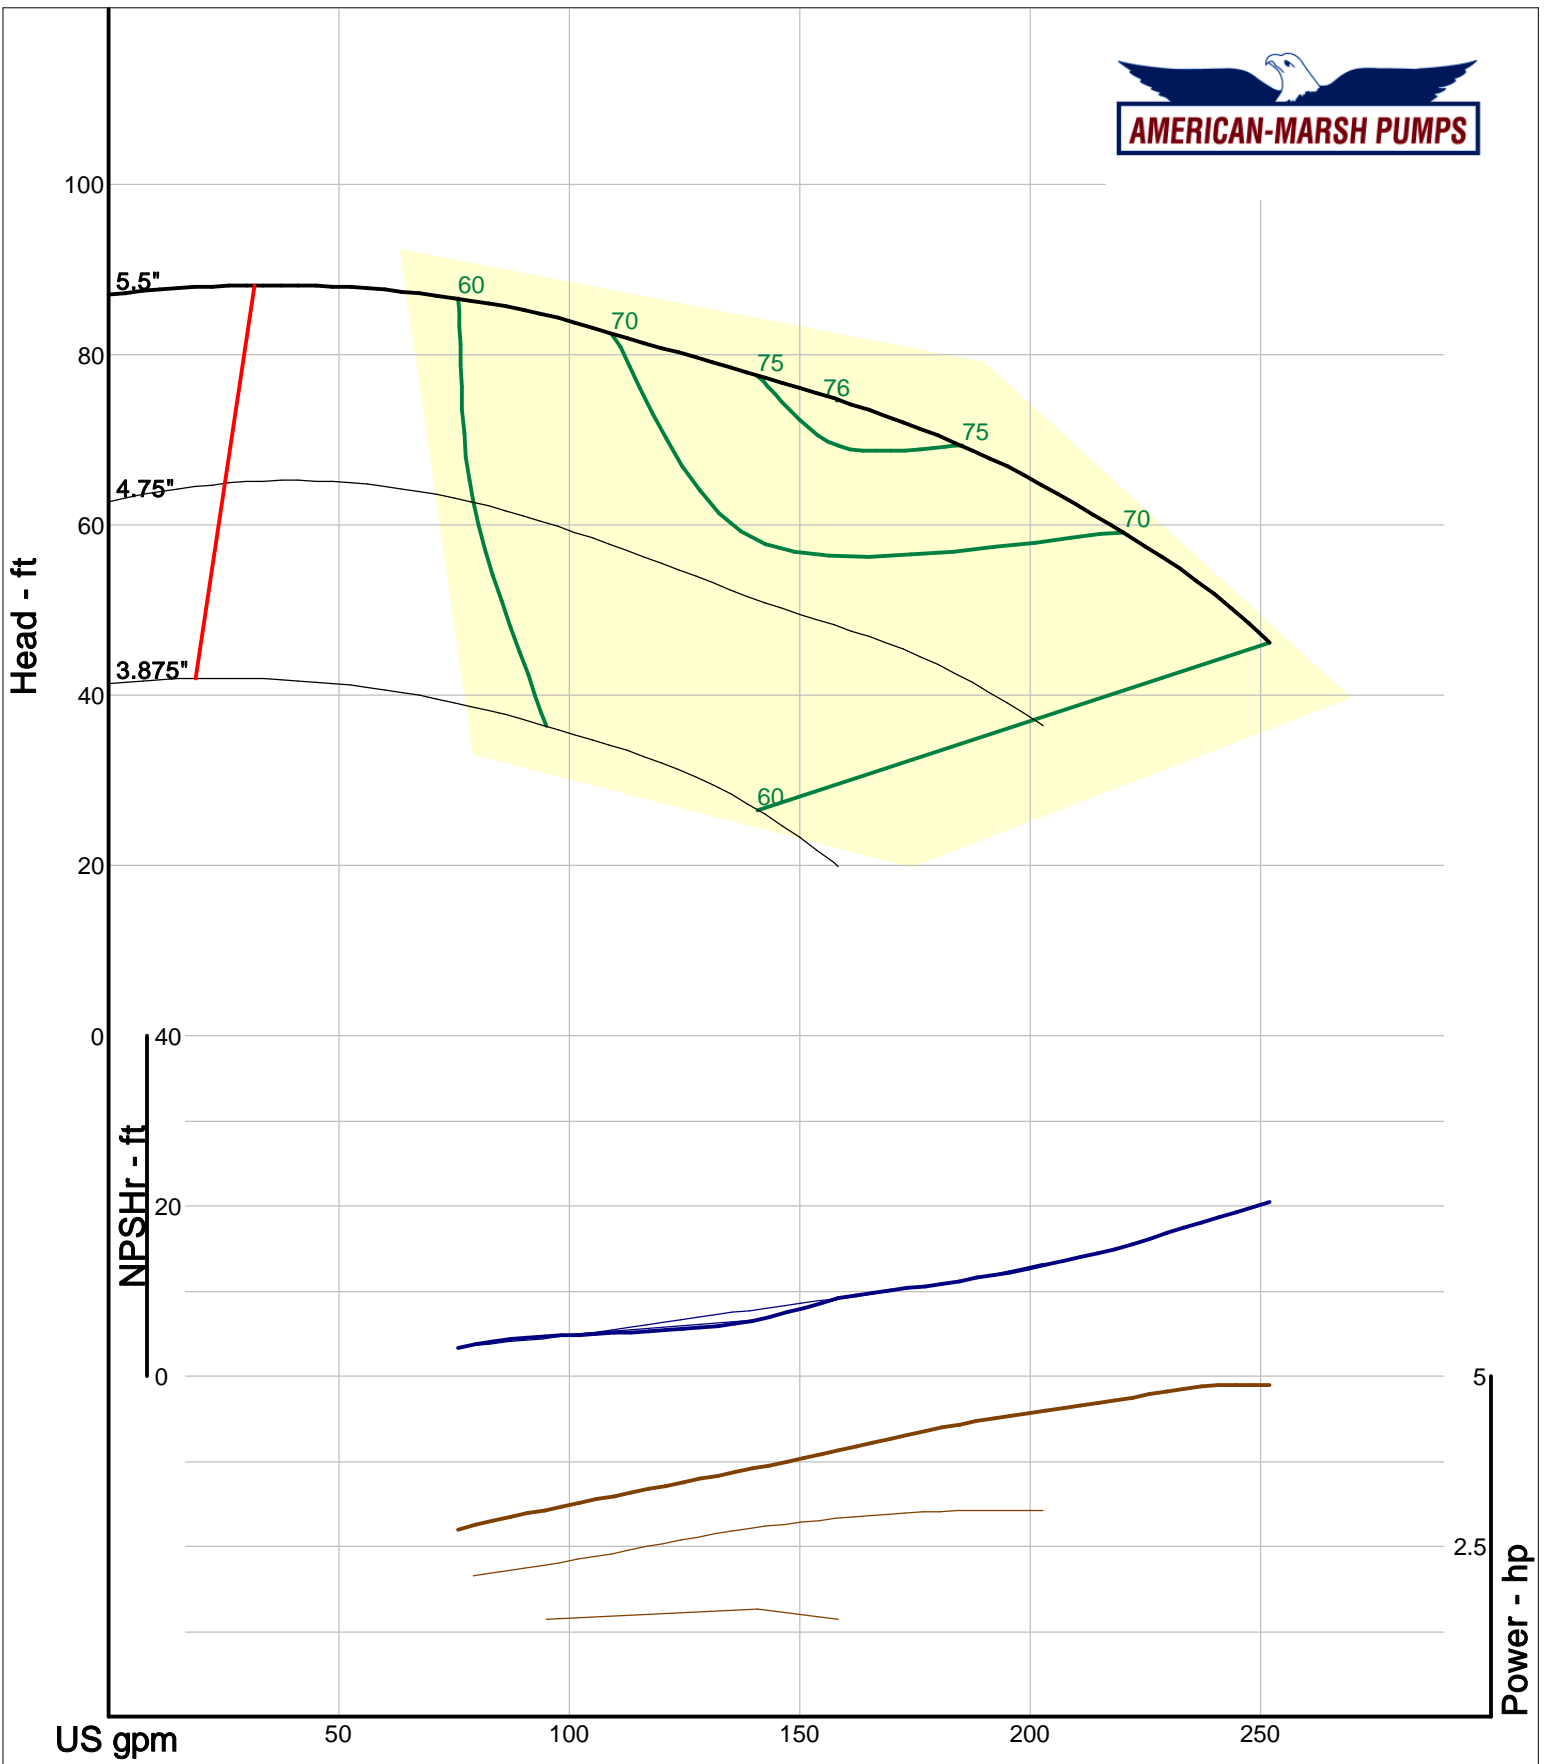

American-Marsh Pumps
 Catalog: WTRWKS-2005c.50, vers 2.5c
 300_REC/REF - 3000

Size: 1.25x2-5 RE
 Speed: 2900 rpm
 Dia: 5.5 in
 Curve: CS-15102

Company: American-Marsh Pumps
 Name:
 12/03/05

American-Marsh Pumps
 Catalog: WTRWKS-2005c.50, vers 2.5c
 300_REC/REF - 3000

Size: 1.25x2-7 RE
 Speed: 2900 rpm
 Dia: 6.875 in
 Curve: CS-15104

Company: American-Marsh Pumps
 Name:
 12/03/05

American-Marsh Pumps
 Catalog: WTRWKS-2005c.50, vers 2.5c
 300_REC/REF - 3000

Size: 1.25x2-8 RE
 Speed: 2900 rpm
 Dia: 8.5 in
 Curve: CS-15106

Company: American-Marsh Pumps
 Name:
 12/03/05

American-Marsh Pumps
 Catalog: WTRWKS-2005c.50, vers 2.5c
 300_REC/REF - 3000

Size: 1.25x2-10 RE
 Speed: 2900 rpm
 Dia: 10.375 in
 Curve: CS-15108

Company: American-Marsh Pumps
 Name:
 12/03/05

American-Marsh Pumps
 Catalog: WTRWKS-2005c.50, vers 2.5c
 300_REC/REF - 3000

Size: 1.5x2.5-5 RE
 Speed: 2900 rpm
 Dia: 5.5 in
 Curve: CS-15110

Company: American-Marsh Pumps
 Name:
 12/03/05

American-Marsh Pumps
 Catalog: WTRWKS-2005c.50, vers 2.5c
 300_REC/REF - 3000