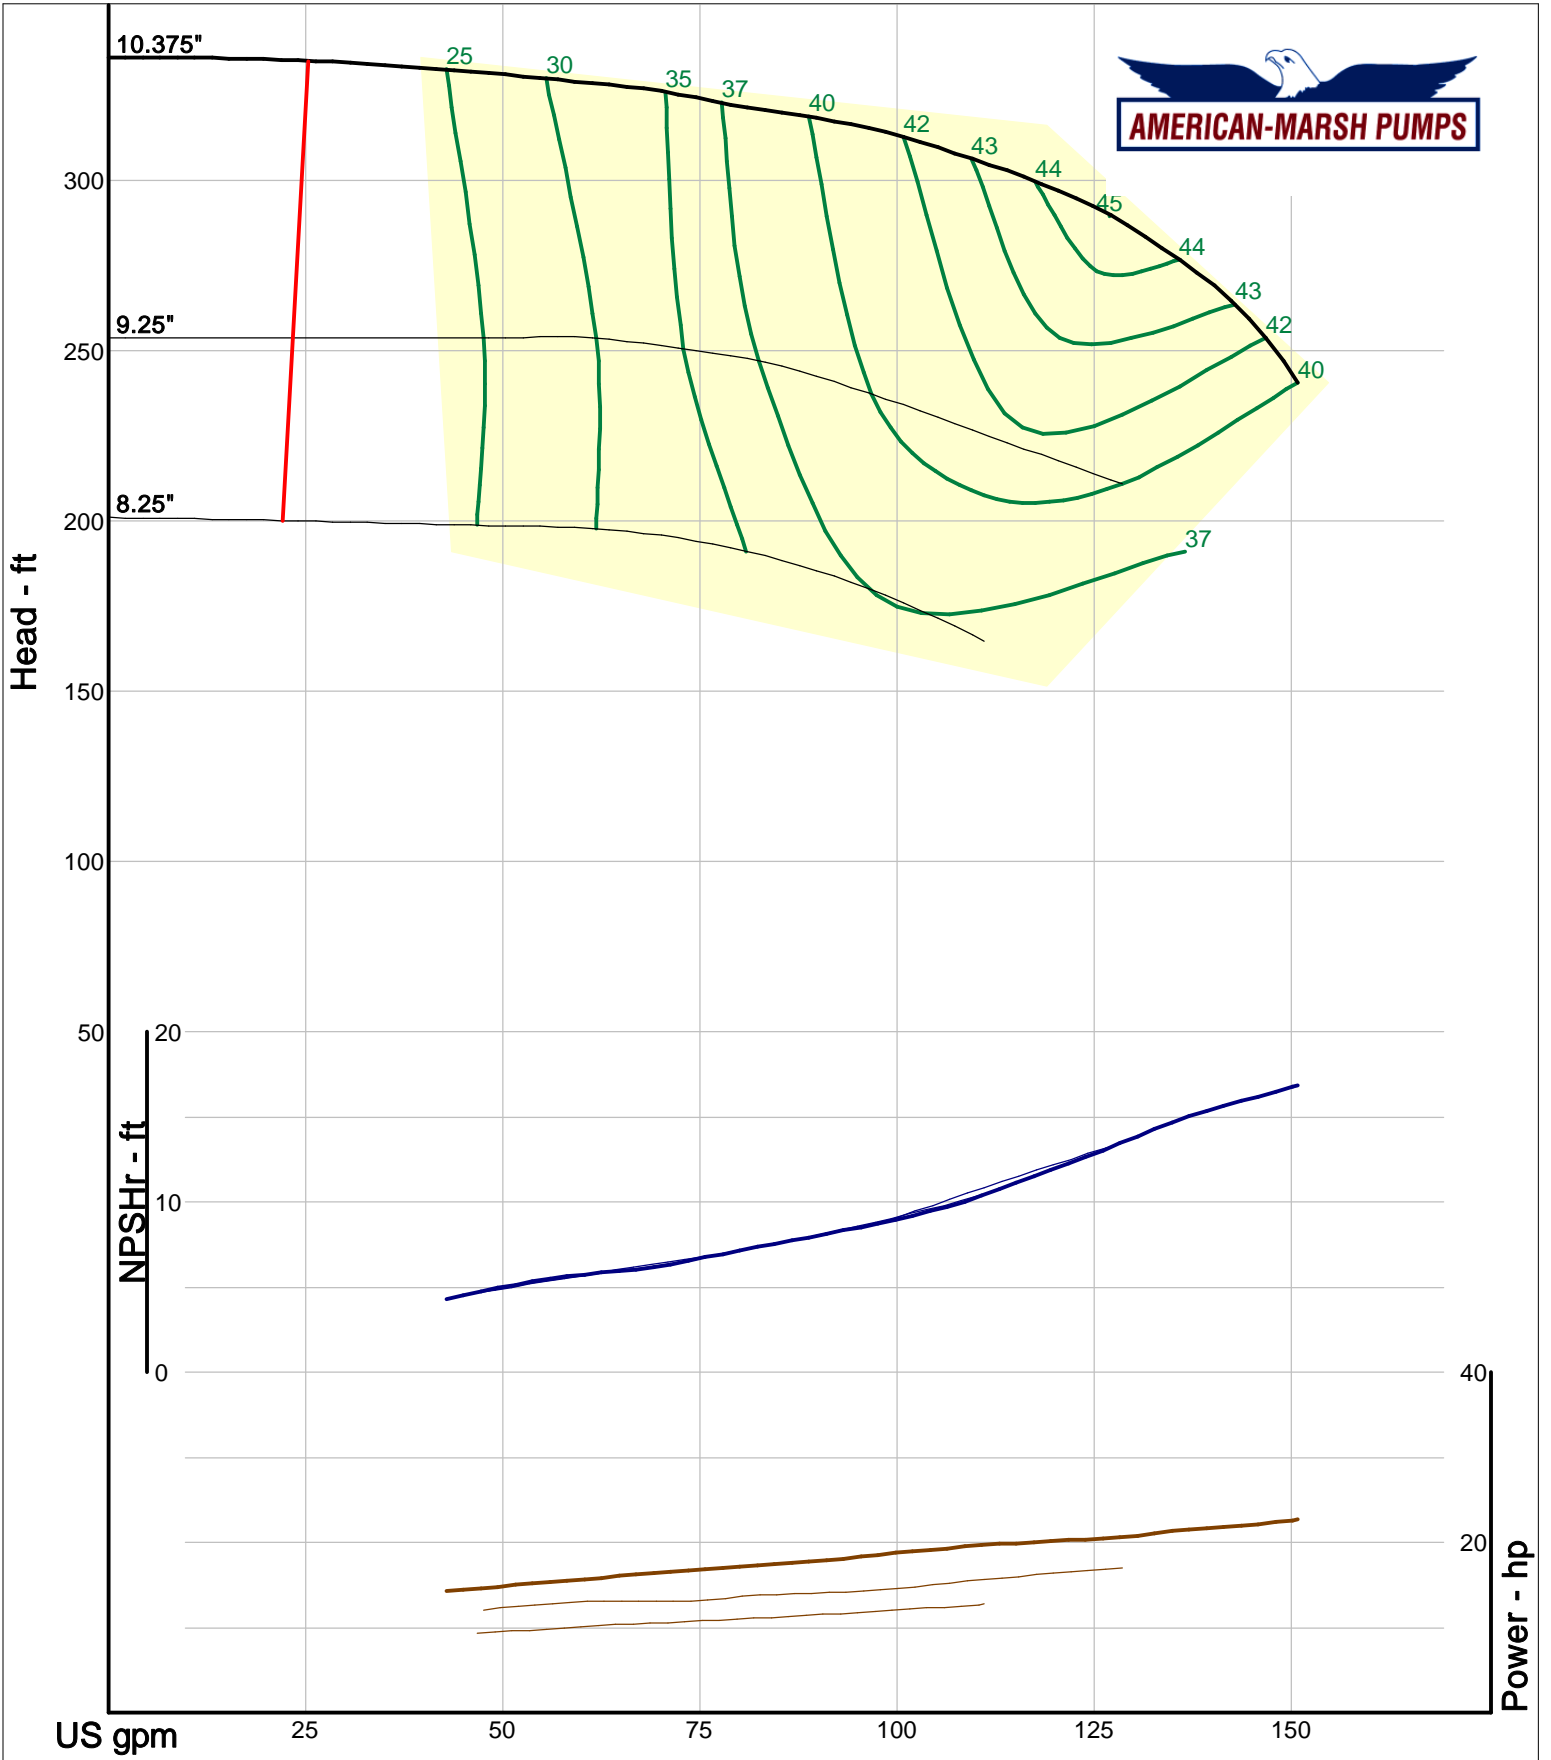

Company: American-Marsh Pumps
Name:
12/03/05

American-Marsh Pumps
Catalog: WTRWKS-2005c.50, vers 2.5c
300_REC/REF - 3000

Size: 1.25x1.25-5 REC
Speed: 2900 rpm
Curve: 1.5 HP

Company: American-Marsh Pumps
 Name:
 12/03/05

American-Marsh Pumps
 Catalog: WTRWKS-2005c.50, vers 2.5c
 300_REC/REF - 3000

Size: 1.25x2-5 RE
 Speed: 2900 rpm
 Dia: 5.5 in
 Curve: CS-15102

Company: American-Marsh Pumps
 Name:
 12/03/05

American-Marsh Pumps
 Catalog: WTRWKS-2005c.50, vers 2.5c
 300_REC/REF - 3000

Size: 1.25x2-7 RE
 Speed: 2900 rpm
 Dia: 6.875 in
 Curve: CS-15104

Company: American-Marsh Pumps
 Name:
 12/03/05

American-Marsh Pumps
 Catalog: WTRWKS-2005c.50, vers 2.5c
 300_REC/REF - 3000

Size: 1.25x2-8 RE
 Speed: 2900 rpm
 Dia: 8.5 in
 Curve: CS-15106

American-Marsh Pumps
 Catalog: WTRWKS-2005c.50, vers 2.5c
 300_REC/REF - 3000

Size: 1.5x2.5-5 RE
 Speed: 2900 rpm
 Dia: 5.5 in
 Curve: CS-15110

Company: American-Marsh Pumps
 Name:
 12/03/05

American-Marsh Pumps
 Catalog: WTRWKS-2005c.50, vers 2.5c
 300_REC/REF - 3000