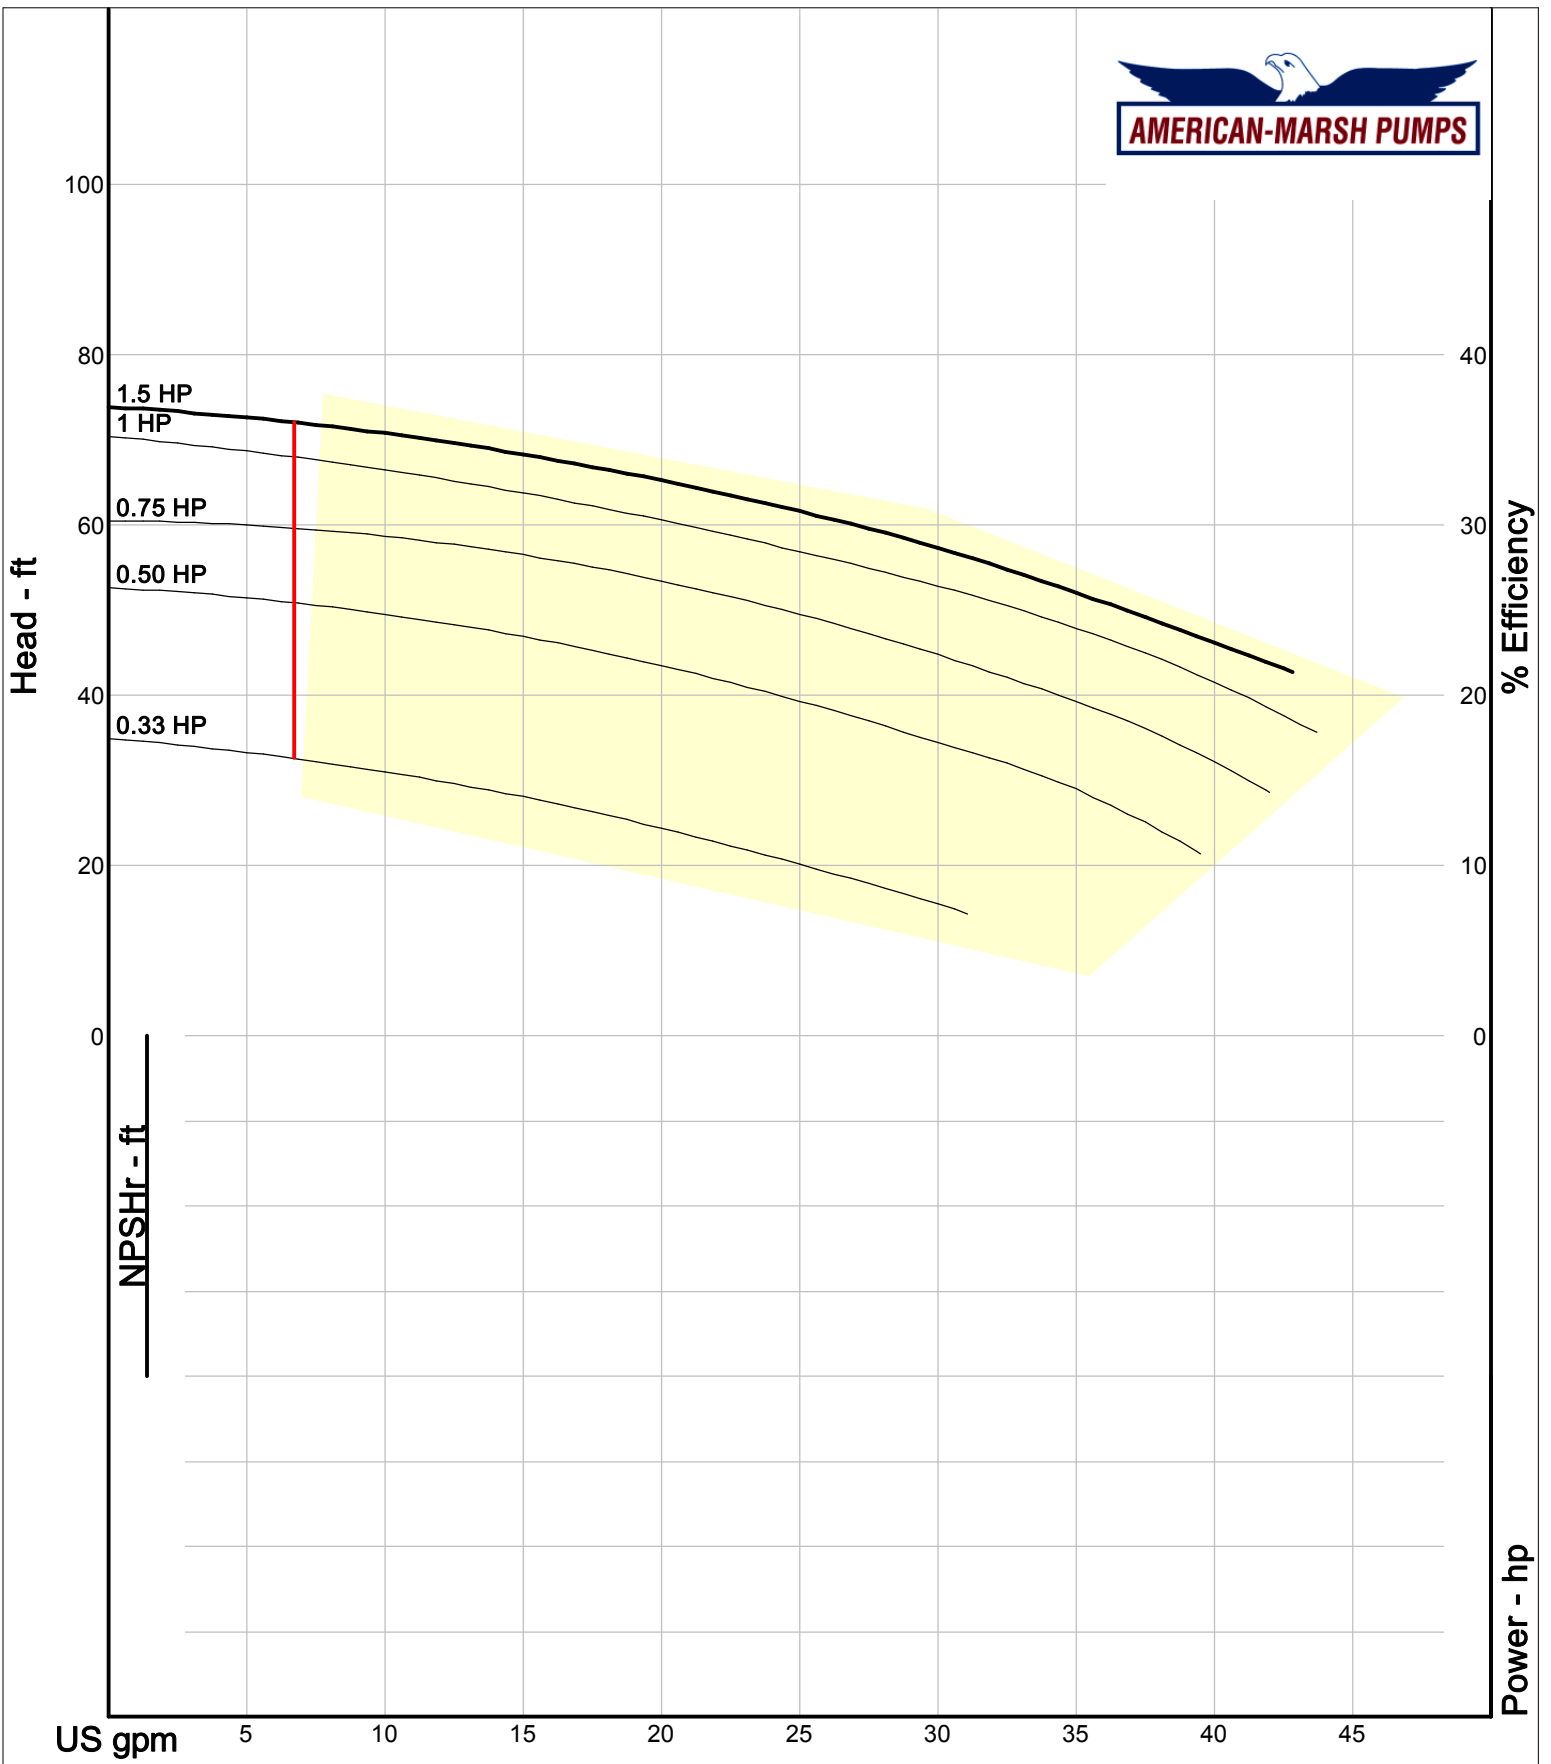

300 Series End Suction

3000 RPM Performance Curves
Enclosed Impellers

Company: American-Marsh Pumps
Name:
12/03/05

American-Marsh Pumps
Catalog: WTRWKS-2005c.50, vers 2.5c
300_REC/REF - 3000

Size: 1 x 1.25-5 REC
Speed: 2900 rpm
Curve: 1.5 HP

Company: American-Marsh Pumps
Name:
12/03/05

American-Marsh Pumps
Catalog: WTRWKS-2005c.50, vers 2.5c
300_REC/REF - 3000

Size: 1.25x1.25-5 REC
Speed: 2900 rpm
Curve: 1.5 HP

Company: American-Marsh Pumps
 Name:
 12/03/05

American-Marsh Pumps
 Catalog: WTRWKS-2005c.50, vers 2.5c
 300_REC/REF - 3000

Size: 1.25x2-5 RE
 Speed: 2900 rpm
 Dia: 5.5 in
 Curve: CS-15102

Company: American-Marsh Pumps
 Name:
 12/03/05

American-Marsh Pumps
 Catalog: WTRWKS-2005c.50, vers 2.5c
 300_REC/REF - 3000

American-Marsh Pumps
 Catalog: WTRWKS-2005c.50, vers 2.5c
 300_REC/REF - 3000

Size: 1.5x2.5-5 RE
 Speed: 2900 rpm
 Dia: 5.5 in
 Curve: CS-15110

Company: American-Marsh Pumps
 Name:
 12/03/05

American-Marsh Pumps
 Catalog: WTRWKS-2005c.50, vers 2.5c
 300_REC/REF - 3000