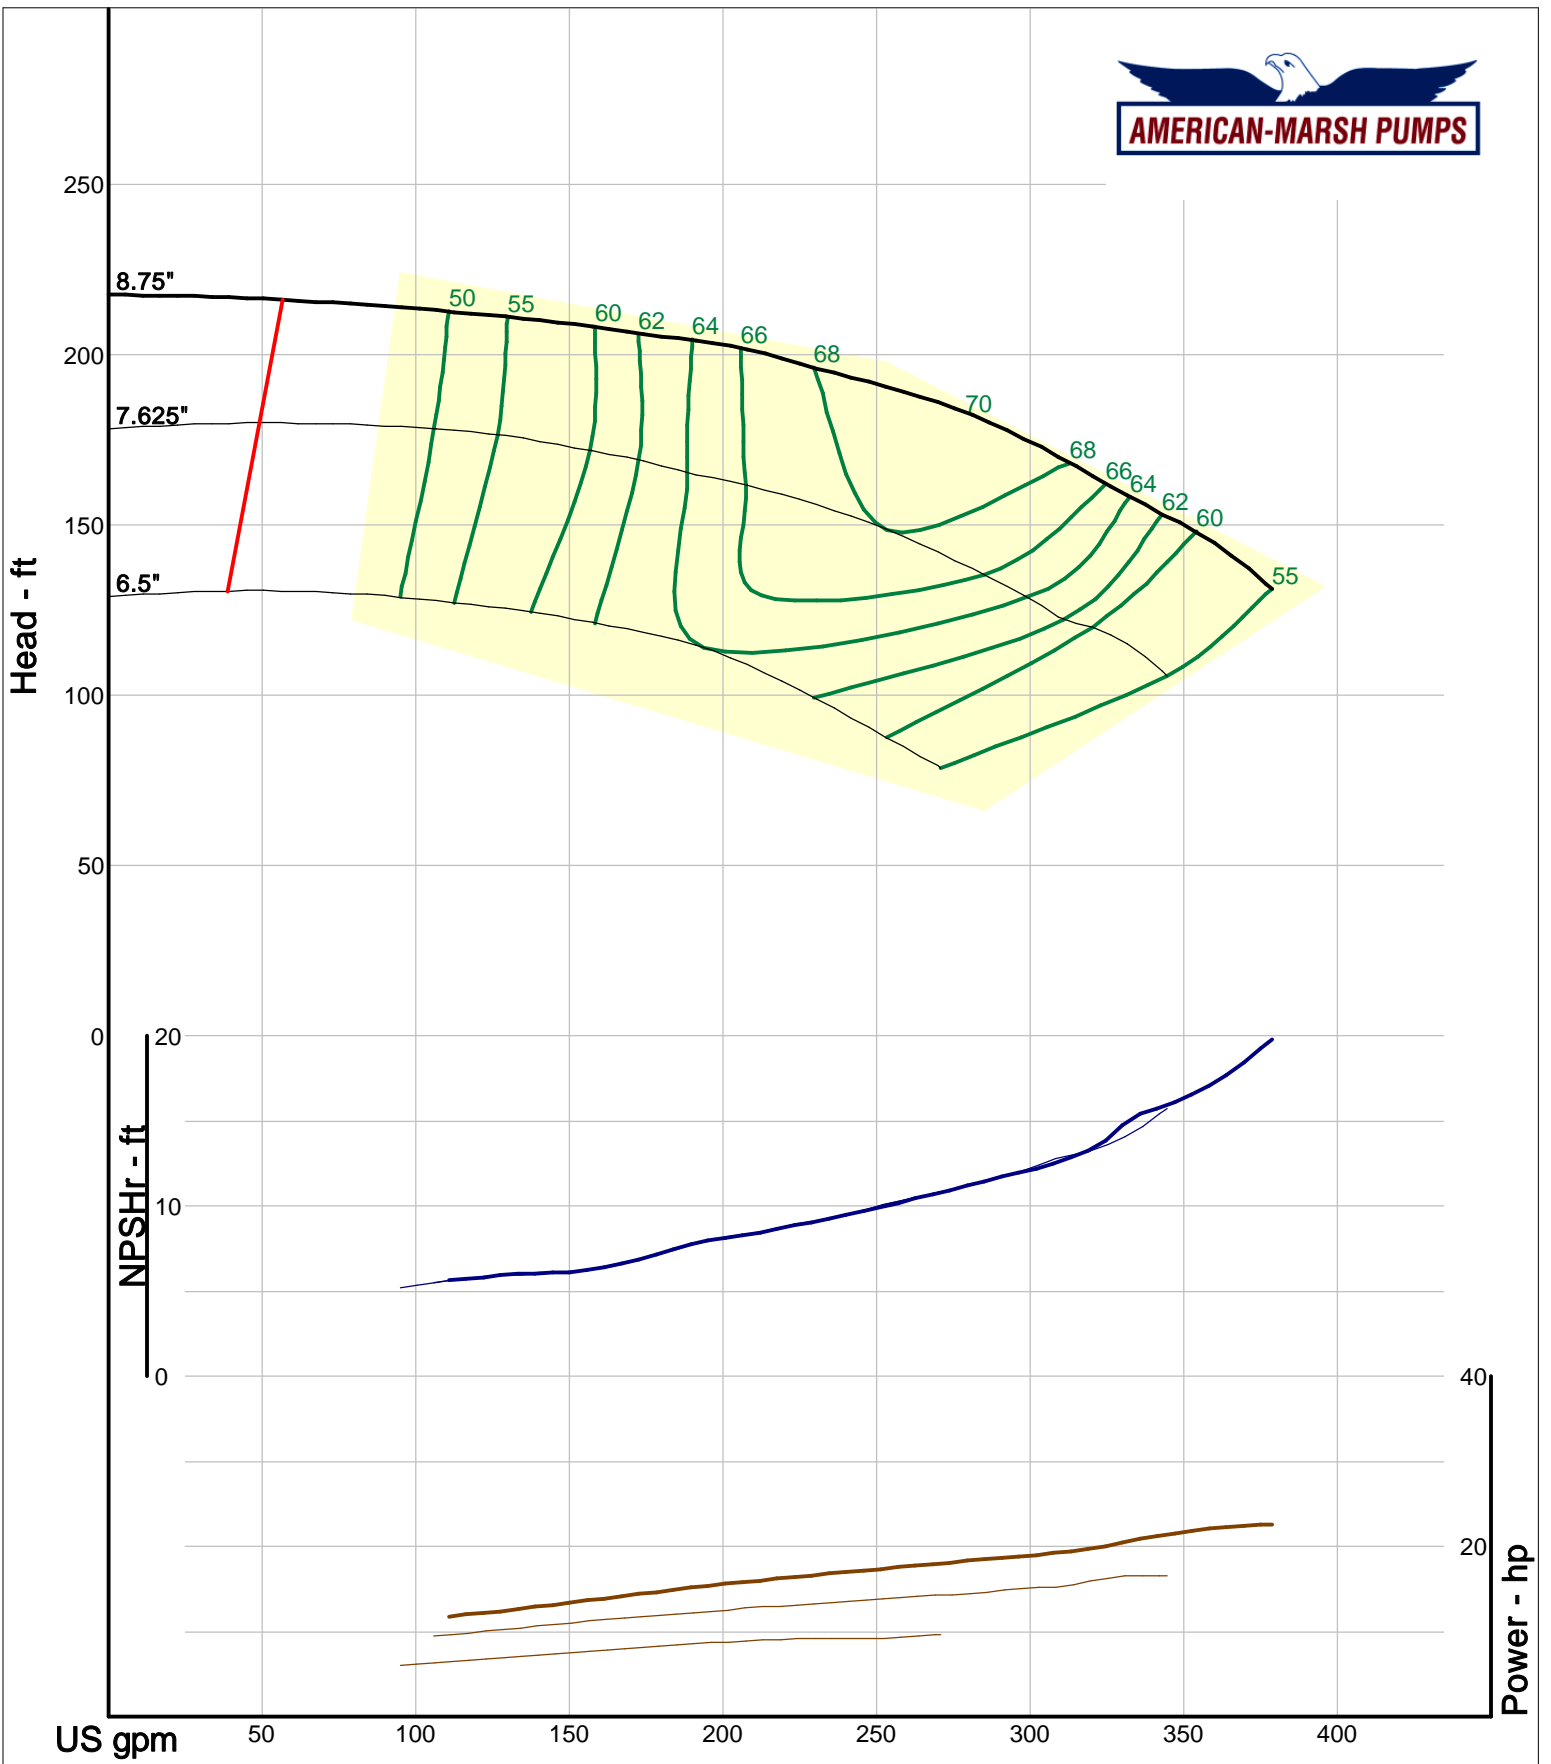

American-Marsh Pumps
 Catalog: WTRWKS-2005c.50, vers 2.5c
 300_REC/REF - 3000

Size: 1.5x2.5-5 RE
 Speed: 2900 rpm
 Dia: 5.5 in
 Curve: CS-15110

Company: American-Marsh Pumps
 Name:
 12/03/05

American-Marsh Pumps
 Catalog: WTRWKS-2005c.50, vers 2.5c
 300_REC/REF - 3000

American-Marsh Pumps
 Catalog: WTRWKS-2005c.50, vers 2.5c
 300_REC/REF - 3000

Size: 2x2.5-5 RE
 Speed: 2900 rpm
 Dia: 5.5 in
 Curve: CS-15120

Company: American-Marsh Pumps
 Name:
 12/03/05

American-Marsh Pumps
 Catalog: WTRWKS-2005c.50, vers 2.5c
 300_REC/REF - 3000

Size: 2x2.5-7 RE
 Speed: 2900 rpm
 Dia: 6.875 in
 Curve: CS-15122

Company: American-Marsh Pumps
Name:
12/03/05

American-Marsh Pumps
Catalog: WTRWKS-2005c.50, vers 2.5c
300_REC/REF - 3000

Size: 2x2.5-8 RE
Speed: 2900 rpm
Dia: 8.75 in
Curve: CS-15124

Company: American-Marsh Pumps
 Name:
 12/03/05

American-Marsh Pumps
 Catalog: WTRWKS-2005c.50, vers 2.5c
 300_REC/REF - 3000

Size: 2x2.5-10 RE
 Speed: 2900 rpm
 Dia: 10.375 in
 Curve: CS-15126

Company: American-Marsh Pumps
 Name:
 12/03/05