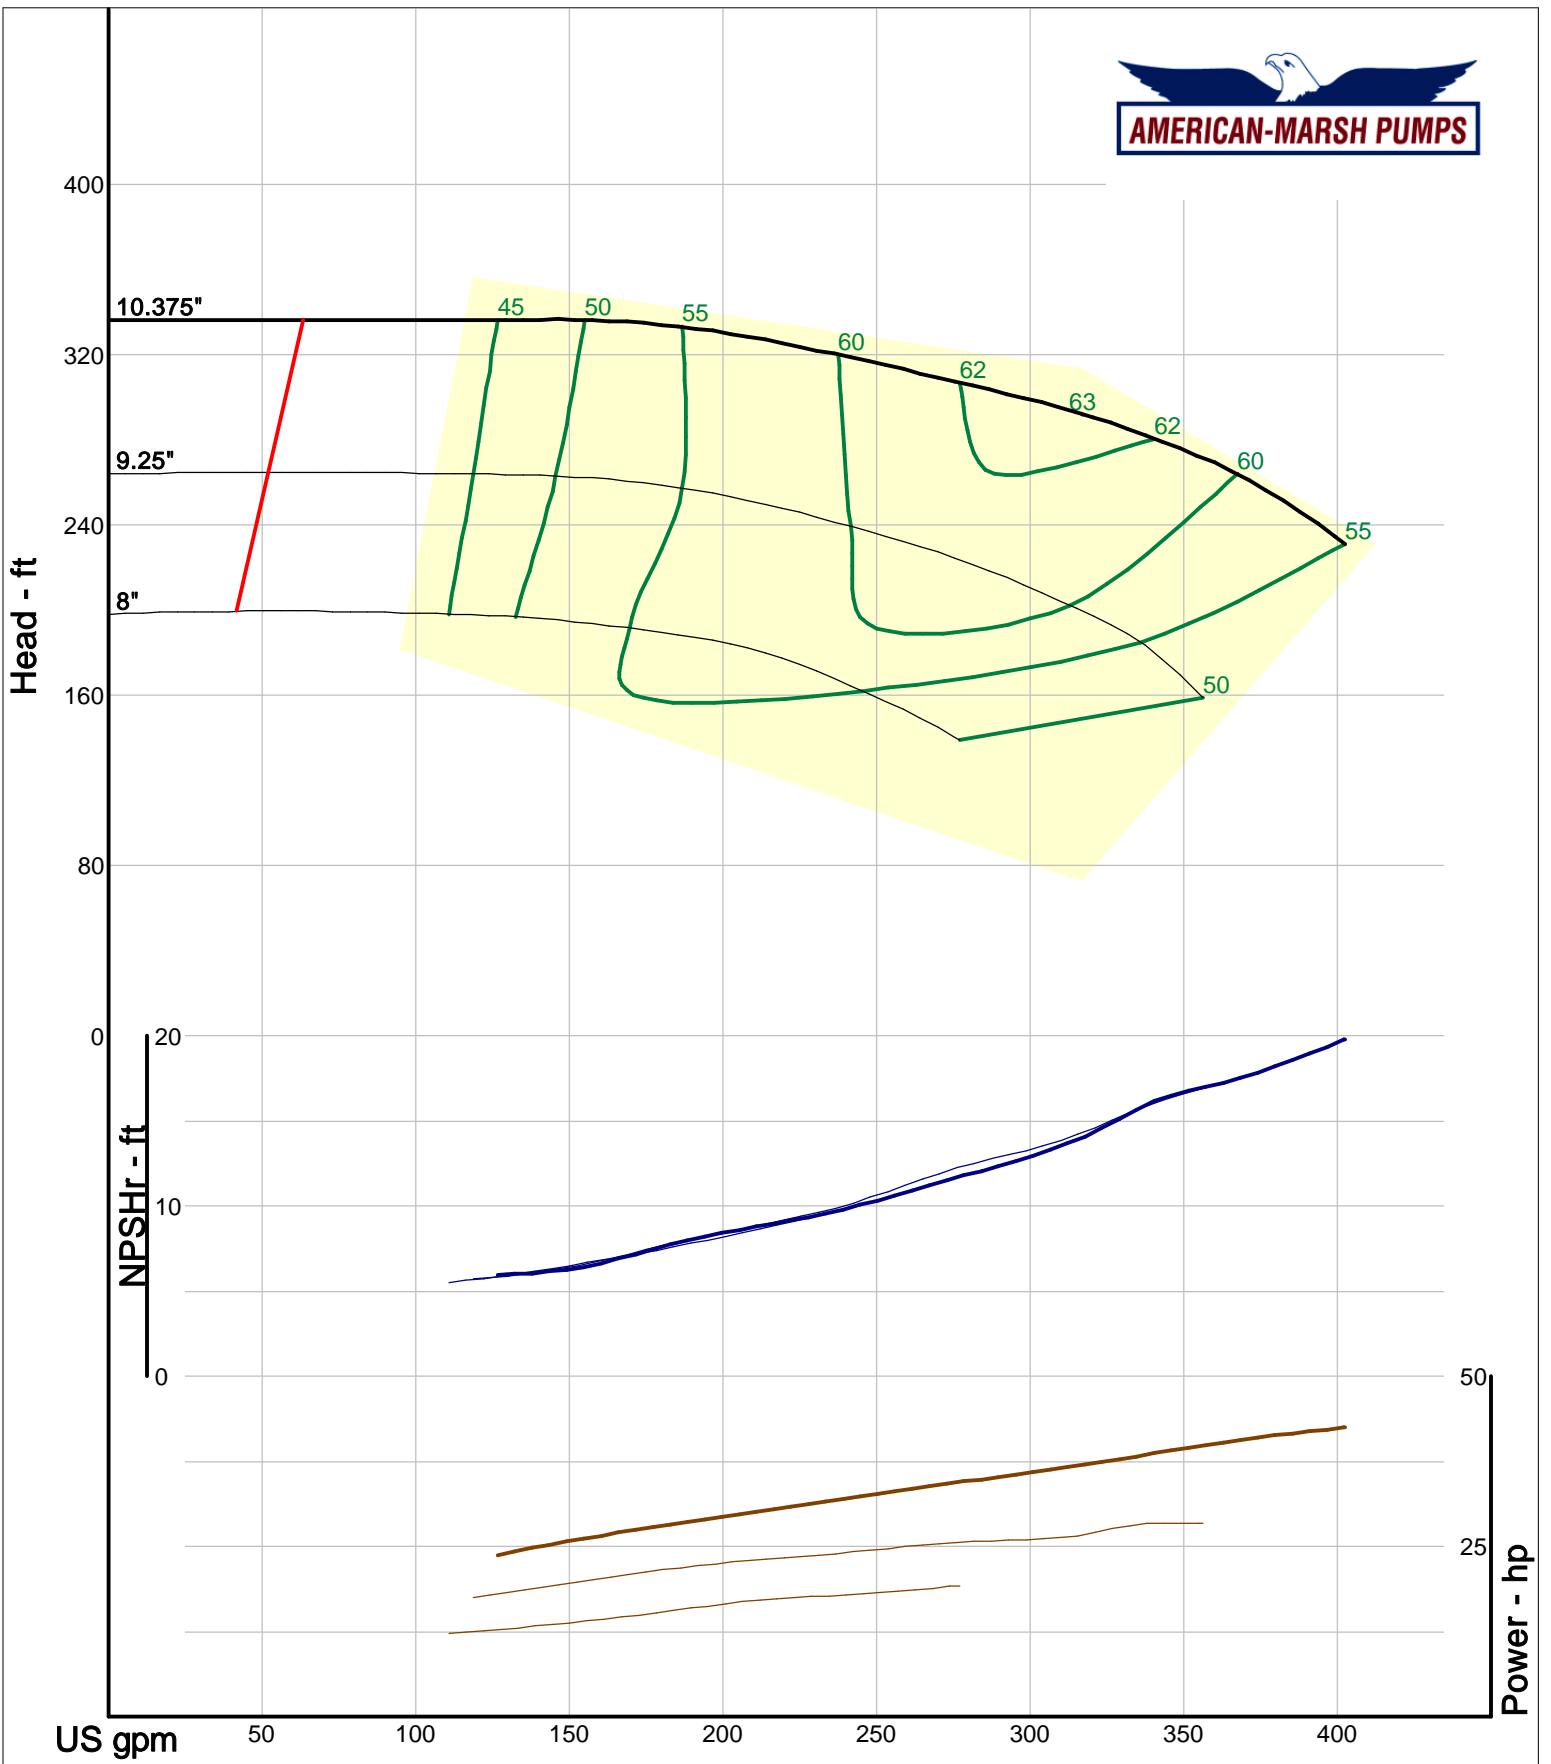

American-Marsh Pumps
 Catalog: WTRWKS-2005c.50, vers 2.5c
 300_REC/REF - 3000

Size: 1.5x2.5-5 RE
 Speed: 2900 rpm
 Dia: 5.5 in
 Curve: CS-15110

Company: American-Marsh Pumps
 Name:
 12/03/05

American-Marsh Pumps
 Catalog: WTRWKS-2005c.50, vers 2.5c
 300_REC/REF - 3000

American-Marsh Pumps
 Catalog: WTRWKS-2005c.50, vers 2.5c
 300_REC/REF - 3000

Size: 2x2.5-5 RE
 Speed: 2900 rpm
 Dia: 5.5 in
 Curve: CS-15120

Company: American-Marsh Pumps
 Name:
 12/03/05

American-Marsh Pumps
 Catalog: WTRWKS-2005c.50, vers 2.5c
 300_REC/REF - 3000

Size: 2x2.5-7 RE
 Speed: 2900 rpm
 Dia: 6.875 in
 Curve: CS-15122

Company: American-Marsh Pumps
Name:
12/03/05

American-Marsh Pumps
Catalog: WTRWKS-2005c.50, vers 2.5c
300_REC/REF - 3000

Size: 2x2.5-8 RE
Speed: 2900 rpm
Dia: 8.75 in
Curve: CS-15124

Company: American-Marsh Pumps
 Name:
 12/03/05

American-Marsh Pumps
 Catalog: WTRWKS-2005c.50, vers 2.5c
 300_REC/REF - 3000

Size: 2x2.5-10 RE
 Speed: 2900 rpm
 Dia: 10.375 in
 Curve: CS-15126

Company: American-Marsh Pumps
 Name:
 12/03/05