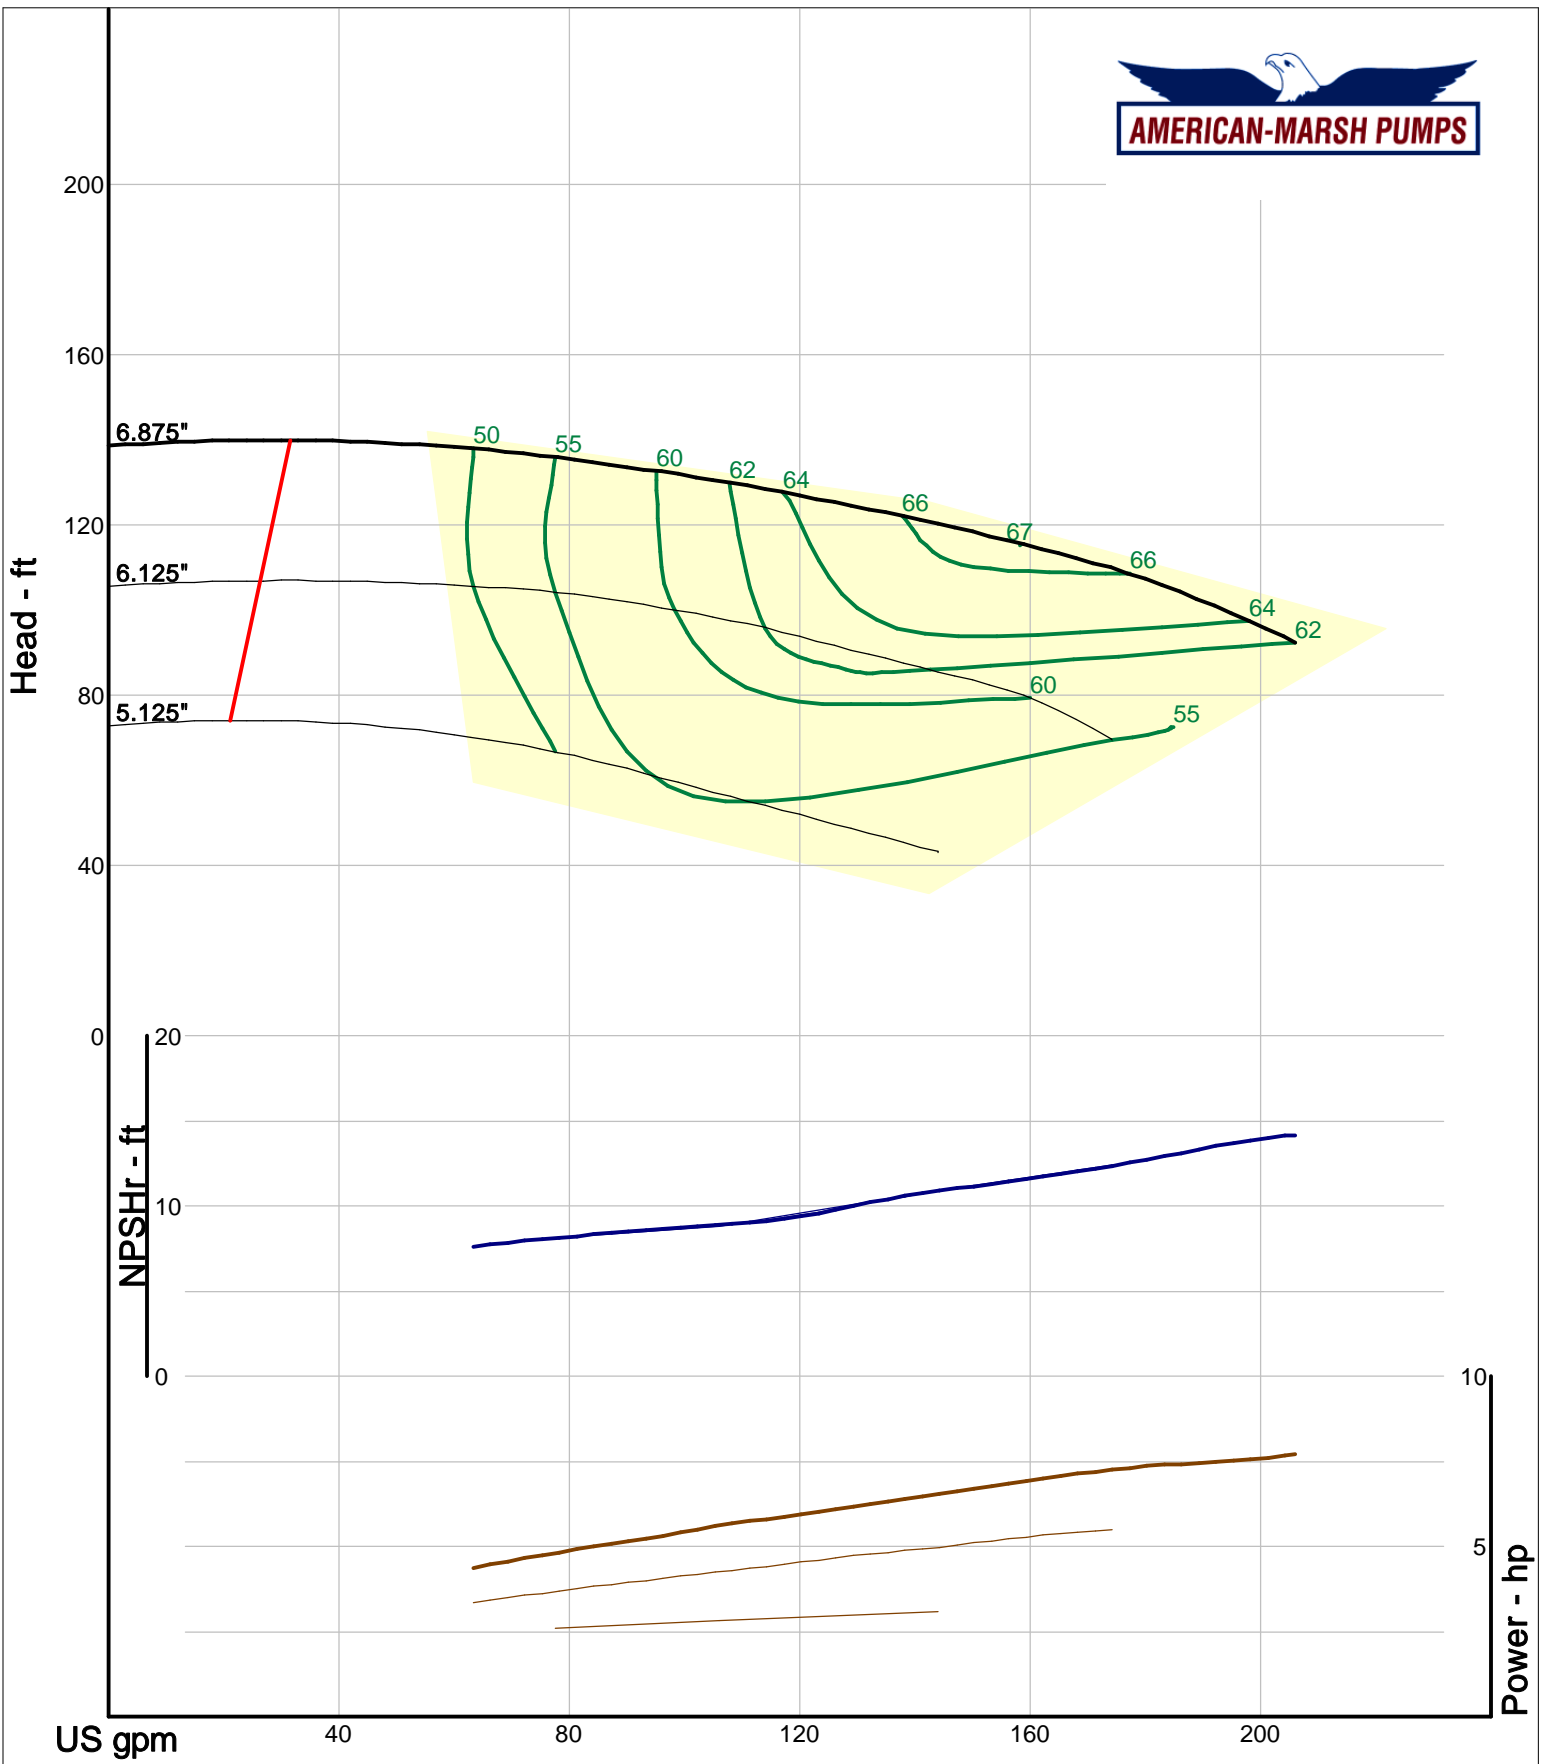

American-Marsh Pumps
 Catalog: WTRWKS-2005c.50, vers 2.5c
 300_REC/REF - 3000

Size: 1.25x2-5 RE
 Speed: 2900 rpm
 Dia: 5.5 in
 Curve: CS-15102

Company: American-Marsh Pumps
 Name:
 12/03/05

American-Marsh Pumps
 Catalog: WTRWKS-2005c.50, vers 2.5c
 300_REC/REF - 3000

Size: 1.25x2-7 RE
 Speed: 2900 rpm
 Dia: 6.875 in
 Curve: CS-15104

Company: American-Marsh Pumps
 Name:
 12/03/05

American-Marsh Pumps
 Catalog: WTRWKS-2005c.50, vers 2.5c
 300_REC/REF - 3000

Size: 1.25x2-8 RE
 Speed: 2900 rpm
 Dia: 8.5 in
 Curve: CS-15106

Company: American-Marsh Pumps
 Name:
 12/03/05

American-Marsh Pumps
 Catalog: WTRWKS-2005c.50, vers 2.5c
 300_REC/REF - 3000

Size: 1.25x2-10 RE
 Speed: 2900 rpm
 Dia: 10.375 in
 Curve: CS-15108

Company: American-Marsh Pumps
 Name:
 12/03/05

American-Marsh Pumps
 Catalog: WTRWKS-2005c.50, vers 2.5c
 300_REC/REF - 3000

Size: 1.5x2.5-5 RE
 Speed: 2900 rpm
 Dia: 5.5 in
 Curve: CS-15110

Company: American-Marsh Pumps
 Name:
 12/03/05

American-Marsh Pumps
 Catalog: WTRWKS-2005c.50, vers 2.5c
 300_REC/REF - 3000