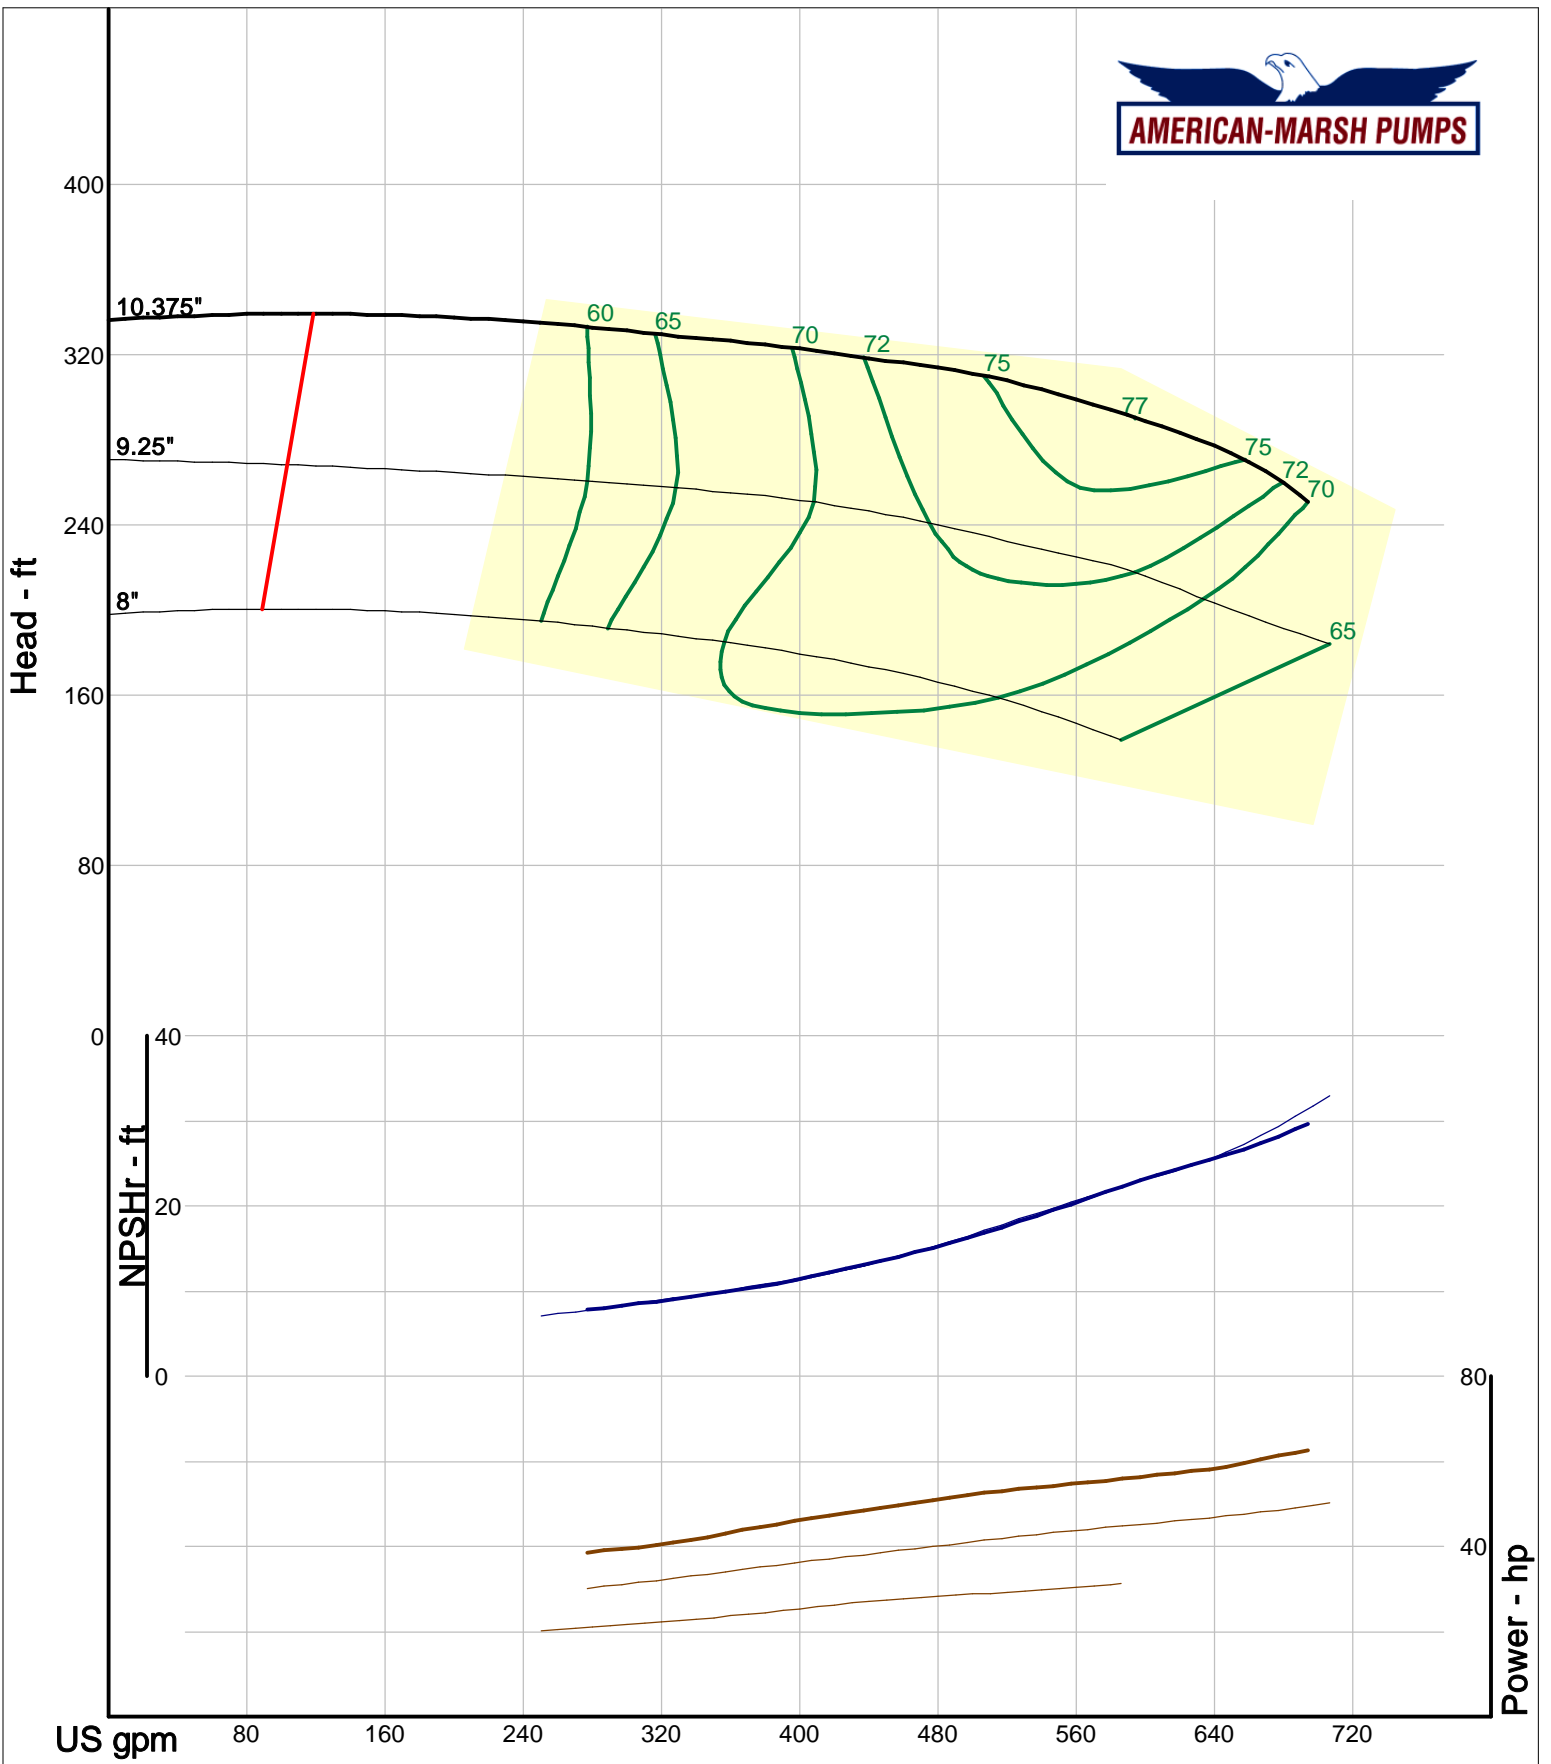

American-Marsh Pumps
 Catalog: WTRWKS-2005c.50, vers 2.5c
 300_REC/REF - 3000

Size: 2x2.5-5 RE
 Speed: 2900 rpm
 Dia: 5.5 in
 Curve: CS-15120

Company: American-Marsh Pumps
 Name:
 12/03/05

American-Marsh Pumps
 Catalog: WTRWKS-2005c.50, vers 2.5c
 300_REC/REF - 3000

Company: American-Marsh Pumps
 Name:
 12/03/05

American-Marsh Pumps
 Catalog: WTRWKS-2005c.50, vers 2.5c
 300_REC/REF - 3000

Size: 2x2.5-10 RE
 Speed: 2900 rpm
 Dia: 10.375 in
 Curve: CS-15126

Company: American-Marsh Pumps
 Name:
 12/03/05

American-Marsh Pumps
 Catalog: WTRWKS-2005c.50, vers 2.5c
 300_REC/REF - 3000

Size: 2.5x3-5 RE
 Speed: 2900 rpm
 Dia: 5.5 in
 Curve: CS-15130

Company: American-Marsh Pumps
 Name:
 12/03/05

American-Marsh Pumps
 Catalog: WTRWKS-2005c.50, vers 2.5c
 300_REC/REF - 3000

Size: 2.5x3-7 RE
 Speed: 2900 rpm
 Dia: 6.875 in
 Curve: CS-15132

Company: American-Marsh Pumps
Name:
12/03/05

American-Marsh Pumps
Catalog: WTRWKS-2005c.50, vers 2.5c
300_REC/REF - 3000

Size: 2.5x3-8 RE
Speed: 2900 rpm
Dia: 8.375 in
Curve: CS-15134