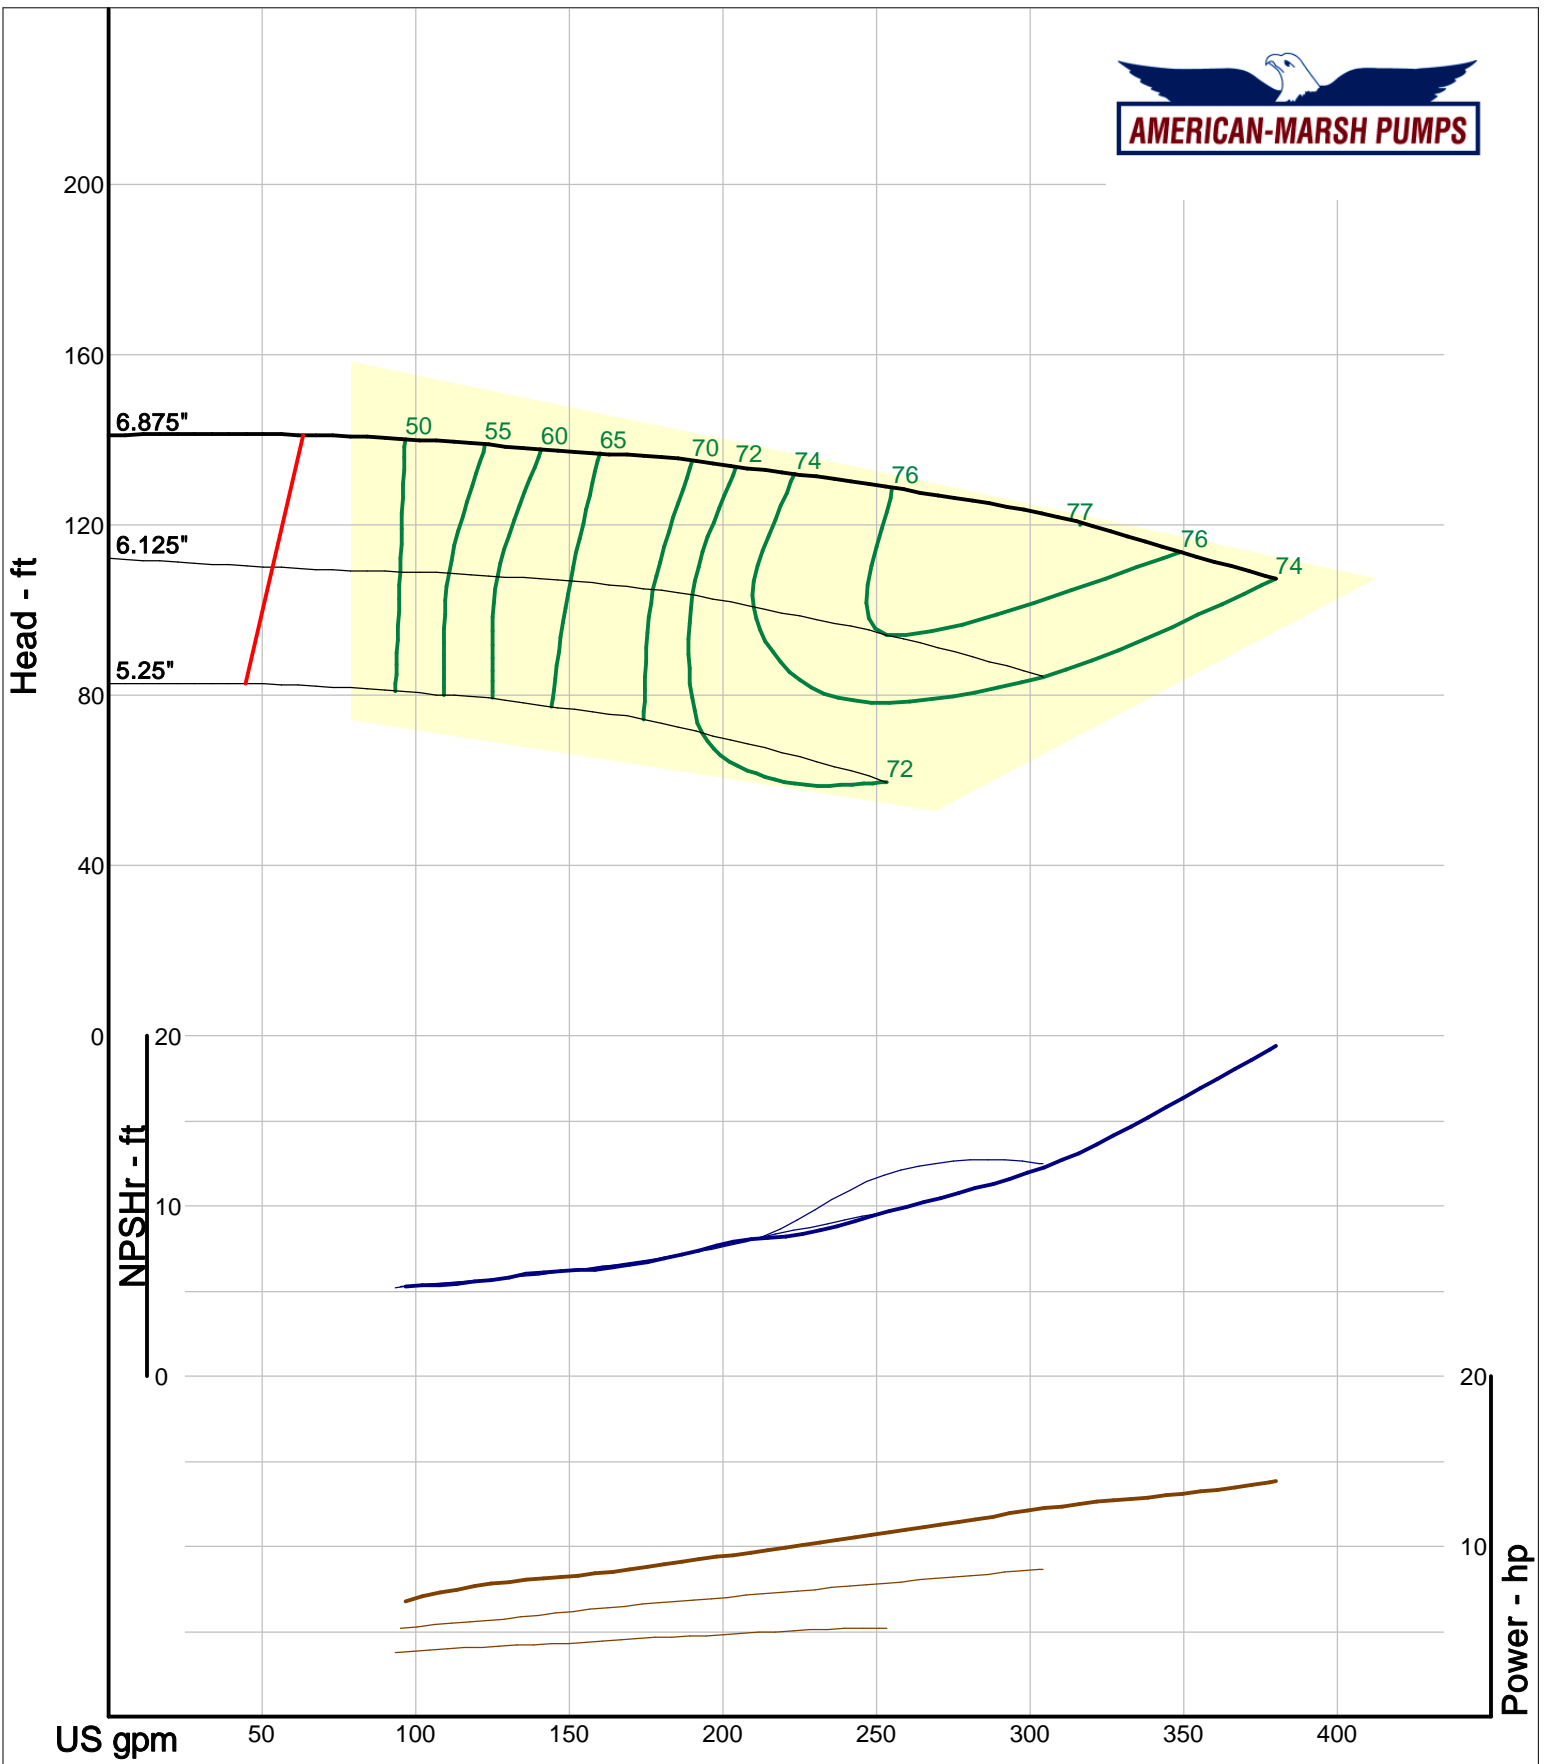

American-Marsh Pumps
 Catalog: WTRWKS-2005c.50, vers 2.5c
 300_REC/REF - 3000

Size: 1.5x2.5-5 RE
 Speed: 2900 rpm
 Dia: 5.5 in
 Curve: CS-15110

Company: American-Marsh Pumps
 Name:
 12/03/05

American-Marsh Pumps
 Catalog: WTRWKS-2005c.50, vers 2.5c
 300_REC/REF - 3000

Company: American-Marsh Pumps
 Name:
 12/03/05

American-Marsh Pumps
 Catalog: WTRWKS-2005c.50, vers 2.5c
 300_REC/REF - 3000

Size: 1.5x2.5-10 RE
 Speed: 2900 rpm
 Dia: 10.375 in
 Curve: CS-15116

Company: American-Marsh Pumps
 Name:
 12/03/05

American-Marsh Pumps
 Catalog: WTRWKS-2005c.50, vers 2.5c
 300_REC/REF - 3000

Size: 2x2.5-5 RE
 Speed: 2900 rpm
 Dia: 5.5 in
 Curve: CS-15120

Company: American-Marsh Pumps
 Name:
 12/03/05

American-Marsh Pumps
 Catalog: WTRWKS-2005c.50, vers 2.5c
 300_REC/REF - 3000

Size: 2x2.5-7 RE
 Speed: 2900 rpm
 Dia: 6.875 in
 Curve: CS-15122

Company: American-Marsh Pumps
Name:
12/03/05

American-Marsh Pumps
Catalog: WTRWKS-2005c.50, vers 2.5c
300_REC/REF - 3000

Size: 2x2.5-8 RE
Speed: 2900 rpm
Dia: 8.75 in
Curve: CS-15124