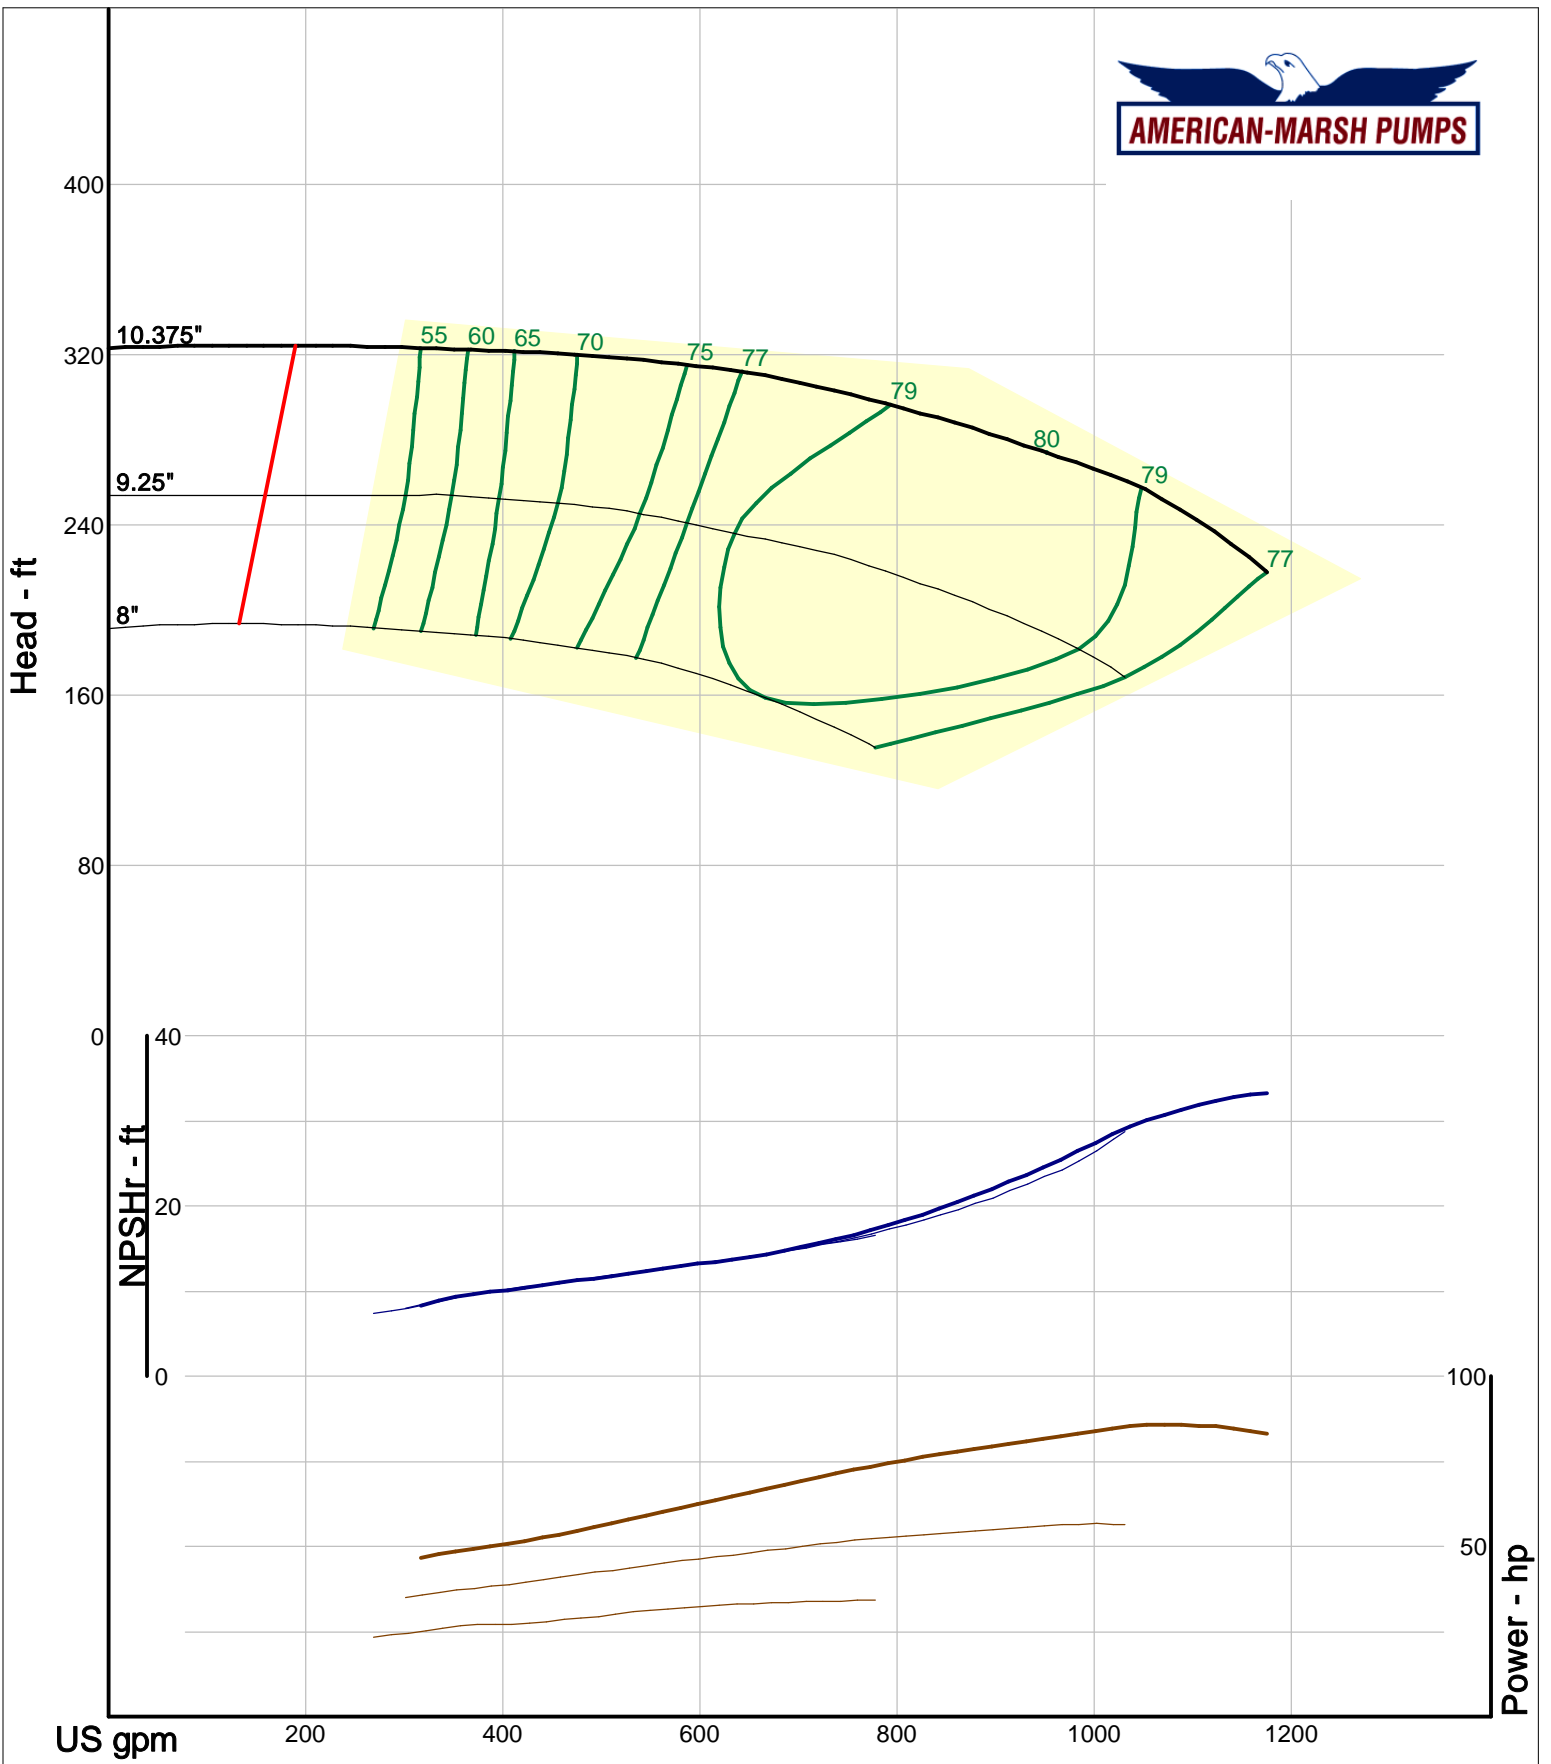

American-Marsh Pumps
 Catalog: WTRWKS-2005c.50, vers 2.5c
 300_REC/REF - 3000

Size: 2x2.5-5 RE
 Speed: 2900 rpm
 Dia: 5.5 in
 Curve: CS-15120

Company: American-Marsh Pumps
 Name:
 12/03/05

American-Marsh Pumps
 Catalog: WTRWKS-2005c.50, vers 2.5c
 300_REC/REF - 3000

Company: American-Marsh Pumps
 Name:
 12/03/05

American-Marsh Pumps
 Catalog: WTRWKS-2005c.50, vers 2.5c
 300_REC/REF - 3000

Size: 2.5x3-10 RE
 Speed: 2900 rpm
 Dia: 10.375 in
 Curve: CS-15136

Company: American-Marsh Pumps
 Name:
 12/03/05

American-Marsh Pumps
 Catalog: WTRWKS-2005c.50, vers 2.5c
 300_REC/REF - 3000

Size: 3x4-7 RE
 Speed: 2900 rpm
 Dia: 6.875 in
 Curve: CS-15140

Company: American-Marsh Pumps
 Name:
 12/03/05

American-Marsh Pumps
 Catalog: WTRWKS-2005c.50, vers 2.5c
 300_REC/REF - 3000

Size: 3x4-8 RE
 Speed: 2900 rpm
 Dia: 8.375 in
 Curve: CS-15142

Company: American-Marsh Pumps
 Name:
 12/03/05

American-Marsh Pumps
 Catalog: WTRWKS-2005c.50, vers 2.5c
 300_REC/REF - 3000

Size: 3x4-10 RE
 Speed: 2900 rpm
 Dia: 10.375 in
 Curve: CS-15144