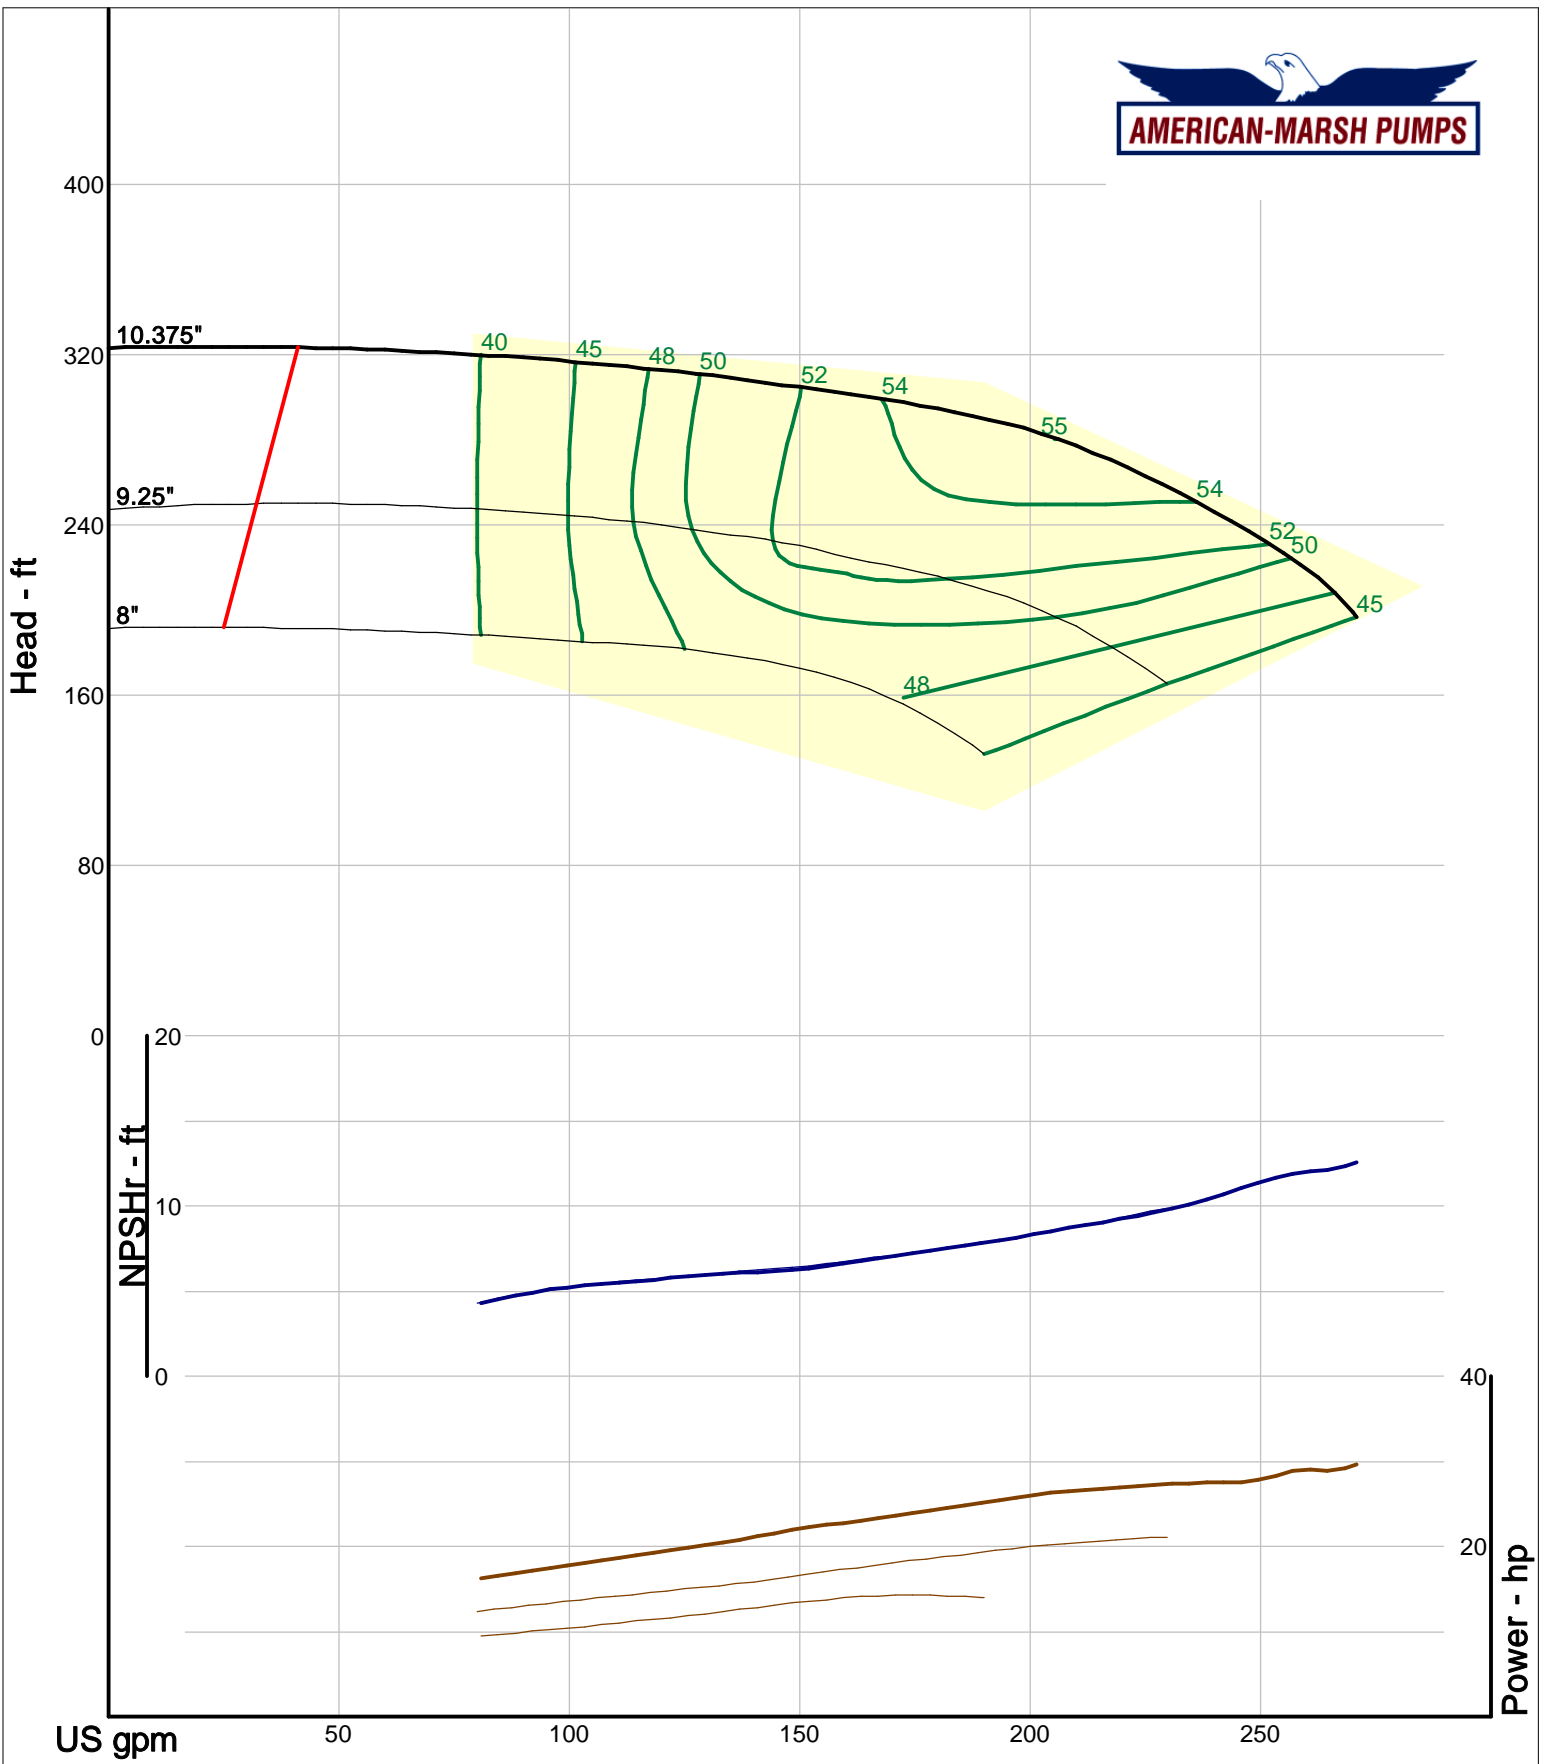

Company: American-Marsh Pumps
Name:
12/03/05

American-Marsh Pumps
Catalog: WTRWKS-2005c.50, vers 2.5c
300_REC/REF - 3000

Size: 1.5x2.5-10 RE
Speed: 2900 rpm
Dia: 10.375 in
Curve: CS-15116