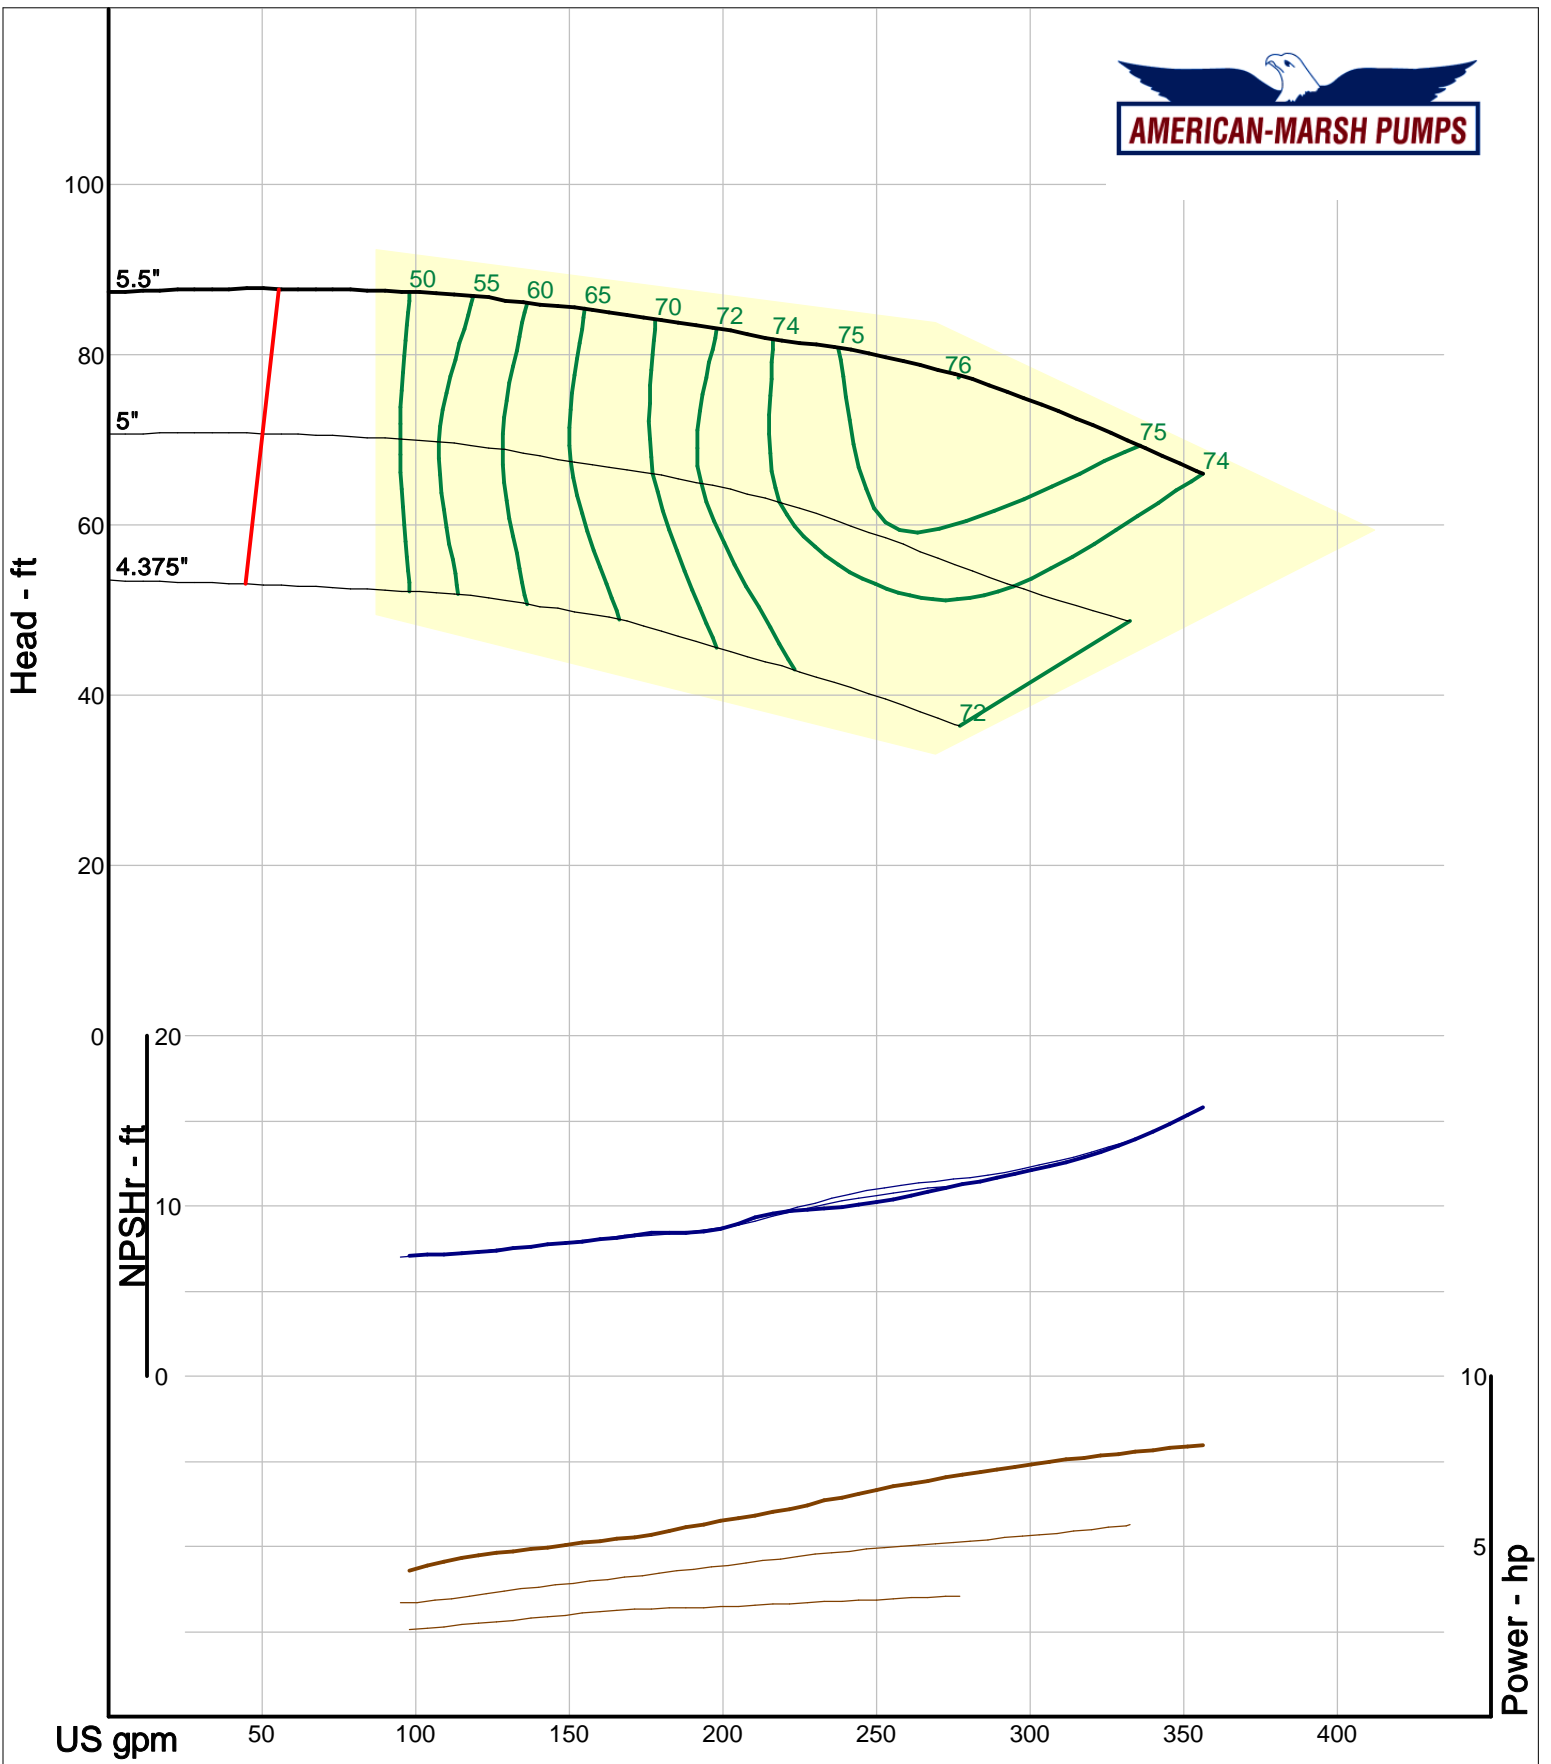

American-Marsh Pumps
 Catalog: WTRWKS-2005c.50, vers 2.5c
 300_REC/REF - 3000

Size: 1.5x2.5-5 RE
 Speed: 2900 rpm
 Dia: 5.5 in
 Curve: CS-15110

Company: American-Marsh Pumps
 Name:
 12/03/05

American-Marsh Pumps
 Catalog: WTRWKS-2005c.50, vers 2.5c
 300_REC/REF - 3000

Size: 1.5x2.5-7 RE
 Speed: 2900 rpm
 Dia: 6.875 in
 Curve: CS-15112

Company: American-Marsh Pumps
 Name:
 12/03/05

American-Marsh Pumps
 Catalog: WTRWKS-2005c.50, vers 2.5c
 300_REC/REF - 3000

Size: 1.5x2.5-8 RE
 Speed: 2900 rpm
 Dia: 8.375 in
 Curve: CS-15114

Company: American-Marsh Pumps
 Name:
 12/03/05

American-Marsh Pumps
 Catalog: WTRWKS-2005c.50, vers 2.5c
 300_REC/REF - 3000

Size: 1.5x2.5-10 RE
 Speed: 2900 rpm
 Dia: 10.375 in
 Curve: CS-15116

Company: American-Marsh Pumps
 Name:
 12/03/05

American-Marsh Pumps
 Catalog: WTRWKS-2005c.50, vers 2.5c
 300_REC/REF - 3000

Size: 2x2.5-5 RE
 Speed: 2900 rpm
 Dia: 5.5 in
 Curve: CS-15120

Company: American-Marsh Pumps
 Name:
 12/03/05

American-Marsh Pumps
 Catalog: WTRWKS-2005c.50, vers 2.5c
 300_REC/REF - 3000