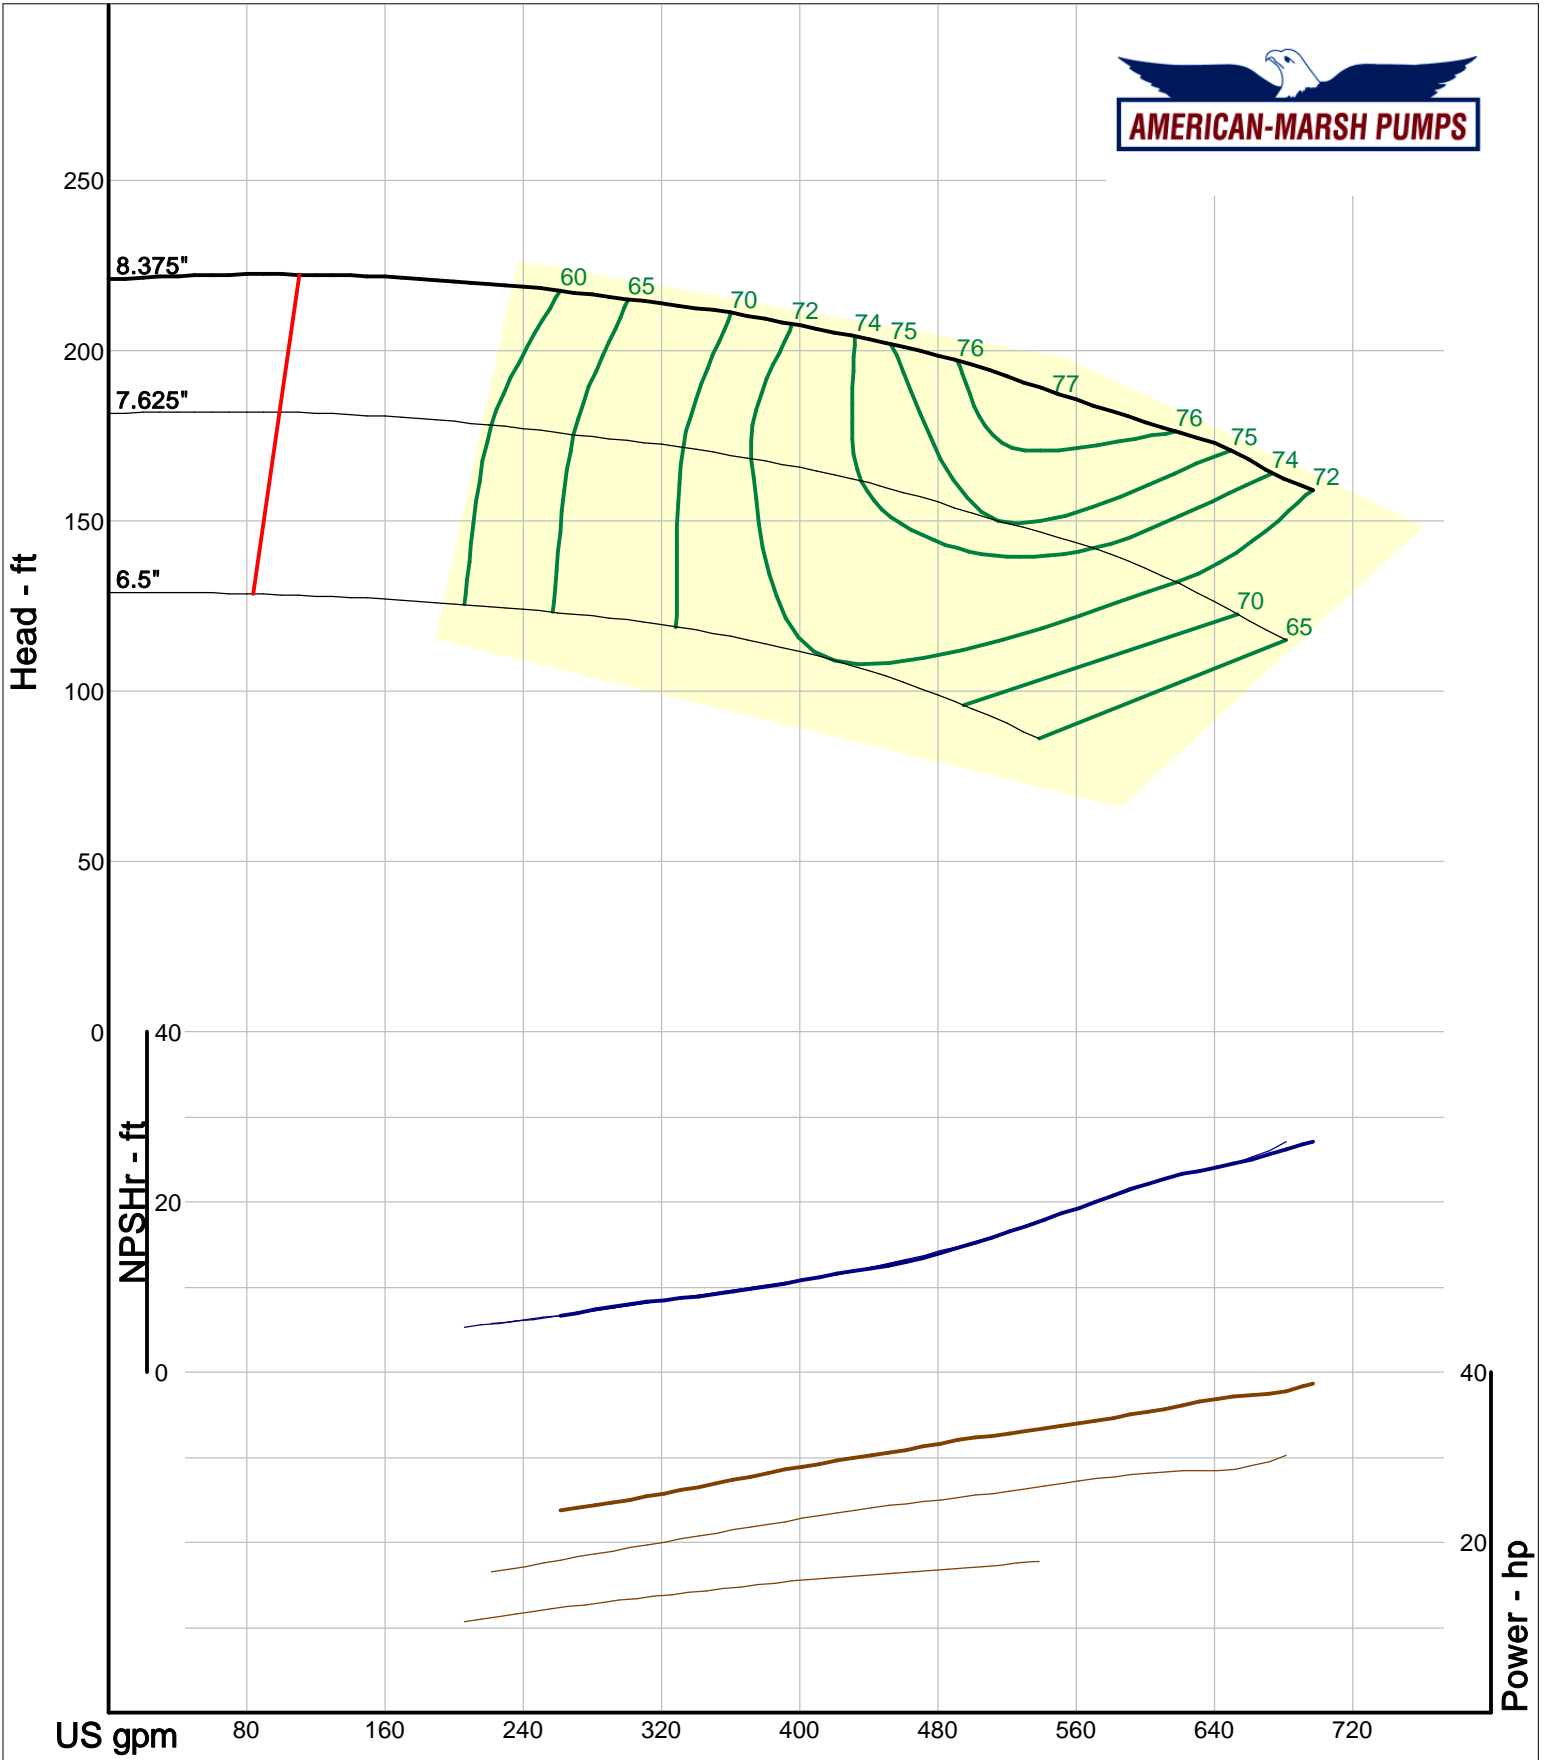

American-Marsh Pumps
 Catalog: WTRWKS-2005c.50, vers 2.5c
 300_REC/REF - 3000

Size: 2x2.5-5 RE
 Speed: 2900 rpm
 Dia: 5.5 in
 Curve: CS-15120

Company: American-Marsh Pumps
 Name:
 12/03/05

American-Marsh Pumps
 Catalog: WTRWKS-2005c.50, vers 2.5c
 300_REC/REF - 3000

Company: American-Marsh Pumps
 Name:
 12/03/05

American-Marsh Pumps
 Catalog: WTRWKS-2005c.50, vers 2.5c
 300_REC/REF - 3000

Size: 2x2.5-10 RE
 Speed: 2900 rpm
 Dia: 10.375 in
 Curve: CS-15126

Company: American-Marsh Pumps
 Name:
 12/03/05

American-Marsh Pumps
 Catalog: WTRWKS-2005c.50, vers 2.5c
 300_REC/REF - 3000

Size: 2.5x3-5 RE
 Speed: 2900 rpm
 Dia: 5.5 in
 Curve: CS-15130

Company: American-Marsh Pumps
 Name:
 12/03/05

American-Marsh Pumps
 Catalog: WTRWKS-2005c.50, vers 2.5c
 300_REC/REF - 3000

Size: 2.5x3-7 RE
 Speed: 2900 rpm
 Dia: 6.875 in
 Curve: CS-15132

Company: American-Marsh Pumps
Name:
12/03/05

American-Marsh Pumps
Catalog: WTRWKS-2005c.50, vers 2.5c
300_REC/REF - 3000

Size: 2.5x3-8 RE
Speed: 2900 rpm
Dia: 8.375 in
Curve: CS-15134