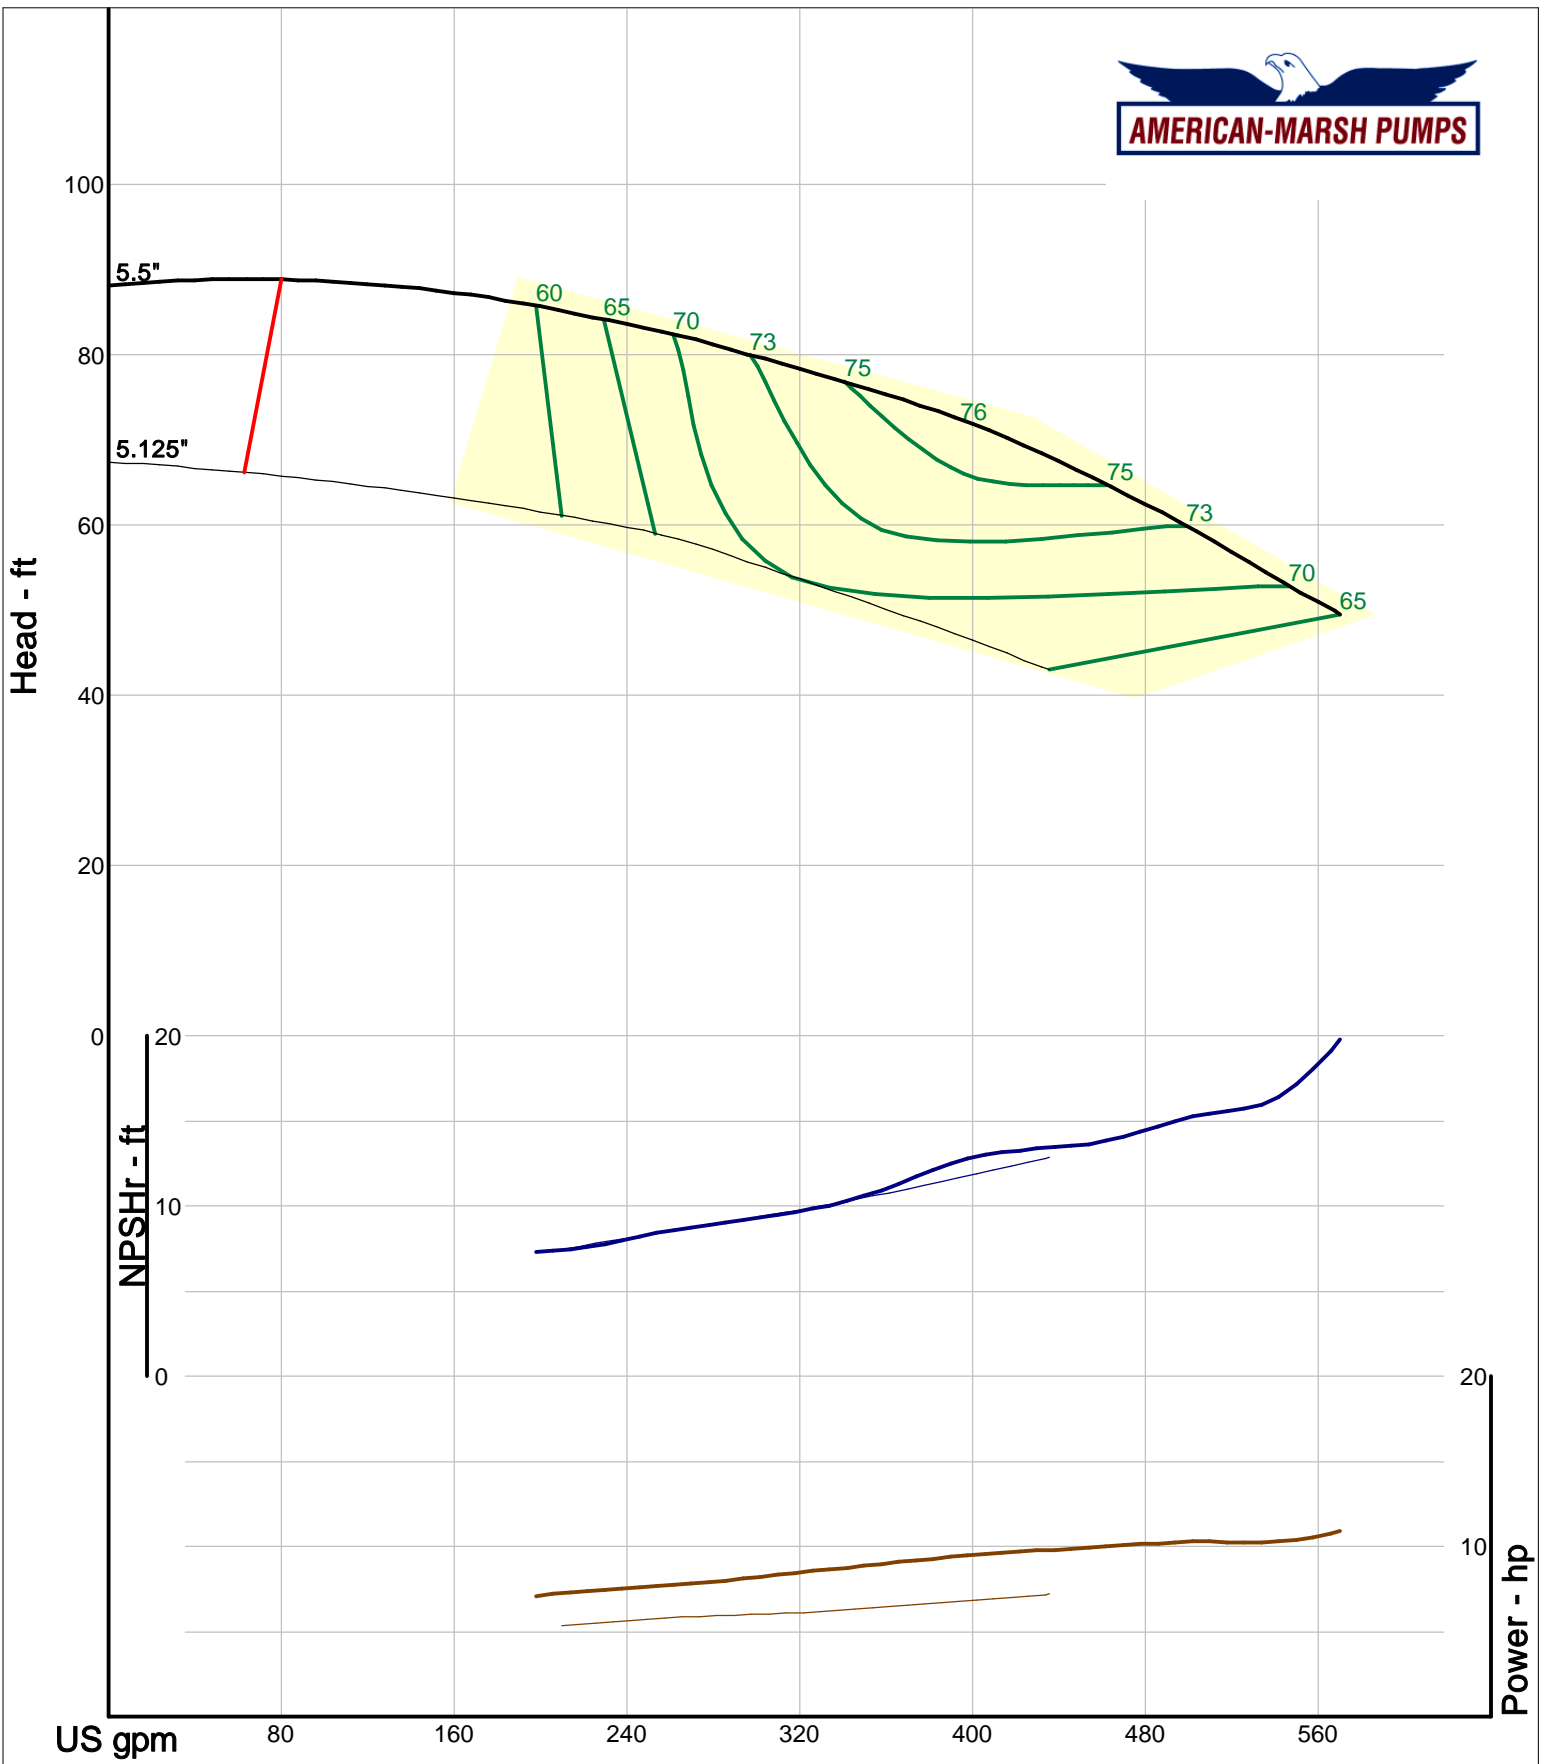

American-Marsh Pumps
 Catalog: WTRWKS-2005c.50, vers 2.5c
 300_REC/REF - 3000

Size: 1.5x2.5-5 RE
 Speed: 2900 rpm
 Dia: 5.5 in
 Curve: CS-15110

Company: American-Marsh Pumps
 Name:
 12/03/05

American-Marsh Pumps
 Catalog: WTRWKS-2005c.50, vers 2.5c
 300_REC/REF - 3000

American-Marsh Pumps
 Catalog: WTRWKS-2005c.50, vers 2.5c
 300_REC/REF - 3000

Size: 2x2.5-5 RE
 Speed: 2900 rpm
 Dia: 5.5 in
 Curve: CS-15120

Company: American-Marsh Pumps
 Name:
 12/03/05

American-Marsh Pumps
 Catalog: WTRWKS-2005c.50, vers 2.5c
 300_REC/REF - 3000

Size: 2x2.5-7 RE
 Speed: 2900 rpm
 Dia: 6.875 in
 Curve: CS-15122

Company: American-Marsh Pumps
Name:
12/03/05

American-Marsh Pumps
Catalog: WTRWKS-2005c.50, vers 2.5c
300_REC/REF - 3000

Size: 2x2.5-8 RE
Speed: 2900 rpm
Dia: 8.75 in
Curve: CS-15124

Company: American-Marsh Pumps
 Name:
 12/03/05

American-Marsh Pumps
 Catalog: WTRWKS-2005c.50, vers 2.5c
 300_REC/REF - 3000

Size: 2x2.5-10 RE
 Speed: 2900 rpm
 Dia: 10.375 in
 Curve: CS-15126

Company: American-Marsh Pumps
 Name:
 12/03/05