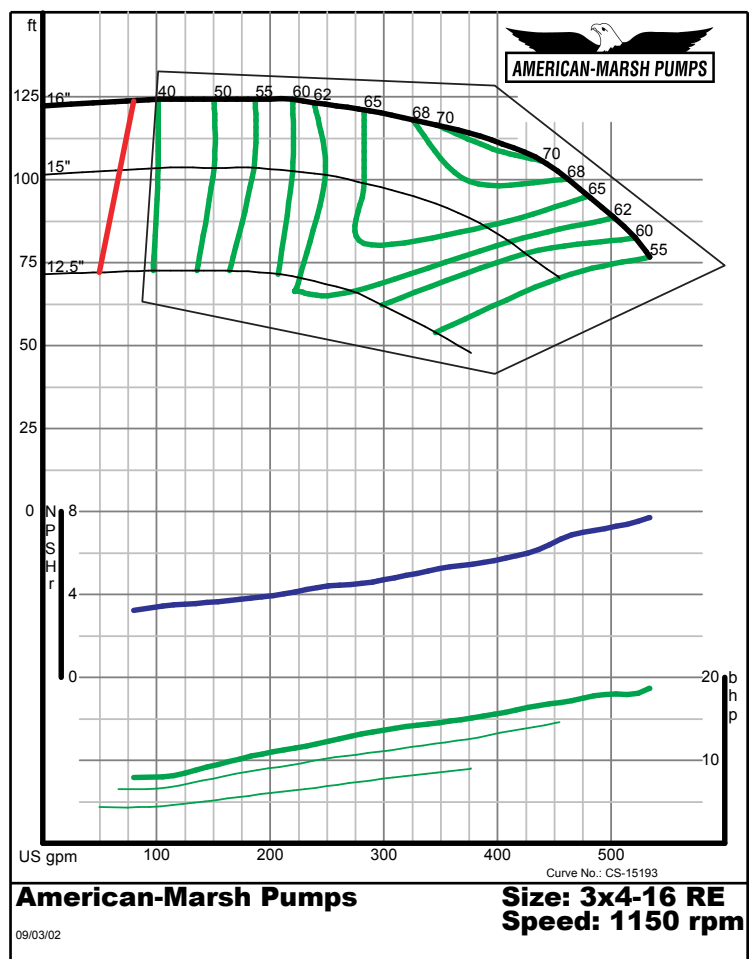

12/07/02

American-Marsh Pumps

Size: 3x4-7 RE
Speed: 1150 rpm

09/03/02

300 SERIES REC/REF ENCLOSED PERFORMANCE CURVES - 1200 RPM

300 SERIES REC/REF ENCLOSED PERFORMANCE CURVES - 1200 RPM

300 SERIES REC/REF ENCLOSED PERFORMANCE CURVES - 1200 RPM

300 SERIES REC/REF ENCLOSED PERFORMANCE CURVES - 1200 RPM

300 SERIES REC/REF ENCLOSED PERFORMANCE CURVES - 1200 RPM

300 SERIES REC/REF ENCLOSED PERFORMANCE CURVES - 1200 RPM

300 SERIES REC/REF ENCLOSED PERFORMANCE CURVES - 1200 RPM