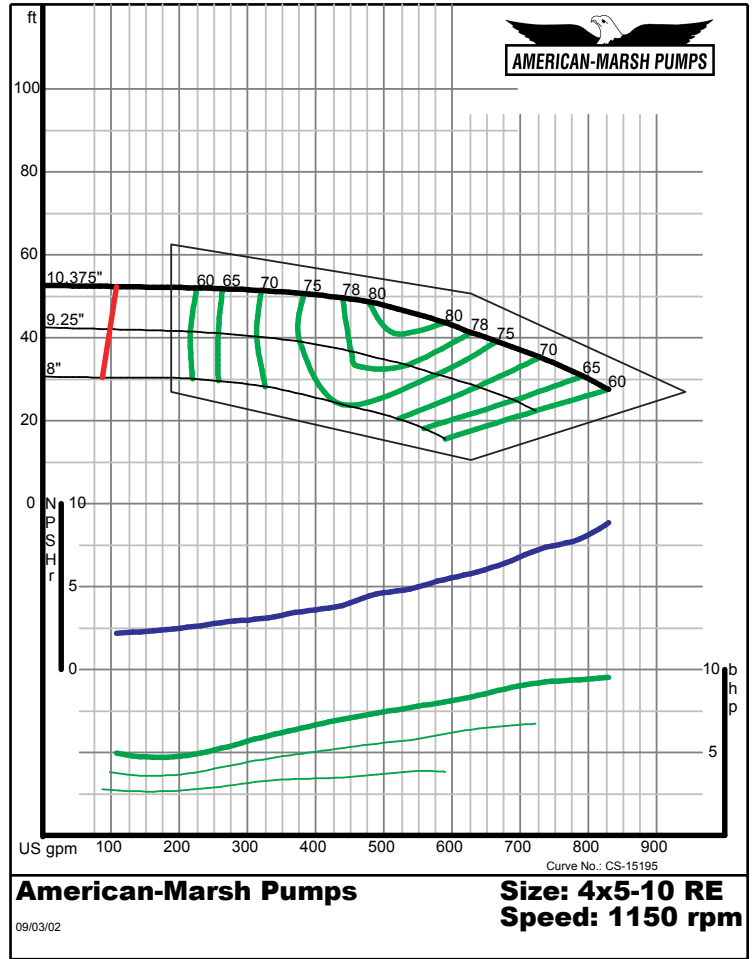

12/07/02

American-Marsh Pumps

Size: 3x4-7 RE
Speed: 1150 rpm

09/03/02

300 SERIES REC/REF ENCLOSED PERFORMANCE CURVES - 1200 RPM

300 SERIES REC/REF ENCLOSED PERFORMANCE CURVES - 1200 RPM

300 SERIES REC/REF ENCLOSED PERFORMANCE CURVES - 1200 RPM

300 SERIES REC/REF ENCLOSED PERFORMANCE CURVES - 1200 RPM

300 SERIES REC/REF ENCLOSED PERFORMANCE CURVES - 1200 RPM

300 SERIES REC/REF ENCLOSED PERFORMANCE CURVES - 1200 RPM

300 SERIES REC/REF ENCLOSED PERFORMANCE CURVES - 1200 RPM