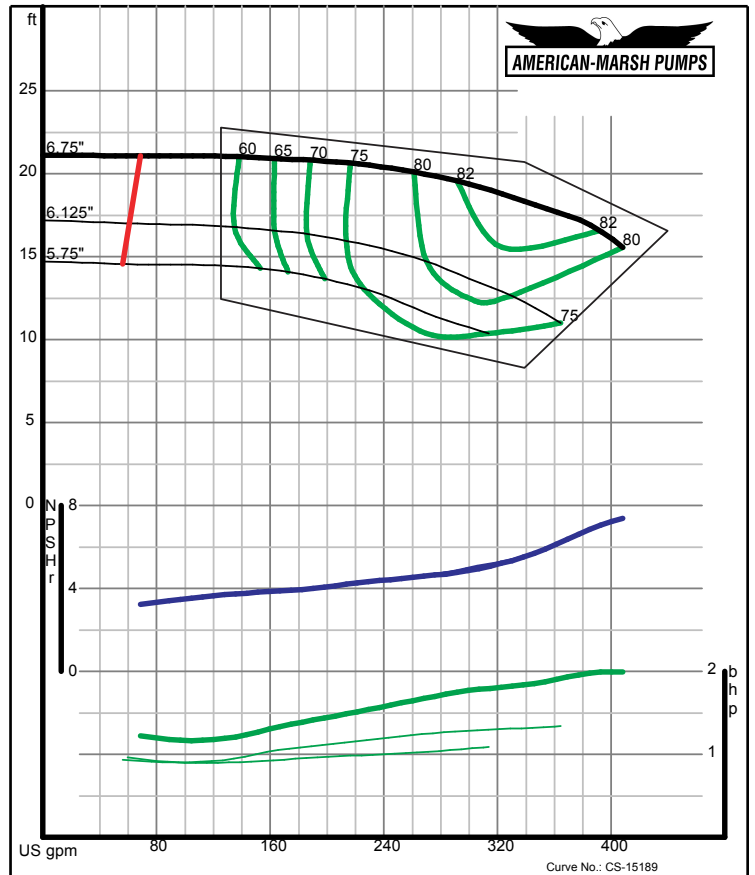

Size: 2.5x3-8 RE
Speed: 1150 rpm

12/07/02

American-Marsh Pumps

Size: 2.5x3-10 RE
Speed: 1150 rpm

12/07/02

300 SERIES REC/REF ENCLOSED PERFORMANCE CURVES - 1200 RPM

American-Marsh Pumps

Size: 2.5x3-13 RE
Speed: 1150 rpm

12/07/02

American-Marsh Pumps

Size: 3x4-7 RE
Speed: 1150 rpm

09/03/02

300 SERIES REC/REF ENCLOSED PERFORMANCE CURVES - 1200 RPM

300 SERIES REC/REF ENCLOSED PERFORMANCE CURVES - 1200 RPM

300 SERIES REC/REF ENCLOSED PERFORMANCE CURVES - 1200 RPM