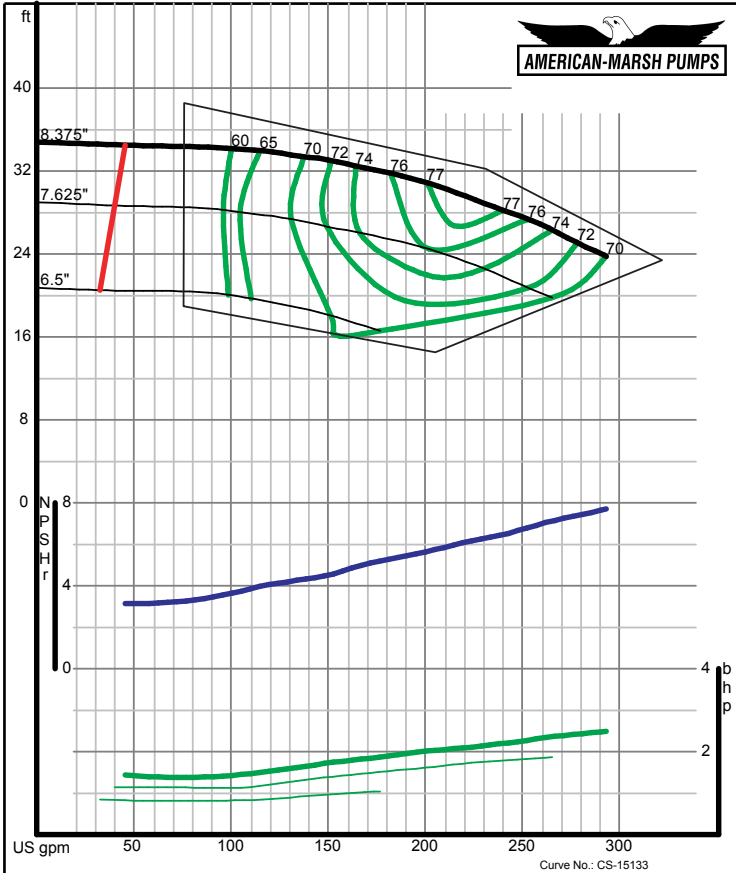

300 SERIES REC/REF ENCLOSED PERFORMANCE CURVES - 1200 RPM

American-Marsh Pumps **Size: 2x2.5-10 RE**
Speed: 1150 rpm
 12/07/02

American-Marsh Pumps **Size: 2x2.5-13 RE**
Speed: 1150 rpm
 12/07/02

300 SERIES REC/REF ENCLOSED PERFORMANCE CURVES - 1200 RPM

American-Marsh Pumps **Size: 2.5x3-5 RE**
Speed: 1150 rpm
 12/07/02

American-Marsh Pumps **Size: 2.5x3-7 RE**
Speed: 1150 rpm
 12/07/02

300 SERIES REC/REF ENCLOSED PERFORMANCE CURVES - 1200 RPM

American-Marsh Pumps