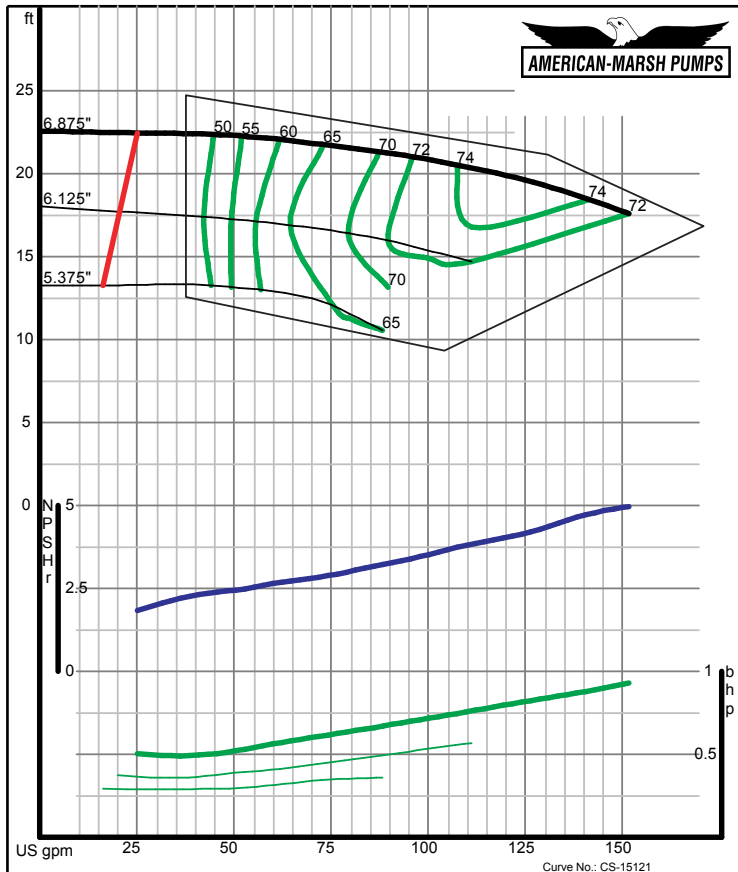

300 SERIES REC/REF ENCLOSED PERFORMANCE CURVES - 1200 RPM

300 SERIES REC/REF ENCLOSED PERFORMANCE CURVES - 1200 RPM

American-Marsh Pumps

Size: 1.5x2.5-13 RE
Speed: 1150 rpm

09/03/02

American-Marsh Pumps

Size: 2x2.5-5 RE
Speed: 1150 rpm

12/07/02

300 SERIES REC/REF ENCLOSED PERFORMANCE CURVES - 1200 RPM

American-Marsh Pumps

Size: 2x2.5-7 RE
Speed: 1150 rpm

12/07/02

American-Marsh Pumps

Size: 2x2.5-8 RE
Speed: 1150 rpm

12/07/02

300 SERIES REC/REF ENCLOSED PERFORMANCE CURVES - 1200 RPM

American-Marsh Pumps **Size: 2x2.5-10 RE**
Speed: 1150 rpm
 12/07/02

American-Marsh Pumps **Size: 2x2.5-13 RE**
Speed: 1150 rpm
 12/07/02

300 SERIES REC/REF ENCLOSED PERFORMANCE CURVES - 1200 RPM