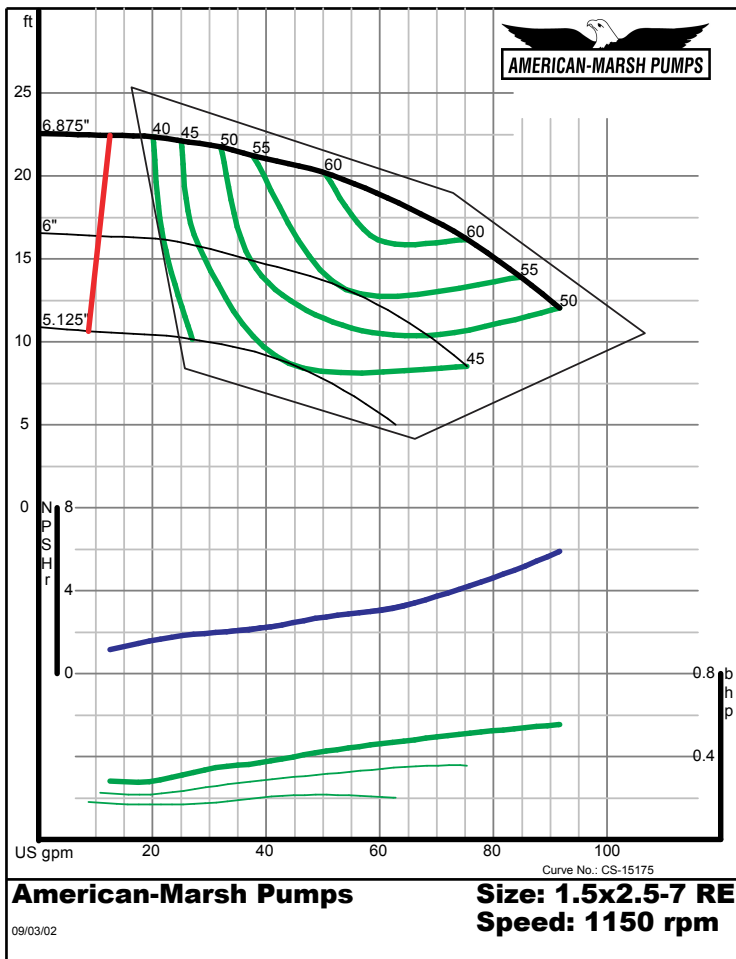

300 Series End Suction

1200 RPM Performance Curves
Enclosed Impellers

300 SERIES REC/REF ENCLOSED PERFORMANCE CURVES - 1200 RPM

American-Marsh Pumps **Size: 1.25x2-5 RE**
Speed: 1150 rpm

09/03/02

American-Marsh Pumps **Size: 1.25x2-7 RE**
Speed: 1150 rpm

09/03/02

300 SERIES REC/REF ENCLOSED PERFORMANCE CURVES - 1200 RPM

American-Marsh Pumps **Size: 1.25x2-8 RE**
Speed: 1150 rpm

09/03/02

American-Marsh Pumps **Size: 1.25x2-10 RE**
Speed: 1150 rpm

09/03/02

300 SERIES REC/REF ENCLOSED PERFORMANCE CURVES - 1200 RPM

300 SERIES REC/REF ENCLOSED PERFORMANCE CURVES - 1200 RPM

300 SERIES REC/REF ENCLOSED PERFORMANCE CURVES - 1200 RPM

American-Marsh Pumps

Size: 1.5x2.5-13 RE
Speed: 1150 rpm

09/03/02

American-Marsh Pumps

Size: 2x2.5-5 RE
Speed: 1150 rpm