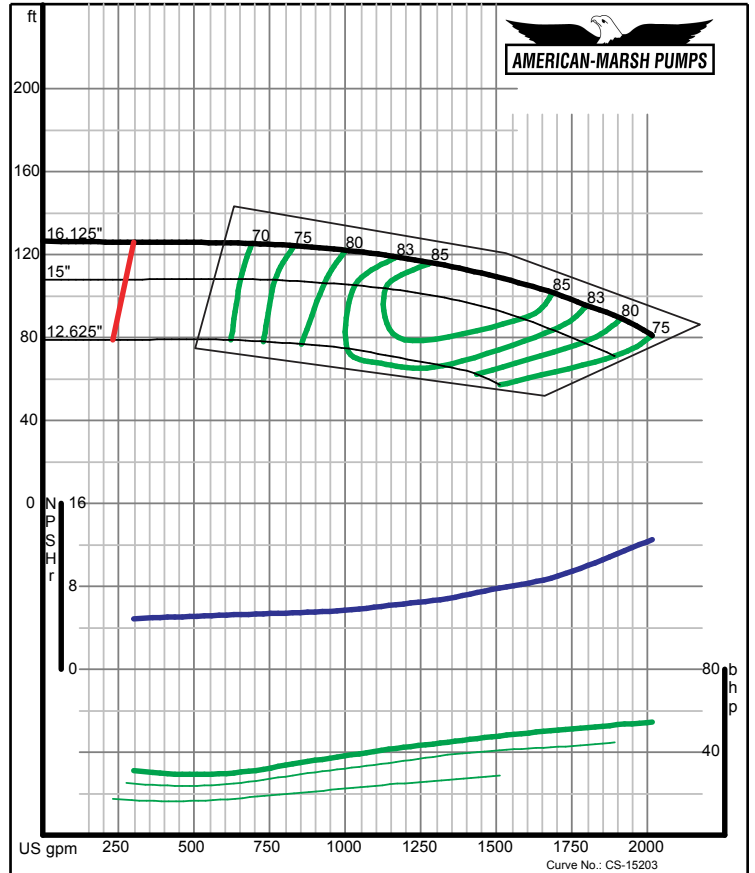

300 SERIES REC/REF ENCLOSED PERFORMANCE CURVES - 1200 RPM

300 SERIES REC/REF ENCLOSED PERFORMANCE CURVES - 1200 RPM

300 SERIES REC/REF ENCLOSED PERFORMANCE CURVES - 1200 RPM

300 SERIES REC/REF ENCLOSED PERFORMANCE CURVES - 1200 RPM

American-Marsh Pumps **Size: 6x8-8 RE**
 Speed: 1150 rpm
 09/03/02

American-Marsh Pumps **Size: 6x8-10 RE**
 Speed: 1150 rpm
 09/03/02

300 SERIES REC/REF ENCLOSED PERFORMANCE CURVES - 1200 RPM

American-Marsh Pumps **Size: 6x8-13 RE**
 Speed: 1150 rpm
 09/03/02

American-Marsh Pumps **Size: 6x8-16 RE**
 Speed: 1150 rpm
 09/03/02

300 SERIES REC/REF ENCLOSED PERFORMANCE CURVES - 1200 RPM

American-Marsh Pumps **Size: 6x8-20 RE**
Speed: 1150 rpm
 09/03/02

American-Marsh Pumps **Size: 8x10-10 RE**
Speed: 1150 rpm
 05/18/04

300 SERIES REC/REF ENCLOSED PERFORMANCE CURVES - 1200 RPM

American-Marsh Pumps **Size: 8x10-13 RE**
Speed: 1150 rpm
 09/03/02

American-Marsh Pumps **Size: 8x10-16 RE**
Speed: 1150 rpm
 09/03/02

300 SERIES REC/REF ENCLOSED PERFORMANCE CURVES - 1200 RPM