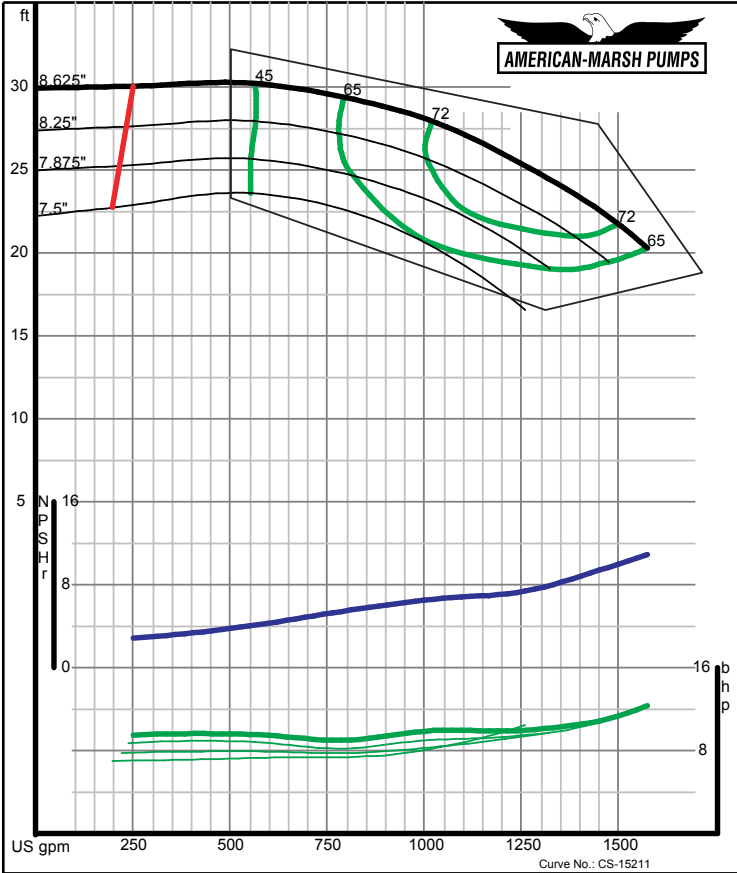

12/07/02

American-Marsh Pumps

Size: 3x4-7 RE
Speed: 1150 rpm

09/03/02

300 SERIES REC/REF ENCLOSED PERFORMANCE CURVES - 1200 RPM

300 SERIES REC/REF ENCLOSED PERFORMANCE CURVES - 1200 RPM

300 SERIES REC/REF ENCLOSED PERFORMANCE CURVES - 1200 RPM

300 SERIES REC/REF ENCLOSED PERFORMANCE CURVES - 1200 RPM

300 SERIES REC/REF ENCLOSED PERFORMANCE CURVES - 1200 RPM

300 SERIES REC/REF ENCLOSED PERFORMANCE CURVES - 1200 RPM

300 SERIES REC/REF ENCLOSED PERFORMANCE CURVES - 1200 RPM

American-Marsh Pumps **Size: 6x8-8 RE**
 Speed: 1150 rpm
 09/03/02

American-Marsh Pumps **Size: 6x8-10 RE**
 Speed: 1150 rpm
 09/03/02

300 SERIES REC/REF ENCLOSED PERFORMANCE CURVES - 1200 RPM

American-Marsh Pumps **Size: 6x8-13 RE**
 Speed: 1150 rpm
 09/03/02

300 SERIES REC/REF ENCLOSED PERFORMANCE CURVES - 1200 RPM

American-Marsh Pumps **Size: 8x10-13 RE**
Speed: 1150 rpm
 09/03/02

American-Marsh Pumps **Size: 8x10-16 RE**
Speed: 1150 rpm
 09/03/02

300 SERIES REC/REF ENCLOSED PERFORMANCE CURVES - 1200 RPM