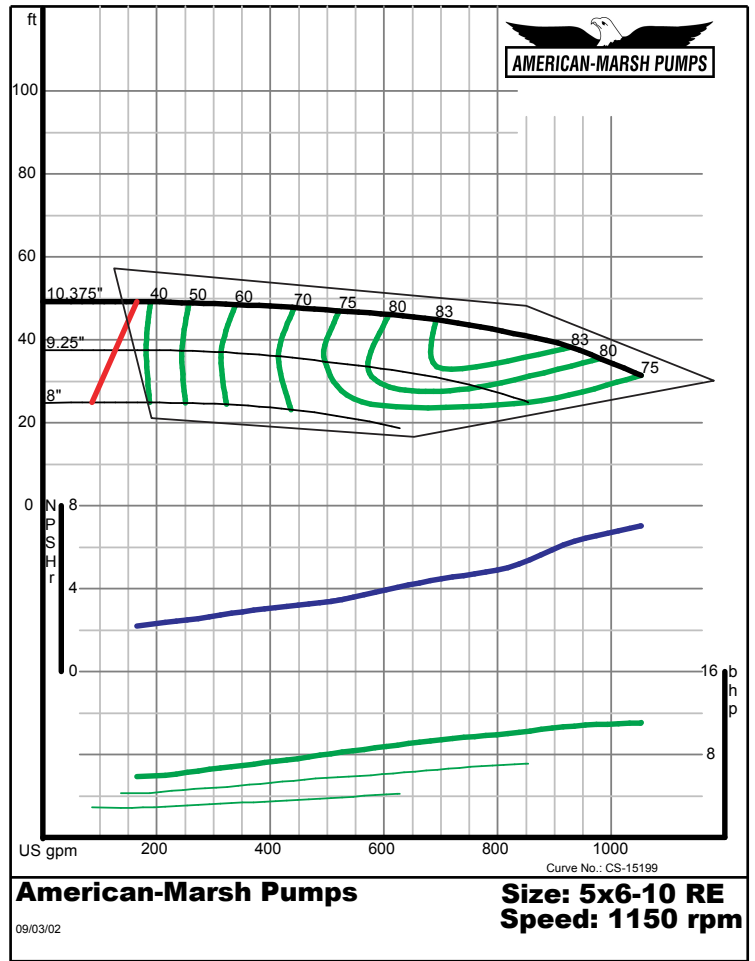

300 SERIES REC/REF ENCLOSED PERFORMANCE CURVES - 1200 RPM