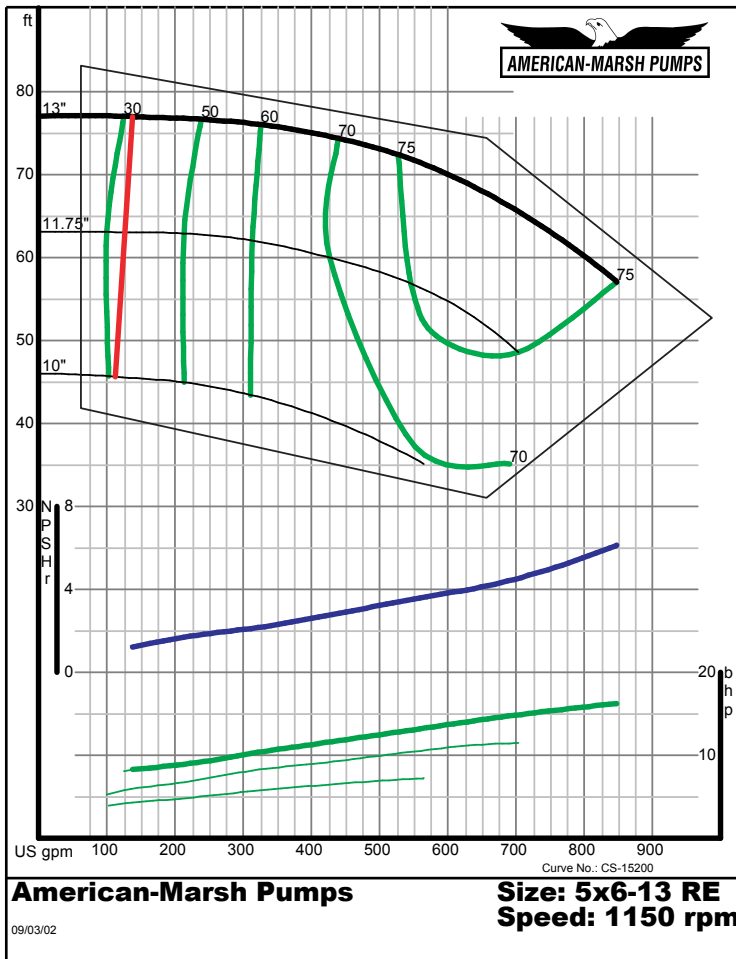

300 SERIES REC/REF ENCLOSED PERFORMANCE CURVES - 1200 RPM