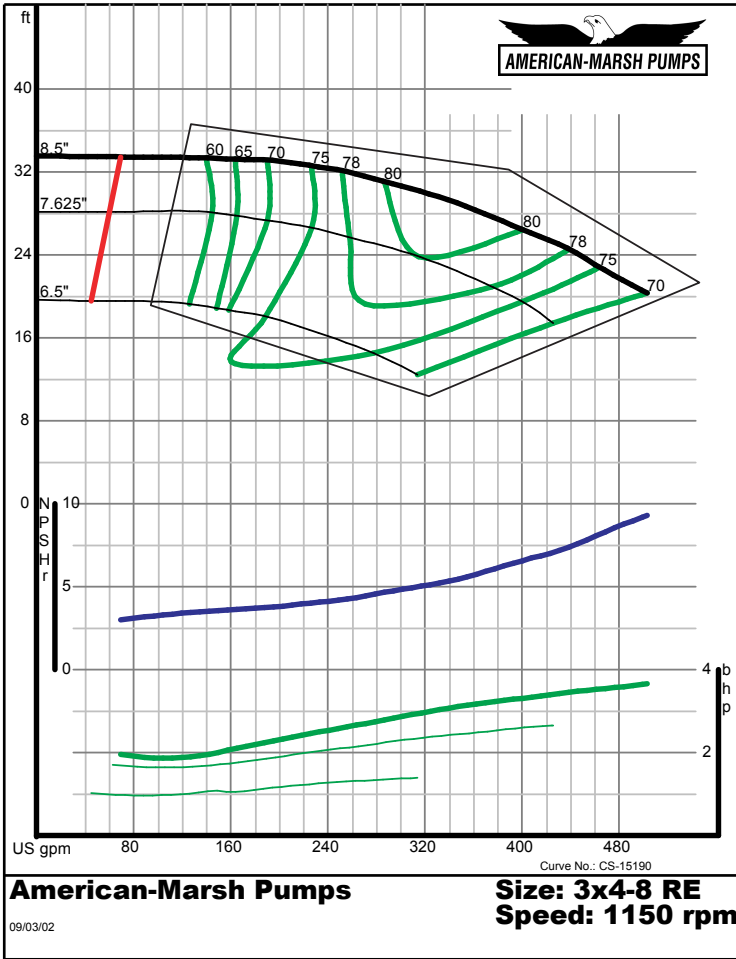

12/07/02

American-Marsh Pumps

Size: 3x4-7 RE
Speed: 1150 rpm

09/03/02

300 SERIES REC/REF ENCLOSED PERFORMANCE CURVES - 1200 RPM

300 SERIES REC/REF ENCLOSED PERFORMANCE CURVES - 1200 RPM

300 SERIES REC/REF ENCLOSED PERFORMANCE CURVES - 1200 RPM

300 SERIES REC/REF ENCLOSED PERFORMANCE CURVES - 1200 RPM

300 SERIES REC/REF ENCLOSED PERFORMANCE CURVES - 1200 RPM

300 SERIES REC/REF ENCLOSED PERFORMANCE CURVES - 1200 RPM

300 SERIES REC/REF ENCLOSED PERFORMANCE CURVES - 1200 RPM