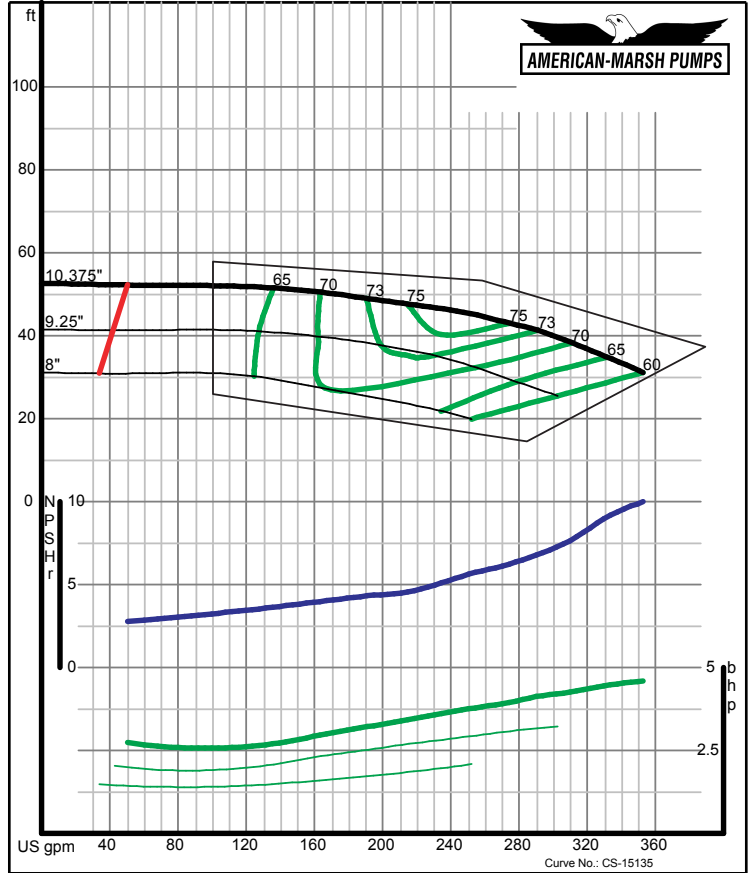

American-Marsh Pumps

Size: 2.5x3-10 RE
Speed: 1150 rpm

12/07/02