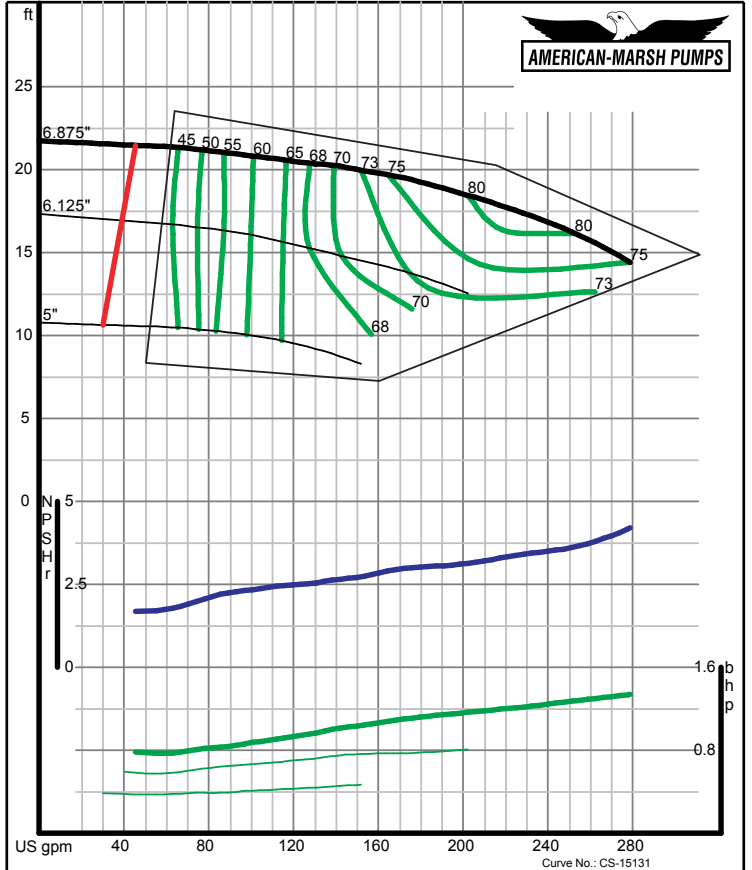

American-Marsh Pumps **Size: 2.5x3-7 RE**
Speed: 1150 rpm
12/07/02