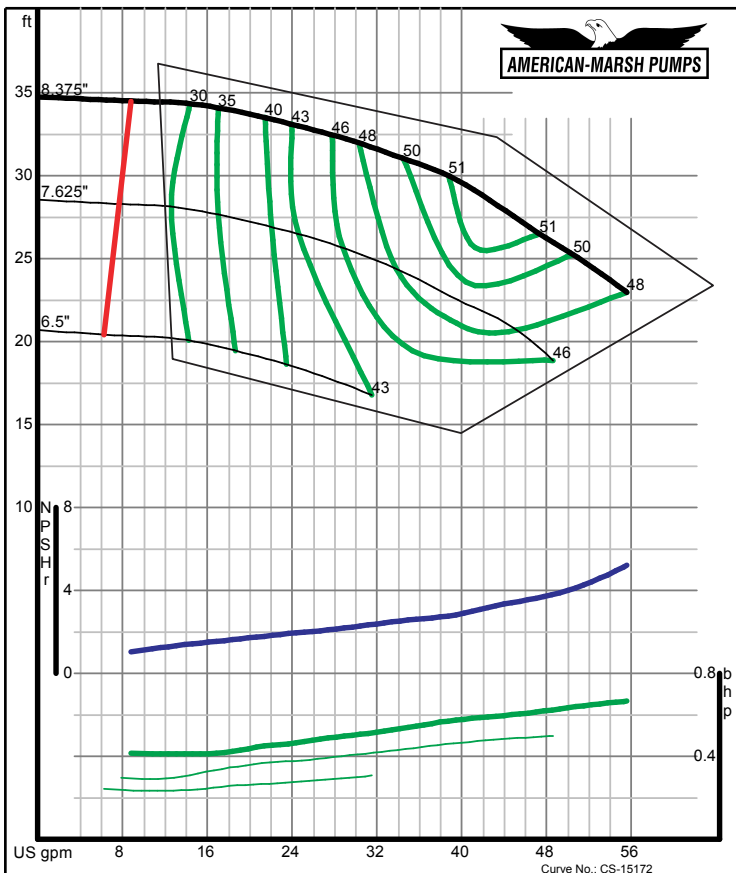

300 SERIES REC/REF ENCLOSED PERFORMANCE CURVES - 1200 RPM

American-Marsh Pumps **Size: 1.25x2-8 RE**
Speed: 1150 rpm

09/03/02