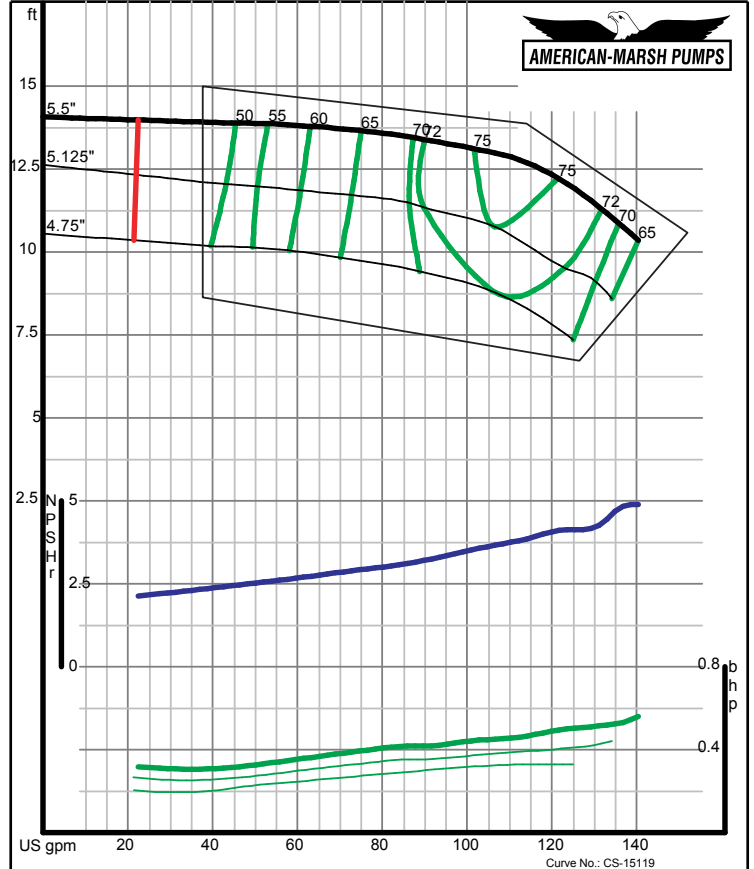

300 SERIES REC/REF ENCLOSED PERFORMANCE CURVES - 1200 RPM

300 SERIES REC/REF ENCLOSED PERFORMANCE CURVES - 1200 RPM

American-Marsh Pumps

Size: 1.5x2.5-13 RE
Speed: 1150 rpm

09/03/02

American-Marsh Pumps

Size: 2x2.5-5 RE
Speed: 1150 rpm

12/07/02

300 SERIES REC/REF ENCLOSED PERFORMANCE CURVES - 1200 RPM

American-Marsh Pumps

Size: 2x2.5-7 RE
Speed: 1150 rpm

12/07/02

American-Marsh Pumps

Size: 2x2.5-8 RE
Speed: 1150 rpm

12/07/02

300 SERIES REC/REF ENCLOSED PERFORMANCE CURVES - 1200 RPM

American-Marsh Pumps **Size: 2x2.5-10 RE**
Speed: 1150 rpm
 12/07/02

American-Marsh Pumps **Size: 2x2.5-13 RE**
Speed: 1150 rpm
 12/07/02

300 SERIES REC/REF ENCLOSED PERFORMANCE CURVES - 1200 RPM