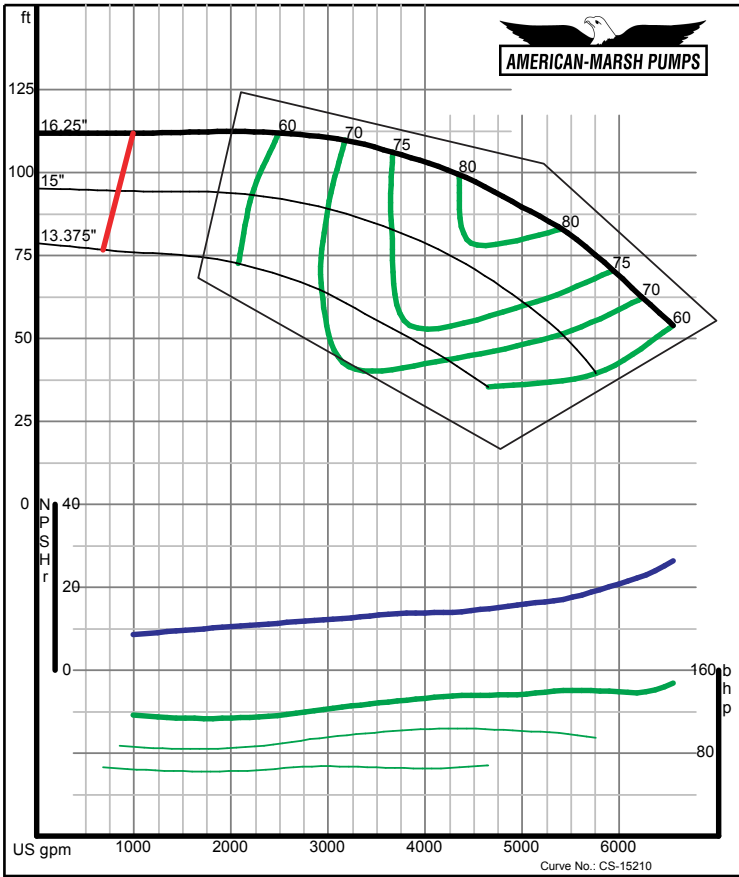

American-Marsh Pumps **Size: 6x8-16 RE**
 Speed: 1150 rpm
 09/03/02

300 SERIES REC/REF ENCLOSED PERFORMANCE CURVES - 1200 RPM

American-Marsh Pumps **Size: 6x8-20 RE**
Speed: 1150 rpm
 09/03/02

American-Marsh Pumps **Size: 8x10-10 RE**
Speed: 1150 rpm
 05/18/04

300 SERIES REC/REF ENCLOSED PERFORMANCE CURVES - 1200 RPM

American-Marsh Pumps **Size: 8x10-13 RE**
Speed: 1150 rpm
 09/03/02

American-Marsh Pumps **Size: 8x10-16 RE**
Speed: 1150 rpm
 09/03/02

300 SERIES REC/REF ENCLOSED PERFORMANCE CURVES - 1200 RPM

American-Marsh Pumps **Size: 8x10-20 RE**
Speed: 1150 rpm
 09/03/02

American-Marsh Pumps **Size: 10x12-16 RE**
Speed: 1150 rpm
 09/03/02

300 SERIES REC/REF ENCLOSED PERFORMANCE CURVES - 1200 RPM

American-Marsh Pumps **Size: 10x12-20 RE**
Speed: 1150 rpm
 09/03/02

American-Marsh Pumps **Size: 12x14-16 RE**
Speed: 1150 rpm
 09/03/02