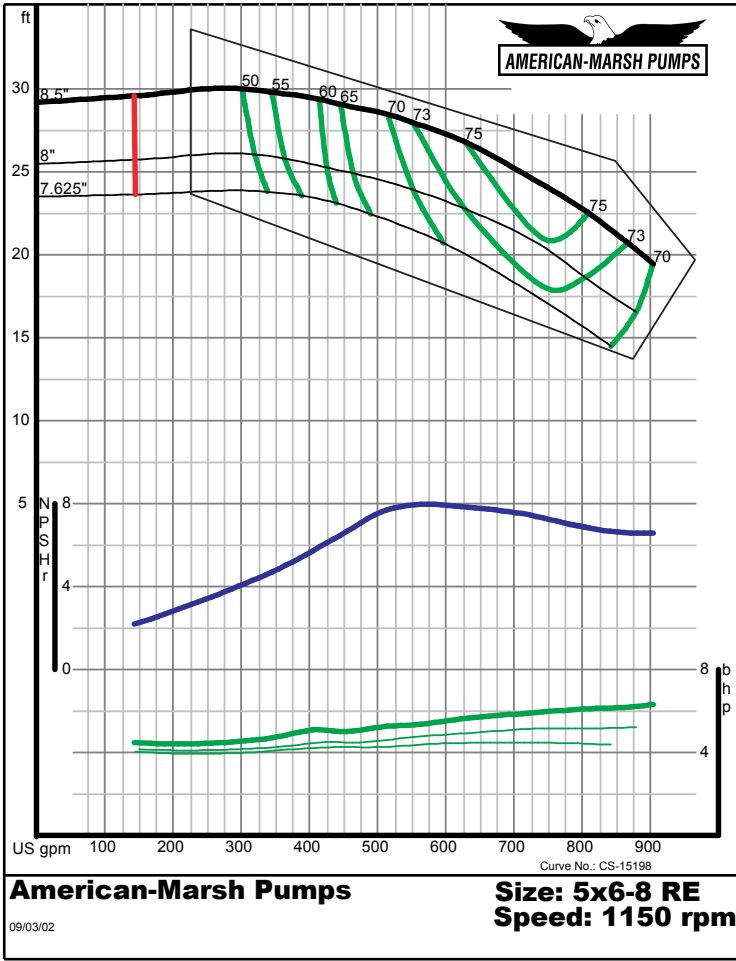

12/07/02

American-Marsh Pumps

Size: 3x4-7 RE
Speed: 1150 rpm

09/03/02

300 SERIES REC/REF ENCLOSED PERFORMANCE CURVES - 1200 RPM

300 SERIES REC/REF ENCLOSED PERFORMANCE CURVES - 1200 RPM

300 SERIES REC/REF ENCLOSED PERFORMANCE CURVES - 1200 RPM

300 SERIES REC/REF ENCLOSED PERFORMANCE CURVES - 1200 RPM

300 SERIES REC/REF ENCLOSED PERFORMANCE CURVES - 1200 RPM

300 SERIES REC/REF ENCLOSED PERFORMANCE CURVES - 1200 RPM

300 SERIES REC/REF ENCLOSED PERFORMANCE CURVES - 1200 RPM