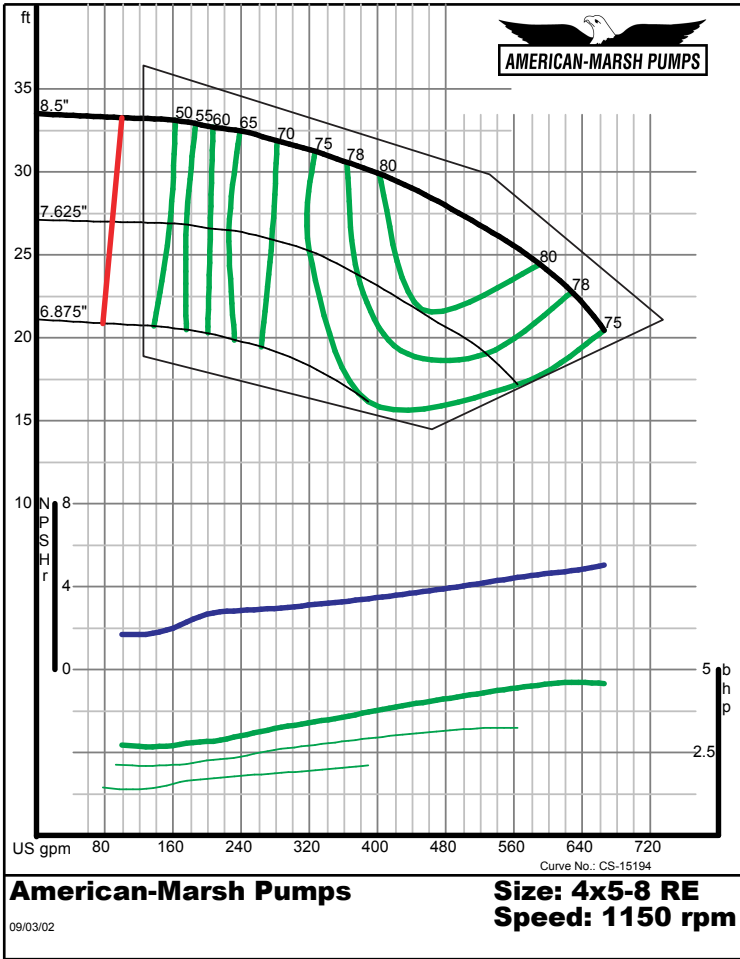

12/07/02

American-Marsh Pumps

Size: 3x4-7 RE
Speed: 1150 rpm

09/03/02

300 SERIES REC/REF ENCLOSED PERFORMANCE CURVES - 1200 RPM

300 SERIES REC/REF ENCLOSED PERFORMANCE CURVES - 1200 RPM

300 SERIES REC/REF ENCLOSED PERFORMANCE CURVES - 1200 RPM

300 SERIES REC/REF ENCLOSED PERFORMANCE CURVES - 1200 RPM

300 SERIES REC/REF ENCLOSED PERFORMANCE CURVES - 1200 RPM

300 SERIES REC/REF ENCLOSED PERFORMANCE CURVES - 1200 RPM

300 SERIES REC/REF ENCLOSED PERFORMANCE CURVES - 1200 RPM