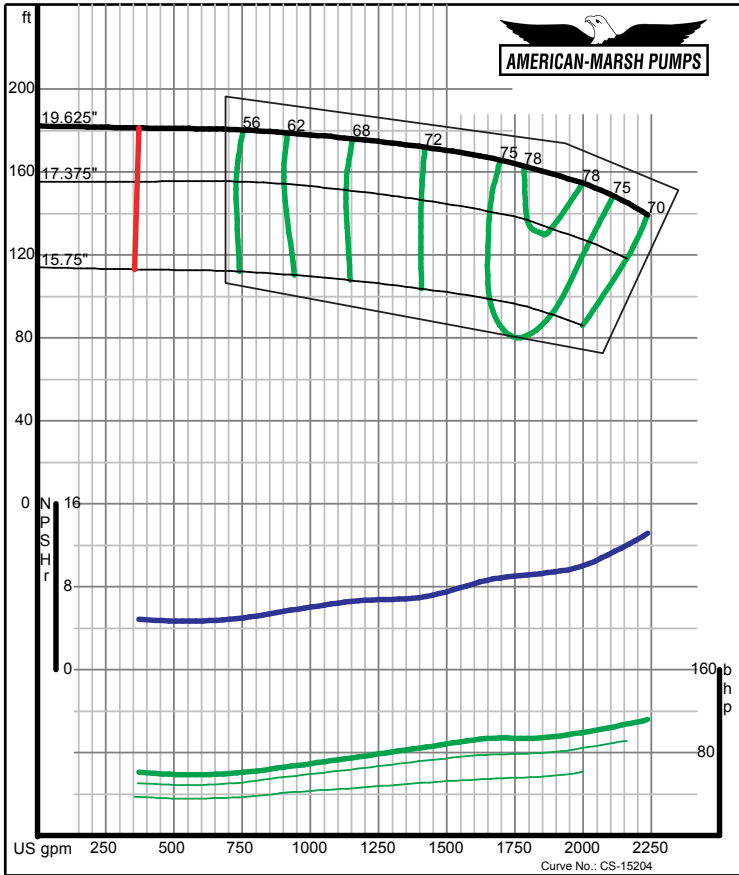

300 SERIES REC/REF ENCLOSED PERFORMANCE CURVES - 1200 RPM

300 SERIES REC/REF ENCLOSED PERFORMANCE CURVES - 1200 RPM

300 SERIES REC/REF ENCLOSED PERFORMANCE CURVES - 1200 RPM

300 SERIES REC/REF ENCLOSED PERFORMANCE CURVES - 1200 RPM

American-Marsh Pumps **Size: 6x8-8 RE**
 Speed: 1150 rpm
 09/03/02

American-Marsh Pumps **Size: 6x8-10 RE**
 Speed: 1150 rpm
 09/03/02

300 SERIES REC/REF ENCLOSED PERFORMANCE CURVES - 1200 RPM

American-Marsh Pumps **Size: 6x8-13 RE**
 Speed: 1150 rpm
 09/03/02

American-Marsh Pumps **Size: 6x8-16 RE**
 Speed: 1150 rpm
 09/03/02

300 SERIES REC/REF ENCLOSED PERFORMANCE CURVES - 1200 RPM

American-Marsh Pumps **Size: 6x8-20 RE**
Speed: 1150 rpm
 09/03/02

American-Marsh Pumps **Size: 8x10-10 RE**
Speed: 1150 rpm
 05/18/04

300 SERIES REC/REF ENCLOSED PERFORMANCE CURVES - 1200 RPM

American-Marsh Pumps **Size: 8x10-13 RE**
Speed: 1150 rpm
 09/03/02

American-Marsh Pumps **Size: 8x10-16 RE**
Speed: 1150 rpm
 09/03/02

300 SERIES REC/REF ENCLOSED PERFORMANCE CURVES - 1200 RPM