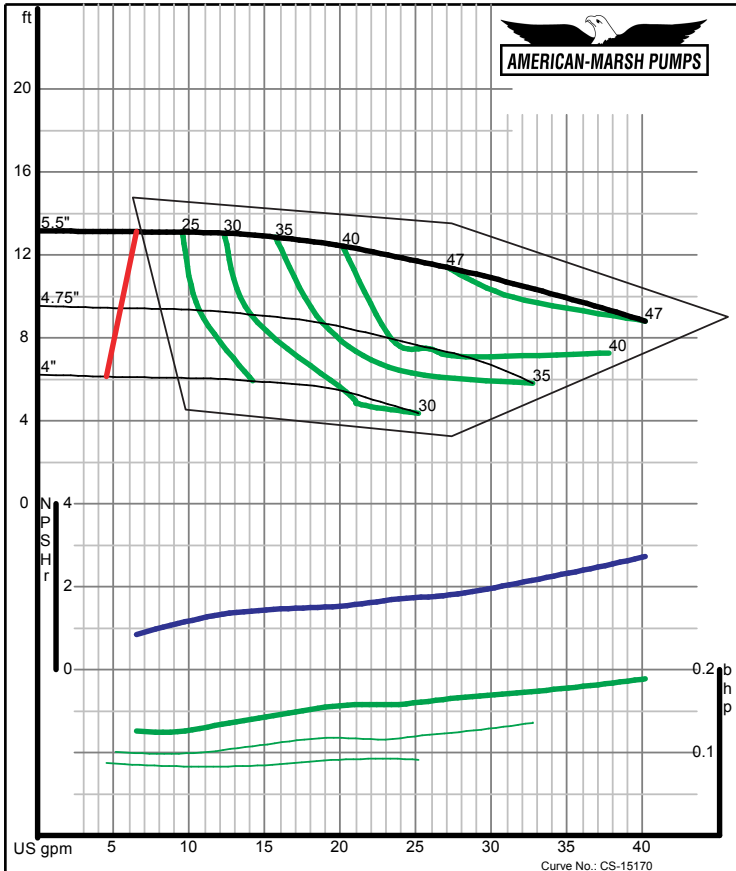

300 Series End Suction

1200 RPM Performance Curves
Enclosed Impellers

300 SERIES REC/REF ENCLOSED PERFORMANCE CURVES - 1200 RPM

American-Marsh Pumps **Size: 1.25x2-5 RE**
Speed: 1150 rpm

09/03/02

American-Marsh Pumps **Size: 1.25x2-7 RE**
Speed: 1150 rpm

300 SERIES REC/REF ENCLOSED PERFORMANCE CURVES - 1200 RPM

300 SERIES REC/REF ENCLOSED PERFORMANCE CURVES - 1200 RPM

American-Marsh Pumps

Size: 1.5x2.5-13 RE
Speed: 1150 rpm

09/03/02

American-Marsh Pumps

Size: 2x2.5-5 RE
Speed: 1150 rpm