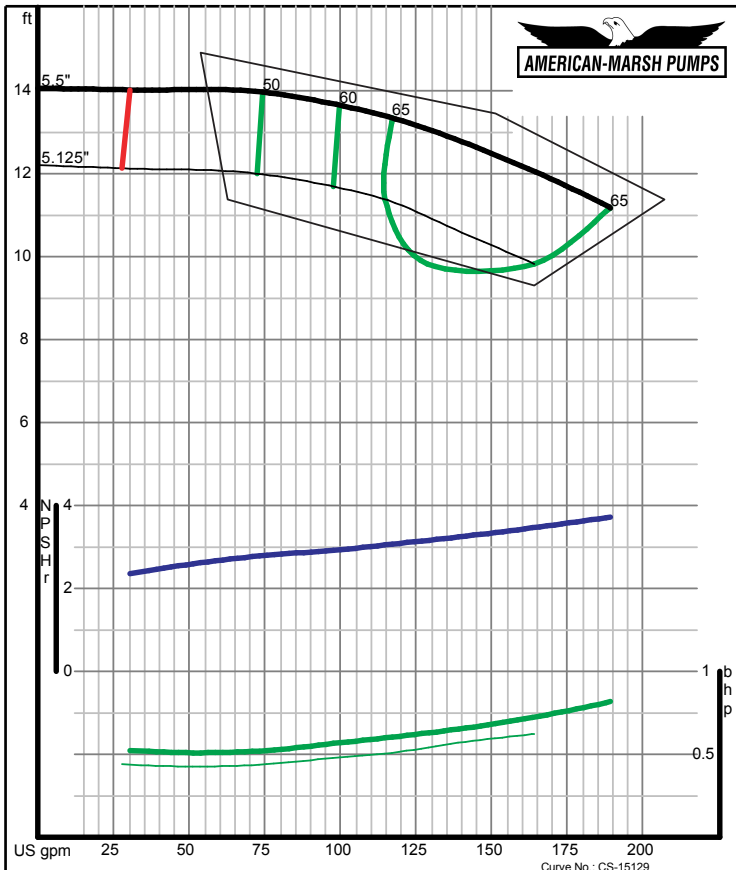

300 SERIES REC/REF ENCLOSED PERFORMANCE CURVES - 1200 RPM

American-Marsh Pumps **Size: 2x2.5-10 RE**
Speed: 1150 rpm
 12/07/02

American-Marsh Pumps **Size: 2x2.5-13 RE**
Speed: 1150 rpm
 12/07/02

300 SERIES REC/REF ENCLOSED PERFORMANCE CURVES - 1200 RPM