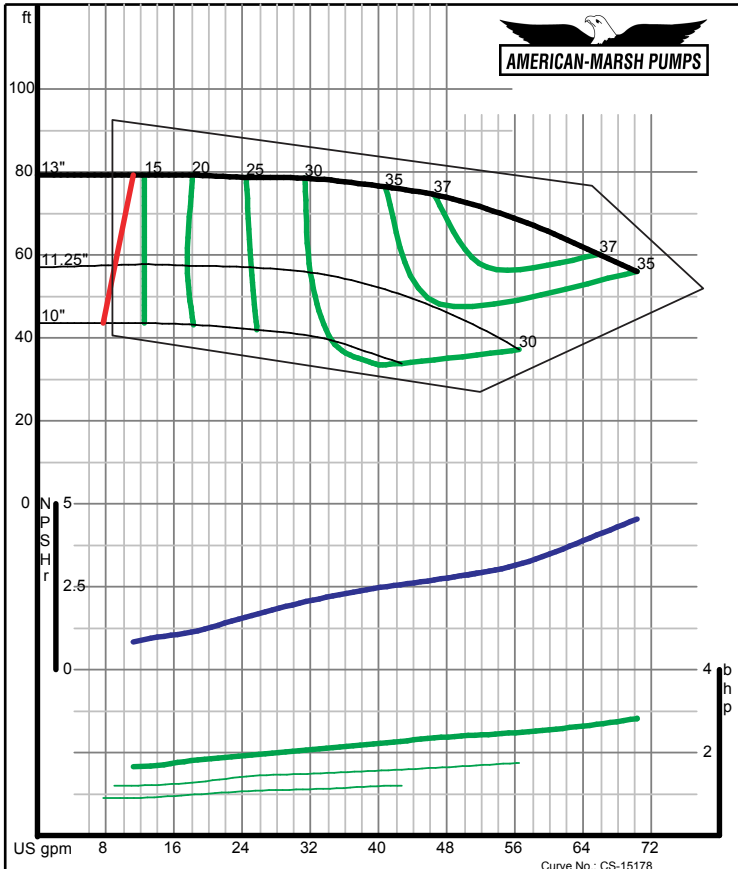

09/03/02

300 SERIES REC/REF ENCLOSED PERFORMANCE CURVES - 1200 RPM

American-Marsh Pumps **Size: 1.25x2-8 RE**
Speed: 1150 rpm

09/03/02

American-Marsh Pumps **Size: 1.25x2-10 RE**
Speed: 1150 rpm

09/03/02

300 SERIES REC/REF ENCLOSED PERFORMANCE CURVES - 1200 RPM

300 SERIES REC/REF ENCLOSED PERFORMANCE CURVES - 1200 RPM

300 SERIES REC/REF ENCLOSED PERFORMANCE CURVES - 1200 RPM

American-Marsh Pumps

Size: 1.5x2.5-13 RE
Speed: 1150 rpm

09/03/02

American-Marsh Pumps

Size: 2x2.5-5 RE
Speed: 1150 rpm