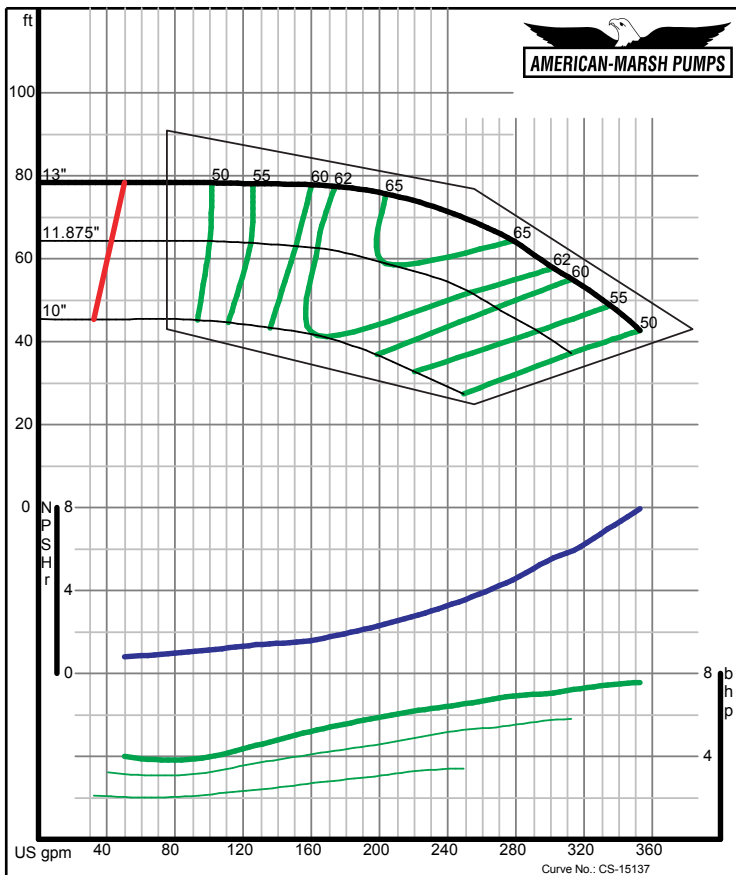

Size: 2.5x3-8 RE
Speed: 1150 rpm

12/07/02

American-Marsh Pumps

Size: 2.5x3-10 RE
Speed: 1150 rpm

12/07/02

300 SERIES REC/REF ENCLOSED PERFORMANCE CURVES - 1200 RPM

American-Marsh Pumps

Size: 2.5x3-13 RE
Speed: 1150 rpm

12/07/02

American-Marsh Pumps

Size: 3x4-7 RE
Speed: 1150 rpm

09/03/02

300 SERIES REC/REF ENCLOSED PERFORMANCE CURVES - 1200 RPM

300 SERIES REC/REF ENCLOSED PERFORMANCE CURVES - 1200 RPM

300 SERIES REC/REF ENCLOSED PERFORMANCE CURVES - 1200 RPM