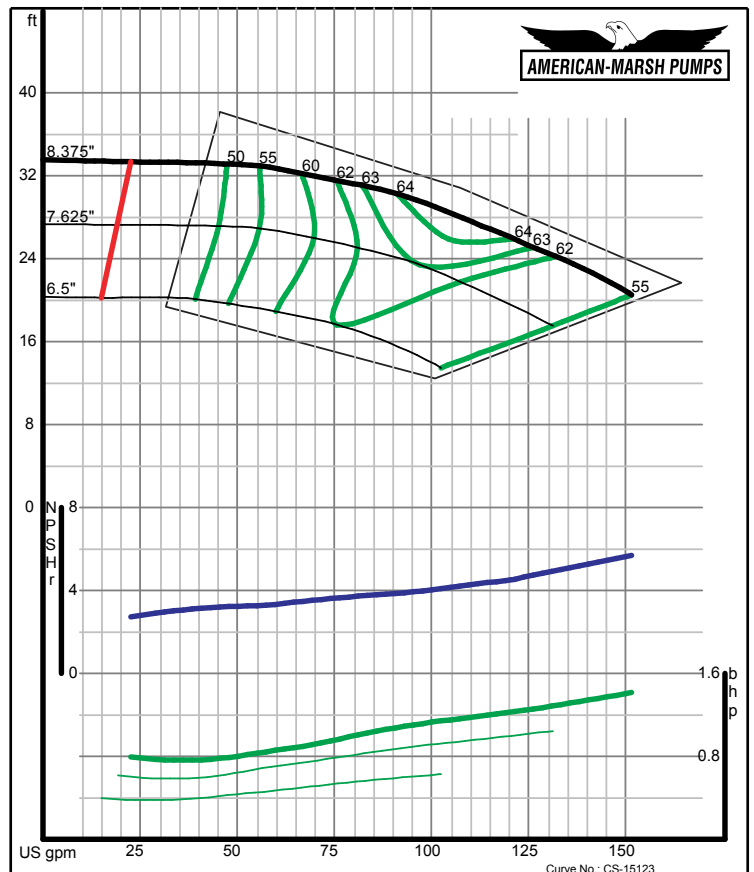

12/07/02

300 SERIES REC/REF ENCLOSED PERFORMANCE CURVES - 1200 RPM

American-Marsh Pumps

Size: 2x2.5-7 RE
Speed: 1150 rpm

12/07/02

American-Marsh Pumps

Size: 2x2.5-8 RE
Speed: 1150 rpm

12/07/02

300 SERIES REC/REF ENCLOSED PERFORMANCE CURVES - 1200 RPM

American-Marsh Pumps **Size: 2x2.5-10 RE**
Speed: 1150 rpm
 12/07/02

American-Marsh Pumps **Size: 2x2.5-13 RE**
Speed: 1150 rpm
 12/07/02

300 SERIES REC/REF ENCLOSED PERFORMANCE CURVES - 1200 RPM