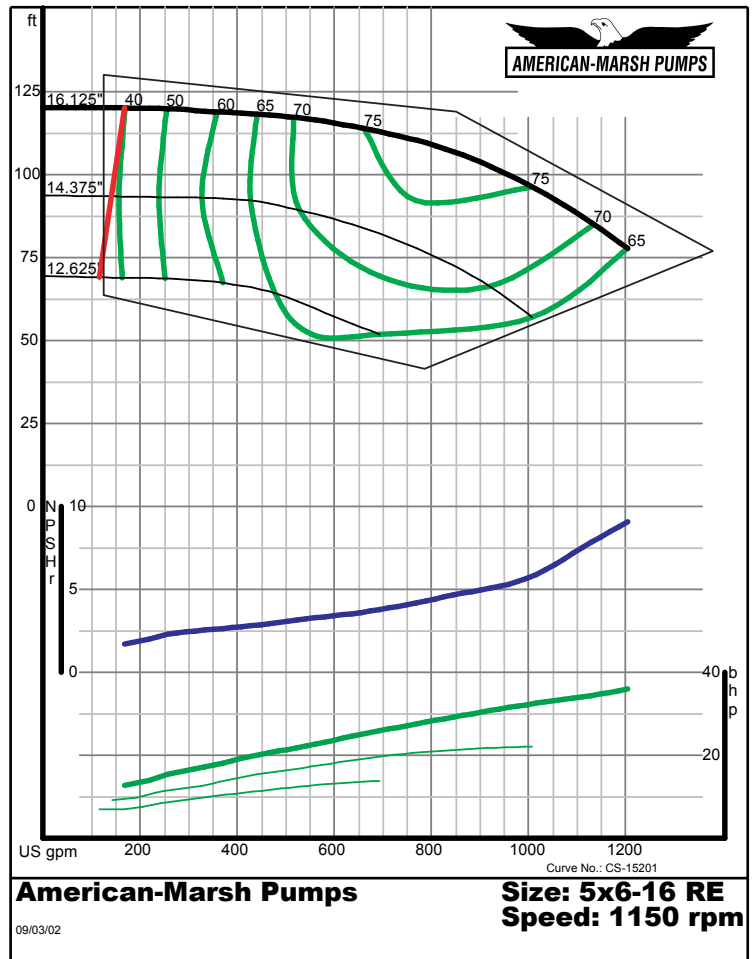

300 SERIES REC/REF ENCLOSED PERFORMANCE CURVES - 1200 RPM