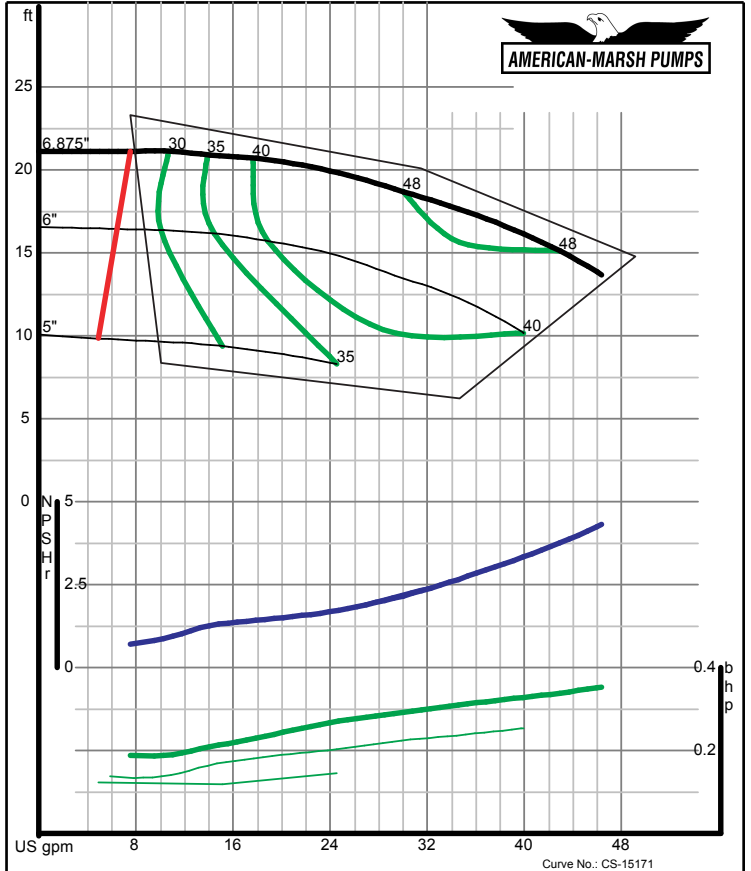

300 Series End Suction

1200 RPM Performance Curves
Enclosed Impellers

300 SERIES REC/REF ENCLOSED PERFORMANCE CURVES - 1200 RPM

American-Marsh Pumps **Size: 1.25x2-5 RE**
Speed: 1150 rpm

09/03/02

American-Marsh Pumps **Size: 1.25x2-7 RE**
Speed: 1150 rpm

300 SERIES REC/REF ENCLOSED PERFORMANCE CURVES - 1200 RPM

300 SERIES REC/REF ENCLOSED PERFORMANCE CURVES - 1200 RPM

American-Marsh Pumps

Size: 1.5x2.5-13 RE
Speed: 1150 rpm

09/03/02

American-Marsh Pumps

Size: 2x2.5-5 RE
Speed: 1150 rpm