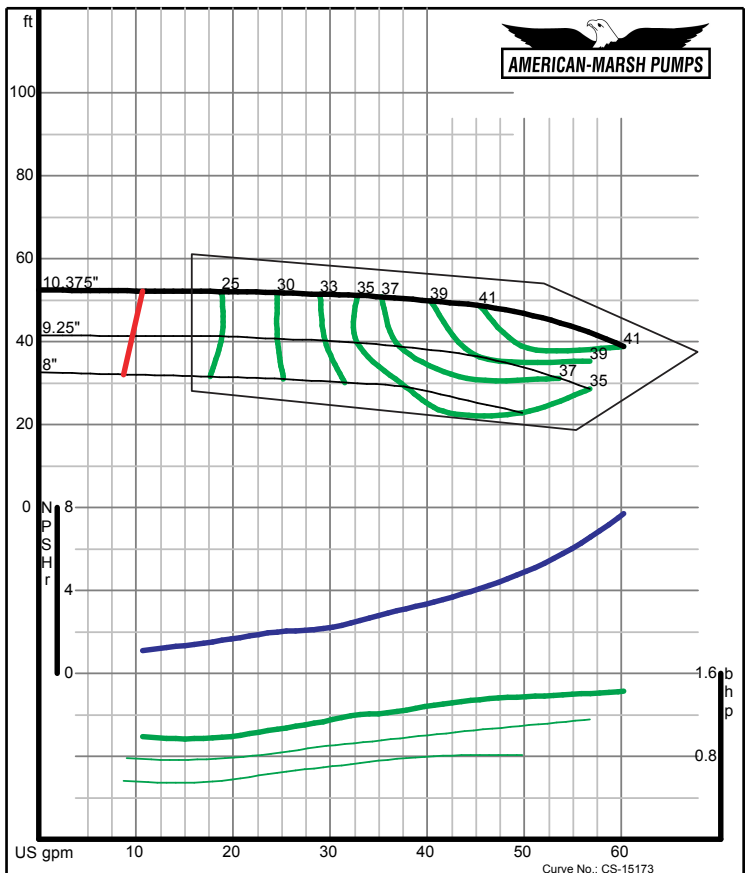

American-Marsh Pumps **Size: 1.25x2-10 RE**
Speed: 1150 rpm

09/03/02