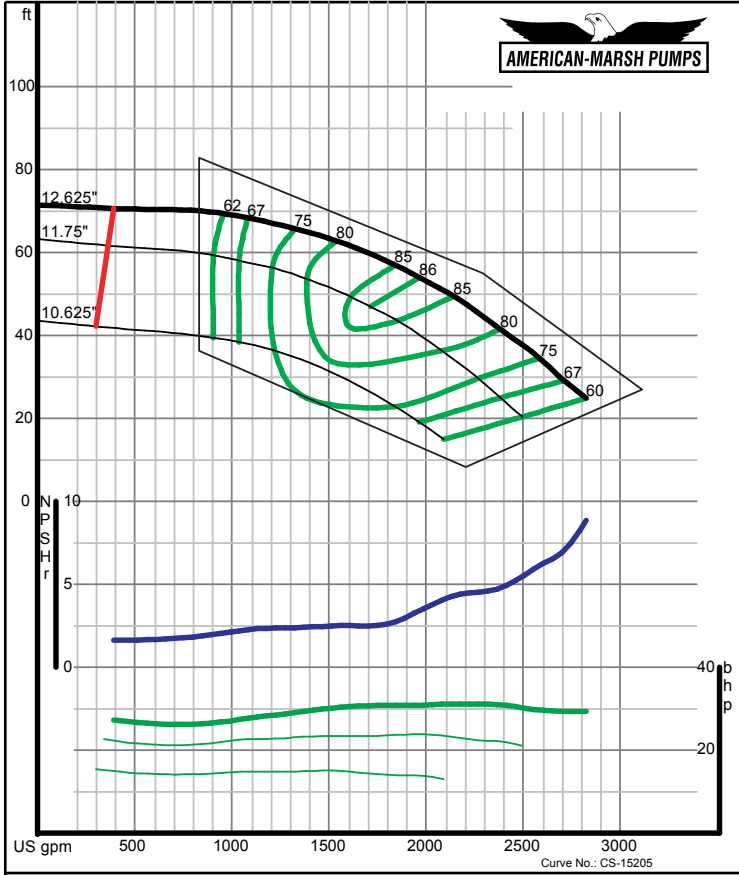

American-Marsh Pumps **Size: 6x8-8 RE**
 Speed: 1150 rpm
 09/03/02

American-Marsh Pumps **Size: 6x8-10 RE**
 Speed: 1150 rpm
 09/03/02

300 SERIES REC/REF ENCLOSED PERFORMANCE CURVES - 1200 RPM

American-Marsh Pumps **Size: 6x8-13 RE**
 Speed: 1150 rpm
 09/03/02

American-Marsh Pumps **Size: 6x8-16 RE**
 Speed: 1150 rpm
 09/03/02

300 SERIES REC/REF ENCLOSED PERFORMANCE CURVES - 1200 RPM

American-Marsh Pumps **Size: 6x8-20 RE**
Speed: 1150 rpm
 09/03/02

American-Marsh Pumps **Size: 8x10-10 RE**
Speed: 1150 rpm
 05/18/04

300 SERIES REC/REF ENCLOSED PERFORMANCE CURVES - 1200 RPM

American-Marsh Pumps **Size: 8x10-13 RE**
Speed: 1150 rpm
 09/03/02

American-Marsh Pumps **Size: 8x10-16 RE**
Speed: 1150 rpm
 09/03/02

300 SERIES REC/REF ENCLOSED PERFORMANCE CURVES - 1200 RPM

American-Marsh Pumps **Size: 8x10-20 RE**
Speed: 1150 rpm
 09/03/02

American-Marsh Pumps **Size: 10x12-16 RE**
Speed: 1150 rpm
 09/03/02

300 SERIES REC/REF ENCLOSED PERFORMANCE CURVES - 1200 RPM

American-Marsh Pumps **Size: 10x12-20 RE**
Speed: 1150 rpm
 09/03/02