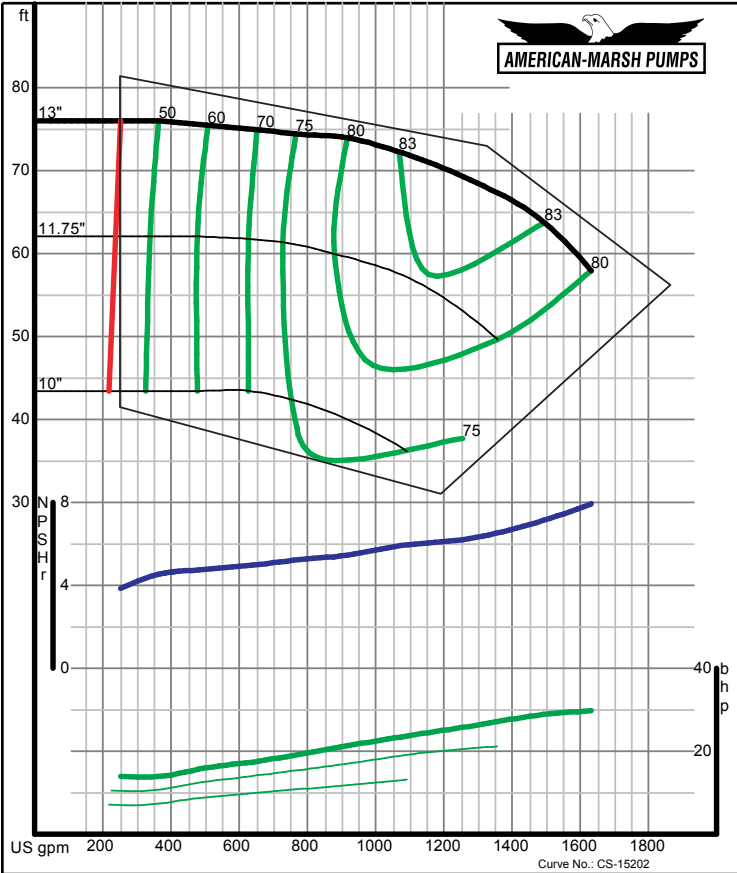

12/07/02

American-Marsh Pumps

Size: 3x4-7 RE
Speed: 1150 rpm

09/03/02

300 SERIES REC/REF ENCLOSED PERFORMANCE CURVES - 1200 RPM

300 SERIES REC/REF ENCLOSED PERFORMANCE CURVES - 1200 RPM

300 SERIES REC/REF ENCLOSED PERFORMANCE CURVES - 1200 RPM

300 SERIES REC/REF ENCLOSED PERFORMANCE CURVES - 1200 RPM

300 SERIES REC/REF ENCLOSED PERFORMANCE CURVES - 1200 RPM

300 SERIES REC/REF ENCLOSED PERFORMANCE CURVES - 1200 RPM

300 SERIES REC/REF ENCLOSED PERFORMANCE CURVES - 1200 RPM

American-Marsh Pumps **Size: 6x8-8 RE**
 Speed: 1150 rpm
 09/03/02

American-Marsh Pumps **Size: 6x8-10 RE**
 Speed: 1150 rpm
 09/03/02

300 SERIES REC/REF ENCLOSED PERFORMANCE CURVES - 1200 RPM

American-Marsh Pumps **Size: 6x8-13 RE**
 Speed: 1150 rpm
 09/03/02

300 SERIES REC/REF ENCLOSED PERFORMANCE CURVES - 1200 RPM

American-Marsh Pumps **Size: 8x10-13 RE**
Speed: 1150 rpm
 09/03/02

American-Marsh Pumps **Size: 8x10-16 RE**
Speed: 1150 rpm
 09/03/02

300 SERIES REC/REF ENCLOSED PERFORMANCE CURVES - 1200 RPM