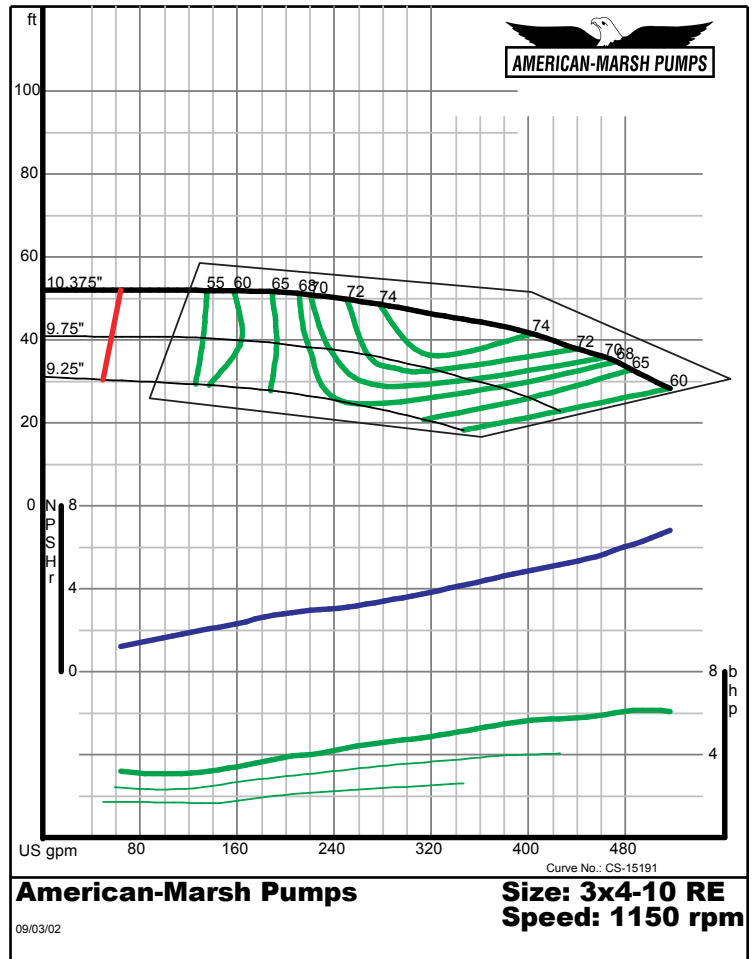

12/07/02

American-Marsh Pumps

Size: 3x4-7 RE
Speed: 1150 rpm

09/03/02

300 SERIES REC/REF ENCLOSED PERFORMANCE CURVES - 1200 RPM

300 SERIES REC/REF ENCLOSED PERFORMANCE CURVES - 1200 RPM

300 SERIES REC/REF ENCLOSED PERFORMANCE CURVES - 1200 RPM