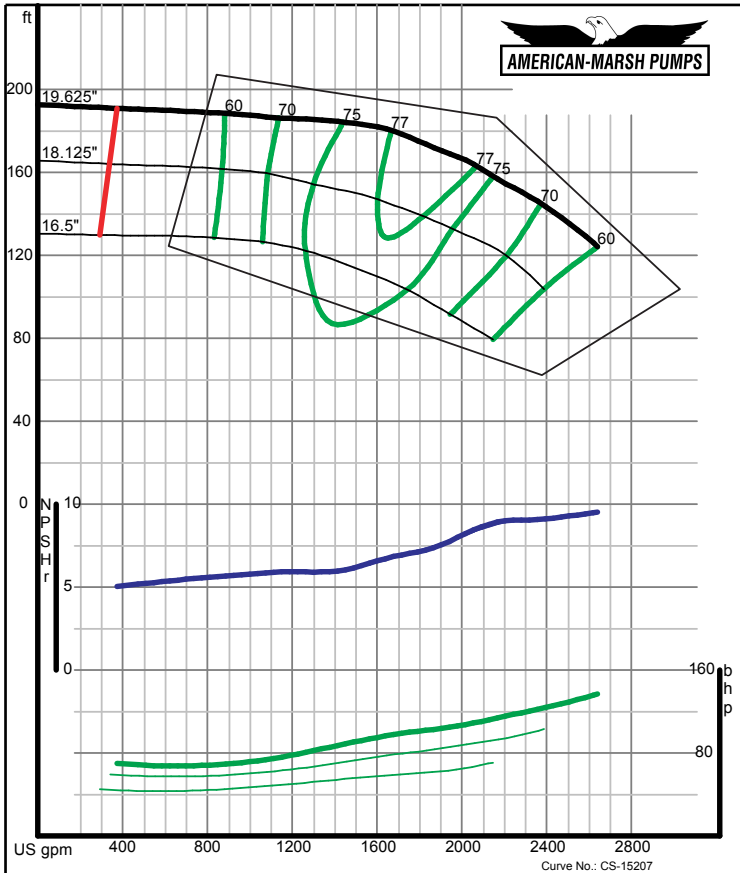

American-Marsh Pumps **Size: 6x8-8 RE**
 Speed: 1150 rpm
 09/03/02

American-Marsh Pumps **Size: 6x8-10 RE**
 Speed: 1150 rpm
 09/03/02

300 SERIES REC/REF ENCLOSED PERFORMANCE CURVES - 1200 RPM

American-Marsh Pumps **Size: 6x8-13 RE**
 Speed: 1150 rpm
 09/03/02

American-Marsh Pumps **Size: 6x8-16 RE**
 Speed: 1150 rpm
 09/03/02

300 SERIES REC/REF ENCLOSED PERFORMANCE CURVES - 1200 RPM

American-Marsh Pumps **Size: 6x8-20 RE**
Speed: 1150 rpm
 09/03/02

American-Marsh Pumps **Size: 8x10-10 RE**
Speed: 1150 rpm
 05/18/04

300 SERIES REC/REF ENCLOSED PERFORMANCE CURVES - 1200 RPM

American-Marsh Pumps **Size: 8x10-13 RE**
Speed: 1150 rpm
 09/03/02

American-Marsh Pumps **Size: 8x10-16 RE**
Speed: 1150 rpm
 09/03/02

300 SERIES REC/REF ENCLOSED PERFORMANCE CURVES - 1200 RPM

American-Marsh Pumps **Size: 8x10-20 RE**
Speed: 1150 rpm
 09/03/02

American-Marsh Pumps **Size: 10x12-16 RE**
Speed: 1150 rpm
 09/03/02

300 SERIES REC/REF ENCLOSED PERFORMANCE CURVES - 1200 RPM

American-Marsh Pumps **Size: 10x12-20 RE**
Speed: 1150 rpm
 09/03/02