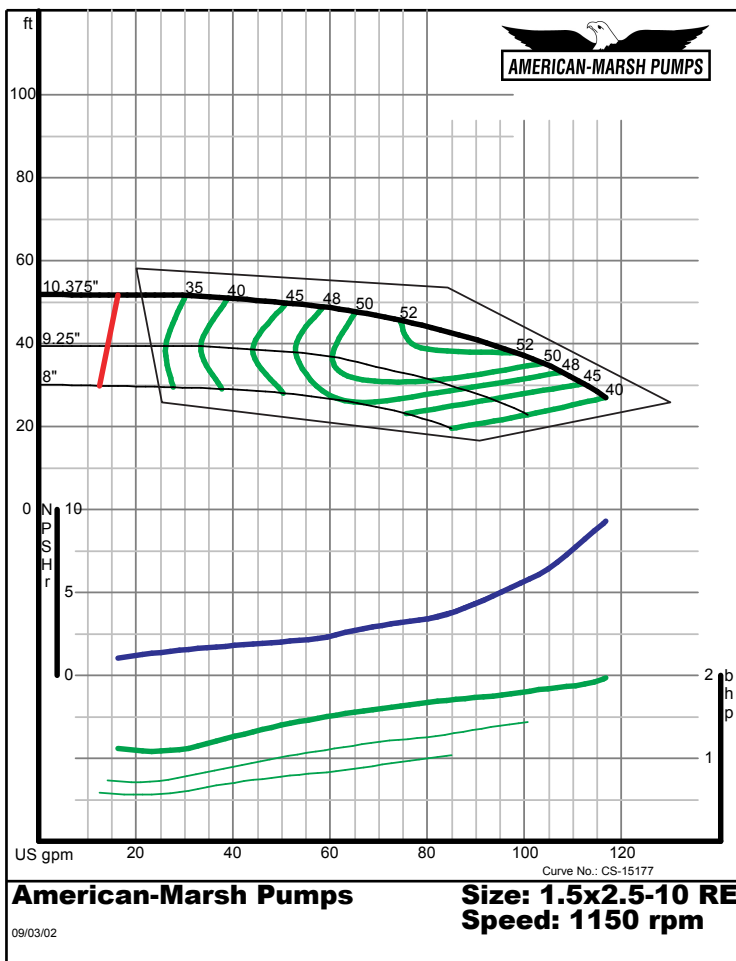

300 Series End Suction

1200 RPM Performance Curves
Enclosed Impellers

300 SERIES REC/REF ENCLOSED PERFORMANCE CURVES - 1200 RPM

American-Marsh Pumps **Size: 1.25x2-5 RE**
Speed: 1150 rpm

09/03/02

American-Marsh Pumps **Size: 1.25x2-7 RE**
Speed: 1150 rpm

09/03/02

300 SERIES REC/REF ENCLOSED PERFORMANCE CURVES - 1200 RPM

American-Marsh Pumps **Size: 1.25x2-8 RE**
Speed: 1150 rpm

09/03/02

American-Marsh Pumps **Size: 1.25x2-10 RE**
Speed: 1150 rpm

09/03/02

300 SERIES REC/REF ENCLOSED PERFORMANCE CURVES - 1200 RPM

300 SERIES REC/REF ENCLOSED PERFORMANCE CURVES - 1200 RPM

300 SERIES REC/REF ENCLOSED PERFORMANCE CURVES - 1200 RPM

American-Marsh Pumps

Size: 1.5x2.5-13 RE
Speed: 1150 rpm

09/03/02

American-Marsh Pumps

Size: 2x2.5-5 RE
Speed: 1150 rpm

300 SERIES REC/REF ENCLOSED PERFORMANCE CURVES - 1200 RPM

American-Marsh Pumps **Size: 2x2.5-10 RE**
Speed: 1150 rpm
 12/07/02

American-Marsh Pumps **Size: 2x2.5-13 RE**
Speed: 1150 rpm
 12/07/02

300 SERIES REC/REF ENCLOSED PERFORMANCE CURVES - 1200 RPM