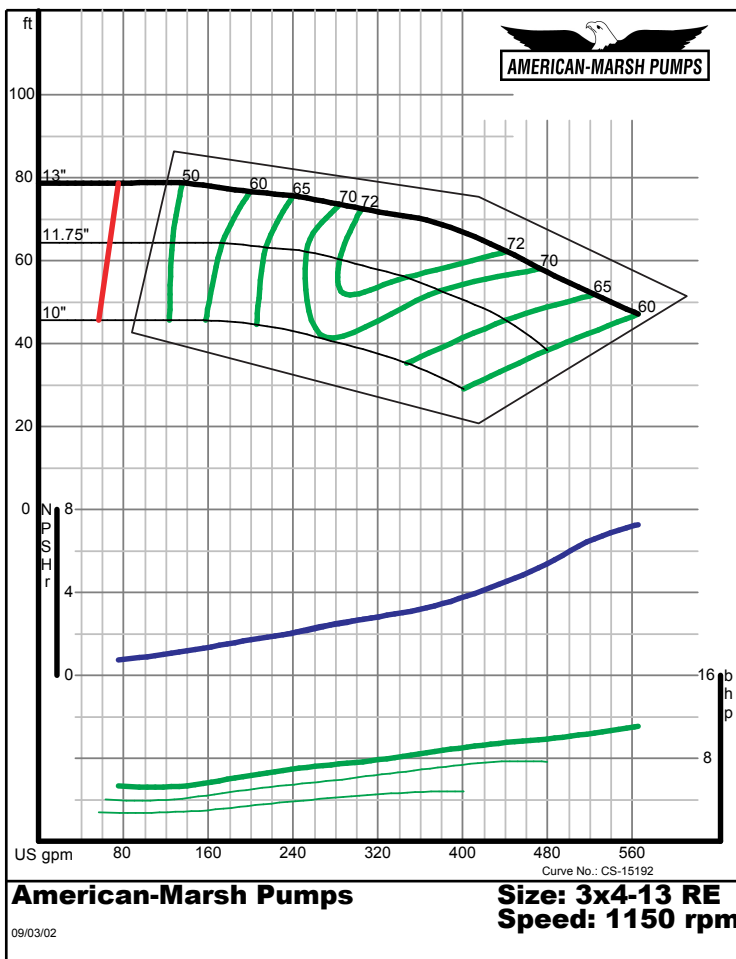

12/07/02

American-Marsh Pumps

Size: 3x4-7 RE
Speed: 1150 rpm

09/03/02

300 SERIES REC/REF ENCLOSED PERFORMANCE CURVES - 1200 RPM

300 SERIES REC/REF ENCLOSED PERFORMANCE CURVES - 1200 RPM

300 SERIES REC/REF ENCLOSED PERFORMANCE CURVES - 1200 RPM

300 SERIES REC/REF ENCLOSED PERFORMANCE CURVES - 1200 RPM

300 SERIES REC/REF ENCLOSED PERFORMANCE CURVES - 1200 RPM

300 SERIES REC/REF ENCLOSED PERFORMANCE CURVES - 1200 RPM

300 SERIES REC/REF ENCLOSED PERFORMANCE CURVES - 1200 RPM