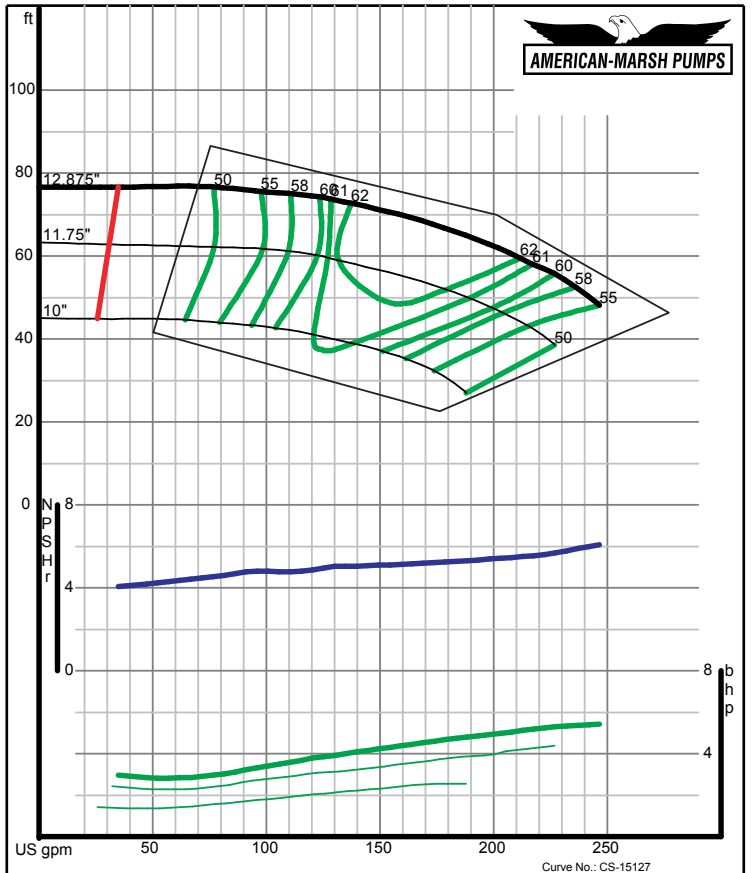

12/07/02

300 SERIES REC/REF ENCLOSED PERFORMANCE CURVES - 1200 RPM

American-Marsh Pumps

Size: 2x2.5-7 RE
Speed: 1150 rpm

12/07/02

American-Marsh Pumps

Size: 2x2.5-8 RE
Speed: 1150 rpm

12/07/02

300 SERIES REC/REF ENCLOSED PERFORMANCE CURVES - 1200 RPM

American-Marsh Pumps **Size: 2x2.5-10 RE**
Speed: 1150 rpm
 12/07/02

American-Marsh Pumps **Size: 2x2.5-13 RE**
Speed: 1150 rpm
 12/07/02

300 SERIES REC/REF ENCLOSED PERFORMANCE CURVES - 1200 RPM