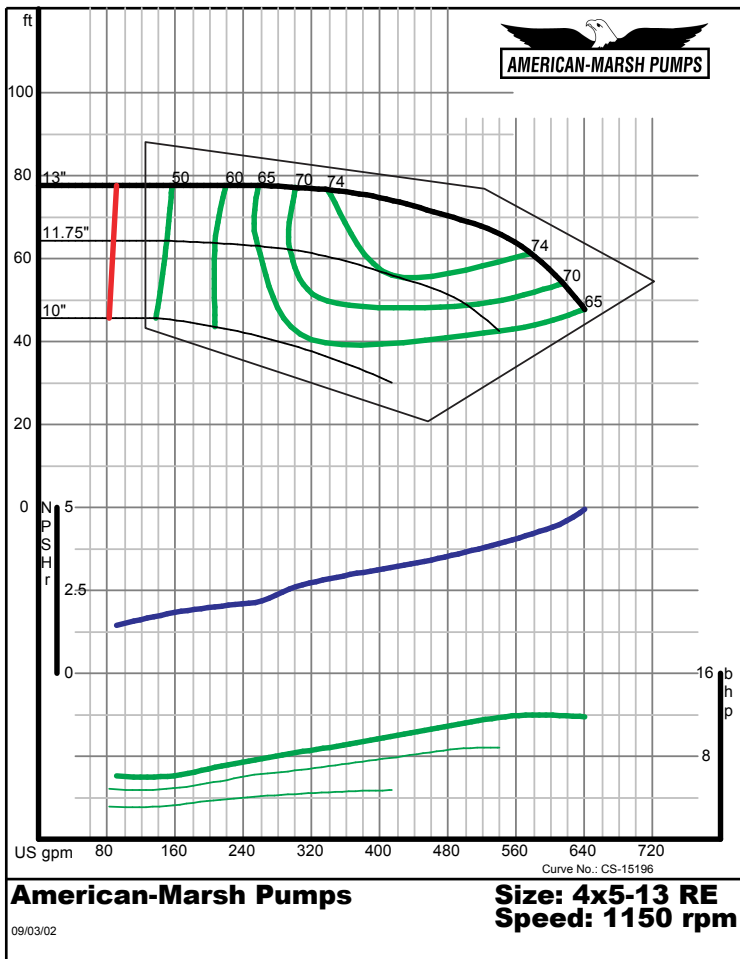

Size: 2.5x3-8 RE
Speed: 1150 rpm

12/07/02

American-Marsh Pumps

Size: 2.5x3-10 RE
Speed: 1150 rpm

12/07/02

300 SERIES REC/REF ENCLOSED PERFORMANCE CURVES - 1200 RPM

American-Marsh Pumps

Size: 2.5x3-13 RE
Speed: 1150 rpm

12/07/02

American-Marsh Pumps

Size: 3x4-7 RE
Speed: 1150 rpm

09/03/02

300 SERIES REC/REF ENCLOSED PERFORMANCE CURVES - 1200 RPM

300 SERIES REC/REF ENCLOSED PERFORMANCE CURVES - 1200 RPM

300 SERIES REC/REF ENCLOSED PERFORMANCE CURVES - 1200 RPM

300 SERIES REC/REF ENCLOSED PERFORMANCE CURVES - 1200 RPM

300 SERIES REC/REF ENCLOSED PERFORMANCE CURVES - 1200 RPM

300 SERIES REC/REF ENCLOSED PERFORMANCE CURVES - 1200 RPM

300 SERIES REC/REF ENCLOSED PERFORMANCE CURVES - 1200 RPM

American-Marsh Pumps **Size: 6x8-8 RE**
 Speed: 1150 rpm
 09/03/02

American-Marsh Pumps **Size: 6x8-10 RE**
 Speed: 1150 rpm
 09/03/02

300 SERIES REC/REF ENCLOSED PERFORMANCE CURVES - 1200 RPM

American-Marsh Pumps **Size: 6x8-13 RE**
 Speed: 1150 rpm
 09/03/02