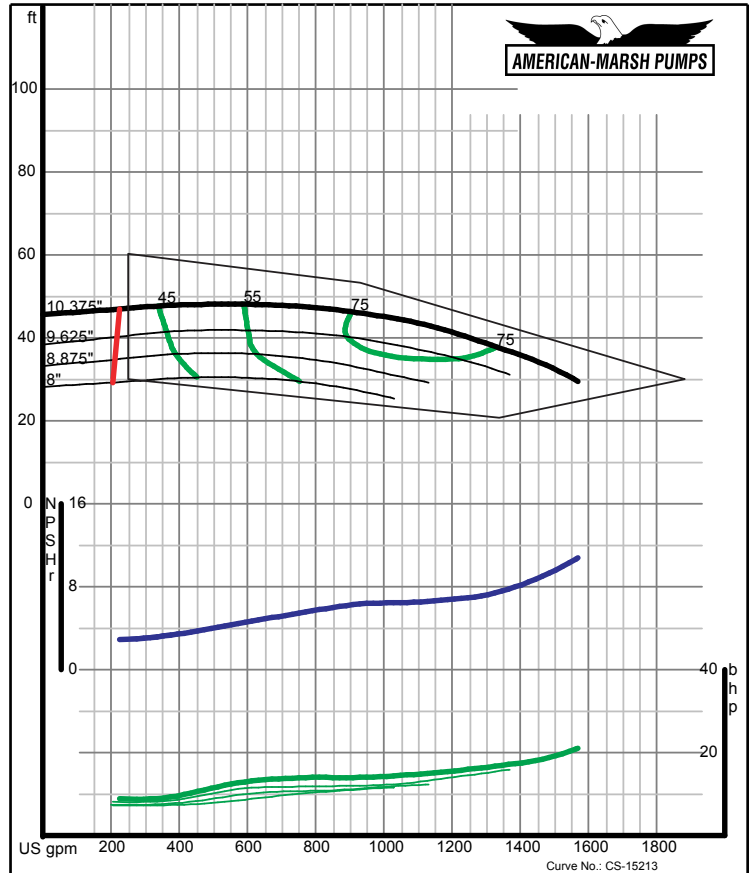

300 SERIES REC/REF ENCLOSED PERFORMANCE CURVES - 1200 RPM

300 SERIES REC/REF ENCLOSED PERFORMANCE CURVES - 1200 RPM

300 SERIES REC/REF ENCLOSED PERFORMANCE CURVES - 1200 RPM

300 SERIES REC/REF ENCLOSED PERFORMANCE CURVES - 1200 RPM

American-Marsh Pumps **Size: 6x8-8 RE**
 Speed: 1150 rpm
 09/03/02

American-Marsh Pumps **Size: 6x8-10 RE**
 Speed: 1150 rpm
 09/03/02

300 SERIES REC/REF ENCLOSED PERFORMANCE CURVES - 1200 RPM

American-Marsh Pumps **Size: 6x8-13 RE**
 Speed: 1150 rpm
 09/03/02