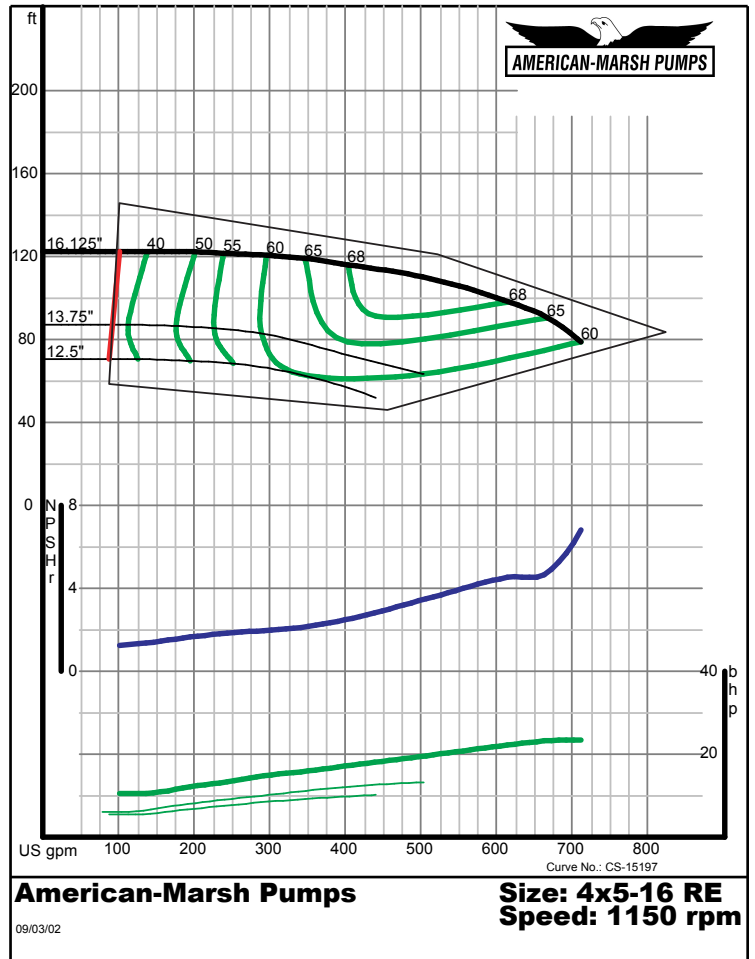

12/07/02

American-Marsh Pumps

Size: 3x4-7 RE
Speed: 1150 rpm

09/03/02

300 SERIES REC/REF ENCLOSED PERFORMANCE CURVES - 1200 RPM

300 SERIES REC/REF ENCLOSED PERFORMANCE CURVES - 1200 RPM

300 SERIES REC/REF ENCLOSED PERFORMANCE CURVES - 1200 RPM

300 SERIES REC/REF ENCLOSED PERFORMANCE CURVES - 1200 RPM

300 SERIES REC/REF ENCLOSED PERFORMANCE CURVES - 1200 RPM

300 SERIES REC/REF ENCLOSED PERFORMANCE CURVES - 1200 RPM

300 SERIES REC/REF ENCLOSED PERFORMANCE CURVES - 1200 RPM