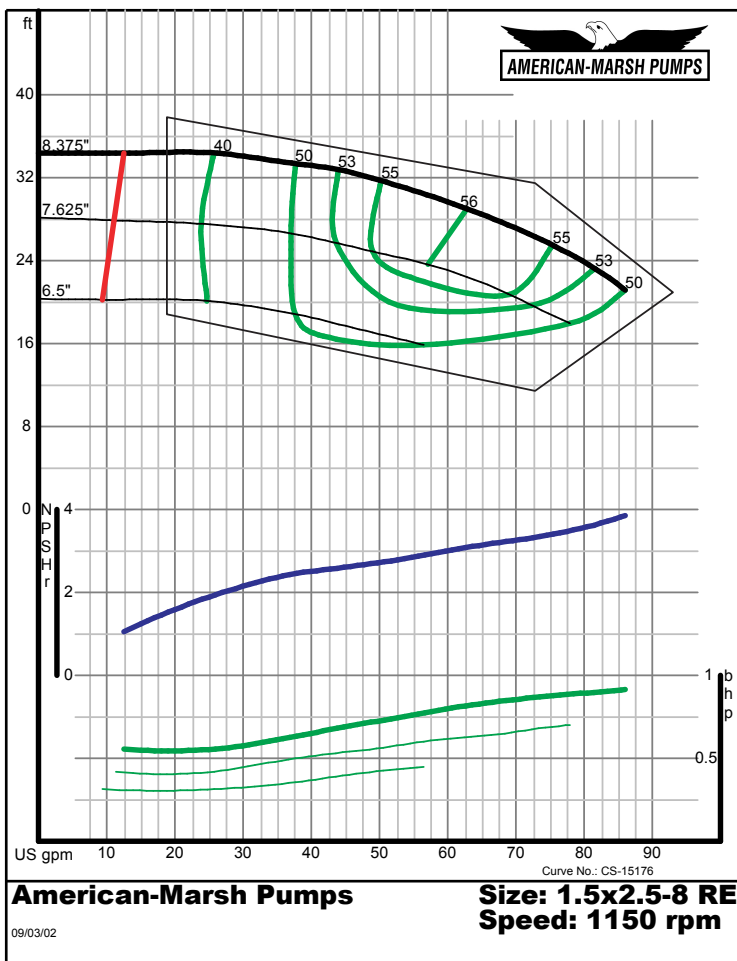

300 Series End Suction

1200 RPM Performance Curves
Enclosed Impellers

300 SERIES REC/REF ENCLOSED PERFORMANCE CURVES - 1200 RPM

American-Marsh Pumps **Size: 1.25x2-5 RE**
Speed: 1150 rpm

09/03/02

American-Marsh Pumps **Size: 1.25x2-7 RE**
Speed: 1150 rpm

09/03/02

300 SERIES REC/REF ENCLOSED PERFORMANCE CURVES - 1200 RPM

American-Marsh Pumps **Size: 1.25x2-8 RE**
Speed: 1150 rpm

09/03/02

American-Marsh Pumps **Size: 1.25x2-10 RE**
Speed: 1150 rpm

09/03/02

300 SERIES REC/REF ENCLOSED PERFORMANCE CURVES - 1200 RPM

300 SERIES REC/REF ENCLOSED PERFORMANCE CURVES - 1200 RPM

300 SERIES REC/REF ENCLOSED PERFORMANCE CURVES - 1200 RPM

American-Marsh Pumps

Size: 1.5x2.5-13 RE
Speed: 1150 rpm

09/03/02

American-Marsh Pumps

Size: 2x2.5-5 RE
Speed: 1150 rpm

12/07/02

300 SERIES REC/REF ENCLOSED PERFORMANCE CURVES - 1200 RPM

American-Marsh Pumps

Size: 2x2.5-7 RE
Speed: 1150 rpm

12/07/02

American-Marsh Pumps

Size: 2x2.5-8 RE
Speed: 1150 rpm

12/07/02