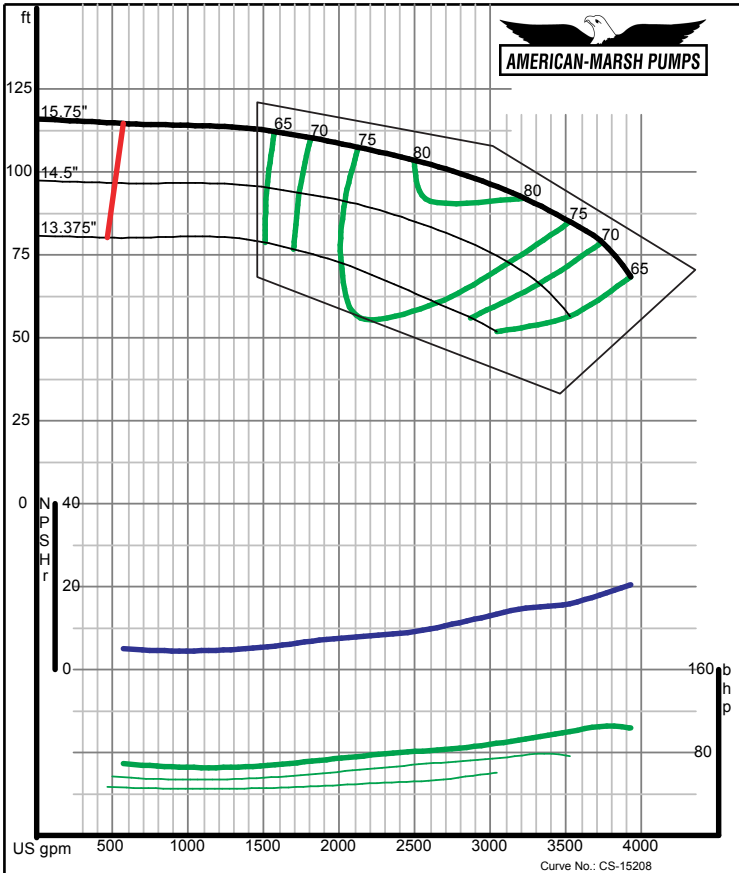

American-Marsh Pumps **Size: 6x8-16 RE**
 Speed: 1150 rpm
 09/03/02

300 SERIES REC/REF ENCLOSED PERFORMANCE CURVES - 1200 RPM

American-Marsh Pumps **Size: 6x8-20 RE**
Speed: 1150 rpm
 09/03/02

American-Marsh Pumps **Size: 8x10-10 RE**
Speed: 1150 rpm
 05/18/04

300 SERIES REC/REF ENCLOSED PERFORMANCE CURVES - 1200 RPM

American-Marsh Pumps **Size: 8x10-13 RE**
Speed: 1150 rpm
 09/03/02

American-Marsh Pumps **Size: 8x10-16 RE**
Speed: 1150 rpm
 09/03/02

300 SERIES REC/REF ENCLOSED PERFORMANCE CURVES - 1200 RPM

American-Marsh Pumps **Size: 8x10-20 RE**
Speed: 1150 rpm
 09/03/02

American-Marsh Pumps **Size: 10x12-16 RE**
Speed: 1150 rpm
 09/03/02

300 SERIES REC/REF ENCLOSED PERFORMANCE CURVES - 1200 RPM

American-Marsh Pumps **Size: 10x12-20 RE**
Speed: 1150 rpm
 09/03/02