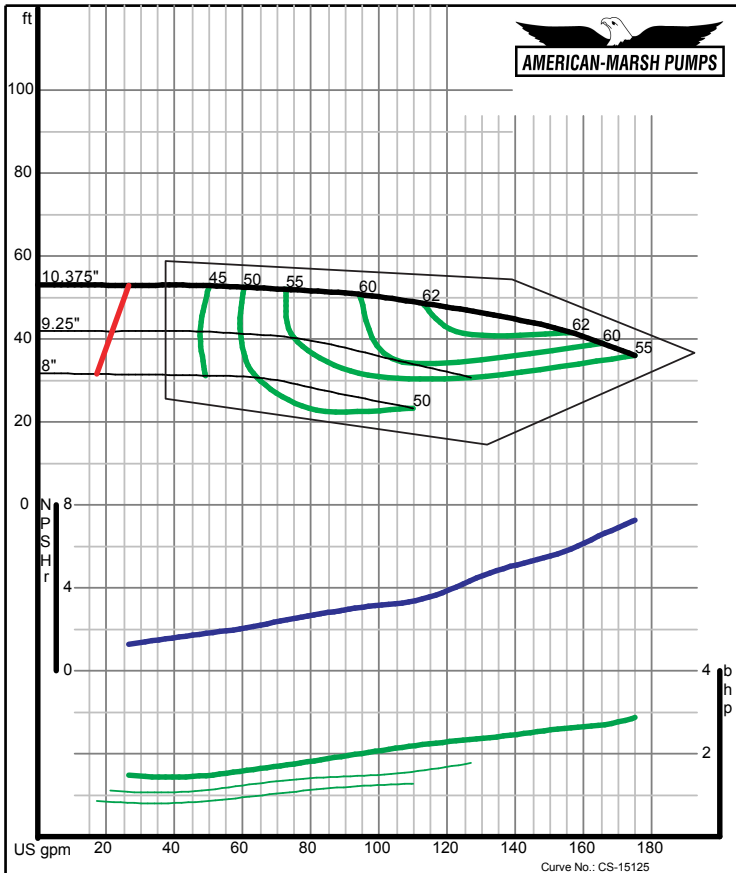

12/07/02

300 SERIES REC/REF ENCLOSED PERFORMANCE CURVES - 1200 RPM

American-Marsh Pumps

Size: 2x2.5-7 RE
Speed: 1150 rpm

12/07/02

American-Marsh Pumps

Size: 2x2.5-8 RE
Speed: 1150 rpm

12/07/02

300 SERIES REC/REF ENCLOSED PERFORMANCE CURVES - 1200 RPM

American-Marsh Pumps **Size: 2x2.5-10 RE**
Speed: 1150 rpm
 12/07/02

American-Marsh Pumps **Size: 2x2.5-13 RE**
Speed: 1150 rpm
 12/07/02

300 SERIES REC/REF ENCLOSED PERFORMANCE CURVES - 1200 RPM