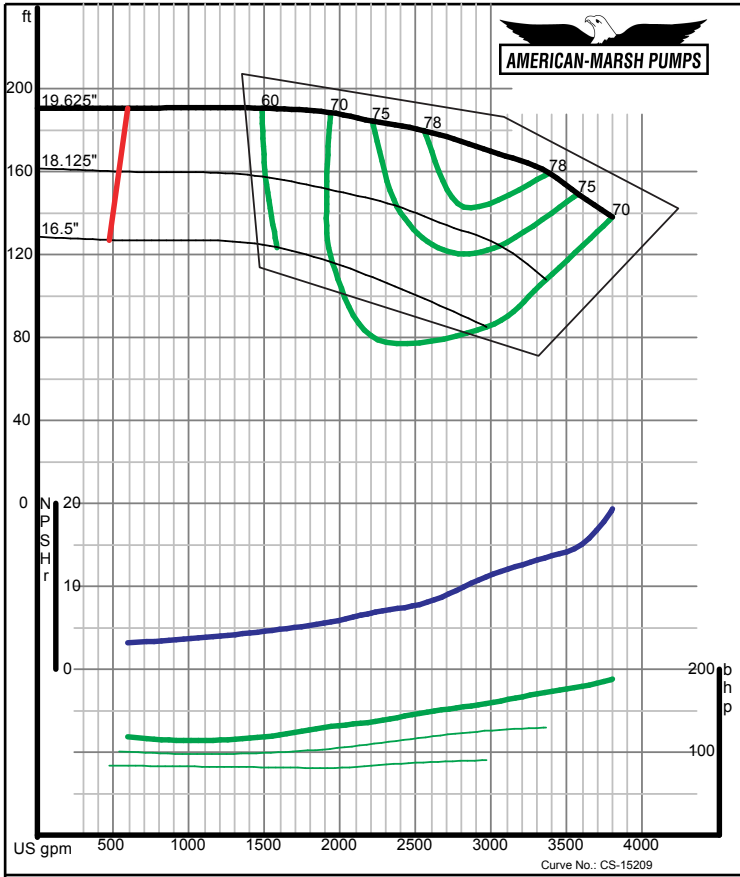

American-Marsh Pumps **Size: 6x8-8 RE**
 Speed: 1150 rpm
 09/03/02

American-Marsh Pumps **Size: 6x8-10 RE**
 Speed: 1150 rpm
 09/03/02

300 SERIES REC/REF ENCLOSED PERFORMANCE CURVES - 1200 RPM

American-Marsh Pumps **Size: 6x8-13 RE**
 Speed: 1150 rpm
 09/03/02

American-Marsh Pumps **Size: 6x8-16 RE**
 Speed: 1150 rpm
 09/03/02

300 SERIES REC/REF ENCLOSED PERFORMANCE CURVES - 1200 RPM

American-Marsh Pumps **Size: 6x8-20 RE**
Speed: 1150 rpm
 09/03/02

American-Marsh Pumps **Size: 8x10-10 RE**
Speed: 1150 rpm
 05/18/04

300 SERIES REC/REF ENCLOSED PERFORMANCE CURVES - 1200 RPM

American-Marsh Pumps **Size: 8x10-13 RE**
Speed: 1150 rpm
 09/03/02

American-Marsh Pumps **Size: 8x10-16 RE**
Speed: 1150 rpm
 09/03/02

300 SERIES REC/REF ENCLOSED PERFORMANCE CURVES - 1200 RPM

American-Marsh Pumps **Size: 8x10-20 RE**
Speed: 1150 rpm
 09/03/02

American-Marsh Pumps **Size: 10x12-16 RE**
Speed: 1150 rpm
 09/03/02

300 SERIES REC/REF ENCLOSED PERFORMANCE CURVES - 1200 RPM

American-Marsh Pumps **Size: 10x12-20 RE**
Speed: 1150 rpm
 09/03/02