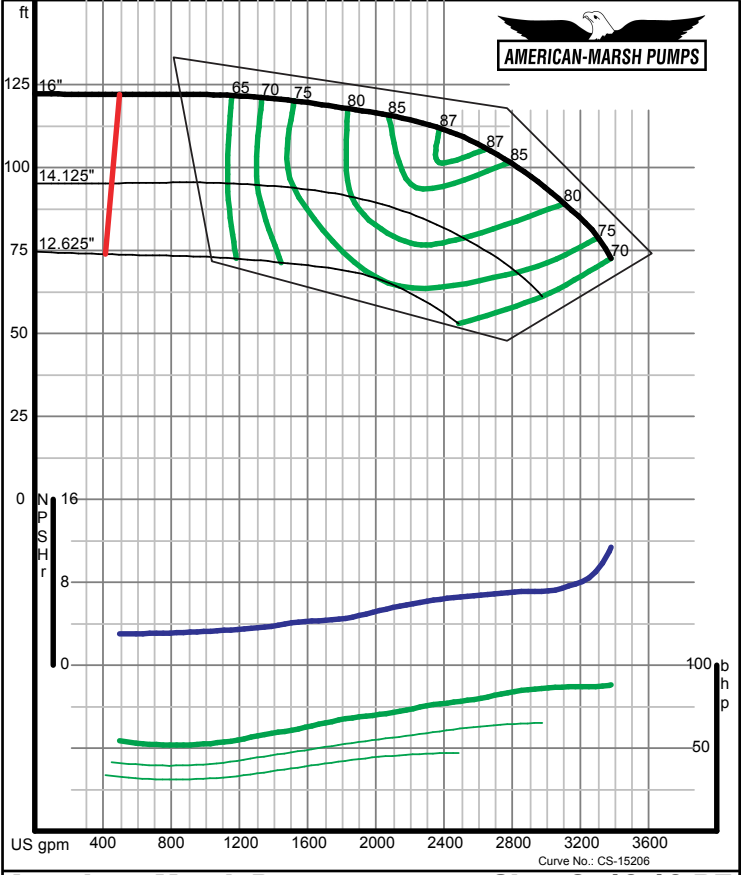

American-Marsh Pumps **Size: 6x8-8 RE**
 Speed: 1150 rpm
 09/03/02

American-Marsh Pumps **Size: 6x8-10 RE**
 Speed: 1150 rpm
 09/03/02

300 SERIES REC/REF ENCLOSED PERFORMANCE CURVES - 1200 RPM

American-Marsh Pumps **Size: 6x8-13 RE**
 Speed: 1150 rpm
 09/03/02

American-Marsh Pumps **Size: 6x8-16 RE**
 Speed: 1150 rpm
 09/03/02

300 SERIES REC/REF ENCLOSED PERFORMANCE CURVES - 1200 RPM

American-Marsh Pumps **Size: 6x8-20 RE**
Speed: 1150 rpm
 09/03/02

American-Marsh Pumps **Size: 8x10-10 RE**
Speed: 1150 rpm
 05/18/04

300 SERIES REC/REF ENCLOSED PERFORMANCE CURVES - 1200 RPM

American-Marsh Pumps **Size: 8x10-13 RE**
Speed: 1150 rpm
 09/03/02

American-Marsh Pumps **Size: 8x10-16 RE**
Speed: 1150 rpm
 09/03/02

300 SERIES REC/REF ENCLOSED PERFORMANCE CURVES - 1200 RPM

American-Marsh Pumps **Size: 8x10-20 RE**
Speed: 1150 rpm
 09/03/02

American-Marsh Pumps **Size: 10x12-16 RE**
Speed: 1150 rpm
 09/03/02

300 SERIES REC/REF ENCLOSED PERFORMANCE CURVES - 1200 RPM

American-Marsh Pumps **Size: 10x12-20 RE**
Speed: 1150 rpm
 09/03/02