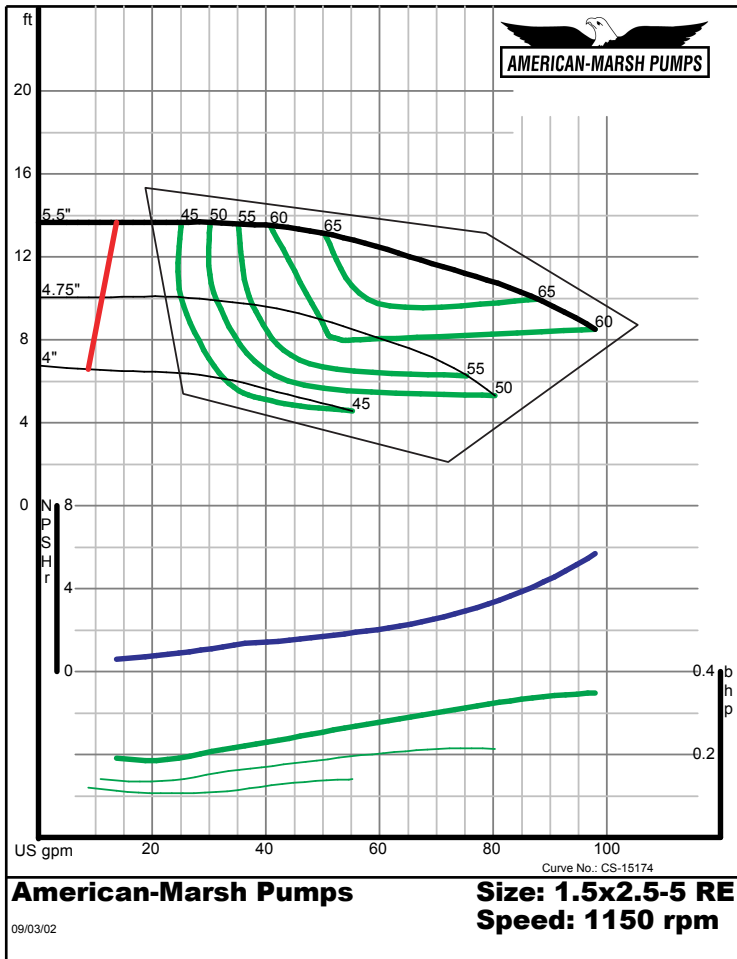

09/03/02

300 SERIES REC/REF ENCLOSED PERFORMANCE CURVES - 1200 RPM

American-Marsh Pumps **Size: 1.25x2-8 RE**
Speed: 1150 rpm

09/03/02

American-Marsh Pumps **Size: 1.25x2-10 RE**
Speed: 1150 rpm

09/03/02

300 SERIES REC/REF ENCLOSED PERFORMANCE CURVES - 1200 RPM

300 SERIES REC/REF ENCLOSED PERFORMANCE CURVES - 1200 RPM

300 SERIES REC/REF ENCLOSED PERFORMANCE CURVES - 1200 RPM

American-Marsh Pumps

Size: 1.5x2.5-13 RE
Speed: 1150 rpm

09/03/02

American-Marsh Pumps

Size: 2x2.5-5 RE
Speed: 1150 rpm