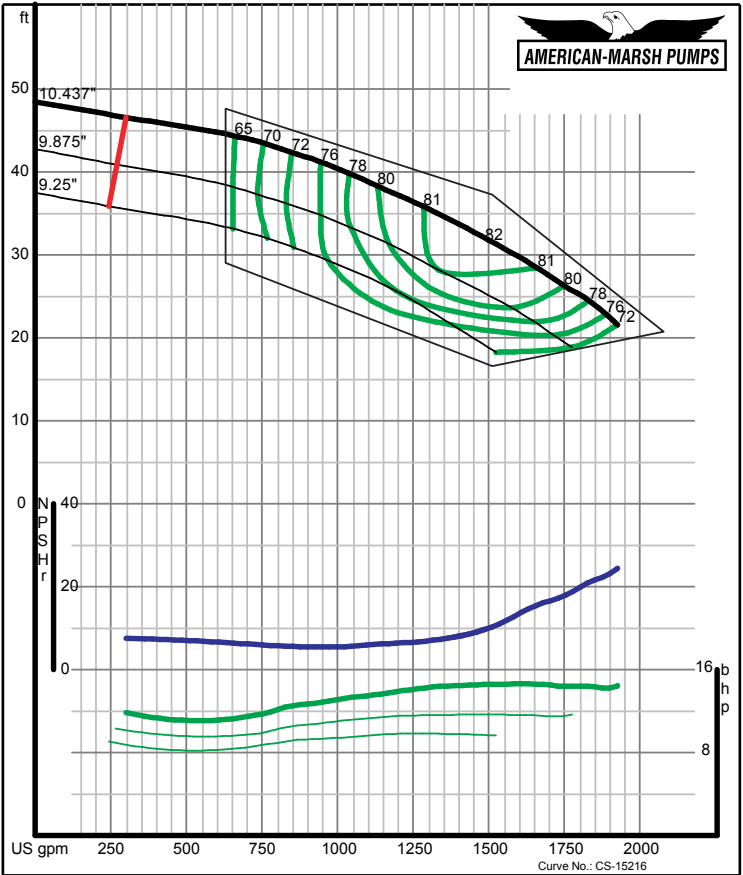

300 SERIES REC/REF ENCLOSED PERFORMANCE CURVES - 1200 RPM

300 SERIES REC/REF ENCLOSED PERFORMANCE CURVES - 1200 RPM

300 SERIES REC/REF ENCLOSED PERFORMANCE CURVES - 1200 RPM

300 SERIES REC/REF ENCLOSED PERFORMANCE CURVES - 1200 RPM

American-Marsh Pumps **Size: 6x8-8 RE**
 Speed: 1150 rpm
 09/03/02

American-Marsh Pumps **Size: 6x8-10 RE**
 Speed: 1150 rpm
 09/03/02

300 SERIES REC/REF ENCLOSED PERFORMANCE CURVES - 1200 RPM

American-Marsh Pumps **Size: 6x8-13 RE**
 Speed: 1150 rpm
 09/03/02

American-Marsh Pumps **Size: 6x8-16 RE**
 Speed: 1150 rpm
 09/03/02

300 SERIES REC/REF ENCLOSED PERFORMANCE CURVES - 1200 RPM

American-Marsh Pumps **Size: 6x8-20 RE**
Speed: 1150 rpm
 09/03/02

American-Marsh Pumps **Size: 8x10-10 RE**
Speed: 1150 rpm
 05/18/04

300 SERIES REC/REF ENCLOSED PERFORMANCE CURVES - 1200 RPM

American-Marsh Pumps **Size: 8x10-13 RE**
Speed: 1150 rpm
 09/03/02

American-Marsh Pumps **Size: 8x10-16 RE**
Speed: 1150 rpm
 09/03/02

300 SERIES REC/REF ENCLOSED PERFORMANCE CURVES - 1200 RPM