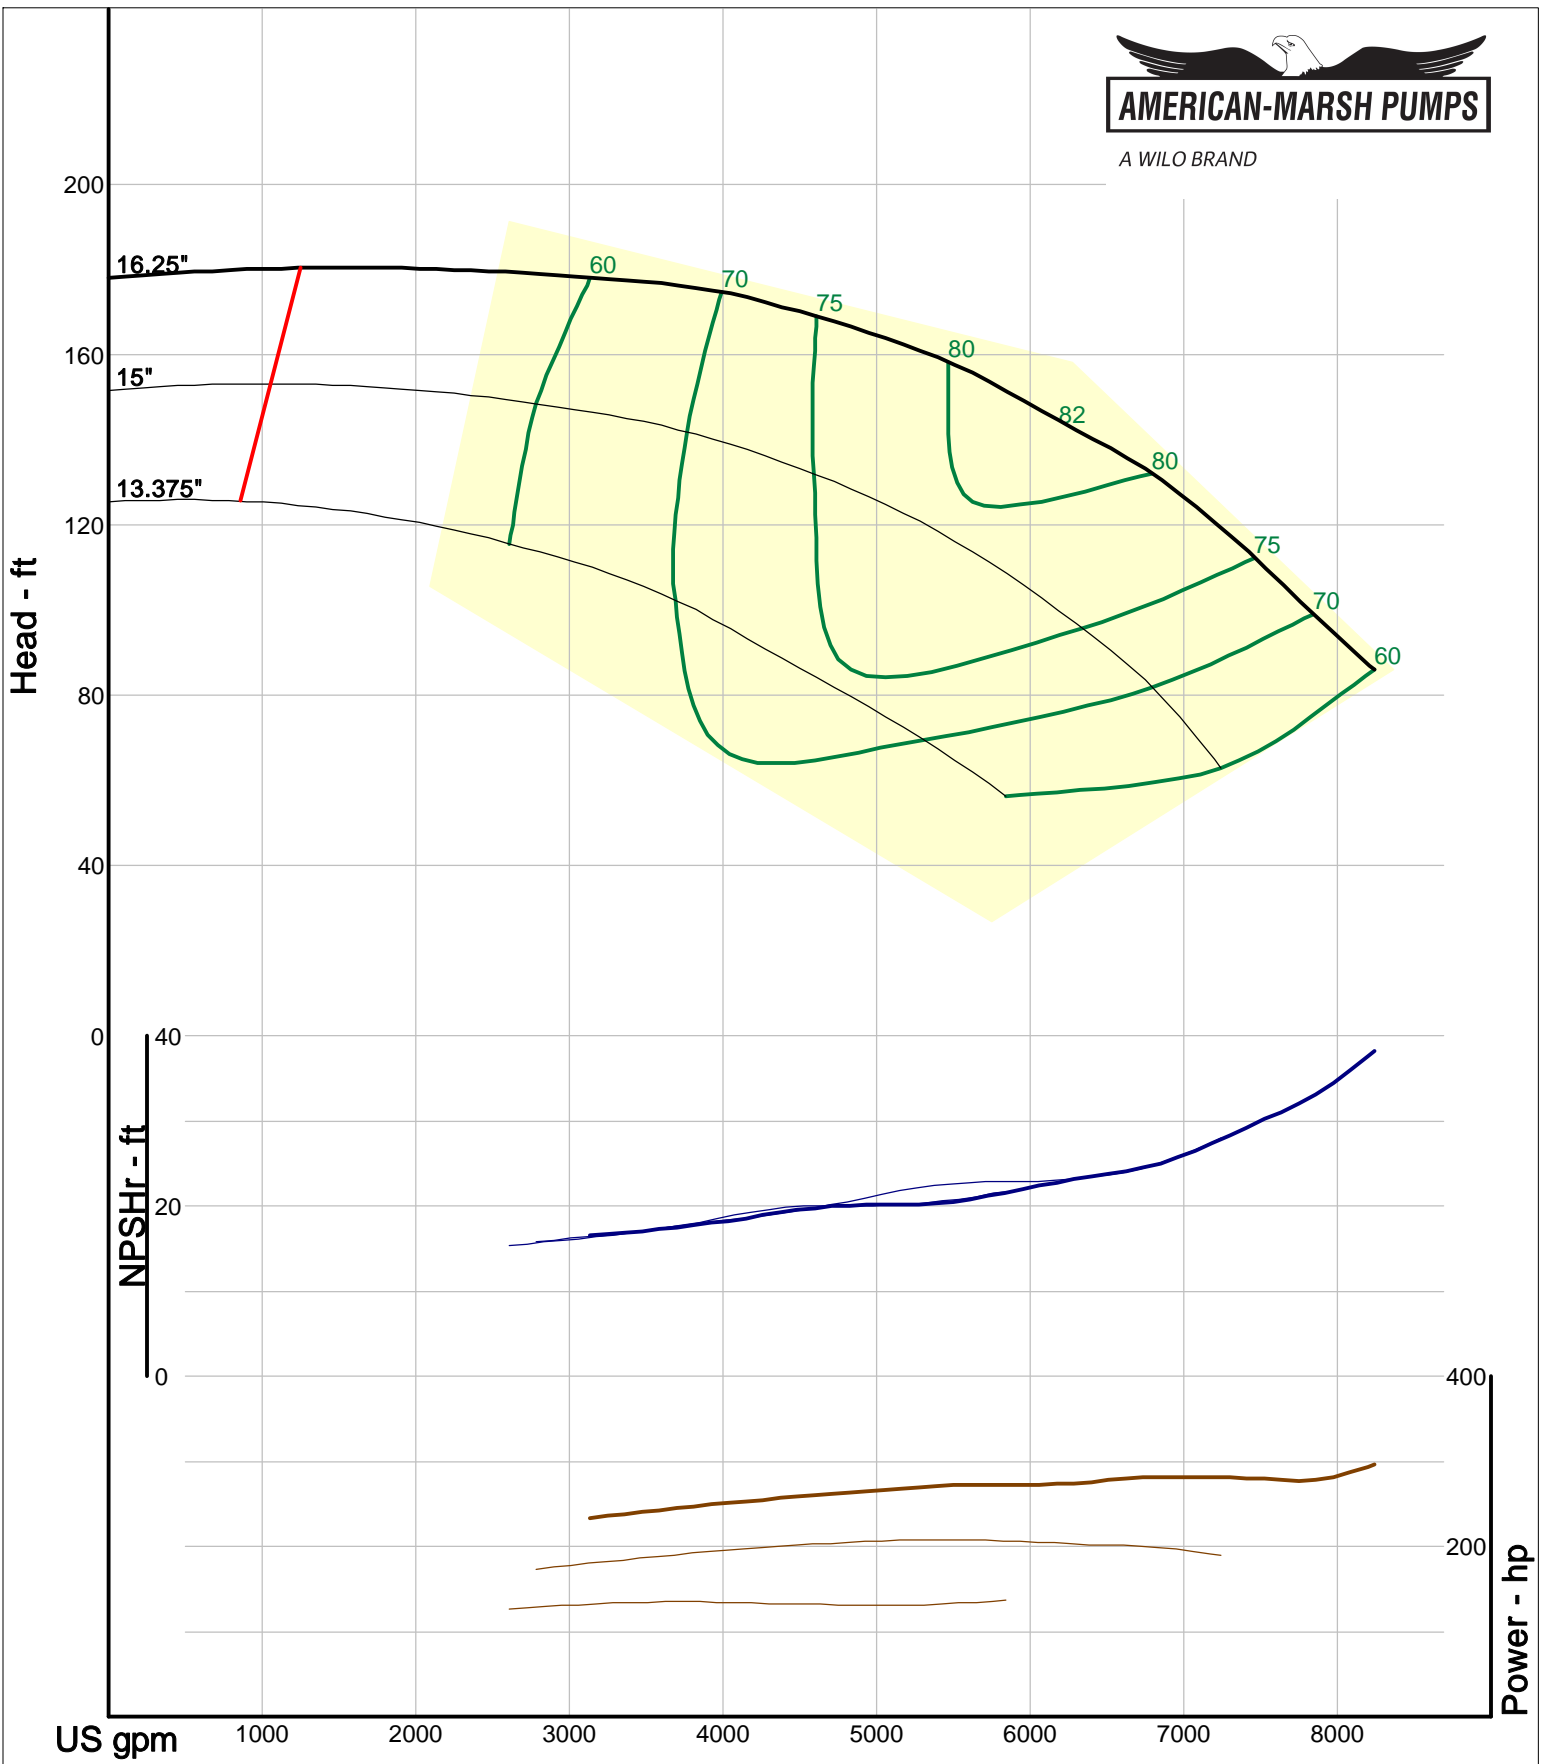

AMERICAN-MARSH PUMPS

A WILO BRAND

300 Series End Suction

1500 RPM Performance Curves
Enclosed Impellers

Company: American-Marsh Pumps
 Name:
 12/03/05

American-Marsh Pumps
 Catalog: WTRWKS-2005c.50, vers 2.5c
 300_REC/REF - 1500

Size: 10x12-20 RE
 Speed: 1450 rpm
 Dia: 19.625 in
 Curve: CS-15168

A WILO BRAND

Company: American-Marsh Pumps
Name:
12/03/05

American-Marsh Pumps
Catalog: WTRWKS-2005c.50, vers 2.5c
300_REC/REF - 1500

Size: 12x14-16 RE
Speed: 1450 rpm
Dia: 16.25 in
Curve: CS-15169