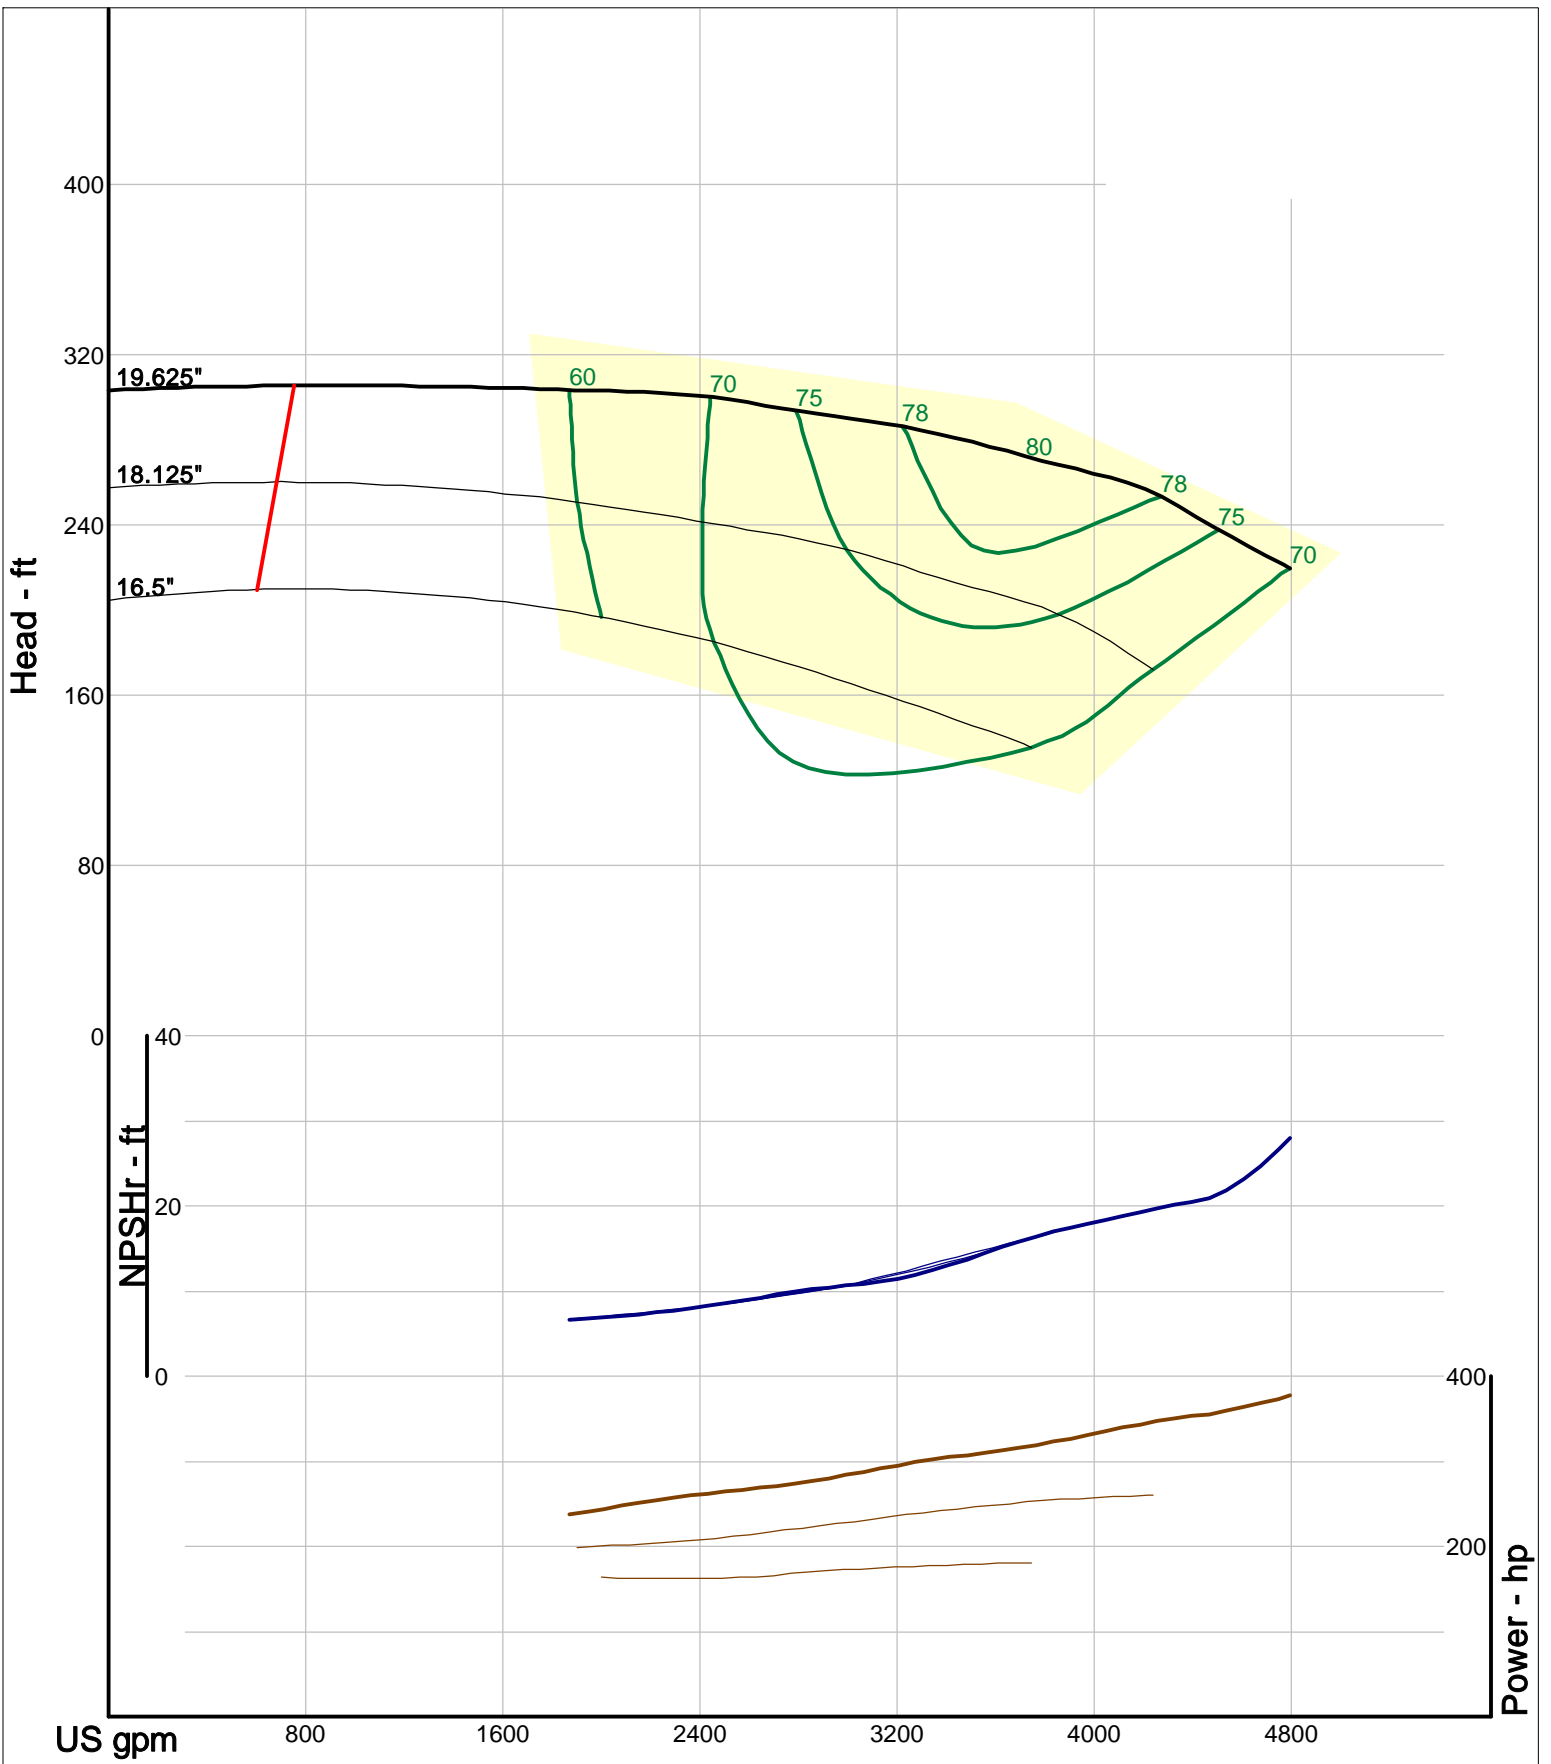

AMERICAN-MARSH PUMPS

A WILO BRAND

300 Series End Suction

1500 RPM Performance Curves
Enclosed Impellers

Company: American-Marsh Pumps
 Name:
 12/03/05

American-Marsh Pumps
 Catalog: WTRWKS-2005c.50, vers 2.5c
 300_REC/REF - 1500

Size: 10x12-20 RE
 Speed: 1450 rpm
 Dia: 19.625 in
 Curve: CS-15168

A WILO BRAND

Company: American-Marsh Pumps
Name:
12/03/05

American-Marsh Pumps
Catalog: WTRWKS-2005c.50, vers 2.5c
300_REC/REF - 1500

Size: 12x14-16 RE
Speed: 1450 rpm
Dia: 16.25 in
Curve: CS-15169