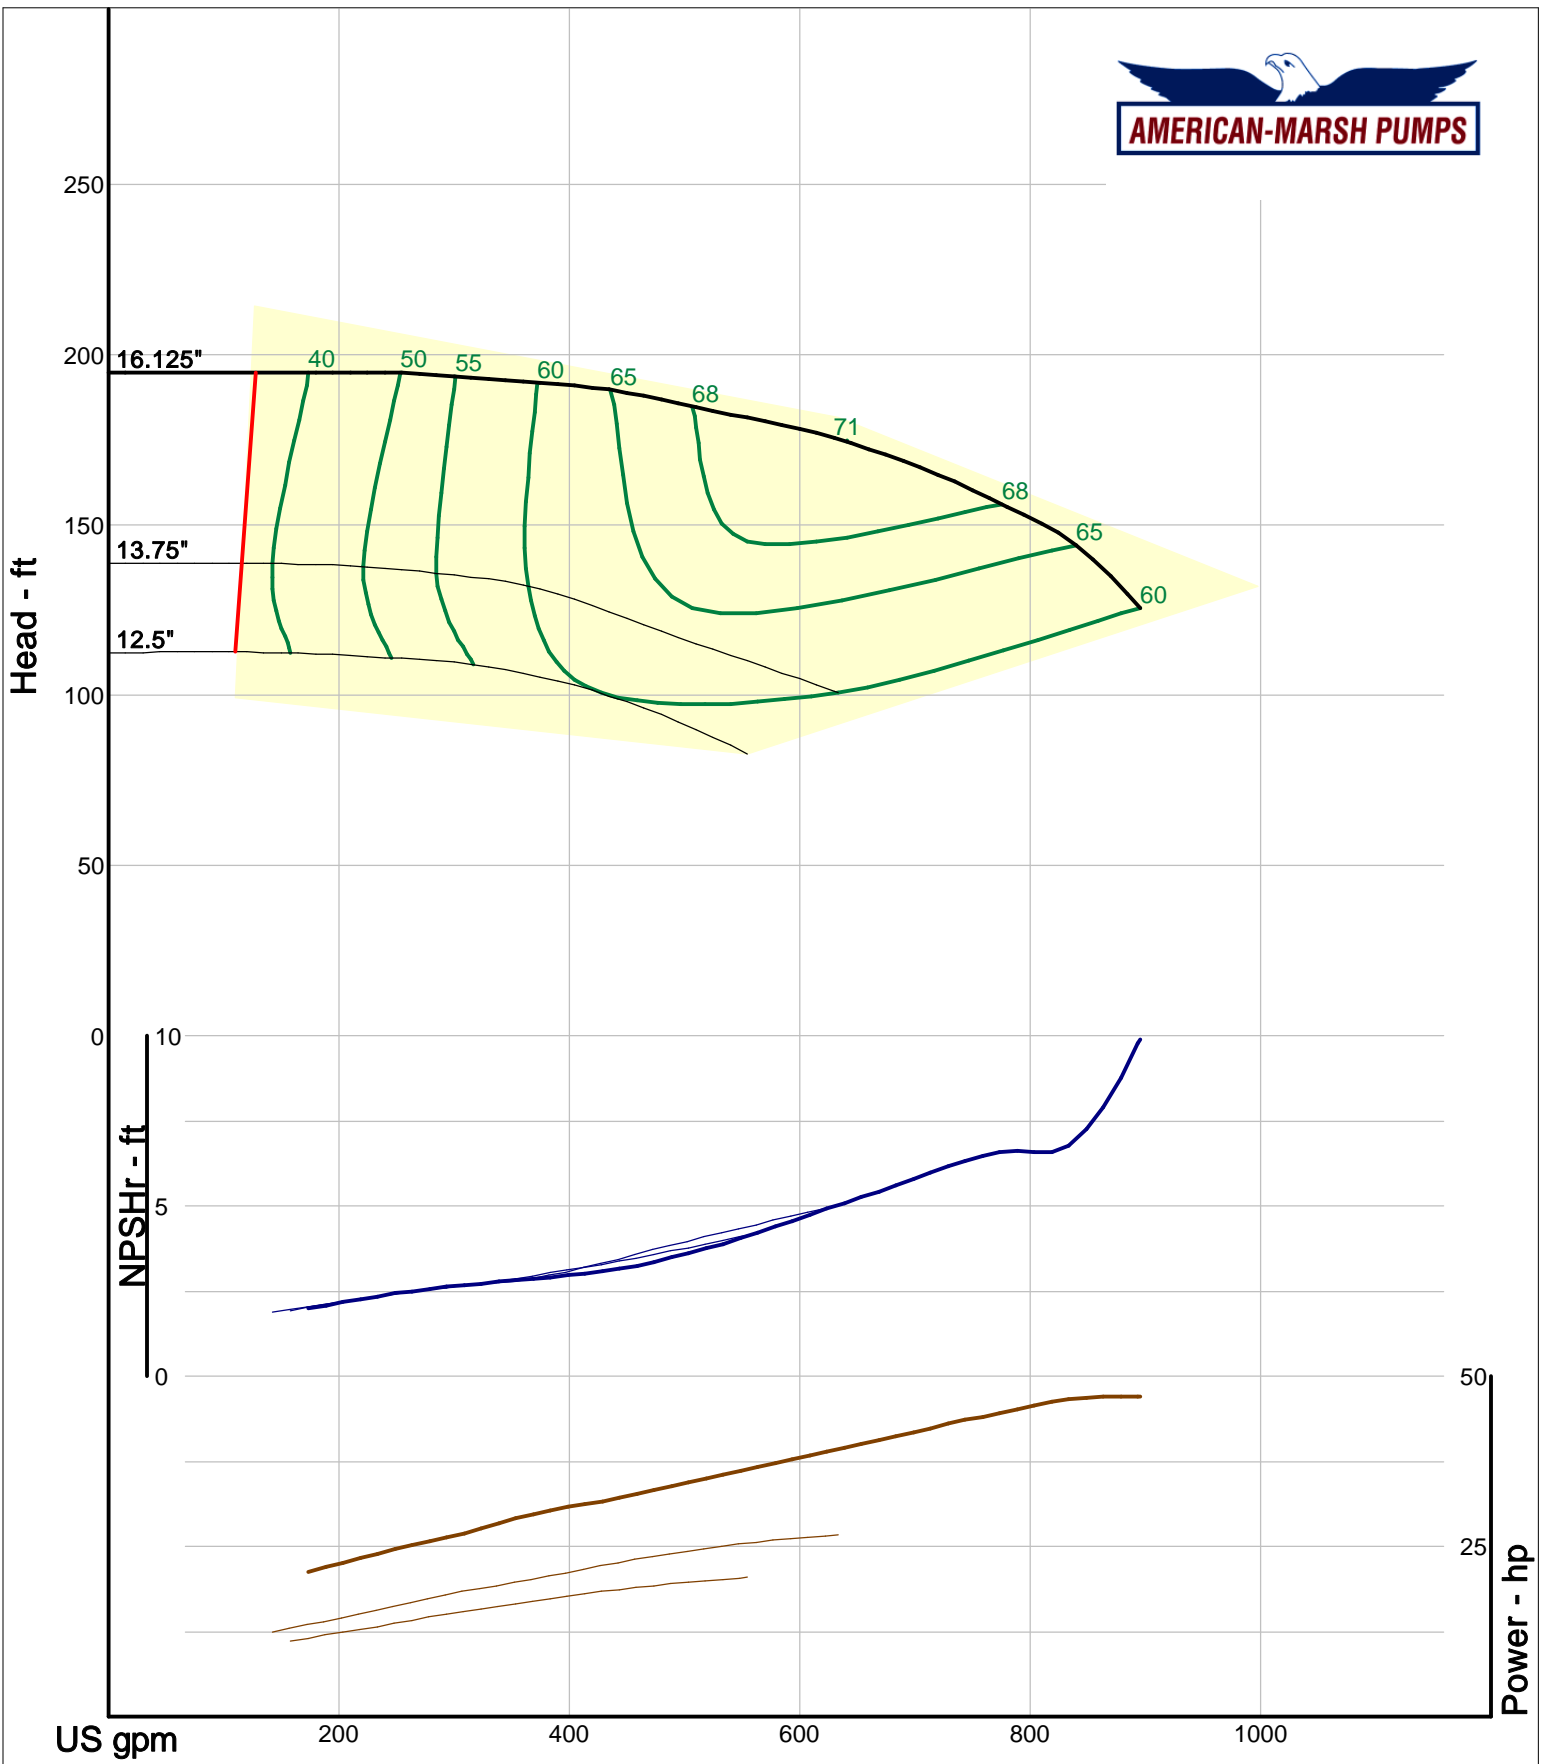

Company: American-Marsh Pumps
Name:
12/03/05

American-Marsh Pumps
Catalog: WTRWKS-2005c.50, vers 2.5c
300_REC/REF - 1500

Size: 4x5-16 RE
Speed: 1450 rpm
Dia: 16.125 in
Curve: CS-15153