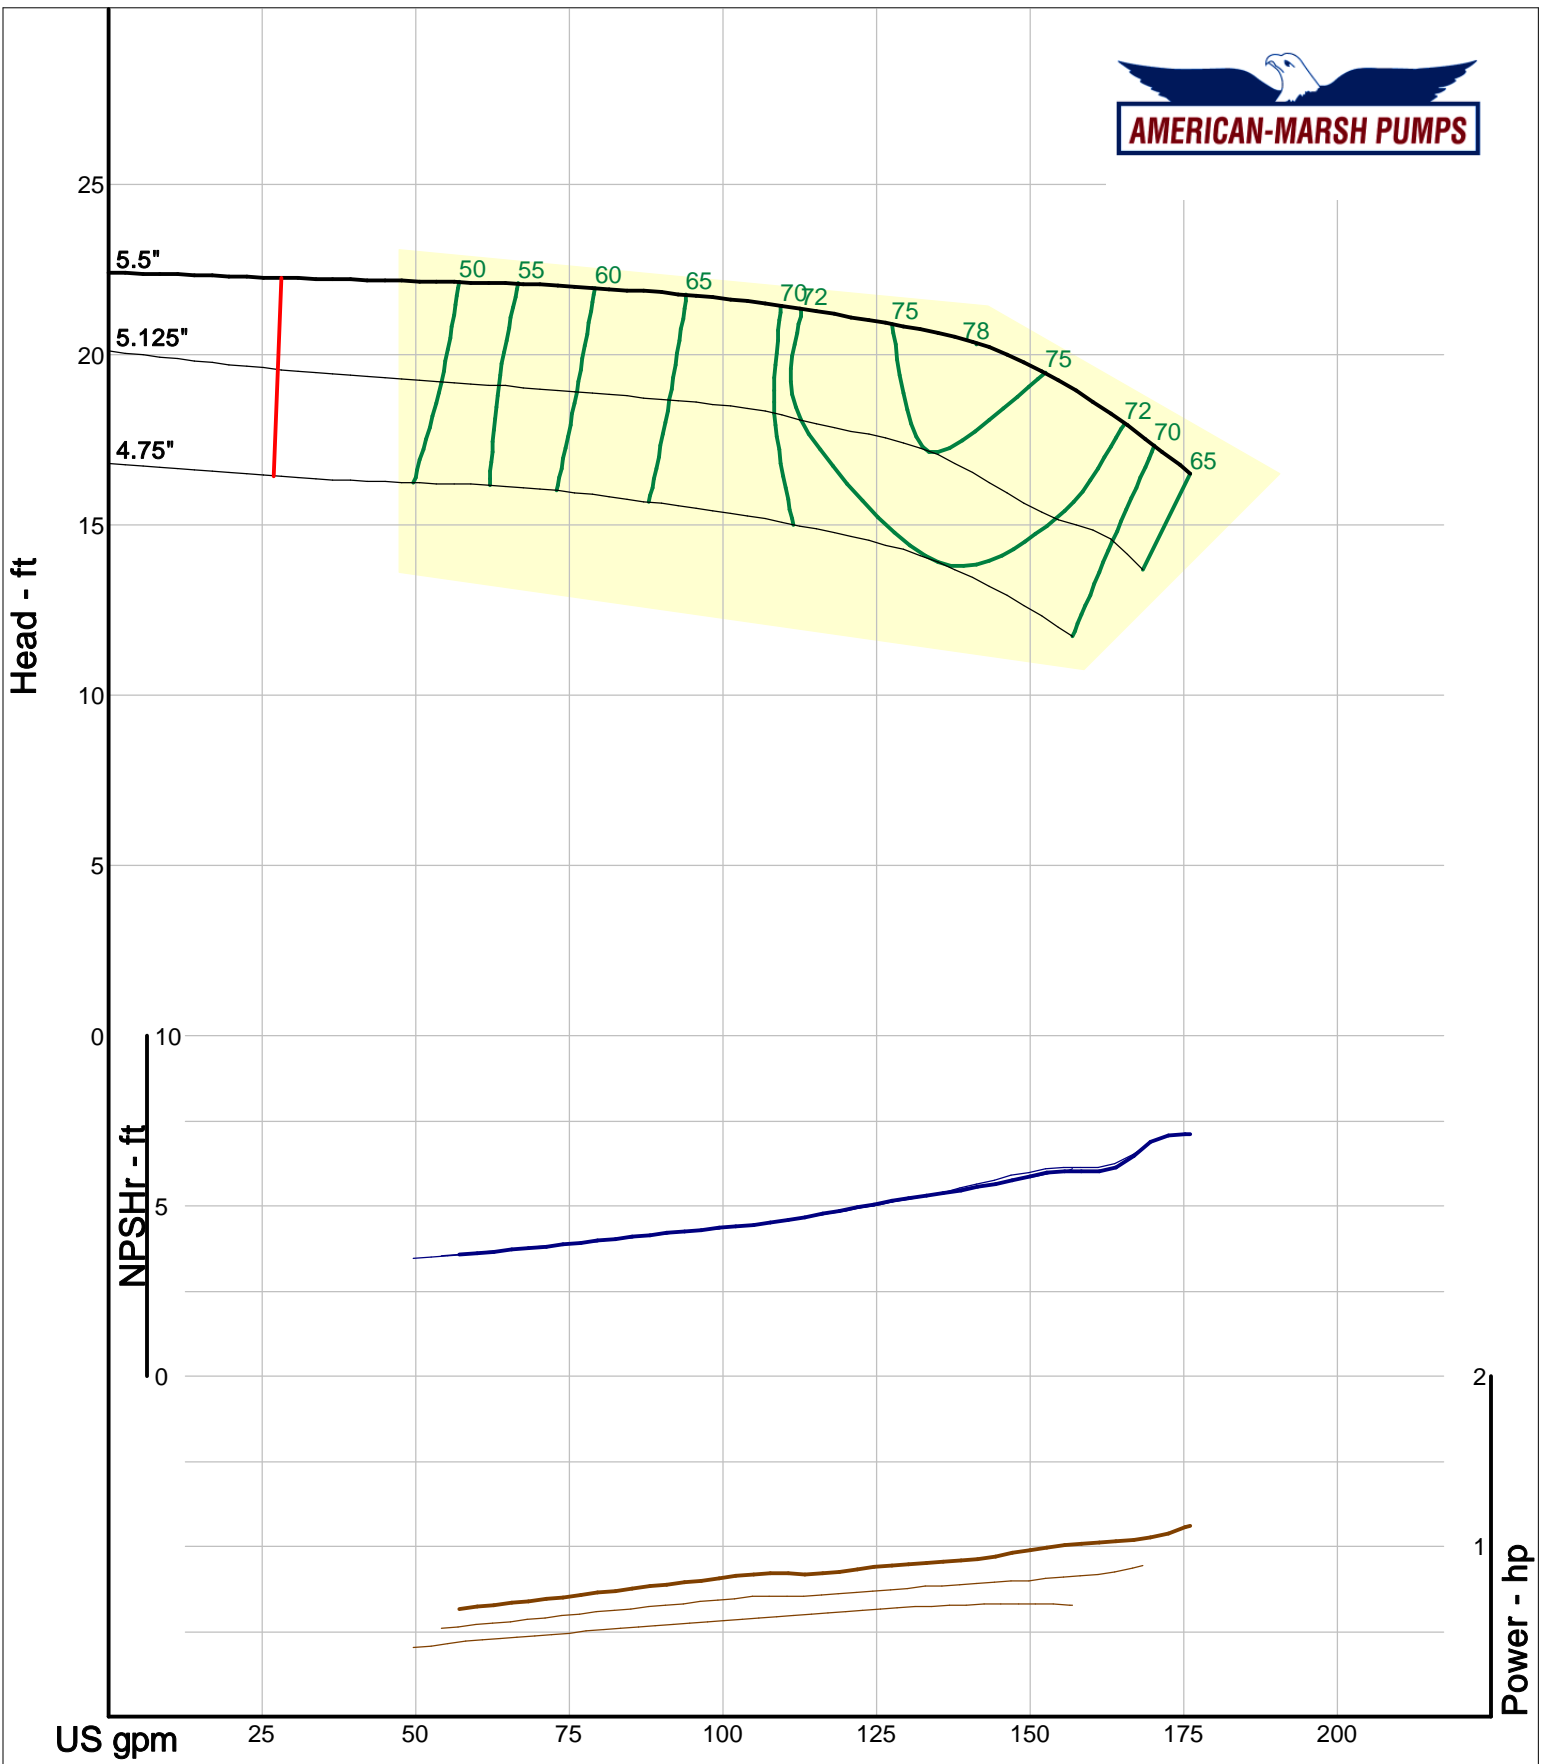

Company: American-Marsh Pumps
Name:
12/03/05

American-Marsh Pumps
Catalog: WTRWKS-2005c.50, vers 2.5c
300_REC/REF - 1500

Size: 2x2.5-5 RE
Speed: 1450 rpm
Dia: 5.5 in
Curve: CS-15119