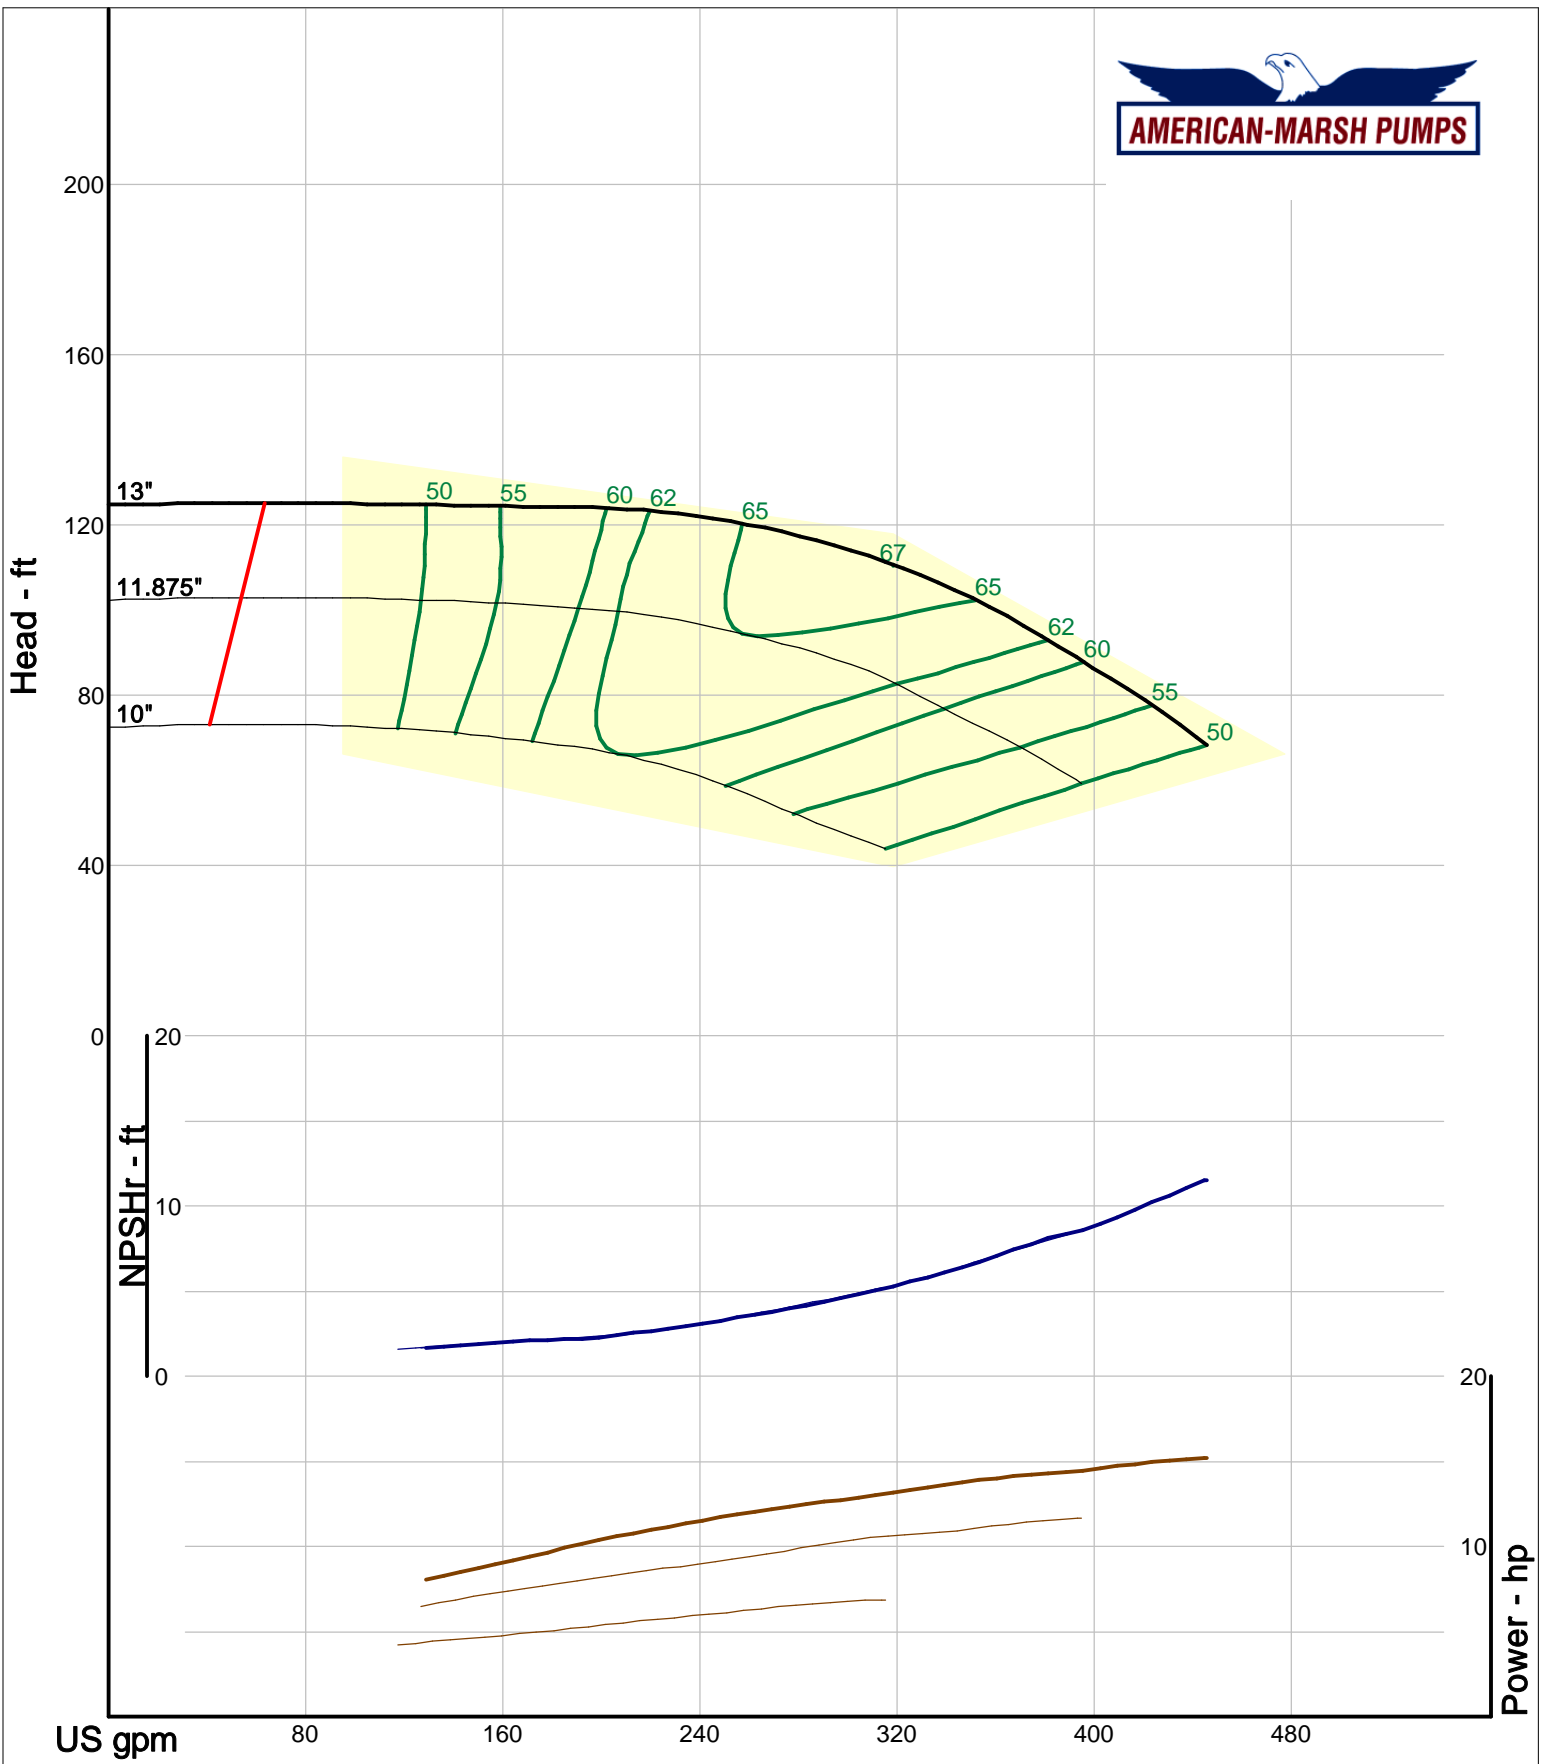

Company: American-Marsh Pumps
Name:
12/03/05

American-Marsh Pumps
Catalog: WTRWKS-2005c.50, vers 2.5c
300_REC/REF - 1500

Size: 2.5x3-13 RE
Speed: 1450 rpm
Dia: 13 in
Curve: CS-15137