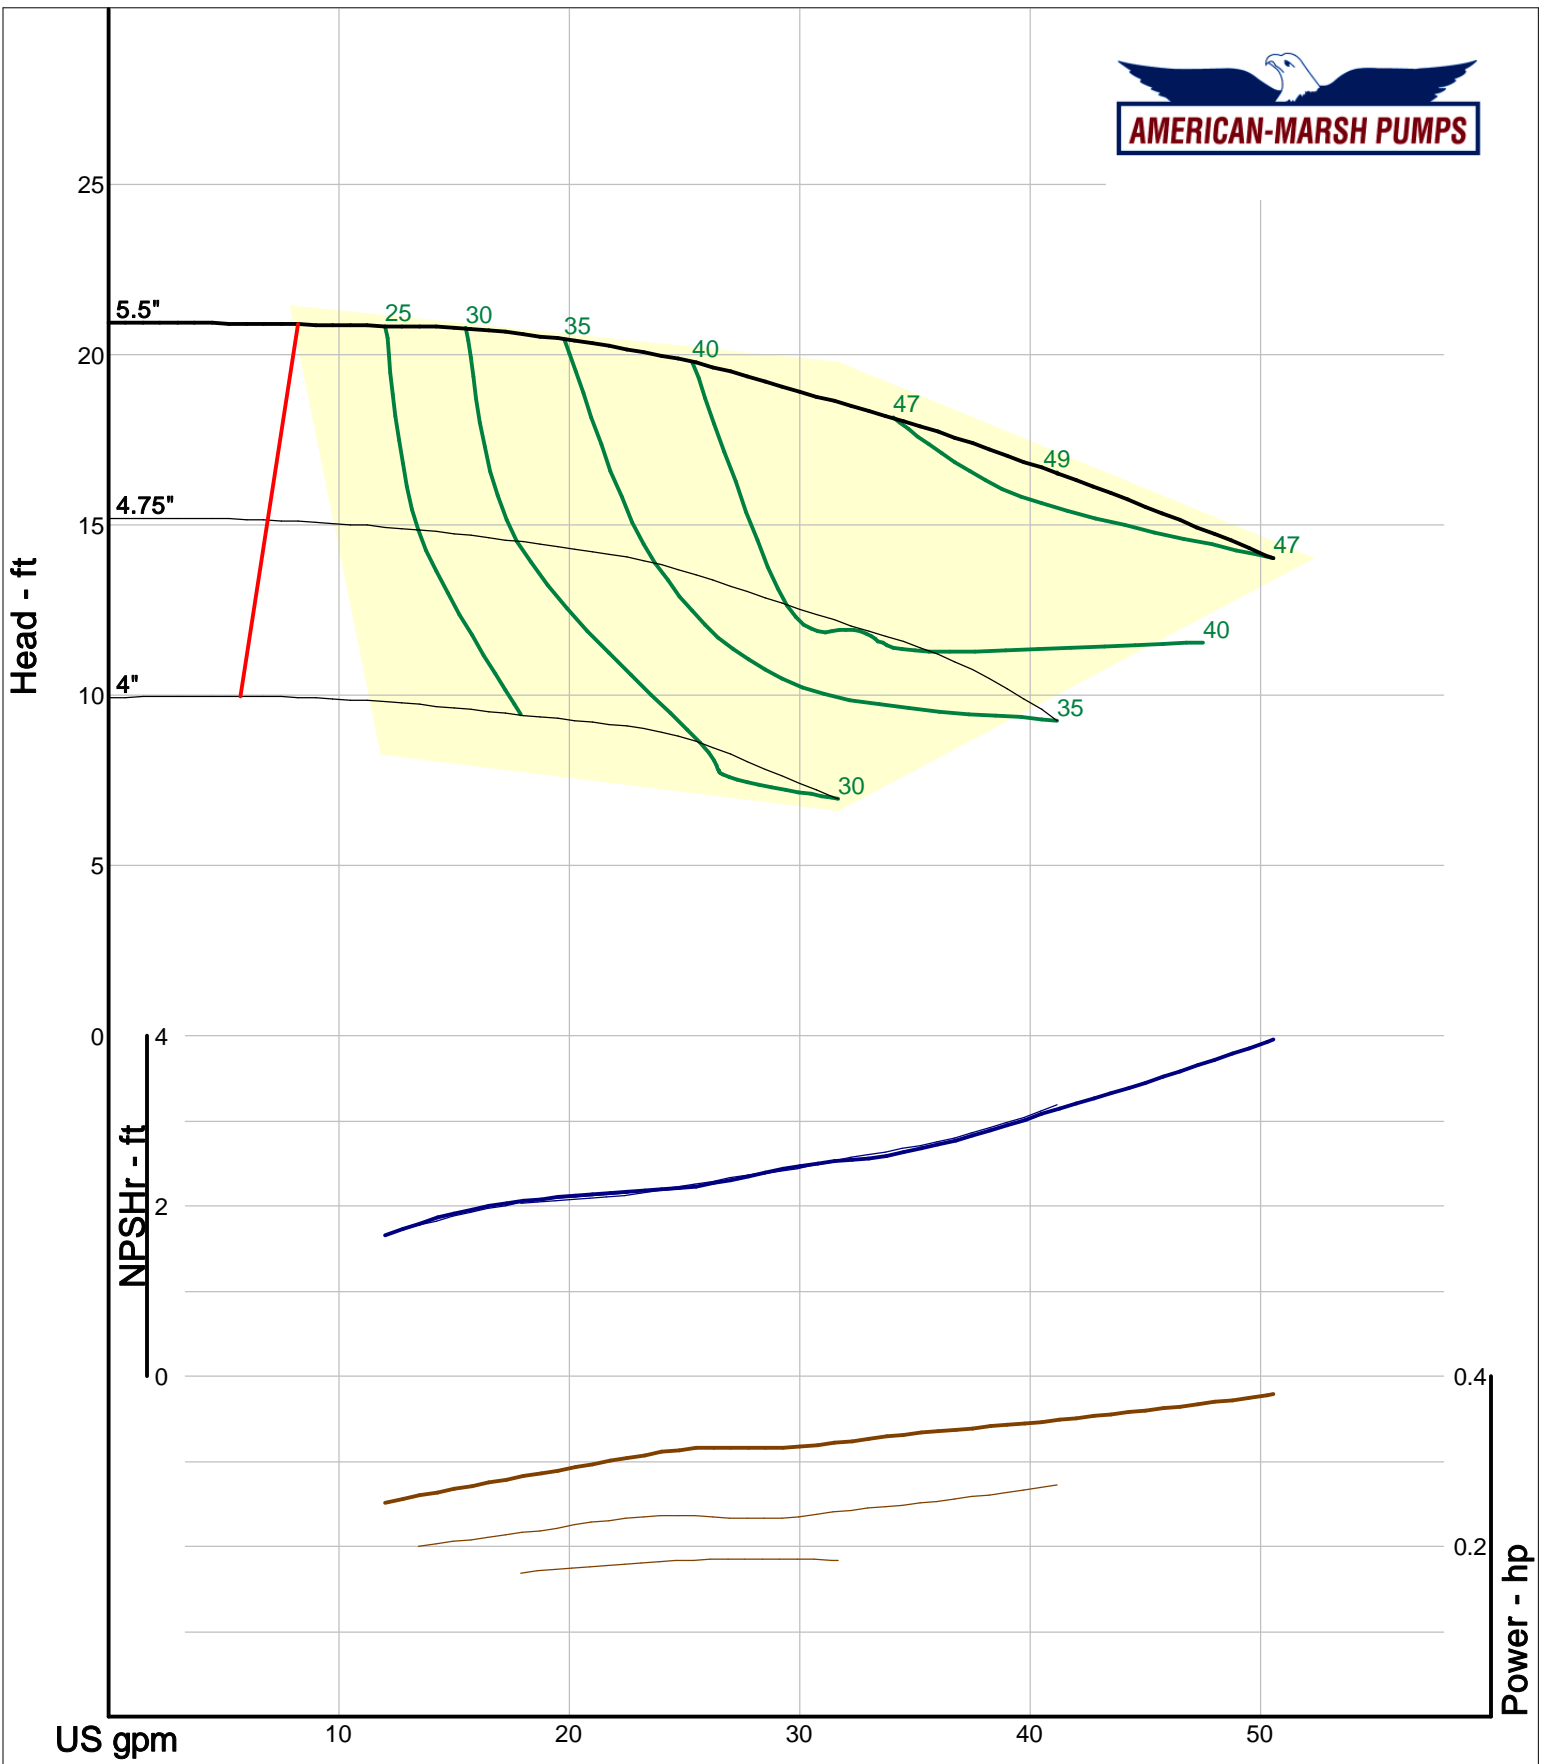

Company: American-Marsh Pumps
Name:
12/03/05

American-Marsh Pumps
Catalog: WTRWKS-2005c.50, vers 2.5c
300_REC/REF - 1500

Size: 1.25x2-5 RE
Speed: 1450 rpm
Dia: 5.5 in
Curve: CS-15101