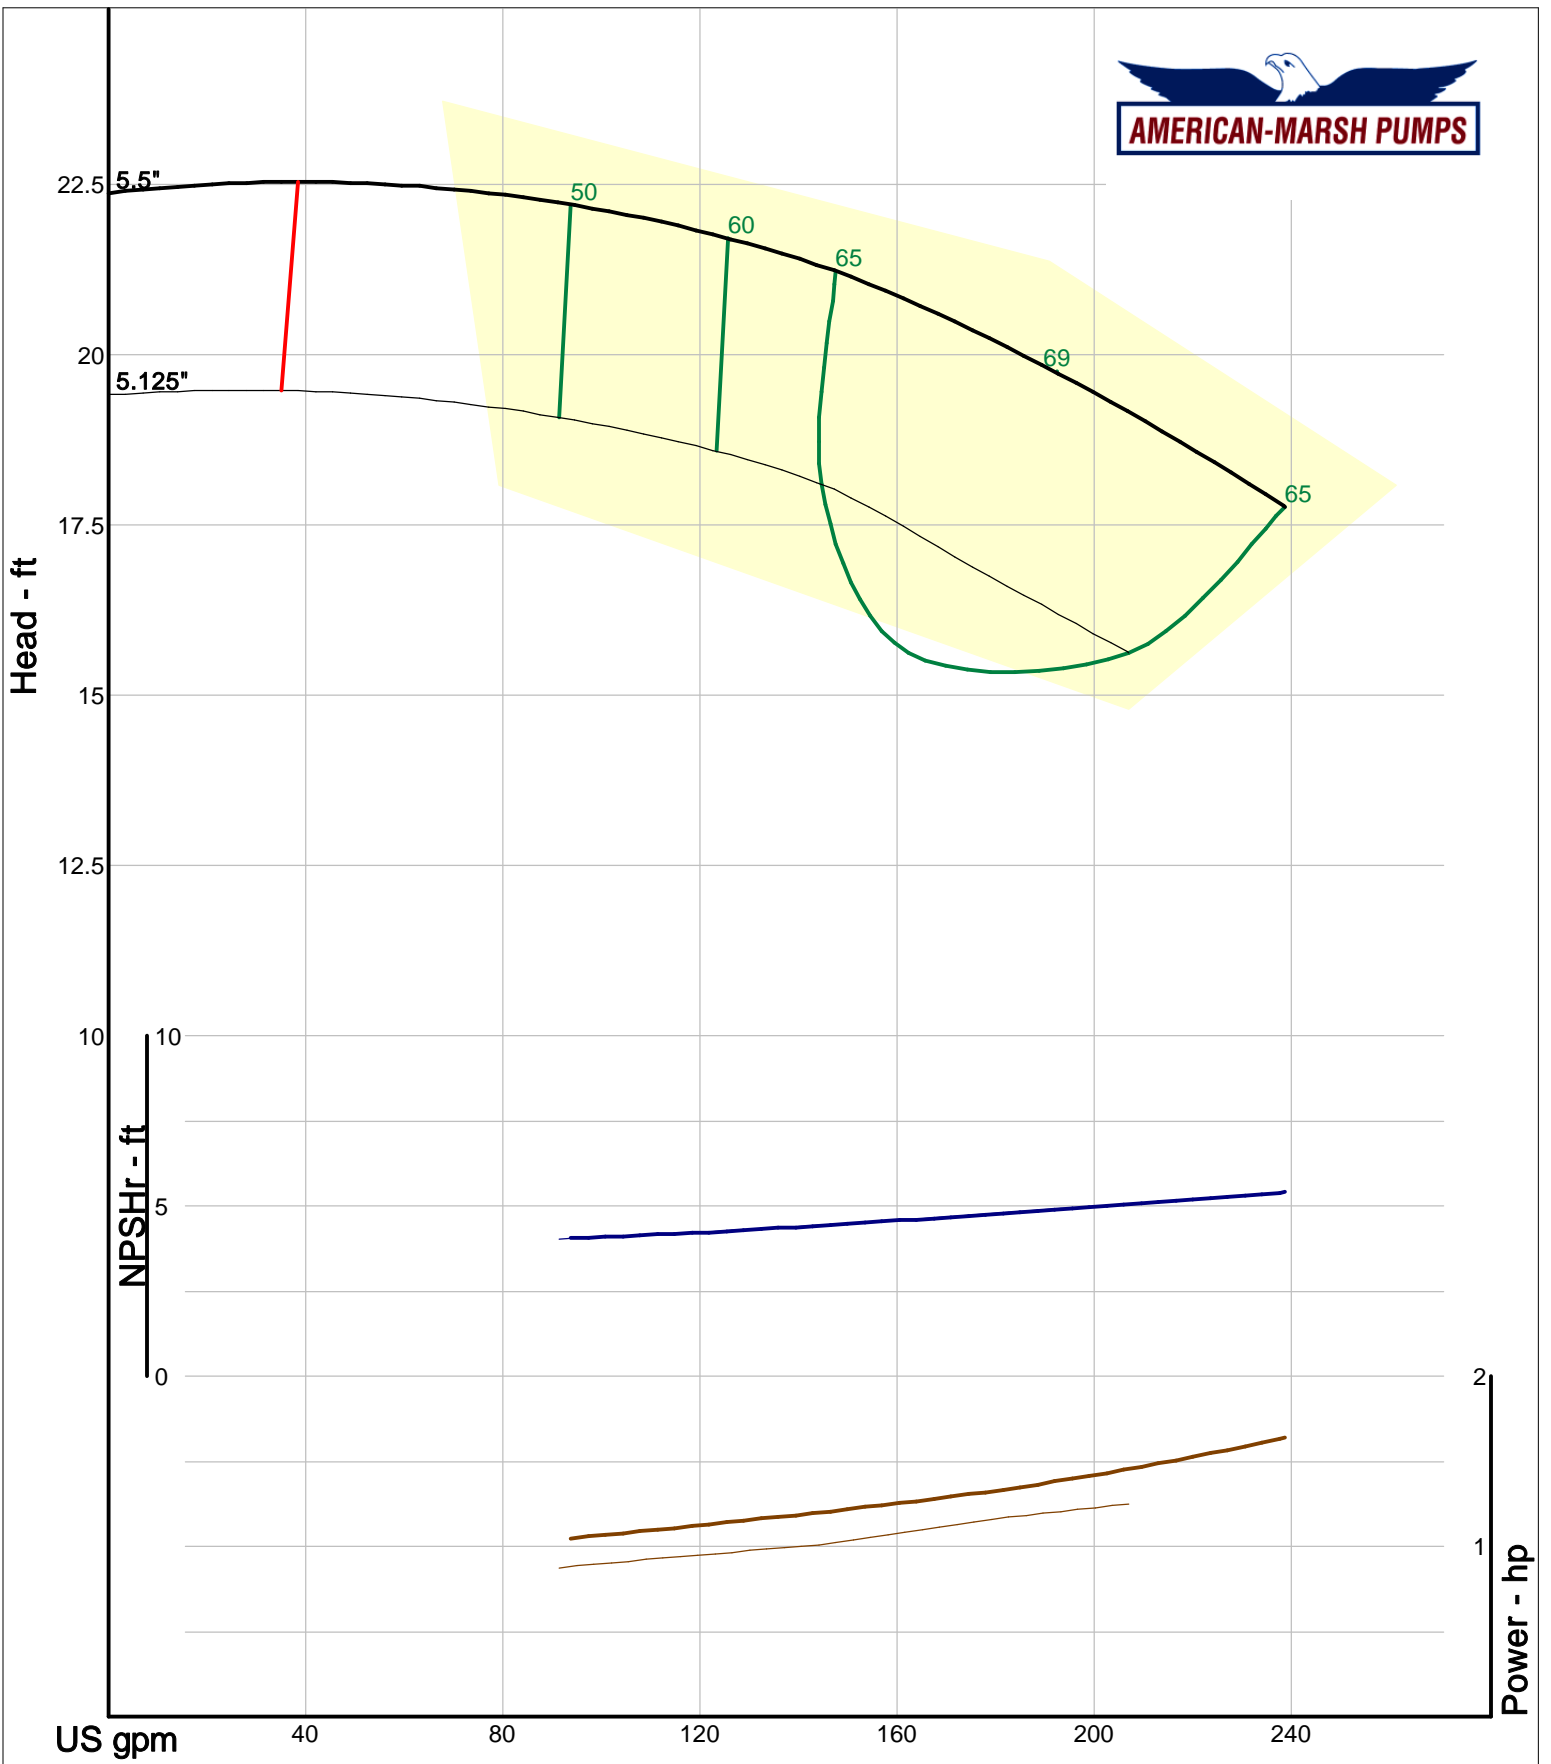

Company: American-Marsh Pumps
Name:
12/03/05

American-Marsh Pumps
Catalog: WTRWKS-2005c.50, vers 2.5c
300_REC/REF - 1500

Size: 2.5x3-5 RE
Speed: 1450 rpm
Dia: 5.5 in
Curve: CS-15129