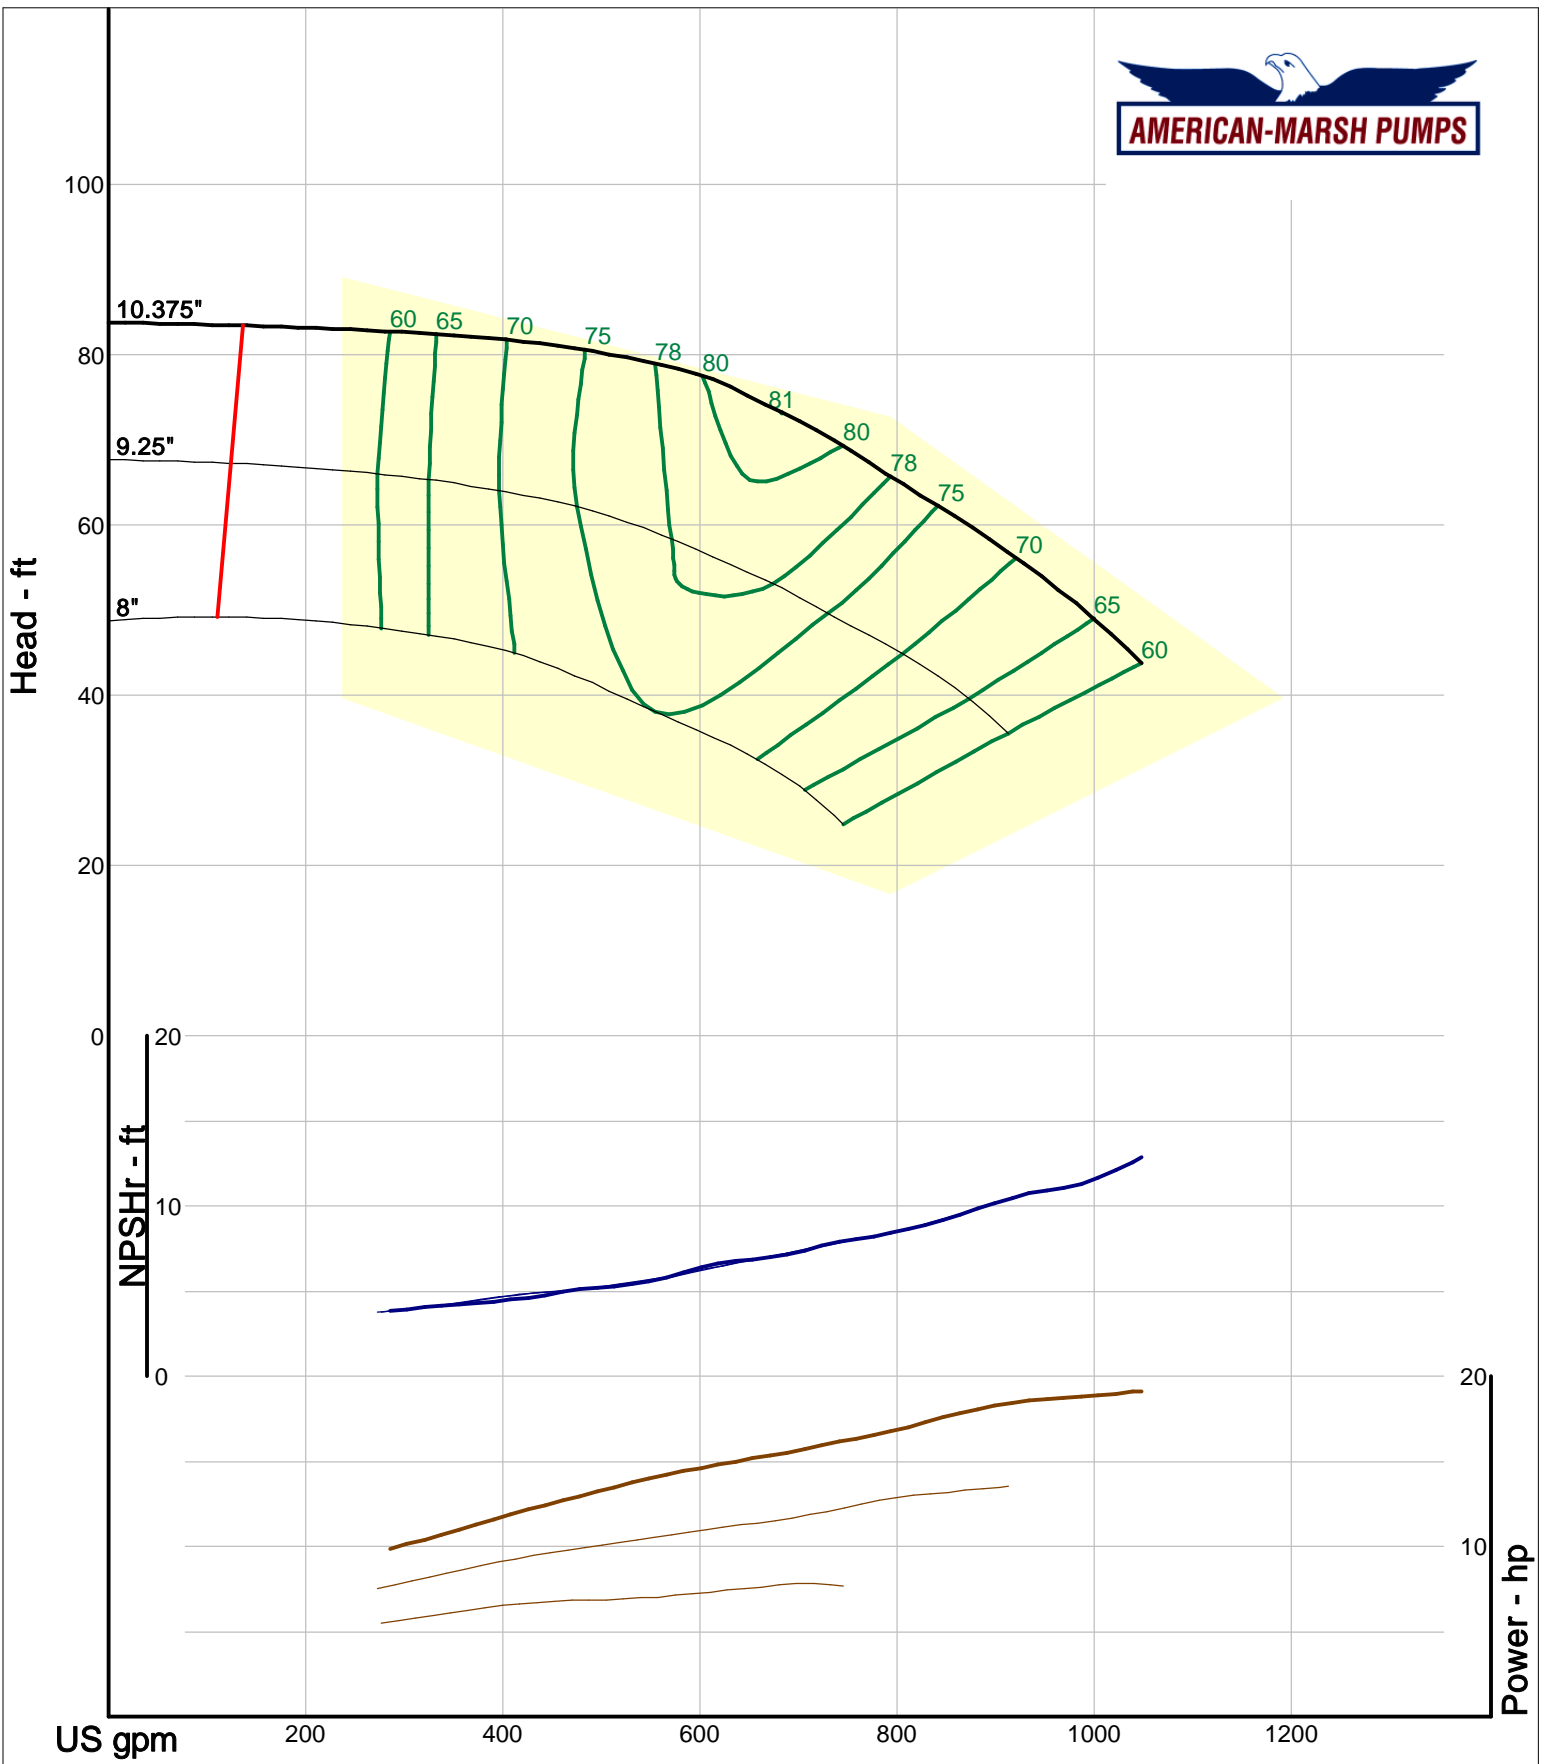

Company: American-Marsh Pumps
Name:
12/03/05

American-Marsh Pumps
Catalog: WTRWKS-2005c.50, vers 2.5c
300_REC/REF - 1500

Size: 4x5-10 RE
Speed: 1450 rpm
Dia: 10.375 in
Curve: CS-15150