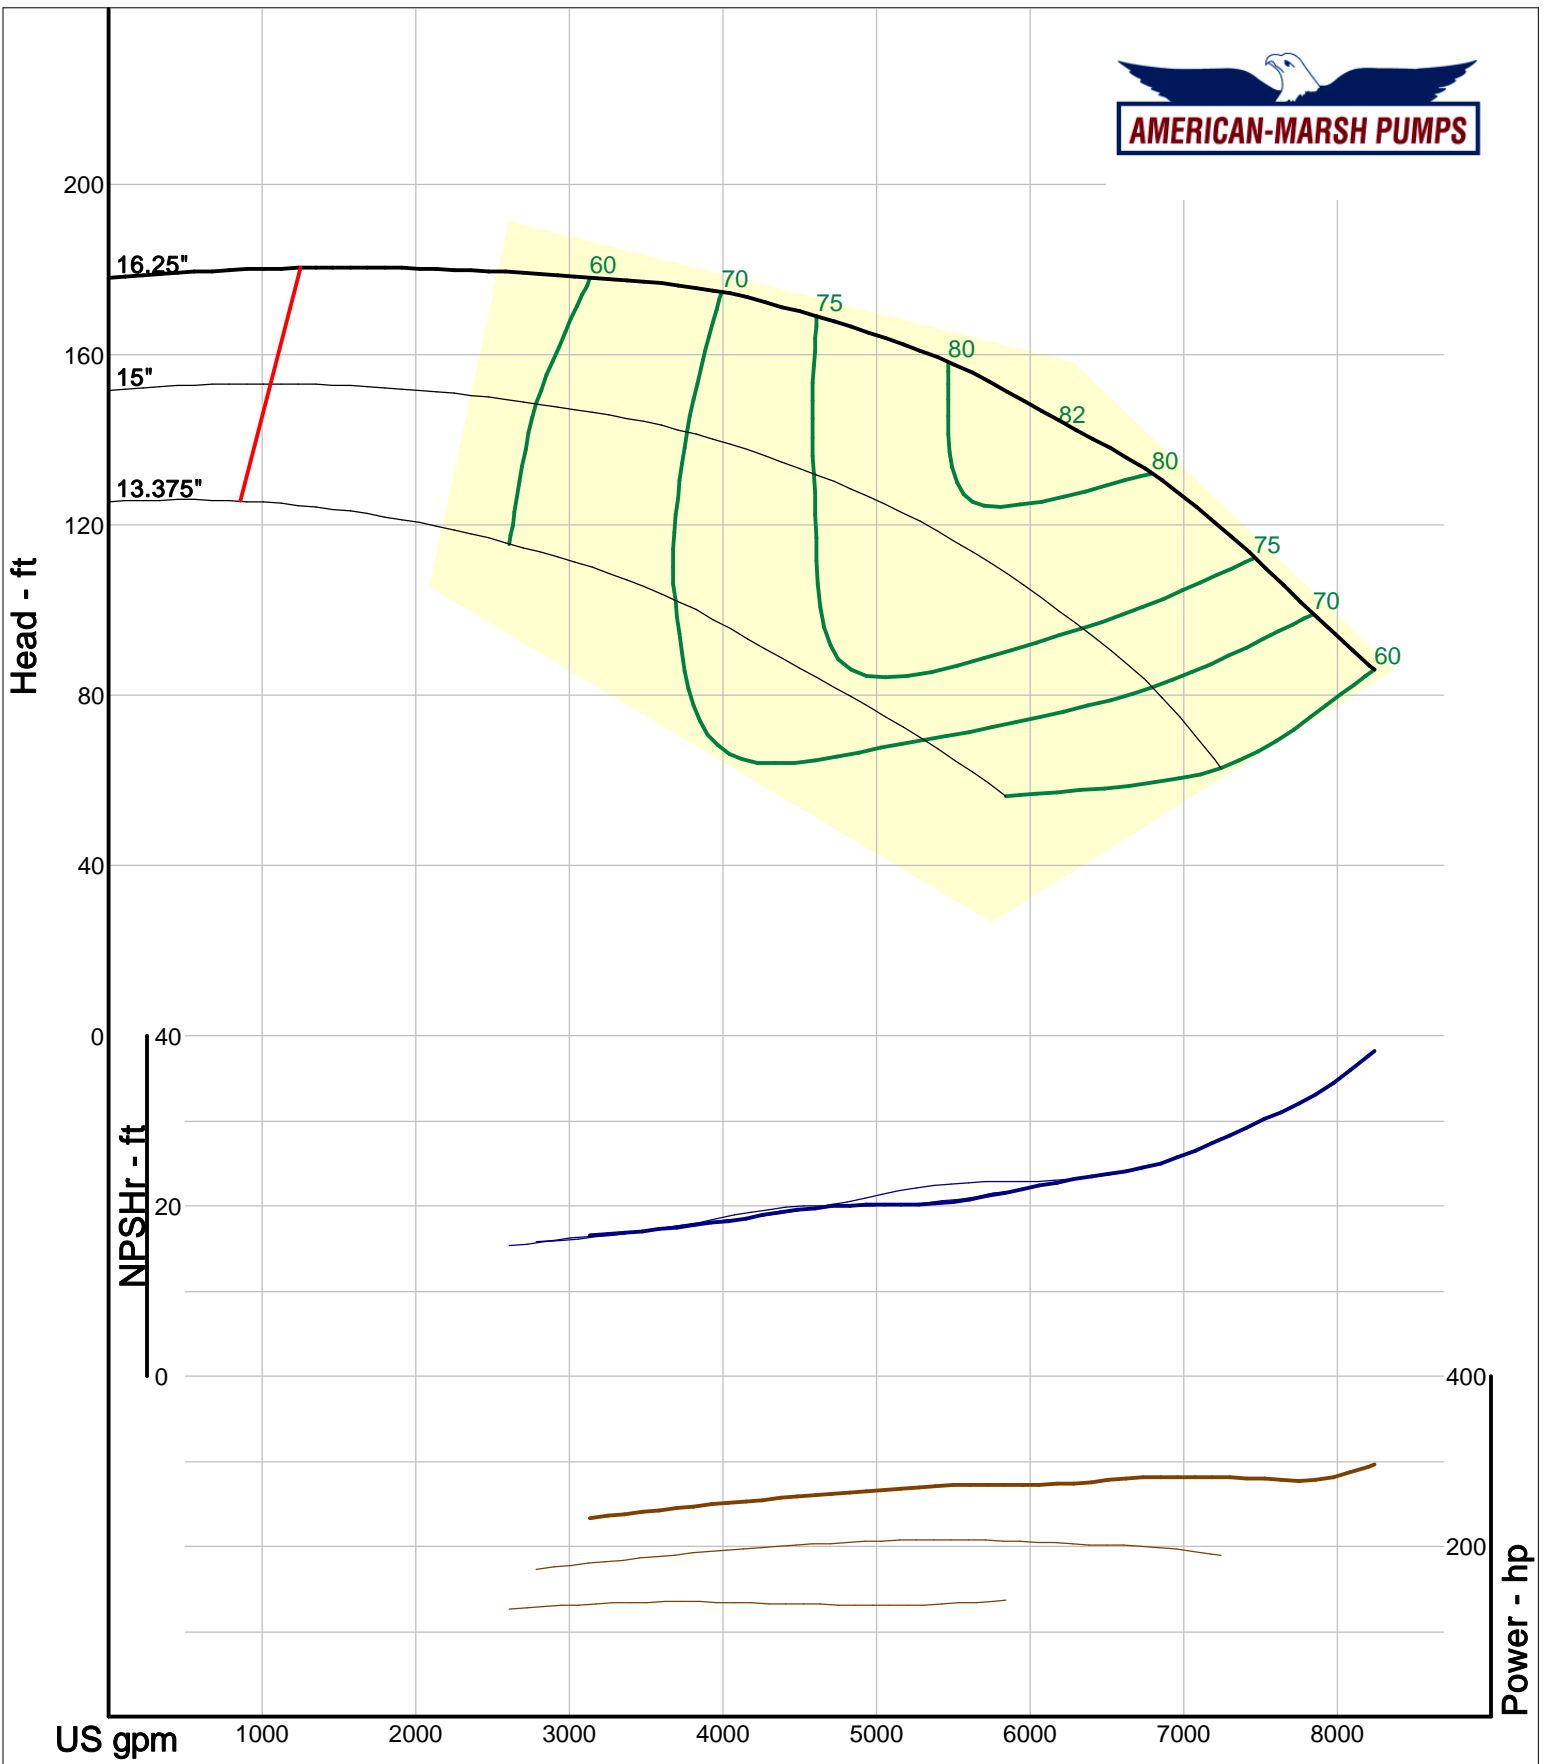

American-Marsh Pumps  
 Catalog: WTRWKS-2005c.50, vers 2.5c  
 300\_REC/REF - 1500

Size: 10x12-16 RE  
 Speed: 1450 rpm  
 Dia: 15.75 in  
 Curve: CS-15167

Company: American-Marsh Pumps  
 Name:  
 12/03/05

American-Marsh Pumps  
 Catalog: WTRWKS-2005c.50, vers 2.5c  
 300\_REC/REF - 1500

Size: 10x12-20 RE  
 Speed: 1450 rpm  
 Dia: 19.625 in  
 Curve: CS-15168

Company: American-Marsh Pumps  
 Name:  
 12/03/05