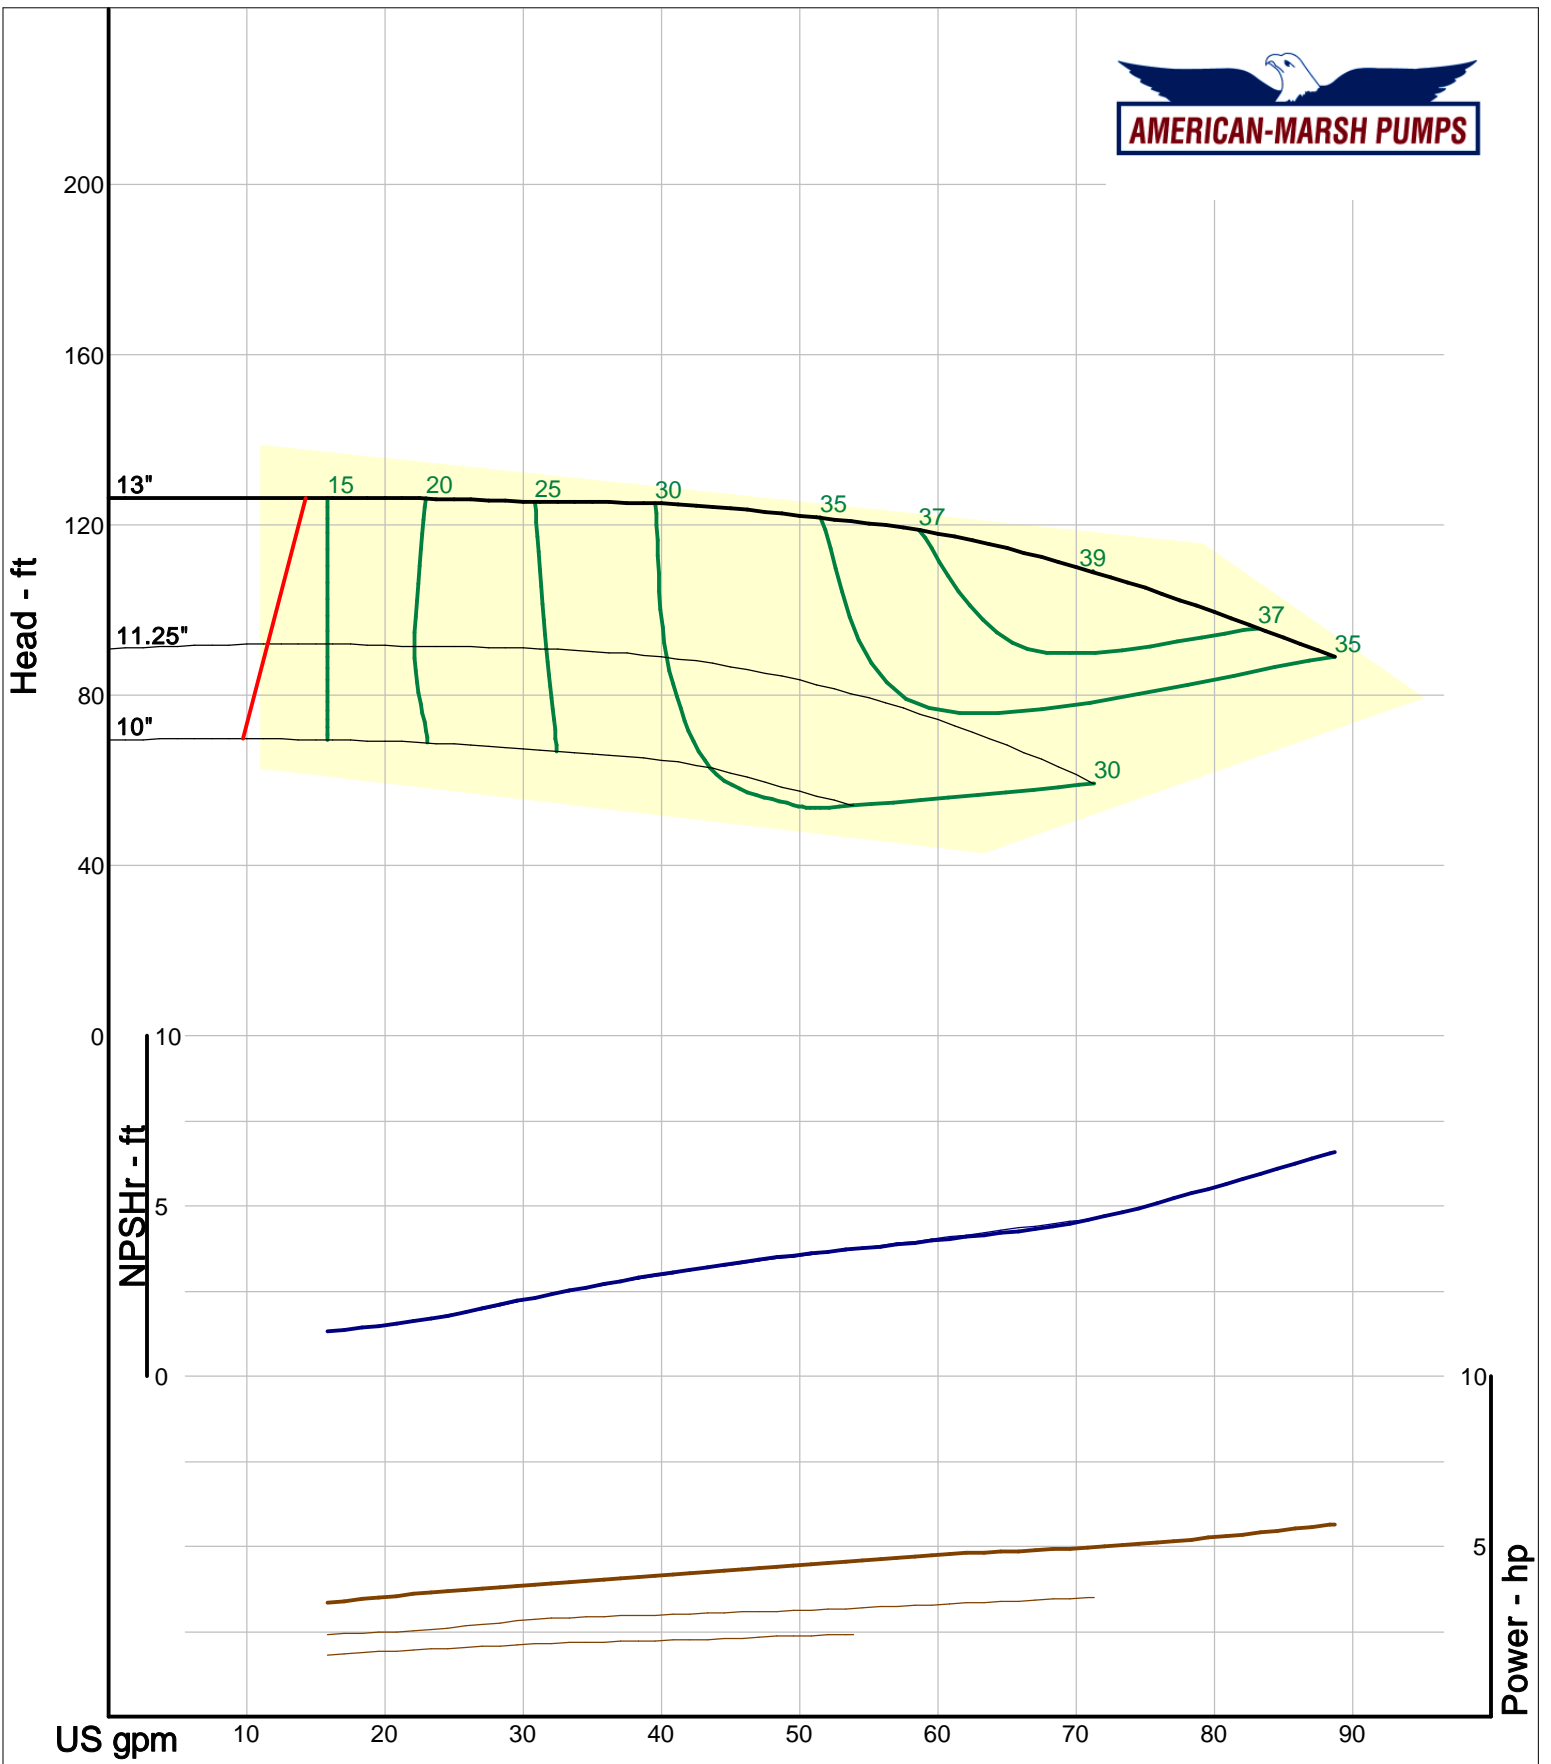

Company: American-Marsh Pumps
Name:
12/03/05

American-Marsh Pumps
Catalog: WTRWKS-2005c.50, vers 2.5c
300_REC/REF - 1500

Size: 1.5x2.5-13 RE
Speed: 1450 rpm
Dia: 13 in
Curve: CS-15117