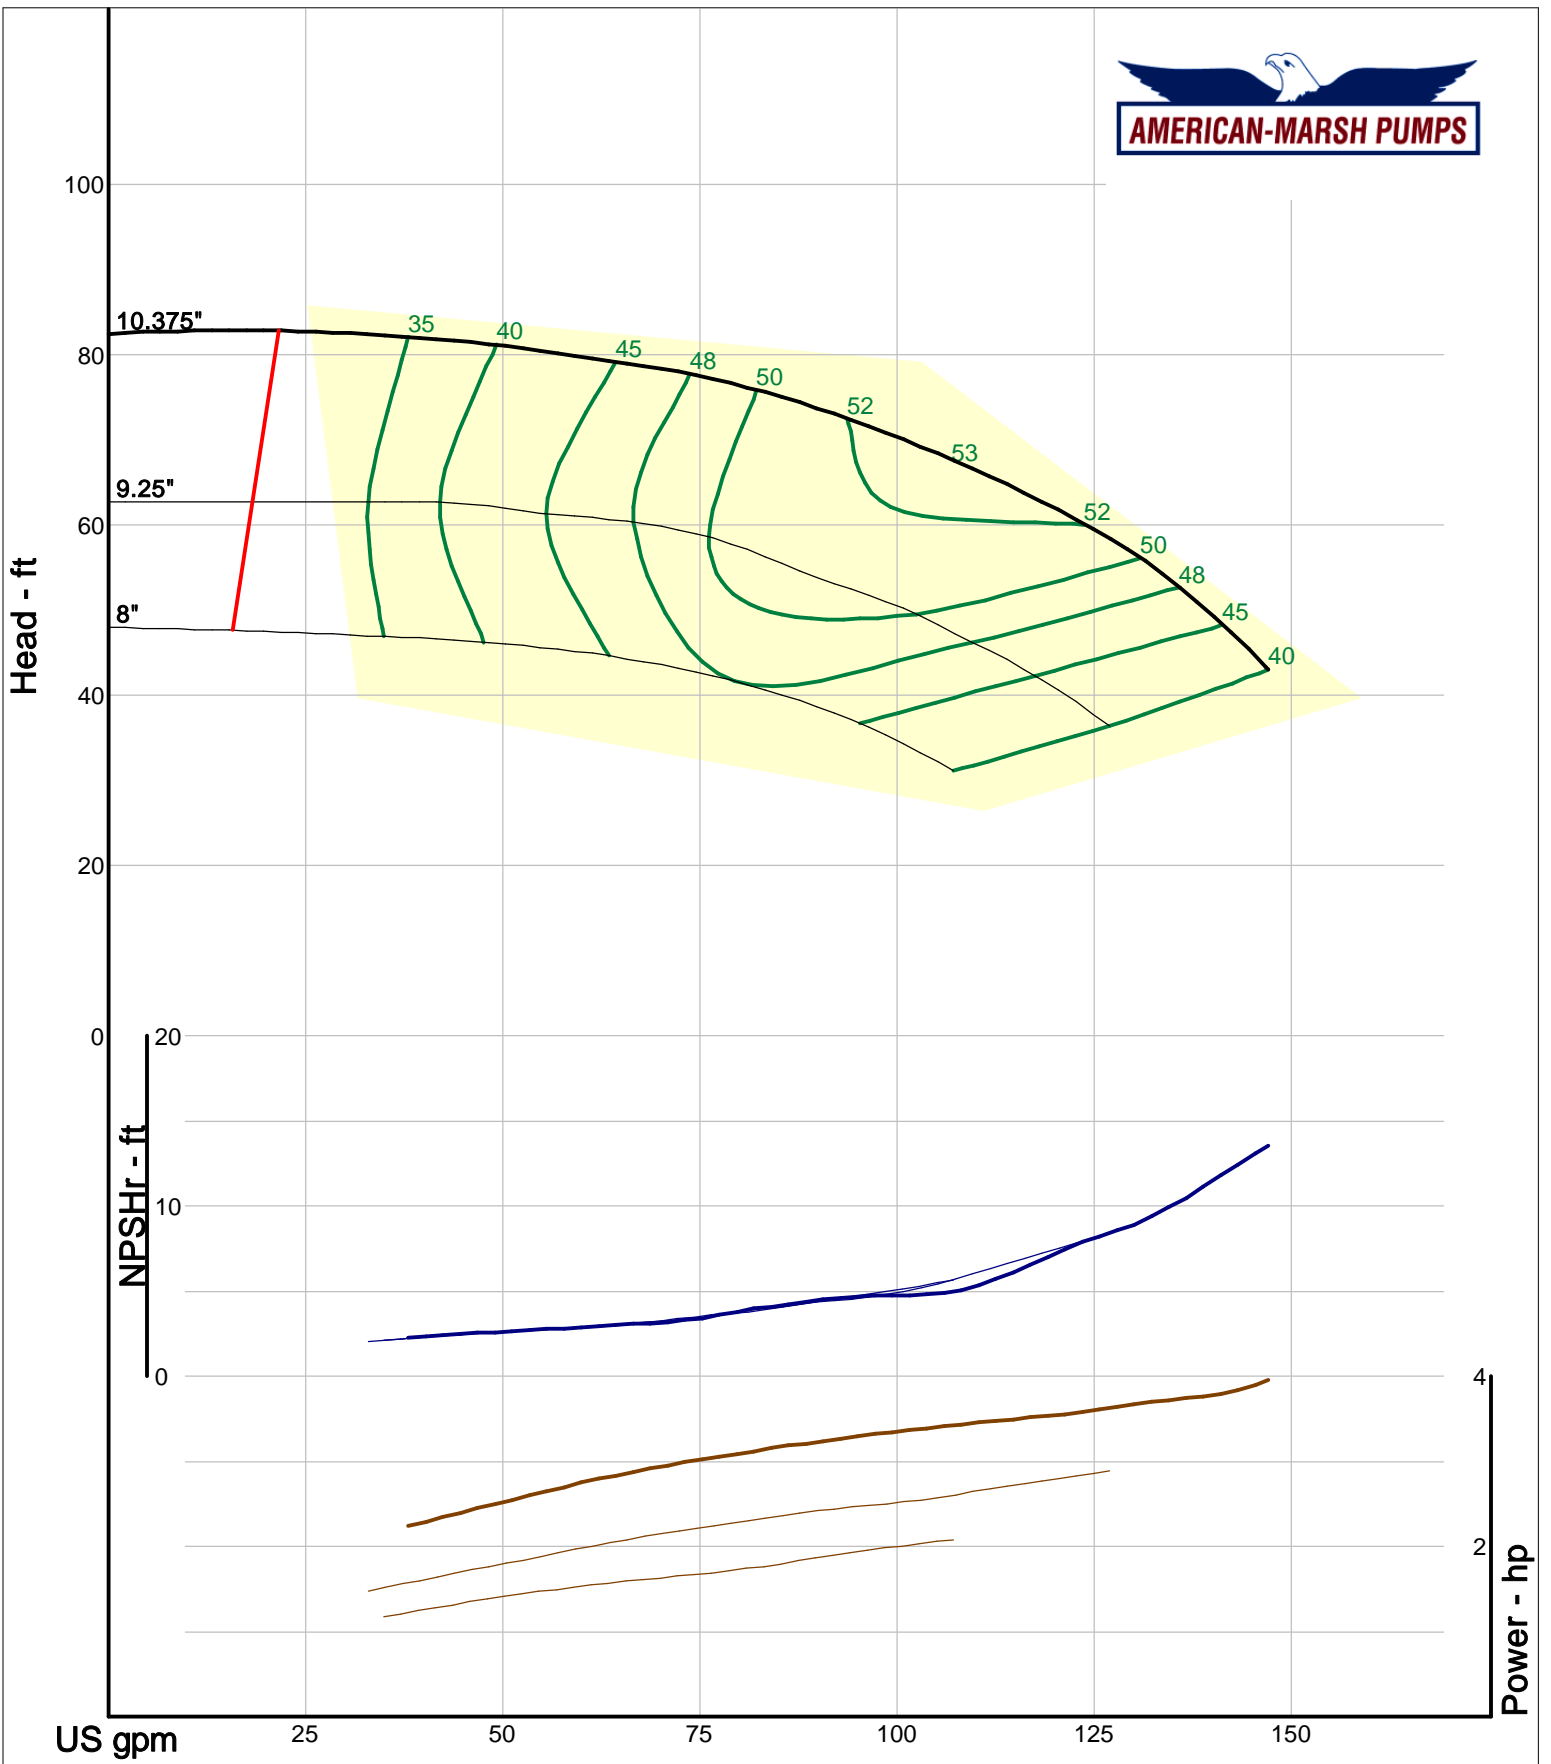

Company: American-Marsh Pumps
Name:
12/03/05

American-Marsh Pumps
Catalog: WTRWKS-2005c.50, vers 2.5c
300_REC/REF - 1500

Size: 1.5x2.5-10 RE
Speed: 1450 rpm
Dia: 10.375 in
Curve: CS-15115