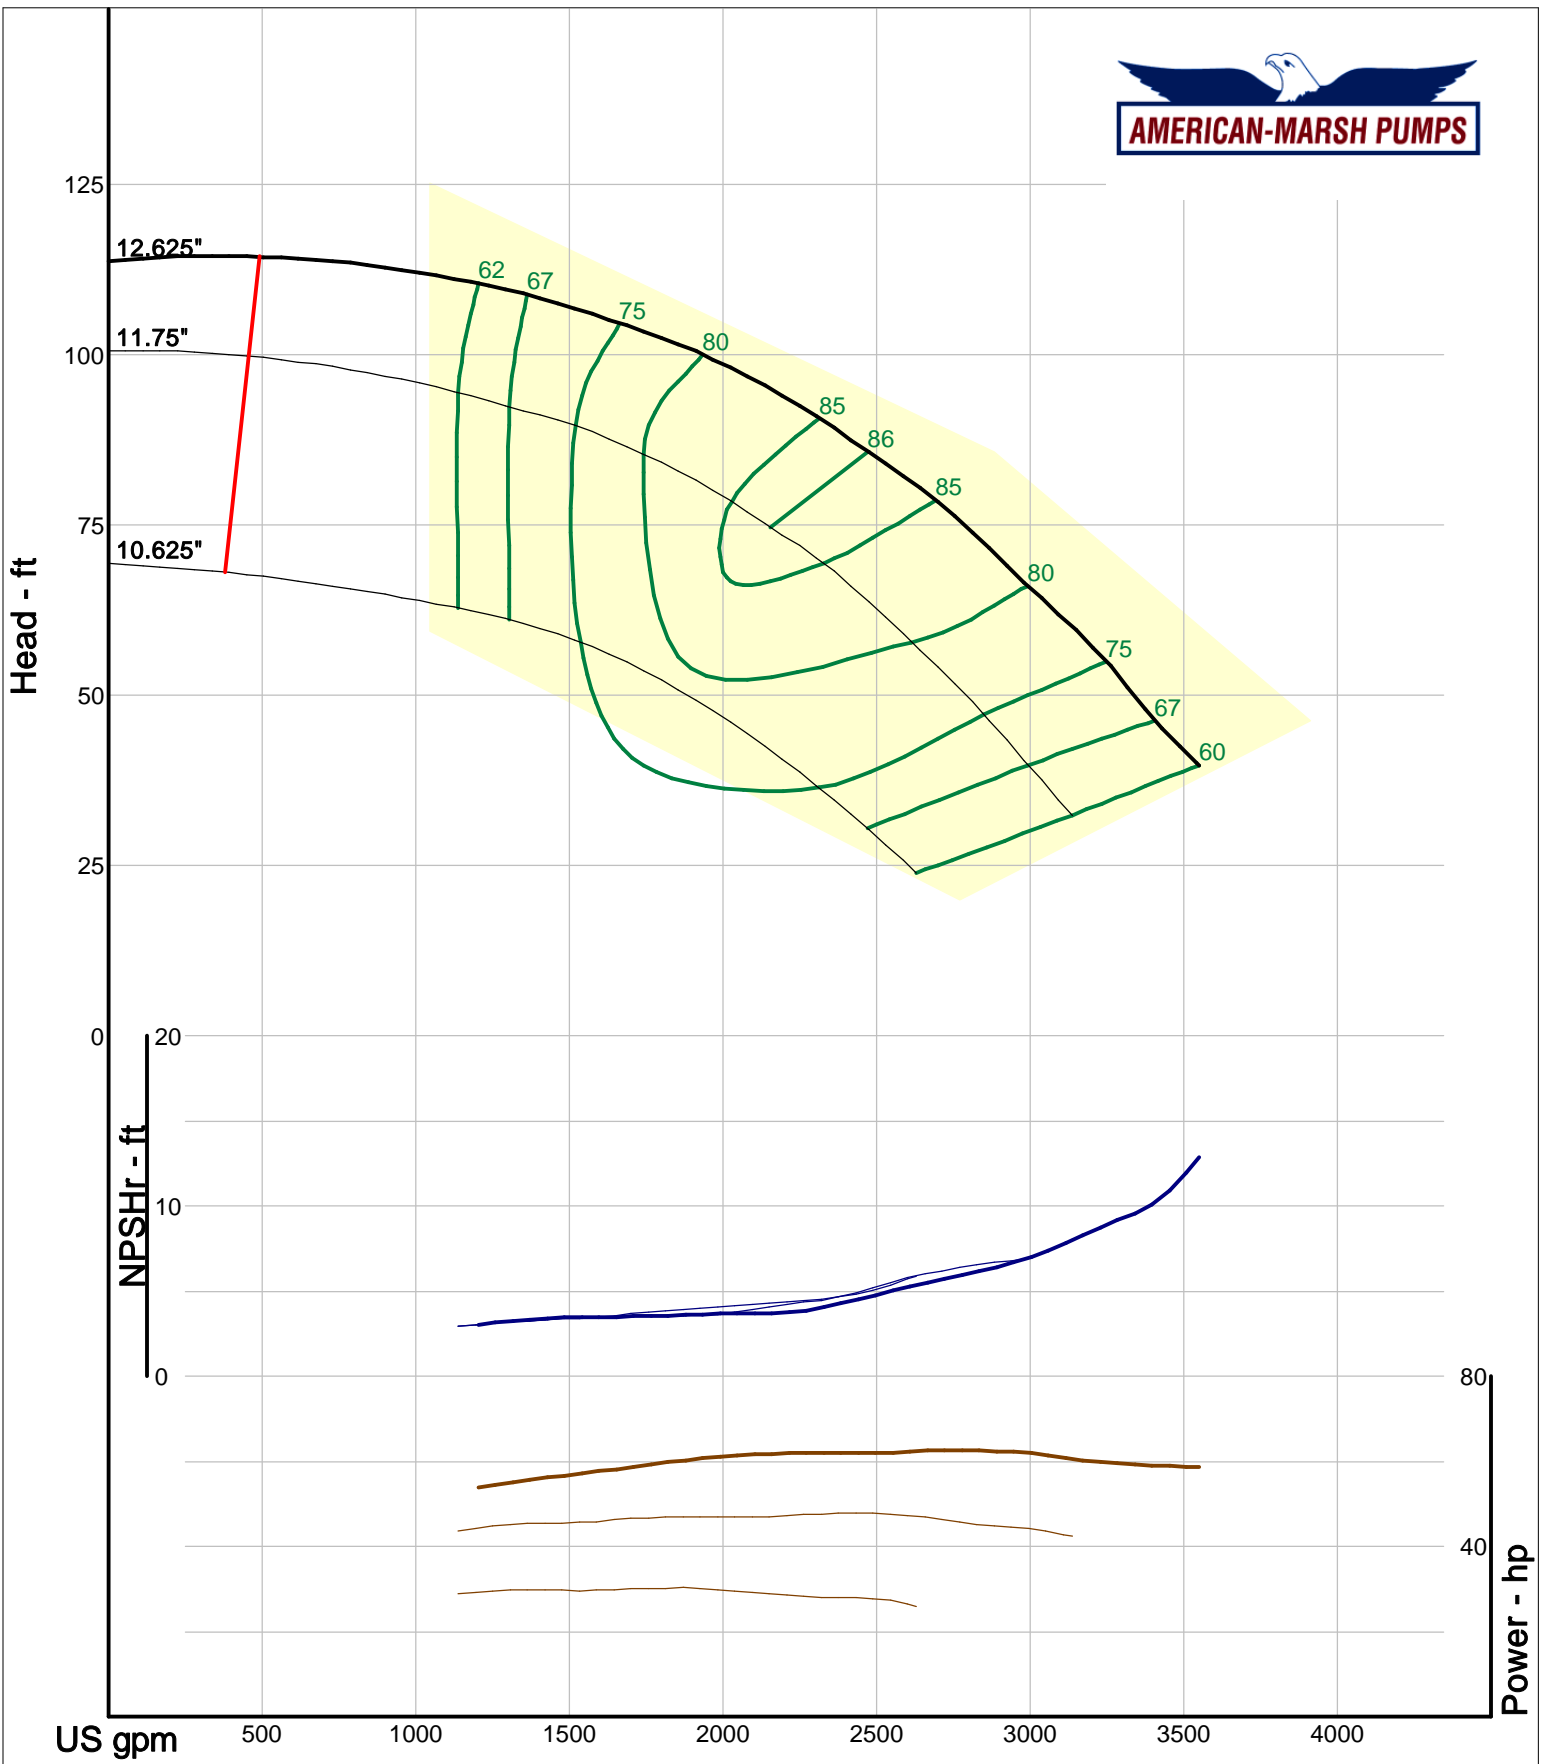

Company: American-Marsh Pumps
Name:
12/03/05

American-Marsh Pumps
Catalog: WTRWKS-2005c.50, vers 2.5c
300_REC/REF - 1500

Size: 8x10-13 RE
Speed: 1450 rpm
Dia: 12.625 in
Curve: CS-15164