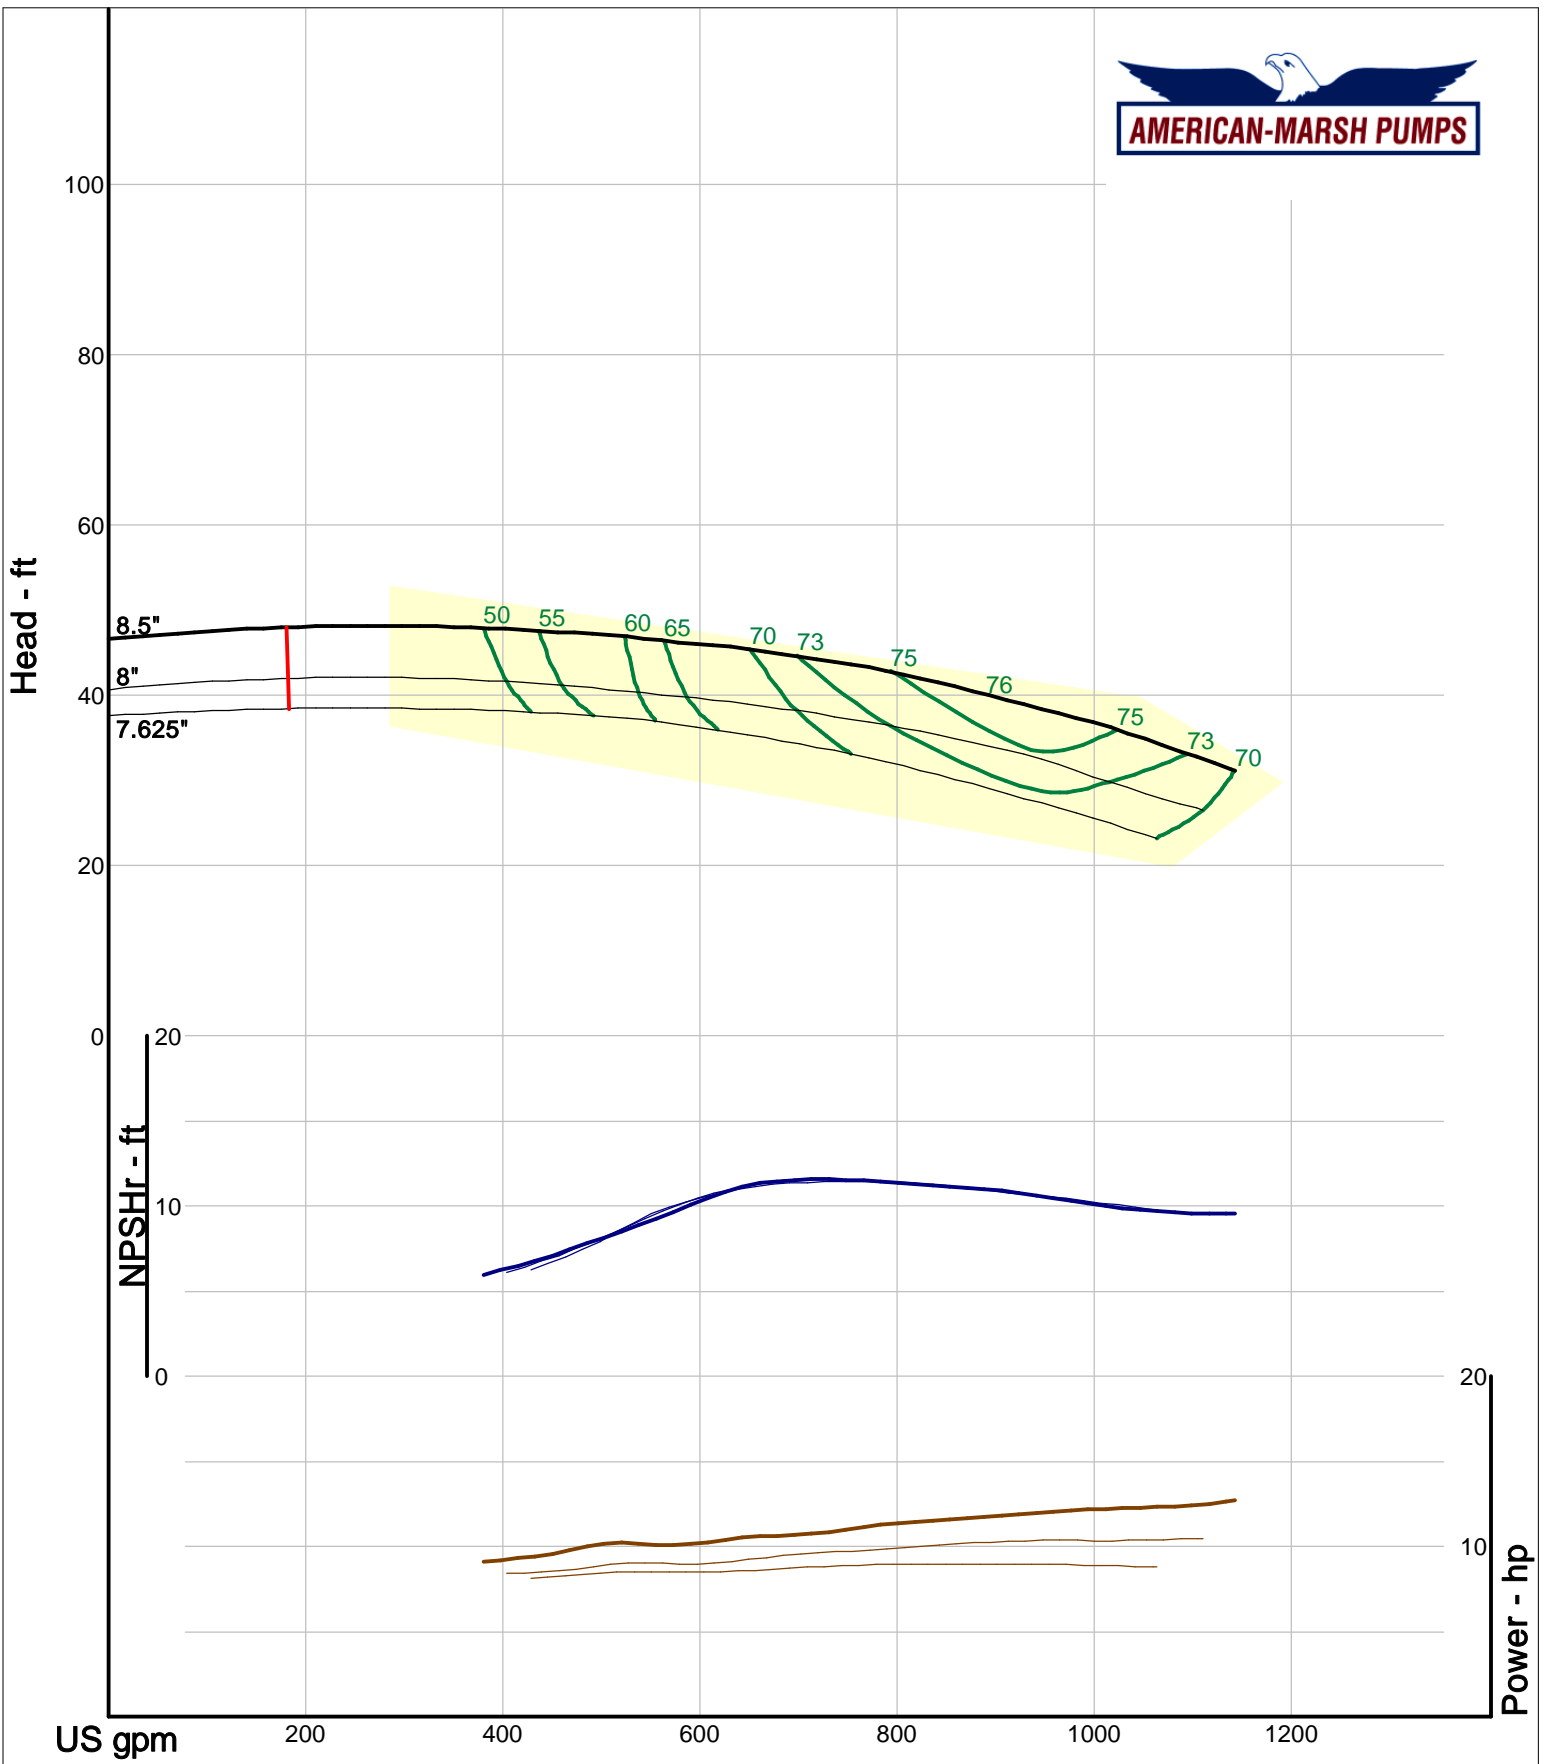

Company: American-Marsh Pumps
Name:
12/03/05

American-Marsh Pumps
Catalog: WTRWKS-2005c.50, vers 2.5c
300_REC/REF - 1500

Size: 5x6-8 RE
Speed: 1450 rpm
Dia: 8.5 in
Curve: CS-15154