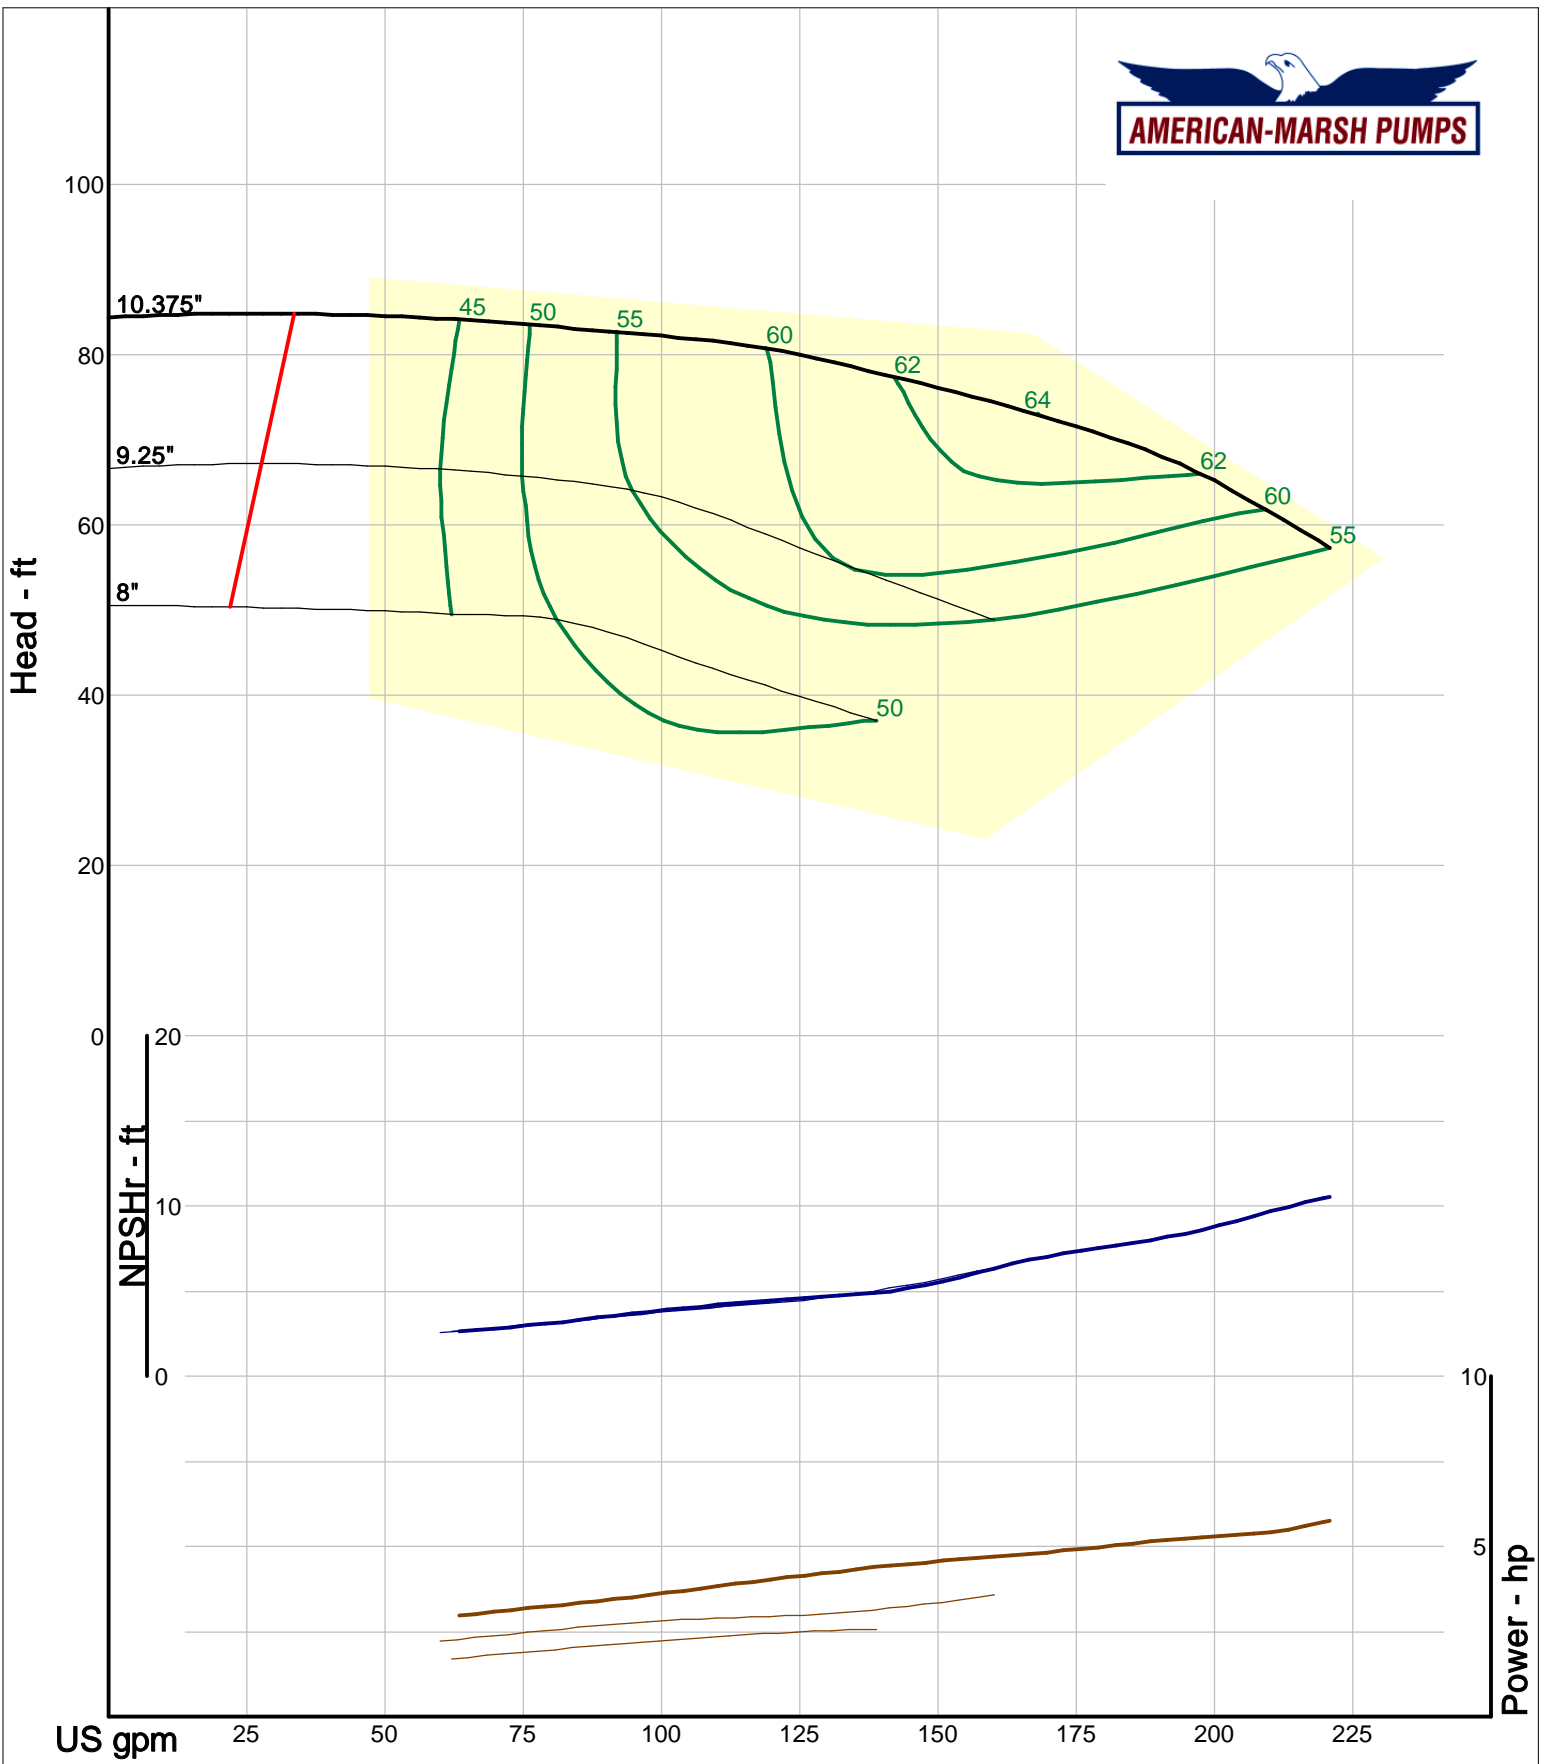

Company: American-Marsh Pumps
Name:
12/03/05

American-Marsh Pumps
Catalog: WTRWKS-2005c.50, vers 2.5c
300_REC/REF - 1500

Size: 2x2.5-10 RE
Speed: 1450 rpm
Dia: 10.375 in
Curve: CS-15125