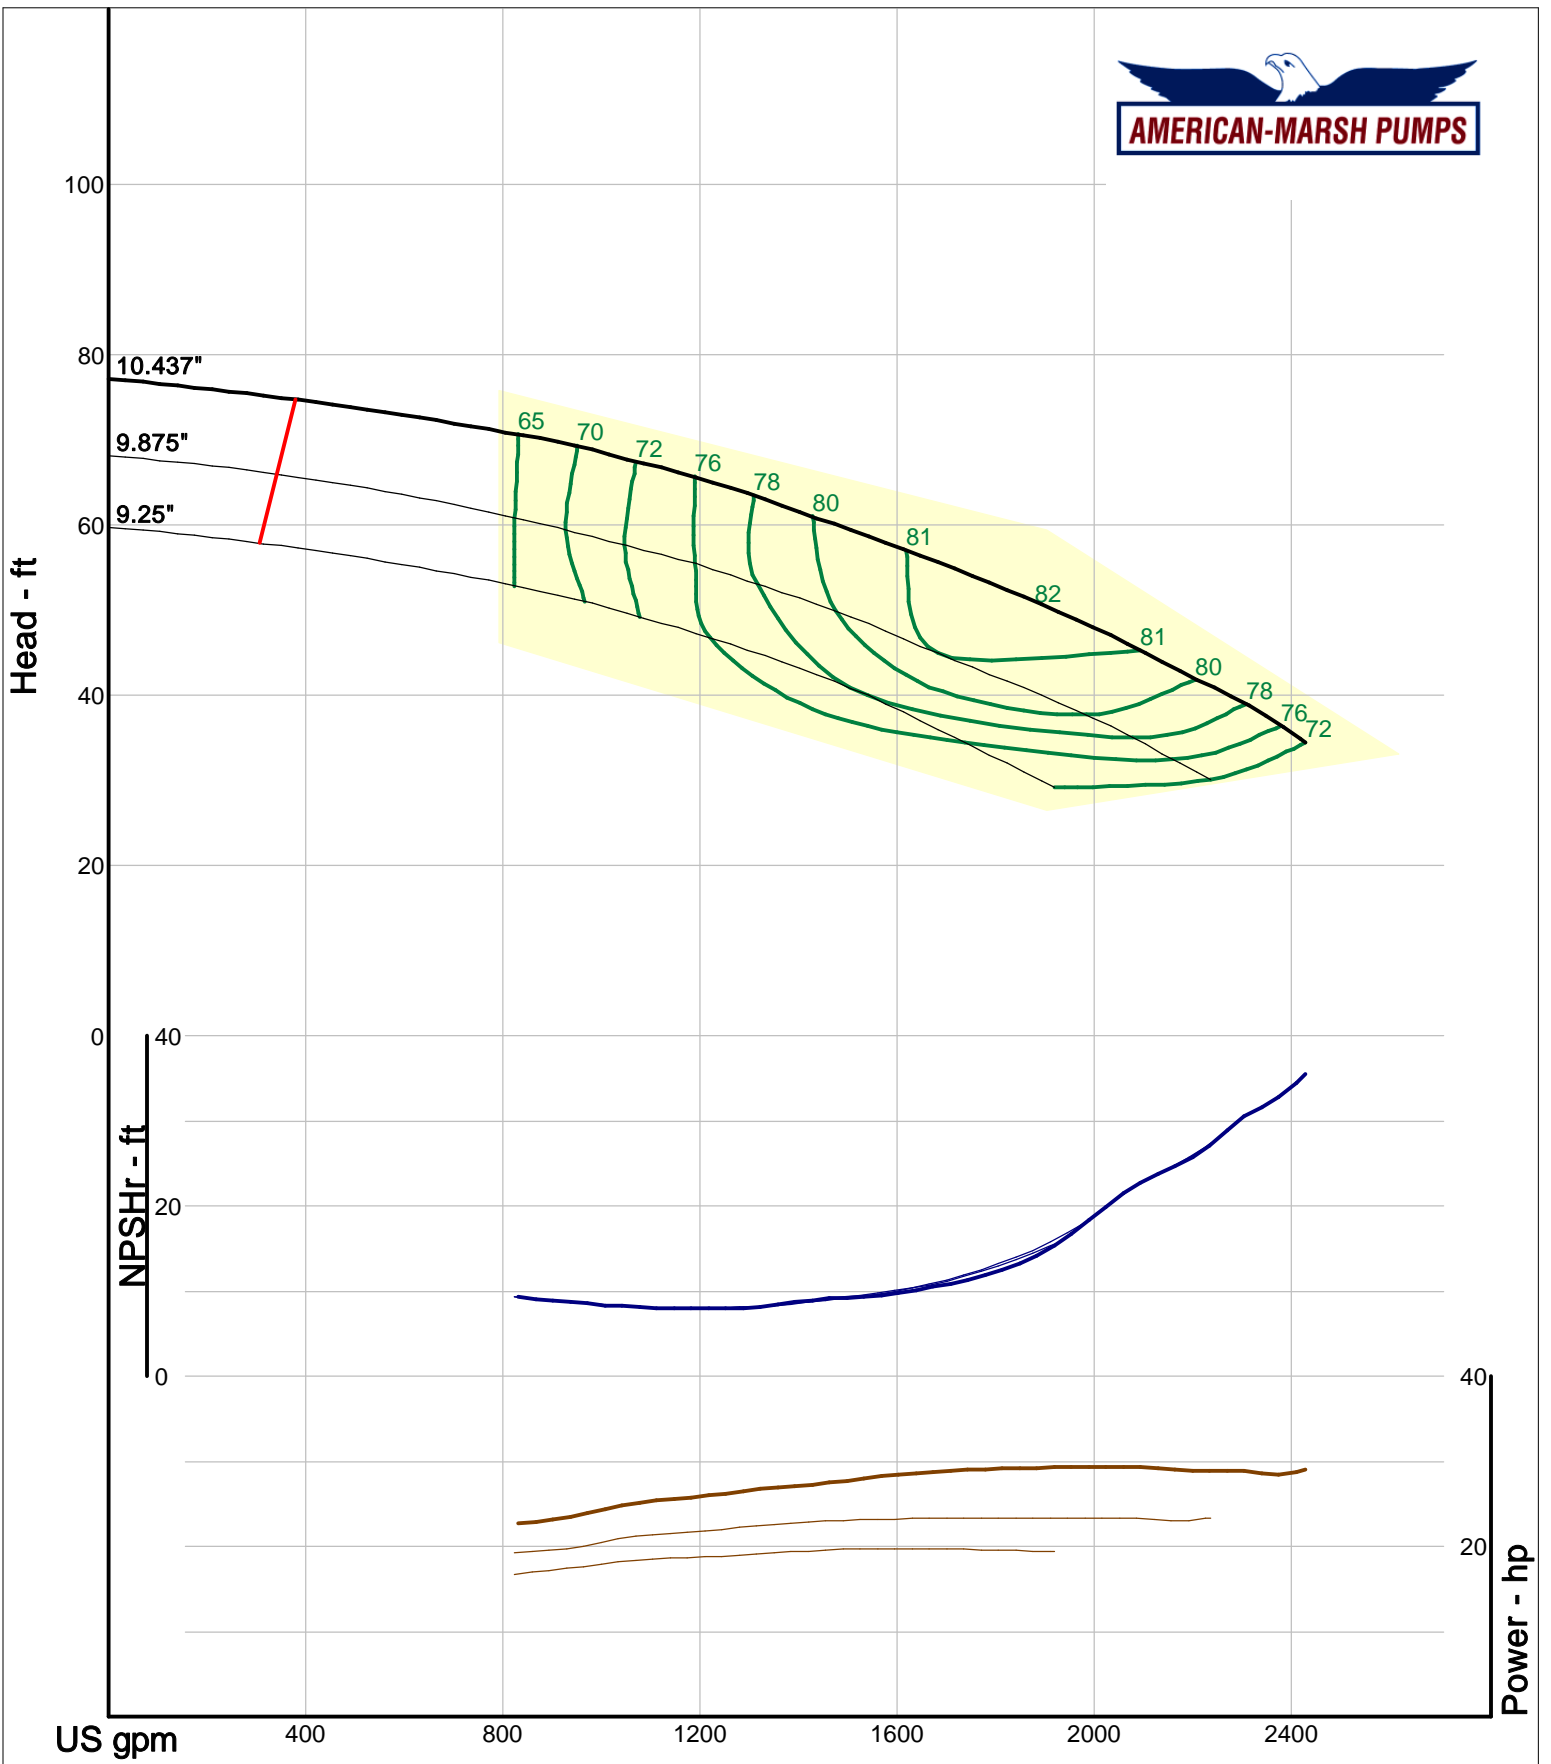

Company: American-Marsh Pumps
Name:
12/03/05

American-Marsh Pumps
Catalog: WTRWKS-2005c.50, vers 2.5c
300_REC/REF - 1500

Size: 8x10-10 RE
Speed: 1450 rpm
Dia: 10.437 in
Curve: CS-15215