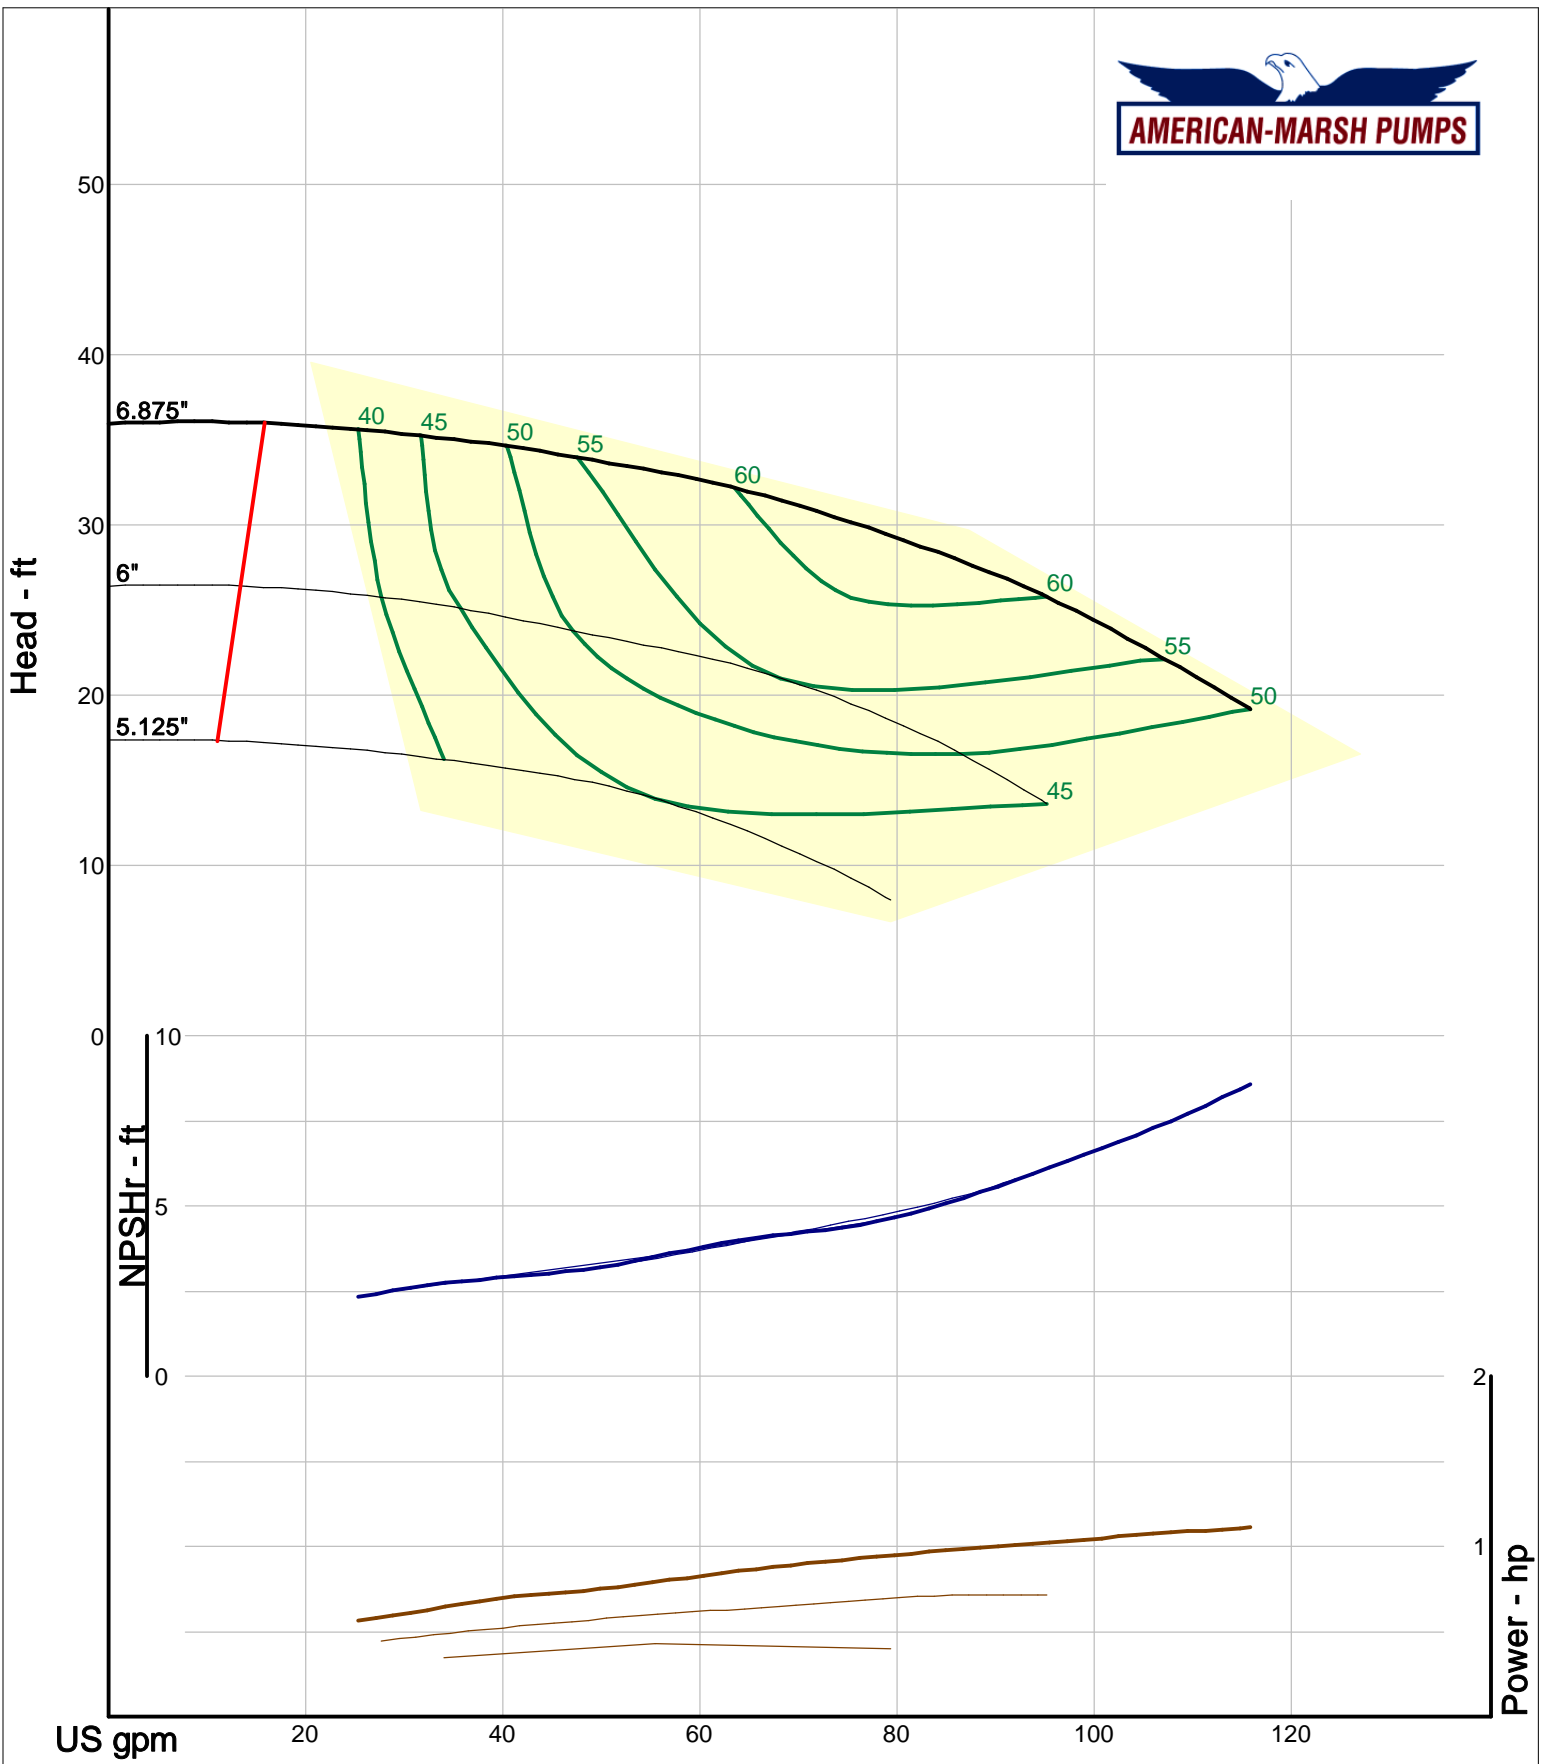

Company: American-Marsh Pumps
Name:
12/03/05

American-Marsh Pumps
Catalog: WTRWKS-2005c.50, vers 2.5c
300_REC/REF - 1500

Size: 1.5x2.5-7 RE
Speed: 1450 rpm
Dia: 6.875 in
Curve: CS-15111