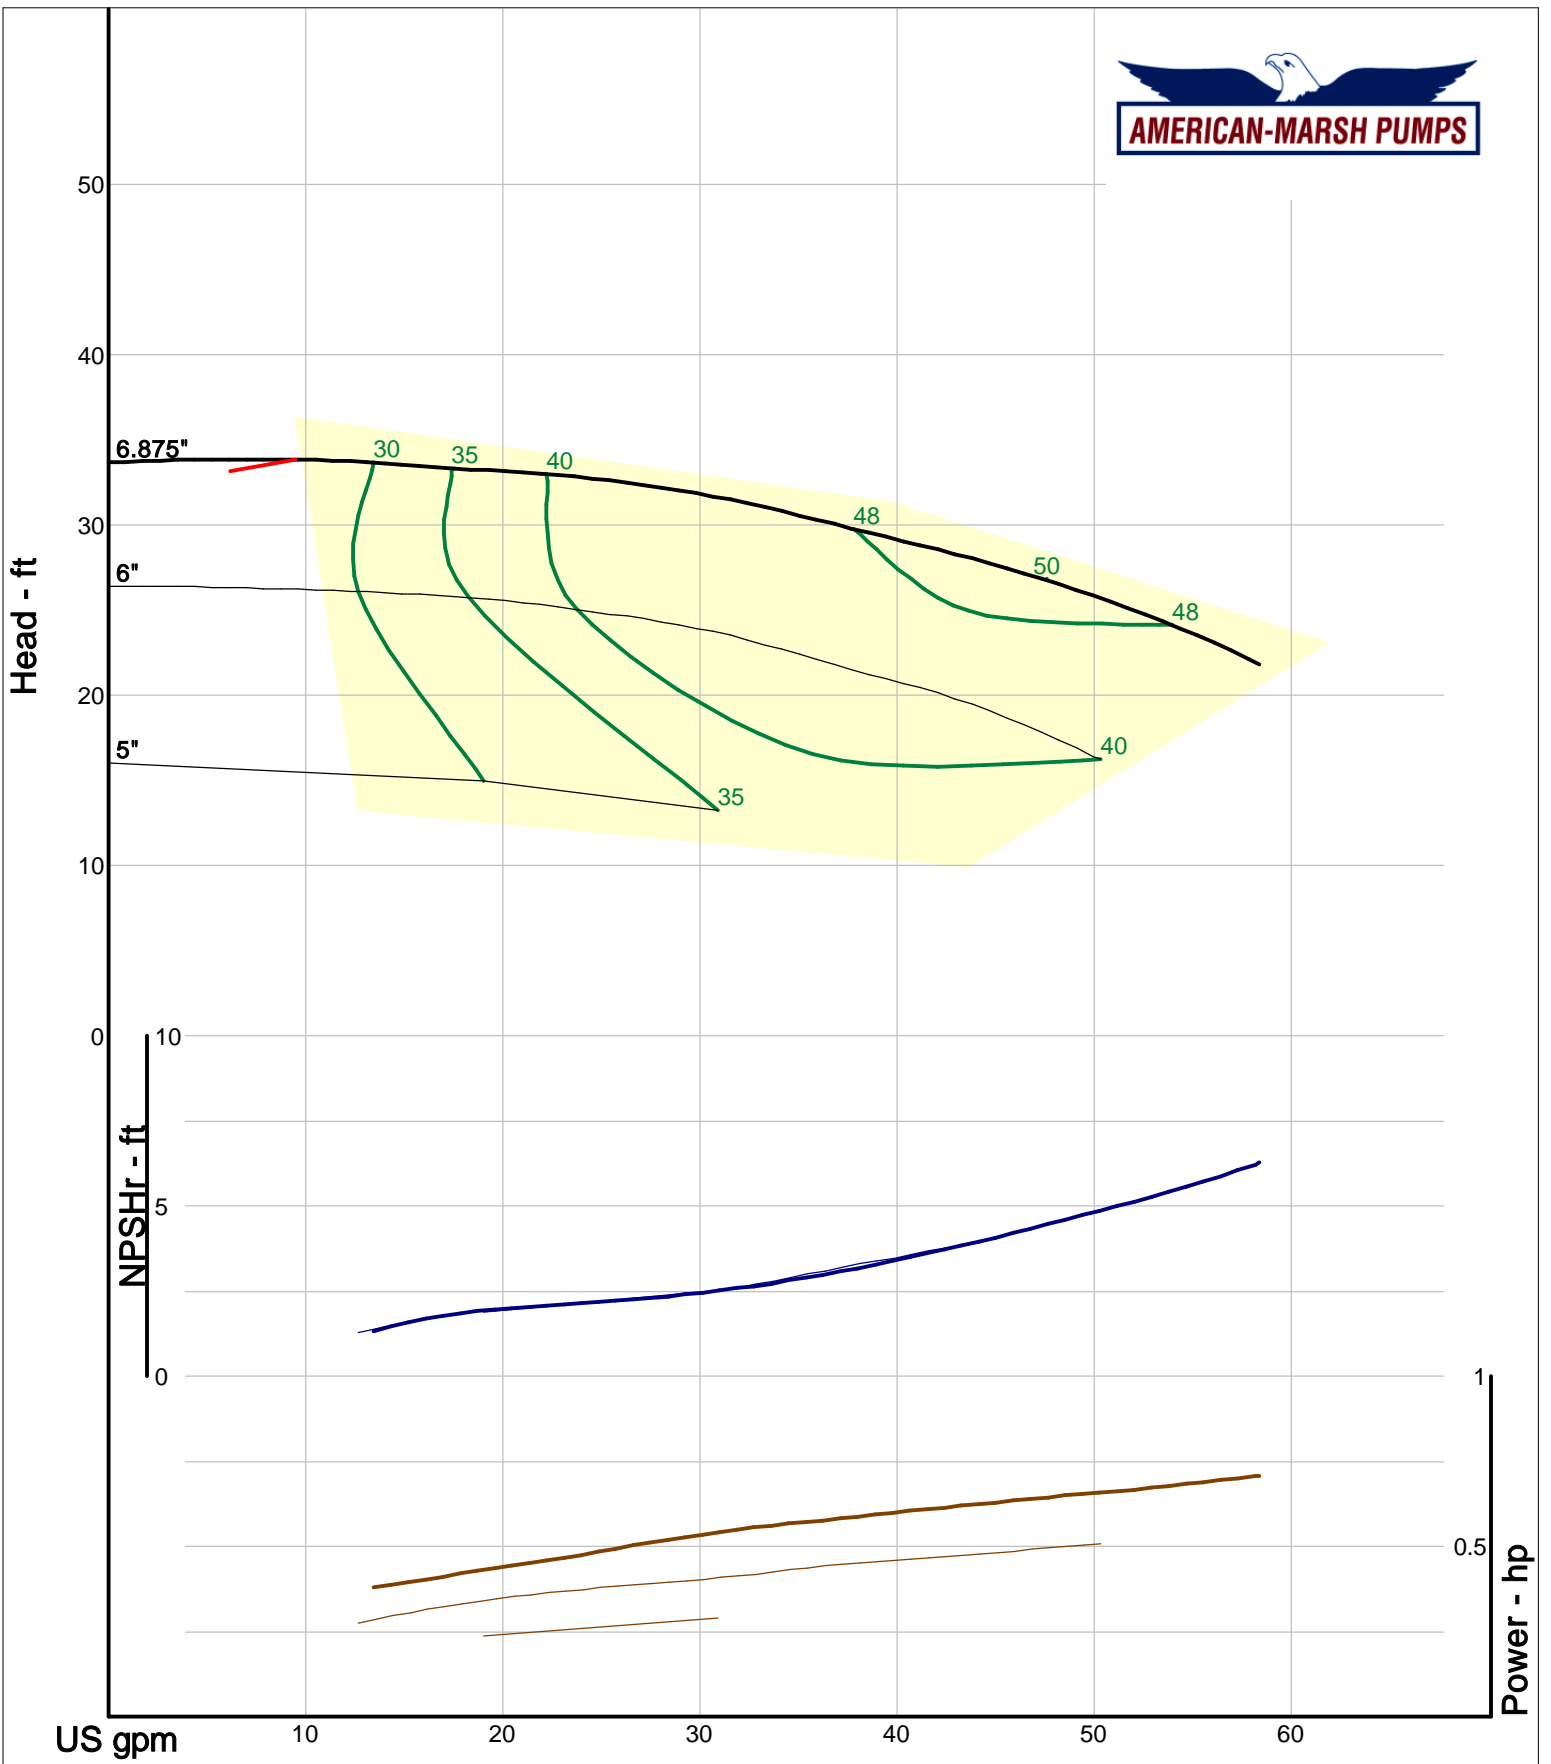

Size: 1.25x2-5 RE  
 Speed: 1450 rpm  
 Dia: 5.5 in  
 Curve: CS-15101

Company: American-Marsh Pumps  
Name:  
12/03/05

American-Marsh Pumps  
Catalog: WTRWKS-2005c.50, vers 2.5c  
300\_REC/REF - 1500

Size: 1.25x2-7 RE  
Speed: 1450 rpm  
Dia: 6.875 in  
Curve: CS-15103