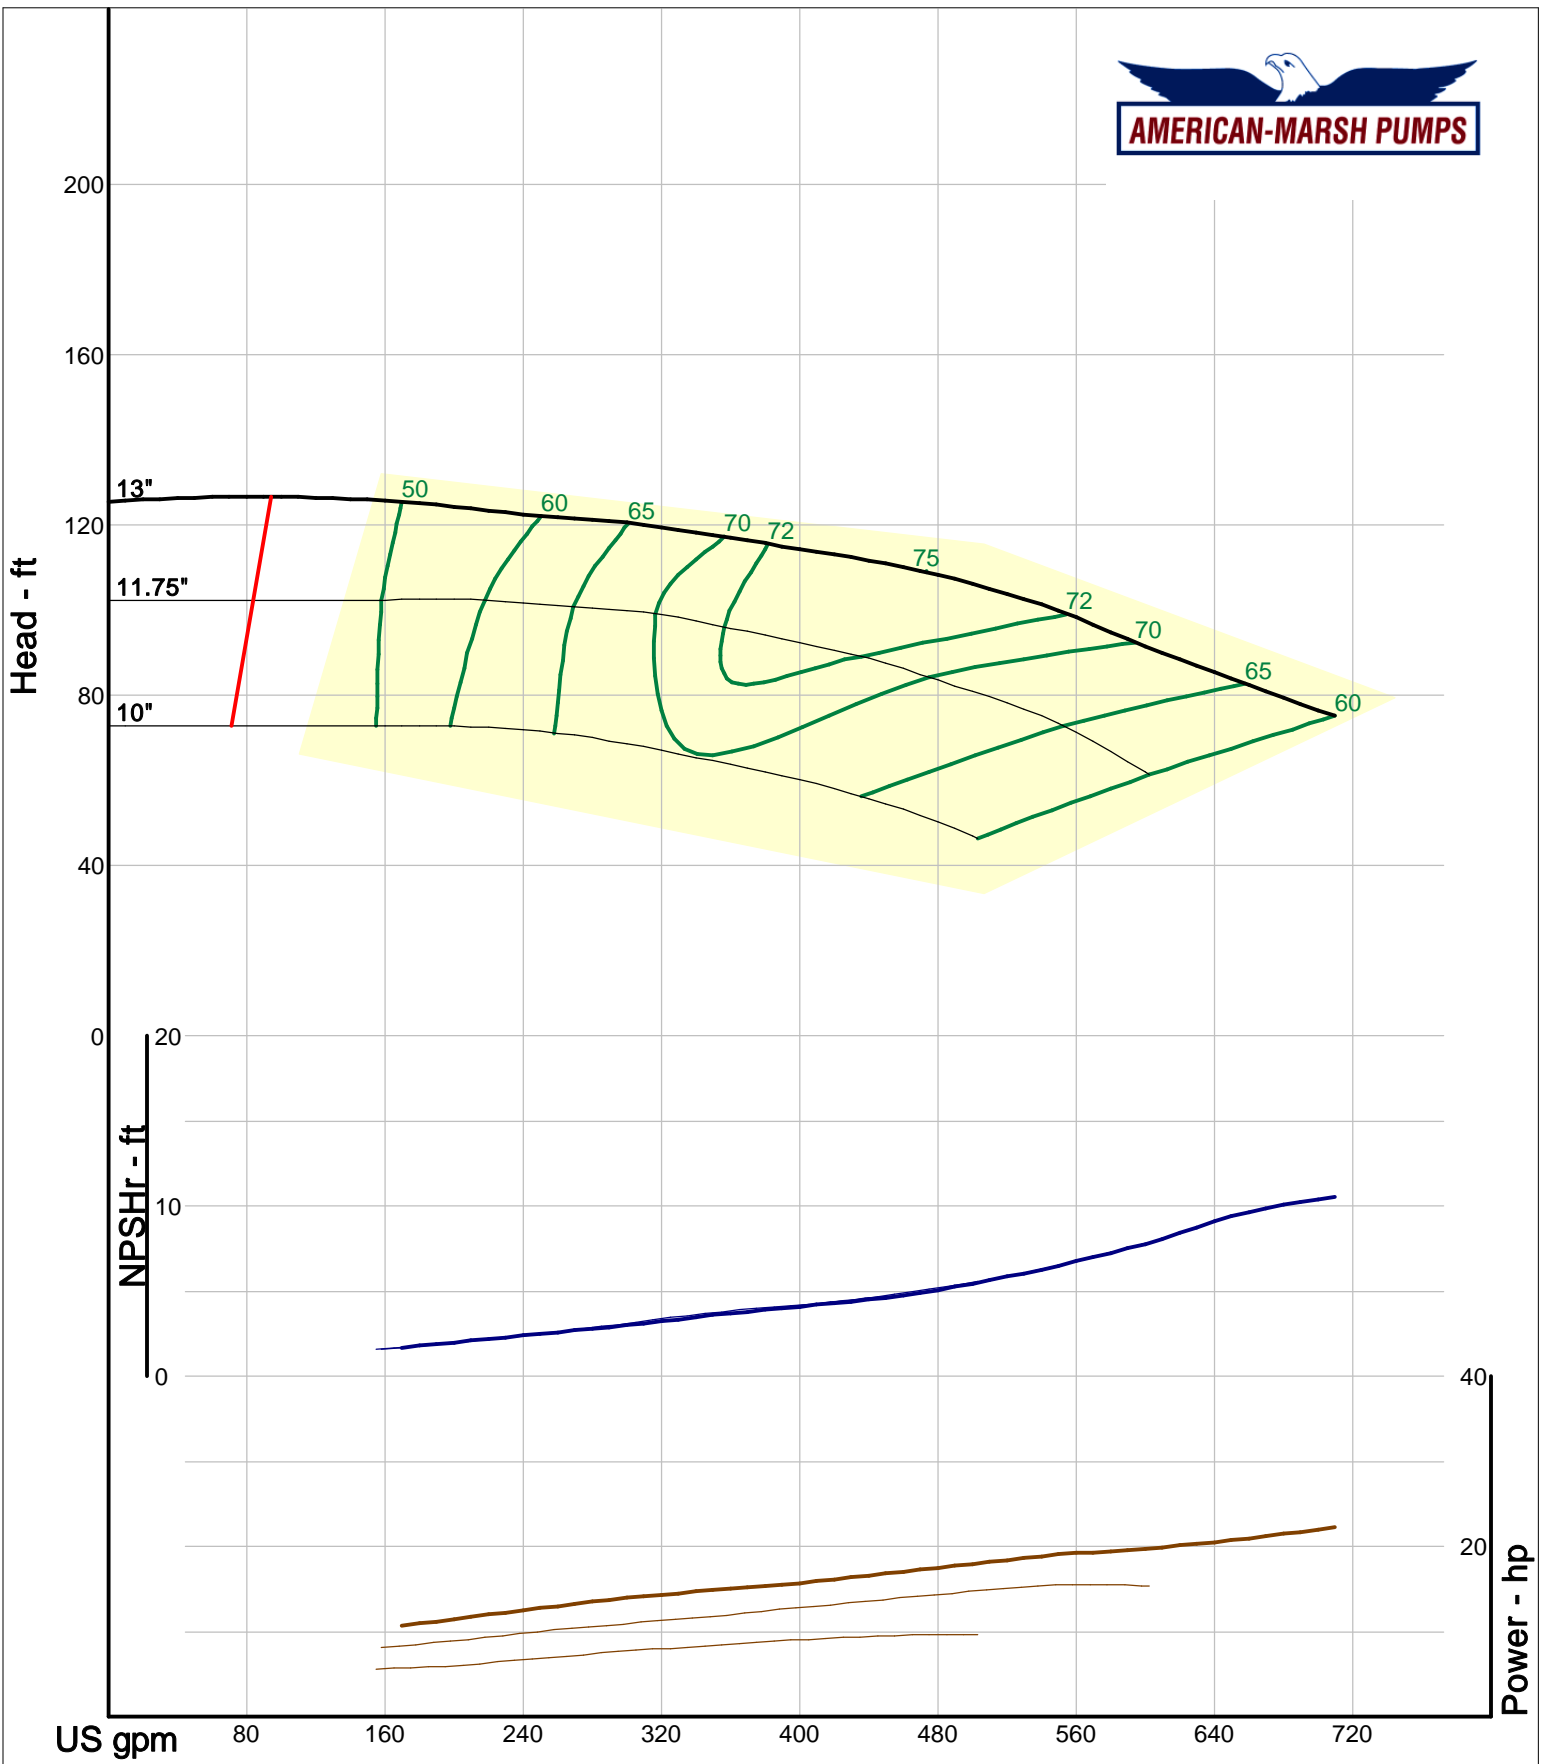

Company: American-Marsh Pumps
Name:
12/03/05

American-Marsh Pumps
Catalog: WTRWKS-2005c.50, vers 2.5c
300_REC/REF - 1500

Size: 3x4-13 RE
Speed: 1450 rpm
Dia: 13 in
Curve: CS-15145