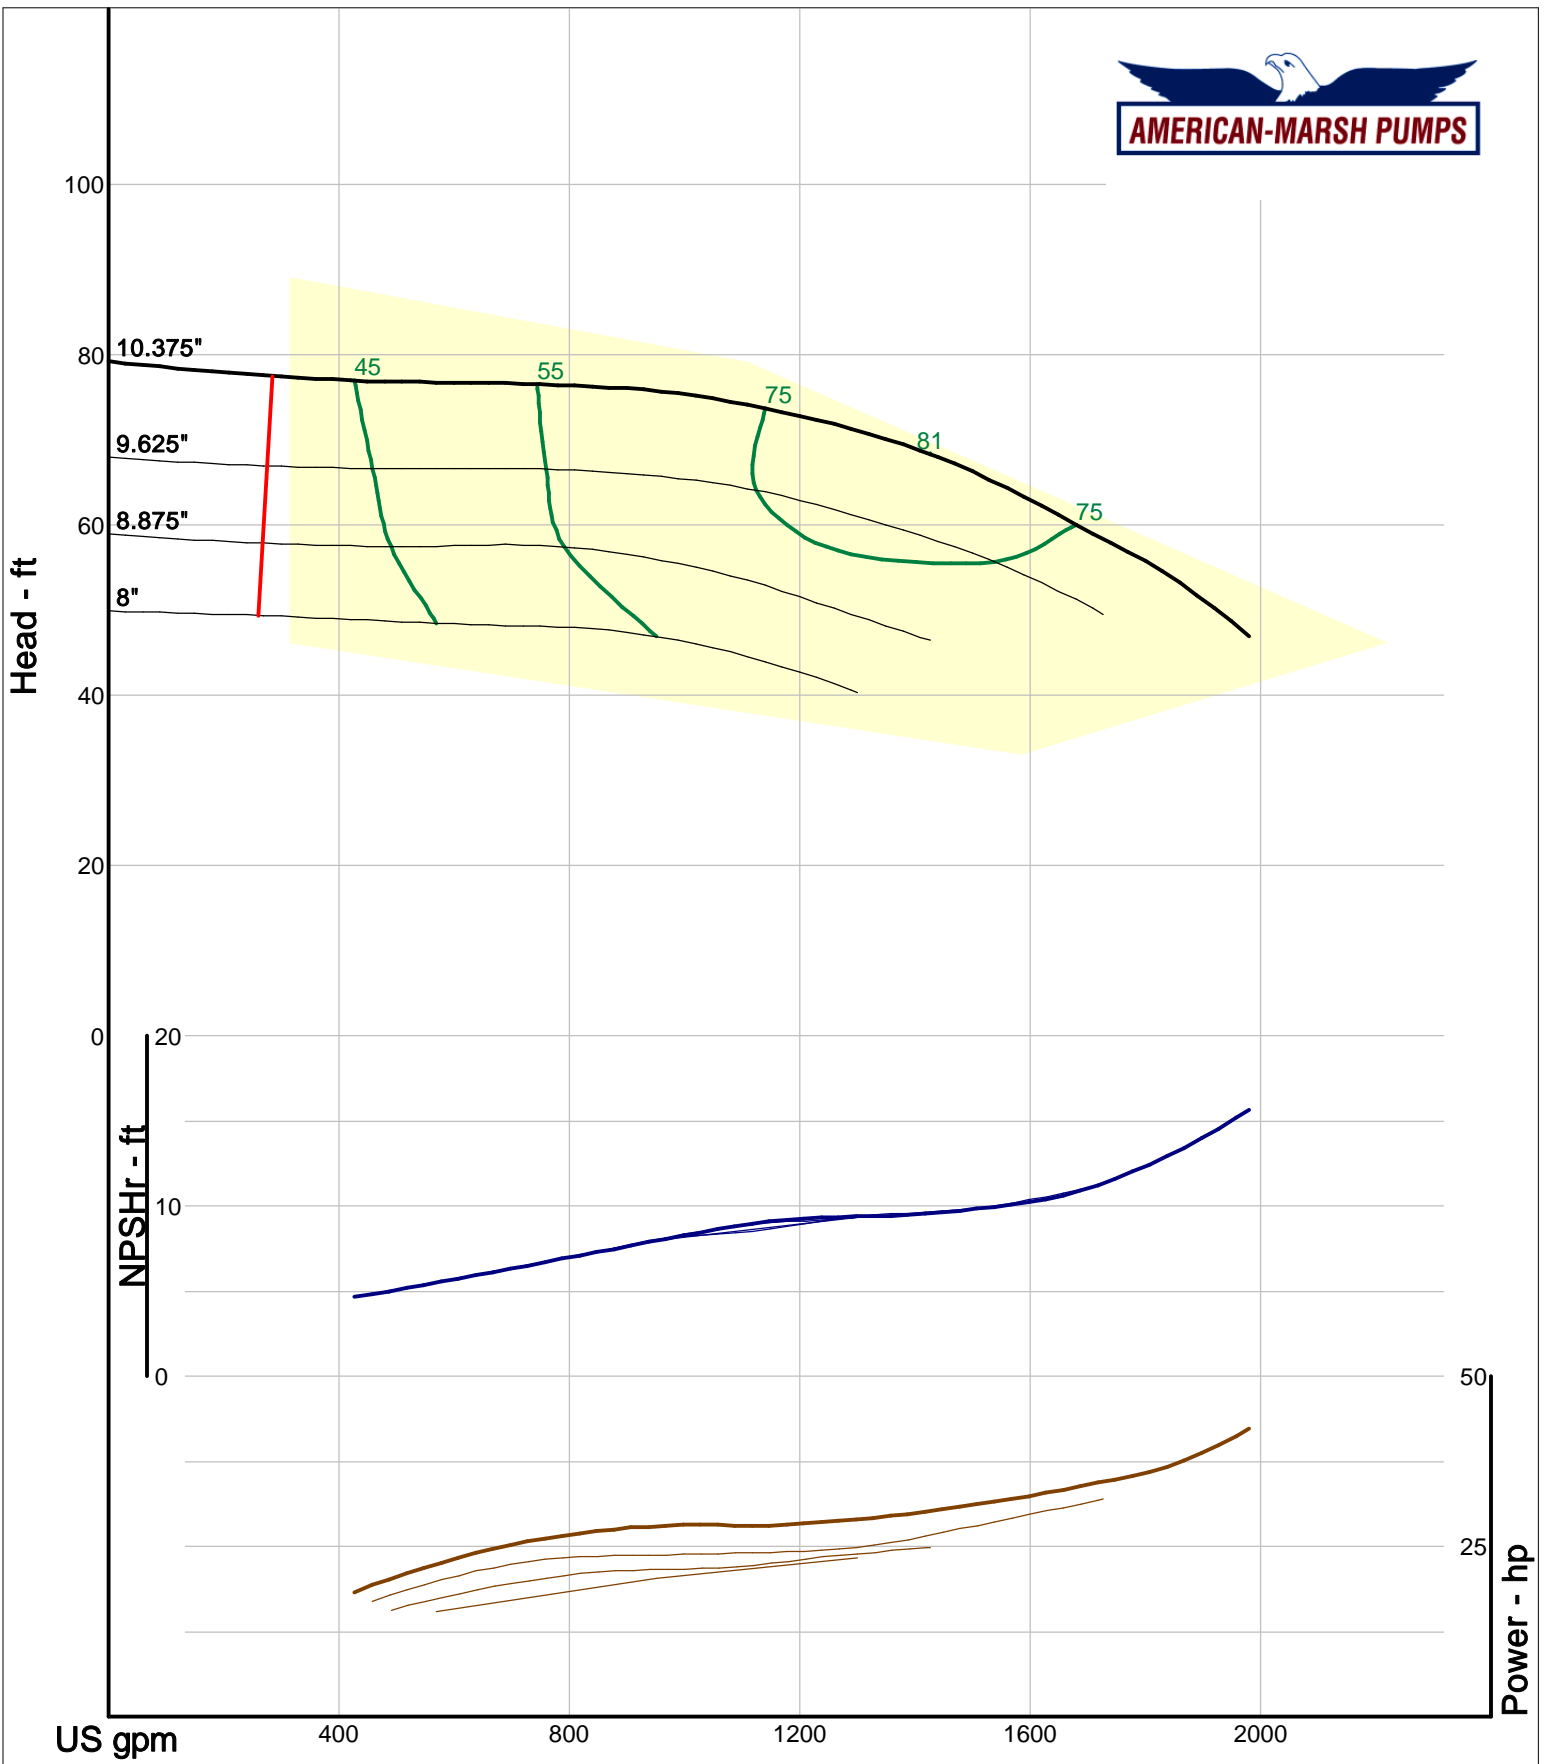

Company: American-Marsh Pumps
Name:
12/03/05

American-Marsh Pumps
Catalog: WTRWKS-2005c.50, vers 2.5c
300_REC/REF - 1500

Size: 6x8-10 RE
Speed: 1450 rpm
Dia: 10.375 in
Curve: CS-15213