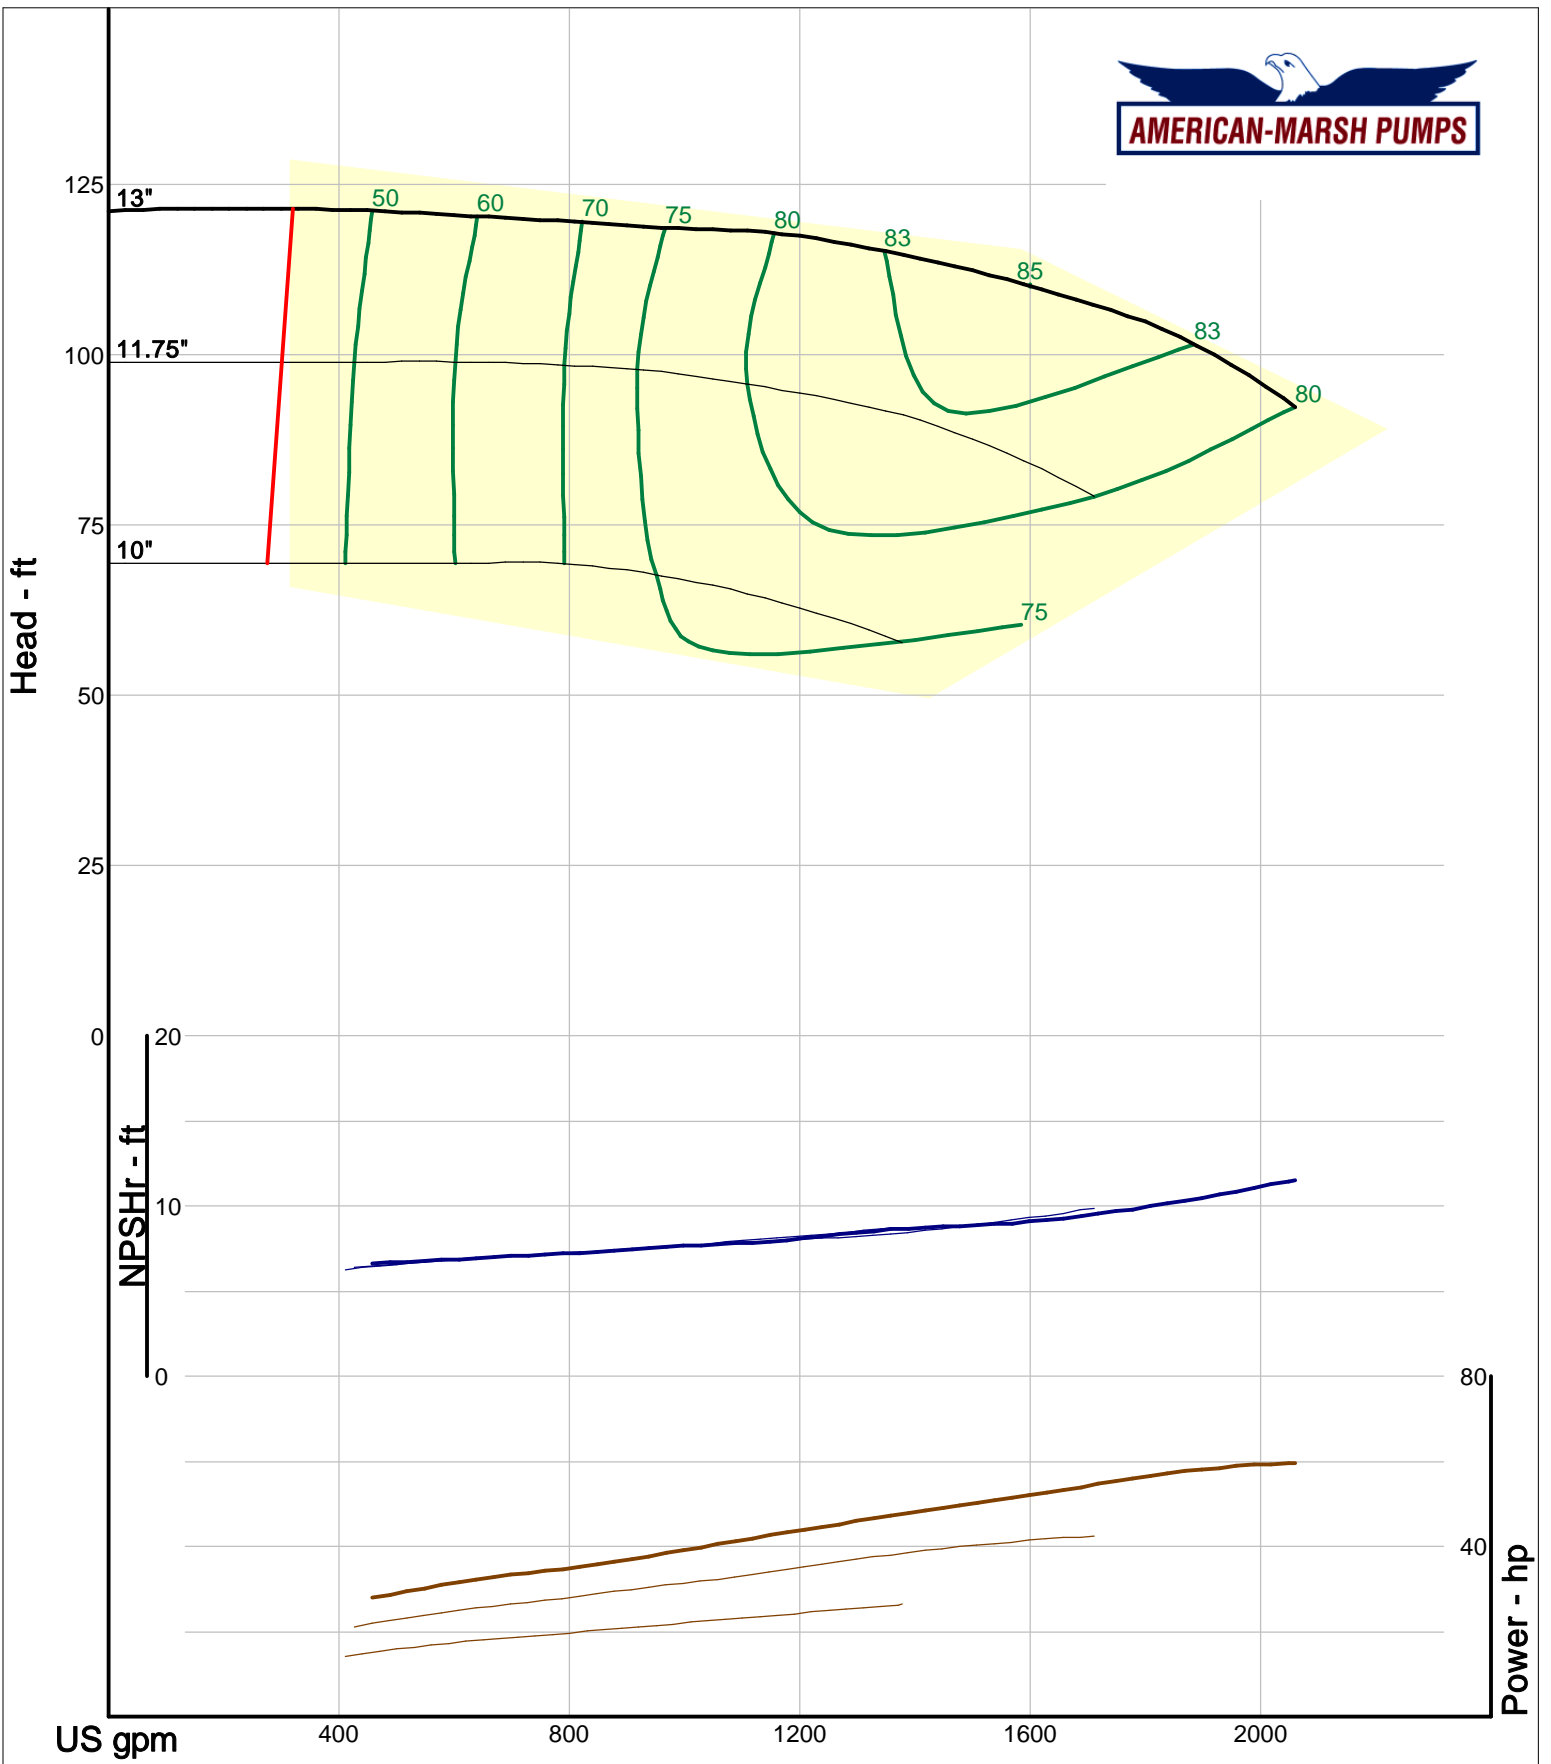

Company: American-Marsh Pumps
Name:
12/03/05

American-Marsh Pumps
Catalog: WTRWKS-2005c.50, vers 2.5c
300_REC/REF - 1500

Size: 6x8-13 RE
Speed: 1450 rpm
Dia: 13 in
Curve: CS-15161