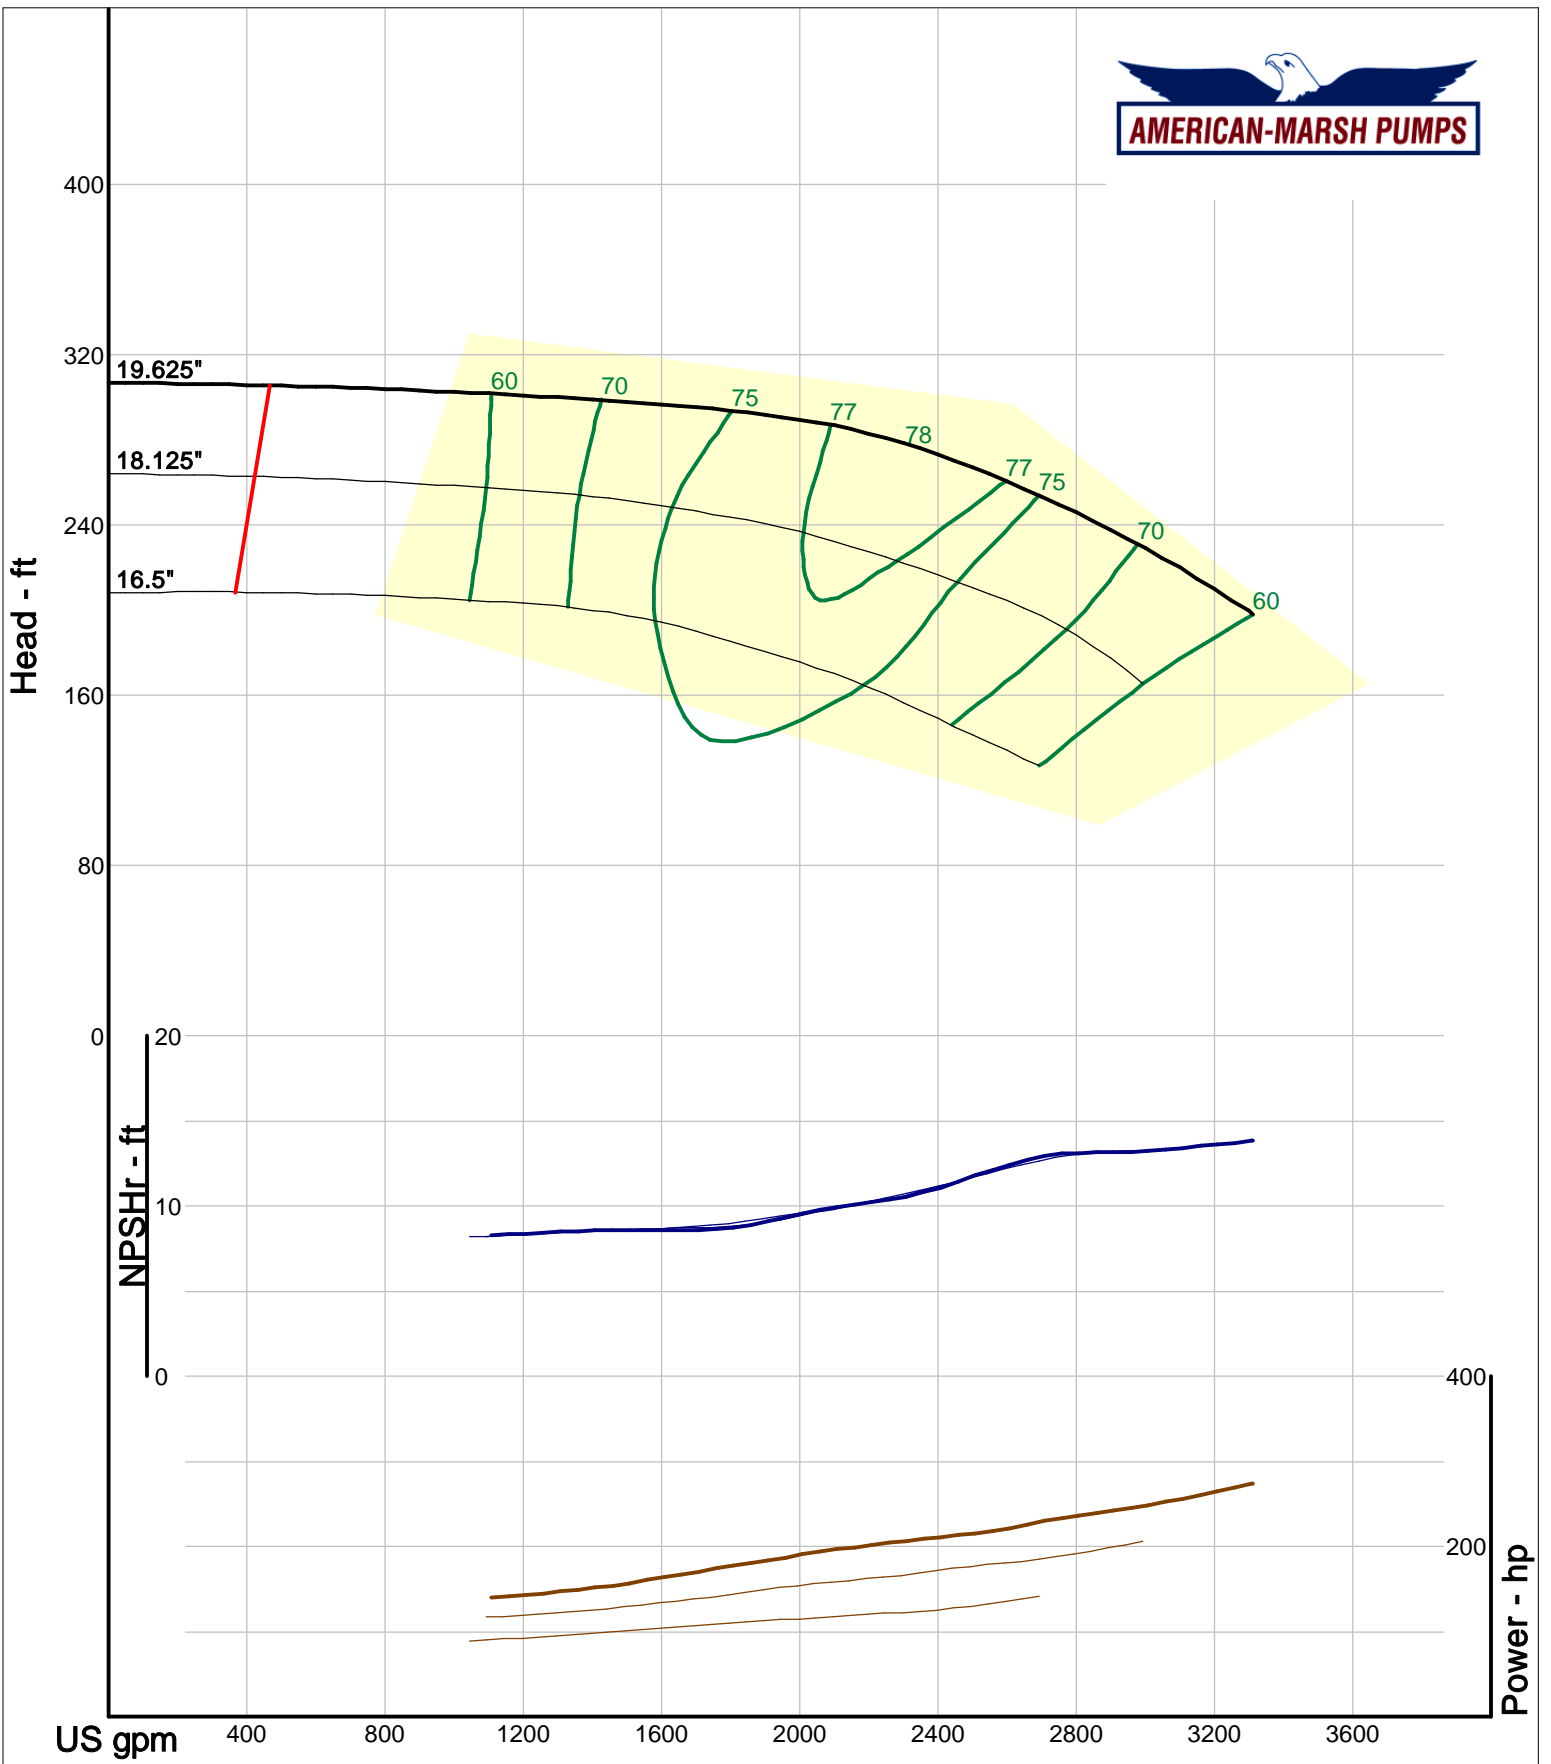

Company: American-Marsh Pumps
Name:
12/03/05

American-Marsh Pumps
Catalog: WTRWKS-2005c.50, vers 2.5c
300_REC/REF - 1500

Size: 8x10-20 RE
Speed: 1450 rpm
Dia: 19.625 in
Curve: CS-15166