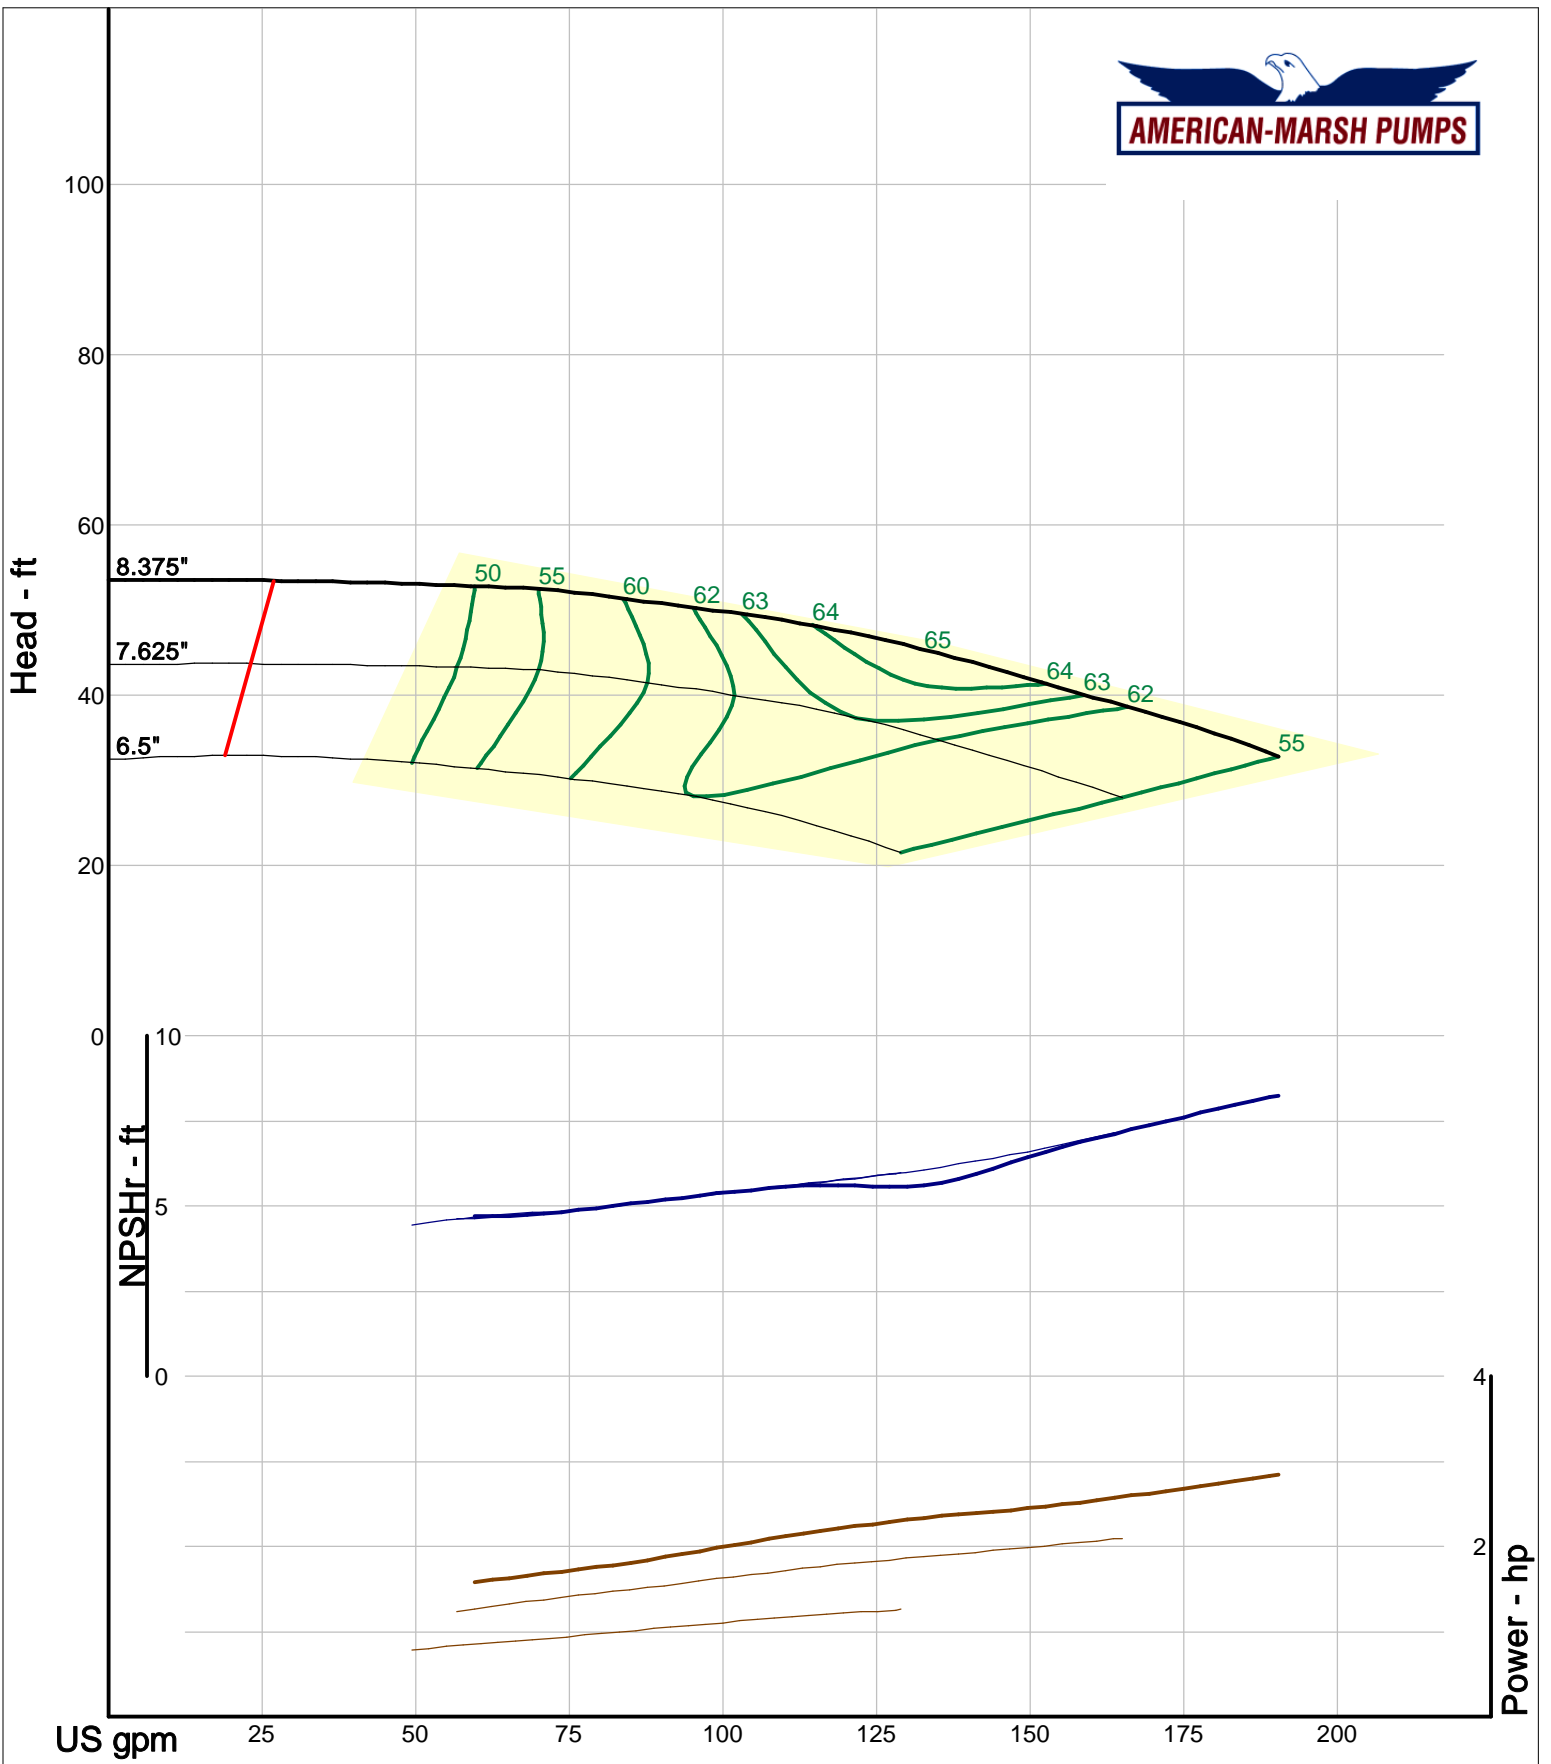

Company: American-Marsh Pumps
Name:
12/03/05

American-Marsh Pumps
Catalog: WTRWKS-2005c.50, vers 2.5c
300_REC/REF - 1500

Size: 2x2.5-8 RE
Speed: 1450 rpm
Dia: 8.375 in
Curve: CS-15123