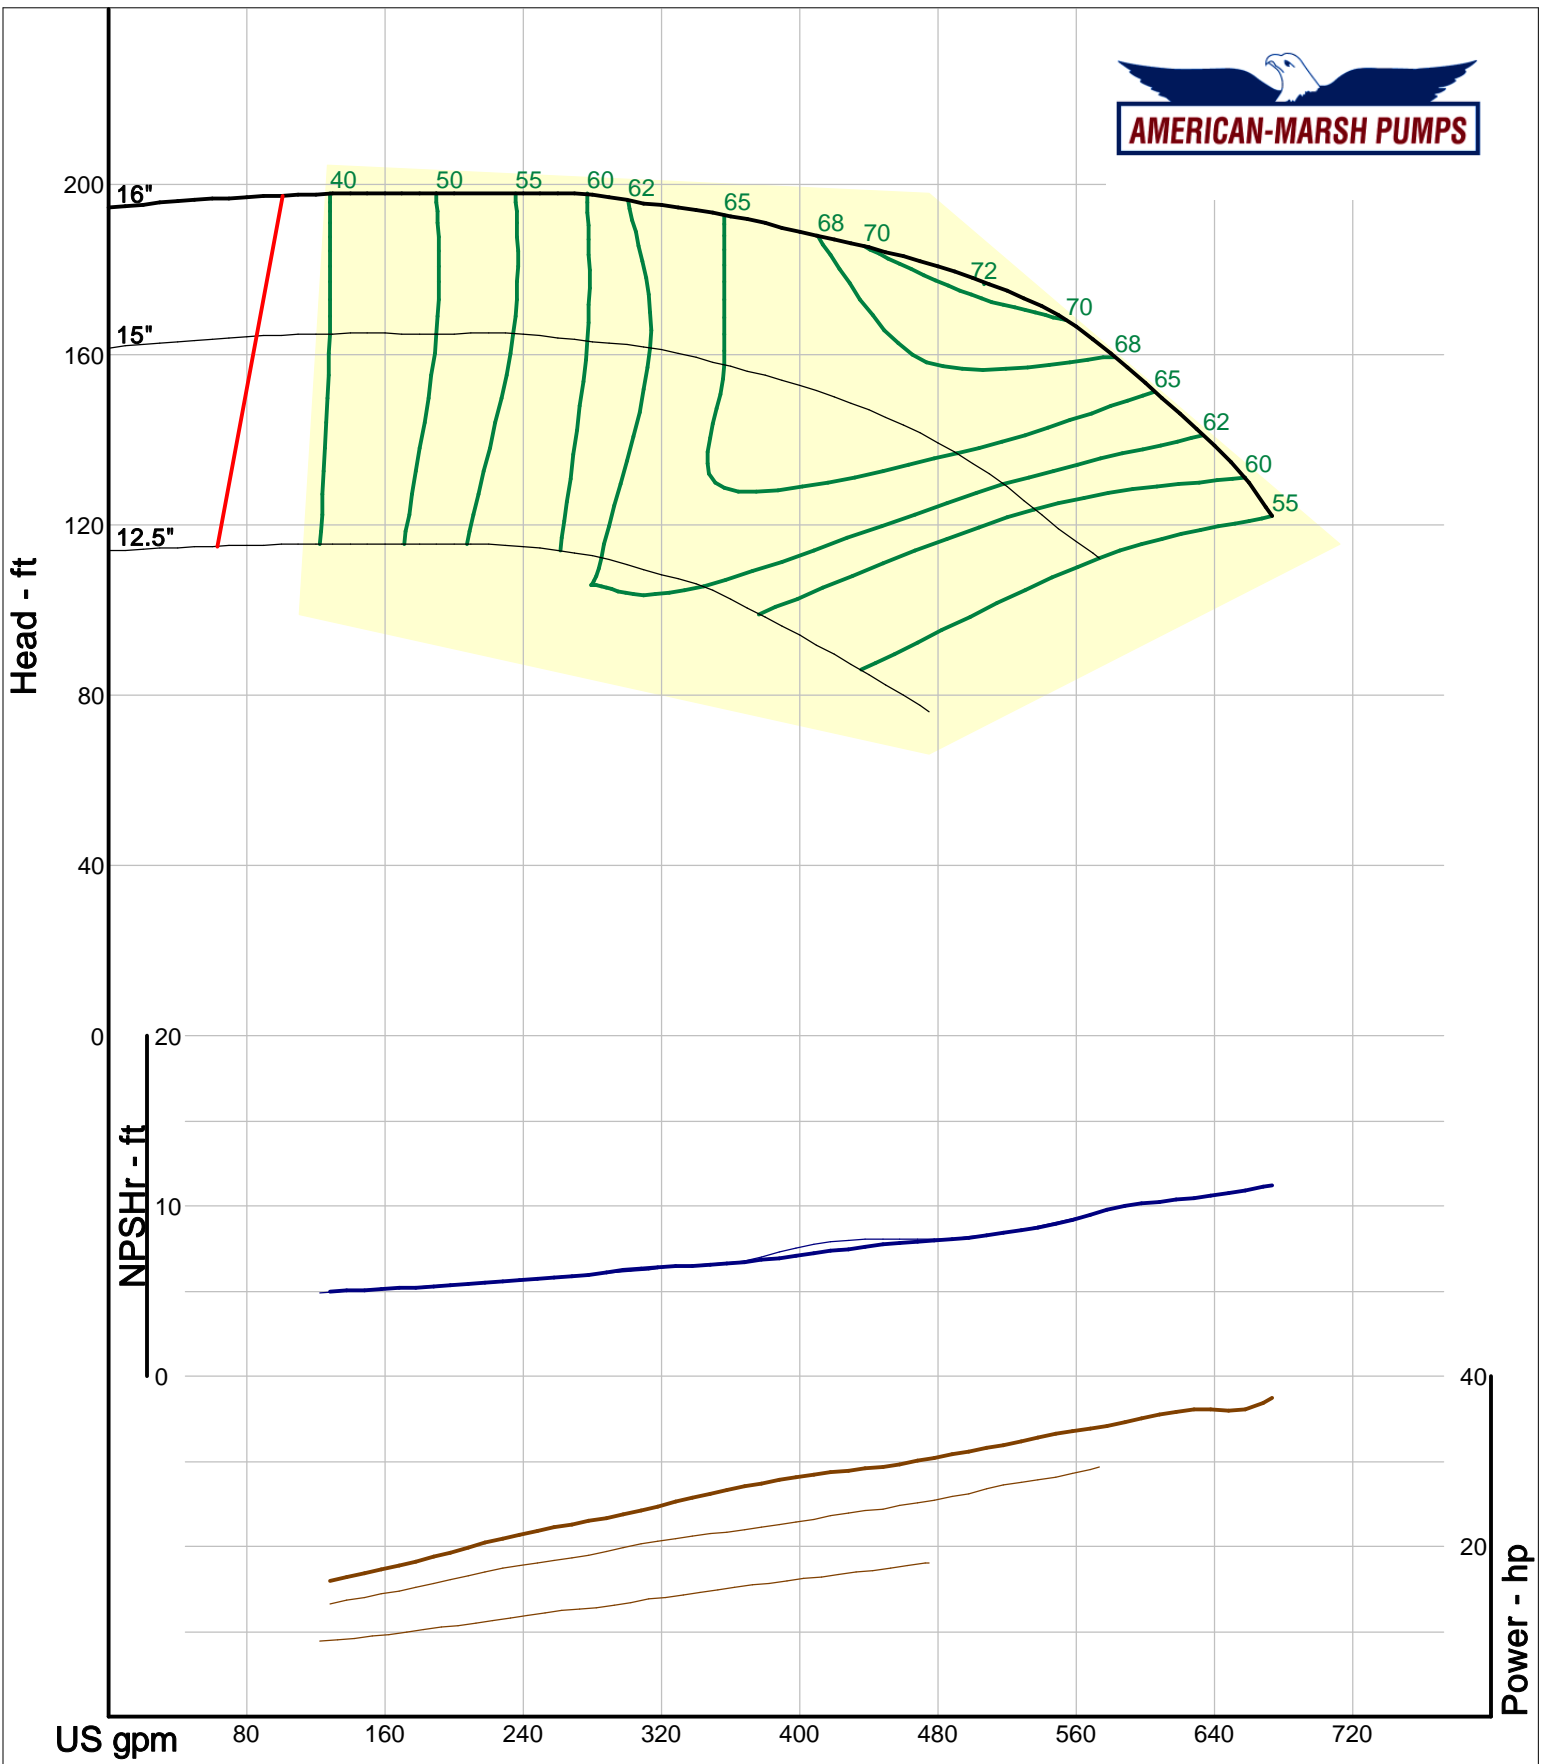

Company: American-Marsh Pumps
Name:
12/03/05

American-Marsh Pumps
Catalog: WTRWKS-2005c.50, vers 2.5c
300_REC/REF - 1500

Size: 3x4-16 RE
Speed: 1450 rpm
Dia: 16 in
Curve: CS-15147