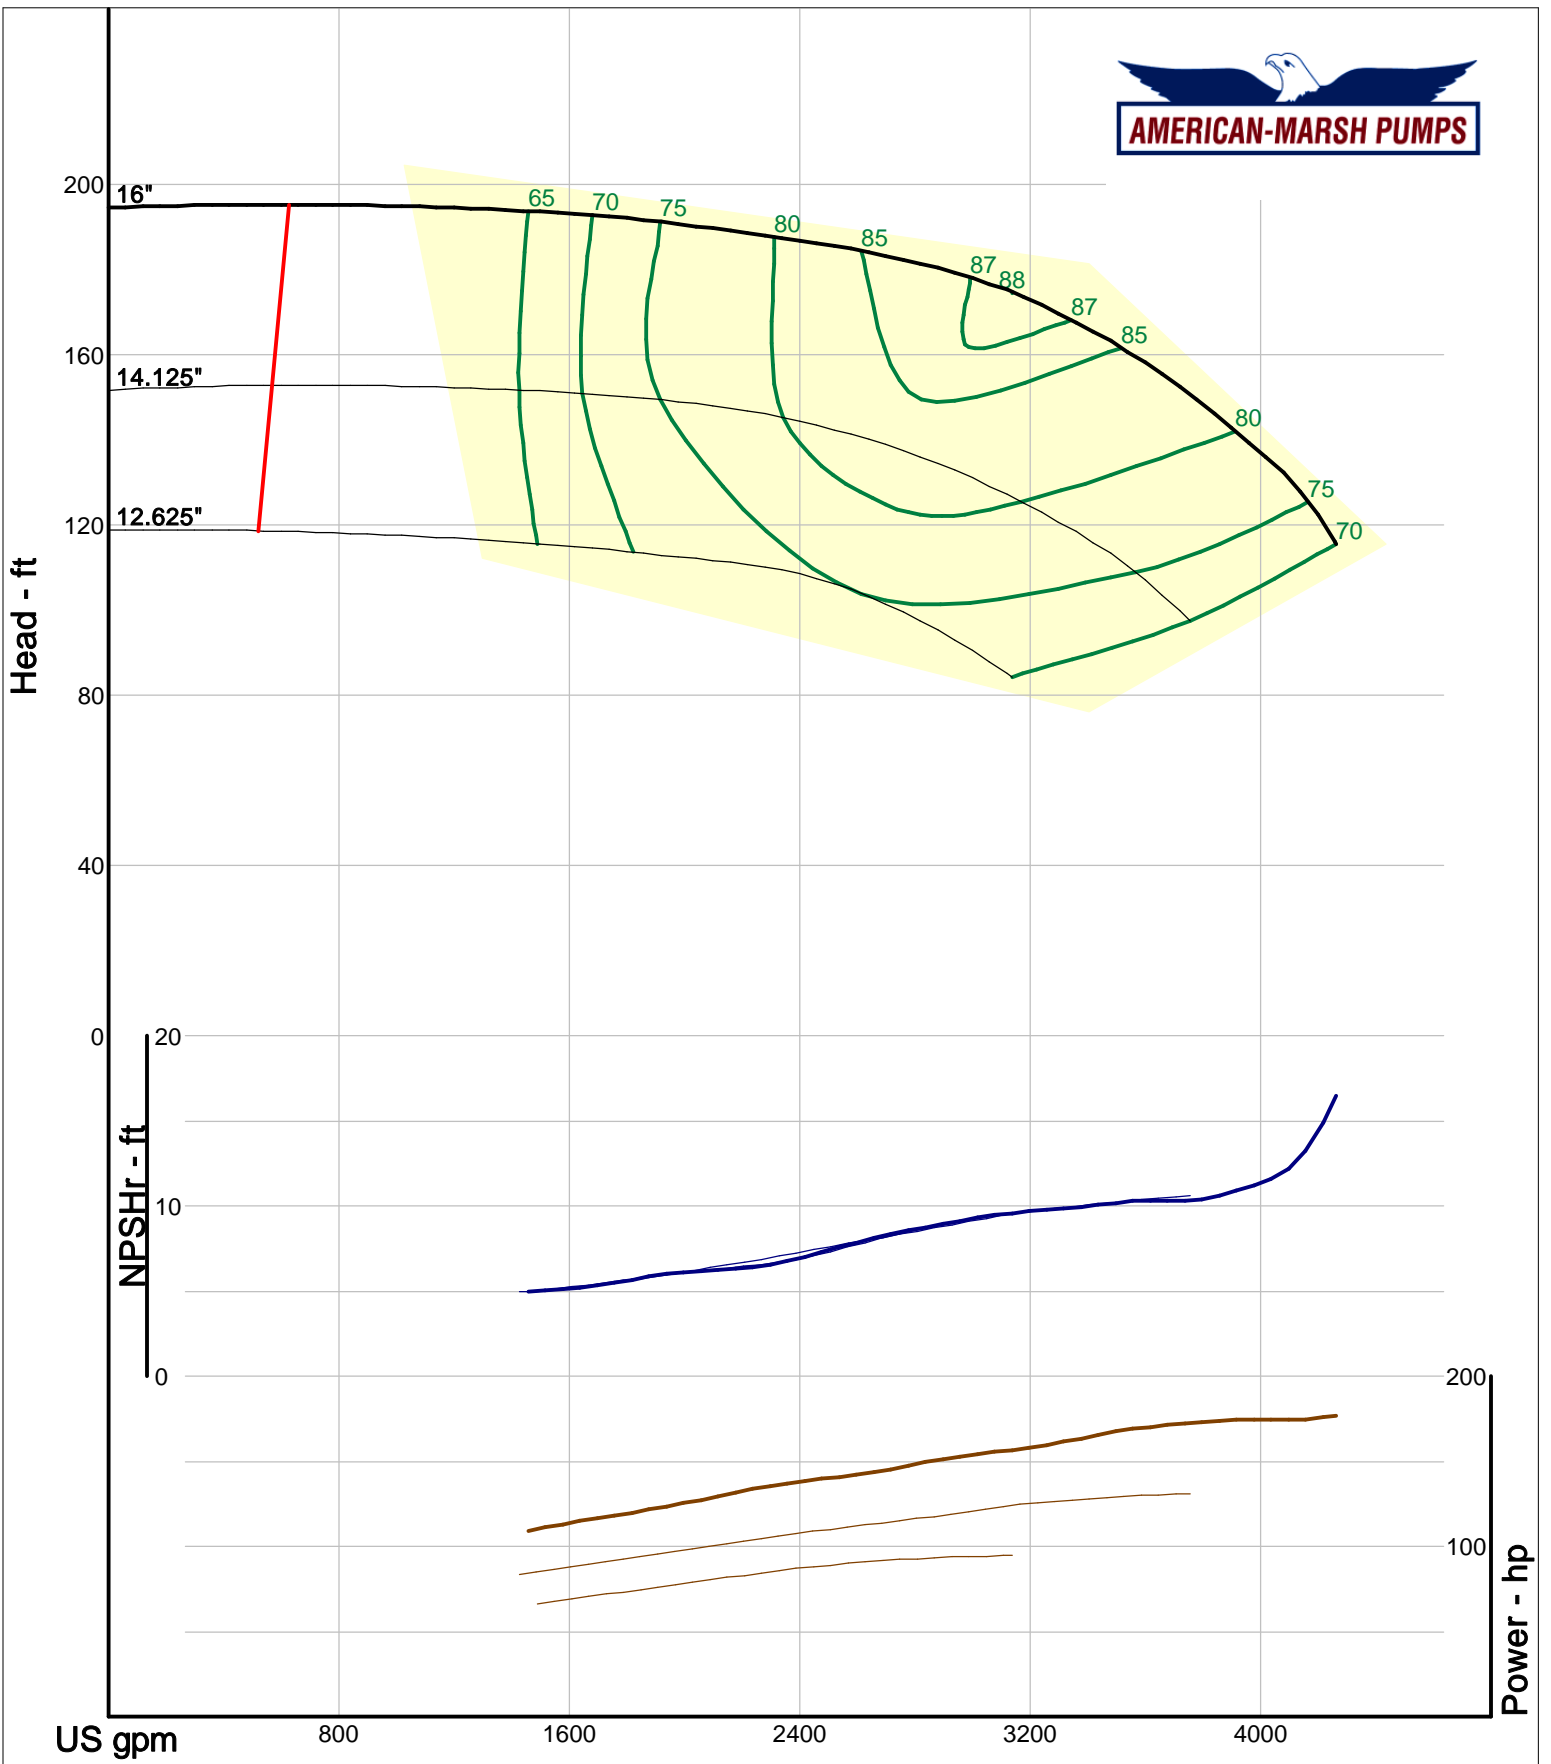

Company: American-Marsh Pumps
Name:
12/03/05

American-Marsh Pumps
Catalog: WTRWKS-2005c.50, vers 2.5c
300_REC/REF - 1500

Size: 8x10-16 RE
Speed: 1450 rpm
Dia: 16 in
Curve: CS-15165