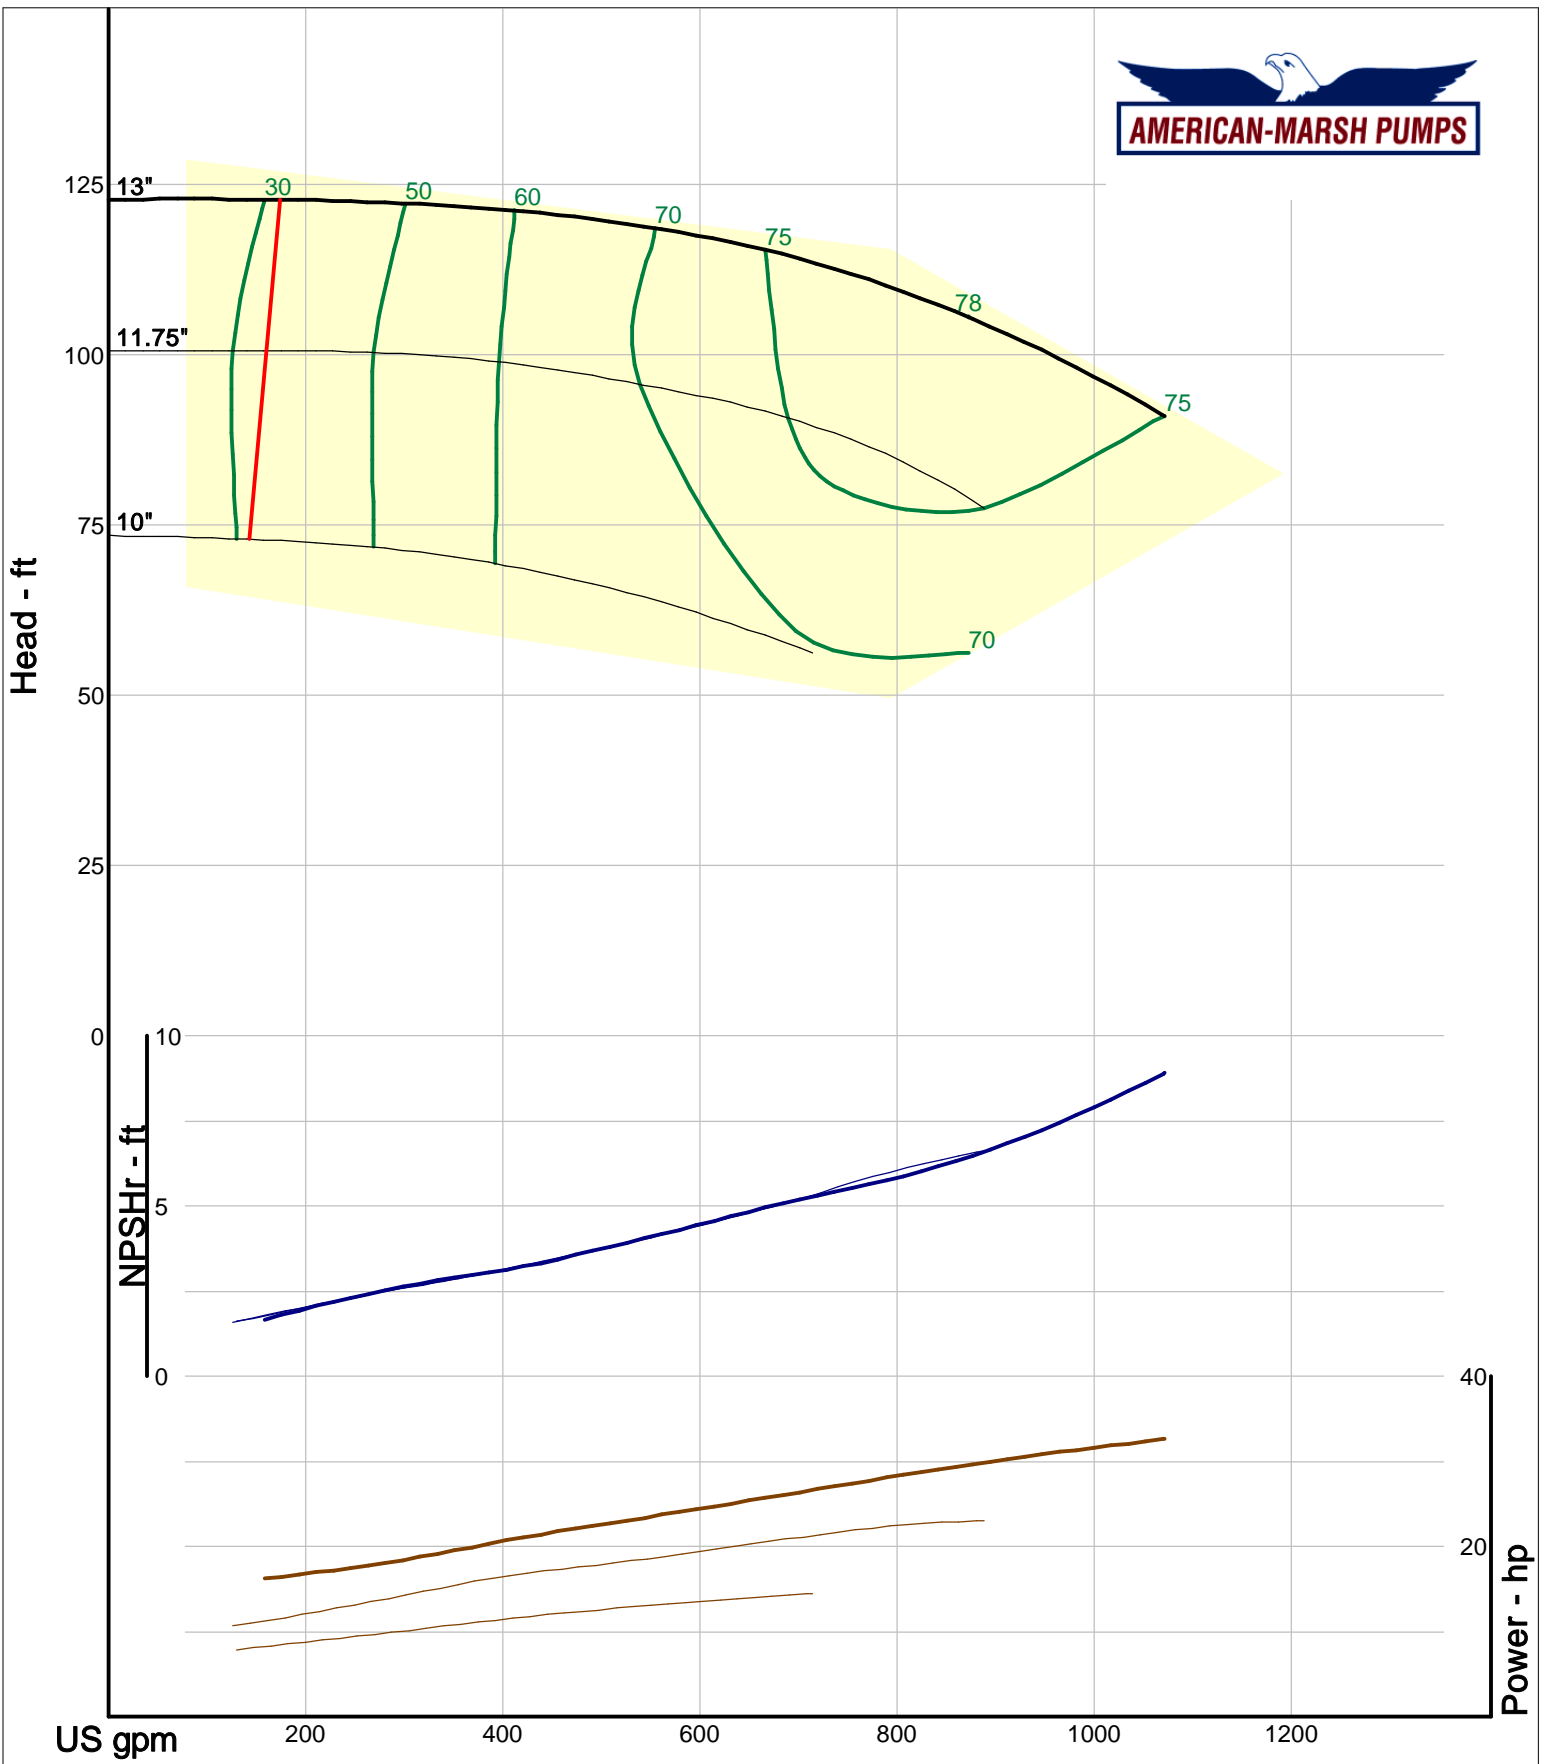

Company: American-Marsh Pumps
Name:
12/03/05

American-Marsh Pumps
Catalog: WTRWKS-2005c.50, vers 2.5c
300_REC/REF - 1500

Size: 5x6-13 RE
Speed: 1450 rpm
Dia: 13 in
Curve: CS-15157