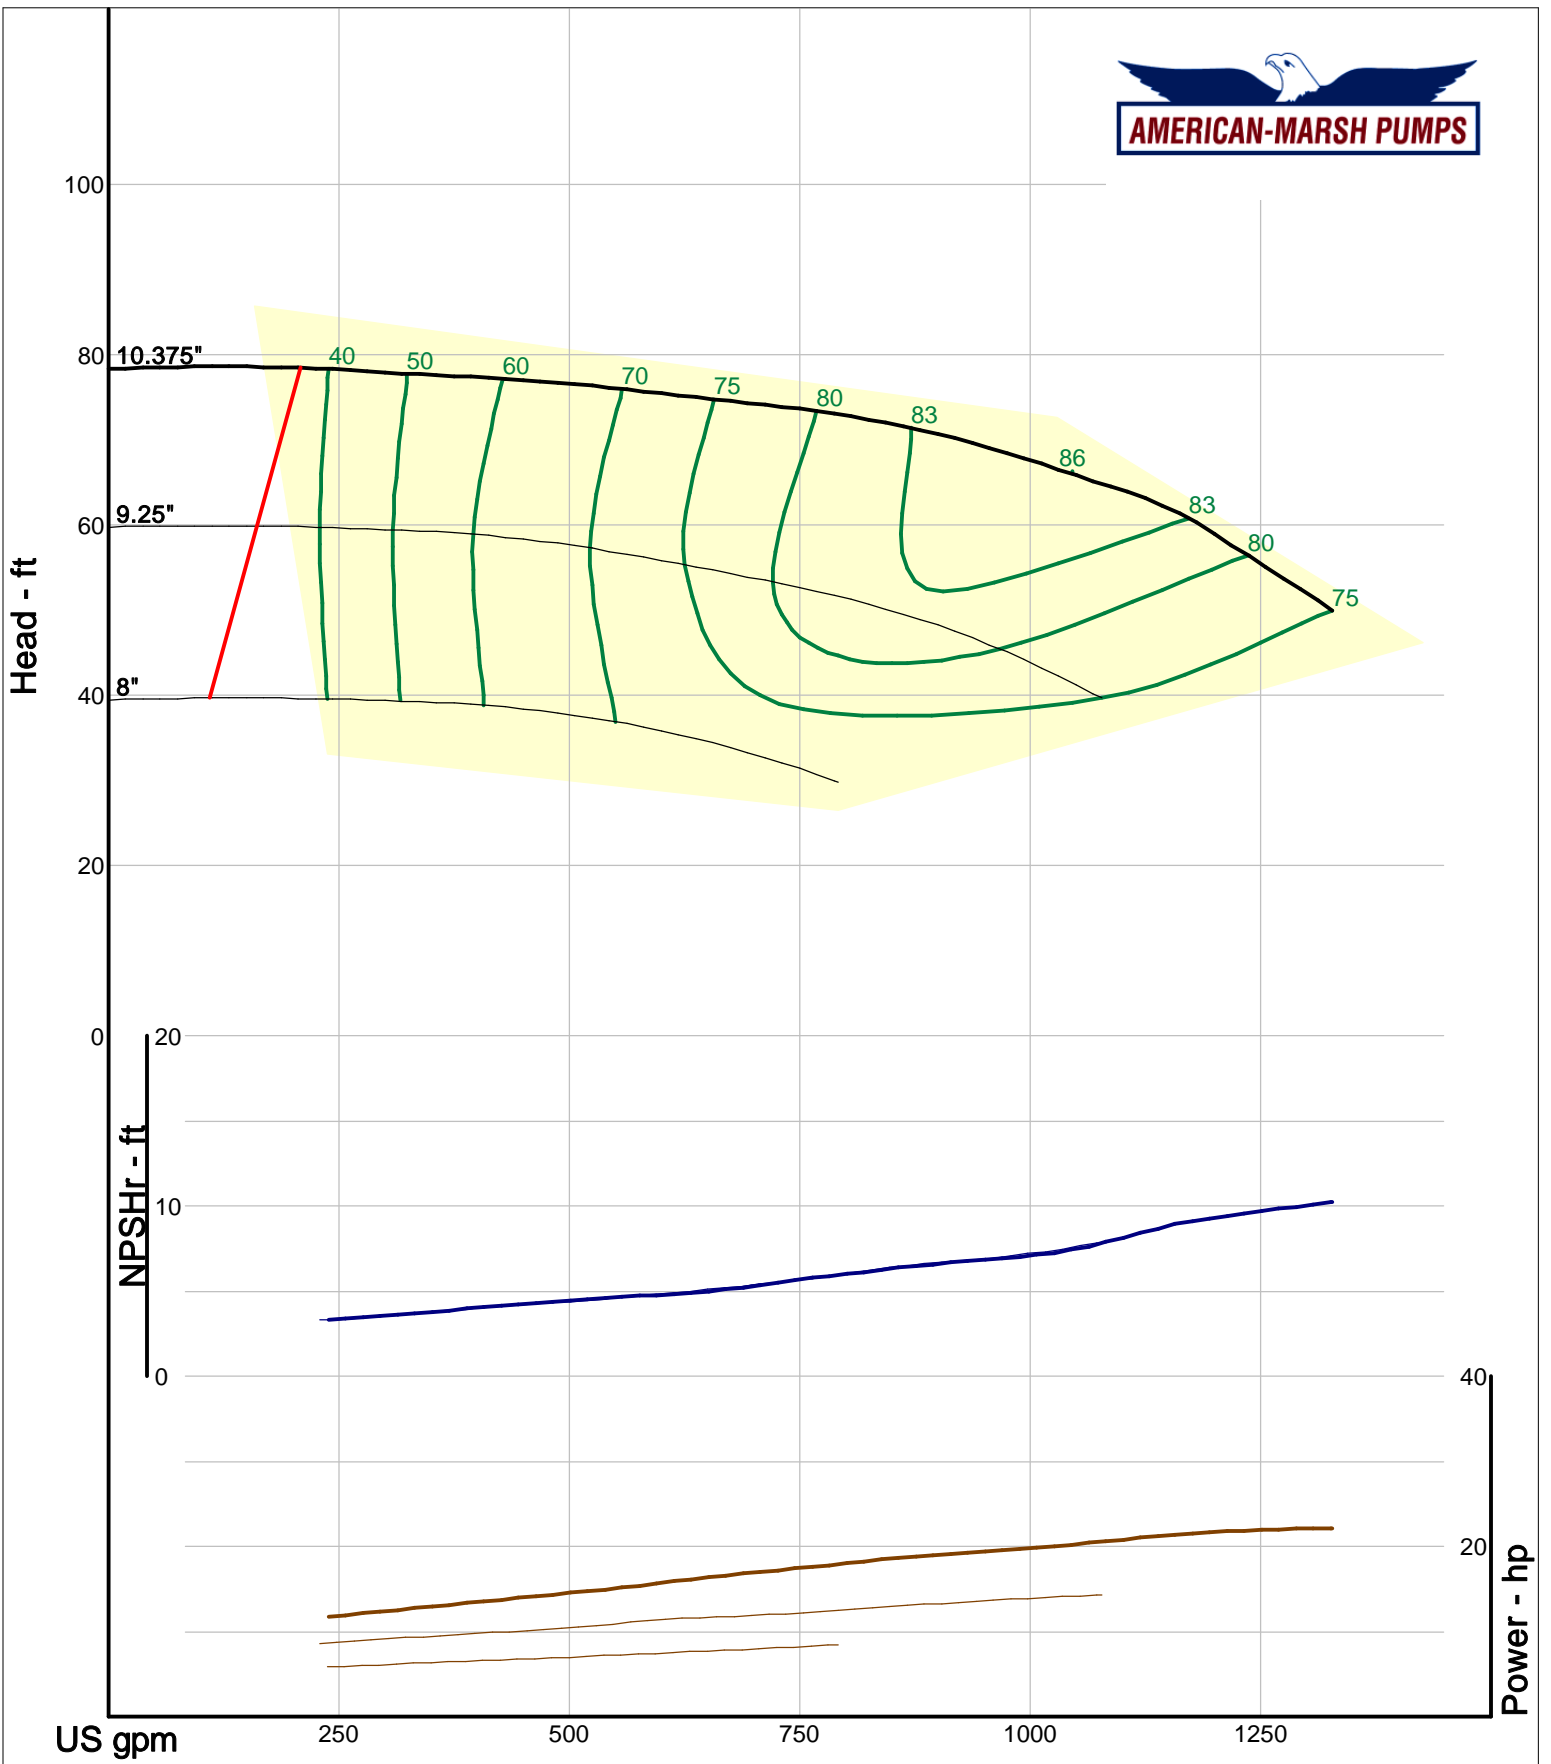

Company: American-Marsh Pumps
Name:
12/03/05

American-Marsh Pumps
Catalog: WTRWKS-2005c.50, vers 2.5c
300_REC/REF - 1500

Size: 5x6-10 RE
Speed: 1450 rpm
Dia: 10.375 in
Curve: CS-15156