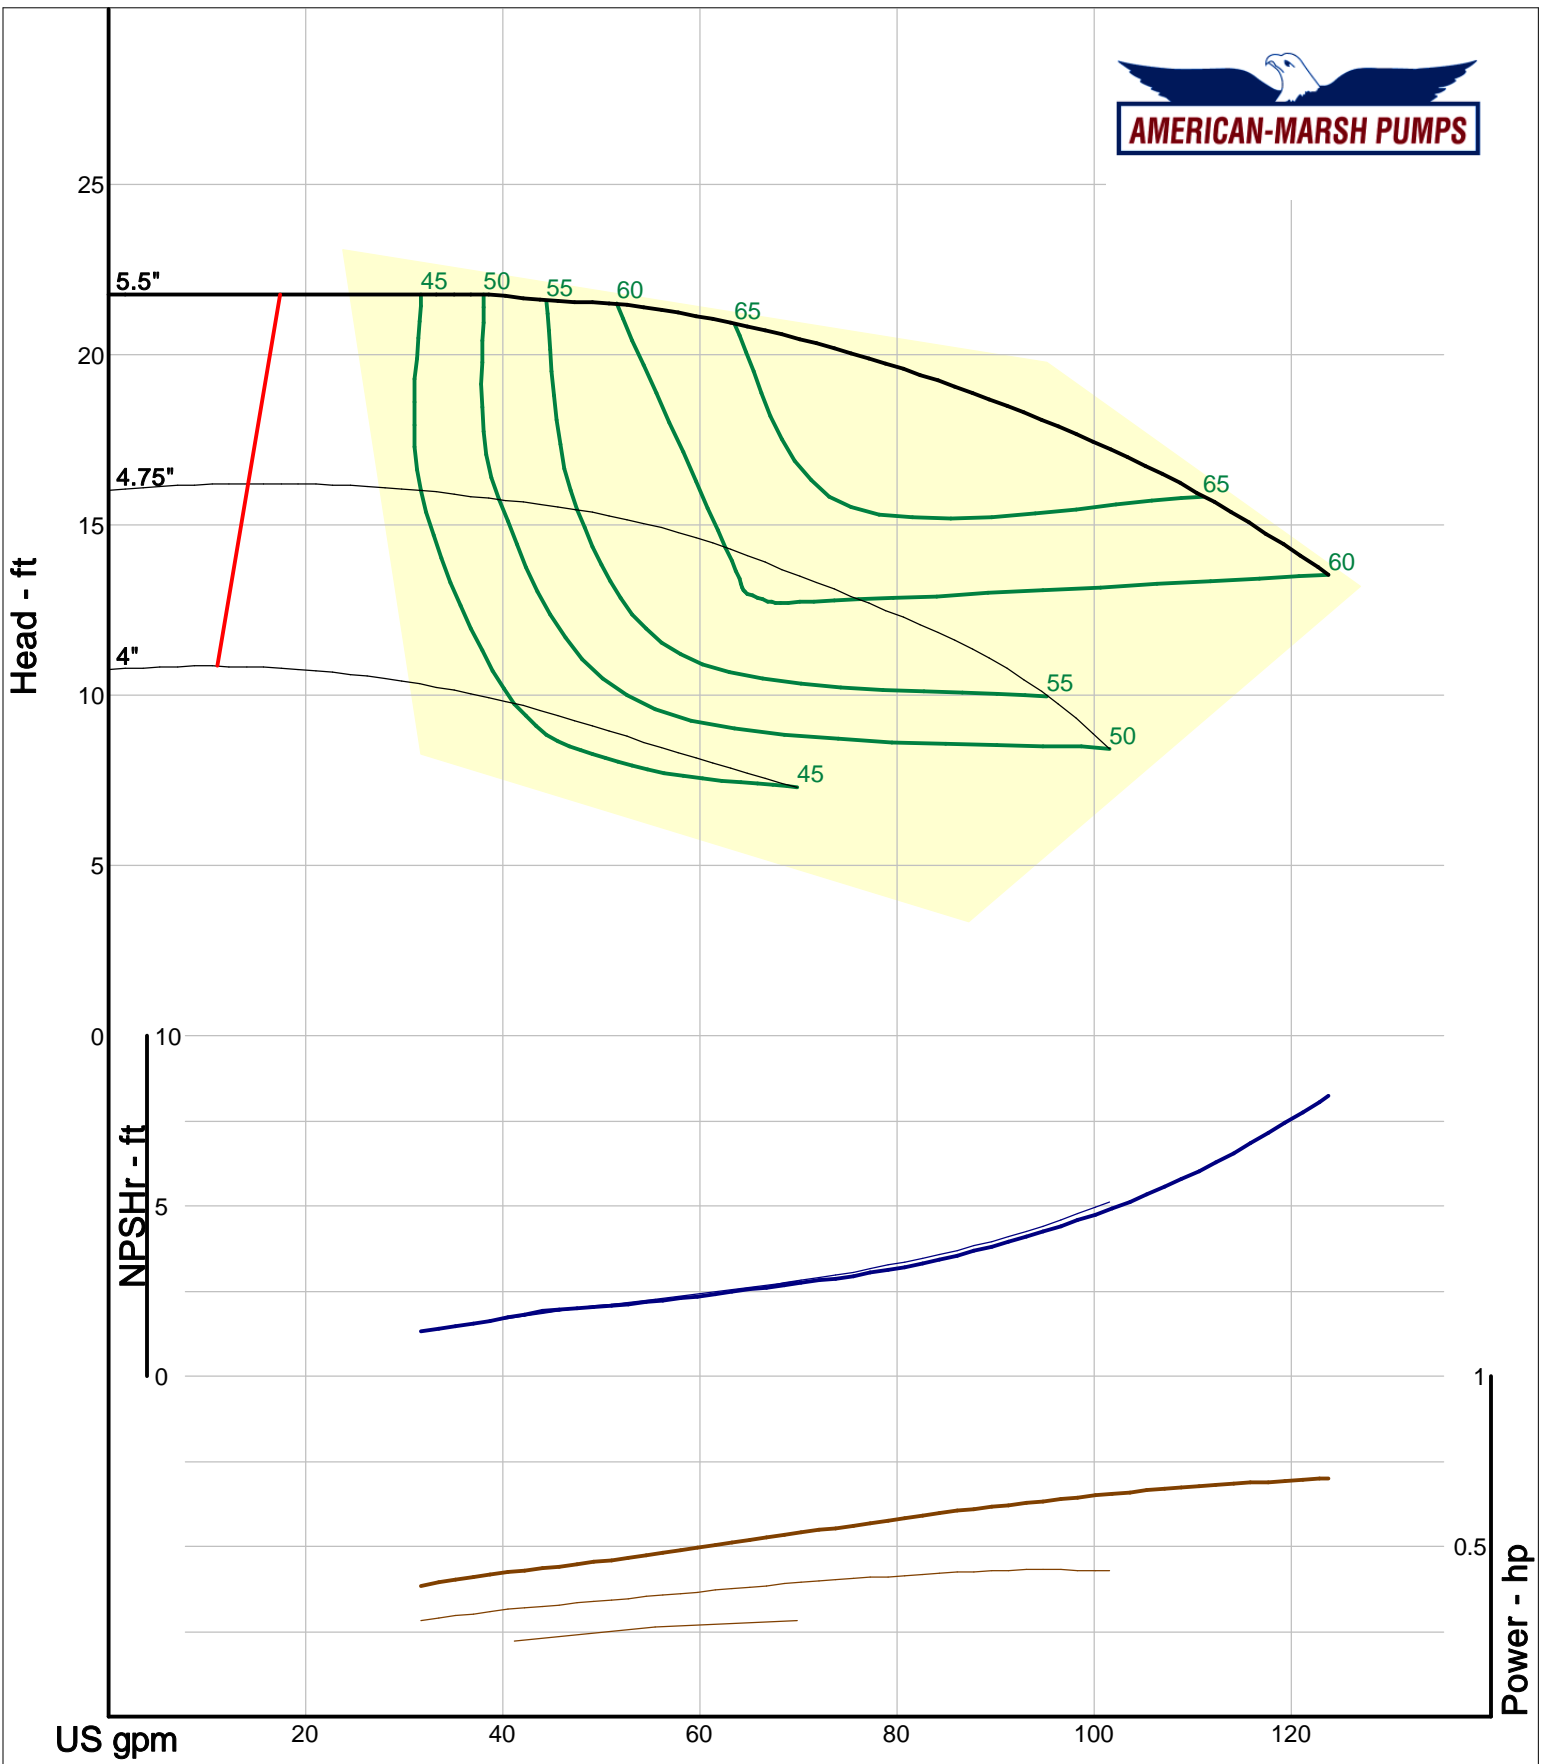

Company: American-Marsh Pumps
Name:
12/03/05

American-Marsh Pumps
Catalog: WTRWKS-2005c.50, vers 2.5c
300_REC/REF - 1500

Size: 1.5x2.5-5 RE
Speed: 1450 rpm
Dia: 5.5 in
Curve: CS-15109