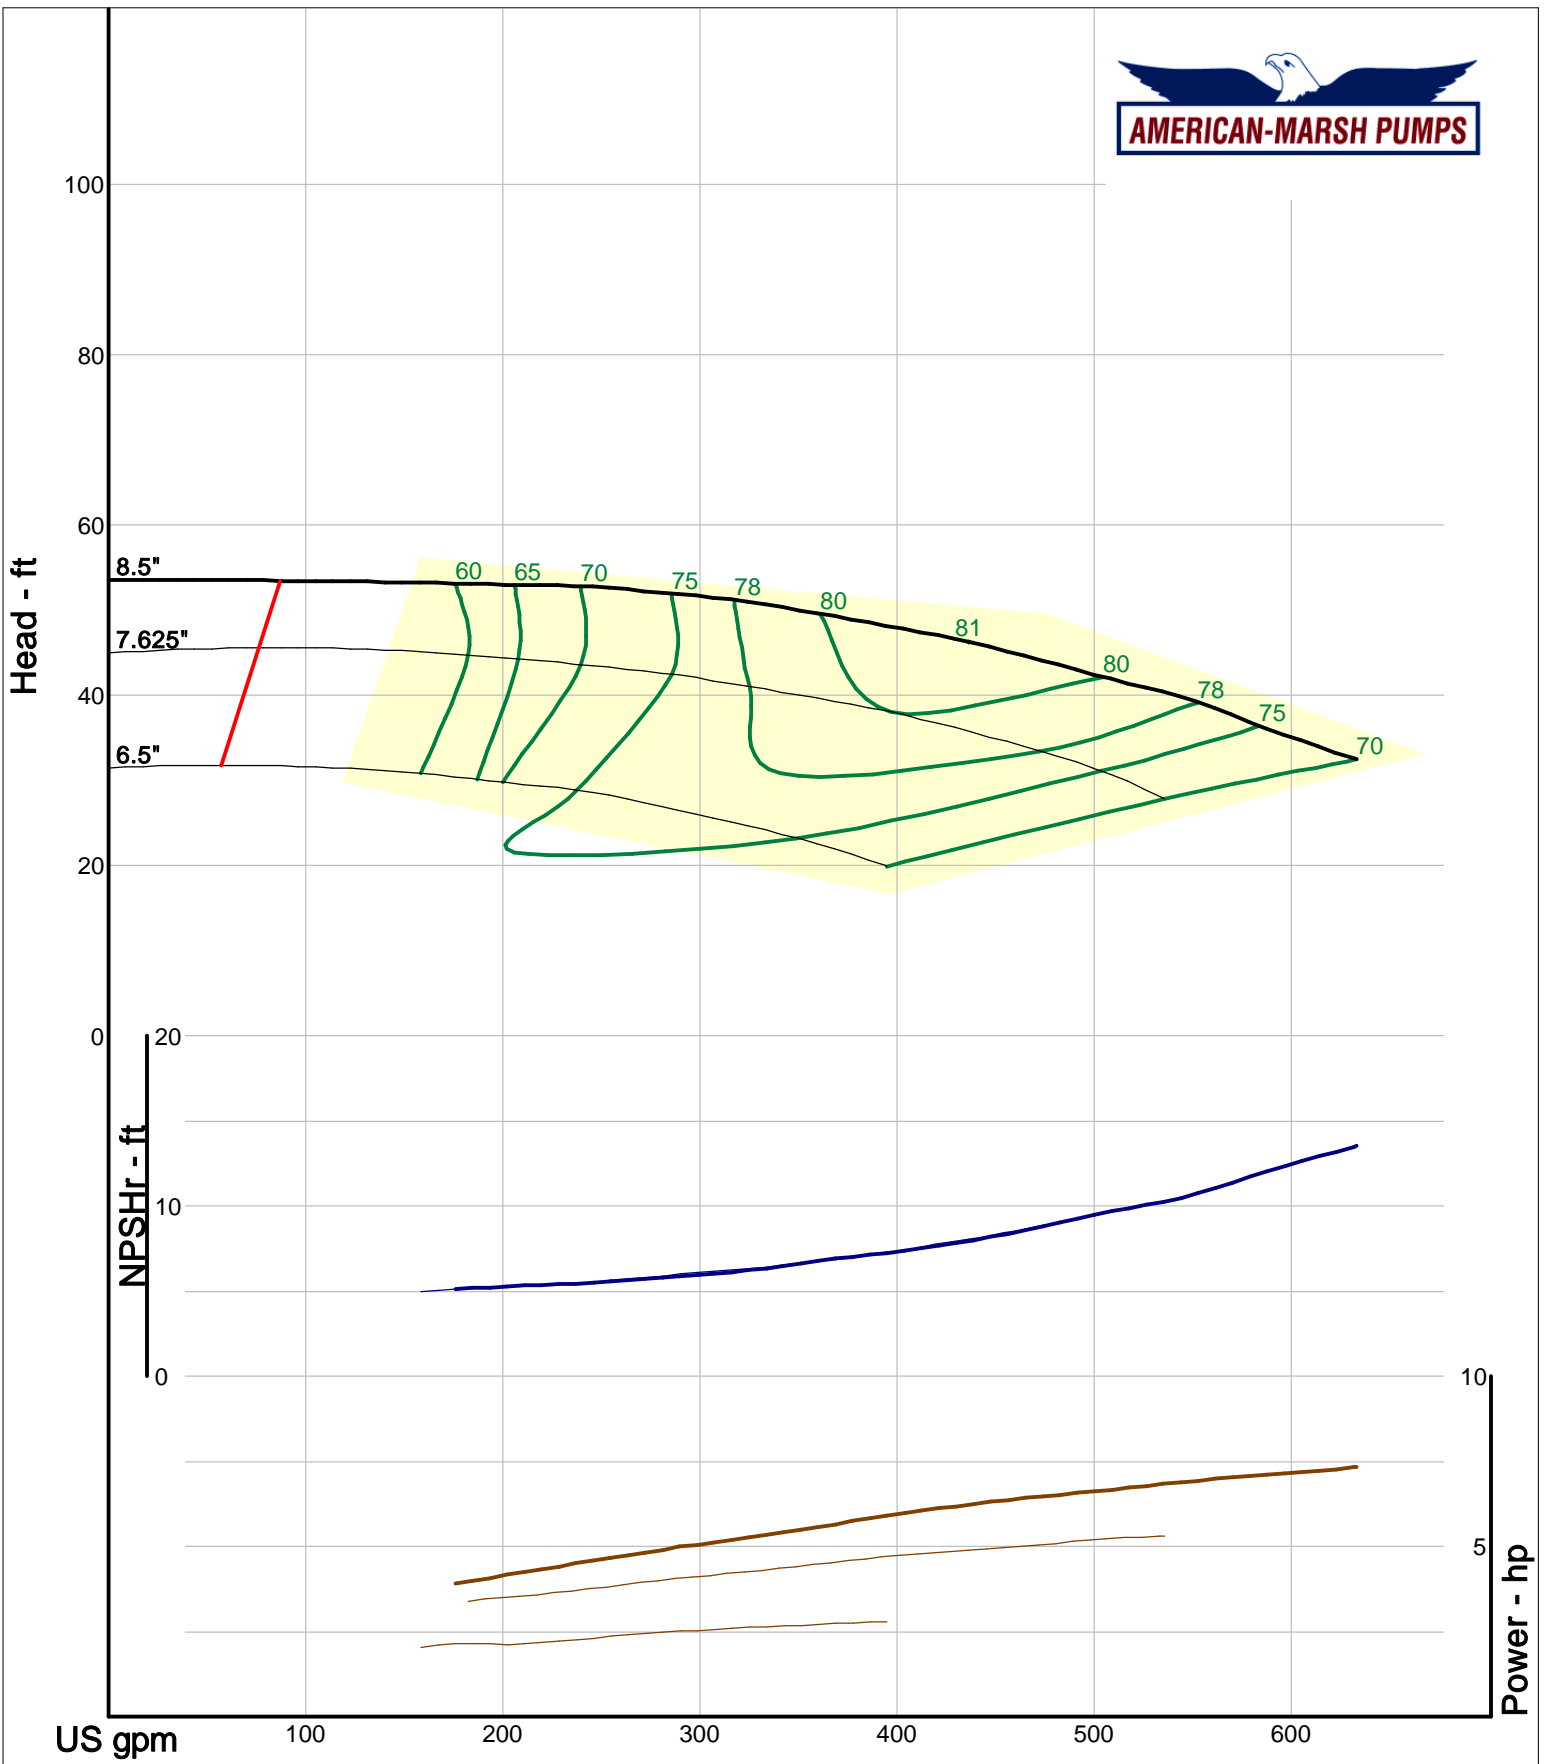

Company: American-Marsh Pumps
Name:
12/03/05

American-Marsh Pumps
Catalog: WTRWKS-2005c.50, vers 2.5c
300_REC/REF - 1500

Size: 3x4-8 RE
Speed: 1450 rpm
Dia: 8.5 in
Curve: CS-15141