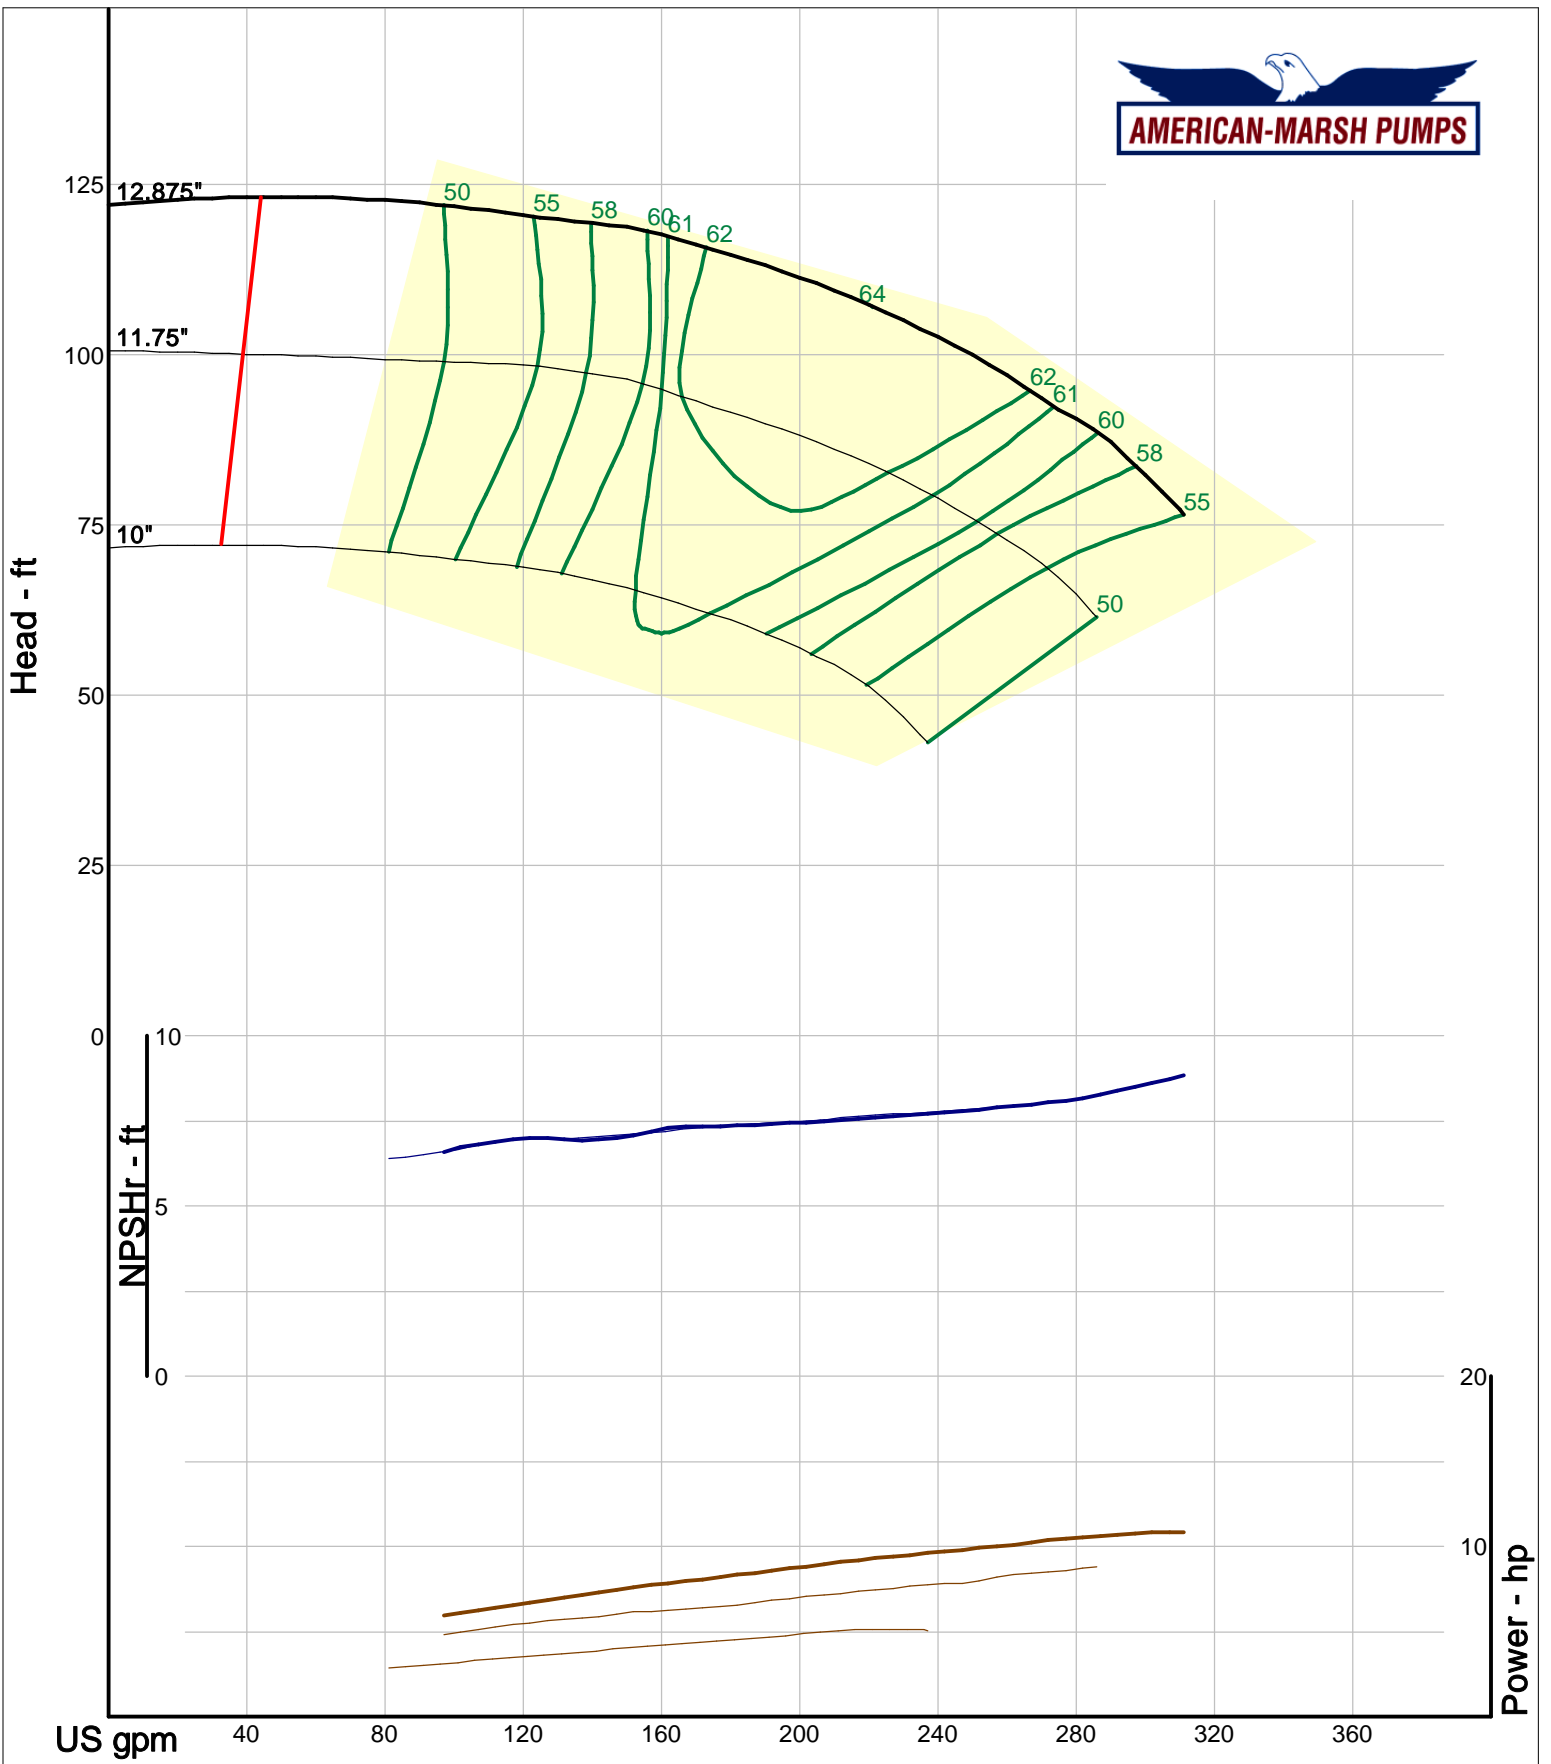

Company: American-Marsh Pumps  
 Name:  
 12/03/05

American-Marsh Pumps  
 Catalog: WTRWKS-2005c.50, vers 2.5c  
 300\_REC/REF - 1500

Size: 2x2.5-8 RE  
 Speed: 1450 rpm  
 Dia: 8.375 in  
 Curve: CS-15123

Company: American-Marsh Pumps  
 Name:  
 12/03/05

American-Marsh Pumps  
 Catalog: WTRWKS-2005c.50, vers 2.5c  
 300\_REC/REF - 1500

Size: 2x2.5-10 RE  
 Speed: 1450 rpm  
 Dia: 10.375 in  
 Curve: CS-15125