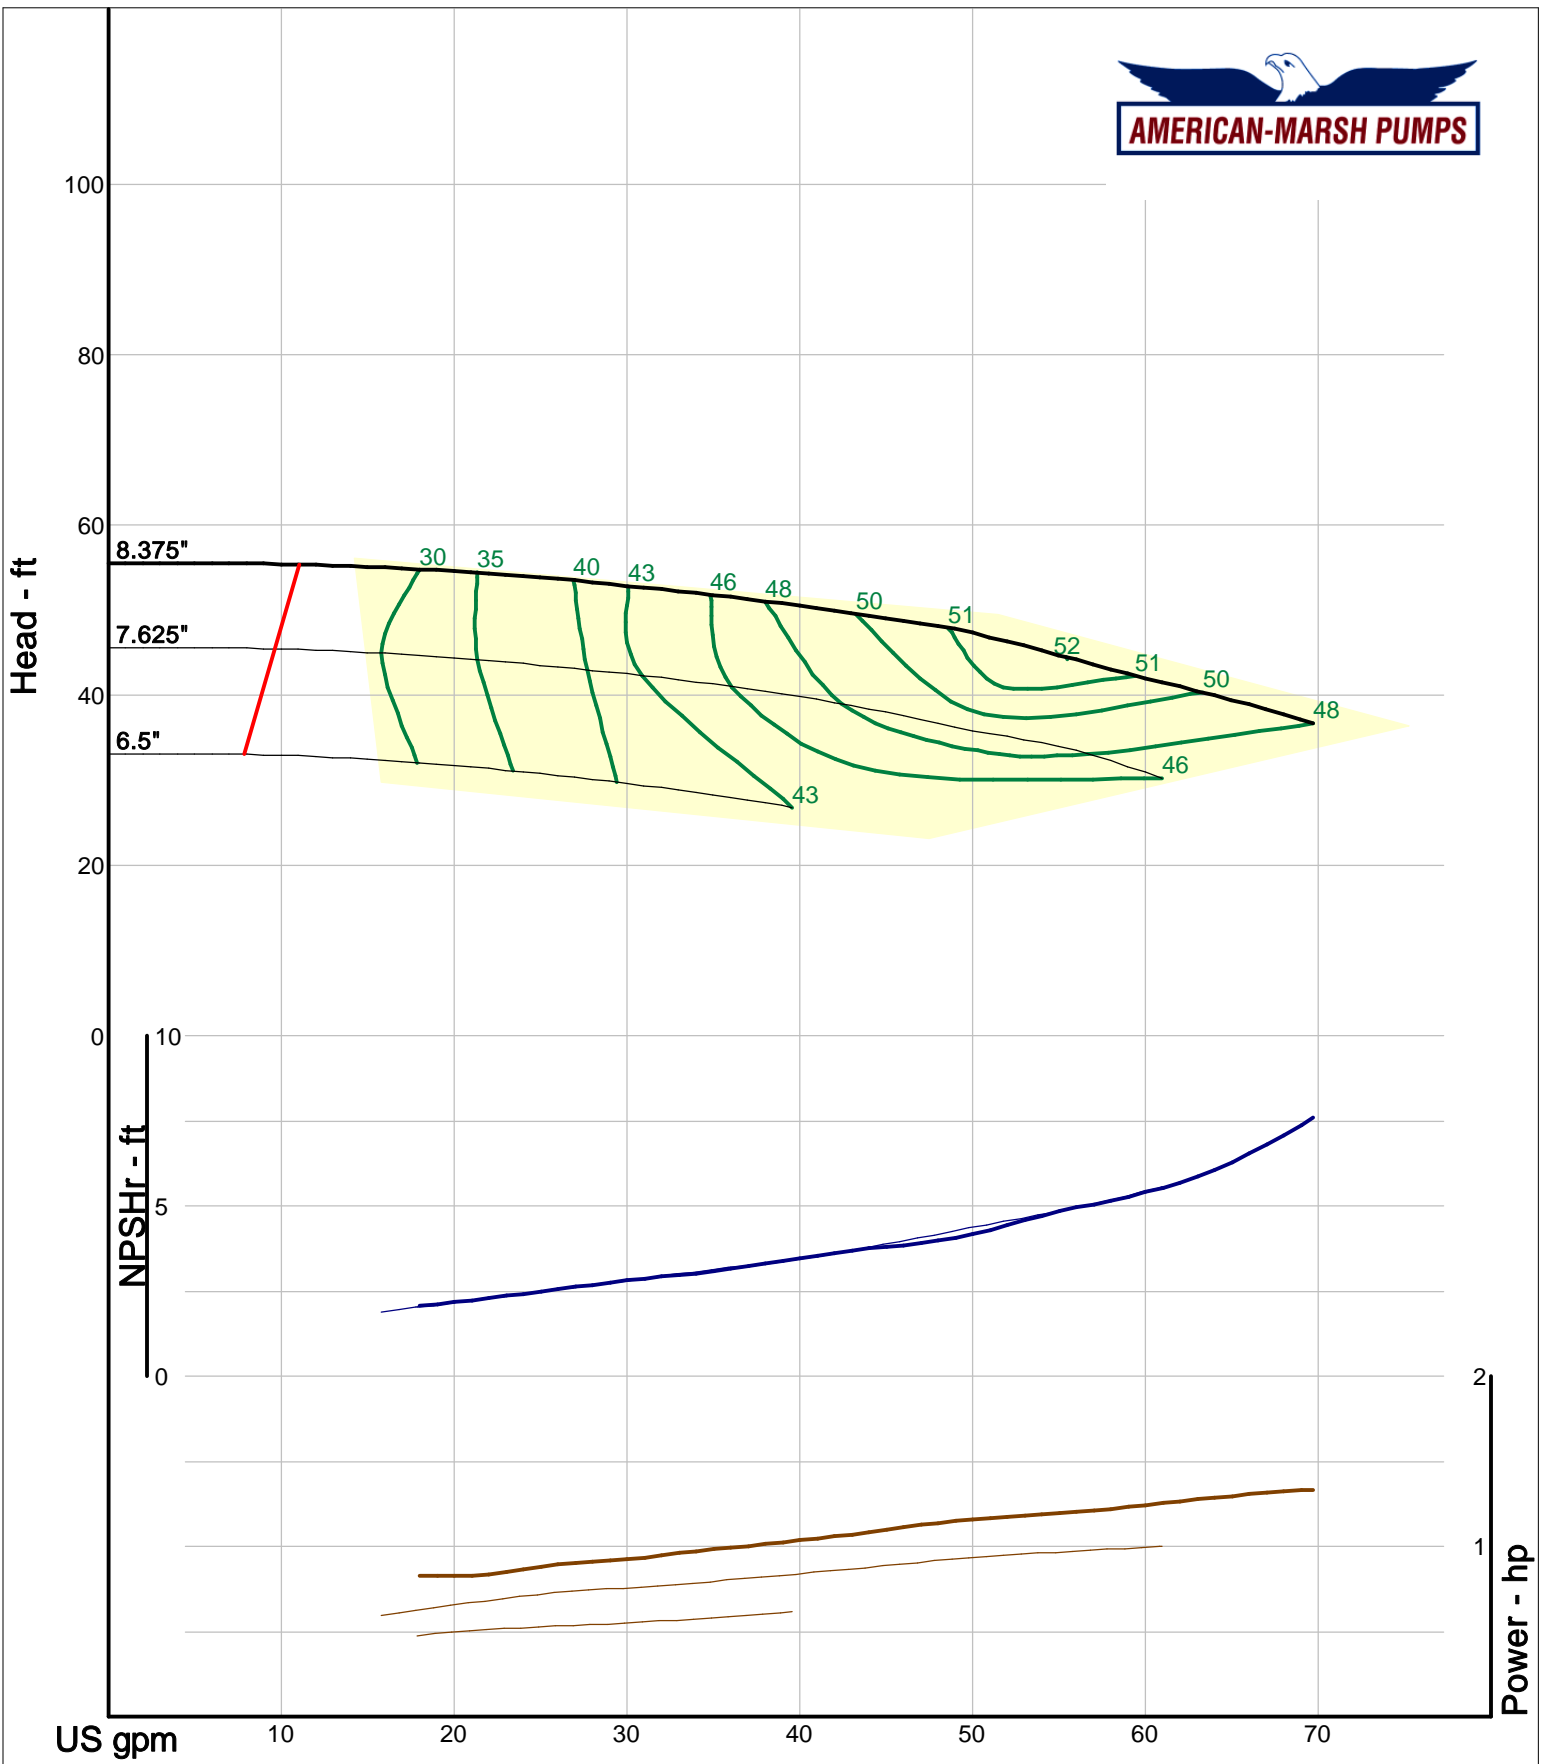

Size: 1.25x2-5 RE  
 Speed: 1450 rpm  
 Dia: 5.5 in  
 Curve: CS-15101

Company: American-Marsh Pumps  
Name:  
12/03/05

American-Marsh Pumps  
Catalog: WTRWKS-2005c.50, vers 2.5c  
300\_REC/REF - 1500

Size: 1.25x2-7 RE  
Speed: 1450 rpm  
Dia: 6.875 in  
Curve: CS-15103