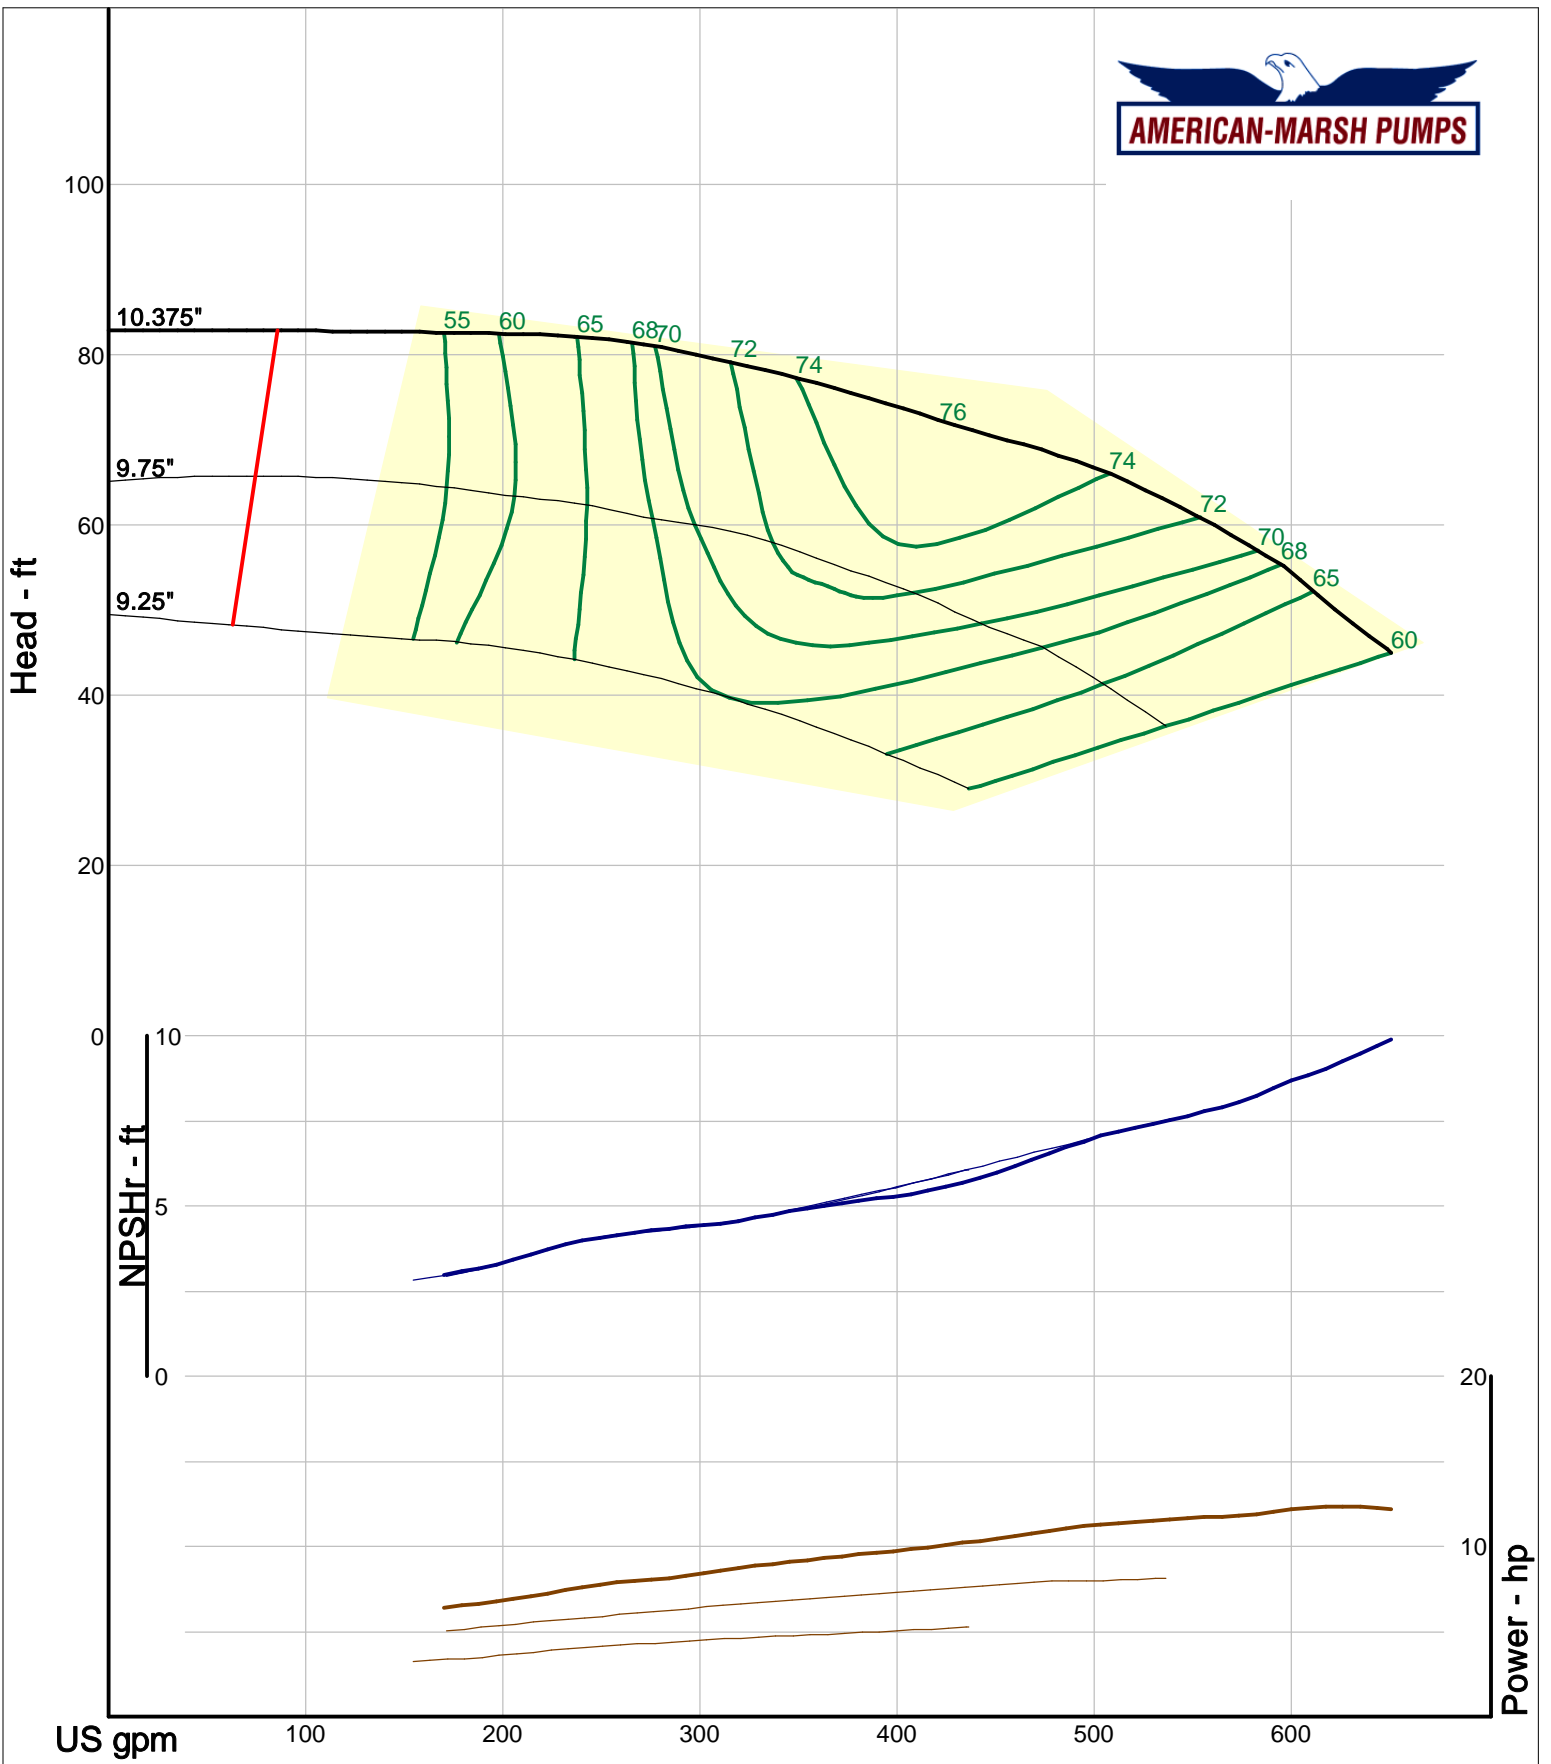

Company: American-Marsh Pumps
Name:
12/03/05

American-Marsh Pumps
Catalog: WTRWKS-2005c.50, vers 2.5c
300_REC/REF - 1500

Size: 3x4-10 RE
Speed: 1450 rpm
Dia: 10.375 in
Curve: CS-15143