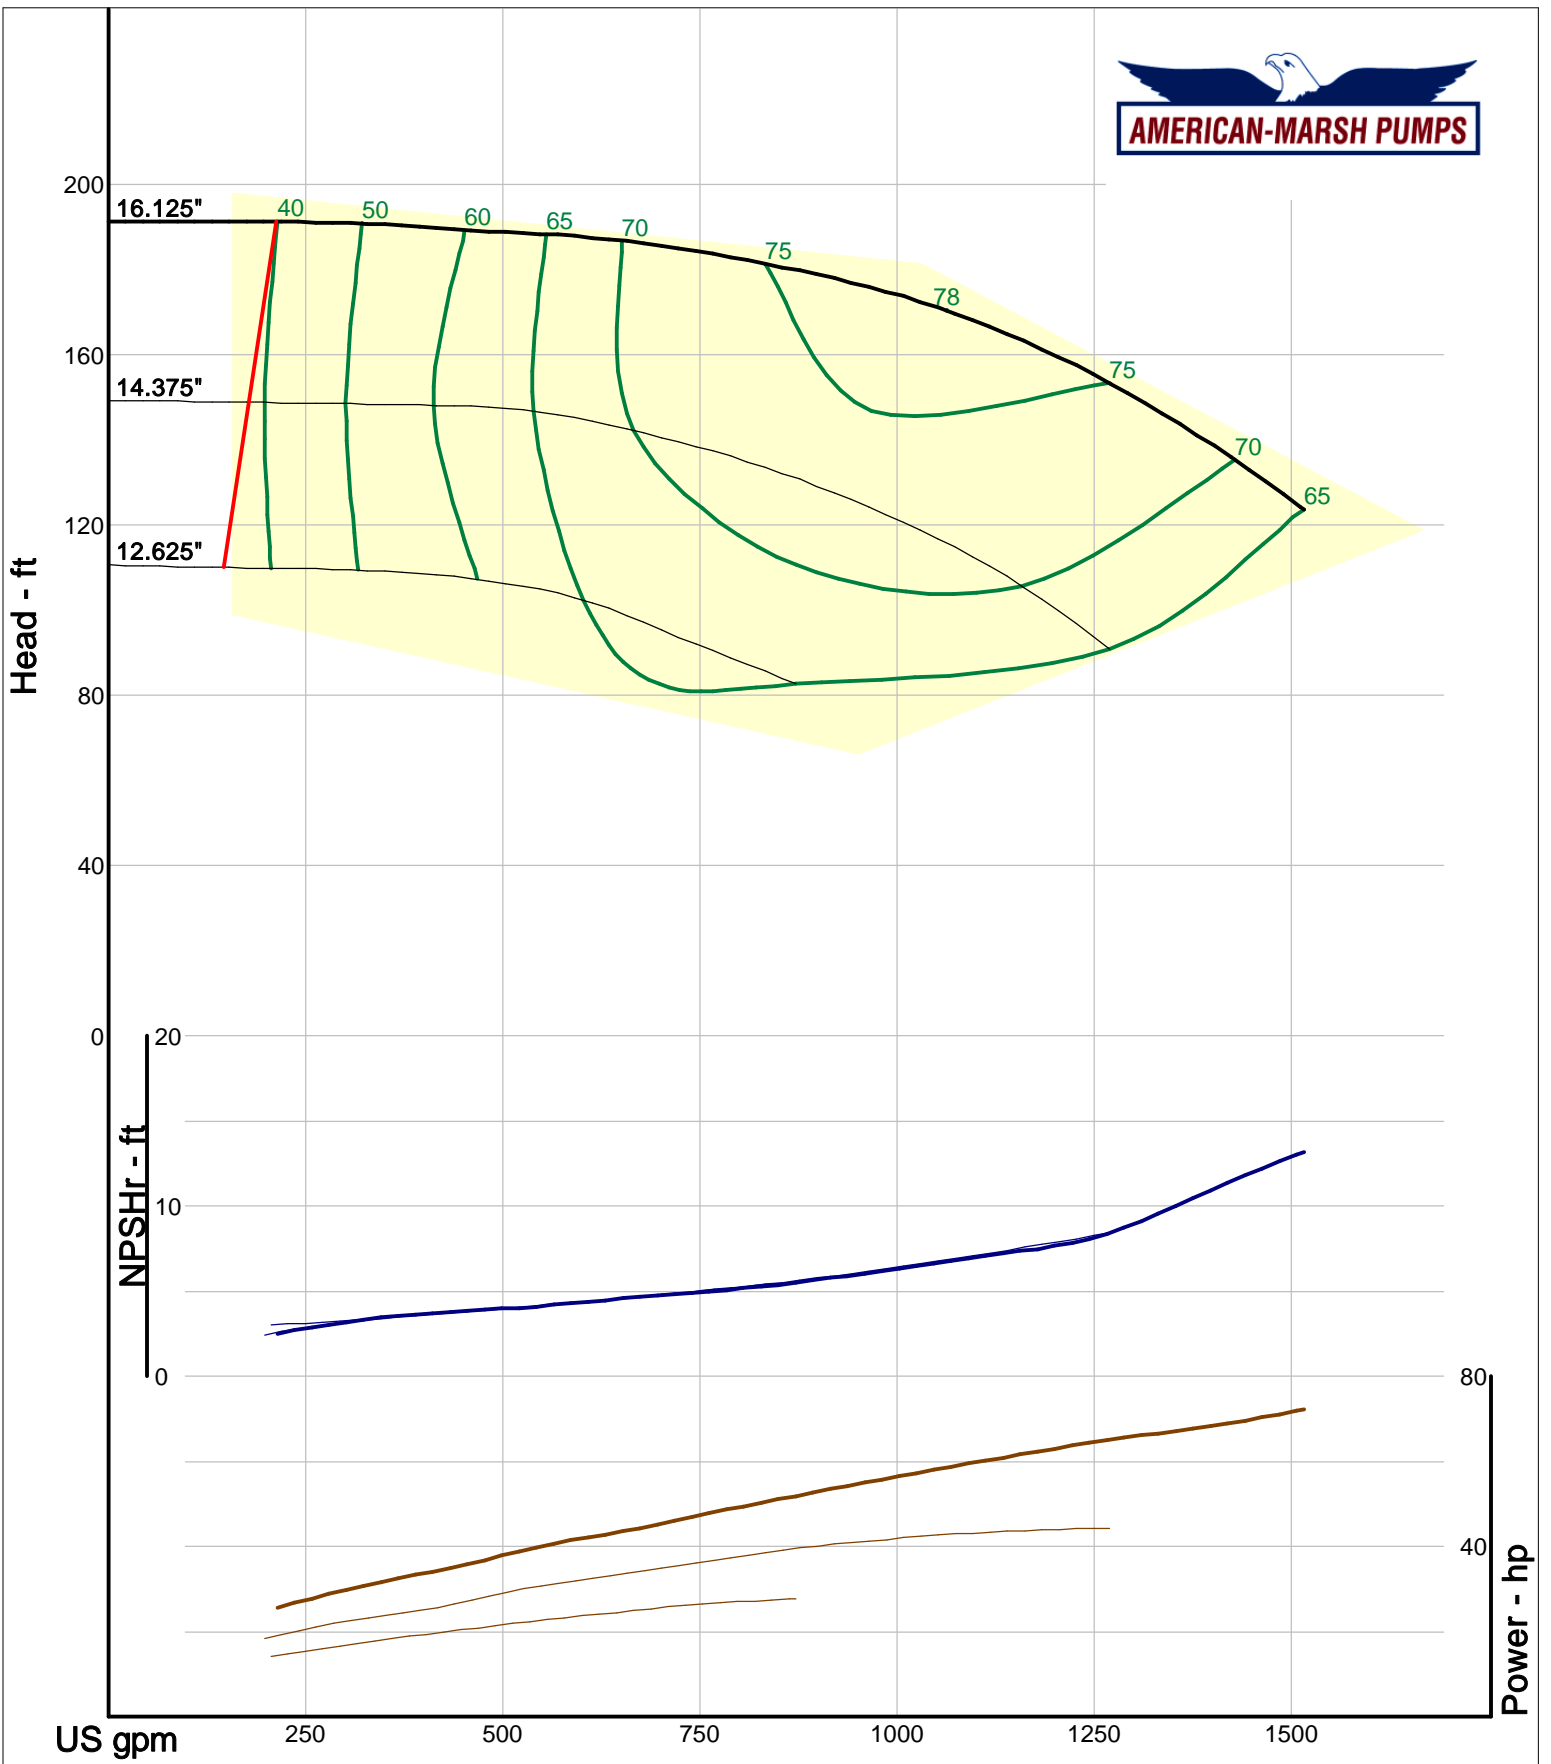

Company: American-Marsh Pumps
Name:
12/03/05

American-Marsh Pumps
Catalog: WTRWKS-2005c.50, vers 2.5c
300_REC/REF - 1500

Size: 5x6-16 RE
Speed: 1450 rpm
Dia: 16.125 in
Curve: CS-15158