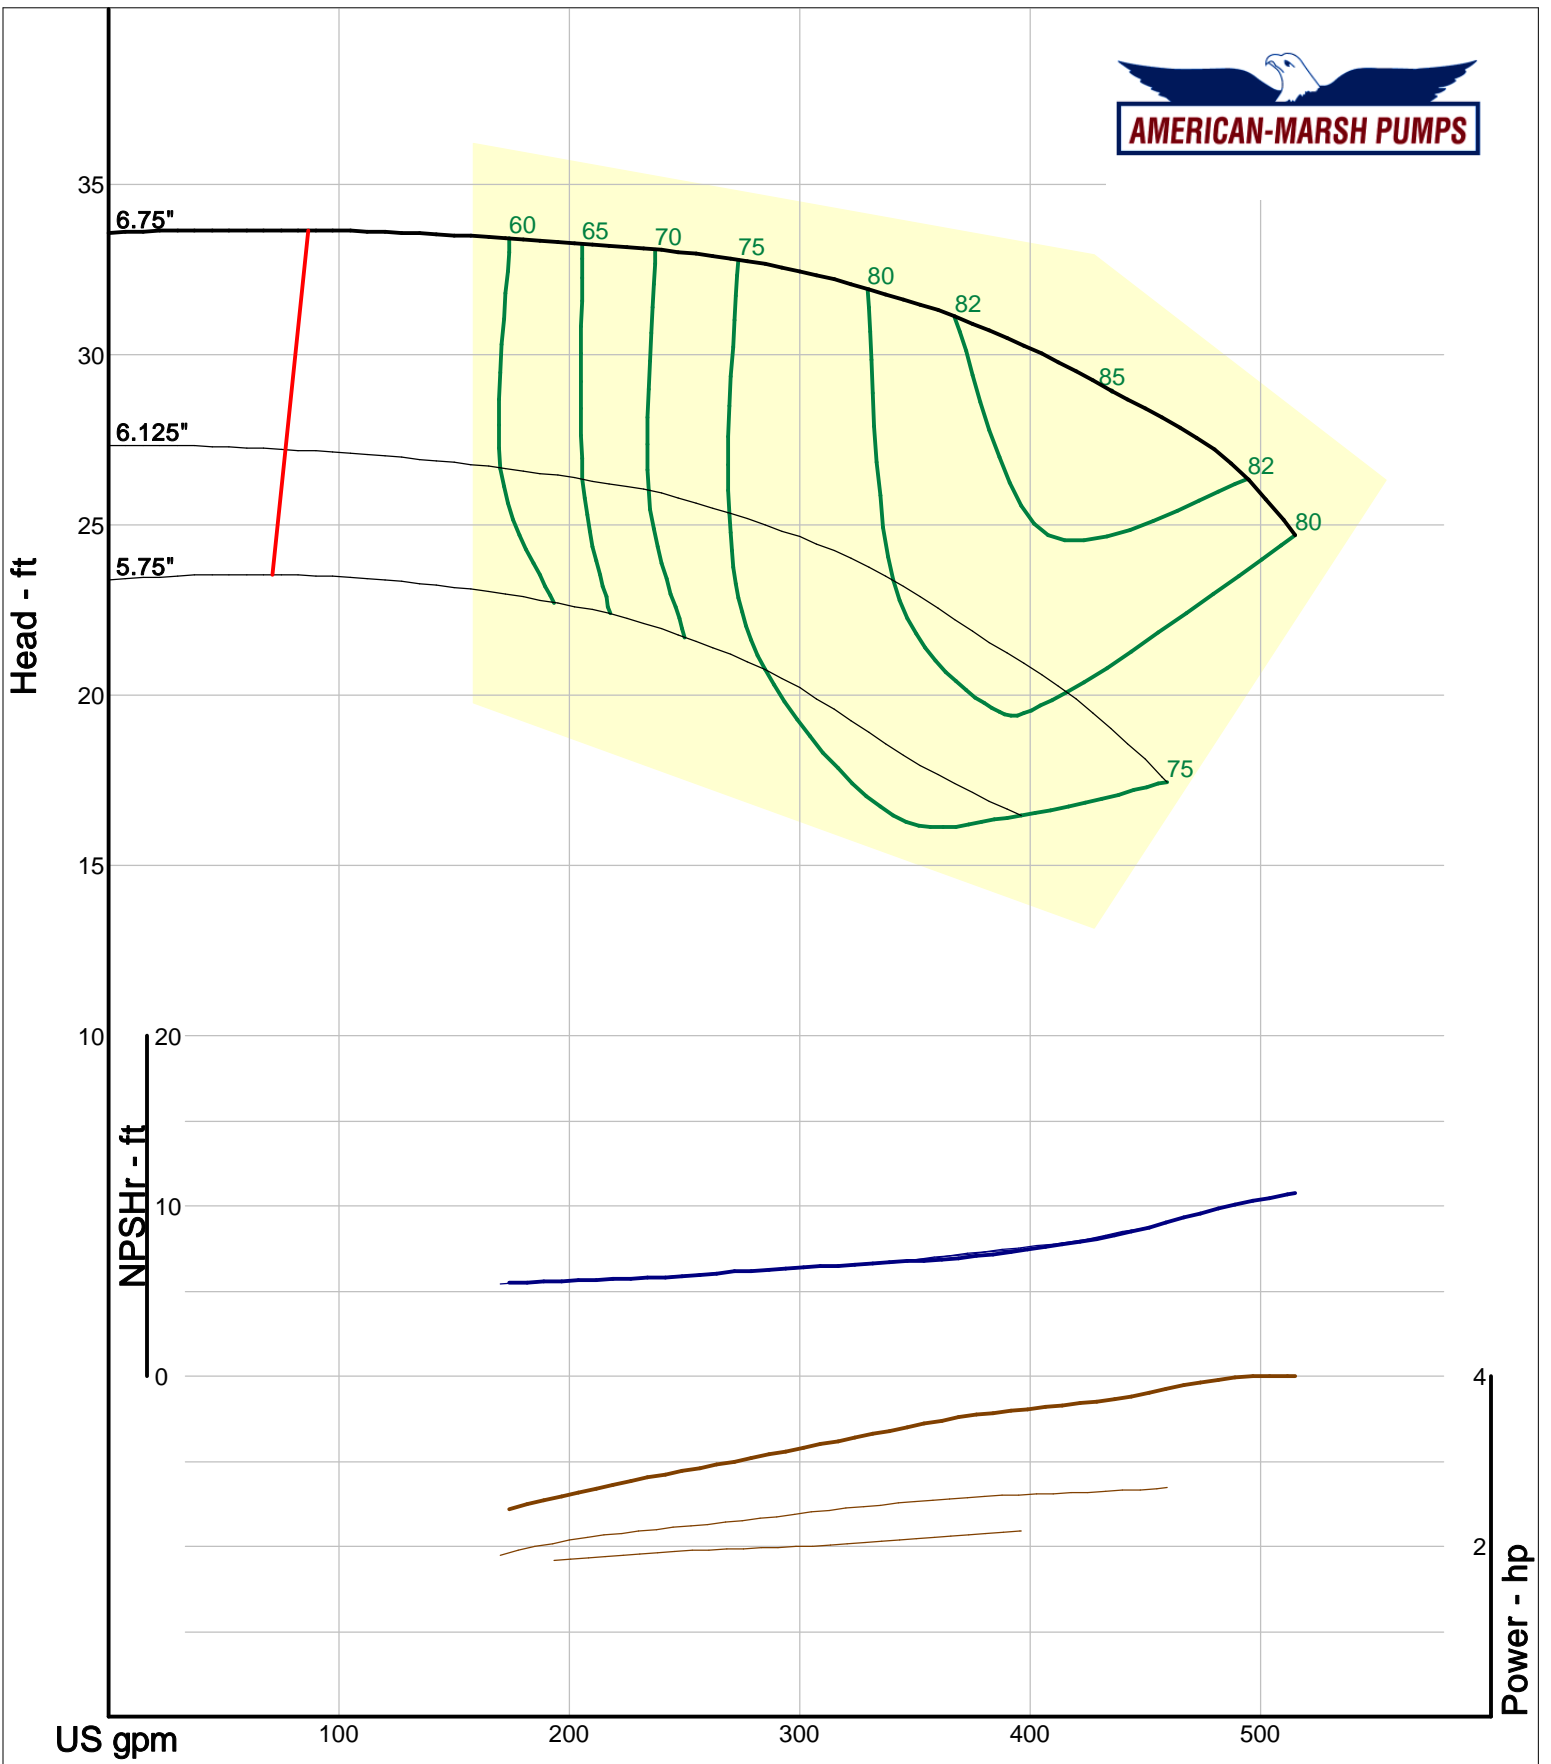

Company: American-Marsh Pumps
Name:
12/03/05

American-Marsh Pumps
Catalog: WTRWKS-2005c.50, vers 2.5c
300_REC/REF - 1500

Size: 3x4-7 RE
Speed: 1450 rpm
Dia: 6.75 in
Curve: CS-15139