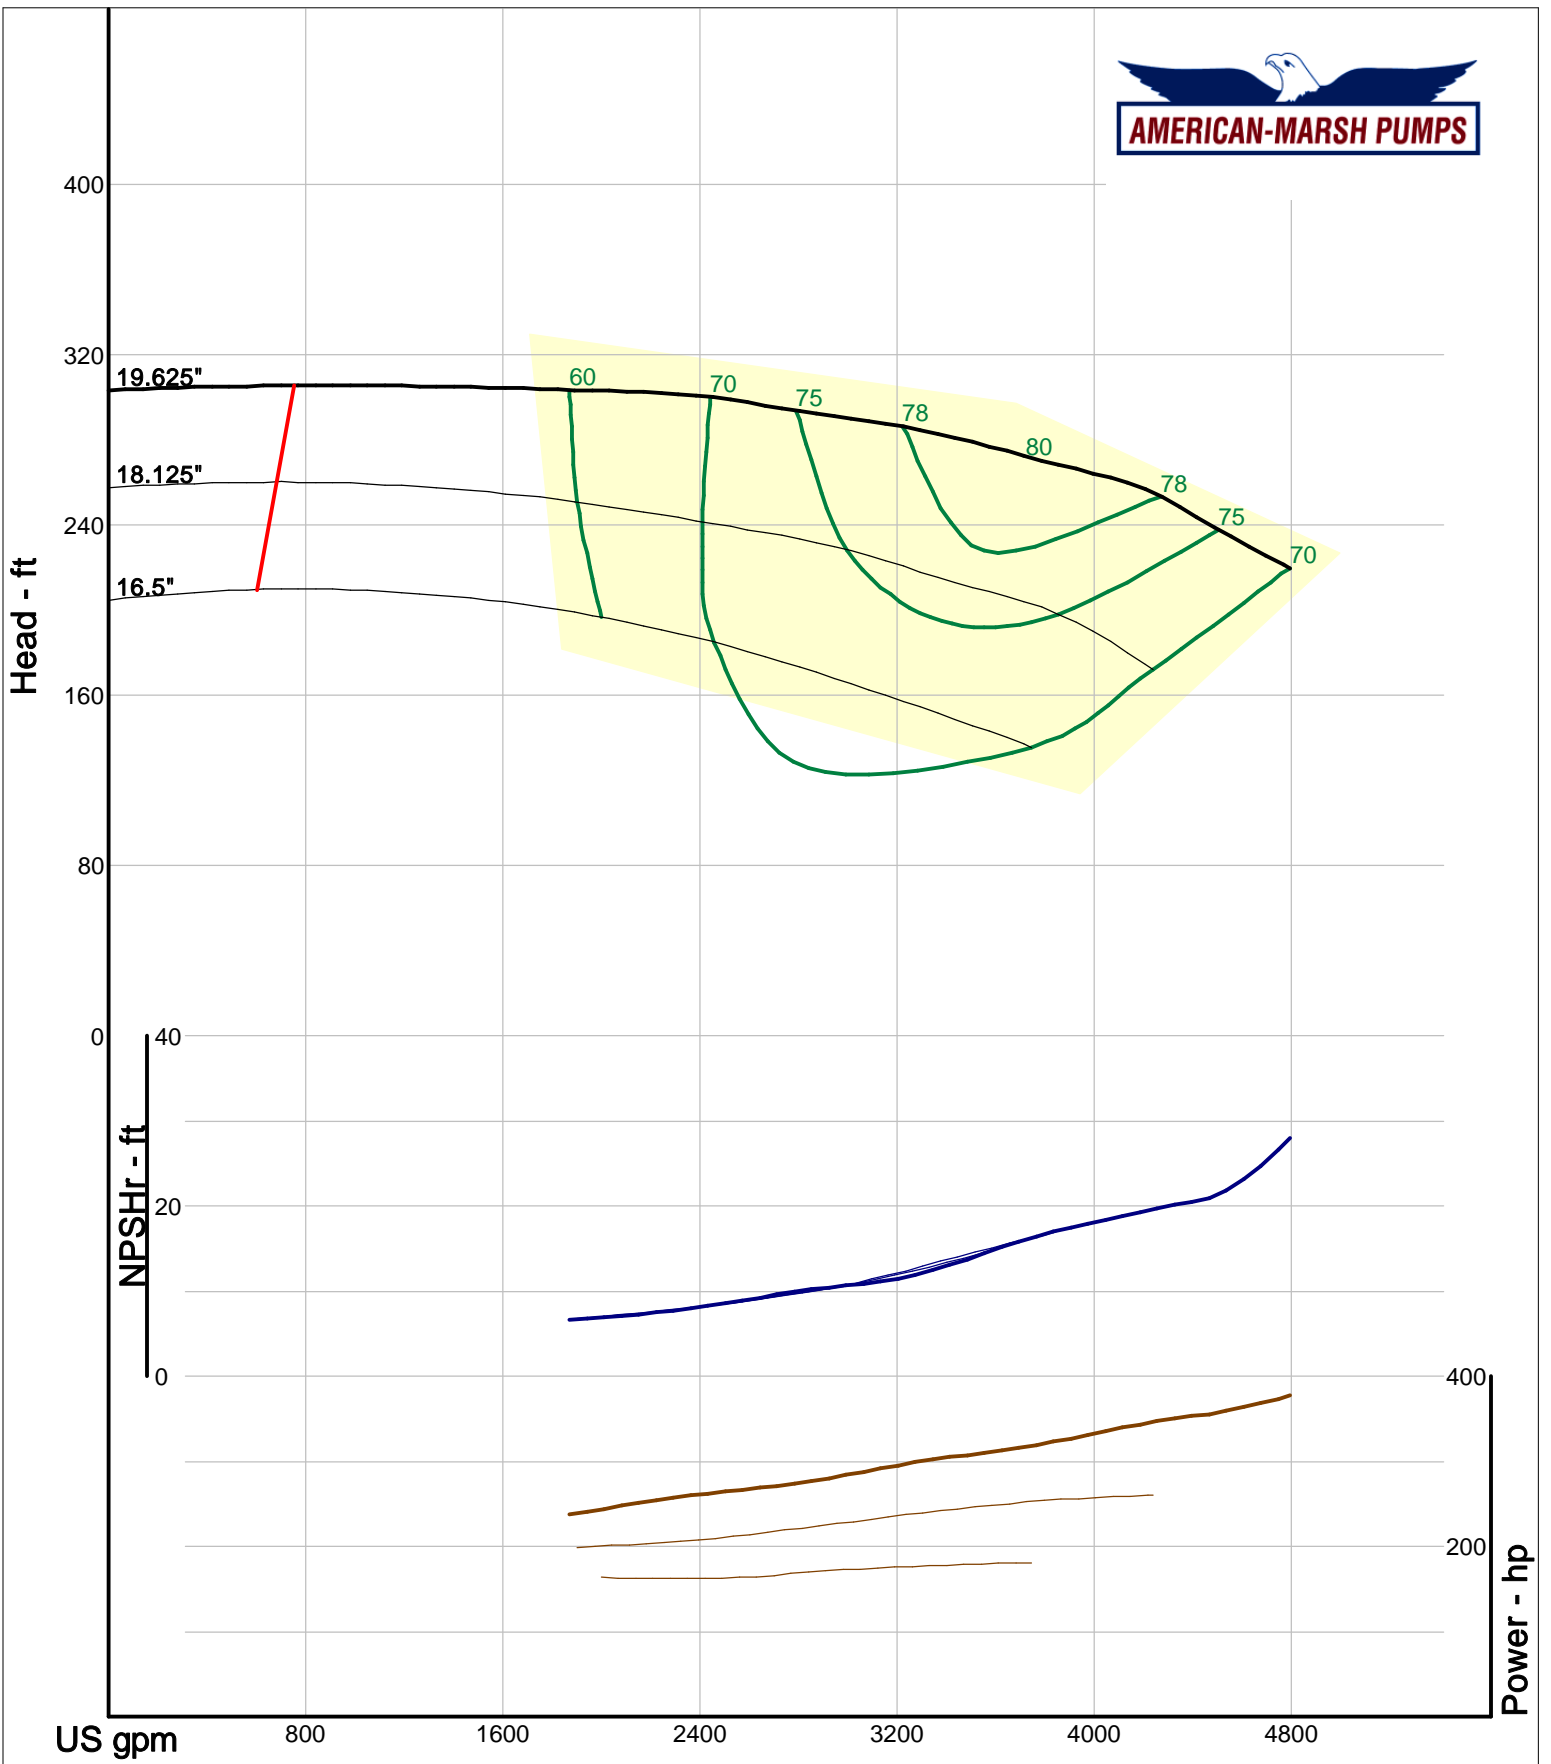

Company: American-Marsh Pumps
Name:
12/03/05

American-Marsh Pumps
Catalog: WTRWKS-2005c.50, vers 2.5c
300_REC/REF - 1500

Size: 10x12-20 RE
Speed: 1450 rpm
Dia: 19.625 in
Curve: CS-15168