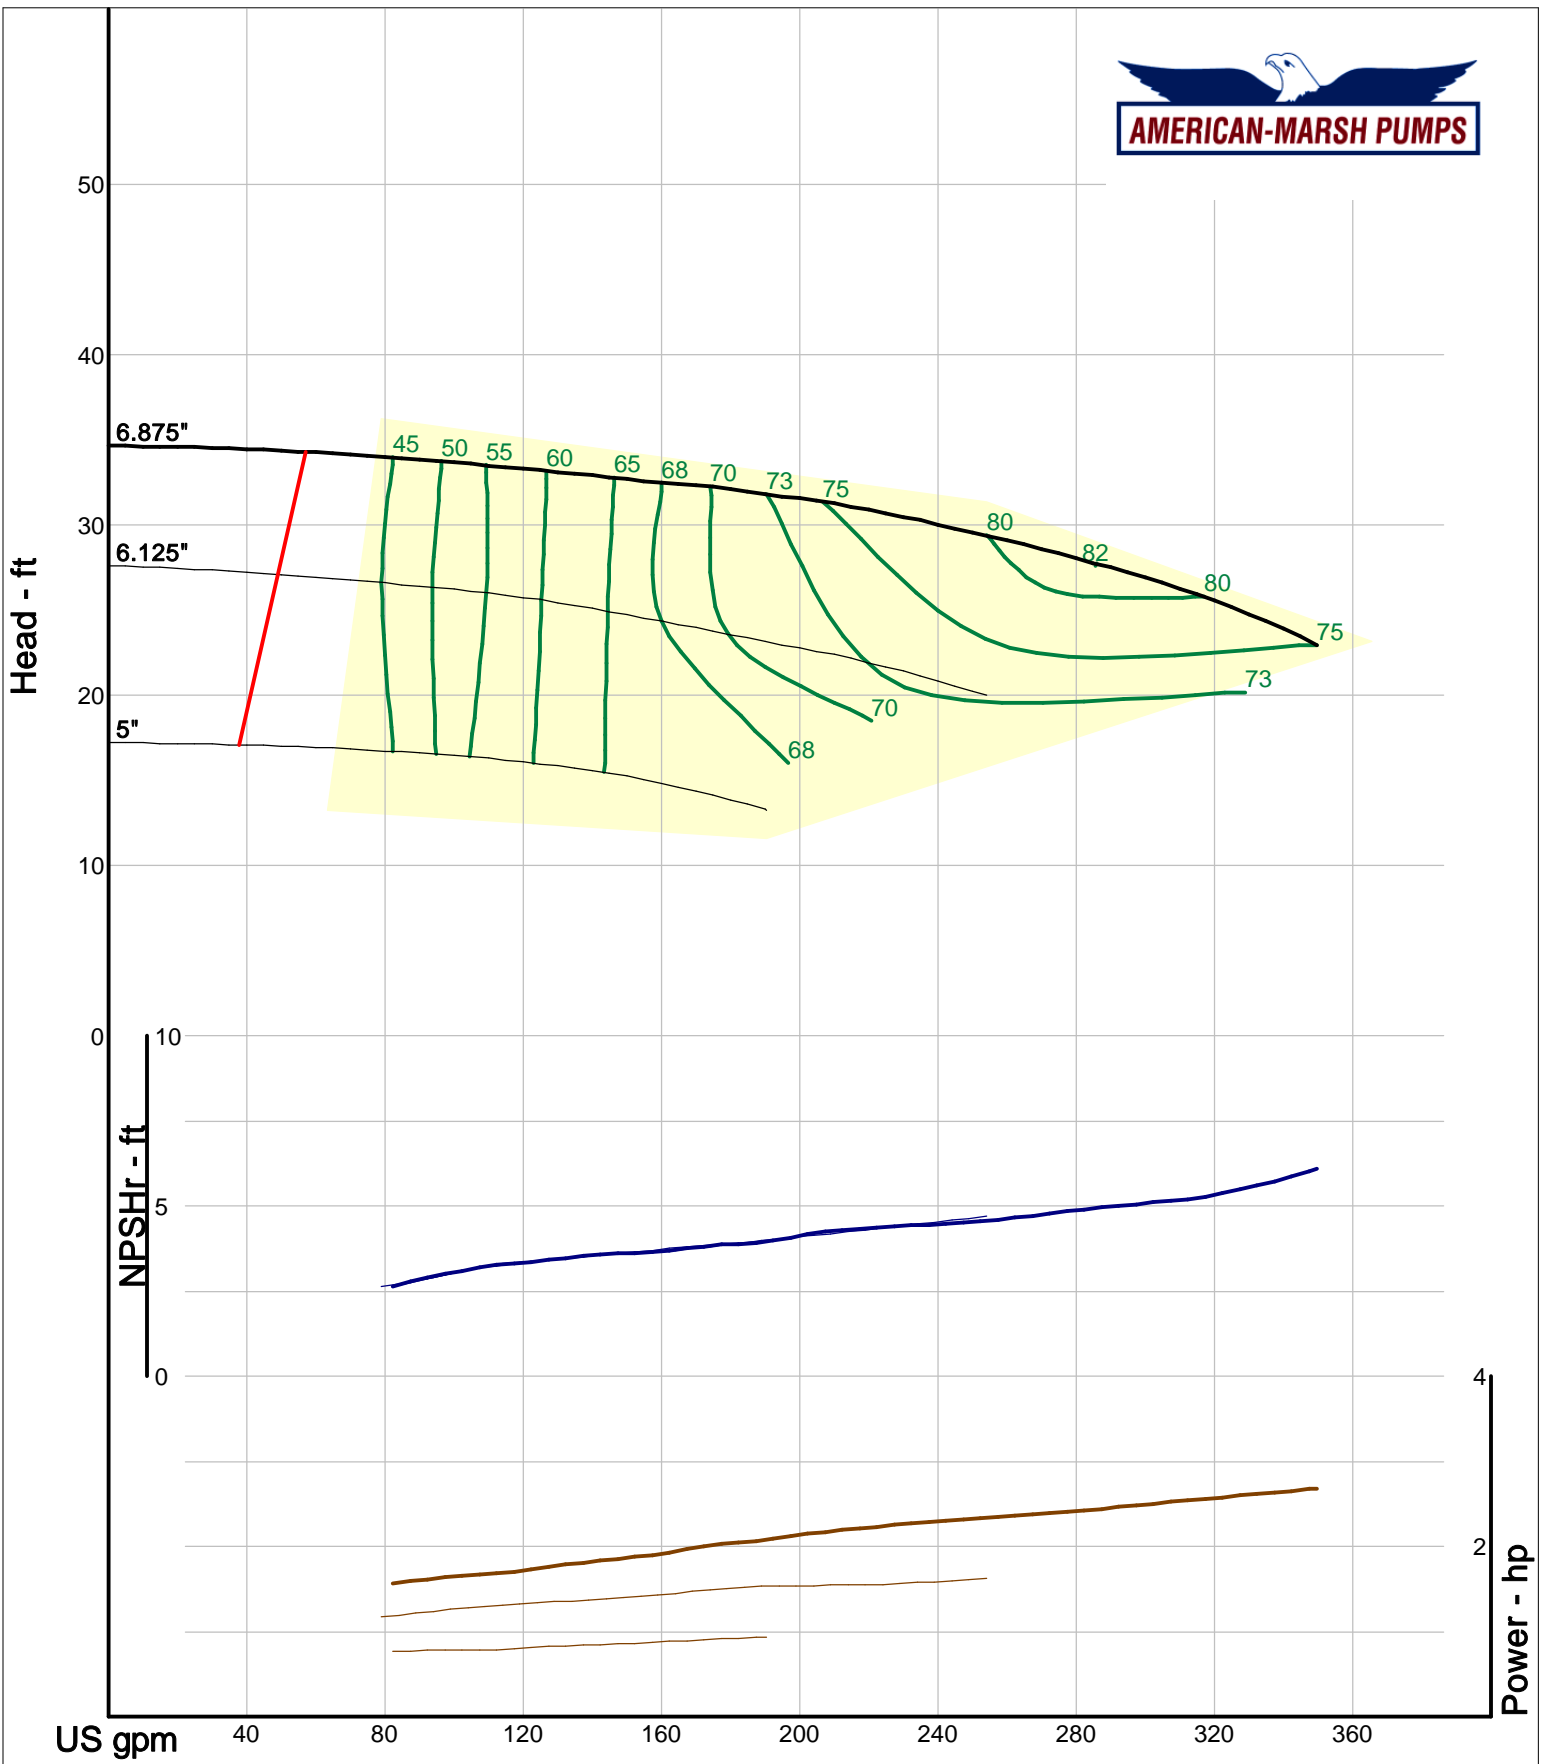

Company: American-Marsh Pumps
Name:
12/03/05

American-Marsh Pumps
Catalog: WTRWKS-2005c.50, vers 2.5c
300_REC/REF - 1500

Size: 2.5x3-7 RE
Speed: 1450 rpm
Dia: 6.875 in
Curve: CS-15131