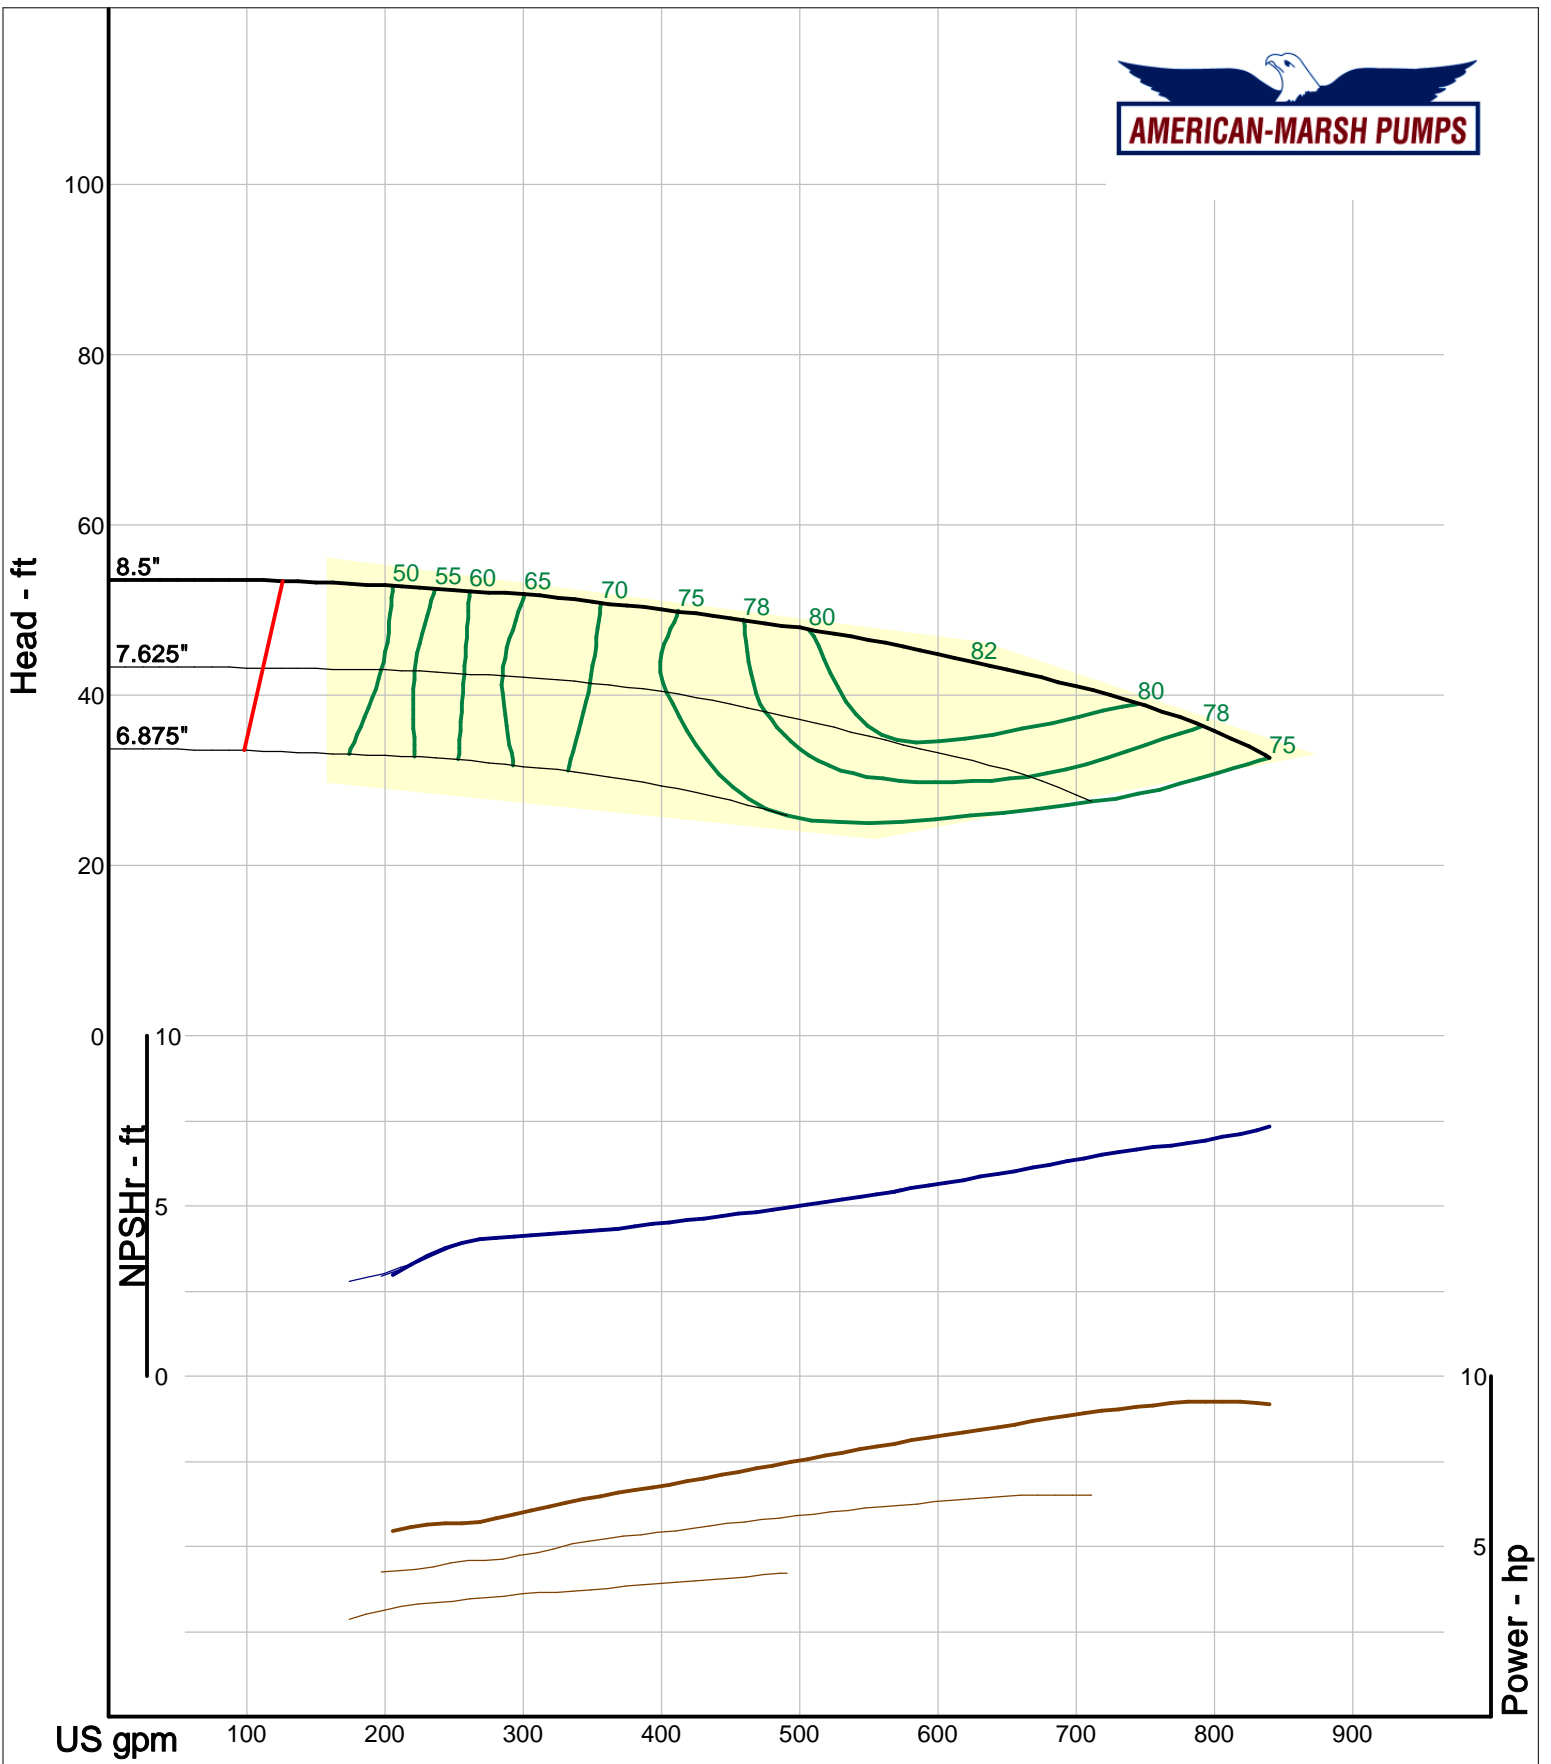

Company: American-Marsh Pumps
Name:
12/03/05

American-Marsh Pumps
Catalog: WTRWKS-2005c.50, vers 2.5c
300_REC/REF - 1500

Size: 4x5-8 RE
Speed: 1450 rpm
Dia: 8.5 in
Curve: CS-15148