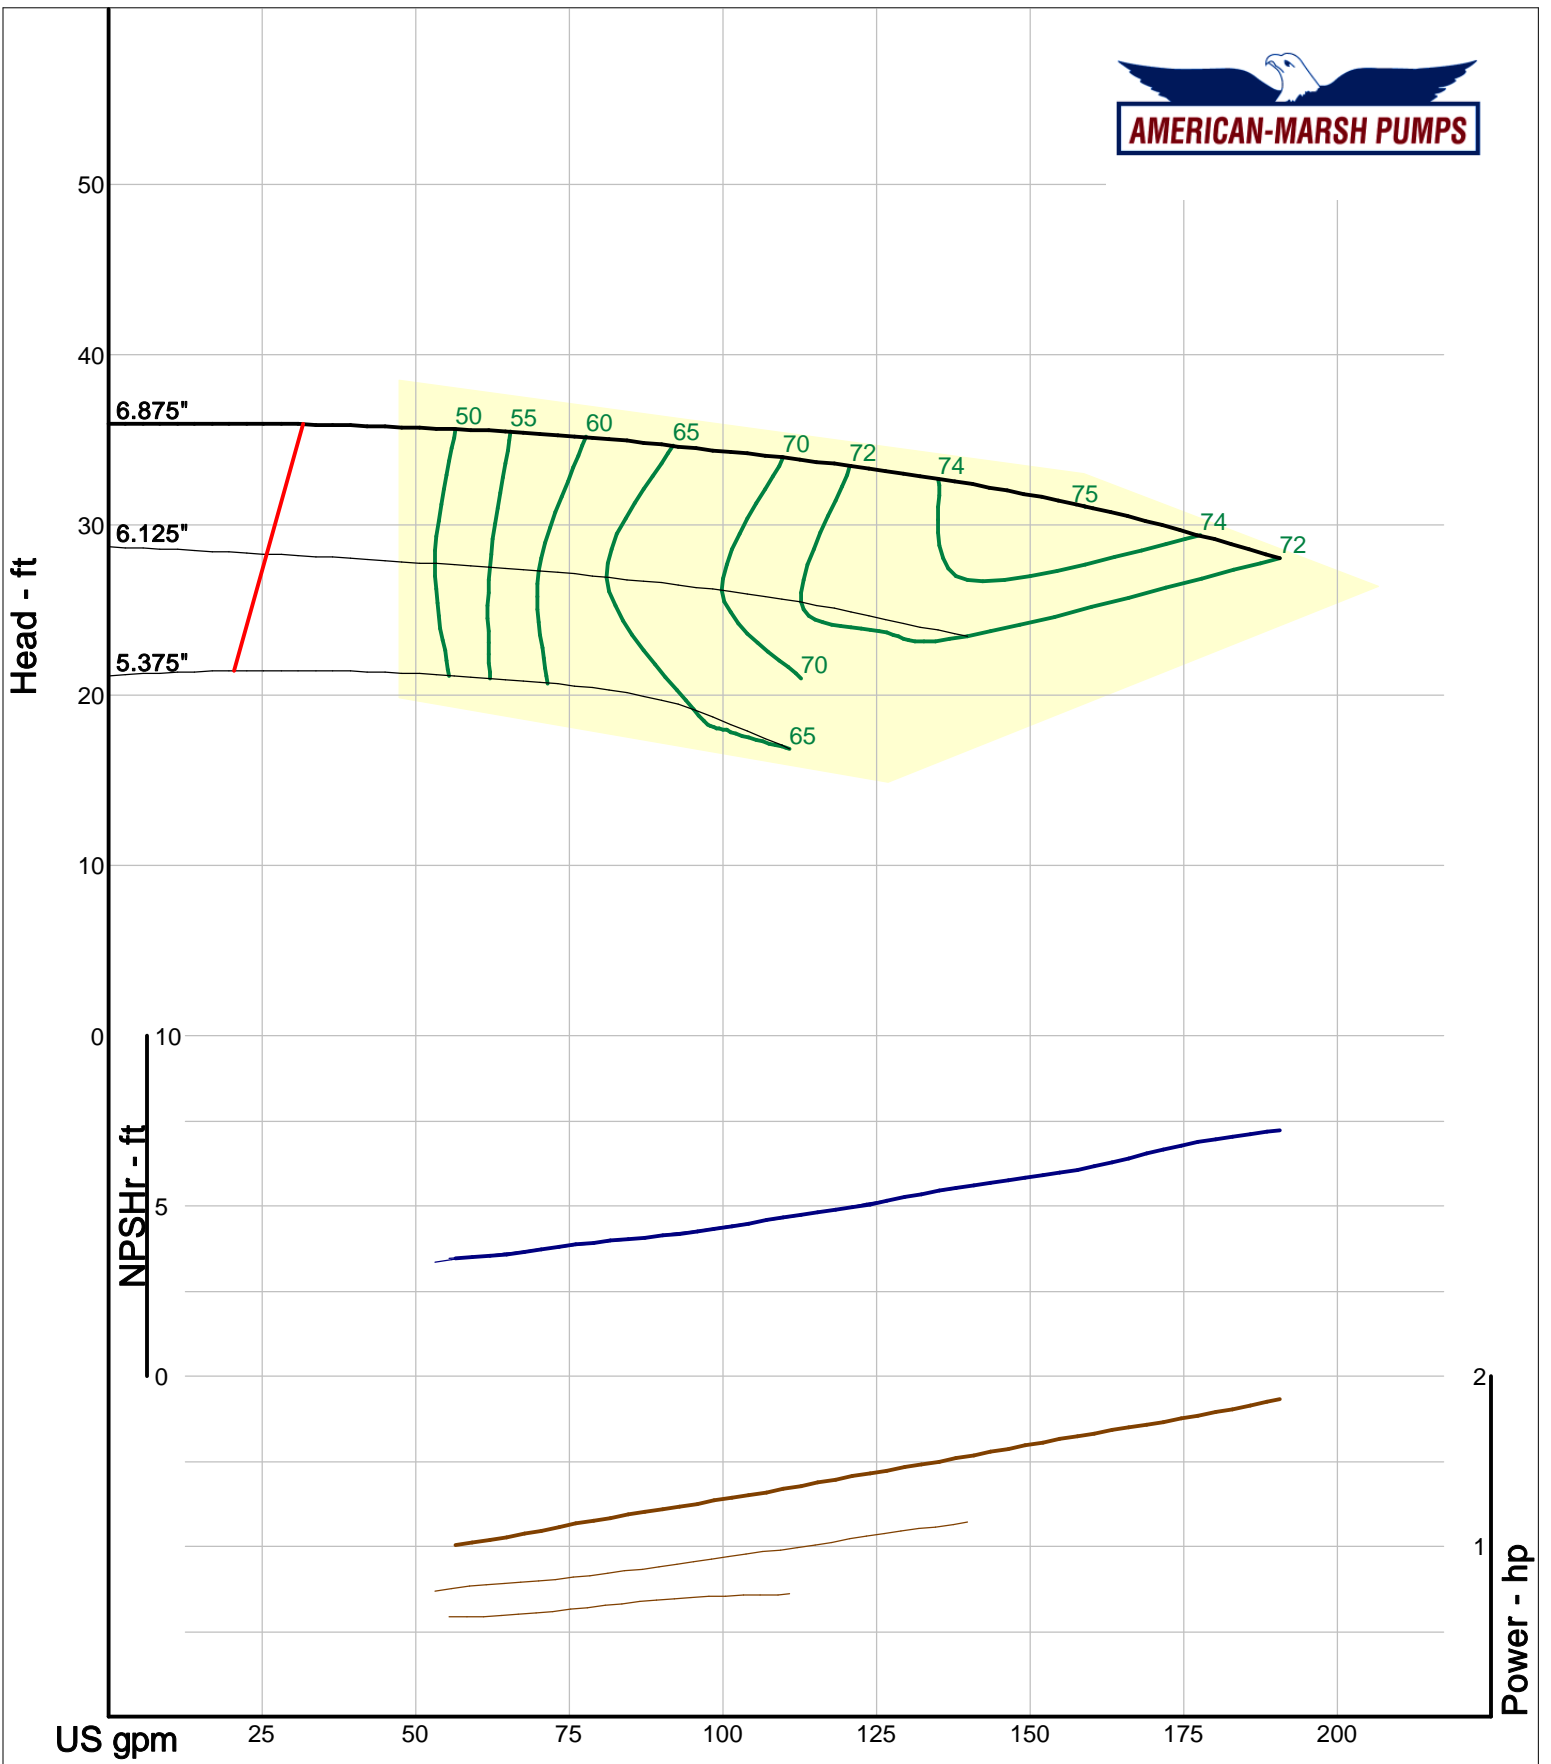

Company: American-Marsh Pumps
Name:
12/03/05

American-Marsh Pumps
Catalog: WTRWKS-2005c.50, vers 2.5c
300_REC/REF - 1500

Size: 2x2.5-7 RE
Speed: 1450 rpm
Dia: 6.875 in
Curve: CS-15121