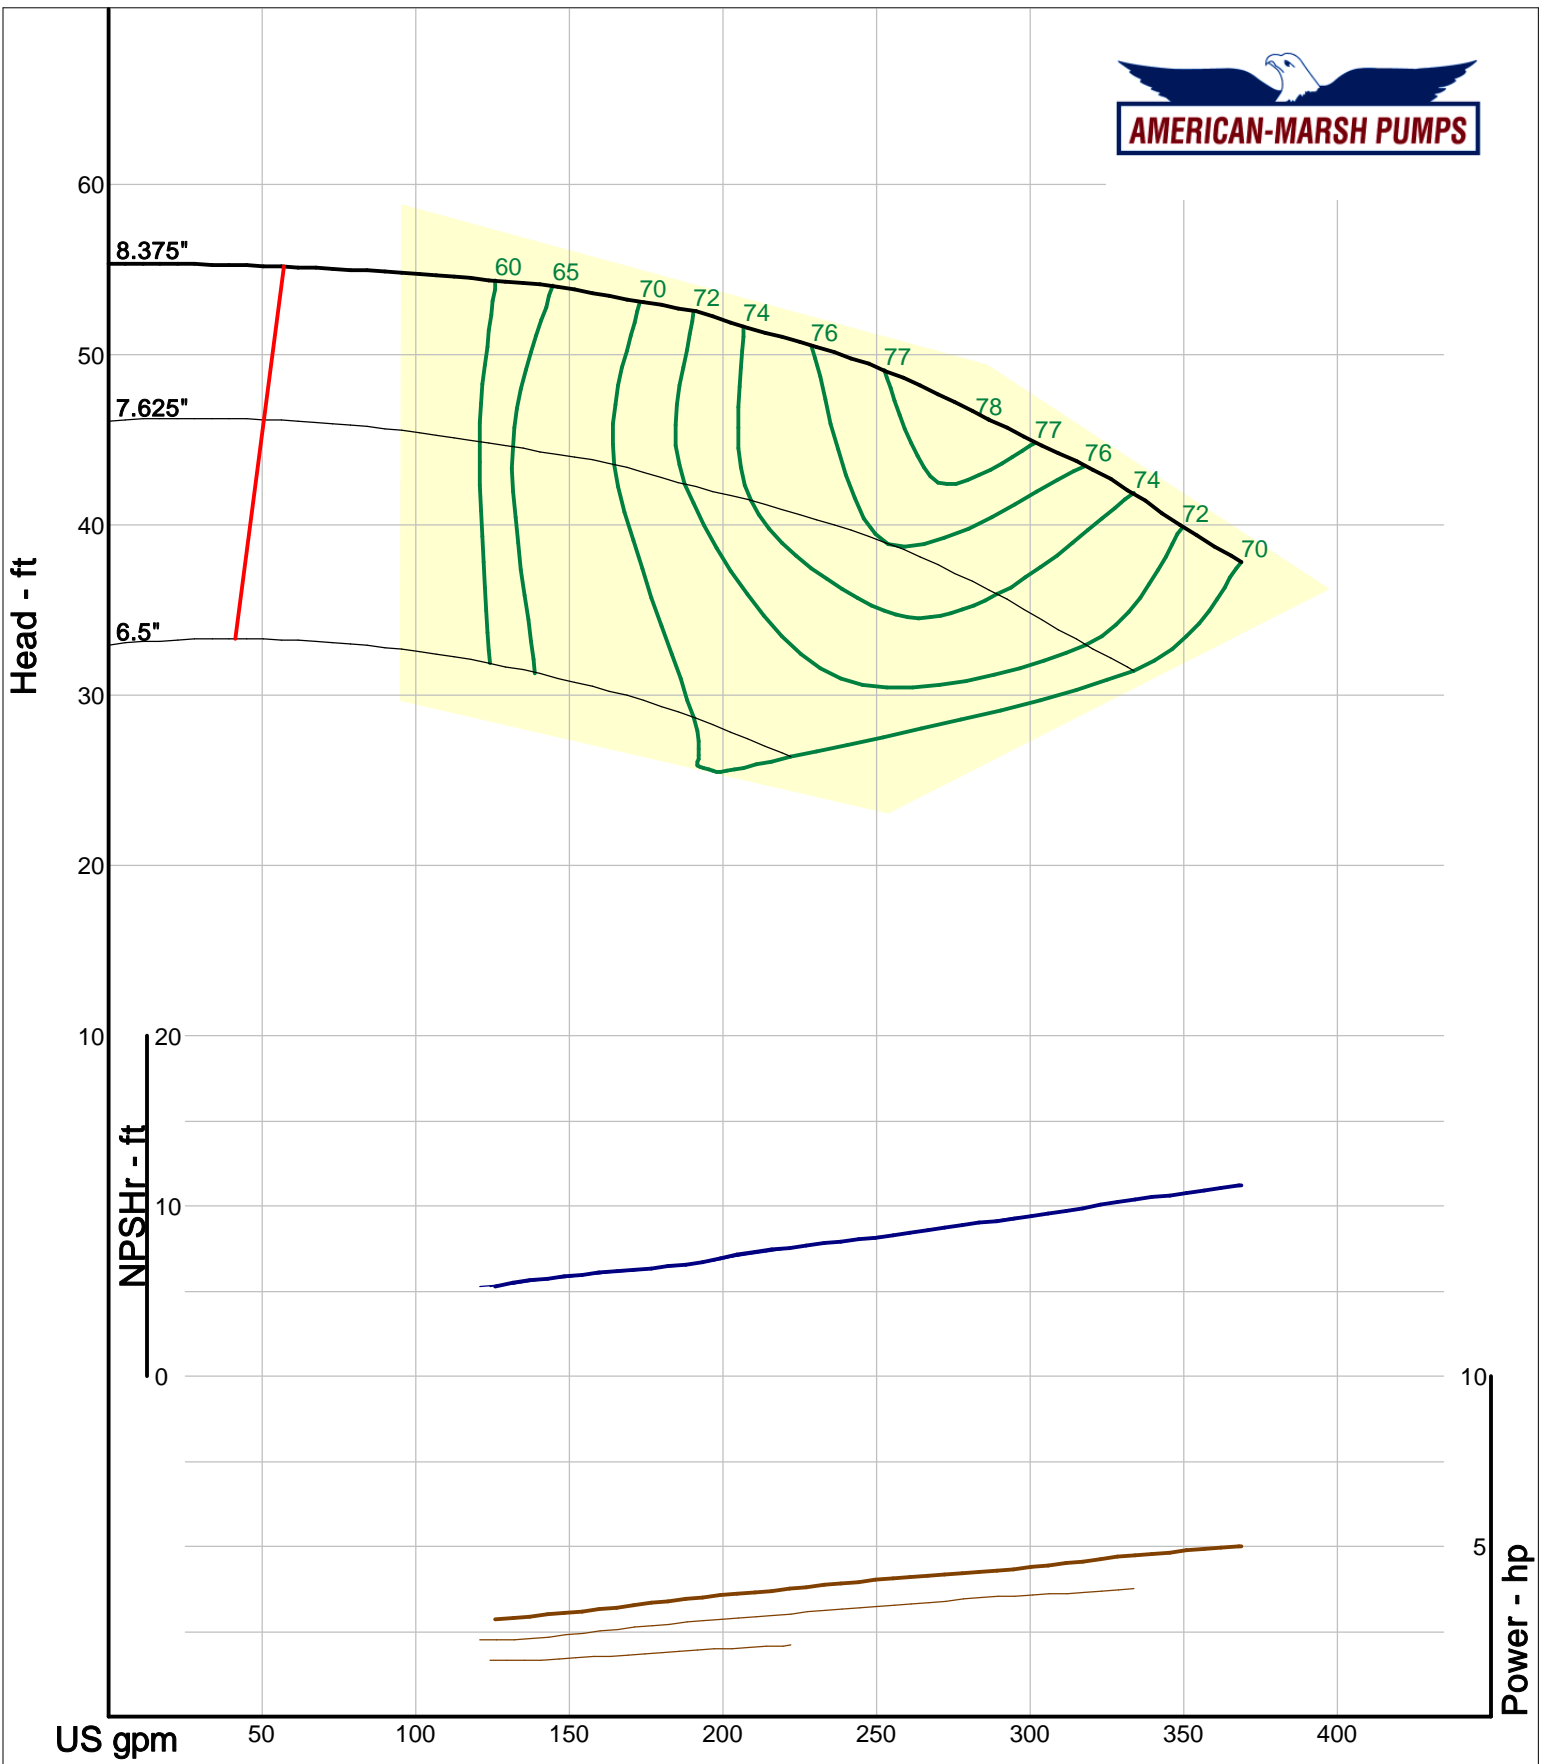

Company: American-Marsh Pumps
Name:
12/03/05

American-Marsh Pumps
Catalog: WTRWKS-2005c.50, vers 2.5c
300_REC/REF - 1500

Size: 2.5x3-8 RE
Speed: 1450 rpm
Dia: 8.375 in
Curve: CS-15133