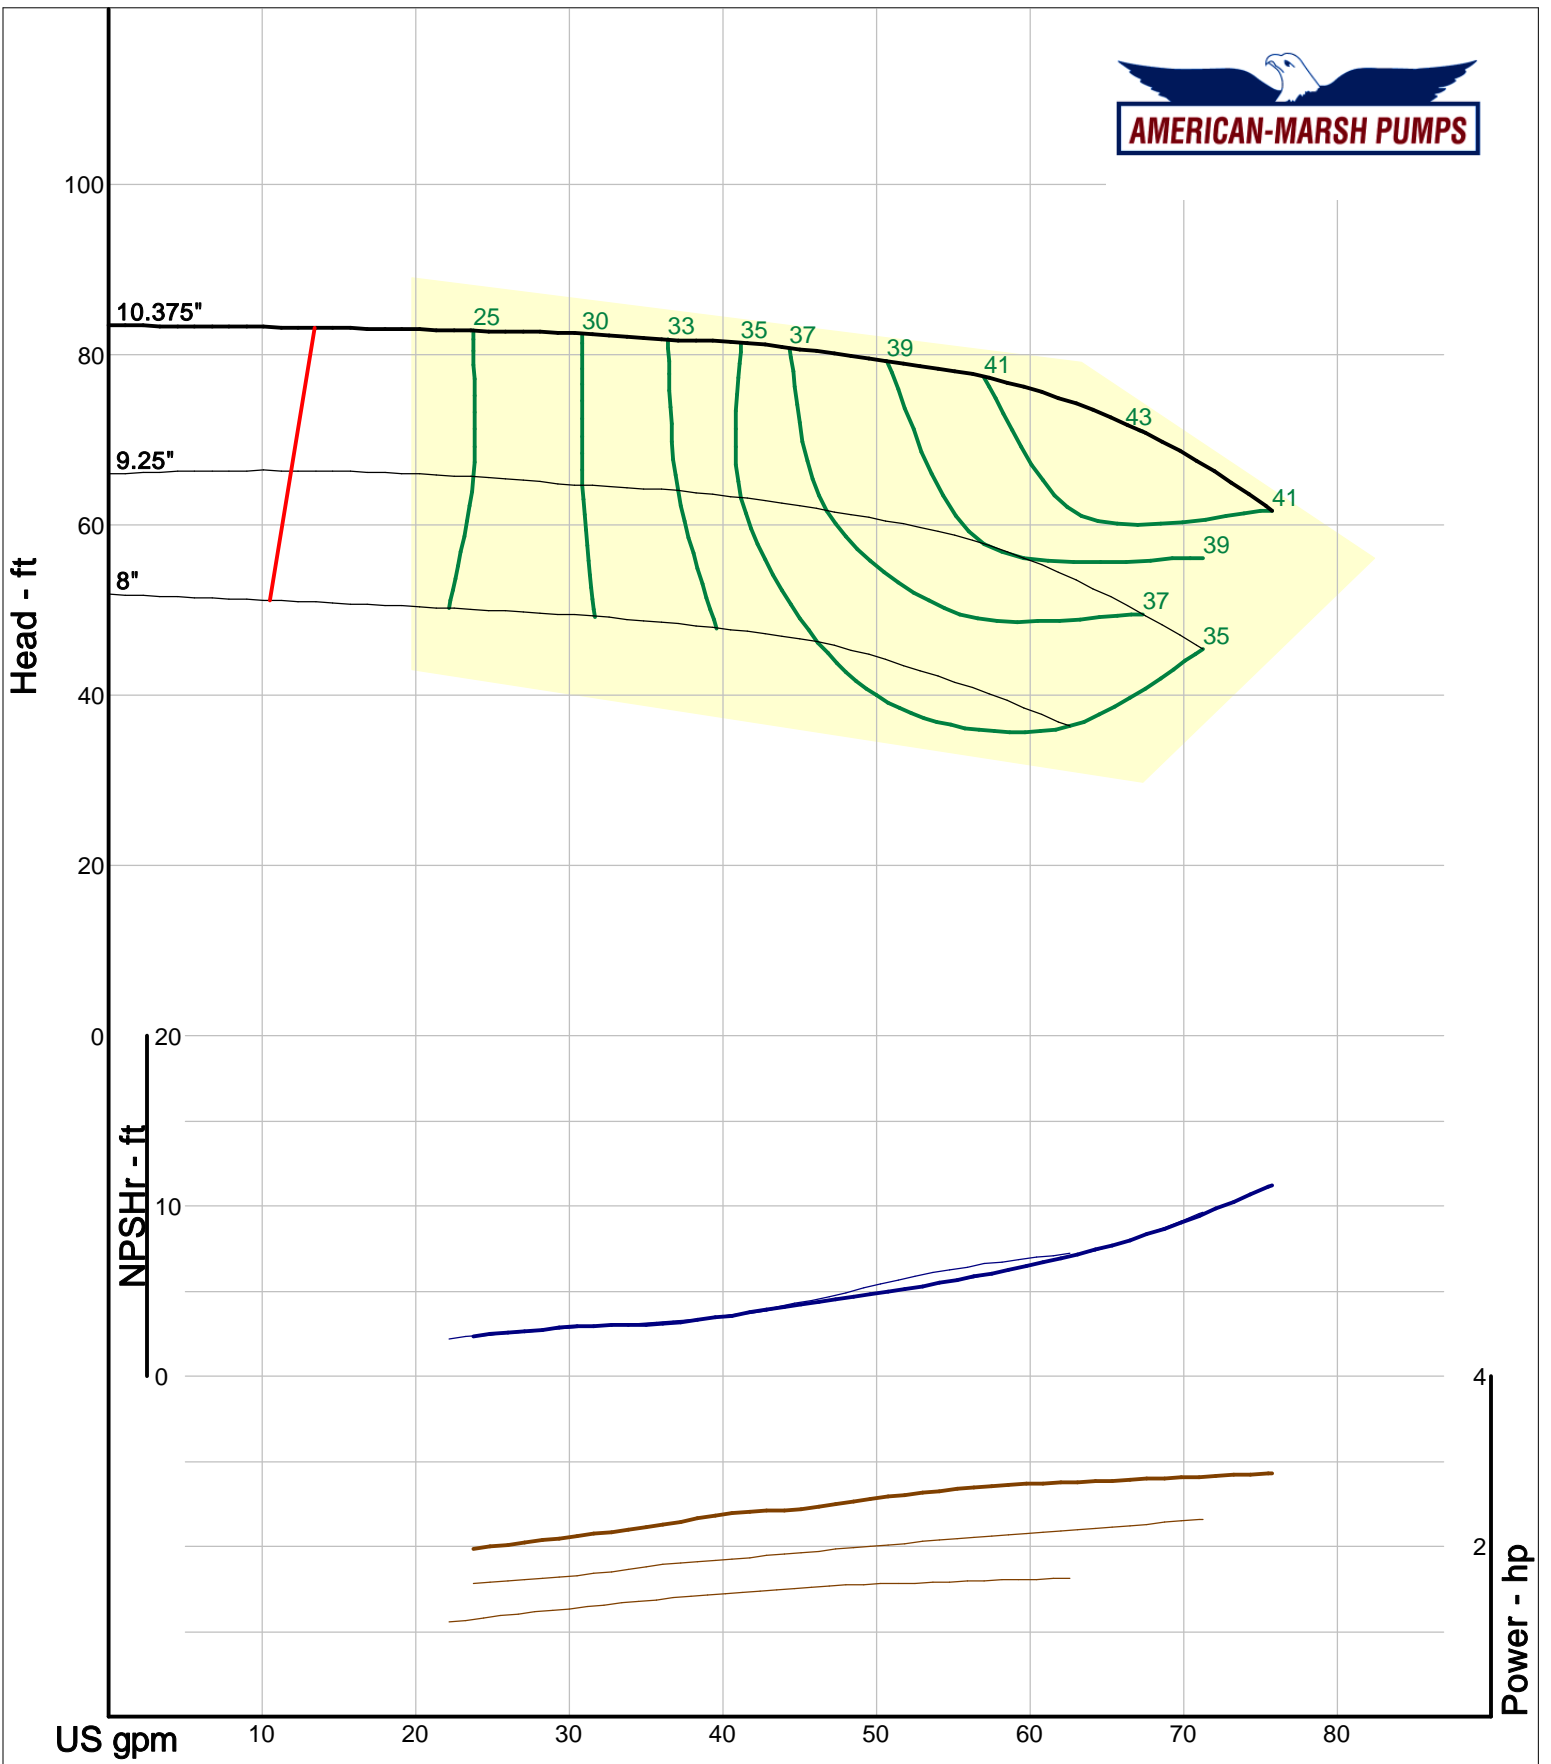

Company: American-Marsh Pumps
Name:
12/03/05

American-Marsh Pumps
Catalog: WTRWKS-2005c.50, vers 2.5c
300_REC/REF - 1500

Size: 1.25x2-10 RE
Speed: 1450 rpm
Dia: 10.375 in
Curve: CS-15107