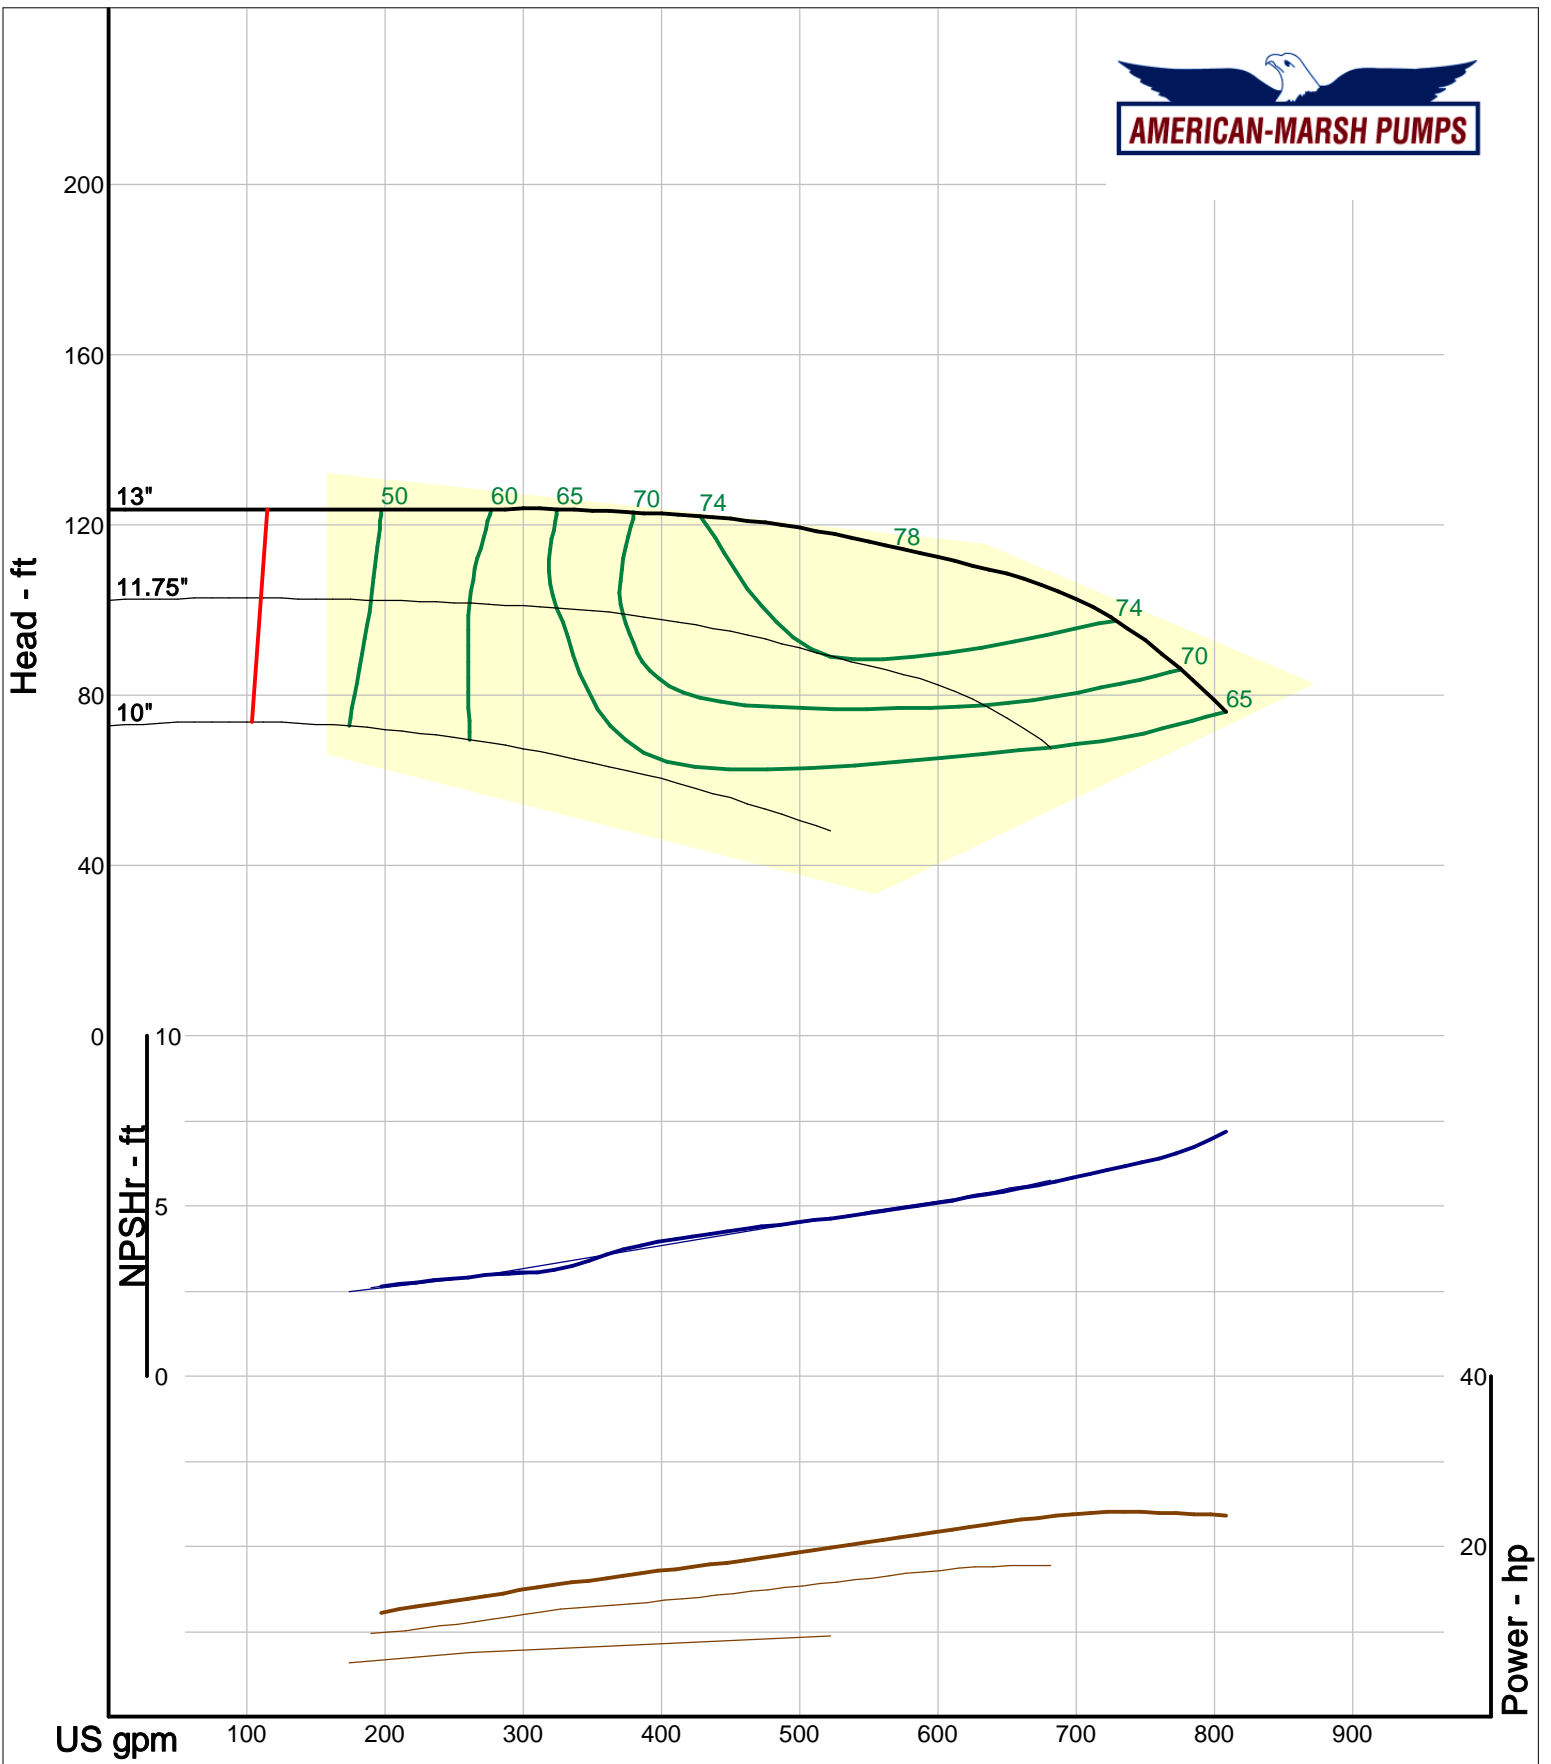

Company: American-Marsh Pumps
Name:
12/03/05

American-Marsh Pumps
Catalog: WTRWKS-2005c.50, vers 2.5c
300_REC/REF - 1500

Size: 4x5-13 RE
Speed: 1450 rpm
Dia: 13 in
Curve: CS-15152