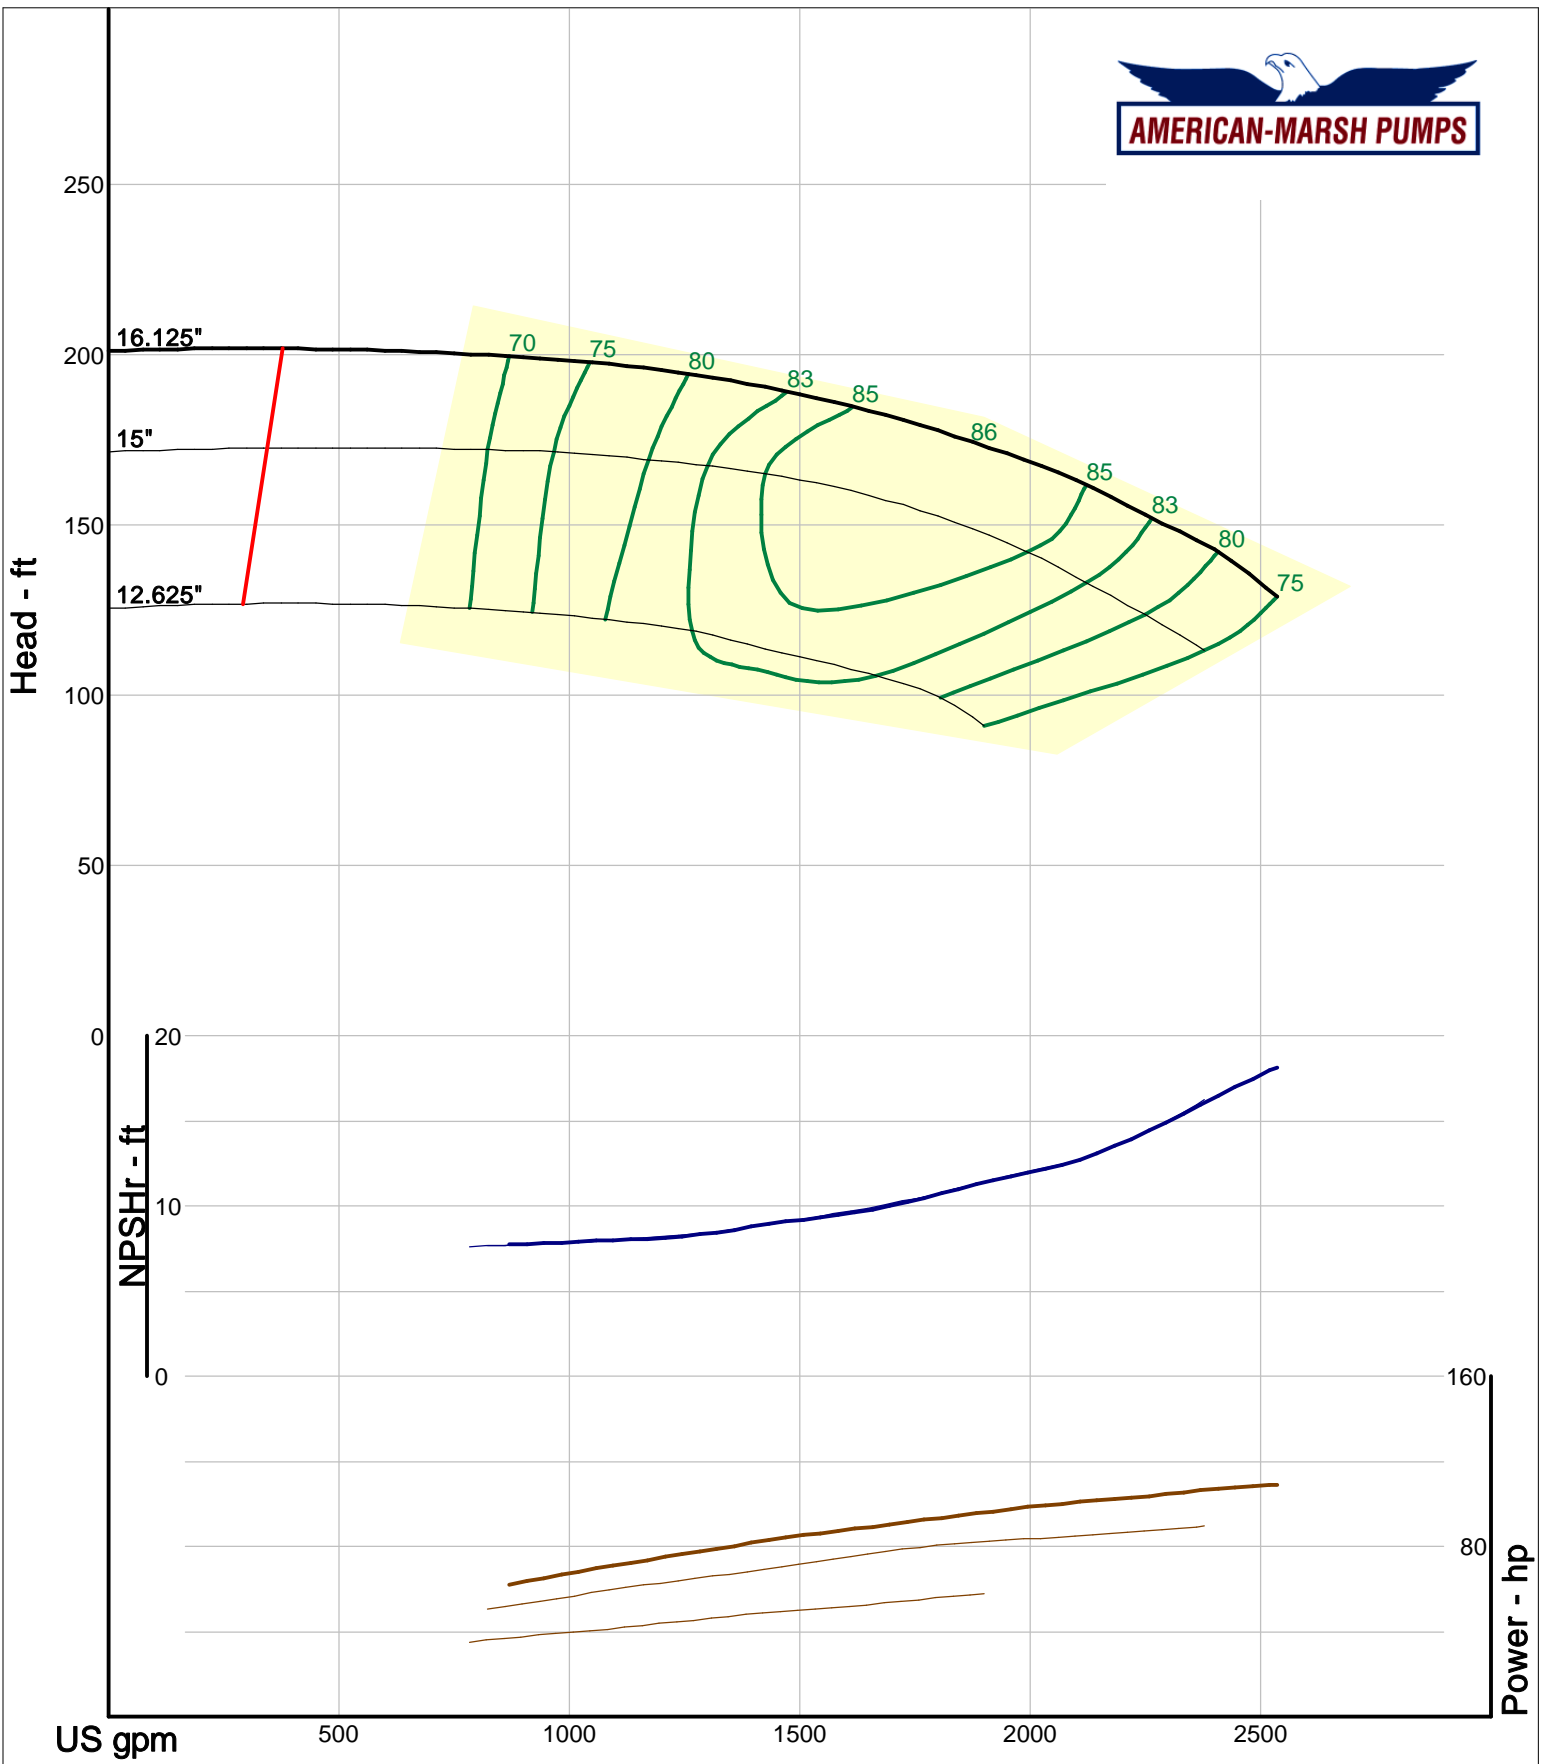

Company: American-Marsh Pumps
Name:
12/03/05

American-Marsh Pumps
Catalog: WTRWKS-2005c.50, vers 2.5c
300_REC/REF - 1500

Size: 6x8-16 RE
Speed: 1450 rpm
Dia: 16.125 in
Curve: CS-15162