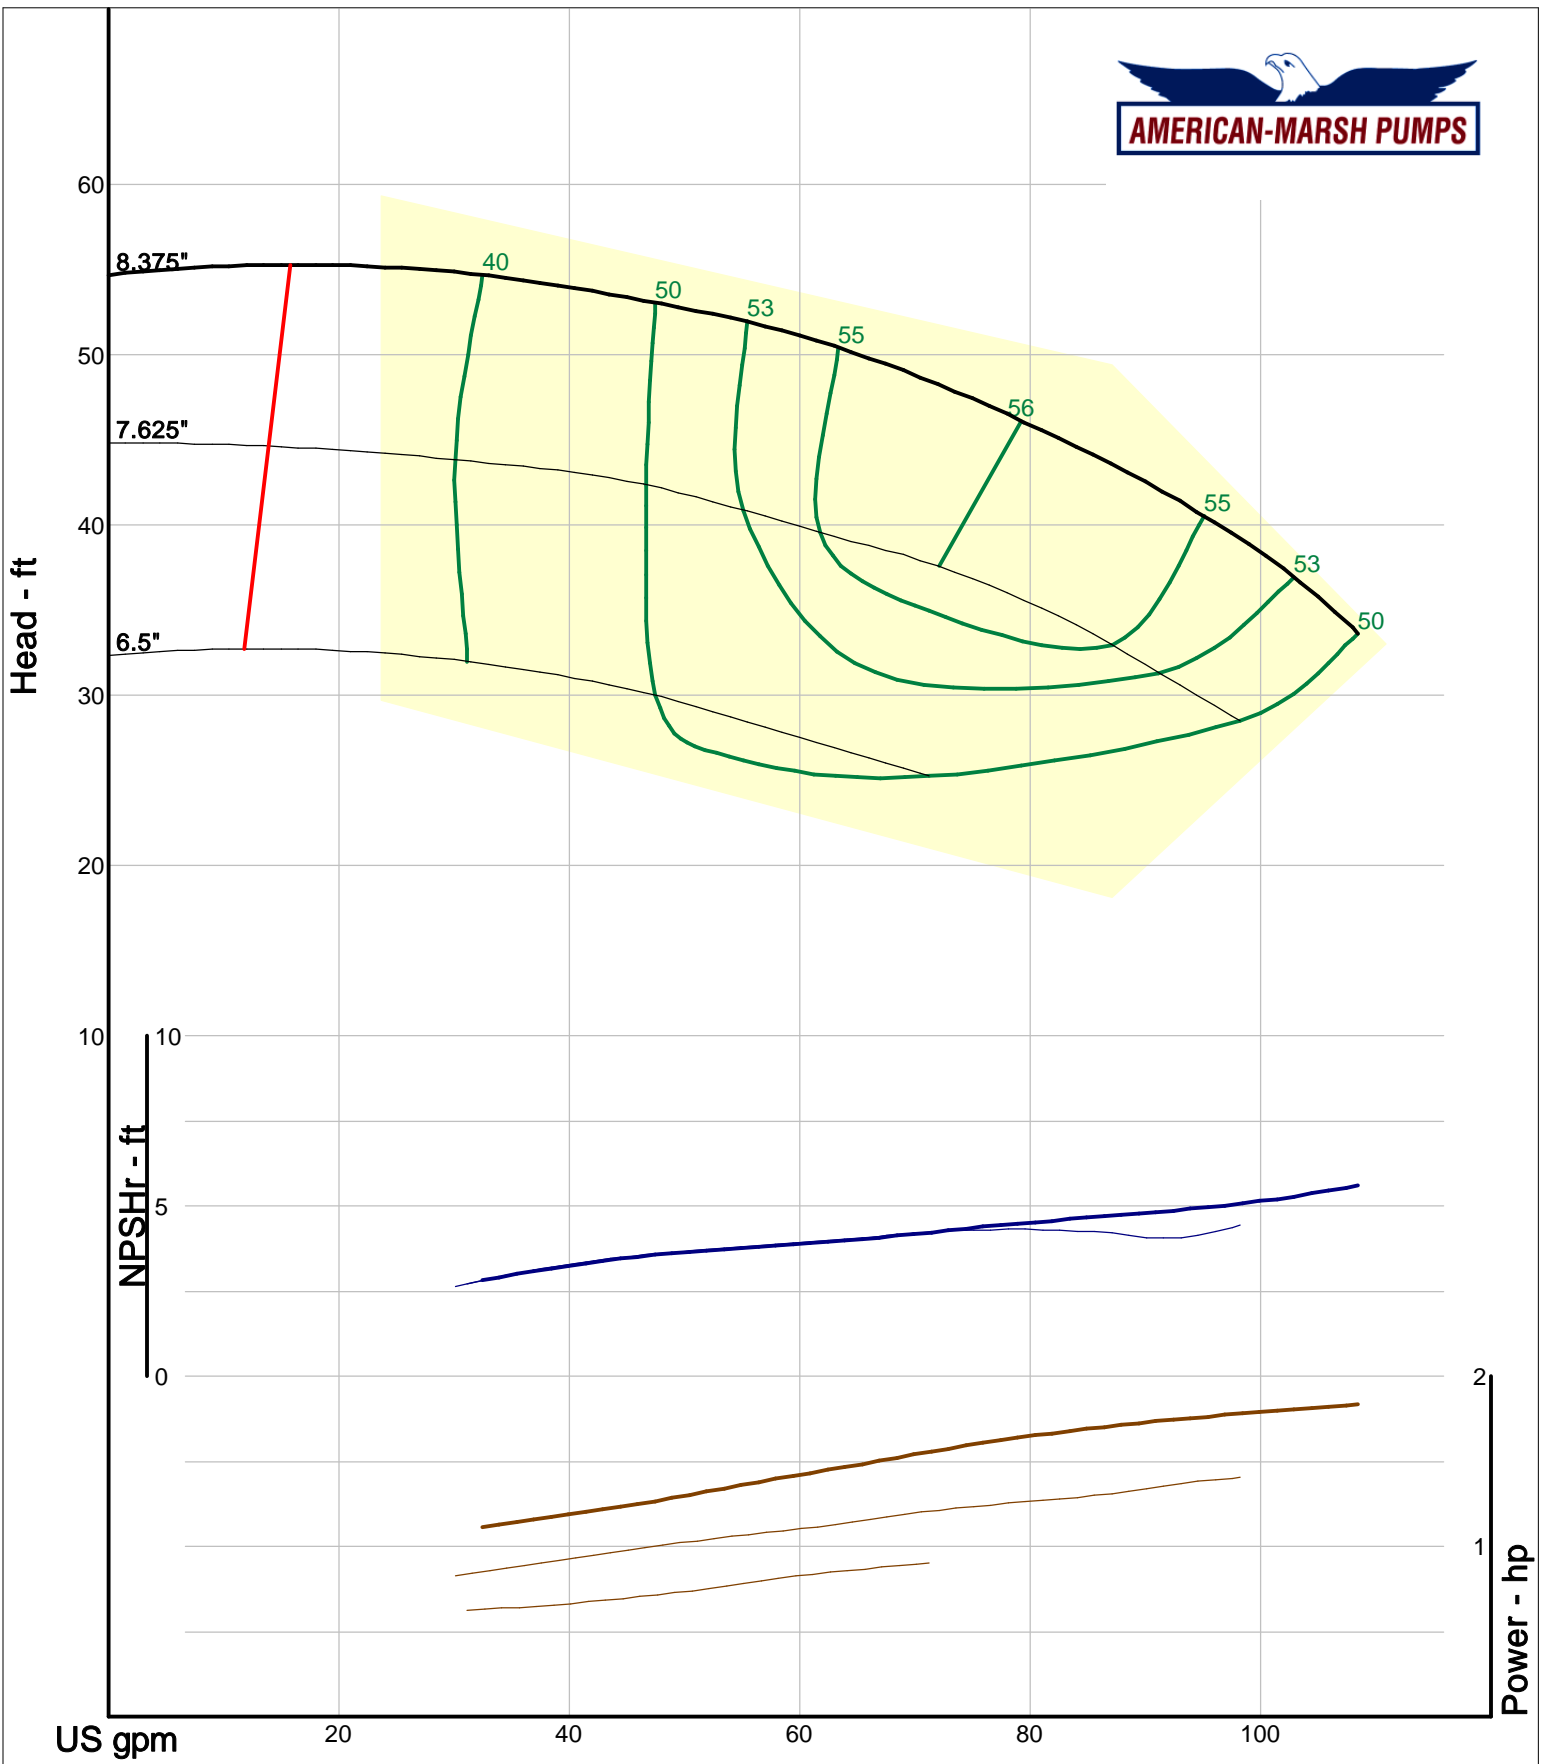

Company: American-Marsh Pumps
Name:
12/03/05

American-Marsh Pumps
Catalog: WTRWKS-2005c.50, vers 2.5c
300_REC/REF - 1500

Size: 1.5x2.5-8 RE
Speed: 1450 rpm
Dia: 8.375 in
Curve: CS-15113