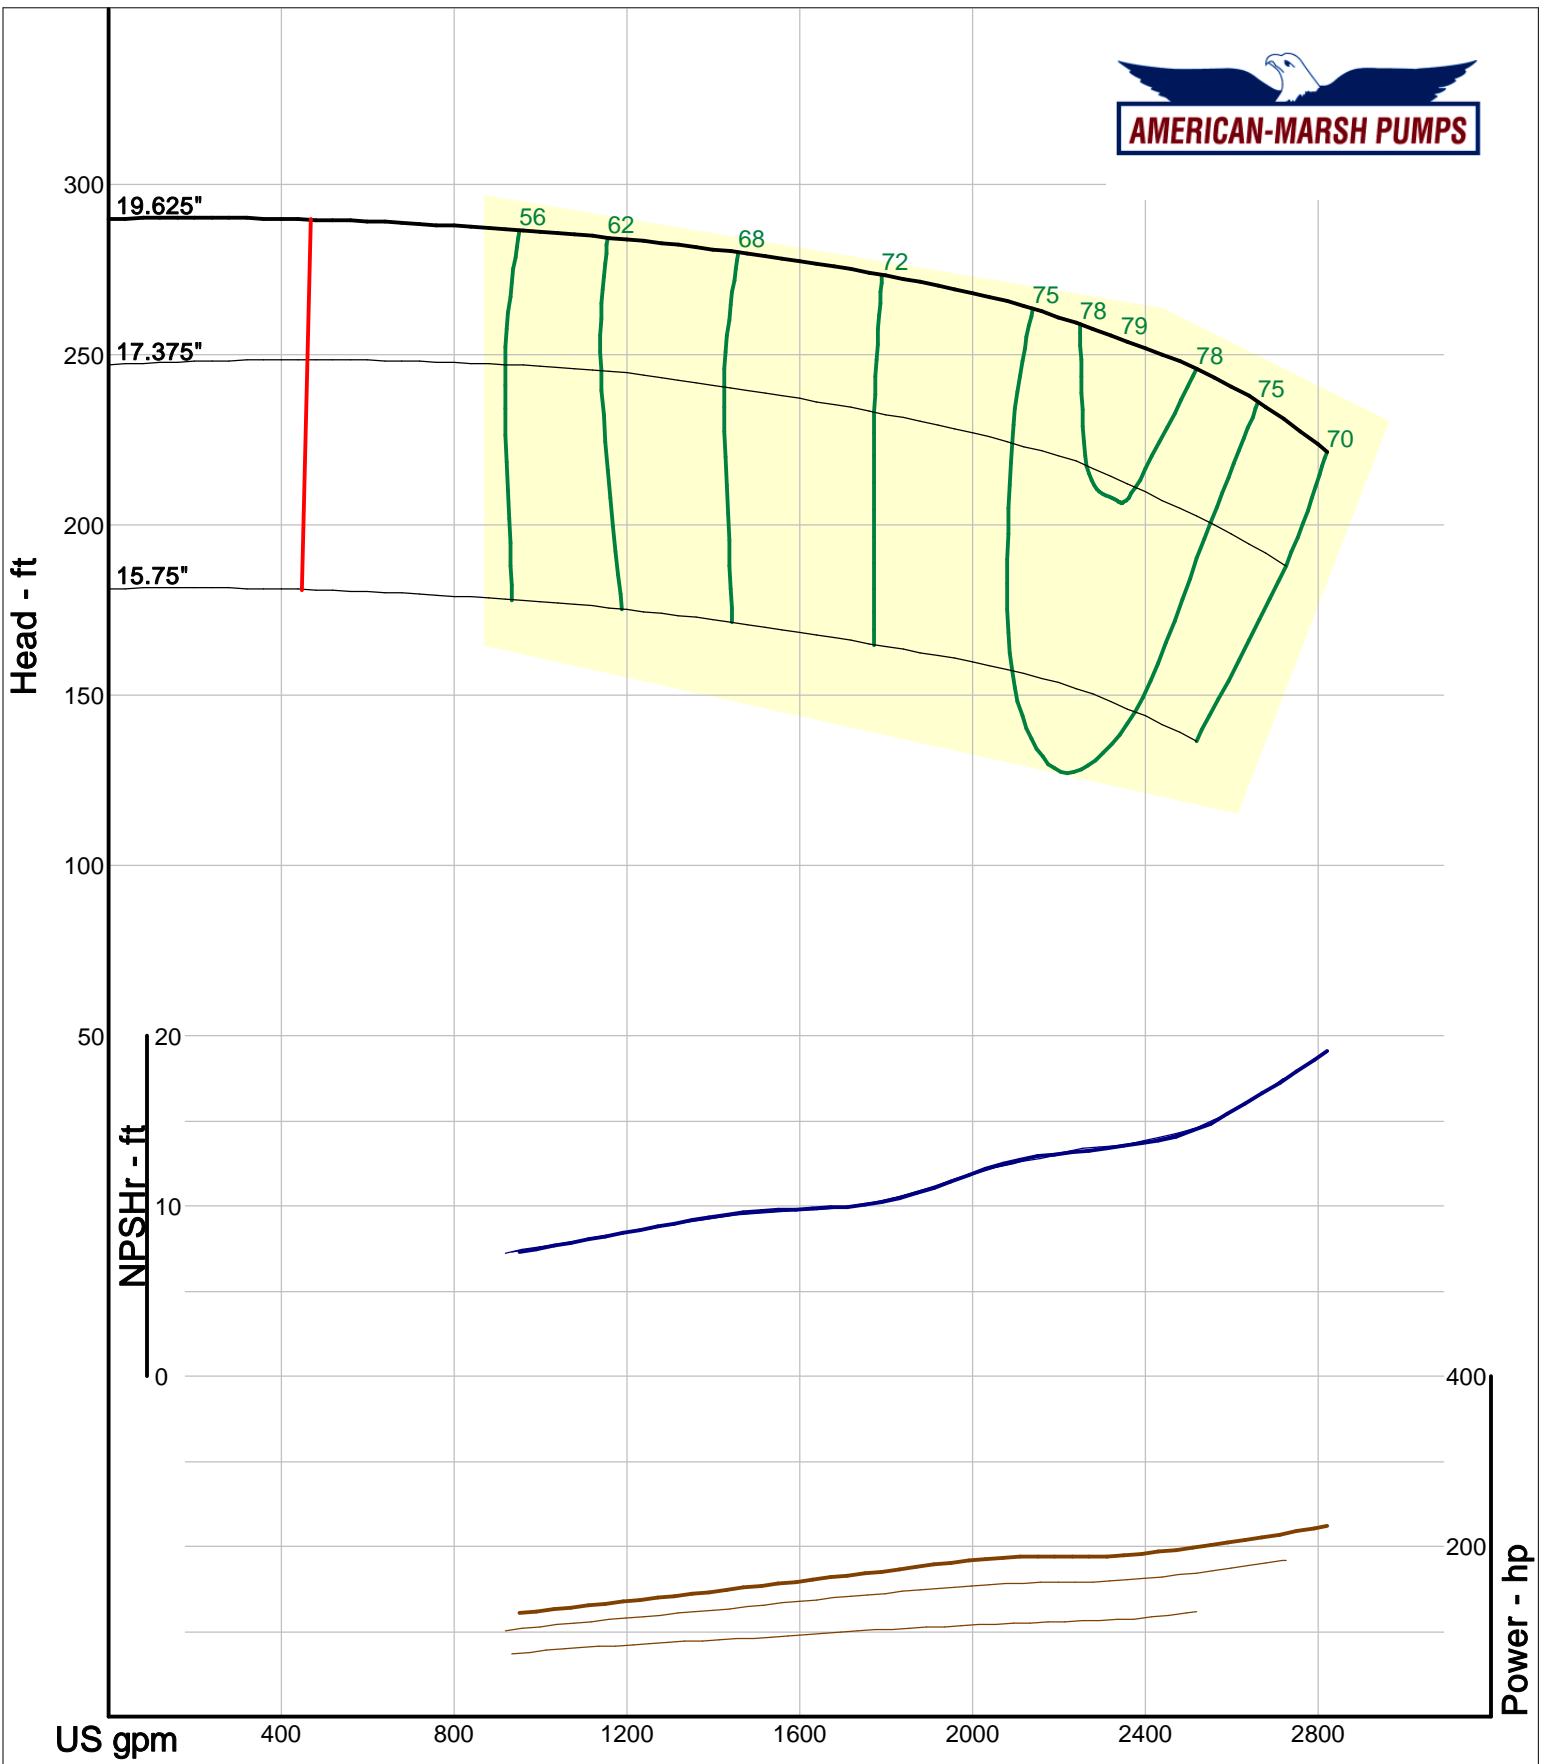

Company: American-Marsh Pumps
Name:
12/03/05

American-Marsh Pumps
Catalog: WTRWKS-2005c.50, vers 2.5c
300_REC/REF - 1500

Size: 6x8-20 RE
Speed: 1450 rpm
Dia: 19.625 in
Curve: CS-15163