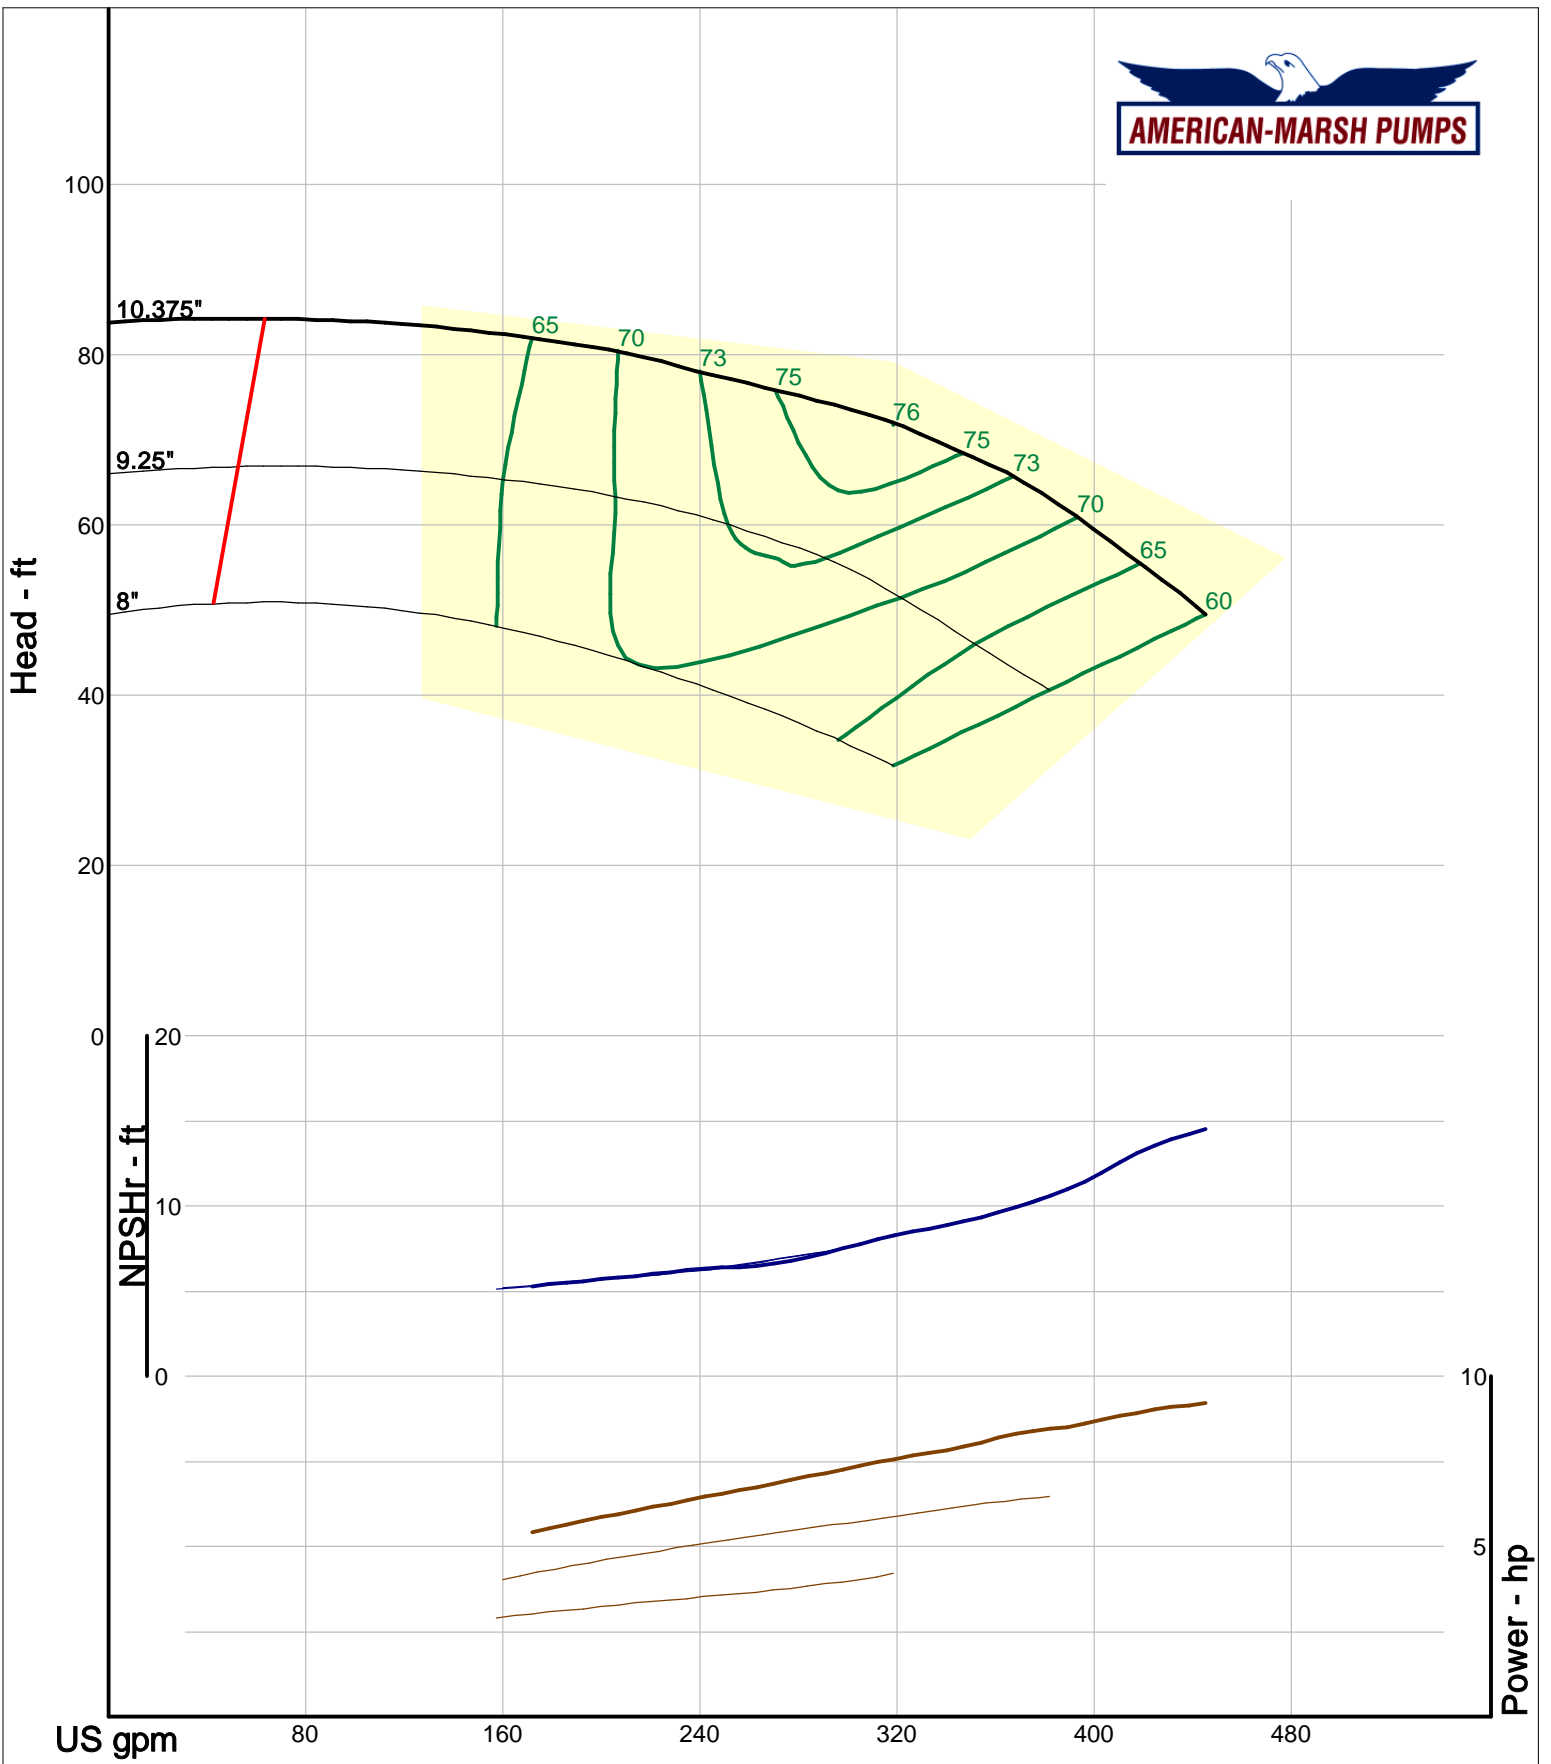

Company: American-Marsh Pumps
Name:
12/03/05

American-Marsh Pumps
Catalog: WTRWKS-2005c.50, vers 2.5c
300_REC/REF - 1500

Size: 2.5x3-10 RE
Speed: 1450 rpm
Dia: 10.375 in
Curve: CS-15135