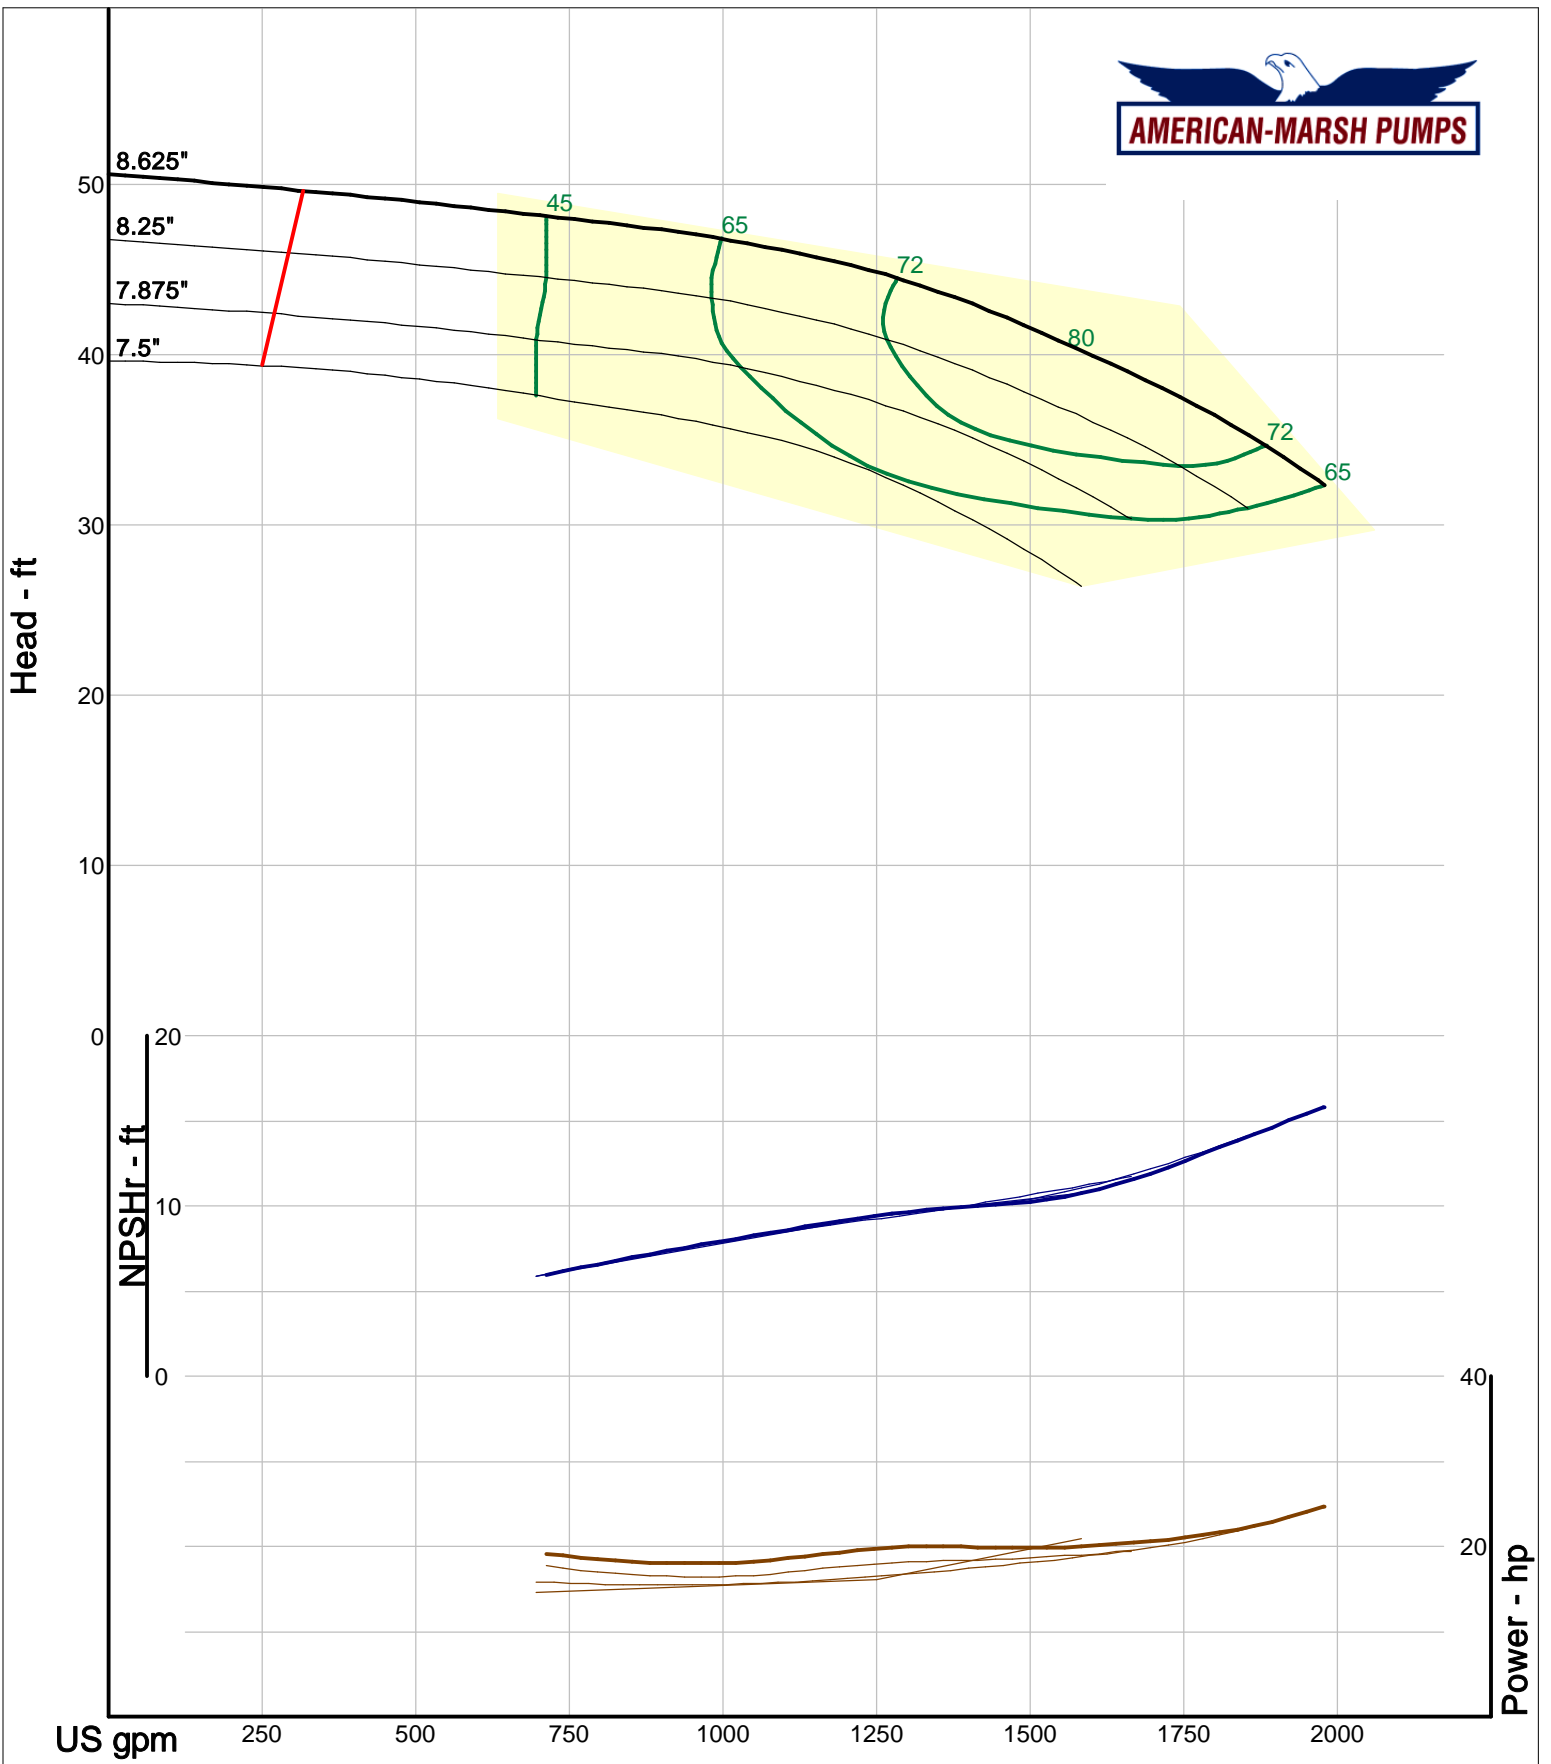

Size: 5x6-13 RE  
 Speed: 1450 rpm  
 Dia: 13 in  
 Curve: CS-15157

Company: American-Marsh Pumps  
 Name:  
 12/03/05

American-Marsh Pumps  
 Catalog: WTRWKS-2005c.50, vers 2.5c  
 300\_REC/REF - 1500

Size: 5x6-16 RE  
 Speed: 1450 rpm  
 Dia: 16.125 in  
 Curve: CS-15158