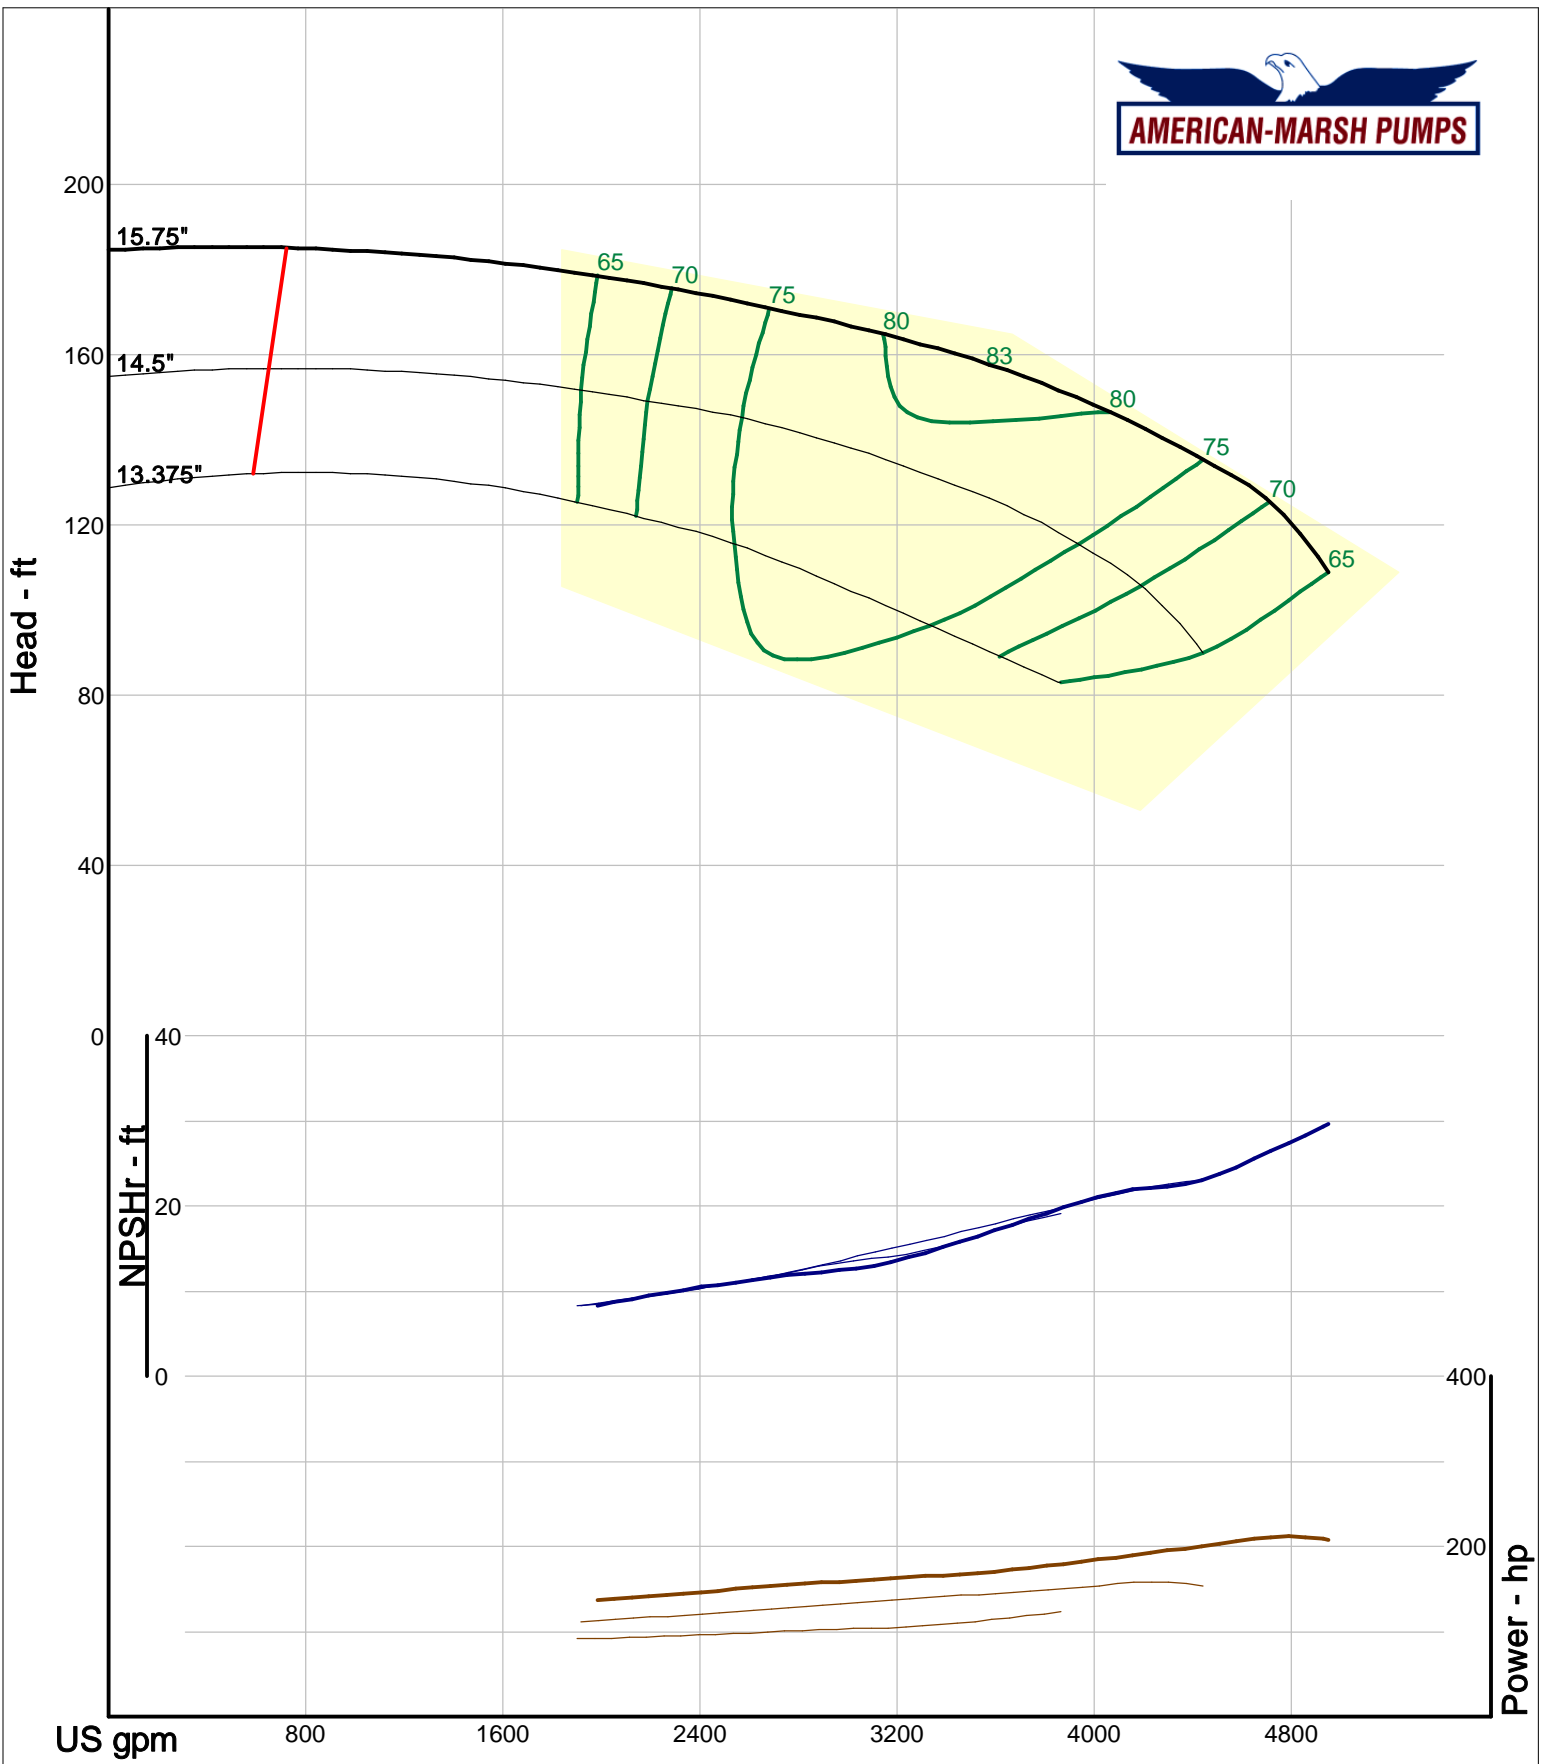

Company: American-Marsh Pumps
Name:
12/03/05

American-Marsh Pumps
Catalog: WTRWKS-2005c.50, vers 2.5c
300_REC/REF - 1500

Size: 10x12-16 RE
Speed: 1450 rpm
Dia: 15.75 in
Curve: CS-15167