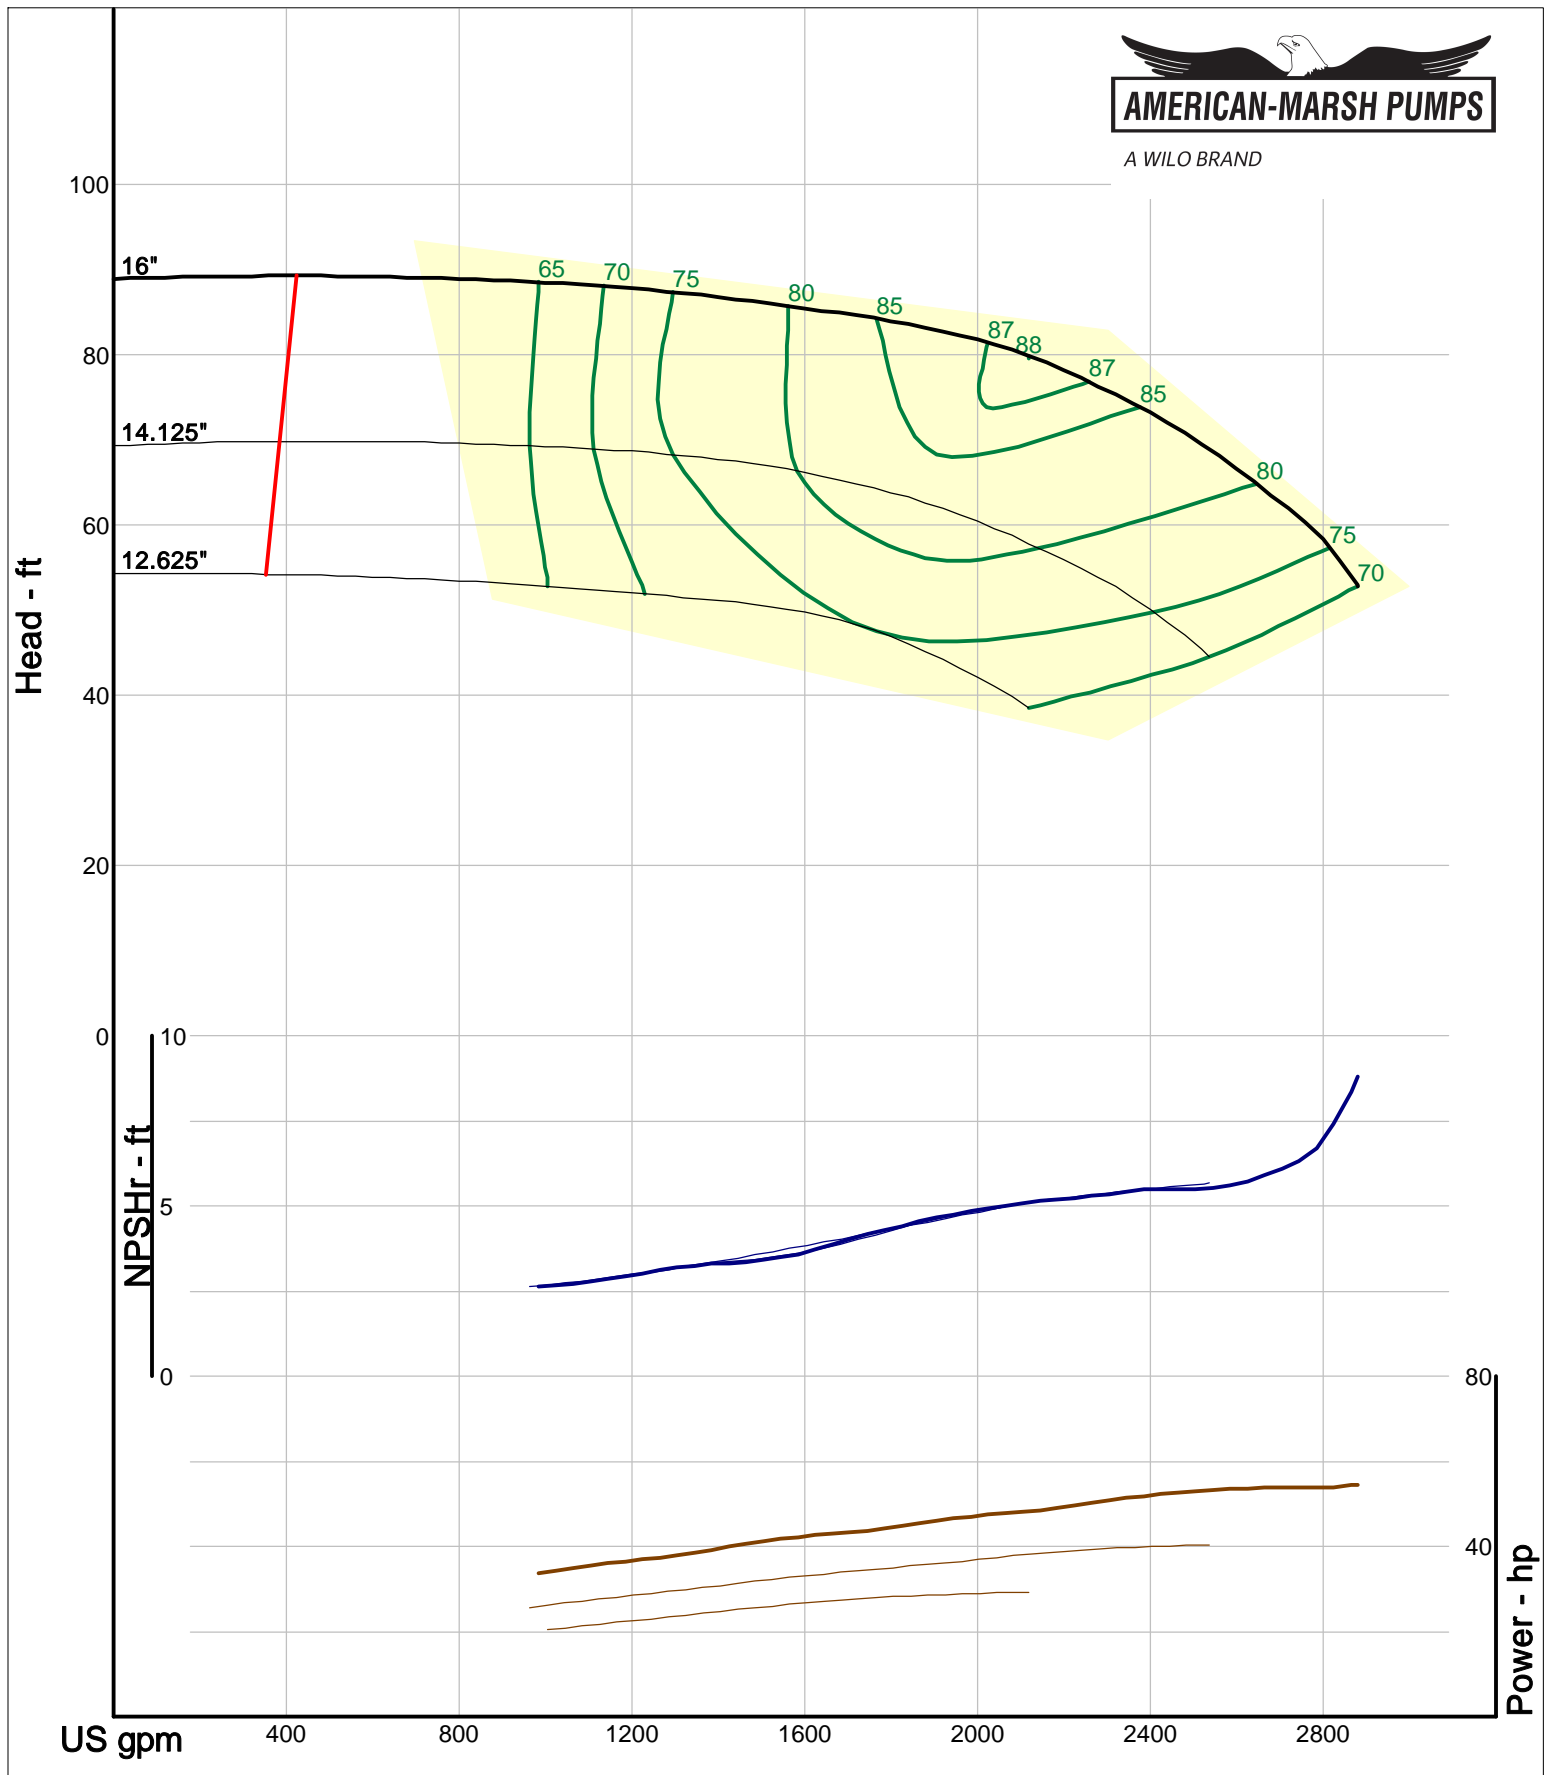

A WILO BRAND

Company: American-Marsh Pumps
Name:
12/03/05

American-Marsh Pumps
Catalog: WTRWKS-2005c.50, vers 2.5c
300_REC/REF - 1000

Size: 8x10-16 RE
Speed: 980 rpm
Dia: 16 in
Curve: CS-15165