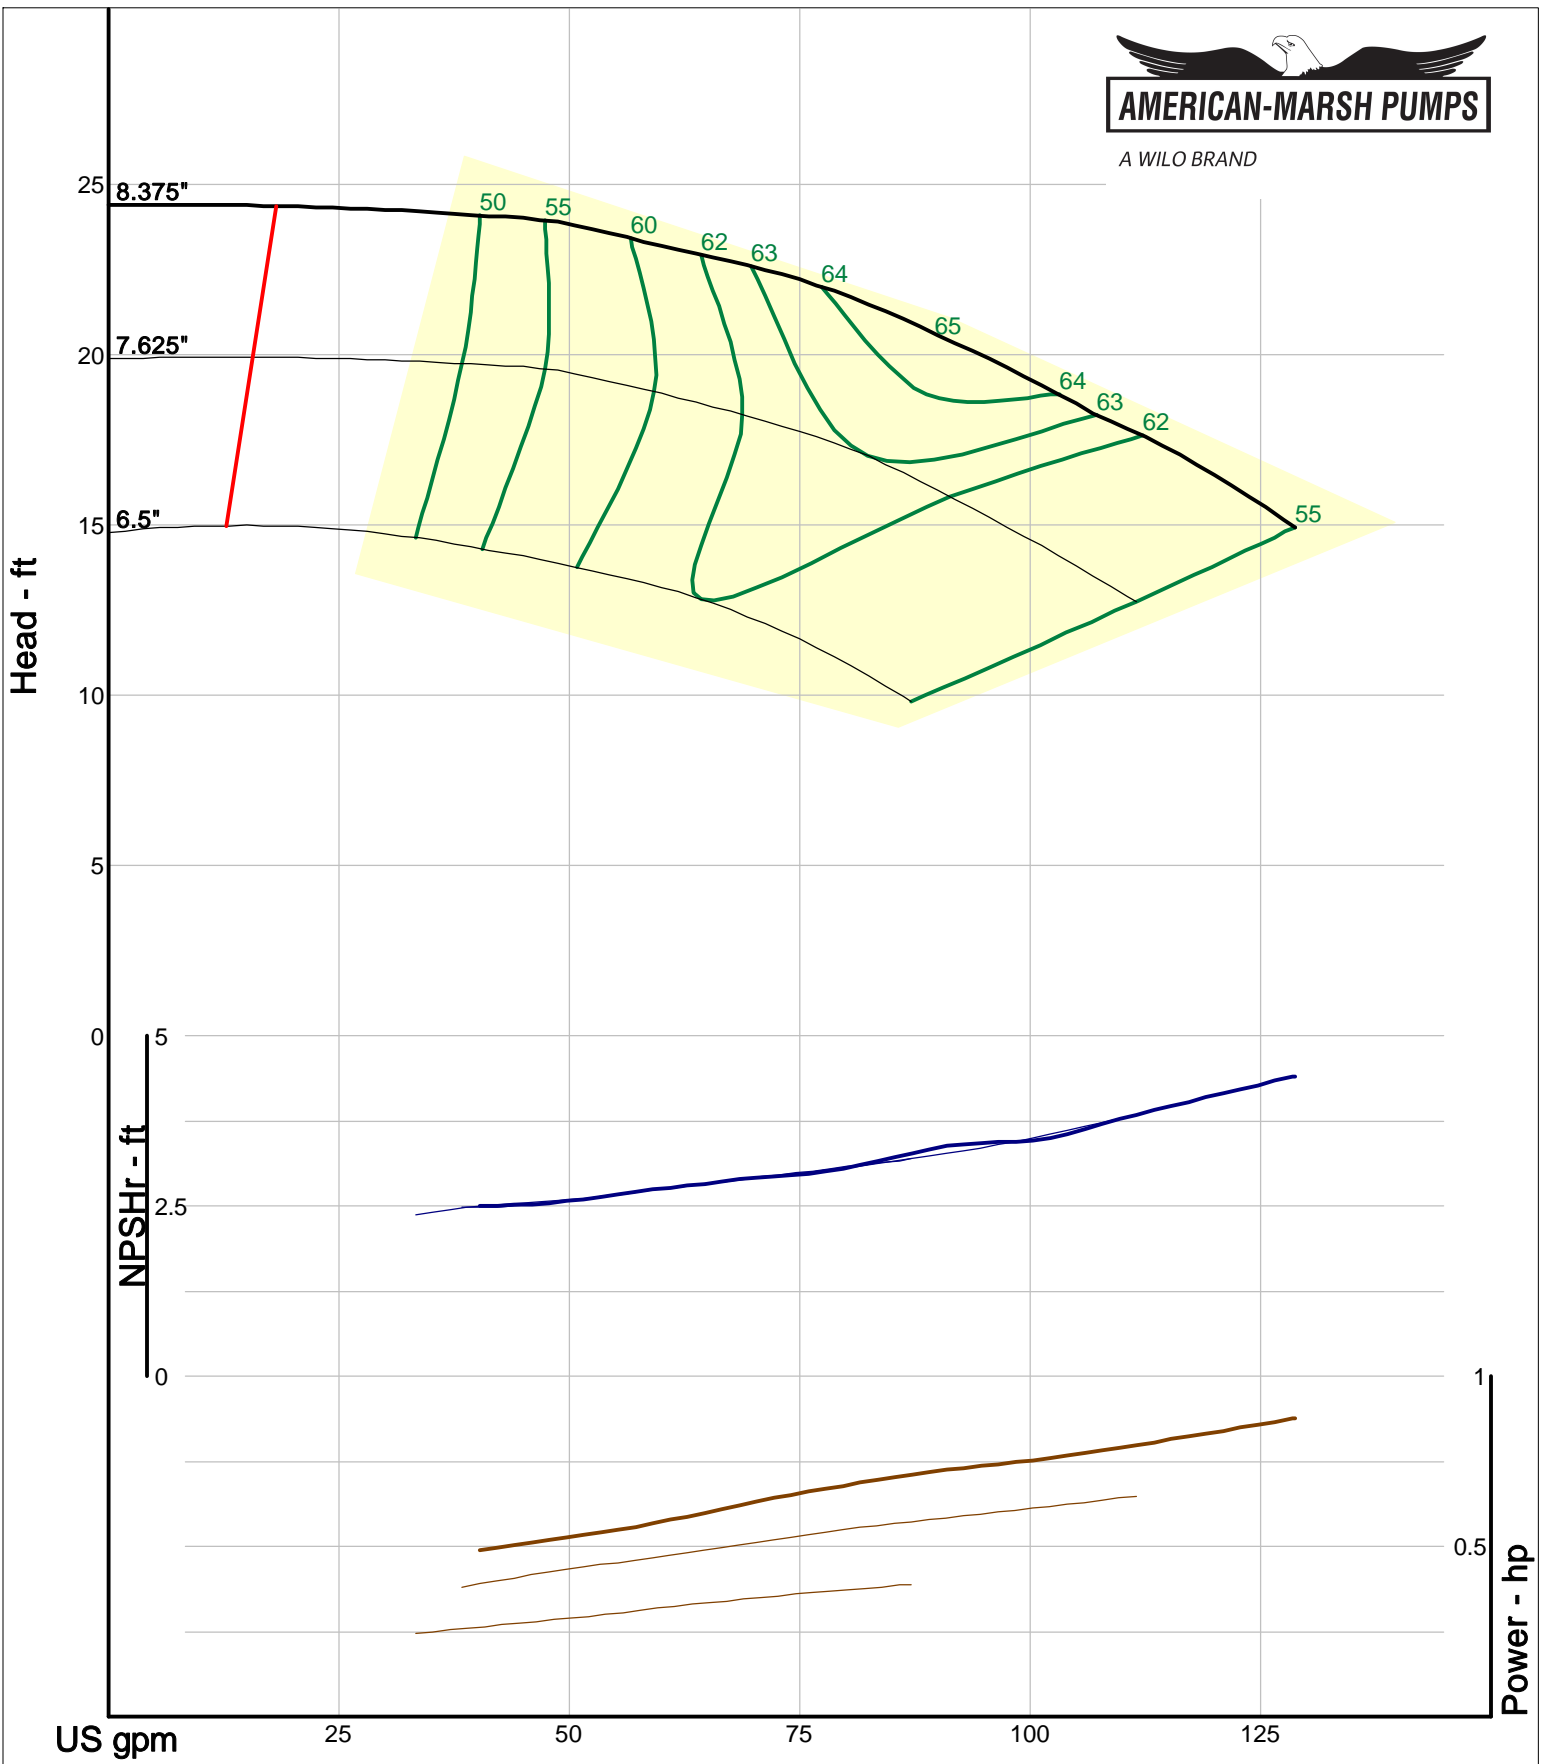

A WILO BRAND

Company: American-Marsh Pumps
Name:
12/03/05

American-Marsh Pumps
Catalog: WTRWKS-2005c.50, vers 2.5c
300_REC/REF - 1000

Size: 2x2.5-7 RE
Speed: 980 rpm
Dia: 6.875 in
Curve: CS-15121

A WILO BRAND