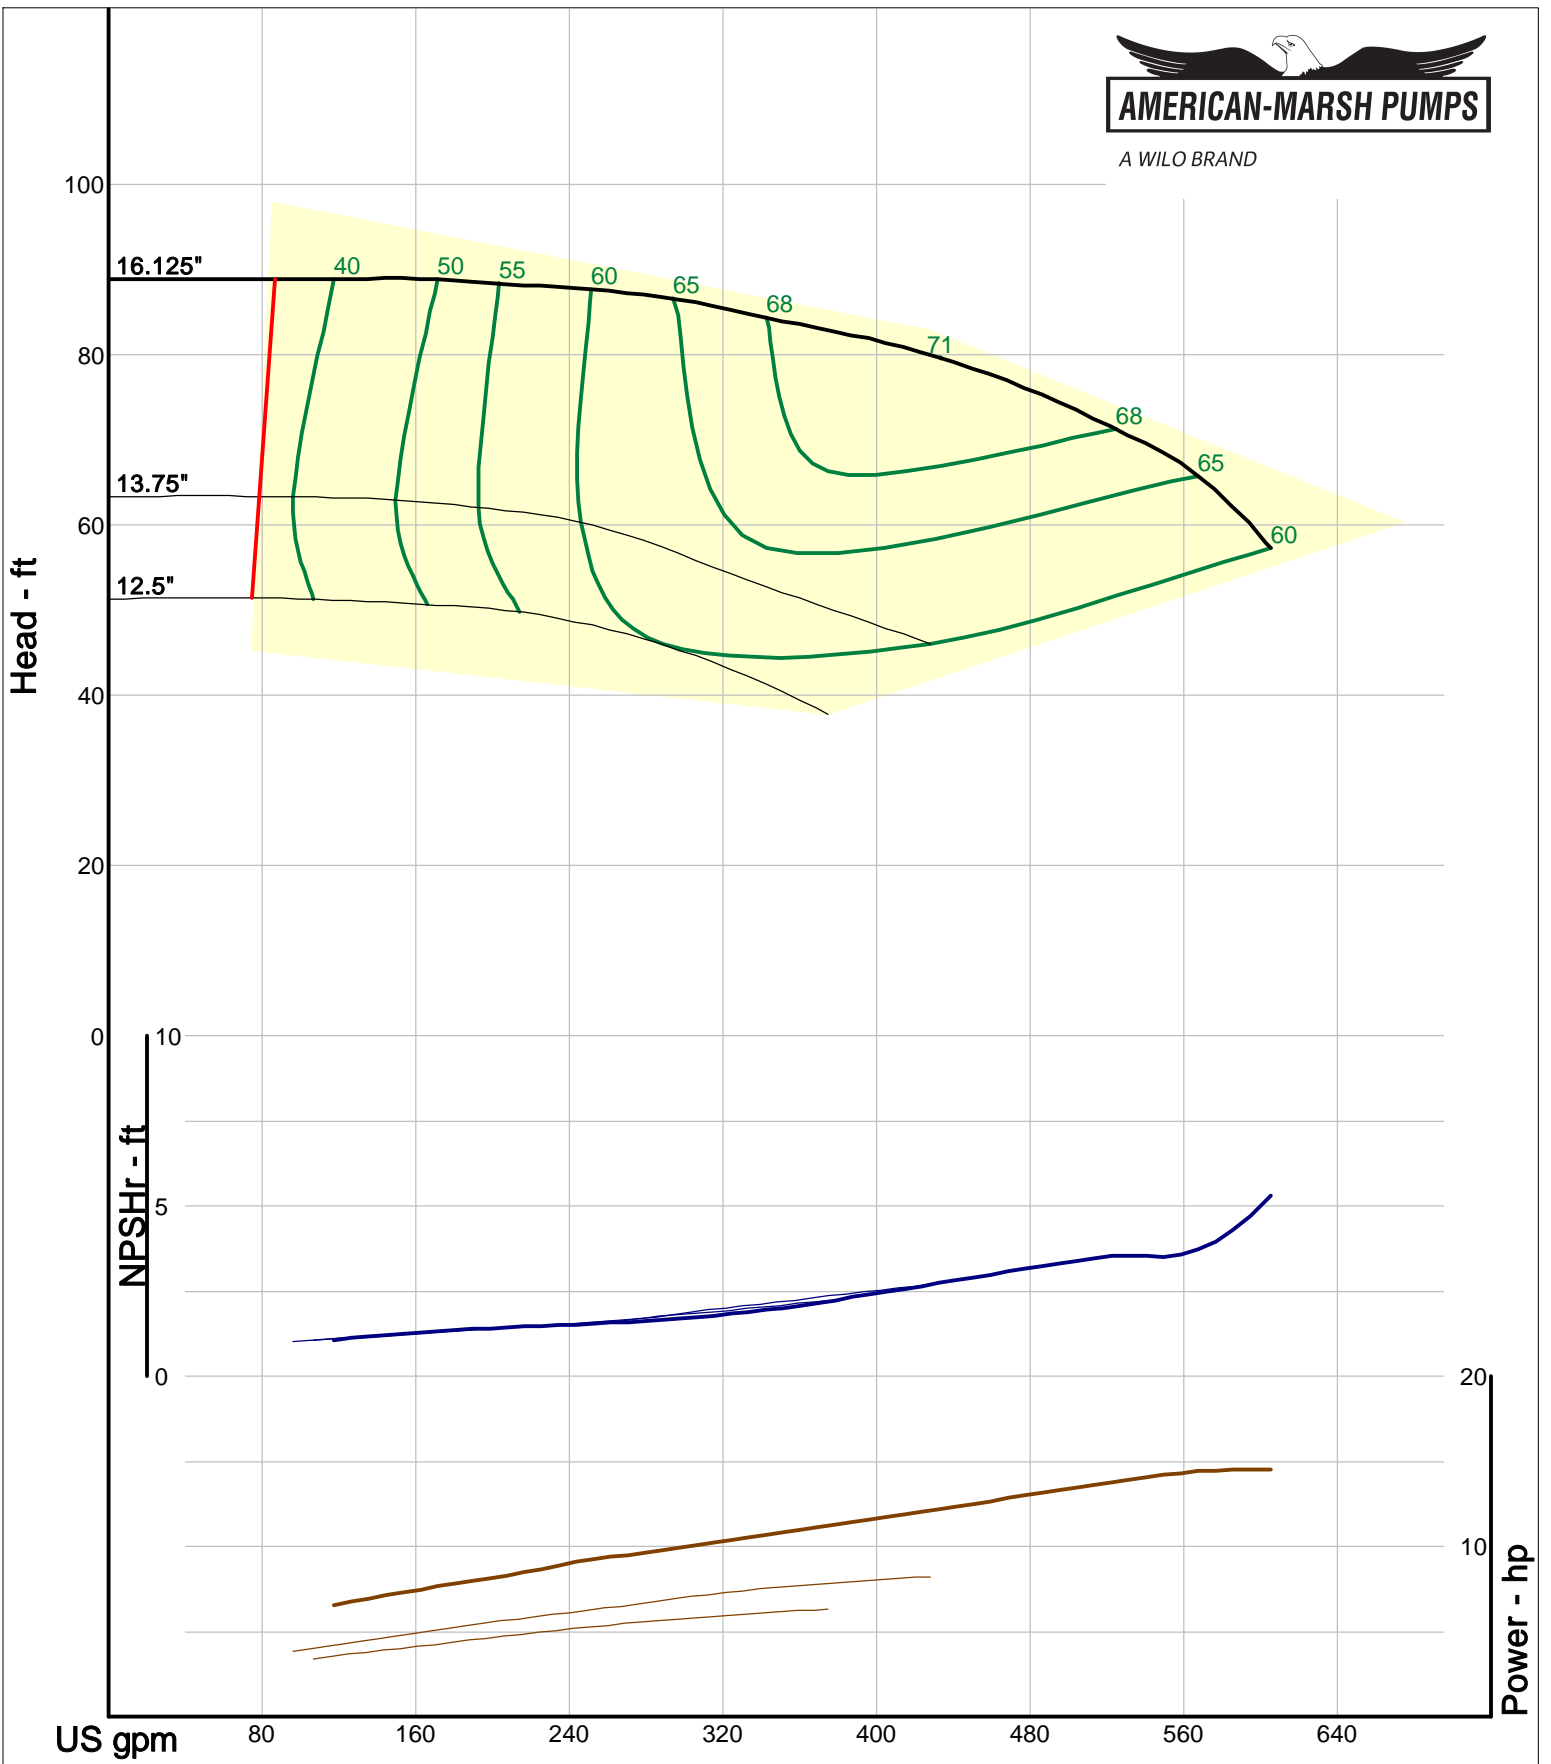

A WILO BRAND

Company: American-Marsh Pumps
Name:
12/03/05

American-Marsh Pumps
Catalog: WTRWKS-2005c.50, vers 2.5c
300_REC/REF - 1000

Size: 4x5-13 RE
Speed: 980 rpm
Dia: 13 in
Curve: CS-15152

A WILO BRAND