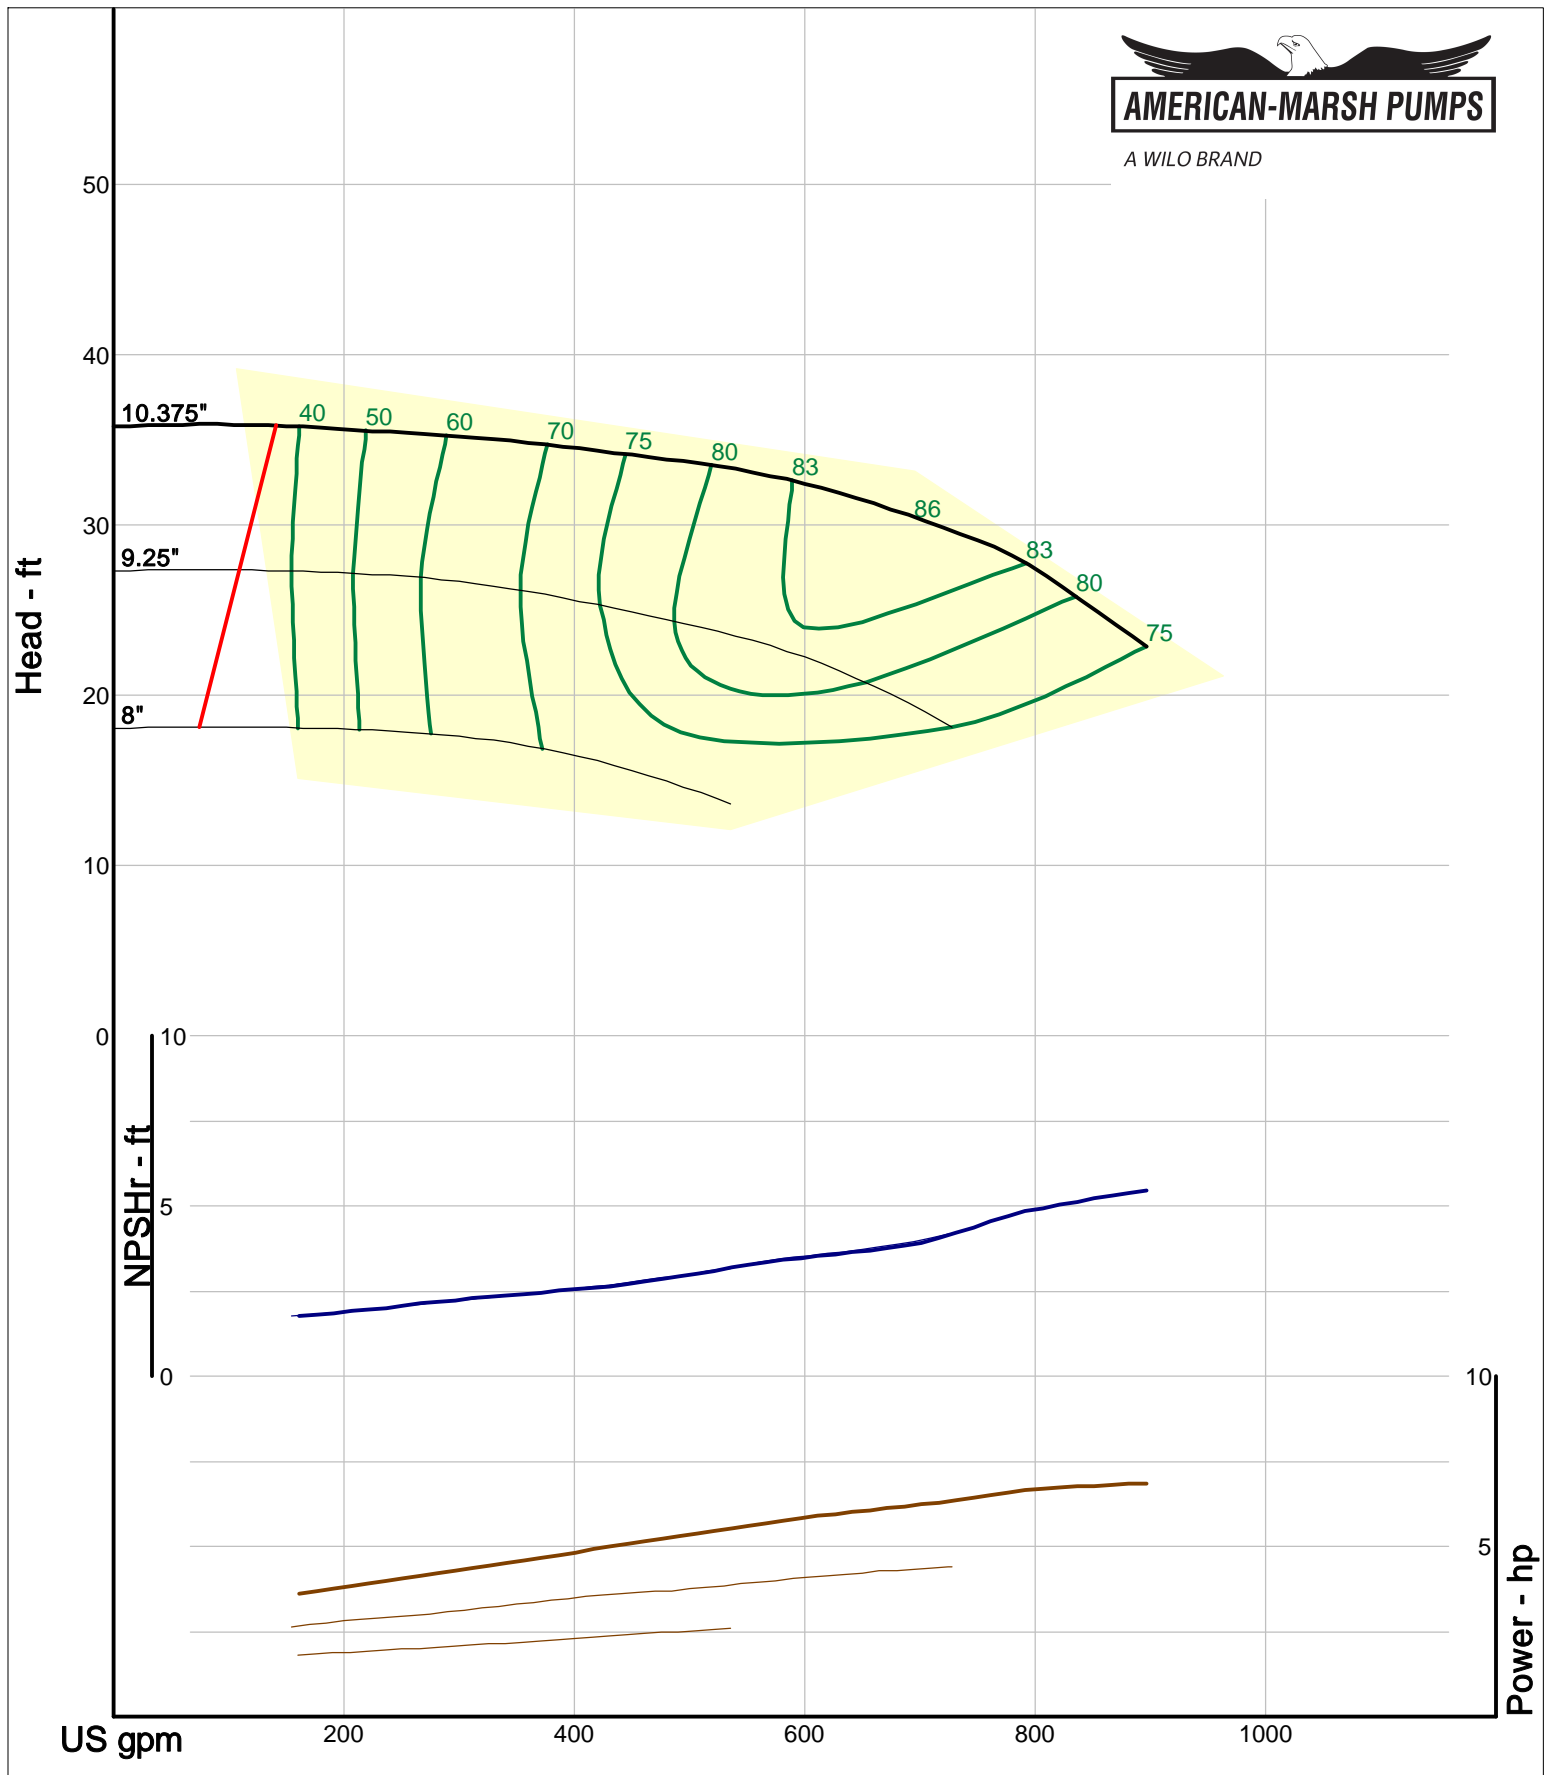

A WILO BRAND

Company: American-Marsh Pumps
Name:
12/03/05

American-Marsh Pumps
Catalog: WTRWKS-2005c.50, vers 2.5c
300_REC/REF - 1000

Size: 5x6-10 RE
Speed: 980 rpm
Dia: 10.375 in
Curve: CS-15156