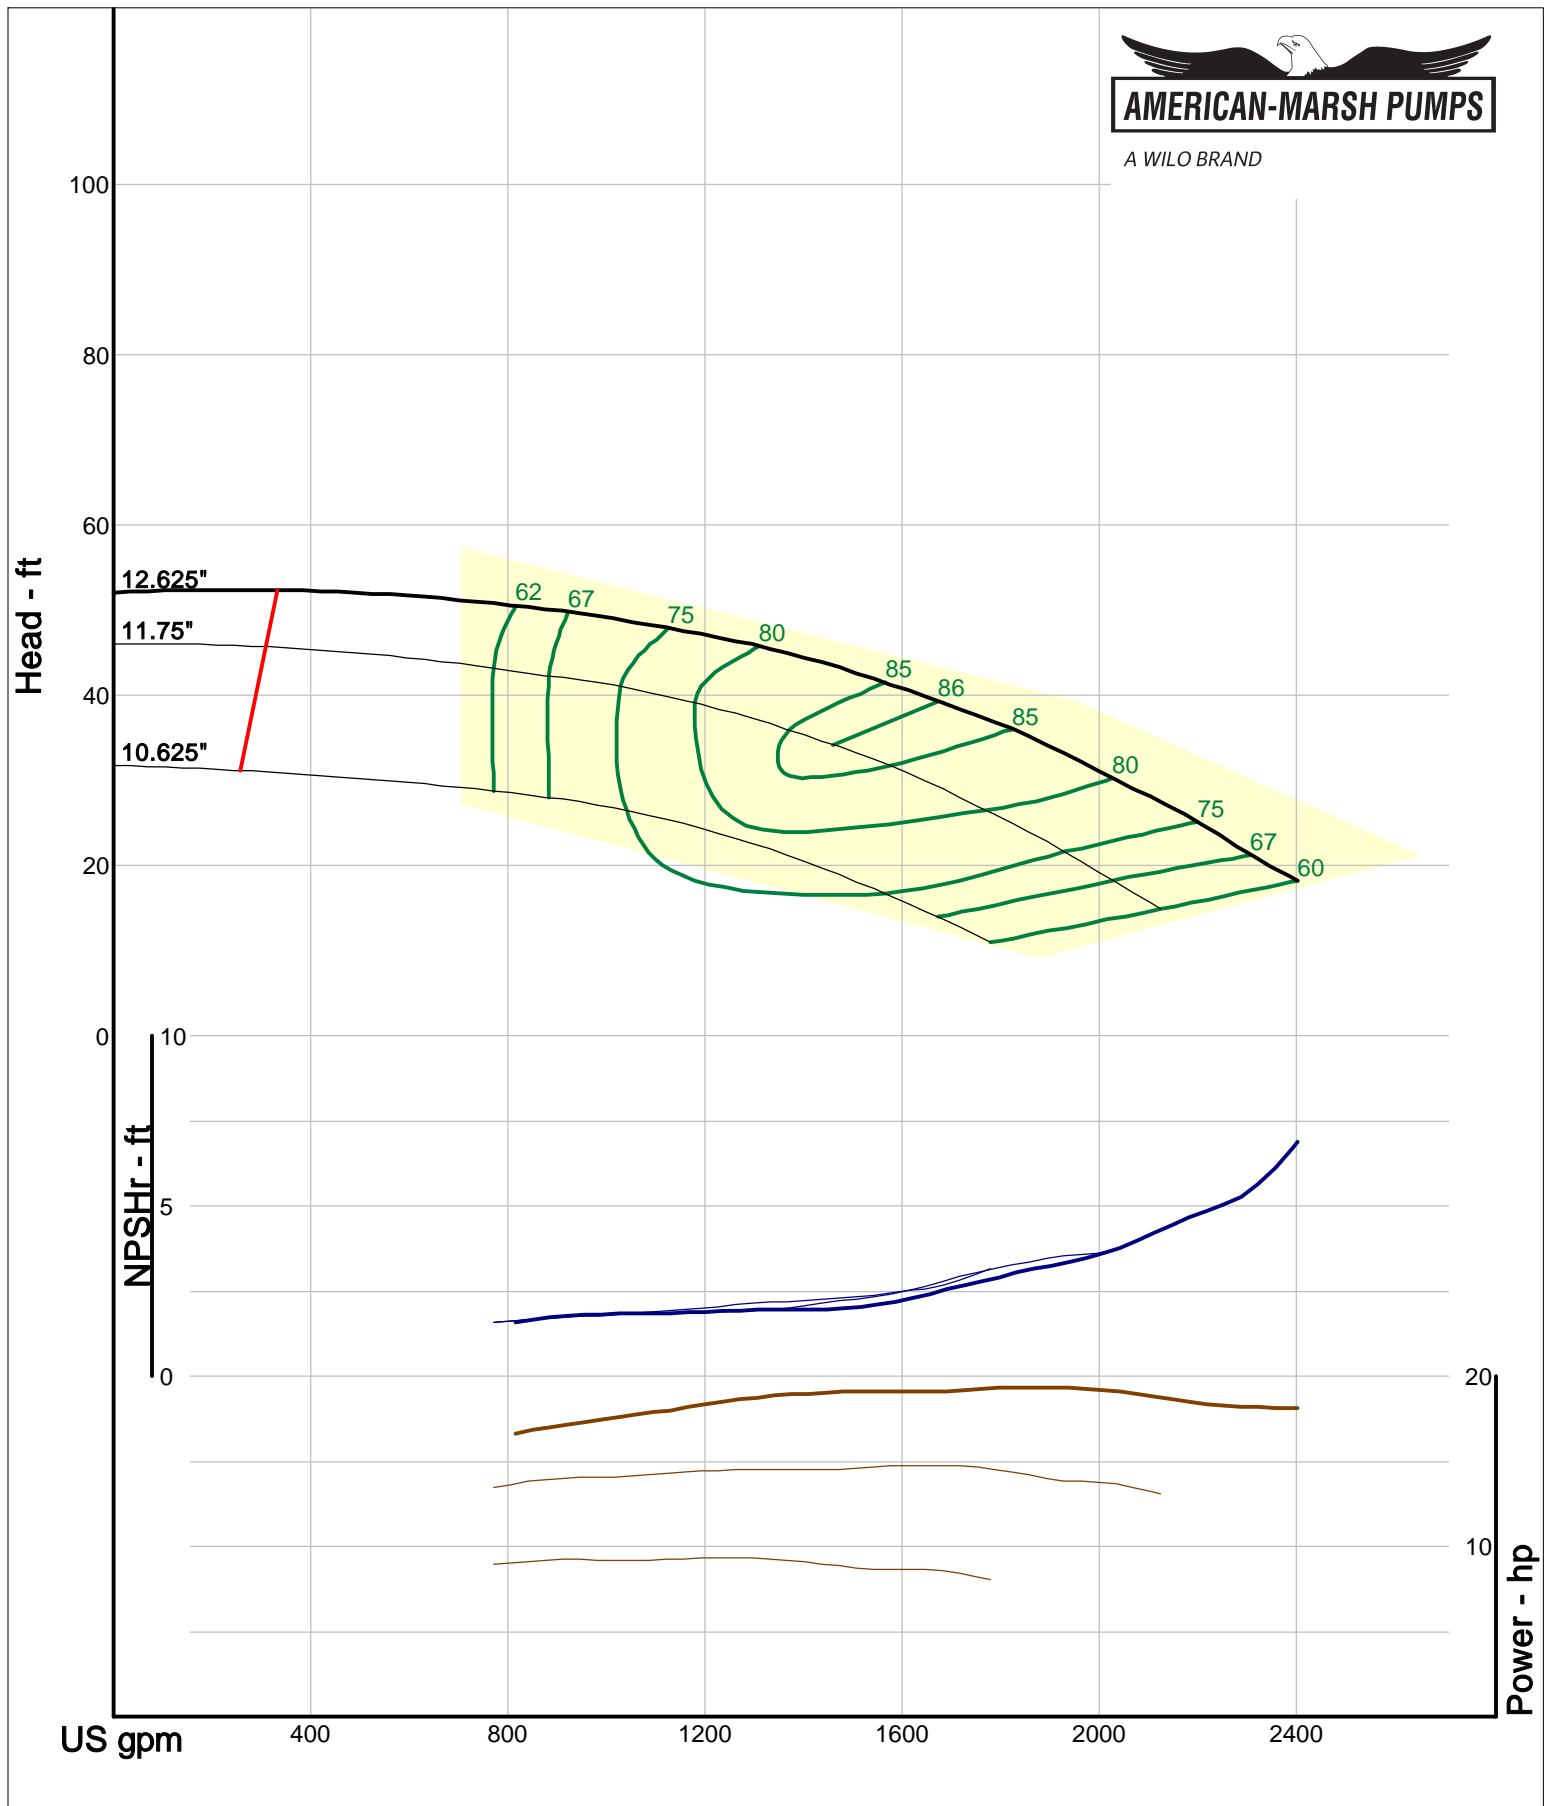

A WILO BRAND

Company: American-Marsh Pumps
Name:
12/03/05

American-Marsh Pumps
Catalog: WTRWKS-2005c.50, vers 2.5c
300_REC/REF - 1000

Size: 8x10-13 RE
Speed: 980 rpm
Dia: 12.625 in
Curve: CS-15164