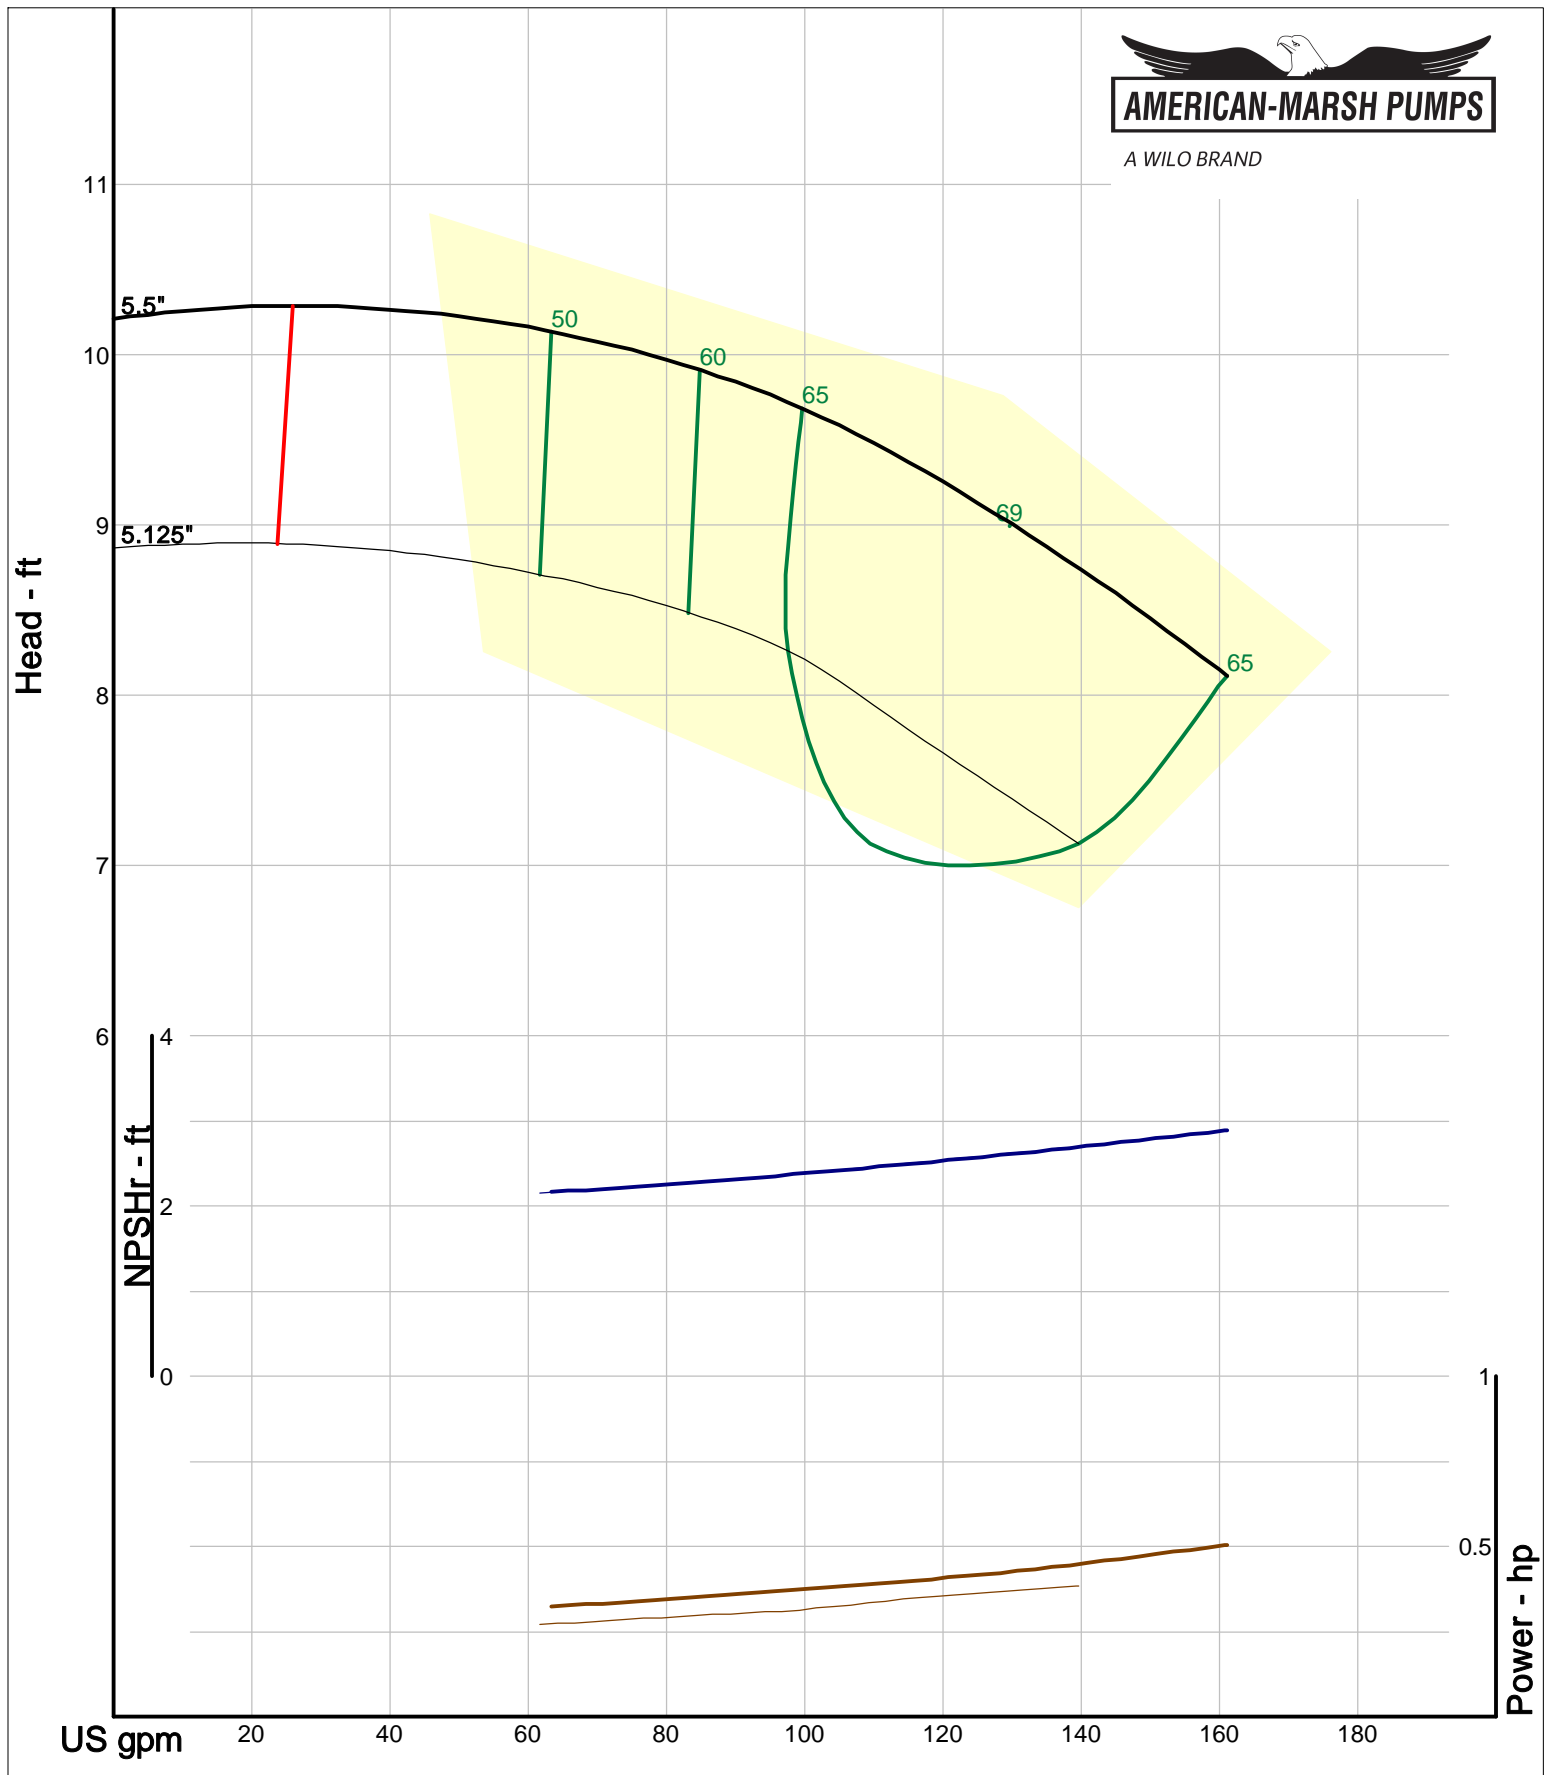

A WILO BRAND

Company: American-Marsh Pumps
Name:
12/03/05

American-Marsh Pumps
Catalog: WTRWKS-2005c.50, vers 2.5c
300_REC/REF - 1000

Size: 2.5x3-5 RE
Speed: 980 rpm
Dia: 5.5 in
Curve: CS-15129