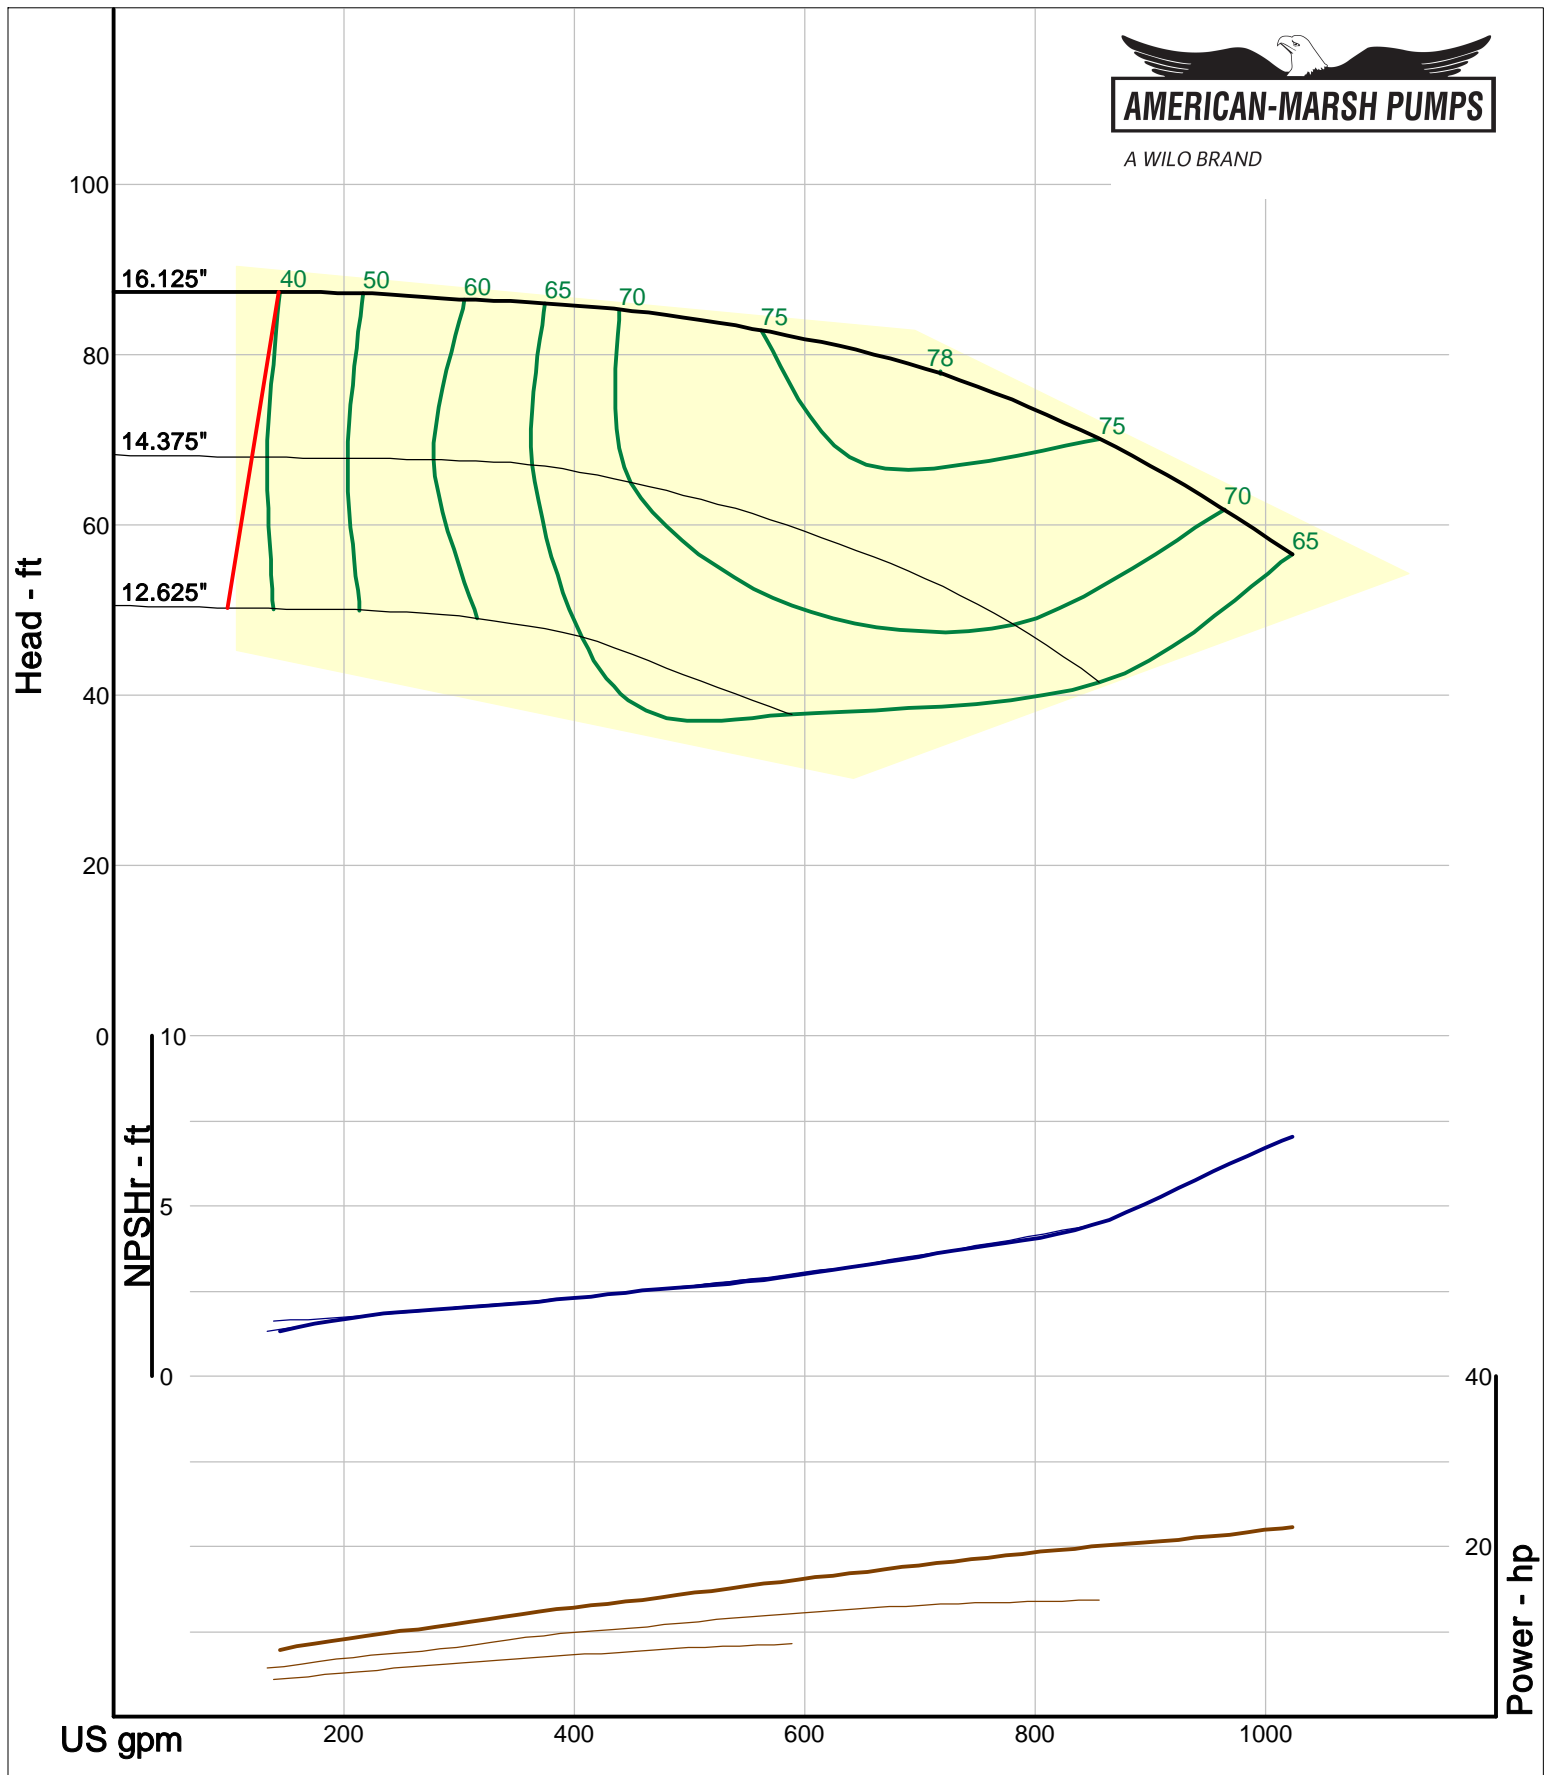

A WILO BRAND

Company: American-Marsh Pumps
Name:
12/03/05

American-Marsh Pumps
Catalog: WTRWKS-2005c.50, vers 2.5c
300_REC/REF - 1000

Size: 5x6-16 RE
Speed: 980 rpm
Dia: 16.125 in
Curve: CS-15158