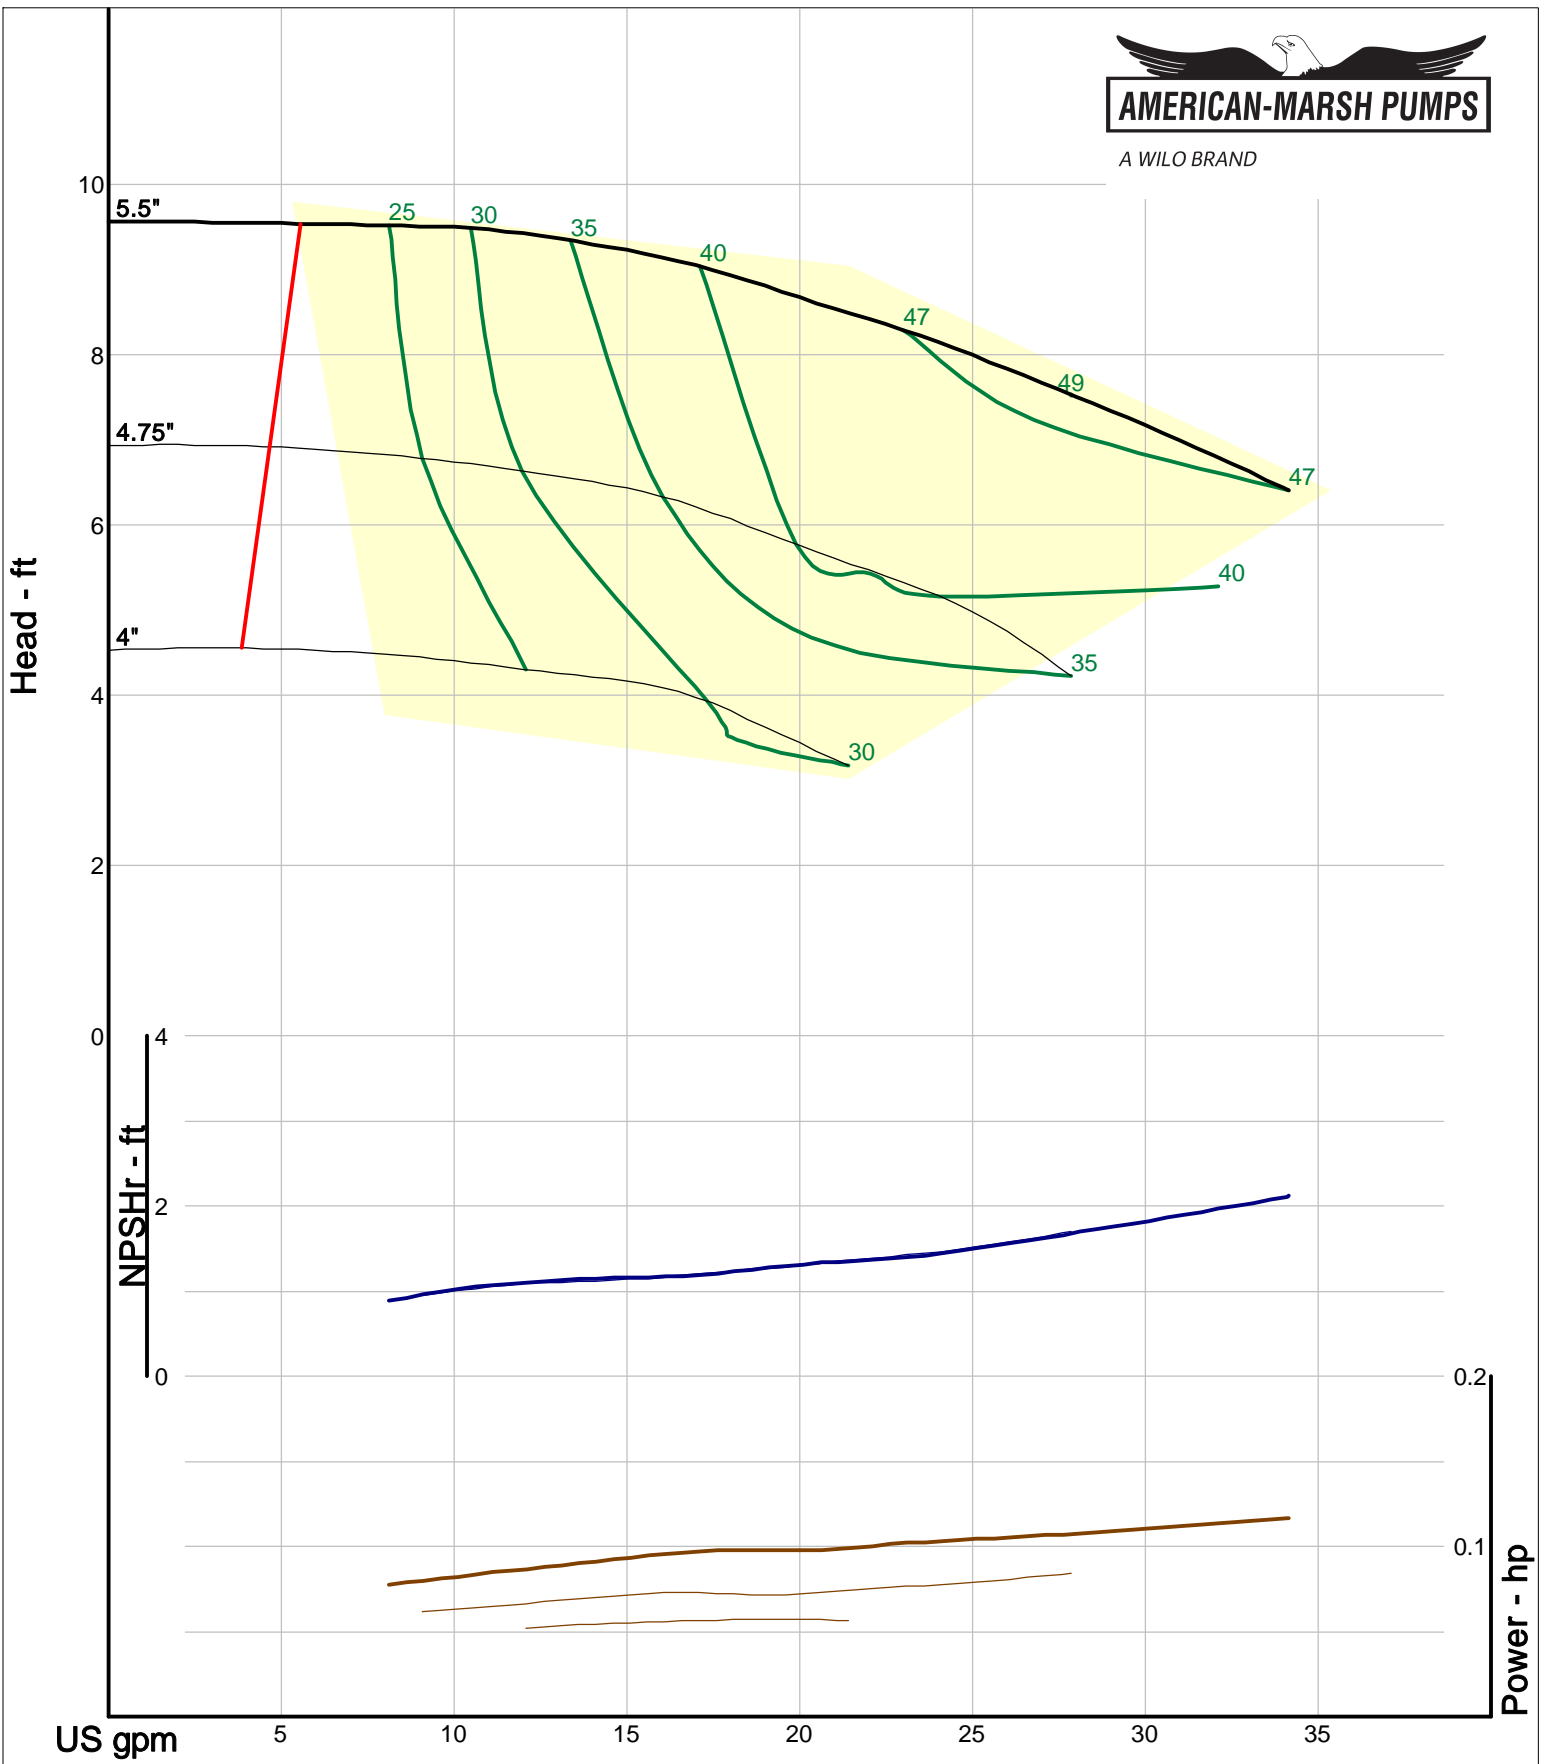

A WILO BRAND

Company: American-Marsh Pumps
Name:
12/03/05

American-Marsh Pumps
Catalog: WTRWKS-2005c.50, vers 2.5c
300_REC/REF - 1000

Size: 1.25x2-5 RE
Speed: 980 rpm
Dia: 5.5 in
Curve: CS-15101