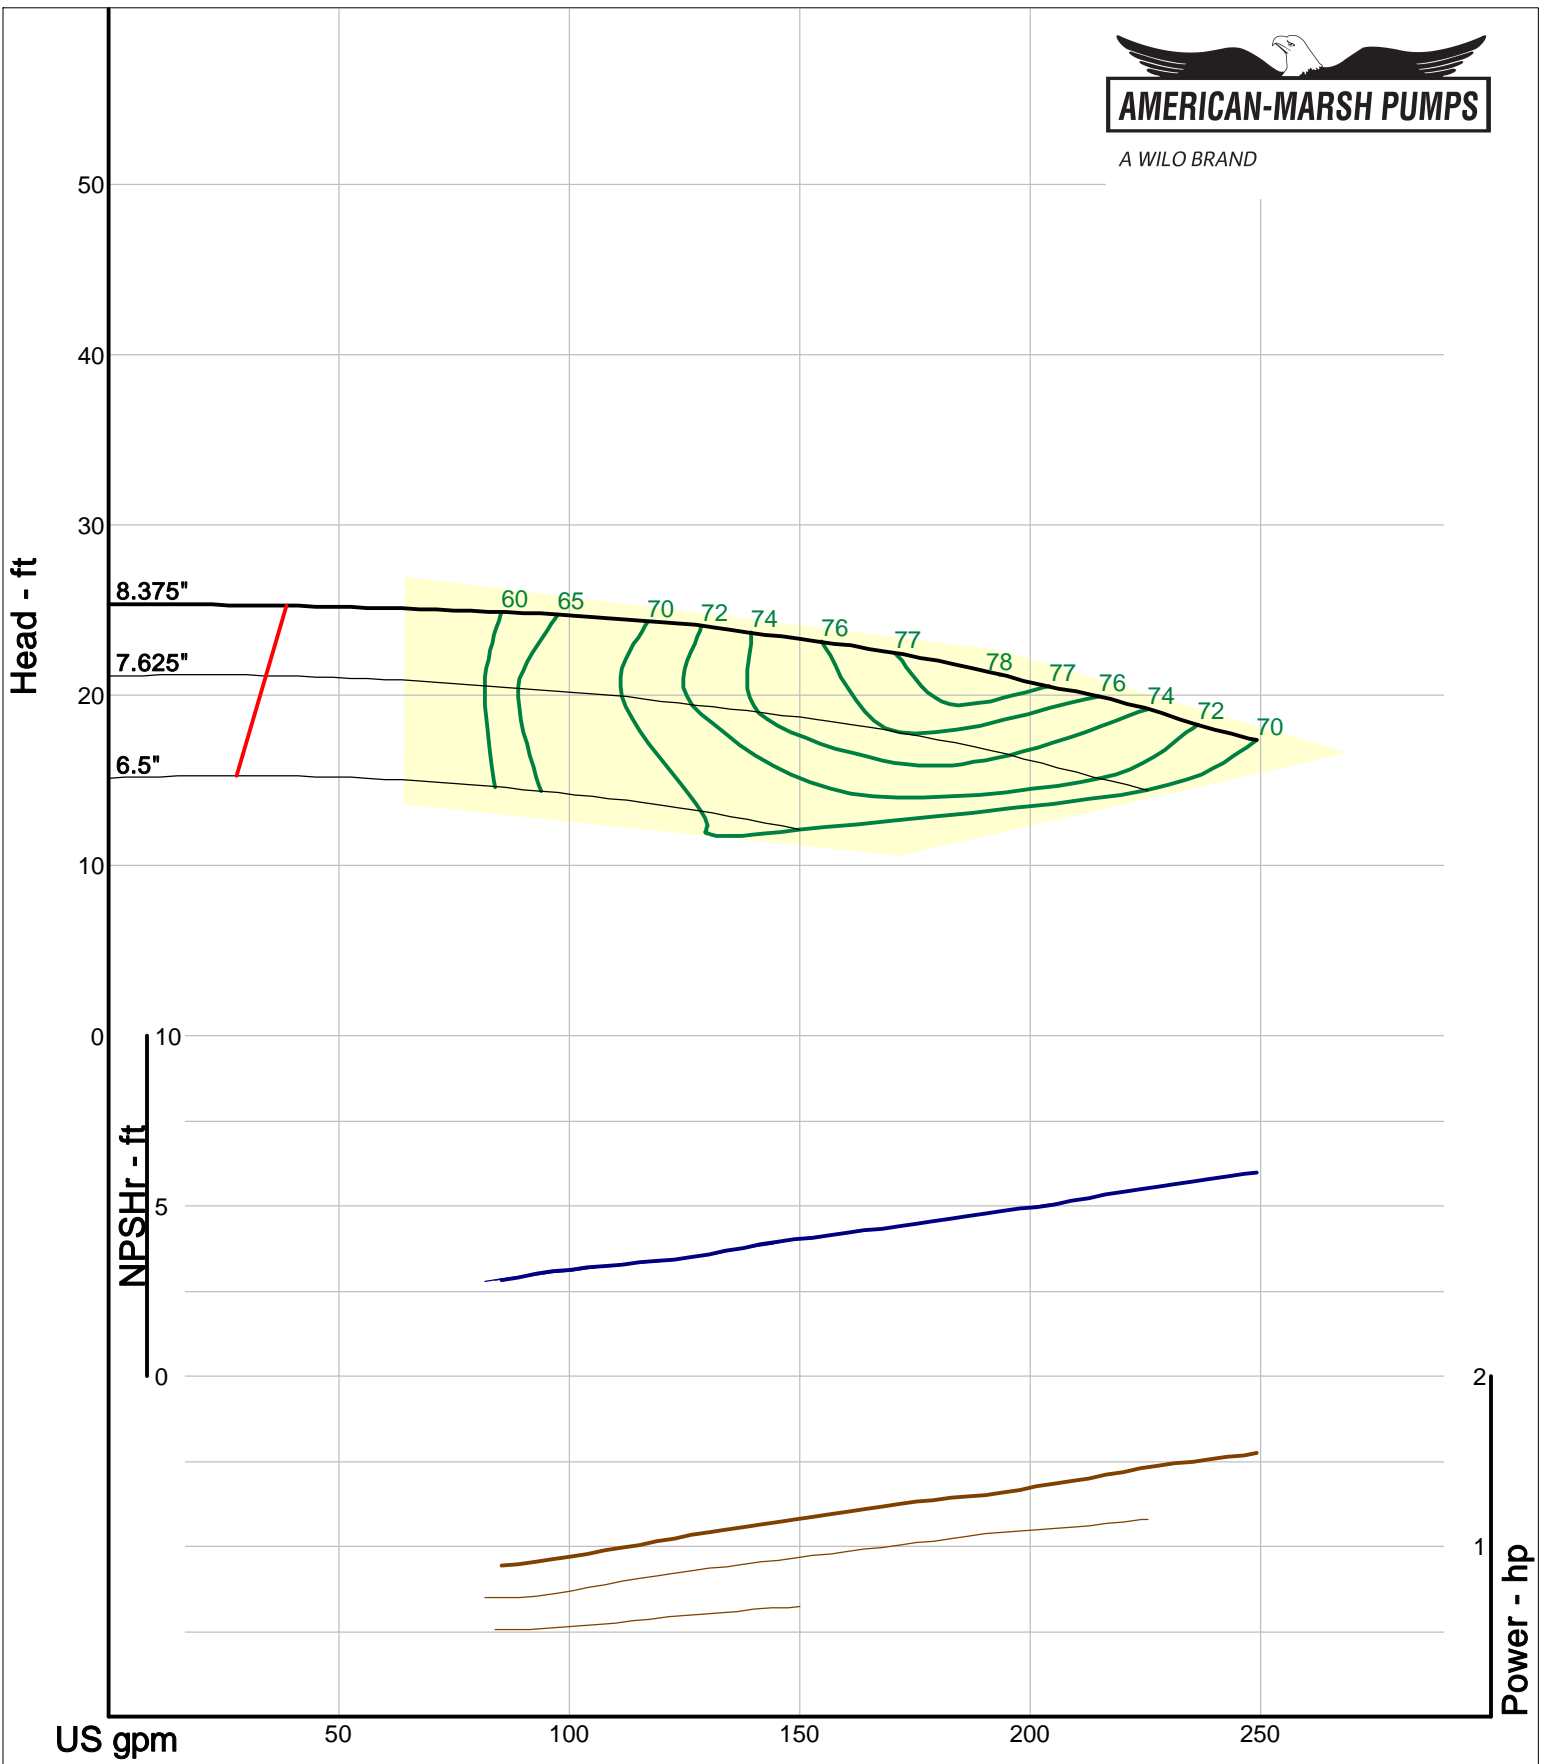

A WILO BRAND

Company: American-Marsh Pumps
Name:
12/03/05

American-Marsh Pumps
Catalog: WTRWKS-2005c.50, vers 2.5c
300_REC/REF - 1000

Size: 2.5x3-8 RE
Speed: 980 rpm
Dia: 8.375 in
Curve: CS-15133