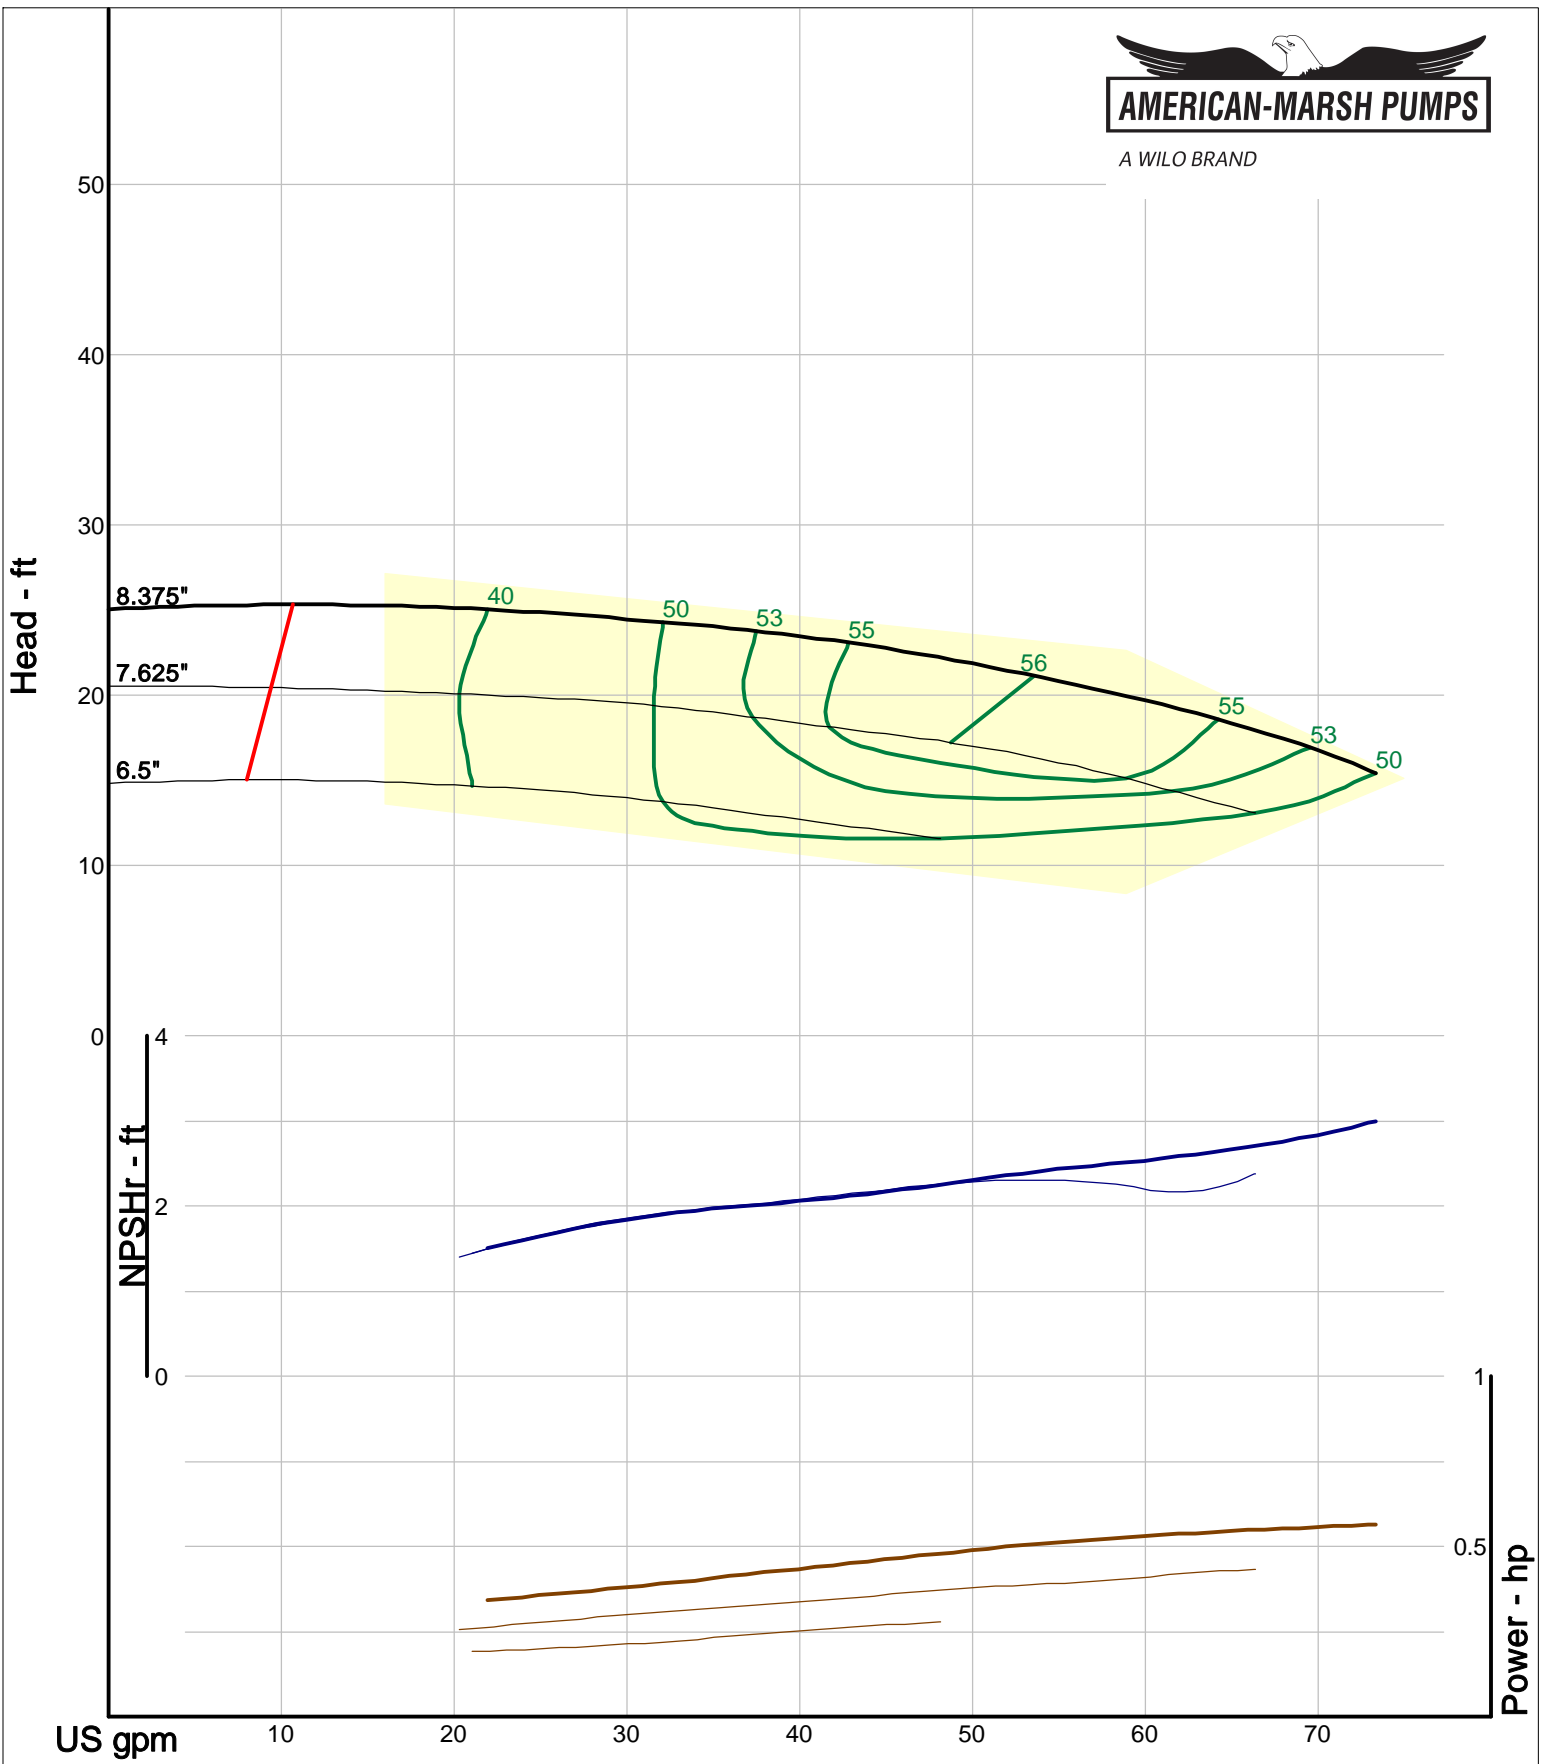

A WILO BRAND

Company: American-Marsh Pumps
Name:
12/03/05

American-Marsh Pumps
Catalog: WTRWKS-2005c.50, vers 2.5c
300_REC/REF - 1000

Size: 1.5x2.5-8 RE
Speed: 980 rpm
Dia: 8.375 in
Curve: CS-15113