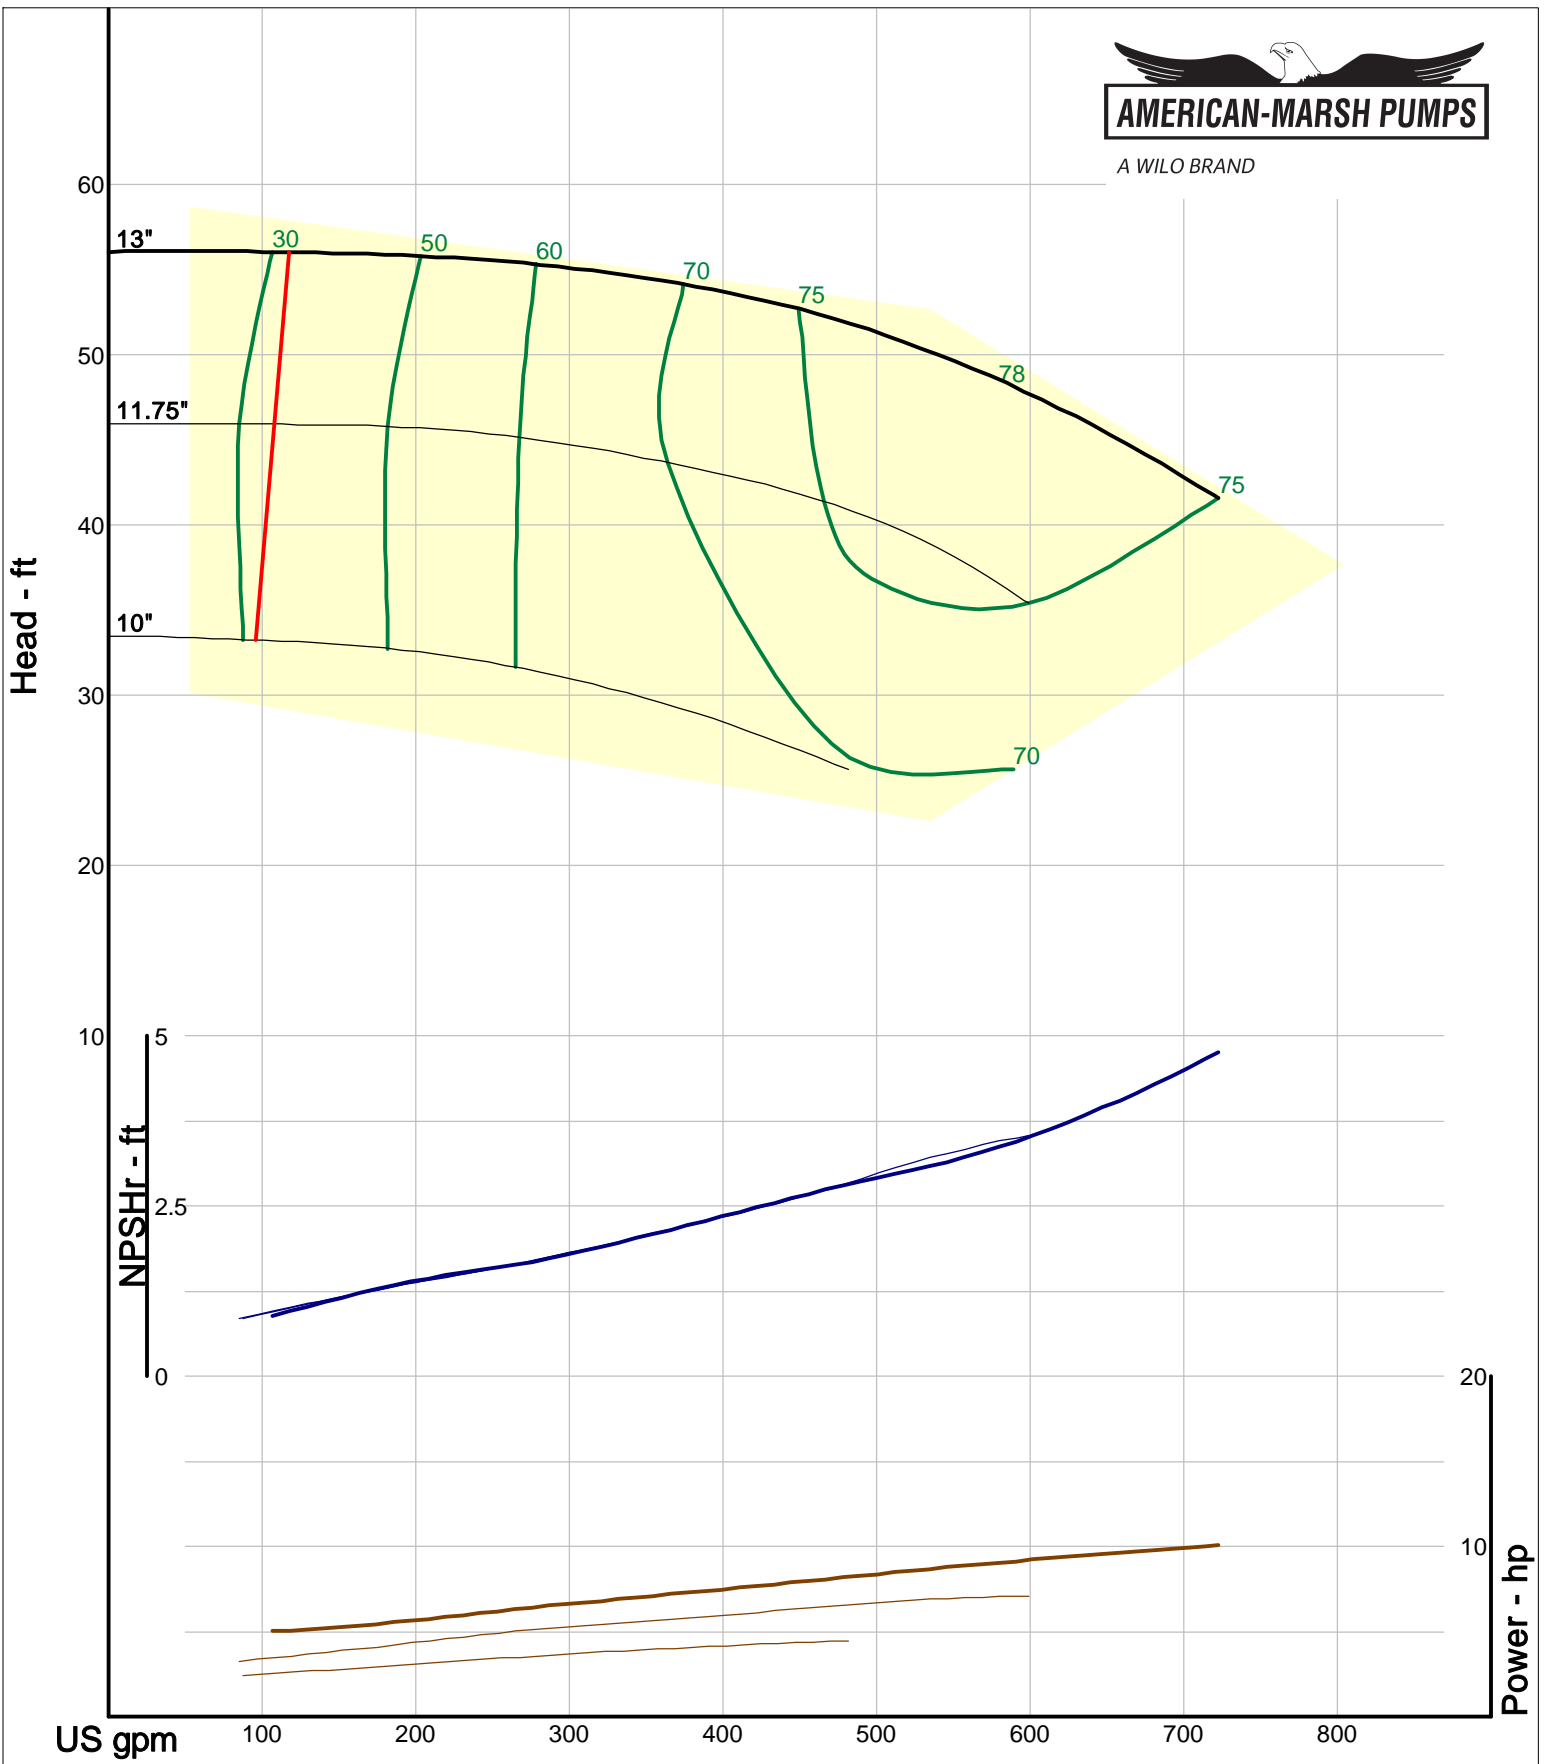

A WILO BRAND

Company: American-Marsh Pumps
Name:
12/03/05

American-Marsh Pumps
Catalog: WTRWKS-2005c.50, vers 2.5c
300_REC/REF - 1000

Size: 5x6-13 RE
Speed: 980 rpm
Dia: 13 in
Curve: CS-15157