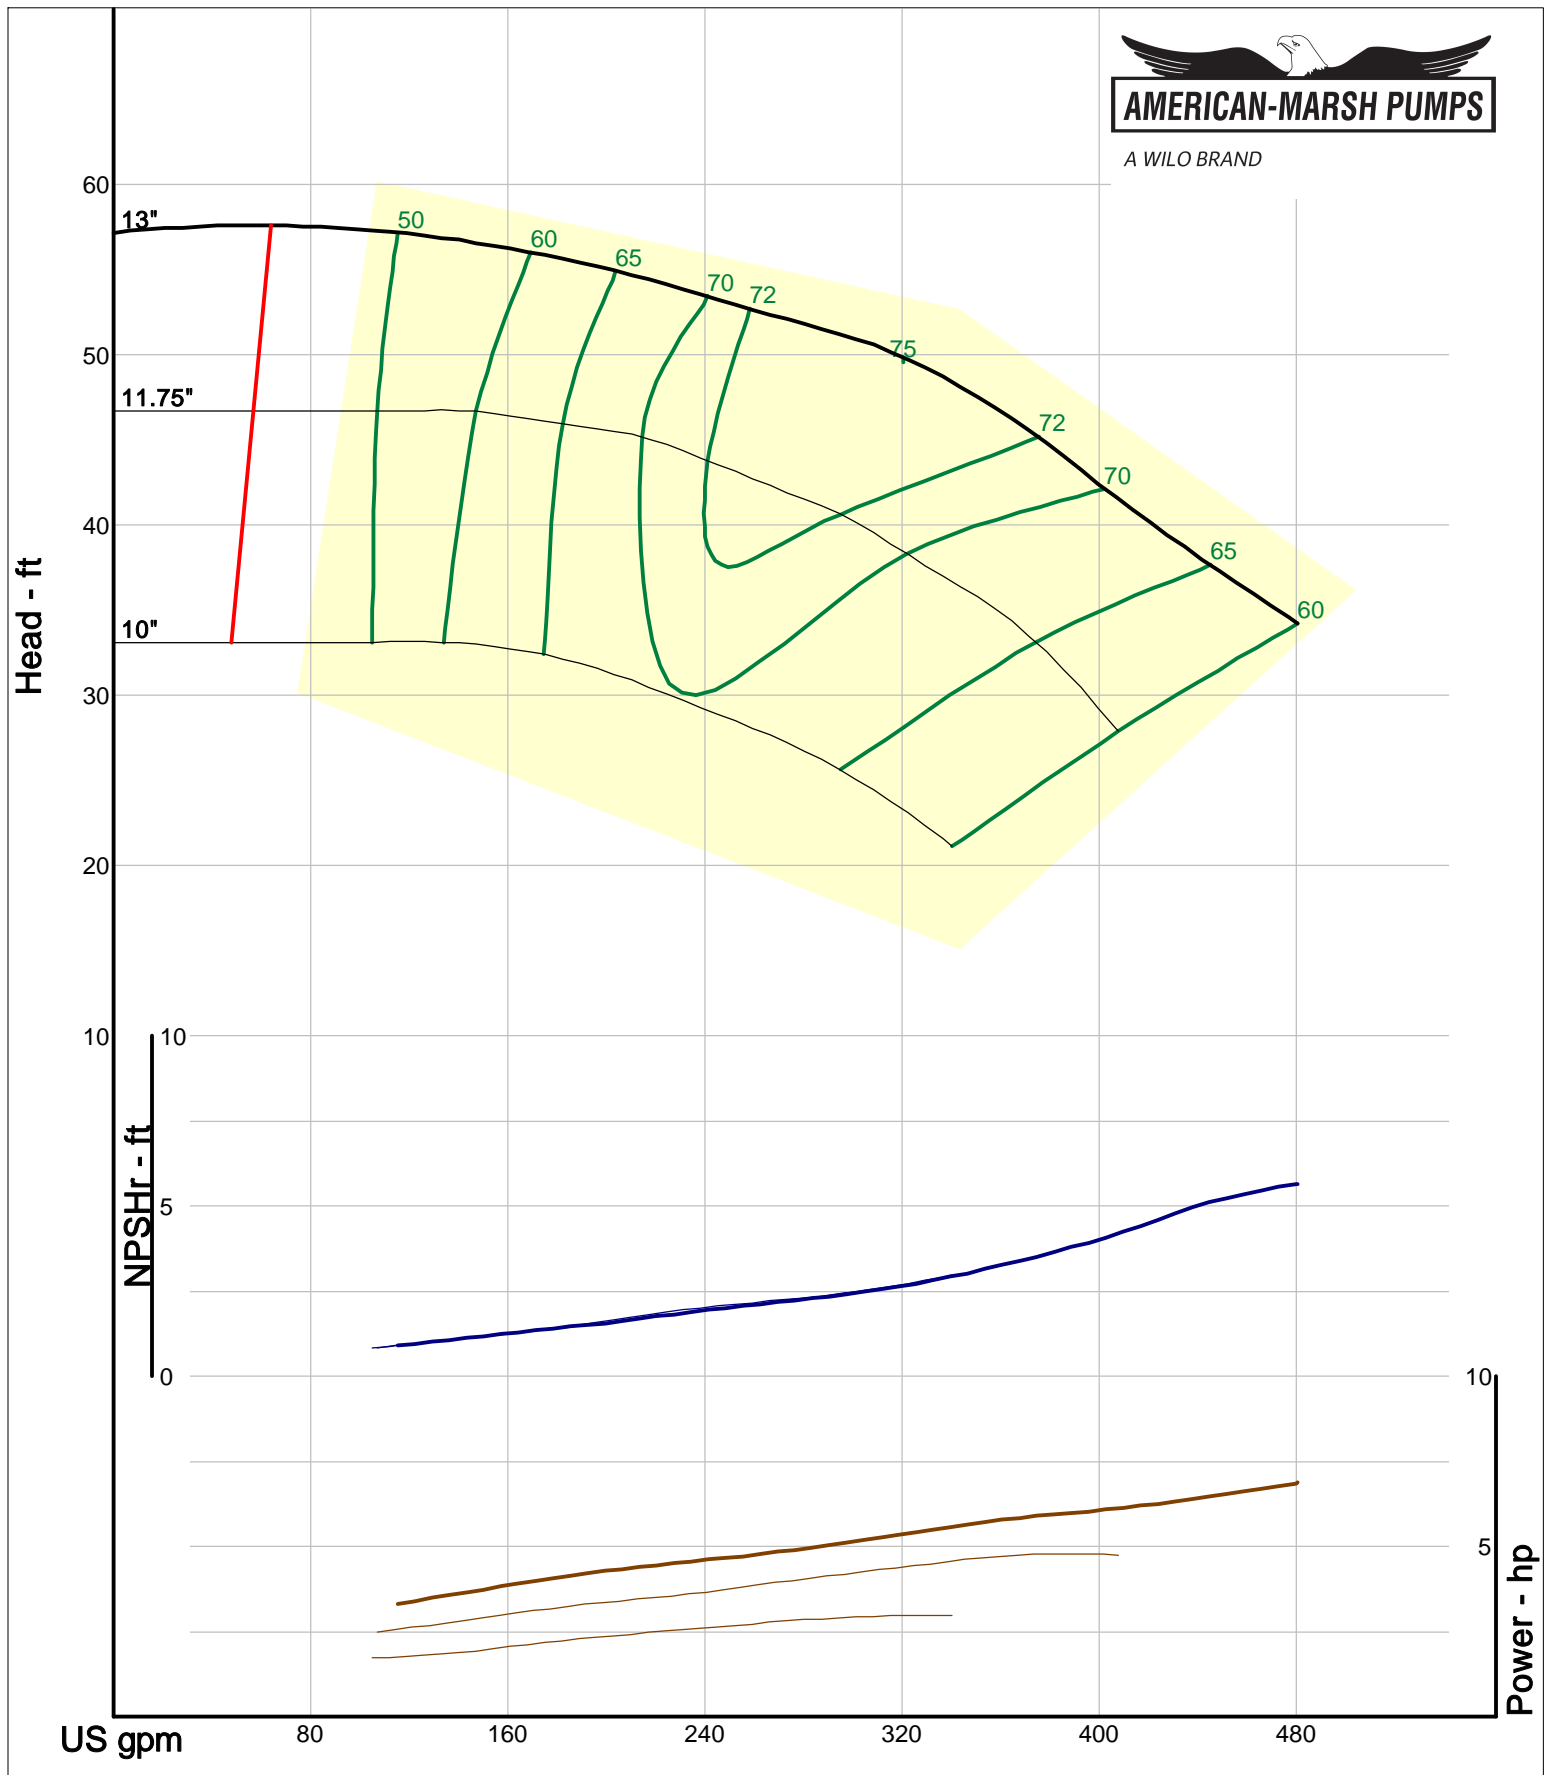

A WILO BRAND

Company: American-Marsh Pumps
Name:
12/03/05

American-Marsh Pumps
Catalog: WTRWKS-2005c.50, vers 2.5c
300_REC/REF - 1000

Size: 3x4-10 RE
Speed: 980 rpm
Dia: 10.375 in
Curve: CS-15143

A WILO BRAND