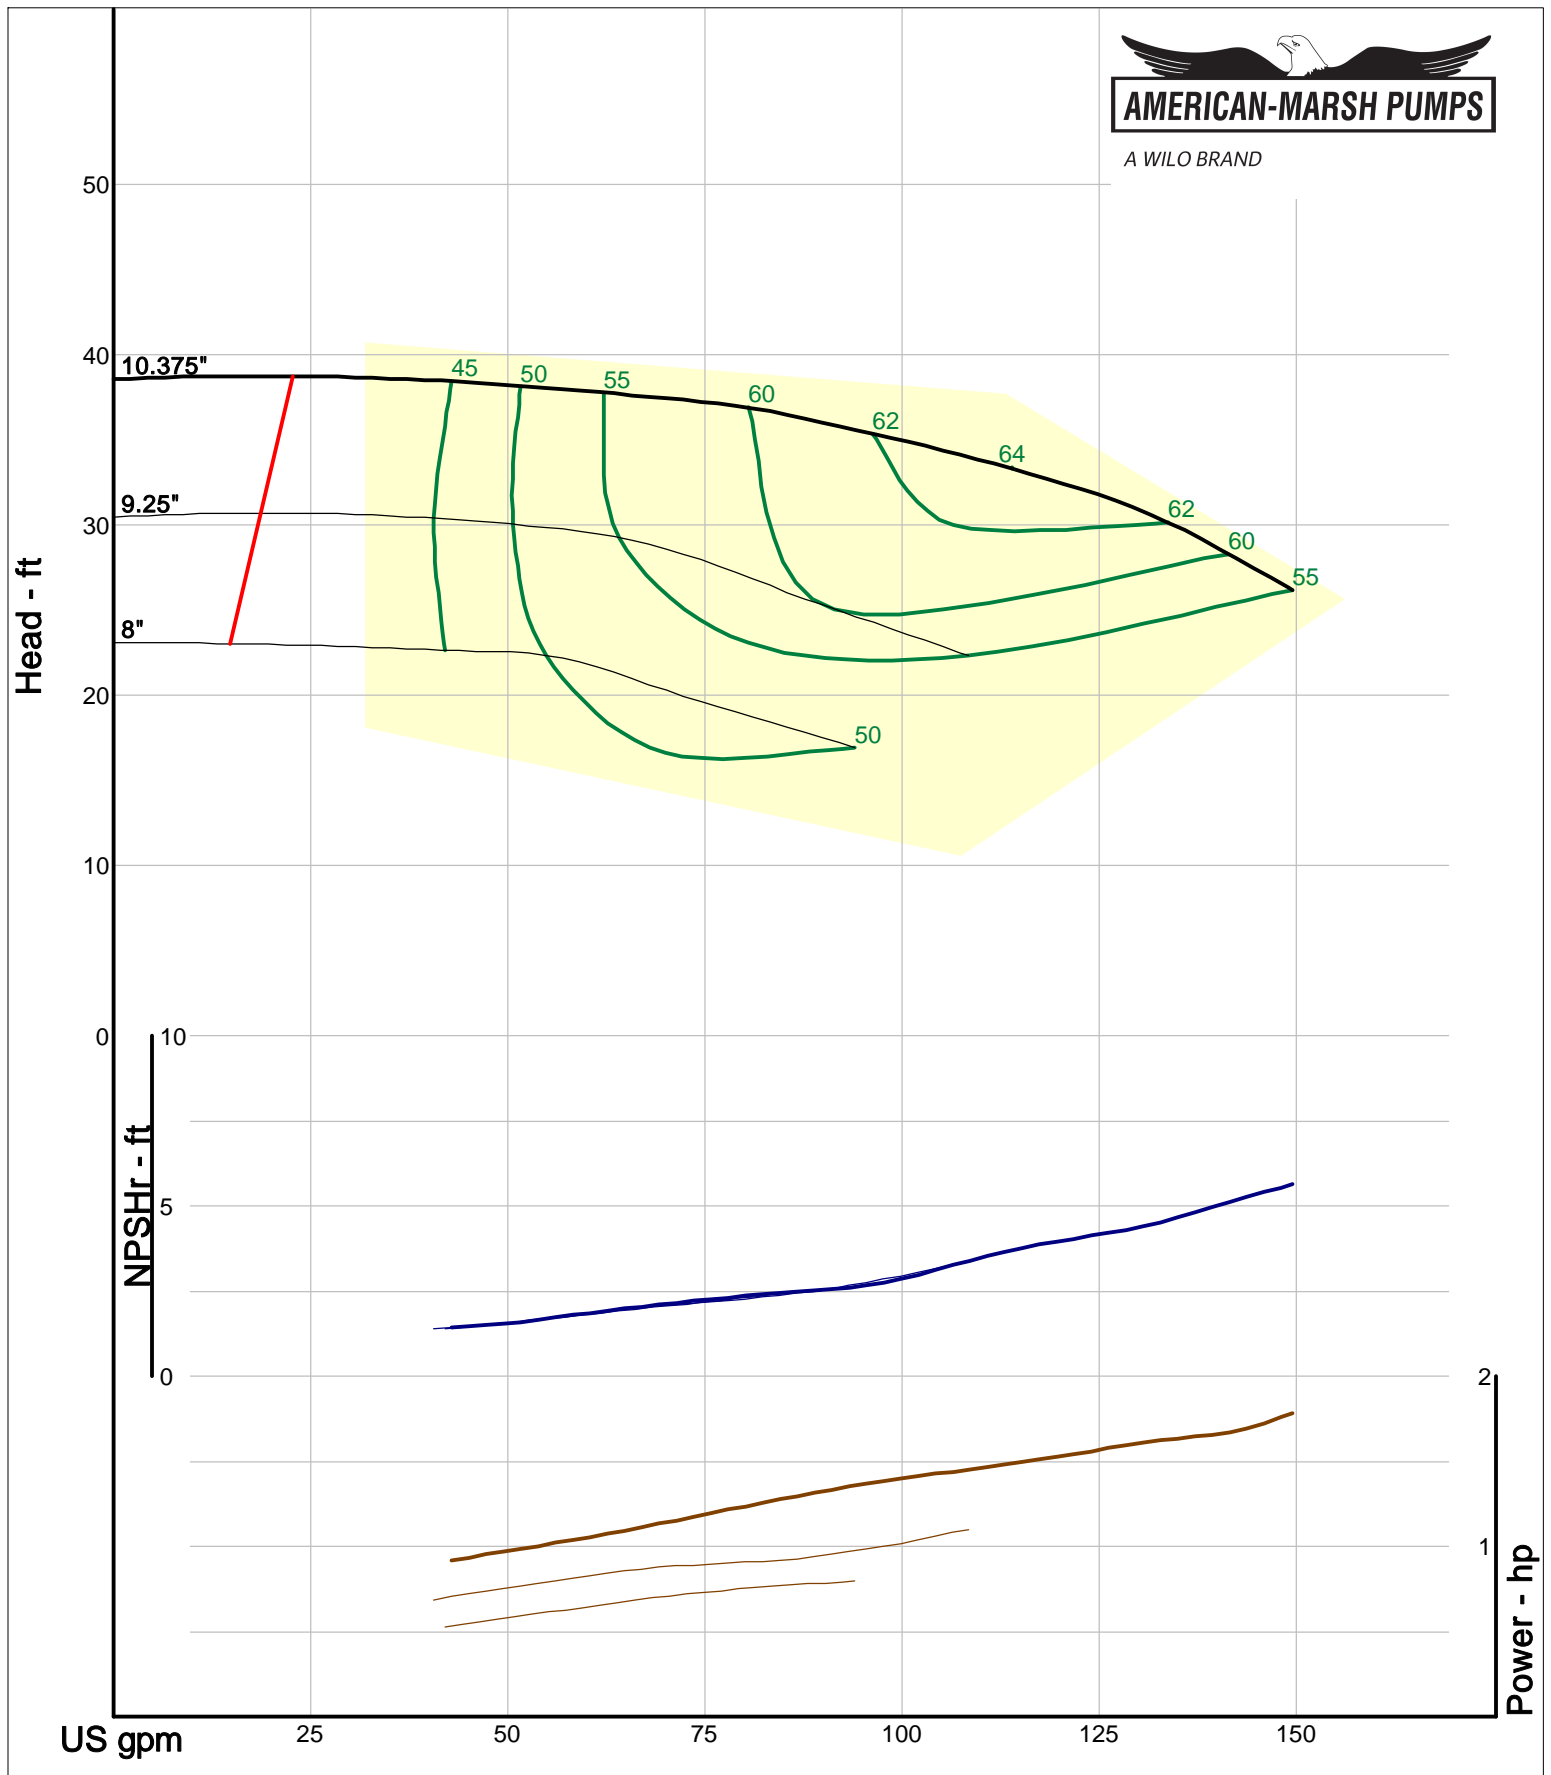

A WILO BRAND

Company: American-Marsh Pumps
Name:
12/03/05

American-Marsh Pumps
Catalog: WTRWKS-2005c.50, vers 2.5c
300_REC/REF - 1000

Size: 2x2.5-10 RE
Speed: 980 rpm
Dia: 10.375 in
Curve: CS-15125