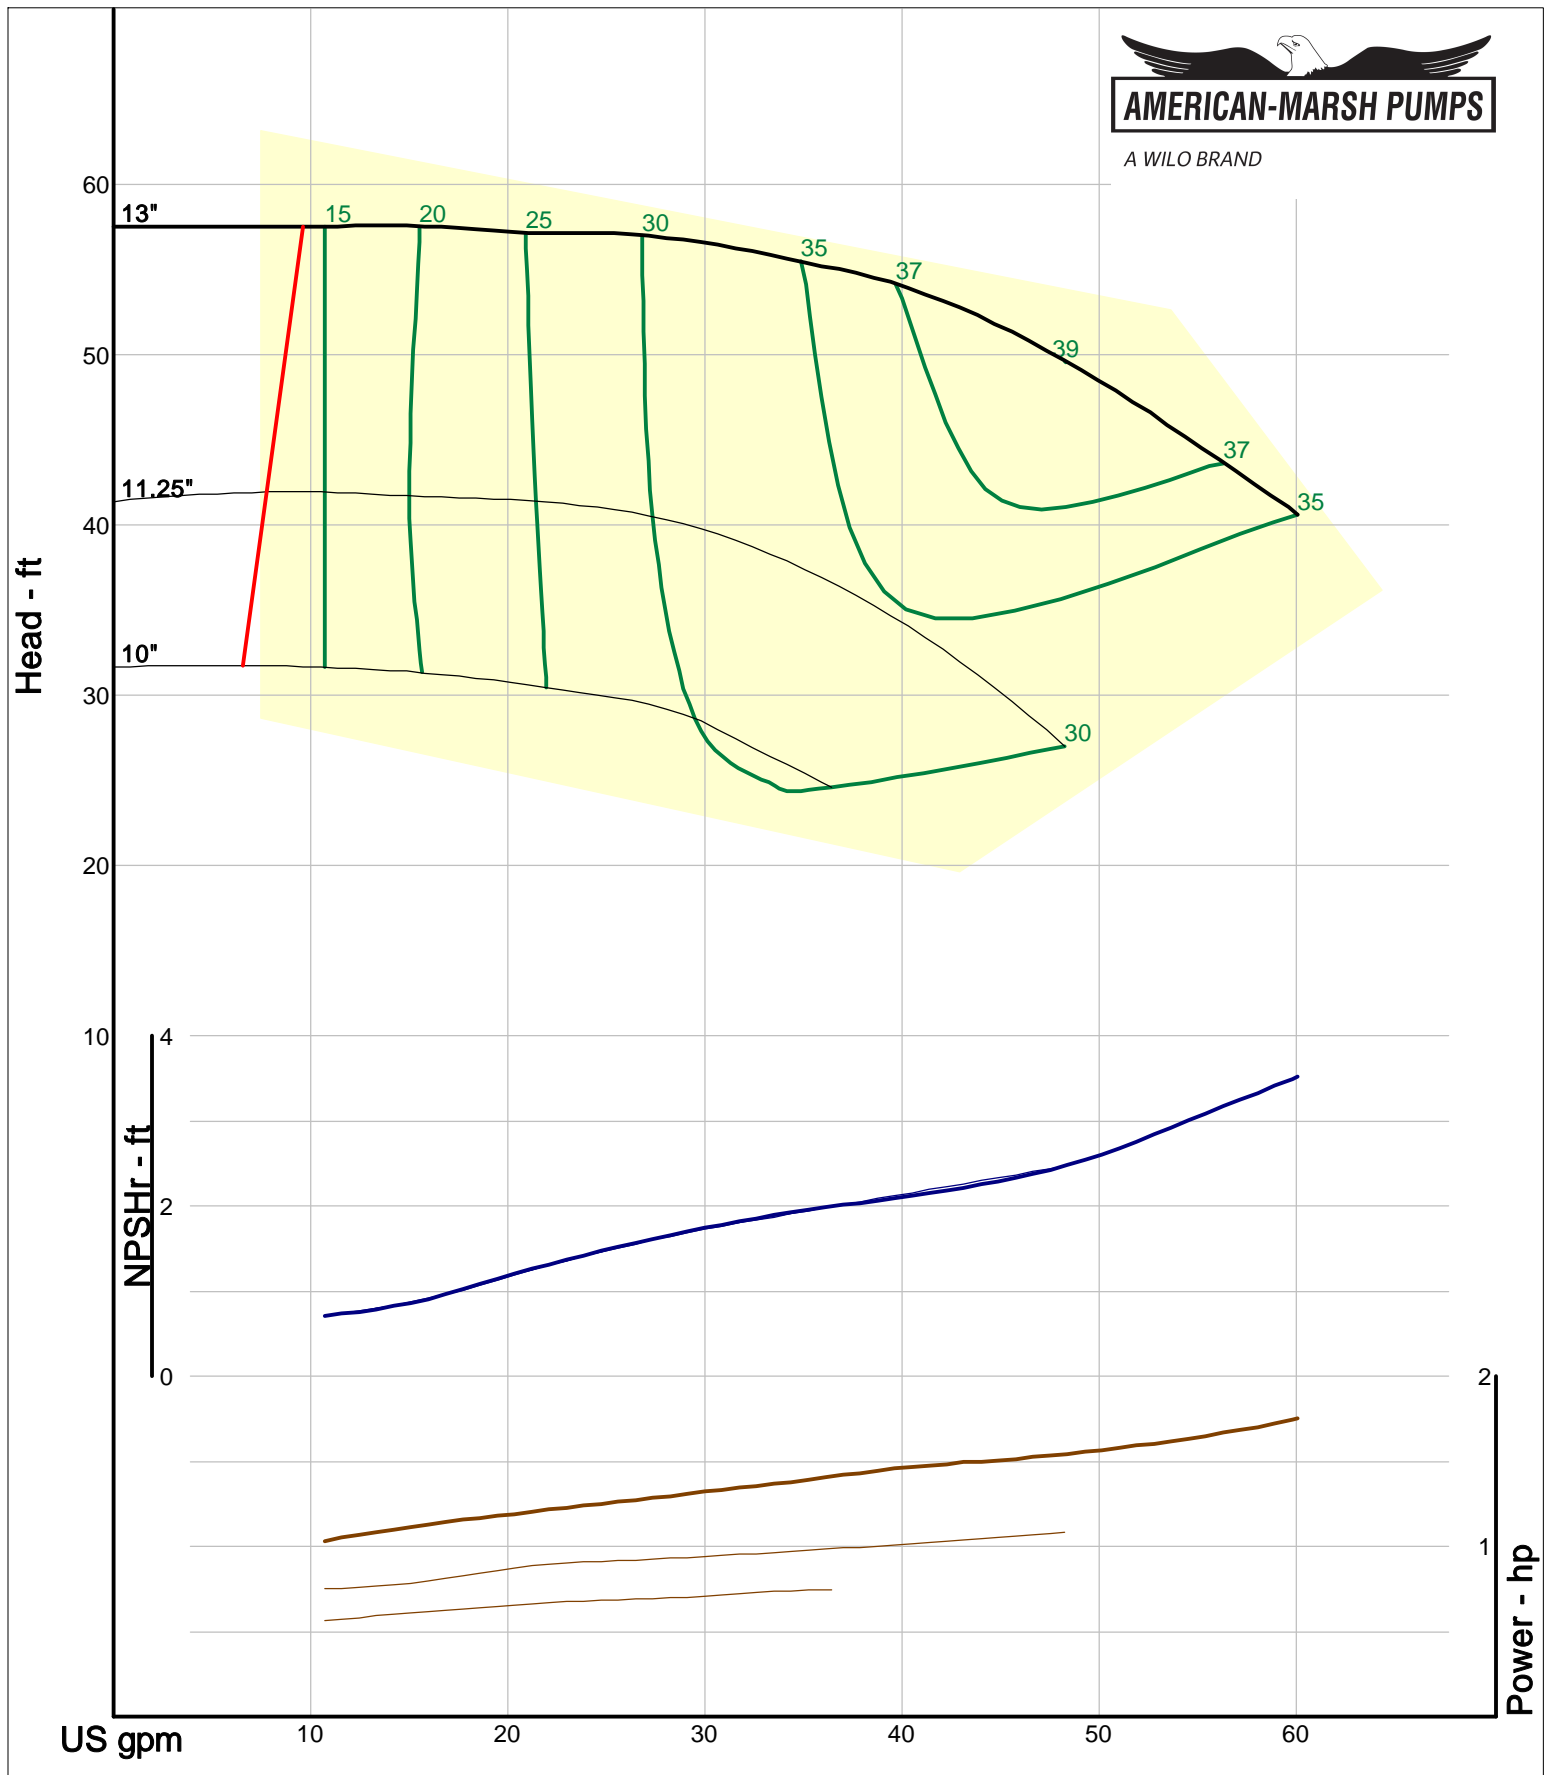

A WILO BRAND

Company: American-Marsh Pumps
Name:
12/03/05

American-Marsh Pumps
Catalog: WTRWKS-2005c.50, vers 2.5c
300_REC/REF - 1000

Size: 1.5x2.5-13 RE
Speed: 980 rpm
Dia: 13 in
Curve: CS-15117