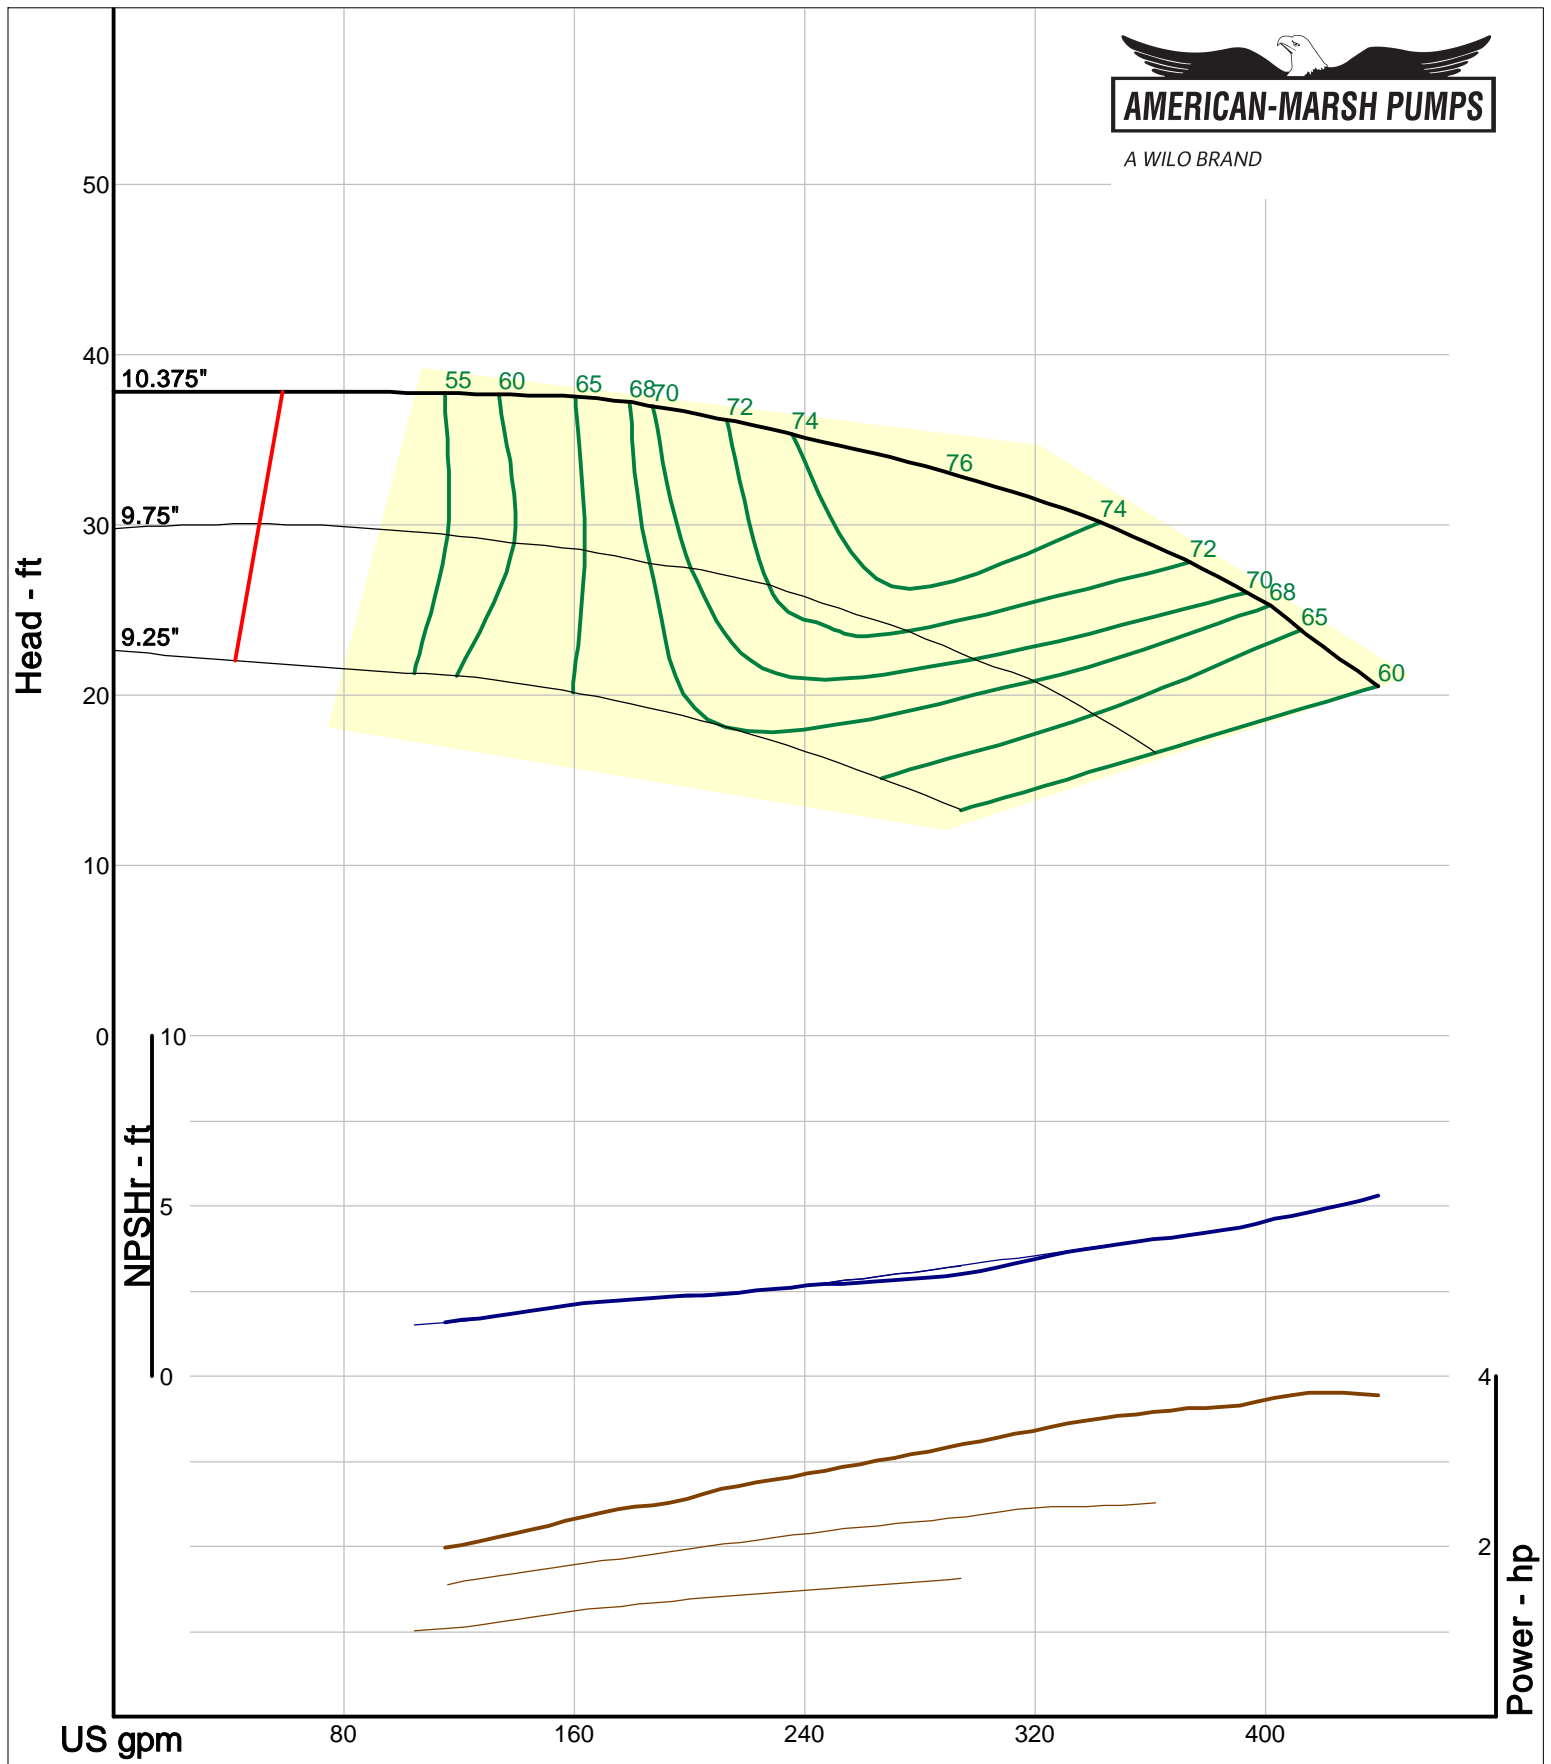

A WILO BRAND

Company: American-Marsh Pumps
Name:
12/03/05

American-Marsh Pumps
Catalog: WTRWKS-2005c.50, vers 2.5c
300_REC/REF - 1000

Size: 3x4-10 RE
Speed: 980 rpm
Dia: 10.375 in
Curve: CS-15143