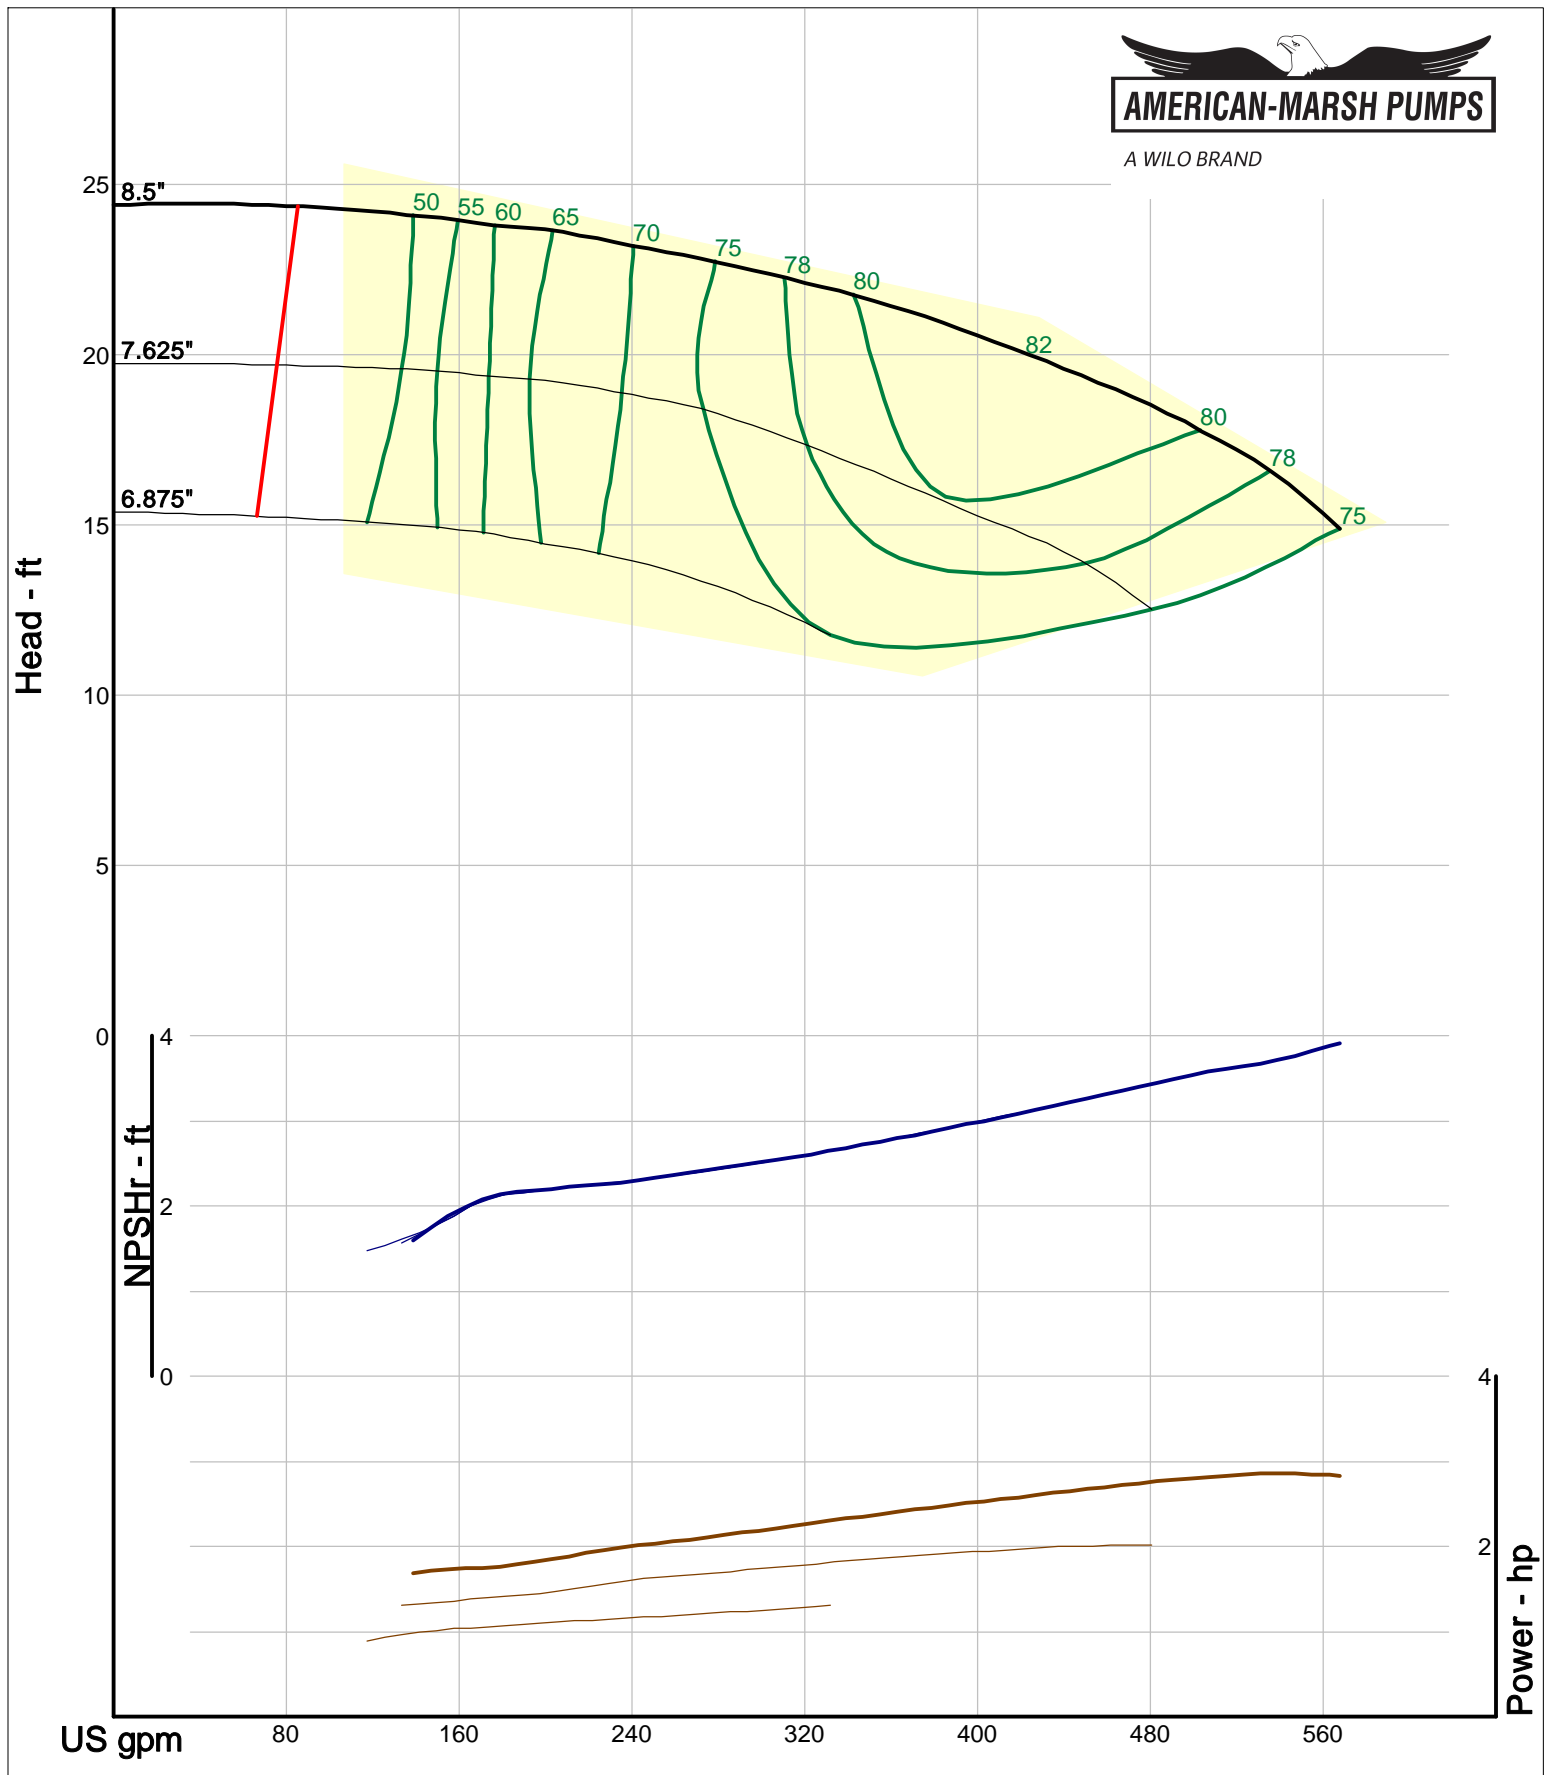

A WILO BRAND

Company: American-Marsh Pumps
Name:
12/03/05

American-Marsh Pumps
Catalog: WTRWKS-2005c.50, vers 2.5c
300_REC/REF - 1000

Size: 4x5-8 RE
Speed: 980 rpm
Dia: 8.5 in
Curve: CS-15148