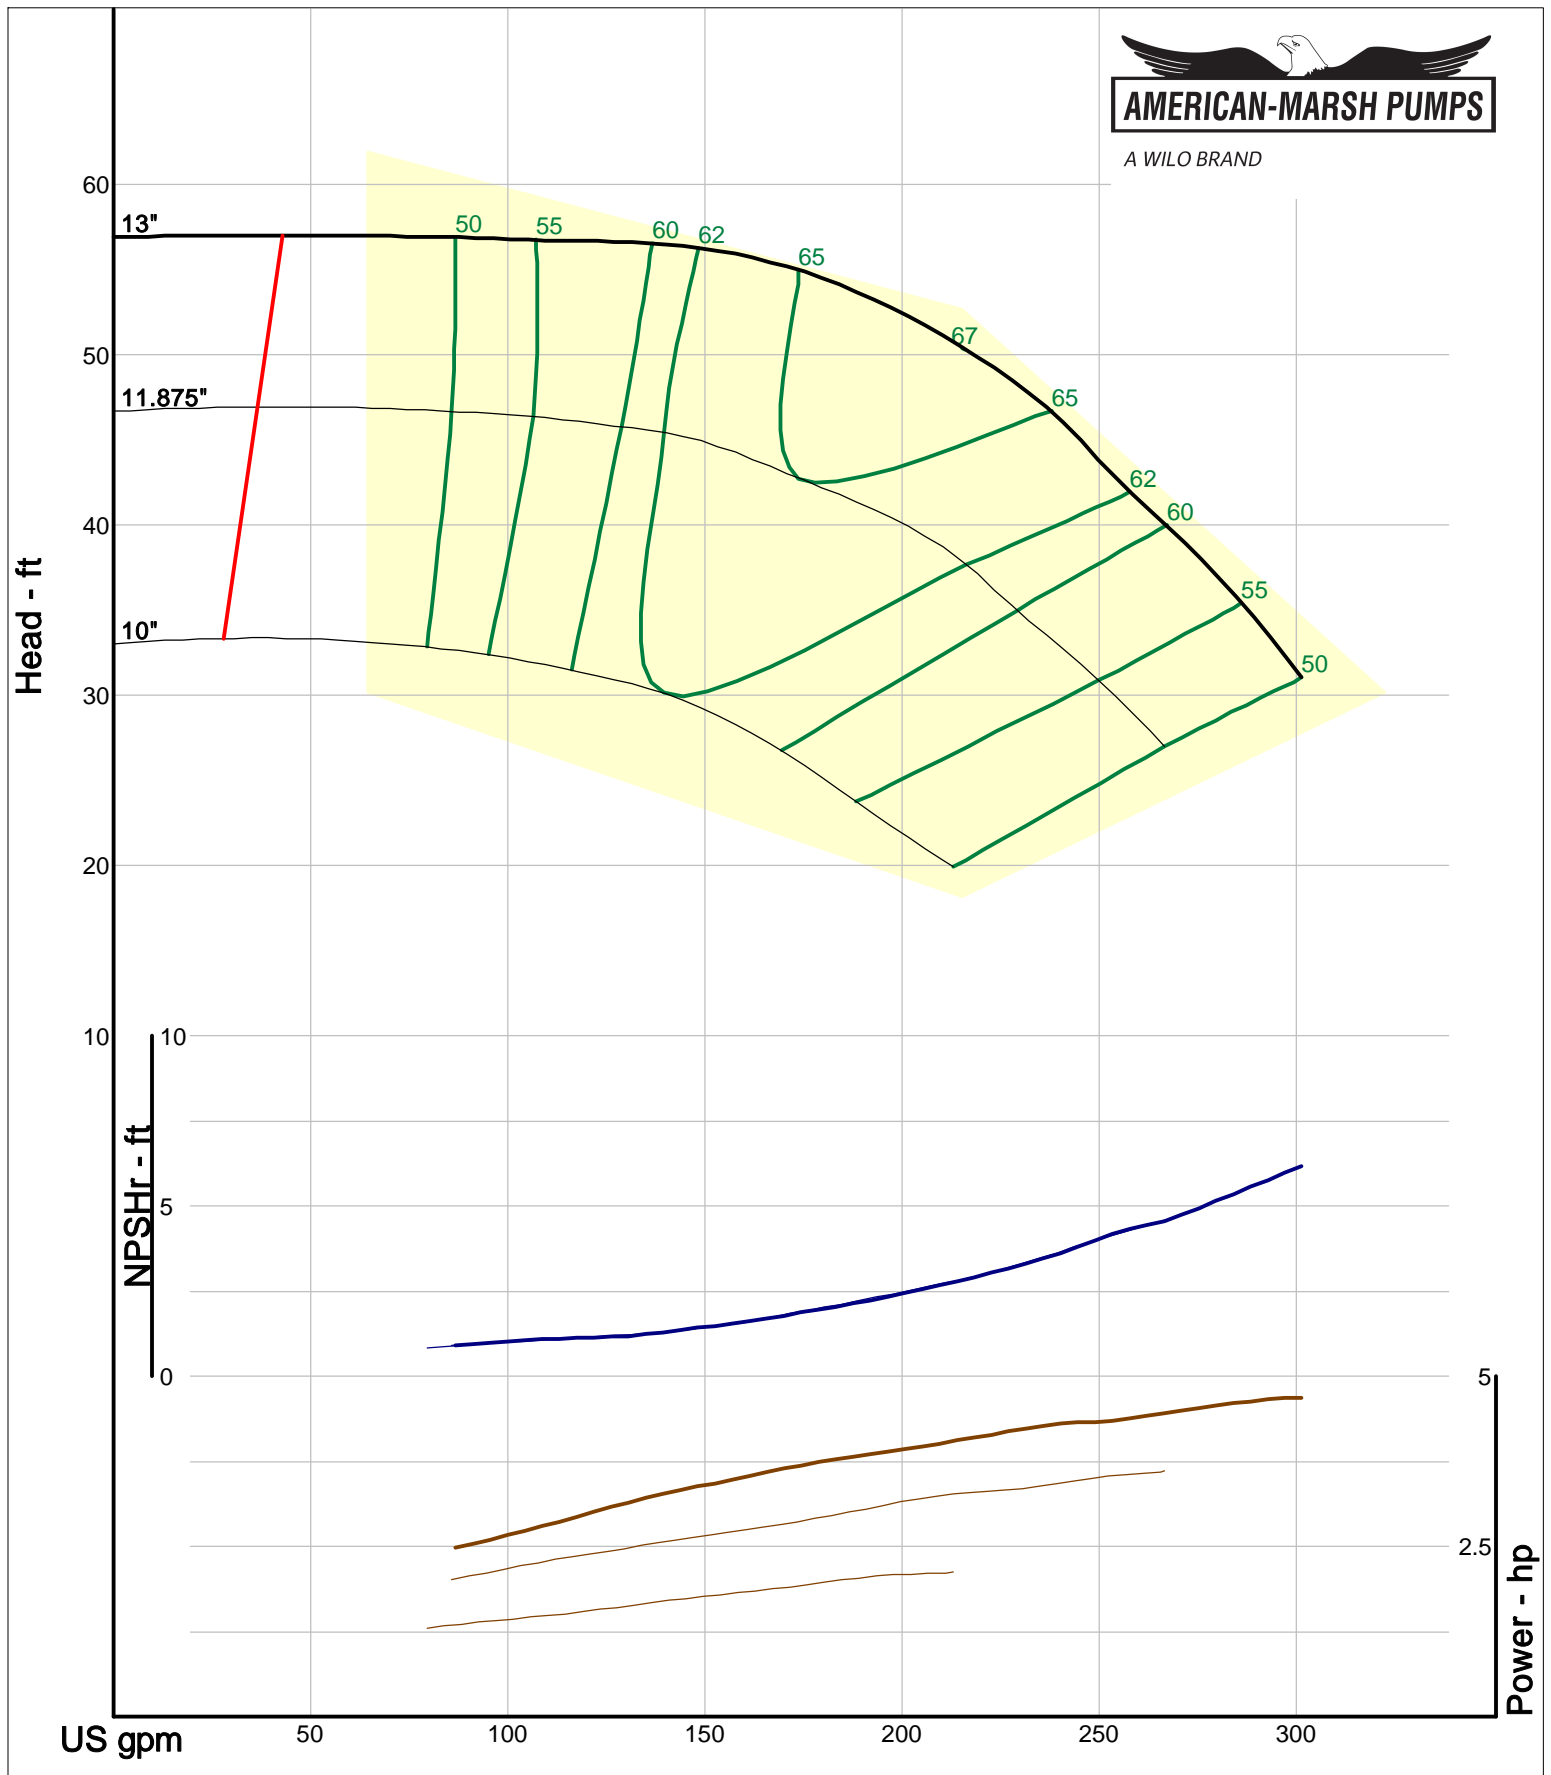

A WILO BRAND

Company: American-Marsh Pumps
Name:
12/03/05

American-Marsh Pumps
Catalog: WTRWKS-2005c.50, vers 2.5c
300_REC/REF - 1000

Size: 2.5x3-13 RE
Speed: 980 rpm
Dia: 13 in
Curve: CS-15137