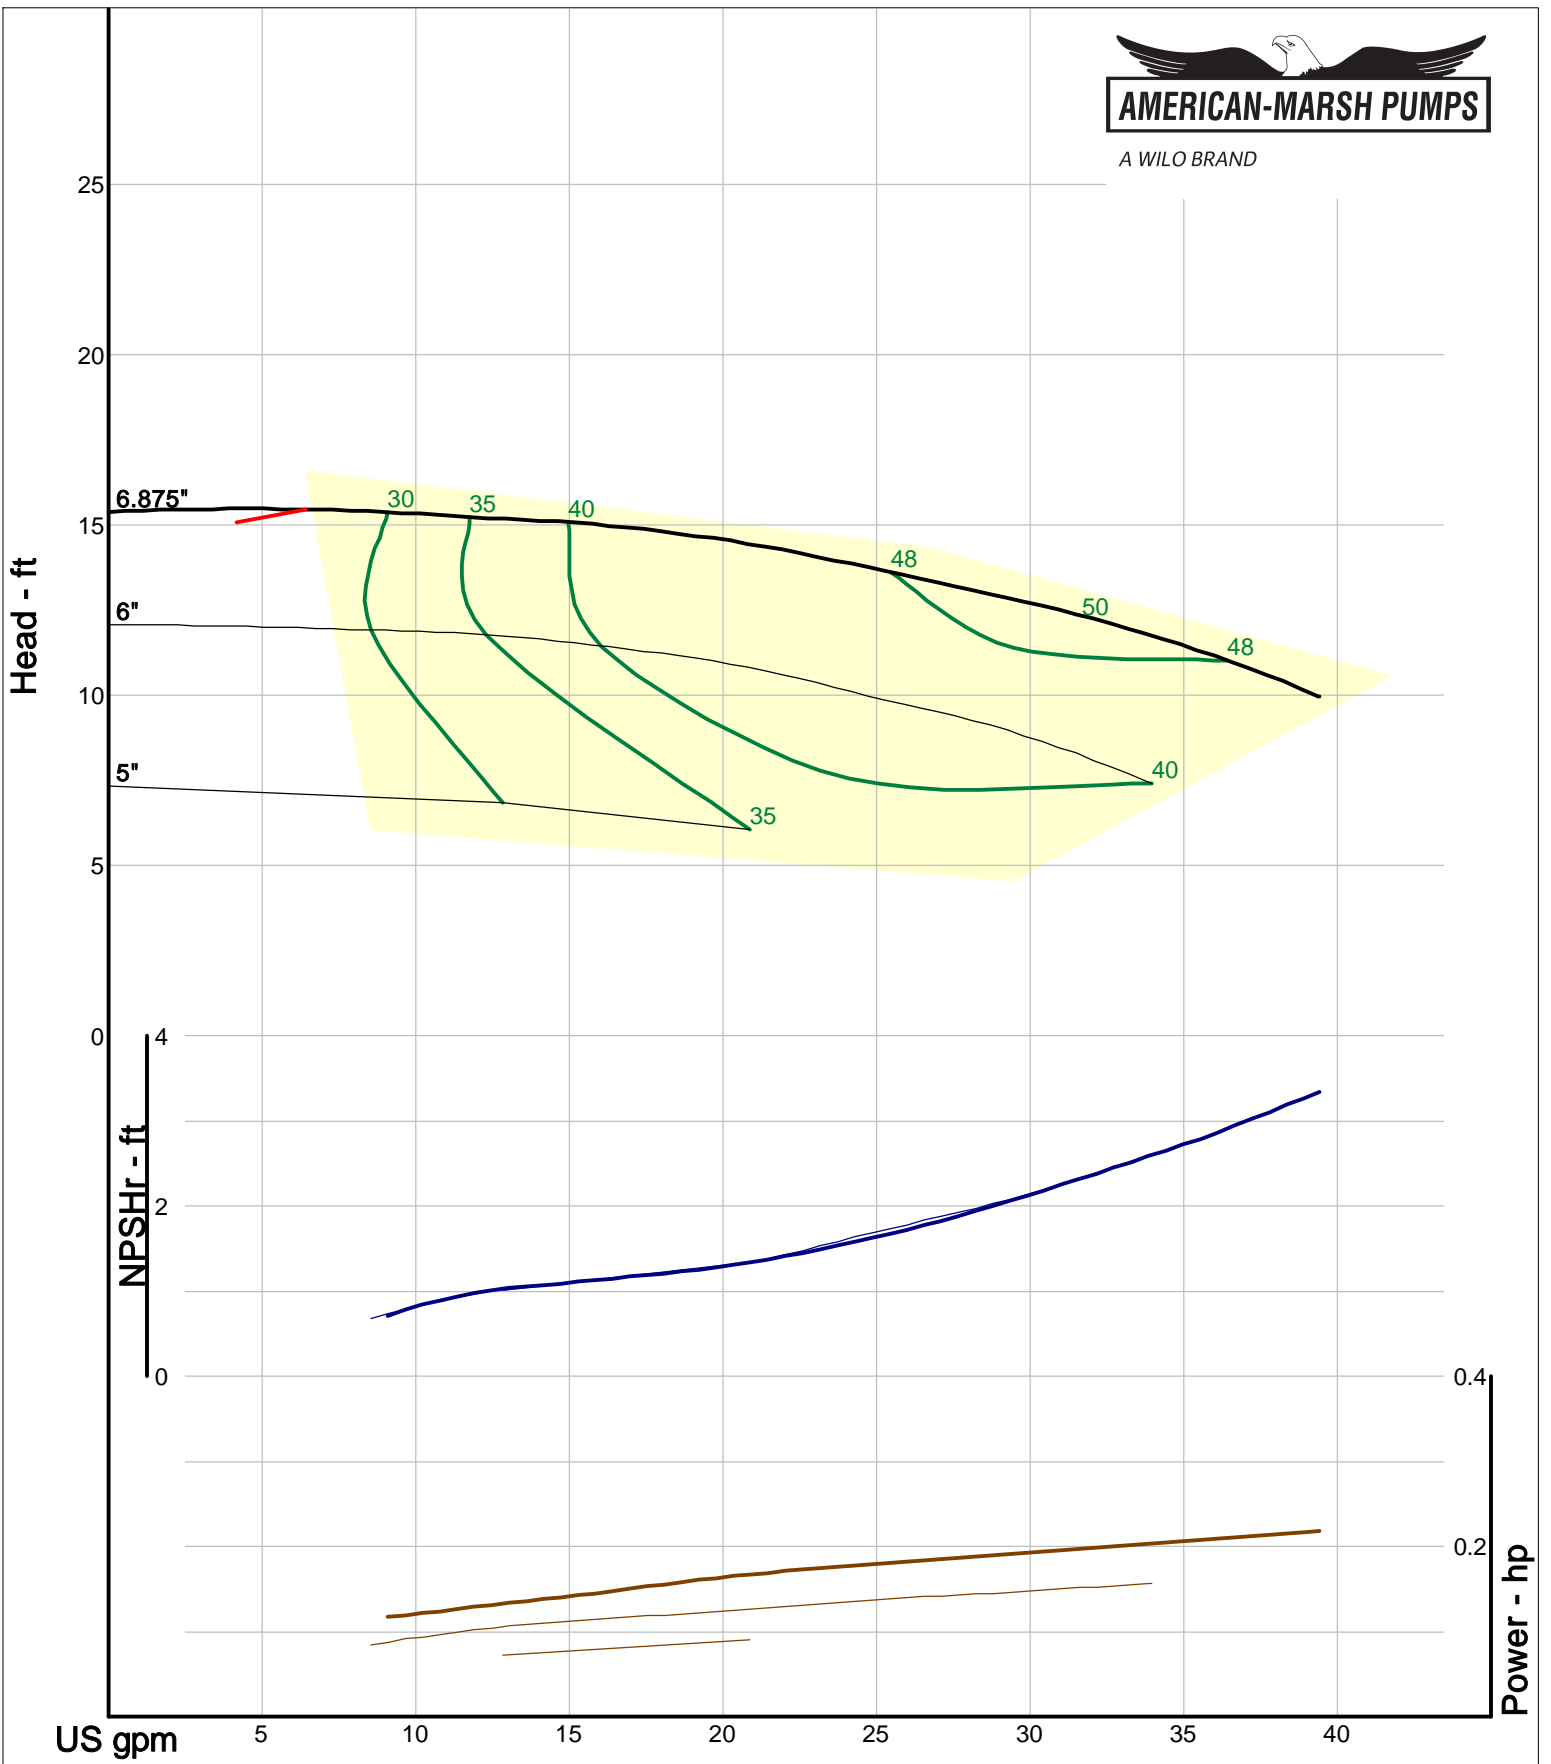

Size: 1.25x2-5 RE
Speed: 980 rpm
Dia: 5.5 in
Curve: CS-15101

A WILO BRAND

Company: American-Marsh Pumps
Name:
12/03/05

American-Marsh Pumps
Catalog: WTRWKS-2005c.50, vers 2.5c
300_REC/REF - 1000

Size: 1.25x2-7 RE
Speed: 980 rpm
Dia: 6.875 in
Curve: CS-15103