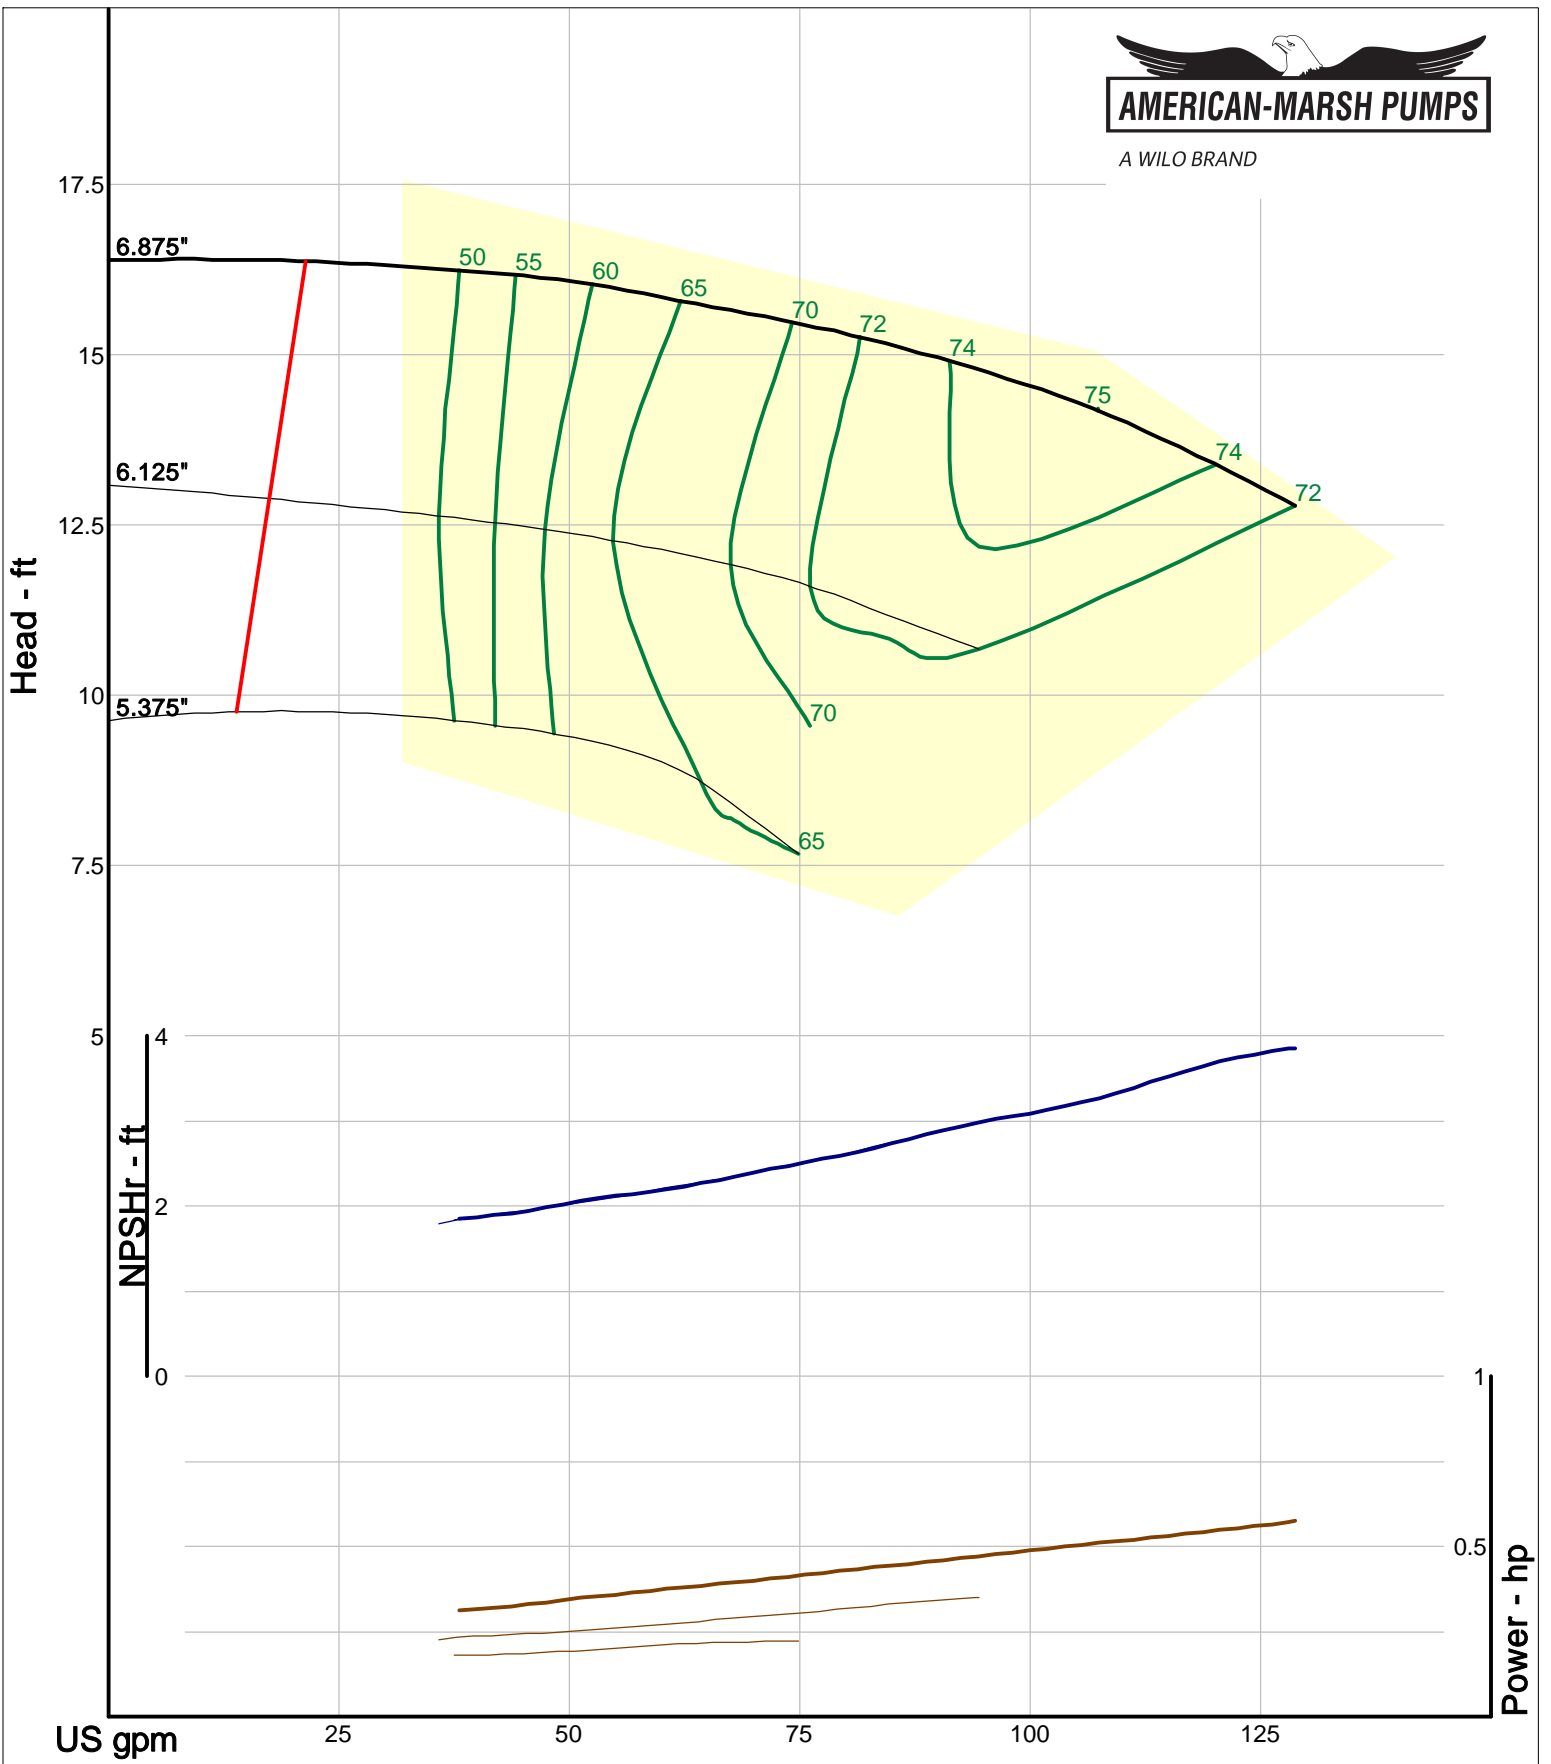

A WILO BRAND

Company: American-Marsh Pumps
Name:
12/03/05

American-Marsh Pumps
Catalog: WTRWKS-2005c.50, vers 2.5c
300_REC/REF - 1000

Size: 2x2.5-7 RE
Speed: 980 rpm
Dia: 6.875 in
Curve: CS-15121