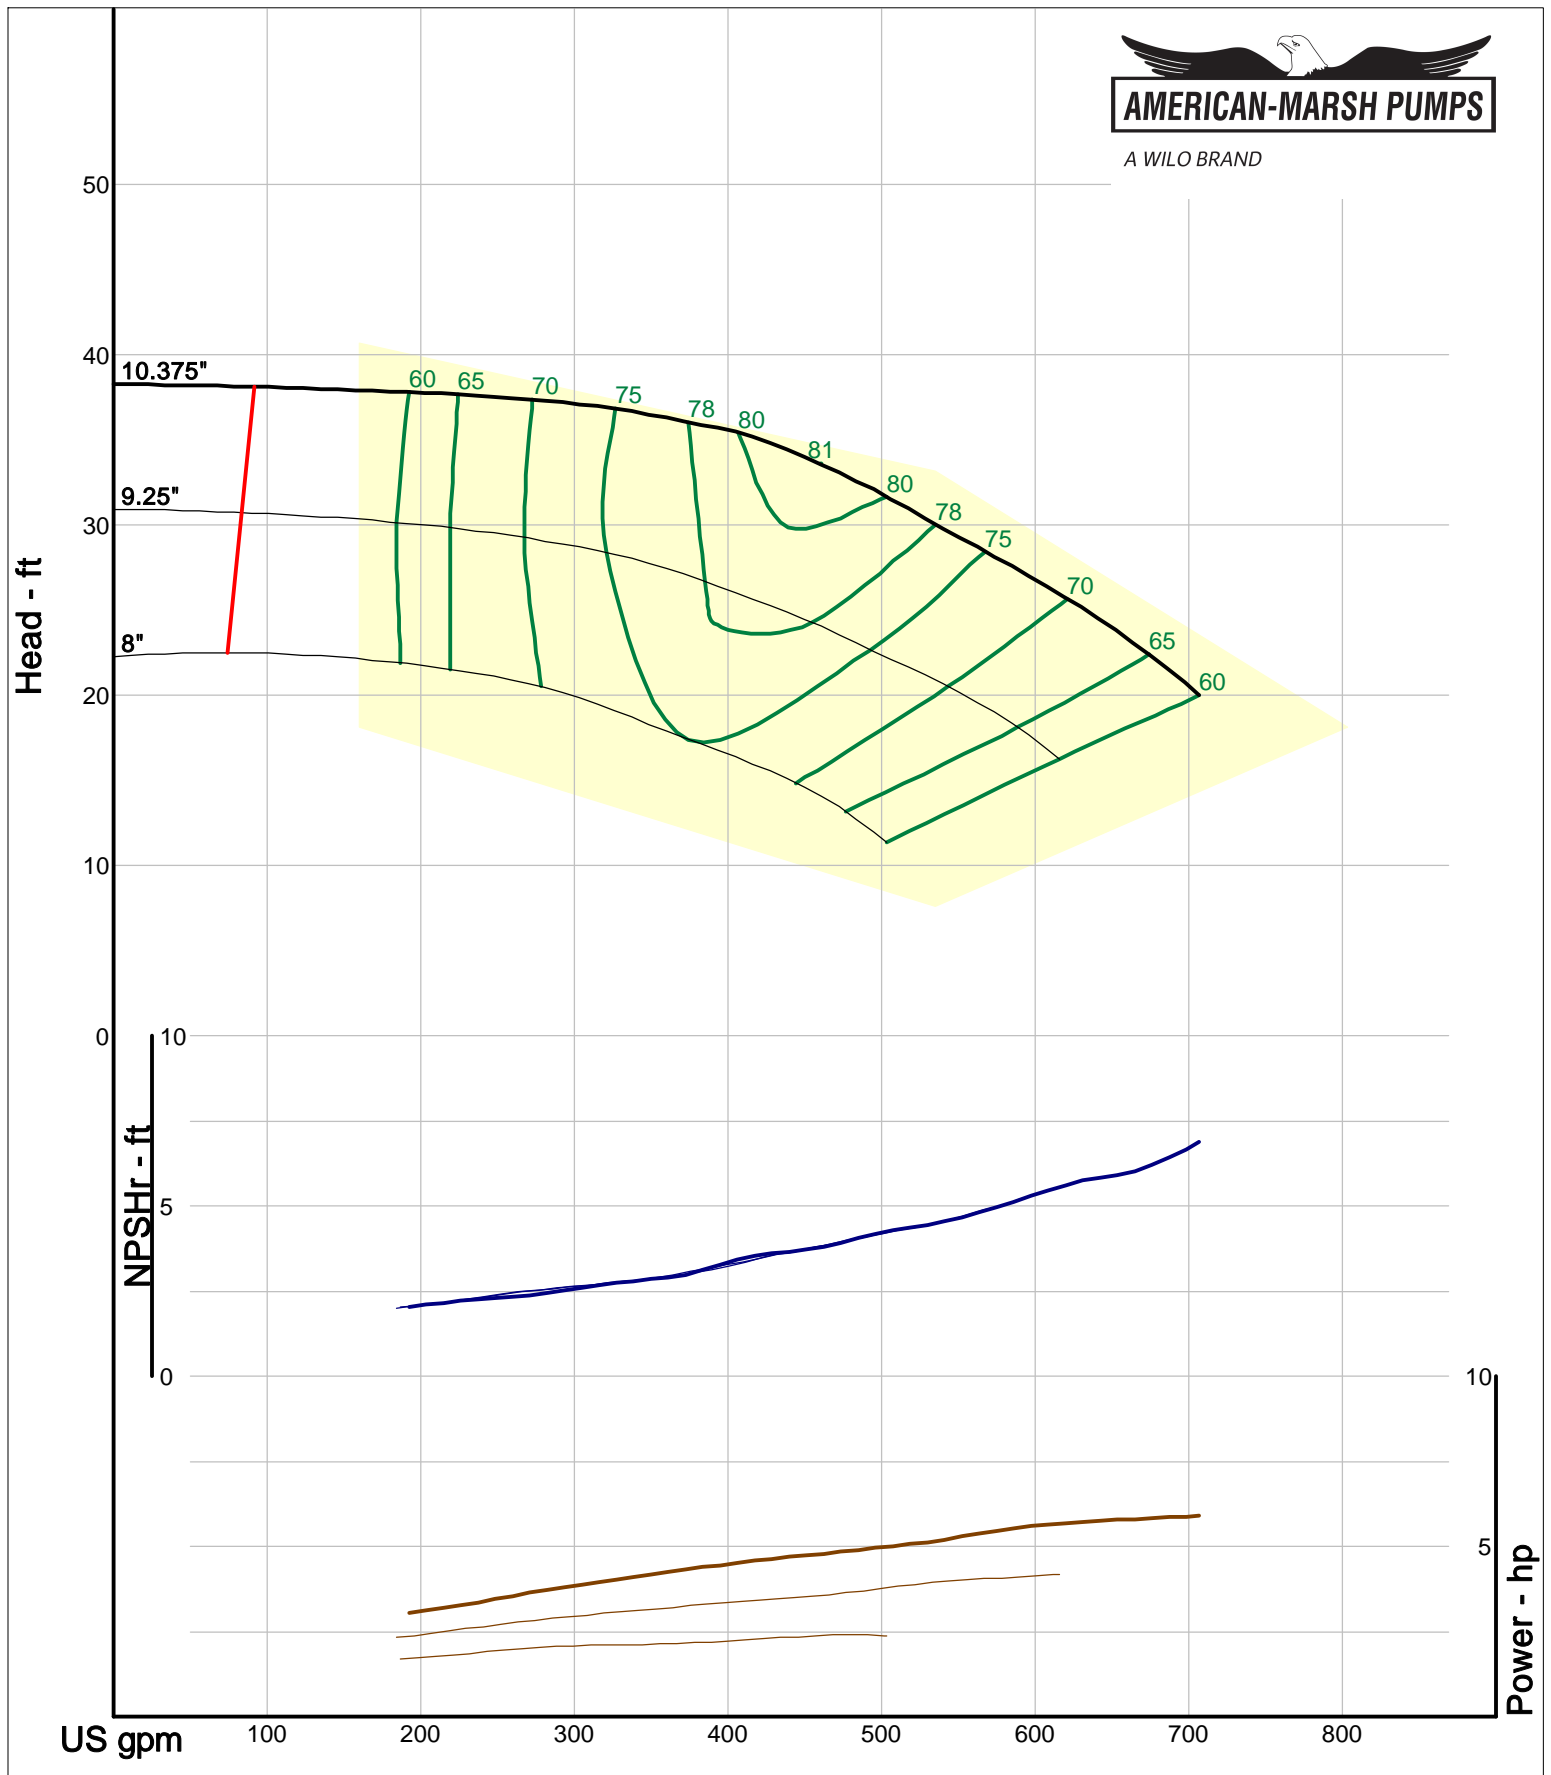

A WILO BRAND

Company: American-Marsh Pumps
Name:
12/03/05

American-Marsh Pumps
Catalog: WTRWKS-2005c.50, vers 2.5c
300_REC/REF - 1000

Size: 4x5-10 RE
Speed: 980 rpm
Dia: 10.375 in
Curve: CS-15150