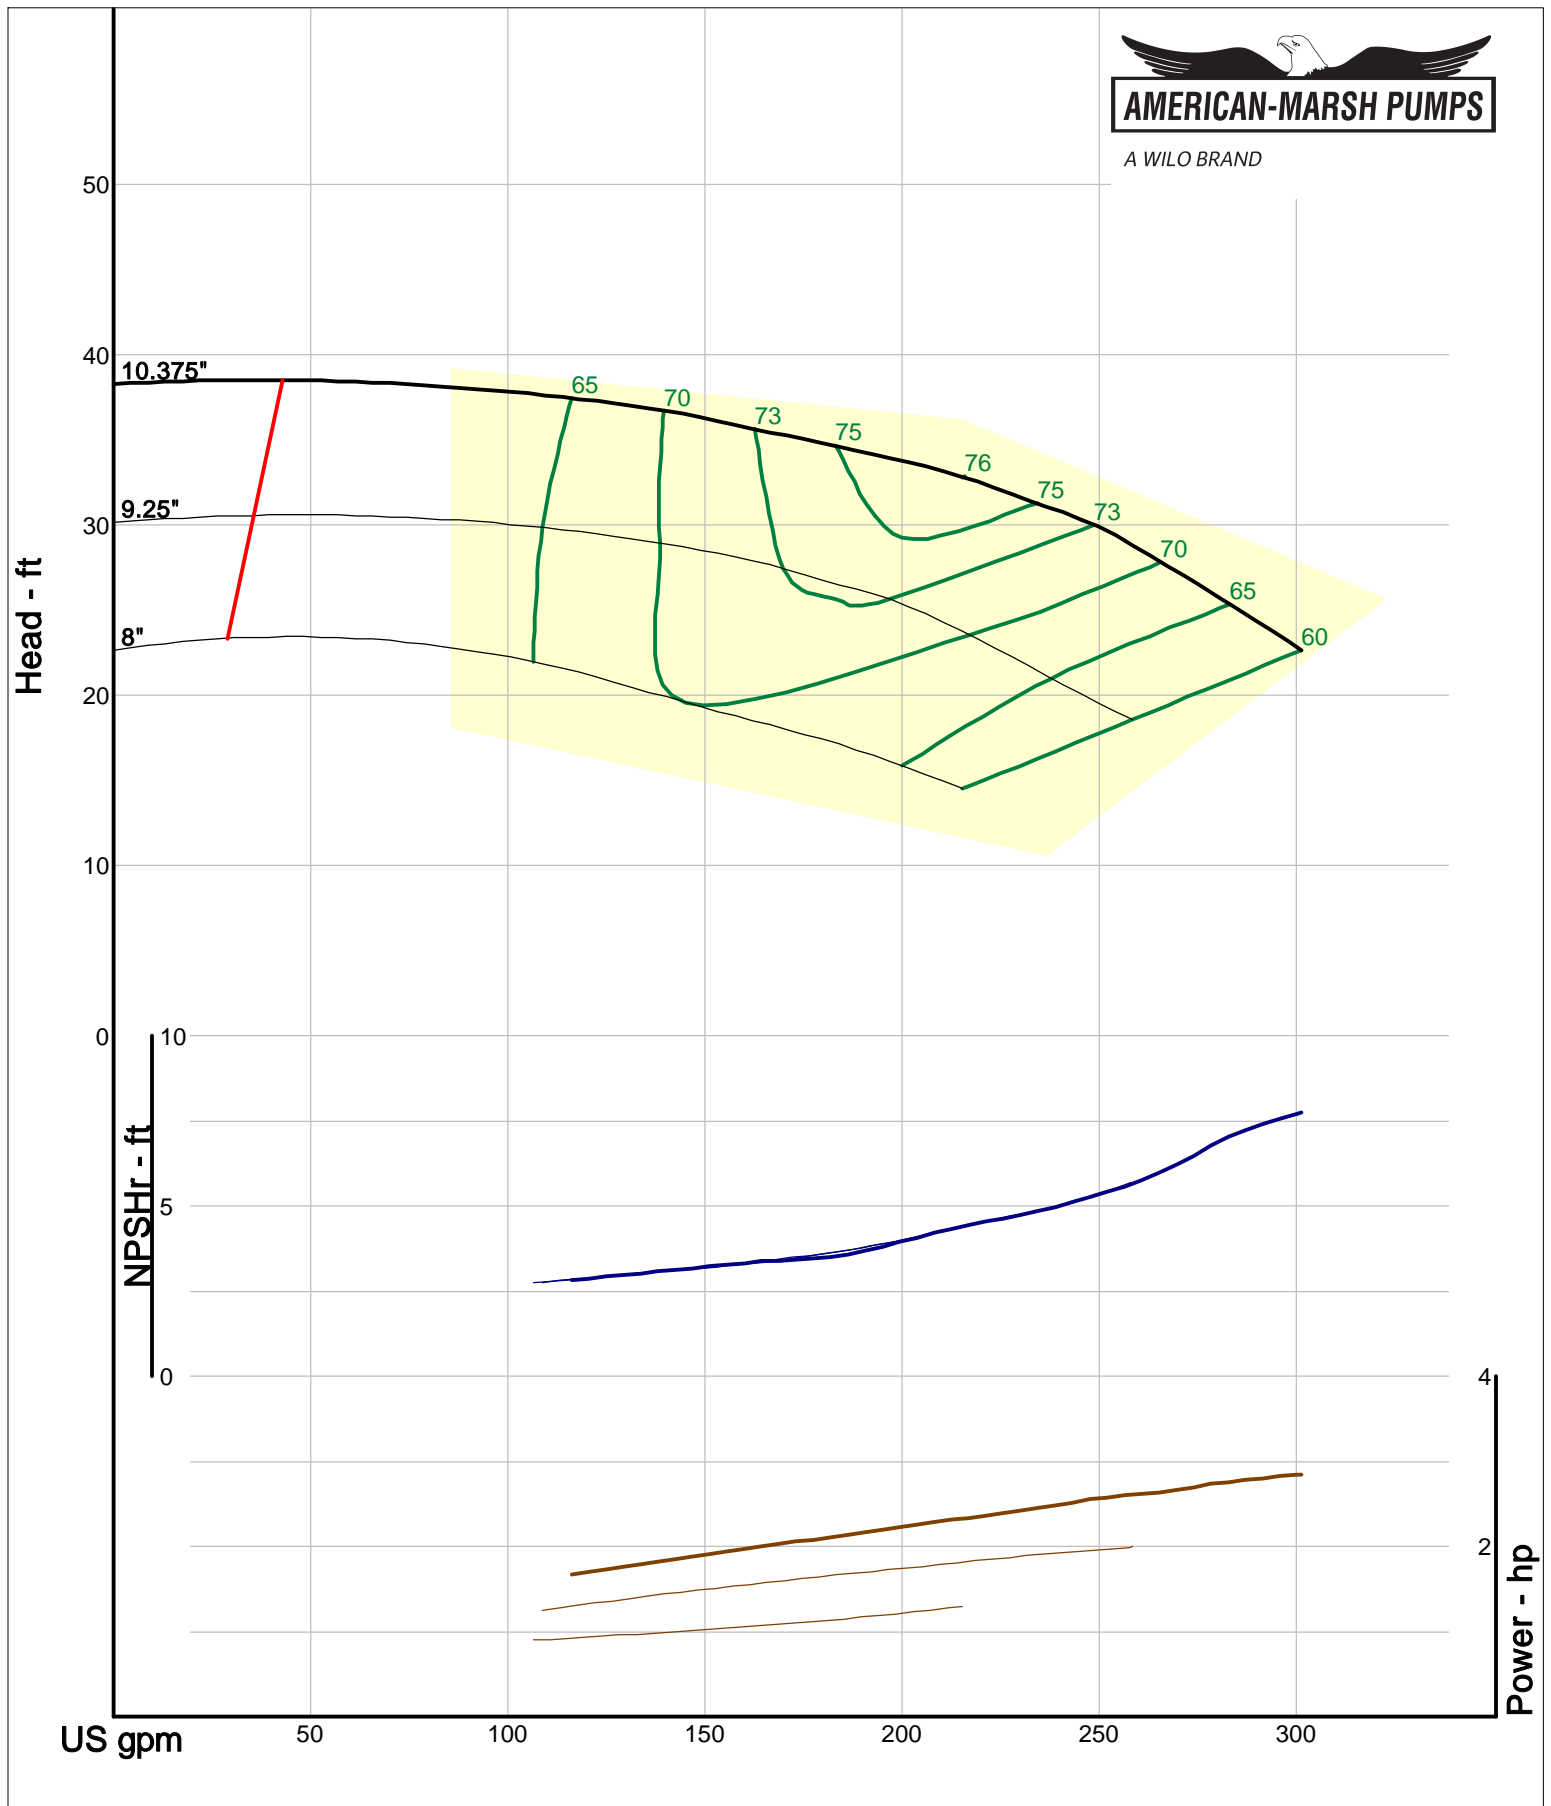

A WILO BRAND

Company: American-Marsh Pumps
Name:
12/03/05

American-Marsh Pumps
Catalog: WTRWKS-2005c.50, vers 2.5c
300_REC/REF - 1000

Size: 2.5x3-8 RE
Speed: 980 rpm
Dia: 8.375 in
Curve: CS-15133

A WILO BRAND