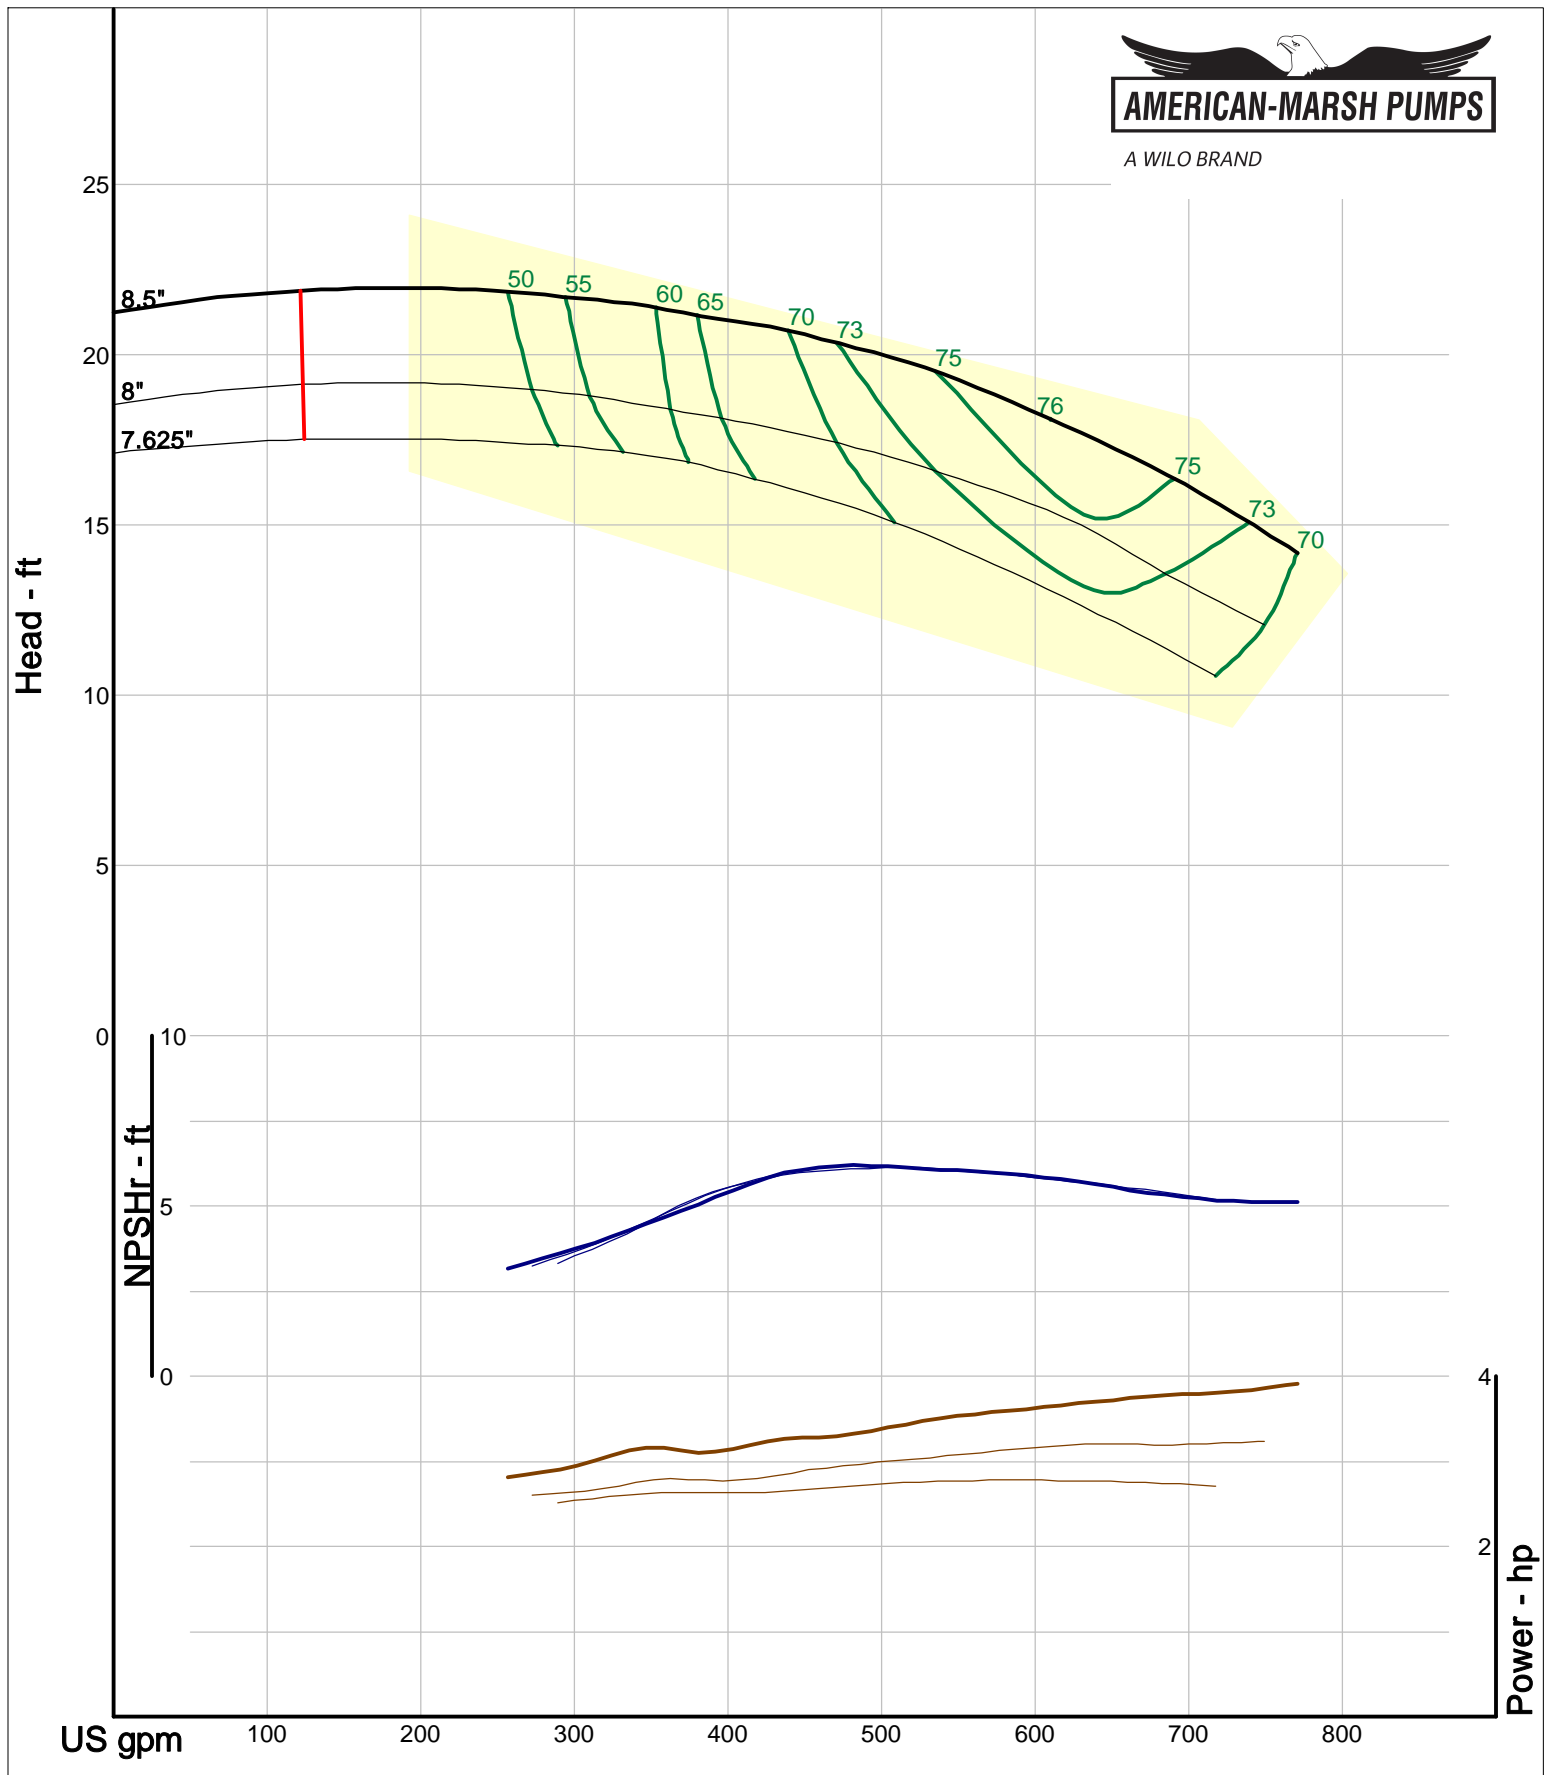

A WILO BRAND

Company: American-Marsh Pumps
Name:
12/03/05

American-Marsh Pumps
Catalog: WTRWKS-2005c.50, vers 2.5c
300_REC/REF - 1000

Size: 5x6-8 RE
Speed: 980 rpm
Dia: 8.5 in
Curve: CS-15154