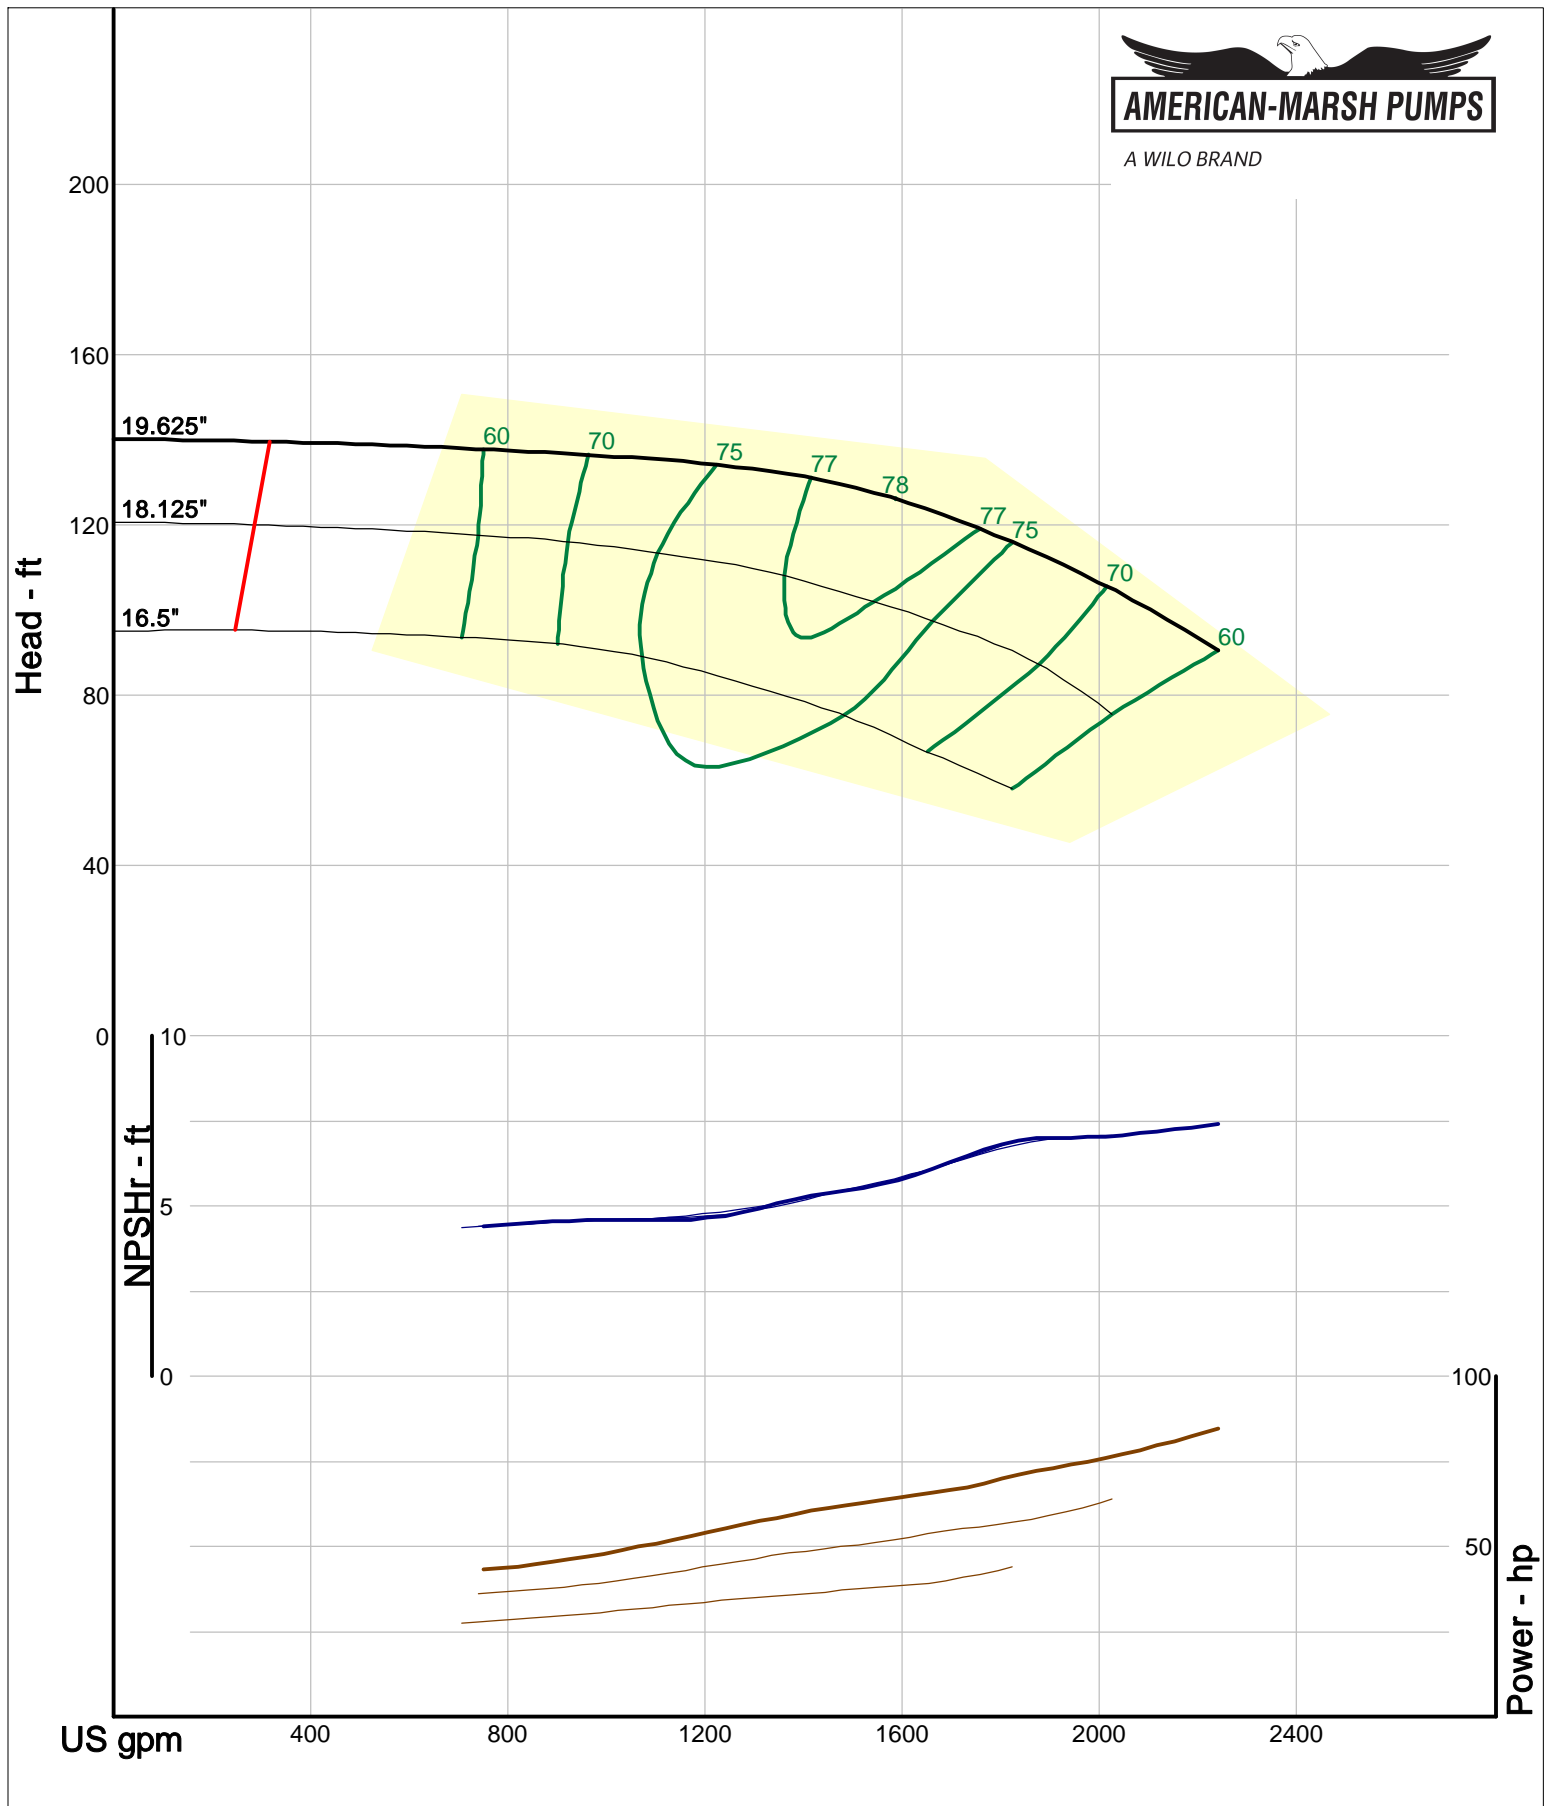

A WILO BRAND

Company: American-Marsh Pumps
Name:
12/03/05

American-Marsh Pumps
Catalog: WTRWKS-2005c.50, vers 2.5c
300_REC/REF - 1000

Size: 8x10-20 RE
Speed: 980 rpm
Dia: 19.625 in
Curve: CS-15166