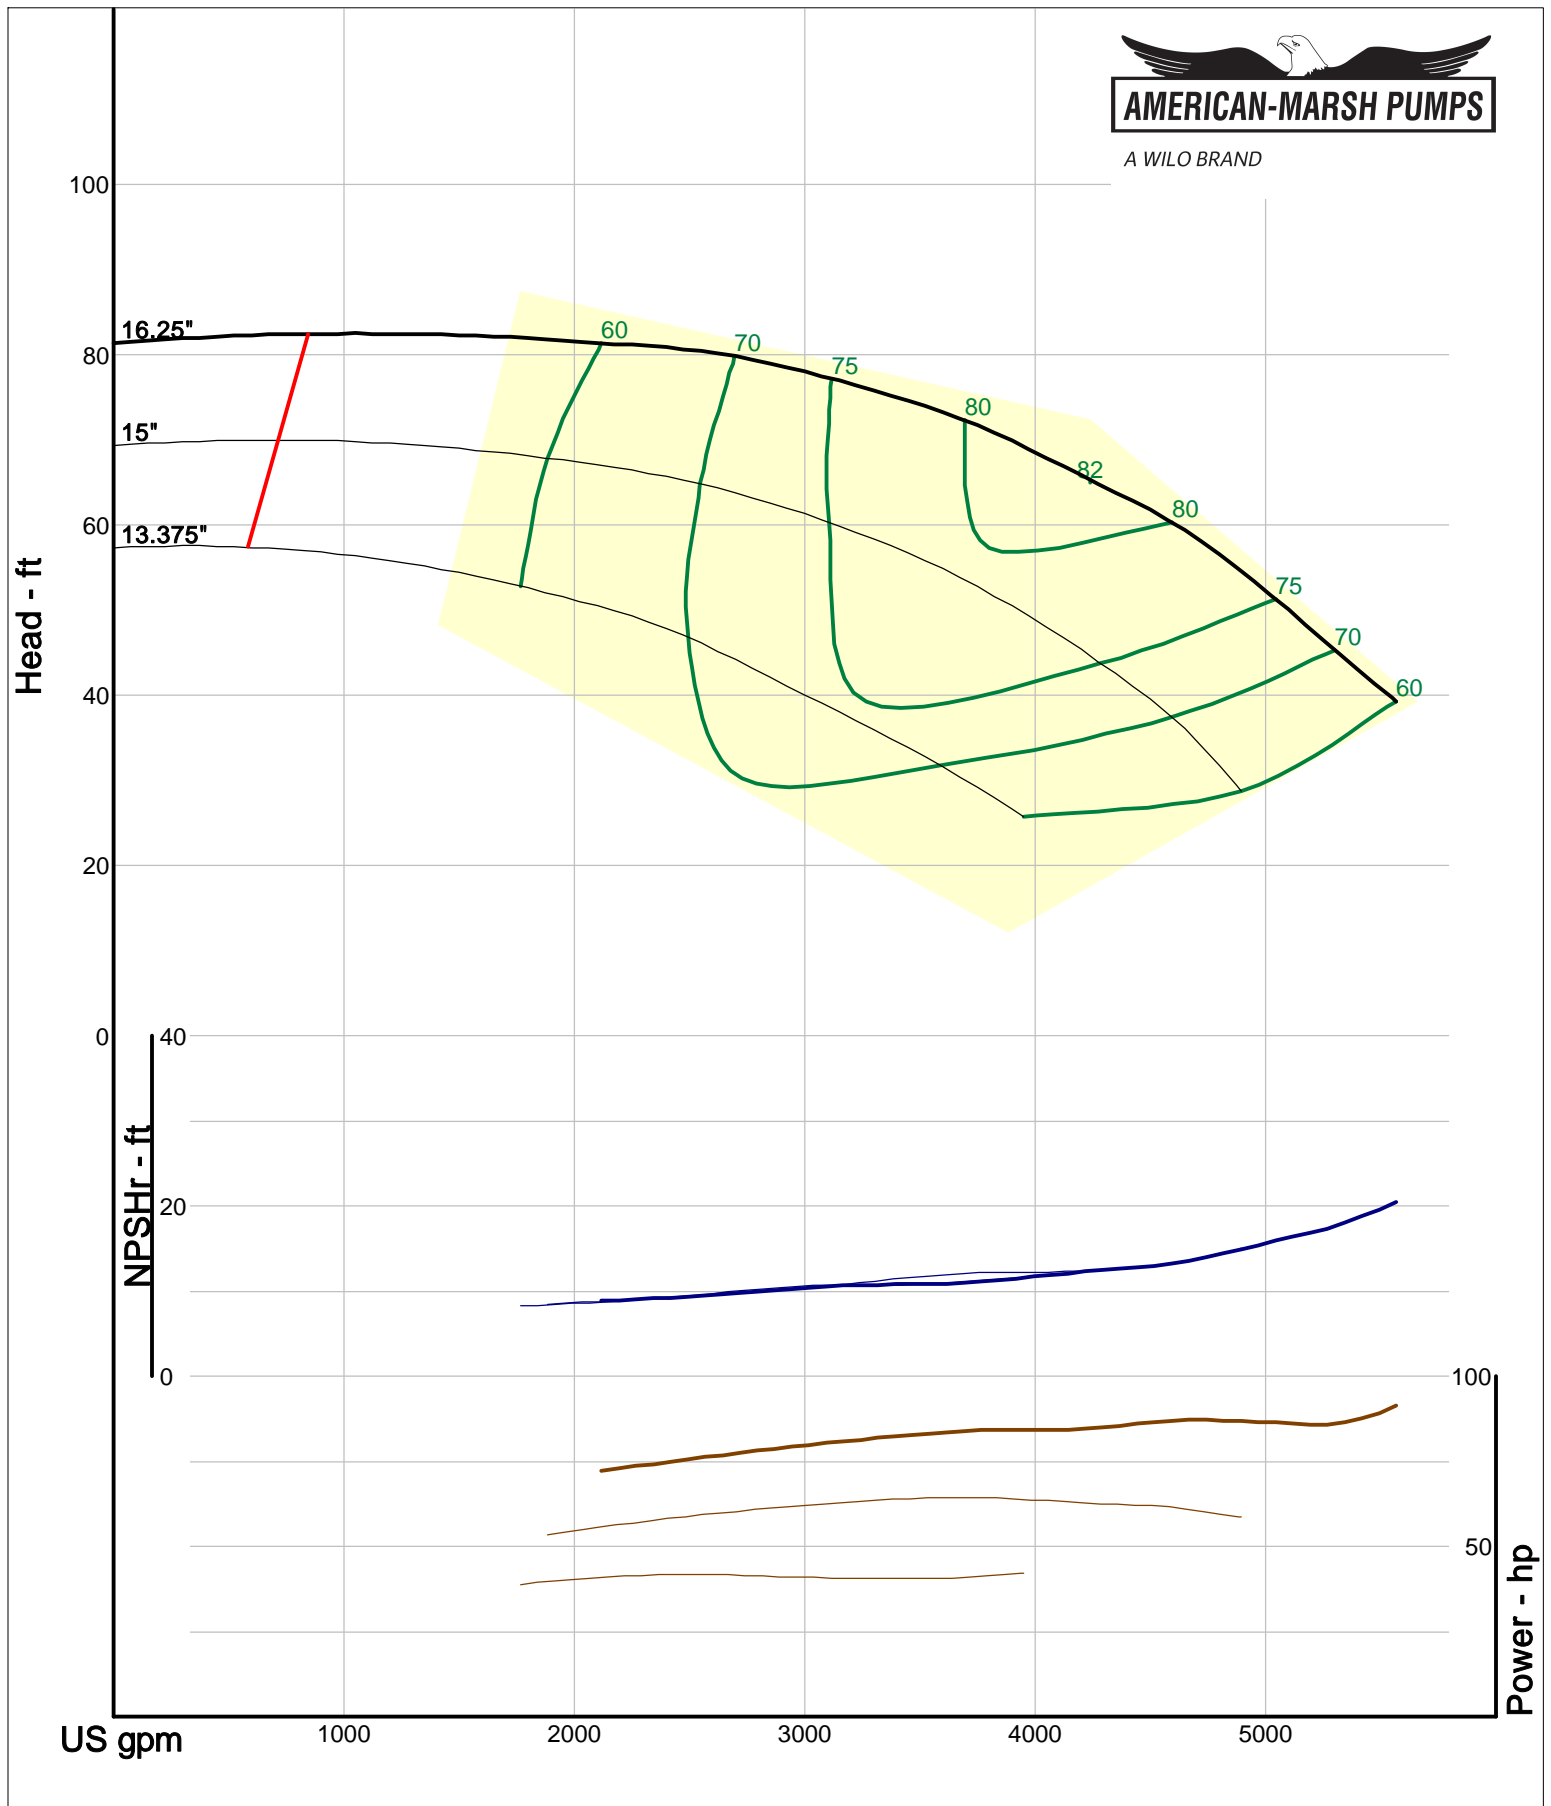

A WILO BRAND

Company: American-Marsh Pumps
Name:
12/03/05

American-Marsh Pumps
Catalog: WTRWKS-2005c.50, vers 2.5c
300_REC/REF - 1000

Size: 10x12-20 RE
Speed: 980 rpm
Dia: 19.625 in
Curve: CS-15168

A WILO BRAND