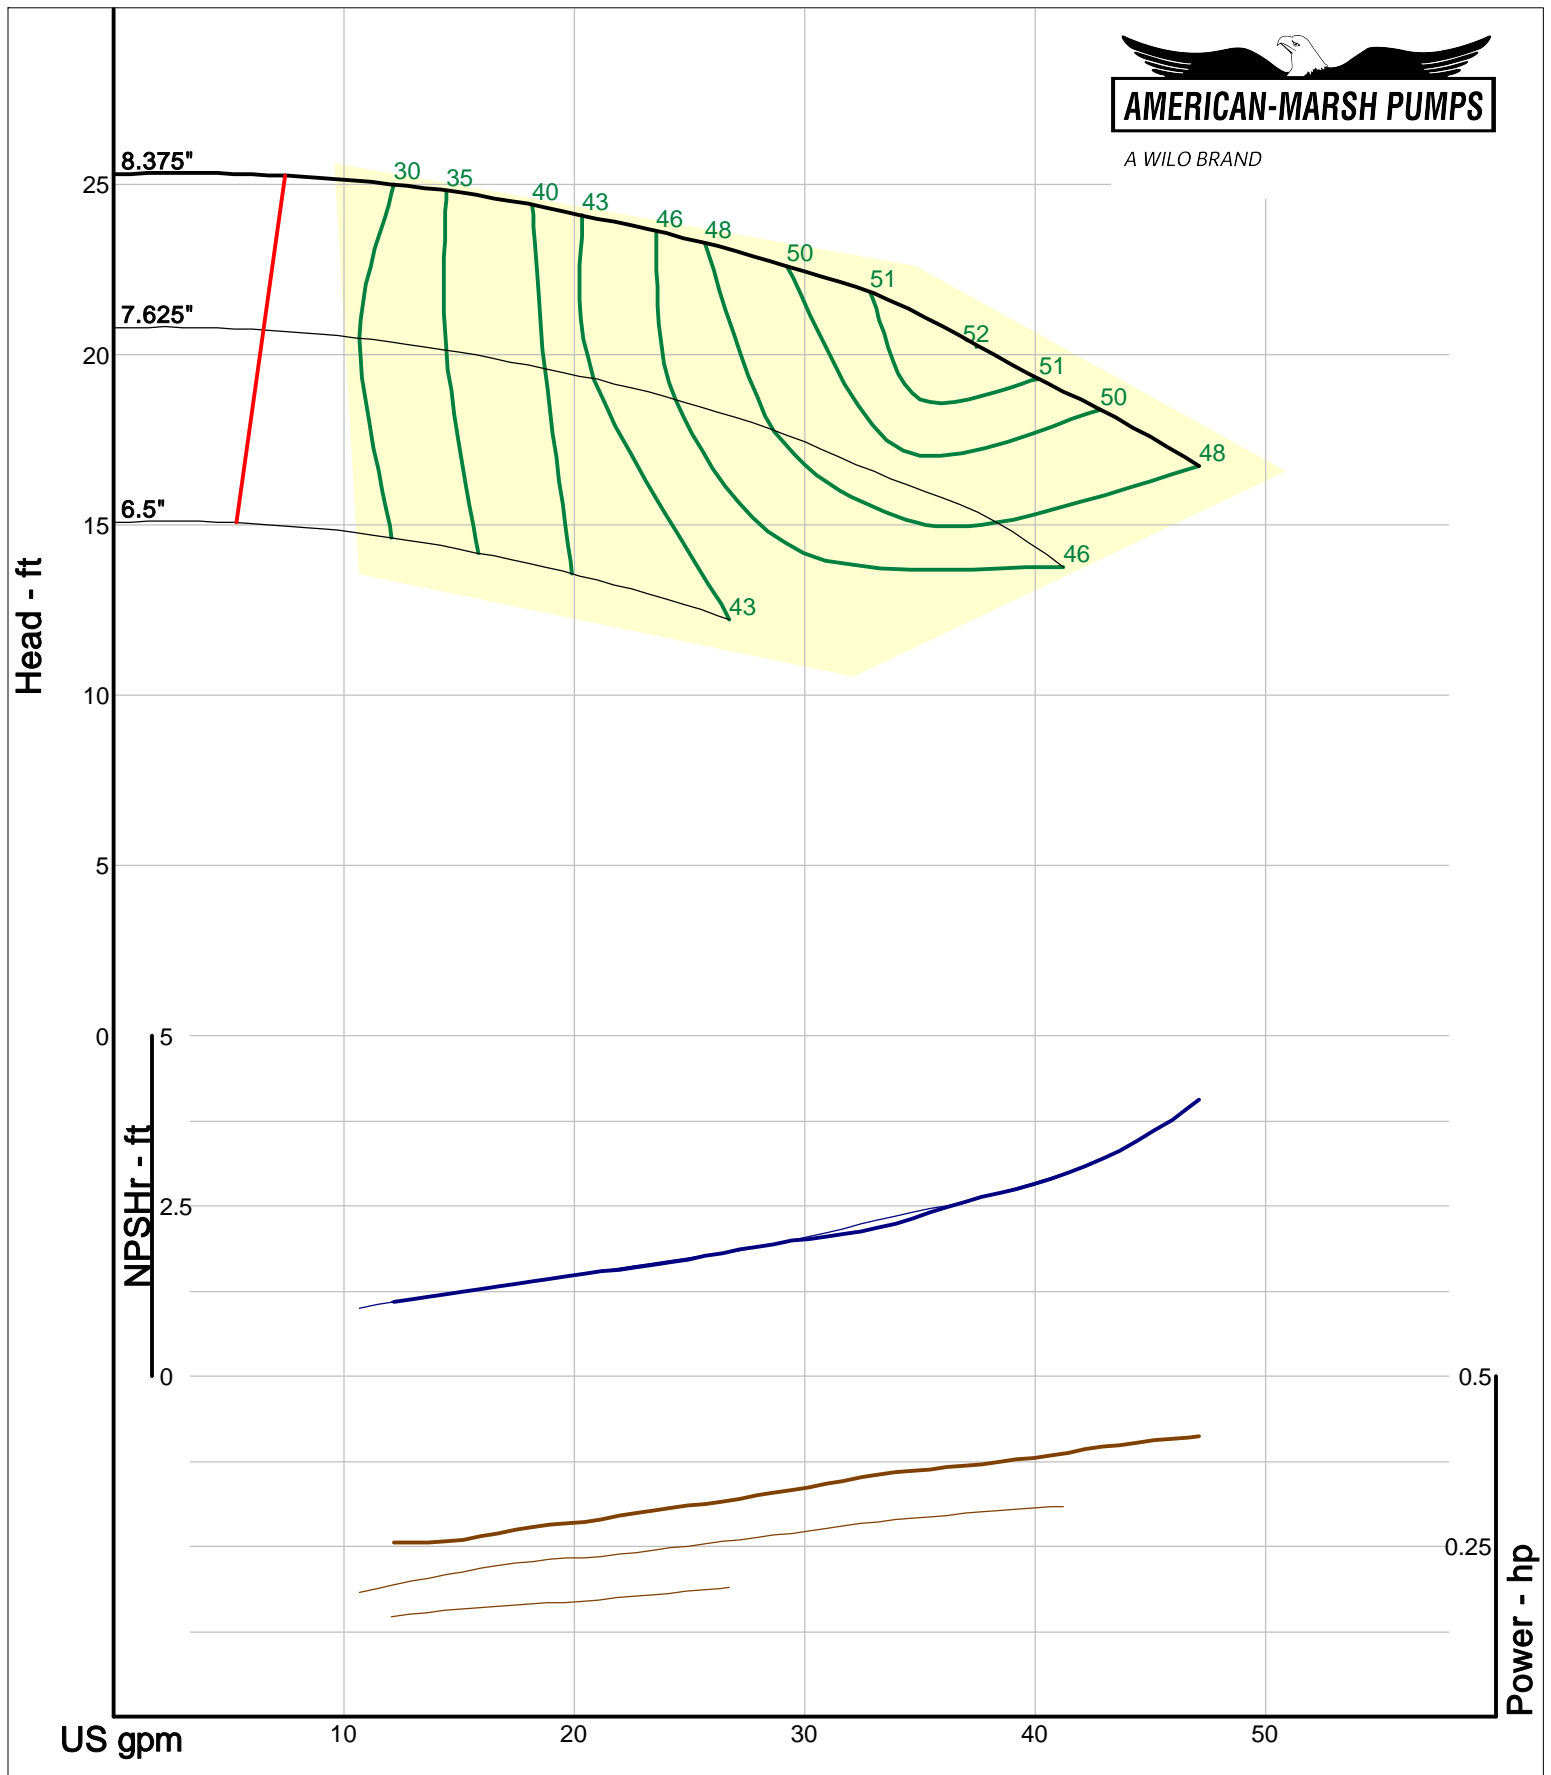

A WILO BRAND

Company: American-Marsh Pumps
Name:
12/03/05

American-Marsh Pumps
Catalog: WTRWKS-2005c.50, vers 2.5c
300_REC/REF - 1000

Size: 1.25x2-8 RE
Speed: 980 rpm
Dia: 8.375 in
Curve: CS-15105