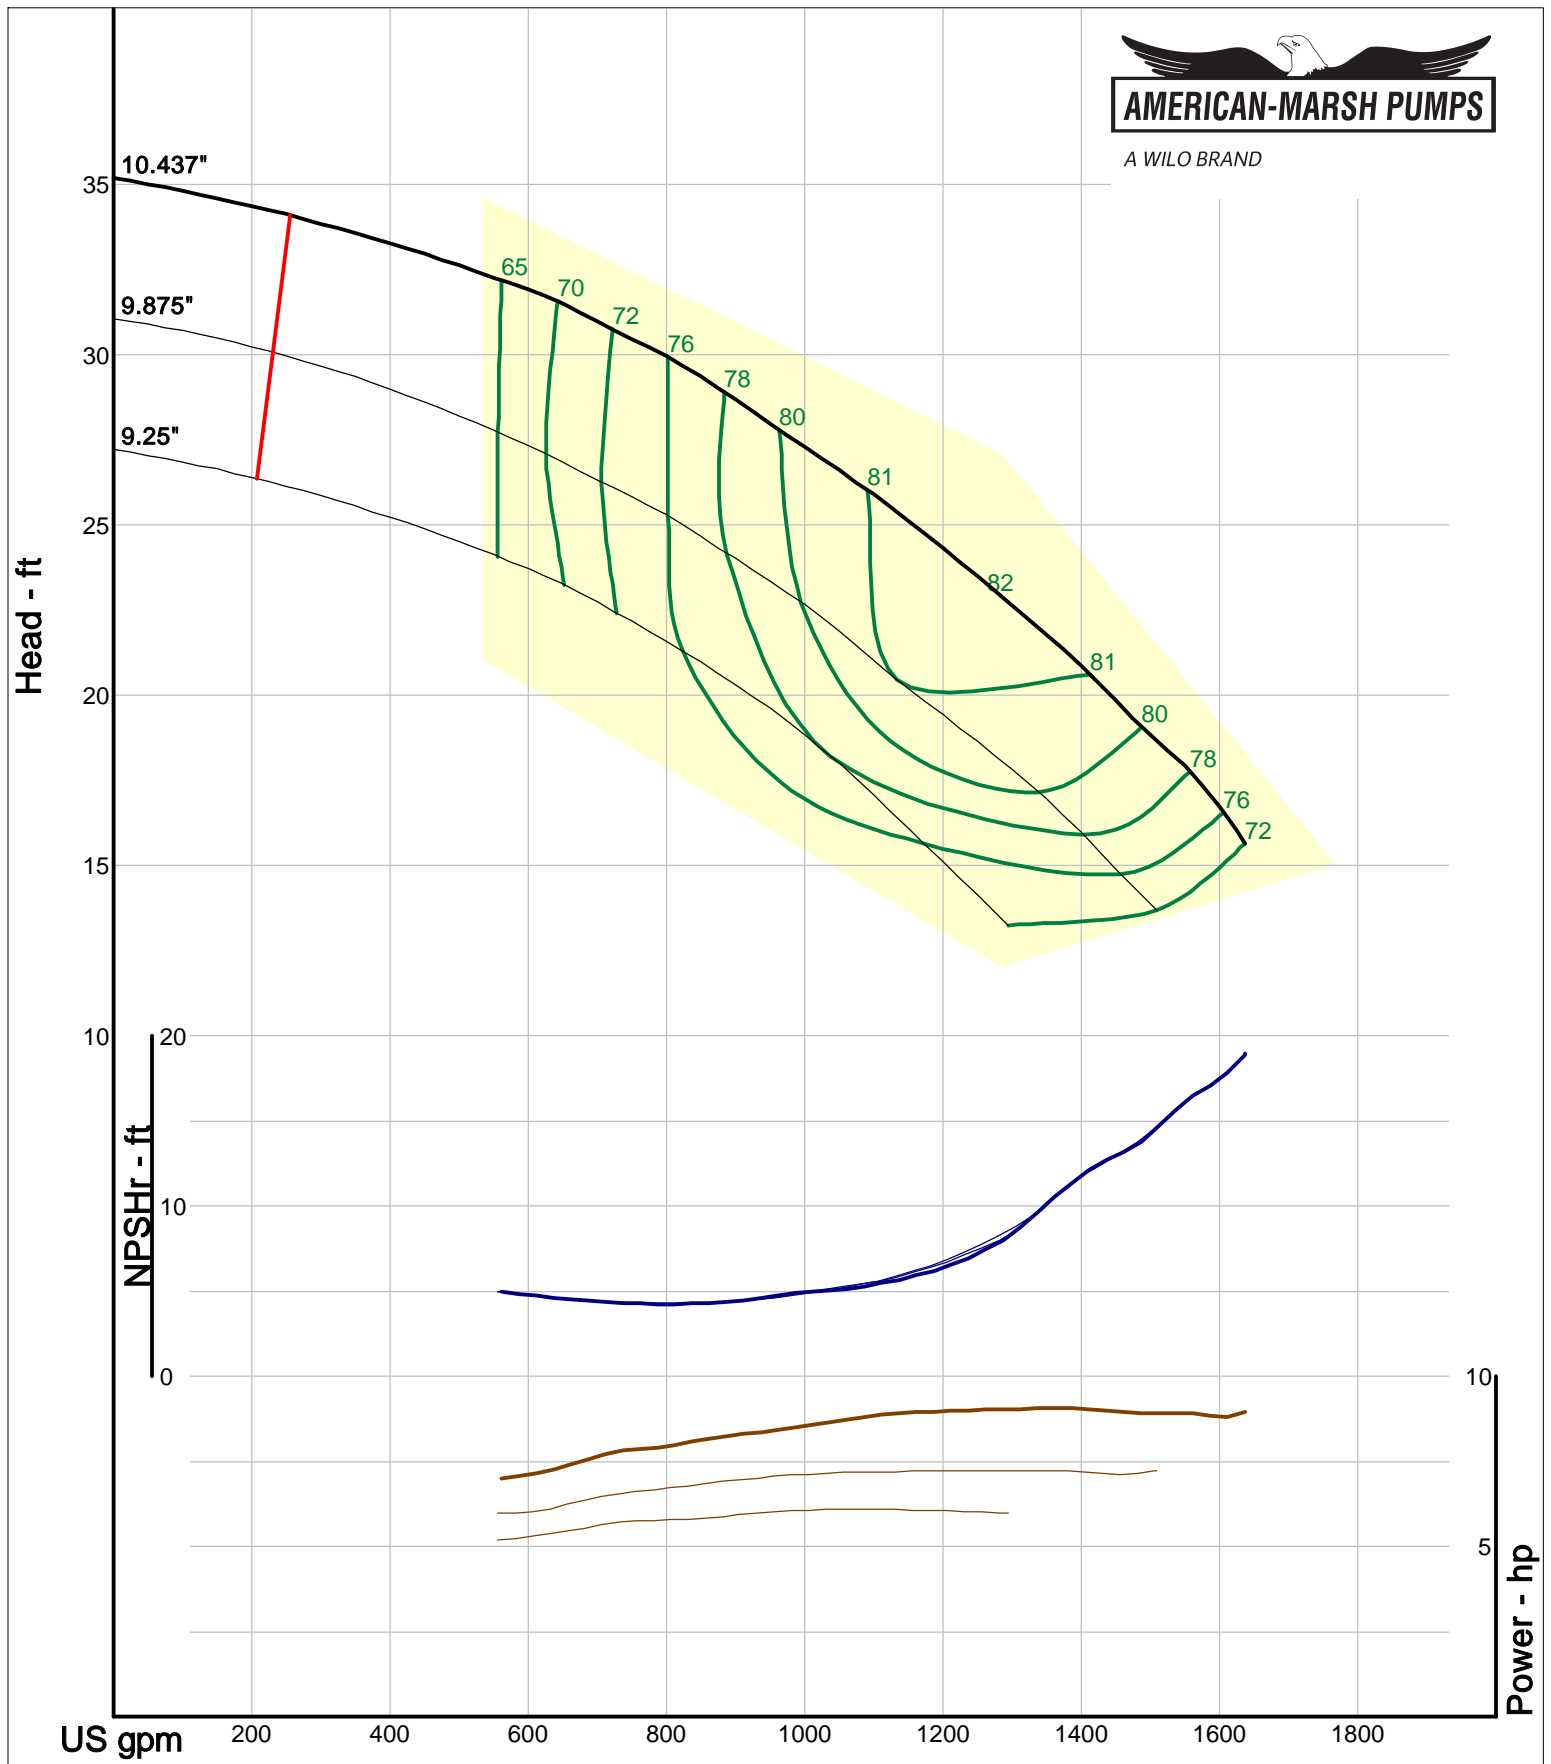

A WILO BRAND

Company: American-Marsh Pumps
Name:
12/03/05

American-Marsh Pumps
Catalog: WTRWKS-2005c.50, vers 2.5c
300_REC/REF - 1000

Size: 6x8-20 RE
Speed: 980 rpm
Dia: 19.625 in
Curve: CS-15163

A WILO BRAND