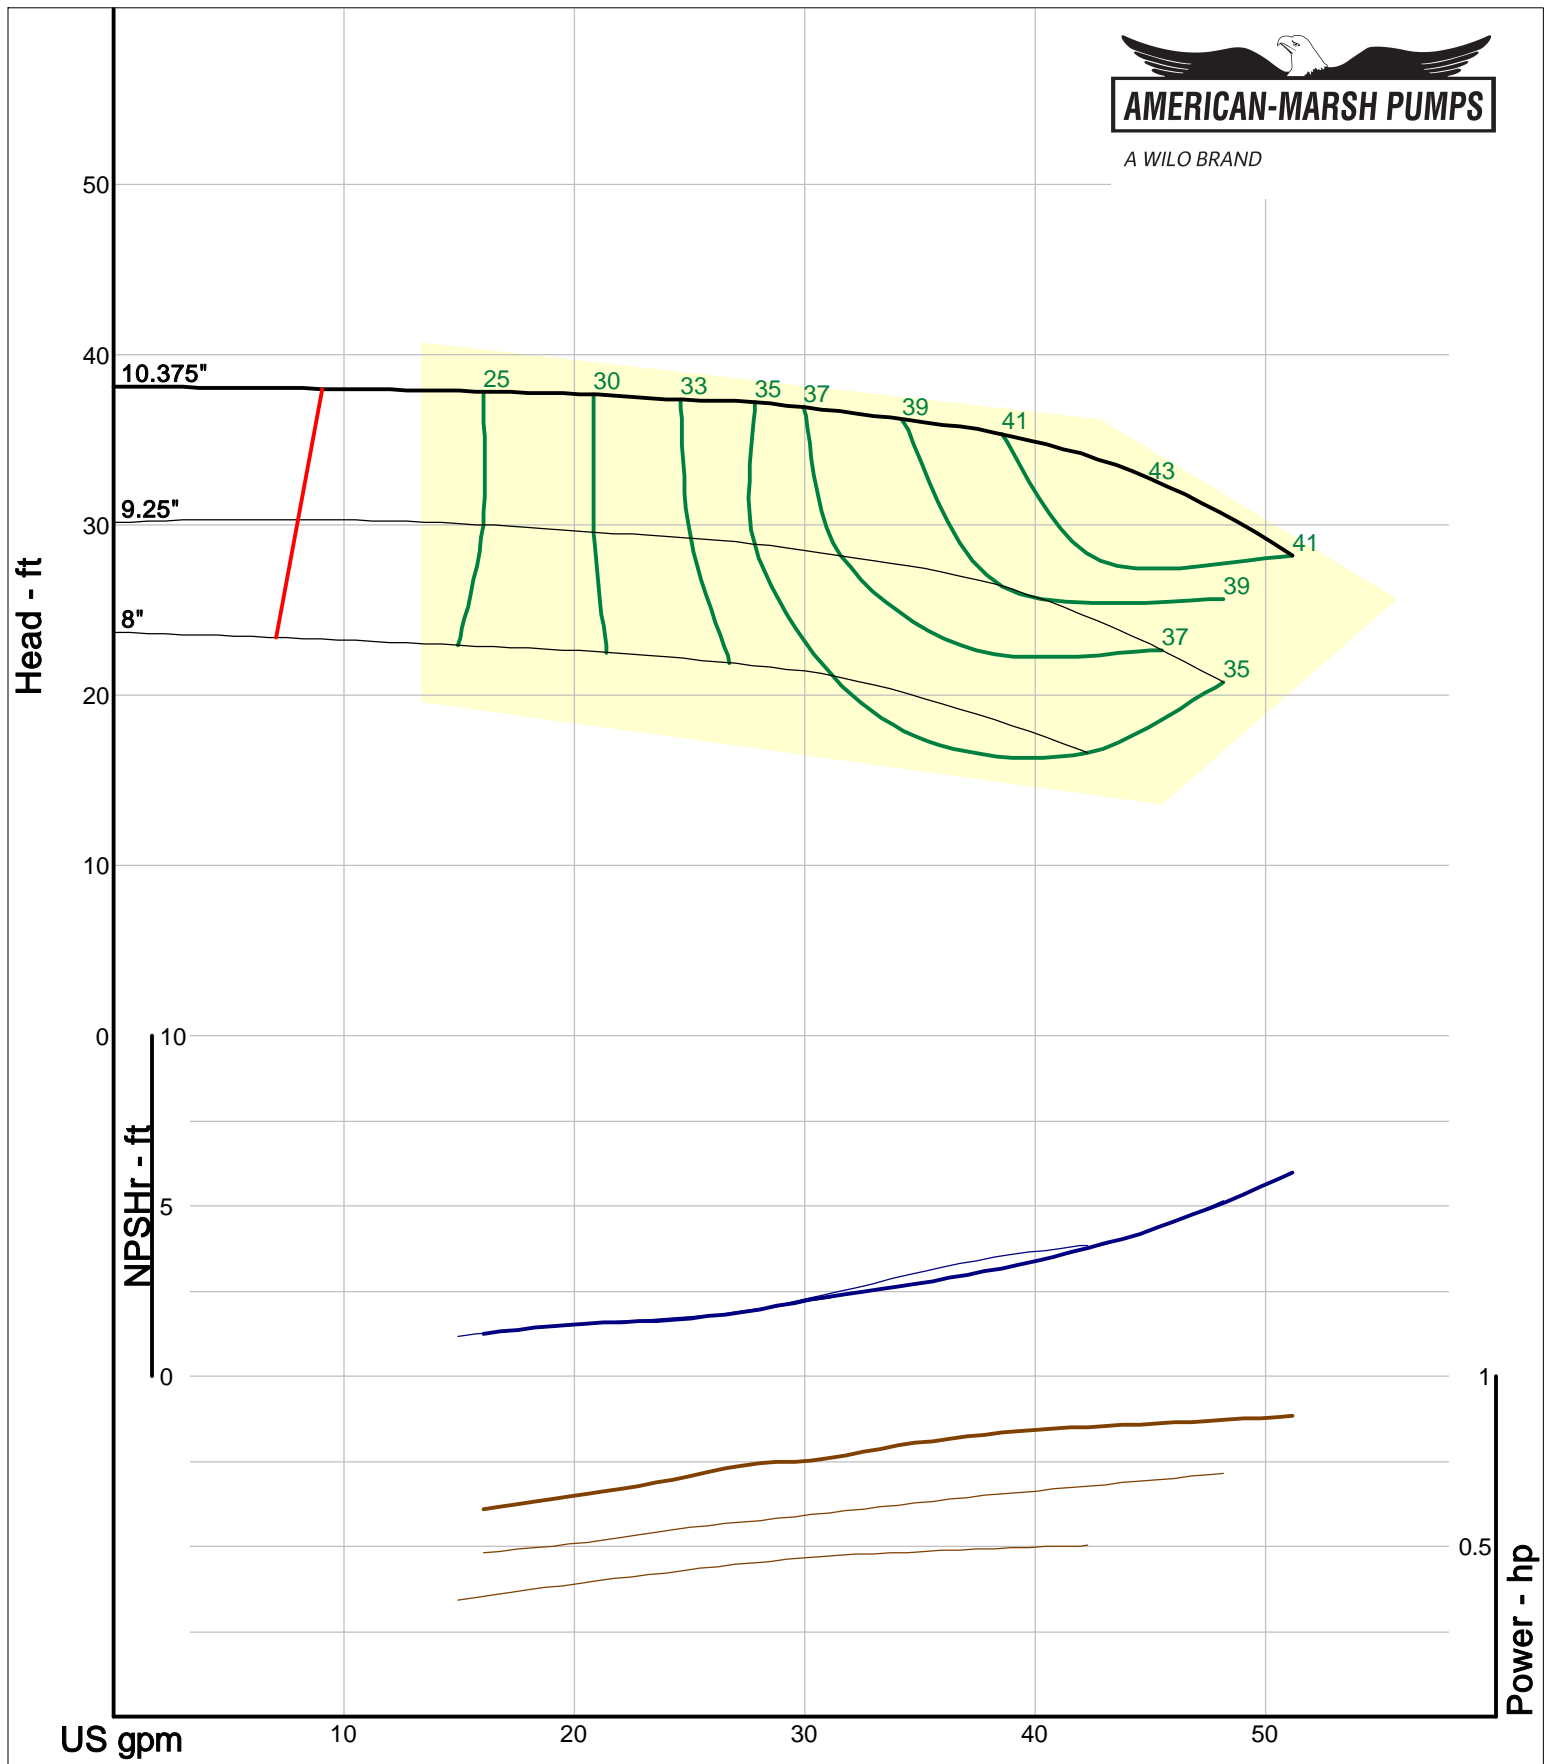

A WILO BRAND

Company: American-Marsh Pumps
Name:
12/03/05

American-Marsh Pumps
Catalog: WTRWKS-2005c.50, vers 2.5c
300_REC/REF - 1000

Size: 1.25x2-10 RE
Speed: 980 rpm
Dia: 10.375 in
Curve: CS-15107