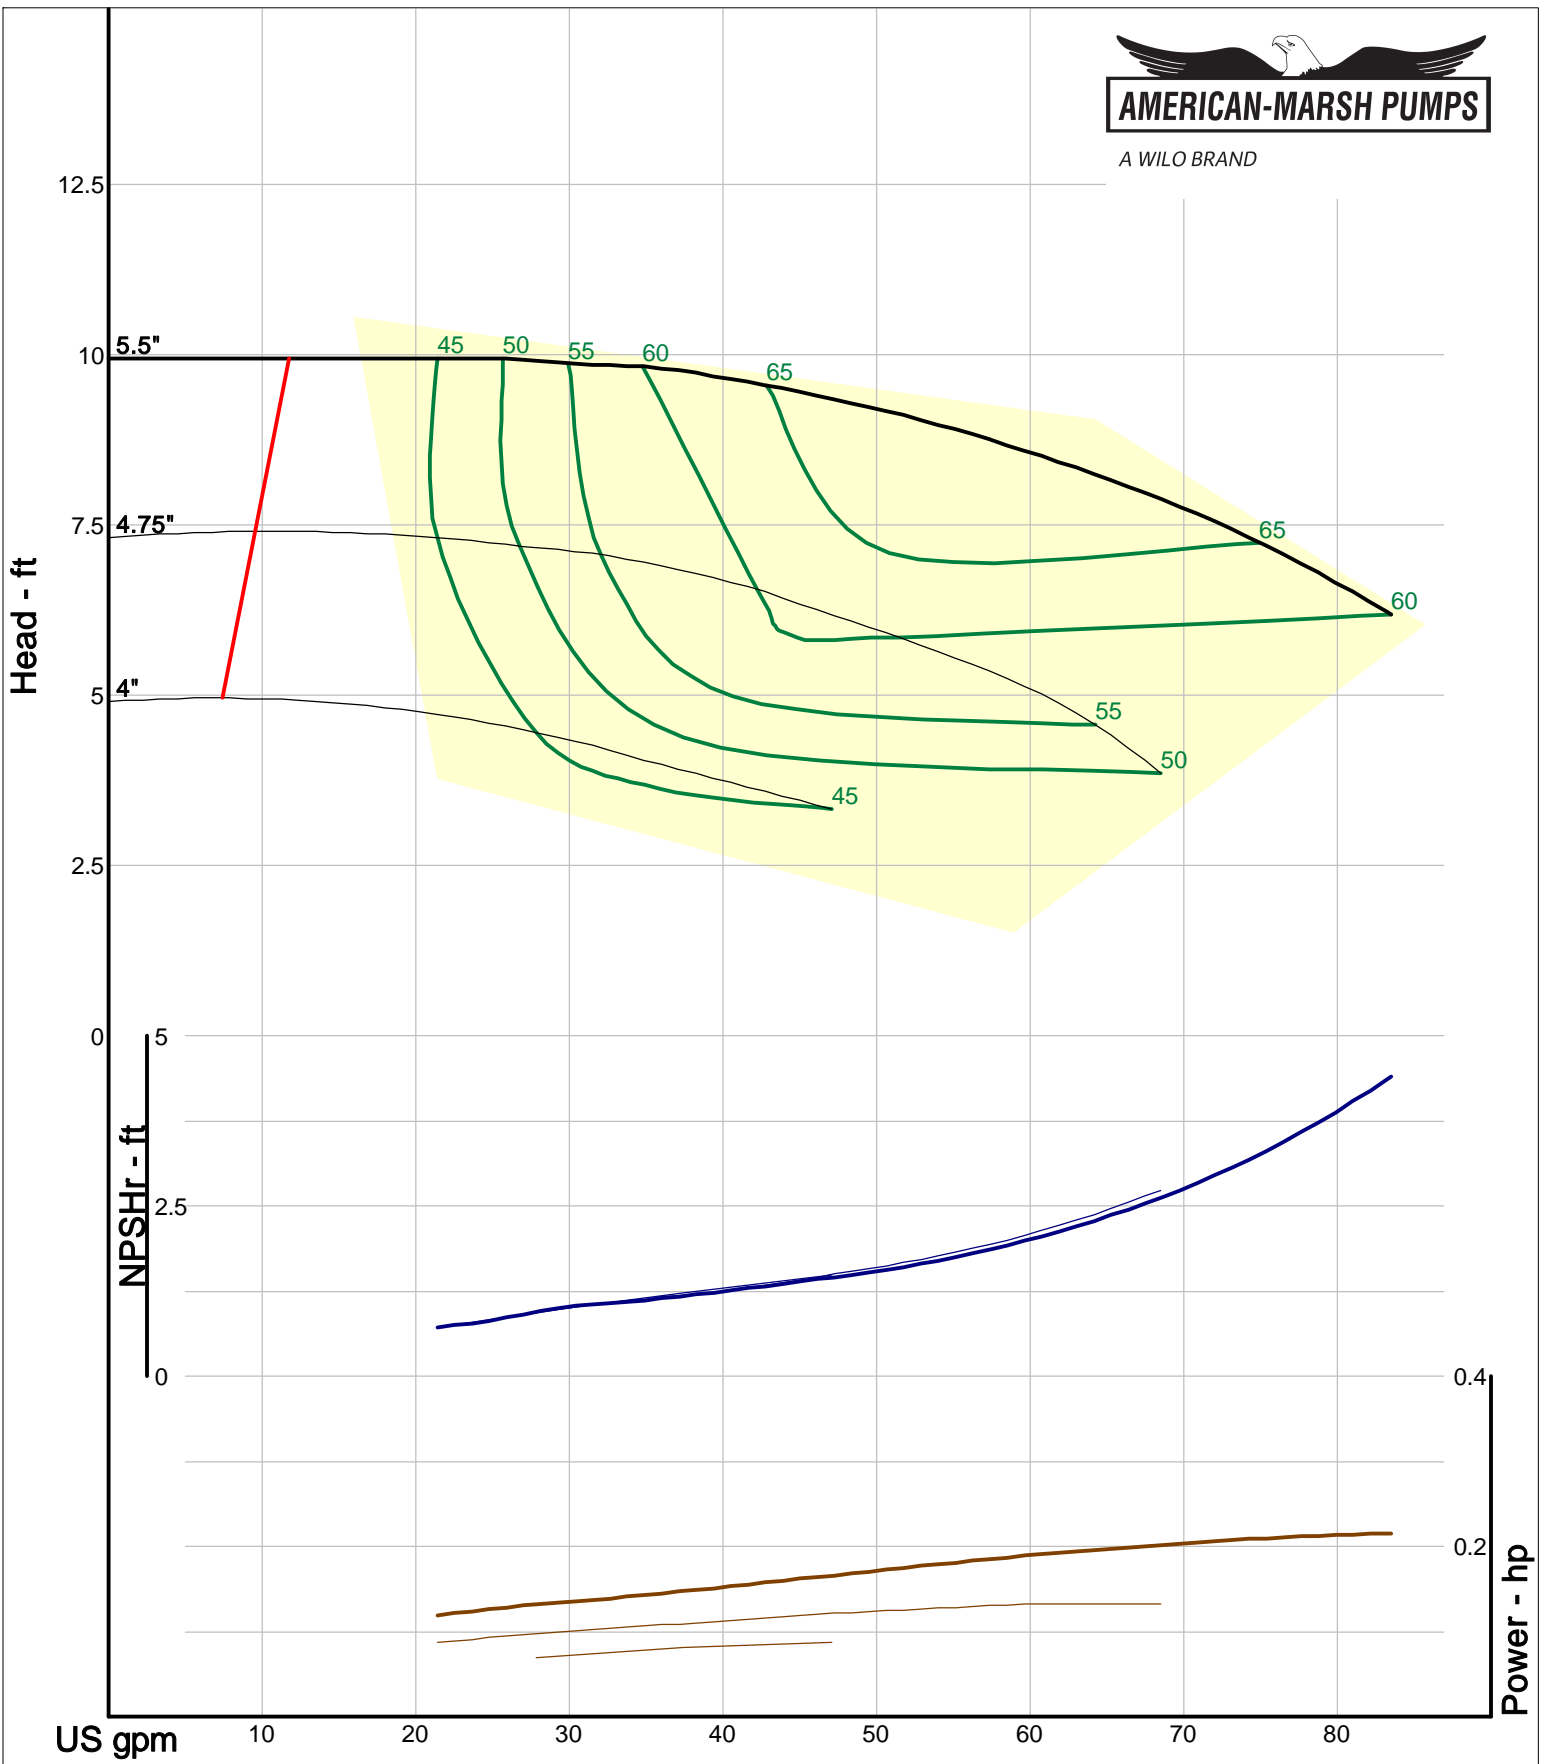

A WILO BRAND

Company: American-Marsh Pumps
Name:
12/03/05

American-Marsh Pumps
Catalog: WTRWKS-2005c.50, vers 2.5c
300_REC/REF - 1000

Size: 1.5x2.5-5 RE
Speed: 980 rpm
Dia: 5.5 in
Curve: CS-15109