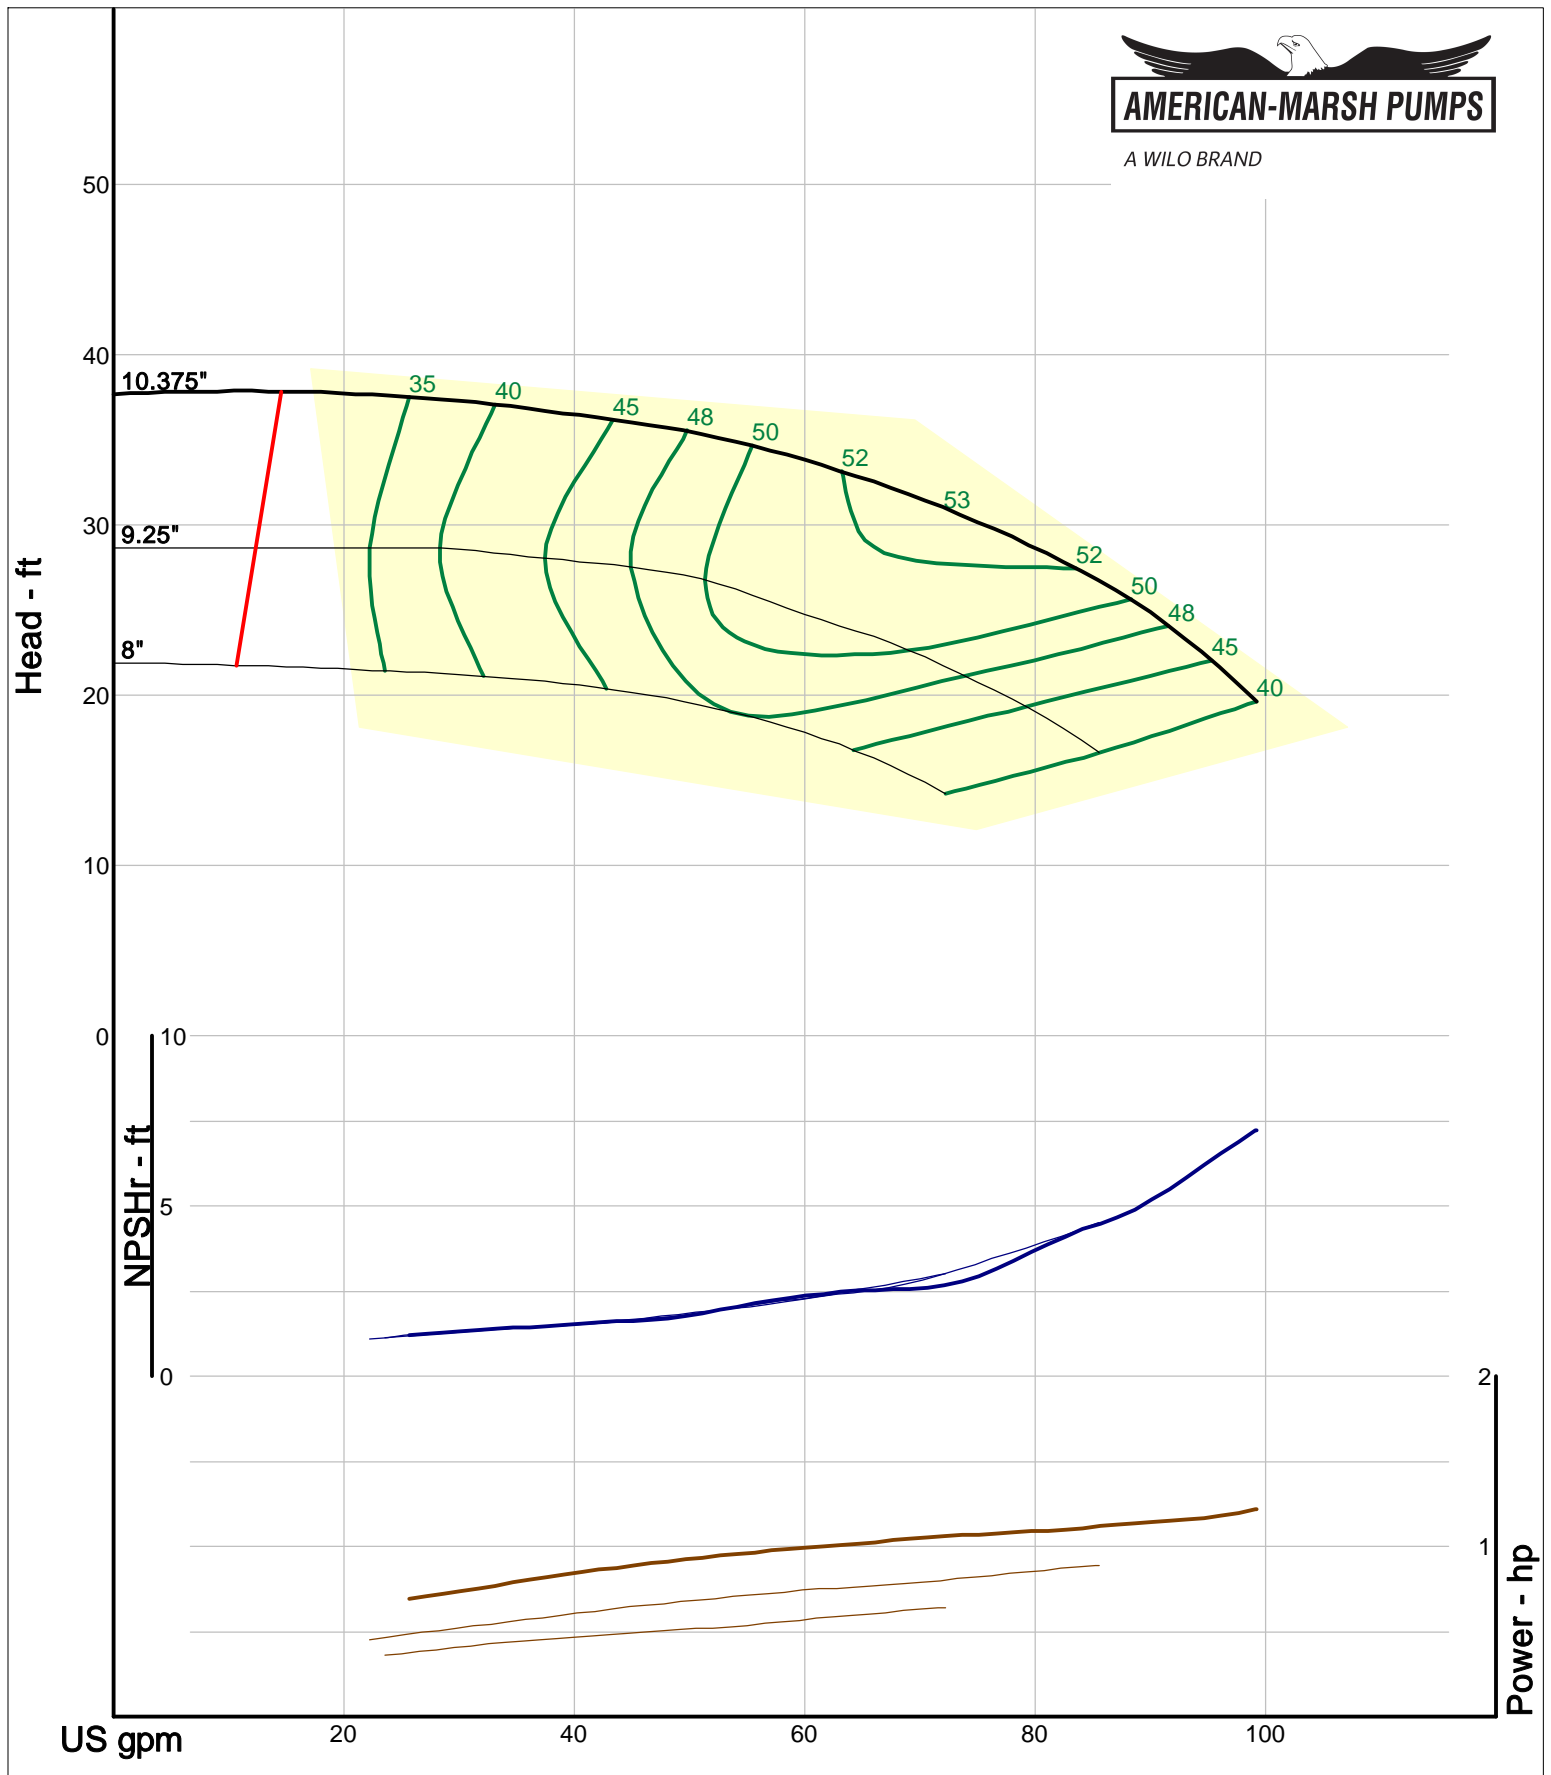

A WILO BRAND

Company: American-Marsh Pumps
Name:
12/03/05

American-Marsh Pumps
Catalog: WTRWKS-2005c.50, vers 2.5c
300_REC/REF - 1000

Size: 1.5x2.5-10 RE
Speed: 980 rpm
Dia: 10.375 in
Curve: CS-15115