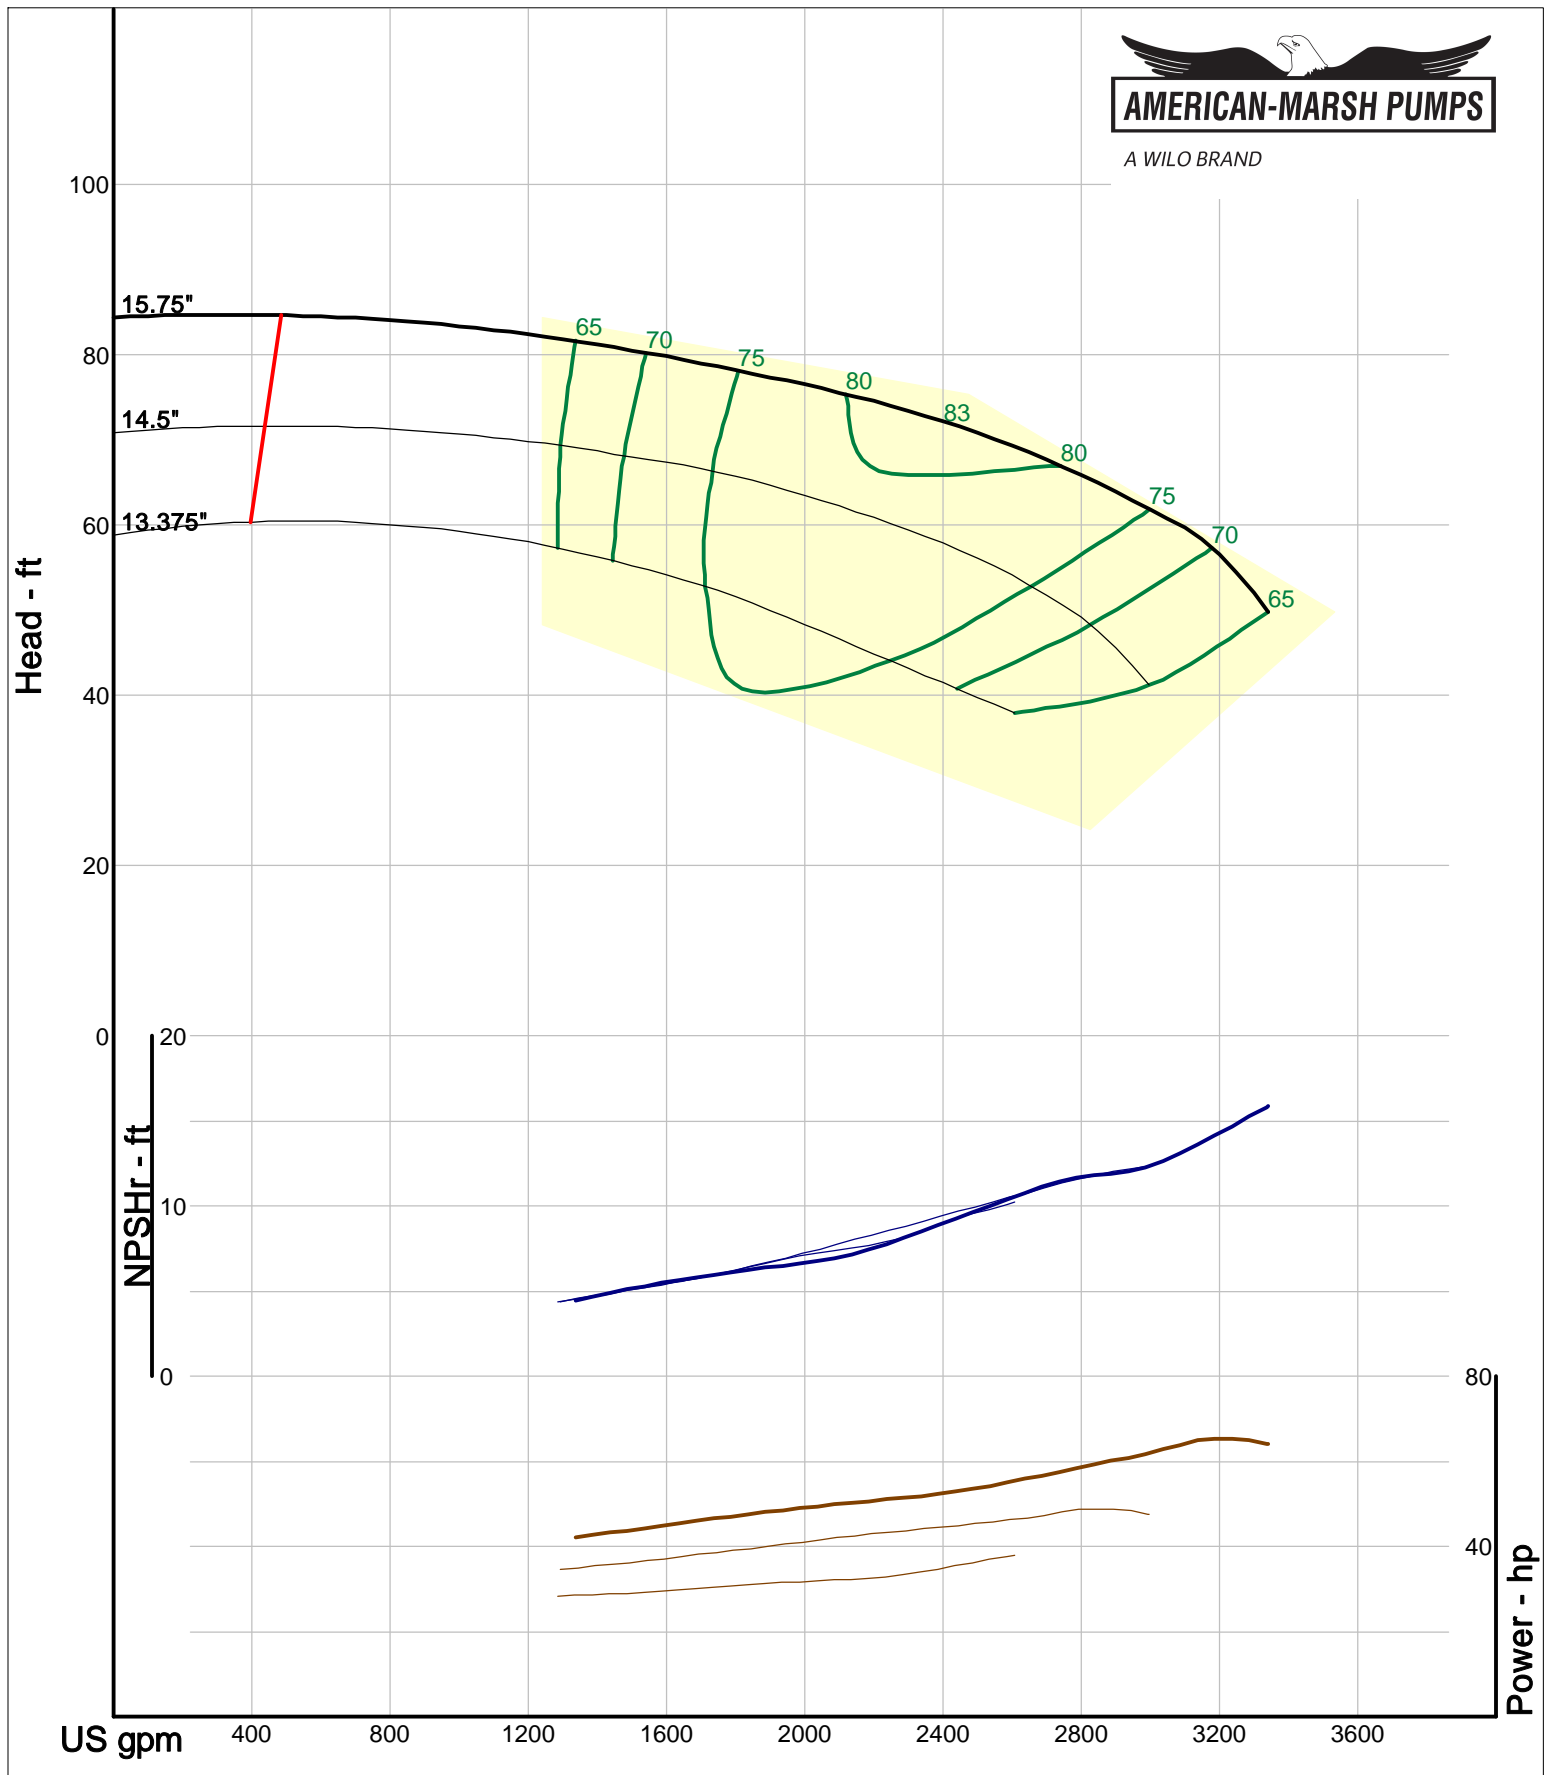

A WILO BRAND

Company: American-Marsh Pumps
Name:
12/03/05

American-Marsh Pumps
Catalog: WTRWKS-2005c.50, vers 2.5c
300_REC/REF - 1000

Size: 10x12-16 RE
Speed: 980 rpm
Dia: 15.75 in
Curve: CS-15167