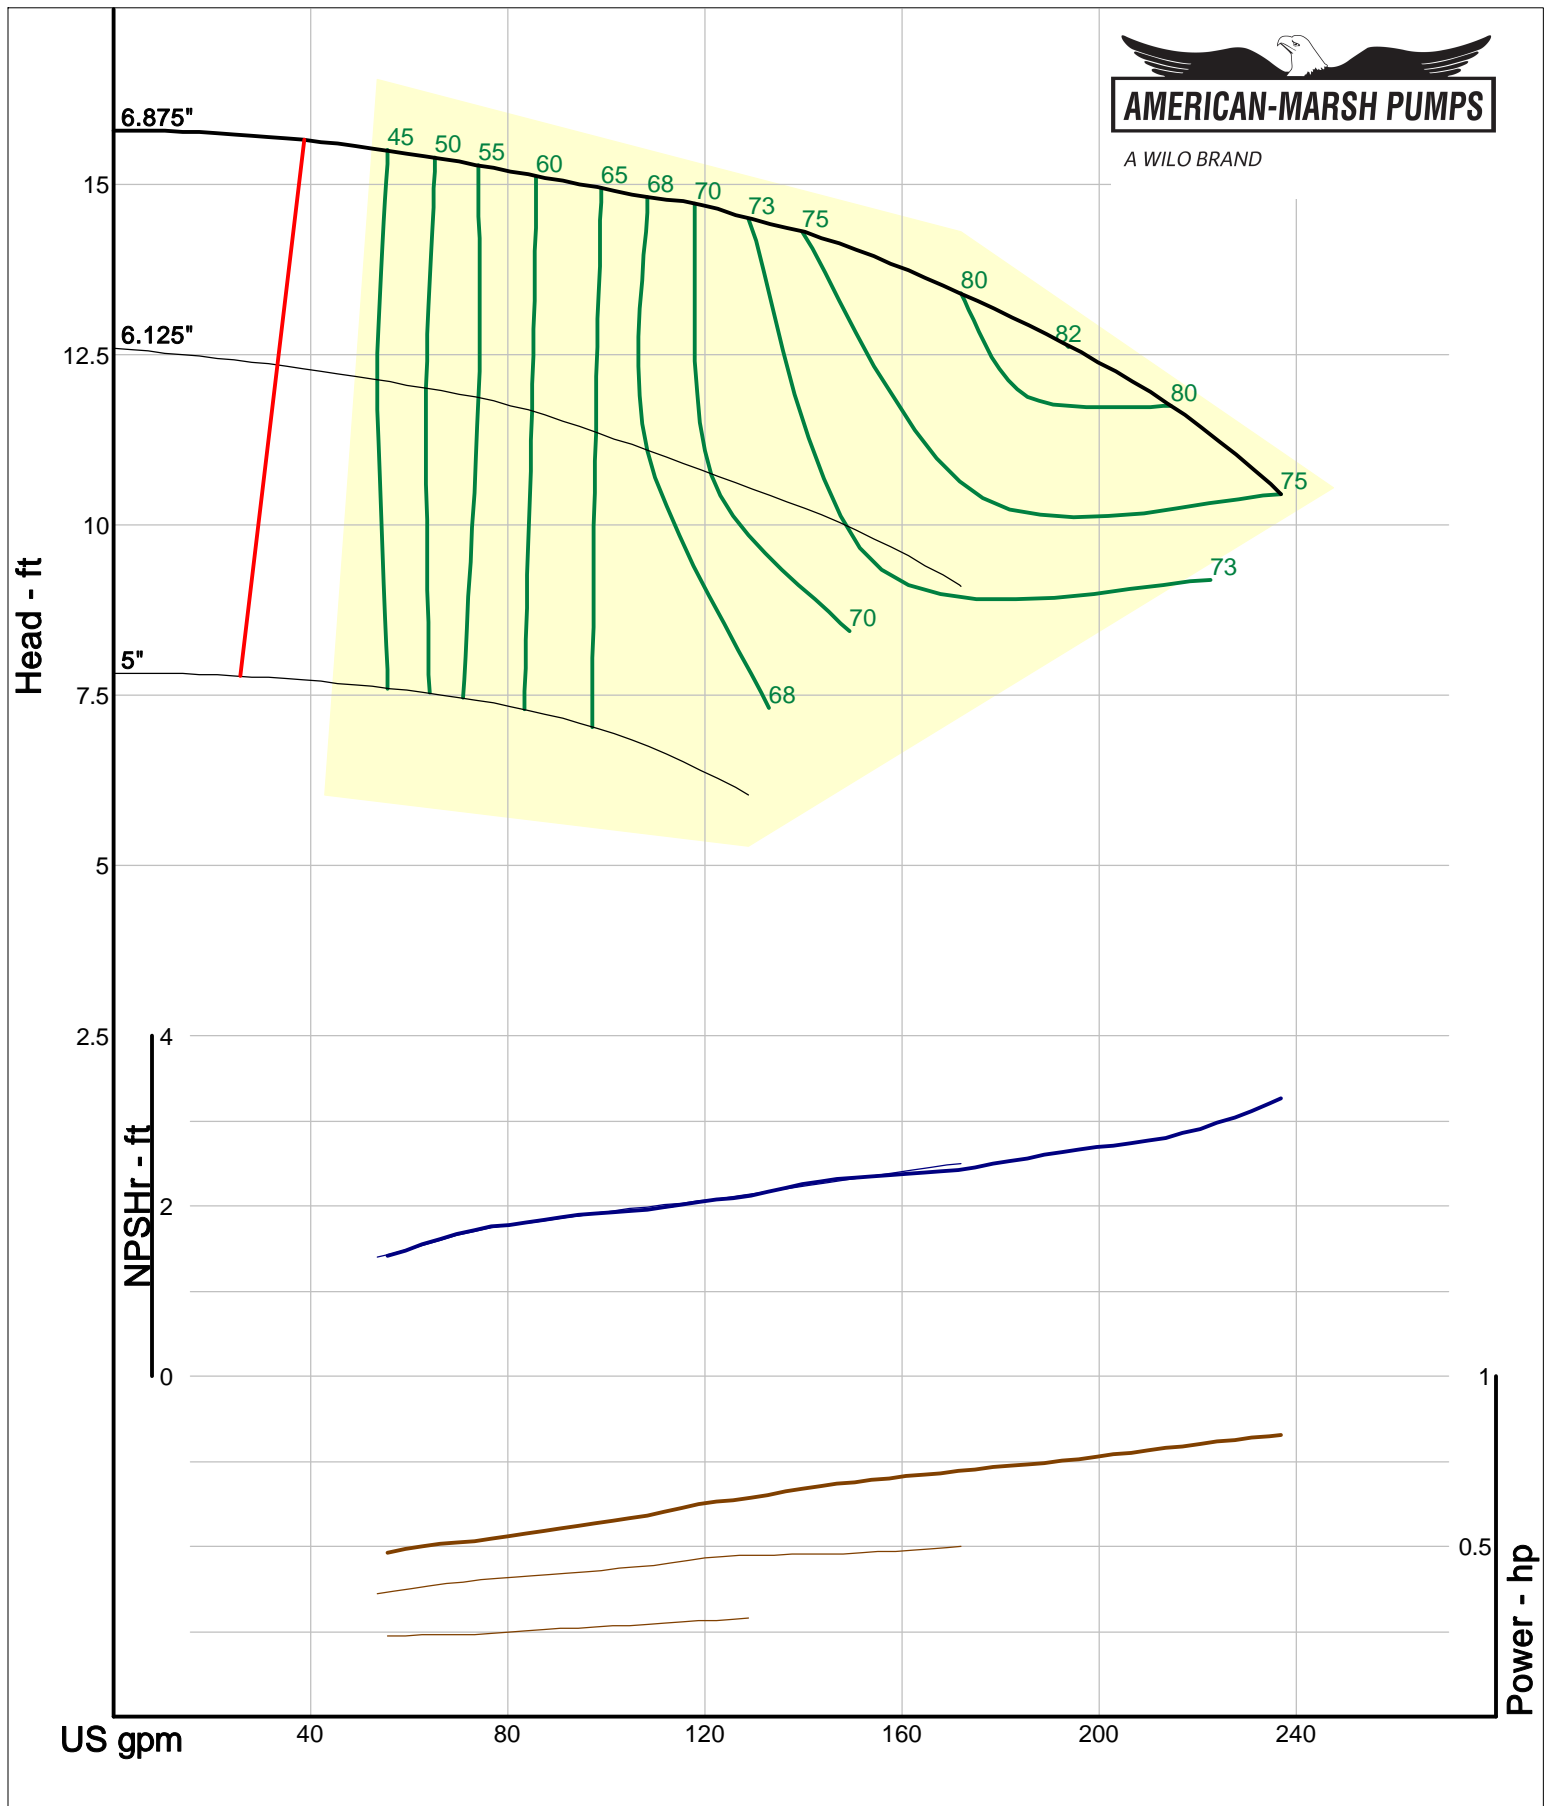

A WILO BRAND

Company: American-Marsh Pumps
Name:
12/03/05

American-Marsh Pumps
Catalog: WTRWKS-2005c.50, vers 2.5c
300_REC/REF - 1000

Size: 2.5x3-7 RE
Speed: 980 rpm
Dia: 6.875 in
Curve: CS-15131