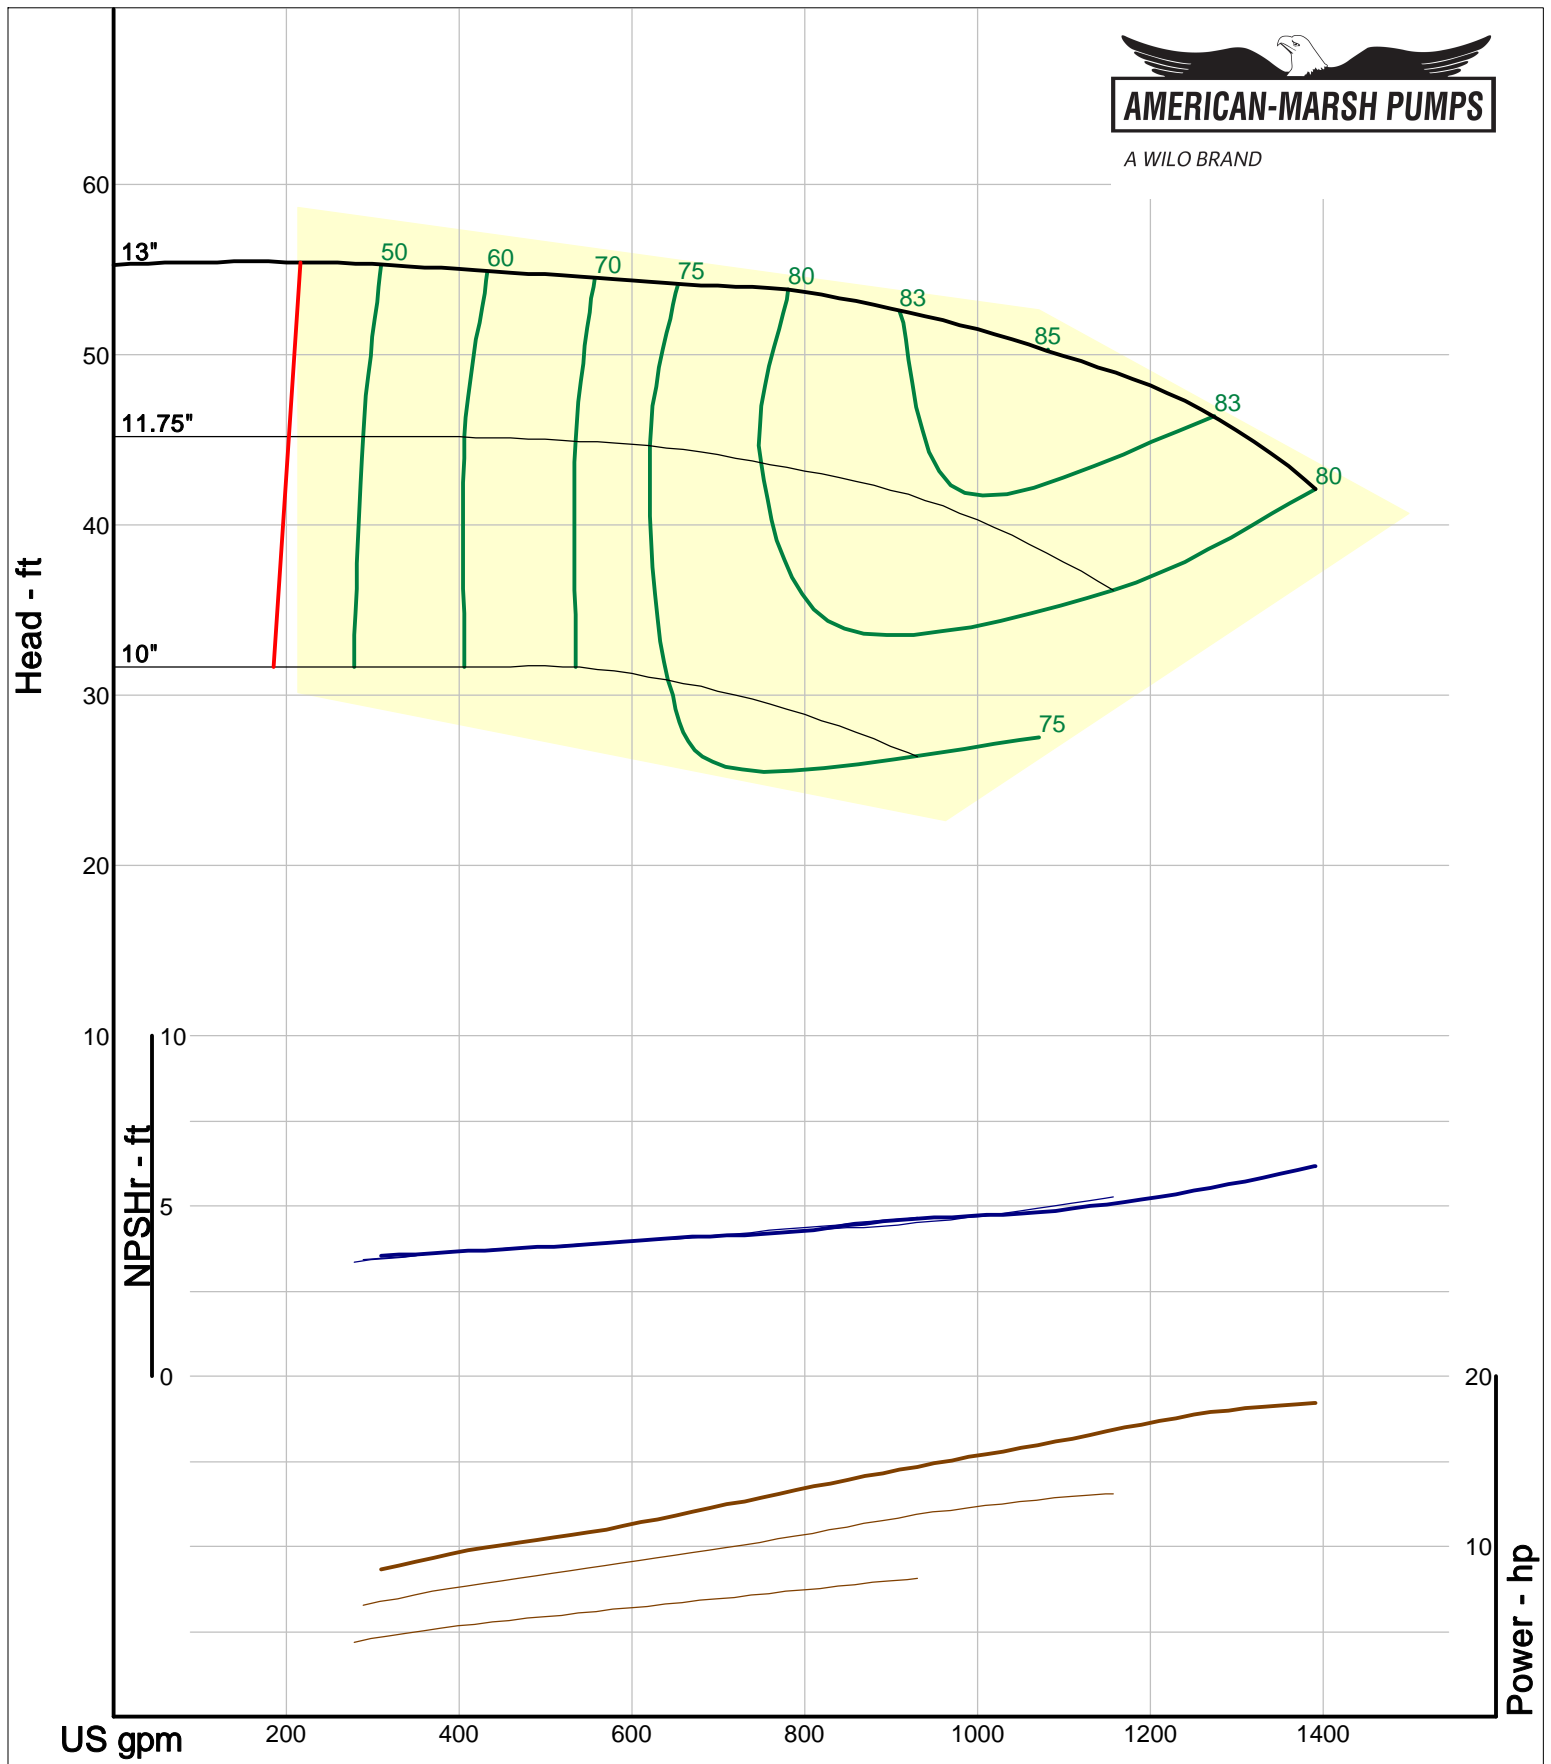

A WILO BRAND

Company: American-Marsh Pumps
Name:
12/03/05

American-Marsh Pumps
Catalog: WTRWKS-2005c.50, vers 2.5c
300_REC/REF - 1000

Size: 6x8-13 RE
Speed: 980 rpm
Dia: 13 in
Curve: CS-15161