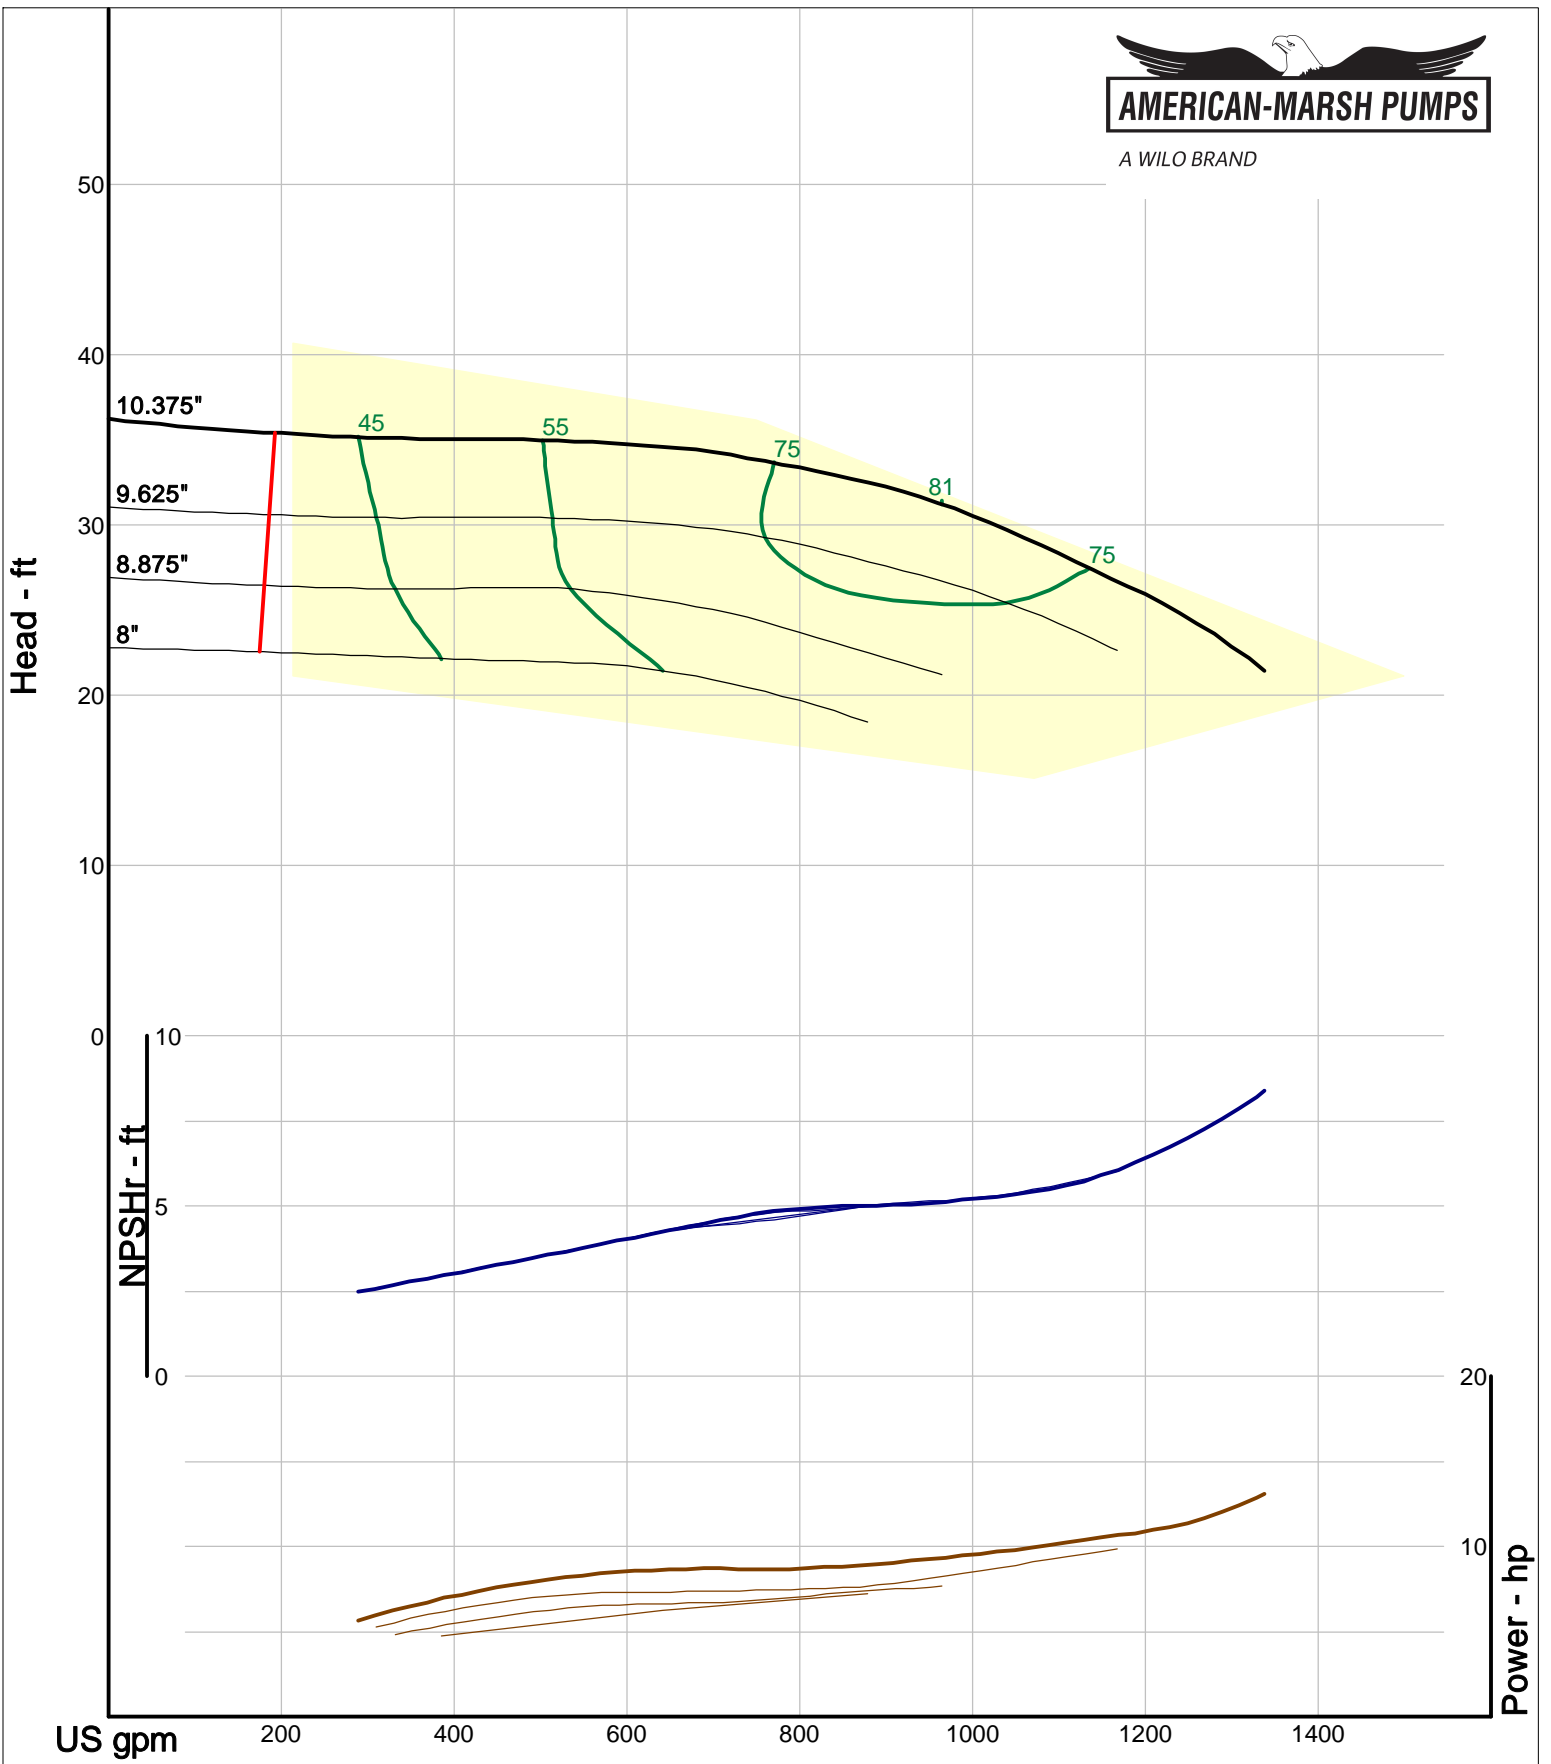

A WILO BRAND

Company: American-Marsh Pumps
Name:
12/03/05

American-Marsh Pumps
Catalog: WTRWKS-2005c.50, vers 2.5c
300_REC/REF - 1000

Size: 6x8-10 RE
Speed: 980 rpm
Dia: 10.375 in
Curve: CS-15213