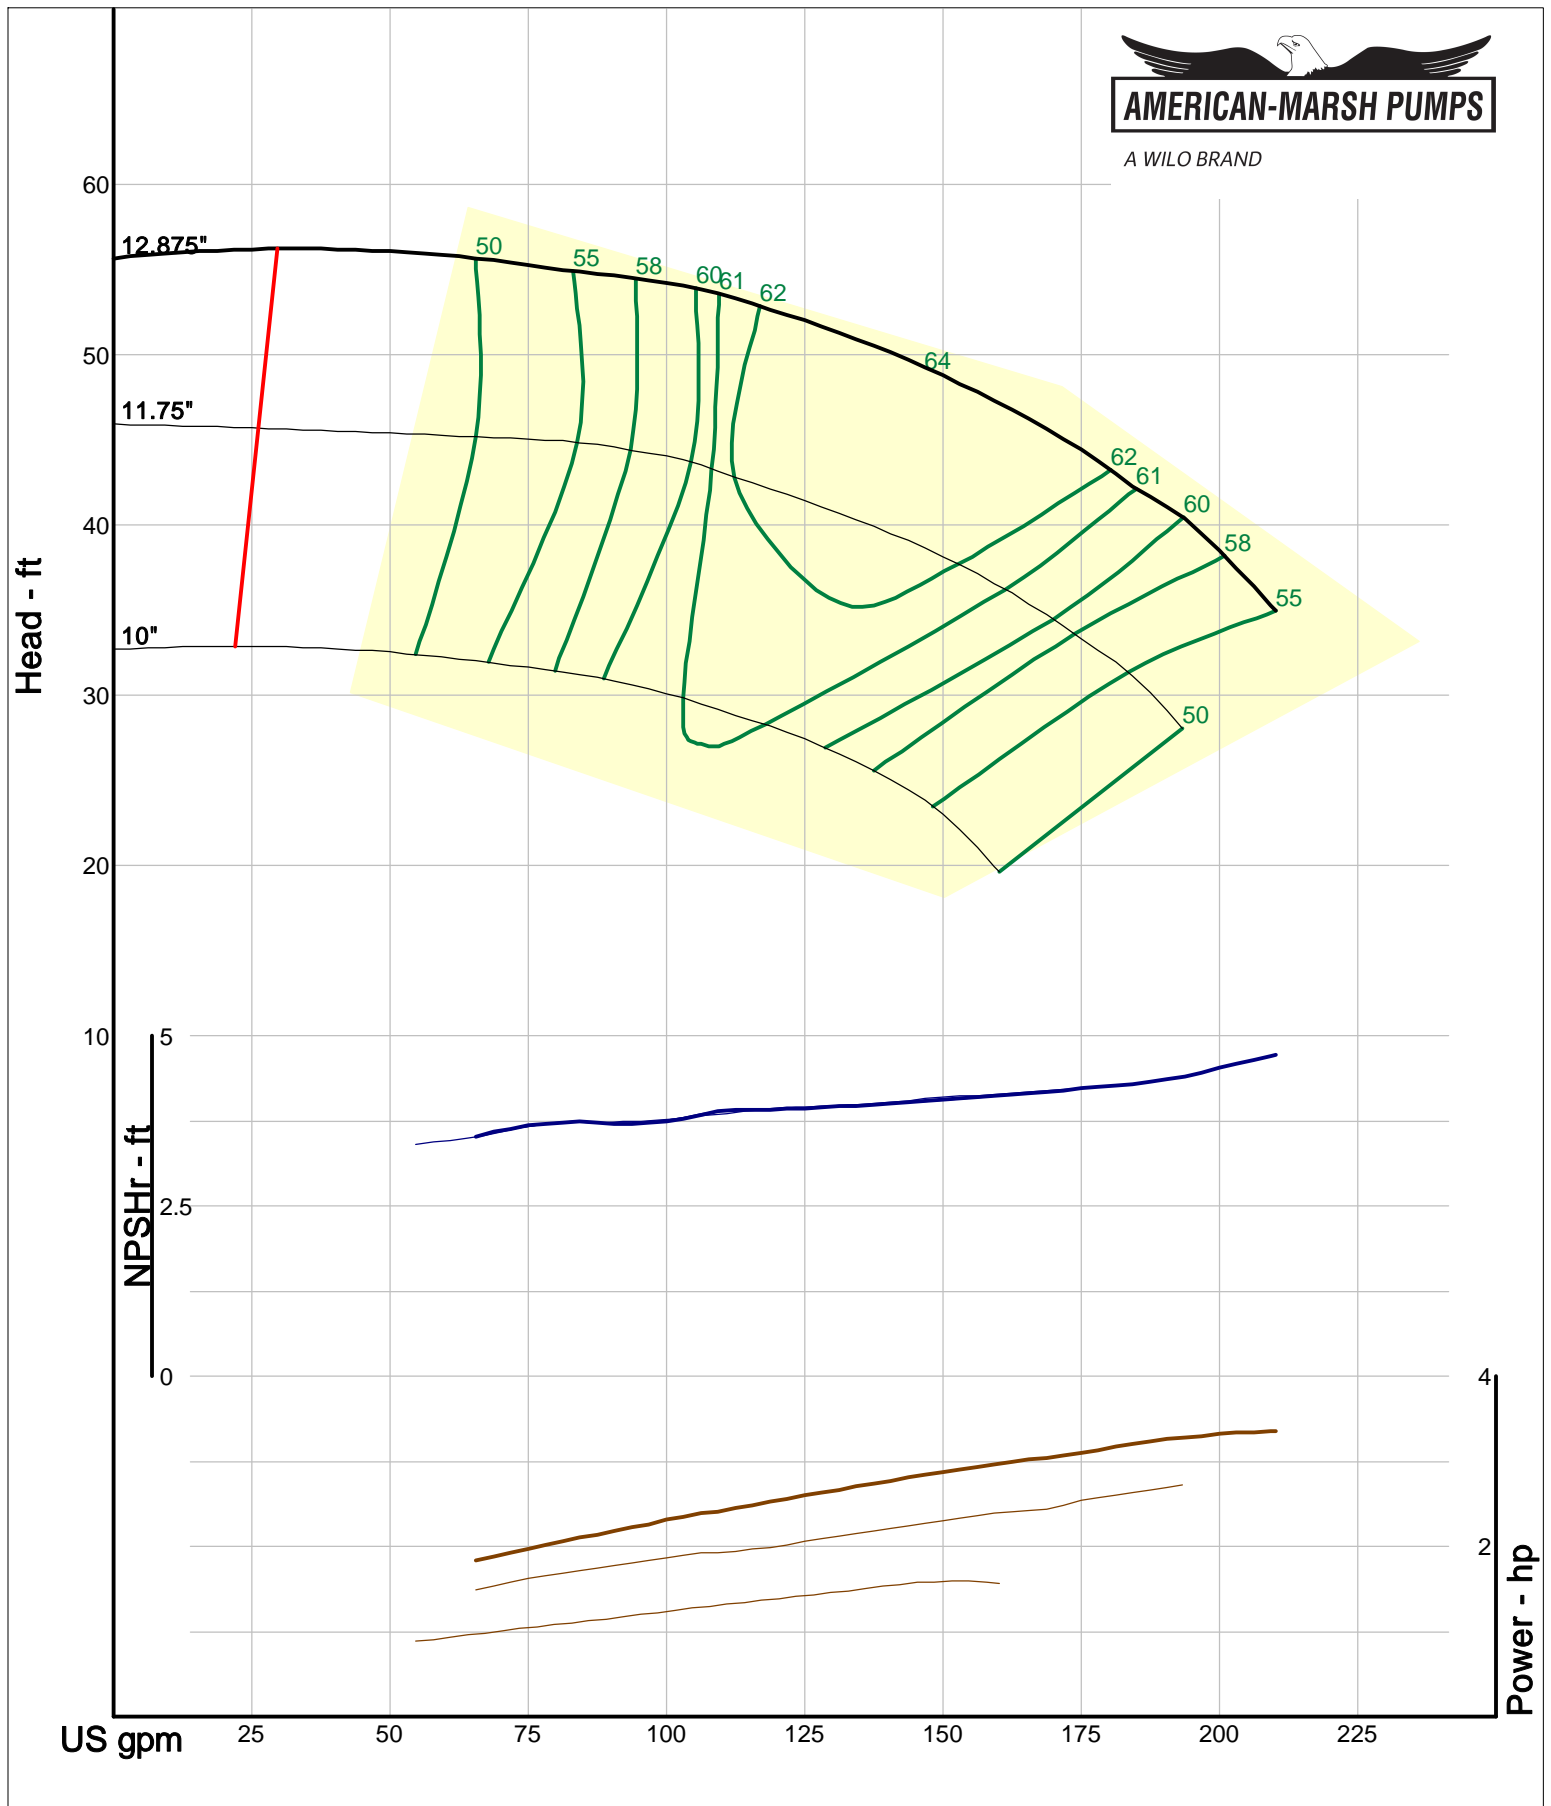

Company: American-Marsh Pumps
Name:
12/03/05

American-Marsh Pumps
Catalog: WTRWKS-2005c.50, vers 2.5c
300_REC/REF - 1000

Size: 2x2.5-8 RE
Speed: 980 rpm
Dia: 8.375 in
Curve: CS-15123

A WILO BRAND

Company: American-Marsh Pumps
 Name:
 12/03/05

American-Marsh Pumps
 Catalog: WTRWKS-2005c.50, vers 2.5c
 300_REC/REF - 1000

Size: 2x2.5-10 RE
 Speed: 980 rpm
 Dia: 10.375 in
 Curve: CS-15125

A WILO BRAND

Company: American-Marsh Pumps
 Name:
 12/03/05