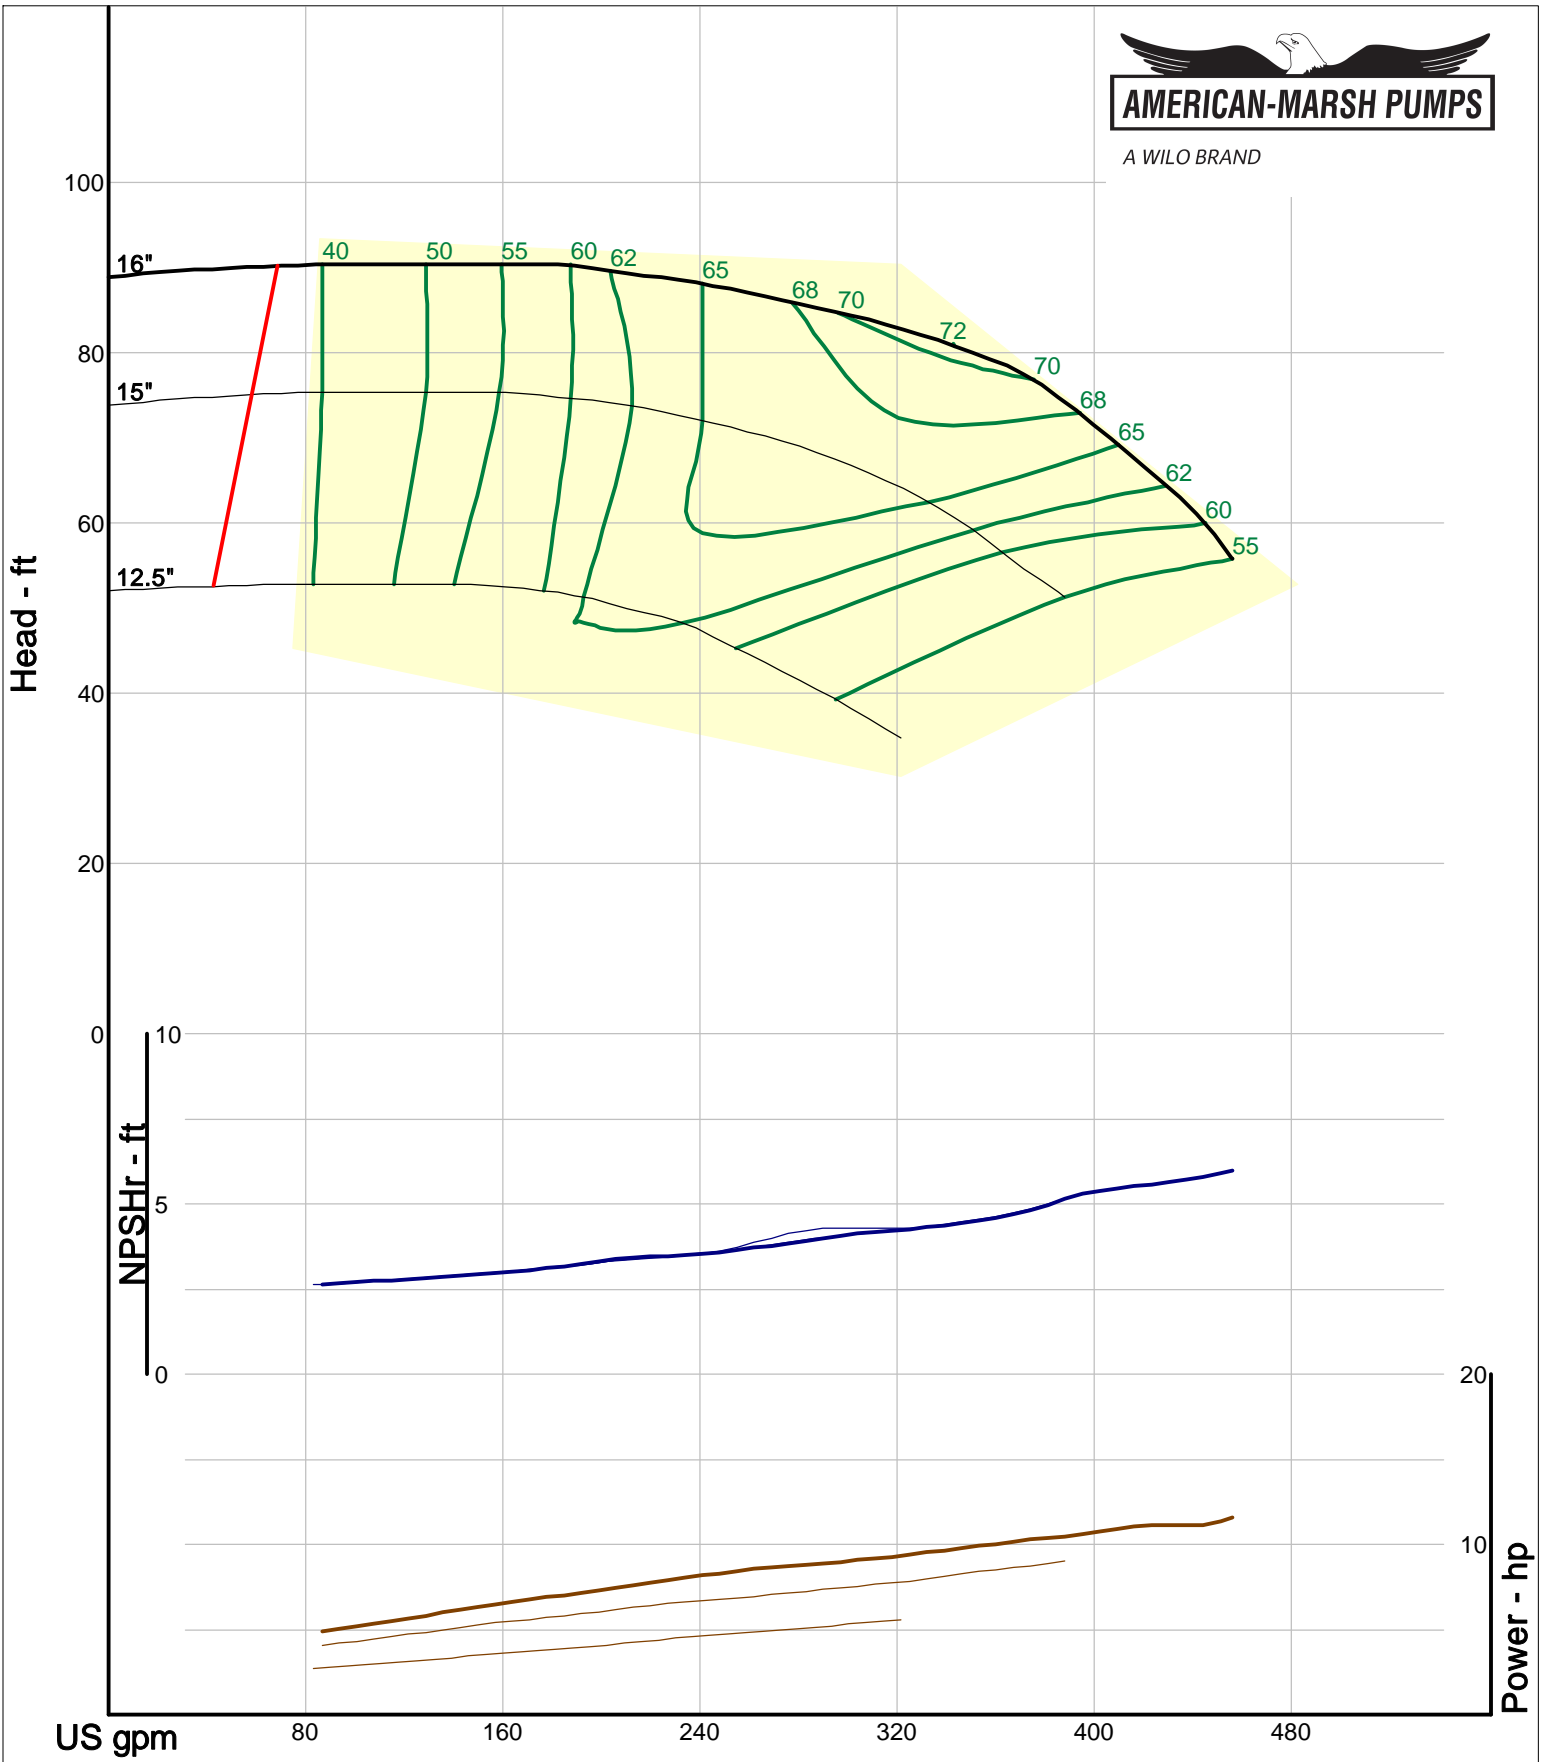

A WILO BRAND

Company: American-Marsh Pumps
Name:
12/03/05

American-Marsh Pumps
Catalog: WTRWKS-2005c.50, vers 2.5c
300_REC/REF - 1000

Size: 3x4-16 RE
Speed: 980 rpm
Dia: 16 in
Curve: CS-15147