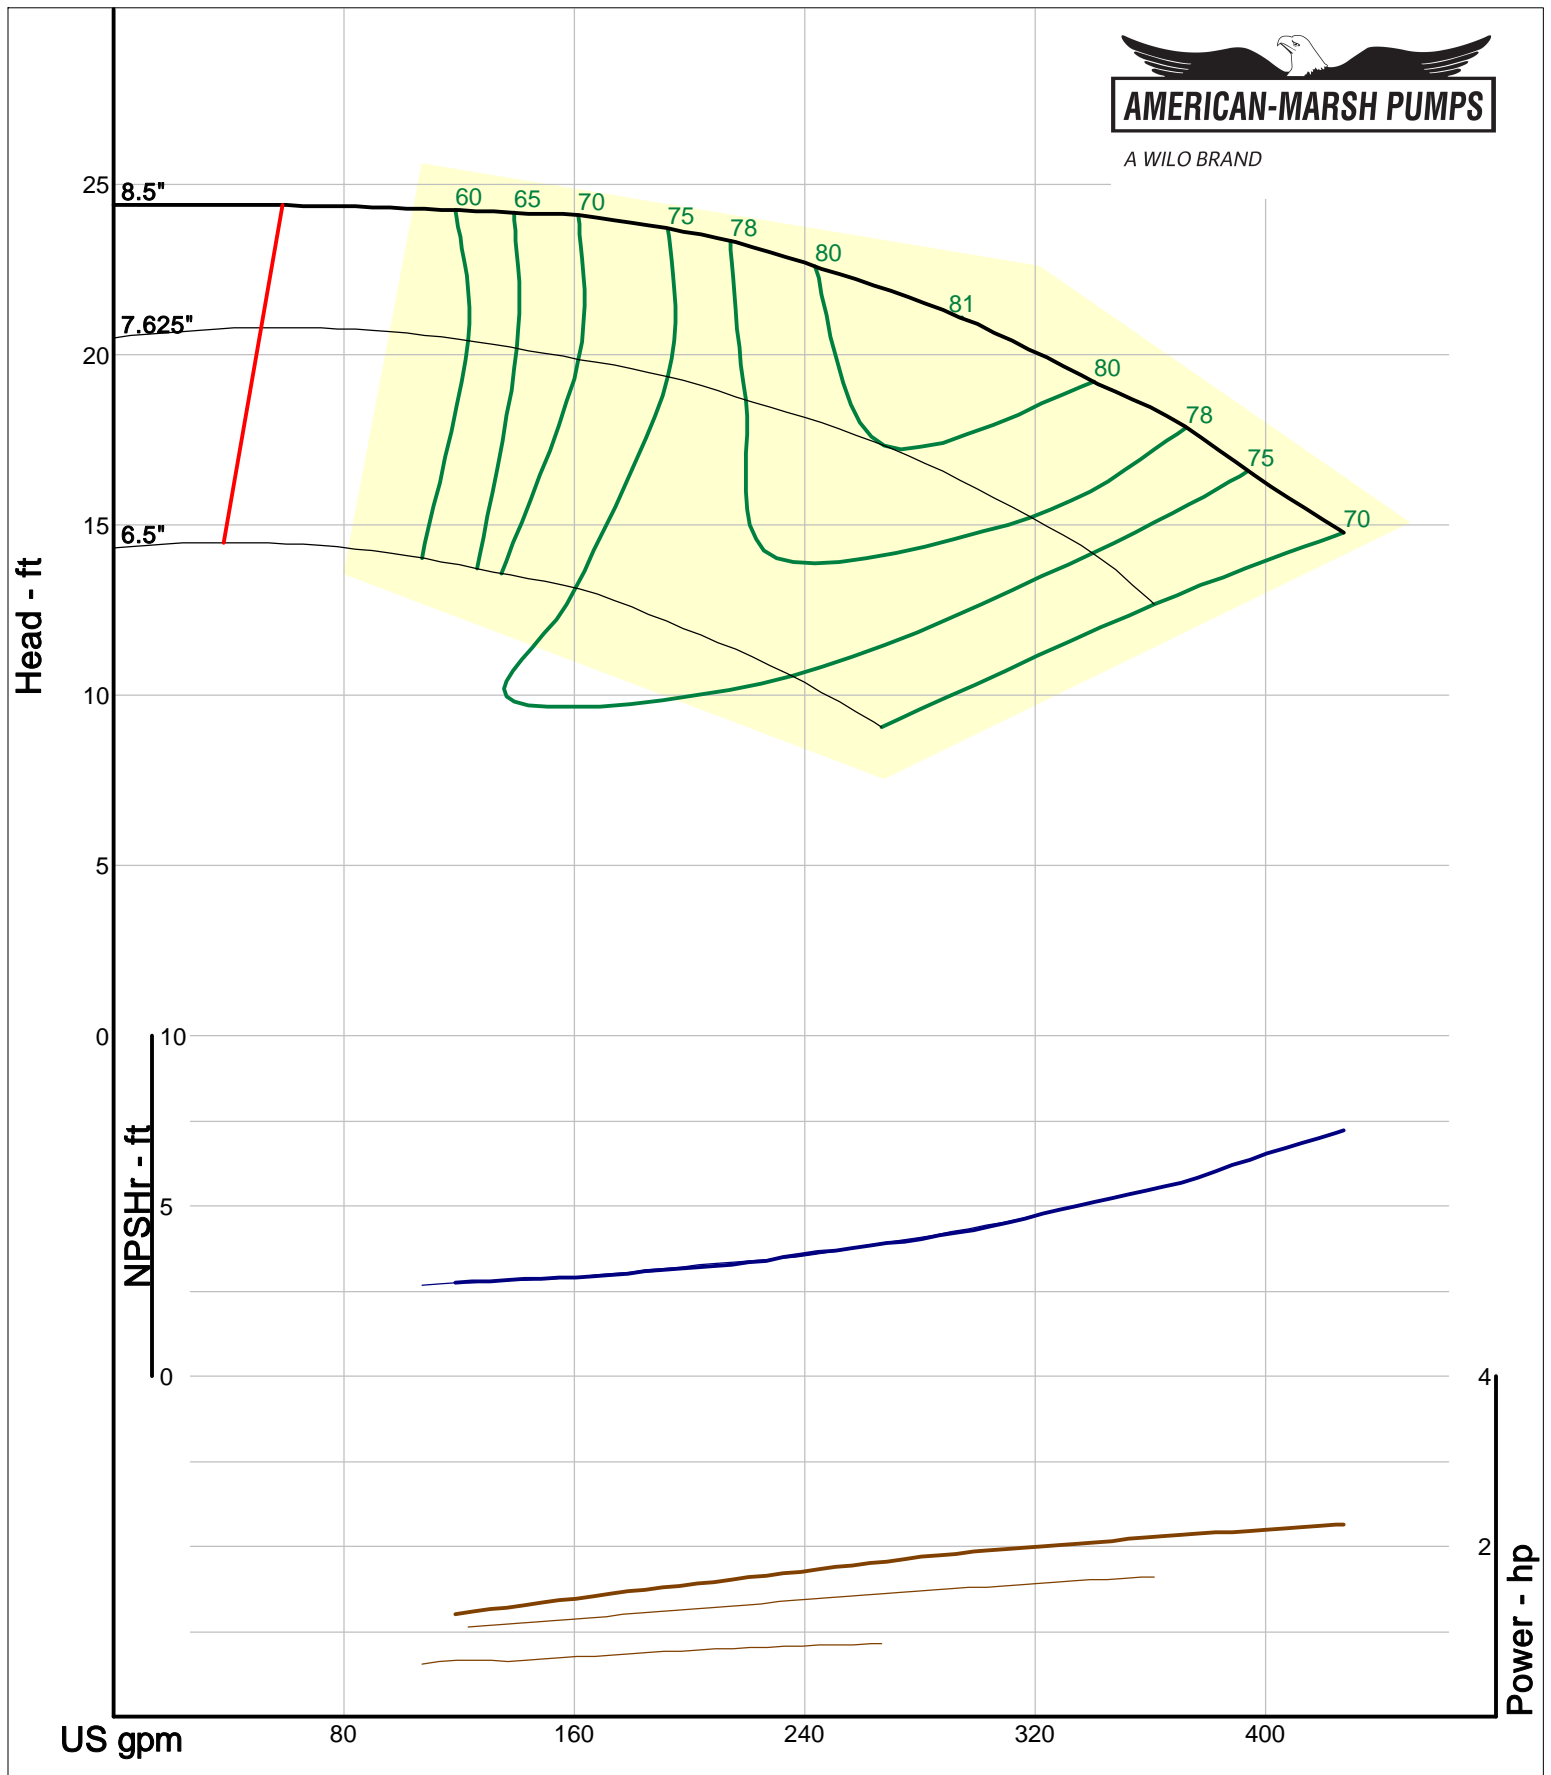

A WILO BRAND

Company: American-Marsh Pumps
Name:
12/03/05

American-Marsh Pumps
Catalog: WTRWKS-2005c.50, vers 2.5c
300_REC/REF - 1000

Size: 3x4-8 RE
Speed: 980 rpm
Dia: 8.5 in
Curve: CS-15141