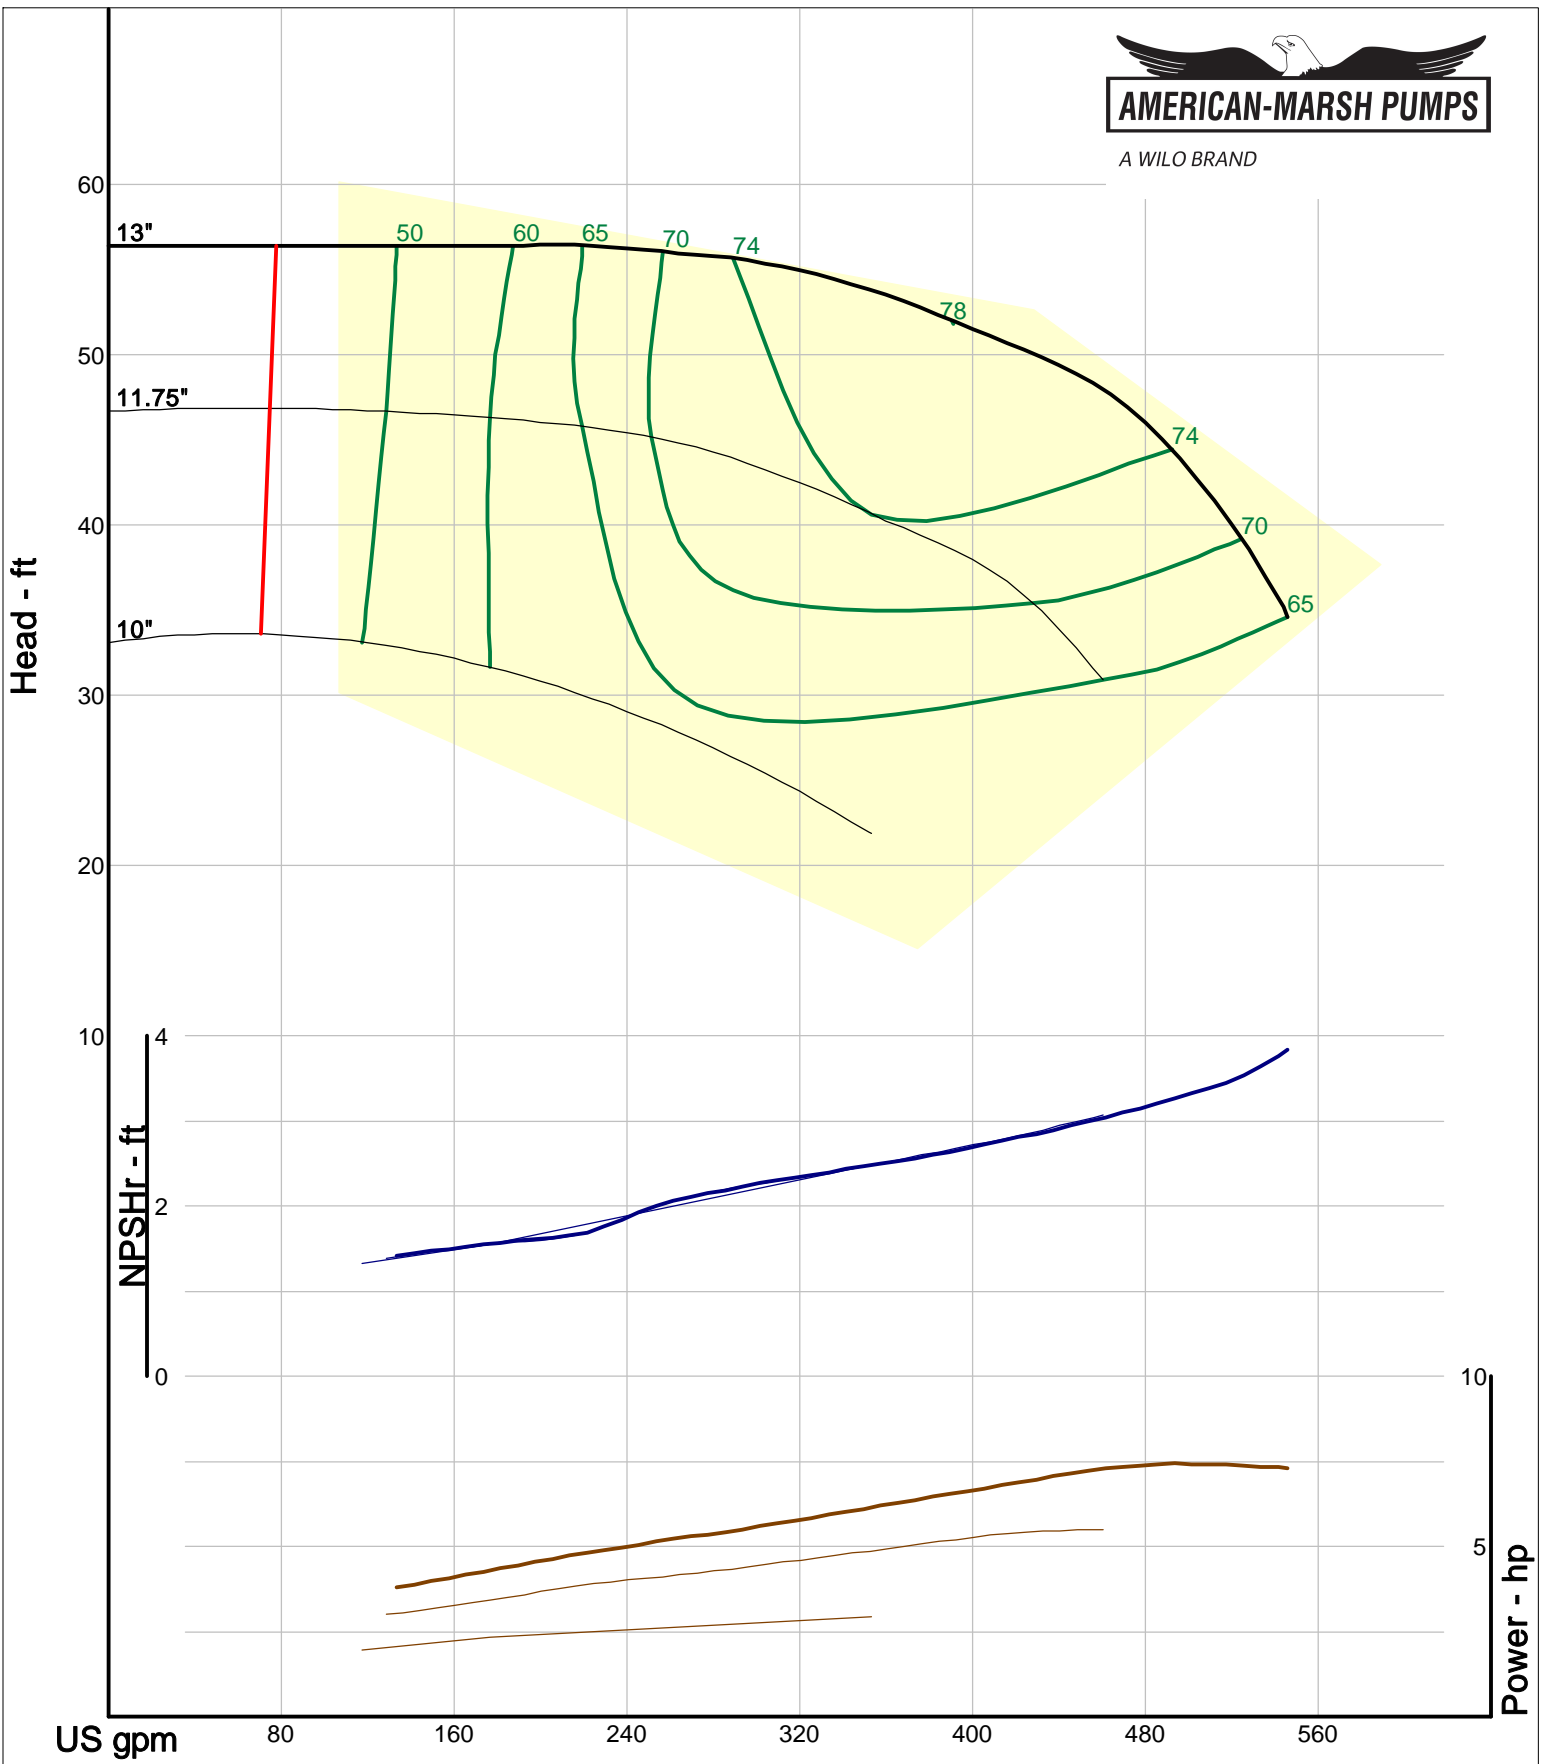

A WILO BRAND

Company: American-Marsh Pumps
Name:
12/03/05

American-Marsh Pumps
Catalog: WTRWKS-2005c.50, vers 2.5c
300_REC/REF - 1000

Size: 4x5-13 RE
Speed: 980 rpm
Dia: 13 in
Curve: CS-15152