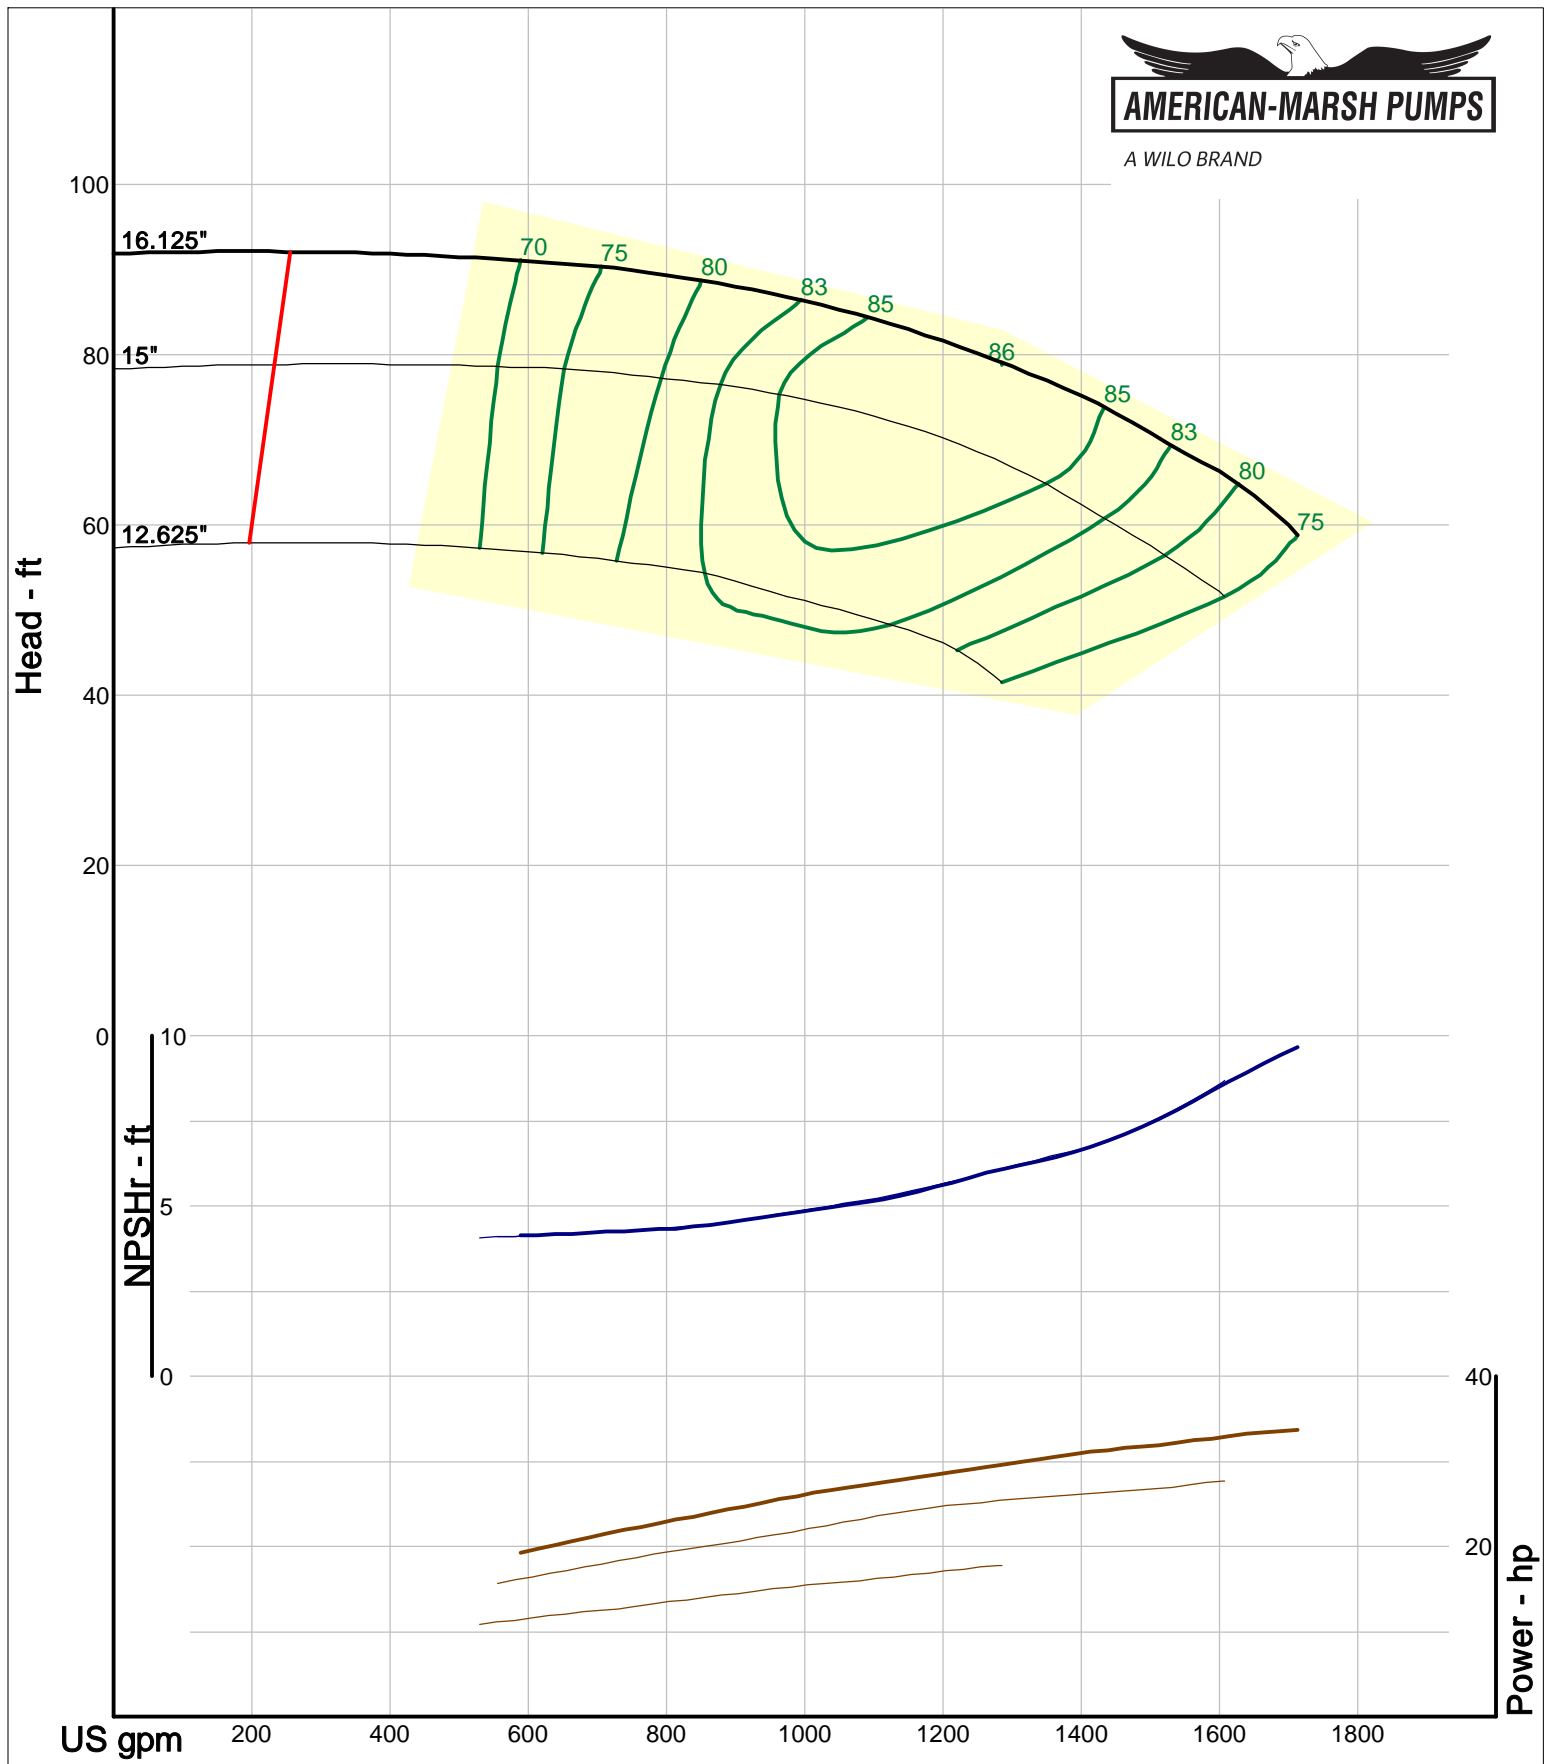

A WILO BRAND

Company: American-Marsh Pumps
Name:
12/03/05

American-Marsh Pumps
Catalog: WTRWKS-2005c.50, vers 2.5c
300_REC/REF - 1000

Size: 6x8-16 RE
Speed: 980 rpm
Dia: 16.125 in
Curve: CS-15162