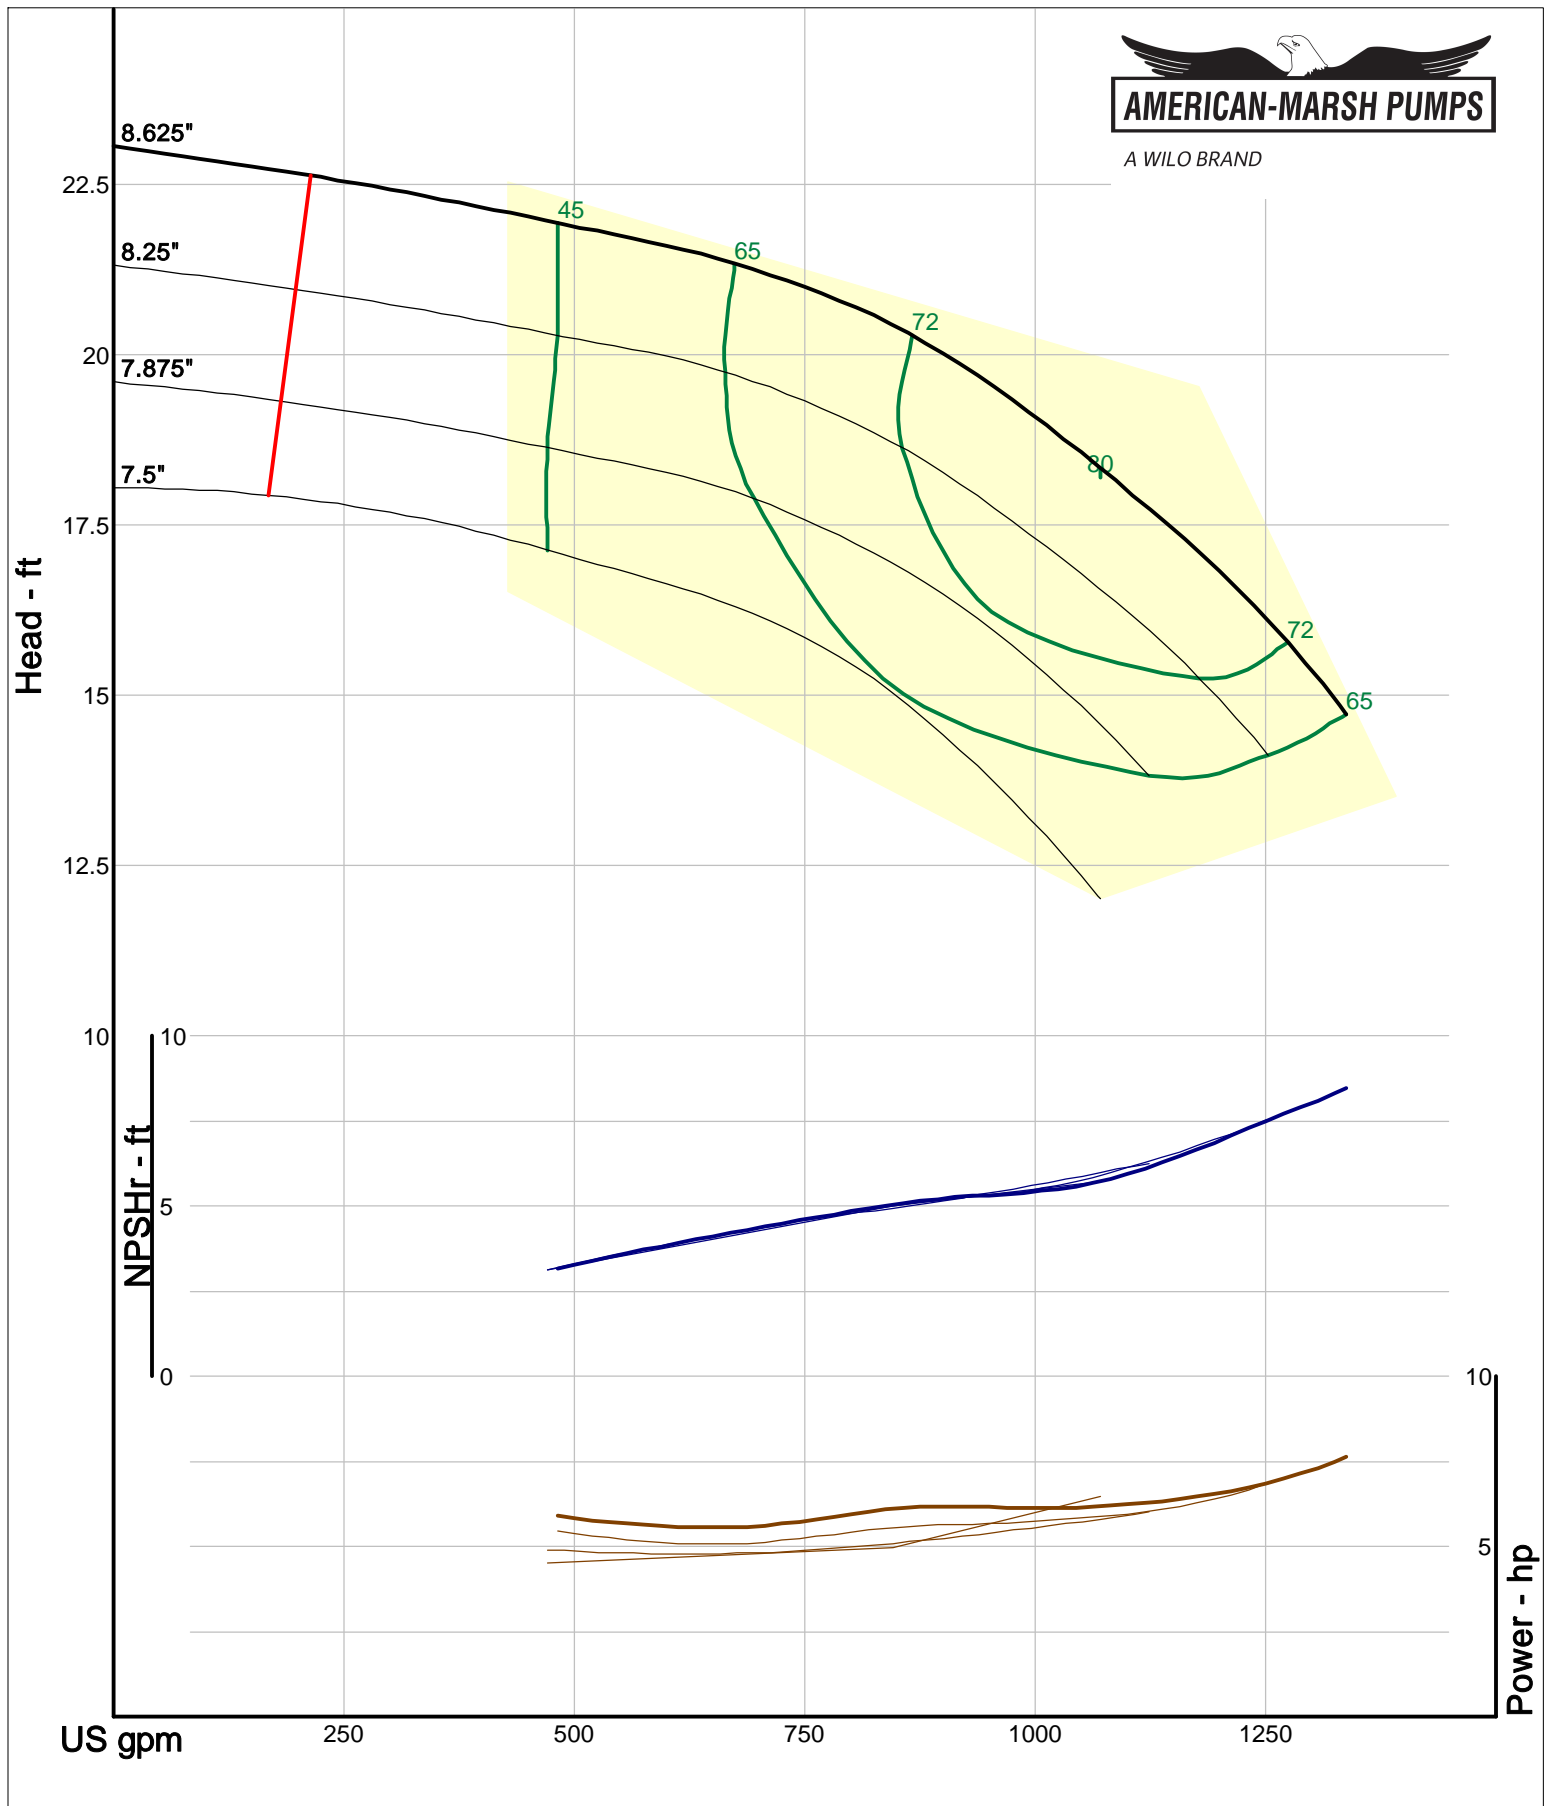

A WILO BRAND

Company: American-Marsh Pumps
 Name:
 12/03/05

American-Marsh Pumps
 Catalog: WTRWKS-2005c.50, vers 2.5c
 300_REC/REF - 1000

Size: 5x6-16 RE
 Speed: 980 rpm
 Dia: 16.125 in
 Curve: CS-15158

A WILO BRAND