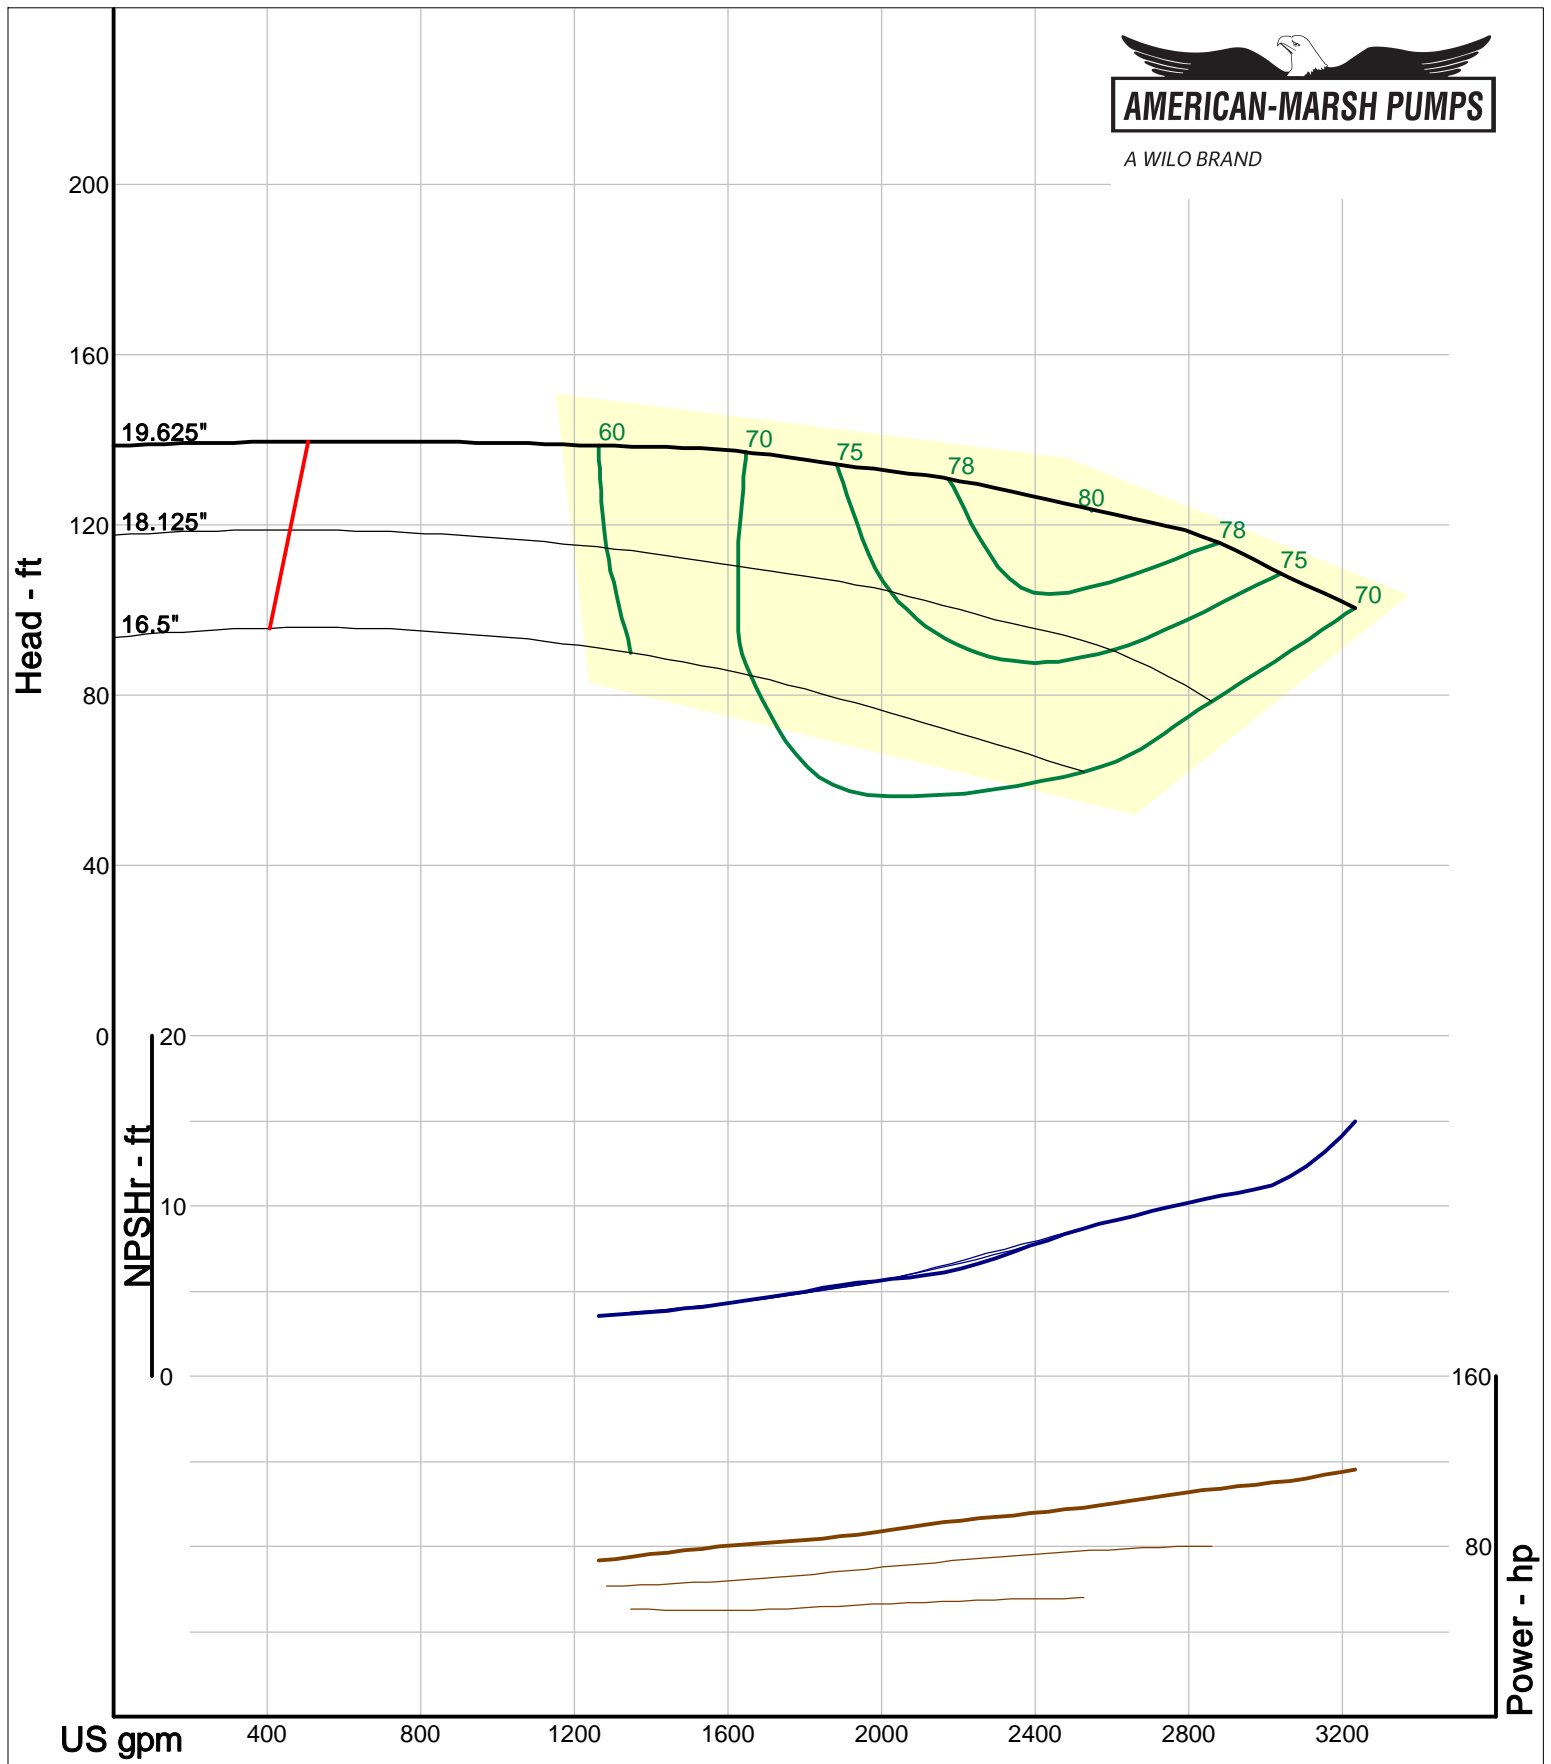

A WILO BRAND

Company: American-Marsh Pumps
Name:
12/03/05

American-Marsh Pumps
Catalog: WTRWKS-2005c.50, vers 2.5c
300_REC/REF - 1000

Size: 10x12-20 RE
Speed: 980 rpm
Dia: 19.625 in
Curve: CS-15168