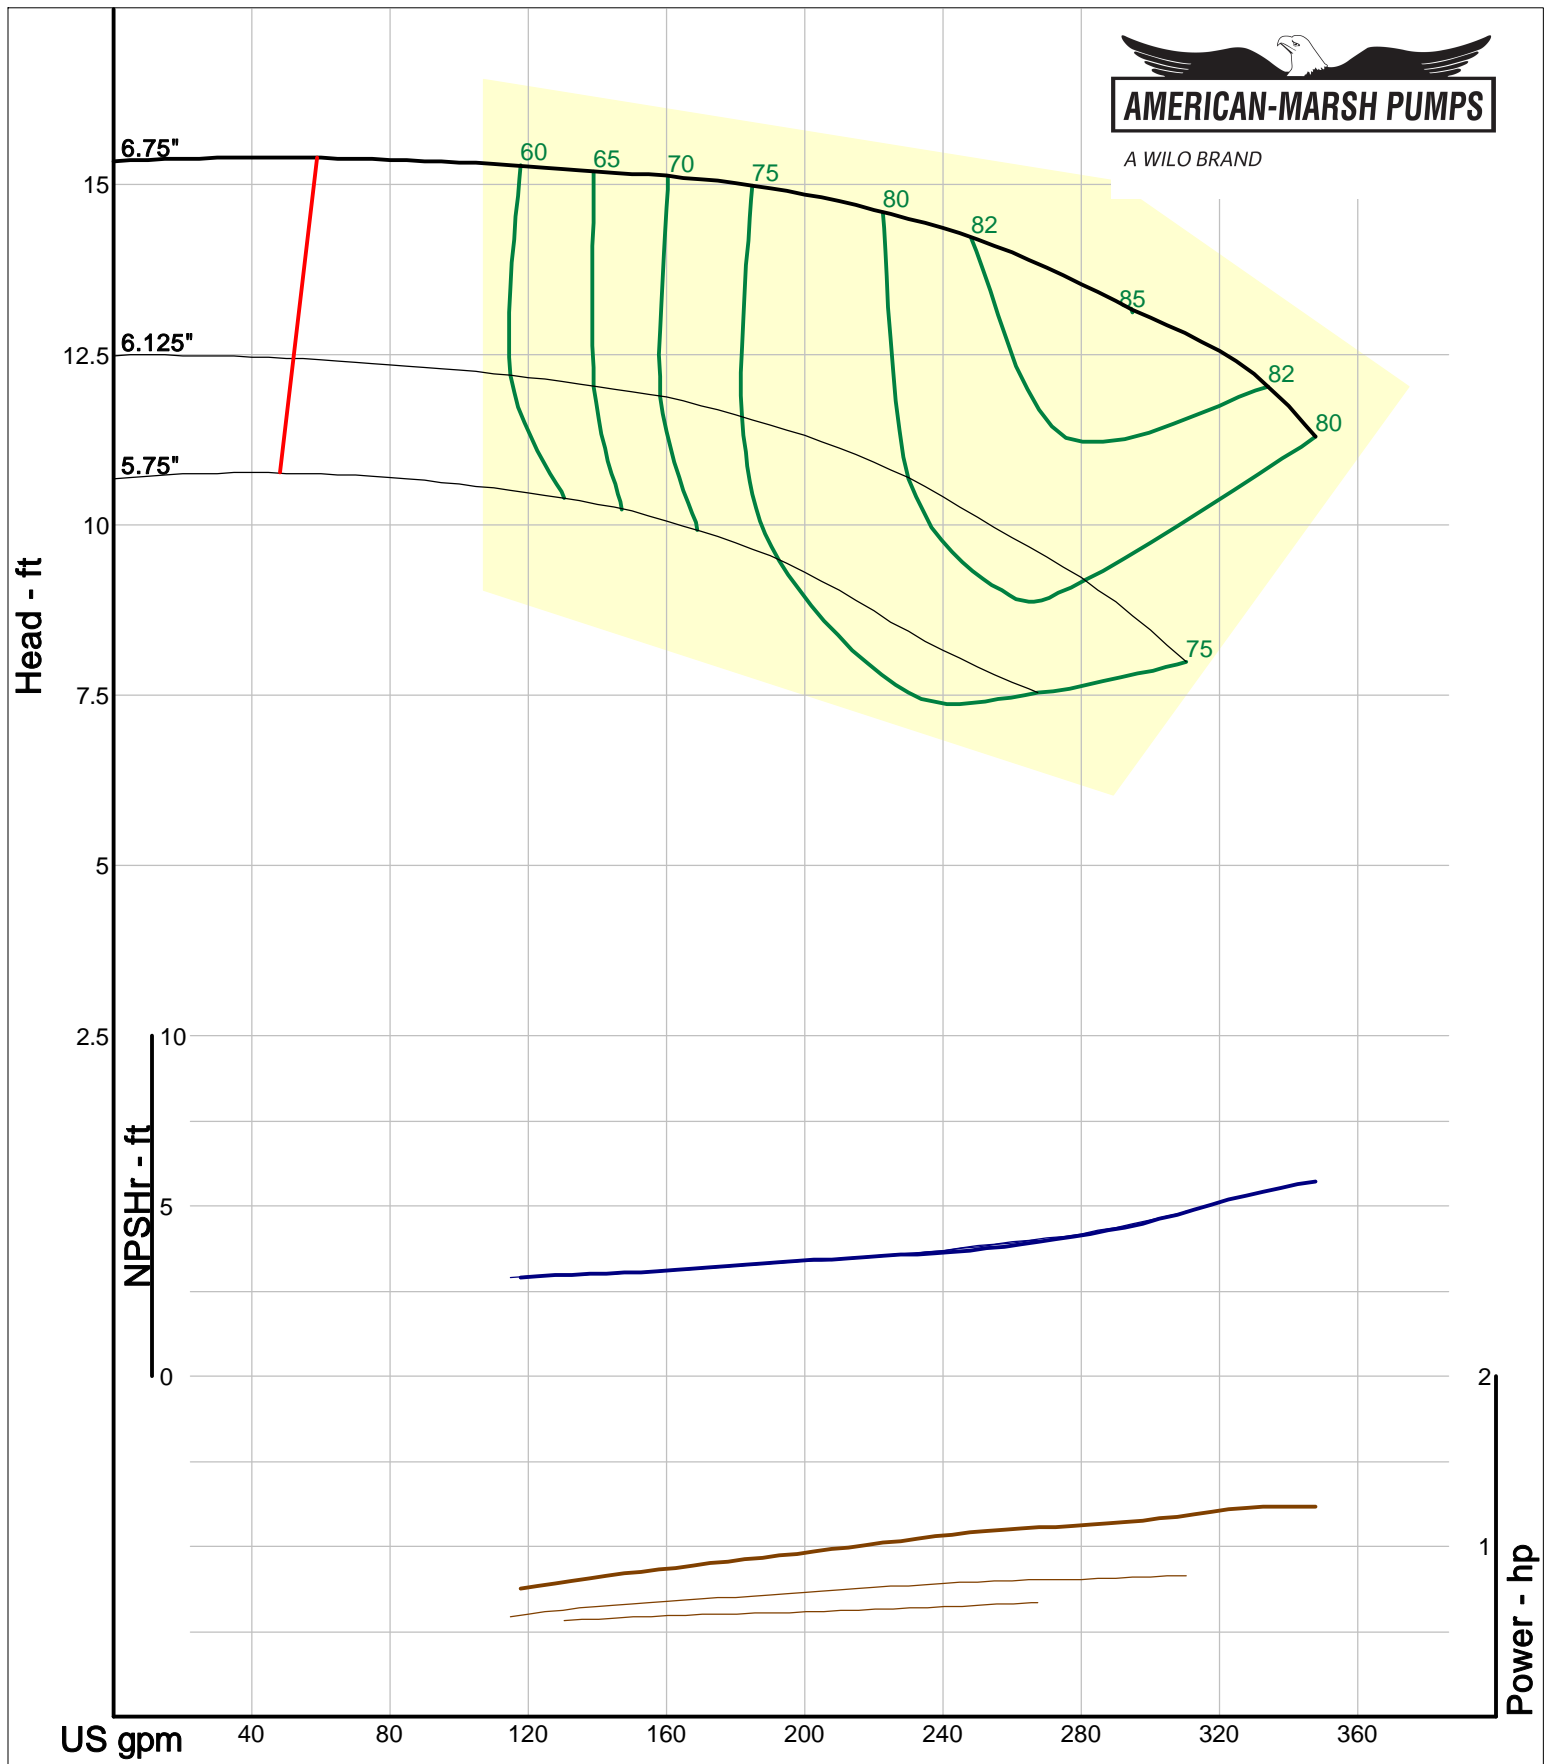

A WILO BRAND

Company: American-Marsh Pumps
Name:
12/03/05

American-Marsh Pumps
Catalog: WTRWKS-2005c.50, vers 2.5c
300_REC/REF - 1000

Size: 3x4-7 RE
Speed: 980 rpm
Dia: 6.75 in
Curve: CS-15139