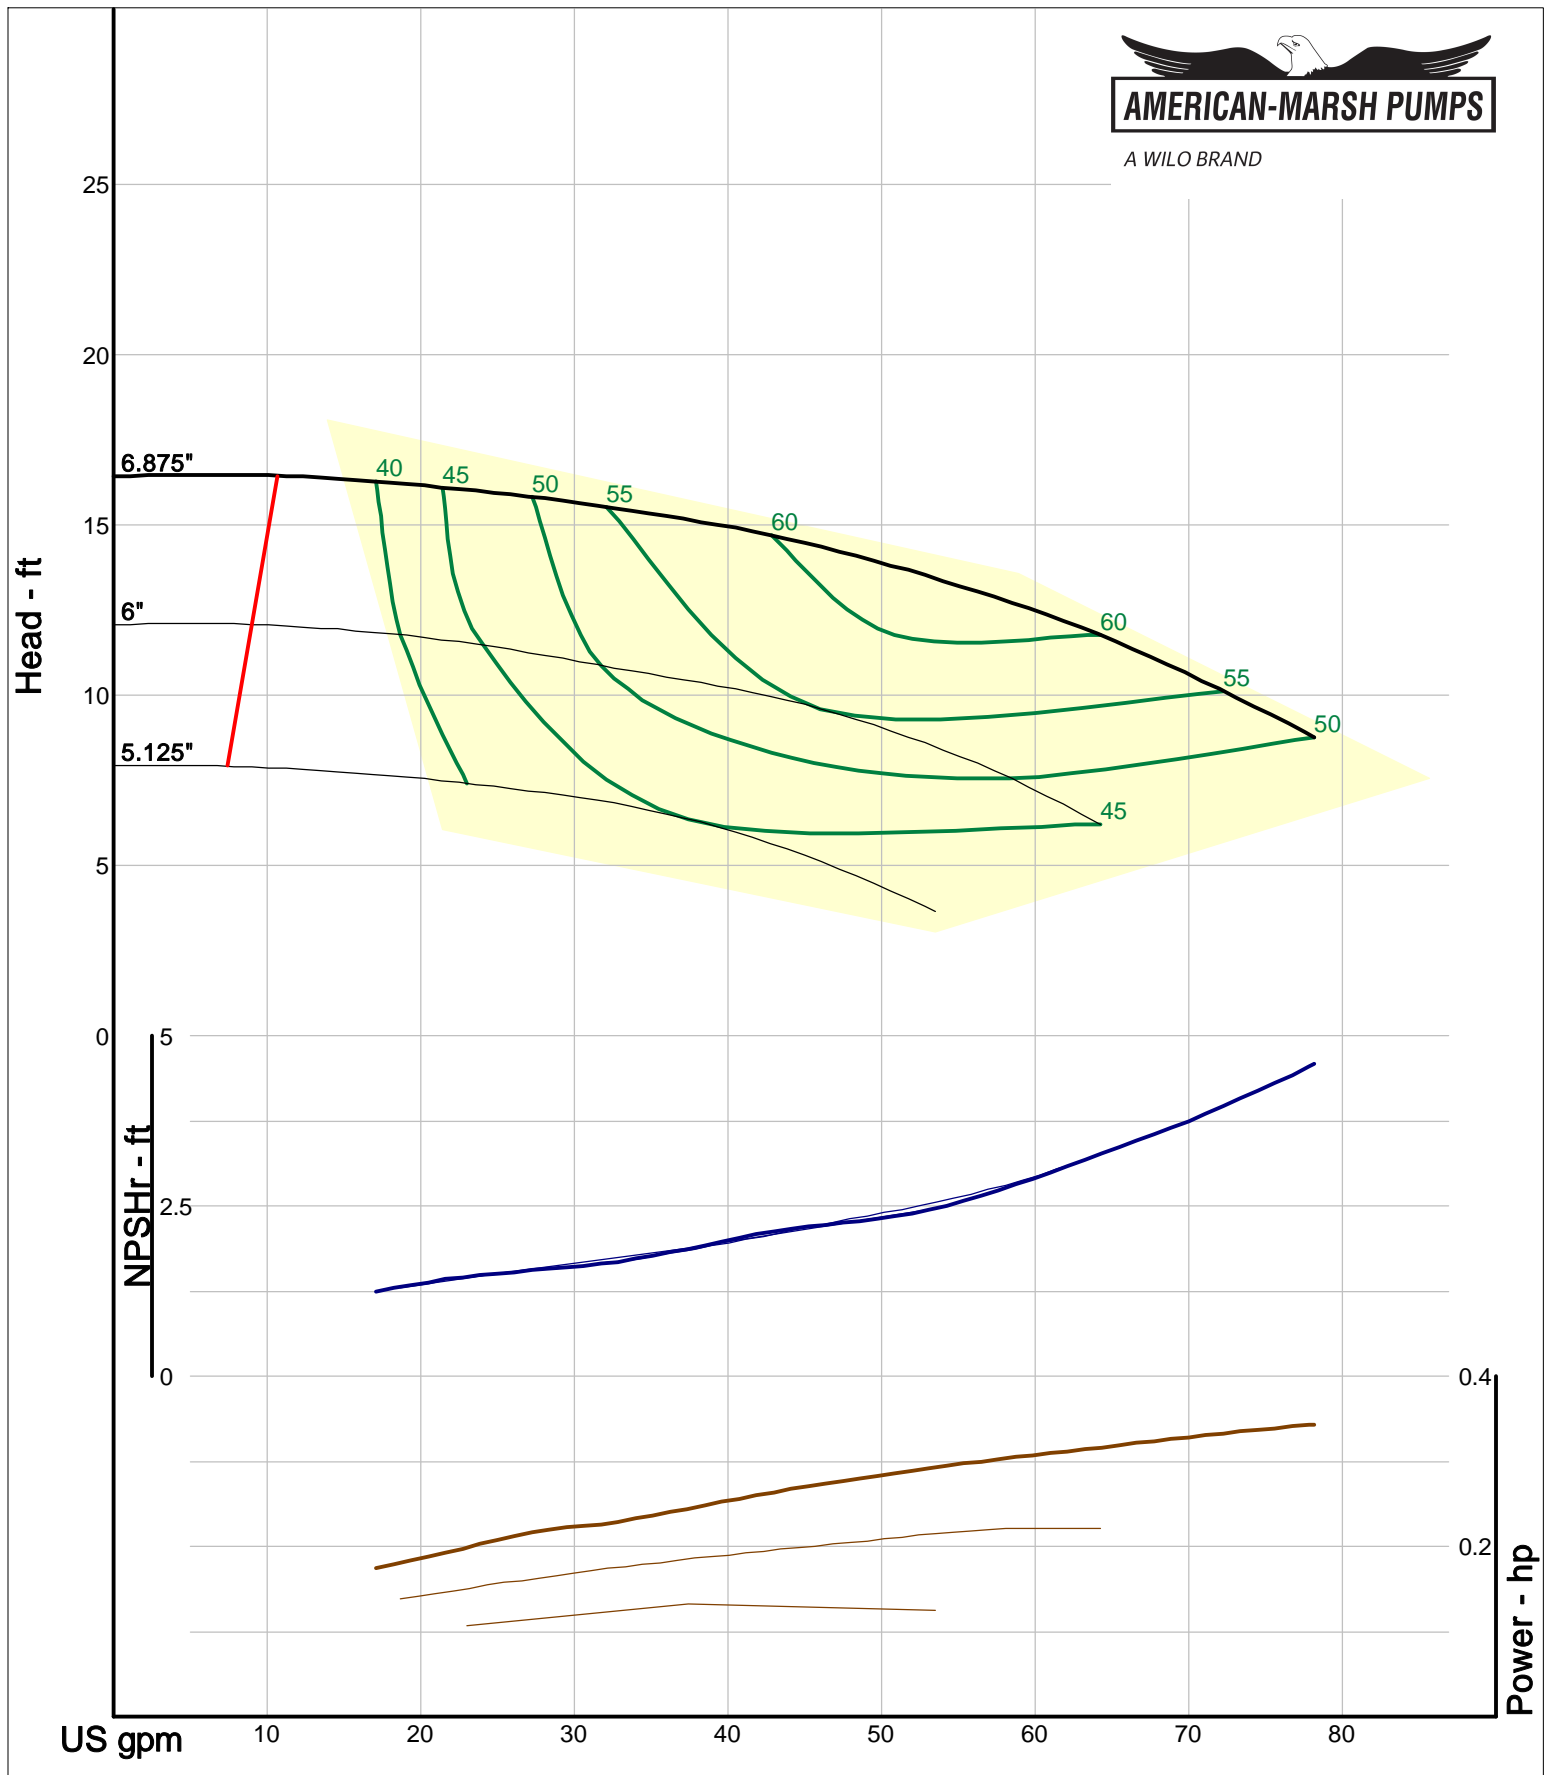

A WILO BRAND

Company: American-Marsh Pumps
Name:
12/03/05

American-Marsh Pumps
Catalog: WTRWKS-2005c.50, vers 2.5c
300_REC/REF - 1000

Size: 1.5x2.5-5 RE
Speed: 980 rpm
Dia: 5.5 in
Curve: CS-15109

A WILO BRAND