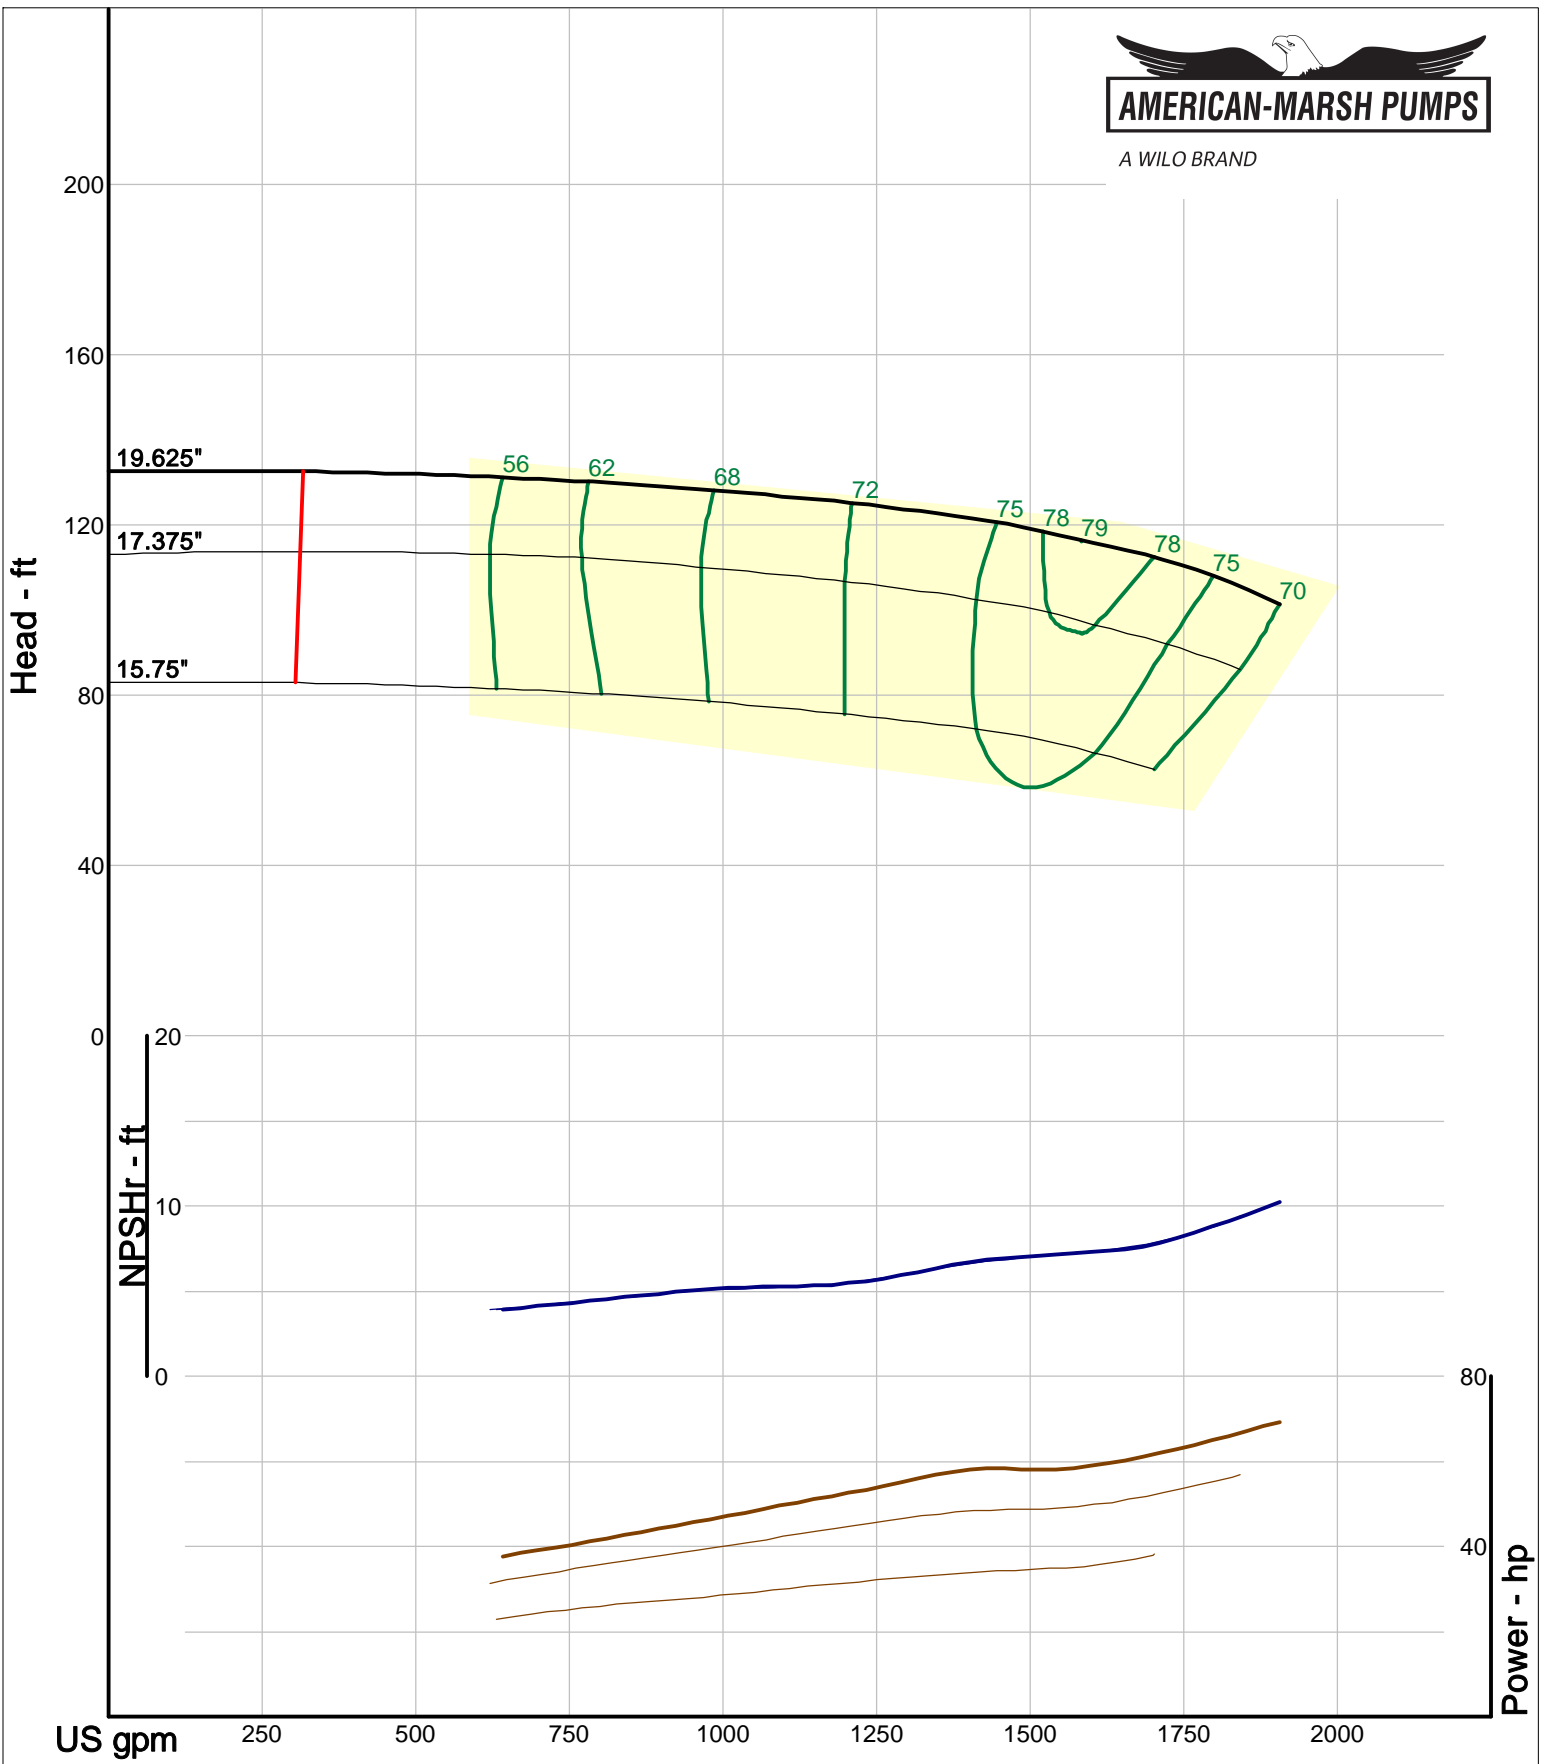

A WILO BRAND

Company: American-Marsh Pumps
Name:
12/03/05

American-Marsh Pumps
Catalog: WTRWKS-2005c.50, vers 2.5c
300_REC/REF - 1000

Size: 6x8-20 RE
Speed: 980 rpm
Dia: 19.625 in
Curve: CS-15163