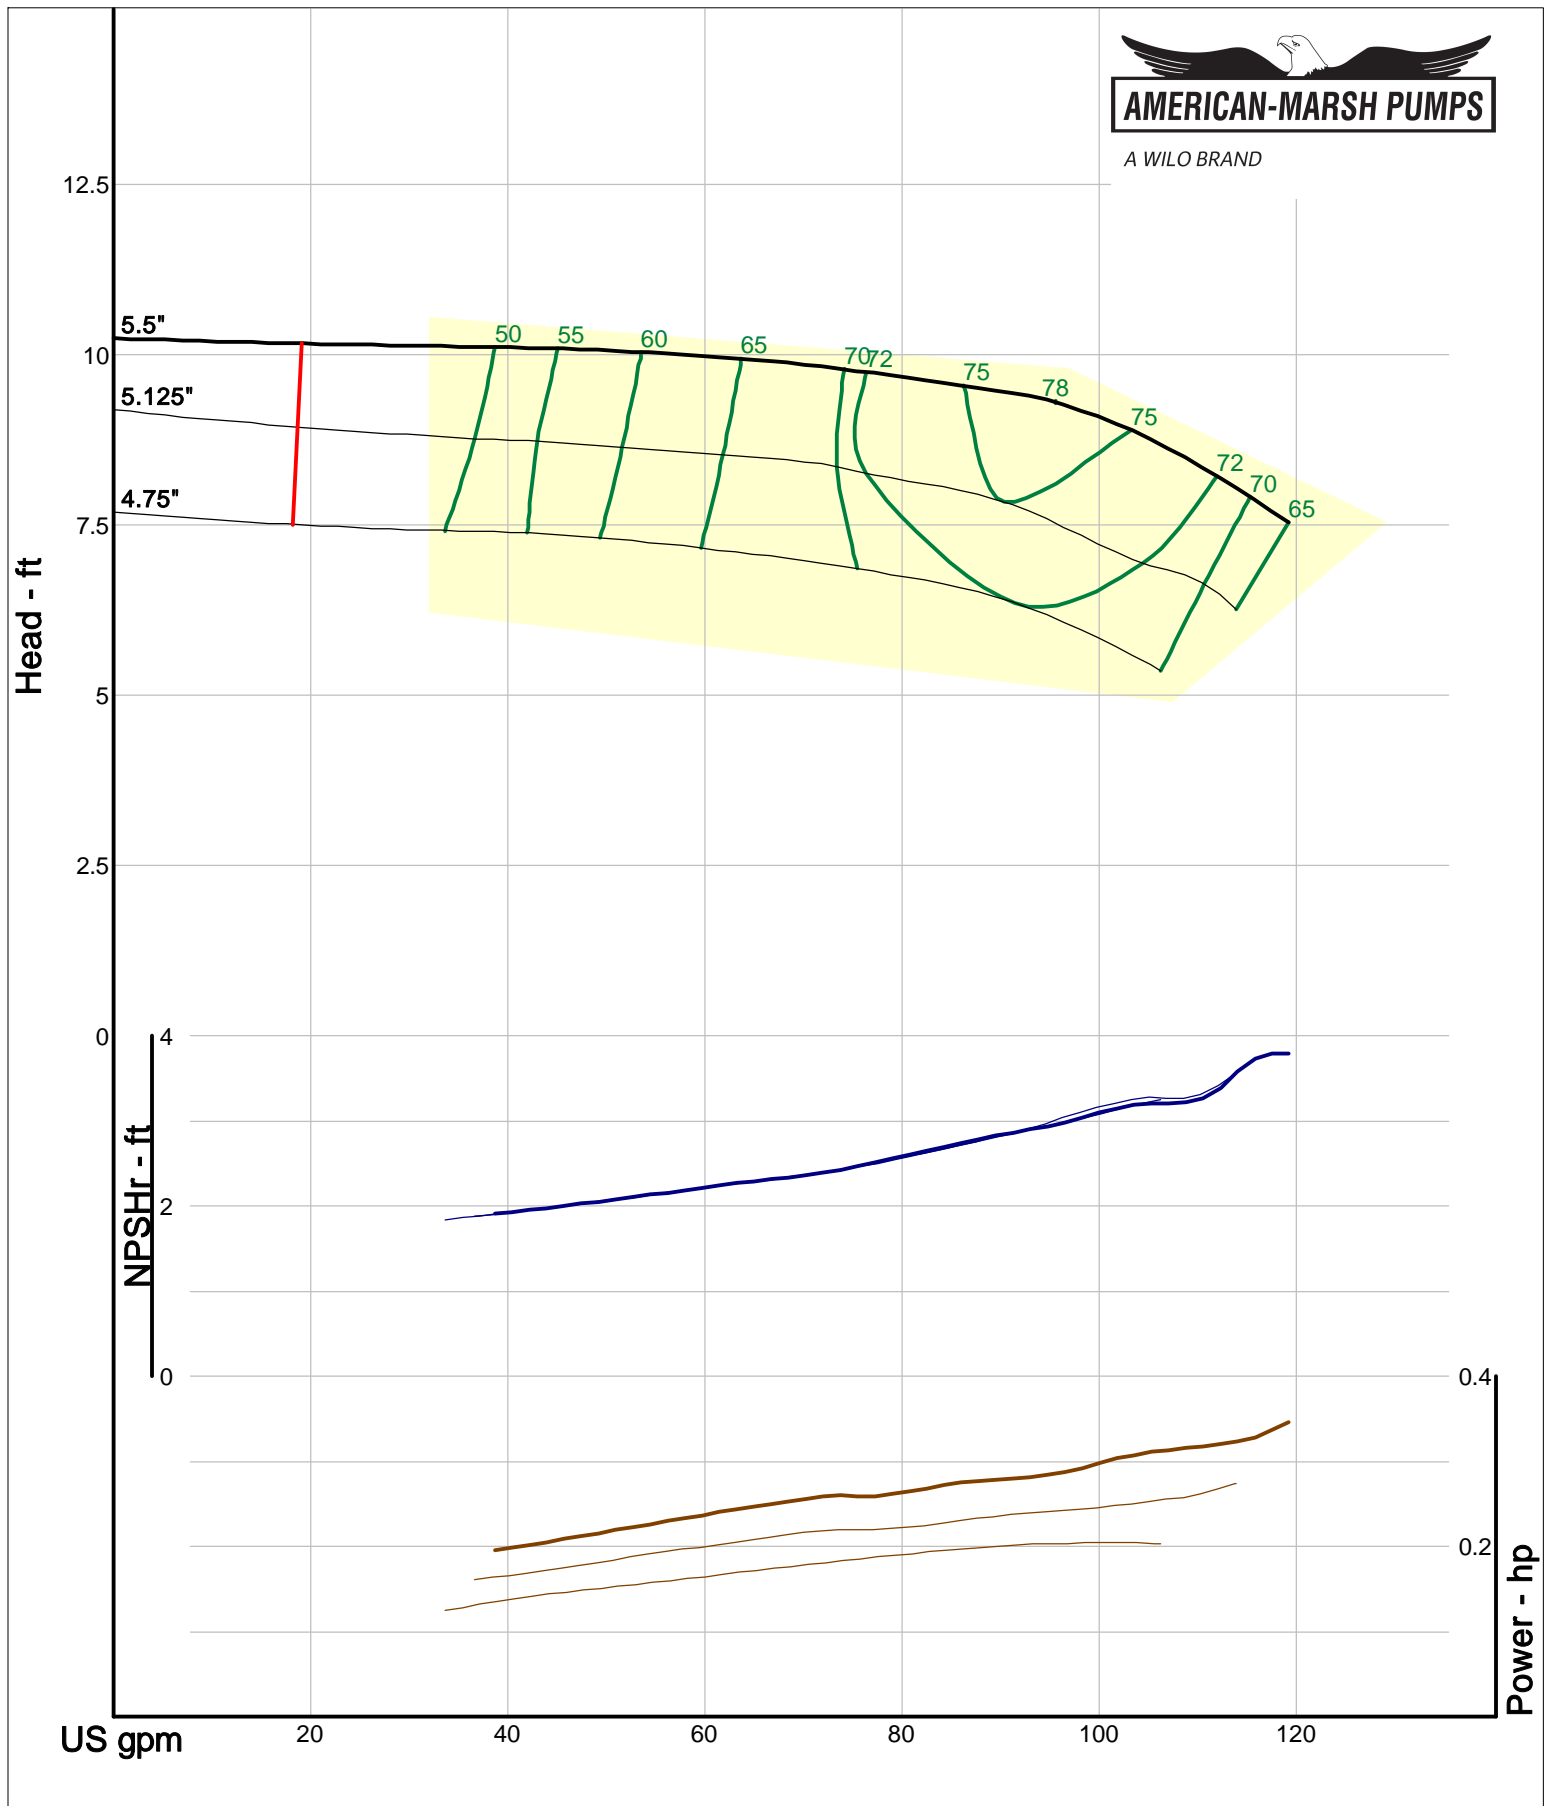

A WILO BRAND

Company: American-Marsh Pumps
Name:
12/03/05

American-Marsh Pumps
Catalog: WTRWKS-2005c.50, vers 2.5c
300_REC/REF - 1000

Size: 2x2.5-5 RE
Speed: 980 rpm
Dia: 5.5 in
Curve: CS-15119