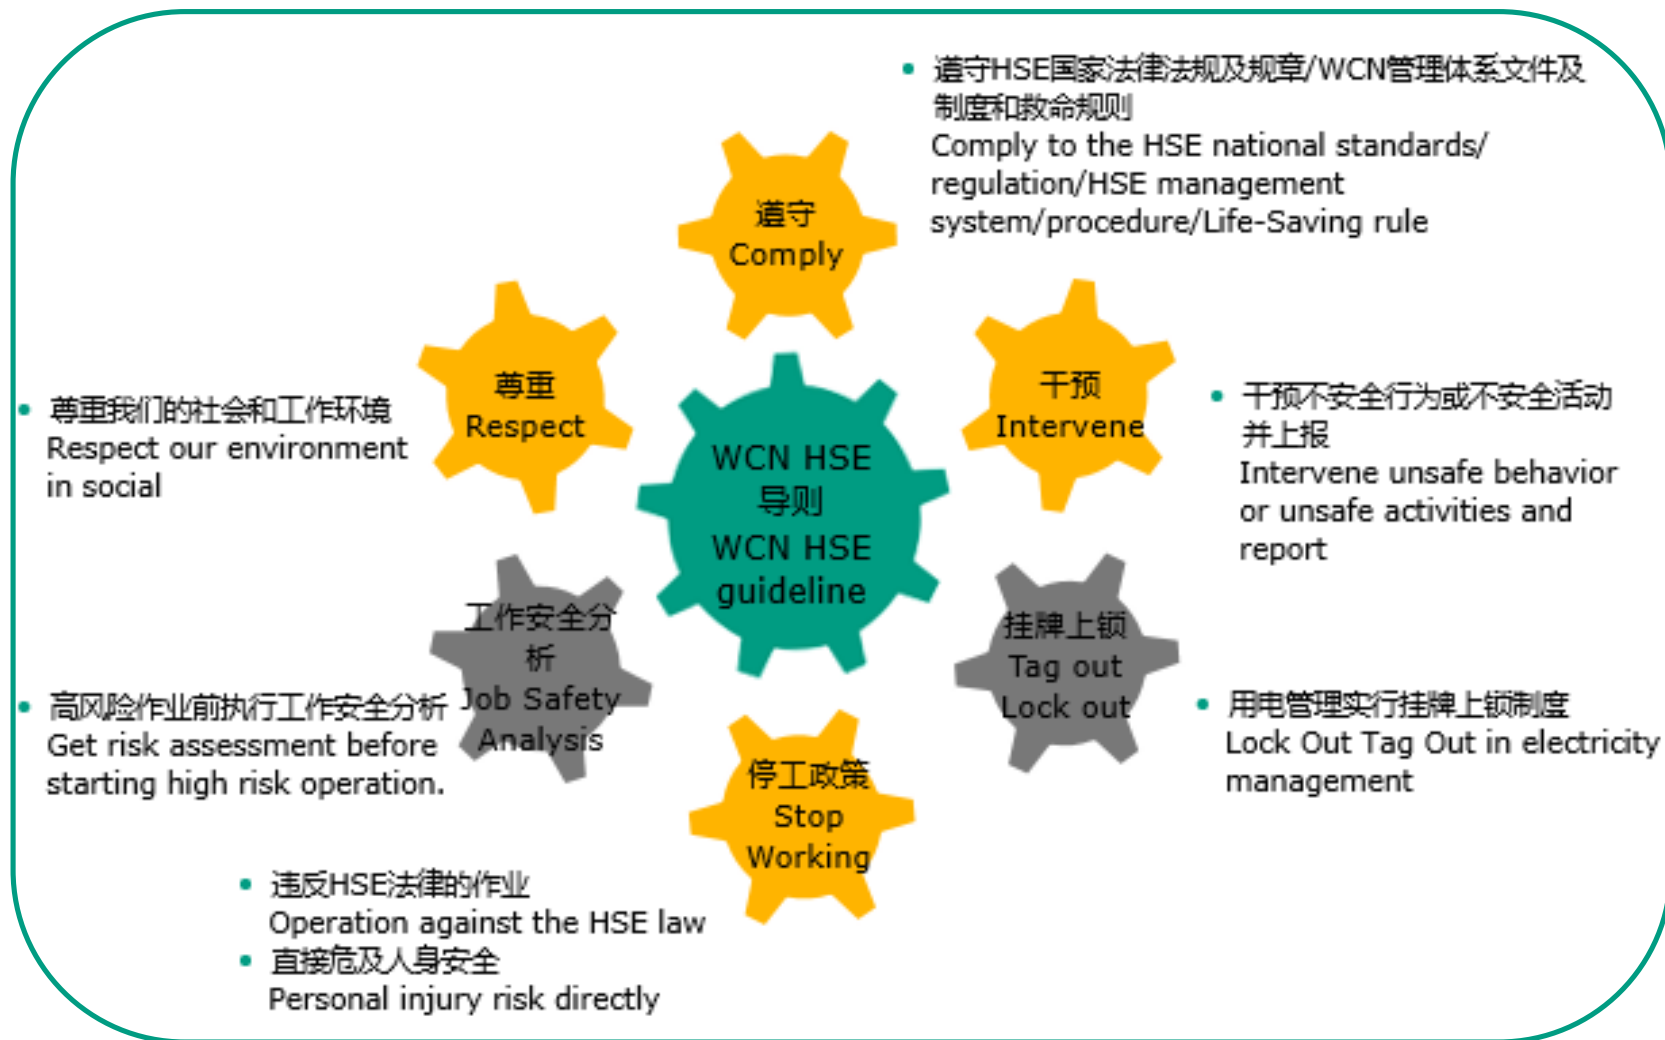

# 威乐中国HSE导则/WCN HSE guideline

# HSE policy in WCN ---Life Saving Rule in Wilo China救命规则